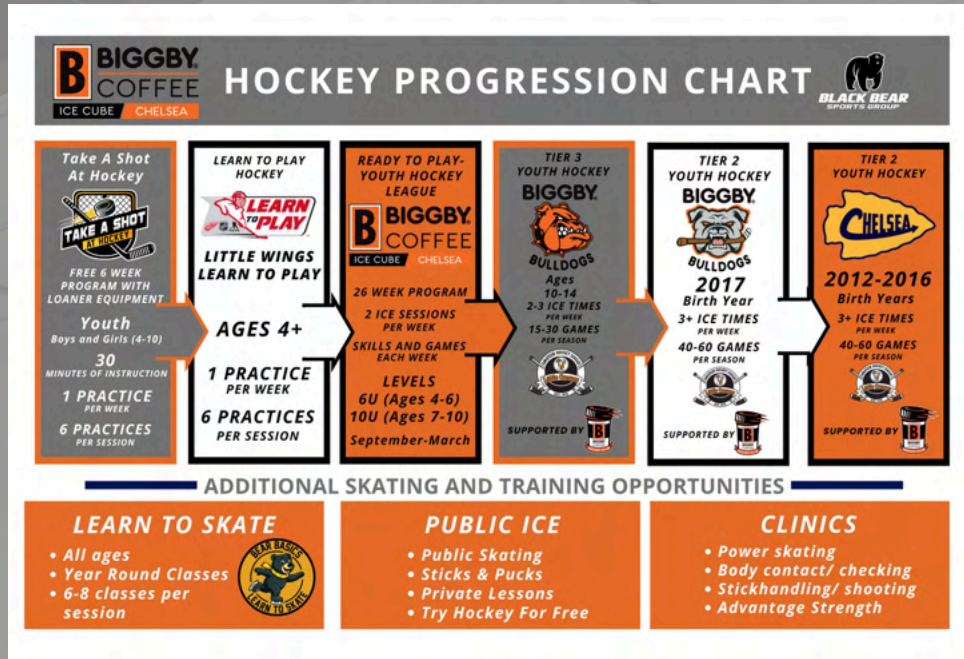

## The Beginning of Your Journey

BIGGBY® COFFEE Ice Cube Chelsea follows the Bear Basics curriculum designed exclusively for Black Bear arenas. This program offers quality instruction with comprehensive skill levels for skaters wanting to play hockey, figure skate, or to simply skate recreationally with friends! Our professional instructors will conduct classes in a positive atmosphere, making learning to skate a fun experience for skaters of all ages! These group classes teach the basics needed for hockey, figure skating, speed skating or more enjoyable recreational skating.

Scan For  
Learn To Skate

Check our website for dates and to register!

### FIGURE SKATING PROGRESSION CHART

BEAR BASICS LEARN TO SKATE				
		<ul style="list-style-type: none"> <li>• CUBS 1-3                             <ul style="list-style-type: none"> <li>◦ UNDER 5 YEARS OLD</li> </ul> </li> <li>• BEGINNER 1-2                             <ul style="list-style-type: none"> <li>◦ AGES 5 -14</li> </ul> </li> <li>• BEGINNER 3-6                             <ul style="list-style-type: none"> <li>◦ PREREQUISITE: BEGINNER 2</li> </ul> </li> <li>• ADULT/TEEN                             <ul style="list-style-type: none"> <li>◦ AGES 15 AND OLDER</li> </ul> </li> </ul>		
		RENTAL SKATES AVAILABLE IF NEEDED		
UNDER 5 YEARS OLD	CUBS 1-3	BEGINNER 2	HOCKEY 1-3 AND/OR LEARN TO PLAY	SEE HOCKEY PROGRESSION CHART
			BEGINNER 3-6	SEE FIGURE SKATING PROGRESSION CHART
6 YEARS AND OLDER	BEGINNER 2		HOCKEY 1-3 AND/OR LEARN TO PLAY	SEE HOCKEY PROGRESSION CHART
			BEGINNER 3-6	SEE FIGURE SKATING PROGRESSION CHART

# PLAY THE GREATEST GAME ON EARTH!

Scan For  
Hockey Skills Training