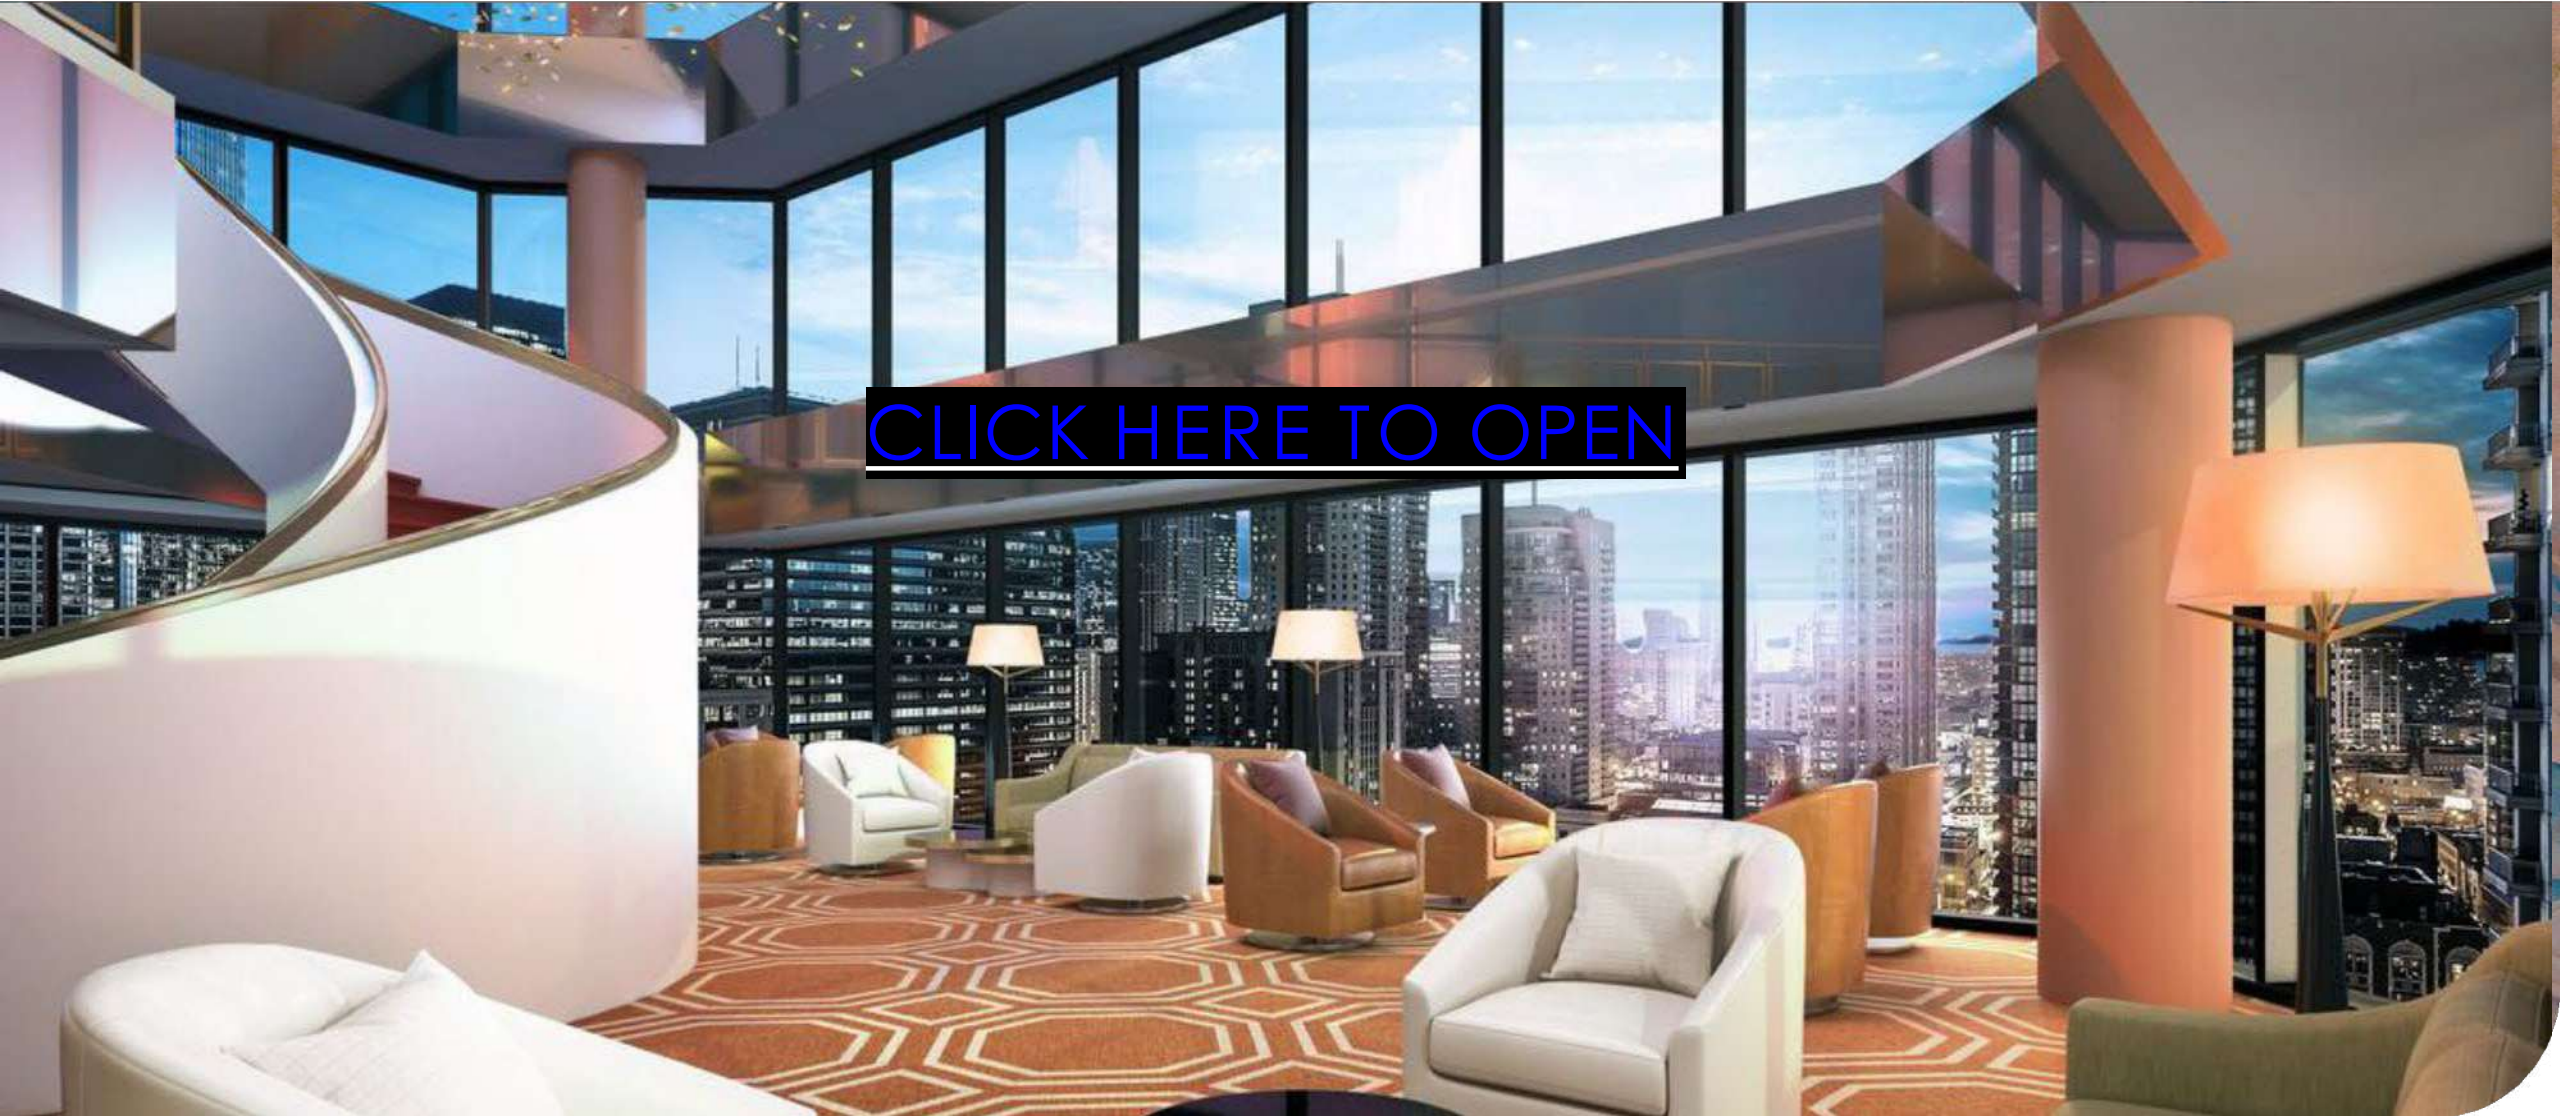

[CLICK HERE TO OPEN](#)

TAKE THE VIRTUAL TOUR