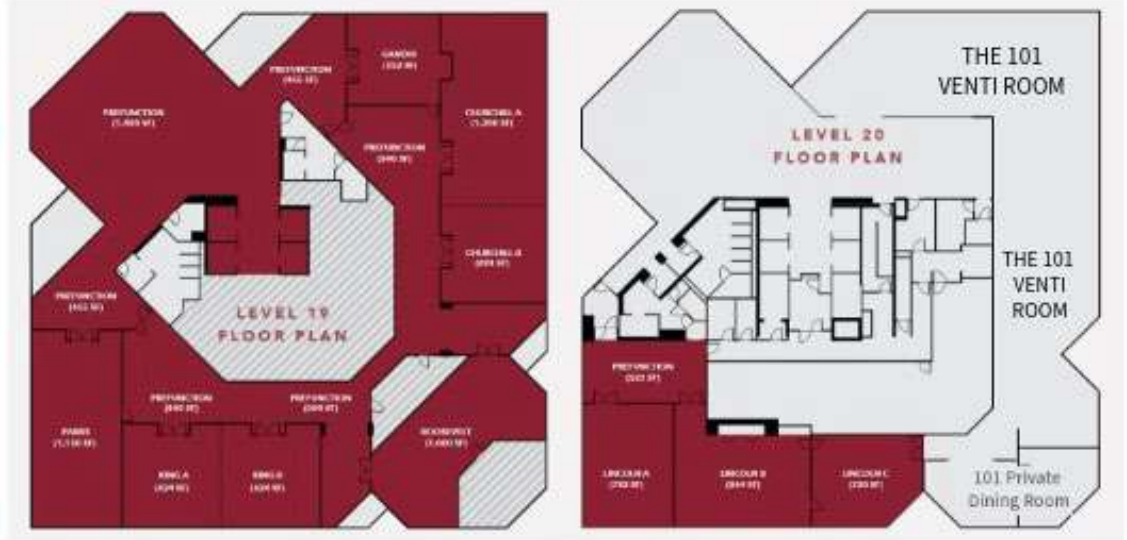

THE ATRIUM – Floor 19

Featuring dramatic views, a grand staircase and sophisticated design, the Atrium and 19th floor meeting rooms provide a stunning backdrop for business events, milestone celebrations, or memorable receptions.

LA BELLA TRATTORIA – 1st Floor

Take in the vibrant energy of the Magnificent Mile at La Bella, the covered patio, grand bar, and lively restaurant is ideal for semi-private parties or full buyouts.

| Room | Dimensions (feet) | Area (square feet) | CAPACITIES | | | | | | | |
|--------------|-------------------|--------------------|------------|-----------|---------------|------------|-----------|--------|-----------------|---------|
| | | | Theatre | Classroom | Hollow Square | Conference | Reception | Rounds | Crescent Rounds | U Shape |
| Bandhi | 24' x 23' | 552 | 38 | 27 | 24 | 21 | 40 | 40 | 20 | 16 |
| Roosevelt | 20' x 50' | 1,000 | N/A | N/A | N/A | 32 | N/A | N/A | N/A | N/A |
| Parks | 50' x 23' | 1,150 | 100 | 54 | 48 | 39 | 100 | 96 | 48 | 42 |
| Churchill A | 24' x 50' | 1,200 | 151 | 63 | 42 | 36 | 120 | 90 | 54 | 36 |
| Churchill AB | 24' x 76' | 1,824 | 190 | 90 | 64 | 60 | 190 | 130 | 65 | 54 |
| Churchill B | 24' x 26' | 624 | 46 | 30 | 30 | 24 | 60 | 48 | 24 | 18 |
| Lincoln A | 33' x 24' | 792 | 70 | 30 | 30 | 26 | 75 | 60 | 30 | 24 |
| Lincoln AB | 24' x 60' | 1,440 | 127 | 54 | 42 | 38 | 158 | 120 | 60 | 48 |
| Lincoln ABC | 24' x 90' | 2,376 | 194 | 90 | 66 | 62 | 230 | 170 | 85 | 60 |
| Lincoln B | 24' x 36' | 864 | 61 | 42 | 27 | 26 | 86 | 60 | 30 | 24 |
| Lincoln BC | 24' x 66' | 1,584 | 137 | 63 | 45 | 38 | 165 | 100 | 50 | 42 |
| Lincoln C | 24' x 30' | 720 | 57 | 21 | 21 | 20 | 72 | 48 | 24 | 16 |
| King A | 24' x 26' | 624 | 46 | 30 | 30 | 24 | 60 | 48 | 24 | 18 |
| King AB | 24' x 52' | 1,248 | 92 | 60 | 50 | 48 | 120 | 96 | 48 | 42 |
| King B | 24' x 26' | 624 | 46 | 30 | 30 | 24 | 60 | 48 | 24 | 18 |