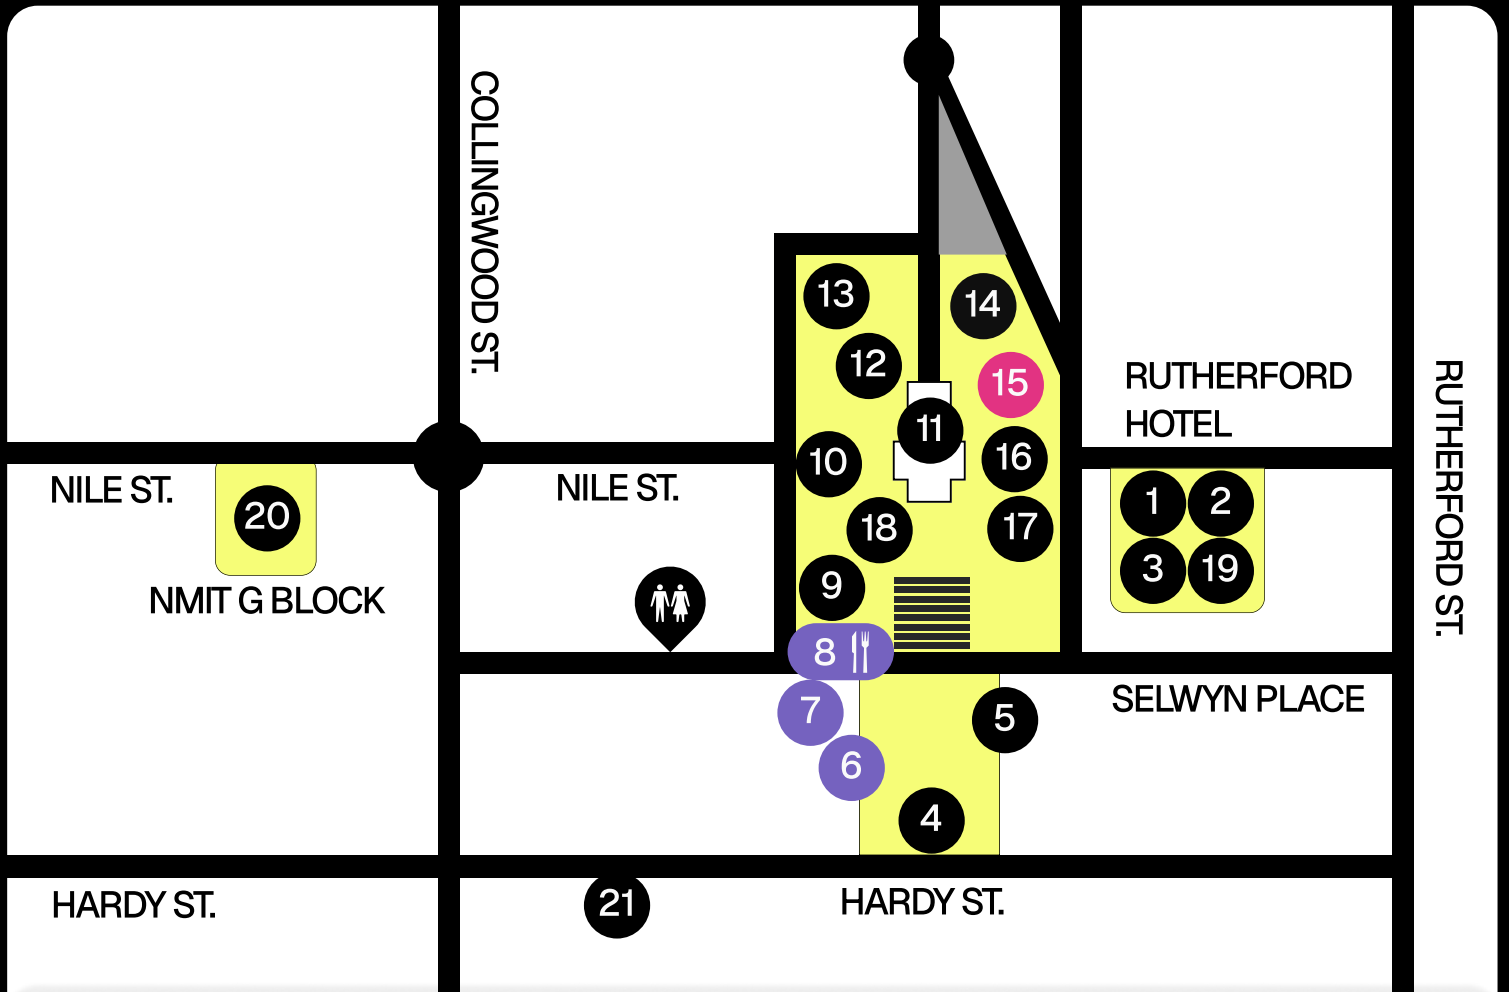

FESTIVAL MAP

- | | | | | | |
|---|---|---|---|---|--|
| 1
Pixel Tubes
Ministry of Inspiration | 2
Boujà Vu
Tammy Savage | 3
The Glowing Granny Square
Heidi Lucas | 4
Luminous Dance
Anne Rush | 5
Loop 2.0
Klaasz Bruekel | 6
Silent Disco
Various DJ's |
| 7
Community Stage
Various performers | 8
Best of Nelson's Food Trucks
Warm & delicious goodies | 9
ARC
Simon Holden | 10
Titivai
Larrise Hall & Waimea College | 11
Mind In The Ether
Darklight | 12
Shadow & Light
Nelson Intermediate School |
| 13
*Luscious
Something here | 14
Enchanted Forest
Rachel Hampton | 15
Story Time
Faerie Lou | 16
Forbidden Dell
Angus Muir, Catherine Ellis, Sound by Peter Hobbs | 17
Aotearoa's Flora & Fauna
Community Art Project | 18
Endangered Teenage Insects
Lori Davis |
| 19
Printed by Nature
Derisly Carson | 20
Geometry
NMIT Students | 21
HyperFrame Portals
Lee x Gallet | 22
Interstitial Lighting (various locations)
Illumination Optics | | |

THE FESTIVAL RUNS FIVE NIGHTS 3RD — 7TH JULY