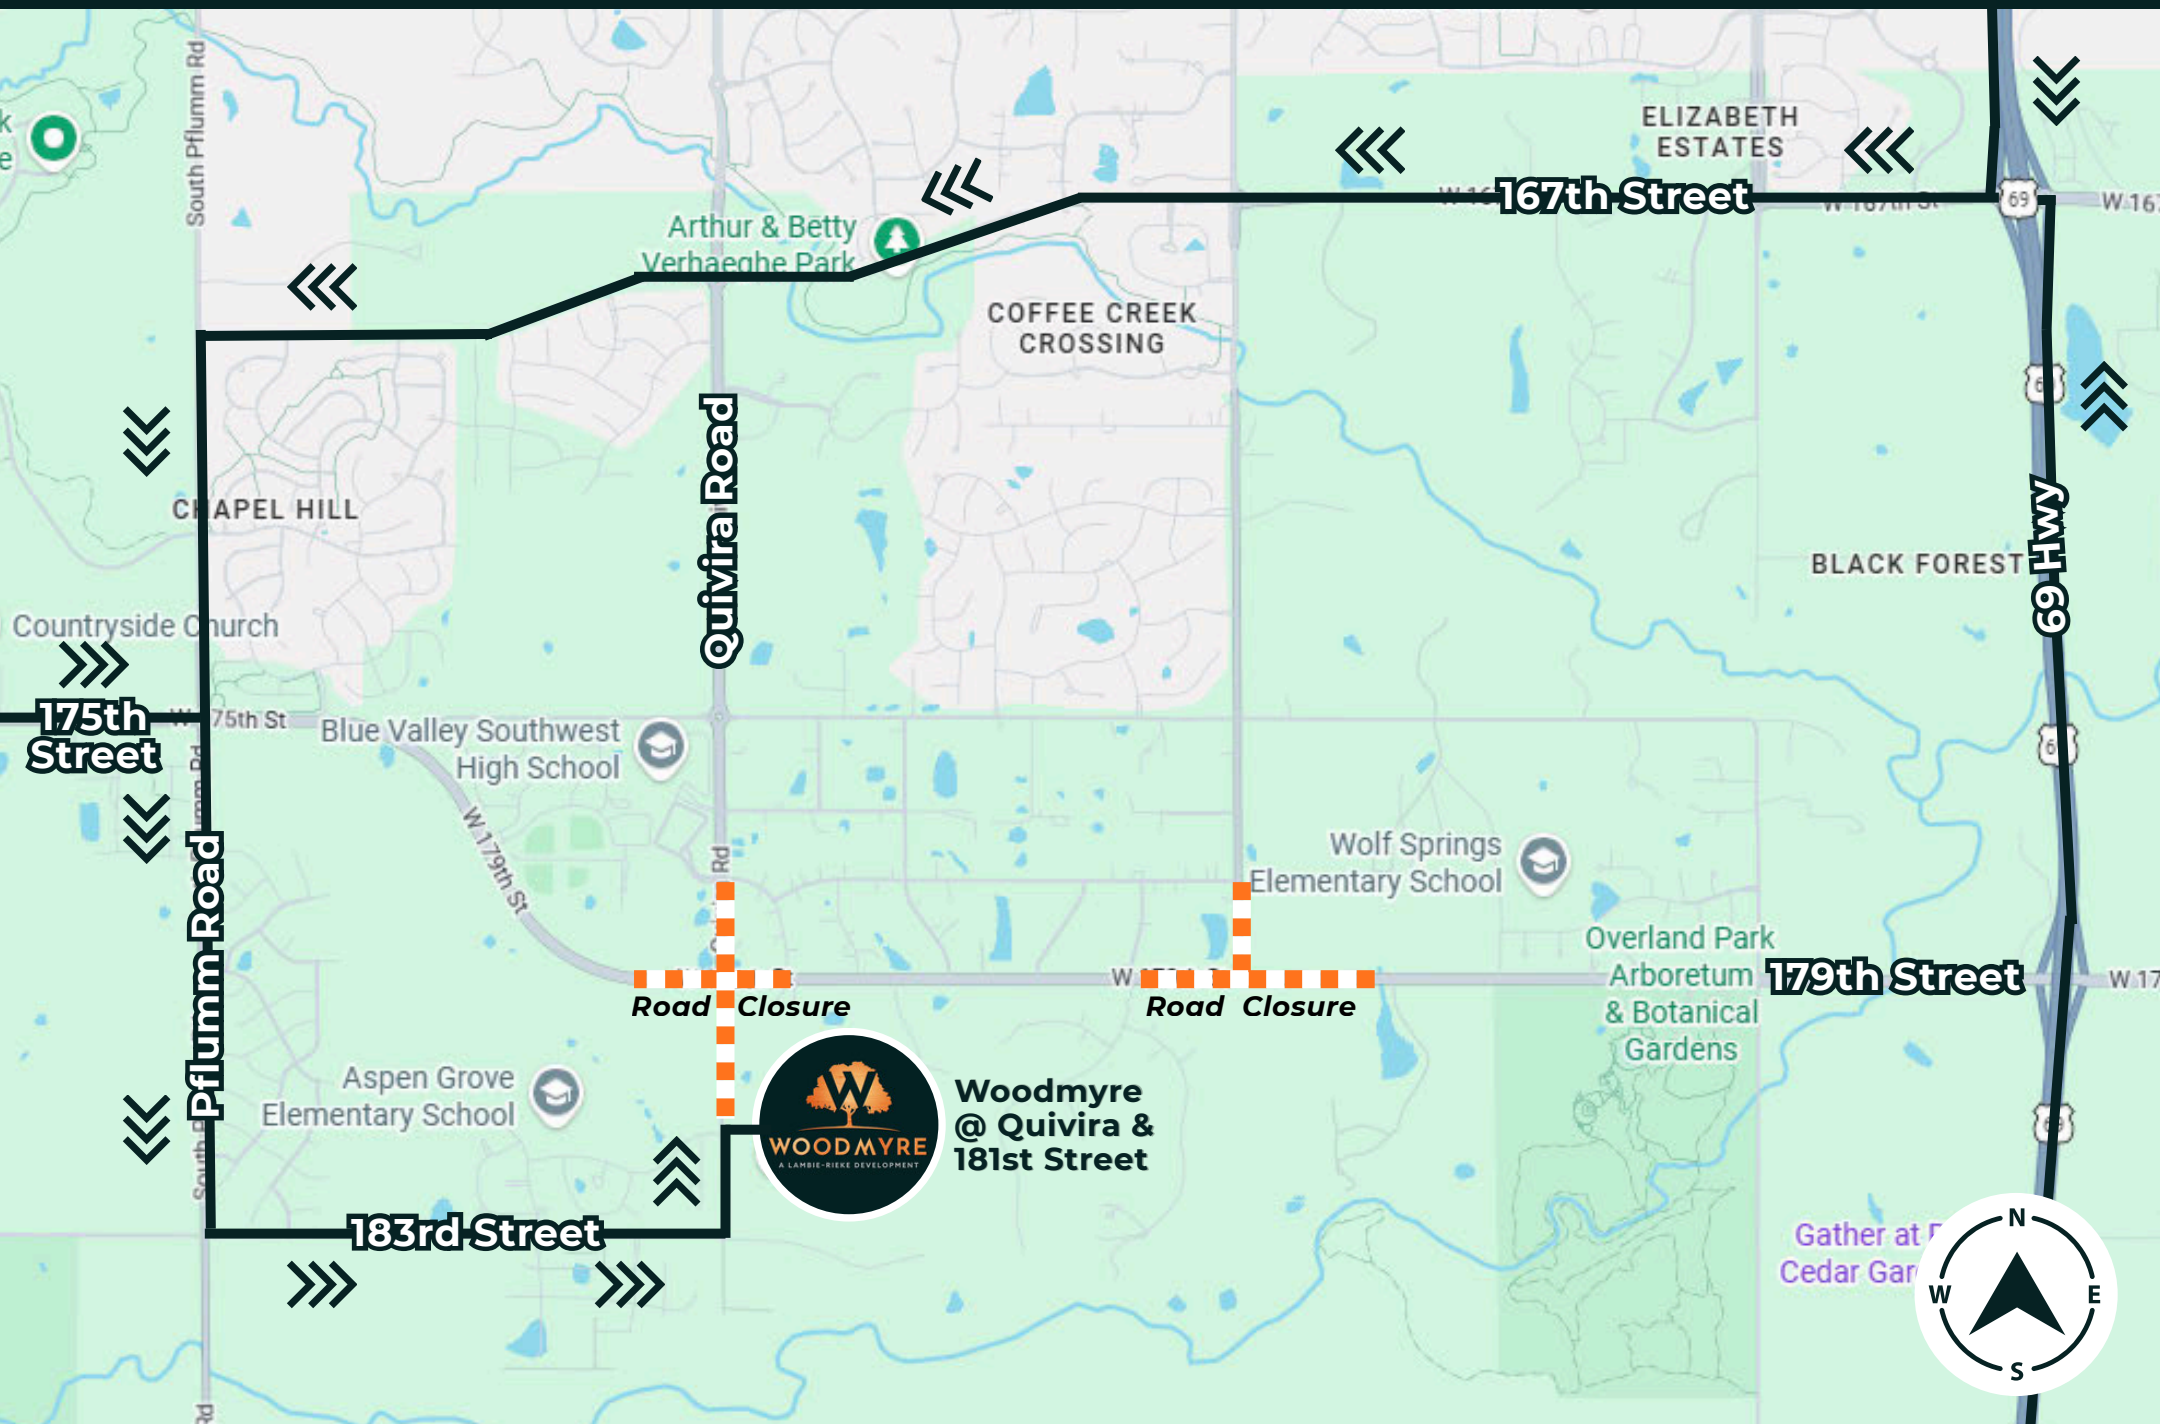

Home Tours Worth the Detour!

Open Daily

11 - 5 from Mon to Sat | 12 - 5 on Sun

Swipe for Directions
to Woodmyre

From I-35 Hwy:

1. Take the 175th Street exit.
2. Head east to Pflumm Road.
3. Turn right on Pflumm Road.

From 69 Hwy:

1. Take the 167th Street exit.
2. Head west to Pflumm Road.
3. Turn left on Pflumm Road.

- 
4. Continue south to 183rd Street.
 5. Turn left on 183rd Street.
 6. Turn left again on Quivira Road.
 7. Continue to the Woodmyre entrance at 181st Street on the right/east side.

Need More Directions? Give us a call: **913-287-0480**

Alternative Route from 69 Hwy:

1. Take the 179th Street exit.
2. Head west to Antioch Road.
3. Turn left on Antioch Road.
4. Continue south to 191st Street.
5. Turn right on 191st Street.
6. Turn right again on Pflumm Road.
7. Turn right again on 183rd Street.
8. Turn left again on Quivira Road.
9. Continue to the Woodmyre entrance at 181st Street on the right/east side.

Need More Directions? Give us a call: [913-287-0480](tel:913-287-0480)

Look for the
Woodmyre Sign!

181st Street

Quivira Road
(Closed north of 181st)

182nd Terrace

←←← NORTH