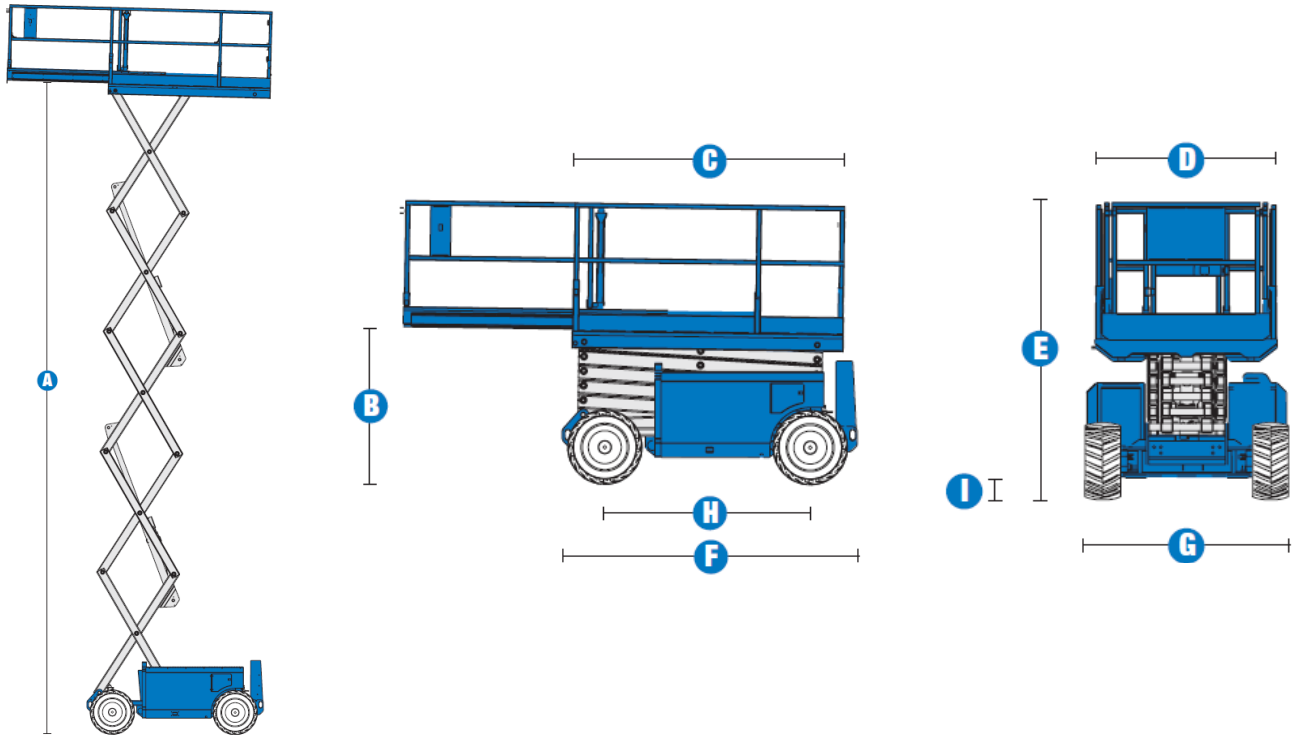

Electric Scissorlift Working Range

Working Range		GS-1932
A	Platform Height Maximum	5.79m
B	Platform Height Stowed	
C	Platform Length Outside	1.63m
D	Platform Width Outside	74cm
E	Height Stowed	2m
F	Length Stowed	1.83m
G	Width	81.3cm
H	Wheel Base	1.32m
I	Ground Clearance Centre	60mm
J	Working Height	7.79m

4WD Scissorlift Working Range

Working Range		GS-2668-RT
A	Platform Height Maximum	7.92m
B	Platform Height Stowed	1.19m
C	Platform Length Outside	2.51m
D	Platform Width Outside	1.55m
E	Height Stowed	2.32m
F	Length Stowed	2.67m
G	Width	1.73m
H	Wheel Base	1.85m
I	Ground Clearance Centre	200mm
J	Working Height	9.92m