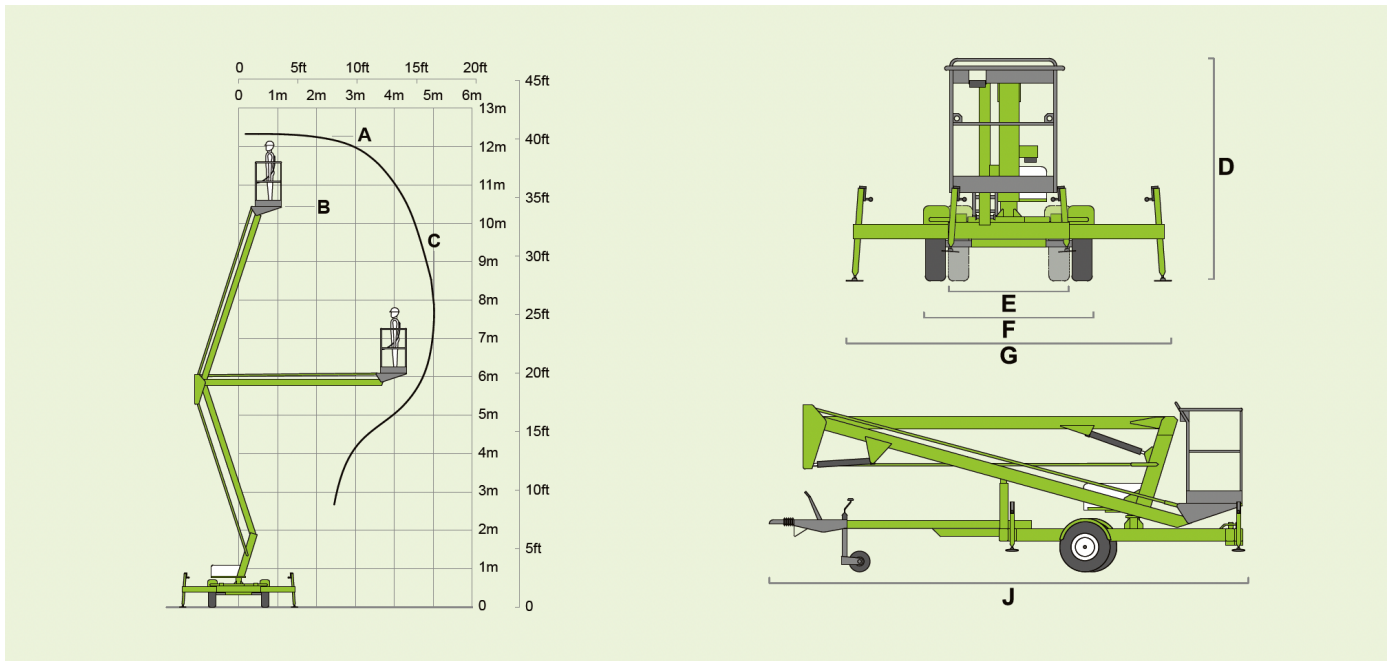

Niftylift Working Range

Working Range		NIFTY 120TPE	NIFTY 120TDE
A	Working Height	12.2m (40ft)	12.2m (40ft)
B	Platform Height	10.2m (33ft 6in)	10.2m (33ft 6in)
C	Working Outreach	6.1m (20ft)	6.1m (20ft)
D	Machine Height	1.9m (6ft 3in)	1.9m (6ft 3in)
F	Machine Width	1.5m (4ft 11in)	1.5m (4ft 11in)
G	Working Width	3.55m (11ft 8in)	3.55m (11ft 8in)
J	Machine Length	4.5m (14ft 9in)	4.5m (14ft 9in)
	Minimum Weight	1400kg (3100lbs)	1400kg (3100lbs)
	Safe Working Load	200kg (440lbs)	200kg (440lbs)
	Cage Width	1.1m (3ft 7in)	1.1m (3ft 7in)
	Cage Depth	0.65m(2ft 2in)	0.65m(2ft 2in)
	Outrigger Type	Hydraulic	Hydraulic
	Traction Drive	Available	Available
	Power Options	Mains only Battery only Petrol only Bi-Energy (engine & battery)	Mains only Battery only Diesel only Bi-Energy (engine & battery)