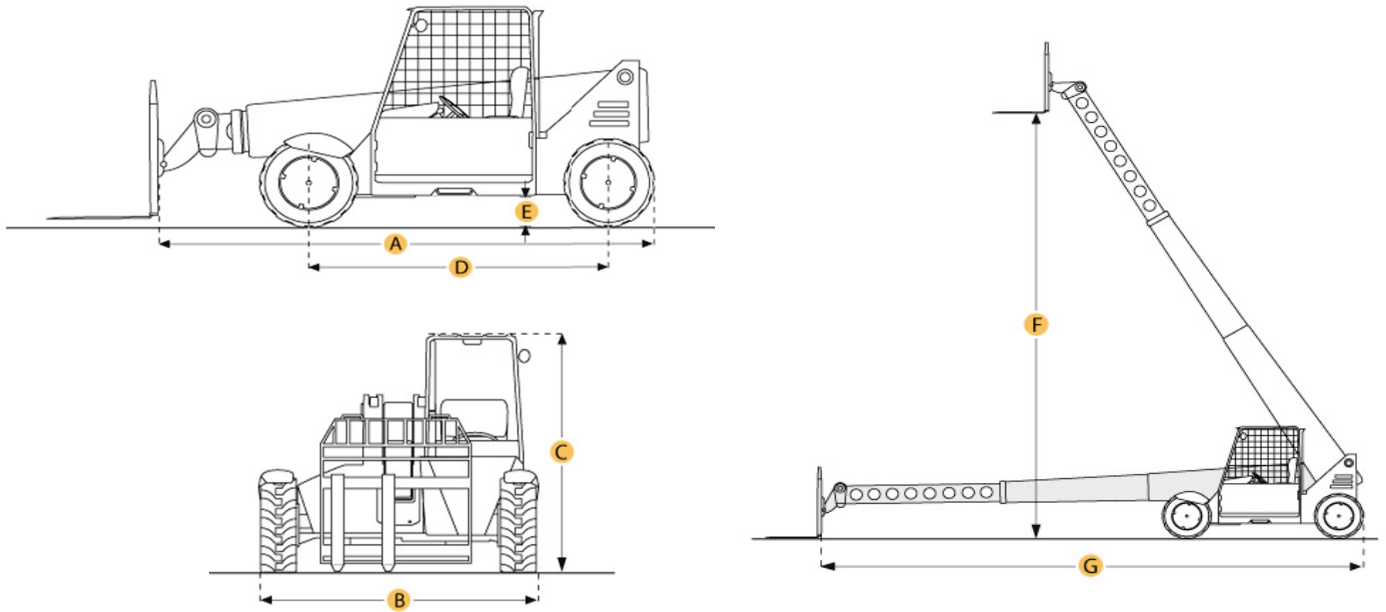

Telehandler Working Range

Working Range		LM1745
	Max lift capacity (at 500mm fork heel)	4500kg
	Max lift height	16.60m
	Lift capacity at max reach	450kg
	Lift capacity at max lift height	3000kg
	Height with max load (4000kg)	7.95m
A	Length to Fork Face	6135mm
B	Width over Tyres	2445mm
C	Overall Height	2450mm
D	Wheel Base	3120mm
E	Ground Clearance	402mm
F	Maximum Lift Height	16240mm
G	Maximum Forward Reach	12540mm