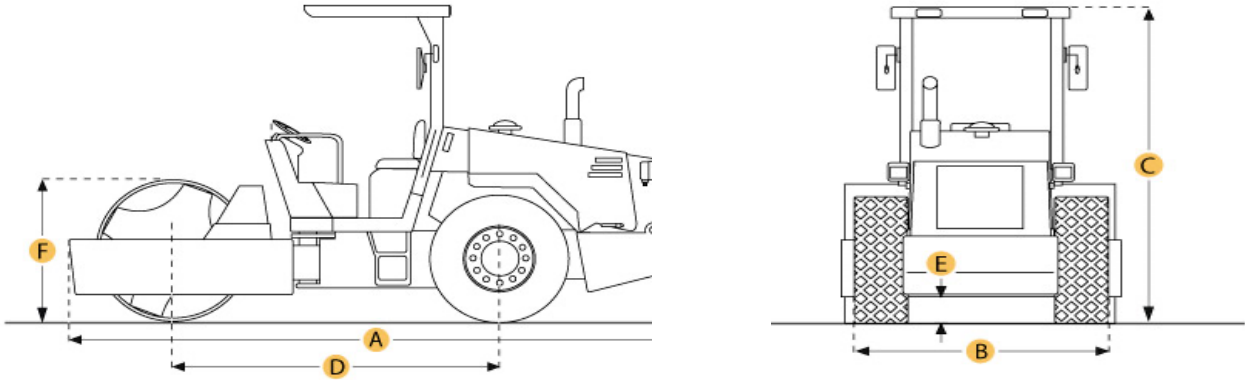

Rollers Working Range

Working Range		CAT 2.7cb 2.7T	BW177-DH4 8T	ASC 110 D 12T
A	Overall Length	2596mm	5686mm	5686mm
B	Overall Width	1312mm	2436mm	2436mm
C	Height to Top of Cab	2595mm	3000mm	3000mm
D	Wheel Base	1800mm	2820mm	2820mm
E	Ground Clearance	285mm	420mm	420mm