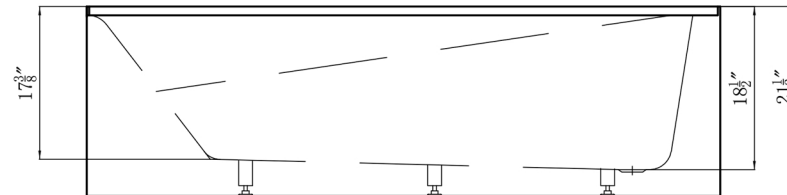

CASCADE

ALCOVE TUBS

BG4-2763-7236R

Size tolerance $\pm 5\text{mm}$