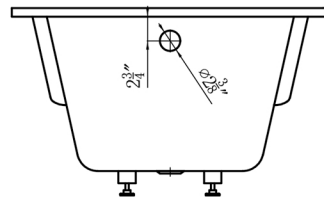

CASCADE

ALCOVE TUBS

BG4-2763-7236R

Size tolerance $\pm 5\text{mm}$