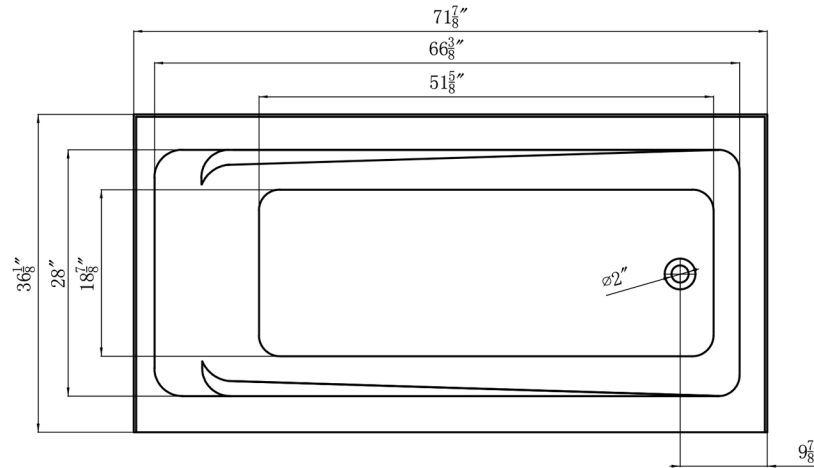

CASCADE

ALCOVE TUBS

BG4-2763-7236R

Size tolerance $\pm 5\text{mm}$