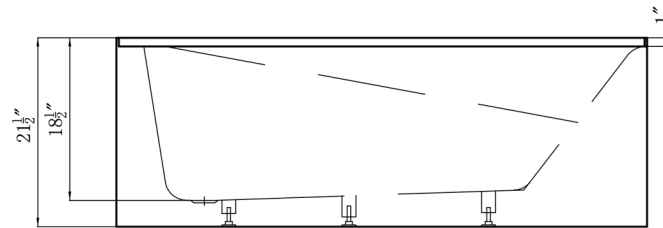

CASCADE

ALCOVE TUBS

BG4-2763-6036L

Size tolerance $\pm 5\text{mm}$