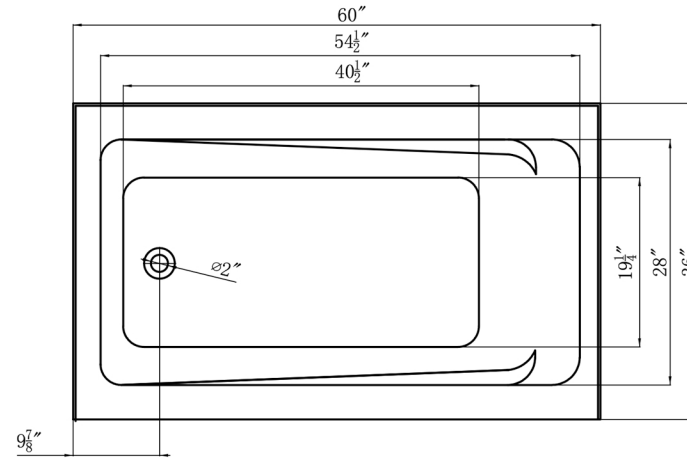

CASCADE

ALCOVE TUBS

BG4-2763-6036L

Size tolerance $\pm 5\text{mm}$