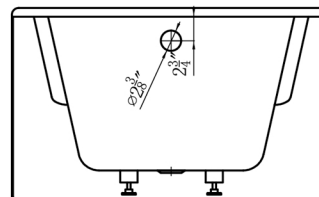

CASCADE

ALCOVE TUBS

BG4-2763-6036L

Size tolerance $\pm 5\text{mm}$