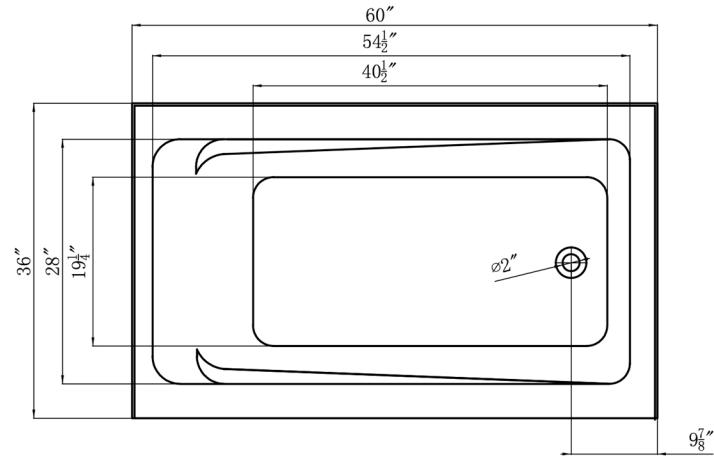

CASCADE

ALCOVE TUBS

BG4-2763-6036R

Size tolerance $\pm 5\text{mm}$