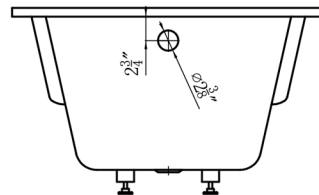

CASCADE

ALCOVE TUBS

BG4-2763-6036R

Size tolerance $\pm 5\text{mm}$