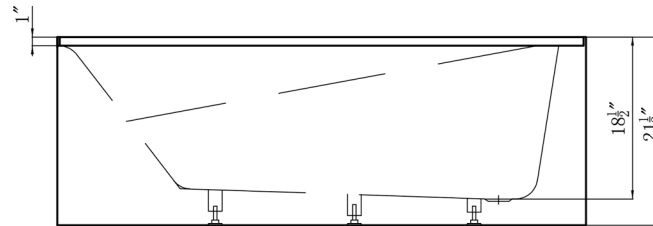

CASCADE

ALCOVE TUBS

BG4-2763-6036R

Size tolerance $\pm 5\text{mm}$