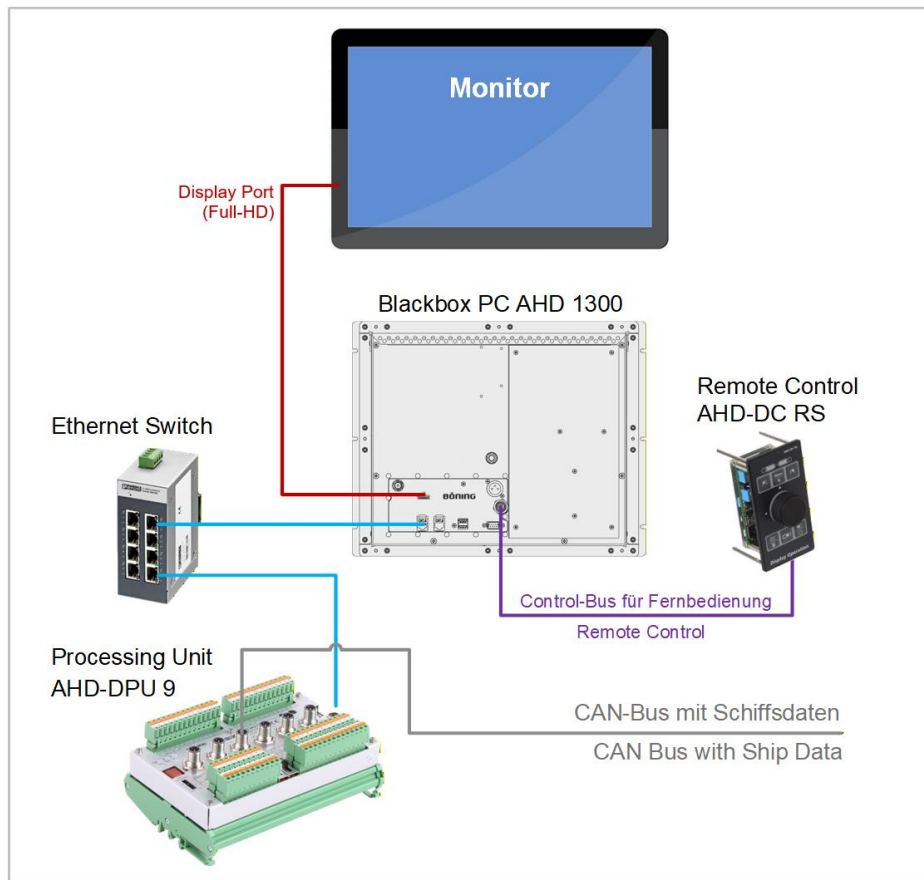

AHD 1300 Blackbox PC

- **Solid-state drive**
- **Low power consumption**
- **No moving parts**
- **Passive cooling system**
- **Video frame grabber**
- **Galvanically isolated 24 V DC**
- **Isolated interfaces**
- **Visualization of external video sources (camera input)**

The AHD 1300 (Generation 4) is an embedded black box PC designed primarily for integrating third-party devices into the Böning ship alarm, monitoring, and control system. Its two LAN interfaces enable fast and secure communication with the Böning system as a whole. All Böning Remote-CAN control functions are supported via the additional CAN bus. The integrated video input allows for the direct connection of an analog camera.

The powerful PC processor processes all incoming data and forwards the relevant information via the available interfaces.

The relevant ship data is visualized according to customer requirements, and the image is output via an integrated 4K DisplayPort.

The AHD 1300 G4 is designed for wall mounting, and the housing was specifically developed for shipbuilding. Thanks to the installation of a passive cooling system and a solid-state drive, the AHD 1300 G4 operates without moving components, making the device shock-resistant and thus ideally suited for use on board ships.