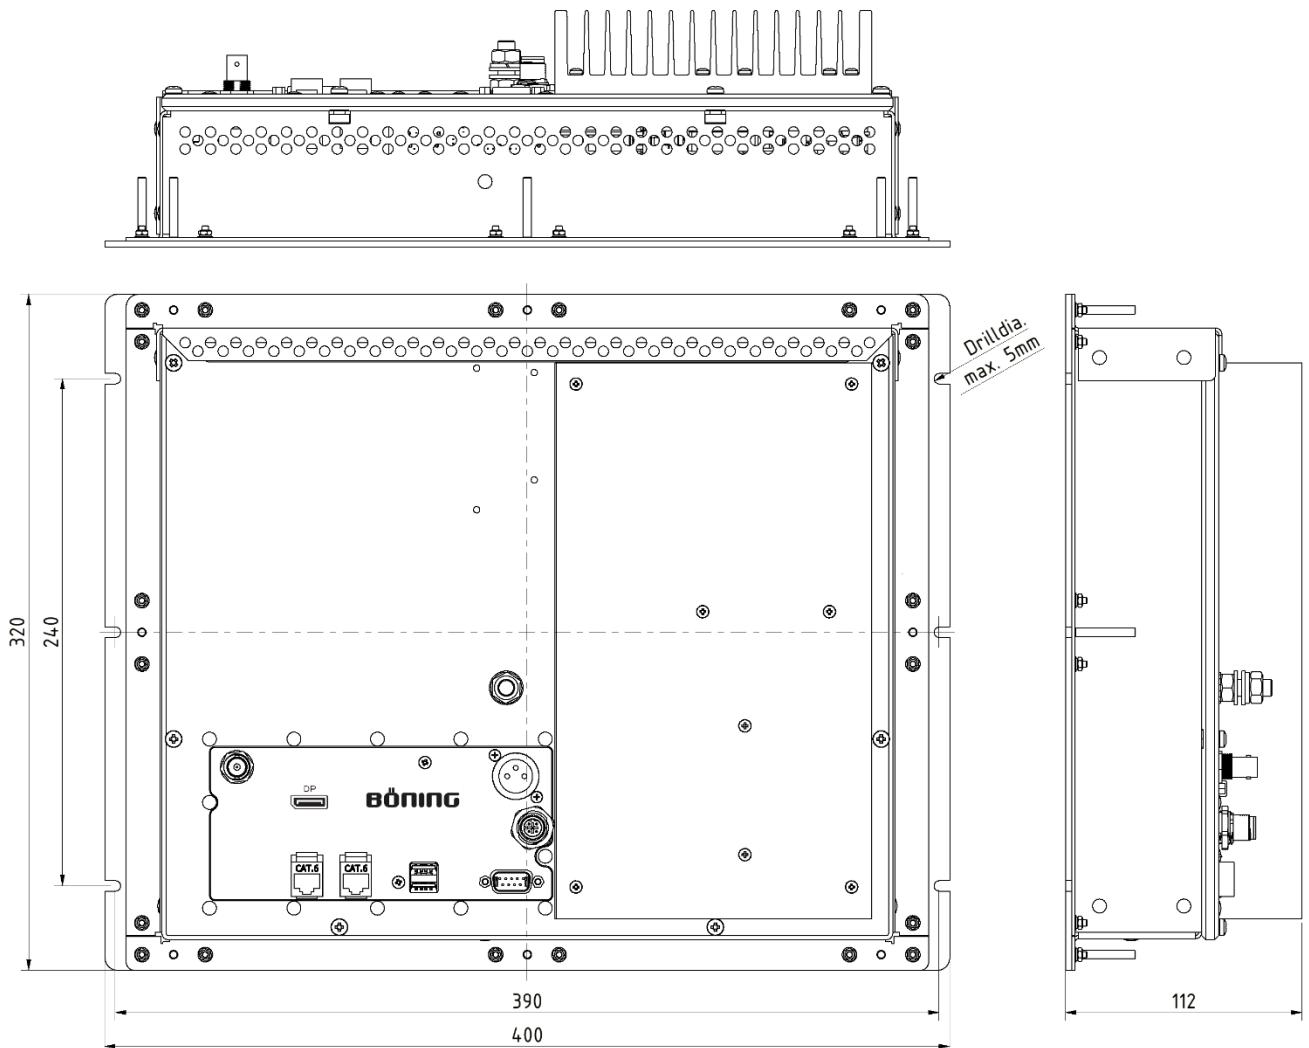

The AHD 1300 (Generation 4) is an embedded black box PC designed primarily for integrating third-party devices into the Böning ship alarm, monitoring, and control system. Its two LAN interfaces enable fast and secure communication with the Böning system as a whole. All Böning Remote-CAN control functions are supported via the additional CAN bus. The integrated video input allows for the direct connection of an analog camera.

The powerful PC processor processes all incoming data and forwards the relevant information via the available interfaces.

The relevant ship data is visualized according to customer requirements, and the image is output via an integrated 4K DisplayPort.

A suitable adapter is available for connecting displays without a DisplayPort interface.

Dimensions

Technical Data

Power supply	24 V DC (+30% / -25%)
Power consumption	Approx. 45 W (24 V DC)
Operating temperature	-30 °C...+55 °C (Active cooling of the mounting space recommended for high interior console temperatures)
Storage temperature	-30 °C...+70 °C
Weight	approx. 10 kg
Protection class	IP20
Dimensions	400 x 320 x 112
W x H x D (mm)	(Min. installation depth 130 mm)
Processor	Intel Atom CPU
Operating system	Windows 10 LTSC
Required distance from the compass	Magnetic steering compass: 0.40 m Magnetic control compass: 0.50 m
Approvals	-

Interfaces	1 x CAN (remote control)
	1 x RS-232 (for service purposes only)
	2 x LAN
	2 x USB
	1 x Video-In (analog camera)
	1 x DisplayPort monitor output
Resolution	Max. 1920 x 1200 pixels (H x V)
Item Number	24555
	AHD 1300 Blackbox Panel PC Gen.4
Accessories	24666
	DisplayPort to DVI Adapter