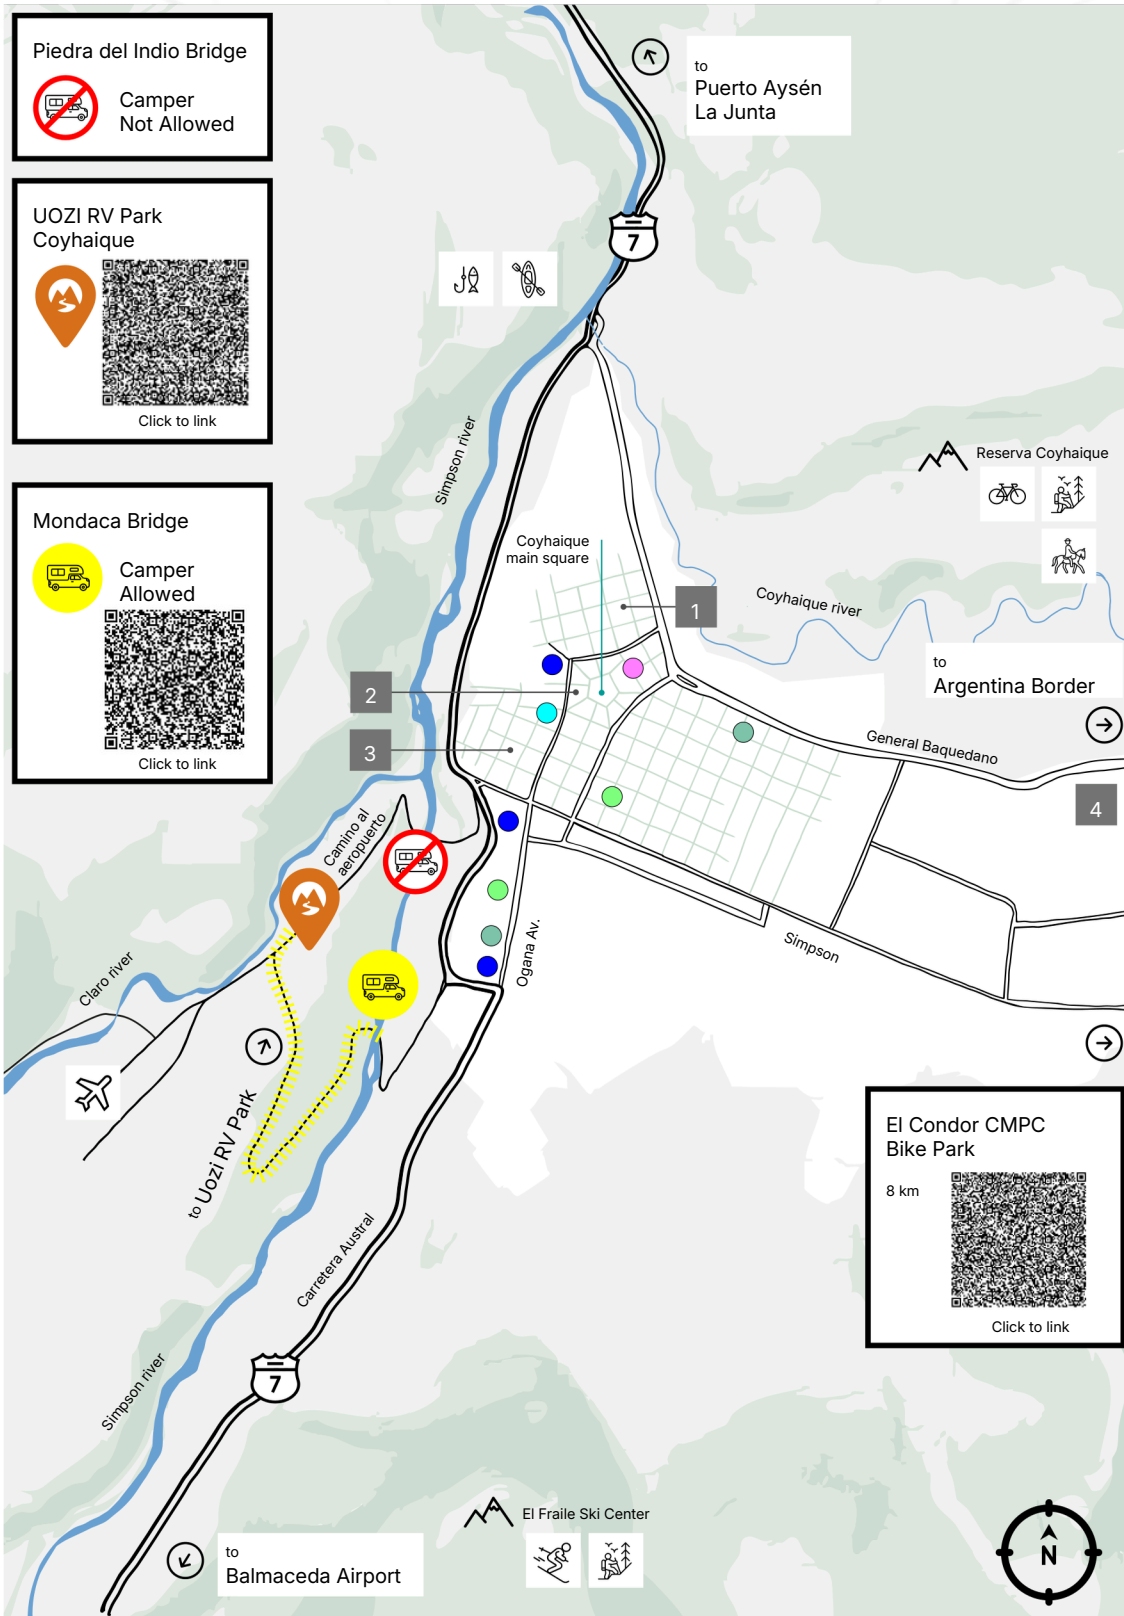

Coyhaique RV Park Services & Recomendations

Piedra del Indio Bridge

Camper Not Allowed

UOZI RV Park Coyhaique

Click to link

Mondaca Bridge

Camper Allowed

Click to link

El Condor CMPC Bike Park

8 km

Click to link

Restaurants

- 1 La Tranquera Pan y Pizza
José de Moraleda 149
- 2 Mamma Gaucha Restaurant
Horn 47
- 3 Peregrino Coffee Shop
Magallanes 670
- 4 D'olbek Pub
General Baquedano 1895

Services

- Banks
- Drugstores & Shopping Area
- Gas Station
- Supermarket

Car Supplies

- Sodimac Homecenter
Ogana 869
- Recasur
GeneralBaquedano 909

Outdoor activities

Main distances from Coyhaique

Puerto Aysén	64 km
La Junta	179 km
Balmaceda	56 km
Cerro Castillo	96 km
Puerto Ing. Ibañez	116 km
Puerto Tranquilo	215 km