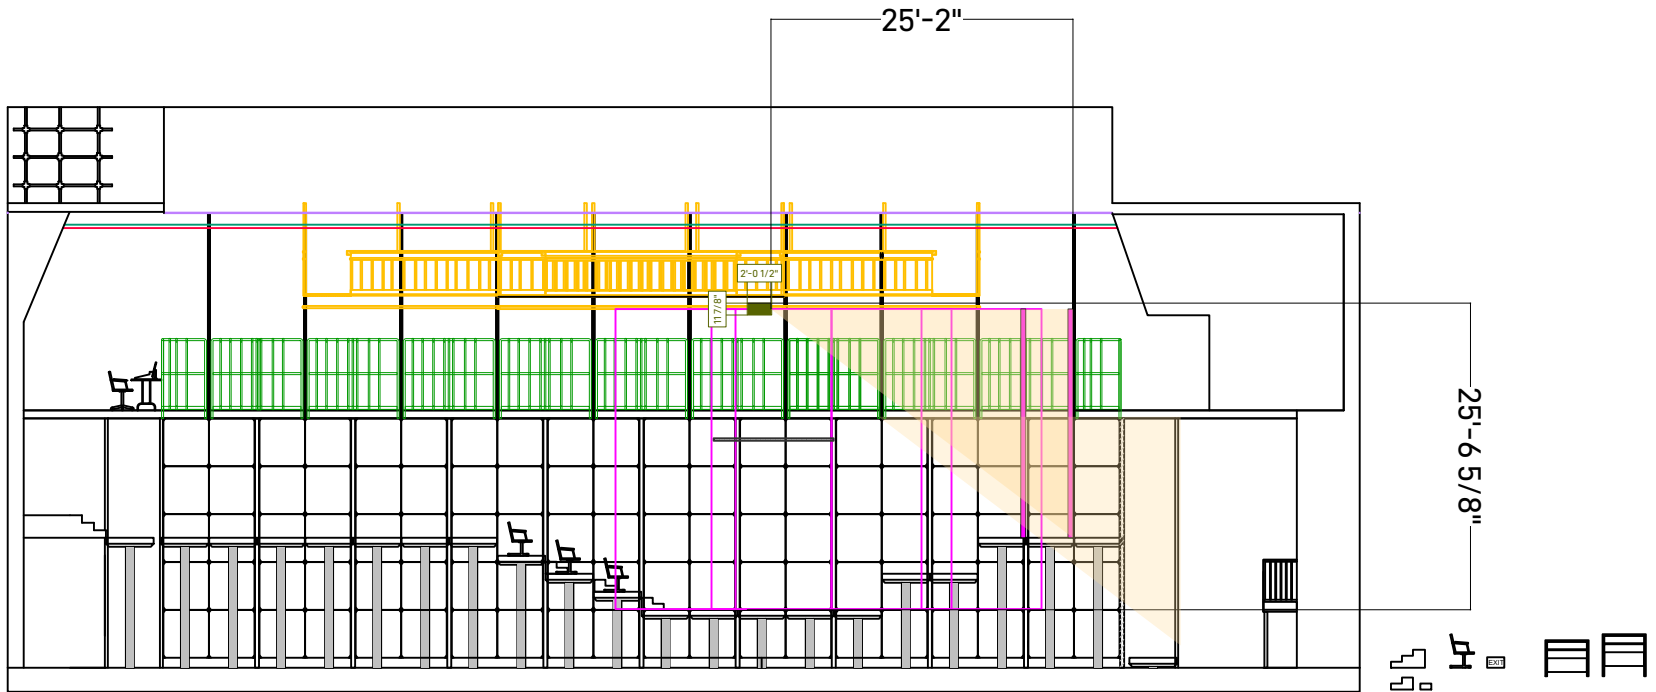

**Projection Plot**  
 A Dream Under the Southern Bough

Drawn: Wei-Fang Chang  
 Date: 10/05/2023

Scale: 1/16"=1'-0"  
 Doc No.: sheet 1 of 1

Front Elevation

**6k Panasonic PT-DW6300 projector**

Image Size: 28'10" x 18' (Portrait Mode)

Lens: 0.8

Throw Distance: 24'7"

Projector (HxWxD): 6.9" x 19.60" x 17.30"

Cage: +1.5" x 1.5" x 1.5"

**Projection Plot**

A Dream Under the Southern Bough

Drawn: Wei-Fang Chang  
Date: 10/05/2023

Scale: 1/16"=1'-0"  
Doc No.: sheet 1 of 3

02  
1

Section

**13k HighLite Laser projector**  
 Image Size: 31'9" x 19'10"  
 Lens: 0.77  
 Throw Distance: 25'2"  
 Projector (HxWxD): 10.40" x 23.00" x 28.00"  
 Cage: +1.5" x 1.5" x 1.5"

**Projection Plot**

A Dream Under the Southern Bough

Drawn: Wei-Fang Chang  
 Date: 10/05/2023

Scale: 1/16"=1'-0"  
 Doc No.: sheet 1 of 2