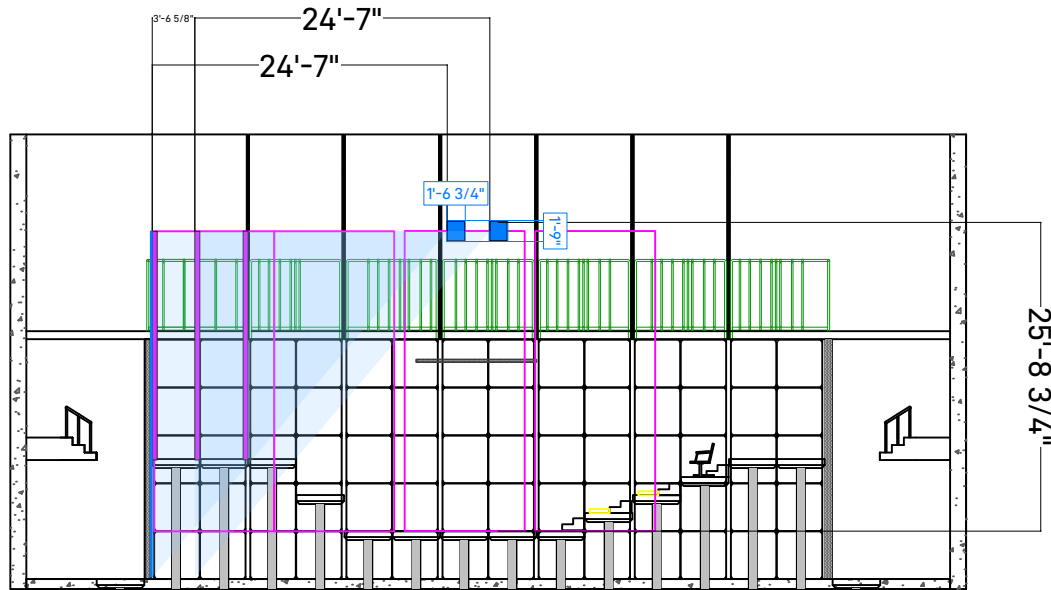

**13k HighLite Laser projector**  
 - Image Size: 31'9" x 19'10"  
 - Lens: 0.77  
 - Throw Distance: 25'2"  
 - Projector (HxWxD): 10.40" x 23.00" x 28.00"  
 - Cage: +1.5" x 1.5" x 1.5"

**6k Panasonic PT-DW6300 projector \*2**  
 - Image Size: 28'10" x 18' (Portrait Mode)  
 - Lens: 0.8  
 - Throw Distance: 24'7"  
 - Projector (HxWxD): 6.9" x 19.60" x 17.30"  
 - Cage: +1.5" x 1.5" x 1.5"

**Projection Plot**  
 A Dream Under the Southern Bough

Drawn: Wei-Fang Chang  
 Date: 10/05/2023

Scale: 1/16"=1'-0"  
 Doc No.: sheet 1 of 1

Front Elevation

**6k Panasonic PT-DW6300 projector**

Image Size: 28'10" x 18' (Portrait Mode)

Lens: 0.8

Throw Distance: 24'7"

Projector (HxWxD): 6.9" x 19.60" x 17.30"

Cage: +1.5" x 1.5" x 1.5"

**Projection Plot**

A Dream Under the Southern Bough

Drawn: Wei-Fang Chang  
Date: 10/05/2023

Scale: 1/16"=1'-0"  
Doc No.: sheet 1 of 3

02  
1

Section

**13k HighLite Laser projector**  
 Image Size: 31'9" x 19'10"  
 Lens: 0.77  
 Throw Distance: 25'2"  
 Projector (HxWxD): 10.40" x 23.00" x 28.00"  
 Cage: +1.5" x 1.5" x 1.5"

**Projection Plot**