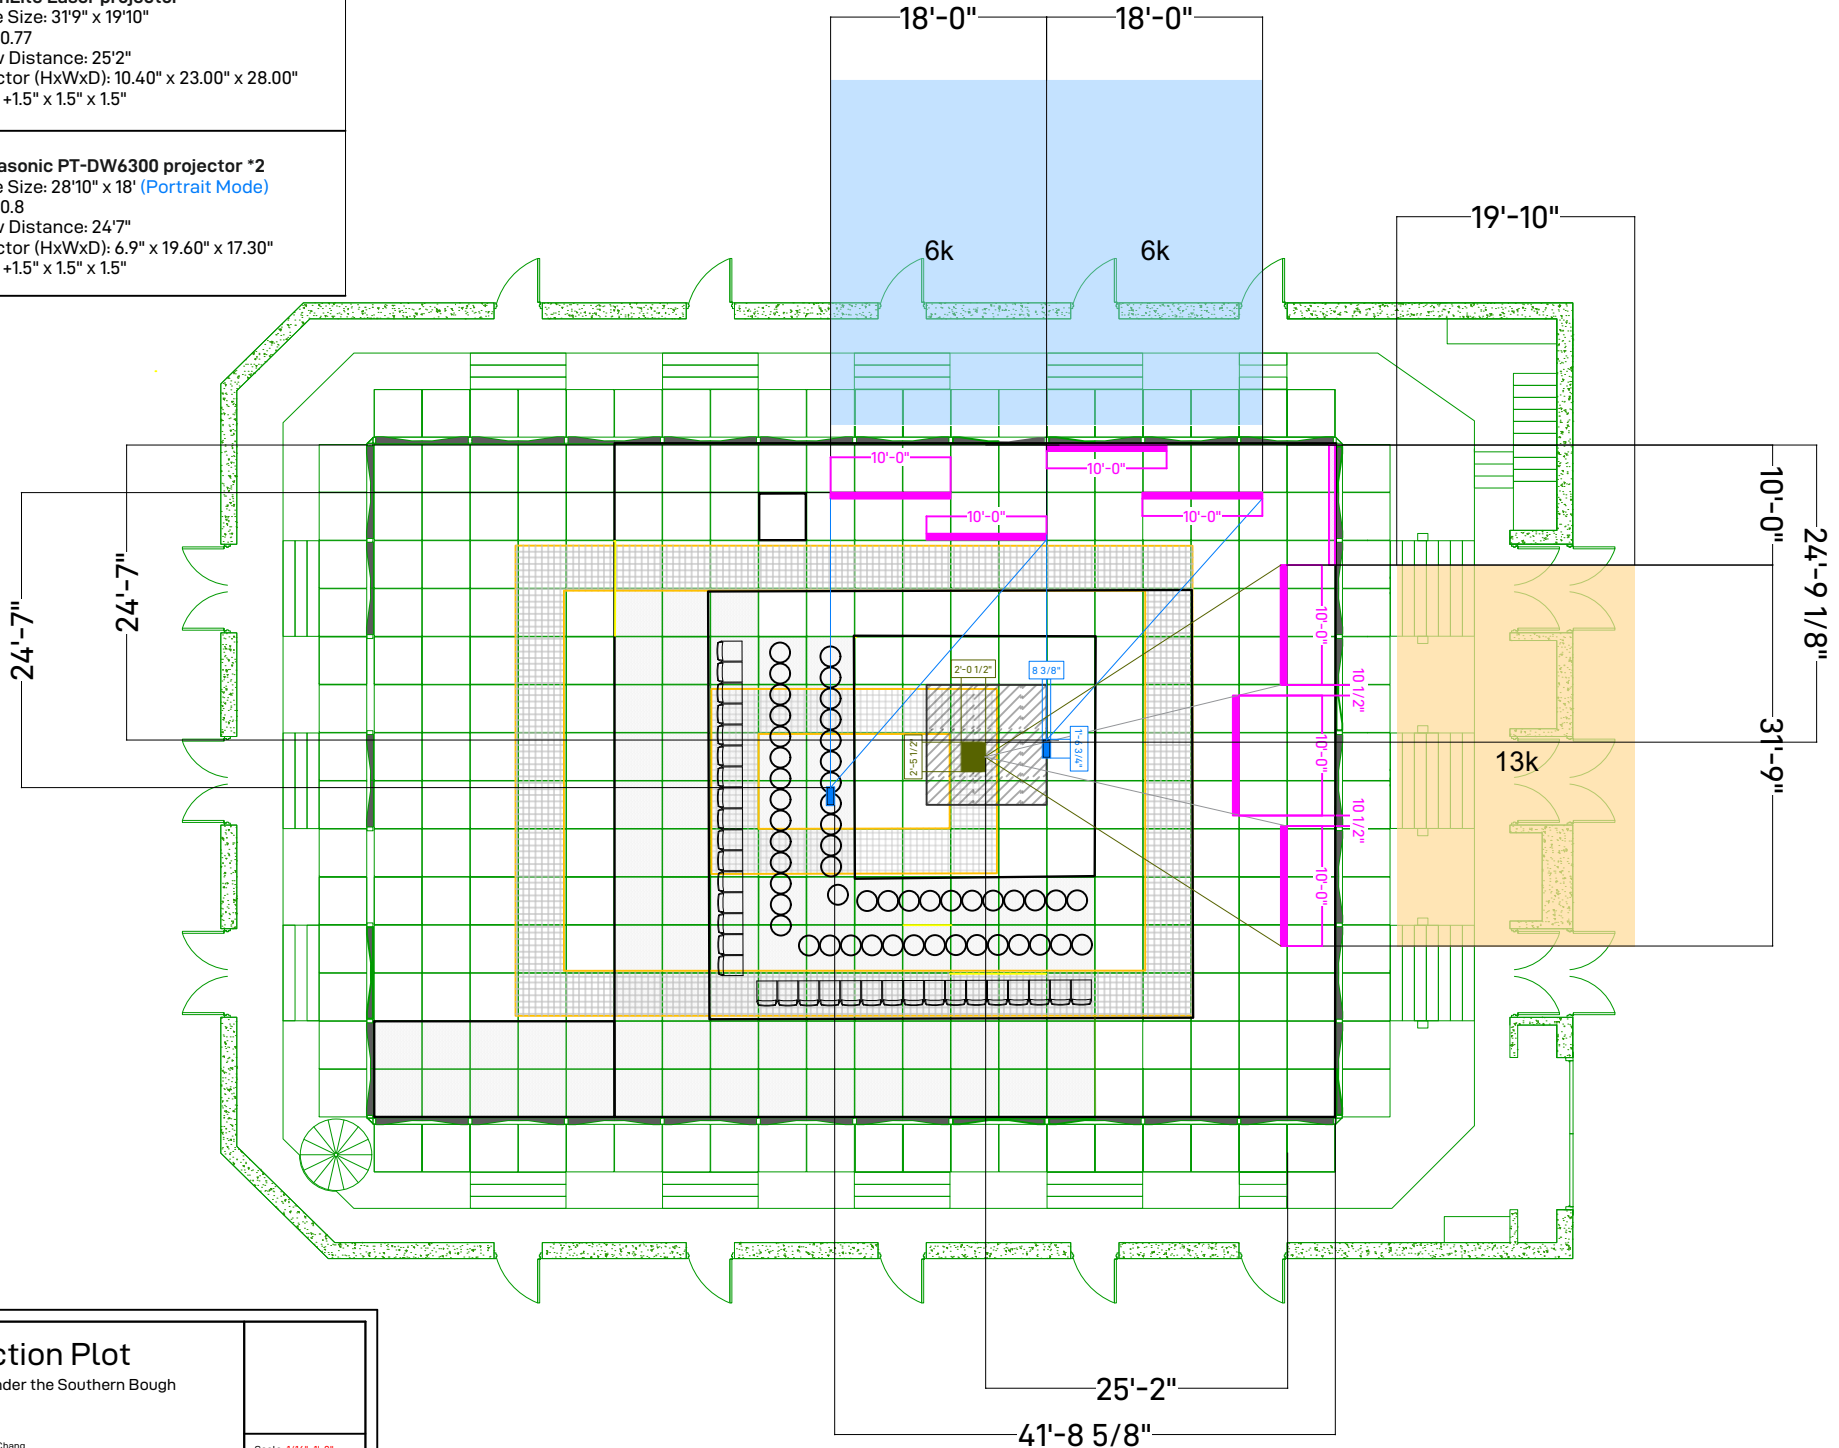

**13k HighLite Laser projector**  
 - Image Size: 31'9" x 19'10"  
 - Lens: 0.77  
 - Throw Distance: 25'2"  
 - Projector (HxWxD): 10.40" x 23.00" x 28.00"  
 - Cage: +1.5" x 1.5" x 1.5"

**6k Panasonic PT-DW6300 projector \*2**  
 - Image Size: 28'10" x 18' (Portrait Mode)  
 - Lens: 0.8  
 - Throw Distance: 24'7"  
 - Projector (HxWxD): 6.9" x 19.60" x 17.30"  
 - Cage: +1.5" x 1.5" x 1.5"

**Projection Plot**  
 A Dream Under the Southern Bough

Drawn: Wei-Fang Chang  
 Date: 10/05/2023

Scale: 1/16"=1'-0"  
 Doc No.: sheet 1 of 1

Front Elevation

**6k Panasonic PT-DW6300 projector**

Image Size: 28'10" x 18' (Portrait Mode)

Lens: 0.8

Throw Distance: 24'7"

Projector (HxWxD): 6.9" x 19.60" x 17.30"

Cage: +1.5" x 1.5" x 1.5"

**Projection Plot**

A Dream Under the Southern Bough

Drawn: Wei-Fang Chang  
Date: 10/05/2023

Scale: 1/16"=1'-0"  
Doc No.: sheet 1 of 3

02  
1

Section

**13k HighLite Laser projector**  
 Image Size: 31'9" x 19'10"  
 Lens: 0.77  
 Throw Distance: 25'2"  
 Projector (HxWxD): 10.40" x 23.00" x 28.00"  
 Cage: +1.5" x 1.5" x 1.5"

**Projection Plot**