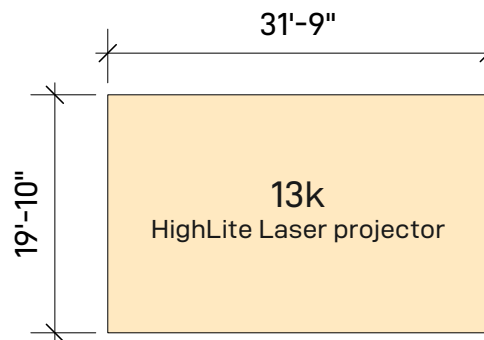

**13k HighLite Laser projector**  
 - Image Size: 31'9" x 19'10"  
 - Lens: 0.77  
 - Throw Distance: 25'2"  
 - Projector (HxWxD): 10.40" x 23.00" x 28.00"  
 - Cage: +1.5" x 1.5" x 1.5"

**6k Panasonic PT-DW6300 projector \*2**  
 - Image Size: 28'10" x 18' (Portrait Mode)  
 - Lens: 0.8  
 - Throw Distance: 24'7"  
 - Projector (HxWxD): 6.9" x 19.60" x 17.30"  
 - Cage: +1.5" x 1.5" x 1.5"

**Projection Plot**  
 A Dream Under the Southern Bough

Drawn: Wei-Fang Chang  
 Date: 10/05/2023

Scale: 1/16"=1'-0"  
 Doc No.: sheet 1 of 1

Front Elevation

**6k Panasonic PT-DW6300 projector**

Image Size: 28'10" x 18' (Portrait Mode)

Lens: 0.8

Throw Distance: 24'7"

Projector (HxWxD): 6.9" x 19.60" x 17.30"

Cage: +1.5" x 1.5" x 1.5"

**Projection Plot**

A Dream Under the Southern Bough

Drawn: Wei-Fang Chang  
Date: 10/05/2023

Scale: 1/16"=1'-0"  
Doc No.: sheet 1 of 3

02  
1

Section

**13k HighLite Laser projector**  
 Image Size: 31'9" x 19'10"  
 Lens: 0.77  
 Throw Distance: 25'2"  
 Projector (HxWxD): 10.40" x 23.00" x 28.00"  
 Cage: +1.5" x 1.5" x 1.5"

**Projection Plot**