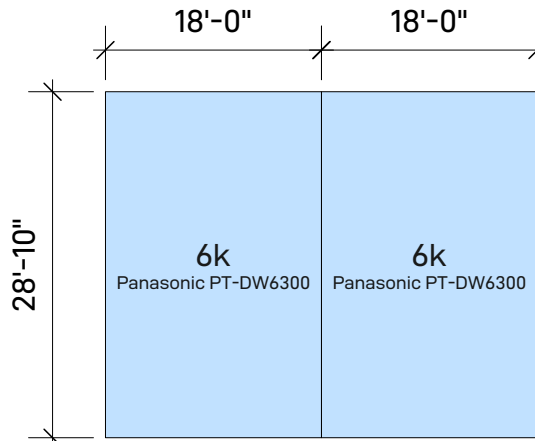

**13k HighLite Laser projector**  
 - Image Size: 31'9" x 19'10"  
 - Lens: 0.77  
 - Throw Distance: 25'2"  
 - Projector (HxWxD): 10.40" x 23.00" x 28.00"  
 - Cage: +1.5" x 1.5" x 1.5"

**6k Panasonic PT-DW6300 projector \*2**  
 - Image Size: 28'10" x 18' (Portrait Mode)  
 - Lens: 0.8  
 - Throw Distance: 24'7"  
 - Projector (HxWxD): 6.9" x 19.60" x 17.30"  
 - Cage: +1.5" x 1.5" x 1.5"

**Projection Plot**  
 A Dream Under the Southern Bough

Drawn: Wei-Fang Chang  
 Date: 10/05/2023

Scale: 1/16"=1'-0"  
 Doc No.: sheet 1 of 1

Front Elevation

**6k Panasonic PT-DW6300 projector**

Image Size: 28'10" x 18' (Portrait Mode)

Lens: 0.8

Throw Distance: 24'7"

Projector (HxWxD): 6.9" x 19.60" x 17.30"

Cage: +1.5" x 1.5" x 1.5"

**Projection Plot**

A Dream Under the Southern Bough

Drawn: Wei-Fang Chang  
Date: 10/05/2023

Scale: 1/16"=1'-0"  
Doc No.: sheet 1 of 3

02  
1

Section

**13k HighLite Laser projector**  
 Image Size: 31'9" x 19'10"  
 Lens: 0.77  
 Throw Distance: 25'2"  
 Projector (HxWxD): 10.40" x 23.00" x 28.00"  
 Cage: +1.5" x 1.5" x 1.5"

**Projection Plot**