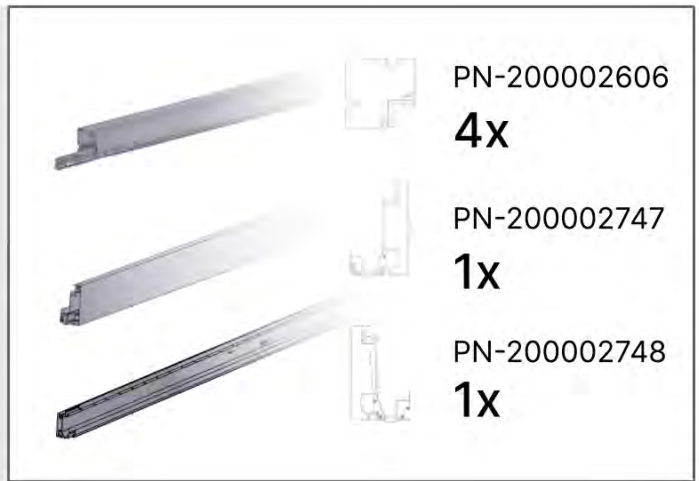

INFORMATION

5

ANTHRACITE: C120
WHITE: C122
BLACK: C121

4

ANTHRACITE: B188
WHITE: B194
BLACK: B191