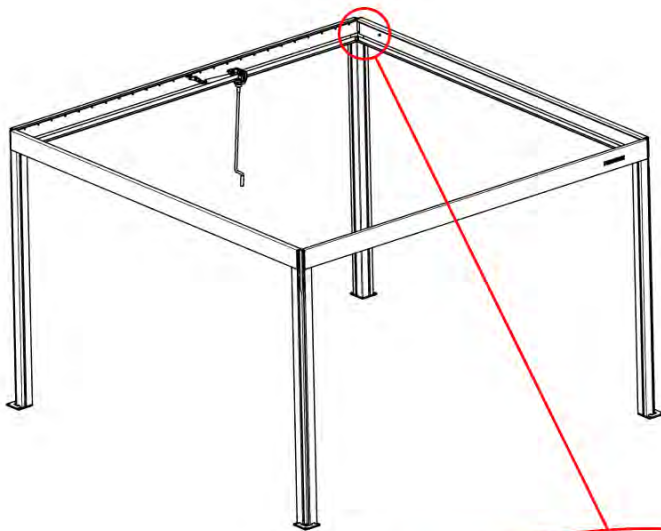

26

Matter Antenna Clip
1x