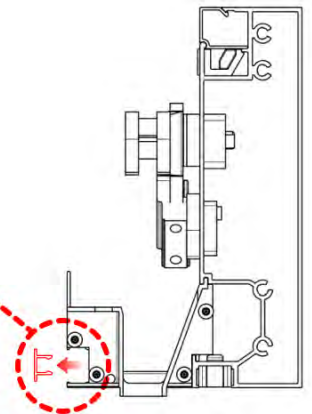

02

Are you installing a heater, fan or LED lights?

It is recommended to remove both snap-fit covers from the beam now.

Cover and clips

PN-200000512
LED STRIP COVER CLIP

SnapFIT cover

PN-200002748