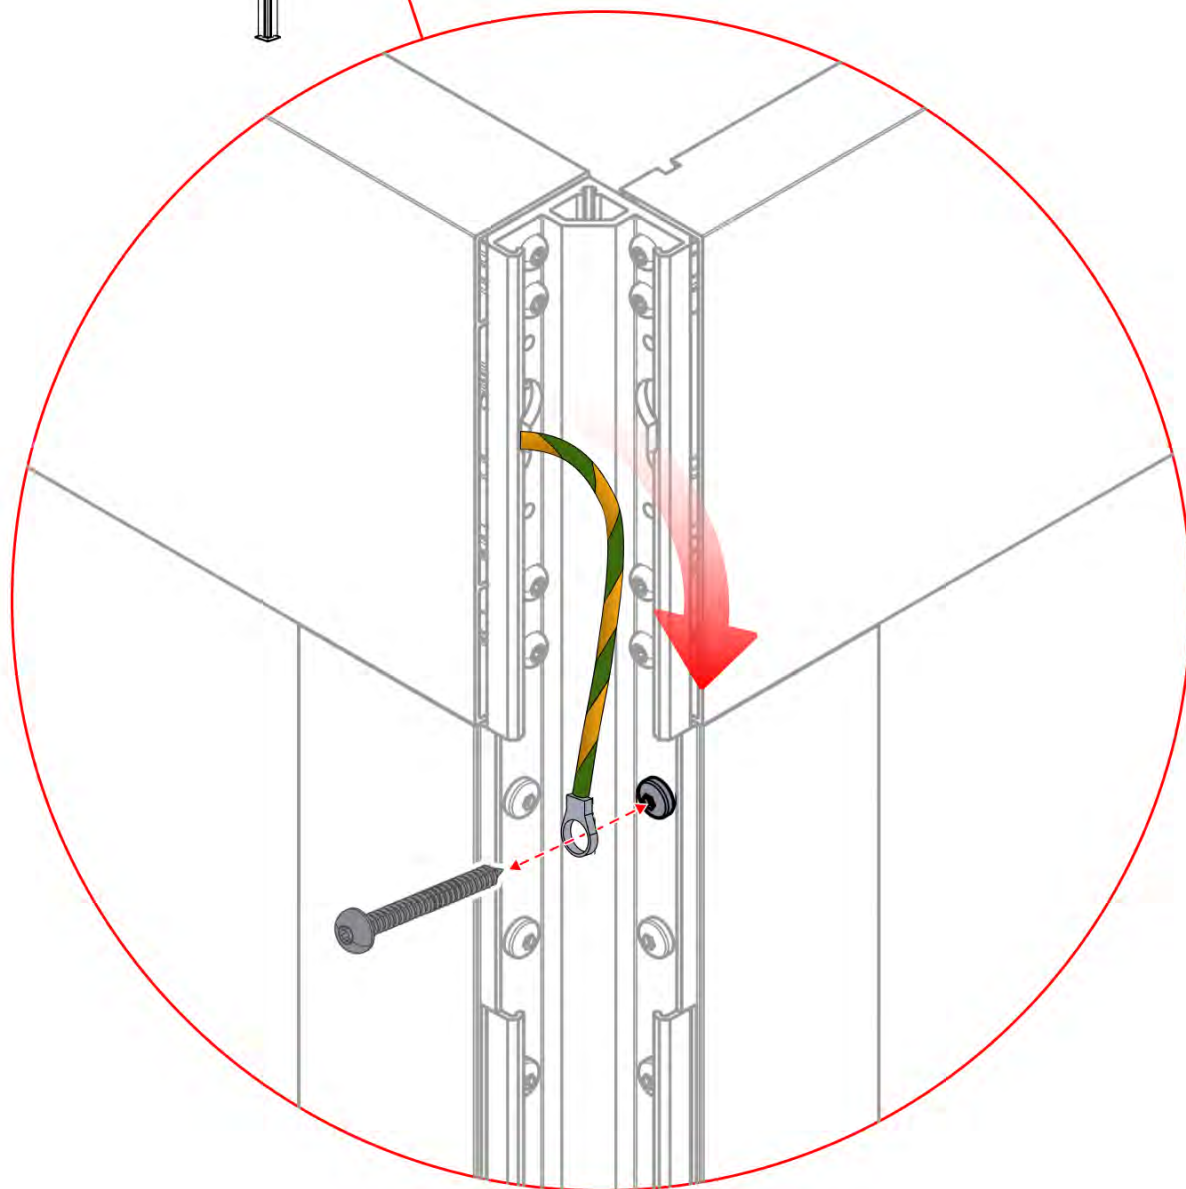

16

!

Control Box can be installed on Preferred W BEAM

** Only if you ordered LED lights to your pergola.

17

Connect grounding wire before connecting to power!

GROUNDING

** Only if you ordered LED lights to your pergola.