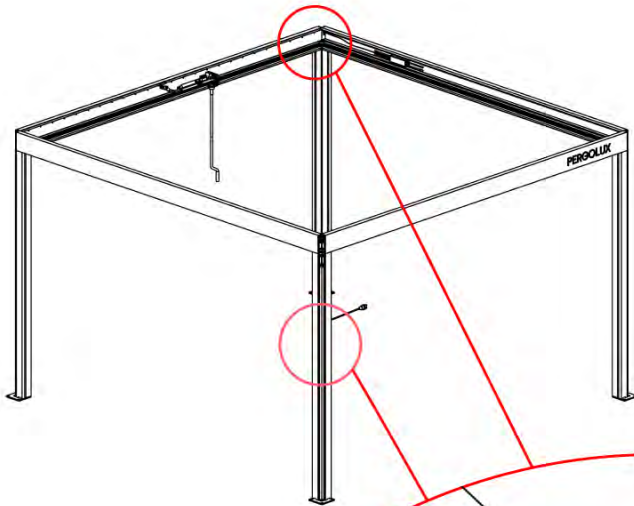

Power cable
PN-200003781
1x