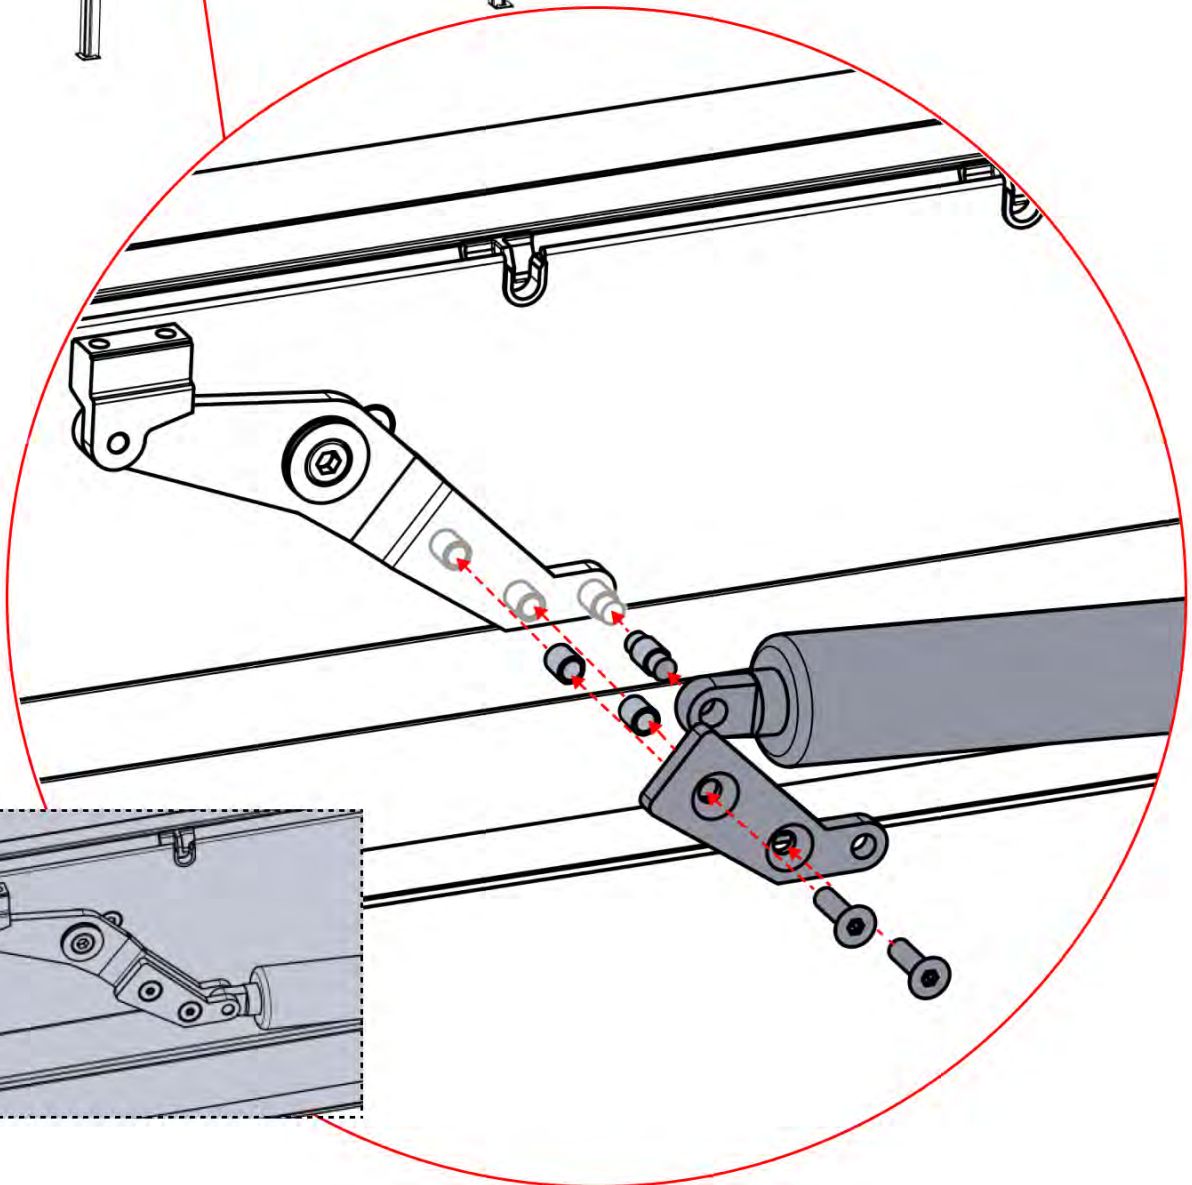

14

4

ANTHRACITE: B188
WHITE: B194
BLACK: B191

PN-200003367
1x

PN-200000853
2x

PN-200003370
1x

PN-200003368
2x