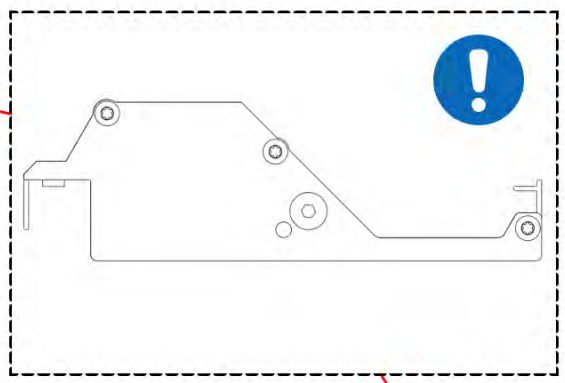

30

x3
PERGOLUX
PERGOLUX
PERGOLUX

1

ANTHRACITE: L191
WHITE: L195
BLACK: L193

PN-200002714
1x