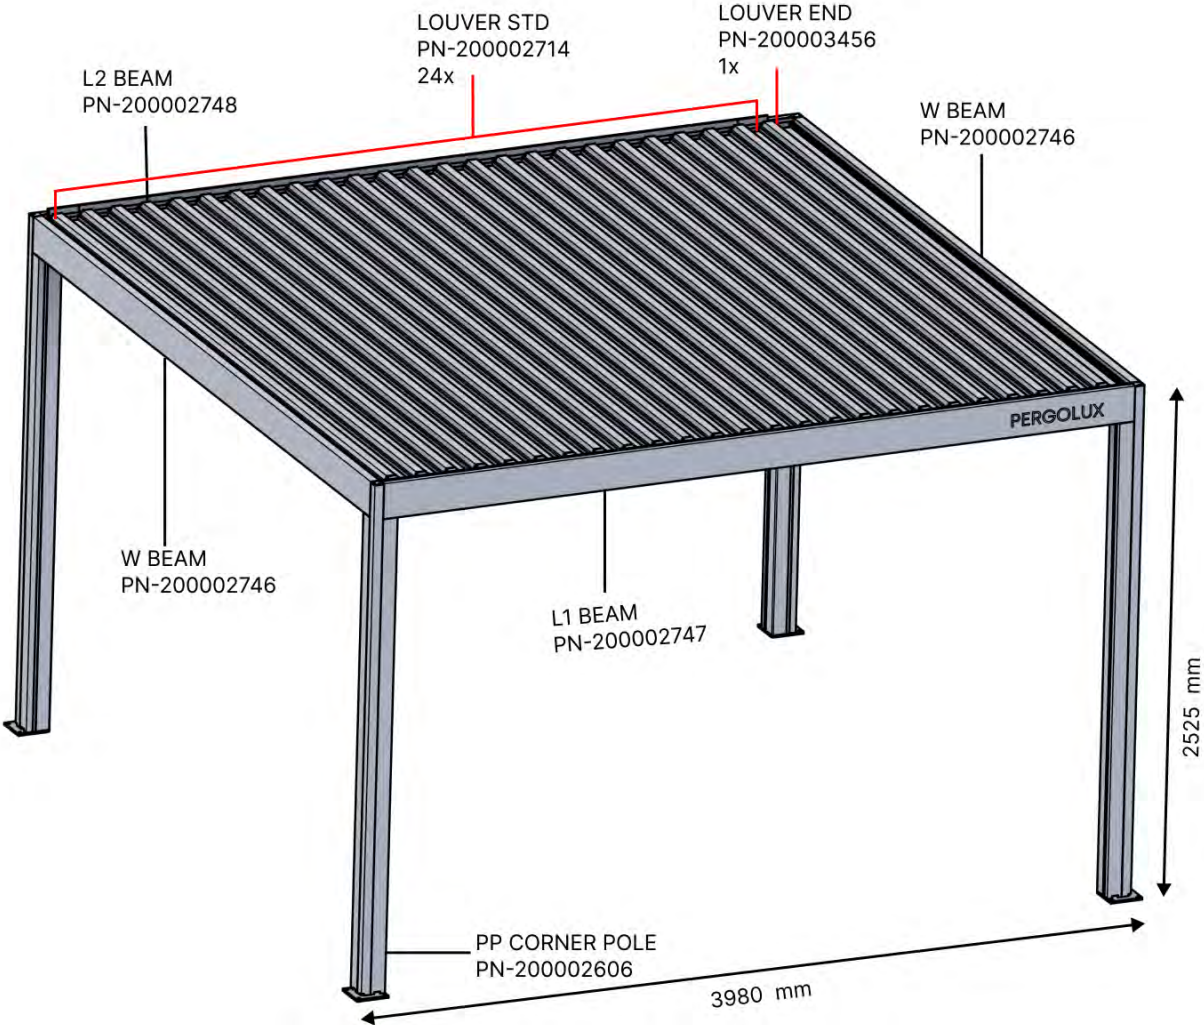

3 x 4 M / 10' x 13'

3 x 4 M / 10' x 13'

01

Are you installing a screen, slat wall or glass wall?

It is recommended to remove these Snapfit covers and clips now before installing the pergola.

Cover and clips