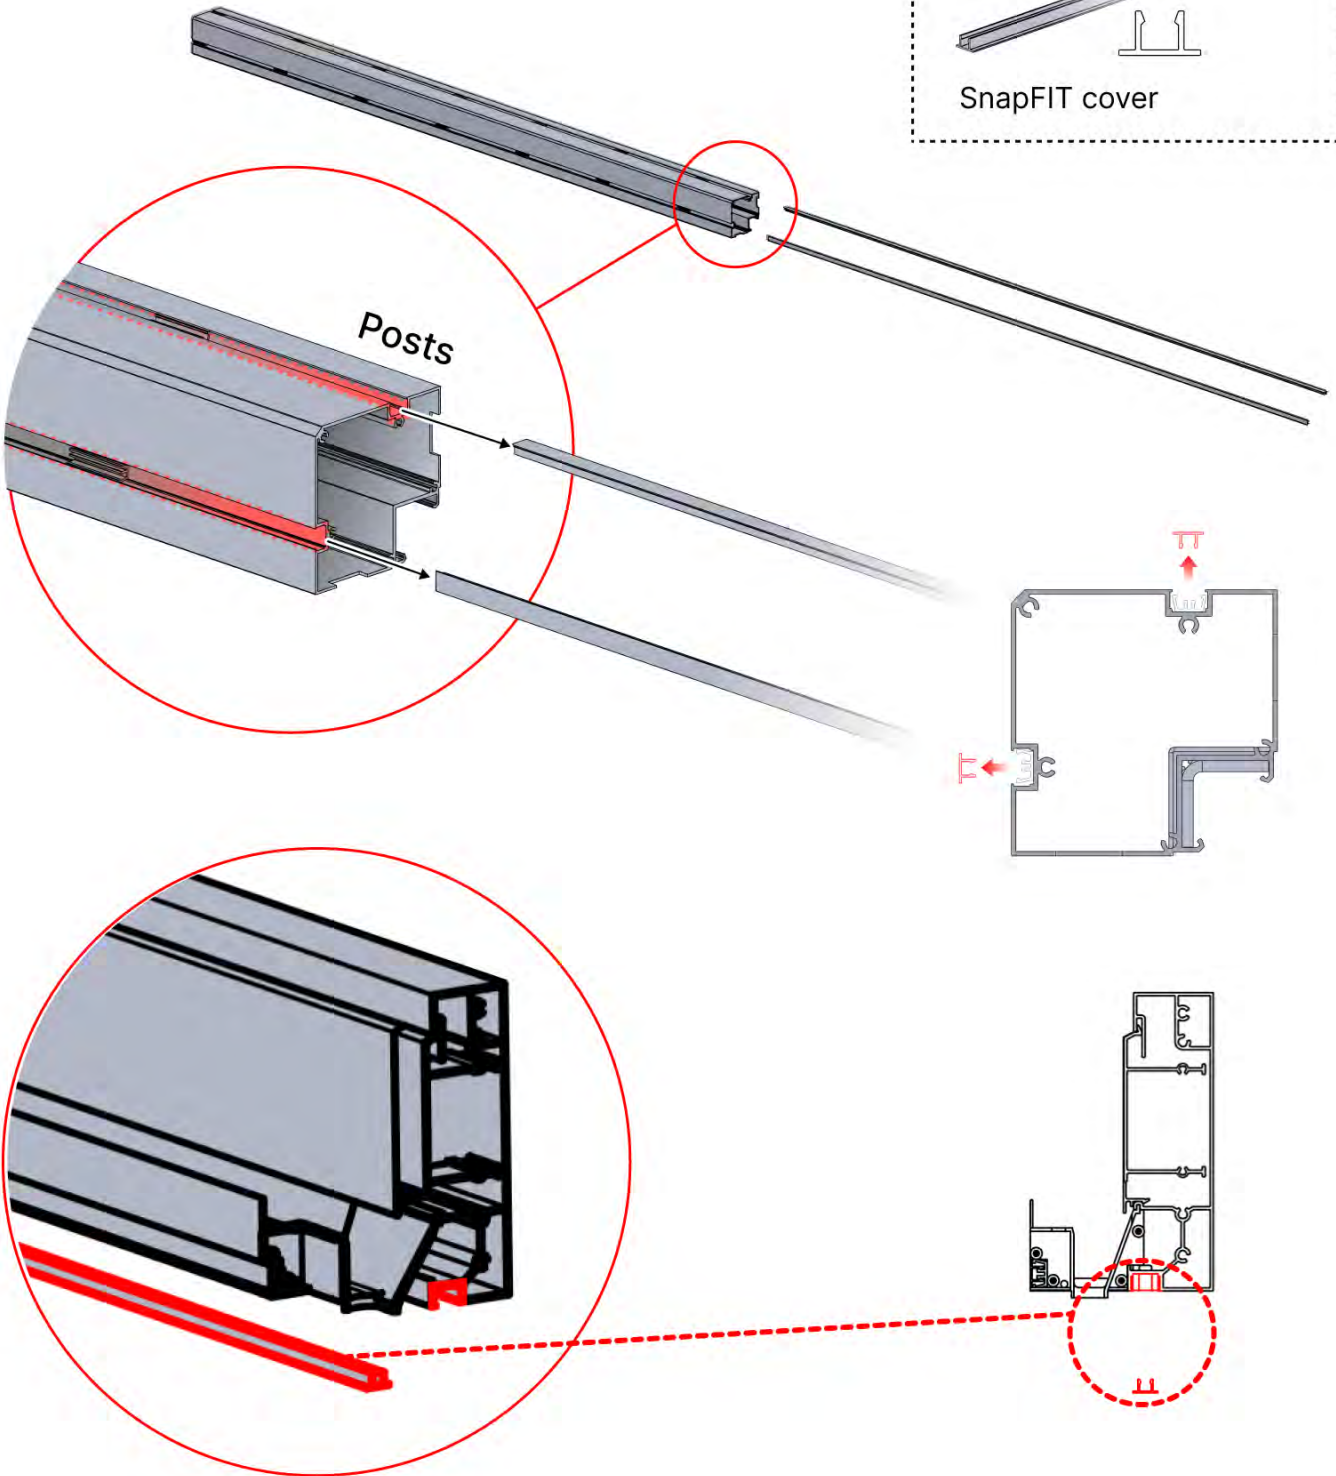

3 x 4 M / 10' x 13'

3 x 4 M / 10' x 13'

01

Are you installing a screen, slat wall or glass wall?

It is recommended to remove these Snapfit covers and clips now before installing the pergola.

Cover and clips

PN-200000512
SnapFIT cover clip

SnapFIT cover

02

Are you installing a heater, fan or LED lights?

It is recommended to remove both snap-fit covers from the beam now.

Cover and clips

PN-200000512
LED STRIP COVER CLIP