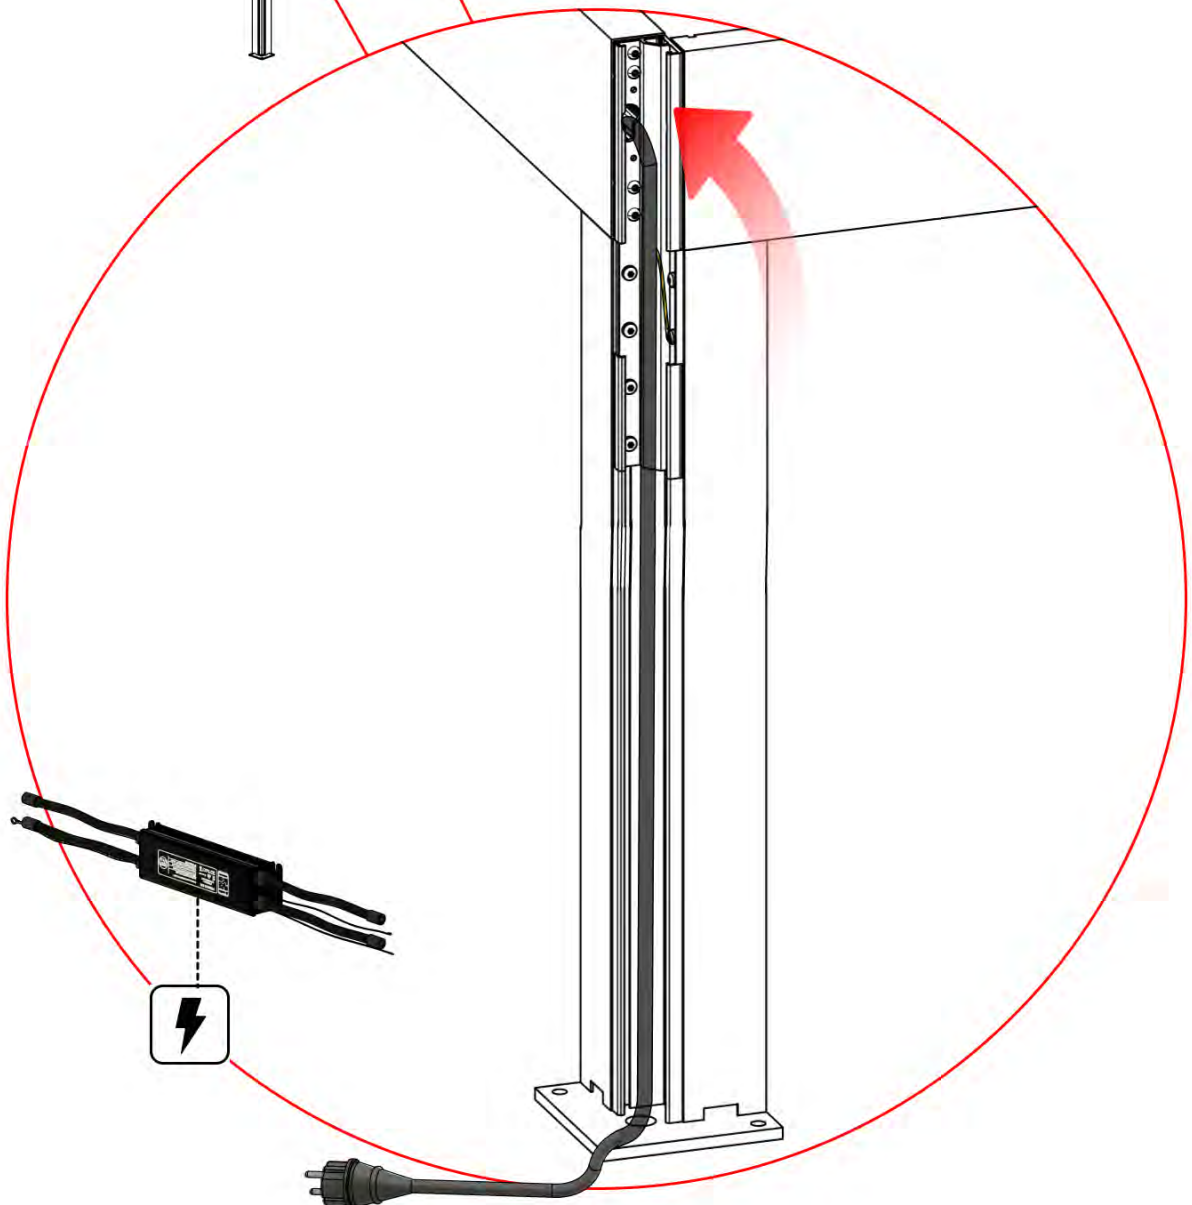

16

!

Control Box can be installed on Preferred W BEAM

** Only if you ordered LED lights to your pergola.

17

Connect grounding wire before connecting to power!

GROUNDING

** Only if you ordered LED lights to your pergola.

18

Power cable
PN-200003781
1x

Power Cable can be
routed through all
the Poles.

** Only if you ordered LED lights to your pergola.

19

POWER CABLE

Power cable
1x

** Only if you ordered LED lights to your pergola.