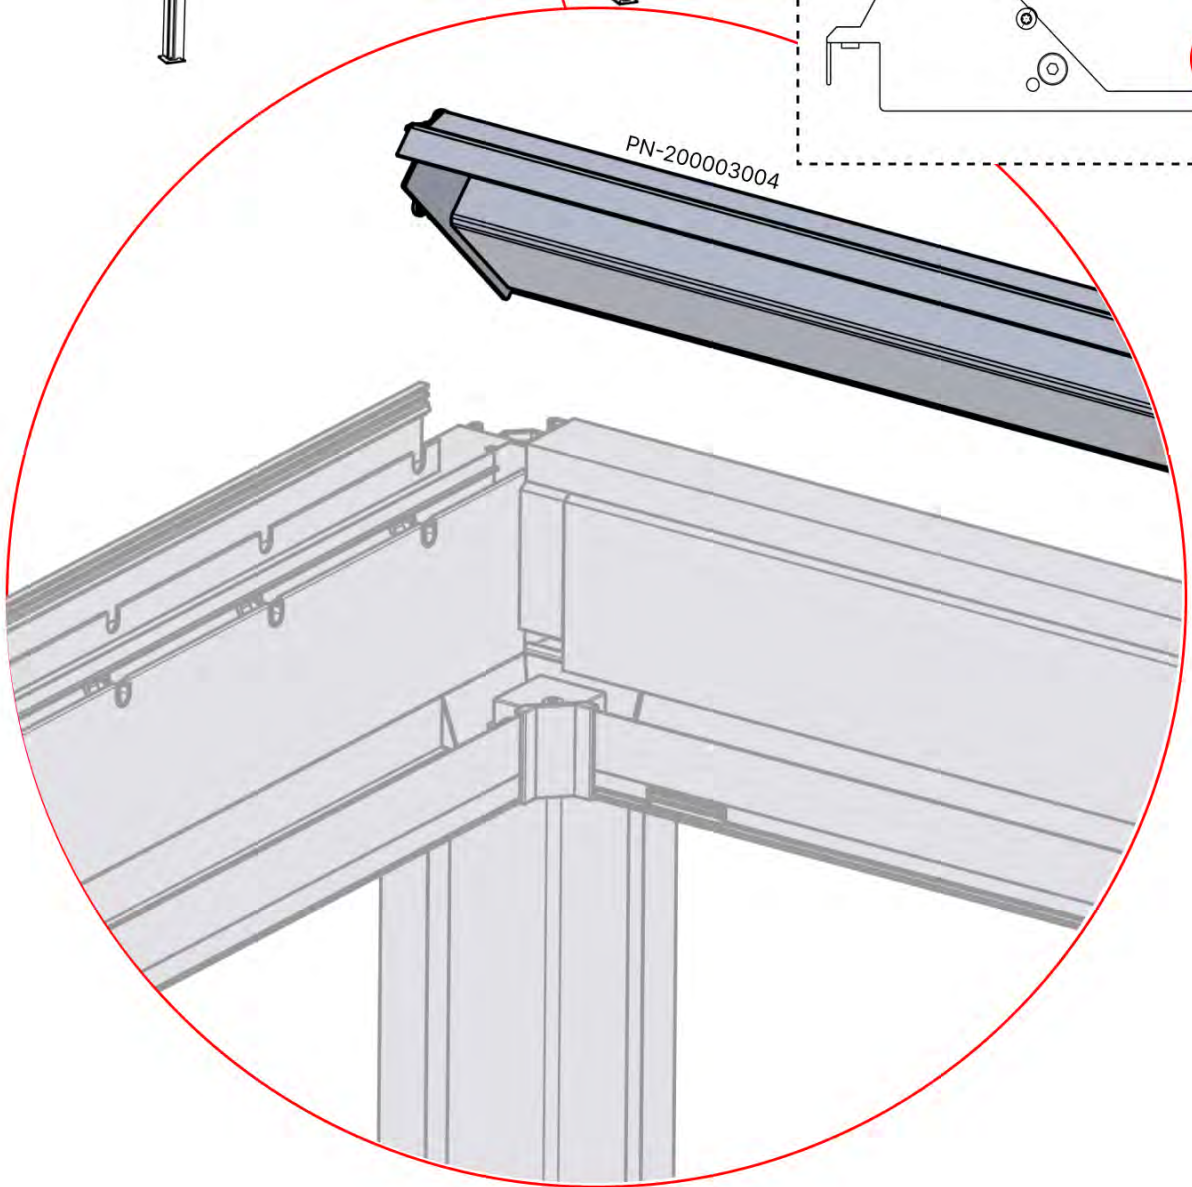

34

2

ANTHRACITE: L203
WHITE: L207
BLACK: L205

PN-200003456

1x