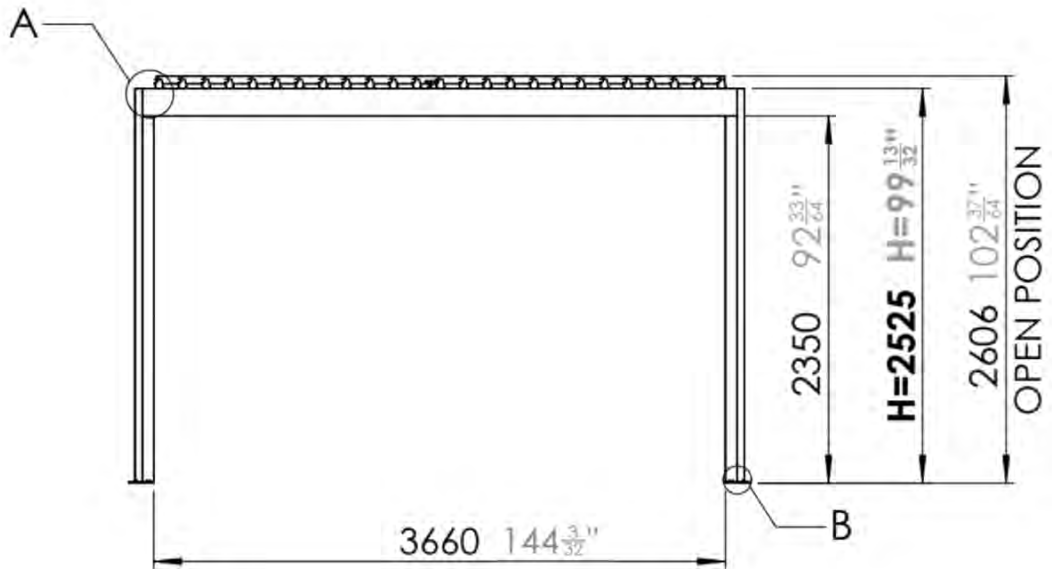

3 x 4 M / 10' x 13'