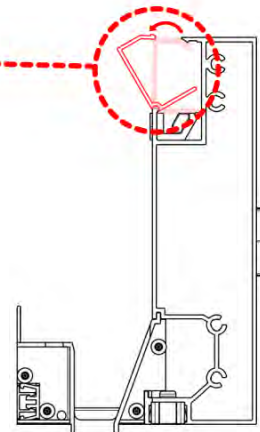

03

3

PERGOLUX **x7**

ANTHRACITE: B208
WHITE: B212
BLACK: B210

4

PERGOLUX **x7**

ANTHRACITE: B188
WHITE: B194
BLACK: B191

PN-200002746
2x

PN-200002747
1x

PN-200002746
1x