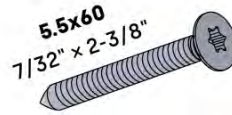

PN-200002614
4x

PN-200000560
20x