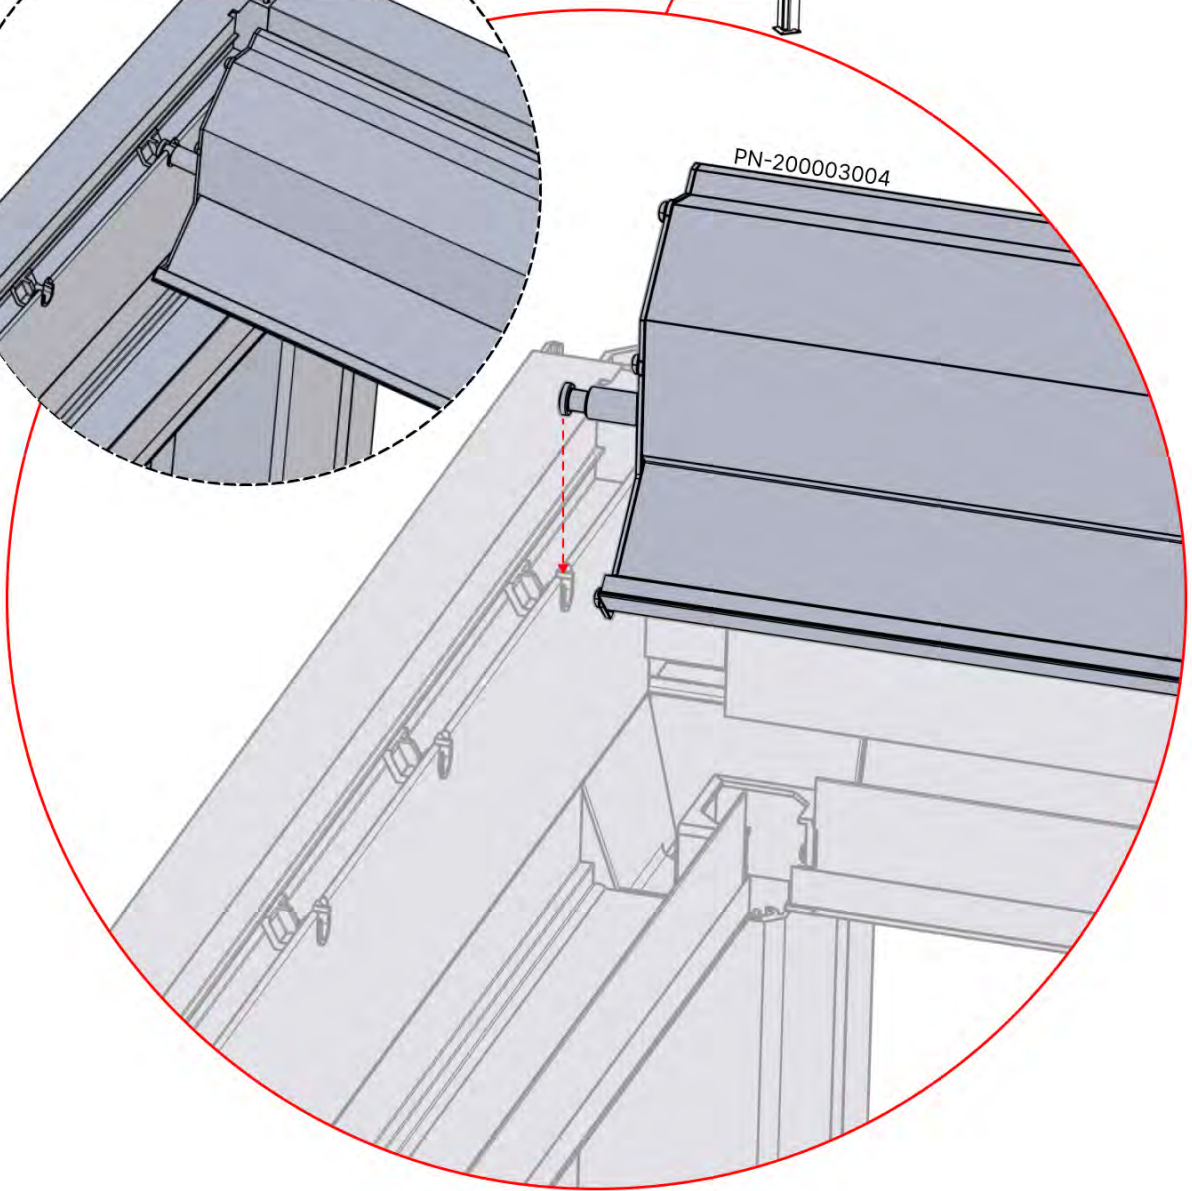

32

1

ANTHRACITE: L191
WHITE: L195
BLACK: L193