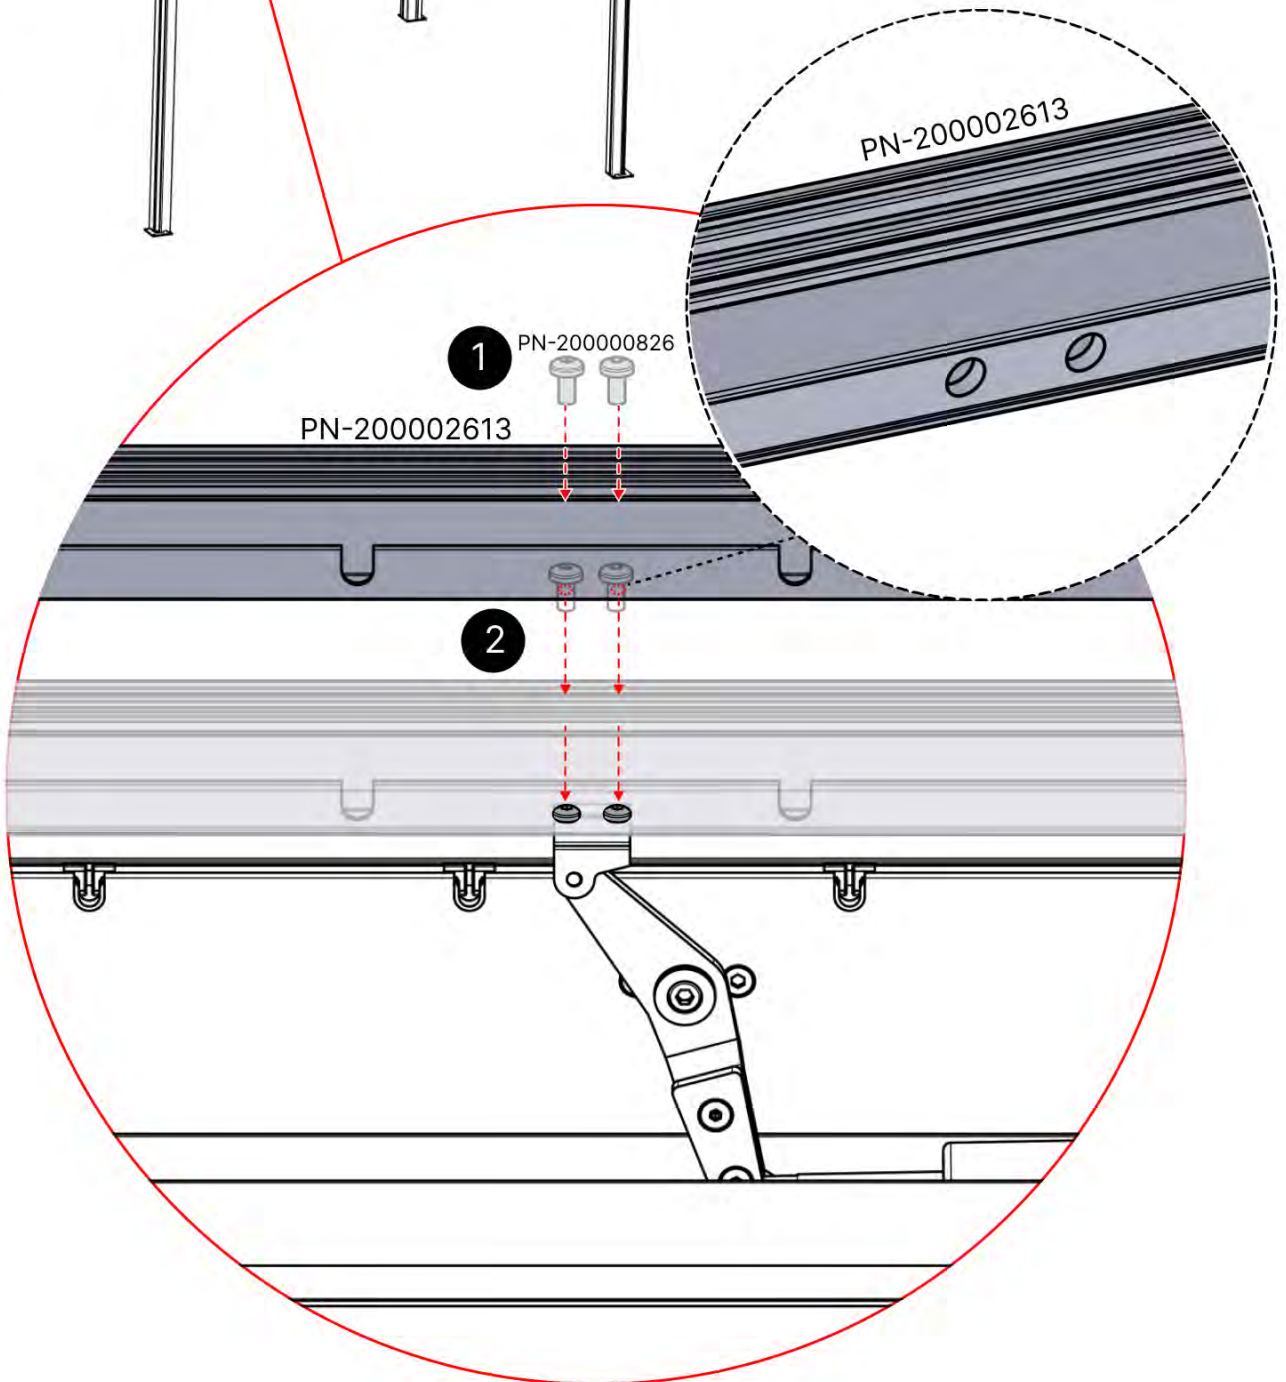

29

4

ANTHRACITE: B188
WHITE: B194
BLACK: B191

PN-200002613
1x

PN-200000826
2x