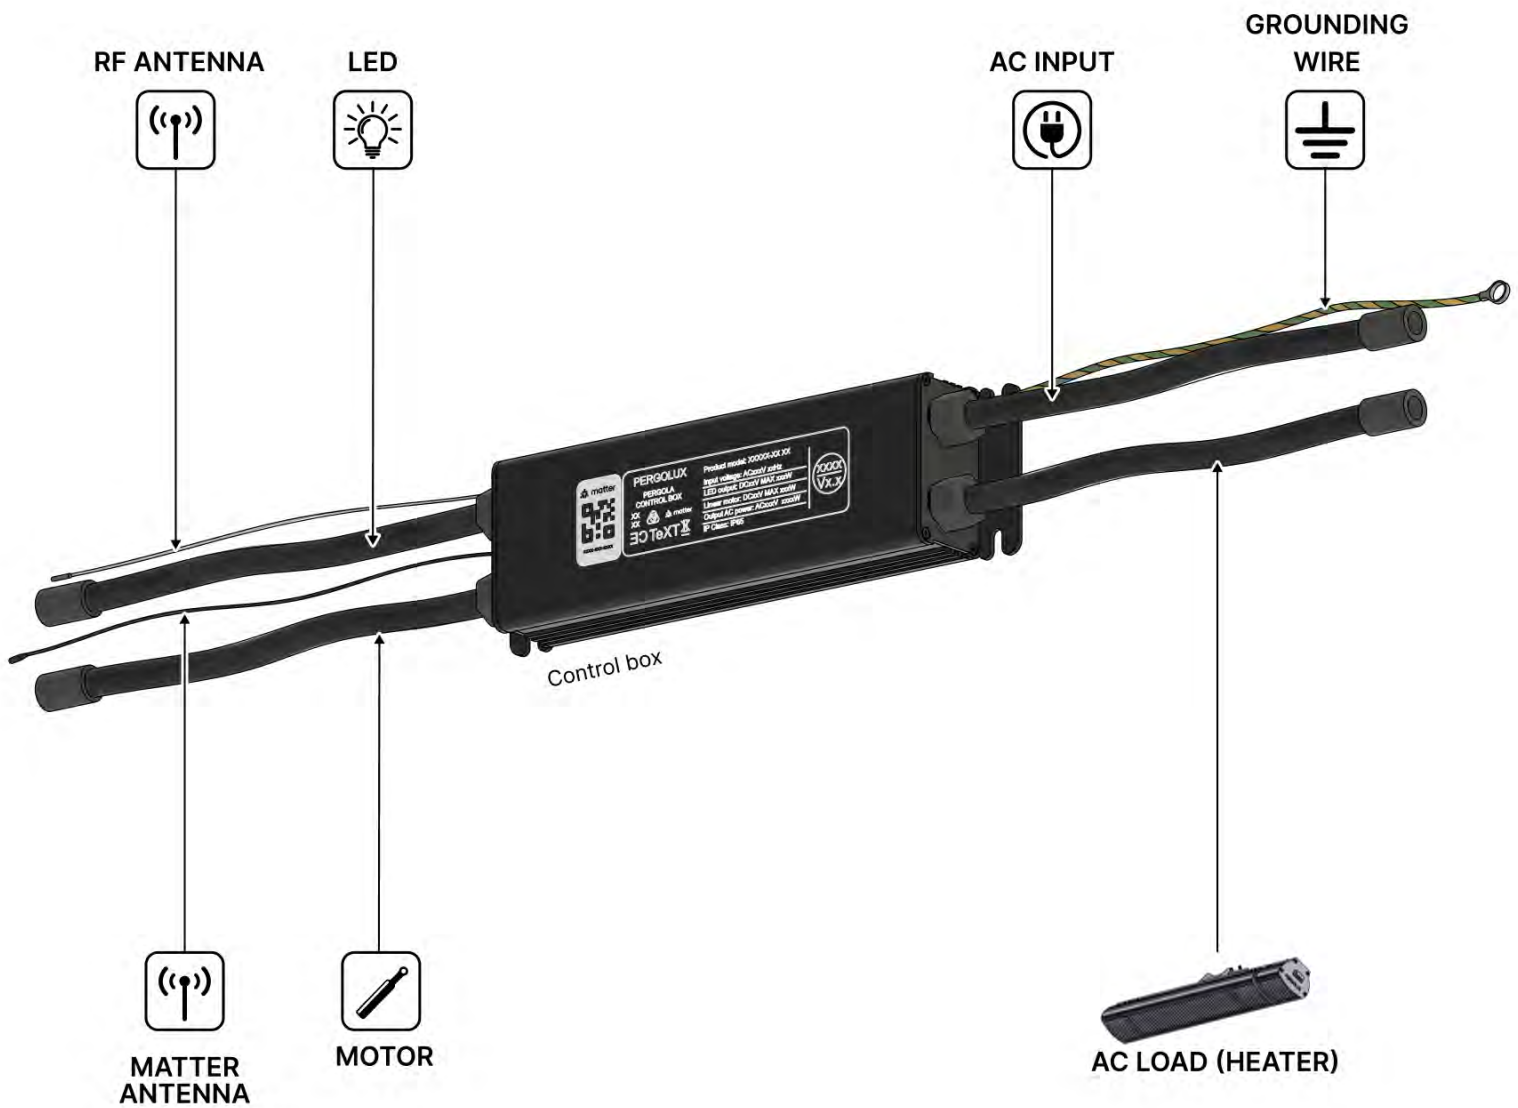

INPUTS AND OUTPUTS

** Only if you ordered LED lights to your pergola.