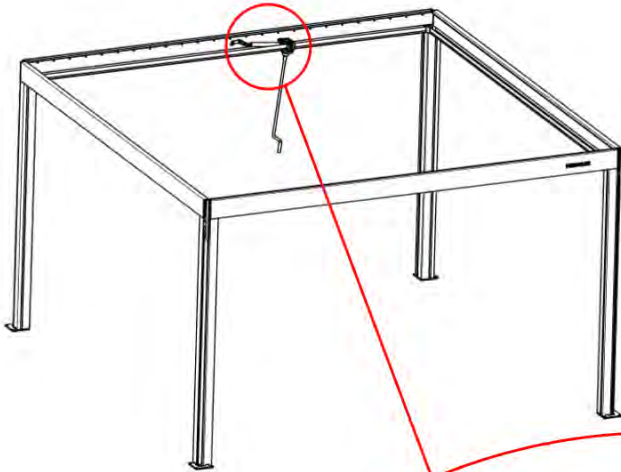

15

PERGOLUX *x7*

4

ANTHRACITE: B188
WHITE: B194
BLACK: B191

PN-200001624
1x