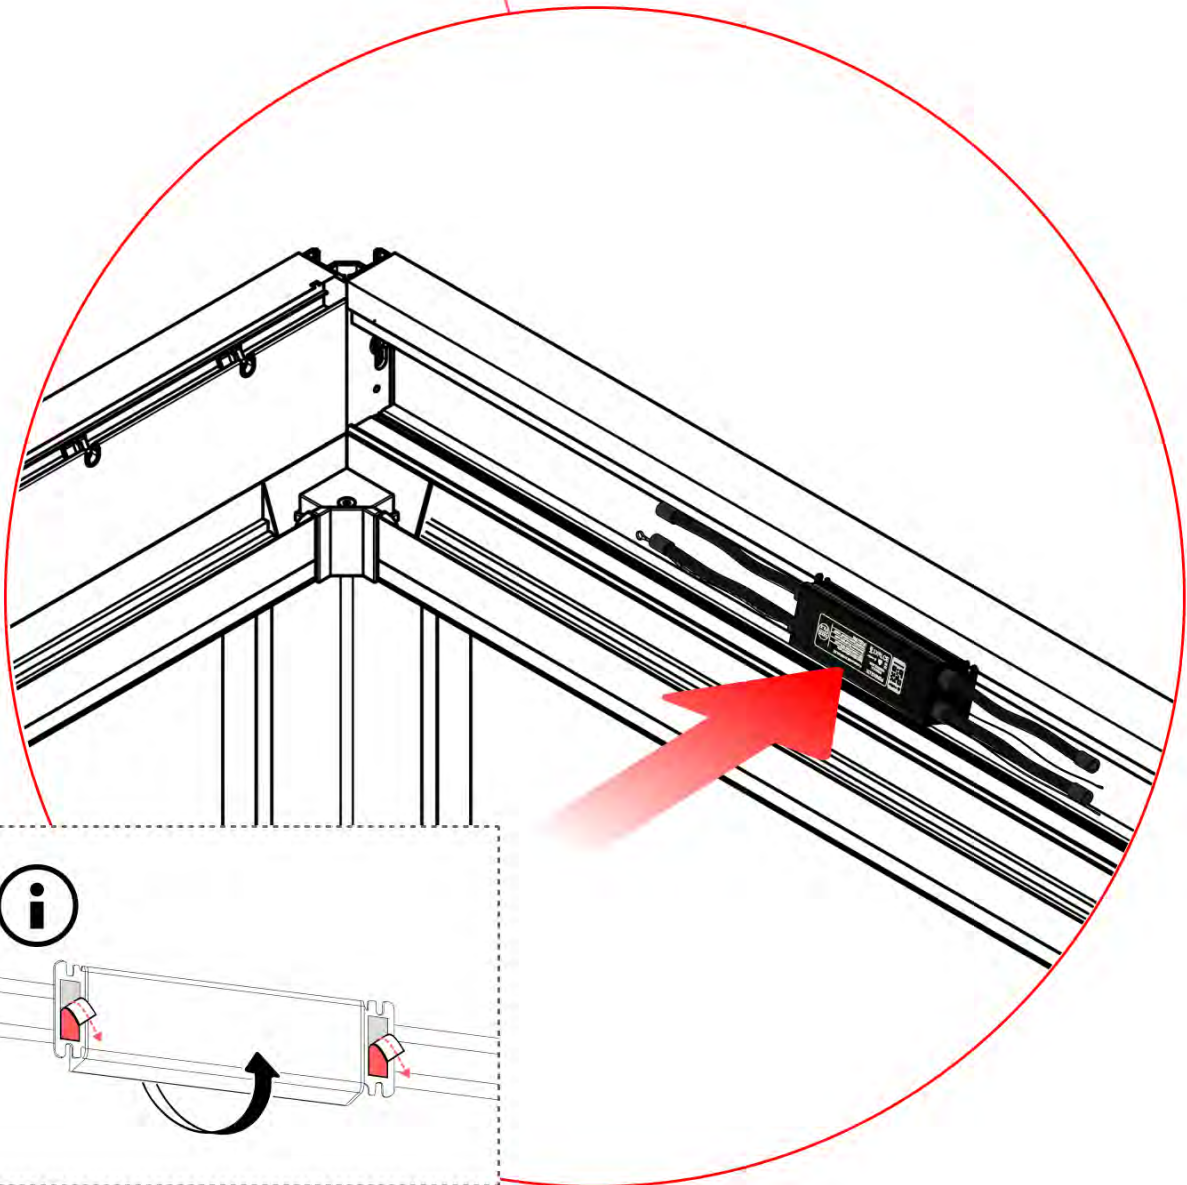

16

!

Control Box can be installed on Preferred W BEAM

** Only if you ordered LED lights to your pergola.

17

Connect grounding wire before connecting to power!

GROUNDING

** Only if you ordered LED lights to your pergola.