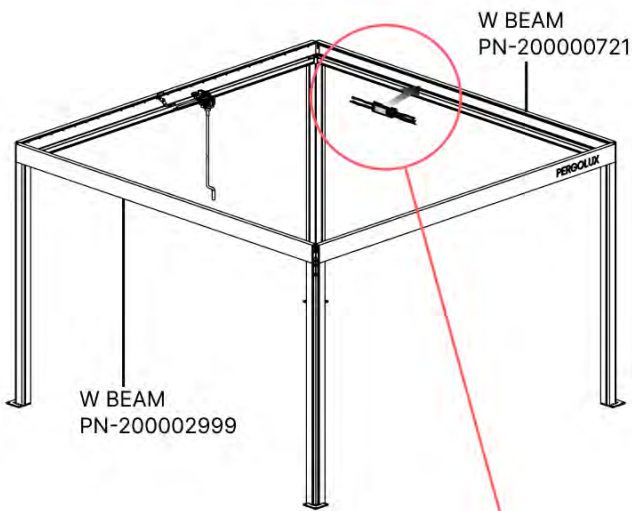

** Only if you ordered LED lights to your pergola.

16