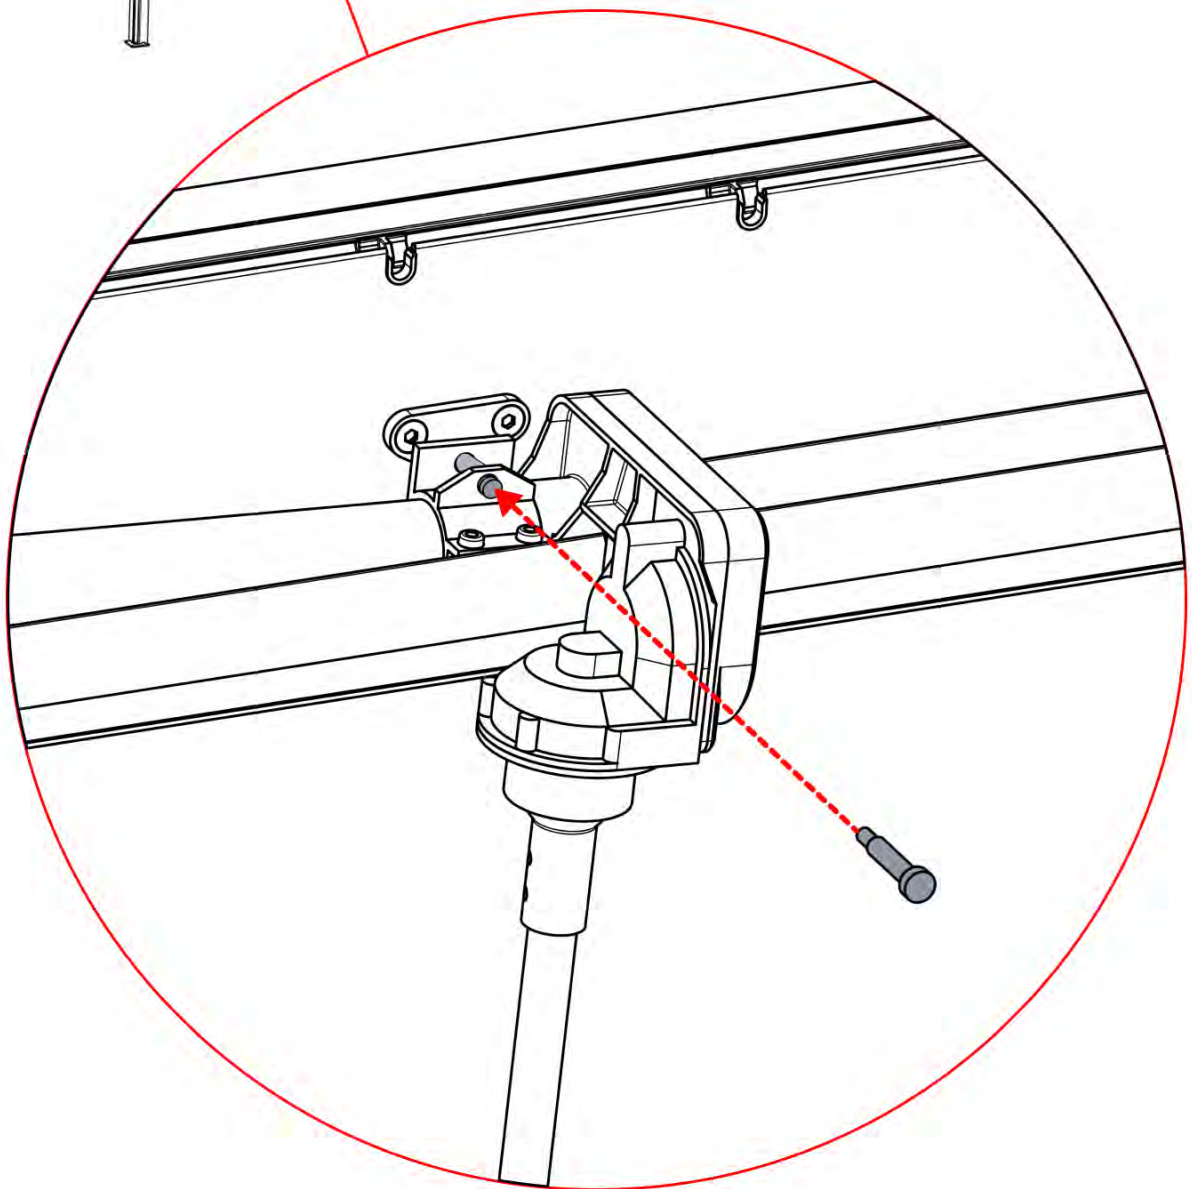

15

PERGOLUX *x7*

4

ANTHRACITE: B188
WHITE: B194
BLACK: B191

PN-200001624
1x