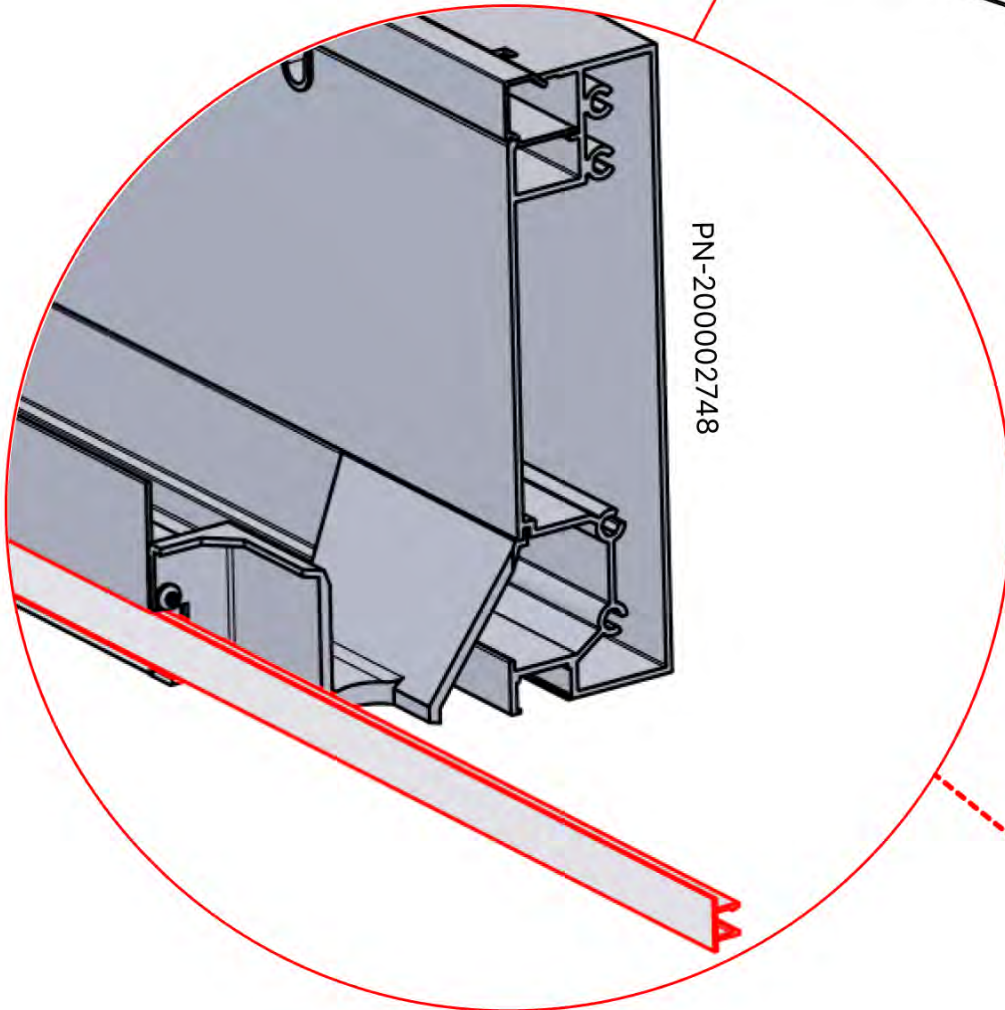

02

Are you installing a heater, fan or LED lights?

It is recommended to remove both snap-fit covers from the beam now.

Cover and clips

PN-200000512
LED STRIP COVER CLIP

SnapFIT cover

PN-200002748