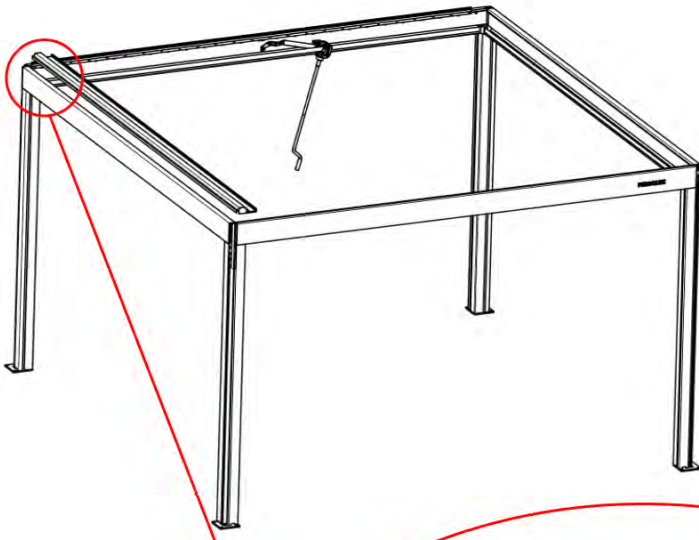

30

x3
PERGOLUX
PERGOLUX
PERGOLUX

1

ANTHRACITE: L191
WHITE: L195
BLACK: L193

PN-200002714
1x