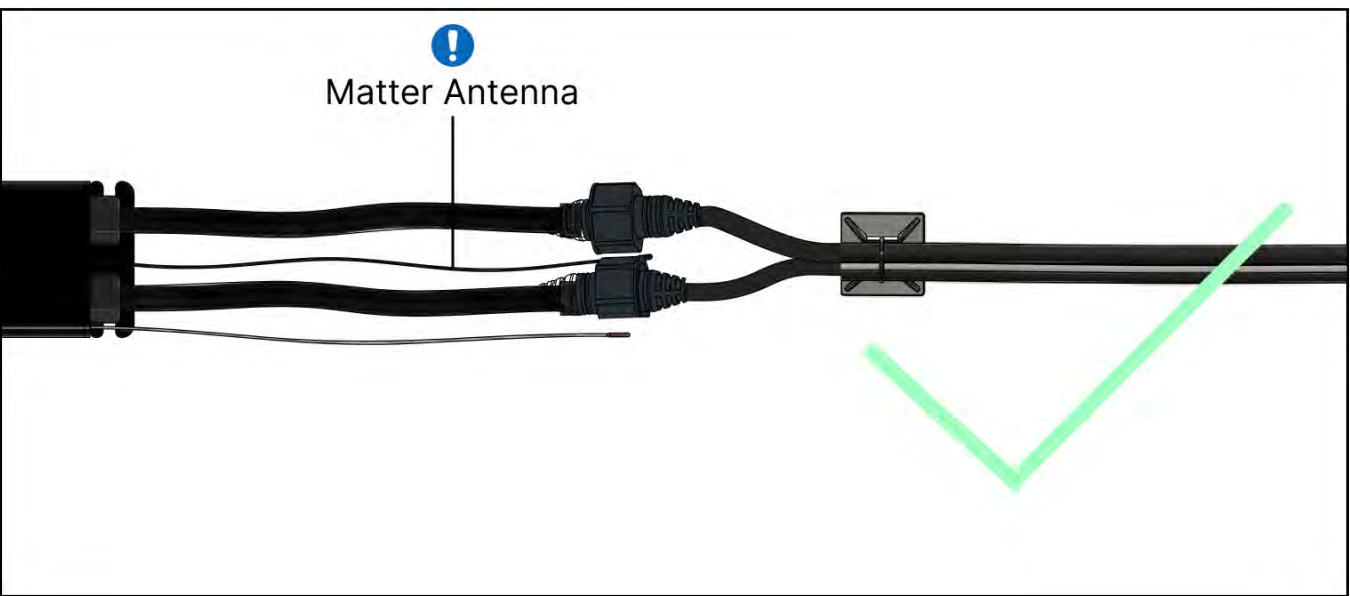

! ** Only if you ordered LED lights to your pergola.

21

PERGOLUX CONTROL BOX	S4 PN-200002683 5x PN-200002684 10x
! Keep the Matter Antenna wire free and do not tie them with LED and Motor wire