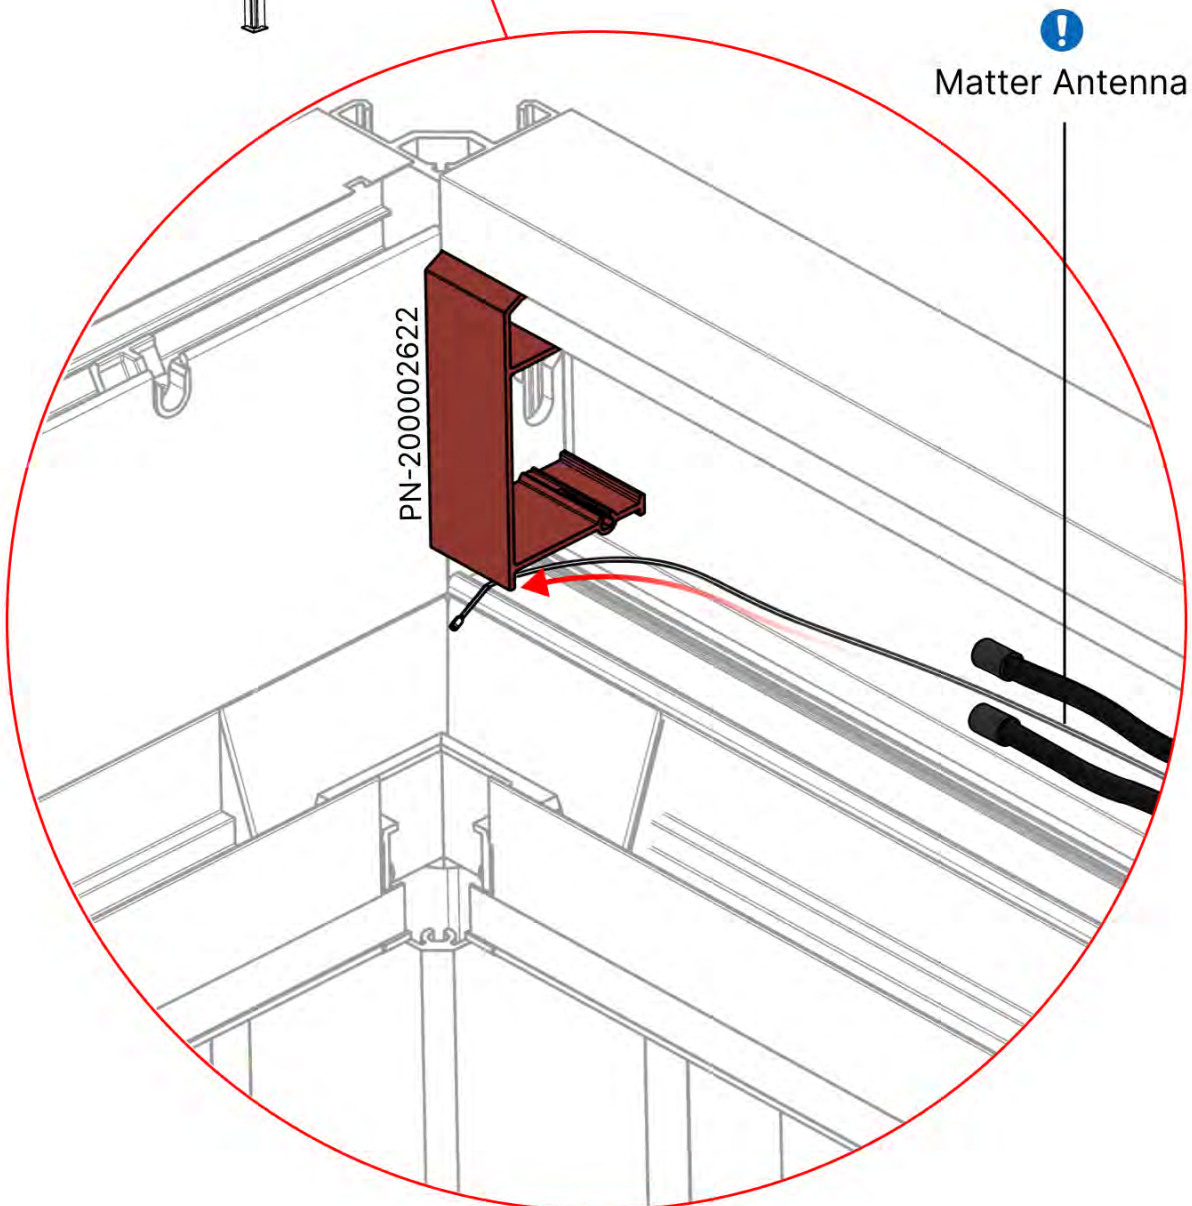

Route the Matter
Antenna and place it
below the highlighted
part(PN-200002622).