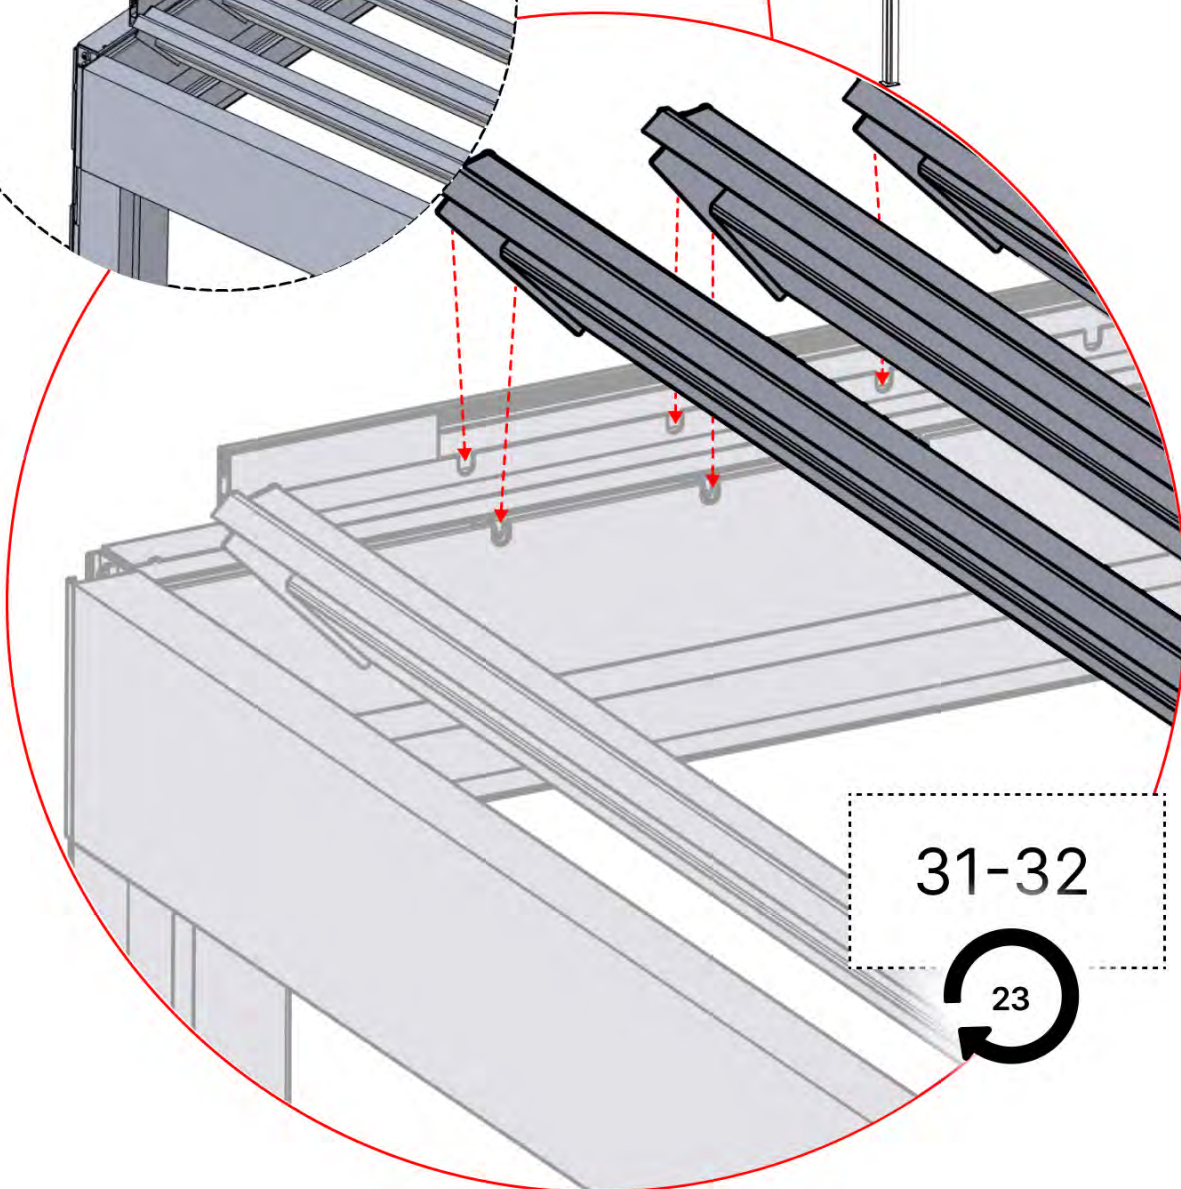

ANTHRACITE: B188
WHITE: B194
BLACK: B191

PN-200003033

1x

38

ANTHRACITE: L191
WHITE: L195
BLACK: L193

ANTHRACITE: L203
WHITE: L207
BLACK: L205

31-32

23