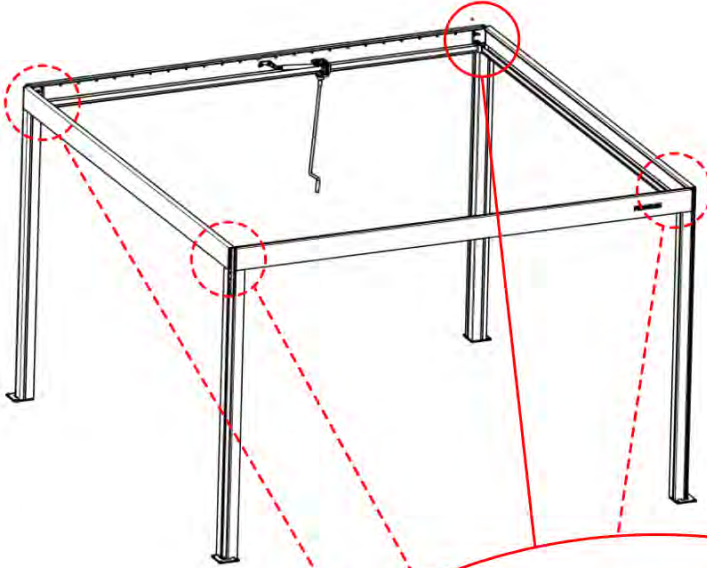

22

4

ANTHRACITE: B188
WHITE: B194
BLACK: B191

PN-200002622

4x

23

4

ANTHRACITE: B188
WHITE: B194
BLACK: B191