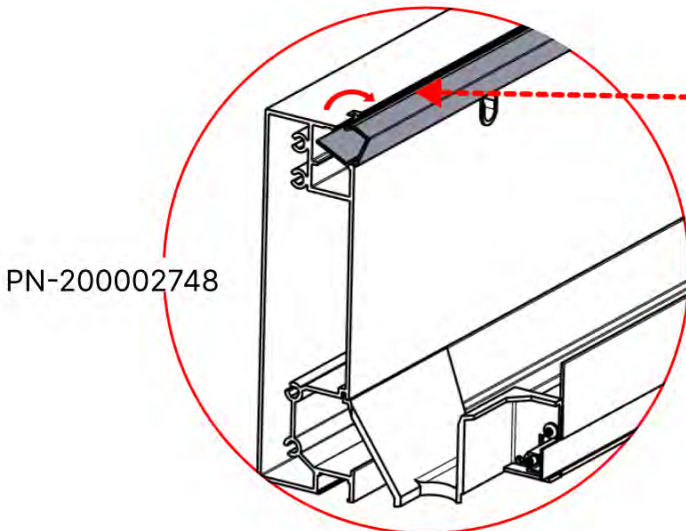

03

3

PERGOLUX **x7**

ANTHRACITE: B208
WHITE: B212
BLACK: B210

4

PERGOLUX **x7**

ANTHRACITE: B188
WHITE: B194
BLACK: B191

PN-200002746
2x

PN-200002747
1x

PN-200002746
1x