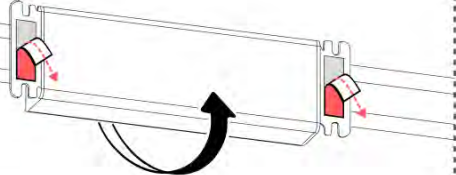

16

!

Control Box can be installed on Preferred W BEAM

** Only if you ordered LED lights to your pergola.

17

Connect grounding wire before connecting to power!

GROUNDING

** Only if you ordered LED lights to your pergola.