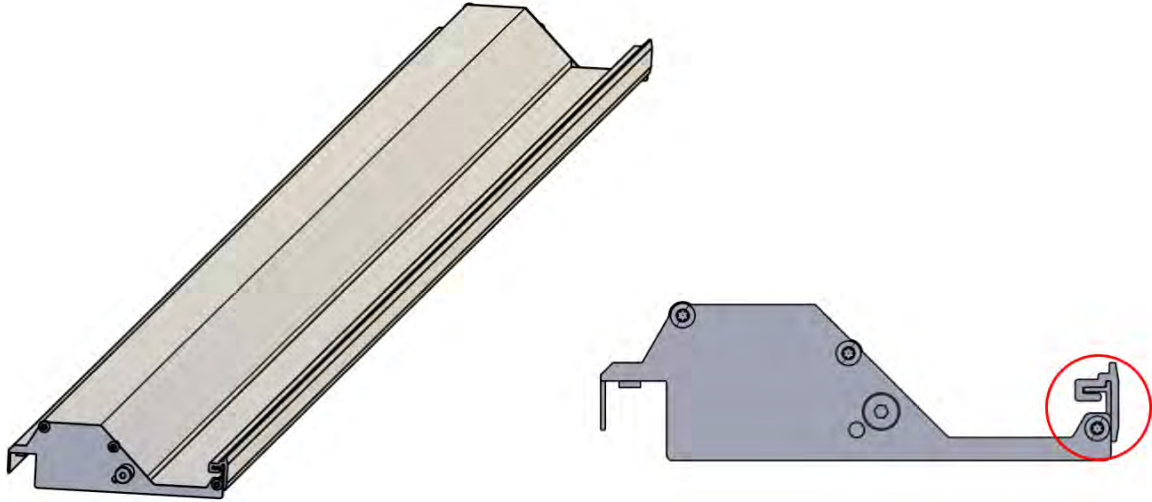

PERGOLA LOUVERS

2

ANTHRACITE: B203
WHITE: B207
BLACK: B205

P.PERGOLA 3M FS END LOUVER
PN-200003456

1x