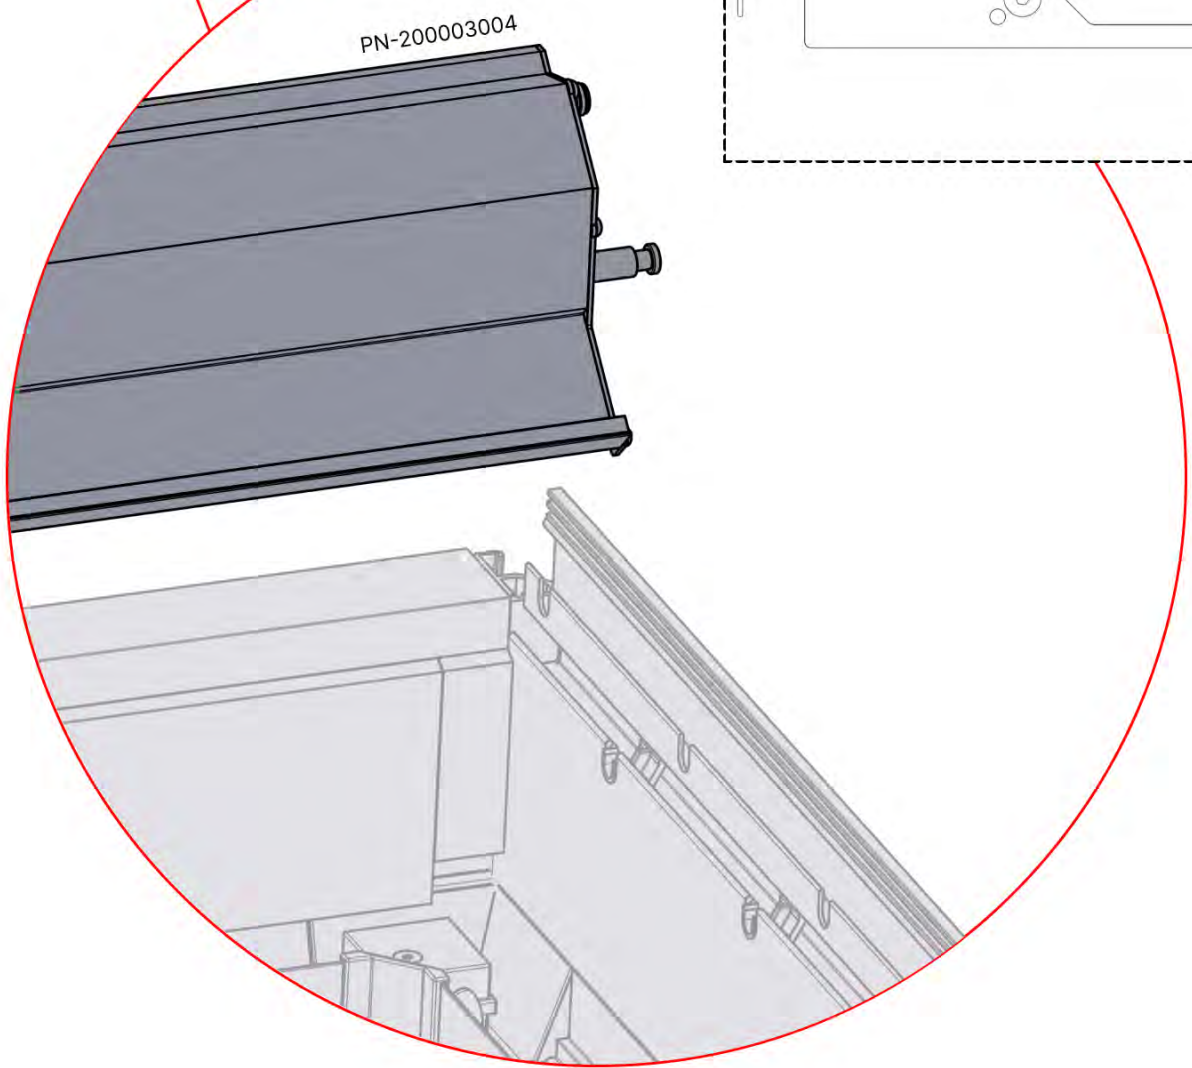

30

x3
PERGOLUX
PERGOLUX
PERGOLUX

1

ANTHRACITE: L191
WHITE: L195
BLACK: L193

PN-200002714
1x