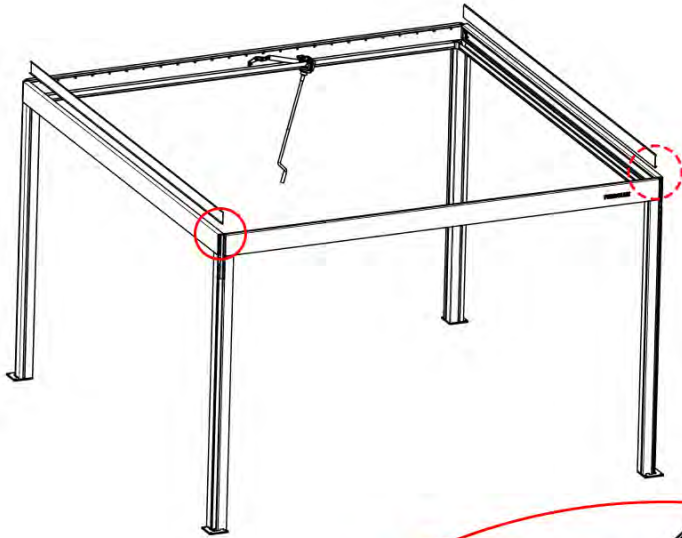

PN-200000680
8x

24

Route the Matter
Antenna and place it
below the highlighted
part(PN-200002622).

25

3

ANTHRACITE: B209
WHITE: B213
BLACK: B211

INFORMATION

26