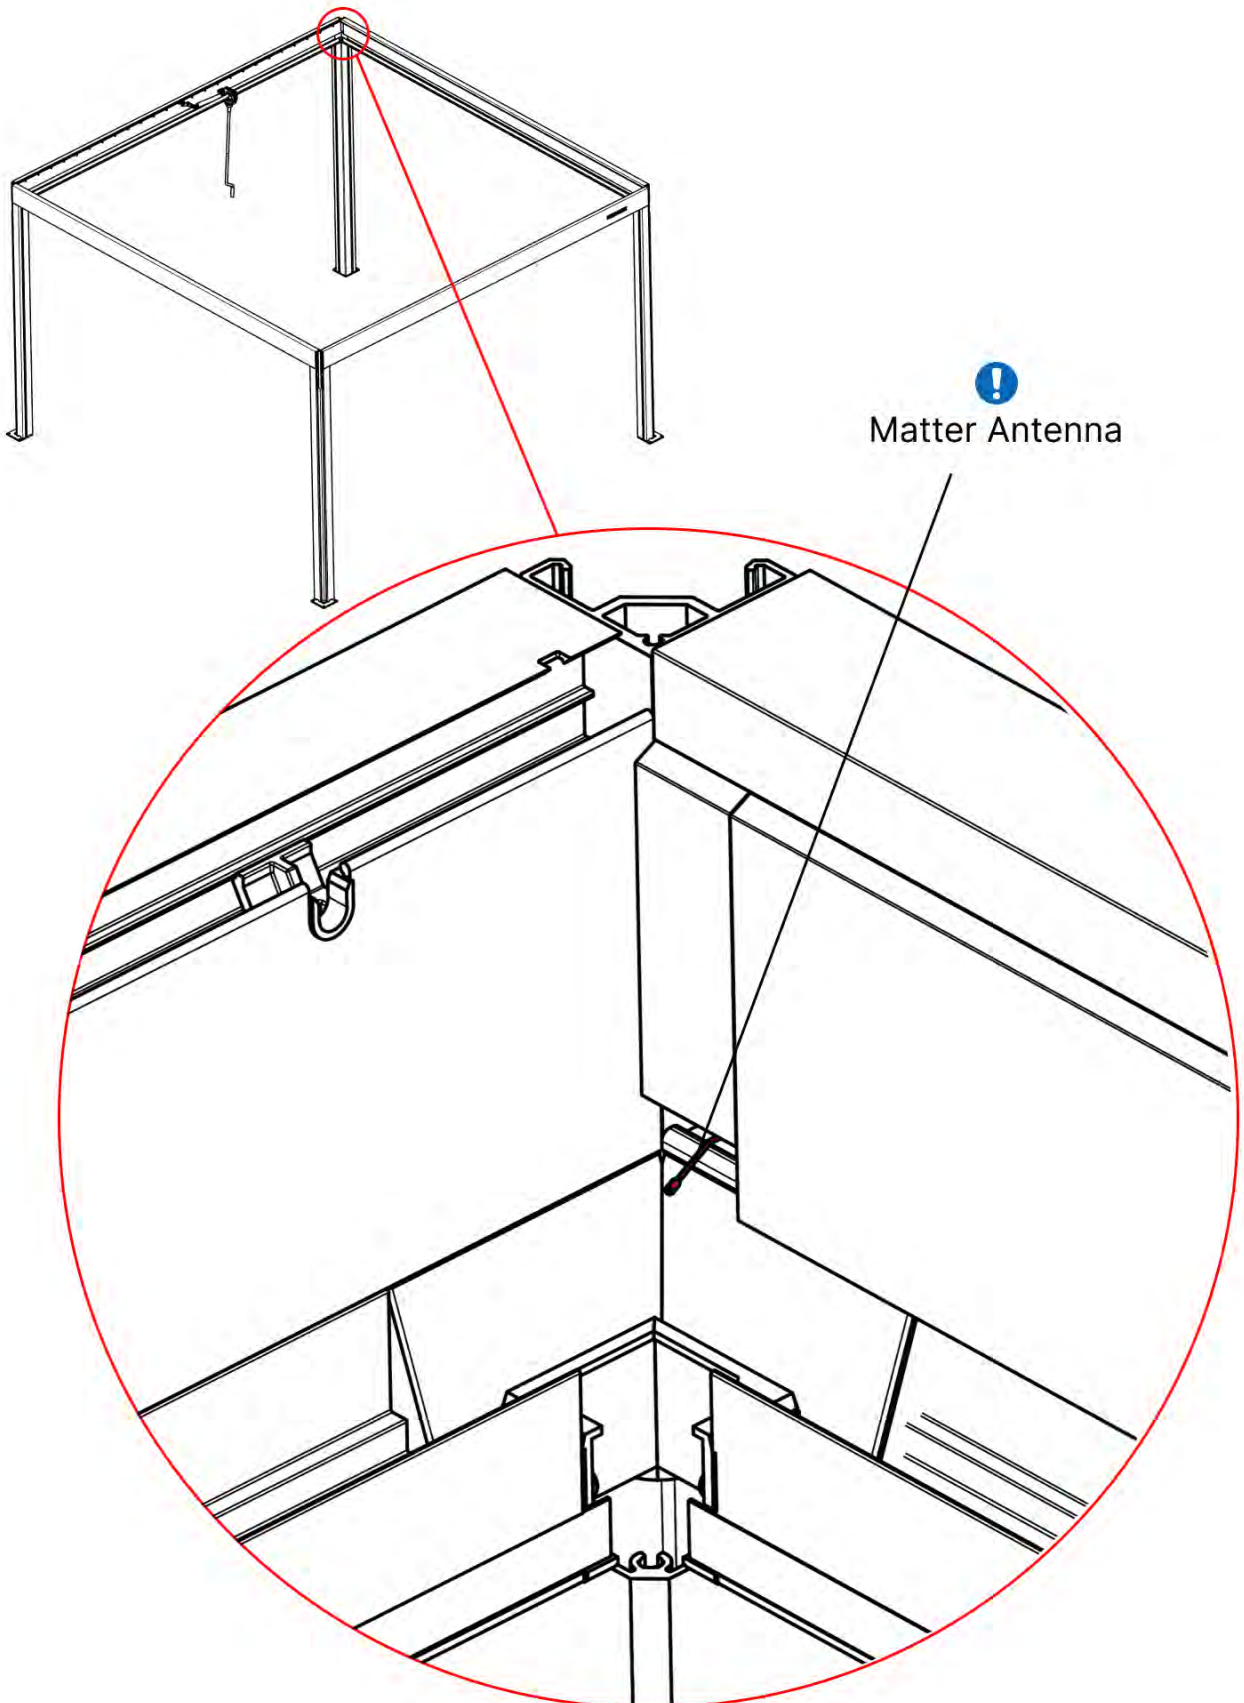

PN-200000680
8x

24

Route the Matter
Antenna and place it
below the highlighted
part(PN-200002622).

25

3

ANTHRACITE: B209
WHITE: B213
BLACK: B211

INFORMATION

26