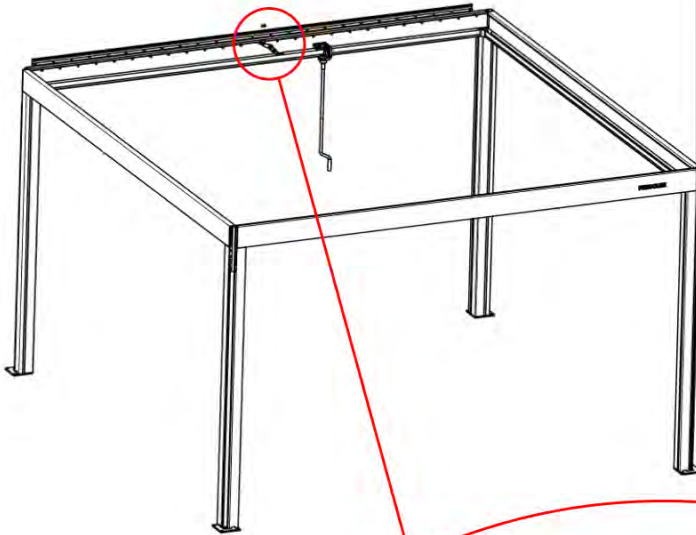

29

4

ANTHRACITE: B188
WHITE: B194
BLACK: B191

PN-200002613
1x

PN-200000826
2x