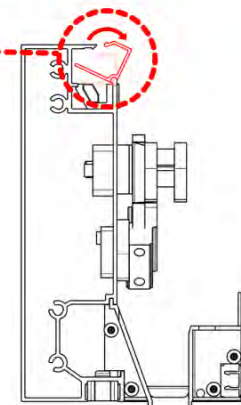

03

3

PERGOLUX **x7**

ANTHRACITE: B208
WHITE: B212
BLACK: B210

4

PERGOLUX **x7**

ANTHRACITE: B188
WHITE: B194
BLACK: B191

PN-200002746
2x

PN-200002747
1x

PN-200002746
1x