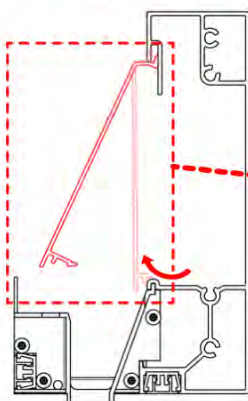

03

3

PERGOLUX **x7**

ANTHRACITE: B208
WHITE: B212
BLACK: B210

4

PERGOLUX **x7**

ANTHRACITE: B188
WHITE: B194
BLACK: B191

PN-200002746
2x

PN-200002747
1x

PN-200002746
1x