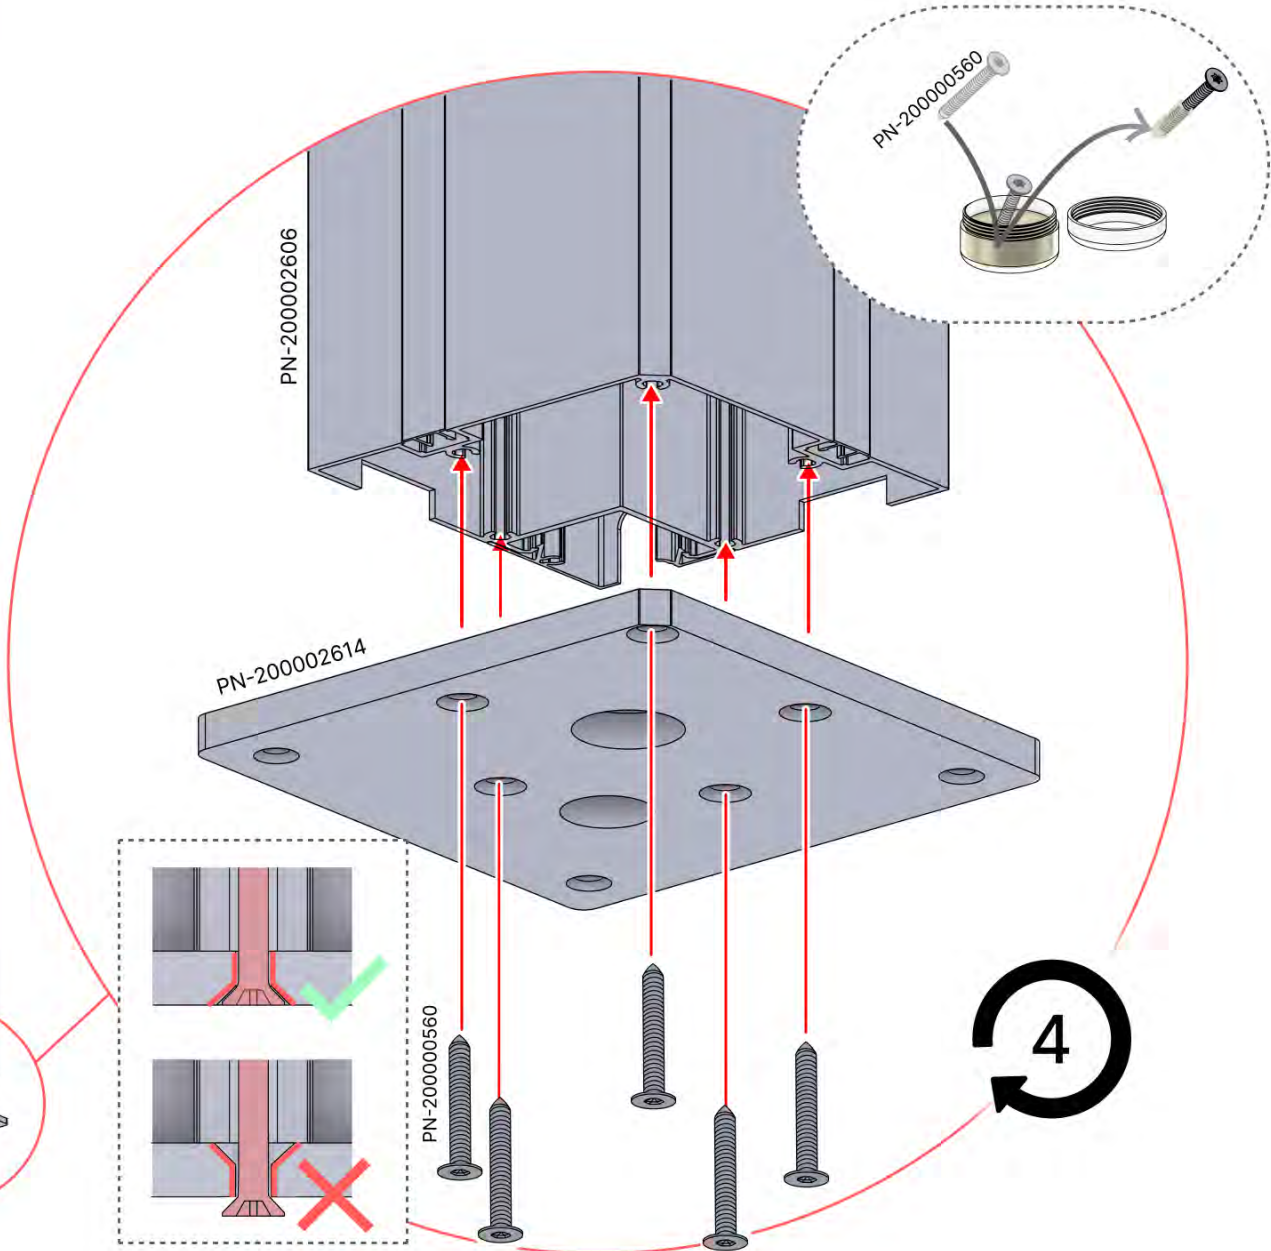

04

ANTHRACITE: C120
WHITE: C122
BLACK: C121

ANTHRACITE: B188
WHITE: B194
BLACK: B191

PN-200002606
4x

PN-200002614
4x

PN-200000560
20x