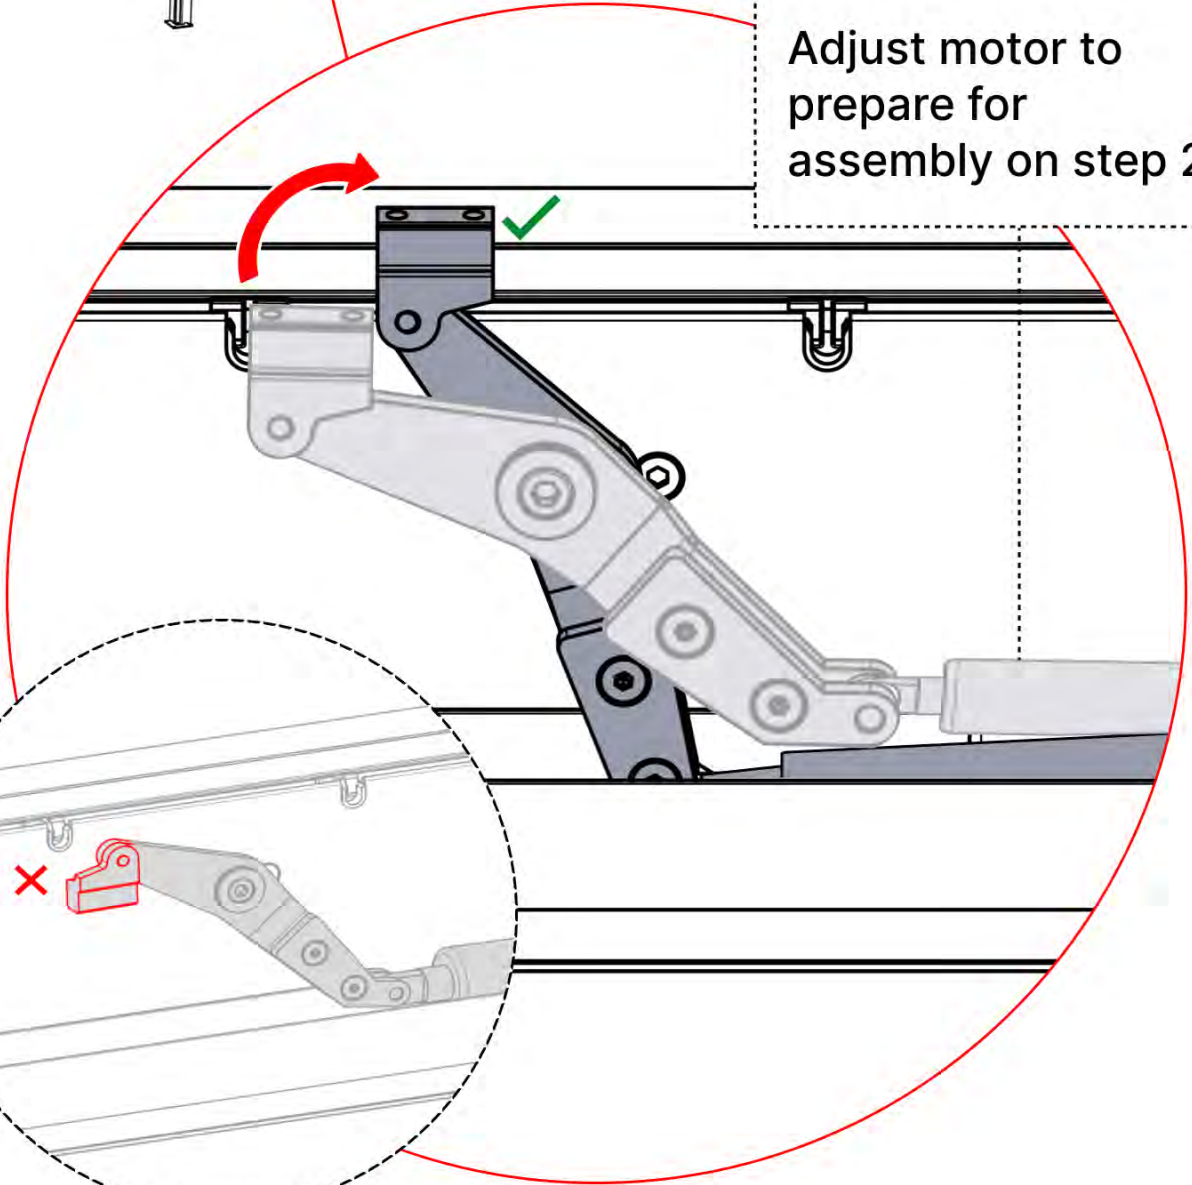

Matter Antenna Clip
1x

Matter Antenna

28

i
Adjust motor to prepare for assembly on step 29

29

4

ANTHRACITE: B188
WHITE: B194
BLACK: B191

PN-200002613
1x