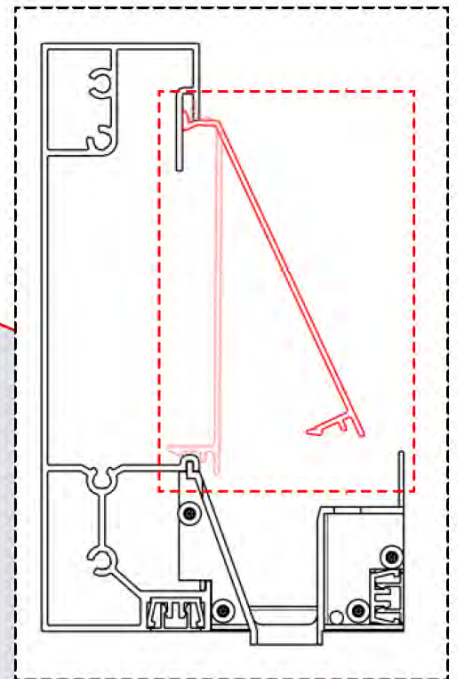

PN-200000680
8x

24

Route the Matter
Antenna and place it
below the highlighted
part(PN-200002622).

25

3

ANTHRACITE: B209
WHITE: B213
BLACK: B211

INFORMATION

26