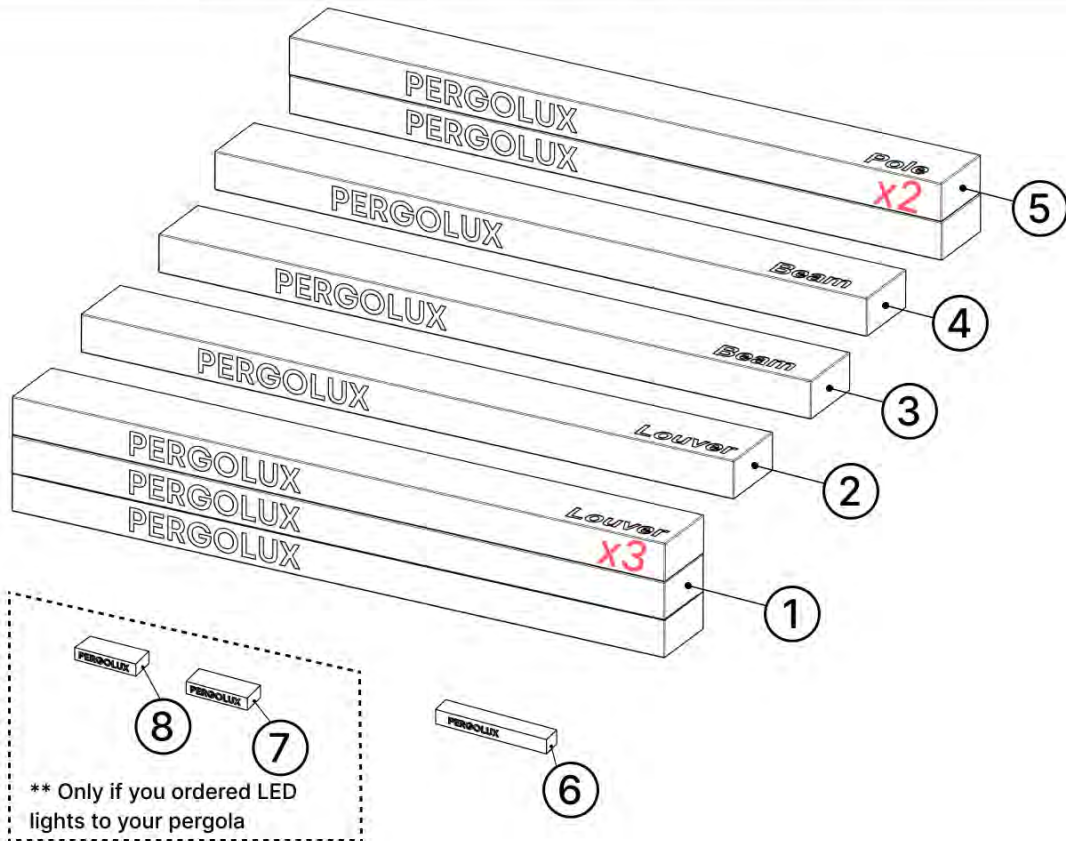

TOOLS

3mm, 4mm, 5mm

TX15, TX20, TX25, TX30

PACKAGE OVERVIEW

** Only if you ordered LED lights to your pergola

ORDER	ANTHRACITE	WHITE	BLACK
①	L191	L195	L193
②	L203	L207	L205
③	B208	B212	B210
④	B188	B194	B191
⑤	C120	C122	C121
⑥	MANUAL MOTOR	MANUAL MOTOR	MANUAL MOTOR