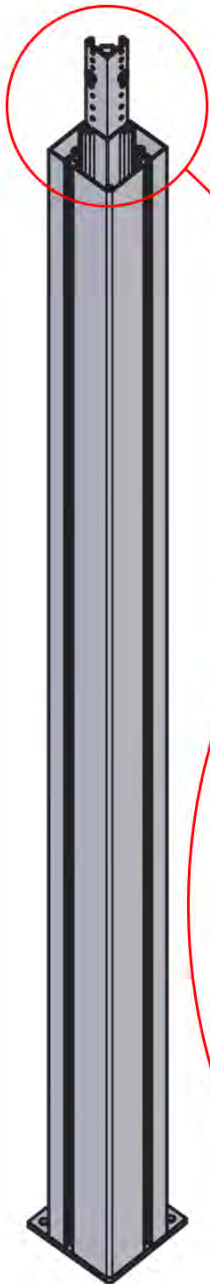

05

4

ANTHRACITE: B188
WHITE: B194
BLACK: B191

PN-200002706

8x