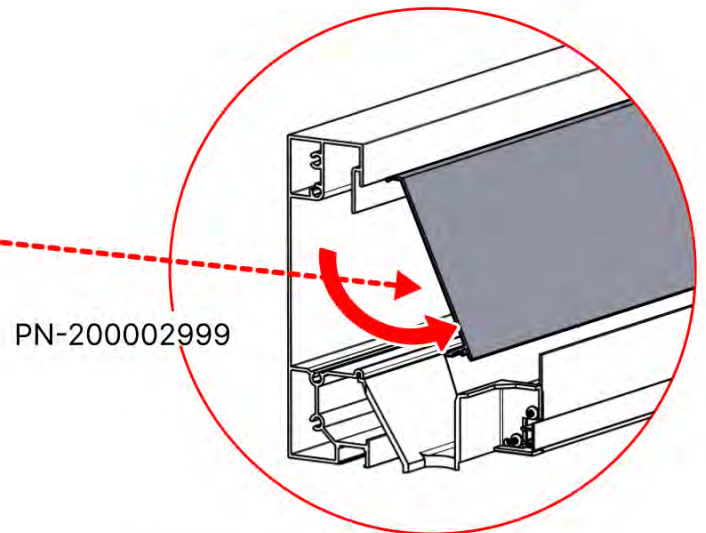

03

3

PERGOLUX **x7**

ANTHRACITE: B208
WHITE: B212
BLACK: B210

4

PERGOLUX **x7**

ANTHRACITE: B188
WHITE: B194
BLACK: B191

PN-200002746
2x

PN-200002747
1x

PN-200002746
1x