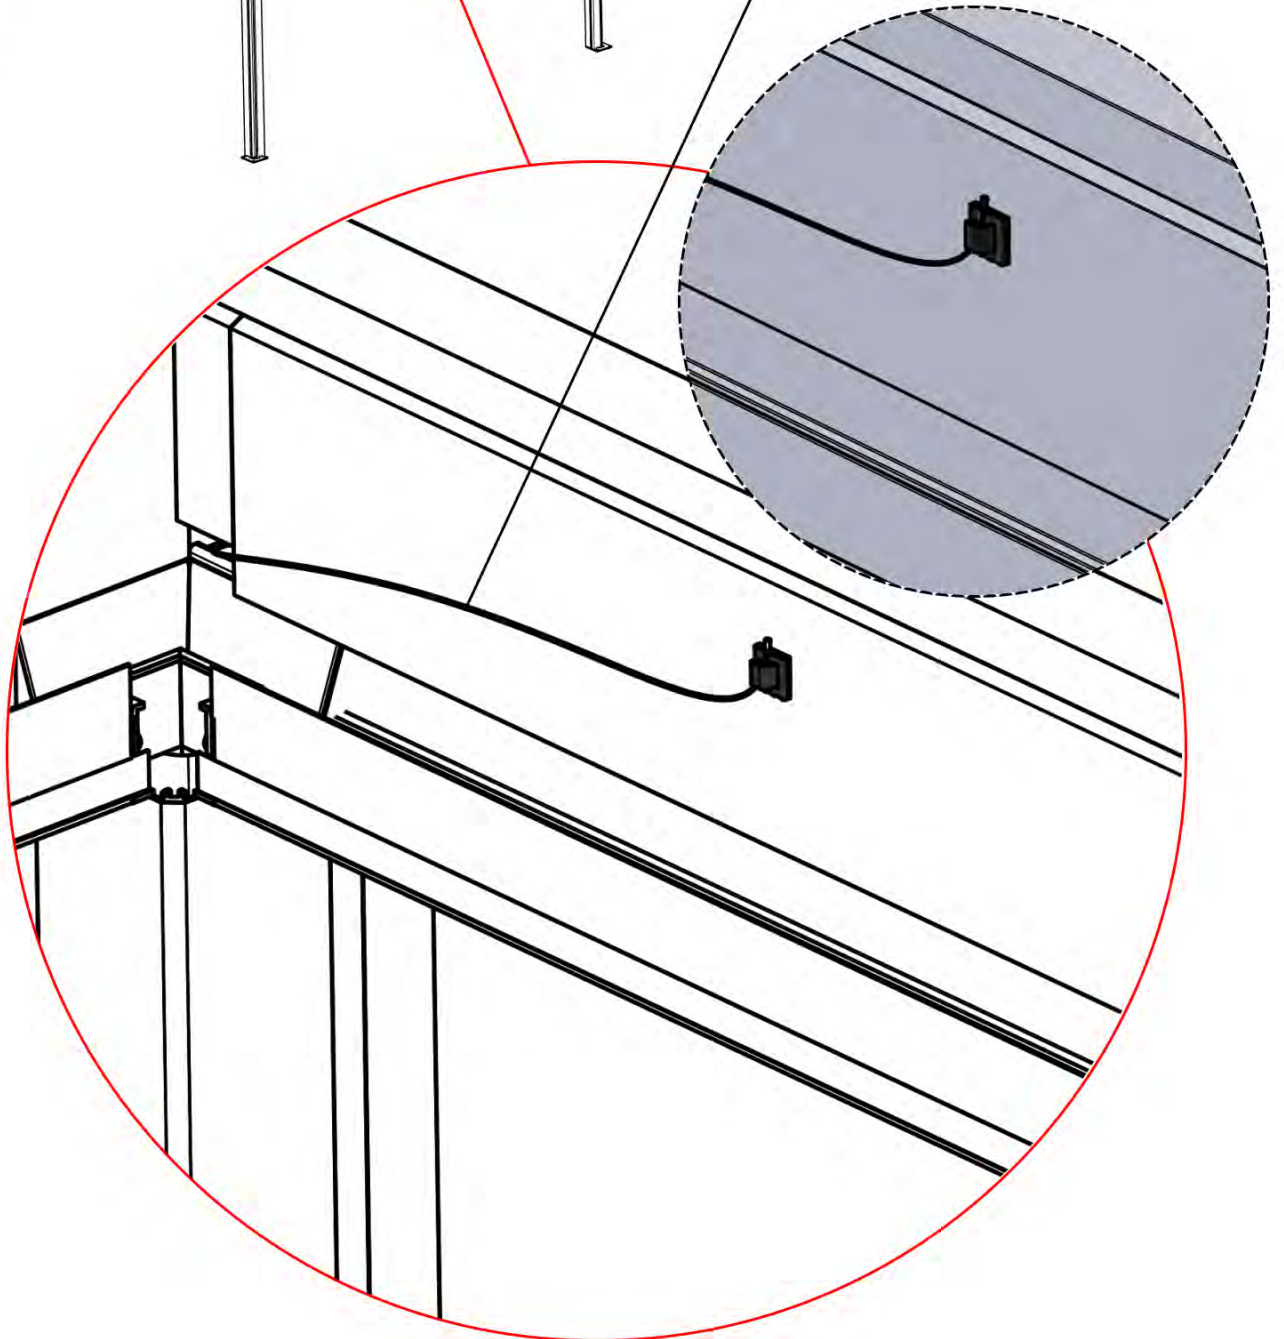

Matter Antenna Clip
1x

Matter Antenna

28

i
Adjust motor to prepare for assembly on step 29

29

4

ANTHRACITE: B188
WHITE: B194
BLACK: B191

PN-200002613
1x