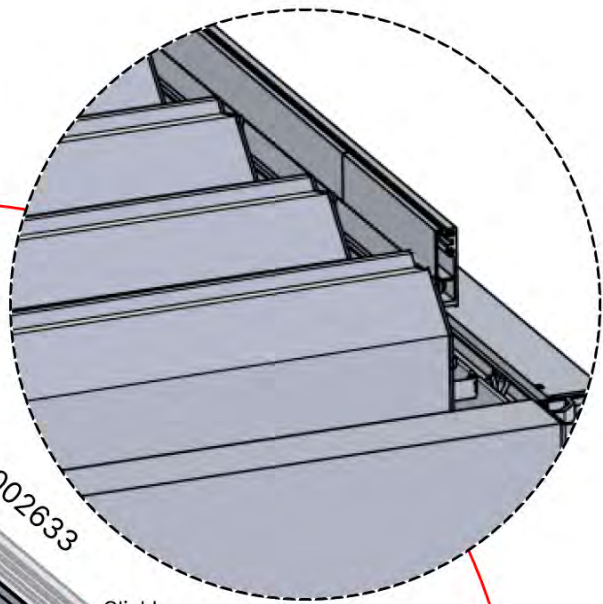

39

4

ANTHRACITE: B188
WHITE: B194
BLACK: B191

PN-200002633

1x