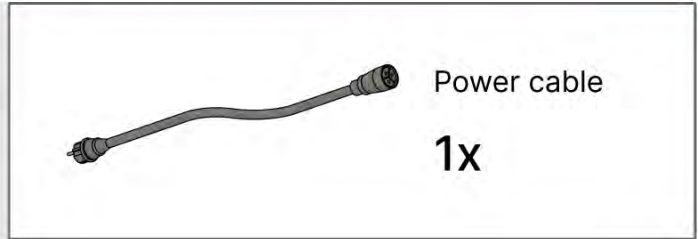

18

Power cable
PN-200003781
1x

Power Cable can be
routed through all
the Poles.

** Only if you ordered LED lights to your pergola.

19

POWER CABLE

Power cable
1x

** Only if you ordered LED lights to your pergola.