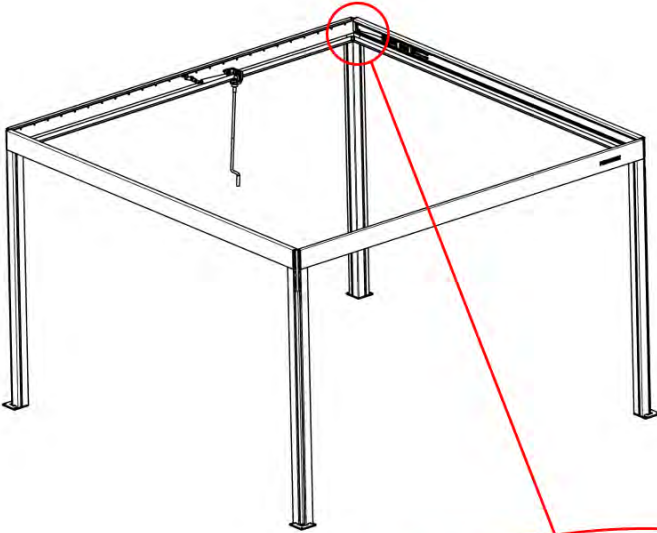

24

Route the Matter
Antenna and place it
below the highlighted
part(PN-200002622).