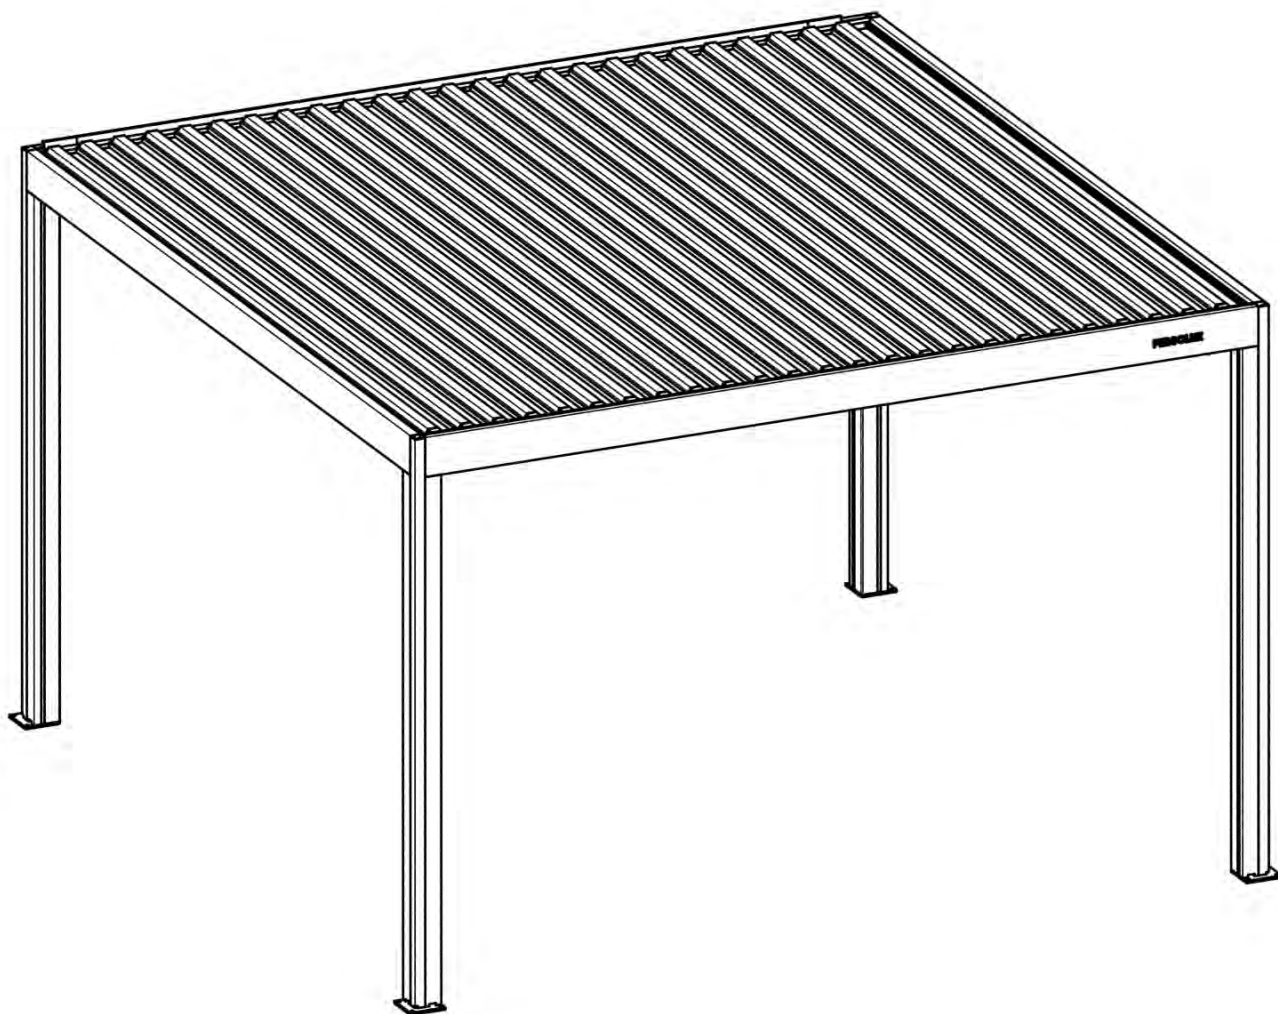

S4

PERGOLA

3 × 4 M / 10' x 13'
FREESTANDING

PERGOLUX

Type Approved
Regular
Production
Surveillance

www.tuv.com
ID 111293124

INFORMATION

INSTALLATION INSTRUCTIONS: