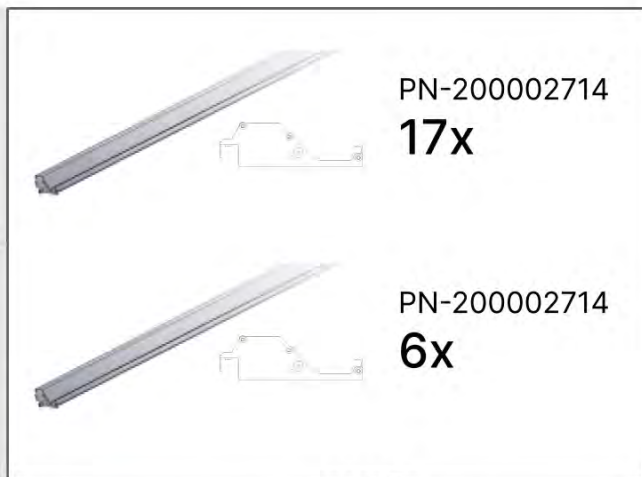

ANTHRACITE: B188
WHITE: B194
BLACK: B191

PN-200003033

1x

38

ANTHRACITE: L191
WHITE: L195
BLACK: L193

ANTHRACITE: L203
WHITE: L207
BLACK: L205

31-32

23