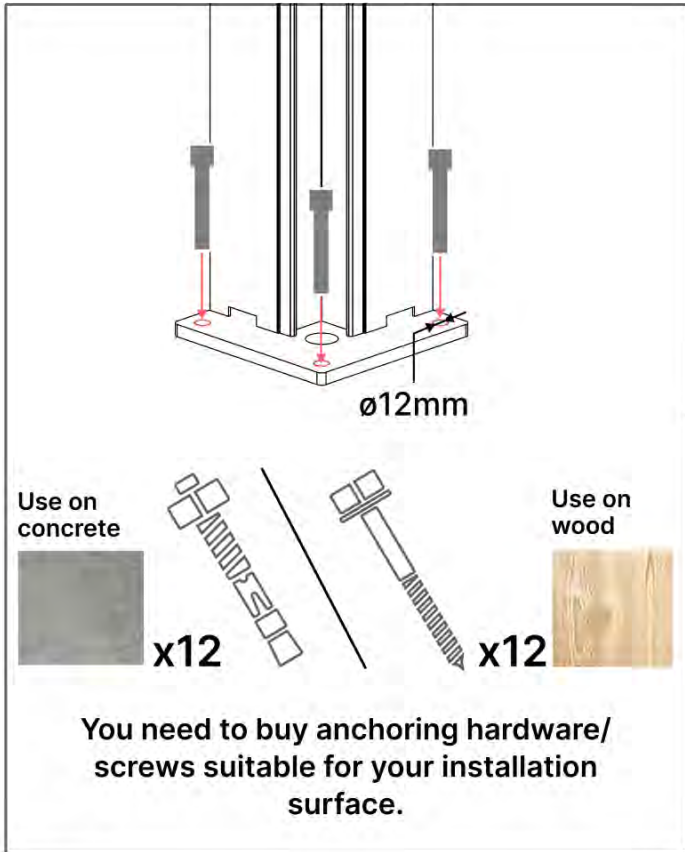

Do not use a regular hammer, as it may cause damage.

Align slats according to sunlight direction for optimal shading.

AC Input

Repeat this step as many times as the number indicates

Motor

Turn around

INFORMATION