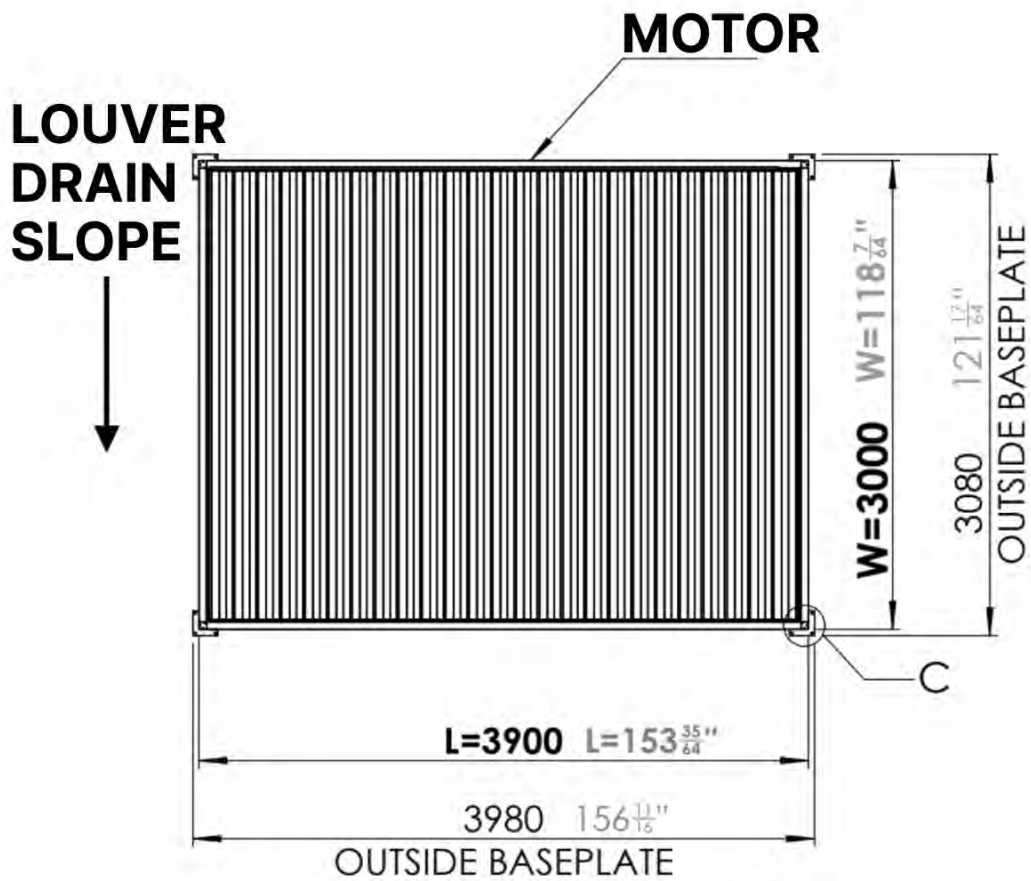

3 x 4 M / 10' x 13'