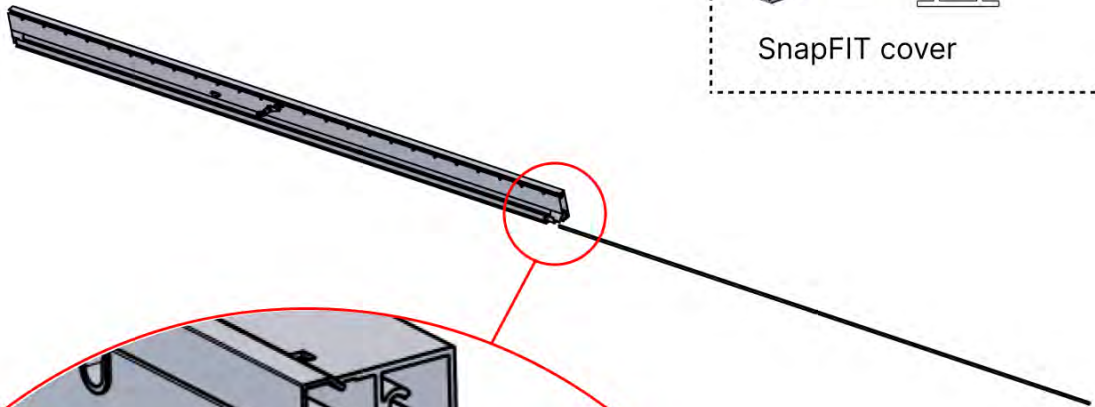

02

Are you installing a heater, fan or LED lights?

It is recommended to remove both snap-fit covers from the beam now.

Cover and clips

PN-200000512
LED STRIP COVER CLIP

SnapFIT cover

PN-200002748