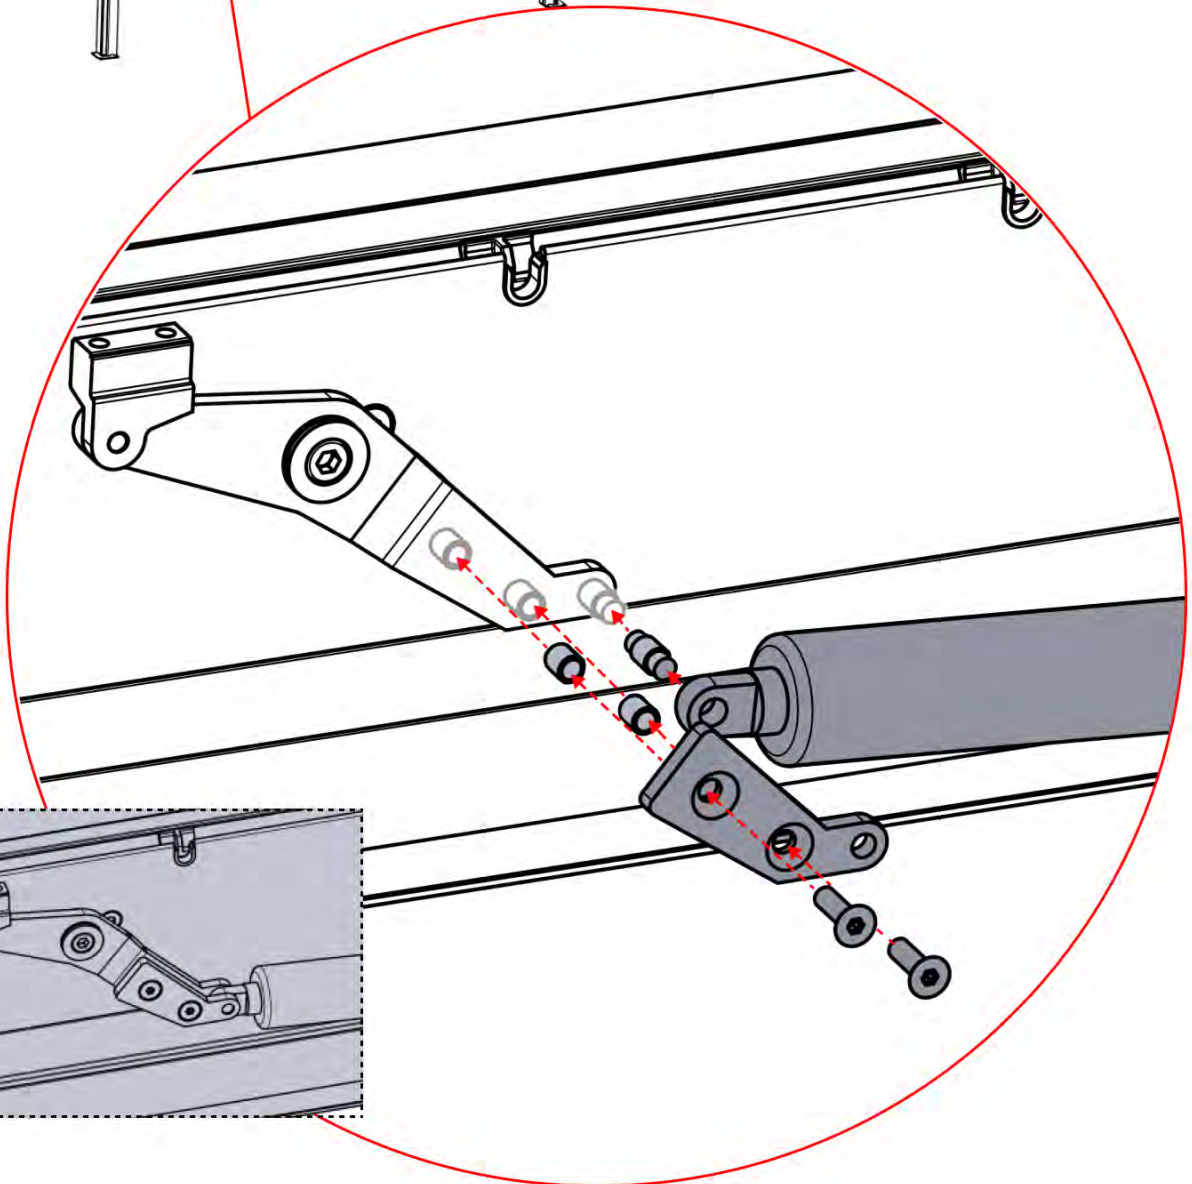

14

4

ANTHRACITE: B280
WHITE: B195
BLACK: B192

PN-200003367
1x

PN-200000853
2x

PN-200003370
1x

PN-200003368
2x