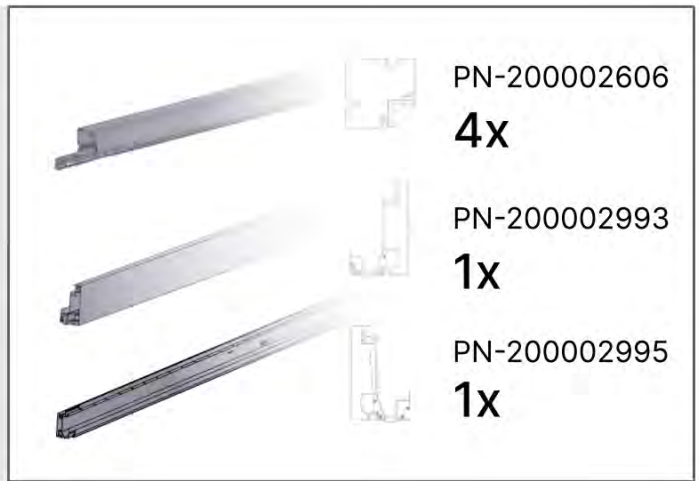

ANTHRACITE: B280
WHITE: B195
BLACK: B192

PN-200002706

8x

INFORMATION

ANTHRACITE: C120
WHITE: C122
BLACK: C121

ANTHRACITE: B280
WHITE: B195
BLACK: B192

06

x2
PERGOLUX
PERGOLUX