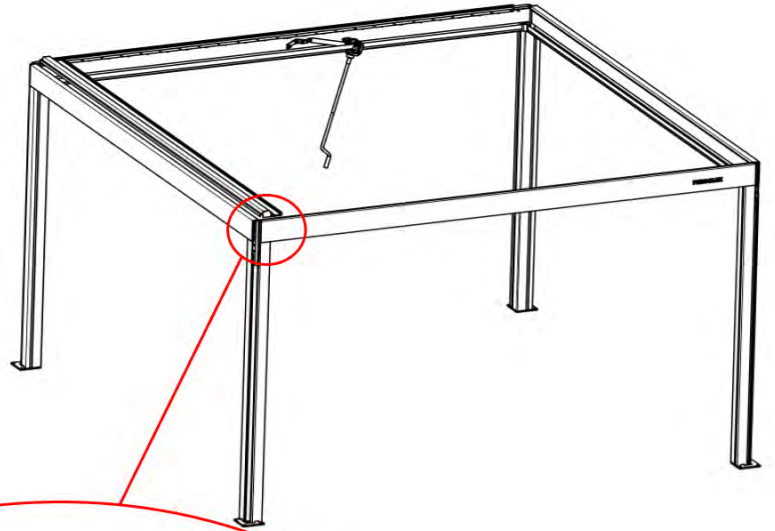

32

1

ANTHRACITE: L191
WHITE: L195
BLACK: L193