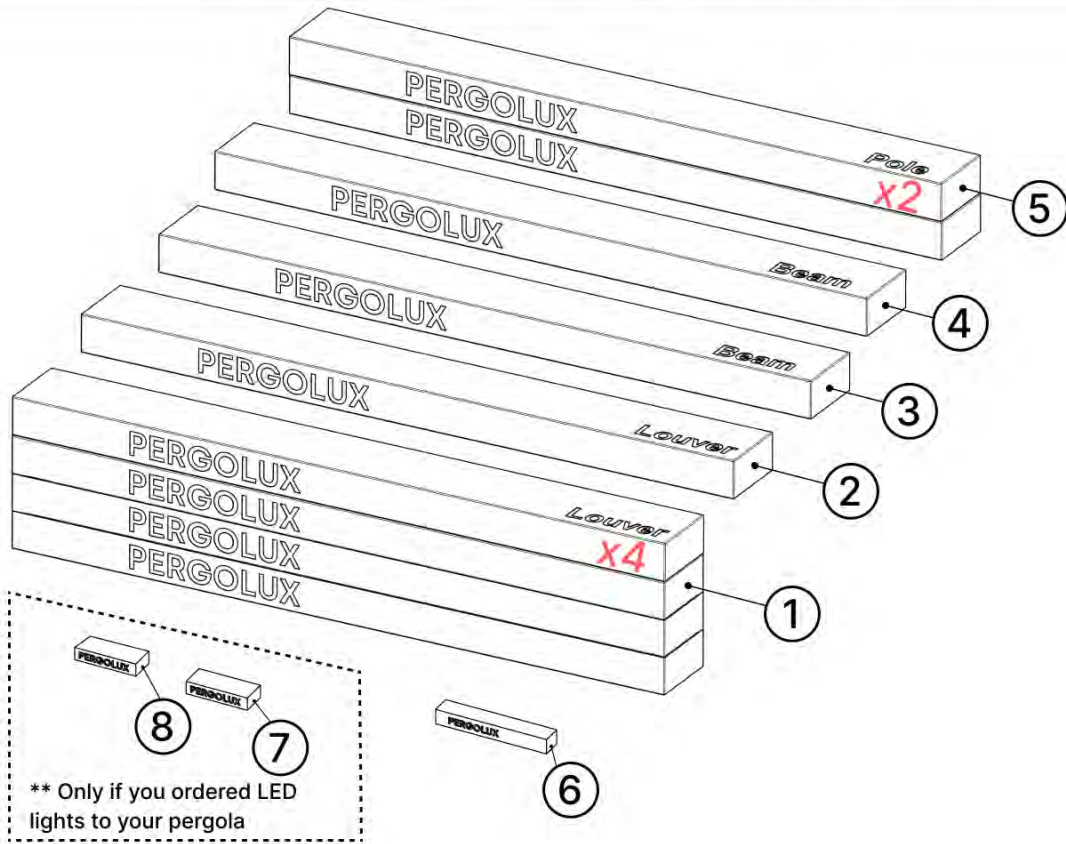

PACKAGE OVERVIEW

ORDER	ANTHRACITE	WHITE	BLACK
①	L191	L195	L193
②	L203	L207	L205
③	B208	B212	B210
④	B280	B195	B192
⑤	C120	C122	C121
⑥	MANUAL MOTOR	MANUAL MOTOR	MANUAL MOTOR

** Only if you ordered LED lights to your pergola	
⑦	CONTROL BOX
⑧	POWER CABLE