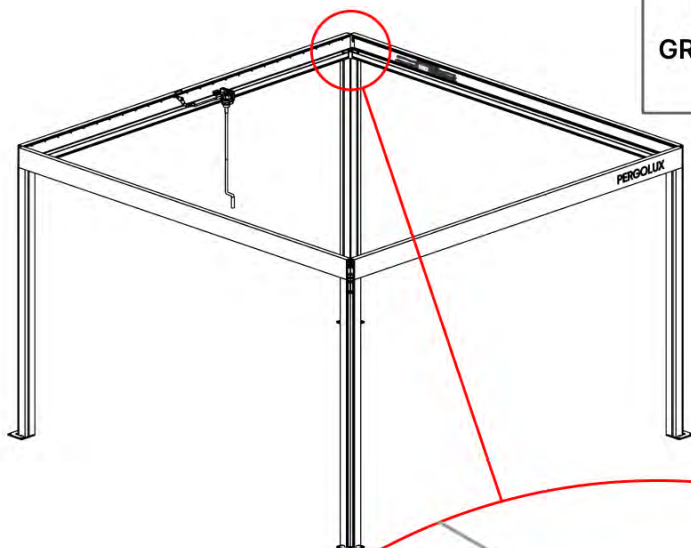

** Only if you ordered LED lights to your pergola.

17

Connect grounding wire before connecting to power!

GROUNDING