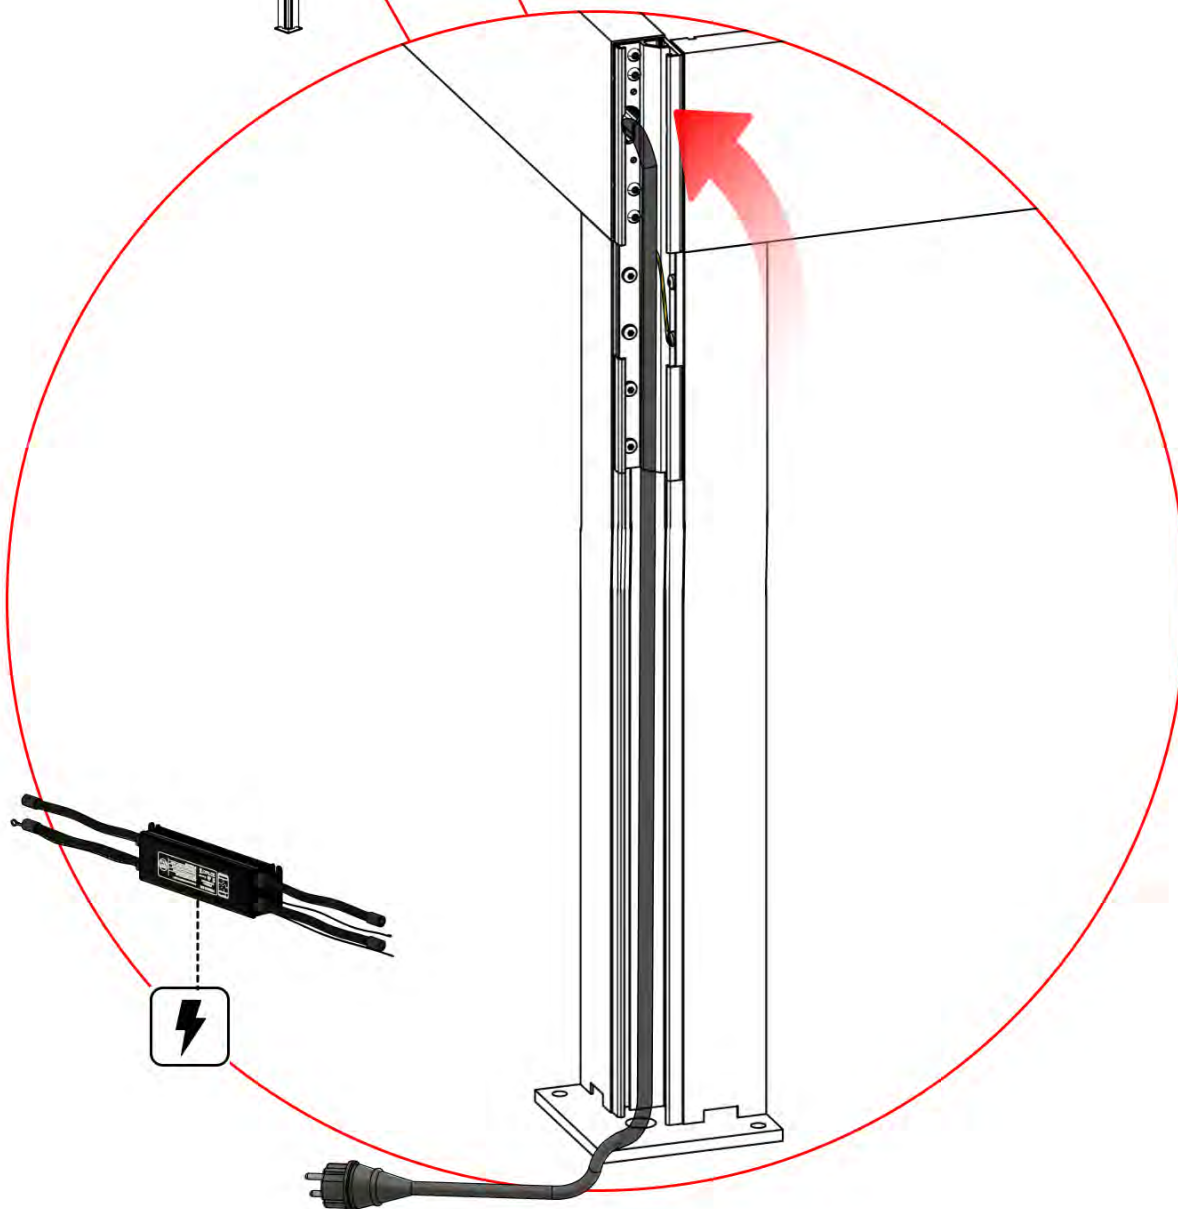

INPUTS AND OUTPUTS

** Only if you ordered LED lights to your pergola.

! ** Only if you ordered LED lights to your pergola.

16

!
Control Box can be
installed on
Preferred W BEAM

** Only if you ordered LED lights to your pergola.

17

Connect grounding wire before connecting to power!

GROUNDING

** Only if you ordered LED lights to your pergola.

18

POWER CABLE

Power cable
PN-200003781
1x

Power Cable can be
routed through all
the Poles.