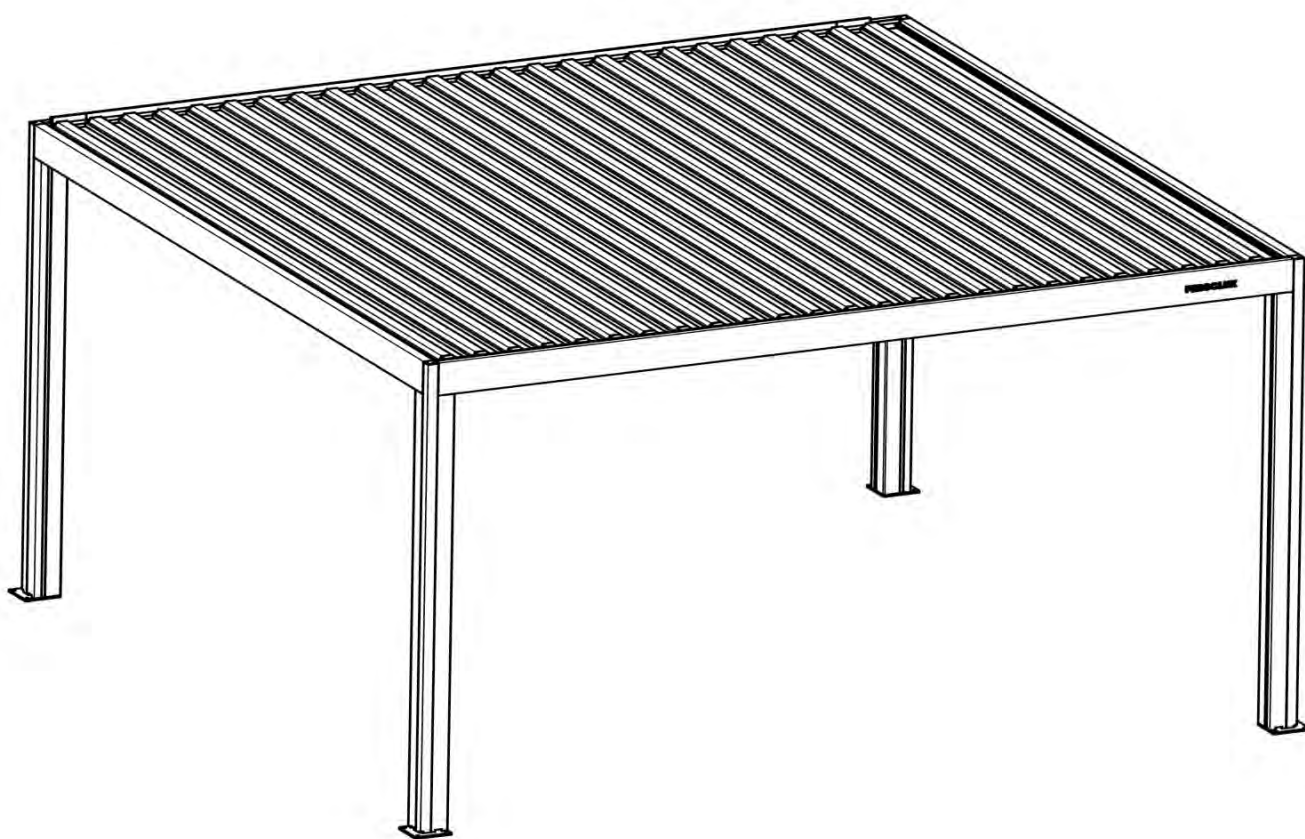

S4

PERGOLA

3 × 5 M / 10' x 16'
FREESTANDING

PERGOLUX

Type Approved
Regular
Production
Surveillance

www.tuv.com
ID 111293124

INFORMATION

INSTALLATION INSTRUCTIONS: