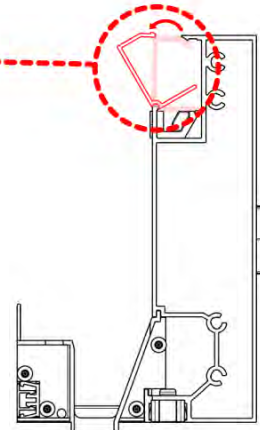

03

3

PERGOLUX **x7**

ANTHRACITE: B208
WHITE: B212
BLACK: B210

4

PERGOLUX **x7**

ANTHRACITE: B280
WHITE: B195
BLACK: B192

PN-200002746
2x

PN-200002993
1x

PN-200002995
1x