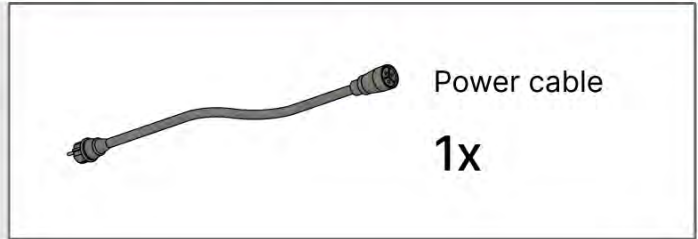

** Only if you ordered LED lights to your pergola.

19