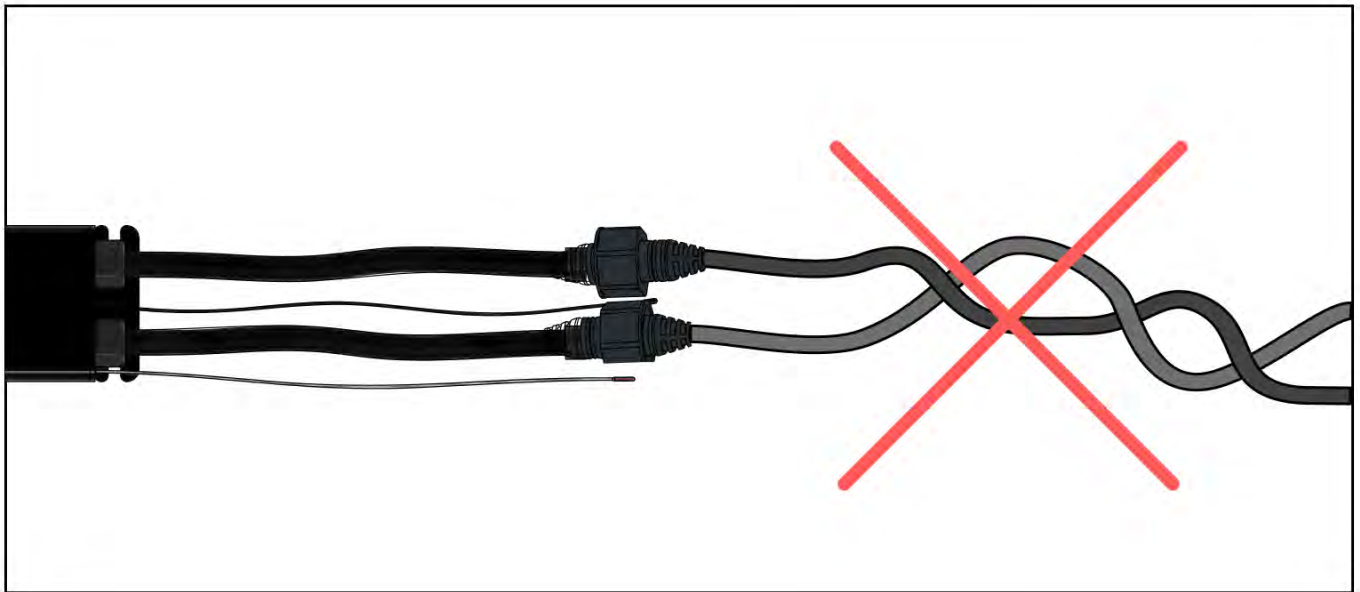

! ** Only if you ordered LED lights to your pergola.

21

7
CONTROL BOX

!
Keep the Matter Antenna wire free and do not tie them with LED and Motor wire

S4

PN-200002683
5x

PN-200002684
10x