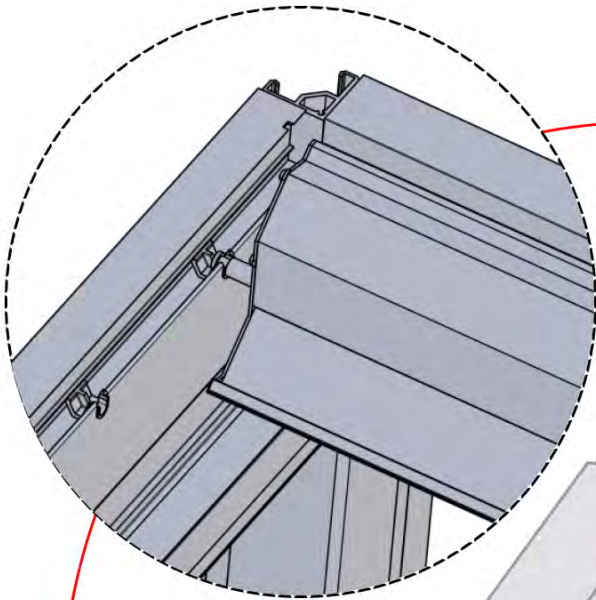

32

1

ANTHRACITE: L191
WHITE: L195
BLACK: L193