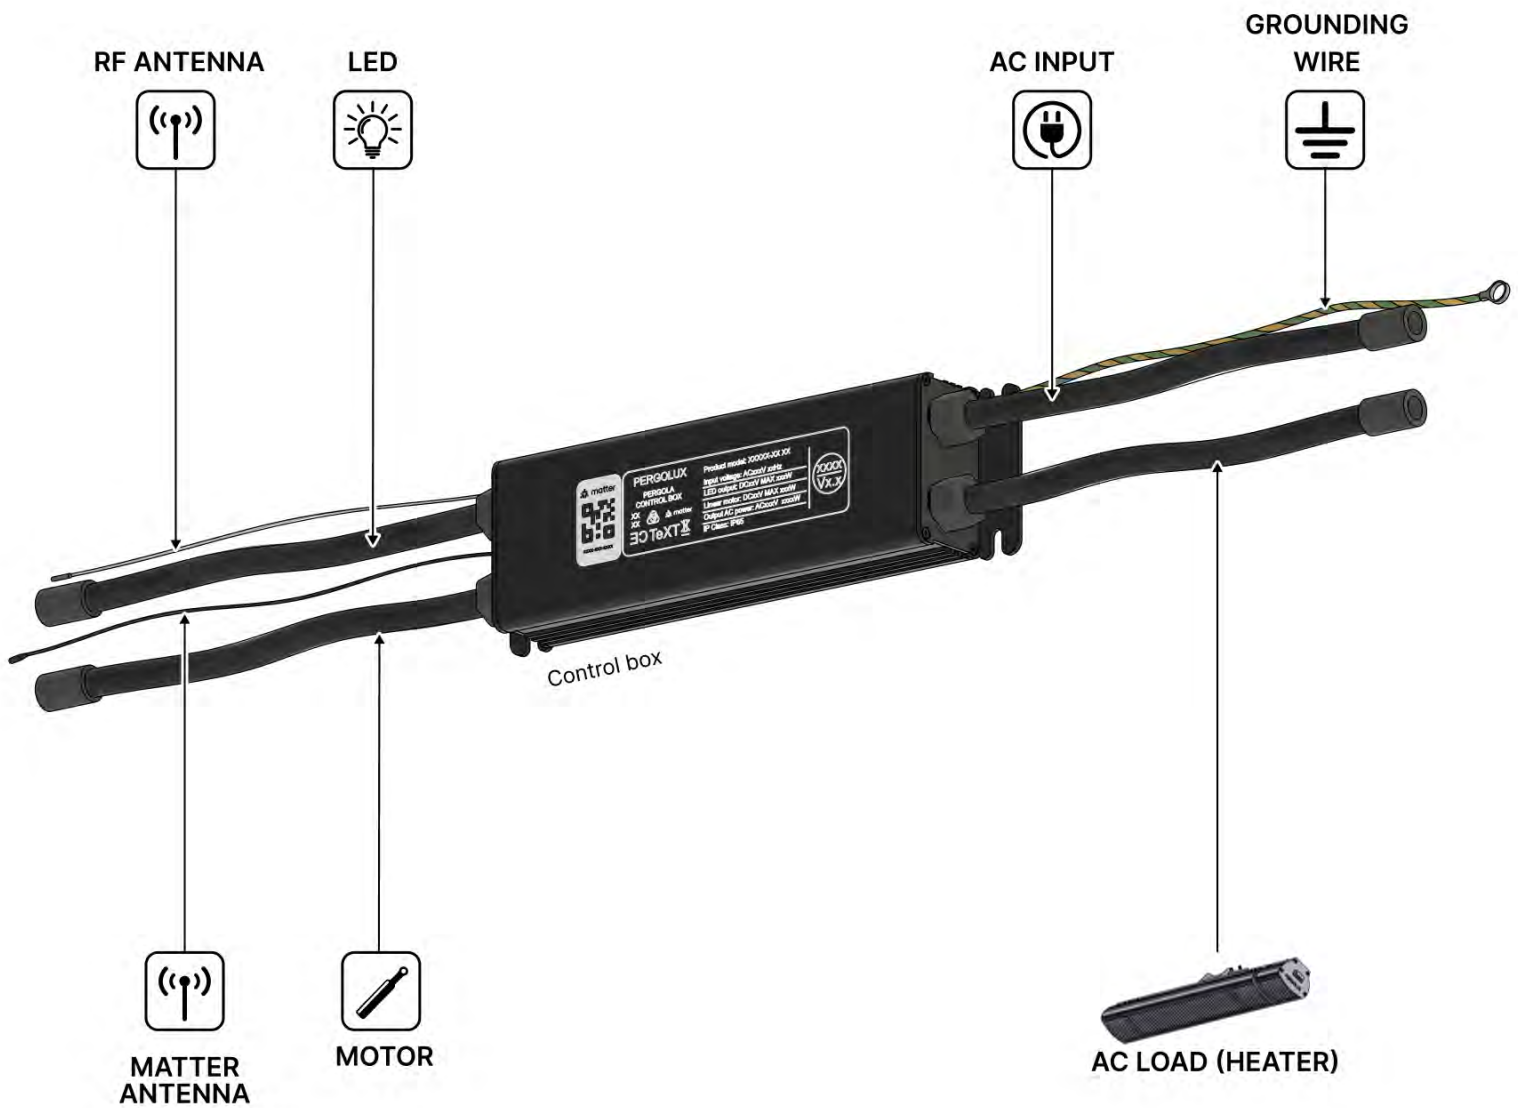

INPUTS AND OUTPUTS

** Only if you ordered LED lights to your pergola.

! ** Only if you ordered LED lights to your pergola.

16

!
Control Box can be
installed on
Preferred W BEAM

** Only if you ordered LED lights to your pergola.