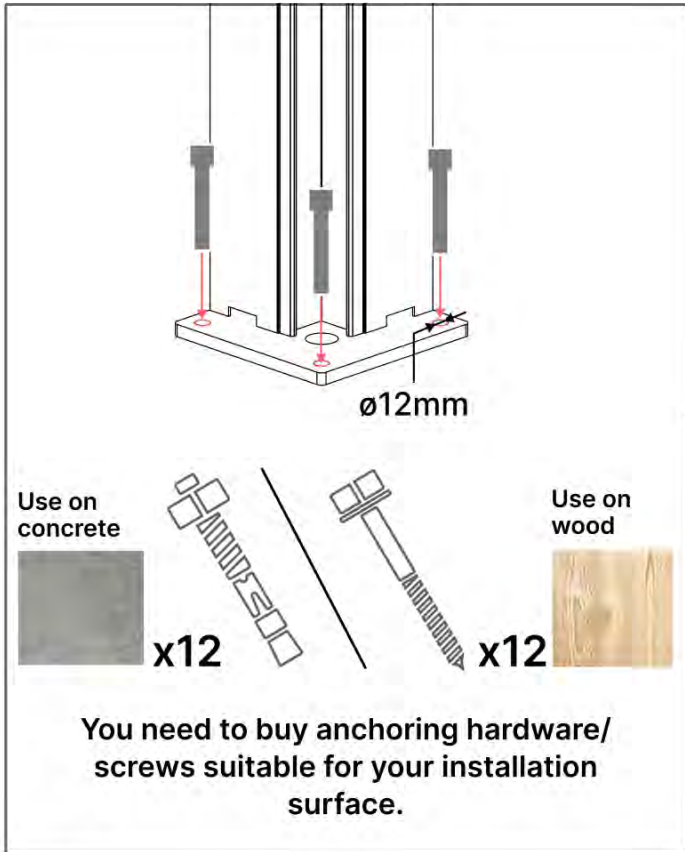

Do not use a regular hammer, as it may cause damage.

Align slats according to sunlight direction for optimal shading.

AC Input

Repeat this step as many times as the number indicates

Motor

Turn around

INFORMATION