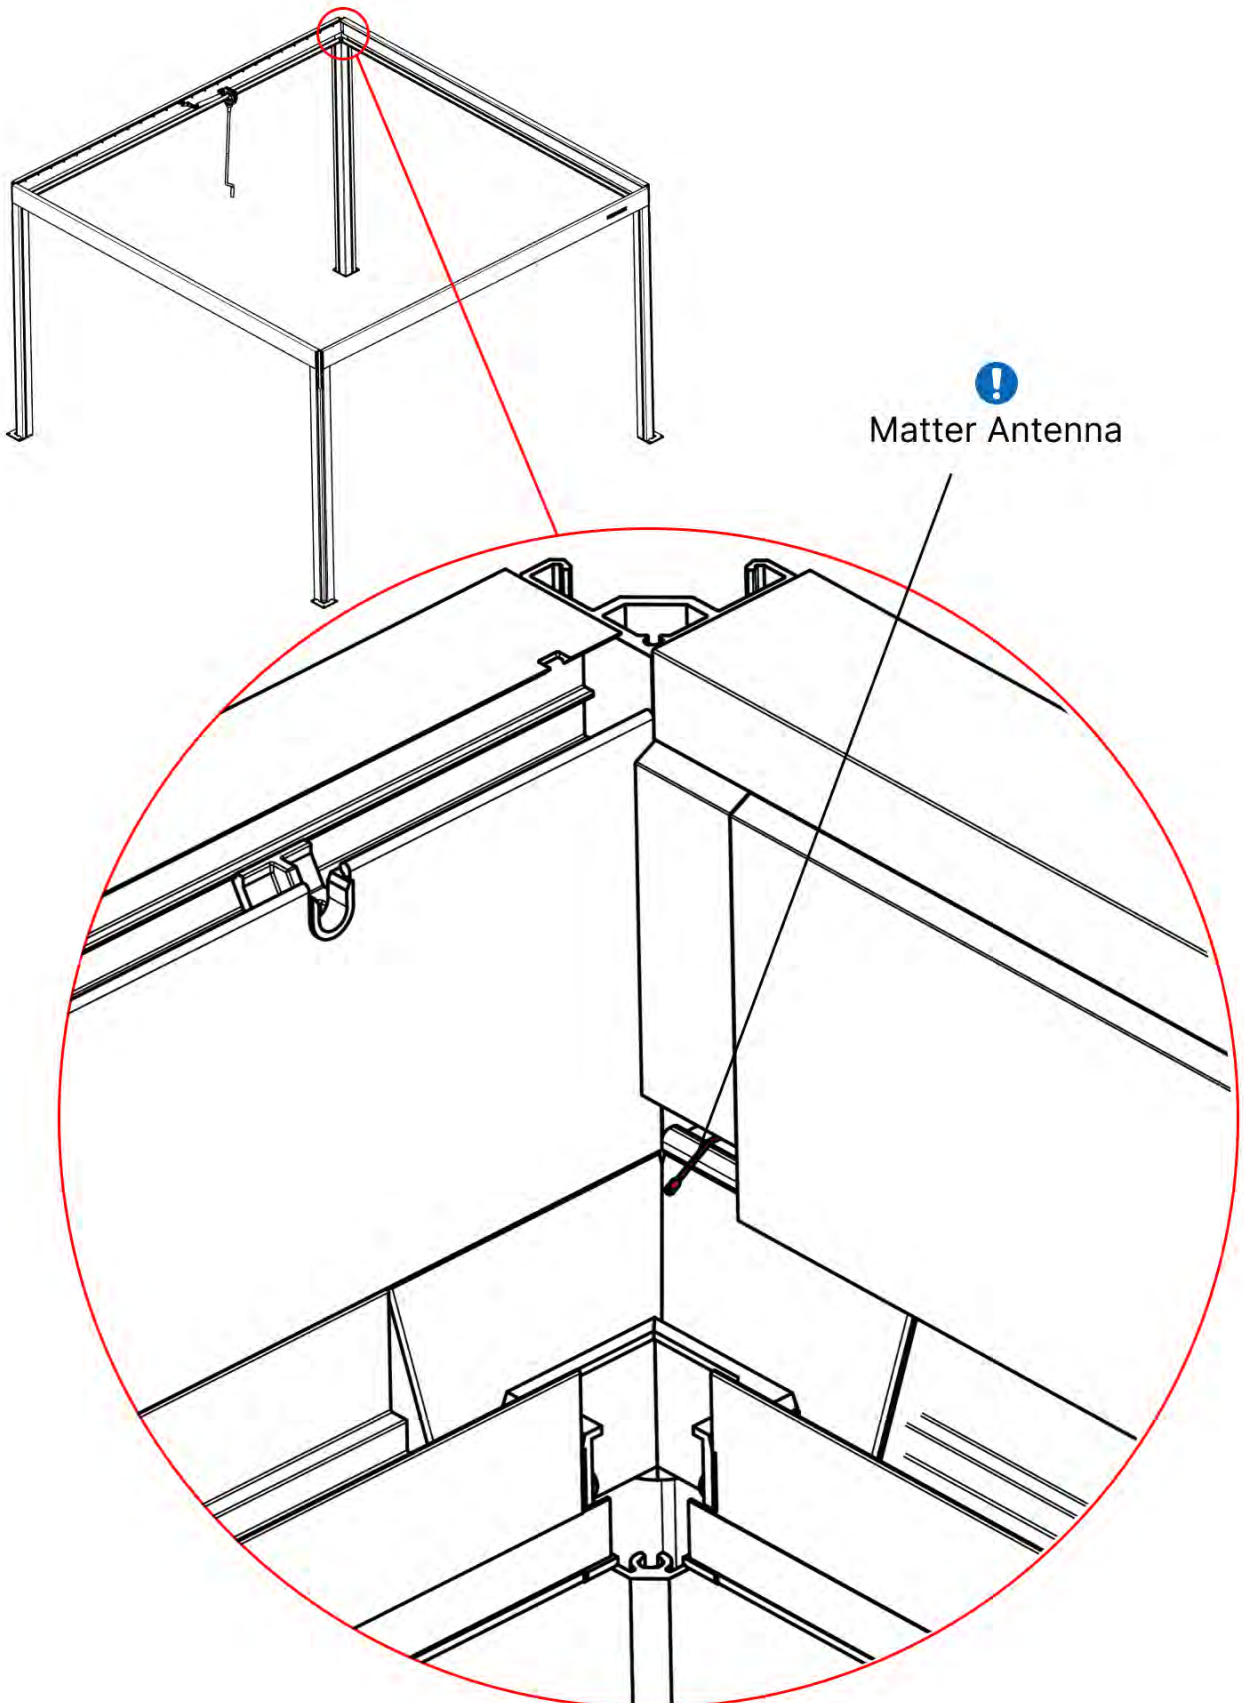

INFORMATION