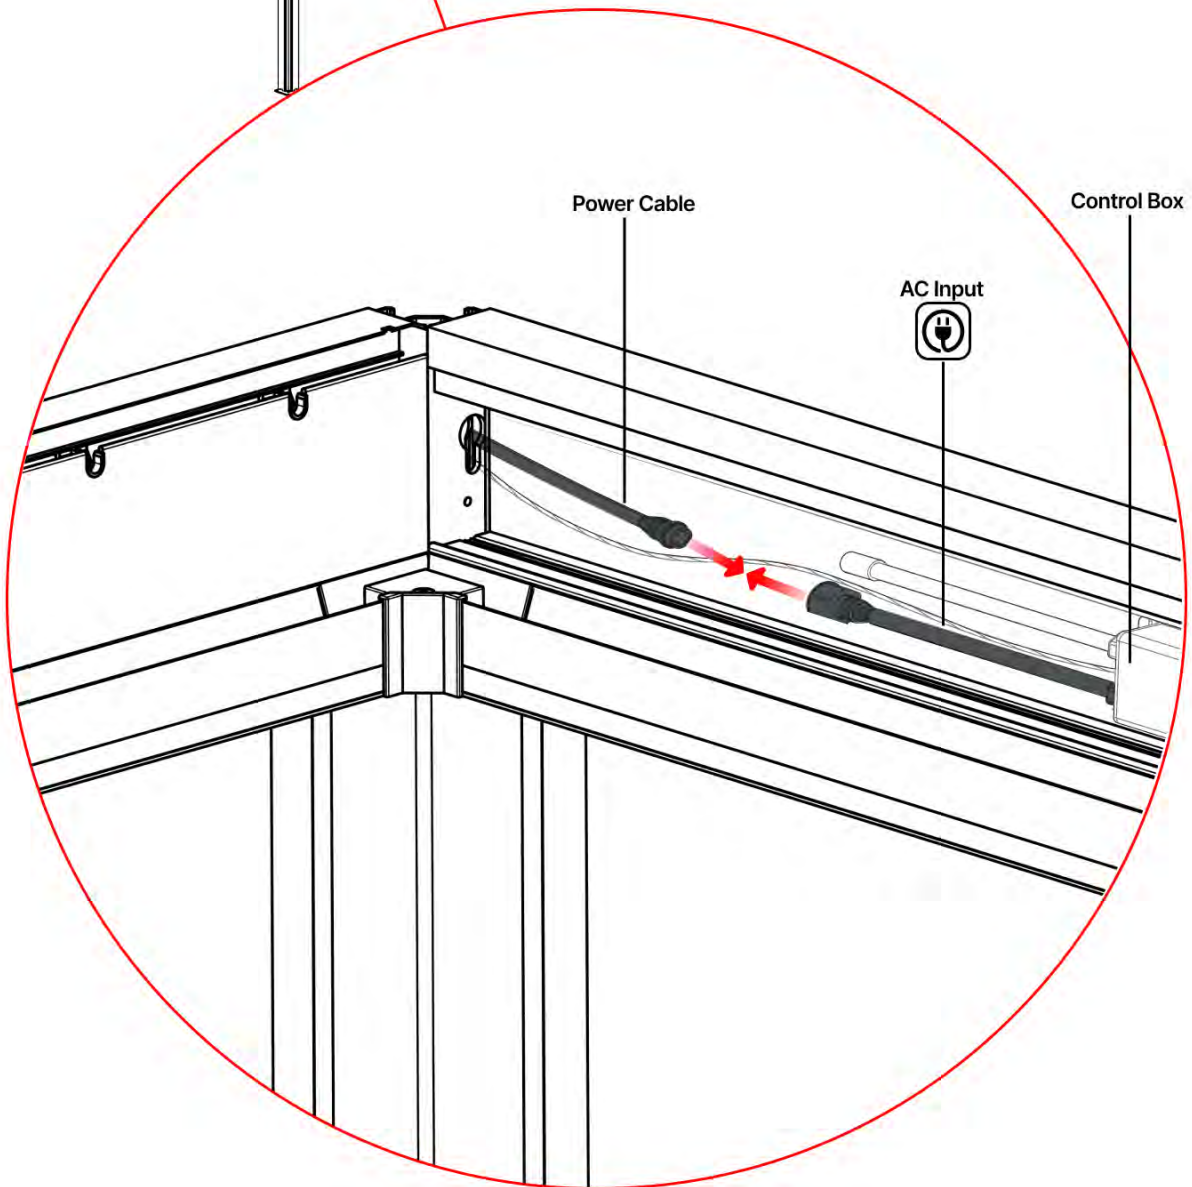

** Only if you ordered LED lights to your pergola.

19