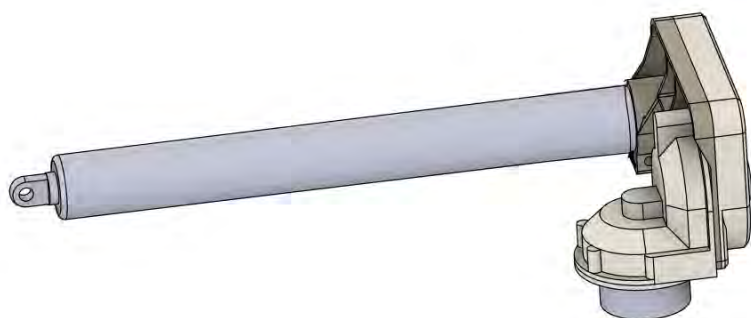

Manual motor
PN-200003774
1x

PN-200003773

1x

PN-200001624

1x

PN-200001625

2x

Hand crank

1x