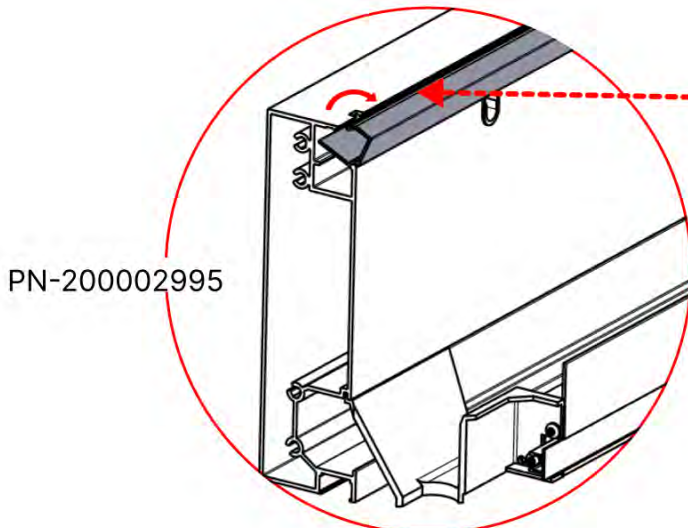

03

3

PERGOLUX **x7**

ANTHRACITE: B208
WHITE: B212
BLACK: B210

4

PERGOLUX **x7**

ANTHRACITE: B280
WHITE: B195
BLACK: B192

PN-200002746
2x

PN-200002993
1x

PN-200002995
1x