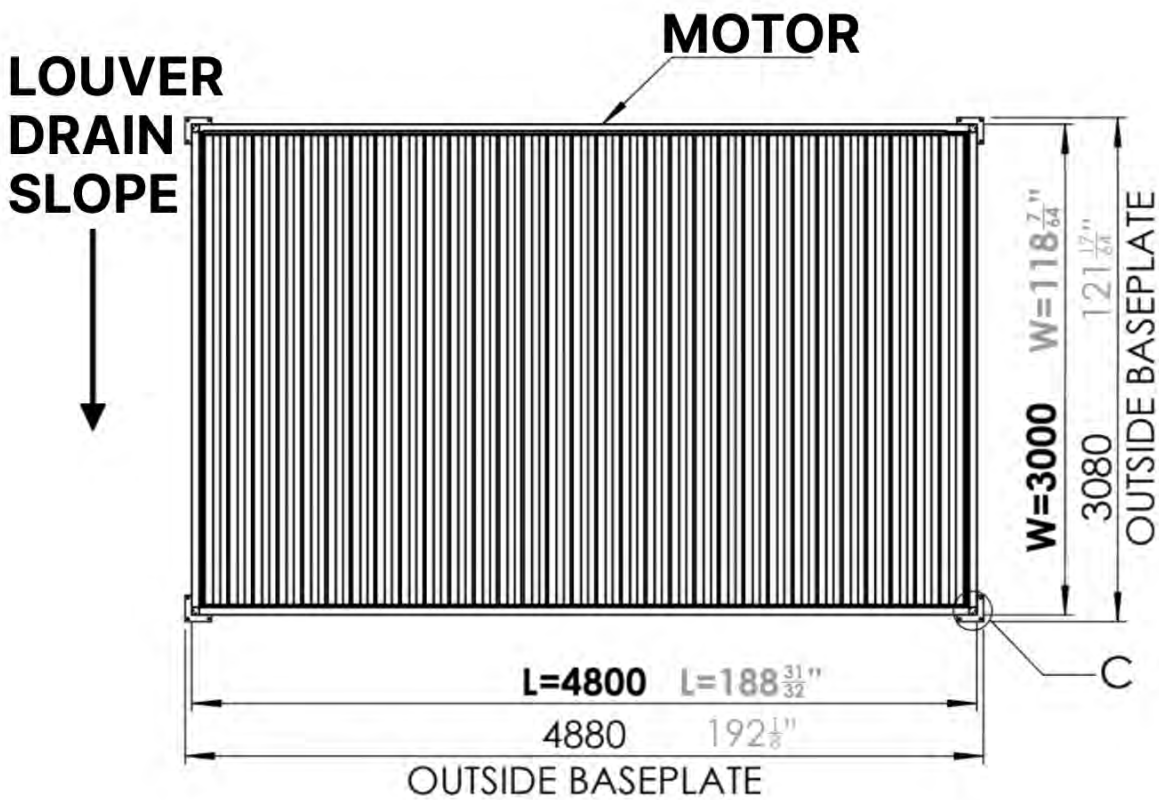

3 x 5 M / 10' x 16'

3 X 5 M / 10' x 16'

01

Are you installing a screen, slat wall or glass wall?

It is recommended to remove these Snapfit covers and clips now before installing the pergola.

Cover and clips