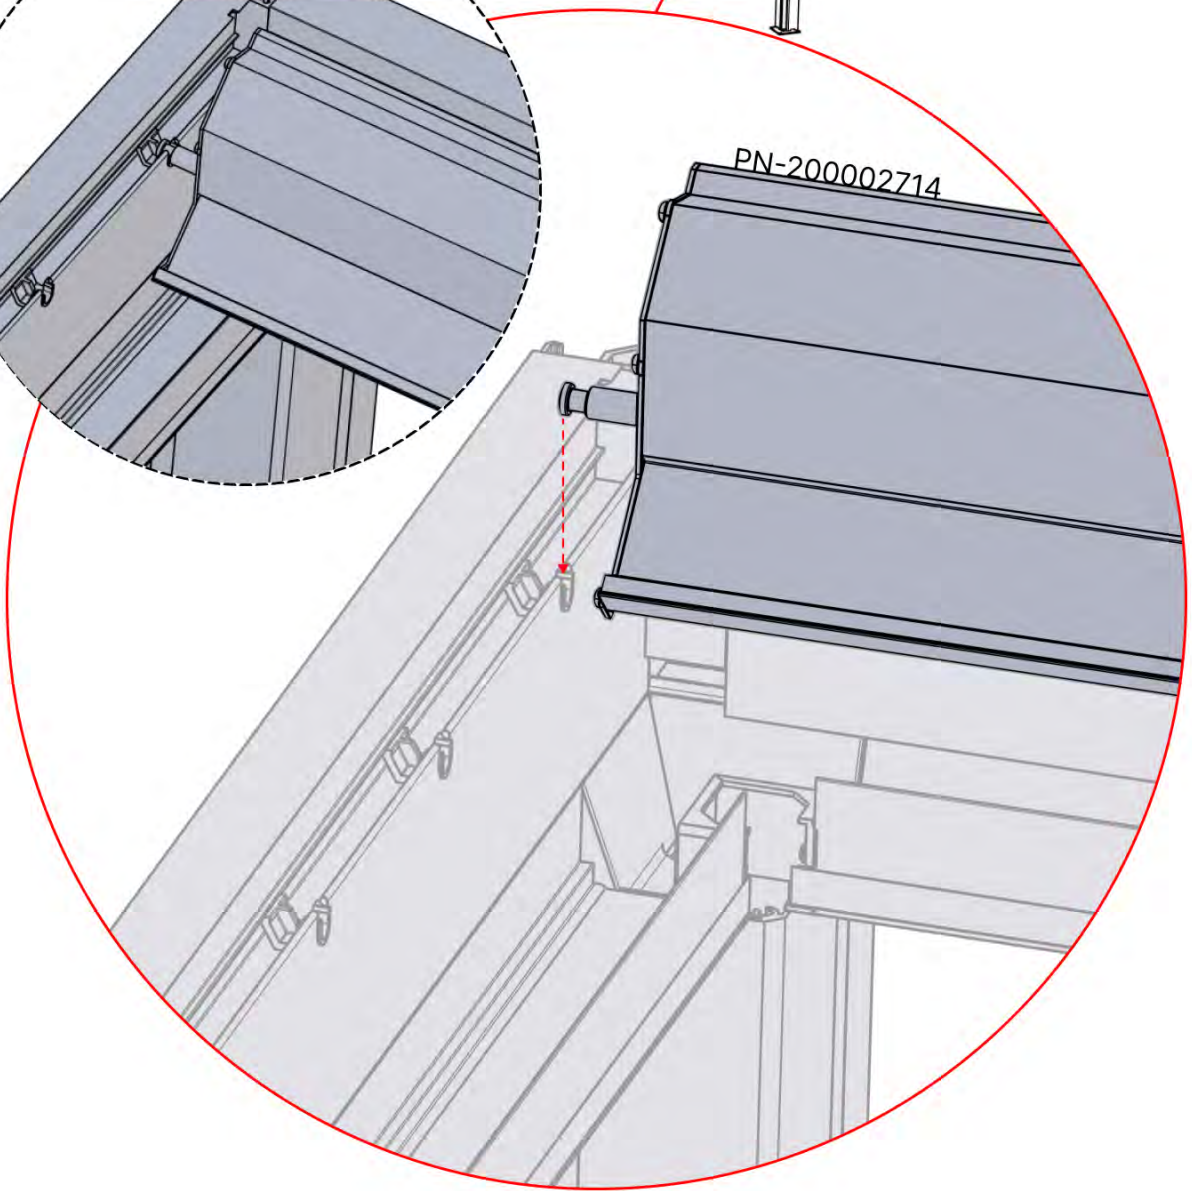

32

1

ANTHRACITE: L191
WHITE: L195
BLACK: L193