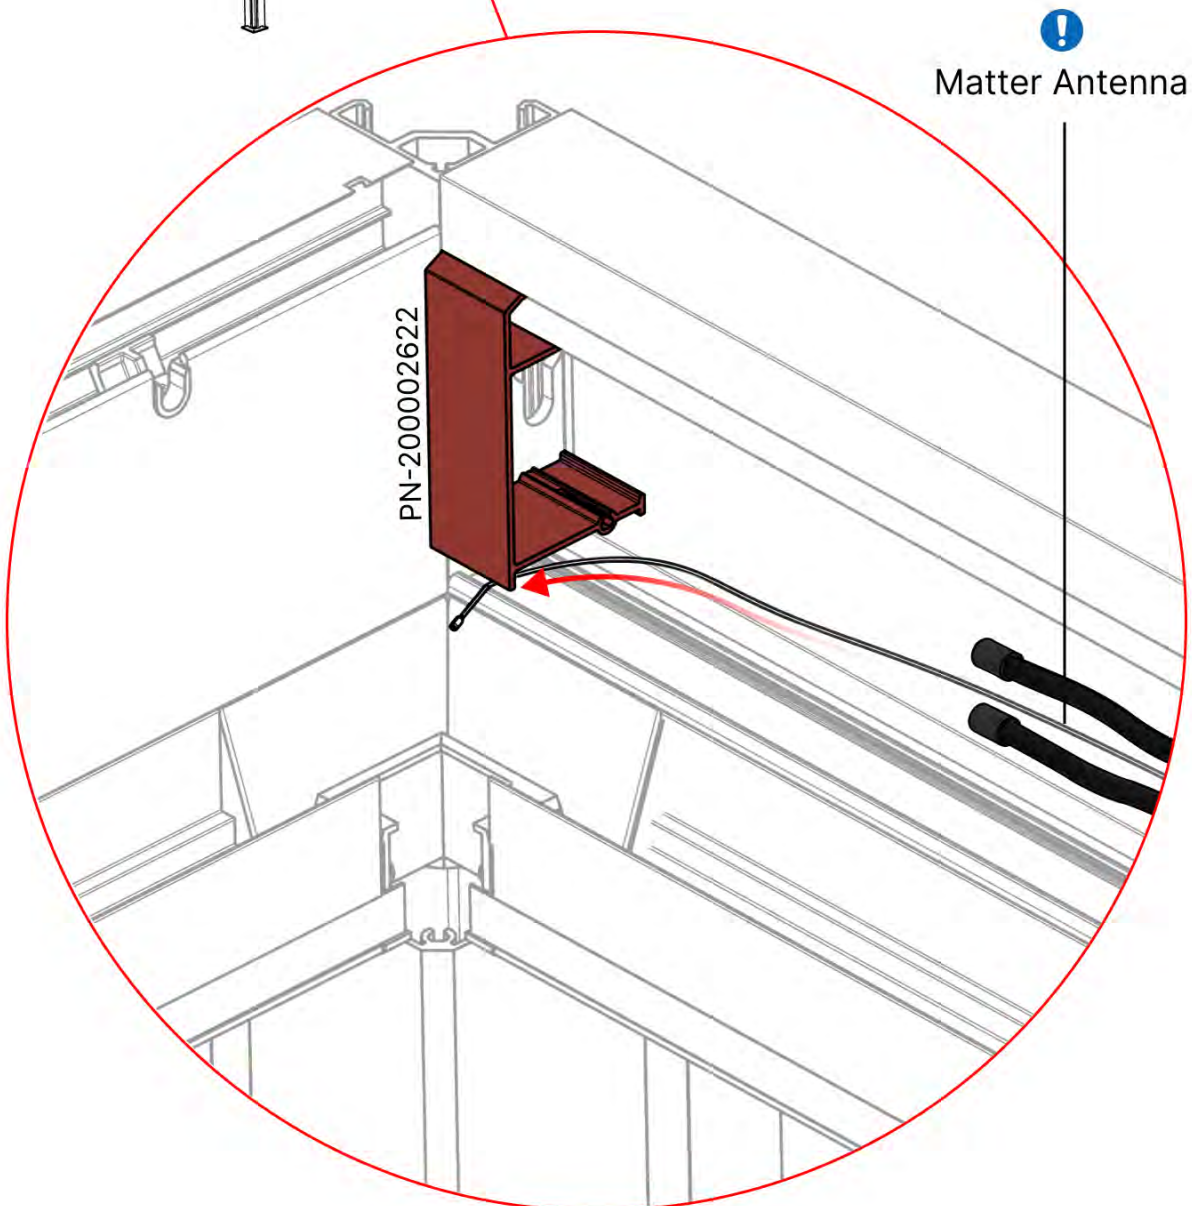

23

4

ANTHRACITE: B280
WHITE: B195
BLACK: B192

24

Route the Matter
Antenna and place it
below the highlighted
part(PN-200002622).

25

3

ANTHRACITE: B208
WHITE: B212
BLACK: B210