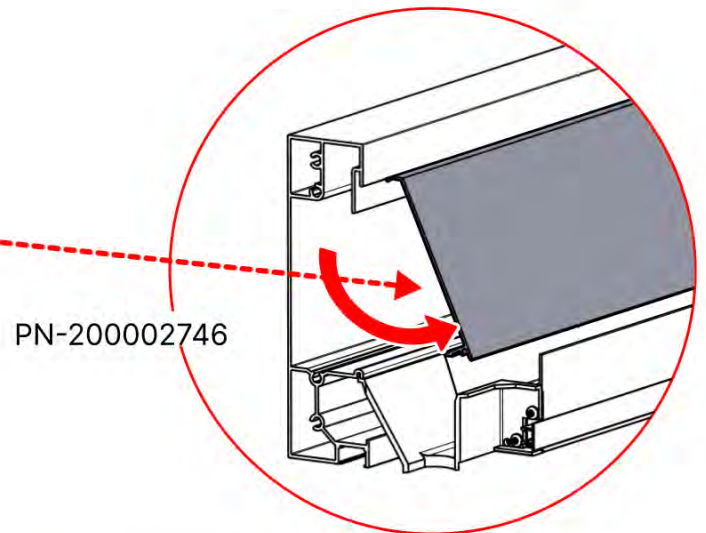

03

3

PERGOLUX **x7**

ANTHRACITE: B208
WHITE: B212
BLACK: B210

4

PERGOLUX **x7**

ANTHRACITE: B280
WHITE: B195
BLACK: B192

PN-200002746
2x

PN-200002993
1x

PN-200002995
1x