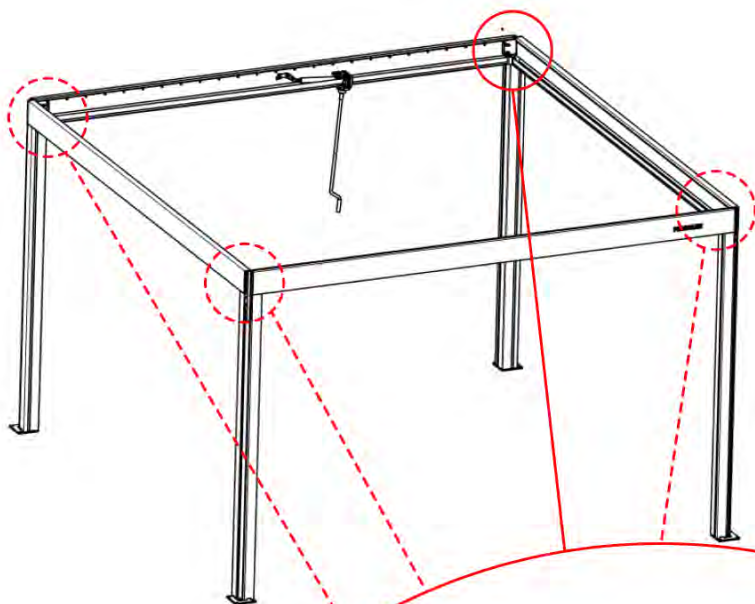

22

4

ANTHRACITE: B280
WHITE: B195
BLACK: B192

PN-200002622

4x