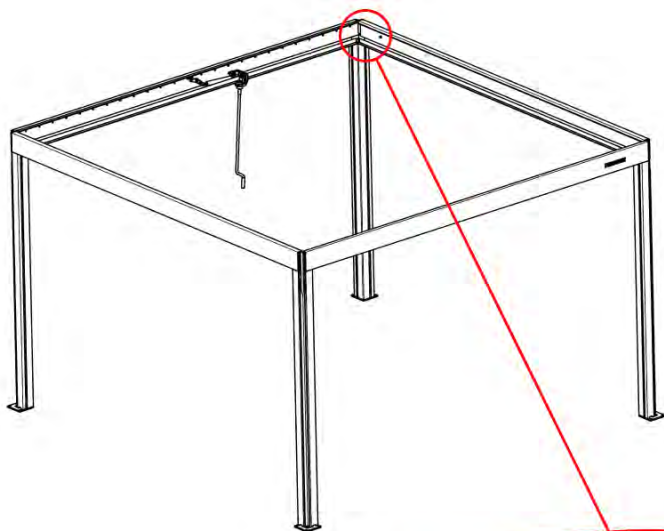

26

Matter Antenna Clip
1x