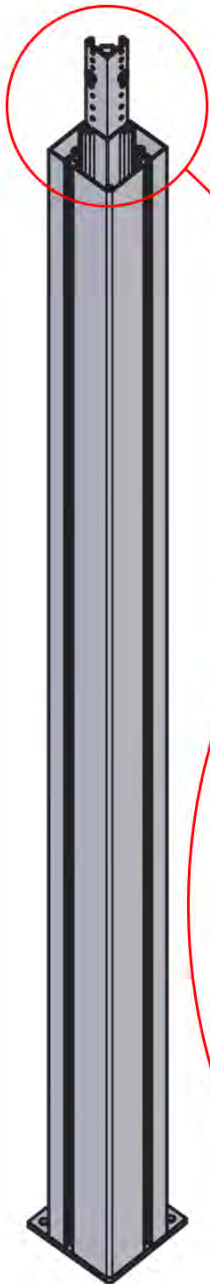

05

4

ANTHRACITE: B280
WHITE: B195
BLACK: B192

PN-200002706

8x