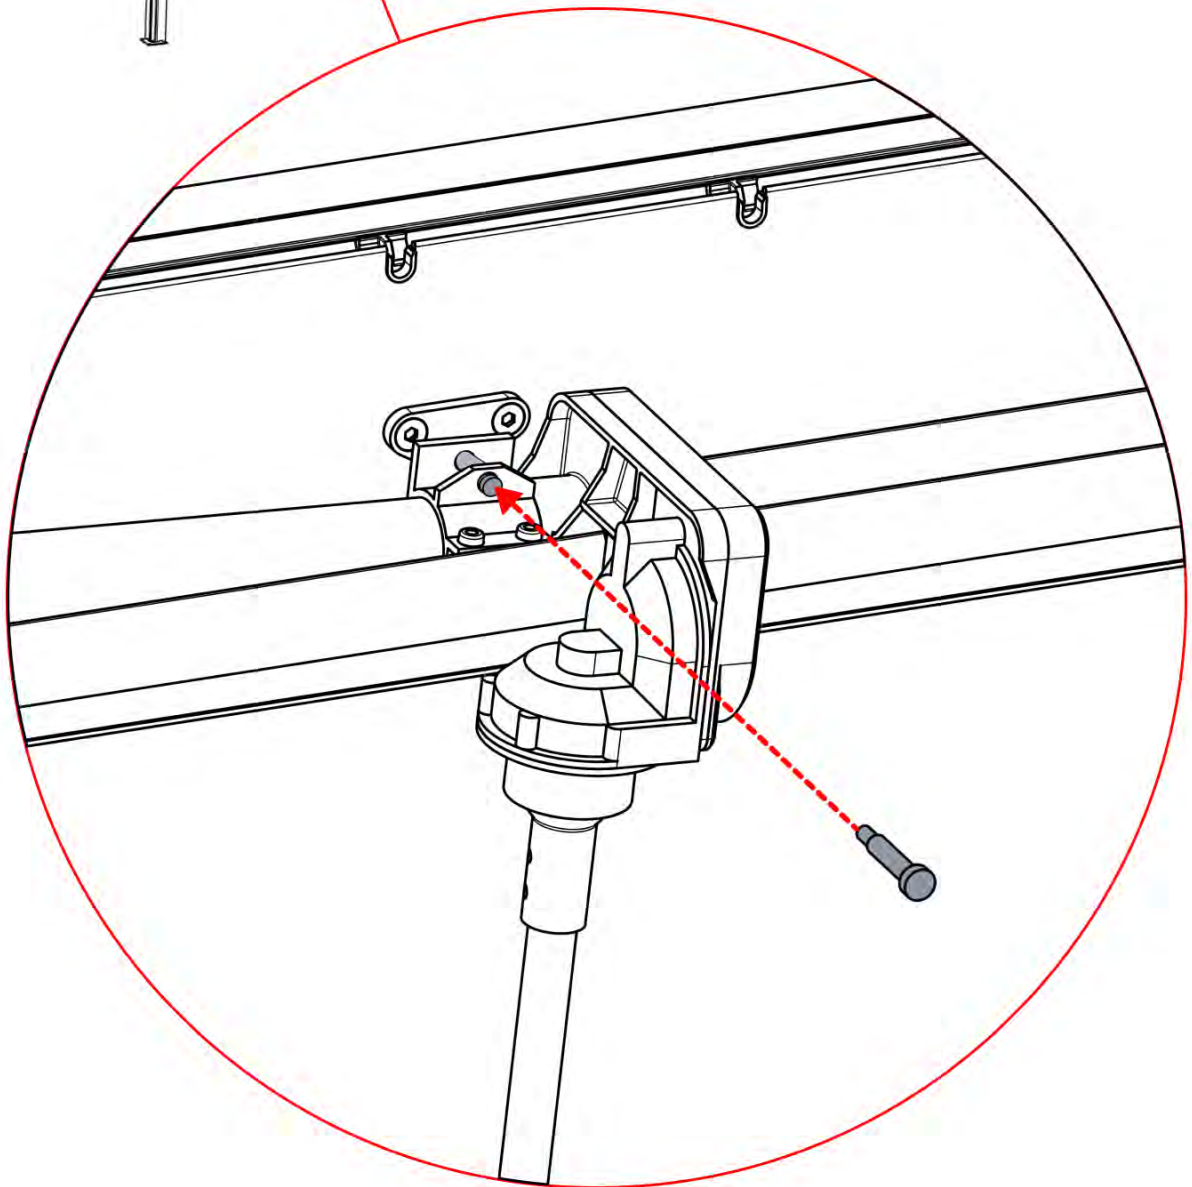

INPUTS AND OUTPUTS

** Only if you ordered LED lights to your pergola.

! ** Only if you ordered LED lights to your pergola.

16

!
Control Box can be
installed on
Preferred W BEAM

** Only if you ordered LED lights to your pergola.