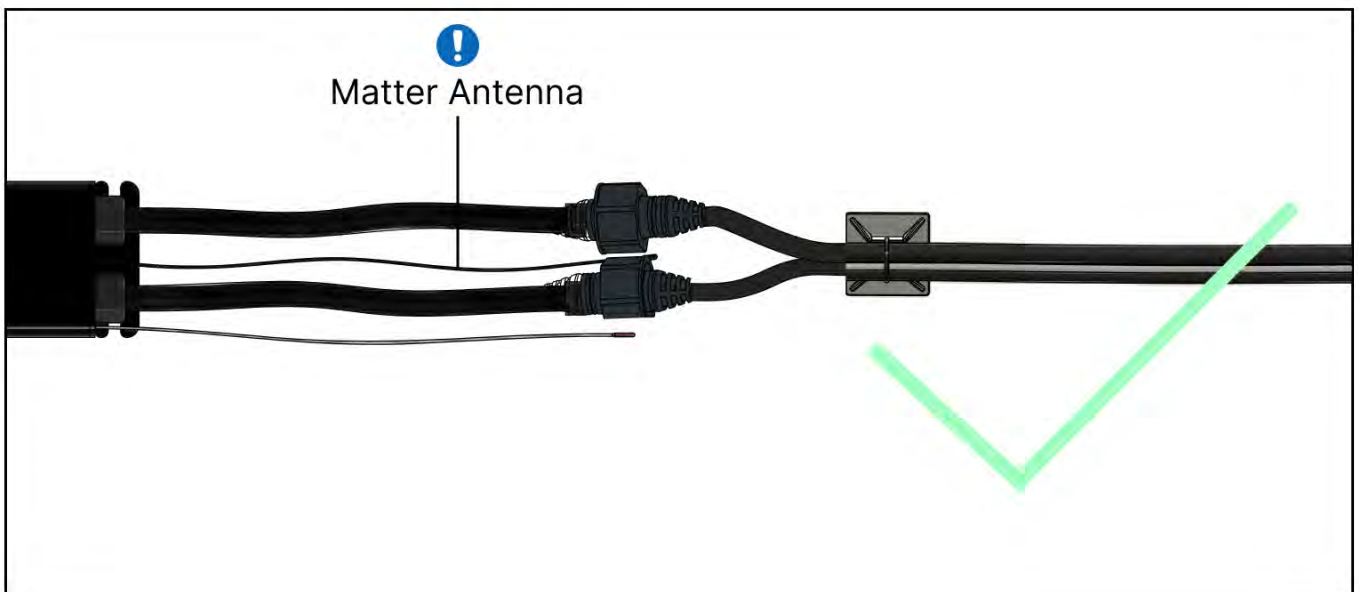

! ** Only if you ordered LED lights to your pergola.

21

7
CONTROL BOX

!
Keep the Matter Antenna wire free and do not tie them with LED and Motor wire

S4

PN-200002683
5x

PN-200002684
10x