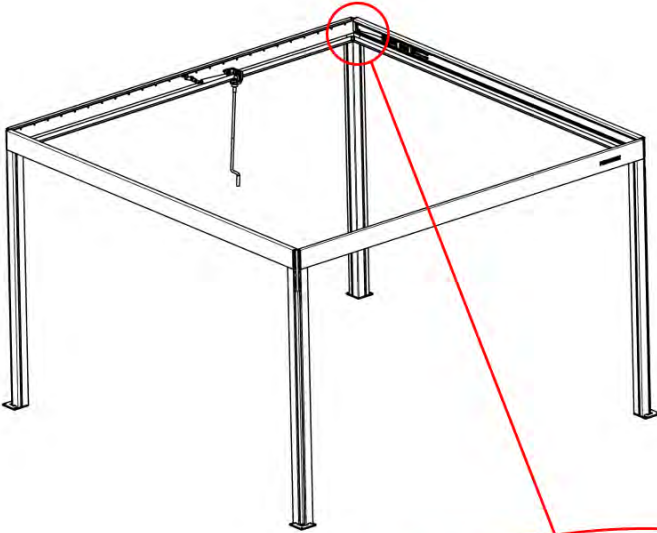

23

4

ANTHRACITE: B280
WHITE: B195
BLACK: B192

24

Route the Matter
Antenna and place it
below the highlighted
part(PN-200002622).

25

3

ANTHRACITE: B208
WHITE: B212
BLACK: B210