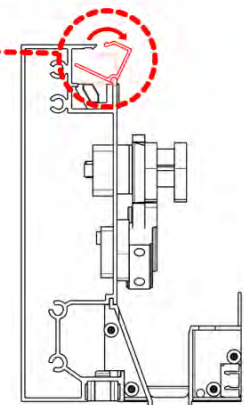

03

3

PERGOLUX **x7**

ANTHRACITE: B208
WHITE: B212
BLACK: B210

4

PERGOLUX **x7**

ANTHRACITE: B280
WHITE: B195
BLACK: B192

PN-200002746
2x

PN-200002993
1x

PN-200002995
1x