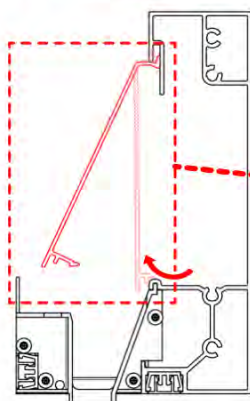

03

3

PERGOLUX **x7**

ANTHRACITE: B208
WHITE: B212
BLACK: B210

4

PERGOLUX **x7**

ANTHRACITE: B280
WHITE: B195
BLACK: B192

PN-200002746
2x

PN-200002993
1x

PN-200002995
1x