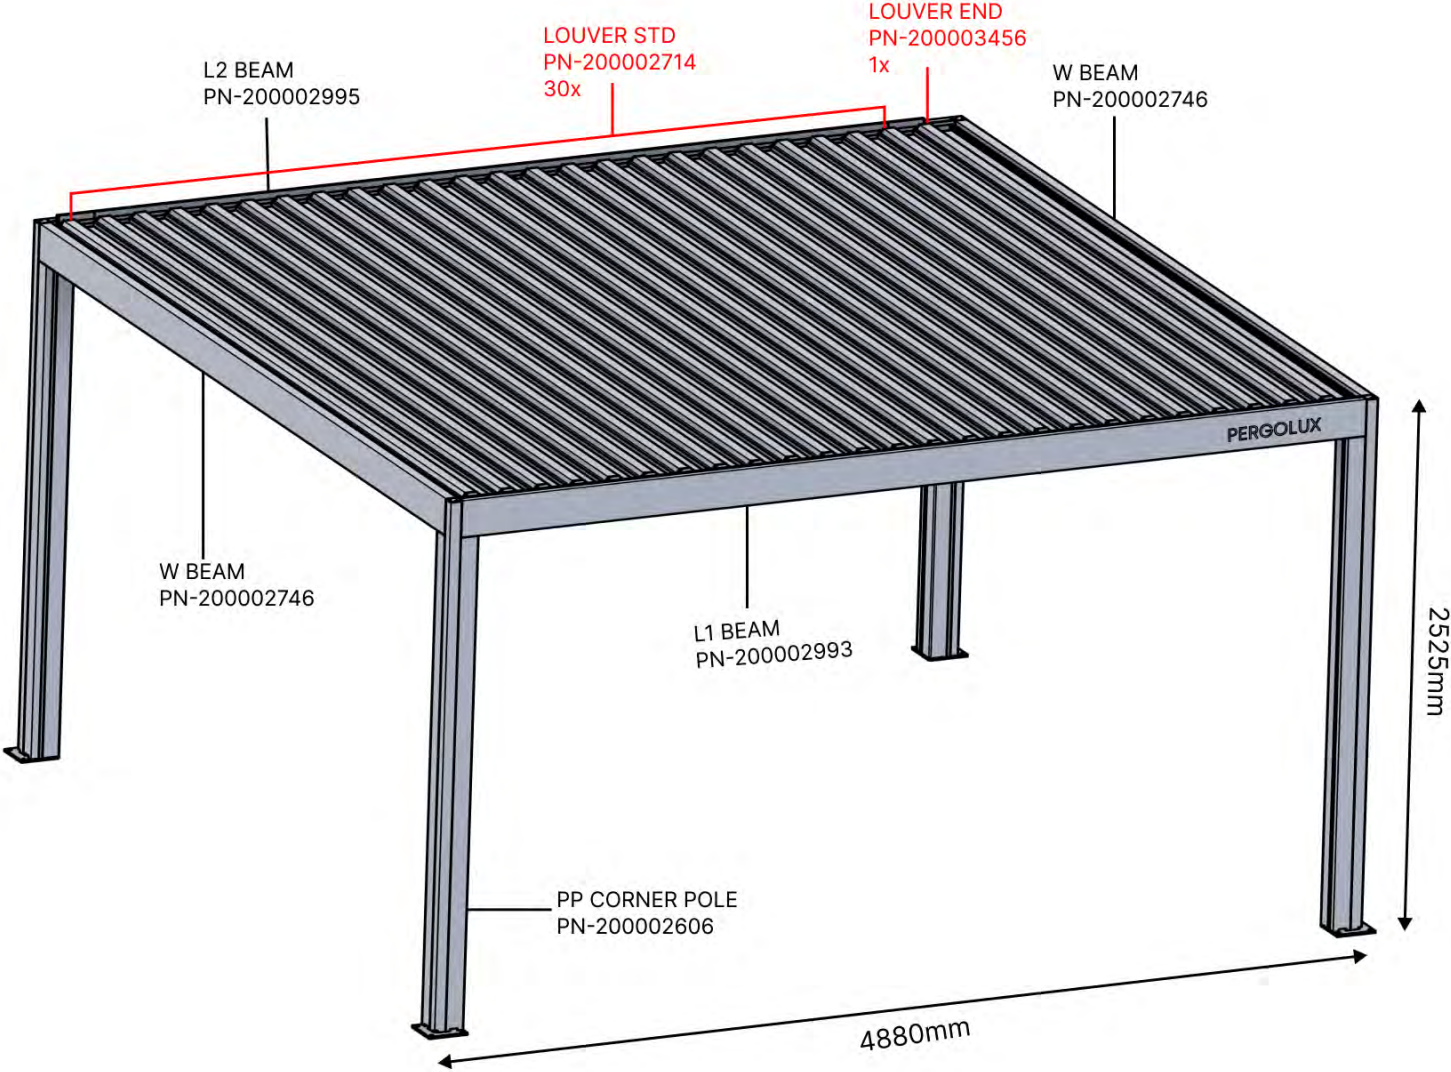

3 x 5 M / 10' x 16'

3 X 5 M / 10' x 16'

01

Are you installing a screen, slat wall or glass wall?

It is recommended to remove these Snapfit covers and clips now before installing the pergola.

Cover and clips