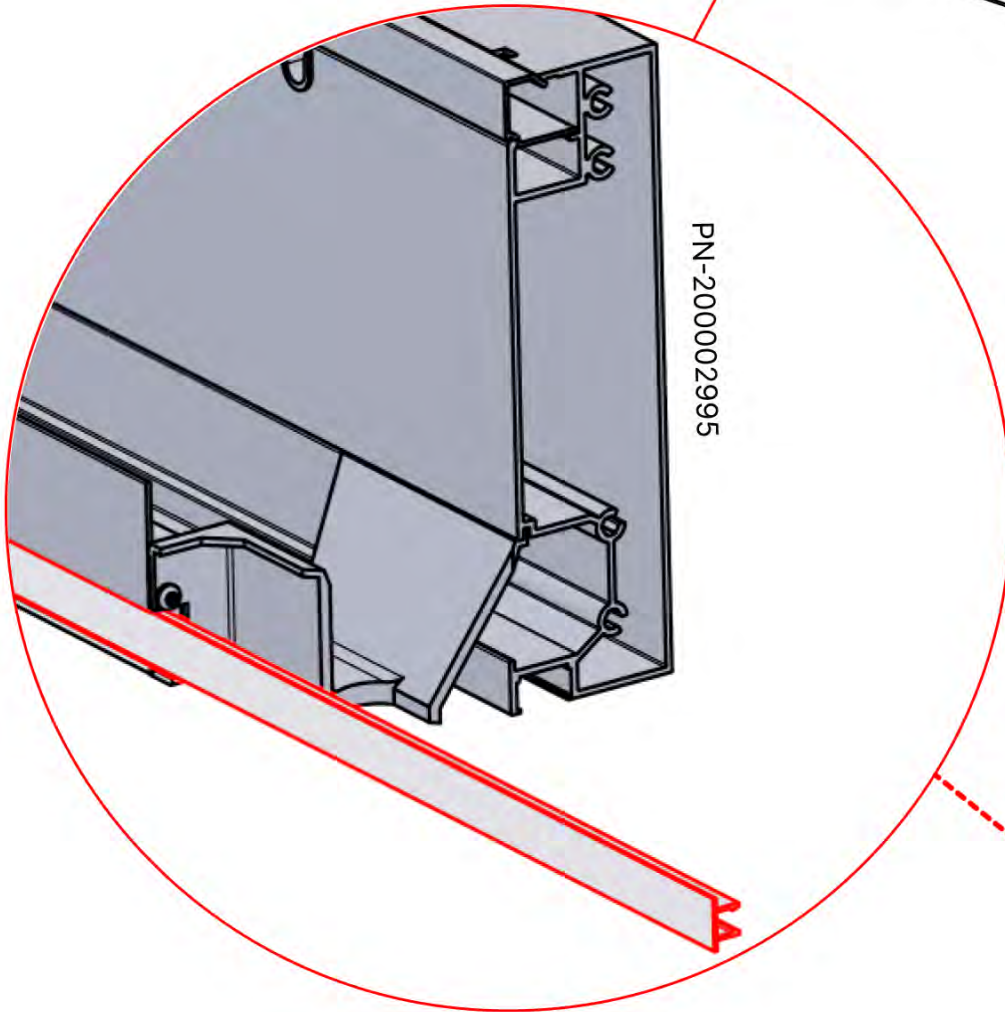

02

Are you installing a heater, fan or LED lights?

It is recommended to remove both snap-fit covers from the beam now.

Cover and clips

PN-200000512
LED STRIP COVER CLIP

SnapFIT cover