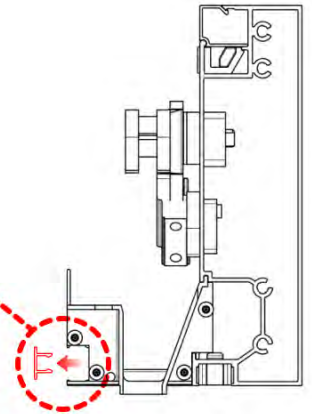

02

Are you installing a heater, fan or LED lights?

It is recommended to remove both snap-fit covers from the beam now.

Cover and clips

PN-200000512
LED STRIP COVER CLIP

SnapFIT cover