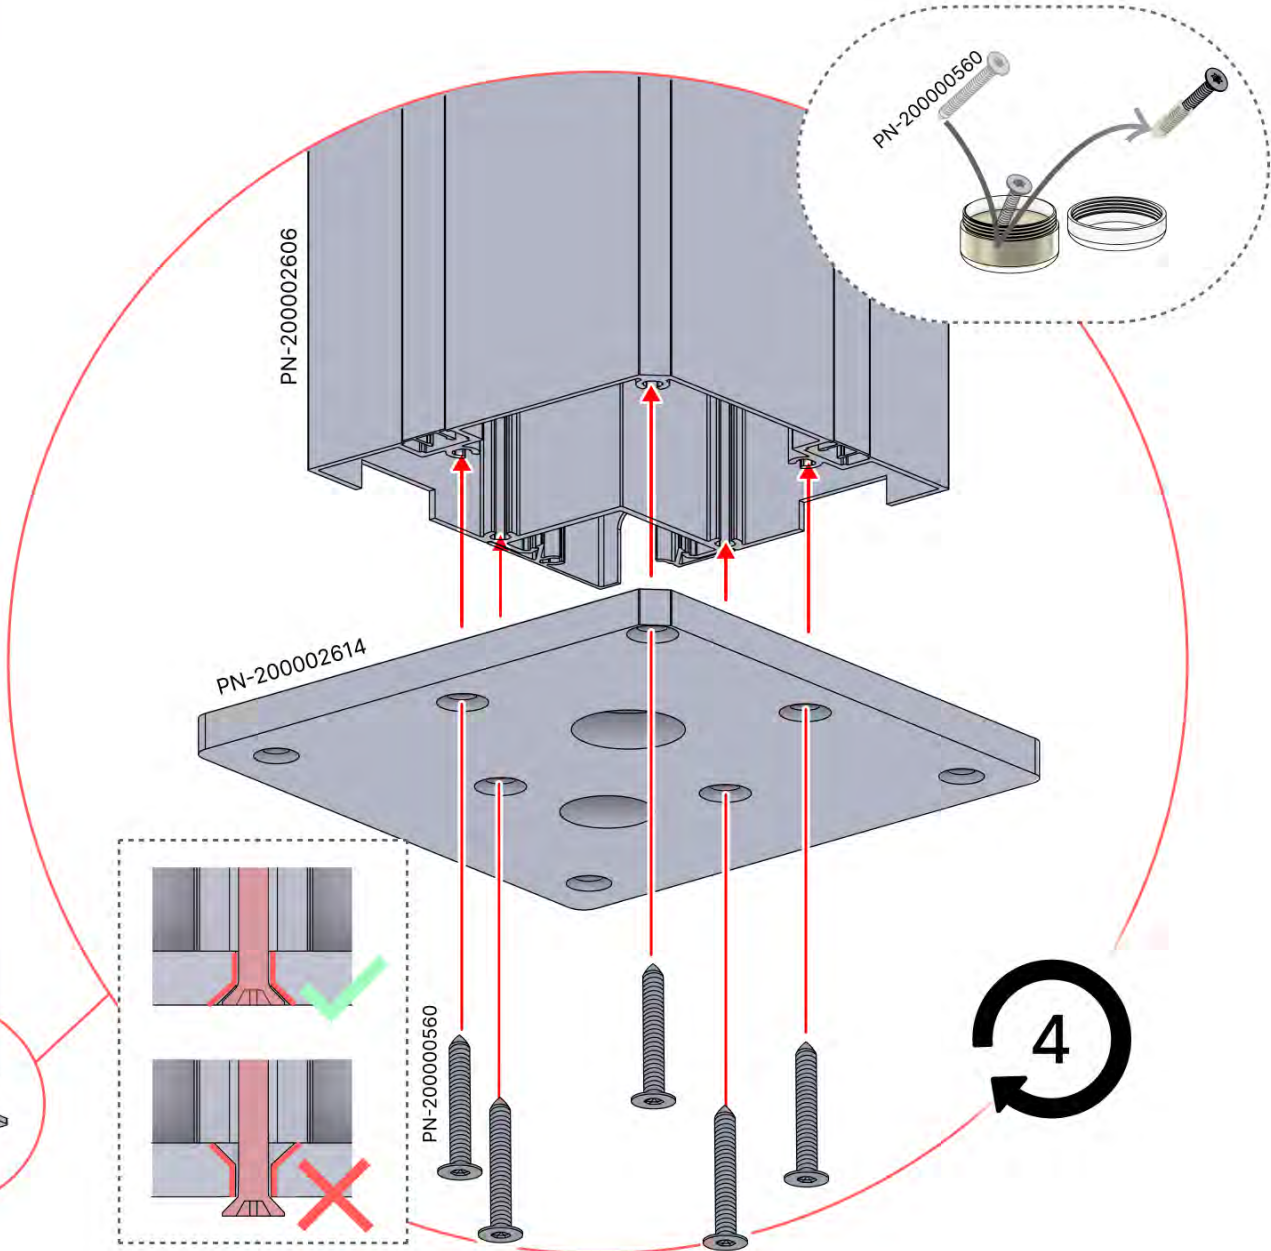

04

ANTHRACITE: C120
WHITE: C122
BLACK: C121

ANTHRACITE: B280
WHITE: B195
BLACK: B192