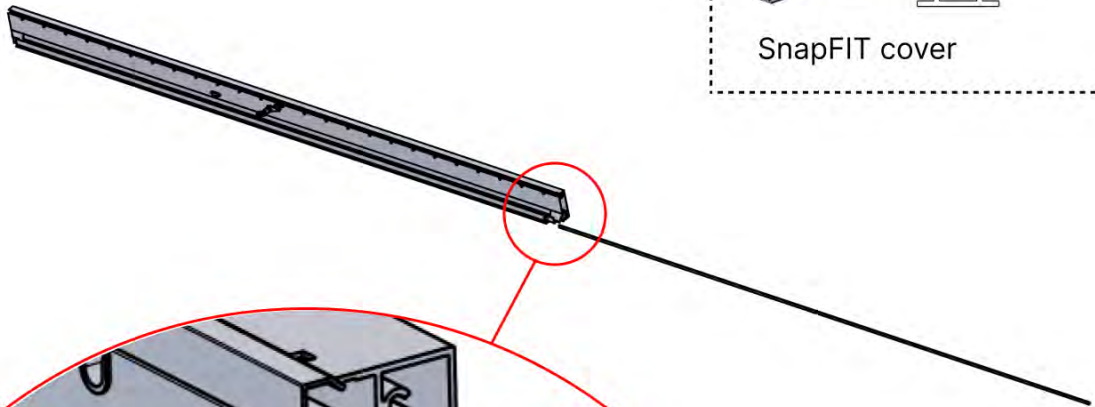

02

Are you installing a heater, fan or LED lights?

It is recommended to remove both snap-fit covers from the beam now.

Cover and clips

PN-200000512
LED STRIP COVER CLIP

SnapFIT cover