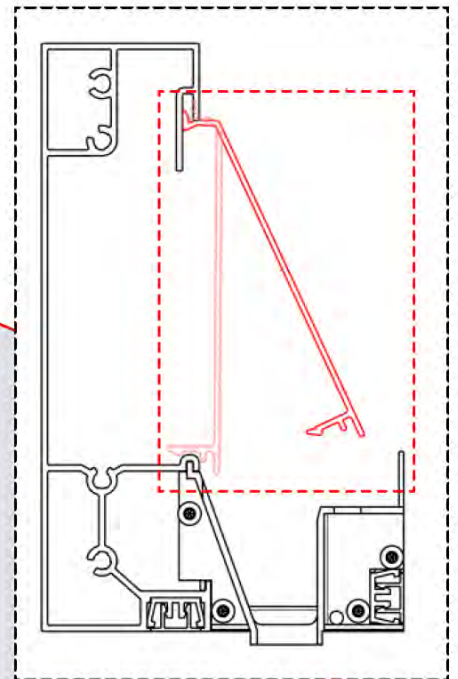

23

4

ANTHRACITE: B280
WHITE: B195
BLACK: B192

24

Route the Matter
Antenna and place it
below the highlighted
part(PN-200002622).

25

3

ANTHRACITE: B208
WHITE: B212
BLACK: B210