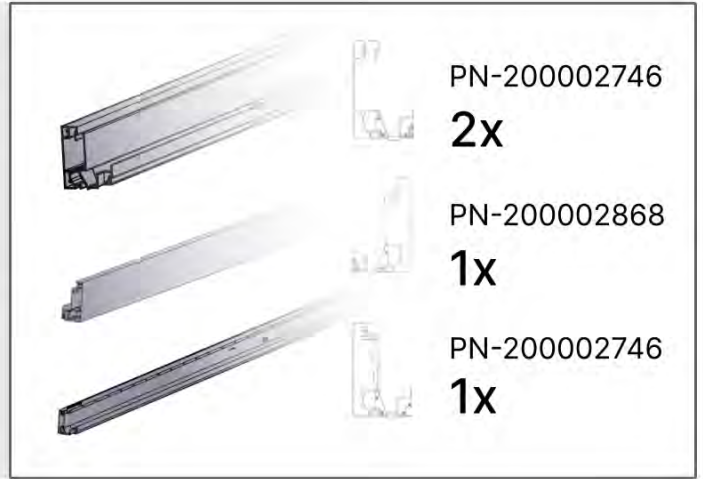

03

ANTHRACITE: B208
WHITE: B212
BLACK: B210

ANTHRACITE: B189
WHITE: B281
BLACK: B282