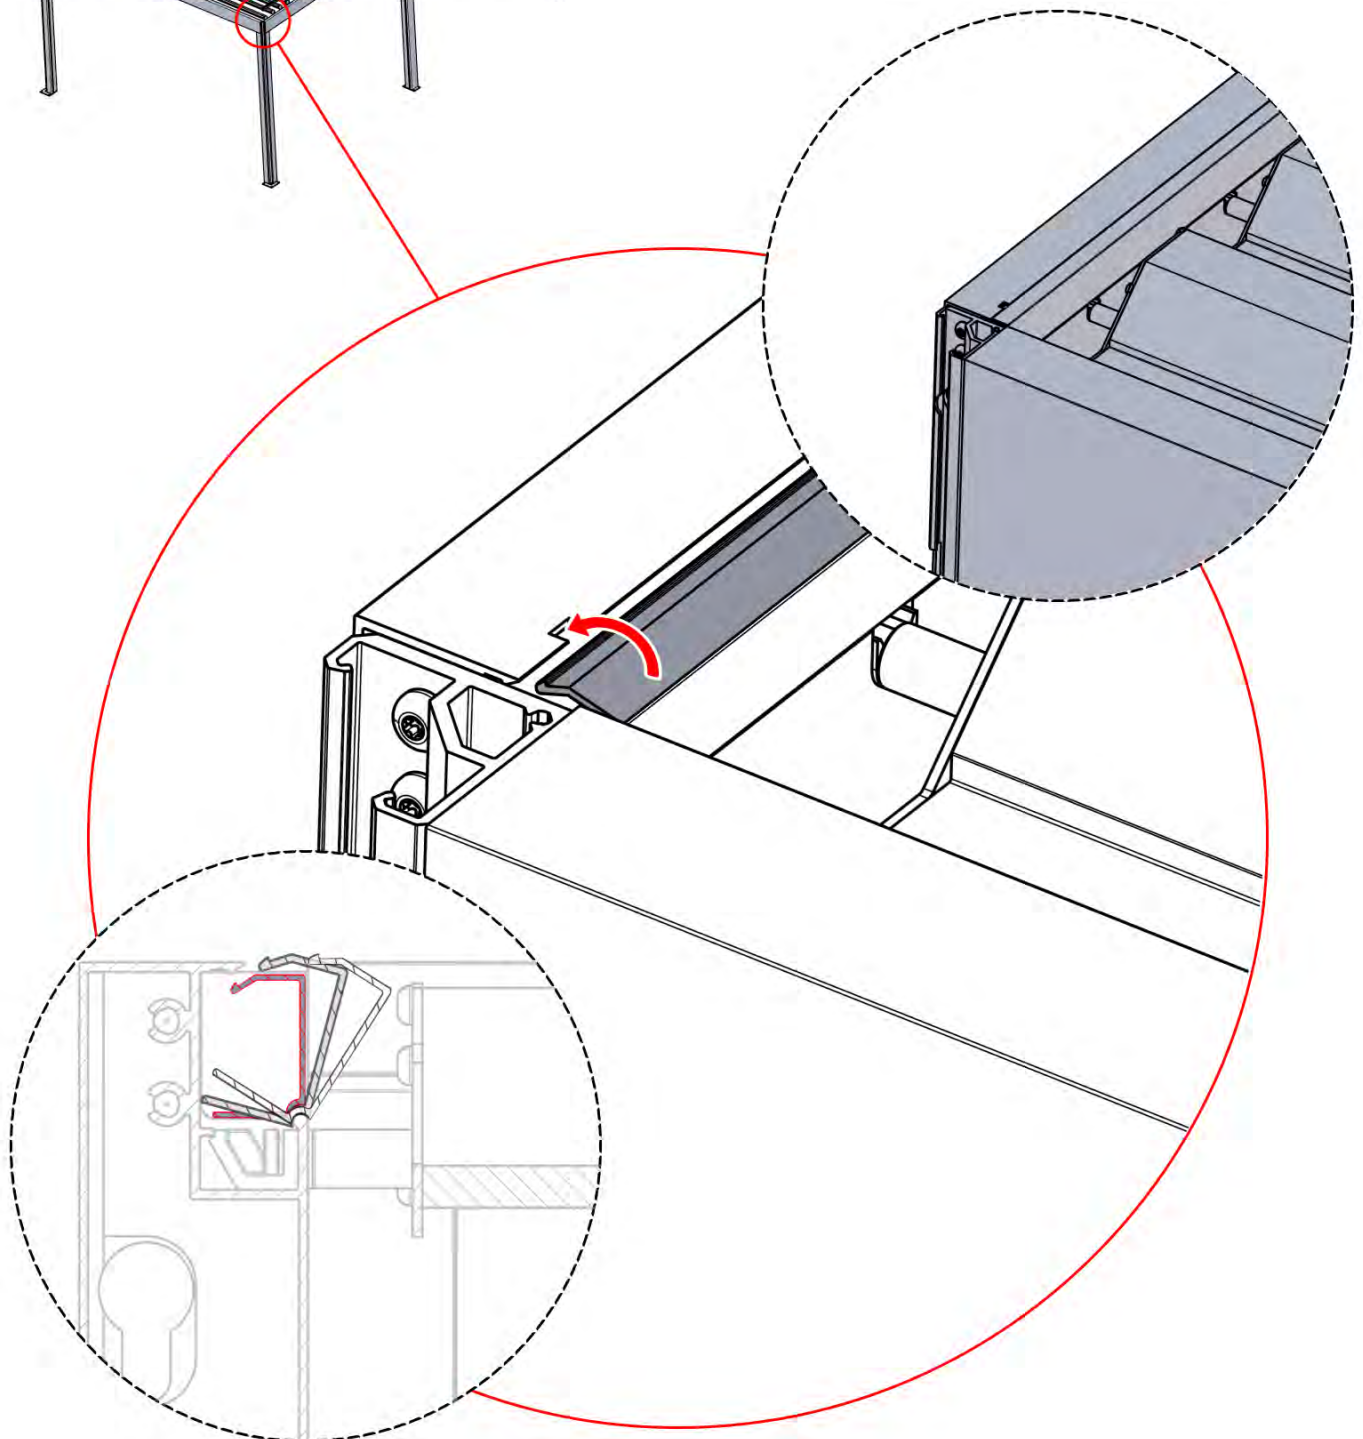

48

3

ANTHRACITE: B189
WHITE: B281
BLACK: B282