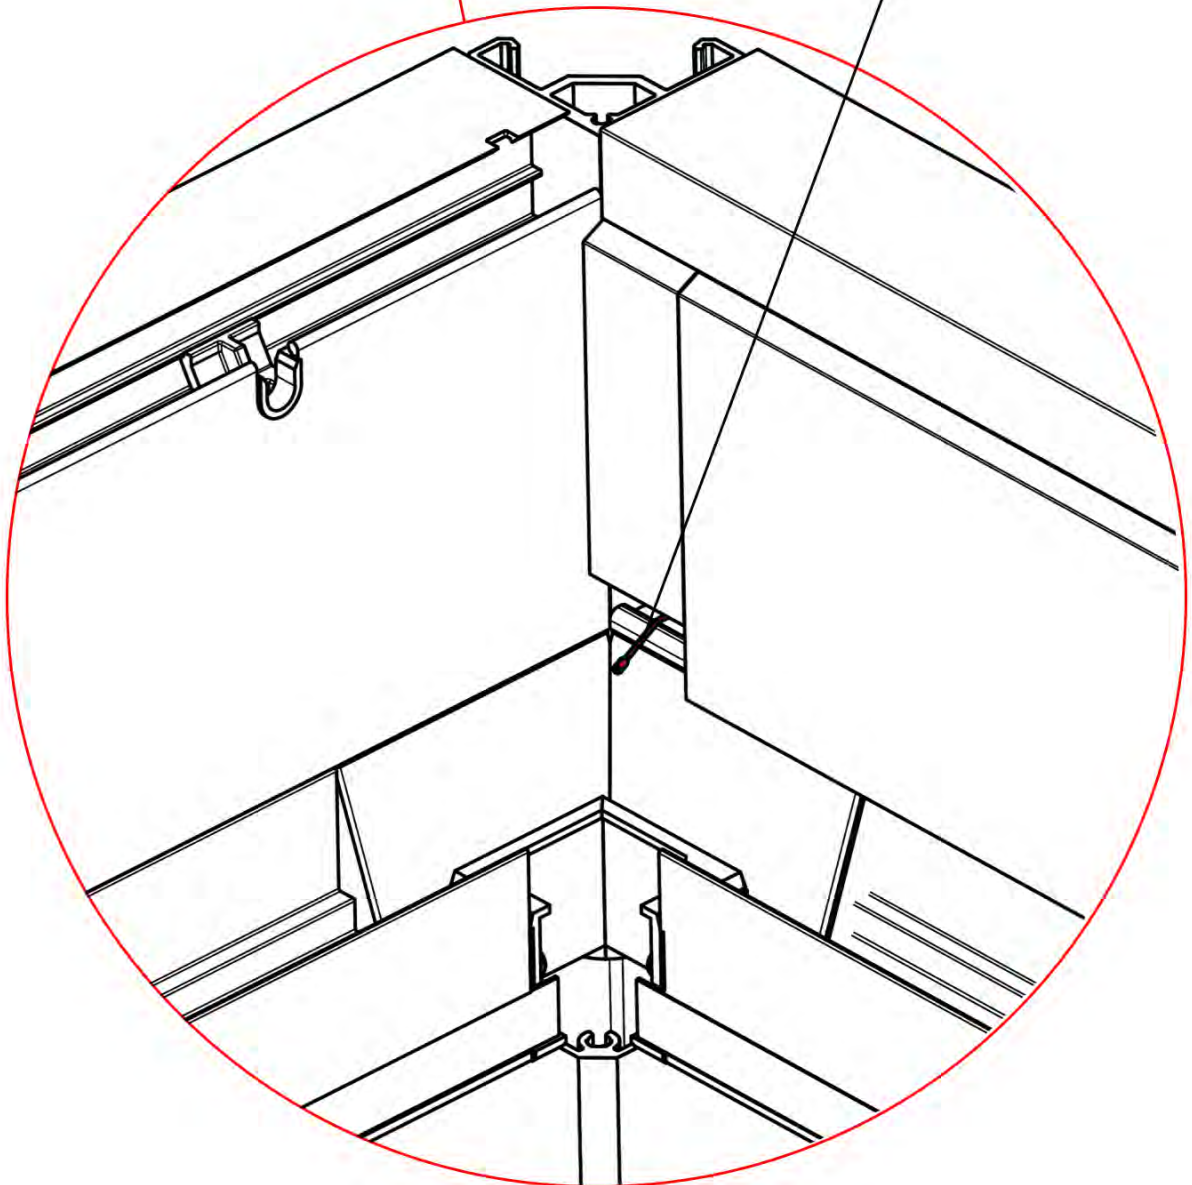

Matter Antenna