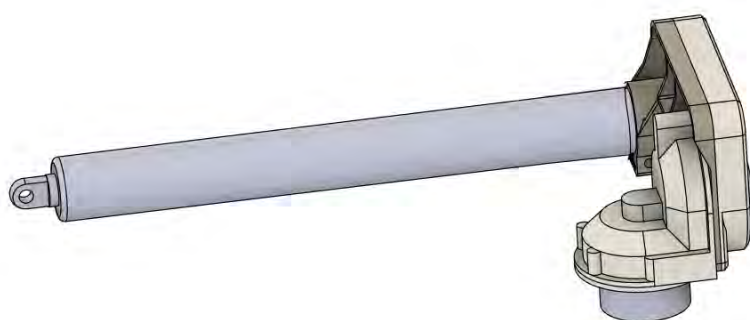

Manual motor
PN-200001563
1x

PN-200003773

1x

PN-200001624

1x

PN-200001625

2x

Hand crank

1x