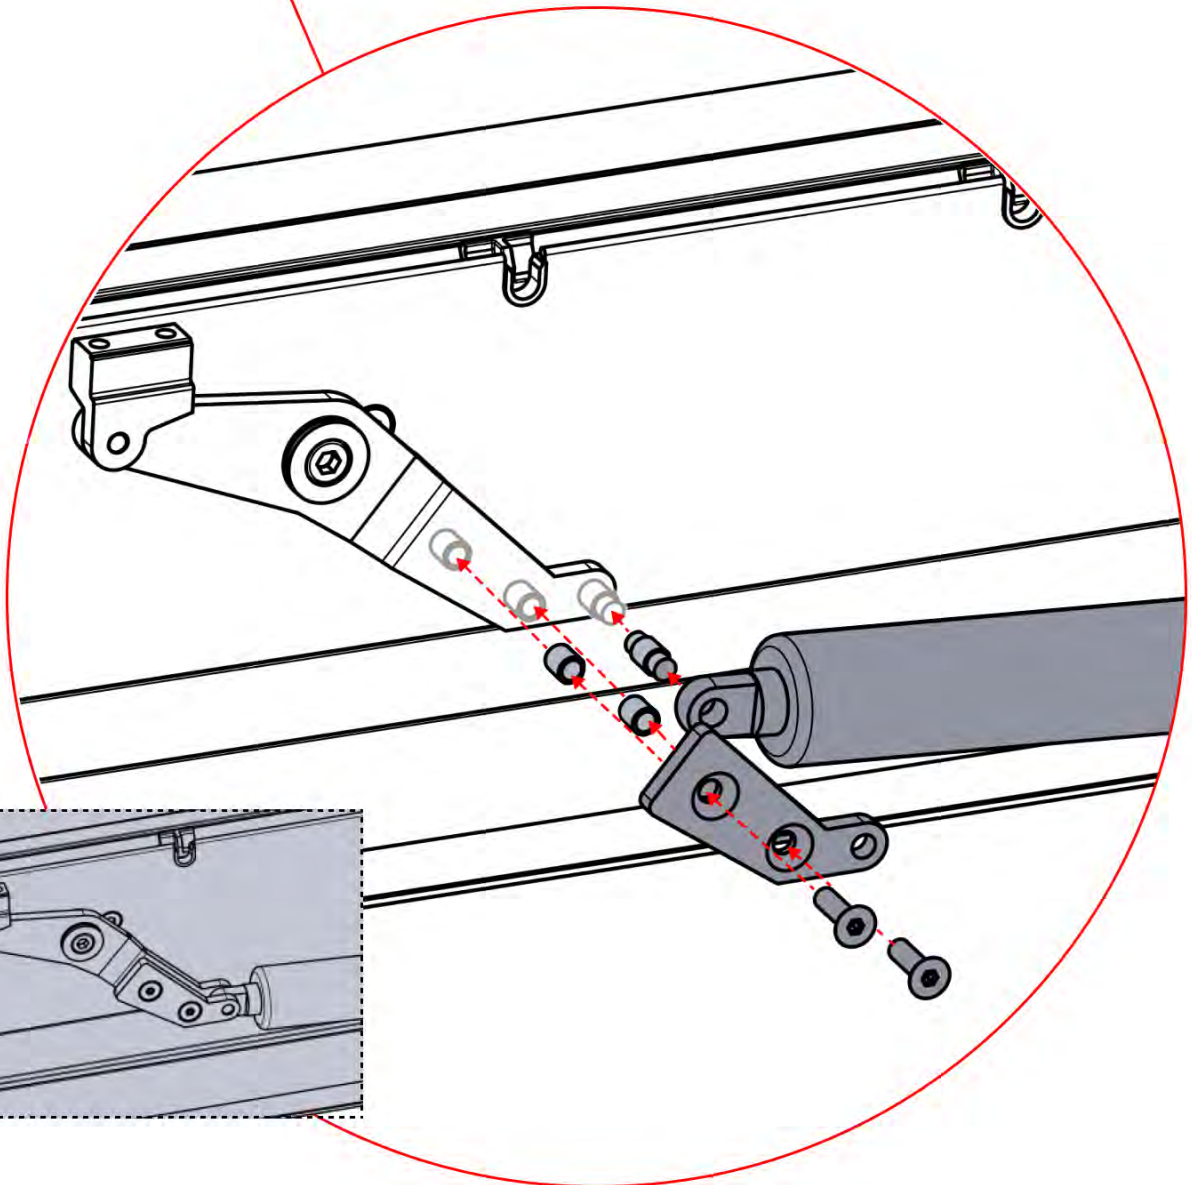

22

INPUTS AND OUTPUTS

** Only if you ordered LED lights to your pergola.

** Only if you ordered LED lights to your pergola.

23

Control Box can be installed on Preferred W BEAM

** Only if you ordered LED lights to your pergola.