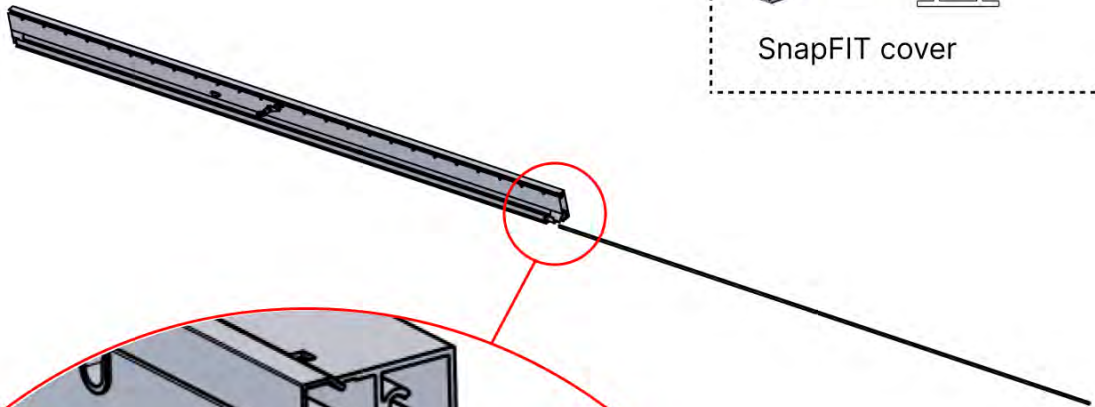

SnapFIT cover

02

Are you installing a heater, fan or LED lights?

It is recommended to remove both snap-fit covers from the beam now.

Cover and clips

PN-200000512
LED STRIP COVER CLIP

SnapFIT cover

PN-200002868