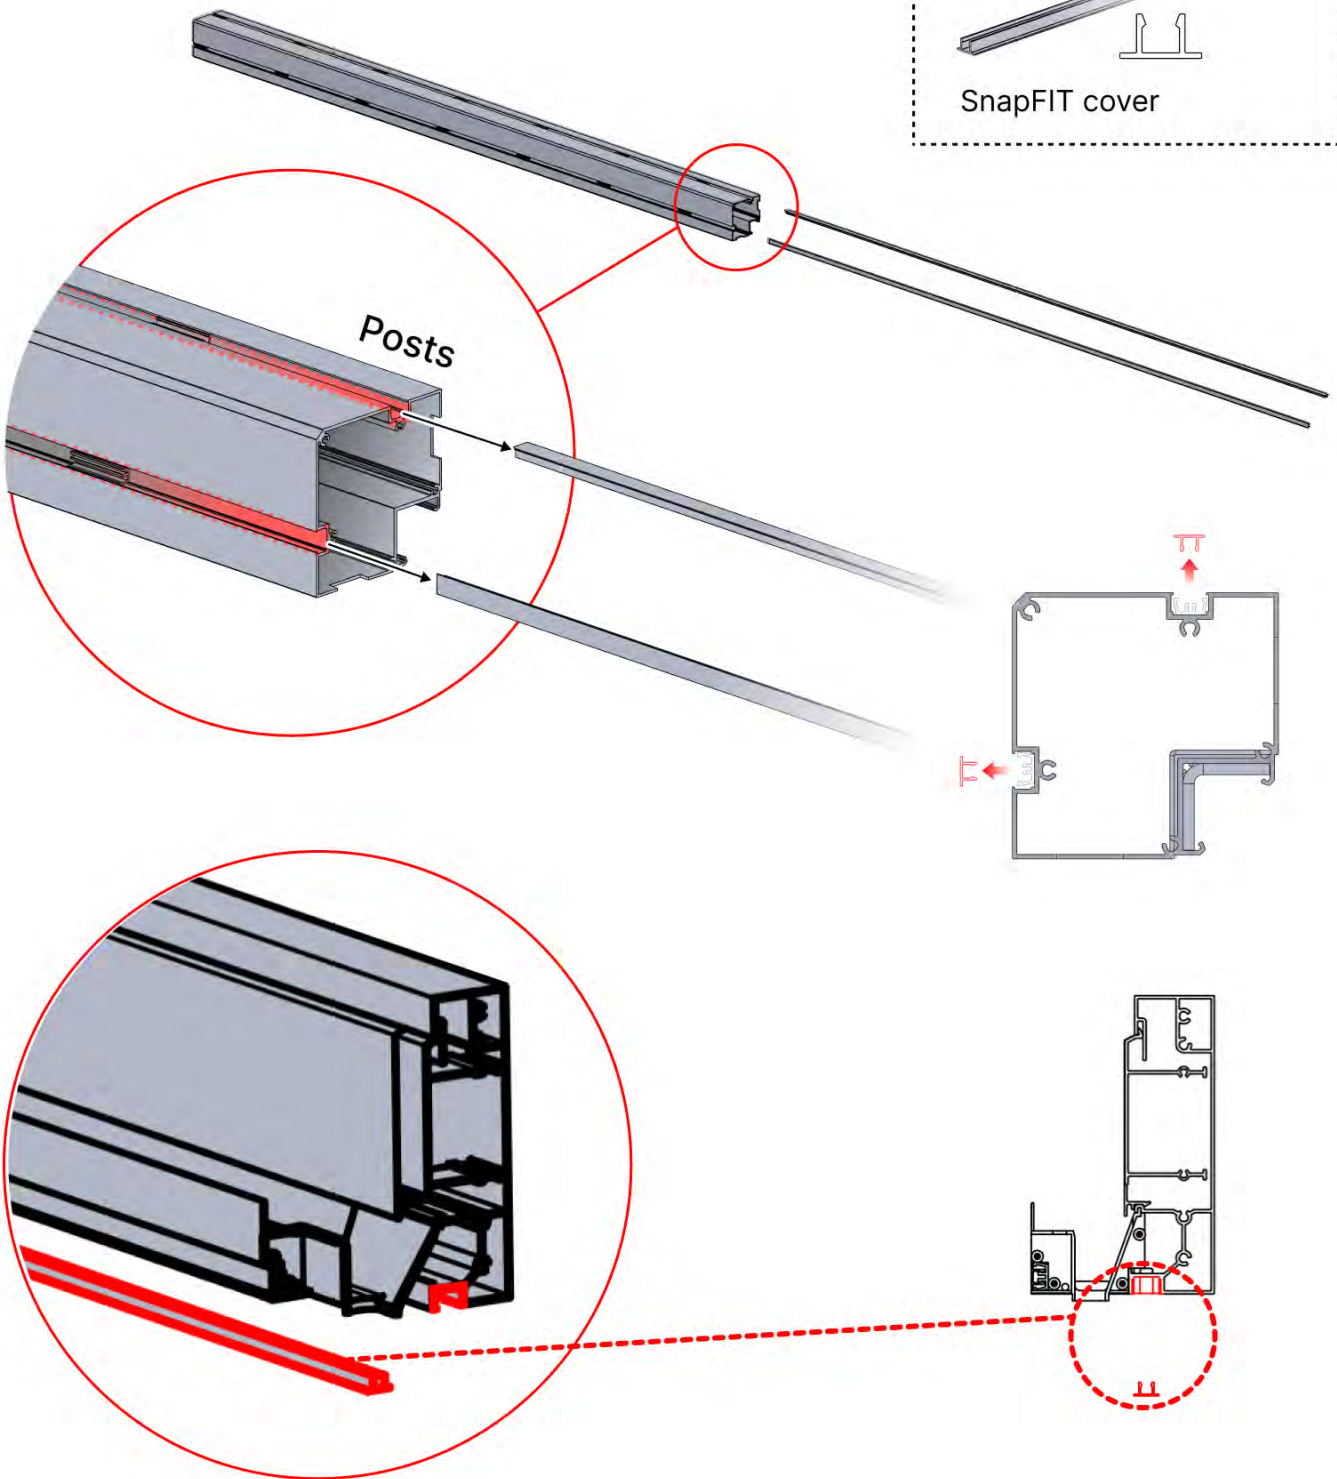

01

Are you going to install slat walls, glass walls or screen?

It is recommended to remove these Led strip covers and clips now before installing the pergola.

Cover and clips