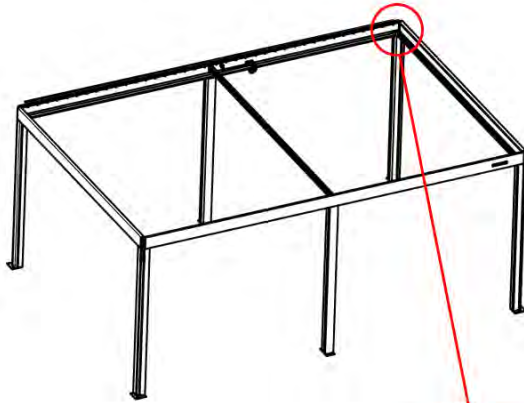

33

Matter Antenna Clip
1x