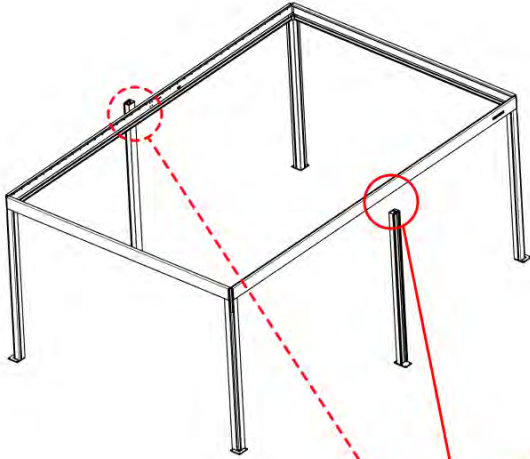

12

x2
PERGOLUX
PERGOLUX

5

ANTHRACITE: C123
WHITE: C125
BLACK: C124

PN-200002782

2x