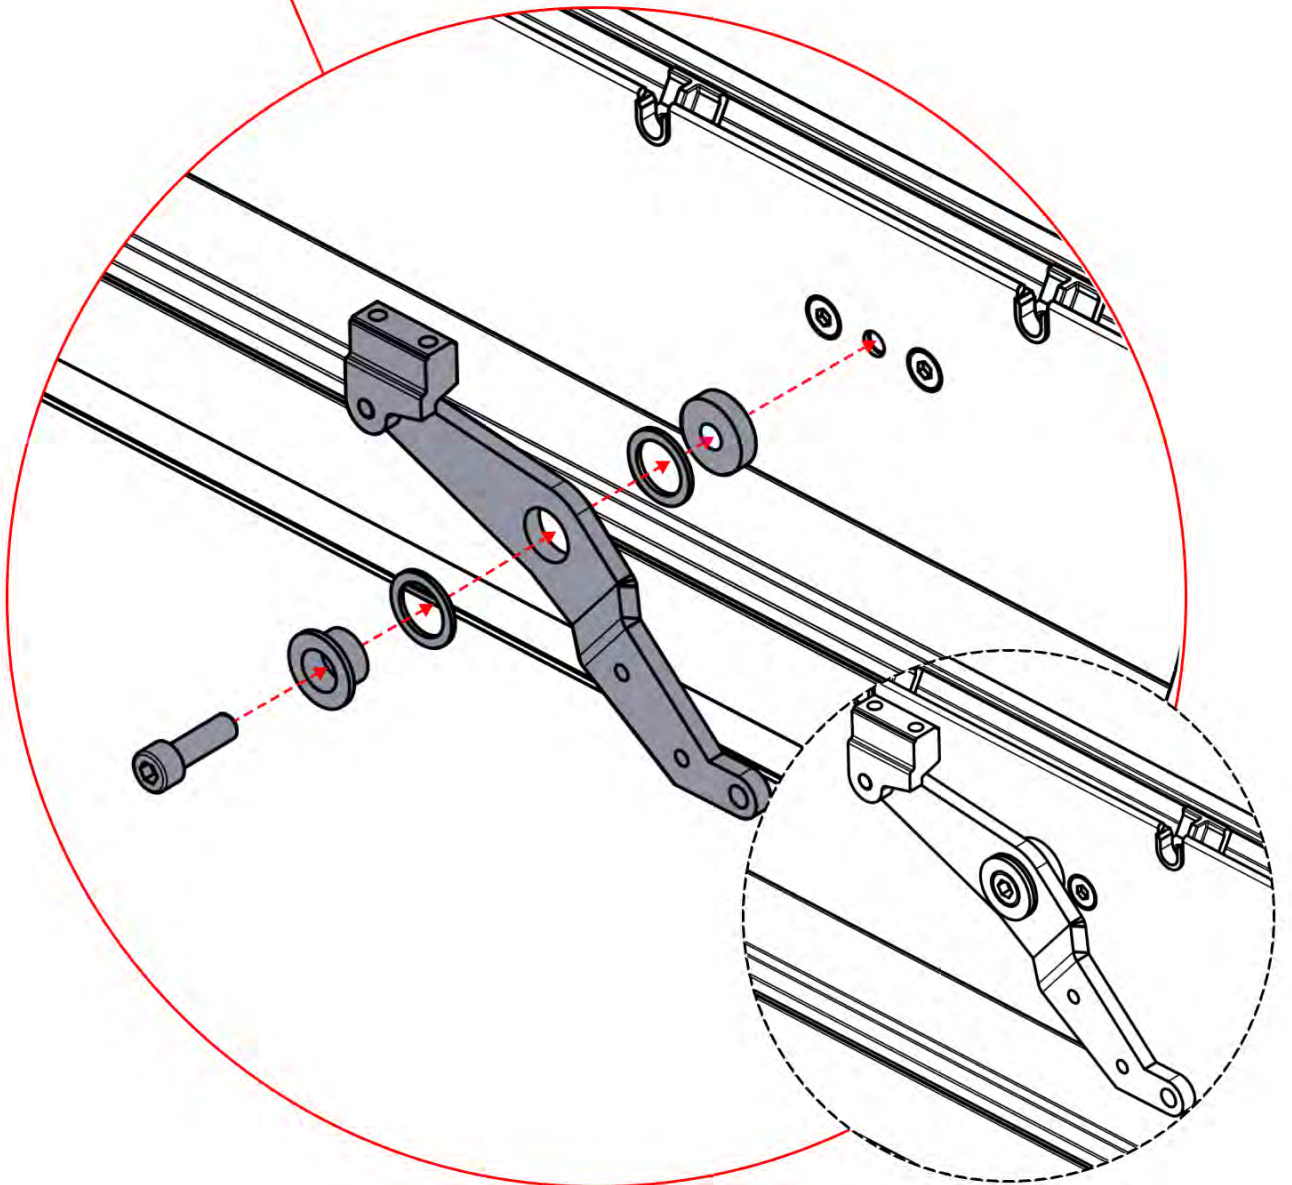

- PN-200003318
  2x
- PN-200003317
  1x
- PN-200000511
  2x
- PN-200000502
  1x
- PN-200000561
  1x