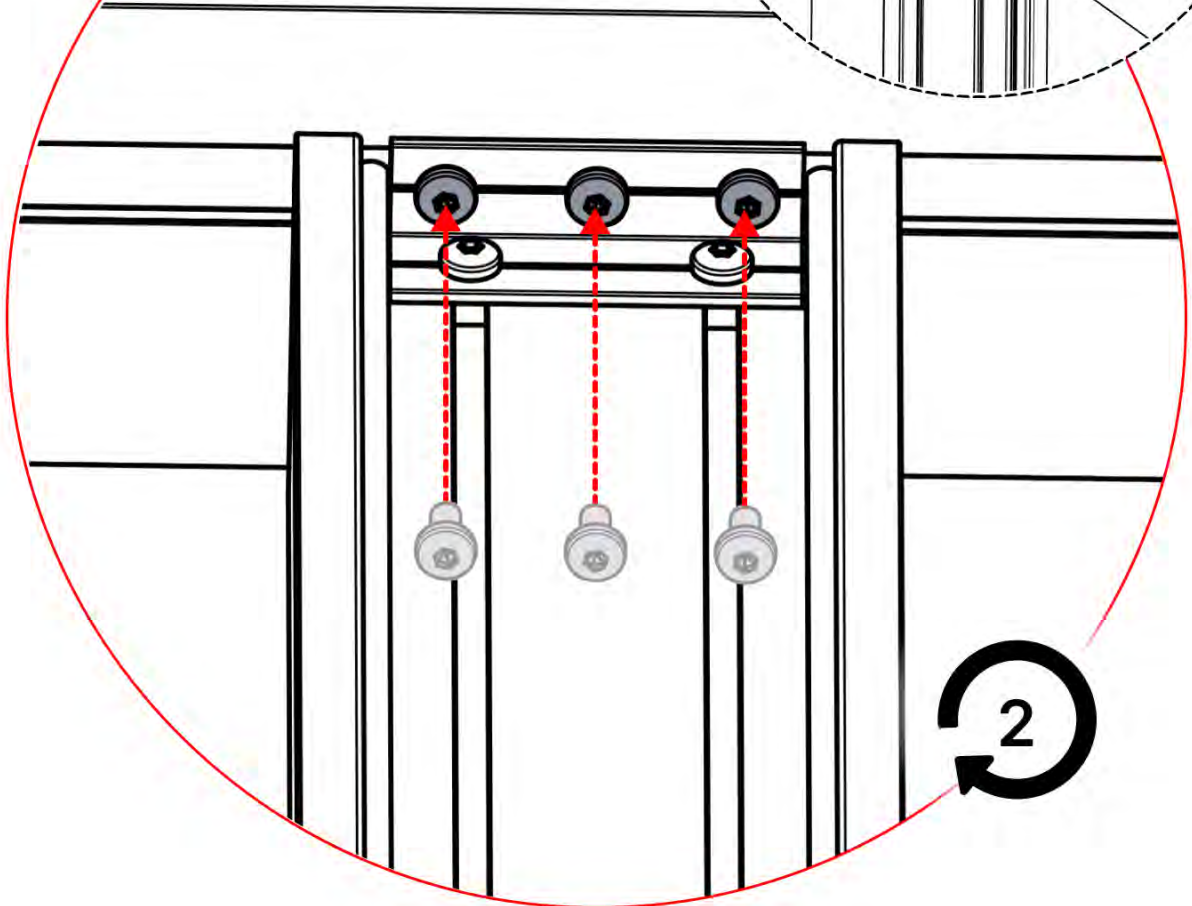

13

x2
PERGOLUX
PERGOLUX

5

ANTHRACITE: C123
WHITE: C125
BLACK: C124

PN-200003603
2x