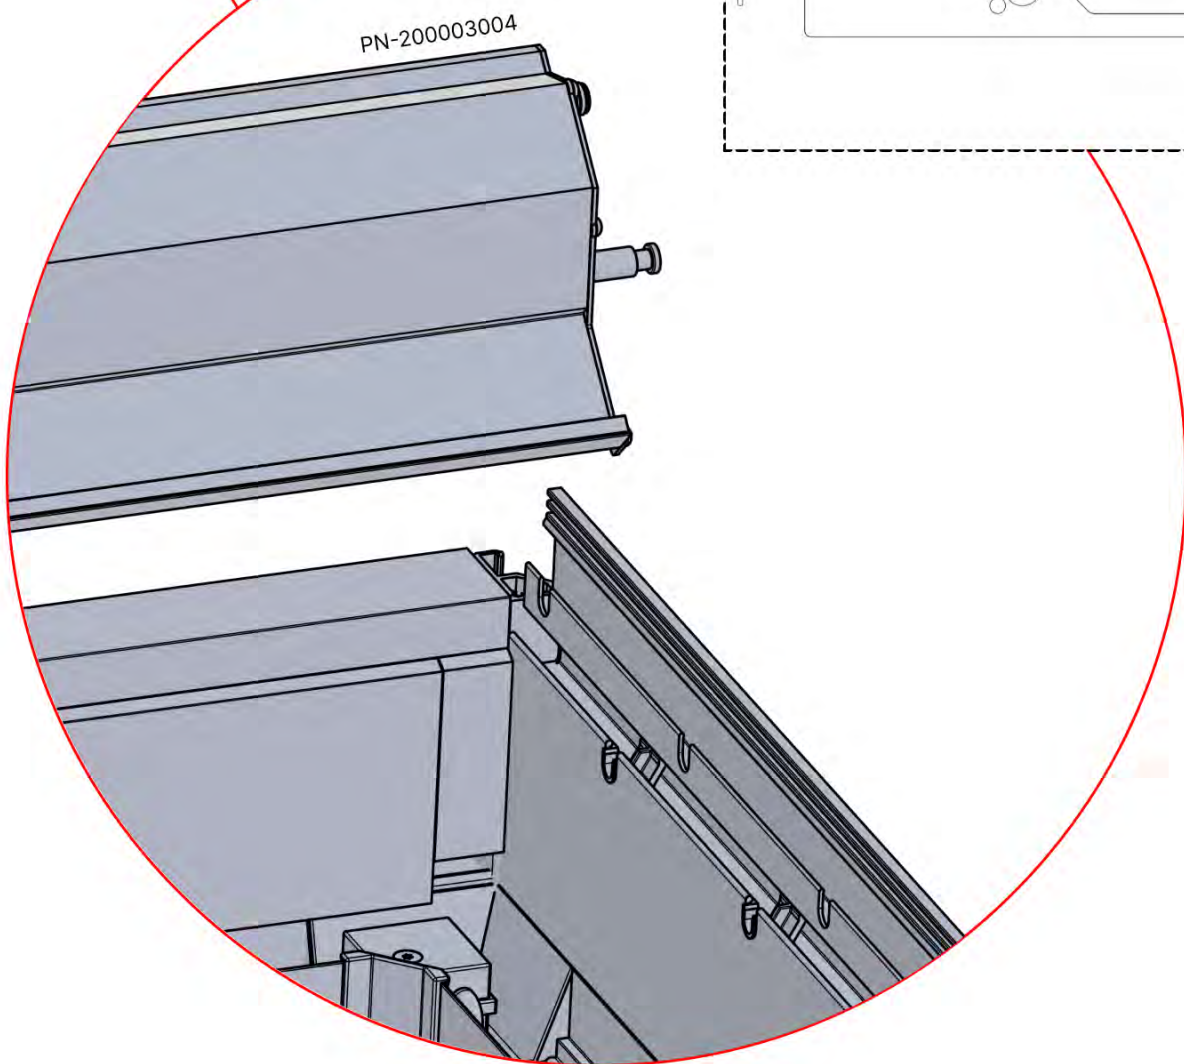

24x

37

x6
PERGOLUX
PERGOLUX
PERGOLUX
PERGOLUX
PERGOLUX
PERGOLUX

1

ANTHRACITE: L191
WHITE: L195
BLACK: L193

PN-200002714
1x

38

x6
PERGOLUX
PERGOLUX
PERGOLUX
PERGOLUX
PERGOLUX
PERGOLUX