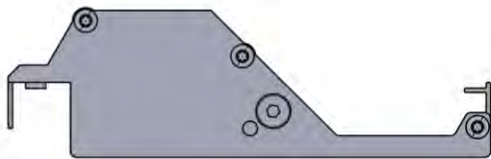

x6
PERGOLUX
PERGOLUX
PERGOLUX
PERGOLUX
PERGOLUX
PERGOLUX

1

ANTHRACITE: L191
WHITE: L195
BLACK: L193

P.PERGOLA 3M FS LOUVER
PN-200002714

x1
PERGOLUX

4

ANTHRACITE: B220
WHITE: B224
BLACK: B222

24x