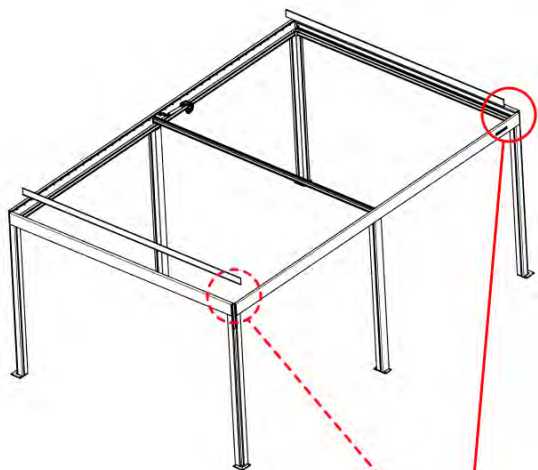

31

Route the Matter
Antenna and place it
below the highlighted
part(PN-200002622).

32

2

ANTHRACITE: B208
WHITE: B212
BLACK: B210

PN-200003001
2x

2

INFORMATION