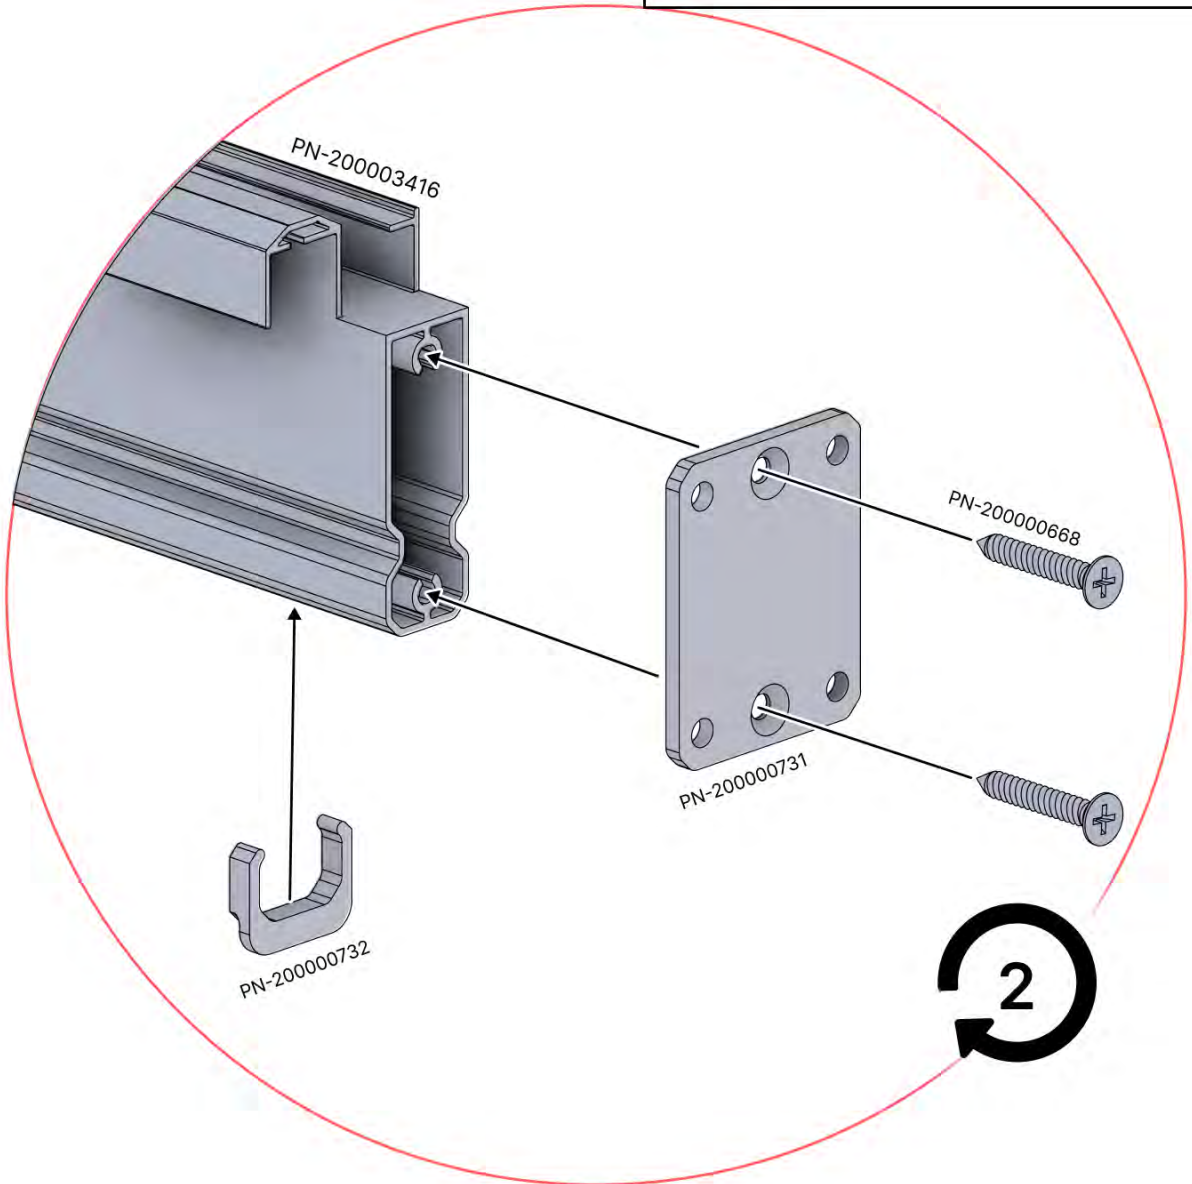

16

4

x1
PERGOLUX

ANTHRACITE: B220
WHITE: B224
BLACK: B222

3

x1
PERGOLUX

ANTHRACITE: B189
WHITE: B281
BLACK: B282

	PN-200003413 1X
	PN-20000731 2X
	PN-20000732 2X
	PN-20000668 4X