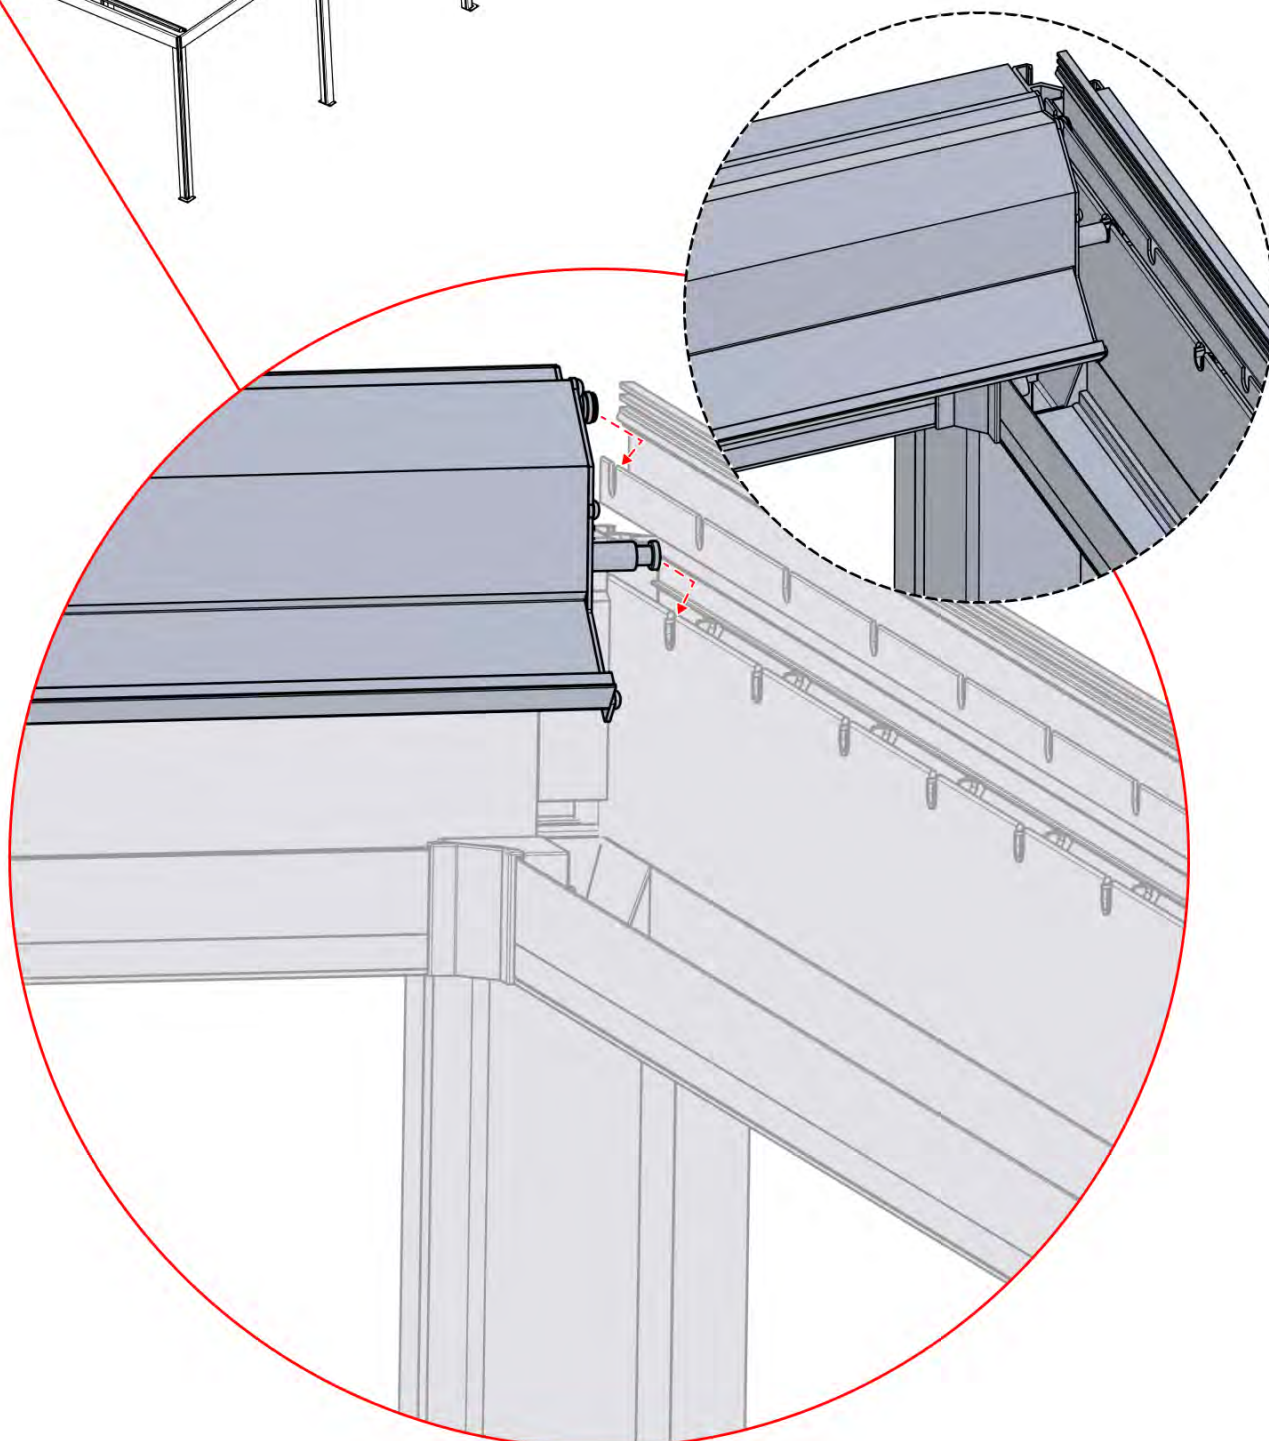

38

x6
PERGOLUX
PERGOLUX
PERGOLUX
PERGOLUX
PERGOLUX
PERGOLUX

1

ANTHRACITE: L191
WHITE: L195
BLACK: L193

PN-200002714
1x