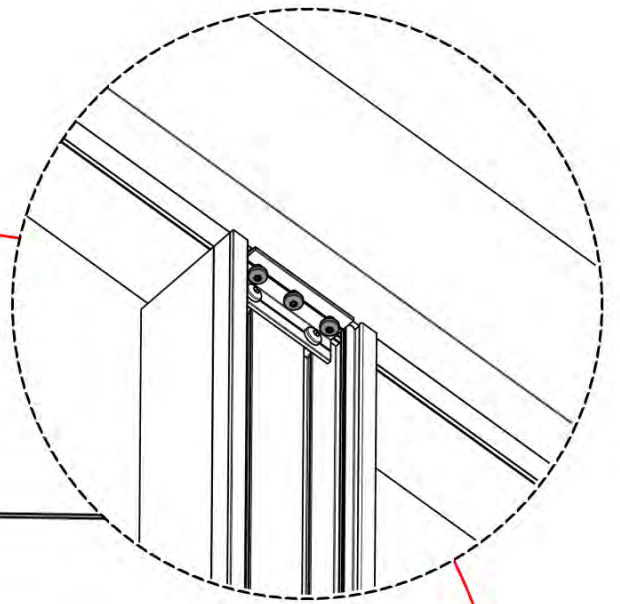

13

x2
PERGOLUX
PERGOLUX

5

ANTHRACITE: C123
WHITE: C125
BLACK: C124

PN-200003603
2x