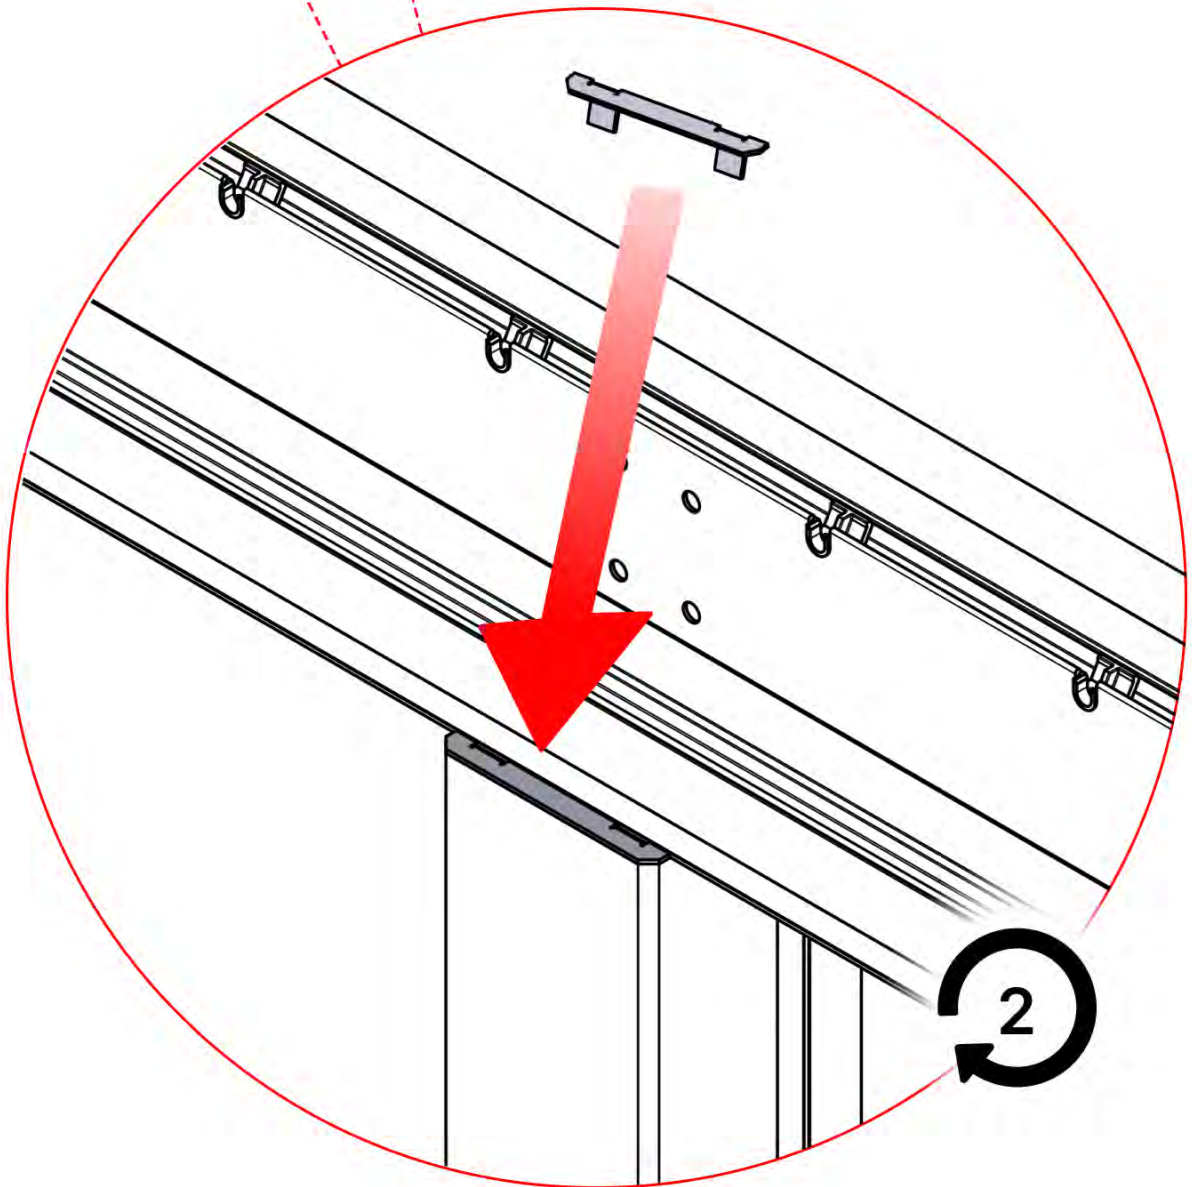

15

x1
PERGOLUX

3

ANTHRACITE: B189
WHITE: B281
BLACK: B282

PN-200003384
2X