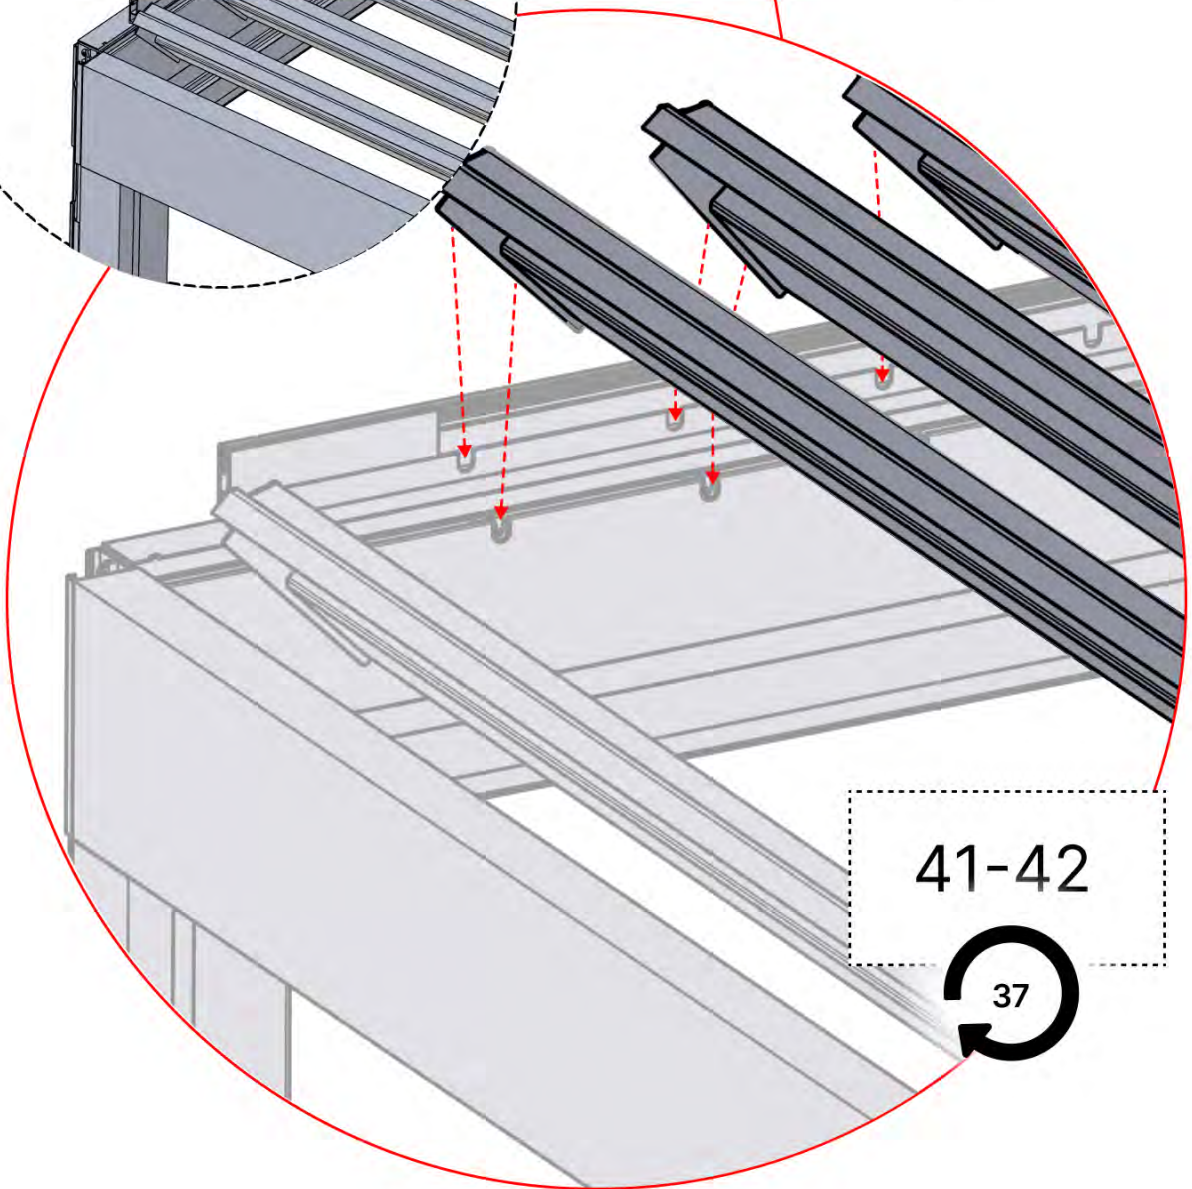

45

x6
PERGOLUX
PERGOLUX
PERGOLUX
PERGOLUX
PERGOLUX
PERGOLUX

1

ANTHRACITE: L192
WHITE: L196
BLACK: L194

PN-200002714
37x

x1
PERGOLUX

4

ANTHRACITE: B220
WHITE: B224
BLACK: B222