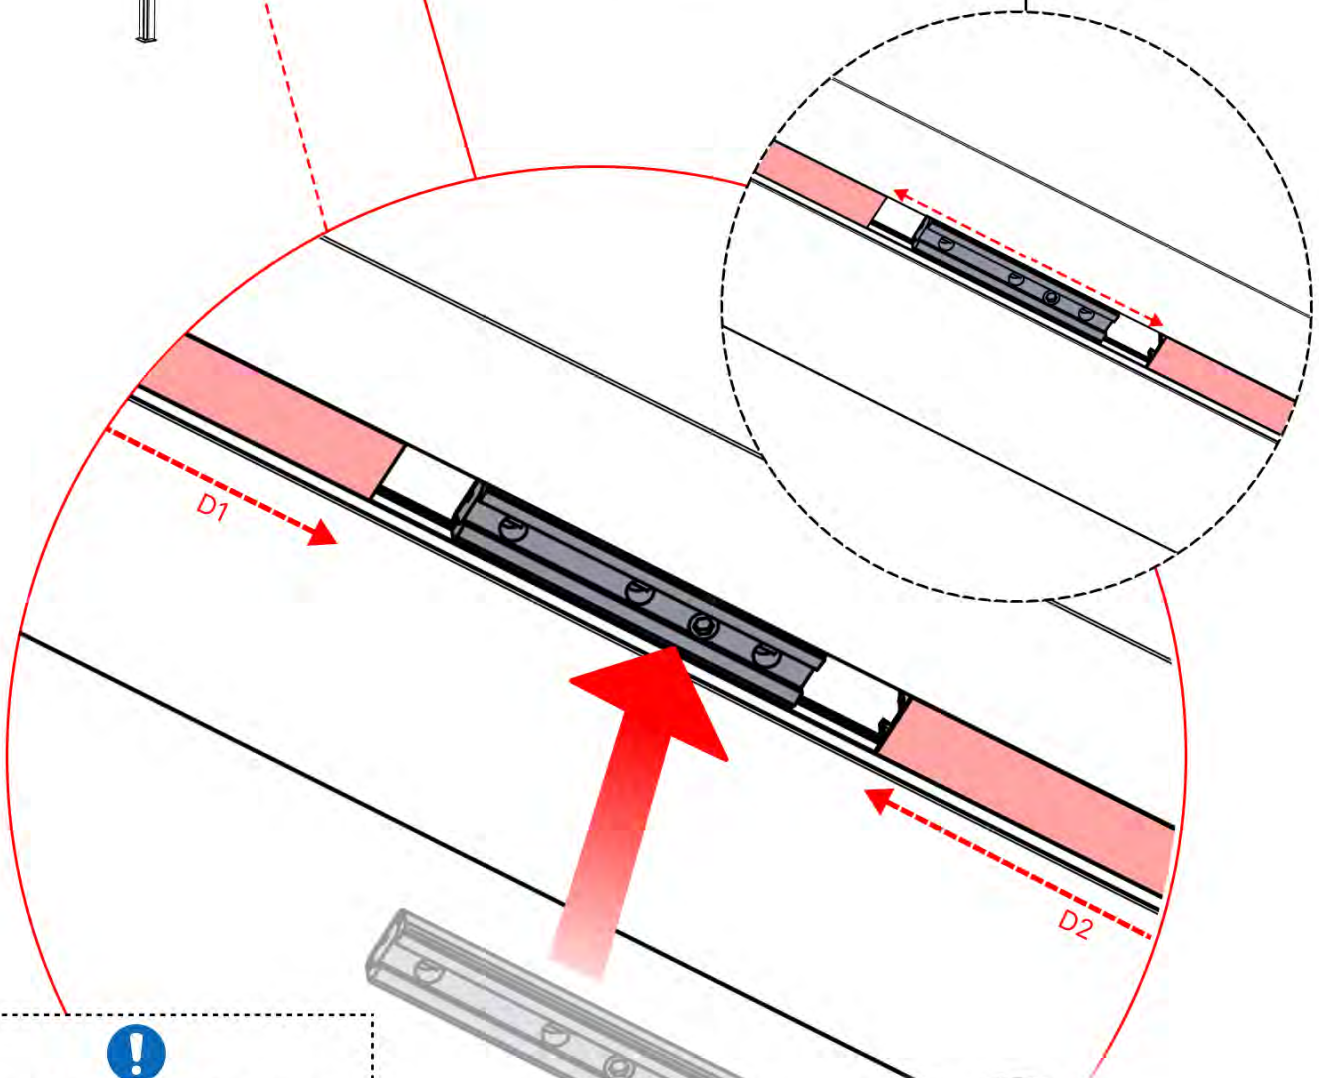

x2
PERGOLUX
PERGOLUX

5

ANTHRACITE: C123
WHITE: C125
BLACK: C124

PN-20000....
2x

!

While the snapFIT clip can be shifted left or right to adjust the pole position—by trimming the snapFIT cover (highlighted in red)—please be advised that off-center placement will compromise the accuracy of the pergola's rated snow and wind load specifications.