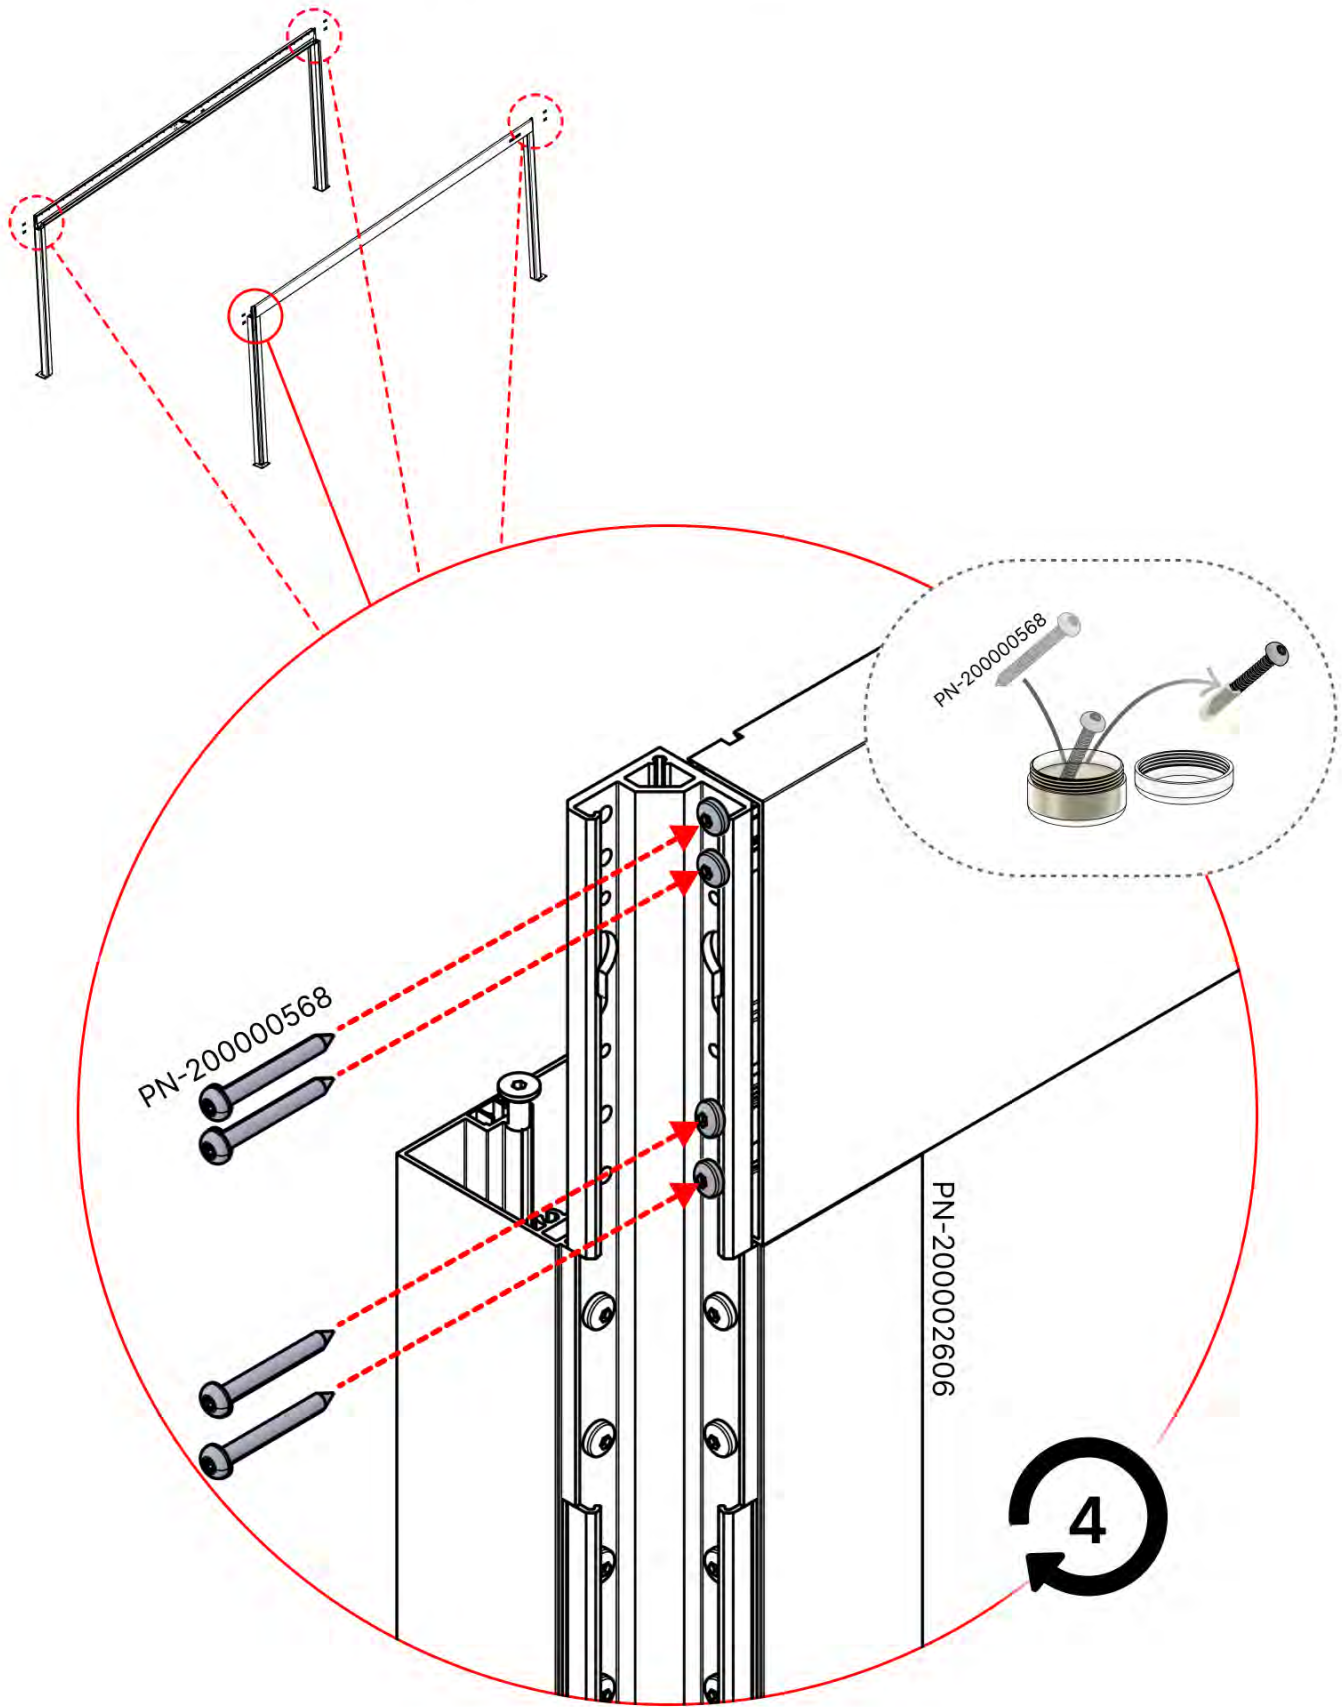

07

X7
PERGOLUX

3

ANTHRACITE: B189
WHITE: B281
BLACK: B282

PN-200000568
4x