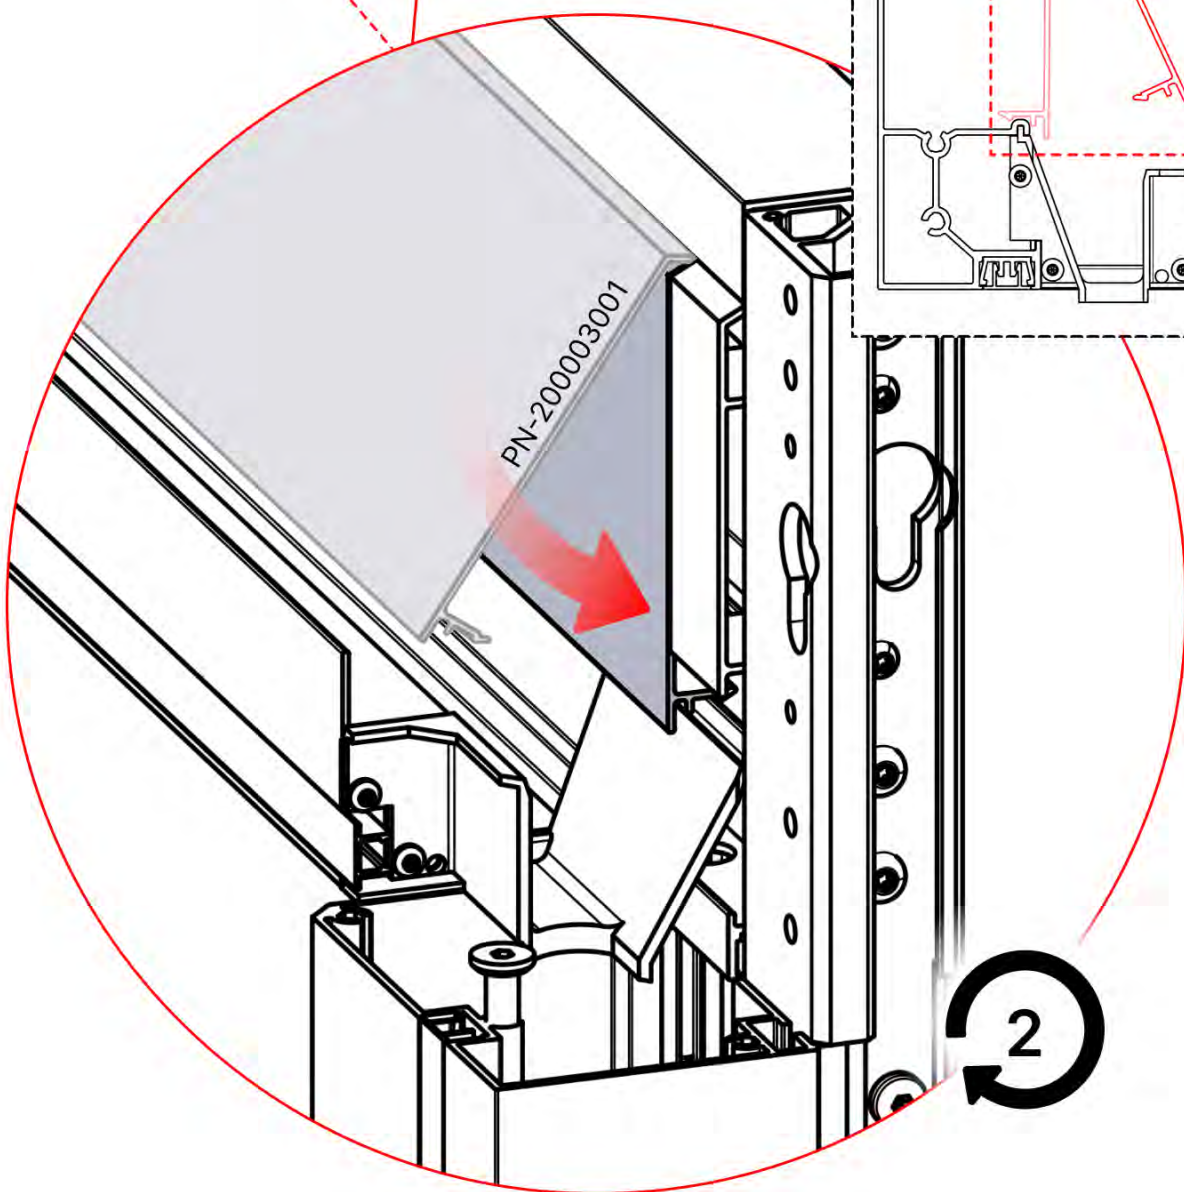

31

Route the Matter
Antenna and place it
below the highlighted
part(PN-200002622).

32

2

ANTHRACITE: B208
WHITE: B212
BLACK: B210

PN-200003001
2x

2

INFORMATION