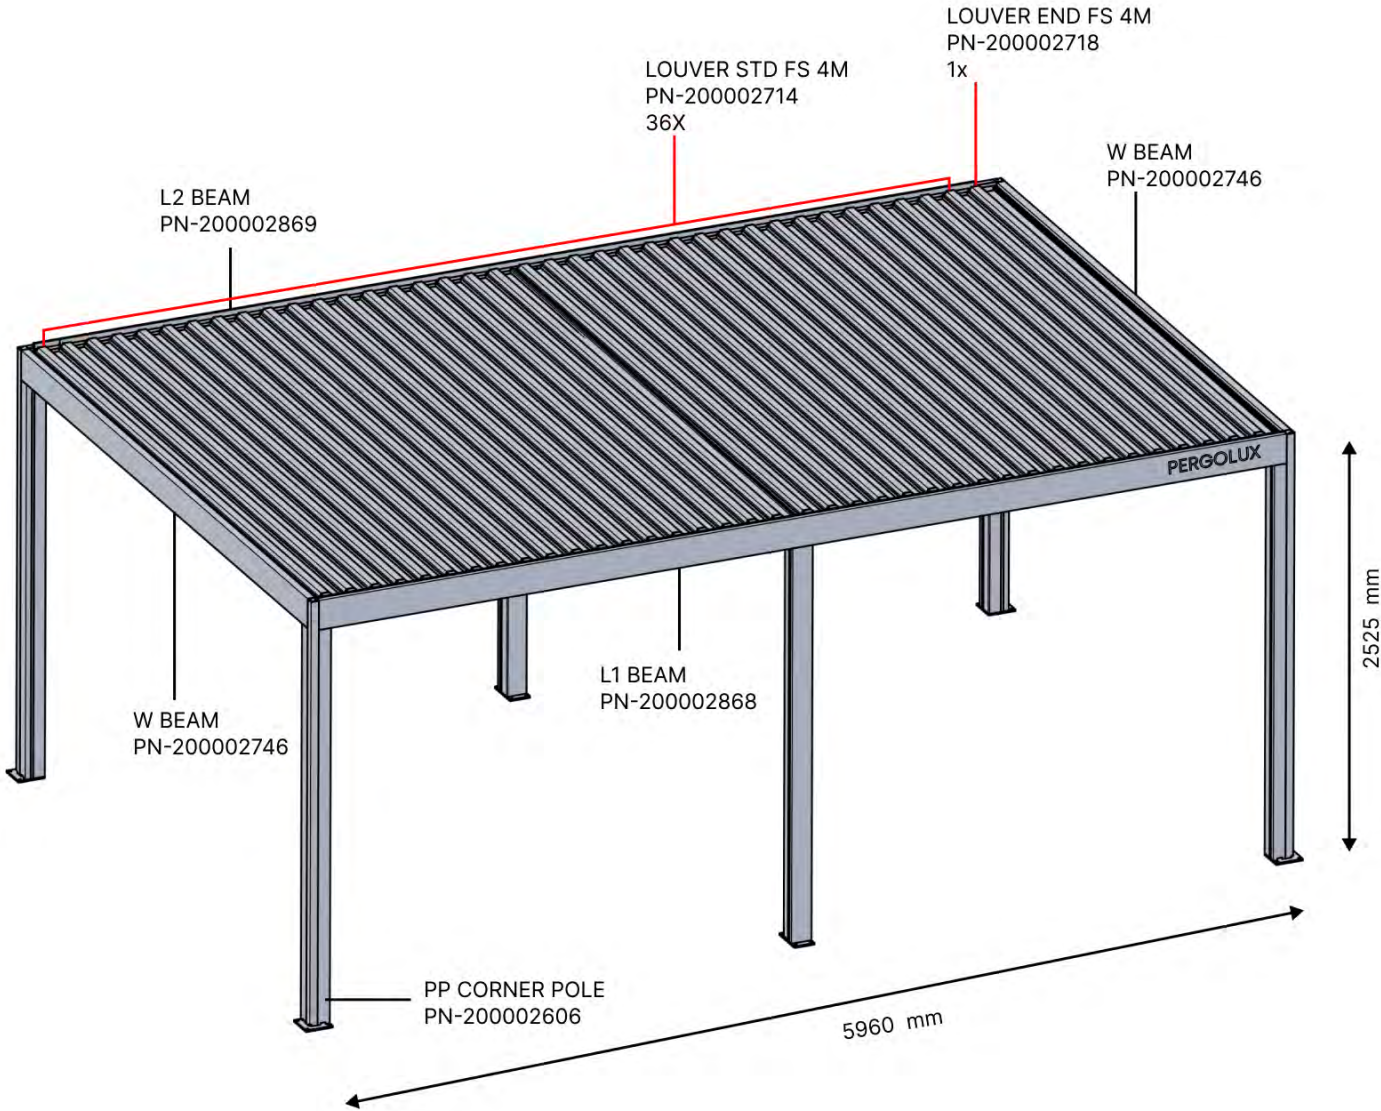

3 x 6 m

3 X 6 m

01

Are you going to install slat walls, glass walls or screen?

It is recommended to remove these Led strip covers and clips now before installing the pergola.

Cover and clips

PN-200000512
SnapFIT cover clip