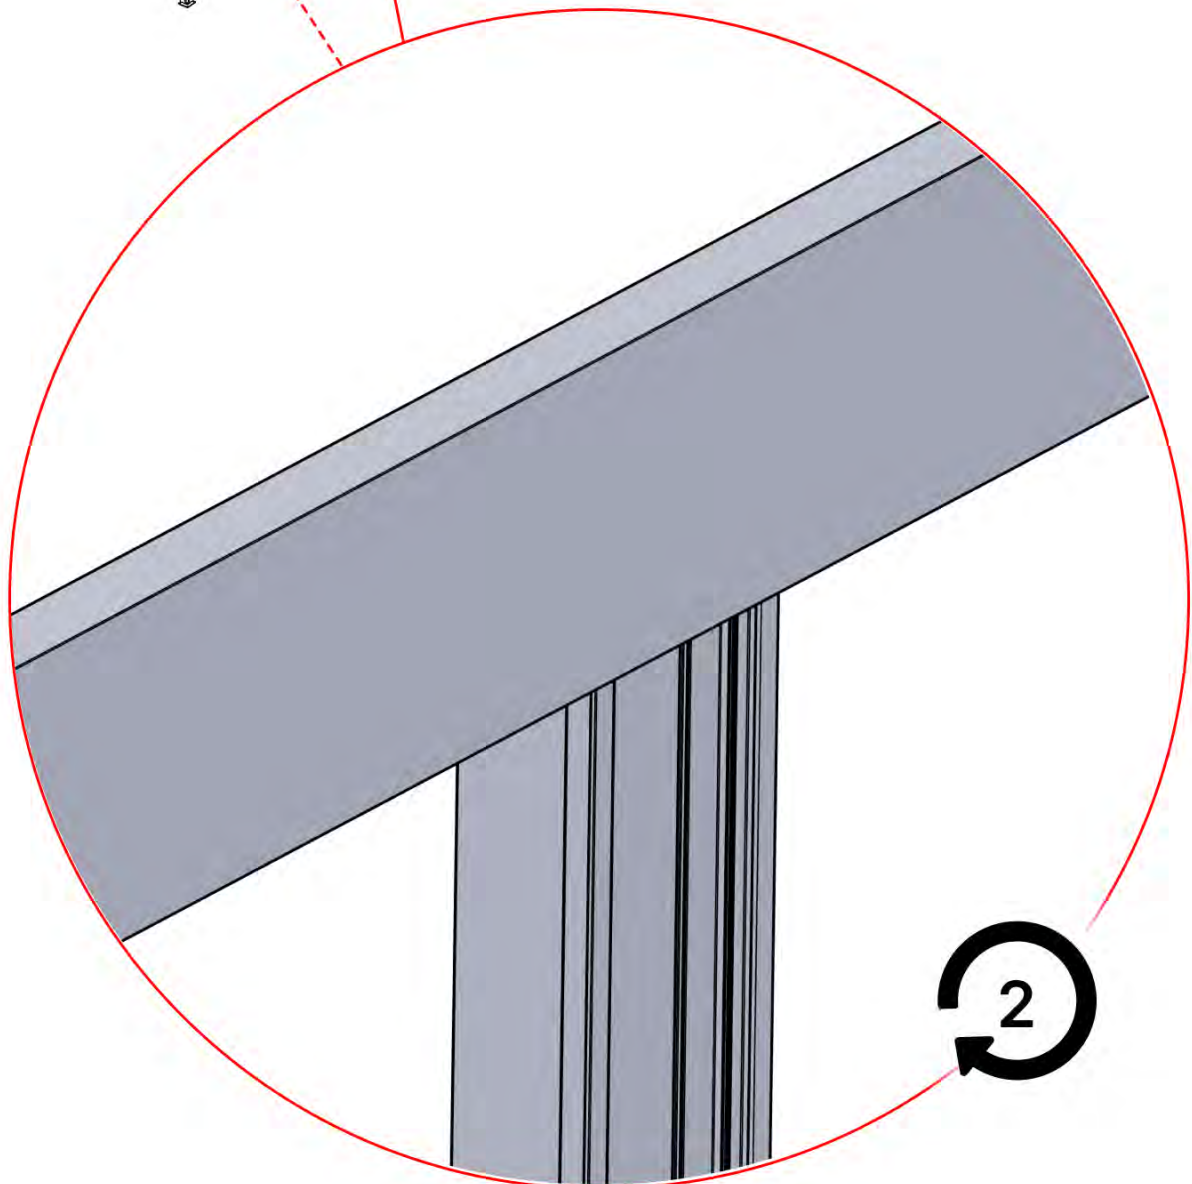

12

x2
PERGOLUX
PERGOLUX

5

ANTHRACITE: C123
WHITE: C125
BLACK: C124

PN-200002782

2x