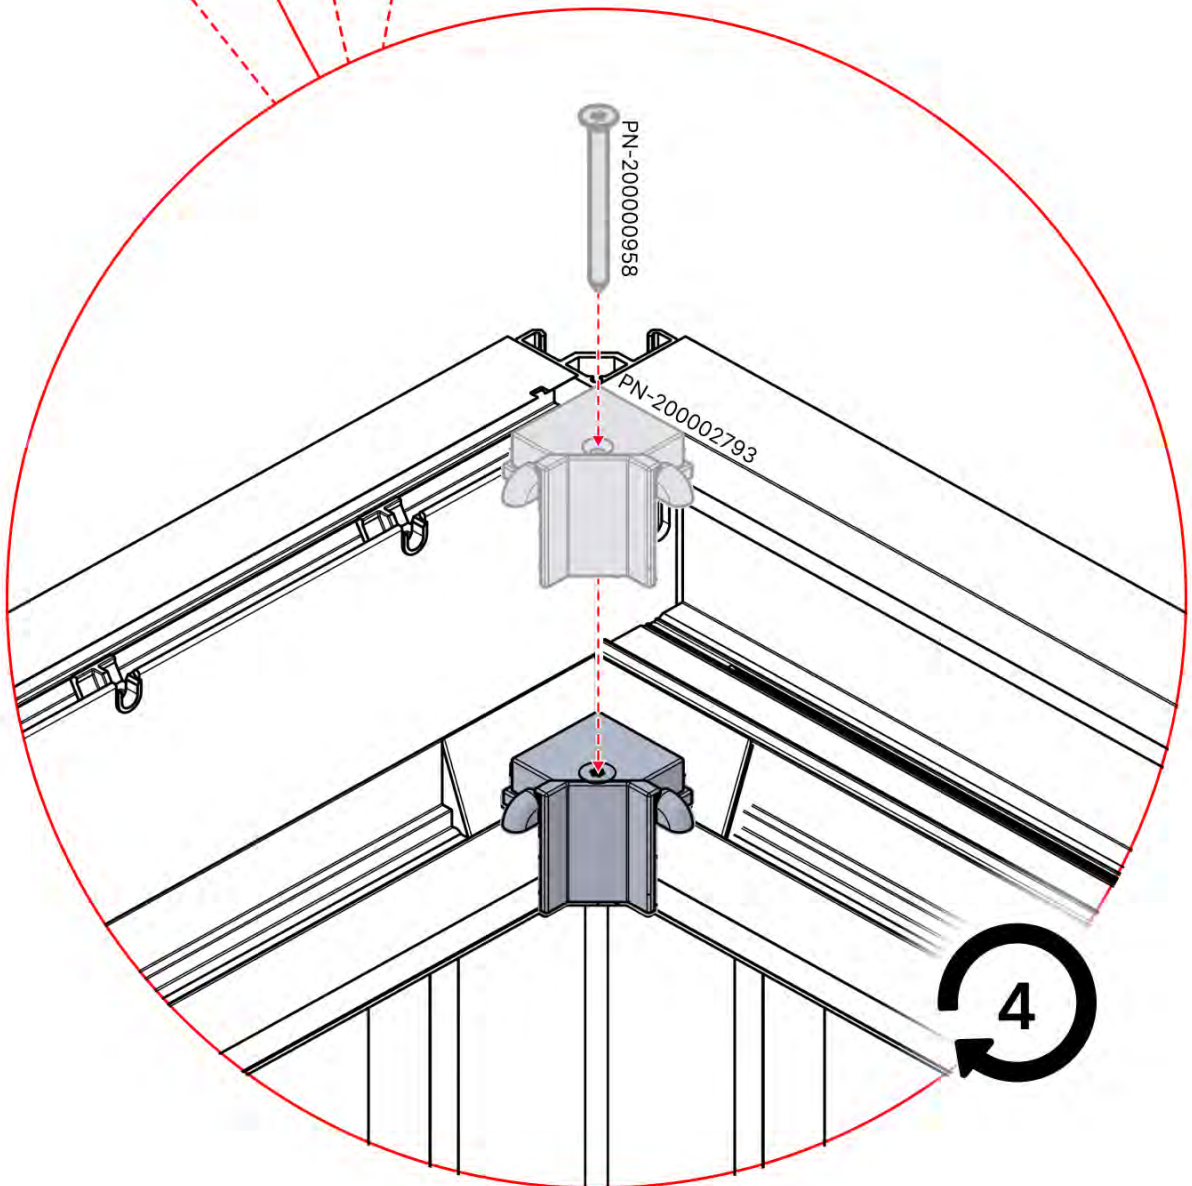

10

3

PERGOLUX **x7**

ANTHRACITE: B189
WHITE: B281
BLACK: B282

PN-200002709
4x

PN-200000958
4x

5.5 x70