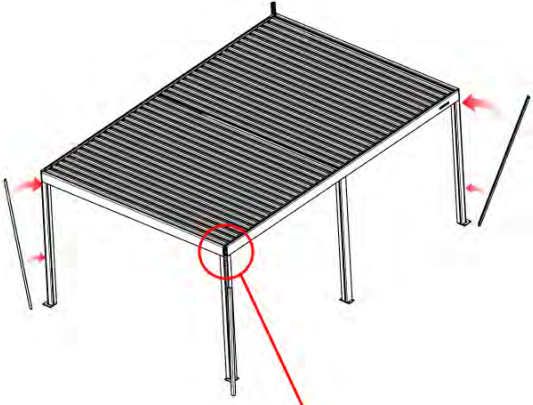

51

x2
PERGOLUX
PERGOLUX

6

ANTHRACITE: C120
WHITE: C122
BLACK: C121

PN-200003386

4x

3

2

1

4

Click!

PN-200003386