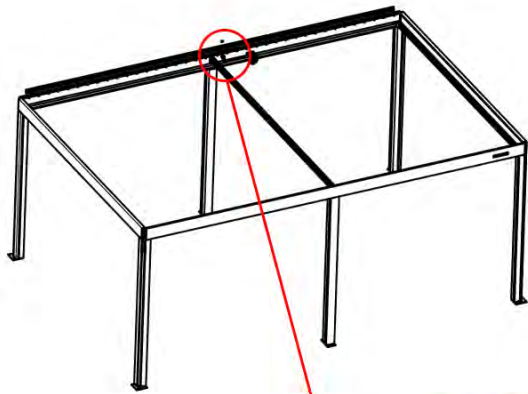

35

i
Adjust motor to
prepare for
assembly on step 36