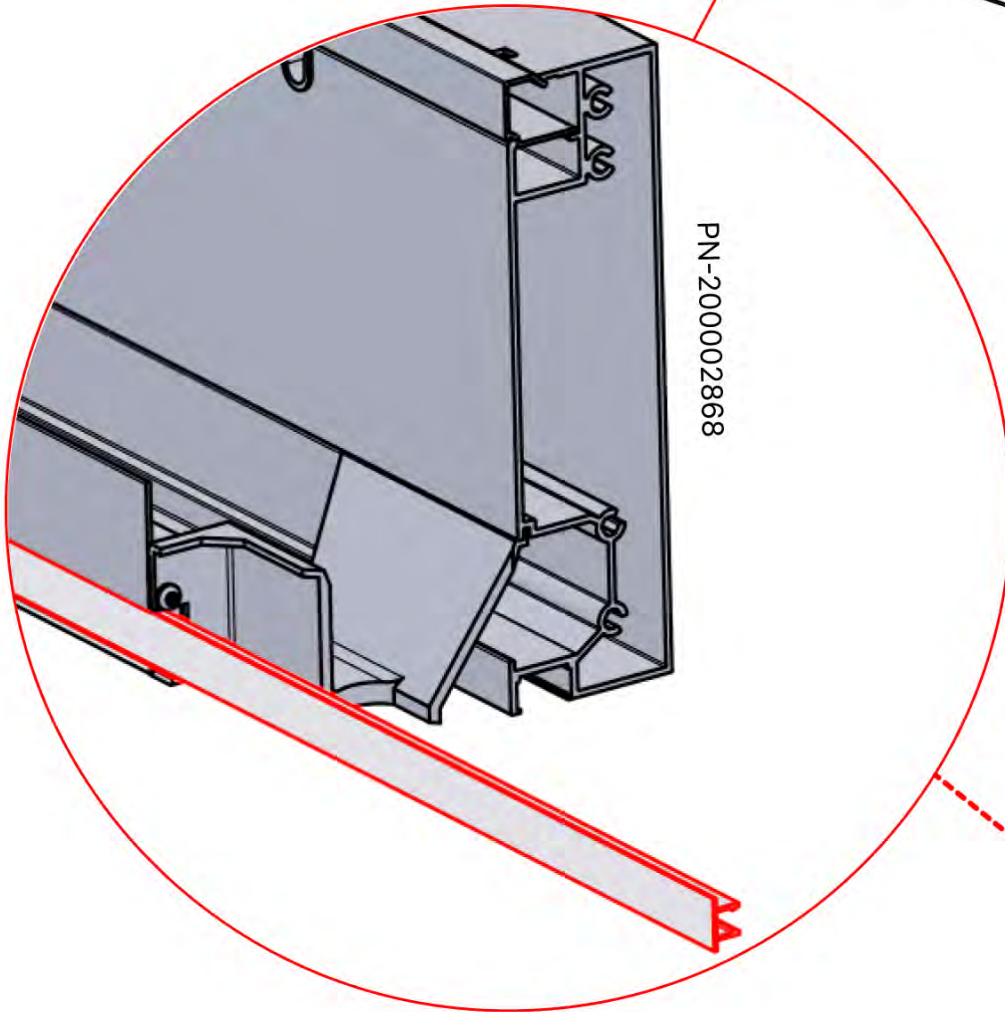

SnapFIT cover

02

Are you installing a heater, fan or LED lights?

It is recommended to remove both snap-fit covers from the beam now.

Cover and clips

PN-200000512
LED STRIP COVER CLIP

SnapFIT cover

PN-200002868