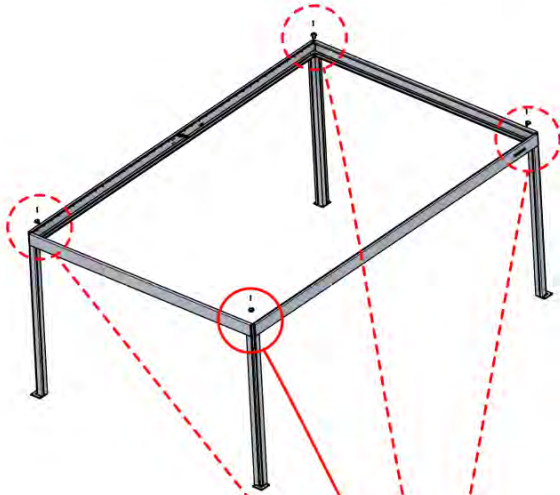

10

3

PERGOLUX **x7**

ANTHRACITE: B189
WHITE: B281
BLACK: B282

PN-200002709
4x

PN-200000958
4x

5.5 x70