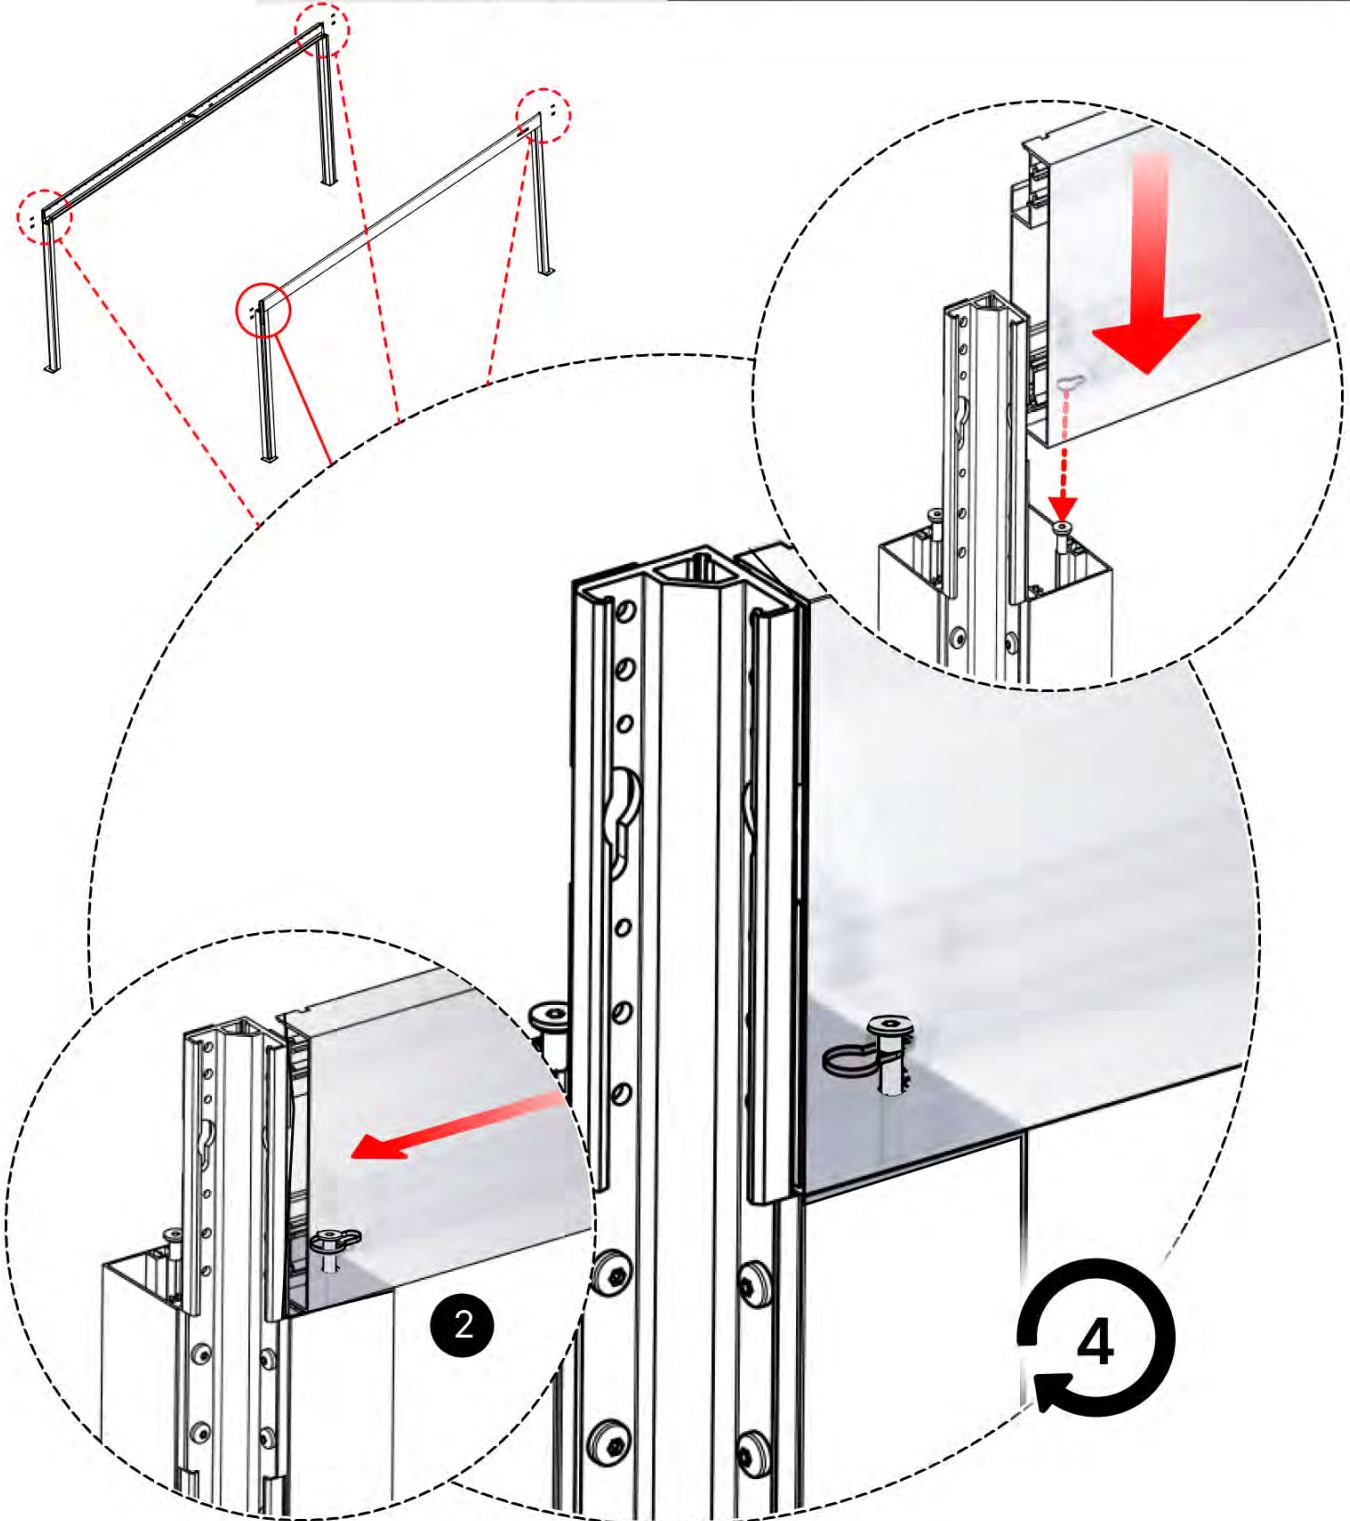

06

x2
PERGOLUX
PERGOLUX

6

ANTHRACITE: C120
WHITE: C122
BLACK: C121

x1
PERGOLUX

3

ANTHRACITE: B189
WHITE: B281
BLACK: B282

PN-200002606
4x

PN-200002868
1x

PN-200002869
1x