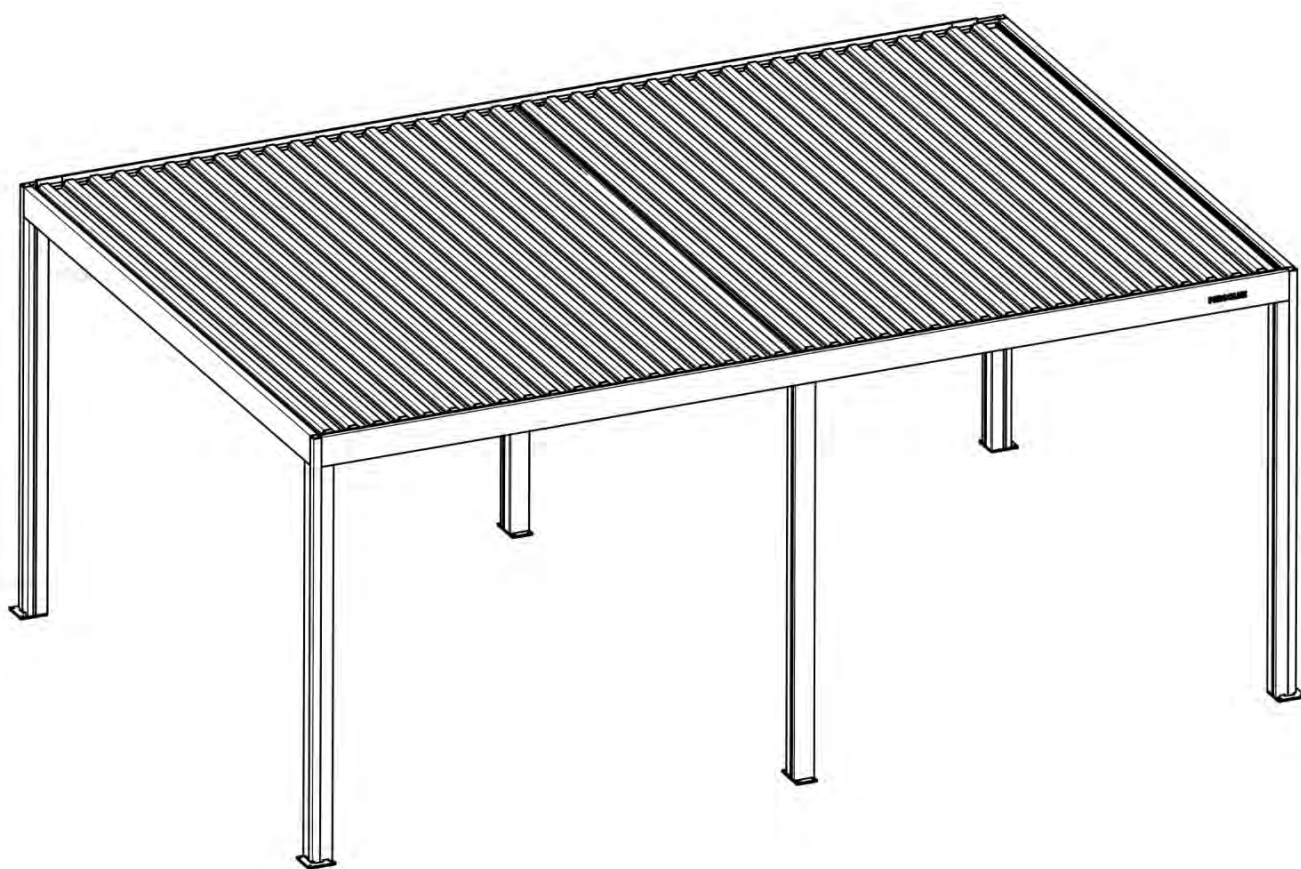

S4

PERGOLA

3 × 6m
FREESTANDING

PERGOLUX

Type Approved
Regular
Production
Surveillance

www.tuv.com
ID 111293124

INFORMATION

INSTALLATION INSTRUCTIONS: