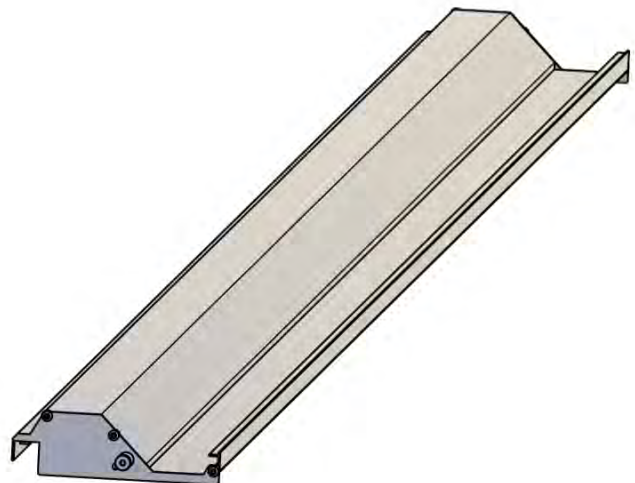

x6
PERGOLUX
PERGOLUX
PERGOLUX
PERGOLUX
PERGOLUX
PERGOLUX

1

ANTHRACITE: L191
WHITE: L195
BLACK: L193

P.PERGOLA 3M FS LOUVER
PN-200002714

x1
PERGOLUX

4

ANTHRACITE: B220
WHITE: B224
BLACK: B222

24x