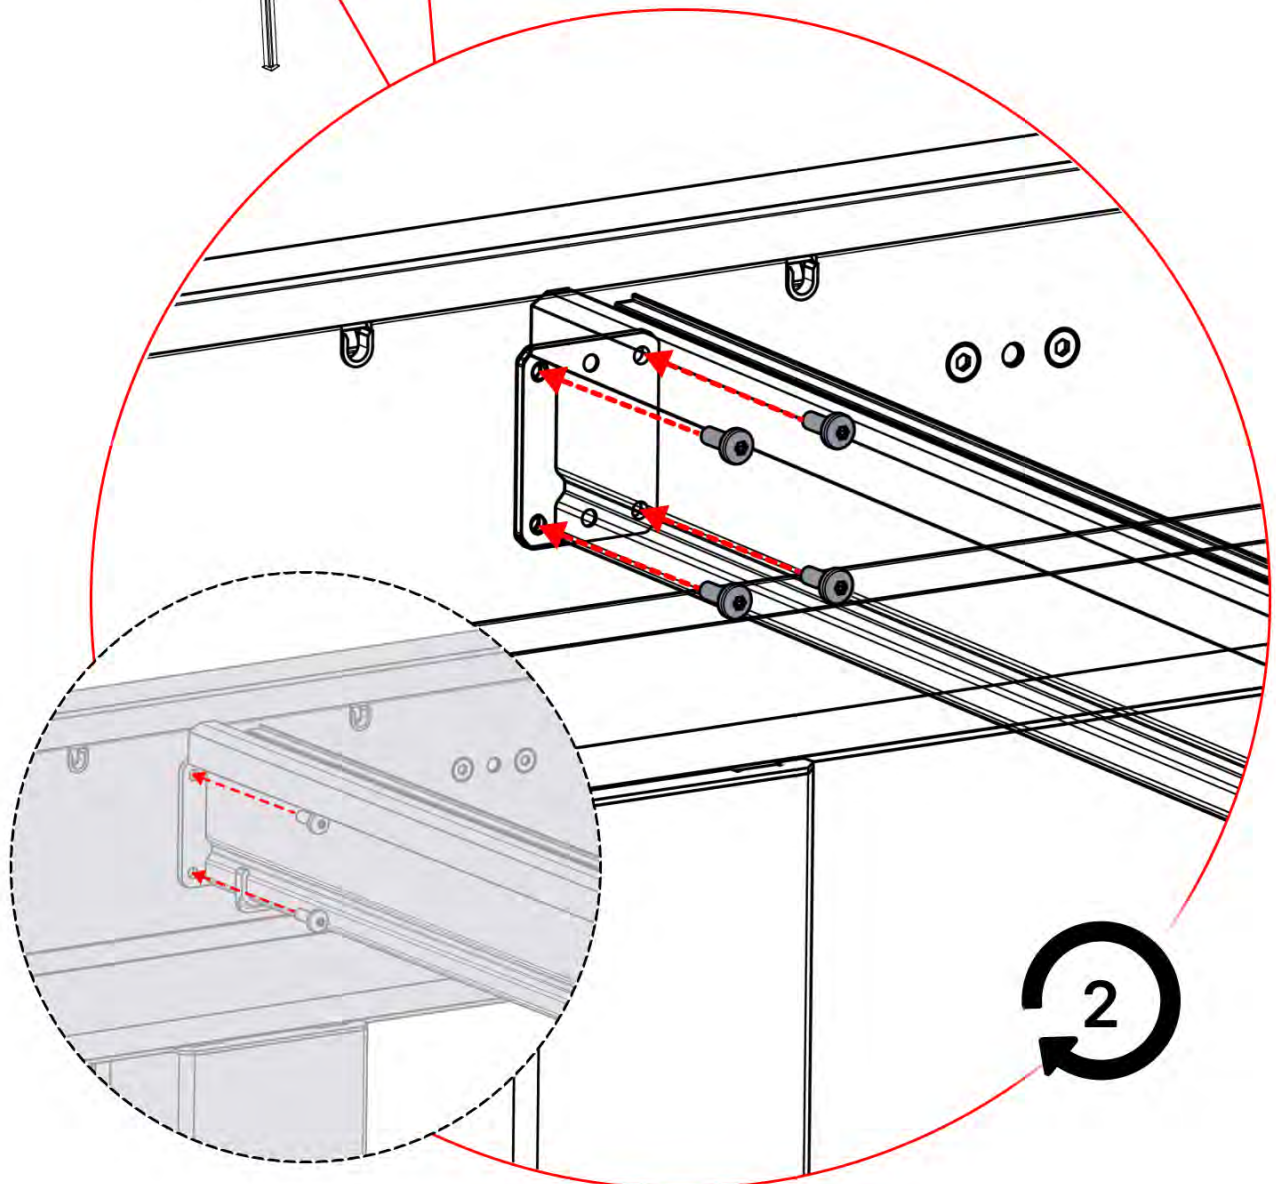

17

3

ANTHRACITE: B189
WHITE: B281
BLACK: B282

PN-200000415
8x