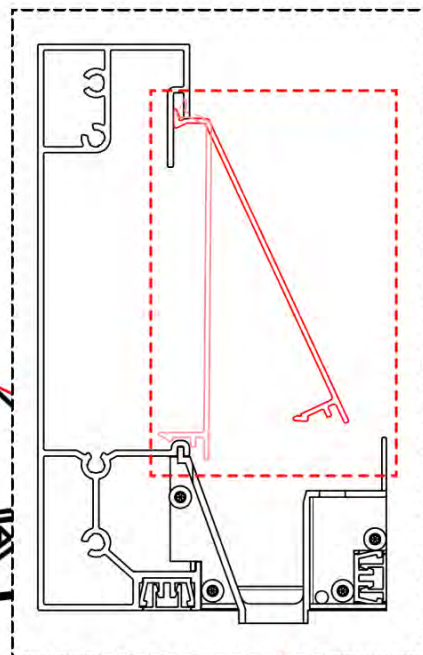

31

Route the Matter
Antenna and place it
below the highlighted
part(PN-200002622).

32

2

ANTHRACITE: B208
WHITE: B212
BLACK: B210

PN-200003001
2x

2

INFORMATION