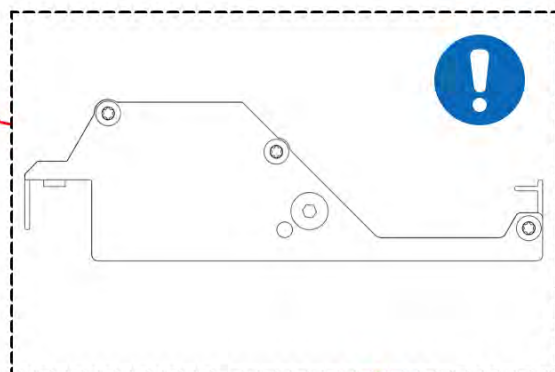

24x

37

x6
PERGOLUX
PERGOLUX
PERGOLUX
PERGOLUX
PERGOLUX
PERGOLUX

1

ANTHRACITE: L191
WHITE: L195
BLACK: L193

PN-200002714
1x

38

x6
PERGOLUX
PERGOLUX
PERGOLUX
PERGOLUX
PERGOLUX
PERGOLUX