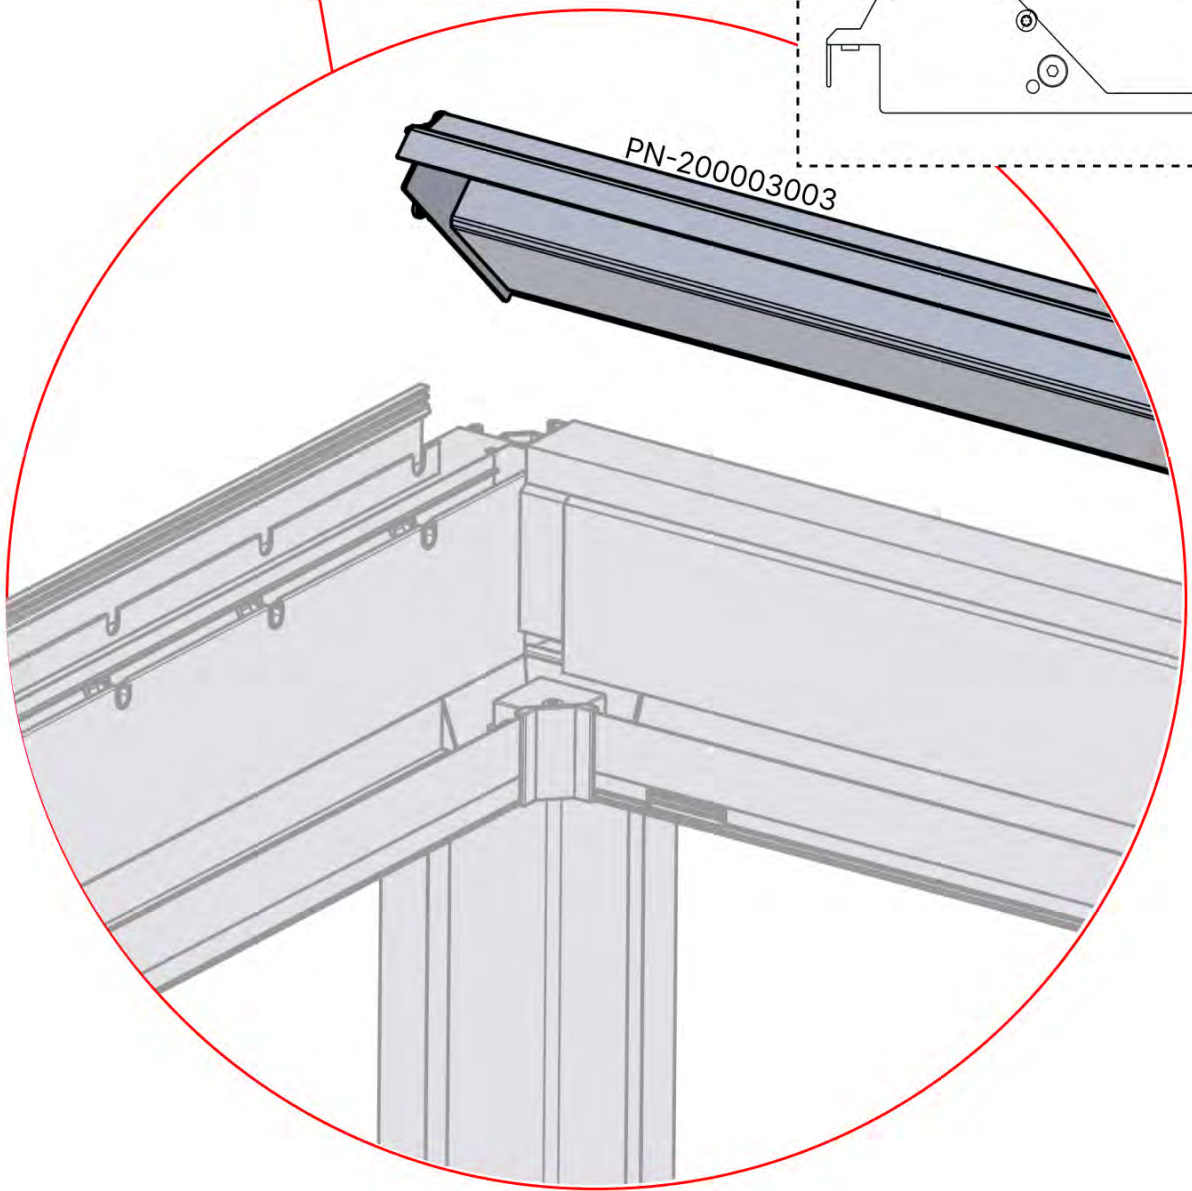

40

3

ANTHRACITE: B189
WHITE: B281
BLACK: B282

41

	4		PN-200002718 1x
ANTHRACITE: B220 WHITE: B224 BLACK: B222			

42

4

ANTHRACITE: B220
WHITE: B224
BLACK: B222