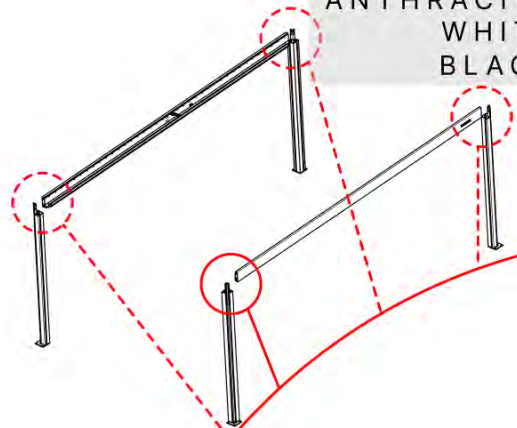

5.5x60
7/32" x 2-3/8"

INFORMATION

6

ANTHRACITE: C120
 WHITE: C122
 BLACK: C121

3

ANTHRACITE: B189
 WHITE: B281
 BLACK: B282

06

x2
PERGOLUX
PERGOLUX