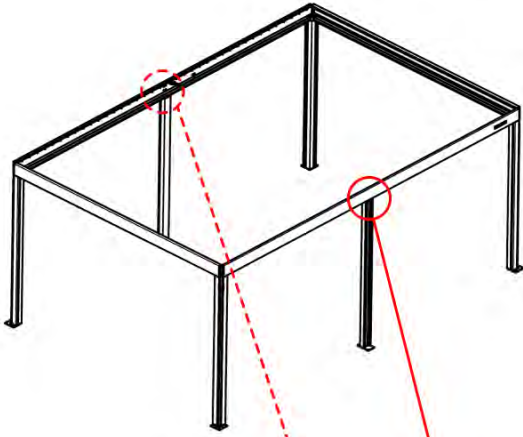

13

x2
PERGOLUX
PERGOLUX

5

ANTHRACITE: C123
WHITE: C125
BLACK: C124

PN-200003603
2x