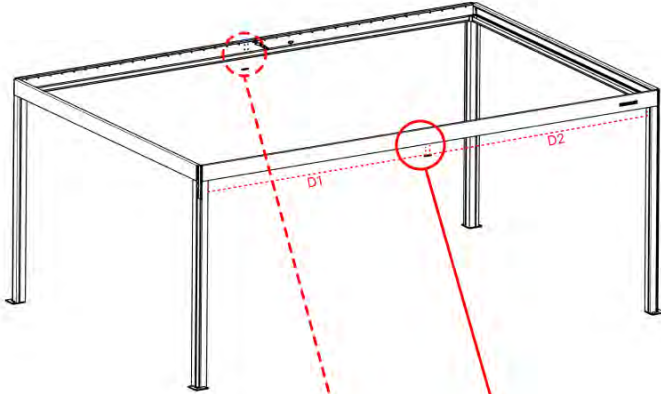

x2
PERGOLUX
PERGOLUX

5

ANTHRACITE: C123
WHITE: C125
BLACK: C124

PN-20000....
2x

!

While the snapFIT clip can be shifted left or right to adjust the pole position—by trimming the snapFIT cover (highlighted in red)—please be advised that off-center placement will compromise the accuracy of the pergola's rated snow and wind load specifications.