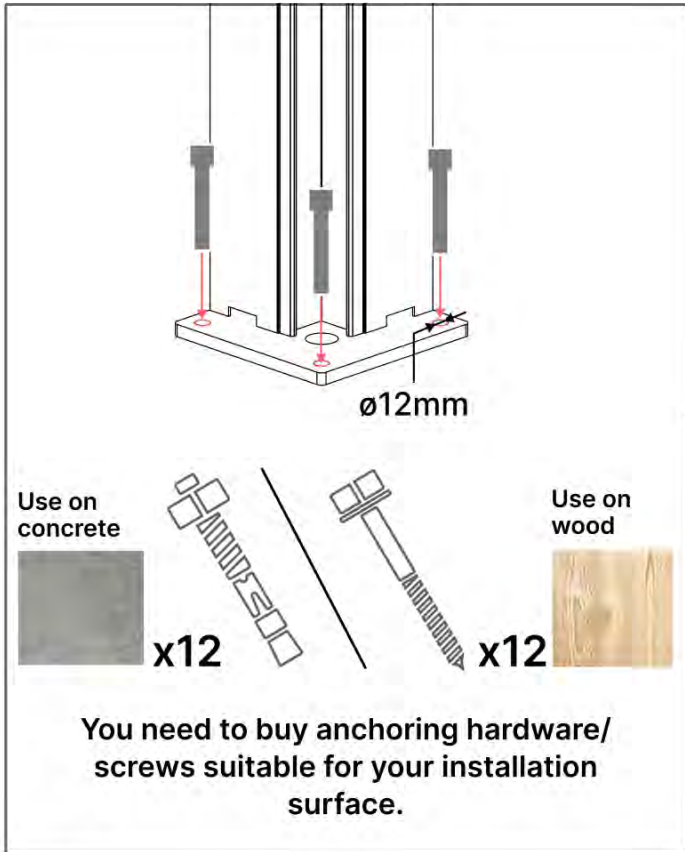

INFORMATION