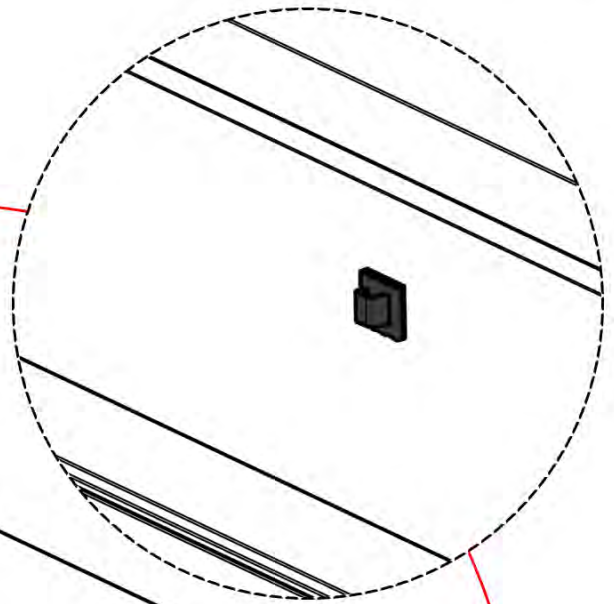

33

Matter Antenna Clip
1x