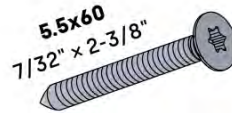

PN-200000560
20x