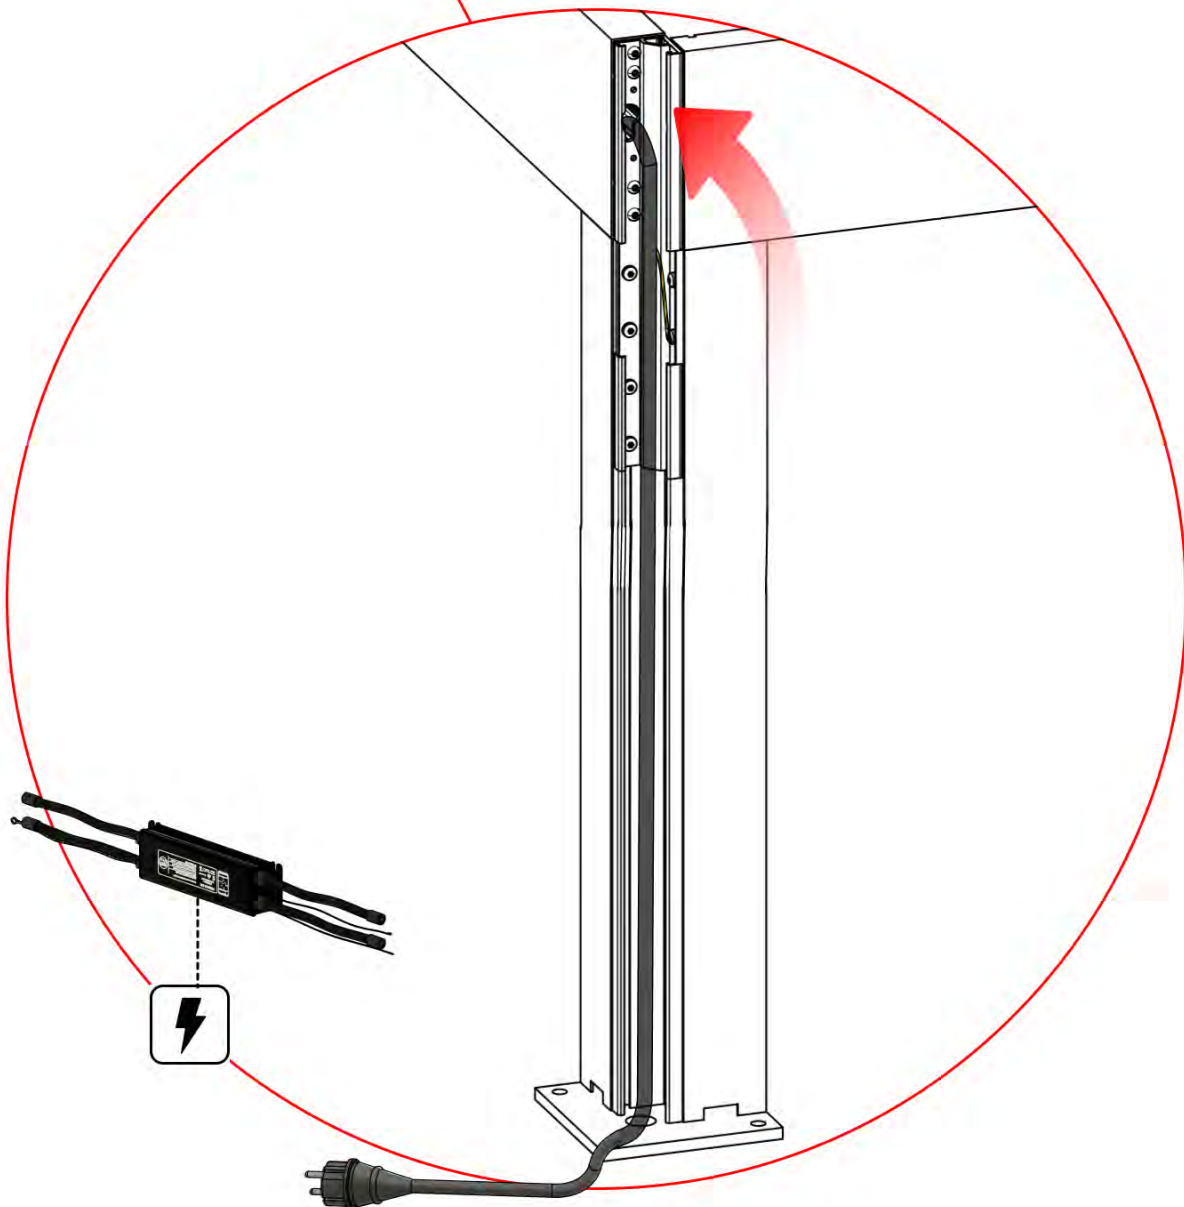

22

INPUTS AND OUTPUTS

** Only if you ordered LED lights to your pergola.

** Only if you ordered LED lights to your pergola.

23

Control Box can be installed on Preferred W BEAM

** Only if you ordered LED lights to your pergola.

24

Connect grounding wire before connecting to power!

GROUNDING

** Only if you ordered LED lights to your pergola.

25

POWER CABLE

Power cable
PN-200003781
1x

Power Cable can be
routed through all
the Poles.

** Only if you ordered LED lights to your pergola.

26

POWER CABLE

Power cable

1x

** Only if you ordered LED lights to your pergola.

27

1