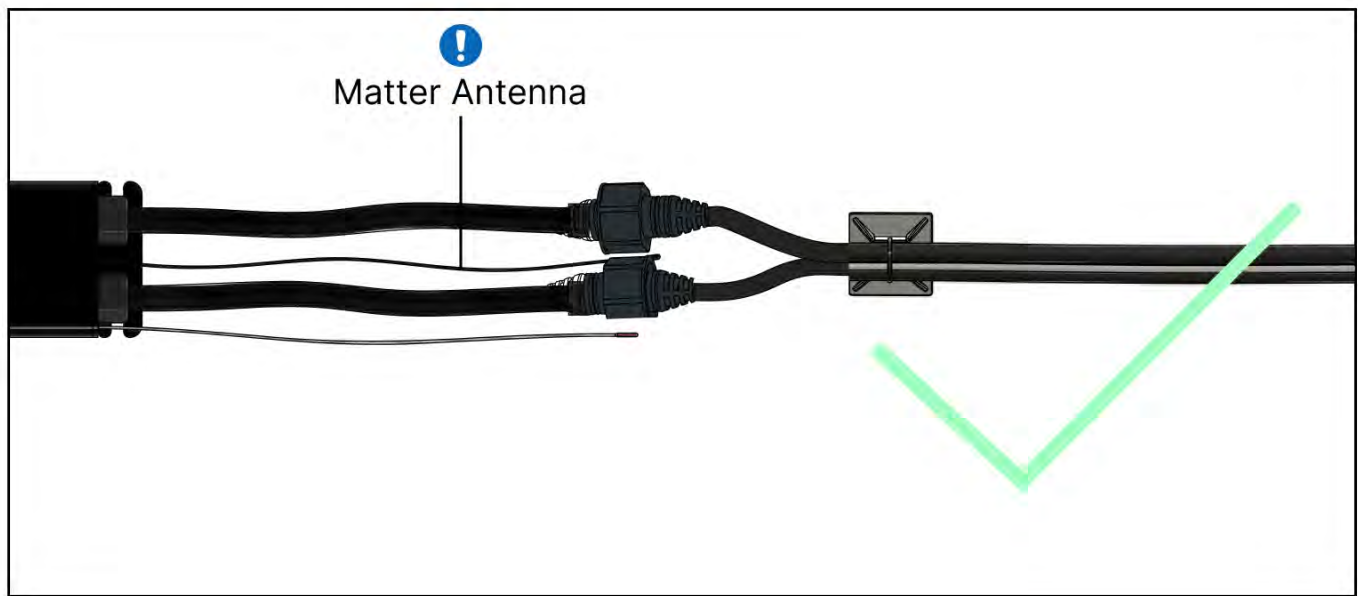

! ** Only if you ordered LED lights to your pergola.

28

7
CONTROL BOX

!
Keep the Matter Antenna wire free and do not tie them with LED and Motor wire

S4

PN-200002683
5x

PN-200002684
10x

29