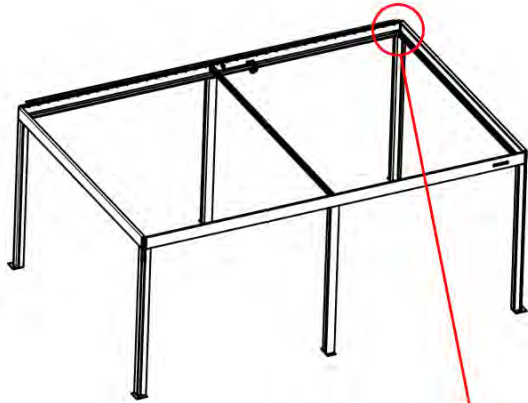

31

Route the Matter
Antenna and place it
below the highlighted
part(PN-200002622).

32

2

ANTHRACITE: B208
WHITE: B212
BLACK: B210

PN-200003001
2x

2

INFORMATION