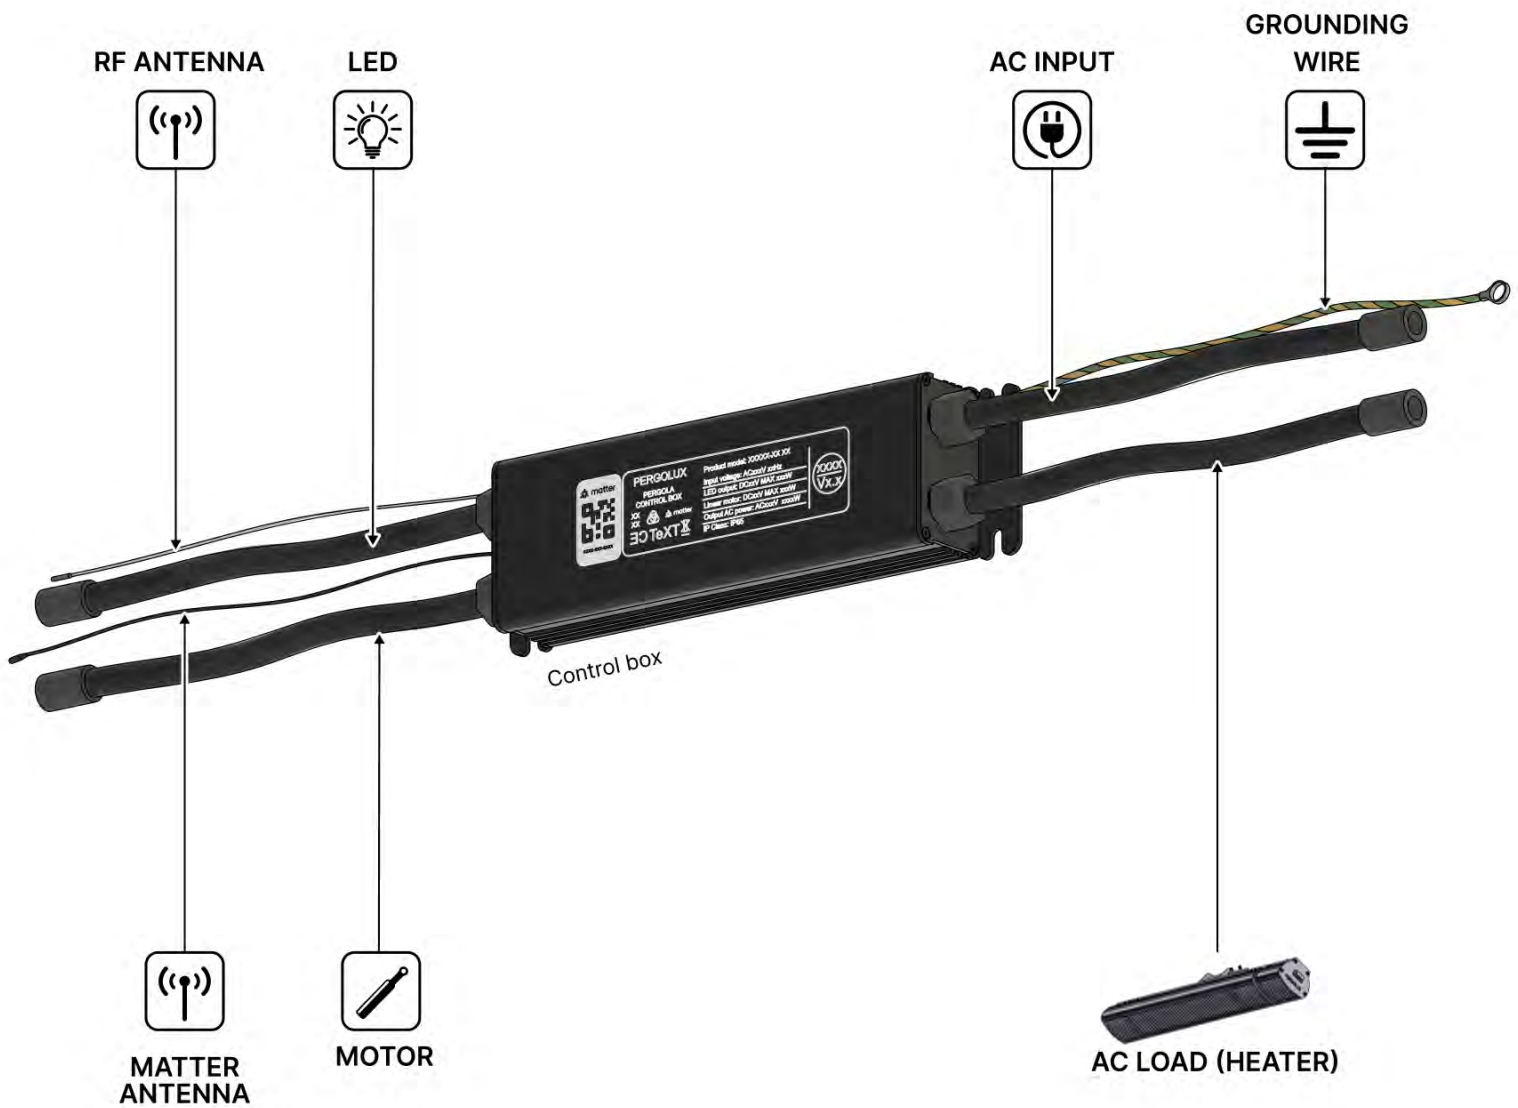

22

INPUTS AND OUTPUTS

** Only if you ordered LED lights to your pergola.

** Only if you ordered LED lights to your pergola.

23

Control Box can be installed on Preferred W BEAM

** Only if you ordered LED lights to your pergola.