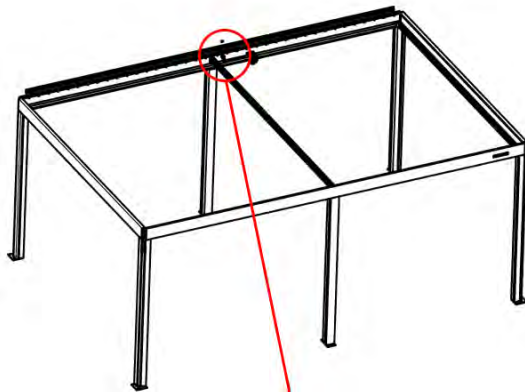

36

3

PERGOLUX *x1*

ANTHRACITE: B189
WHITE: B281
BLACK: B282

PN-200002866
1X

PN-200000826
2X