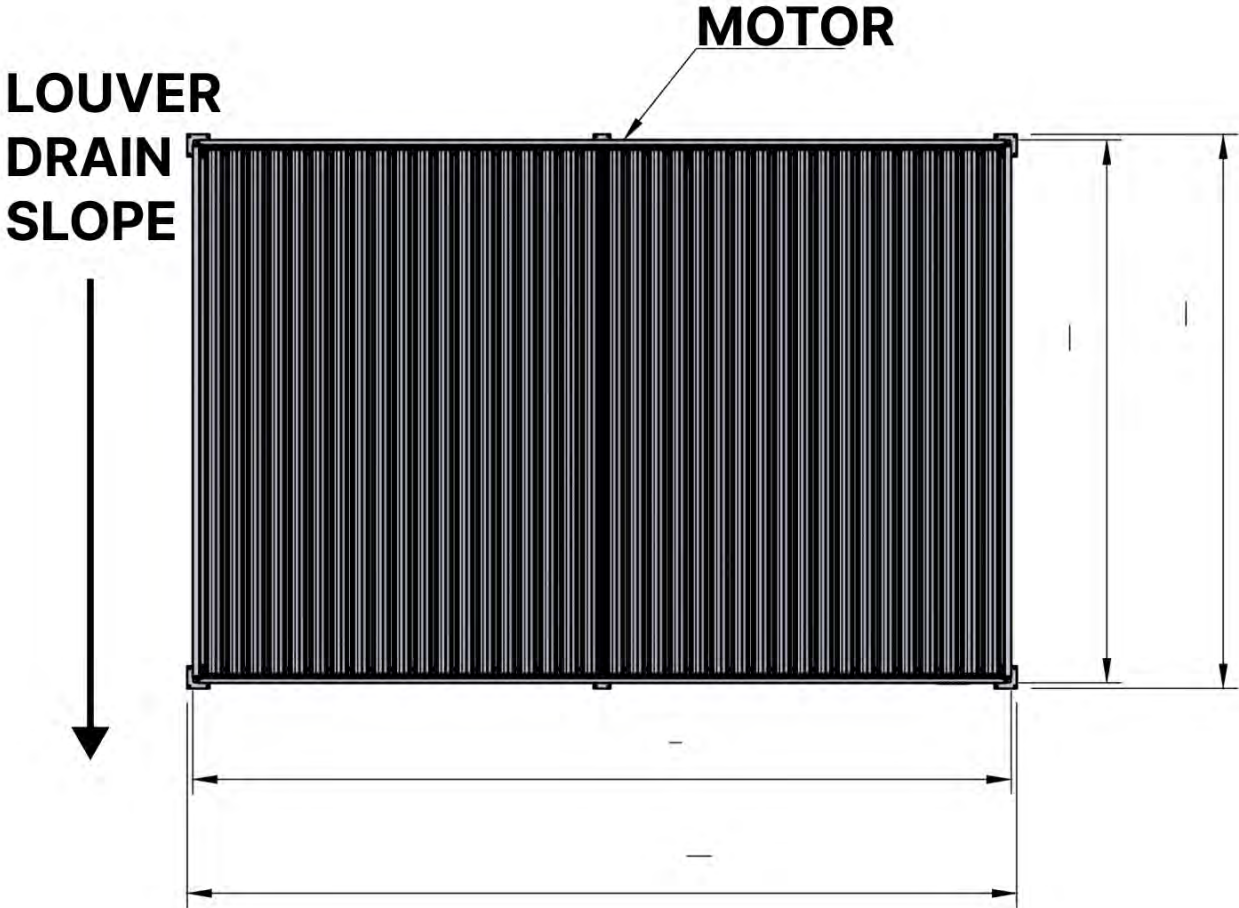

3 x 6 m

3 X 6 m

01

Are you going to install slat walls, glass walls or screen?

It is recommended to remove these Led strip covers and clips now before installing the pergola.

Cover and clips

PN-200000512
SnapFIT cover clip