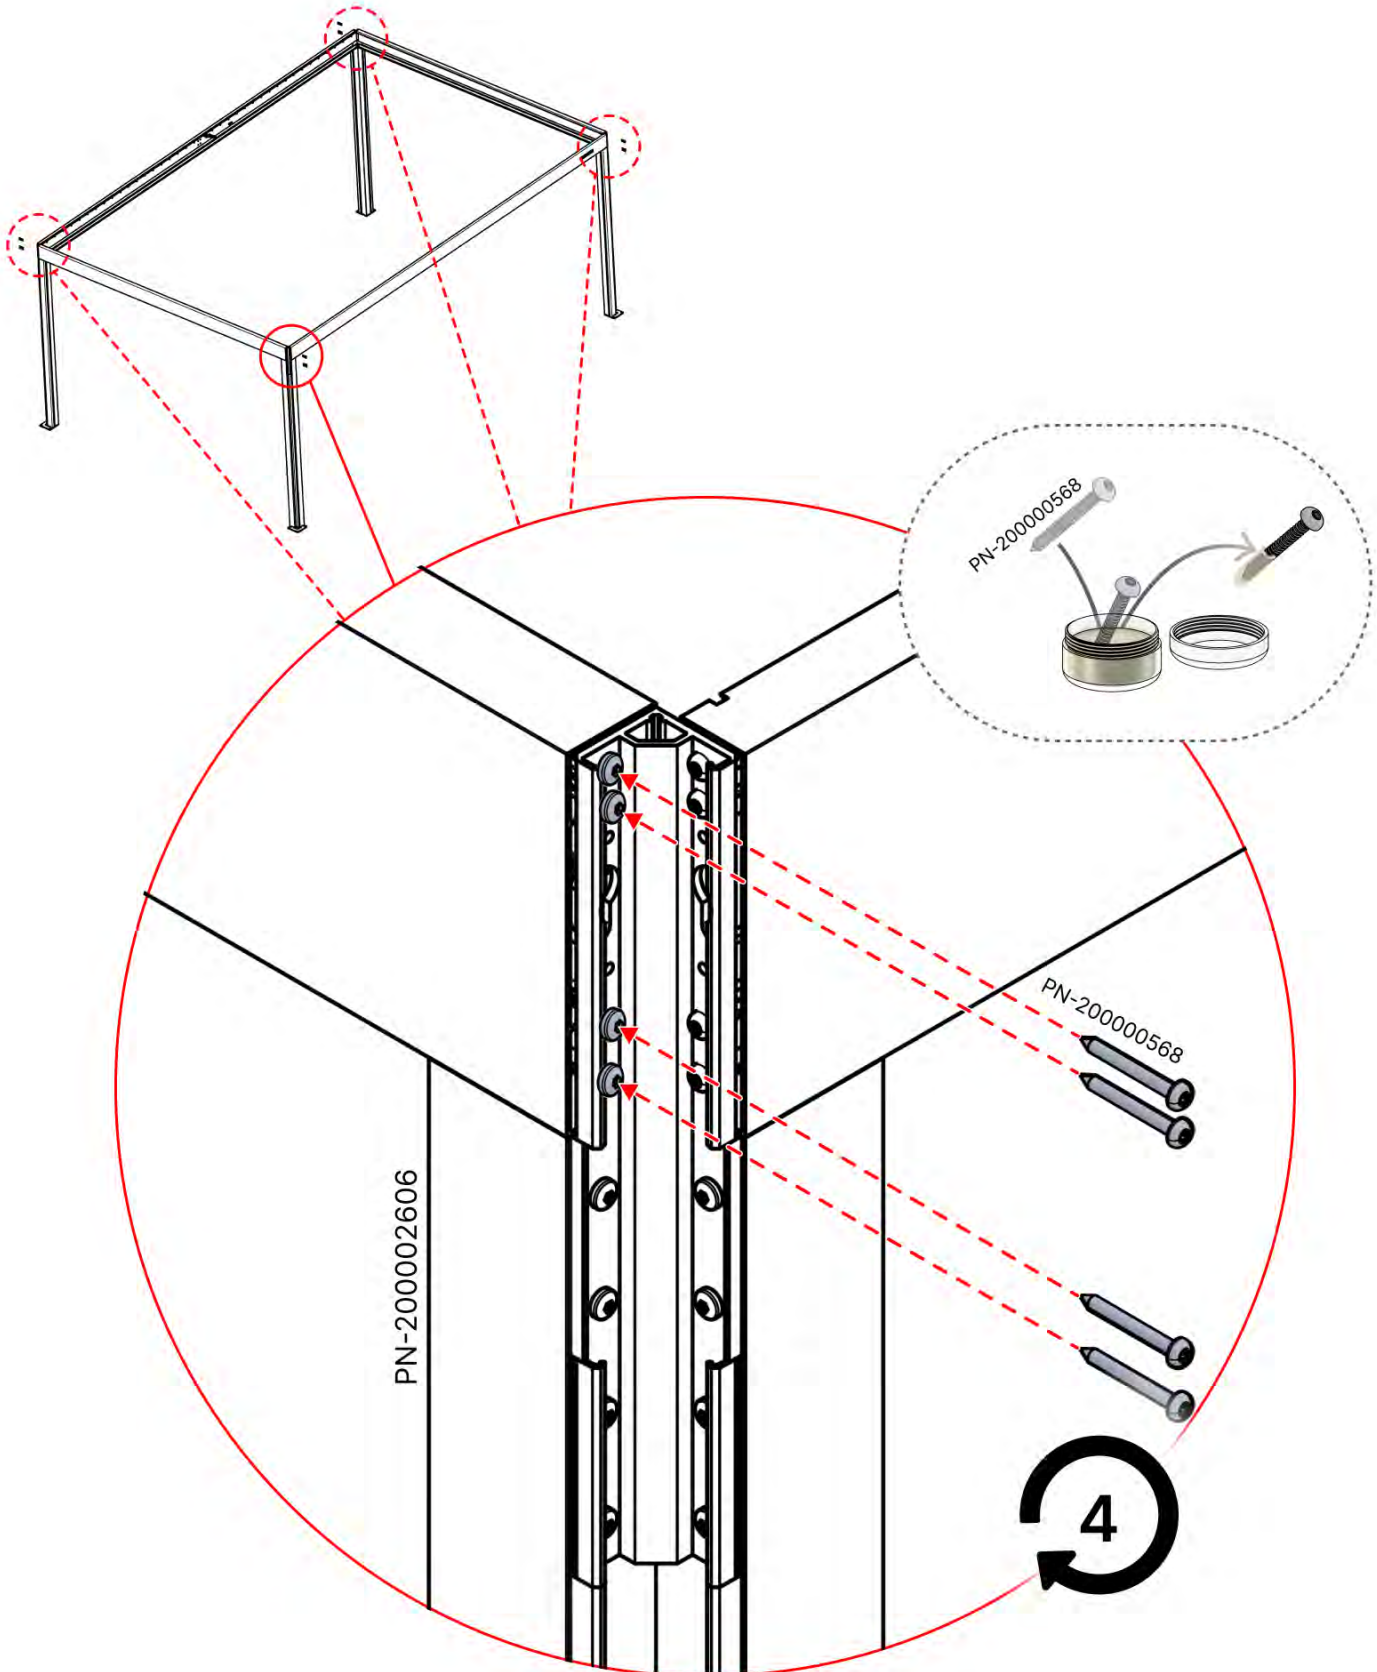

09

PERGOLUX *x7*

3

ANTHRACITE: B189
WHITE: B281
BLACK: B282

PN-200000568
16x