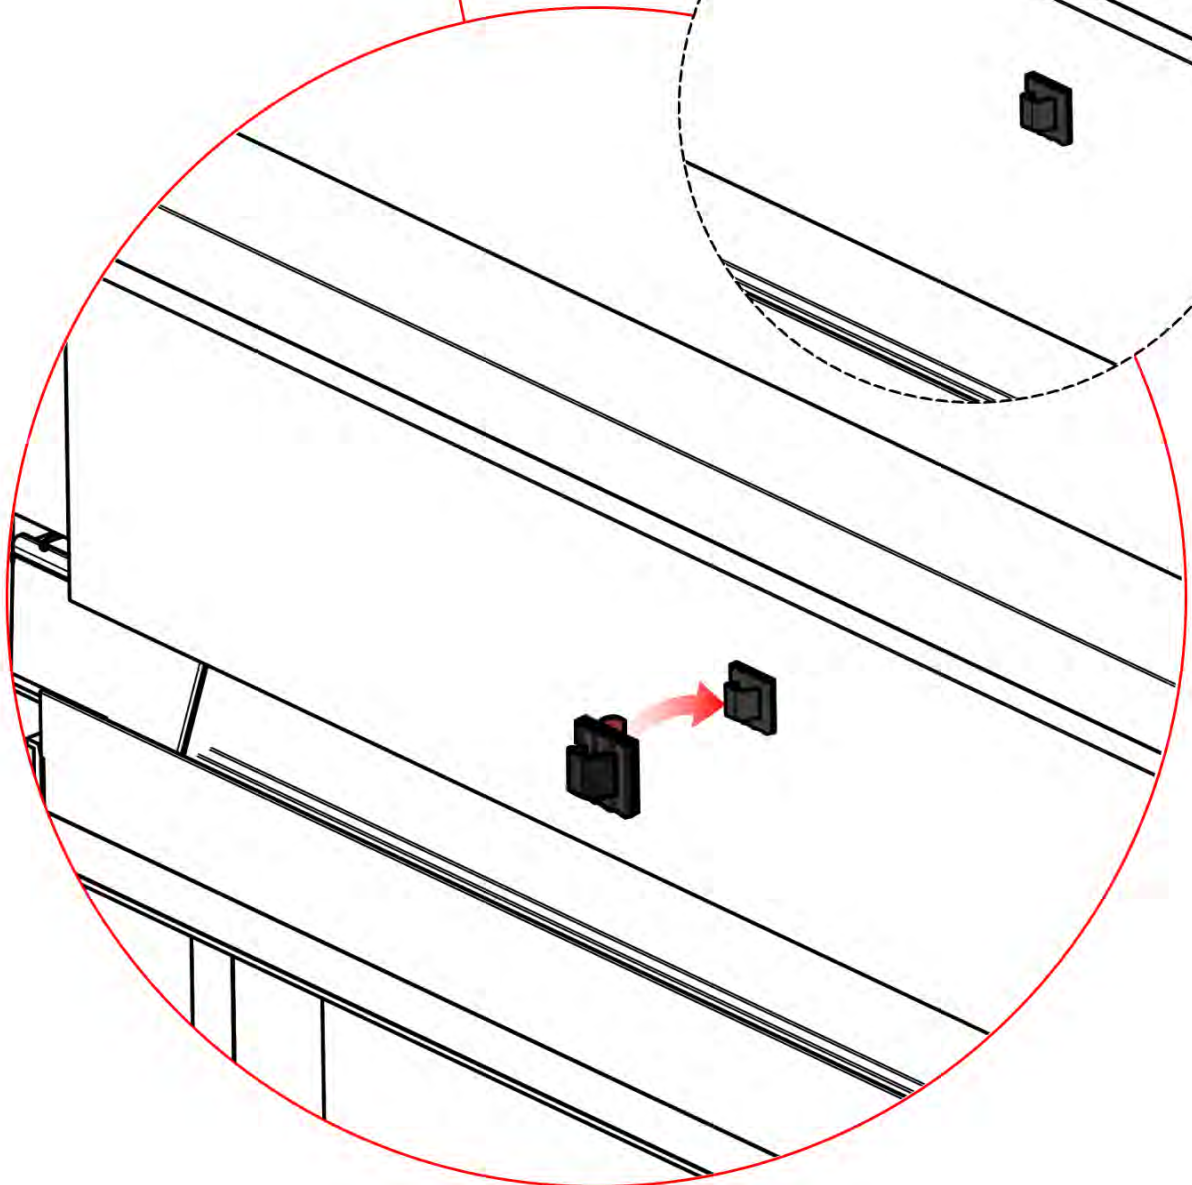

33

Matter Antenna Clip
1x