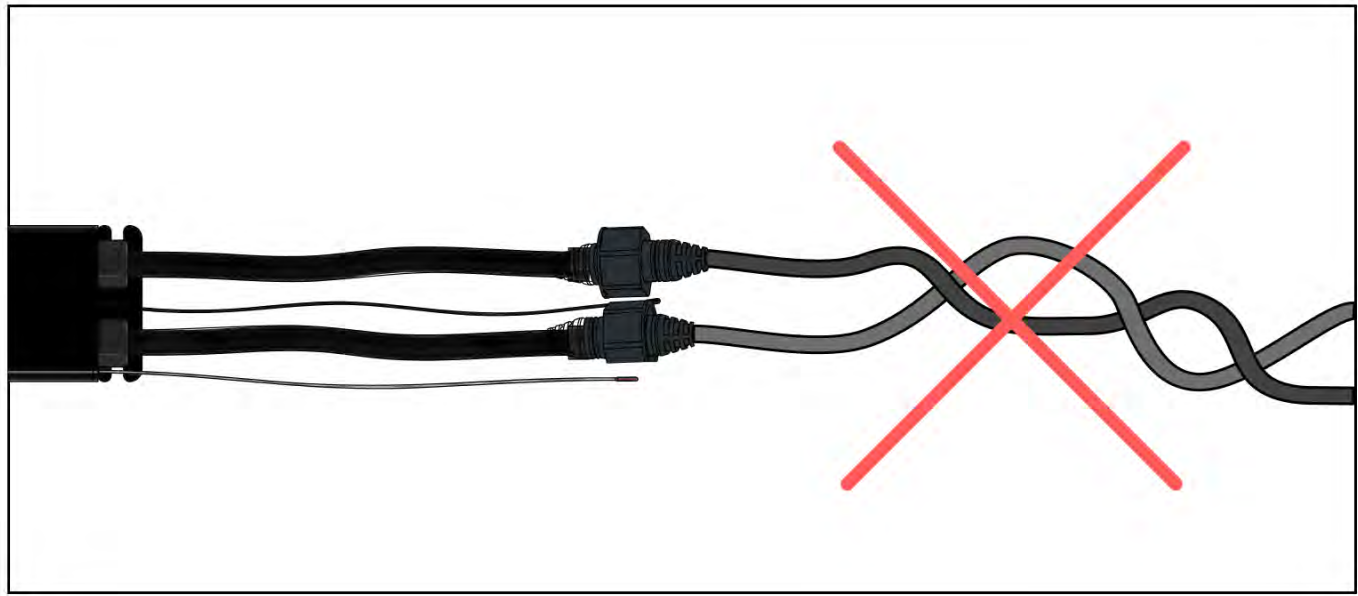

! ** Only if you ordered LED lights to your pergola.

28

7
CONTROL BOX

!
Keep the Matter Antenna wire free and do not tie them with LED and Motor wire

S4

PN-200002683
5x

PN-200002684
10x

29