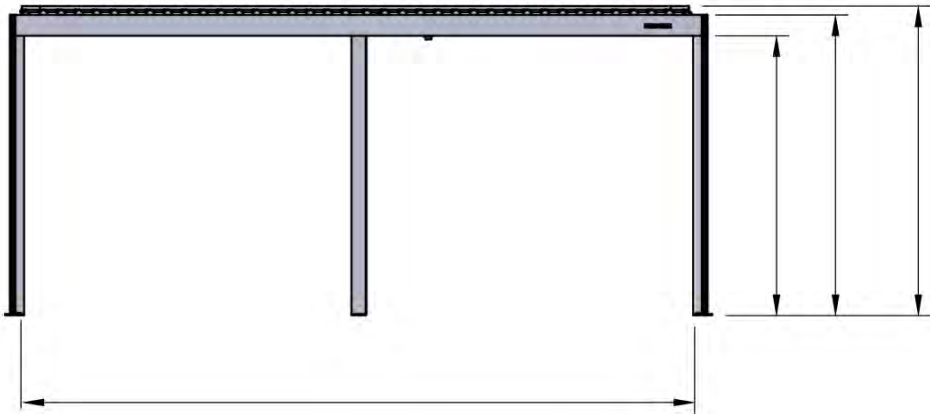

3 x 6 m

3 X 6 m

01

Are you going to install slat walls, glass walls or screen?

It is recommended to remove these Led strip covers and clips now before installing the pergola.

Cover and clips

PN-200000512
SnapFIT cover clip