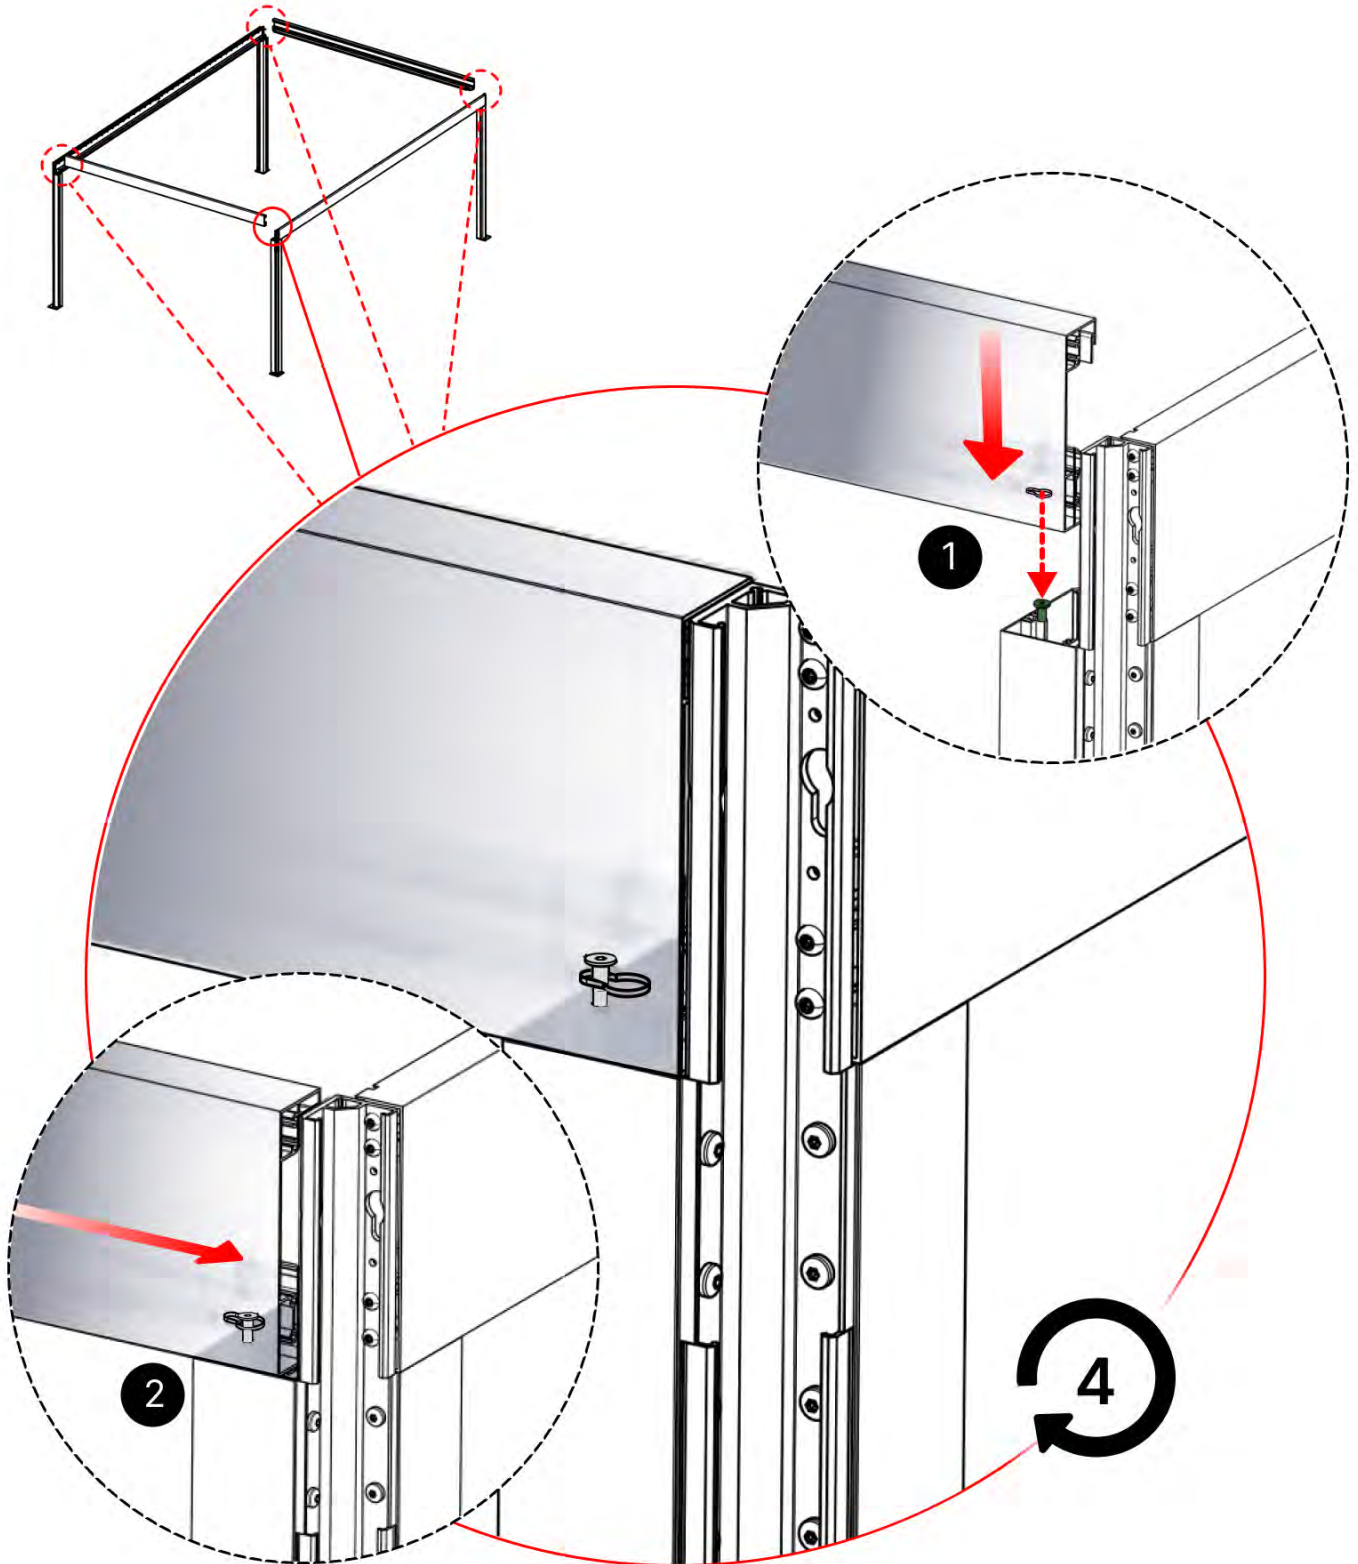

08

ANTHRACITE: B208
WHITE: B212
BLACK: B210