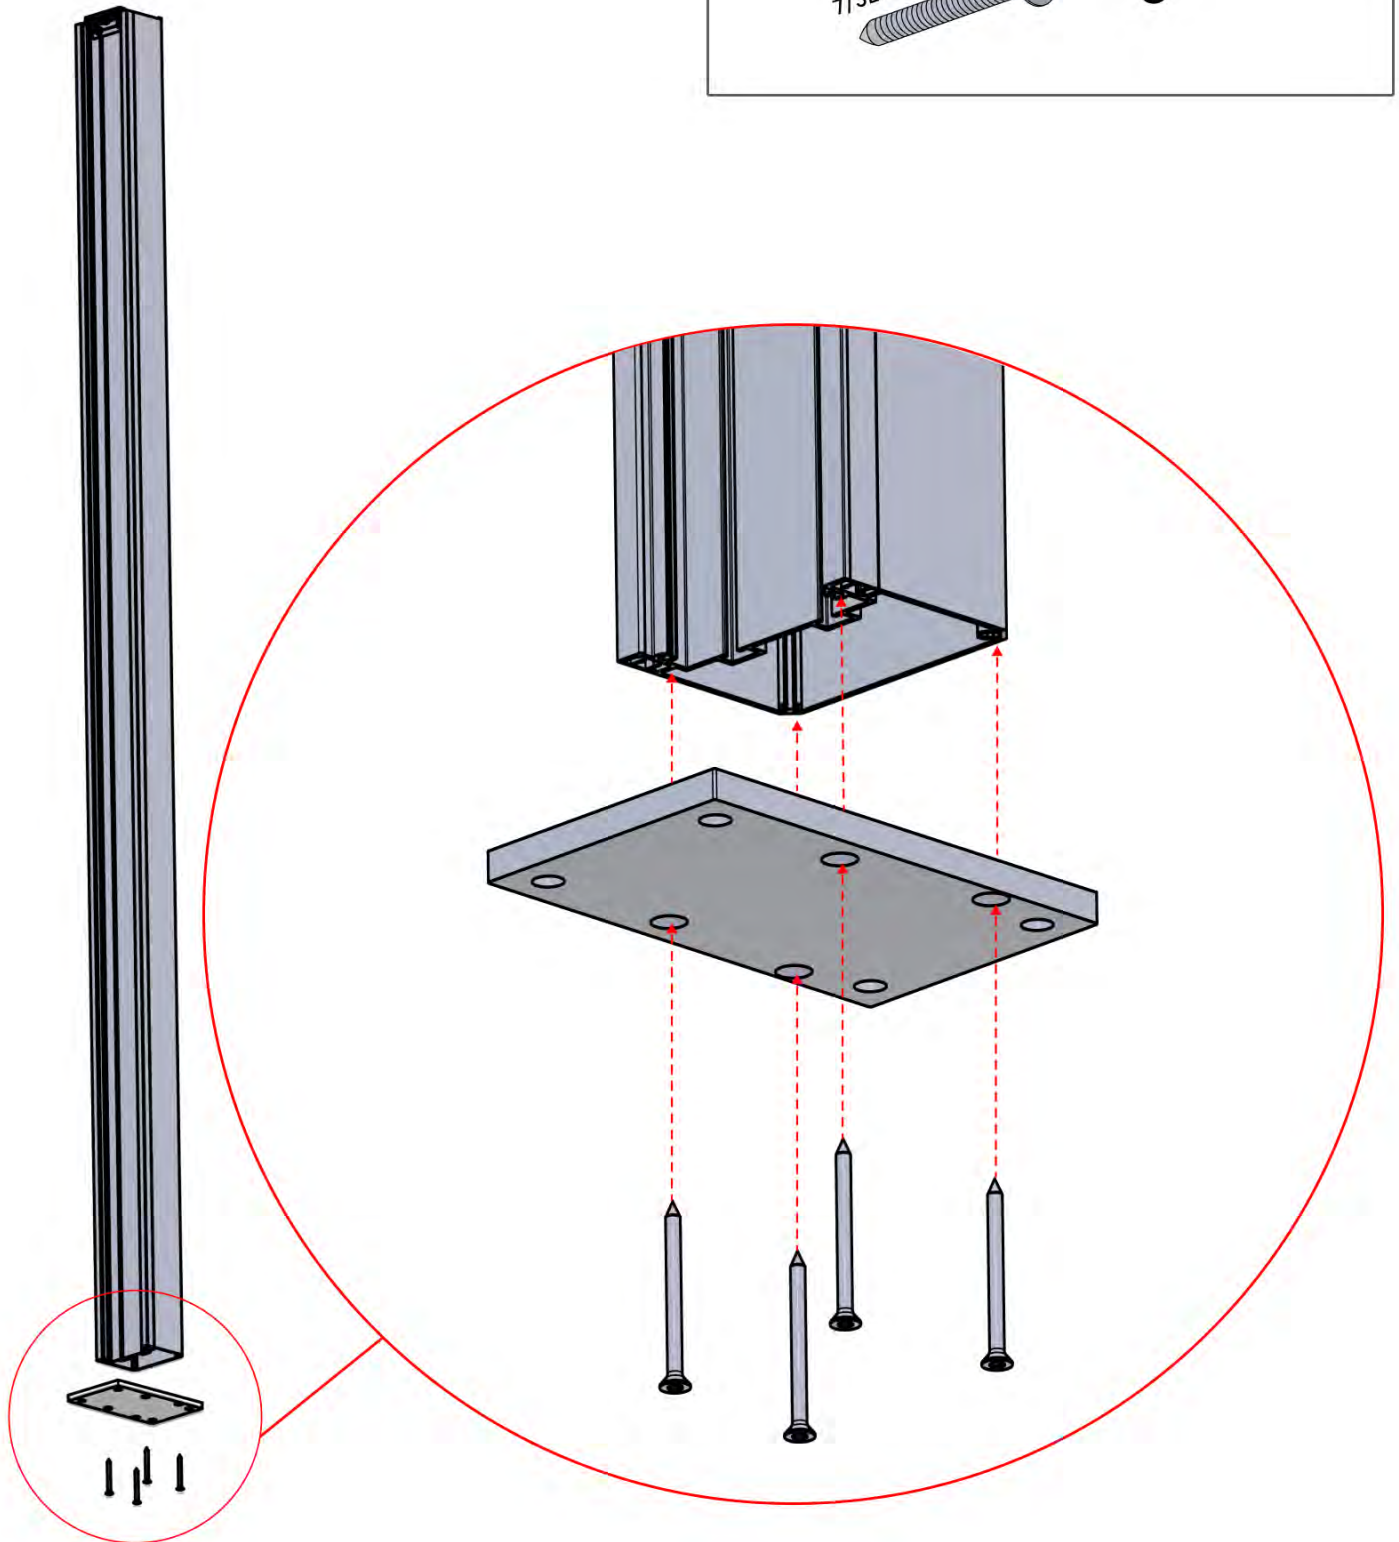

5.5x60
7/32" x 2-3/8"

INFORMATION

6

ANTHRACITE: C120
 WHITE: C122
 BLACK: C121

3

ANTHRACITE: B189
 WHITE: B281
 BLACK: B282

06

x2
PERGOLUX
PERGOLUX