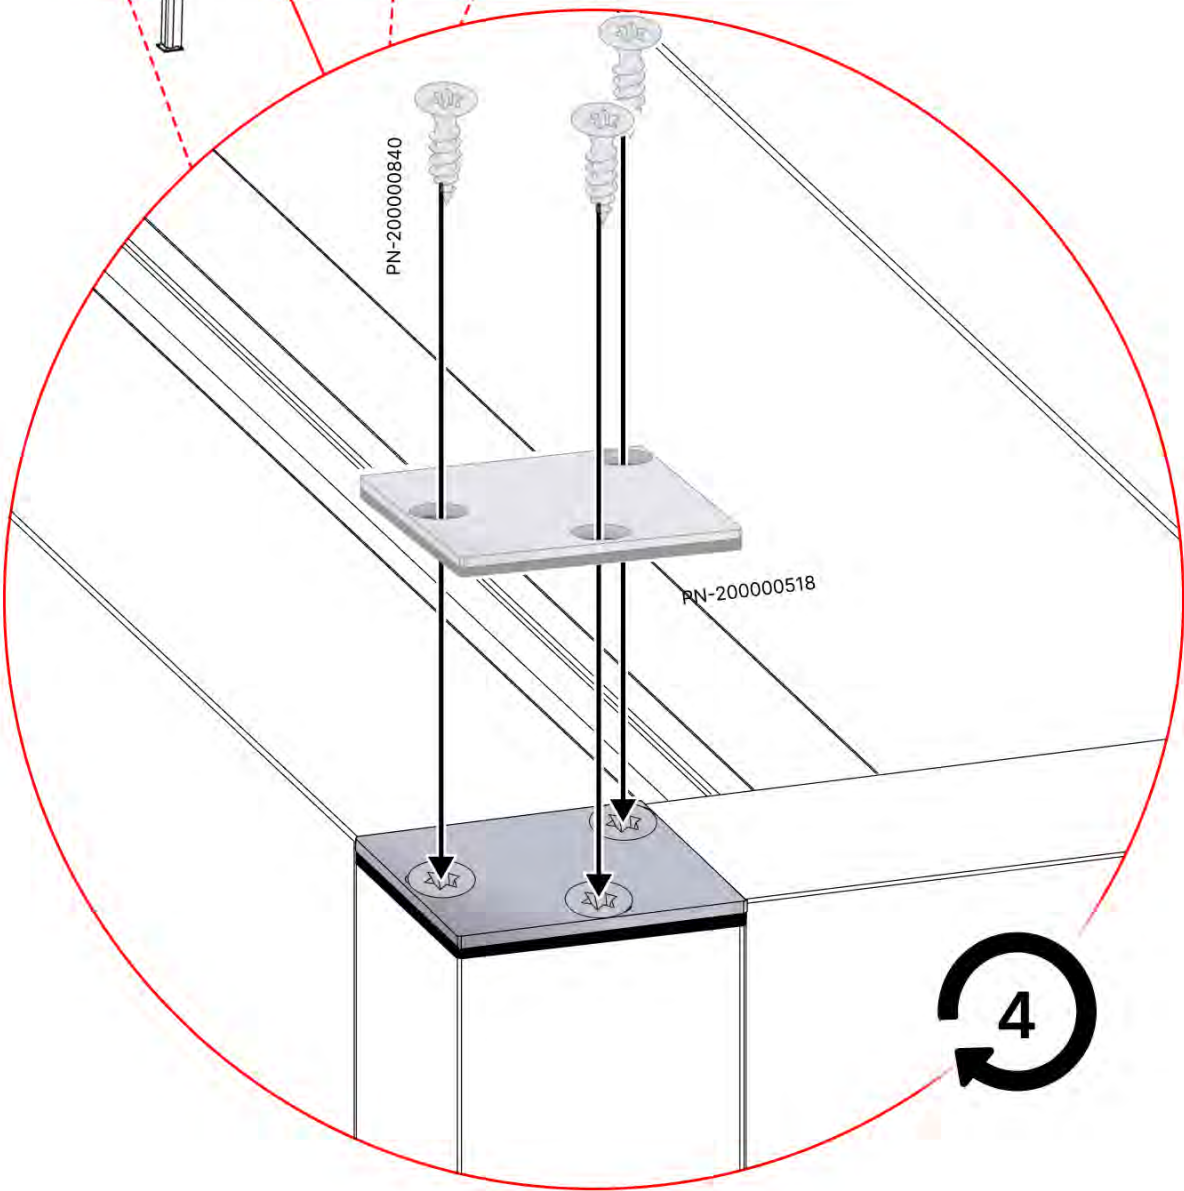

PN-200002614
4x

PN-200000840
12x

4.2x16
5/32" x 5/8"

4

45

46

PERGOLUX | PERGOLA FREESTANDING S4

4 X 4 M / 13' X 13'