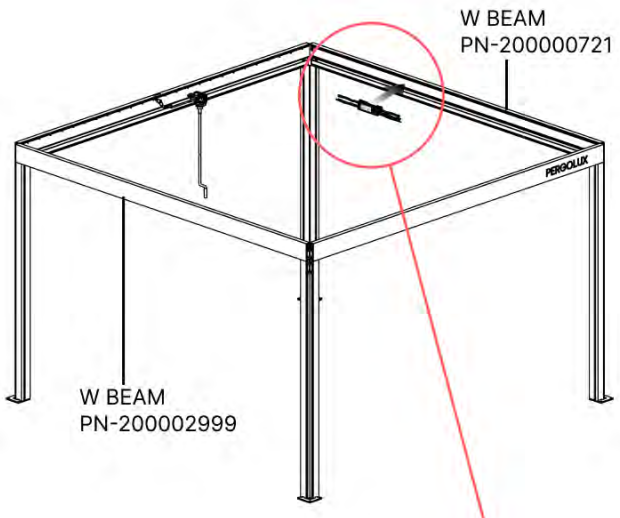

x7
PERGOLUX

4

ANTHRACITE: B188
WHITE: B194
BLACK: B191

PN-200001624
1x

INPUTS AND OUTPUTS

** Only if you ordered LED lights to your pergola.

! ** Only if you ordered LED lights to your pergola.

16