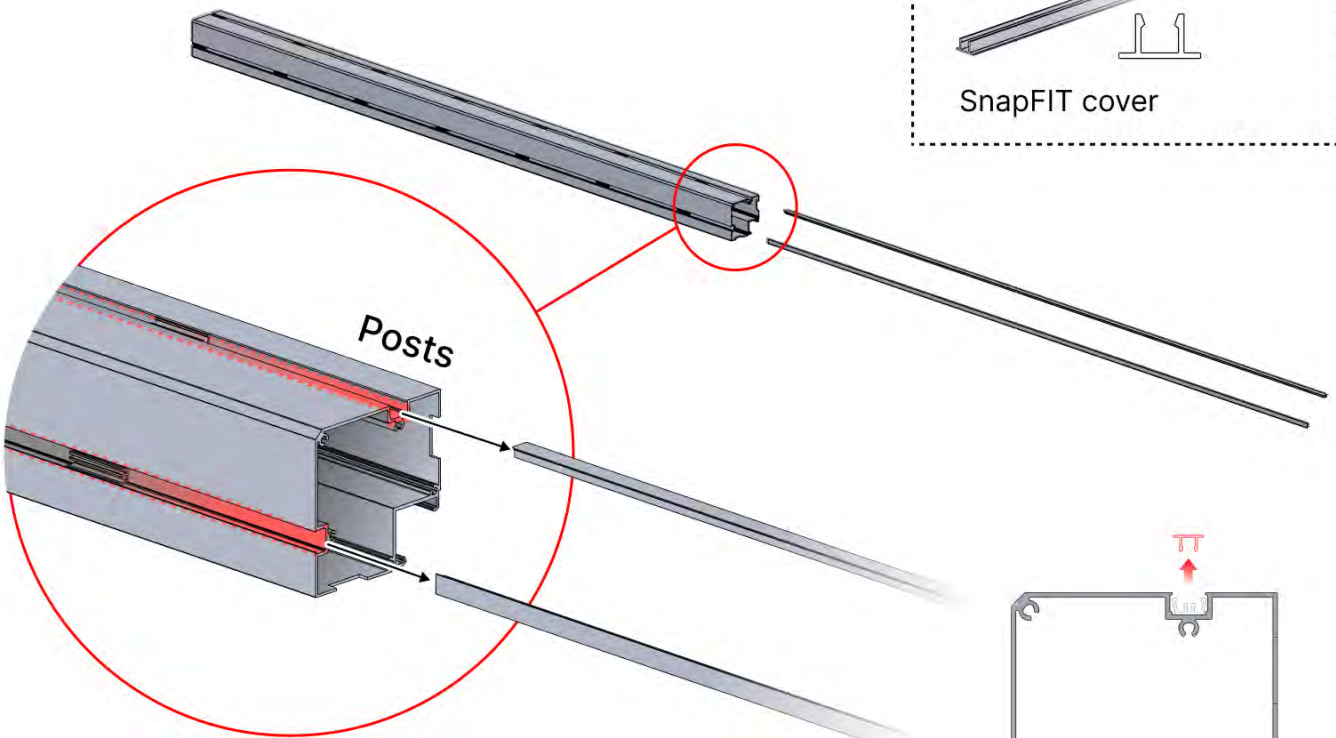

01

Are you installing a screen, slat wall or glass wall?

It is recommended to remove these Snapfit covers and clips now before installing the pergola.

Cover and clips

Posts