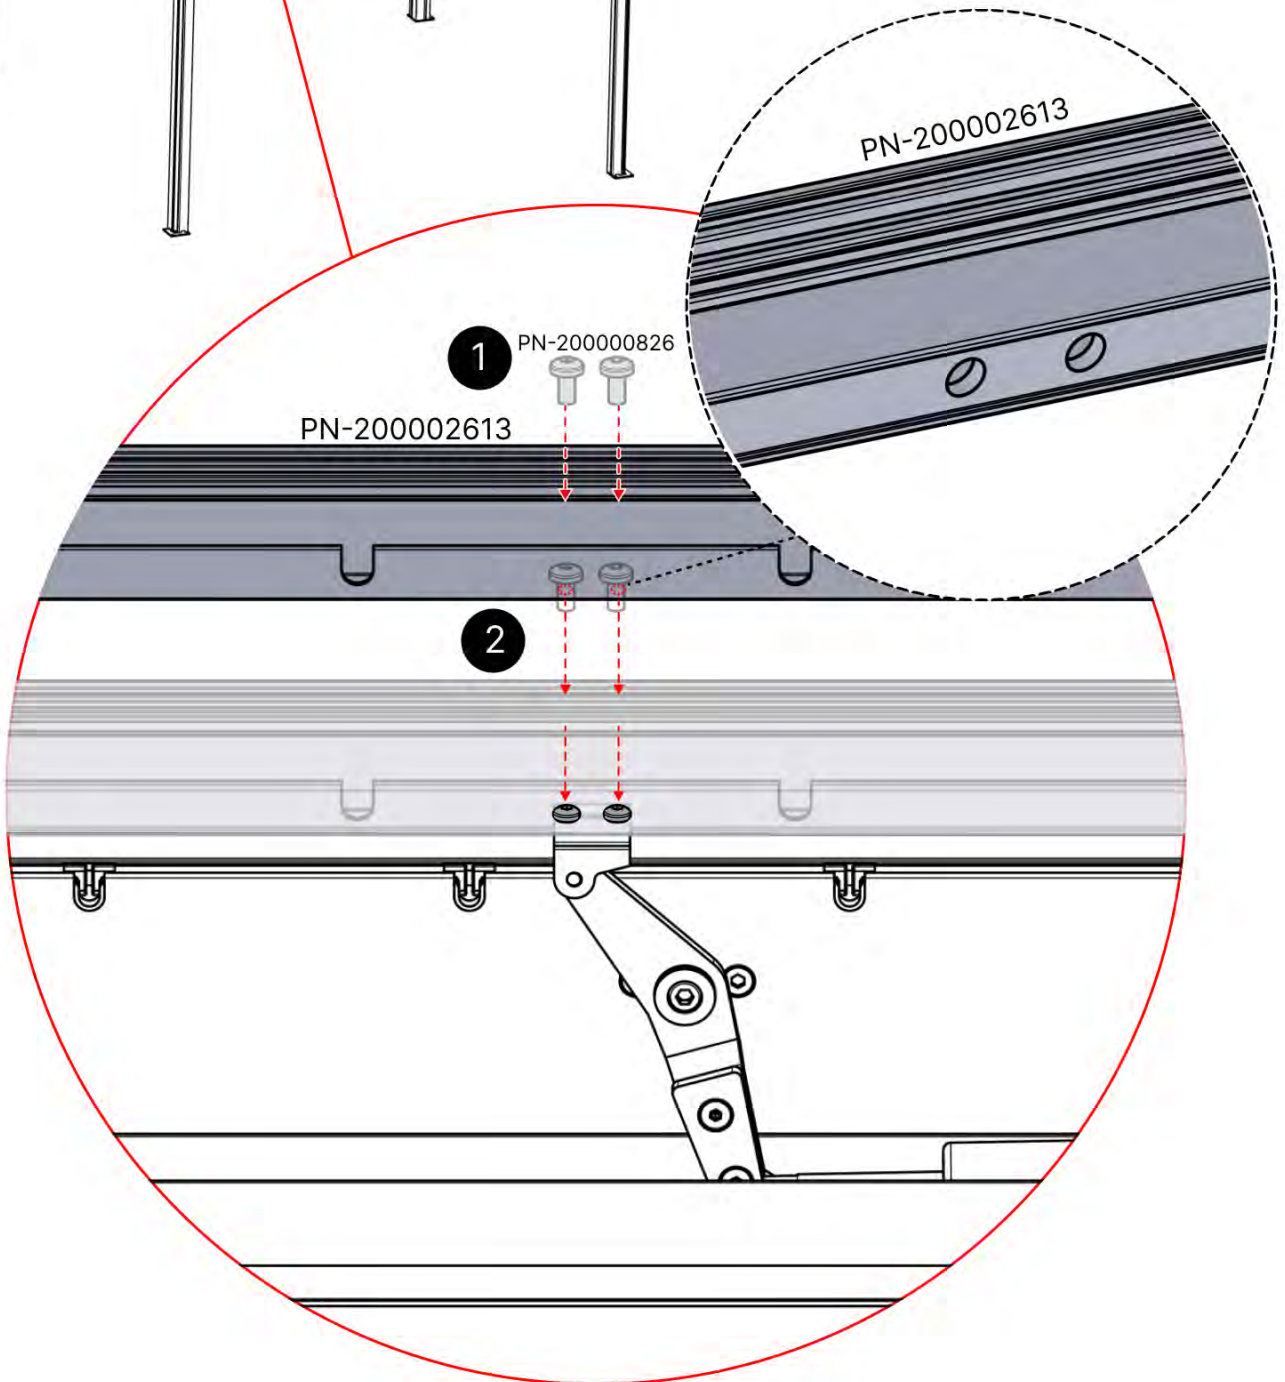

28

i
Adjust motor to prepare for assembly on step 29

29

4

ANTHRACITE: B188
WHITE: B194
BLACK: B191

PN-200002613
1x

PN-200000826
2x

PERGOLA LOUVERS