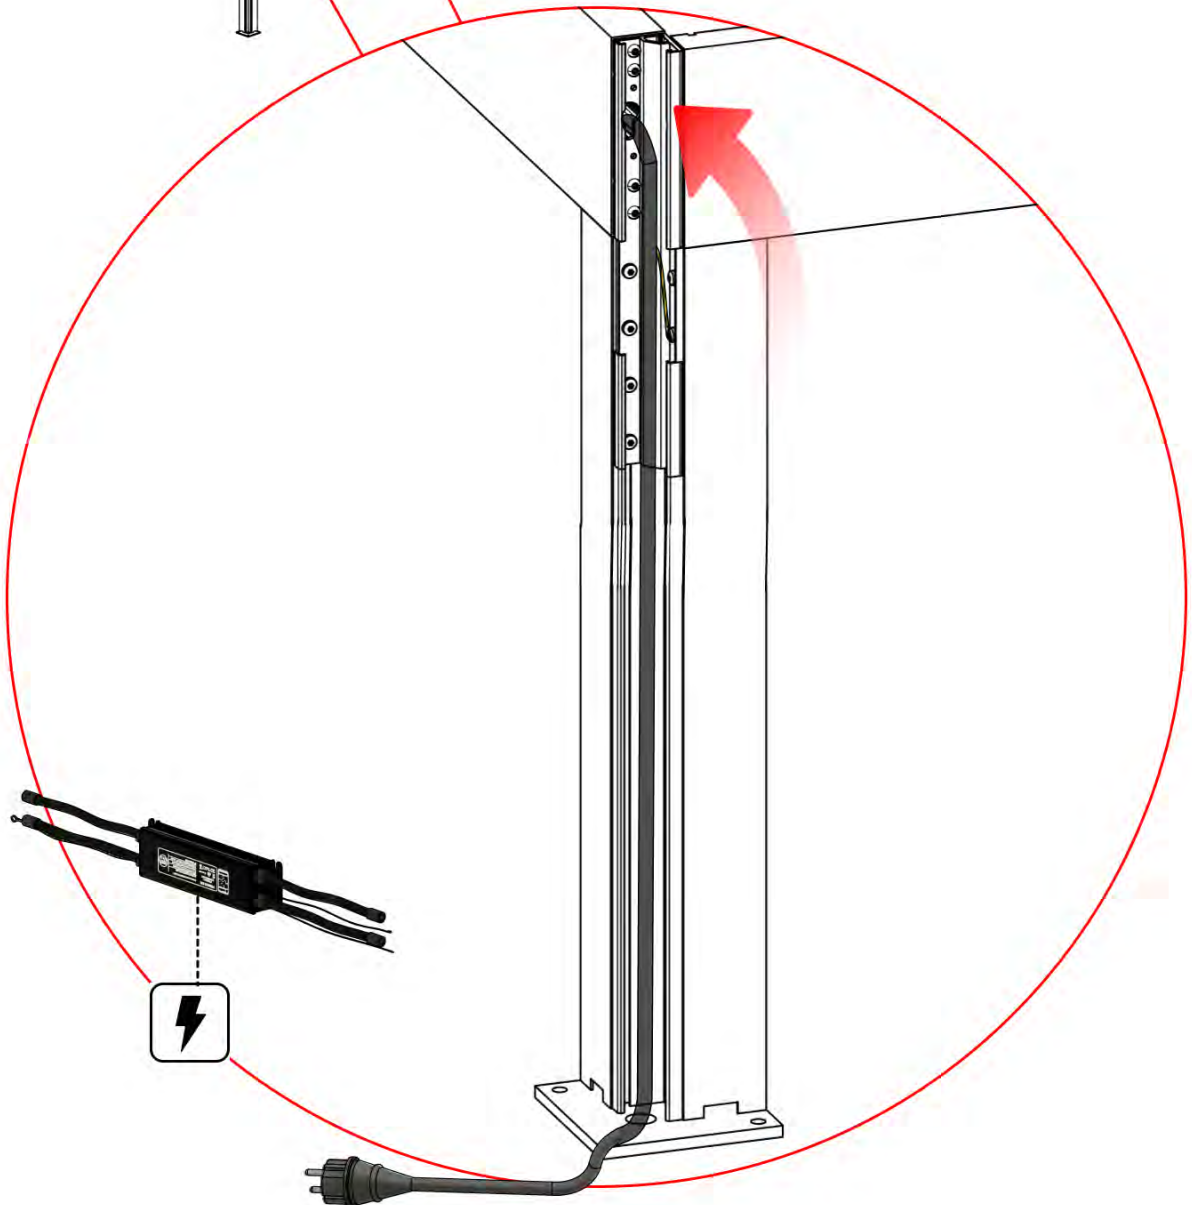

!
Control Box can be
installed on
Preferred W BEAM

** Only if you ordered LED lights to your pergola.

17

Connect grounding wire before connecting to power!

GROUNDING

**** Only if you ordered LED lights to your pergola.**

18

Power cable
PN-200003781
1x

Power Cable can be
routed through all
the Poles.

** Only if you ordered LED lights to your pergola.

19

** Only if you ordered LED lights to your pergola.

20

1