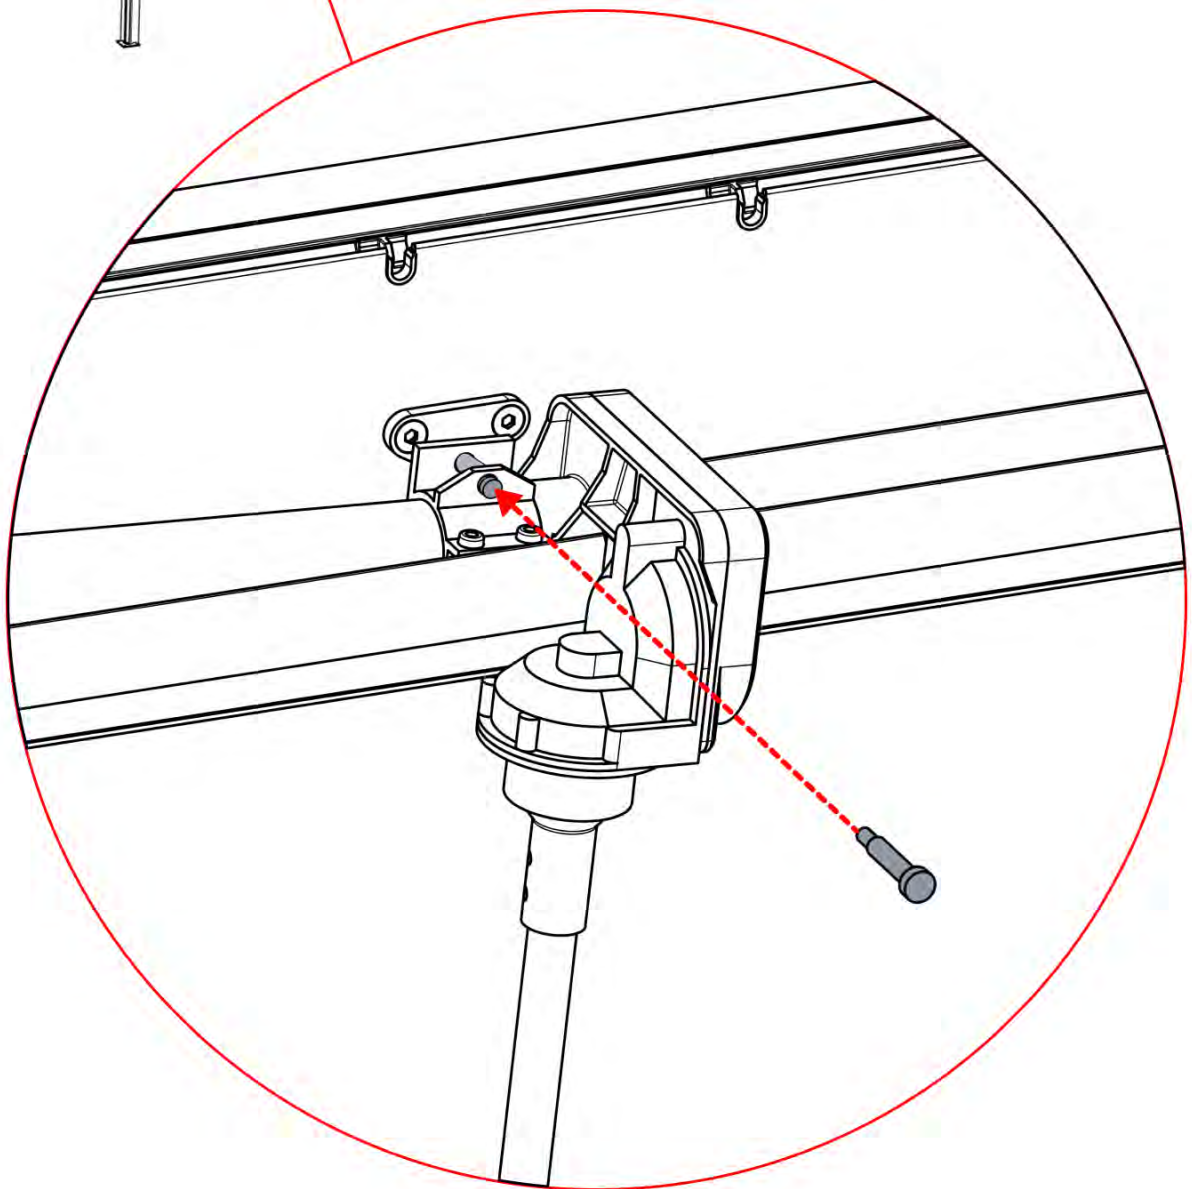

15

x7
PERGOLUX

4

ANTHRACITE: B188
WHITE: B194
BLACK: B191

PN-200001624
1x