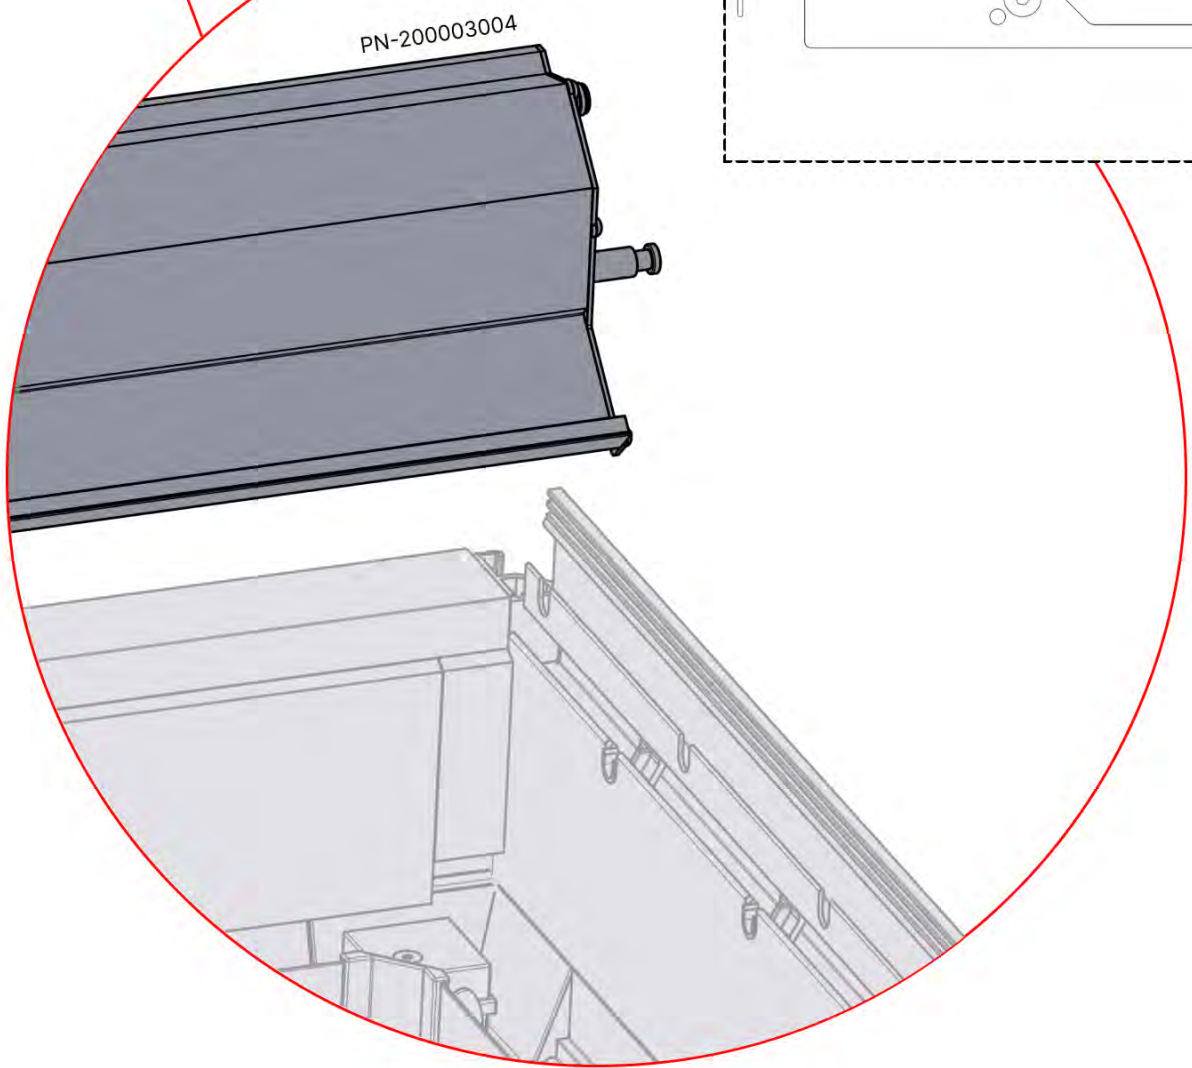

30

x3
PERGOLUX
PERGOLUX
PERGOLUX

1

ANTHRACITE: L192
WHITE: L196
BLACK: L194

PN-200003004
1x