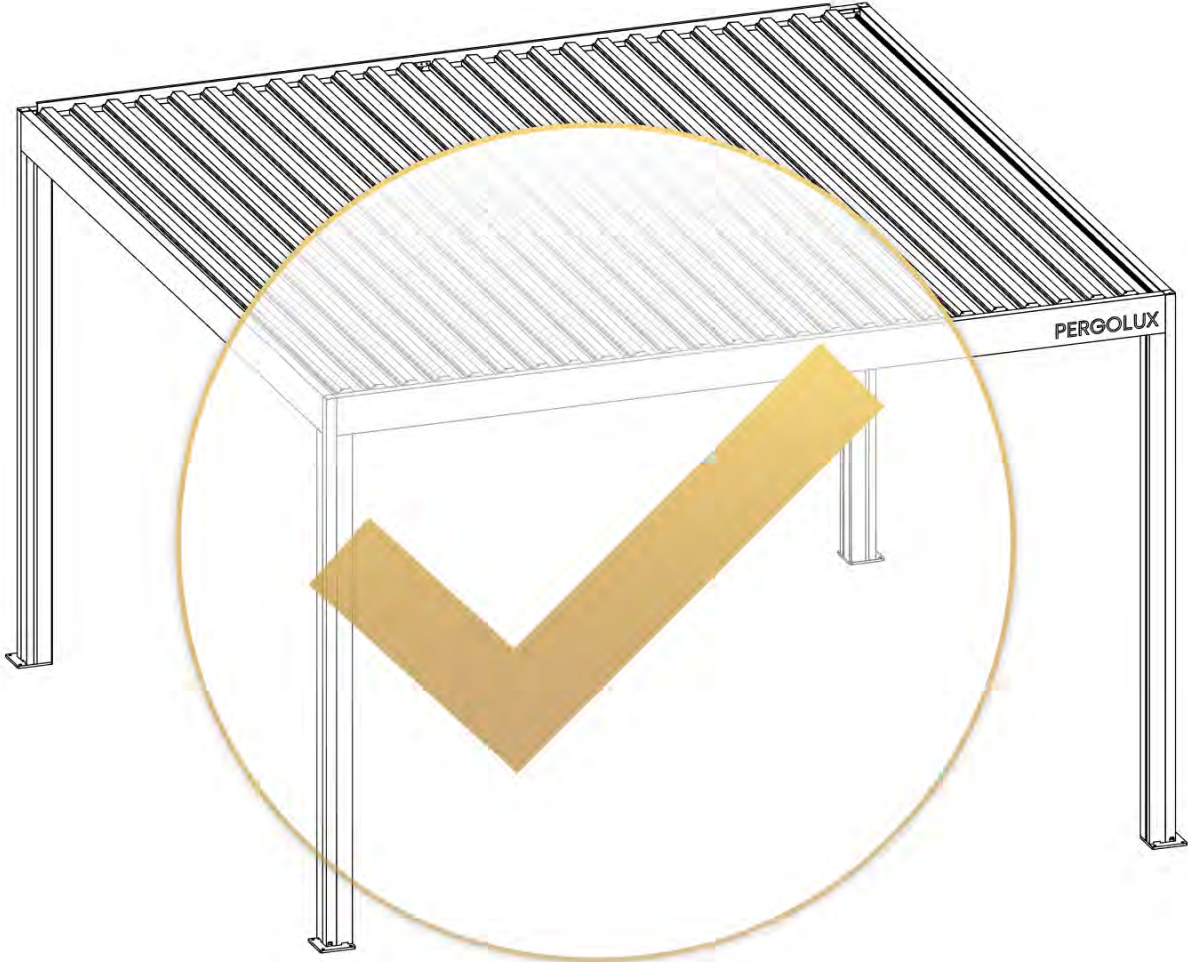

PN-200002614
4x

PN-200000840
12x

4.2x16
5/32" x 5/8"

4

45

46

PERGOLUX | PERGOLA FREESTANDING S4

4 X 4 M / 13' X 13'