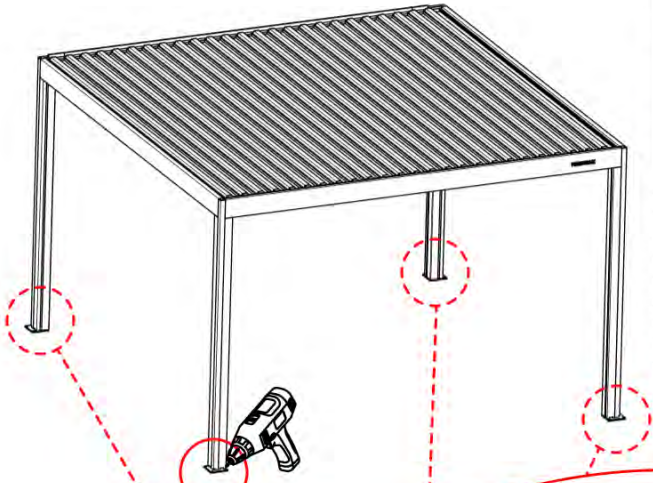

PN-200002614
4x

PN-200000840
12x

4.2x16
5/32" x 5/8"

4

45

46

PERGOLUX | PERGOLA FREESTANDING S4

4 X 4 M / 13' X 13'