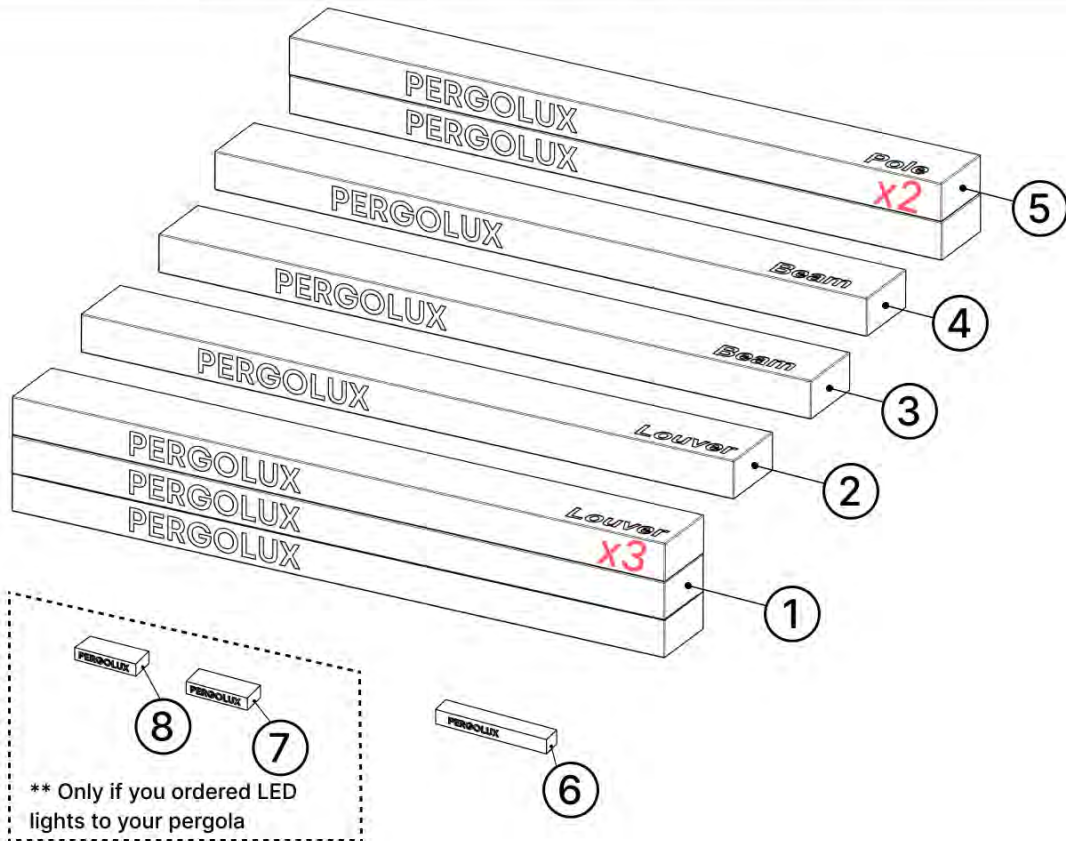

PACKAGE OVERVIEW

** Only if you ordered LED lights to your pergola

ORDER	ANTHRACITE	WHITE	BLACK
①	L192	L196	L194
②	L204	L208	L206
③	B209	B213	B211
④	B188	B194	B191
⑤	C120	C122	C121
⑥	MANUAL MOTOR	MANUAL MOTOR	MANUAL MOTOR

** Only if you ordered LED lights to your pergola

⑦	CONTROL BOX
⑧	POWER CABLE