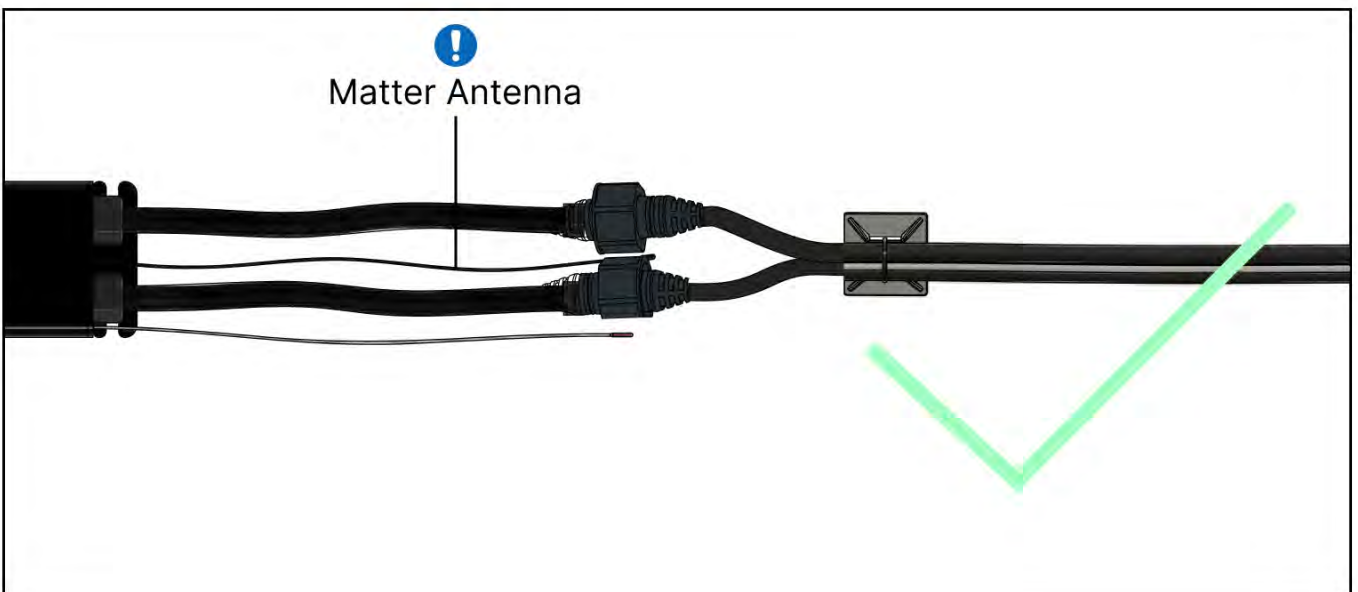

! ** Only if you ordered LED lights to your pergola.

21

PERGOLUX CONTROL BOX

!
Keep the Matter Antenna wire free and do not tie them with LED and Motor wire

S4

PN-200002683
5x

PN-200002684
10x

22