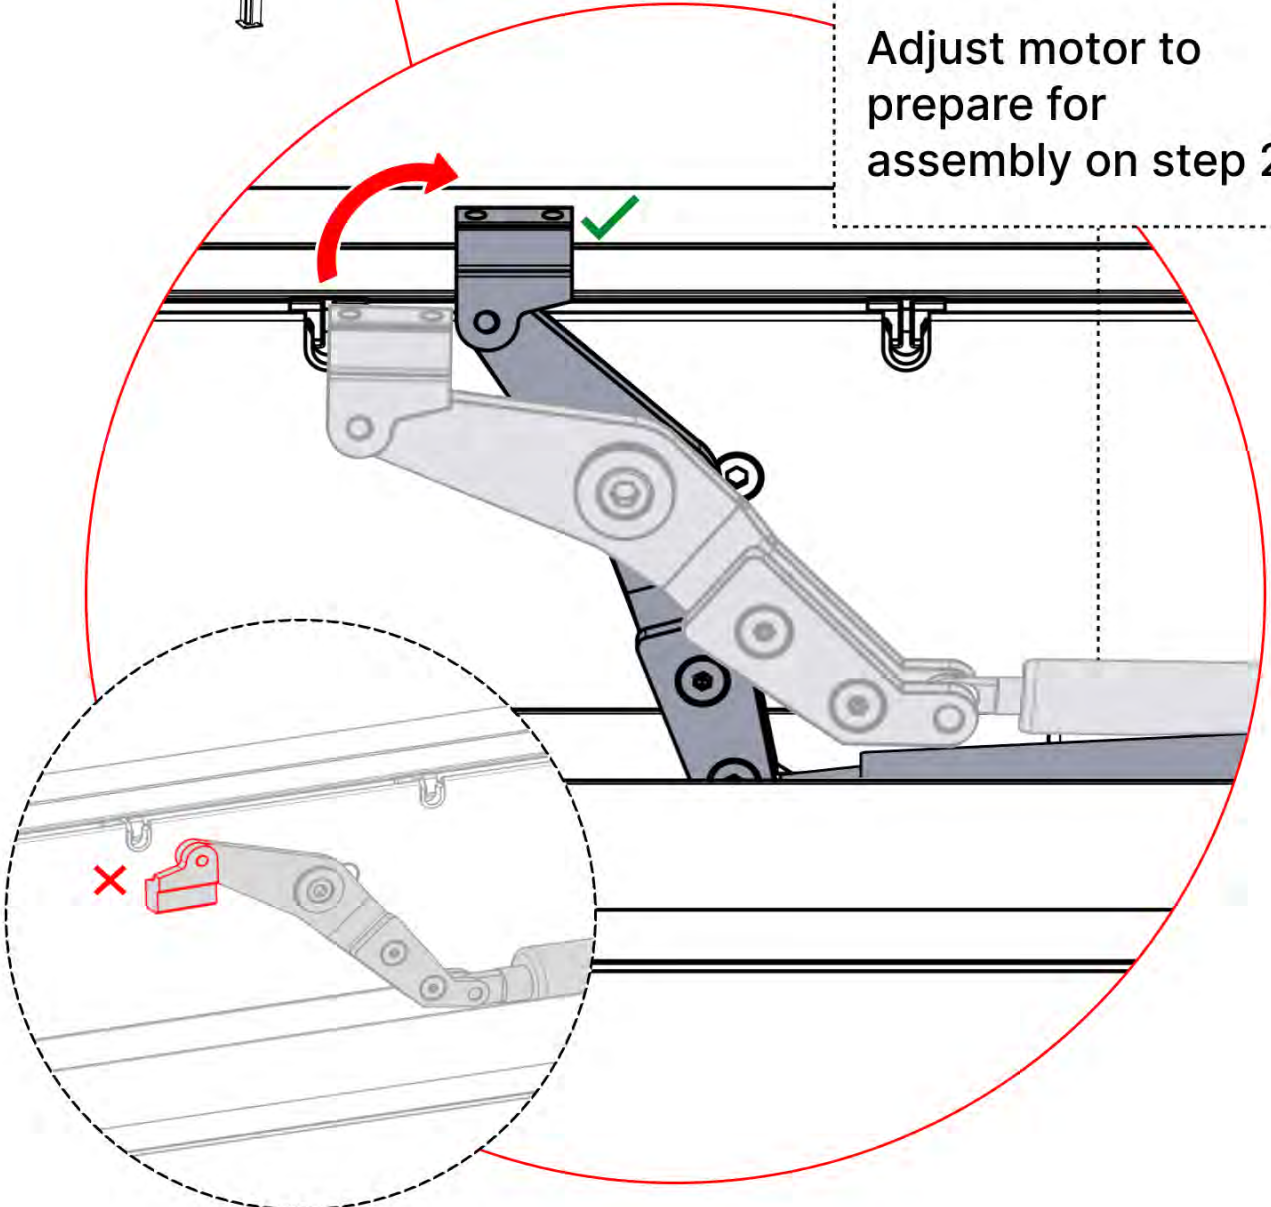

i
Adjust motor to prepare for assembly on step 29