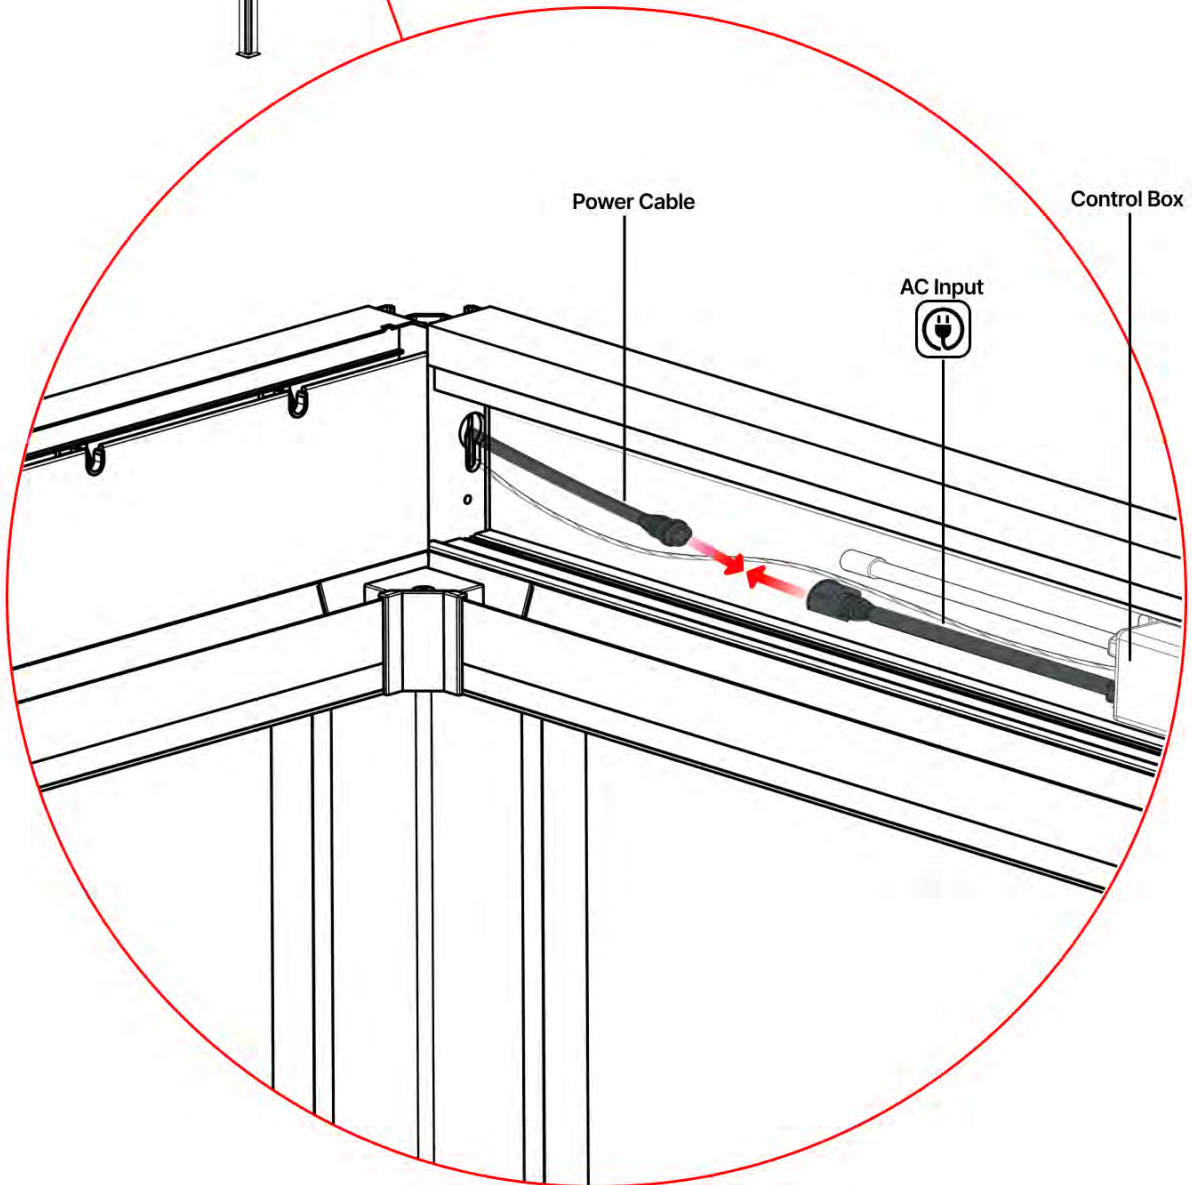

18

Power cable
PN-200003781
1x

Power Cable can be
routed through all
the Poles.

** Only if you ordered LED lights to your pergola.

19

** Only if you ordered LED lights to your pergola.

20

1