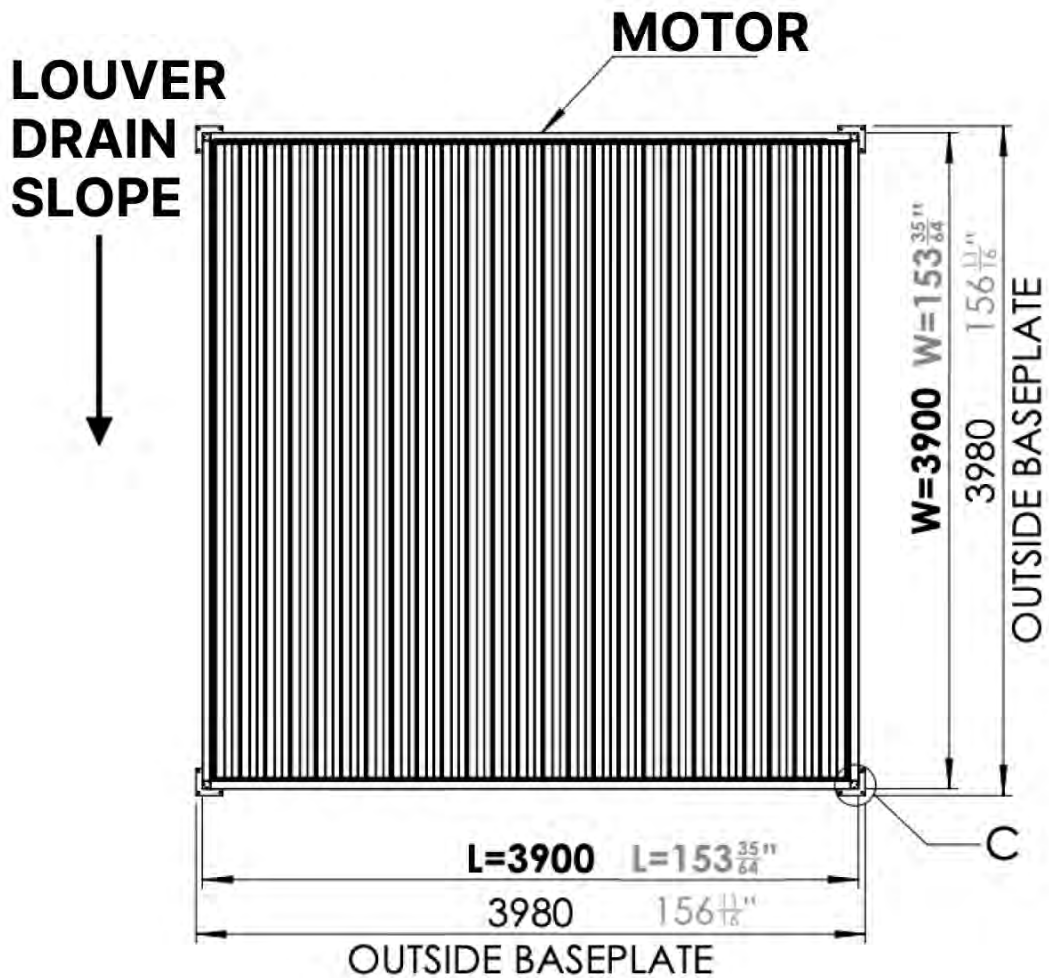

4 × 4 m / 13' x 13'