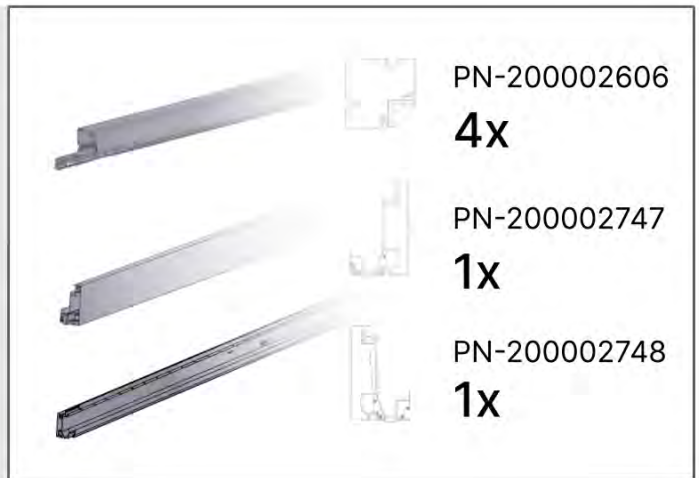

INFORMATION

5

ANTHRACITE: C120
WHITE: C122
BLACK: C121

4

ANTHRACITE: B188
WHITE: B194
BLACK: B191