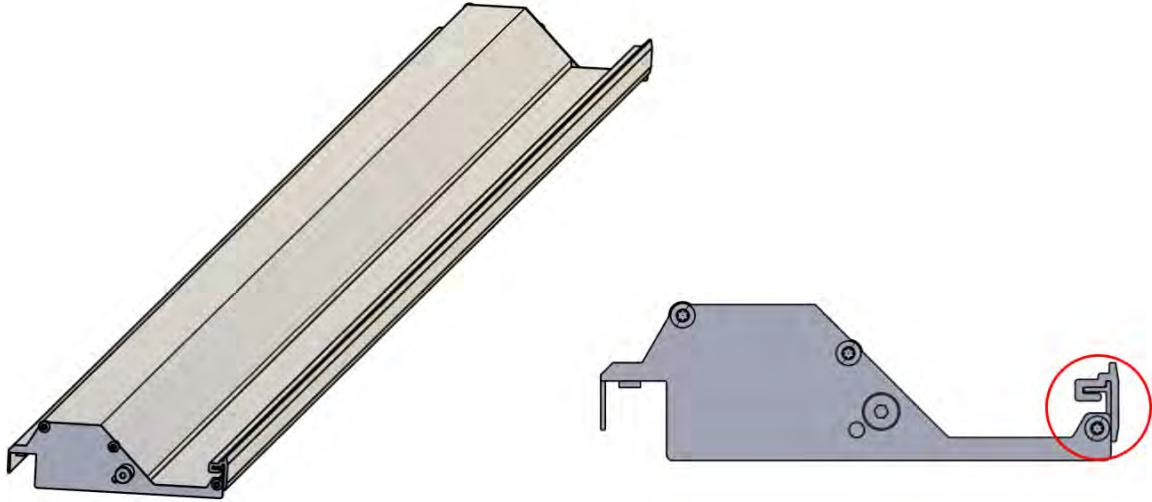

28

i
Adjust motor to prepare for assembly on step 29

29

4

ANTHRACITE: B188
WHITE: B194
BLACK: B191

PN-200002613
1x

PN-200000826
2x

PERGOLA LOUVERS