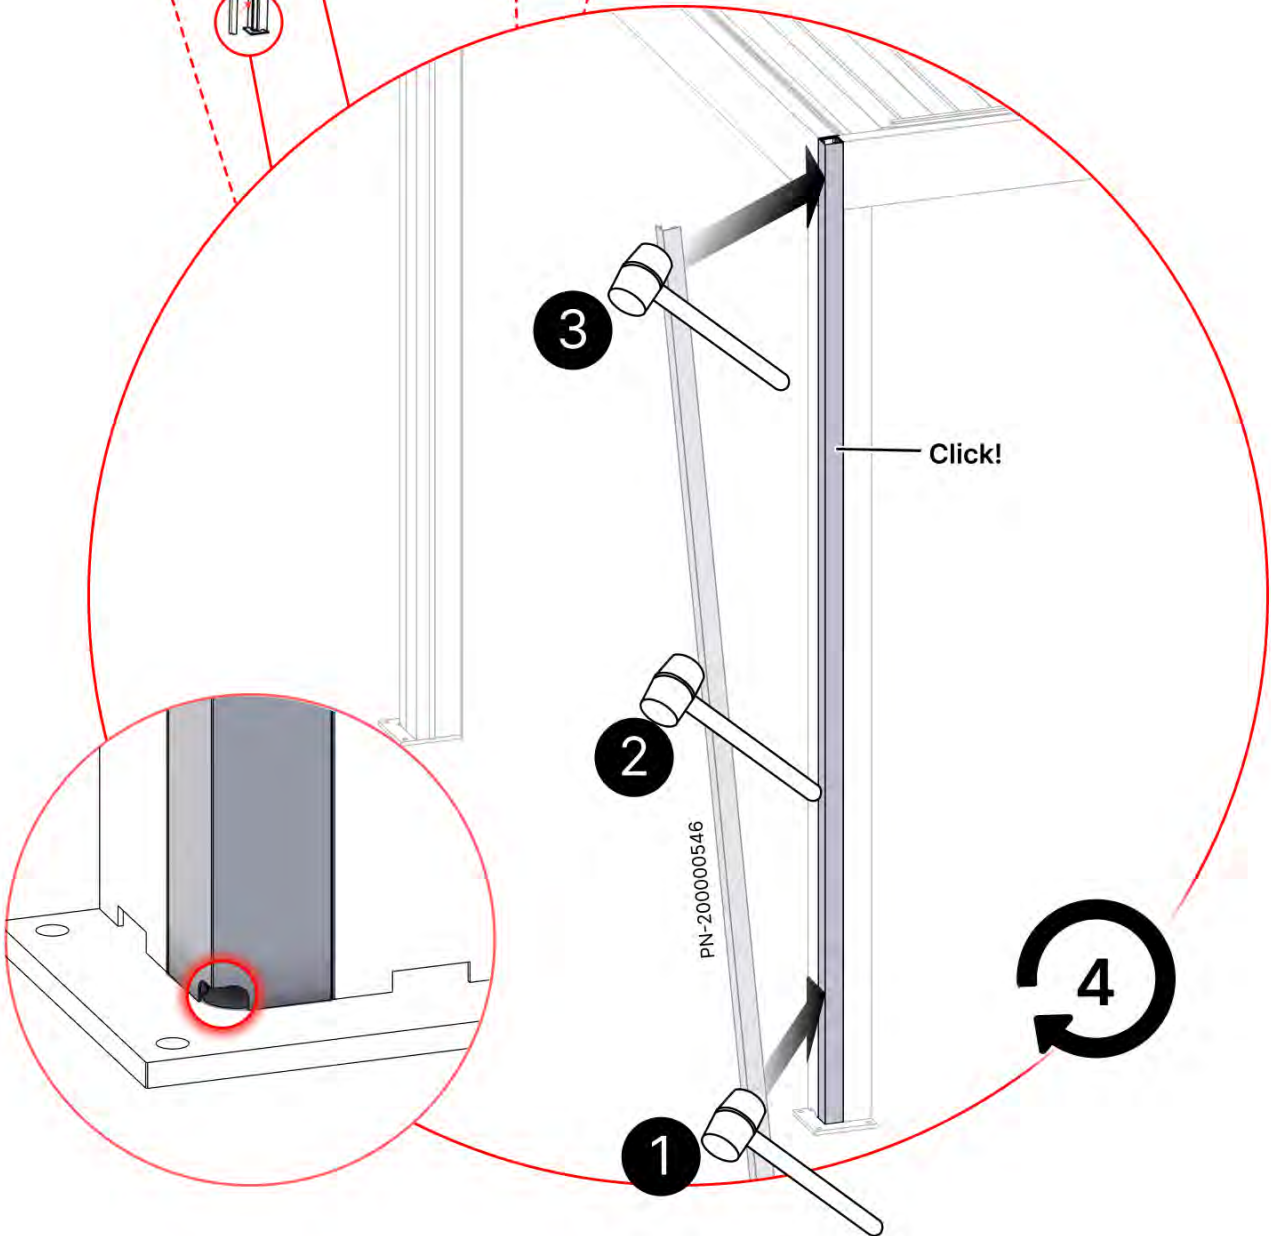

43

x2
PERGOLUX
PERGOLUX

5

ANTHRACITE: C120
WHITE: C122
BLACK: C121

PN-200003386
4X

⊗

⊗