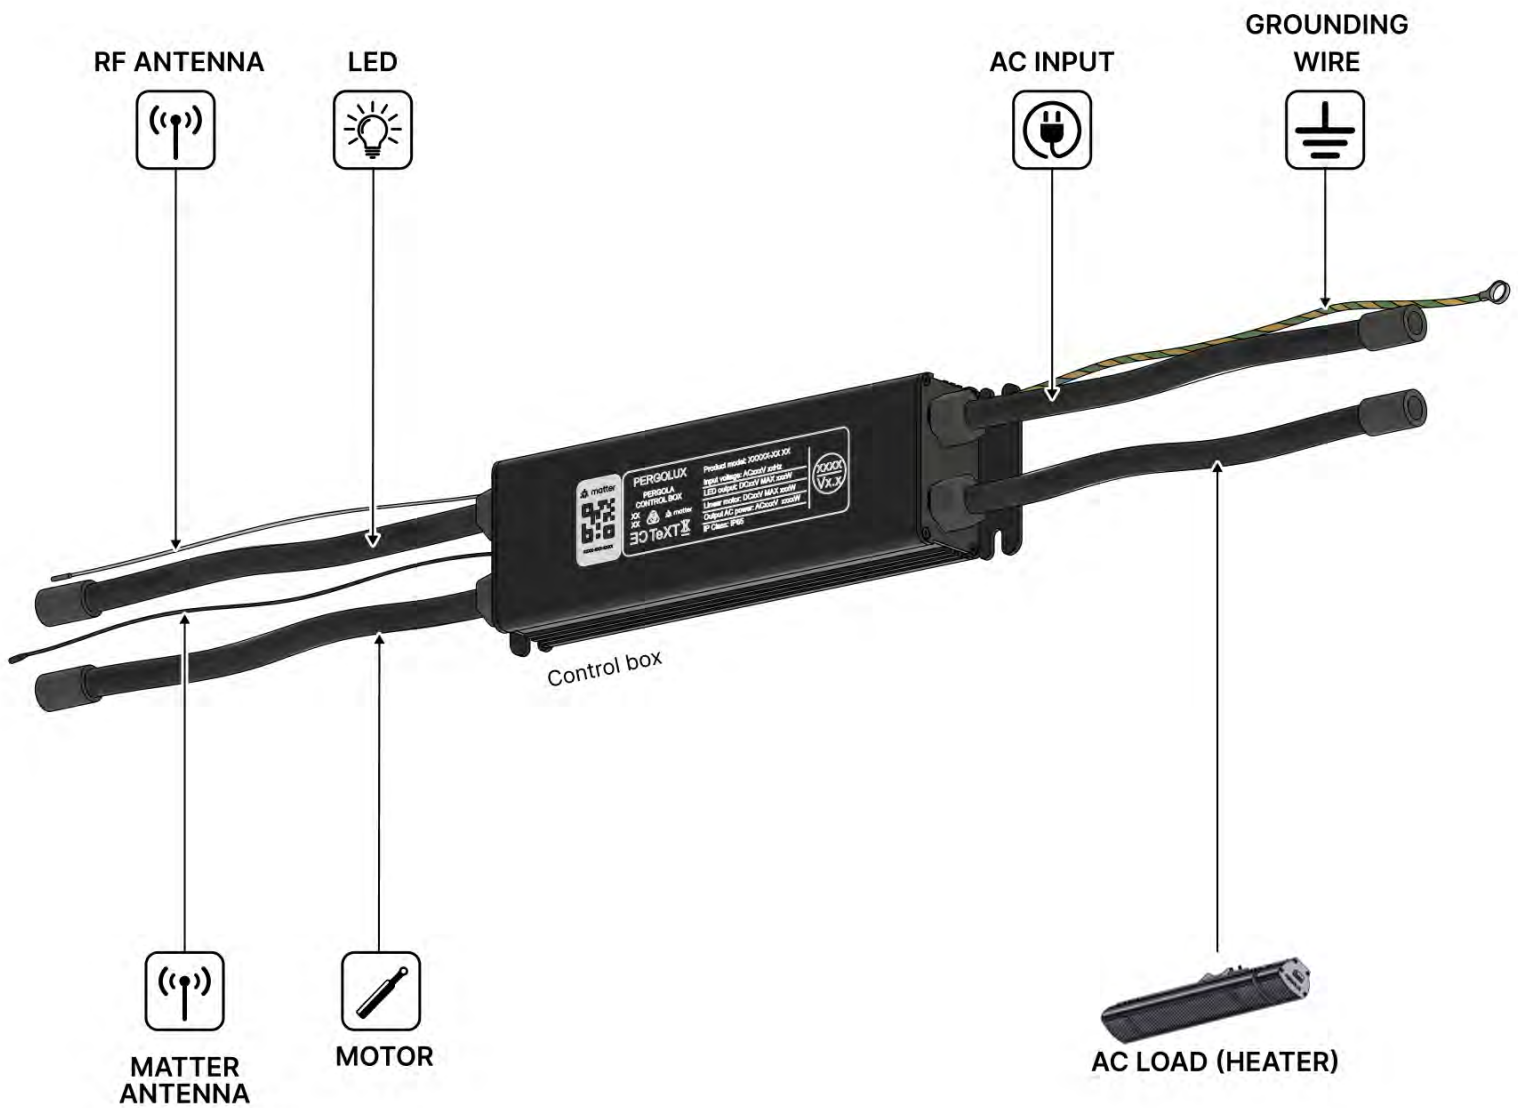

INPUTS AND OUTPUTS

** Only if you ordered LED lights to your pergola.