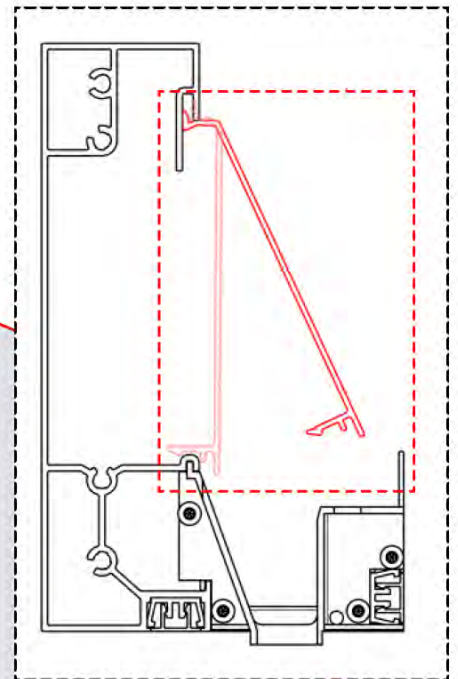

Route the Matter
Antenna and place it
below the highlighted
part(PN-200002622).

25

3

ANTHRACITE: B209
WHITE: B213
BLACK: B211

INFORMATION

26

Matter Antenna Clip
1x

Matter Antenna