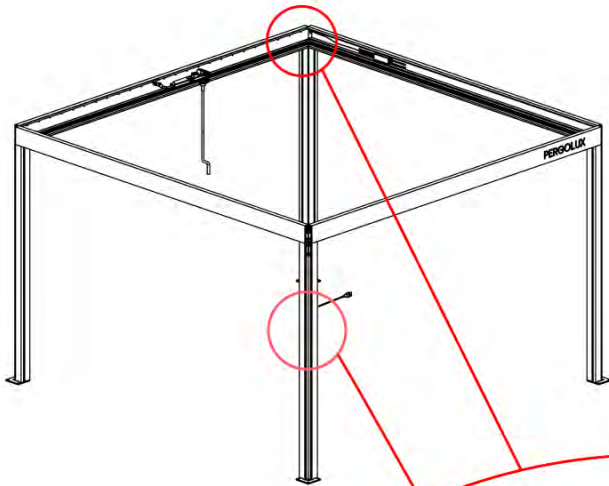

Power cable
PN-200003781
1x