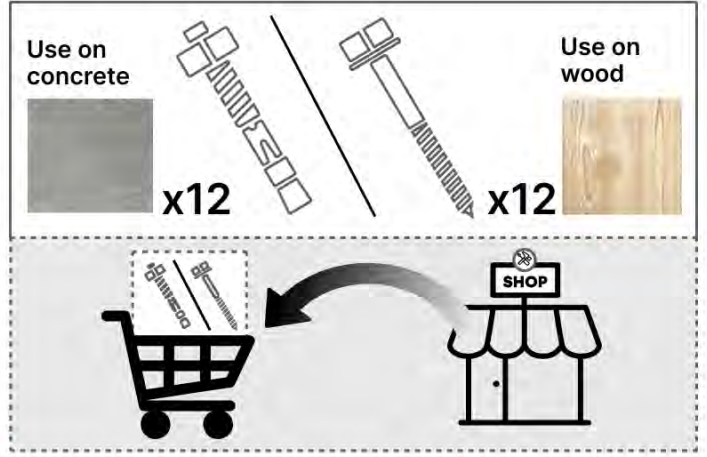

PN-200002614
4x

PN-200000840
12x

4.2x16
5/32" x 5/8"

4

45

46

PERGOLUX | PERGOLA FREESTANDING S4

4 X 4 M / 13' X 13'