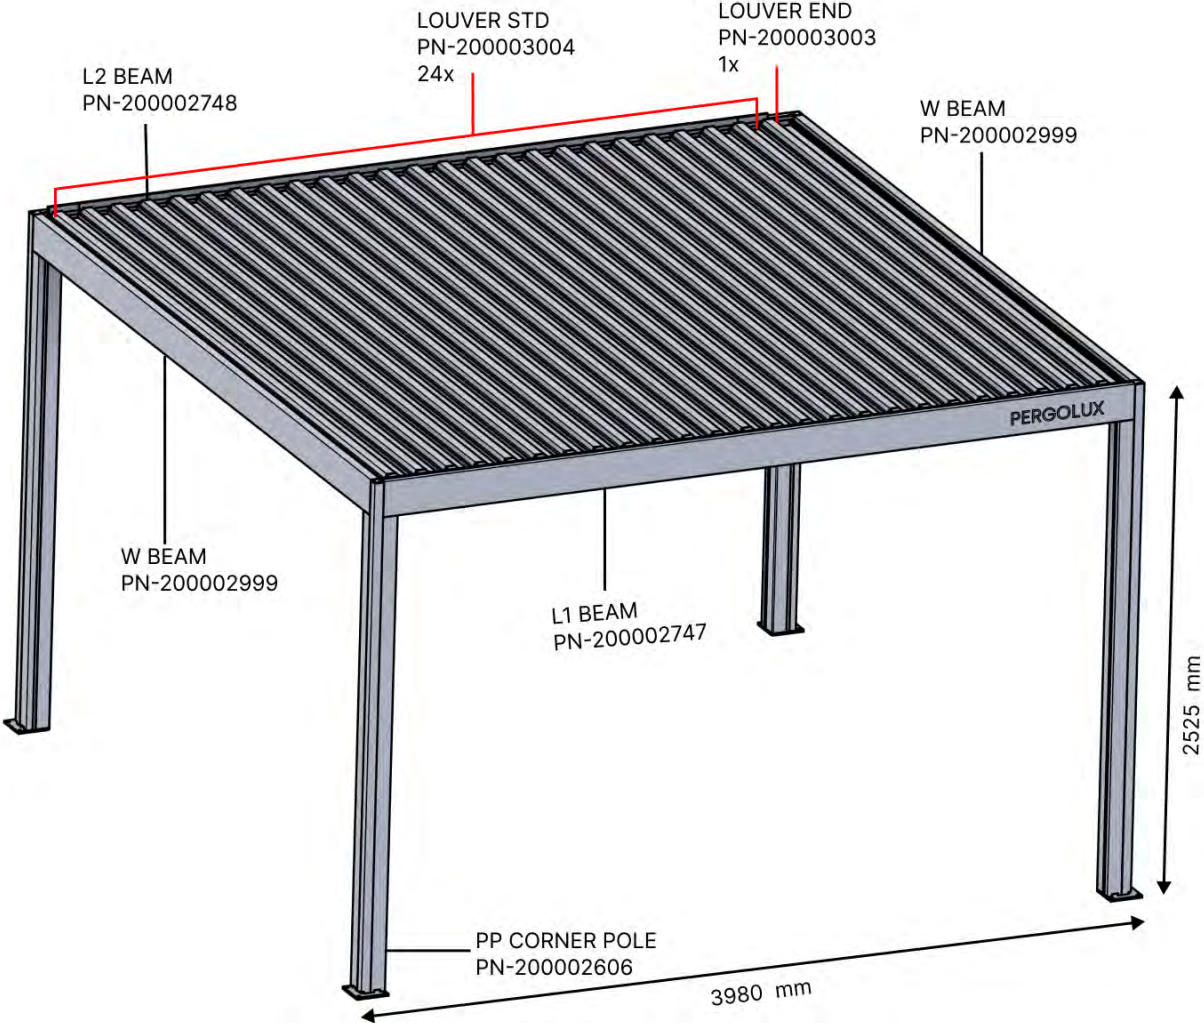

Matter + Smart home can be connected at anytime by simply scanning the QR code provided

4 x 4 M / 13' x 13'

4 × 4 m / 13' x 13'

01

Are you installing a screen, slat wall or glass wall?

It is recommended to remove these Snapfit covers and clips now before installing the pergola.