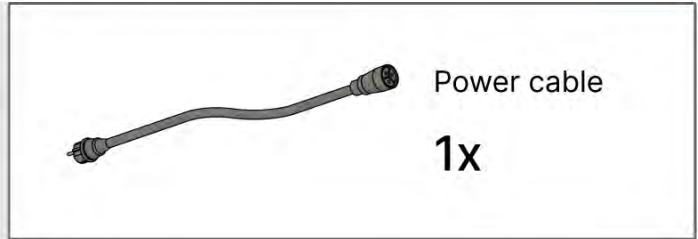

18

Power cable
PN-200003781
1x

Power Cable can be
routed through all
the Poles.

** Only if you ordered LED lights to your pergola.

19

** Only if you ordered LED lights to your pergola.

20

1