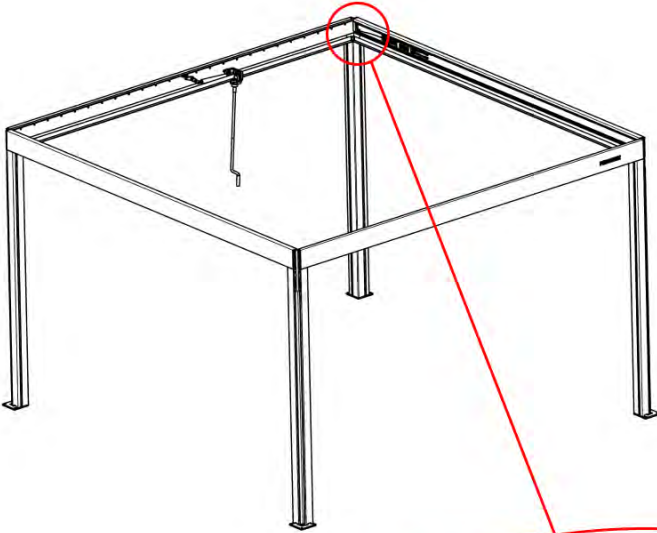

4

ANTHRACITE: B188
WHITE: B194
BLACK: B191

PN-200002622

4x

23

4

ANTHRACITE: B188
WHITE: B194
BLACK: B191

24