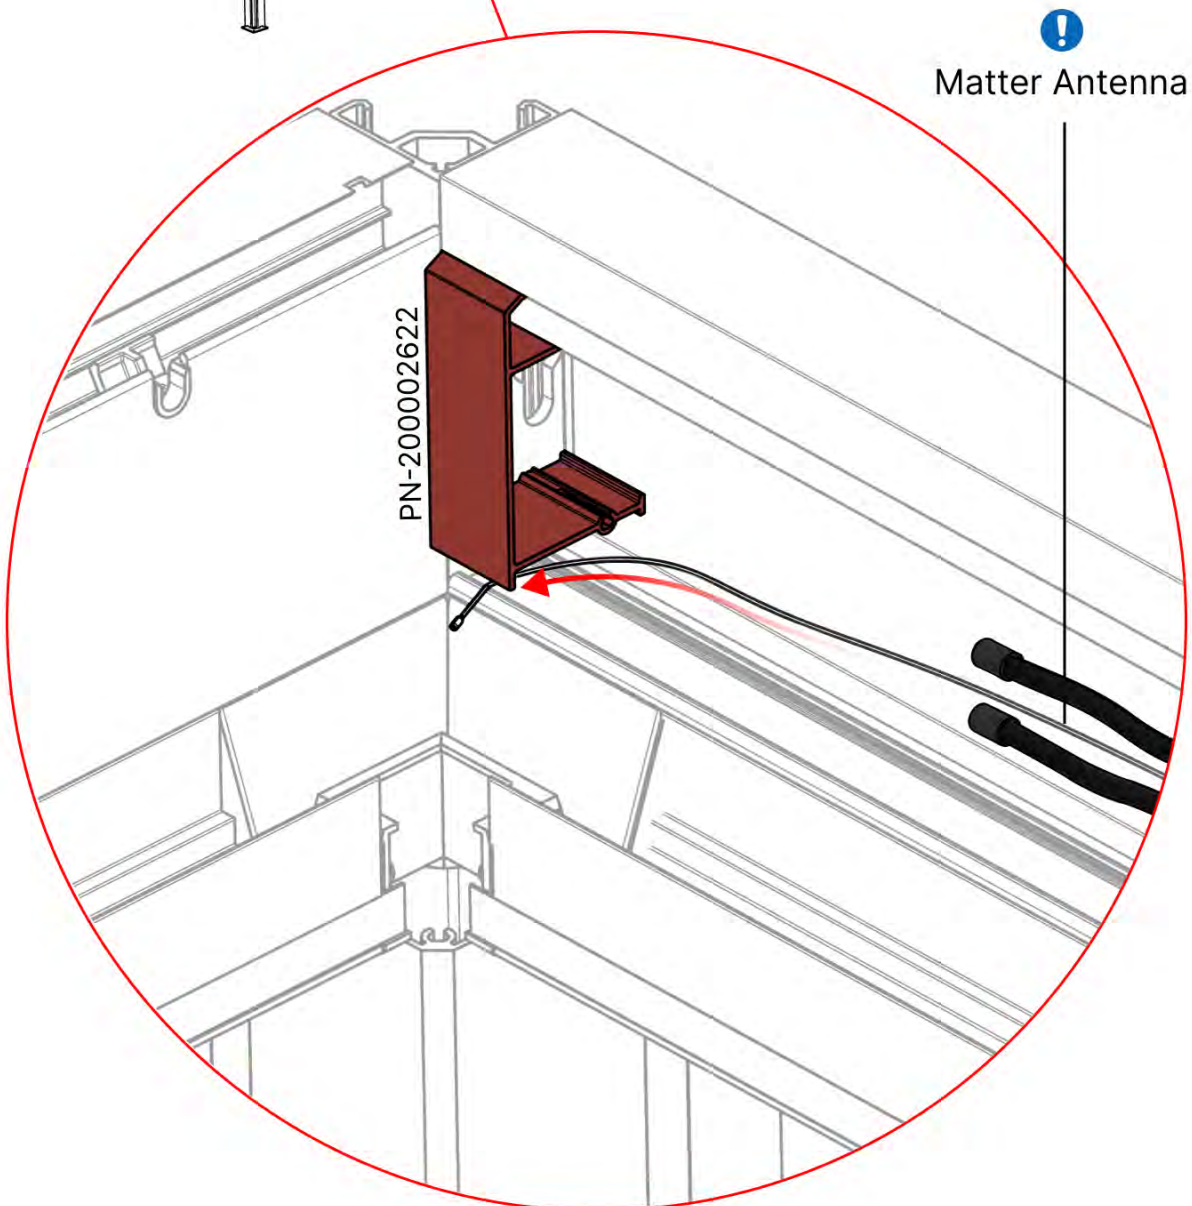

Route the Matter
Antenna and place it
below the highlighted
part(PN-200002622).

25

3

ANTHRACITE: B209
WHITE: B213
BLACK: B211

INFORMATION

26

Matter Antenna Clip
1x

Matter Antenna