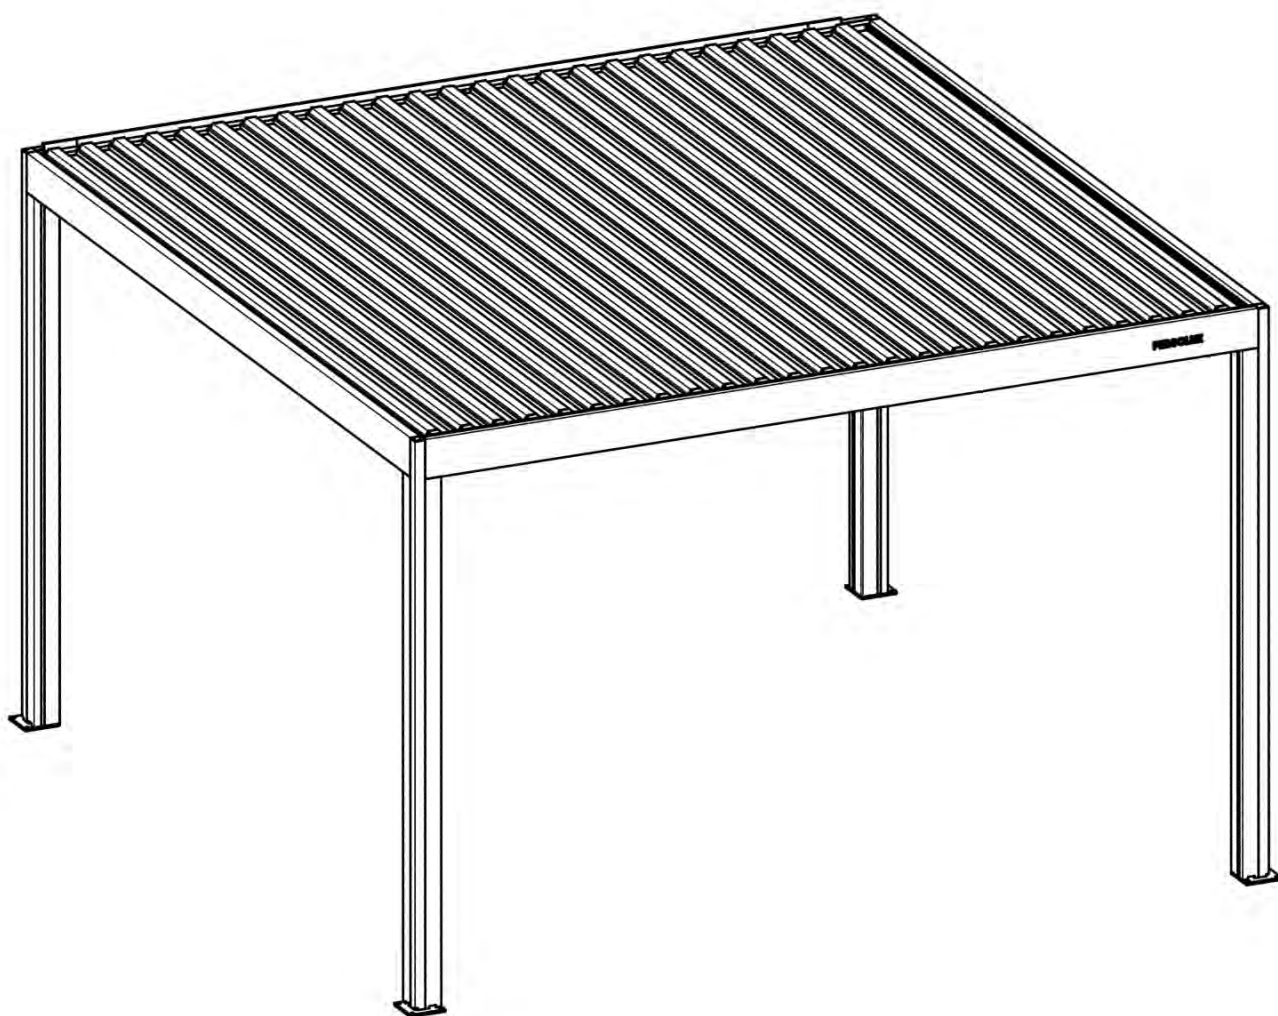

S4

PERGOLA

4 × 4m / 13' x 13'
FREESTANDING

PERGOLUX

Type Approved
Regular
Production
Surveillance

www.tuv.com
ID: 111293124

INFORMATION

INSTALLATION INSTRUCTIONS: