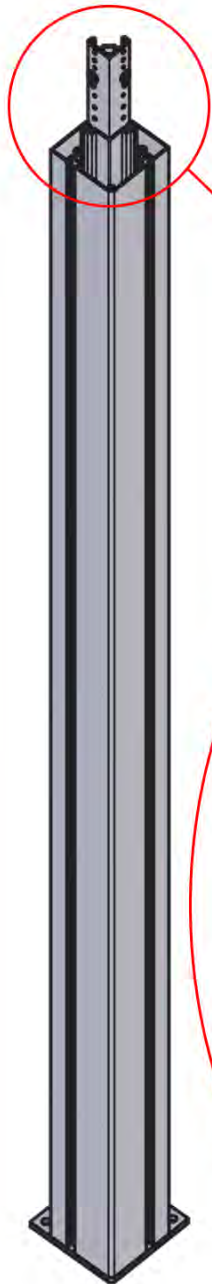

05

4

ANTHRACITE: B188
WHITE: B194
BLACK: B191

PN-200002706

8x