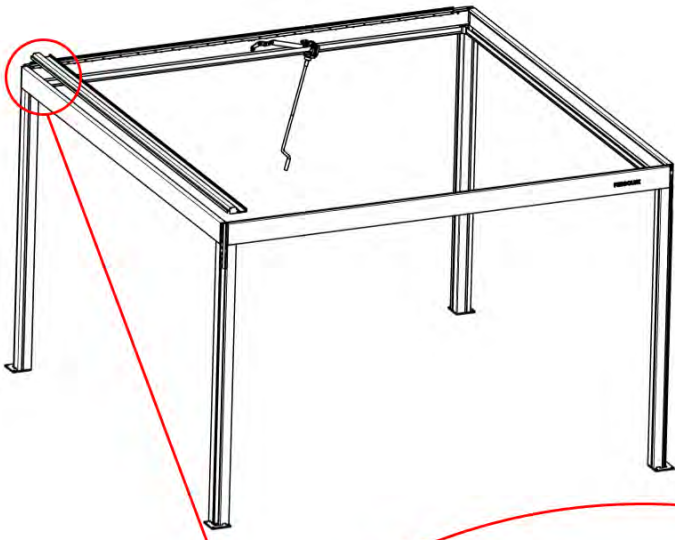

30

x3
PERGOLUX
PERGOLUX
PERGOLUX

1

ANTHRACITE: L192
WHITE: L196
BLACK: L194

PN-200003004
1x