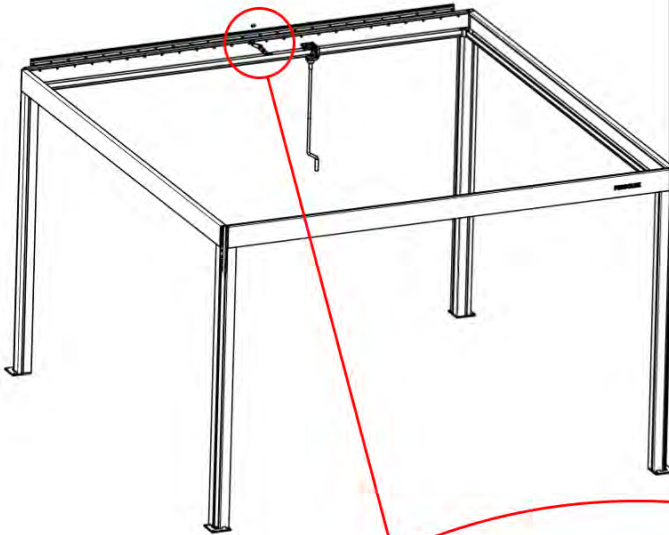

28

i
Adjust motor to prepare for assembly on step 29

29

4

ANTHRACITE: B188
WHITE: B194
BLACK: B191

PN-200002613
1x

PN-200000826
2x

PERGOLA LOUVERS