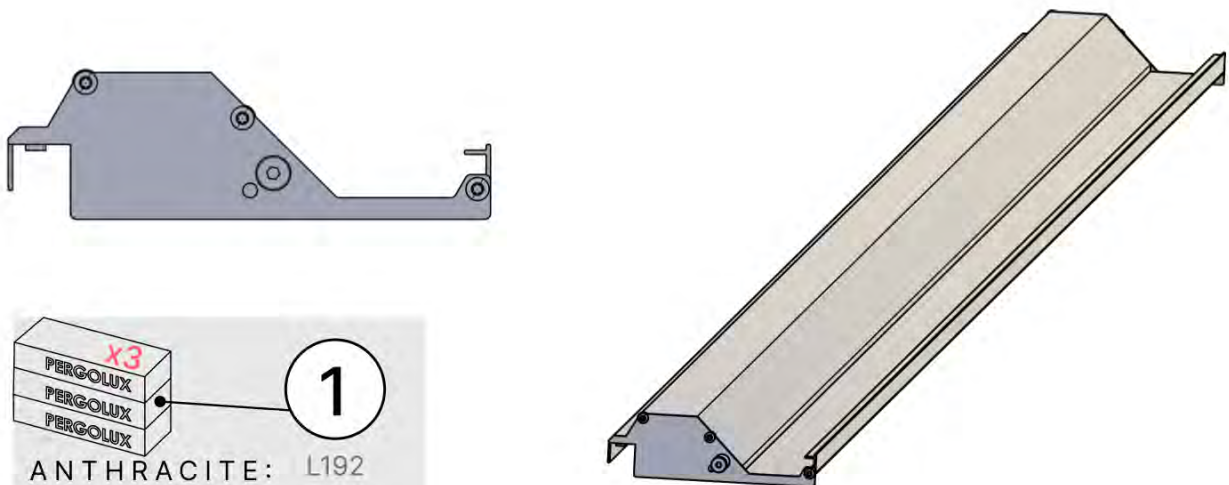

x3
PERGOLUX
PERGOLUX
PERGOLUX

1

ANTHRACITE: L192
WHITE: L196
BLACK: L194

P.PERGOLA 4M FS LOUVER
PN-200003004

x1
PERGOLUX

2

ANTHRACITE: B204
WHITE: B208
BLACK: B206

24x