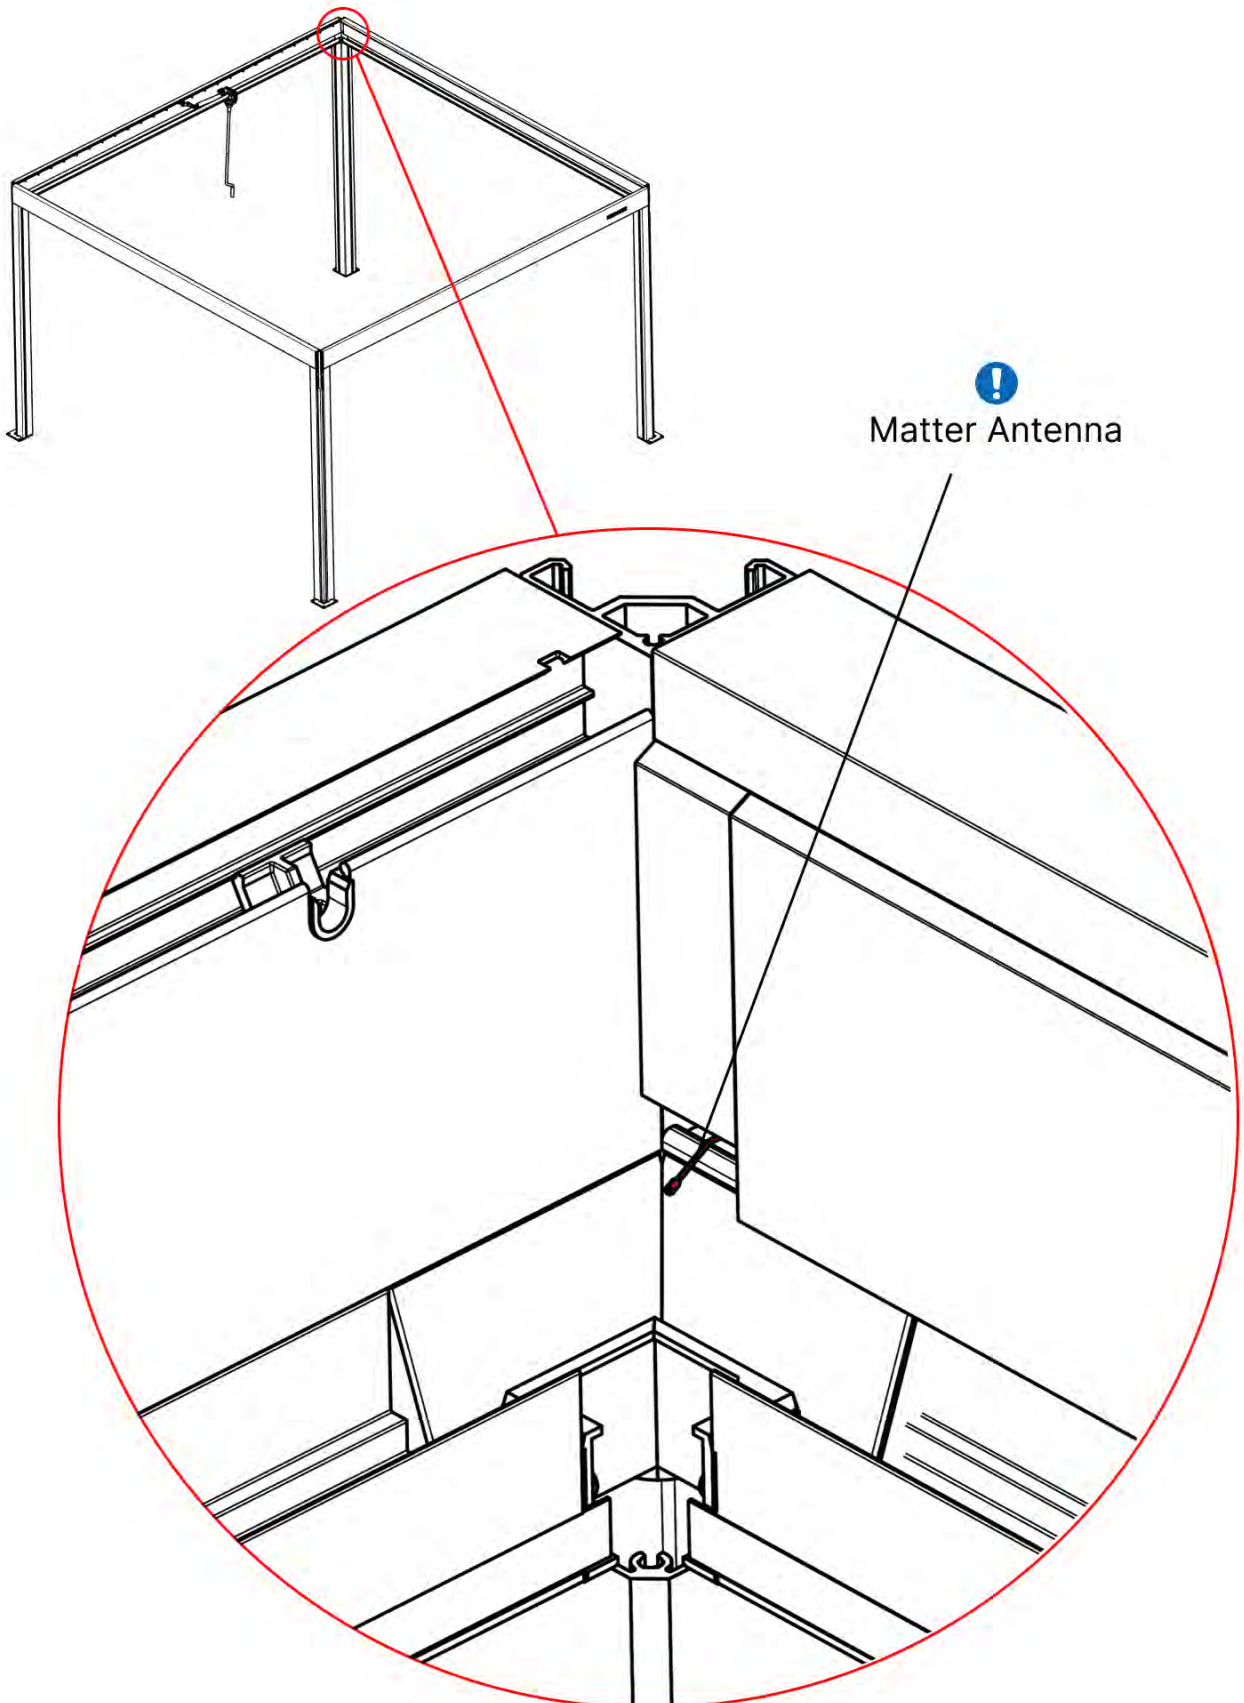

Route the Matter
Antenna and place it
below the highlighted
part(PN-200002622).

25

3

ANTHRACITE: B209
WHITE: B213
BLACK: B211

INFORMATION

26

Matter Antenna Clip
1x

Matter Antenna