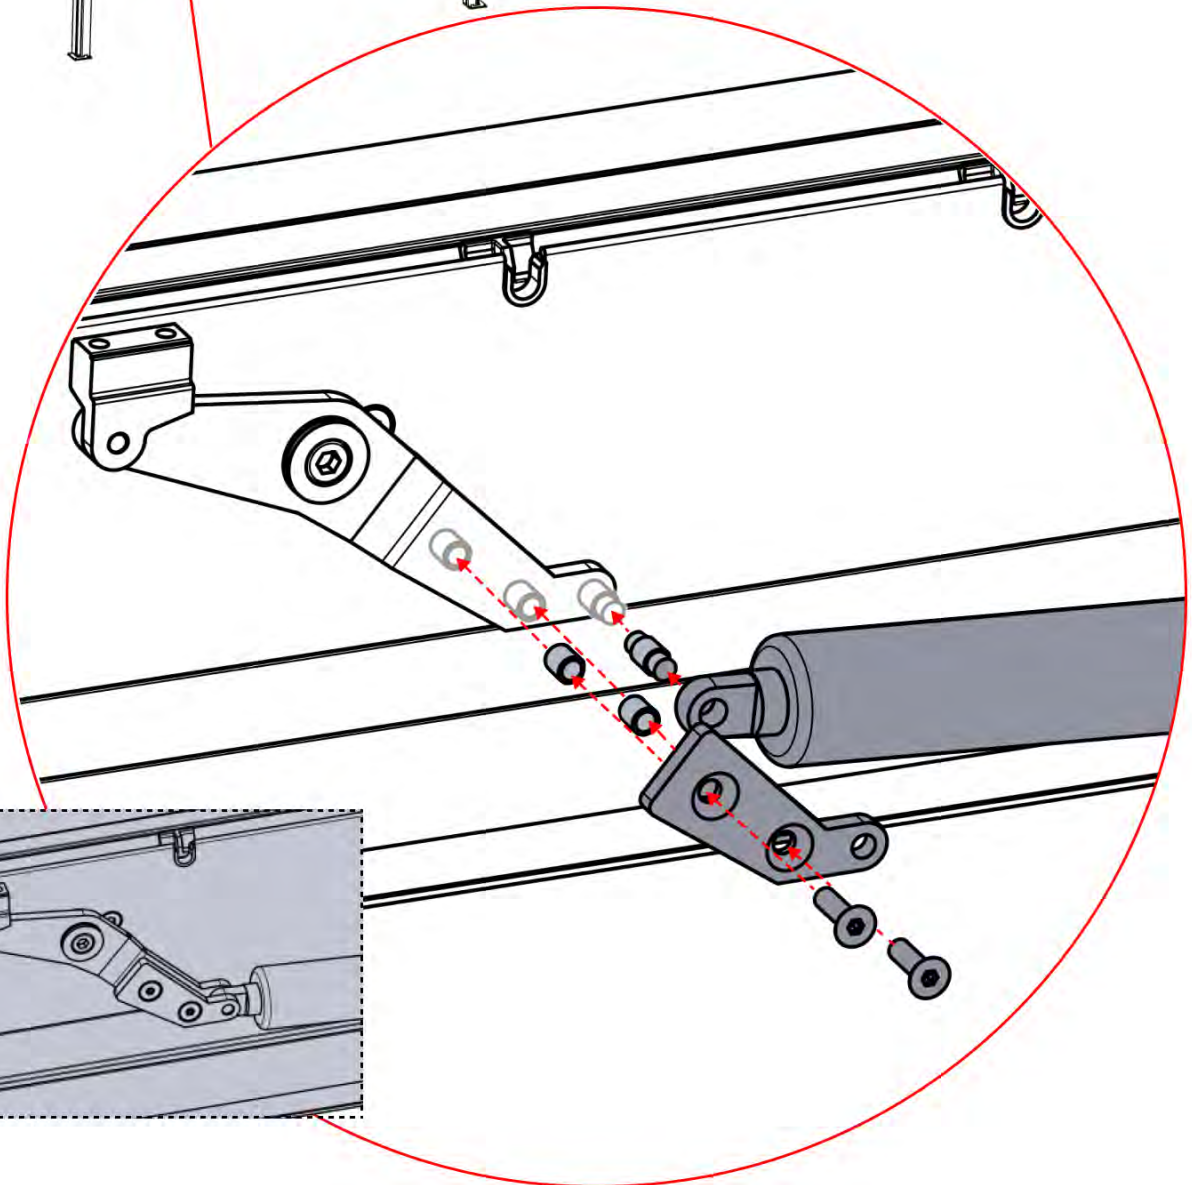

14

4

ANTHRACITE: B188
WHITE: B194
BLACK: B191

PN-200003367
1x

PN-200000853
2x

PN-200003370
1x

PN-200003368
2x