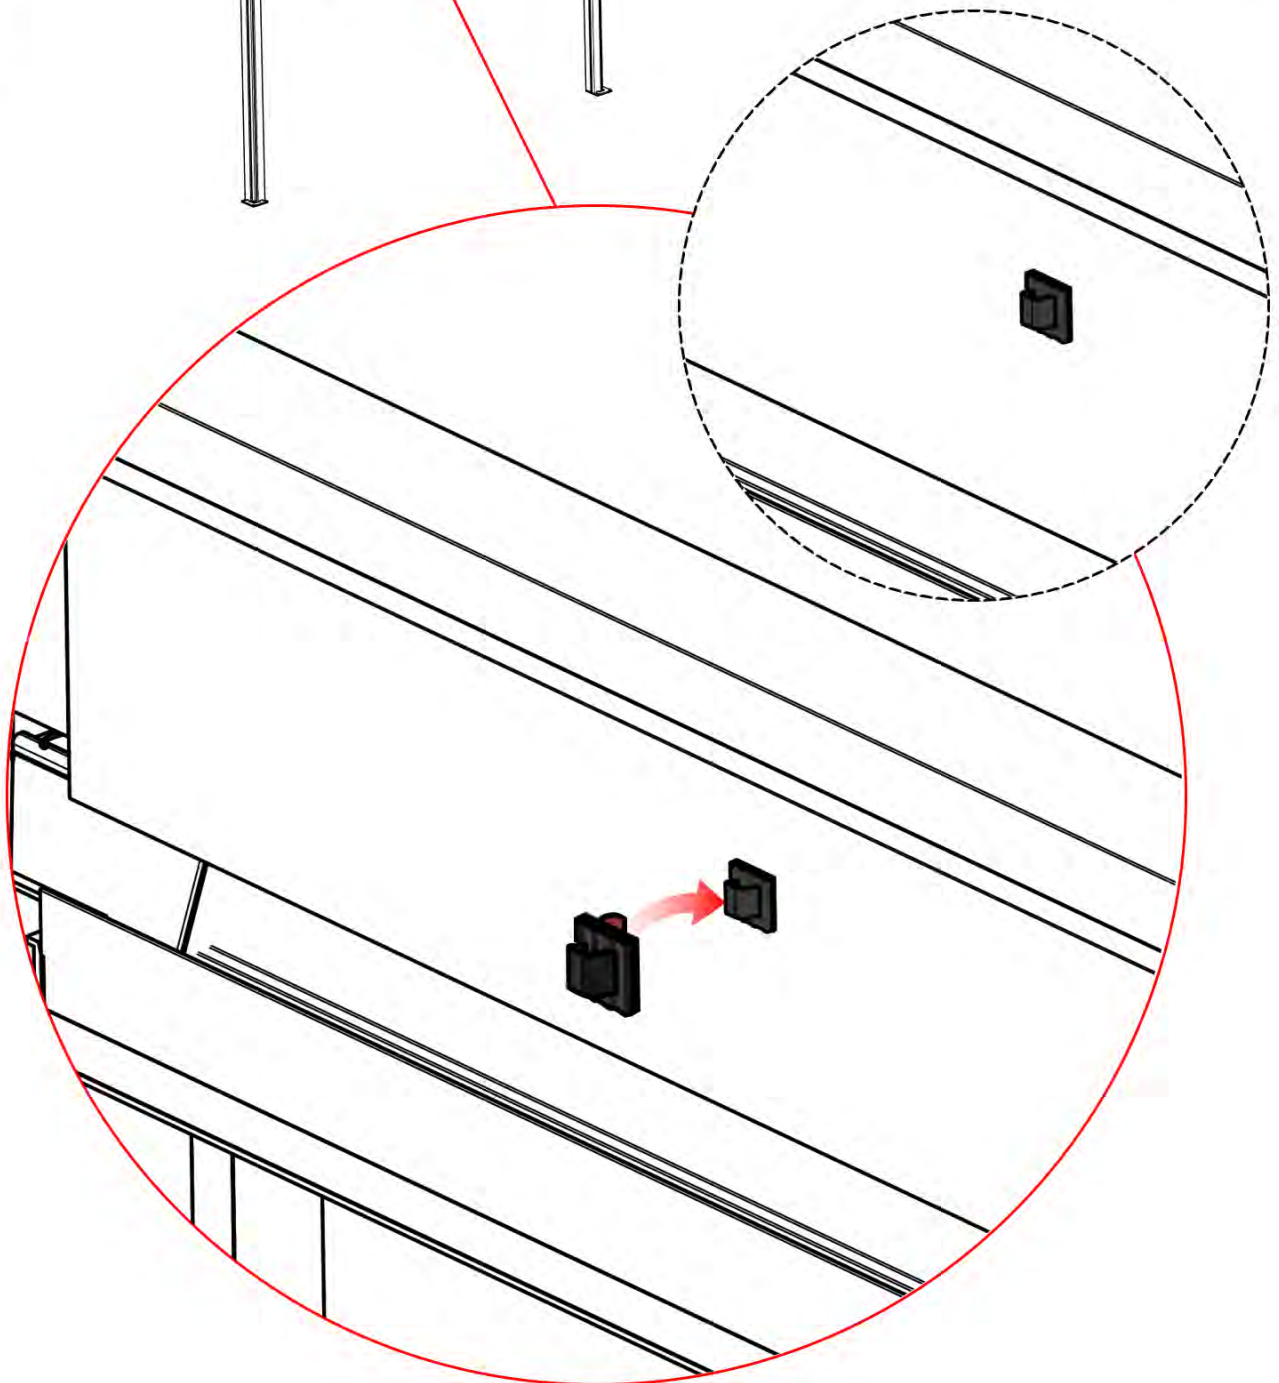

Route the Matter
Antenna and place it
below the highlighted
part(PN-200002622).

25

3

ANTHRACITE: B209
WHITE: B213
BLACK: B211

INFORMATION

26

Matter Antenna Clip
1x

Matter Antenna