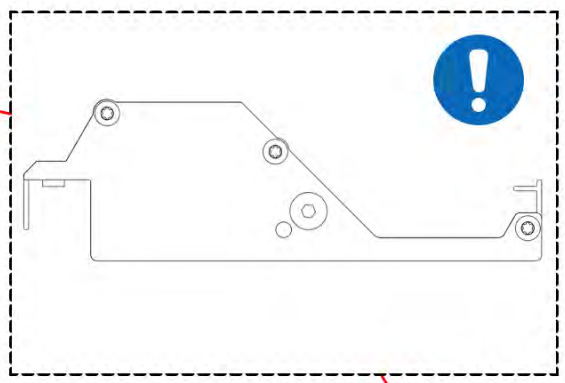

30

x3
PERGOLUX
PERGOLUX
PERGOLUX

1

ANTHRACITE: L192
WHITE: L196
BLACK: L194

PN-200003004
1x