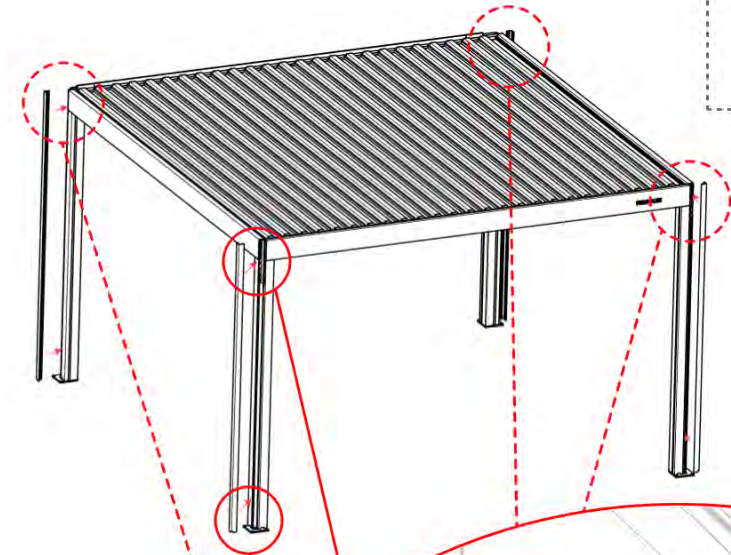

43

x2
PERGOLUX
PERGOLUX

5

ANTHRACITE: C120
WHITE: C122
BLACK: C121

PN-200003386
4X

⊗

⊗