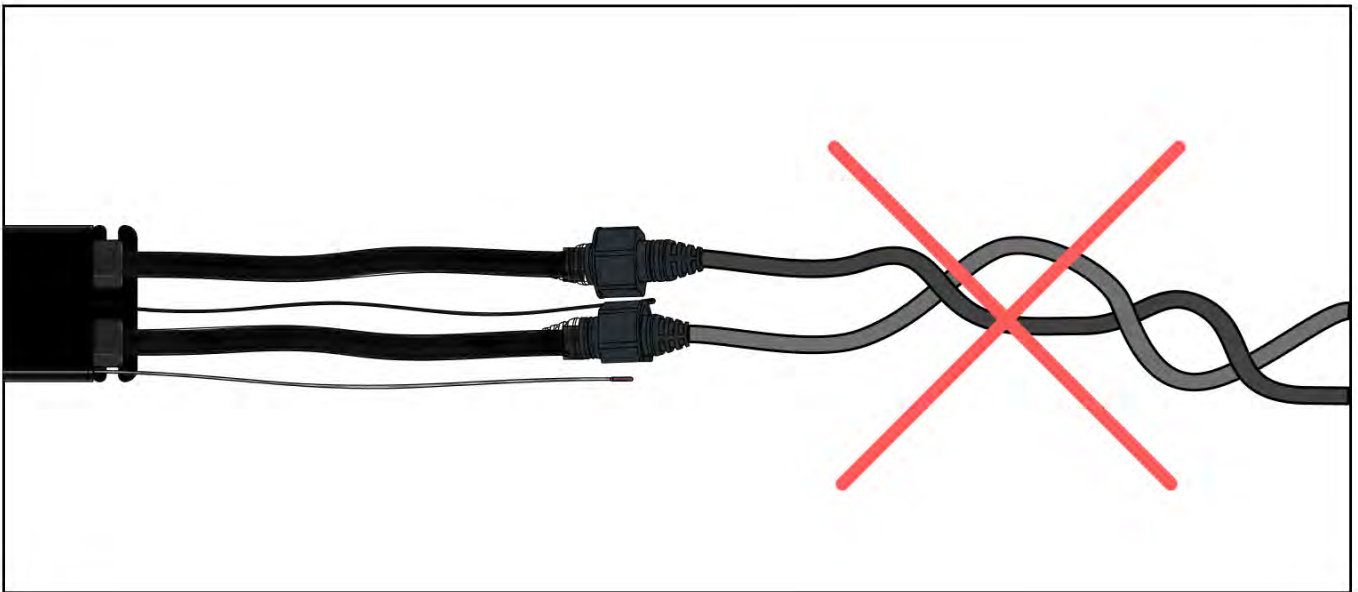

! ** Only if you ordered LED lights to your pergola.

21

PERGOLUX CONTROL BOX

!
Keep the Matter Antenna wire free and do not tie them with LED and Motor wire

S4

PN-200002683
5x

PN-200002684
10x

22