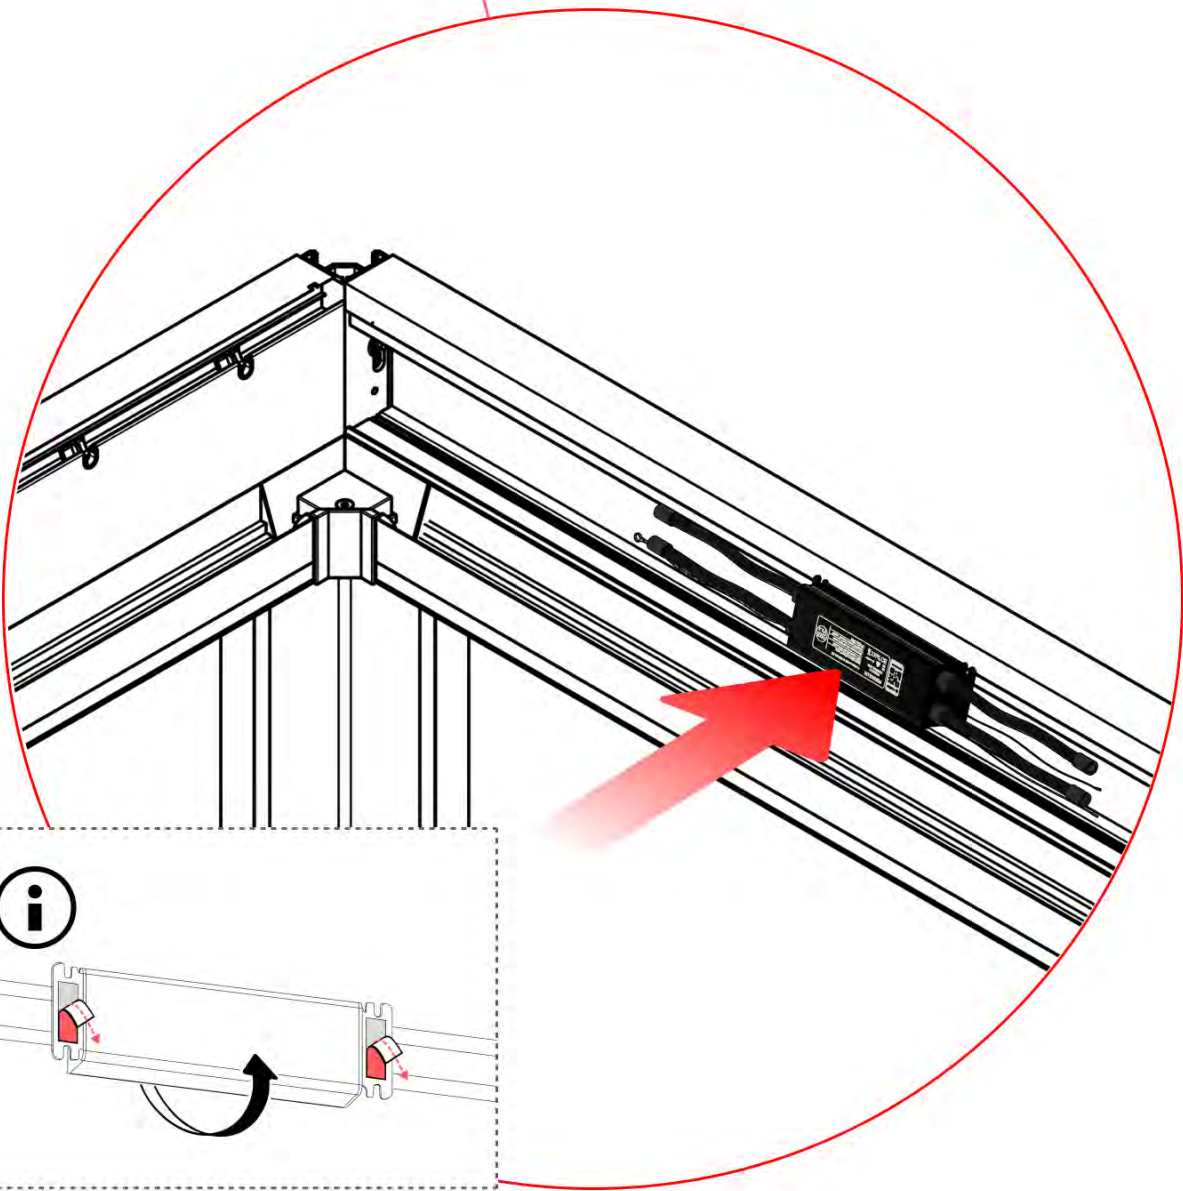

!
Control Box can be
installed on
Preferred W BEAM

** Only if you ordered LED lights to your pergola.

17

Connect grounding wire before connecting to power!

GROUNDING

**** Only if you ordered LED lights to your pergola.**