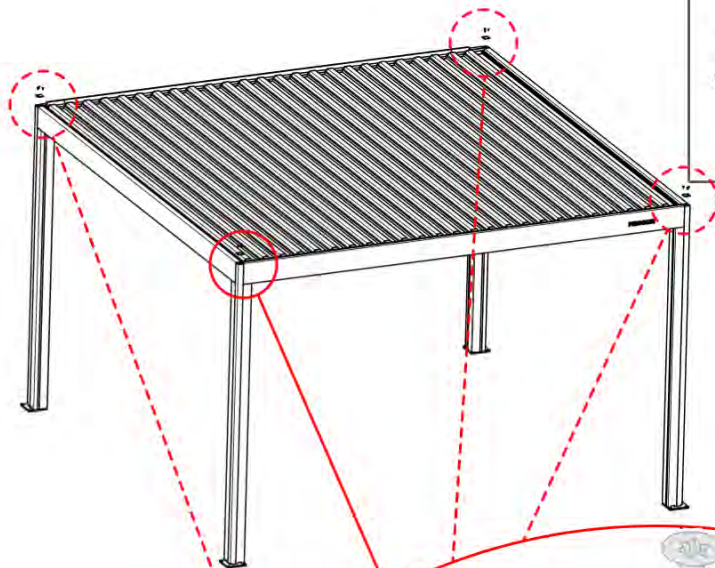

PN-200002614
4x

PN-200000840
12x

4.2x16
5/32" x 5/8"

4

45

46

PERGOLUX | PERGOLA FREESTANDING S4

4 X 4 M / 13' X 13'