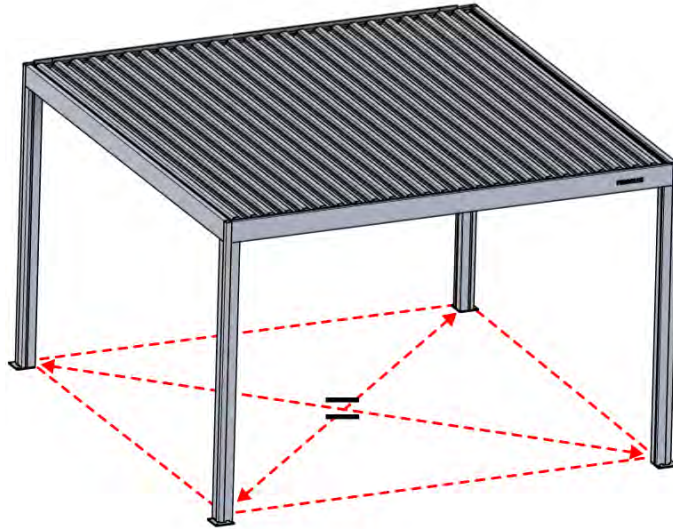

PN-200002614
4x

PN-200000840
12x

4.2x16
5/32" x 5/8"

4

45

46

PERGOLUX | PERGOLA FREESTANDING S4

4 X 4 M / 13' X 13'