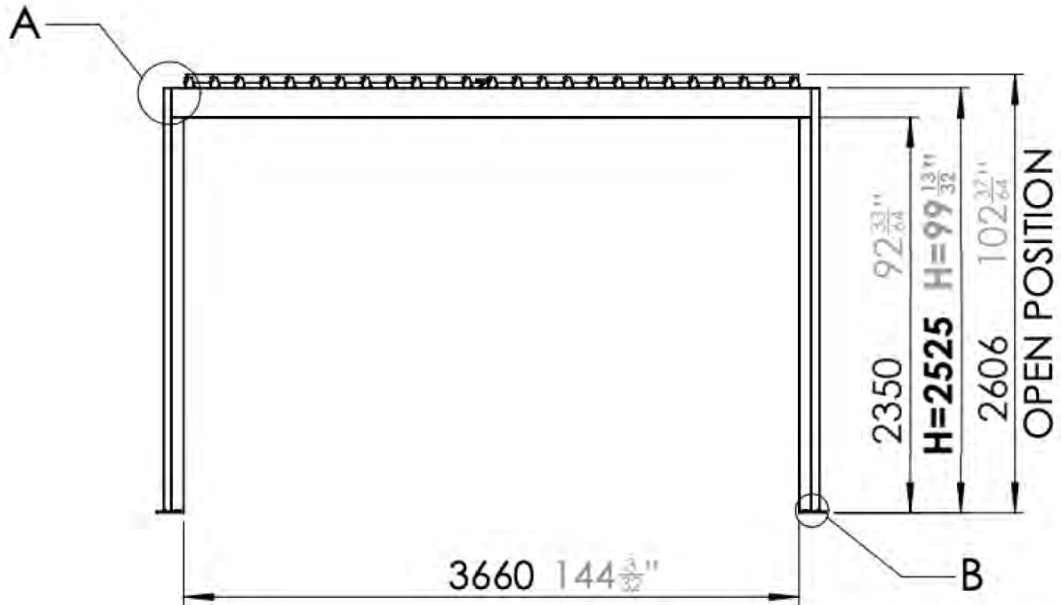

4 × 4 m / 13' x 13'