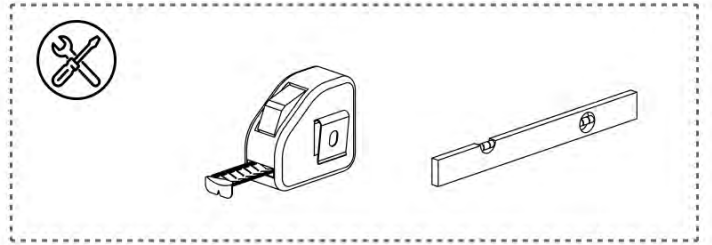

PN-200002614
4x

PN-200000840
12x

4.2x16
5/32" x 5/8"

4

45

46

PERGOLUX | PERGOLA FREESTANDING S4

4 X 4 M / 13' X 13'