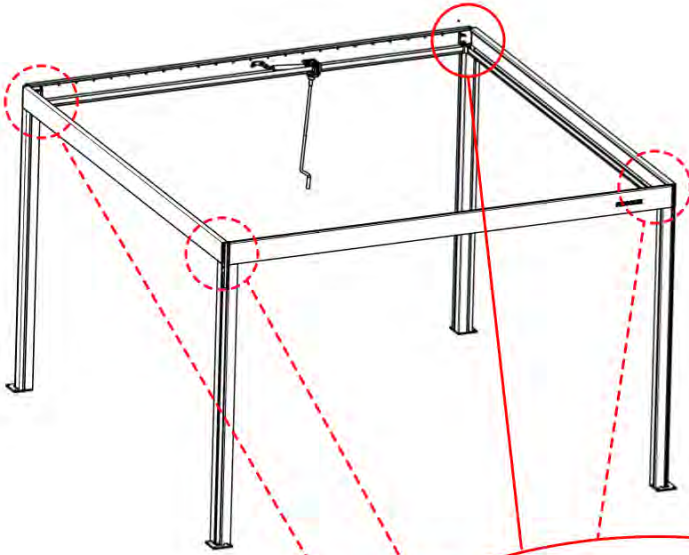

22

4

ANTHRACITE: B188
WHITE: B194
BLACK: B191

PN-200002622

4x