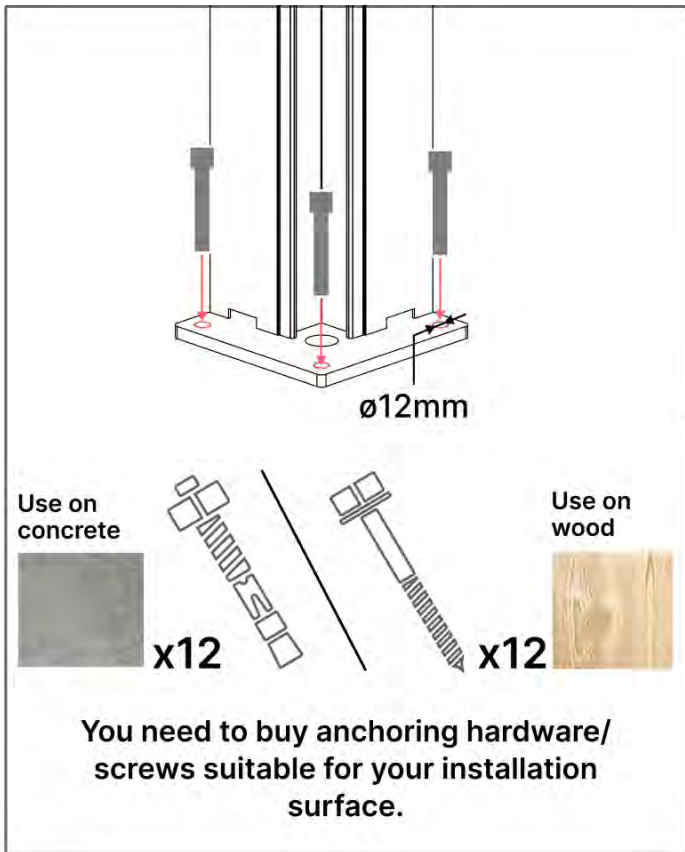

Do not use a regular hammer, as it may cause damage.

Align slats according to sunlight direction for optimal shading.

AC Input

Repeat this step as many times as the number indicates

Motor

Turn around

INFORMATION