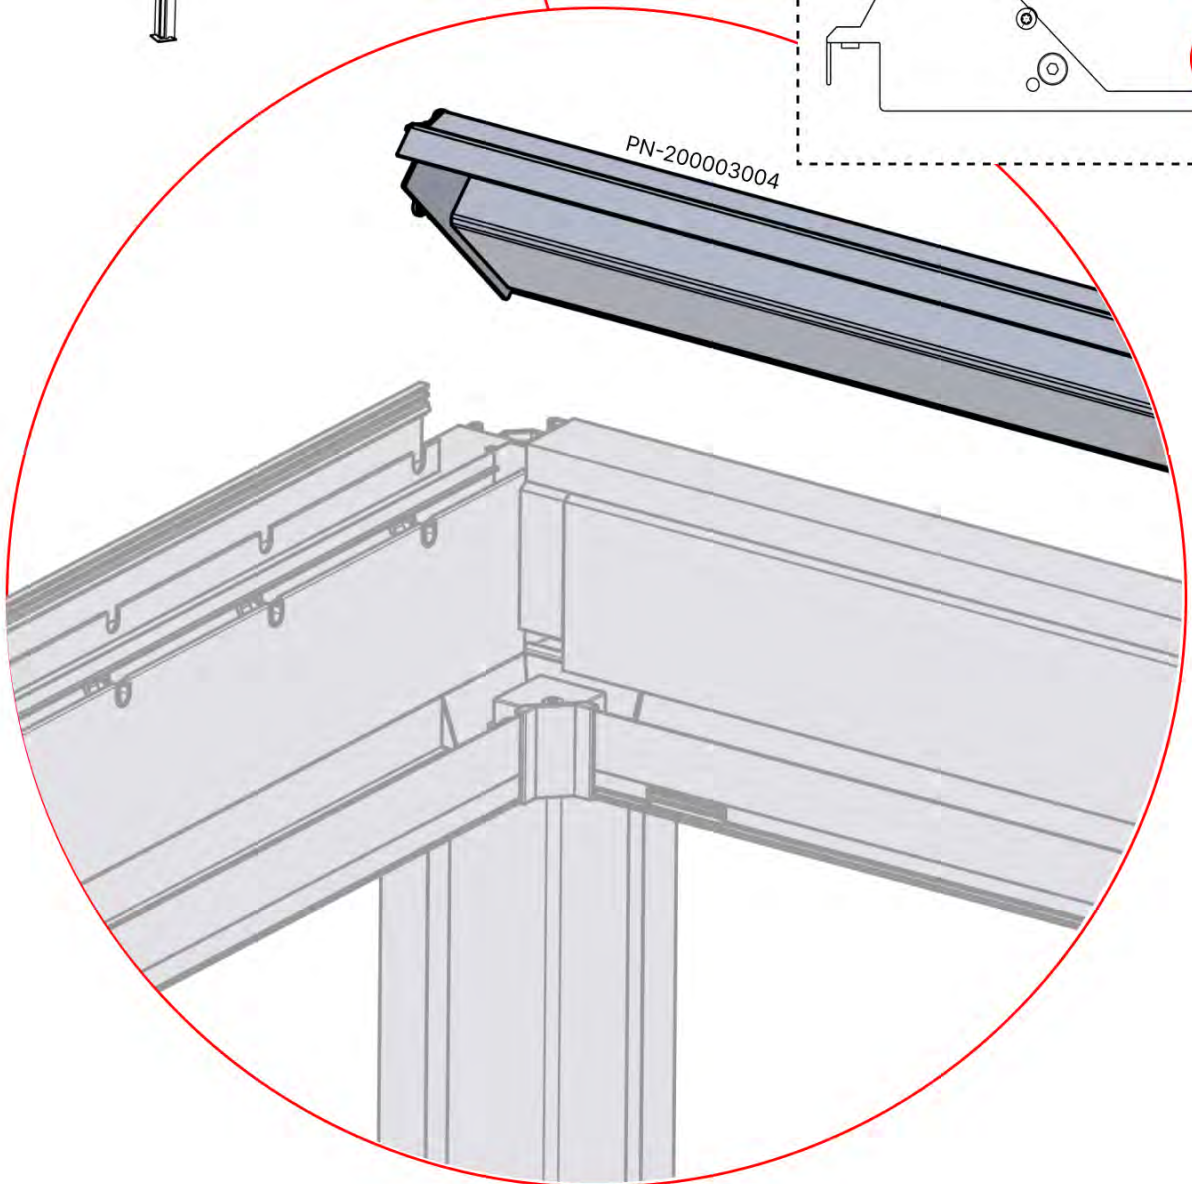

34

x1
PERGOLUX

2

ANTHRACITE: L204
WHITE: L208
BLACK: L206

PN-200003003
1x