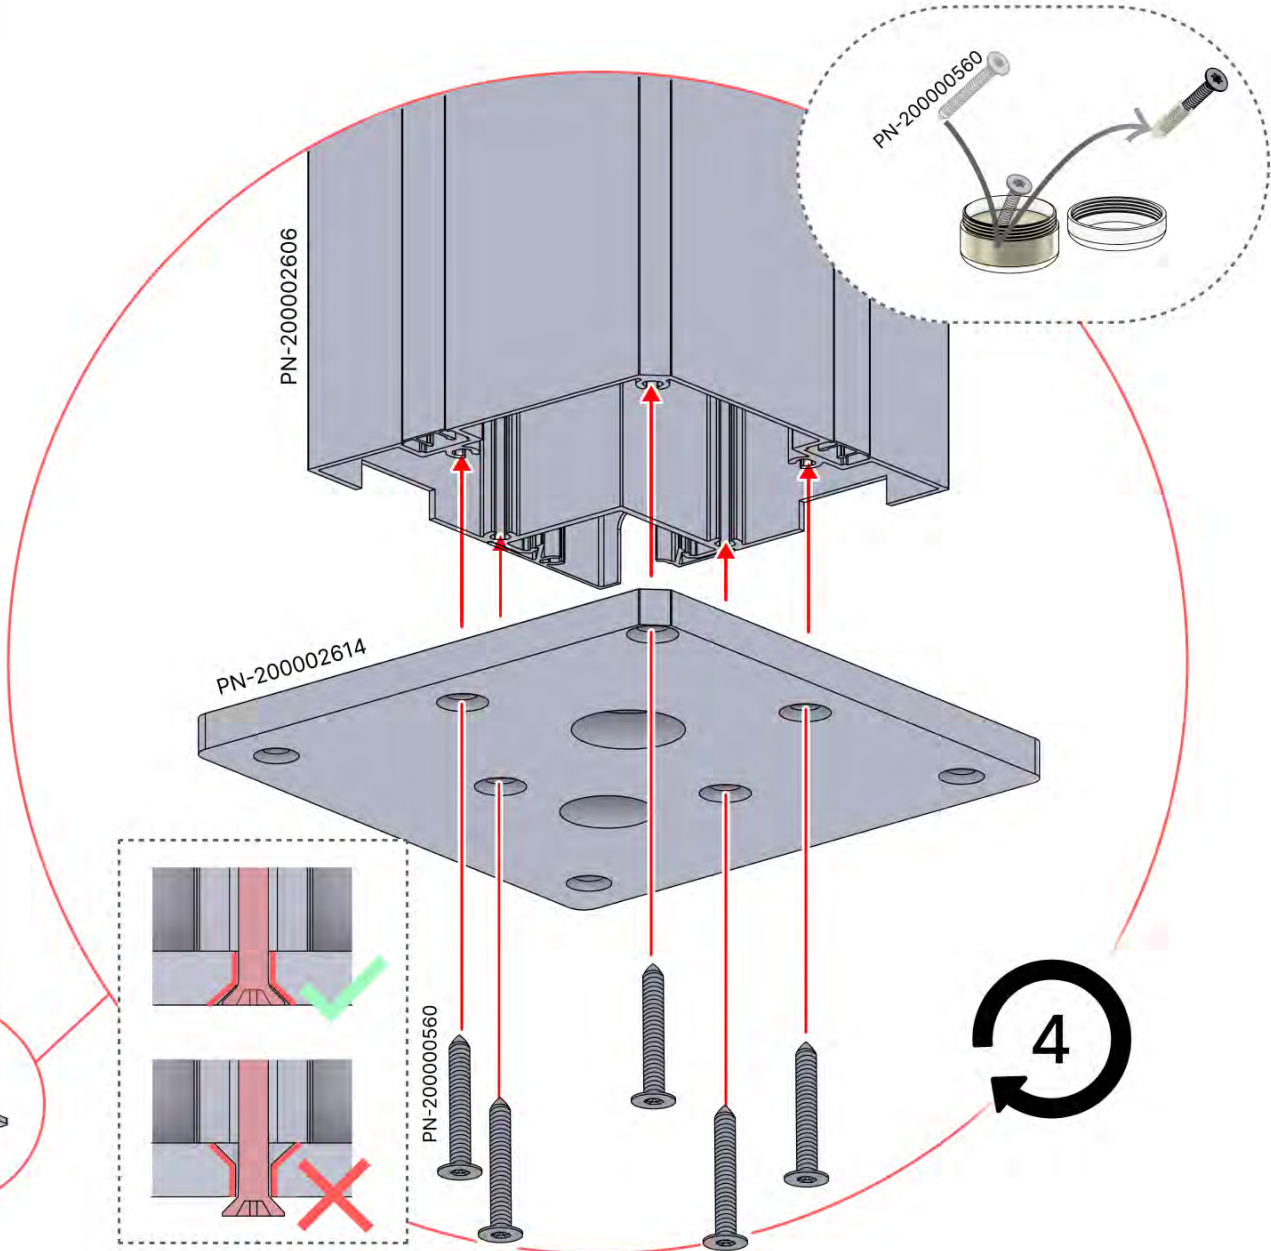

04

ANTHRACITE: C120
WHITE: C122
BLACK: C121

ANTHRACITE: B189
WHITE: B281
BLACK: B282

PN-200002606
4x

PN-200002614
4x

PN-200000560
20x

PN-200002606

PN-200002614

PN-200000560

PN-200000560

4