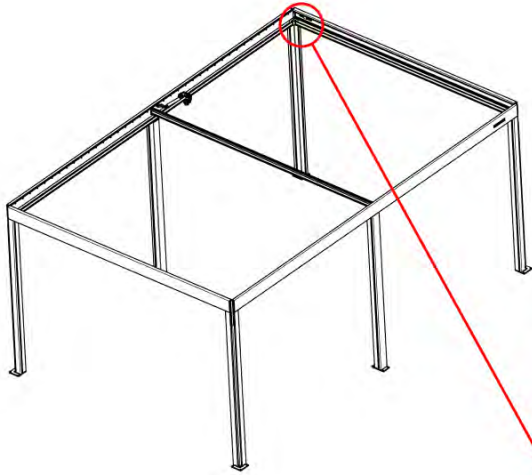

** Only if you ordered LED lights to your pergola.

24