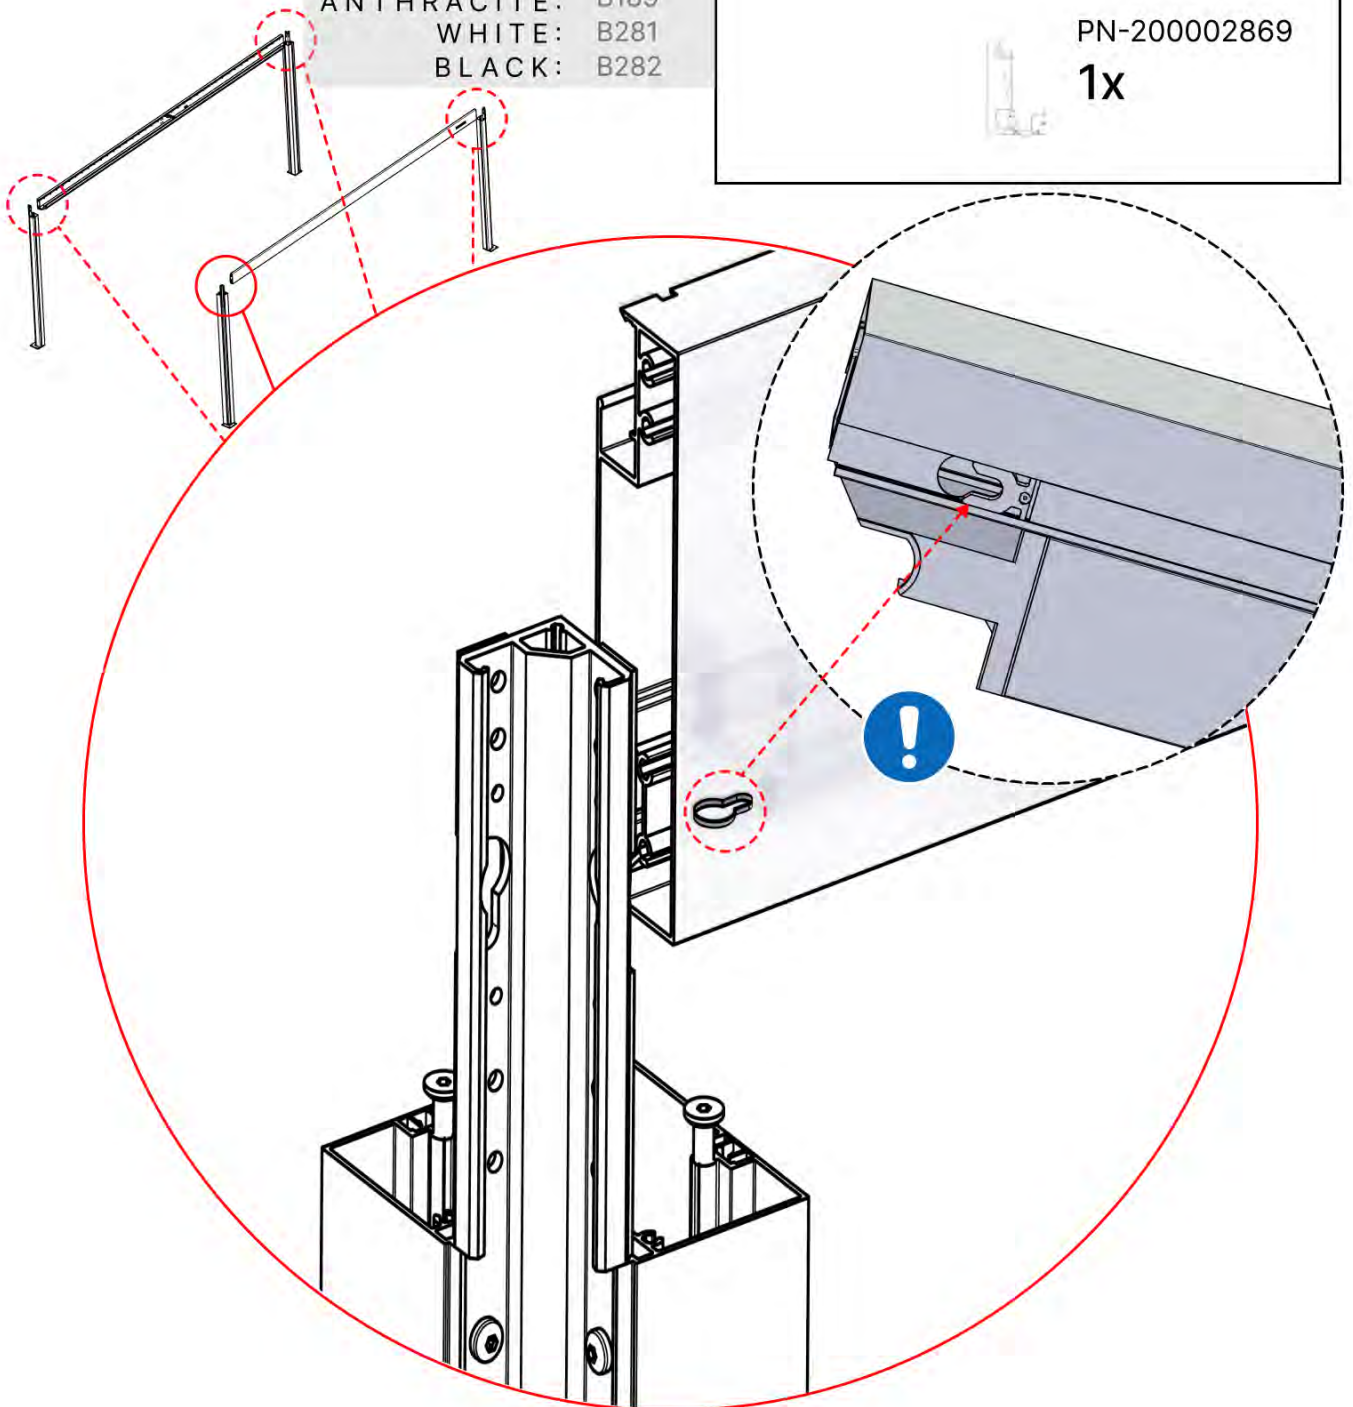

INFORMATION

ANTHRACITE: C120
WHITE: C122
BLACK: C121

ANTHRACITE: B189
WHITE: B281
BLACK: B282