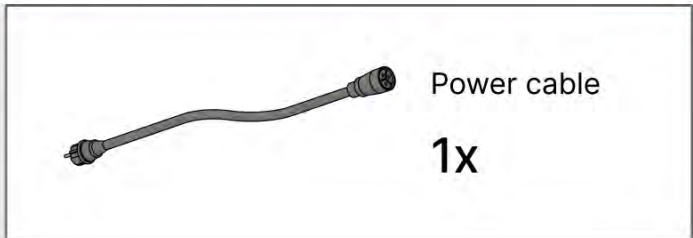

** Only if you ordered LED lights to your pergola.

26