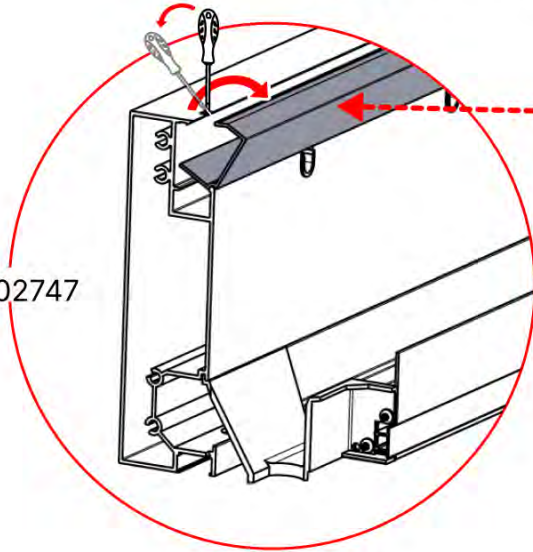

PN-200002747