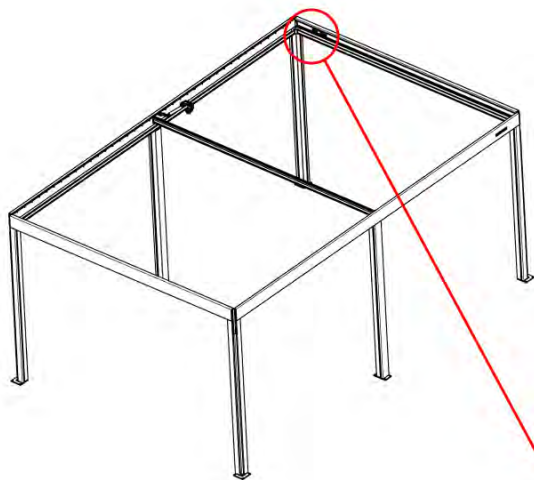

** Only if you ordered LED lights to your pergola.

26