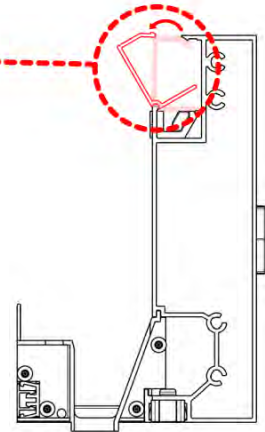

PN-200002747