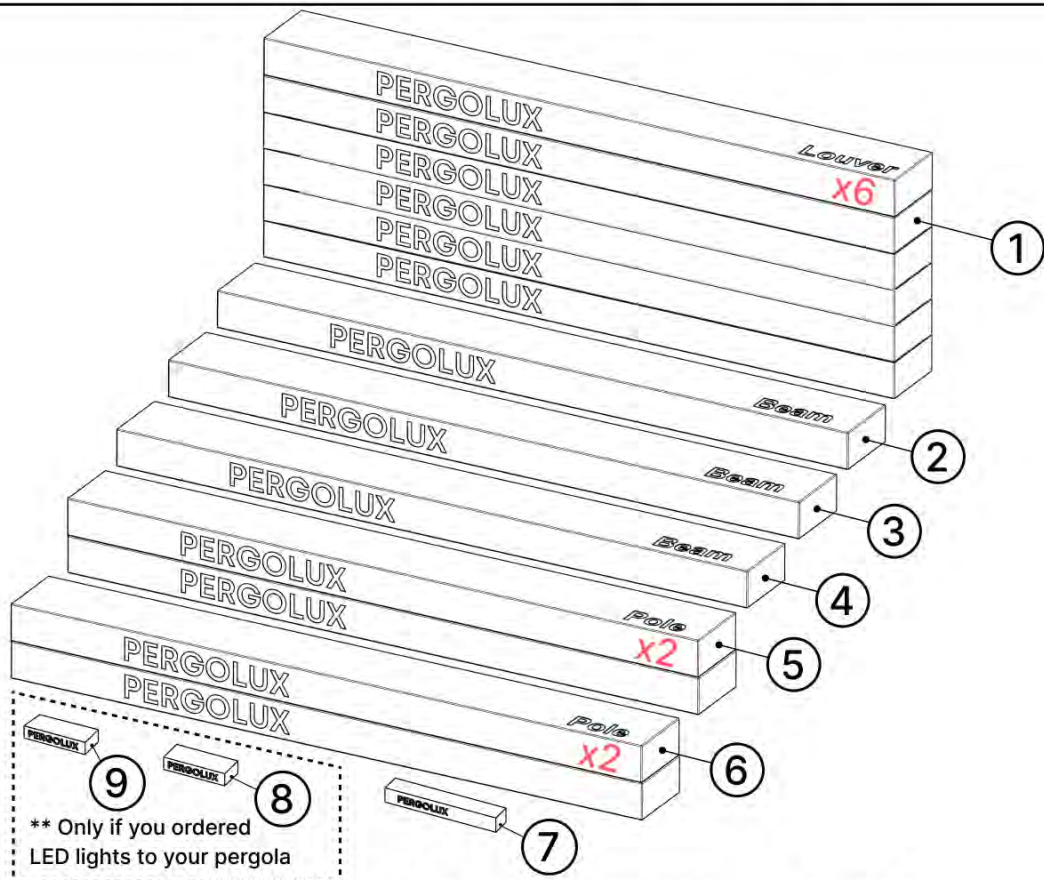

PACKAGE OVERVIEW

ORDER	ANTHRACITE	WHITE	BLACK
①	L192	L196	L194
②	B209	B213	B211
③	B189	B281	B282
④	B221	B225	B223
⑤	C123	C125	C124
⑥	C120	C122	C121
⑦	MANUAL MOTOR	MANUAL MOTOR	MANUAL MOTOR

** Only if you ordered LED lights to your pergola			
⑧	CONTROL BOX		
⑨	POWER CABLE