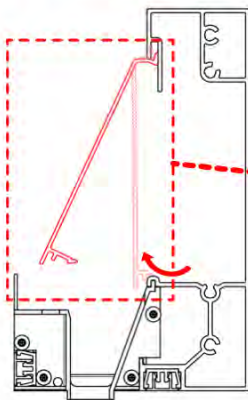

PN-200002869