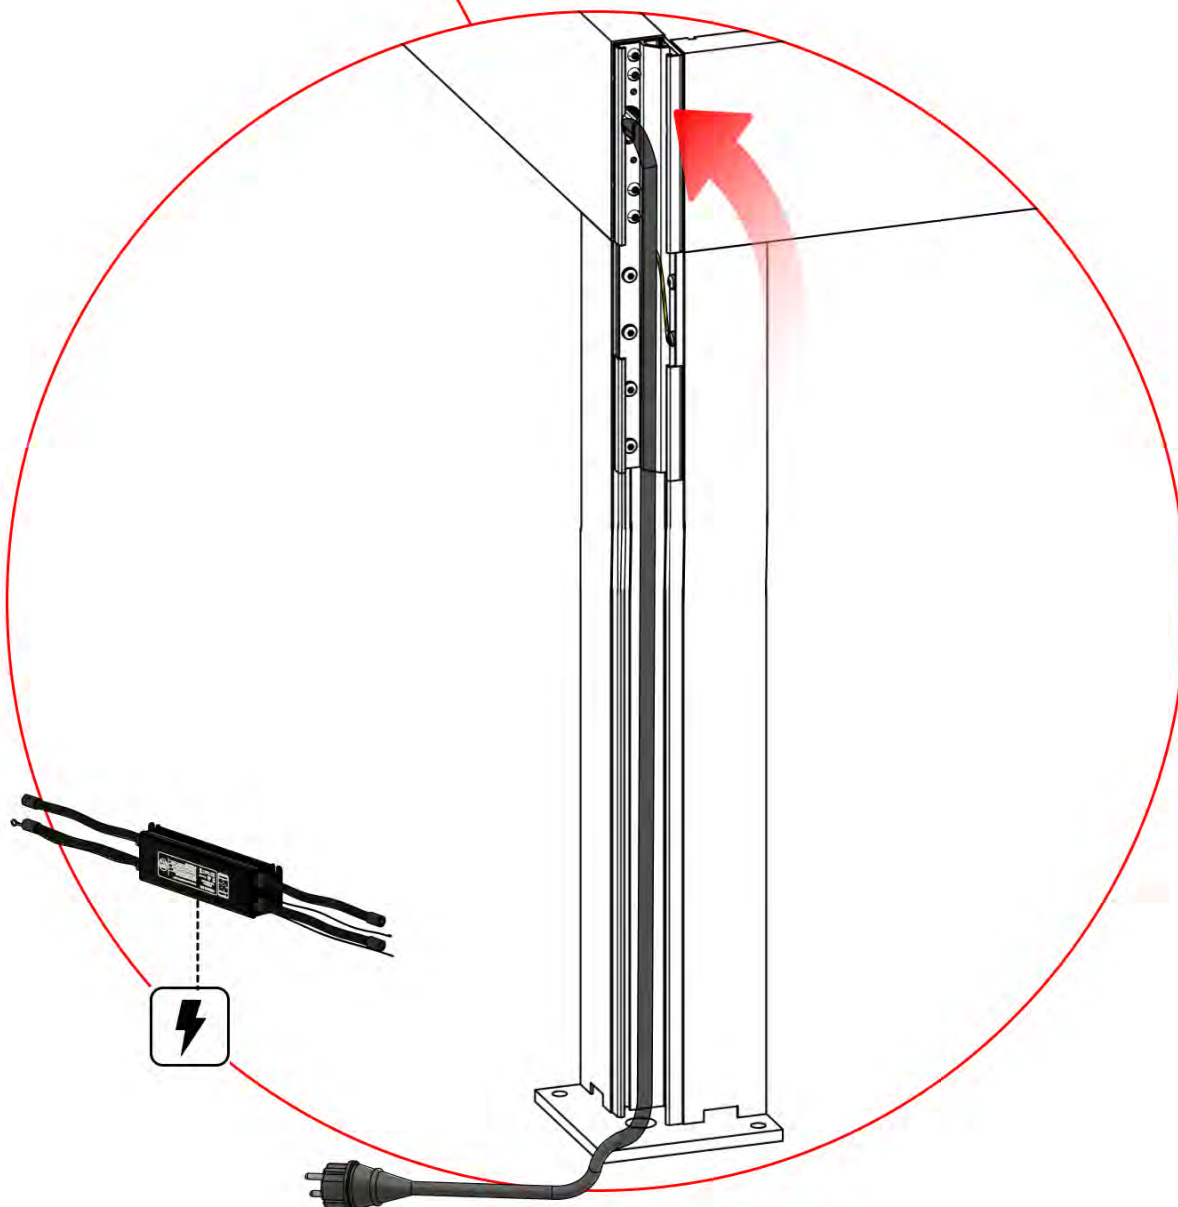

# 25

POWER CABLE

Power cable  
PN-200003781  
**1x**

Power Cable can be  
routed through all  
the Poles.

\*\* Only if you ordered LED lights to your pergola.