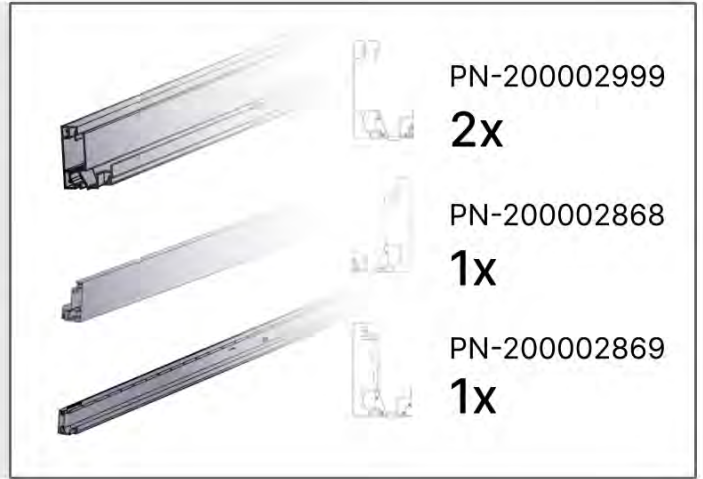

03

ANTHRACITE: B209
WHITE: B213
BLACK: B211

ANTHRACITE: B189
WHITE: B193
BLACK: B190