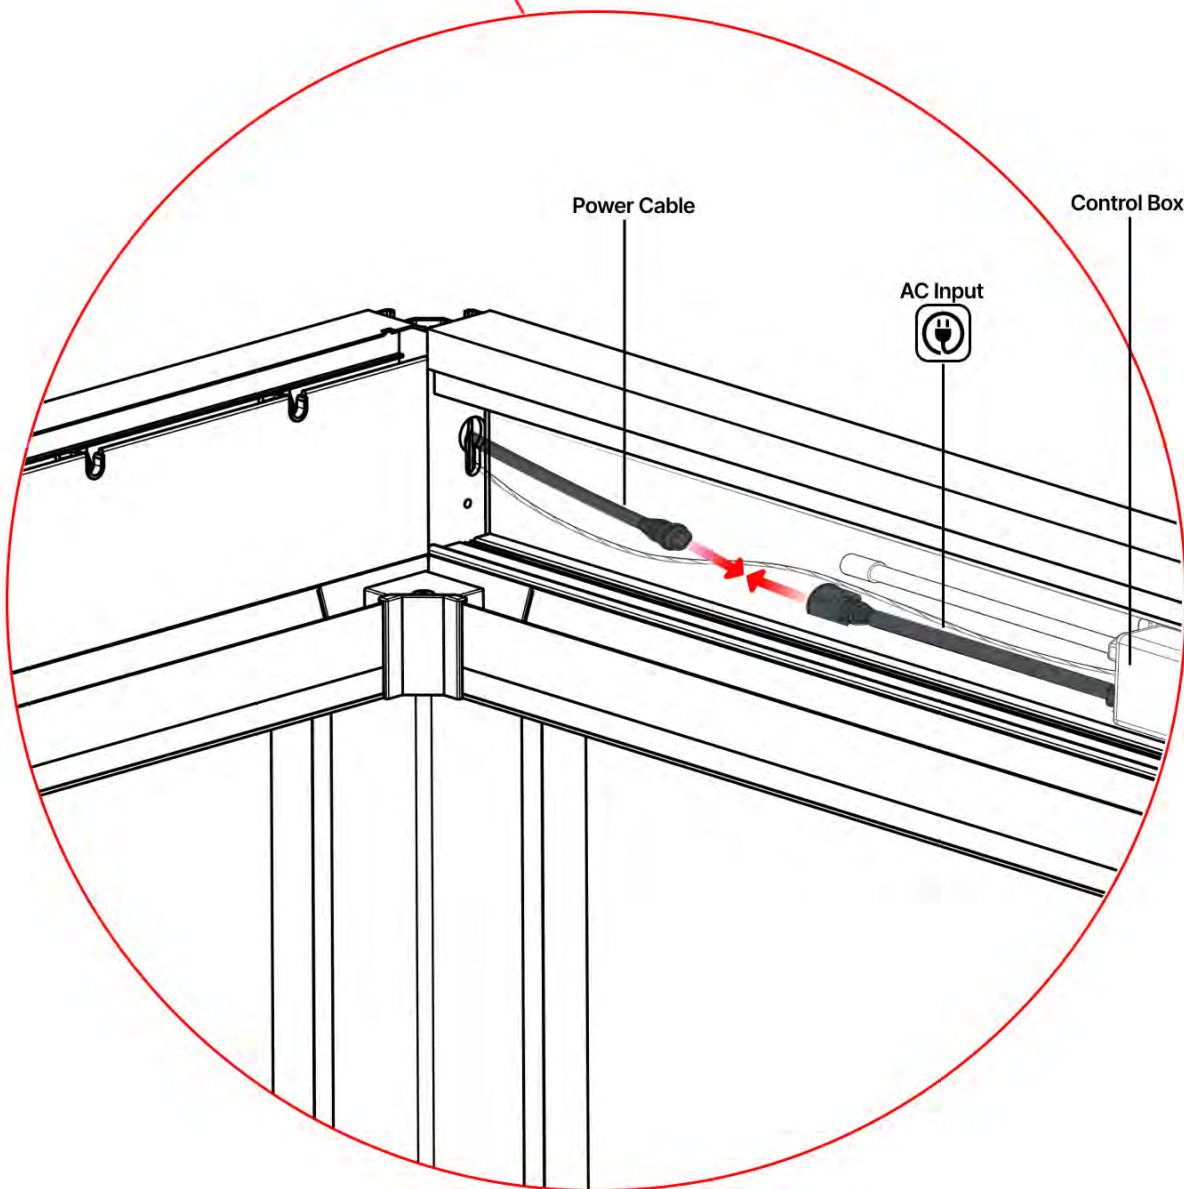

** Only if you ordered LED lights to your pergola.

26