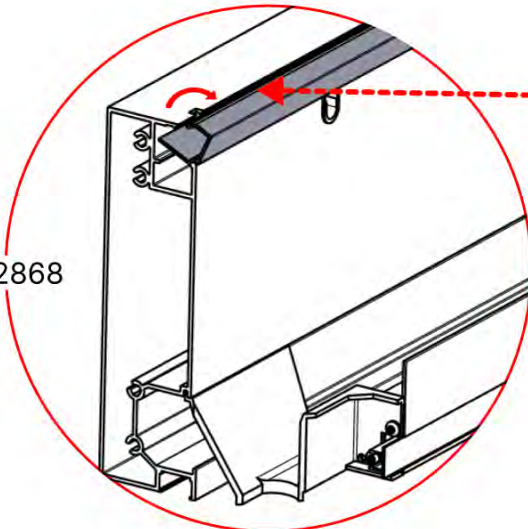

PN-200002868