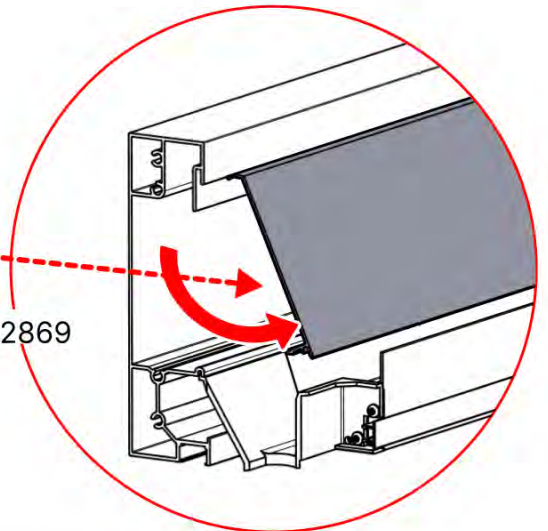

PN-200002869