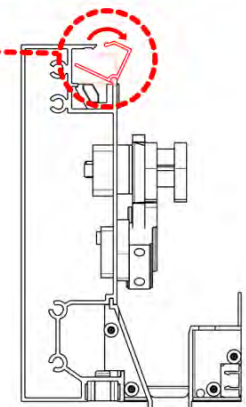

PN-200002868