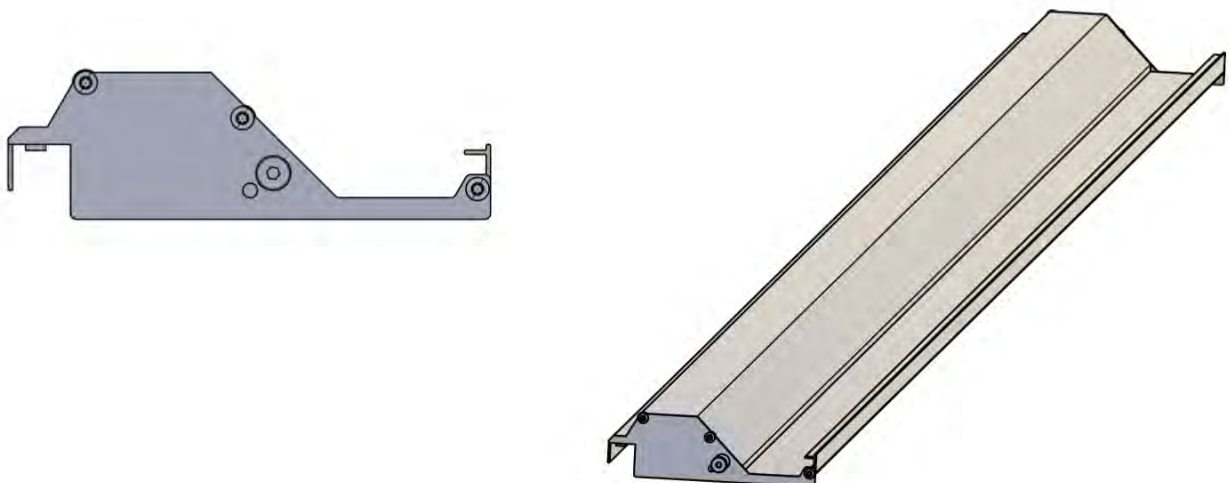

# PERGOLA LOUVERS

---

**x7**  
PERGOLUX

**4**

ANTHRACITE: B221  
WHITE: B225  
BLACK: B223

P.PERGOLA 4M FS END LOUVER  
PN-200003003

**1x**

---