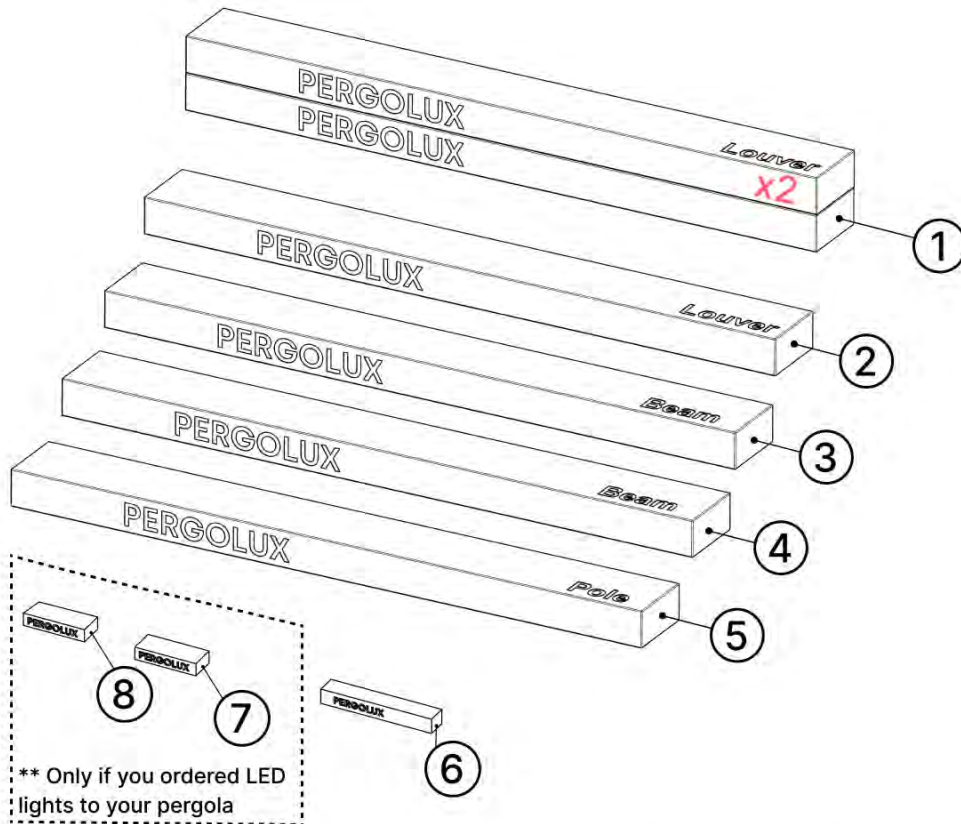

ITEMS IN BOX

ORDER	ANTHRACITE	WHITE	BLACK
①	L197	L201	L199
②	L209	L213	L211
③	L214	L218	L216
④	B196	B204	B200
⑤	C120	C122	C121
⑥	MANUAL MOTOR	MANUAL MOTOR	MANUAL MOTOR

** Only if you ordered LED lights to your pergola	
⑦	CONTROL BOX
⑧	POWER CABLE