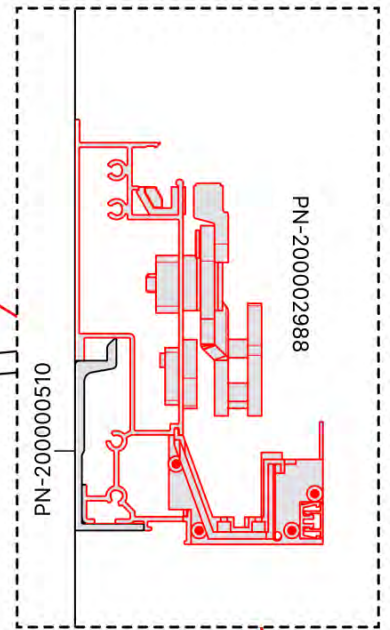

07

PERGOLUX *x7*

4

ANTHRACITE: B196
WHITE: B204
BLACK: B200

PN-200002988

1x