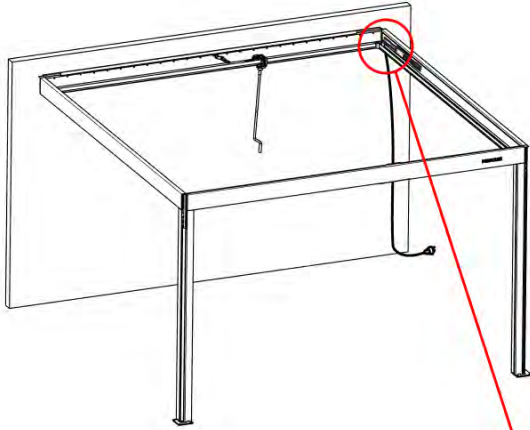

! ** Only if you ordered LED lights to your pergola.

28