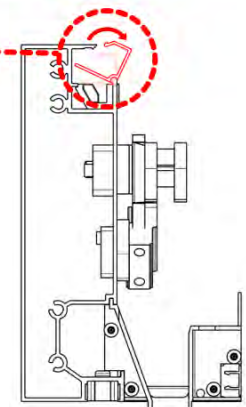

PN-200003011