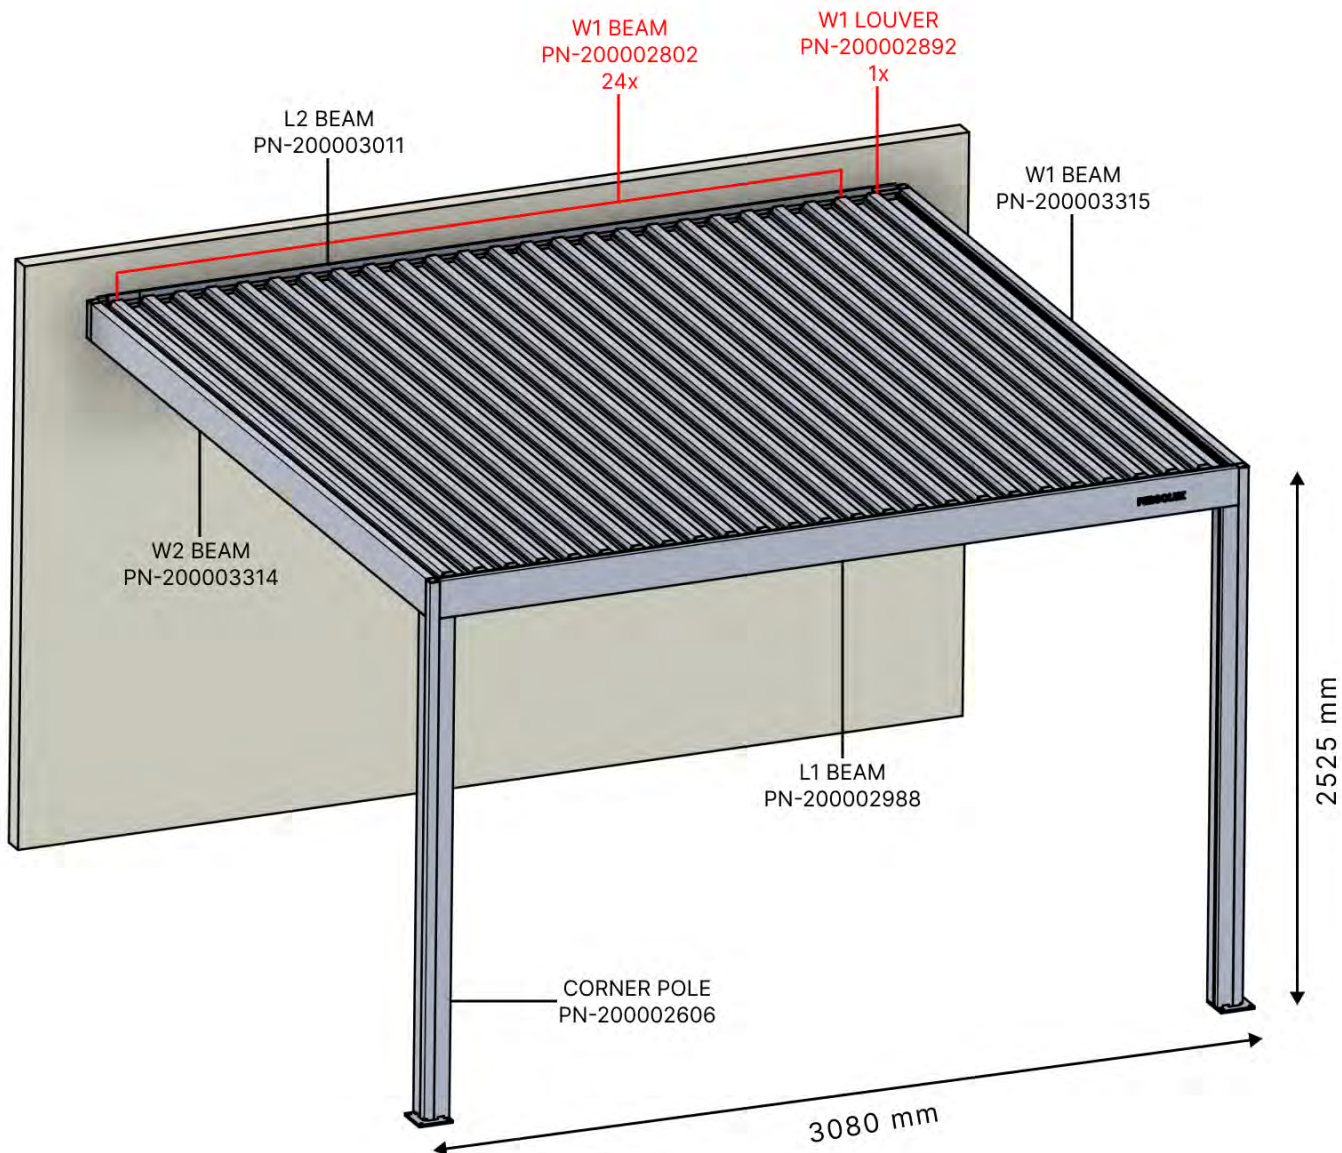

**Matter + Smart home can be connected at anytime by simply scanning the QR code provided**

3 × 3 m / 10' x 10'