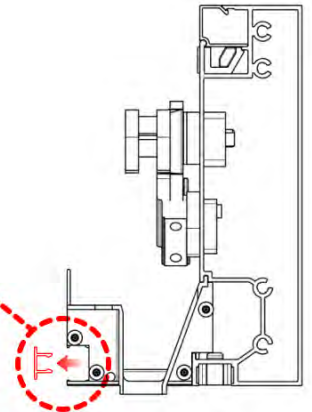

### Cover and clips

PN-200000512  
LED STRIP COVER CLIP

SnapFIT cover

PN-200003011