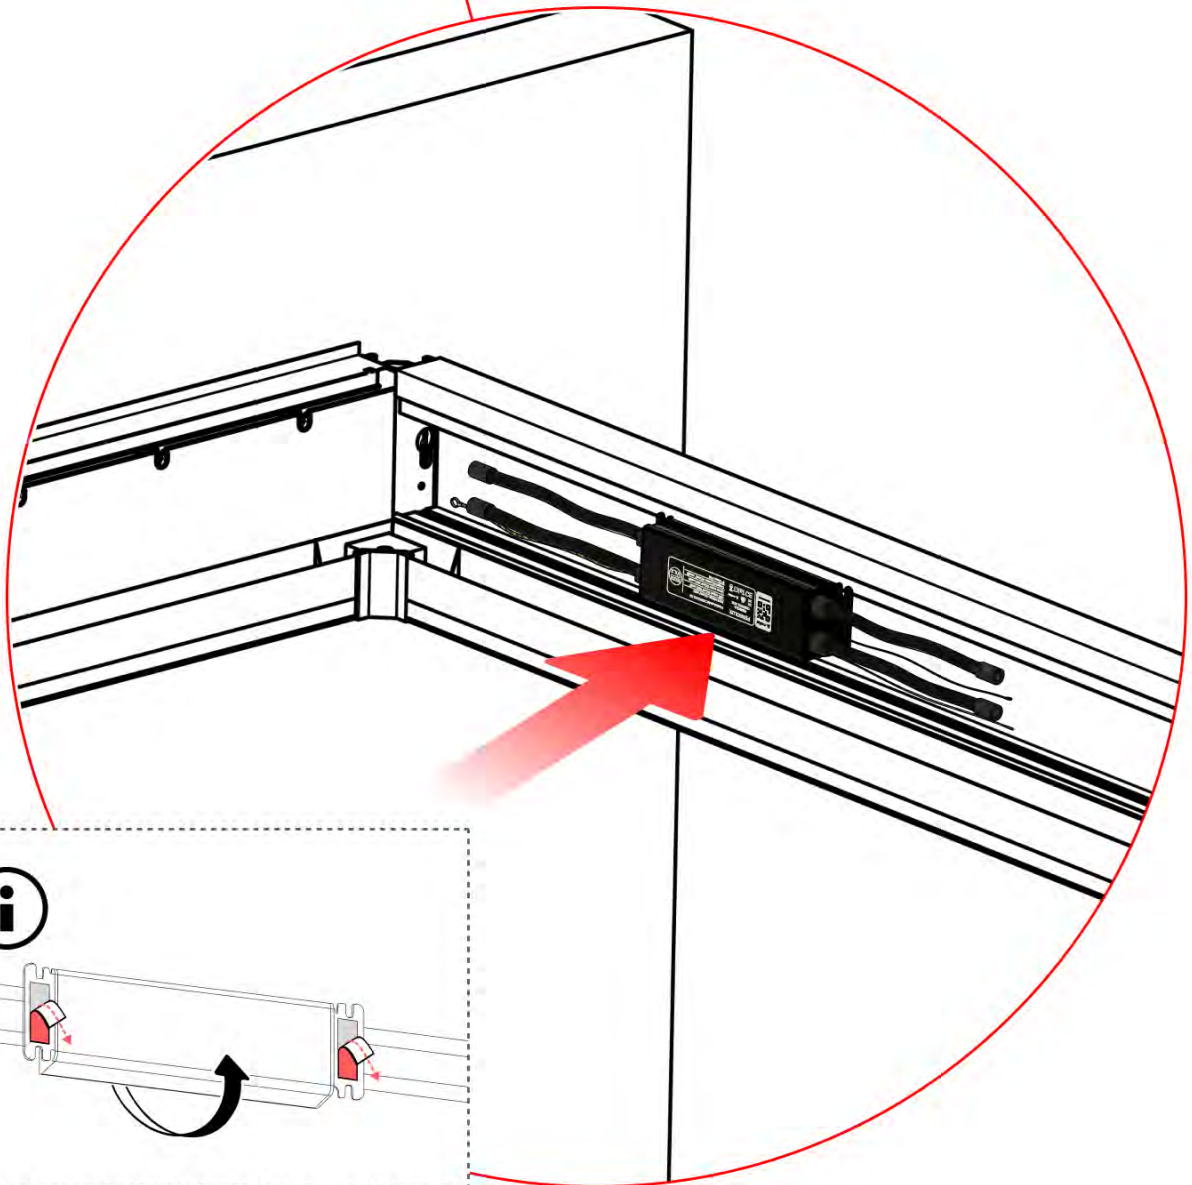

!
Control Box can be
installed on
Preferred W BEAM