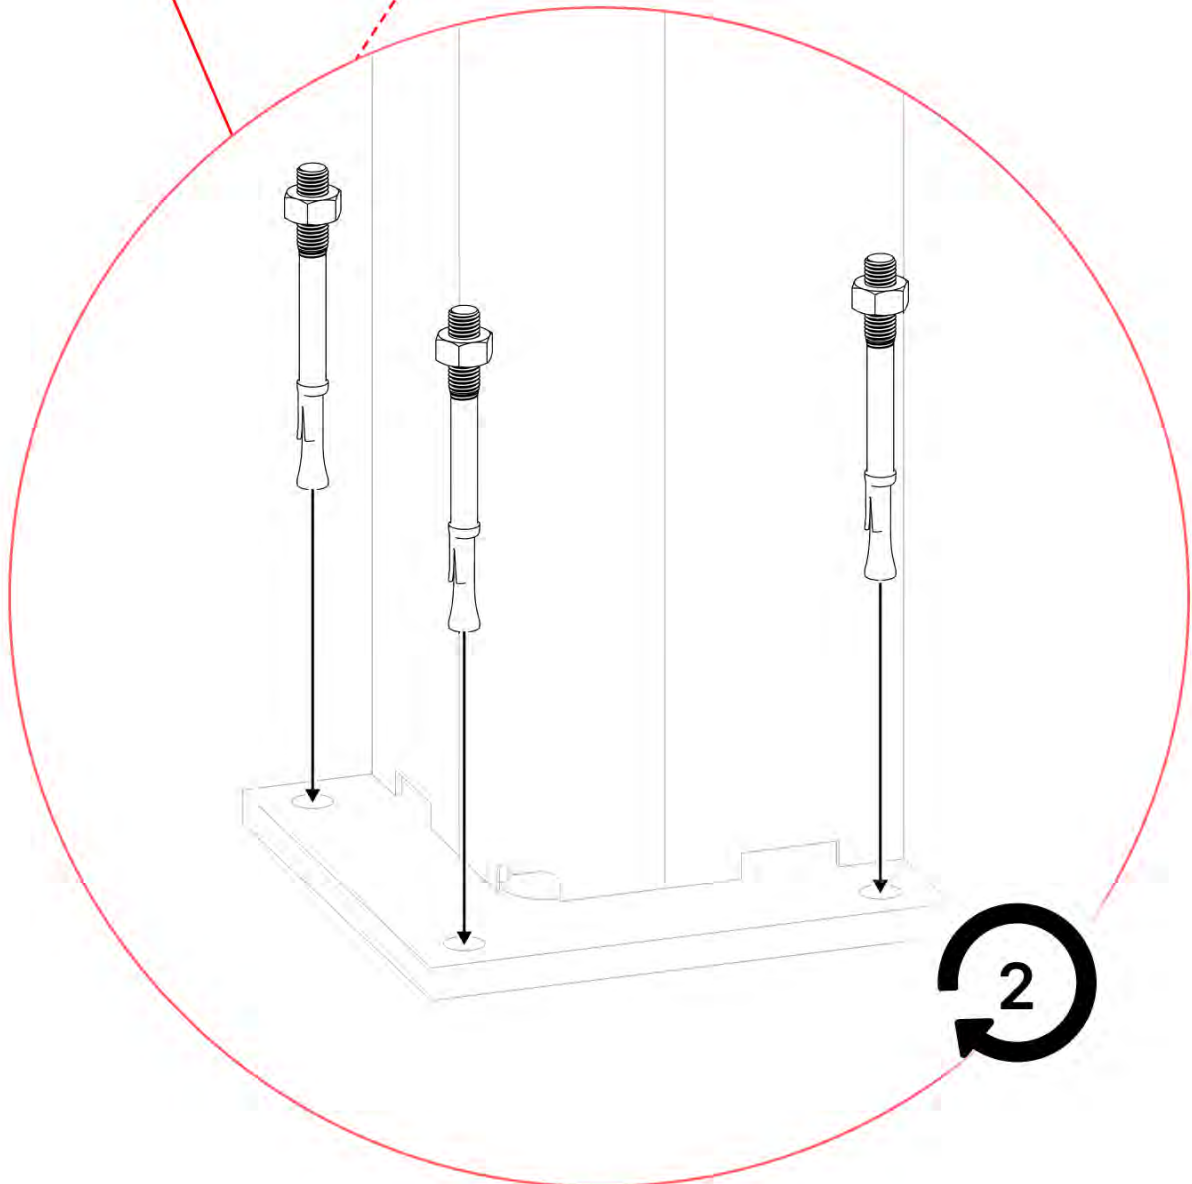

# 55

Use on  
concrete

x12

Use on  
wood

x12

PERGOLUX | PERGOLA WALLMOUNTED S4

3 x 3 m / 10' x 10'