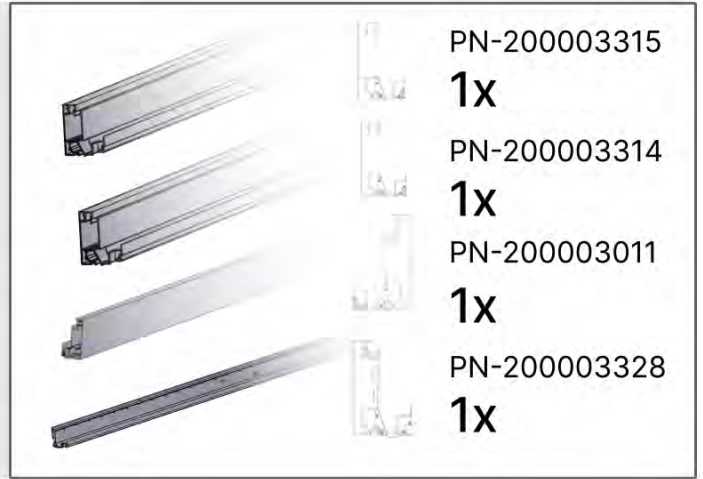

03

ANTHRACITE: B214
WHITE: B218
BLACK: B216

ANTHRACITE: B196
WHITE: B204
BLACK: B200