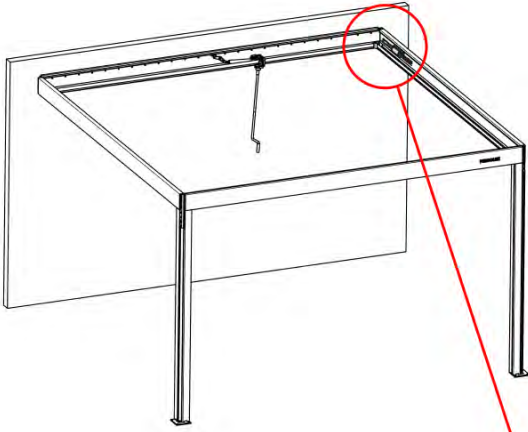

! ** Only if you ordered LED lights to your pergola.

27