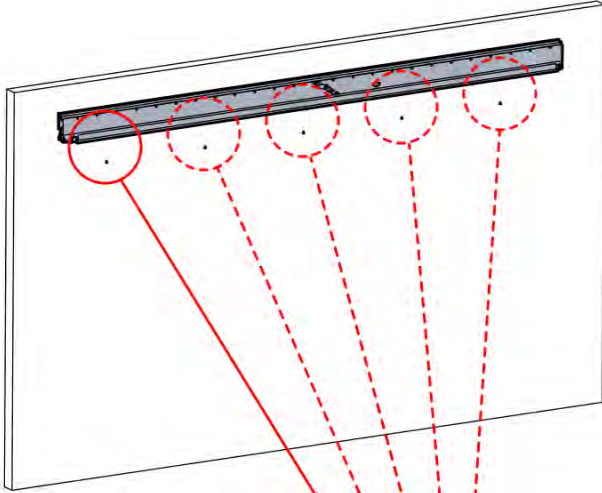

09

4

PERGOLUX *x1*

ANTHRACITE: B196
WHITE: B204
BLACK: B200

PN-200000655
5x

PN-200000655

5