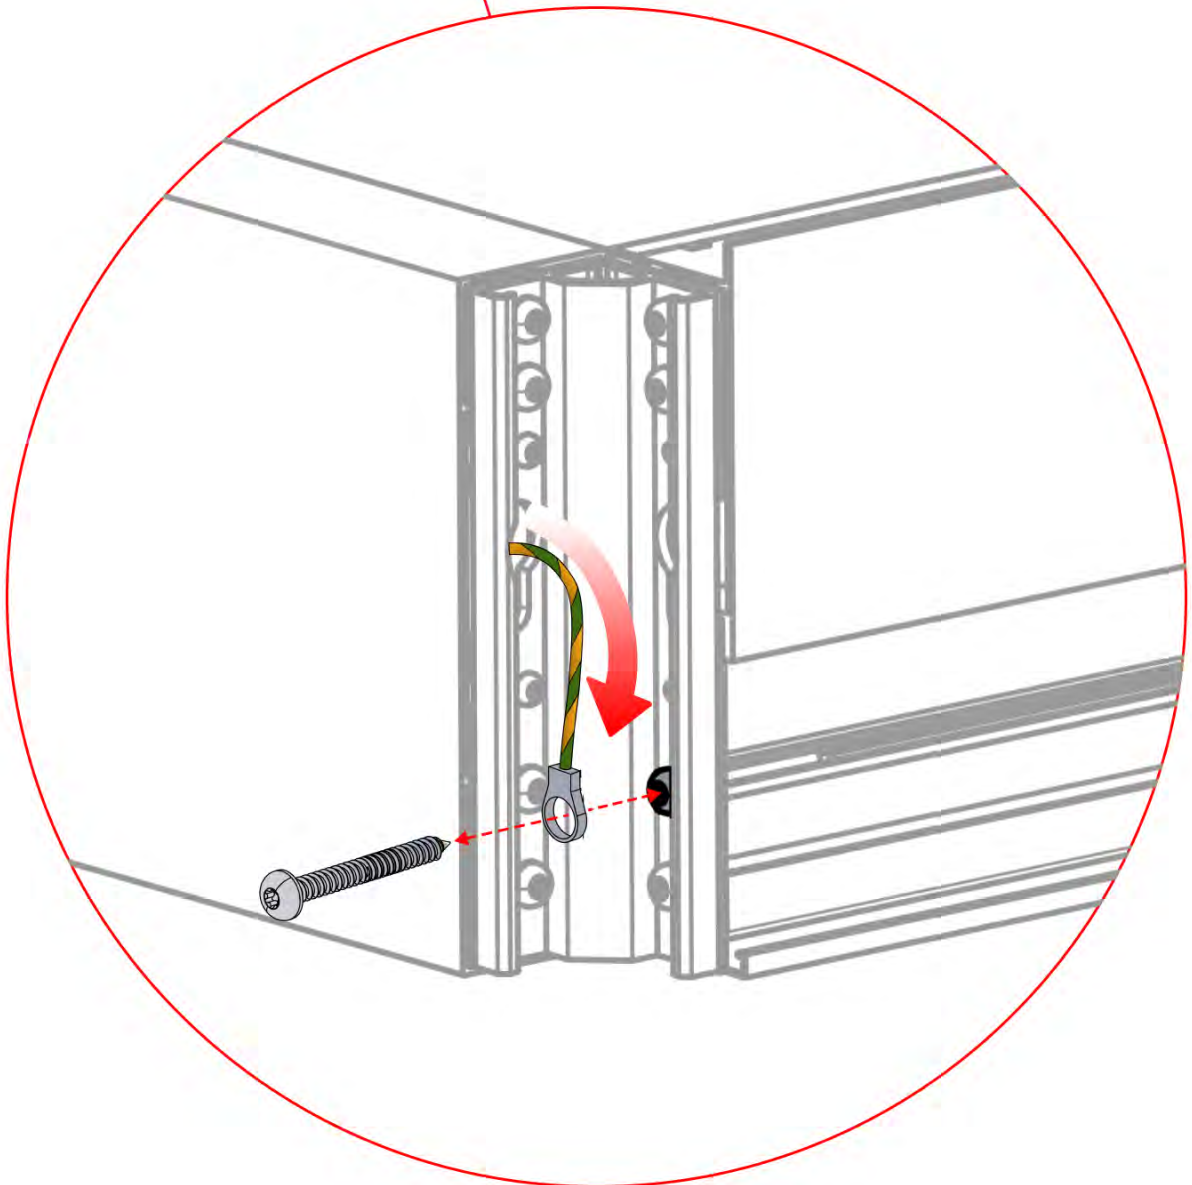

! ** Only if you ordered LED lights to your pergola.

27