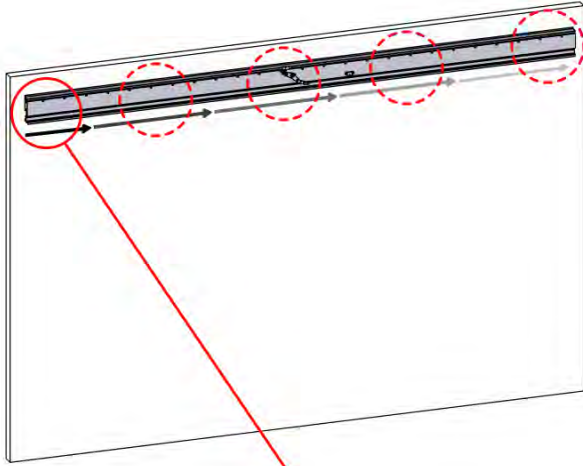

08

PERGOLUX *x1*

4

ANTHRACITE: B196
WHITE: B204
BLACK: B200

PN-200000669
5x