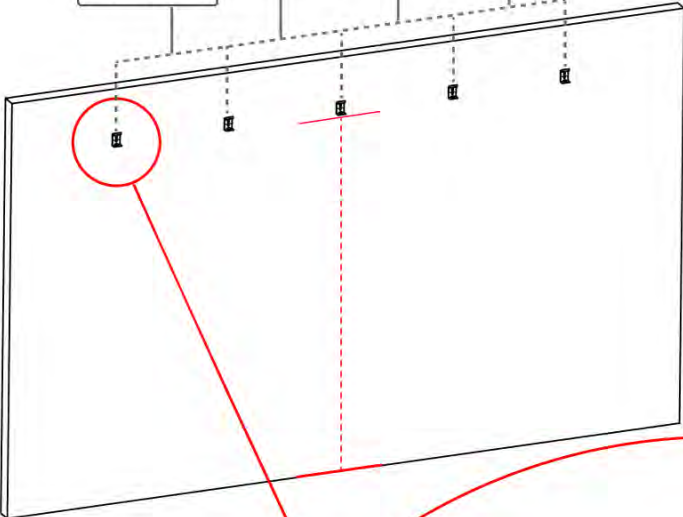

# 06

4

ANTHRACITE: B196  
WHITE: B204  
BLACK: B200

~900 mm 35 7/16"  
~900 mm 35 7/16"  
~900 mm 35 7/16"  
~900 mm 35 7/16"