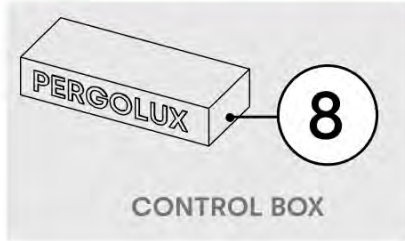

! ** Only if you ordered LED lights to your pergola.

28