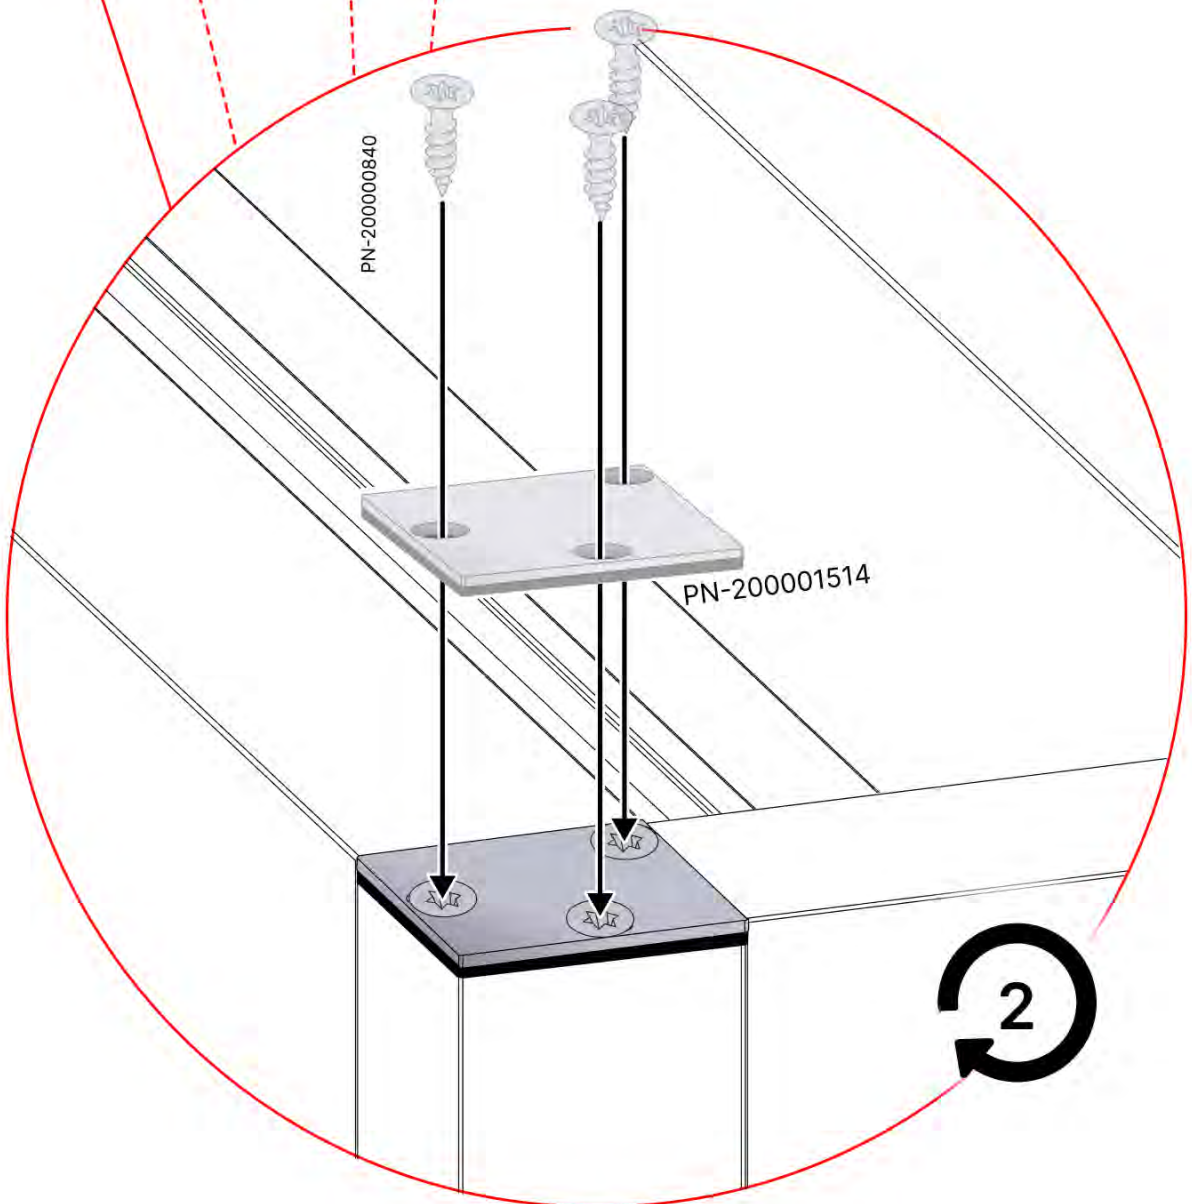

PN-200001514
4x

PN-200003322
1x

PN-200003323
1x

PN-200000840
18x