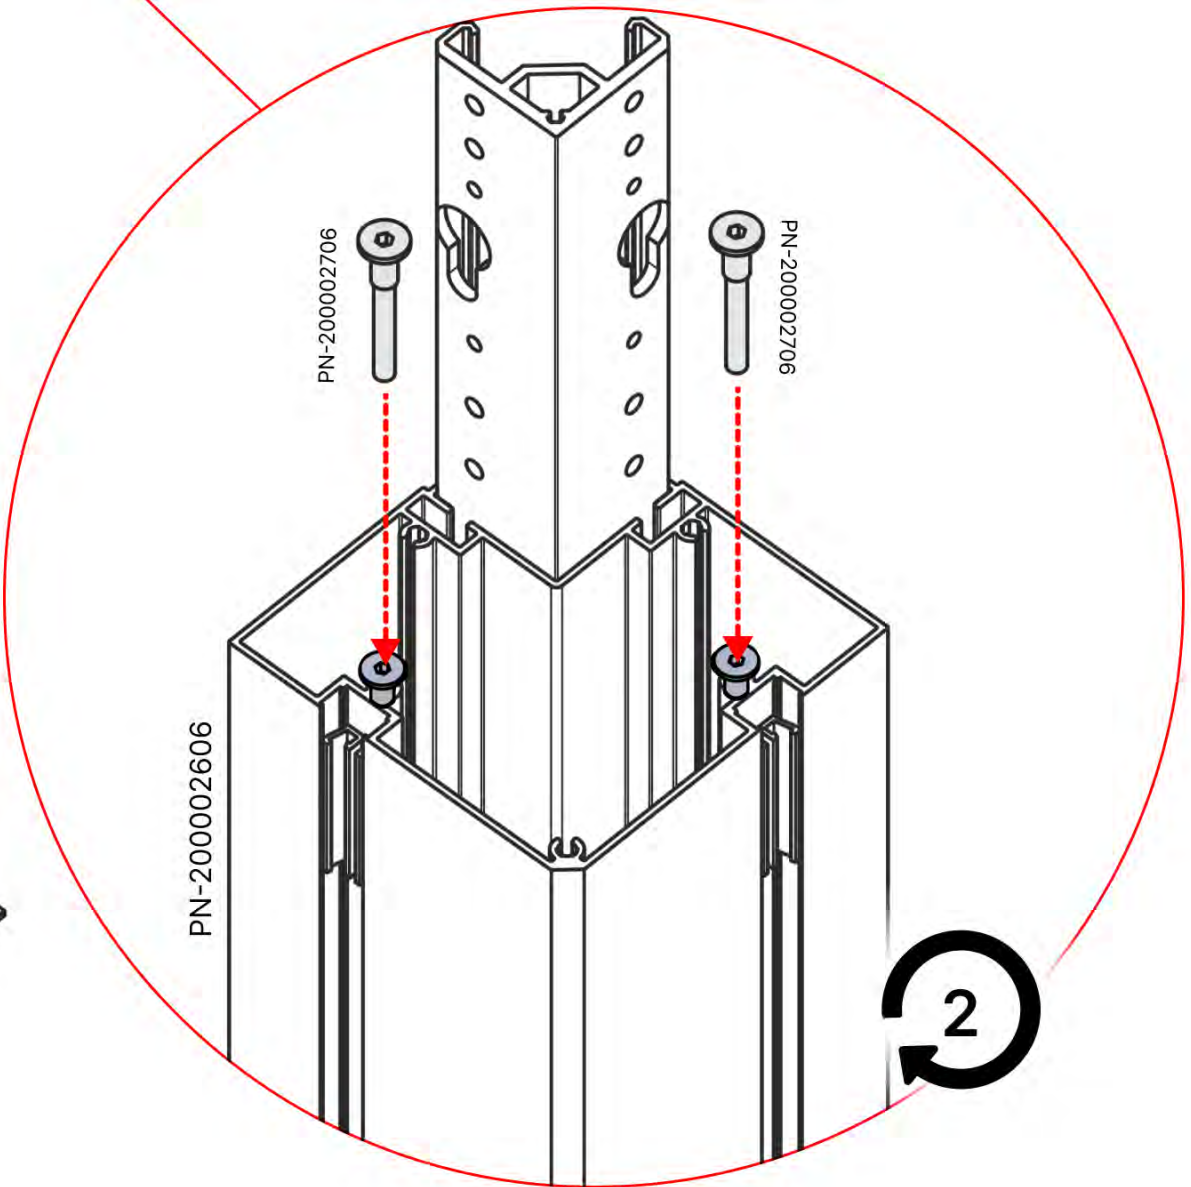

# 06

4

ANTHRACITE: B196  
WHITE: B204  
BLACK: B200

~900 mm 35 7/16"  
~900 mm 35 7/16"  
~900 mm 35 7/16"  
~900 mm 35 7/16"