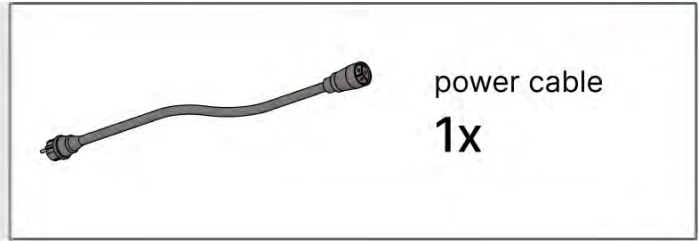

! ** Only if you ordered LED lights to your pergola.

28