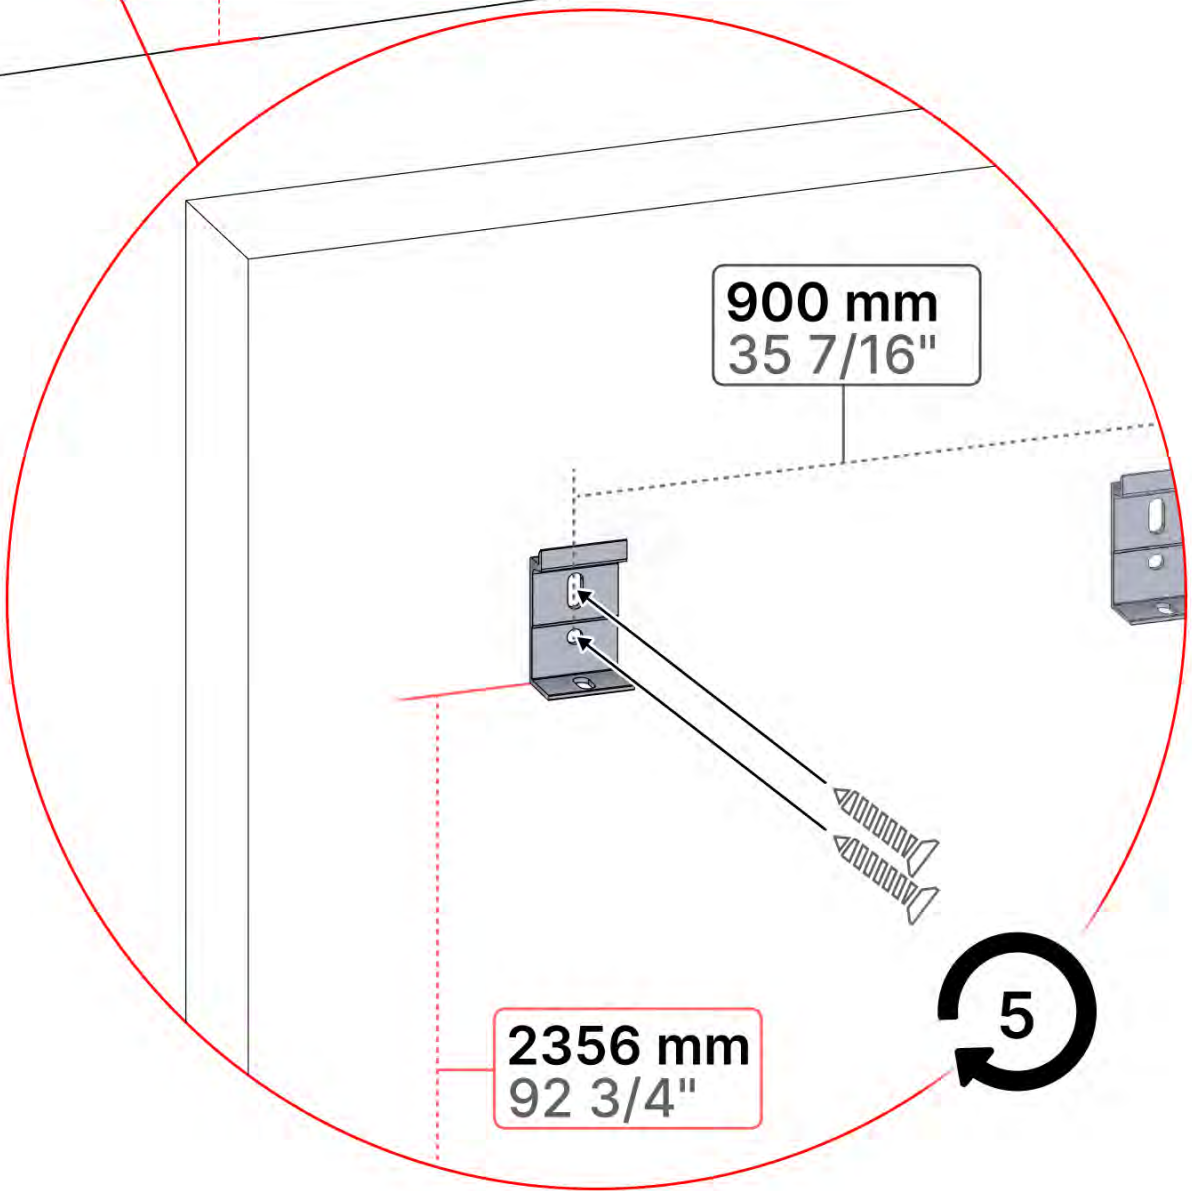

# 06

4

ANTHRACITE: B196  
WHITE: B204  
BLACK: B200

~900 mm 35 7/16"  
~900 mm 35 7/16"  
~900 mm 35 7/16"  
~900 mm 35 7/16"