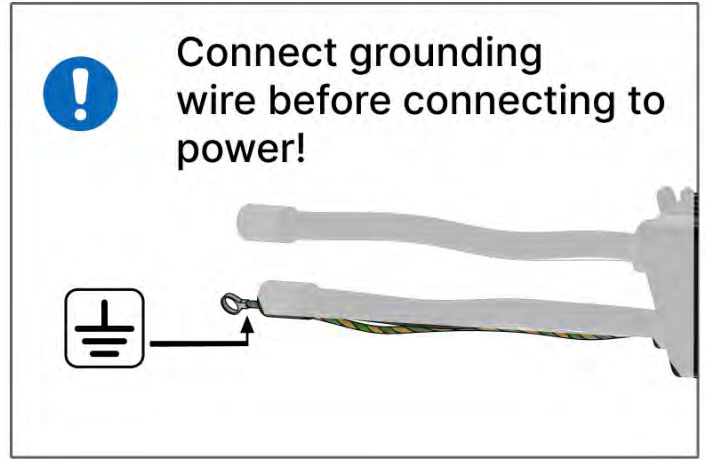

! ** Only if you ordered LED lights to your pergola.

27