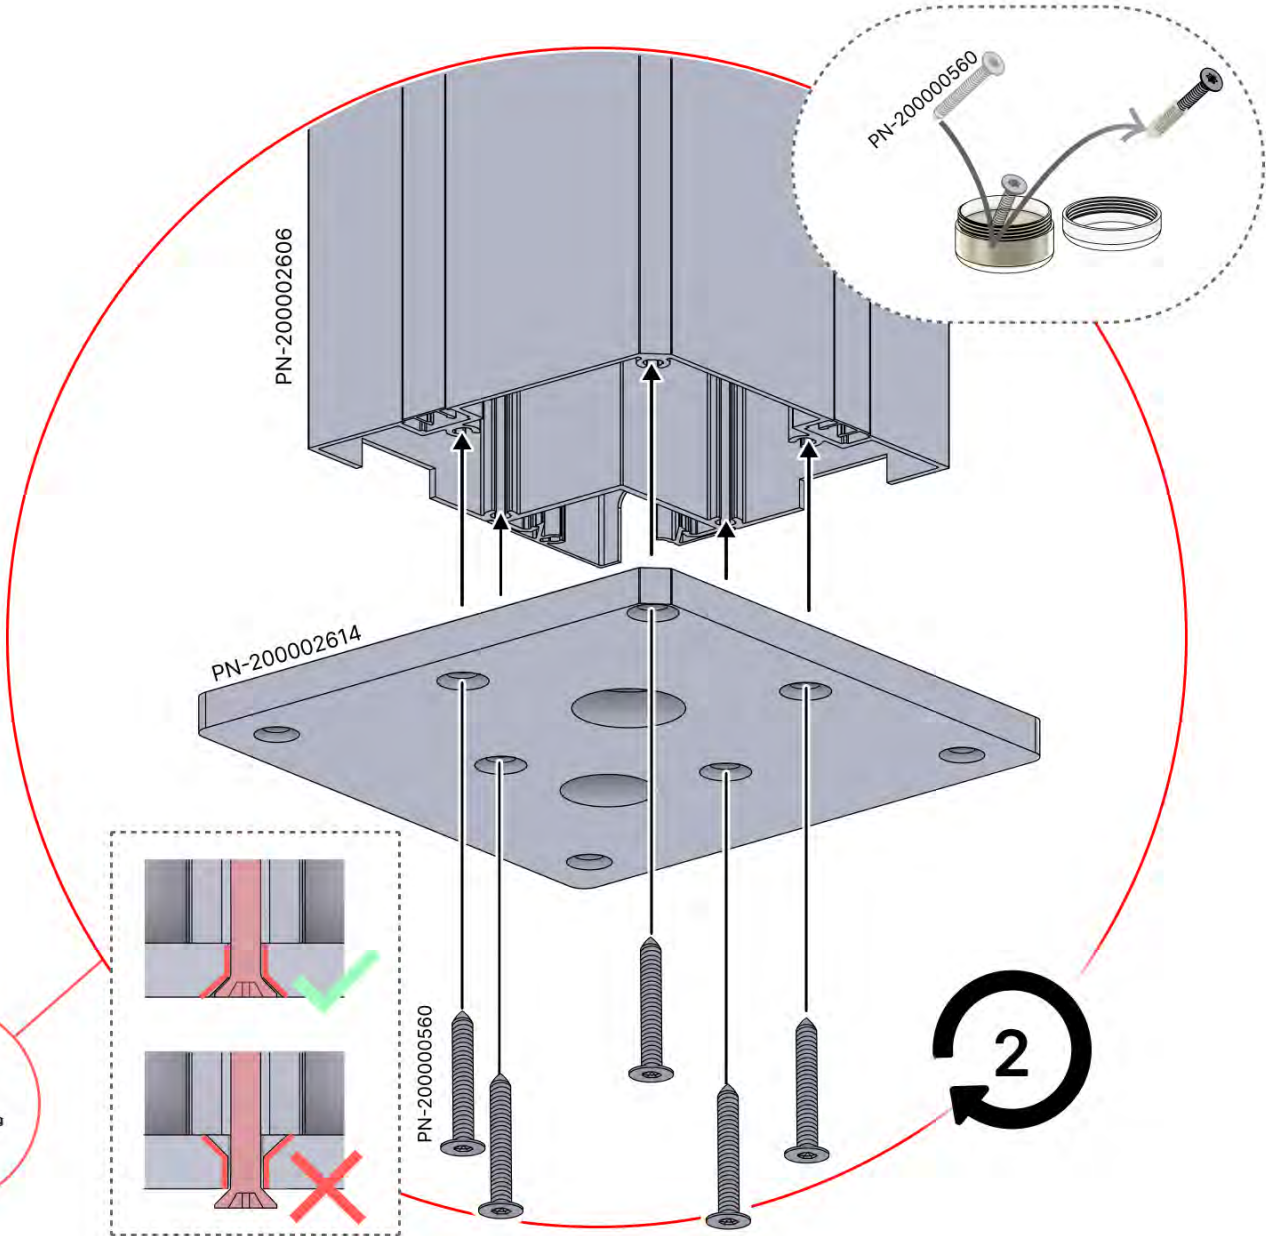

PN-200000560

2