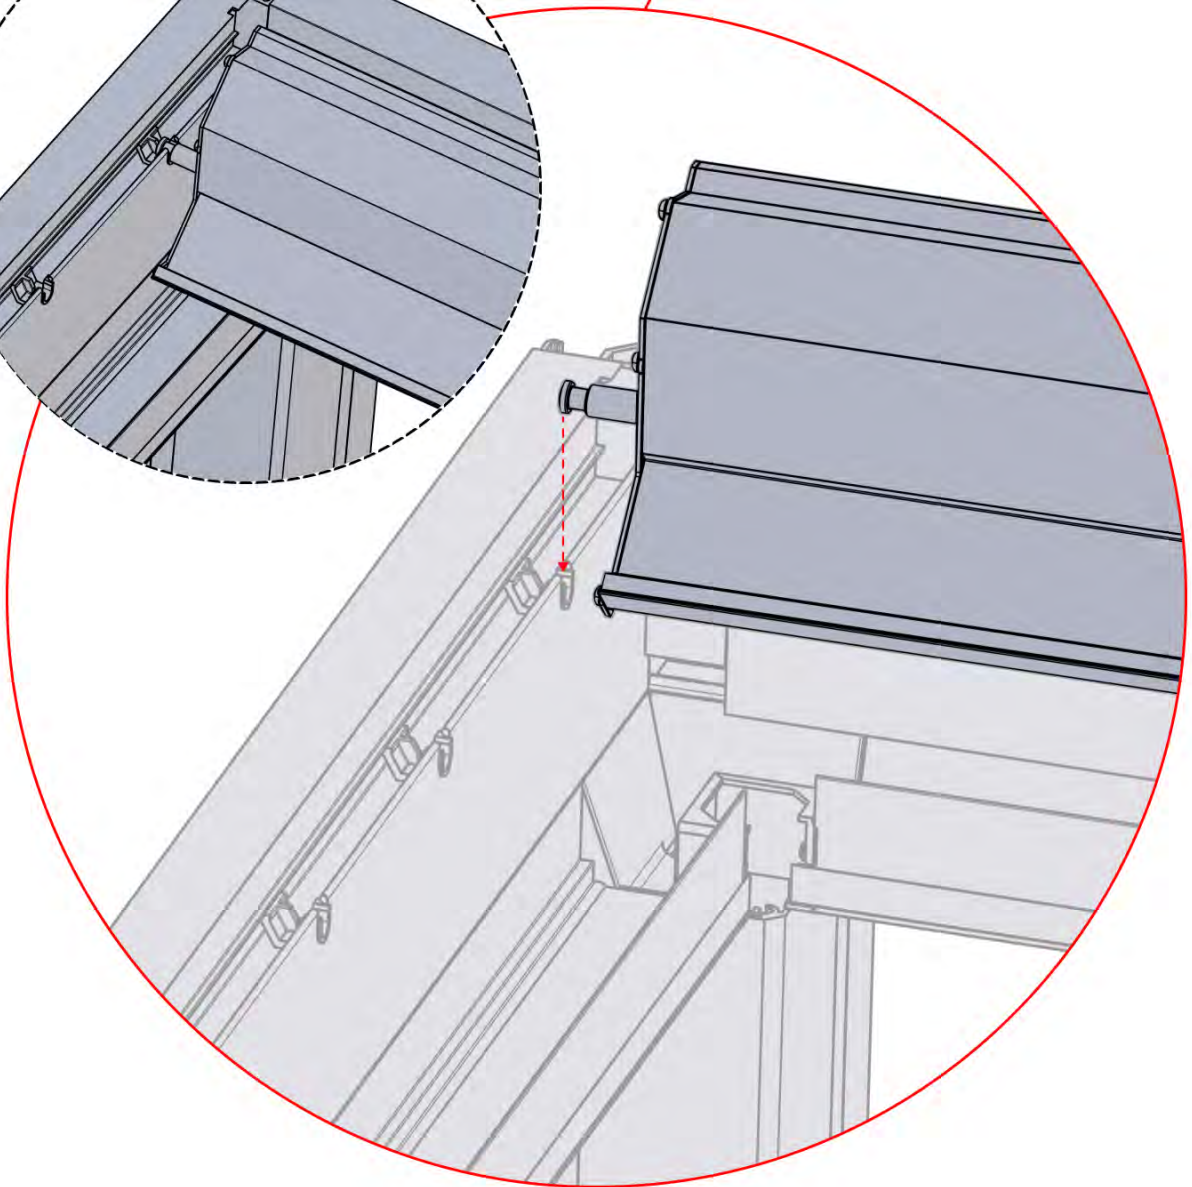

41

1

ANTHRACITE: L197
WHITE: L201
BLACK: L199