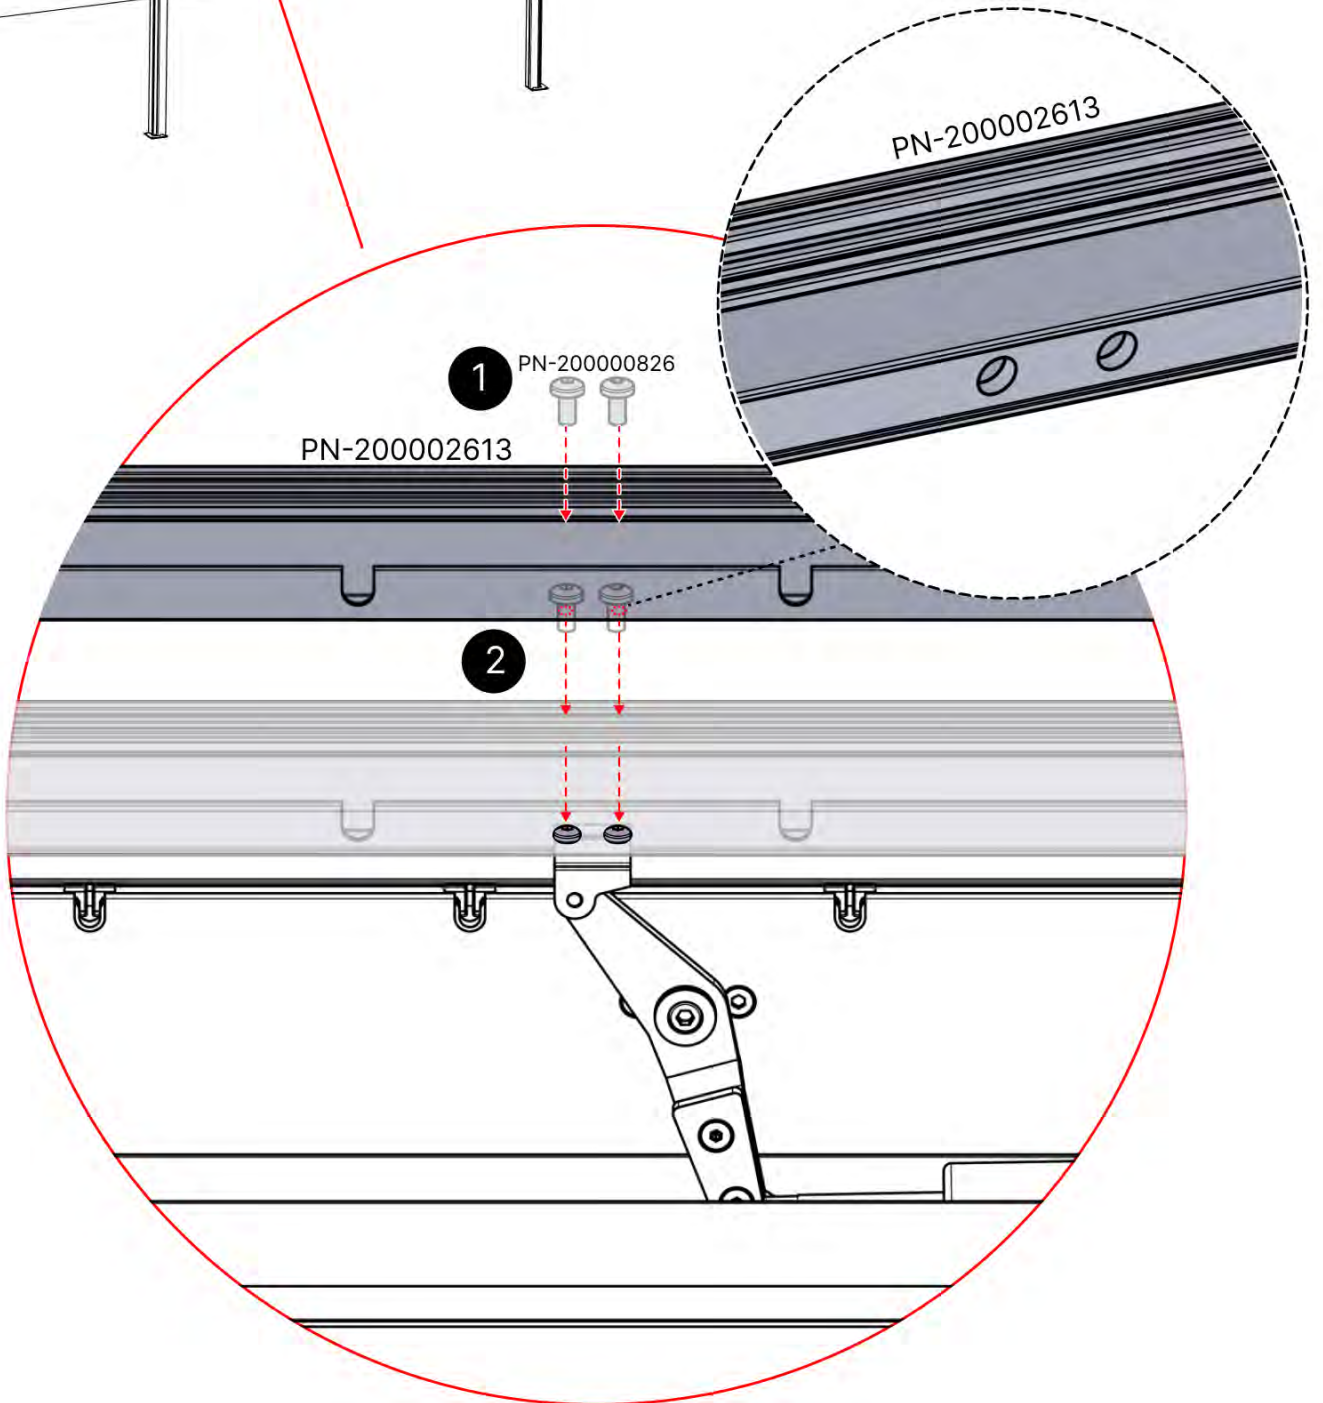

i
Adjust motor to
prepare for
assembly on step 34

38

4

x1
PERGOLUX

ANTHRACITE: B197
WHITE: B205
BLACK: B201

PN-200002613
1x

PN-200000826
2x

PERGOLA LOUVERS