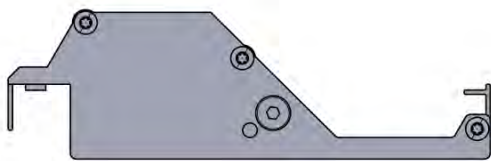

x2
PERGOLUX
PERGOLUX

1

ANTHRACITE: L197
WHITE: L201
BLACK: L199

P.PERGOLA 4M FS LOUVER
PN-200002802

x1
PERGOLUX

2

ANTHRACITE: L210
WHITE: L214
BLACK: L212

18x