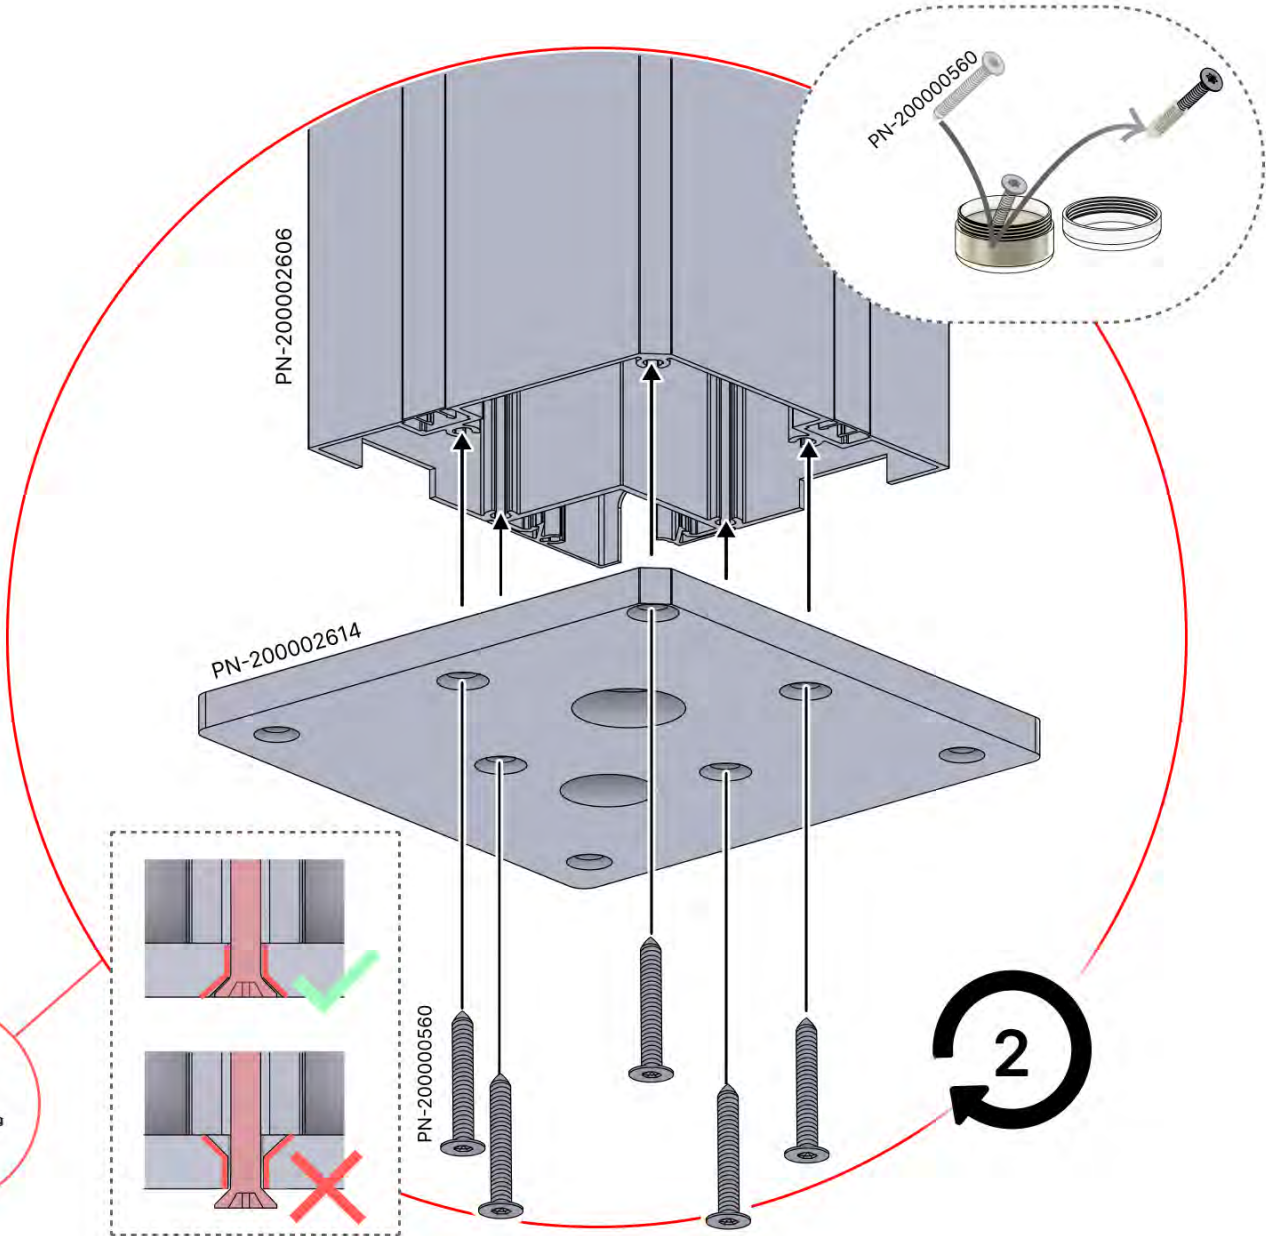

04

ANTHRACITE: C120
WHITE: C122
BLACK: C121

ANTHRACITE: B197
WHITE: B205
BLACK: B201

PN-200002606
2x

PN-200002614
2x

PN-200000560
10x

5.5x60
7/32" x 2-3/8"