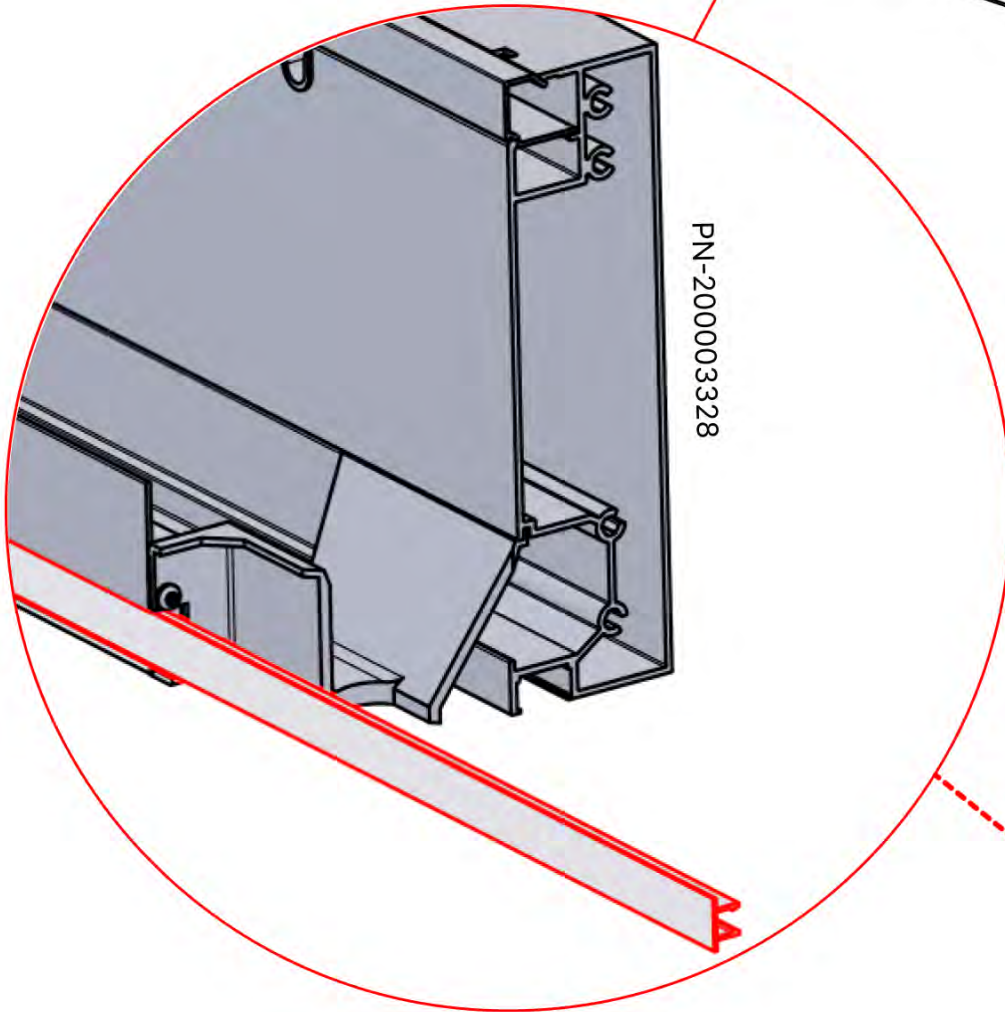

02

Are you installing a heater, fan or LED lights?

It is recommended to remove both snap-fit covers from the beam now.

Cover and clips

PN-200000512
LED STRIP COVER CLIP

SnapFIT cover