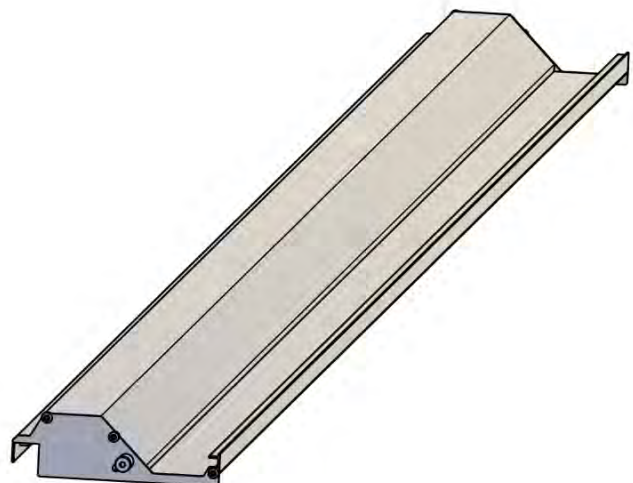

x2
PERGOLUX
PERGOLUX

1

ANTHRACITE: L197
WHITE: L201
BLACK: L199

P.PERGOLA 4M FS LOUVER
PN-200002802

x1
PERGOLUX

2

ANTHRACITE: L210
WHITE: L214
BLACK: L212

18x