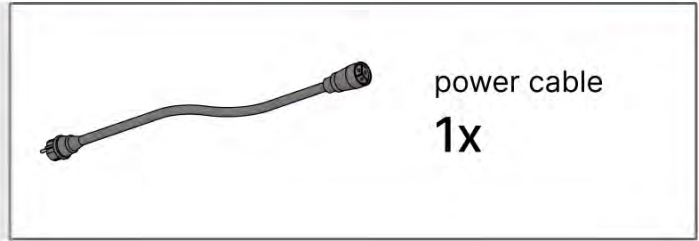

! ** Only if you ordered LED lights to your pergola.

28