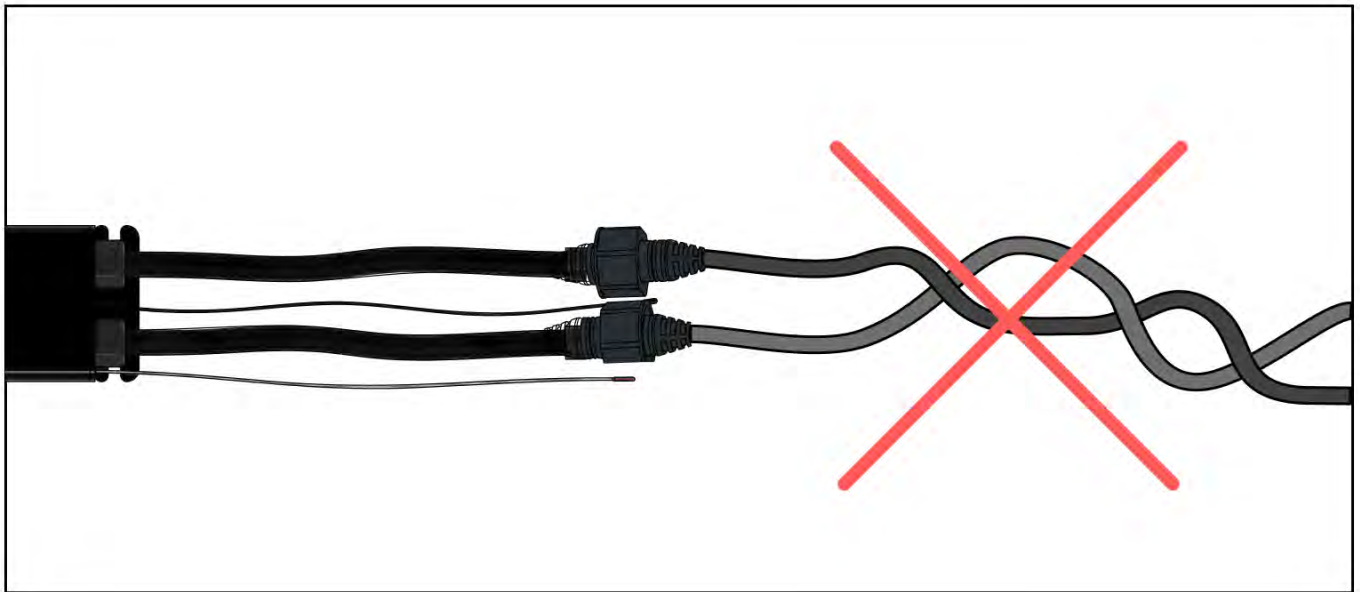

! ** Only if you ordered LED lights to your pergola.

31

PERGOLUX CONTROL BOX

7

! Keep the Matter Antenna wire free and do not tie them with LED and Motor wire

S4

PN-200002683

5x

PN-200002684

10x