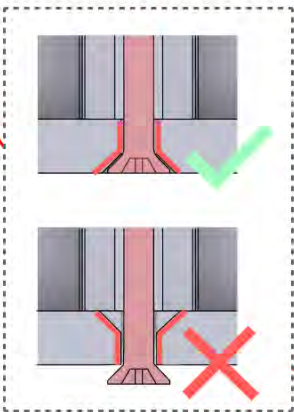

ANTHRACITE: C120
WHITE: C122
BLACK: C121

ANTHRACITE: B197
WHITE: B205
BLACK: B201

PN-200002606
2x

PN-200002614
2x

PN-200000560
10x

5.5x60
7/32" x 2-3/8"

05

4