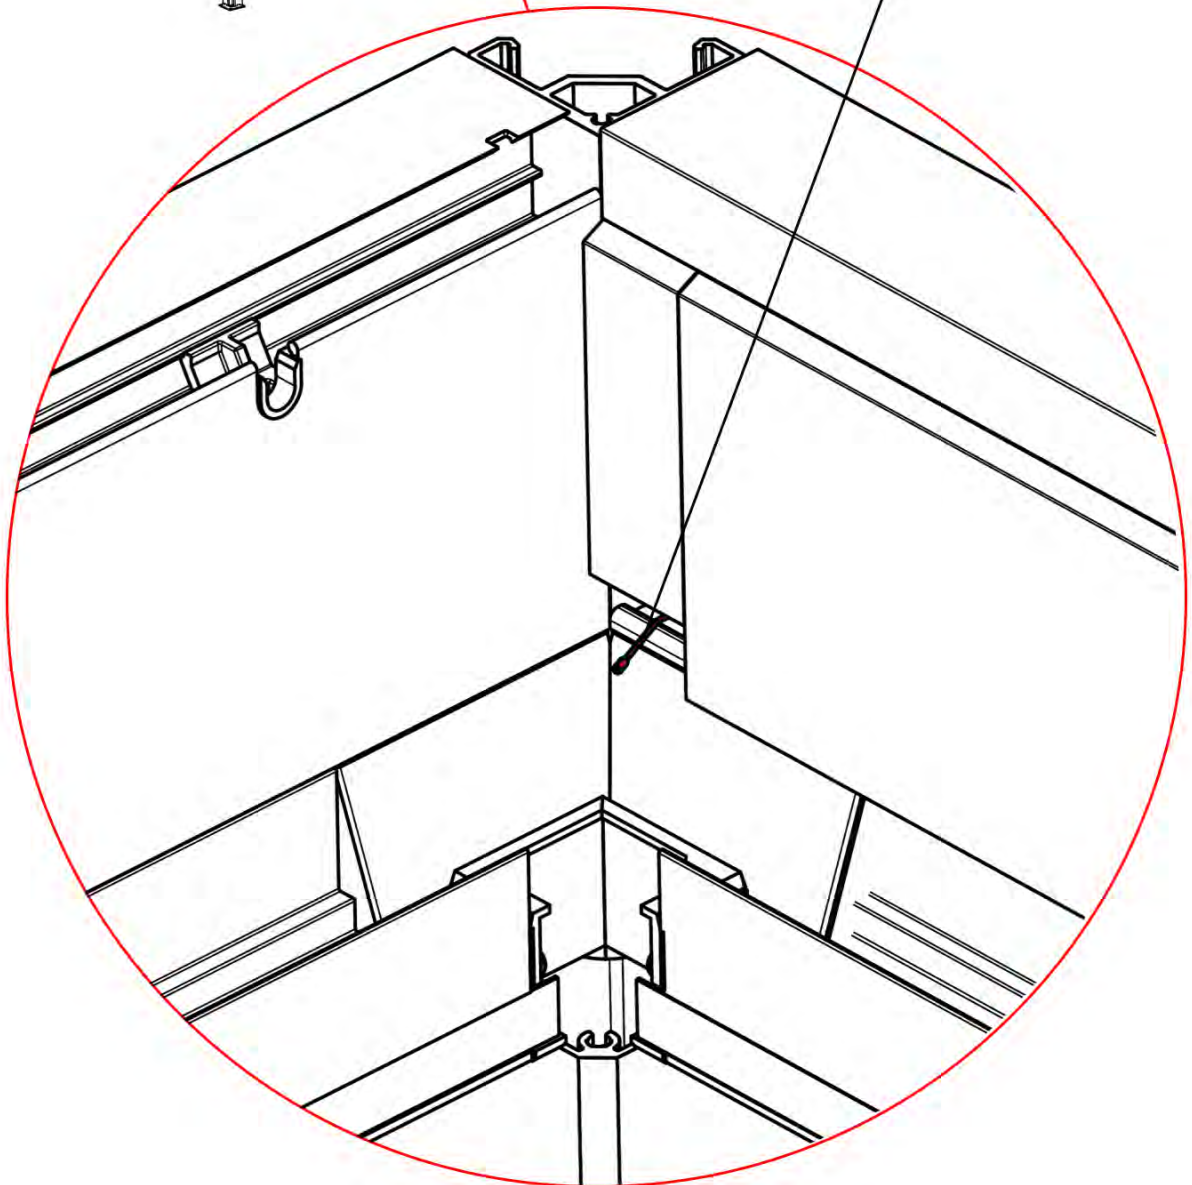

Matter Antenna