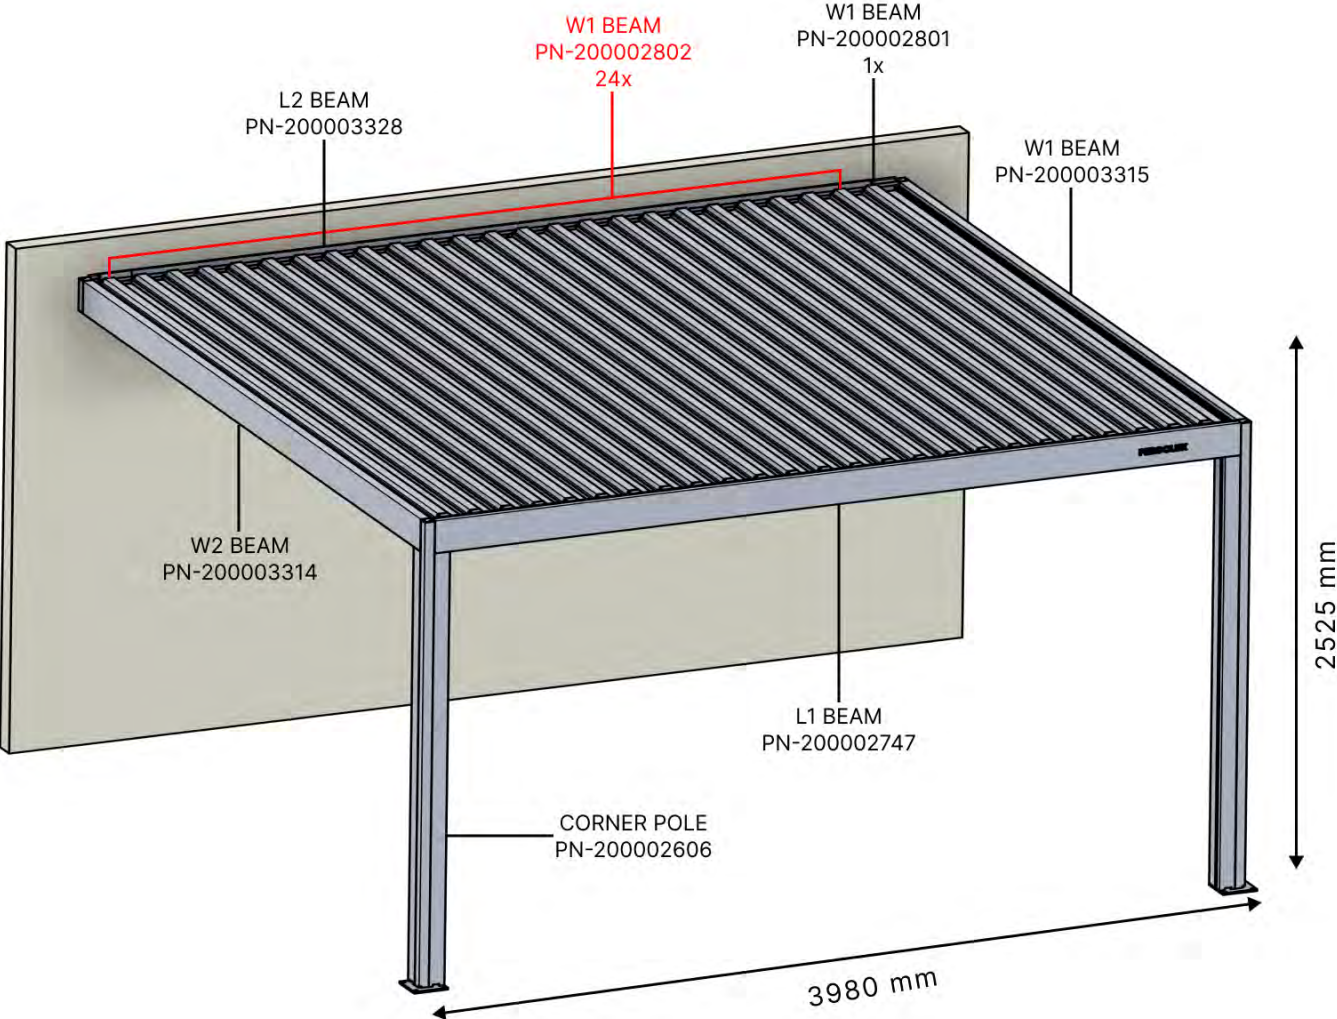

3 x 4 m / 10' x 13'

3 × 4 m / 10' x 13'

01

Are you installing a screen, slat wall or glass wall?

It is recommended to remove these Snapfit covers and clips now before installing the pergola.

Cover and clips