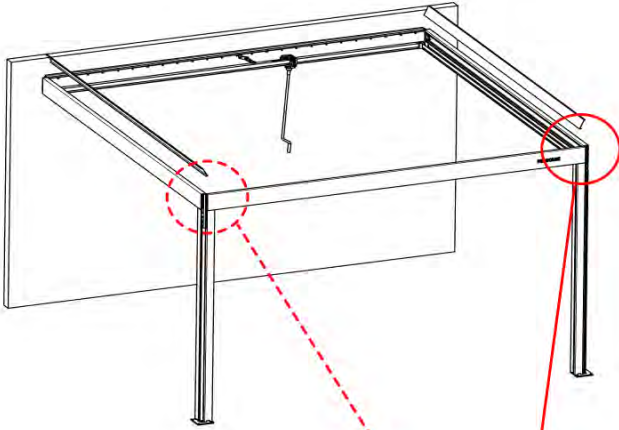

34

3

ANTHRACITE: B214
WHITE: B218
BLACK: B216