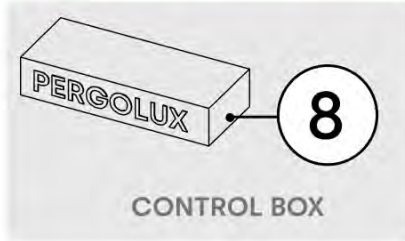

! ** Only if you ordered LED lights to your pergola.

28