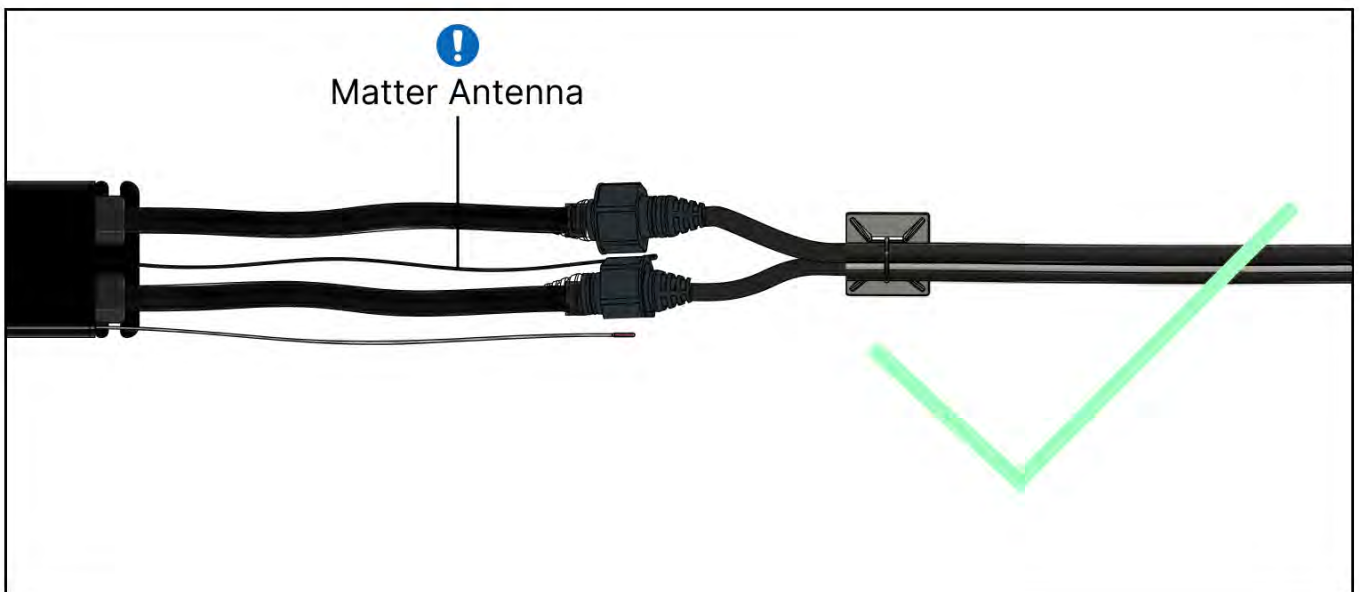

! ** Only if you ordered LED lights to your pergola.

31

PERGOLUX CONTROL BOX

7

! Keep the Matter Antenna wire free and do not tie them with LED and Motor wire

S4

PN-200002683

5x

PN-200002684

10x