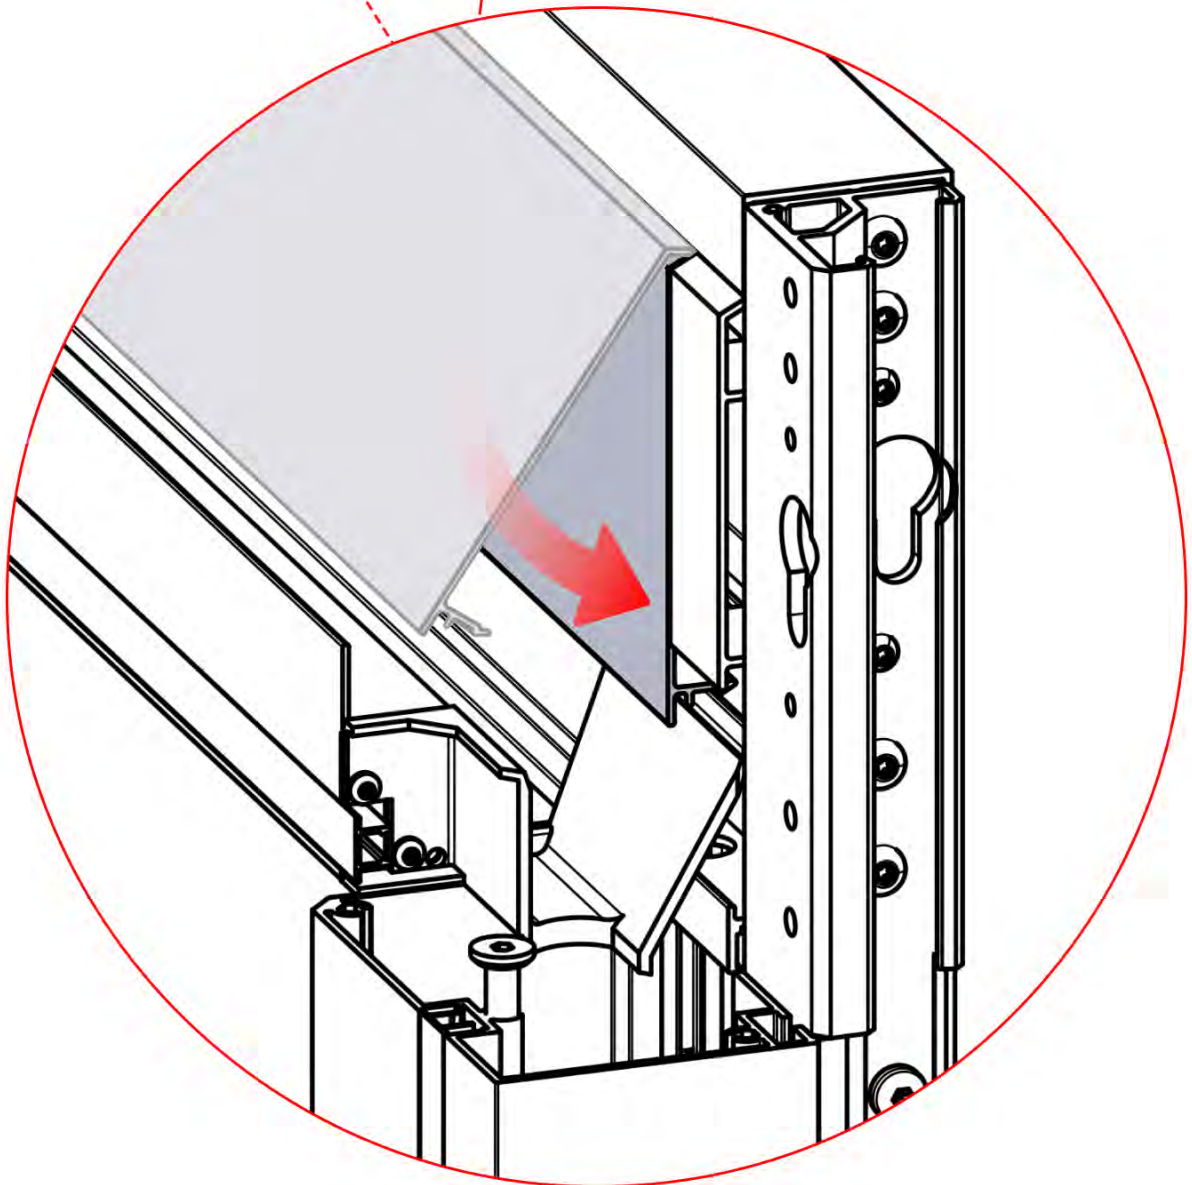

34

3

ANTHRACITE: B214
WHITE: B218
BLACK: B216