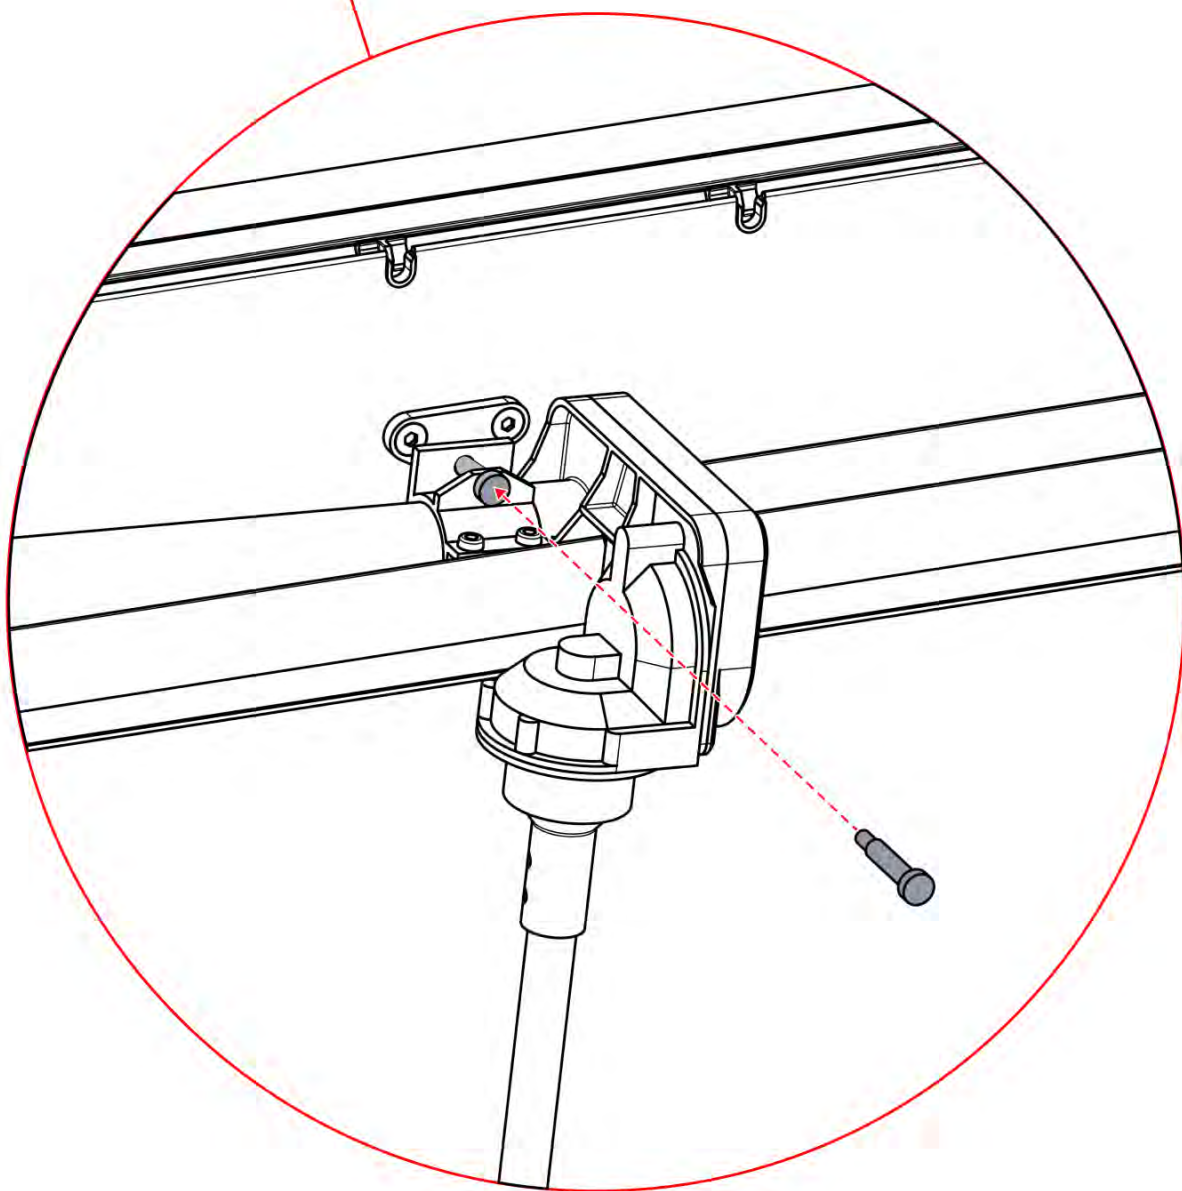

1x

INPUTS AND OUTPUTS

** Only if you ordered LED lights to your pergola.

ATTENTION: MOTOR RESET WARNING

During a control box reset, the motor will fully extend and retract. Motor should be disconnected from motor arm to avoid injury or damage to the pergola