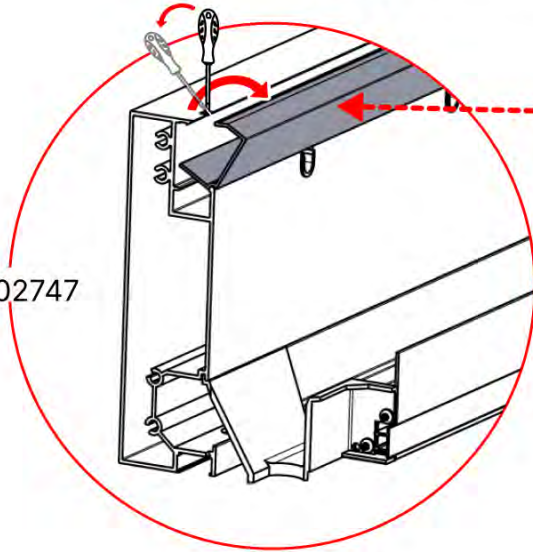

PN-200002747