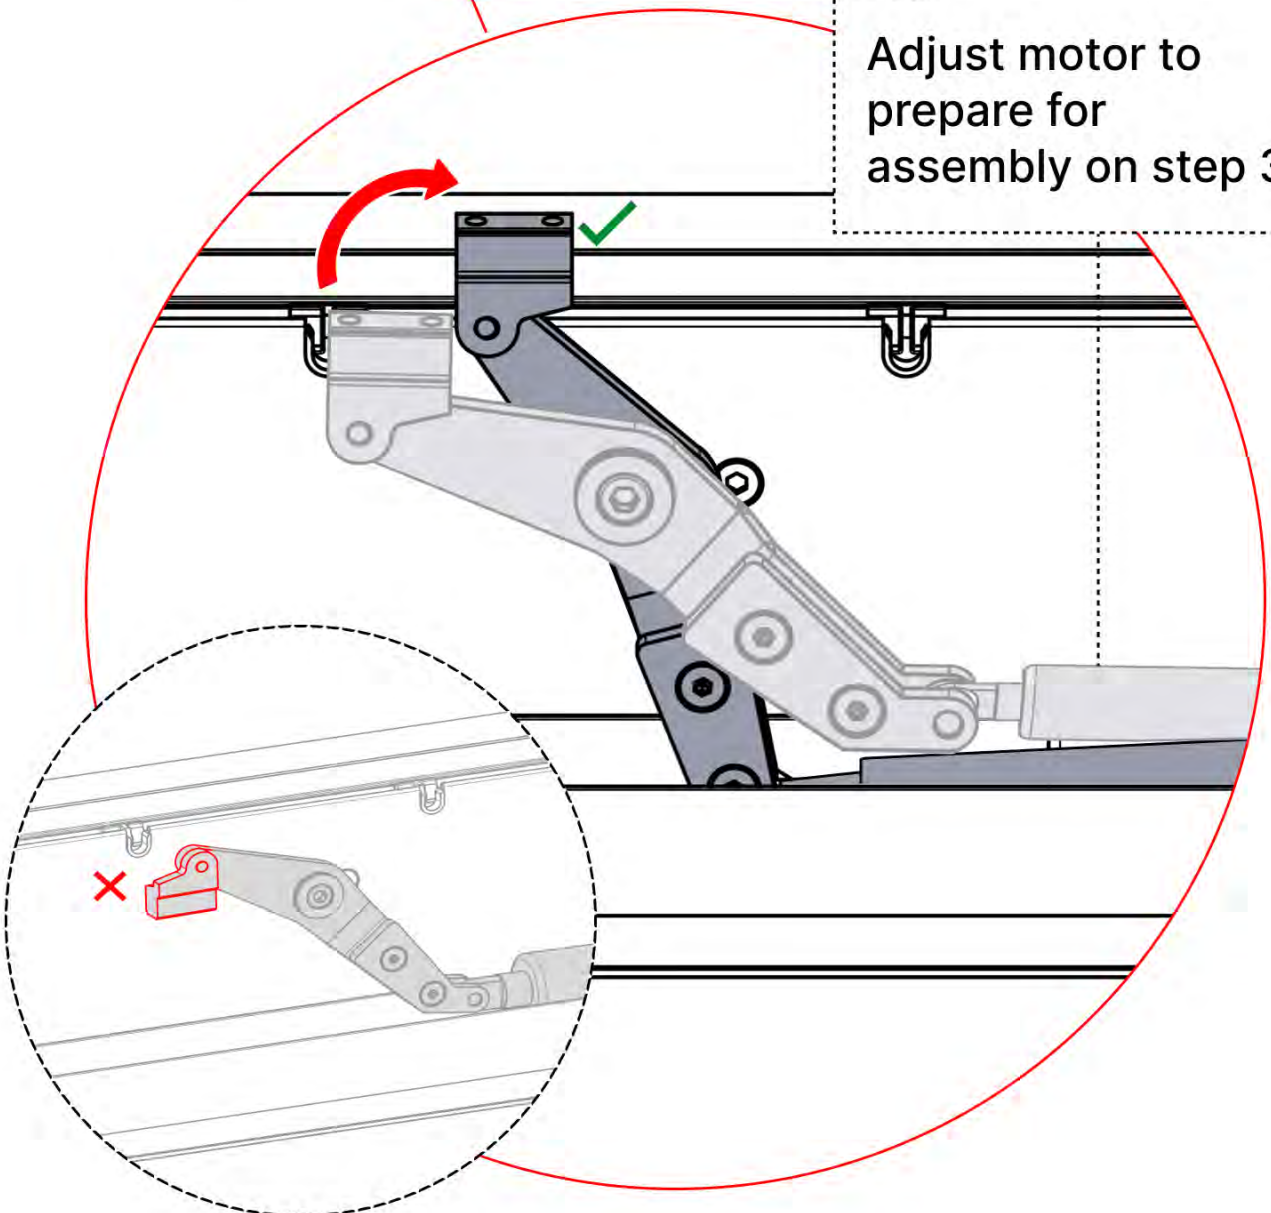

i
Adjust motor to
prepare for
assembly on step 34