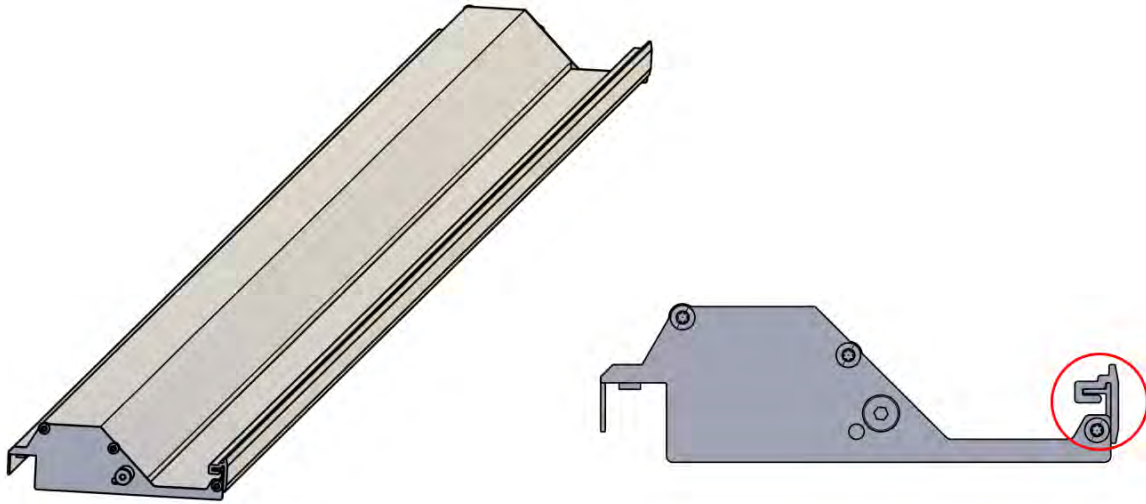

i
Adjust motor to
prepare for
assembly on step 34

38

4

x1
PERGOLUX

ANTHRACITE: B197
WHITE: B205
BLACK: B201

PN-200002613
1x

PN-200000826
2x

PERGOLA LOUVERS