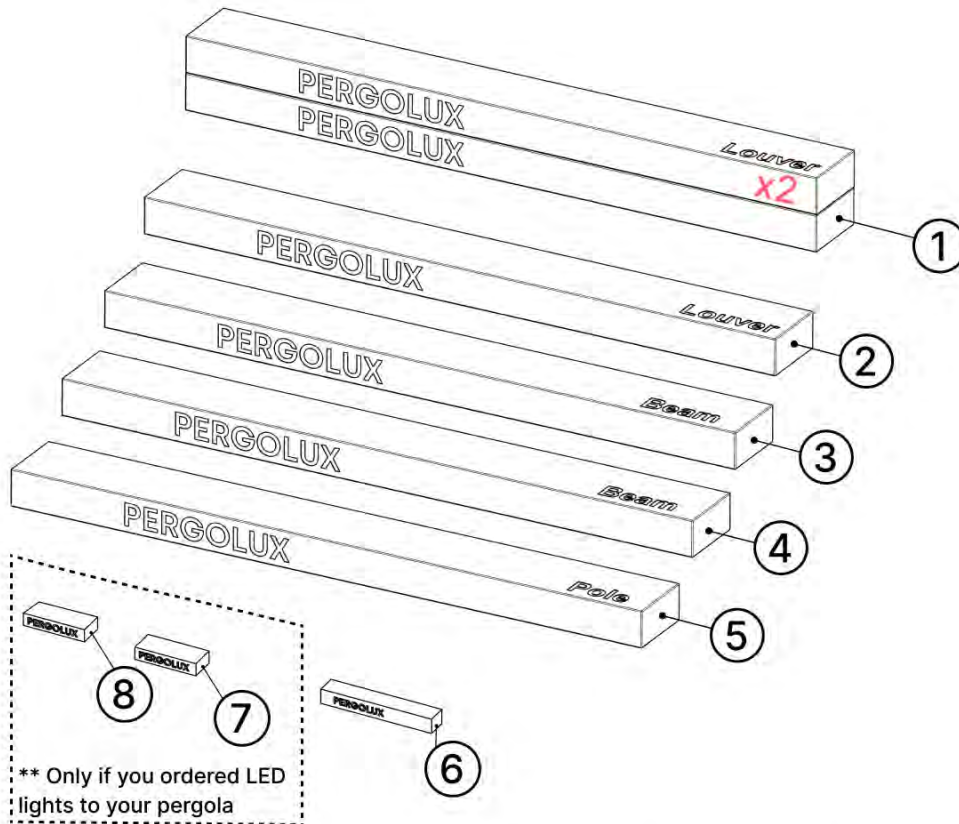

ITEMS IN BOX

ORDER	ANTHRACITE	WHITE	BLACK
①	L197	L201	L199
②	L209	L213	L211
③	B214	B218	B216
④	B197	B205	B201
⑤	C120	C122	C121
⑥	MANUAL MOTOR	MANUAL MOTOR	MANUAL MOTOR

** Only if you ordered LED lights to your pergola	
⑦	CONTROL BOX
⑧	POWER CABLE