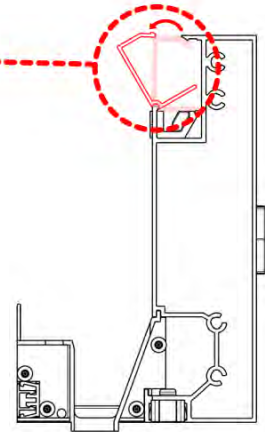

PN-200002747