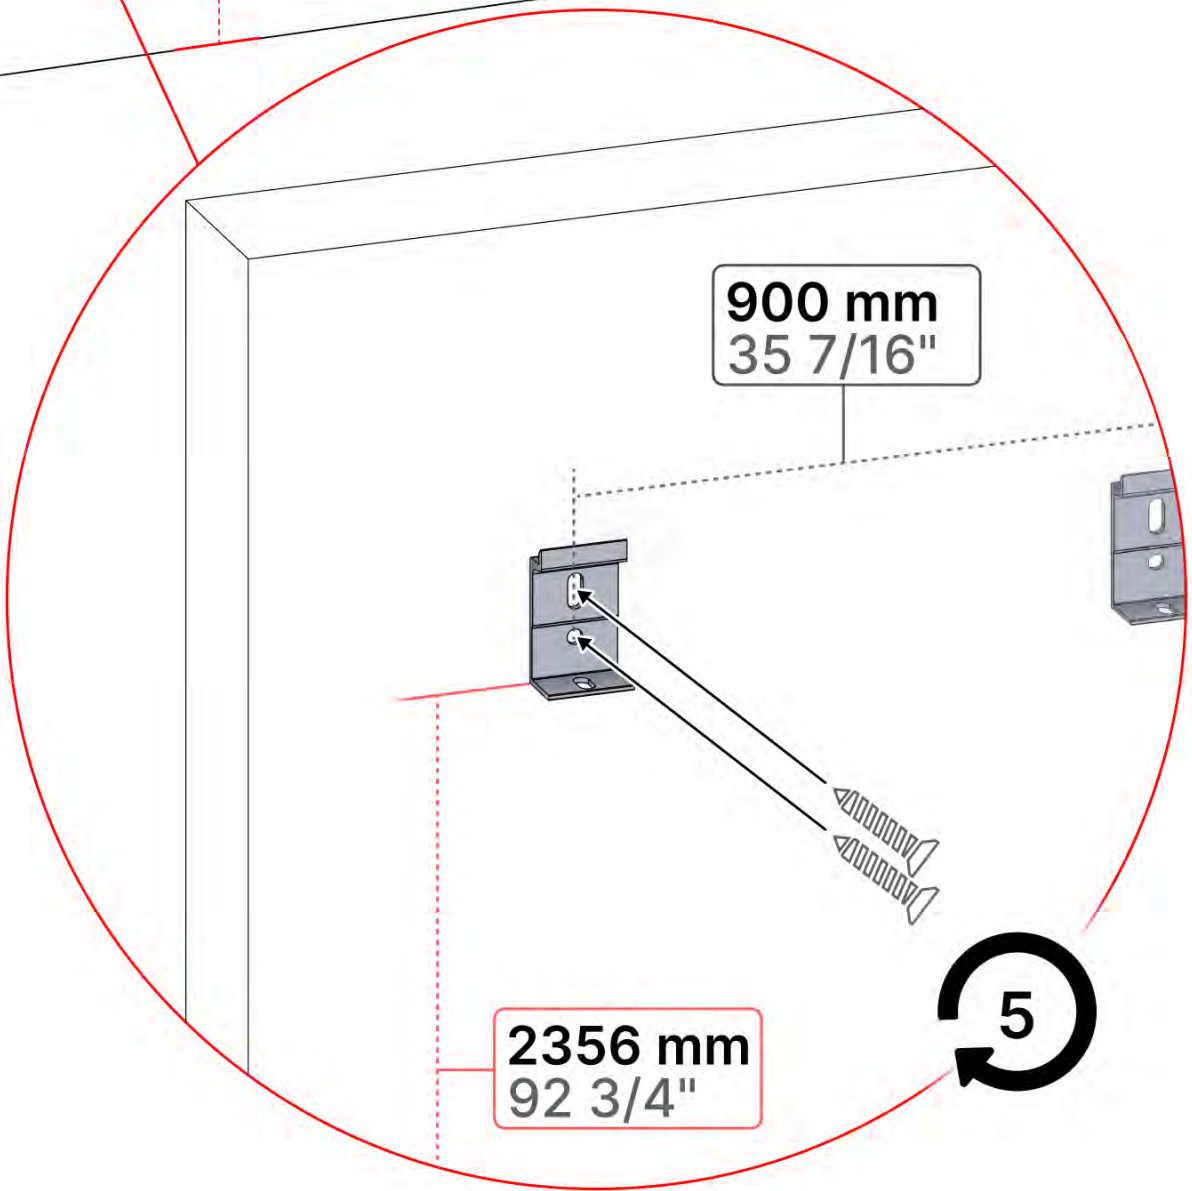

06

4

ANTHRACITE: B197
WHITE: B205
BLACK: B201

PN-200000510

5x

x10