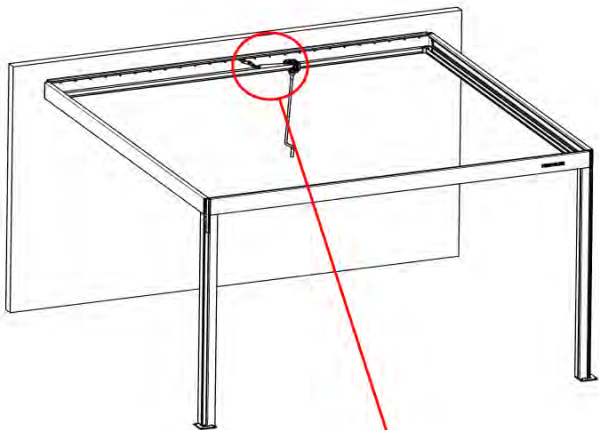

1x

INPUTS AND OUTPUTS

** Only if you ordered LED lights to your pergola.

ATTENTION: MOTOR RESET WARNING

During a control box reset, the motor will fully extend and retract. Motor should be disconnected from motor arm to avoid injury or damage to the pergola