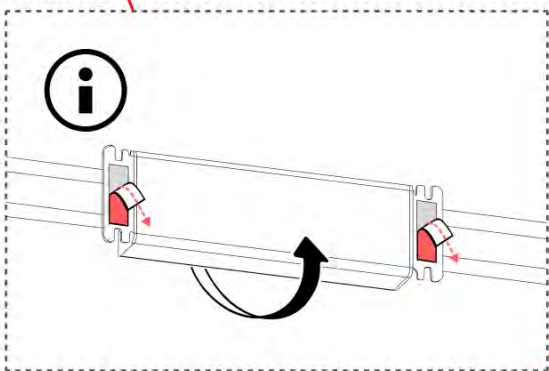

!
Control Box can be
installed on
Preferred W BEAM