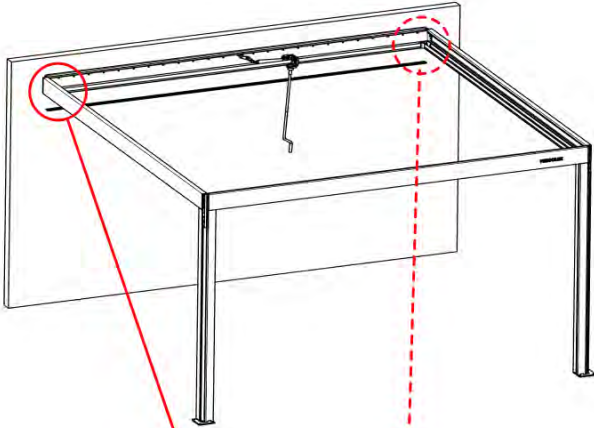

10x

32

4

ANTHRACITE: B197
WHITE: B205
BLACK: B201

33

Route the Matter
Antenna and place it
below the highlighted
part(PN-200002622).

34

3