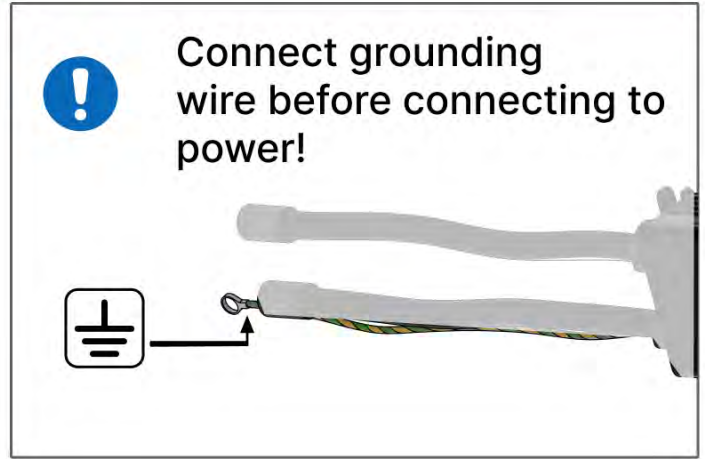

! ** Only if you ordered LED lights to your pergola.

26

!
Control Box can be
installed on
Preferred W BEAM

! ** Only if you ordered LED lights to your pergola.

27

! ** Only if you ordered LED lights to your pergola.