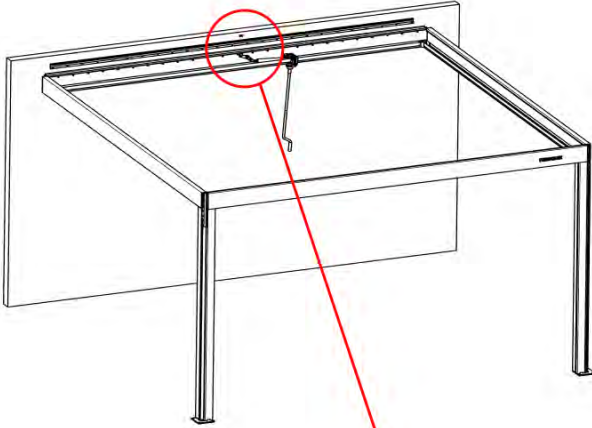

i
Adjust motor to
prepare for
assembly on step 34

38

4

x1
PERGOLUX

ANTHRACITE: B197
WHITE: B205
BLACK: B201

PN-200002613
1x

PN-200000826
2x

PERGOLA LOUVERS