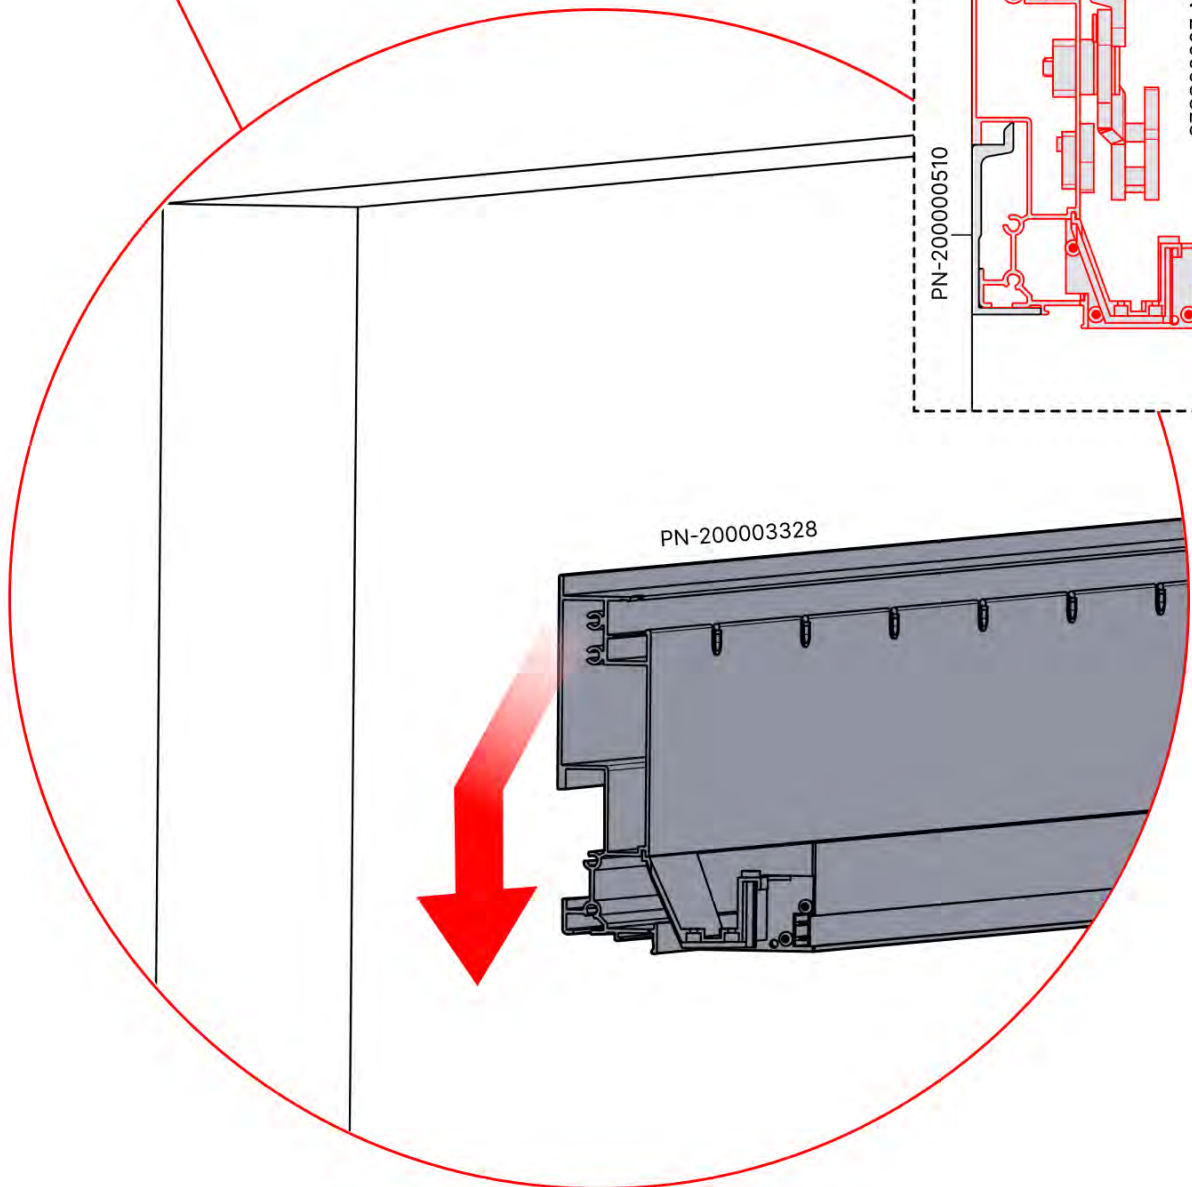

07

PERGOLUX *x7*

4

ANTHRACITE: B197
WHITE: B205
BLACK: B201

PN-200003328

1x