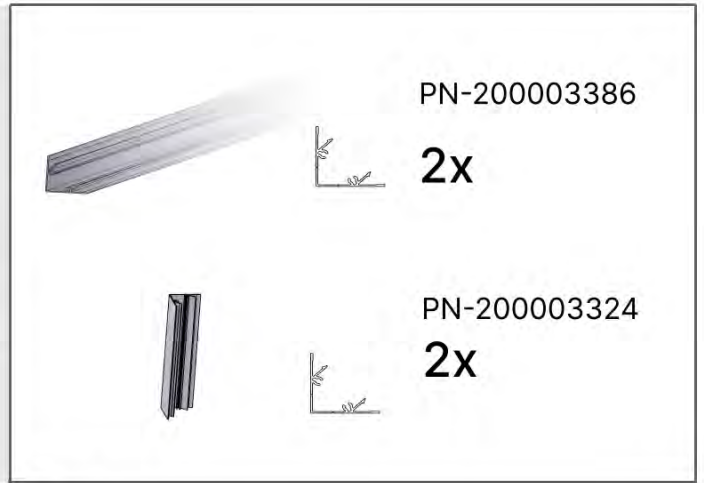

52

ANTHRACITE: C120
WHITE: C122
BLACK: C121

ANTHRACITE: B197
WHITE: B205
BLACK: B201