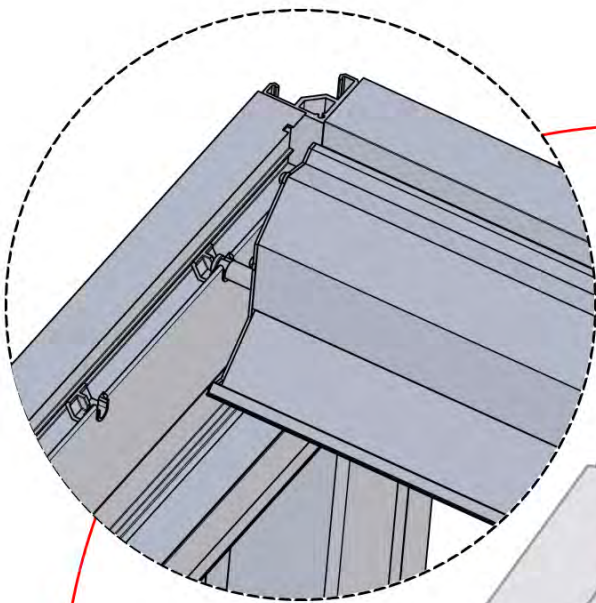

41

1

ANTHRACITE: L197
WHITE: L201
BLACK: L199