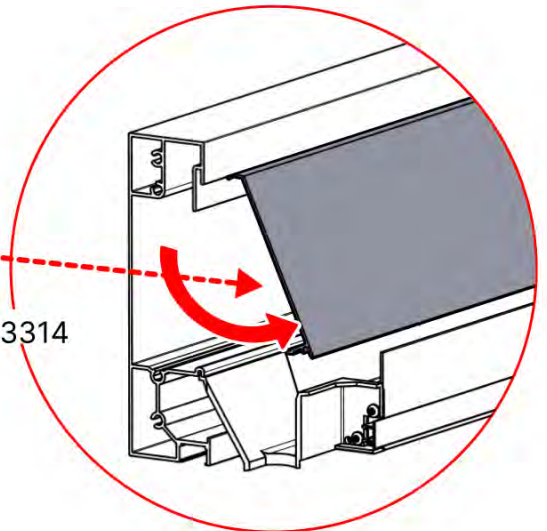

PN-200003314