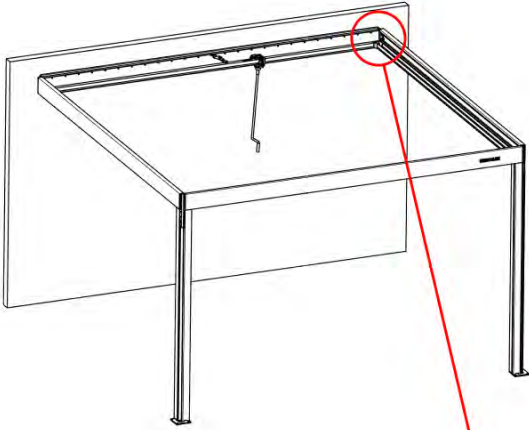

10x

32

4

ANTHRACITE: B197
WHITE: B205
BLACK: B201

33

Route the Matter
Antenna and place it
below the highlighted
part(PN-200002622).

34

3