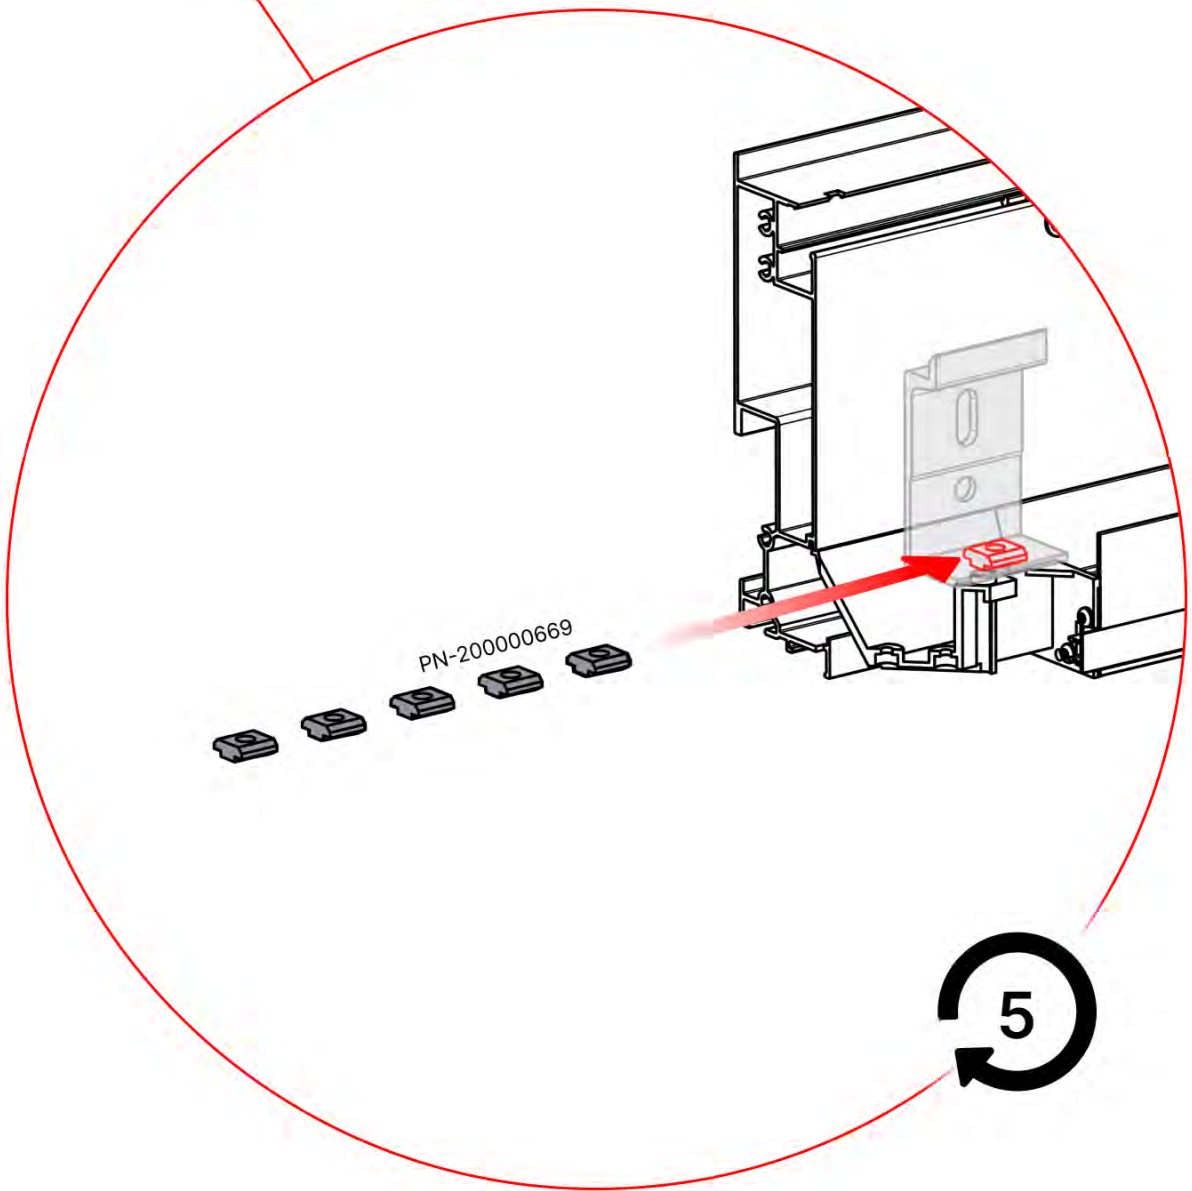

08

PERGOLUX *x1*

4

ANTHRACITE: B197
WHITE: B205
BLACK: B201

PN-200000669
5x