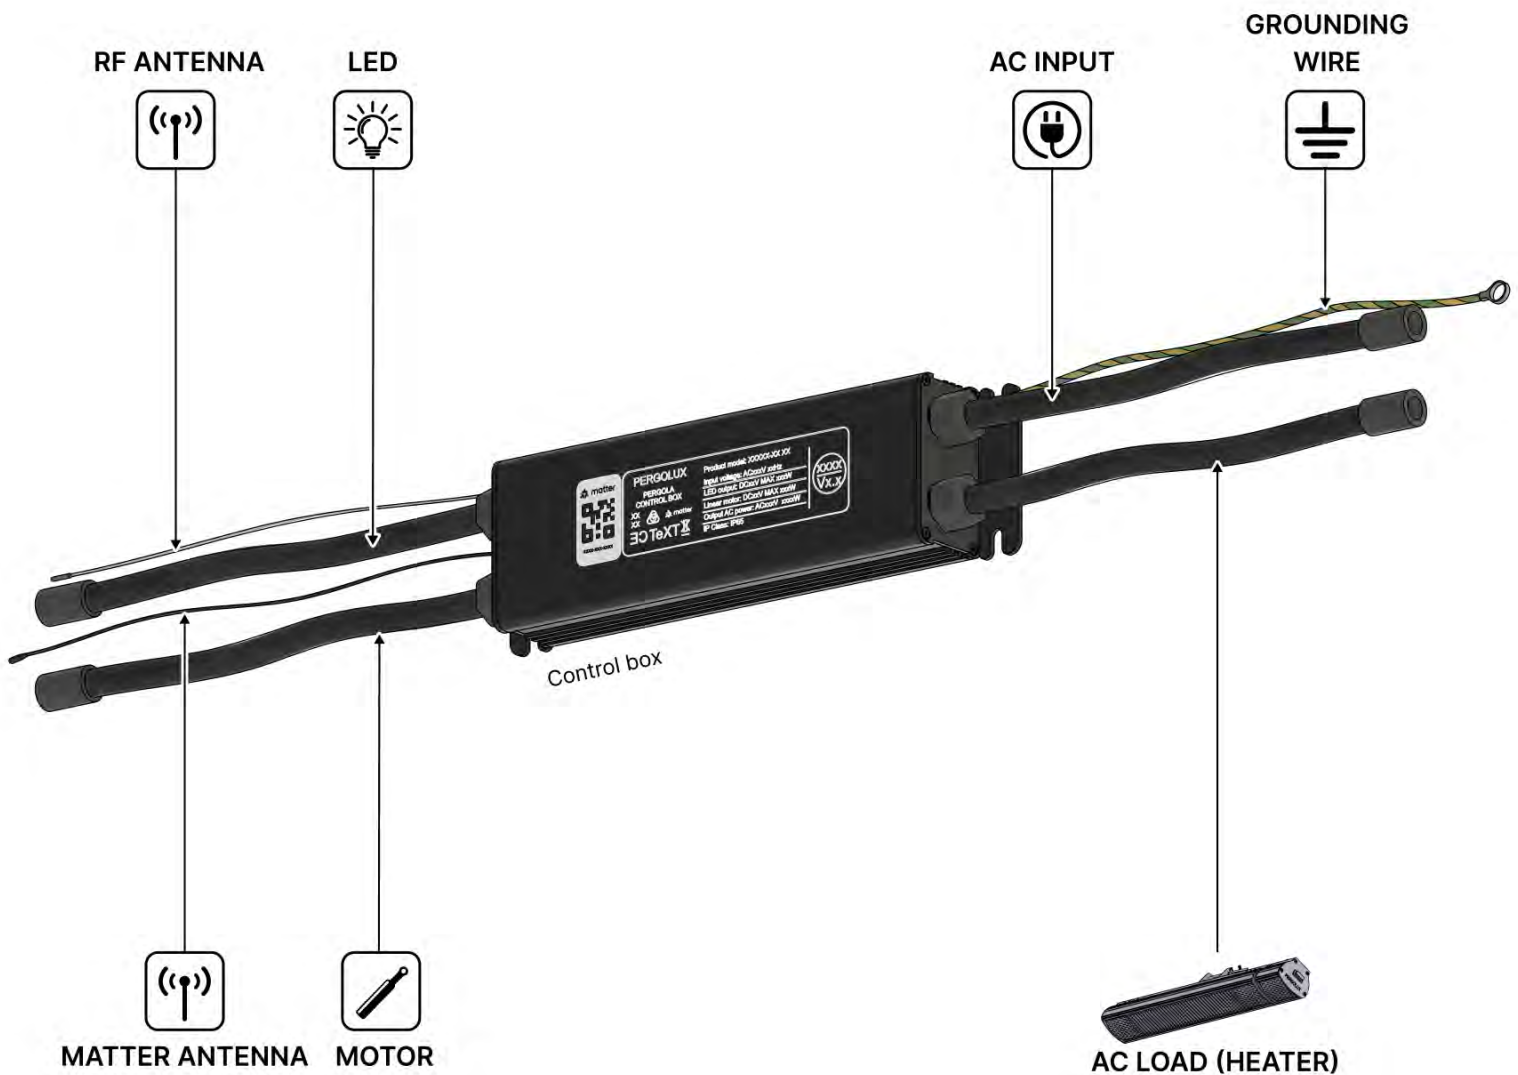

1x

INPUTS AND OUTPUTS

** Only if you ordered LED lights to your pergola.

ATTENTION: MOTOR RESET WARNING

During a control box reset, the motor will fully extend and retract. Motor should be disconnected from motor arm to avoid injury or damage to the pergola