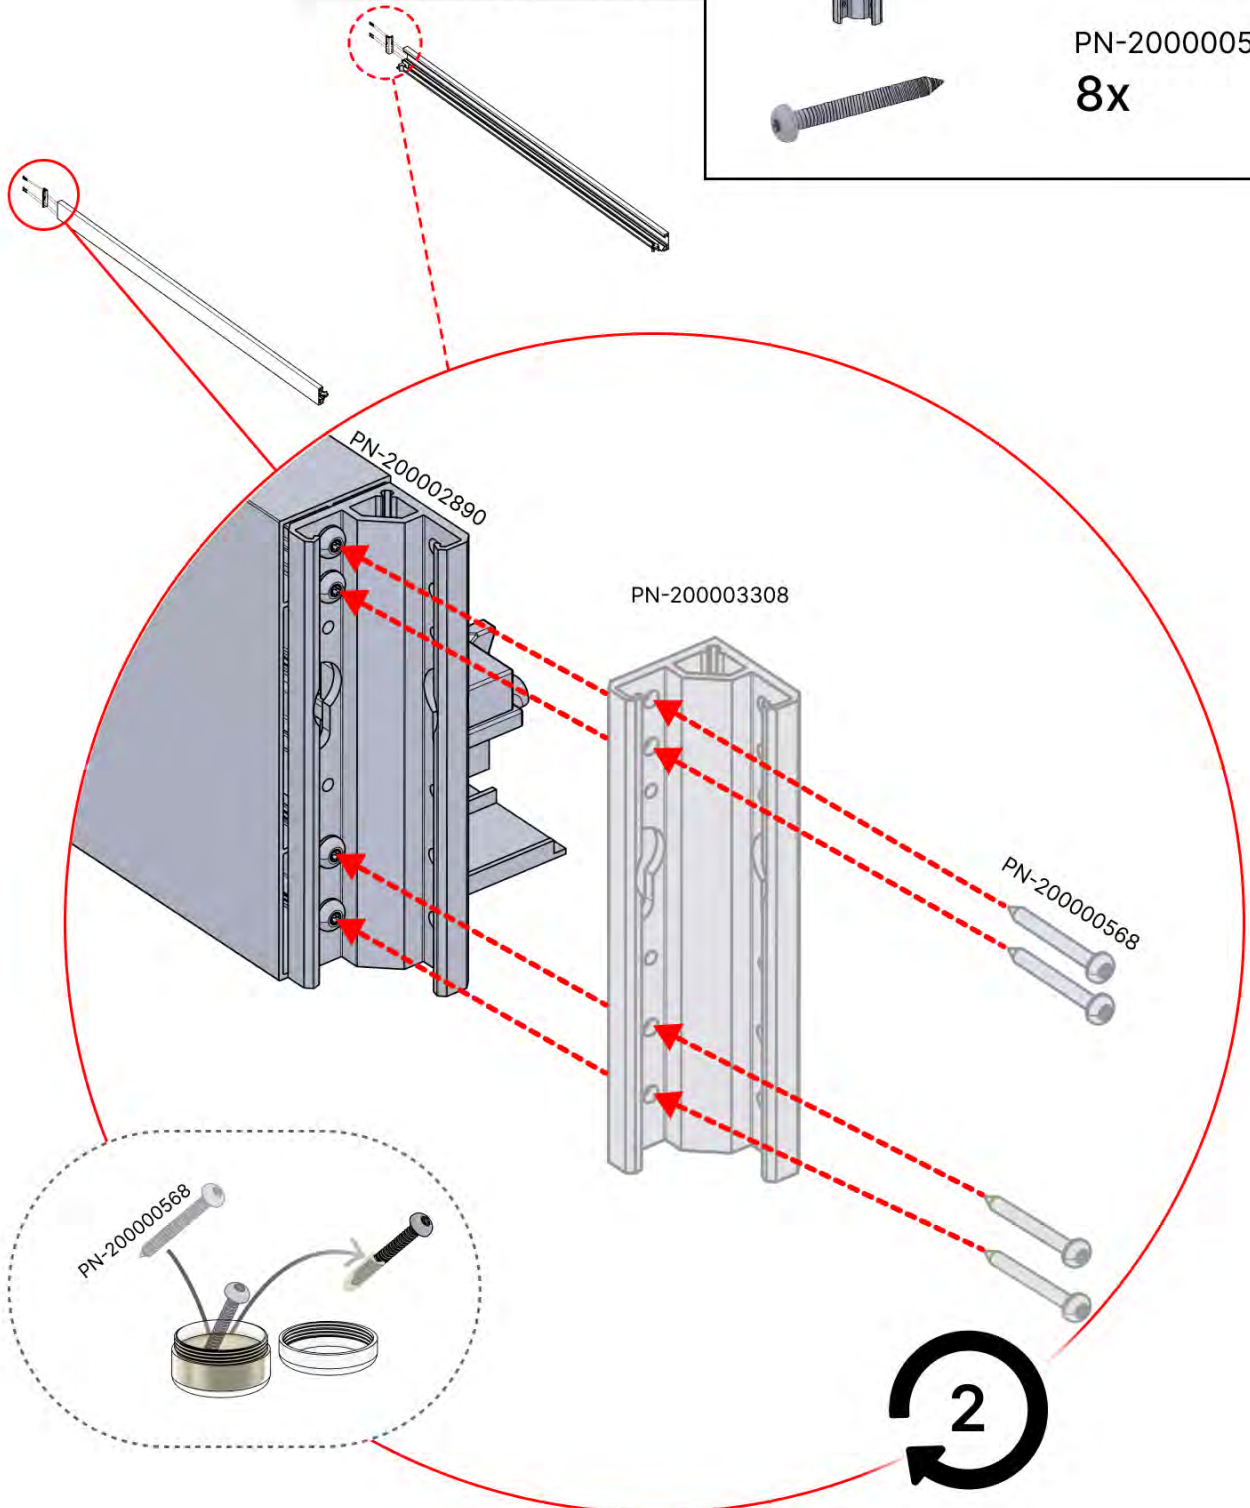

10

3

PERGOLUX x7

ANTHRACITE: B214
WHITE: B218
BLACK: B216

4

PERGOLUX x7

ANTHRACITE: B197
WHITE: B205
BLACK: B201

PN-200003315
1x

PN-200002889
1x

PN-200003308
2x

PN-20000568
8x