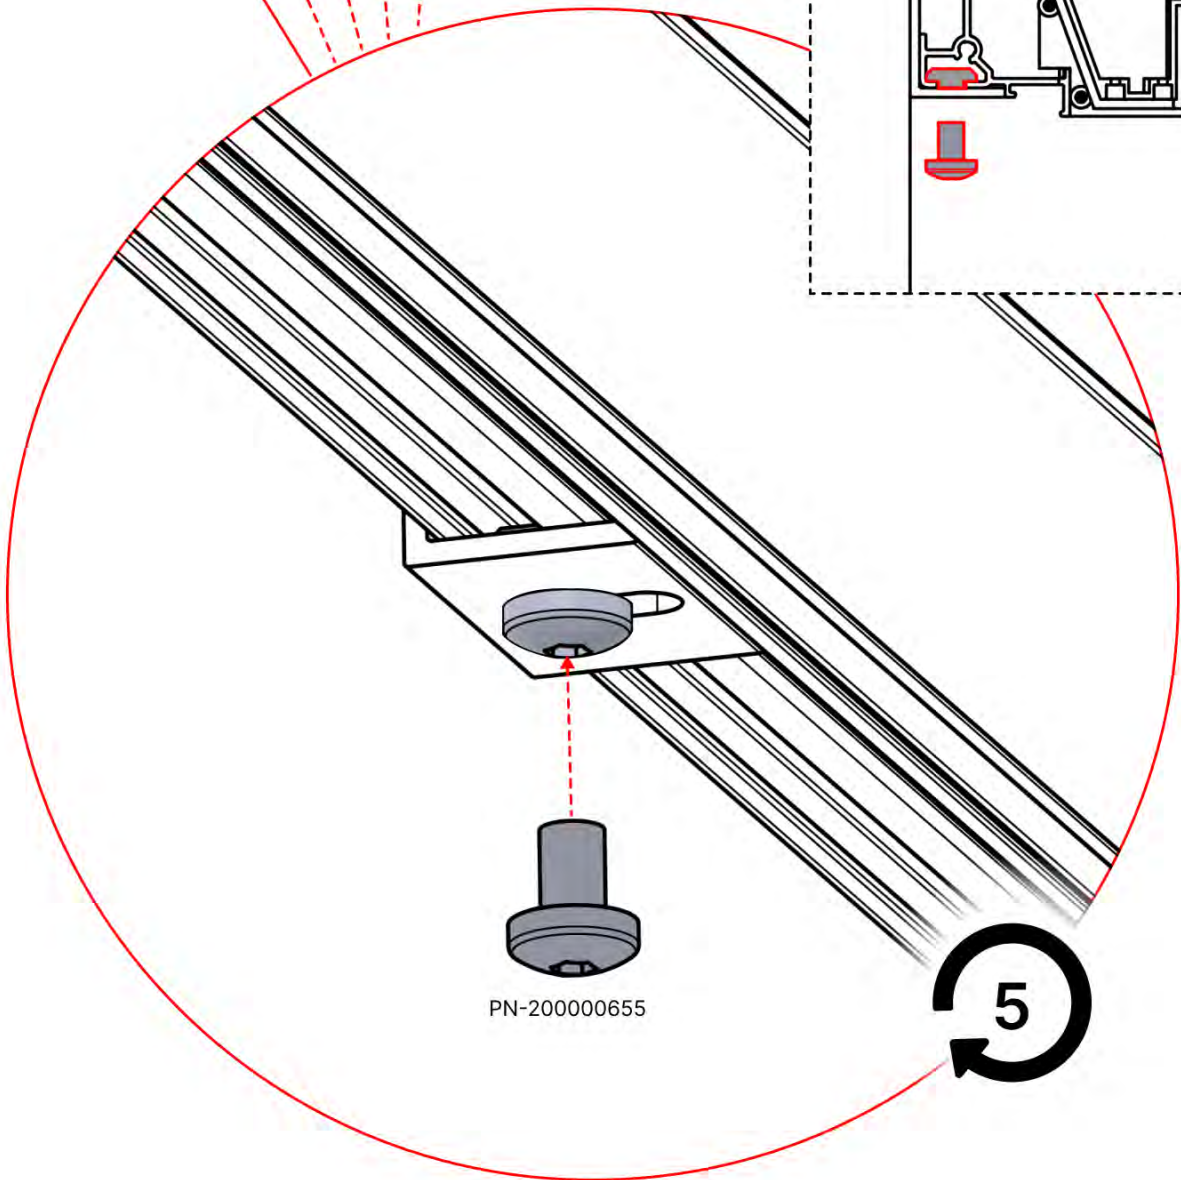

09

4

PERGOLUX *x1*

ANTHRACITE: B197
WHITE: B205
BLACK: B201

PN-200000655
5x