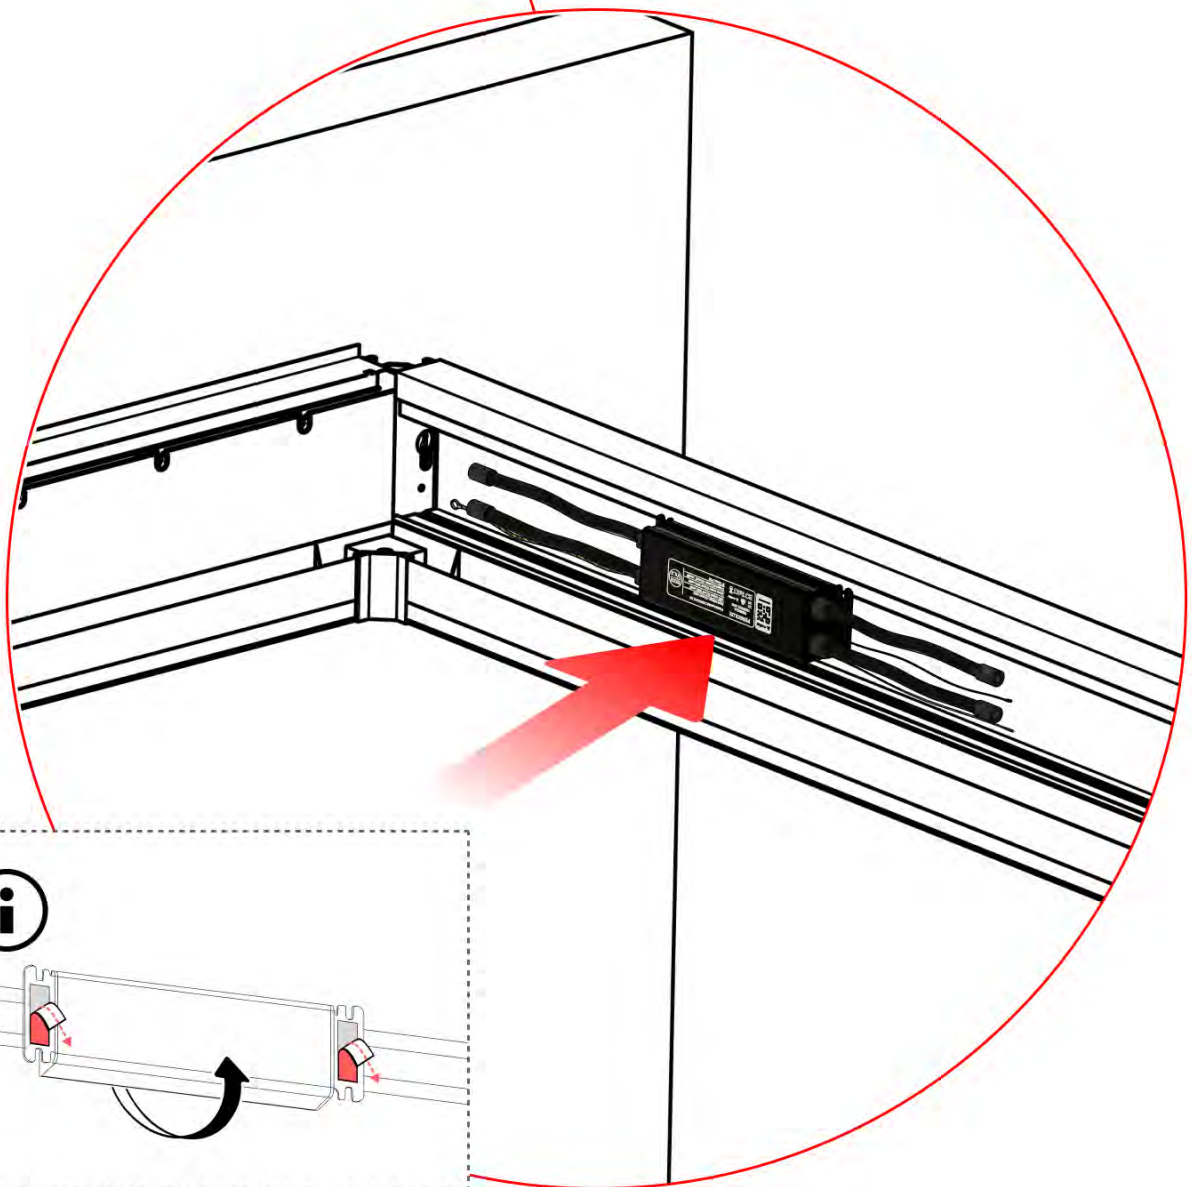

!
Control Box can be
installed on
Preferred W BEAM