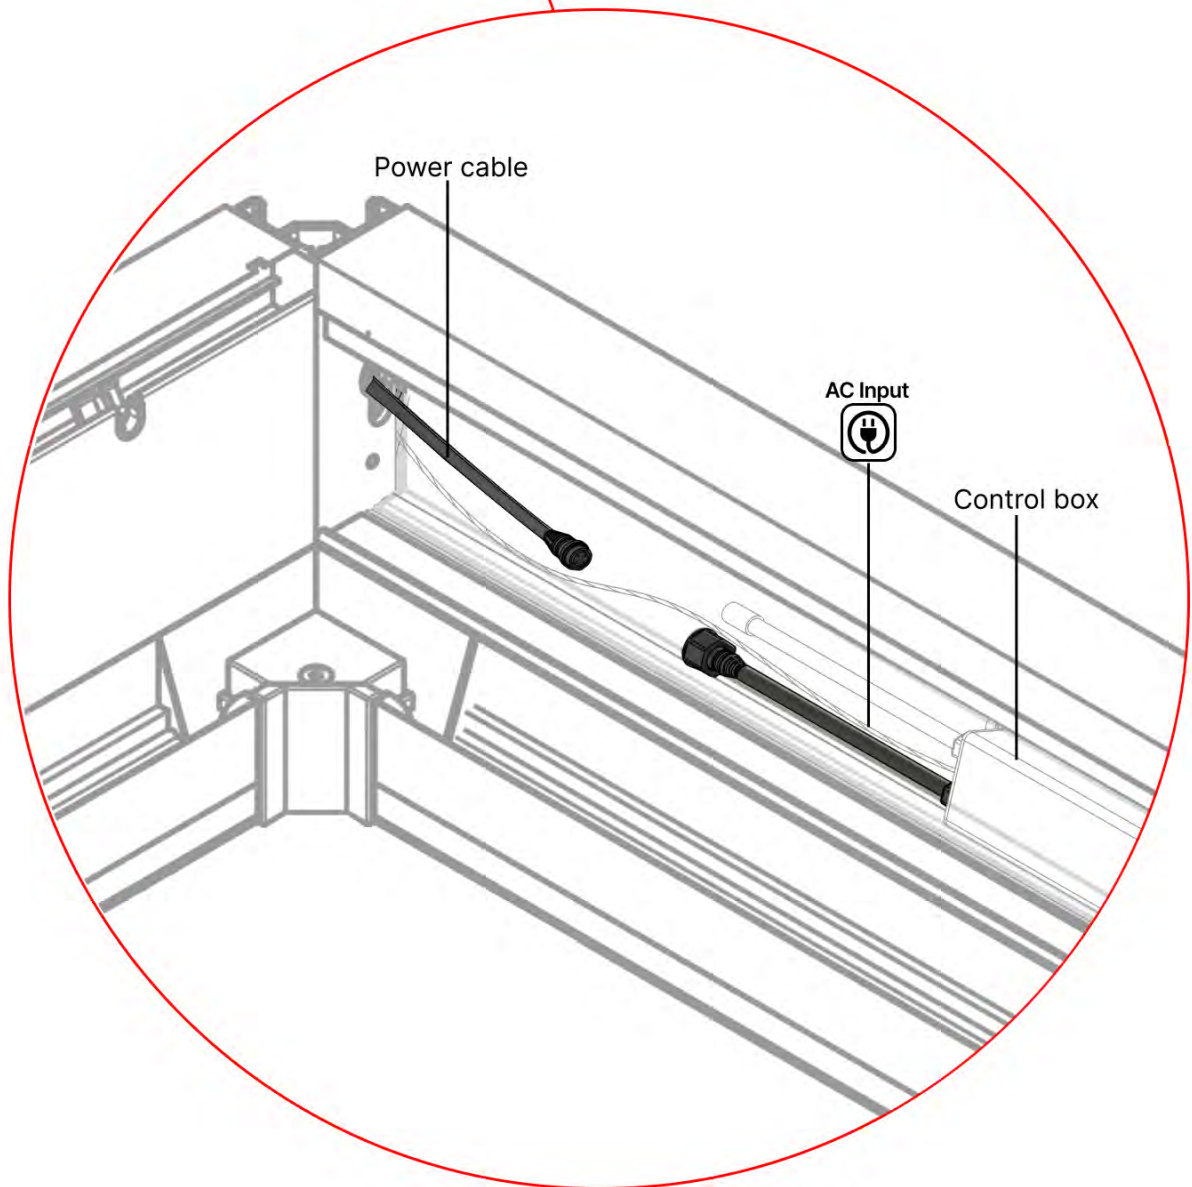

! ** Only if you ordered LED lights to your pergola.

26

!
Control Box can be
installed on
Preferred W BEAM

! ** Only if you ordered LED lights to your pergola.

27

! ** Only if you ordered LED lights to your pergola.

28

!
Power Cable can be
routed through all
the Poles.

! ** Only if you ordered LED lights to your pergola.

29

** Only if you ordered LED lights to your pergola.

30

1

If you are going to install a heater, do it now.