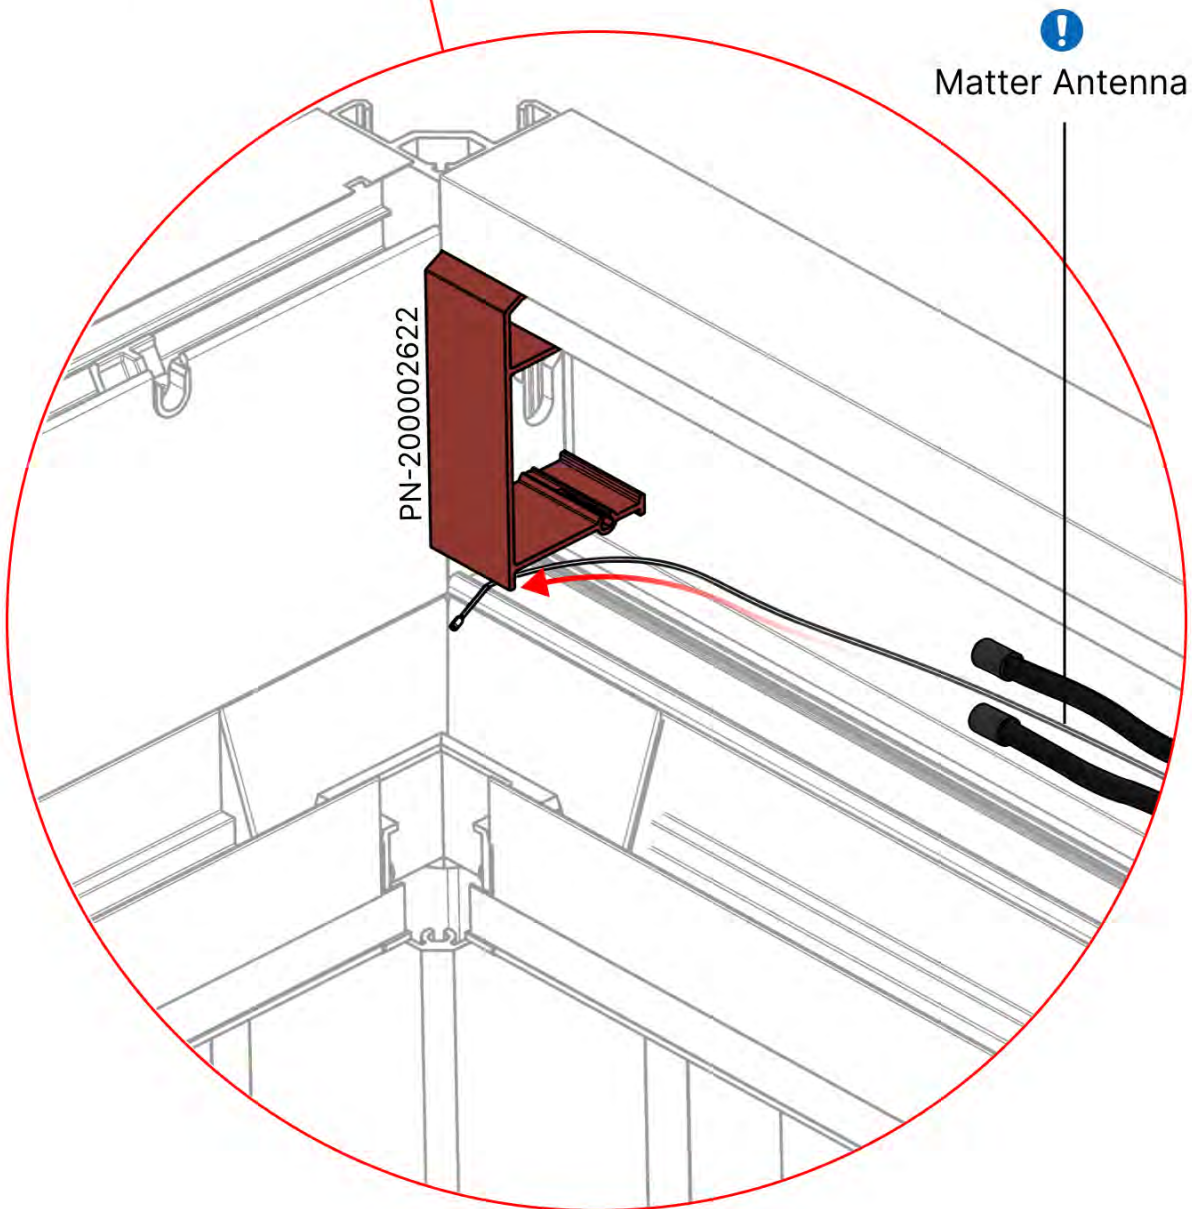

10x

32

4

ANTHRACITE: B197
WHITE: B205
BLACK: B201

33

Route the Matter
Antenna and place it
below the highlighted
part(PN-200002622).

34

3