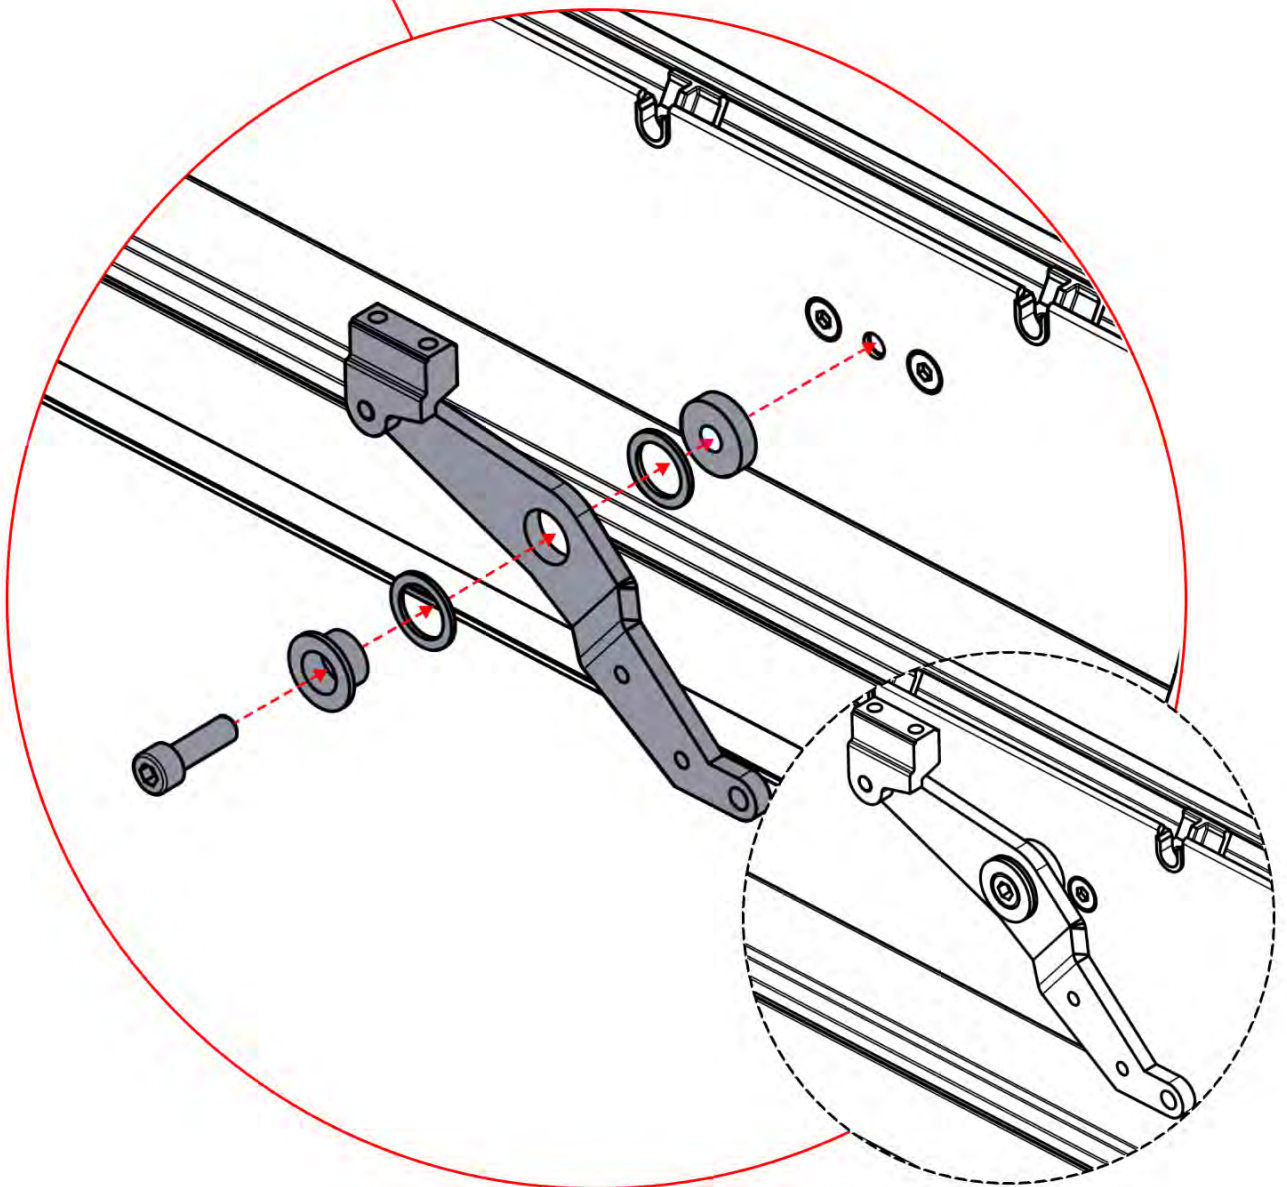

PN-200003318
2x

PN-200003317
1x

PN-200000511
2x

PN-200000502
1x

PN-200000561
1x