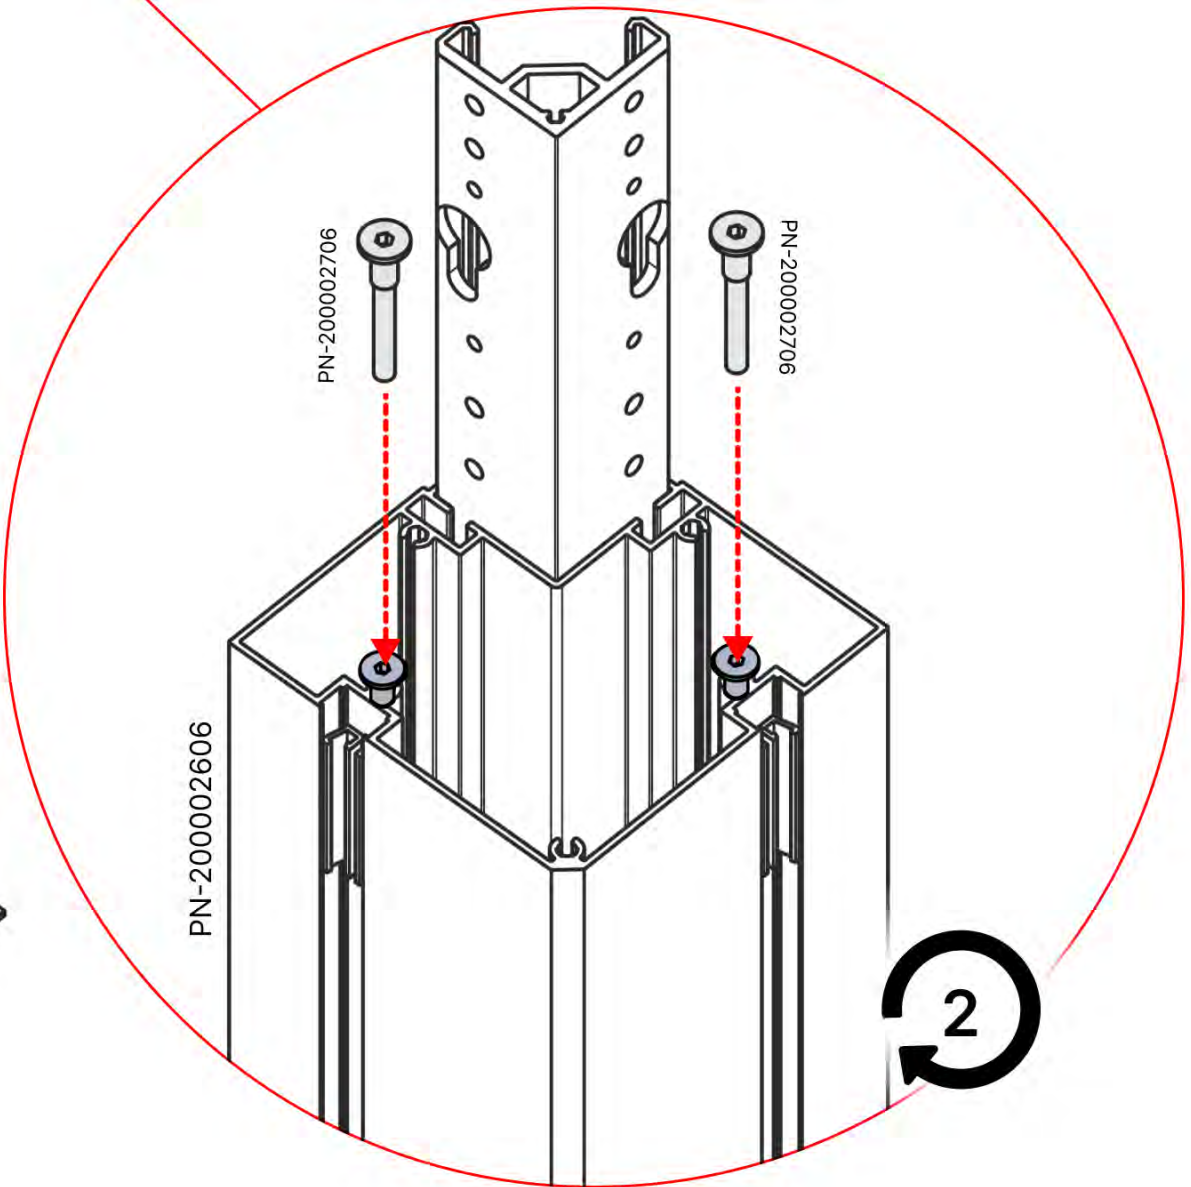

05

4

ANTHRACITE: B197
WHITE: B205
BLACK: B201

PN-200002706

4x