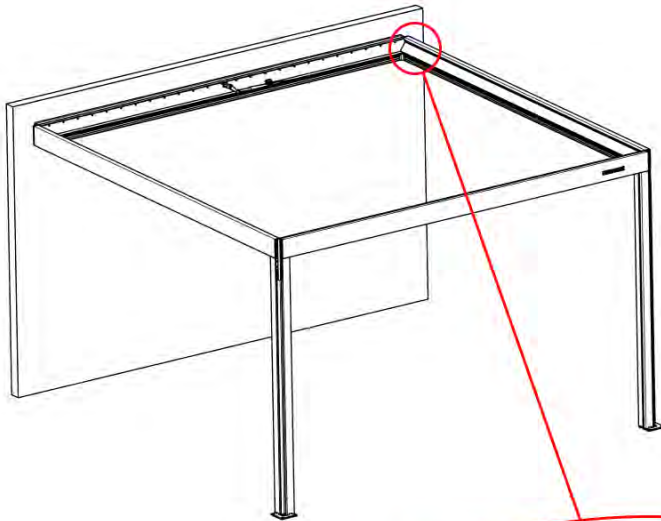

INFORMATION