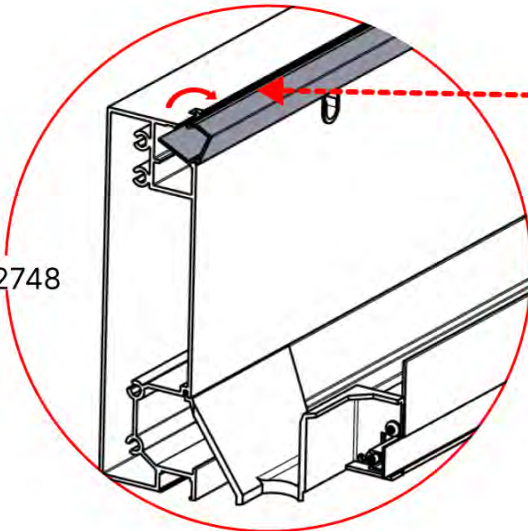

PN-200002748