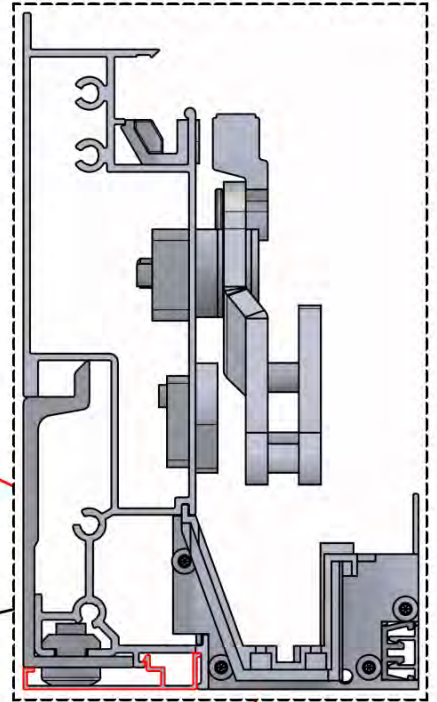

10x

32

4

ANTHRACITE: B197
WHITE: B205
BLACK: B201

33

Route the Matter
Antenna and place it
below the highlighted
part(PN-200002622).

34

3