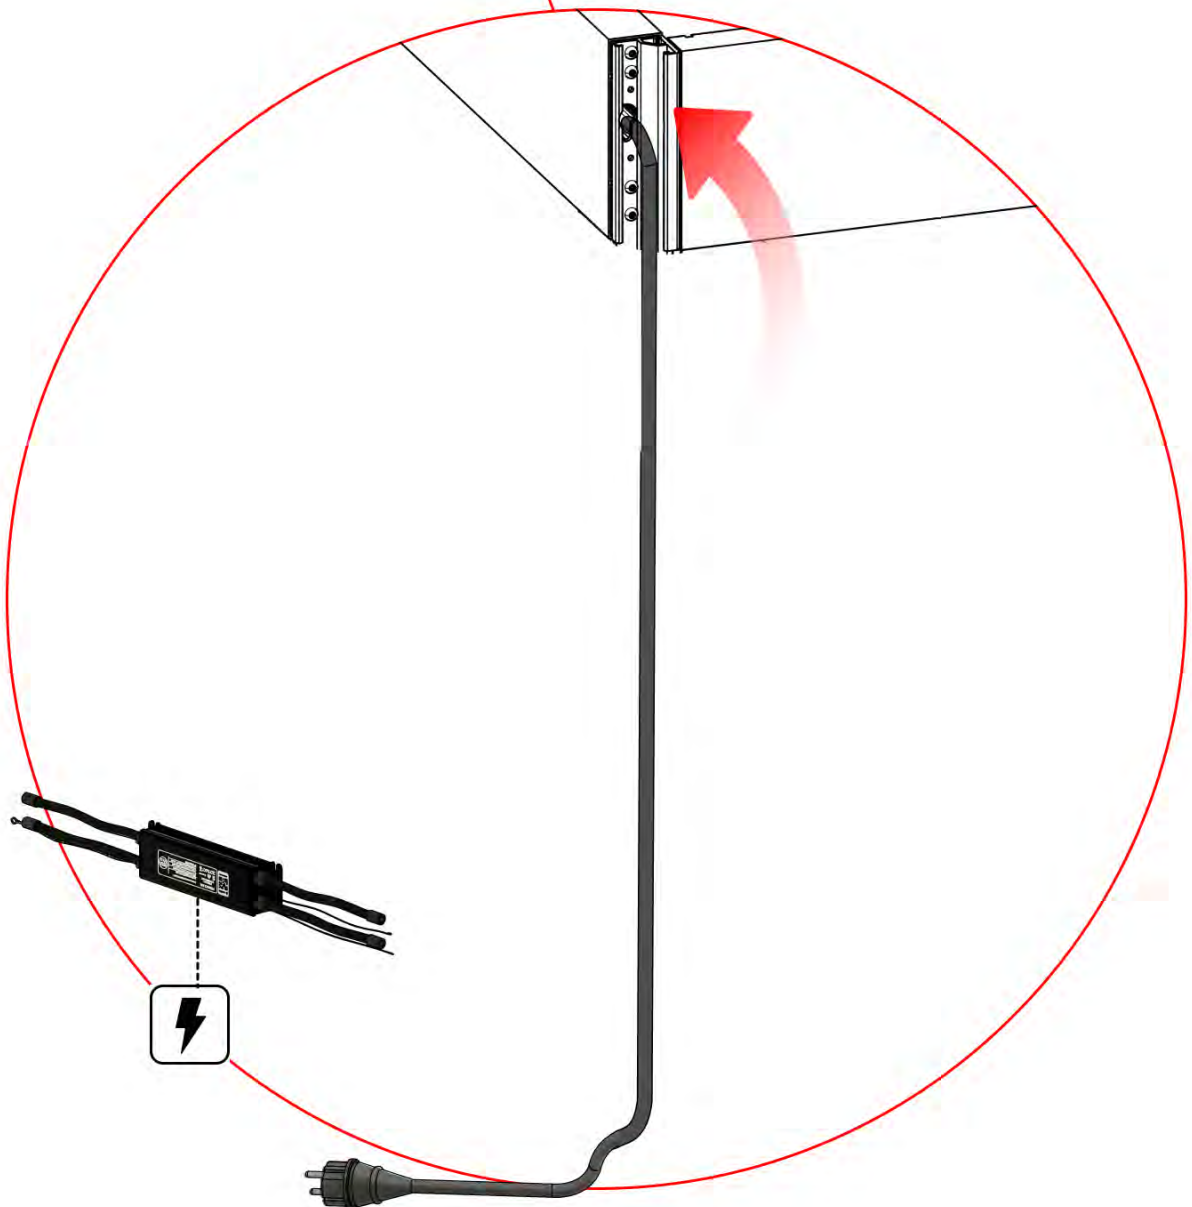

! ** Only if you ordered LED lights to your pergola.

26

!
Control Box can be
installed on
Preferred W BEAM

! ** Only if you ordered LED lights to your pergola.

27

! ** Only if you ordered LED lights to your pergola.

28

!
Power Cable can be
routed through all
the Poles.

! ** Only if you ordered LED lights to your pergola.

29

** Only if you ordered LED lights to your pergola.

30

1

If you are going to install a heater, do it now.