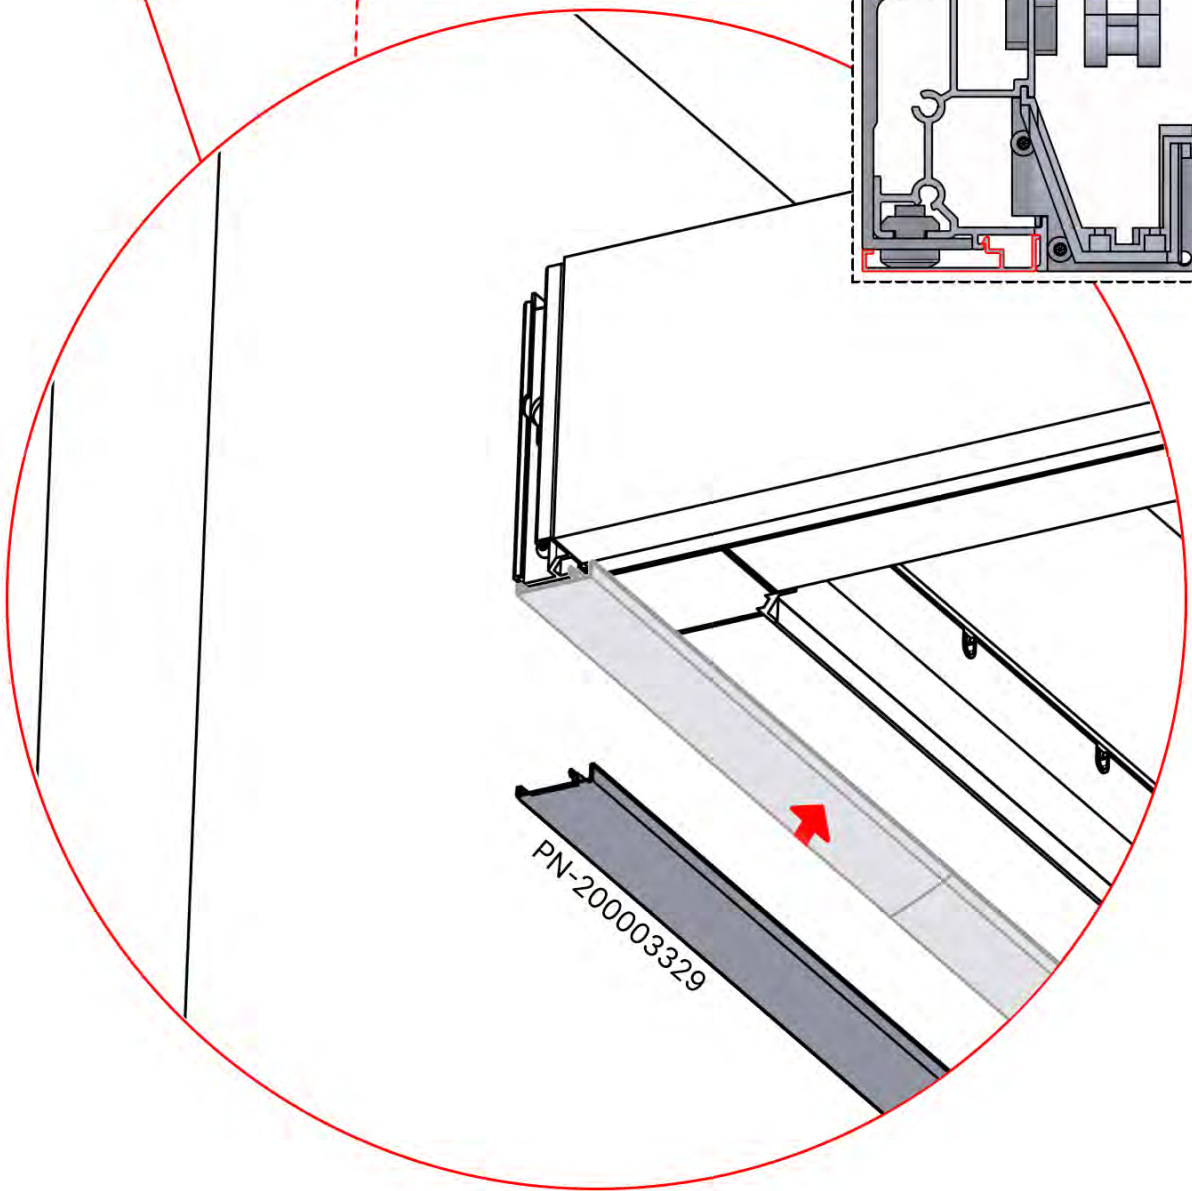

10x

32

4

ANTHRACITE: B197
WHITE: B205
BLACK: B201

33

Route the Matter
Antenna and place it
below the highlighted
part(PN-200002622).

34

3