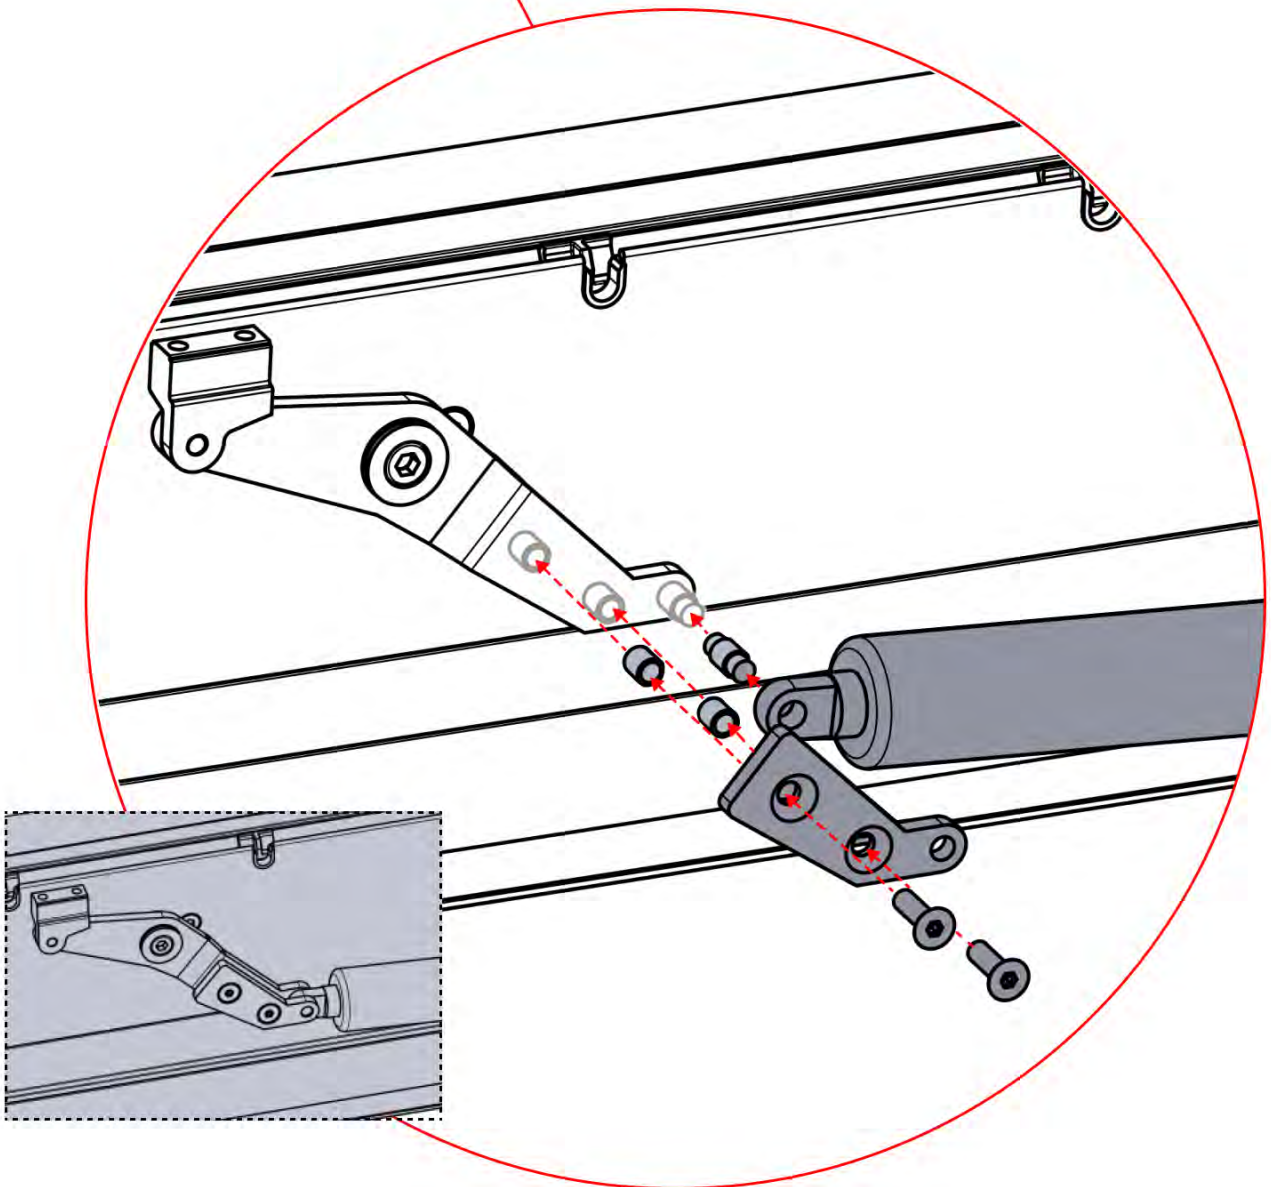

PN-200003367

1x

PN-200000853

2x

PN-200003370

1x

PN-200003368

2x