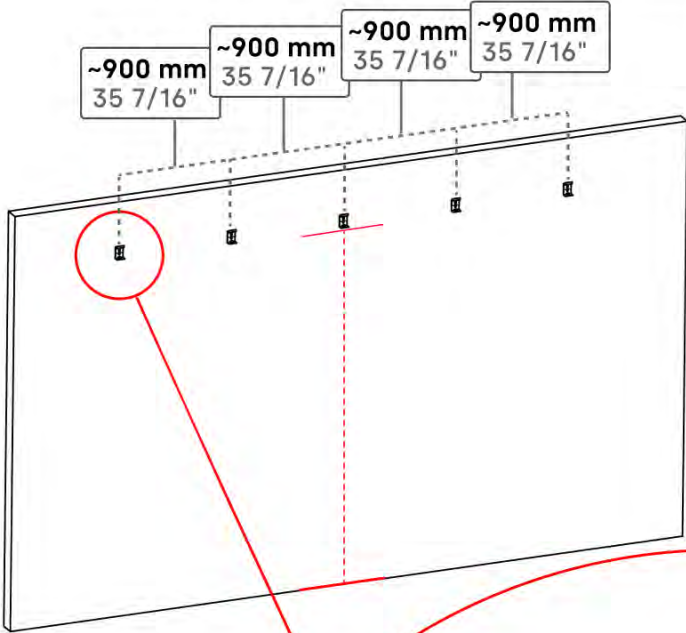

06

4

ANTHRACITE: B197
WHITE: B205
BLACK: B201

PN-200000510

5x

x10