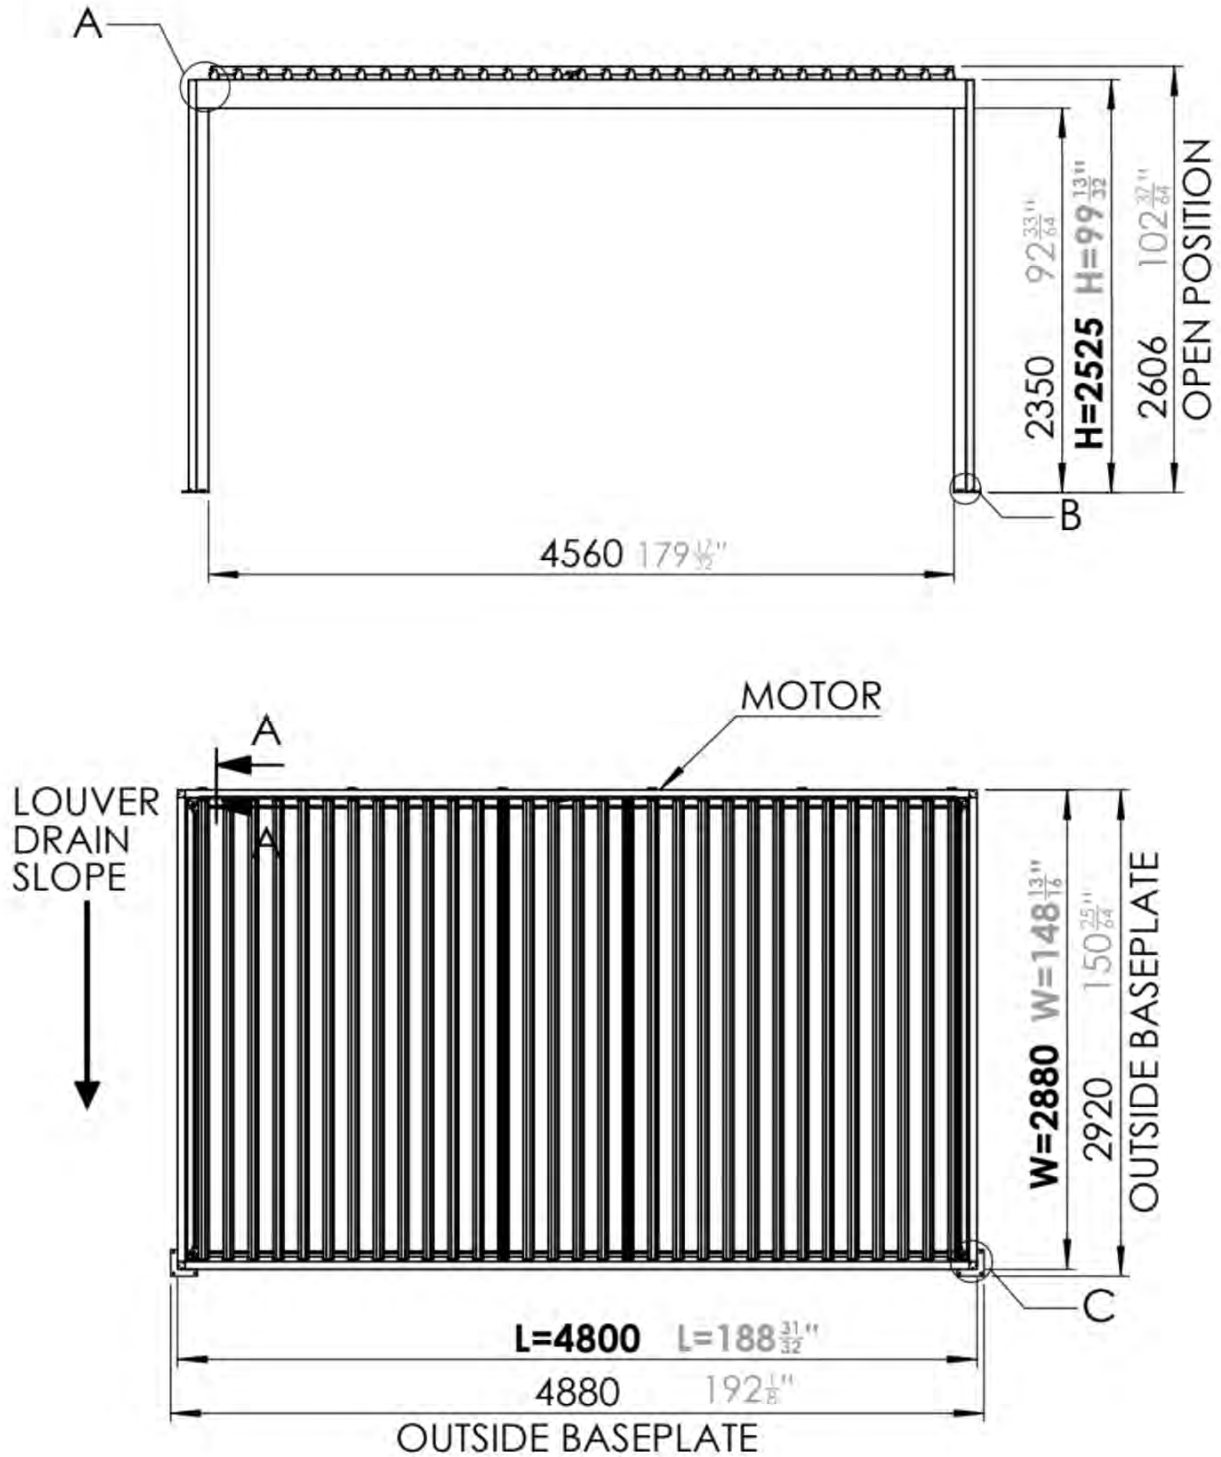

**Matter + Smart home can be connected at anytime by simply scanning the QR code provided**

3 × 5 m / 10' x 16'

3 × 5 m / 10' x 16'