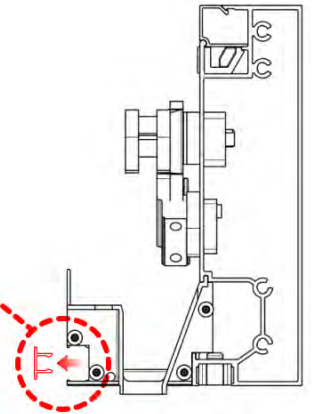

### Cover and clips

PN-200000512  
LED STRIP COVER CLIP

SnapFIT cover

PN-200002748