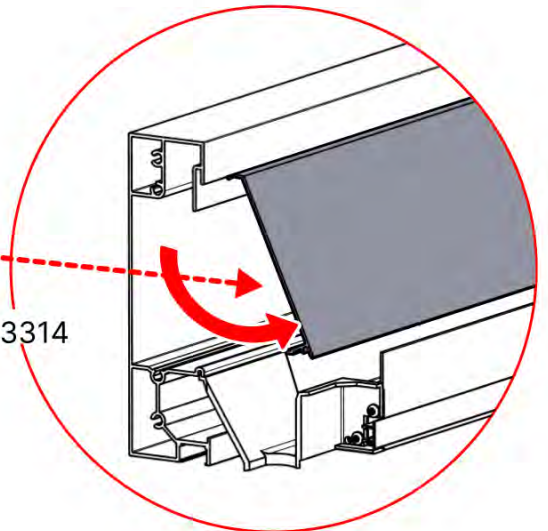

PN-200003314