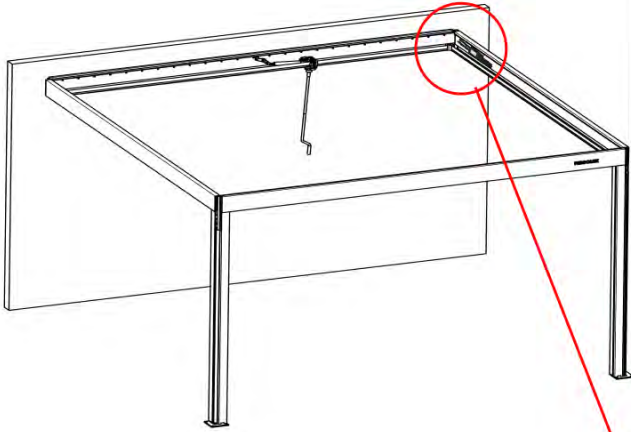

! ** Only if you ordered LED lights to your pergola.

27