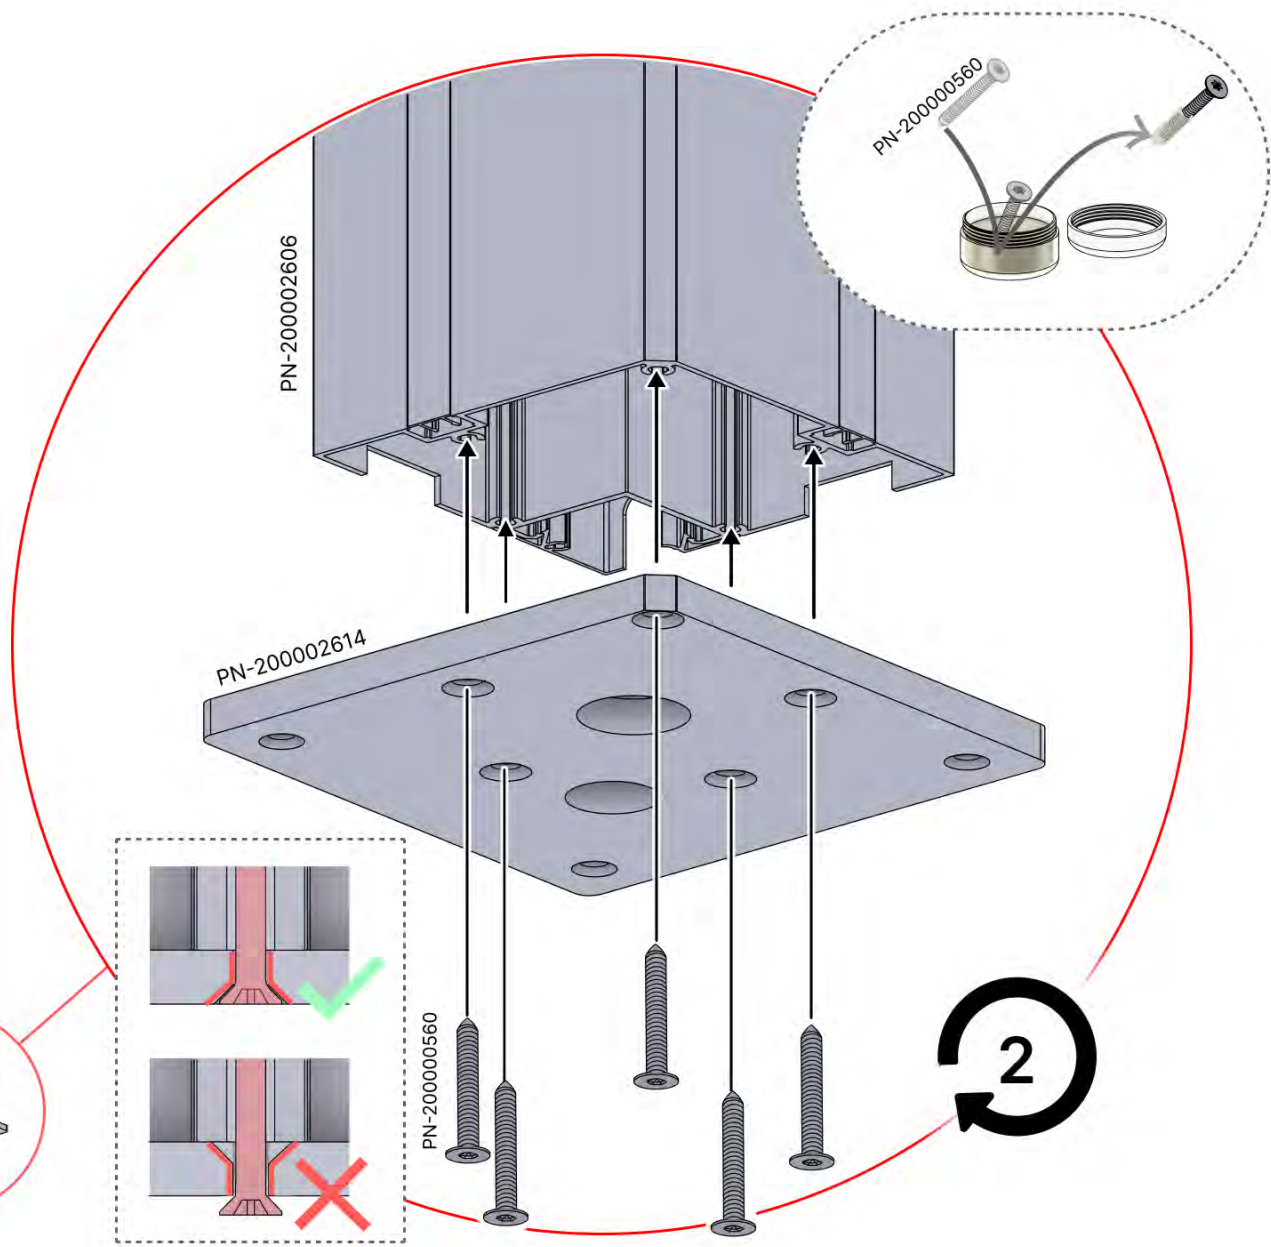

04

5

x1
PERGOLUX

ANTHRACITE: C120
WHITE: C122
BLACK: C121

4

x1
PERGOLUX

ANTHRACITE: B198
WHITE: B206
BLACK: B202

PN-200002606
2x

PN-200002614
2x

PN-200000560
10x

5.5x60
7/32" x 2-3/8"