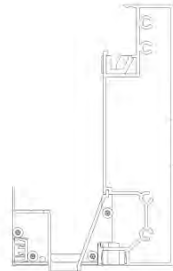

ITEMS IN BOX

	ANTHRACITE	WHITE	BLACK	
	4	B198	B206	B202

PN-200002993

1x