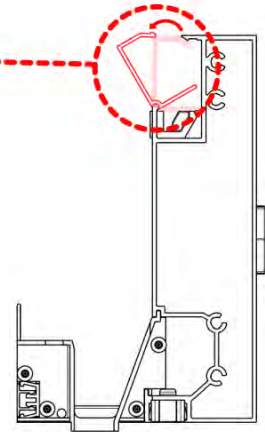

PN-200002993