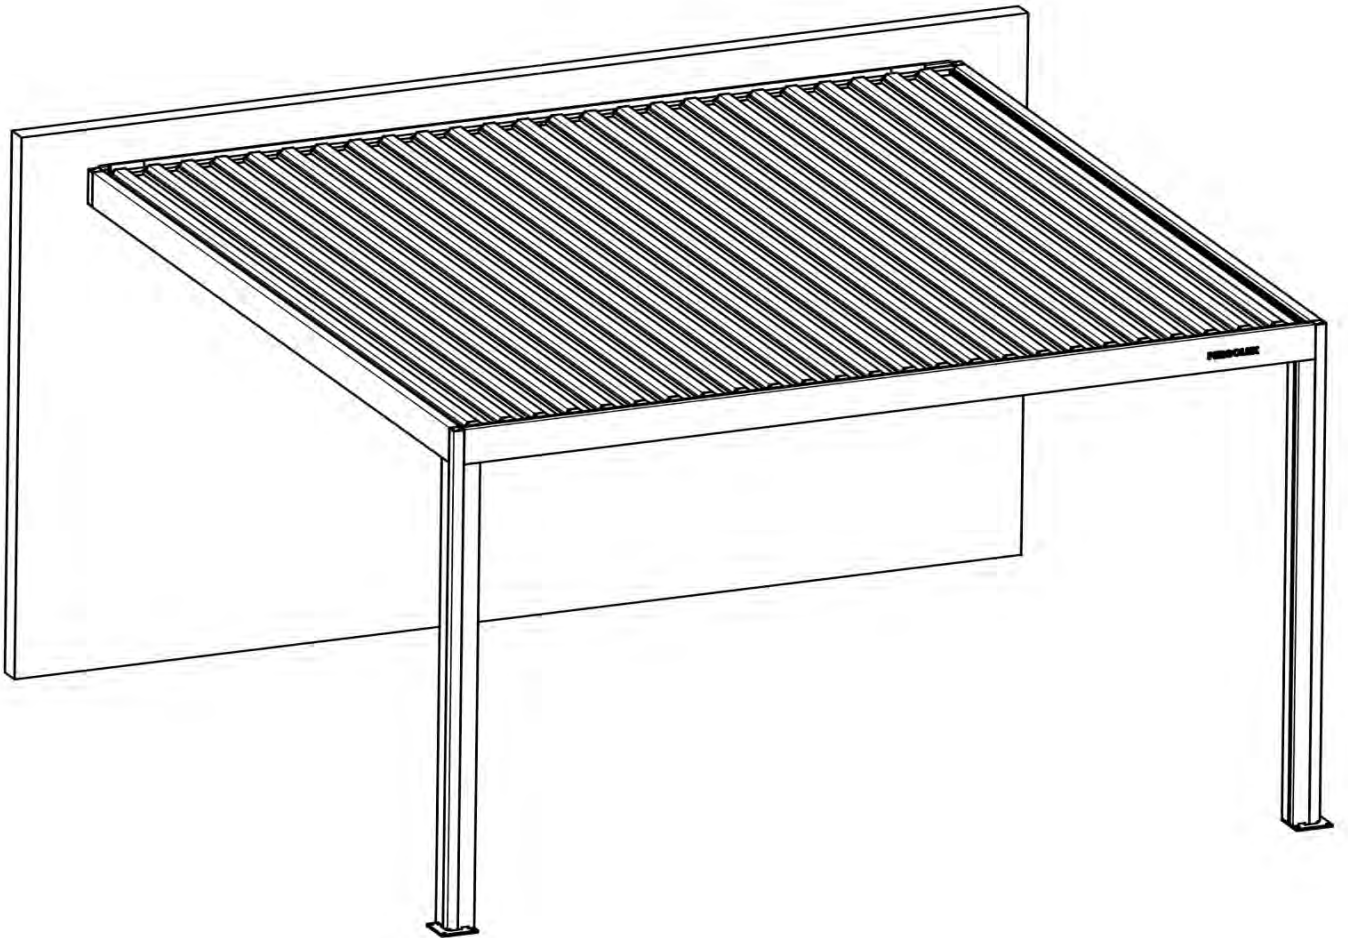

# PERGOLA

**3 × 5m / 13' x 16'**  
WALL MOUNTED

PERGOLUX