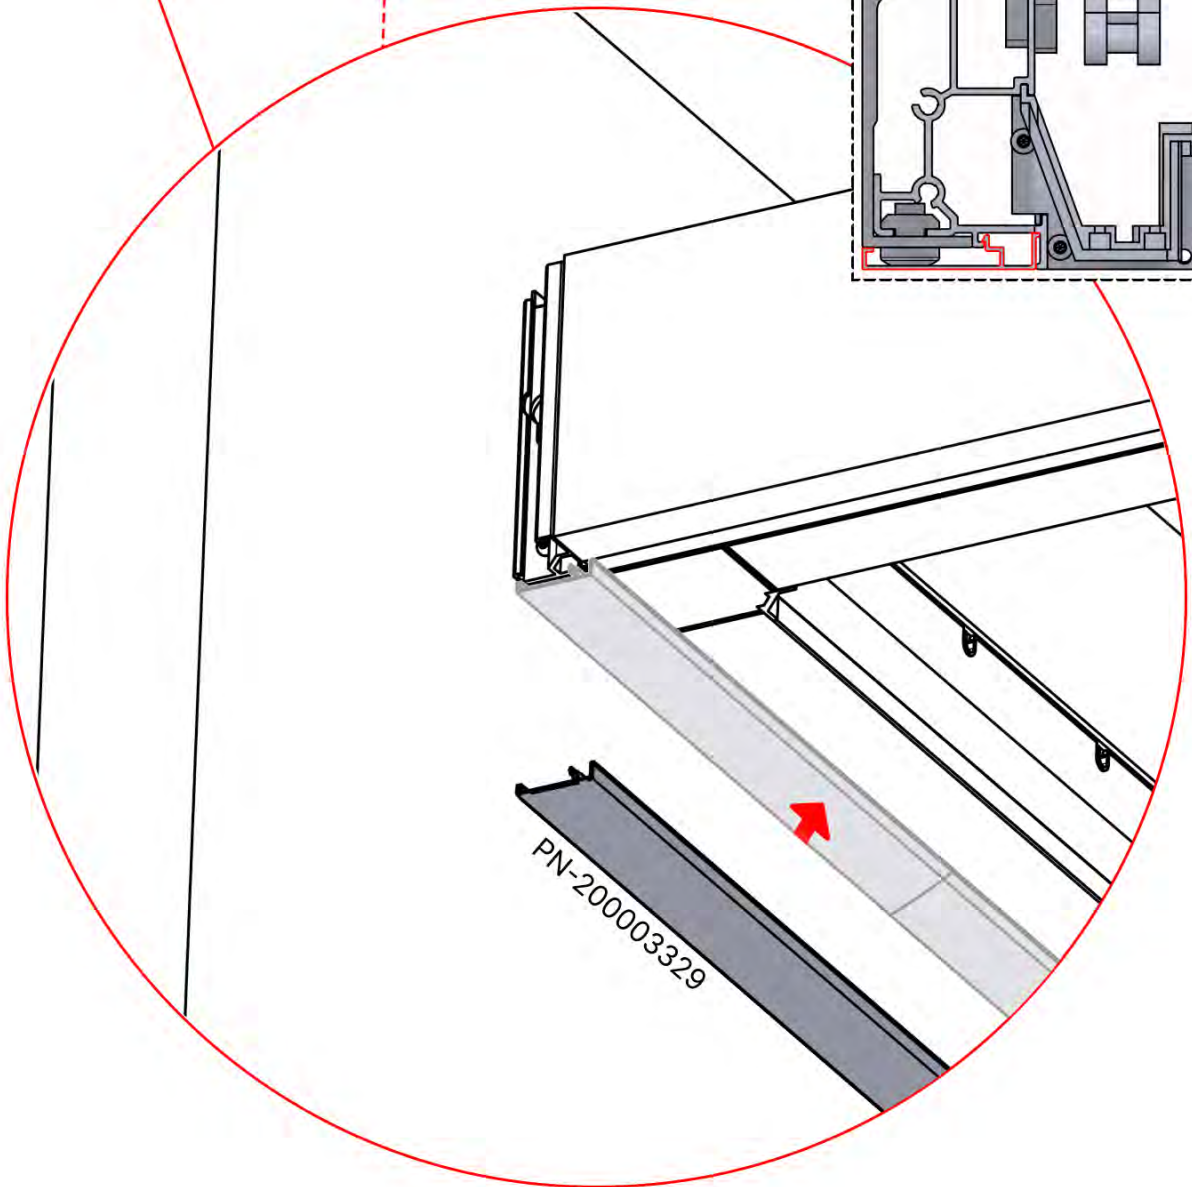

32

4

ANTHRACITE: B198
WHITE: B206
BLACK: B202