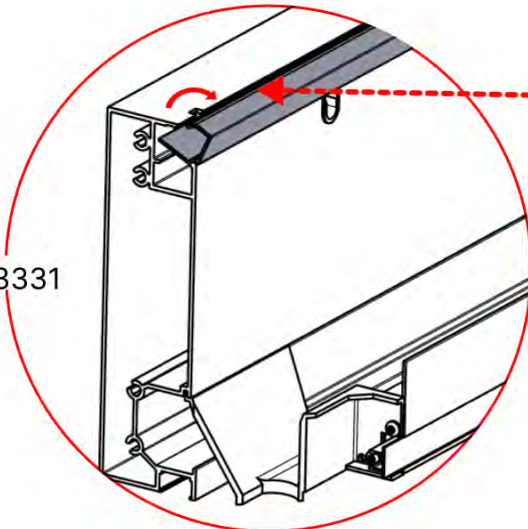

PN-200003331