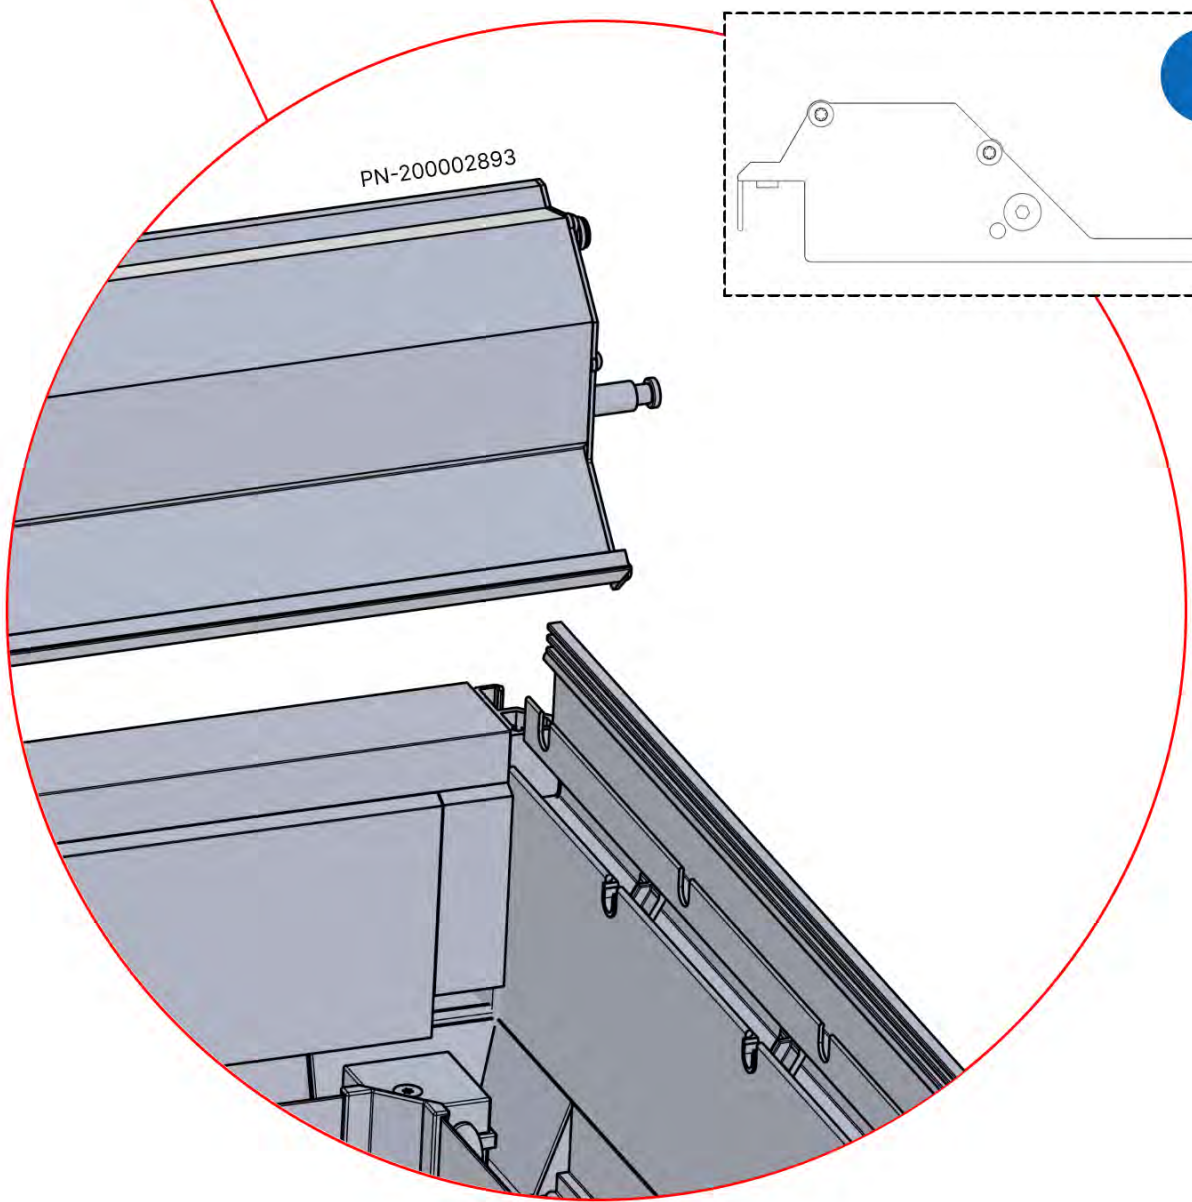

39

1

ANTHRACITE: L197
WHITE: L201
BLACK: L199