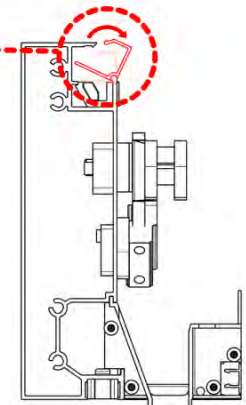

PN-200003331