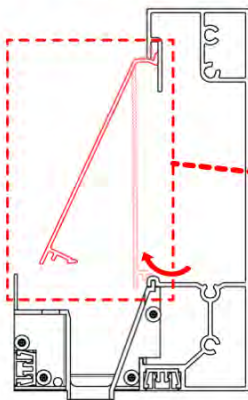

PN-200003314