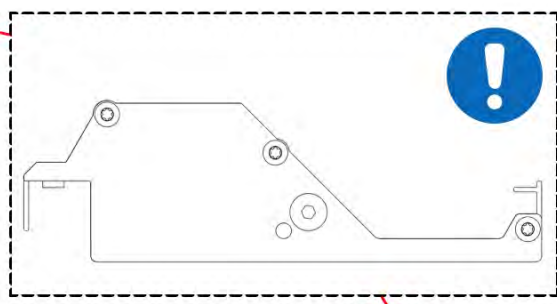

39

1

ANTHRACITE: L197
WHITE: L201
BLACK: L199