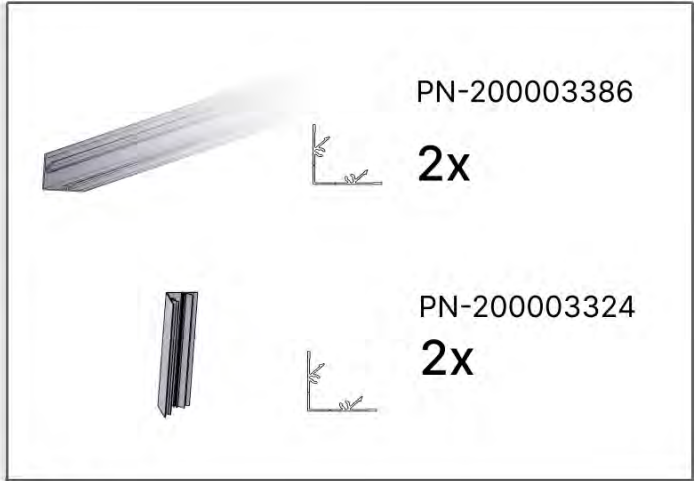

52

ANTHRACITE: C120
WHITE: C122
BLACK: C121

ANTHRACITE: B198
WHITE: B206
BLACK: B202