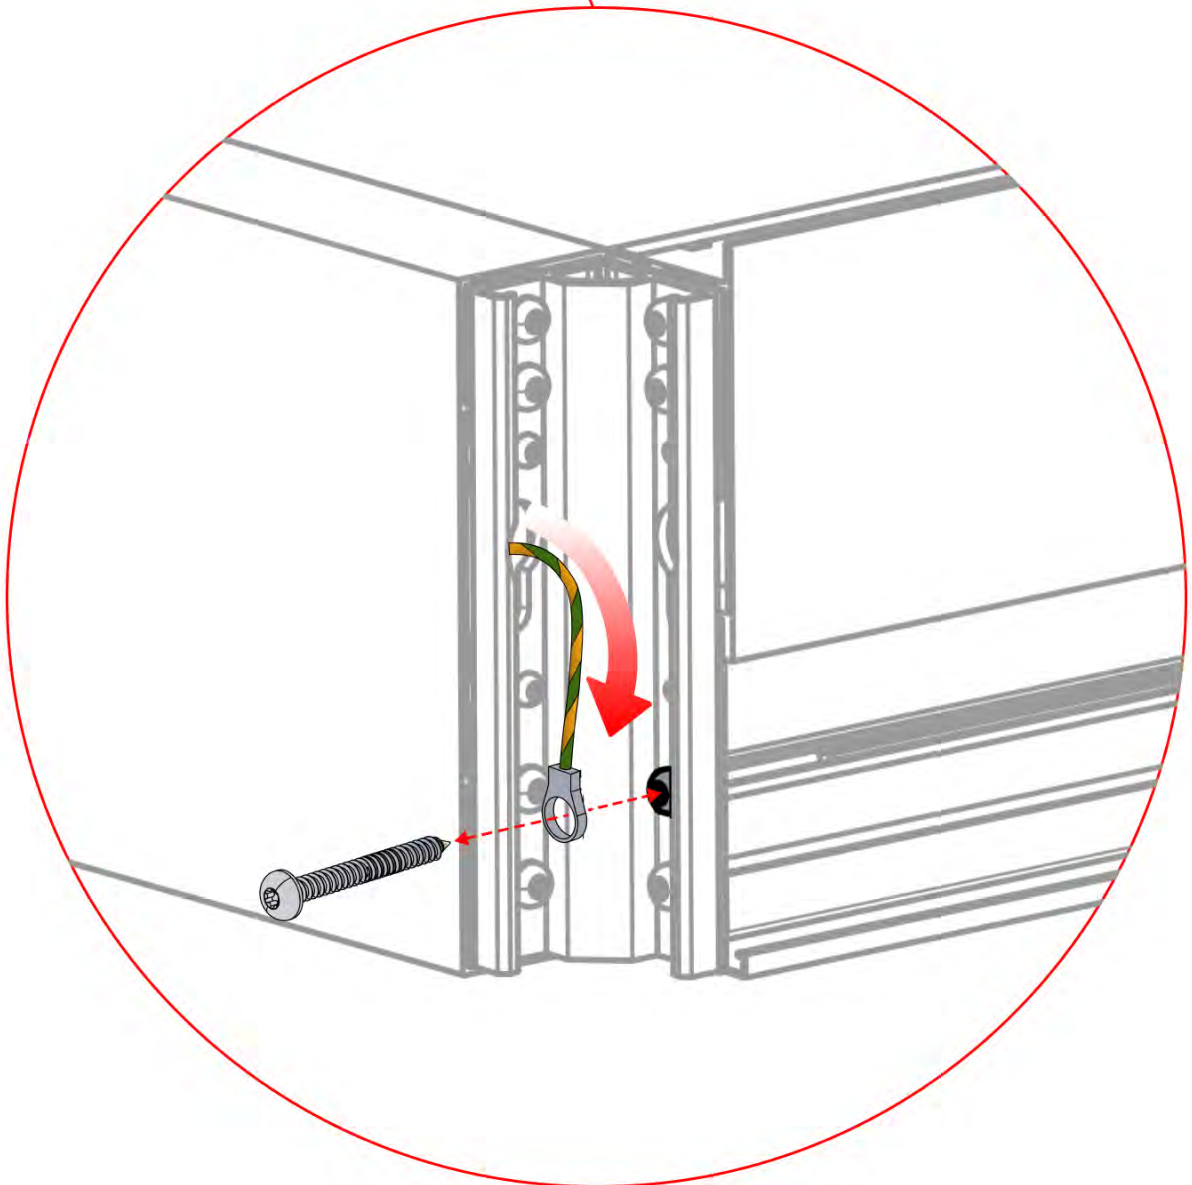

Connect grounding wire before connecting to power!