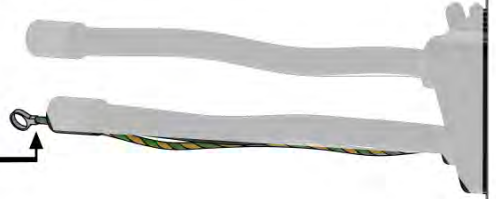

Connect grounding wire before connecting to power!