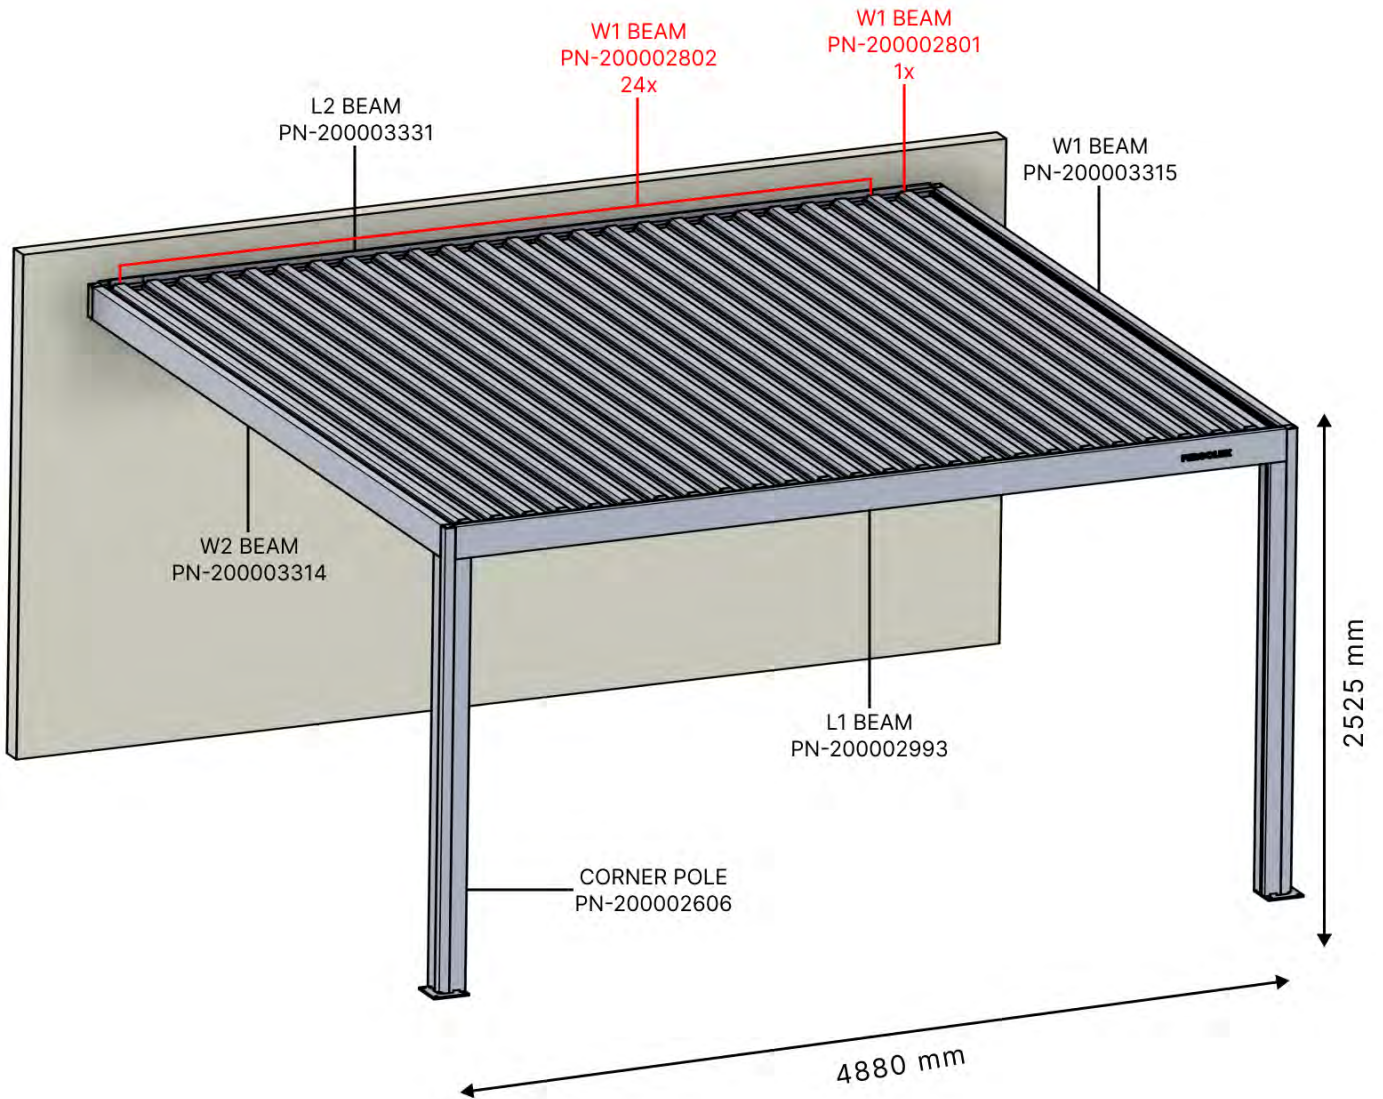

**Matter + Smart home can be connected at anytime by simply scanning the QR code provided**

3 × 5 m / 10' x 16'

3 × 5 m / 10' x 16'