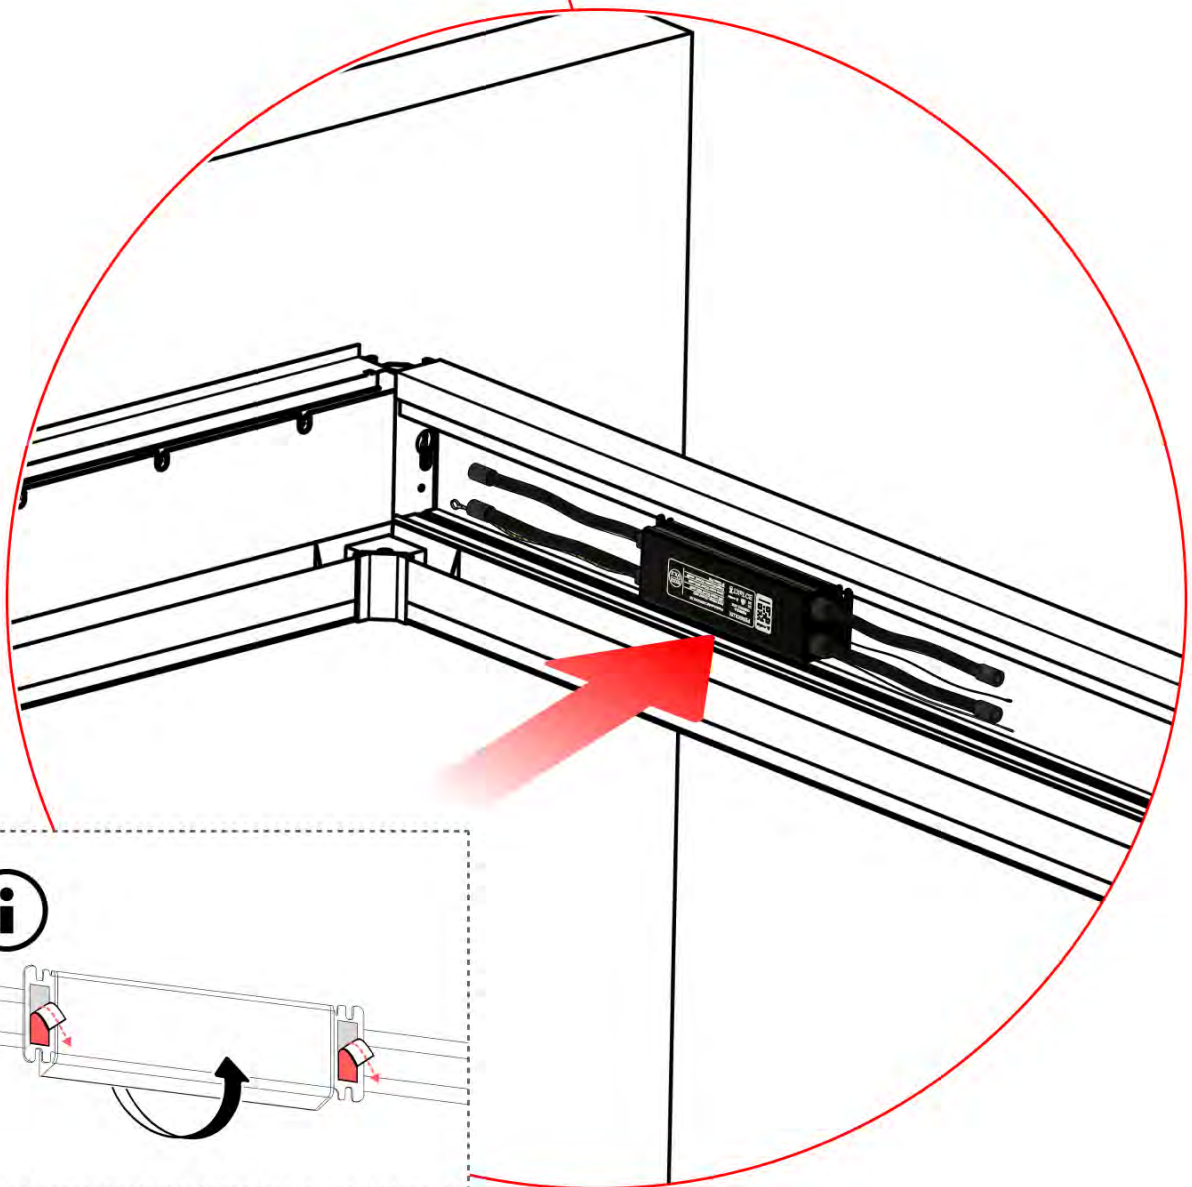

!
Control Box can be
installed on
Preferred W BEAM