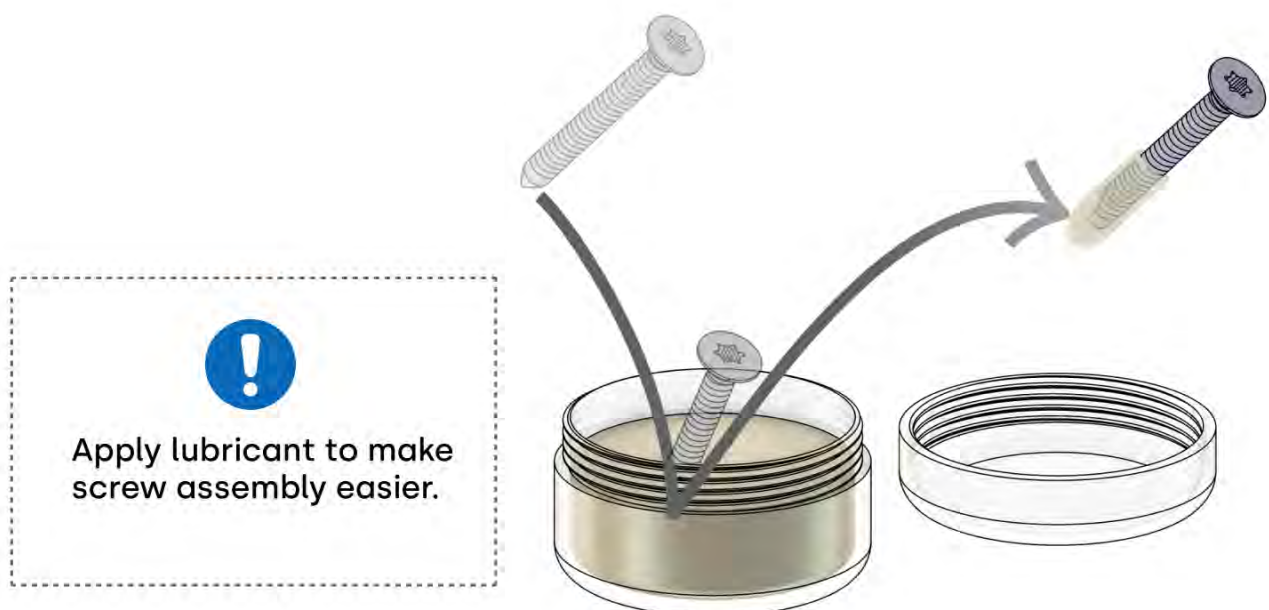

# INFORMATION

PN-200000509

Use a high-quality, weather-resistant and mold-resistant adhesive and sealant to seal the corners of the pergola and prevent leakage. Look for products that are designed for outdoor use and provide a strong, long-lasting bond.

ø12mm

Use on concrete x6

Use on wood x6

You need to buy your needed screws to attach the pergola to the ground

x4

You need to buy your needed screws to attach the pergola to the wall

SHOP

# INFORMATION

---

All screws from **PERGOLUX** are made of stainless steel, ensuring durability and resistance to rust. To prevent damage to screws, follow these guidelines:

- **DO NOT OVERTIGHTEN:** Apply appropriate force to avoid stripping the threads.
- **CHOOSE THE CORRECT TOOL:** Use the proper screwdriver or bit to avoid damaging the screw head.
- **ENSURE PROPER USE:** With correct installation, screws will maintain their integrity and functionality over time.
- **USE LUBRICATION:** Apply lubricant to make screw assembly easier.