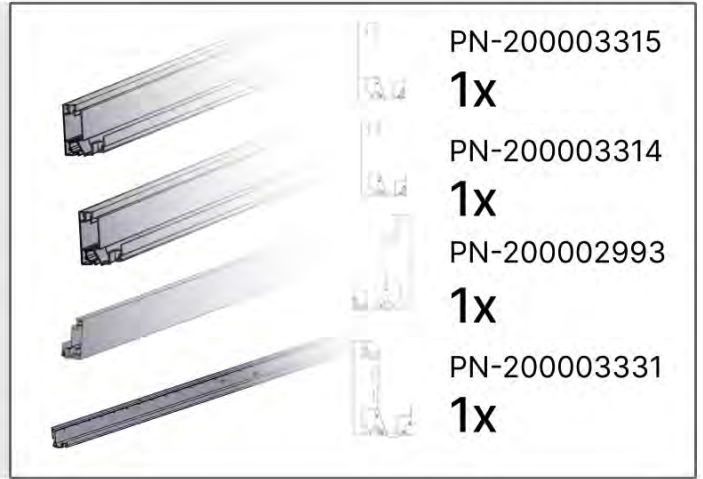

03

3

ANTHRACITE: B214
WHITE: B218
BLACK: B216

4

ANTHRACITE: B198
WHITE: B206
BLACK: B202