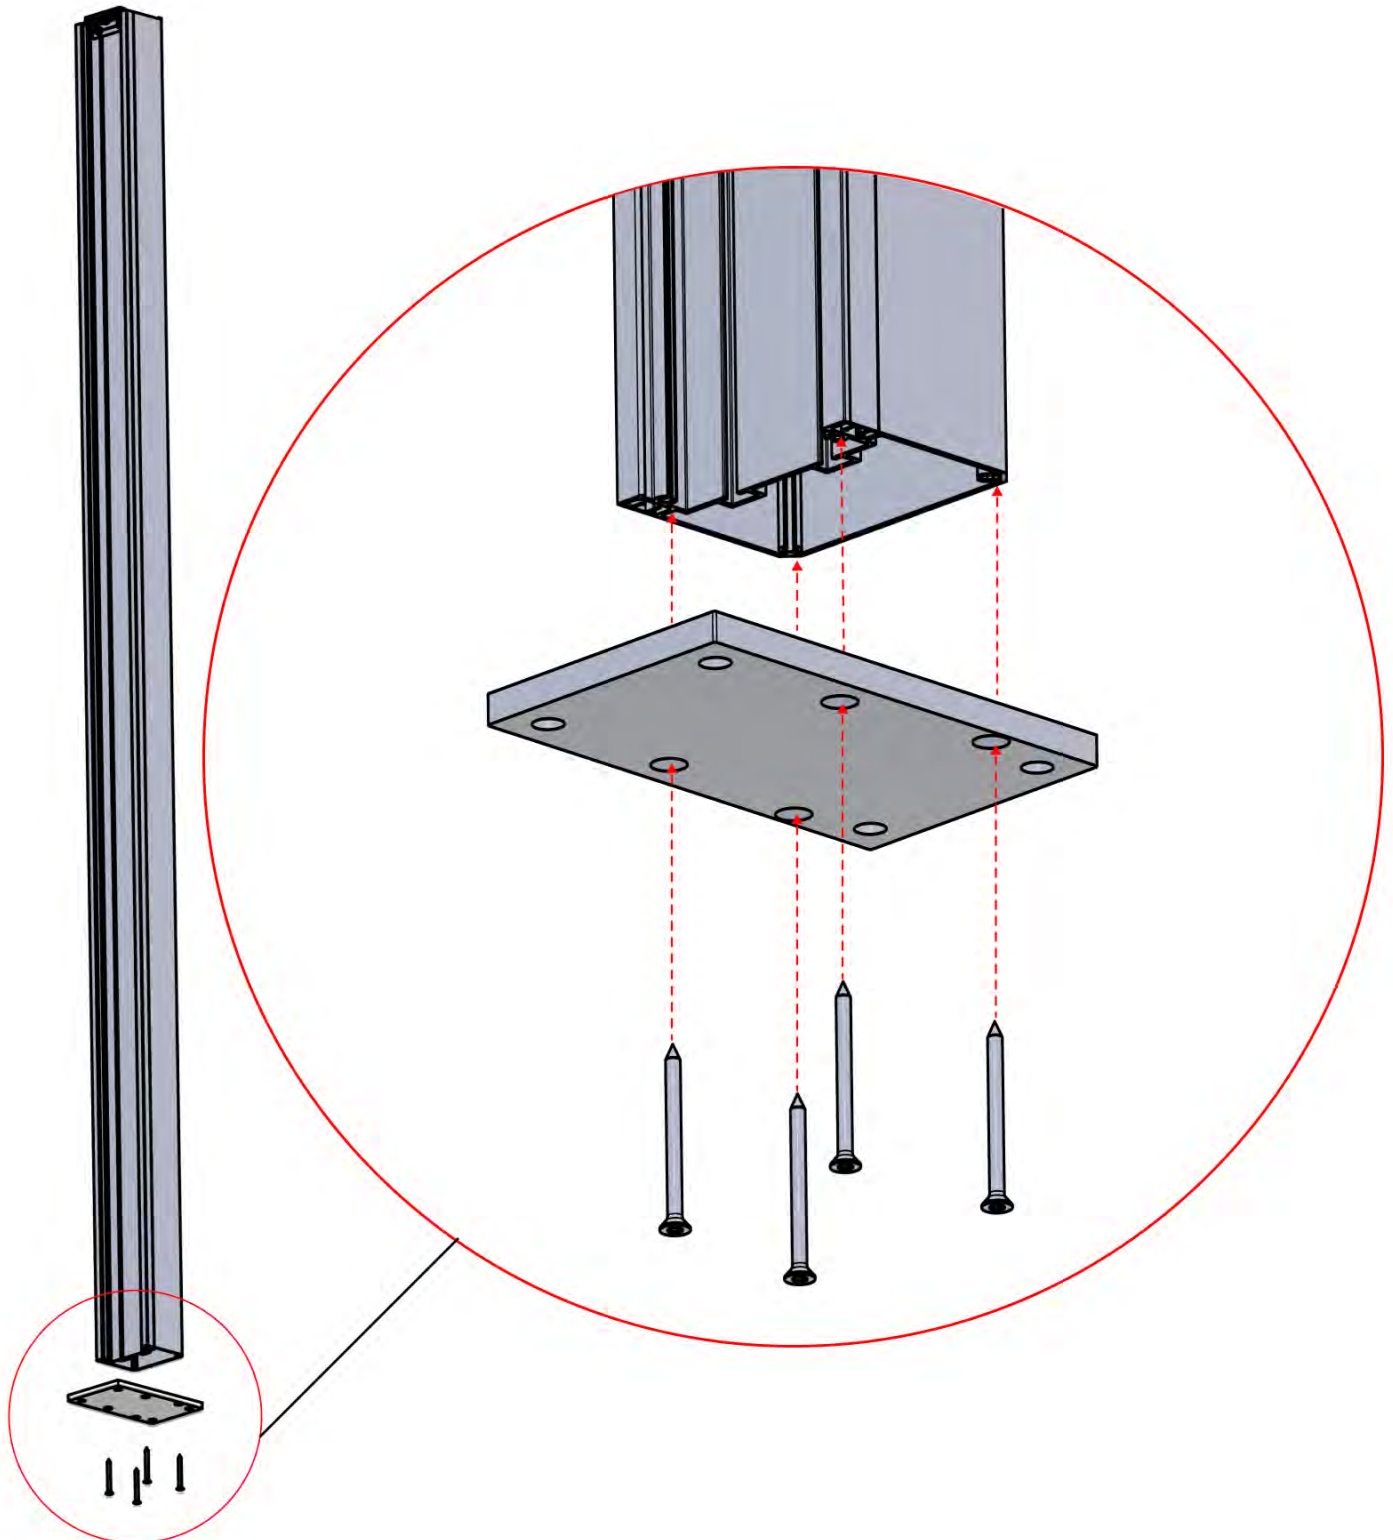

05

4

ANTHRACITE: C123
WHITE: C125
BLACK: C124

PN-200002782

1x

PN-200000560

4x