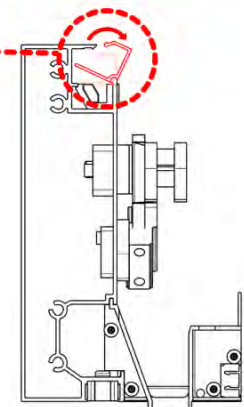

03

2

PERGOLUX *x7*

ANTHRACITE: B214
WHITE: B218
BLACK: B216

3

PERGOLUX *x7*

ANTHRACITE: B199
WHITE: B207
BLACK: B203

PN-200003314
1x

PN-200003315
1x

PN-200002868
1x

PN-200002873
1x