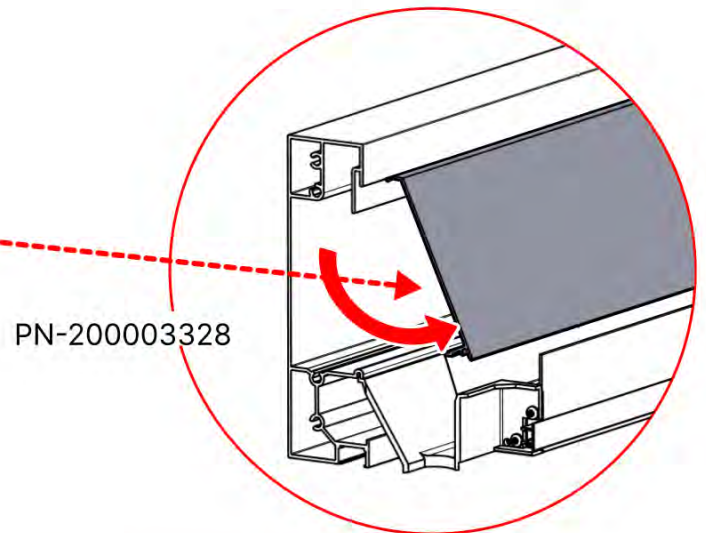

03

2

PERGOLUX *x7*

ANTHRACITE: B214
WHITE: B218
BLACK: B216

3

PERGOLUX *x7*

ANTHRACITE: B199
WHITE: B207
BLACK: B203

PN-200003314
1x

PN-200003315
1x

PN-200002868
1x

PN-200002873
1x