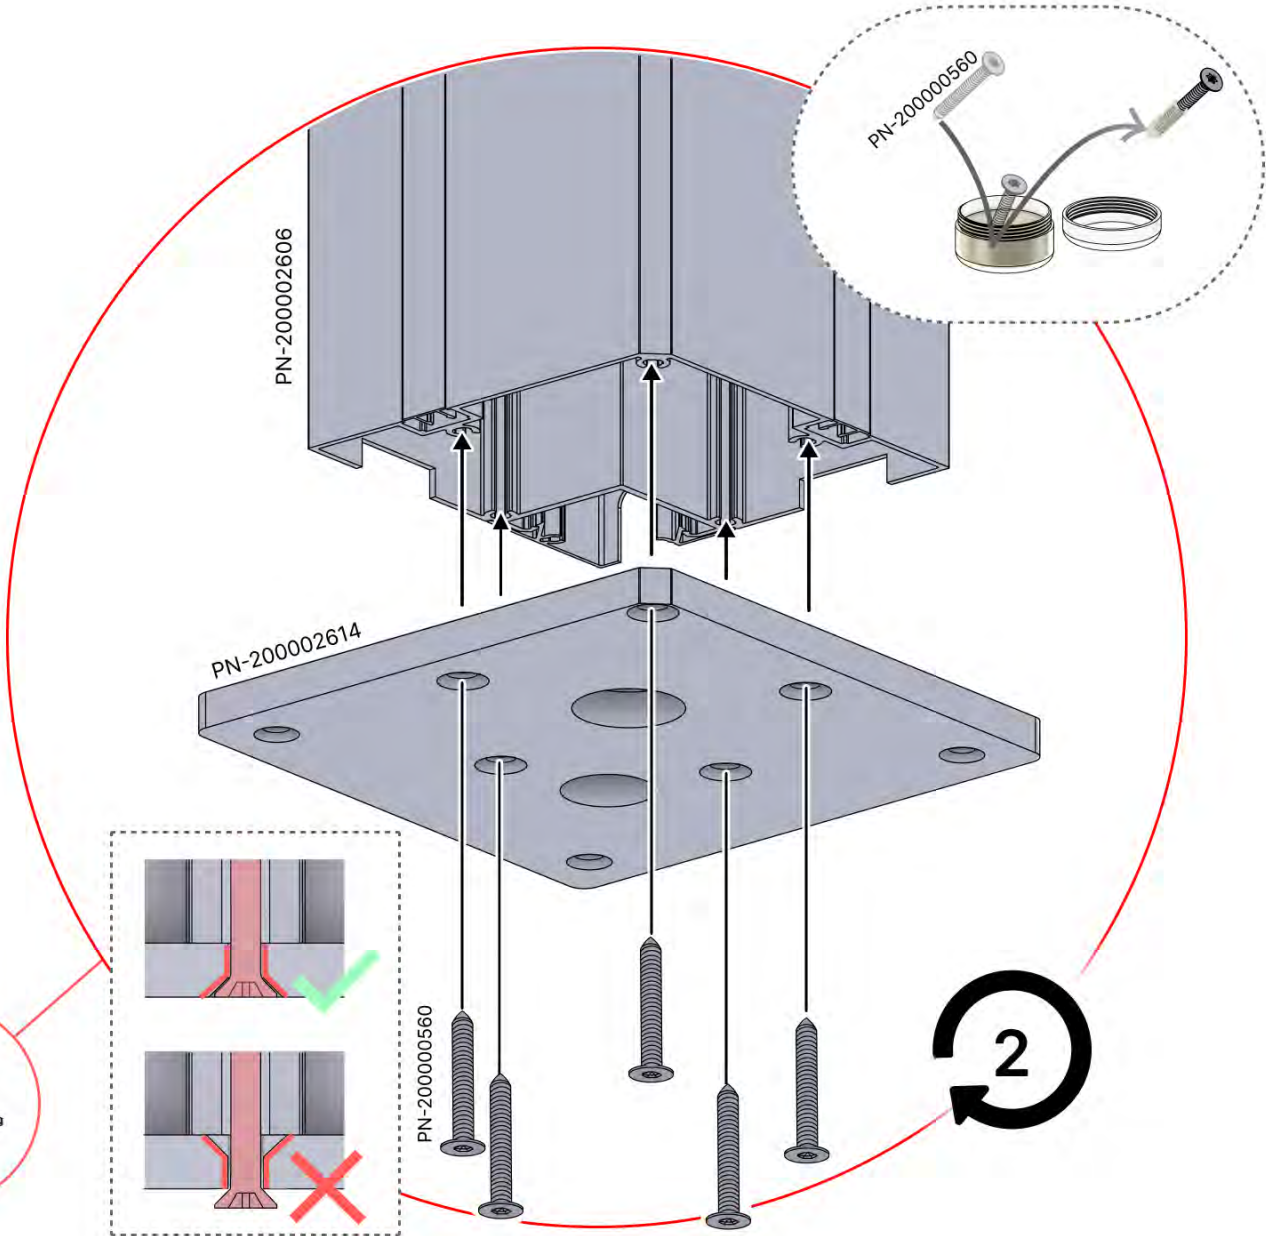

04

ANTHRACITE: C120
WHITE: C122
BLACK: C121

ANTHRACITE: B199
WHITE: B207
BLACK: B203