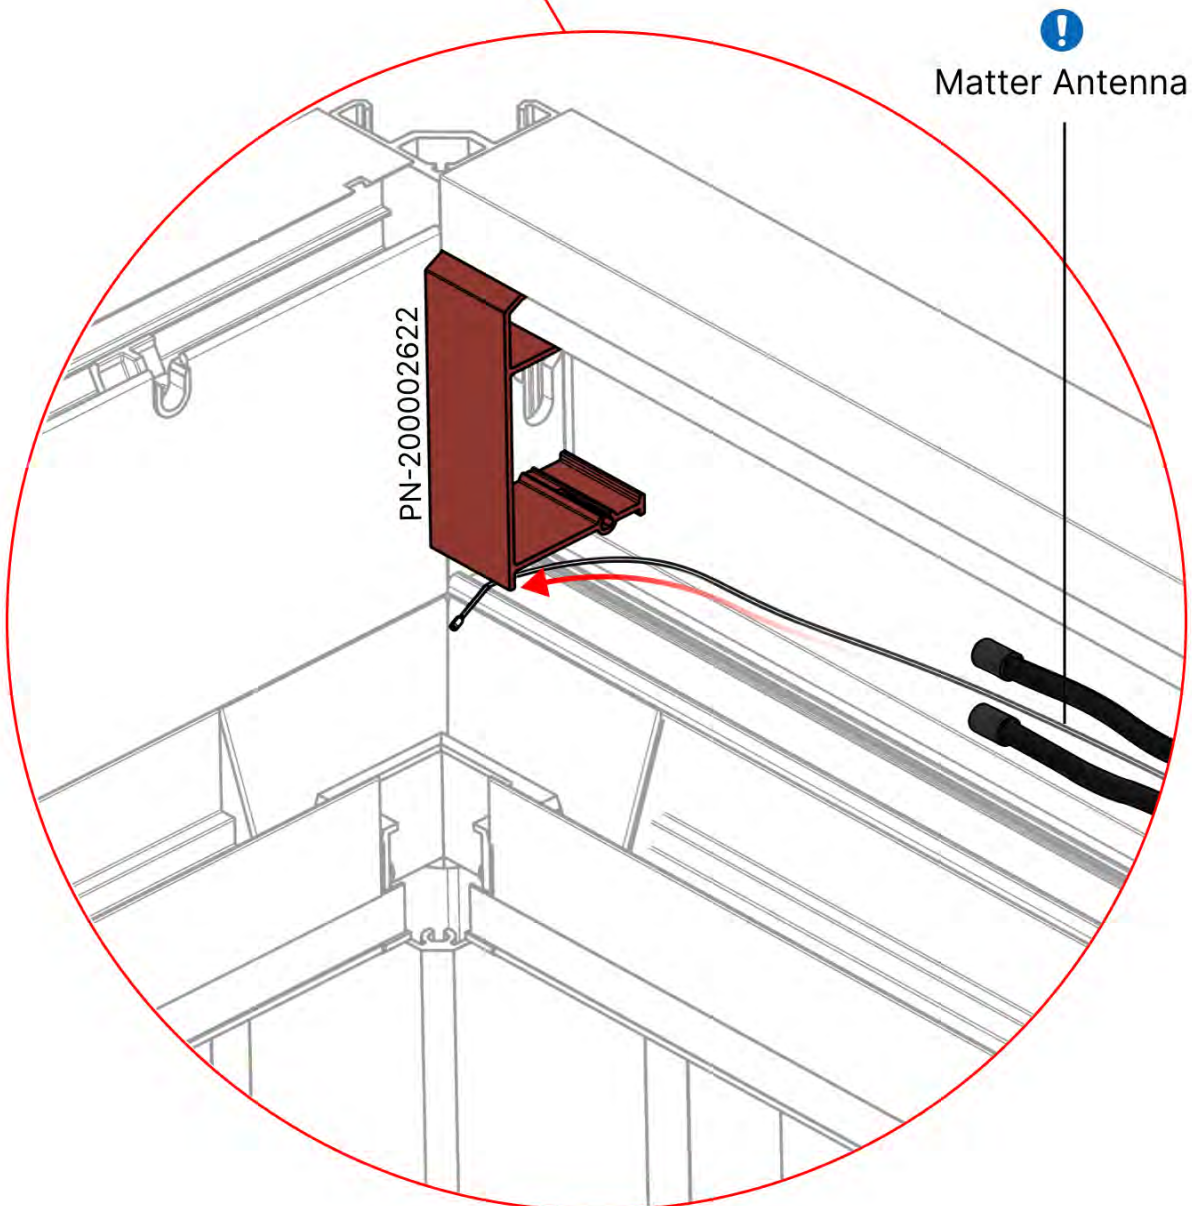

Route the Matter
Antenna and place it
below the highlighted
part(PN-200002622).