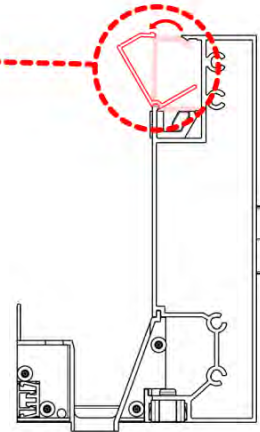

03

2

PERGOLUX *x7*

ANTHRACITE: B214
WHITE: B218
BLACK: B216

3

PERGOLUX *x7*

ANTHRACITE: B199
WHITE: B207
BLACK: B203

PN-200003314
1x

PN-200003315
1x

PN-200002868
1x

PN-200002873
1x