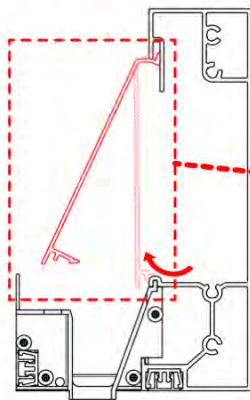

03

2

PERGOLUX *x7*

ANTHRACITE: B214
WHITE: B218
BLACK: B216

3

PERGOLUX *x7*

ANTHRACITE: B199
WHITE: B207
BLACK: B203

PN-200003314
1x

PN-200003315
1x

PN-200002868
1x

PN-200002873
1x