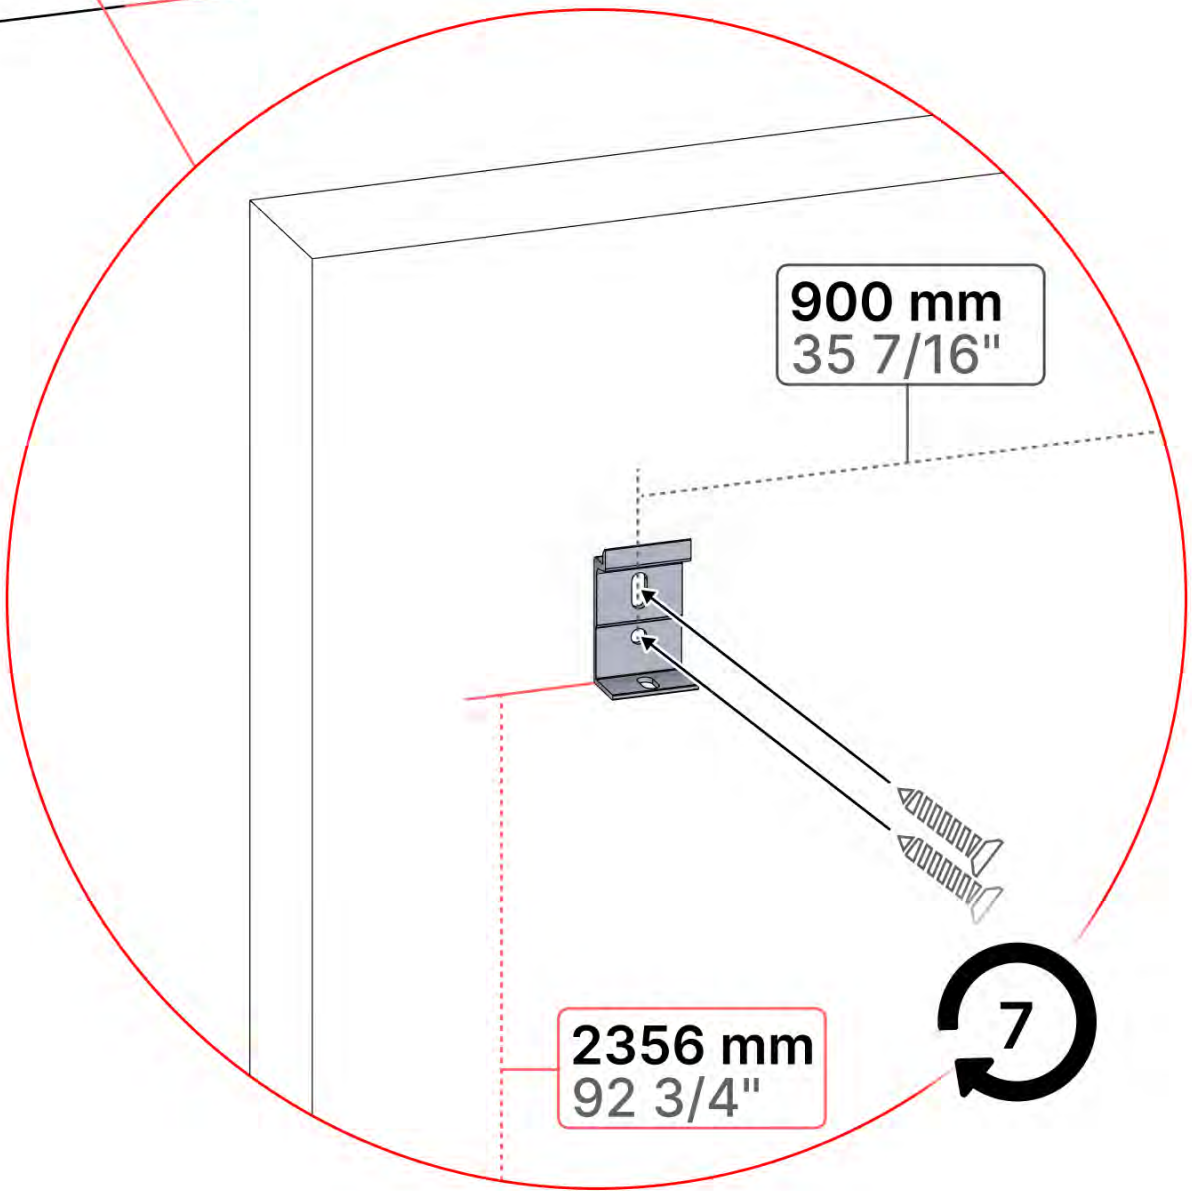

07

3

ANTHRACITE: B199
WHITE: B207
BLACK: B203

PN-200000510
7x