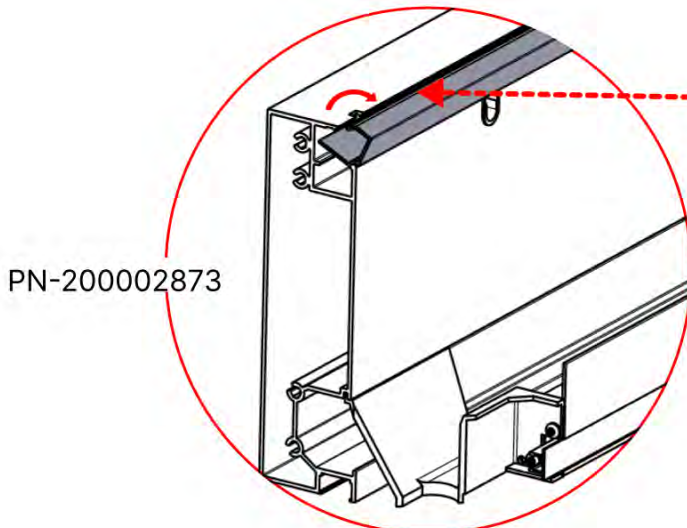

03

2

PERGOLUX *x7*

ANTHRACITE: B214
WHITE: B218
BLACK: B216

3

PERGOLUX *x7*

ANTHRACITE: B199
WHITE: B207
BLACK: B203

PN-200003314
1x

PN-200003315
1x

PN-200002868
1x

PN-200002873
1x