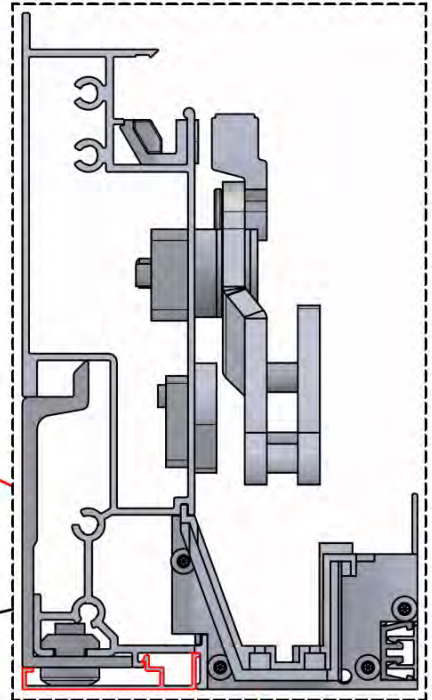

PN-200003334