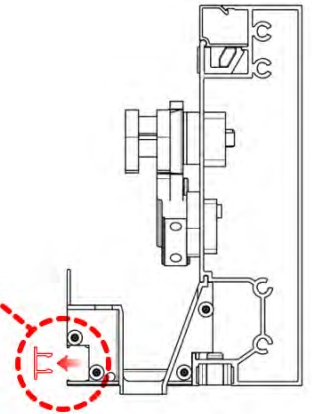

### Cover and clips

PN-200000512  
LED STRIP COVER CLIP

SnapFIT cover

PN-200002873