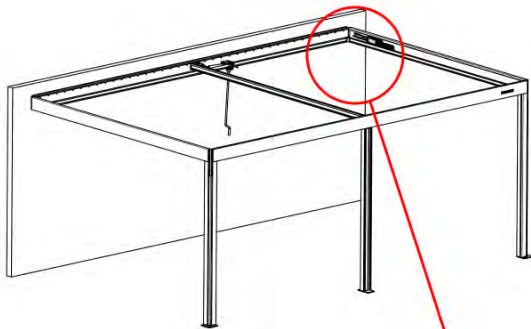

** Only if you ordered LED lights to your pergola.

35