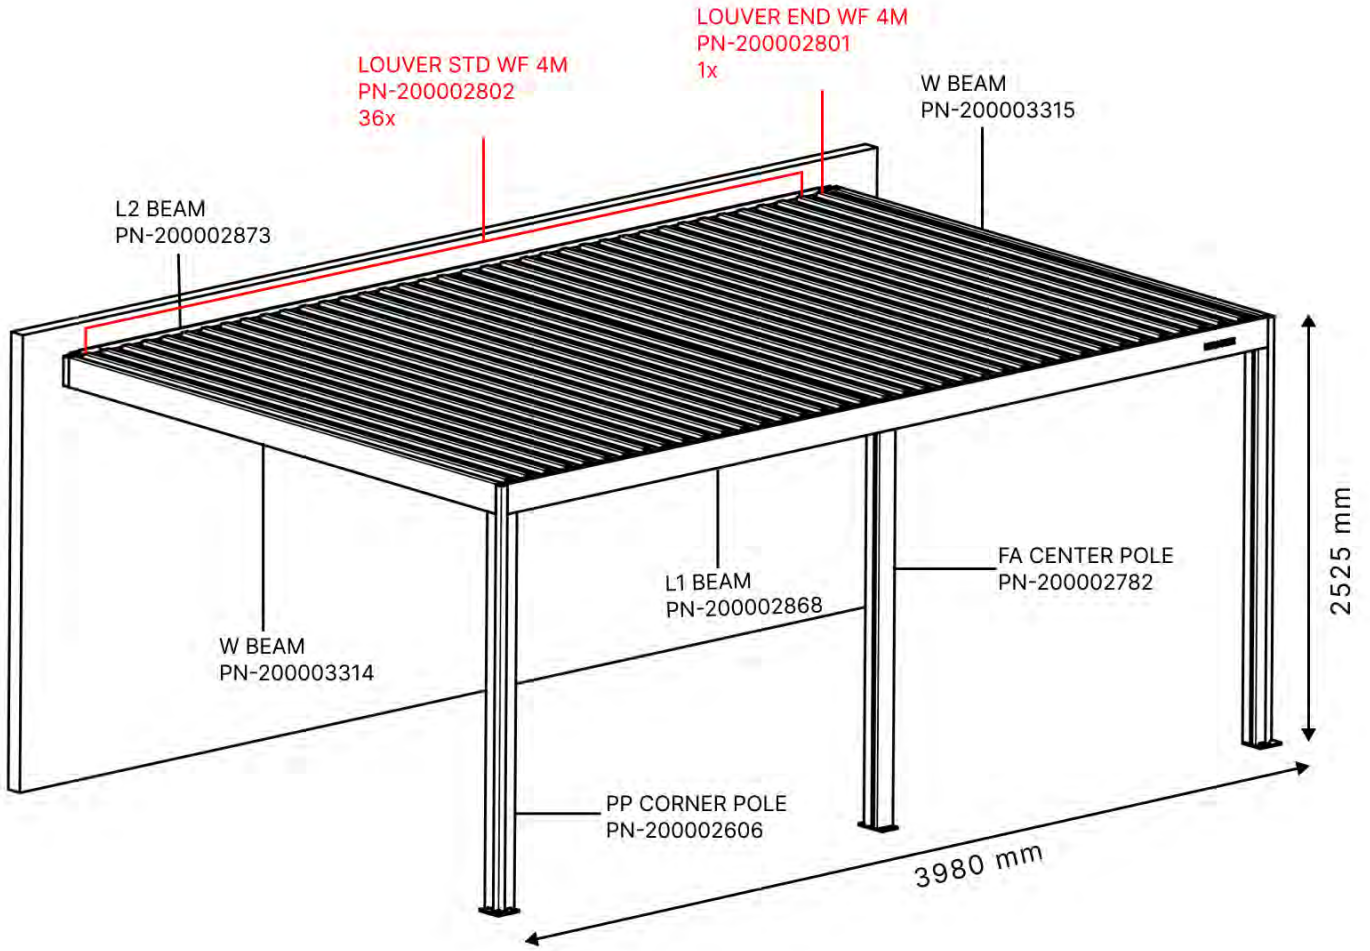

**Matter + Smart home can be connected at anytime by simply scanning the QR code provided**

3 x 6 m / 10' x 16'

3 × 6 m