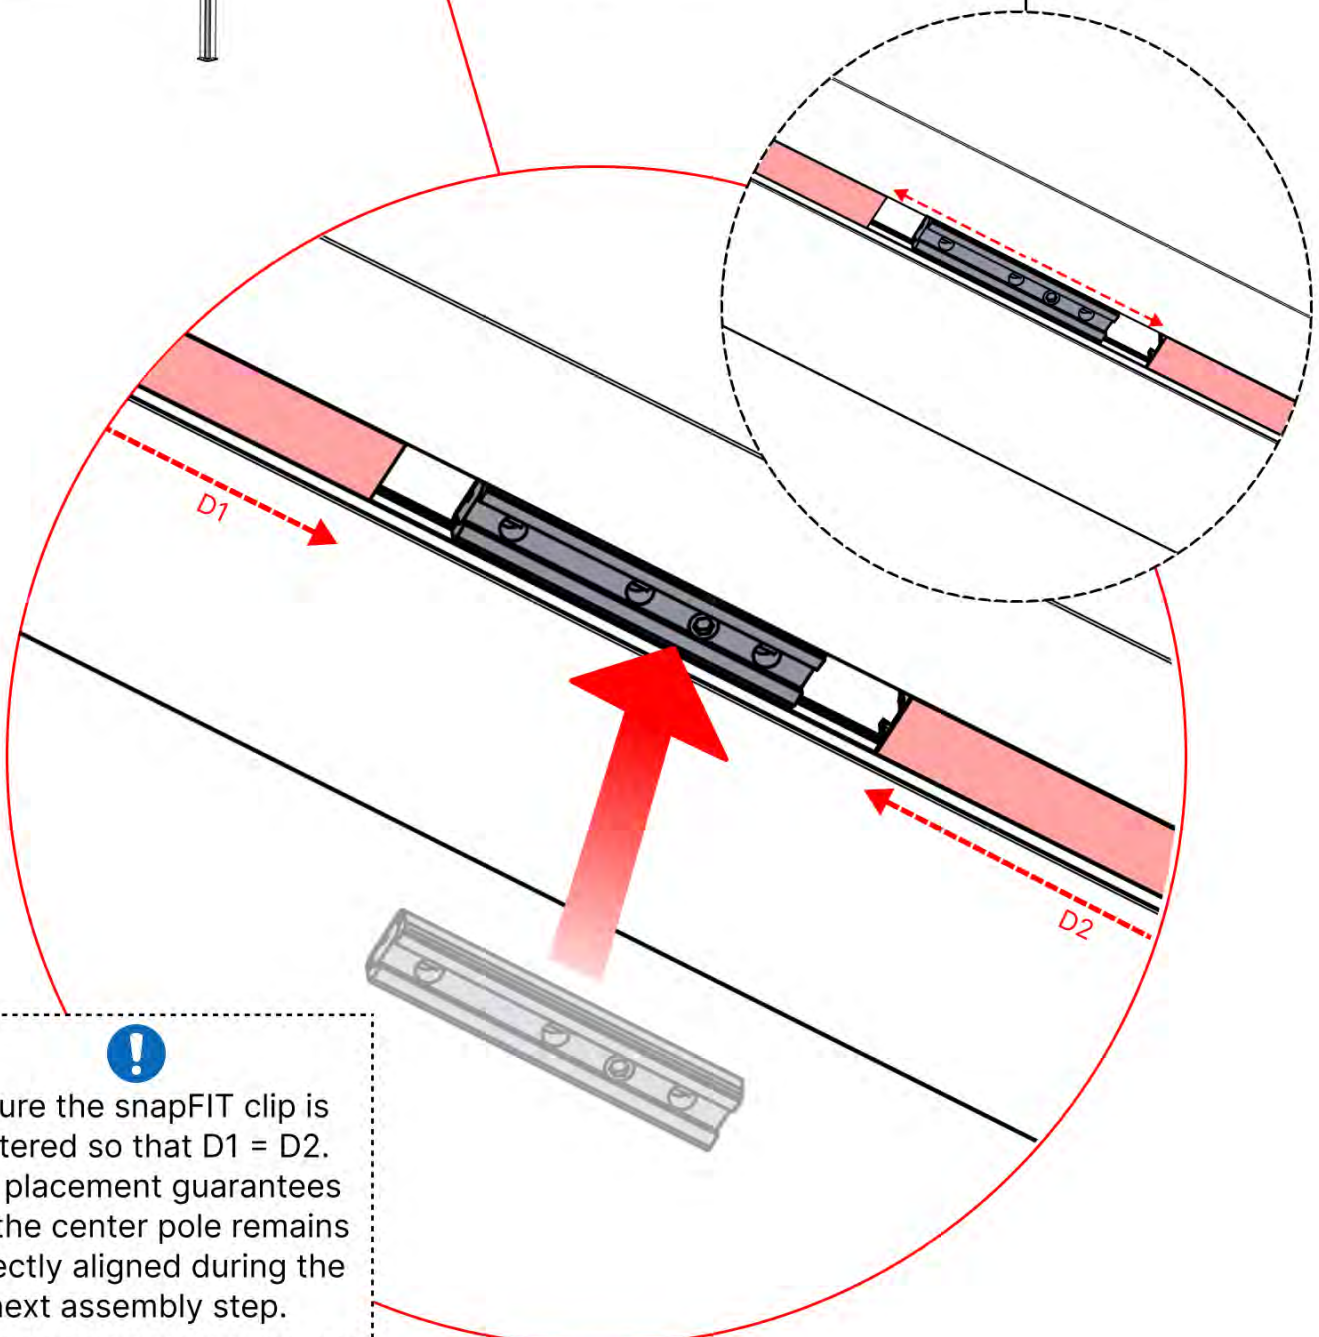

**!**

Ensure the snapFIT clip is centered so that  $D1 = D2$ . This placement guarantees that the center pole remains perfectly aligned during the next assembly step.