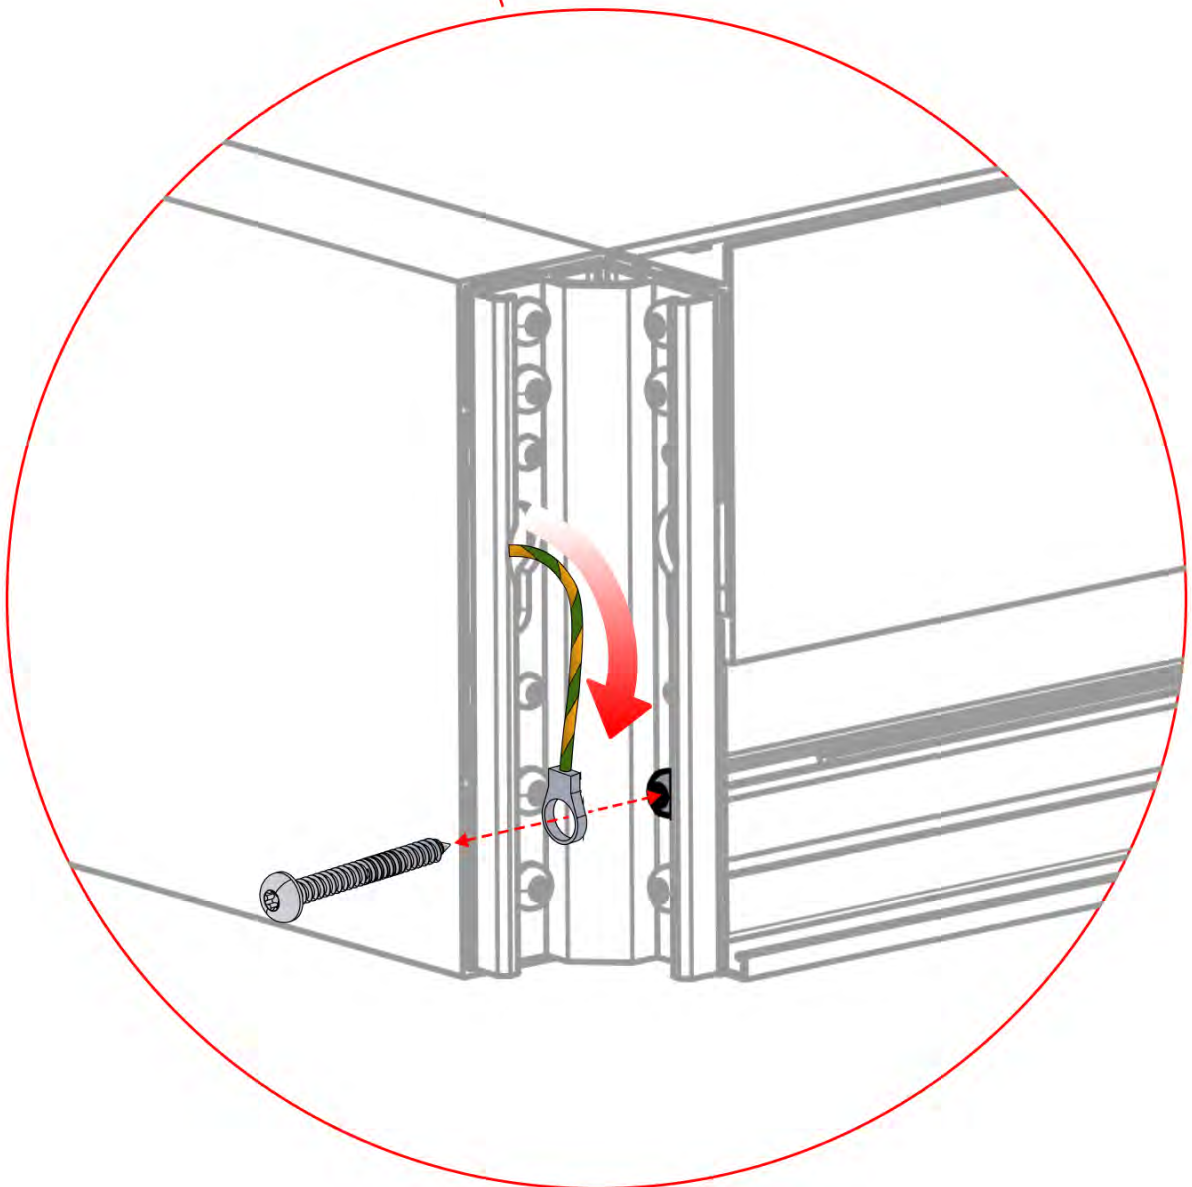

Connect grounding wire before connecting to power!

GROUNDING