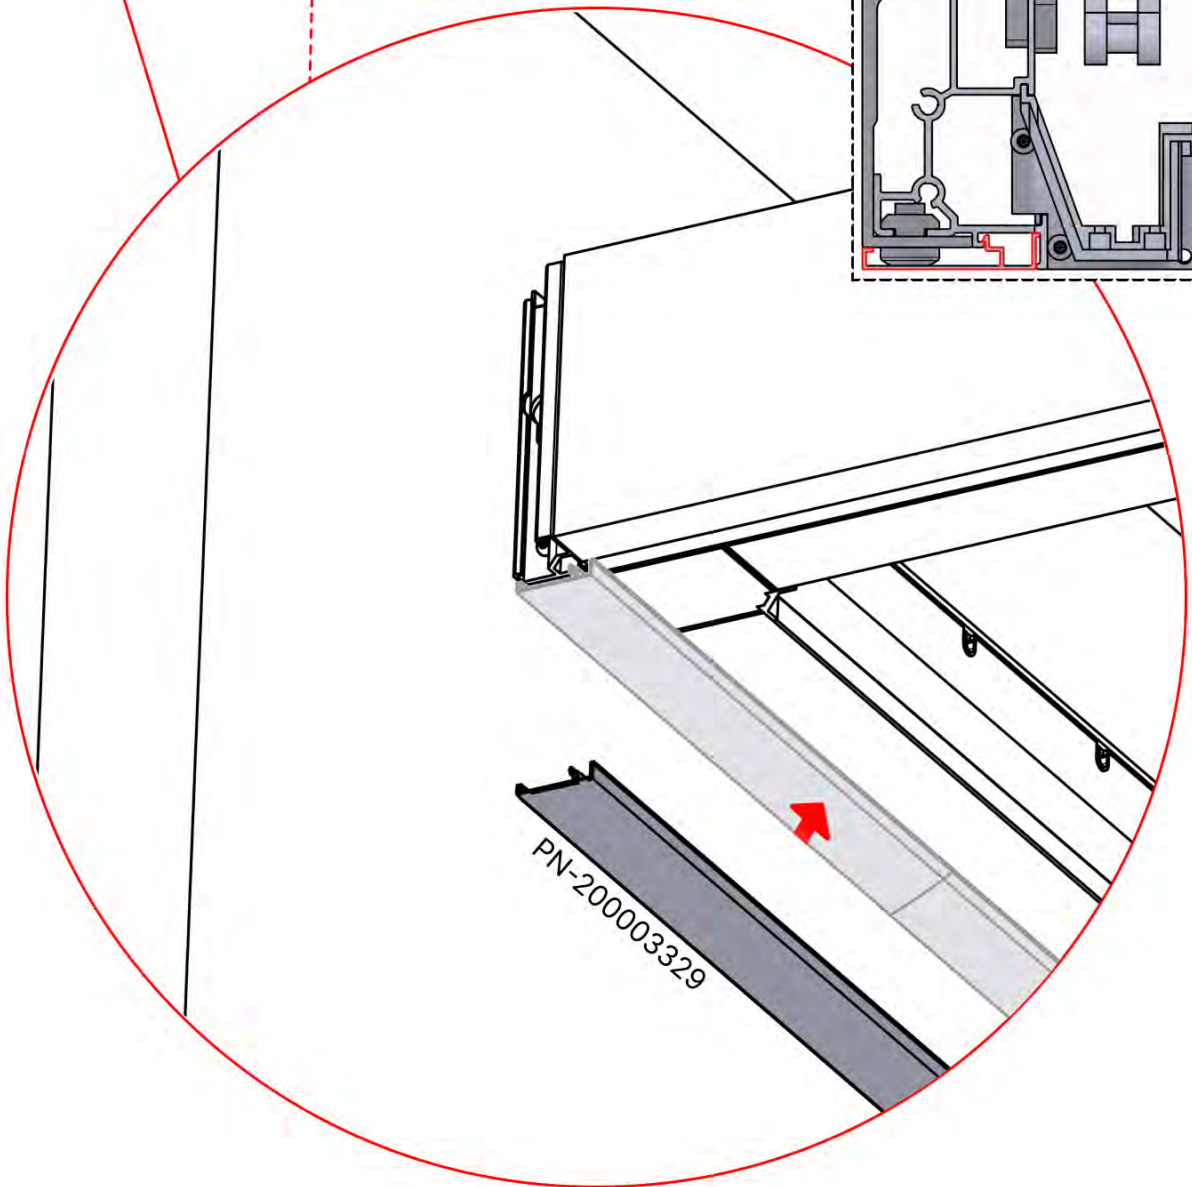

32

4

ANTHRACITE: B197
WHITE: B205
BLACK: B201