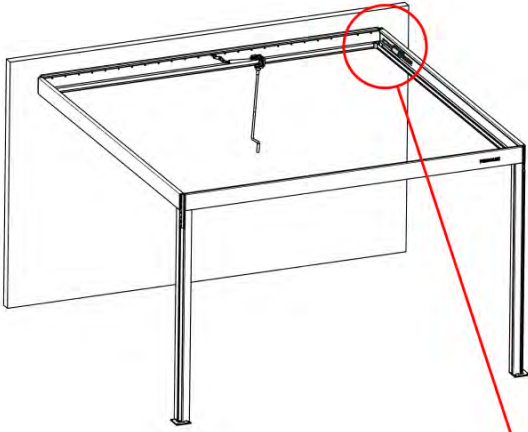

! ** Only if you ordered LED lights to your pergola.

27