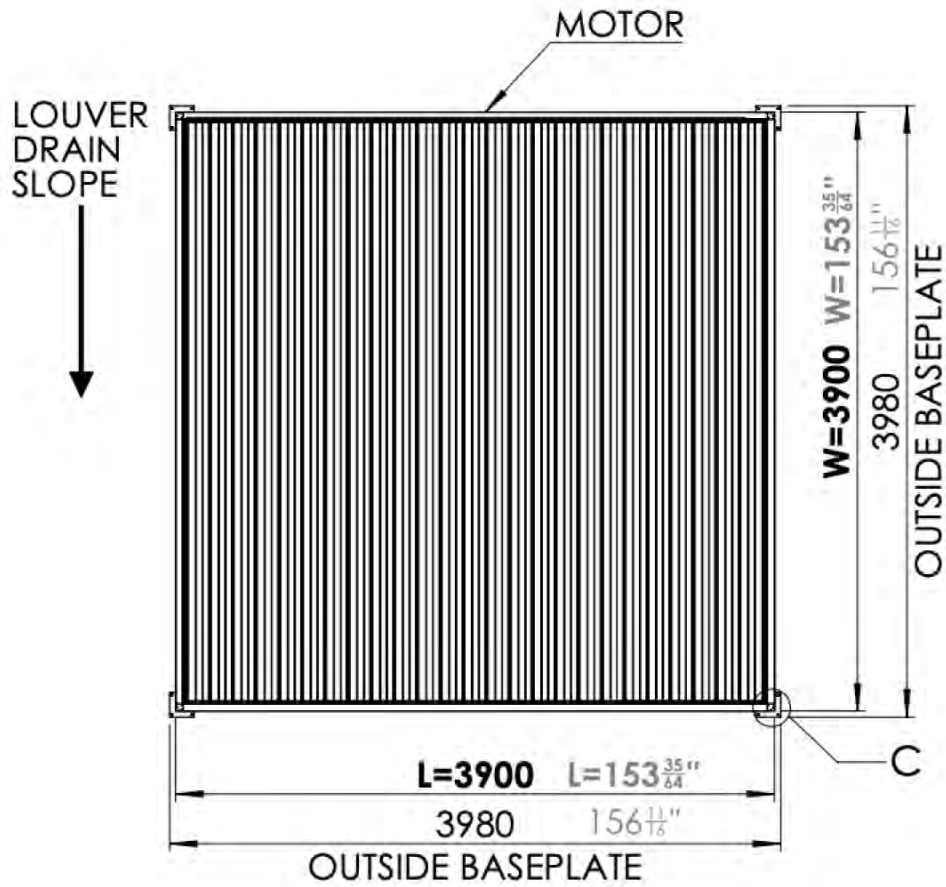

4 × 4 M / 13' x 13'