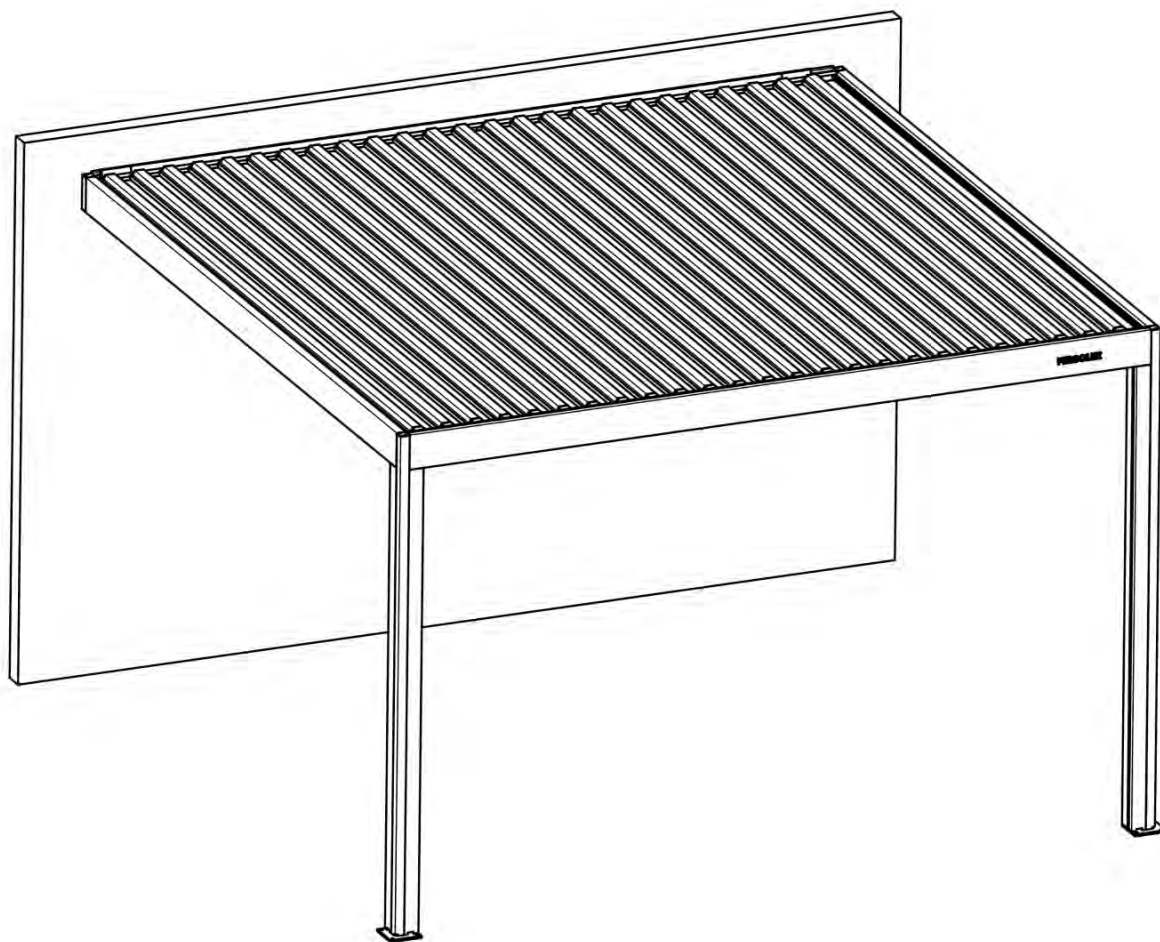

# PERGOLA

**4 × 4m / 13' x 13'**  
WALL MOUNTED

---

**PERGOLUX**

---

Type Approved  
Regular  
Production  
Surveillance  
[www.tuv.com](http://www.tuv.com)  
ID 1111293124