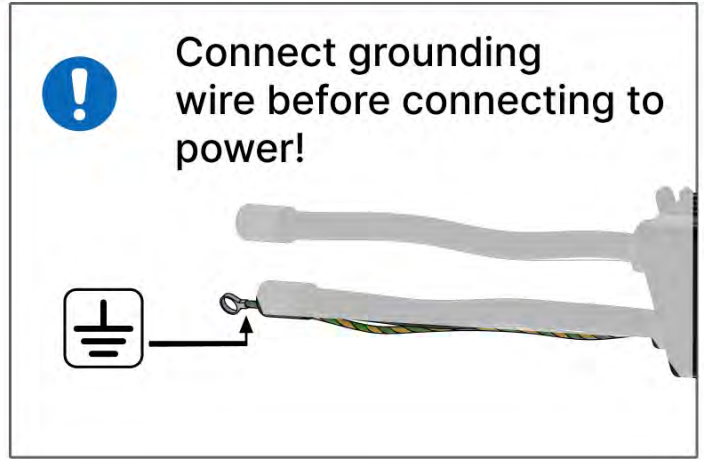

! ** Only if you ordered LED lights to your pergola.

27