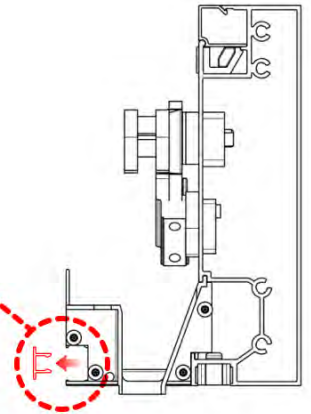

### Cover and clips

PN-200000512  
LED STRIP COVER CLIP

SnapFIT cover

PN-200003328