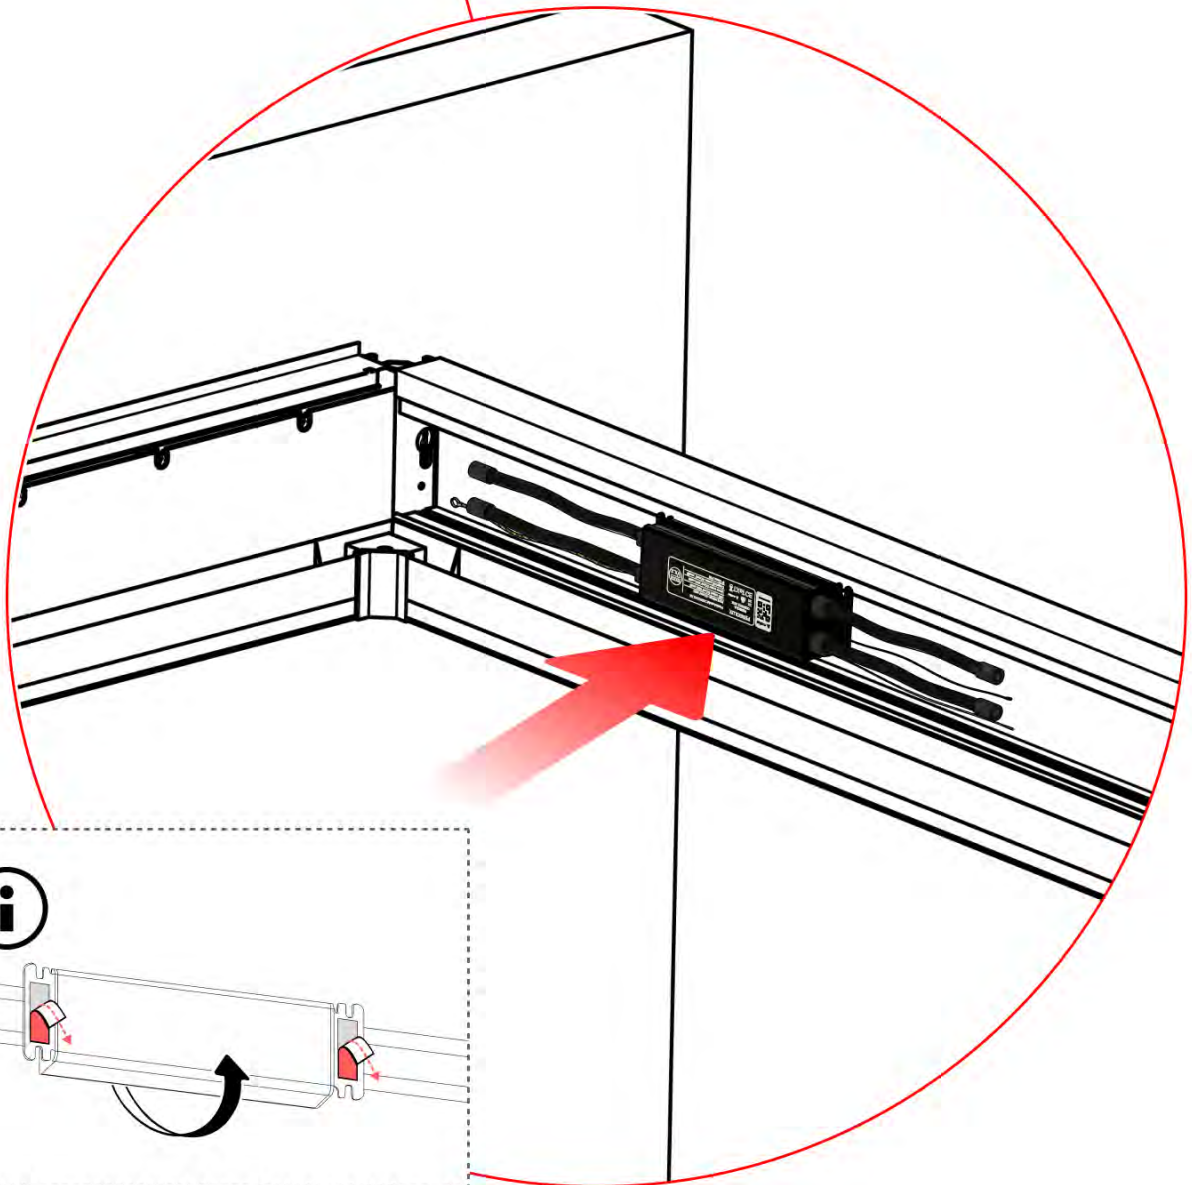

!
Control Box can be
installed on
Preferred W BEAM