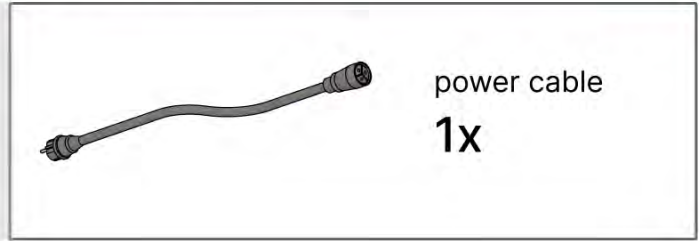

! ** Only if you ordered LED lights to your pergola.

28