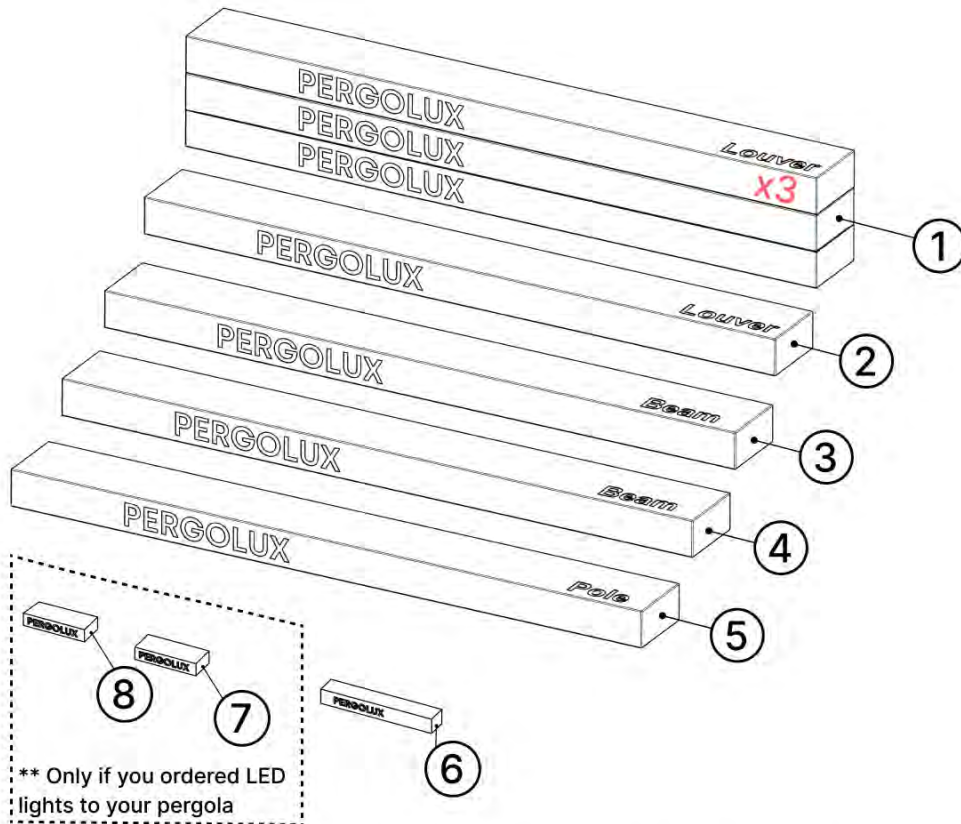

ITEMS IN BOX

ORDER	ANTHRACITE	WHITE	BLACK
①	L198	L202	L200
②	L210	L214	L212
③	B215	B219	B217
④	B197	B205	B201
⑤	C120	C122	C121
⑥	MANUAL MOTOR	MANUAL MOTOR	MANUAL MOTOR

** Only if you ordered LED lights to your pergola	
⑦	CONTROL BOX
⑧	POWER CABLE