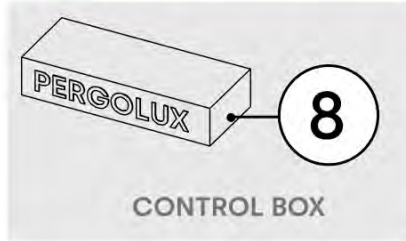

! ** Only if you ordered LED lights to your pergola.

28