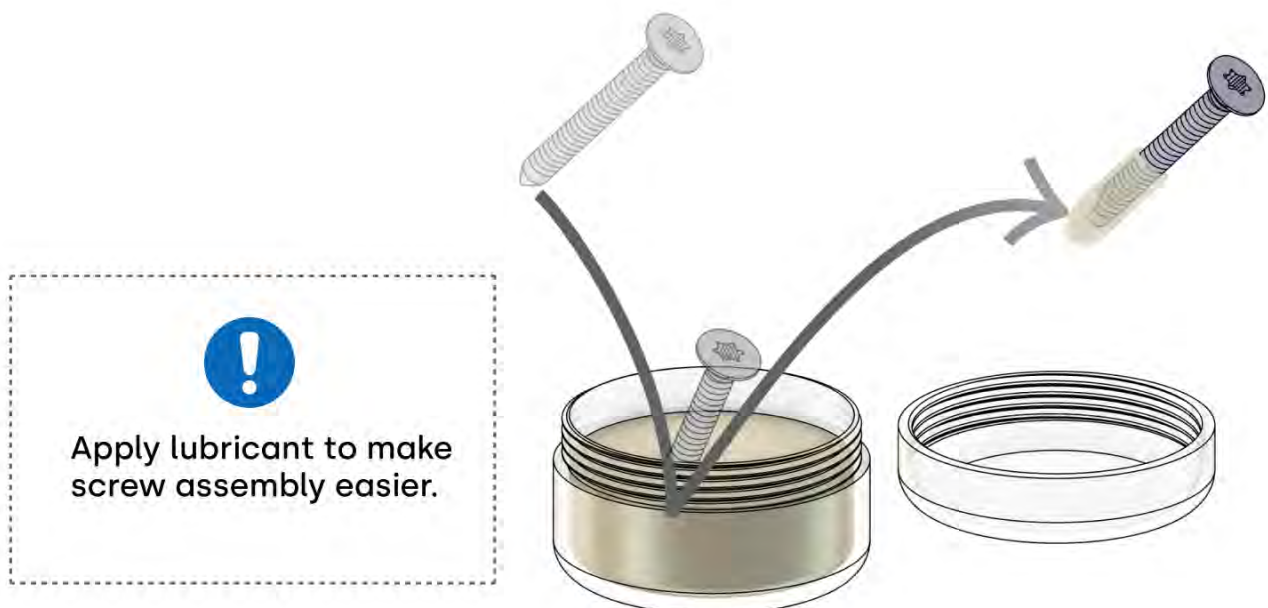

ø12mm

Use on concrete x6

Use on wood x6

You need to buy your needed screws to attach the pergola to the ground

x1

You need to buy your needed screws to attach the pergola to the wall

SHOP

# INFORMATION

---

All screws from **PERGOLUX** are made of stainless steel, ensuring durability and resistance to rust. To prevent damage to screws, follow these guidelines:

- **DO NOT OVERTIGHTEN:** Apply appropriate force to avoid stripping the threads.
- **CHOOSE THE CORRECT TOOL:** Use the proper screwdriver or bit to avoid damaging the screw head.
- **ENSURE PROPER USE:** With correct installation, screws will maintain their integrity and functionality over time.
- **USE LUBRICATION:** Apply lubricant to make screw assembly easier.