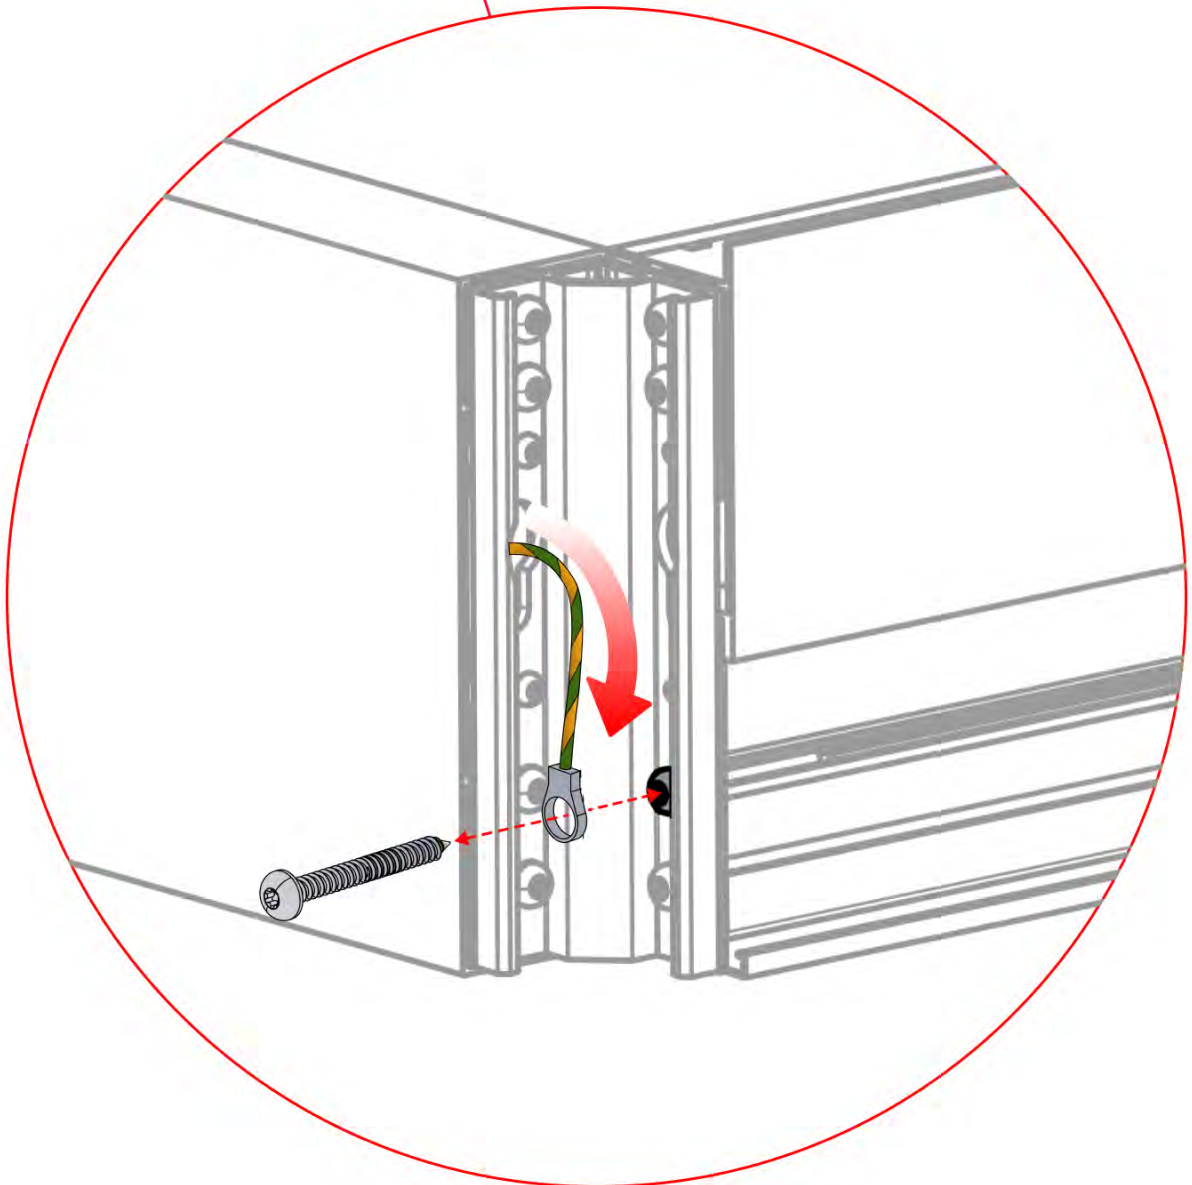

! ** Only if you ordered LED lights to your pergola.

27