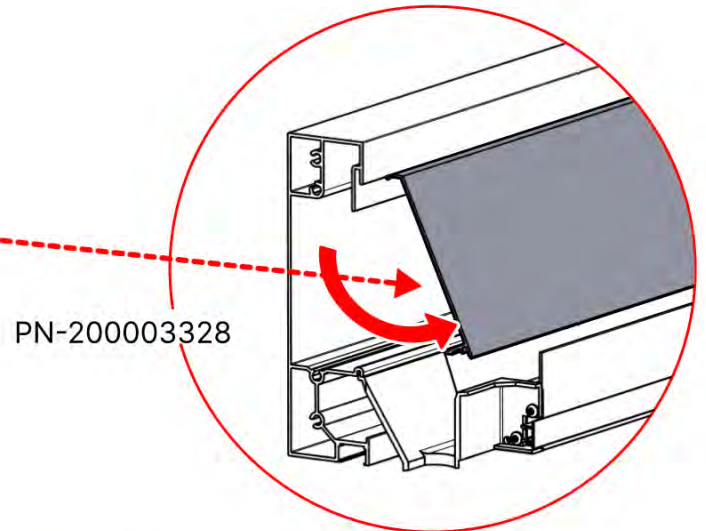

03

3

PERGOLUX x7

ANTHRACITE: B215
WHITE: B219
BLACK: B217

4

PERGOLUX x7

ANTHRACITE: B197
WHITE: B205
BLACK: B201

PN-200002890
1x

PN-200002889
1x

PN-200002747
1x

PN-200003328
1x