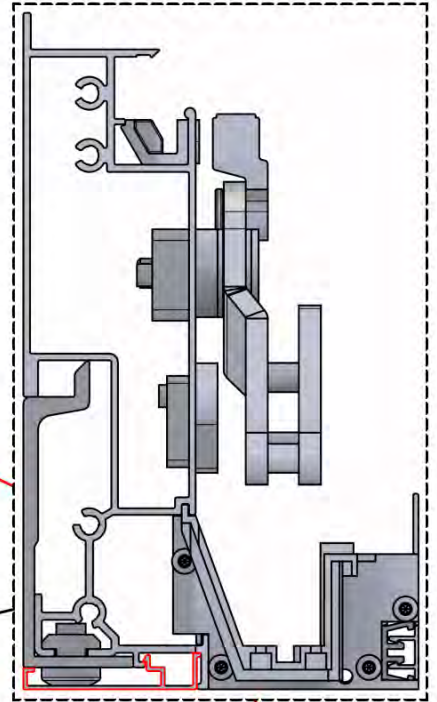

32

4

ANTHRACITE: B197
WHITE: B205
BLACK: B201