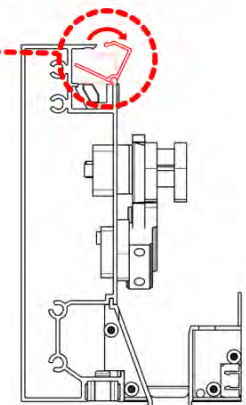

03

3

PERGOLUX x7

ANTHRACITE: B215
WHITE: B219
BLACK: B217

4

PERGOLUX x7

ANTHRACITE: B197
WHITE: B205
BLACK: B201

PN-200002890
1x

PN-200002889
1x

PN-200002747
1x

PN-200003328
1x