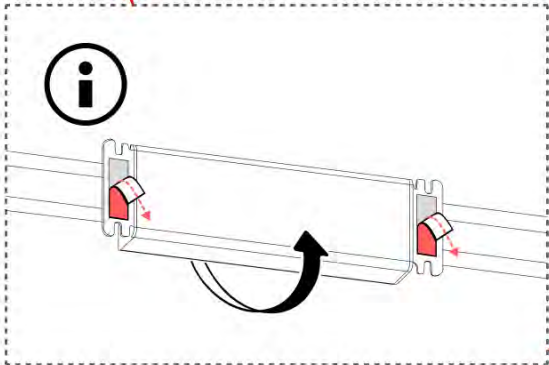

!
Control Box can be
installed on
Preferred W BEAM