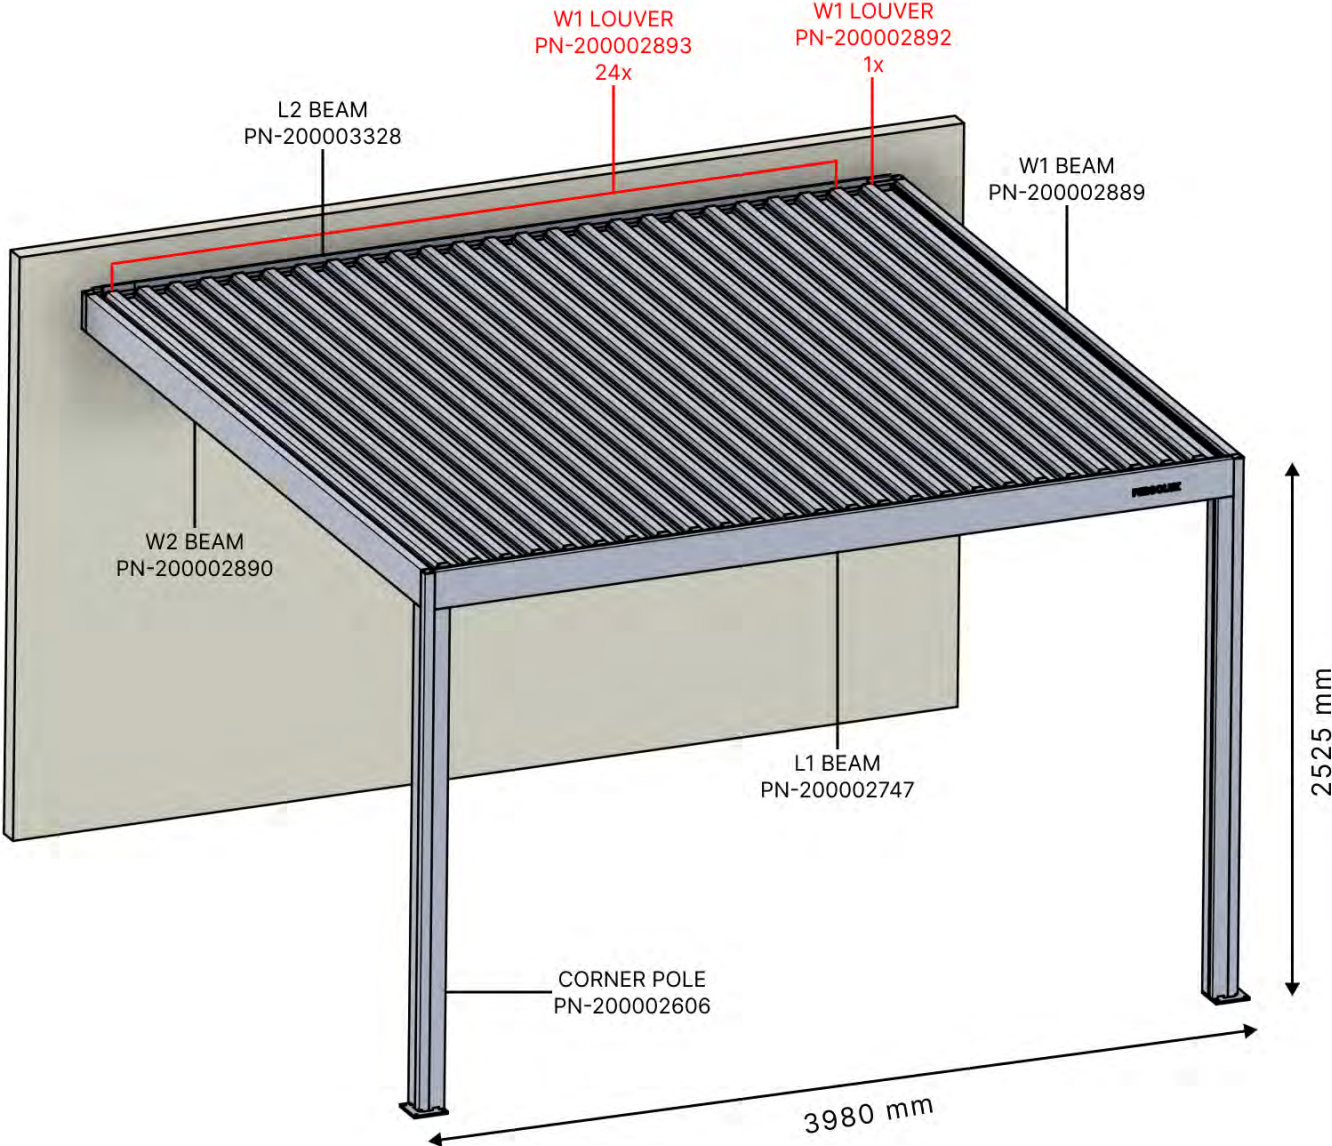

4 x 4 M / 13' x 13'