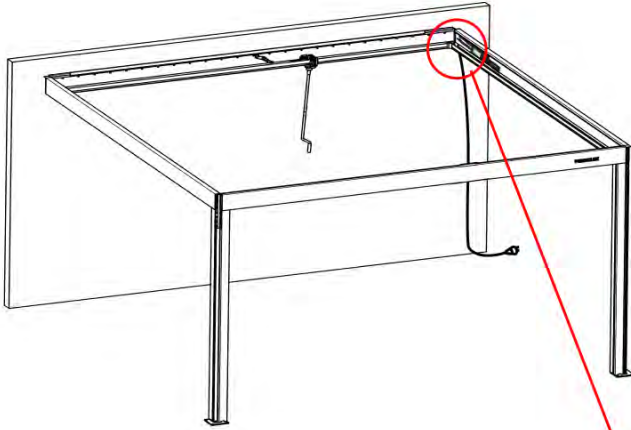

! ** Only if you ordered LED lights to your pergola.

28