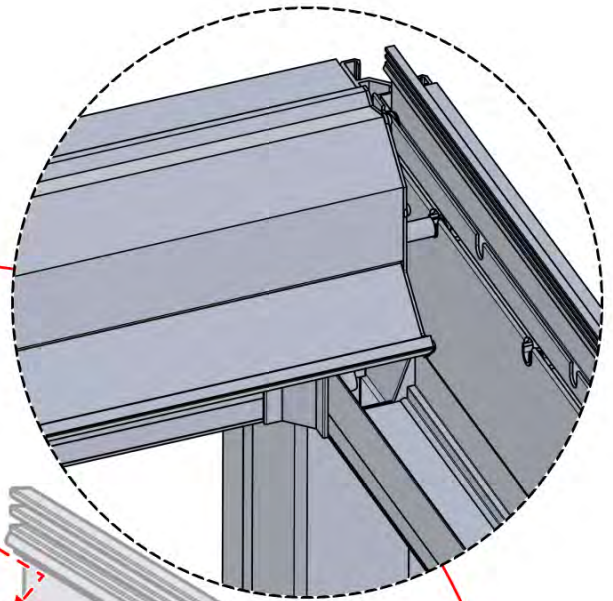

40

x3
PERGOLUX
PERGOLUX
PERGOLUX

1

ANTHRACITE: L198
WHITE: L202
BLACK: L200

PN-200002893
1x