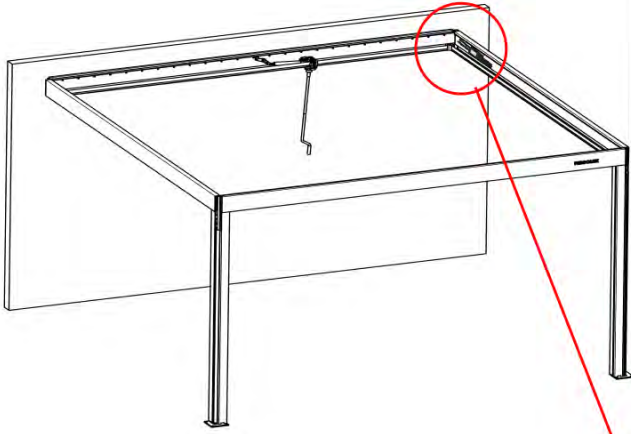

26

!
Control Box can be
installed on
Preferred W BEAM

! ** Only if you ordered LED lights to your pergola.

27

Connect grounding wire before connecting to power!

! ** Only if you ordered LED lights to your pergola.