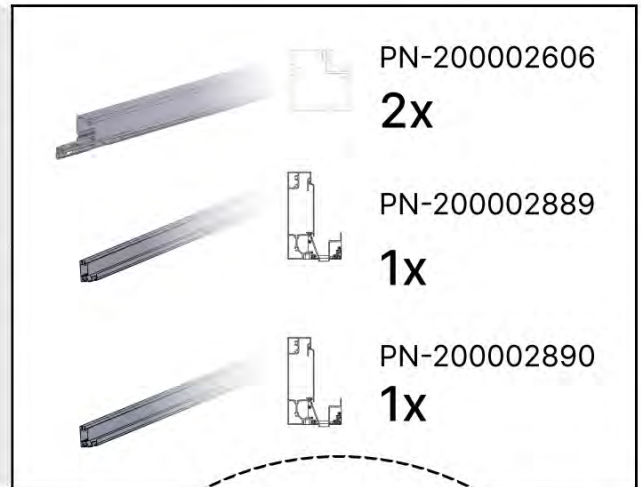

INFORMATION

ANTHRACITE: B215
WHITE: B219
BLACK: B217

ANTHRACITE: C120
WHITE: C122
BLACK: C121