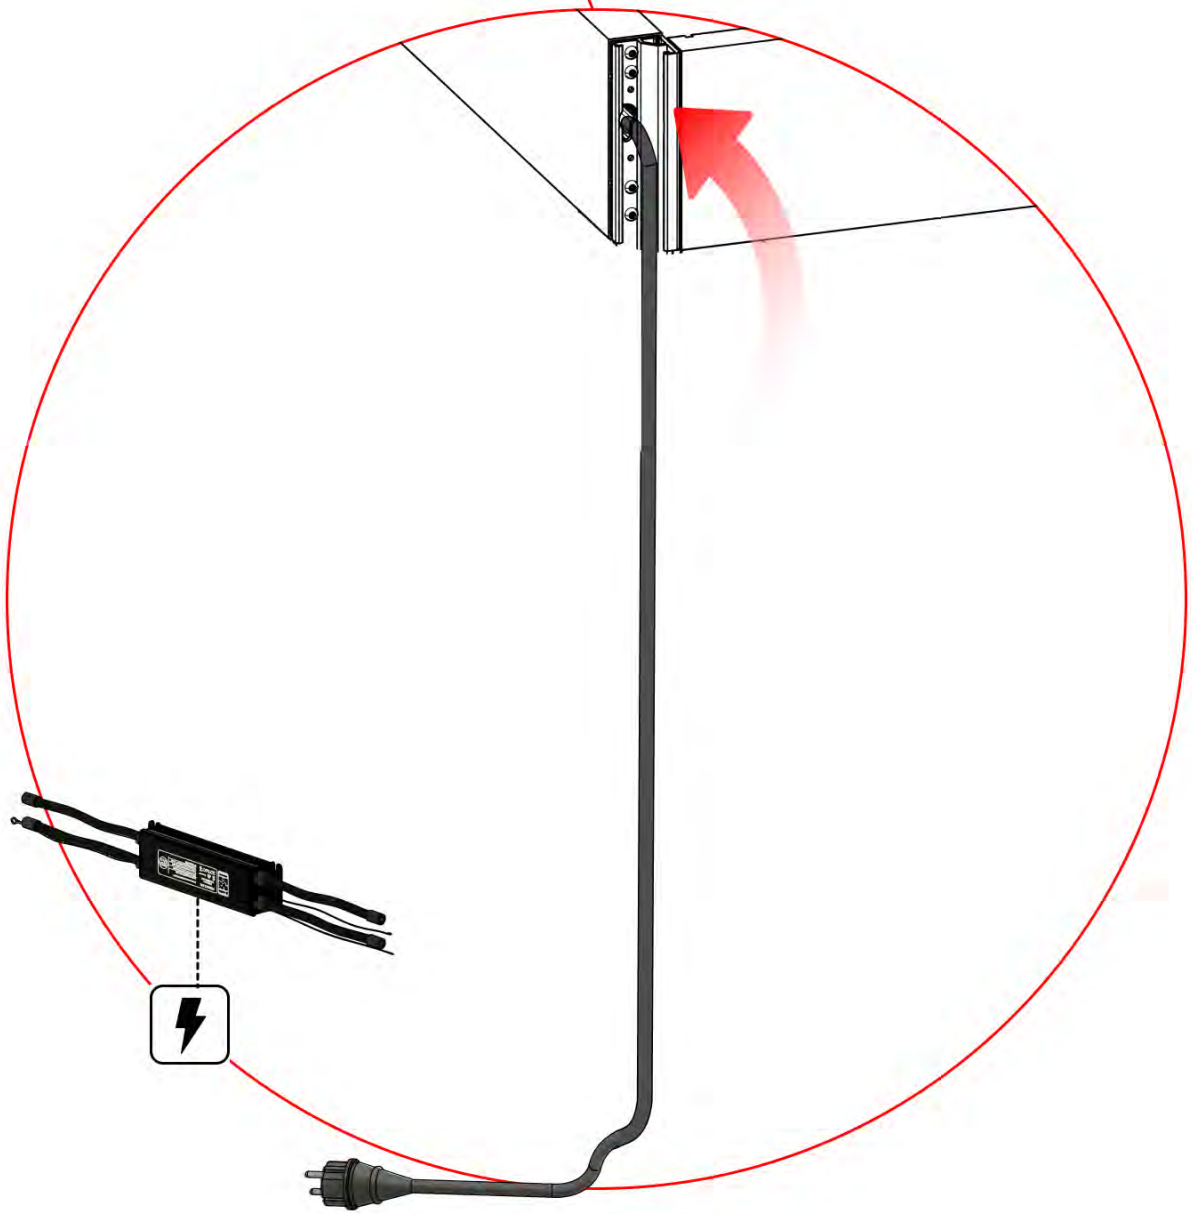

26

!
Control Box can be
installed on
Preferred W BEAM

! ** Only if you ordered LED lights to your pergola.

27

Connect grounding wire before connecting to power!

! ** Only if you ordered LED lights to your pergola.

28

!
Power Cable can be
routed through all
the Poles.

! ** Only if you ordered LED lights to your pergola.

29

** Only if you ordered LED lights to your pergola.

30

1

If you are going to install a heater, do it now.