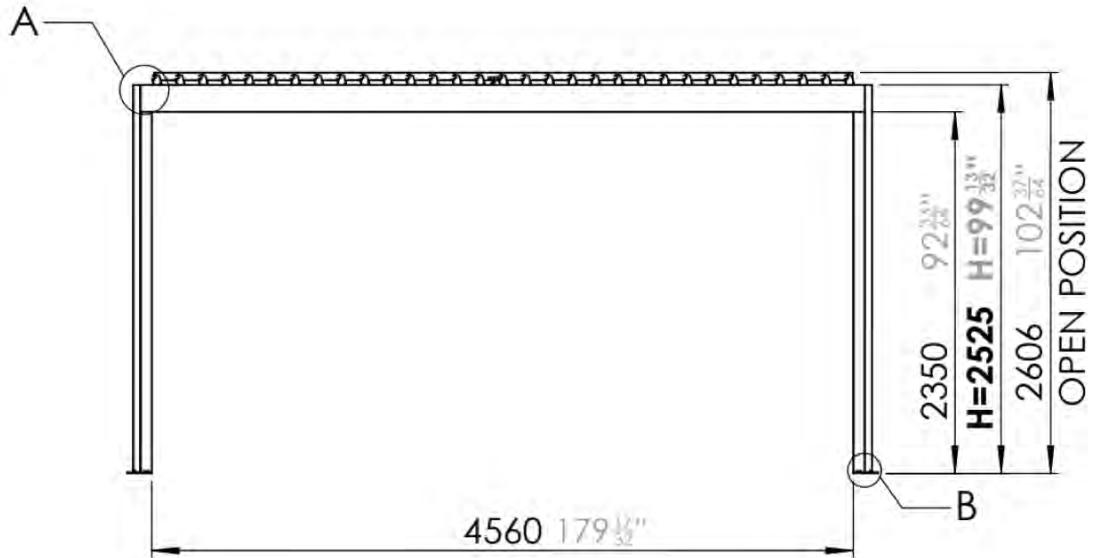

4 x 5 M / 13' x 16'

4 × 5 M / 13' x 16'

01

Are you installing a screen, slat wall or glass wall?

It is recommended to remove these Snapfit covers and clips now before installing the pergola.

Cover and clips