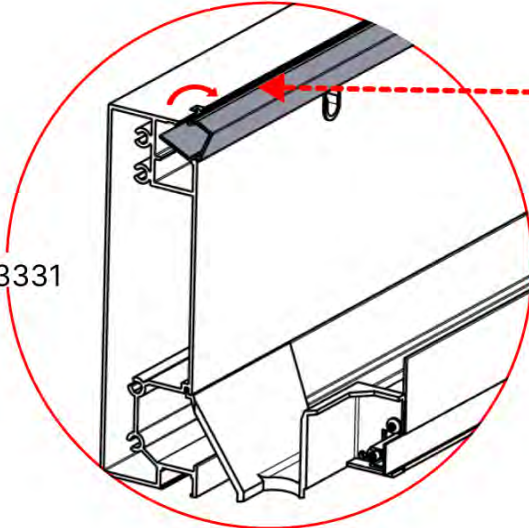

PN-200003331