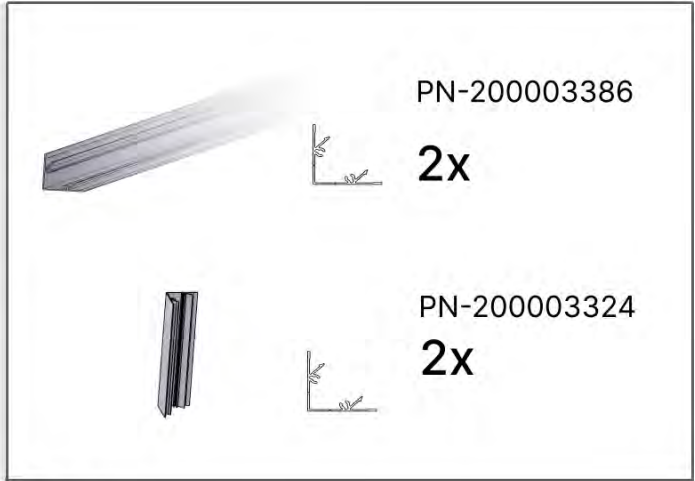

52

ANTHRACITE: C120
WHITE: C122
BLACK: C121

ANTHRACITE: B198
WHITE: B206
BLACK: B202