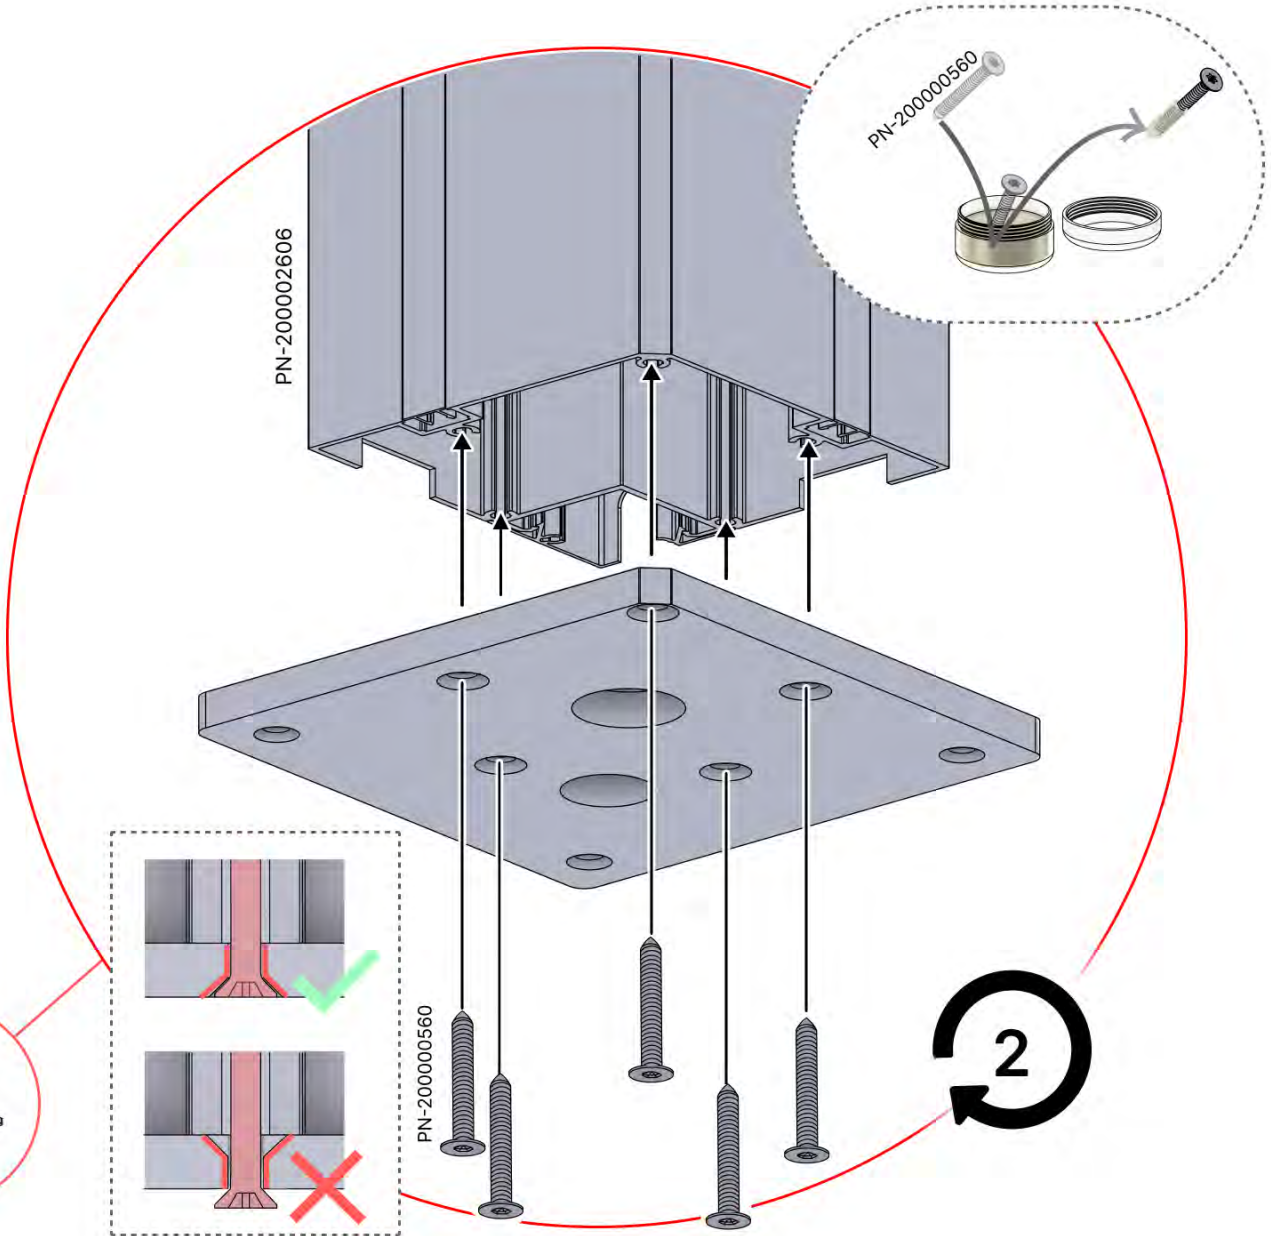

04

5

ANTHRACITE: C120
WHITE: C122
BLACK: C121

4

ANTHRACITE: B198
WHITE: B206
BLACK: B202

PN-200002606
2x

PN-200002614
2x

PN-200000560
10x

5.5x60
7/32" x 2-3/8"