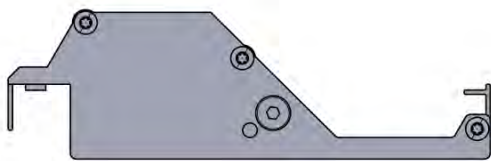

x3
PERGOLUX
PERGOLUX
PERGOLUX

1

ANTHRACITE: L198
WHITE: L202
BLACK: L200