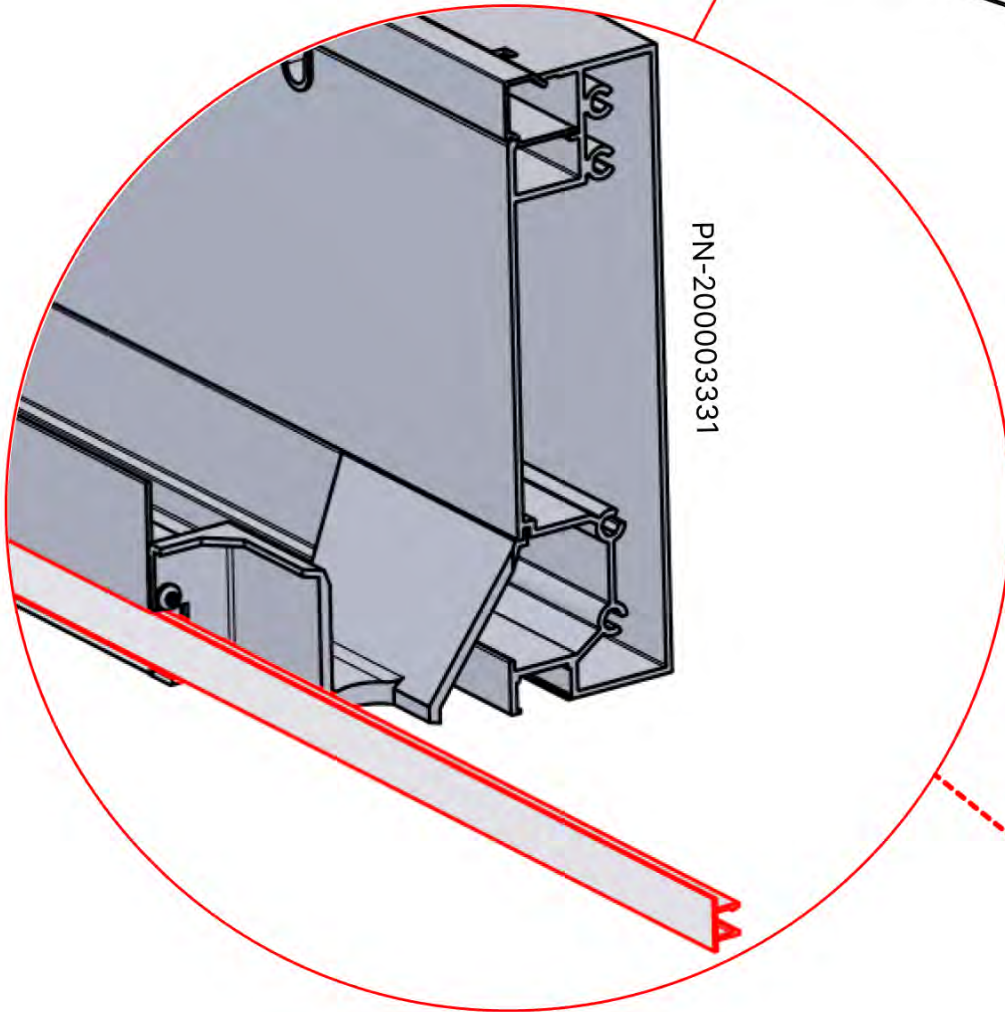

02

Are you installing a heater, fan or LED lights?

It is recommended to remove both snap-fit covers from the beam now.

Cover and clips

PN-200000512
LED STRIP COVER CLIP

SnapFIT cover

PN-200003331