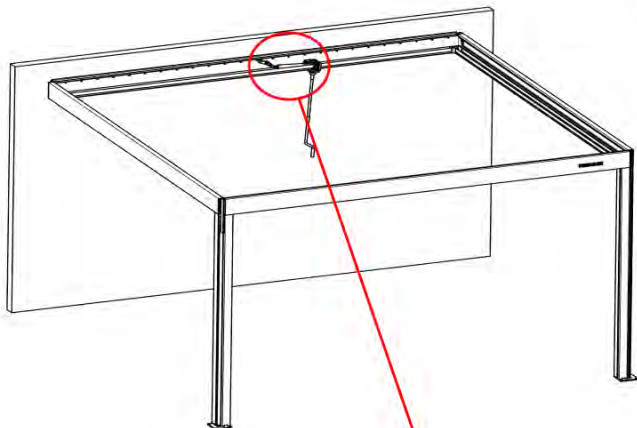

PN-200003368
2x

25

4

ANTHRACITE: B198
WHITE: B206
BLACK: B202

PN NOT MENTI..

1x

INPUTS AND OUTPUTS

** Only if you ordered LED lights to your pergola.