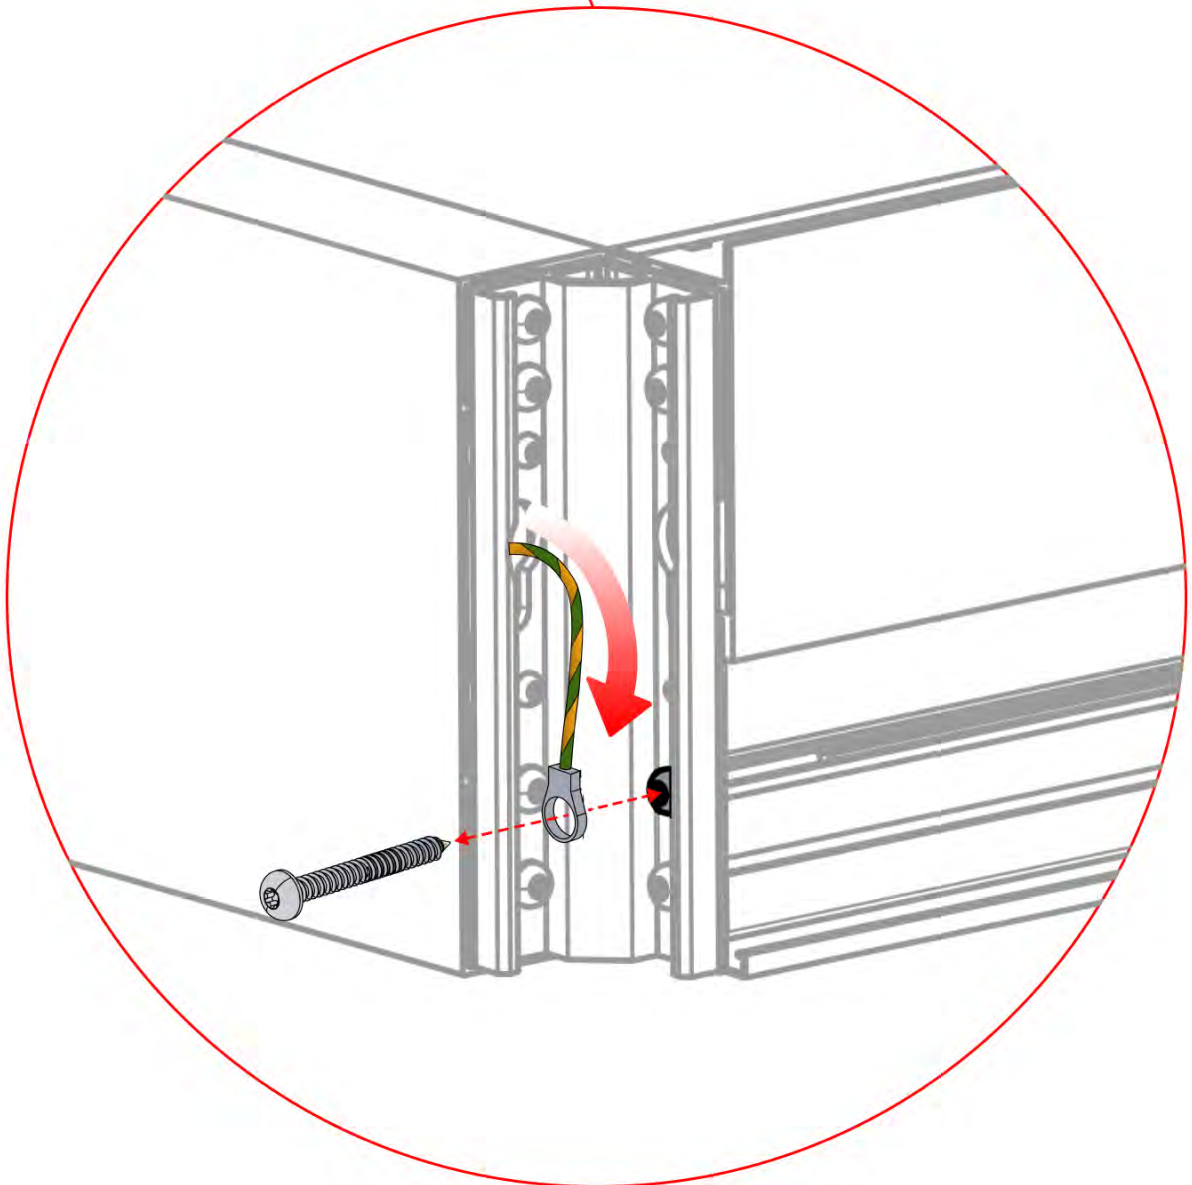

26

!
Control Box can be
installed on
Preferred W BEAM

! ** Only if you ordered LED lights to your pergola.

27

Connect grounding wire before connecting to power!

! ** Only if you ordered LED lights to your pergola.