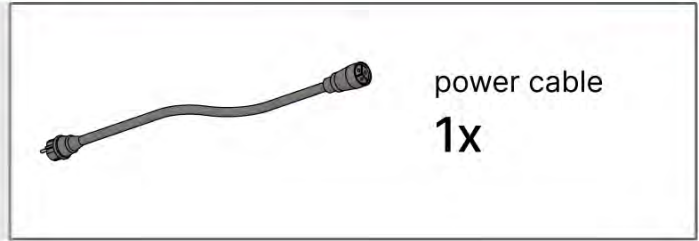

! ** Only if you ordered LED lights to your pergola.

28