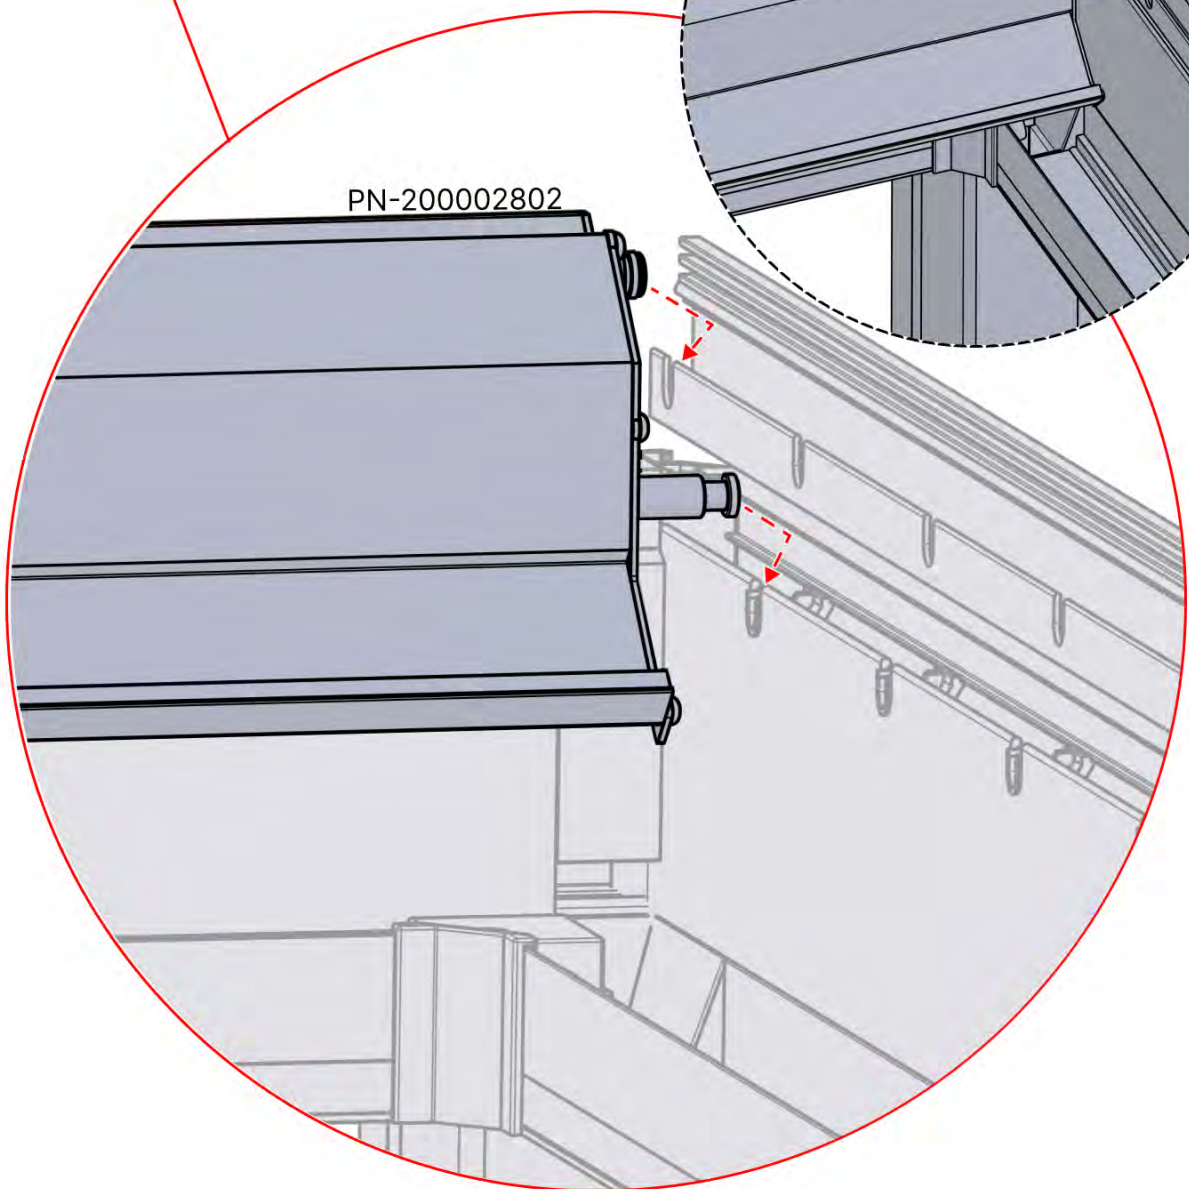

40

x3
PERGOLUX
PERGOLUX
PERGOLUX

1

ANTHRACITE: L198
WHITE: L202
BLACK: L200

PN-200002893
1x