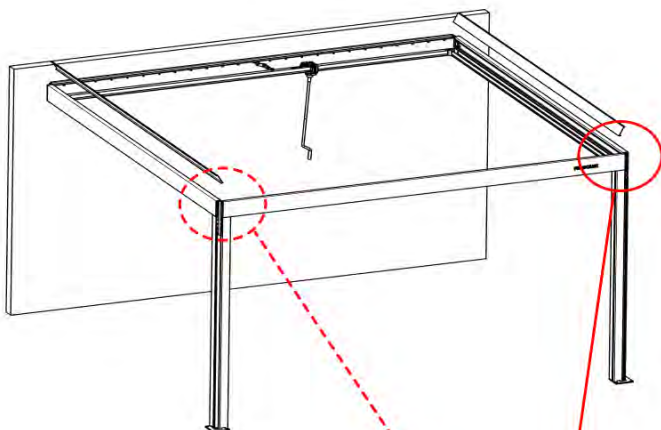

ANTHRACITE: B198
WHITE: B206
BLACK: B202

33

Route the Matter
Antenna and place it
below the highlighted
part(PN-200002622).

34

x1
PERGOLUX

3

ANTHRACITE: B215
WHITE: B219
BLACK: B217

PN-200002898
2x