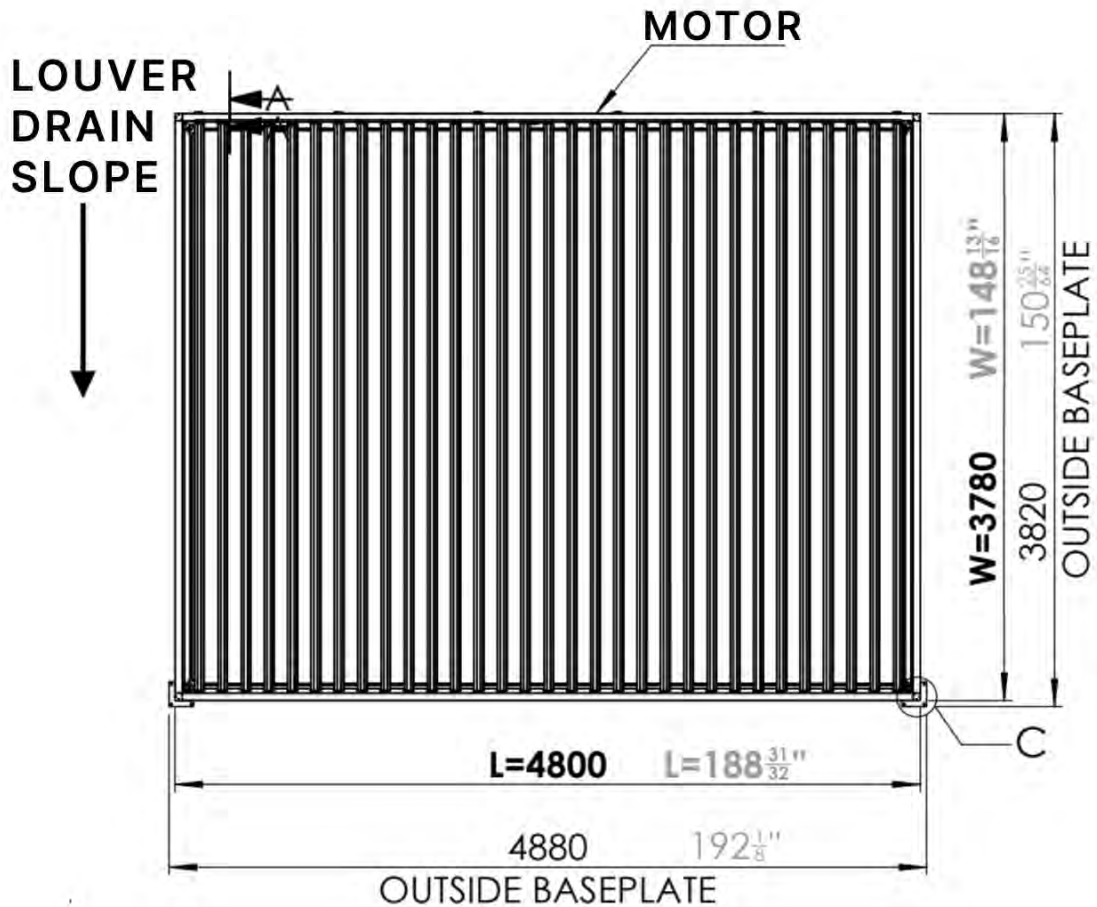

4 x 5 M / 13' x 16'

4 × 5 M / 13' x 16'

01

Are you installing a screen, slat wall or glass wall?

It is recommended to remove these Snapfit covers and clips now before installing the pergola.

Cover and clips