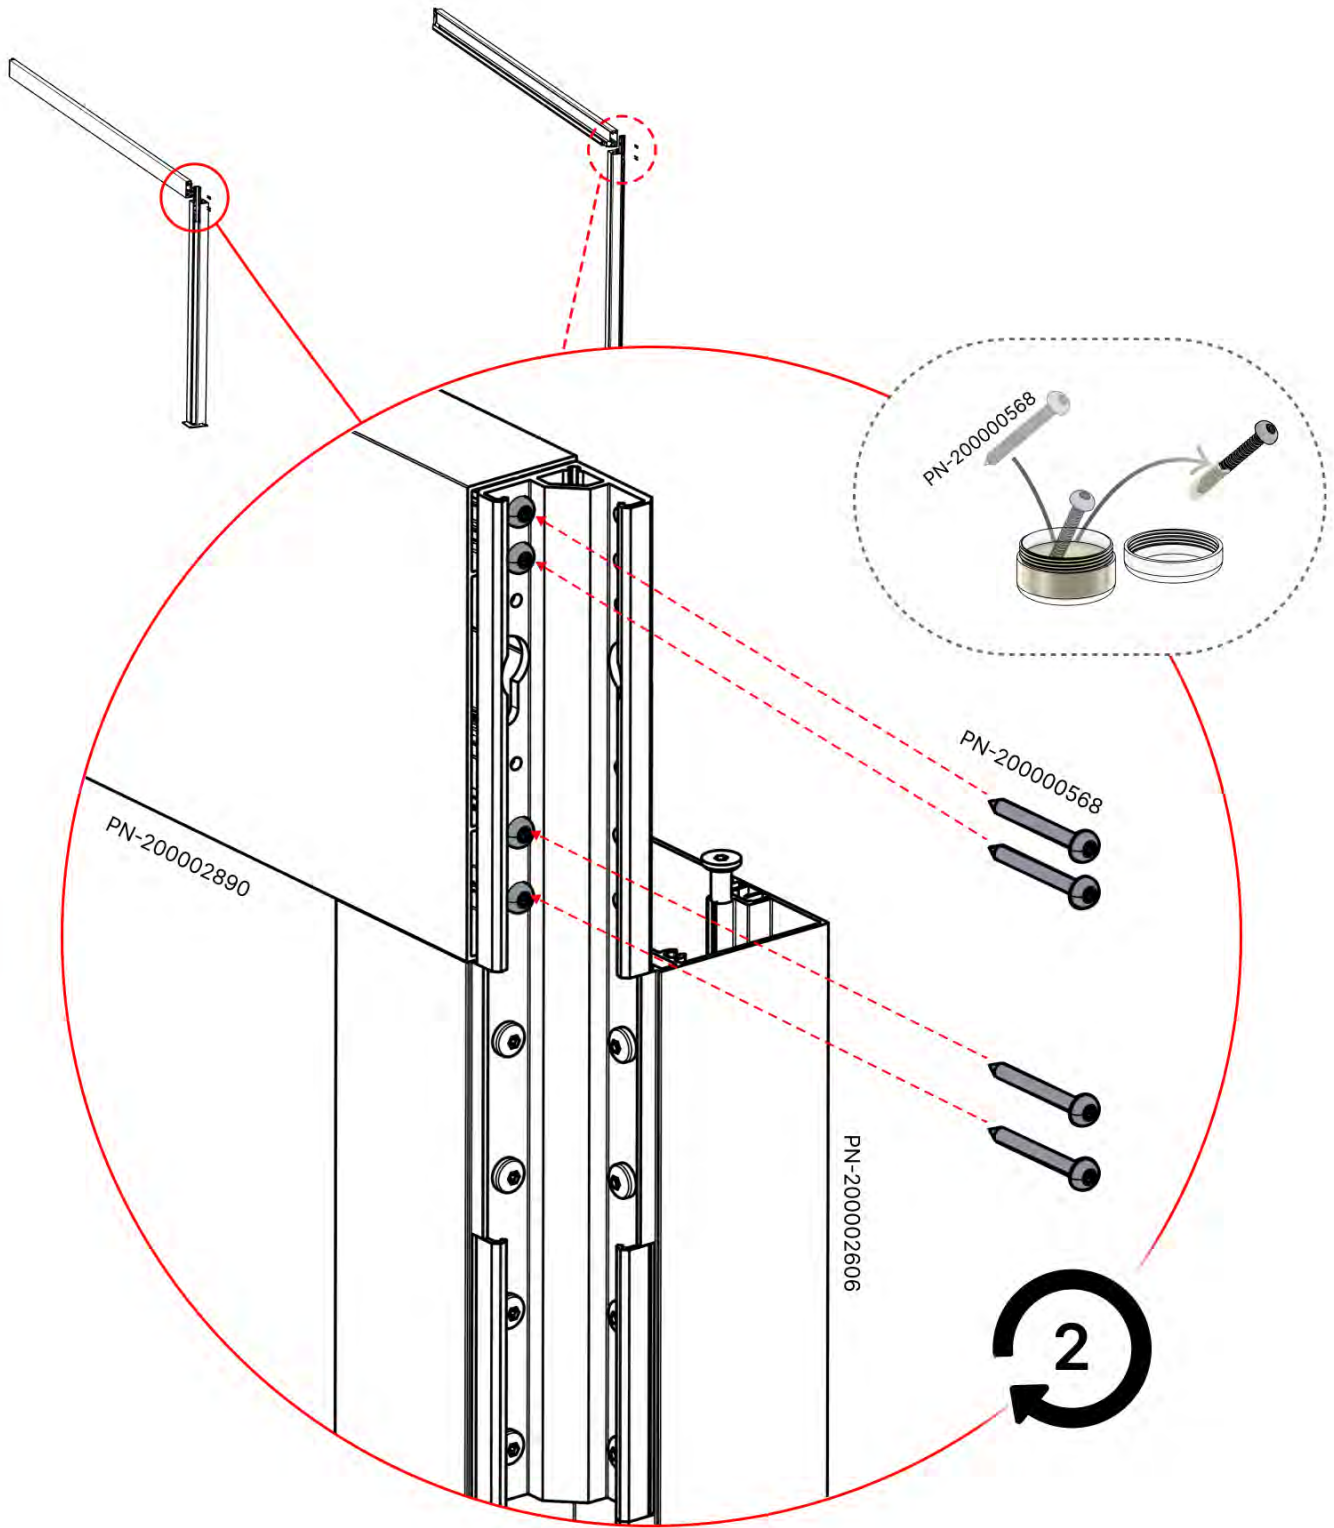

12

x7
PERGOLUX

4

ANTHRACITE: B198
WHITE: B206
BLACK: B202

PN-20000568
8x