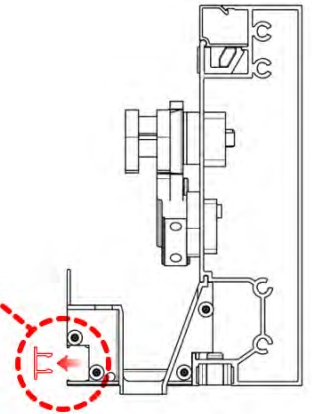

02

Are you installing a heater, fan or LED lights?

It is recommended to remove both snap-fit covers from the beam now.

Cover and clips

PN-200000512
LED STRIP COVER CLIP

SnapFIT cover

PN-200003331