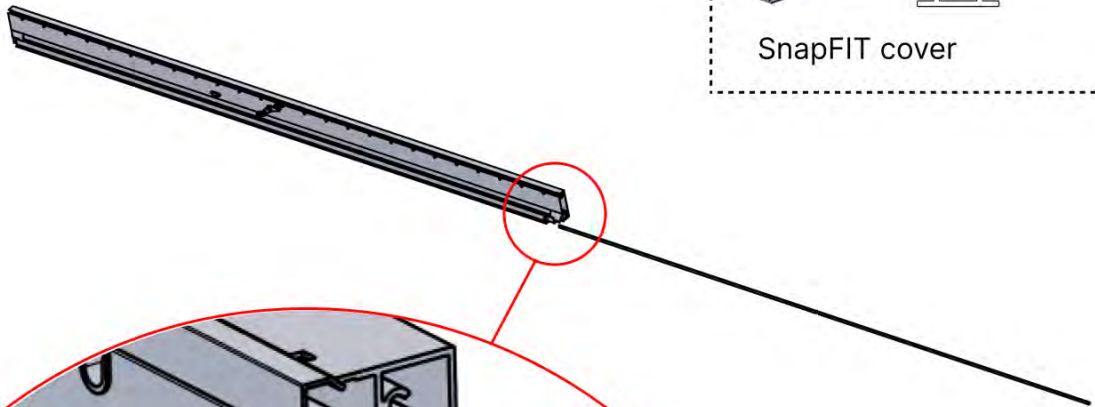

02

Are you installing a heater, fan or LED lights?

It is recommended to remove both snap-fit covers from the beam now.

Cover and clips

PN-200000512
LED STRIP COVER CLIP

SnapFIT cover

PN-200003331