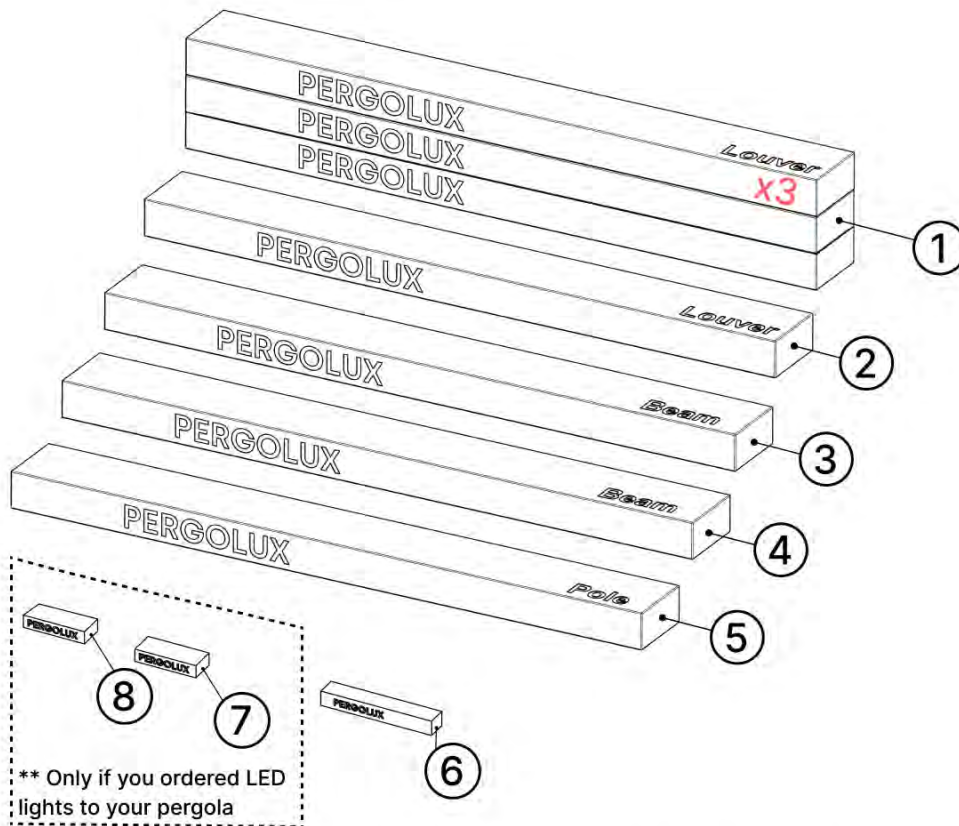

ITEMS IN BOX

ORDER	ANTHRACITE	WHITE	BLACK
①	L198	L202	L200
②	L210	L214	L212
③	B215	B219	B217
④	B198	B206	B202
⑤	C120	C122	C121
⑥	MANUAL MOTOR	MANUAL MOTOR	MANUAL MOTOR

** Only if you ordered LED lights to your pergola	
⑦	CONTROL BOX
⑧	POWER CABLE