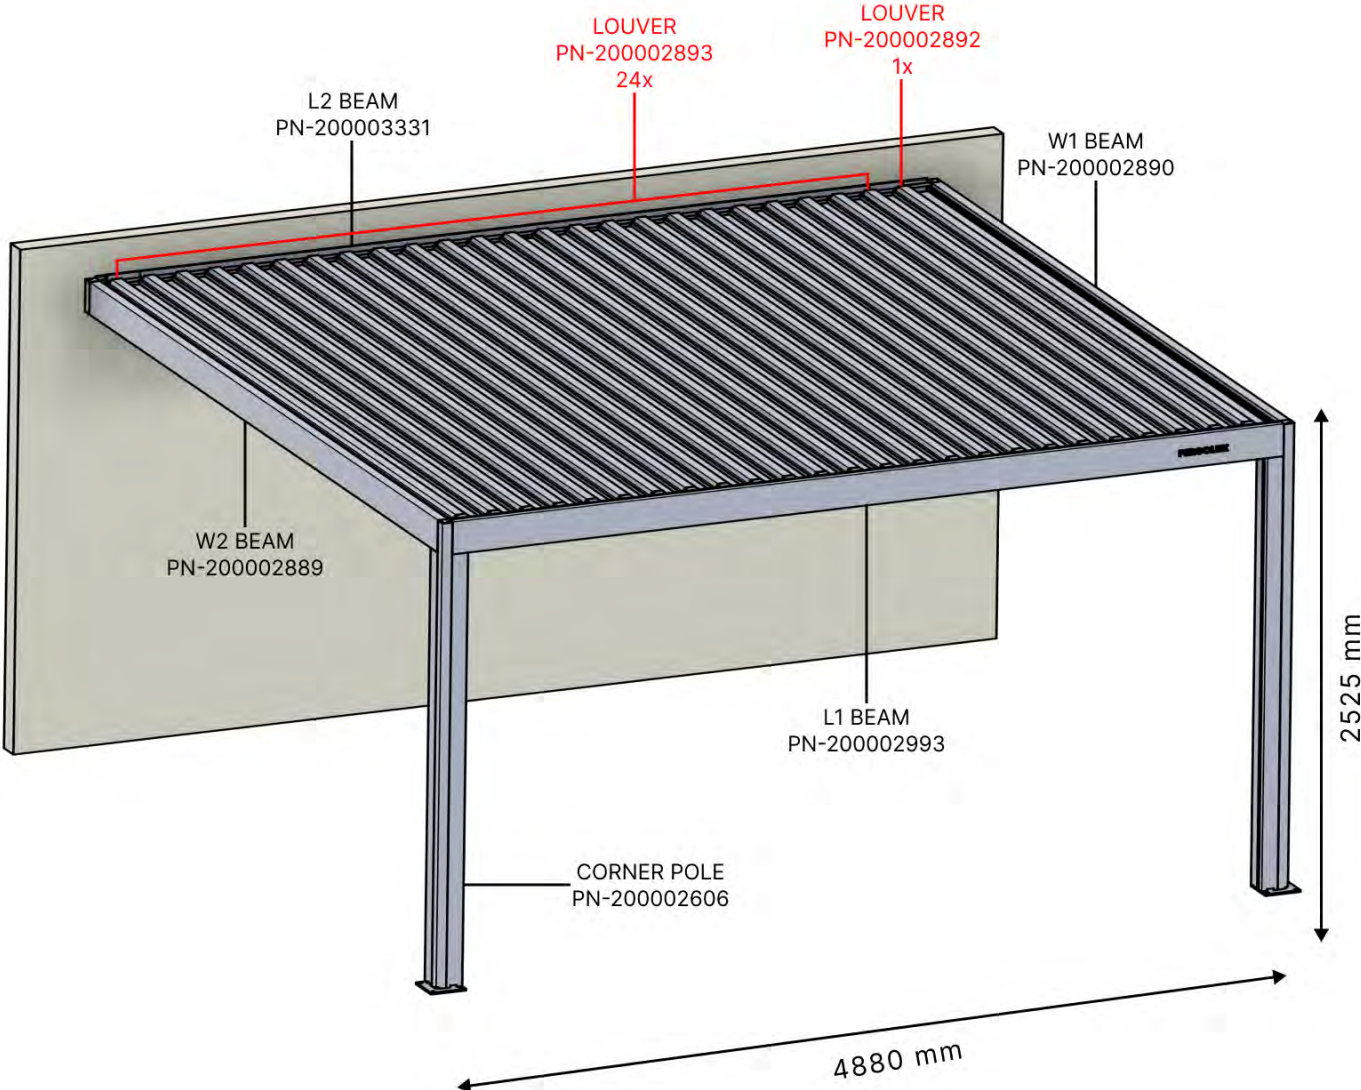

4 x 5 M / 13' x 16'

4 × 5 M / 13' x 16'

01

Are you installing a screen, slat wall or glass wall?

It is recommended to remove these Snapfit covers and clips now before installing the pergola.

Cover and clips