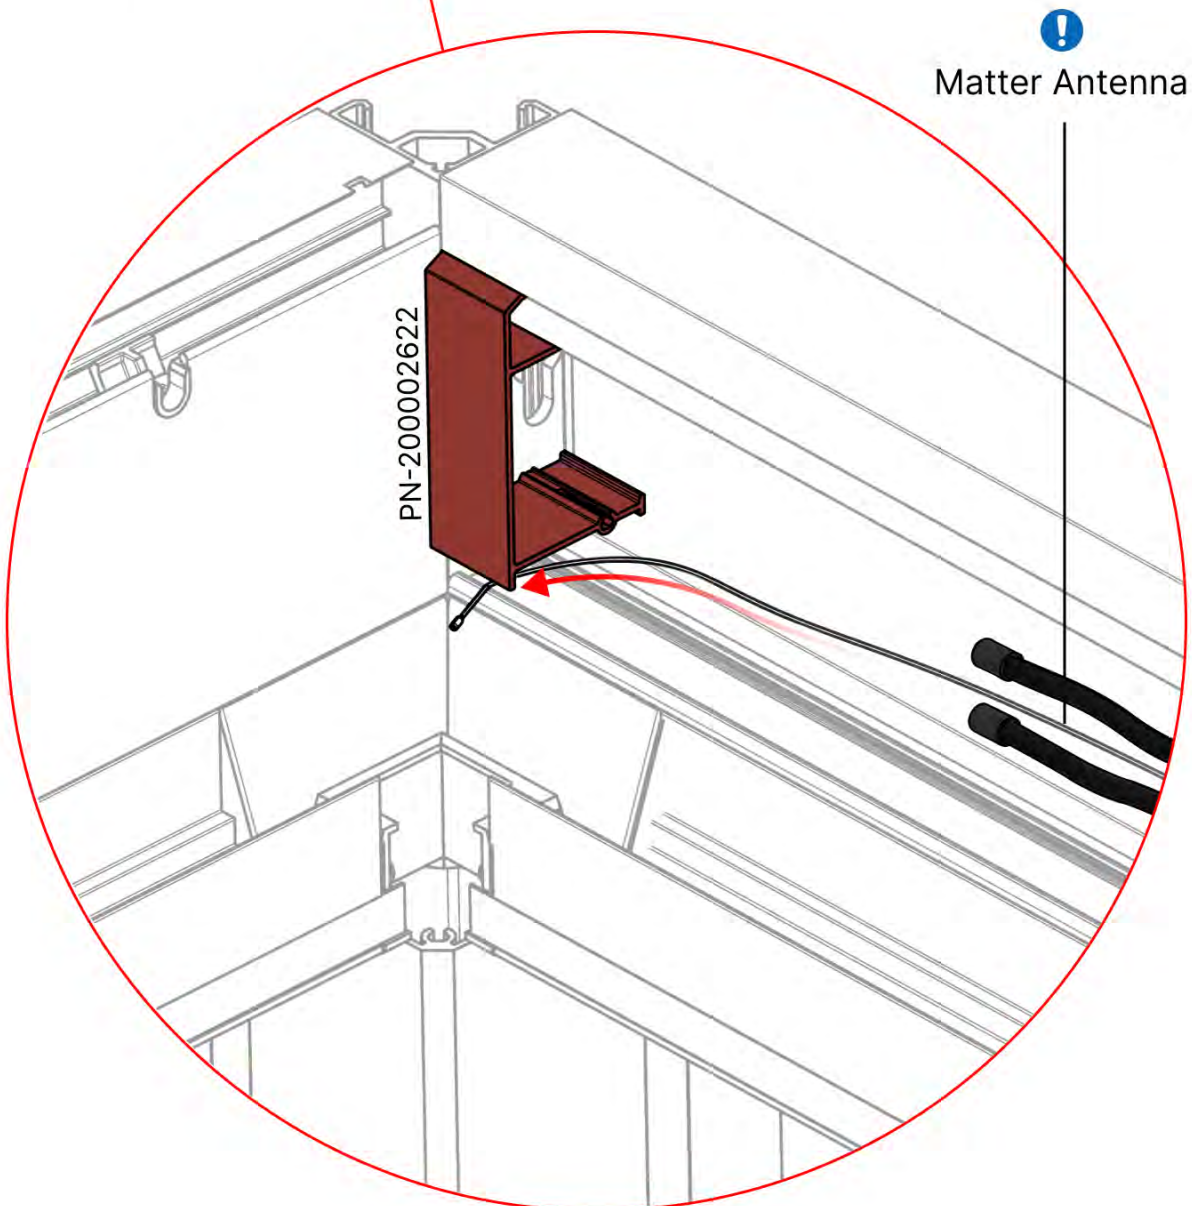

Route the Matter
Antenna and place it
below the highlighted
part(PN-200002622).