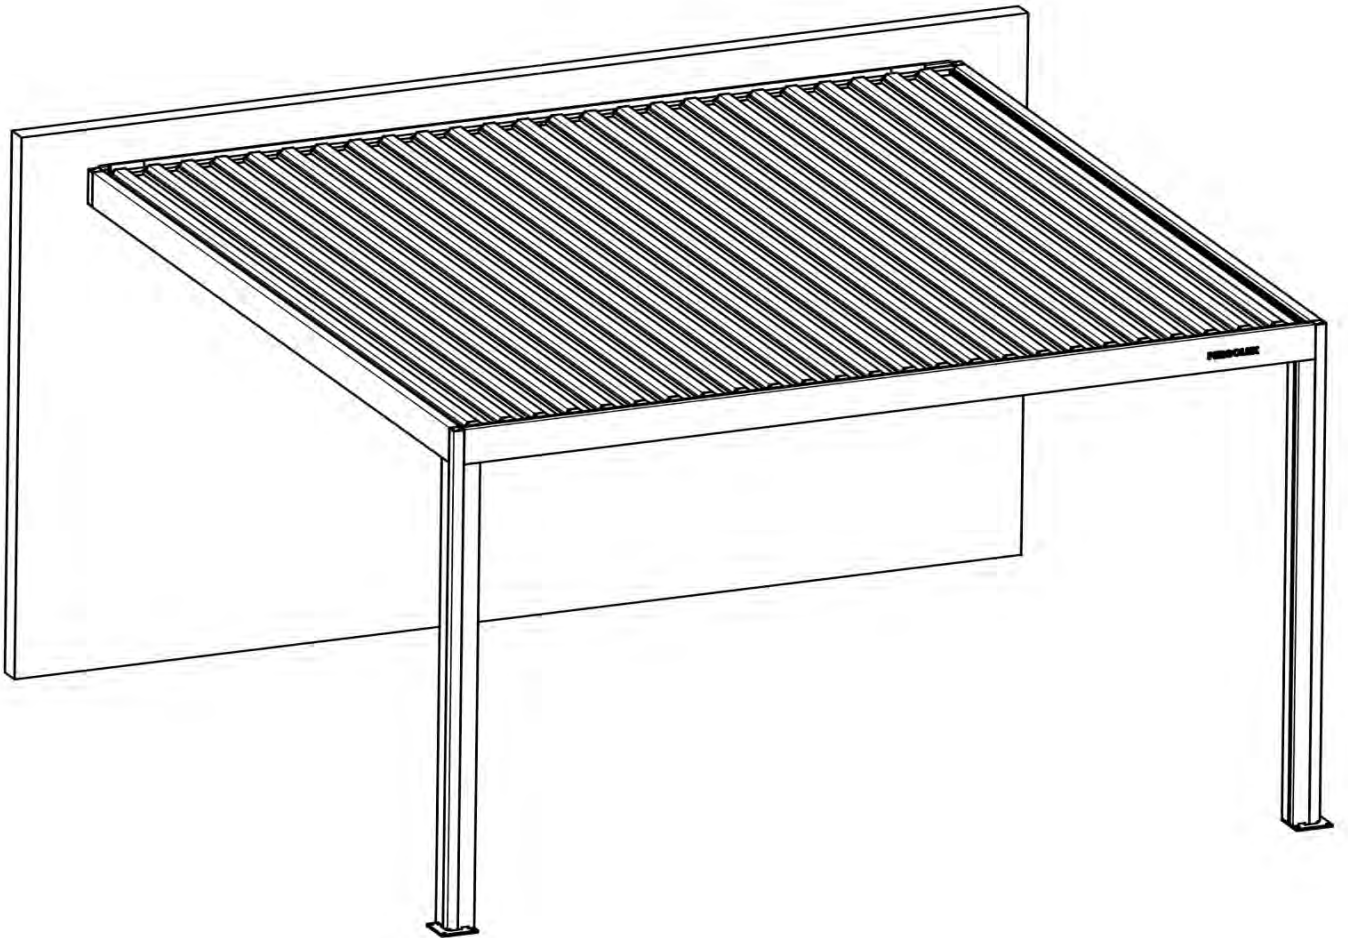

S4

PERGOLA

4 × 5m / 13' x 16'
WALL MOUNTED

PERGOLUX

INFORMATION

INSTALLATION INSTRUCTIONS:

Ensure all parts are present and undamaged before starting the assembly.

Secure to a solid foundation with the correct fasteners for your foundation.