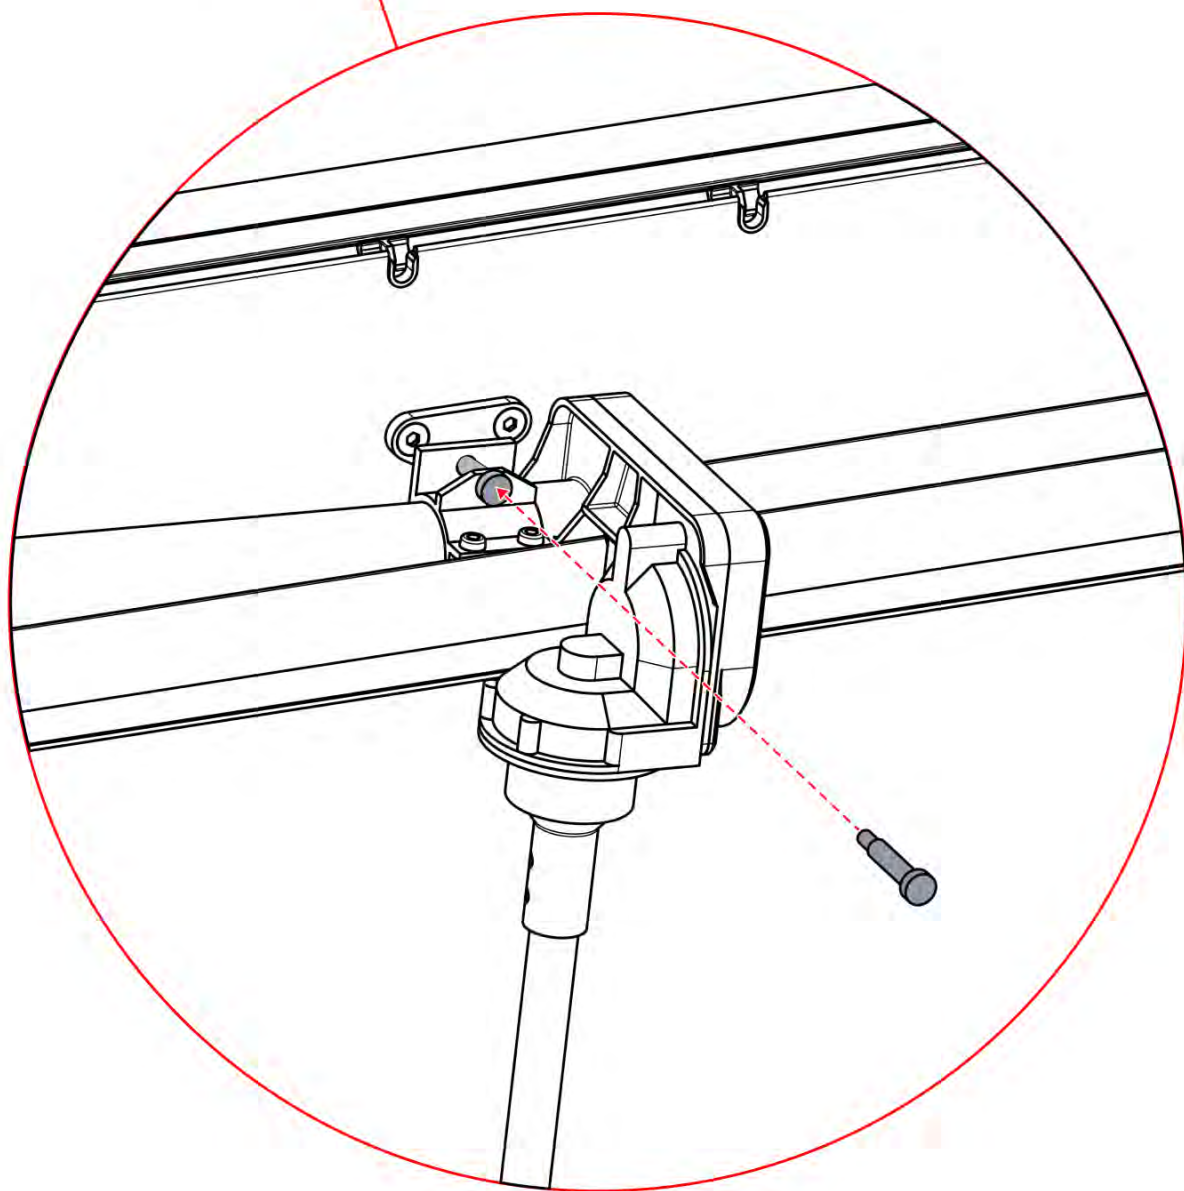

25

4

ANTHRACITE: B198
WHITE: B206
BLACK: B202

PN NOT MENTI..

1x