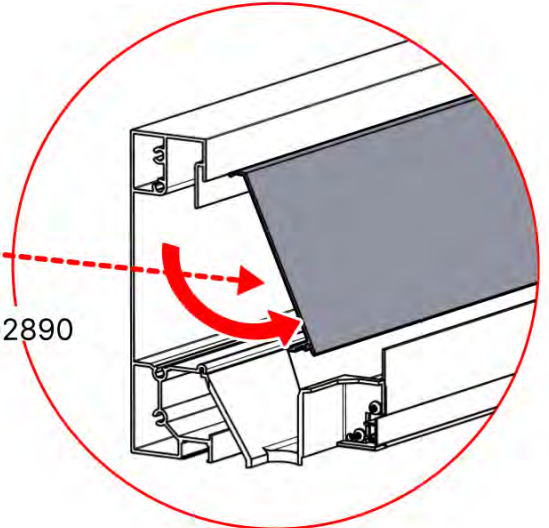

PN-200002890