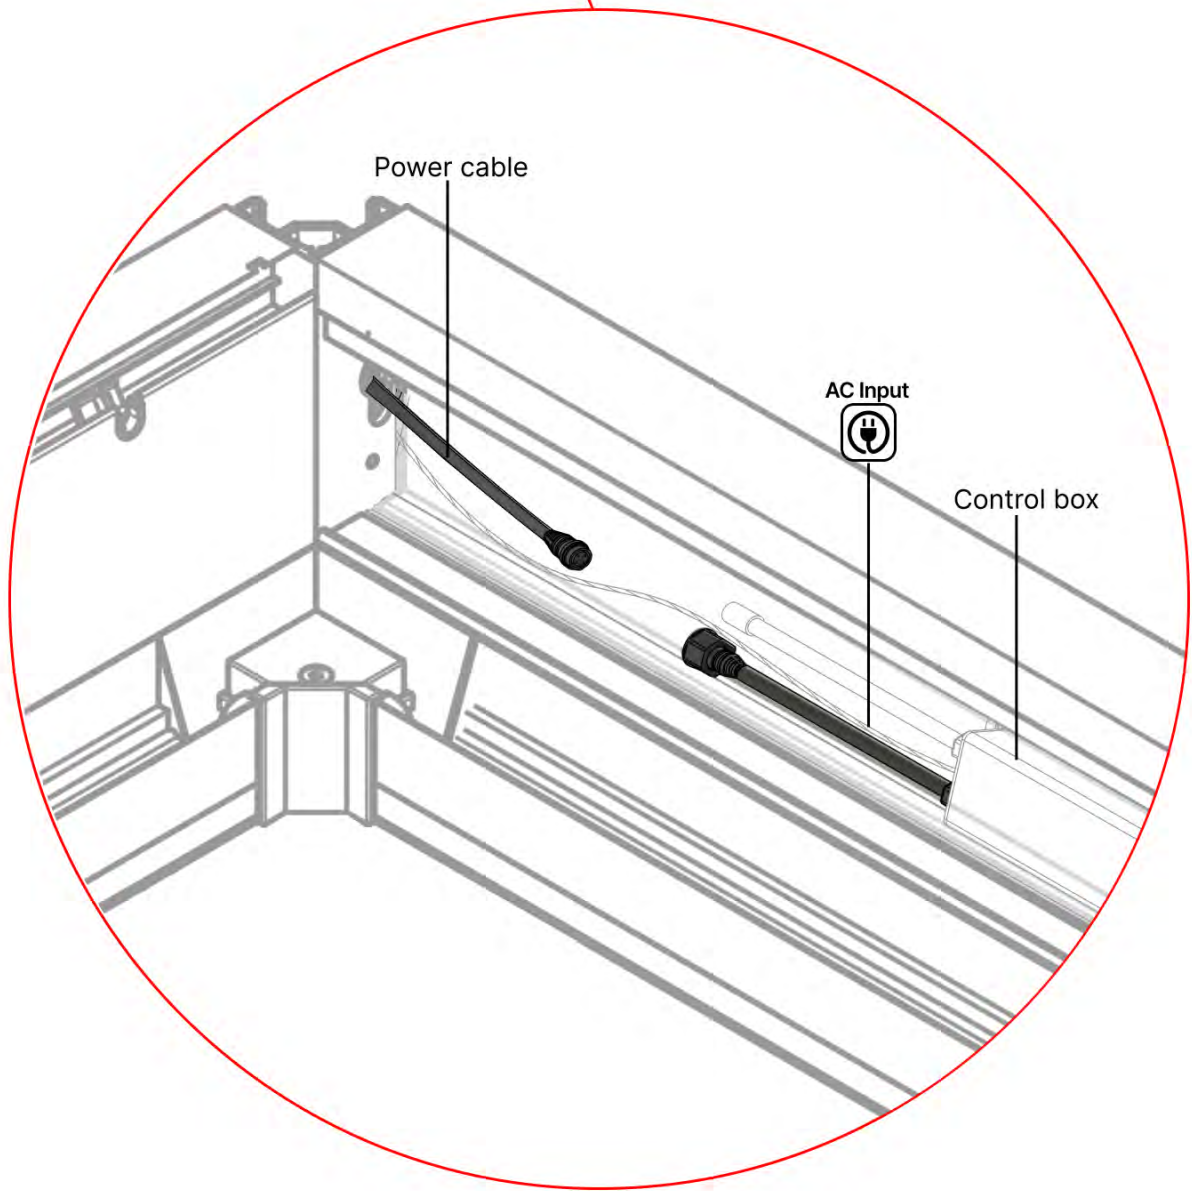

26

!
Control Box can be
installed on
Preferred W BEAM

! ** Only if you ordered LED lights to your pergola.

27

Connect grounding wire before connecting to power!

! ** Only if you ordered LED lights to your pergola.

28

!
Power Cable can be
routed through all
the Poles.

! ** Only if you ordered LED lights to your pergola.

29

** Only if you ordered LED lights to your pergola.

30

1

If you are going to install a heater, do it now.