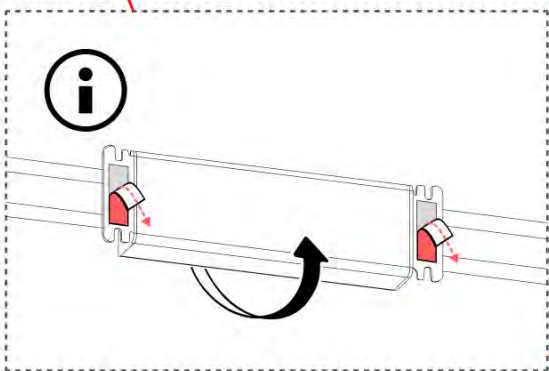

!
Control Box can be
installed on
Preferred W BEAM