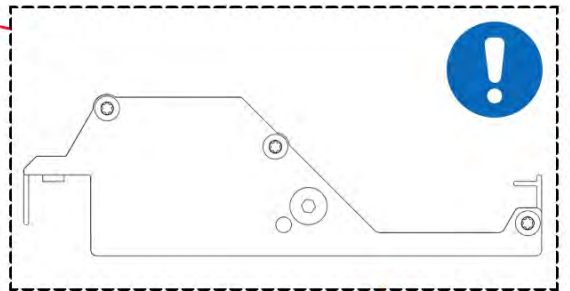

39

x3
PERGOLUX
PERGOLUX
PERGOLUX

1

ANTHRACITE: L198
WHITE: L202
BLACK: L200

PN-200002893
1x