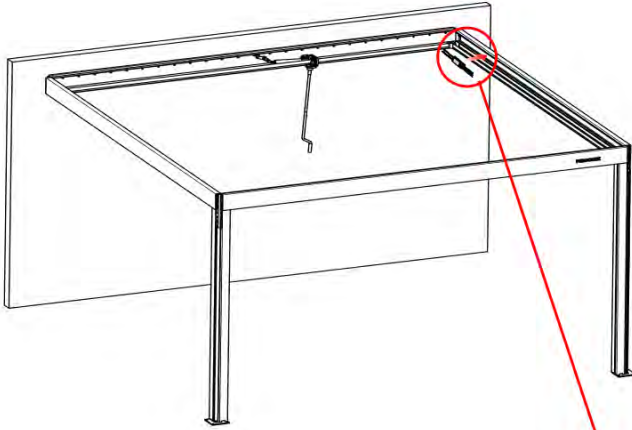

! ** Only if you ordered LED lights to your pergola.

26