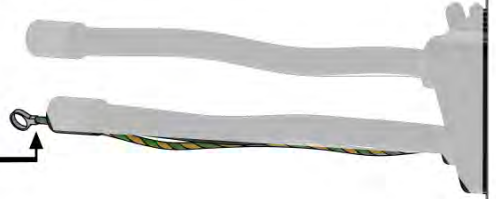

26

!
Control Box can be
installed on
Preferred W BEAM

! ** Only if you ordered LED lights to your pergola.

27

Connect grounding wire before connecting to power!

! ** Only if you ordered LED lights to your pergola.