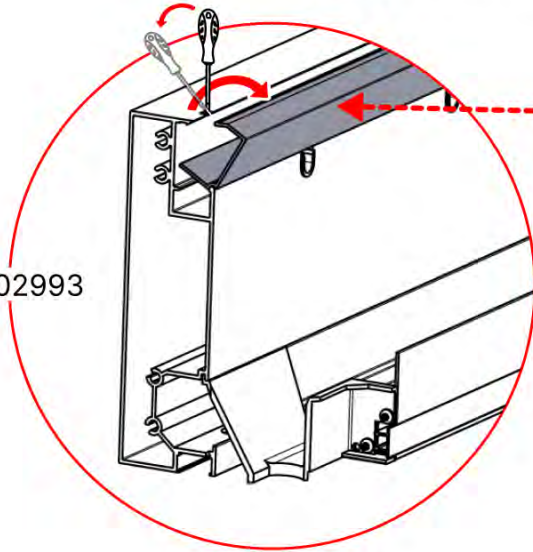

PN-200002993