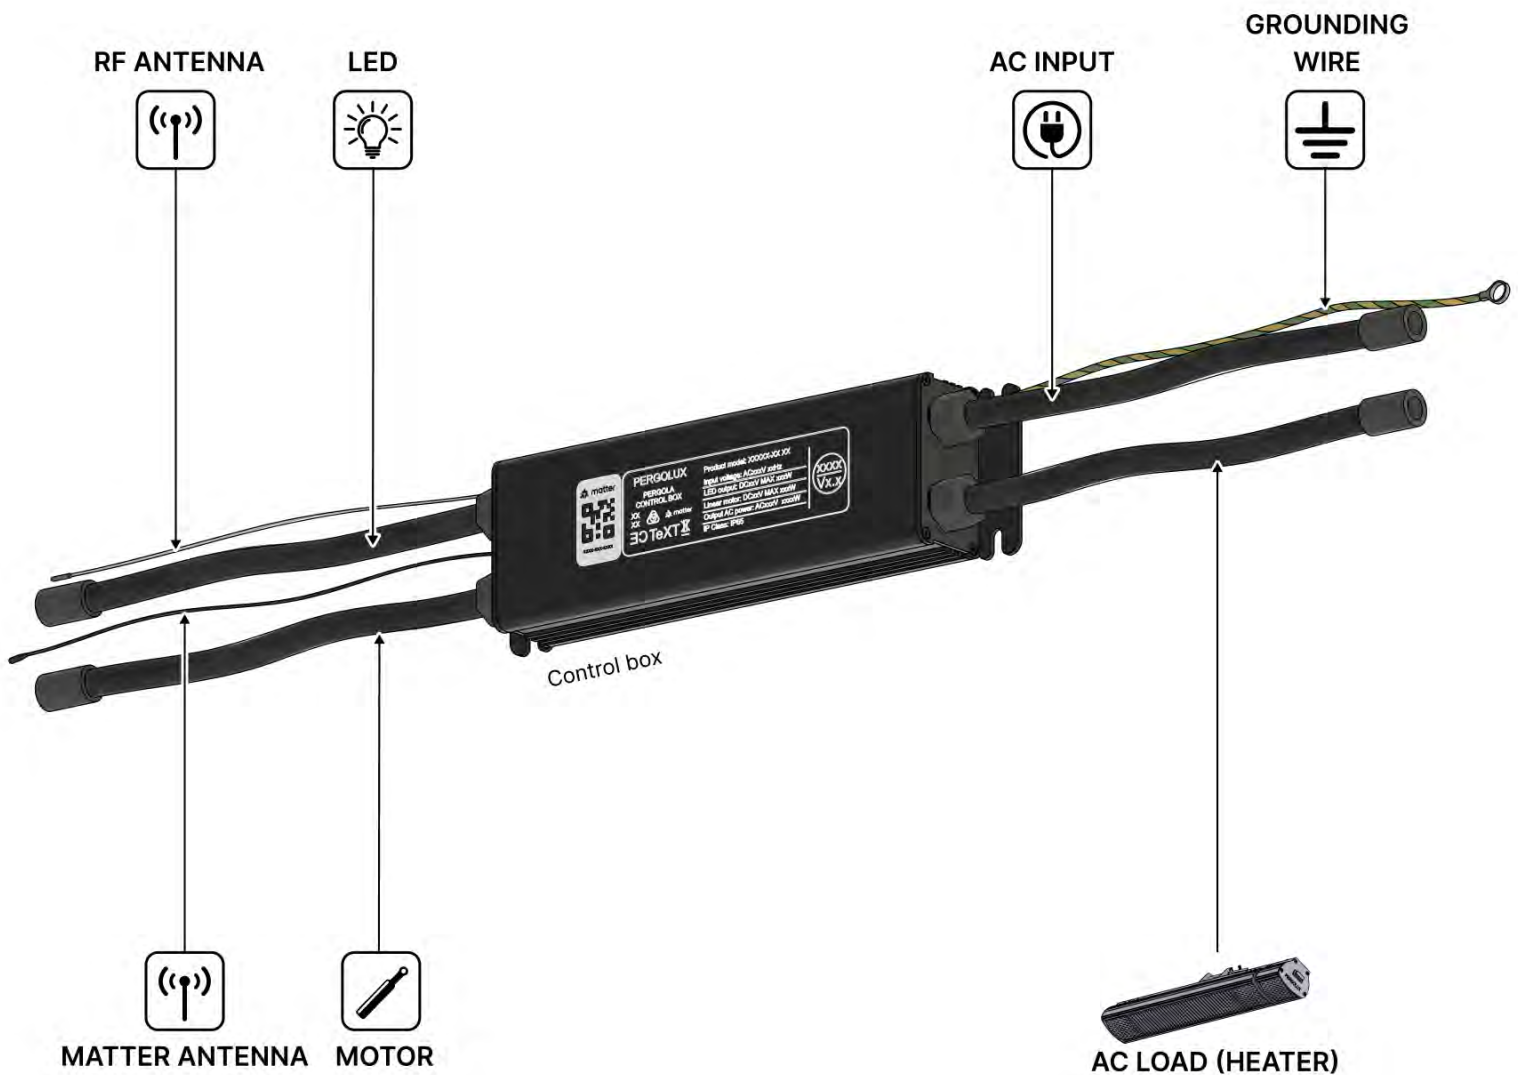

ATTENTION: MOTOR RESET WARNING

During a control box reset, the motor will fully extend and retract. Motor should be disconnected from motor arm to avoid injury or damage to the pergola

! ** Only if you ordered LED lights to your pergola.