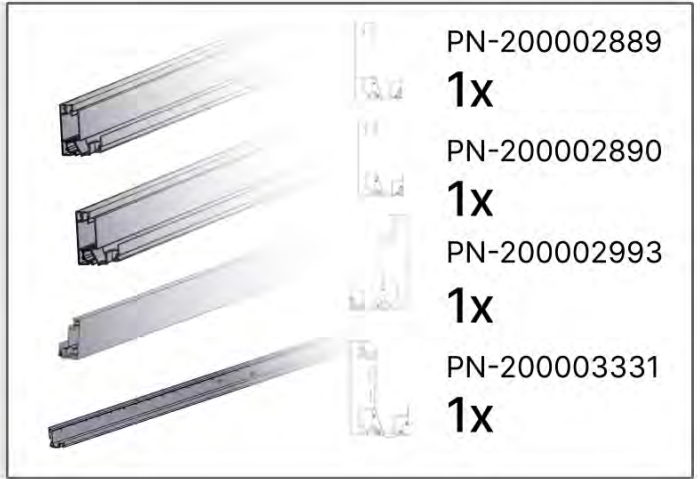

SnapFIT cover

PN-200003331

03

3

ANTHRACITE: B215
 WHITE: B219
 BLACK: B217

4

ANTHRACITE: B198
 WHITE: B206
 BLACK: B202

PN-200002993