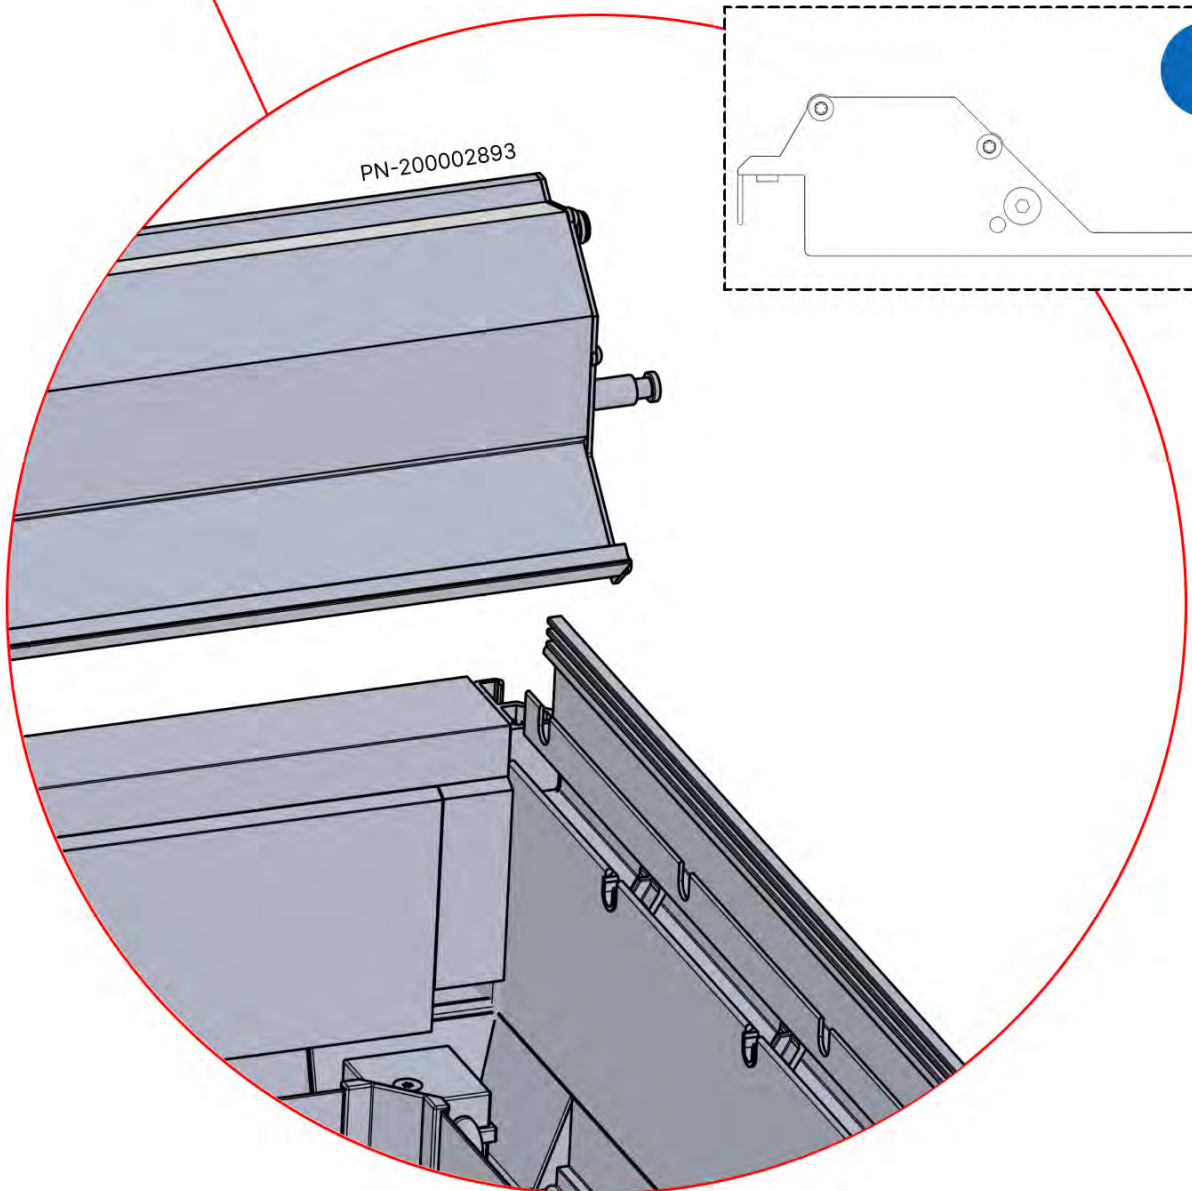

24x

39

x3
PERGOLUX
PERGOLUX
PERGOLUX

1

ANTHRACITE: L198
WHITE: L202
BLACK: L200

PN-200002893
1x

40

x3
PERGOLUX
PERGOLUX
PERGOLUX