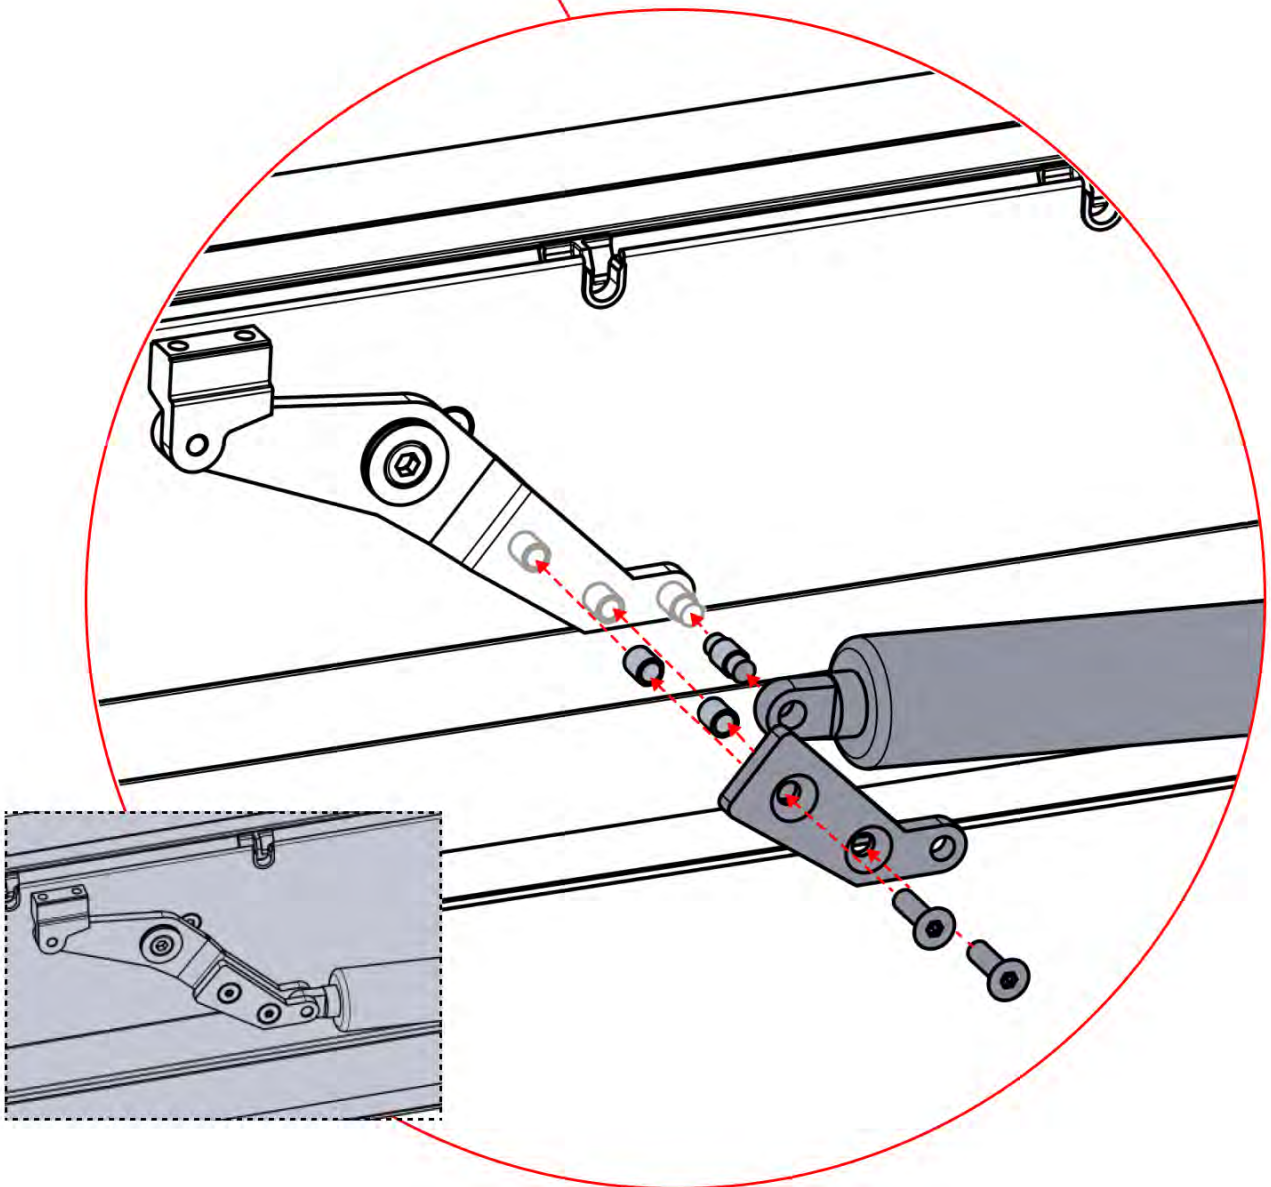

PN-200003367
1x

PN-200000853
2x

PN-200003370
1x

PN-200003368
2x