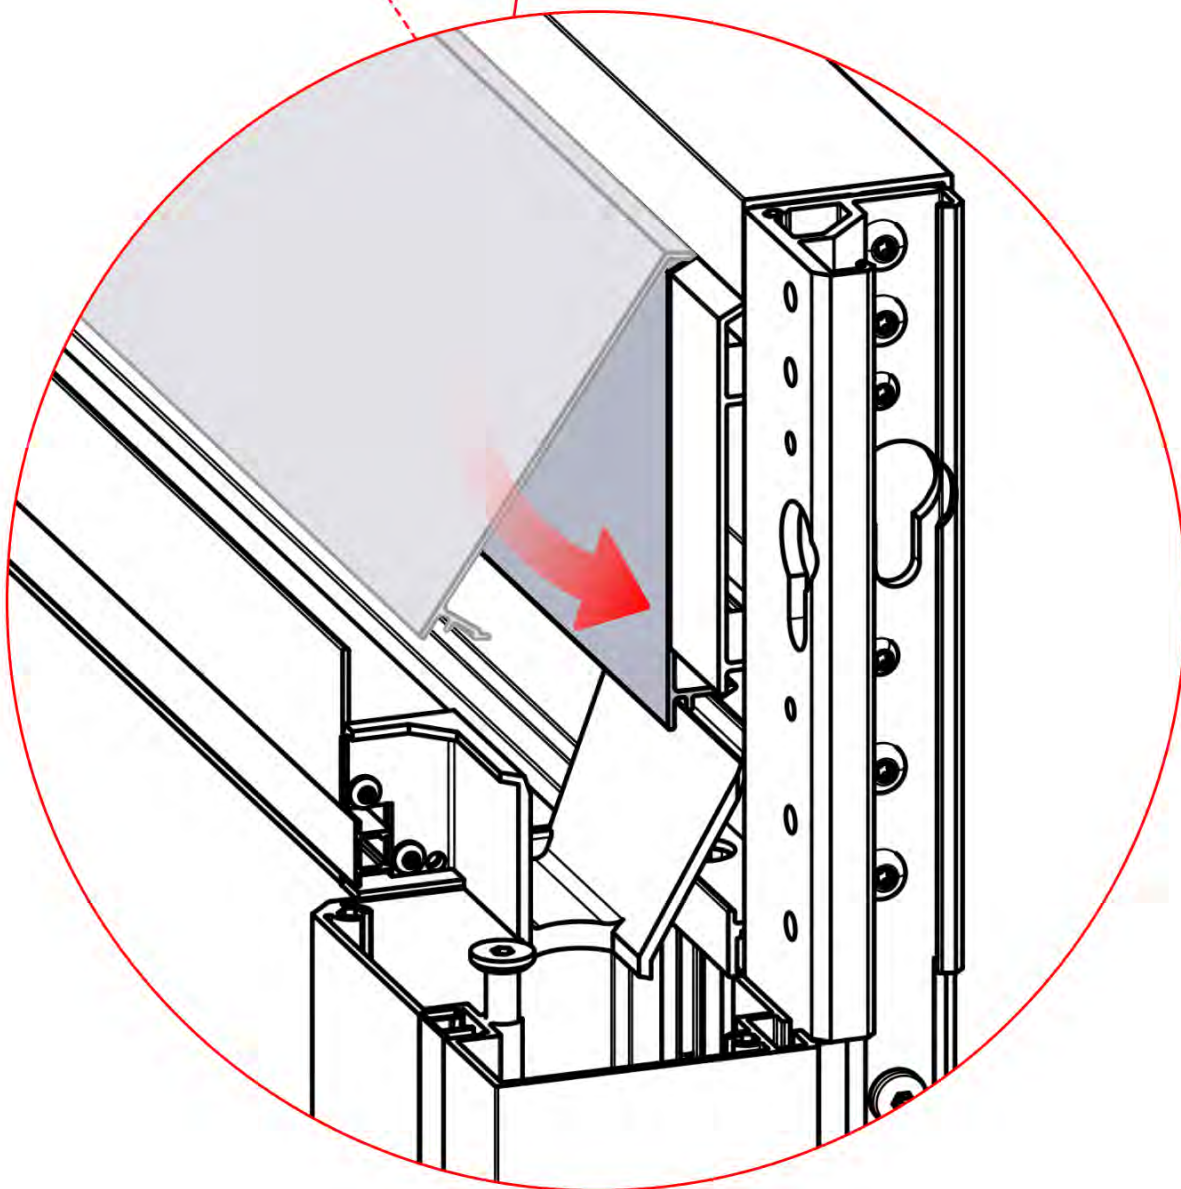

ANTHRACITE: B198
WHITE: B206
BLACK: B202

33

Route the Matter
Antenna and place it
below the highlighted
part(PN-200002622).

34

x1
PERGOLUX

3

ANTHRACITE: B215
WHITE: B219
BLACK: B217

PN-200002898
2x