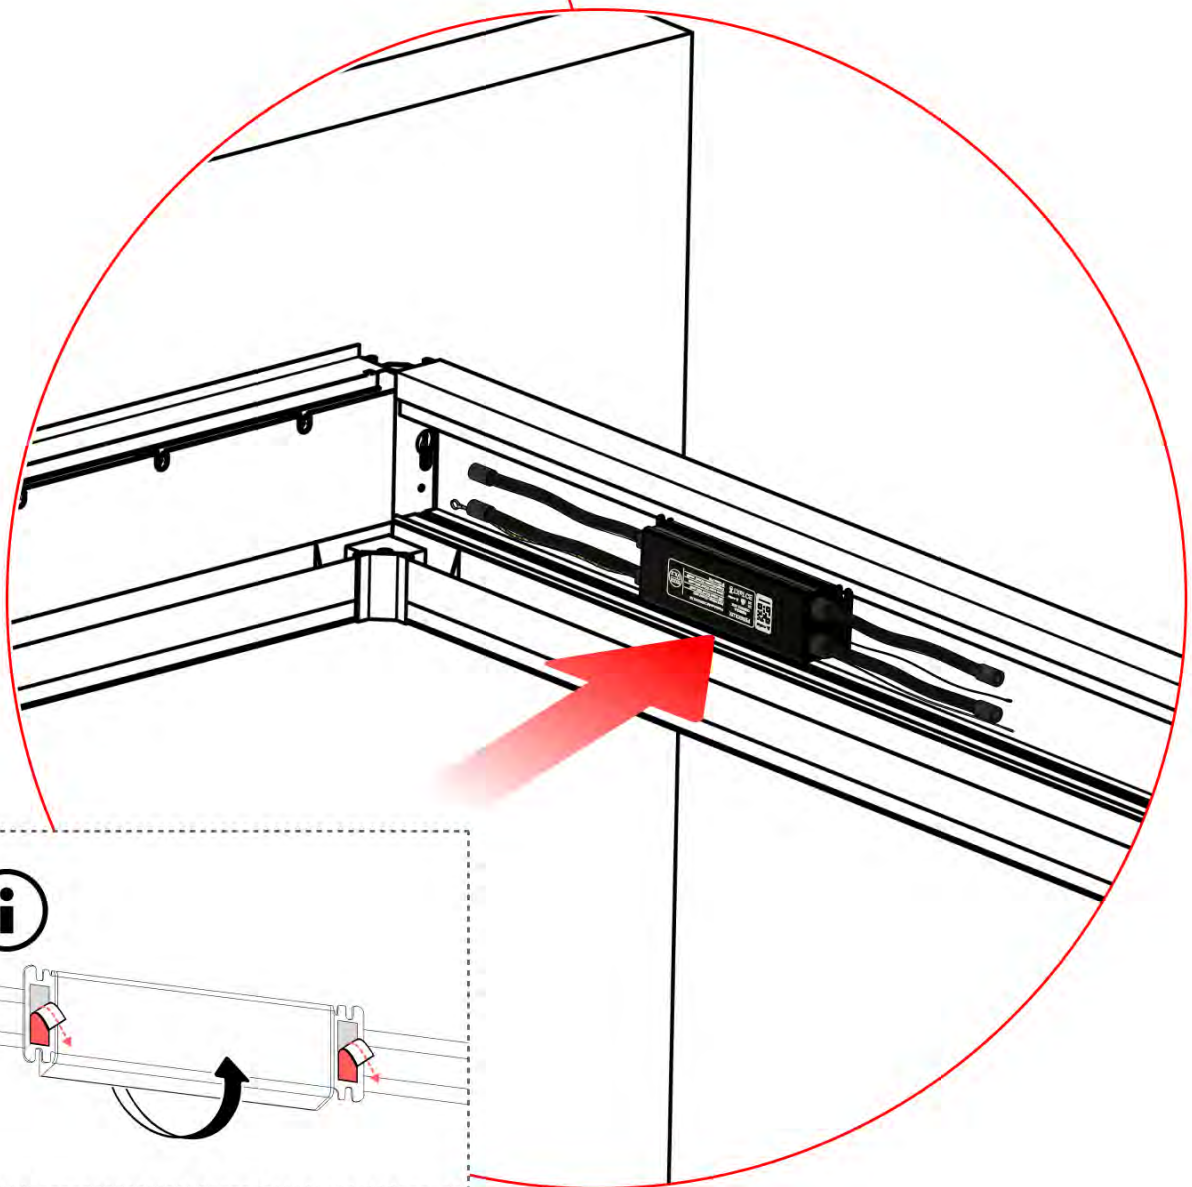

!
Control Box can be
installed on
Preferred W BEAM