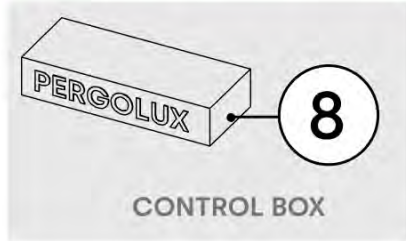

! ** Only if you ordered LED lights to your pergola.

28