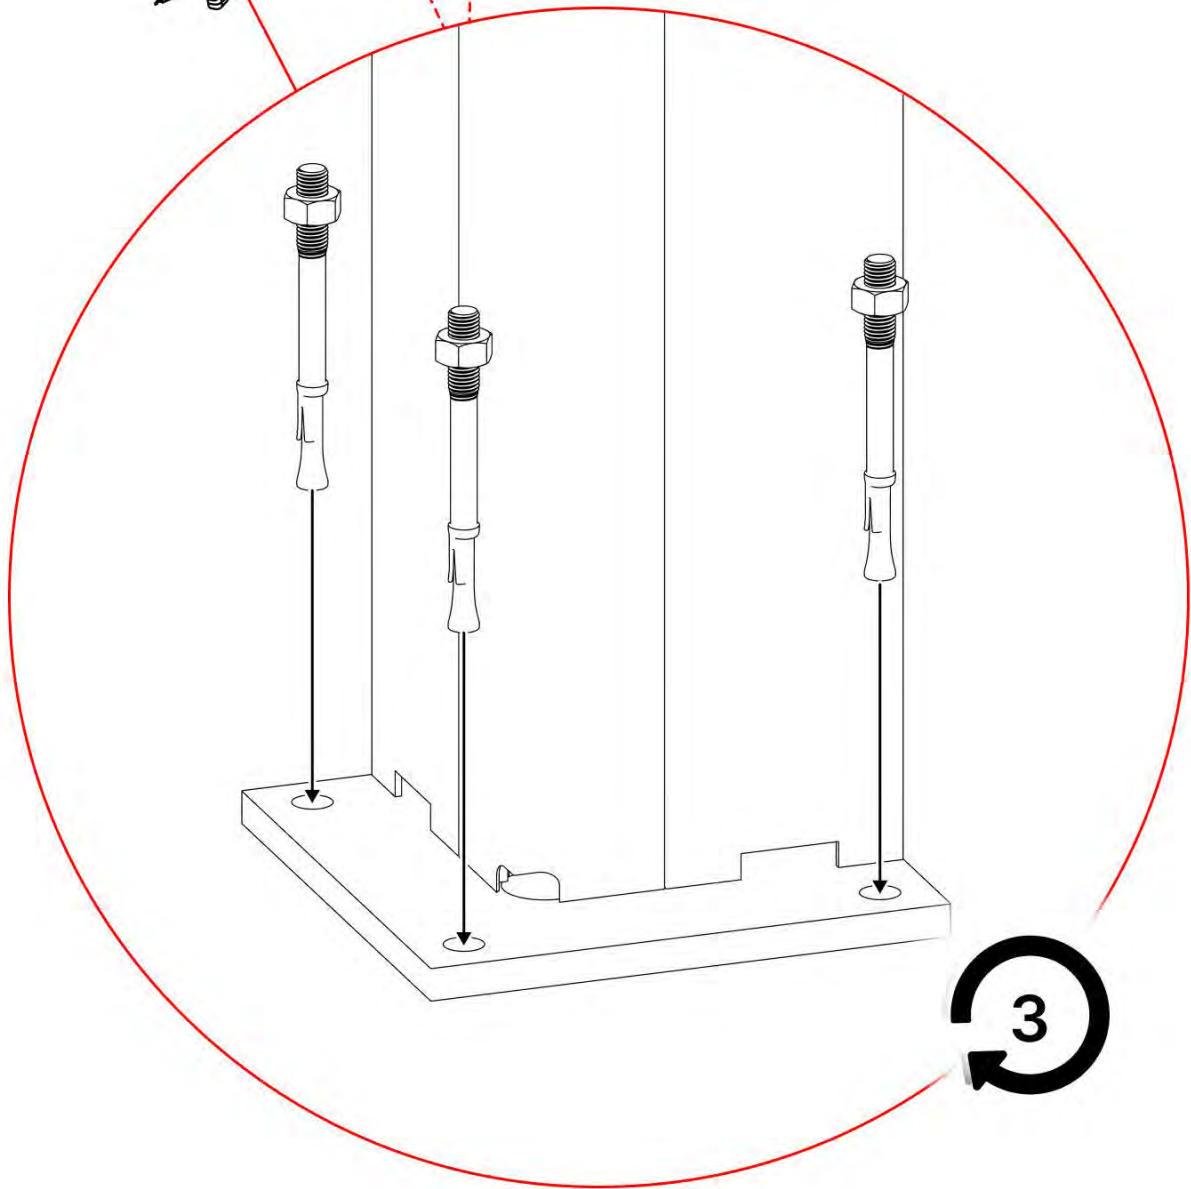

PN-200001514
4x

PN-200003323
1x

PN-200003322
1x

PN-200000840
18x

4.2x16
5/32" x 5/8"

62

63

PERGOLUX | PERGOLA WALL MOUNTED S4