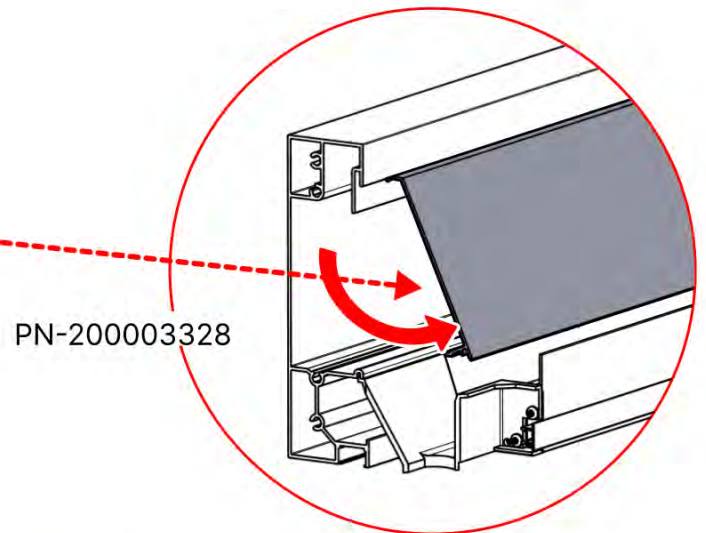

03

2

PERGOLUX **x7**

ANTHRACITE: B215
WHITE: B219
BLACK: B217

3

PERGOLUX **x7**

ANTHRACITE: B199
WHITE: B207
BLACK: B203

PN-200002889
1x

PN-200002890
1x

PN-200002868
1x

PN-200002873
1x