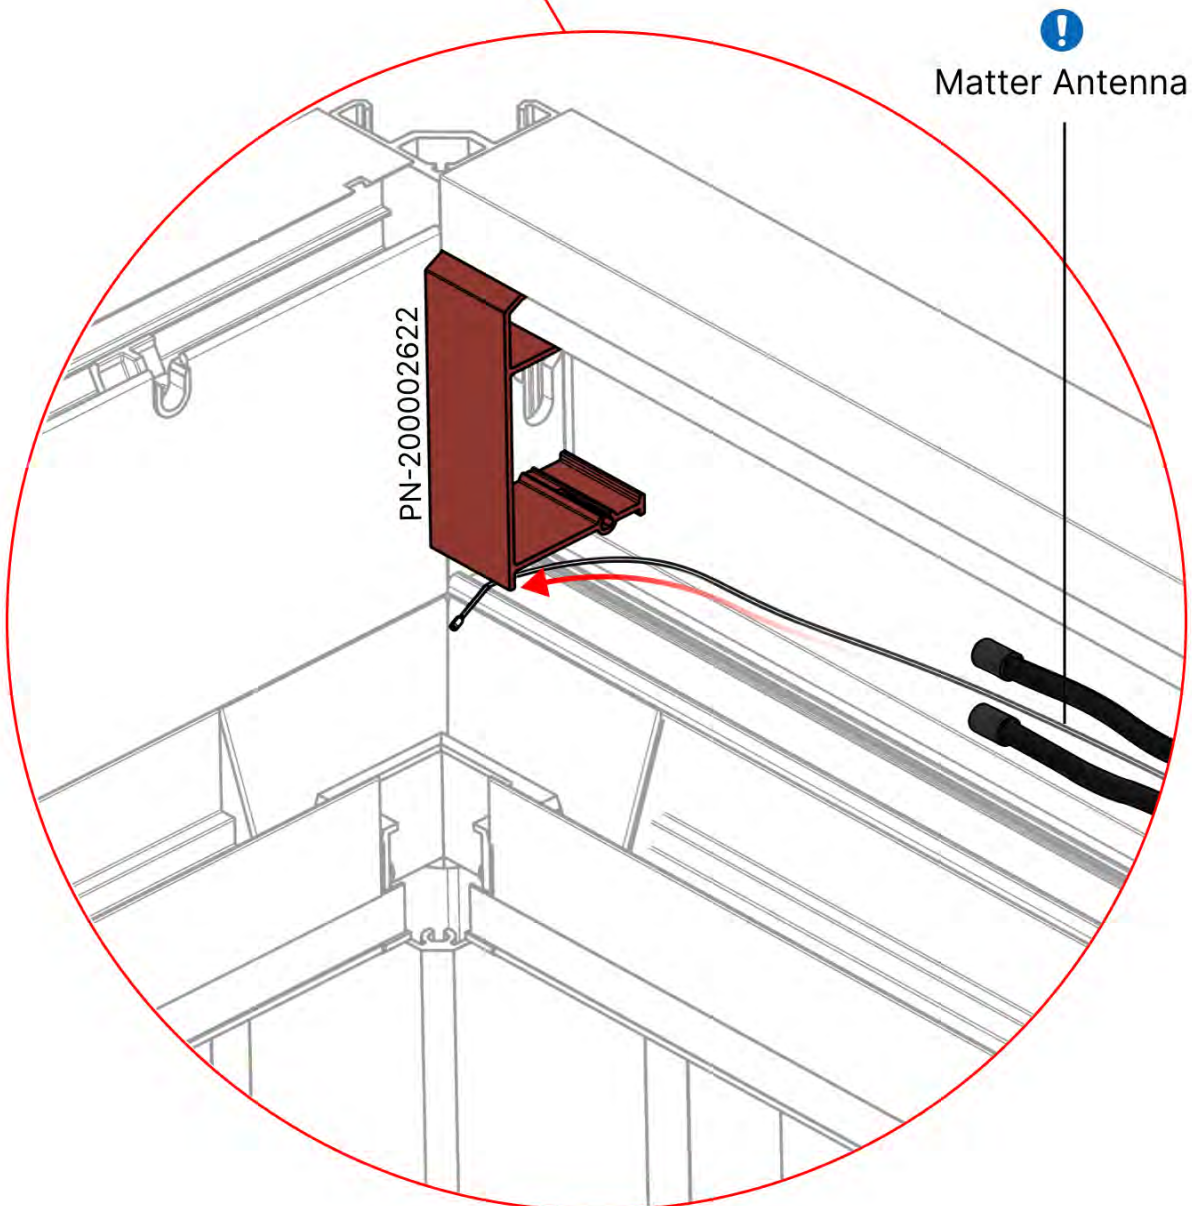

ANTHRACITE: C123
WHITE: C125
BLACK: C124

PN-200003334
1x

41

Route the Matter
Antenna and place it
below the highlighted
part(PN-200002622).

42

2

ANTHRACITE: B215
WHITE: B219
BLACK: B217

INFORMATION