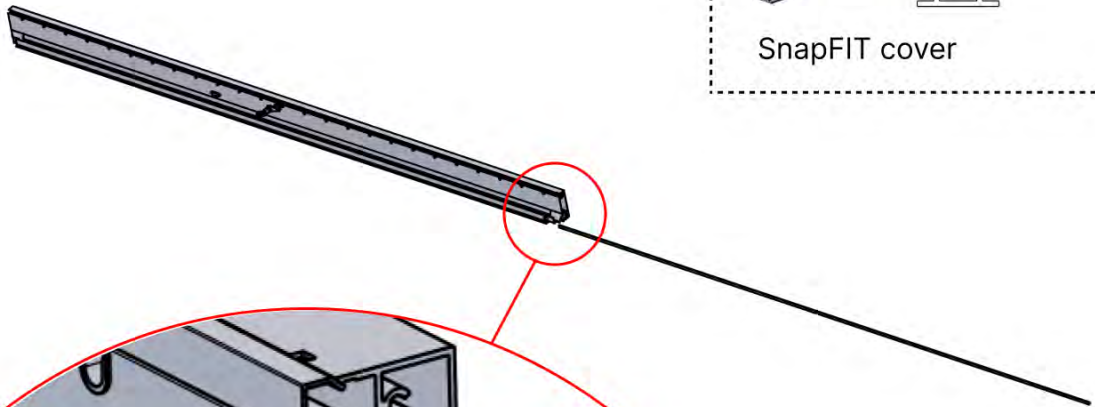

02

Are you installing a heater, fan or LED lights?

It is recommended to remove both snap-fit covers from the beam now.

Cover and clips

PN-200000512
LED STRIP COVER CLIP

SnapFIT cover

PN-200002868