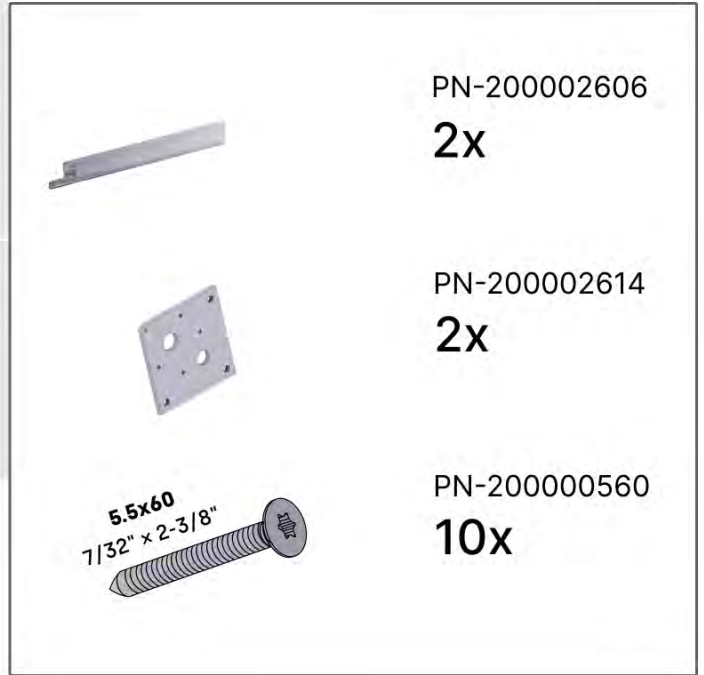

04

3

ANTHRACITE: B199
WHITE: B207
BLACK: B203

5

ANTHRACITE: C120
WHITE: C122
BLACK: C121

PN-200002606
2x

PN-200002614
2x

PN-200000560
10x