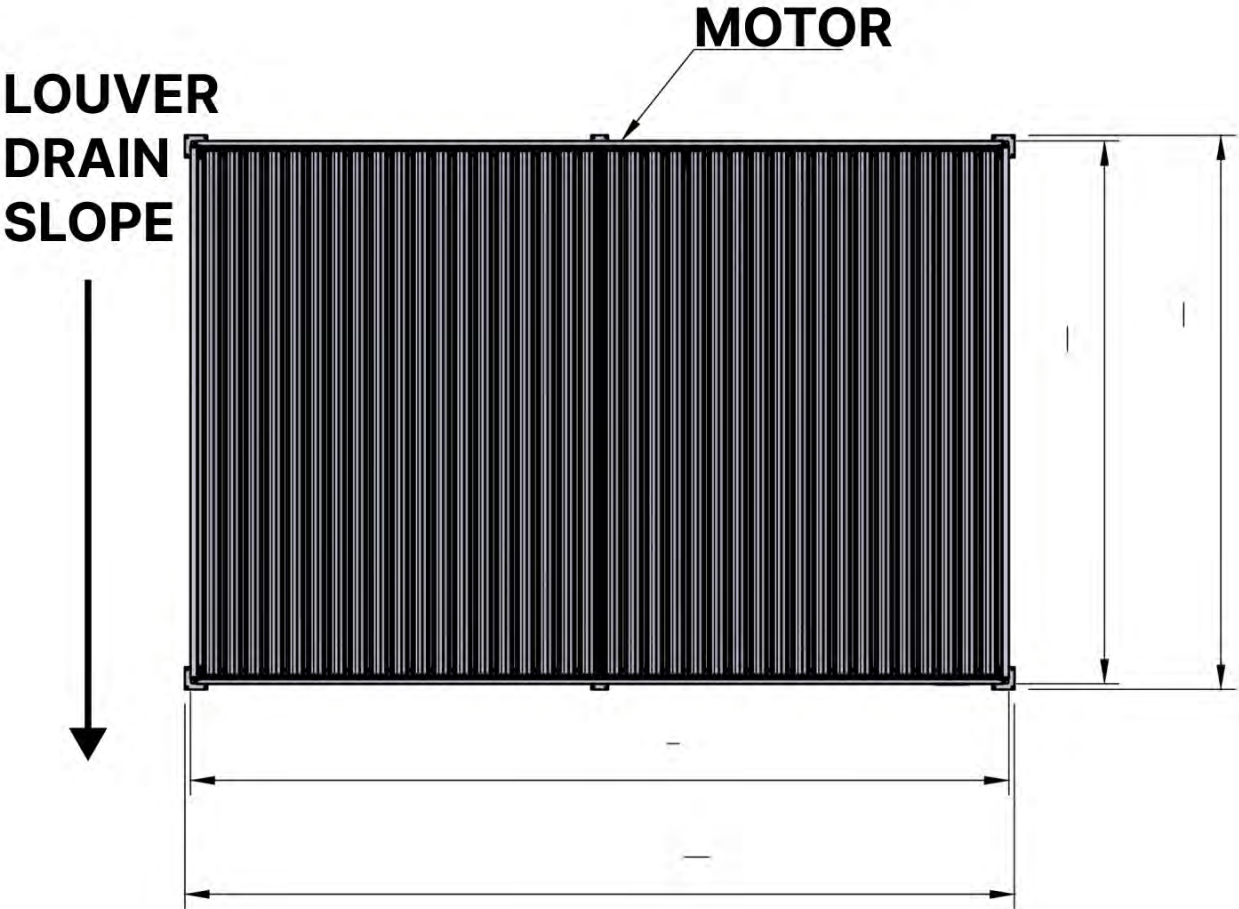

ITEMS IN BOX

**** Only if you ordered LED lights to your pergola.**

9

POWER CABLE

Power cable

1x

All electric parts should be tested before installation.

LEDs + Motor (and heater) should be connected to the Control box and programmed to ensure functionality.

Matter + Smart home can be connected at anytime by simply scanning the QR code provided

4 x 6 m

4 × 6 m

01

Are you going to install slat walls or glass walls?

It is recommended to remove these
Led strip covers and clips now before
installing the pergola.