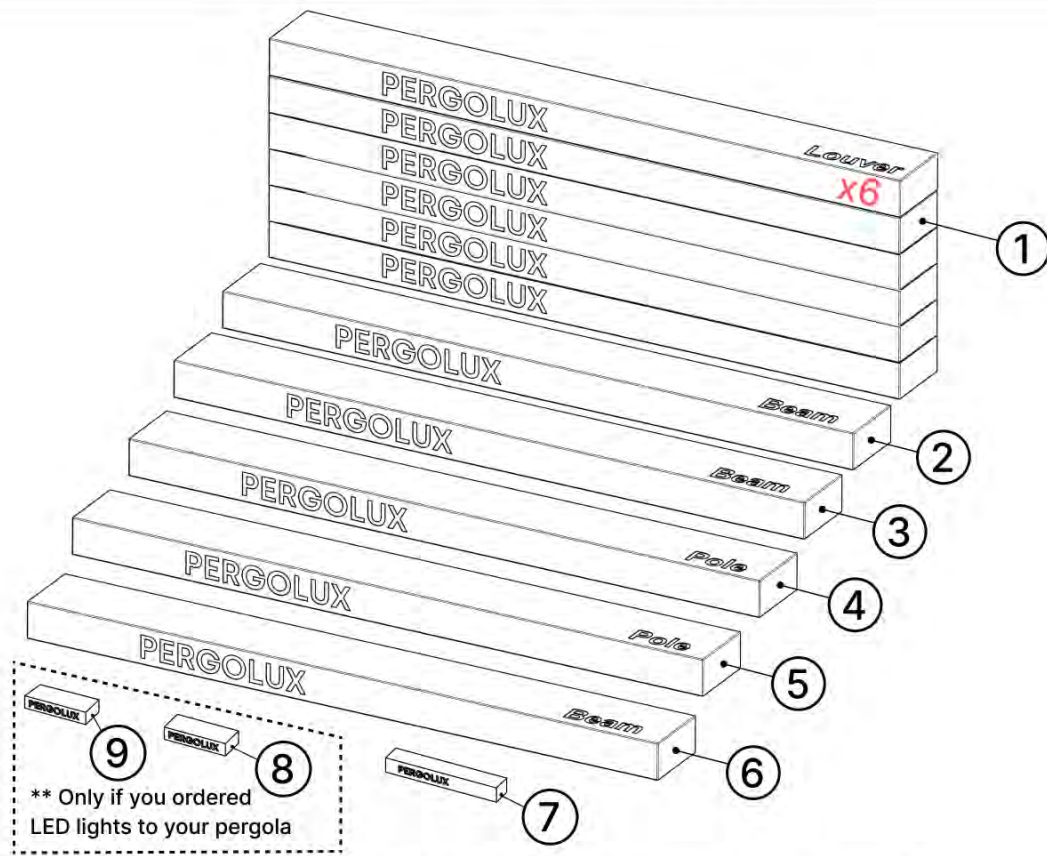

ITEMS IN BOX

ORDER	ANTHRACITE	WHITE	BLACK
①	B198	B202	B200
②	B215	B219	B217
③	B199	B207	B203
④	C123	C125	C124
⑤	C120	C122	C121
⑥	B227	B231	B229
⑦	MANUAL MOTOR	MANUAL MOTOR	MANUAL MOTOR

** Only if you ordered LED lights to your pergola			
⑧	CONTROL BOX		
⑨	POWER CABLE