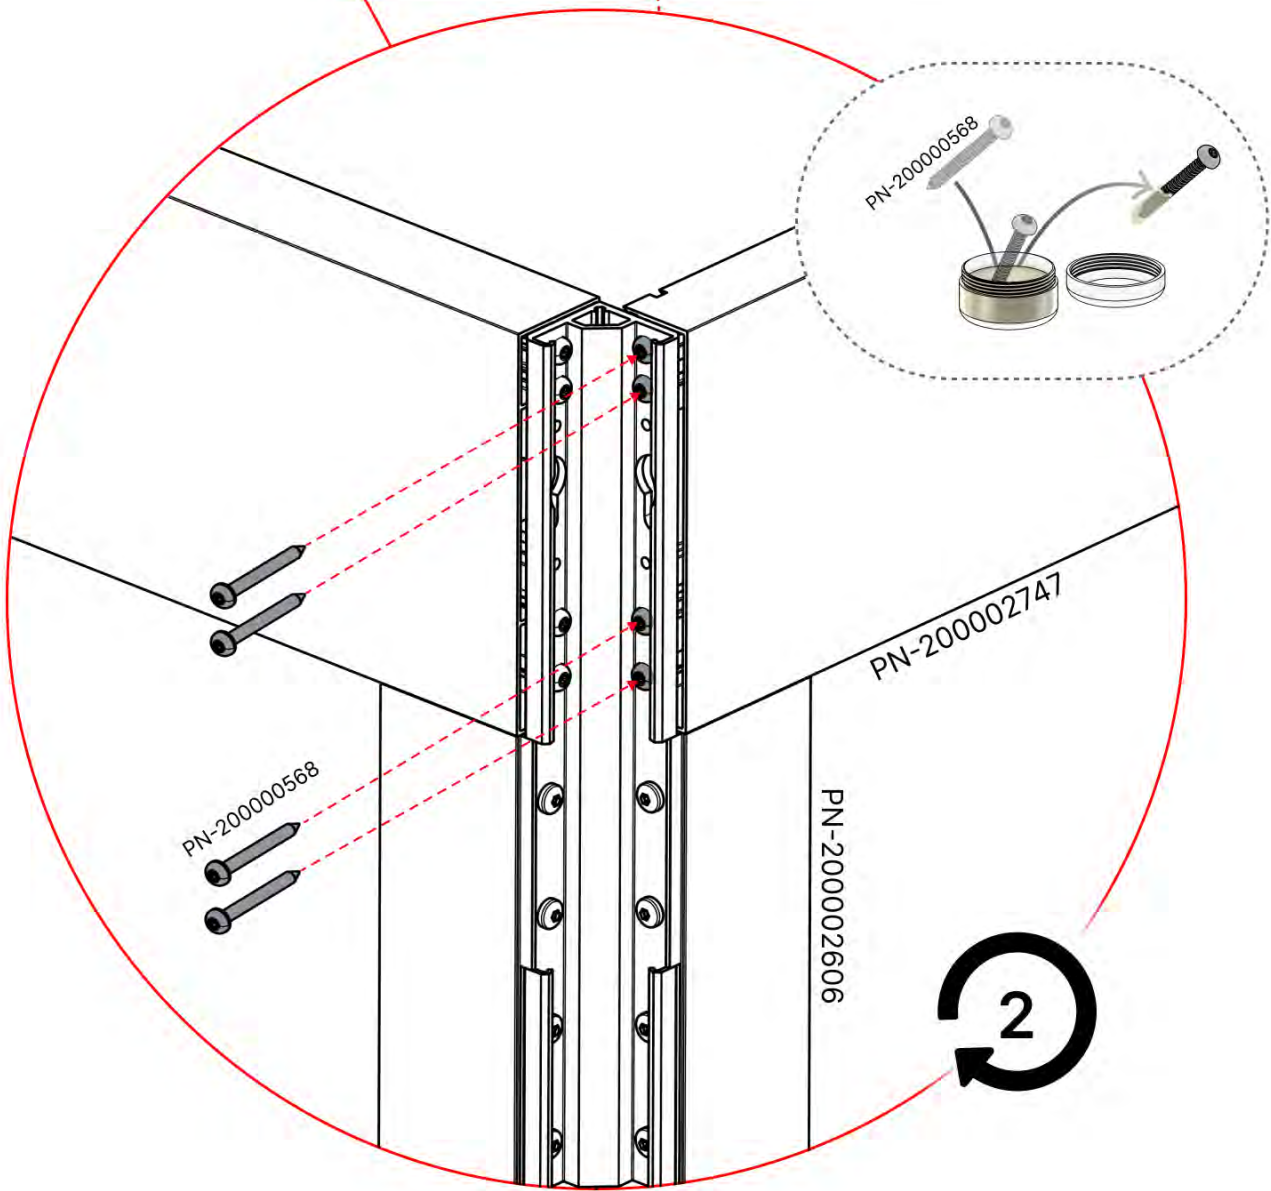

19

PERGOLUX **x7**

3

ANTHRACITE: B199
WHITE: B207
BLACK: B203

PN-200000568
8x