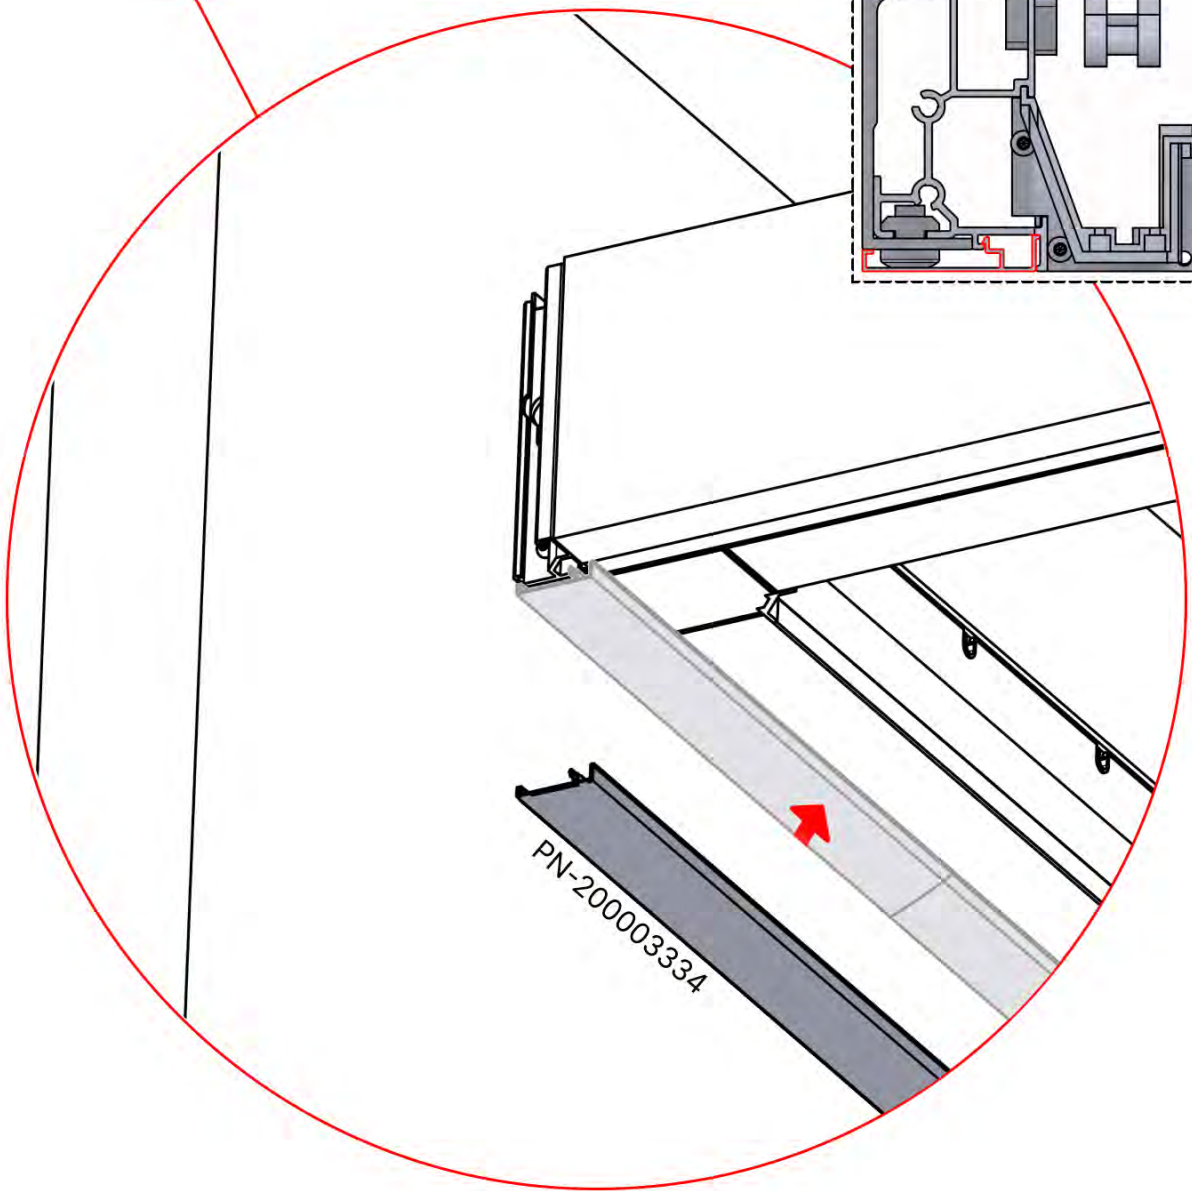

40

4

ANTHRACITE: C123
WHITE: C125
BLACK: C124

PN-200003334
1x