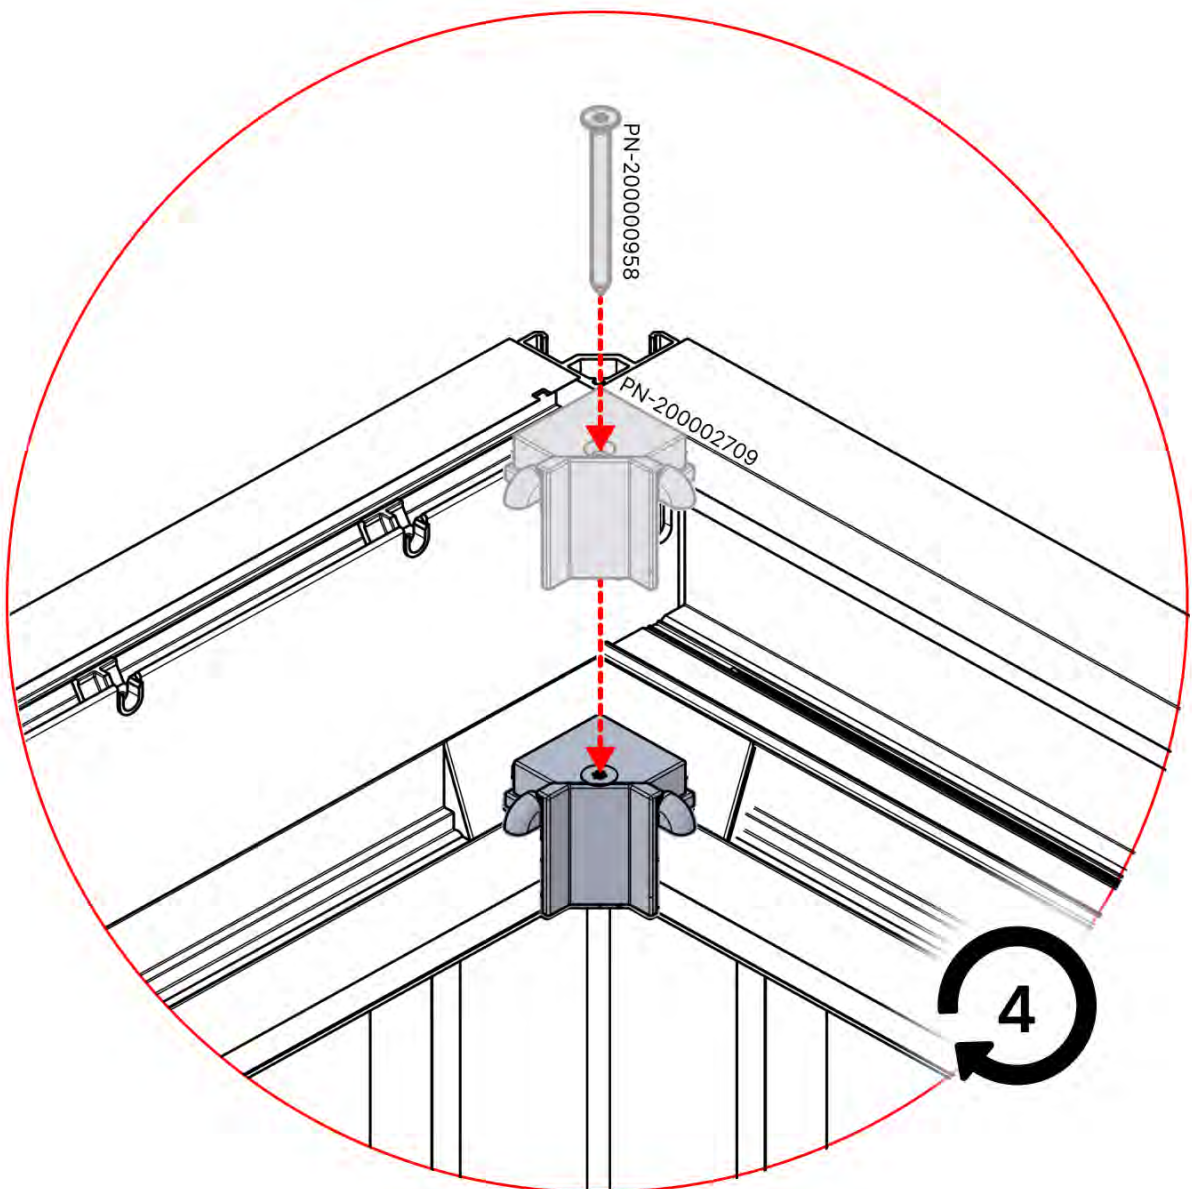

20

3

ANTHRACITE: B199
WHITE: B207
BLACK: B203

PN-200002709
4x

5.5 x 70
PN-200000958
4x