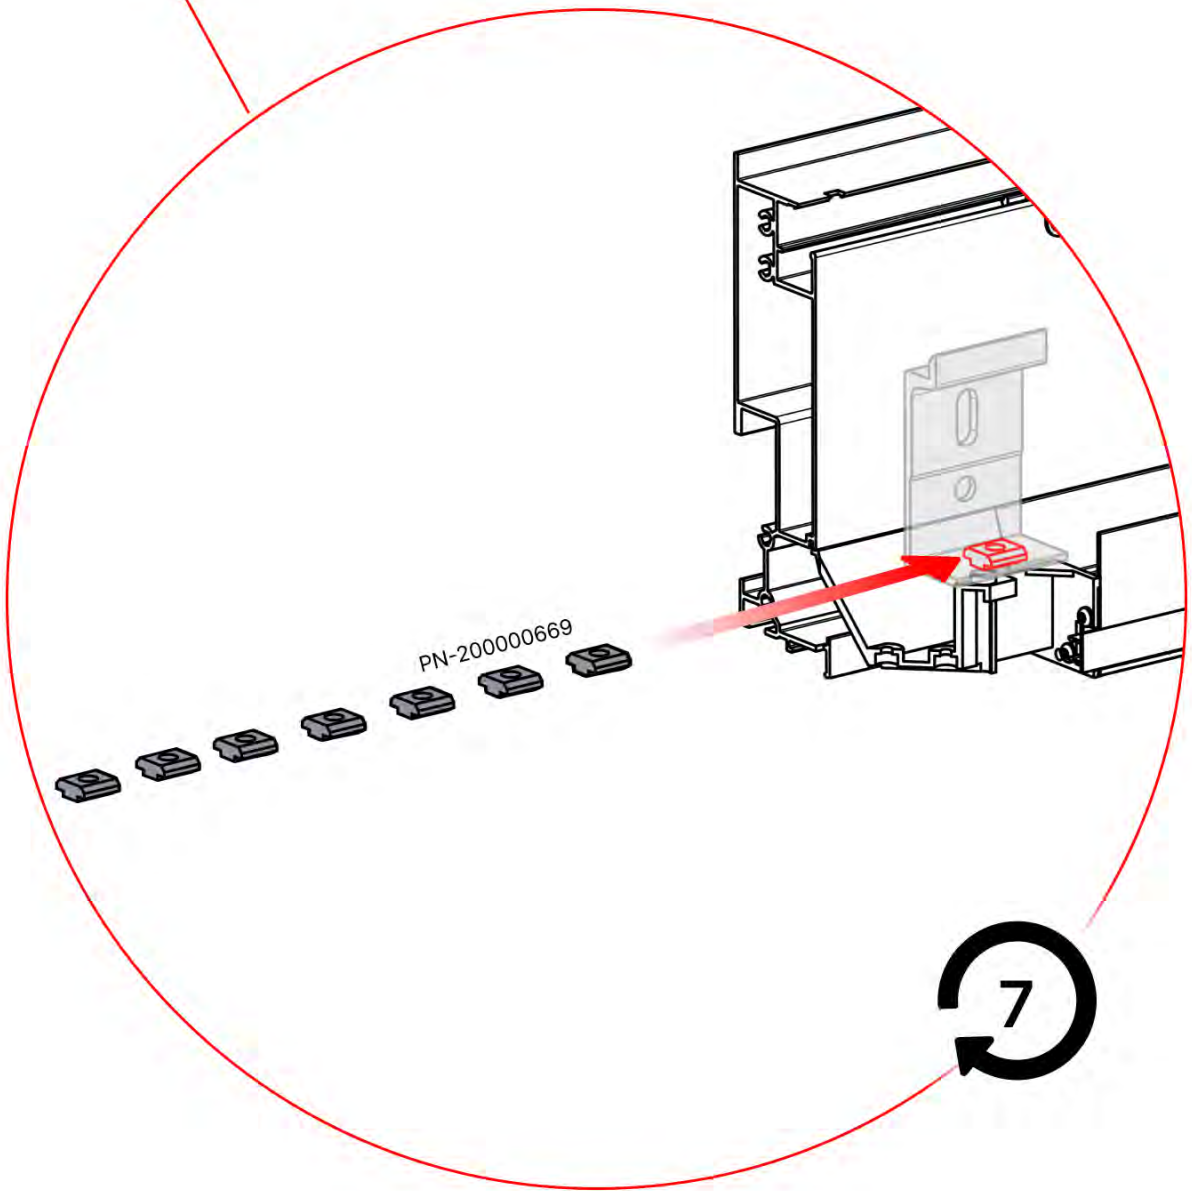

09

3

PERGOLUX *x1*

ANTHRACITE: B199
WHITE: B207
BLACK: B203

PN-200000669
7x