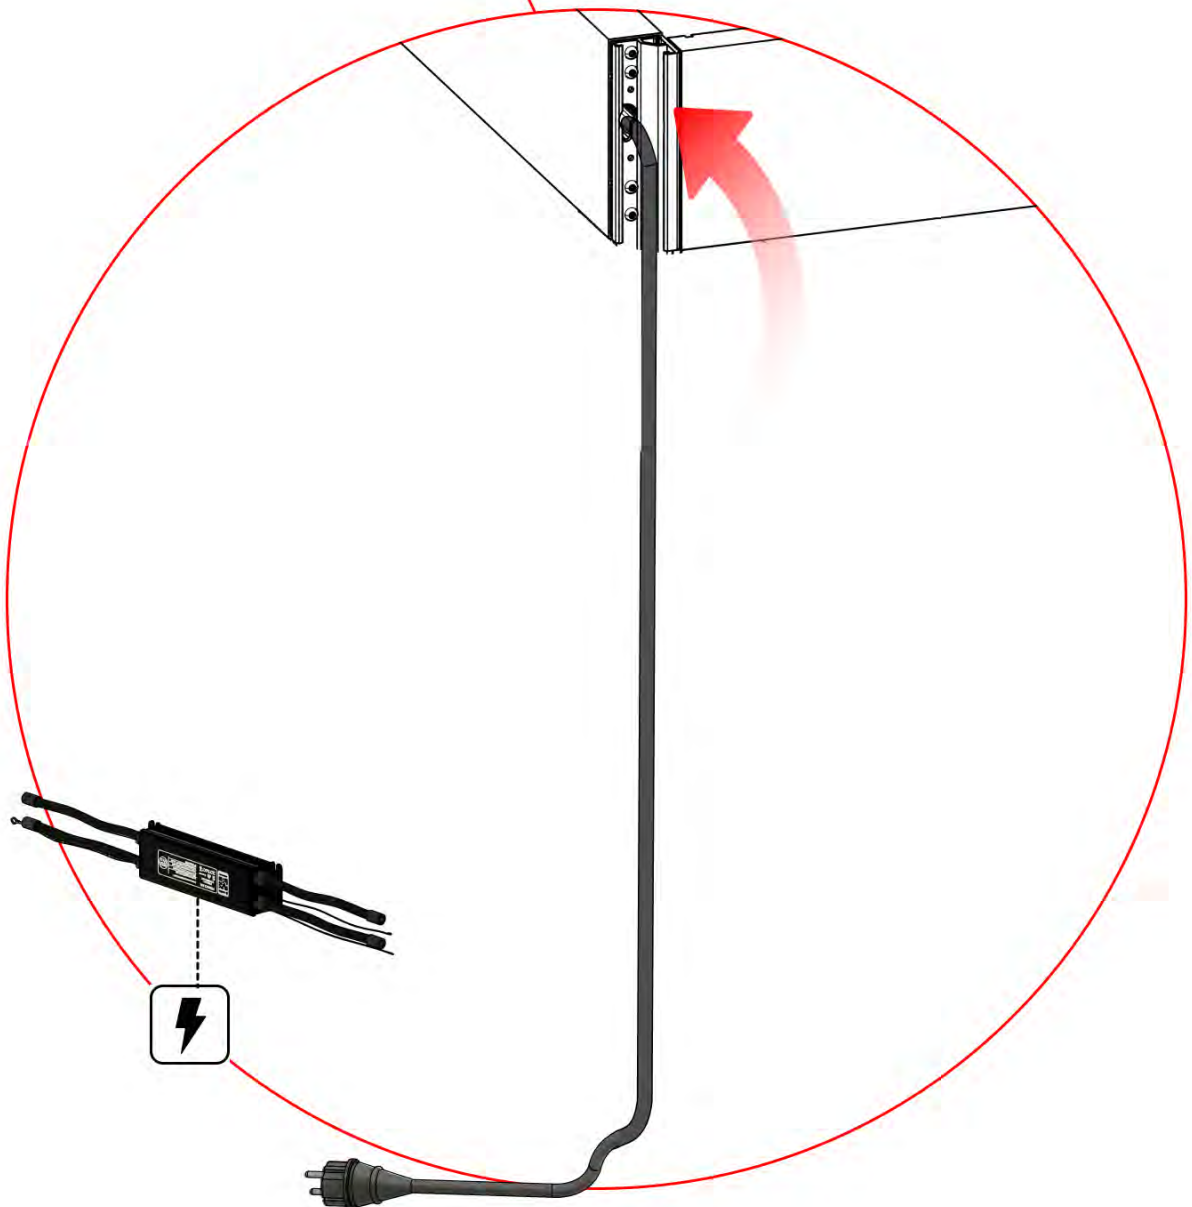

34

Control Box can be
installed on
Preferred W BEAM

** Only if you ordered LED lights to your pergola.

35

Connect grounding wire before connecting to power!

GROUNDING

! ** Only if you ordered LED lights to your pergola.

36

!
Power Cable can be
routed through all
the Poles.

** Only if you ordered LED lights to your pergola.

37

** Only if you ordered LED lights to your pergola.

38

1

If you are going to install a heater, do it now.