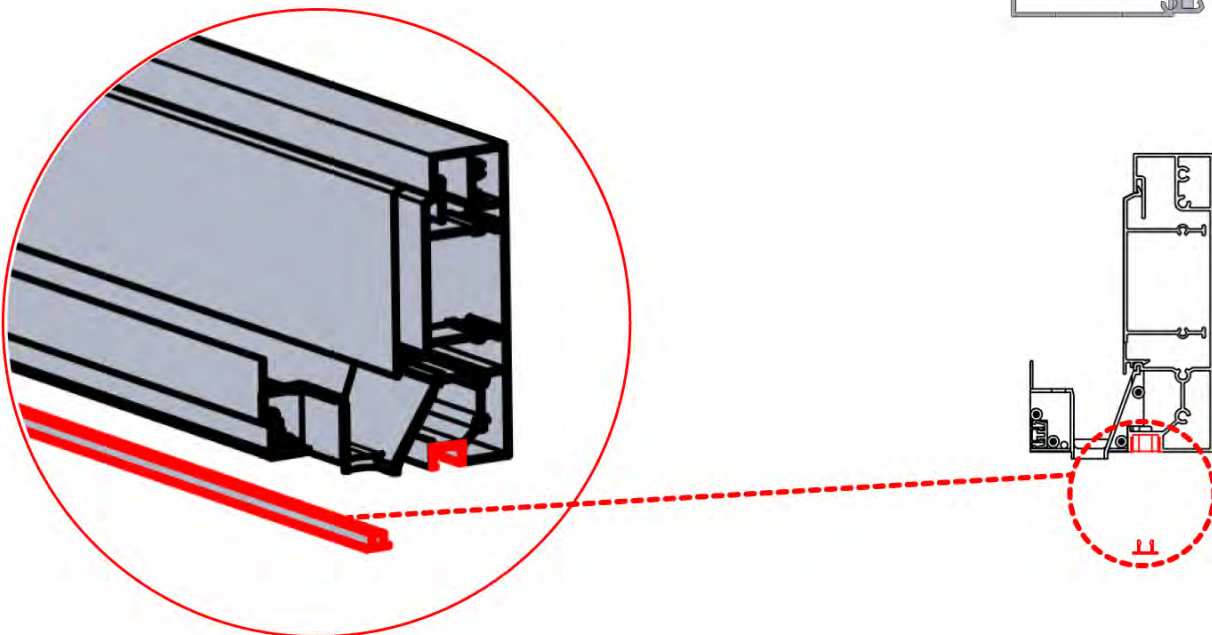

01

Are you going to install slat walls or glass walls?

It is recommended to remove these
Led strip covers and clips now before
installing the pergola.

Cover and clips

PN-200000512
SnapFIT cover clip

SnapFIT cover