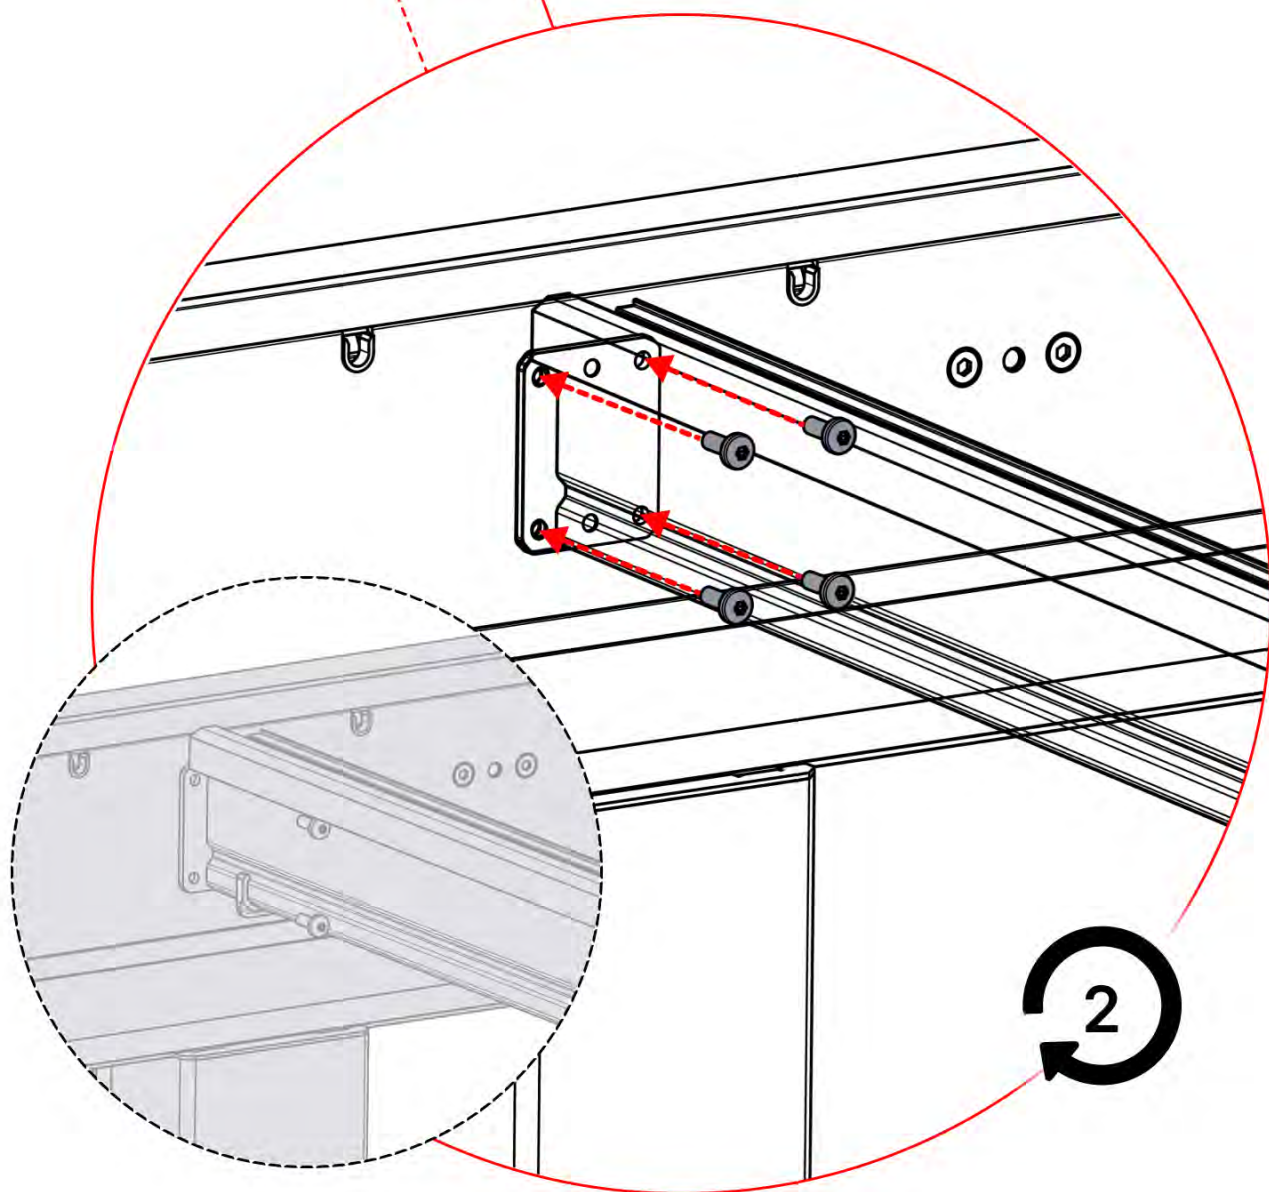

28

x1
PERGOLUX

3

ANTHRACITE: B199
WHITE: B207
BLACK: B203

PN-200000415
8x

INFORMATION

Have you ordered LED-Lights?

Now is the time to start the assembling. 