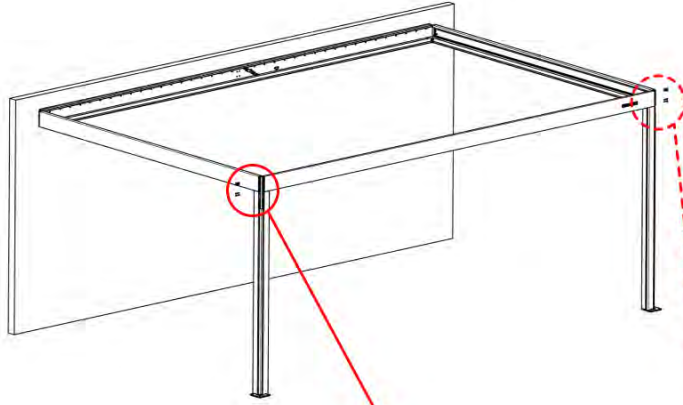

19

PERGOLUX **x7**

3

ANTHRACITE: B199
WHITE: B207
BLACK: B203

PN-200000568
8x