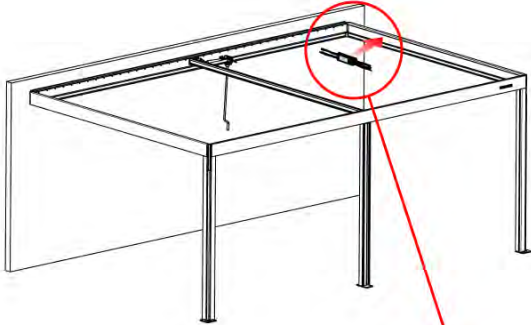

** Only if you ordered LED lights to your pergola.

34