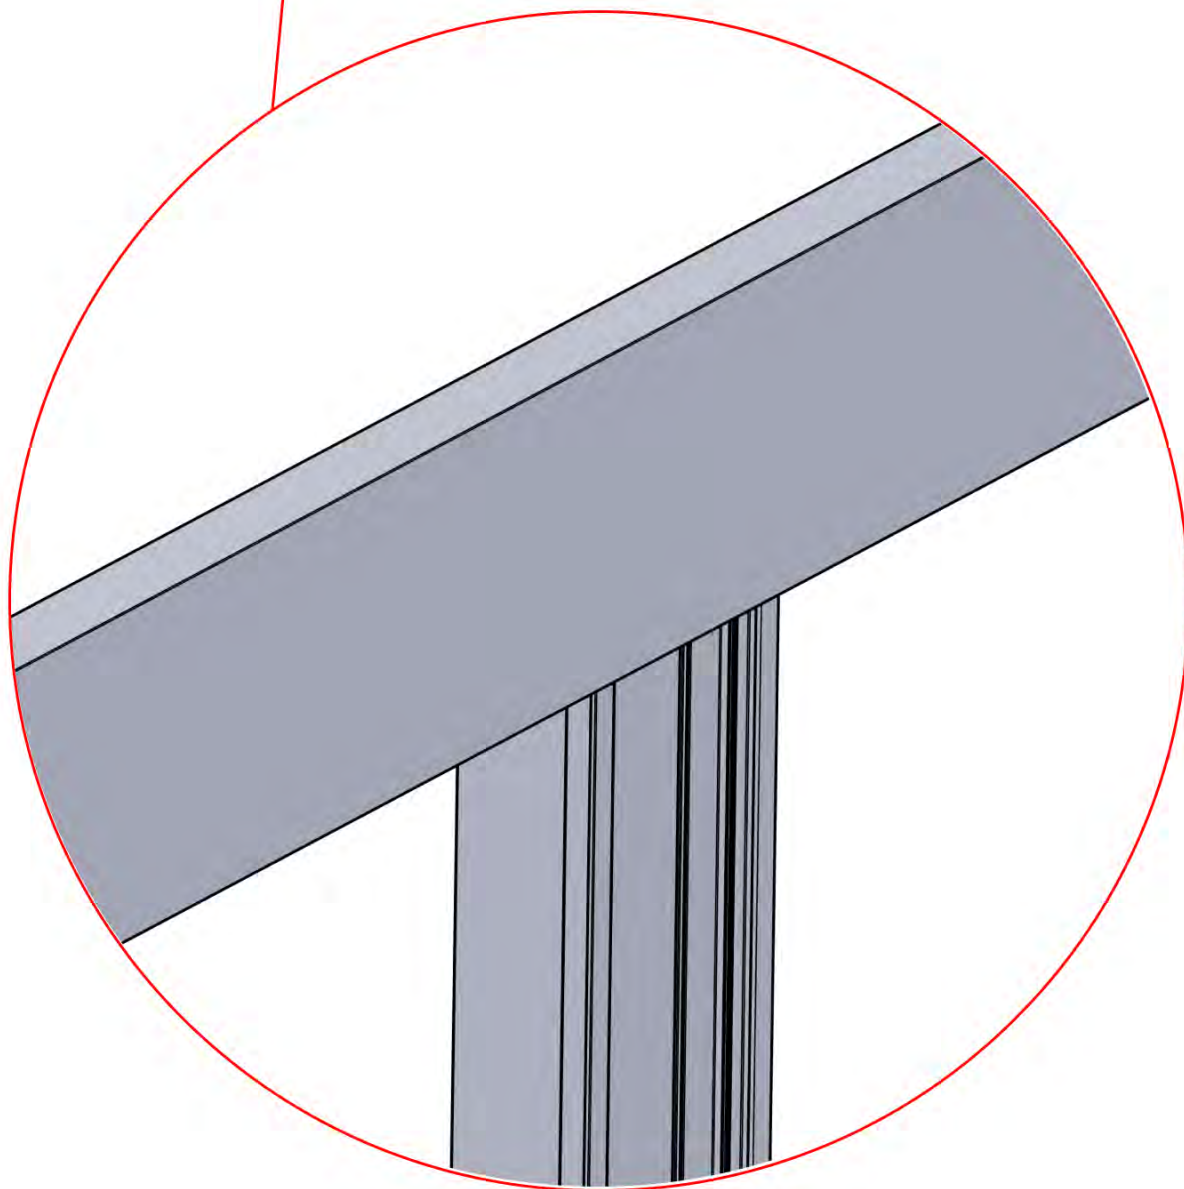

23

x1
PERGOLUX

4

ANTHRACITE: C123
WHITE: C125
BLACK: C124

PN-200002782

1x