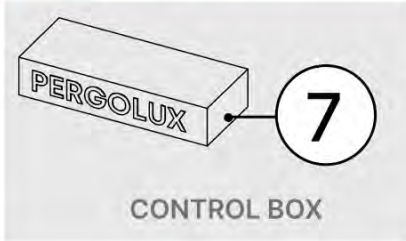

** Only if you ordered LED lights to your pergola.

34