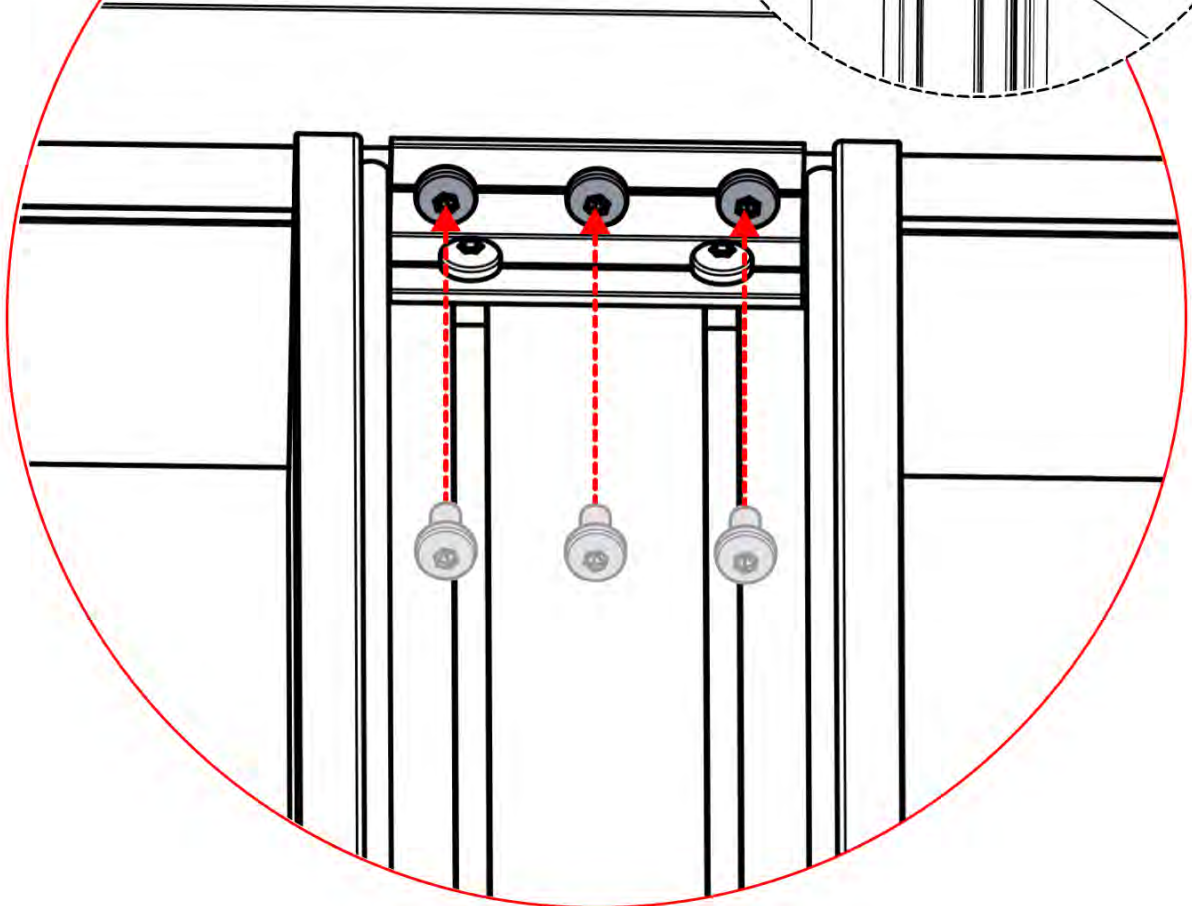

24

x7
PERGOLUX

4

ANTHRACITE: C123
WHITE: C125
BLACK: C124

PN-200003603
3x