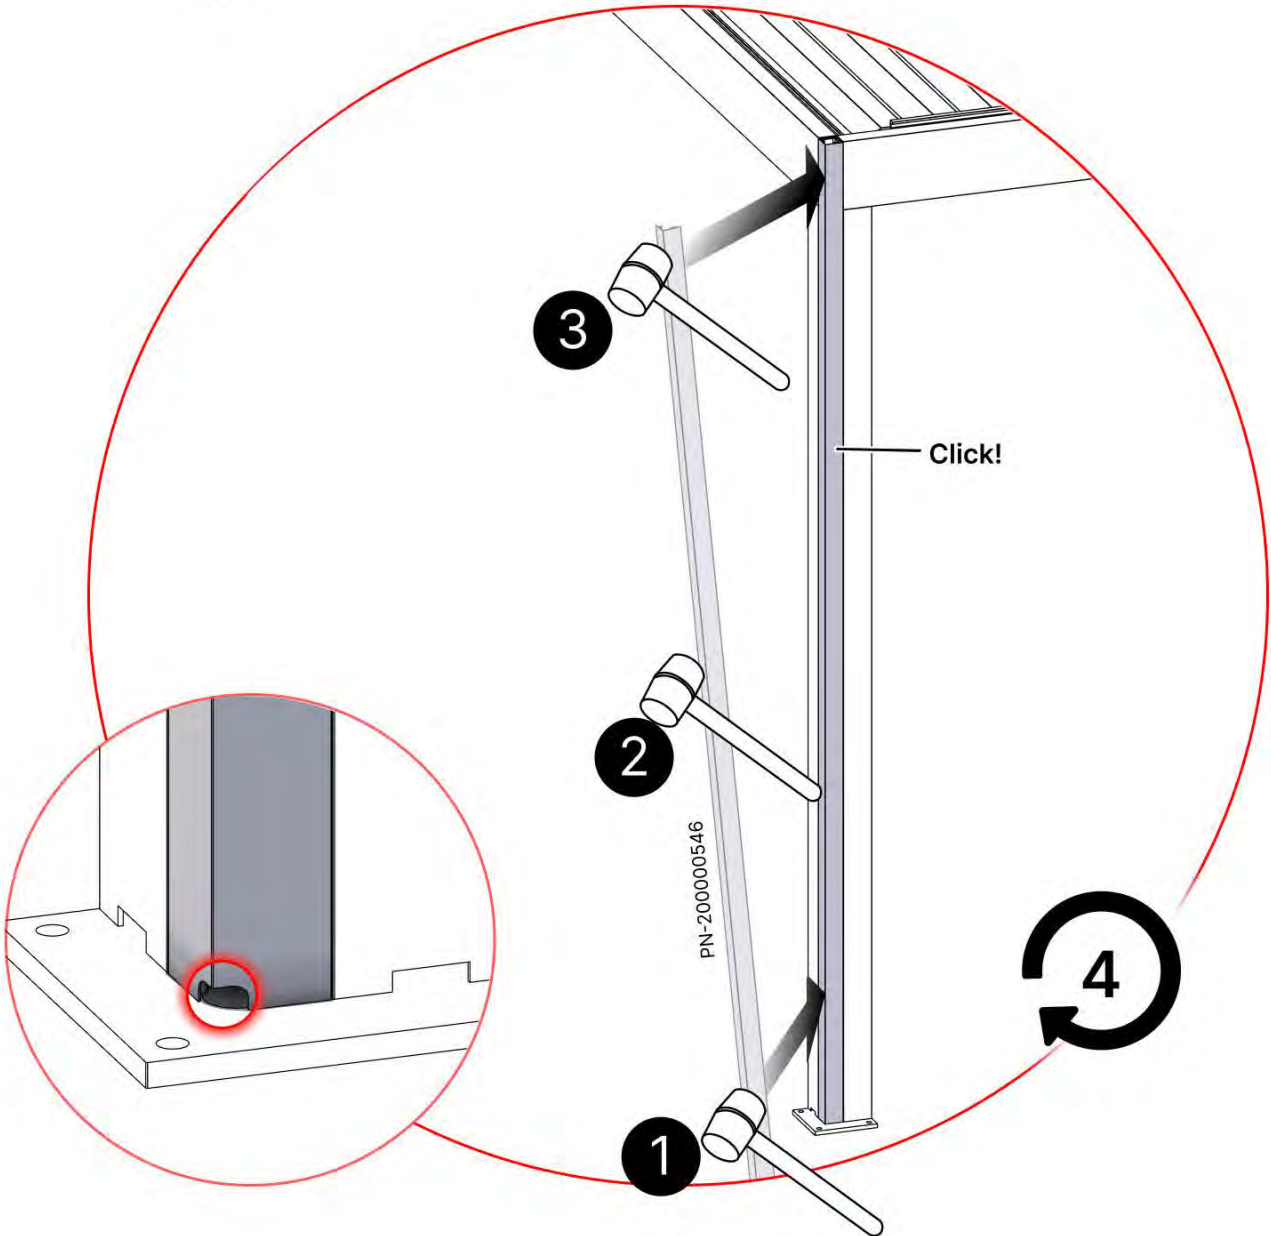

60

ANTHRACITE: C120
WHITE: C122
BLACK: C121

ANTHRACITE: B199
WHITE: B207
BLACK: B203