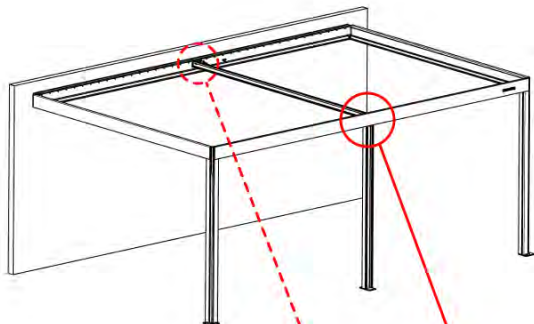

28

x1
PERGOLUX

3

ANTHRACITE: B199
WHITE: B207
BLACK: B203

PN-200000415
8x

INFORMATION

Have you ordered LED-Lights?

Now is the time to start the assembling. 