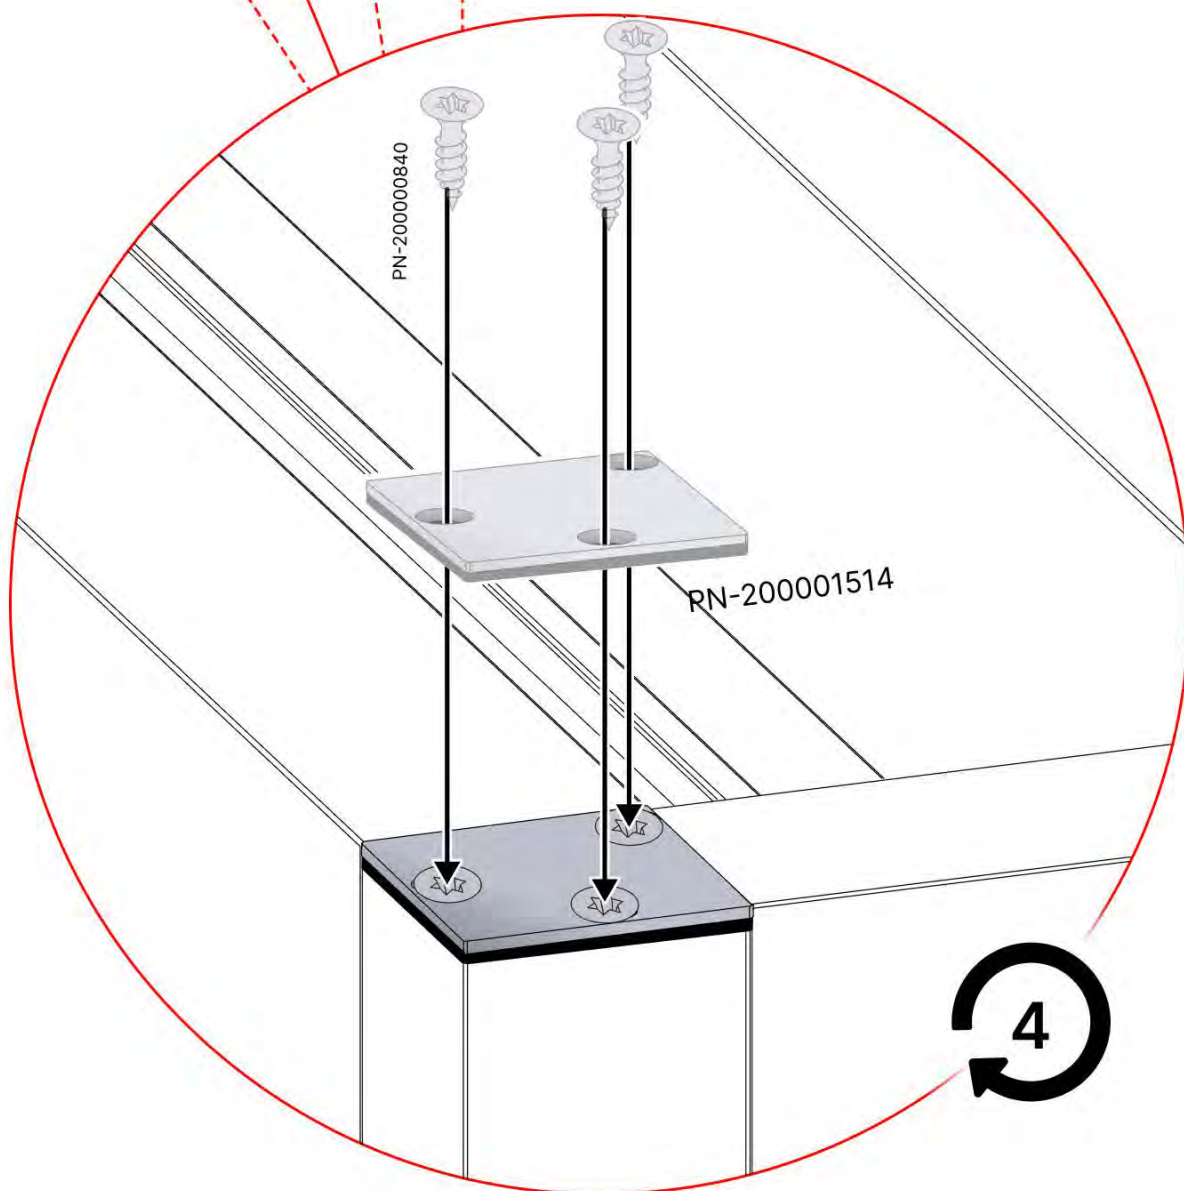

PN-200001514
4x

PN-200003323
1x

PN-200003322
1x

PN-200000840
18x

4.2x16
5/32" x 5/8"

62

63

PERGOLUX | PERGOLA WALL MOUNTED S4