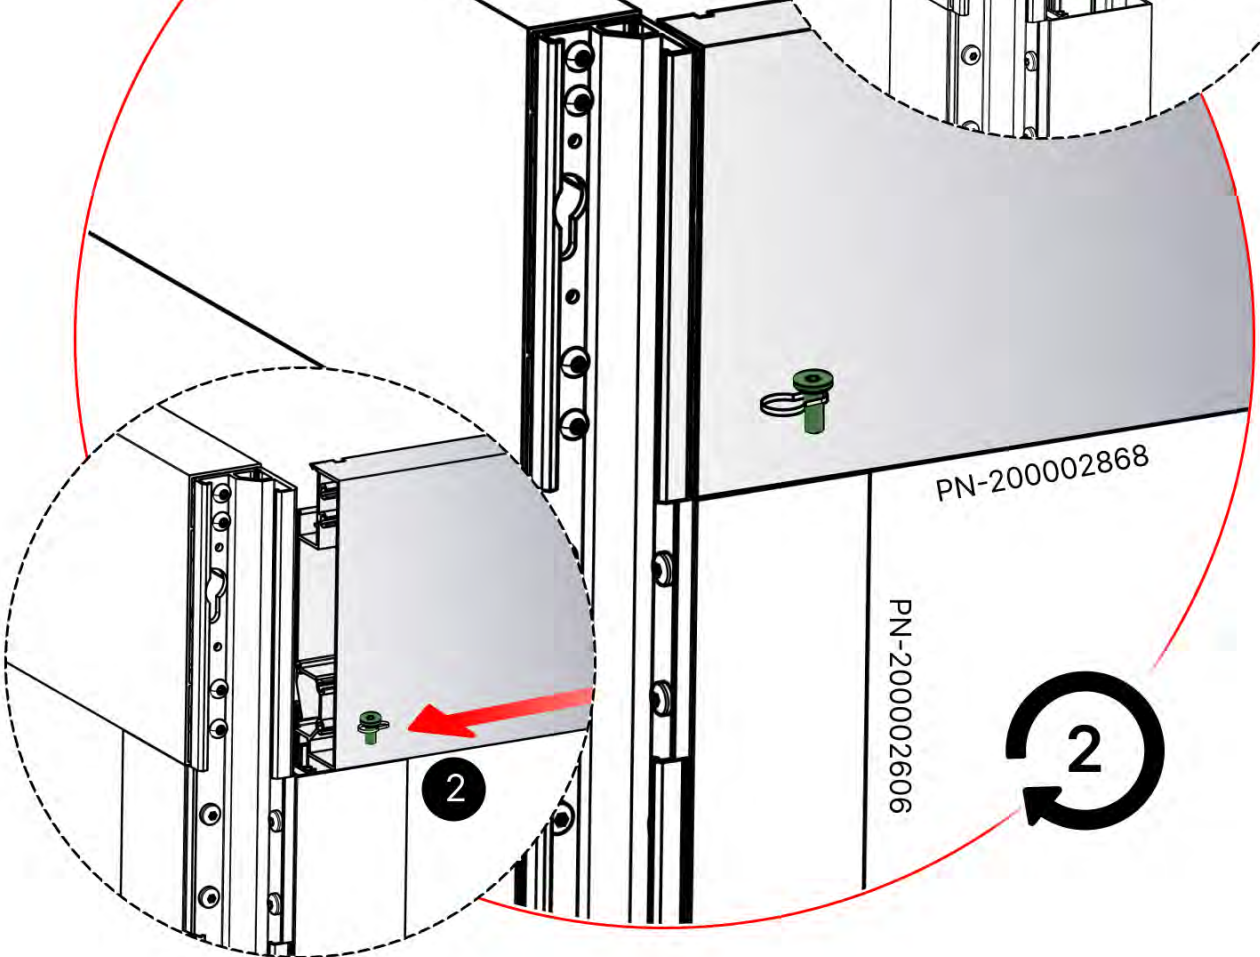

18

x1
PERGOLUX

3

ANTHRACITE: B199
WHITE: B207
BLACK: B203

PN-200002868
1x