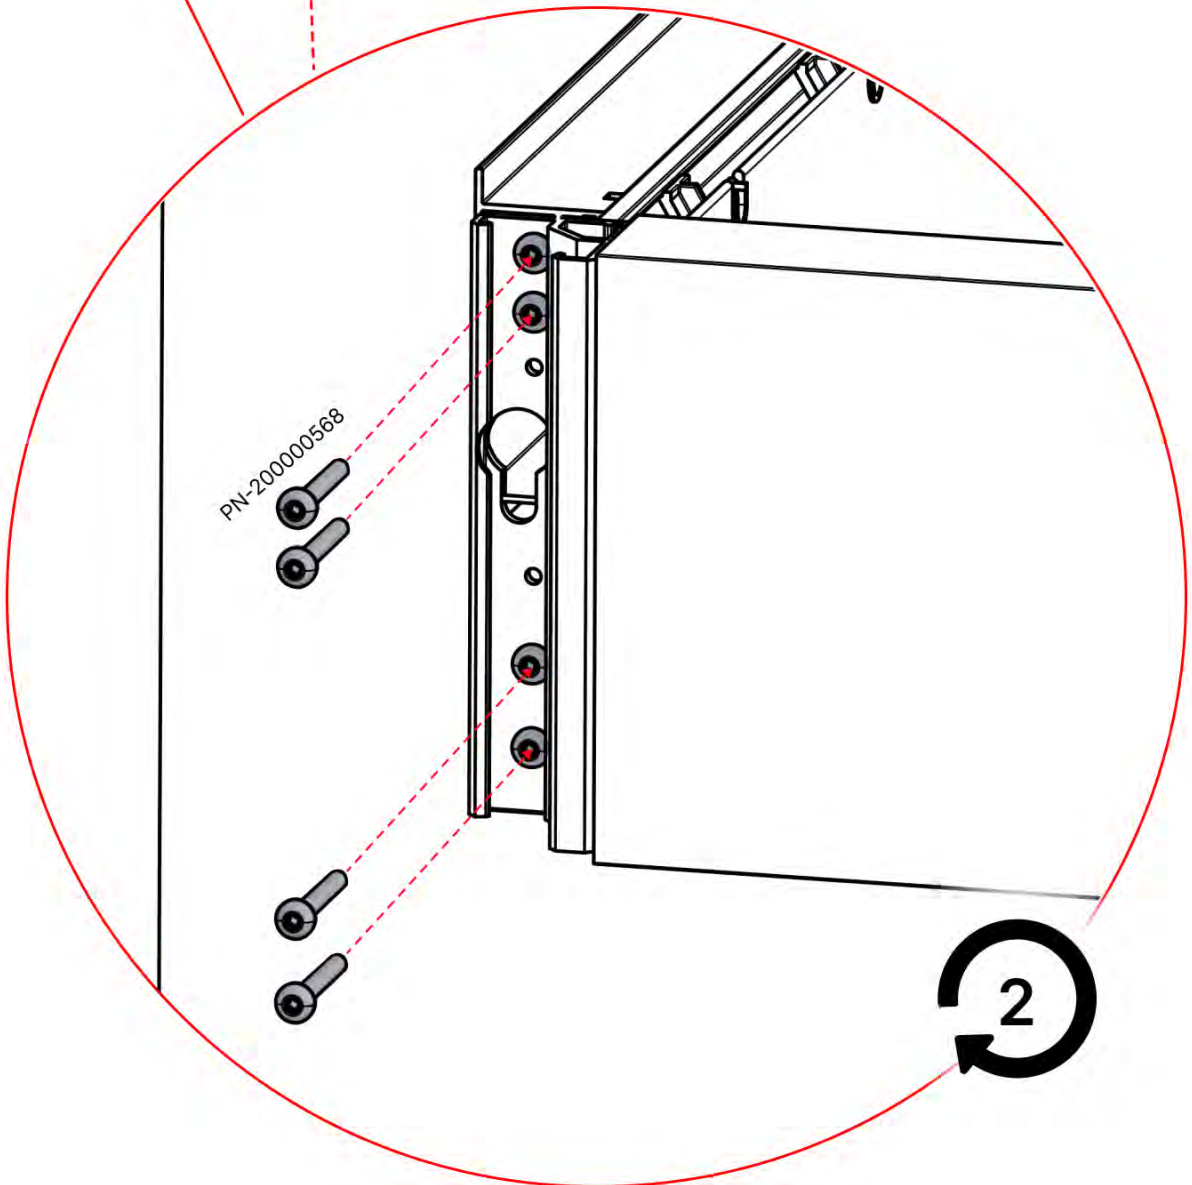

17

x1
PERGOLUX

3

ANTHRACITE: B199
WHITE: B207
BLACK: B203

PN-200000568
8X