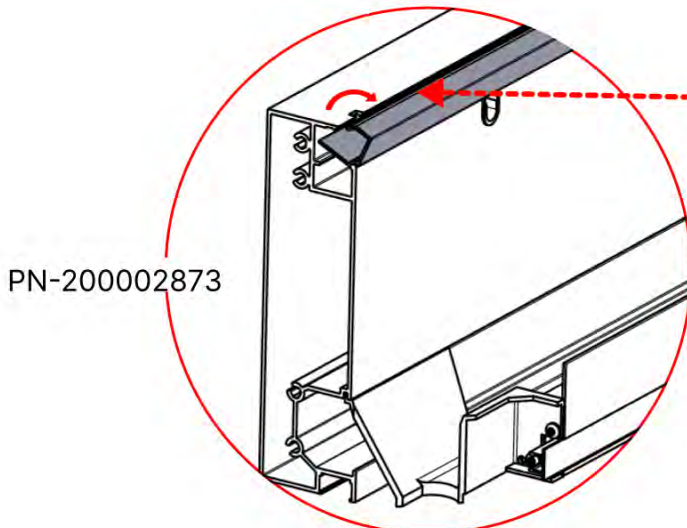

03

2

PERGOLUX **x7**

ANTHRACITE: B215
WHITE: B219
BLACK: B217

3

PERGOLUX **x7**

ANTHRACITE: B199
WHITE: B207
BLACK: B203

PN-200002889
1x

PN-200002890
1x

PN-200002868
1x

PN-200002873
1x