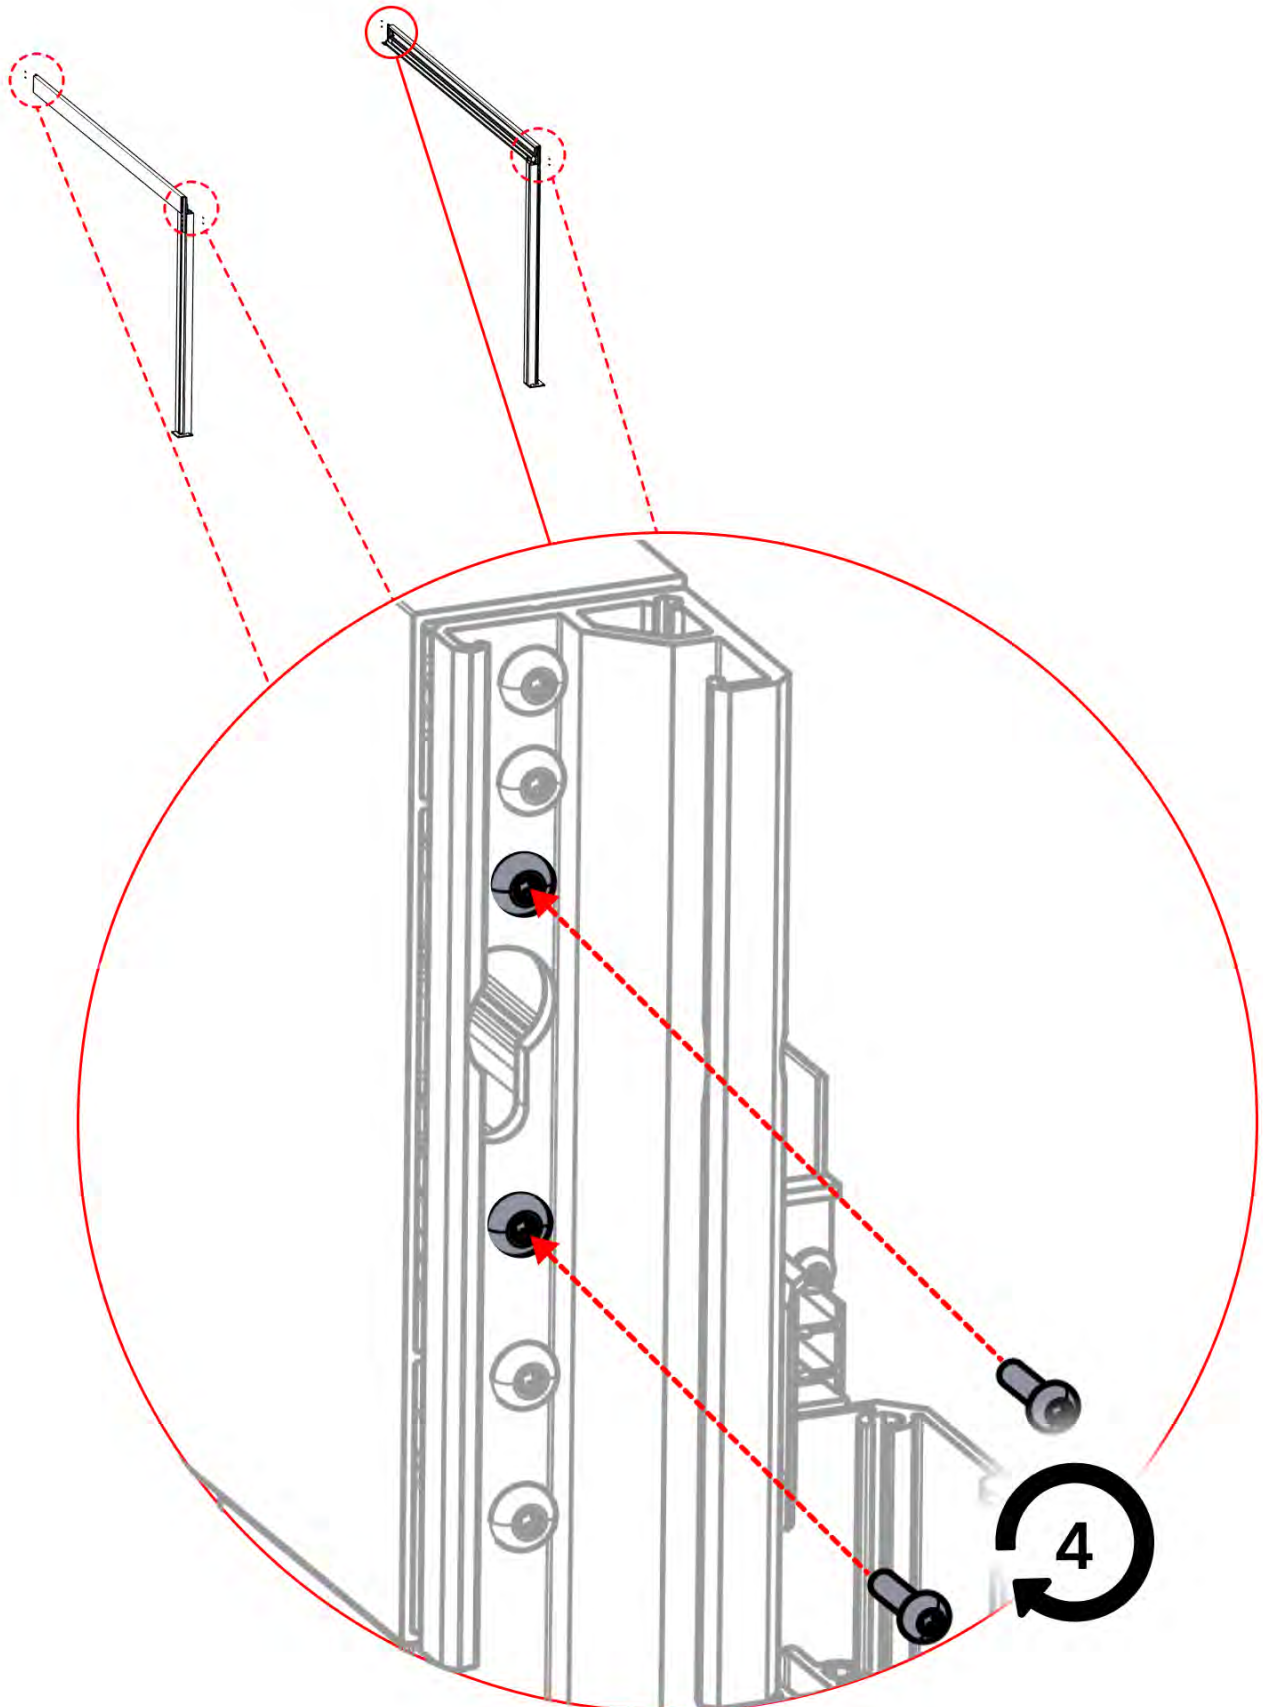

15

x7
PERGOLUX

3

ANTHRACITE: B199
WHITE: B207
BLACK: B203

PN-200000680

8x