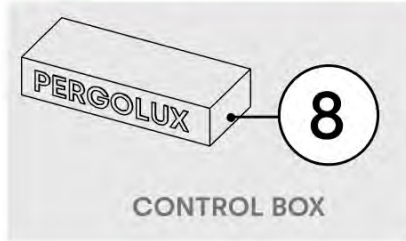

! ** Only if you ordered LED lights to your pergola.

36