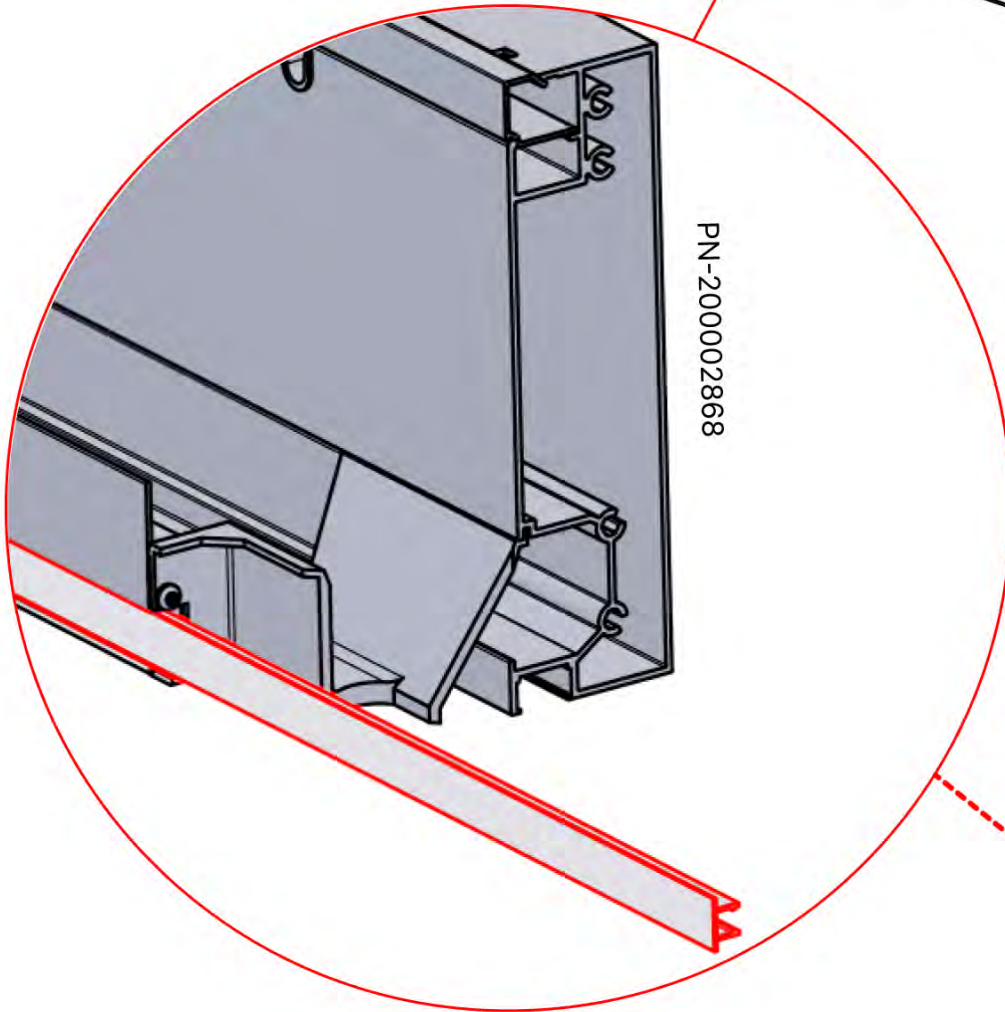

02

Are you installing a heater, fan or LED lights?

It is recommended to remove both snap-fit covers from the beam now.

Cover and clips

PN-200000512
LED STRIP COVER CLIP

SnapFIT cover

PN-200002868