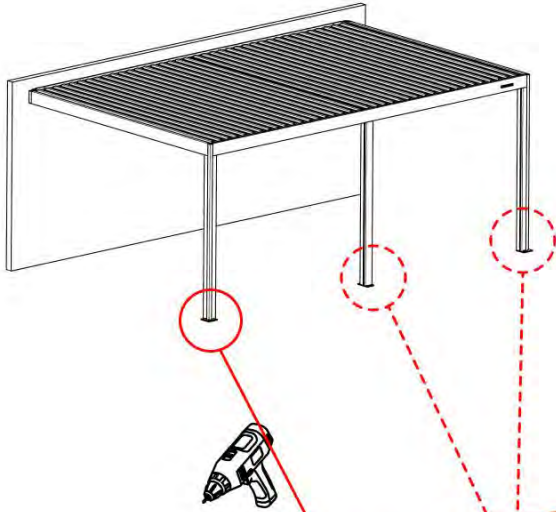

PN-200001514
4x

PN-200003323
1x

PN-200003322
1x

PN-200000840
18x

4.2x16
5/32" x 5/8"

62

63

PERGOLUX | PERGOLA WALL MOUNTED S4