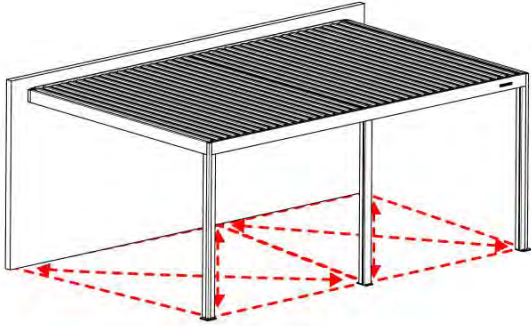

PN-200001514
4x

PN-200003323
1x

PN-200003322
1x

PN-200000840
18x

4.2x16
5/32" x 5/8"

62

63

PERGOLUX | PERGOLA WALL MOUNTED S4