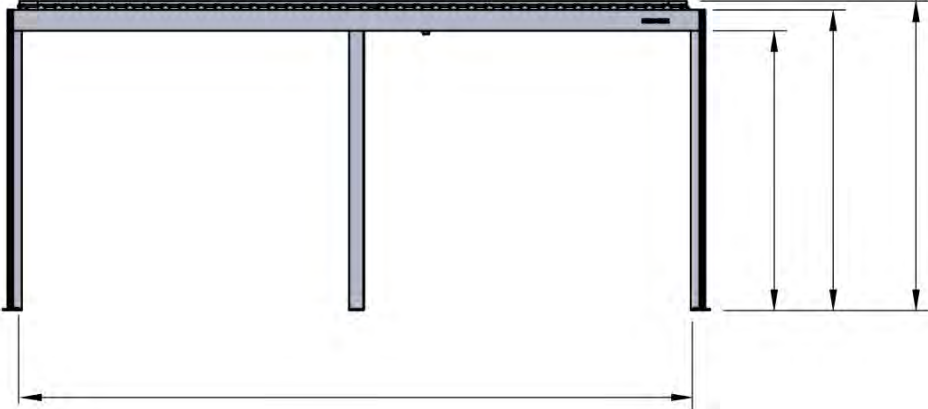

Matter + Smart home can be connected at anytime by simply scanning the QR code provided

4 x 6 m

4 × 6 m

01

Are you going to install slat walls or glass walls?

It is recommended to remove these
Led strip covers and clips now before
installing the pergola.