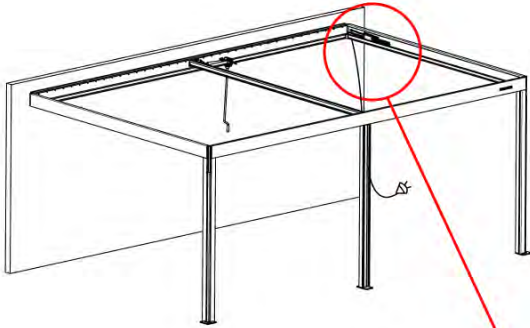

! ** Only if you ordered LED lights to your pergola.

36