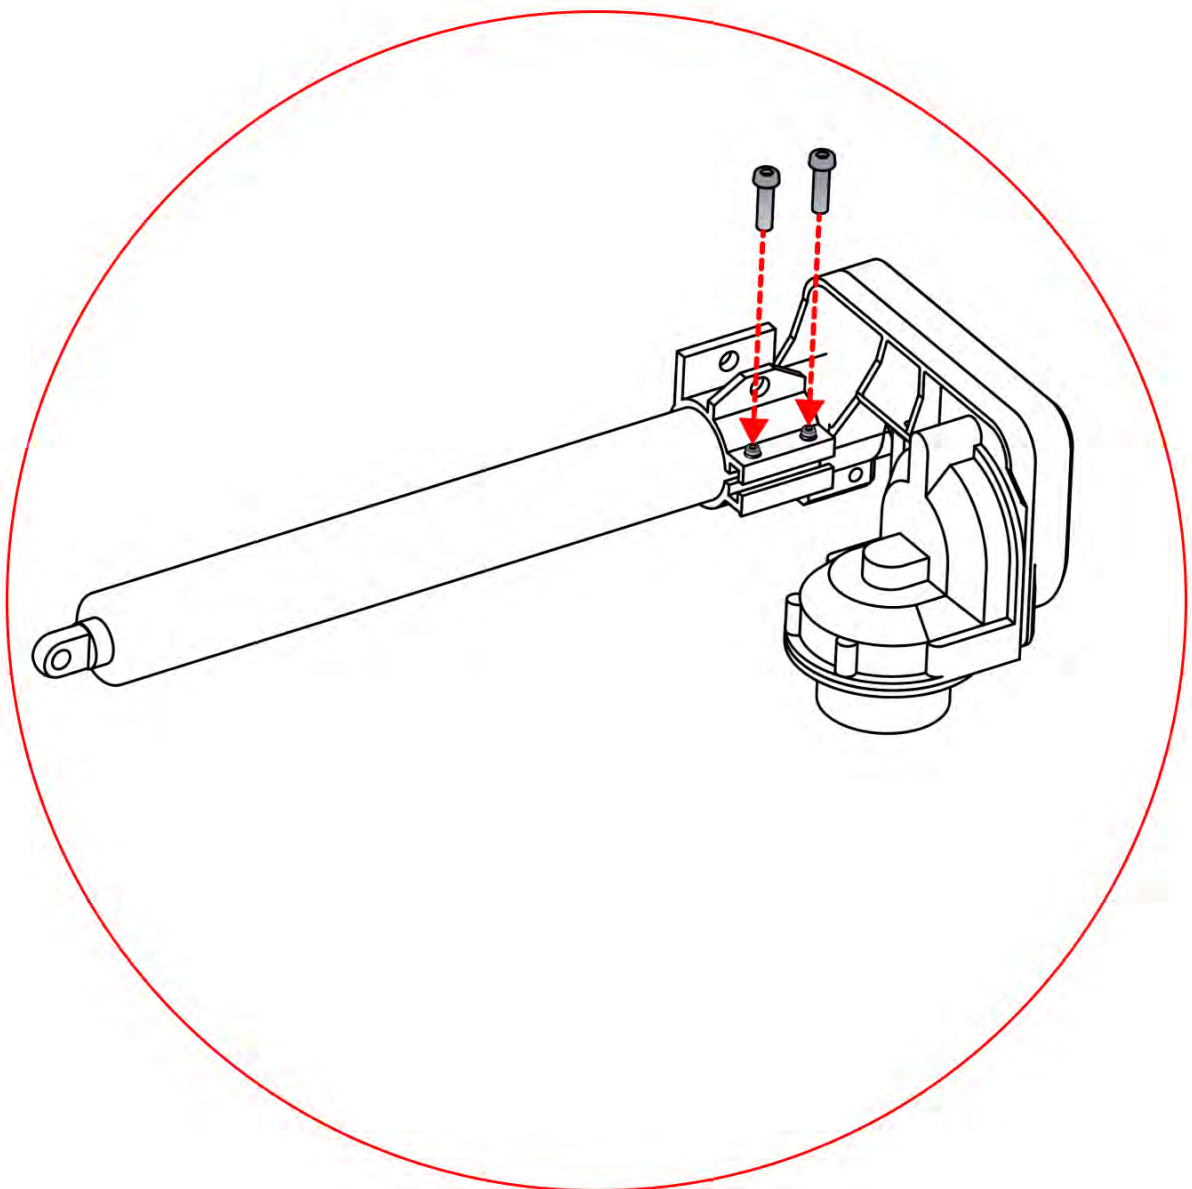

Follow the instruction for the LED lights in the assembly PDF and Video linked:

29

30

ANTHRACITE: B199
WHITE: B207
BLACK: B203

PARTNUMBER
XX

31

3

PERGOLUX **x7**