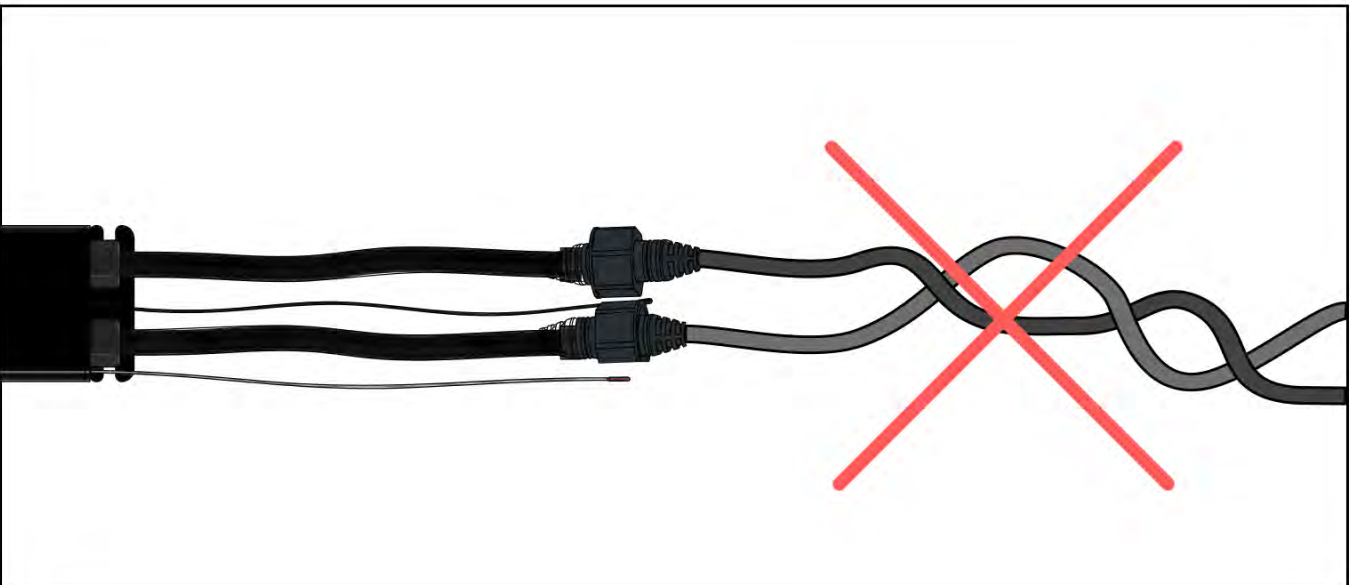

! ** Only if you ordered LED lights to your pergola.

39

PERGOLUX CONTROL BOX

!
Keep the Matter Antenna wire free and do not tie them with LED and Motor wire

S4

PN-200002683
5x

PN-200002684
10x