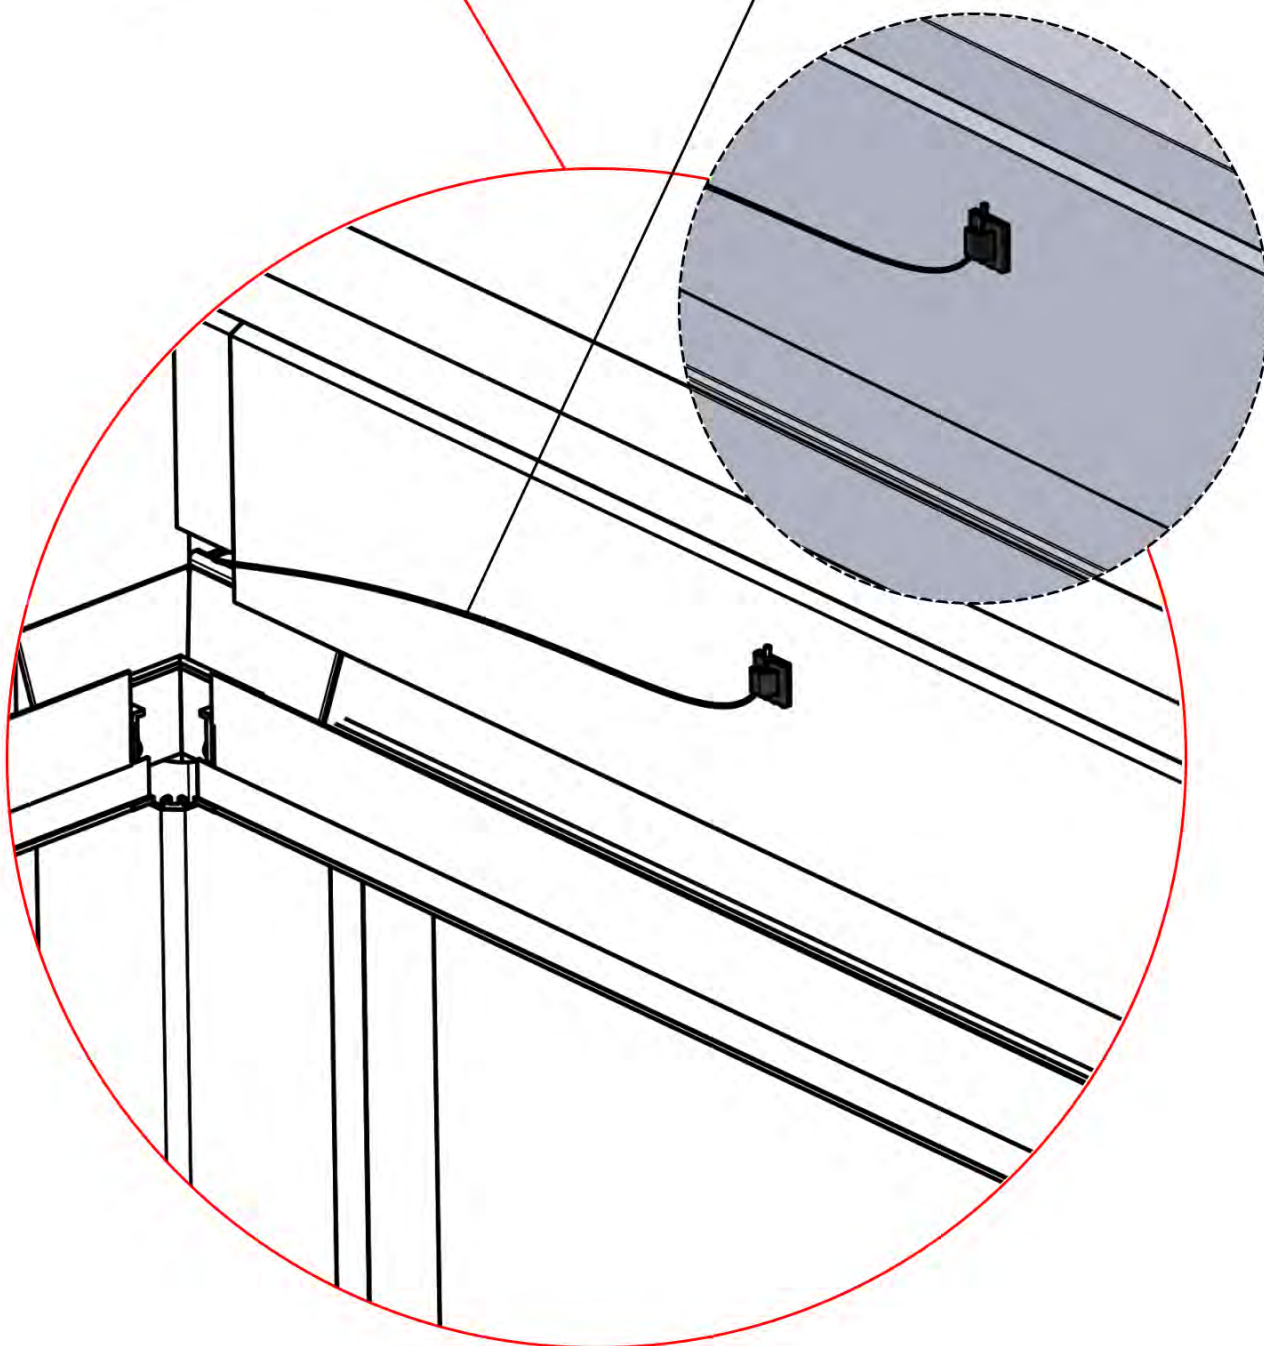

Matter Antenna