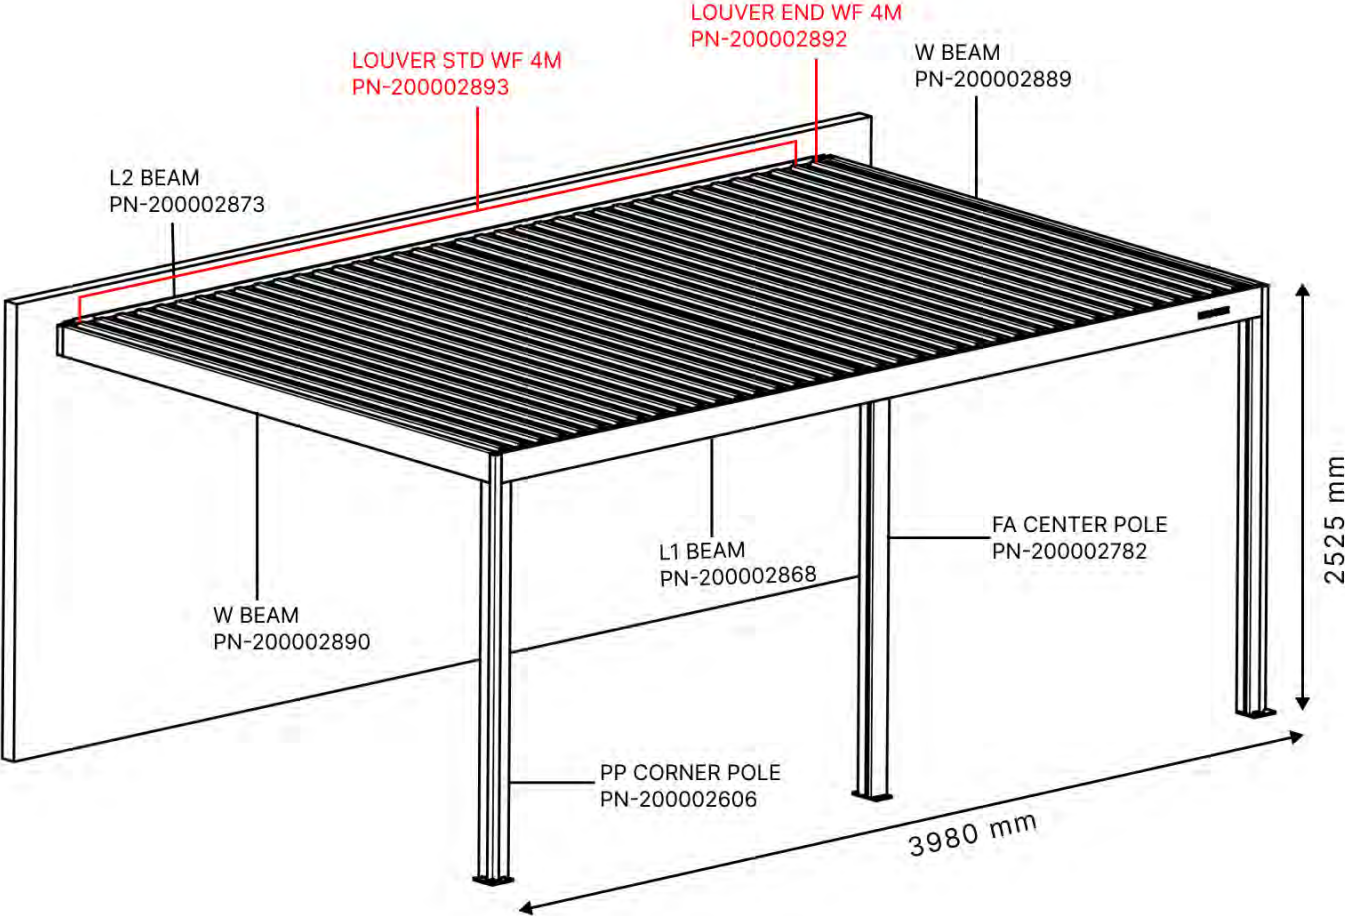

Matter + Smart home can be connected at anytime by simply scanning the QR code provided

4 x 6 m

4 × 6 m

01

Are you going to install slat walls or glass walls?

It is recommended to remove these
Led strip covers and clips now before
installing the pergola.