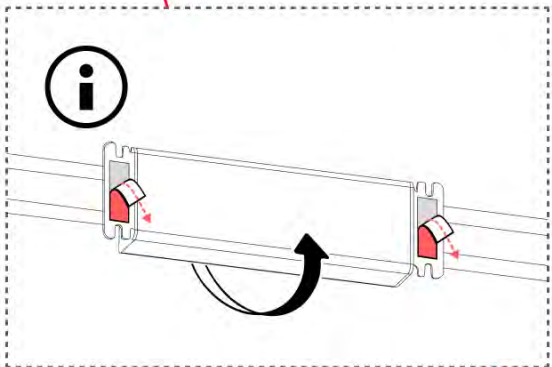

Control Box can be
installed on
Preferred W BEAM