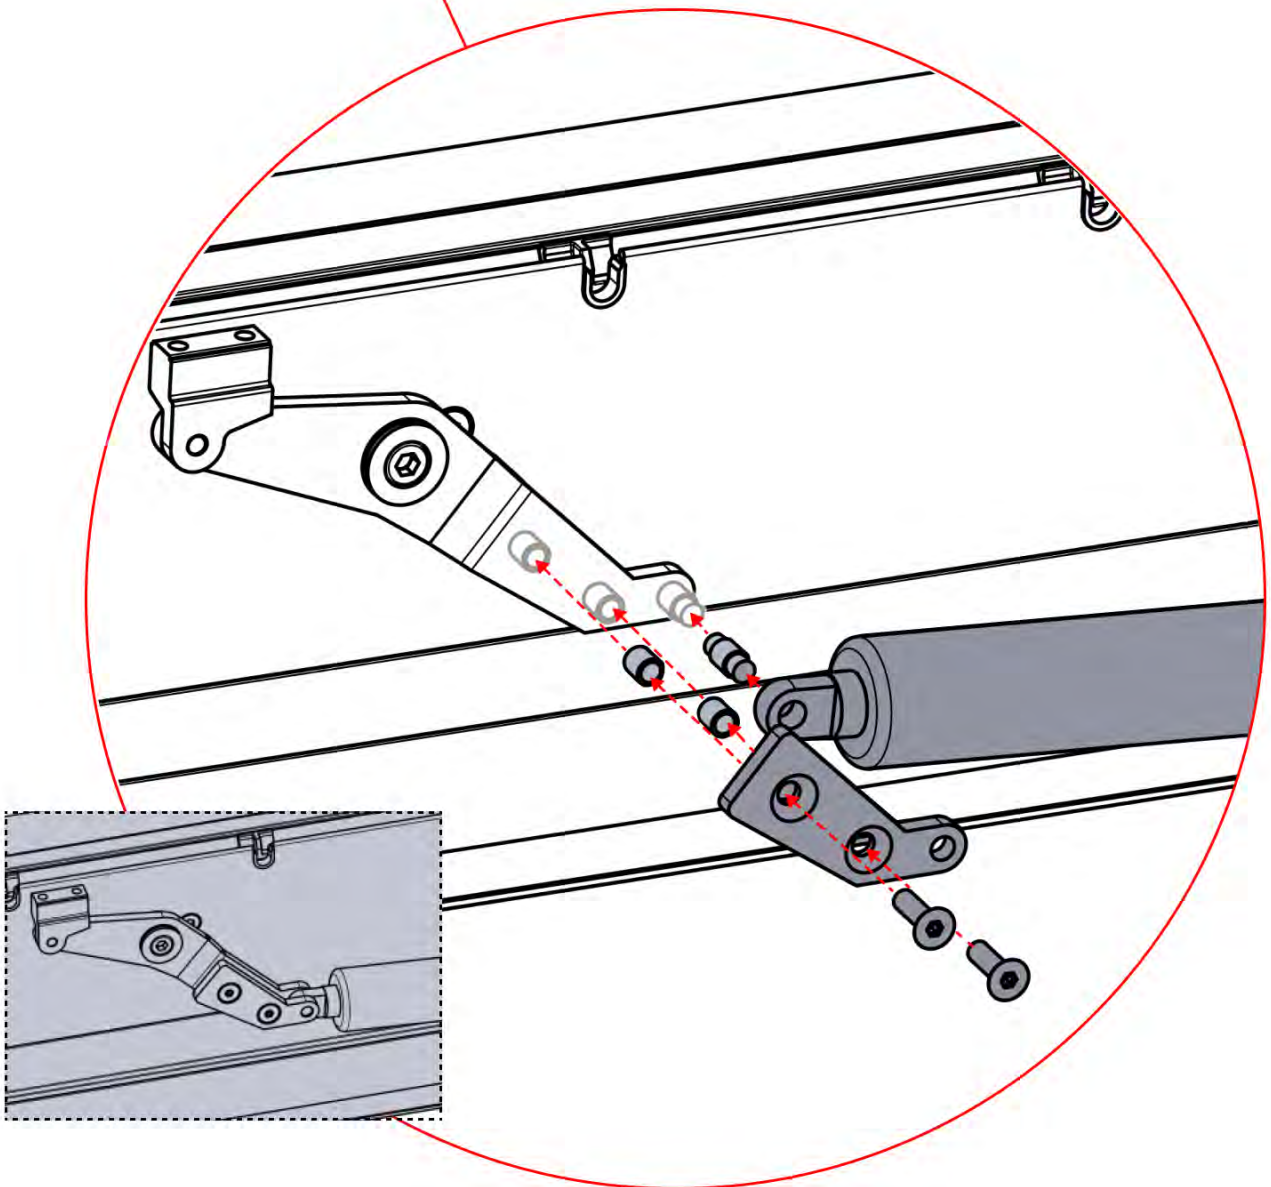

PN-200003367
1x

PN-200000853
2x

PN-200003370
1x

PN-200003368
2x