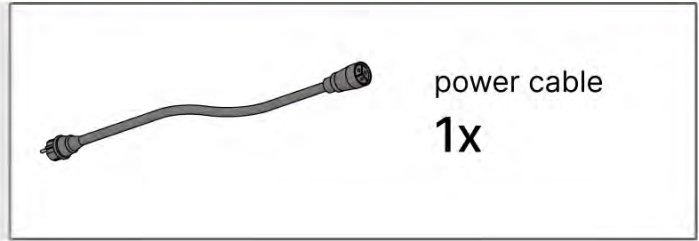

! ** Only if you ordered LED lights to your pergola.

36