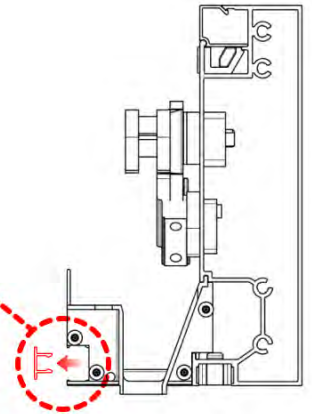

02

Are you installing a heater, fan or LED lights?

It is recommended to remove both snap-fit covers from the beam now.

Cover and clips

PN-200000512
LED STRIP COVER CLIP

SnapFIT cover

PN-200002868