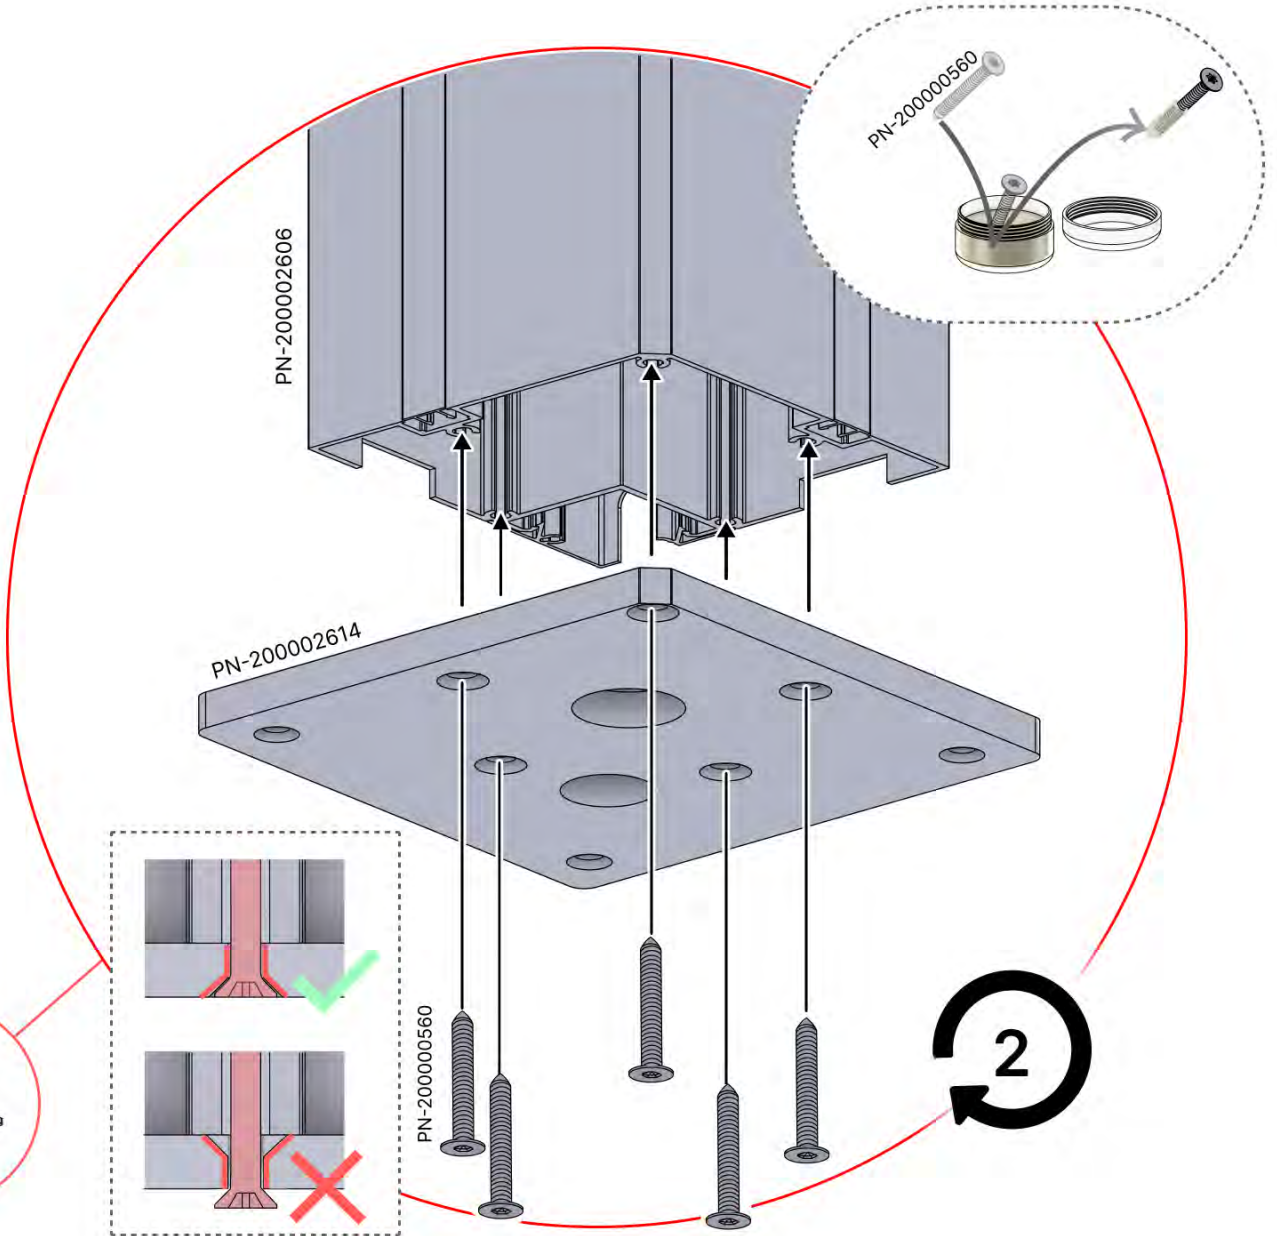

PN-200002606

PN-200002614

PN-200000560

PN-200000560

2