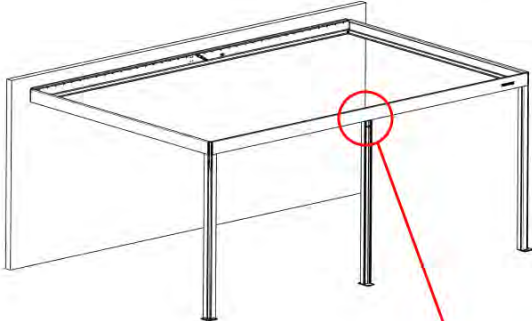

24

x7
PERGOLUX

4

ANTHRACITE: C123
WHITE: C125
BLACK: C124

PN-200003603
3x