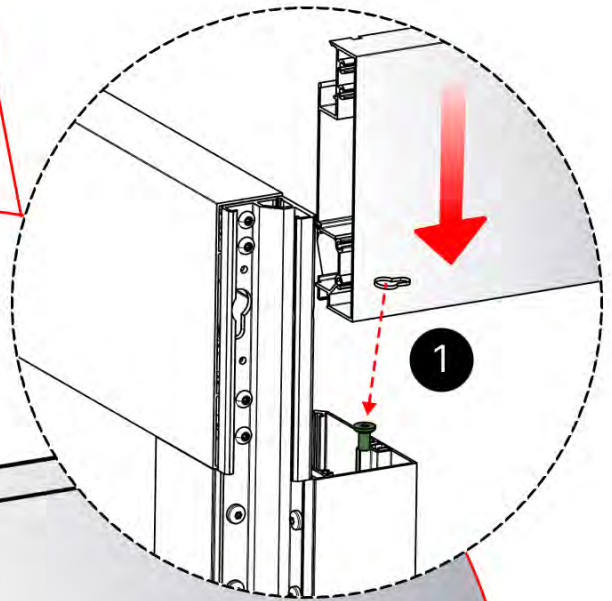

18

x1
PERGOLUX

3

ANTHRACITE: B199
WHITE: B207
BLACK: B203

PN-200002868
1x