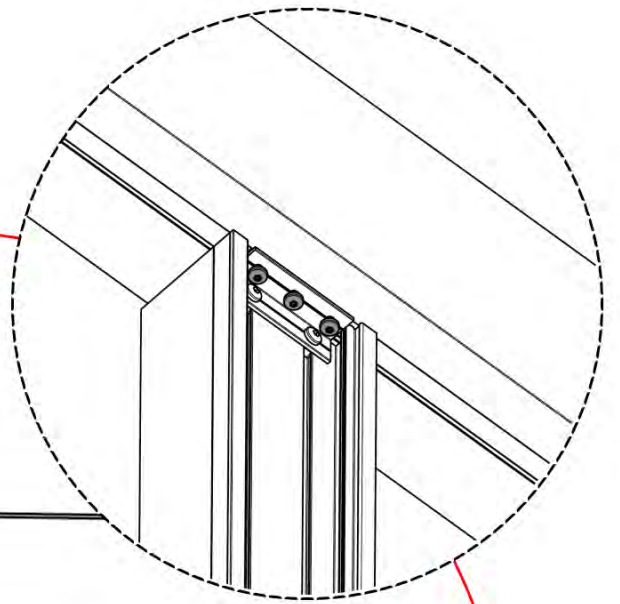

24

x7
PERGOLUX

4

ANTHRACITE: C123
WHITE: C125
BLACK: C124

PN-200003603
3x