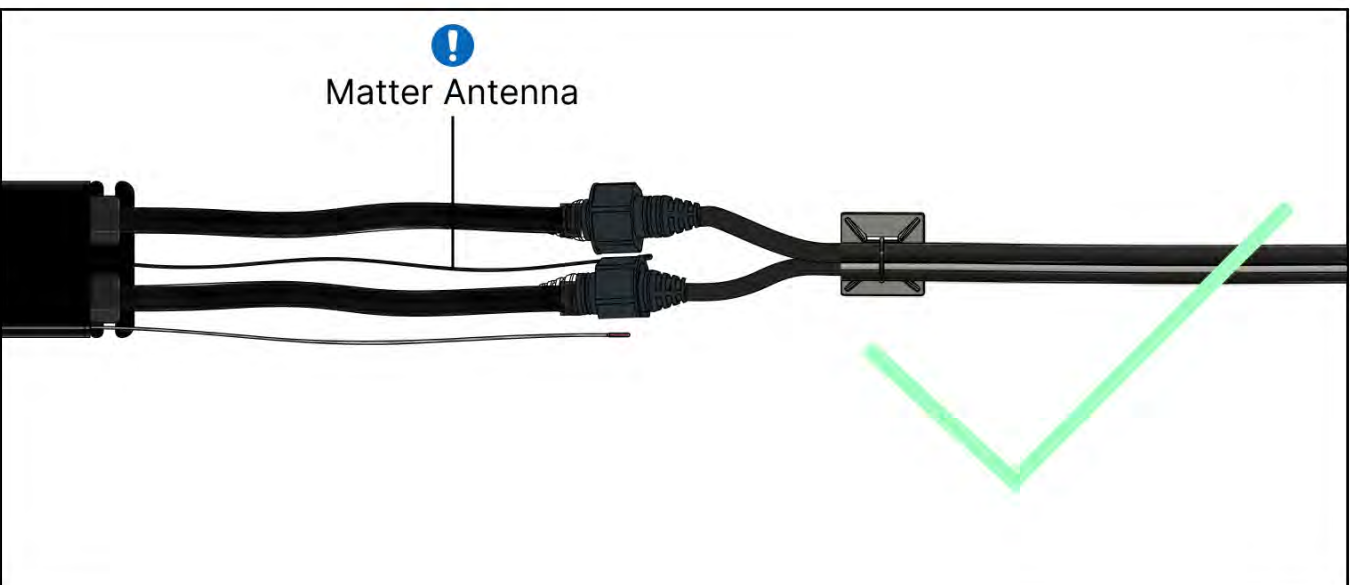

! ** Only if you ordered LED lights to your pergola.

39

PERGOLUX CONTROL BOX

!
Keep the Matter Antenna wire free and do not tie them with LED and Motor wire

S4

PN-200002683
5x

PN-200002684
10x