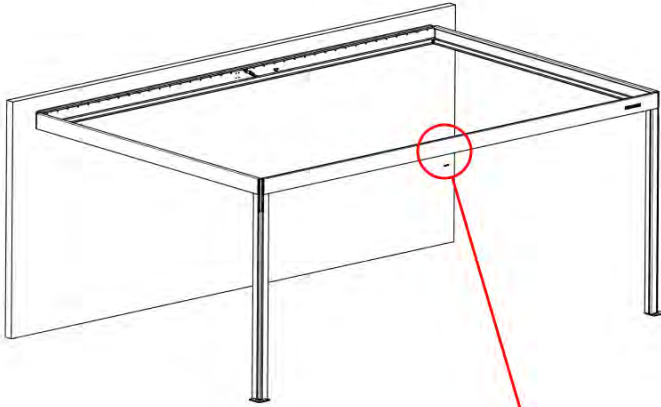

ANTHRACITE: C123
WHITE: C125
BLACK: C124

PN-20000....
1x

!

While the snapFIT clip can be shifted left or right to adjust the pole position—by trimming the snapFIT cover (highlighted in red)—please be advised that off-center placement will compromise the accuracy of the pergola's rated snow and wind load specifications.