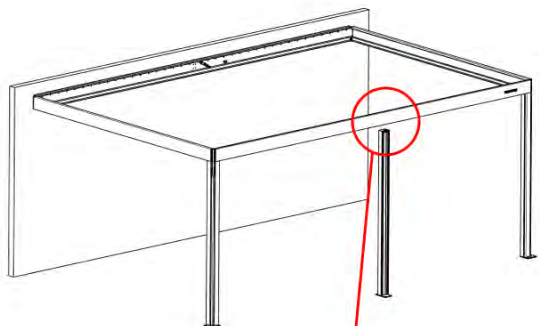

23

x1
PERGOLUX

4

ANTHRACITE: C123
WHITE: C125
BLACK: C124

PN-200002782

1x