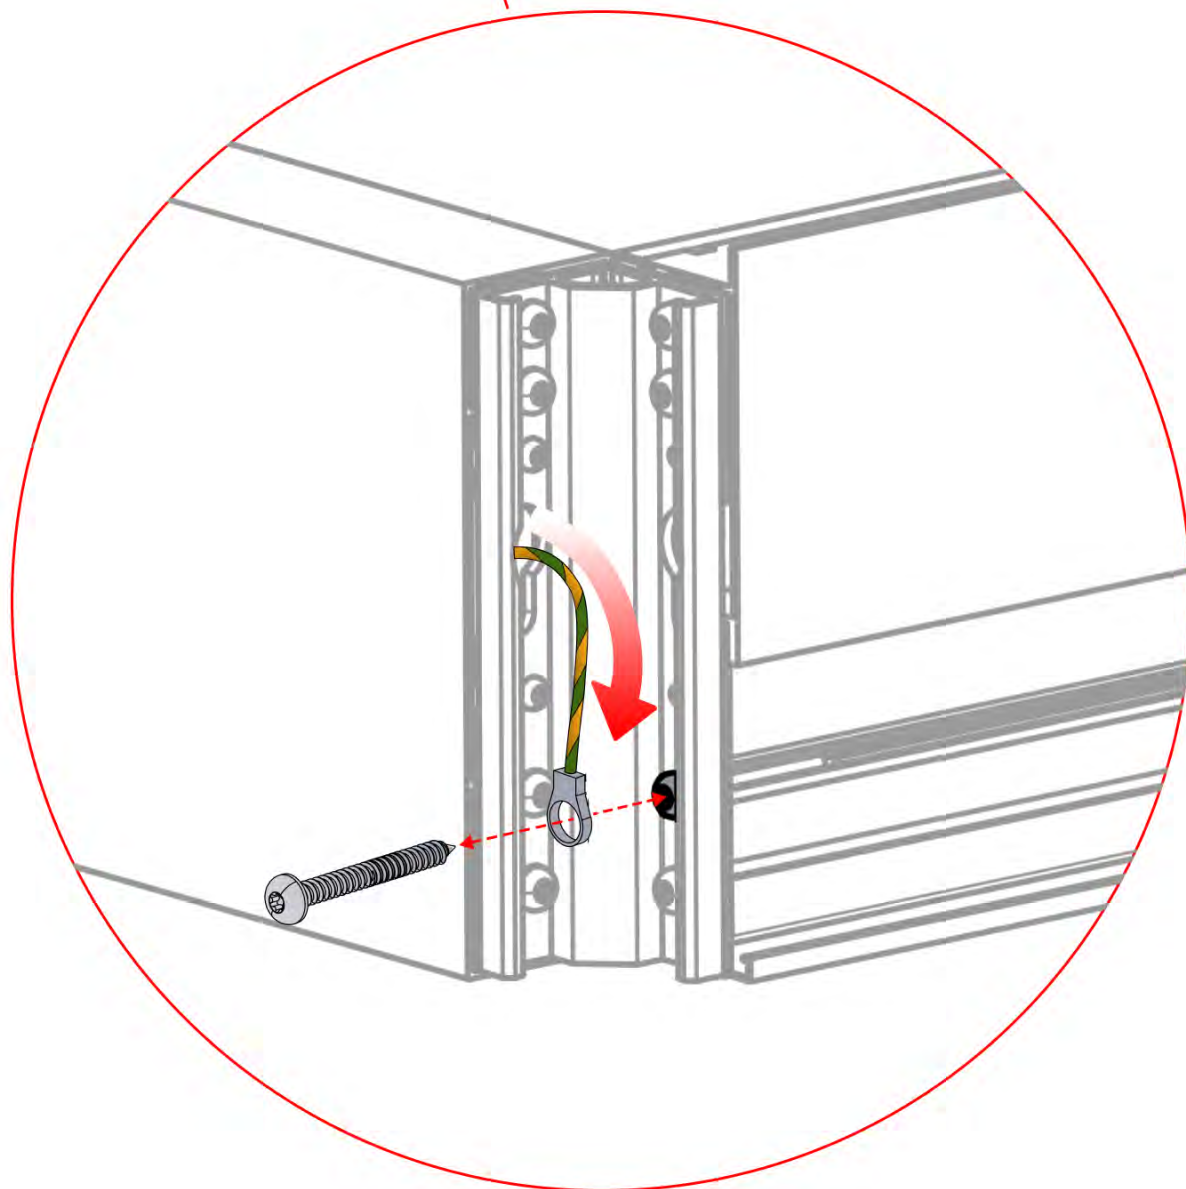

34

Control Box can be
installed on
Preferred W BEAM

** Only if you ordered LED lights to your pergola.

35

Connect grounding wire before connecting to power!

GROUNDING

! ** Only if you ordered LED lights to your pergola.