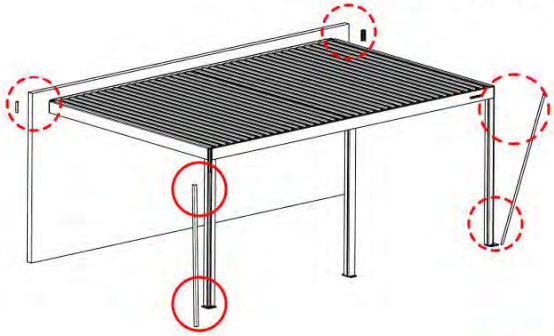

60

ANTHRACITE: C120
WHITE: C122
BLACK: C121

ANTHRACITE: B199
WHITE: B207
BLACK: B203