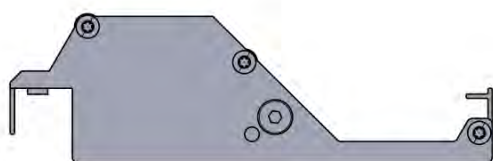

x6
PERGOLUX
PERGOLUX
PERGOLUX
PERGOLUX
PERGOLUX
PERGOLUX

1

ANTHRACITE: L198
WHITE: L202
BLACK: L200