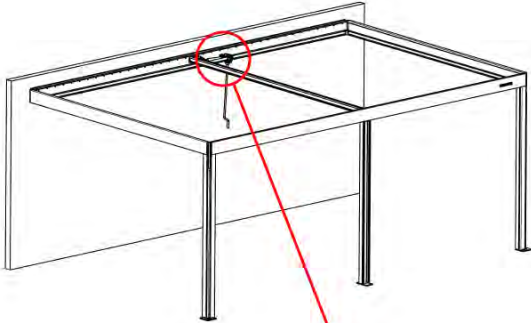

PN-200003370
1x

PN-200003368
2x

33

3

ANTHRACITE: B199
WHITE: B207
BLACK: B203

INPUTS AND OUTPUTS

** Only if you ordered LED lights to your pergola.

ATTENTION: MOTOR RESET WARNING