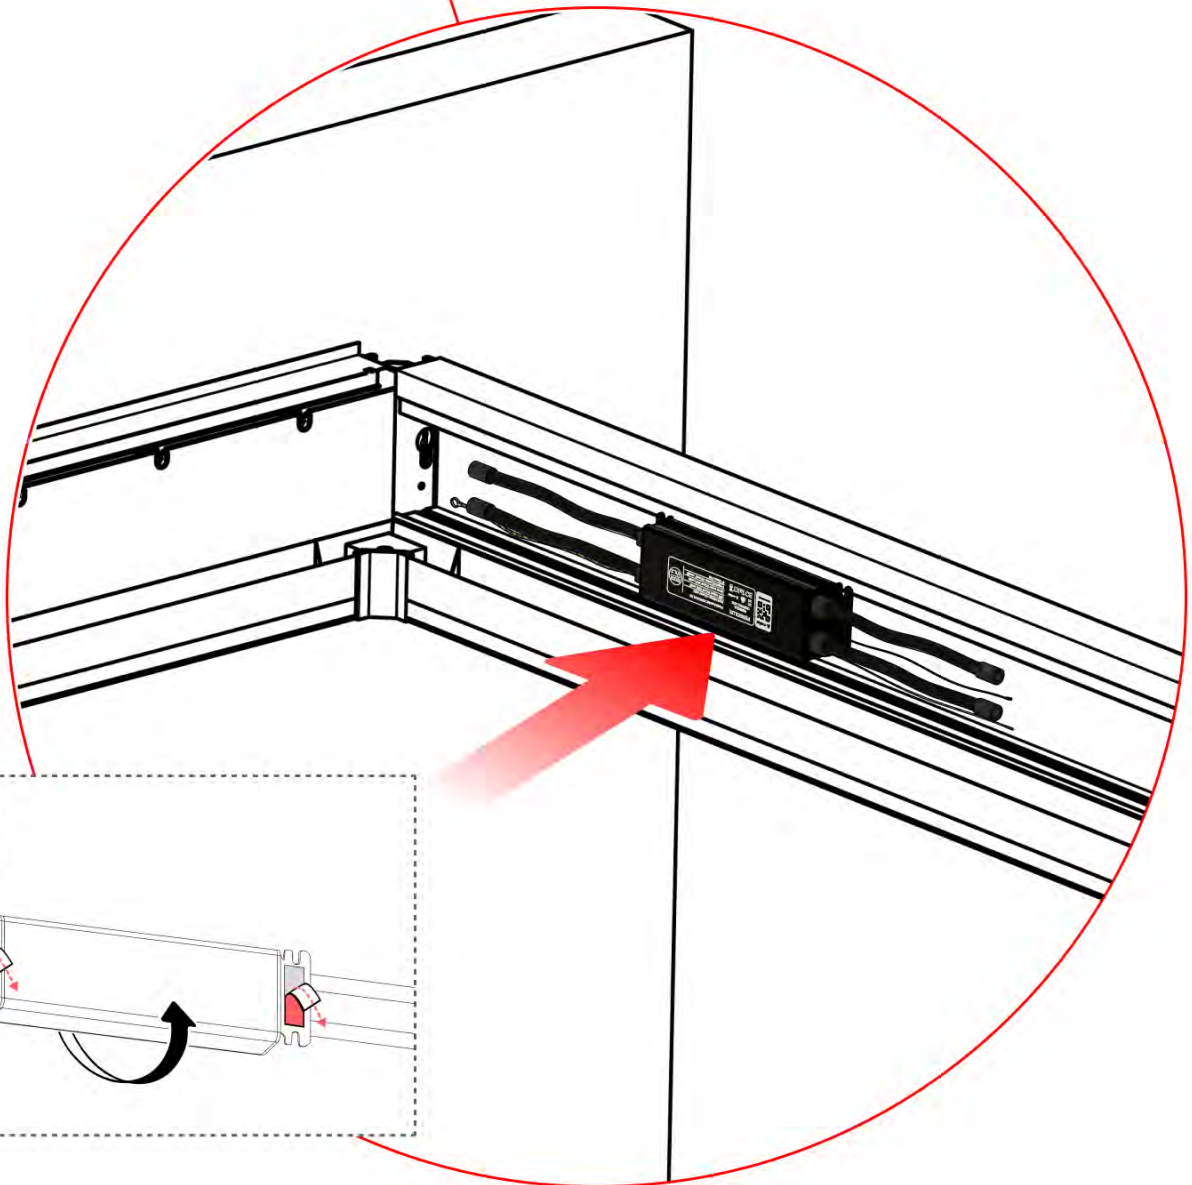

Control Box can be
installed on
Preferred W BEAM