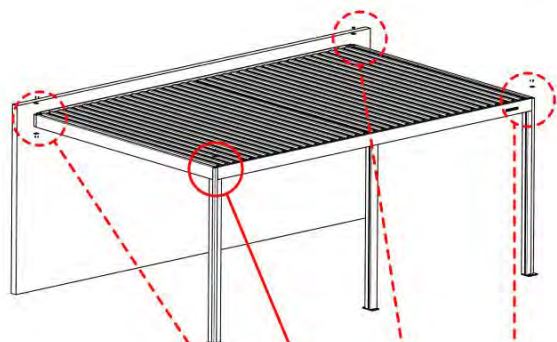

PN-200001514
4x

PN-200003323
1x

PN-200003322
1x

PN-200000840
18x

4.2x16
5/32" x 5/8"

62

63

PERGOLUX | PERGOLA WALL MOUNTED S4