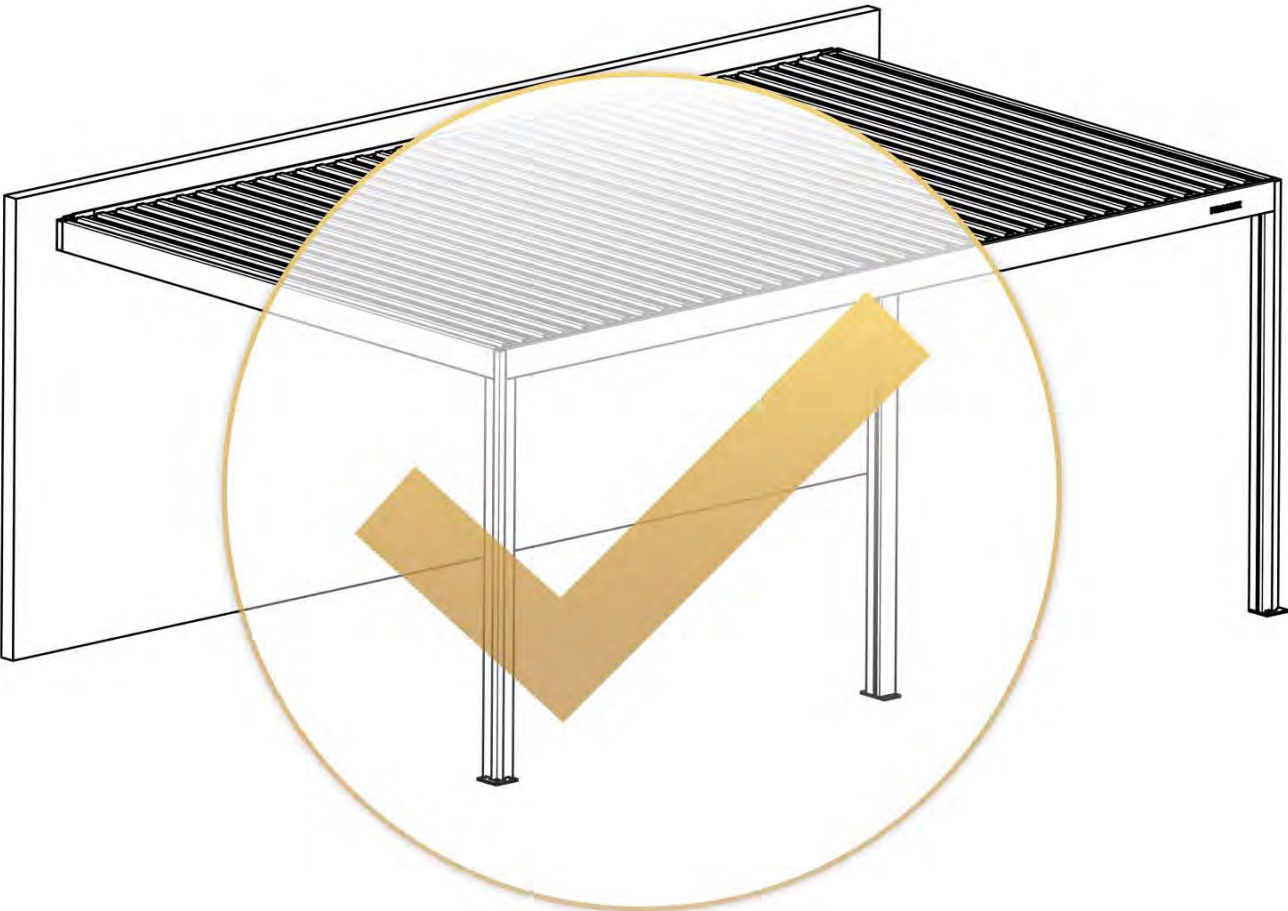

PERGOLUX | PERGOLA WALL MOUNTED S4

4 × 6 m

Type Approved
Regular
Production
Surveillance
www.tuv.com
ID 1111293124