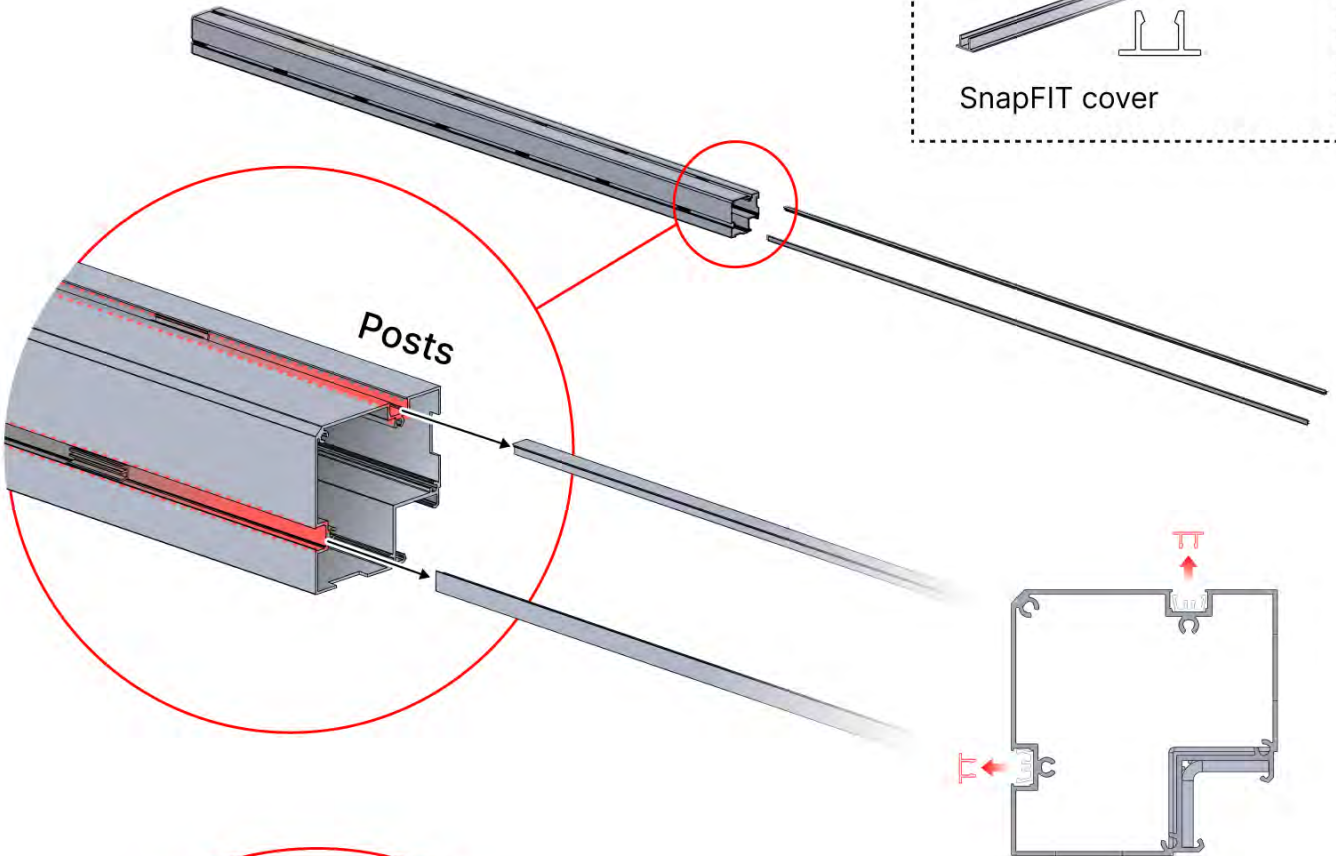

01

Are you going to install slat walls or glass walls?

It is recommended to remove these
Led strip covers and clips now before
installing the pergola.

Cover and clips

PN-200000512
SnapFIT cover clip

SnapFIT cover