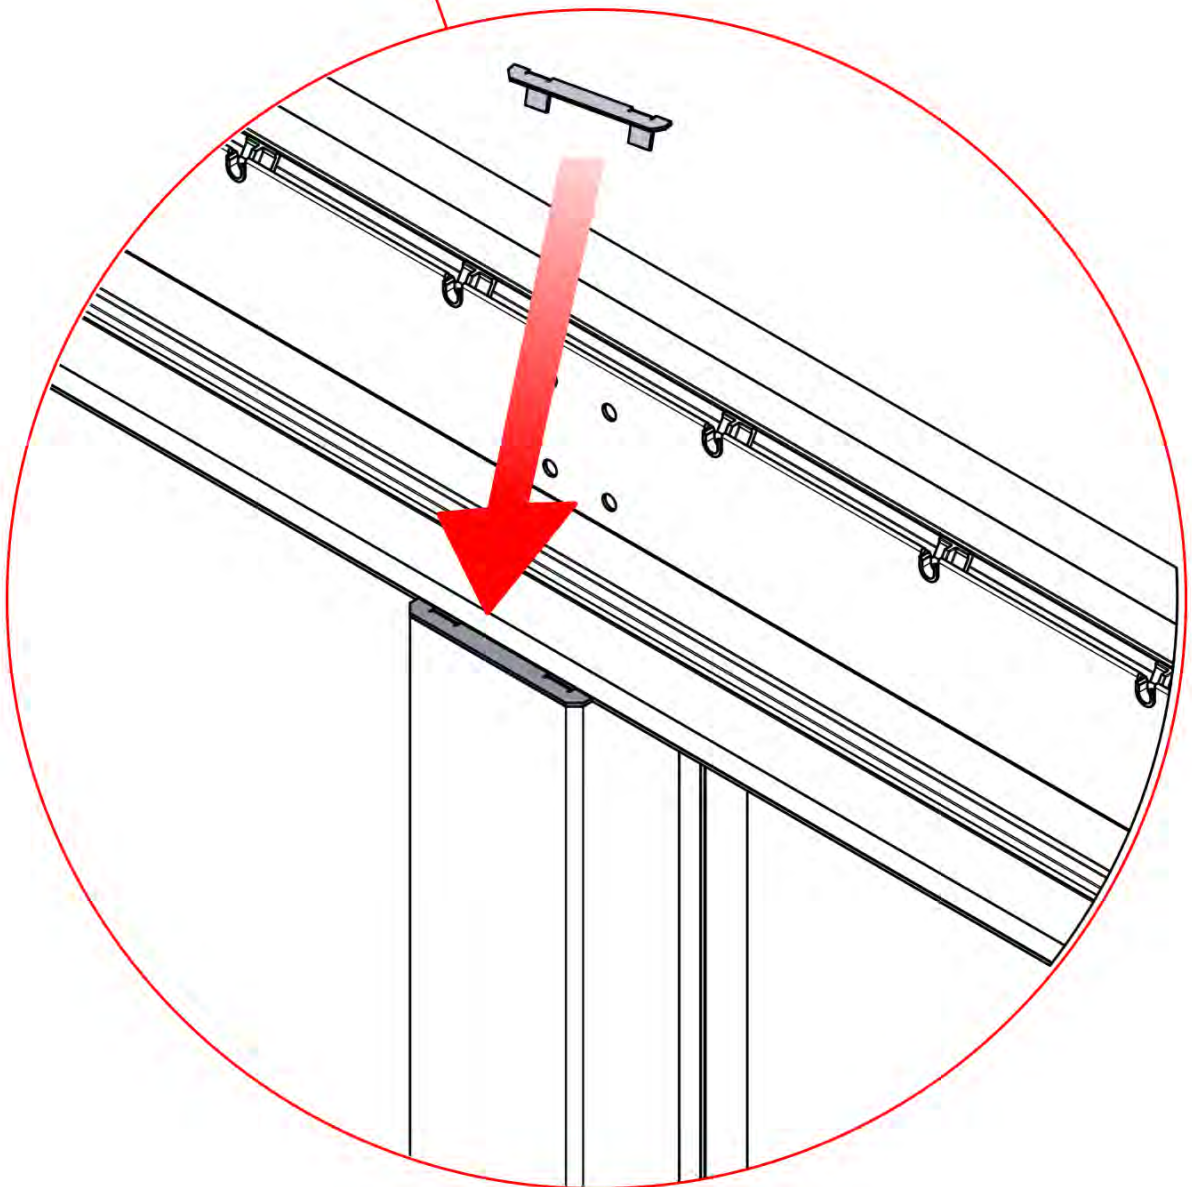

26

3

ANTHRACITE: B199
WHITE: B207
BLACK: B203

PN-200003384

1X