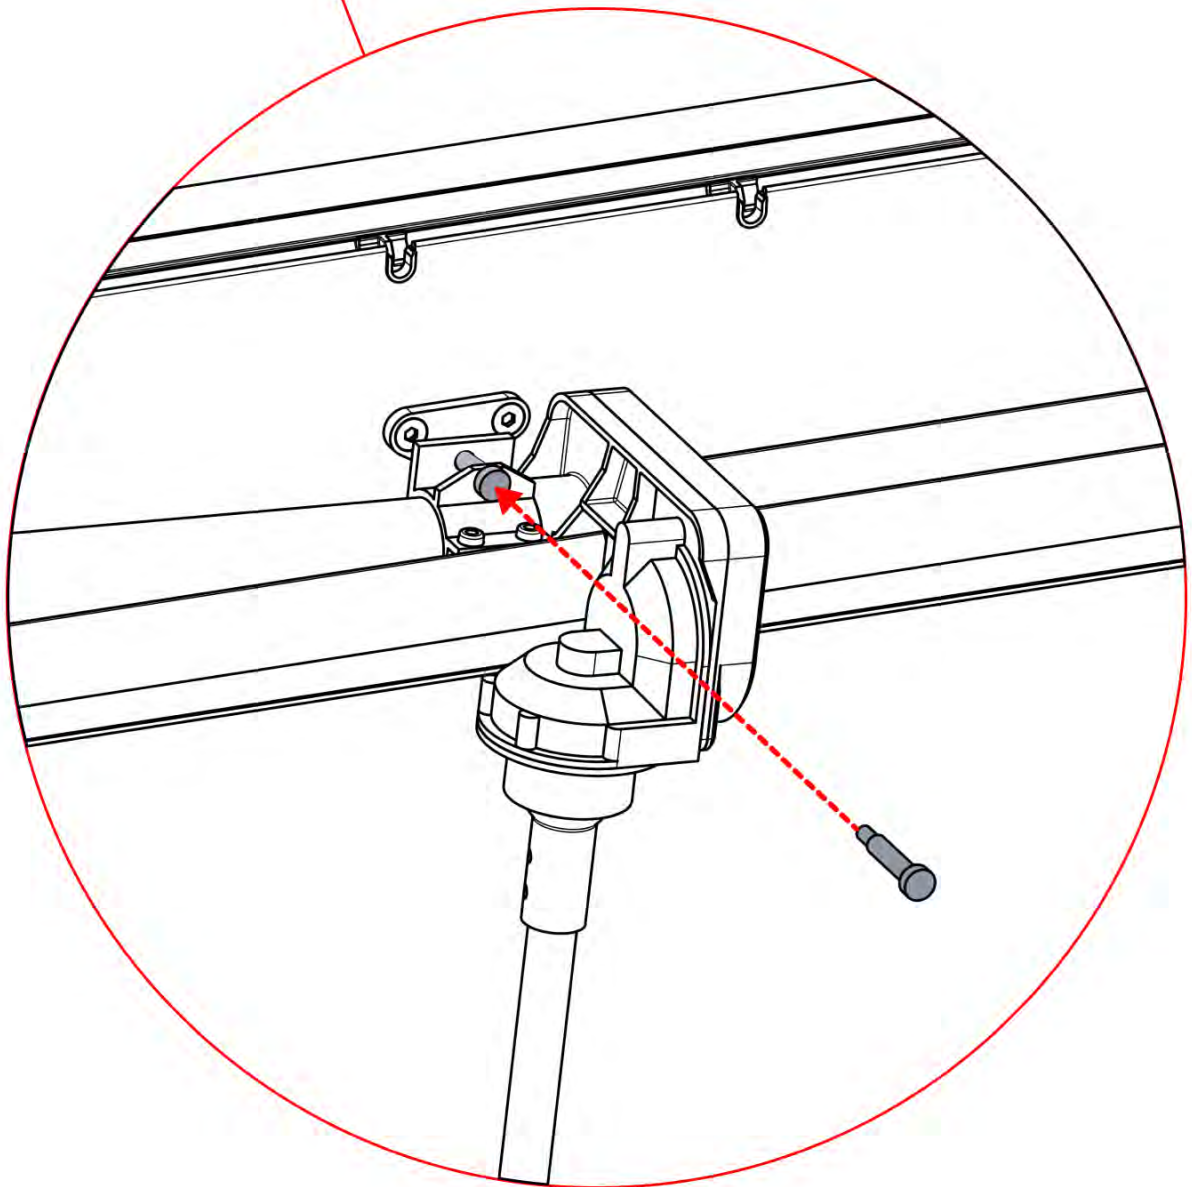

33

3

ANTHRACITE: B199
WHITE: B207
BLACK: B203