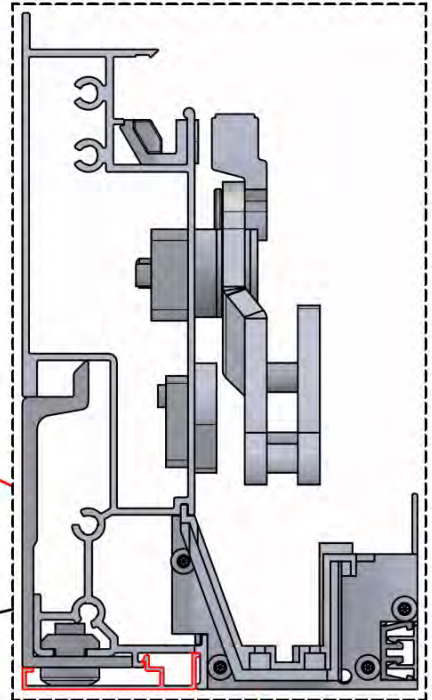

40

4

ANTHRACITE: C123
WHITE: C125
BLACK: C124

PN-200003334
1x