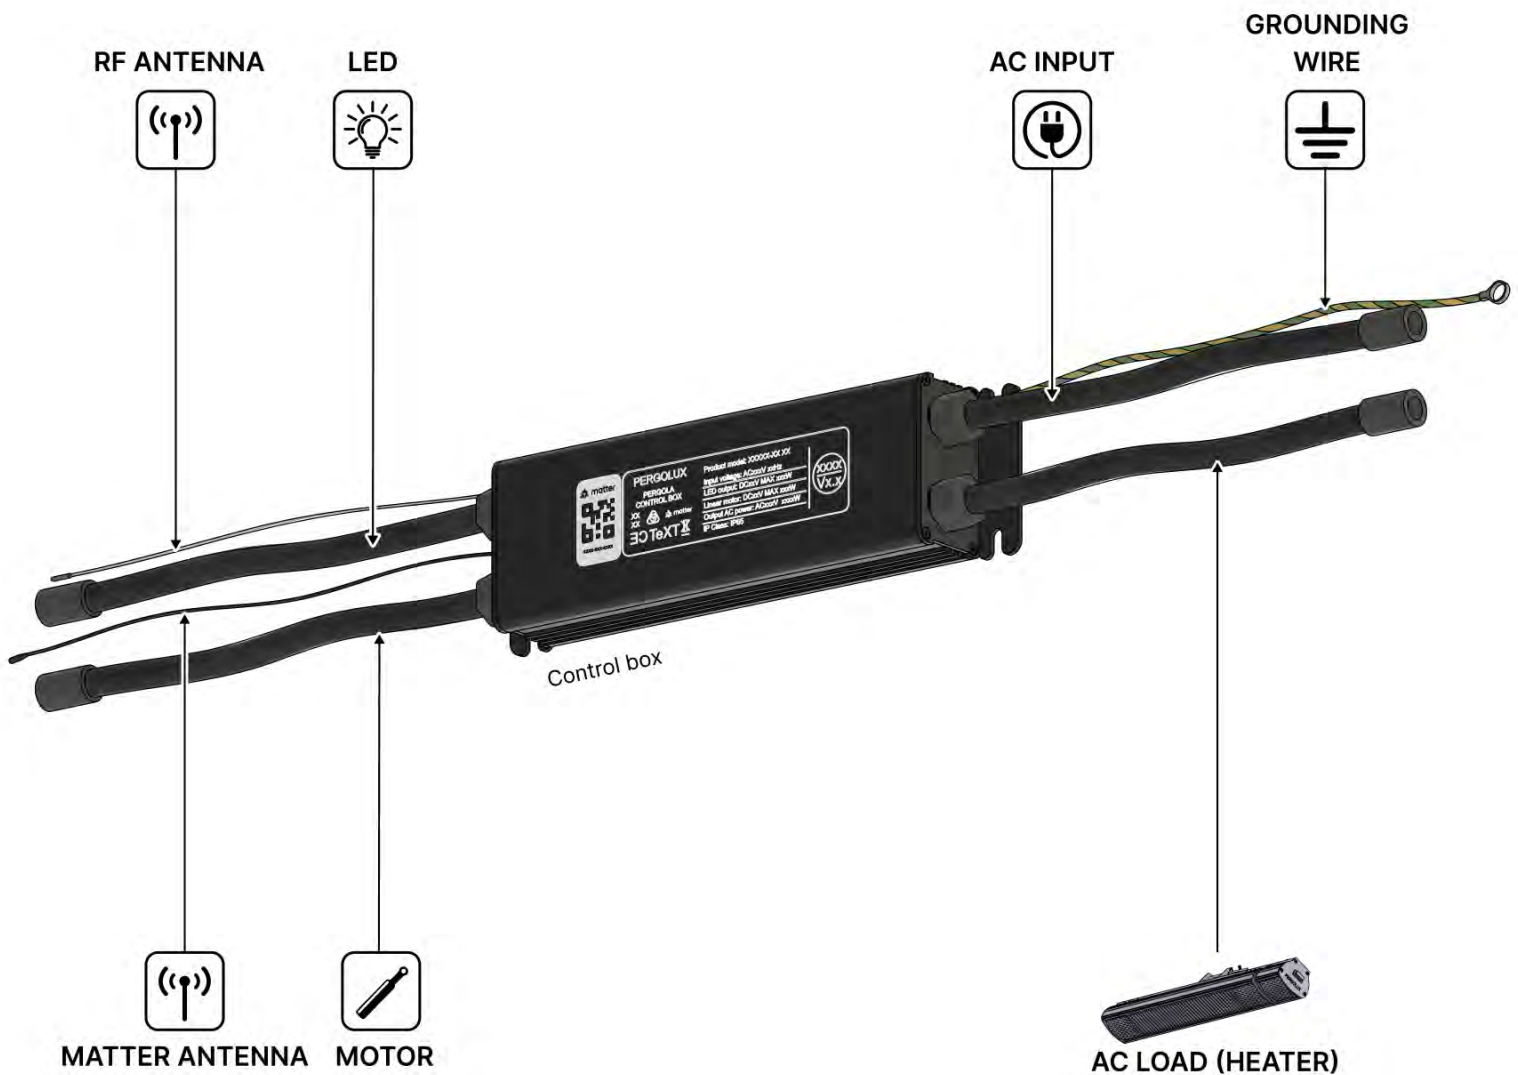

INPUTS AND OUTPUTS

** Only if you ordered LED lights to your pergola.

ATTENTION: MOTOR RESET WARNING

During a control box reset, the motor will fully extend and retract. Motor should be disconnected from motor arm to avoid injury or damage to the pergola