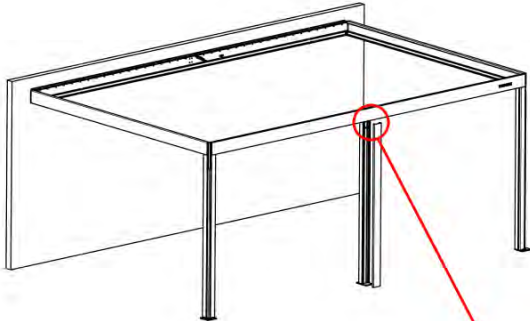

25

PERGOLUX *x1*

4

ANTHRACITE: C123
WHITE: C125
BLACK: C124

PN-200002783
2x