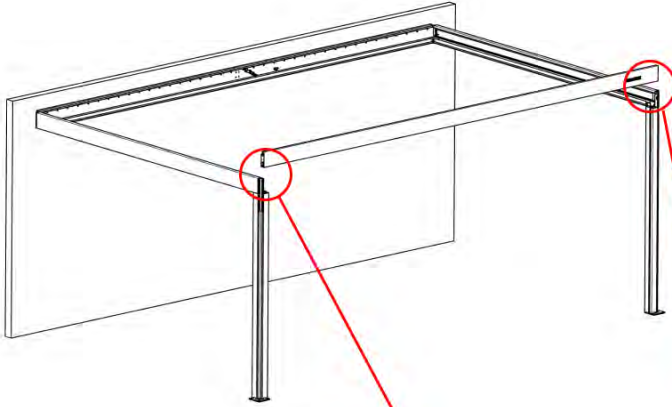

18

x1
PERGOLUX

3

ANTHRACITE: B199
WHITE: B207
BLACK: B203

PN-200002868
1x