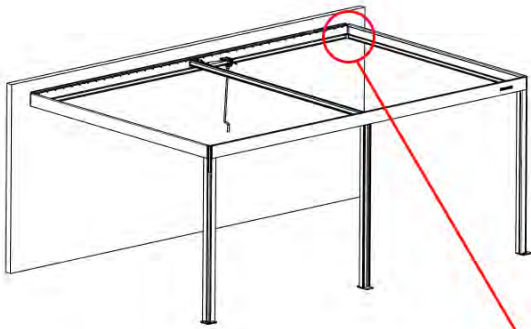

ANTHRACITE: C123
WHITE: C125
BLACK: C124

PN-200003334
1x

41

Route the Matter
Antenna and place it
below the highlighted
part(PN-200002622).

42

2

ANTHRACITE: B215
WHITE: B219
BLACK: B217

INFORMATION