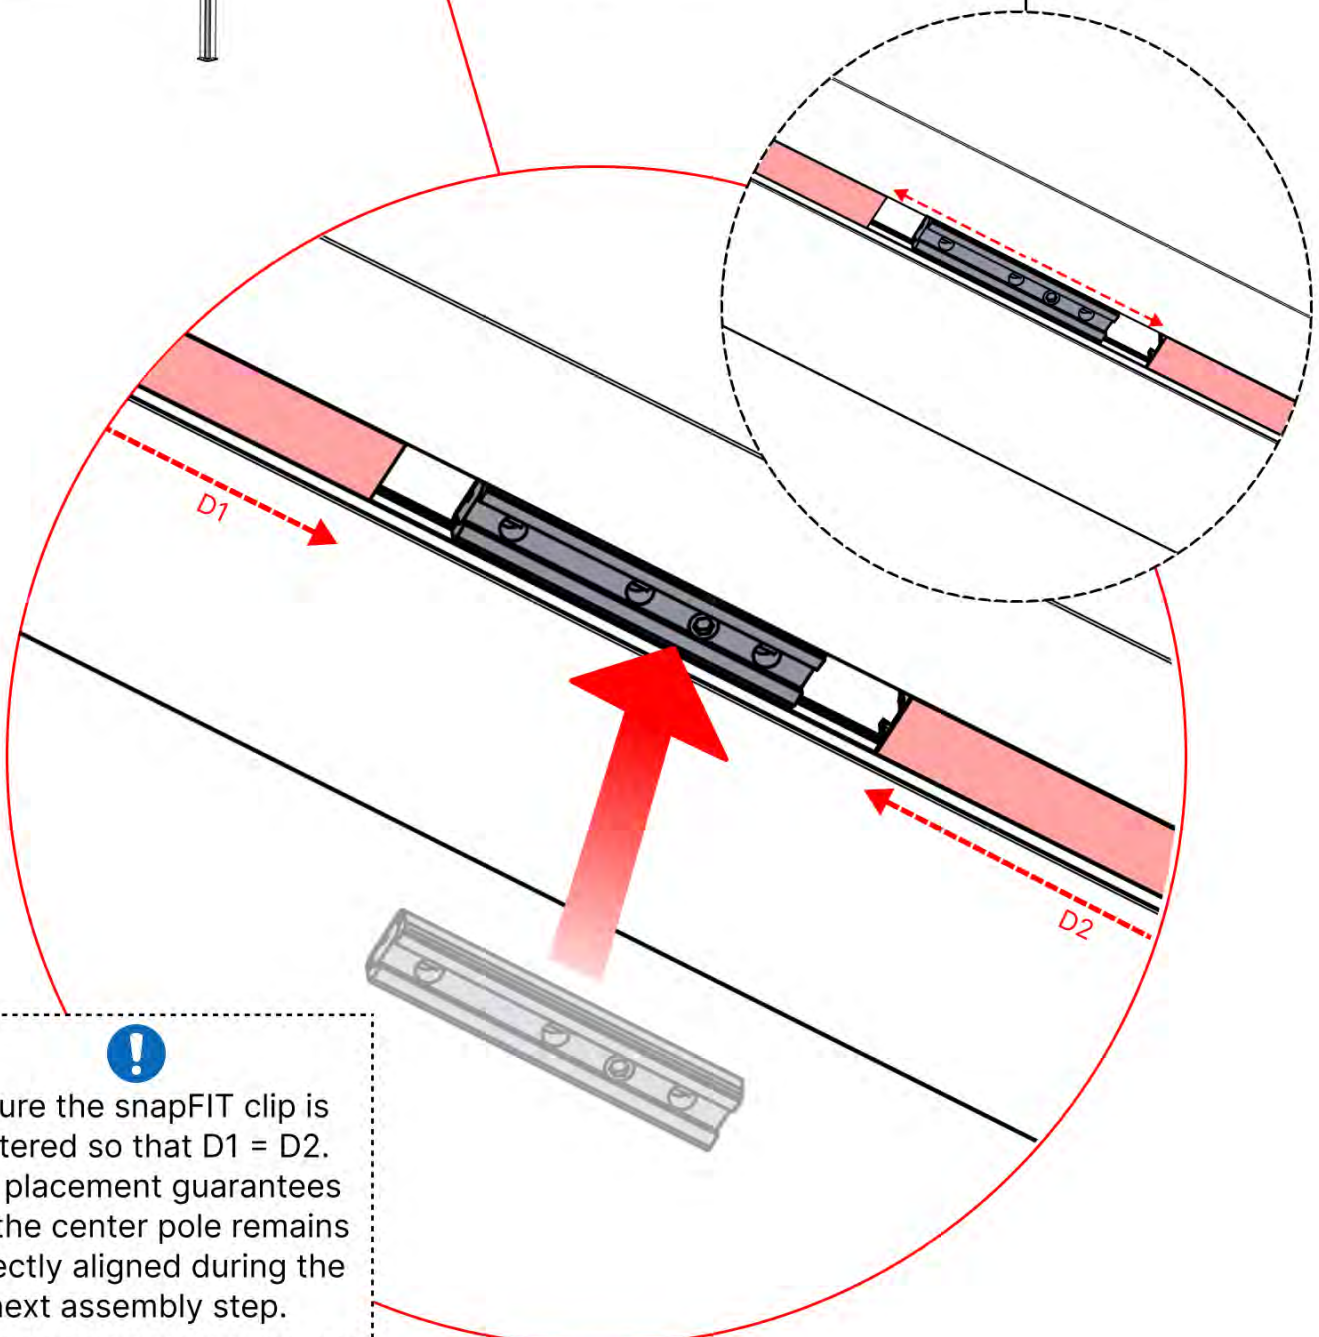

ANTHRACITE: C123
WHITE: C125
BLACK: C124

PN-20000....
1x

!

While the snapFIT clip can be shifted left or right to adjust the pole position—by trimming the snapFIT cover (highlighted in red)—please be advised that off-center placement will compromise the accuracy of the pergola's rated snow and wind load specifications.