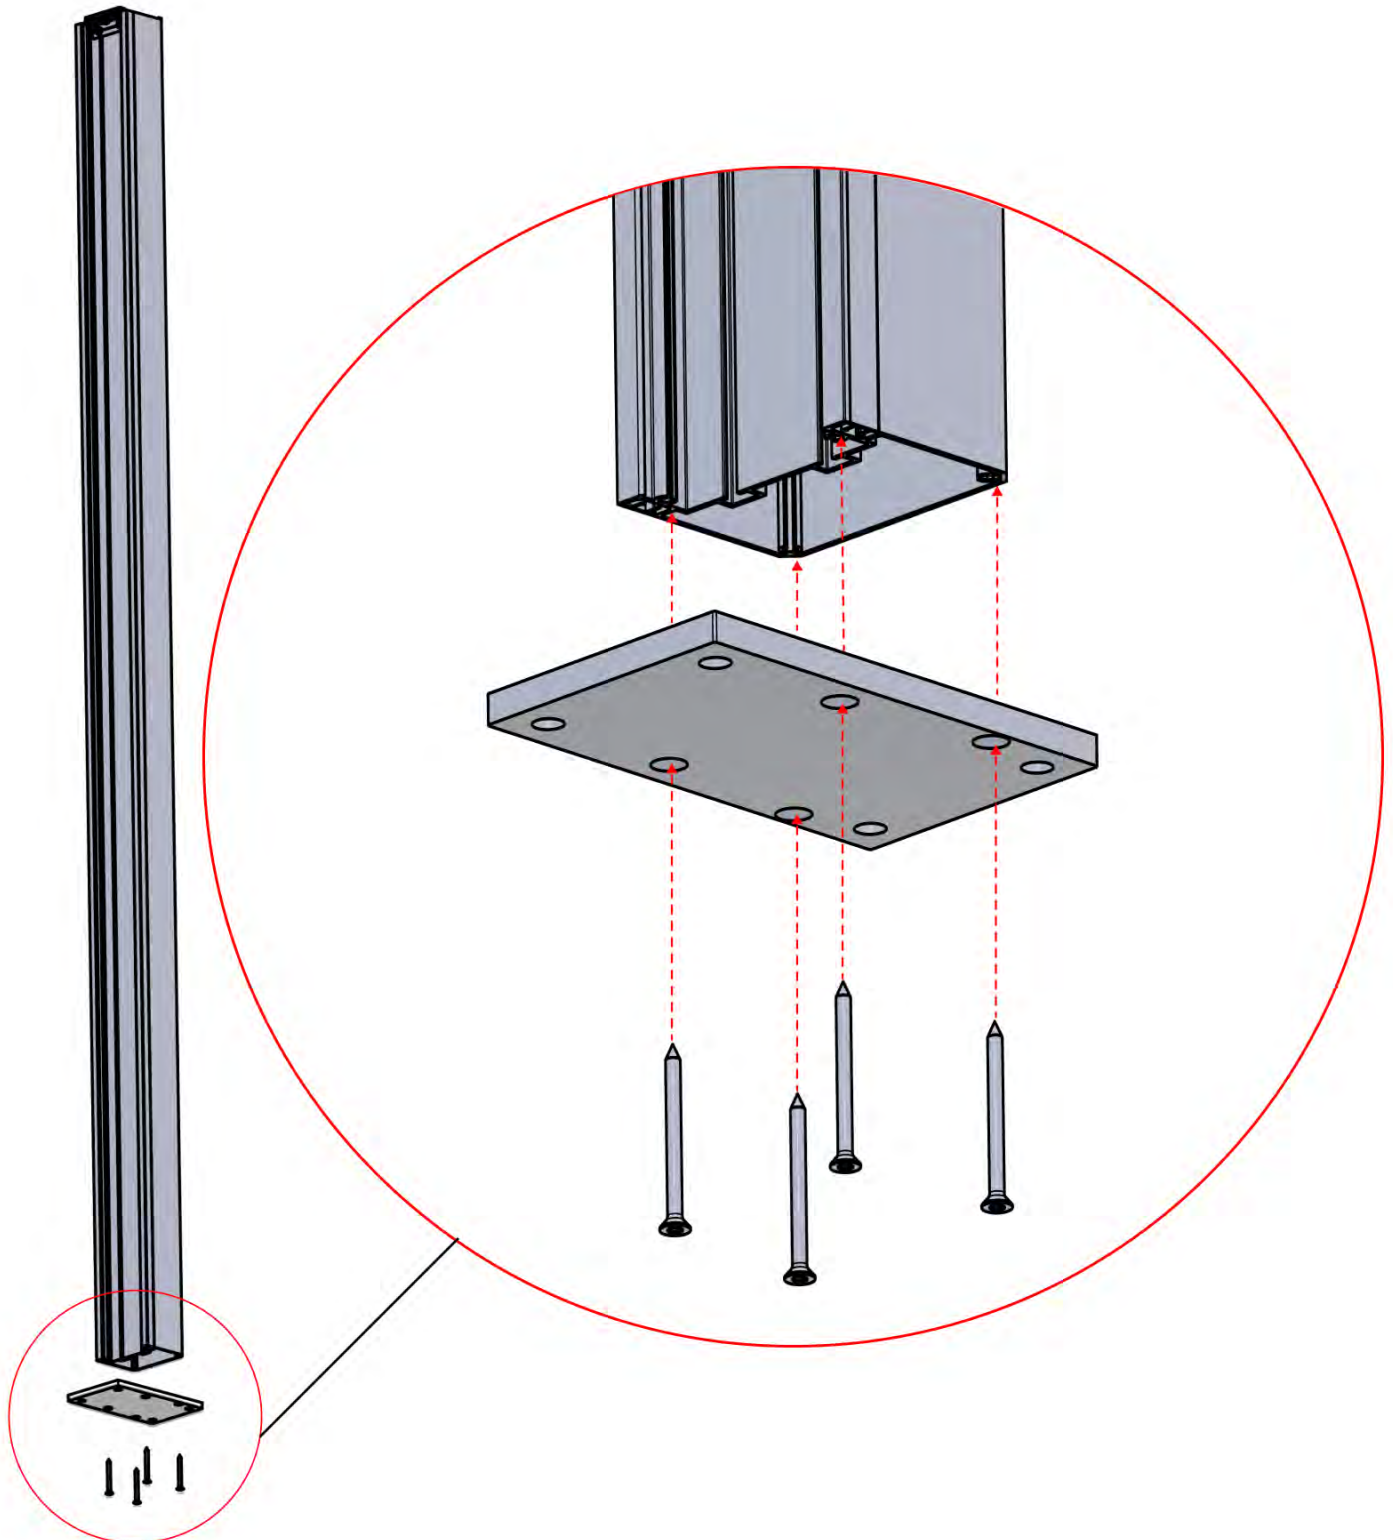

05

4

ANTHRACITE: C123
WHITE: C125
BLACK: C124

PN-200002782

1x

PN-200000560

4x