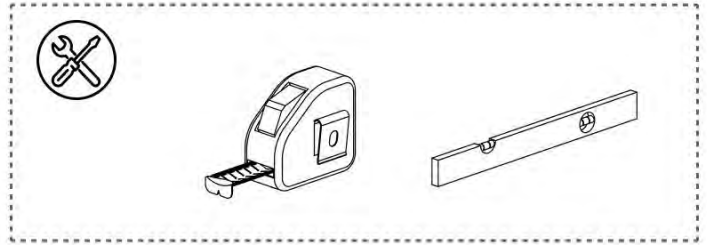

PN-200001514
4x

PN-200003323
1x

PN-200003322
1x

PN-200000840
18x

4.2x16
5/32" x 5/8"

62

63

PERGOLUX | PERGOLA WALL MOUNTED S4