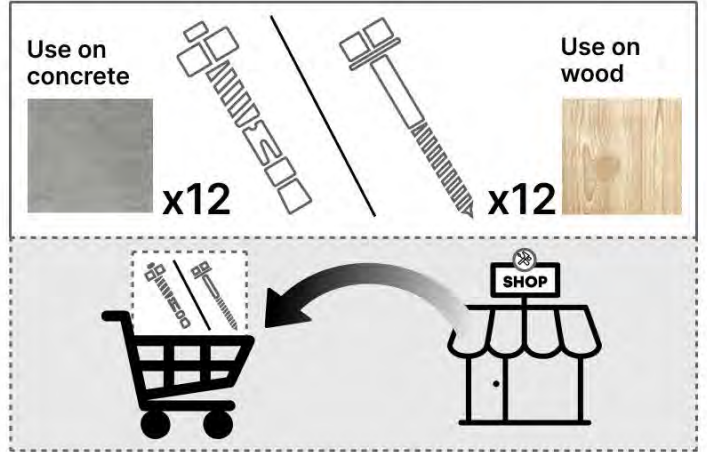

PN-200001514
4x

PN-200003323
1x

PN-200003322
1x

PN-200000840
18x

4.2x16
5/32" x 5/8"

62

63

PERGOLUX | PERGOLA WALL MOUNTED S4