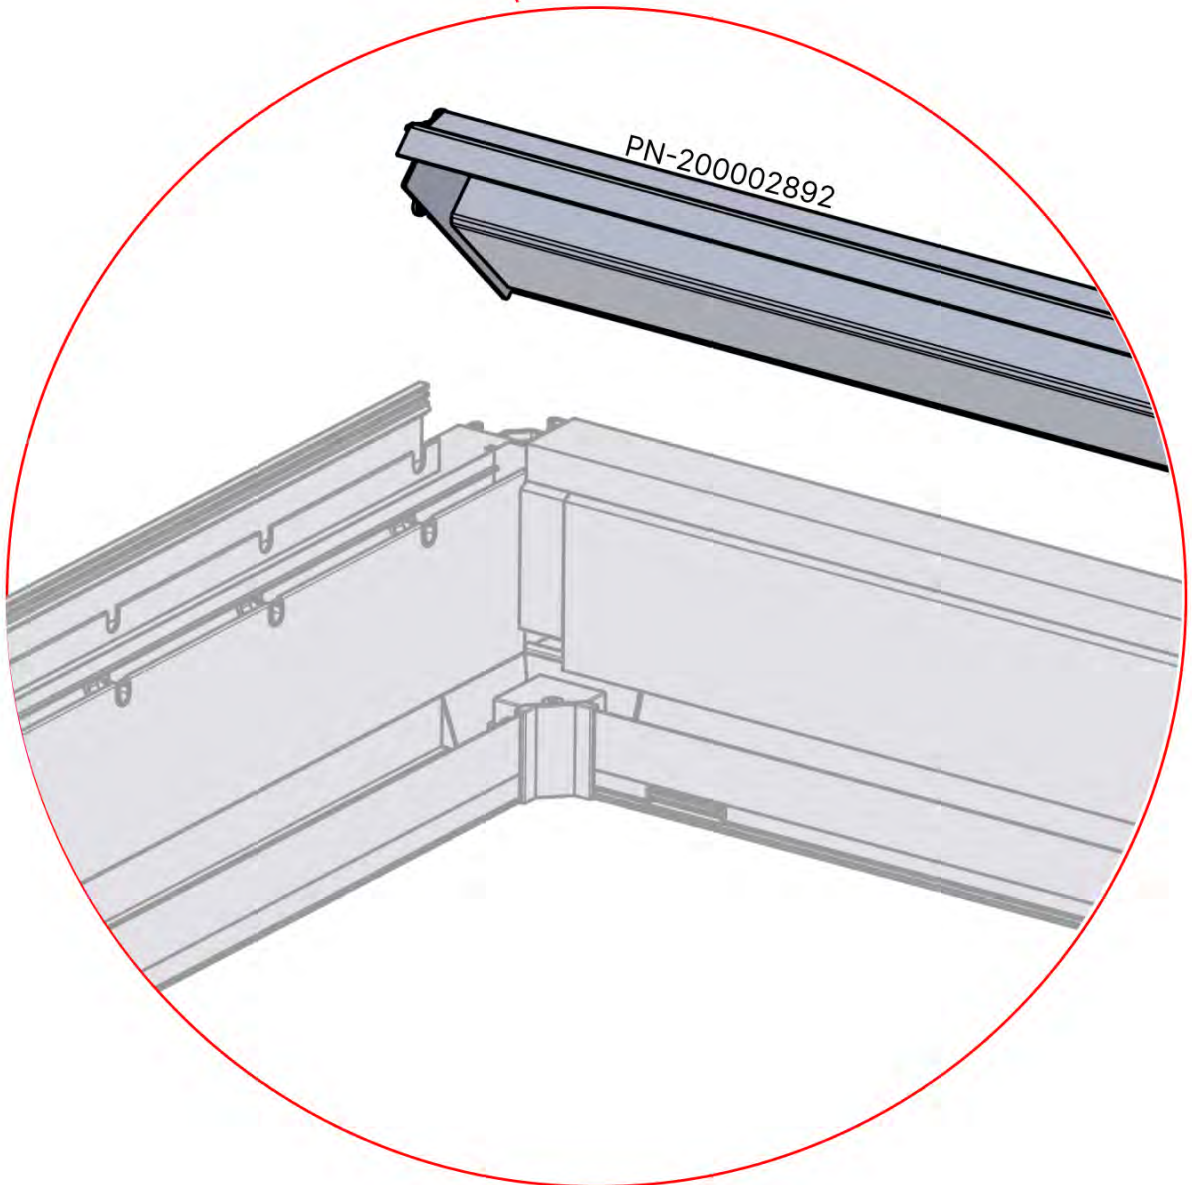

ANTHRACITE: B227
WHITE: B231
BLACK: B229

PN-200002892
1x

52

6

ANTHRACITE: B227
WHITE: B231
BLACK: B229

53

6

ANTHRACITE: B227
WHITE: B231
BLACK: B229