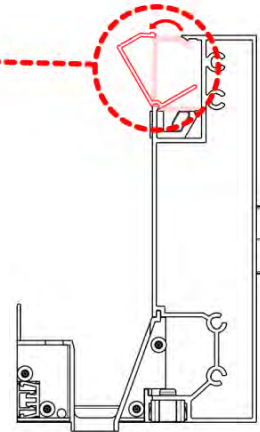

03

2

PERGOLUX **x7**

ANTHRACITE: B215
WHITE: B219
BLACK: B217

3

PERGOLUX **x7**

ANTHRACITE: B199
WHITE: B207
BLACK: B203

PN-200002889
1x

PN-200002890
1x

PN-200002868
1x

PN-200002873
1x