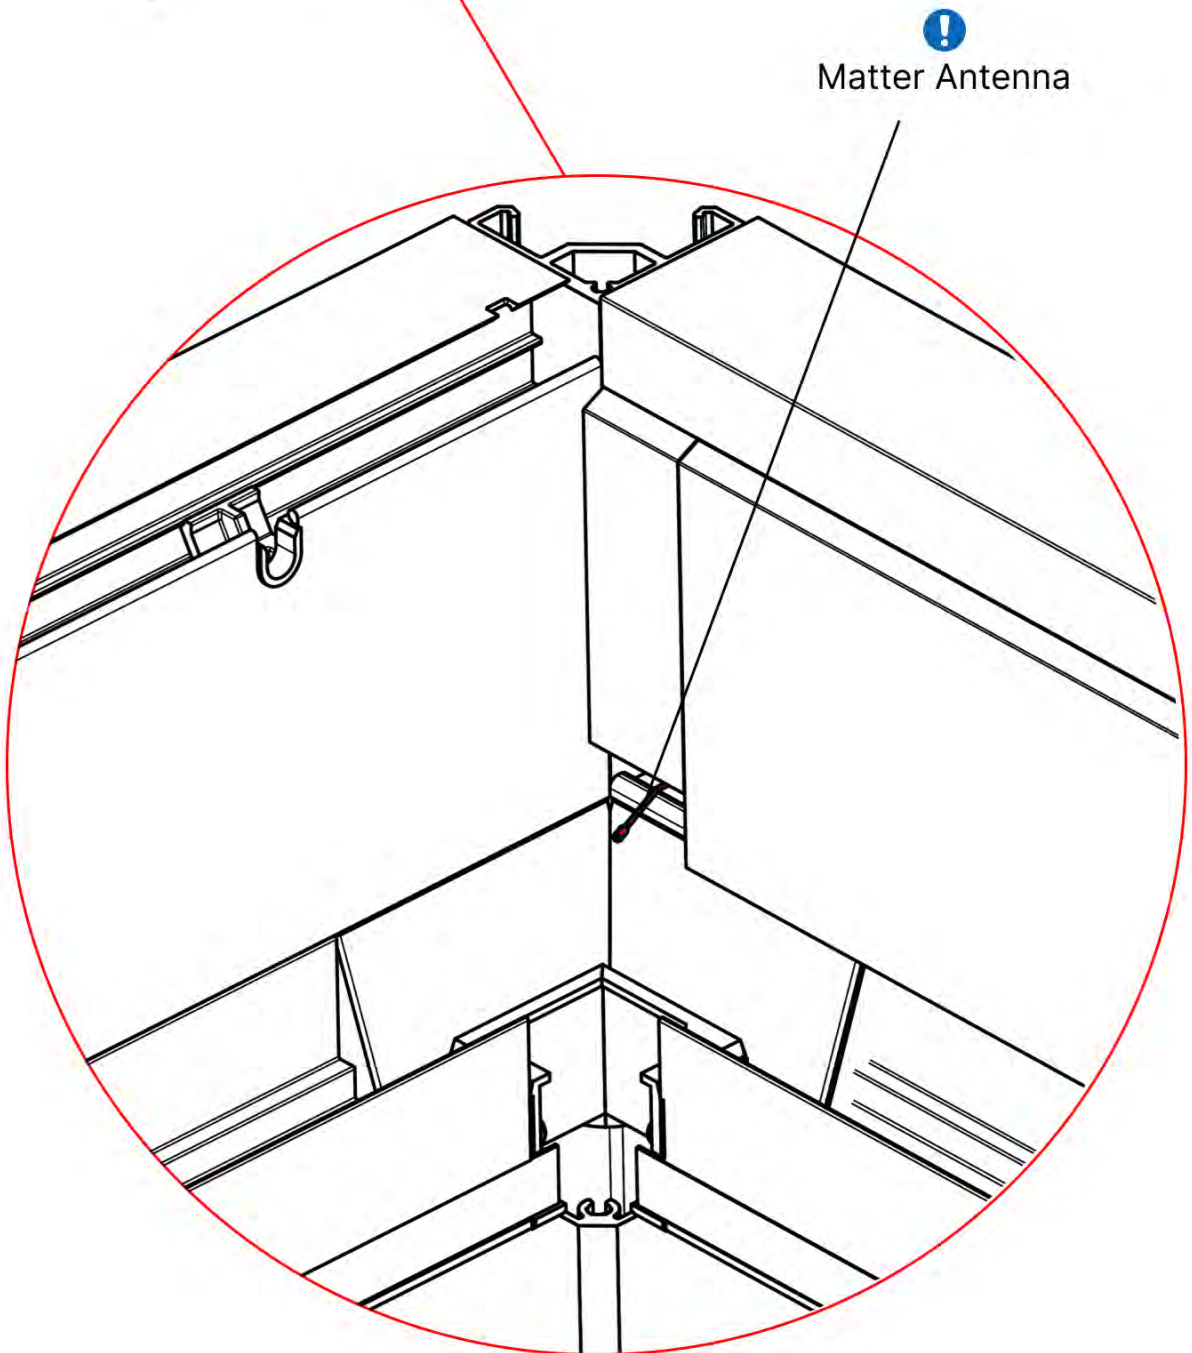

ANTHRACITE: C123
WHITE: C125
BLACK: C124

PN-200003334
1x

41

Route the Matter
Antenna and place it
below the highlighted
part(PN-200002622).

42

2

ANTHRACITE: B215
WHITE: B219
BLACK: B217

INFORMATION