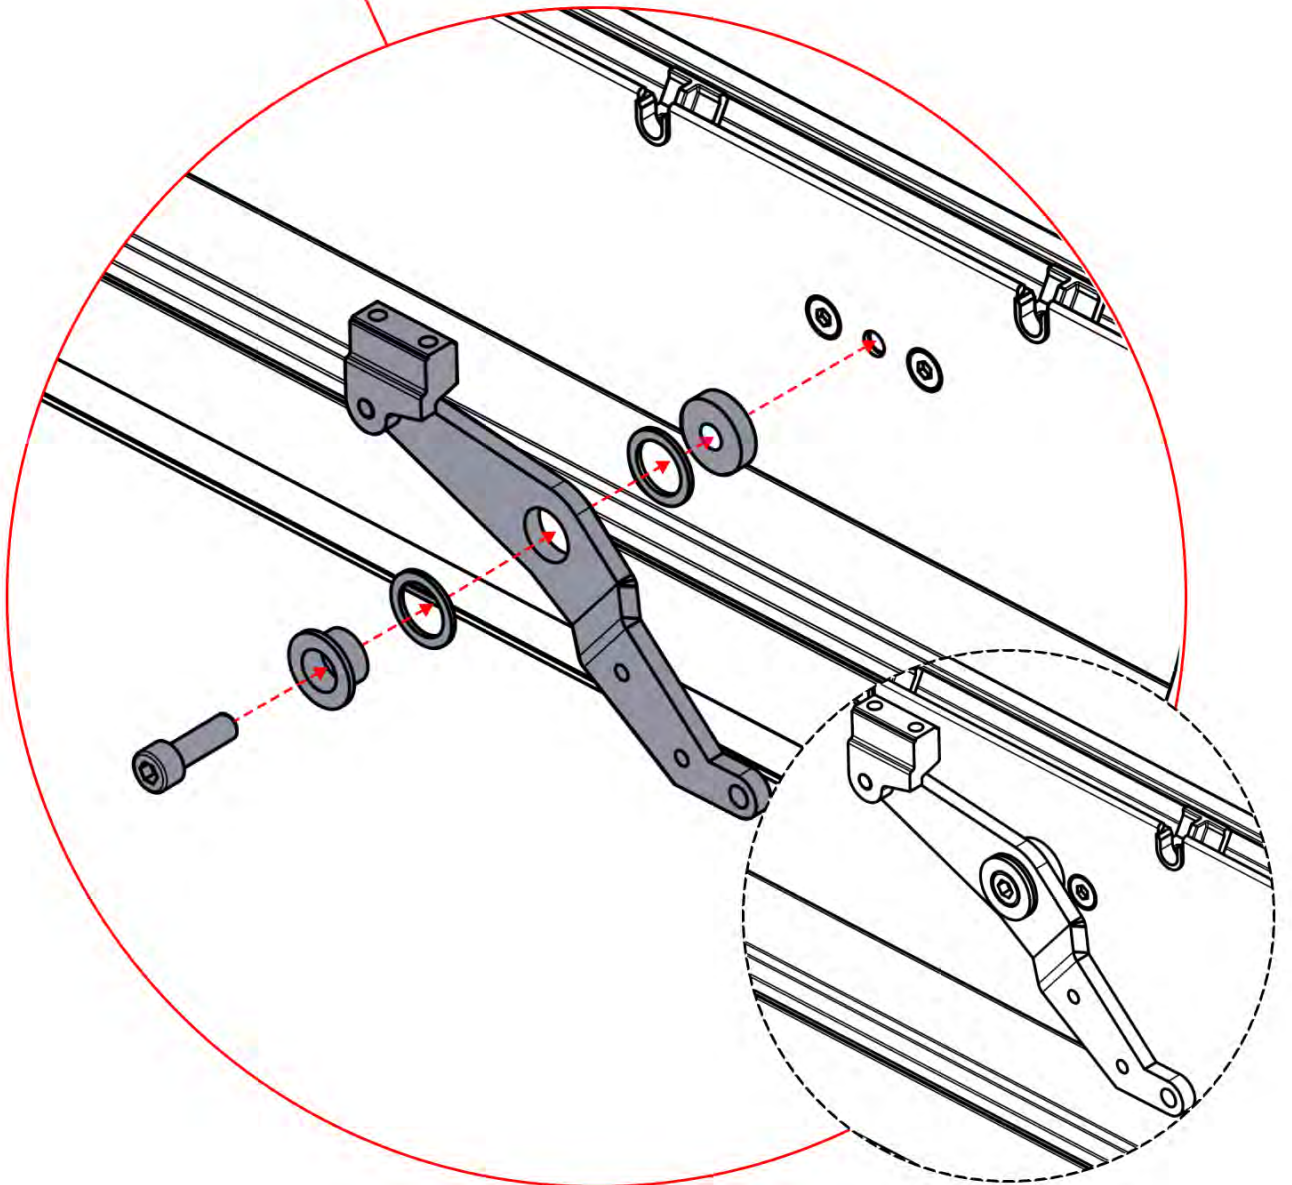

- PN-200003318
  2x
- PN-200003317
  1x
- PN-200000511
  2x
- PN-200000502
  1x
- PN-200000561
  1x