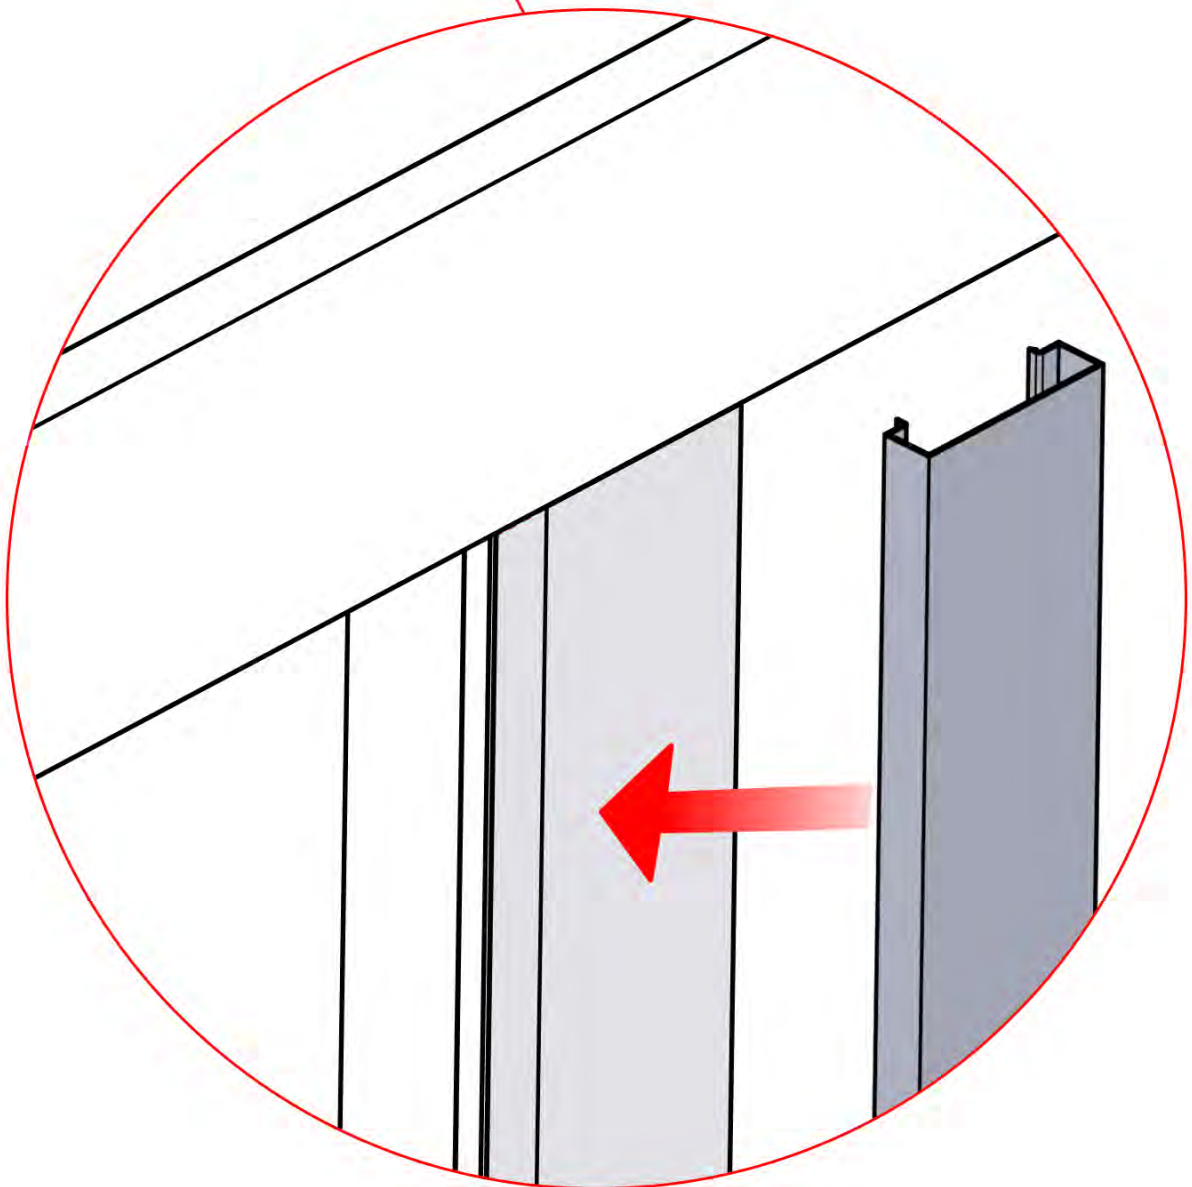

25

PERGOLUX *x1*

4

ANTHRACITE: C123
WHITE: C125
BLACK: C124

PN-200002783
2x