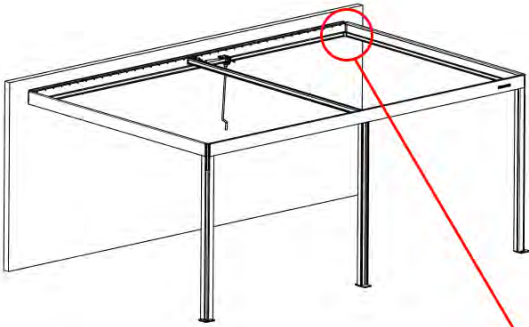

ANTHRACITE: C123
WHITE: C125
BLACK: C124

PN-200003334
1x

41

Route the Matter
Antenna and place it
below the highlighted
part(PN-200002622).

42

2

ANTHRACITE: B215
WHITE: B219
BLACK: B217

INFORMATION