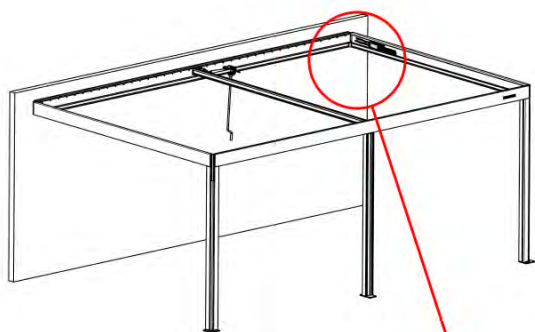

34

Control Box can be
installed on
Preferred W BEAM

** Only if you ordered LED lights to your pergola.

35

Connect grounding wire before connecting to power!

GROUNDING

! ** Only if you ordered LED lights to your pergola.