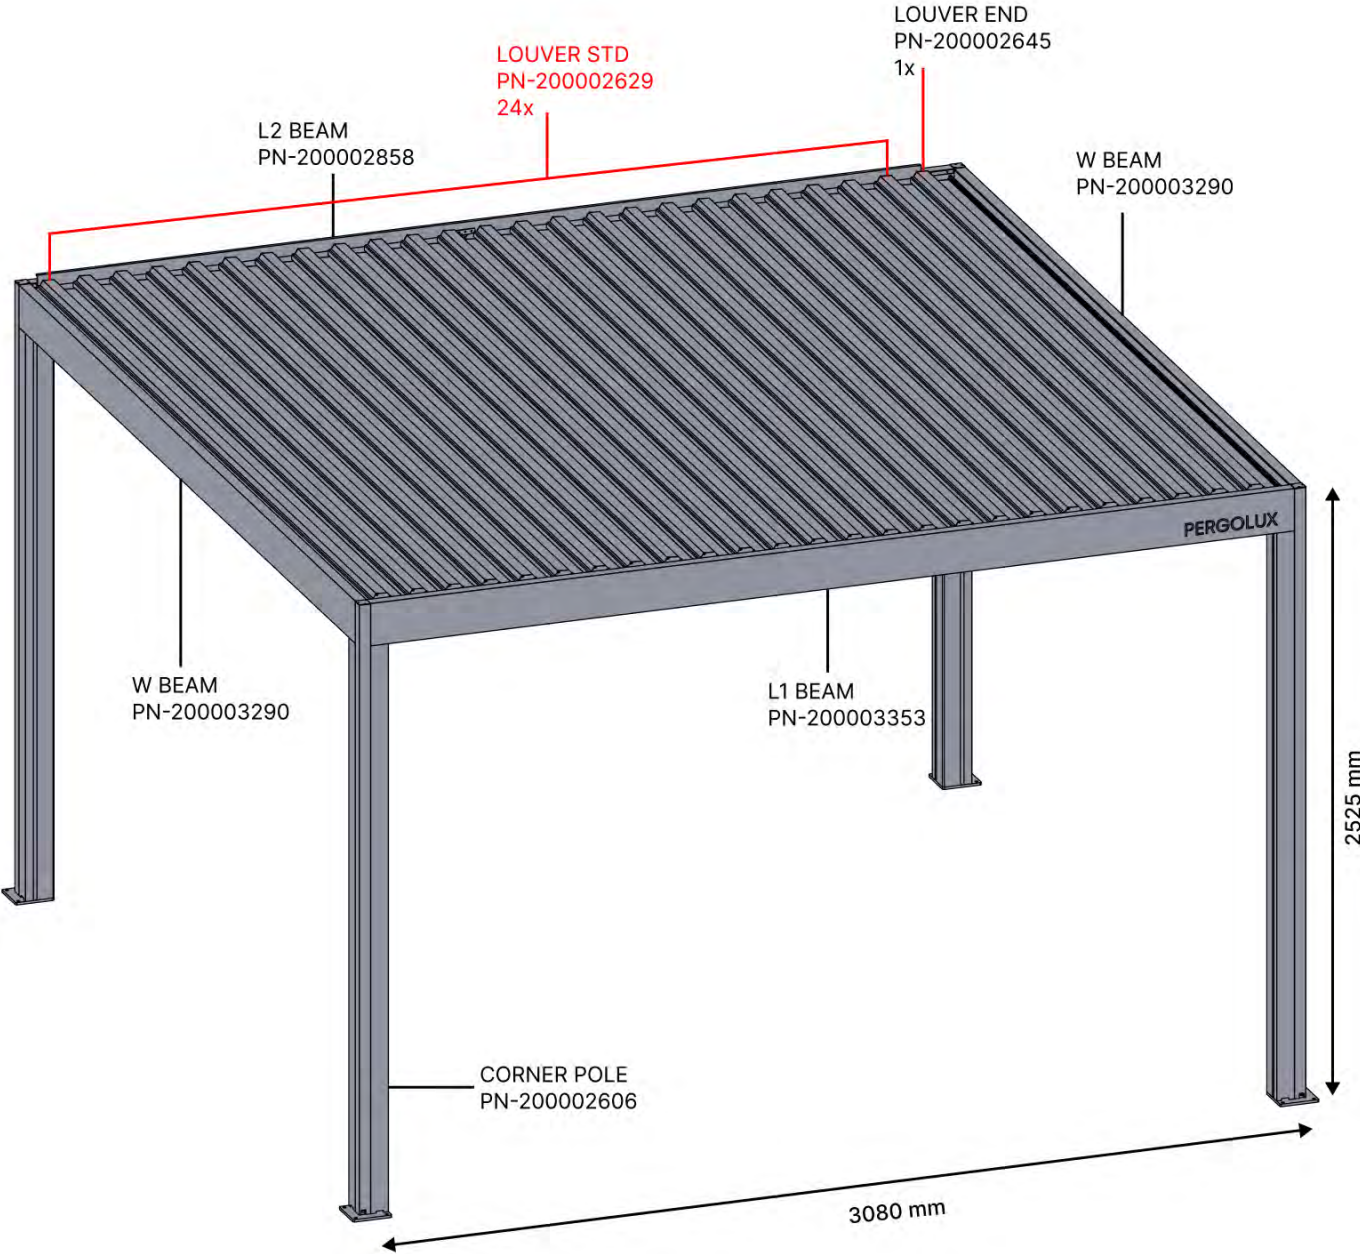

PERGOLUX | PERGOLA PRO FREESTANDING S4

3 x 3 M / 10' x 10'

3 × 3 M / 10' x 10'

01

Are you installing a screen, slat wall or glass wall?

It is recommended to remove these Snapfit covers and clips now before installing the pergola.