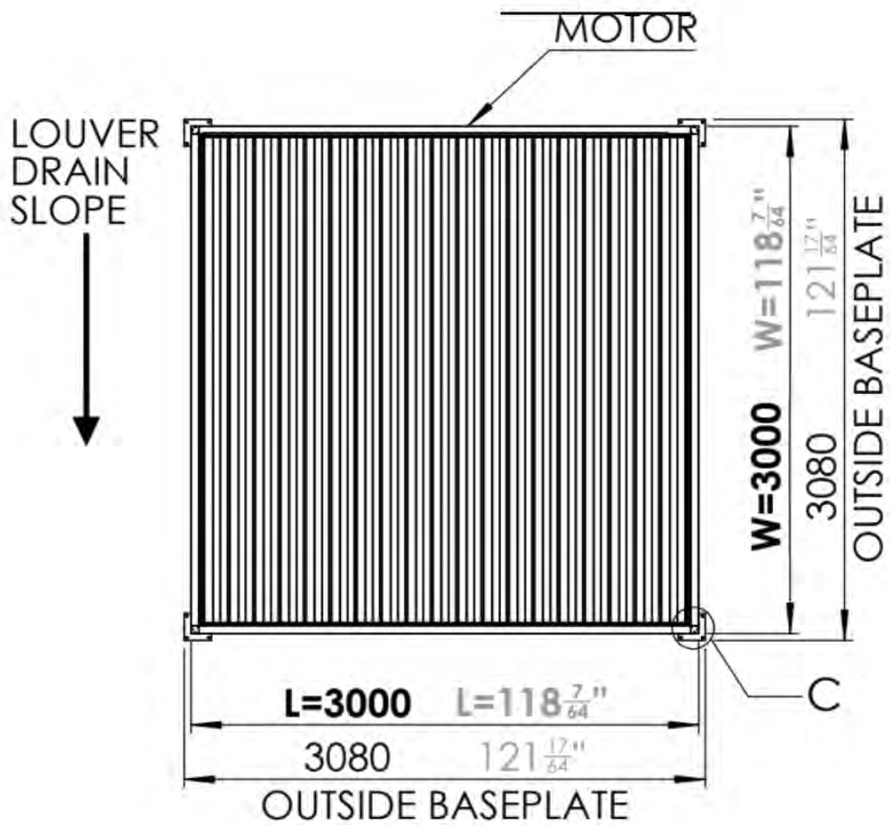

3 × 3 M / 10' x 10'