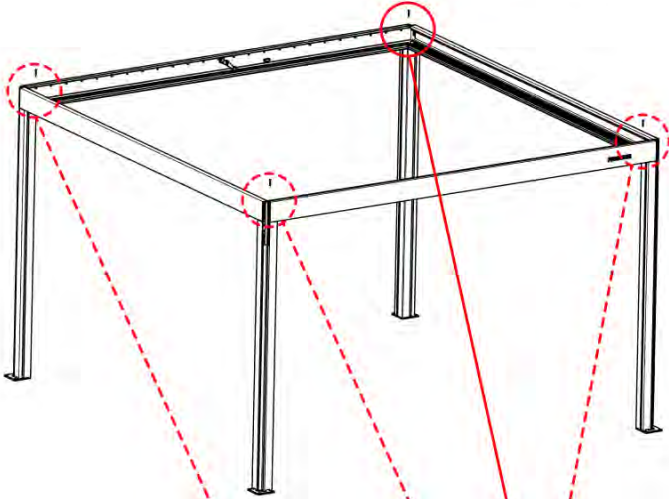

10

4

ANTHRACITE: B232
WHITE: B240
BLACK: B236

PN-200000960

4x