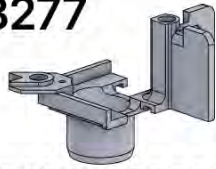

Note: If accessory bags lack part number stickers, refer to the manual for identification.

ANTHRACITE WHITE BLACK

4

B232

B240

B236

PN-20000
3277

PN-200002617
4x