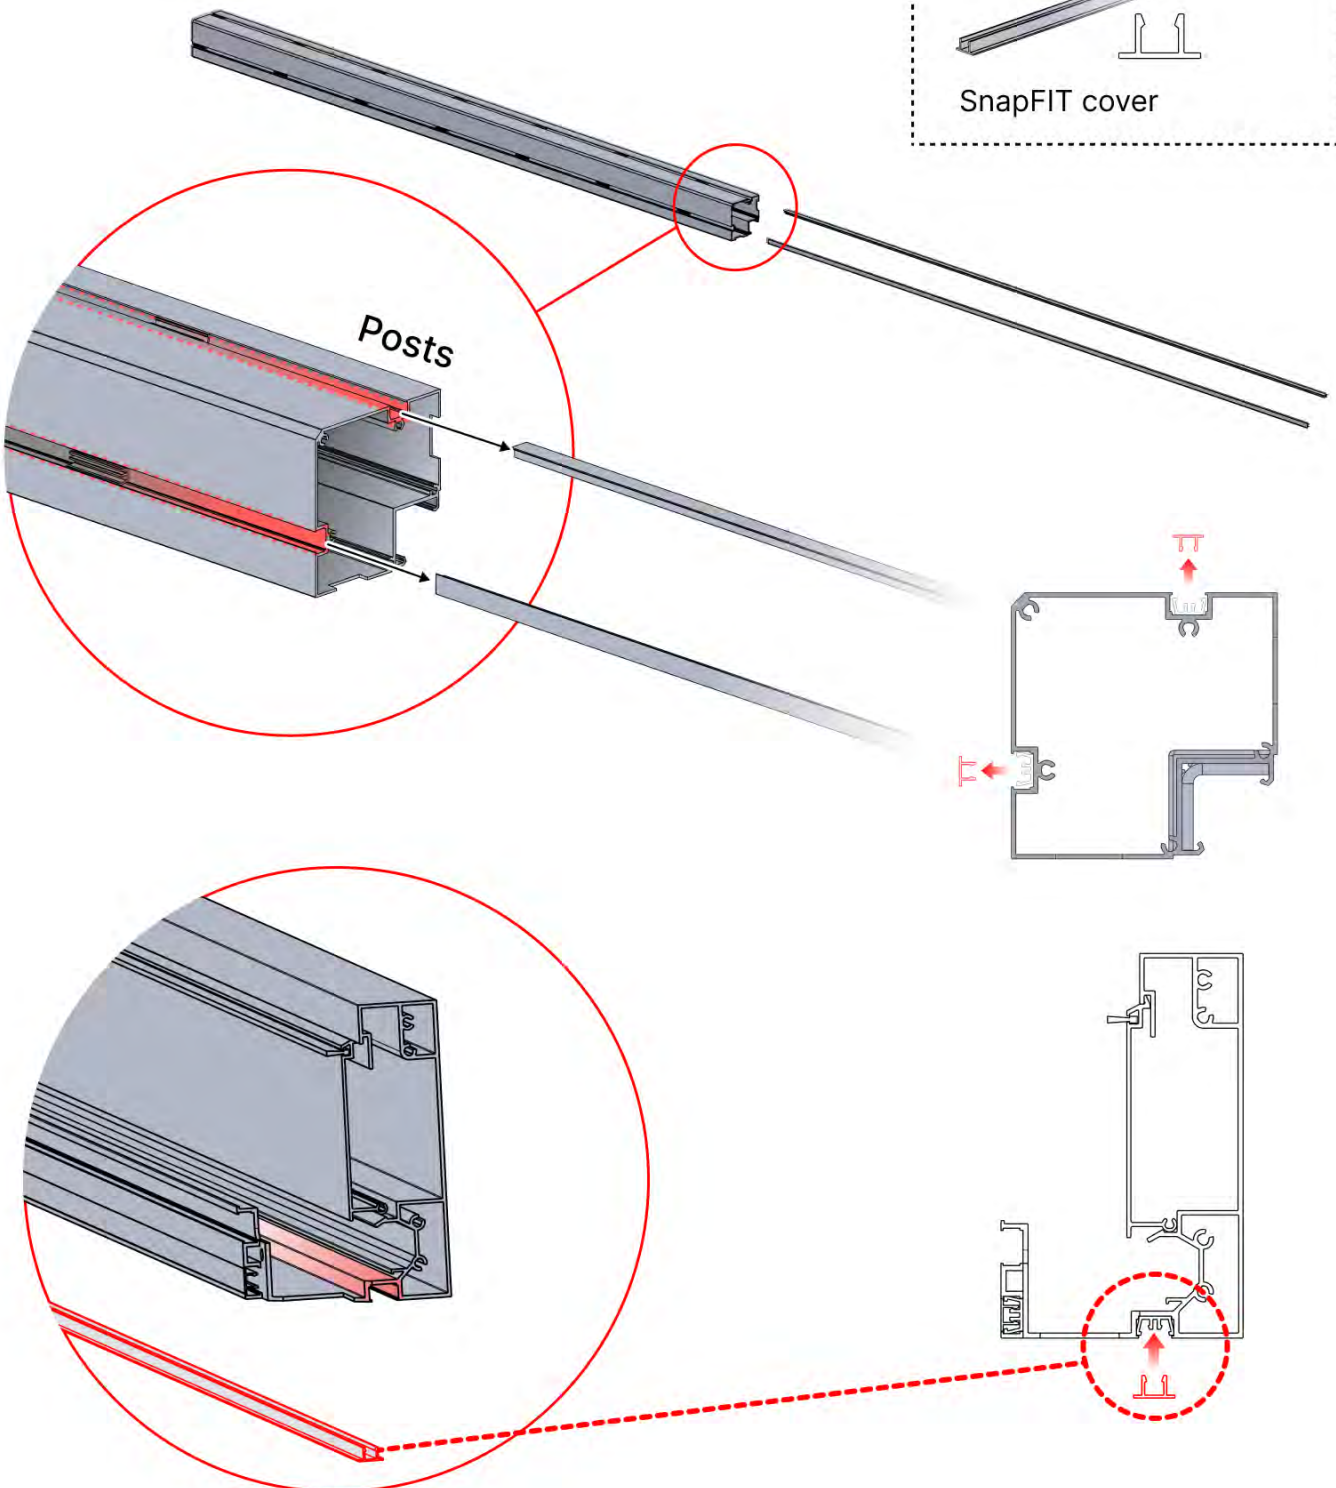

01

Are you installing a screen, slat wall or glass wall?

It is recommended to remove these Snapfit covers and clips now before installing the pergola.

Cover and clips