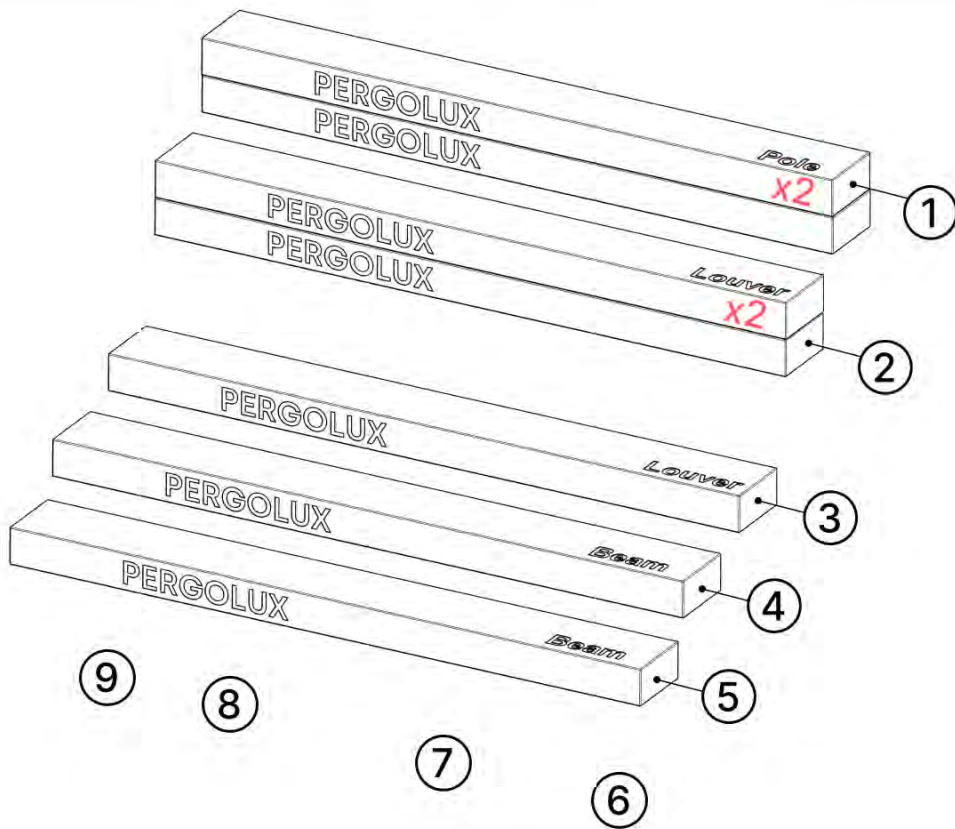

INFORMATION

3mm, 4mm, 5mm

TX15, TX20, TX25, TX30

PACKAGE OVERVIEW

ORDER	ANTHRACITE	WHITE	BLACK
①	C120	C122	C121
②	L215	L219	L217
③	L227	L231	L229
④	B232	B240	B236
⑤	B256	B260	B258
⑥	WHITE / RGB LED		
⑦	MOTOR		
⑧	CONTROL BOX		
⑨	POWER CABLE		