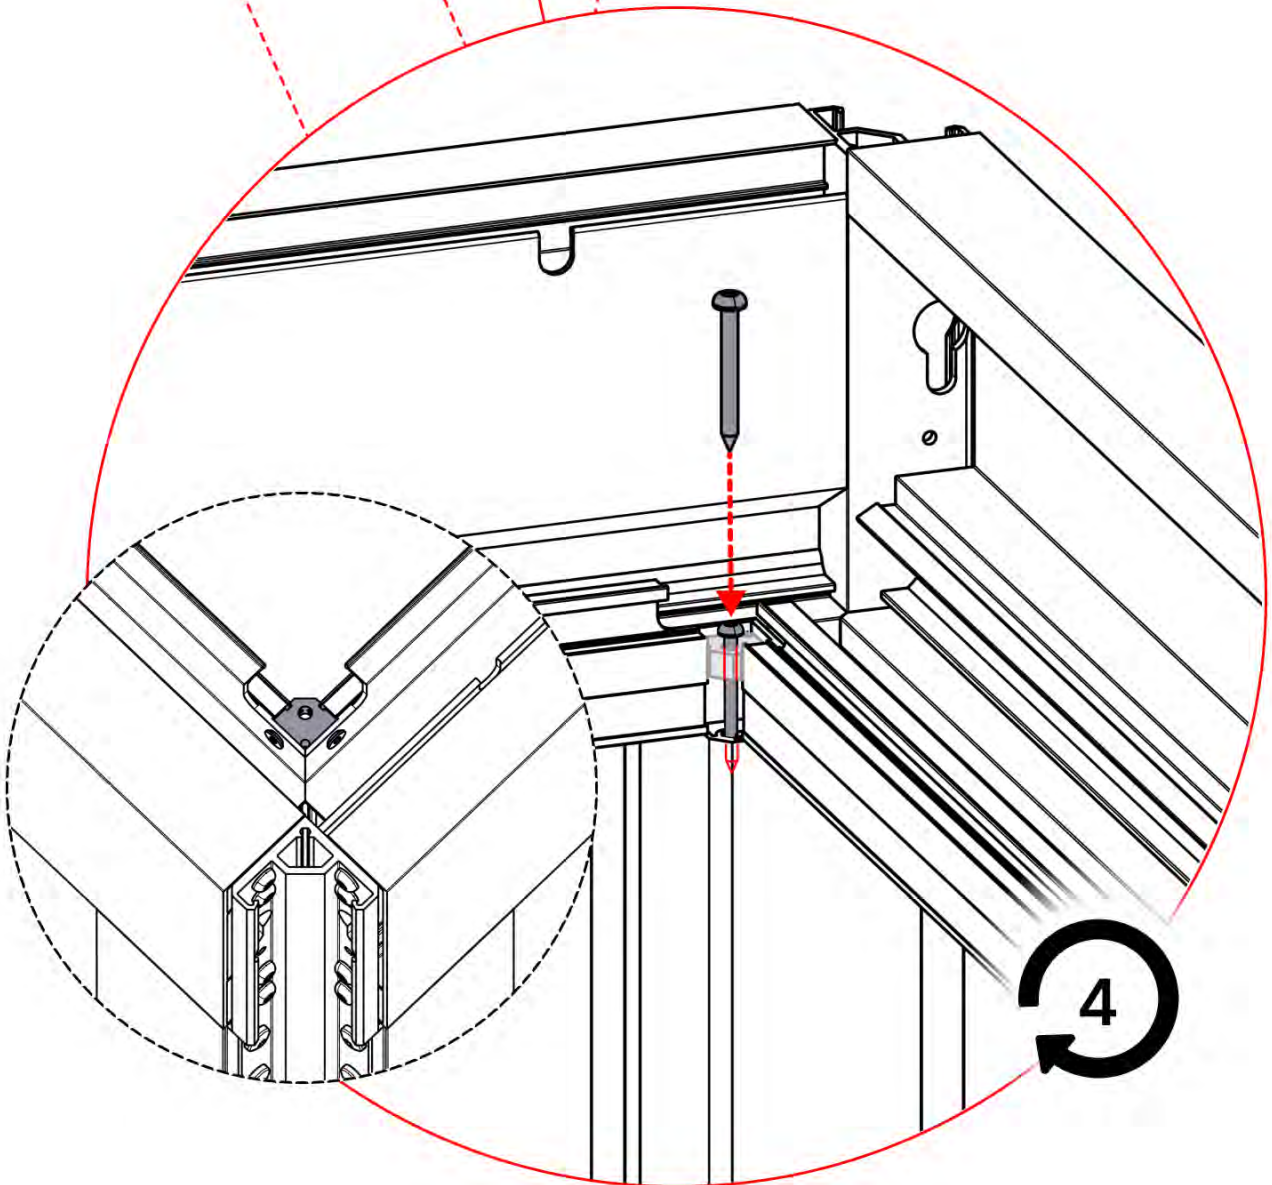

10

4

ANTHRACITE: B232
WHITE: B240
BLACK: B236

PN-200000960

4x