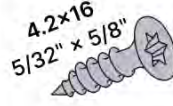

4x

PN-200000840

12x

52

53

Use on
concrete

x12

Use on
wood