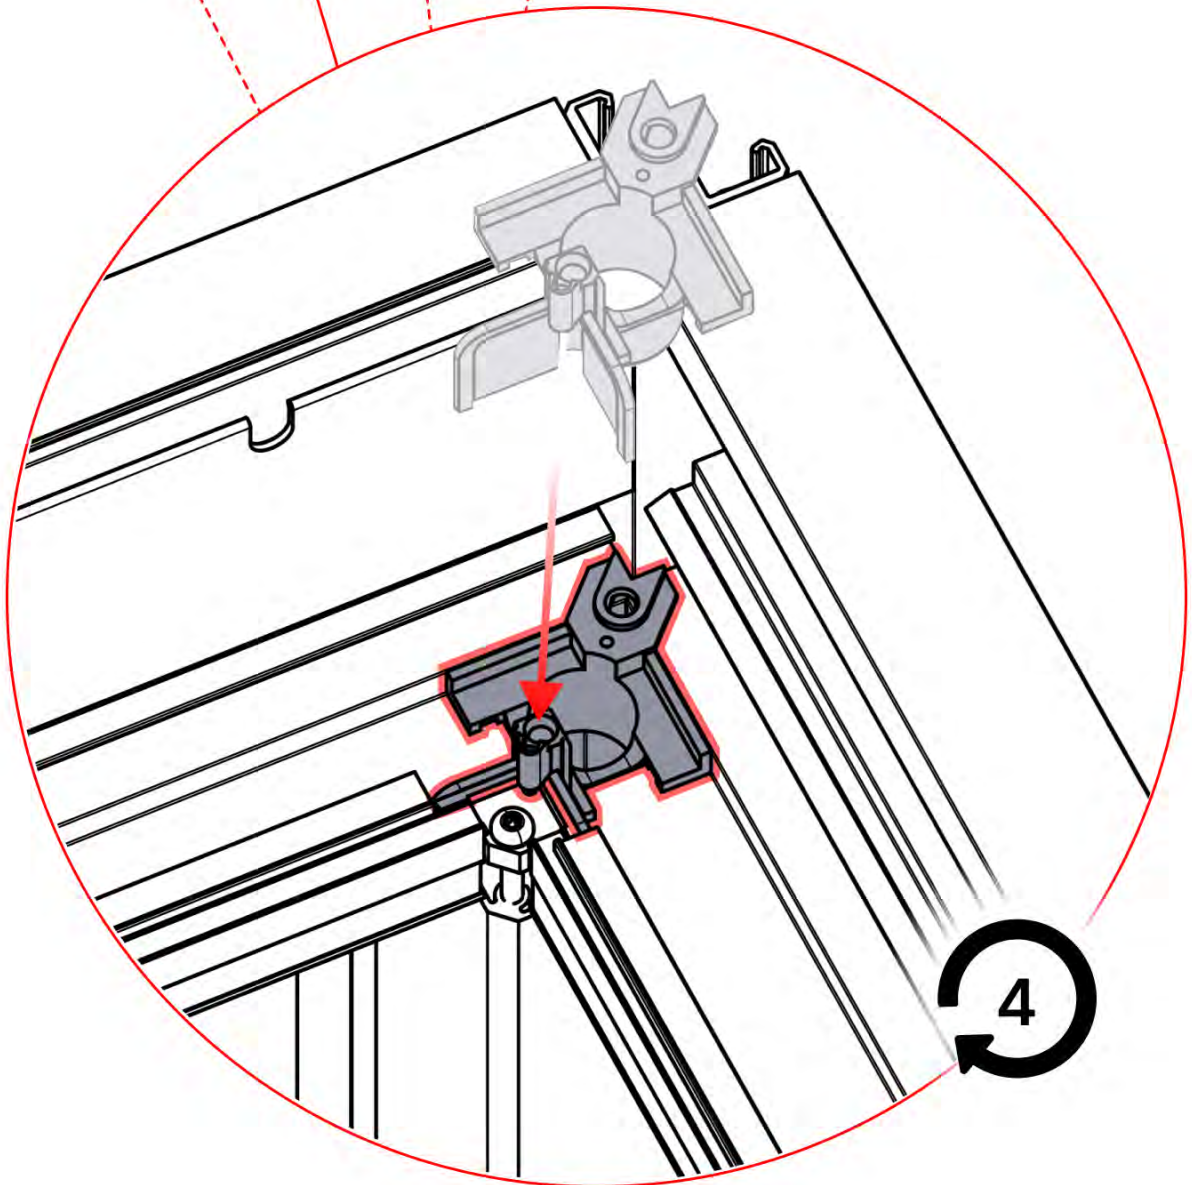

11

4

ANTHRACITE: B232
WHITE: B240
BLACK: B236