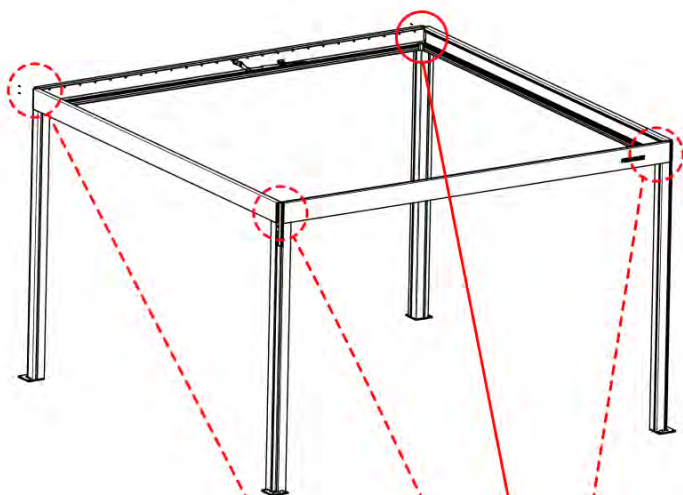

32

4

ANTHRACITE: B232
WHITE: B240
BLACK: B236

PN-200000680

8x

33

Route the Matter
Antenna and place it
below the highlighted
part(PN-200002622).

Matter Antenna