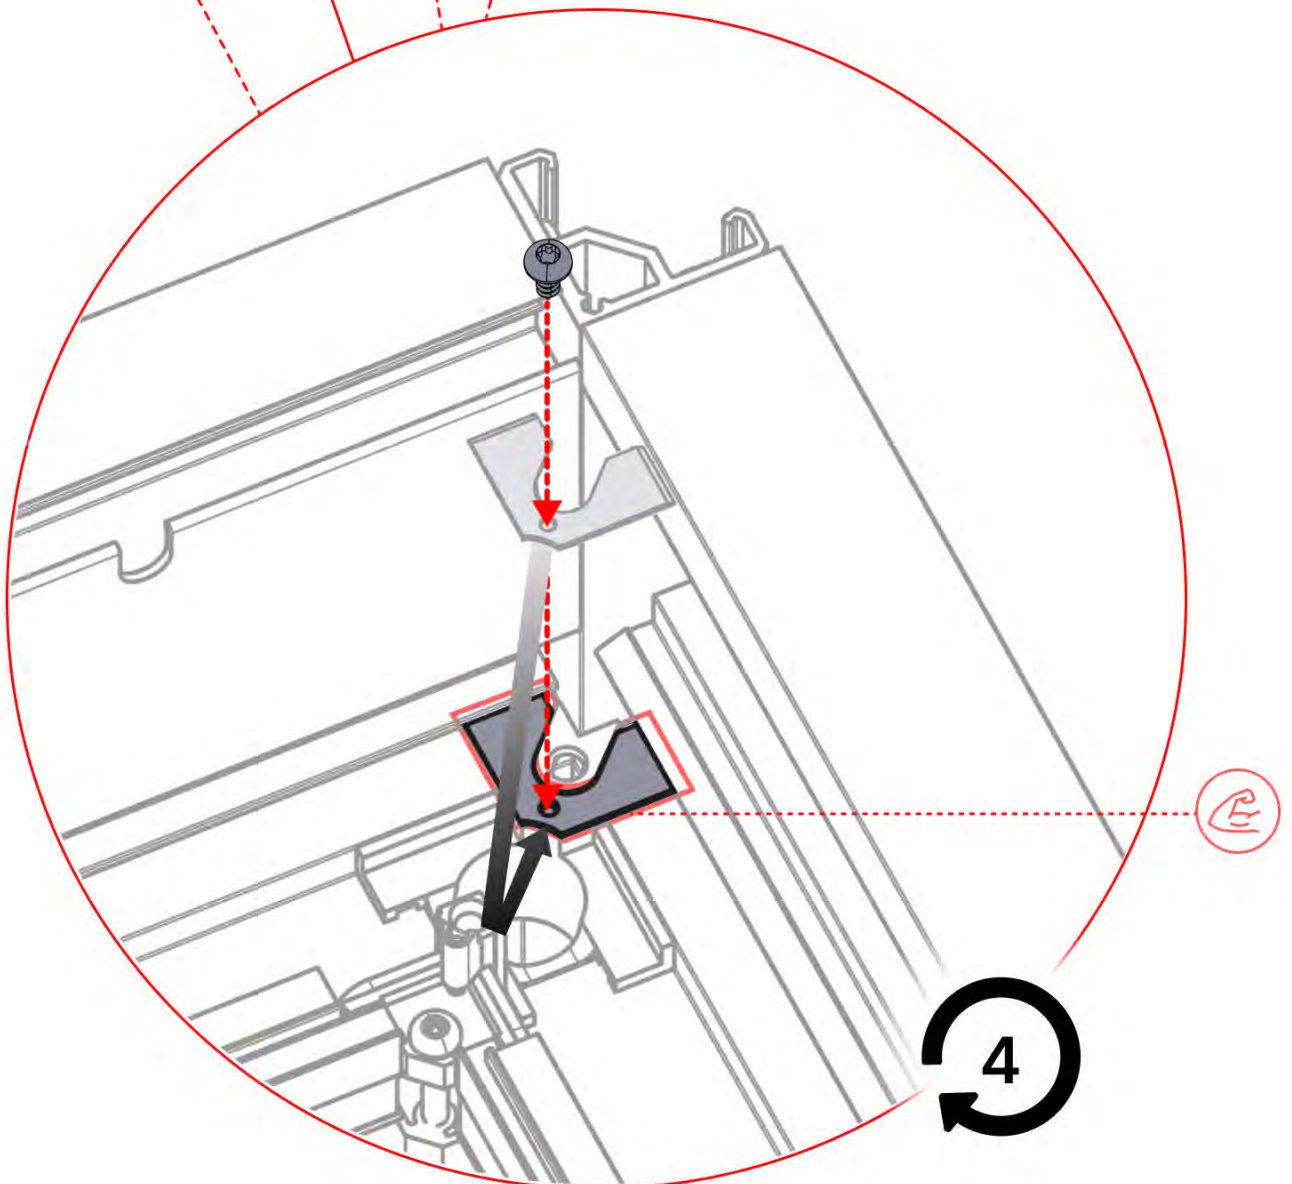

PN-200000571
4x

3.5x8
6 x 5/16"

IMPORTANT INFORMATION

Handle with care.

When installing the light strip, do not pull or bend the wires on both sides with force, as this may cause the solder joints to fall off.