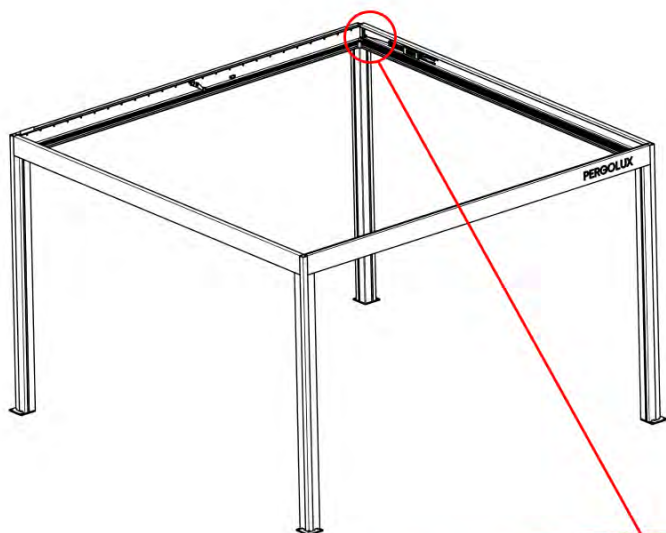

32

4

ANTHRACITE: B232
WHITE: B240
BLACK: B236

PN-200000680

8x

33

Route the Matter
Antenna and place it
below the highlighted
part(PN-200002622).

Matter Antenna