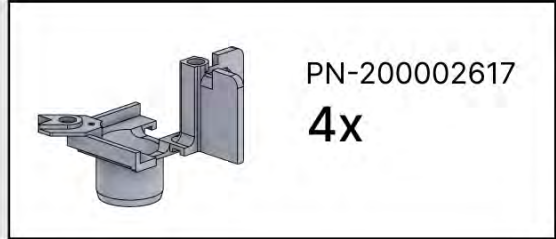

11

4

ANTHRACITE: B232
WHITE: B240
BLACK: B236