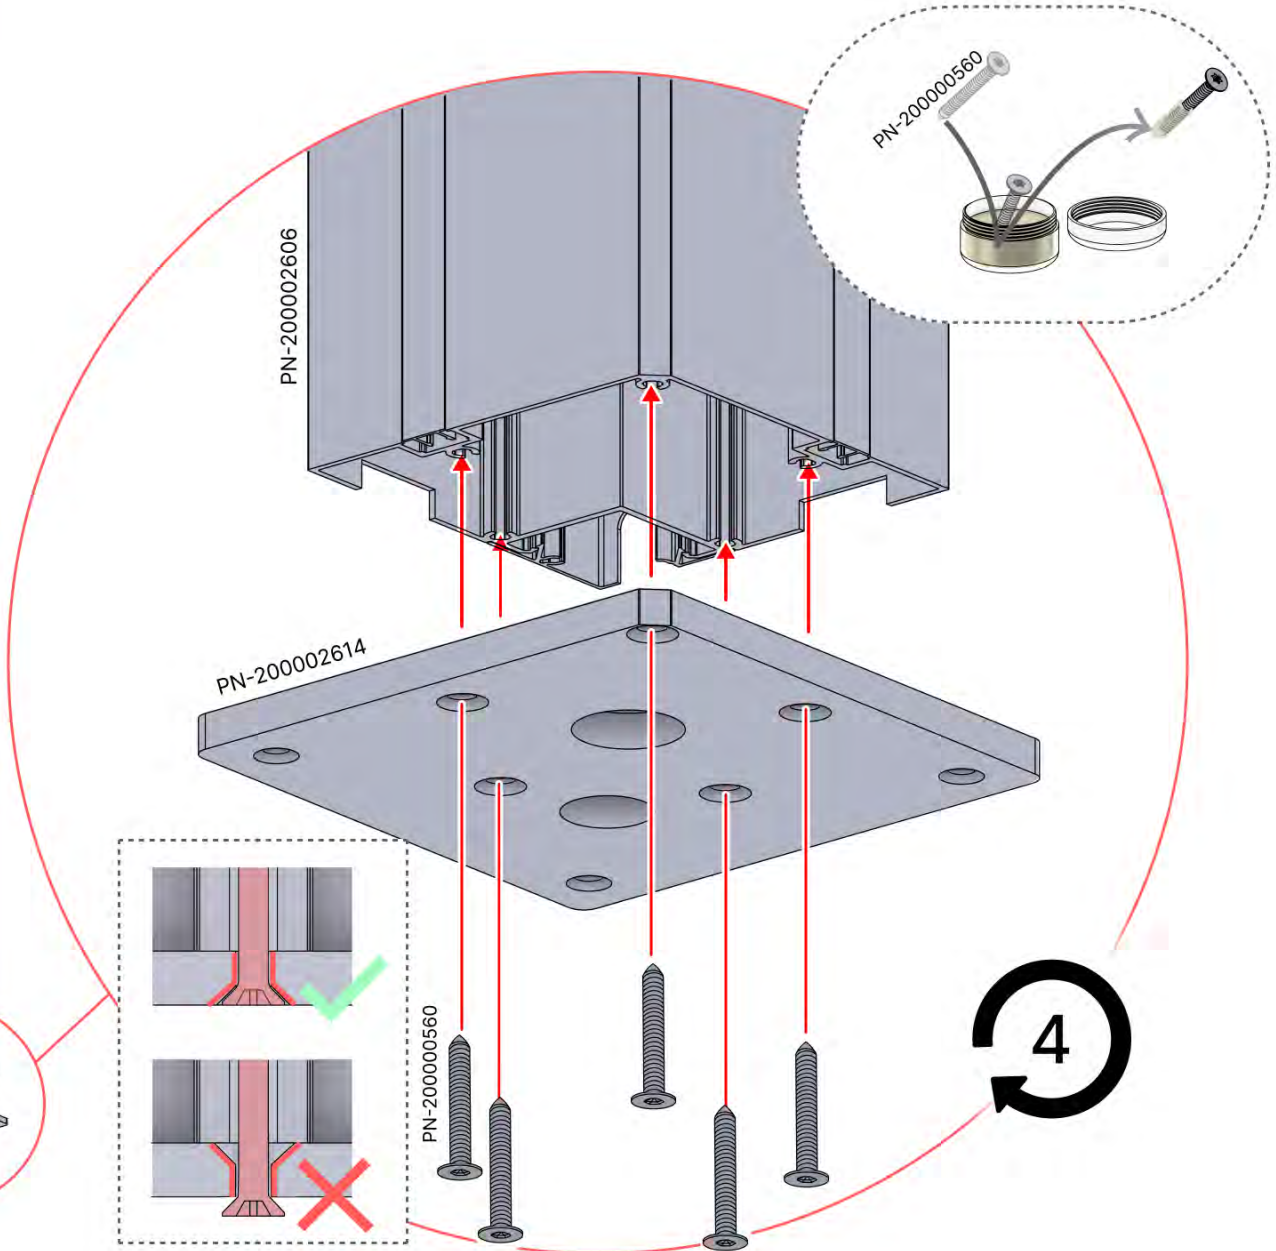

04

1

x2
PERGOLUX
PERGOLUX

ANTHRACITE: C120
WHITE: C122
BLACK: C121

4

x1
PERGOLUX

ANTHRACITE: B232
WHITE: B240
BLACK: B236

PN-200002606
4x

PN-200002614
4x

PN-200000560
20x

5.5x60
7/32" x 2-3/8"