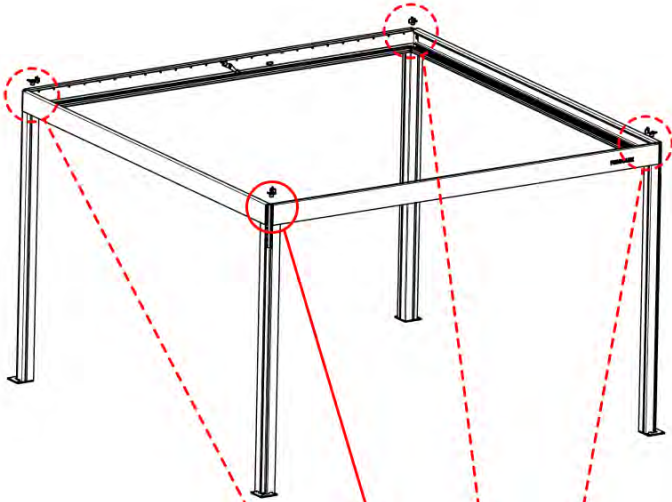

11

4

ANTHRACITE: B232
WHITE: B240
BLACK: B236