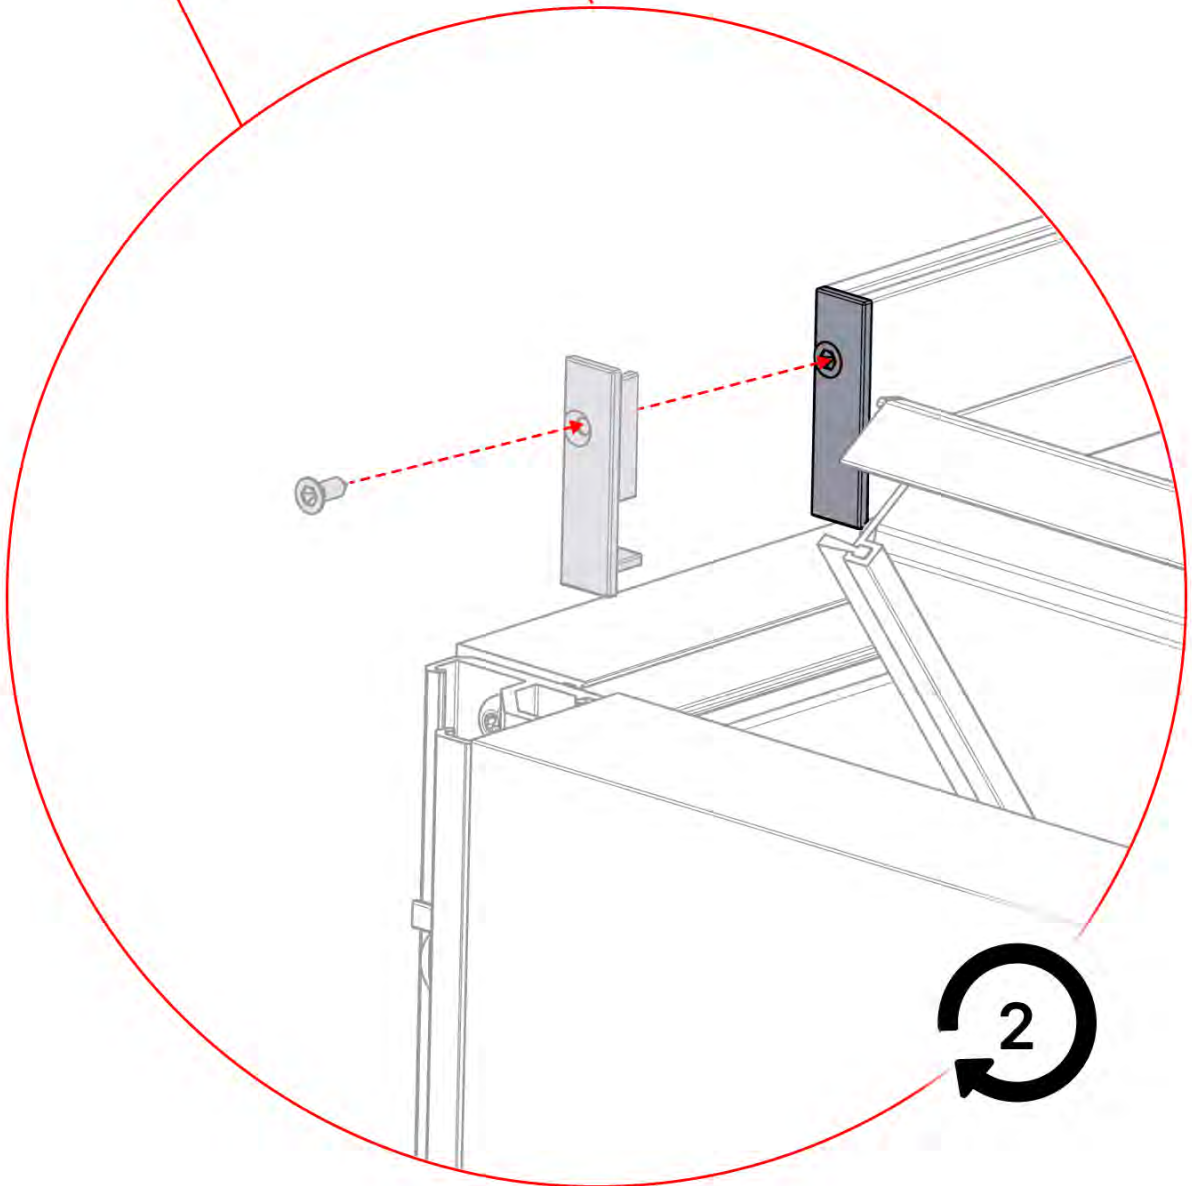

PN-200003030
1x

PN-200003031
1x

PN-200001207
1x