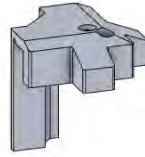

4

ANTHRACITE: B232
WHITE: B240
BLACK: B236

PN-200002625

4x