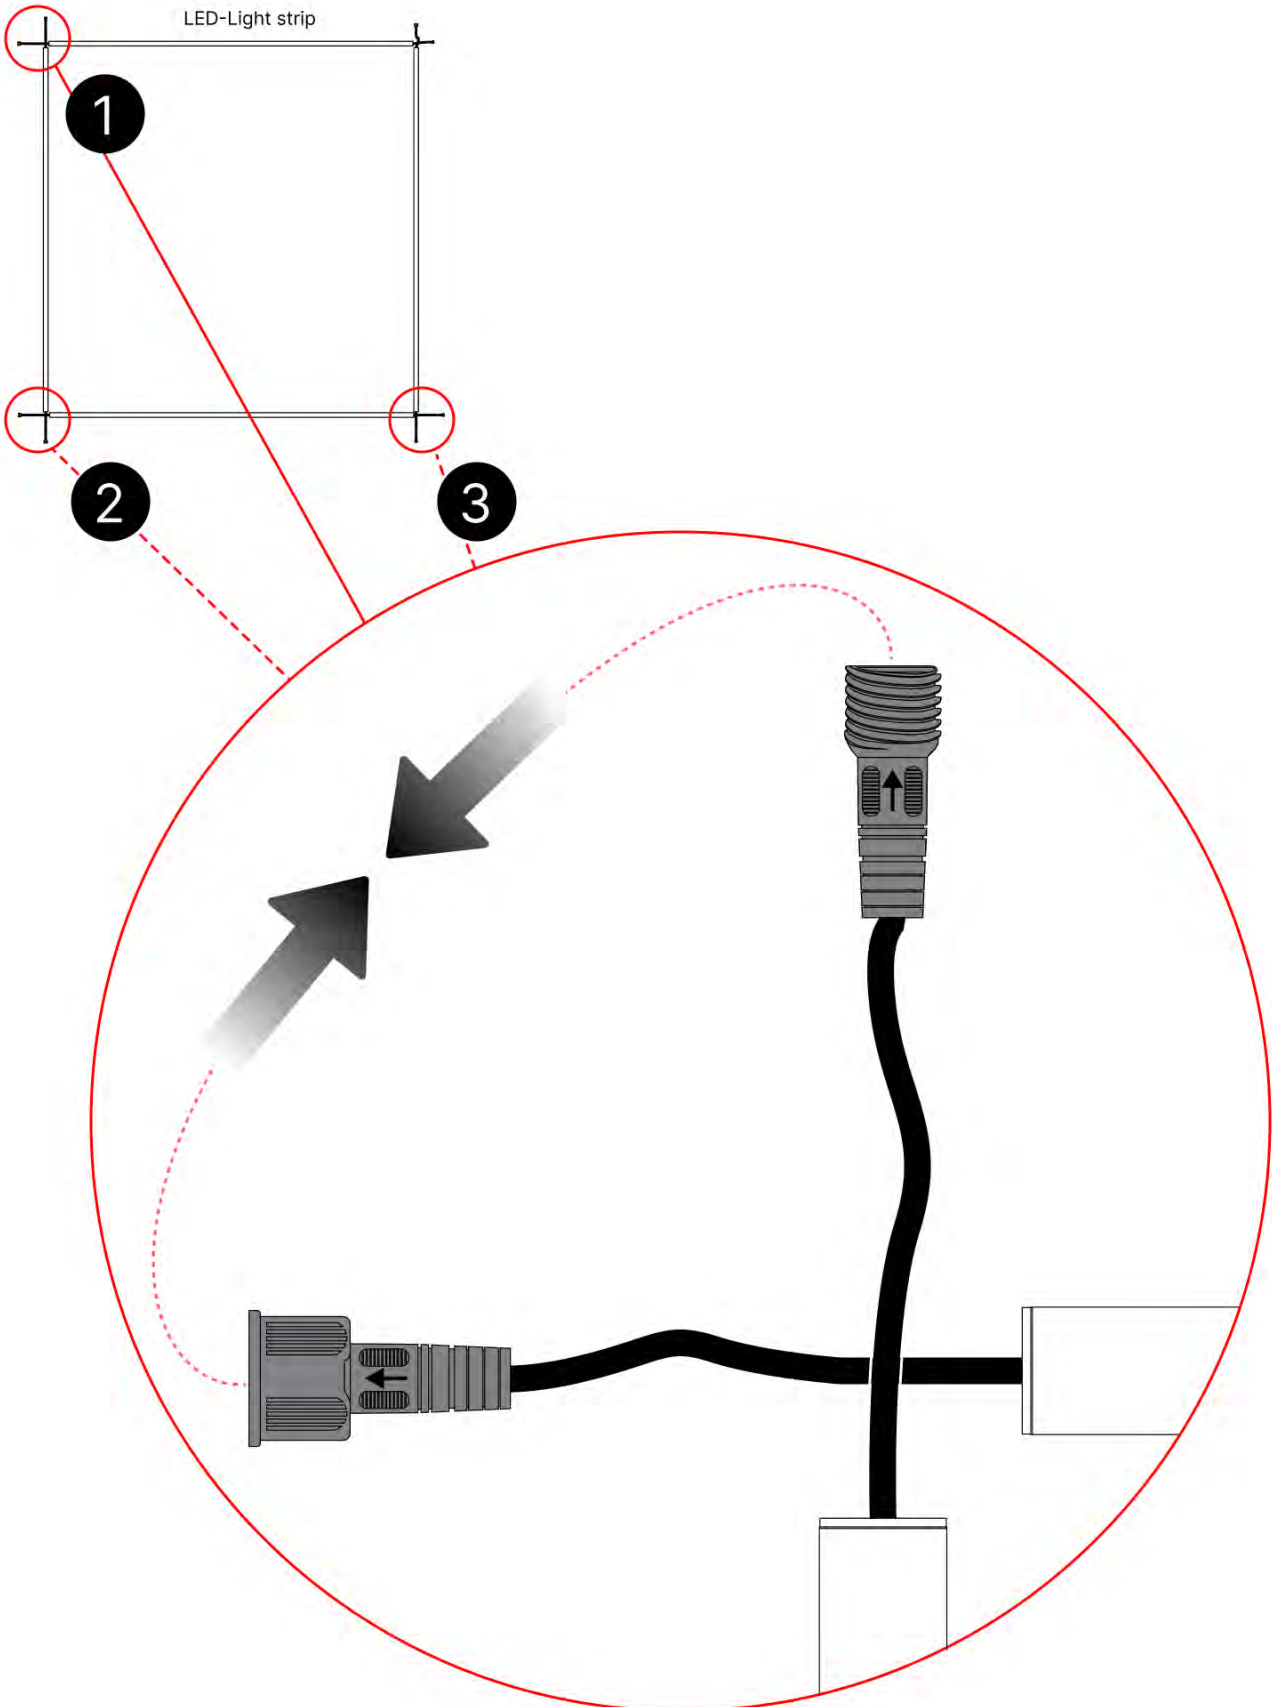

PN-200000571
4x

3.5x8
6 x 5/16"

IMPORTANT INFORMATION

Handle with care.

When installing the light strip, do not pull or bend the wires on both sides with force, as this may cause the solder joints to fall off.

Important! Please watch all the videos before starting the assembly.

The videos contain important information relevant to the assembly process.

INFORMATION

13

14

Tip: For a smoother LED installation, spray the track with soapy water before mounting.