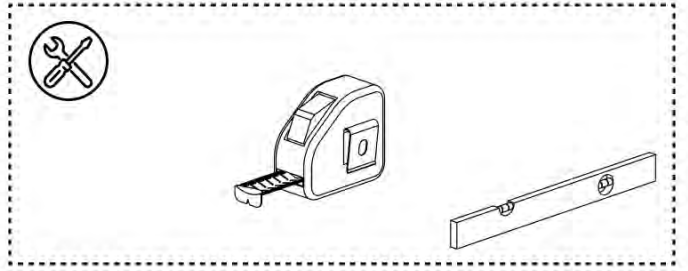

4x

PN-200000840

12x

52

53

Use on
concrete

x12

Use on
wood