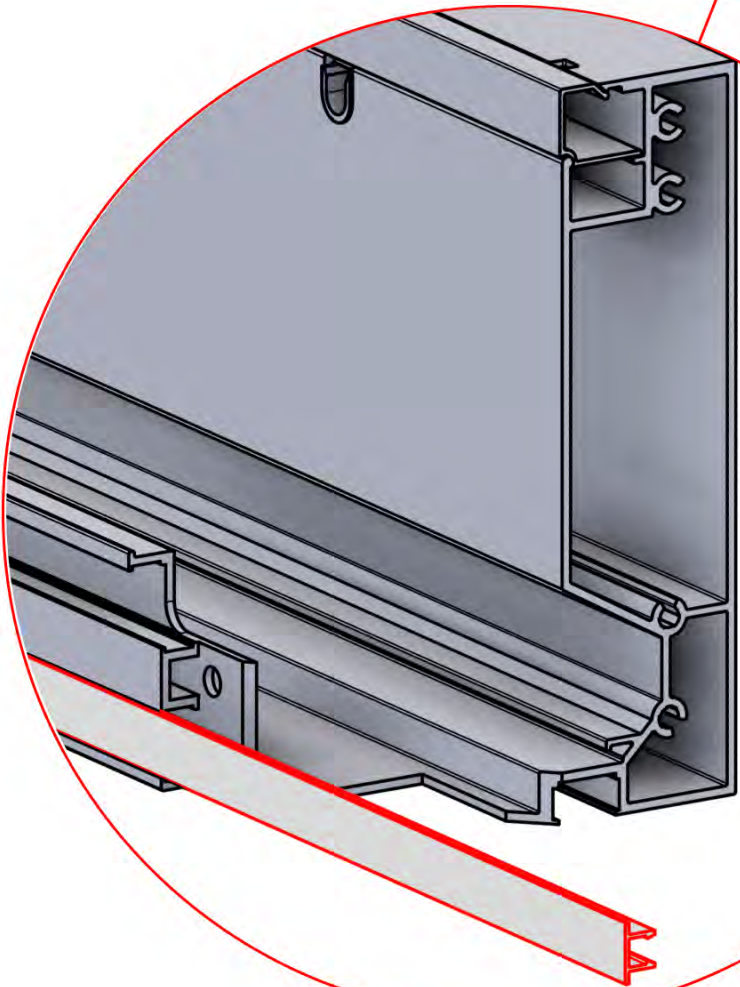

02

Are you installing a heater, fan or LED lights?

It is recommended to remove both snap-fit covers from the beam now.

Cover and clips

PN-200000512
SnapFIT COVER CLIP

SnapFIT cover

PN-200002858