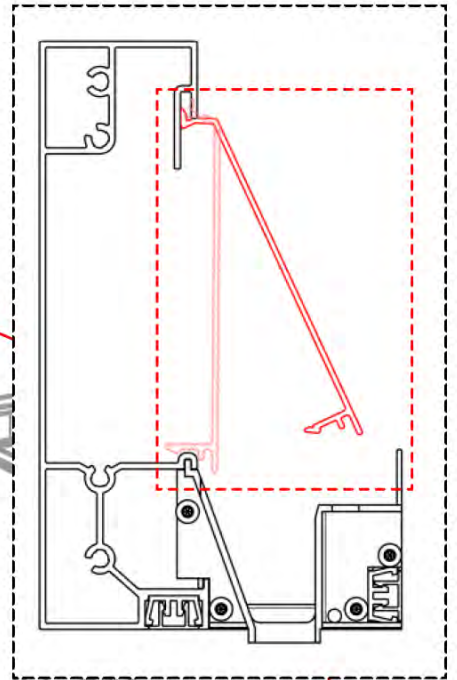

34

5

ANTHRACITE: B256
WHITE: B260
BLACK: B258

2