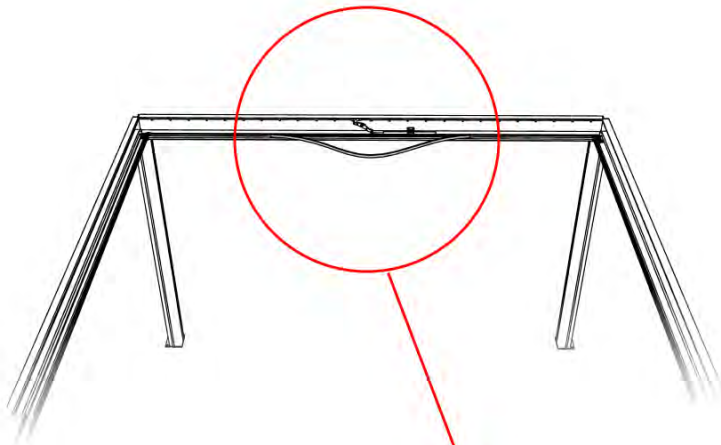

14

Tip: For a smoother LED installation, spray the track with soapy water before mounting.