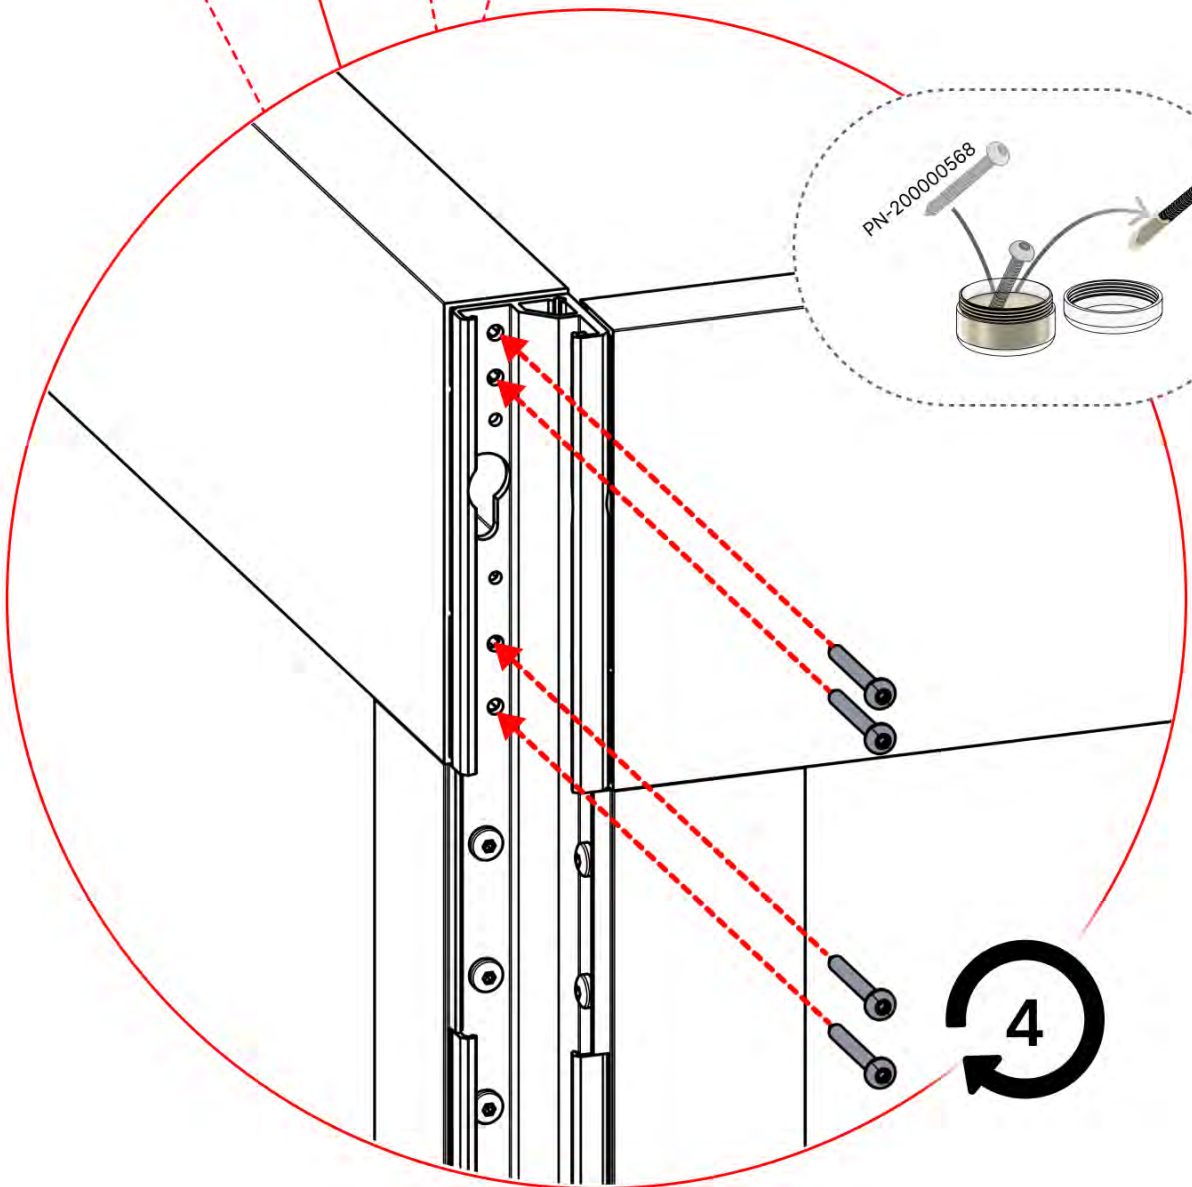

08

4

ANTHRACITE: B232
WHITE: B240
BLACK: B236

PN-200000568

4