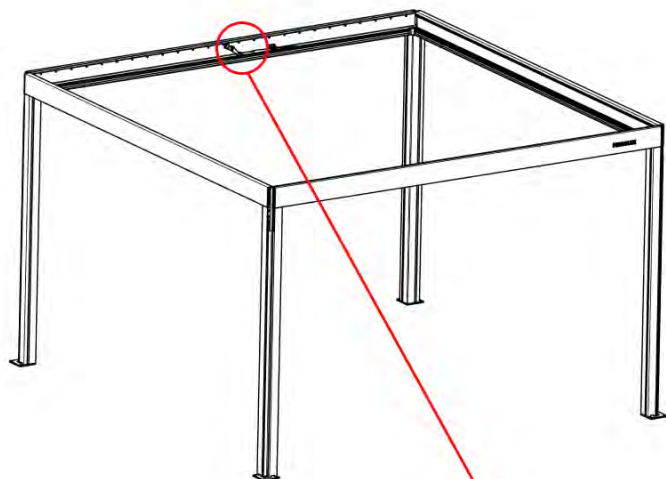

20

4

ANTHRACITE: B232
WHITE: B240
BLACK: B236

PN-200001625
2x