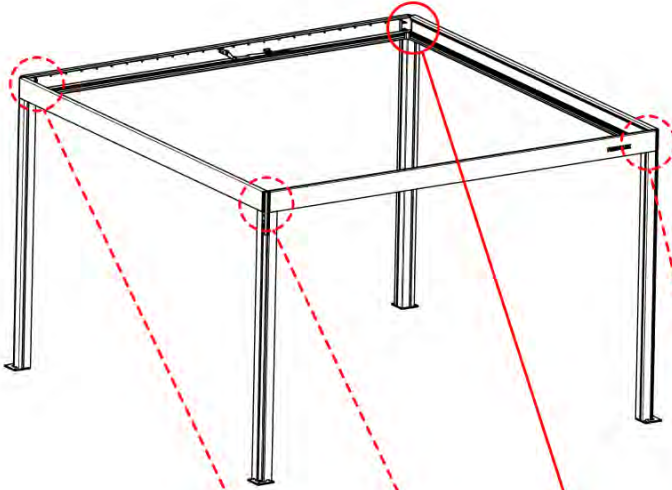

31

4

ANTHRACITE: B232
WHITE: B240
BLACK: B236

PN-200002622

4x