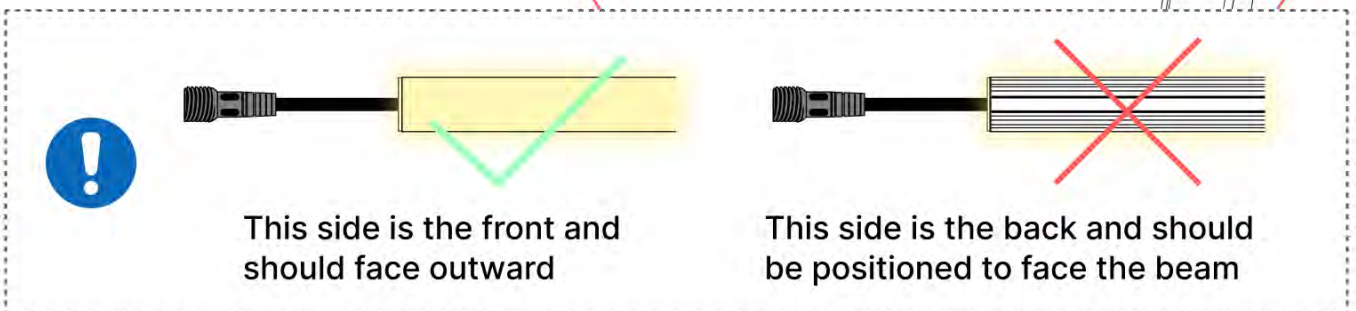

Important! Please watch all the videos before starting the assembly.

The videos contain important information relevant to the assembly process.

INFORMATION

13

14

Tip: For a smoother LED installation, spray the track with soapy water before mounting.