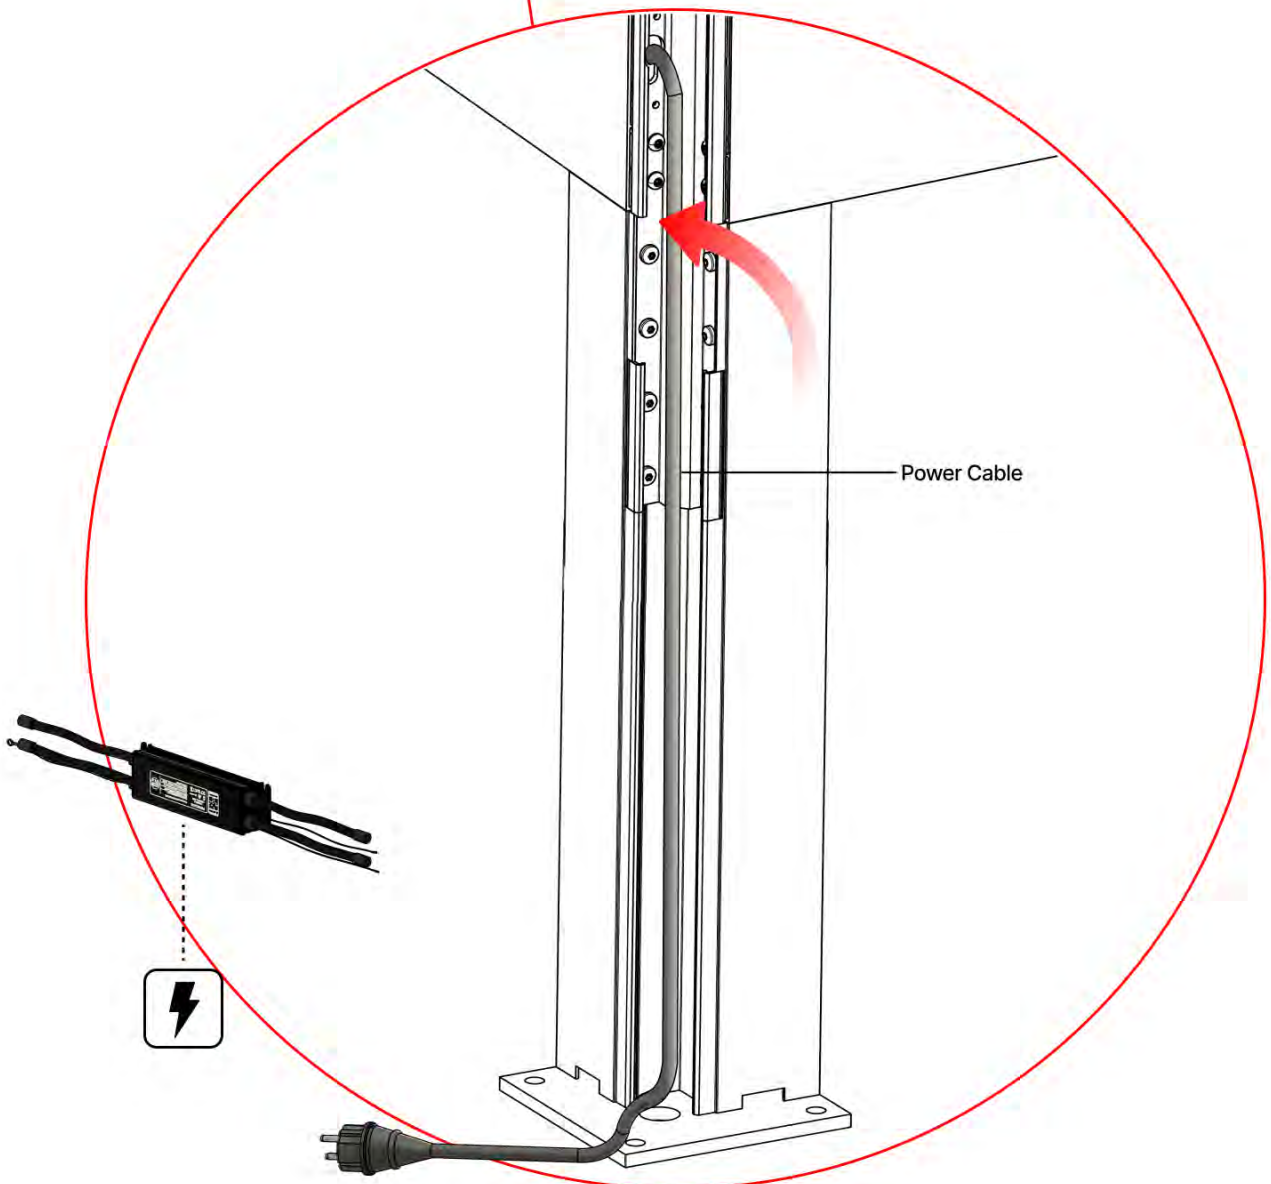

!
Power Cable can be
routed through all
the Poles.

27

28

29

1

If you are going to install a heater, do it now.

Follow the instructions in the heater assembly manual.

2

It's time to connect the motor and LED lights to the pergola control box.

Follow the instruction in the assembly manual.

30

CONTROL BOX

Keep the Matter Antenna wire free and do not tie them with LED and Motor wire