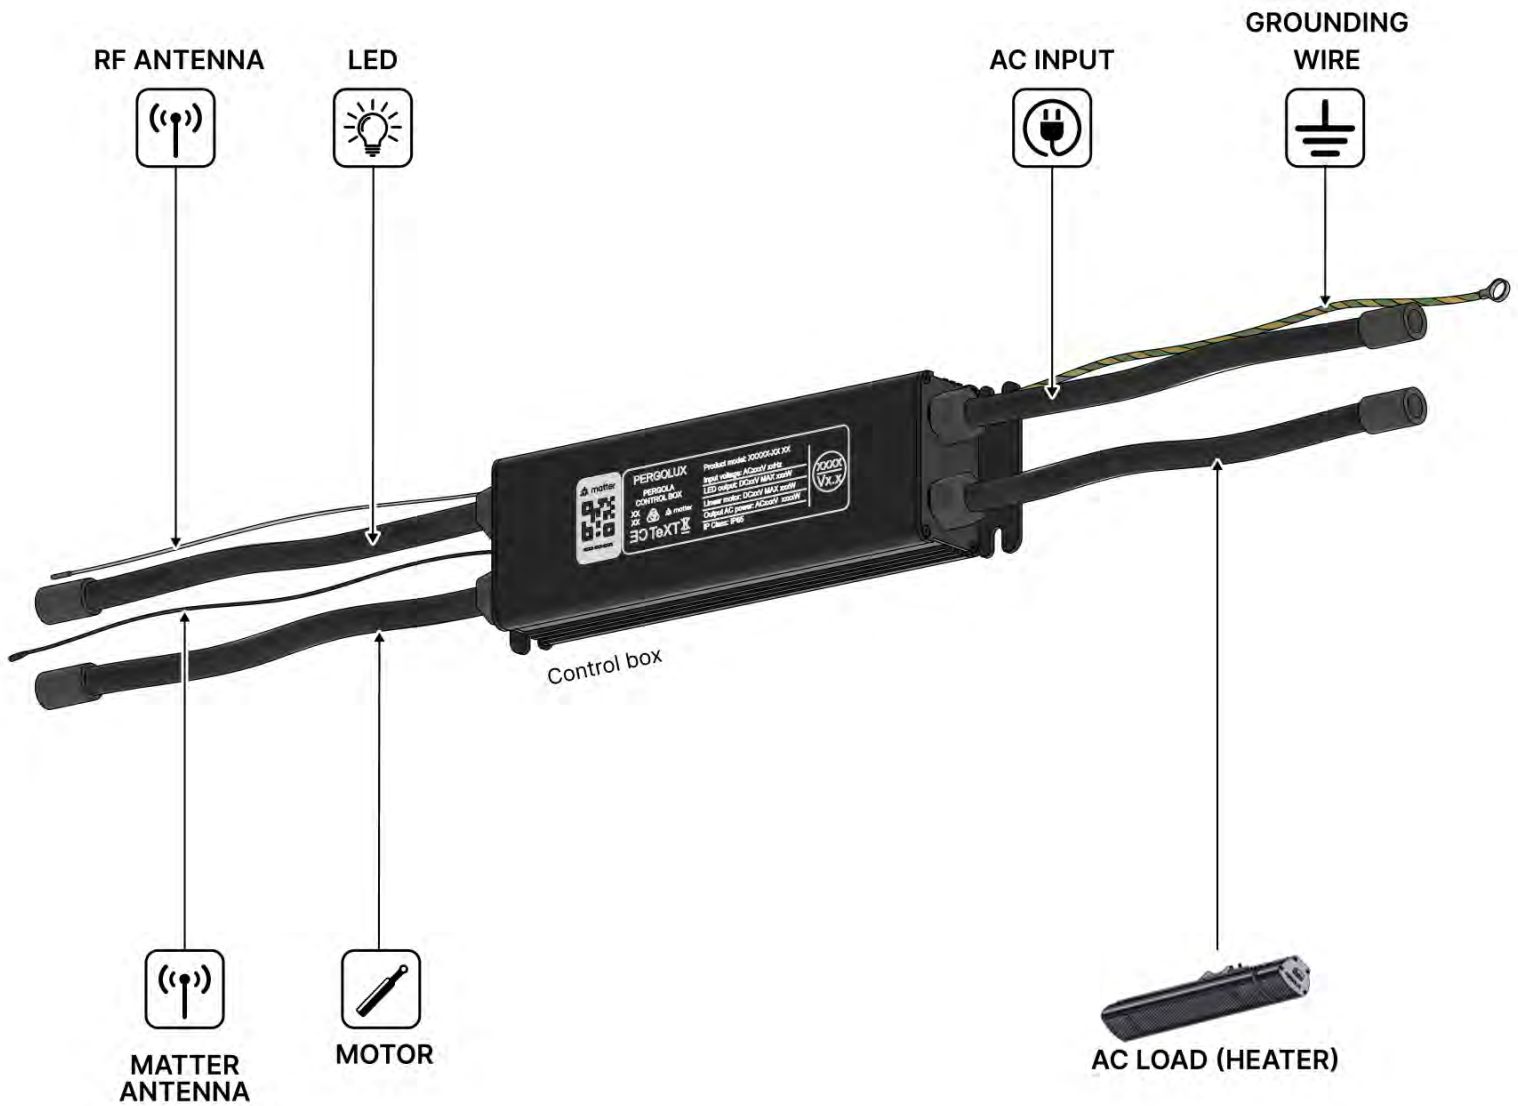

INPUTS AND OUTPUTS