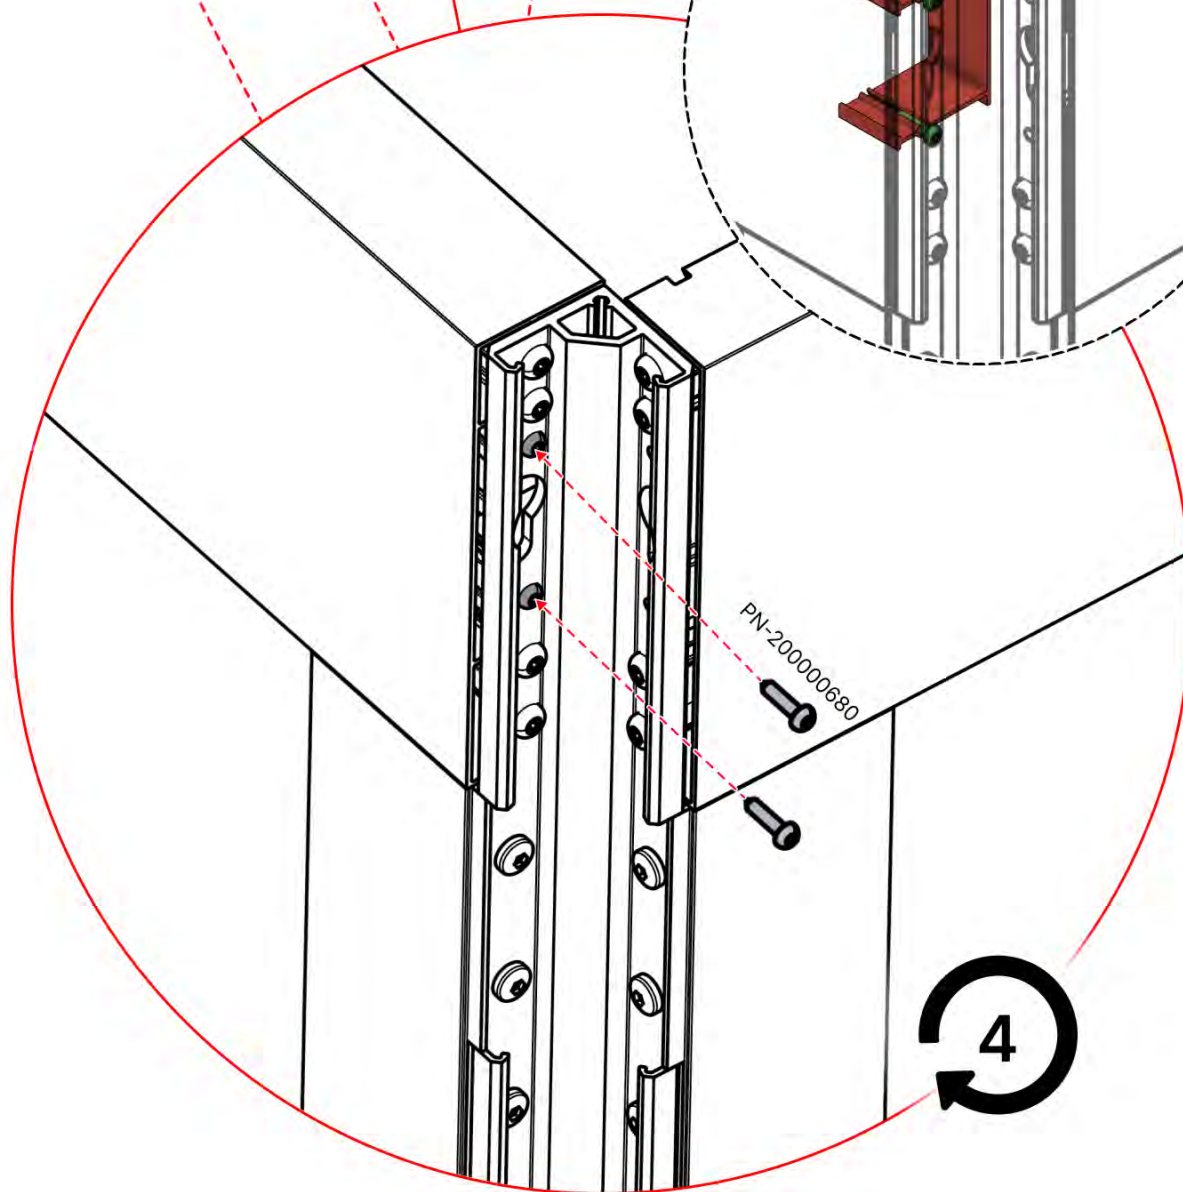

32

4

ANTHRACITE: B232
WHITE: B240
BLACK: B236

PN-200000680

8x

33

Route the Matter
Antenna and place it
below the highlighted
part(PN-200002622).

Matter Antenna