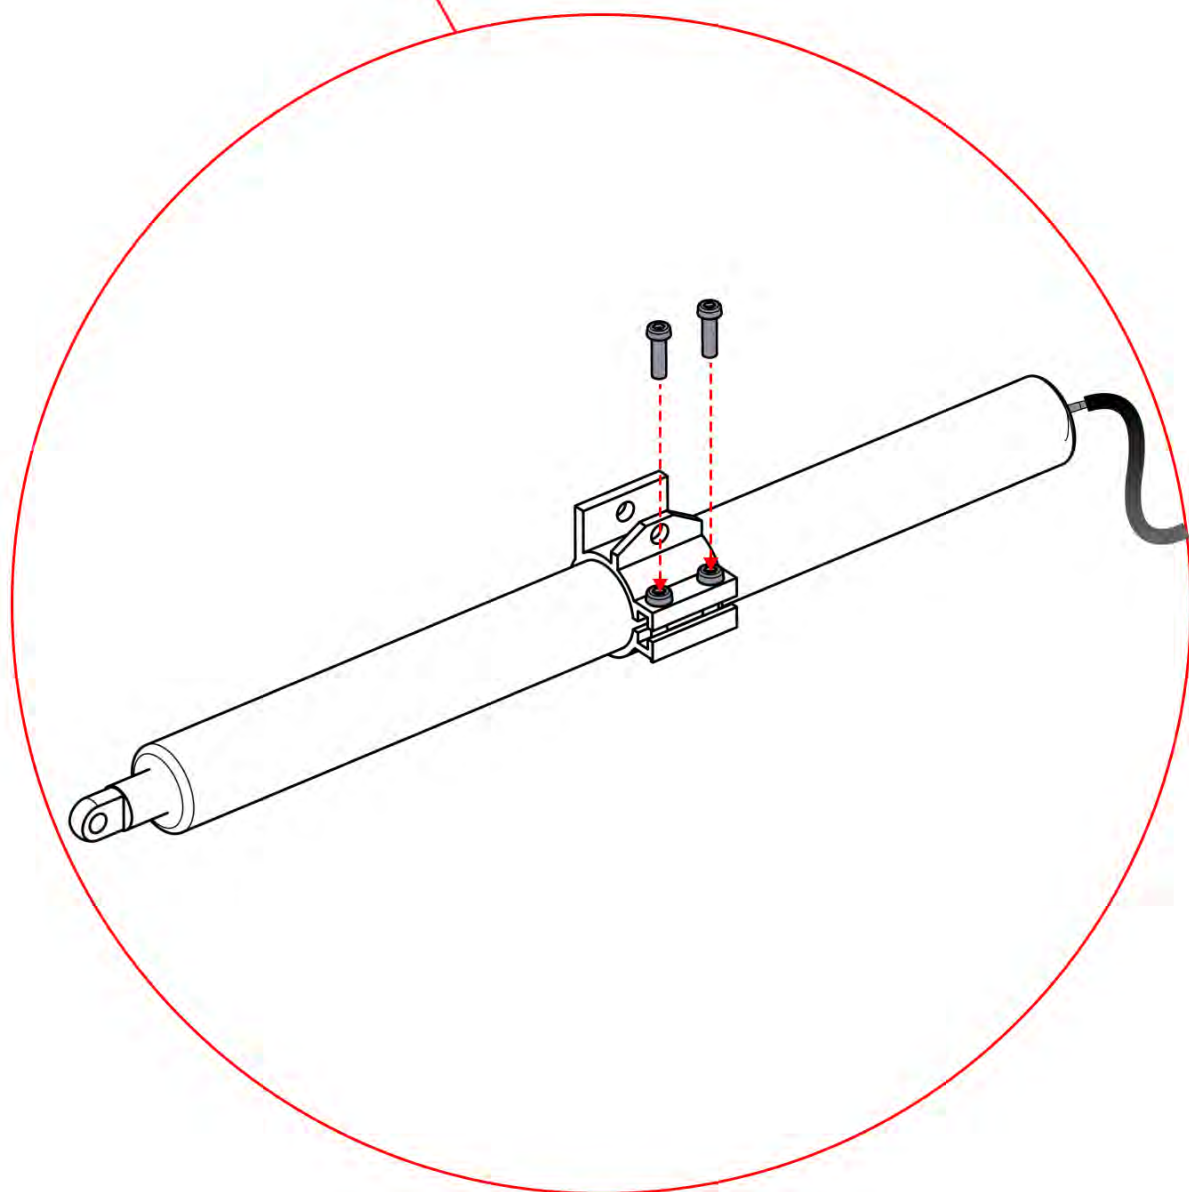

20

4

ANTHRACITE: B232
WHITE: B240
BLACK: B236

PN-200001625
2x