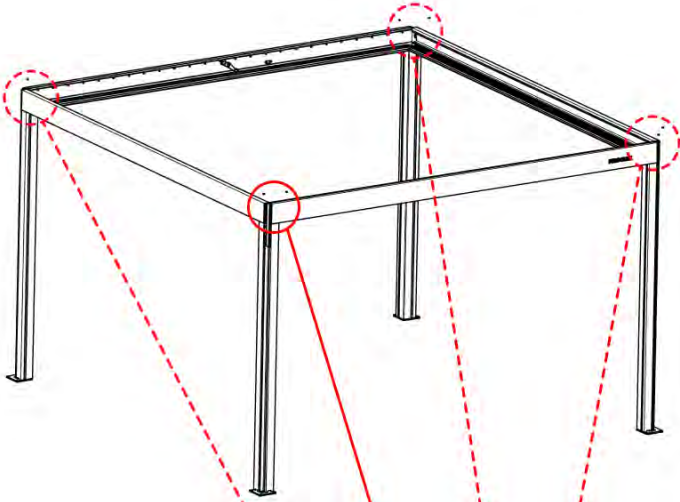

09

4

ANTHRACITE: B232
WHITE: B240
BLACK: B236

PN-200000569

8x