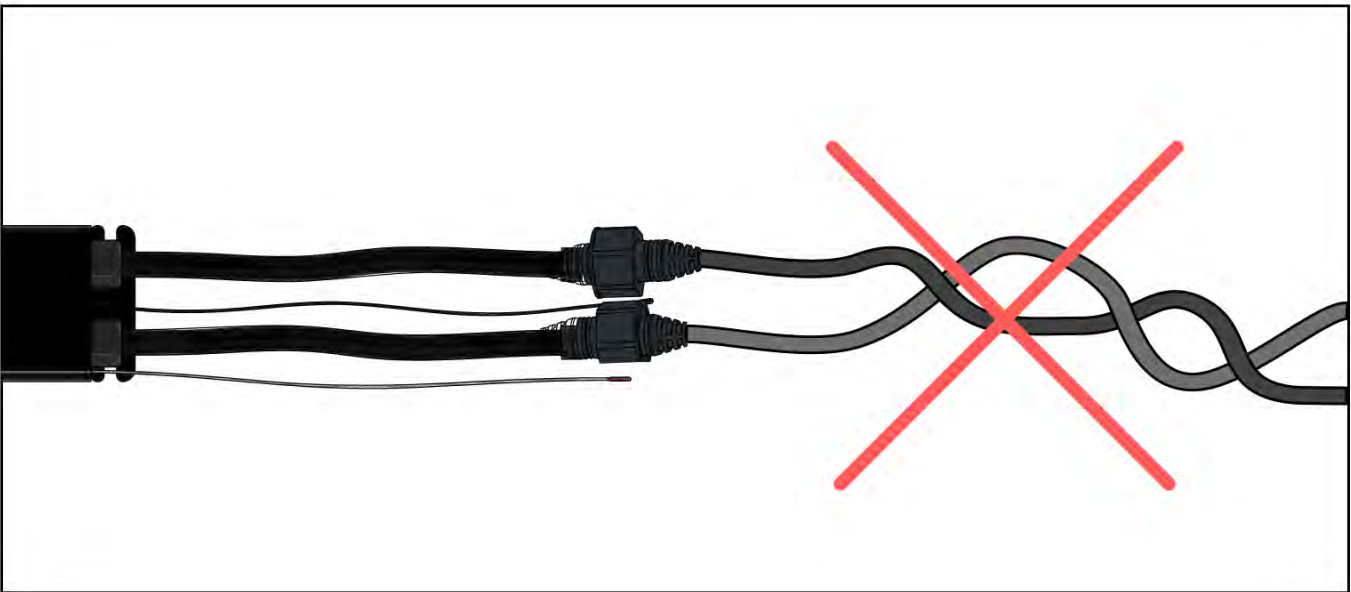

30

CONTROL BOX

Keep the Matter Antenna wire free and do not tie them with LED and Motor wire

S4

PN-200002683
5x

PN-200002684
10x