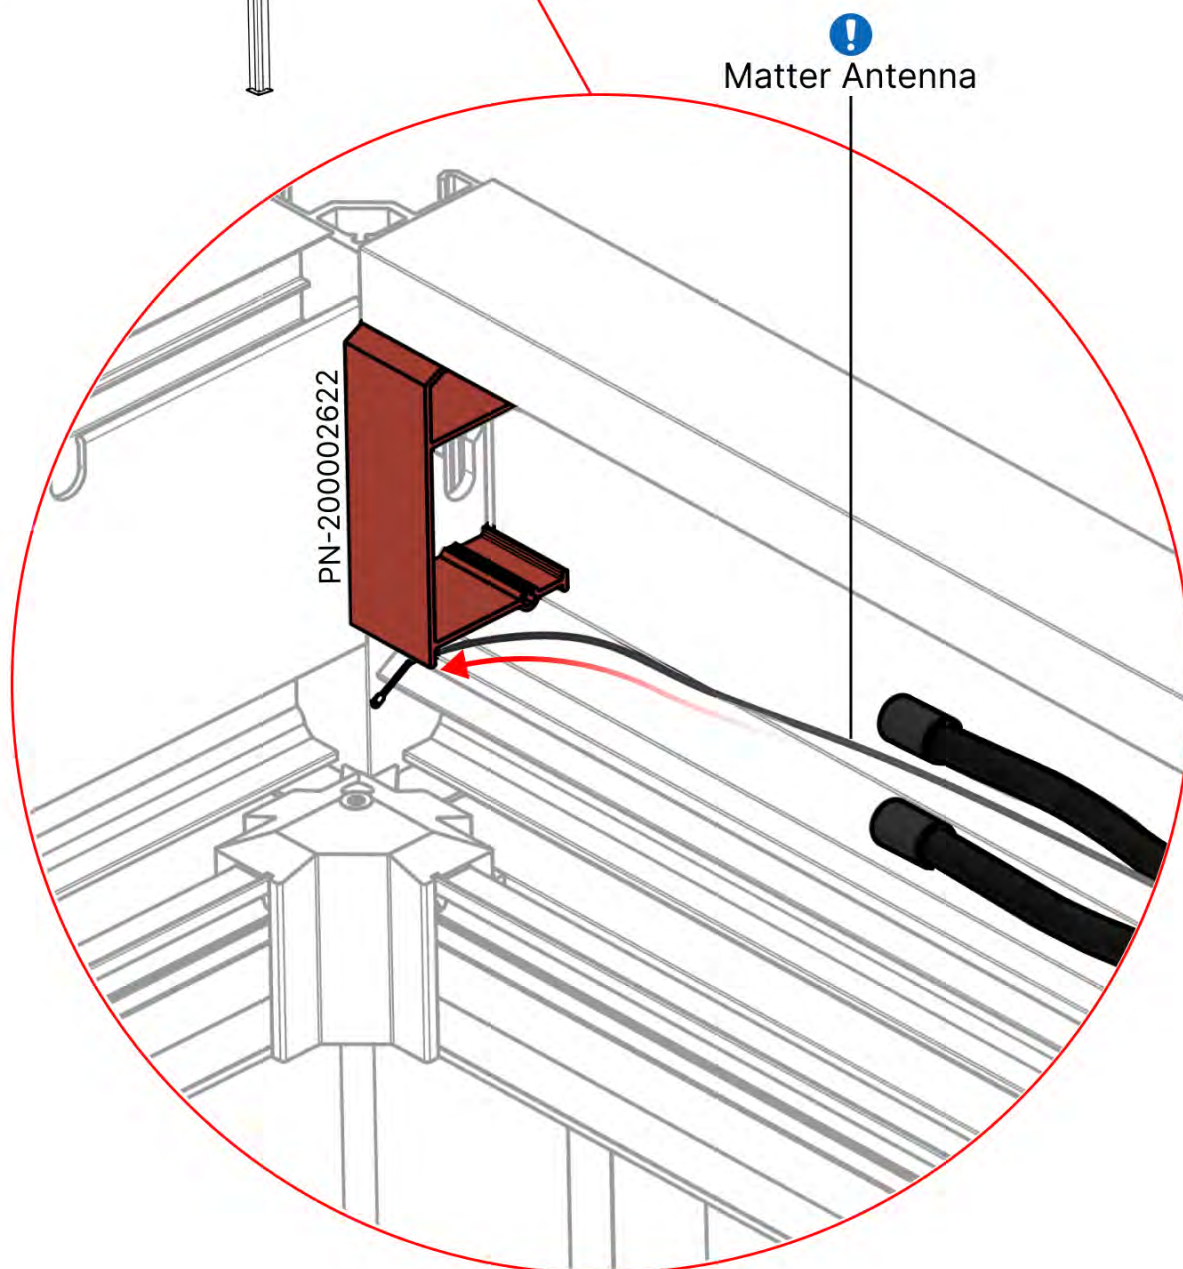

Route the Matter
Antenna and place it
below the highlighted
part(PN-200002622).