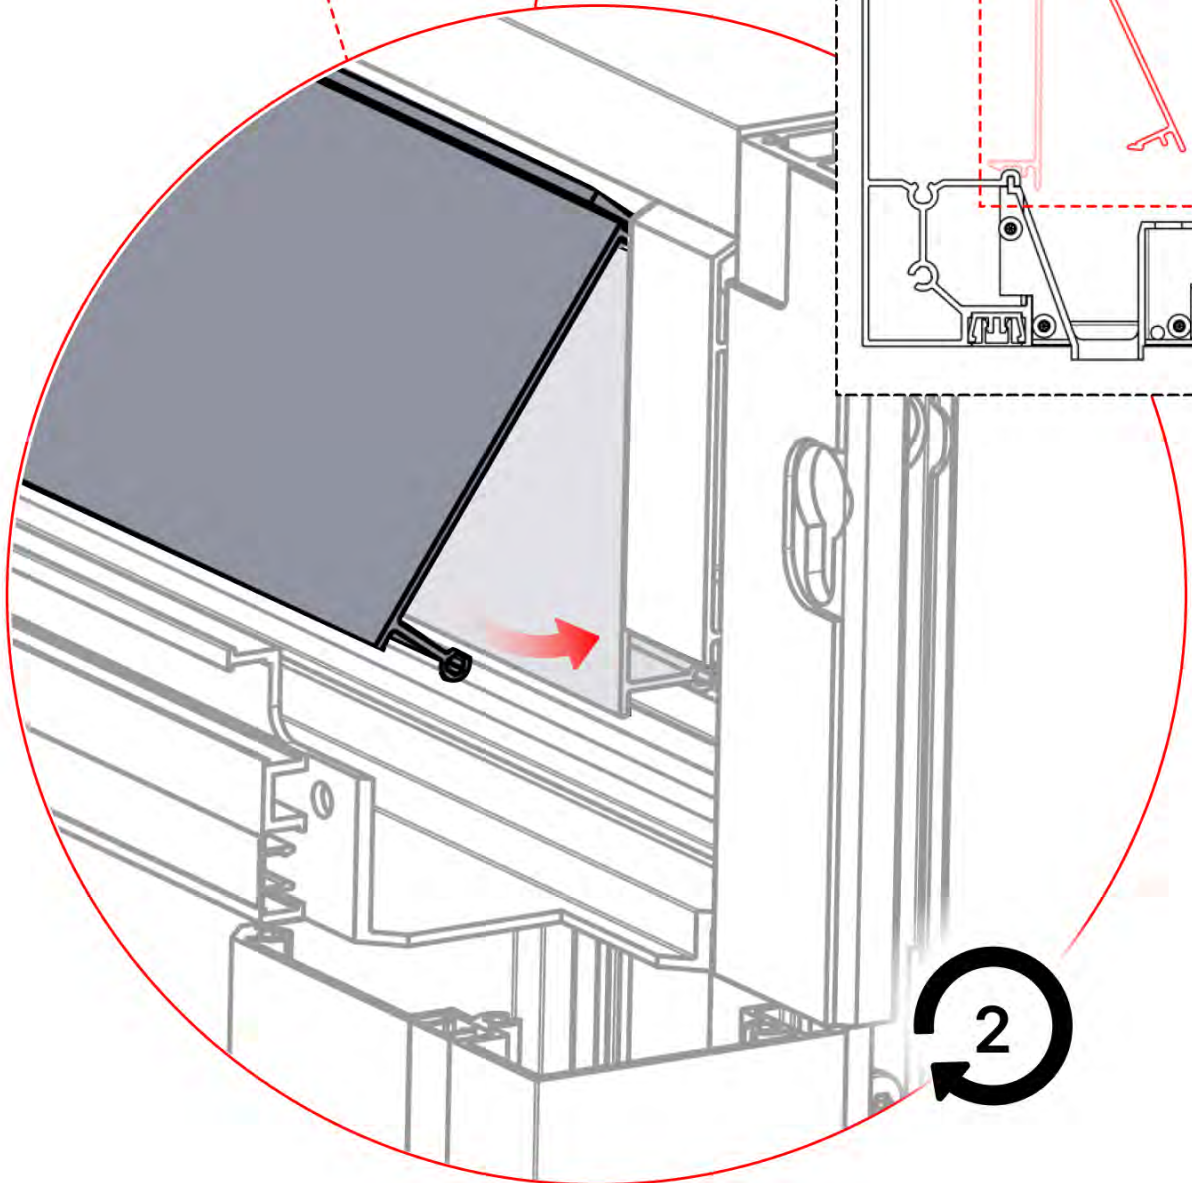

34

5

ANTHRACITE: B256
WHITE: B260
BLACK: B258

2