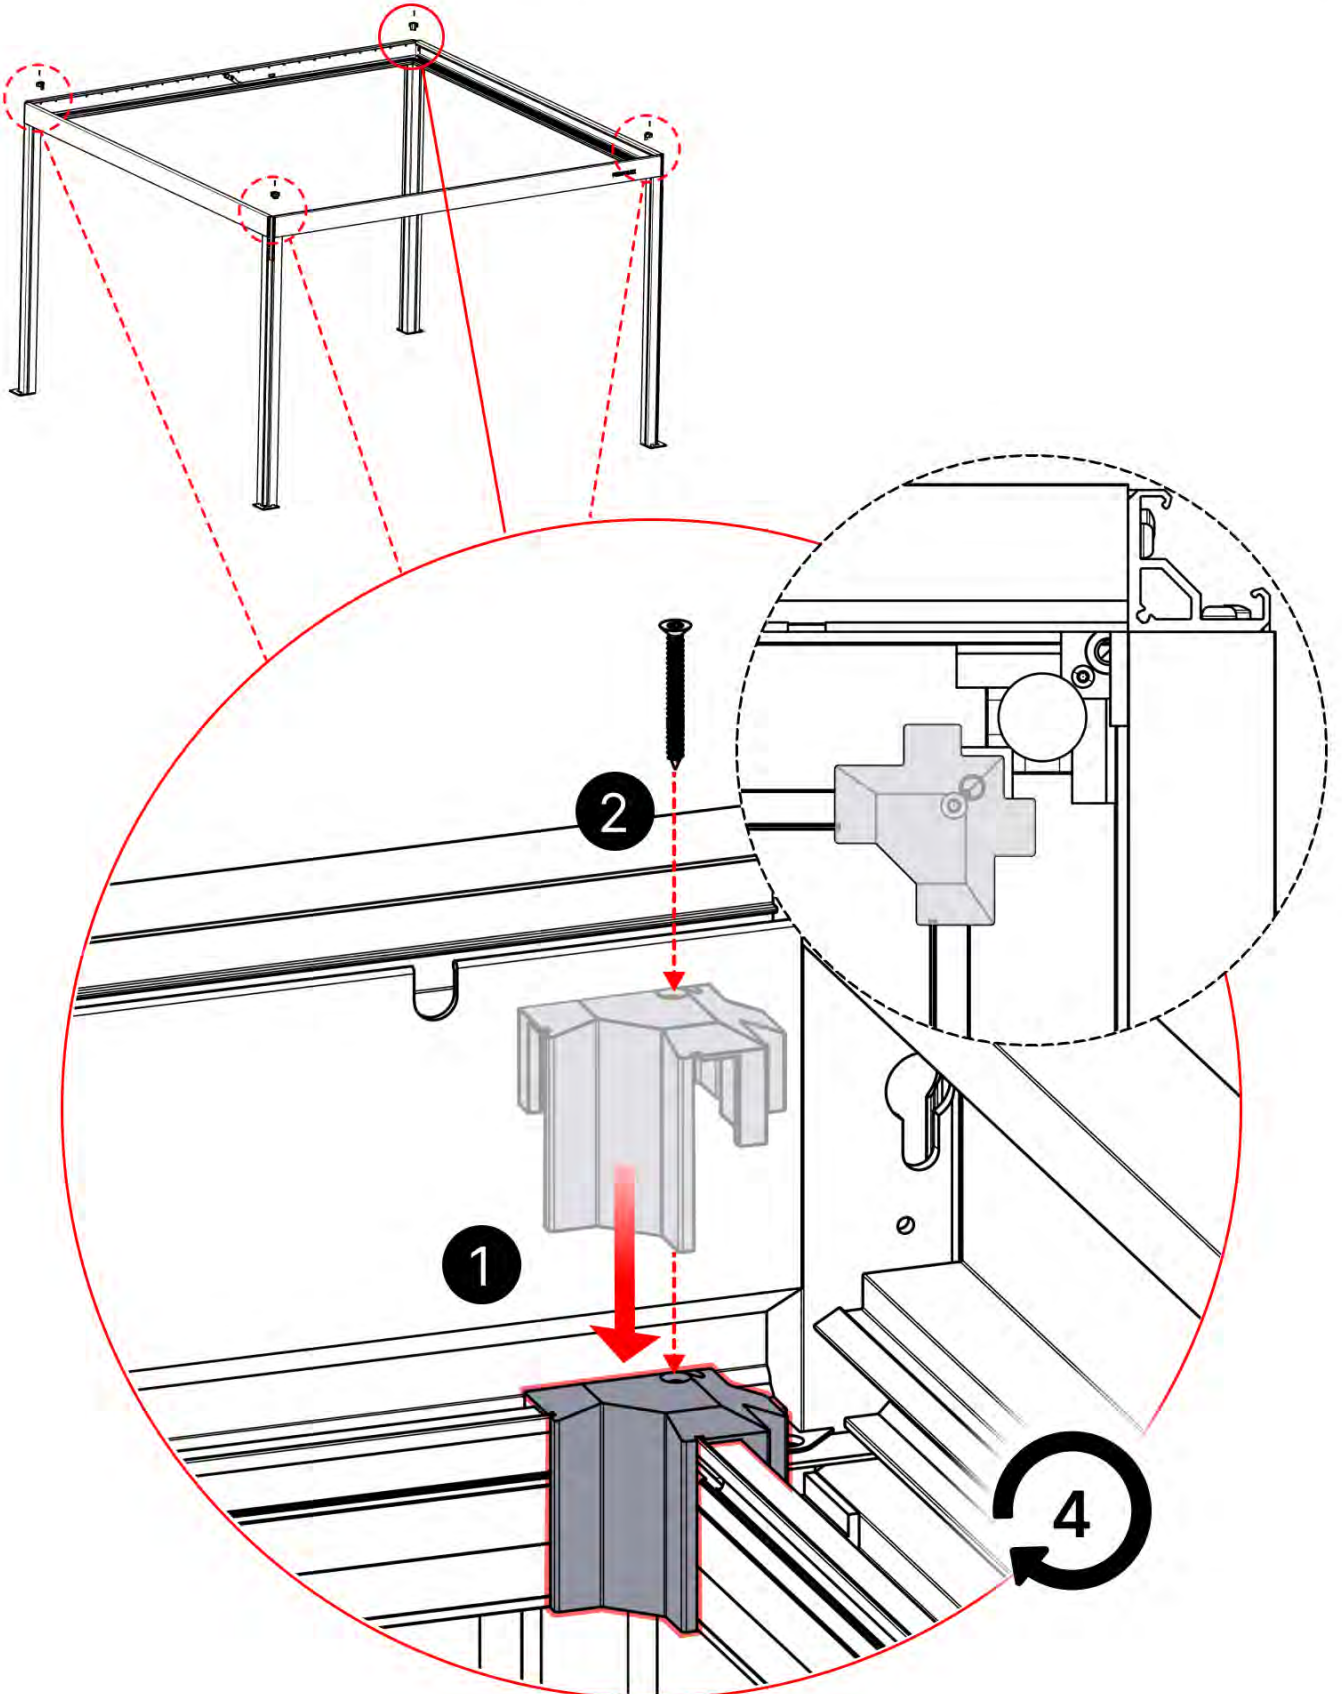

17

4

ANTHRACITE: B232
WHITE: B240
BLACK: B236

PN-200002625

4x