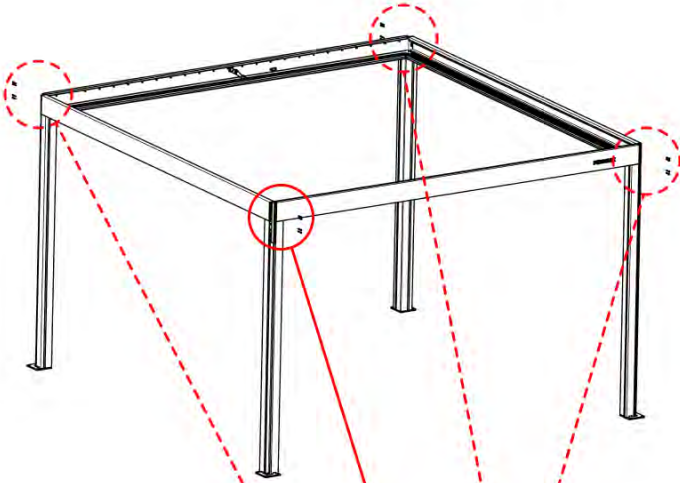

08

4

ANTHRACITE: B232
WHITE: B240
BLACK: B236

PN-200000568

4