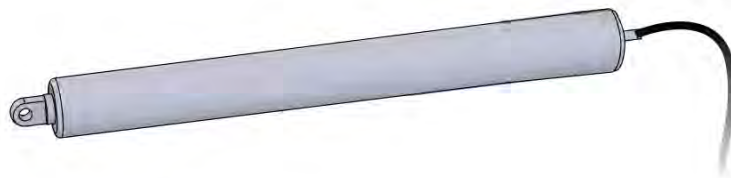

Electric motor
PN-200001562

1x

PN-200001623

1x

PN-200001624

1x

PN-200001625

2x