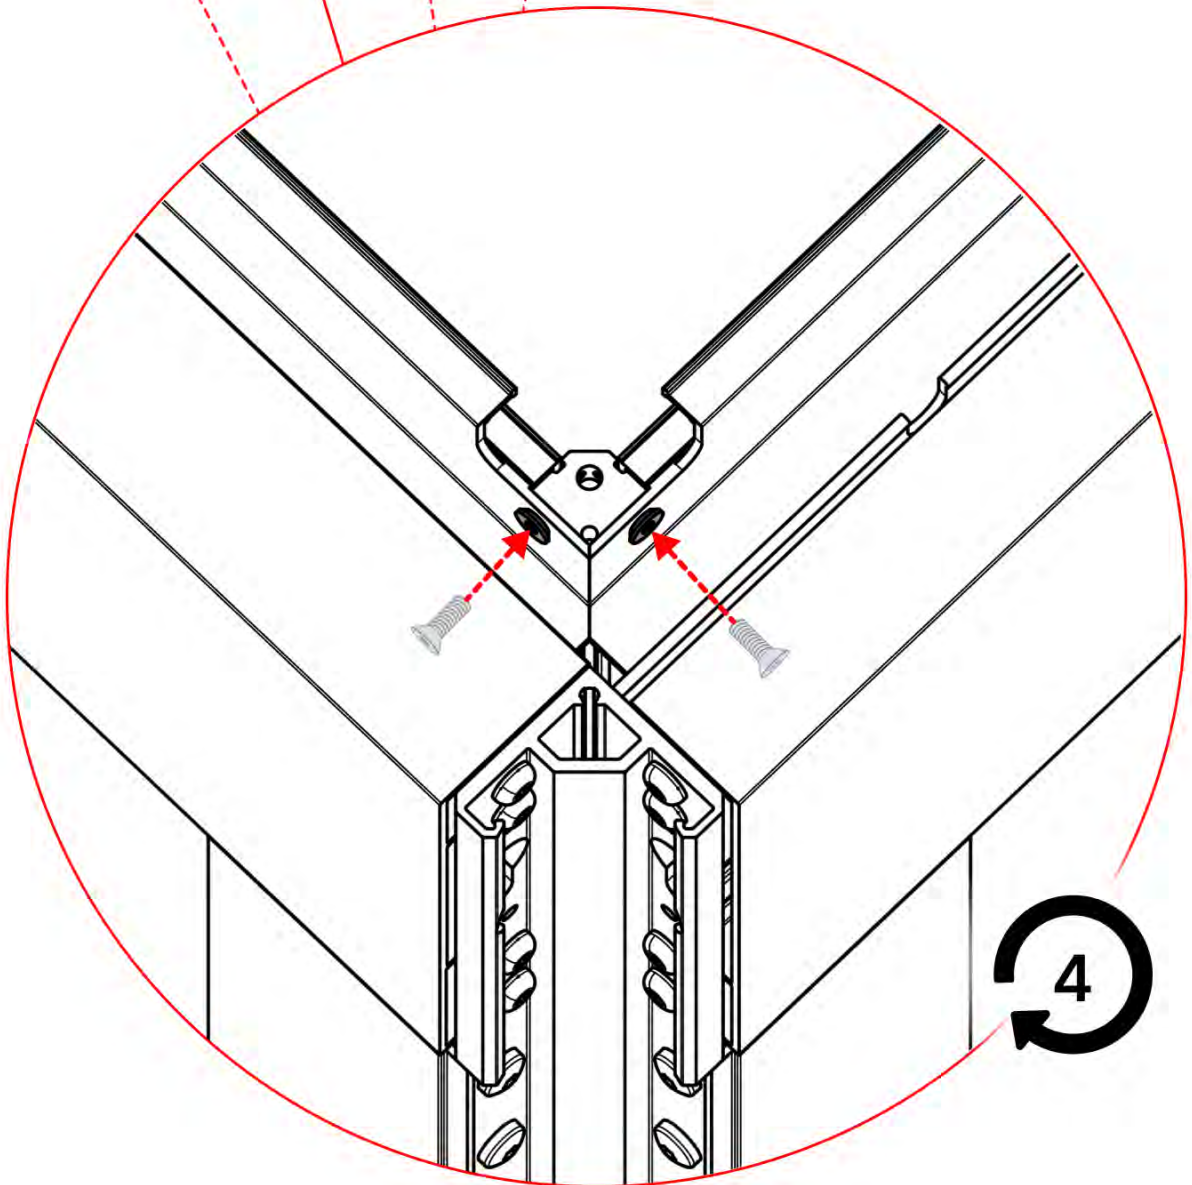

09

4

ANTHRACITE: B232
WHITE: B240
BLACK: B236

PN-200000569

8x