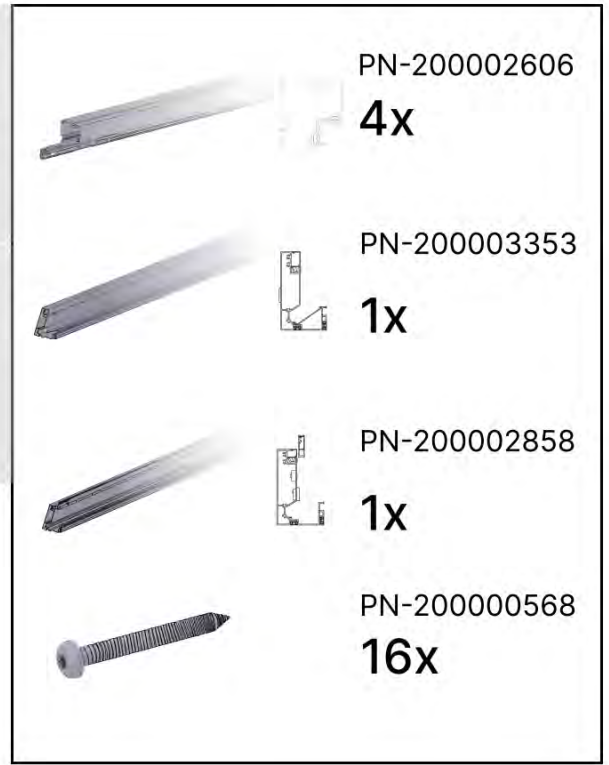

PN-200002614
4x

PN-200000560
20x

5.5x60
7/32" x 2-3/8"

05

1

ANTHRACITE: C120
WHITE: C122
BLACK: C121

4

ANTHRACITE: B232
WHITE: B240
BLACK: B236