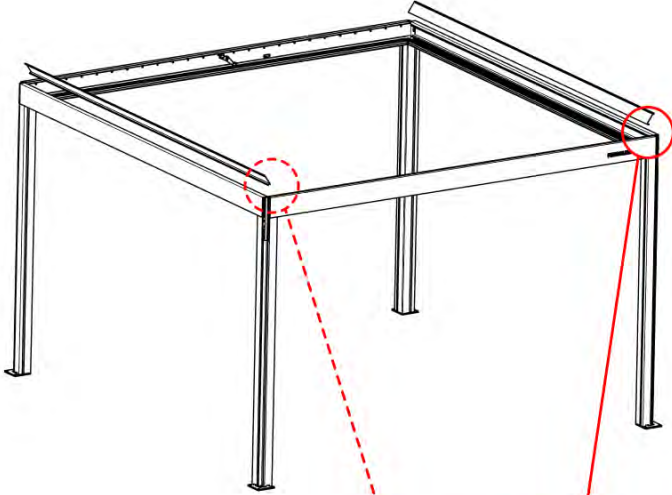

34

5

ANTHRACITE: B256
WHITE: B260
BLACK: B258

2