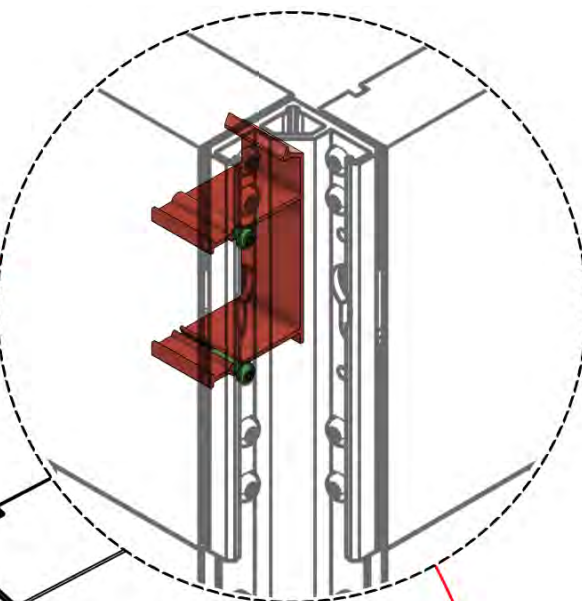

32

4

ANTHRACITE: B232
WHITE: B240
BLACK: B236

PN-200000680

8x

33

Route the Matter
Antenna and place it
below the highlighted
part(PN-200002622).

Matter Antenna