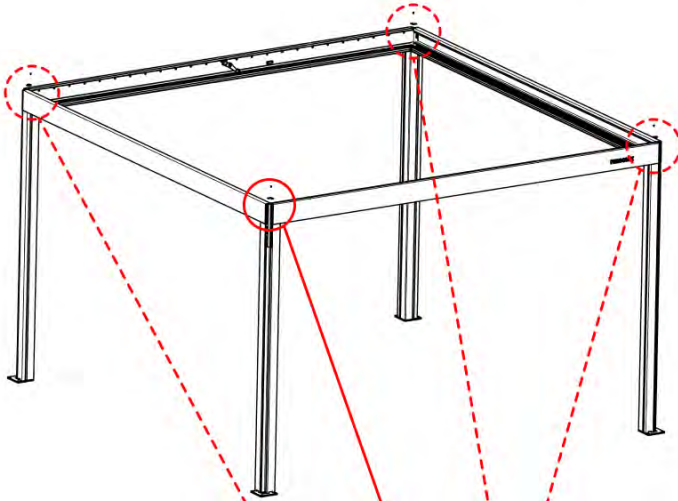

PN-200000571
4x

3.5x8
6 x 5/16"

IMPORTANT INFORMATION

Handle with care.

When installing the light strip, do not pull or bend the wires on both sides with force, as this may cause the solder joints to fall off.