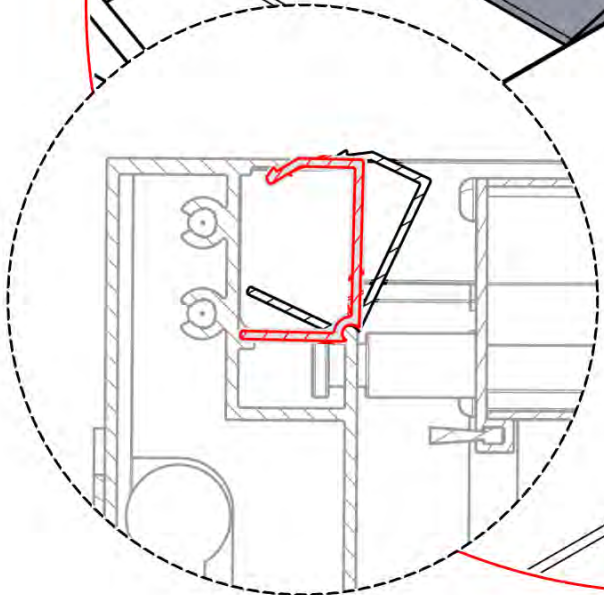

49

4

ANTHRACITE: B232
WHITE: B240
BLACK: B236