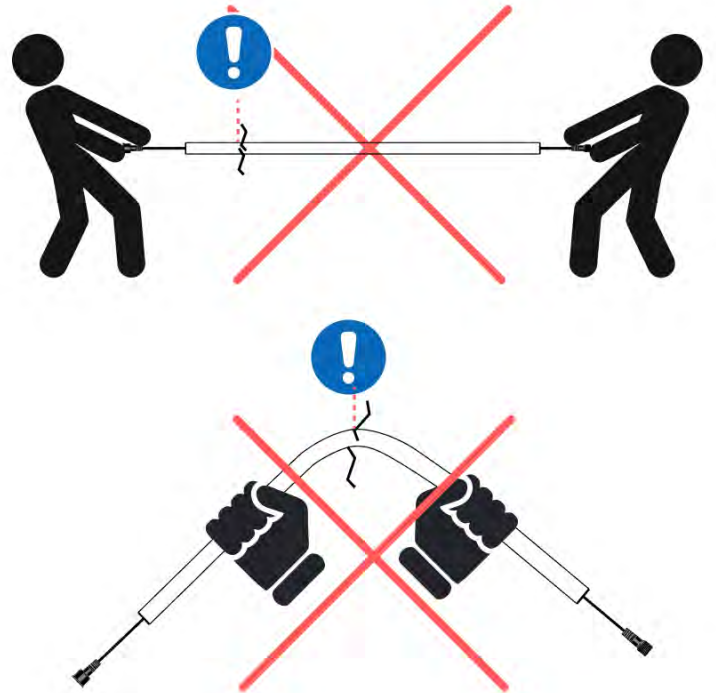

PN-200000571
4x

3.5x8
6 x 5/16"

IMPORTANT INFORMATION

Handle with care.

When installing the light strip, do not pull or bend the wires on both sides with force, as this may cause the solder joints to fall off.

Important! Please watch all the videos before starting the assembly.

The videos contain important information relevant to the assembly process.

INFORMATION

13

14

Tip: For a smoother LED installation, spray the track with soapy water before mounting.