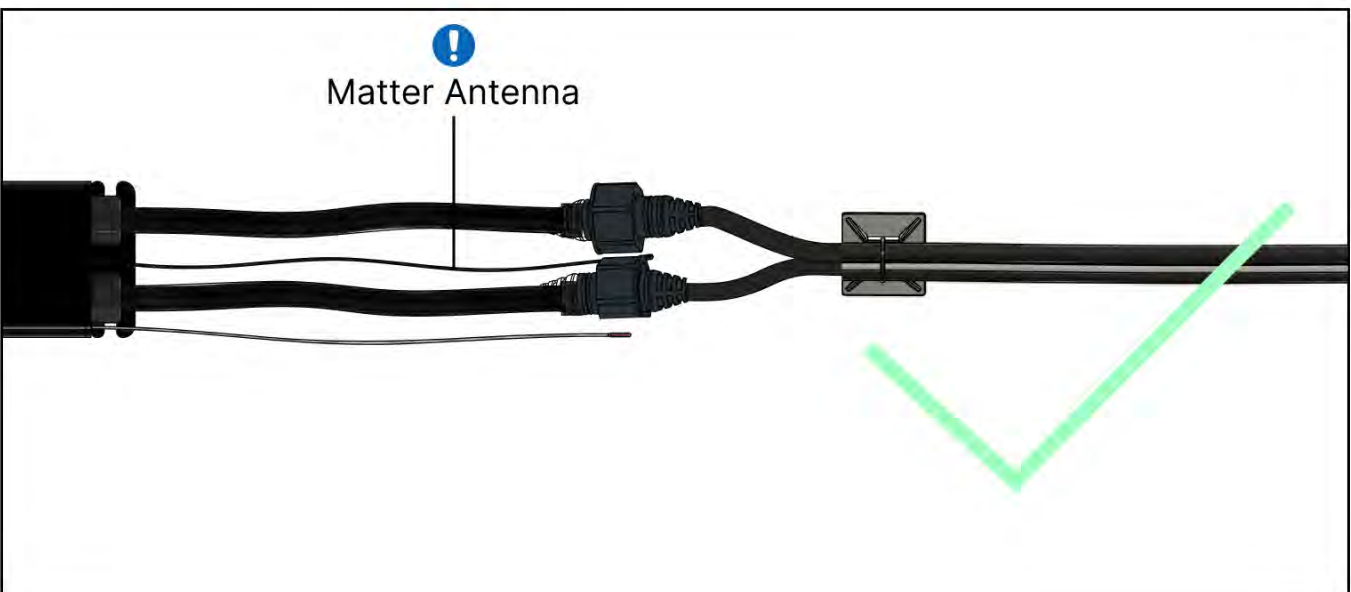

30

CONTROL BOX

Keep the Matter Antenna wire free and do not tie them with LED and Motor wire

S4

PN-200002683
5x

PN-200002684
10x