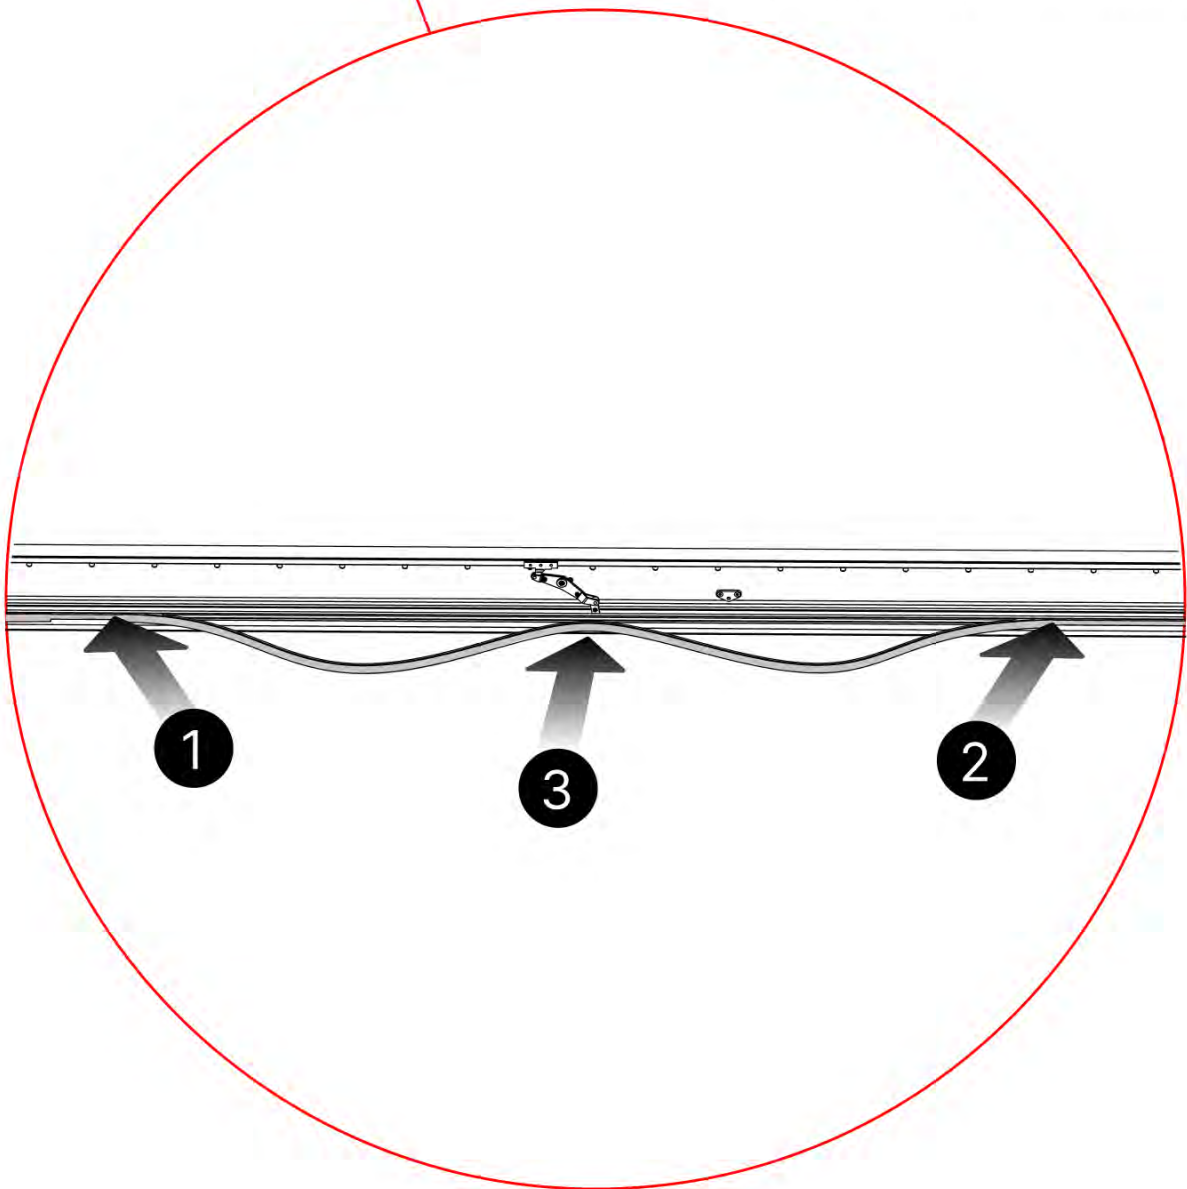

PN-200000571
4x

3.5x8
6 x 5/16"

IMPORTANT INFORMATION

Handle with care.

When installing the light strip, do not pull or bend the wires on both sides with force, as this may cause the solder joints to fall off.

Important! Please watch all the videos before starting the assembly.

The videos contain important information relevant to the assembly process.

INFORMATION

13

14

Tip: For a smoother LED installation, spray the track with soapy water before mounting.