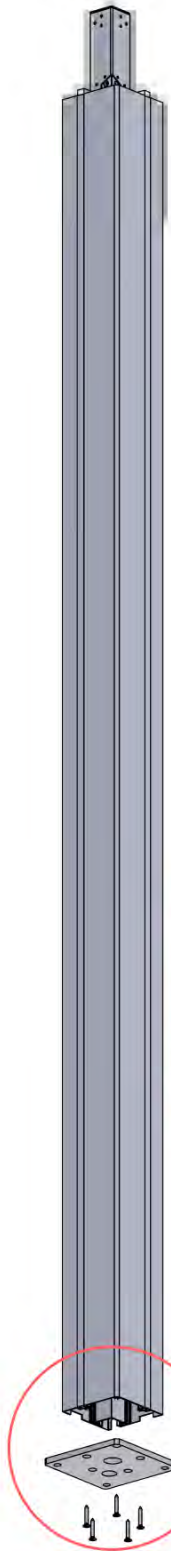

04

1

x2
PERGOLUX
PERGOLUX

ANTHRACITE: C120
WHITE: C122
BLACK: C121

4

x1
PERGOLUX

ANTHRACITE: B232
WHITE: B240
BLACK: B236

PN-200002606
4x

PN-200002614
4x

PN-200000560
20x

5.5x60
7/32" x 2-3/8"