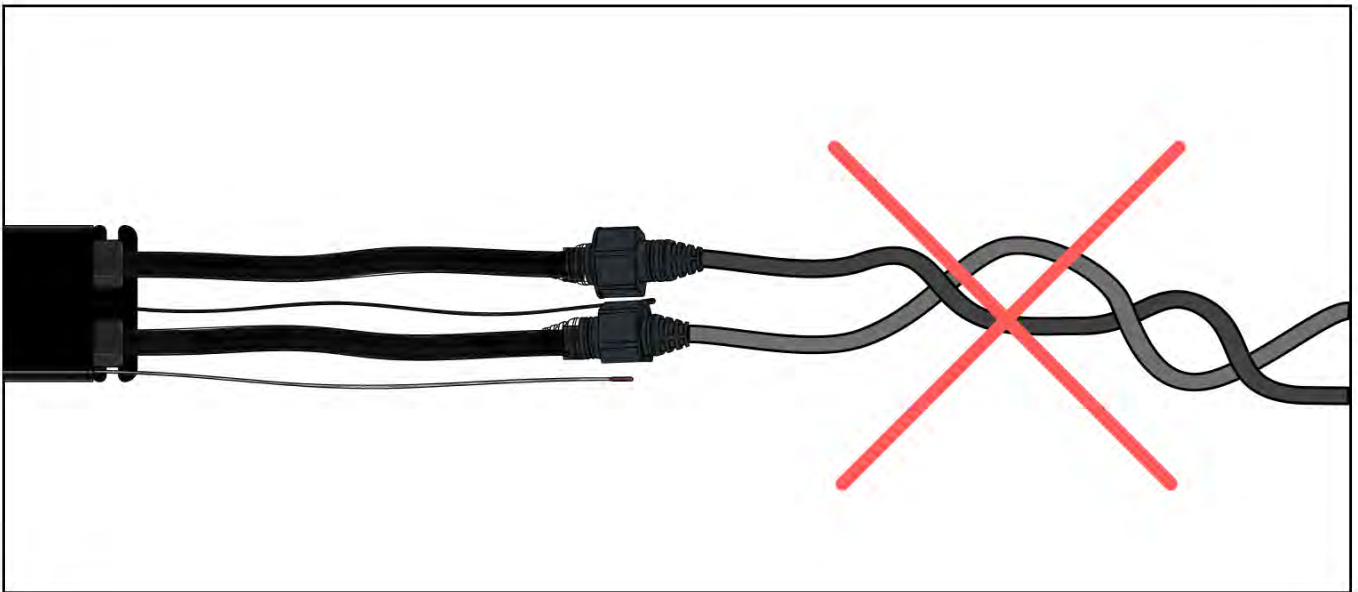

37

PERGOLUX CONTROL BOX	S4	PN-200002683 5x
! Keep the Matter Antenna wire free and do not tie them with LED and Motor wire		PN-200002684 10x