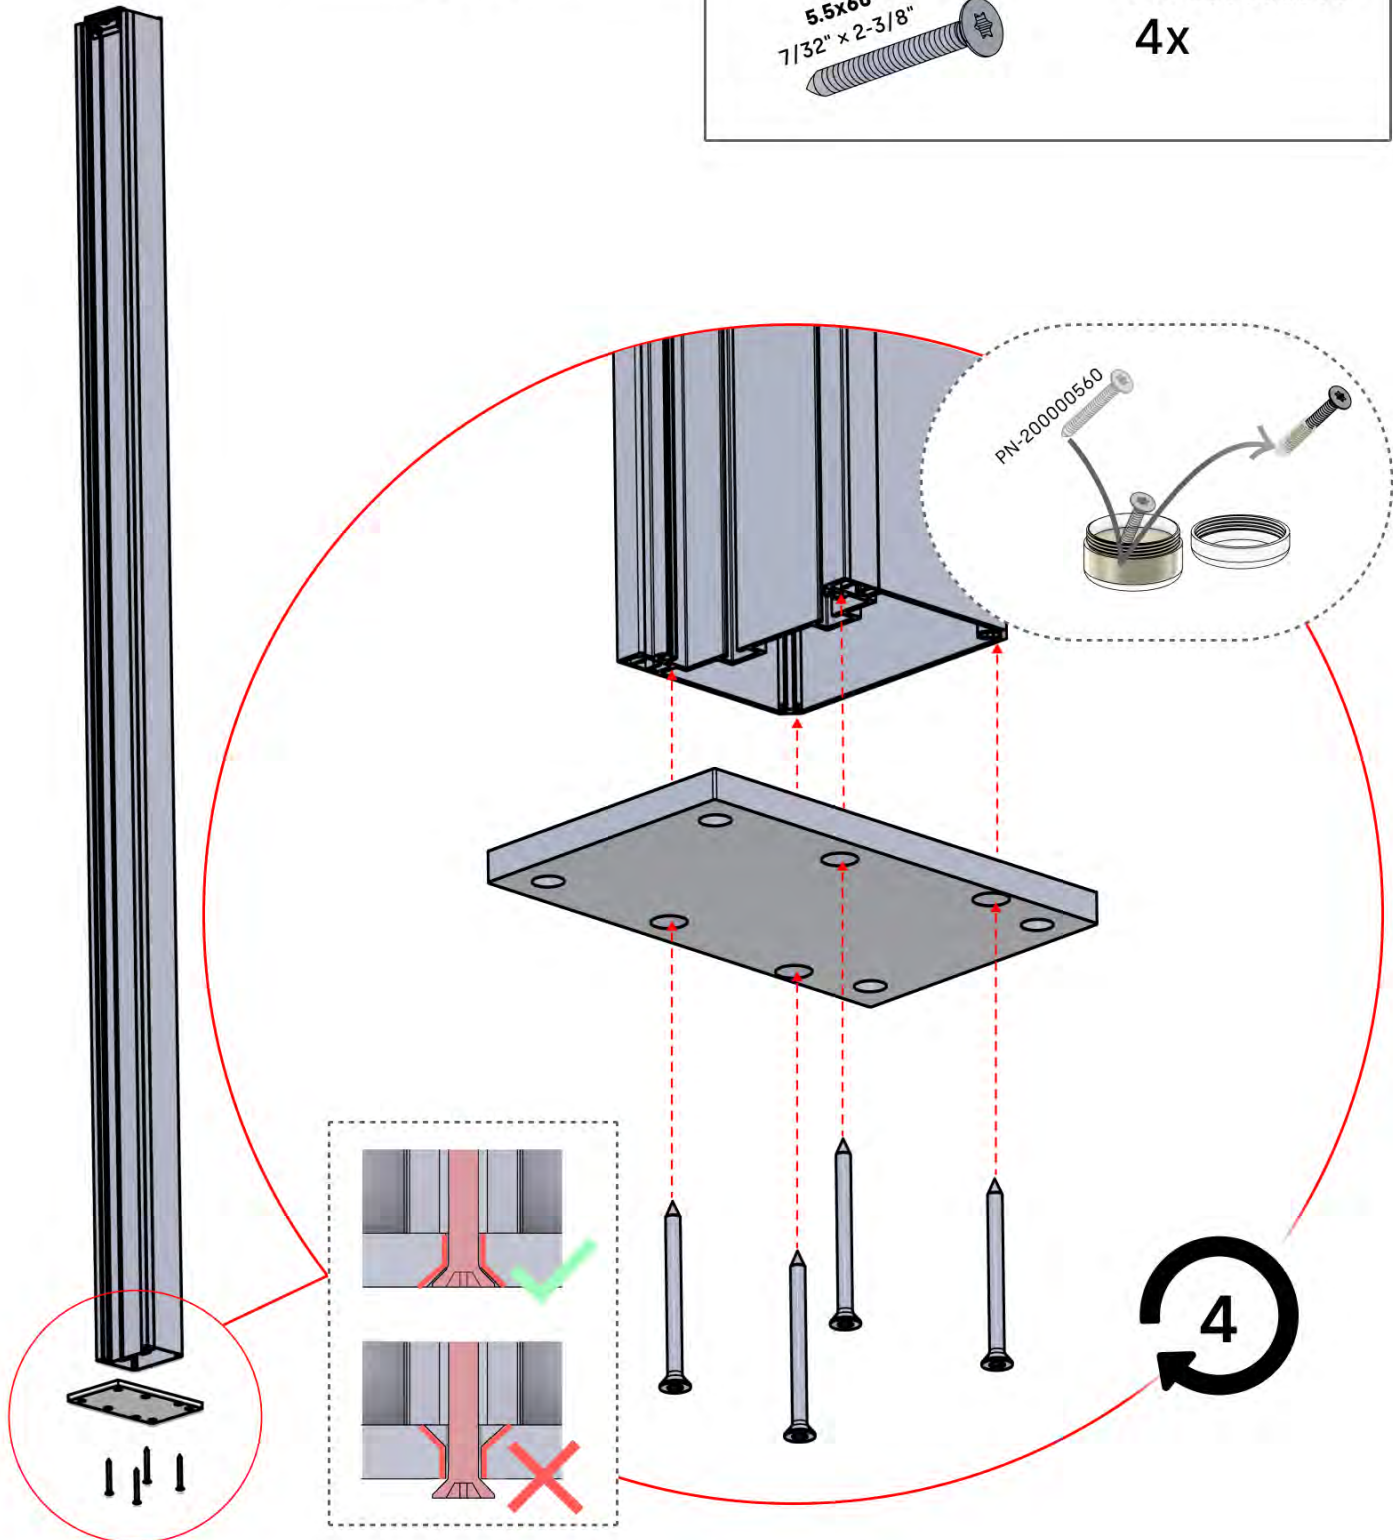

# 05

ANTHRACITE: C123  
WHITE: C125  
BLACK: C124

ANTHRACITE: B235  
WHITE: B243  
BLACK: B239

PN-200002782  
**1x**

PN-200000731  
**2x**

PN-200000560  
**4x**

5.5x60  
7/32" x 2-3/8"