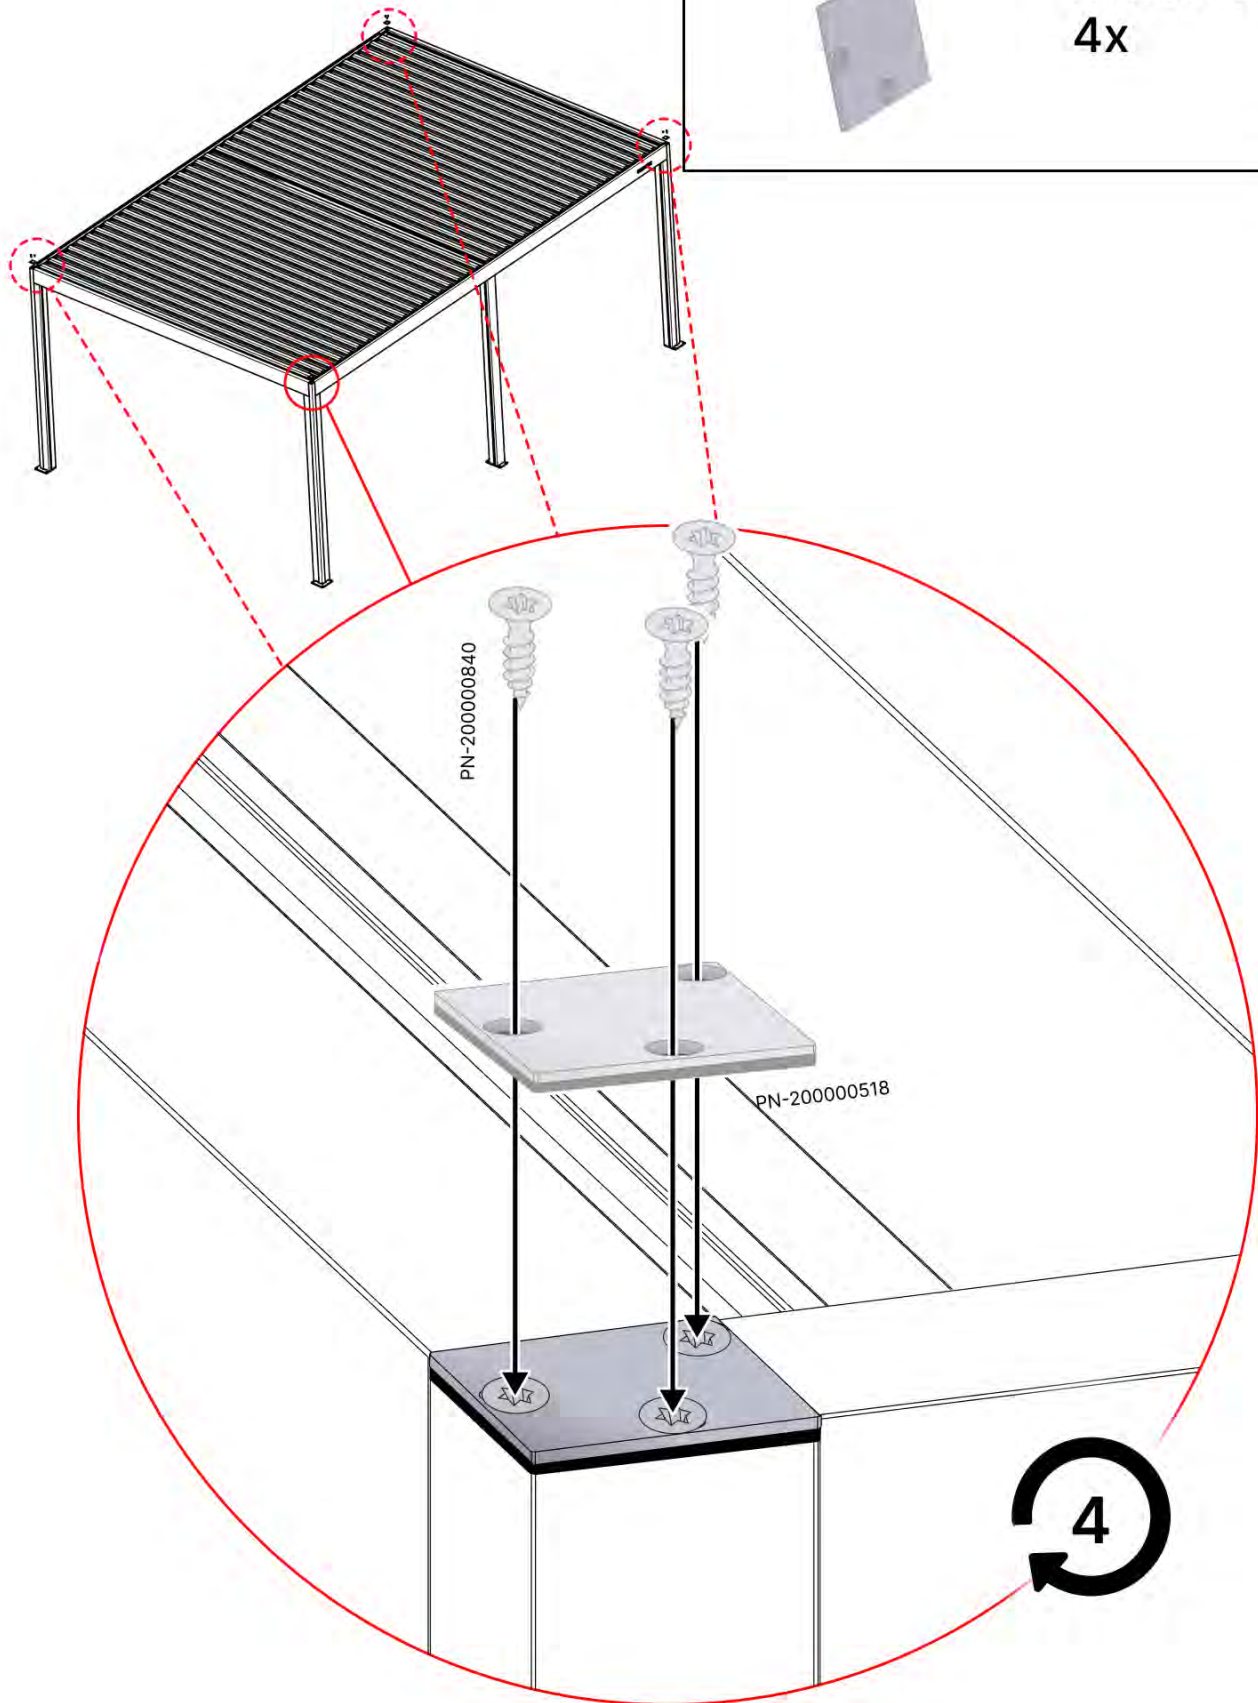

# 58

**x1**  
PERGOLUX

**4**

ANTHRACITE: B235  
WHITE: B243  
BLACK: B239

4.2x16  
5/32" x 5/8"

PN-200000840  
**12x**

PN-200001514  
**4x**