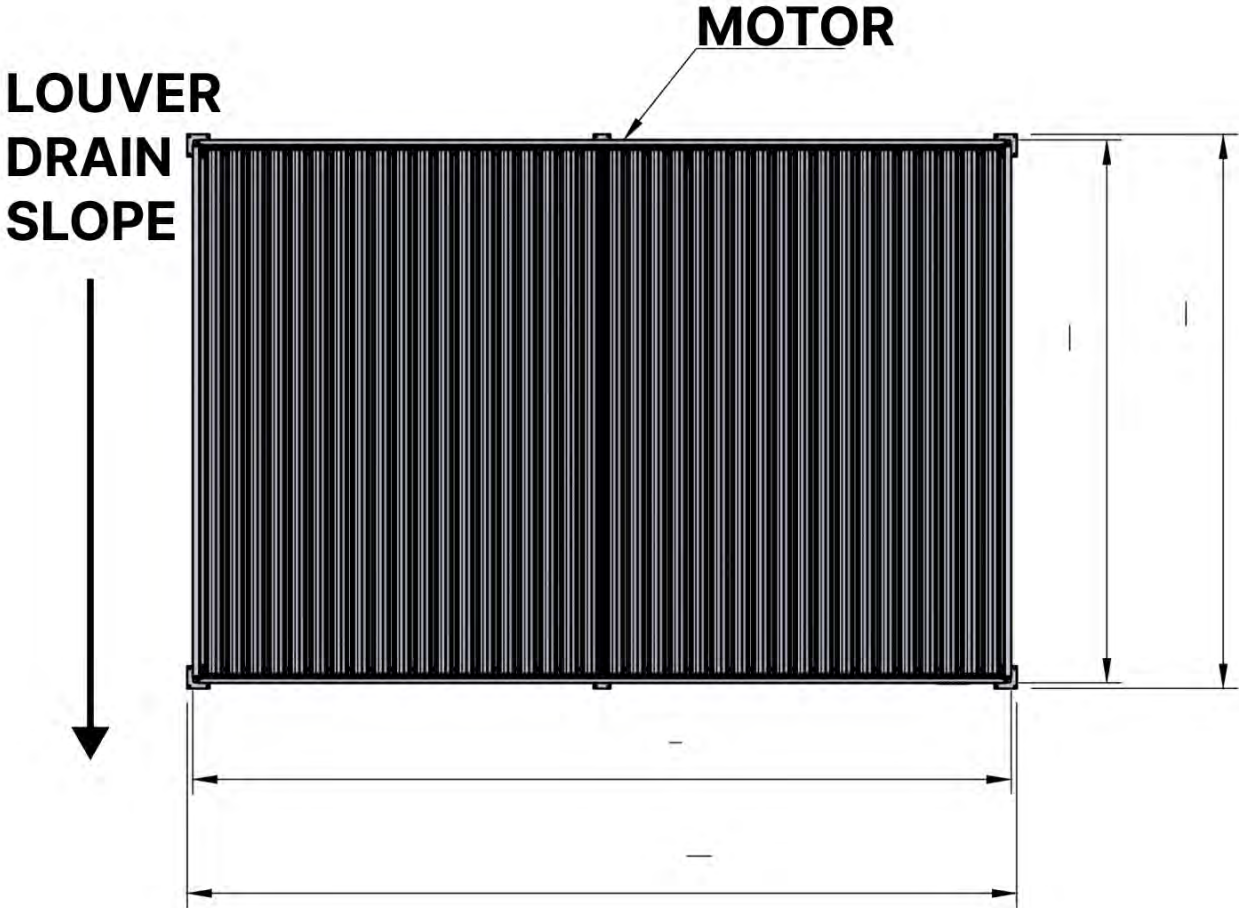

3 X 6 M / 10' x 19'