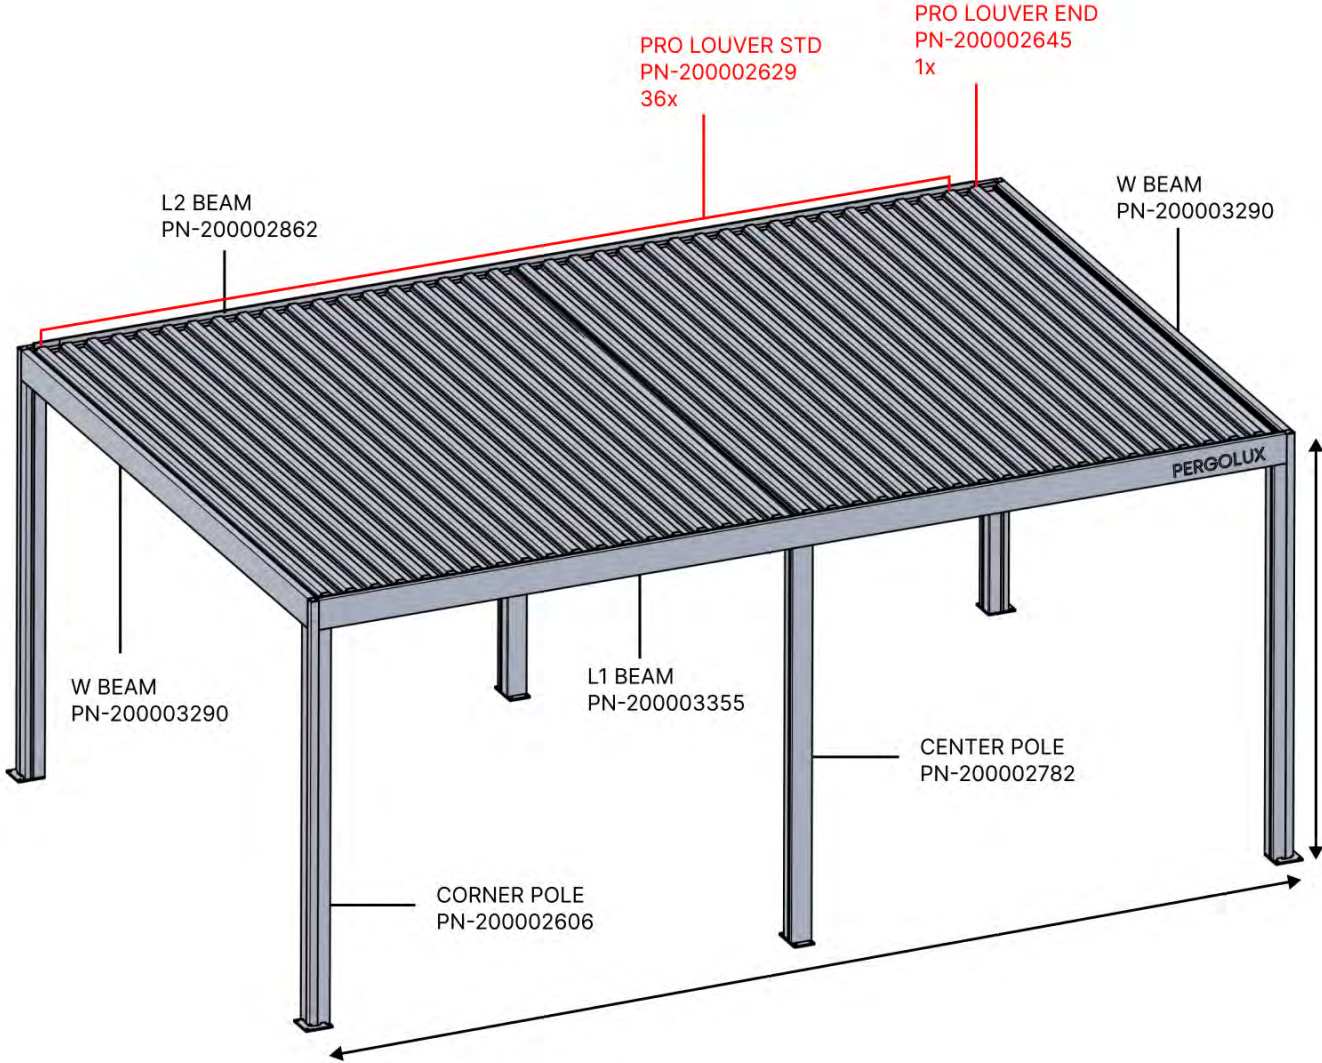

**Matter + Smart home can be connected at anytime by simply scanning the QR code provided**

PERGOLUX | PERGOLA PRO FREESTANDING S4

3 x 6 M / 10' x 19'