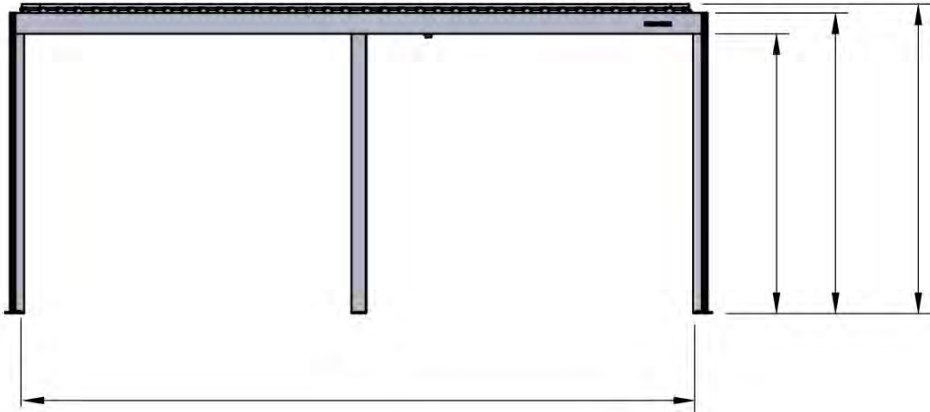

3 X 6 M / 10' x 19'