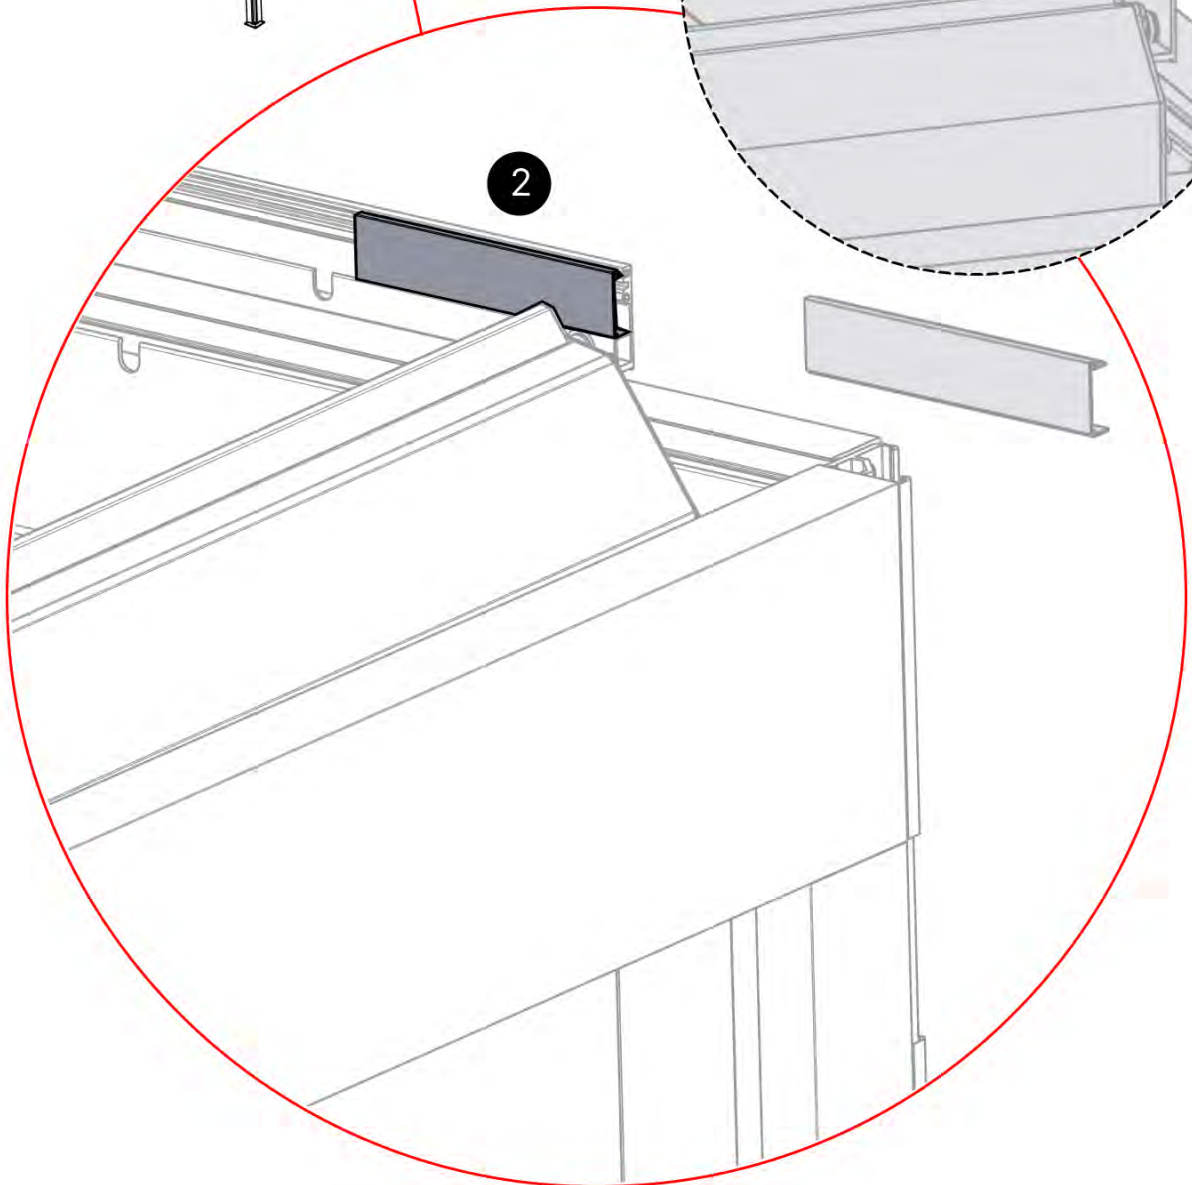

51

4

ANTHRACITE: B235
WHITE: B243
BLACK: B239