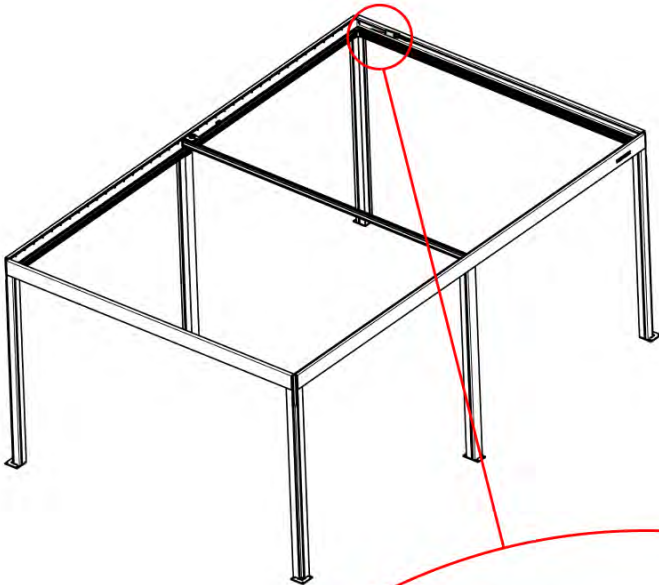

40

Route the Matter
Antenna and place it
below the highlighted
part(PN-200002622).