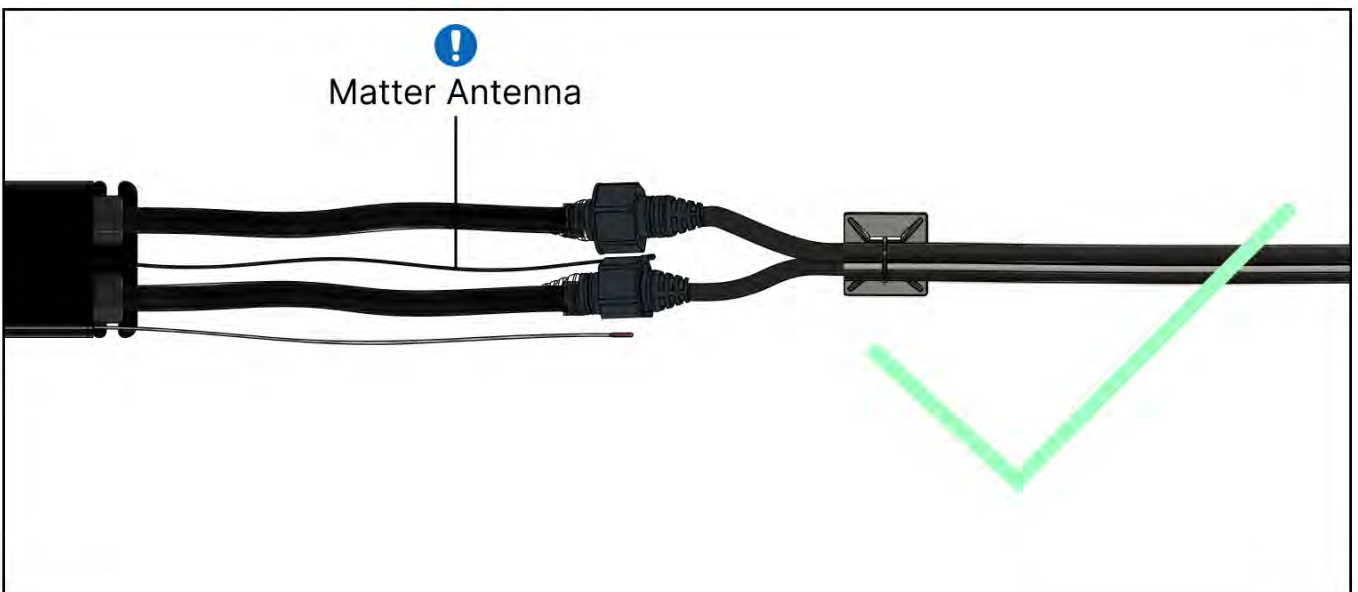

37

PERGOLUX CONTROL BOX	S4	PN-200002683 5x
! Keep the Matter Antenna wire free and do not tie them with LED and Motor wire		PN-200002684 10x