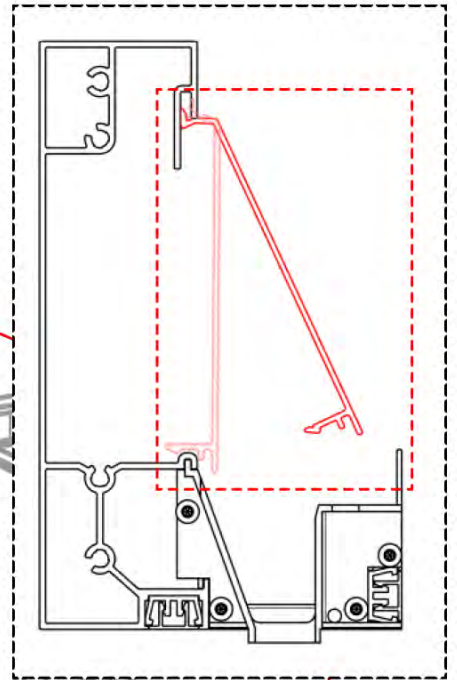

PN-200000680

8x

33

Route the Matter
Antenna and place it
below the highlighted
part(PN-200002622).

34

5

ANTHRACITE: B257
WHITE: B261
BLACK: B259

2