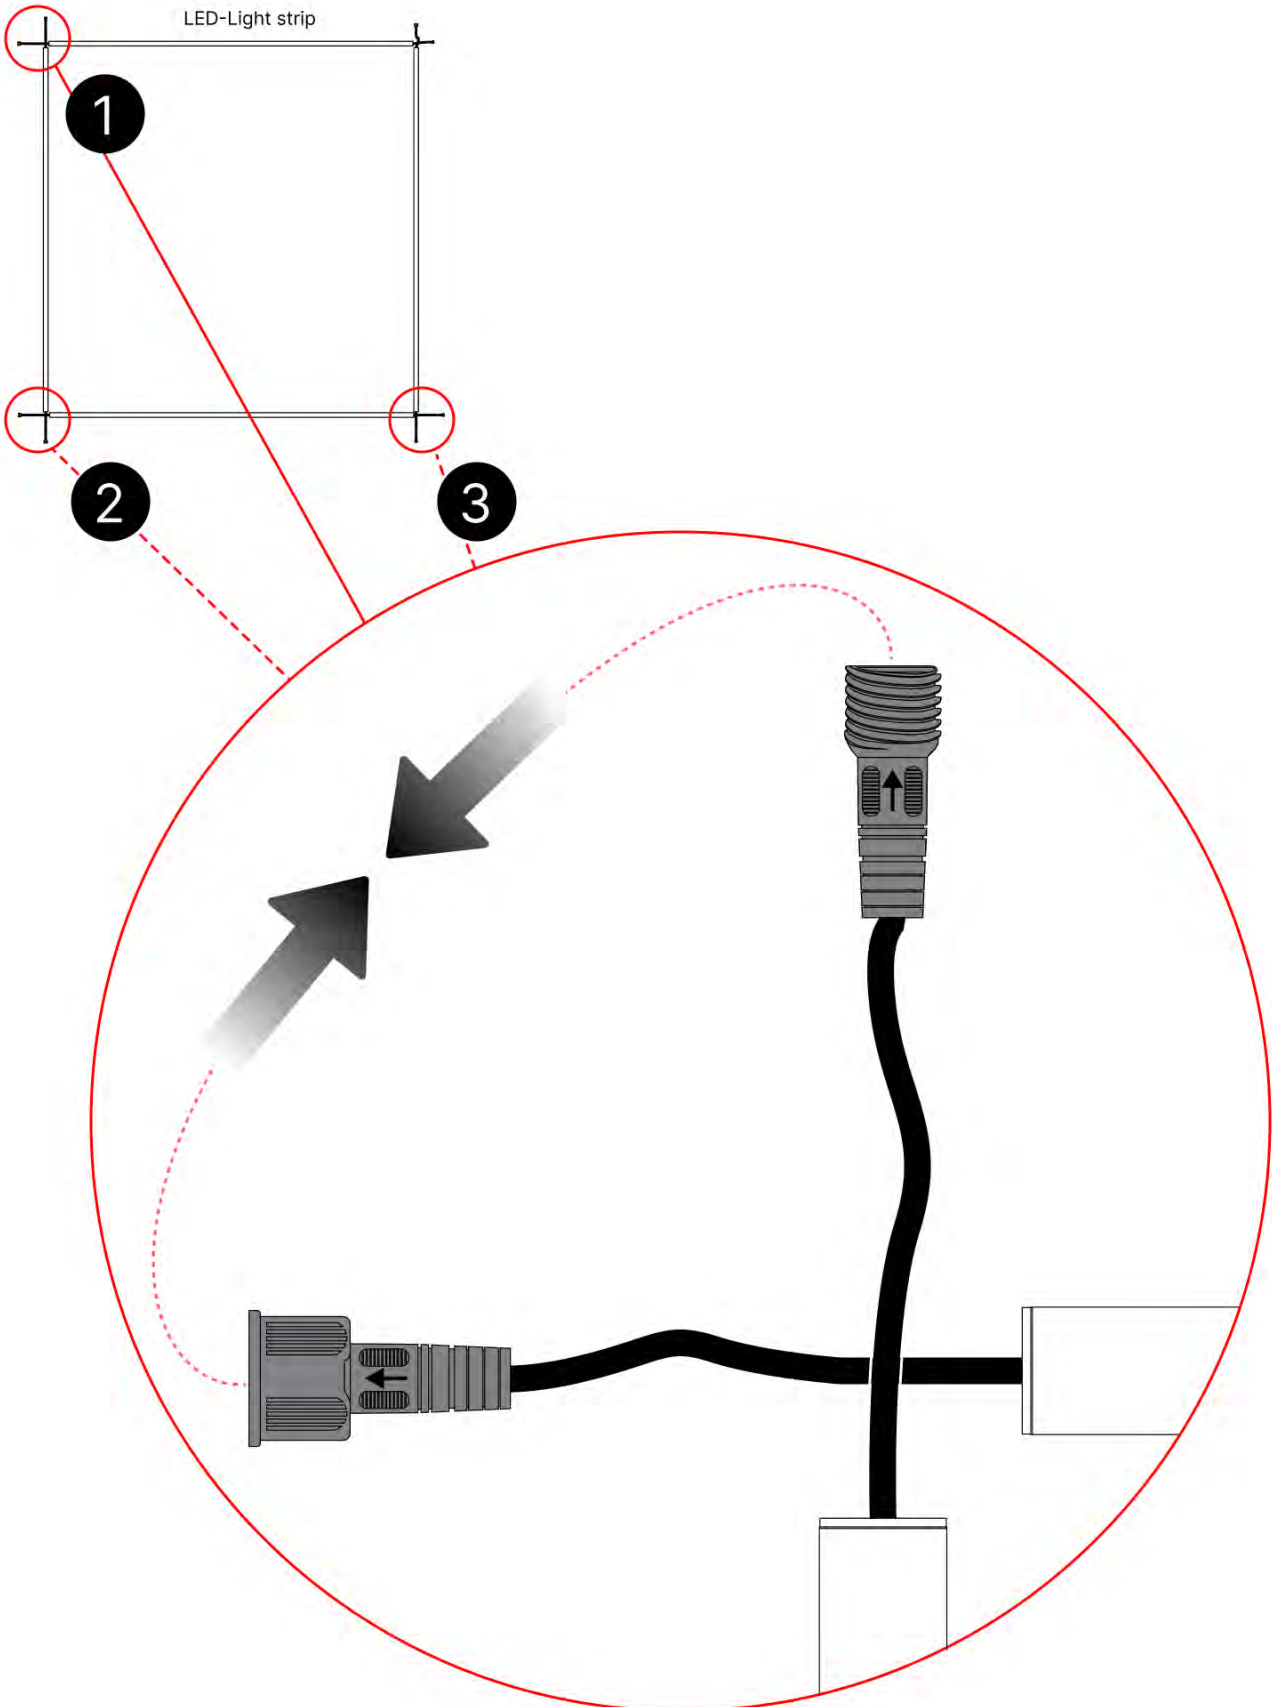

When installing the light strip, do not pull or bend the wires on both sides with force, as this may cause the solder joints to fall off.

Important! Please watch all the videos before starting the assembly.

The videos contain important information relevant to the assembly process.

INFORMATION

INFORMATION

13

14

Tip: For a smoother LED installation, spray the track with soapy water before mounting.

15

16