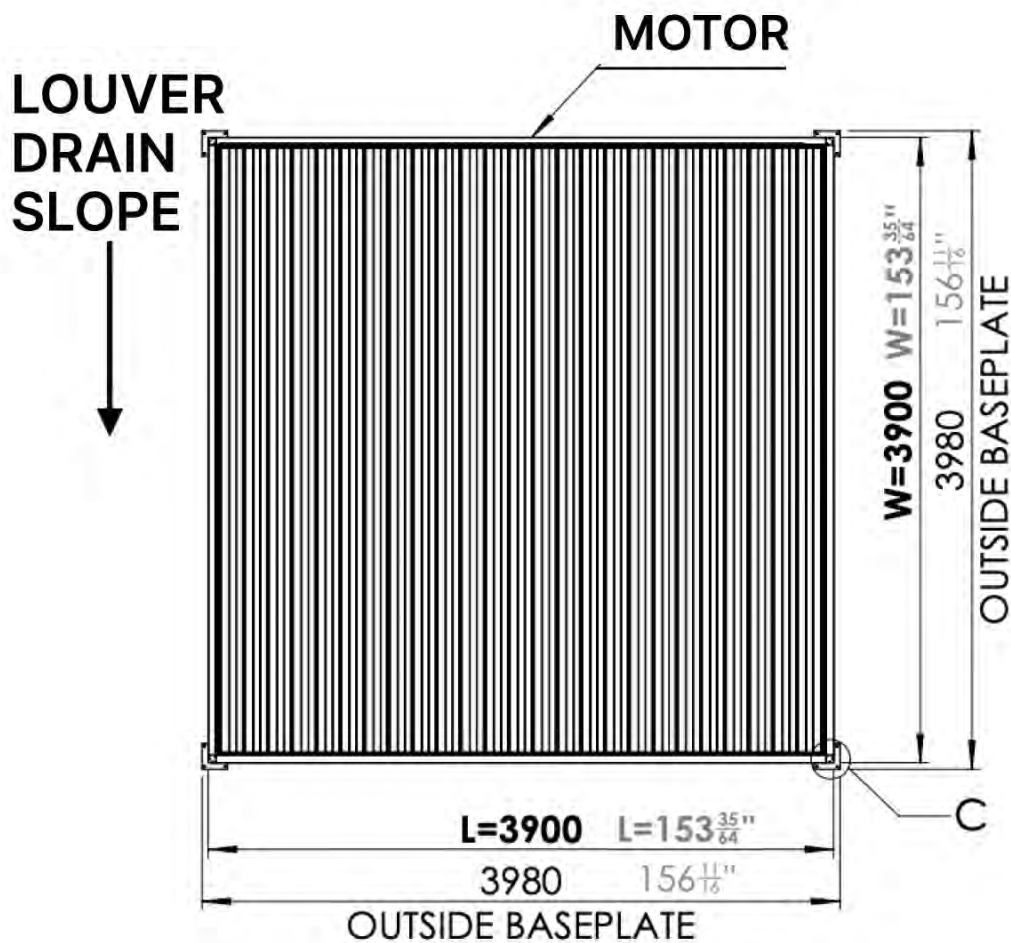

4 × 4 M / 13' x 13'