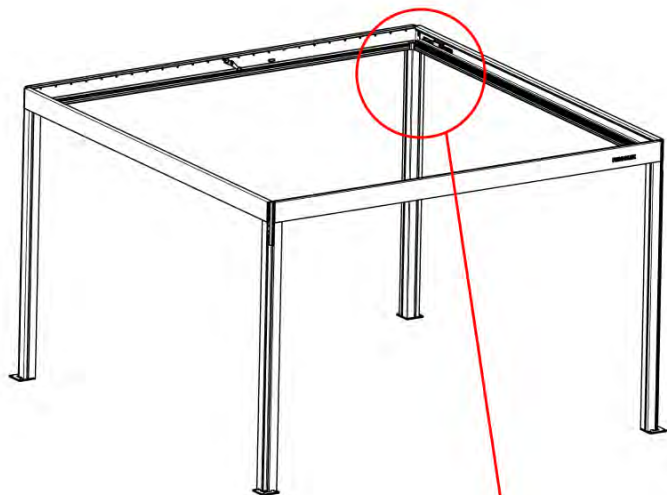

INPUTS AND OUTPUTS

24

!
Control Box can be installed on Preferred W BEAM

25

4

ANTHRACITE: B233
WHITE: B241
BLACK: B237

26

!
Power Cable can be
routed through all
the Poles.