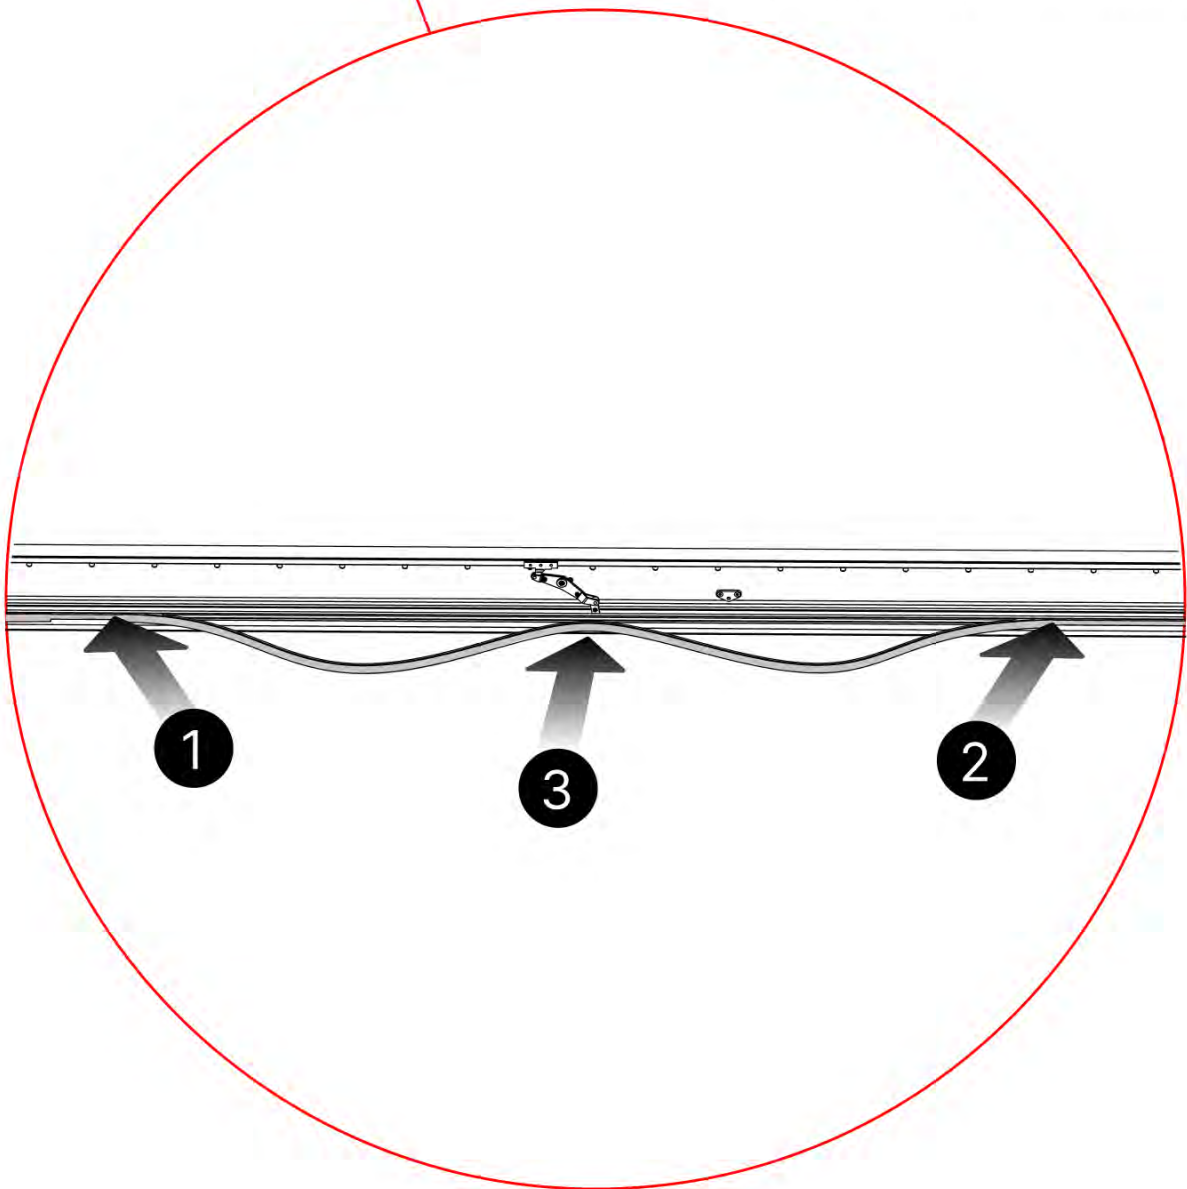

When installing the light strip, do not pull or bend the wires on both sides with force, as this may cause the solder joints to fall off.

Important! Please watch all the videos before starting the assembly.

The videos contain important information relevant to the assembly process.

INFORMATION

INFORMATION

13

14

Tip: For a smoother LED installation, spray the track with soapy water before mounting.

15

16