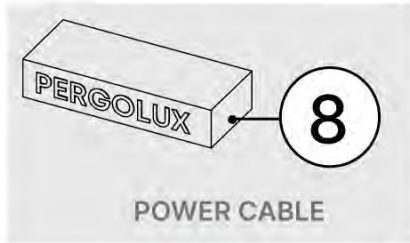

INPUTS AND OUTPUTS

24

!
Control Box can be installed on Preferred W BEAM

25

4

ANTHRACITE: B233
WHITE: B241
BLACK: B237

26

!
Power Cable can be
routed through all
the Poles.