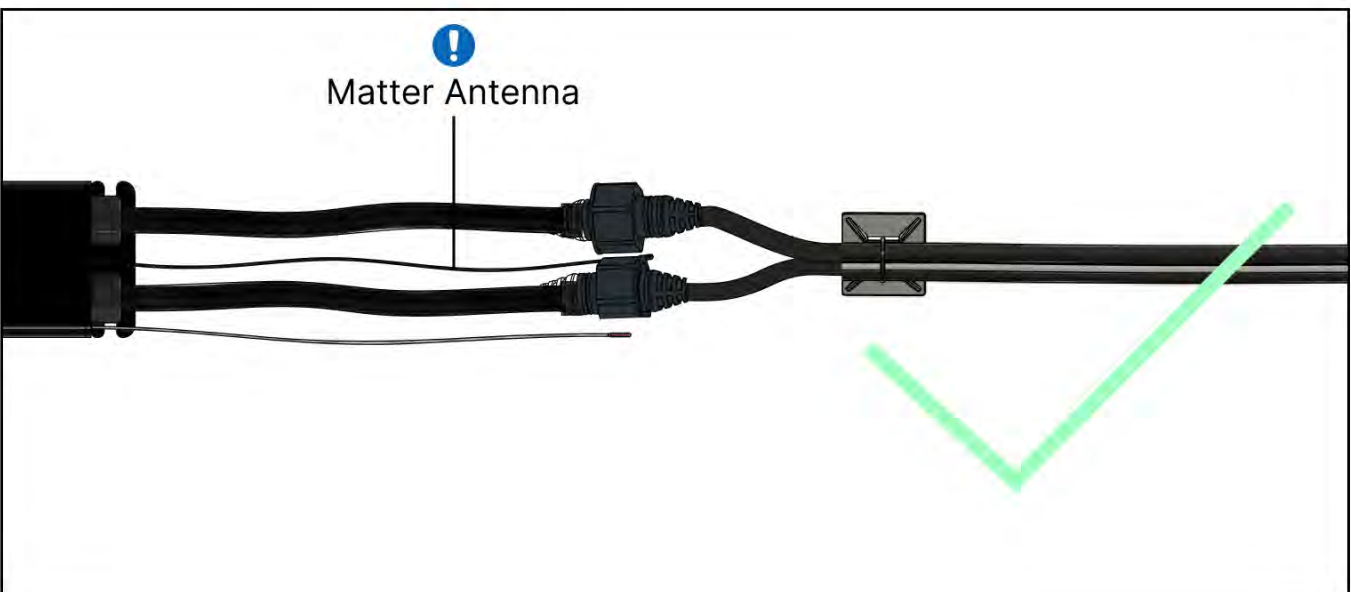

30

PERGOLUX CONTROL BOX	S4	PN-200002683 5x
! Keep the Matter Antenna wire free and do not tie them with LED and Motor wire		PN-200002684 10x