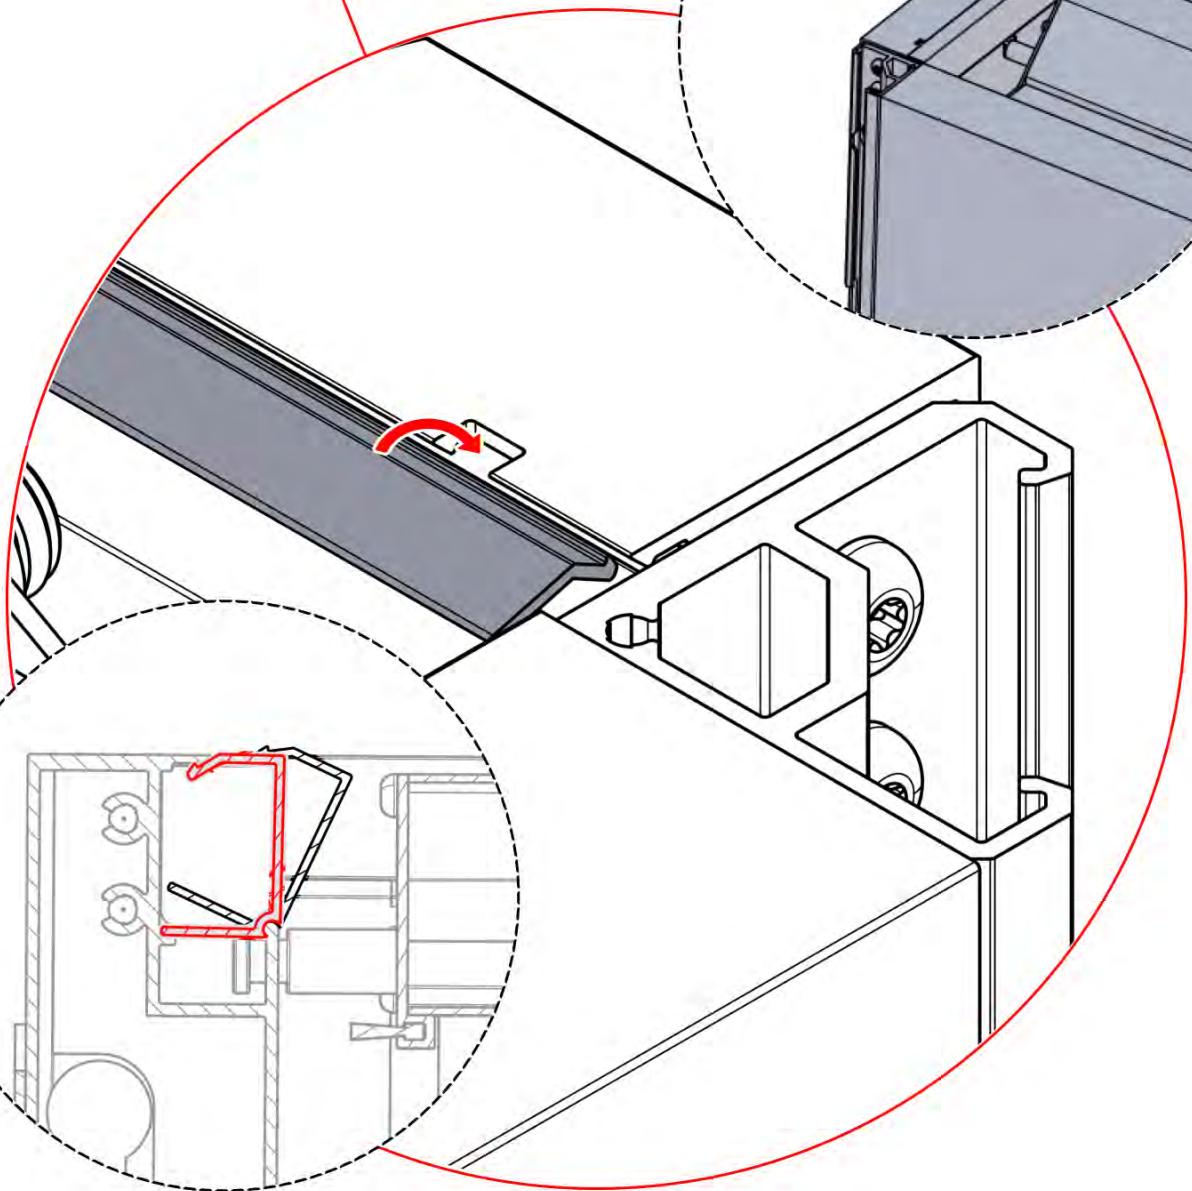

49

4

ANTHRACITE: B233
WHITE: B241
BLACK: B237