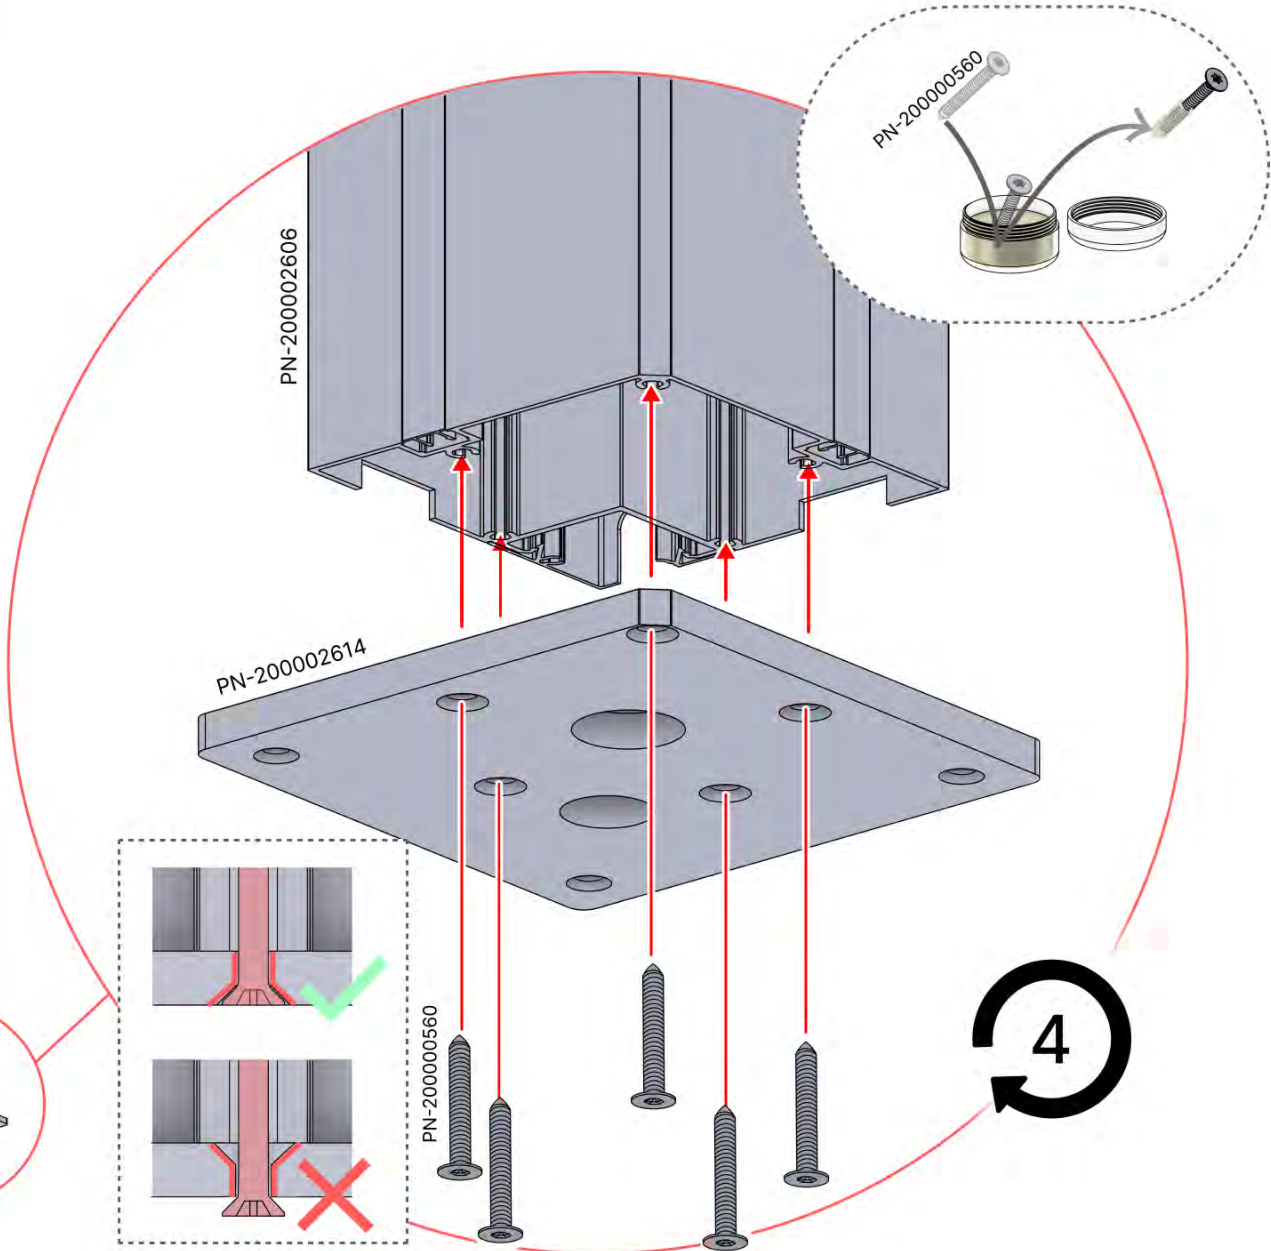

04

ANTHRACITE: C120
WHITE: C122
BLACK: C121

ANTHRACITE: B233
WHITE: B241
BLACK: B237