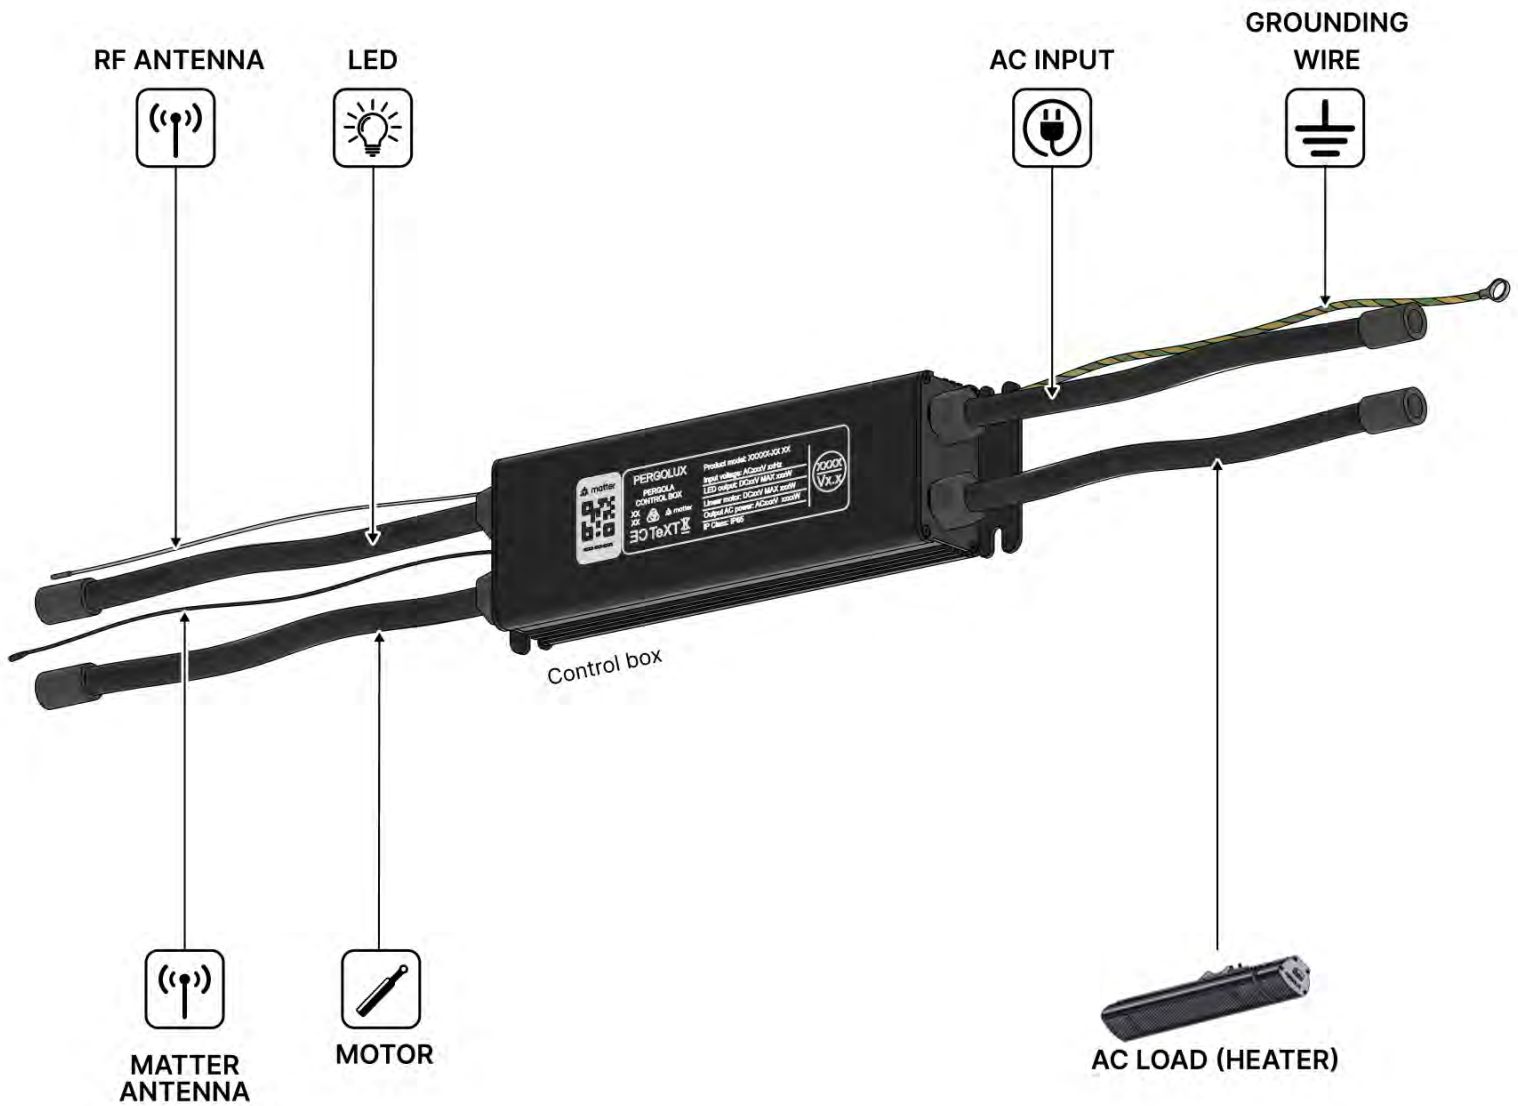

INPUTS AND OUTPUTS

24

!
Control Box can be installed on Preferred W BEAM

25

4

ANTHRACITE: B233
WHITE: B241
BLACK: B237

26

!
Power Cable can be
routed through all
the Poles.