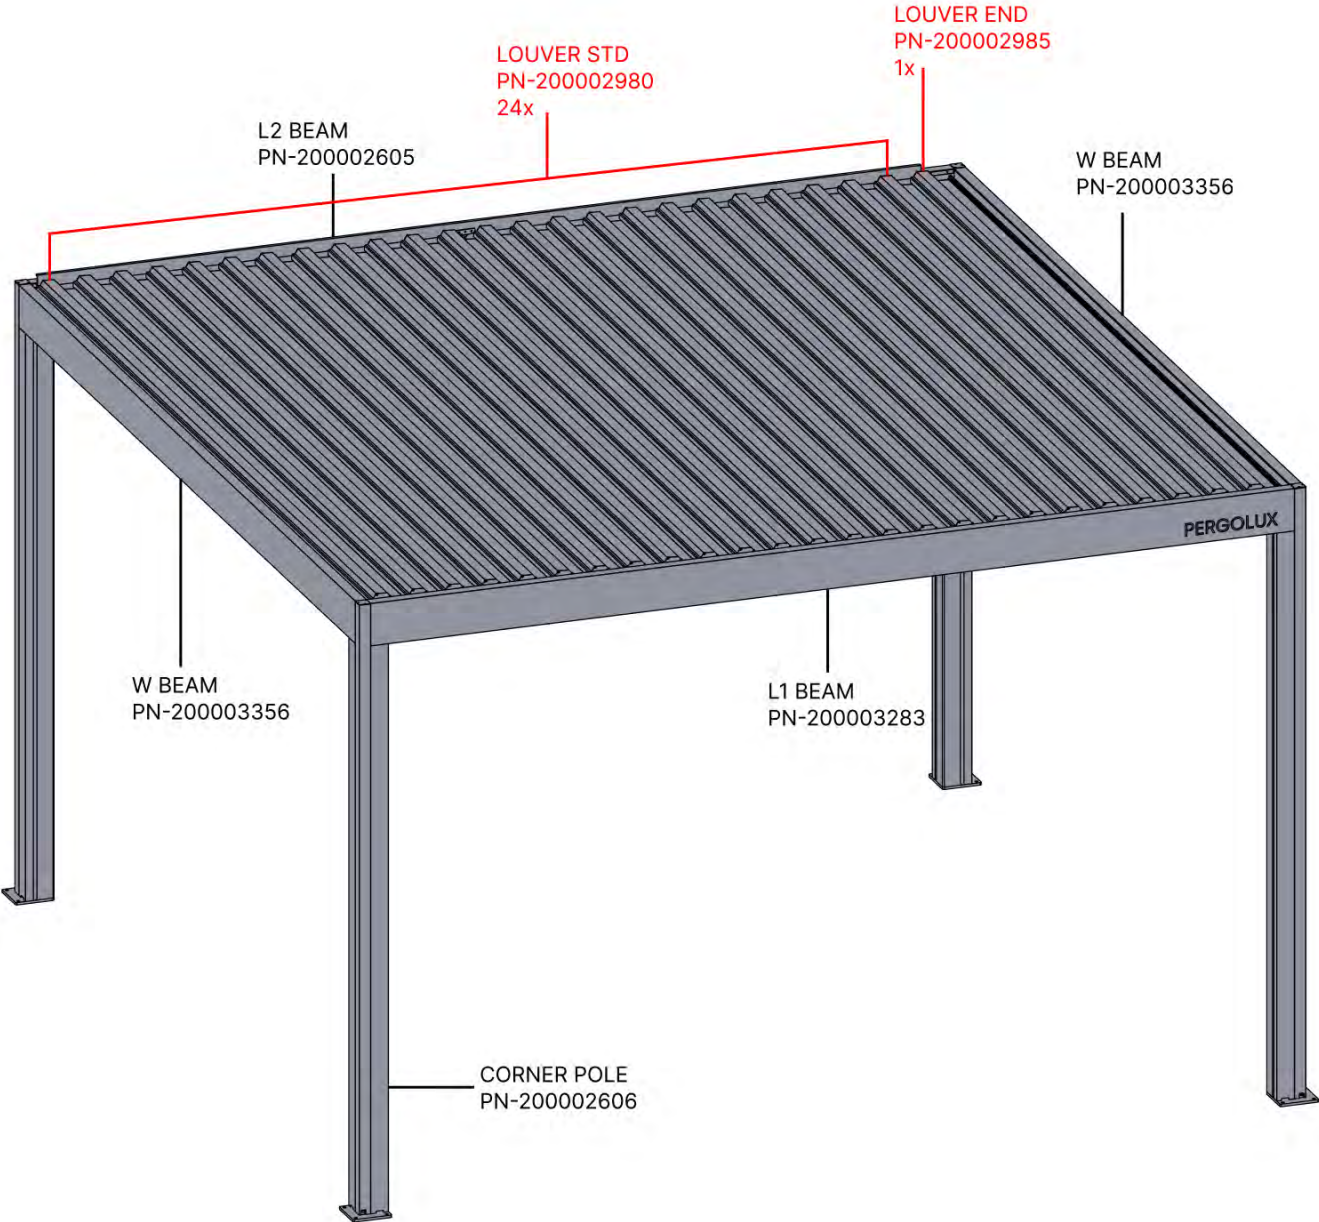

4 x 4 M / 13' x 13'

4 × 4 M / 13' x 13'

01

Are you installing a screen, slat wall or glass wall?

It is recommended to remove these Snapfit covers and clips now before installing the pergola.

Cover and clips