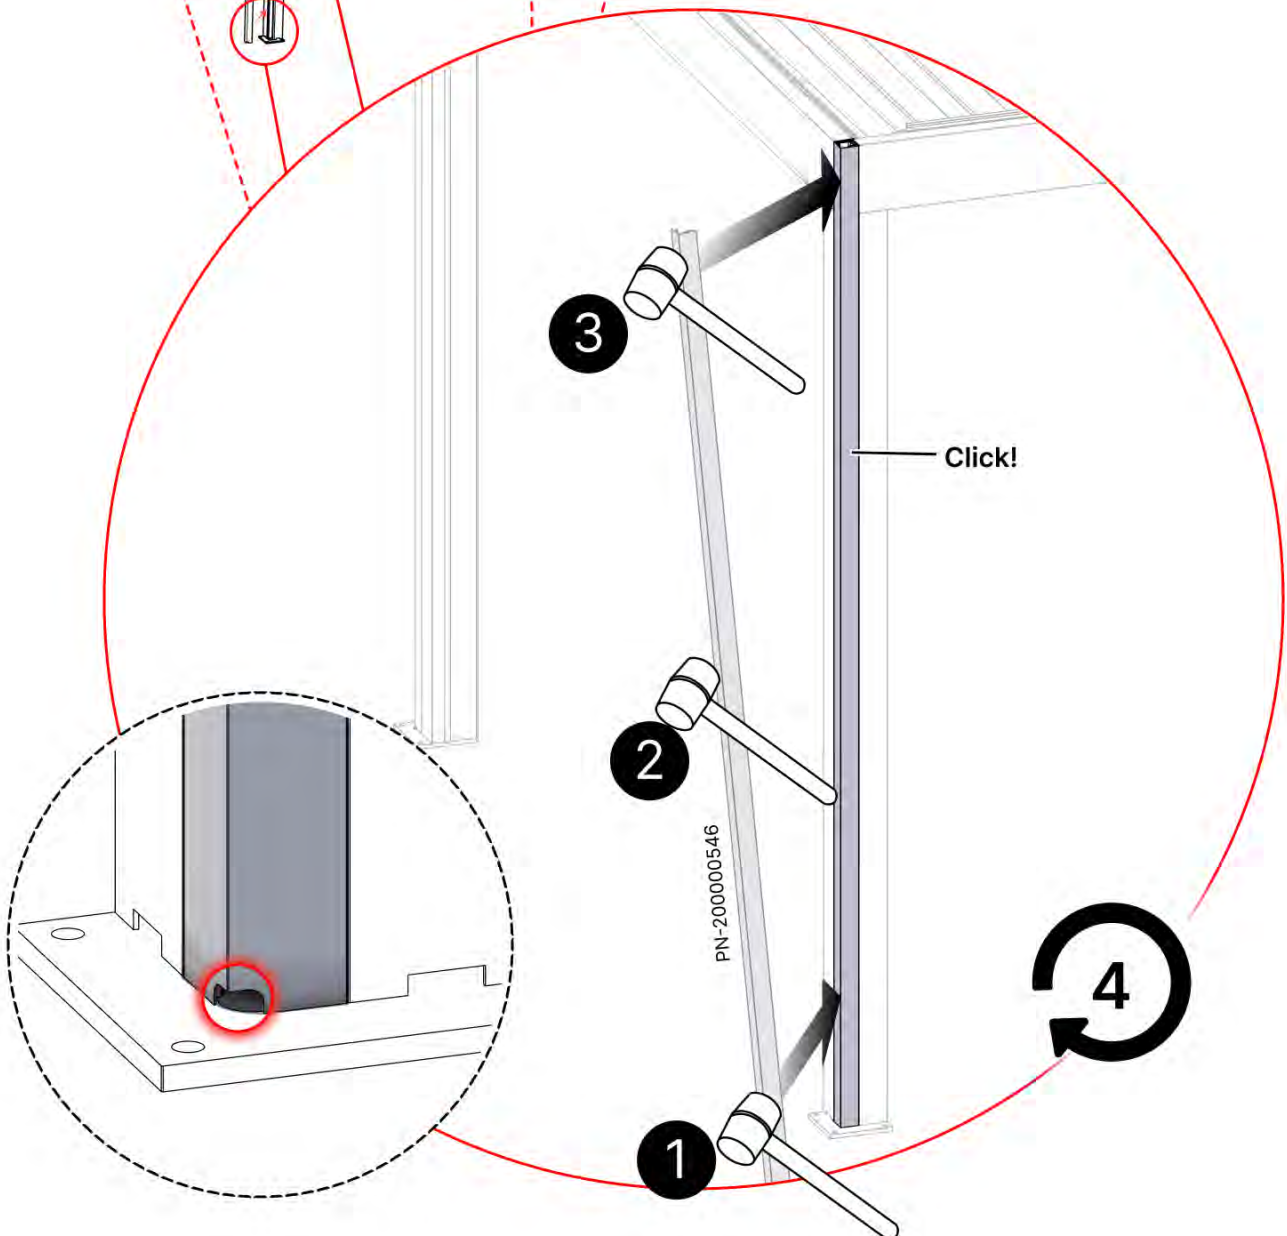

50

x2
PERGOLUX
PERGOLUX

4

ANTHRACITE: C120
WHITE: C122
BLACK: C121

PN-200003386
2X