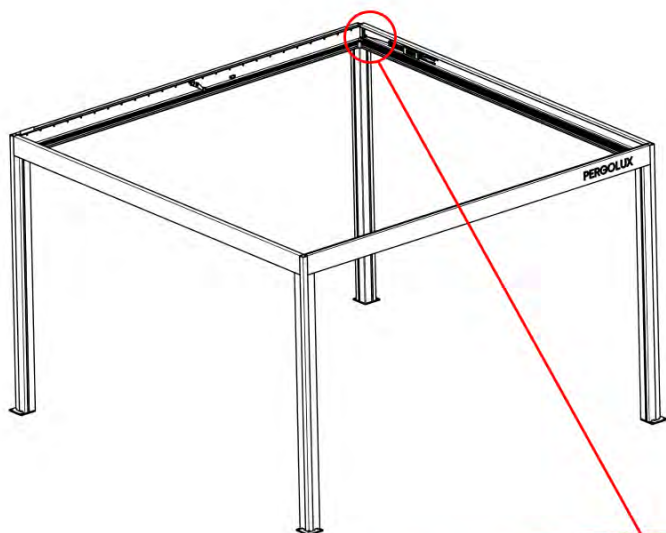

33

Route the Matter
Antenna and place it
below the highlighted
part(PN-200002622).