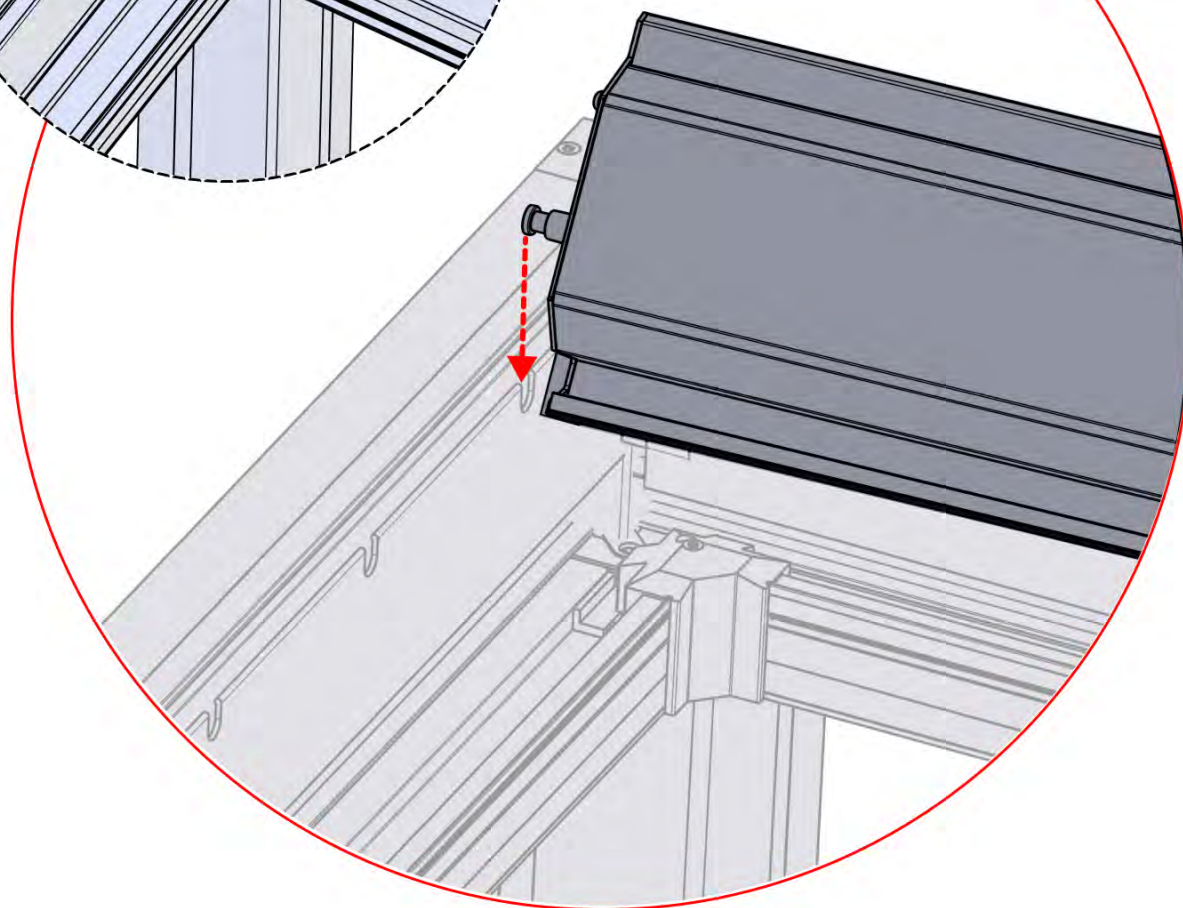

40

x3
PERGOLUX
PERGOLUX
PERGOLUX

2

ANTHRACITE: L216
WHITE: L220
BLACK: L218

PN-200002980

1x