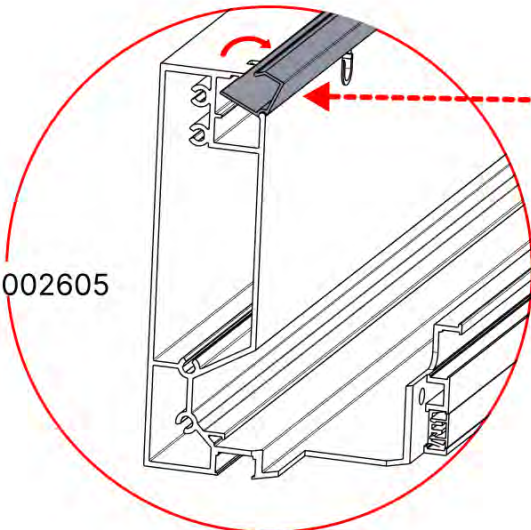

PN-200002605