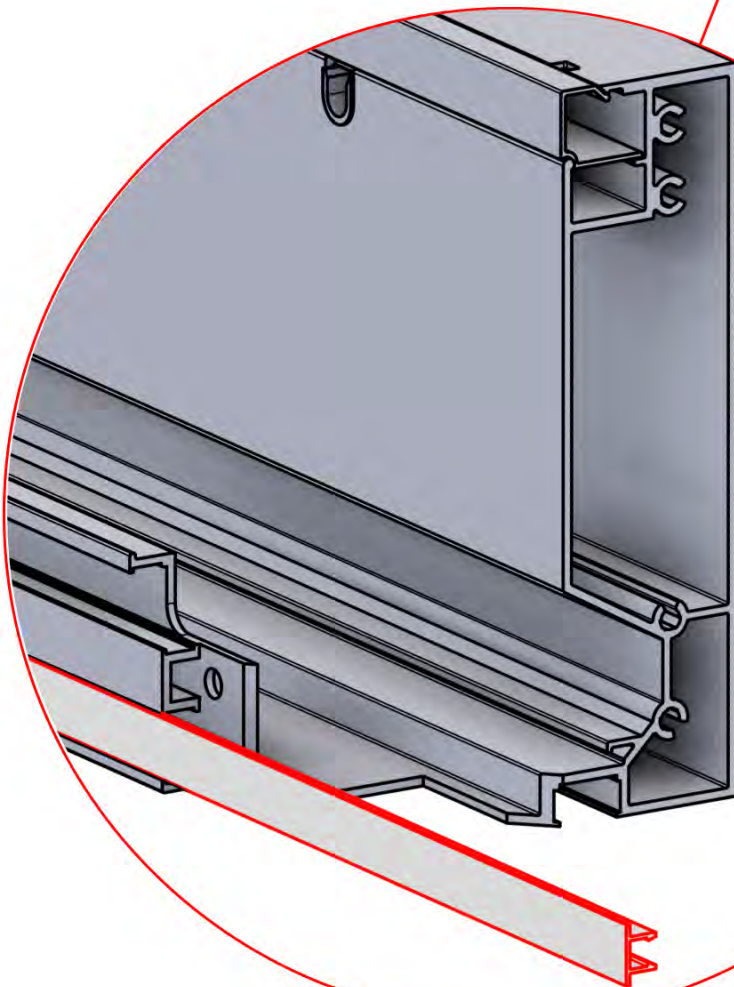

02

Are you installing a heater, fan or LED lights?

It is recommended to remove both snap-fit covers from the beam now.

Cover and clips

PN-200000512
SnapFIT COVER CLIP

SnapFIT cover

PN-200002605