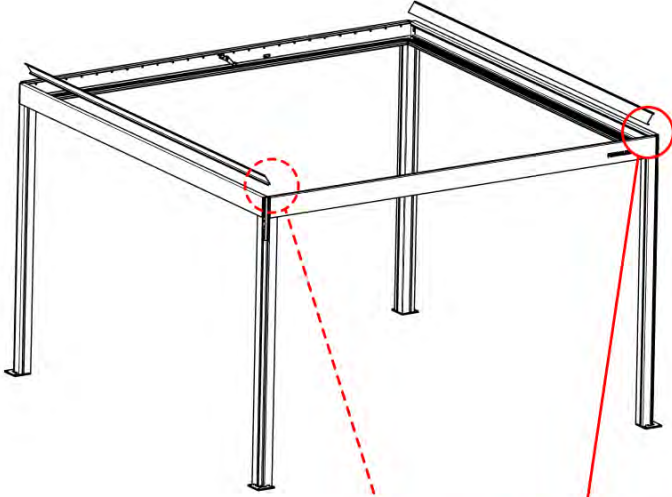

PN-200000680

8x

33

Route the Matter
Antenna and place it
below the highlighted
part(PN-200002622).

34

5

ANTHRACITE: B257
WHITE: B261
BLACK: B259

2