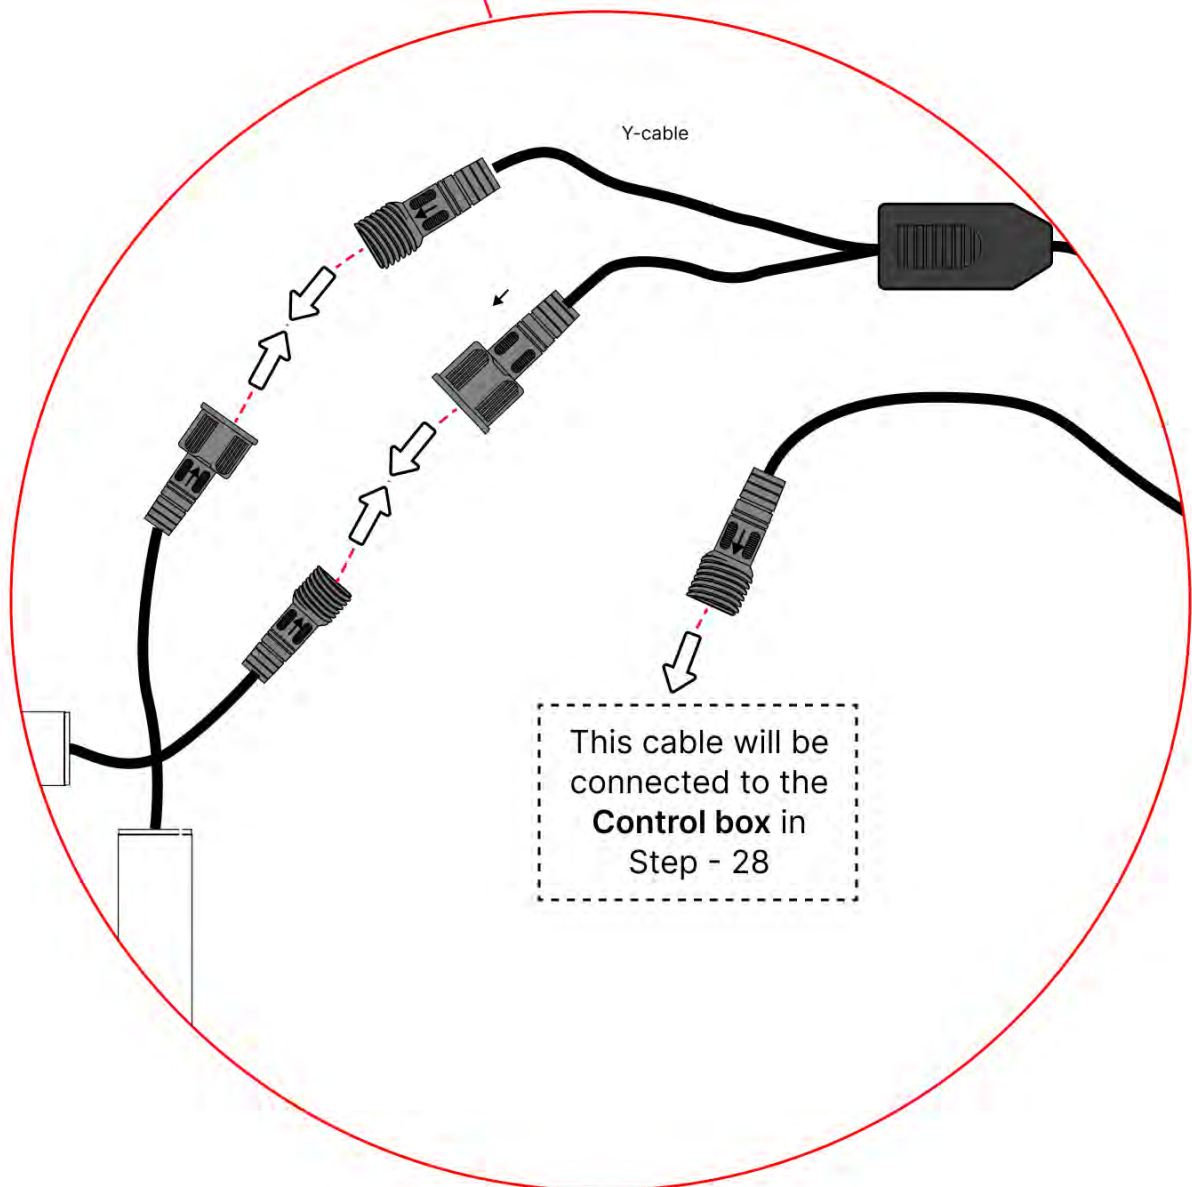

When installing the light strip, do not pull or bend the wires on both sides with force, as this may cause the solder joints to fall off.

Important! Please watch all the videos before starting the assembly.

The videos contain important information relevant to the assembly process.

INFORMATION

INFORMATION

13

14

Tip: For a smoother LED installation, spray the track with soapy water before mounting.

15

16