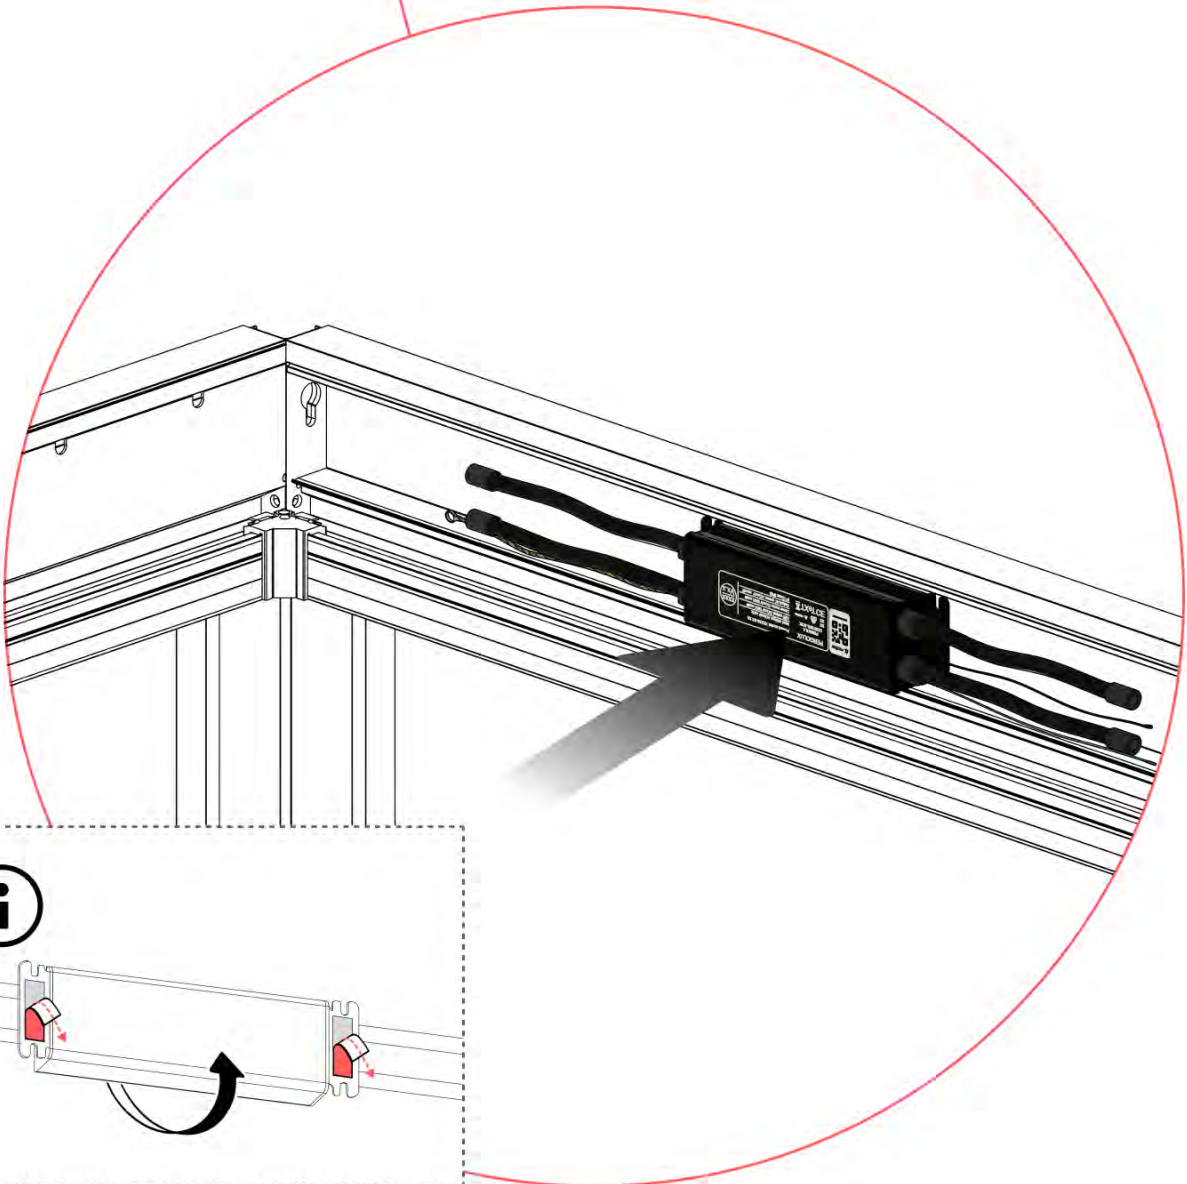

INPUTS AND OUTPUTS

24

!
Control Box can be installed on Preferred W BEAM

25

4

ANTHRACITE: B233
WHITE: B241
BLACK: B237

26

!
Power Cable can be
routed through all
the Poles.