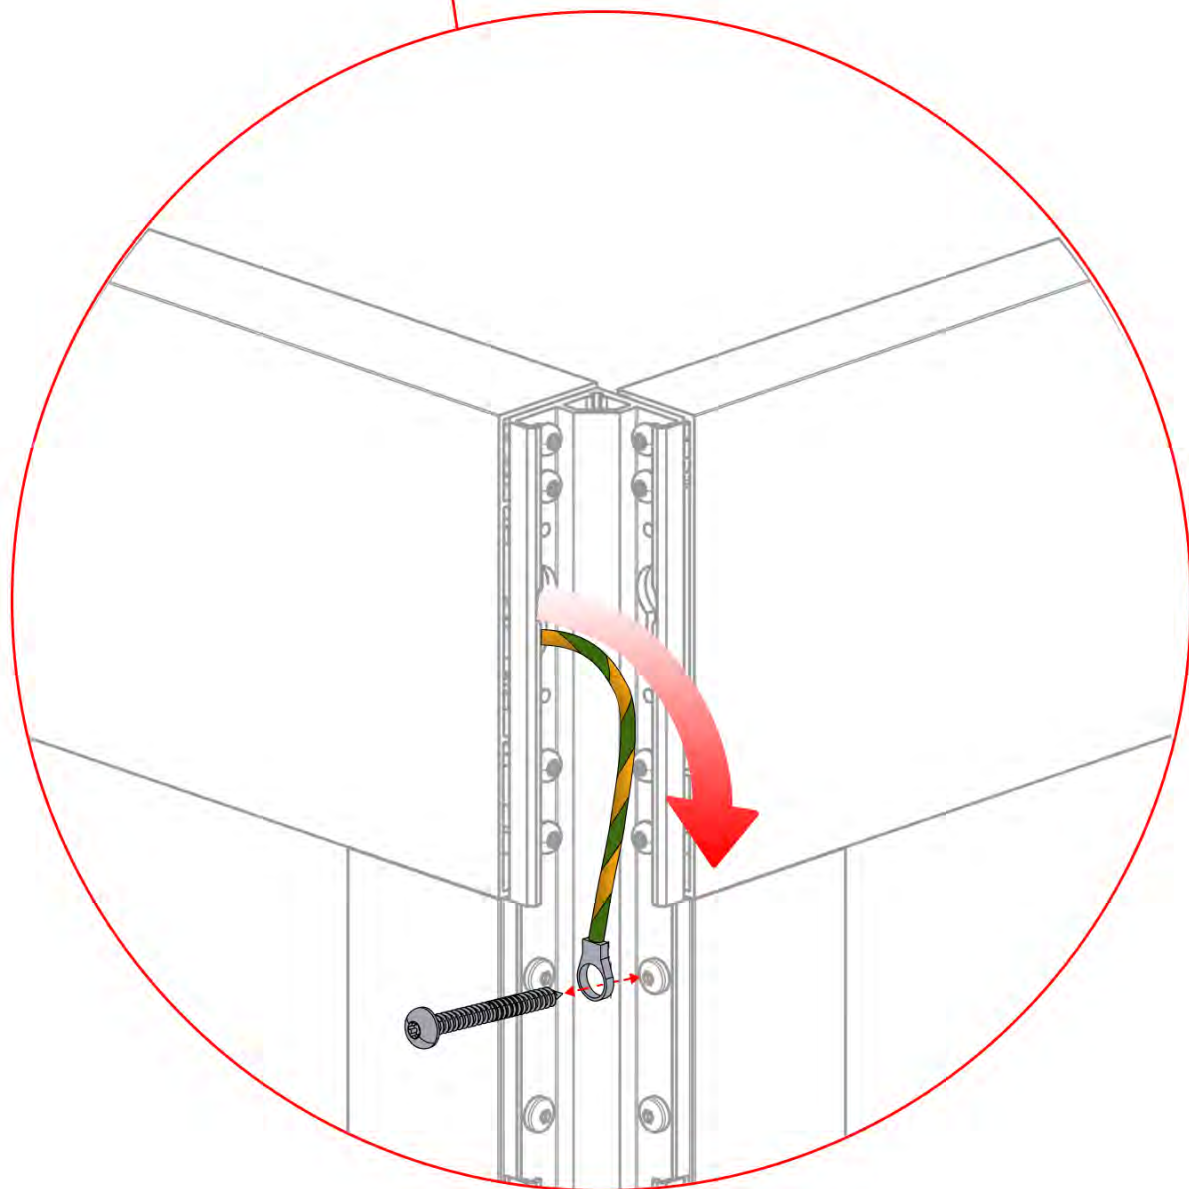

INPUTS AND OUTPUTS

24

!
Control Box can be installed on Preferred W BEAM

25

4

ANTHRACITE: B233
WHITE: B241
BLACK: B237

26

!
Power Cable can be
routed through all
the Poles.