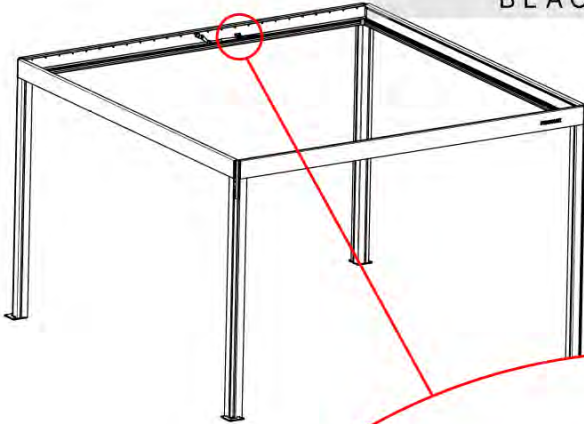

ELECTRIC MOTOR

ANTHRACITE: B233
WHITE: B241
BLACK: B237