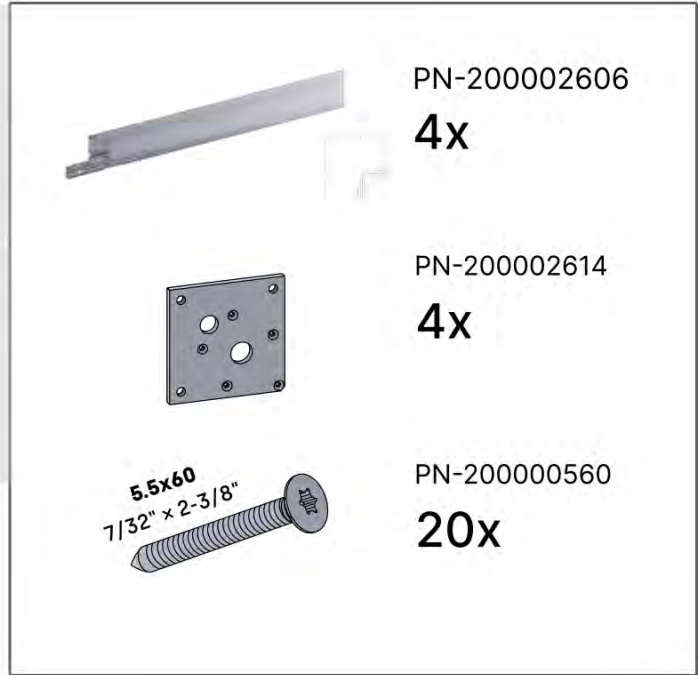

04

ANTHRACITE: C120
WHITE: C122
BLACK: C121

ANTHRACITE: B233
WHITE: B241
BLACK: B237