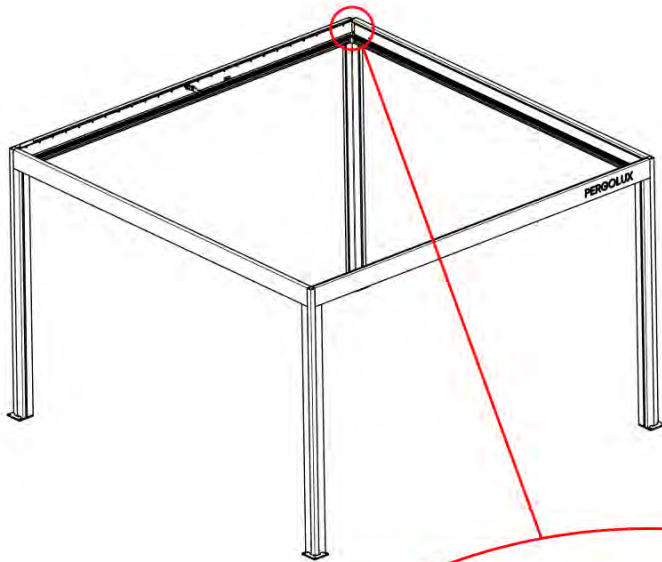

INFORMATION