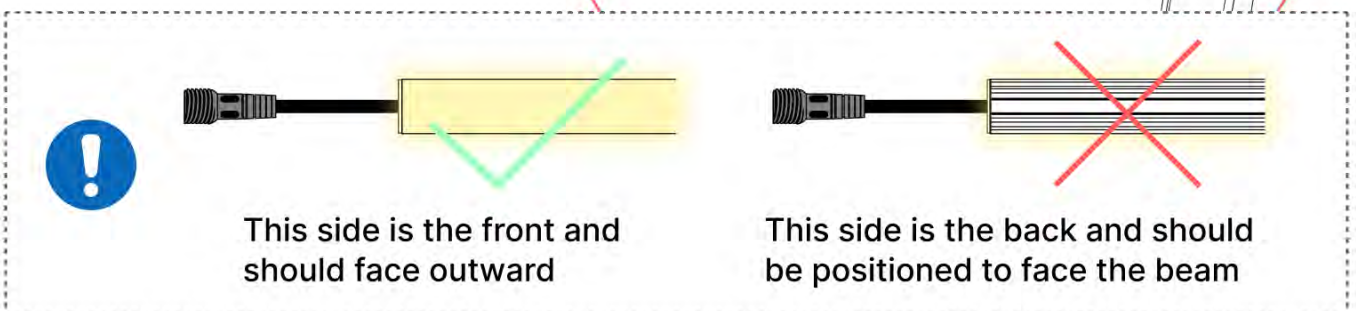

When installing the light strip, do not pull or bend the wires on both sides with force, as this may cause the solder joints to fall off.

Important! Please watch all the videos before starting the assembly.

The videos contain important information relevant to the assembly process.

INFORMATION

INFORMATION

13

14

Tip: For a smoother LED installation, spray the track with soapy water before mounting.

15

16