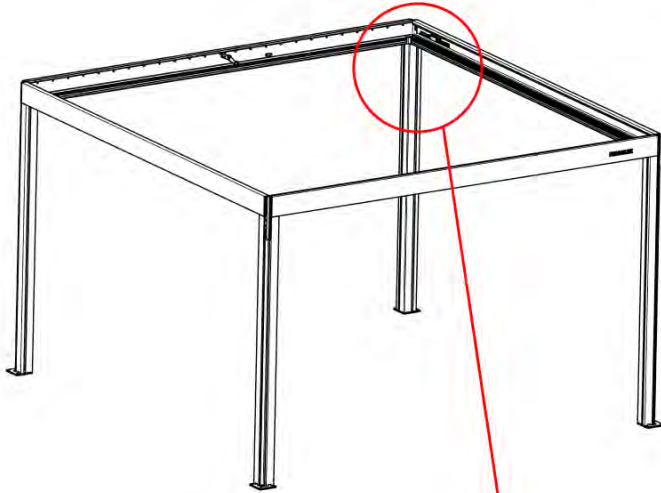

INPUTS AND OUTPUTS

24

!
Control Box can be installed on Preferred W BEAM

25

4

ANTHRACITE: B233
WHITE: B241
BLACK: B237

26

!
Power Cable can be
routed through all
the Poles.