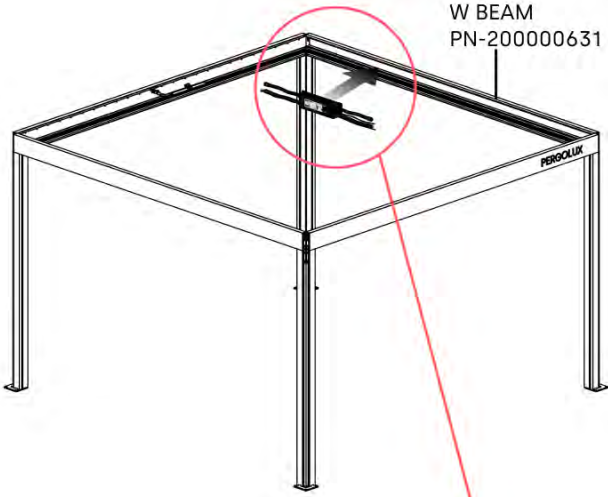

INPUTS AND OUTPUTS

24

!
Control Box can be installed on Preferred W BEAM

25

4

ANTHRACITE: B233
WHITE: B241
BLACK: B237

26

!
Power Cable can be
routed through all
the Poles.