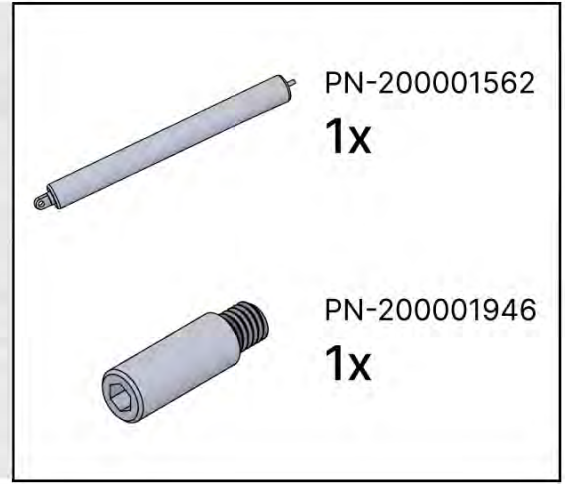

ELECTRIC MOTOR

ANTHRACITE: B233
WHITE: B241
BLACK: B237