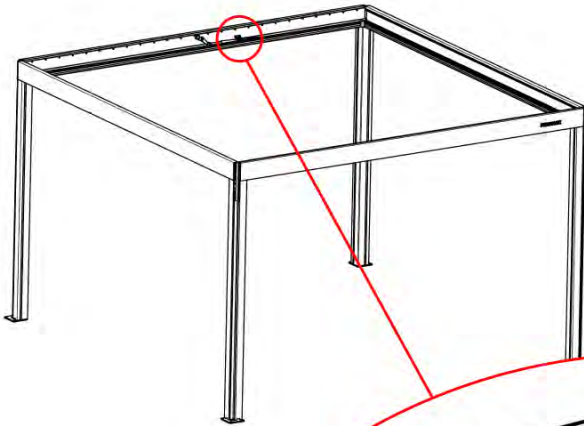

INPUTS AND OUTPUTS

24

!
Control Box can be installed on Preferred W BEAM

25

4

ANTHRACITE: B233
WHITE: B241
BLACK: B237

26

!
Power Cable can be
routed through all
the Poles.