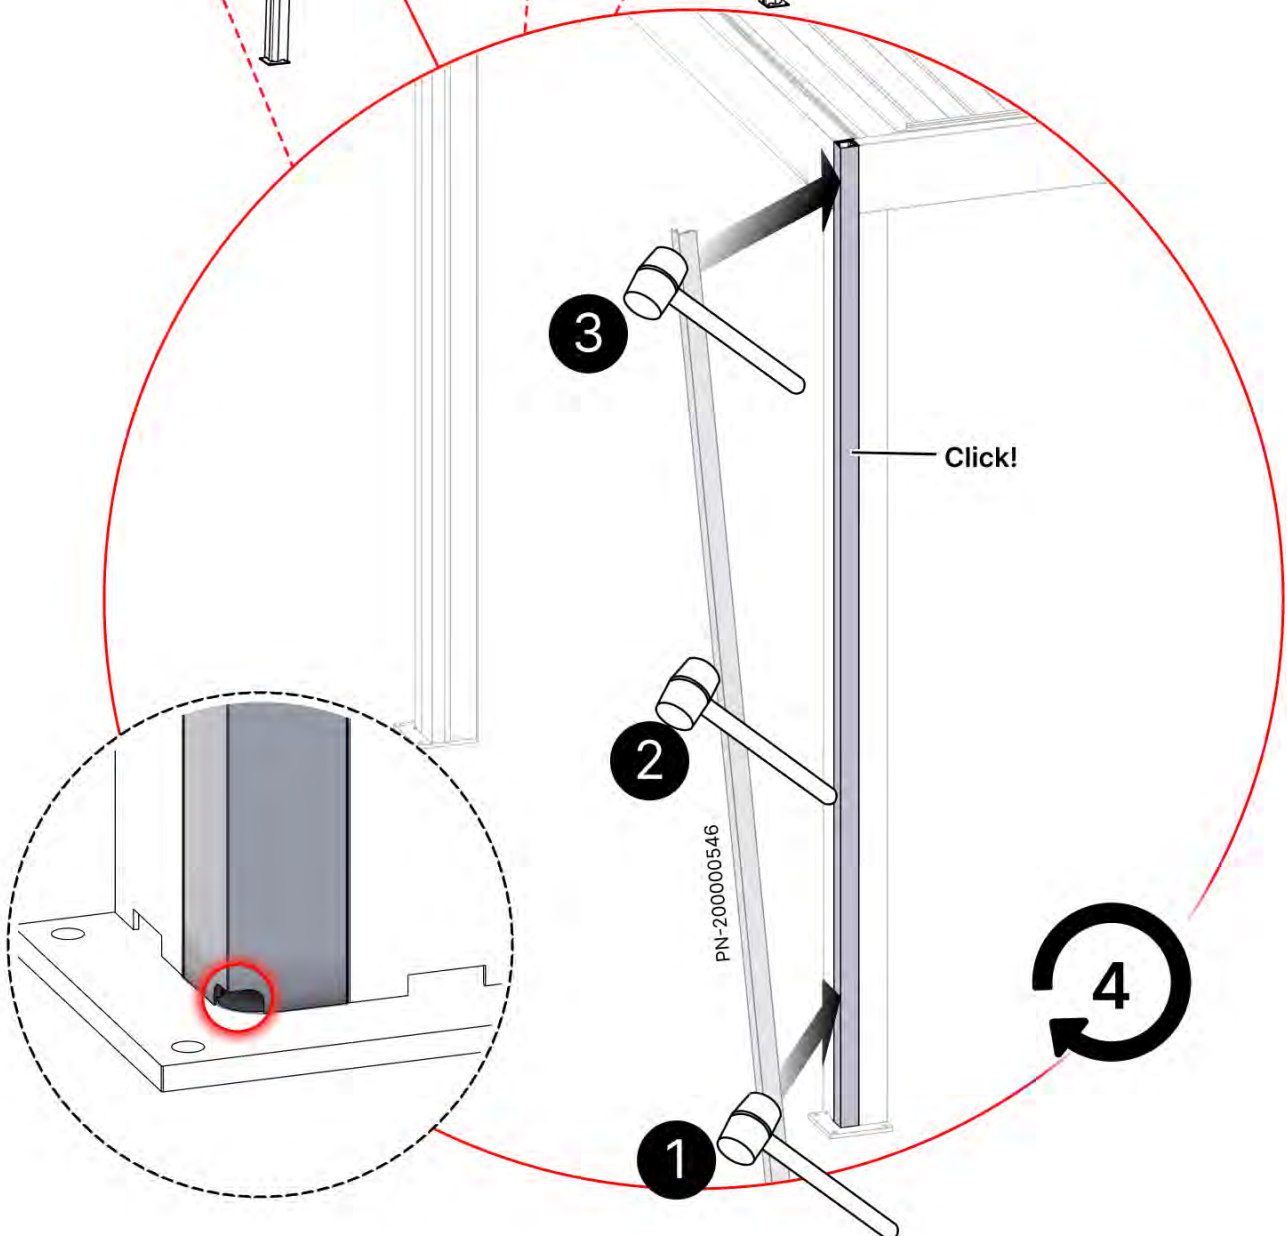

# 50

**x2**  
PERGOLUX  
PERGOLUX

**1**

ANTHRACITE: C120  
WHITE: C122  
BLACK: C121

PN-200003386  
**2X**