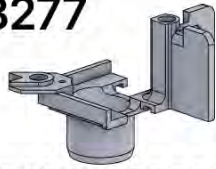

# ITEMS IN BOX

Note: If accessory bags lack part number stickers, refer to the manual for identification.

ANTHRACITE      WHITE      BLACK

**4**

B234

B242

B238

PN-20000  
**3277**