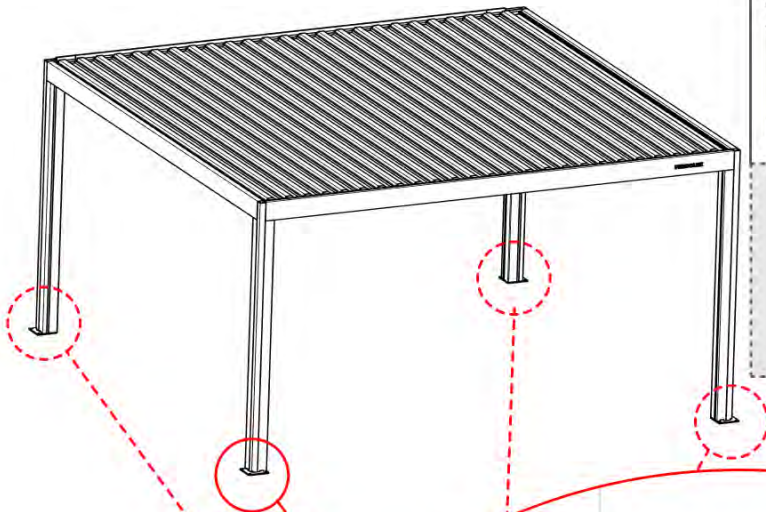

# 53

Use on  
concrete

x12

Use on  
wood

x12

PERGOLUX | PERGOLA PRO FREESTANDING S4

4 X 5 M / 13' x 16'

Type Approved  
Regular  
Production  
Surveillance  
[www.tuv.com](http://www.tuv.com)  
ID 1111293124