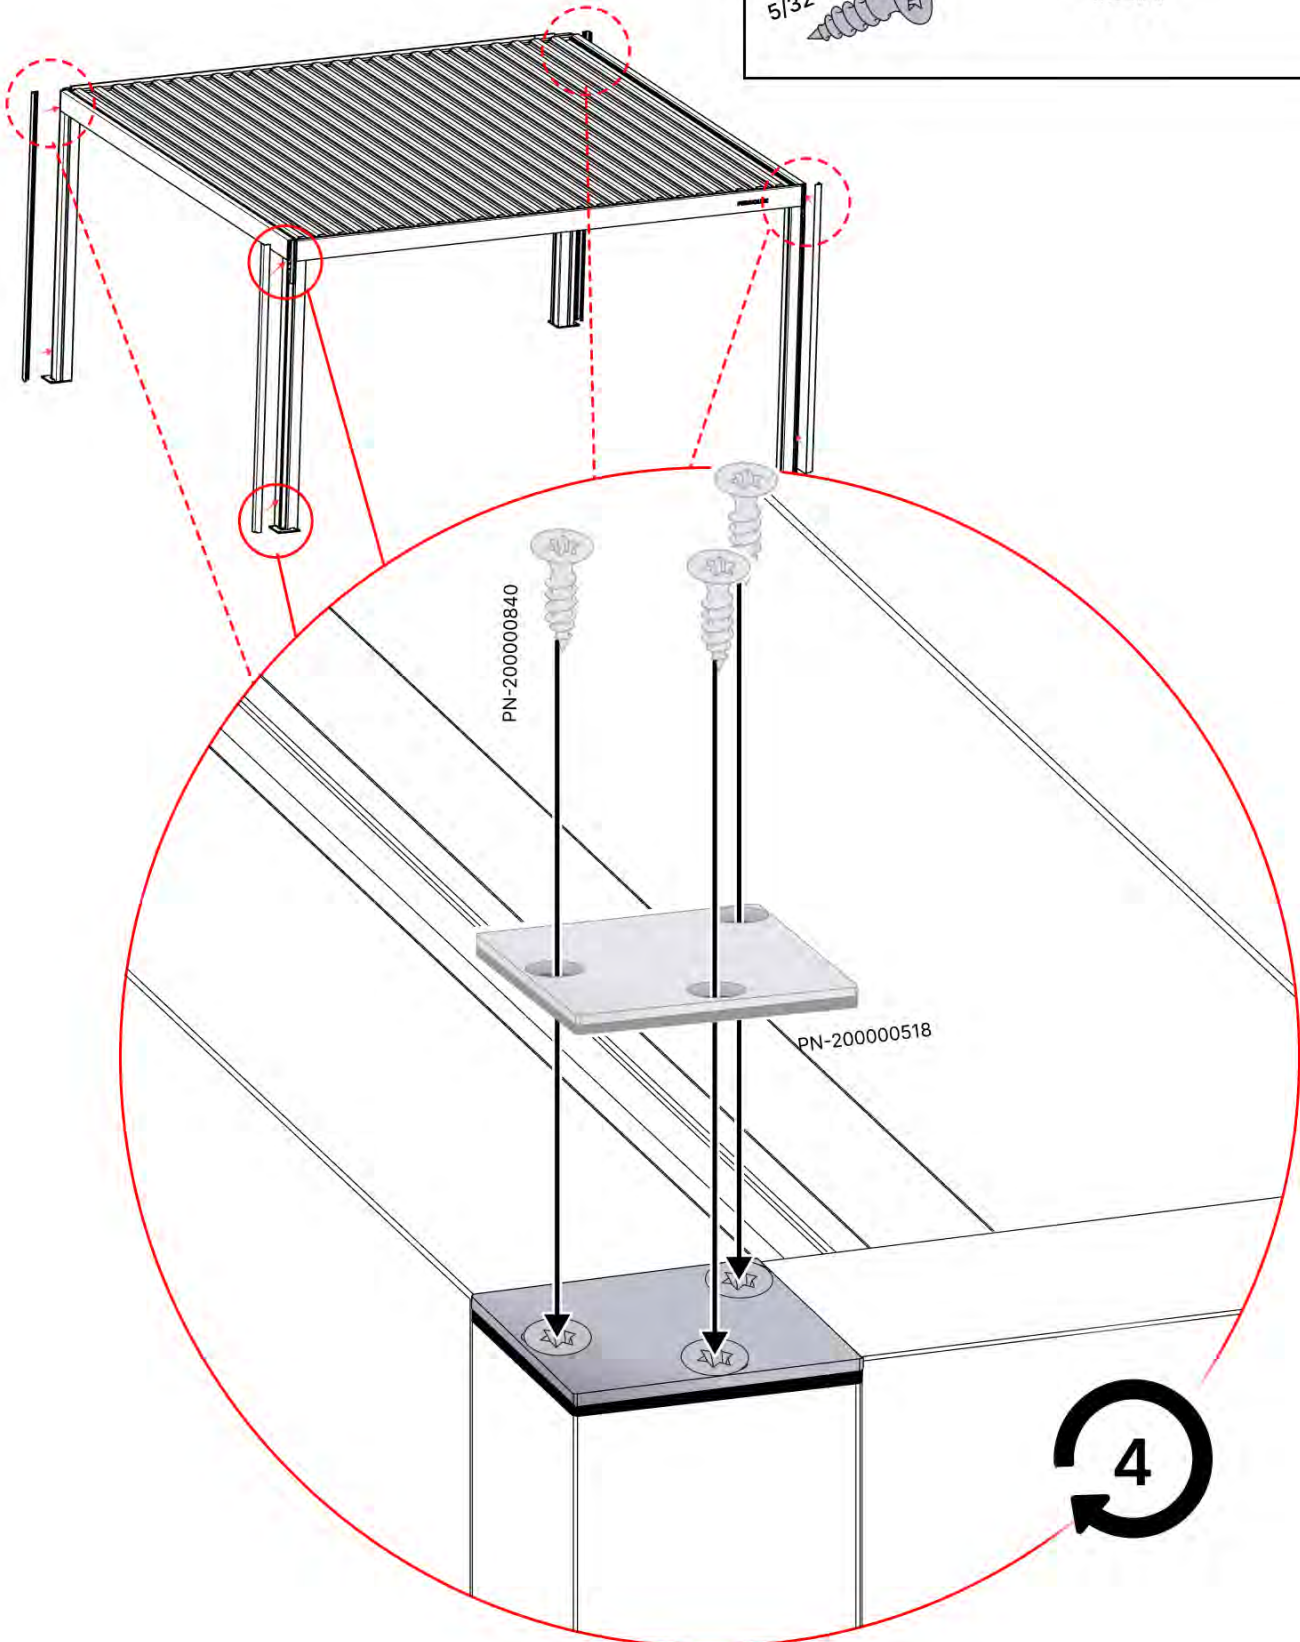

51

4

ANTHRACITE: B234
WHITE: B242
BLACK: B238

PN-200001514

4x

PN-200000840

12x