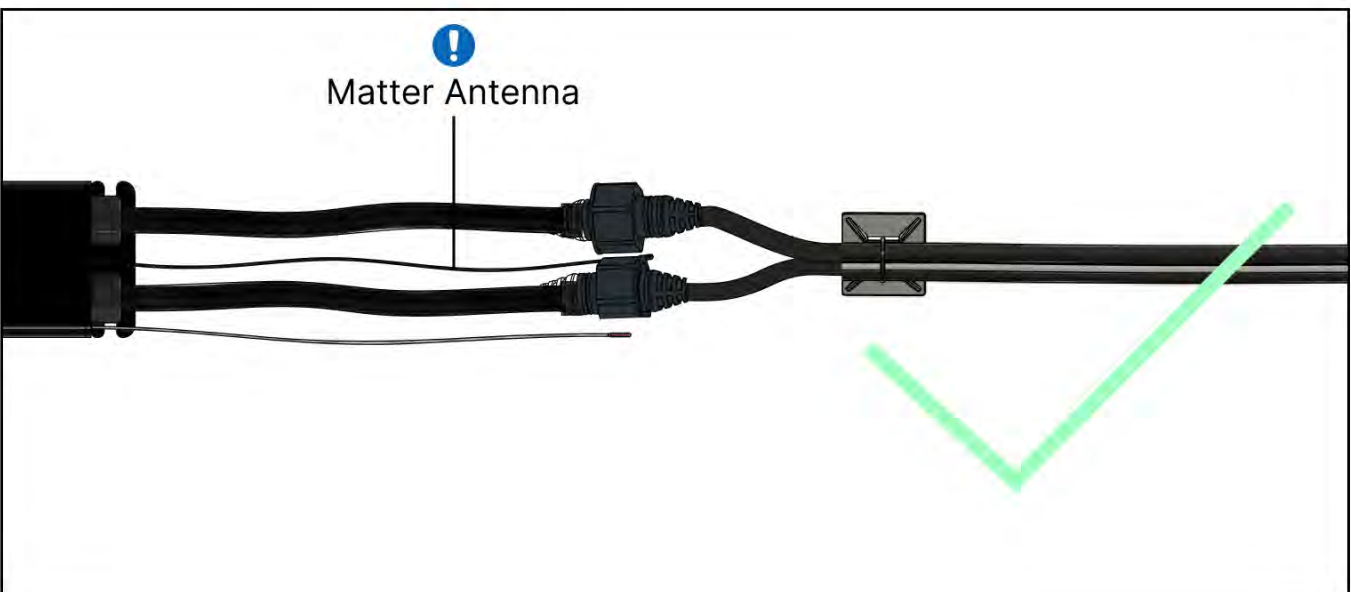

30

CONTROL BOX	S4	PN-200002683 5x
! Keep the Matter Antenna wire free and do not tie them with LED and Motor wire		PN-200002684 10x