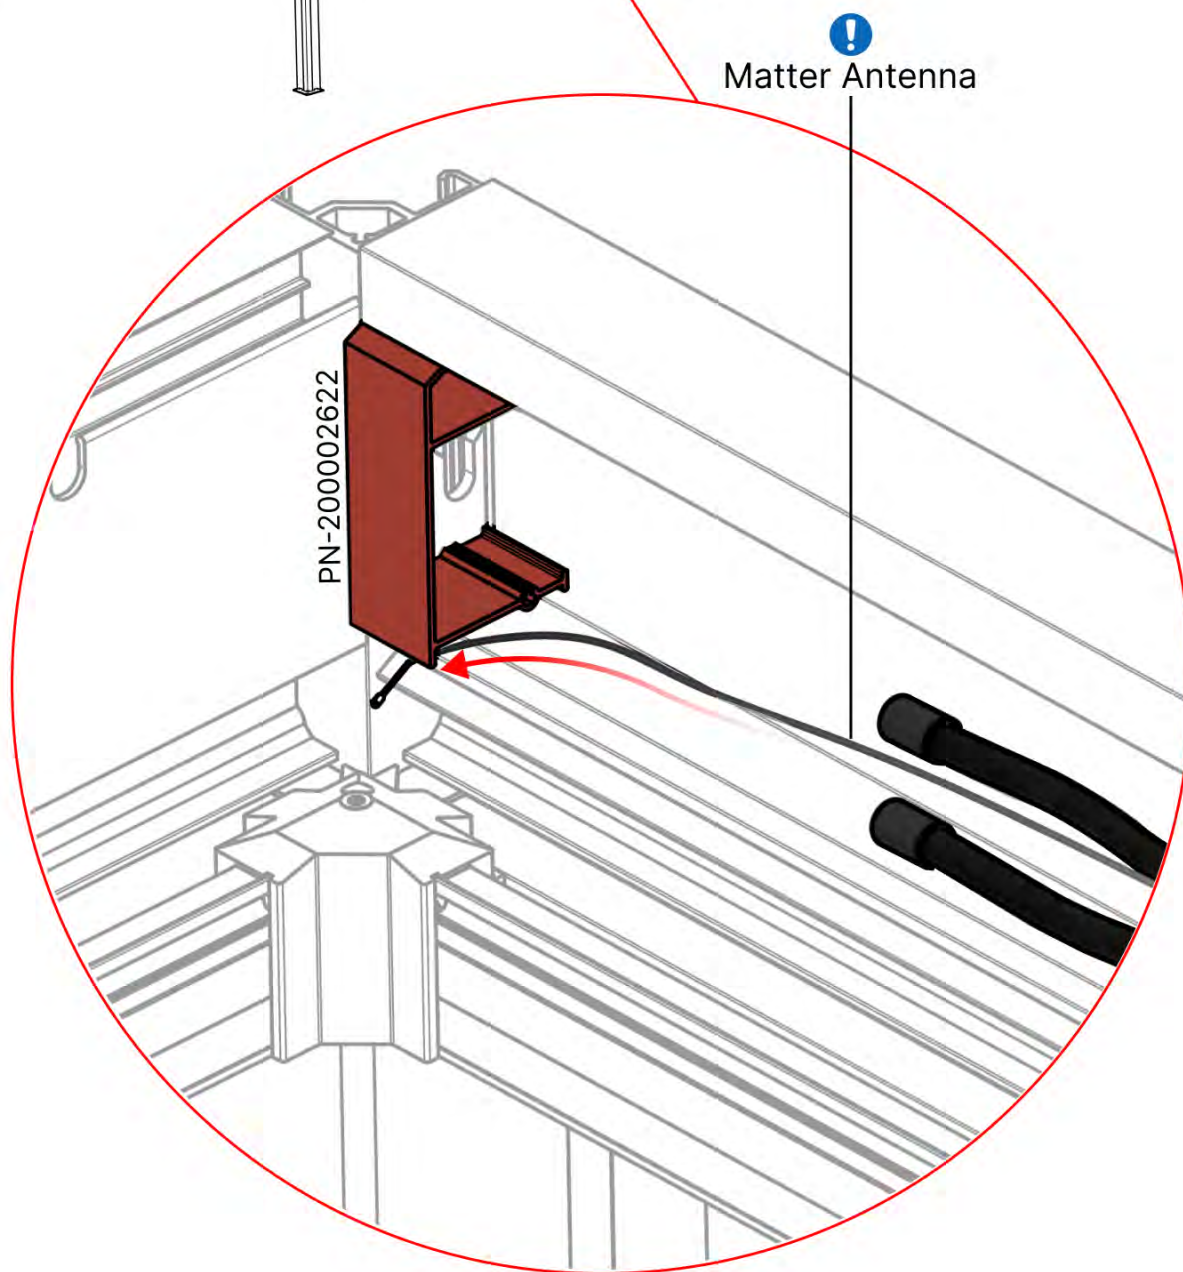

33

!
Route the Matter
Antenna and place it
below the highlighted
part(PN-200002622).