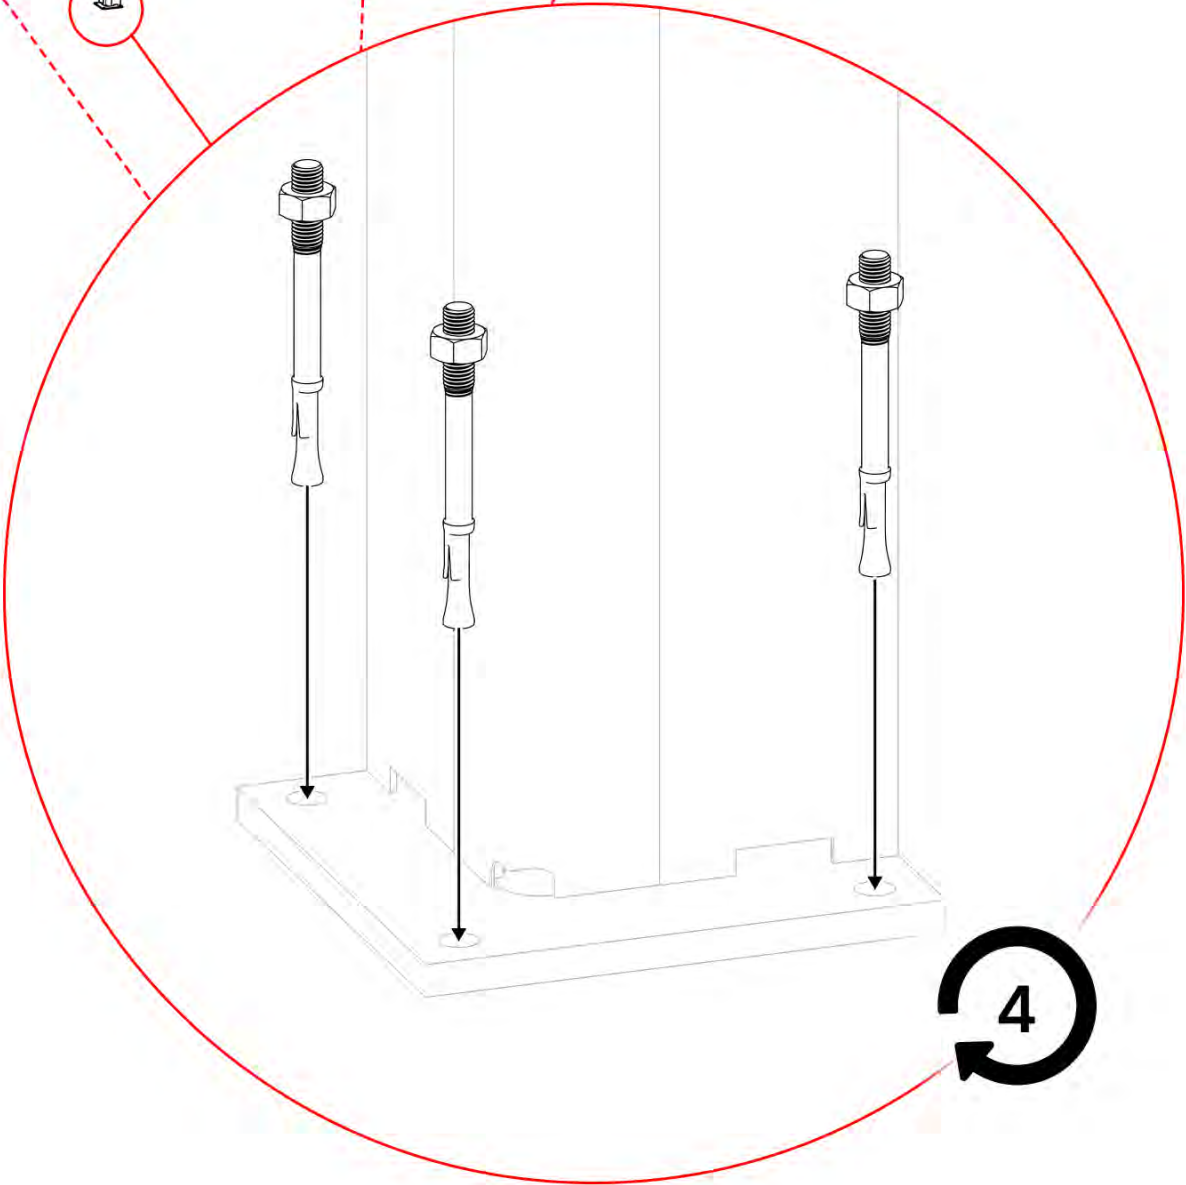

# 53

Use on  
concrete

x12

Use on  
wood

x12

PERGOLUX | PERGOLA PRO FREESTANDING S4

4 X 5 M / 13' x 16'

Type Approved  
Regular  
Production  
Surveillance  
[www.tuv.com](http://www.tuv.com)  
ID 1111293124