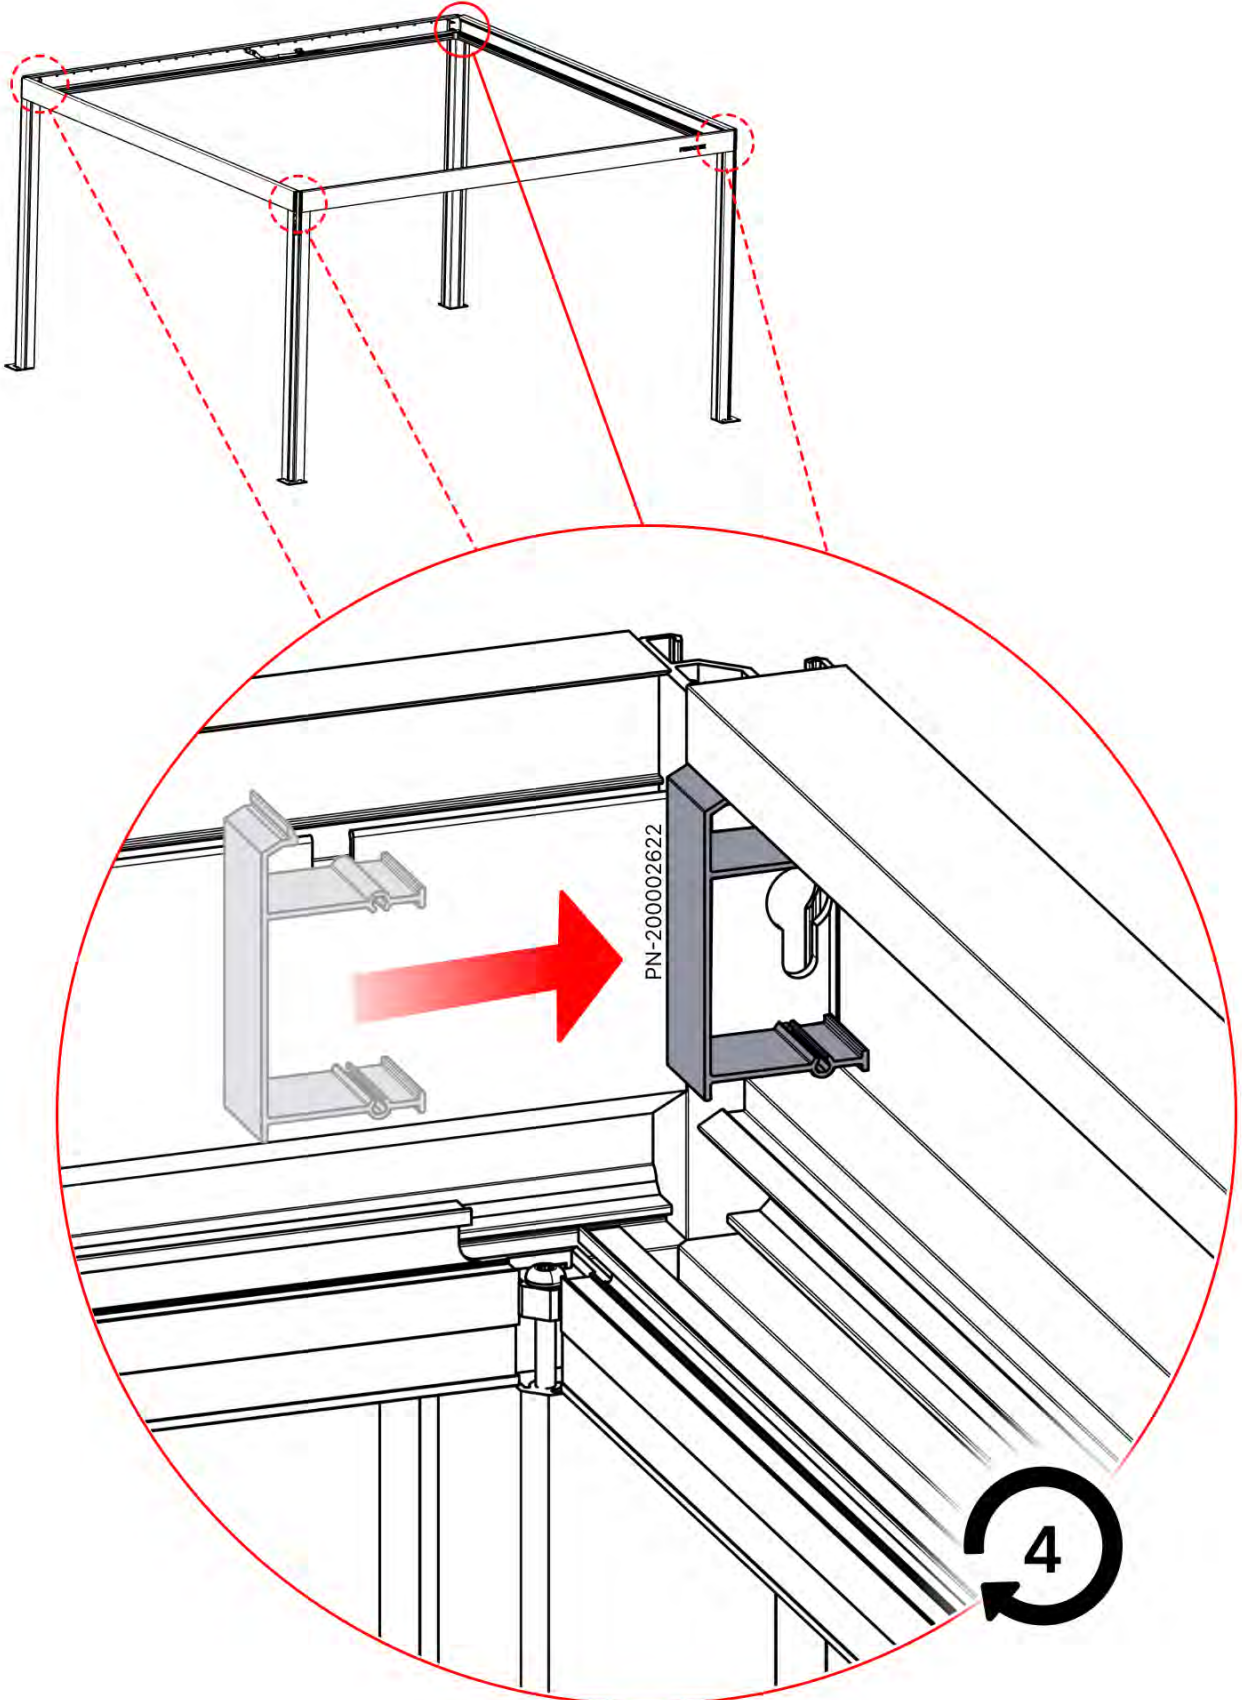

31

4

ANTHRACITE: B234
WHITE: B242
BLACK: B238

PN-200002622

4x