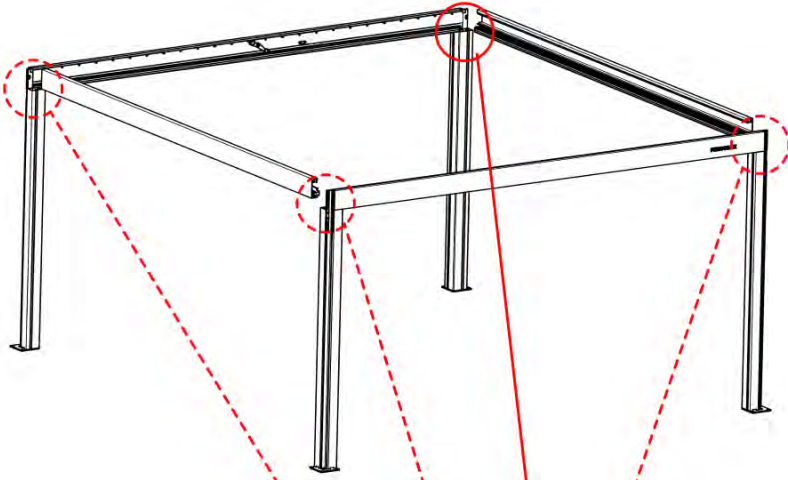

07

5

ANTHRACITE: B257
WHITE: B261
BLACK: B259