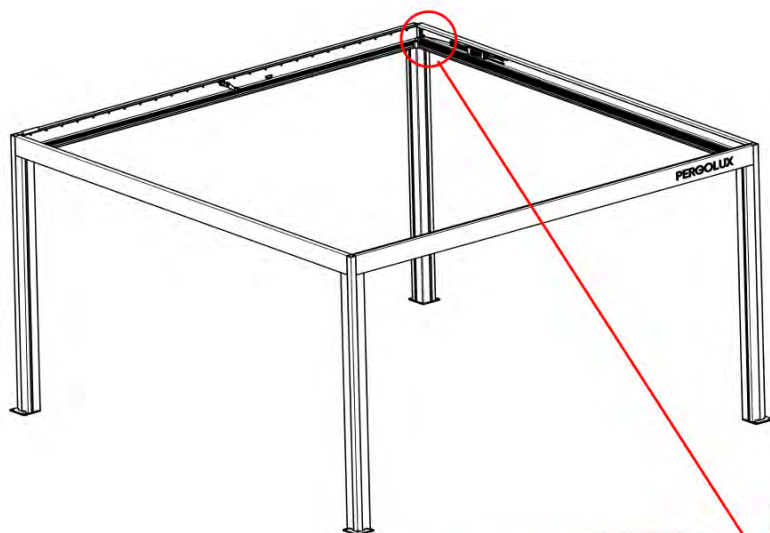

33

!
Route the Matter
Antenna and place it
below the highlighted
part(PN-200002622).