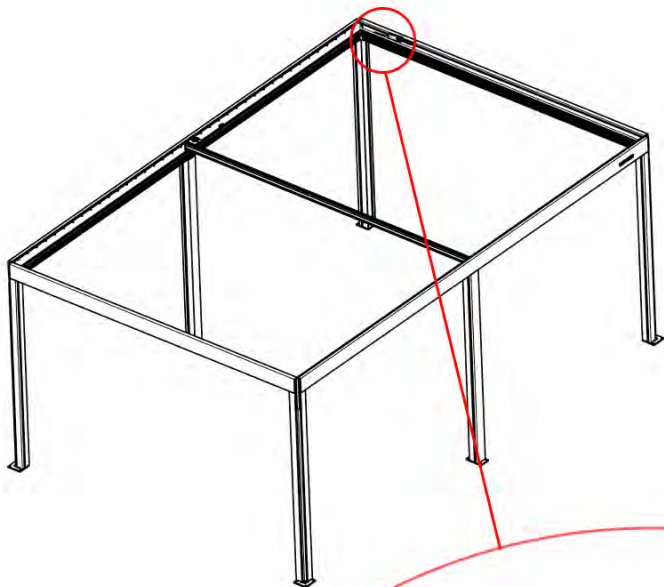

31

!
Control Box can be
installed on
Preferred W BEAM