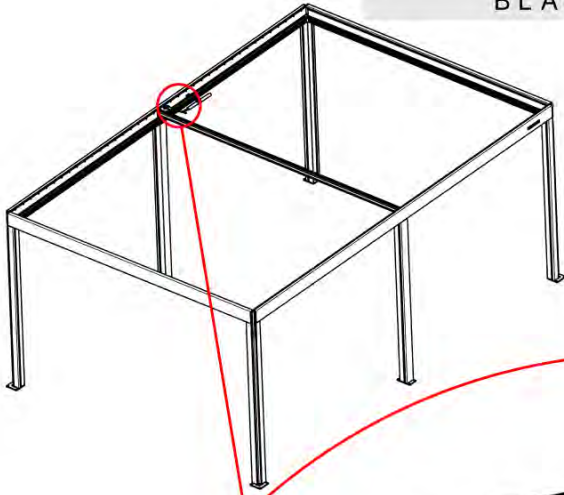

# 29

PERGOLUX 7  
ELECTRIC MOTOR

PERGOLUX x7 4  
ANTHRACITE: B235  
WHITE: B243  
BLACK: B239

PN-200001562  
1x

PN-200001946  
1x

This block contains the parts list for step 29. It features two boxes of Pergolux material, one labeled '7' and 'ELECTRIC MOTOR', and another labeled '4' with a color selection table. To the right, two individual parts are shown with their respective part numbers and quantities: a long grey motor shaft (PN-200001562, 1x) and a shorter grey motor component (PN-200001946, 1x).