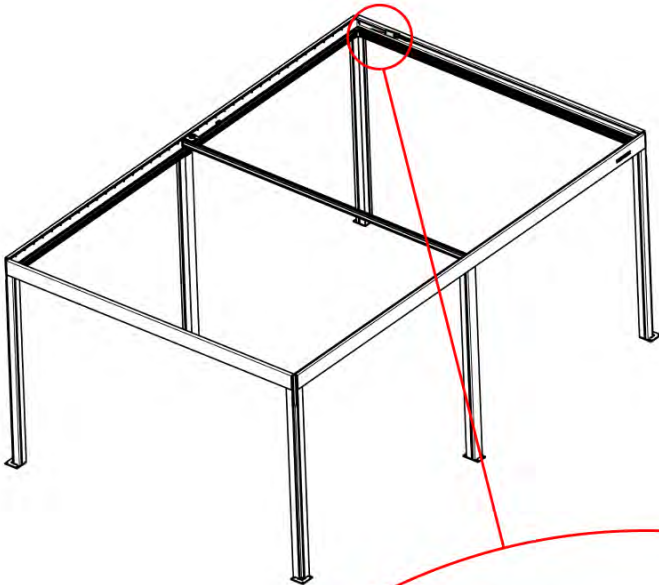

40

!
Route the Matter
Antenna and place it
below the highlighted
part(PN-200002622).

!
Matter Antenna