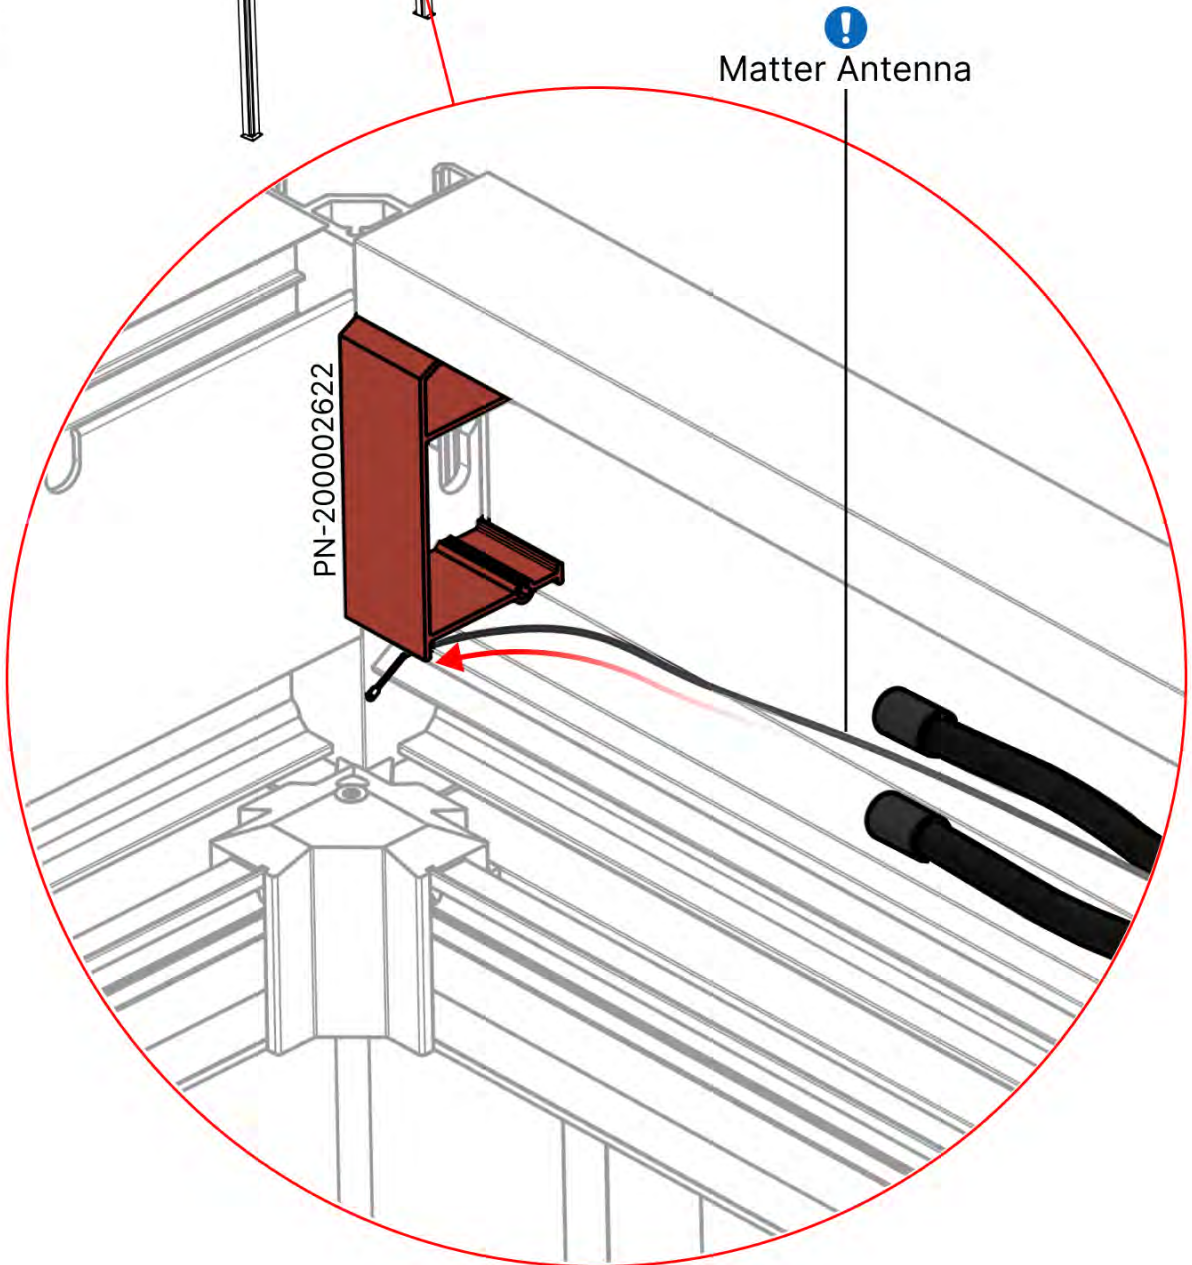

!
Route the Matter
Antenna and place it
below the highlighted
part(PN-200002622).