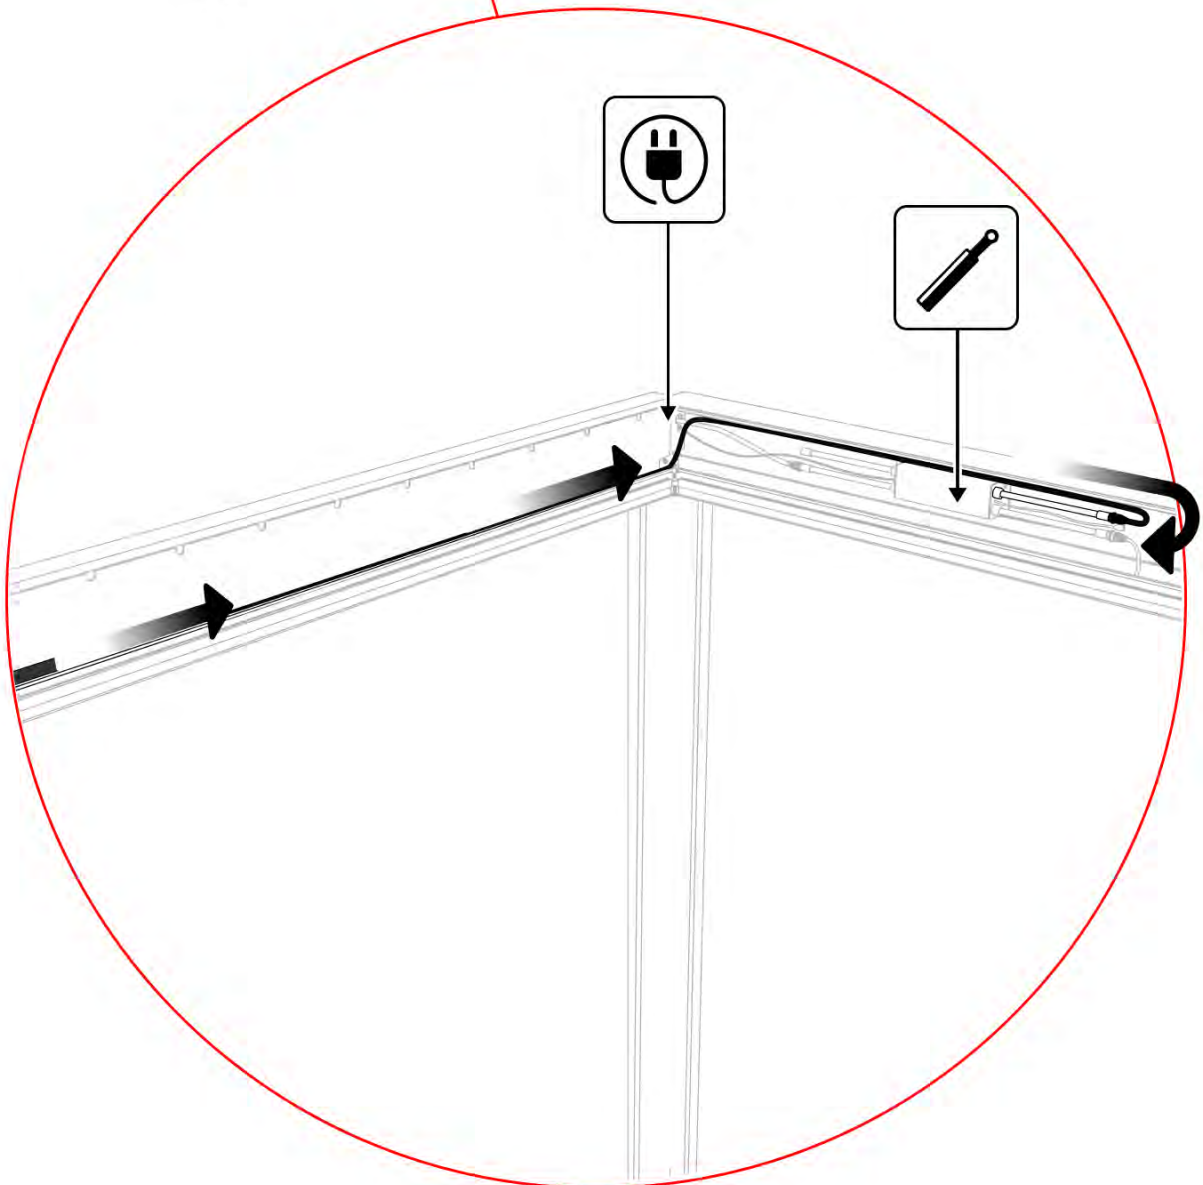

36

INPUTS AND OUTPUTS

37

!
Control Box can be
installed on
Preferred W BEAM

38

 **Connect grounding wire before connecting to power!**

The diagram shows a power source symbol (a square with three horizontal lines) connected to a wire. The wire has a green and yellow striped section, representing a grounding wire. An arrow points from the power source to the wire, and another arrow points from the wire to a terminal on a device.

39

40

!
Power Cable can be
routed through all
the Poles.

41

42

43

1

If you are going to install a heater, do it now.