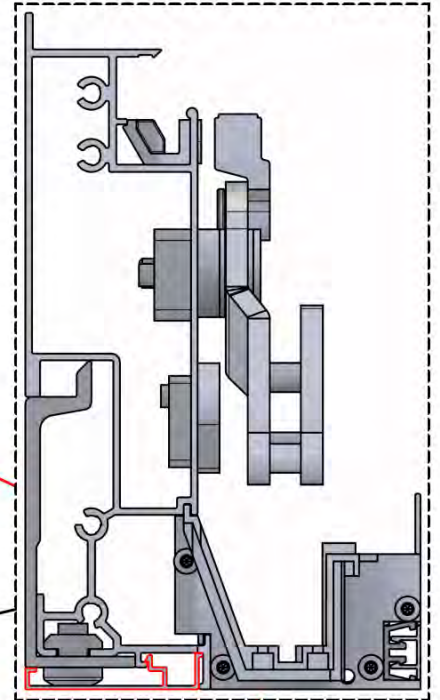

45

4

ANTHRACITE: B244
WHITE: B252
BLACK: B248