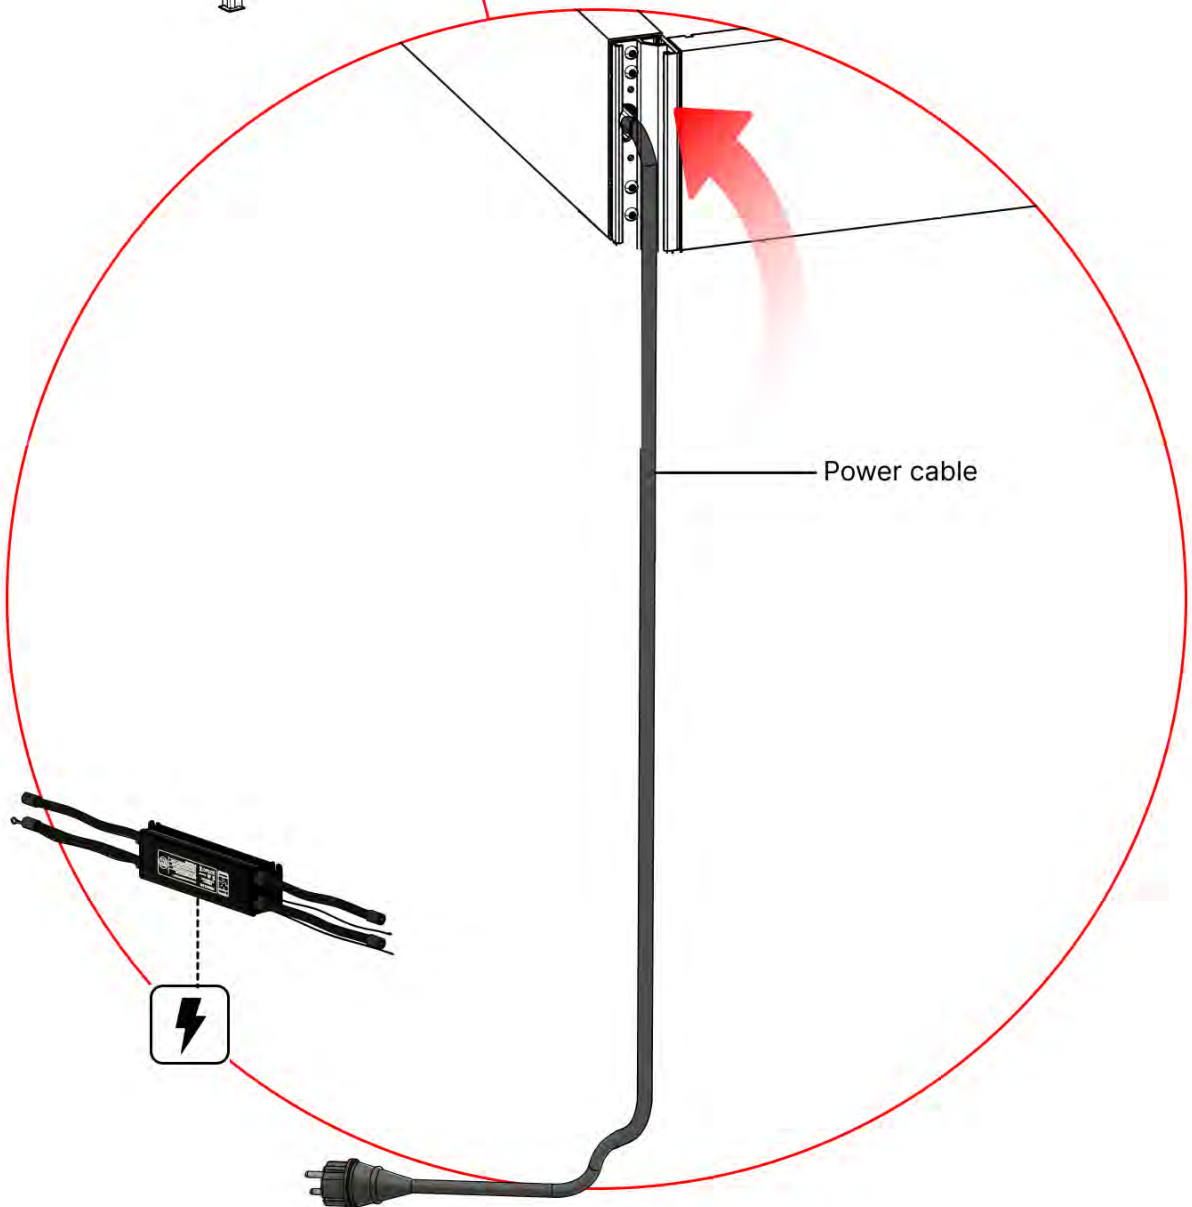

!
Power Cable can be
routed through all
the Poles.