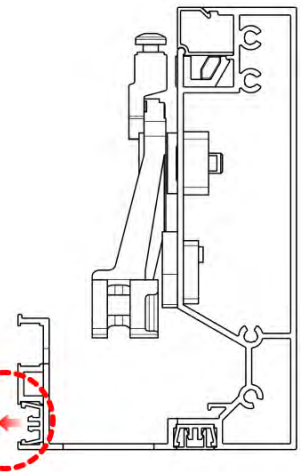

02

Are you installing a heater, fan or LED lights?

It is recommended to remove both snap-fit covers from the beam now.

Cover and clips

PN-200000512
SnapFIT COVER CLIP

SnapFIT cover