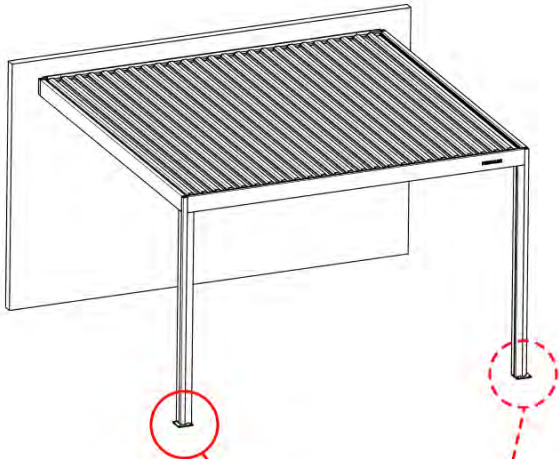

ANTHRACITE: B244
WHITE: B252
BLACK: B248

	PN-200001514 4x
	PN-200003323 2x
	PN-200003322 2x
	PN-200000840 18x

65

66

PERGOLUX | PERGOLA PRO WALL MOUNTED S4

3 X 3 M / 10' x 10'