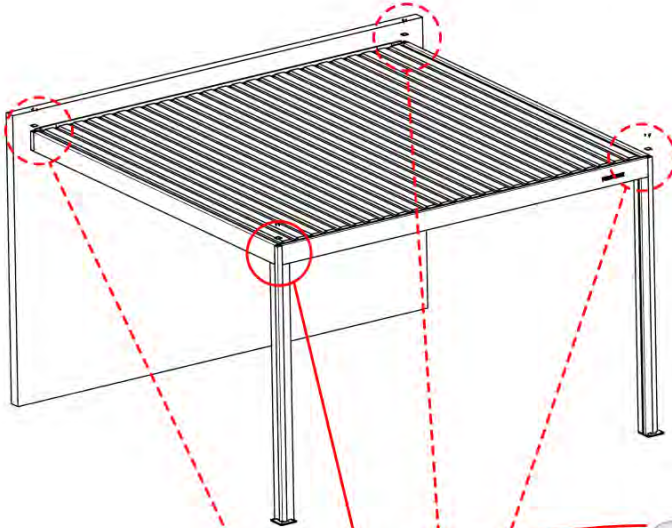

ANTHRACITE: B244
WHITE: B252
BLACK: B248

	PN-200001514 4x
	PN-200003323 2x
	PN-200003322 2x
	PN-200000840 18x

65

66

PERGOLUX | PERGOLA PRO WALL MOUNTED S4

3 X 3 M / 10' x 10'