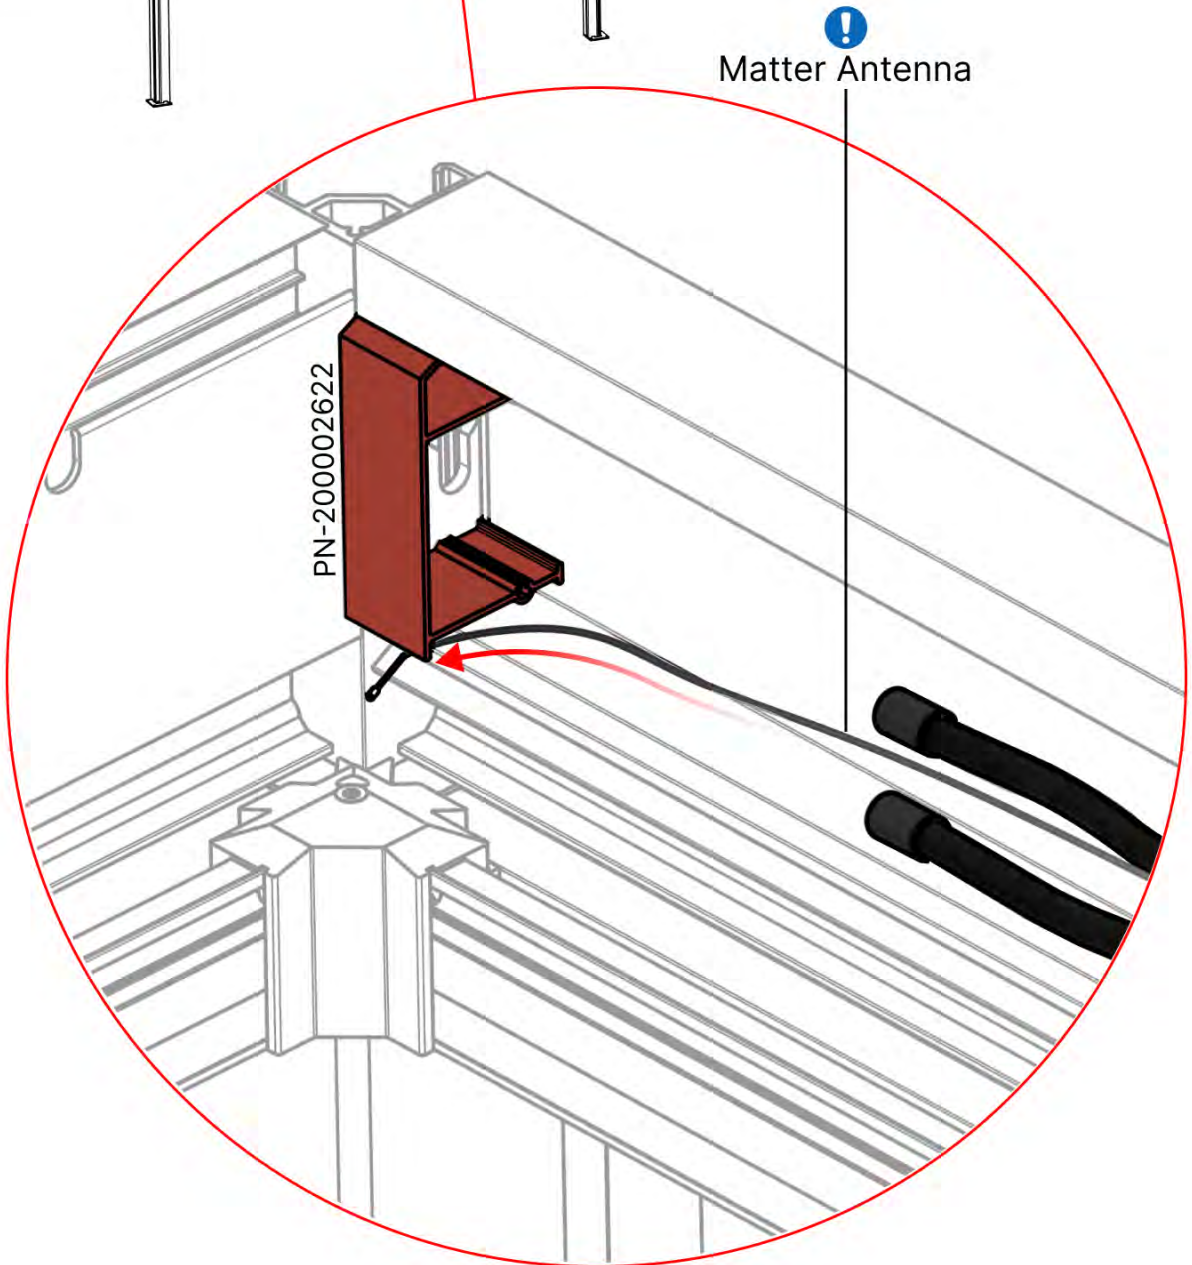

!
Route the Matter
Antenna and place it
below the highlighted
part(PN-200002622).