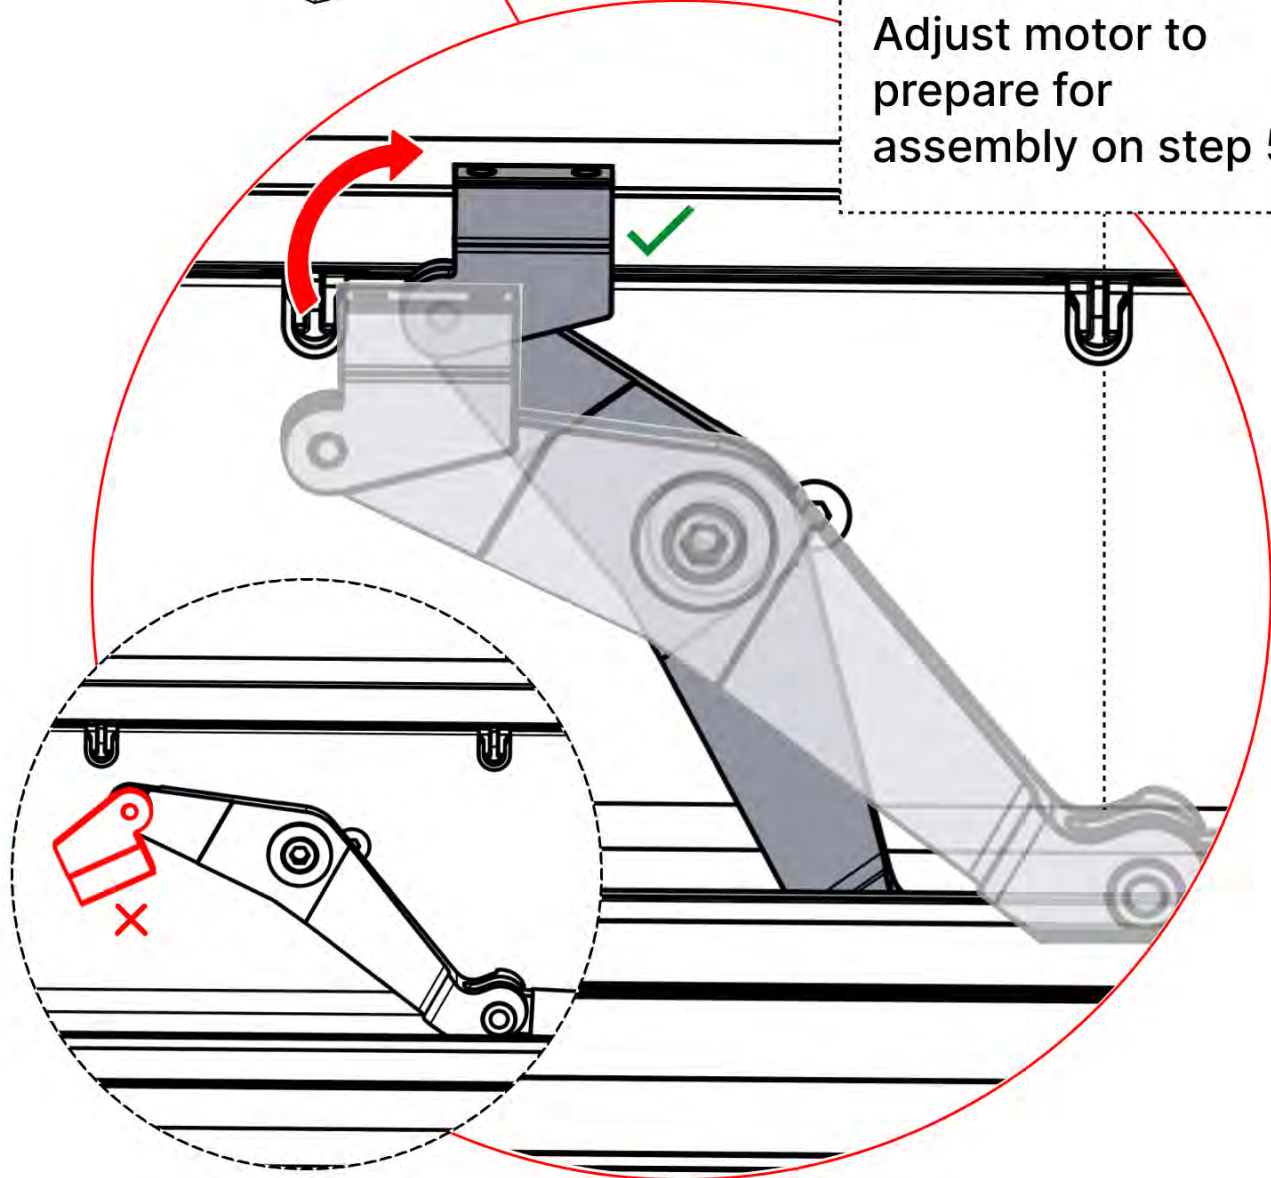

5

ANTHRACITE: B262
WHITE: B266
BLACK: B264

PN-200003556
1x

INFORMATION

48

49

50

i
Adjust motor to
prepare for
assembly on step 51