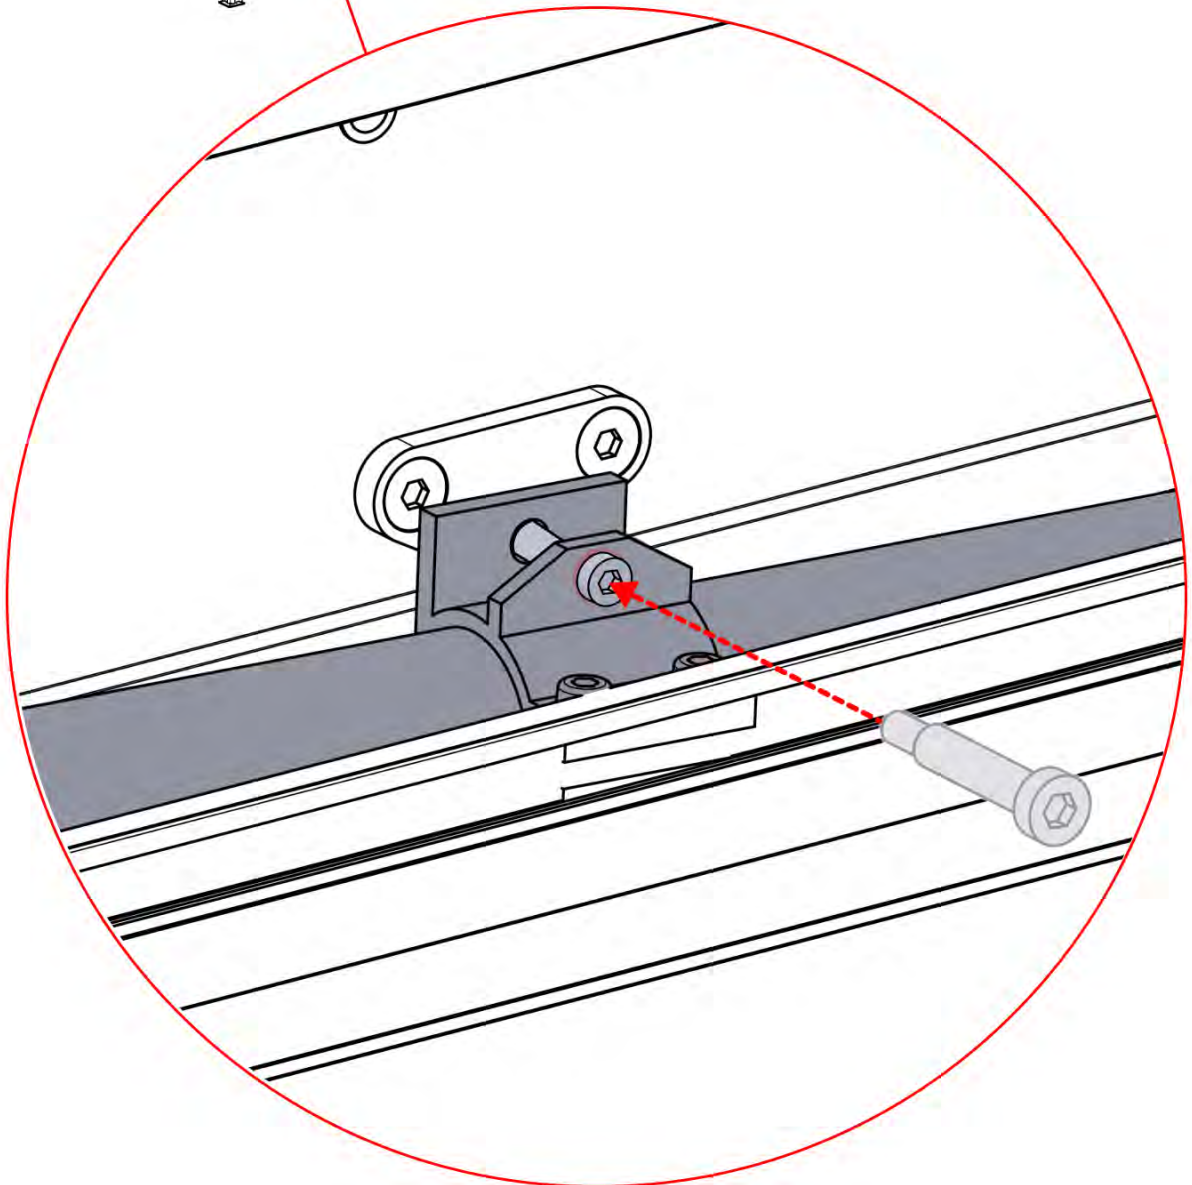

36

INPUTS AND OUTPUTS

37

!
Control Box can be
installed on
Preferred W BEAM

38

 **Connect grounding wire before connecting to power!**

The diagram shows a power source symbol (a square with three horizontal lines) connected to a wire. The wire has a green and yellow striped section, representing a grounding wire. An arrow points from the power source to the wire, and another arrow points from the wire to a terminal on a device.