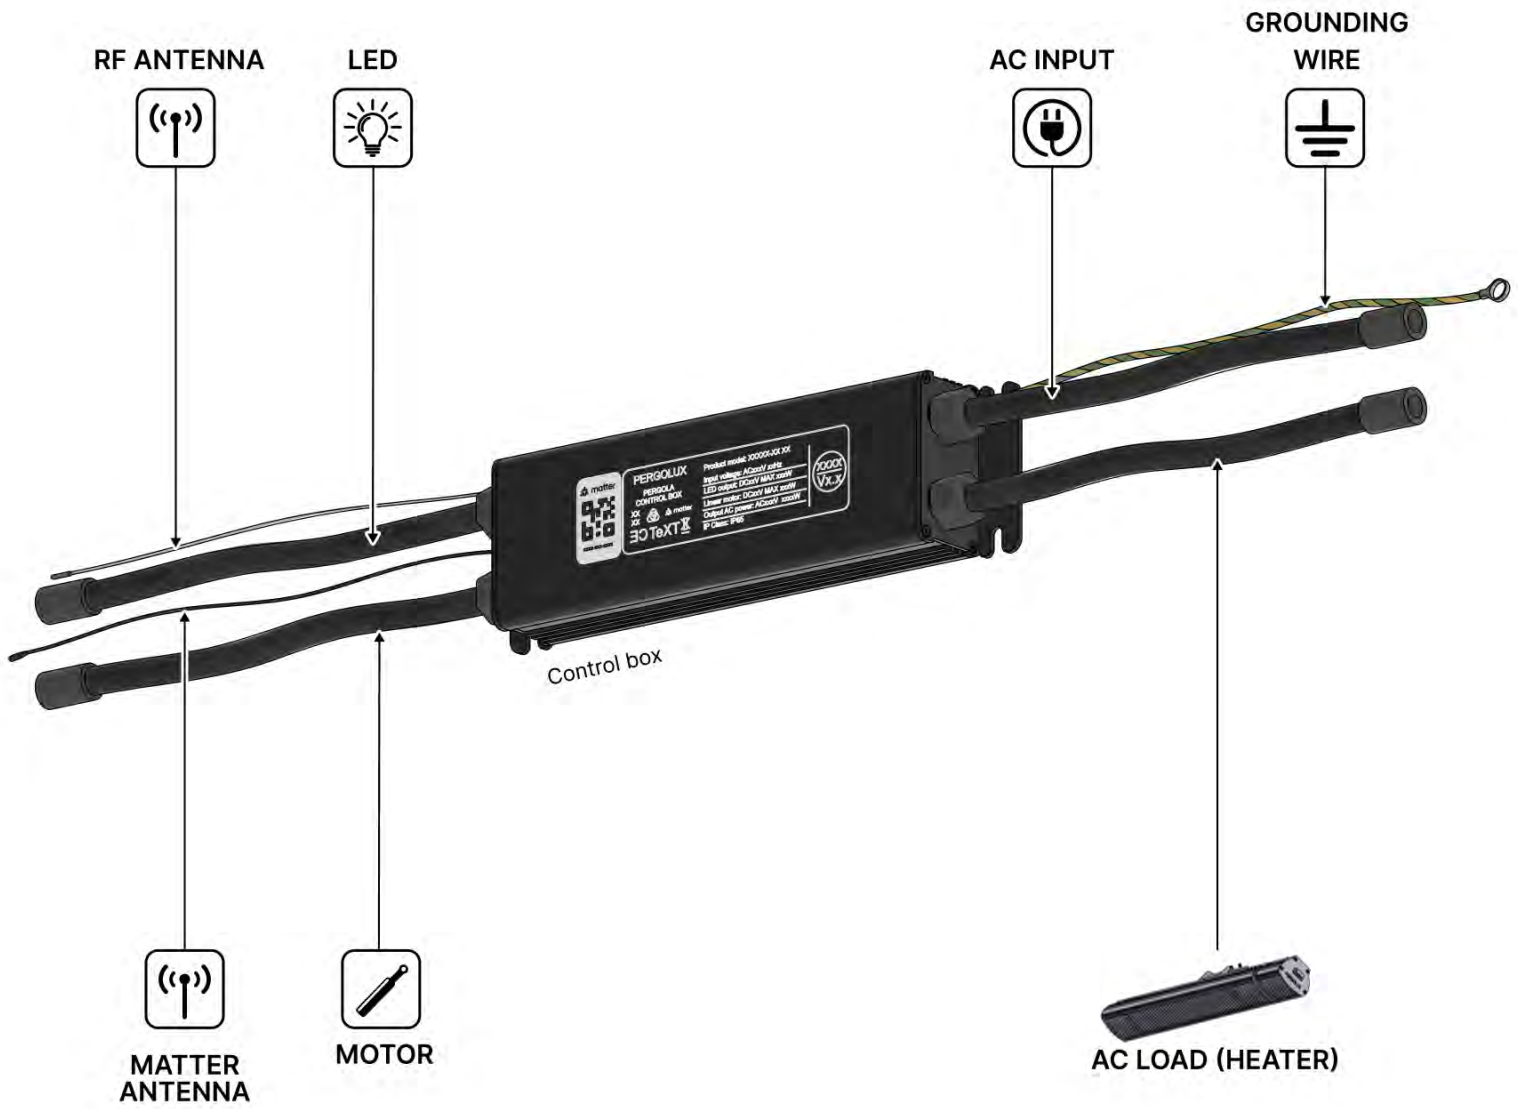

36

INPUTS AND OUTPUTS

37

!
Control Box can be
installed on
Preferred W BEAM

38

 **Connect grounding wire before connecting to power!**

The diagram shows a power source symbol (a square with three horizontal lines) connected to a wire. The wire has a green and yellow striped section, representing a grounding wire. An arrow points from the power source to the wire, and another arrow points from the wire to a terminal on a device.