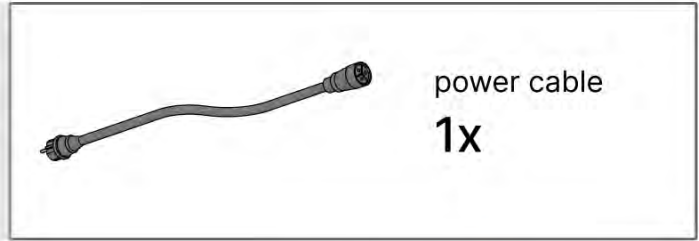

40

!
Power Cable can be
routed through all
the Poles.