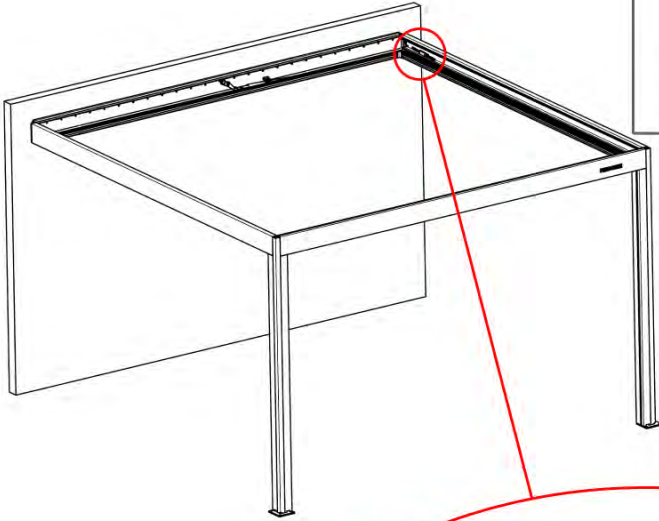

36

INPUTS AND OUTPUTS

37

!
Control Box can be
installed on
Preferred W BEAM

38

 **Connect grounding wire before connecting to power!**

The diagram shows a power source symbol (a square with three horizontal lines) connected to a wire. The wire has a green and yellow striped section, representing a grounding wire. An arrow points from the power source to the wire, and another arrow points from the wire to a terminal on a device.