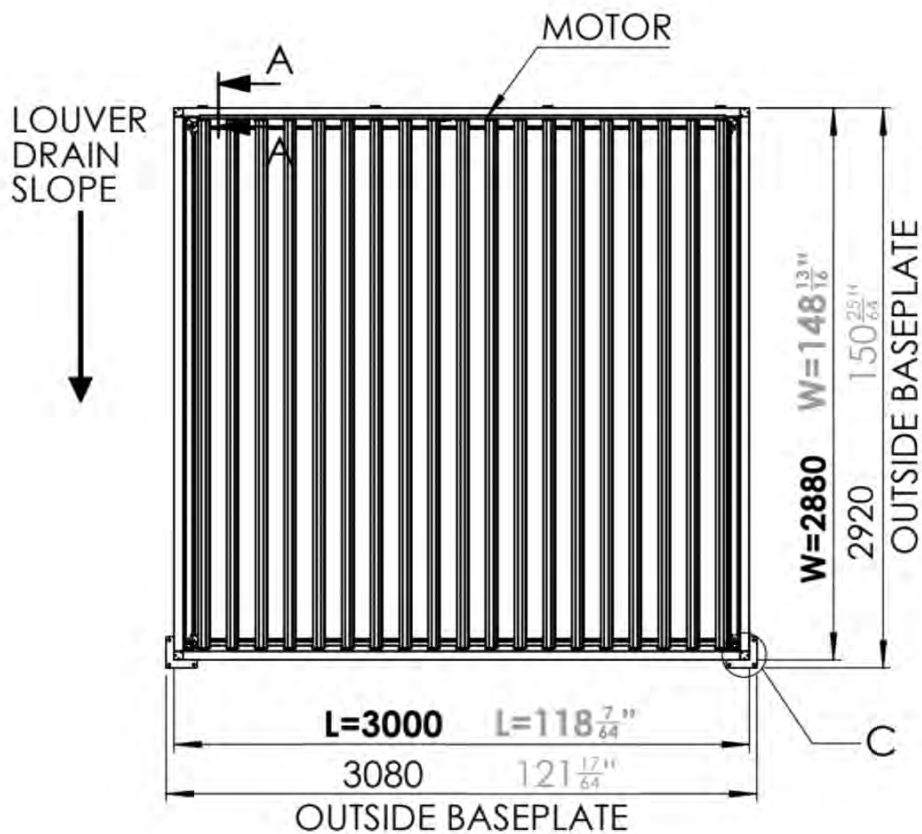

3 × 3 M / 10' x 10'