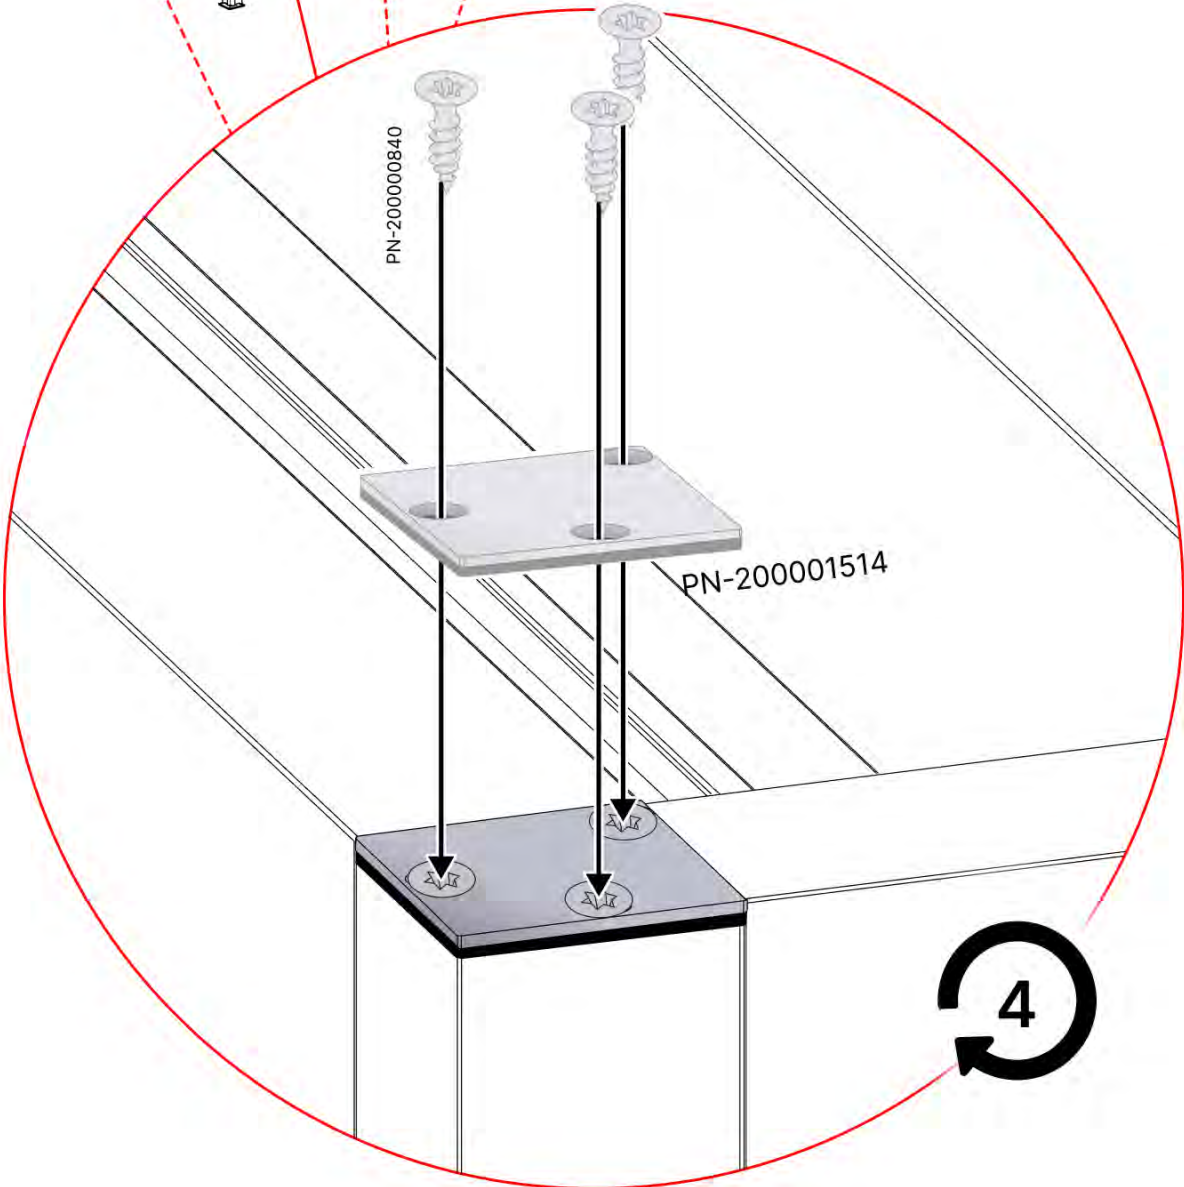

ANTHRACITE: B244
WHITE: B252
BLACK: B248

	PN-200001514 4x
	PN-200003323 2x
	PN-200003322 2x
	PN-200000840 18x

65

66

PERGOLUX | PERGOLA PRO WALL MOUNTED S4

3 X 3 M / 10' x 10'