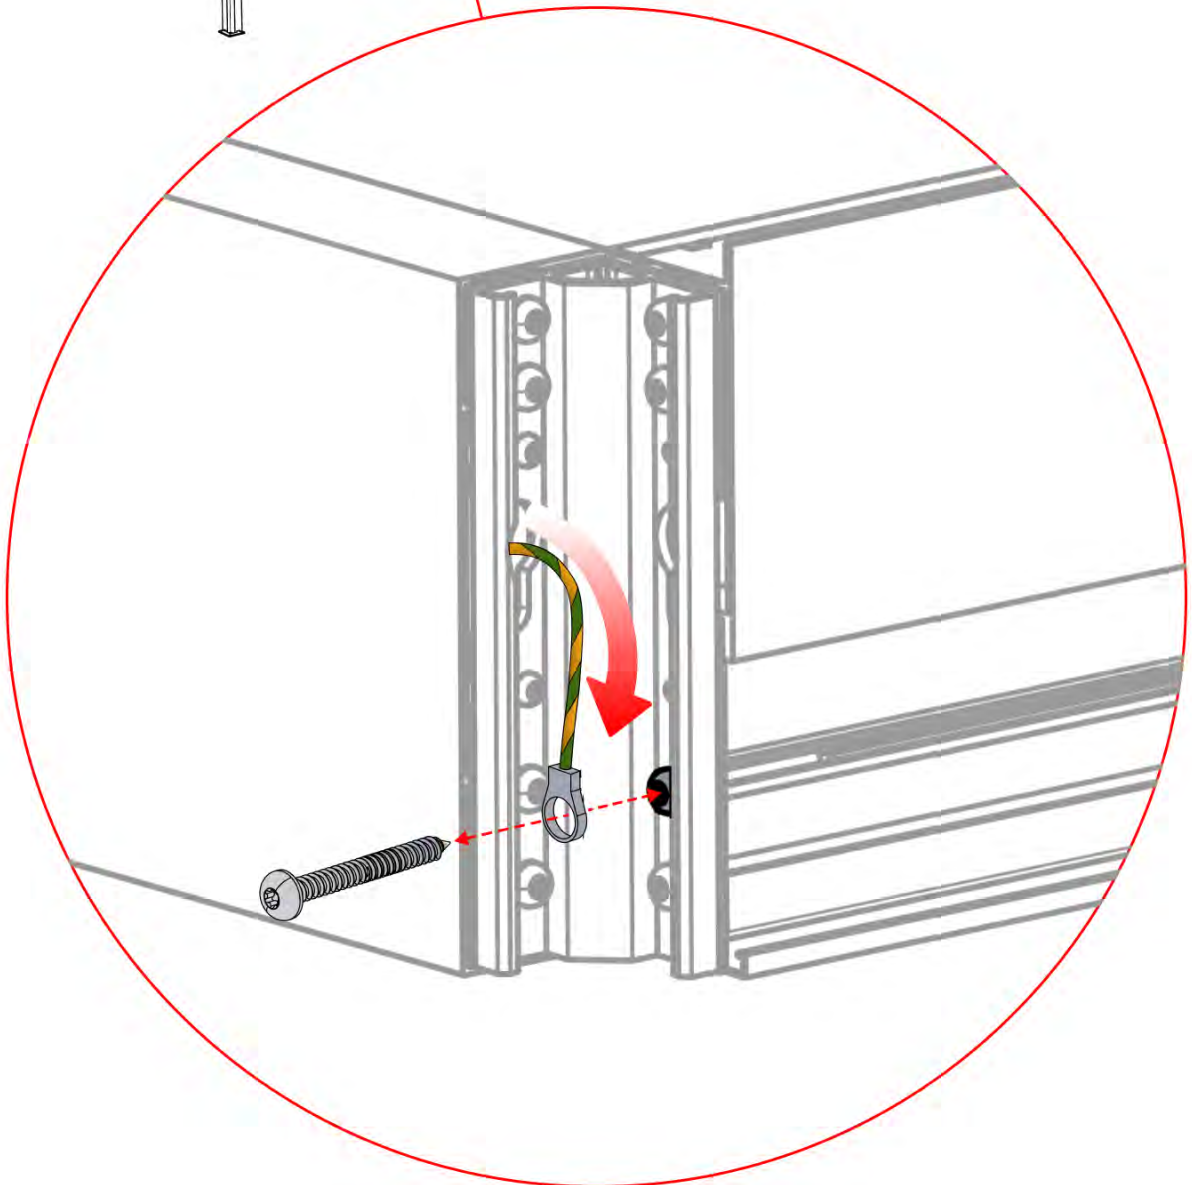

36

INPUTS AND OUTPUTS

37

!
Control Box can be
installed on
Preferred W BEAM

38

 **Connect grounding wire before connecting to power!**

The diagram shows a power source symbol (a square with three horizontal lines) connected to a wire. The wire has a green and yellow striped section, representing a grounding wire. An arrow points from the power source to the wire, and another arrow points from the wire to a terminal on a device.