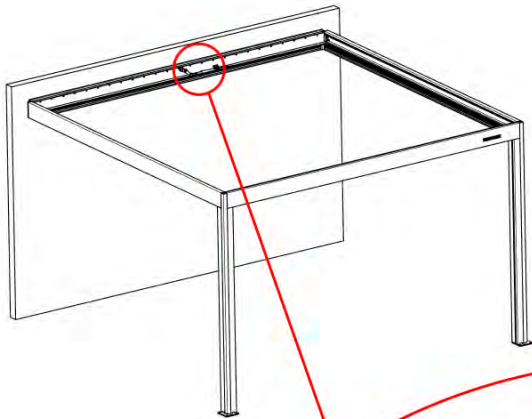

34

x7
PERGOLUX

4

ANTHRACITE: B244
WHITE: B252
BLACK: B248