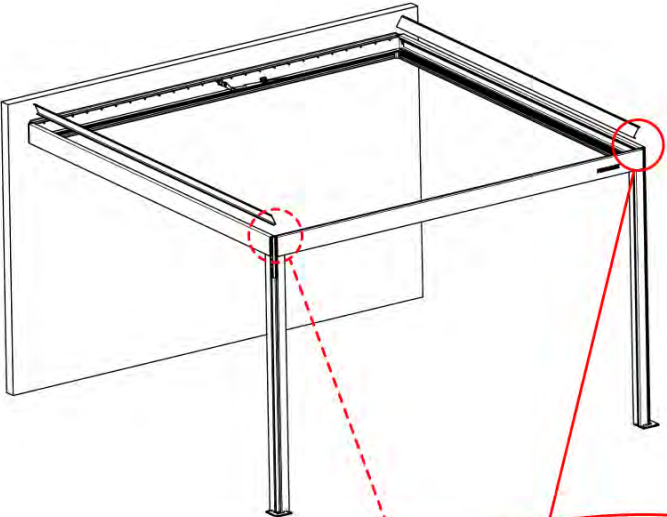

47

x1
PERGOLUX

5

ANTHRACITE: B262
WHITE: B266
BLACK: B264

PN-200003556
1x