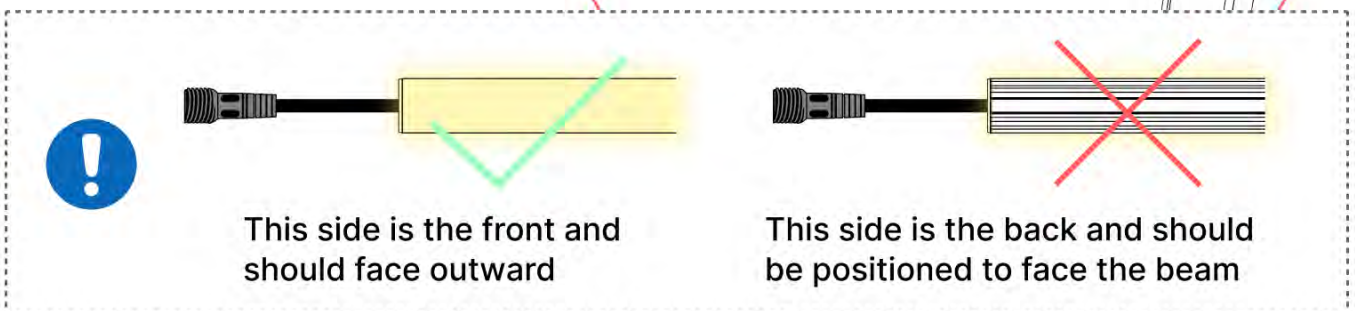

IMPORTANT INFORMATION

Handle with care.

When installing the light strip, do not pull or bend the wires on both sides with force, as this may cause the solder joints to fall off.

Important! Please watch all the videos before starting the assembly.

The videos contain important information relevant to the assembly process.

INFORMATION

INFORMATION

25

26

Tip: For a smoother LED installation, spray the track with soapy water before mounting.

27

28