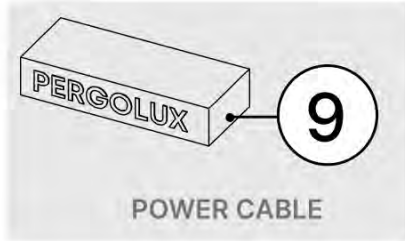

40

!
Power Cable can be
routed through all
the Poles.