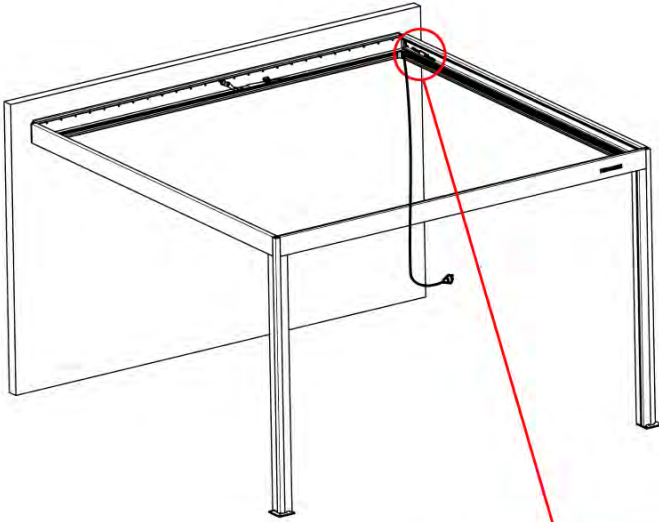

36

INPUTS AND OUTPUTS

37

!
Control Box can be
installed on
Preferred W BEAM

38

 **Connect grounding wire before connecting to power!**

The diagram shows a power source symbol (a square with three horizontal lines) connected to a wire. The wire has a green and yellow striped section, representing a grounding wire. An arrow points from the power source to the wire, and another arrow points from the wire to a terminal on a device.

39

40

!
Power Cable can be
routed through all
the Poles.

41

42

43

1

If you are going to install a heater, do it now.