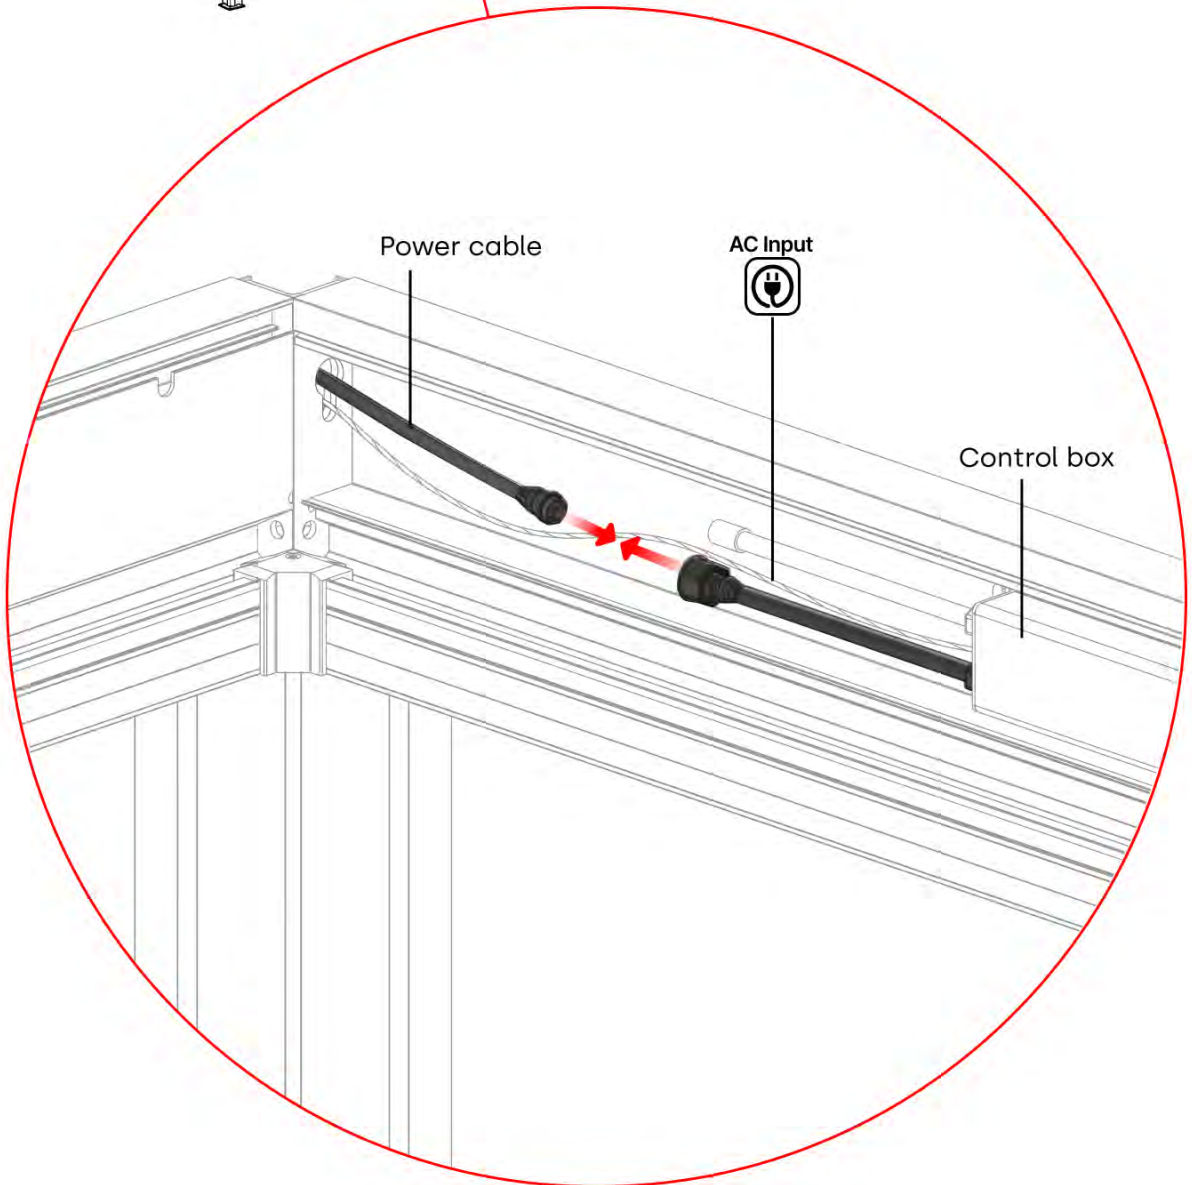

36

INPUTS AND OUTPUTS

37

!
Control Box can be
installed on
Preferred W BEAM

38

 **Connect grounding wire before connecting to power!**

The diagram shows a power source symbol (a square with three horizontal lines) connected to a wire. The wire has a green and yellow striped section, representing a grounding wire. An arrow points from the power source to the wire, and another arrow points from the wire to a terminal on a device.

39

40

!
Power Cable can be
routed through all
the Poles.

41

42

43

1

If you are going to install a heater, do it now.