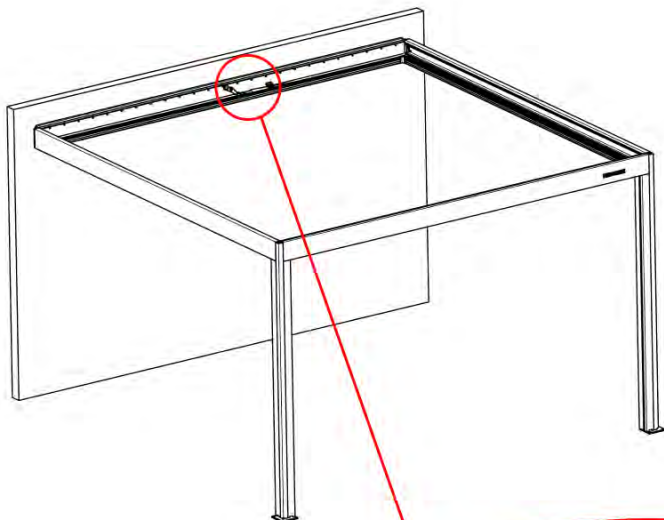

33

4

ANTHRACITE: B244
WHITE: B252
BLACK: B248

PN-200001625
2x