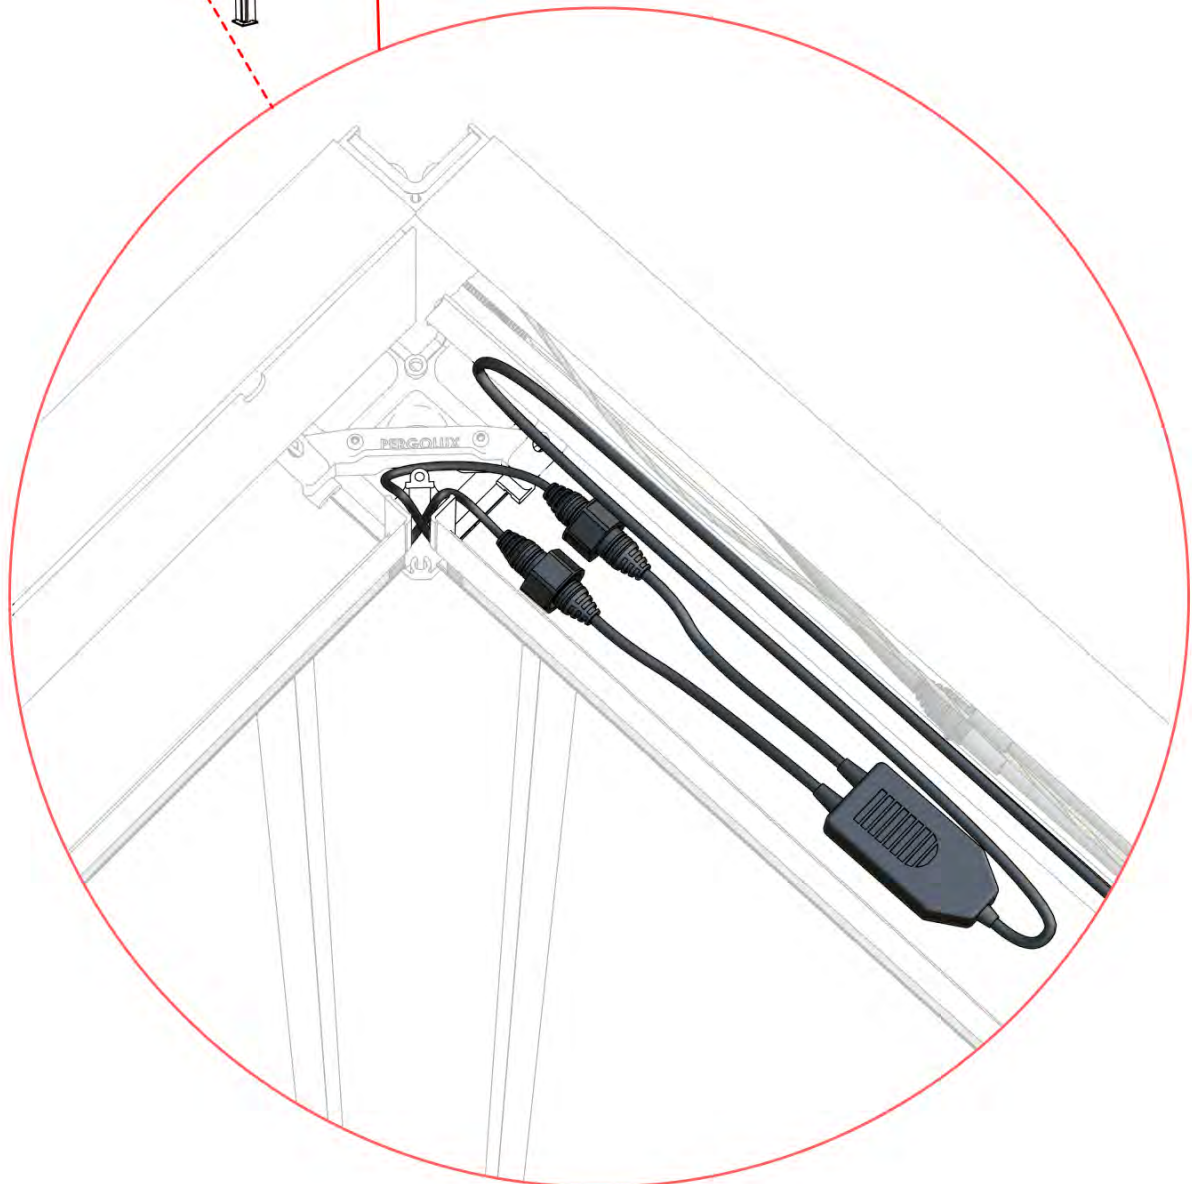

IMPORTANT INFORMATION

Handle with care.

When installing the light strip, do not pull or bend the wires on both sides with force, as this may cause the solder joints to fall off.

Important! Please watch all the videos before starting the assembly.

The videos contain important information relevant to the assembly process.

INFORMATION

INFORMATION

25

26

Tip: For a smoother LED installation, spray the track with soapy water before mounting.

27

28