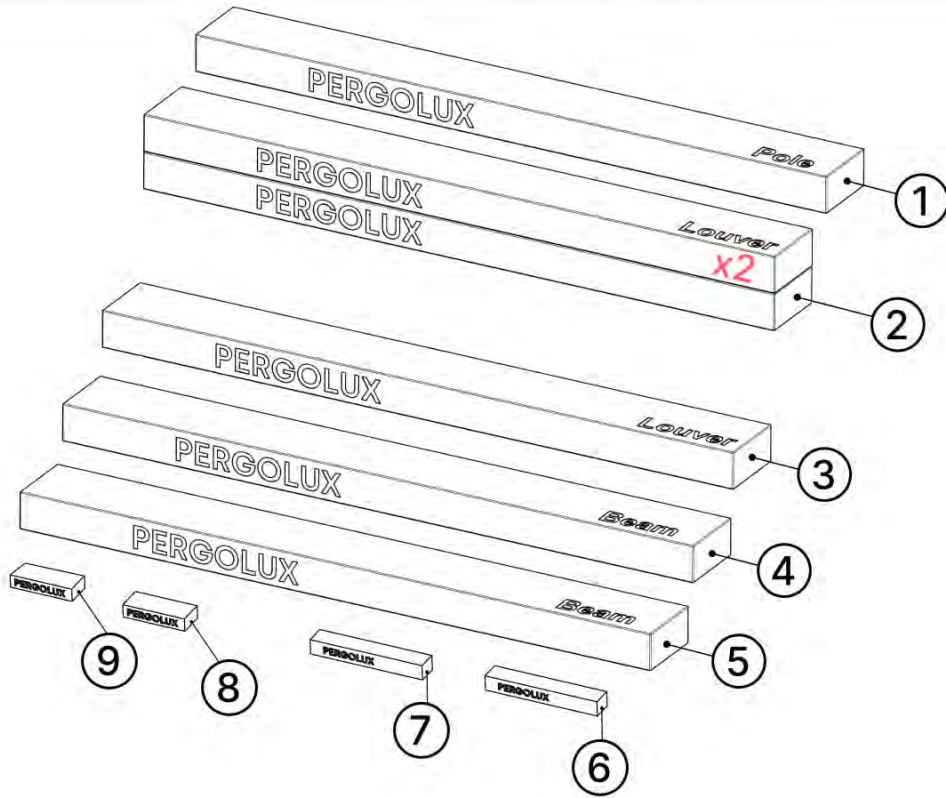

INFORMATION

3mm, 4mm, 5mm

TX15, TX20, TX25, TX30

PACKAGE OVERVIEW

ORDER	ANTHRACITE	WHITE	BLACK
①	C120	C122	C121
②	L221	L225	L223
③	L233	L237	L235
④	B244	B252	B248
⑤	B262	B266	B264
⑥	WHITE / RGB LED		
⑦	MOTOR		
⑧	CONTROL BOX		
⑨	POWER CABLE		