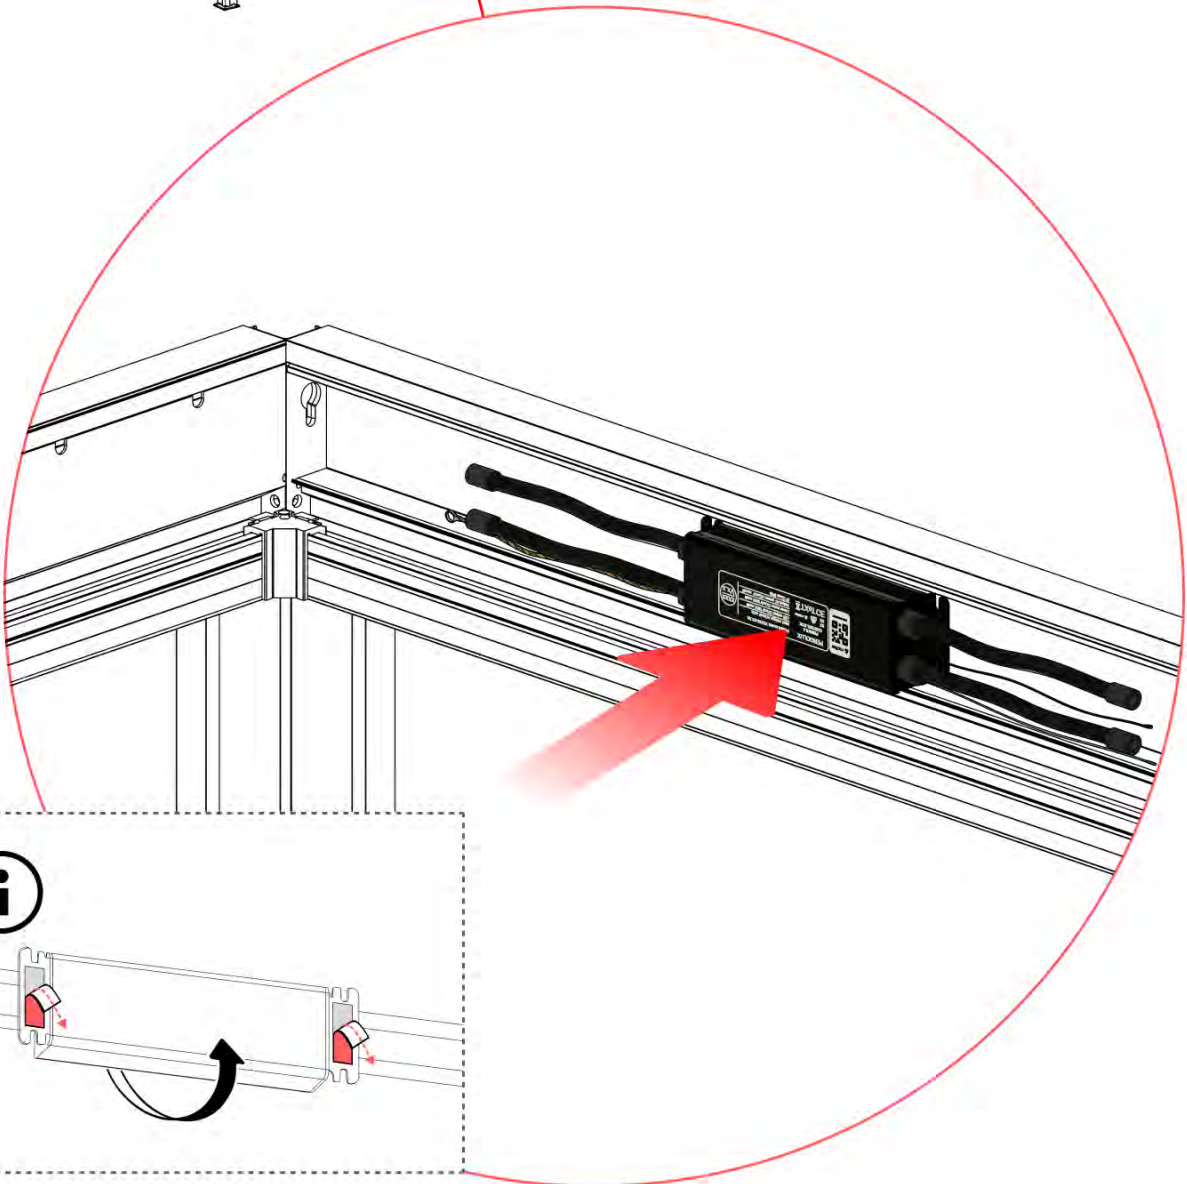

36

INPUTS AND OUTPUTS

37

!
Control Box can be
installed on
Preferred W BEAM

38

 **Connect grounding wire before connecting to power!**

The diagram shows a power source symbol (a square with three horizontal lines) connected to a wire. The wire has a green and yellow striped section, representing a grounding wire. An arrow points from the power source to the wire, and another arrow points from the wire to a terminal on a device.