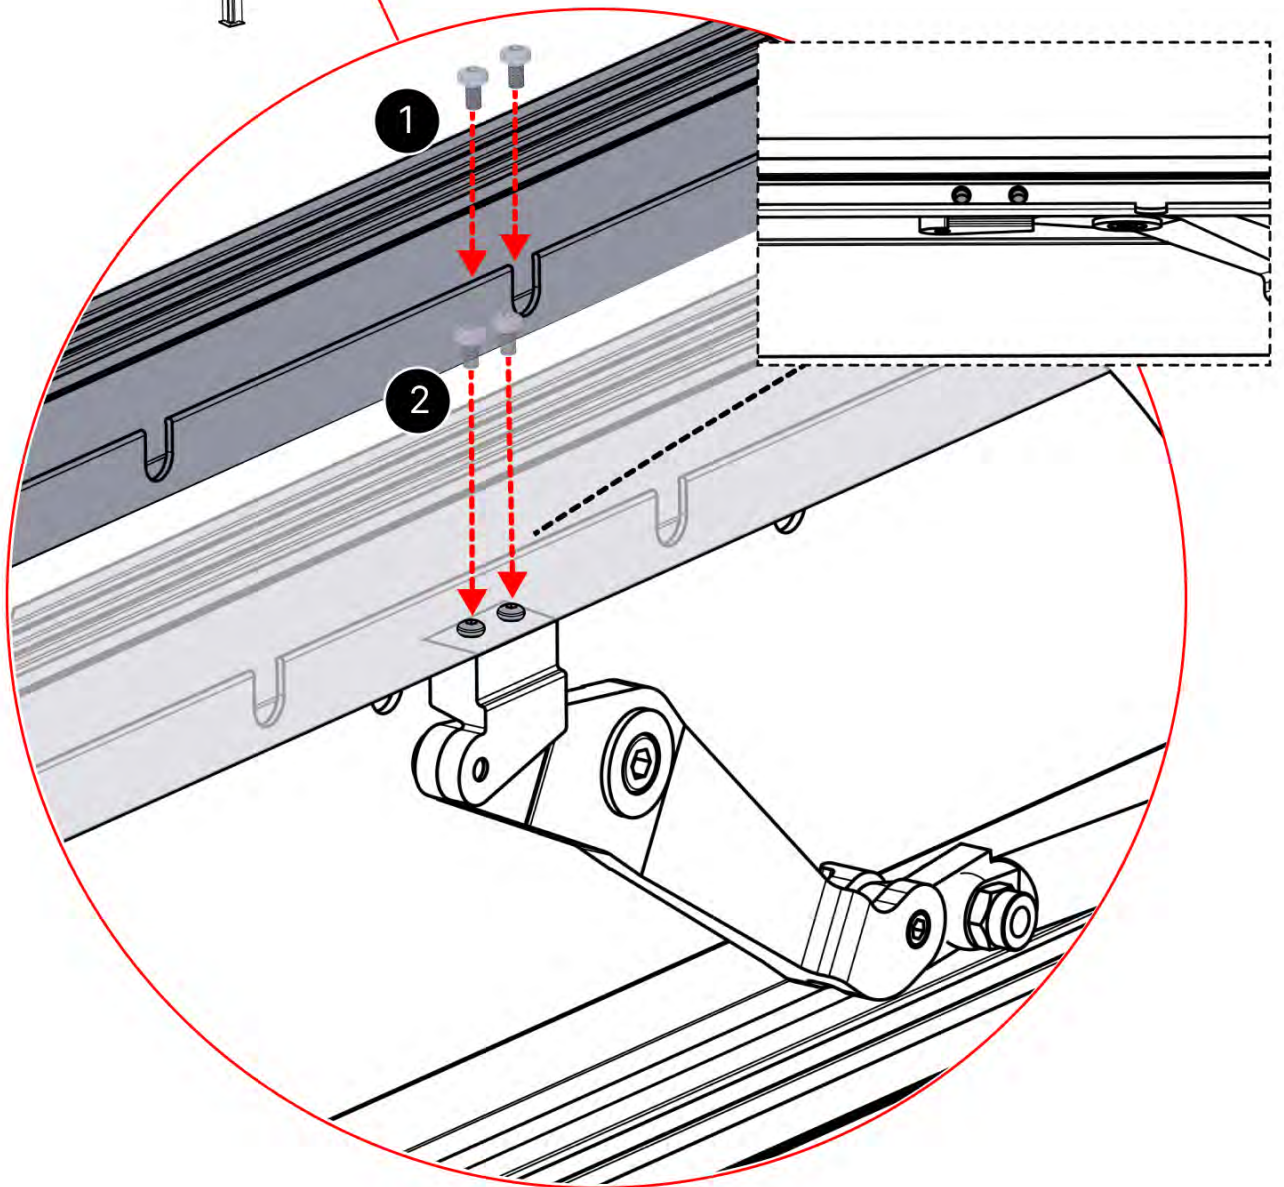

51

x1
PERGOLUX

4

ANTHRACITE: B244
WHITE: B252
BLACK: B248

PN-200002954
1x

PN-200000826
2x