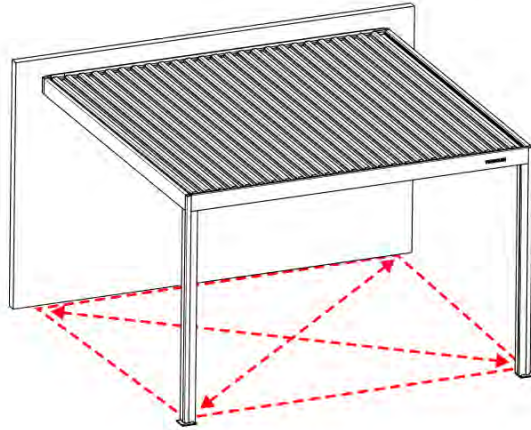

ANTHRACITE: B244
WHITE: B252
BLACK: B248

	PN-200001514 4x
	PN-200003323 2x
	PN-200003322 2x
	PN-200000840 18x

65

66

PERGOLUX | PERGOLA PRO WALL MOUNTED S4

3 X 3 M / 10' x 10'