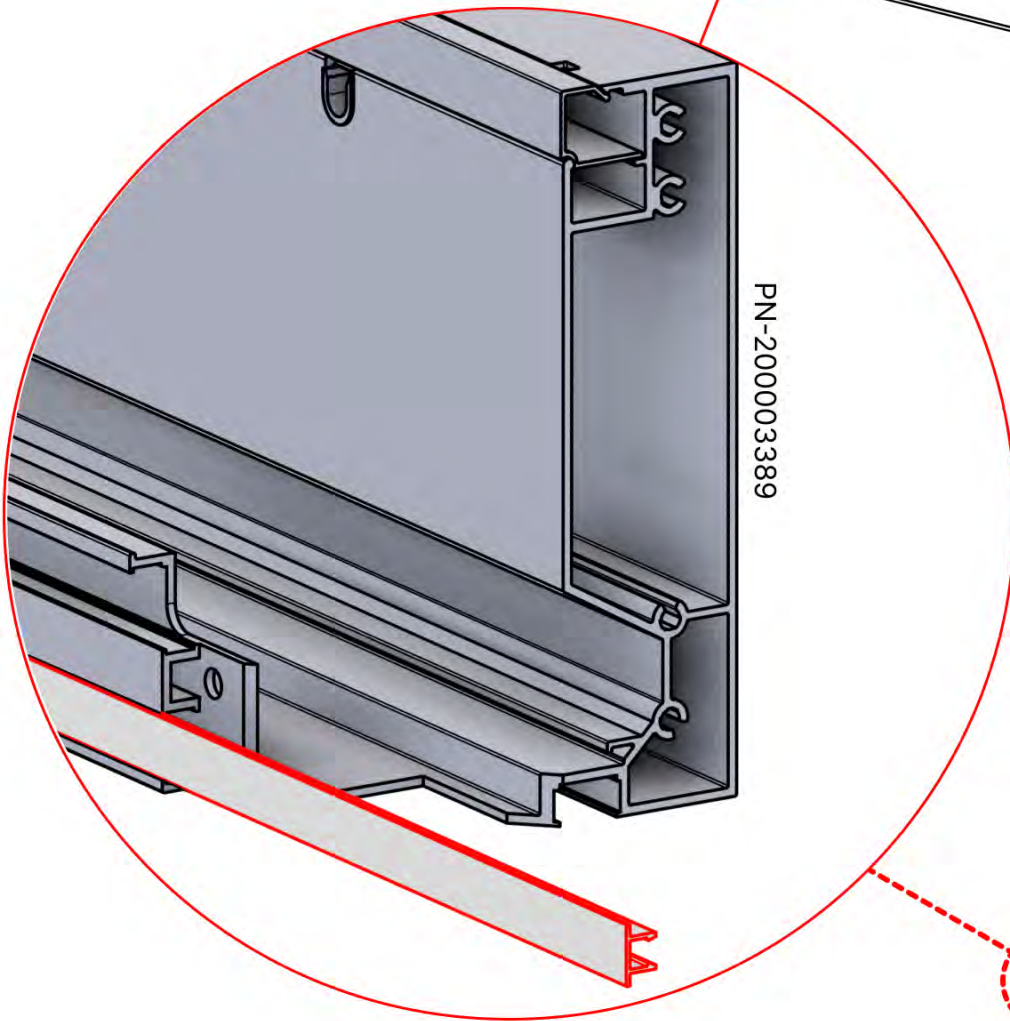

02

Are you installing a heater, fan or LED lights?

It is recommended to remove both snap-fit covers from the beam now.

Cover and clips

PN-200000512
SnapFIT COVER CLIP

SnapFIT cover