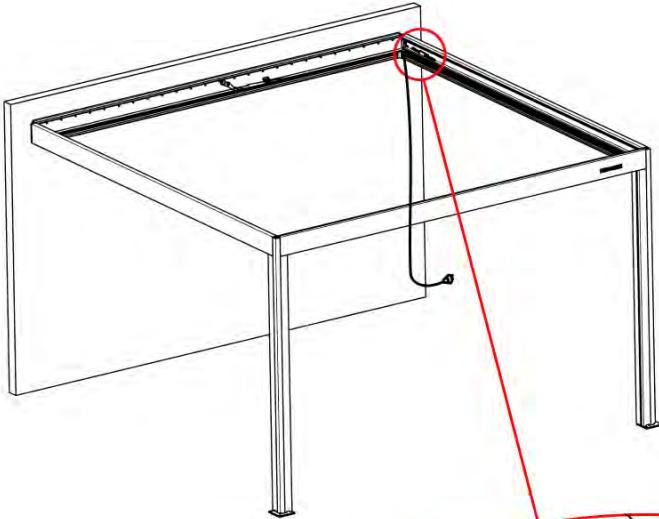

40

!
Power Cable can be
routed through all
the Poles.