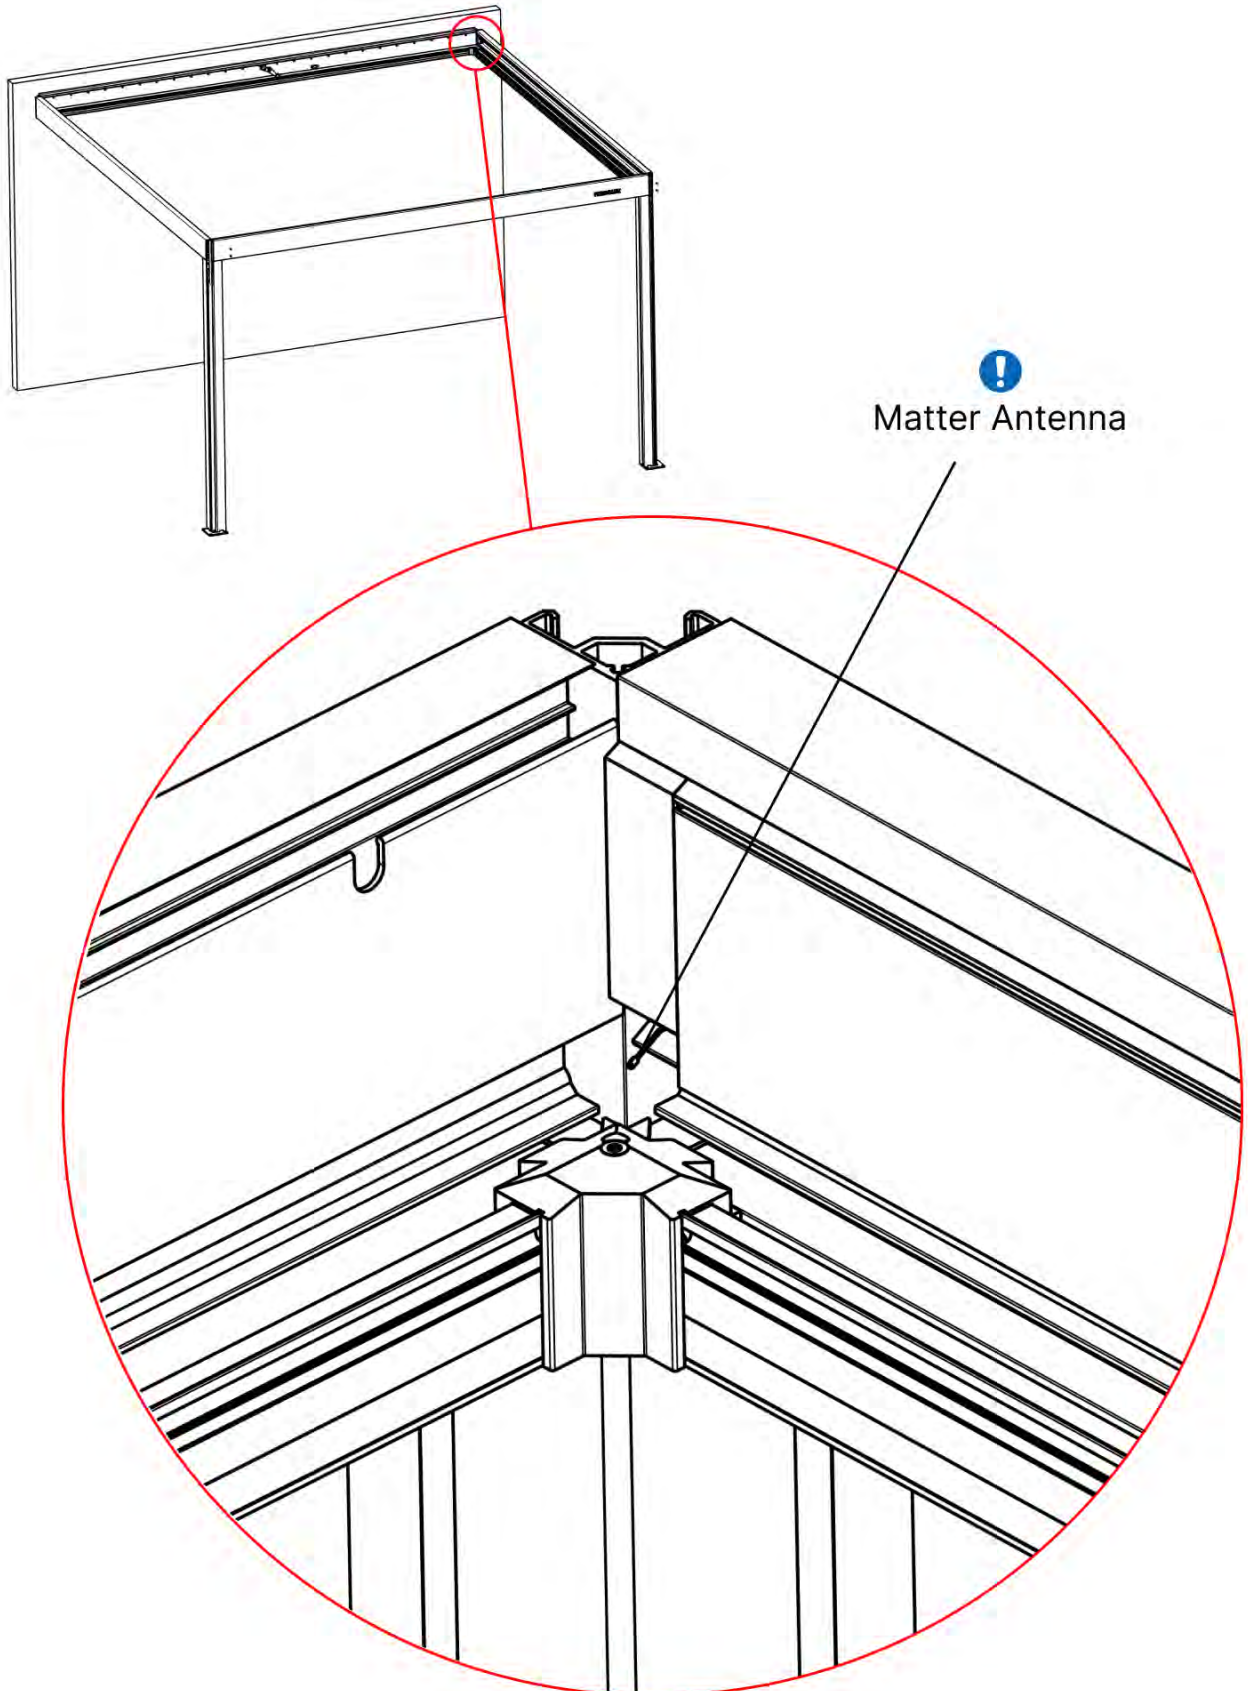

5

ANTHRACITE: B262
WHITE: B266
BLACK: B264

PN-200003556
1x

INFORMATION

48

49

50

i
Adjust motor to
prepare for
assembly on step 51