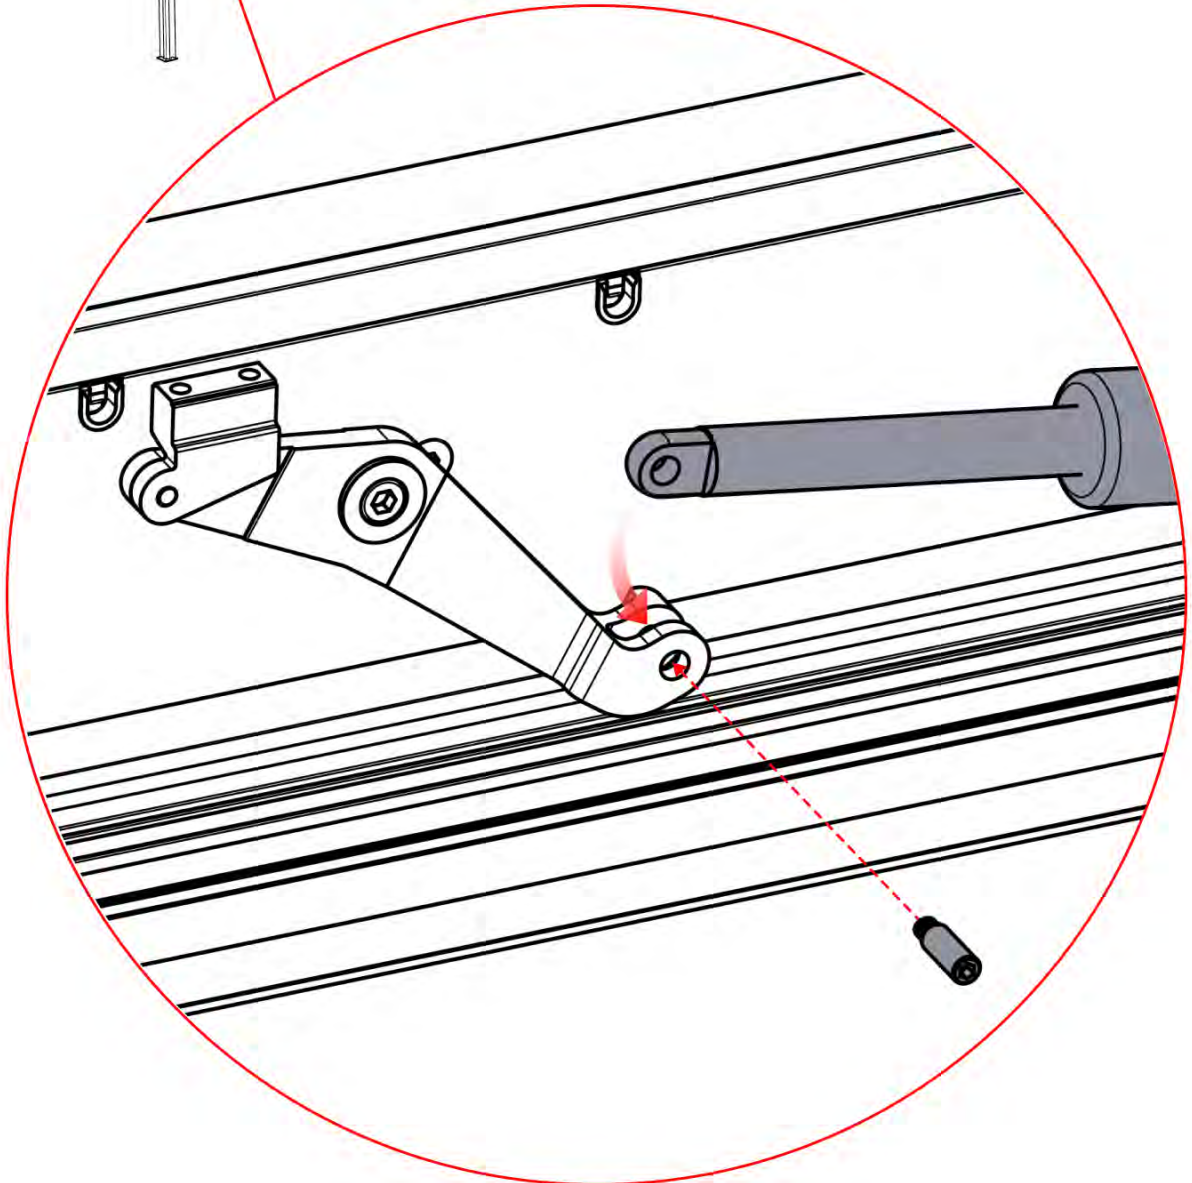

36

INPUTS AND OUTPUTS

37

!
Control Box can be
installed on
Preferred W BEAM

38

 **Connect grounding wire before connecting to power!**

The diagram shows a power source symbol (a square with three horizontal lines) connected to a wire. The wire has a green and yellow striped section, representing a grounding wire. An arrow points from the power source to the wire, and another arrow points from the wire to a terminal on a device.