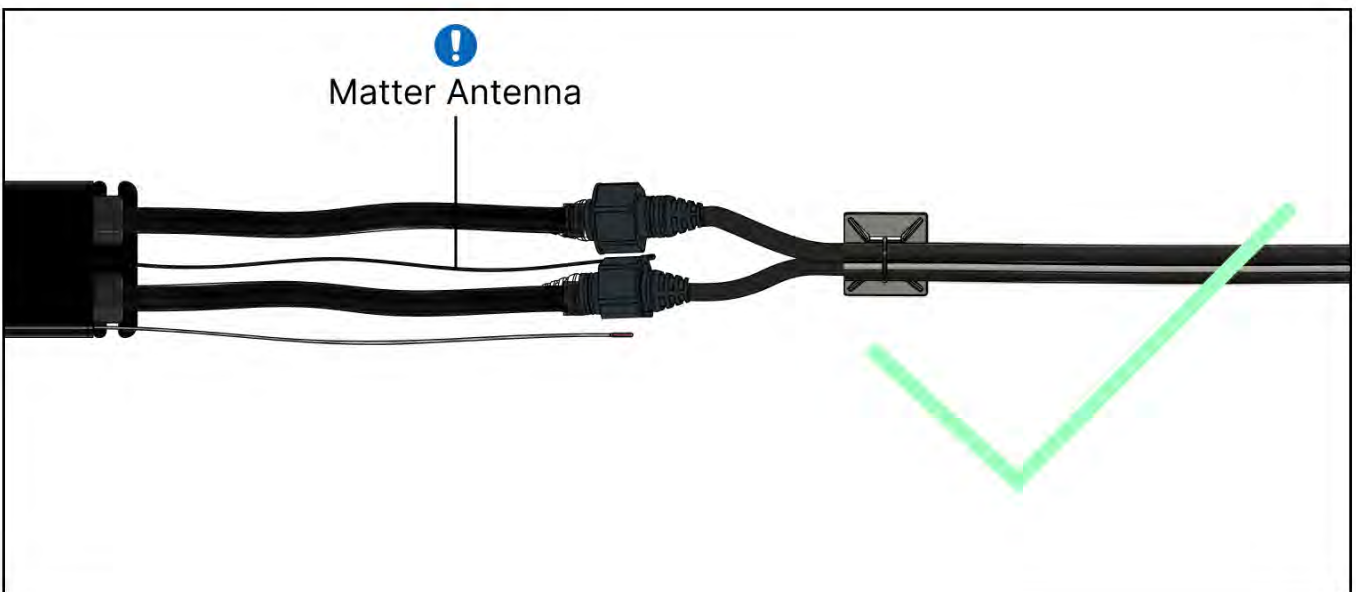

Follow the instructions in the heater assembly manual.

2

It's time to connect the motor and LED lights to the pergola control box.

Follow the instruction in the assembly manual.

44

 <p>CONTROL BOX</p>	<p>S4</p>  <p>PN-200002683 5x</p>  <p>PN-200002684 10x</p>
<p>! Keep the Matter Antenna wire free and do not tie them with LED and Motor wire</p>	