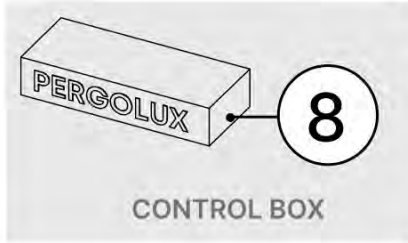

36

INPUTS AND OUTPUTS

37

!
Control Box can be
installed on
Preferred W BEAM

38

 **Connect grounding wire before connecting to power!**

The diagram shows a power source symbol (a square with three horizontal lines) connected to a wire. The wire has a green and yellow striped section, representing a grounding wire. An arrow points from the power source to the wire, and another arrow points from the wire to a terminal on a device.