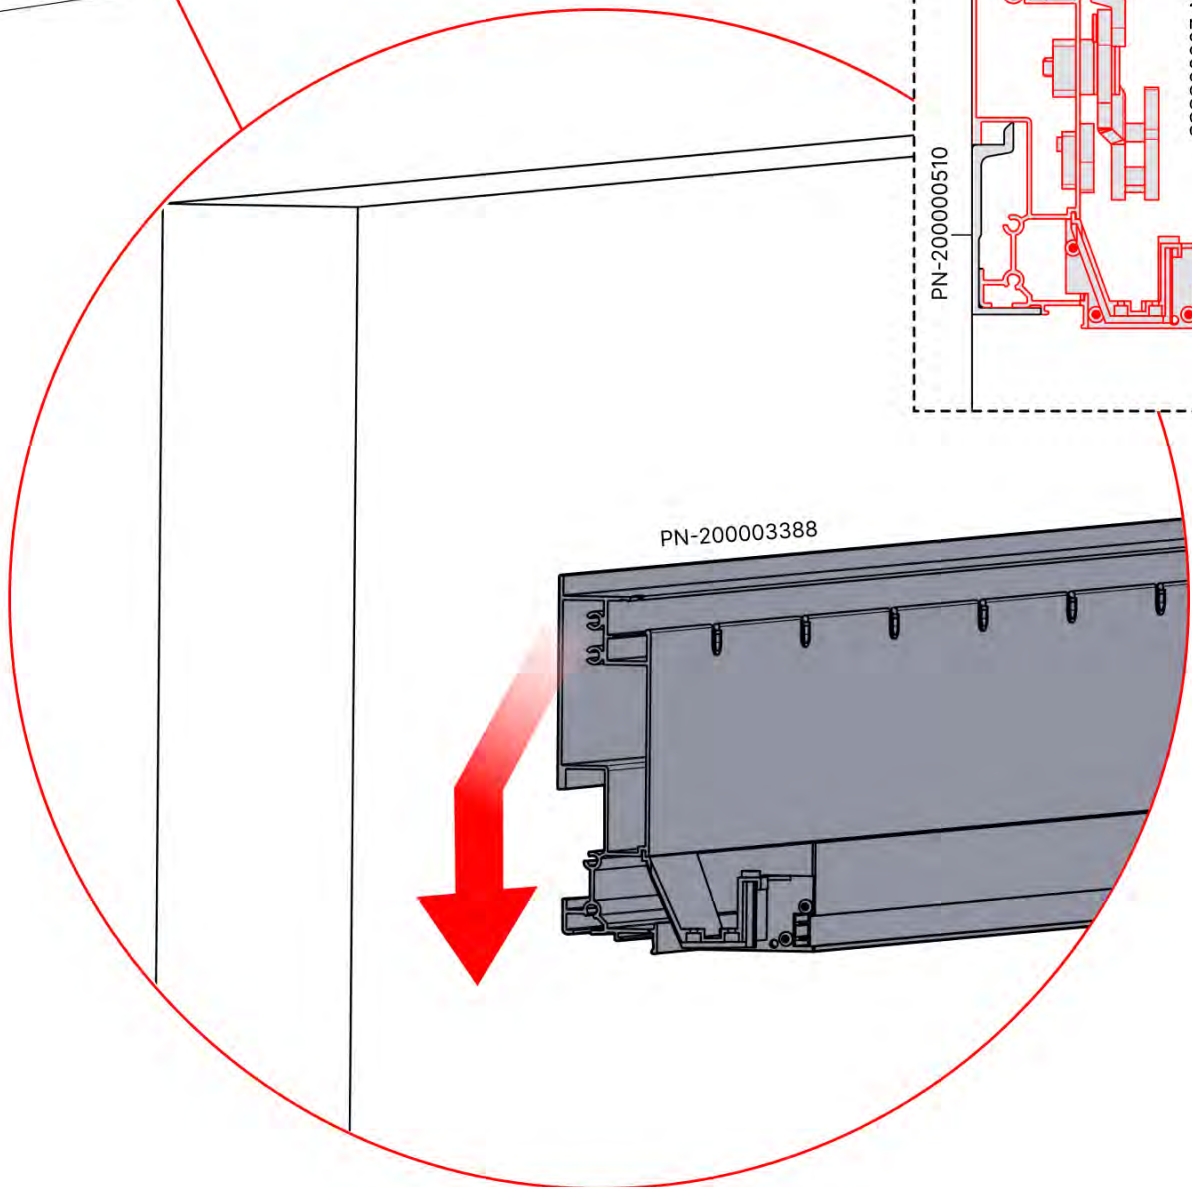

900 mm
35 7/16"

2356 mm
92 3/4"

5

06

x7
PERGOLUX

4

ANTHRACITE: B244
WHITE: B252
BLACK: B248

PN-200003389
1x