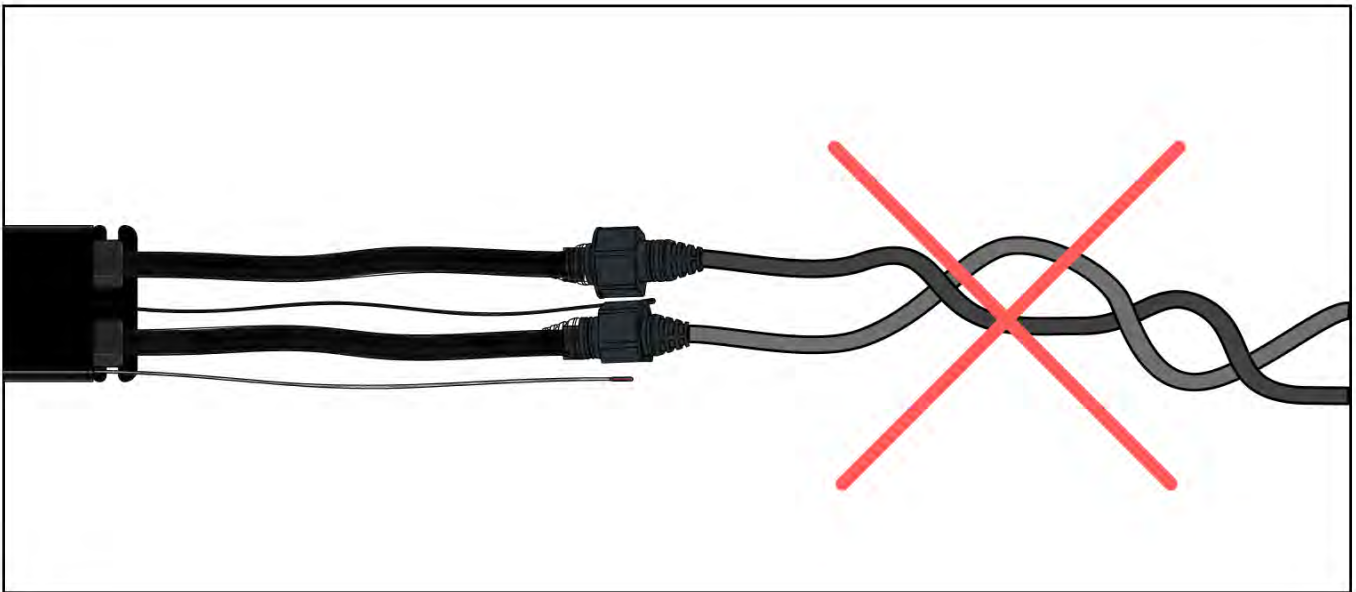

Follow the instructions in the heater assembly manual.

2

It's time to connect the motor and LED lights to the pergola control box.

Follow the instruction in the assembly manual.

44

 <p>CONTROL BOX</p>	<p>S4</p>  <p>PN-200002683 5x</p>  <p>PN-200002684 10x</p>
<p>! Keep the Matter Antenna wire free and do not tie them with LED and Motor wire</p>	