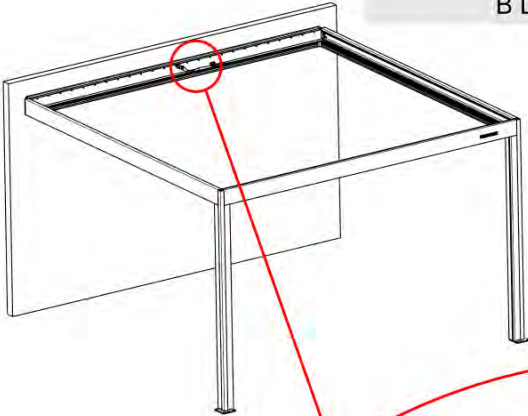

36

INPUTS AND OUTPUTS

37

!
Control Box can be
installed on
Preferred W BEAM

38

 **Connect grounding wire before connecting to power!**

The diagram shows a power source symbol (a square with three horizontal lines) connected to a wire. The wire has a green and yellow striped section, representing a grounding wire. An arrow points from the power source to the wire, and another arrow points from the wire to a terminal on a device.