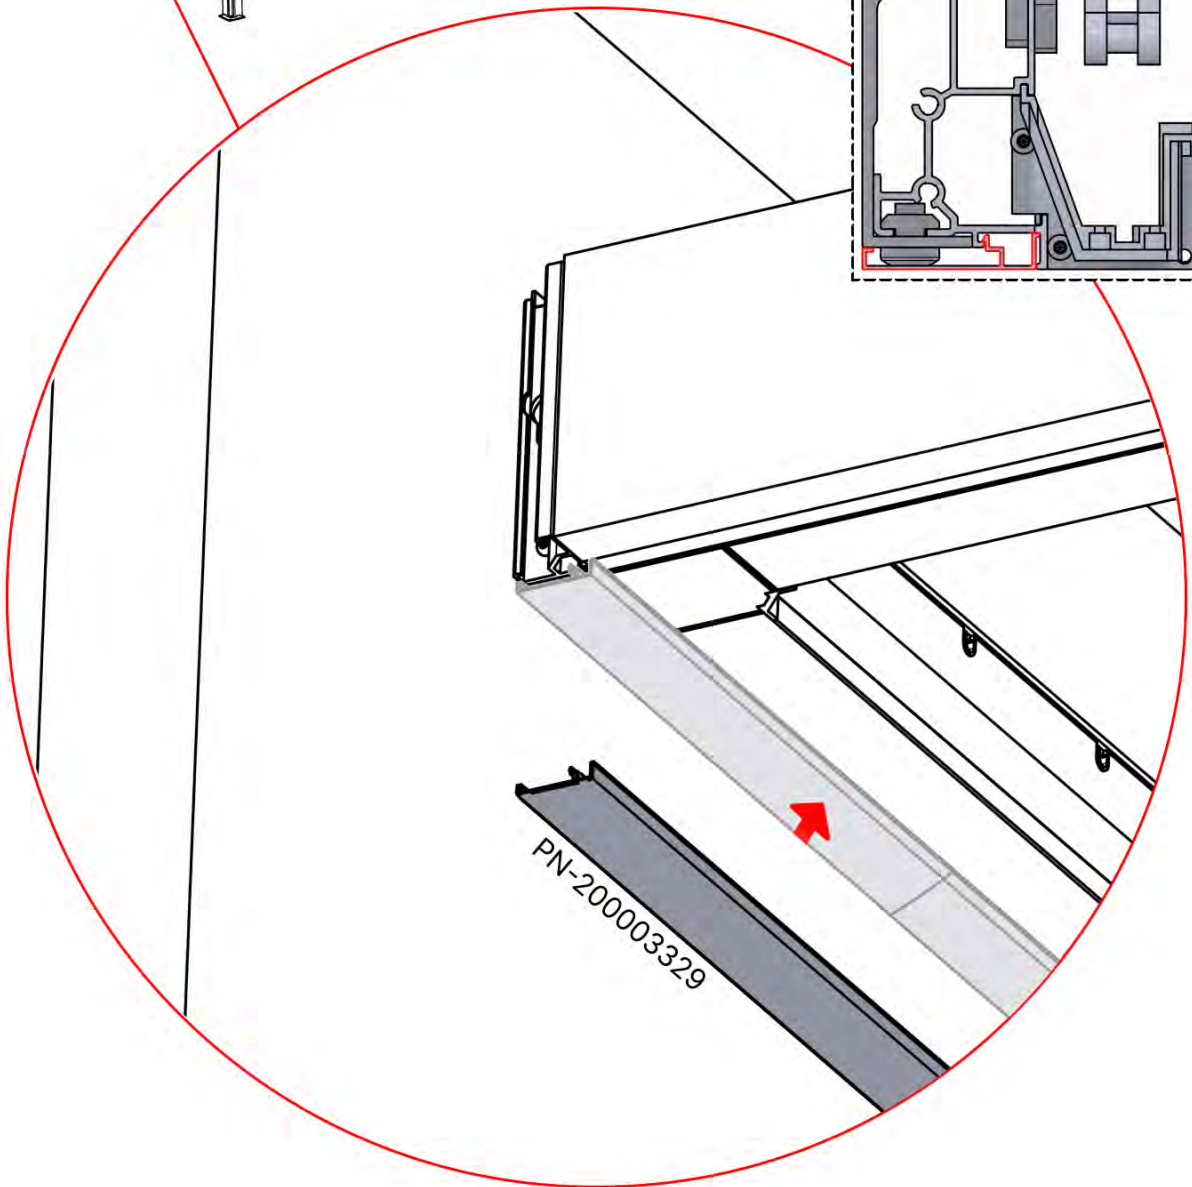

45

4

ANTHRACITE: B244
WHITE: B252
BLACK: B248