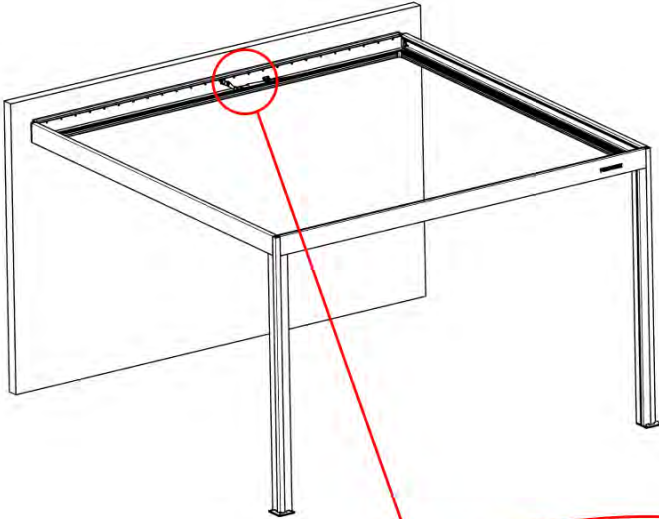

36

INPUTS AND OUTPUTS

37

!
Control Box can be
installed on
Preferred W BEAM

38

 **Connect grounding wire before connecting to power!**

The diagram shows a power source symbol (a square with three horizontal lines) connected to a wire. The wire has a green and yellow striped section, representing a grounding wire. An arrow points from the power source to the wire, and another arrow points from the wire to a terminal on a device.