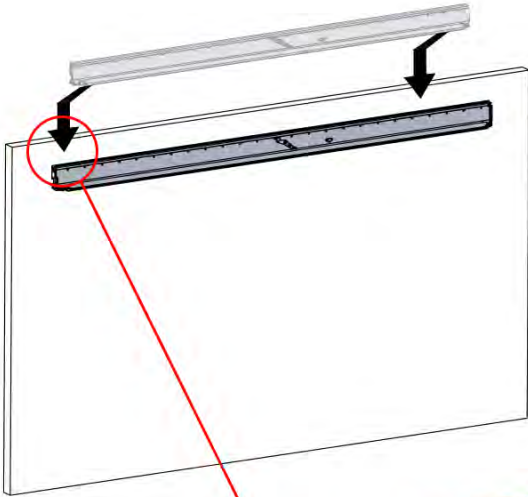

900 mm
35 7/16"

2356 mm
92 3/4"

5

06

x7
PERGOLUX

4

ANTHRACITE: B244
WHITE: B252
BLACK: B248

PN-200003389
1x