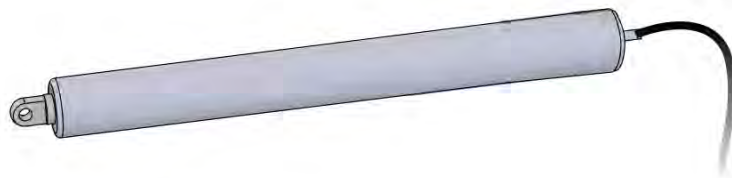

Electric motor
PN-200001562

1x

PN-200001623

1x

PN-200001624

1x

PN-200001625

2x