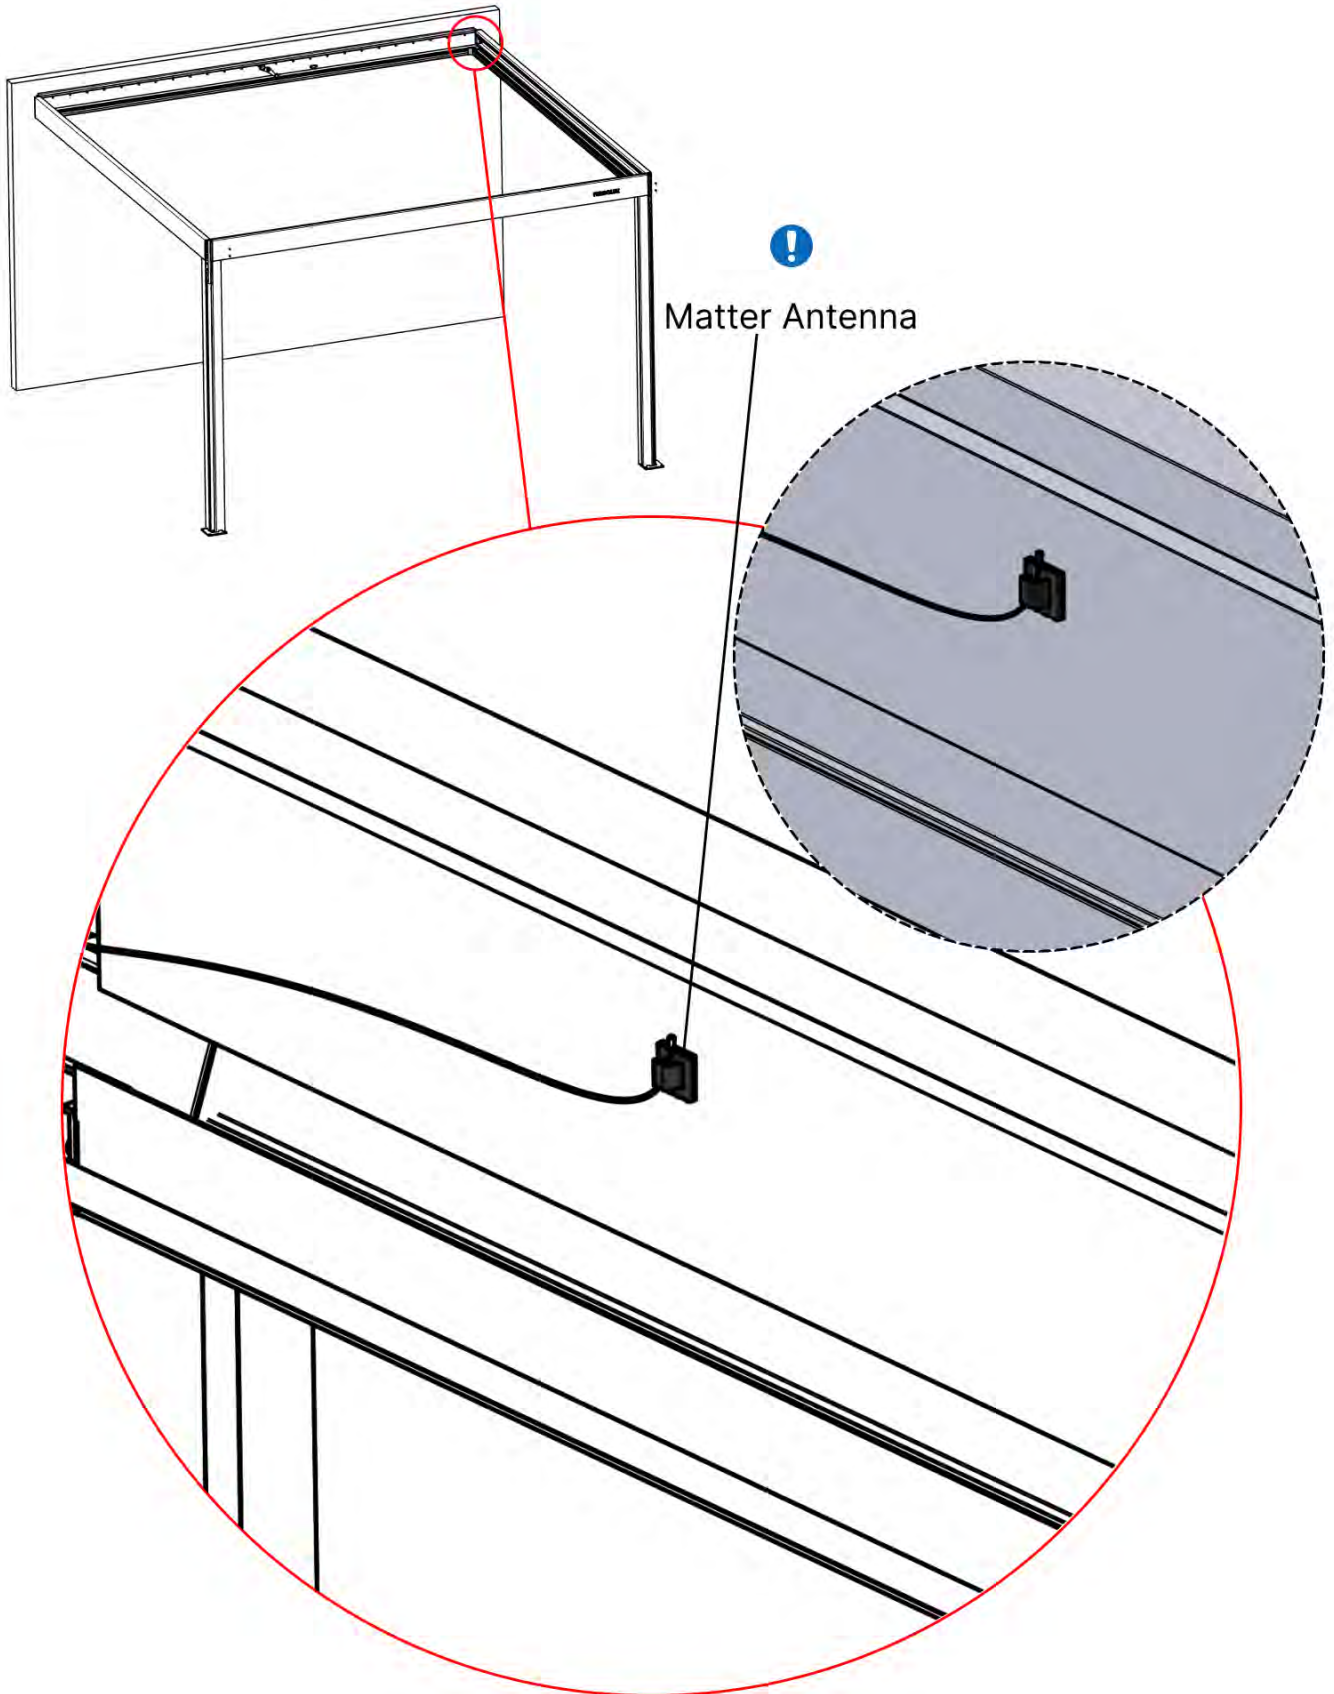

5

ANTHRACITE: B262
WHITE: B266
BLACK: B264

PN-200003556
1x

INFORMATION

48

49

50

i
Adjust motor to
prepare for
assembly on step 51