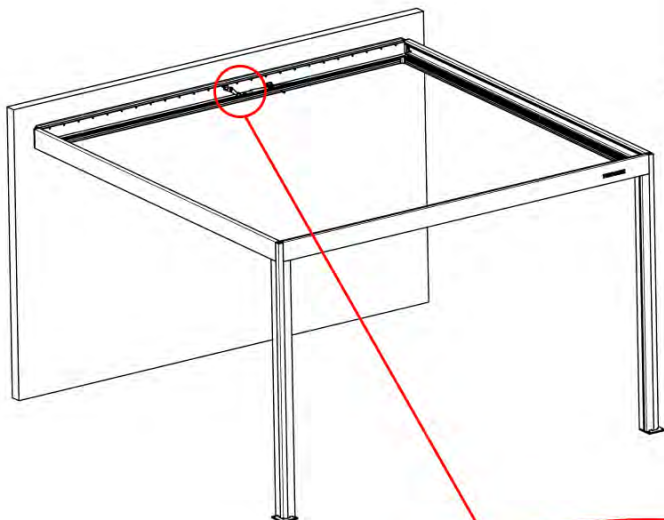

50

i
Adjust motor to
prepare for
assembly on step 51