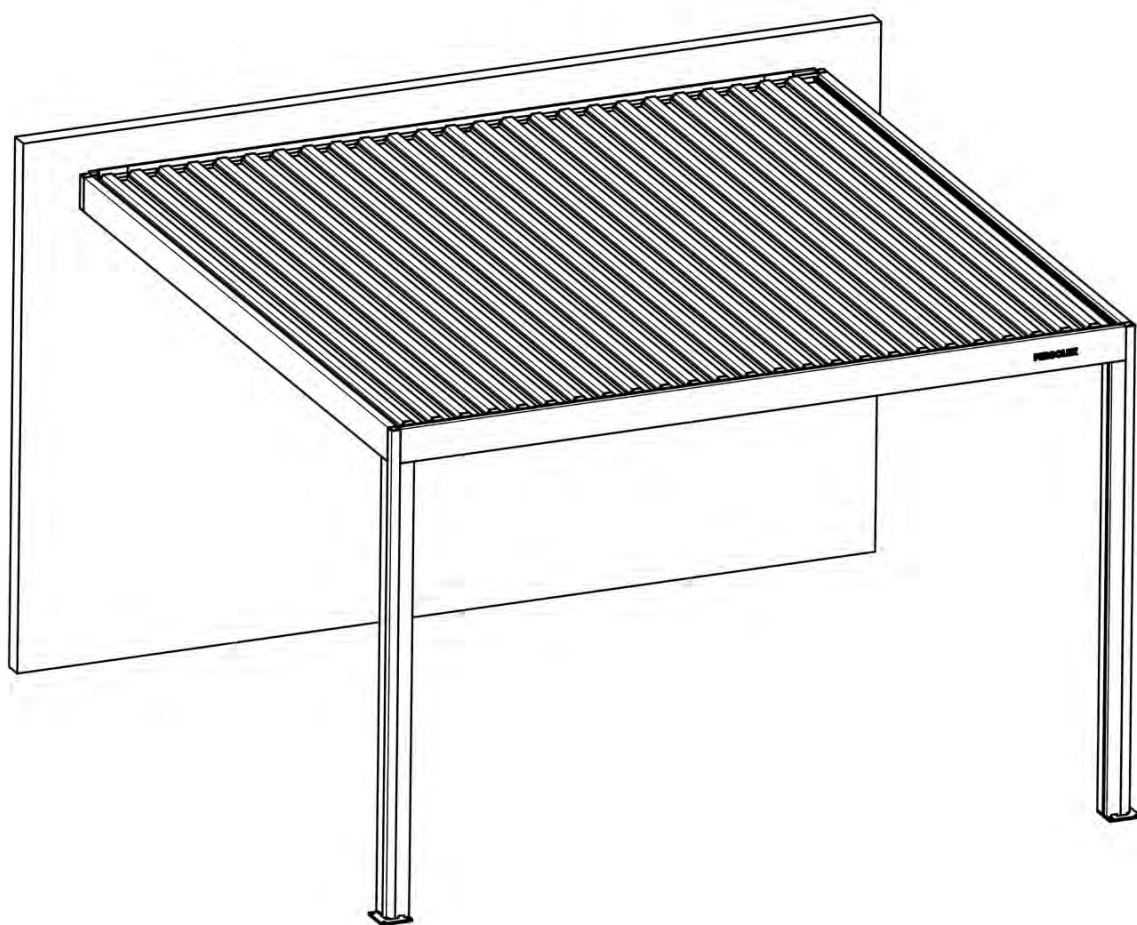

S4

PERGOLA

PRO

3 × 3m / 10' x 10'
WALL MOUNTED

PERGOLUX

Designed and
developed
in Norway

Type Approved
Regular
Production
Surveillance

www.tuv.com
ID 1111293124