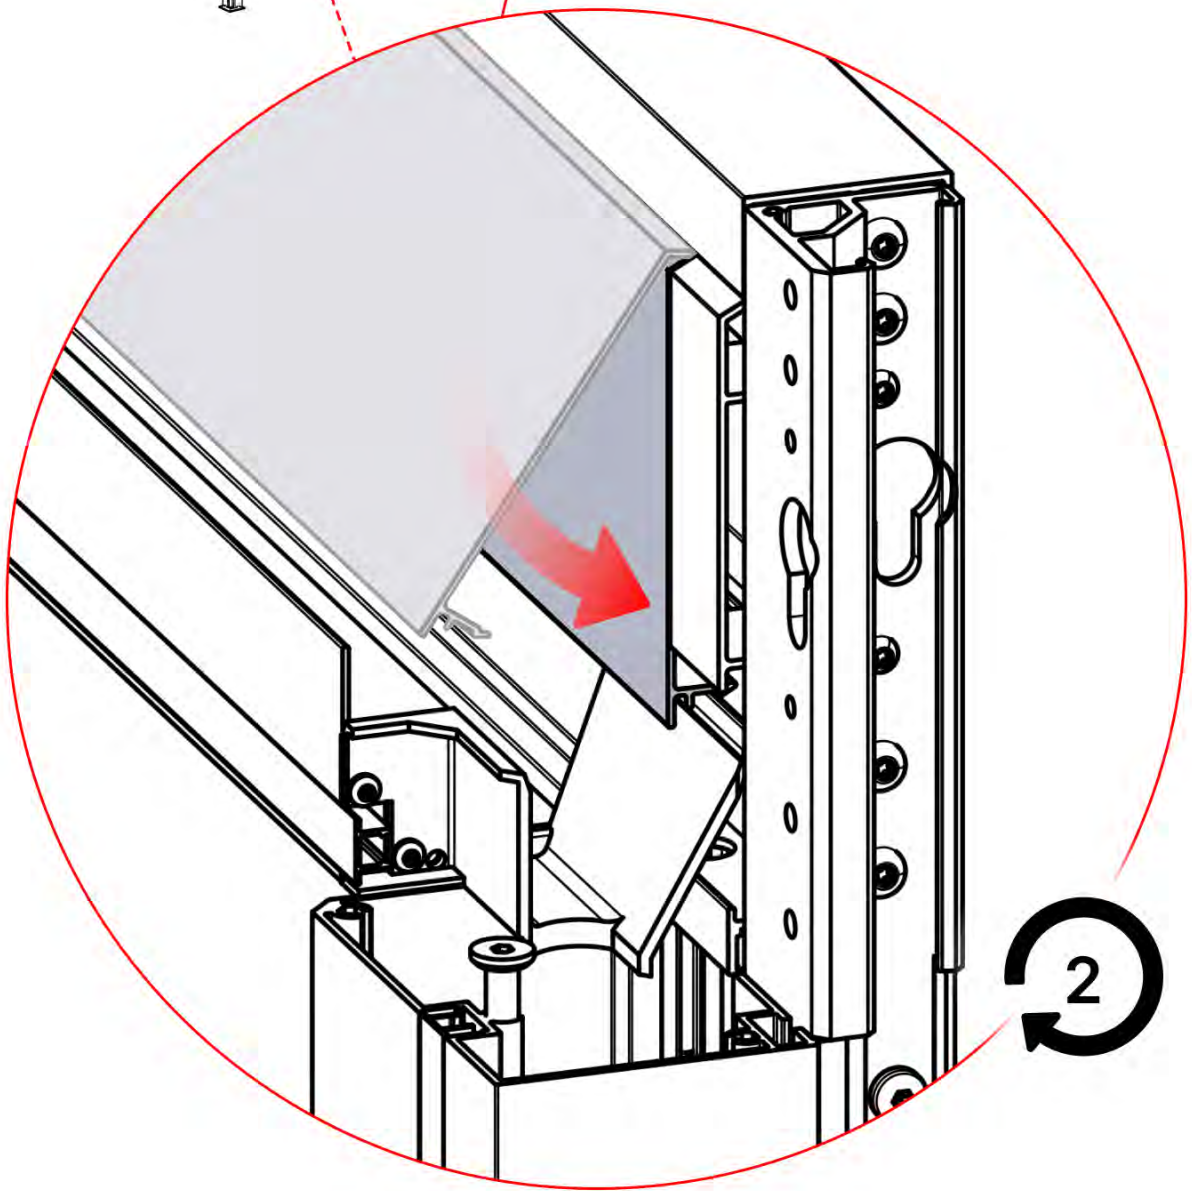

47

x1
PERGOLUX

5

ANTHRACITE: B262
WHITE: B266
BLACK: B264

PN-200003556
1x