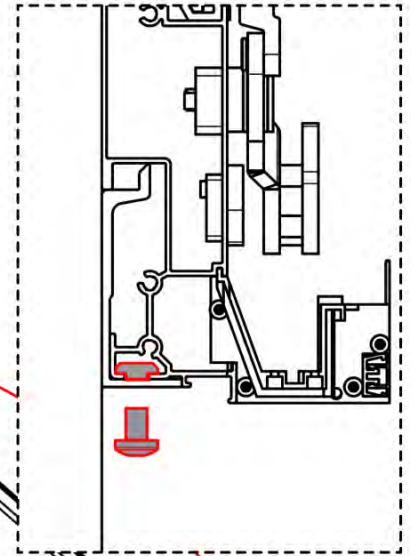

08

4

PERGOLUX **x1**

ANTHRACITE: B244
WHITE: B252
BLACK: B248

PN-200000655
5x

PN-200000655