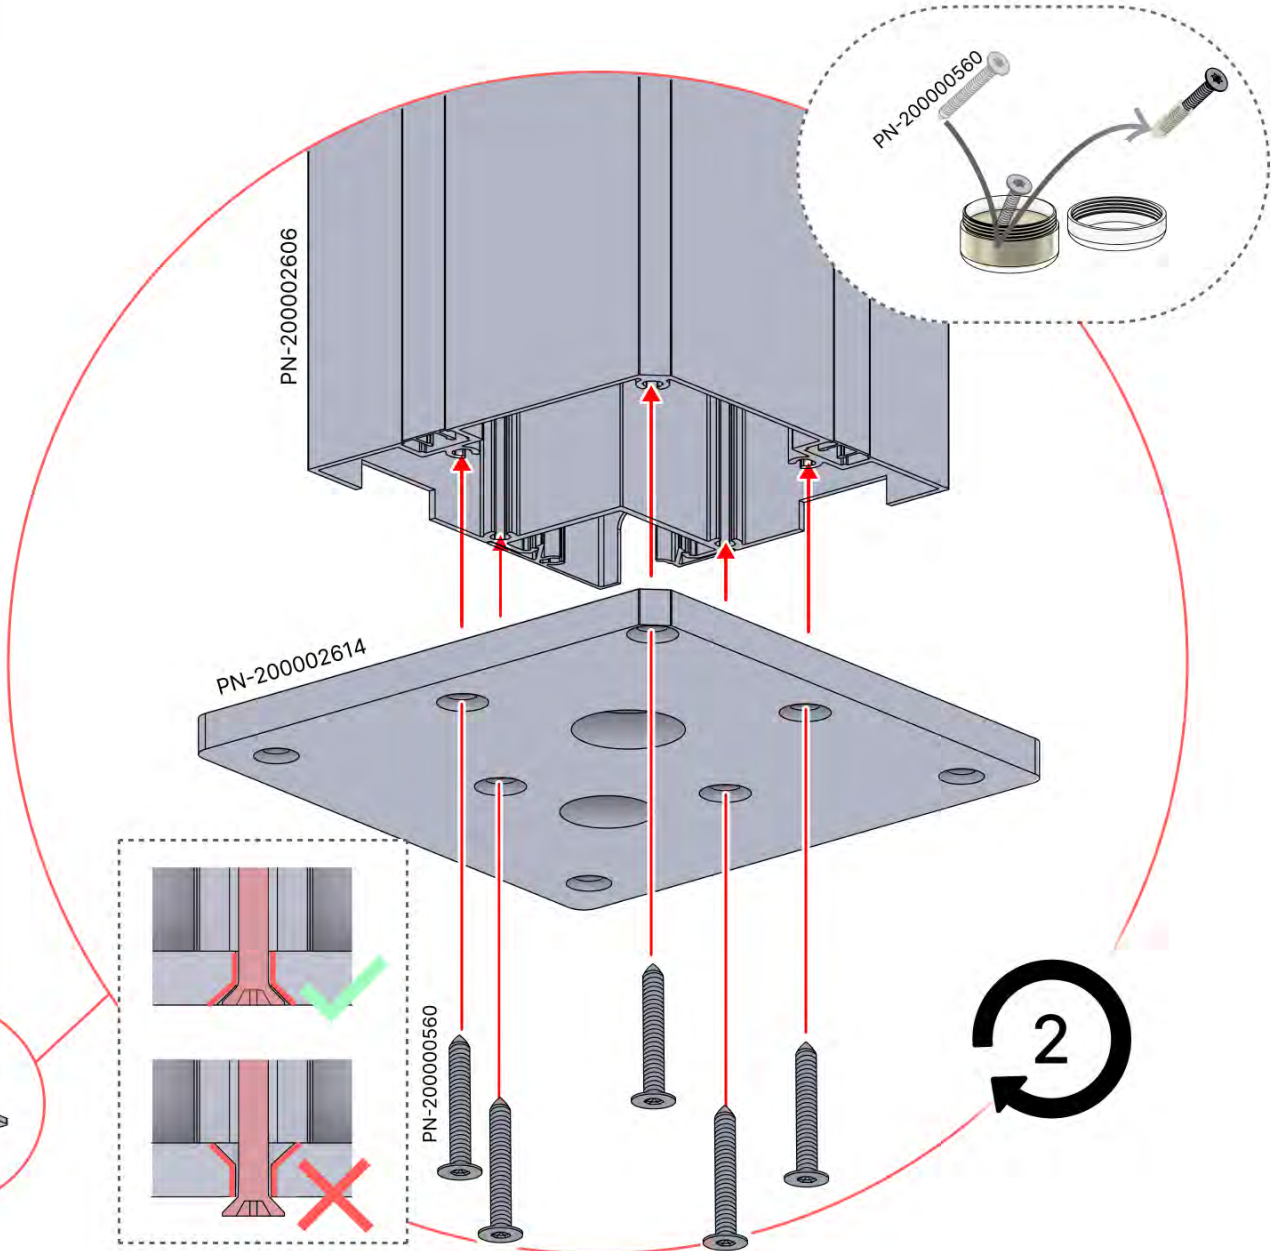

04

1

ANTHRACITE: C120
WHITE: C122
BLACK: C121

4

ANTHRACITE: B244
WHITE: B252
BLACK: B248

PN-200002606
2x

PN-200002614
2x

PN-200000560
10x

PN-200002606

PN-200002614

PN-200000560

PN-200000560

2