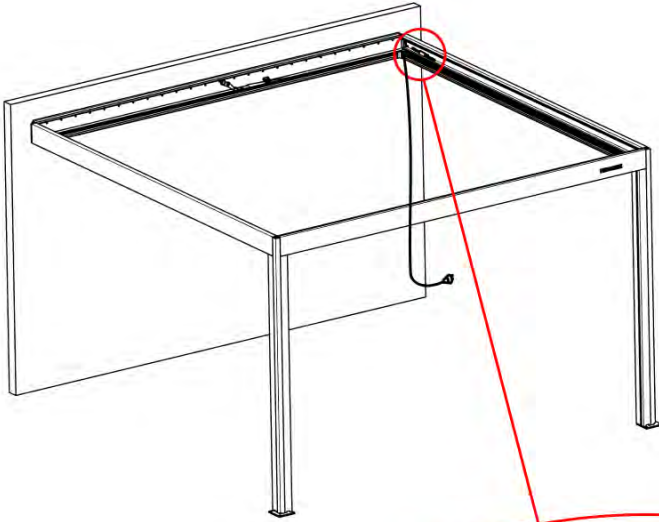

36

INPUTS AND OUTPUTS

37

!
Control Box can be
installed on
Preferred W BEAM

38

 **Connect grounding wire before connecting to power!**

The diagram shows a power source symbol (a square with three horizontal lines) connected to a wire. The wire has a green and yellow striped section, representing a grounding wire. An arrow points from the power source to the wire, and another arrow points from the wire to a terminal on a device.

39

40

!
Power Cable can be
routed through all
the Poles.

41

42

43

1

If you are going to install a heater, do it now.