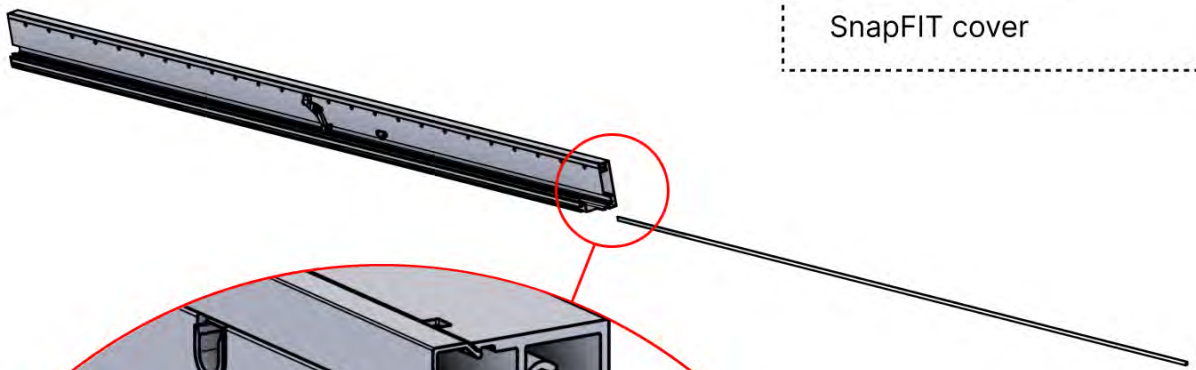

02

Are you installing a heater, fan or LED lights?

It is recommended to remove both snap-fit covers from the beam now.

Cover and clips

PN-200000512
SnapFIT COVER CLIP

SnapFIT cover