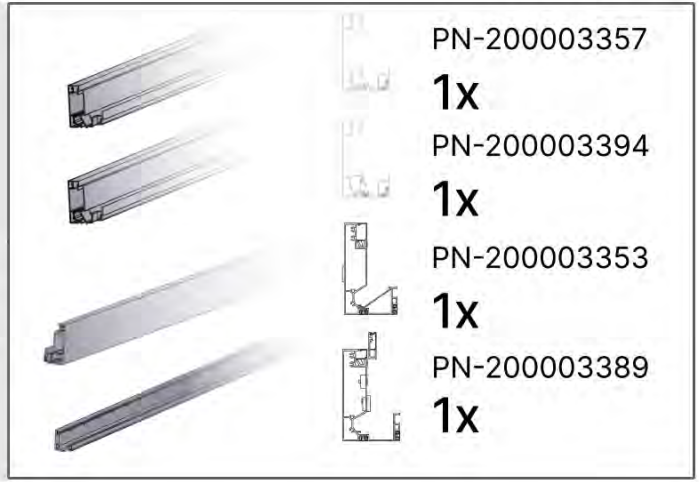

SnapFIT cover

03

ANTHRACITE: B244
WHITE: B252
BLACK: B248

ANTHRACITE: B262
WHITE: B266
BLACK: B264

PN-200003353

PN-200003357

PN-200003389

04