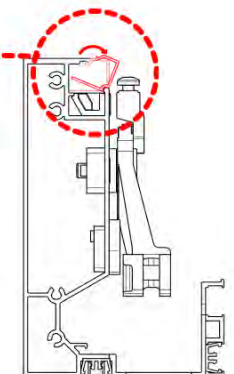

PN-200003389