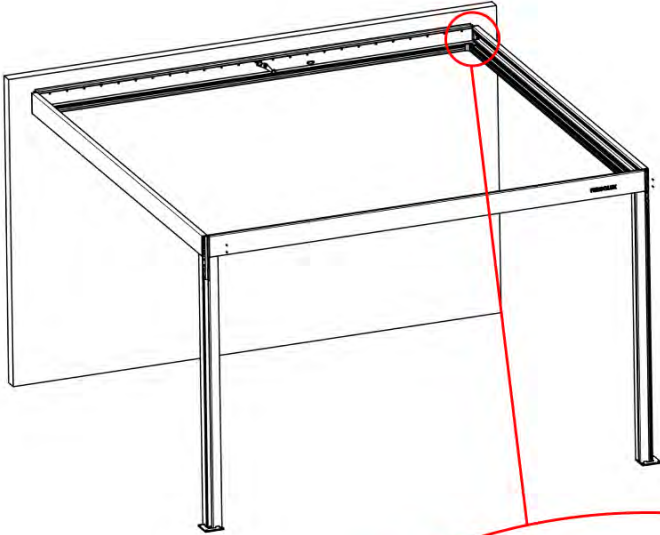

45

4

ANTHRACITE: B244
WHITE: B252
BLACK: B248

46

!
Route the Matter
Antenna and place it
below the highlighted
part(PN-200002622).

!
Matter Antenna

47

x1
PERGOLUX