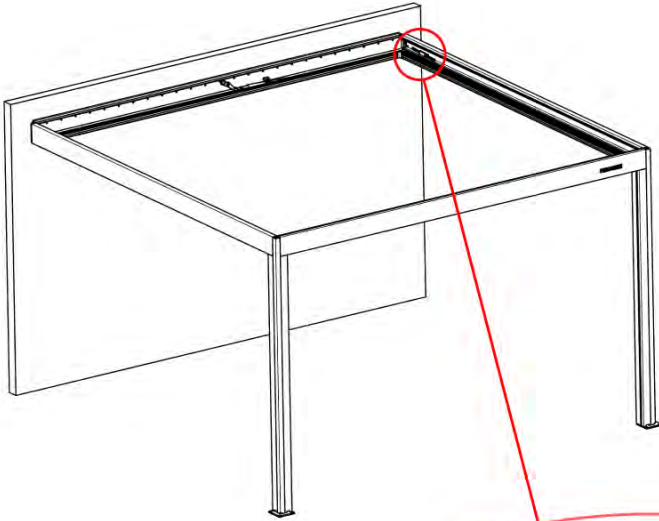

36

INPUTS AND OUTPUTS

37

!
Control Box can be
installed on
Preferred W BEAM

38

 **Connect grounding wire before connecting to power!**

The diagram shows a power source symbol (a square with three horizontal lines) connected to a wire. The wire has a green and yellow striped section, representing a grounding wire. An arrow points from the power source to the wire, and another arrow points from the wire to a terminal on a device.