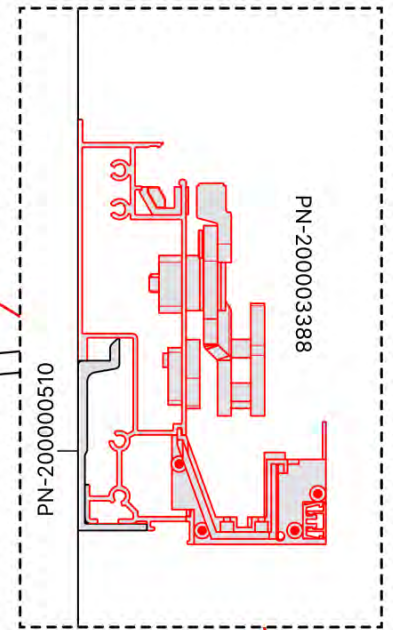

06

x7
PERGOLUX

4

ANTHRACITE: B245
WHITE: B253
BLACK: B249

PN-20000338
1x