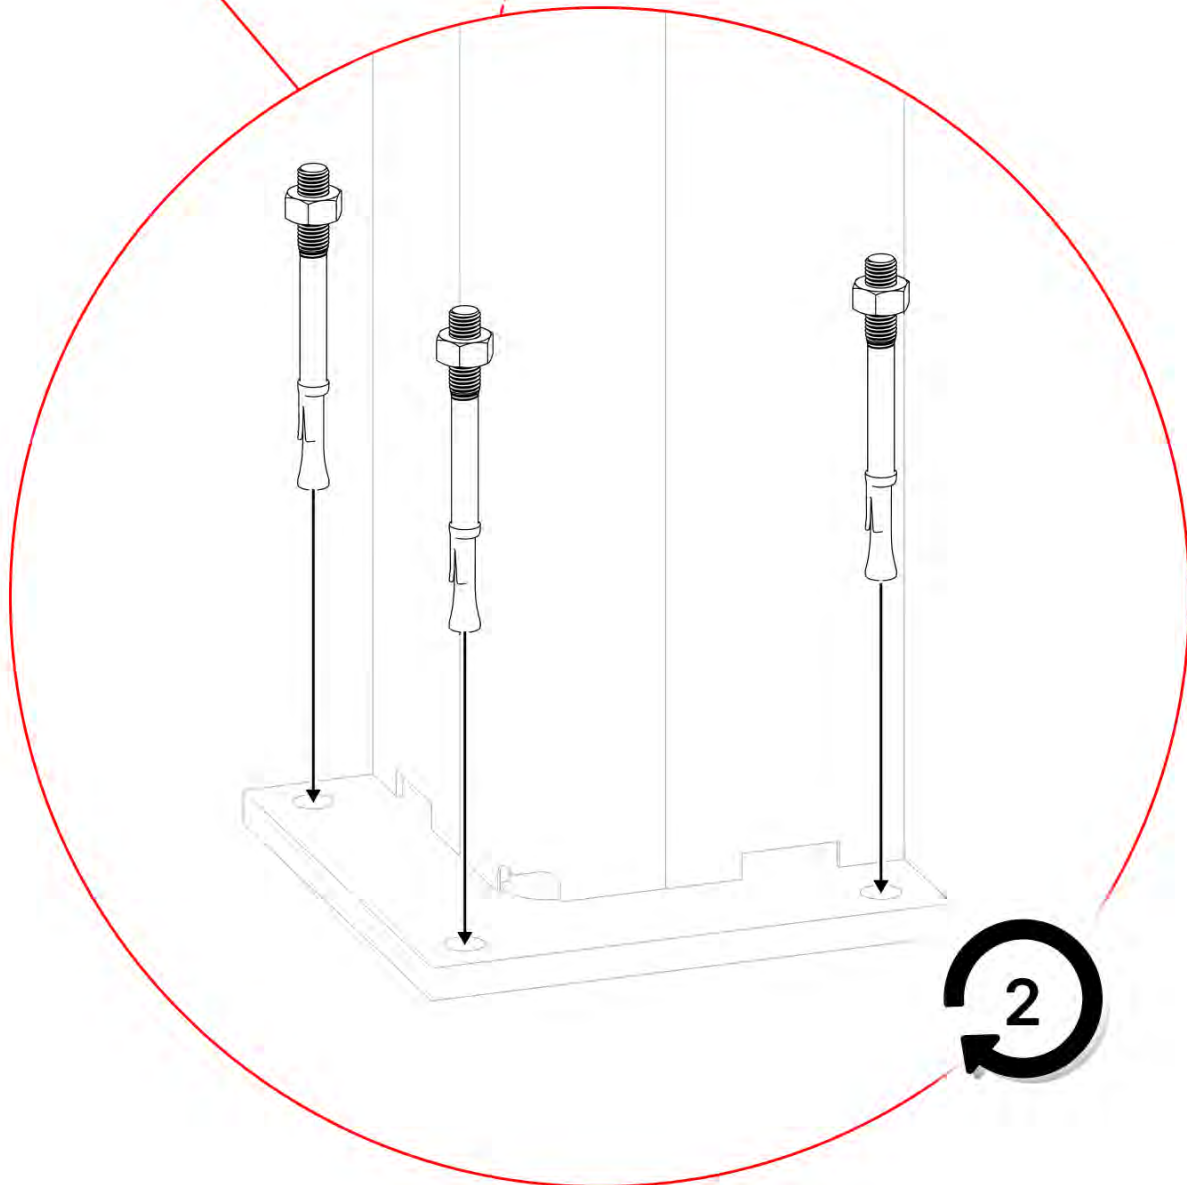

# 66

Use on  
concrete

x12

Use on  
wood

x12

PERGOLUX | PERGOLA PRO WALL MOUNTED S4

3 X 4 M / 10' x 13'