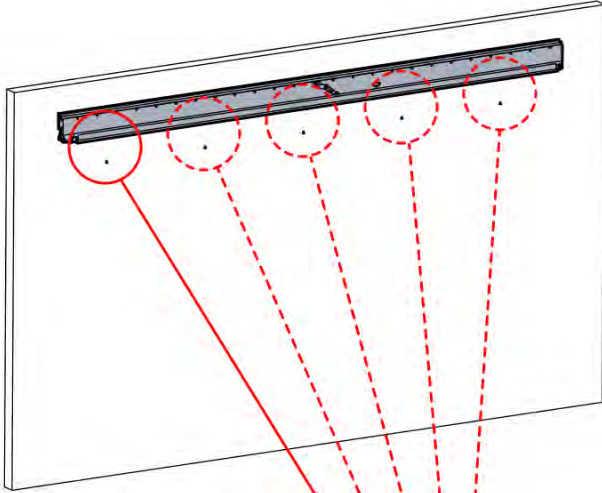

08

4

PERGOLUX **x1**

ANTHRACITE: B245
WHITE: B253
BLACK: B249

PN-200000655
5x

PN-200000655