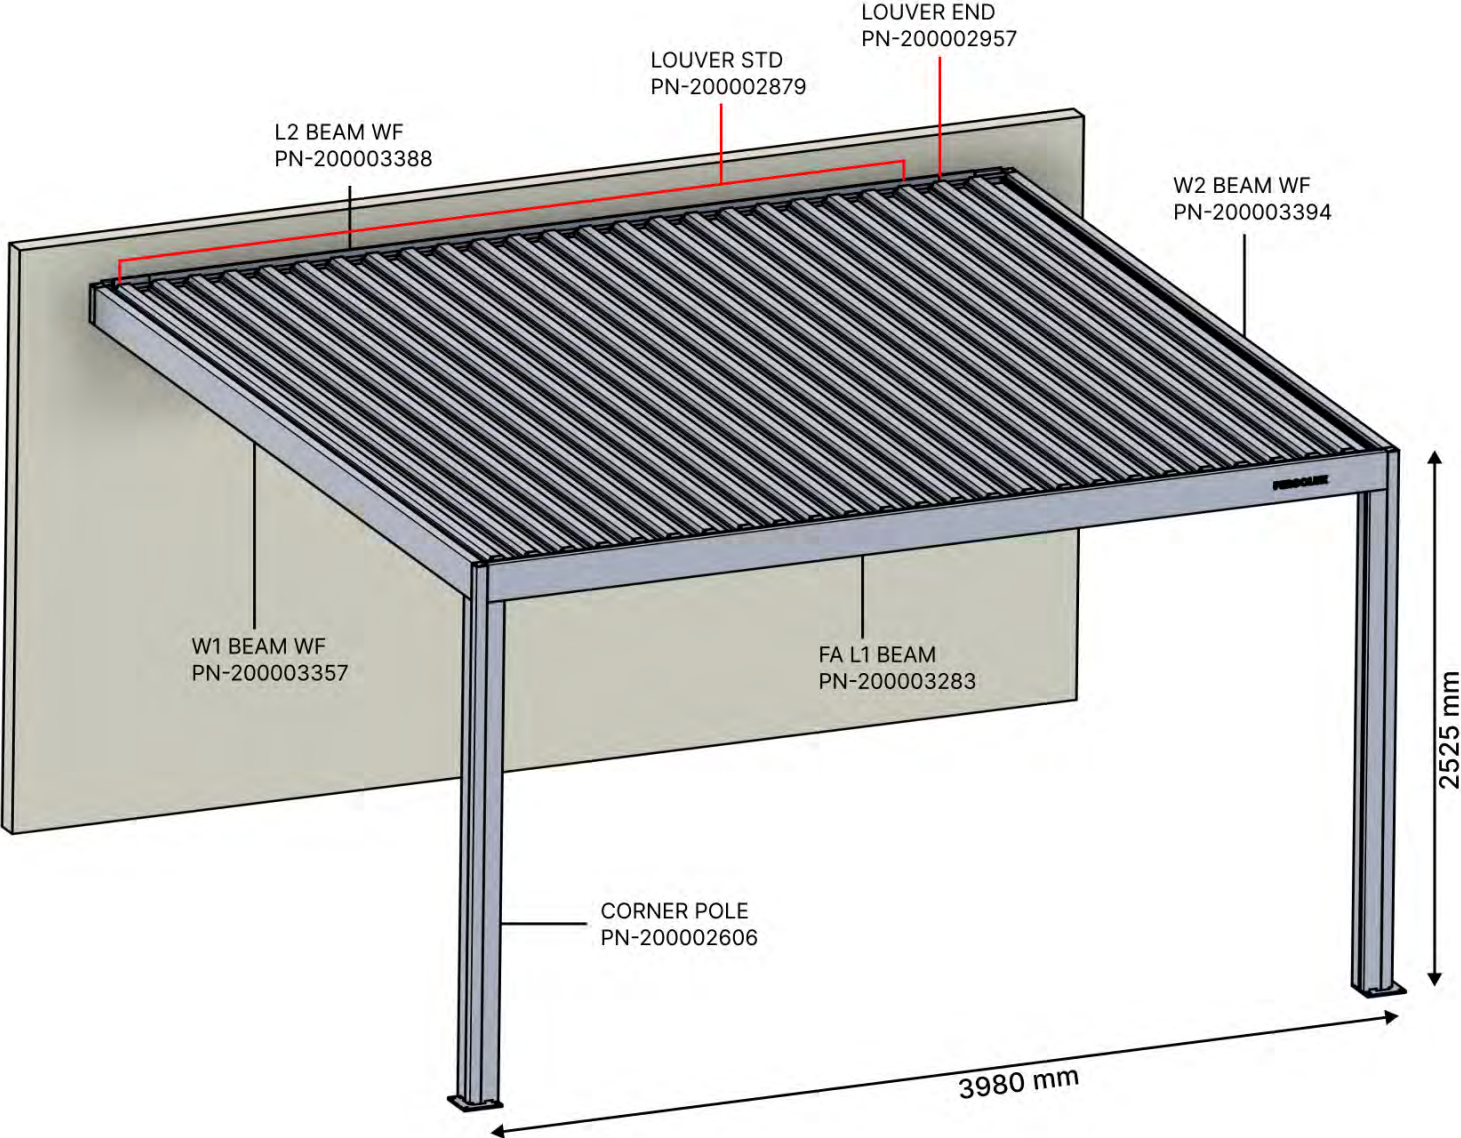

**Matter + Smart home can be connected at anytime by simply scanning the QR code provided**

3 x 4 M / 10' x 13'

3 × 4 M / 10' x 13'