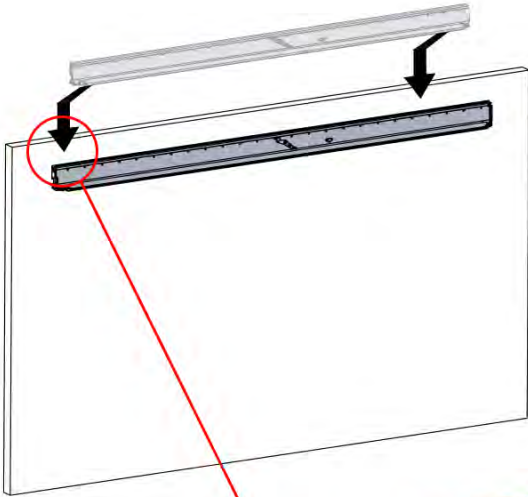

06

x7
PERGOLUX

4

ANTHRACITE: B245
WHITE: B253
BLACK: B249

PN-20000338
1x