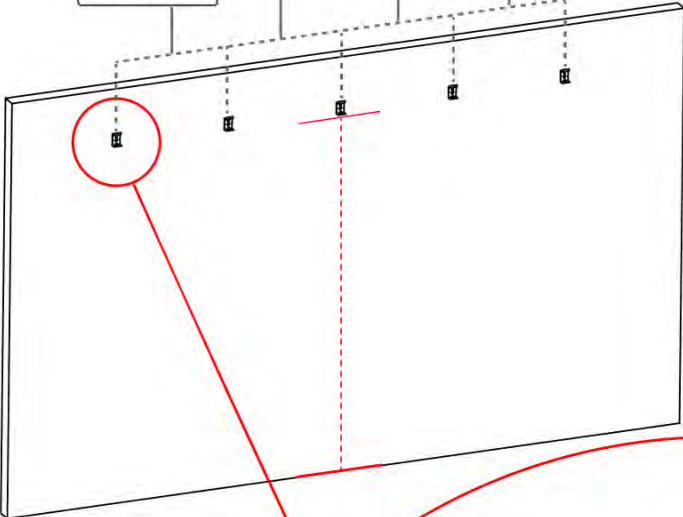

# 05

4

ANTHRACITE: B245  
WHITE: B253  
BLACK: B249

~900 mm 35 7/16"  
~900 mm 35 7/16"  
~900 mm 35 7/16"  
~900 mm 35 7/16"