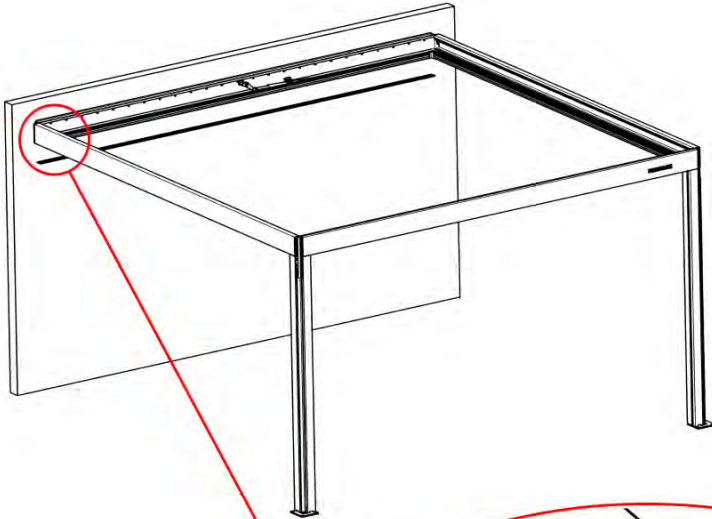

45

4

ANTHRACITE: B245
WHITE: B253
BLACK: B249