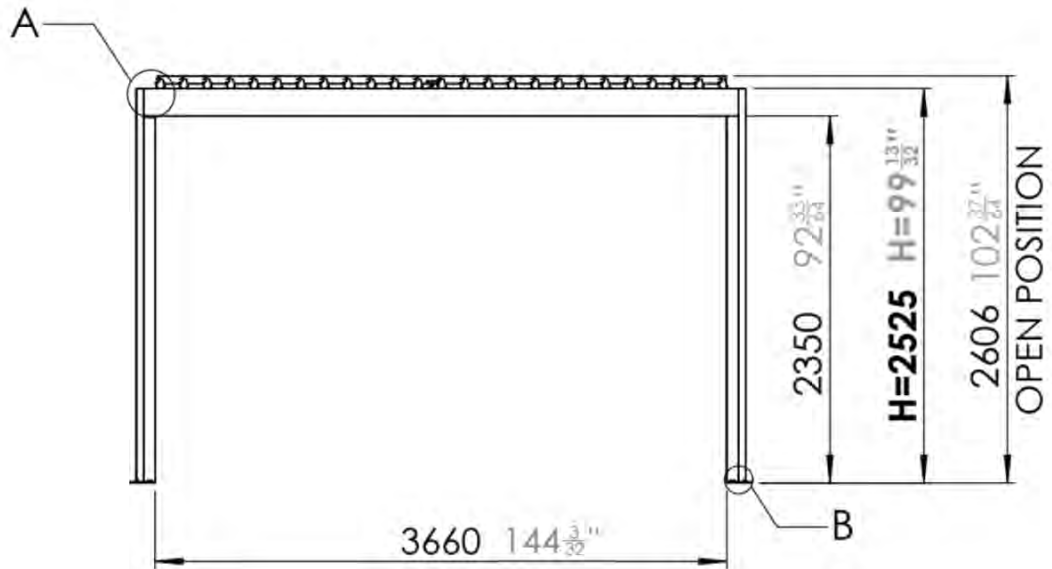

**Matter + Smart home can be connected at anytime by simply scanning the QR code provided**

3 x 4 M / 10' x 13'

3 × 4 M / 10' x 13'