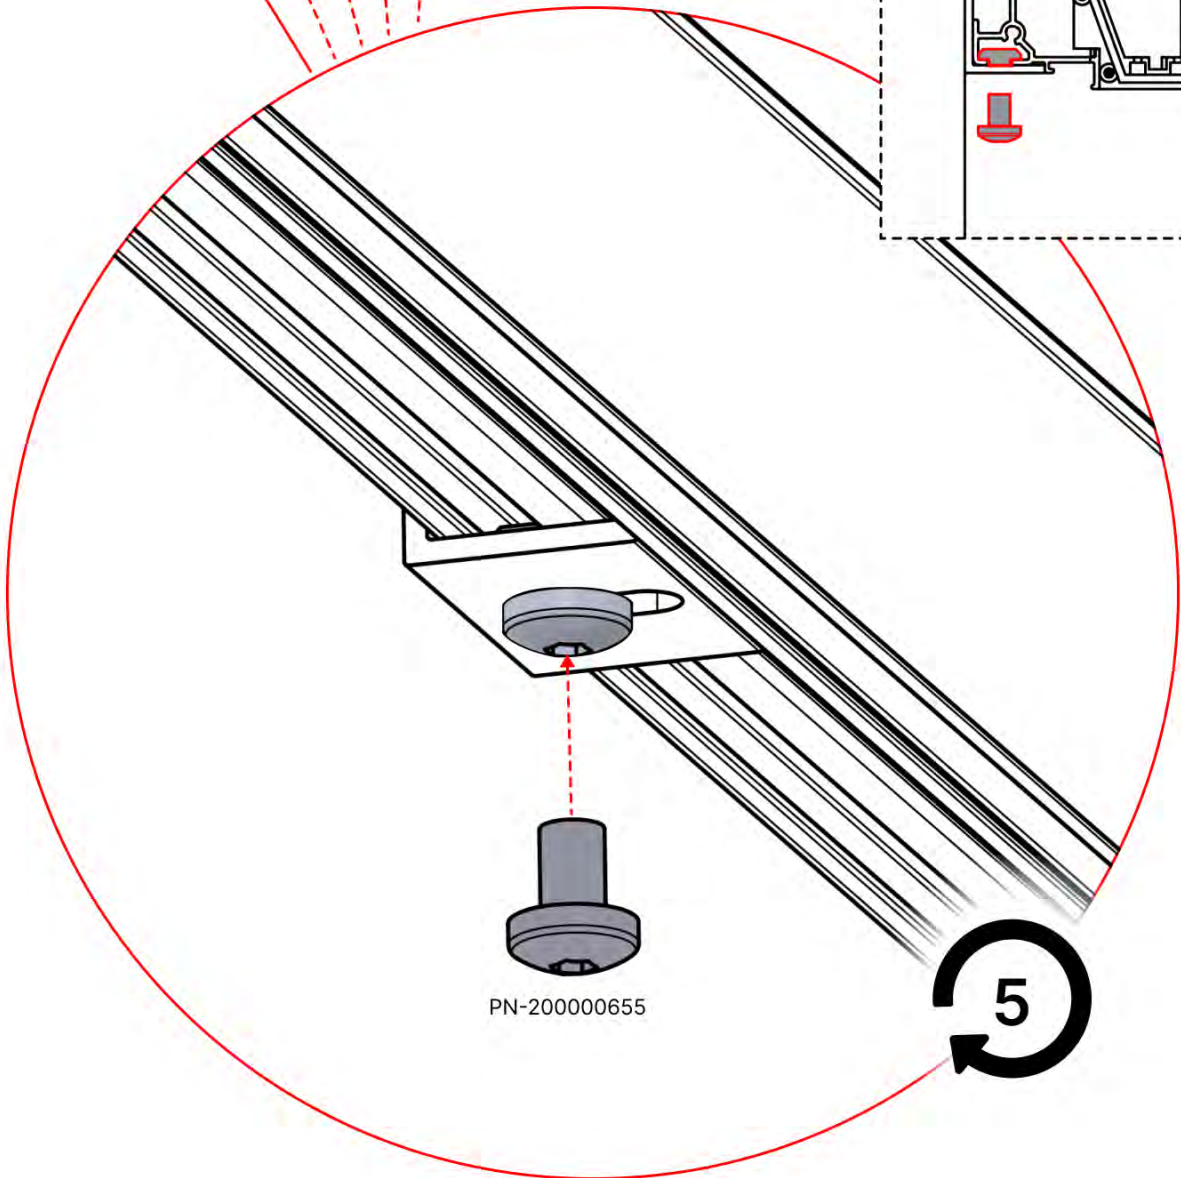

08

4

PERGOLUX **x1**

ANTHRACITE: B245
WHITE: B253
BLACK: B249

PN-200000655
5x

PN-200000655