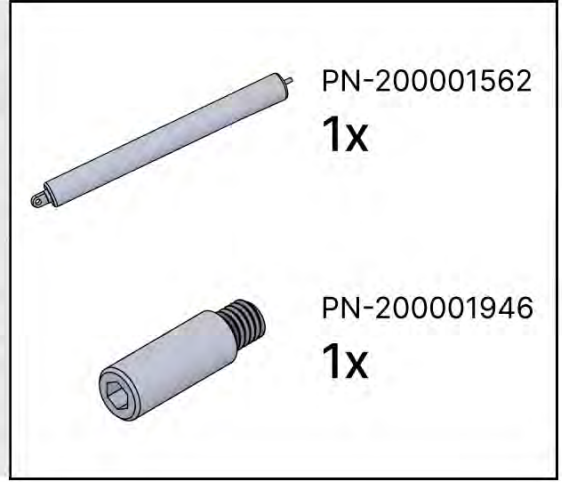

ELECTRIC MOTOR

ANTHRACITE: B245
WHITE: B253
BLACK: B249