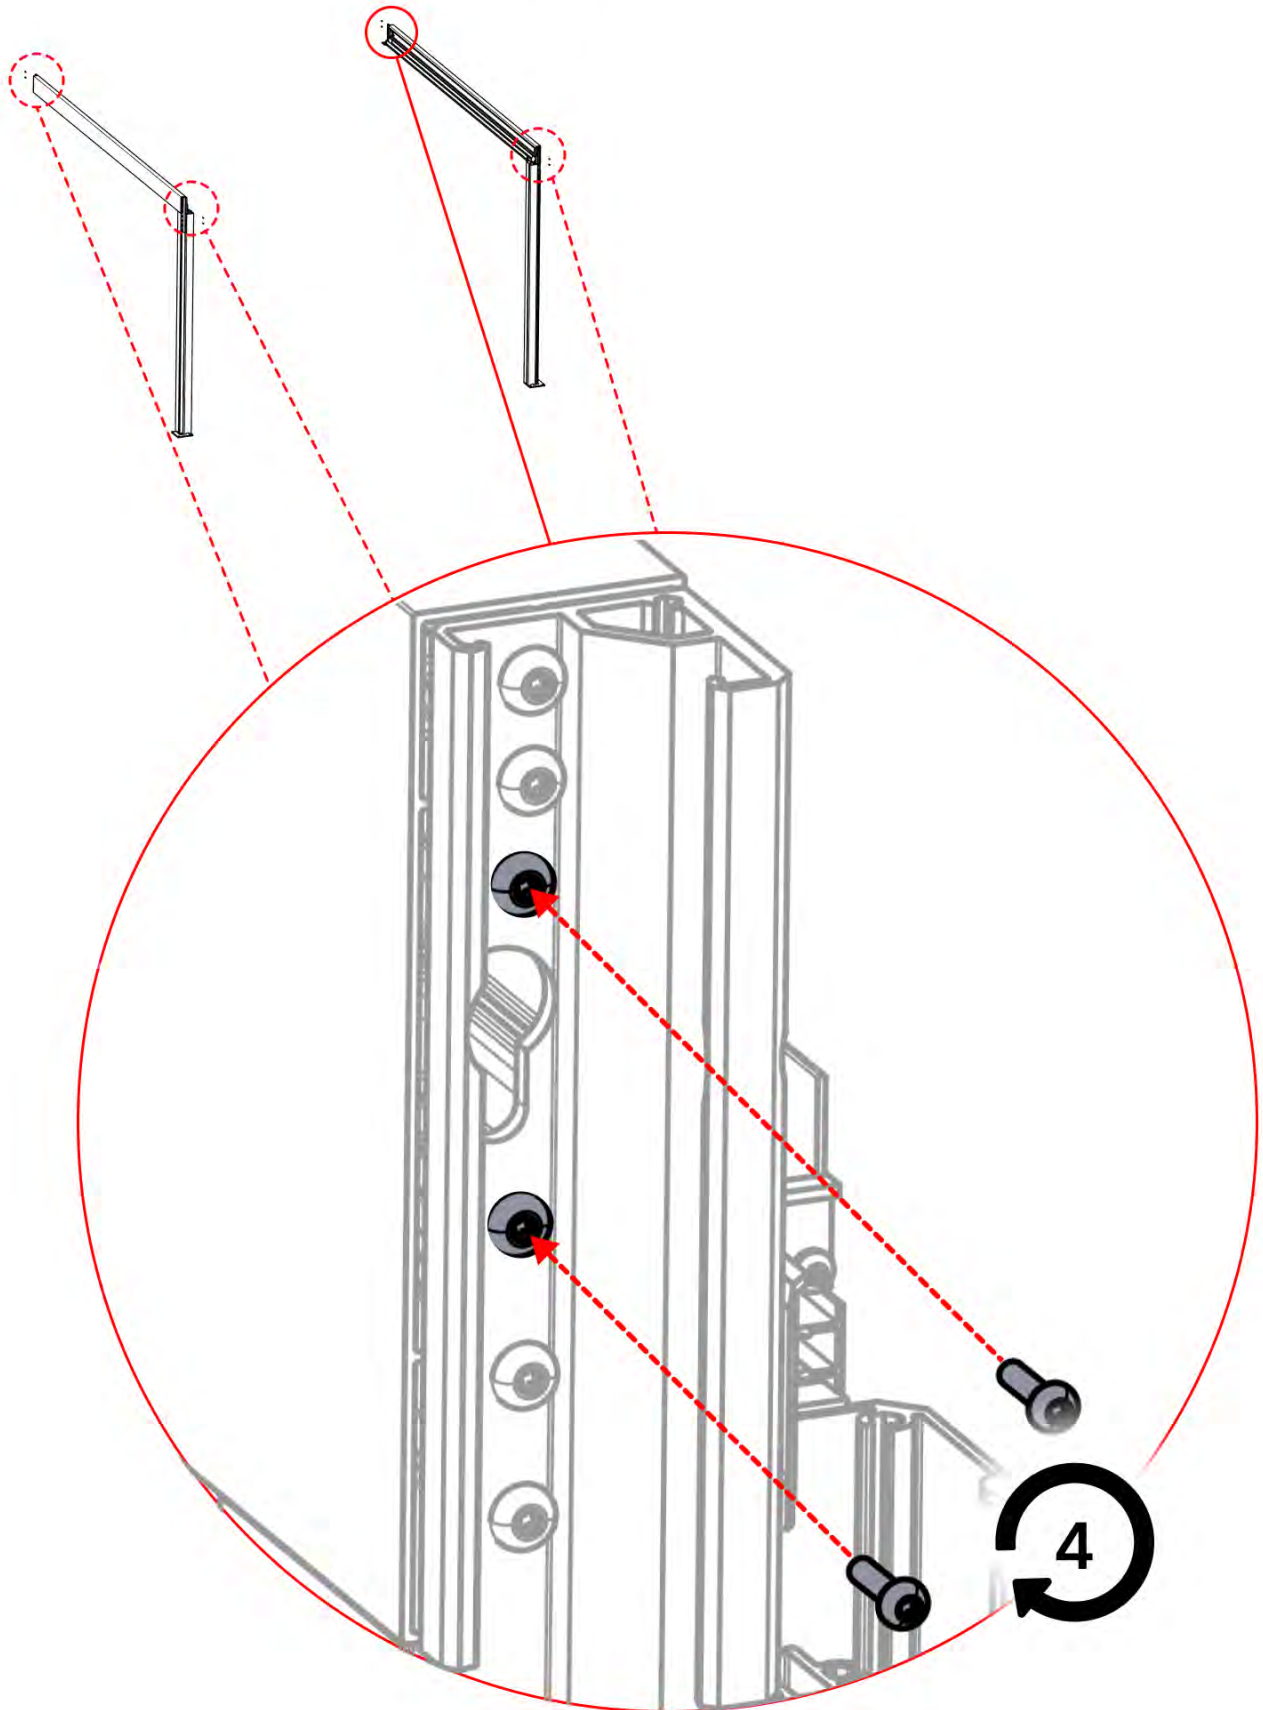

13

 ANTHRACITE: B245 WHITE: B253 BLACK: B249	4	 PN-200000680 8x