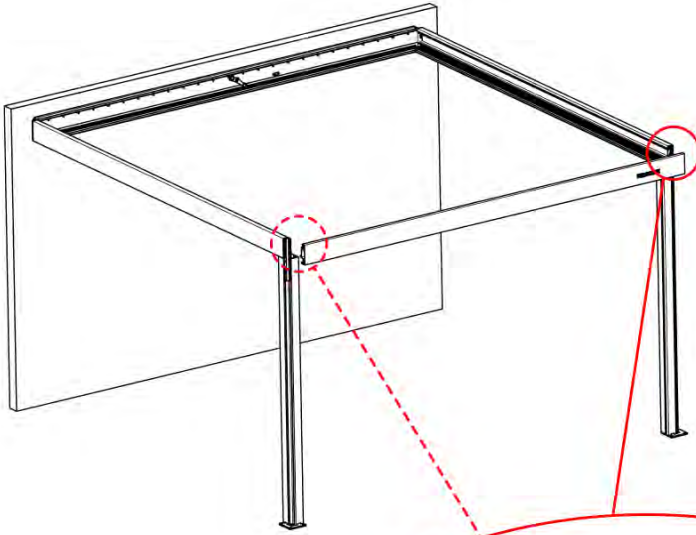

# 17

4

ANTHRACITE: B245  
WHITE: B253  
BLACK: B249

PN-200000507

2x