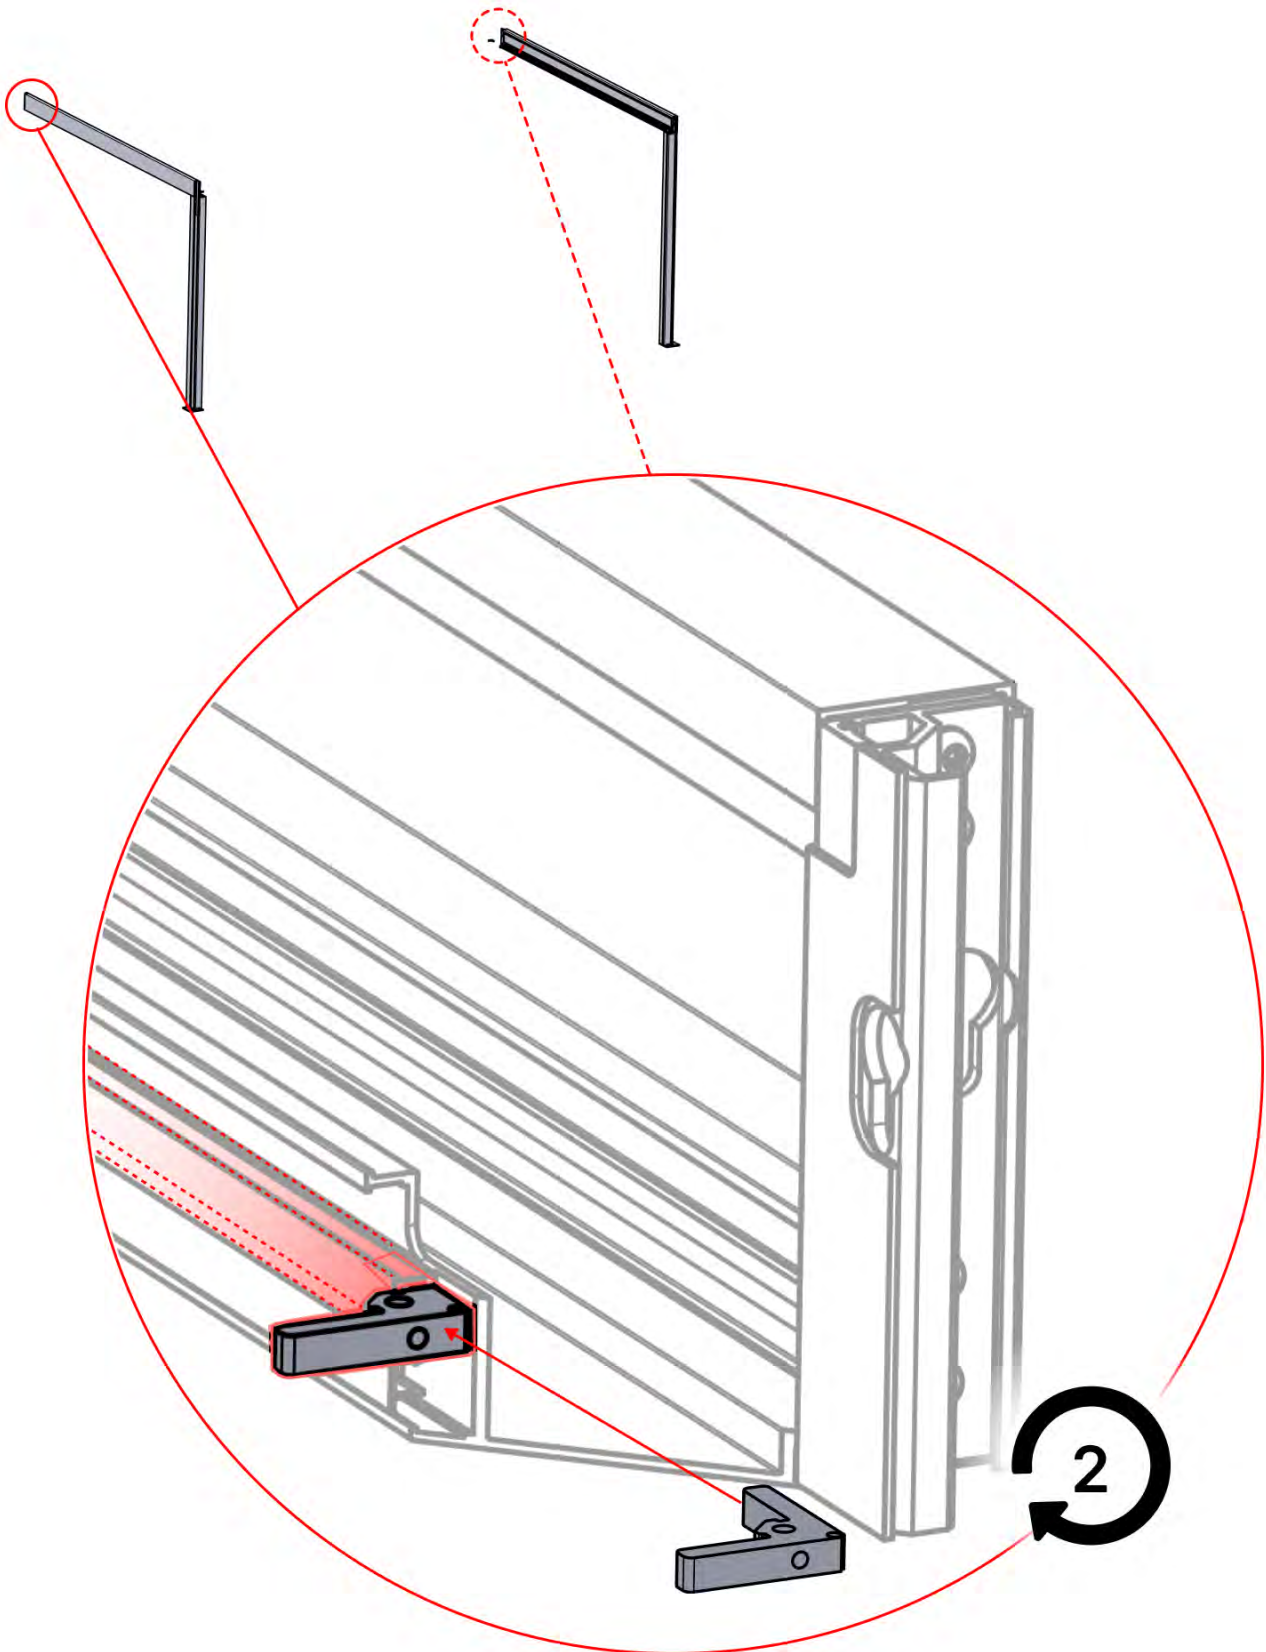

# 11

4

ANTHRACITE: B245  
WHITE: B253  
BLACK: B249

PN-200000507  
2x