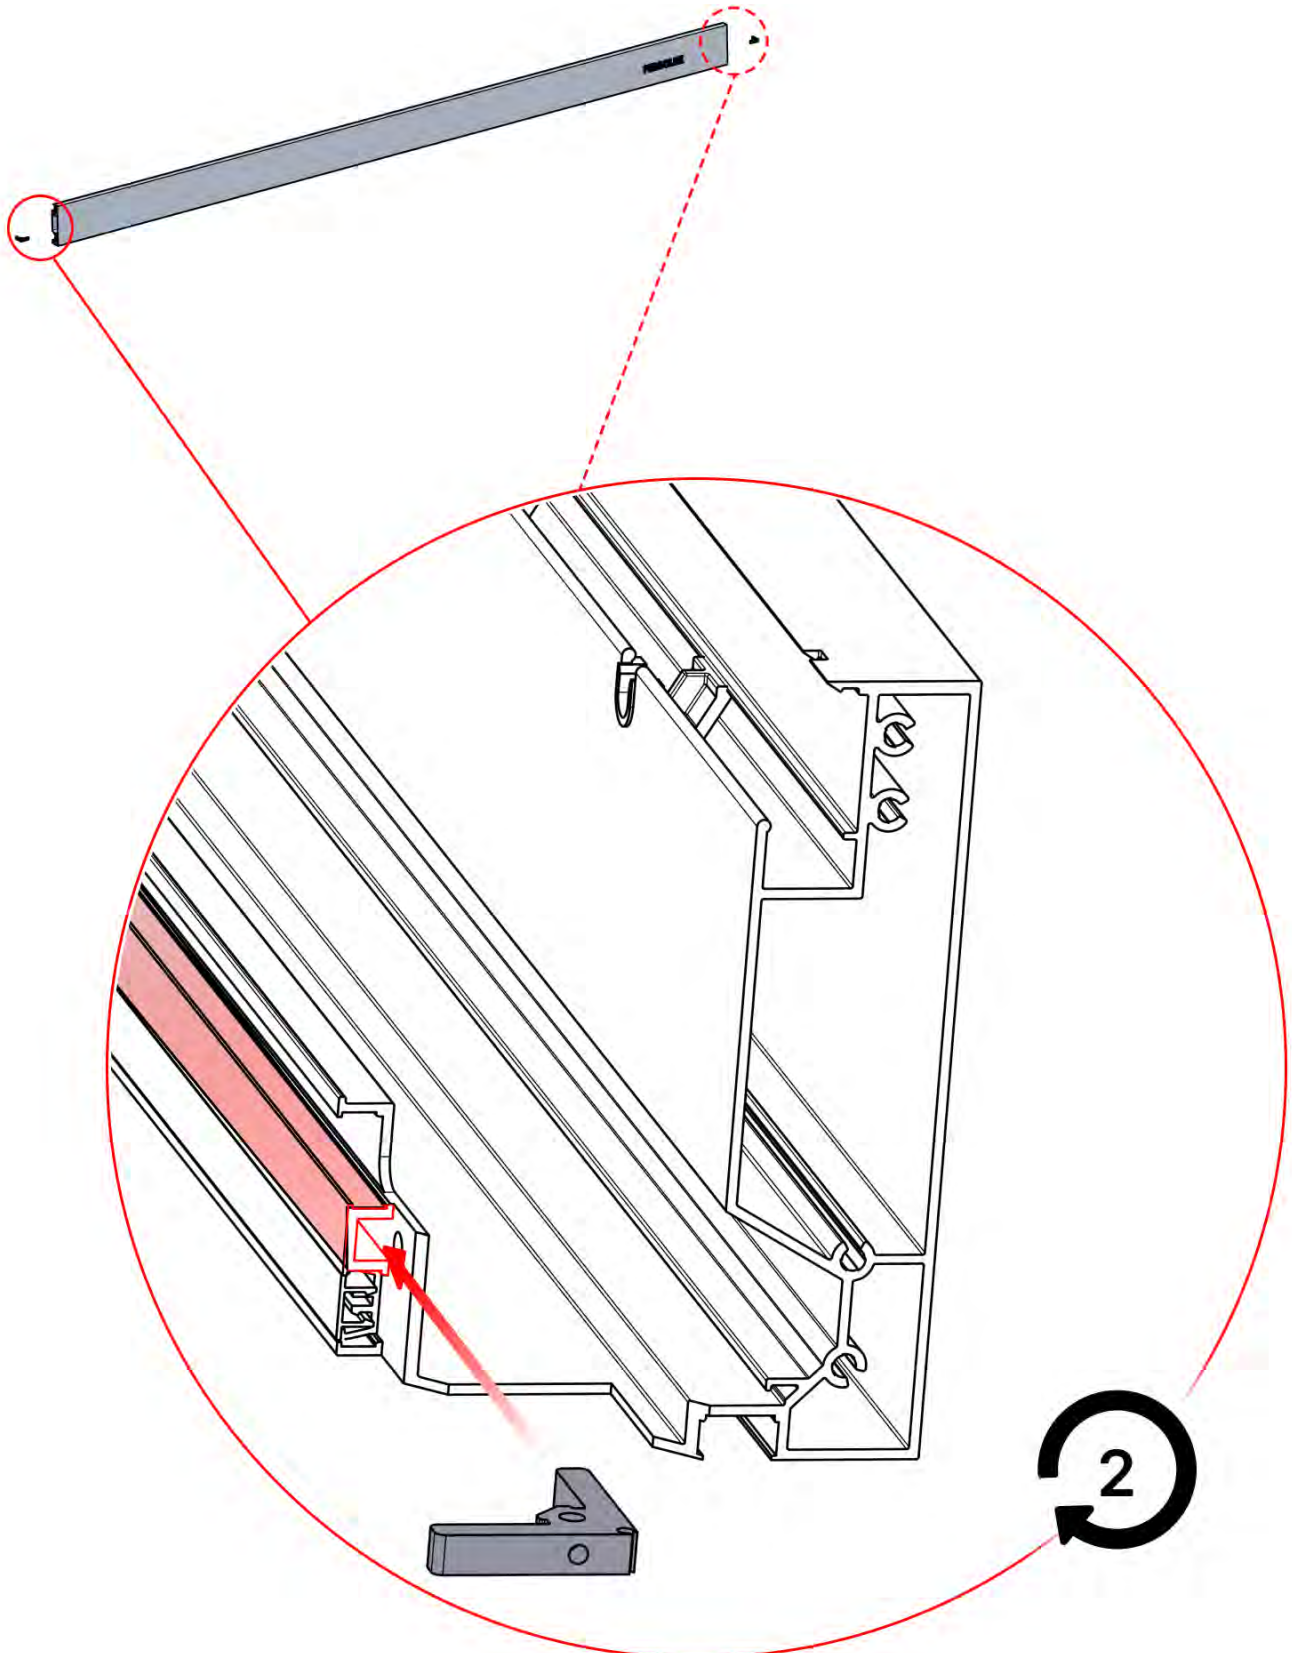

# 16

4

ANTHRACITE: B245  
WHITE: B253  
BLACK: B249

PN-200000507

2x