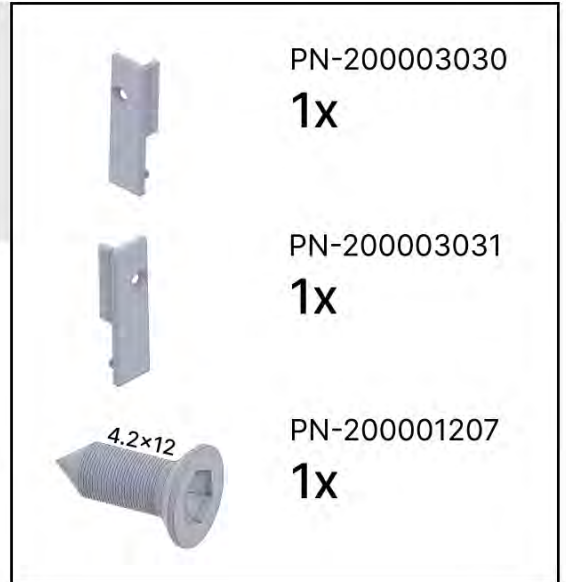

60

4

ANTHRACITE: B245
WHITE: B253
BLACK: B249