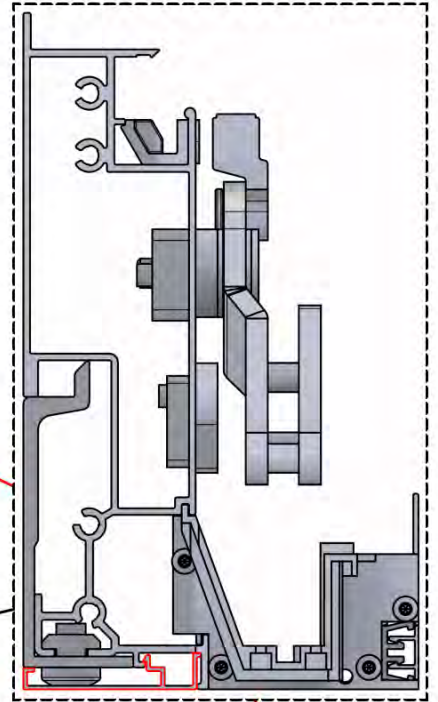

45

4

ANTHRACITE: B245
WHITE: B253
BLACK: B249