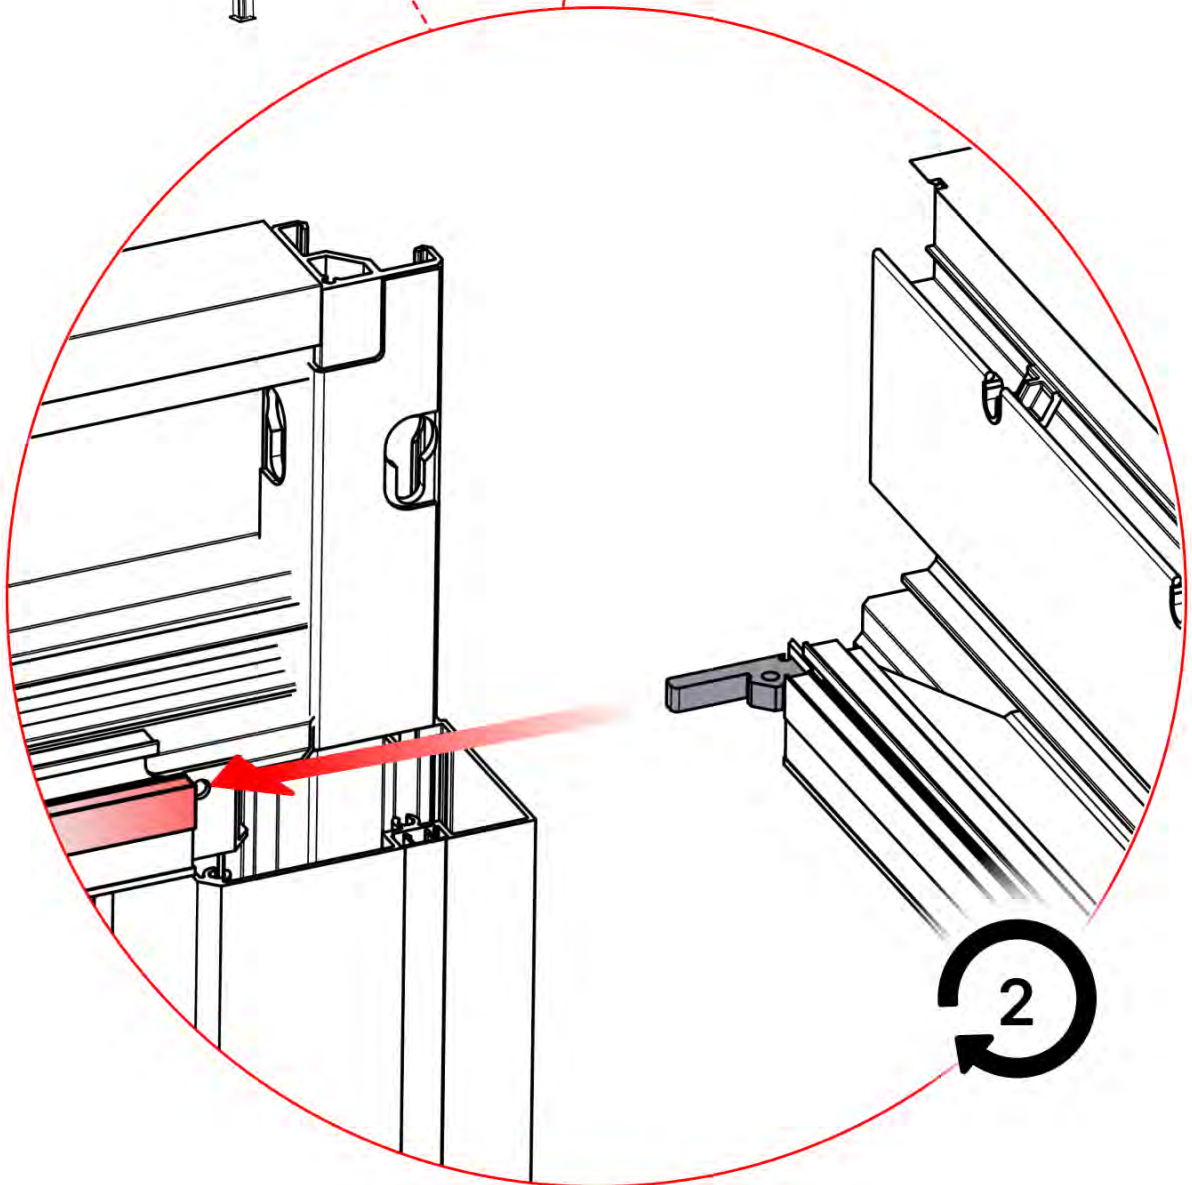

# 17

4

ANTHRACITE: B245  
WHITE: B253  
BLACK: B249

PN-200000507

2x