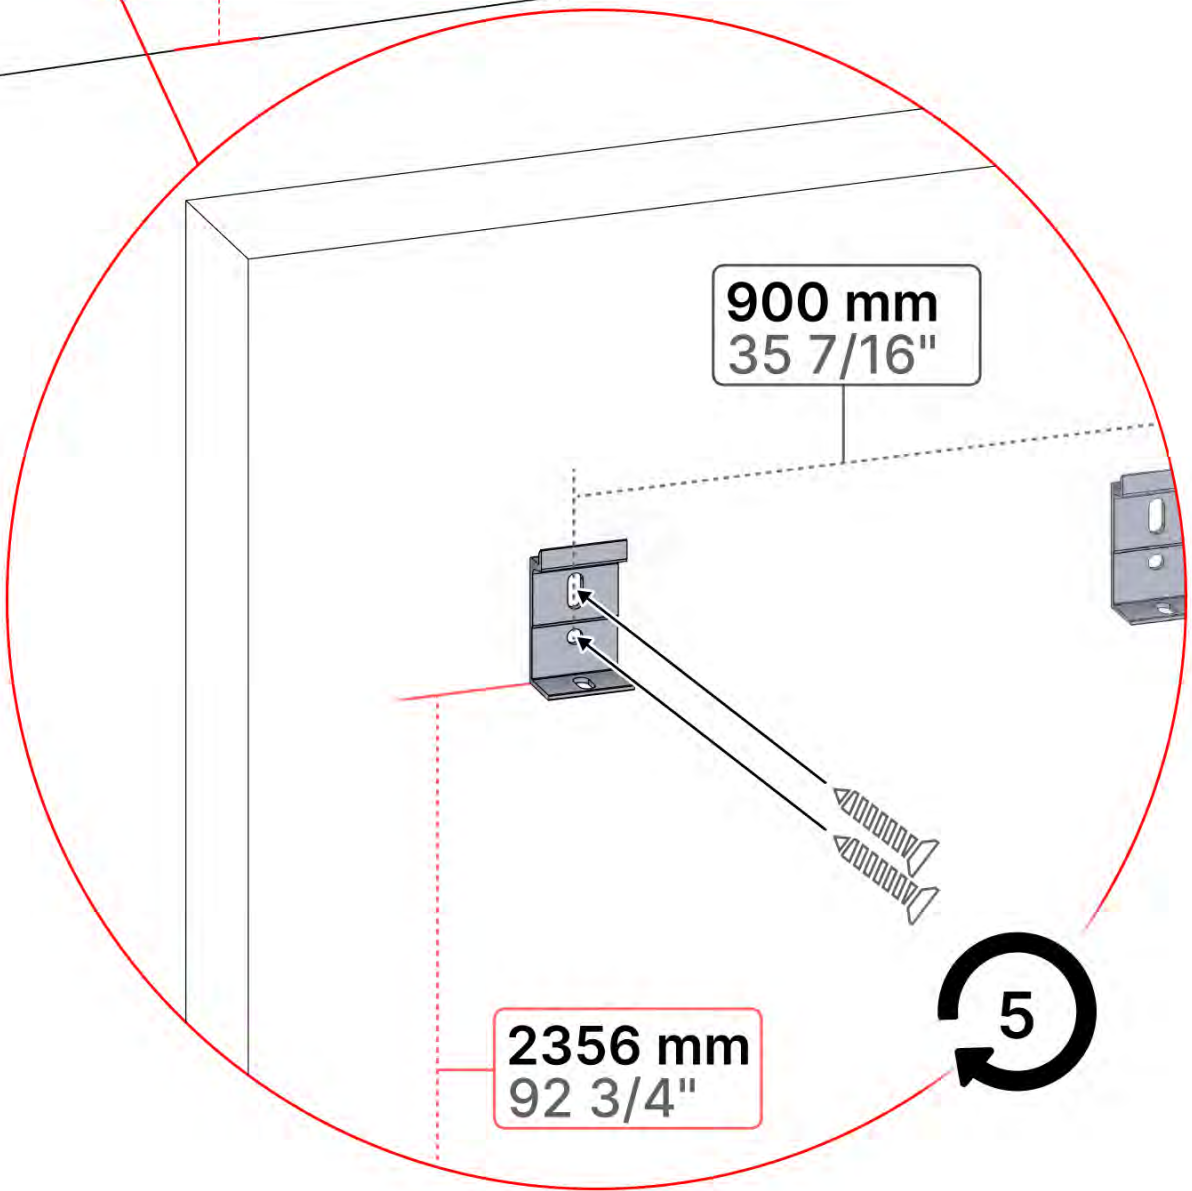

# 05

4

ANTHRACITE: B245  
WHITE: B253  
BLACK: B249

~900 mm 35 7/16"  
~900 mm 35 7/16"  
~900 mm 35 7/16"  
~900 mm 35 7/16"