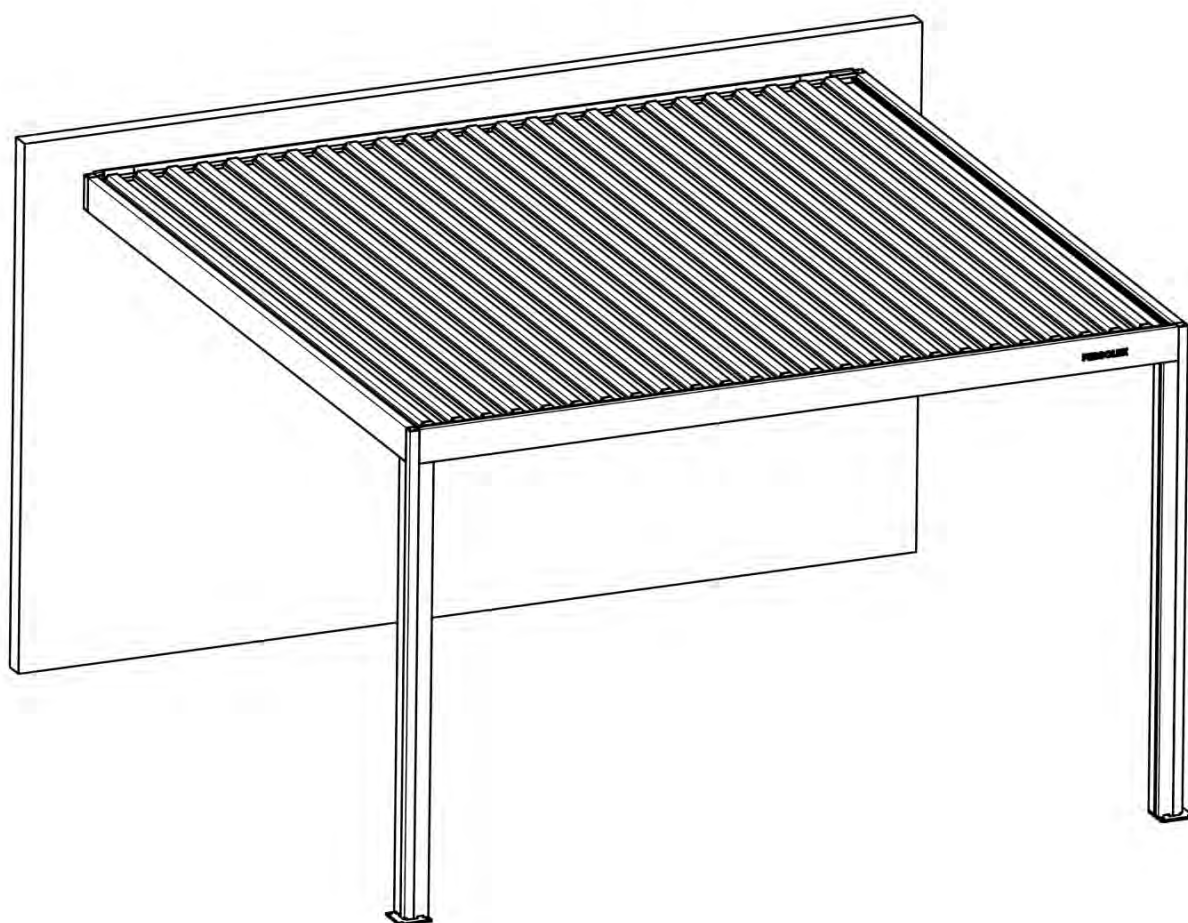

## PRO

**3 × 4m / 10' x 13'**  
**WALL MOUNTED**

---

**PERGOLUX**

---

Designed and  
developed  
in Norway

Type Approved  
Regular  
Production  
Surveillance

[www.tuv.com](http://www.tuv.com)  
ID 1111293124