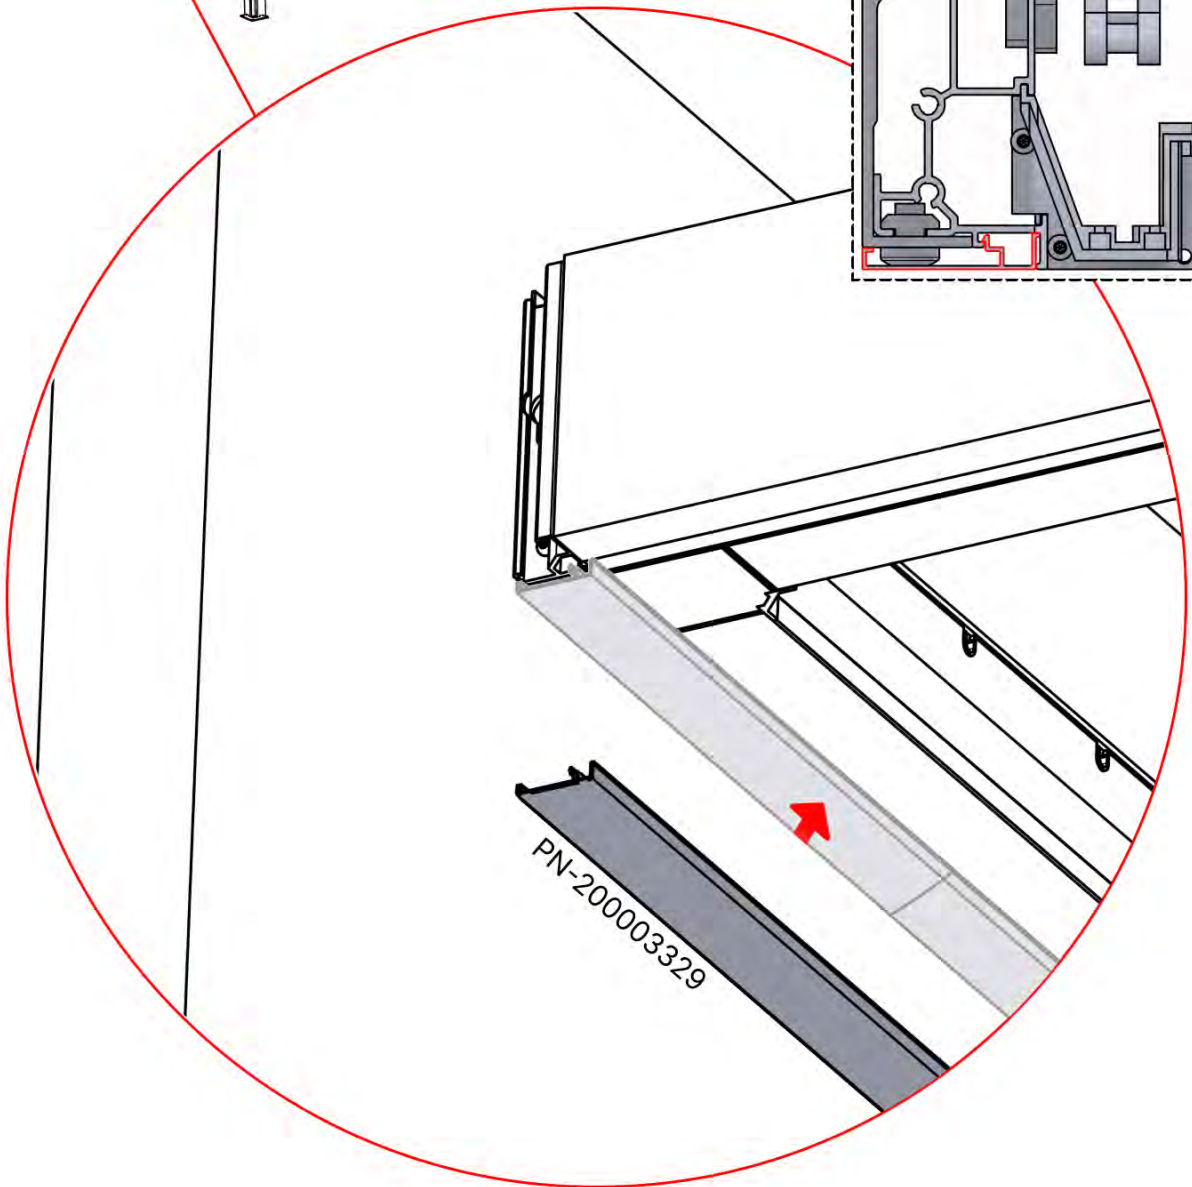

45

4

ANTHRACITE: B245
WHITE: B253
BLACK: B249