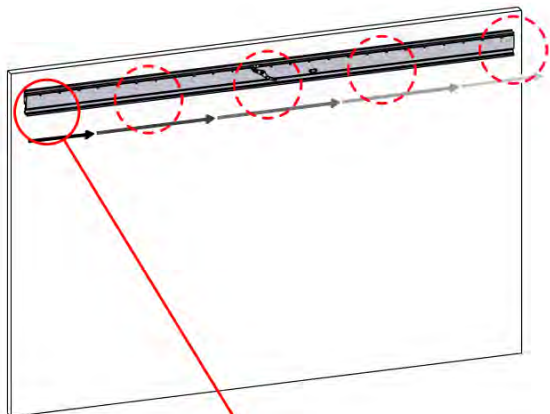

07

x1
PERGOLUX

4

ANTHRACITE: B245
WHITE: B253
BLACK: B249

PN-200000669
5x