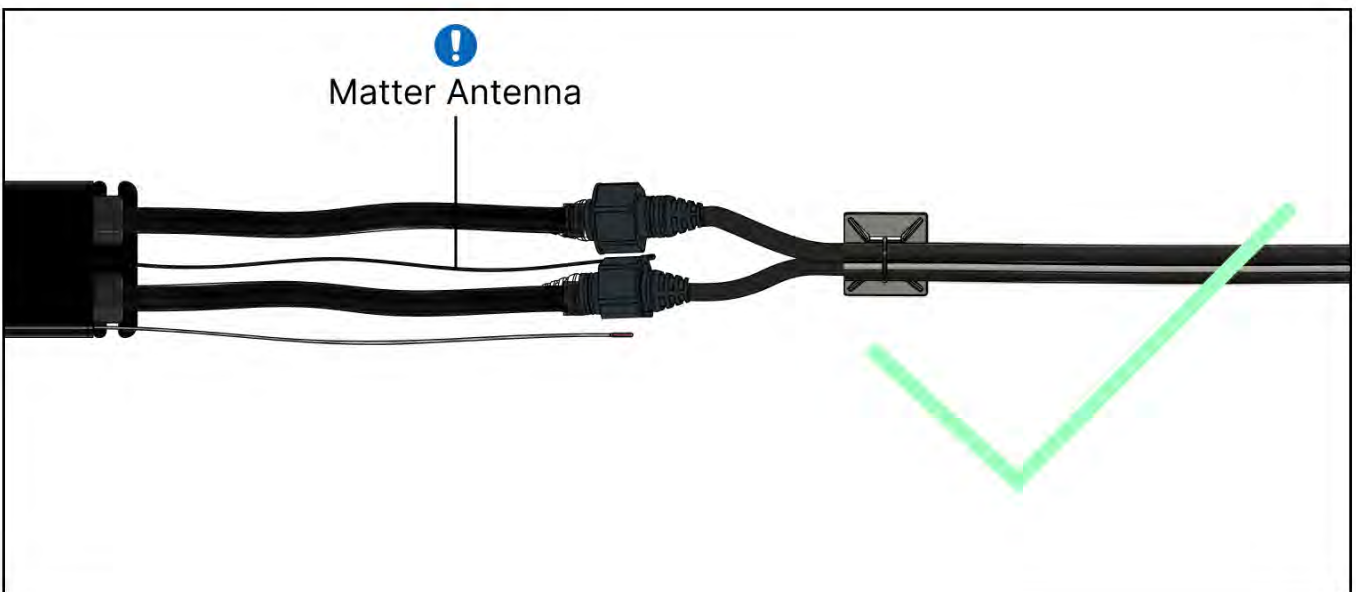

44

PERGOLUX CONTROL BOX	S4	PN-200002683 5x
! Keep the Matter Antenna wire free and do not tie them with LED and Motor wire		PN-200002684 10x