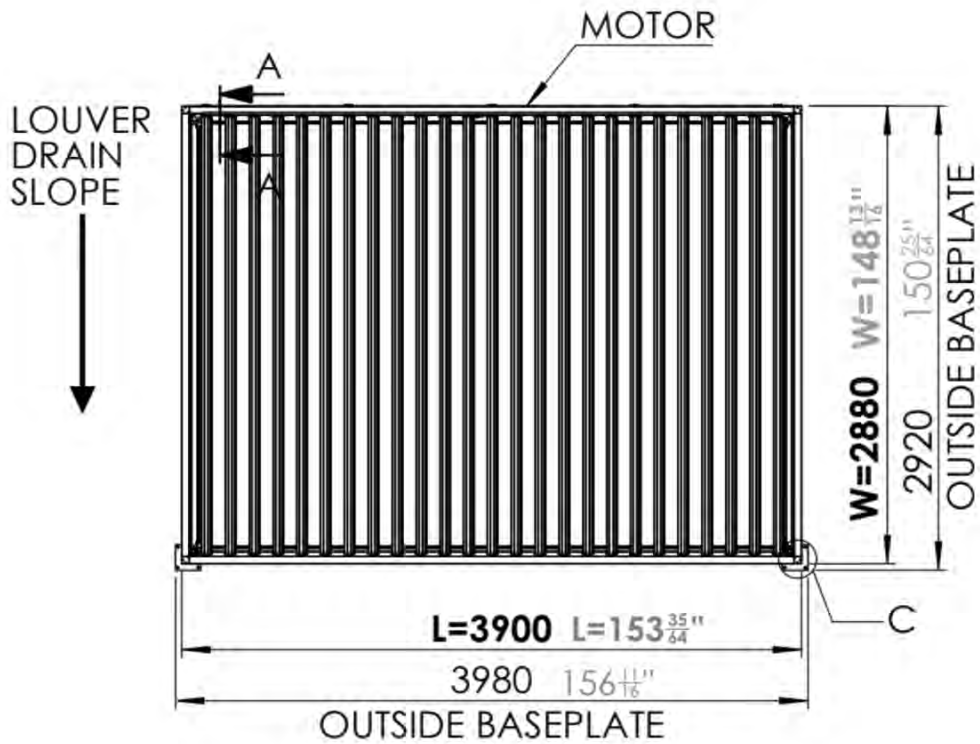

**Matter + Smart home can be connected at anytime by simply scanning the QR code provided**

3 x 4 M / 10' x 13'

3 × 4 M / 10' x 13'