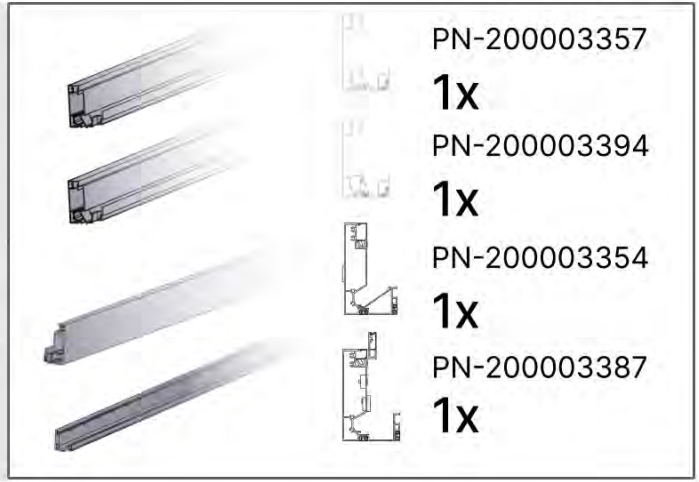

SnapFIT cover

PN-200003387

03

ANTHRACITE: B246
WHITE: B254
BLACK: B250

ANTHRACITE: B262
WHITE: B266
BLACK: B264

PN-200003354

PN-200003357

PN-200003387