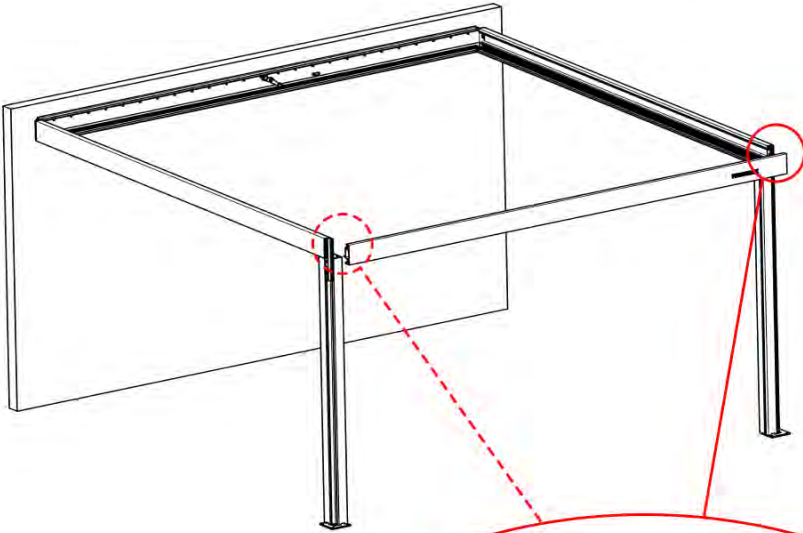

2x

17

4

ANTHRACITE: B246
WHITE: B254
BLACK: B250

PN-200000507

2x

18

x7
PERGOLUX