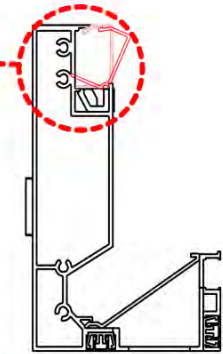

SnapFIT cover

PN-200003387

03

ANTHRACITE: B246
WHITE: B254
BLACK: B250

ANTHRACITE: B262
WHITE: B266
BLACK: B264

PN-200003354

PN-200003357

PN-200003387