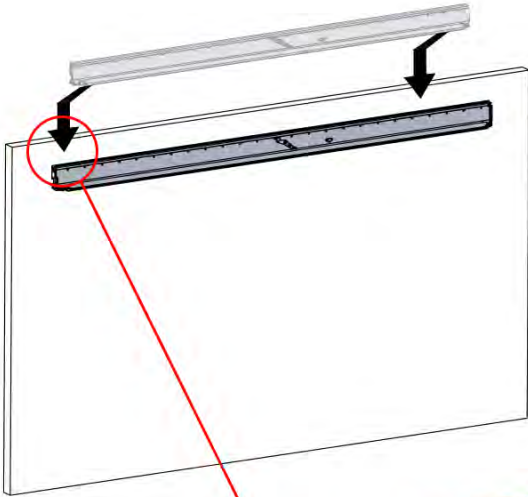

06

x7
PERGOLUX

4

ANTHRACITE: B246
WHITE: B254
BLACK: B250

PN-200003389
1x