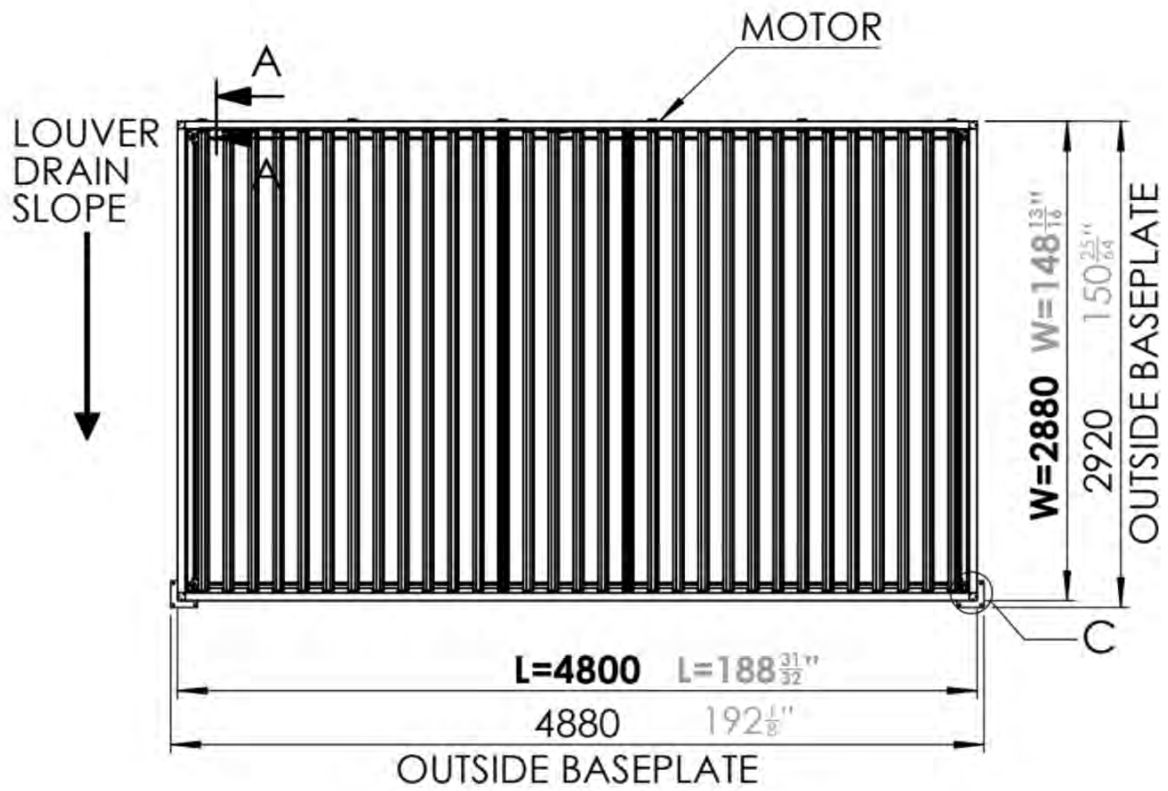

3 x 5 M / 10' x 16'

3 × 5 M / 10' x 16'

01

Are you installing a screen, slat wall or glass wall?

It is recommended to remove these Snapfit covers and clips now before installing the pergola.

Cover and clips