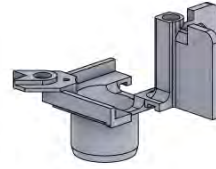

4

ANTHRACITE: B246
WHITE: B254
BLACK: B250

PN-200002617

2x