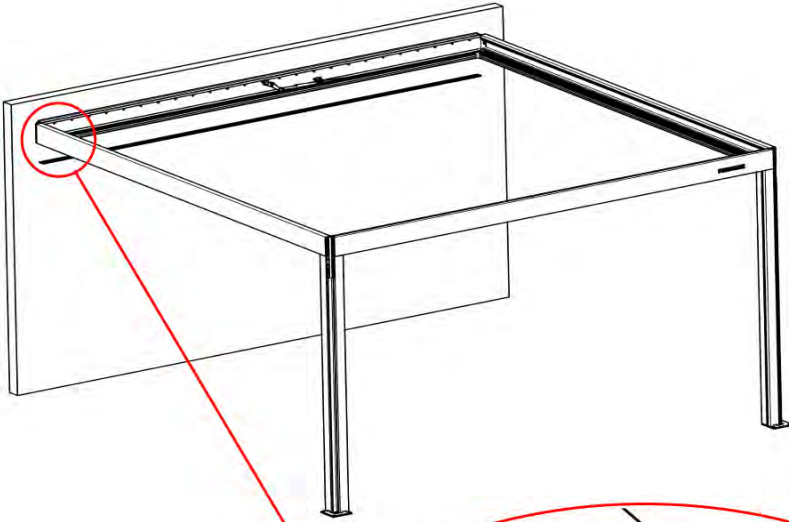

44

 <p>CONTROL BOX</p>	<p>S4</p>  <p>PN-200002683 5x</p>  <p>PN-200002684 10x</p>
<p>! Keep the Matter Antenna wire free and do not tie them with LED and Motor wire</p>	

45

4

ANTHRACITE: B246
WHITE: B254
BLACK: B250