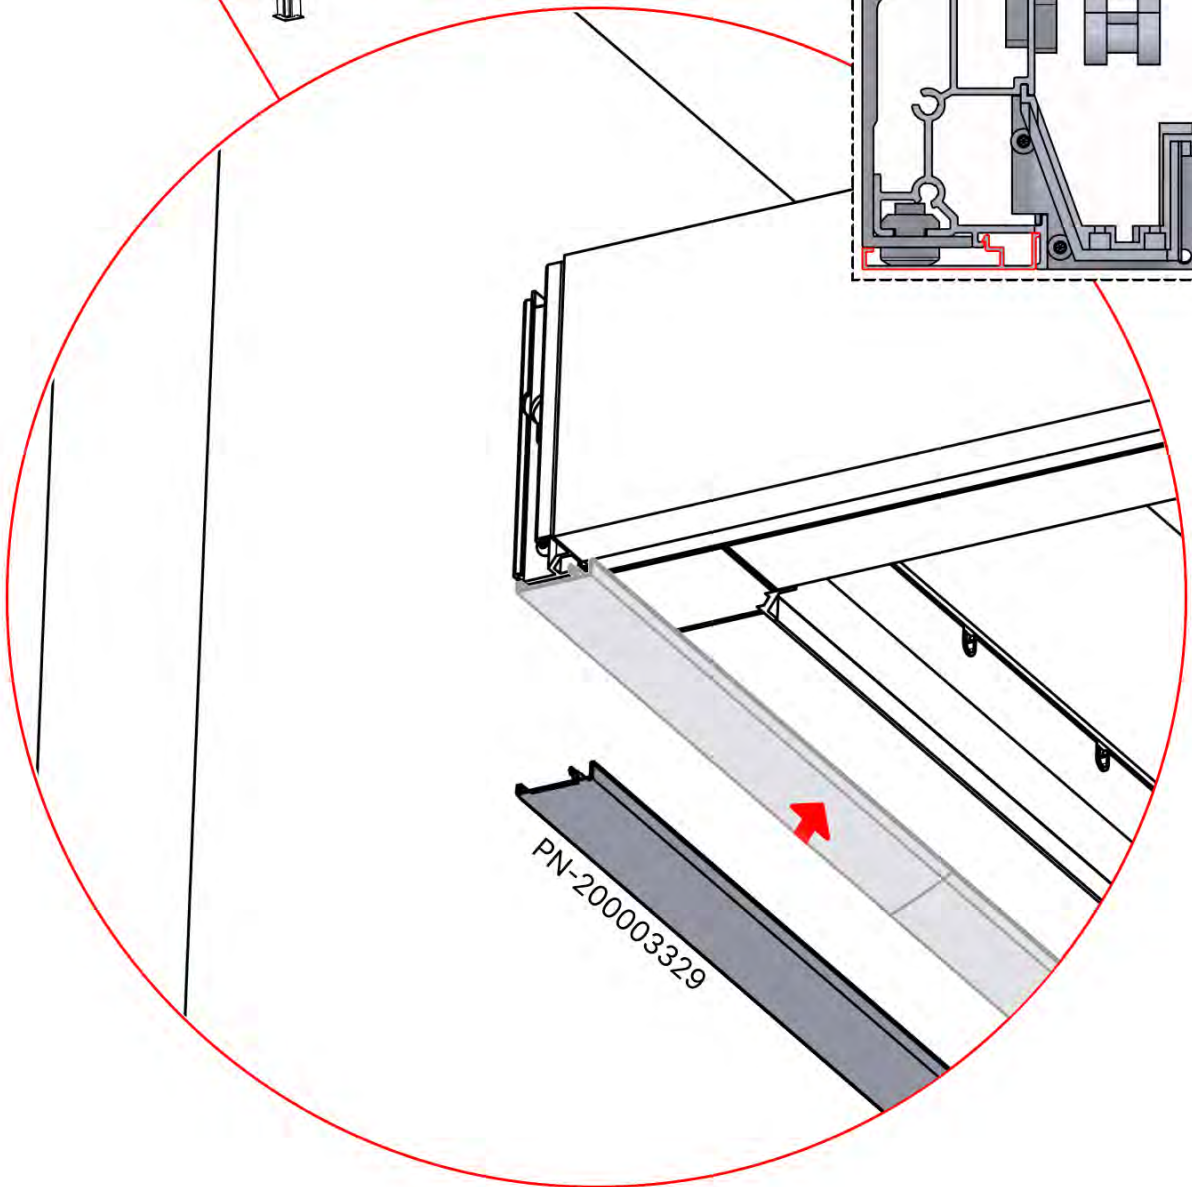

44

 <p>CONTROL BOX</p>	<p>S4</p>  <p>PN-200002683 5x</p>  <p>PN-200002684 10x</p>
<p>! Keep the Matter Antenna wire free and do not tie them with LED and Motor wire</p>	

45

4

ANTHRACITE: B246
WHITE: B254
BLACK: B250