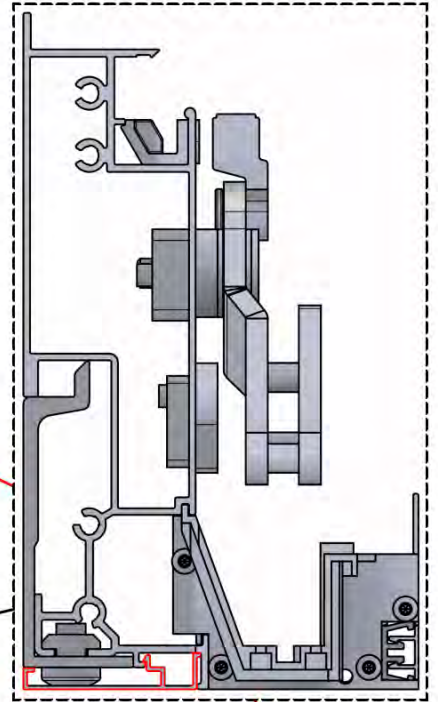

44

 <p>CONTROL BOX</p>	<p>S4</p>  <p>PN-200002683 5x</p>  <p>PN-200002684 10x</p>
<p>! Keep the Matter Antenna wire free and do not tie them with LED and Motor wire</p>	

45

4

ANTHRACITE: B246
WHITE: B254
BLACK: B250