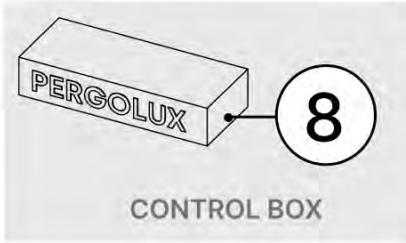

ANTHRACITE: B246
WHITE: B254
BLACK: B250

PN-200001562
1x

PN-200001946
1x

36

INPUTS AND OUTPUTS

37

!
Control Box can be
installed on
Preferred W BEAM

38