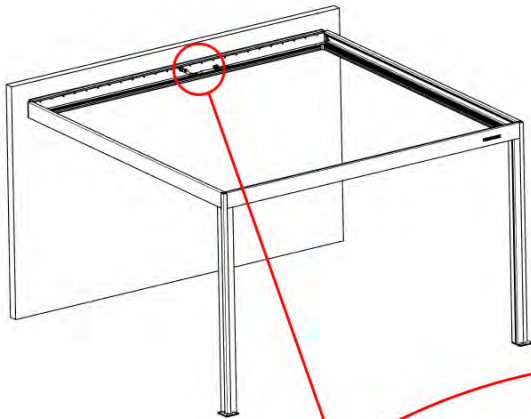

4

ANTHRACITE: B246
WHITE: B254
BLACK: B250

PN-200001625
2x

34

x7
PERGOLUX

4

ANTHRACITE: B246
WHITE: B254
BLACK: B250

PN-200003372
1x