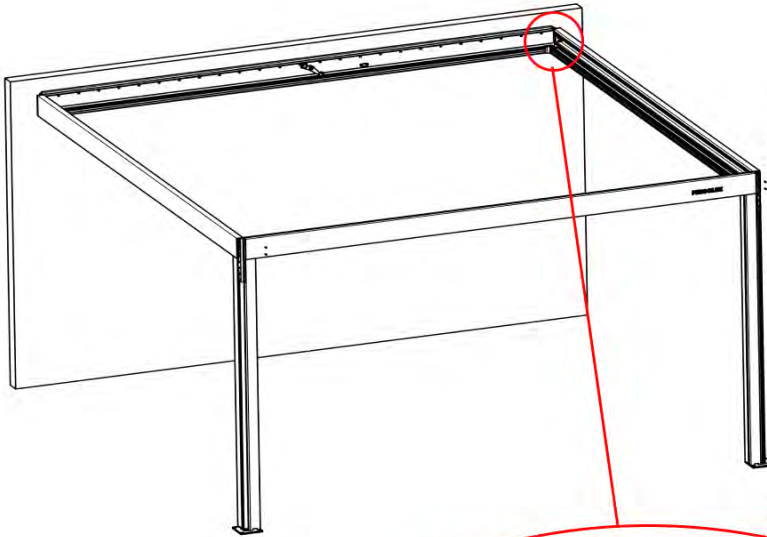

46

!
Route the Matter
Antenna and place it
below the highlighted
part(PN-200002622).

!
Matter Antenna