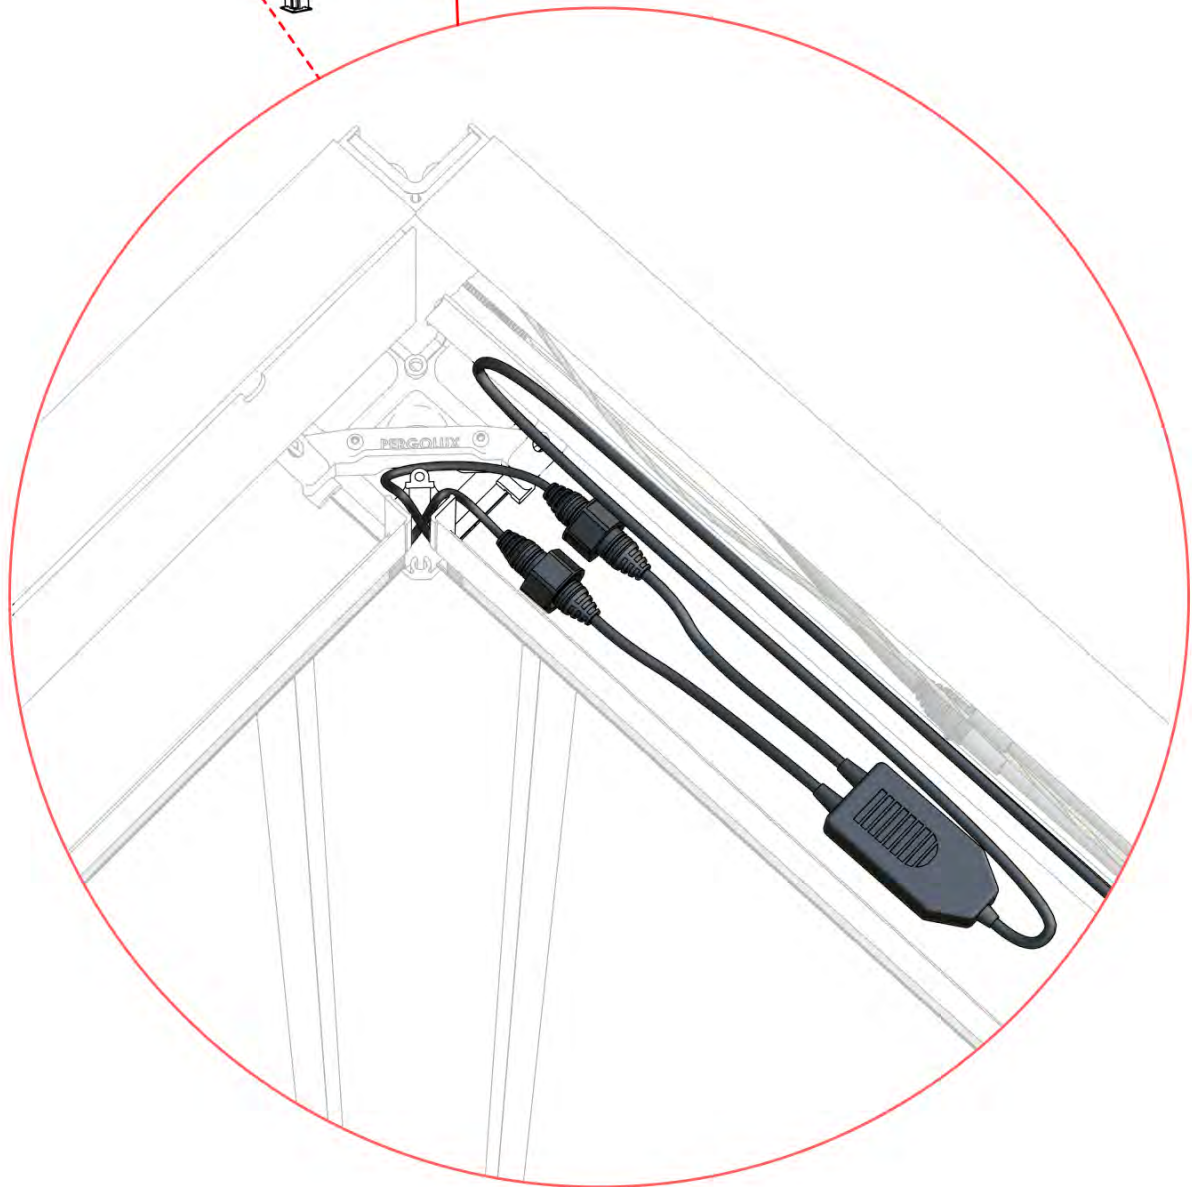

When installing the light strip, do not pull or bend the wires on both sides with force, as this may cause the solder joints to fall off.

Important! Please watch all the videos before starting the assembly.

The videos contain important information relevant to the assembly process.

INFORMATION

INFORMATION

25

26

Tip: For a smoother LED installation, spray the track with soapy water before mounting.

27

28