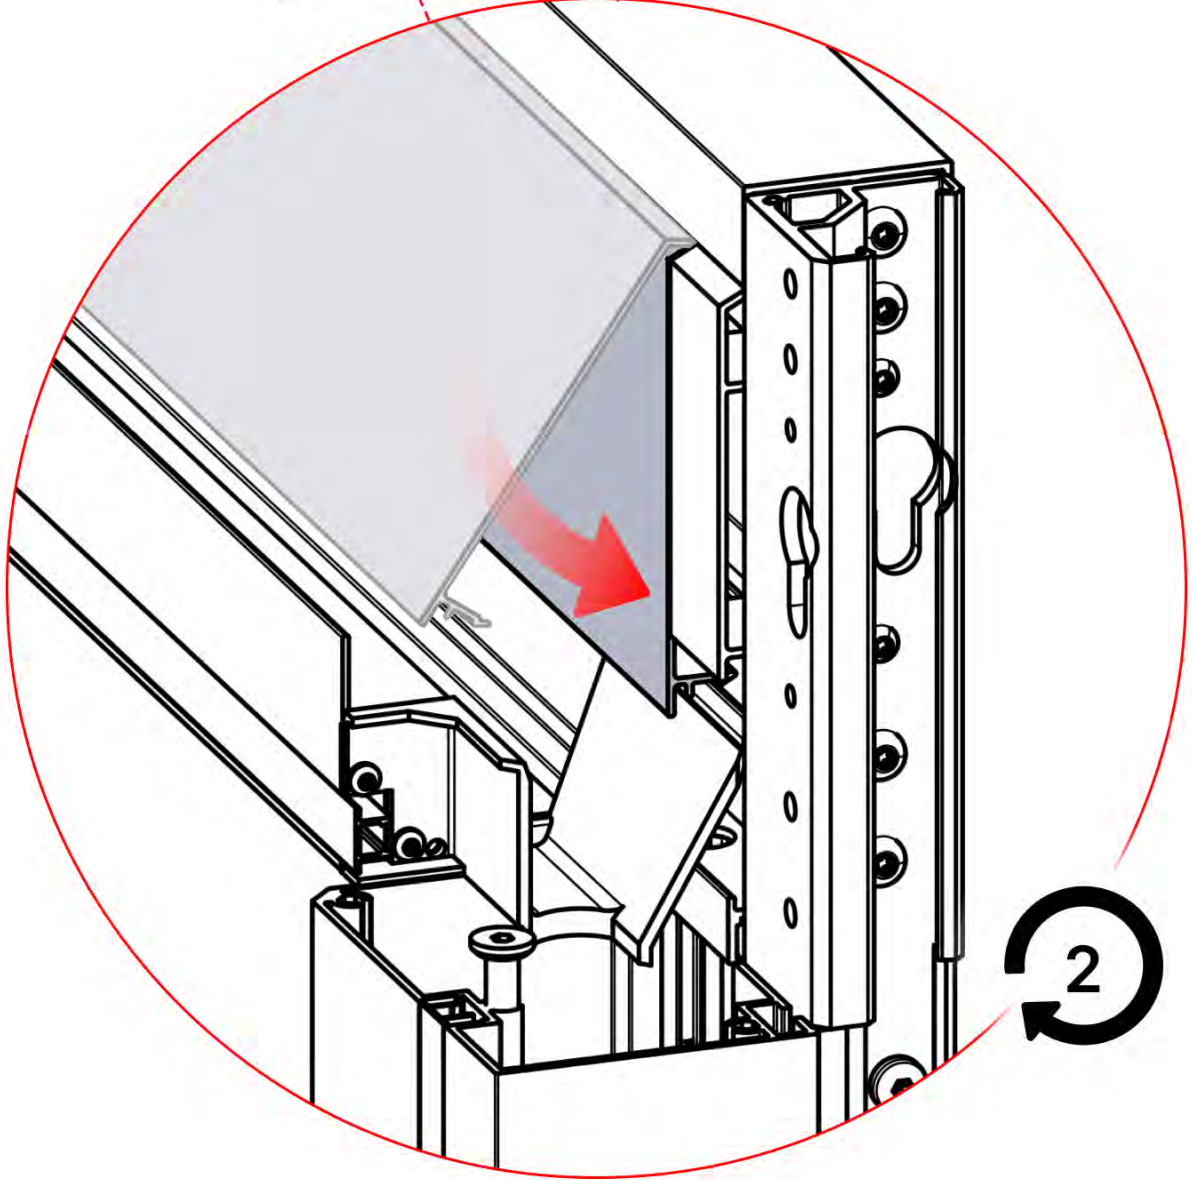

46

!
Route the Matter
Antenna and place it
below the highlighted
part(PN-200002622).

!
Matter Antenna

47

x1
PERGOLUX

5

ANTHRACITE: B262
WHITE: B266
BLACK: B264

PN-200003556
1x