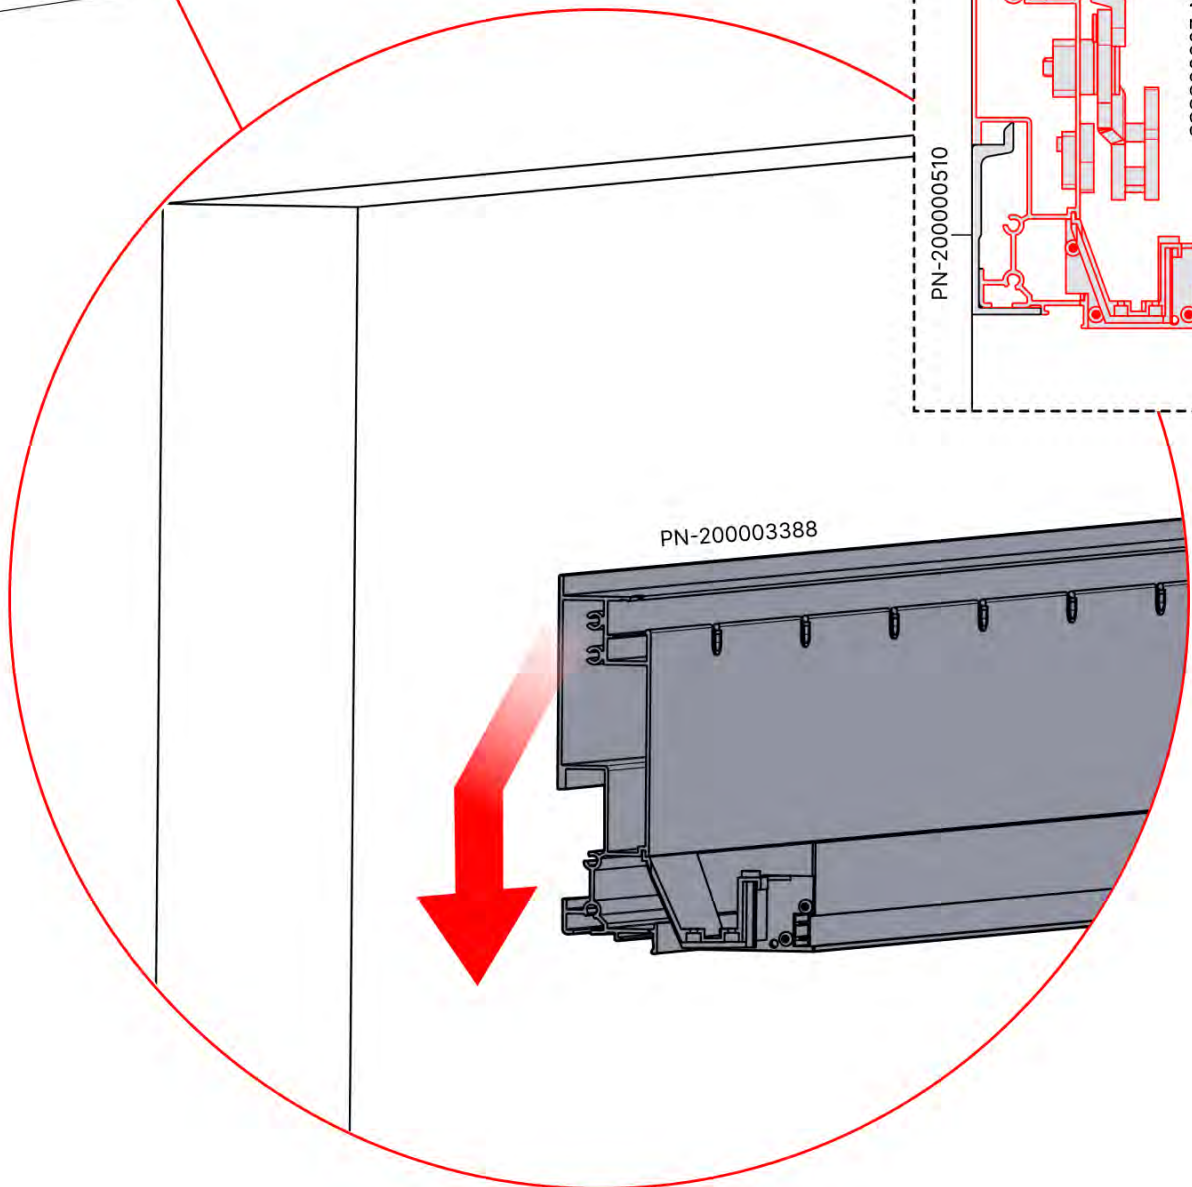

06

x7
PERGOLUX

4

ANTHRACITE: B246
WHITE: B254
BLACK: B250

PN-200003389
1x