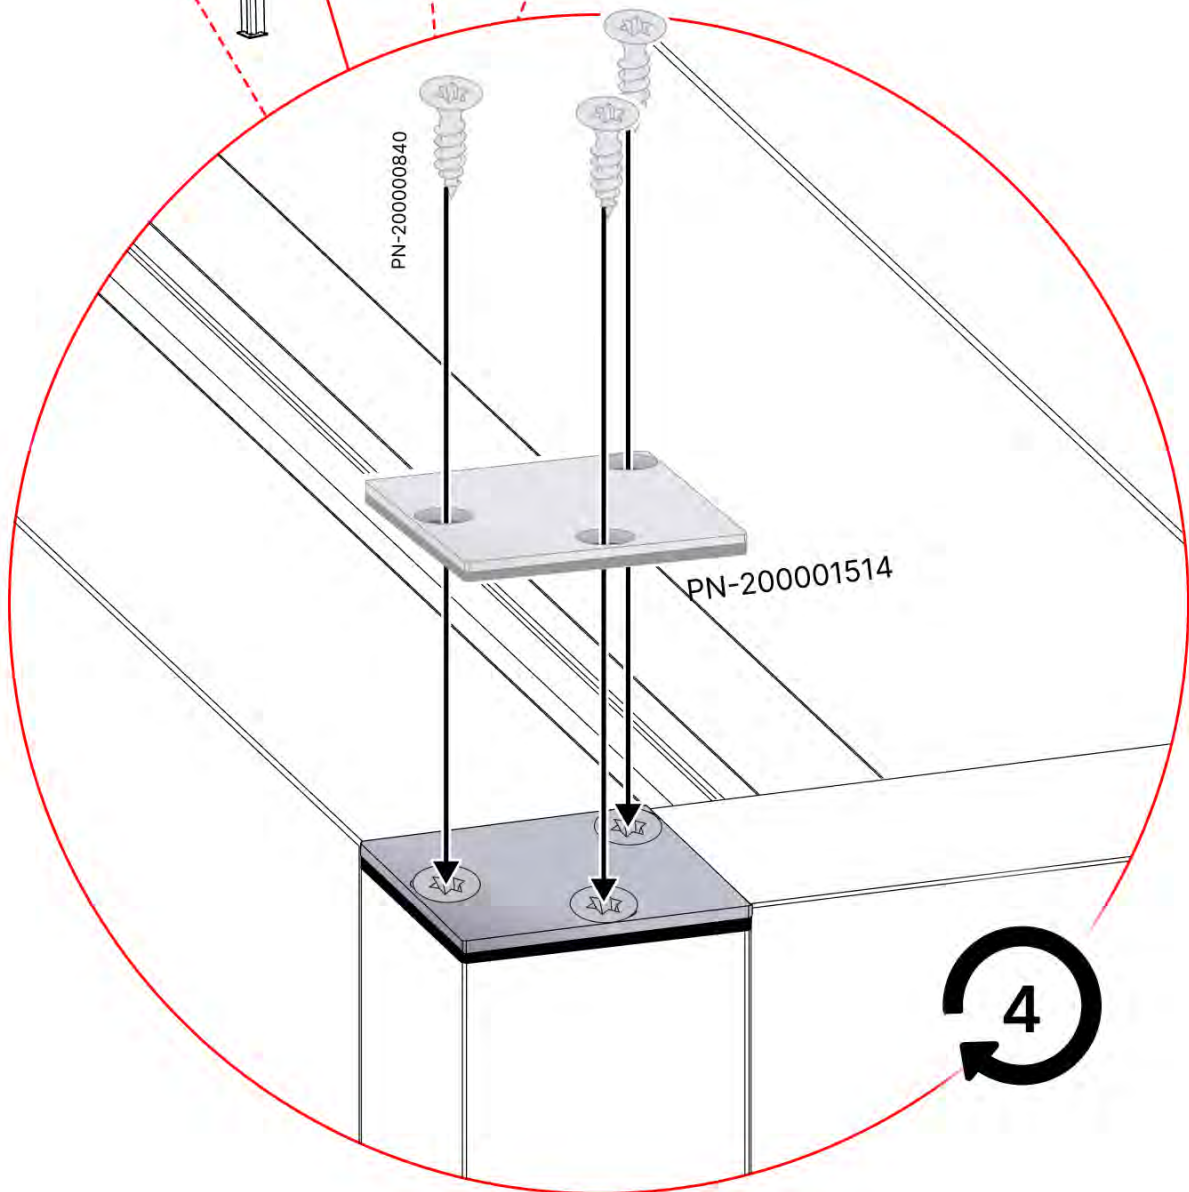

64

4

ANTHRACITE: B246
WHITE: B254
BLACK: B250

	PN-200001514 4x
	PN-200003323 2x
	PN-200003322 2x
	PN-200000840 18x