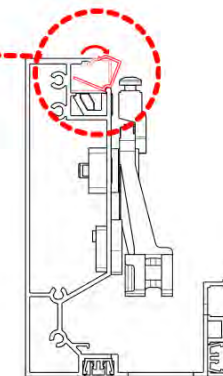

SnapFIT cover

PN-200003387

03

ANTHRACITE: B246
WHITE: B254
BLACK: B250

ANTHRACITE: B262
WHITE: B266
BLACK: B264

PN-200003354

PN-200003357

PN-200003387