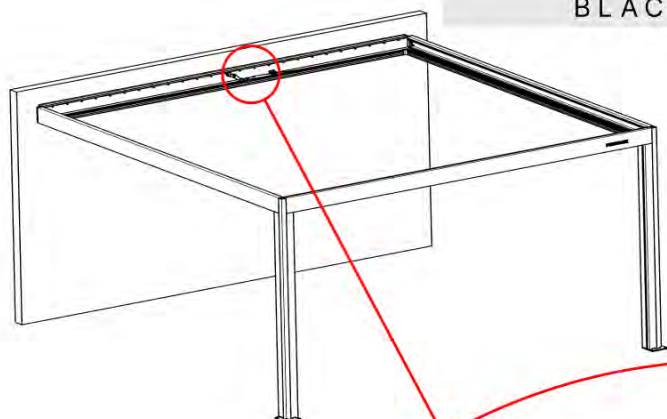

ANTHRACITE: B246
WHITE: B254
BLACK: B250

PN-200001562
1x

PN-200001946
1x

36

INPUTS AND OUTPUTS

37

!
Control Box can be
installed on
Preferred W BEAM

38