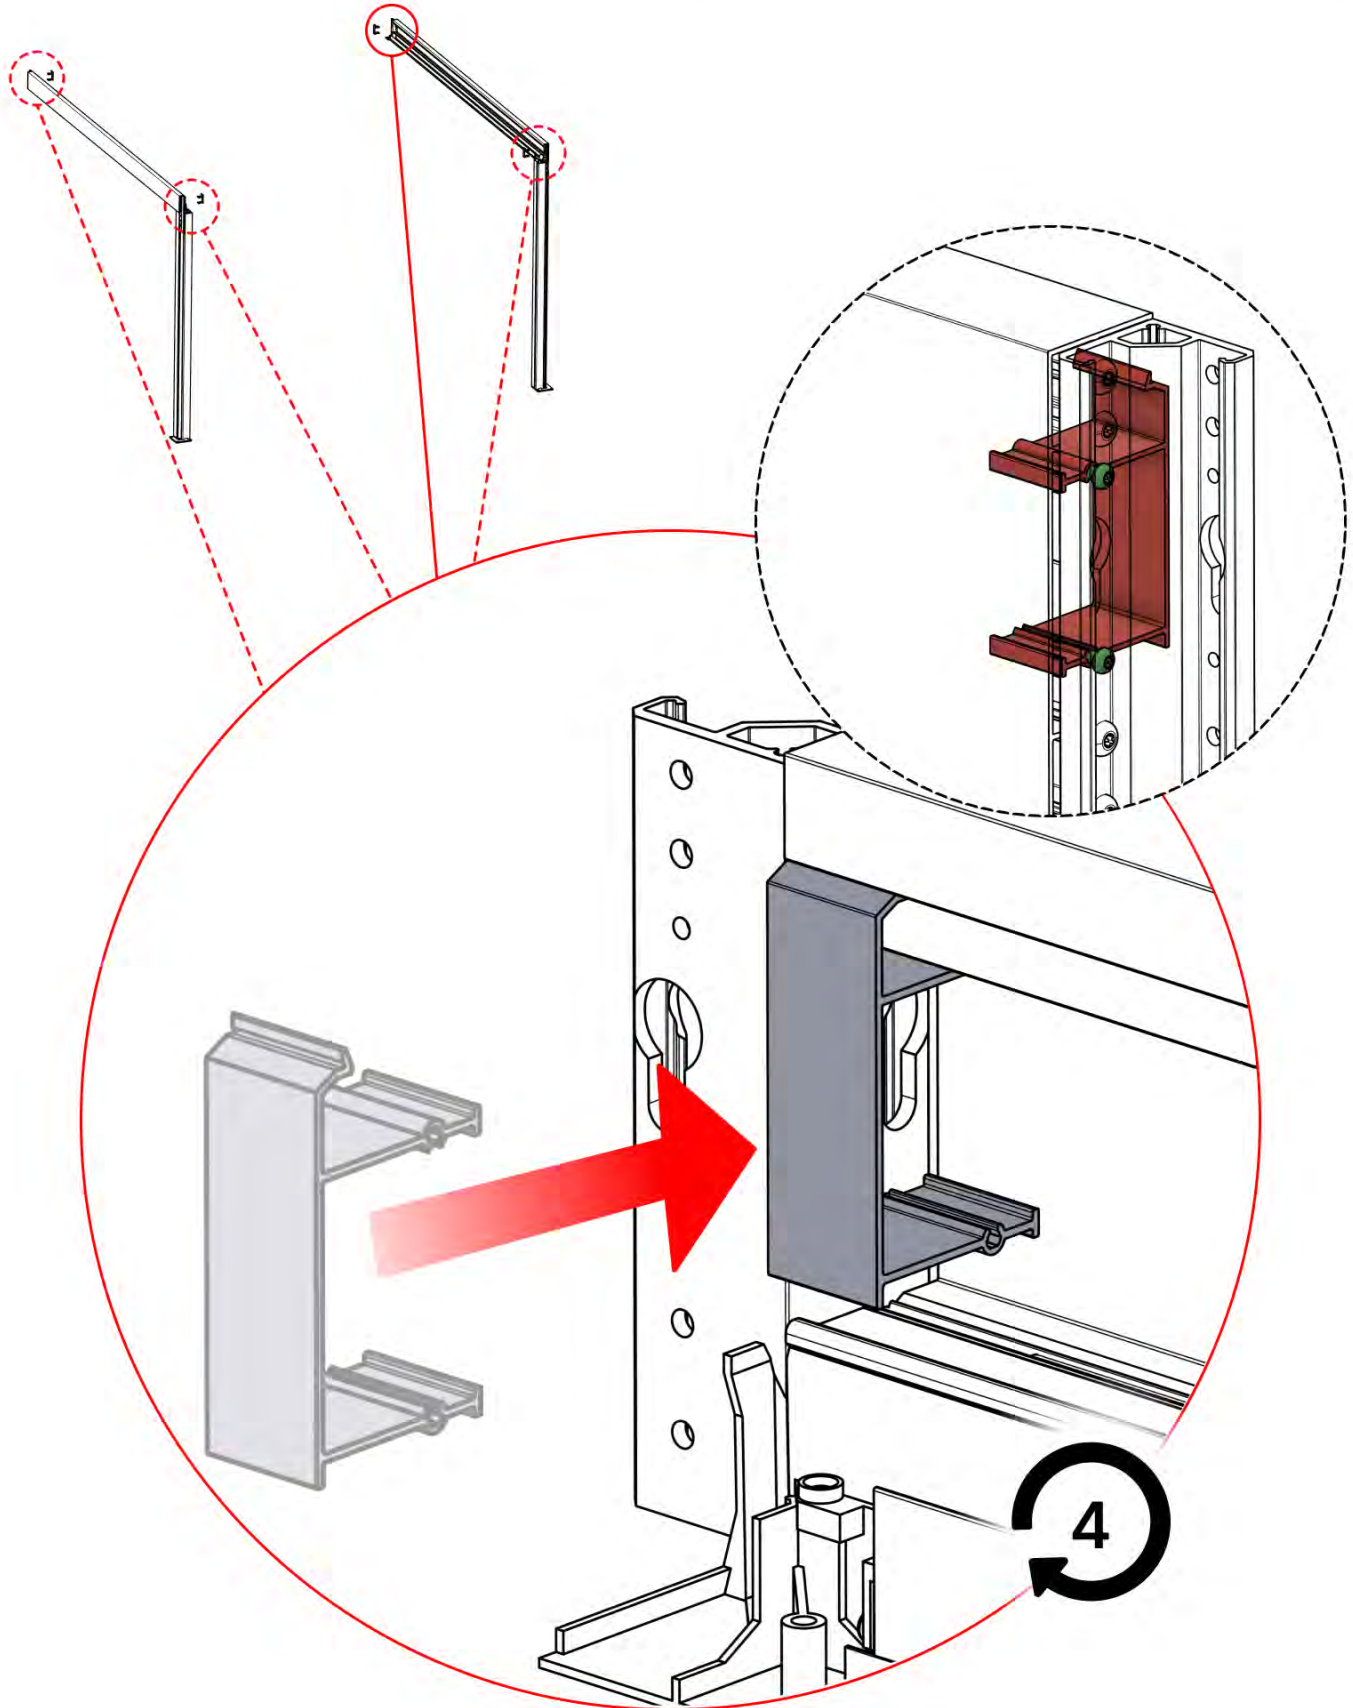

12

x1
PERGOLUX

4

ANTHRACITE: B246
WHITE: B254
BLACK: B250

PN-200002622
4x