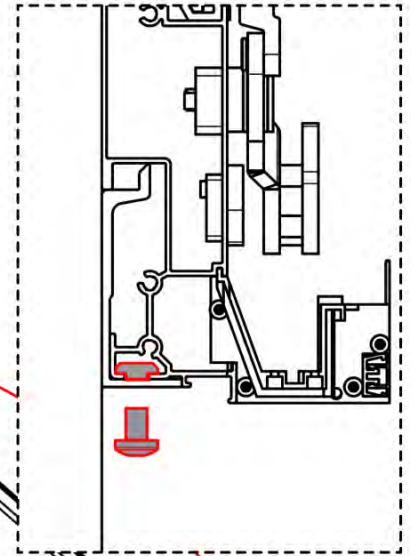

08

4

PERGOLUX **x1**

ANTHRACITE: B246
WHITE: B254
BLACK: B250

PN-200000655
5x

PN-200000655