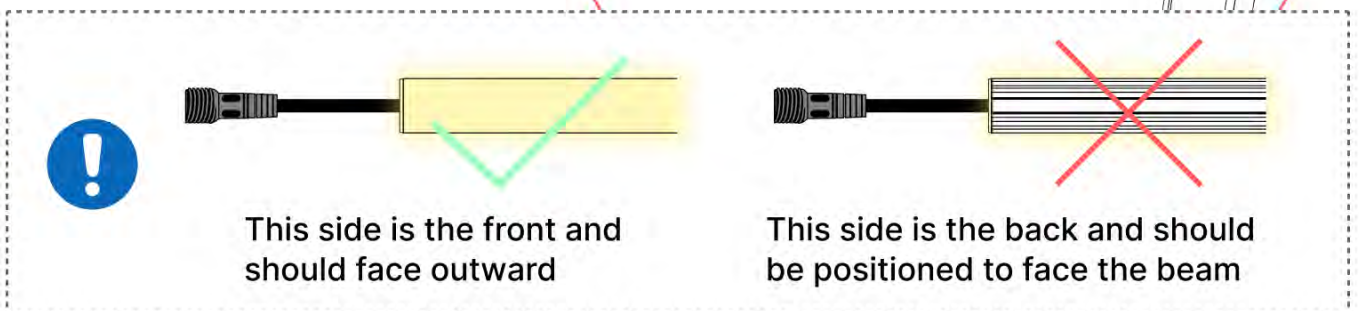

When installing the light strip, do not pull or bend the wires on both sides with force, as this may cause the solder joints to fall off.

Important! Please watch all the videos before starting the assembly.

The videos contain important information relevant to the assembly process.

INFORMATION

INFORMATION

25

26

Tip: For a smoother LED installation, spray the track with soapy water before mounting.

27

28