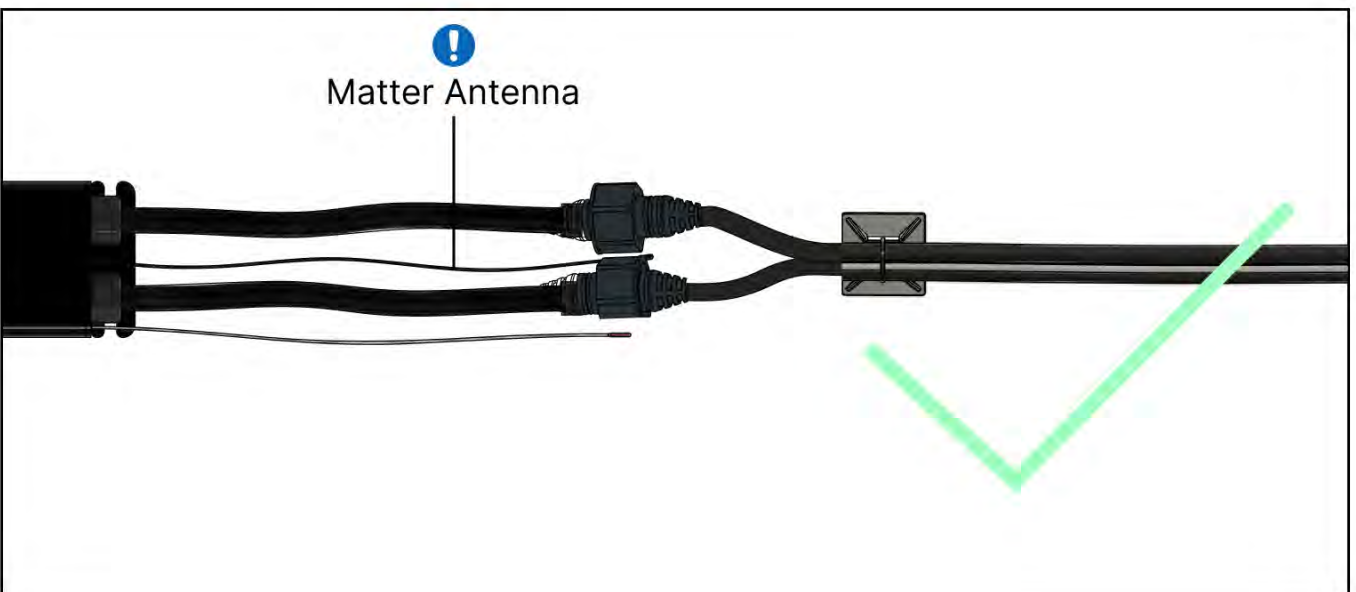

44

CONTROL BOX	S4 PN-200002683 5x PN-200002684 10x
! Keep the Matter Antenna wire free and do not tie them with LED and Motor wire