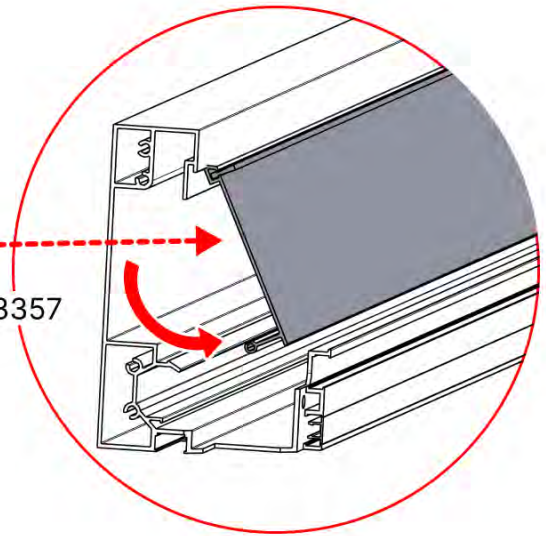

SnapFIT cover

PN-200003387

03

ANTHRACITE: B246
WHITE: B254
BLACK: B250

ANTHRACITE: B262
WHITE: B266
BLACK: B264

PN-200003354

PN-200003357

PN-200003387