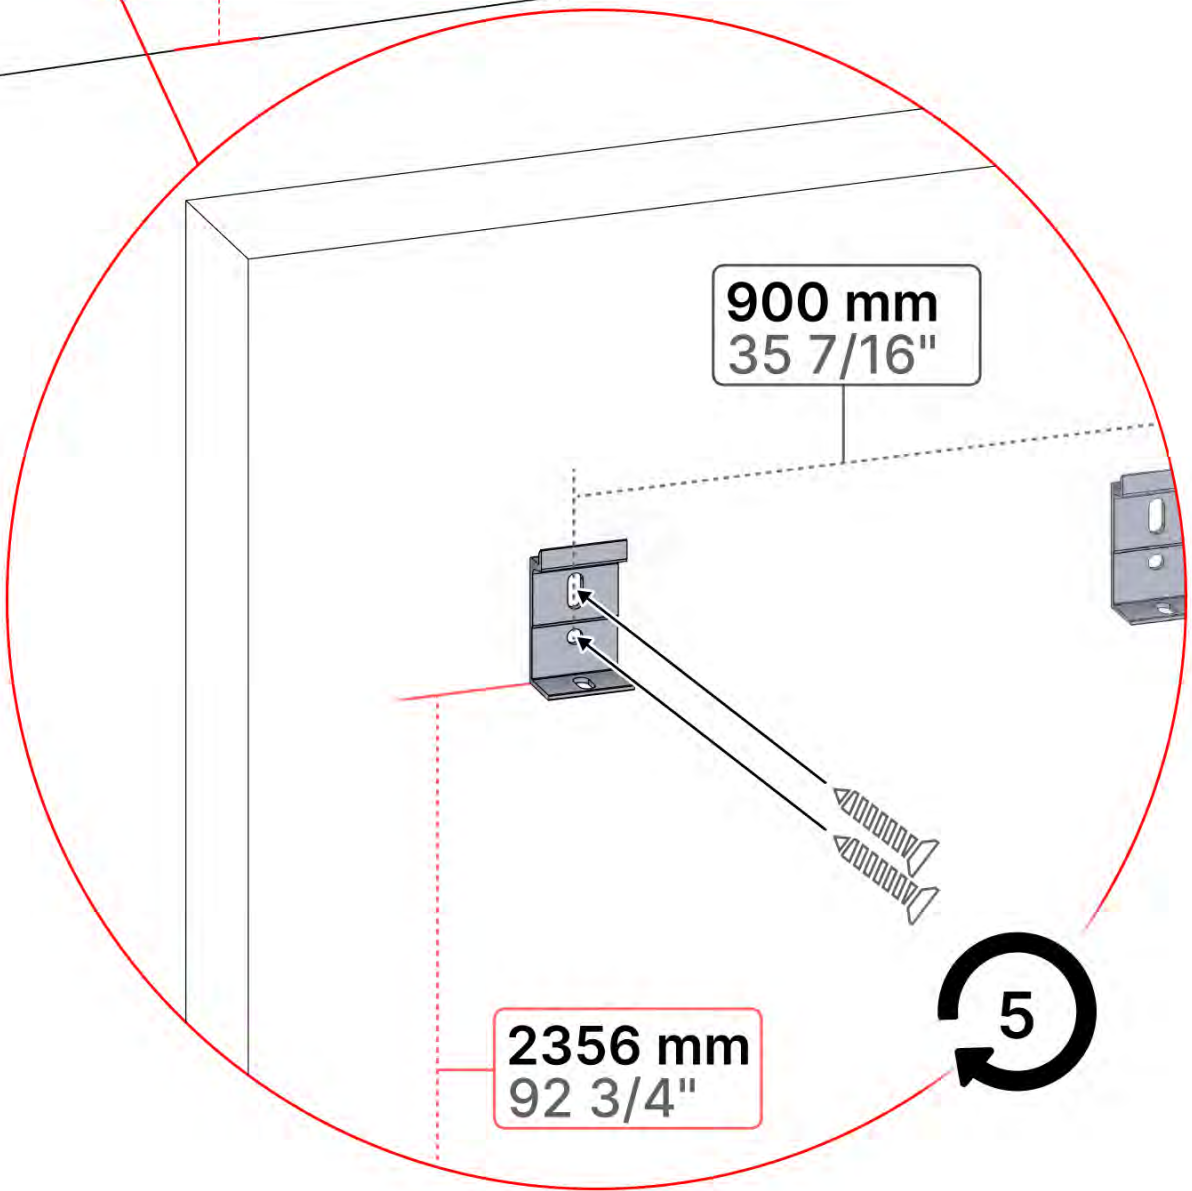

~900 mm 35 7/16"
~900 mm 35 7/16"
~900 mm 35 7/16"
~900 mm 35 7/16"

900 mm
35 7/16"

2356 mm
92 3/4"

5

06

x7
PERGOLUX

4

ANTHRACITE: B246
WHITE: B254
BLACK: B250