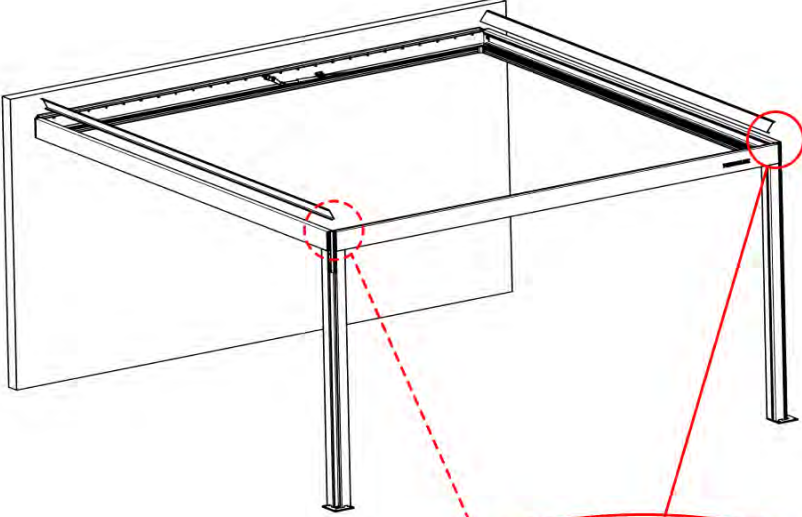

46

!
Route the Matter
Antenna and place it
below the highlighted
part(PN-200002622).

!
Matter Antenna

47

x1
PERGOLUX

5

ANTHRACITE: B262
WHITE: B266
BLACK: B264

PN-200003556
1x