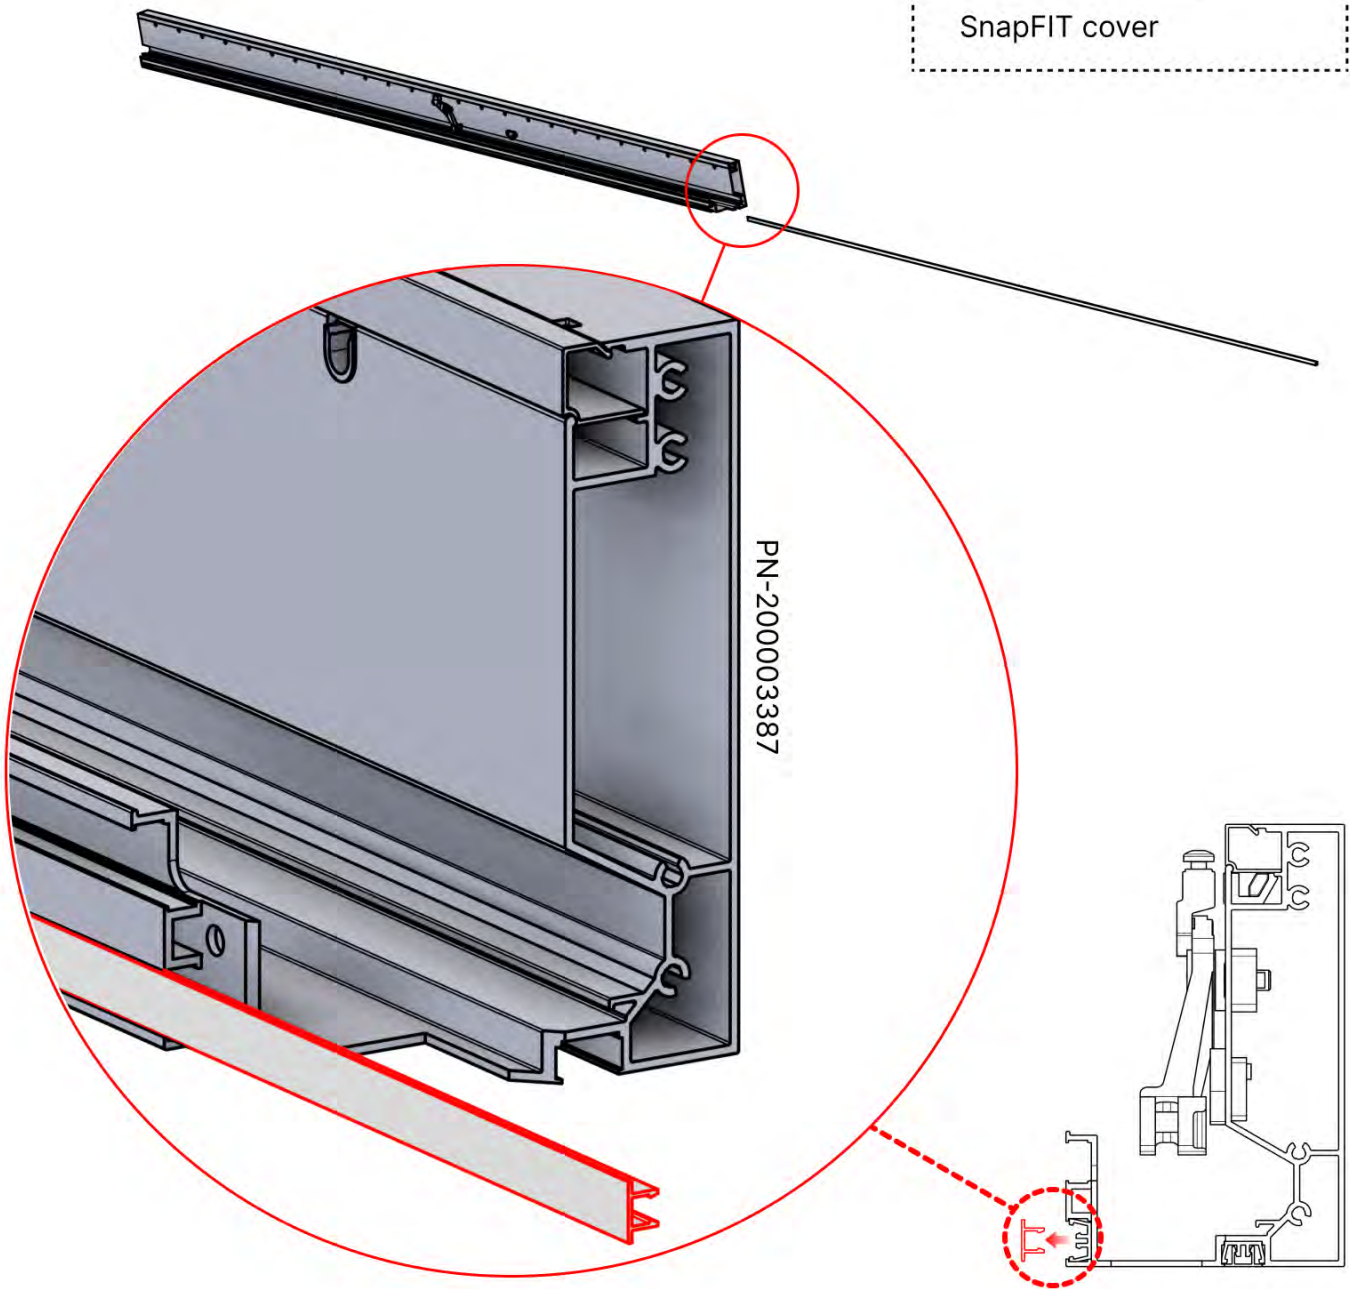

02

Are you installing a heater, fan or LED lights?

It is recommended to remove both snap-fit covers from the beam now.

Cover and clips

PN-200000512
SnapFIT COVER CLIP

SnapFIT cover

PN-200003387