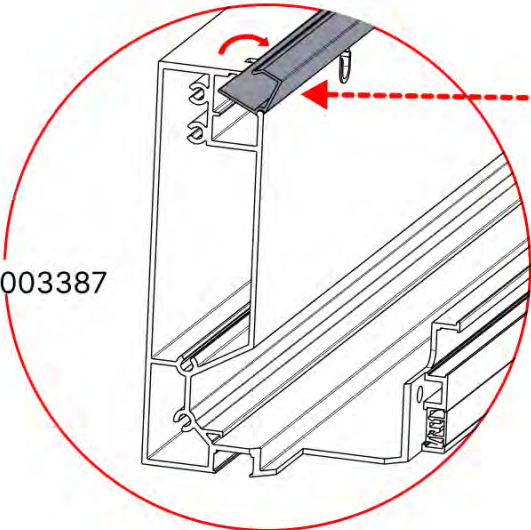

SnapFIT cover

PN-200003387

03

ANTHRACITE: B246
WHITE: B254
BLACK: B250

ANTHRACITE: B262
WHITE: B266
BLACK: B264

PN-200003354

PN-200003357

PN-200003387