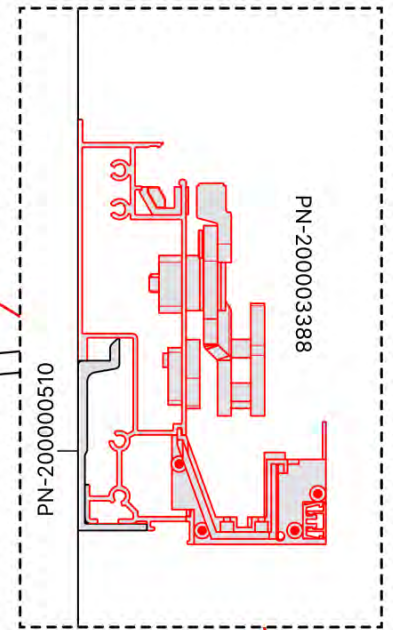

06

x7
PERGOLUX

4

ANTHRACITE: B246
WHITE: B254
BLACK: B250

PN-200003389
1x