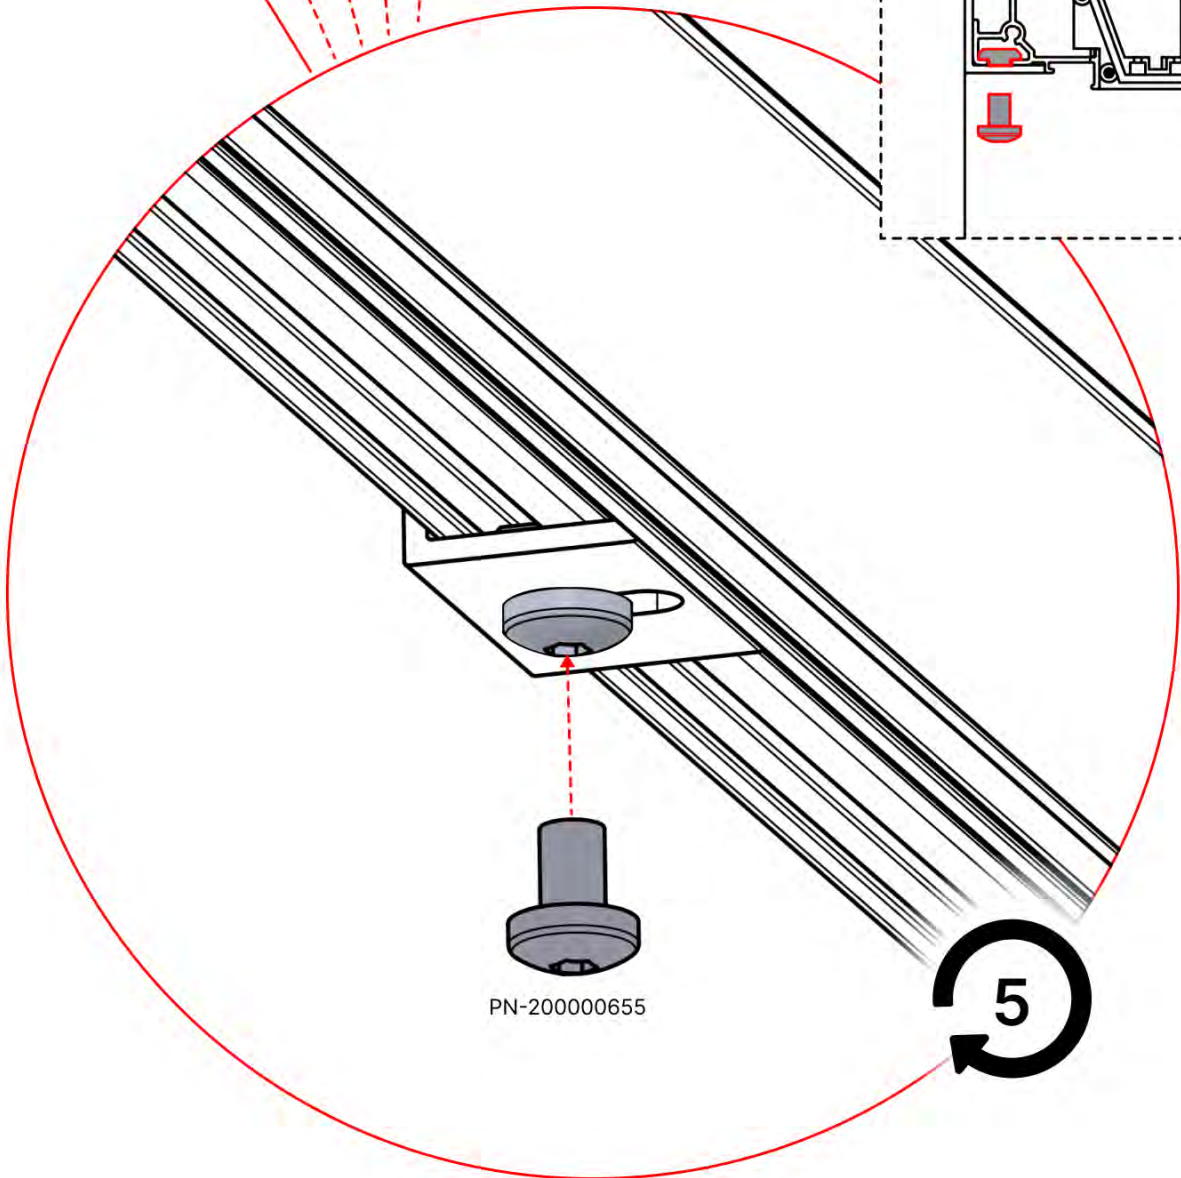

08

4

PERGOLUX **x1**

ANTHRACITE: B246
WHITE: B254
BLACK: B250

PN-200000655
5x

PN-200000655