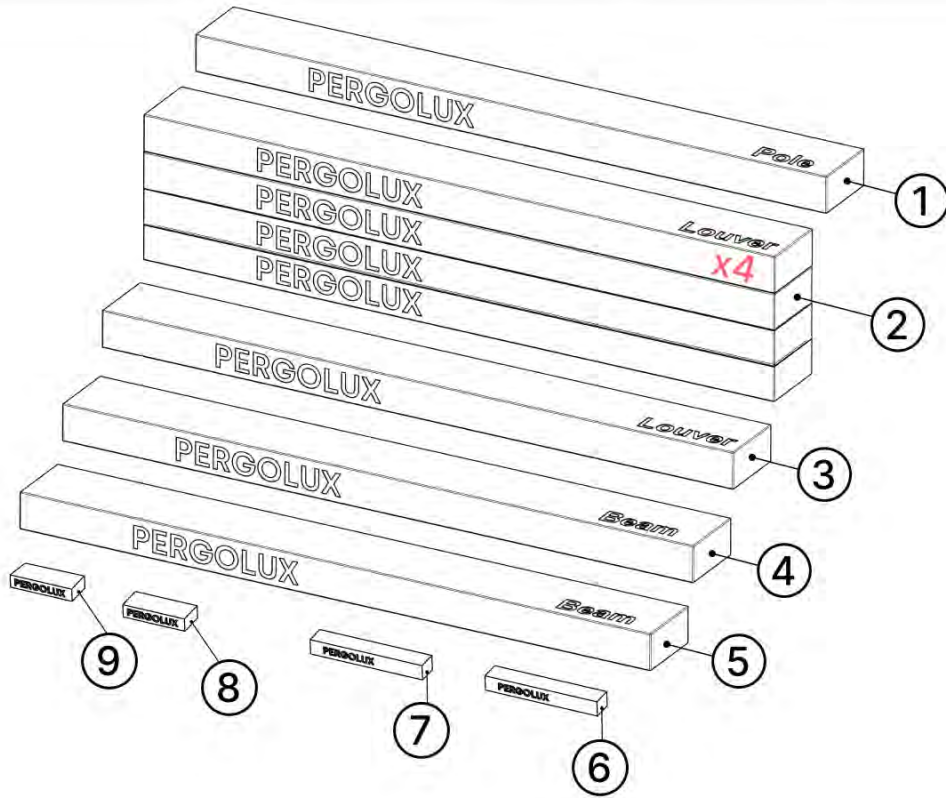

INFORMATION

3mm, 4mm, 5mm

TX15, TX20, TX25, TX30

PACKAGE OVERVIEW

ORDER	ANTHRACITE	WHITE	BLACK
①	C120	C122	C121
②	L221	L225	L223
③	L233	L237	L235
④	B244	B252	B248
⑤	B262	B266	B264
⑥	WHITE / RGB LED		
⑦	MOTOR		
⑧	CONTROL BOX		
⑨	POWER CABLE		