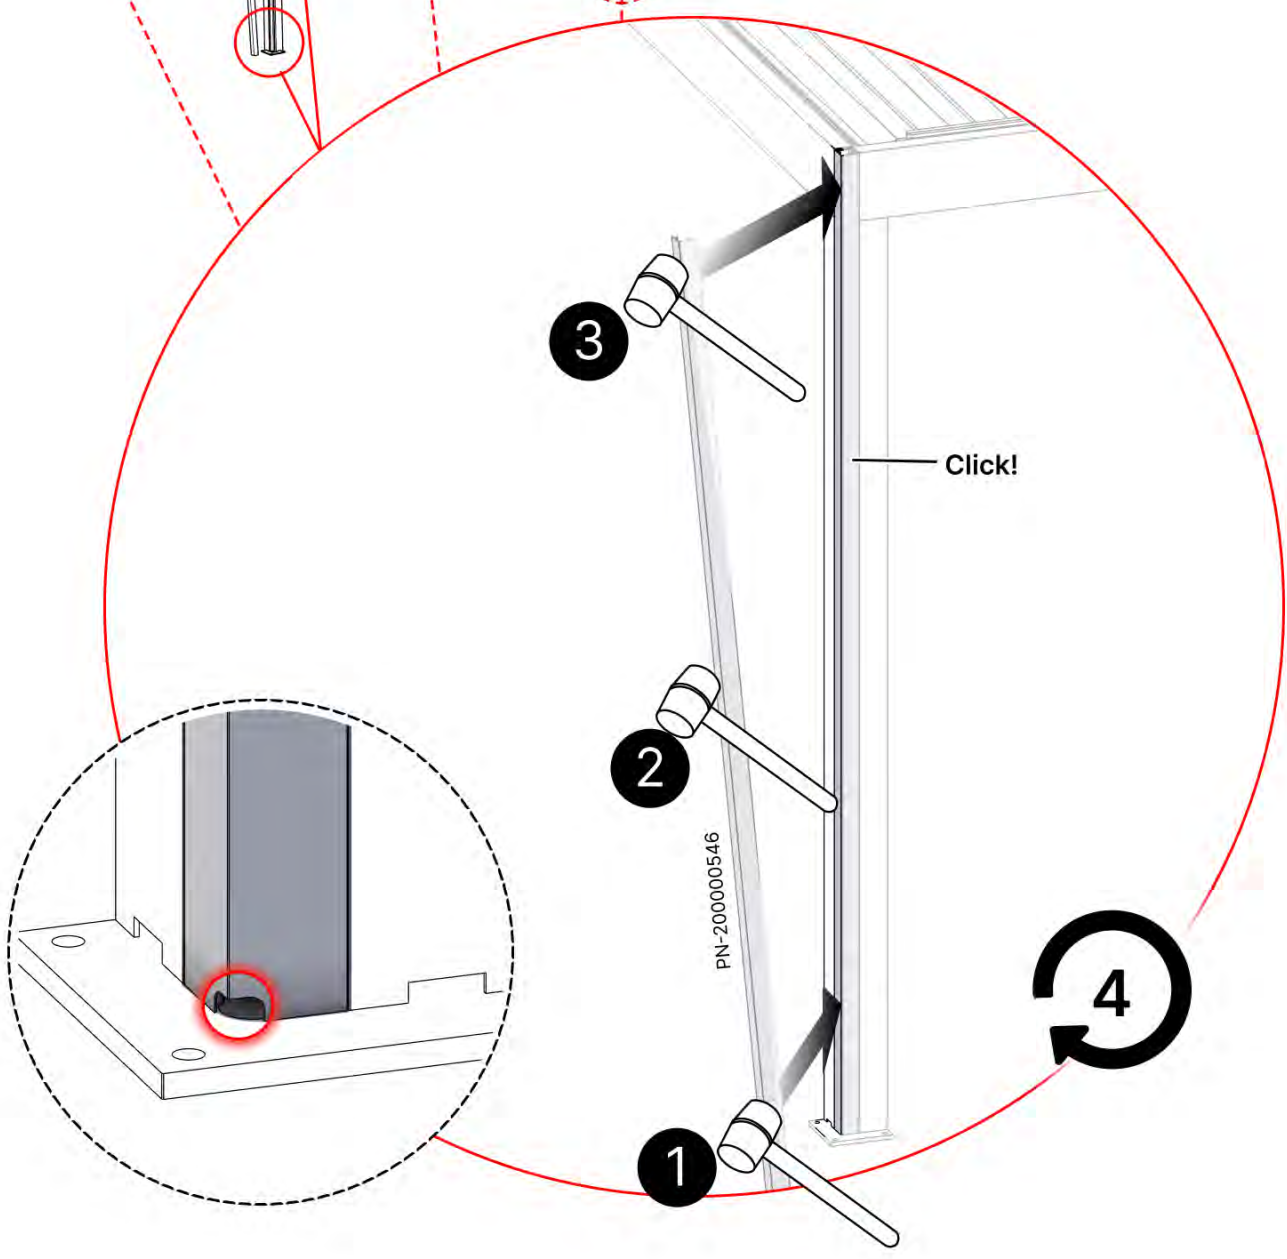

3

2

1

4

Click!

PN-200000546