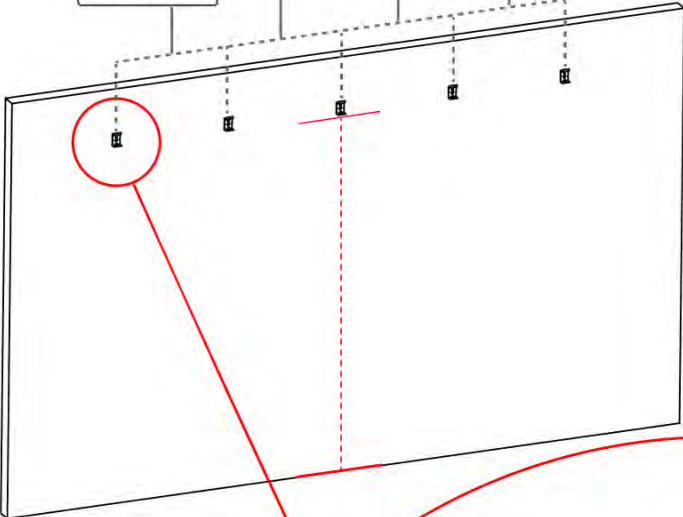

~900 mm 35 7/16"
~900 mm 35 7/16"
~900 mm 35 7/16"
~900 mm 35 7/16"

900 mm
35 7/16"

2356 mm
92 3/4"

5

06

x7
PERGOLUX

4

ANTHRACITE: B246
WHITE: B254
BLACK: B250