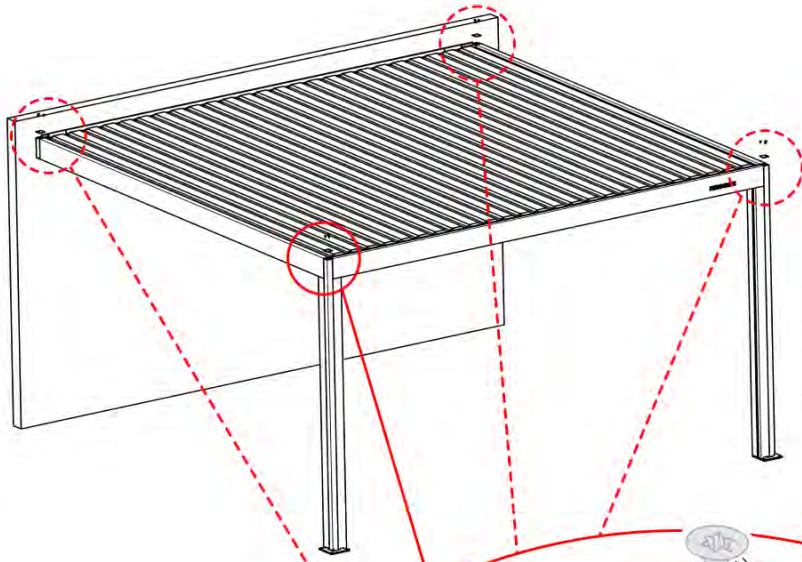

64

4

ANTHRACITE: B246
WHITE: B254
BLACK: B250

	PN-200001514 4x
	PN-200003323 2x
	PN-200003322 2x
	PN-200000840 18x