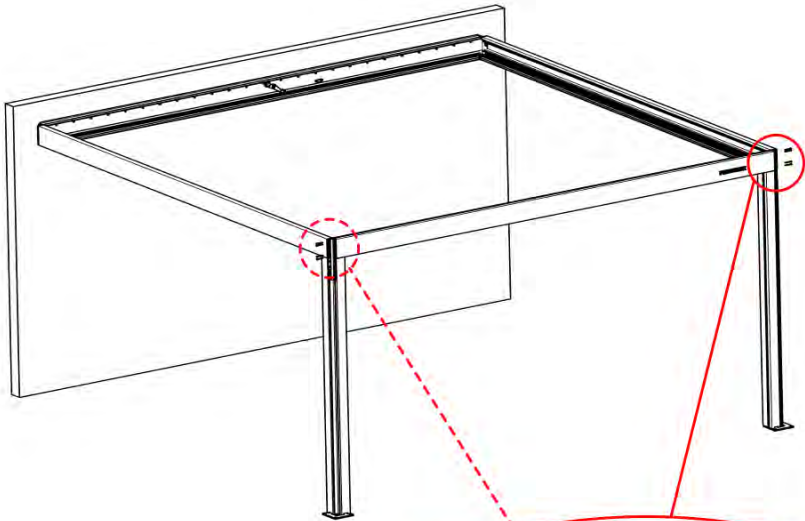

18

x7
PERGOLUX

4

ANTHRACITE: B246
WHITE: B254
BLACK: B250

PN-200000568

8x