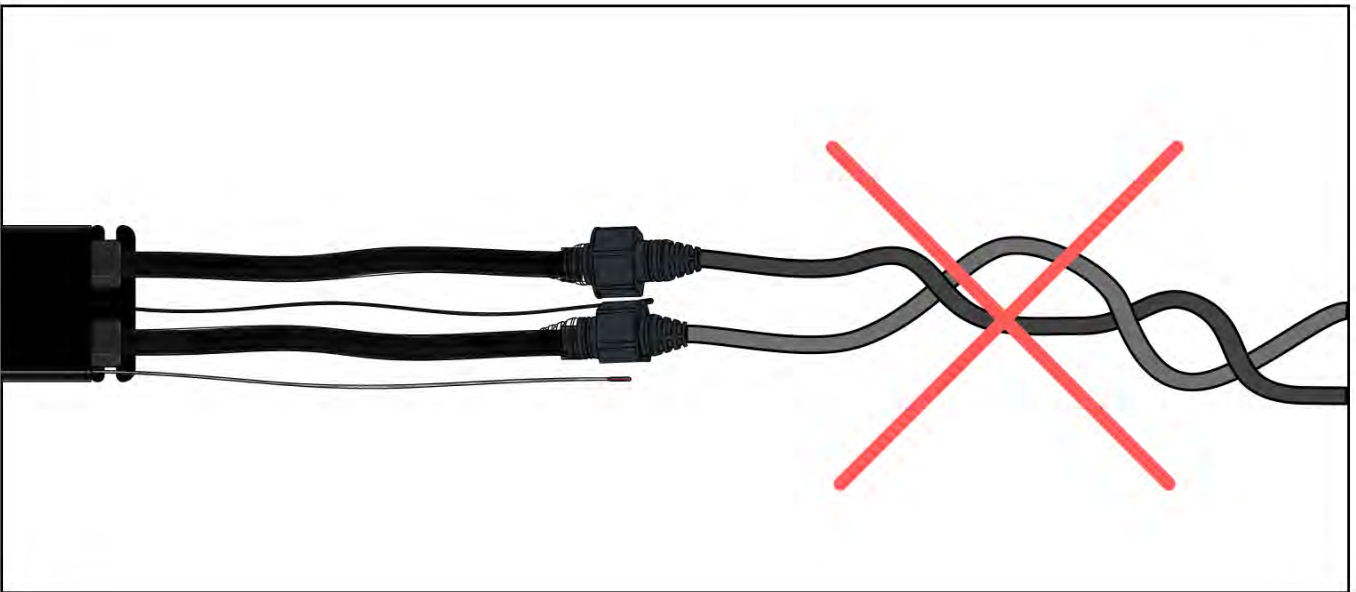

44

CONTROL BOX	S4 PN-200002683 5x PN-200002684 10x
! Keep the Matter Antenna wire free and do not tie them with LED and Motor wire