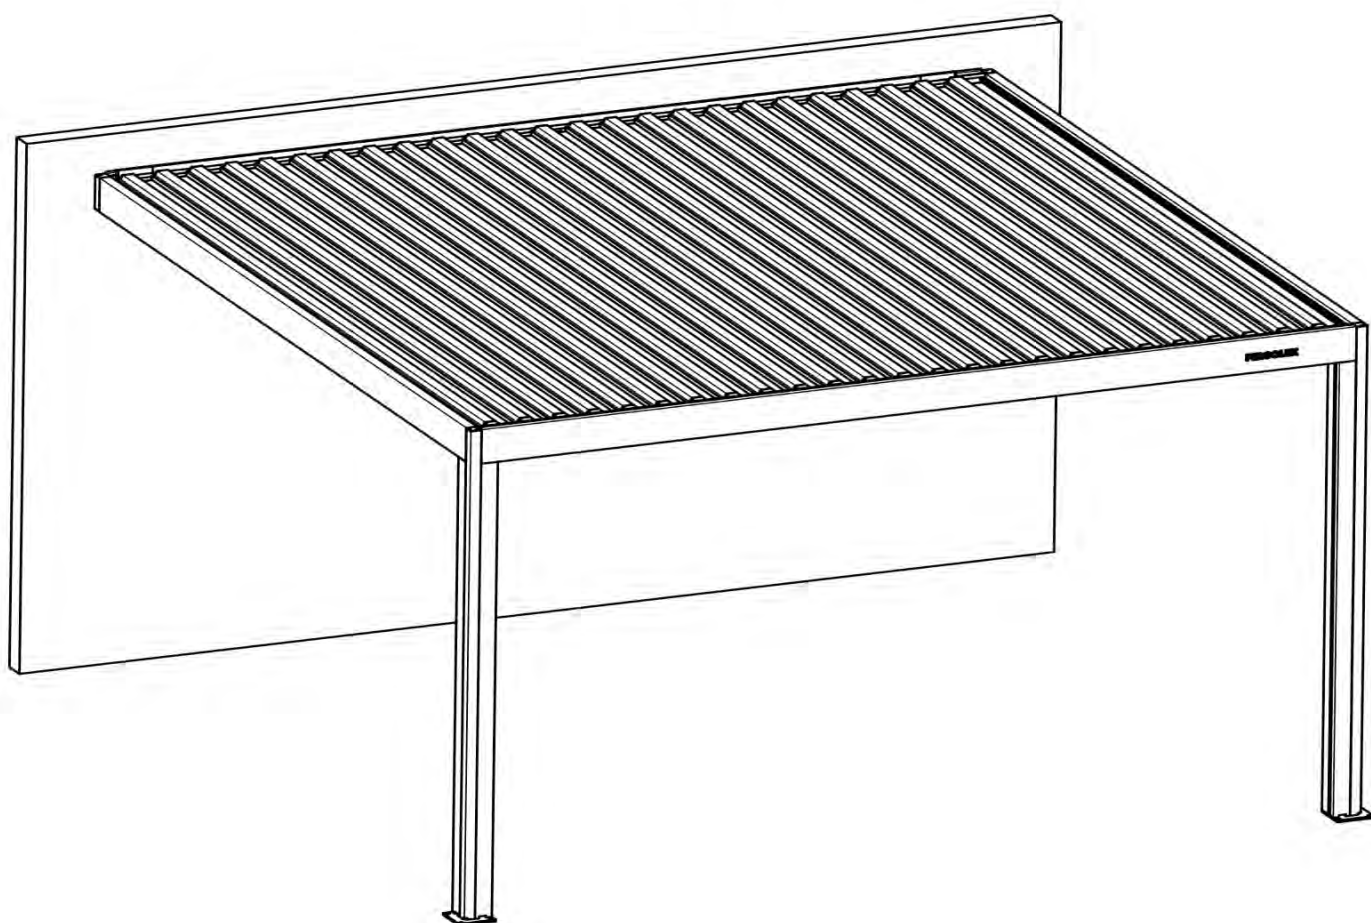

S4

PERGOLA

PRO

3 × 5m / 10' x 16'
WALL MOUNTED

PERGOLUX

Designed and
developed
in Norway

Type Approved
Regular
Production
Surveillance

www.tuv.com
ID 1111293124