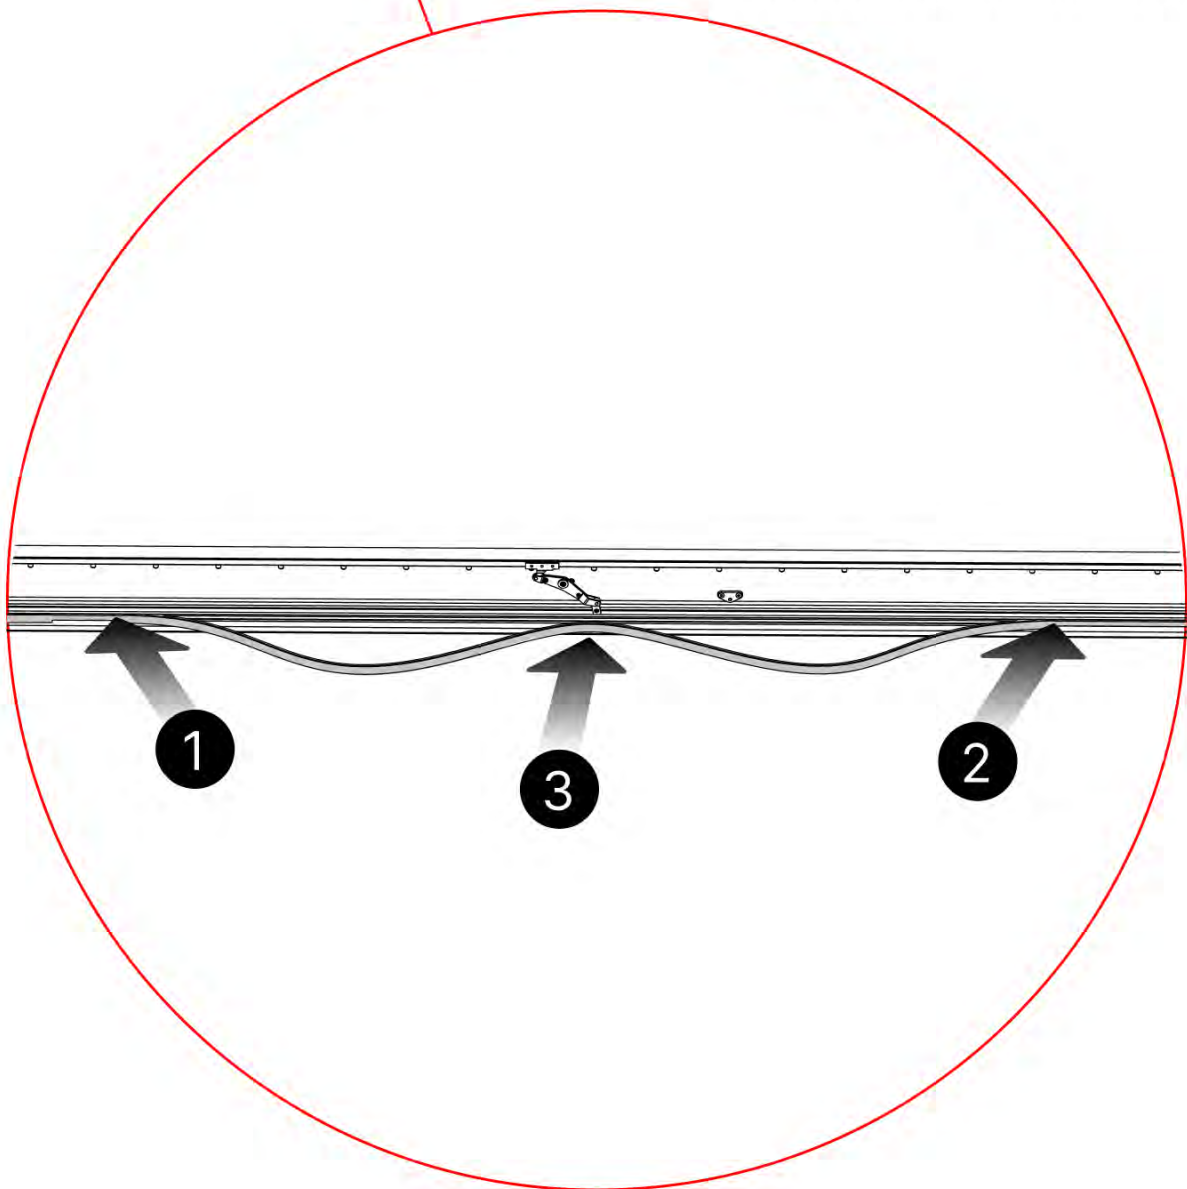

When installing the light strip, do not pull or bend the wires on both sides with force, as this may cause the solder joints to fall off.

Important! Please watch all the videos before starting the assembly.

The videos contain important information relevant to the assembly process.

PERGOLUX LED Light S4

IMPORTANT INFORMATION

INFORMATION

34

35

Tip: For a smoother LED installation, spray the track with soapy water before mounting.