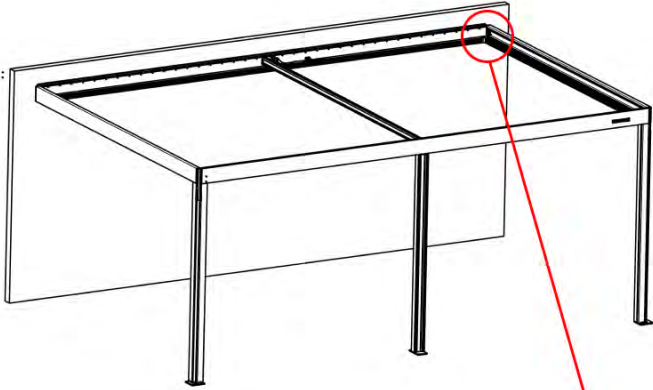

54

4

ANTHRACITE: B247
WHITE: B255
BLACK: B251

55

!
Route the Matter
Antenna and place it
below the highlighted
part(PN-200002622).

56

x1
PERGOLUX

5