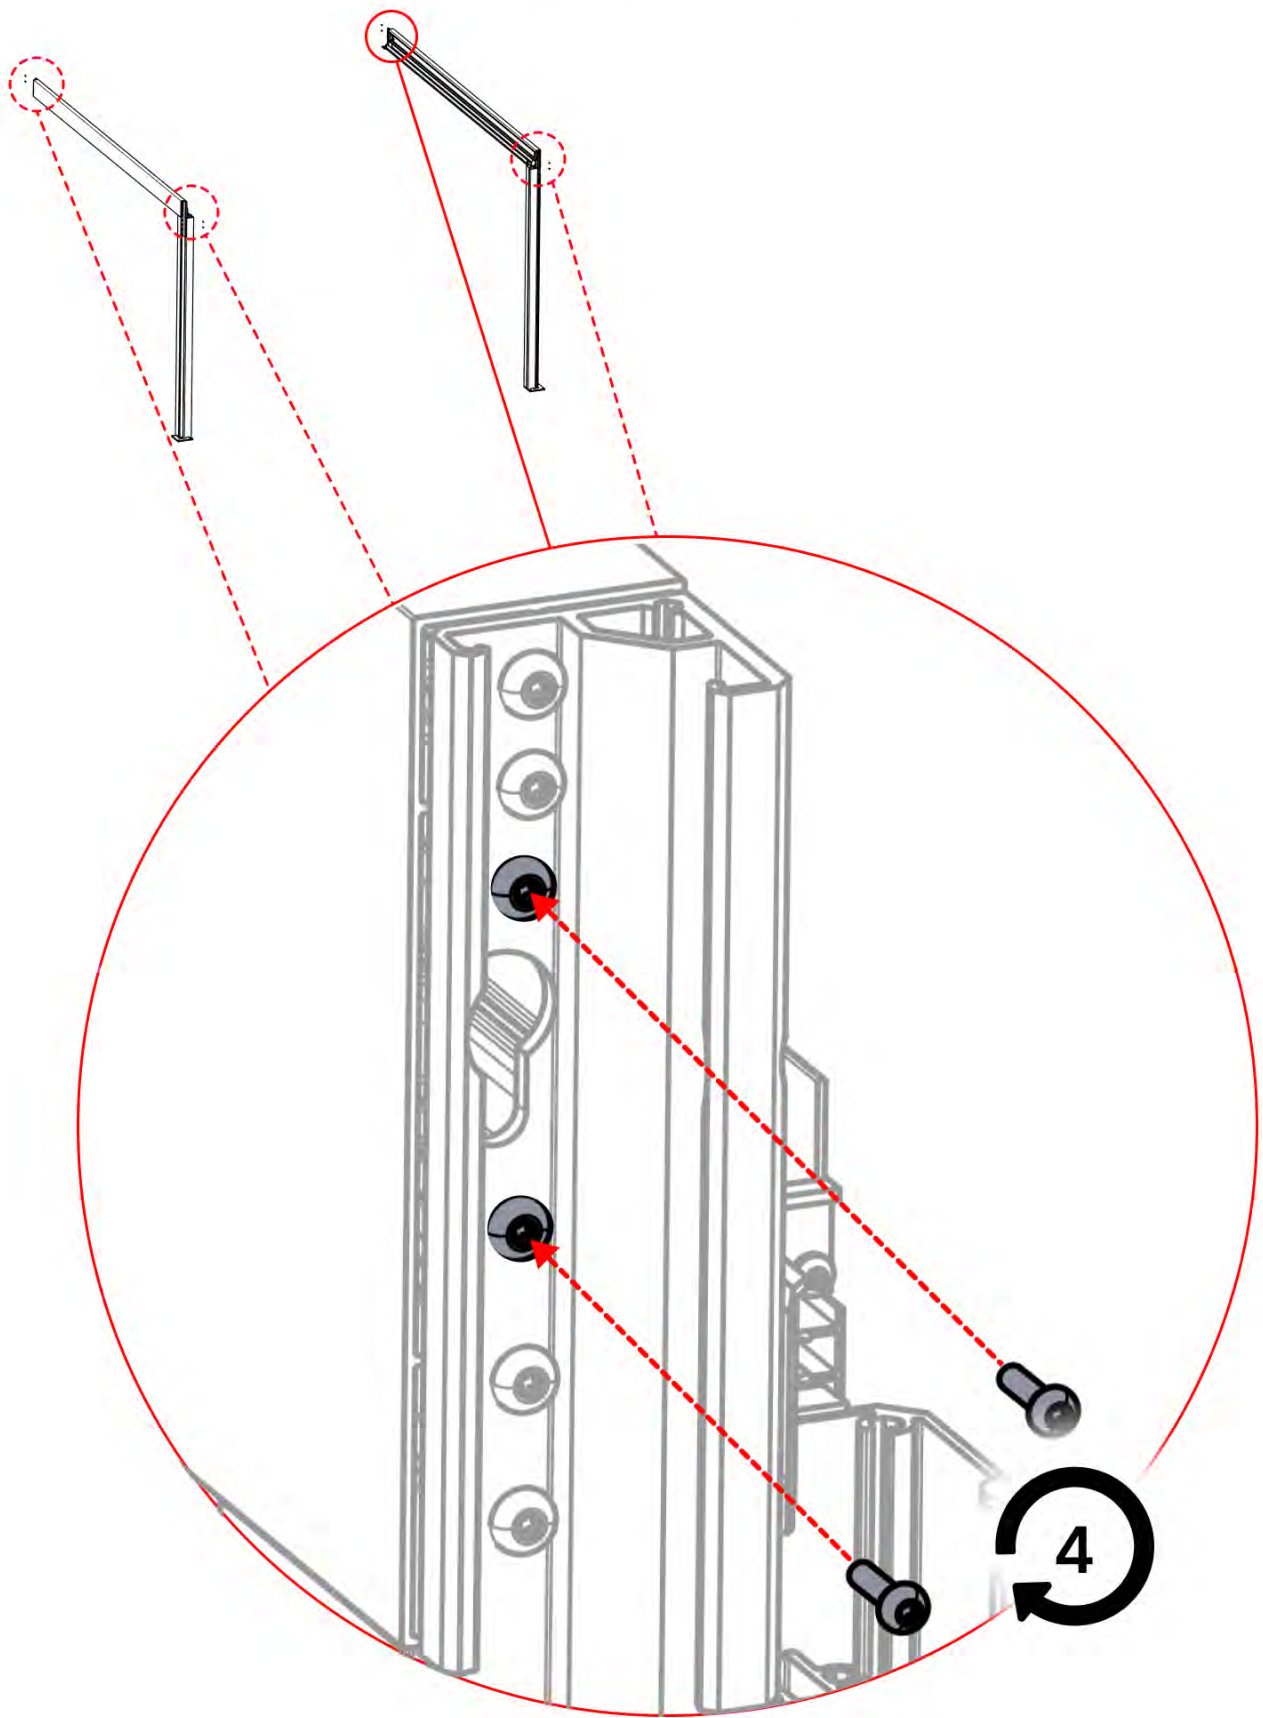

15

4

ANTHRACITE: B247
WHITE: B255
BLACK: B251

PN-200000680
8x