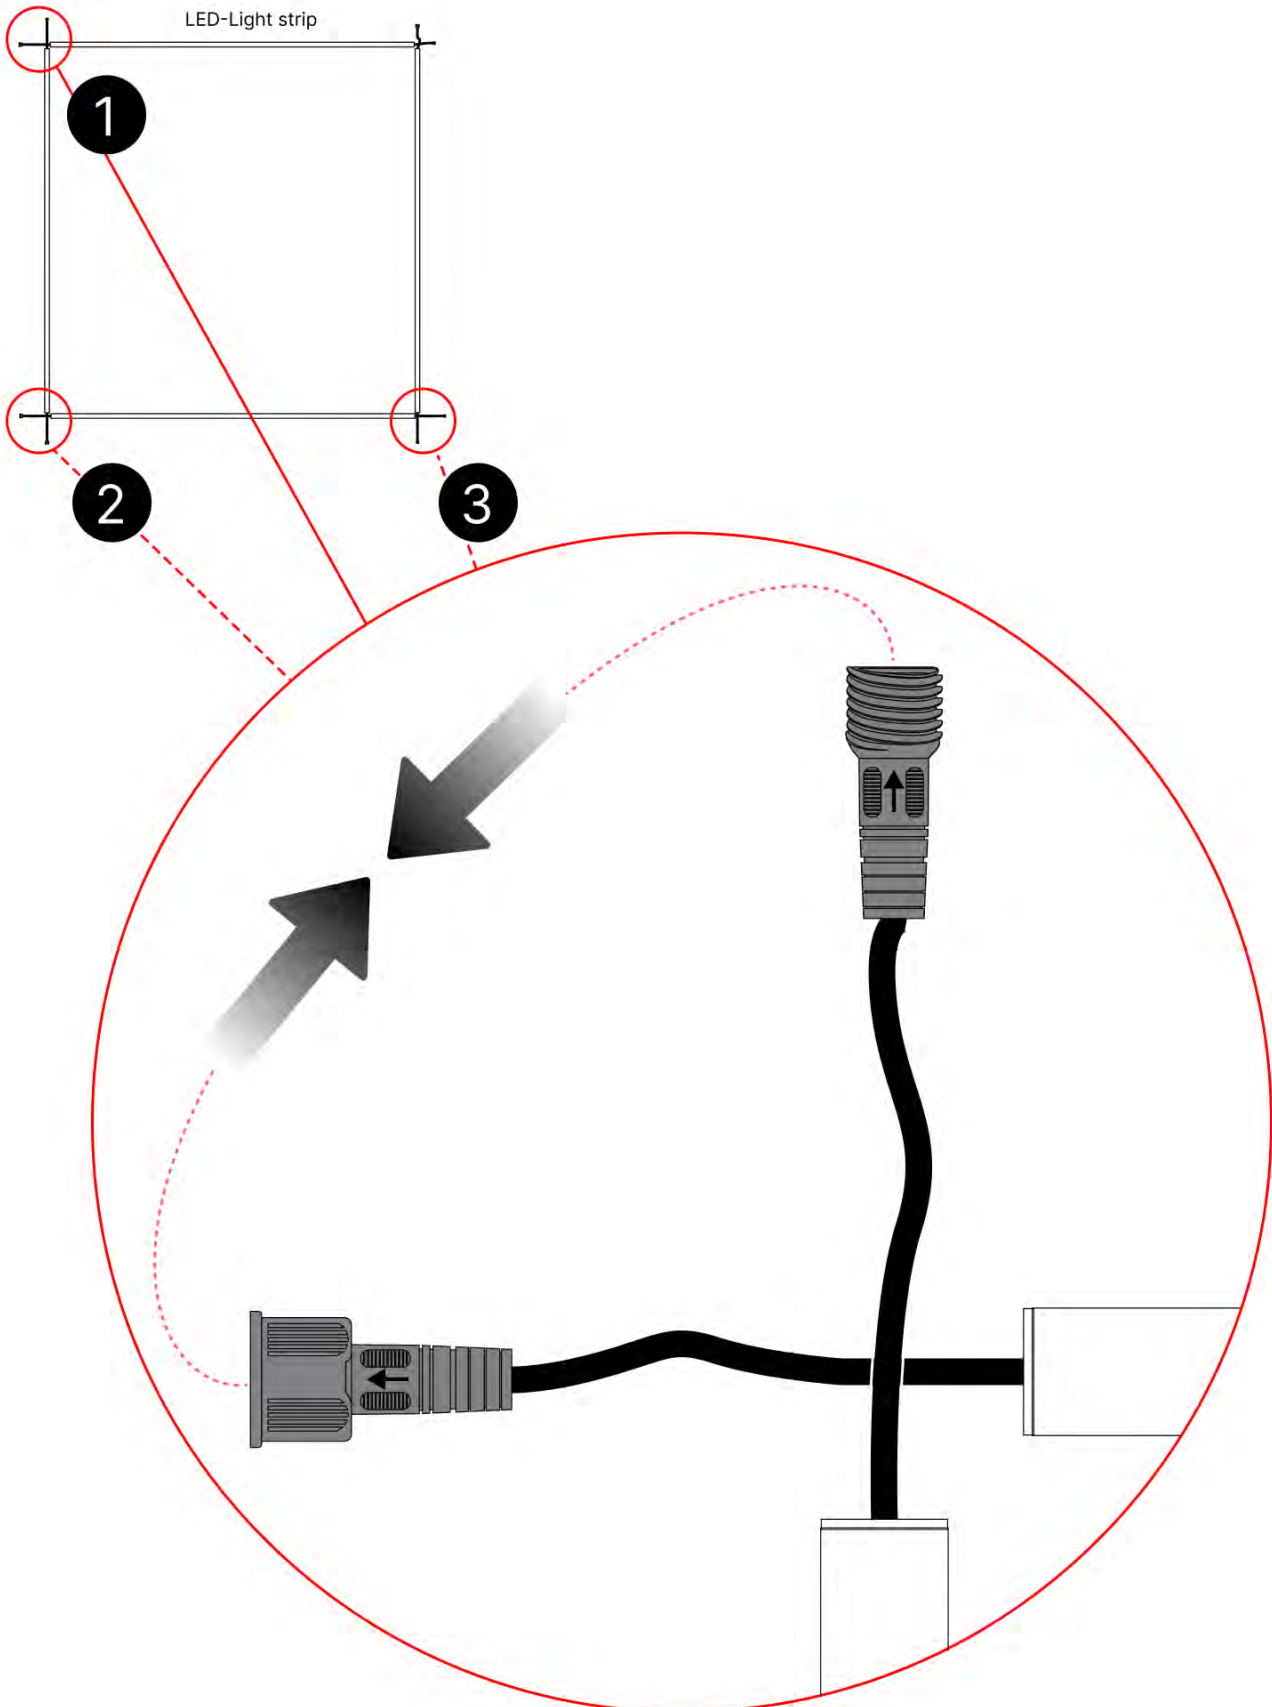

When installing the light strip, do not pull or bend the wires on both sides with force, as this may cause the solder joints to fall off.

Important! Please watch all the videos before starting the assembly.

The videos contain important information relevant to the assembly process.

PERGOLUX LED Light S4

IMPORTANT INFORMATION

INFORMATION

34

35

Tip: For a smoother LED installation, spray the track with soapy water before mounting.