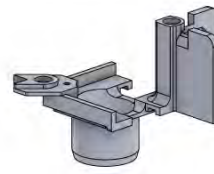

4

ANTHRACITE: B247
WHITE: B255
BLACK: B251

PN-200002617

2x