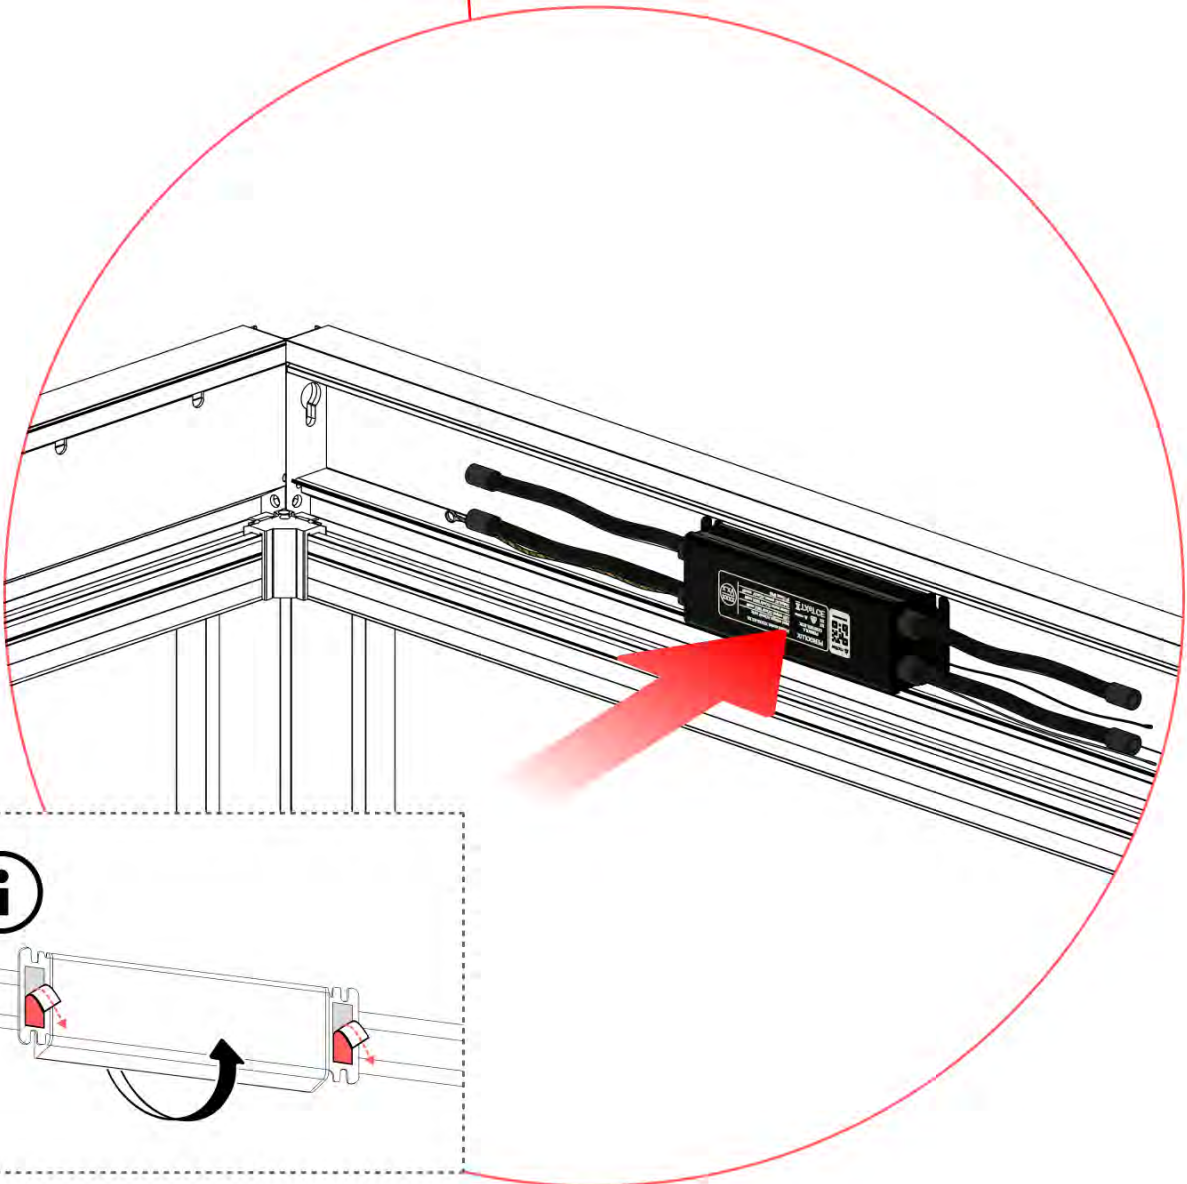

INPUTS AND OUTPUTS

46

!
Control Box can be
installed on
Preferred W BEAM

47

 **Connect grounding wire before connecting to power!**

 **GROUNDING**

48

49