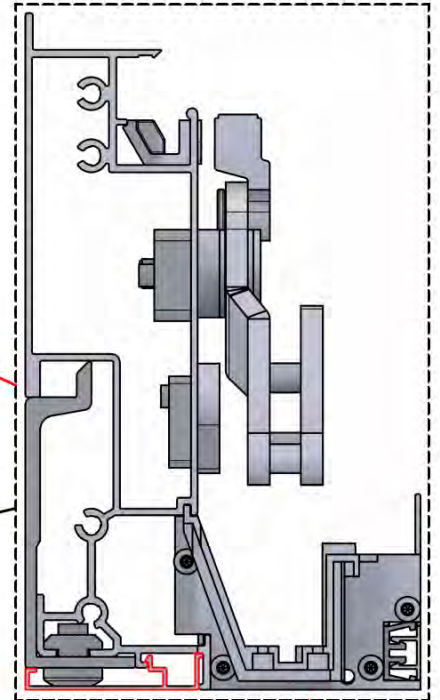

54

4

ANTHRACITE: B247
WHITE: B255
BLACK: B251