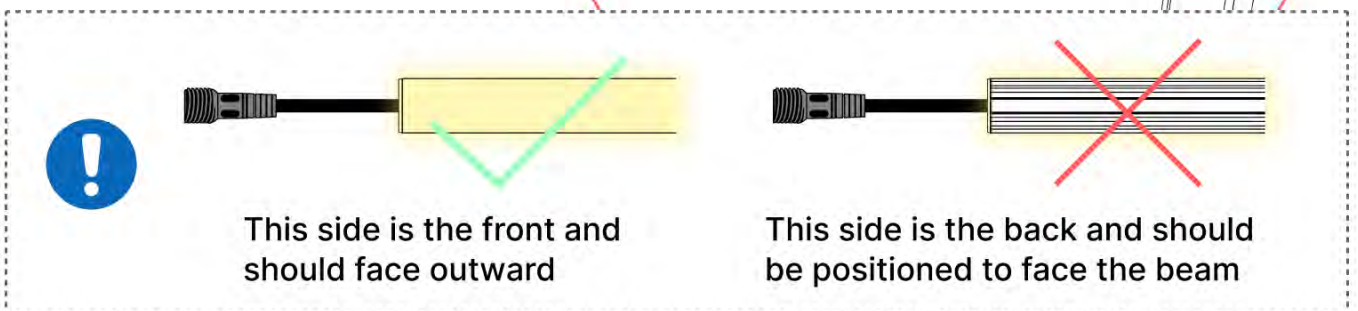

When installing the light strip, do not pull or bend the wires on both sides with force, as this may cause the solder joints to fall off.

Important! Please watch all the videos before starting the assembly.

The videos contain important information relevant to the assembly process.

PERGOLUX LED Light S4

IMPORTANT INFORMATION

INFORMATION

34

35

Tip: For a smoother LED installation, spray the track with soapy water before mounting.