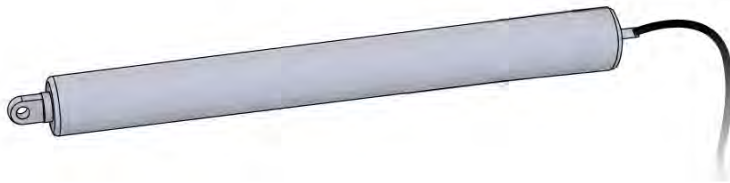

Electric motor
PN-200001562
1x

PN-200001623
1x

PN-200001624
1x

PN-200001625
2x