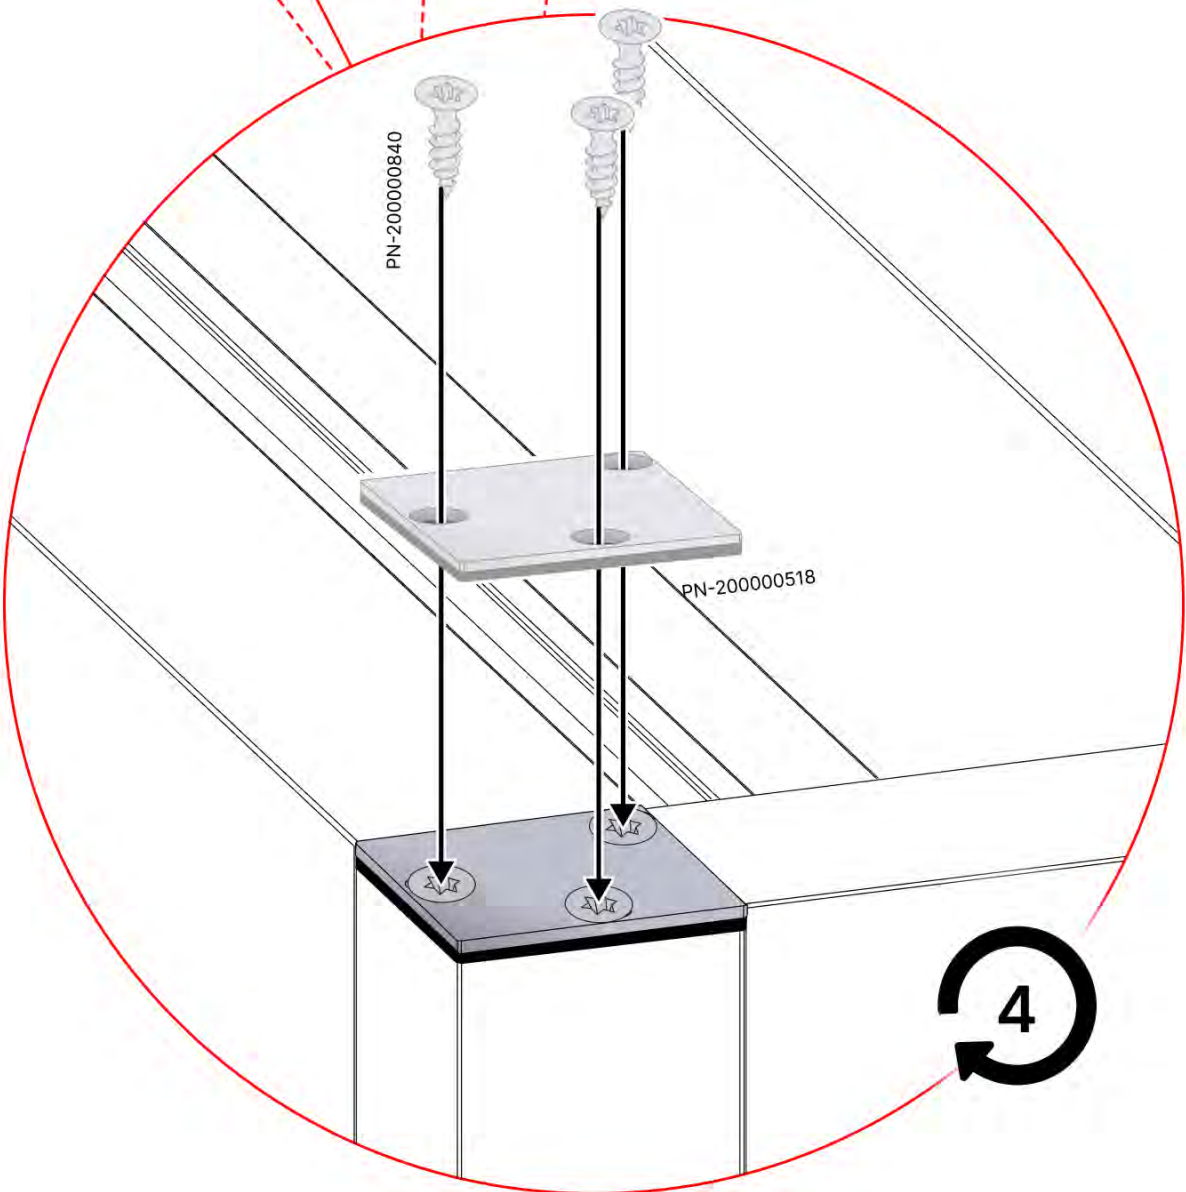

PN-200001514 4x
	PN-200003322 1x
	PN-200003323 1x
	PN-200000840 18x

4.2x16
5/32" x 5/8"