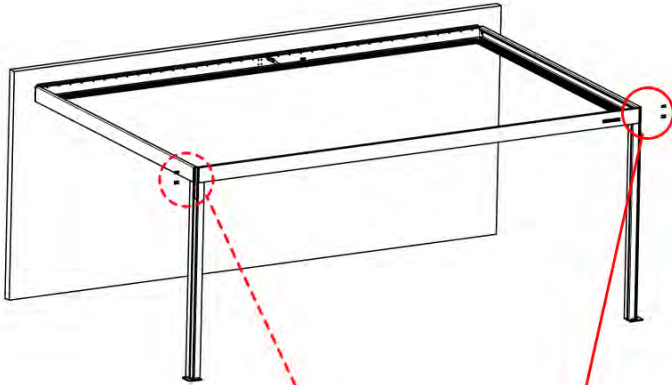

20

4

ANTHRACITE: B247
WHITE: B255
BLACK: B251