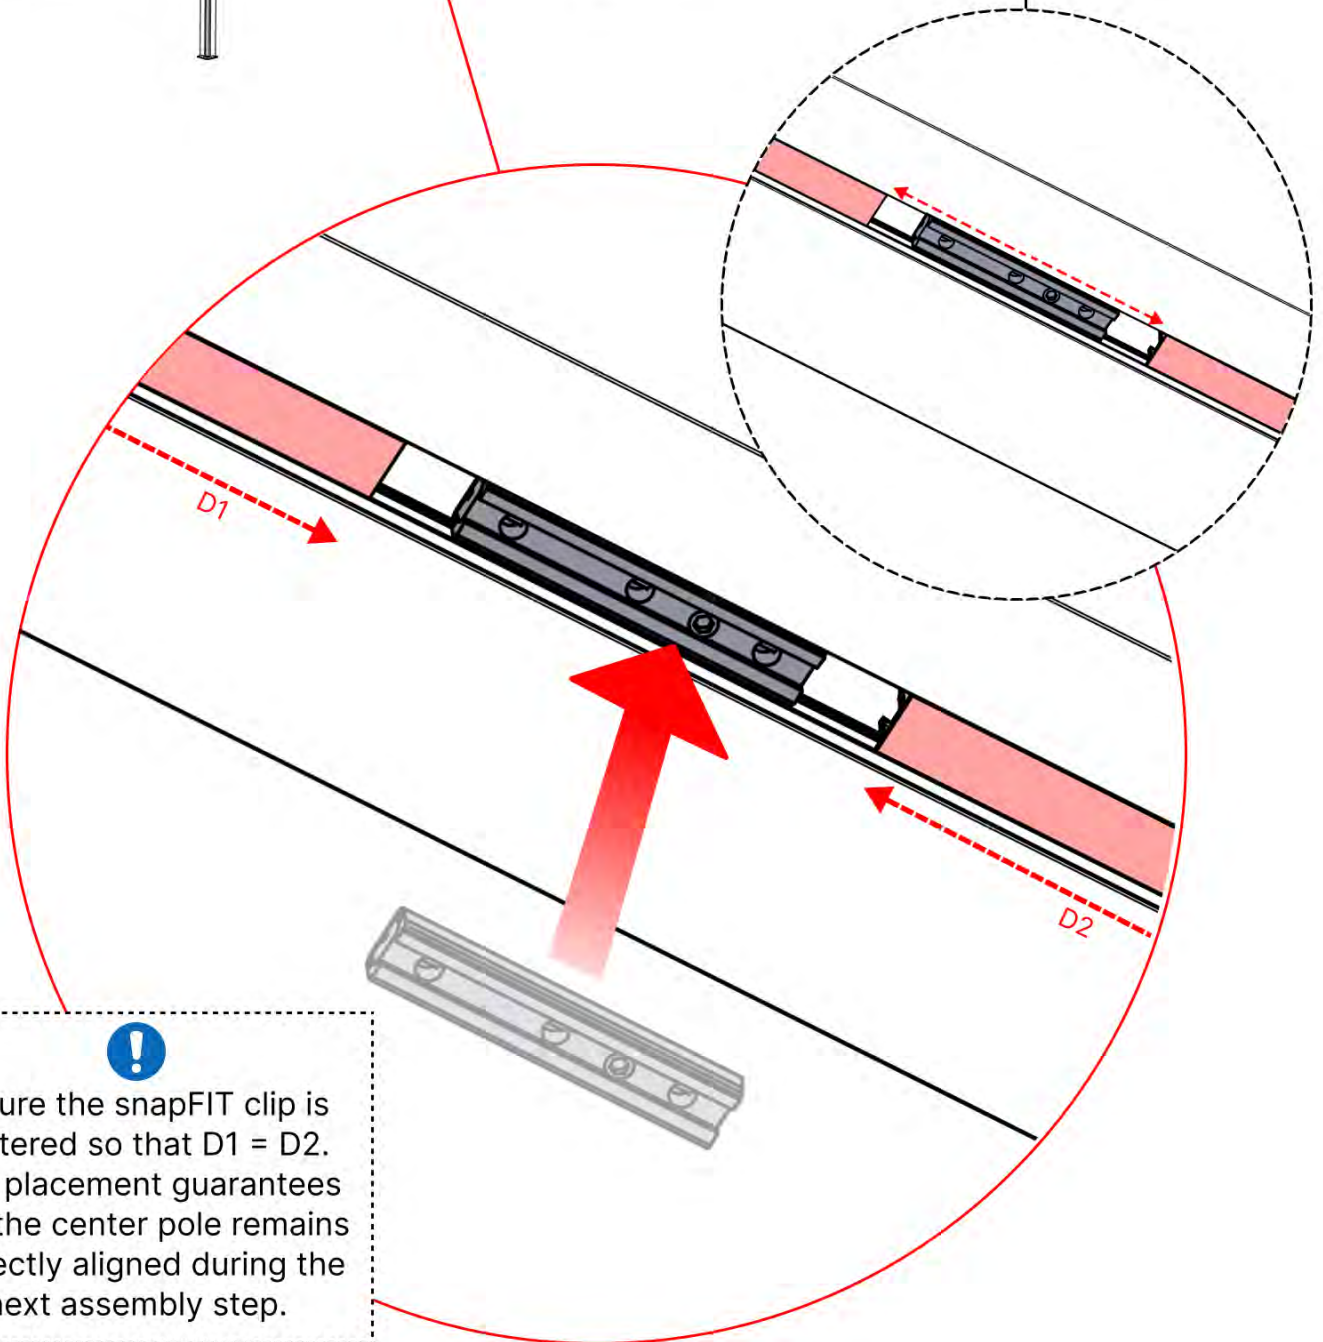

ANTHRACITE: C123
WHITE: C125
BLACK: C124

PN-20000....

1x

While the snapFIT clip can be shifted left or right to adjust the pole position—by trimming the snapFIT cover (highlighted in red)—please be advised that off-center placement will compromise the accuracy of the pergola's rated snow and wind load specifications.

Ensure the snapFIT clip is centered so that $D1 = D2$. This placement guarantees that the center pole remains perfectly aligned during the next assembly step.

22

 **2**

ANTHRACITE: C123
WHITE: C125
BLACK: C124