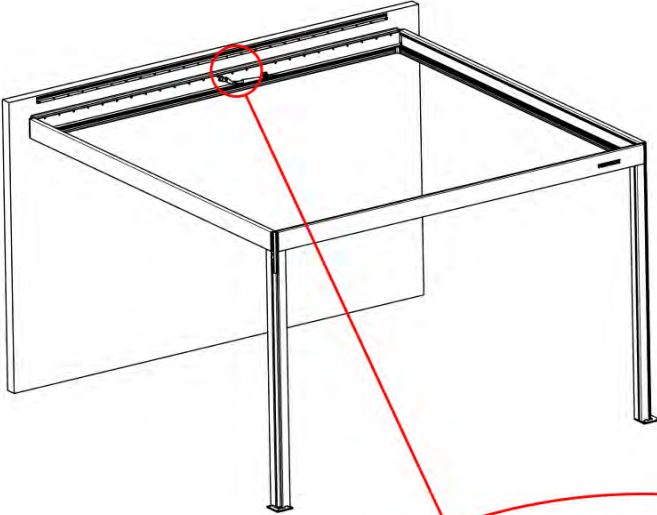

60

4

ANTHRACITE: B247
WHITE: B255
BLACK: B251