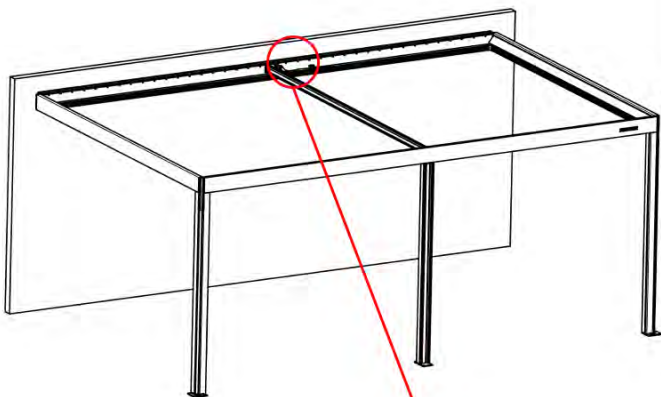

ANTHRACITE: B262
WHITE: B266
BLACK: B264

PN-200003556
1x

INFORMATION

Matter Antenna

57

58

59

i
Adjust motor to
prepare for
assembly on step 60