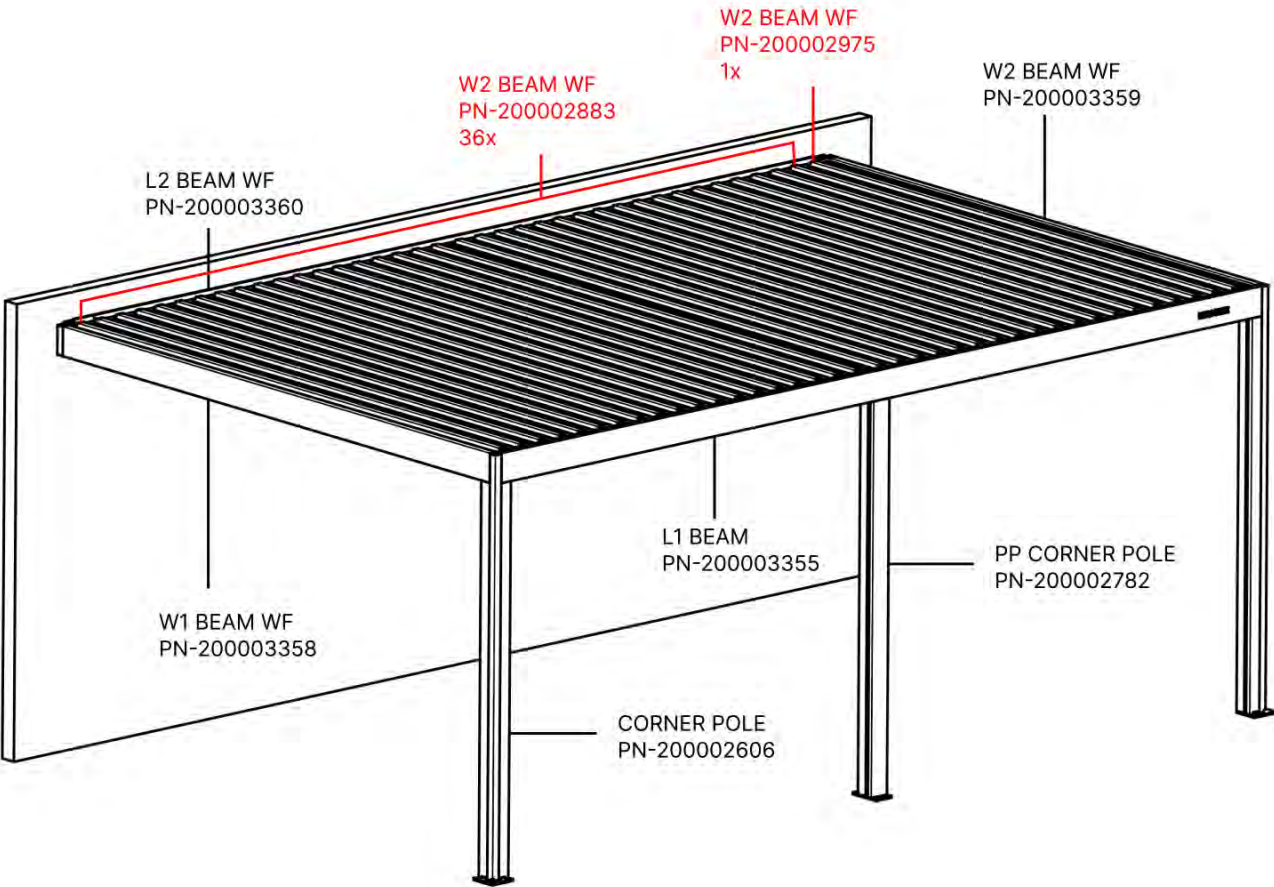

3 × 6 M

3 × 6 M

01

Are you installing a screen, slat wall or glass wall?

It is recommended to remove these Snapfit covers and clips now before installing the pergola.

Cover and clips

PN-200000512
SnapFIT cover clip