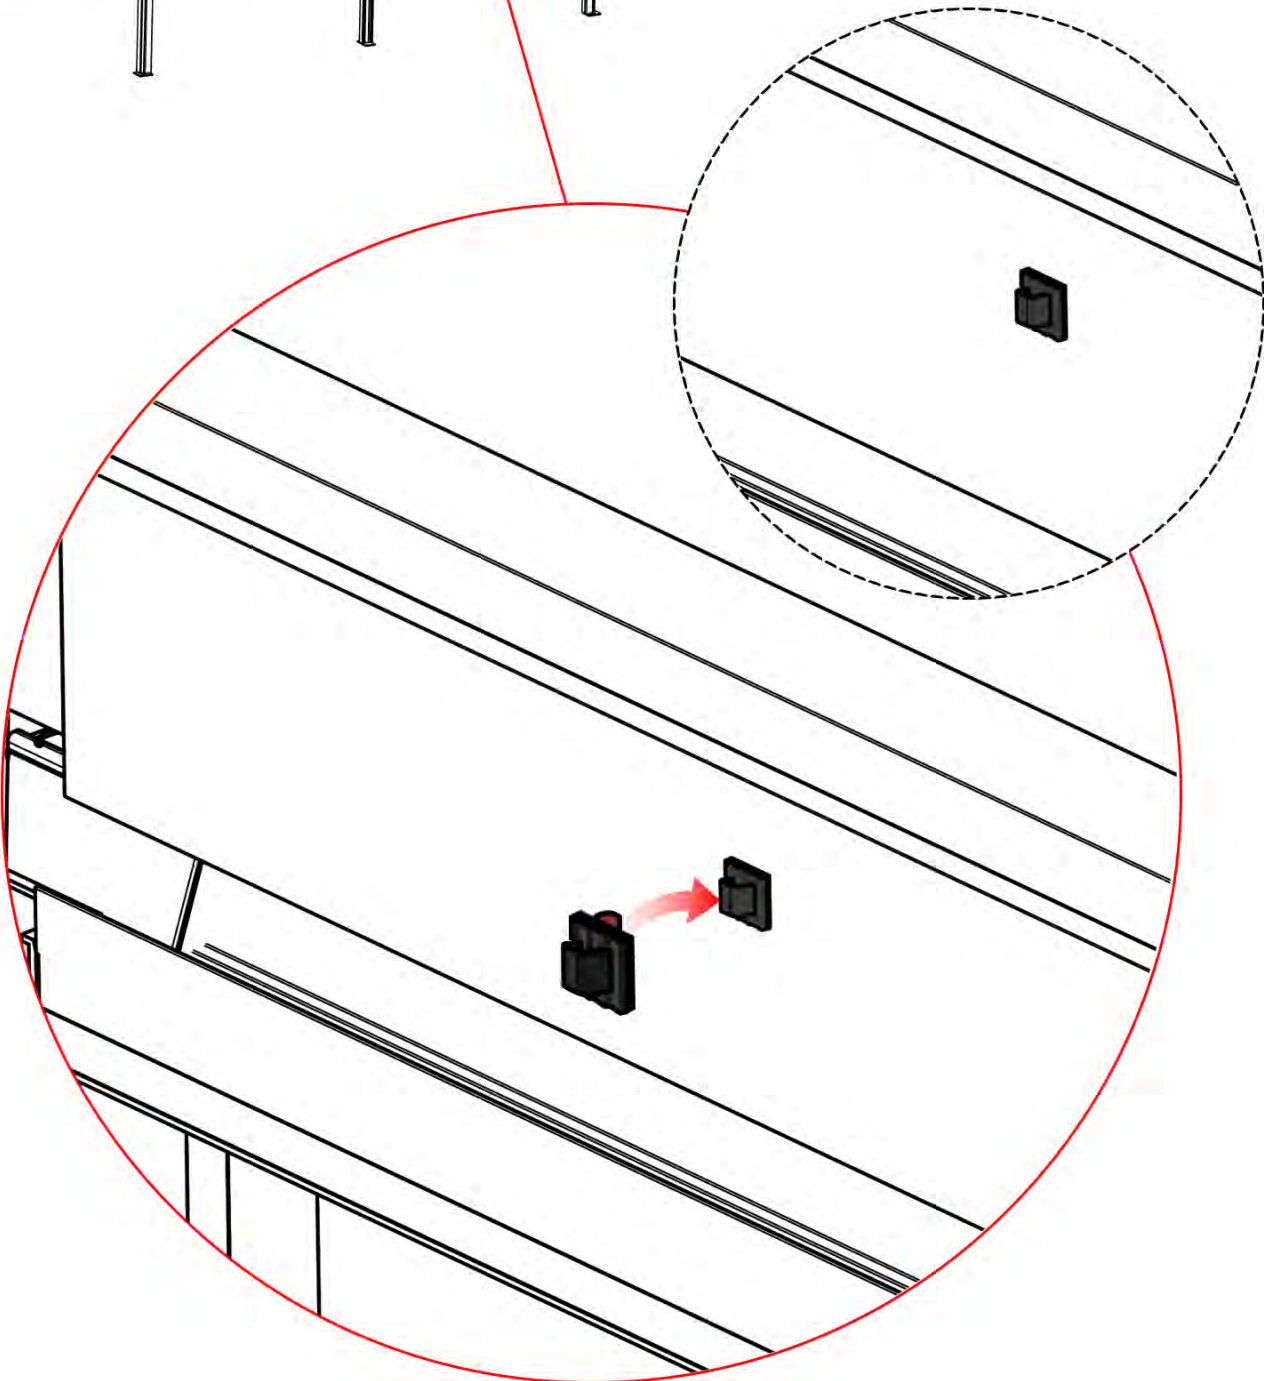

ANTHRACITE: B262
WHITE: B266
BLACK: B264

PN-200003556
1x

INFORMATION

Matter Antenna

57

58

59

i
Adjust motor to
prepare for
assembly on step 60