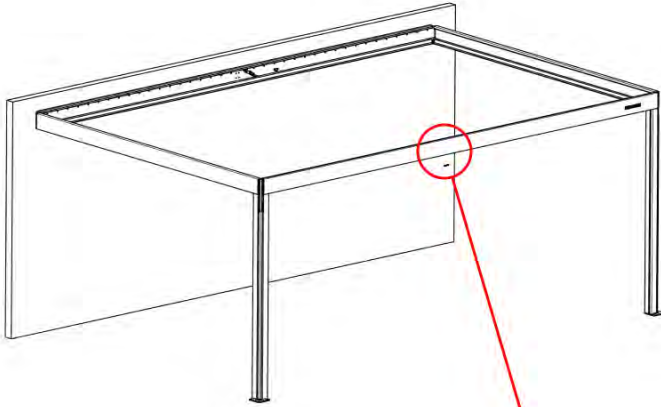

ANTHRACITE: C123
WHITE: C125
BLACK: C124

PN-20000....

1x

While the snapFIT clip can be shifted left or right to adjust the pole position—by trimming the snapFIT cover (highlighted in red)—please be advised that off-center placement will compromise the accuracy of the pergola's rated snow and wind load specifications.