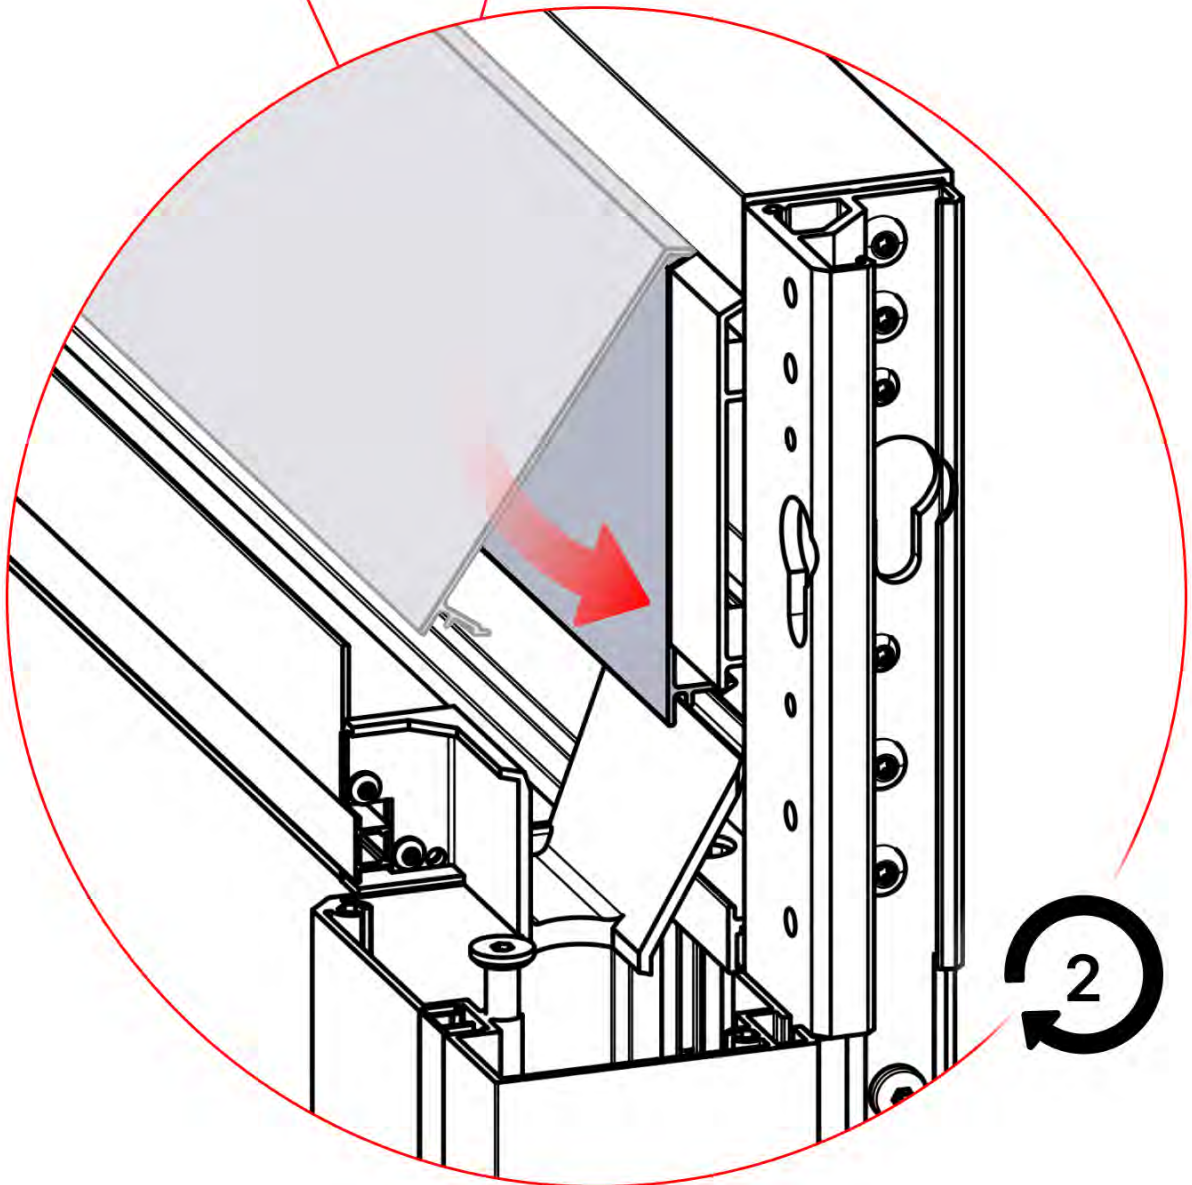

56

x1
PERGOLUX

5

ANTHRACITE: B262
WHITE: B266
BLACK: B264

PN-200003556
1x