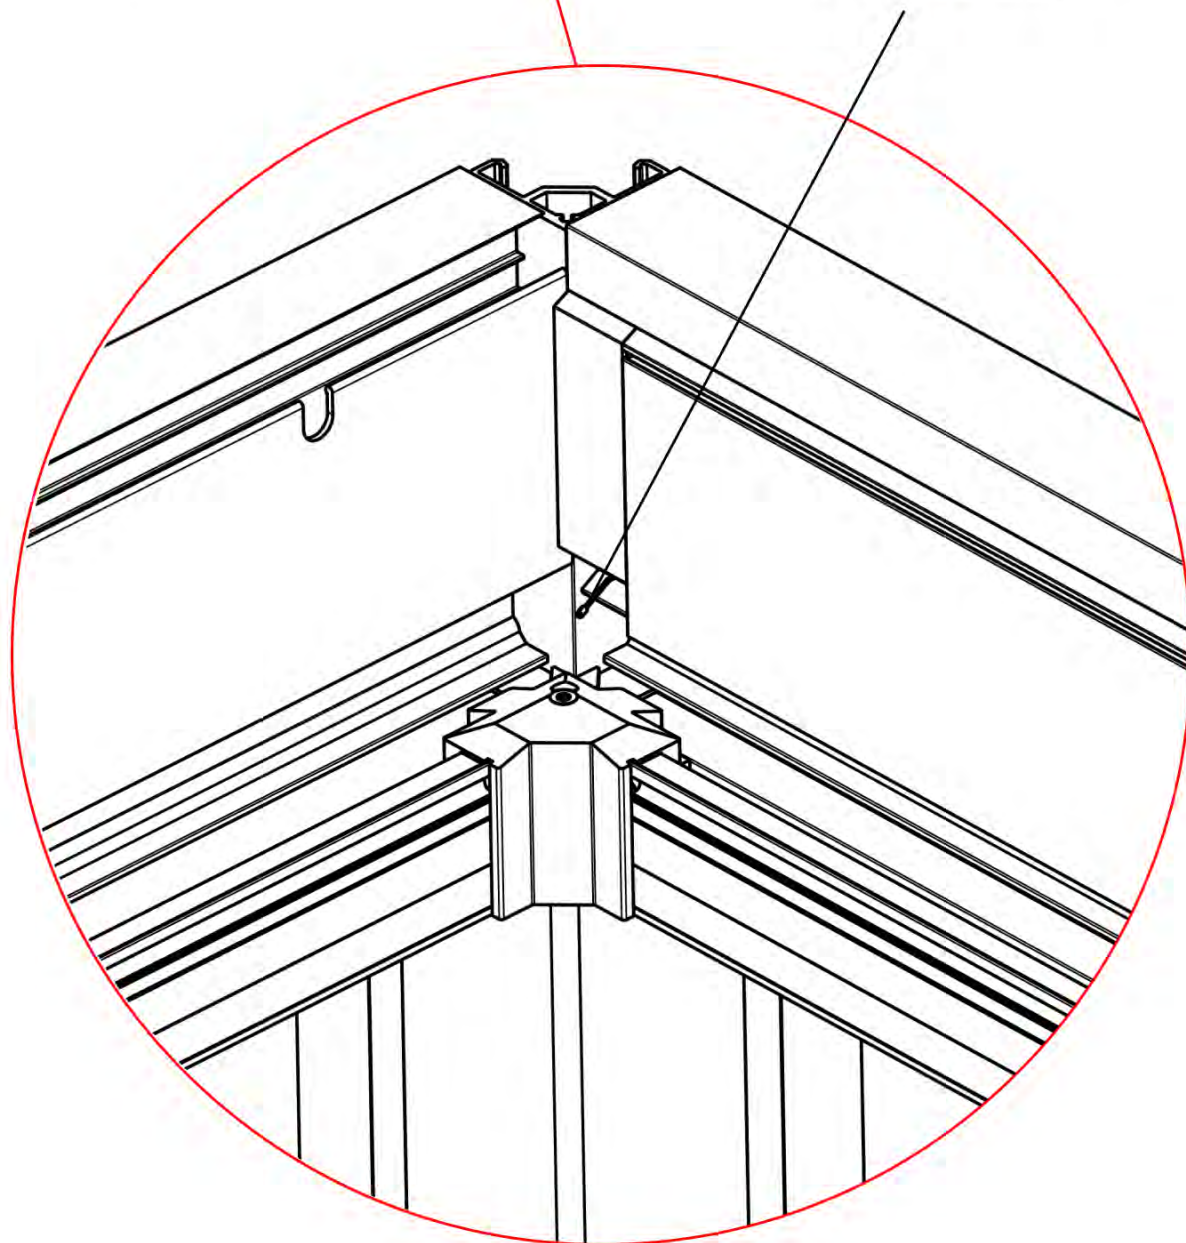

ANTHRACITE: B262
WHITE: B266
BLACK: B264

PN-200003556
1x

INFORMATION

Matter Antenna

57

58

59

i
Adjust motor to
prepare for
assembly on step 60