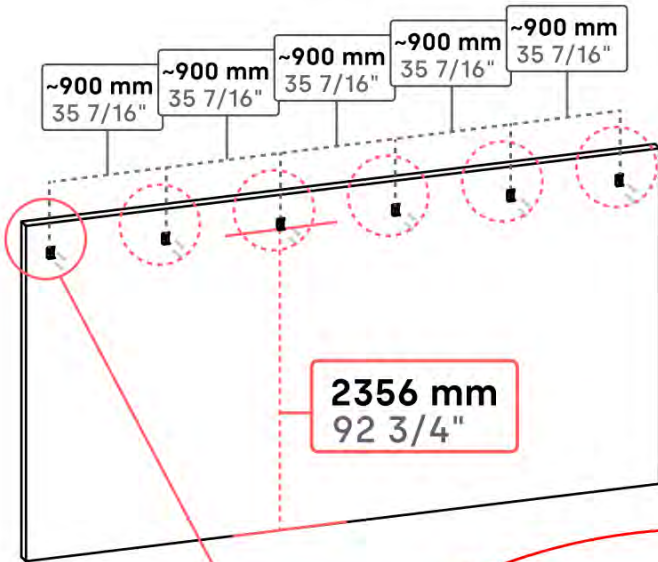

07

4

ANTHRACITE: B247
WHITE: B255
BLACK: B251

PN-200000510
5x