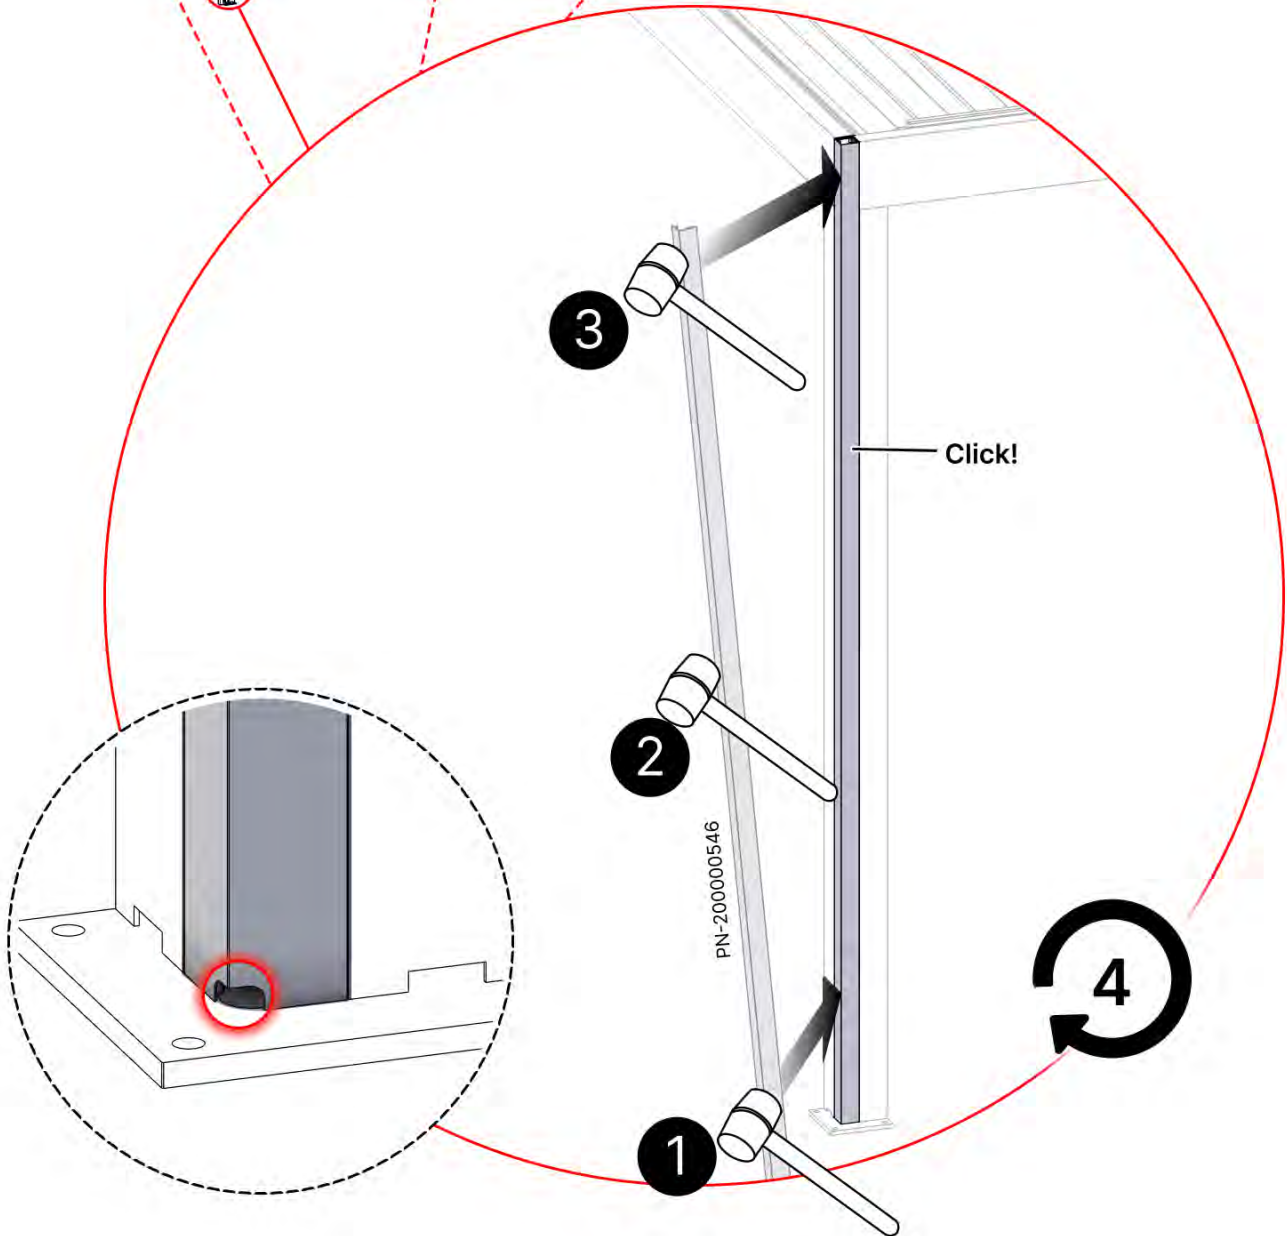

3

2

1

4

Click!

PN-200000546