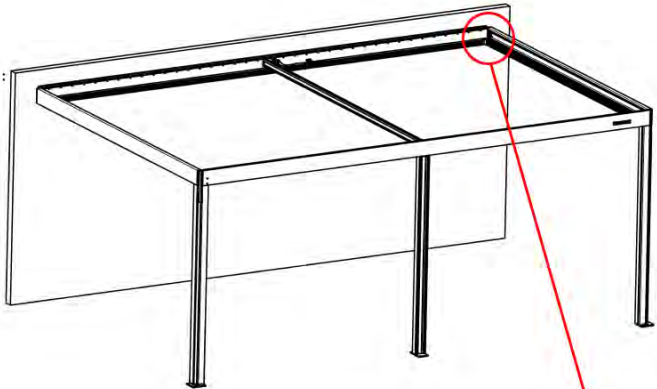

ANTHRACITE: B262
WHITE: B266
BLACK: B264

PN-200003556
1x

INFORMATION

Matter Antenna

57

58

59

i
Adjust motor to
prepare for
assembly on step 60