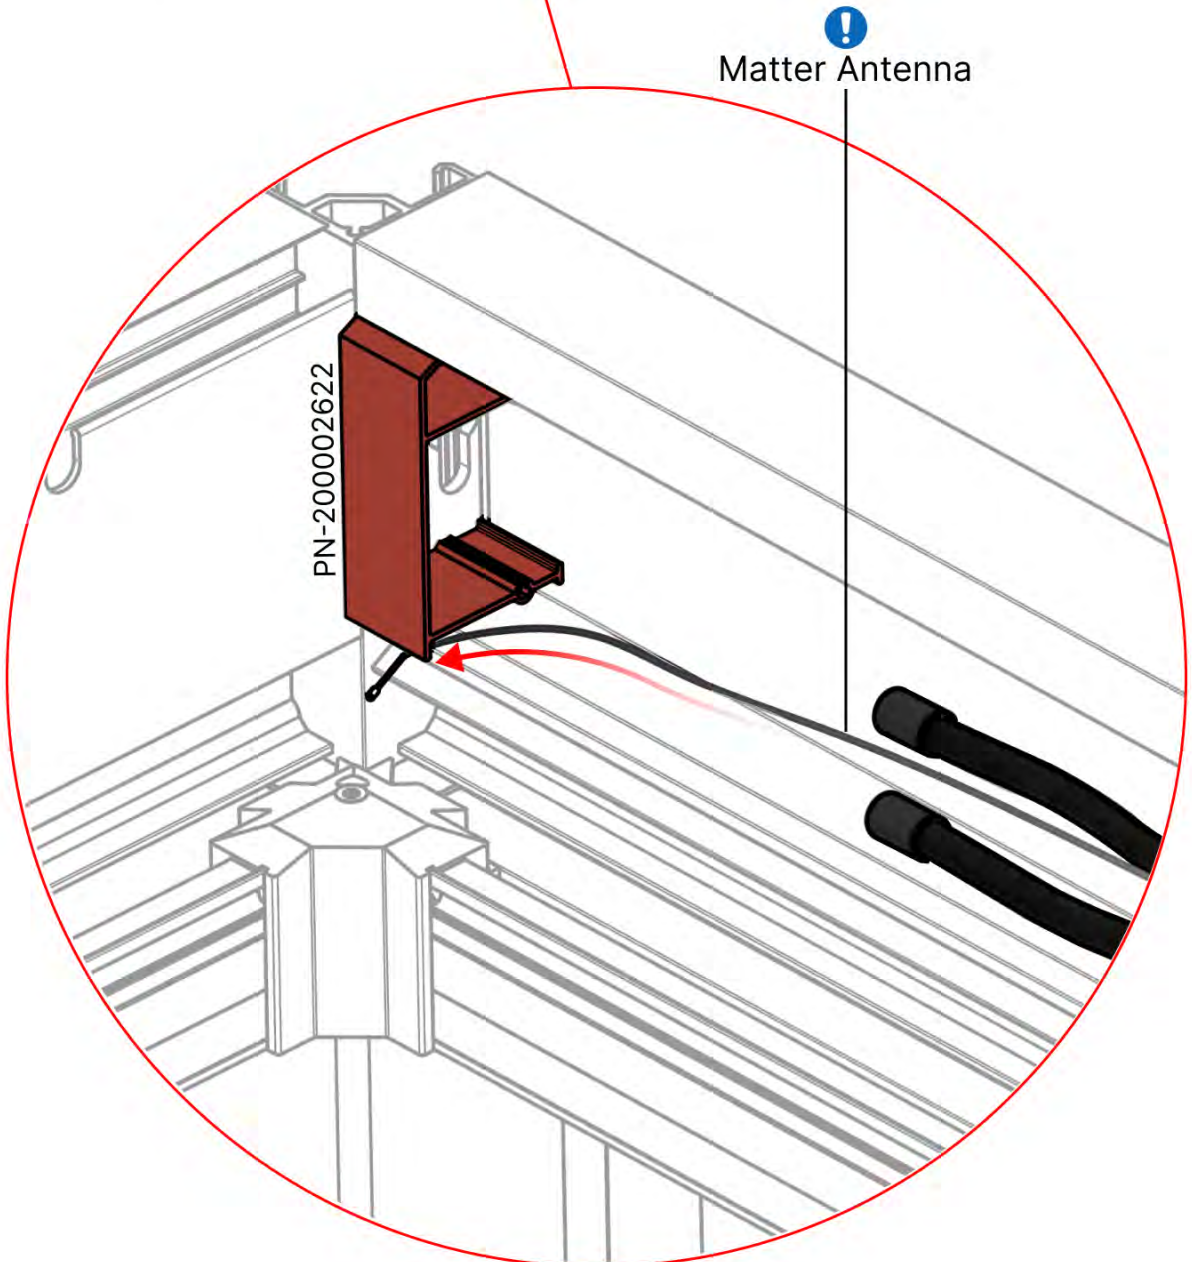

!
Route the Matter
Antenna and place it
below the highlighted
part(PN-200002622).