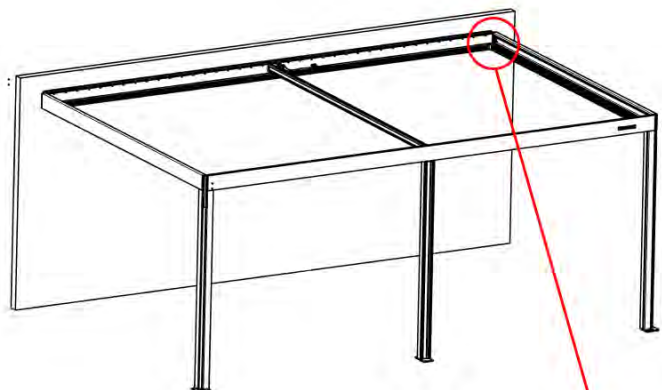

INFORMATION