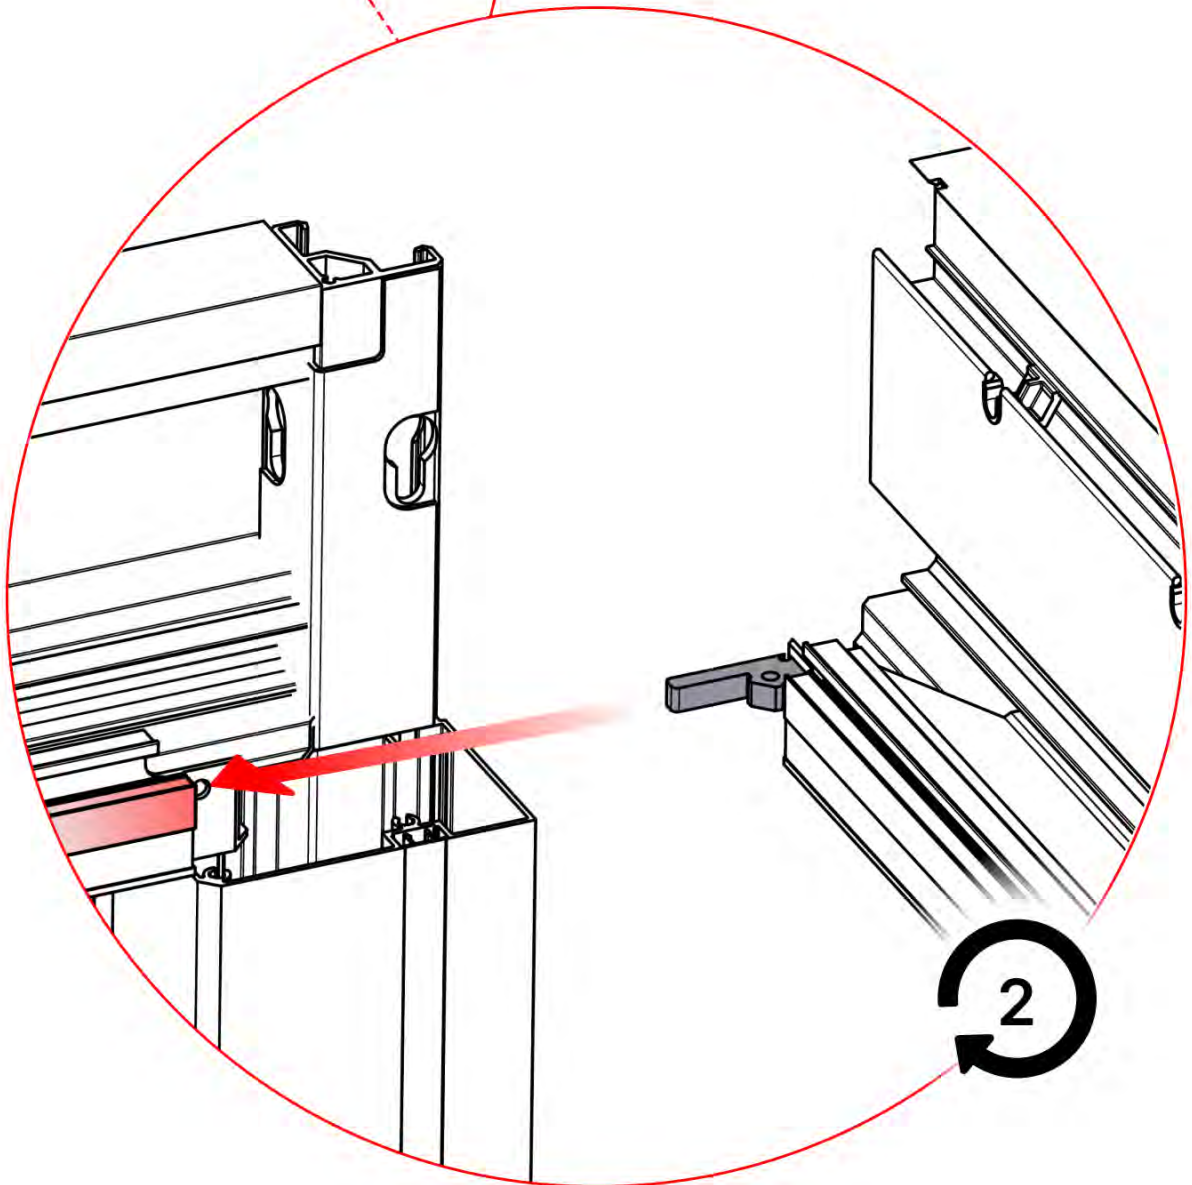

19

4

ANTHRACITE: B247
WHITE: B255
BLACK: B251