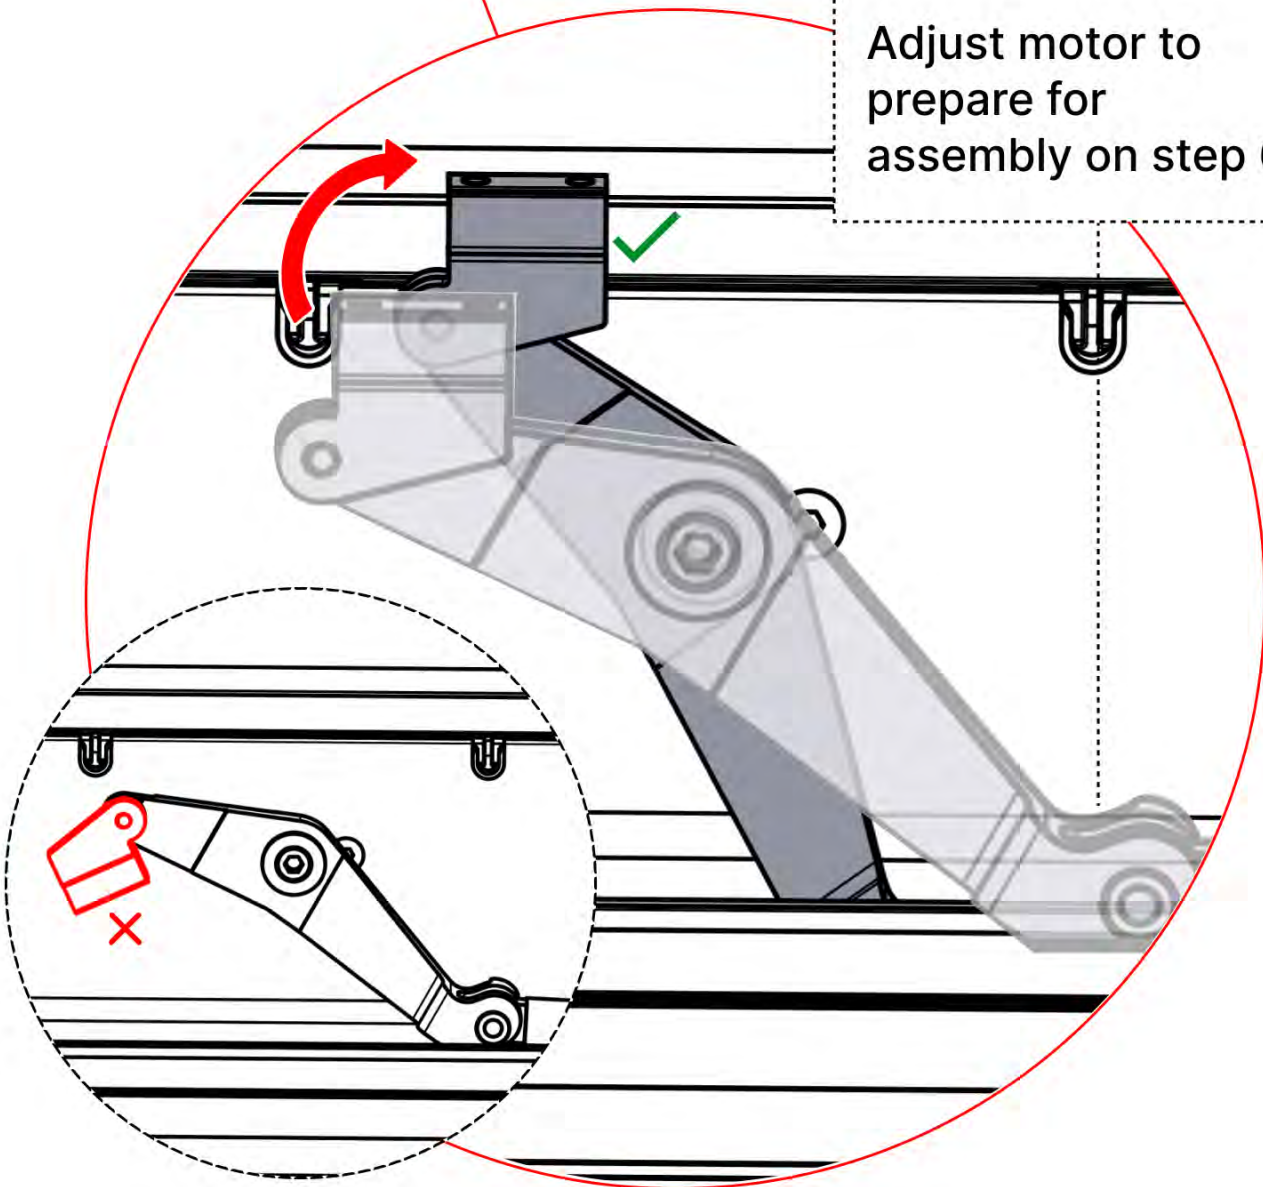

ANTHRACITE: B262
WHITE: B266
BLACK: B264

PN-200003556
1x

INFORMATION

Matter Antenna

57

58

59

i
Adjust motor to
prepare for
assembly on step 60