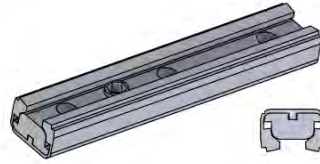

ANTHRACITE: C123
WHITE: C125
BLACK: C124

PN-20000....

1x

While the snapFIT clip can be shifted left or right to adjust the pole position—by trimming the snapFIT cover (highlighted in red)—please be advised that off-center placement will compromise the accuracy of the pergola's rated snow and wind load specifications.