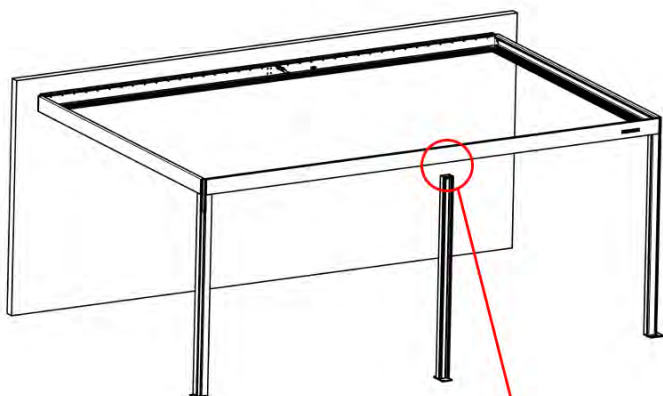

22

2

ANTHRACITE: C123
WHITE: C125
BLACK: C124

PN-200002782
1X