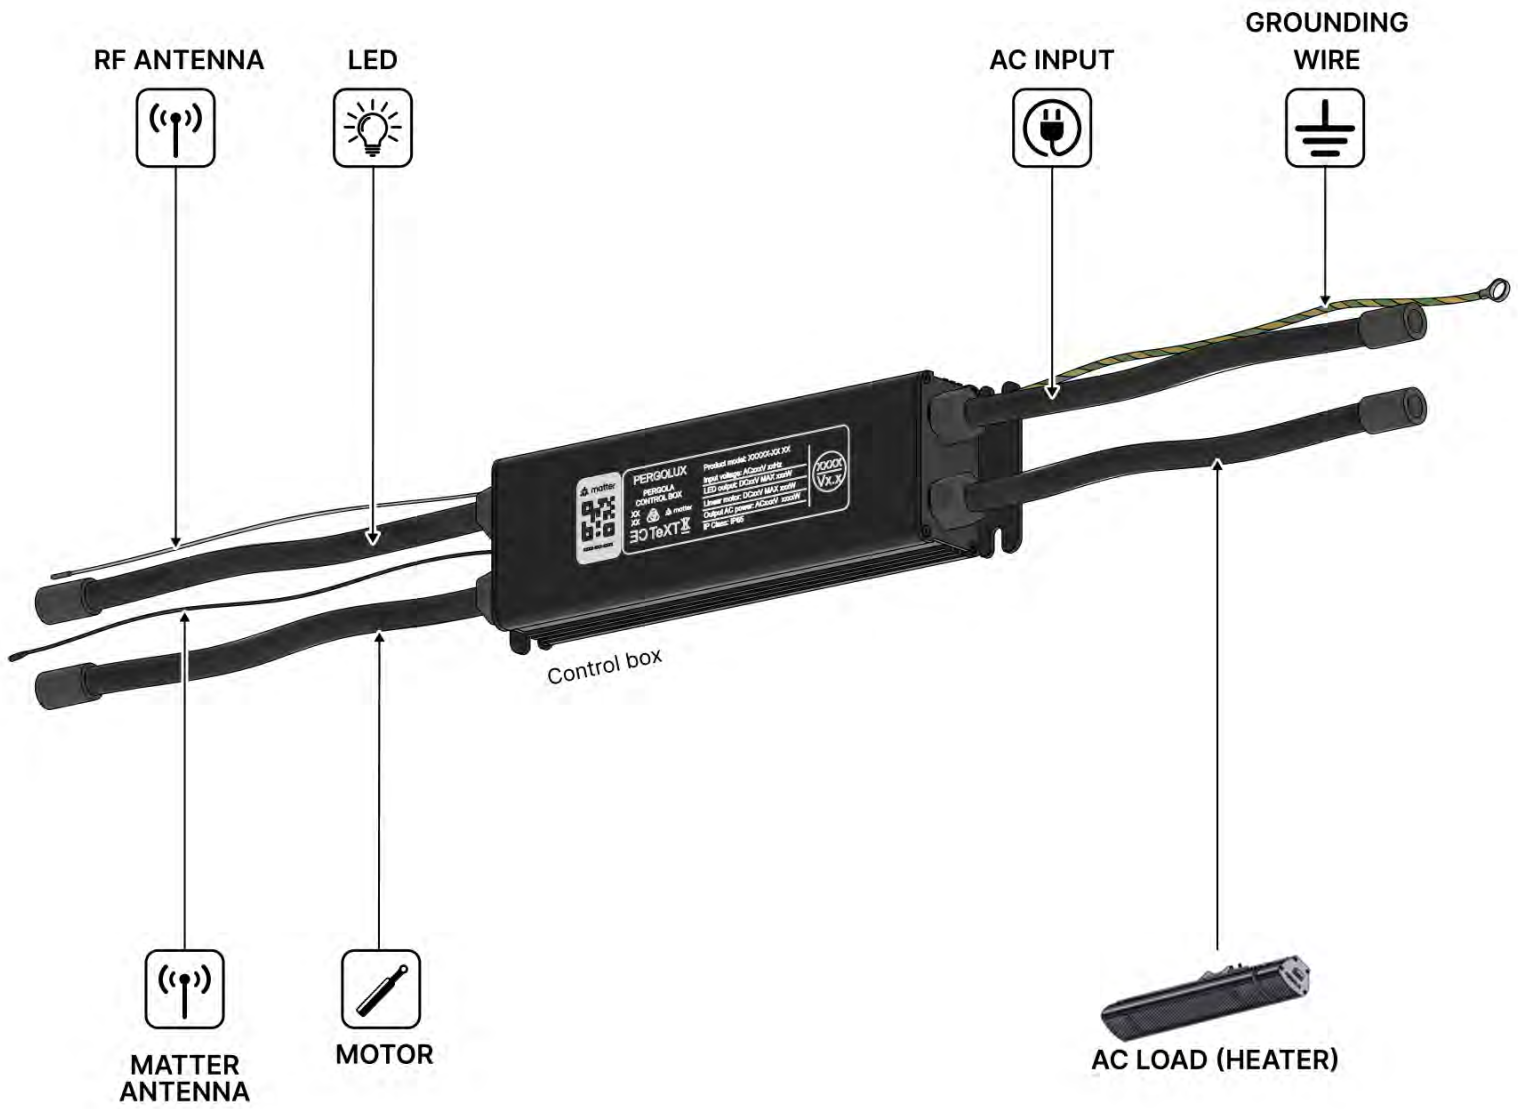

INPUTS AND OUTPUTS

46

!
Control Box can be
installed on
Preferred W BEAM

47

 **Connect grounding wire before connecting to power!**

 **GROUNDING**

48

49