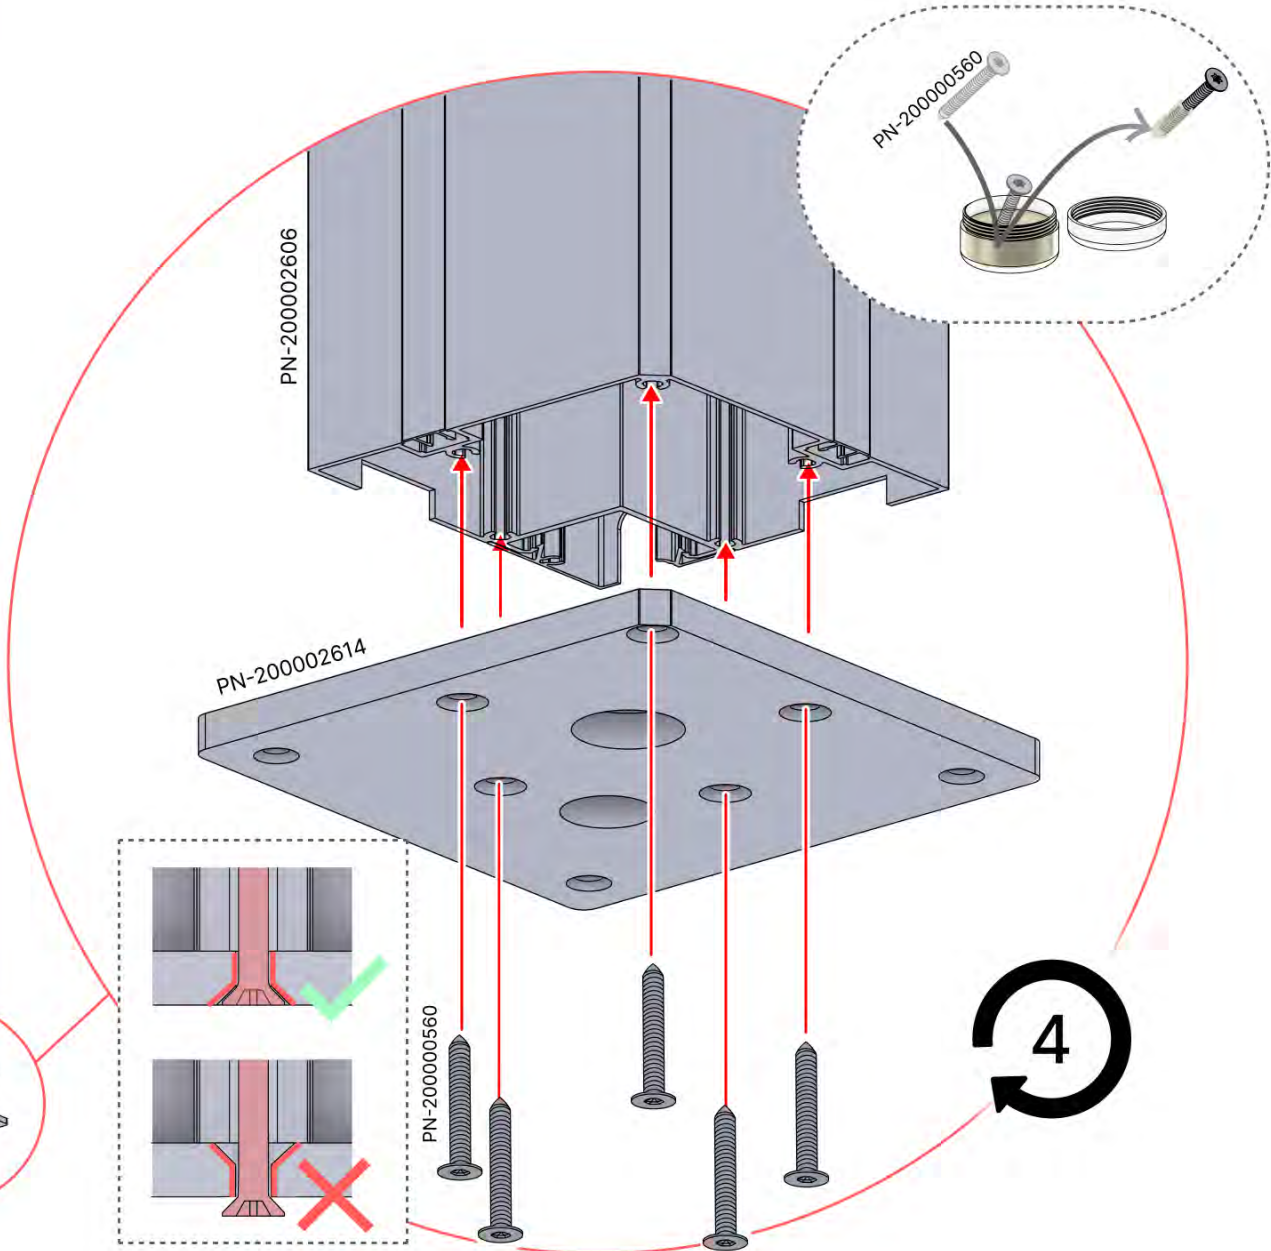

04

1

ANTHRACITE: C120
WHITE: C122
BLACK: C121

4

ANTHRACITE: B247
WHITE: B255
BLACK: B251

PN-200002606
4x

PN-200002614
4x

PN-200000560
20x

PN-200002606

PN-200002614

PN-200000560

PN-200000560

4