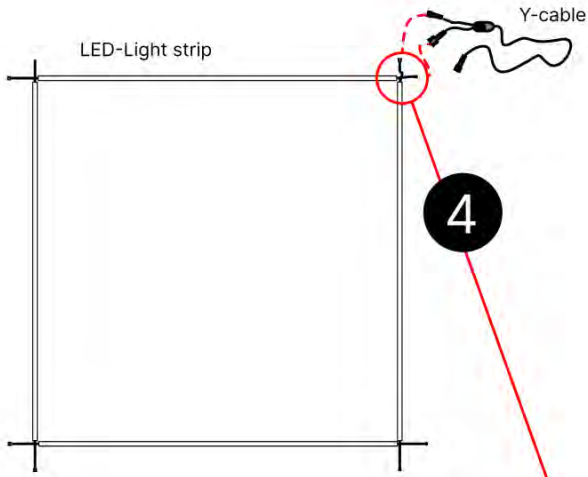

When installing the light strip, do not pull or bend the wires on both sides with force, as this may cause the solder joints to fall off.

Important! Please watch all the videos before starting the assembly.

The videos contain important information relevant to the assembly process.

PERGOLUX LED Light S4

IMPORTANT INFORMATION

INFORMATION

34

35

Tip: For a smoother LED installation, spray the track with soapy water before mounting.