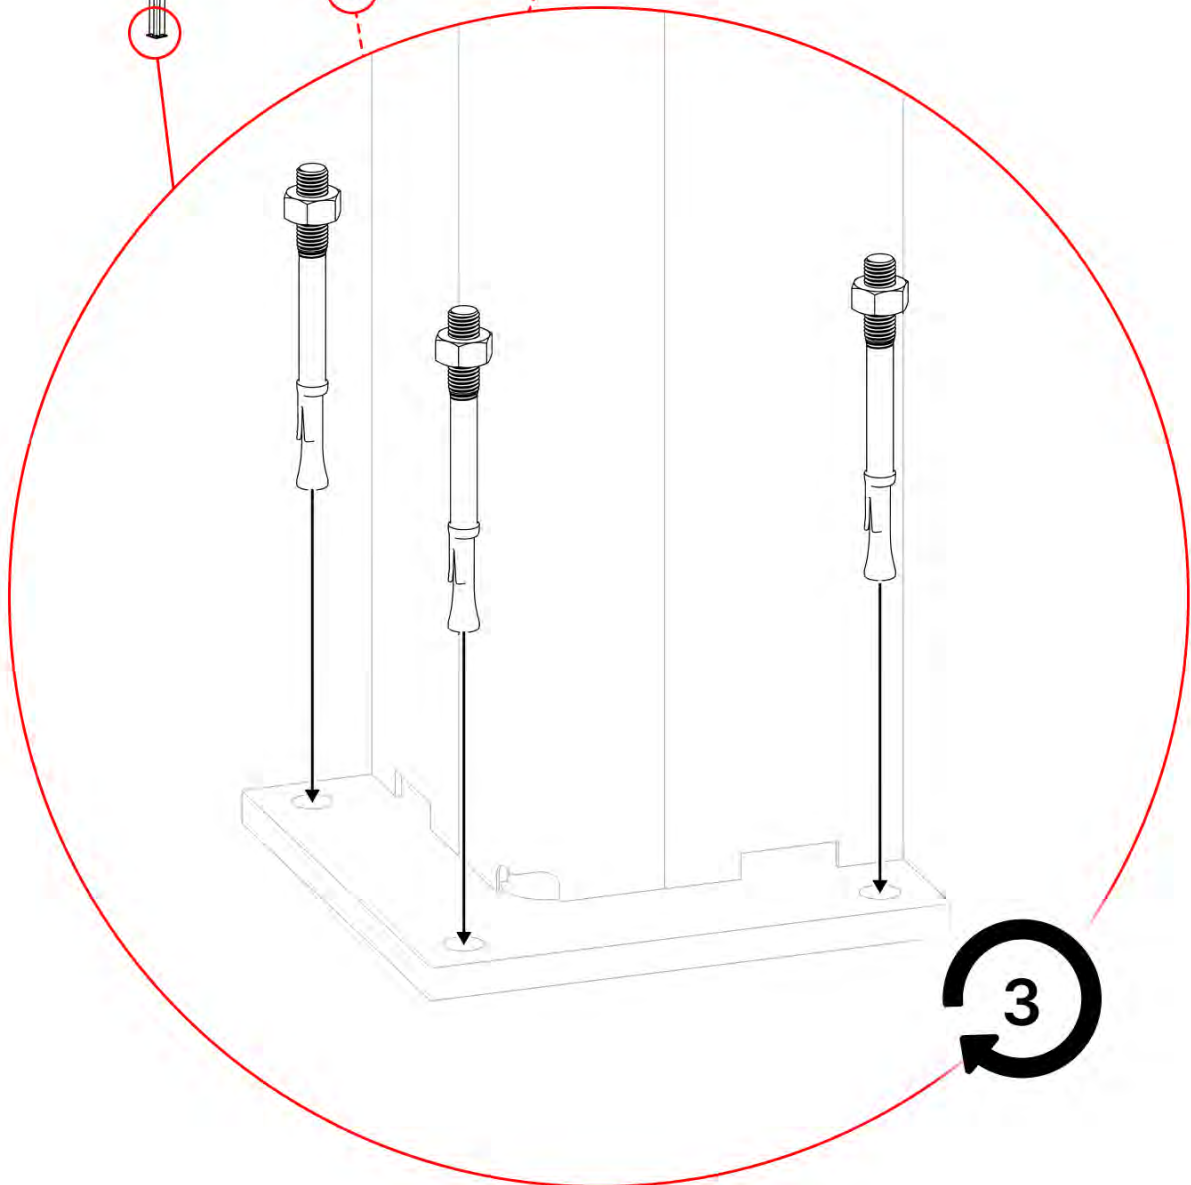

75

PERGOLUX | PERGOLA PRO WALL MOUNTED S4

3 X 6 m