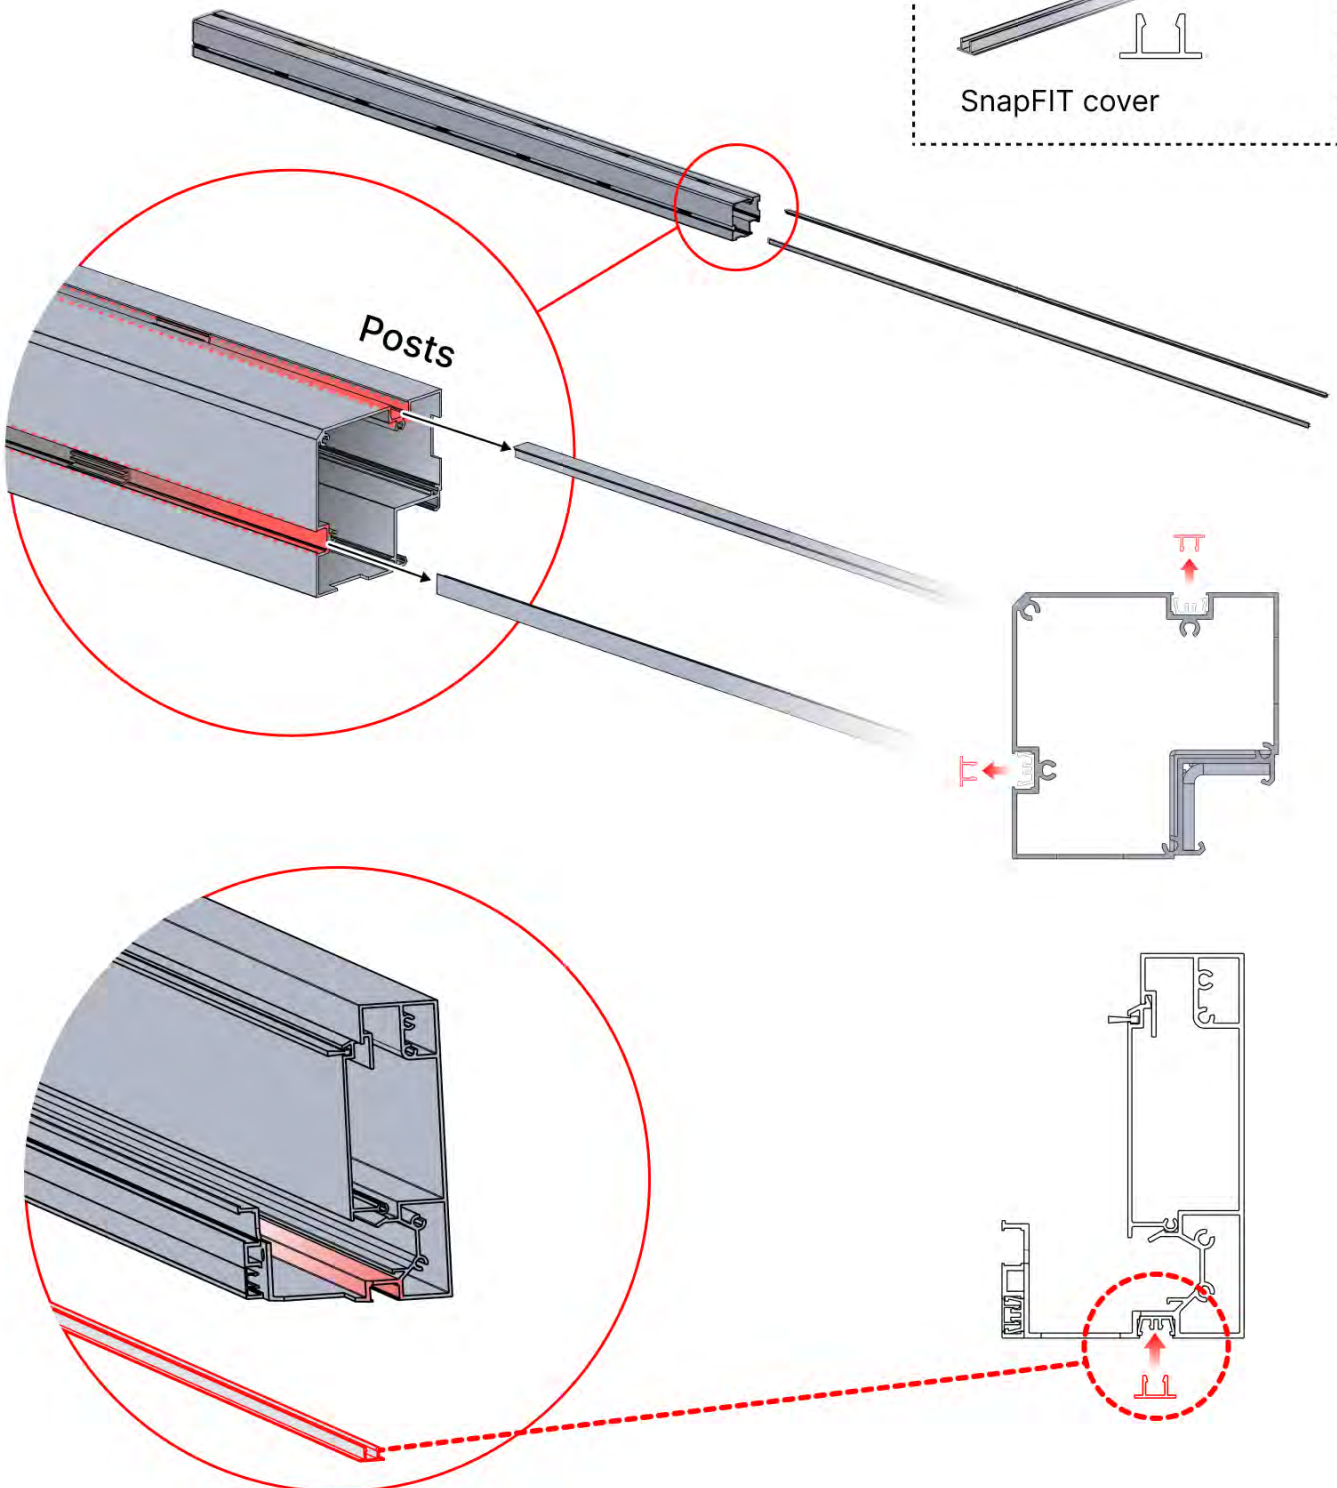

01

Are you installing a screen, slat wall or glass wall?

It is recommended to remove these Snapfit covers and clips now before installing the pergola.

Cover and clips

PN-200000512
SnapFIT cover clip

SnapFIT cover