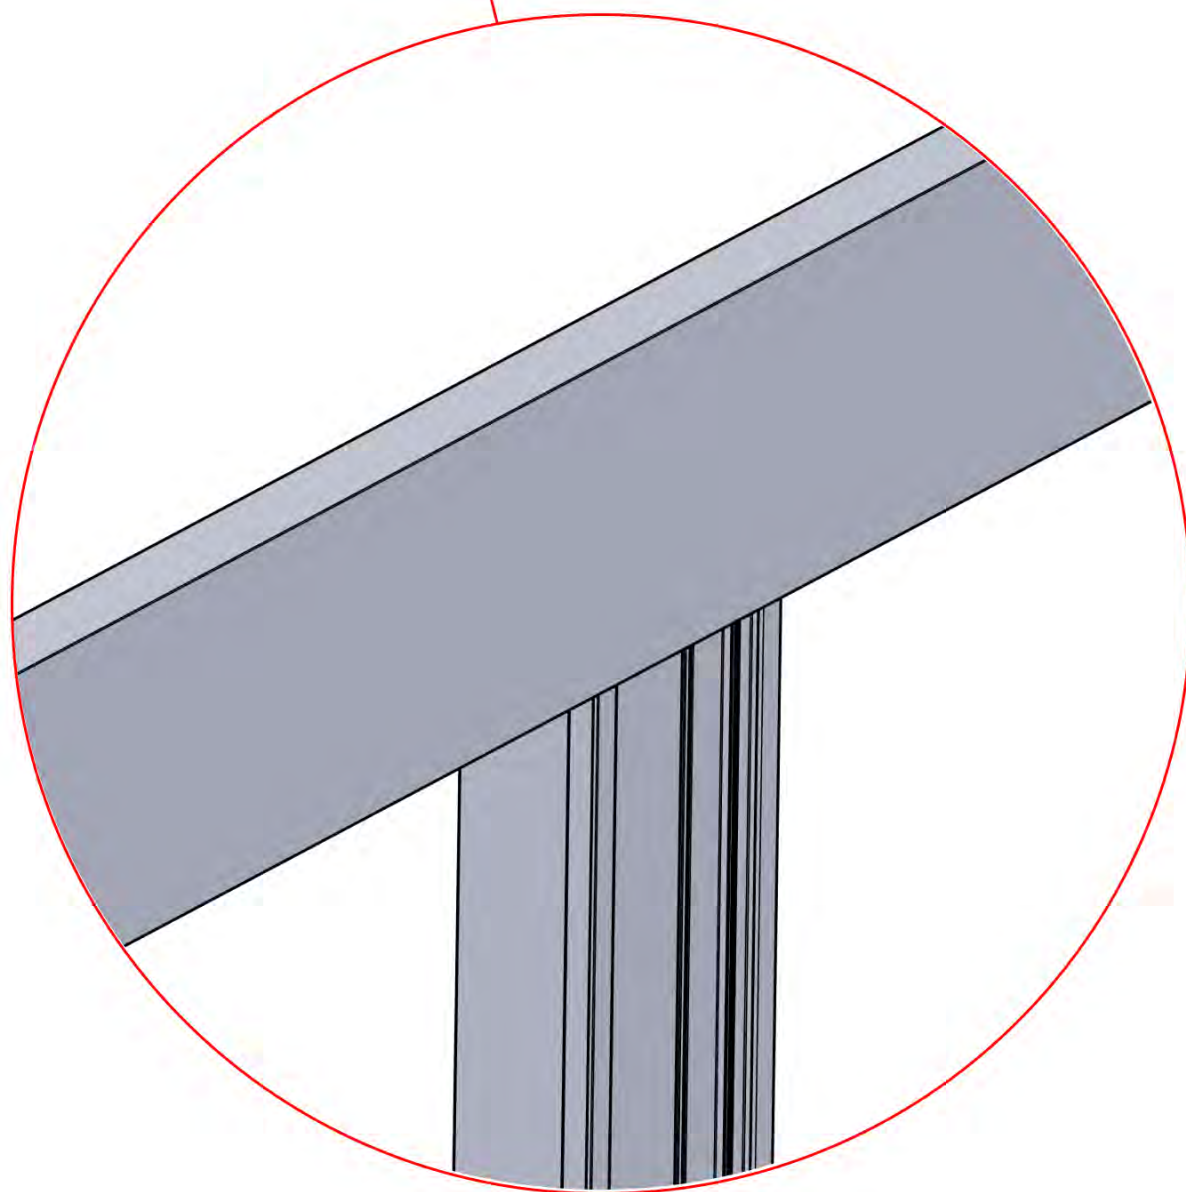

22

2

ANTHRACITE: C123
WHITE: C125
BLACK: C124

PN-200002782
1X