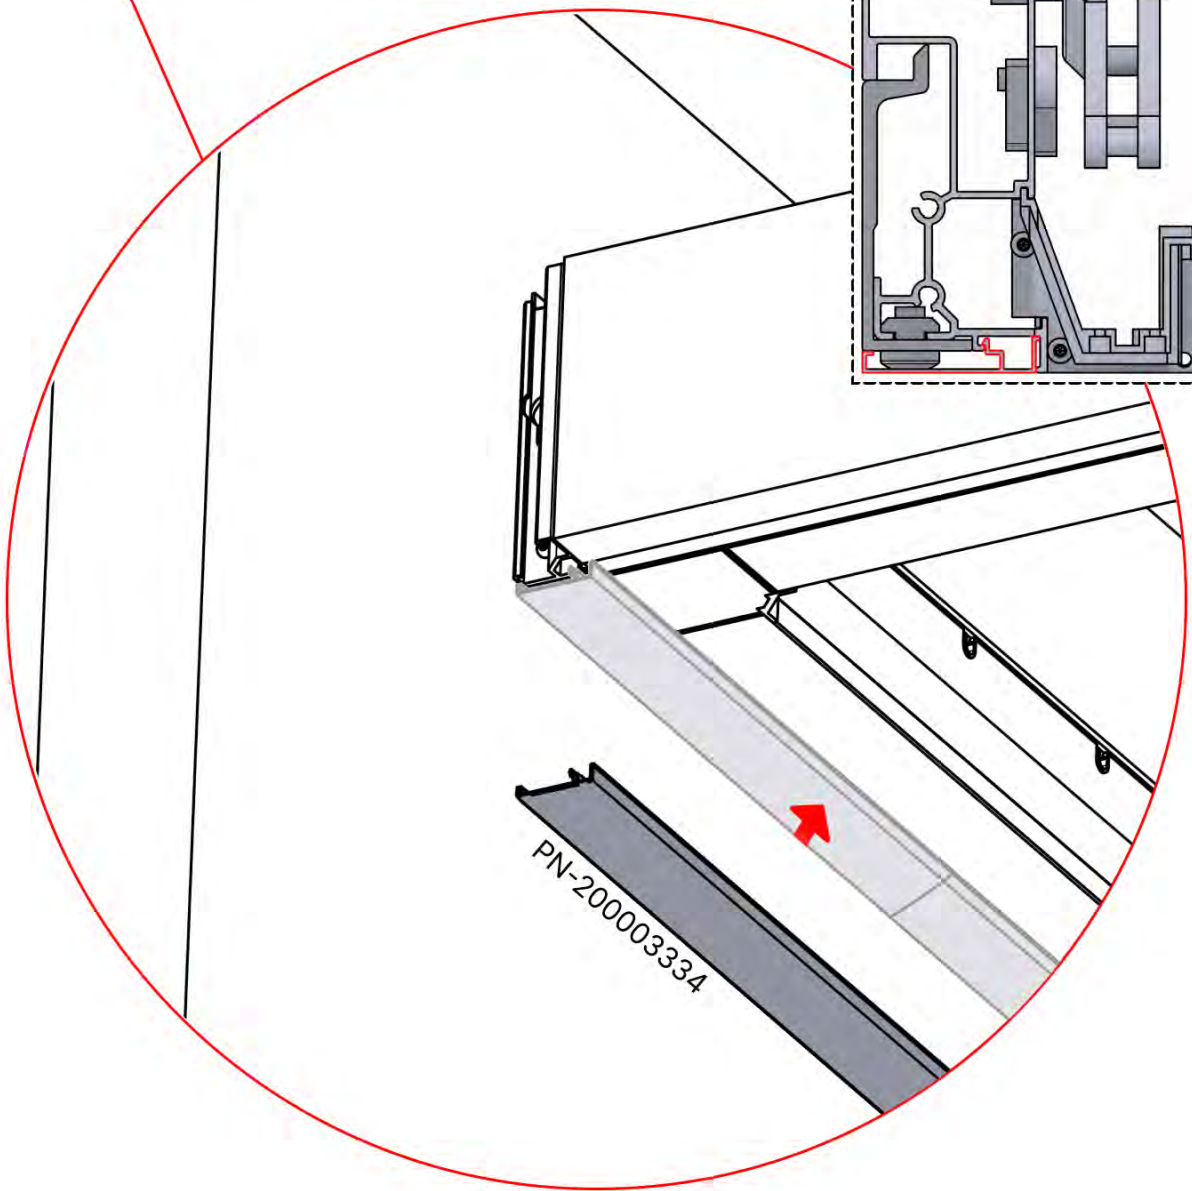

54

4

ANTHRACITE: B247
WHITE: B255
BLACK: B251