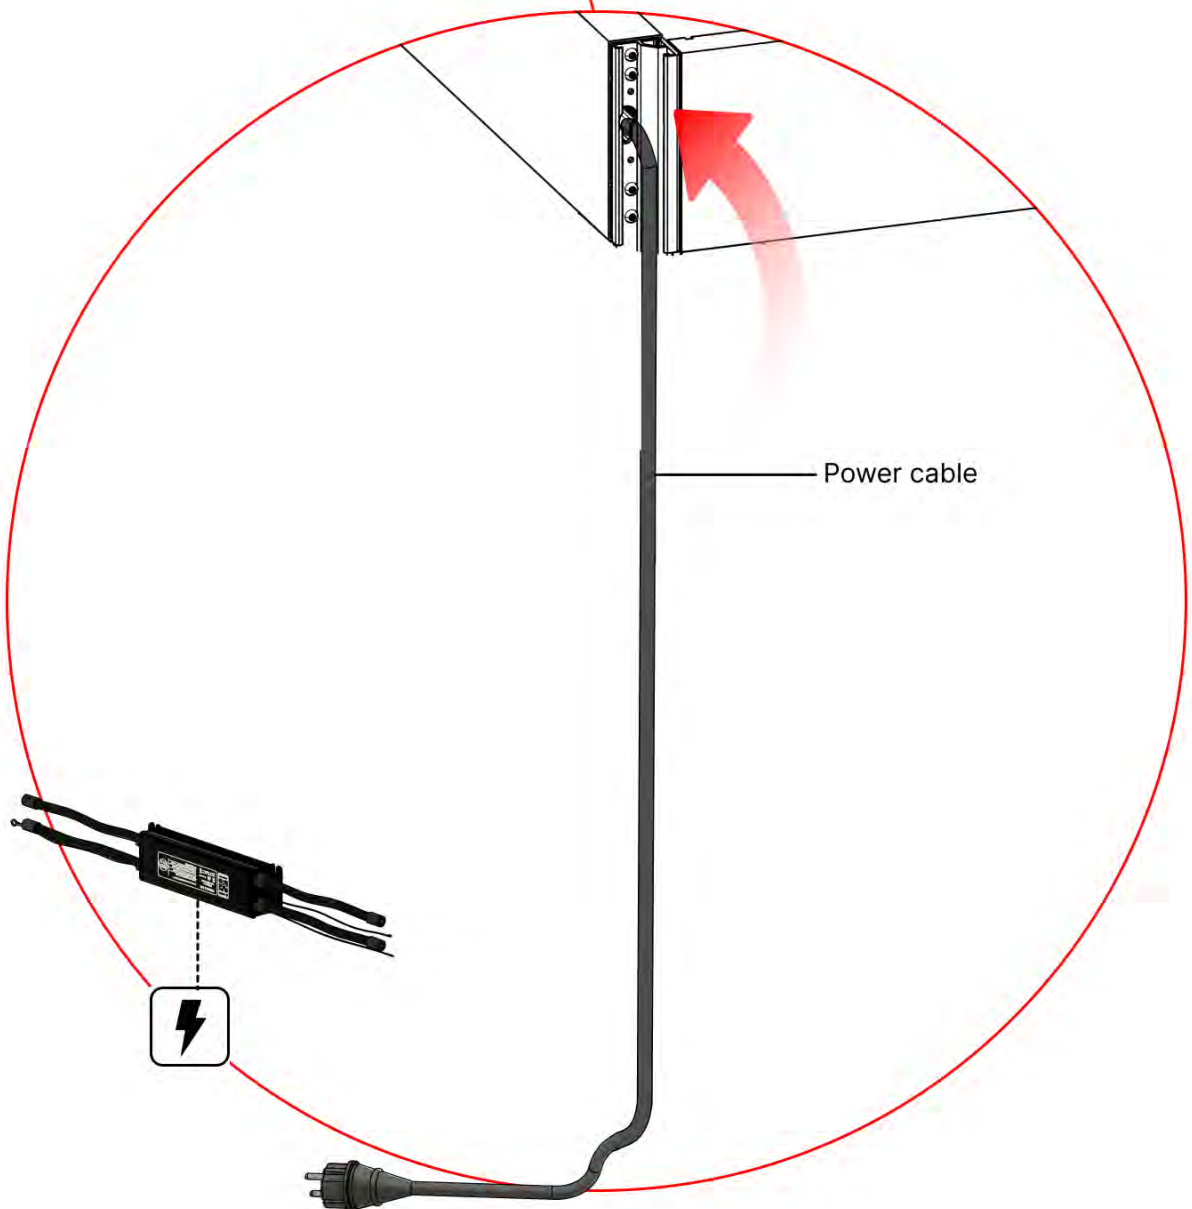

INPUTS AND OUTPUTS

46

!
Control Box can be
installed on
Preferred W BEAM

47

 **Connect grounding wire before connecting to power!**

 **GROUNDING**

48

49

!
Power Cable can be
routed through all
the Poles.

50

51

52

1

If you are going to install a heater, do it now.

Follow the instructions in the heater assembly manual.

2