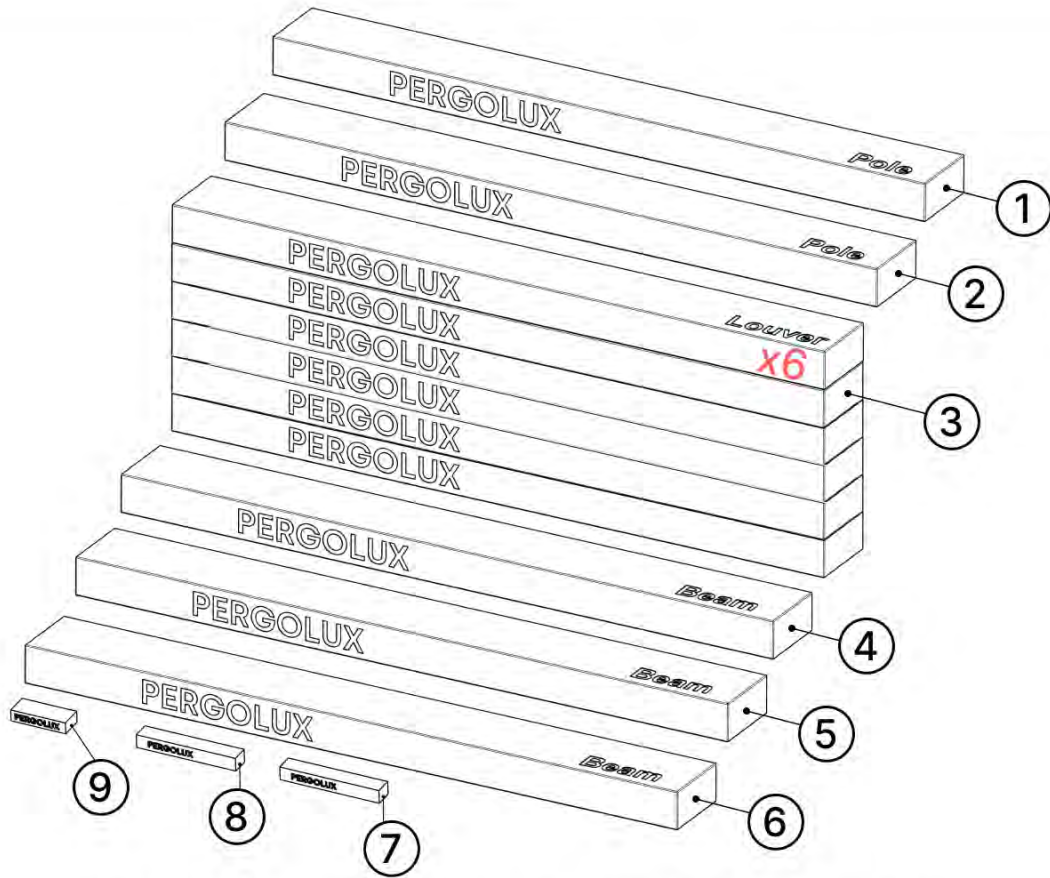

INFORMATION

3mm, 4mm, 5mm

TX15, TX20, TX25, TX30

PACKAGE OVERVIEW

ORDER	ANTHRACITE	WHITE	BLACK
①	C120	C122	C121
②	C123	C125	C124
③	L221	L225	L223
④	B247	B255	B251
⑤	B262	B266	B264
⑥	B274	B278	B276
⑦	MOTOR		
⑧	CONTROL BOX		
⑨	POWER CABLE		