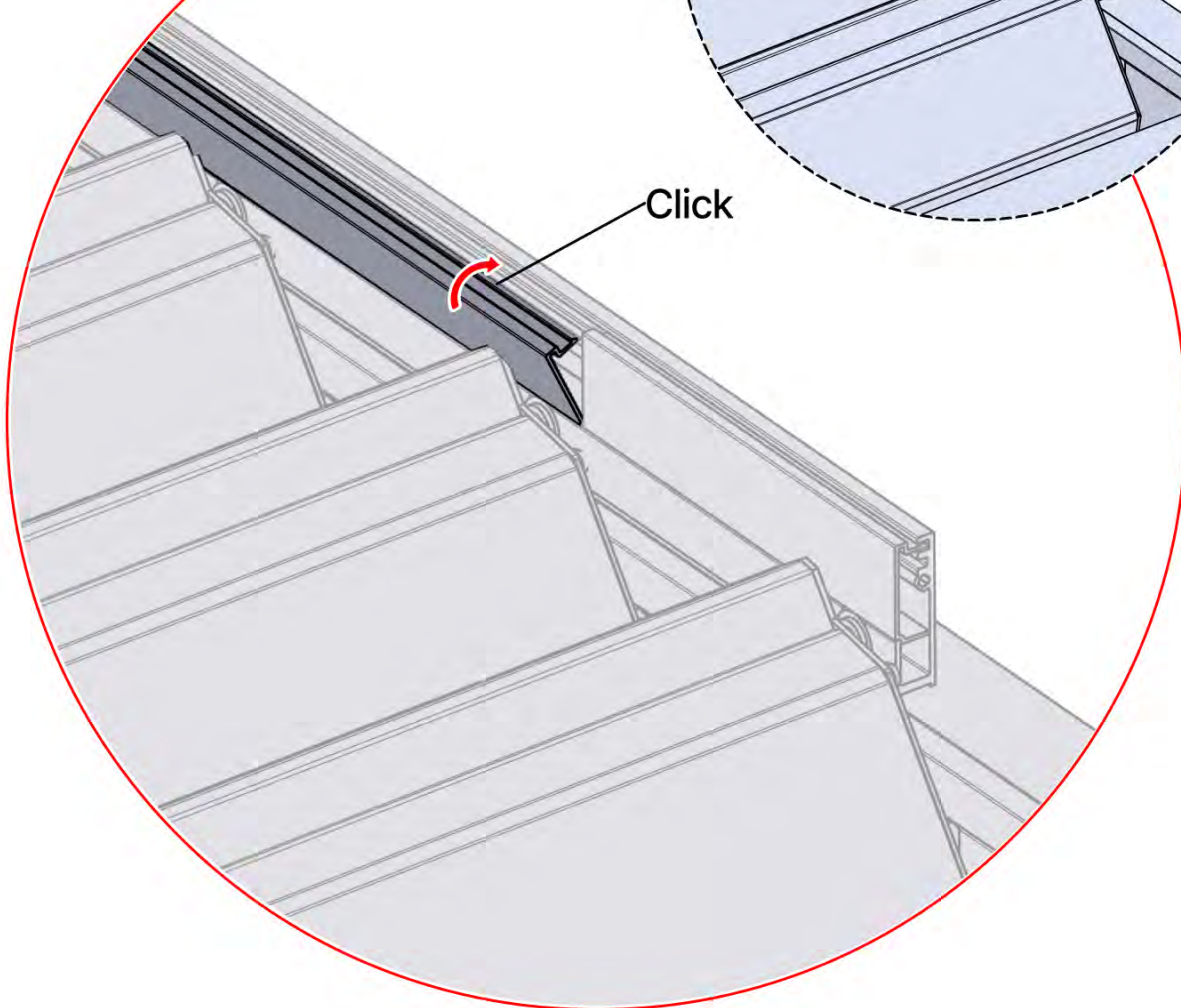

68

x7
PERGOLUX

4

ANTHRACITE: B247
WHITE: B255
BLACK: B251

PN-200002865
1x