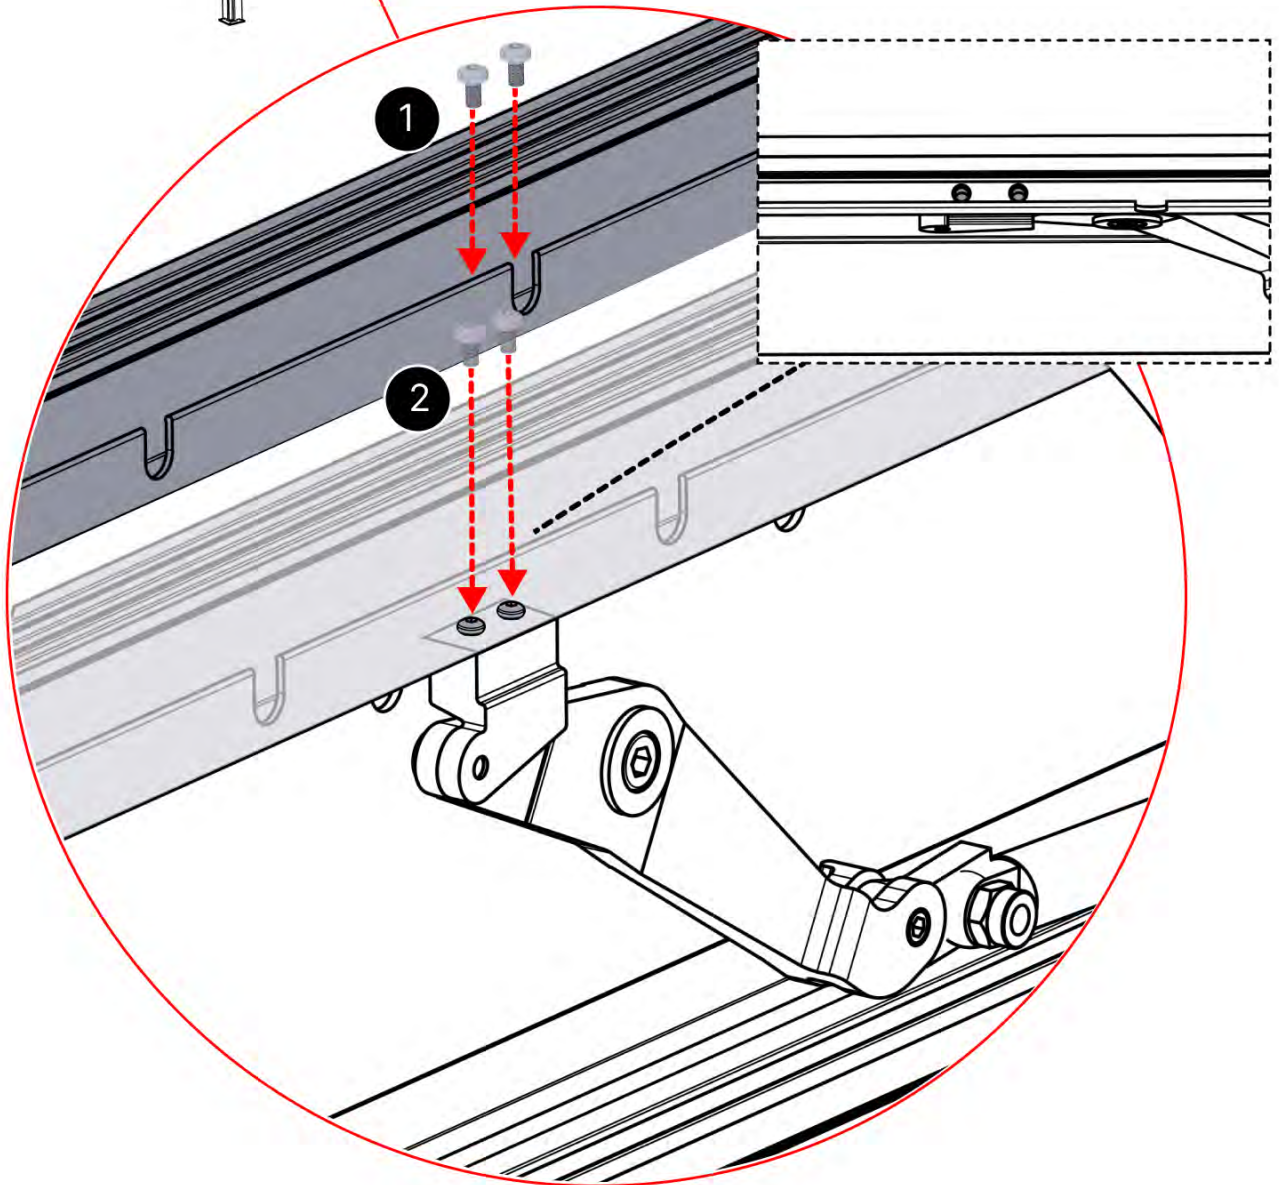

60

4

ANTHRACITE: B247
WHITE: B255
BLACK: B251