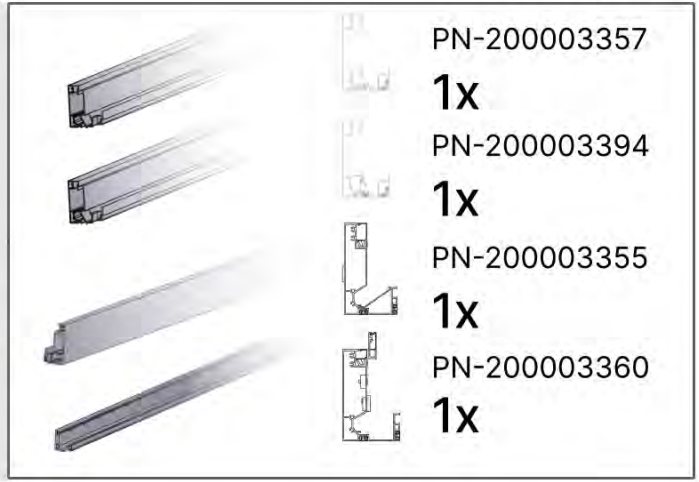

03

ANTHRACITE: B247
WHITE: B255
BLACK: B251

ANTHRACITE: B262
WHITE: B266
BLACK: B264