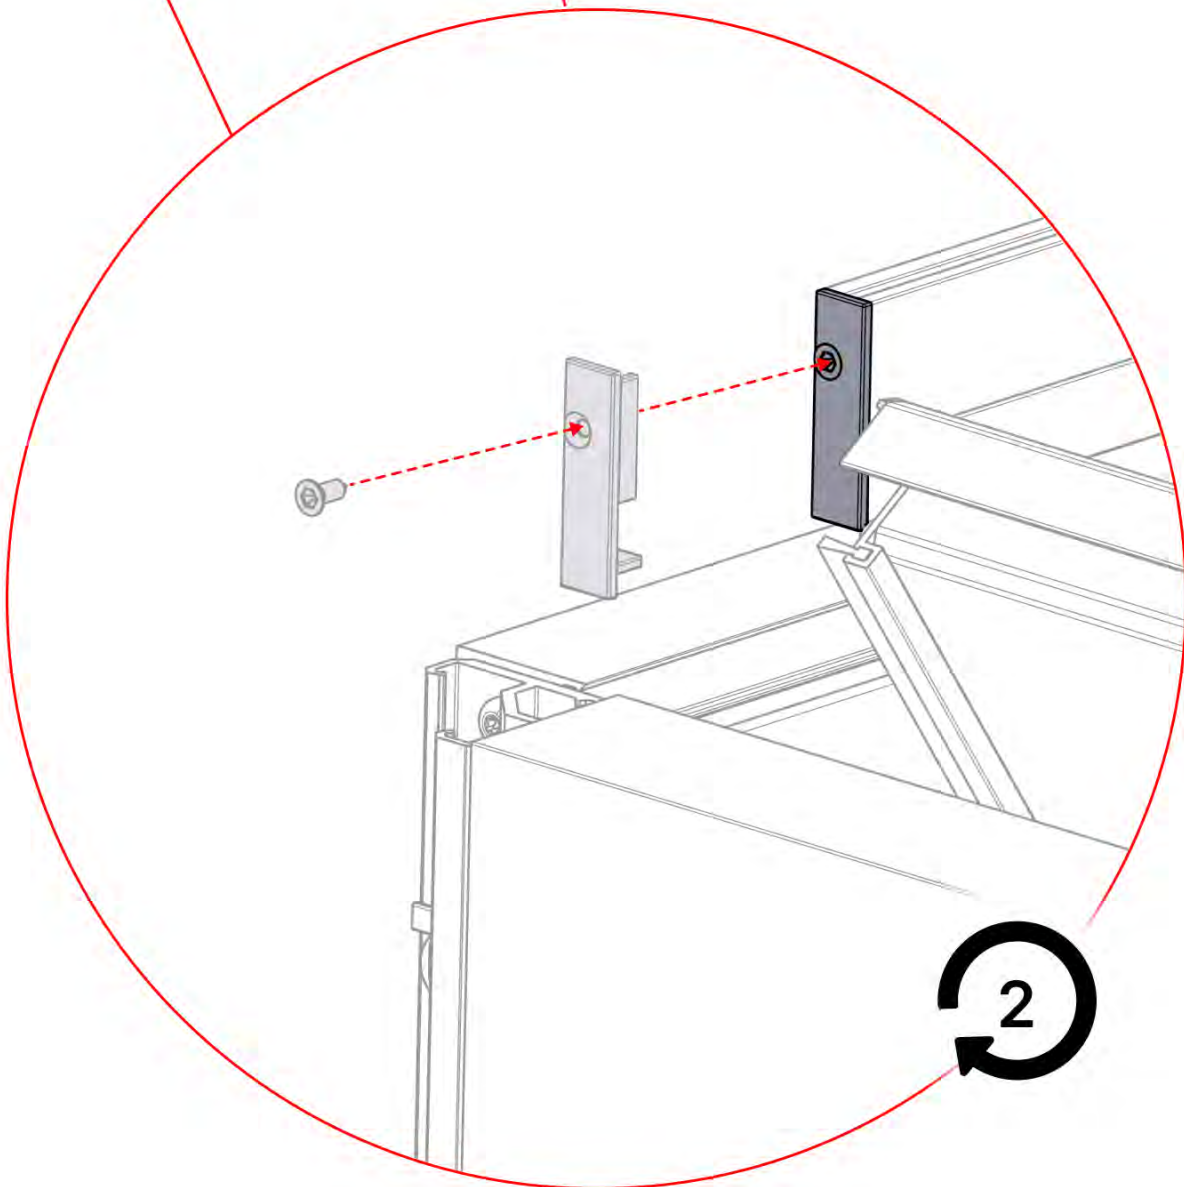

PN-200003030 1x
	PN-200003031 1x
	PN-200001207 1x