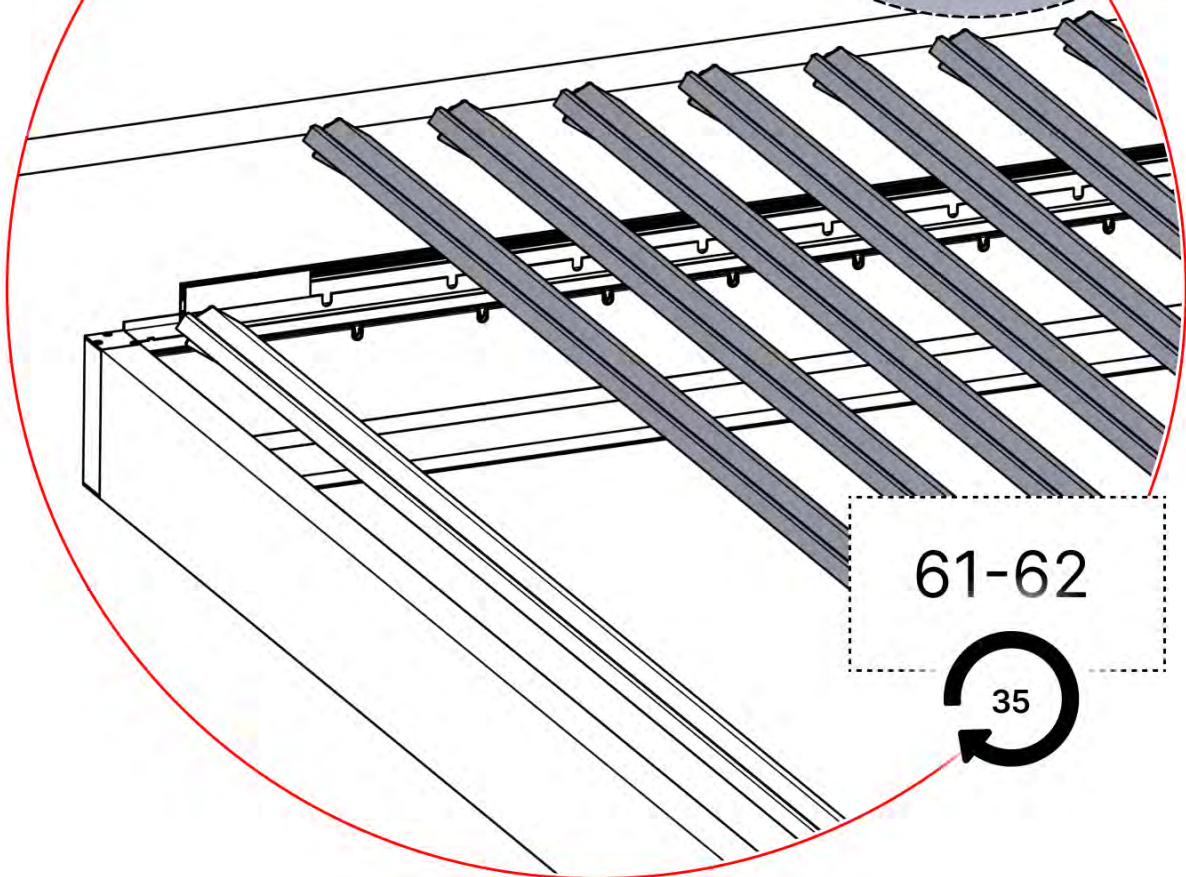

3

ANTHRACITE: L221
WHITE: L225
BLACK: L223

6

ANTHRACITE: B274
WHITE: B278
BLACK: B276

PN-200002879
35x

61-62

68

x7
PERGOLUX