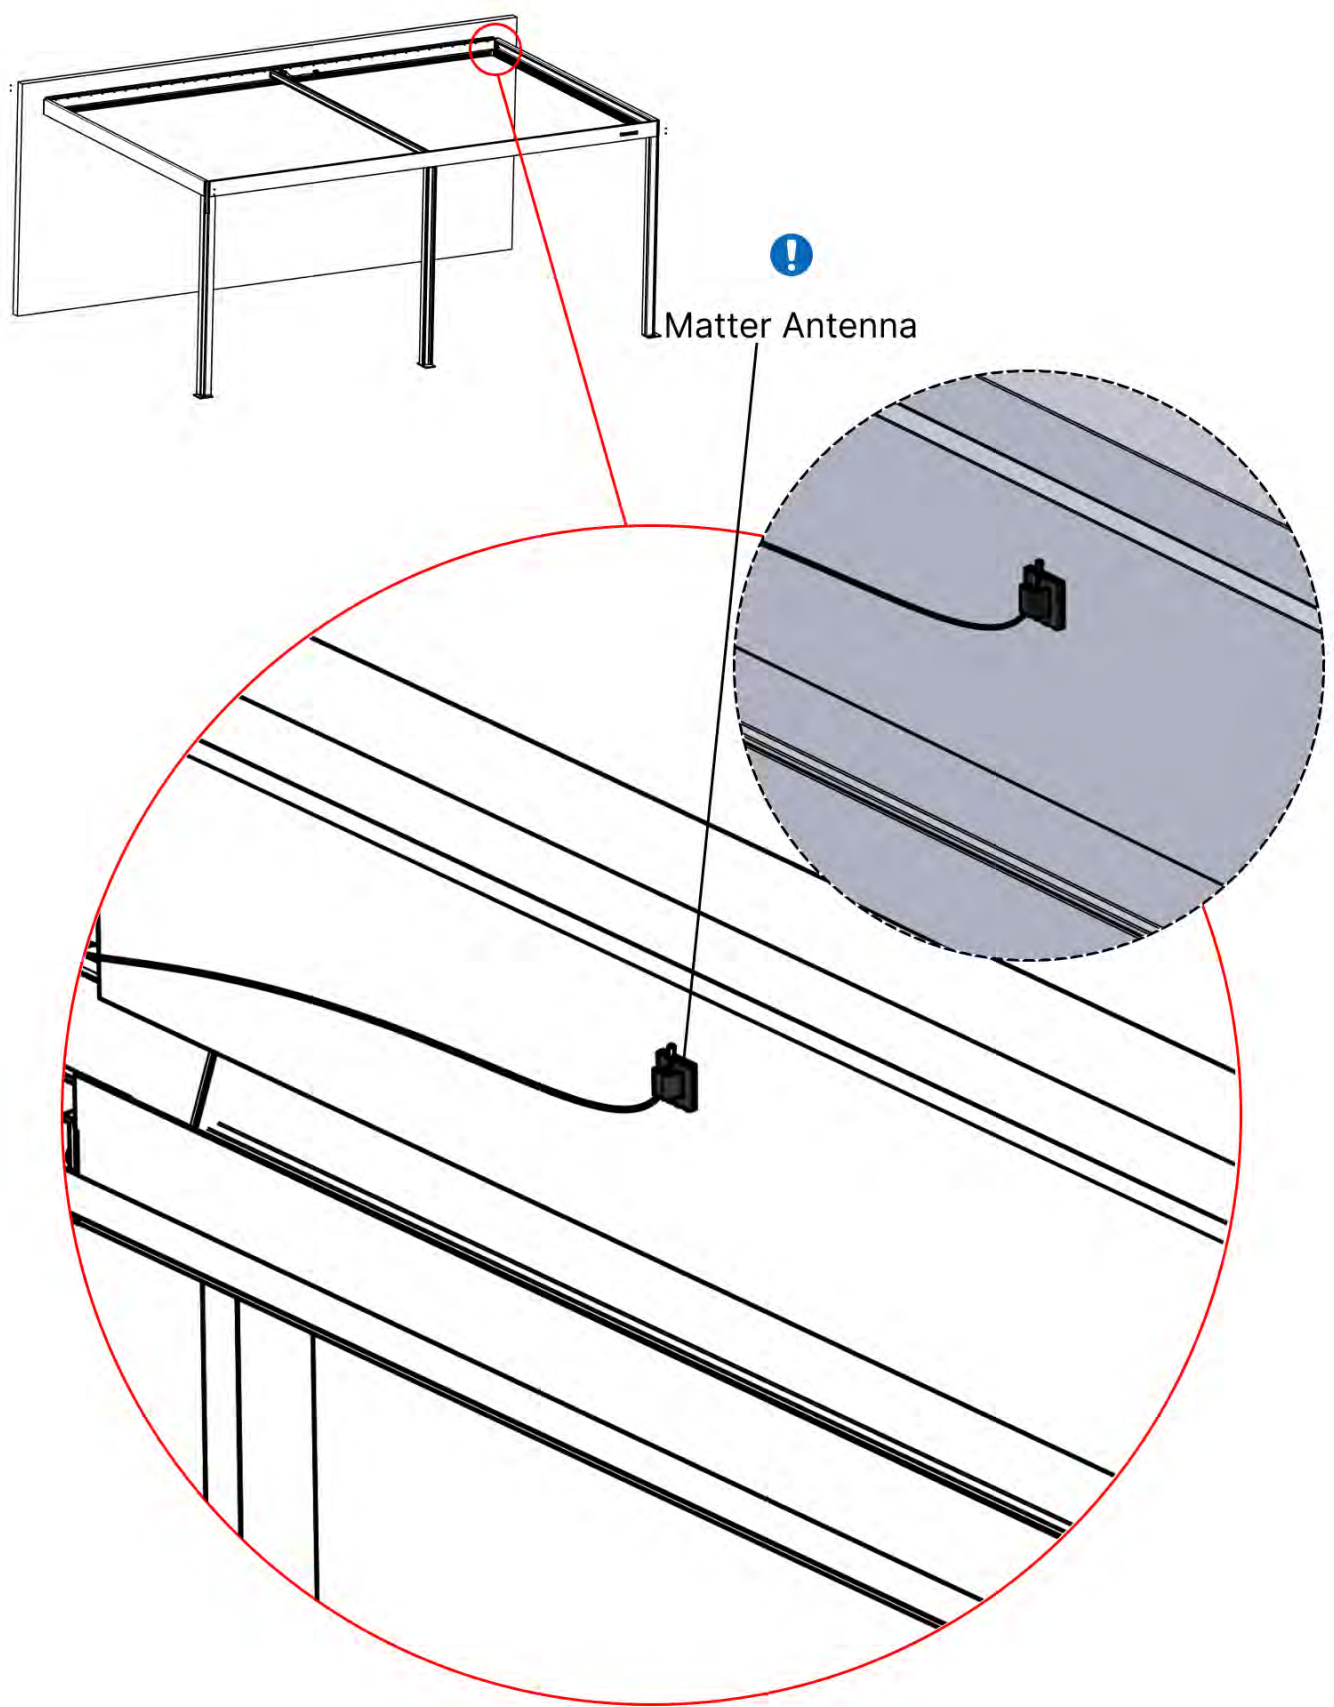

ANTHRACITE: B262
WHITE: B266
BLACK: B264

PN-200003556
1x

INFORMATION

Matter Antenna

57

58

59

i
Adjust motor to
prepare for
assembly on step 60