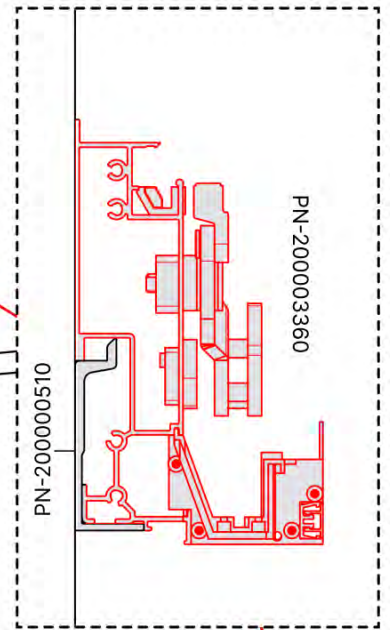

08

4

ANTHRACITE: B247
WHITE: B255
BLACK: B251