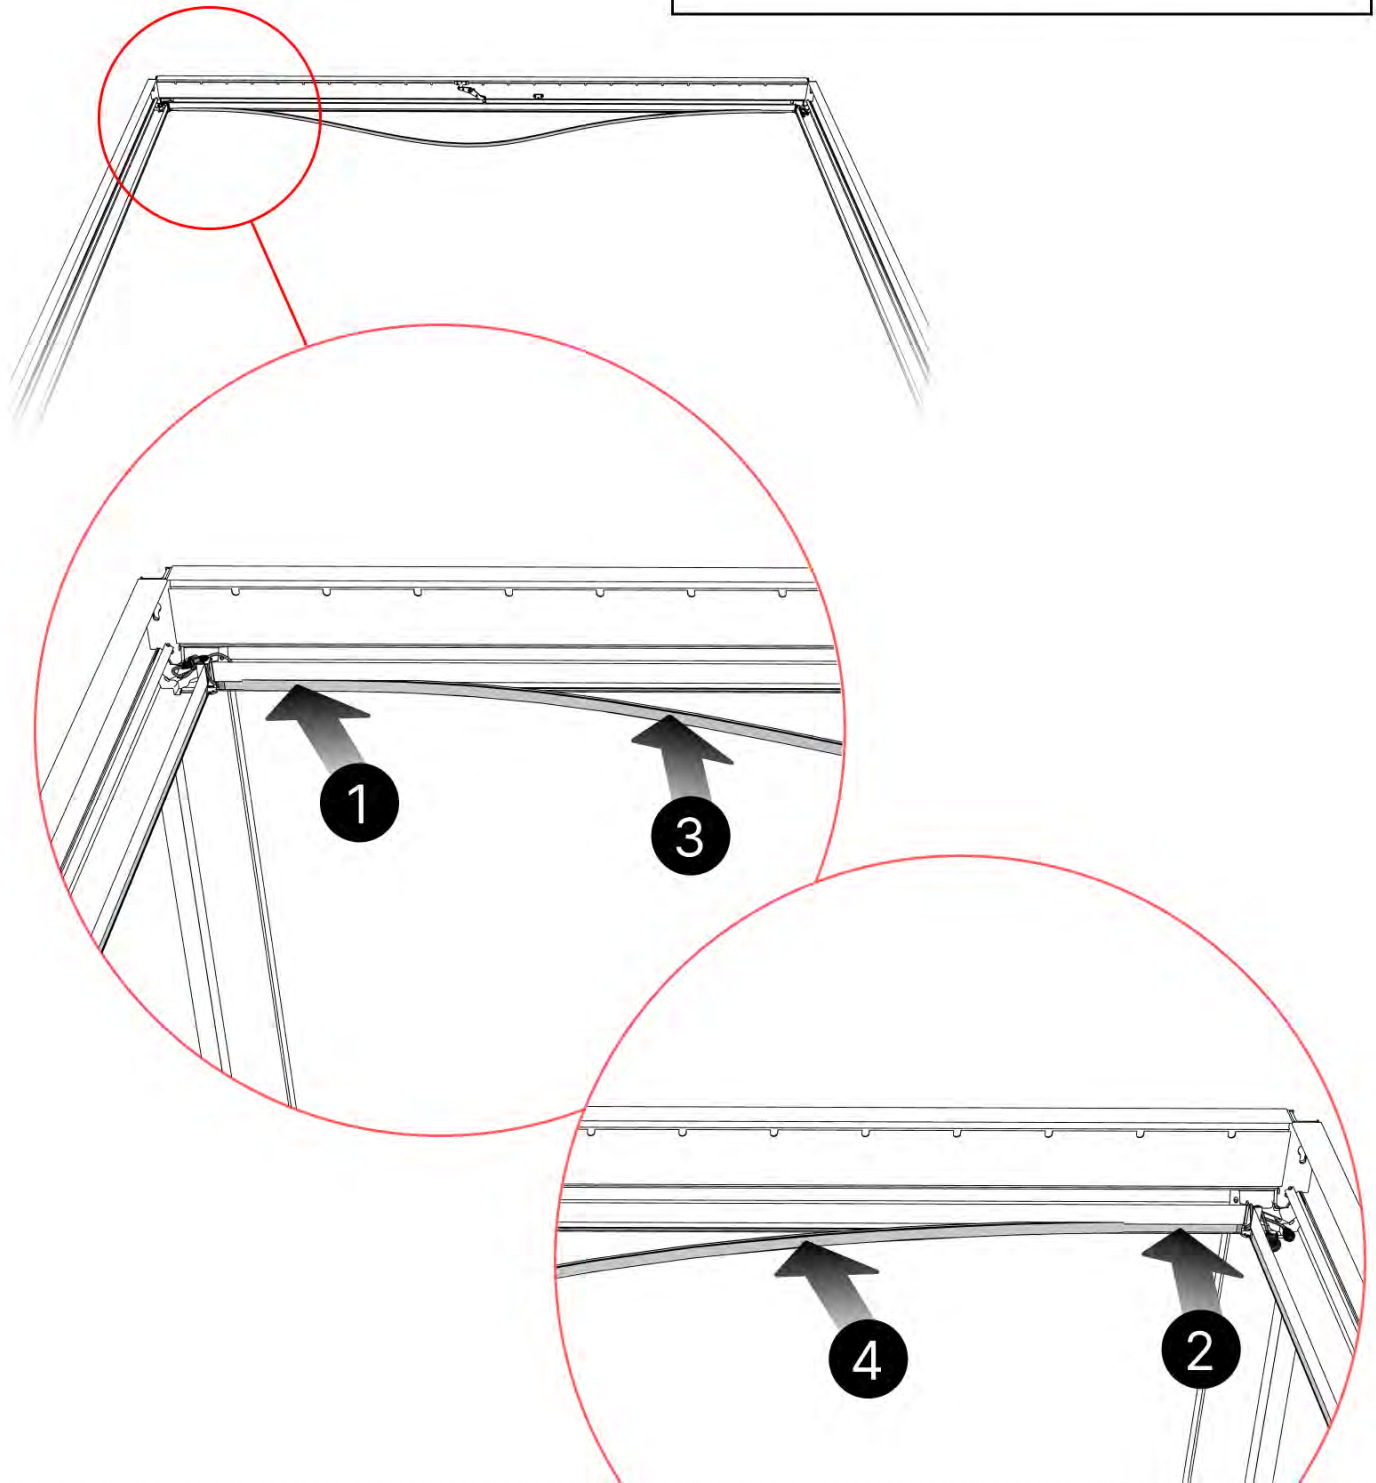

When installing the light strip, do not pull or bend the wires on both sides with force, as this may cause the solder joints to fall off.

Important! Please watch all the videos before starting the assembly.

The videos contain important information relevant to the assembly process.

PERGOLUX LED Light S4

IMPORTANT INFORMATION

INFORMATION

34

35

Tip: For a smoother LED installation, spray the track with soapy water before mounting.