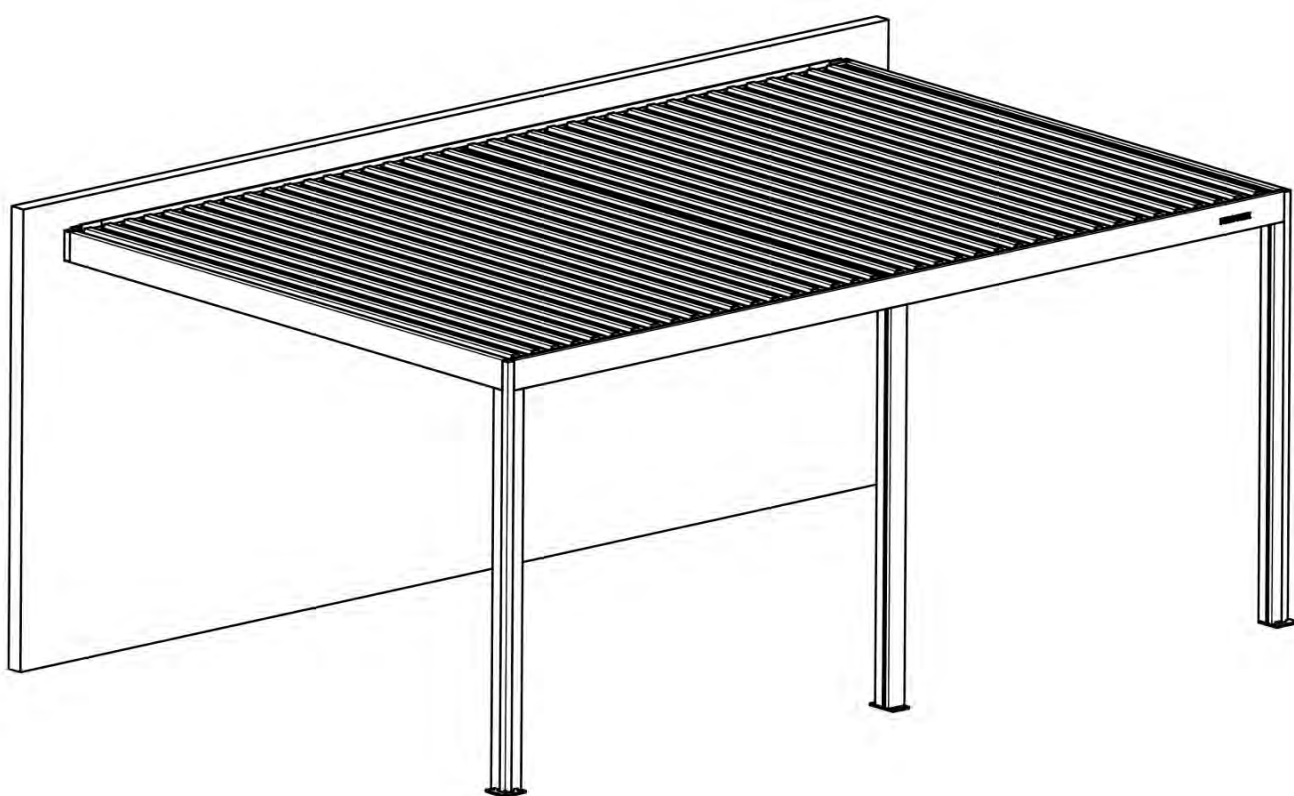

S4

PERGOLA

PRO

3 × 6 m
WALL MOUNTED

PERGOLUX

Type Approved
Regular
Production
Surveillance

www.tuv.com
ID: 1111293124

INFORMATION