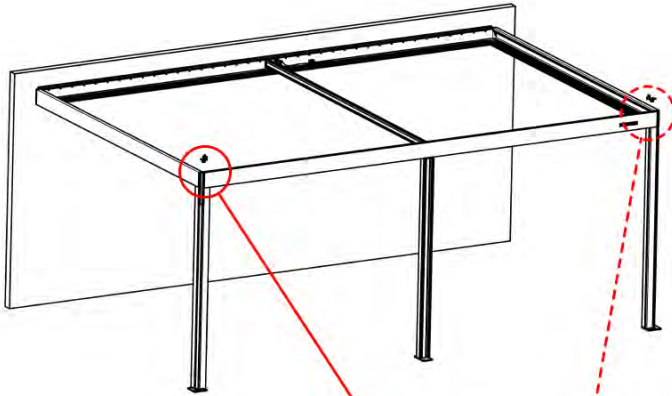

30

4

ANTHRACITE: B247
WHITE: B255
BLACK: B251

PN-200002617

2x