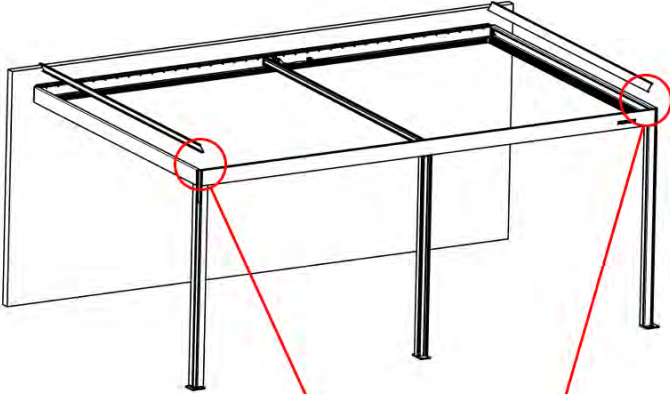

56

x1
PERGOLUX

5

ANTHRACITE: B262
WHITE: B266
BLACK: B264

PN-200003556
1x