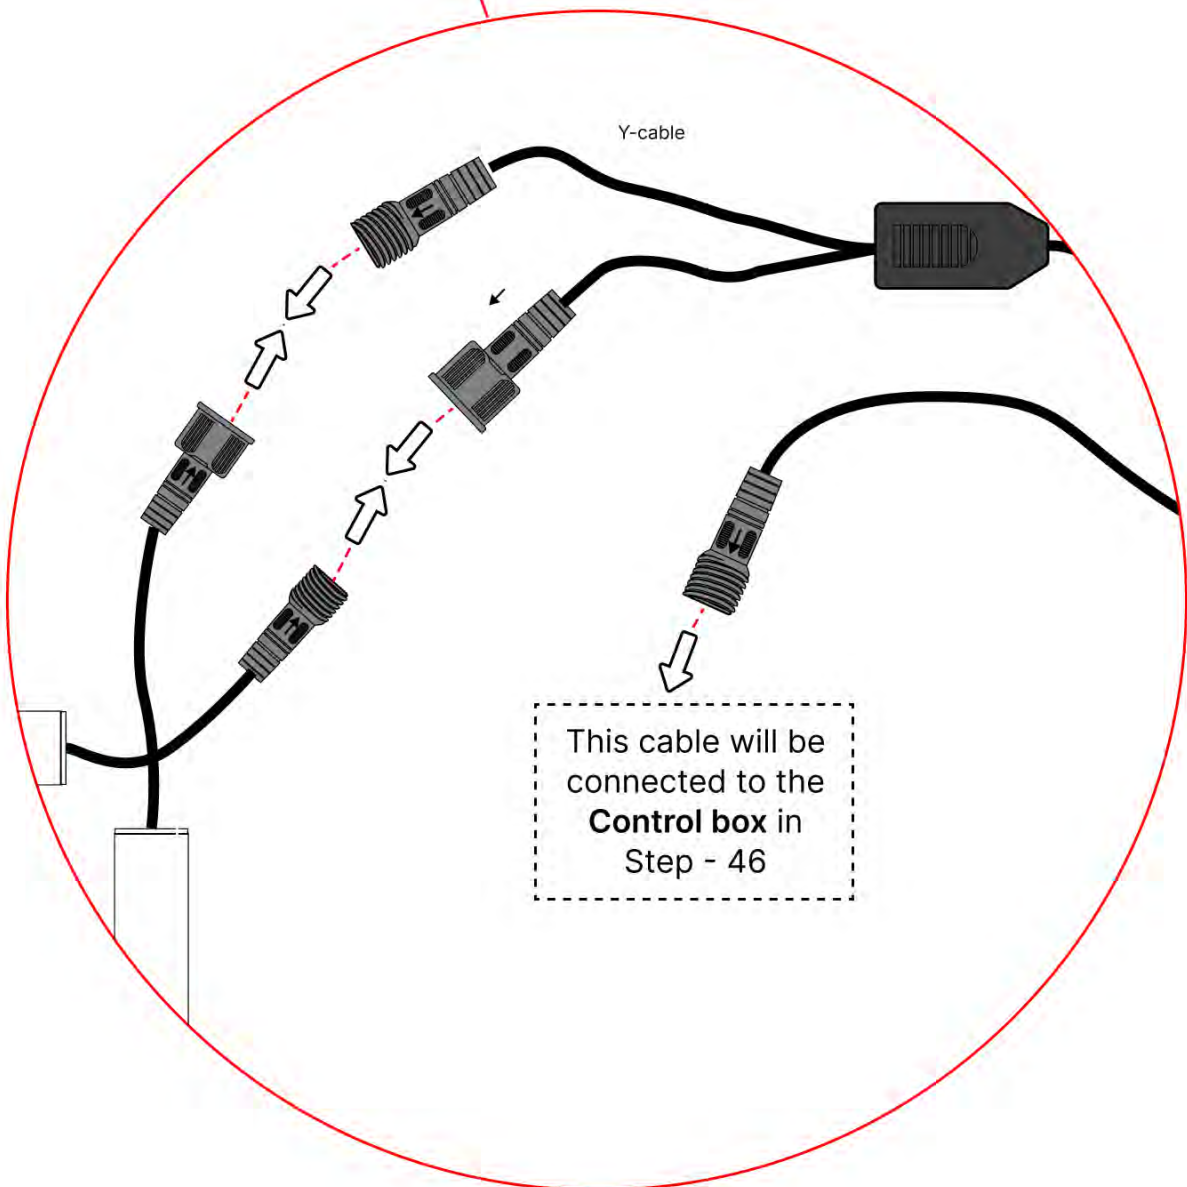

When installing the light strip, do not pull or bend the wires on both sides with force, as this may cause the solder joints to fall off.

Important! Please watch all the videos before starting the assembly.

The videos contain important information relevant to the assembly process.

PERGOLUX LED Light S4

IMPORTANT INFORMATION

INFORMATION

34

35

Tip: For a smoother LED installation, spray the track with soapy water before mounting.