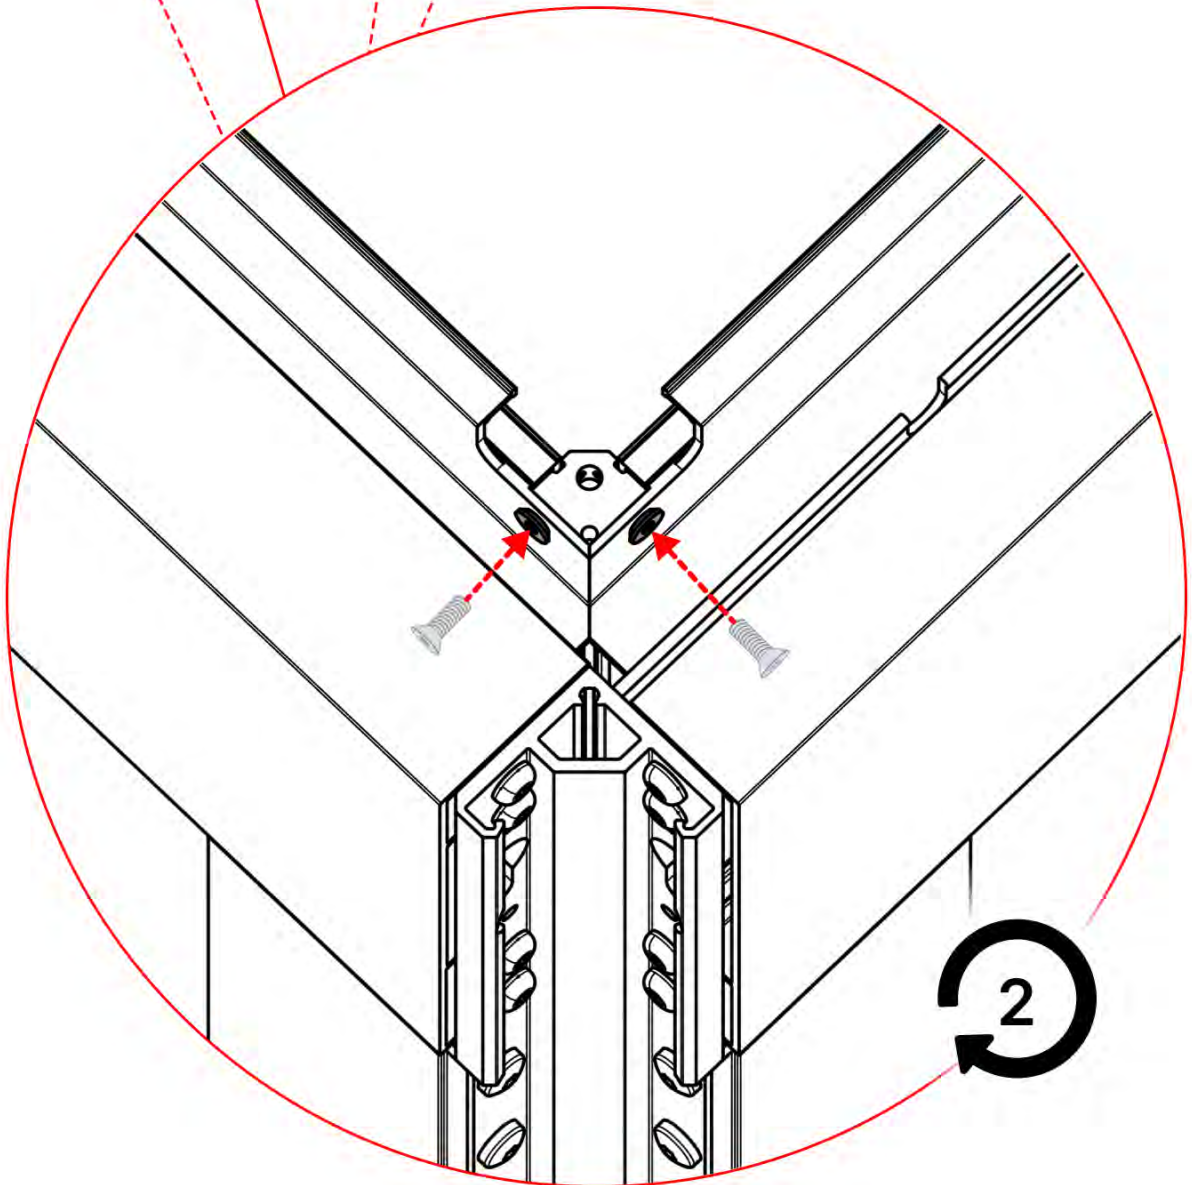

28

4

ANTHRACITE: B247
WHITE: B255
BLACK: B251

PN-200000569

8x