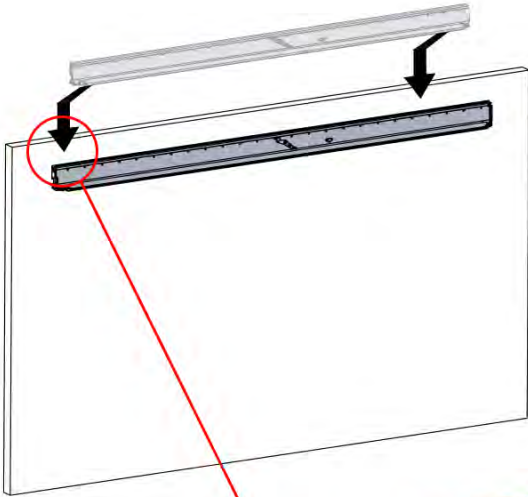

06

x7
PERGOLUX

4

ANTHRACITE: B246
WHITE: B254
BLACK: B250

PN-200003387
1x