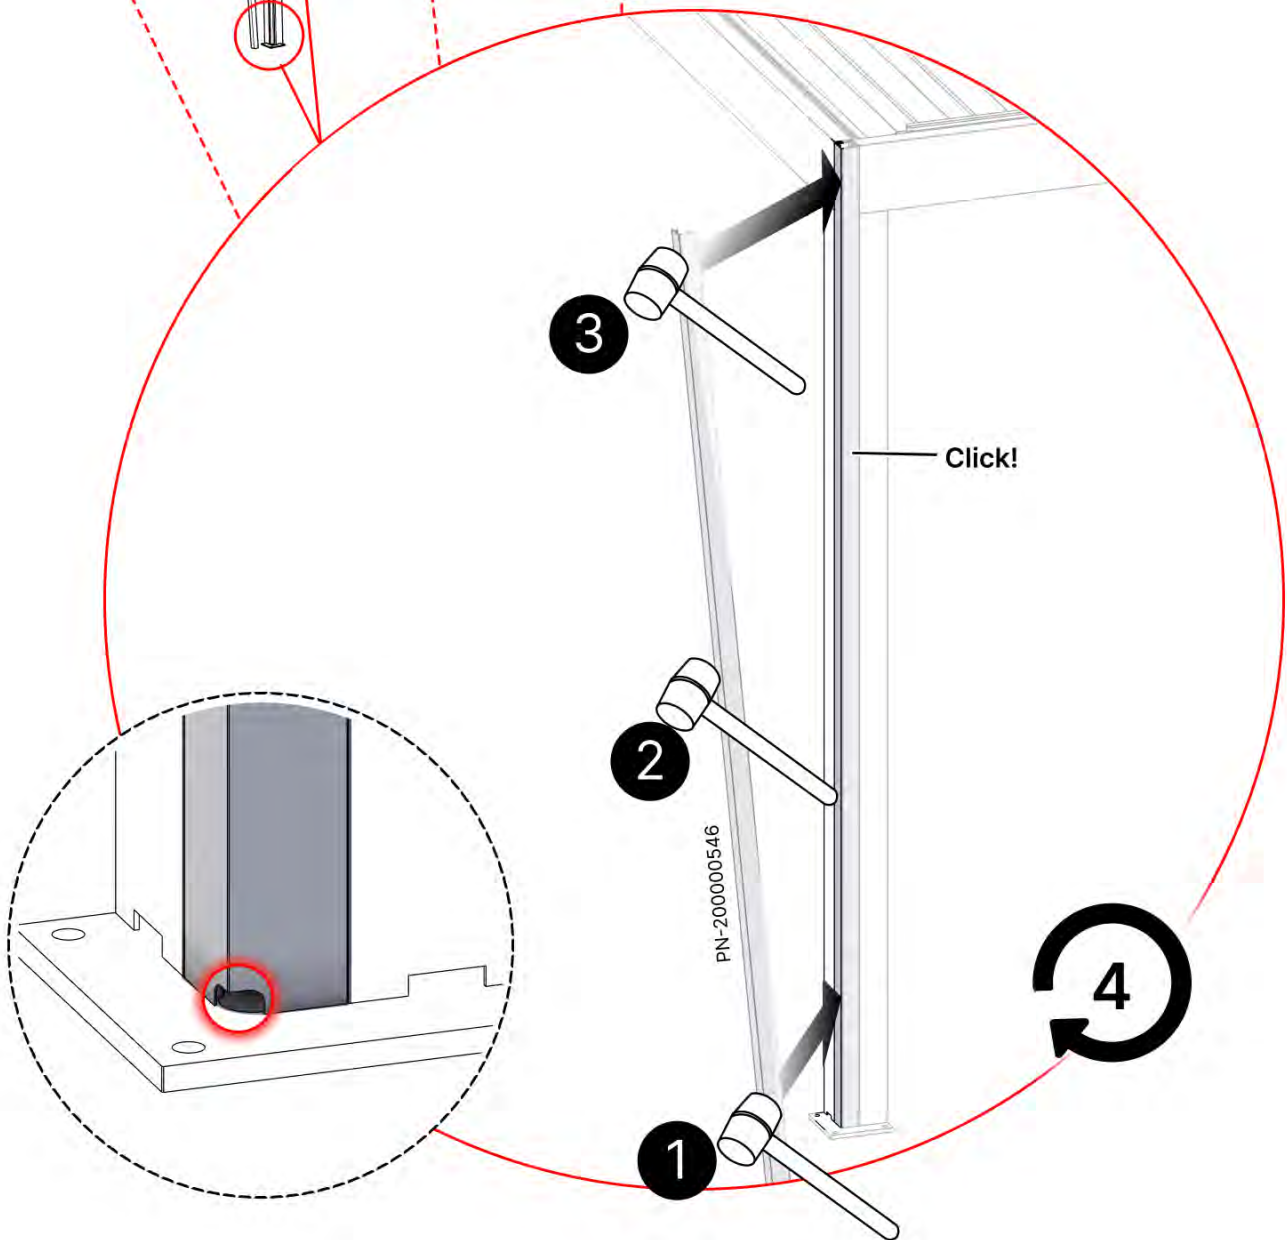

3

2

1

4

Click!

PN-200000546