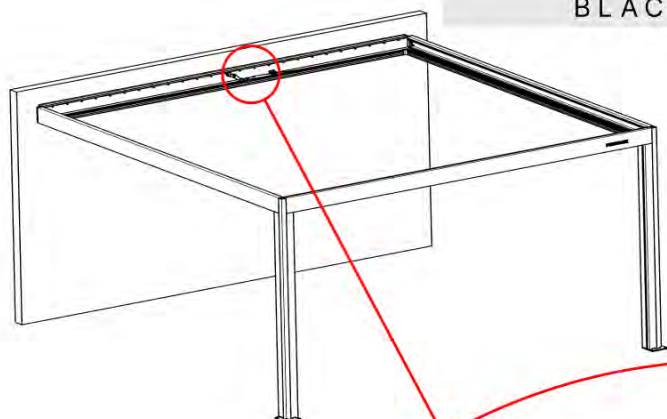

35

7
ELECTRIC MOTOR

4
ANTHRACITE: B246
WHITE: B254
BLACK: B250

PN-200001562
1x

PN-200001946
1x