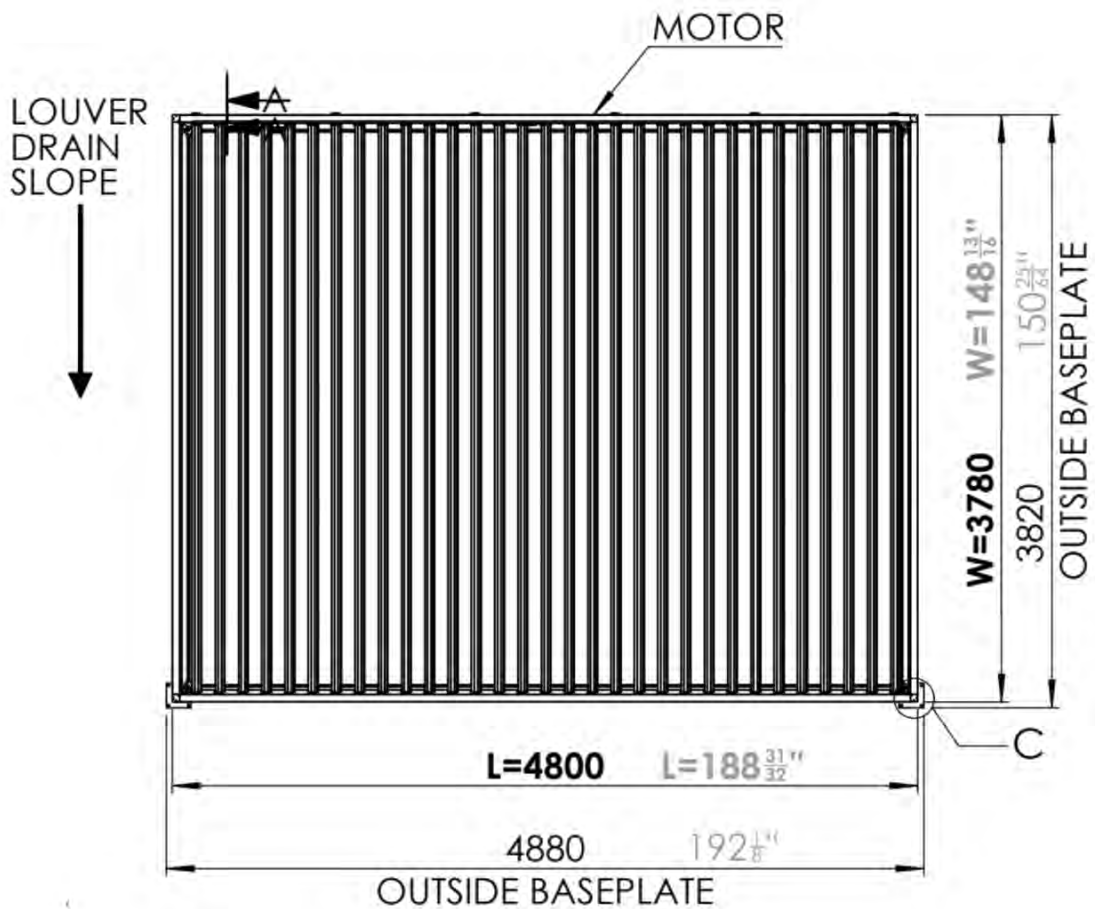

4 × 5 M / 13' x 16'