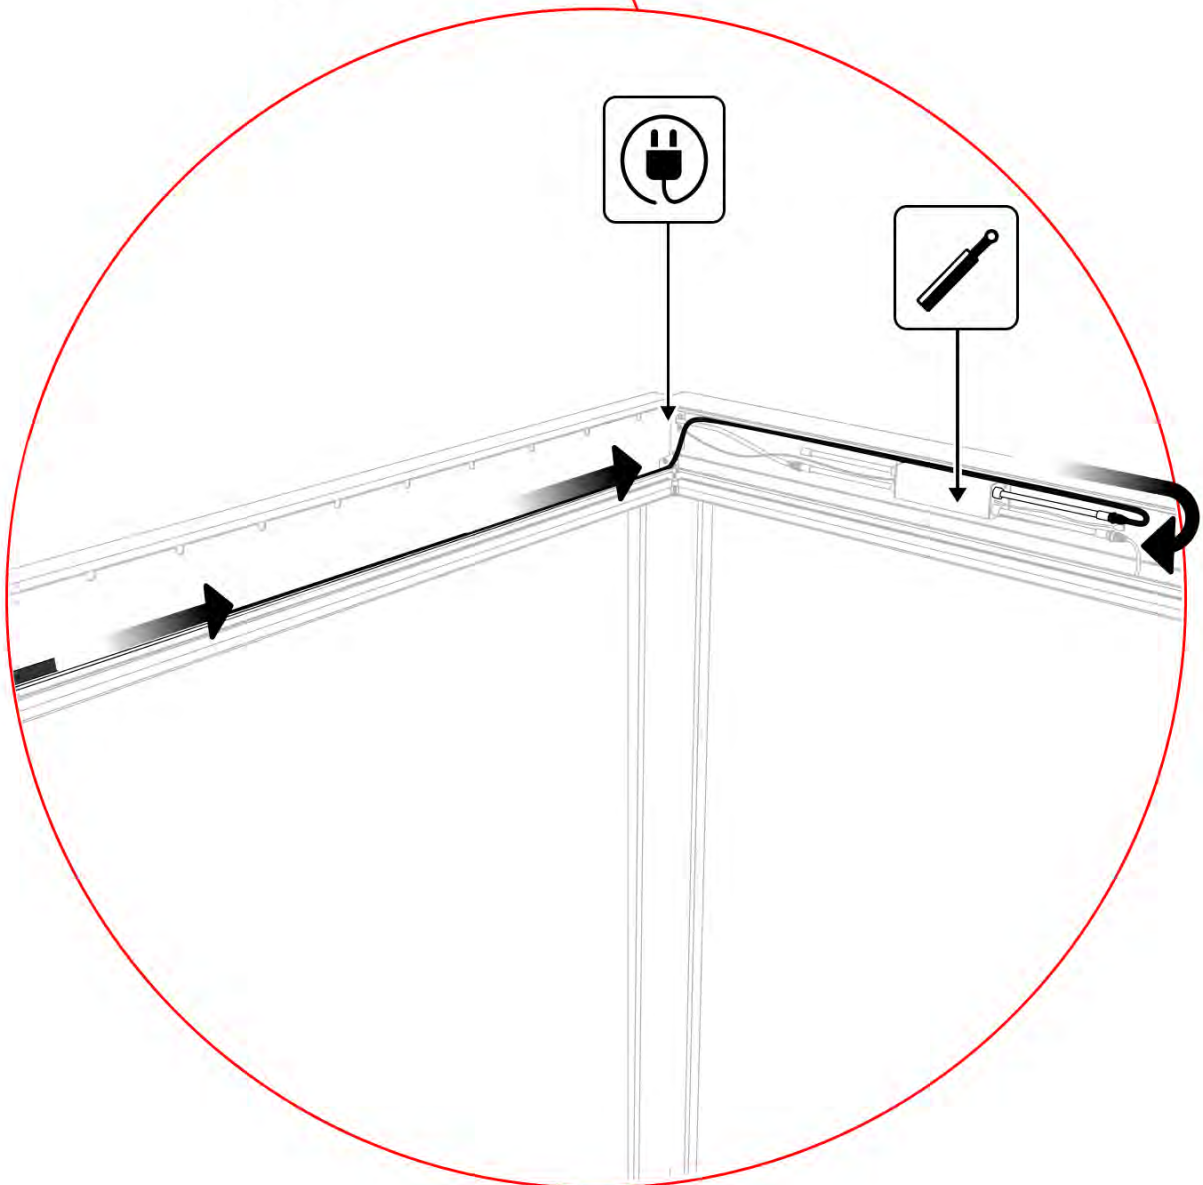

!
Control Box can be installed on Preferred W BEAM

38

Connect grounding wire before connecting to power!

39

40

!
Power Cable can be
routed through all
the Poles.

41

42