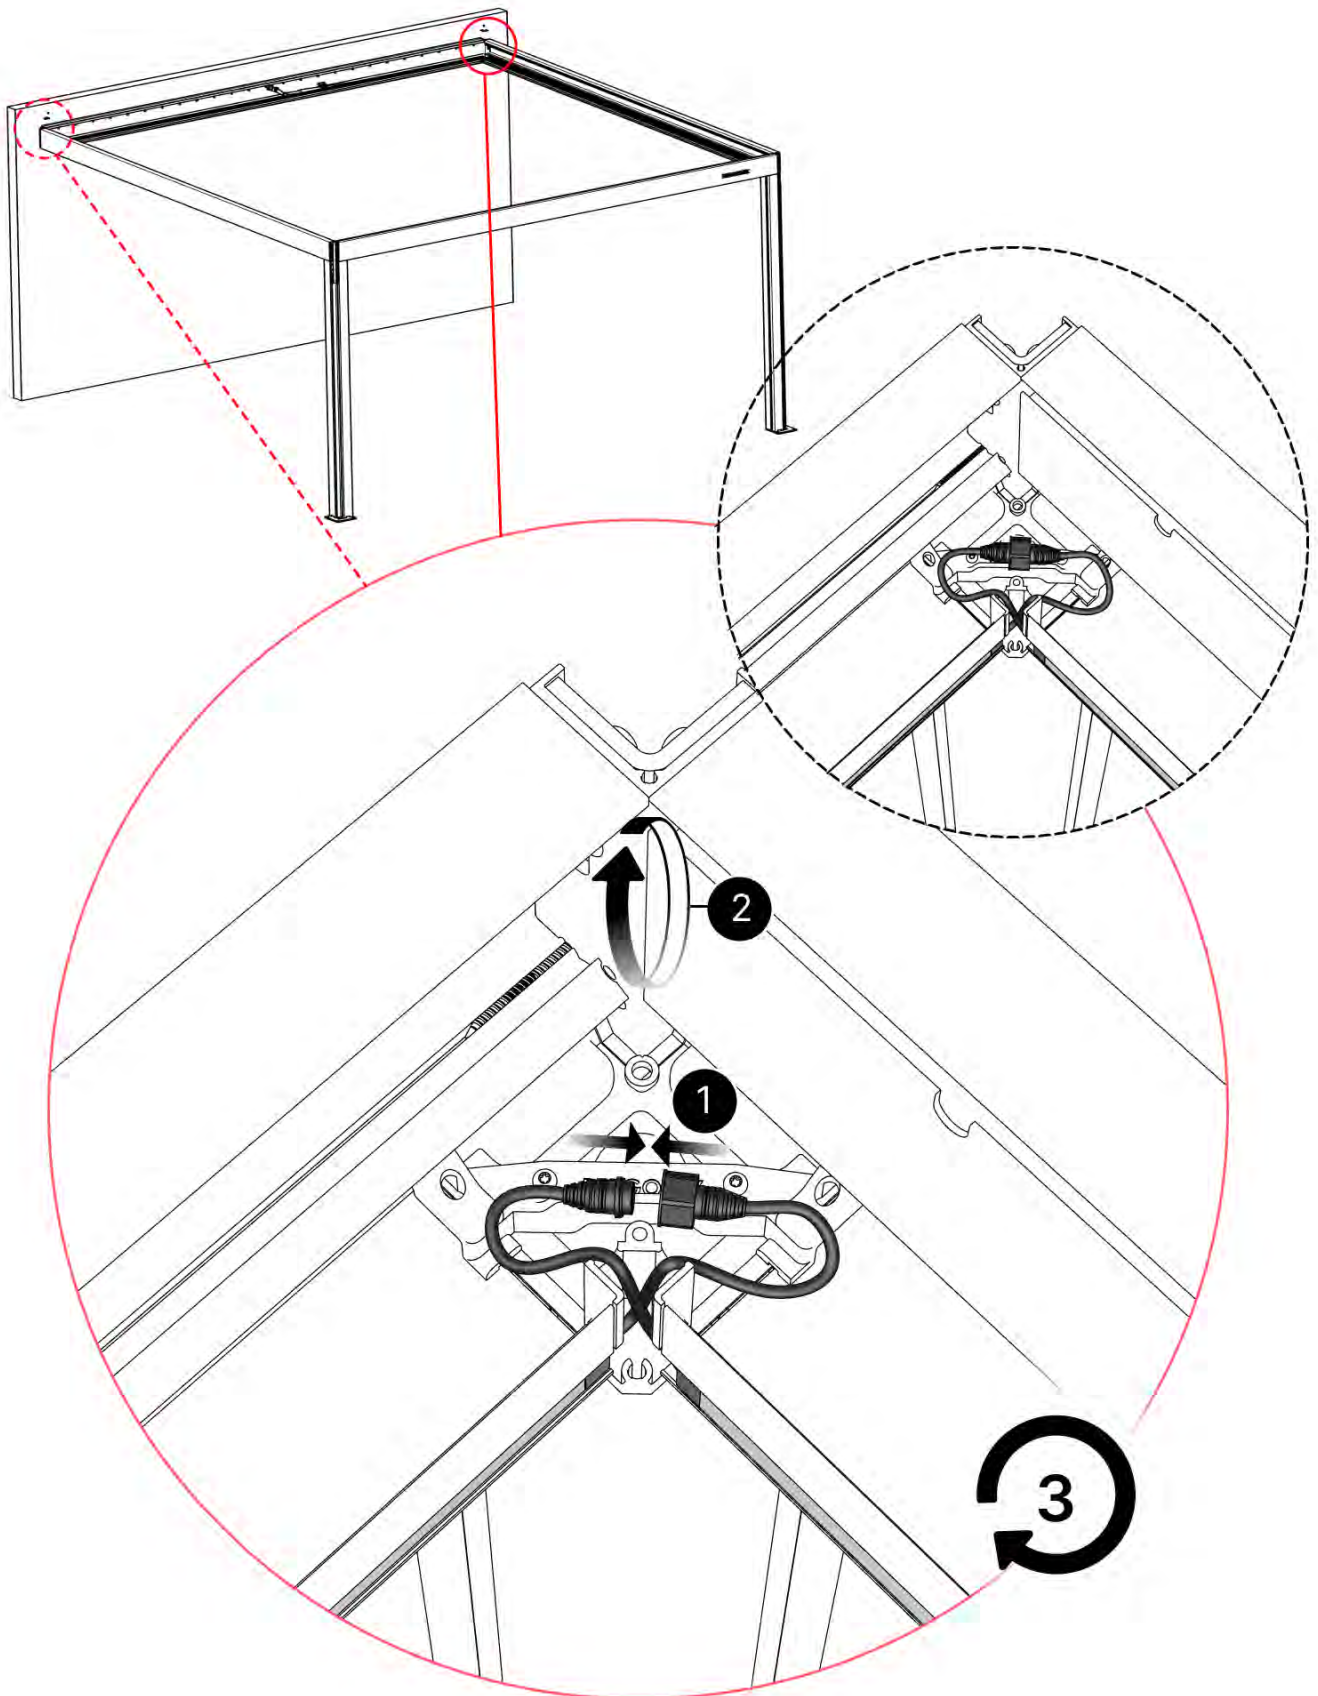

This side is the back and should be positioned to face the beam

26

Tip: For a smoother LED installation, spray the track with soapy water before mounting.

27

28

29

4

ANTHRACITE: B246
WHITE: B254
BLACK: B250