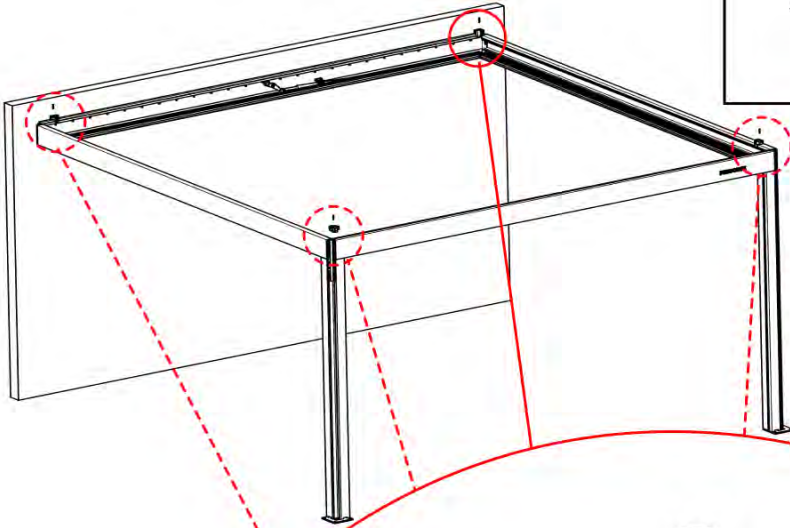

30

4

ANTHRACITE: B246
WHITE: B254
BLACK: B250

PN-200002625

4x

PN-200000960

4x