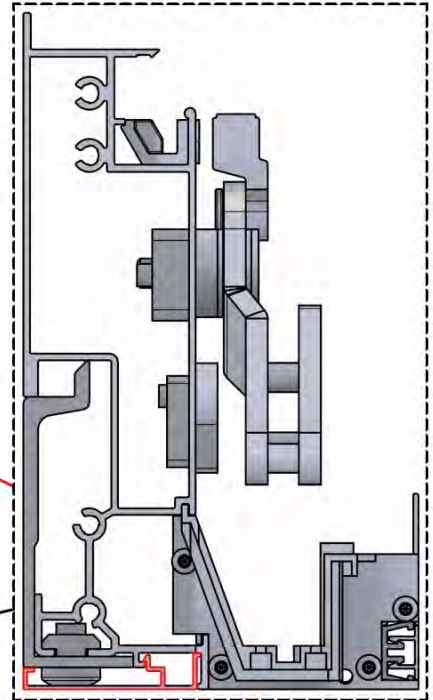

44

 <p>CONTROL BOX</p>	<p>S4</p>  <p>PN-200002683 5x</p>  <p>PN-200002684 10x</p>
<p>! Keep the Matter Antenna wire free and do not tie them with LED and Motor wire</p>	

45

4

ANTHRACITE: B246
WHITE: B254
BLACK: B250