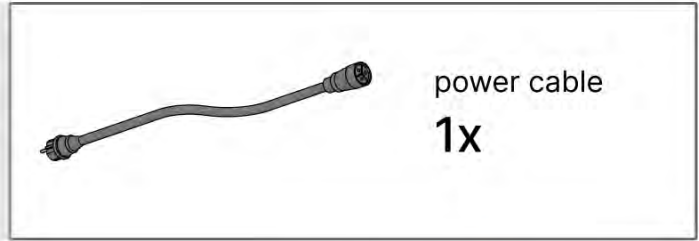

!
Control Box can be installed on Preferred W BEAM

38

Connect grounding wire before connecting to power!

39

40

!
Power Cable can be
routed through all
the Poles.

41

42