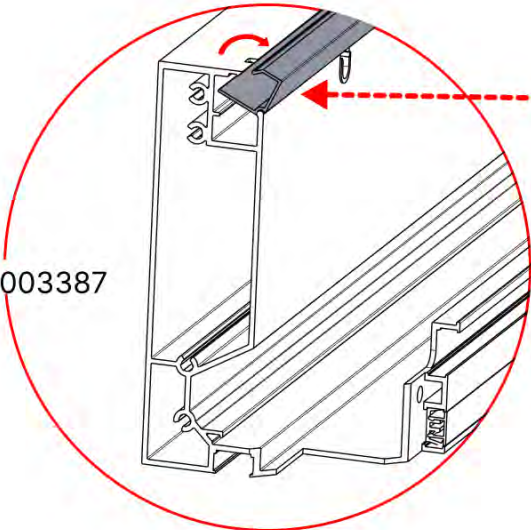

SnapFIT cover

PN-200003387

03

ANTHRACITE: B246
WHITE: B254
BLACK: B250

ANTHRACITE: B263
WHITE: B267
BLACK: B265

PN-200003354

PN-200003358

PN-200003387