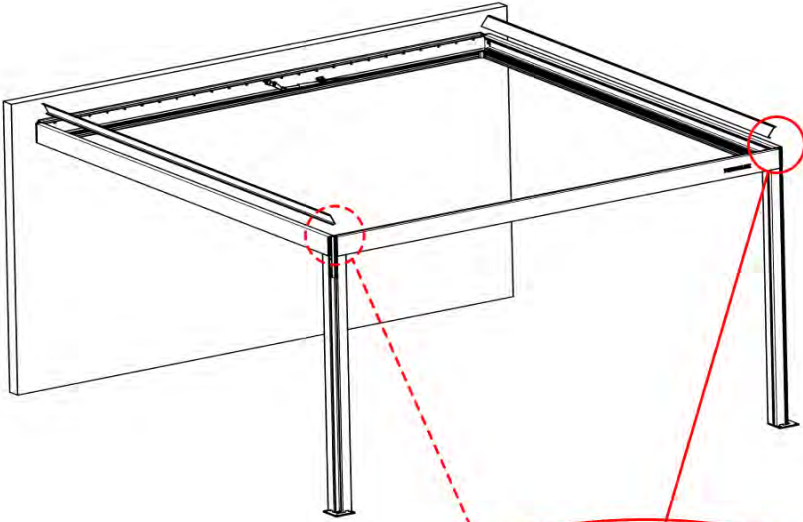

46

!
Route the Matter
Antenna and place it
below the highlighted
part(PN-200002622).

!
Matter Antenna

47

x1
PERGOLUX

5

ANTHRACITE: B263
WHITE: B267
BLACK: B265

PN-200003556
1x