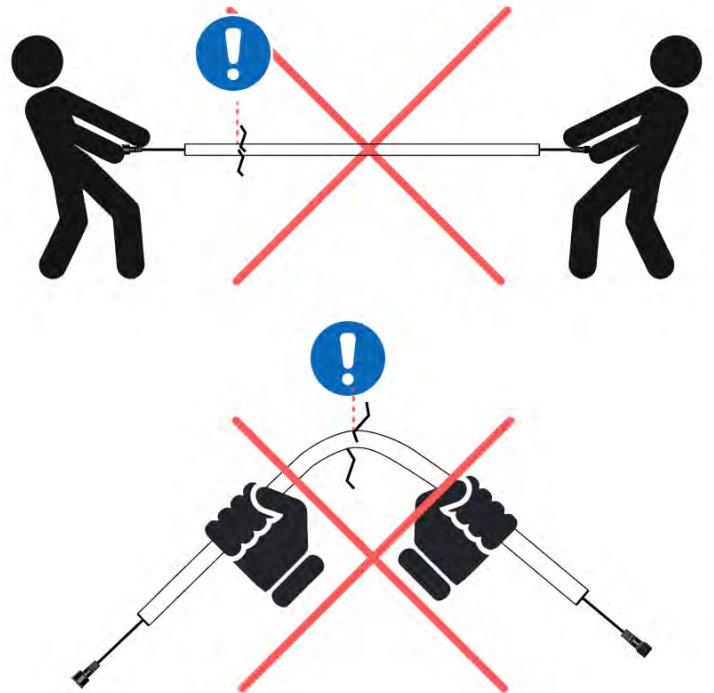

PN-200002618

2x

PN-200000571

2x

IMPORTANT INFORMATION

Handle with care.

When installing the light strip, do not pull or bend the wires on both sides with force, as this may cause the solder joints to fall off.

Important! Please watch all the videos before starting the assembly.

The videos contain important information relevant to the assembly process.

INFORMATION

INFORMATION

25

This side is the front and should face outward