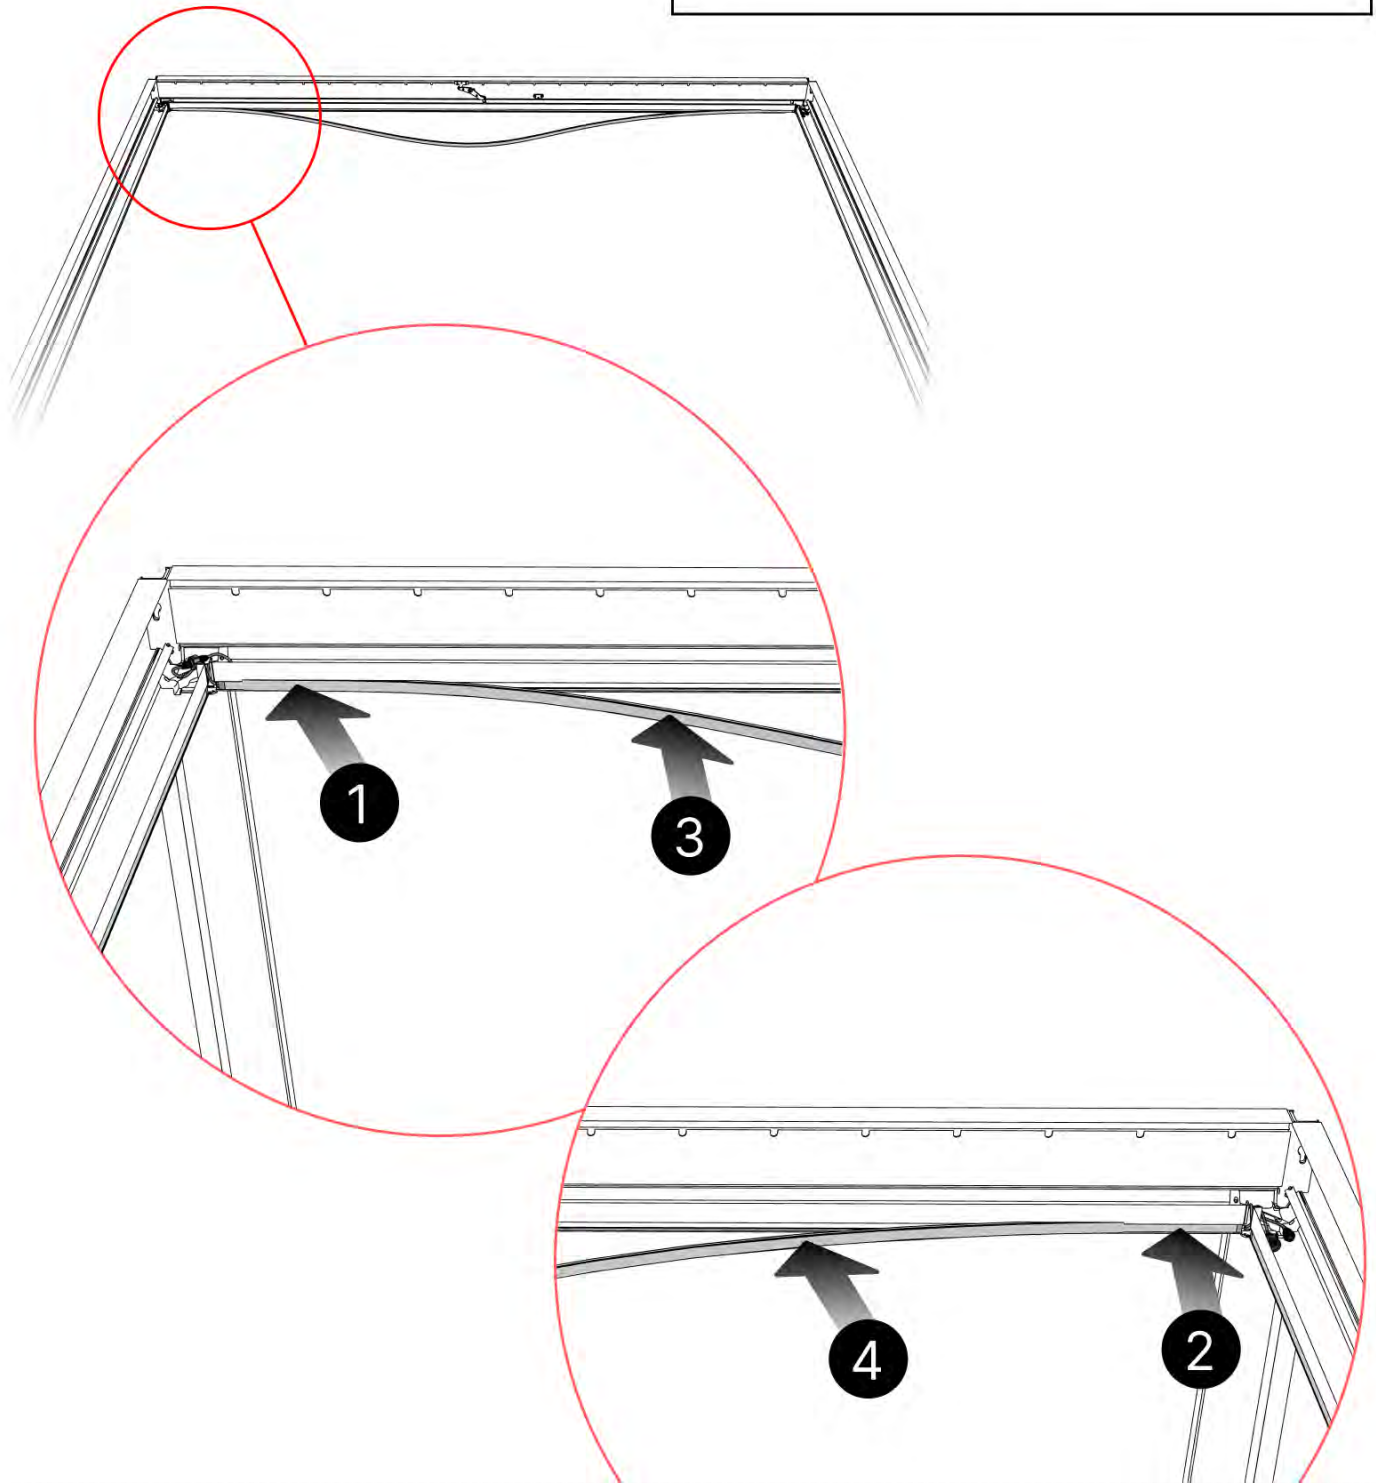

PN-200002618

2x

PN-200000571

2x

IMPORTANT INFORMATION

Handle with care.

When installing the light strip, do not pull or bend the wires on both sides with force, as this may cause the solder joints to fall off.

Important! Please watch all the videos before starting the assembly.

The videos contain important information relevant to the assembly process.

INFORMATION

INFORMATION

25

This side is the front and should face outward