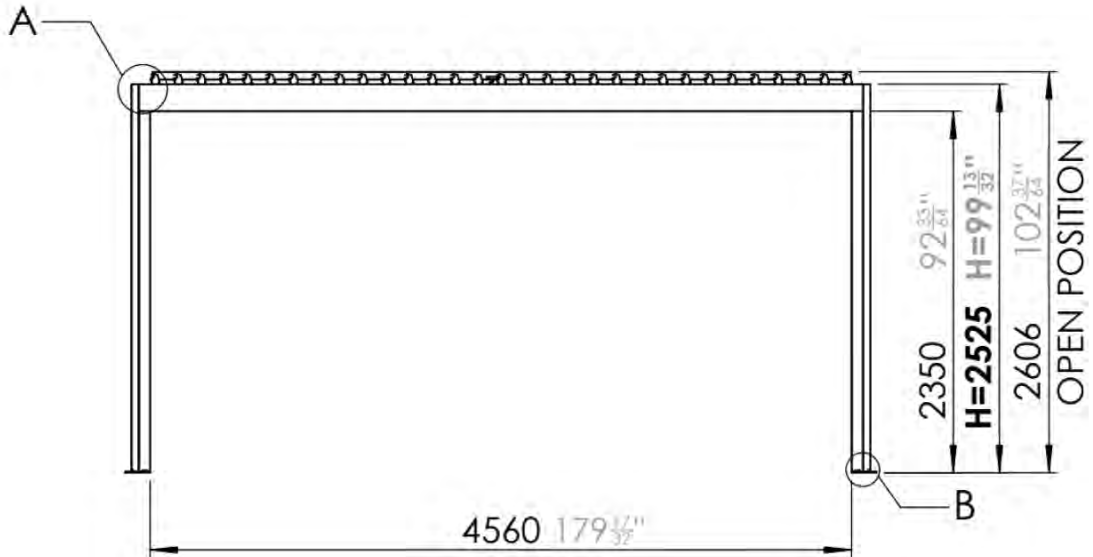

4 × 5 M / 13' x 16'