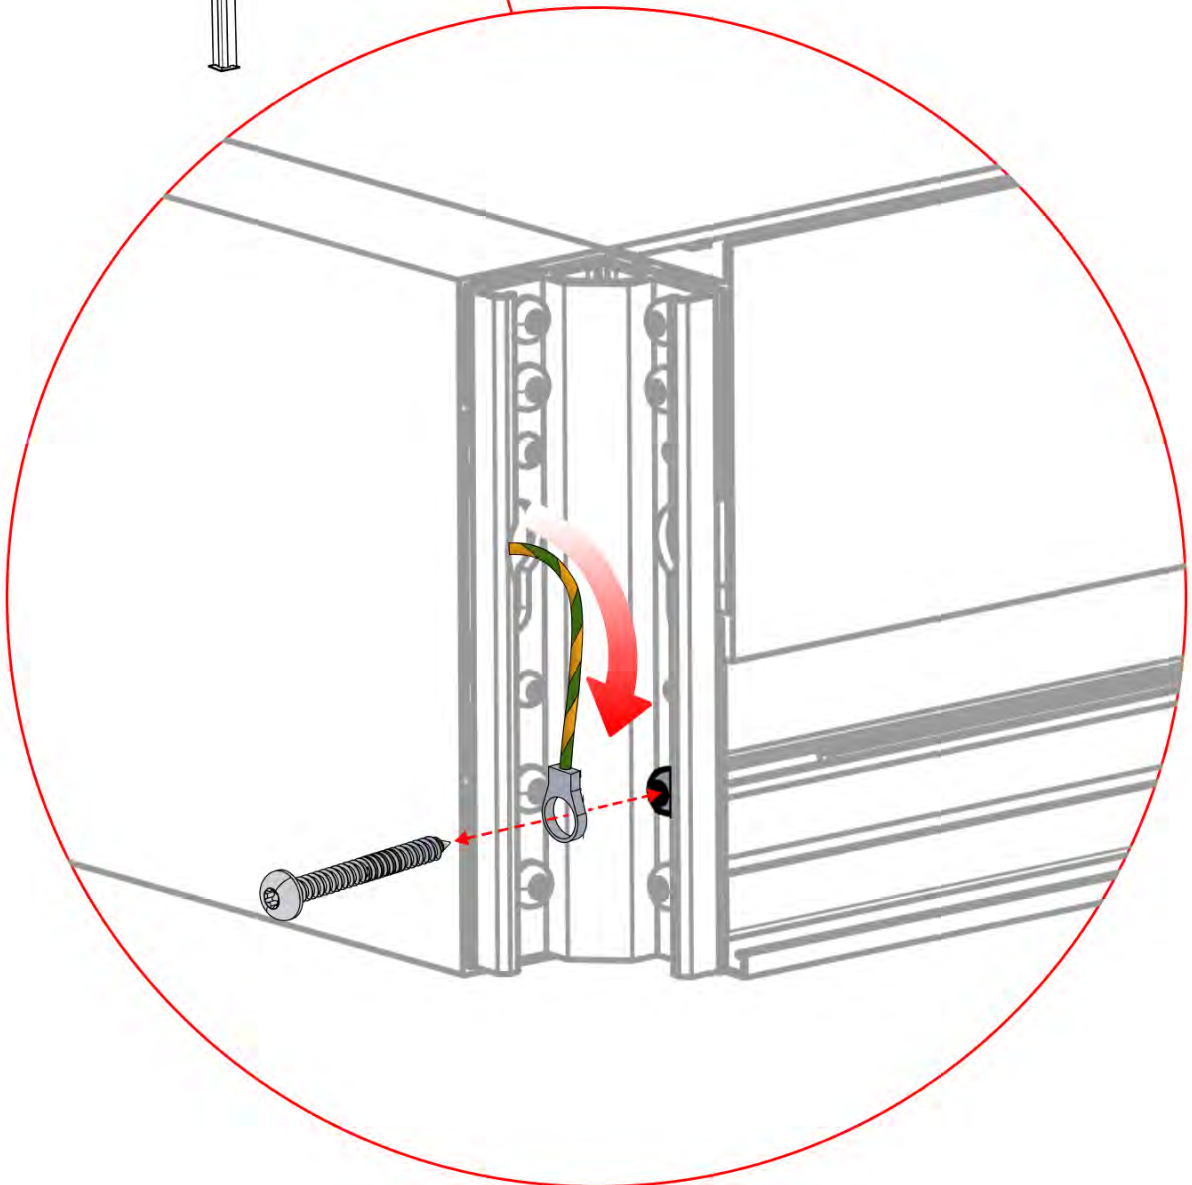

!
Control Box can be installed on Preferred W BEAM

38

Connect grounding wire before connecting to power!

39

40

!
Power Cable can be
routed through all
the Poles.

41

42