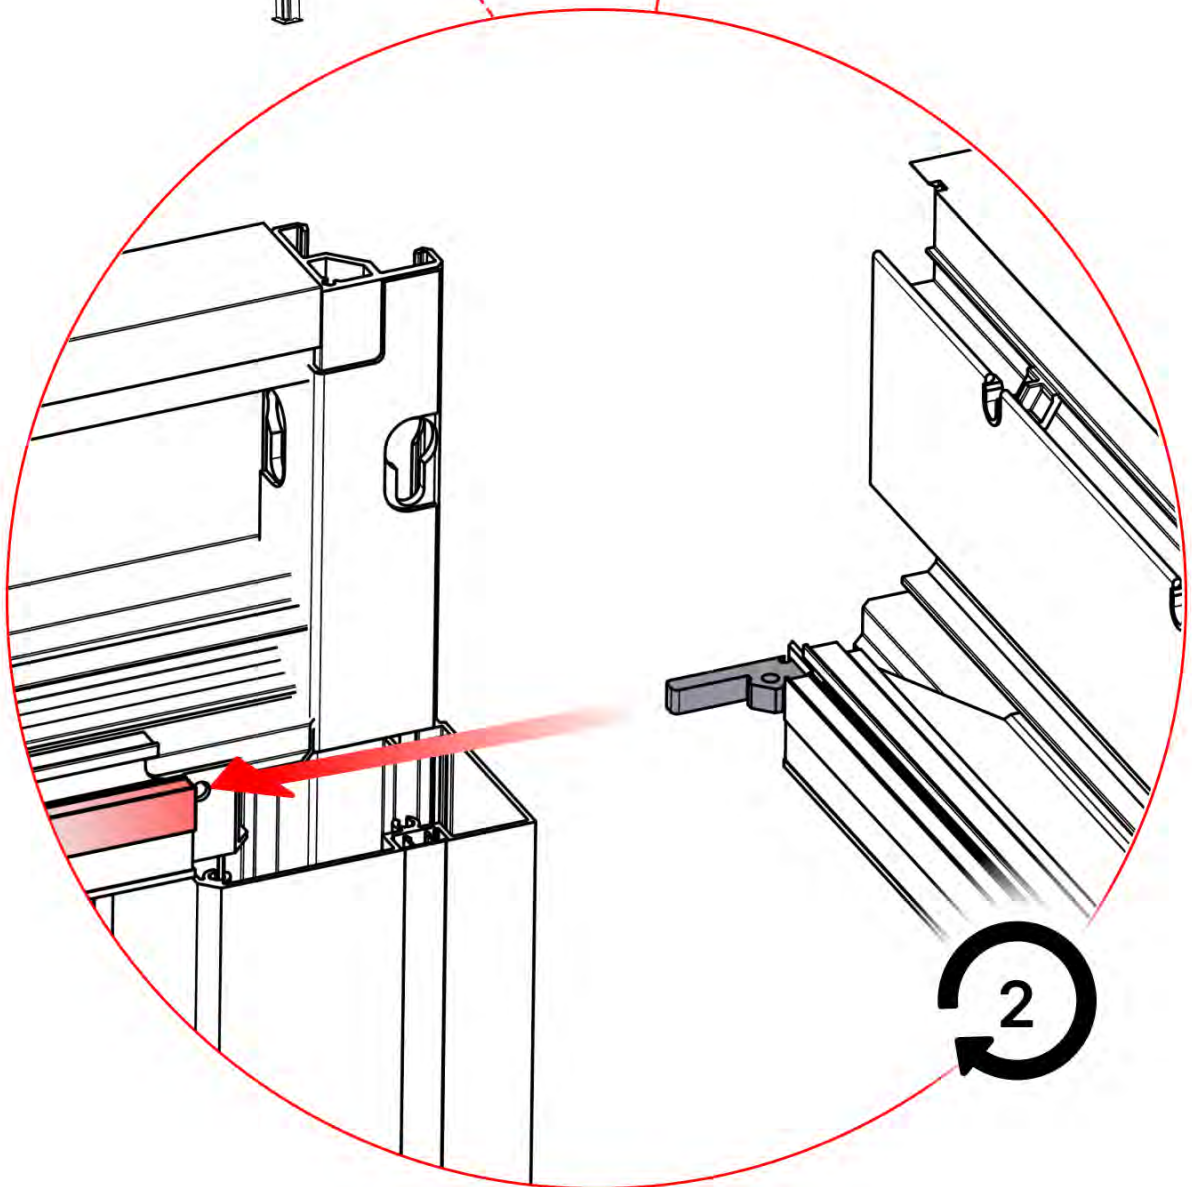

17

4

ANTHRACITE: B246
WHITE: B254
BLACK: B250

PN-200000507

2x