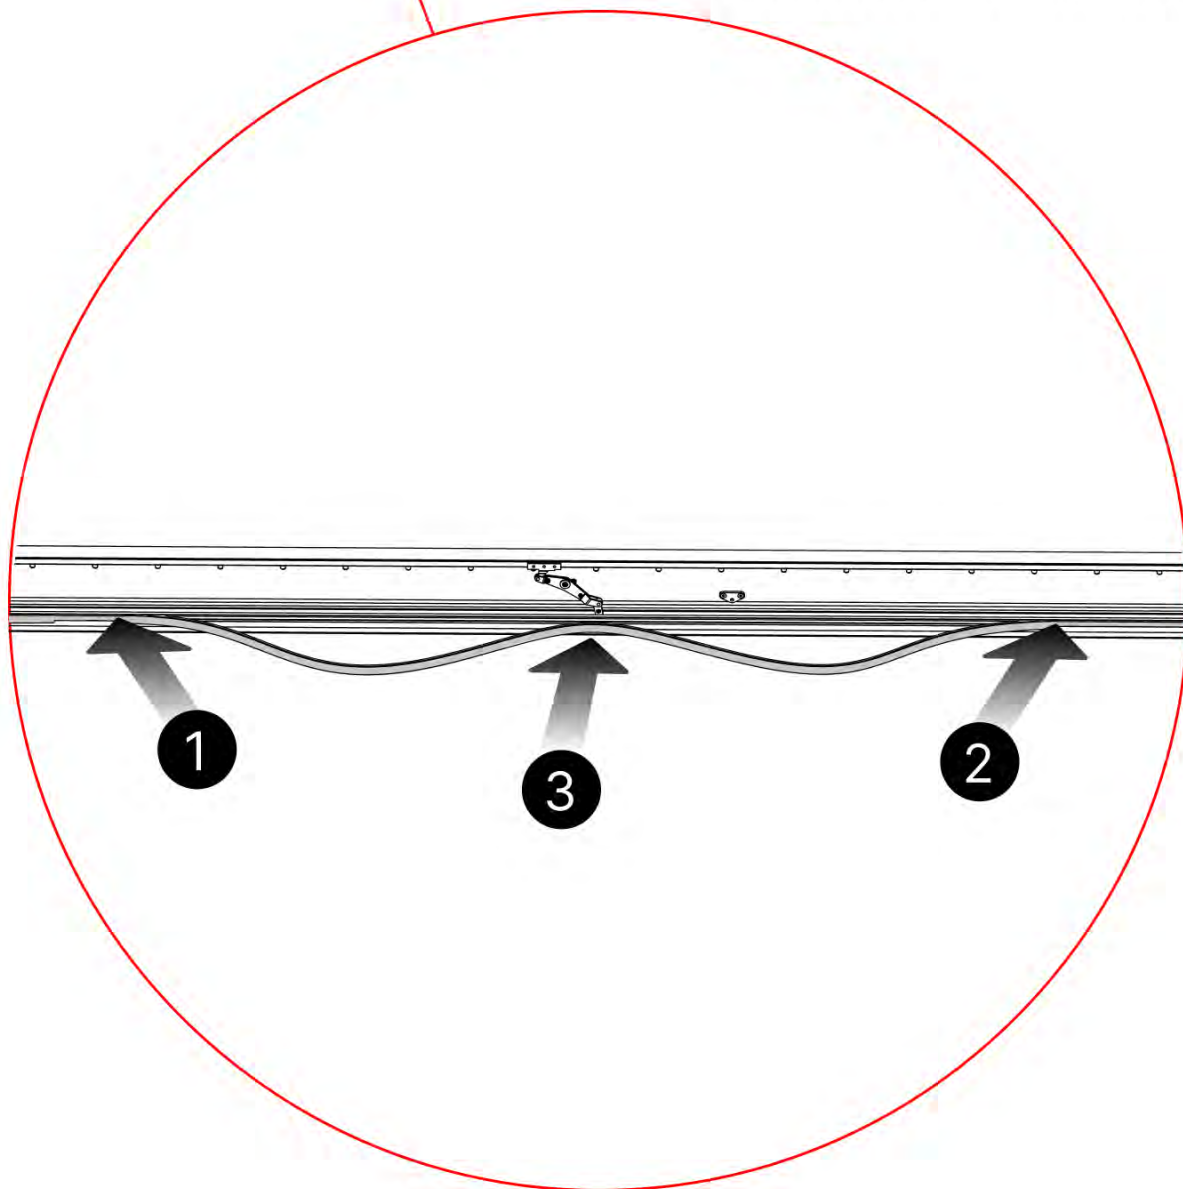

26

Tip: For a smoother LED installation, spray the track with soapy water before mounting.