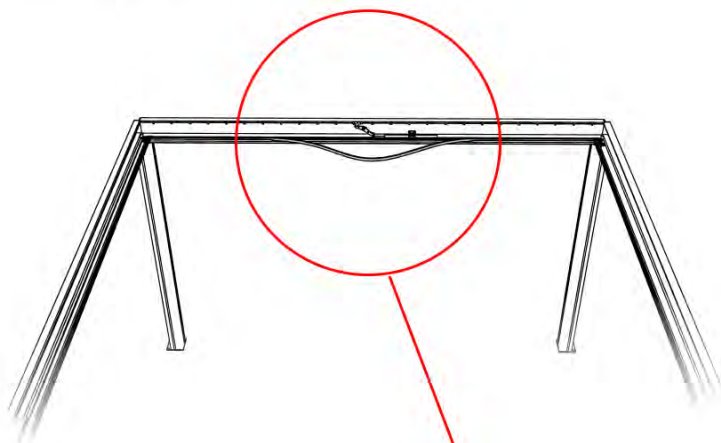

26

Tip: For a smoother LED installation, spray the track with soapy water before mounting.