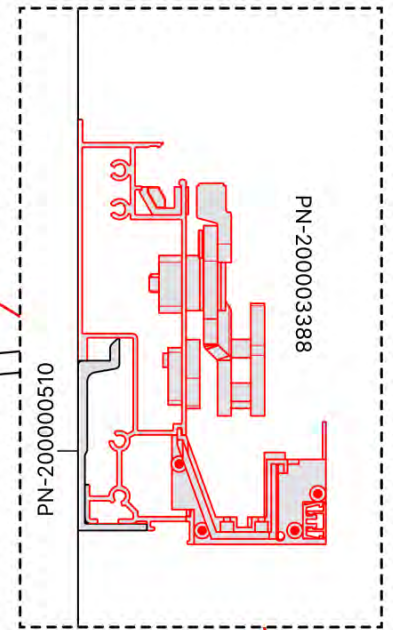

06

x7
PERGOLUX

4

ANTHRACITE: B246
WHITE: B254
BLACK: B250

PN-200003387
1x