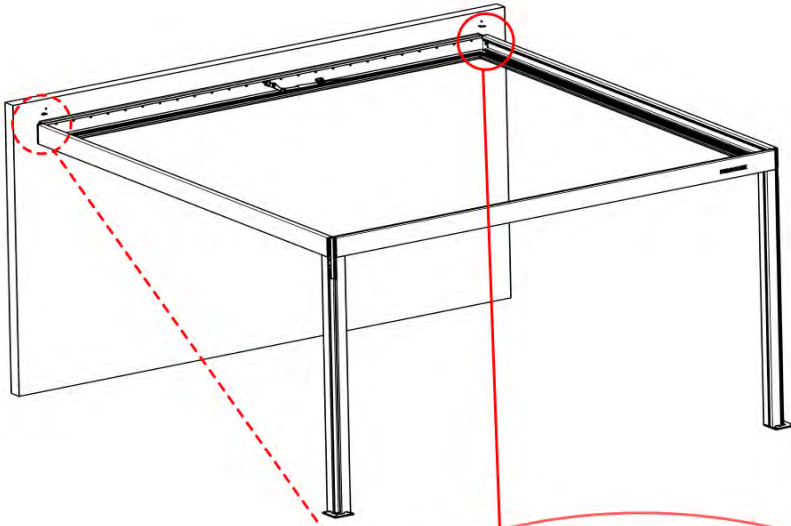

This side is the back and should be positioned to face the beam

26

Tip: For a smoother LED installation, spray the track with soapy water before mounting.

27

28

29

4

ANTHRACITE: B246
WHITE: B254
BLACK: B250