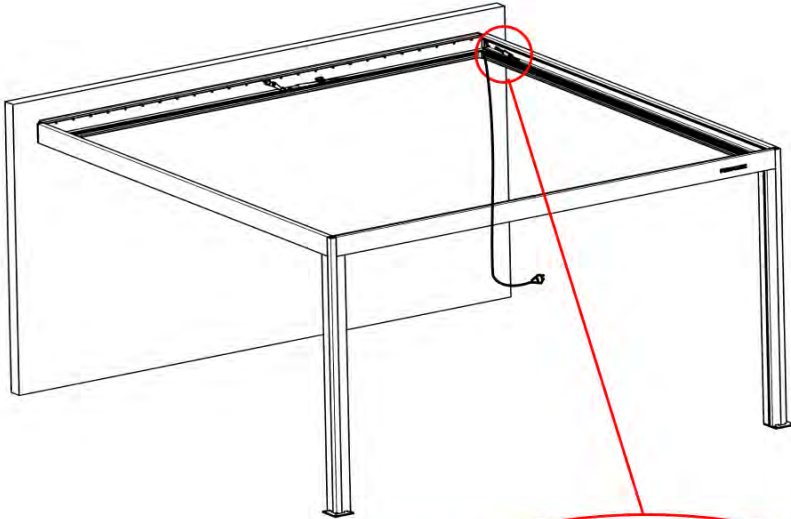

!
Control Box can be installed on Preferred W BEAM

38

Connect grounding wire before connecting to power!

39

40

!
Power Cable can be
routed through all
the Poles.

41

42