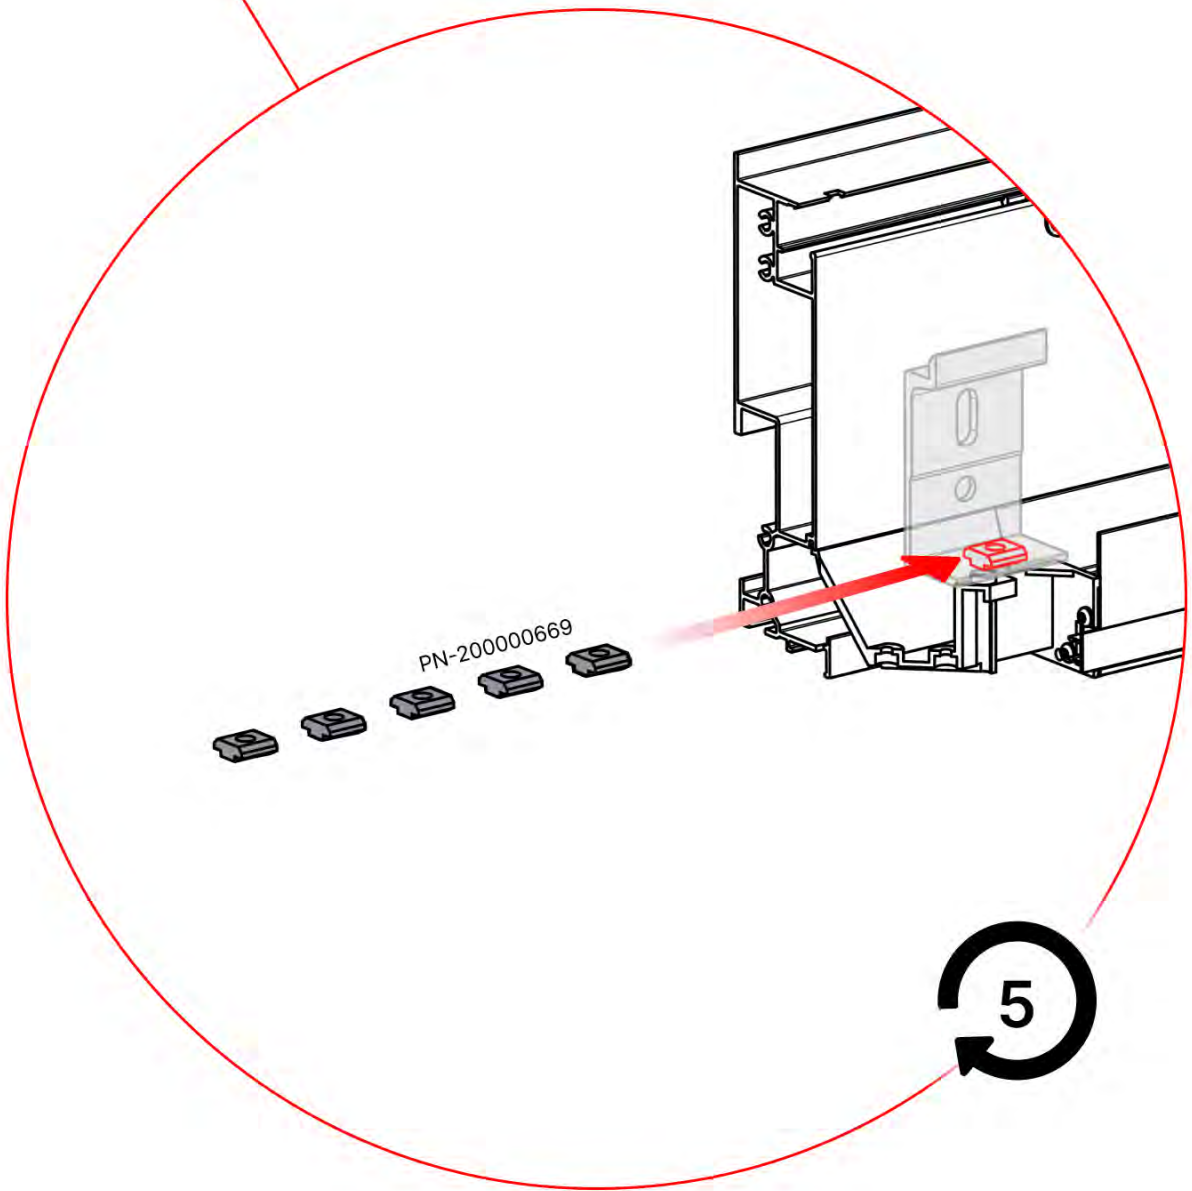

07

4

ANTHRACITE: B246
WHITE: B254
BLACK: B250

PN-200000669

5x

5