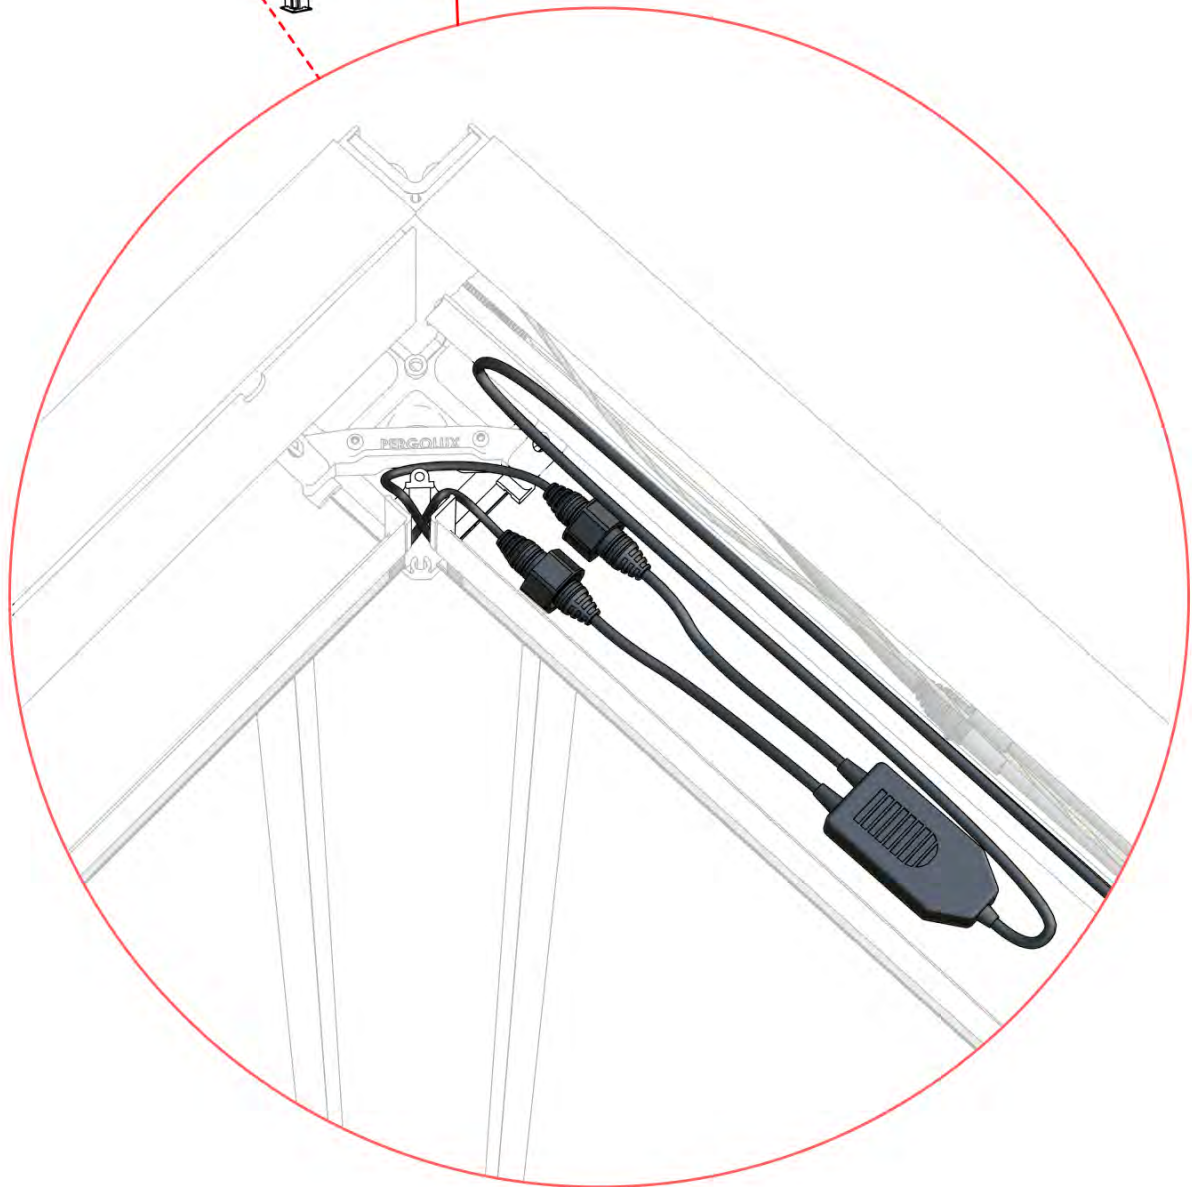

This side is the back and should be positioned to face the beam

26

Tip: For a smoother LED installation, spray the track with soapy water before mounting.

27

28

29

4

ANTHRACITE: B246
WHITE: B254
BLACK: B250