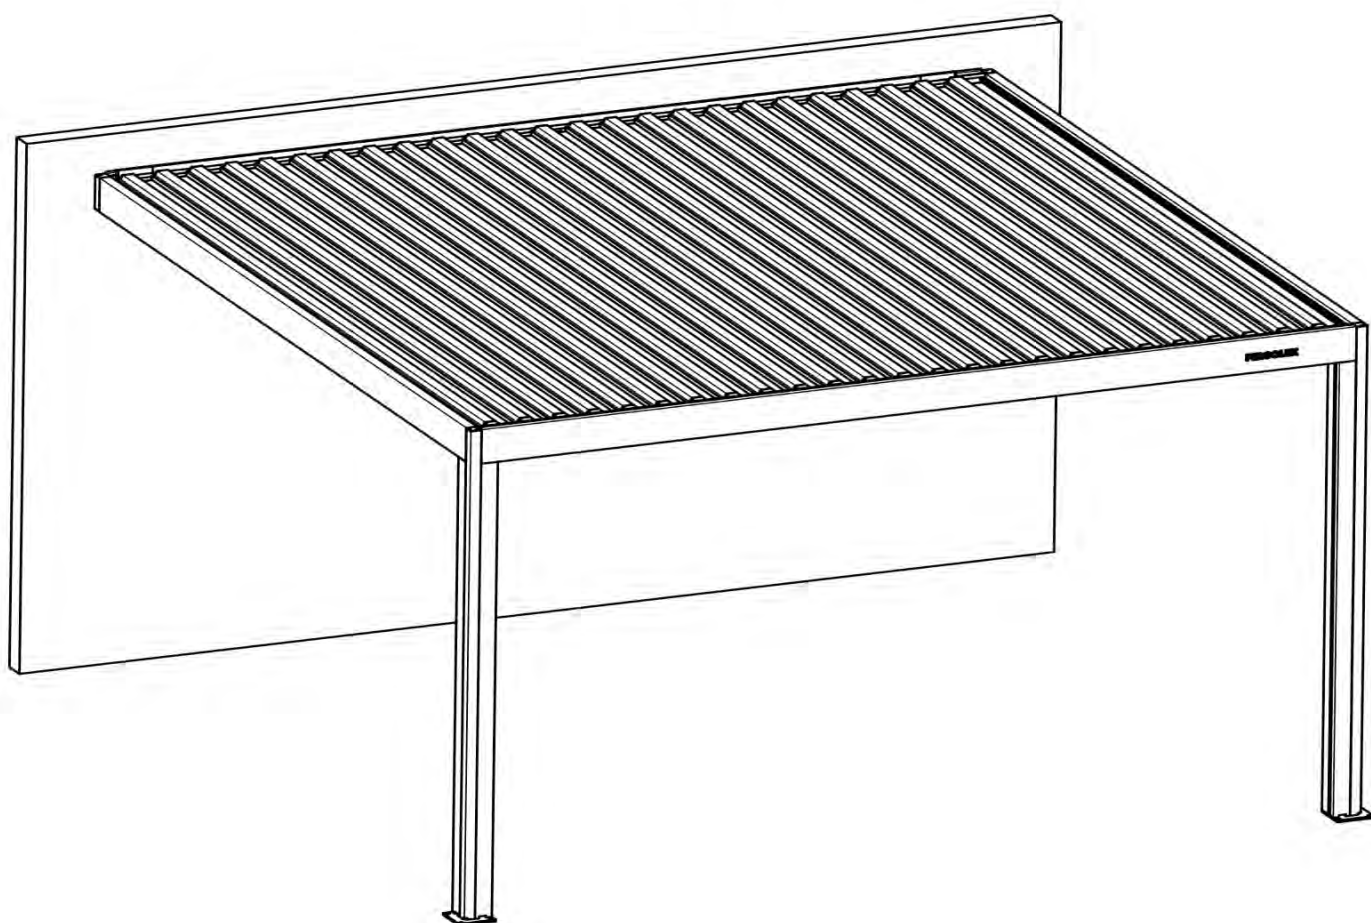

S4

PERGOLA

PRO

4 × 5m / 13' x 16'
WALL MOUNTED

PERGOLUX

Designed and
developed
in Norway

Type Approved
Regular
Production
Surveillance

www.tuv.com
ID 1111293124