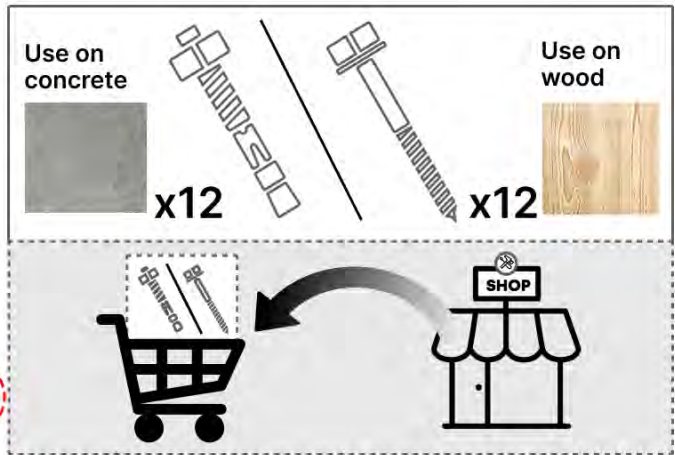

65

66

PERGOLUX | PERGOLA PRO WALL MOUNTED S4

4 X 5 M / 13' x 16'