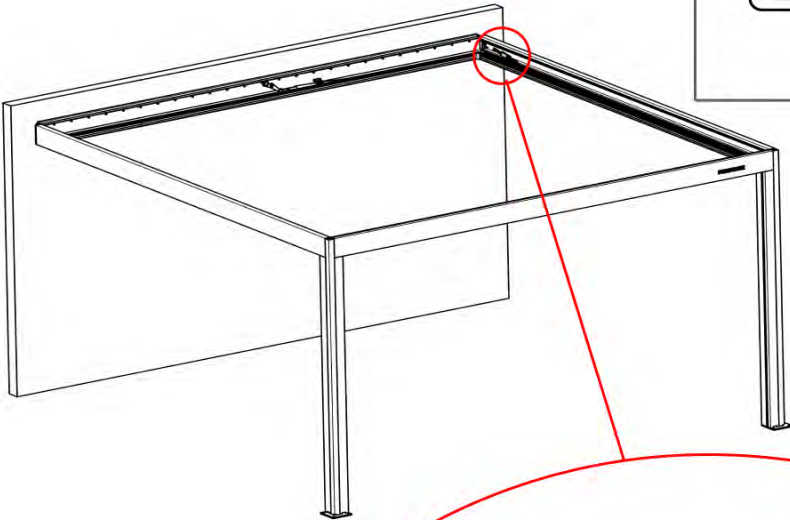

!
Control Box can be installed on Preferred W BEAM

38

Connect grounding wire before connecting to power!

39

40

!
Power Cable can be
routed through all
the Poles.

41

42