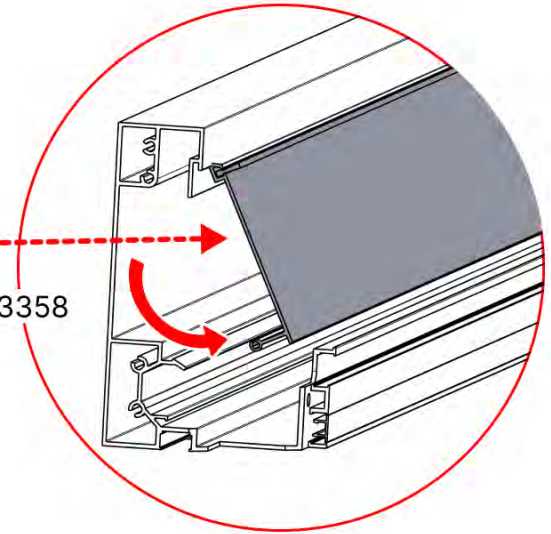

SnapFIT cover

PN-200003387

03

ANTHRACITE: B246
WHITE: B254
BLACK: B250

ANTHRACITE: B263
WHITE: B267
BLACK: B265

PN-200003354

PN-200003358

PN-200003387