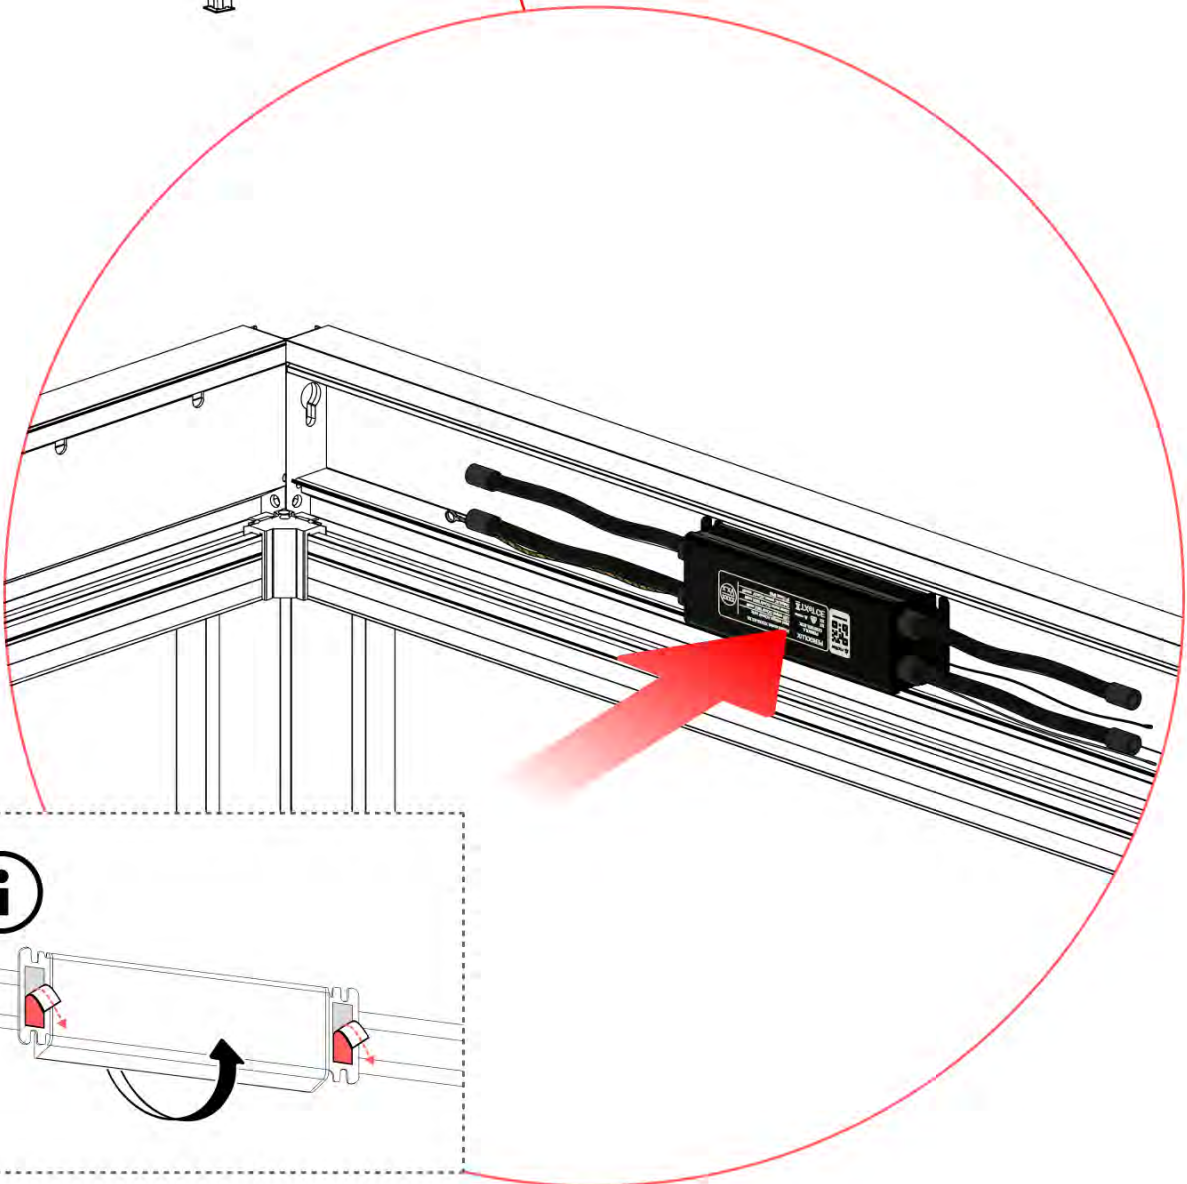

!
Control Box can be installed on Preferred W BEAM

38

Connect grounding wire before connecting to power!

39

40

!
Power Cable can be
routed through all
the Poles.

41

42