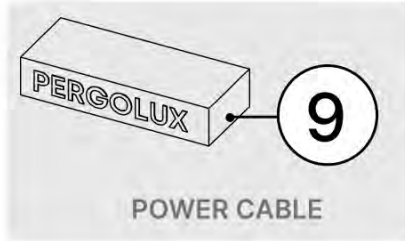

!
Control Box can be installed on Preferred W BEAM

38

Connect grounding wire before connecting to power!

39

40

!
Power Cable can be
routed through all
the Poles.

41

42