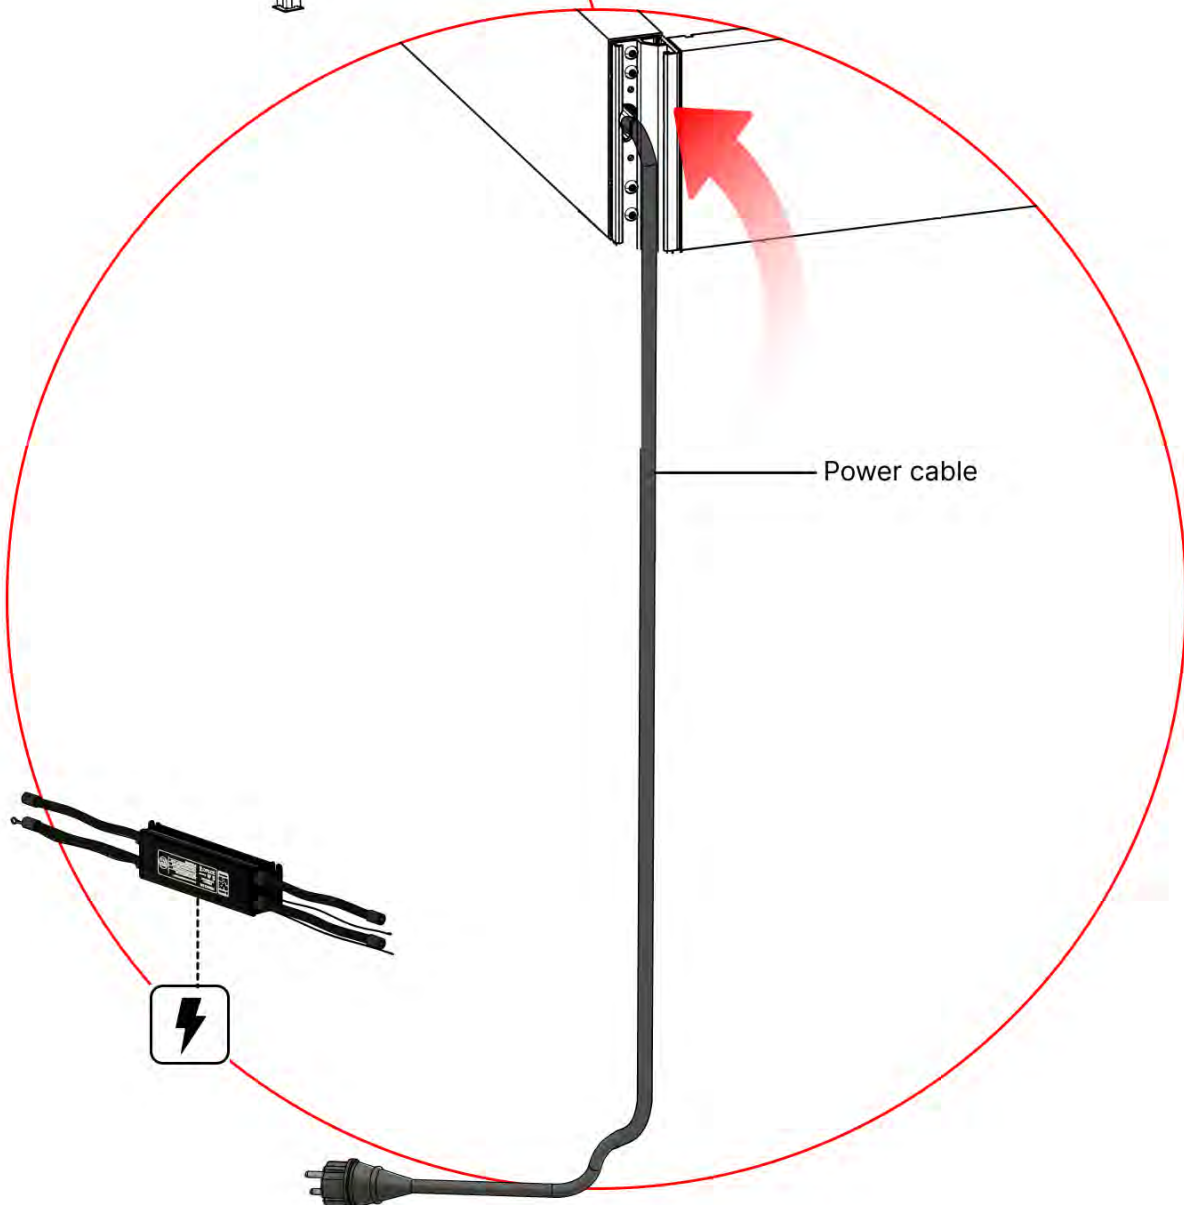

!
Control Box can be installed on Preferred W BEAM

38

Connect grounding wire before connecting to power!

39

40

!
Power Cable can be
routed through all
the Poles.

41

42