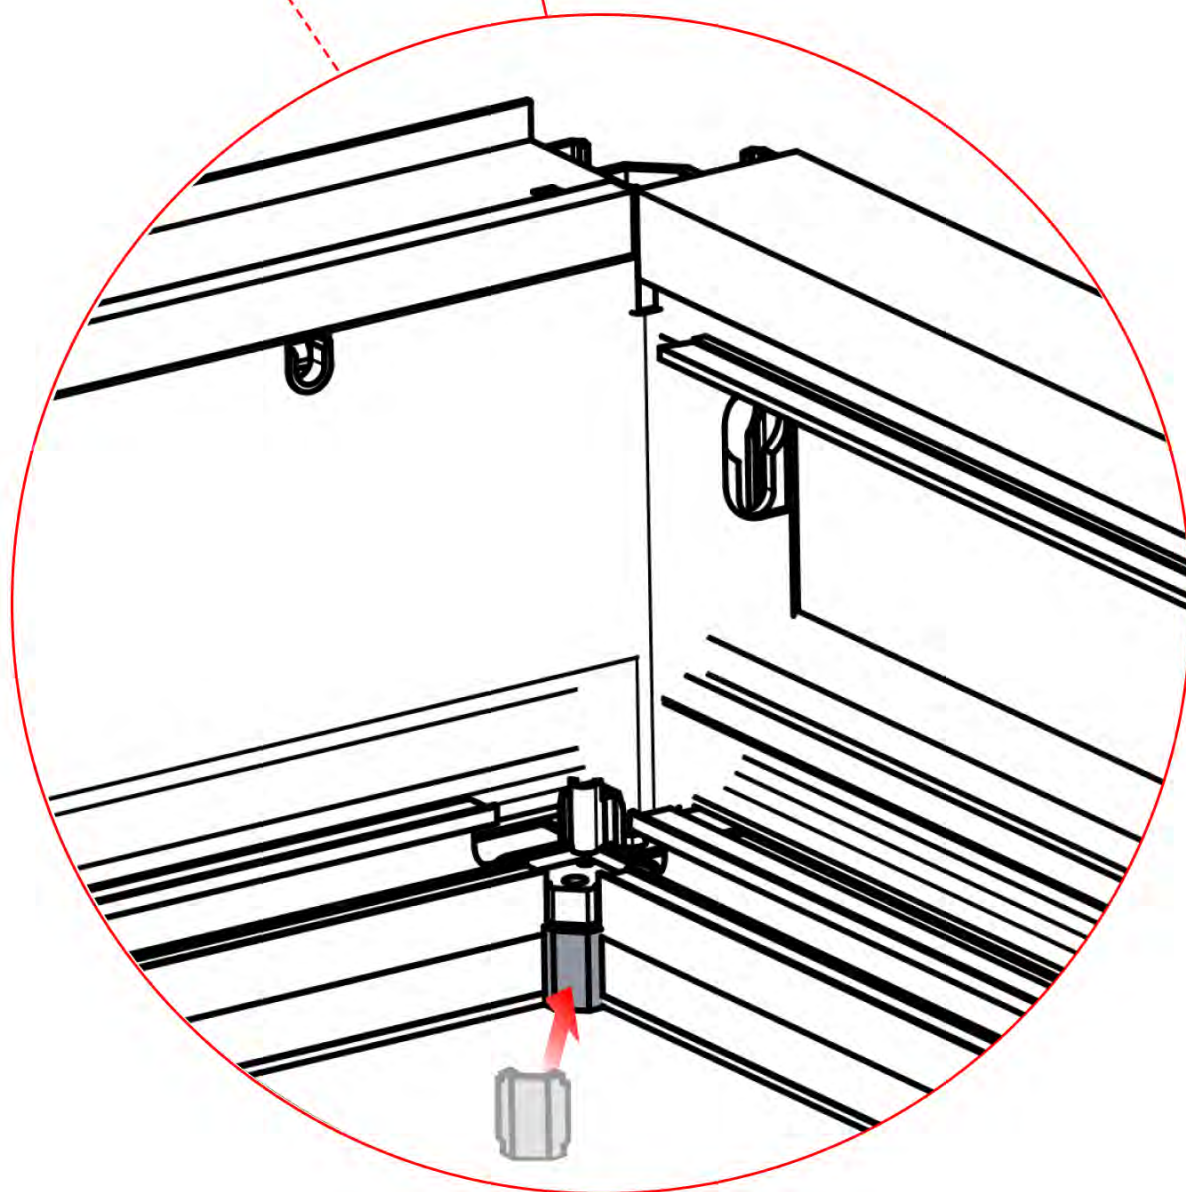

29

4

ANTHRACITE: B246
WHITE: B254
BLACK: B250

PN-200000516
2x