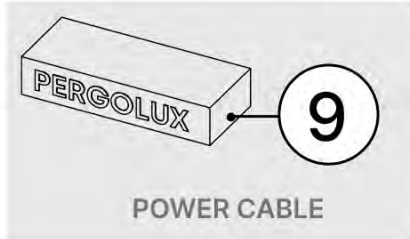

!
Control Box can be installed on Preferred W BEAM

38

Connect grounding wire before connecting to power!

39

40

!
Power Cable can be
routed through all
the Poles.

41

42