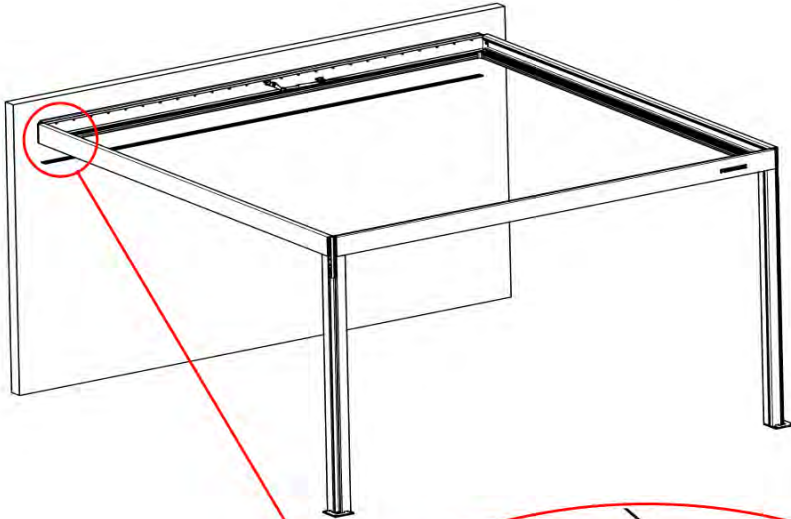

44

 <p>CONTROL BOX</p>	<p>S4</p>  <p>PN-200002683 5x</p>  <p>PN-200002684 10x</p>
<p>! Keep the Matter Antenna wire free and do not tie them with LED and Motor wire</p>	

45

4

ANTHRACITE: B246
WHITE: B254
BLACK: B250