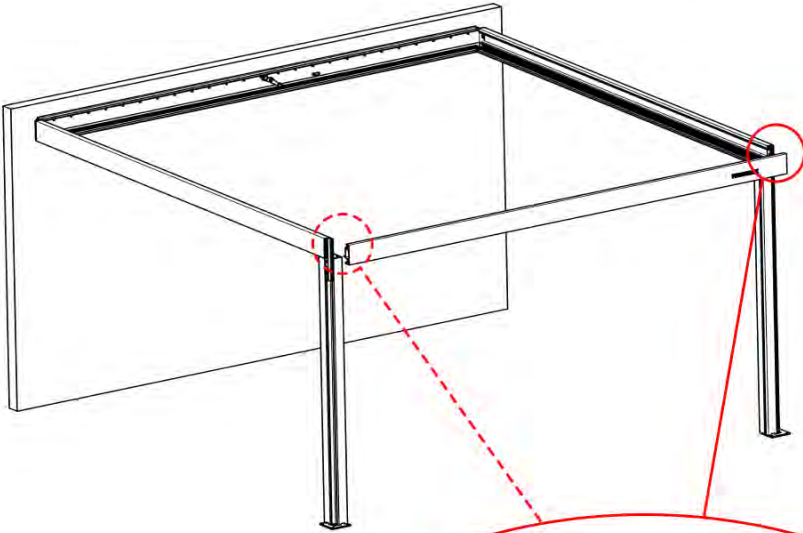

17

4

ANTHRACITE: B246
WHITE: B254
BLACK: B250

PN-200000507

2x