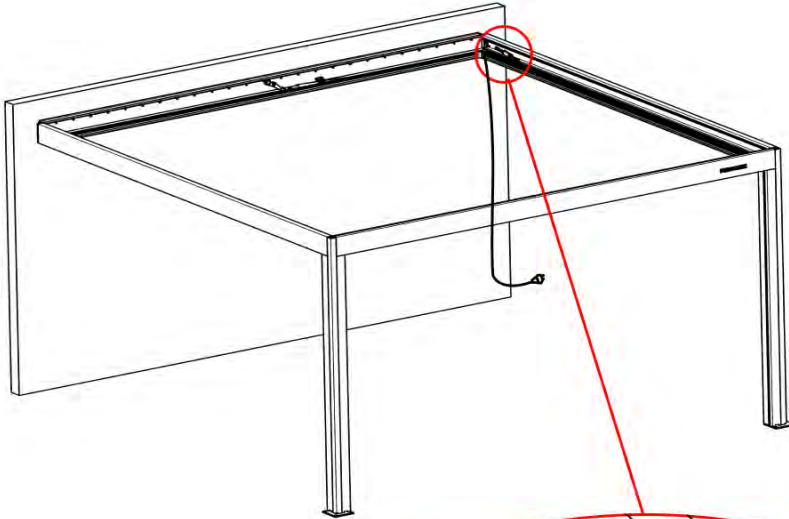

!
Control Box can be installed on Preferred W BEAM

38

Connect grounding wire before connecting to power!

39

40

!
Power Cable can be
routed through all
the Poles.

41

42