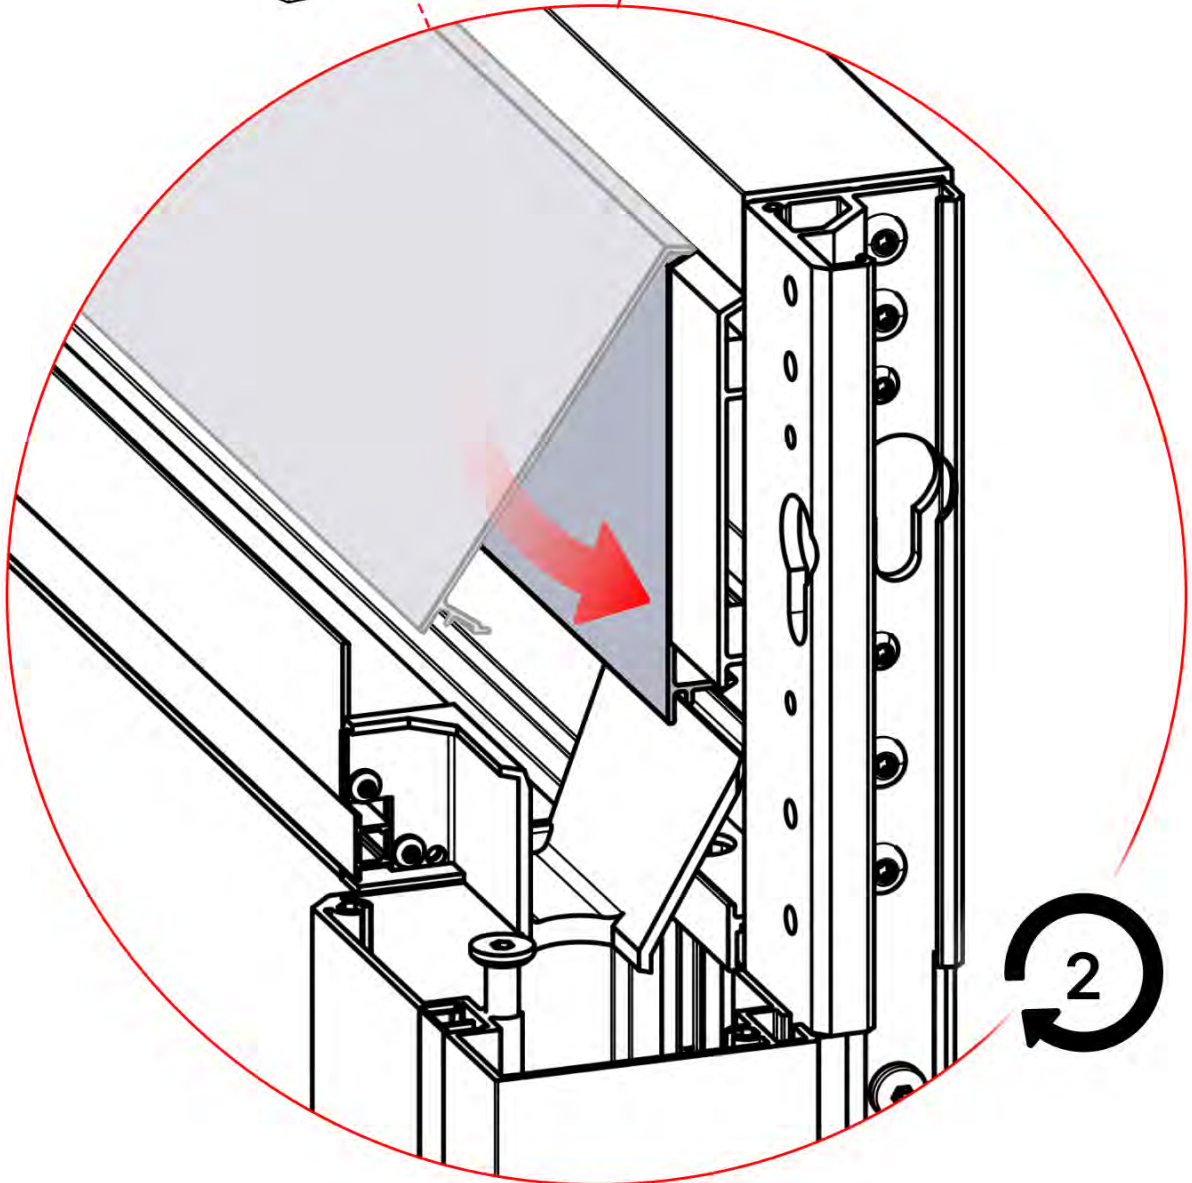

46

!
Route the Matter
Antenna and place it
below the highlighted
part(PN-200002622).

!
Matter Antenna

47

x1
PERGOLUX

5

ANTHRACITE: B263
WHITE: B267
BLACK: B265

PN-200003556
1x