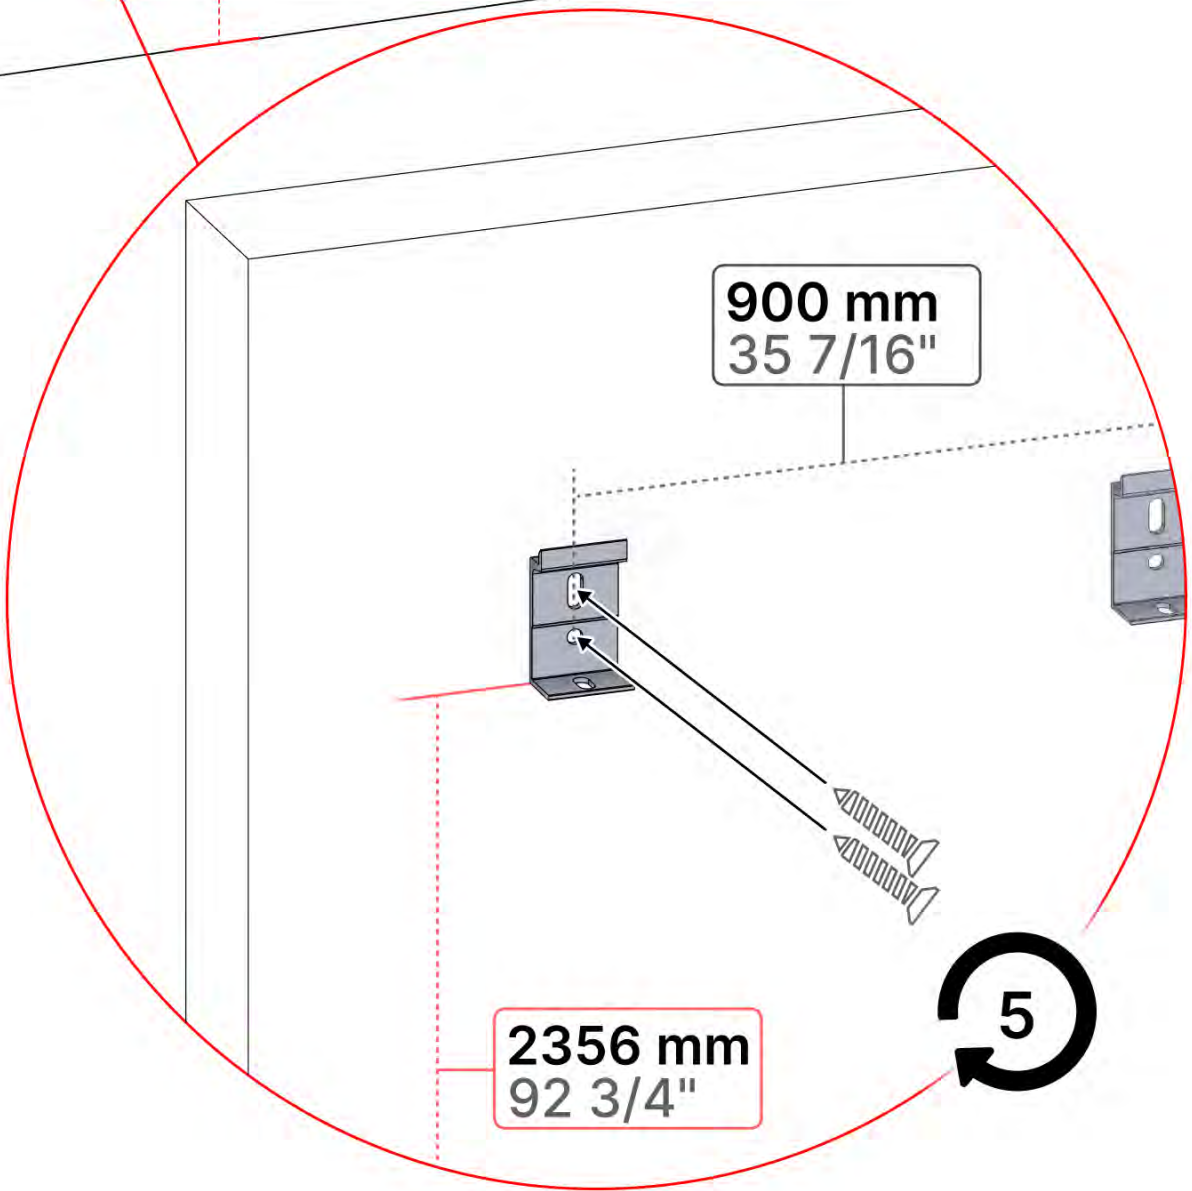

PN-200000510

5x

~900 mm 35 7/16"
~900 mm 35 7/16"
~900 mm 35 7/16"
~900 mm 35 7/16"

900 mm
35 7/16"

2356 mm
92 3/4"

5

06

x7
PERGOLUX