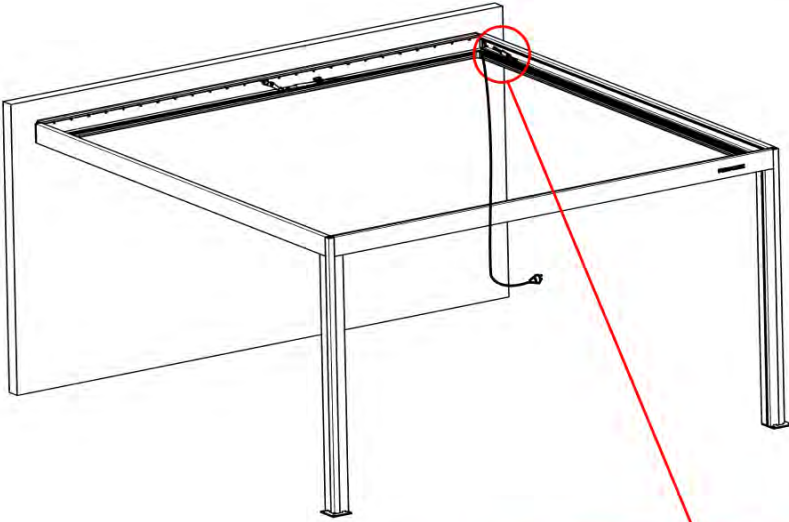

!
Control Box can be installed on Preferred W BEAM

38

Connect grounding wire before connecting to power!

39

40

!
Power Cable can be
routed through all
the Poles.

41

42