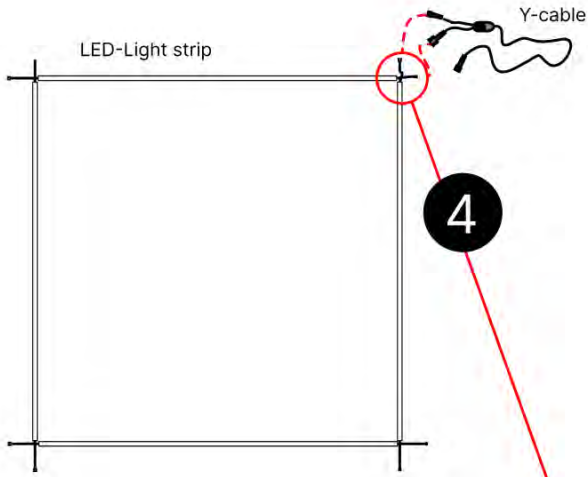

PN-200002618

2x

PN-200000571

2x

IMPORTANT INFORMATION

Handle with care.

When installing the light strip, do not pull or bend the wires on both sides with force, as this may cause the solder joints to fall off.

Important! Please watch all the videos before starting the assembly.

The videos contain important information relevant to the assembly process.

INFORMATION

INFORMATION

25

This side is the front and should face outward