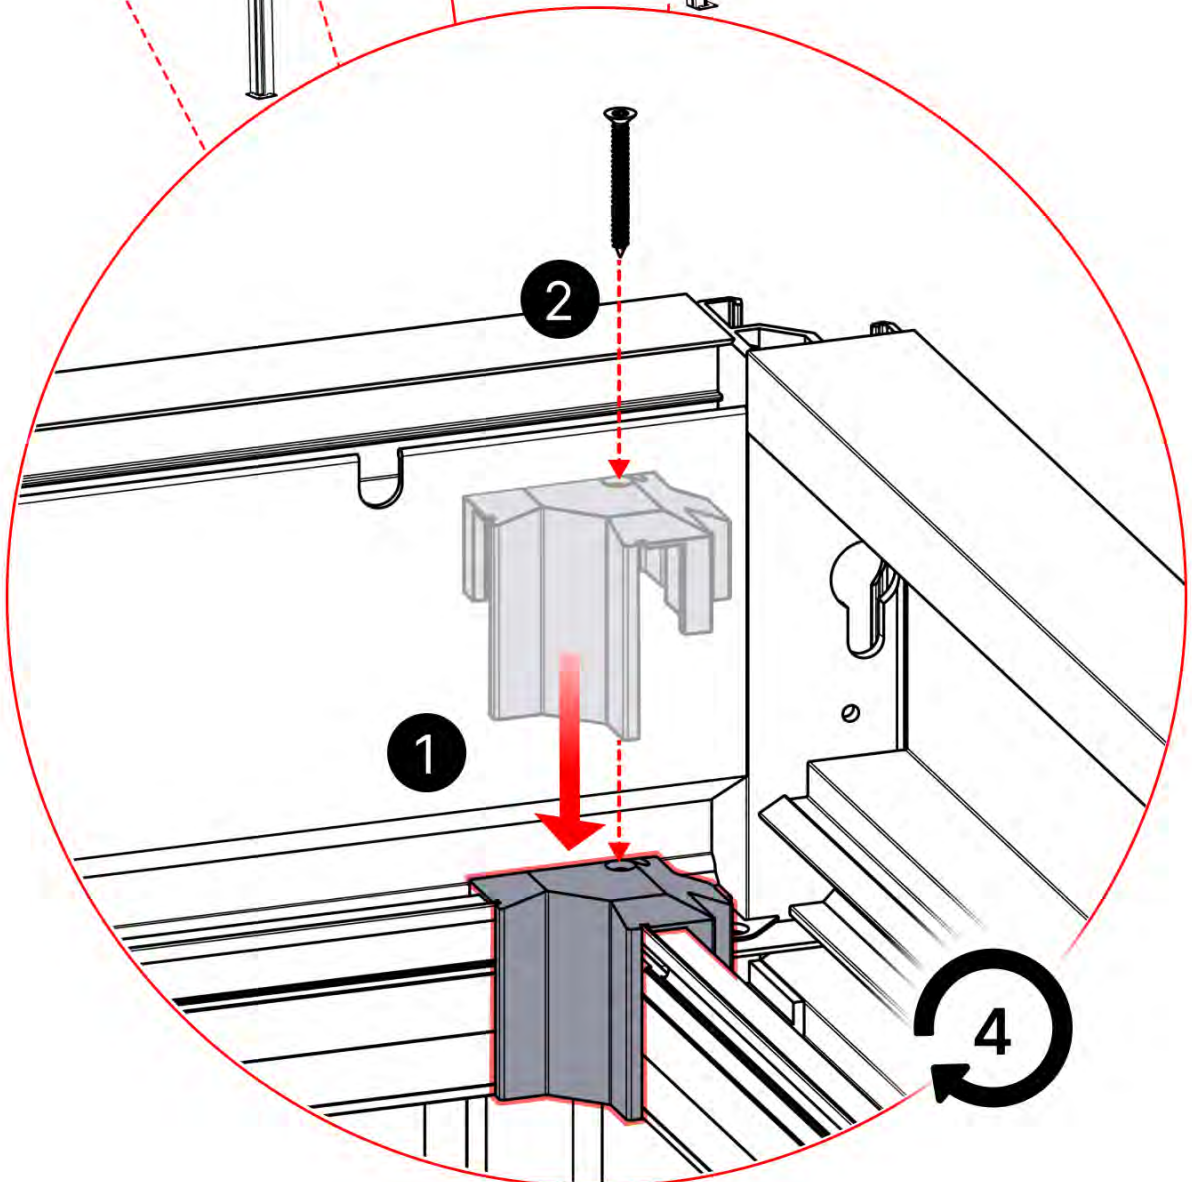

30

4

ANTHRACITE: B246
WHITE: B254
BLACK: B250

PN-200002625

4x

PN-200000960

4x