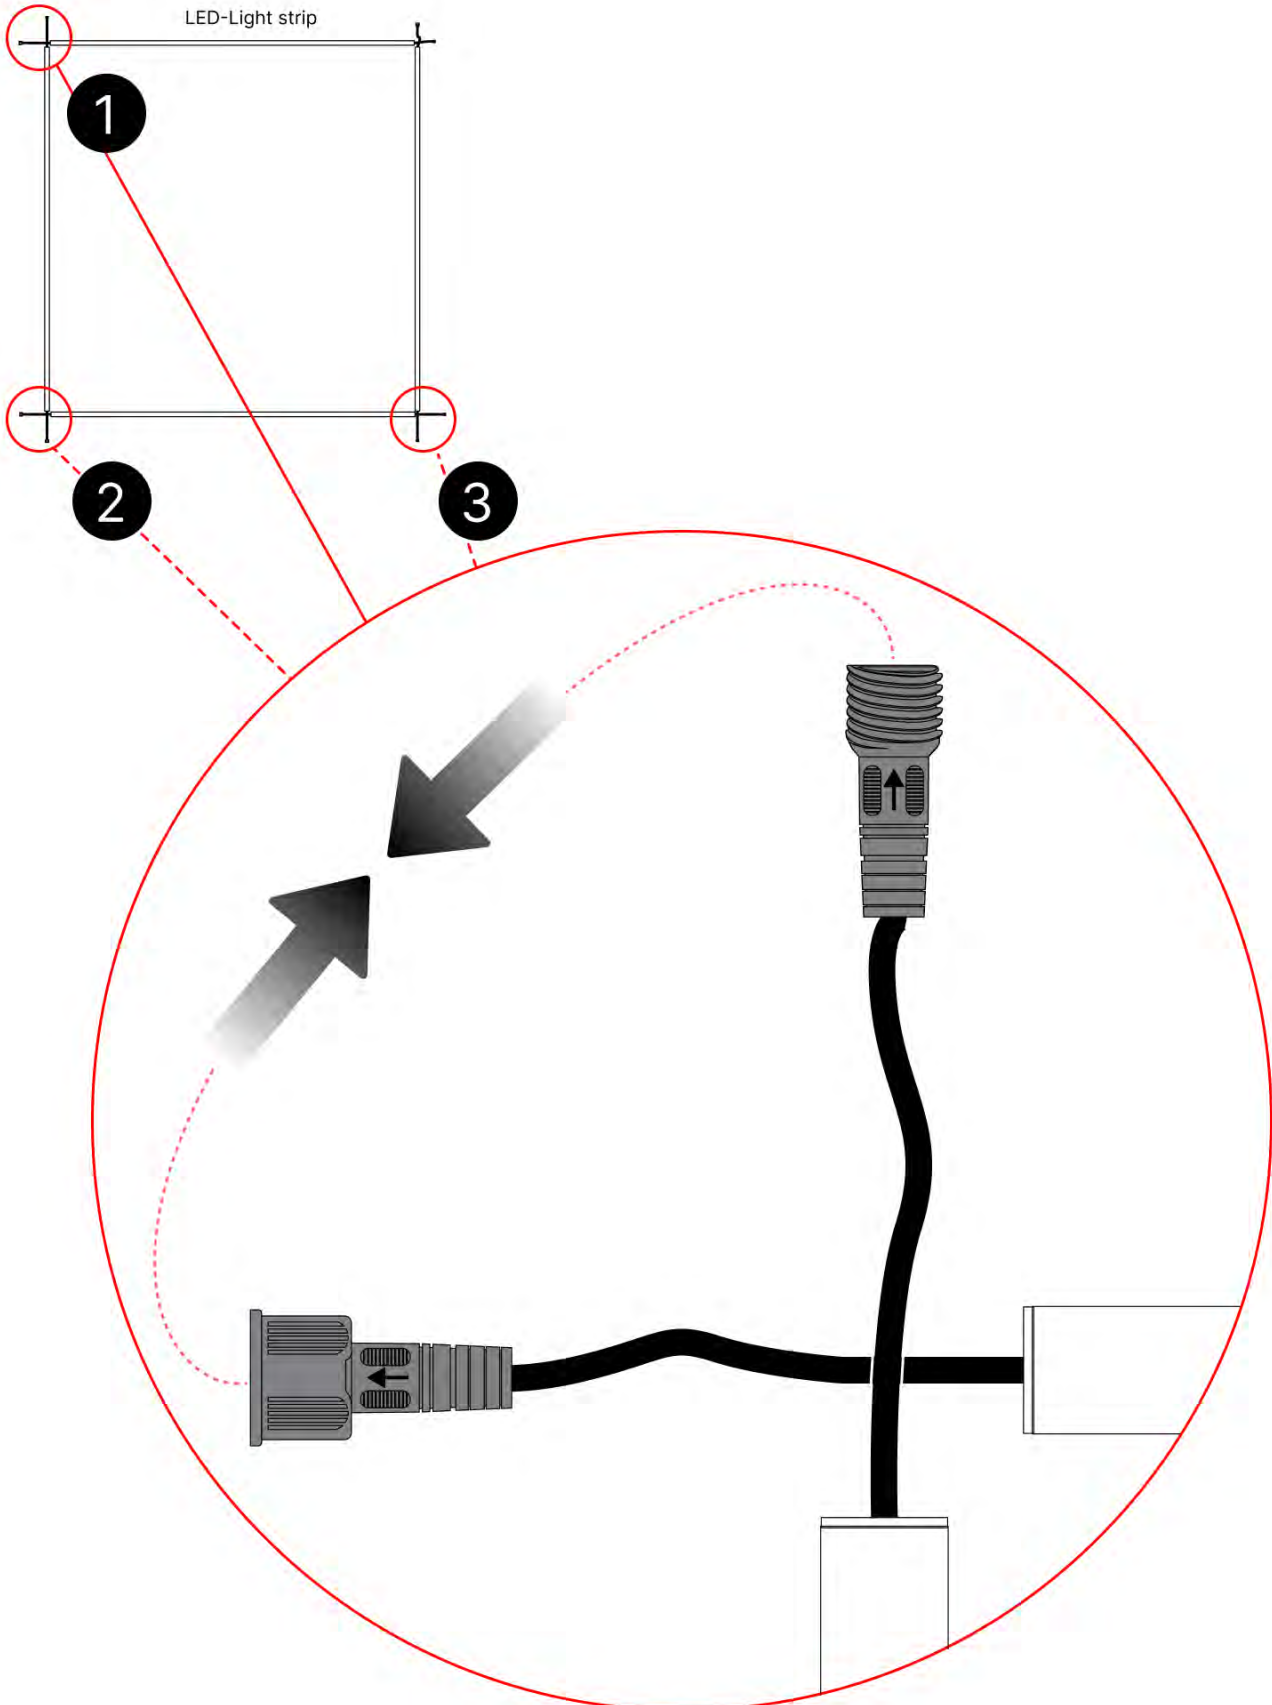

PN-200002618

2x

PN-200000571

2x

IMPORTANT INFORMATION

Handle with care.

When installing the light strip, do not pull or bend the wires on both sides with force, as this may cause the solder joints to fall off.

Important! Please watch all the videos before starting the assembly.

The videos contain important information relevant to the assembly process.

INFORMATION

INFORMATION

25

This side is the front and should face outward