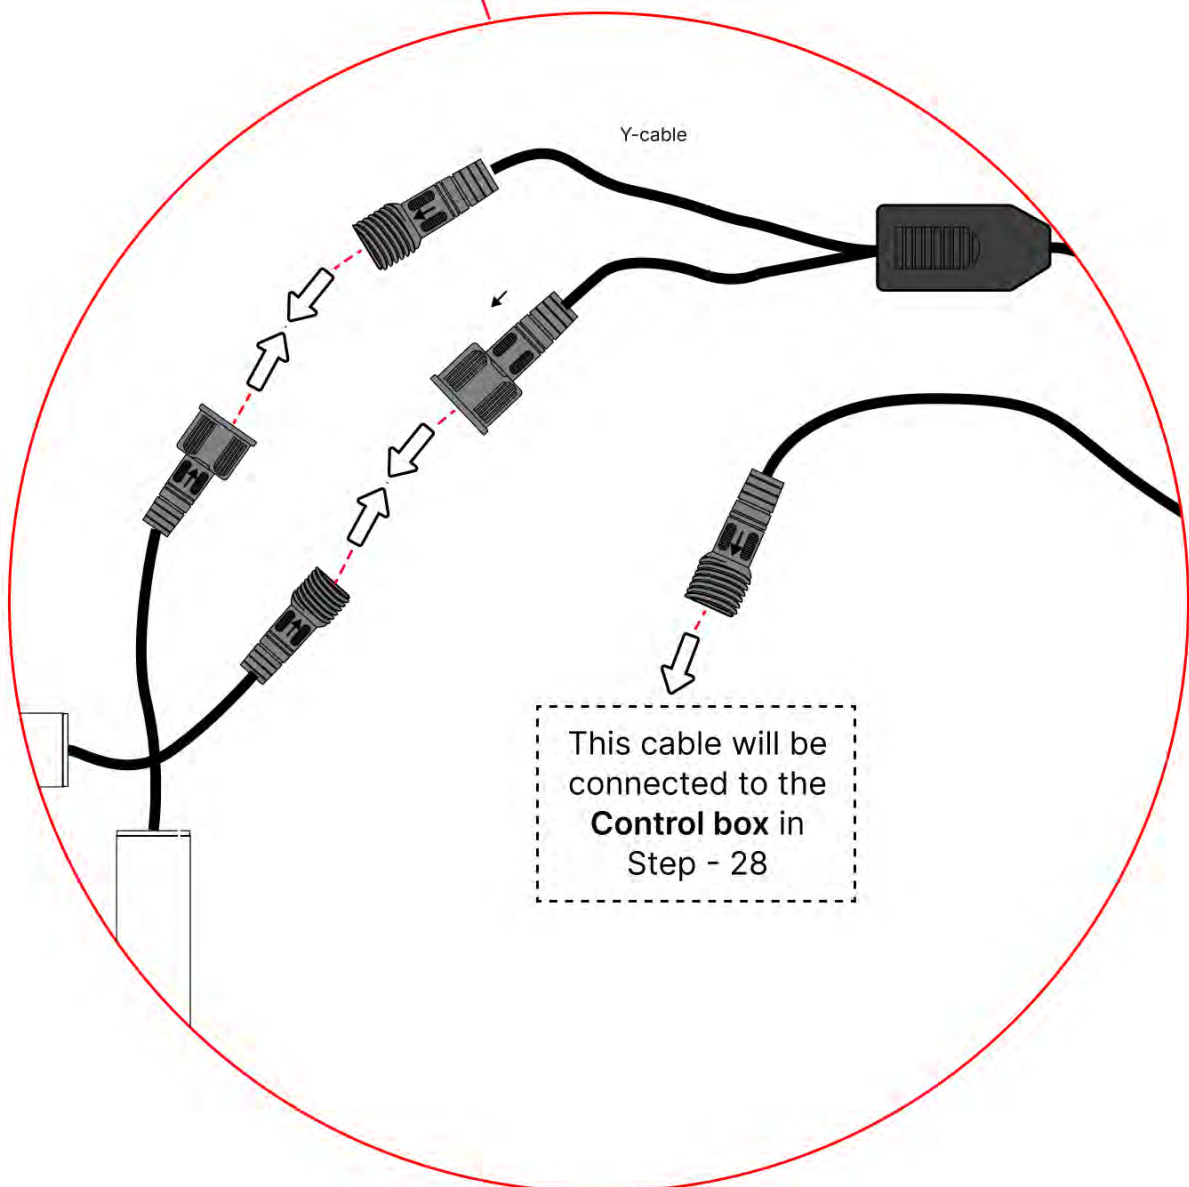

PN-200002618

2x

PN-200000571

2x

IMPORTANT INFORMATION

Handle with care.

When installing the light strip, do not pull or bend the wires on both sides with force, as this may cause the solder joints to fall off.

Important! Please watch all the videos before starting the assembly.

The videos contain important information relevant to the assembly process.

INFORMATION

INFORMATION

25

This side is the front and should face outward