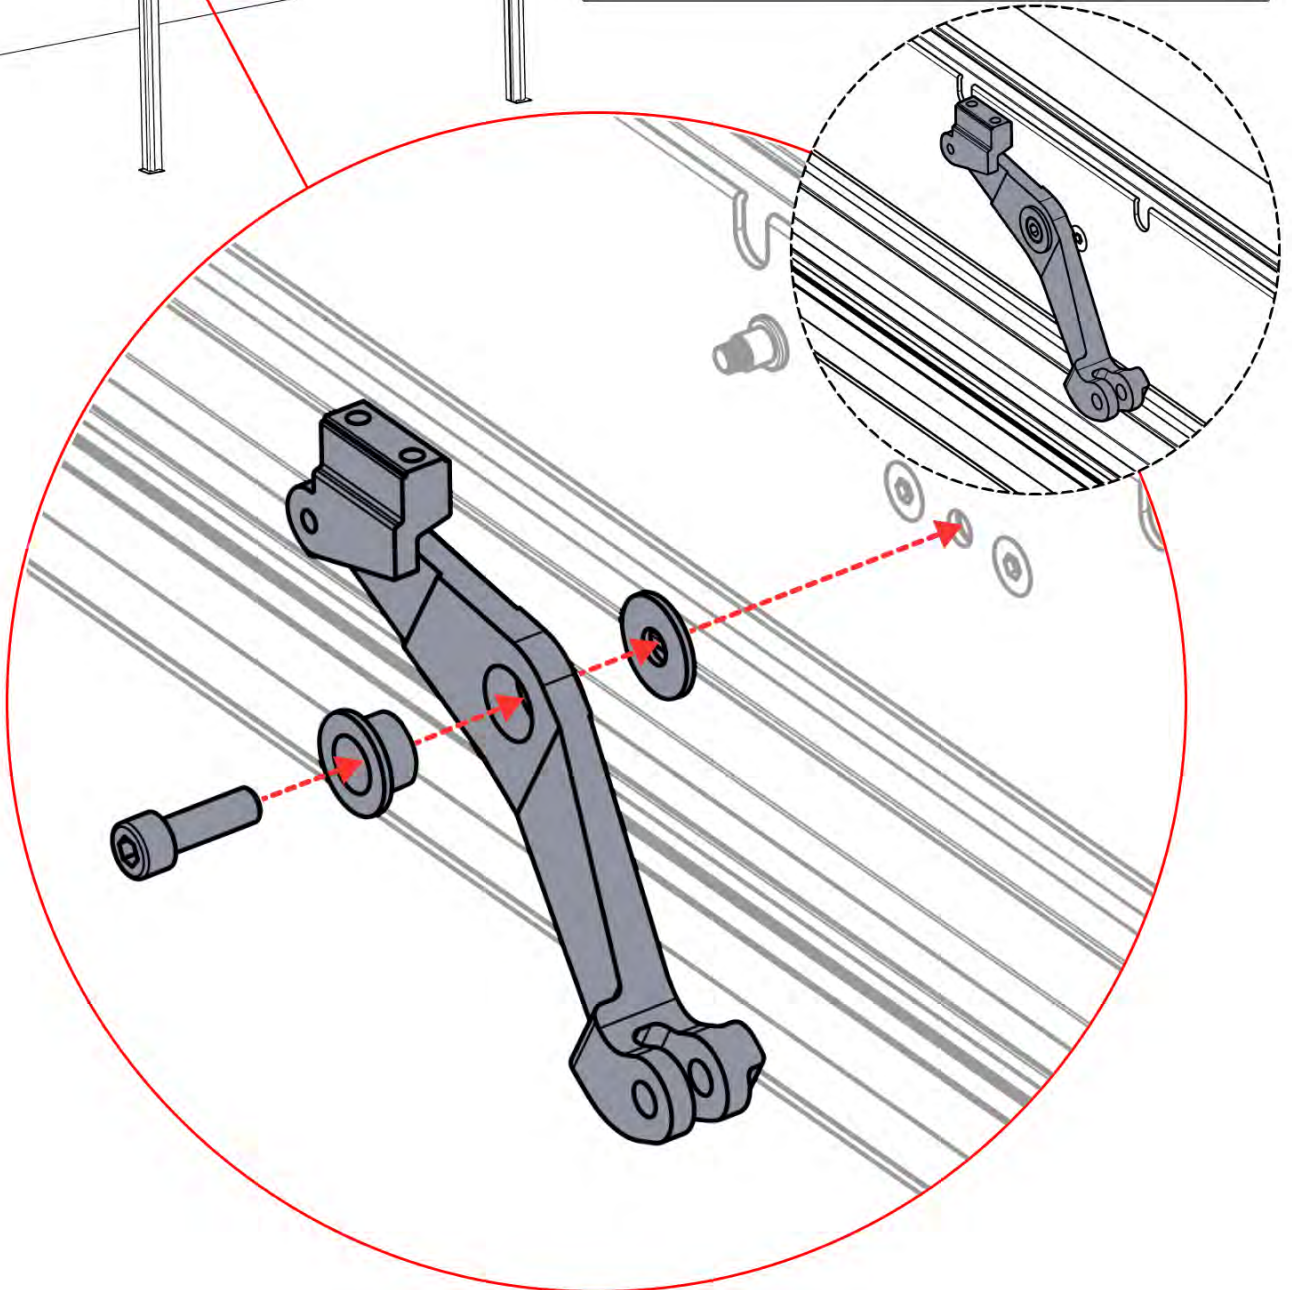

34

x7
PERGOLUX

4

ANTHRACITE: B246
WHITE: B254
BLACK: B250

PN-200003372
1x

PN-200000502
1x

PN-200003373
1x

PN-200000561
1x

8x25