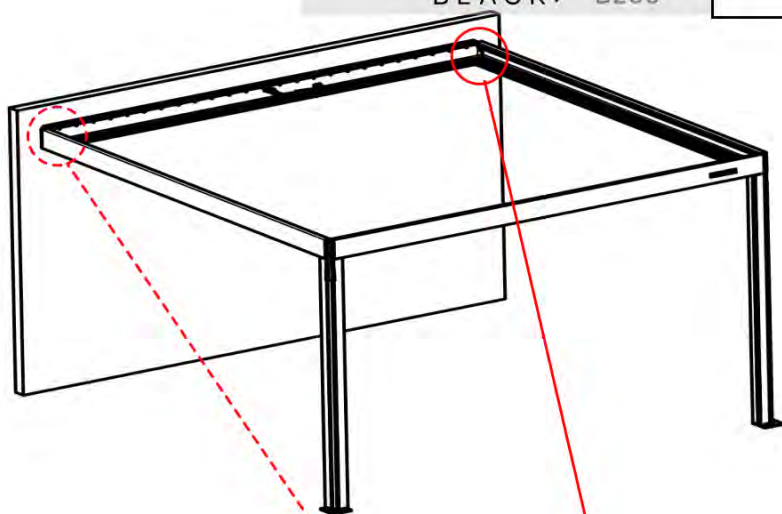

29

4

ANTHRACITE: B246
WHITE: B254
BLACK: B250

PN-200000516
2x