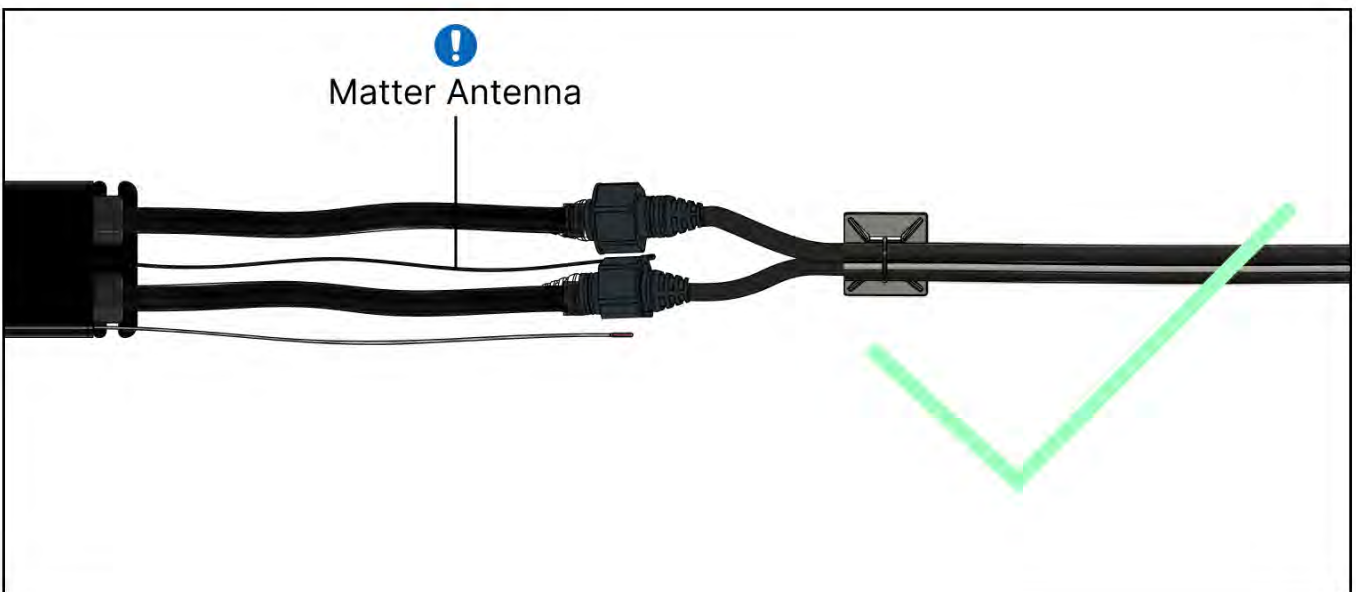

44

CONTROL BOX	S4 PN-200002683 5x PN-200002684 10x
! Keep the Matter Antenna wire free and do not tie them with LED and Motor wire