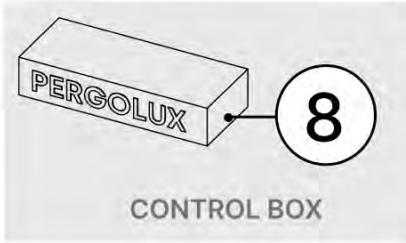

!
Control Box can be installed on Preferred W BEAM

38

Connect grounding wire before connecting to power!

39

40

!
Power Cable can be
routed through all
the Poles.

41

42