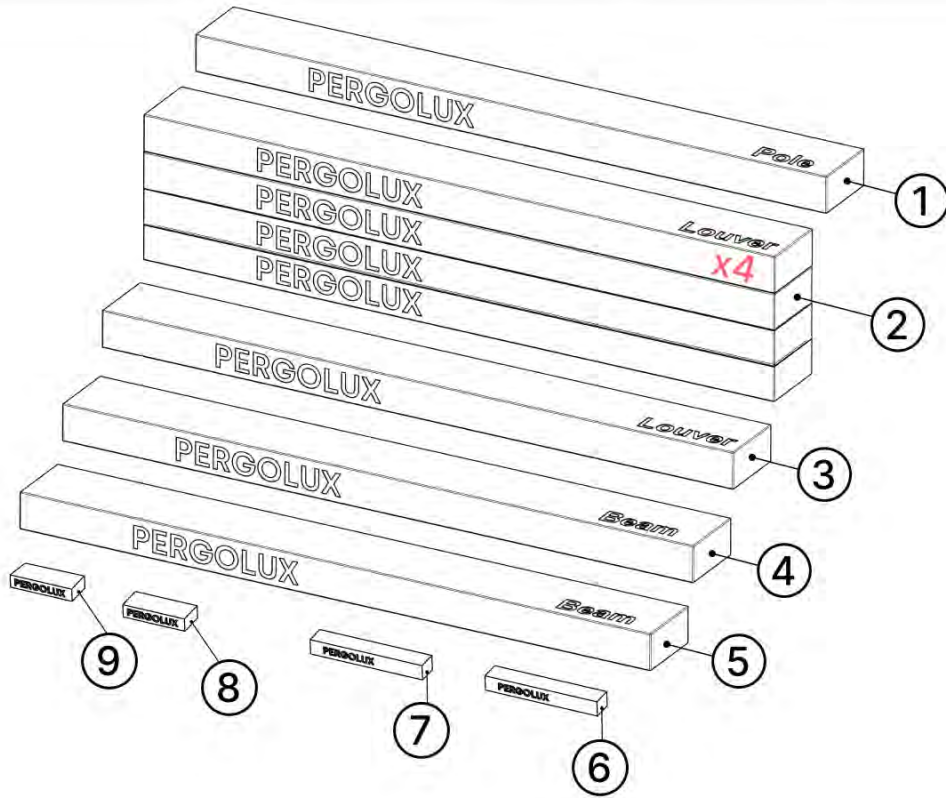

INFORMATION

3mm, 4mm, 5mm

TX15, TX20, TX25, TX30

PACKAGE OVERVIEW

ORDER	ANTHRACITE	WHITE	BLACK
①	C120	C122	C121
②	L222	L226	L224
③	L234	L238	L236
④	B246	B254	B250
⑤	B263	B267	B265
⑥	WHITE / RGB LED		
⑦	MOTOR		
⑧	CONTROL BOX		
⑨	POWER CABLE		