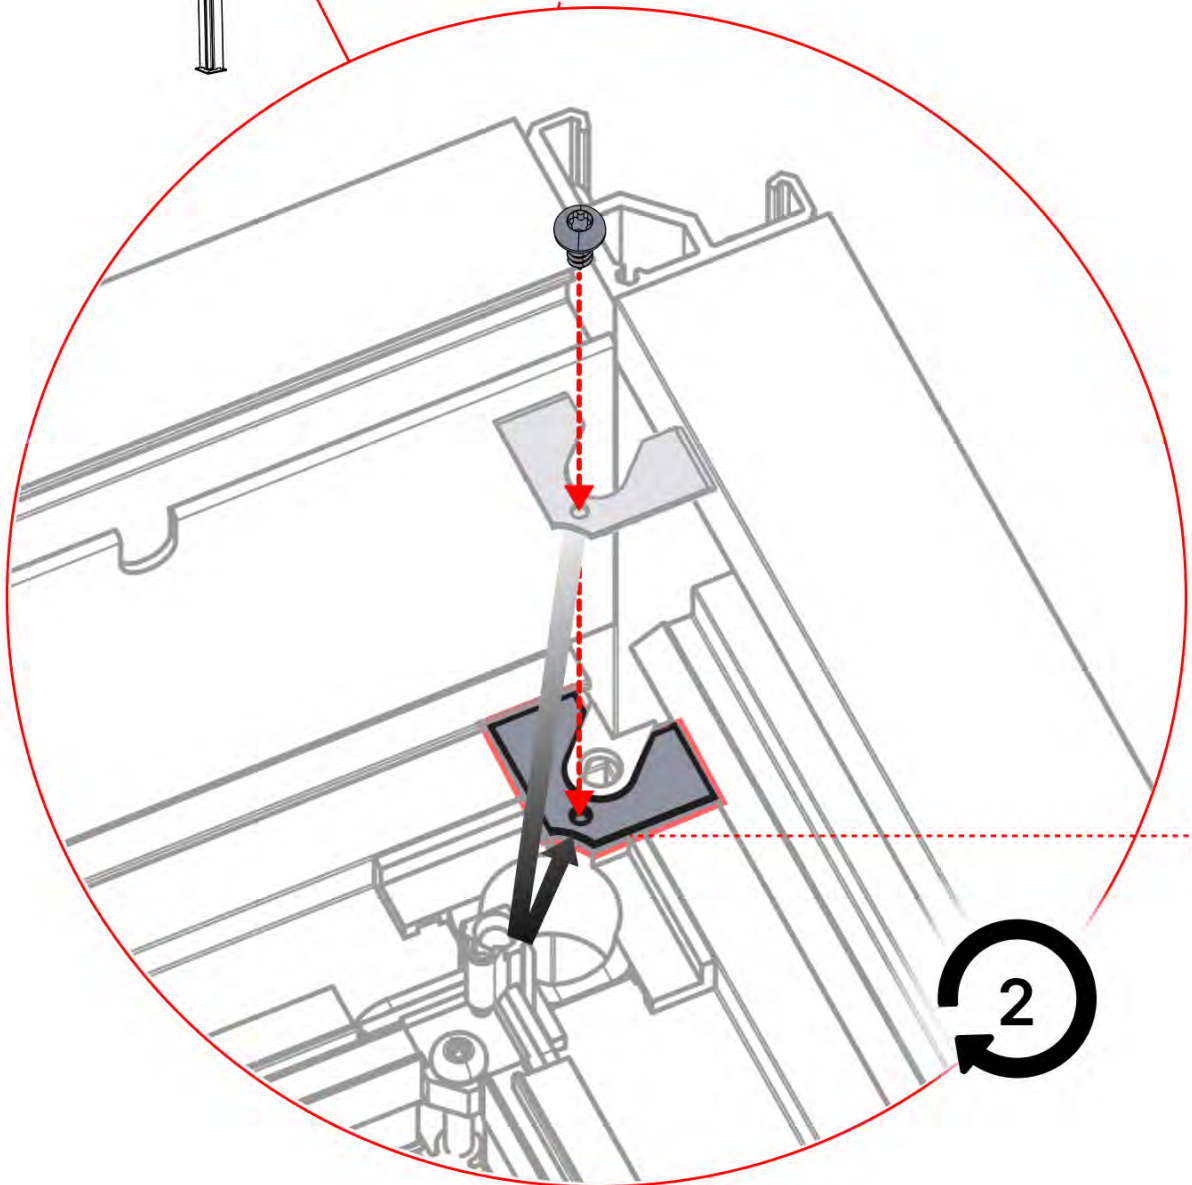

22

x1
PERGOLUX

4

ANTHRACITE: B246
WHITE: B254
BLACK: B250

PN-200002618
2x

PN-200000571
2x

3.5x8
6 x 5/16"