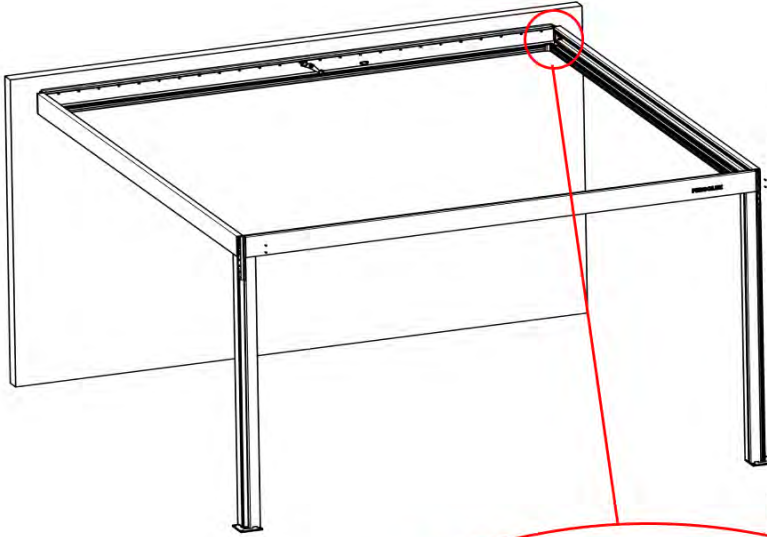

46

!
Route the Matter
Antenna and place it
below the highlighted
part(PN-200002622).

!
Matter Antenna