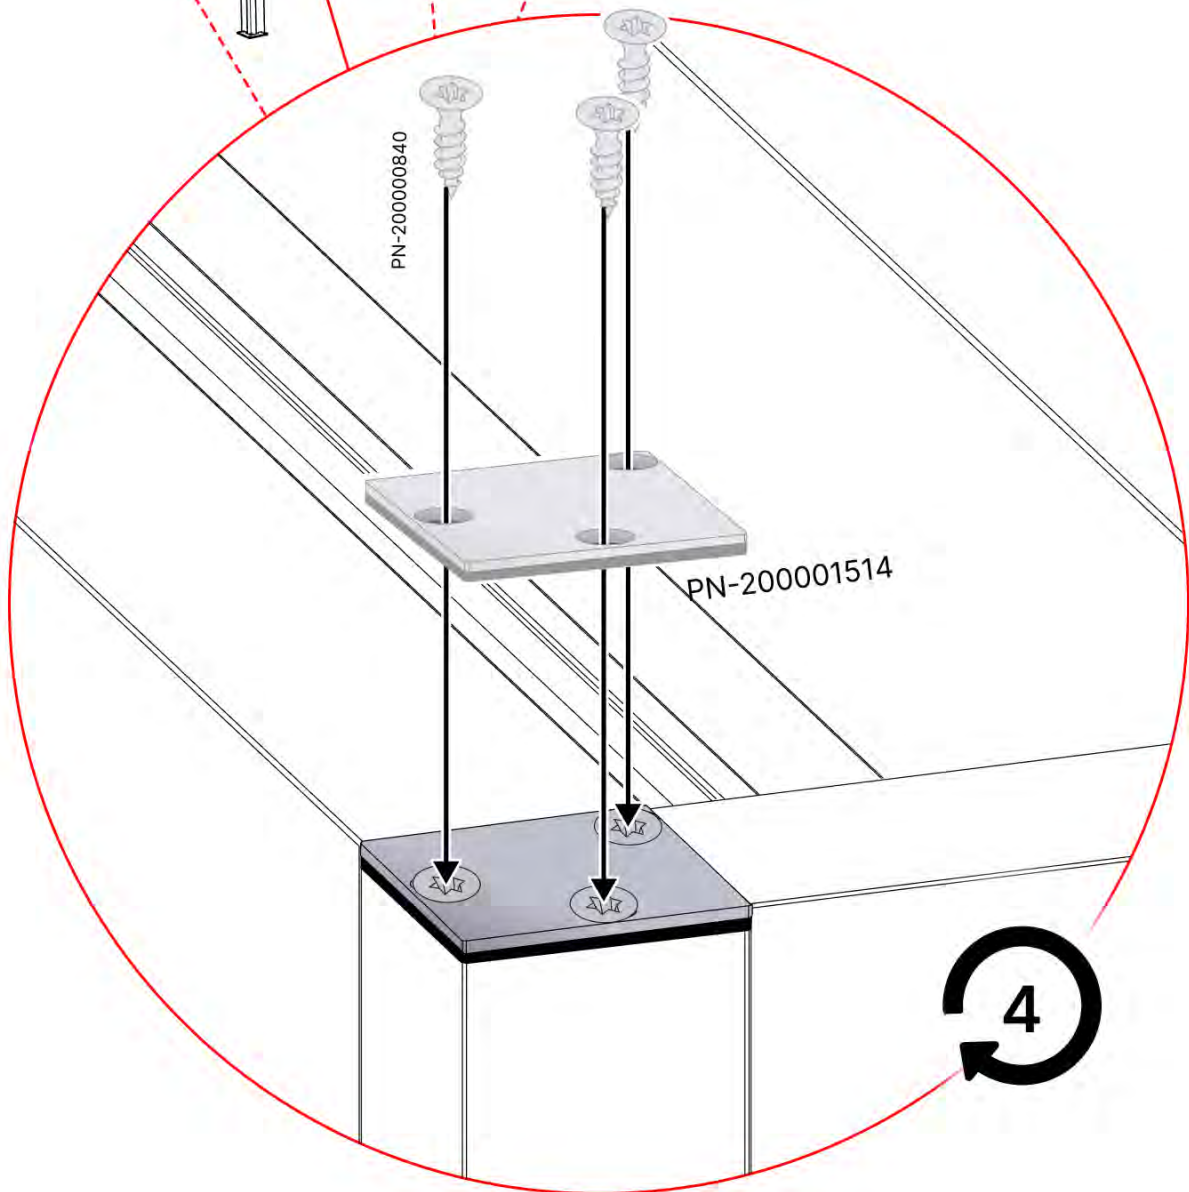

65

66

PERGOLUX | PERGOLA PRO WALL MOUNTED S4

4 X 5 M / 13' x 16'