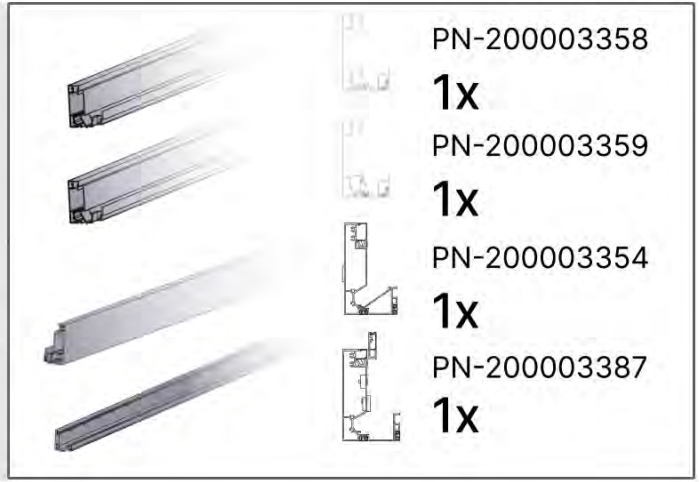

SnapFIT cover

PN-200003387

03

ANTHRACITE: B246
WHITE: B254
BLACK: B250

ANTHRACITE: B263
WHITE: B267
BLACK: B265

PN-200003354

PN-200003358

PN-200003387