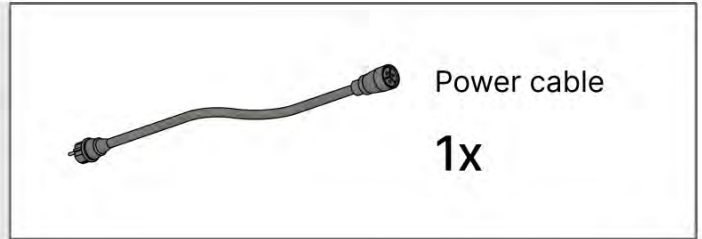

!
Control Box can be installed on Preferred W BEAM

38

Connect grounding wire before connecting to power!

39

40

!
Power Cable can be
routed through all
the Poles.

41

42