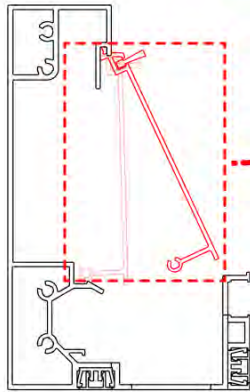

SnapFIT cover

PN-200003387

03

ANTHRACITE: B246
WHITE: B254
BLACK: B250

ANTHRACITE: B263
WHITE: B267
BLACK: B265

PN-200003354

PN-200003358

PN-200003387