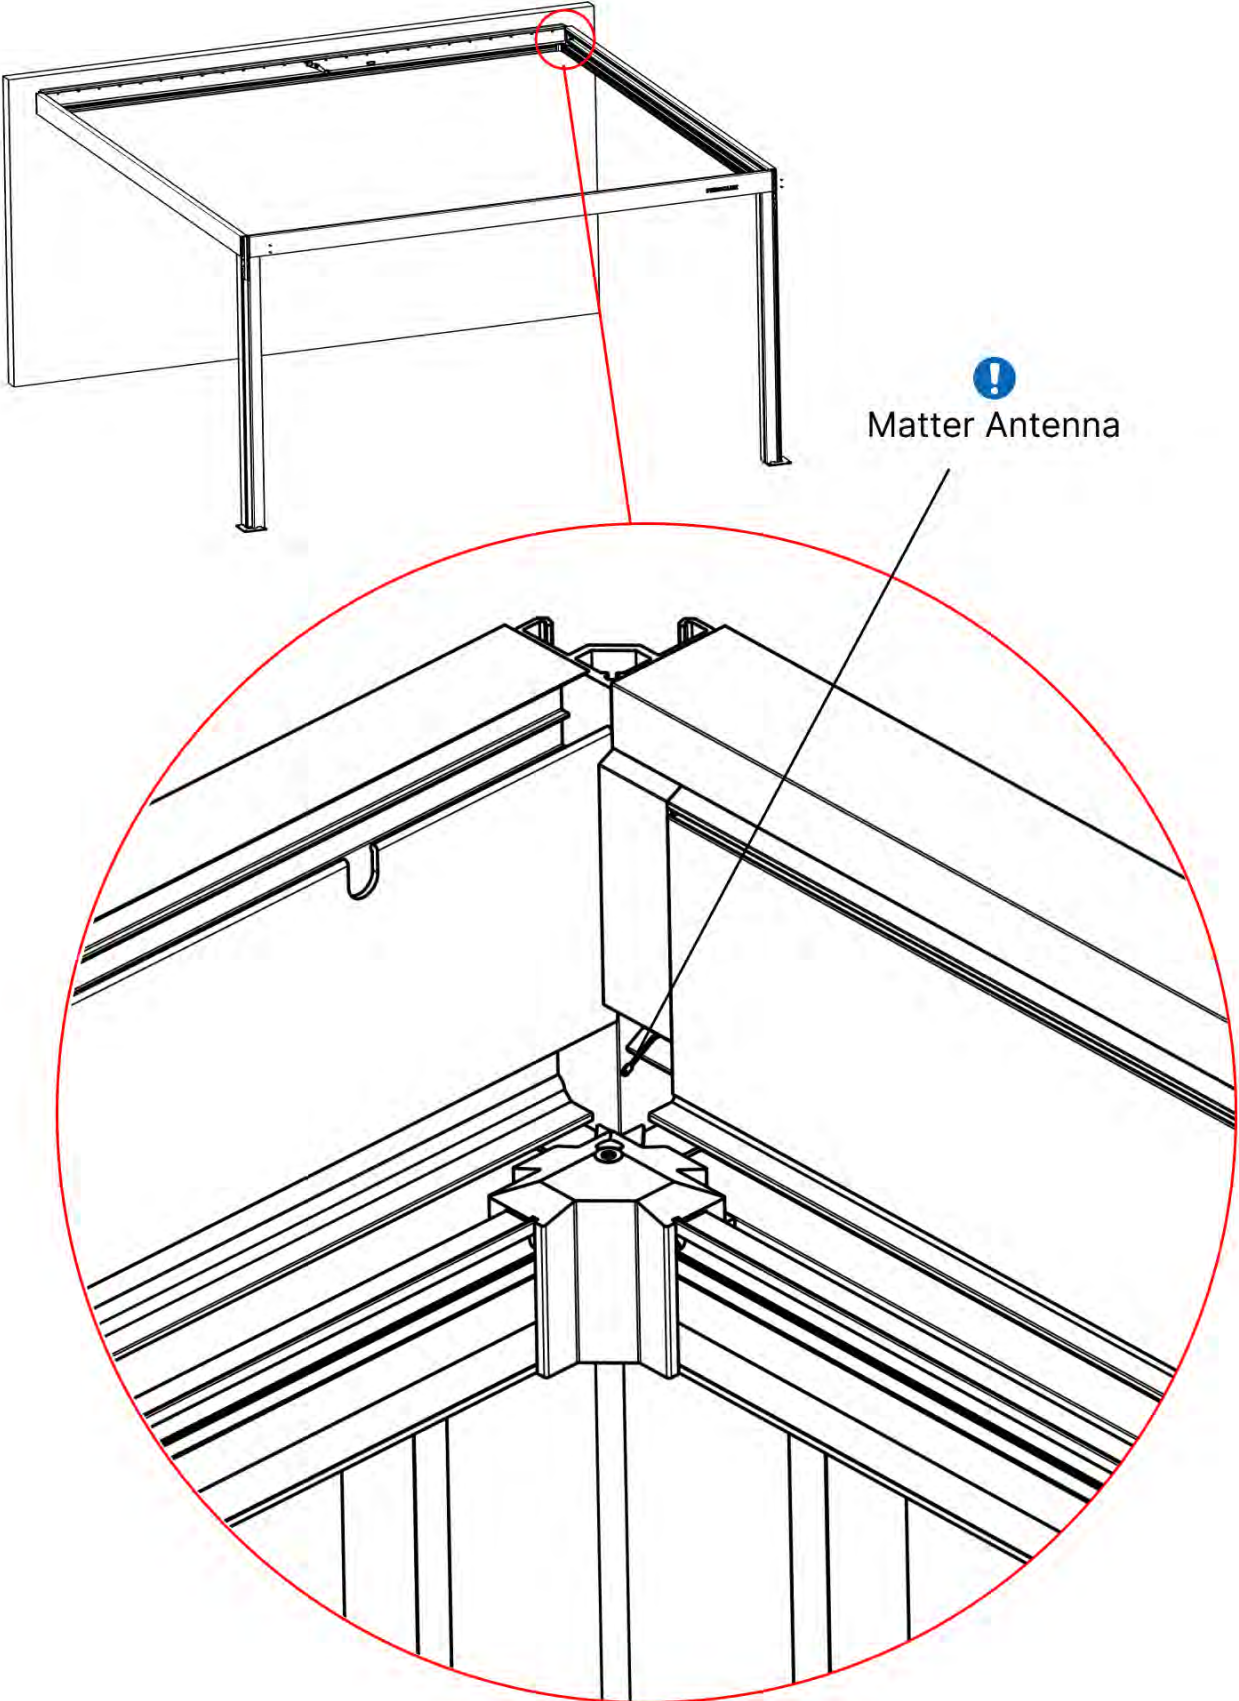

INFORMATION