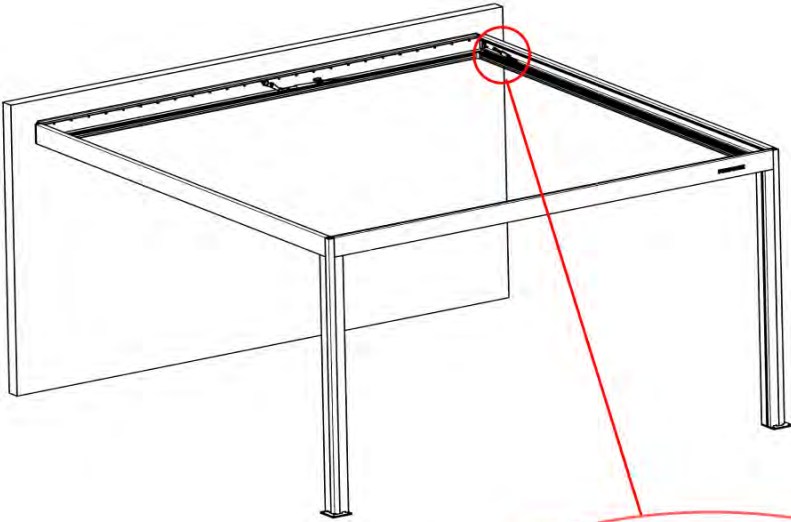

!
Control Box can be installed on Preferred W BEAM

38

Connect grounding wire before connecting to power!

39

40

!
Power Cable can be
routed through all
the Poles.

41

42