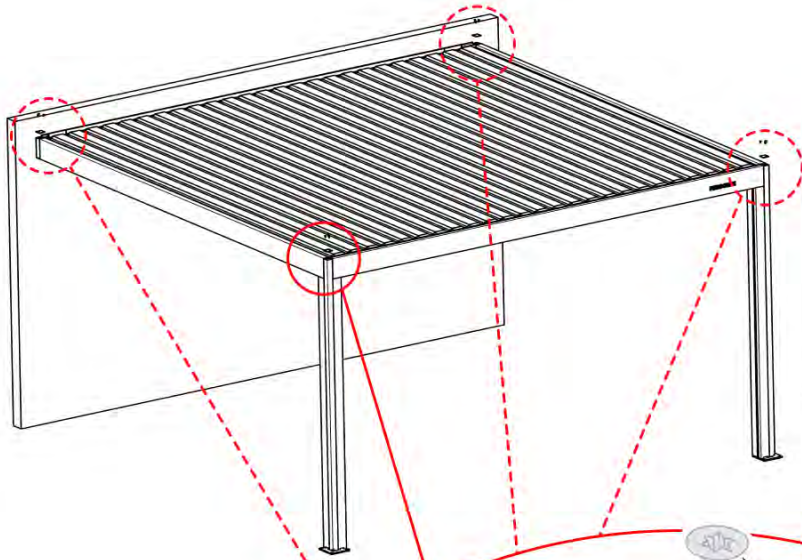

64

4

ANTHRACITE: B246
WHITE: B254
BLACK: B250