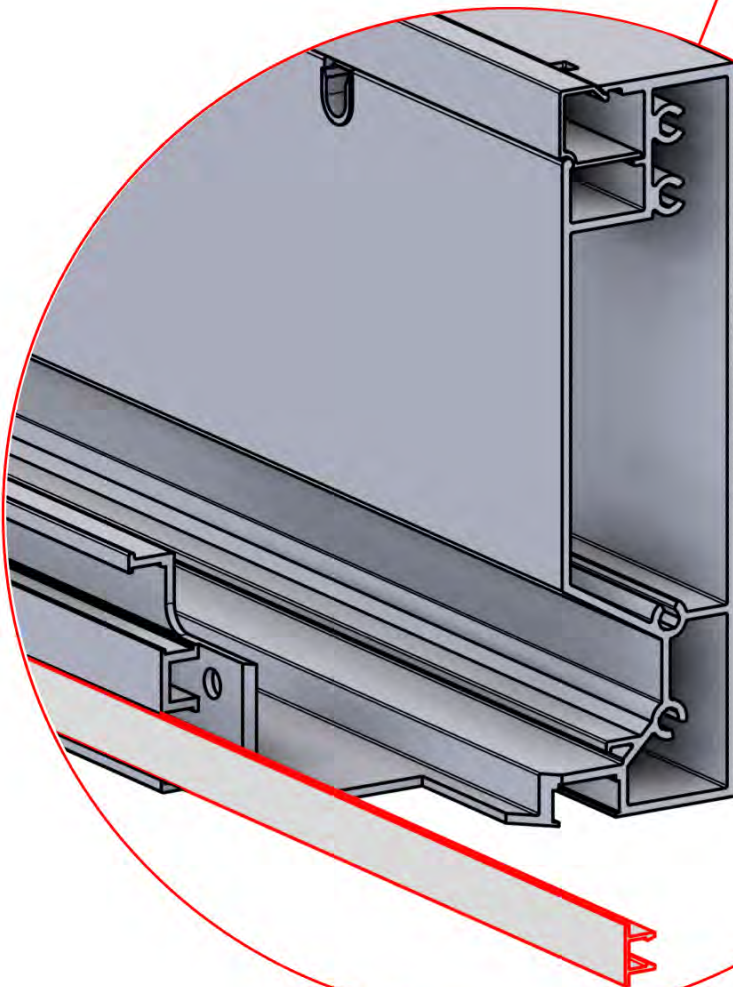

02

Are you installing a heater, fan or LED lights?

It is recommended to remove both snap-fit covers from the beam now.

Cover and clips

PN-200003387