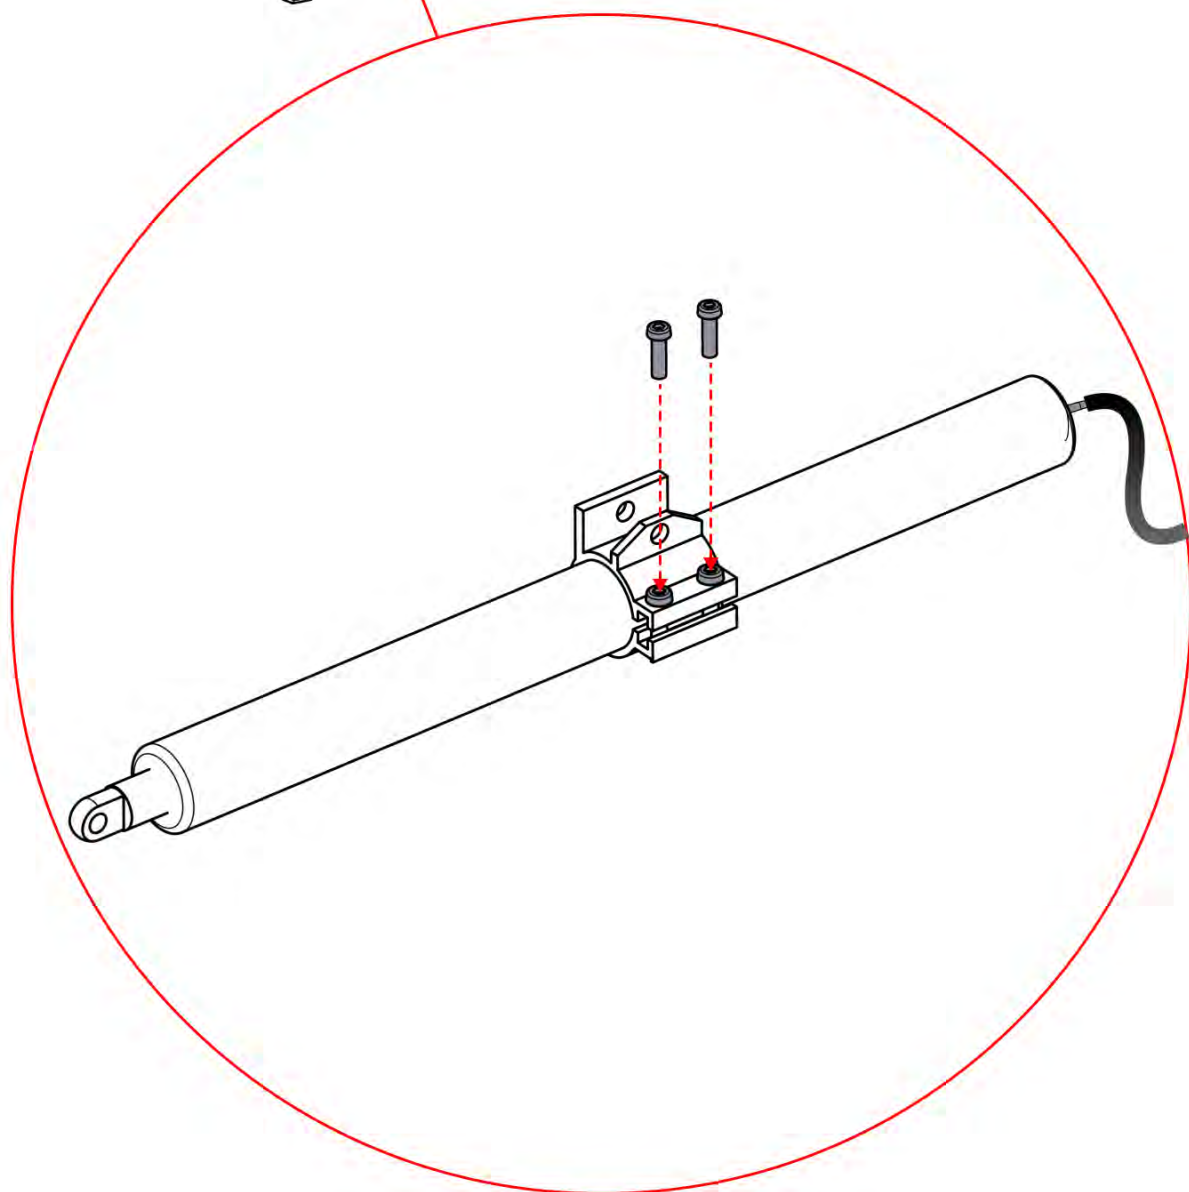

33

4

ANTHRACITE: B246
WHITE: B254
BLACK: B250

PN-200001625
2x