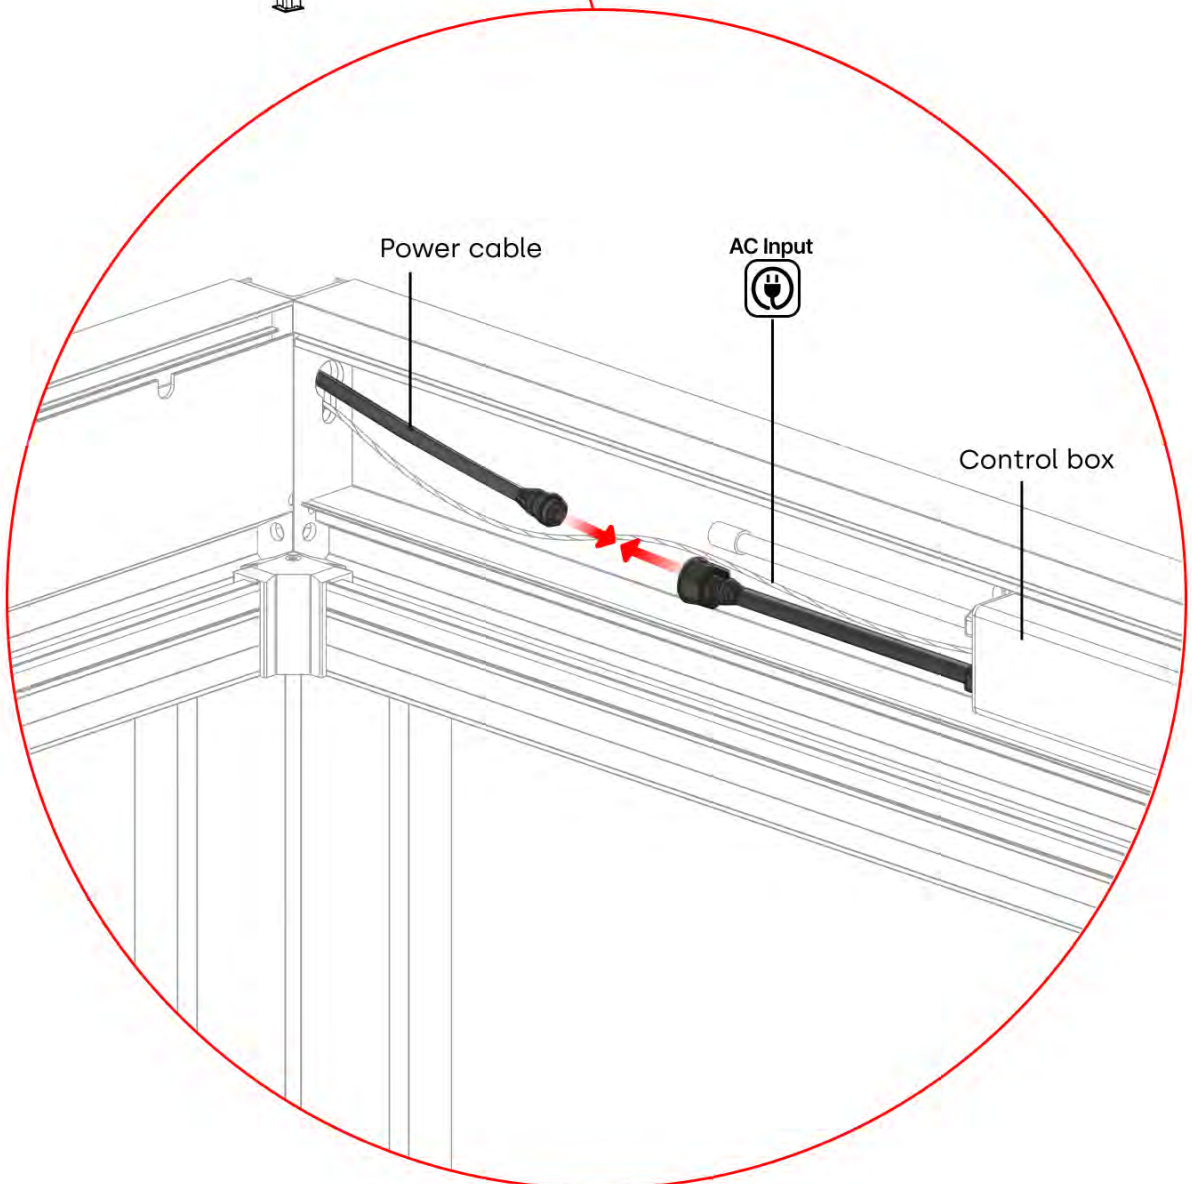

!
Control Box can be installed on Preferred W BEAM

38

Connect grounding wire before connecting to power!

39

40

!
Power Cable can be
routed through all
the Poles.

41

42