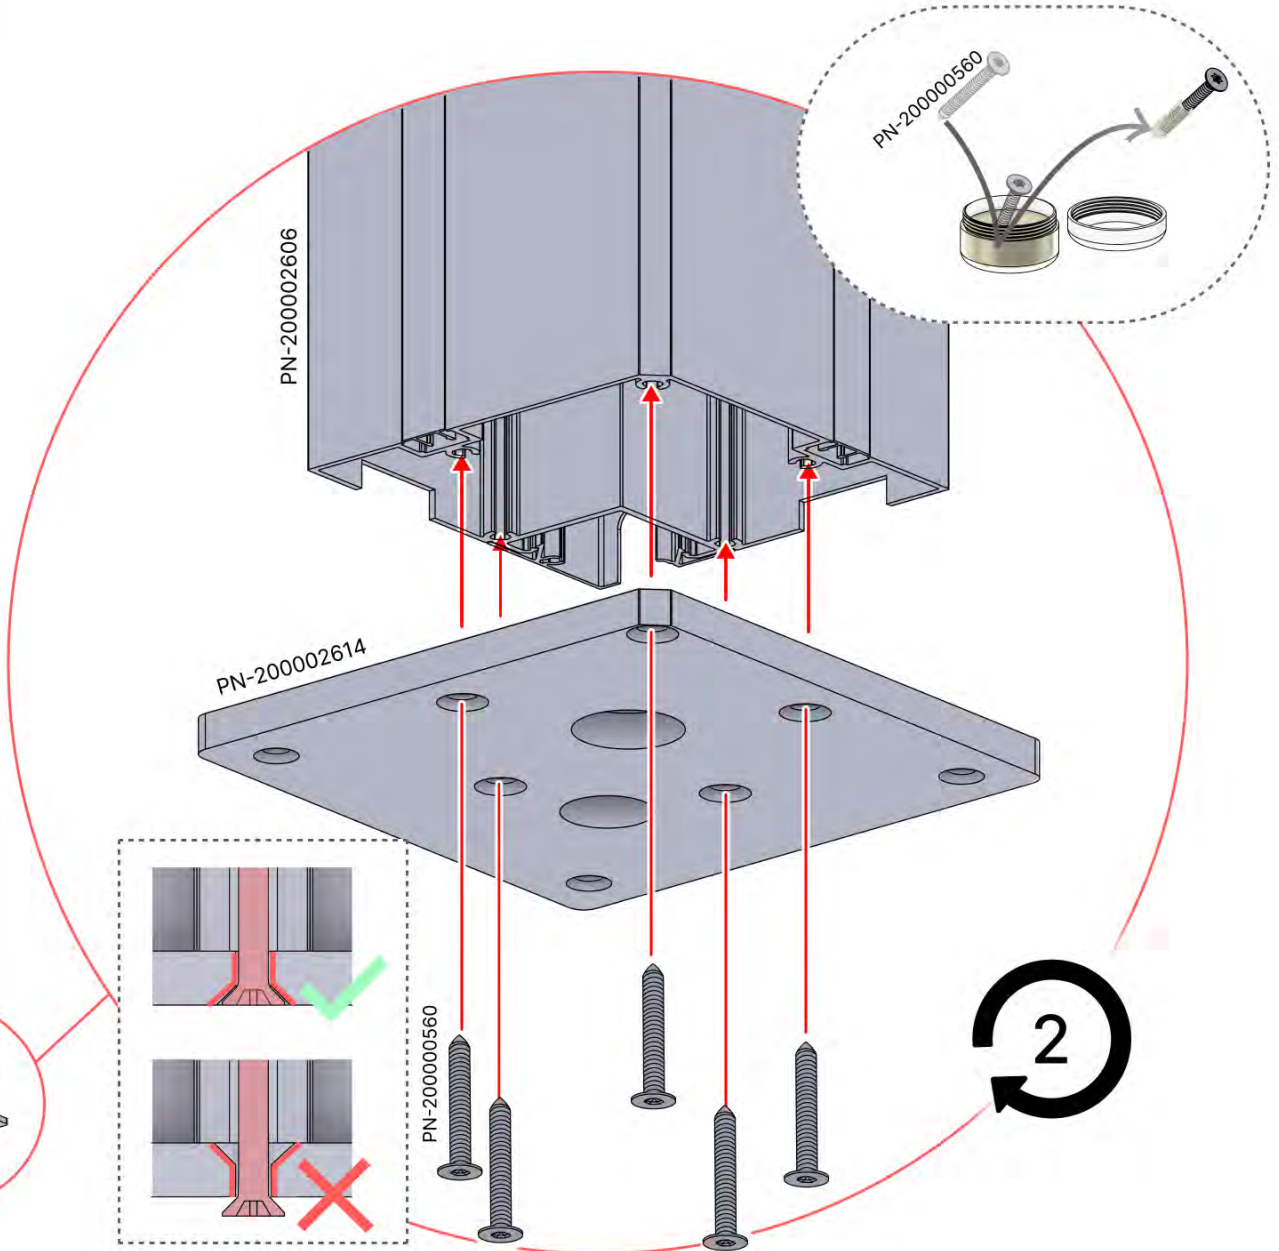

04

1

ANTHRACITE: C120
WHITE: C122
BLACK: C121

4

ANTHRACITE: B246
WHITE: B254
BLACK: B250

PN-200002606
2x

PN-200002614
2x

PN-200000560
10x

PN-200002606

PN-200002614

PN-200000560

PN-200000560

2