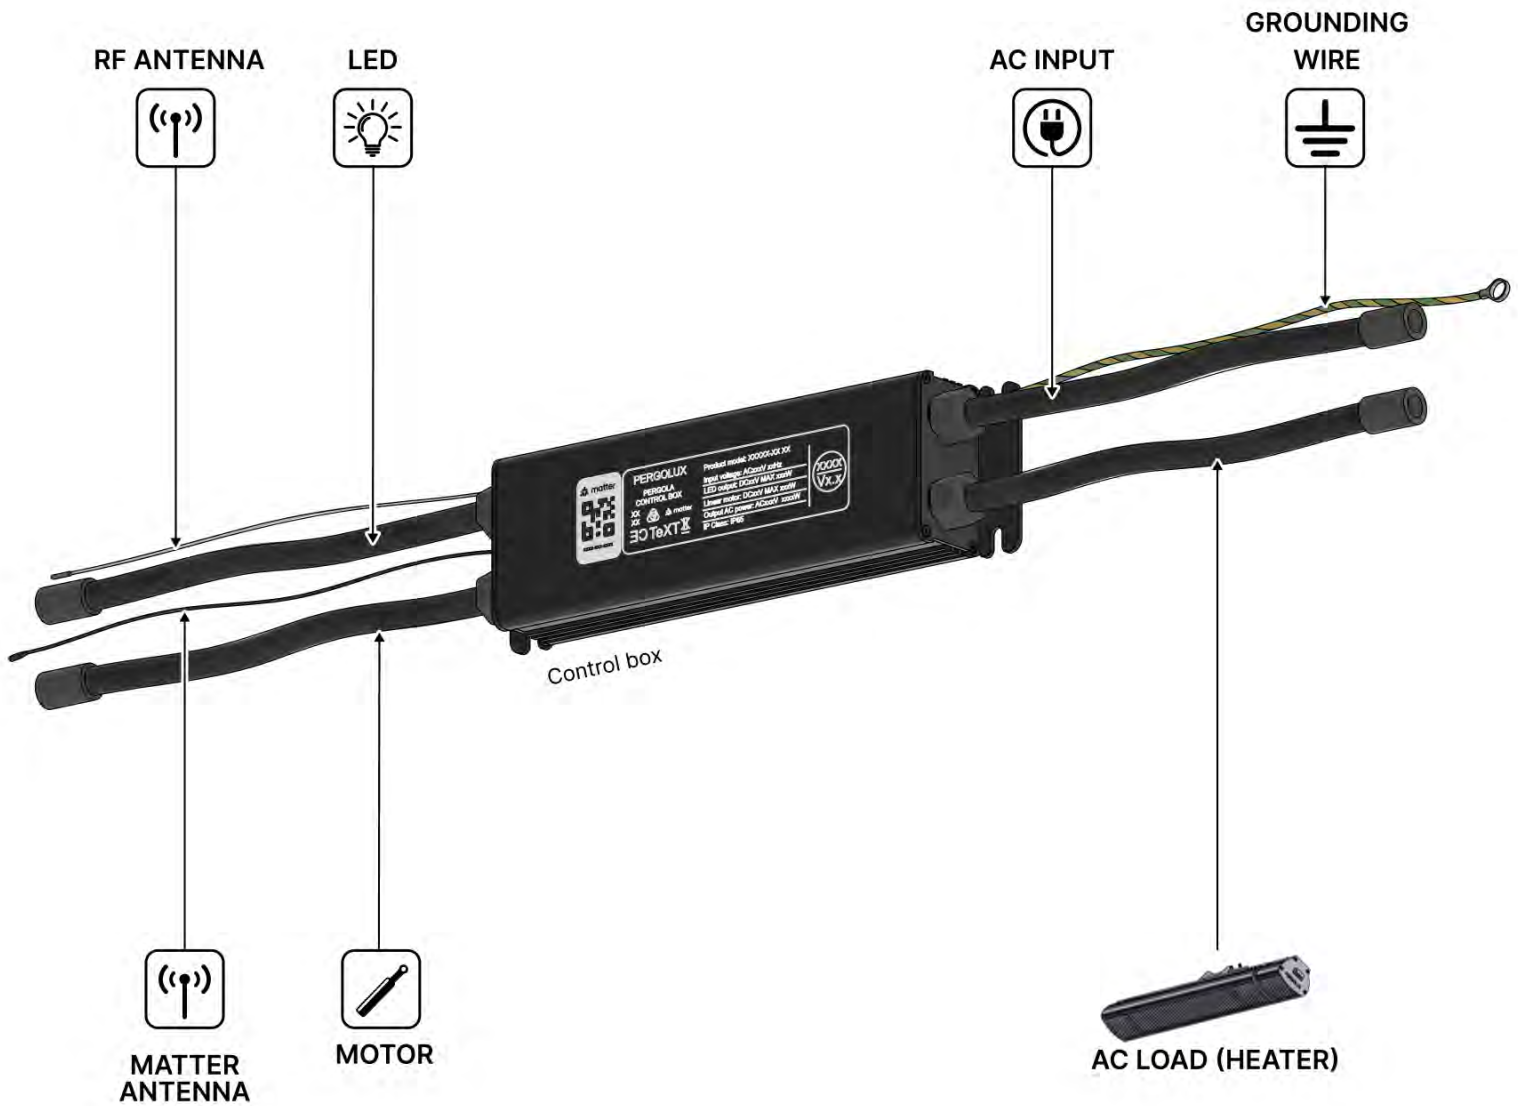

INPUTS AND OUTPUTS