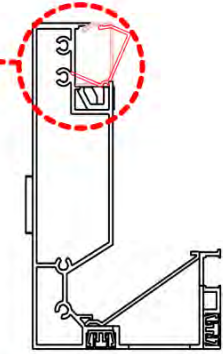

SnapFIT cover

PN-200003387

03

ANTHRACITE: B246
WHITE: B254
BLACK: B250

ANTHRACITE: B263
WHITE: B267
BLACK: B265

PN-200003354

PN-200003358

PN-200003387