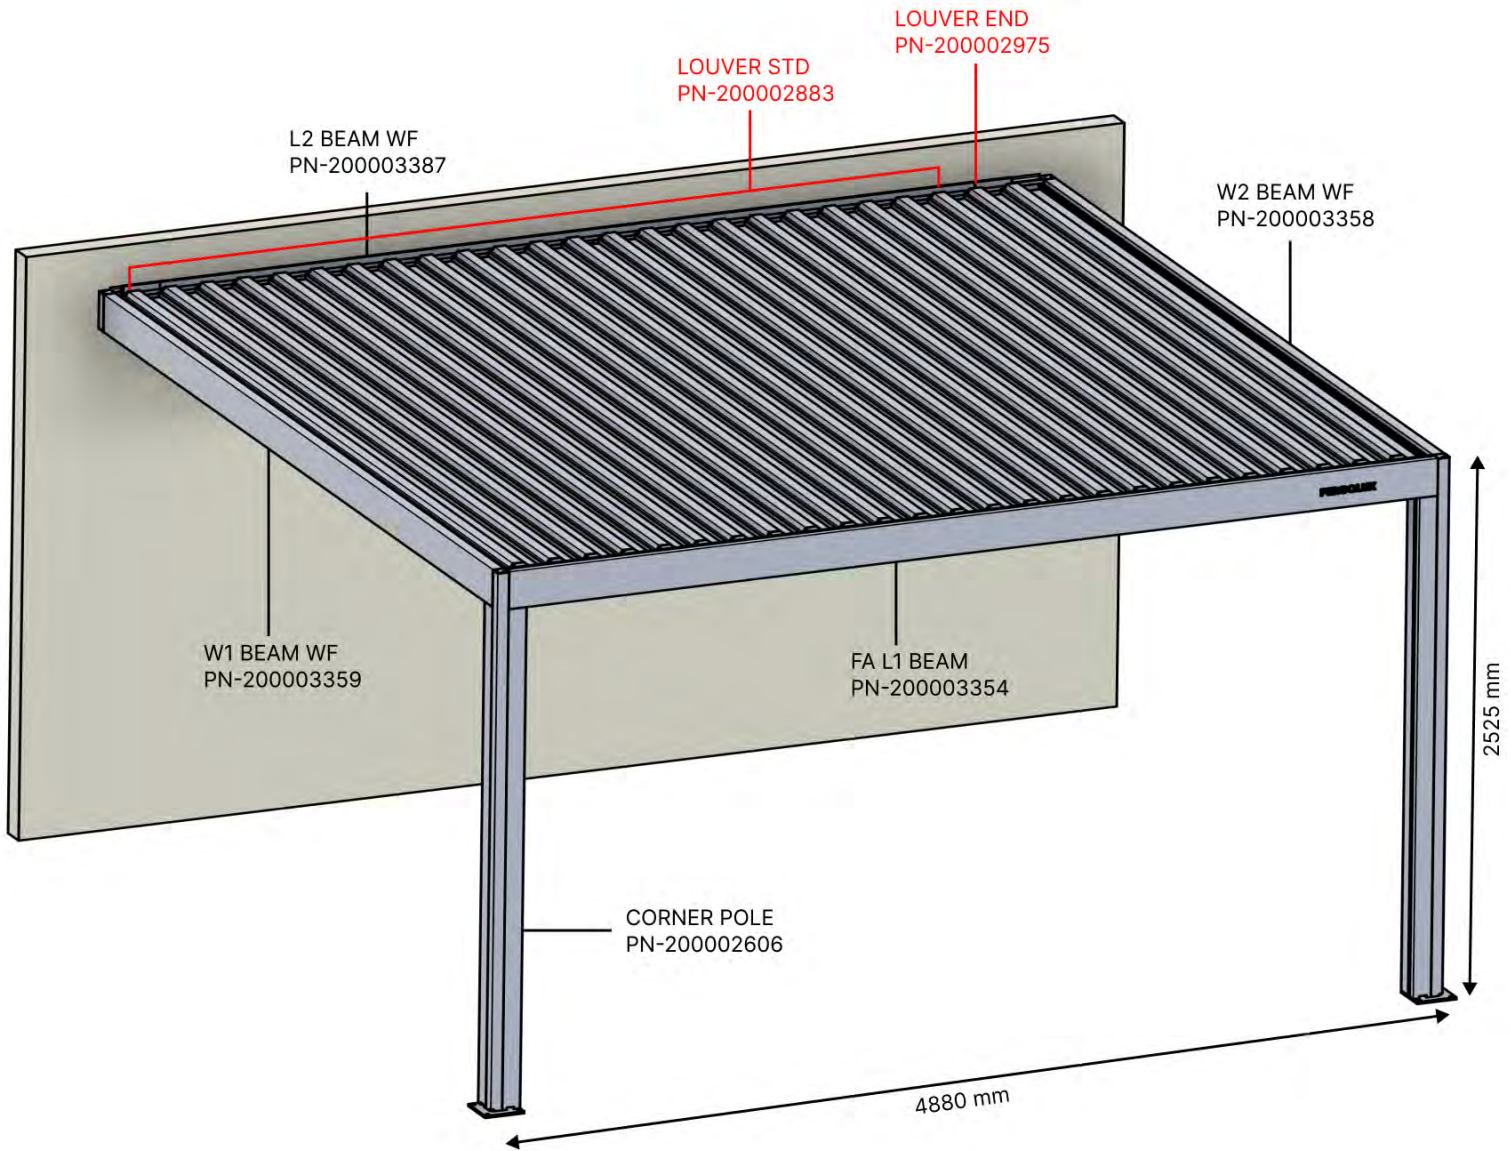

4 × 5 M / 13' x 16'

4 × 5 M / 13' x 16'

01

Are you installing a screen, slat wall or glass wall?

It is recommended to remove these Snapfit covers and clips now before installing the pergola.

Cover and clips