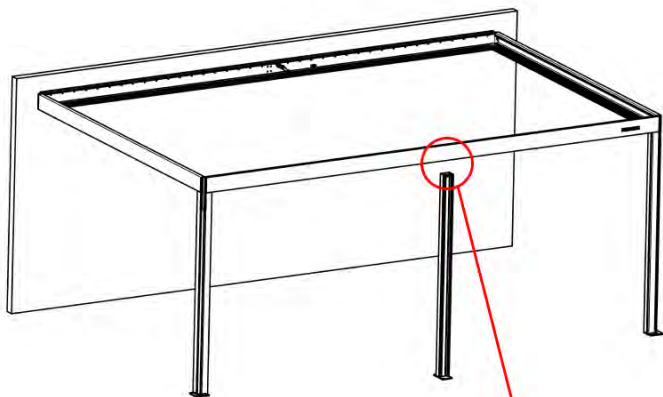

22

2

ANTHRACITE: C123
WHITE: C125
BLACK: C124

PN-200002782
1X