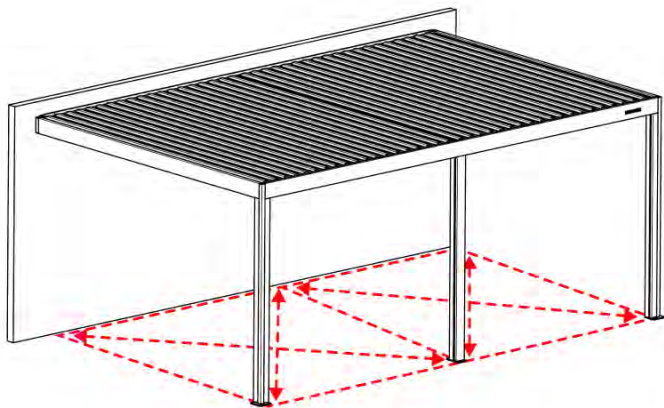

	PN-200001514 4x
	PN-200003322 1x
	PN-200003323 1x
	PN-200000840 18x

4.2x16
5/32" x 5/8"

74

75

PERGOLUX | PERGOLA PRO WALL MOUNTED S4

4 X 6 m