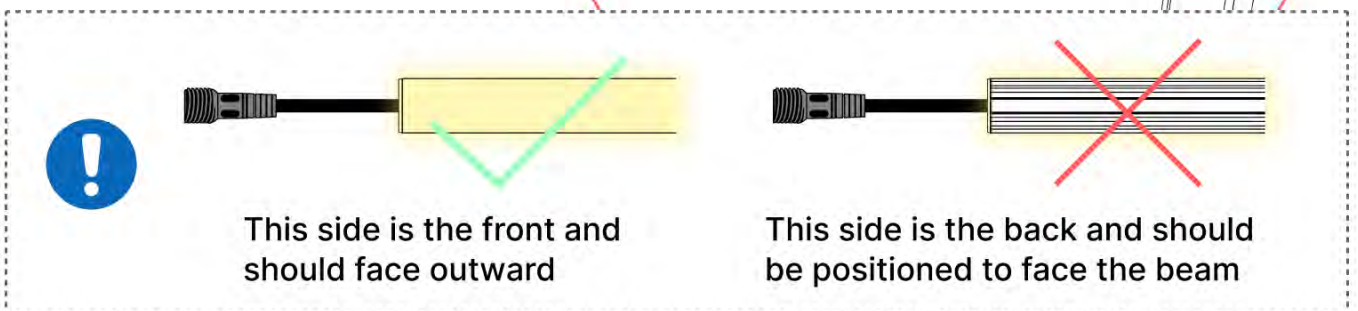

PN-200000571

2x

IMPORTANT INFORMATION

Handle with care.

When installing the light strip, do not pull or bend the wires on both sides with force, as this may cause the solder joints to fall off.

Important! Please watch all the videos before starting the assembly.

The videos contain important information relevant to the assembly process.

IMPORTANT INFORMATION

INFORMATION

34

35

Tip: For a smoother LED installation, spray the track with soapy water before mounting.

36

37