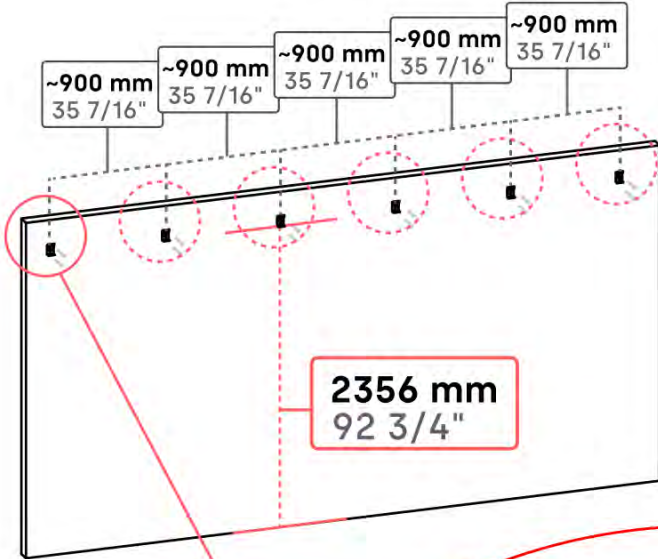

07

4

ANTHRACITE: B247
WHITE: B255
BLACK: B251

PN-200000510

5x