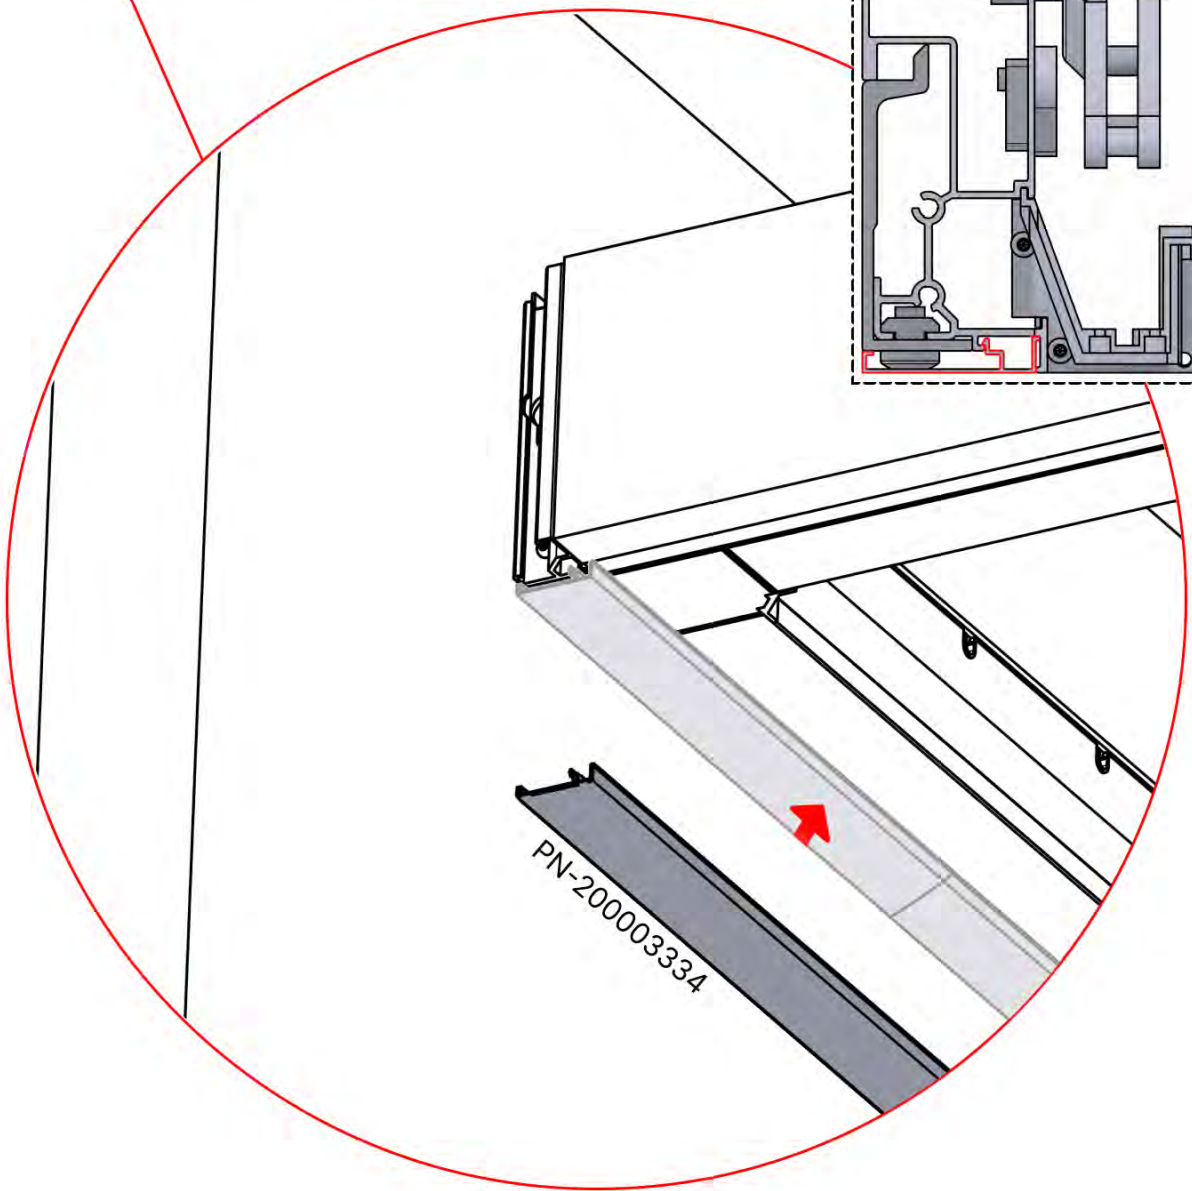

53

 <p>CONTROL BOX</p>	S4	PN-200002683 5x
<p>! Keep the Matter Antenna wire free and do not tie them with LED and Motor wire</p>		PN-200002684 10x

54

4

ANTHRACITE: B247
WHITE: B255
BLACK: B251

55

Route the Matter
Antenna and place it
below the highlighted
part(PN-200002622).