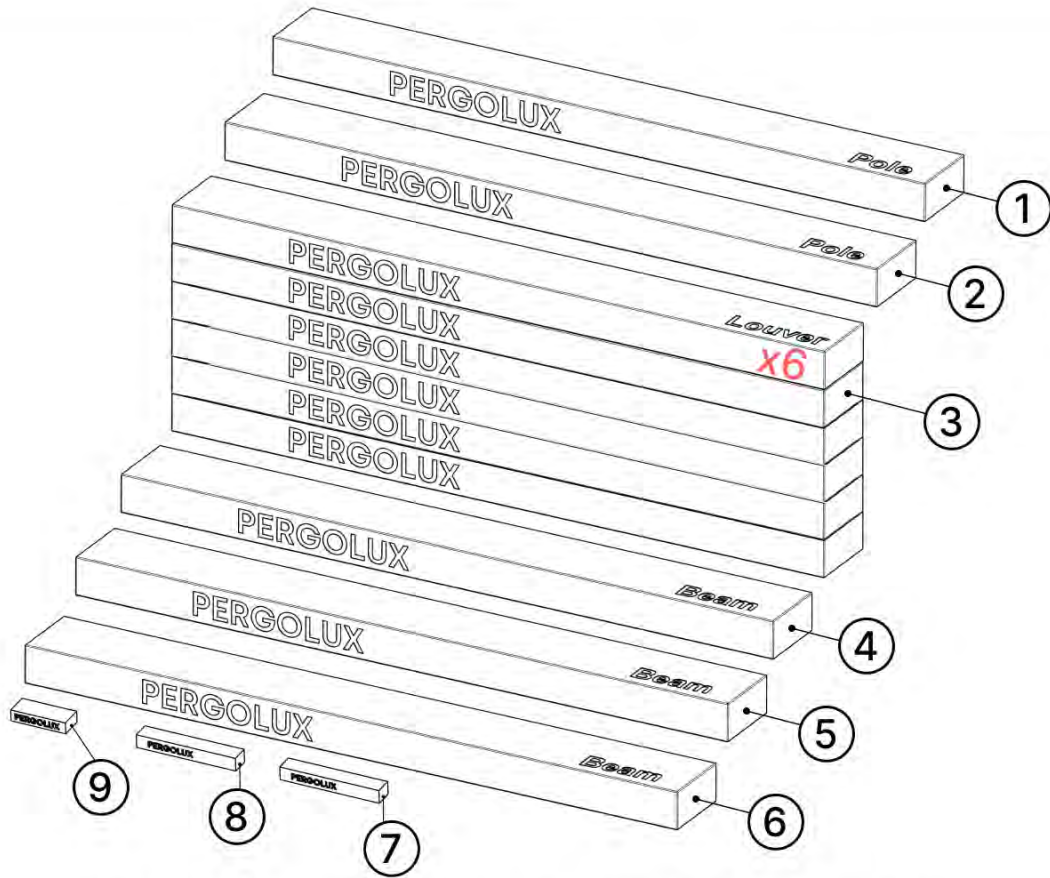

INFORMATION

3mm, 4mm, 5mm

TX15, TX20, TX25, TX30

PACKAGE OVERVIEW

ORDER	ANTHRACITE	WHITE	BLACK
①	C120	C122	C121
②	C123	C125	C124
③	L222	L226	L224
④	B247	B255	B251
⑤	B263	B267	B265
⑥	B275	B279	B277
⑦	MOTOR		
⑧	CONTROL BOX		
⑨	POWER CABLE		