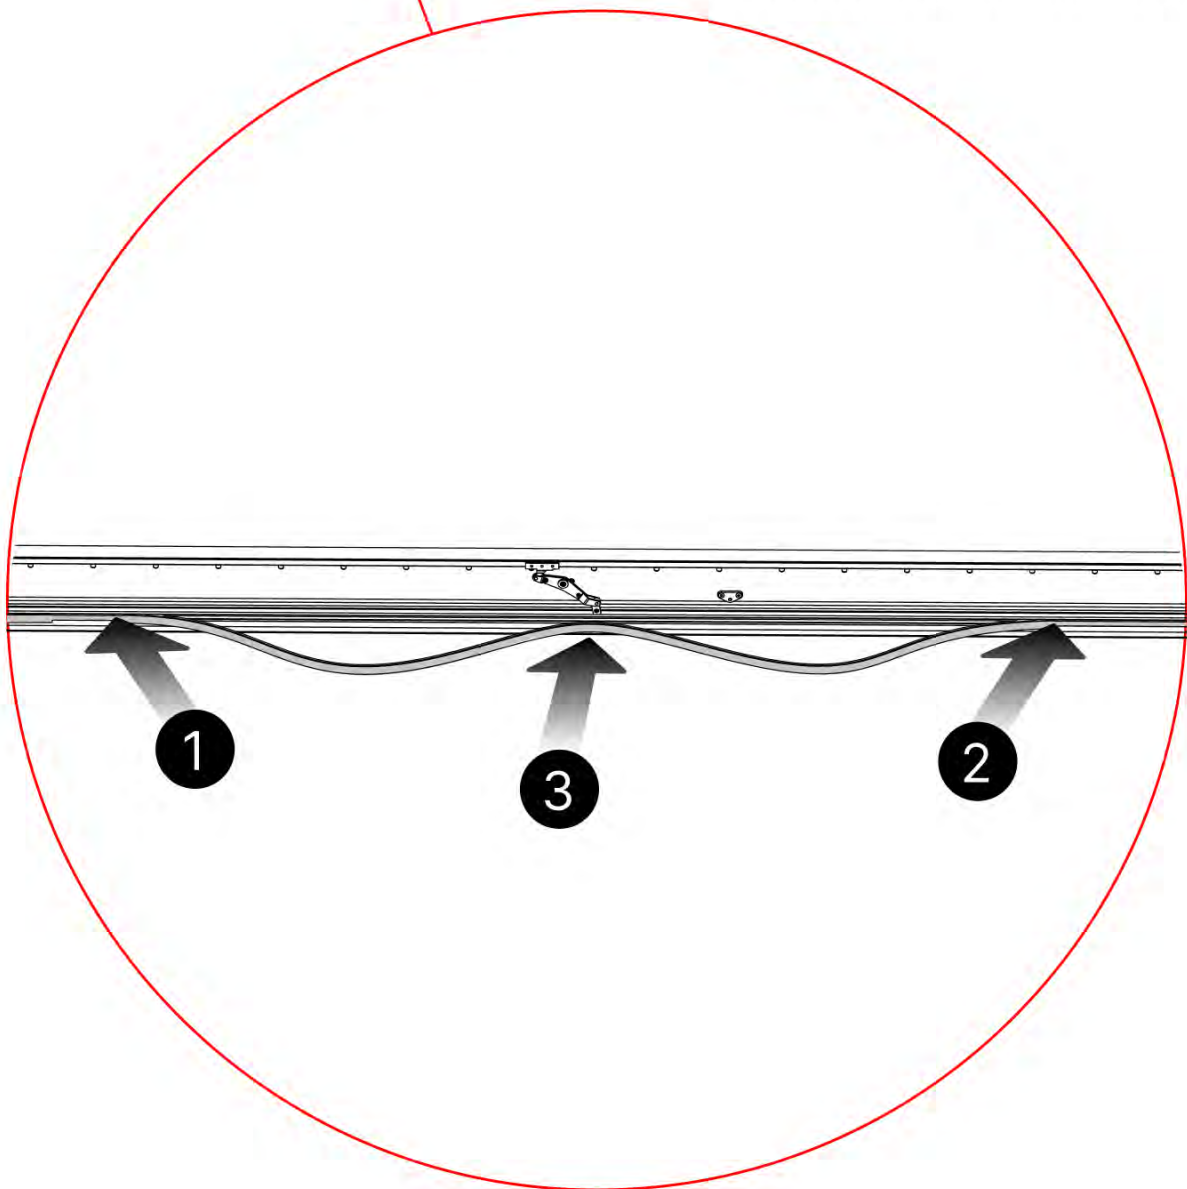

PN-200000571

2x

IMPORTANT INFORMATION

Handle with care.

When installing the light strip, do not pull or bend the wires on both sides with force, as this may cause the solder joints to fall off.

Important! Please watch all the videos before starting the assembly.

The videos contain important information relevant to the assembly process.

IMPORTANT INFORMATION

INFORMATION

34

35

Tip: For a smoother LED installation, spray the track with soapy water before mounting.

36

37