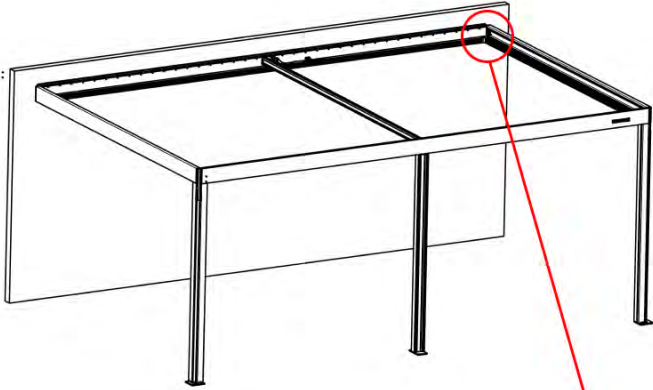

53

 <p>CONTROL BOX</p>	S4	PN-200002683 5x
<p>! Keep the Matter Antenna wire free and do not tie them with LED and Motor wire</p>		PN-200002684 10x

54

4

ANTHRACITE: B247
WHITE: B255
BLACK: B251

55

Route the Matter
Antenna and place it
below the highlighted
part(PN-200002622).