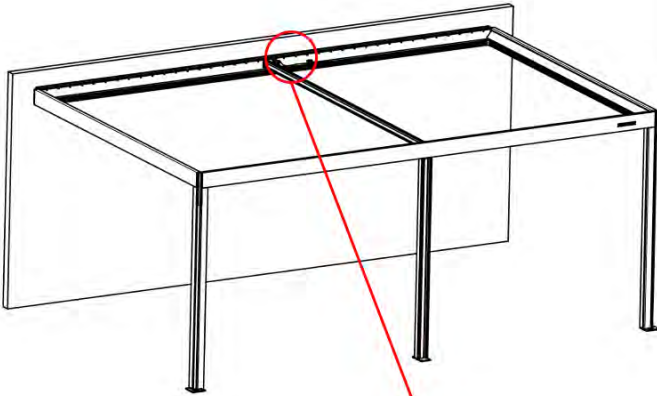

59

i
Adjust motor to
prepare for
assembly on step 60