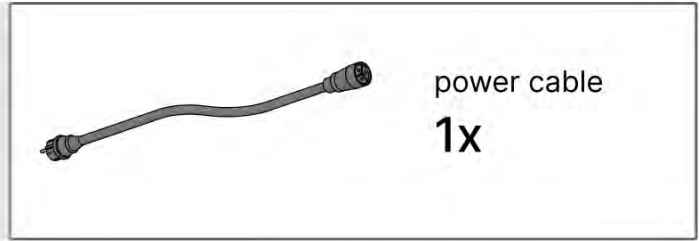

!
Control Box can be
installed on
Preferred W BEAM

47

 **Connect grounding wire before connecting to power!**

 **GROUNDING**

48

49

!
Power Cable can be
routed through all
the Poles.

50