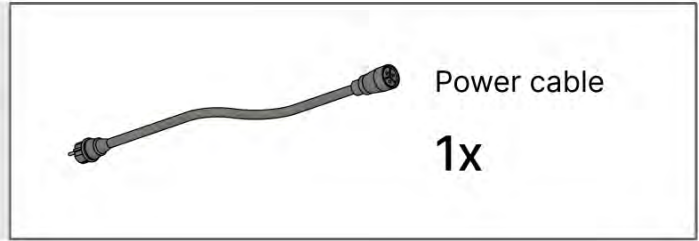

!
Control Box can be
installed on
Preferred W BEAM

47

 **Connect grounding wire before connecting to power!**

 **GROUNDING**

48

49

!
Power Cable can be
routed through all
the Poles.

50