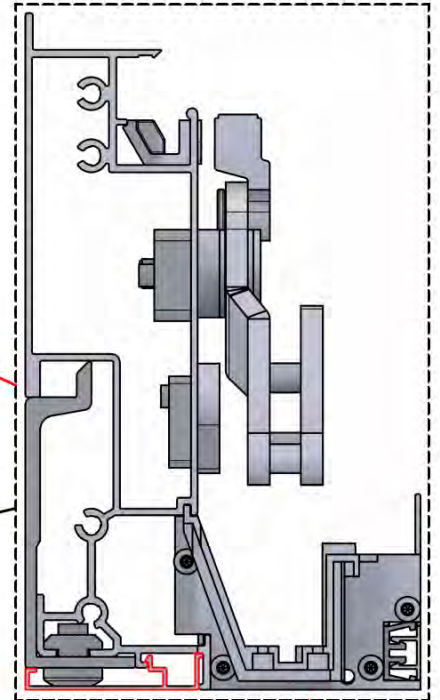

53

 <p>CONTROL BOX</p>	S4	PN-200002683 5x
<p>! Keep the Matter Antenna wire free and do not tie them with LED and Motor wire</p>		PN-200002684 10x

54

4

ANTHRACITE: B247
WHITE: B255
BLACK: B251

55

Route the Matter
Antenna and place it
below the highlighted
part(PN-200002622).