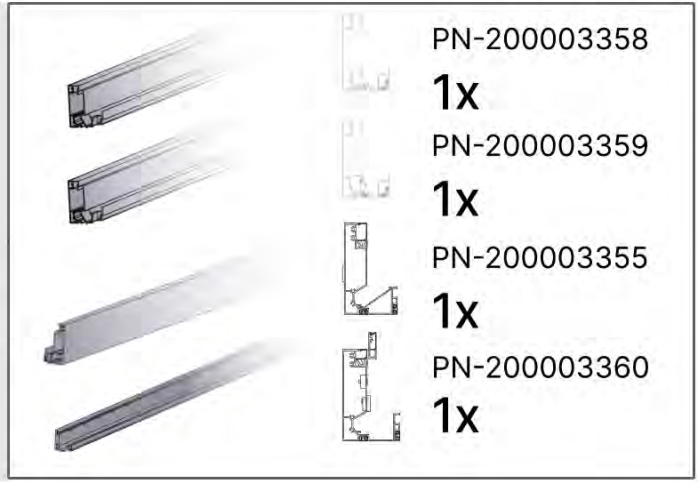

03

ANTHRACITE: B247
WHITE: B255
BLACK: B251

ANTHRACITE: B263
WHITE: B267
BLACK: B265