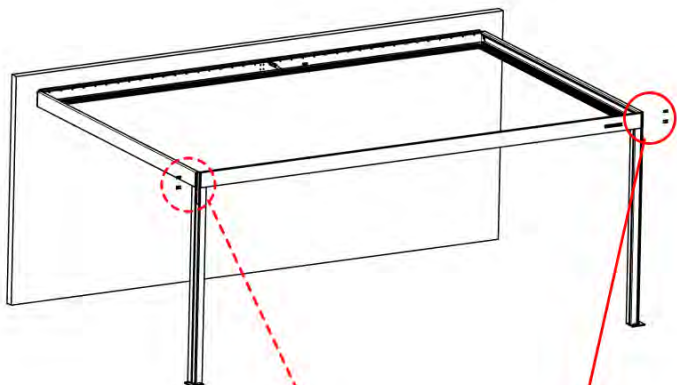

4

ANTHRACITE: B247
WHITE: B255
BLACK: B251

21

2

ANTHRACITE: C123
WHITE: C125
BLACK: C124

PN-20000....

1x

While the snapFIT clip can be shifted left or right to adjust the pole position—by trimming the snapFIT cover (highlighted in red)—please be advised that off-center placement will compromise the accuracy of the pergola's rated snow and wind load specifications.