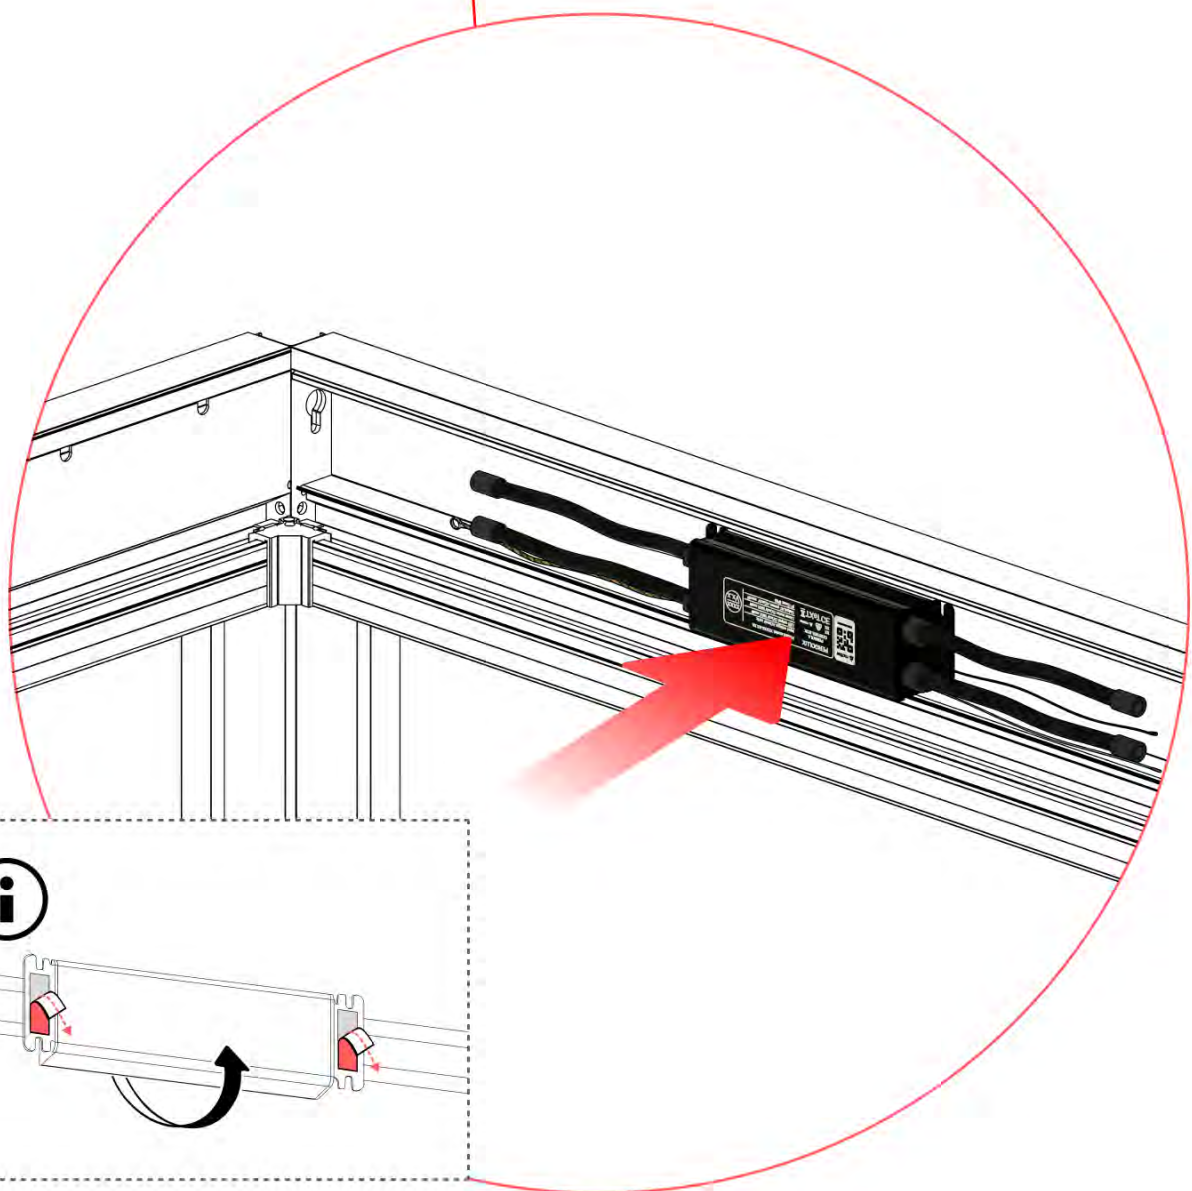

!
Control Box can be
installed on
Preferred W BEAM

47

 **Connect grounding wire before connecting to power!**

 **GROUNDING**

48

49

!
Power Cable can be
routed through all
the Poles.

50