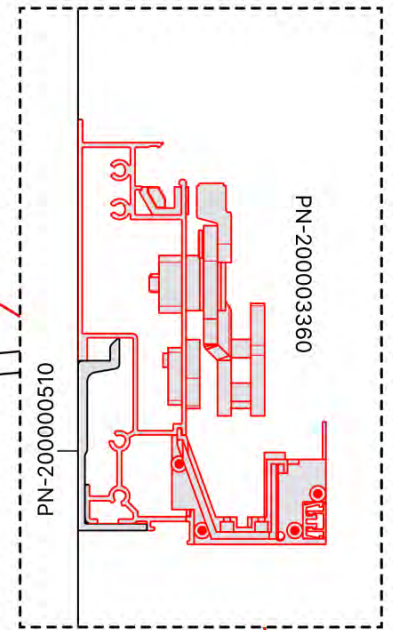

08

4

ANTHRACITE: B247
WHITE: B255
BLACK: B251