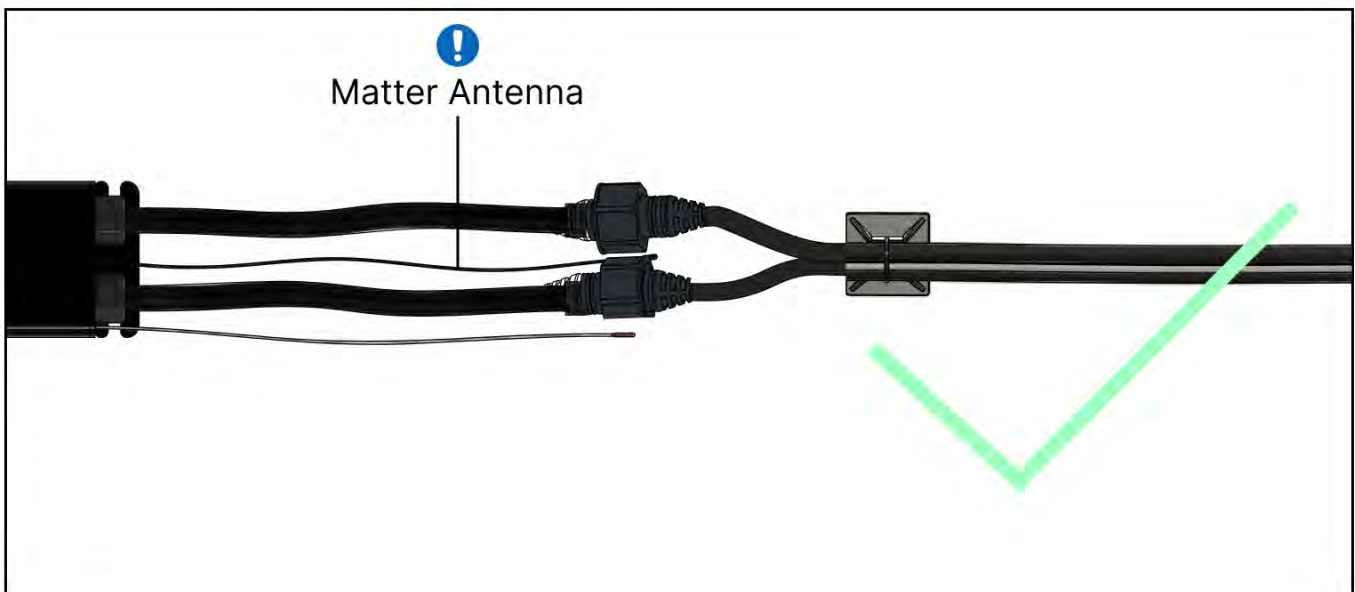

53

CONTROL BOX	S4	PN-200002683 5x
! Keep the Matter Antenna wire free and do not tie them with LED and Motor wire		PN-200002684 10x