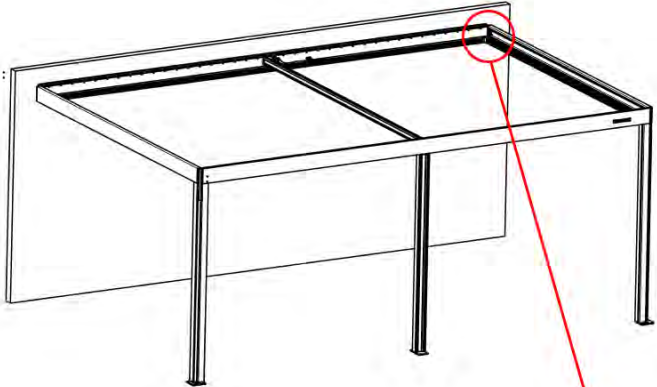

56

x1
PERGOLUX

5

ANTHRACITE: B263
WHITE: B267
BLACK: B265

PN-200003329
1x

INFORMATION

Matter Antenna

57