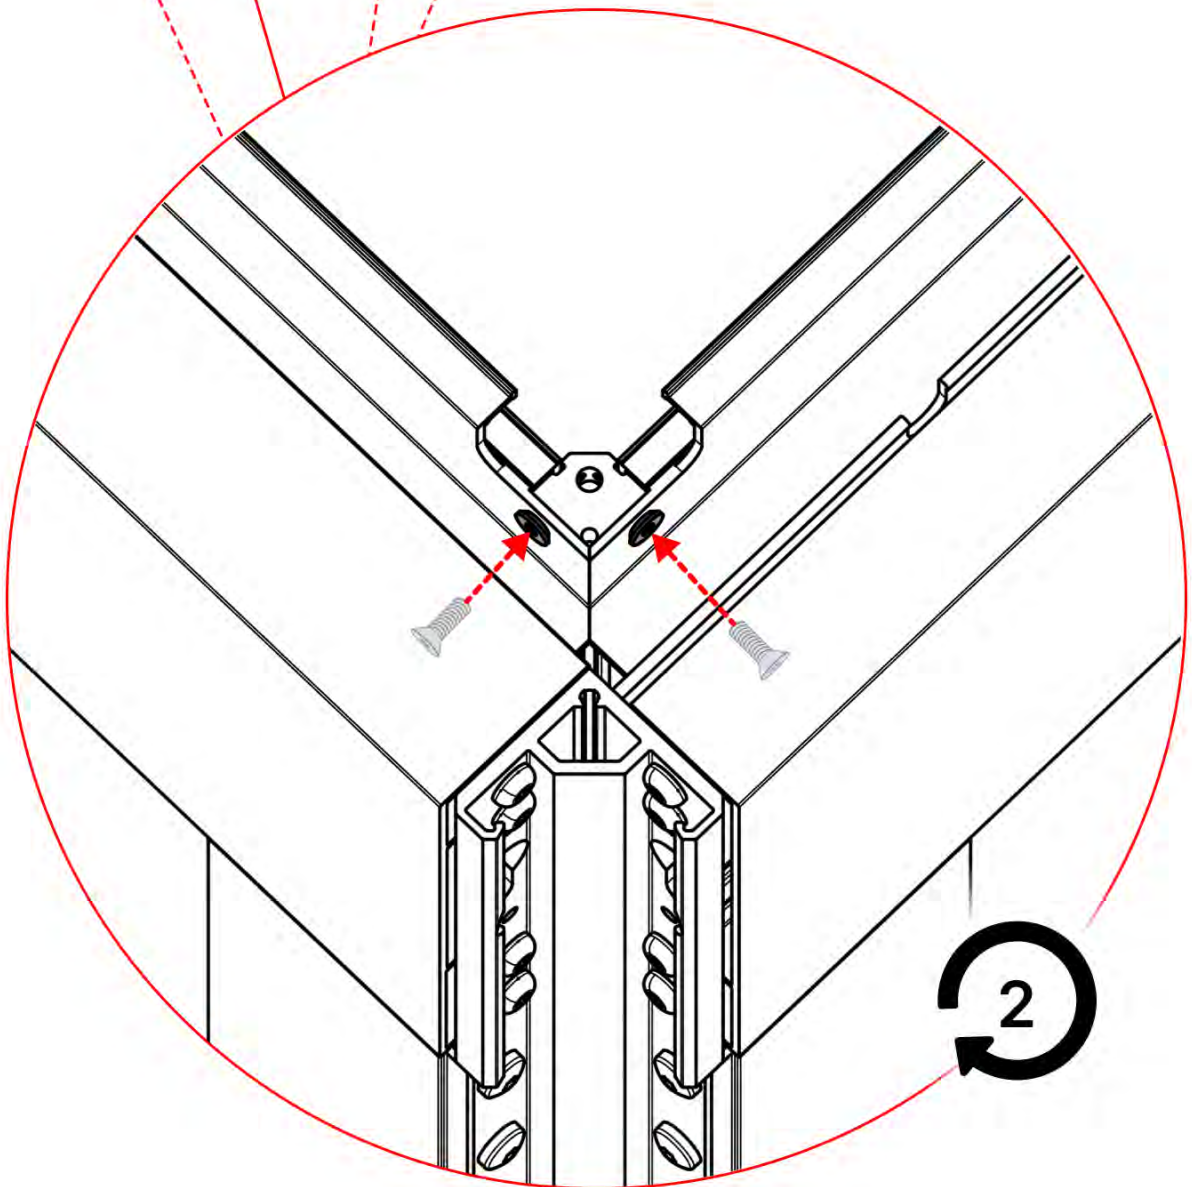

28

4

ANTHRACITE: B247
WHITE: B255
BLACK: B251

PN-200000569

8x

29

4

ANTHRACITE: B247
WHITE: B255
BLACK: B251