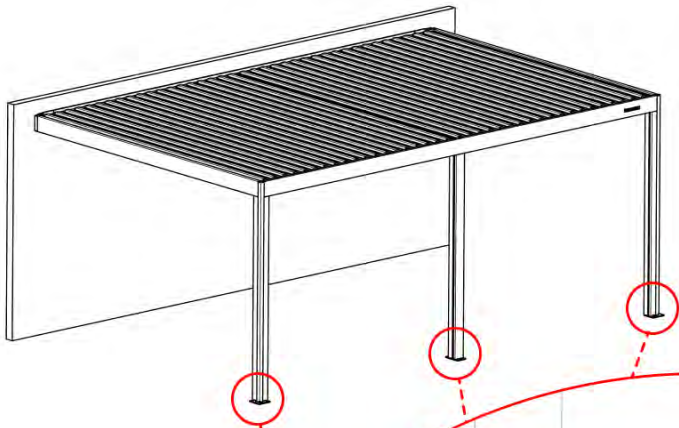

	PN-200001514 4x
	PN-200003322 1x
	PN-200003323 1x
	PN-200000840 18x

4.2x16
5/32" x 5/8"

74

75

PERGOLUX | PERGOLA PRO WALL MOUNTED S4

4 X 6 m