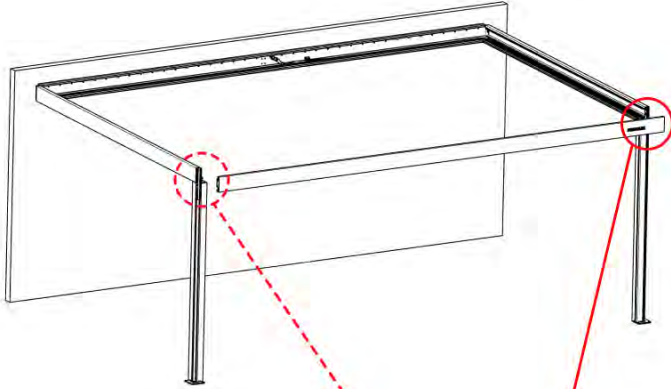

19

4

ANTHRACITE: B247
WHITE: B255
BLACK: B251