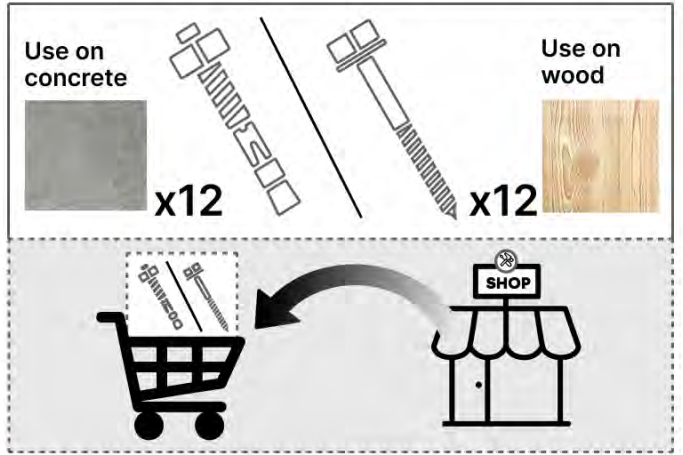

	PN-200001514 4x
	PN-200003322 1x
	PN-200003323 1x
	PN-200000840 18x

4.2x16
5/32" x 5/8"

74

75

PERGOLUX | PERGOLA PRO WALL MOUNTED S4

4 X 6 m