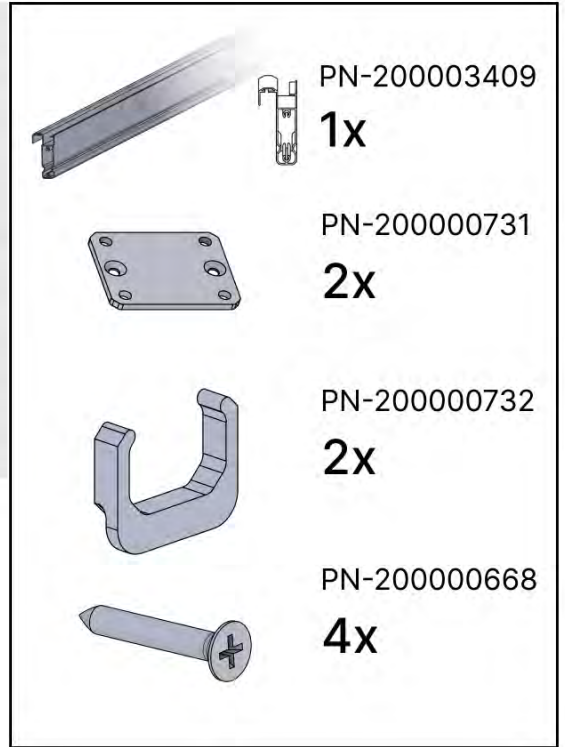

26

ANTHRACITE: B275
WHITE: B279
BLACK: B277

ANTHRACITE: B247
WHITE: B255
BLACK: B251

PP CENTER
LOUVER BEAM FS
3M
PN-200003409