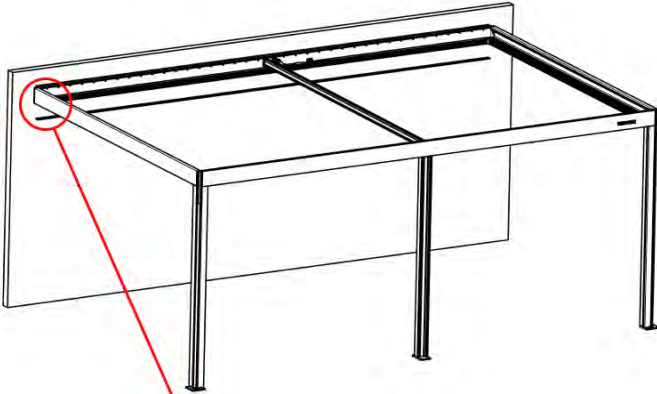

53

 <p>CONTROL BOX</p>	S4	PN-200002683 5x
<p>! Keep the Matter Antenna wire free and do not tie them with LED and Motor wire</p>		PN-200002684 10x

54

4

ANTHRACITE: B247
WHITE: B255
BLACK: B251

55

Route the Matter
Antenna and place it
below the highlighted
part(PN-200002622).