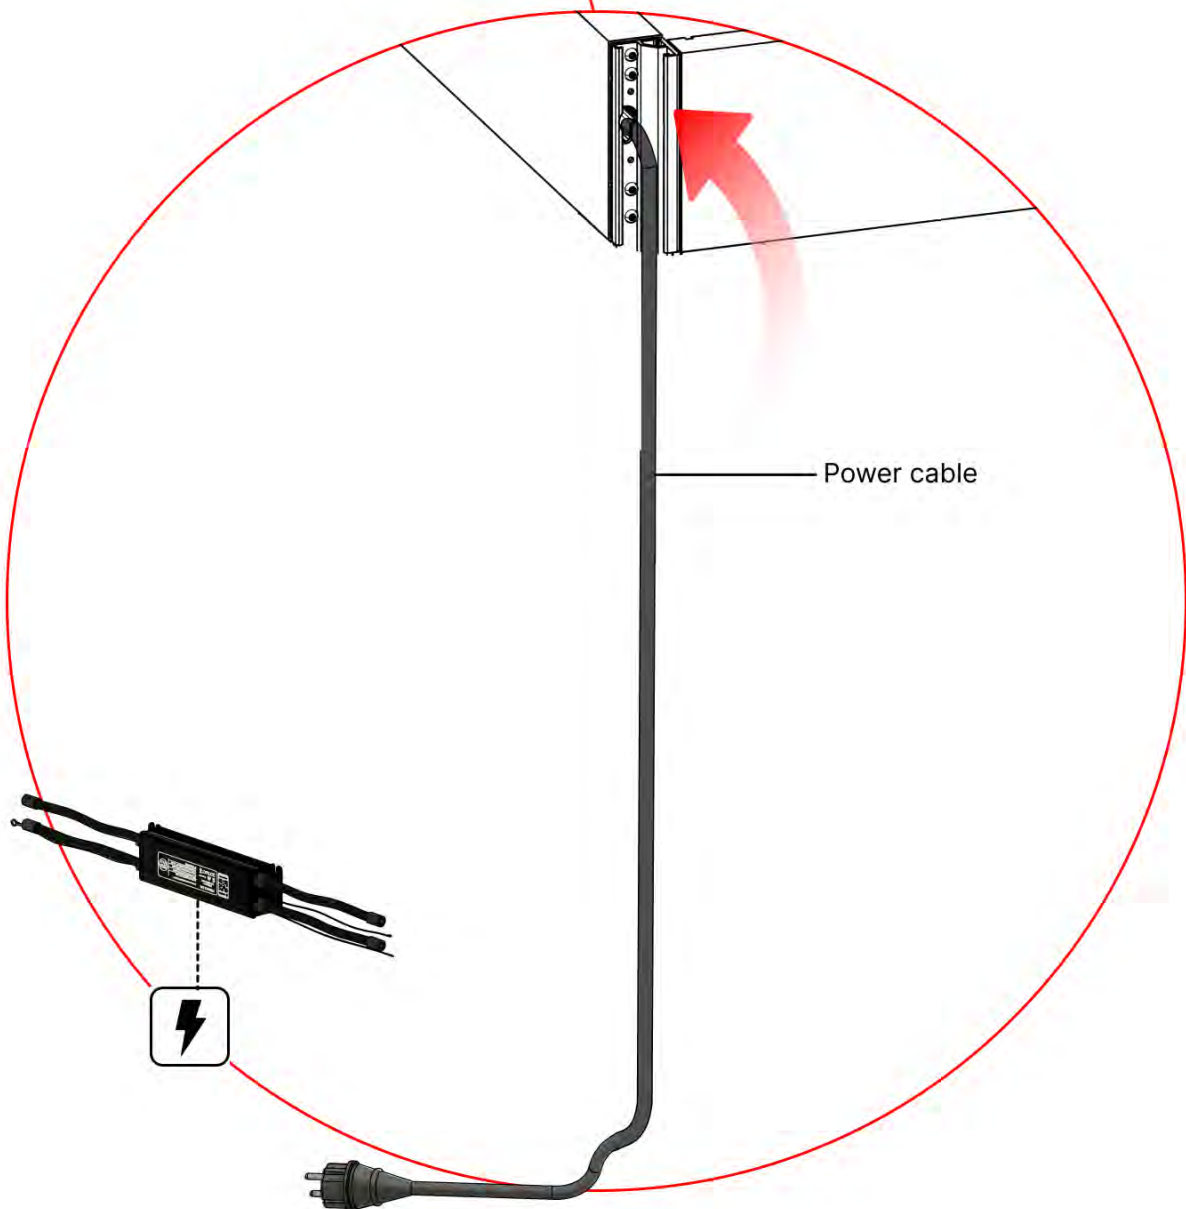

!
Control Box can be
installed on
Preferred W BEAM

47

 **Connect grounding wire before connecting to power!**

 **GROUNDING**

48

49

!
Power Cable can be
routed through all
the Poles.

50