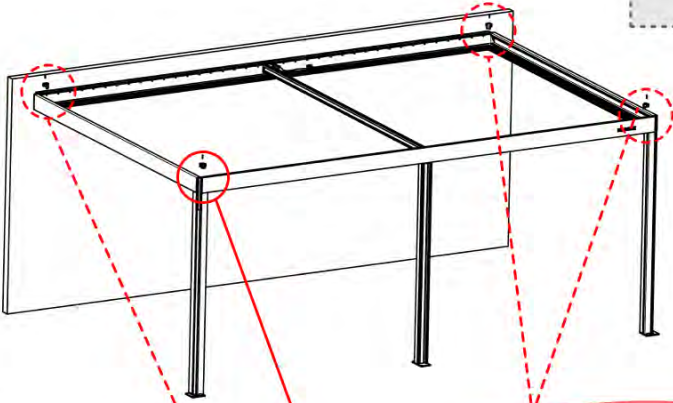

4x

PN-200000960

4x

40

41

42

4

ANTHRACITE: B247
WHITE: B255
BLACK: B251