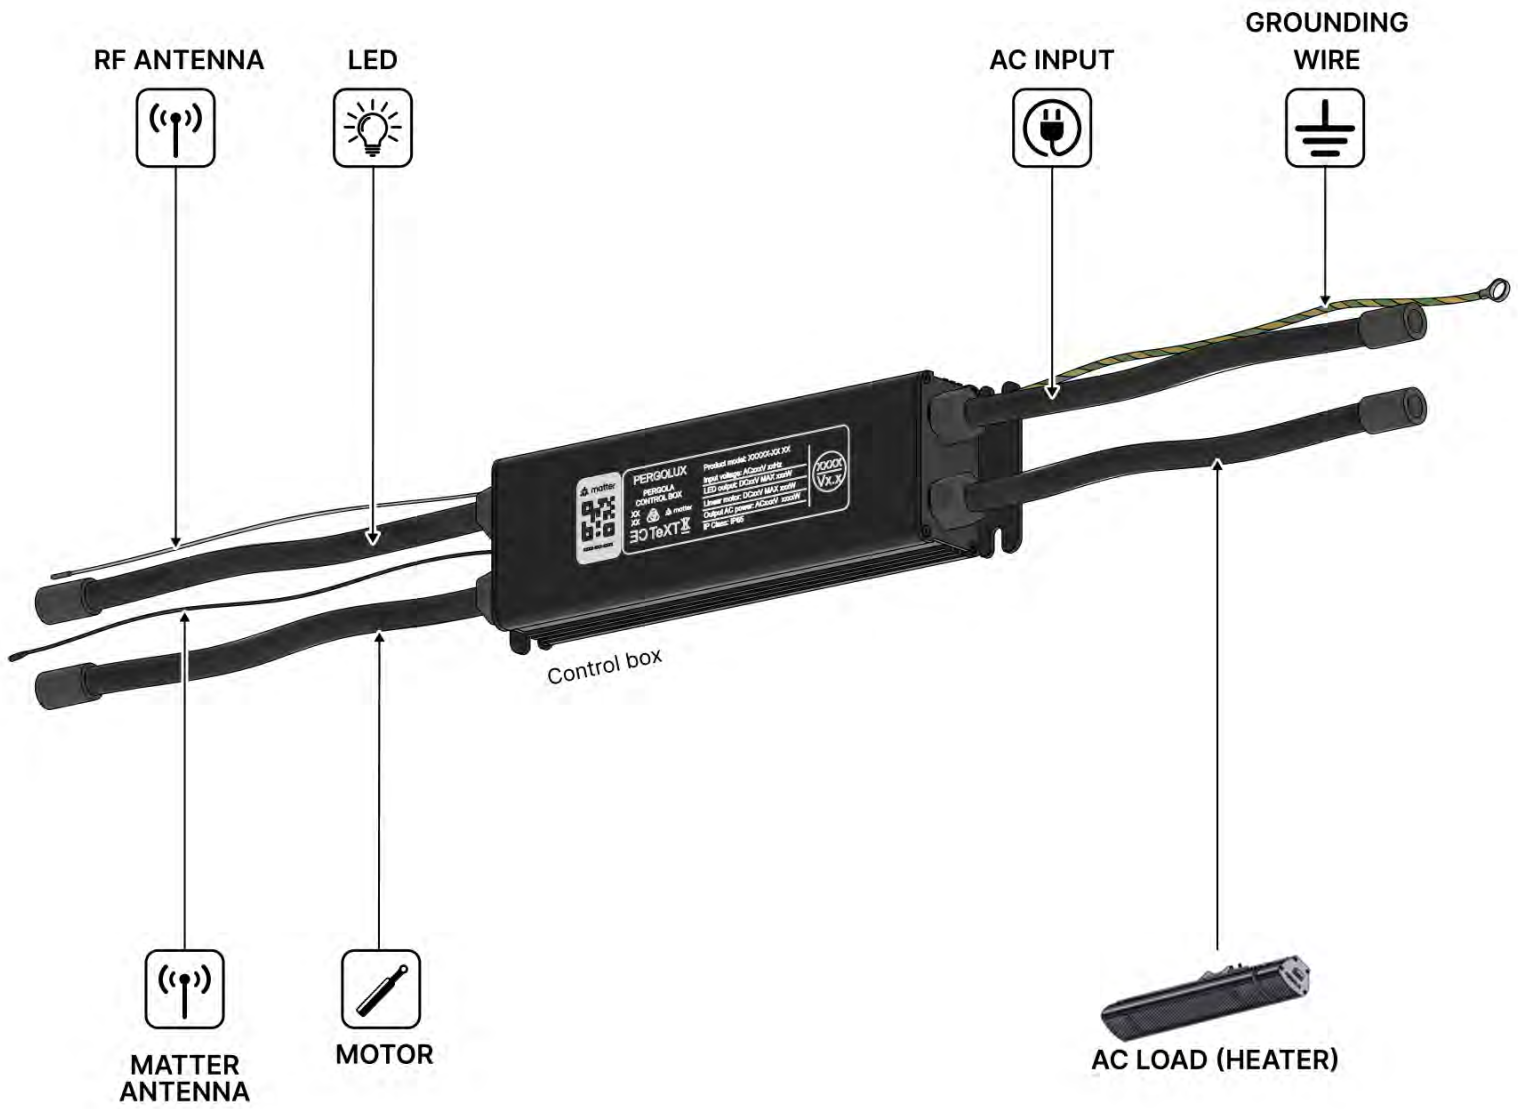

INPUTS AND OUTPUTS