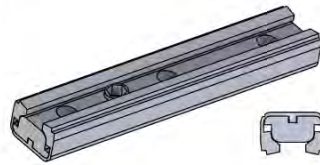

4

ANTHRACITE: B247
WHITE: B255
BLACK: B251

21

2

ANTHRACITE: C123
WHITE: C125
BLACK: C124

PN-20000....

1x

While the snapFIT clip can be shifted left or right to adjust the pole position—by trimming the snapFIT cover (highlighted in red)—please be advised that off-center placement will compromise the accuracy of the pergola's rated snow and wind load specifications.