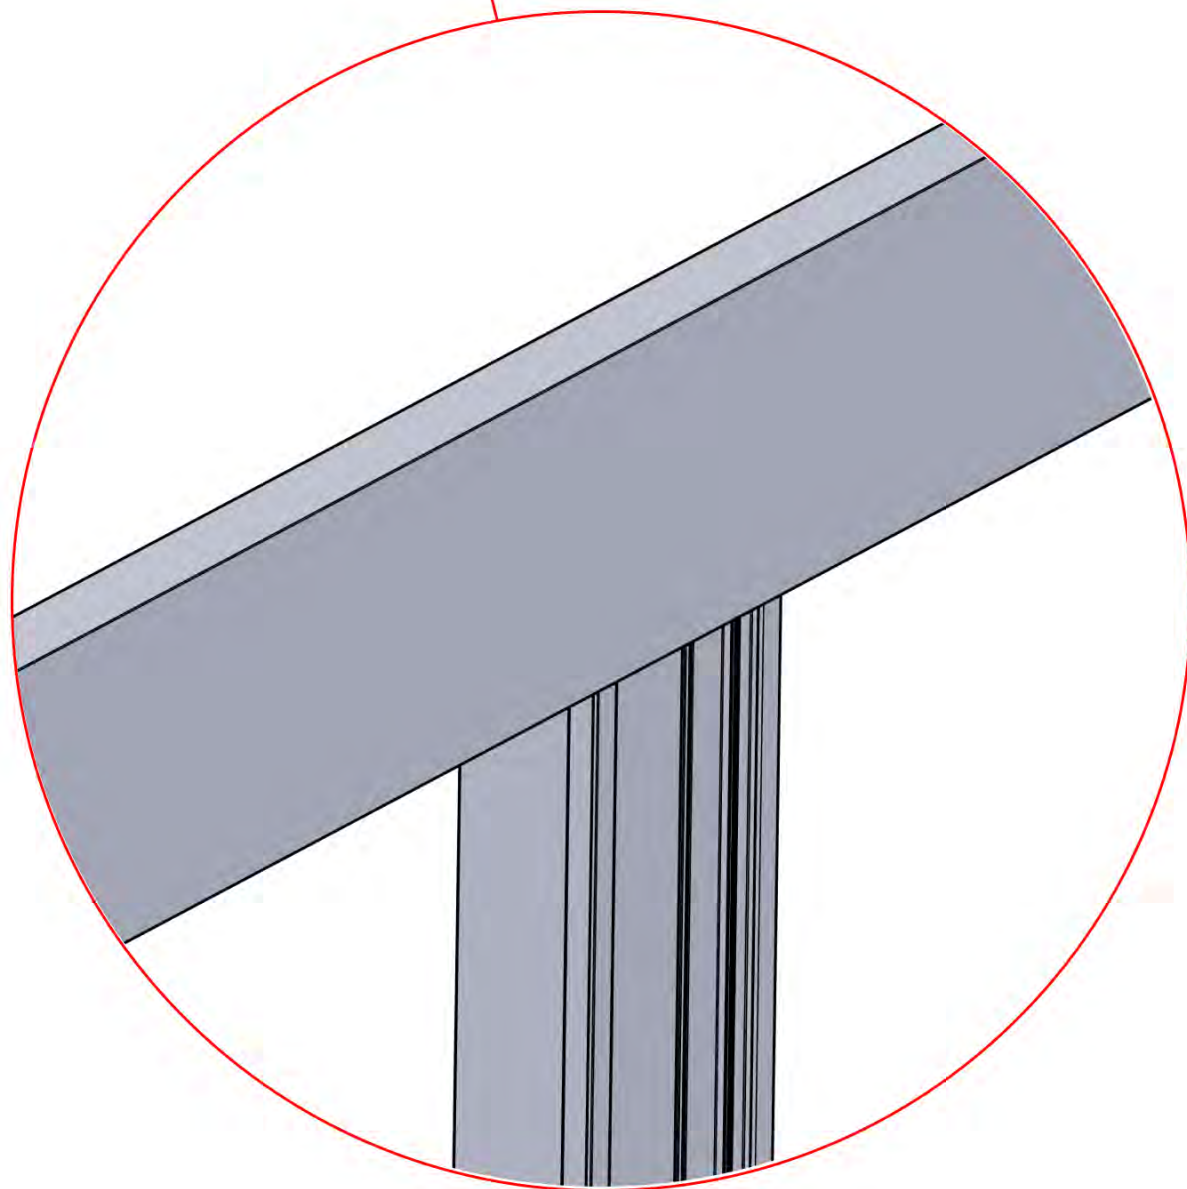

22

2

ANTHRACITE: C123
WHITE: C125
BLACK: C124

PN-200002782
1X