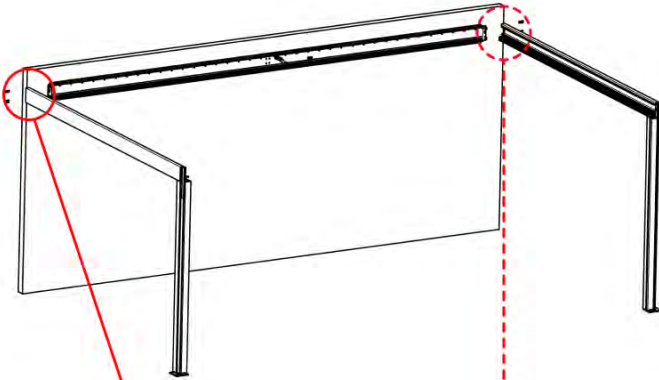

17

4

ANTHRACITE: B247
WHITE: B255
BLACK: B251