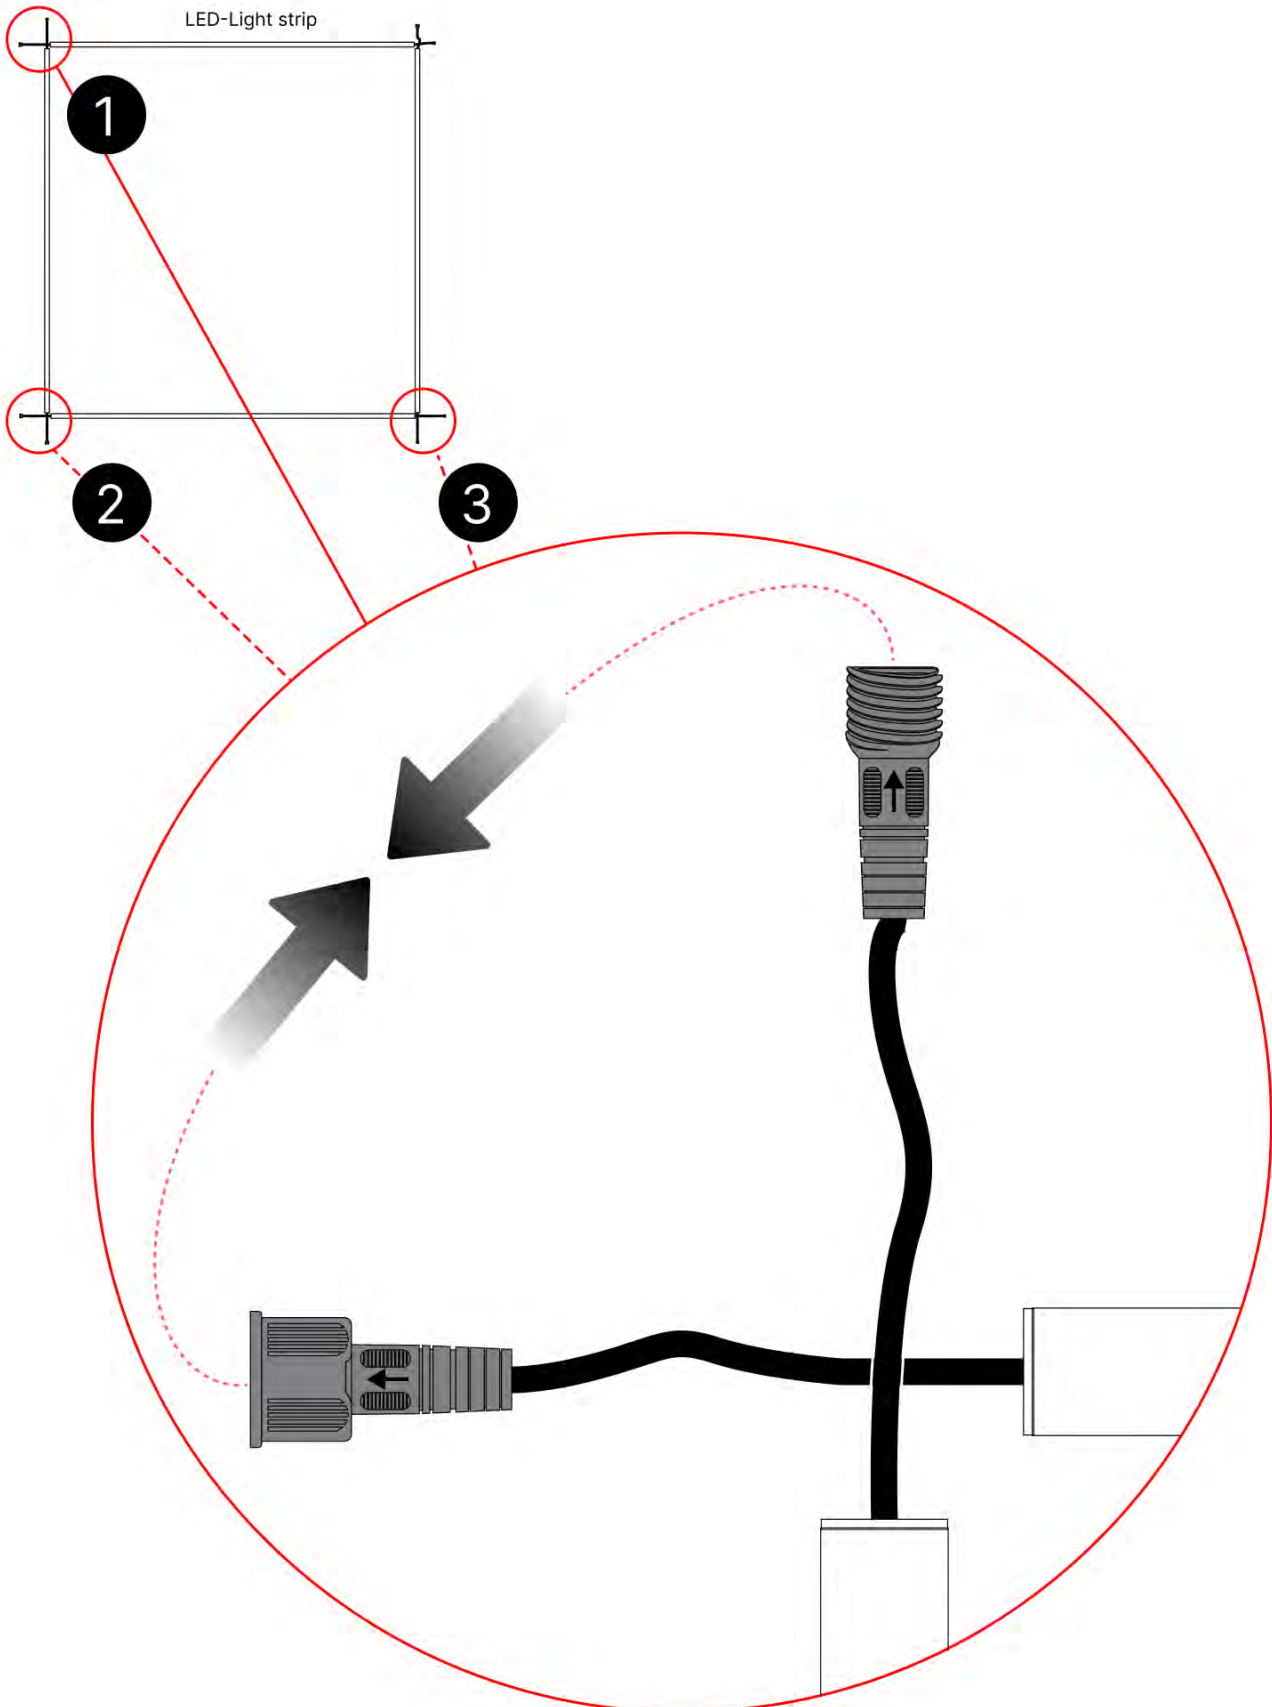

PN-200000571

2x

IMPORTANT INFORMATION

Handle with care.

When installing the light strip, do not pull or bend the wires on both sides with force, as this may cause the solder joints to fall off.

Important! Please watch all the videos before starting the assembly.

The videos contain important information relevant to the assembly process.

IMPORTANT INFORMATION

INFORMATION

34

35

Tip: For a smoother LED installation, spray the track with soapy water before mounting.

36

37