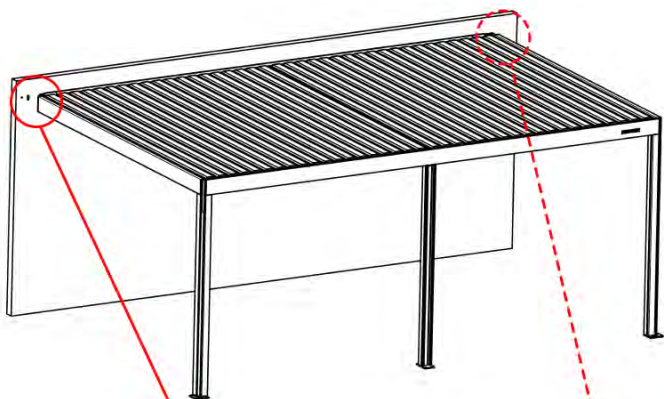

69

4

ANTHRACITE: B247
WHITE: B255
BLACK: B251