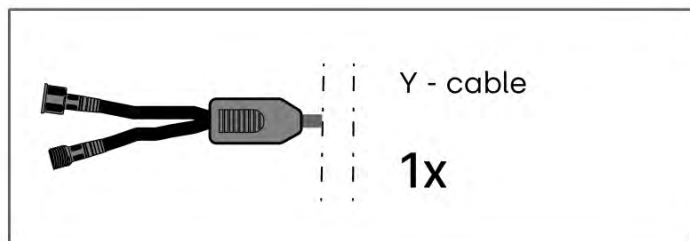

The videos contain important information relevant to the assembly process.

IMPORTANT INFORMATION

INFORMATION

34

35

Tip: For a smoother LED installation, spray the track with soapy water before mounting.

36

37