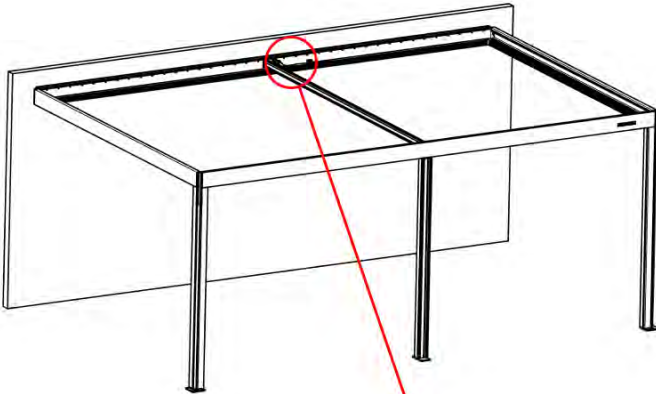

42

4

ANTHRACITE: B247
WHITE: B255
BLACK: B251

PN-200001625
2x