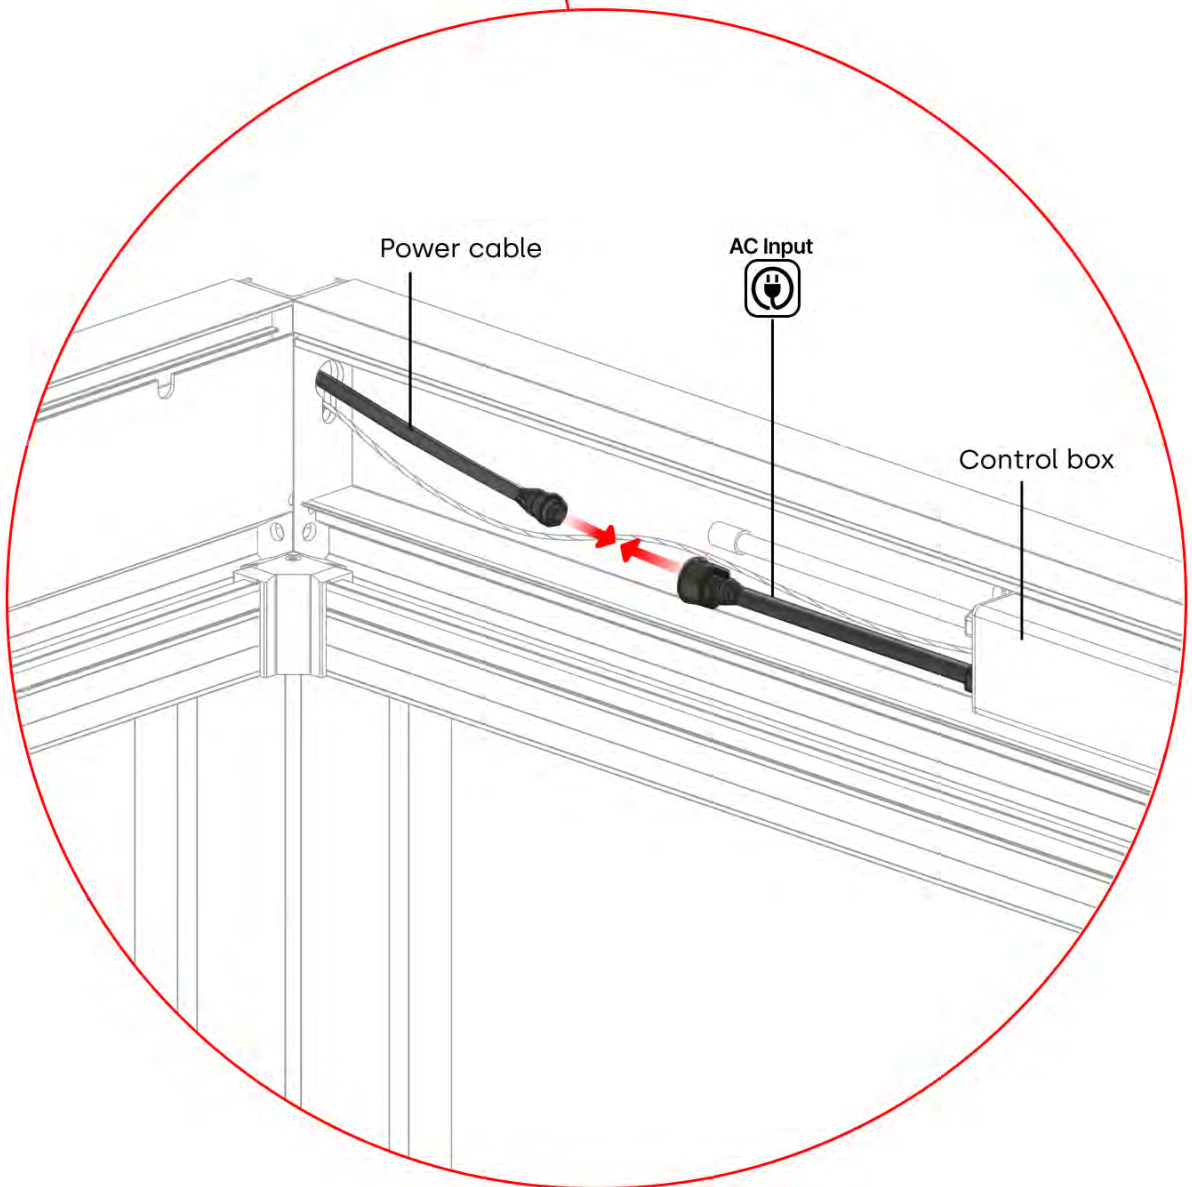

!
Control Box can be
installed on
Preferred W BEAM

47

 **Connect grounding wire before connecting to power!**

 **GROUNDING**

48

49

!
Power Cable can be
routed through all
the Poles.

50