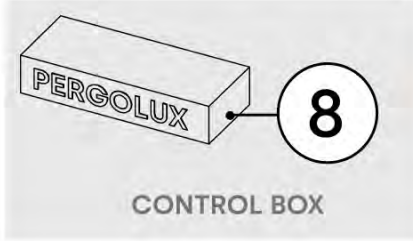

!
Control Box can be
installed on
Preferred W BEAM

47

 **Connect grounding wire before connecting to power!**

 **GROUNDING**

48

49

!
Power Cable can be
routed through all
the Poles.

50