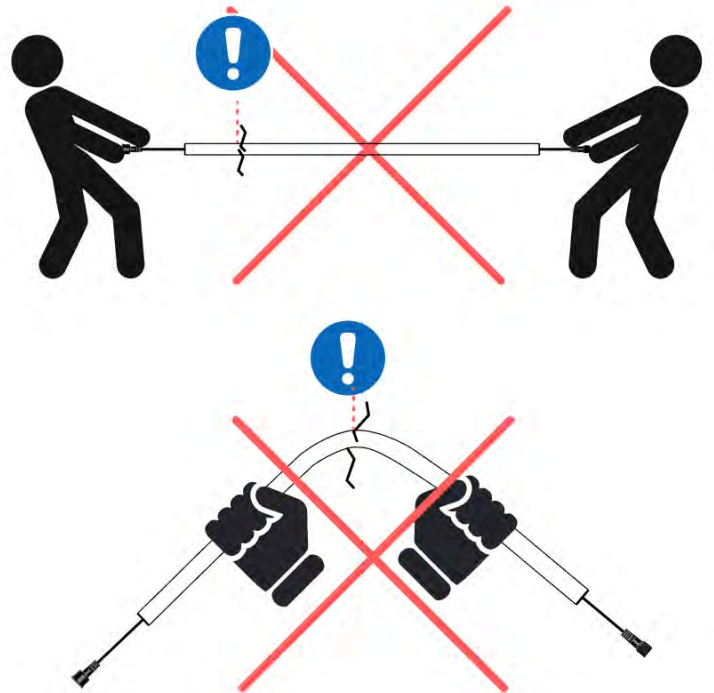

PN-200000571

2x

IMPORTANT INFORMATION

Handle with care.

When installing the light strip, do not pull or bend the wires on both sides with force, as this may cause the solder joints to fall off.

Important! Please watch all the videos before starting the assembly.

The videos contain important information relevant to the assembly process.

IMPORTANT INFORMATION

INFORMATION

34

35

Tip: For a smoother LED installation, spray the track with soapy water before mounting.

36

37