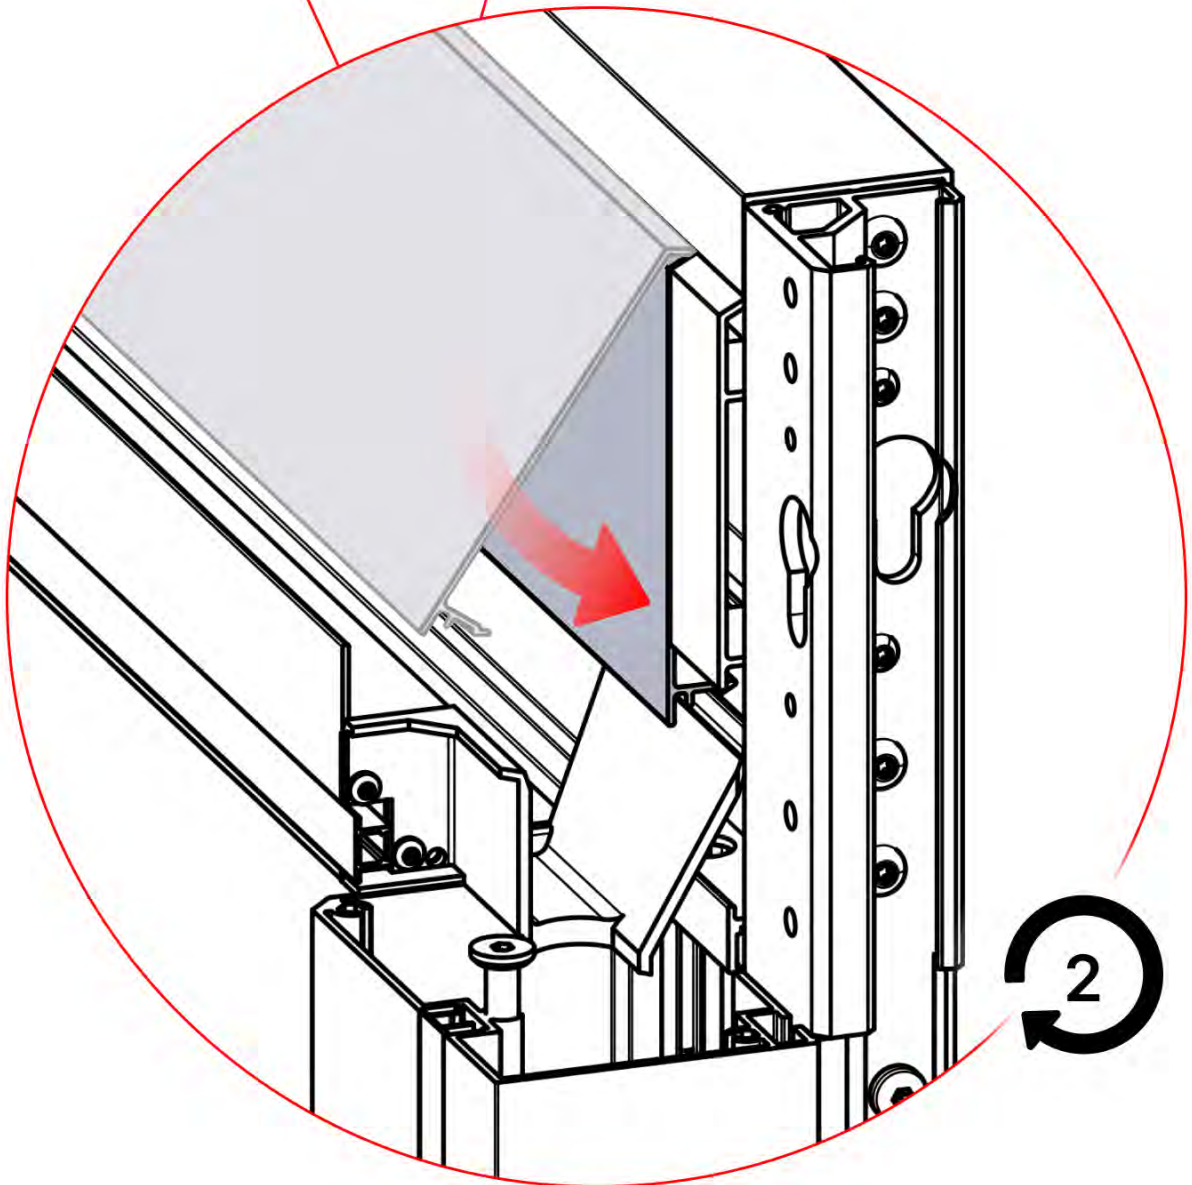

56

x1
PERGOLUX

5

ANTHRACITE: B263
WHITE: B267
BLACK: B265

PN-200003329
1x

INFORMATION

Matter Antenna

57