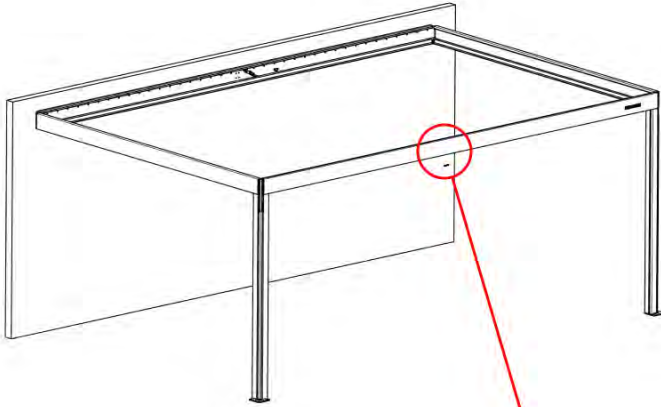

4

ANTHRACITE: B247
WHITE: B255
BLACK: B251

21

2

ANTHRACITE: C123
WHITE: C125
BLACK: C124

PN-20000....

1x

While the snapFIT clip can be shifted left or right to adjust the pole position—by trimming the snapFIT cover (highlighted in red)—please be advised that off-center placement will compromise the accuracy of the pergola's rated snow and wind load specifications.