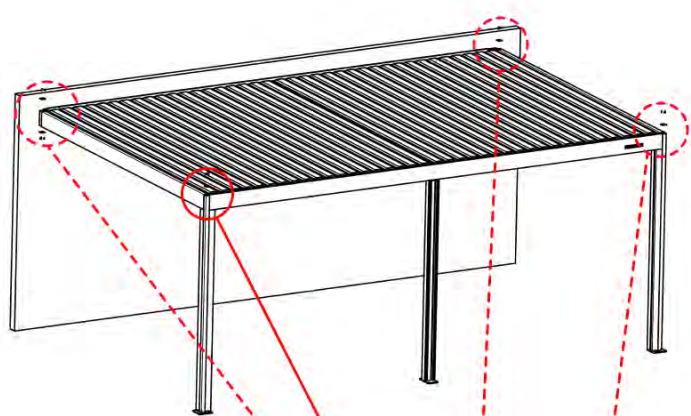

	PN-200001514 4x
	PN-200003322 1x
	PN-200003323 1x
	PN-200000840 18x

4.2x16
5/32" x 5/8"

74

75

PERGOLUX | PERGOLA PRO WALL MOUNTED S4

4 X 6 m