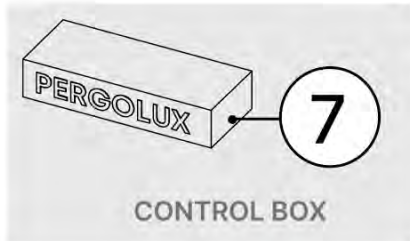

!
Control Box can be
installed on
Preferred W BEAM

47

 **Connect grounding wire before connecting to power!**

 **GROUNDING**

48

49

!
Power Cable can be
routed through all
the Poles.

50