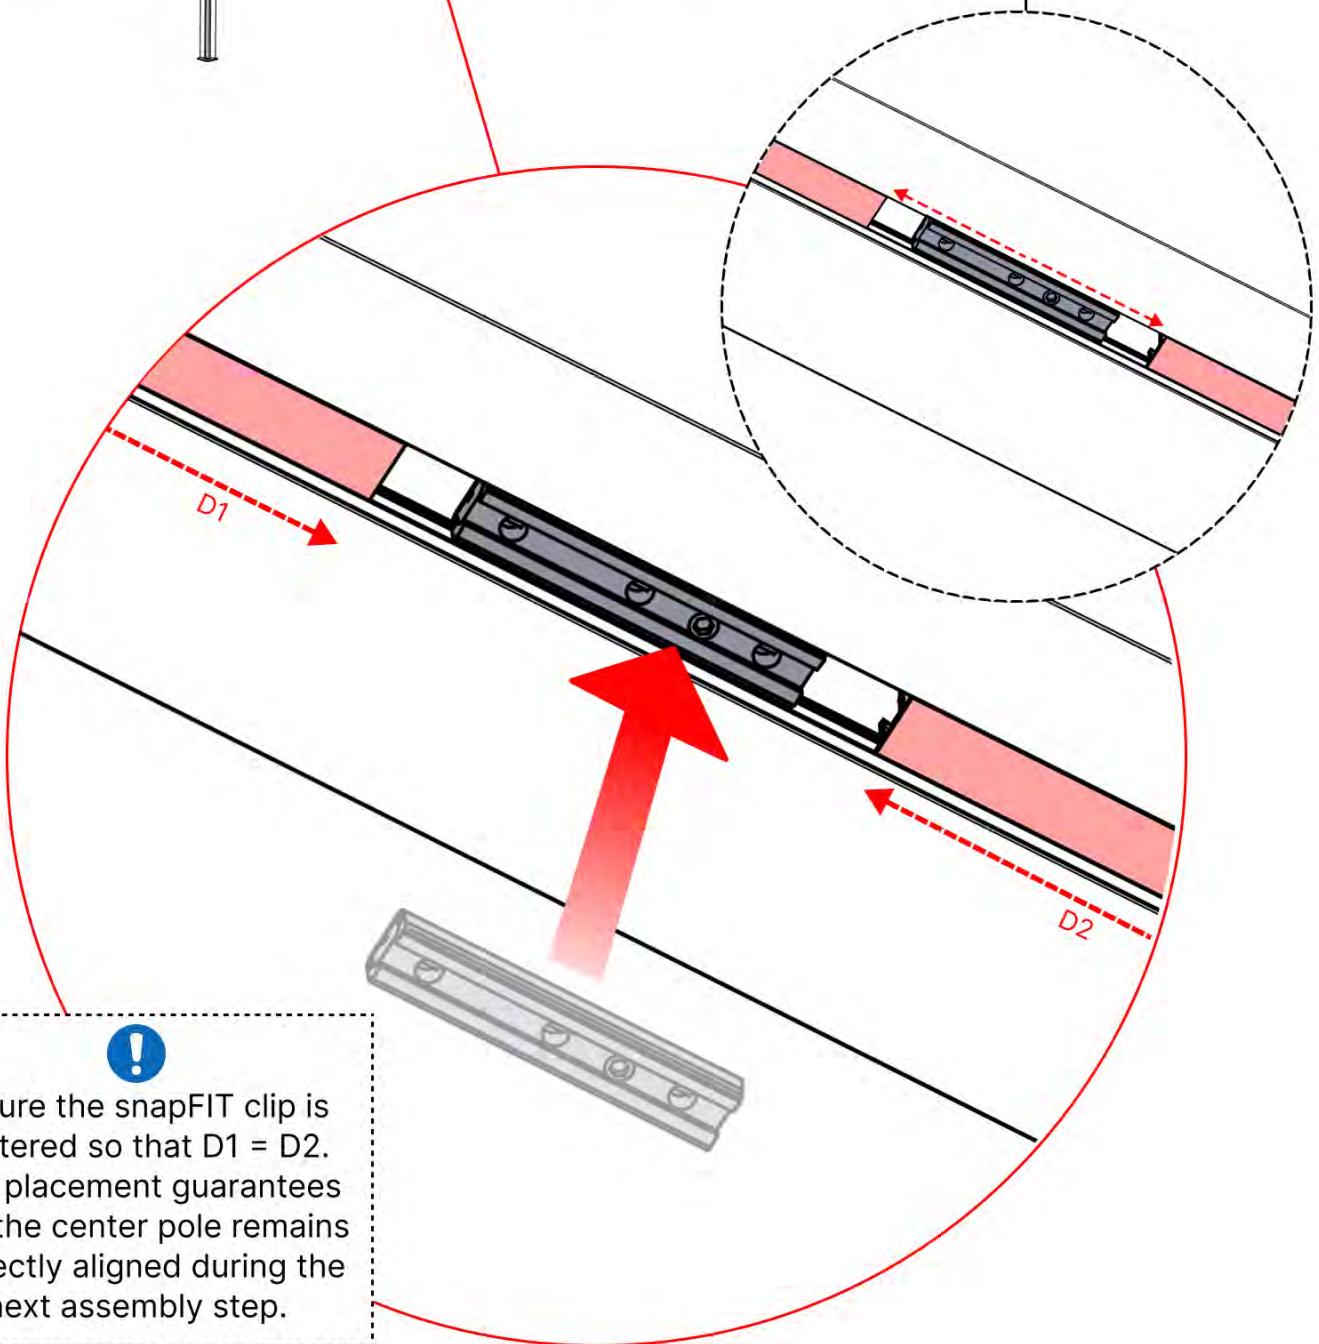

4

ANTHRACITE: B247
WHITE: B255
BLACK: B251

21

2

ANTHRACITE: C123
WHITE: C125
BLACK: C124

PN-20000....

1x

While the snapFIT clip can be shifted left or right to adjust the pole position—by trimming the snapFIT cover (highlighted in red)—please be advised that off-center placement will compromise the accuracy of the pergola's rated snow and wind load specifications.

Ensure the snapFIT clip is centered so that $D1 = D2$. This placement guarantees that the center pole remains perfectly aligned during the next assembly step.

22

 **2**

ANTHRACITE: C123
WHITE: C125
BLACK: C124