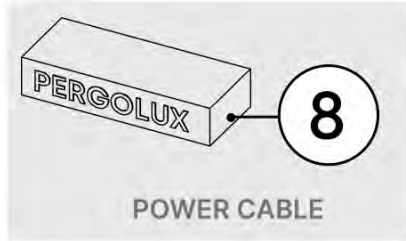

!
Control Box can be
installed on
Preferred W BEAM

47

 **Connect grounding wire before connecting to power!**

 **GROUNDING**

48

49

!
Power Cable can be
routed through all
the Poles.

50