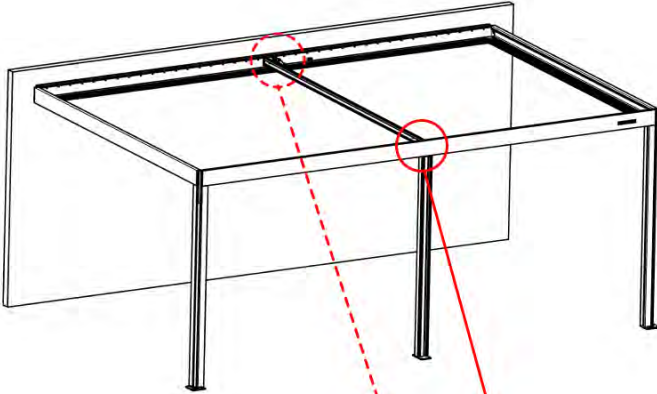

ANTHRACITE: B275
WHITE: B279
BLACK: B277

ANTHRACITE: B247
WHITE: B255
BLACK: B251

PP CENTER
LOUVER BEAM FS
3M
PN-200003409

27

4

ANTHRACITE: B247
WHITE: B255
BLACK: B251

PN-200000415

8x