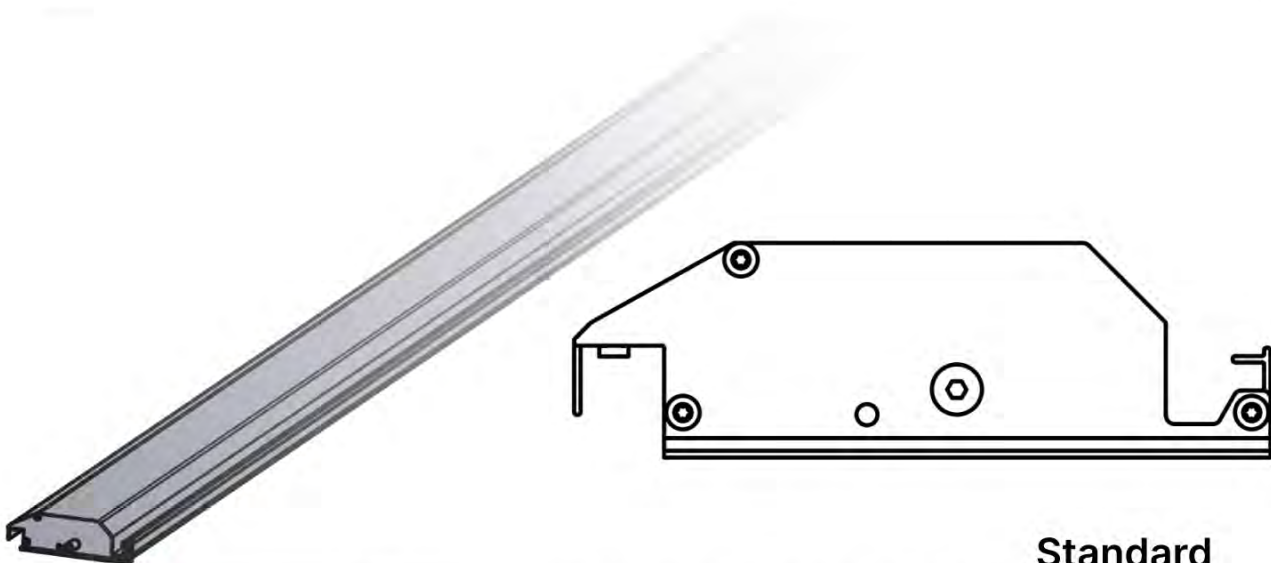

ANTHRACITE: L222
WHITE: L226
BLACK: L224

Standard

PLR 150 G2 PRO LOUVER STD FS 4M
PACKAGE

PN-200002883

36x