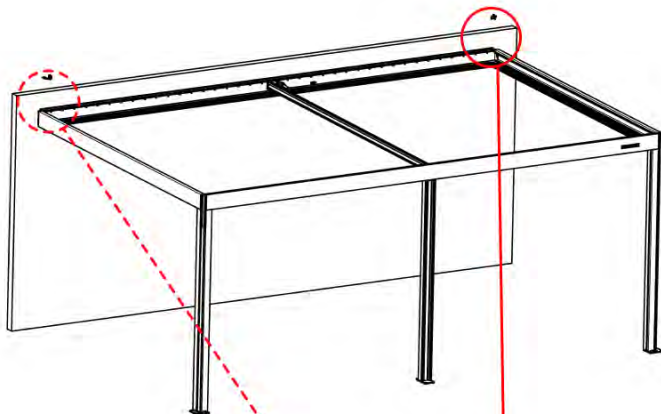

32

4

ANTHRACITE: B247
WHITE: B255
BLACK: B251

PN-200002792

2x