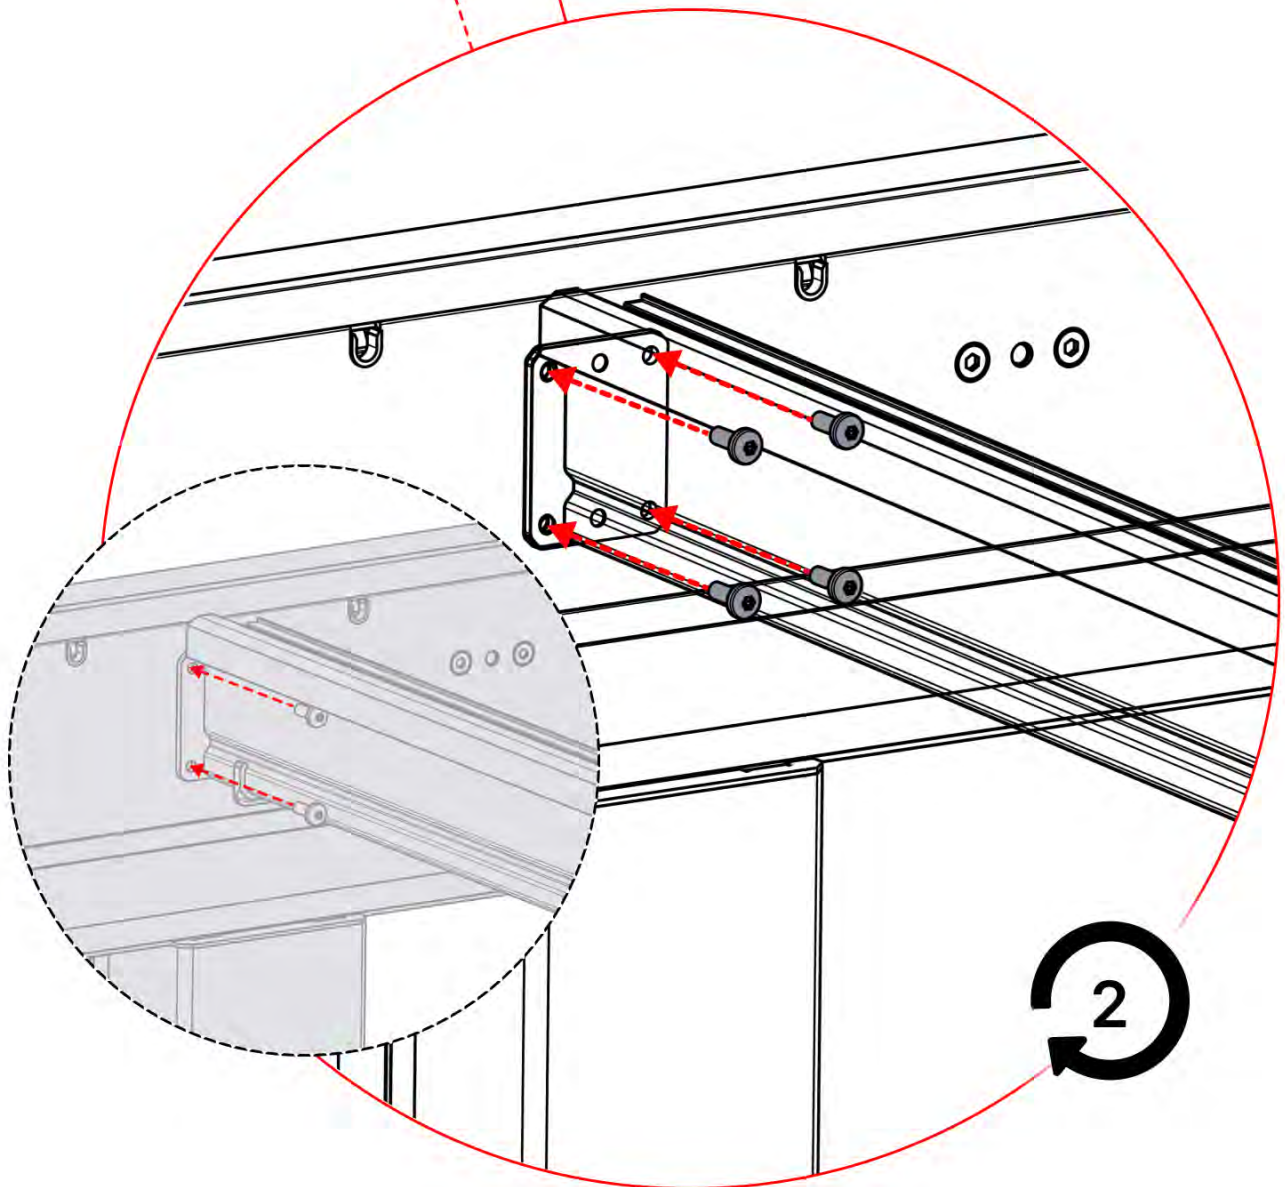

27

4

ANTHRACITE: B247
WHITE: B255
BLACK: B251

PN-200000415

8x