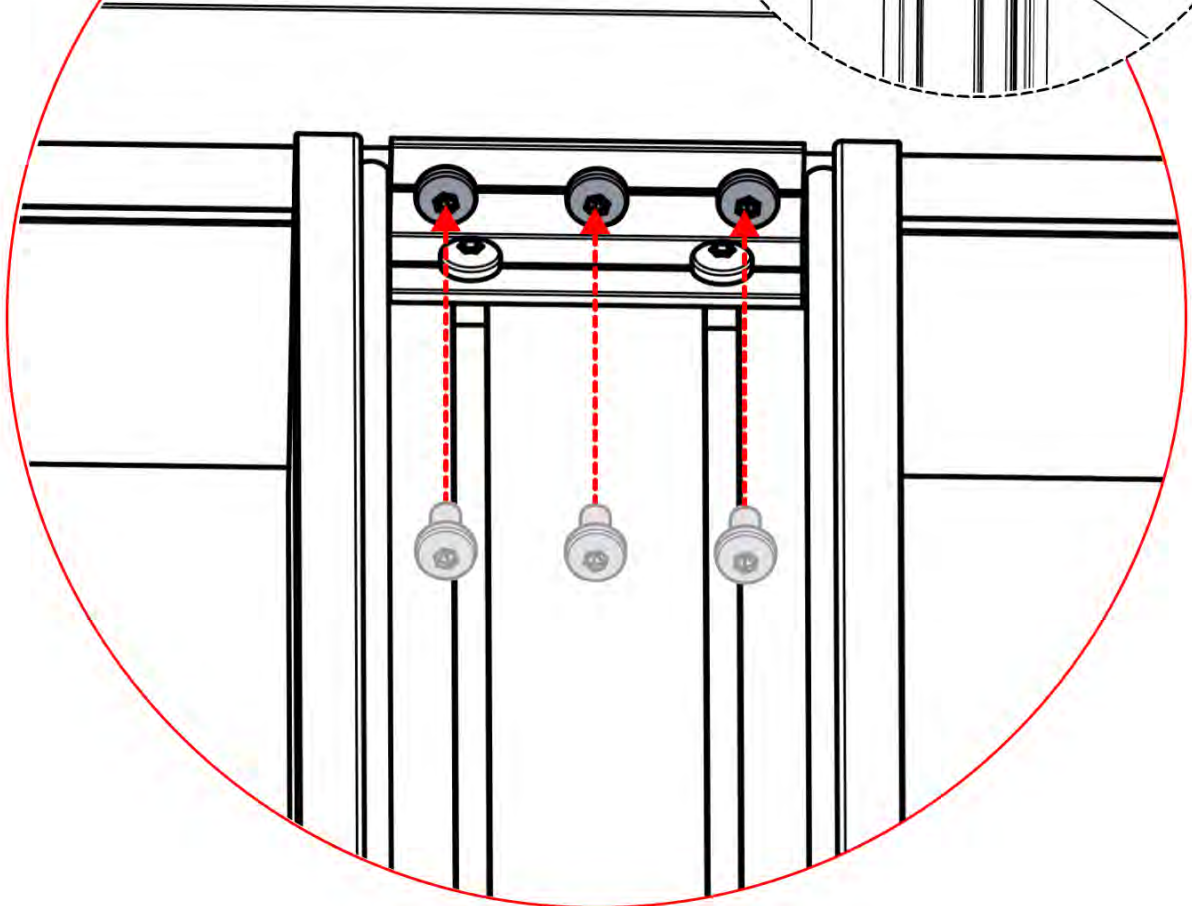

23

x7
PERGOLUX

2

ANTHRACITE: C123
WHITE: C125
BLACK: C124

PN-200003603
3x