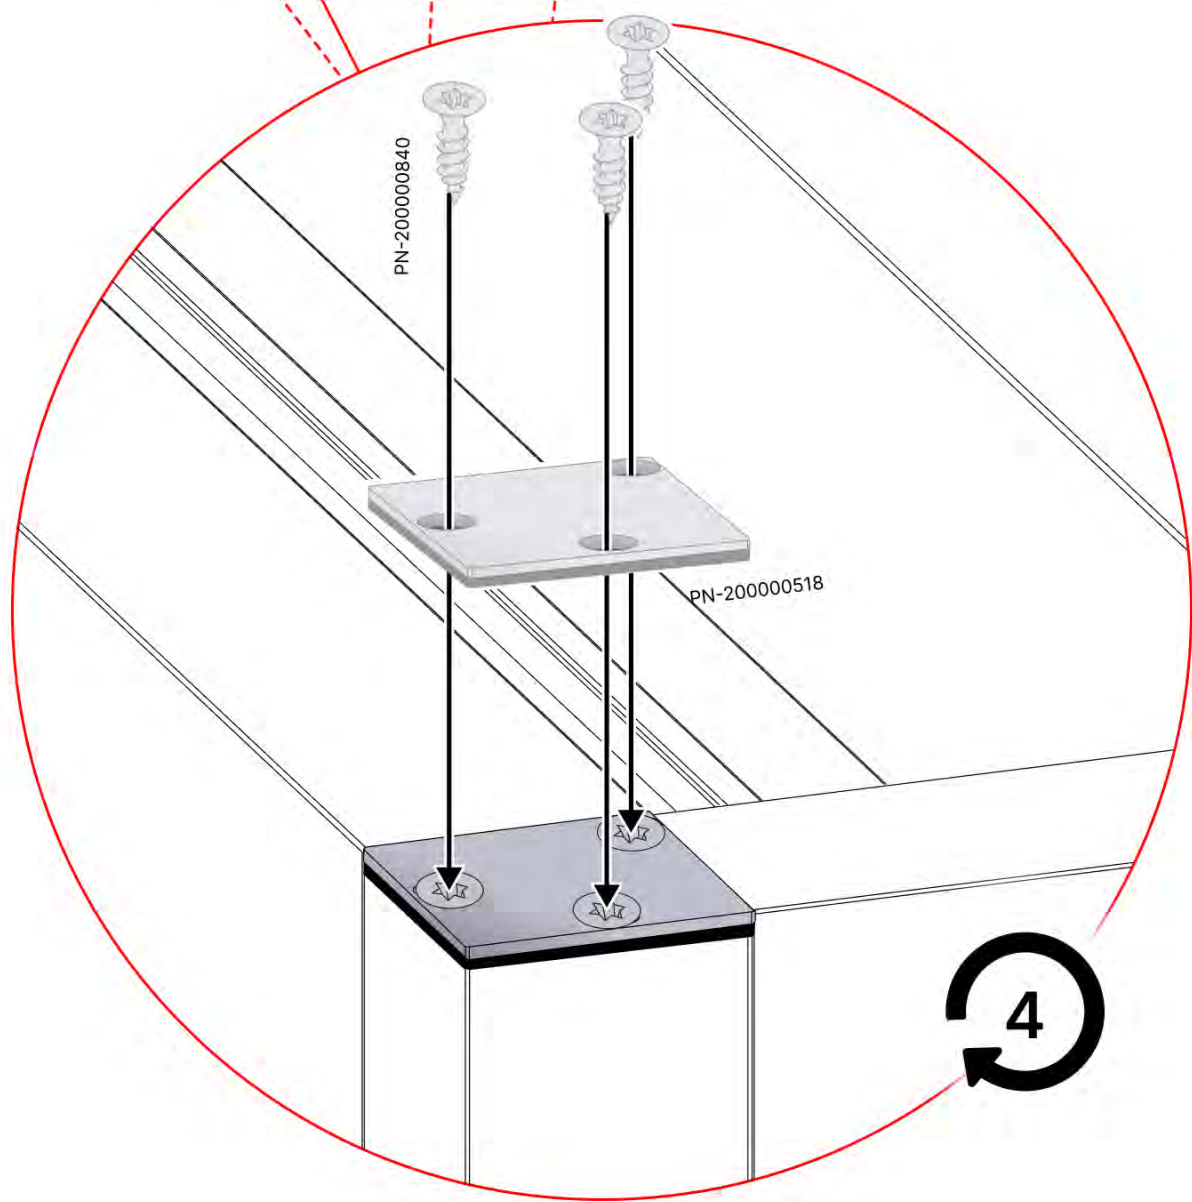

	PN-200001514 4x
	PN-200003322 1x
	PN-200003323 1x
	PN-200000840 18x

4.2x16
5/32" x 5/8"

74

75

PERGOLUX | PERGOLA PRO WALL MOUNTED S4

4 X 6 m