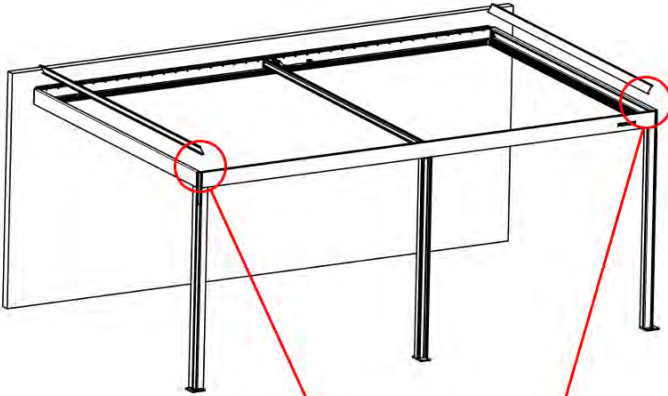

56

x1
PERGOLUX

5

ANTHRACITE: B263
WHITE: B267
BLACK: B265

PN-200003329
1x

INFORMATION

Matter Antenna

57