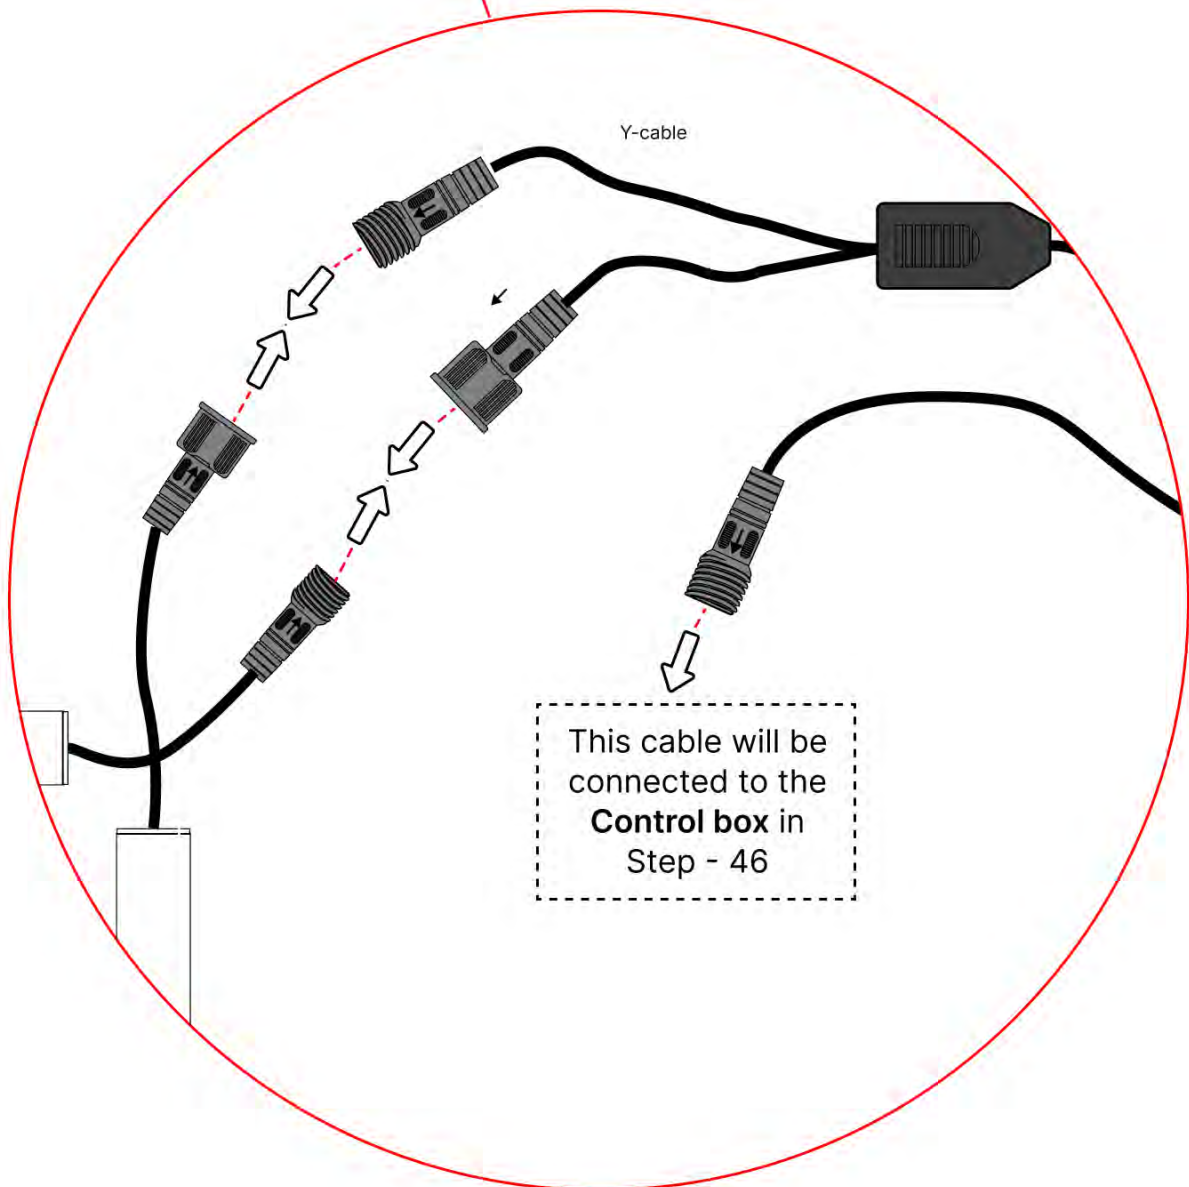

PN-200000571

2x

IMPORTANT INFORMATION

Handle with care.

When installing the light strip, do not pull or bend the wires on both sides with force, as this may cause the solder joints to fall off.

Important! Please watch all the videos before starting the assembly.

The videos contain important information relevant to the assembly process.

IMPORTANT INFORMATION

INFORMATION

34

35

Tip: For a smoother LED installation, spray the track with soapy water before mounting.

36

37