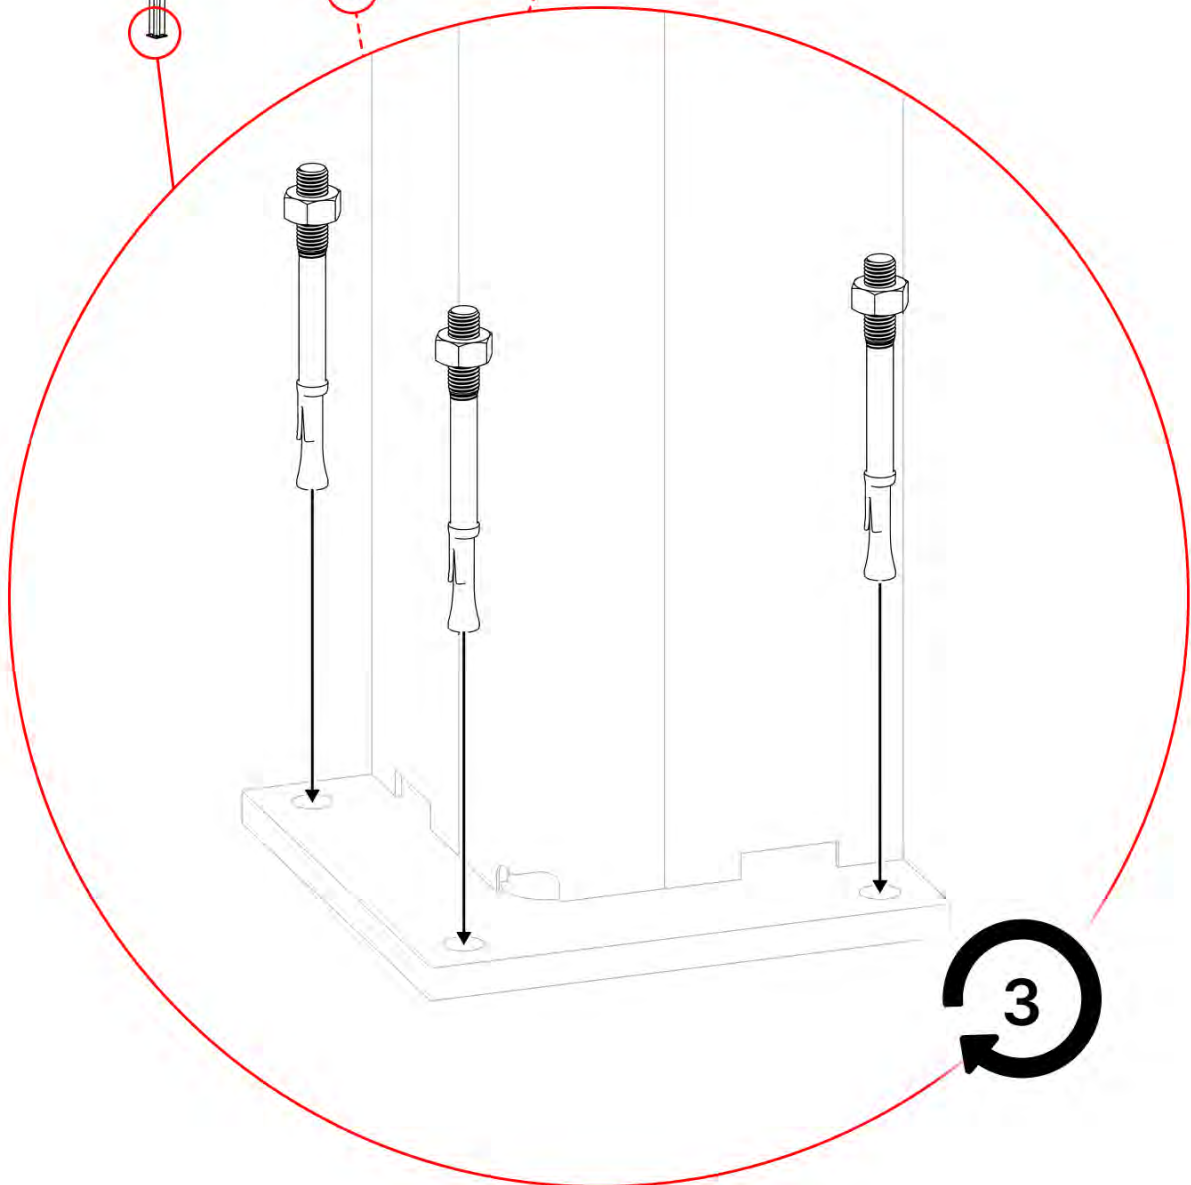

	PN-200001514 4x
	PN-200003322 1x
	PN-200003323 1x
	PN-200000840 18x

4.2x16
5/32" x 5/8"

74

75

PERGOLUX | PERGOLA PRO WALL MOUNTED S4

4 X 6 m