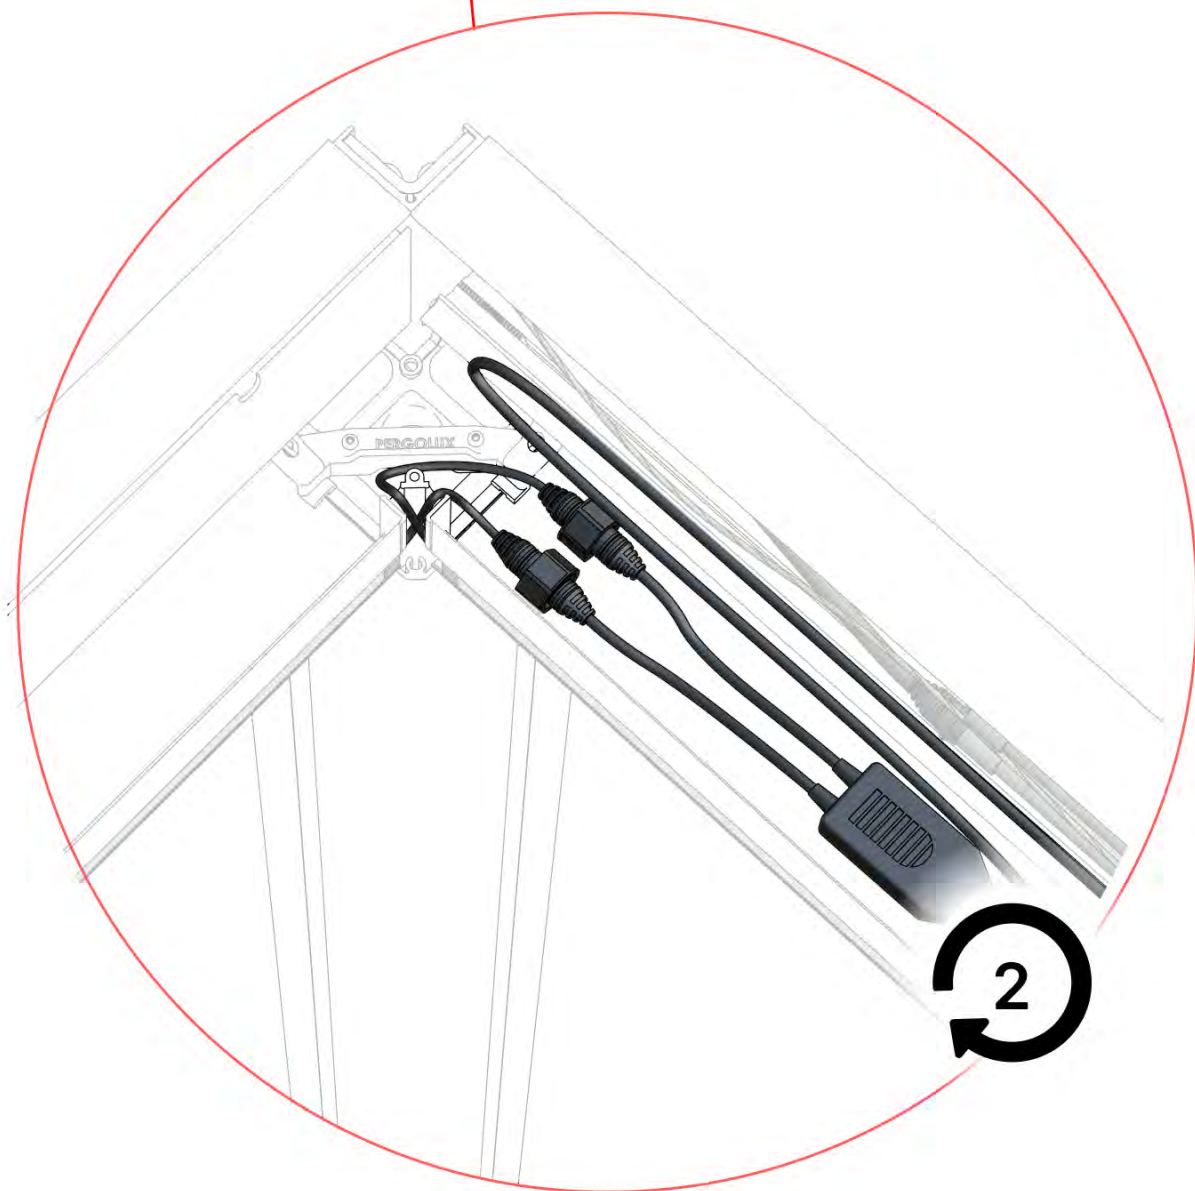

PN-200000571

2x

IMPORTANT INFORMATION

Handle with care.

When installing the light strip, do not pull or bend the wires on both sides with force, as this may cause the solder joints to fall off.

Important! Please watch all the videos before starting the assembly.

The videos contain important information relevant to the assembly process.

IMPORTANT INFORMATION

INFORMATION

34

35

Tip: For a smoother LED installation, spray the track with soapy water before mounting.

36

37