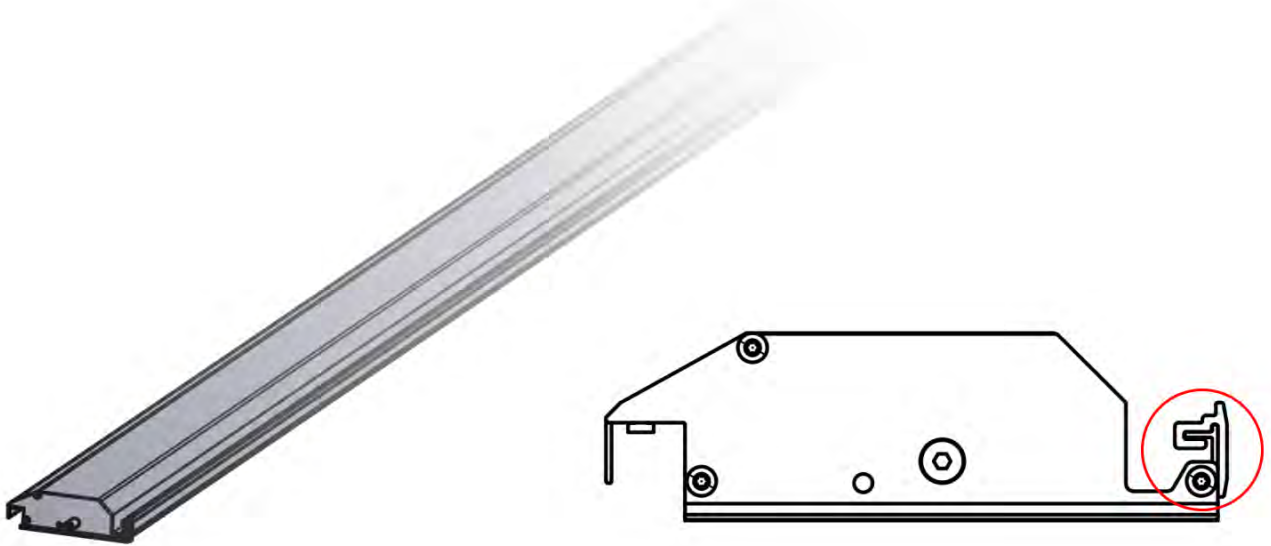

58

59

i
Adjust motor to
prepare for
assembly on step 60

60

4

ANTHRACITE: B247
WHITE: B255
BLACK: B251

ITEMS IN BOX

ANTHRACITE: B275
WHITE: B279
BLACK: B277