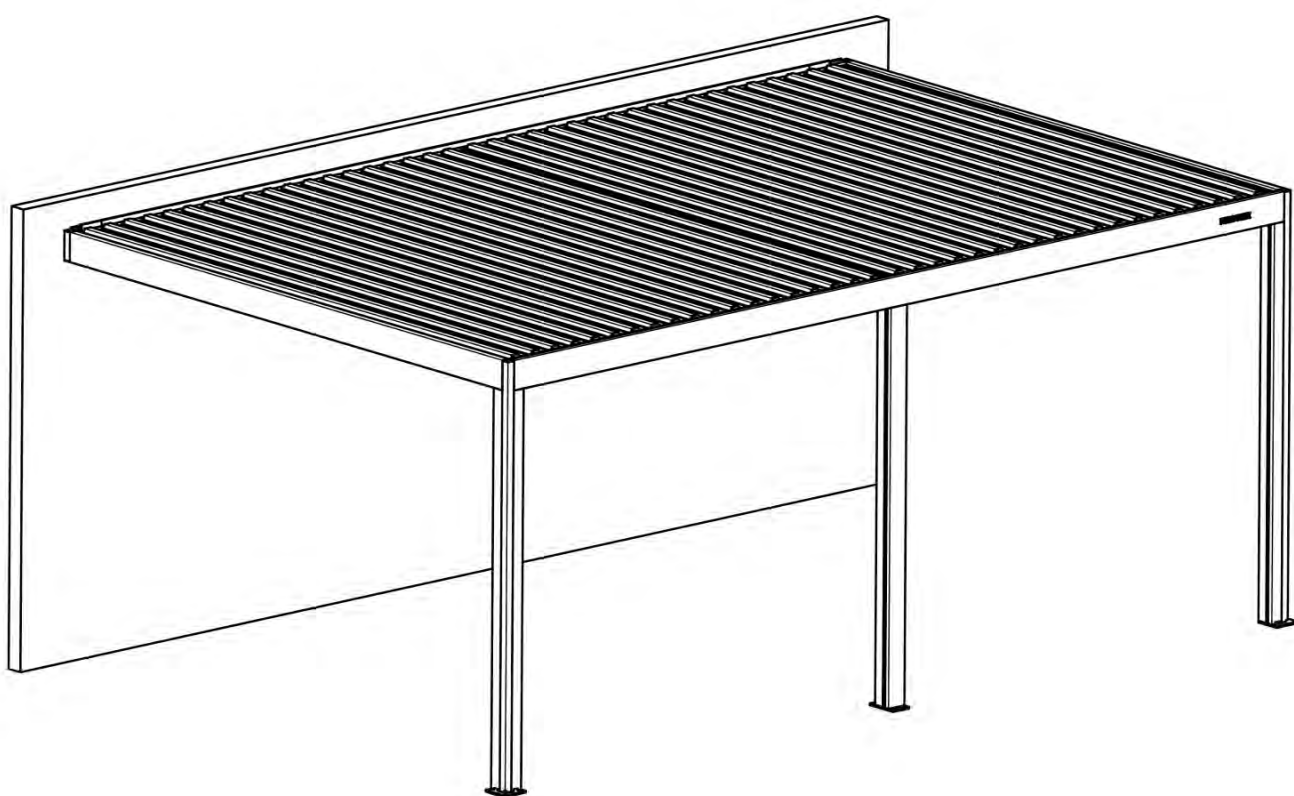

S4

PERGOLA

PRO

4 × 6 m
WALL MOUNTED

PERGOLUX

Type Approved
Regular
Production
Surveillance

www.tuv.com
ID: 1111293124

INFORMATION