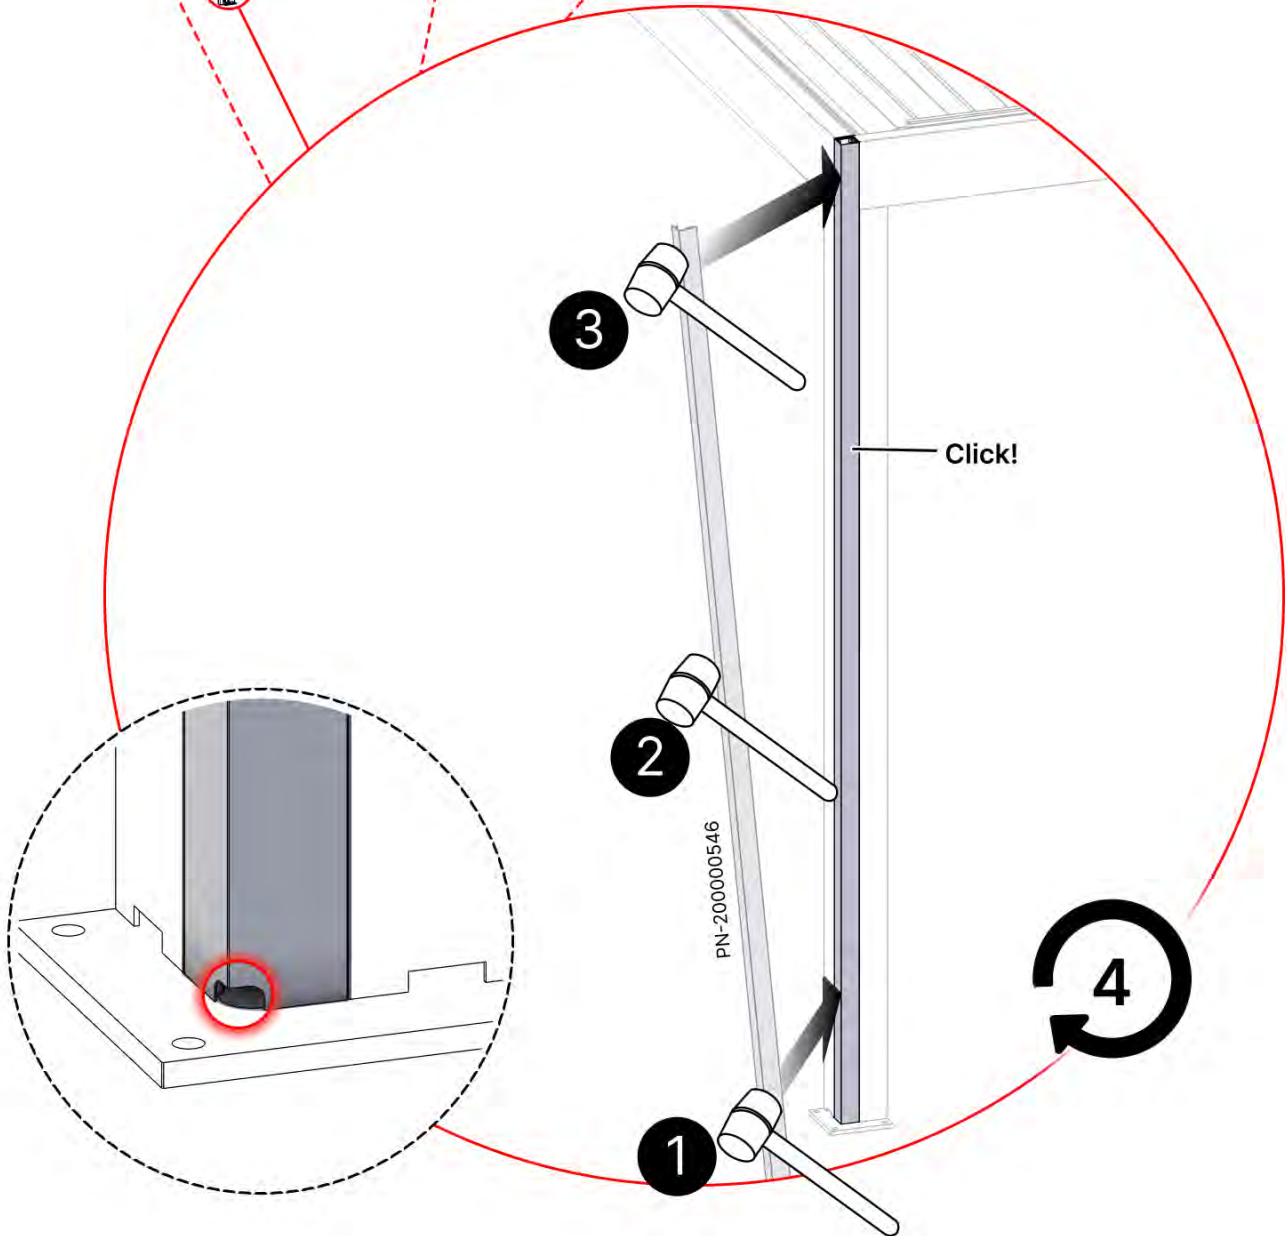

3

2

1

4

Click!

PN-200000546