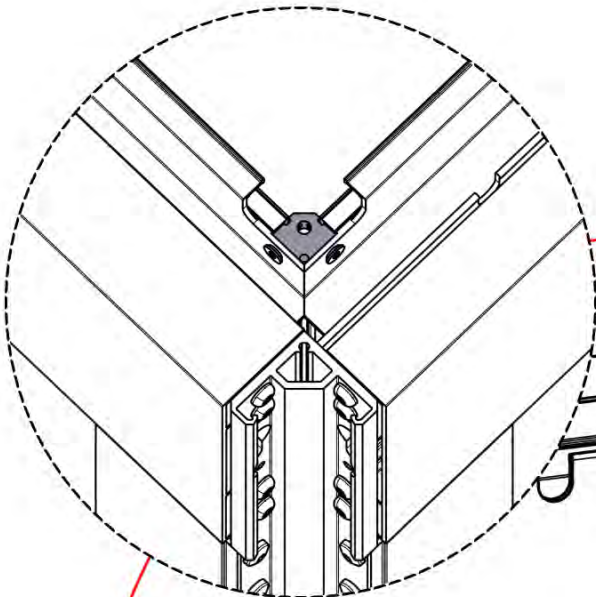

29

4

ANTHRACITE: B247
WHITE: B255
BLACK: B251

PN-200000568

2x

2