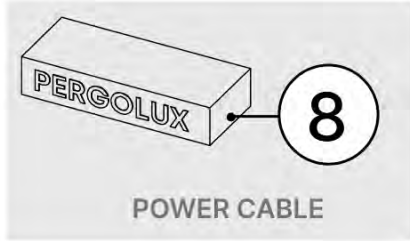

!
Control Box can be
installed on
Preferred W BEAM

47

 **Connect grounding wire before connecting to power!**

 **GROUNDING**

48

49

!
Power Cable can be
routed through all
the Poles.

50