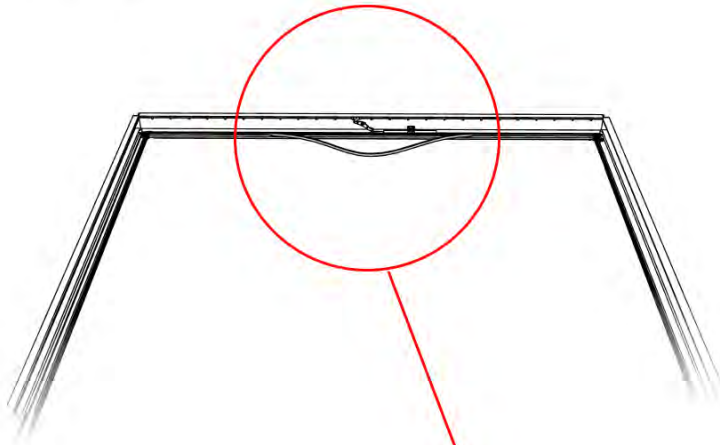

PN-200000571

2x

IMPORTANT INFORMATION

Handle with care.

When installing the light strip, do not pull or bend the wires on both sides with force, as this may cause the solder joints to fall off.

Important! Please watch all the videos before starting the assembly.

The videos contain important information relevant to the assembly process.

IMPORTANT INFORMATION

INFORMATION

34

35

Tip: For a smoother LED installation, spray the track with soapy water before mounting.

36

37