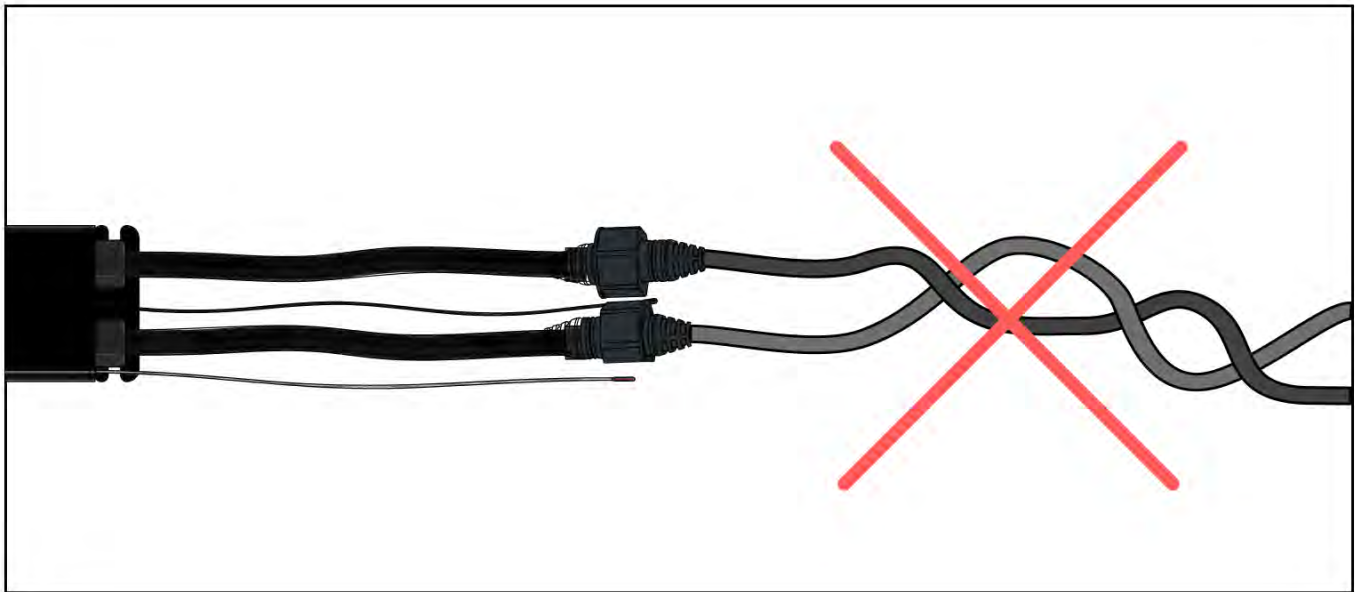

53

CONTROL BOX	S4	PN-200002683 5x
! Keep the Matter Antenna wire free and do not tie them with LED and Motor wire		PN-200002684 10x