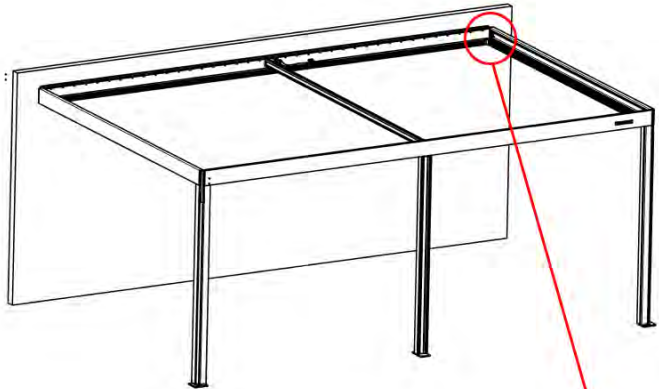

56

x1
PERGOLUX

5

ANTHRACITE: B263
WHITE: B267
BLACK: B265

PN-200003329
1x

INFORMATION

Matter Antenna

57