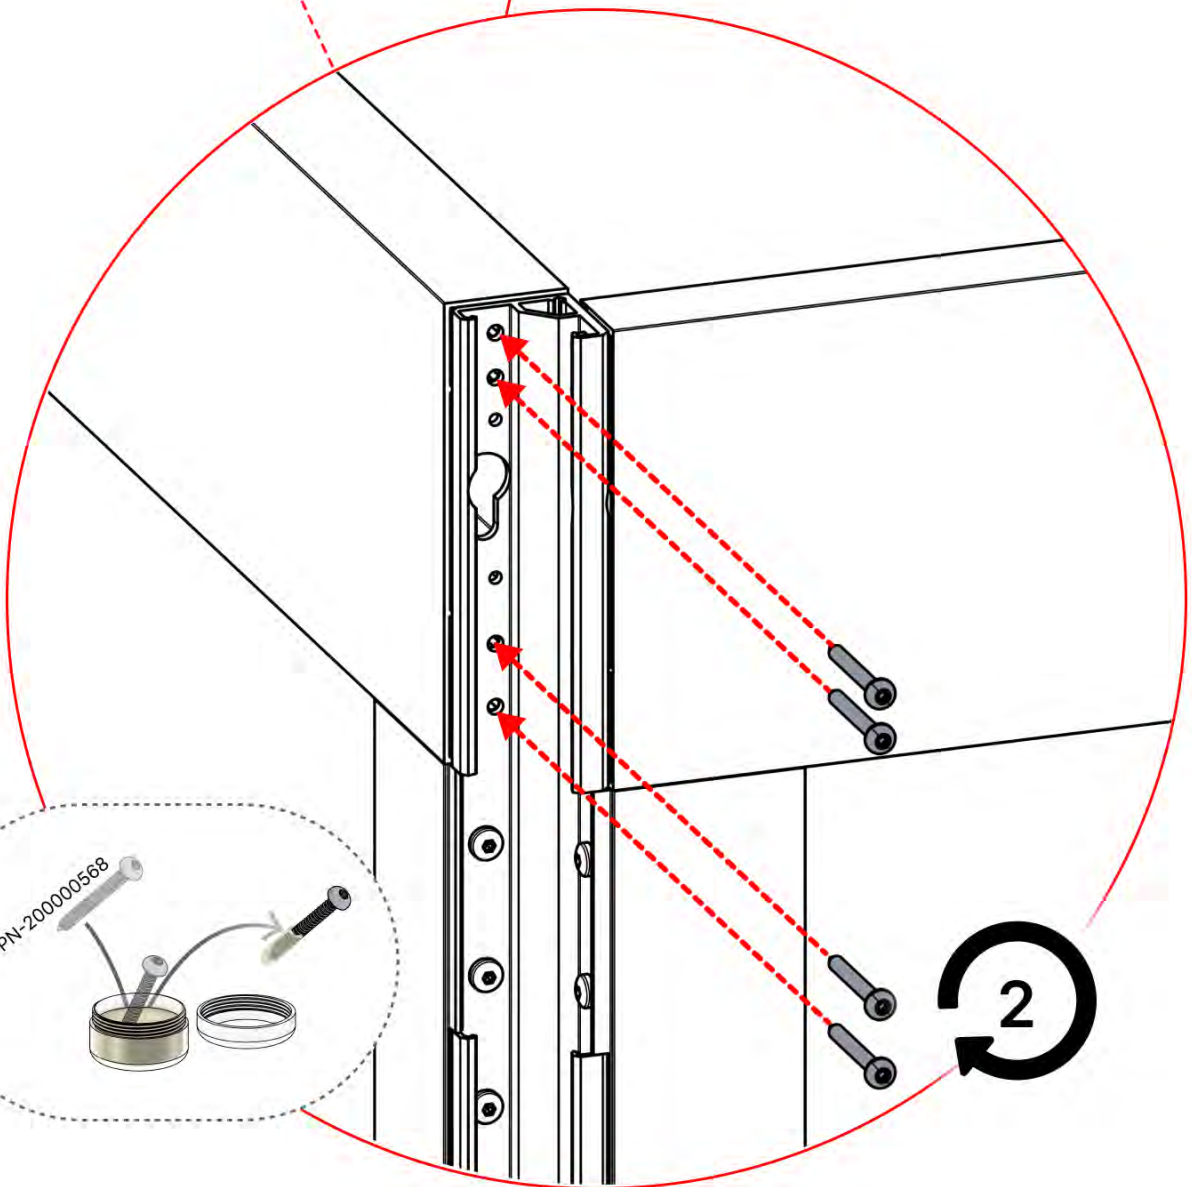

20

4

ANTHRACITE: B247
WHITE: B255
BLACK: B251