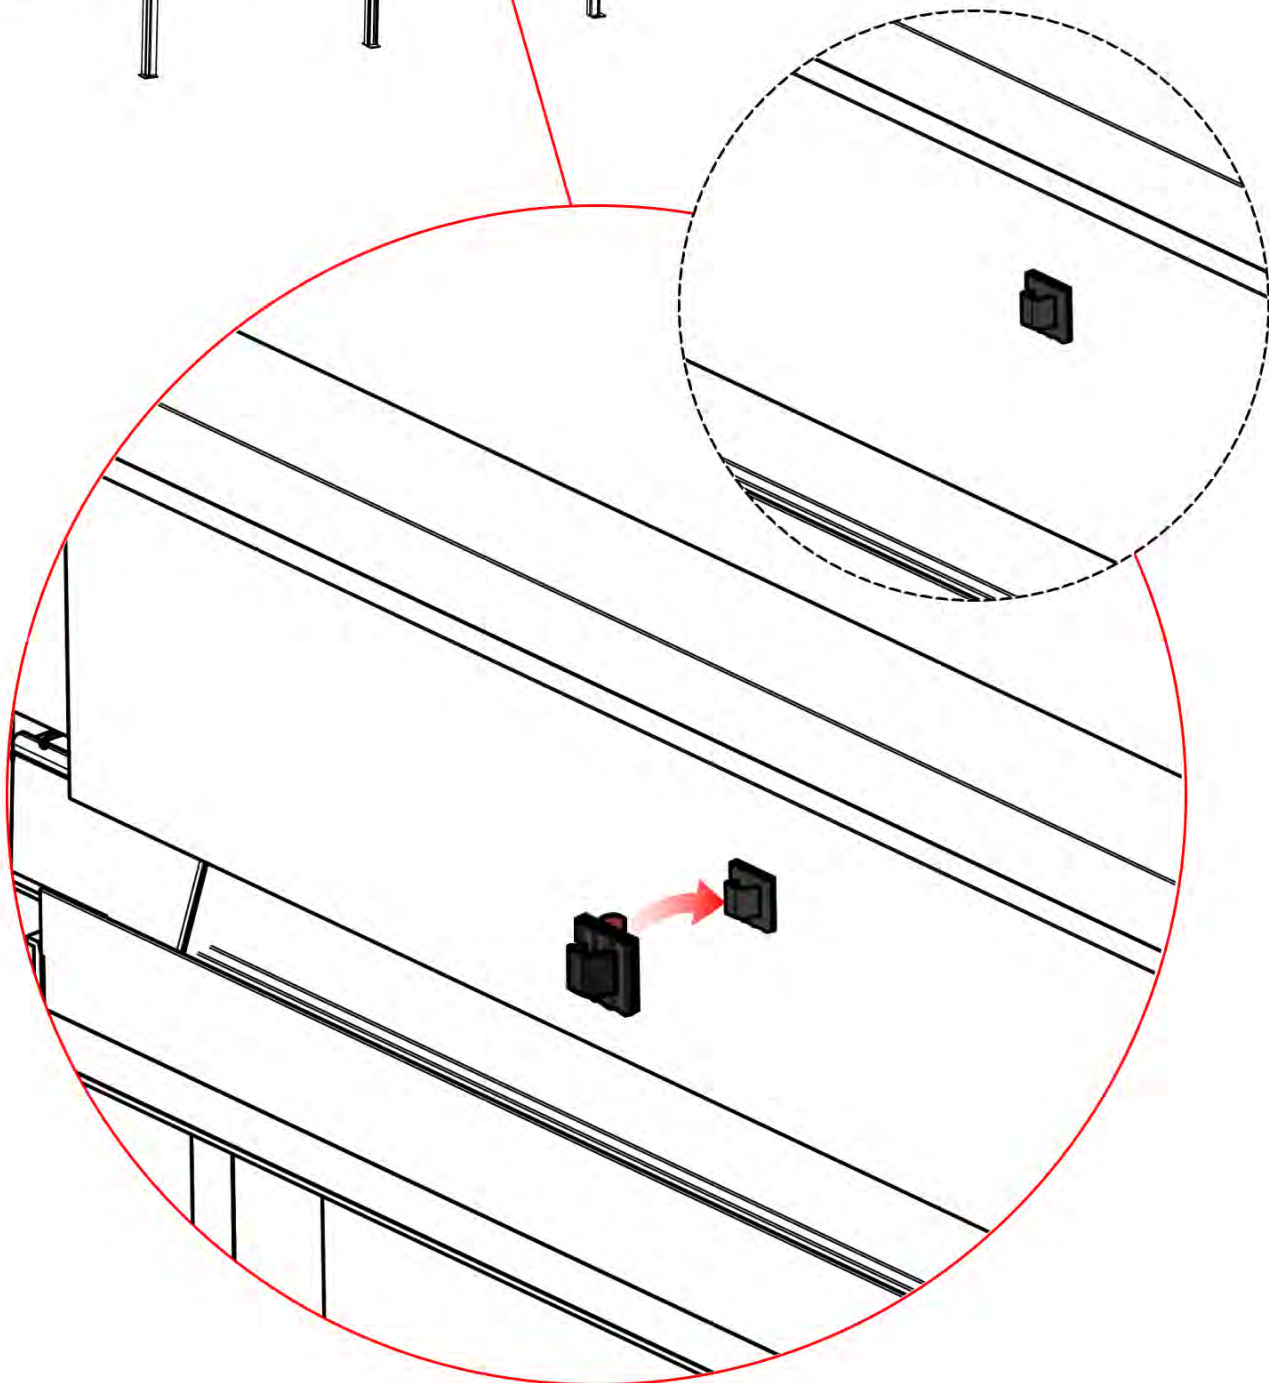

56

x1
PERGOLUX

5

ANTHRACITE: B263
WHITE: B267
BLACK: B265

PN-200003329
1x

INFORMATION

Matter Antenna

57