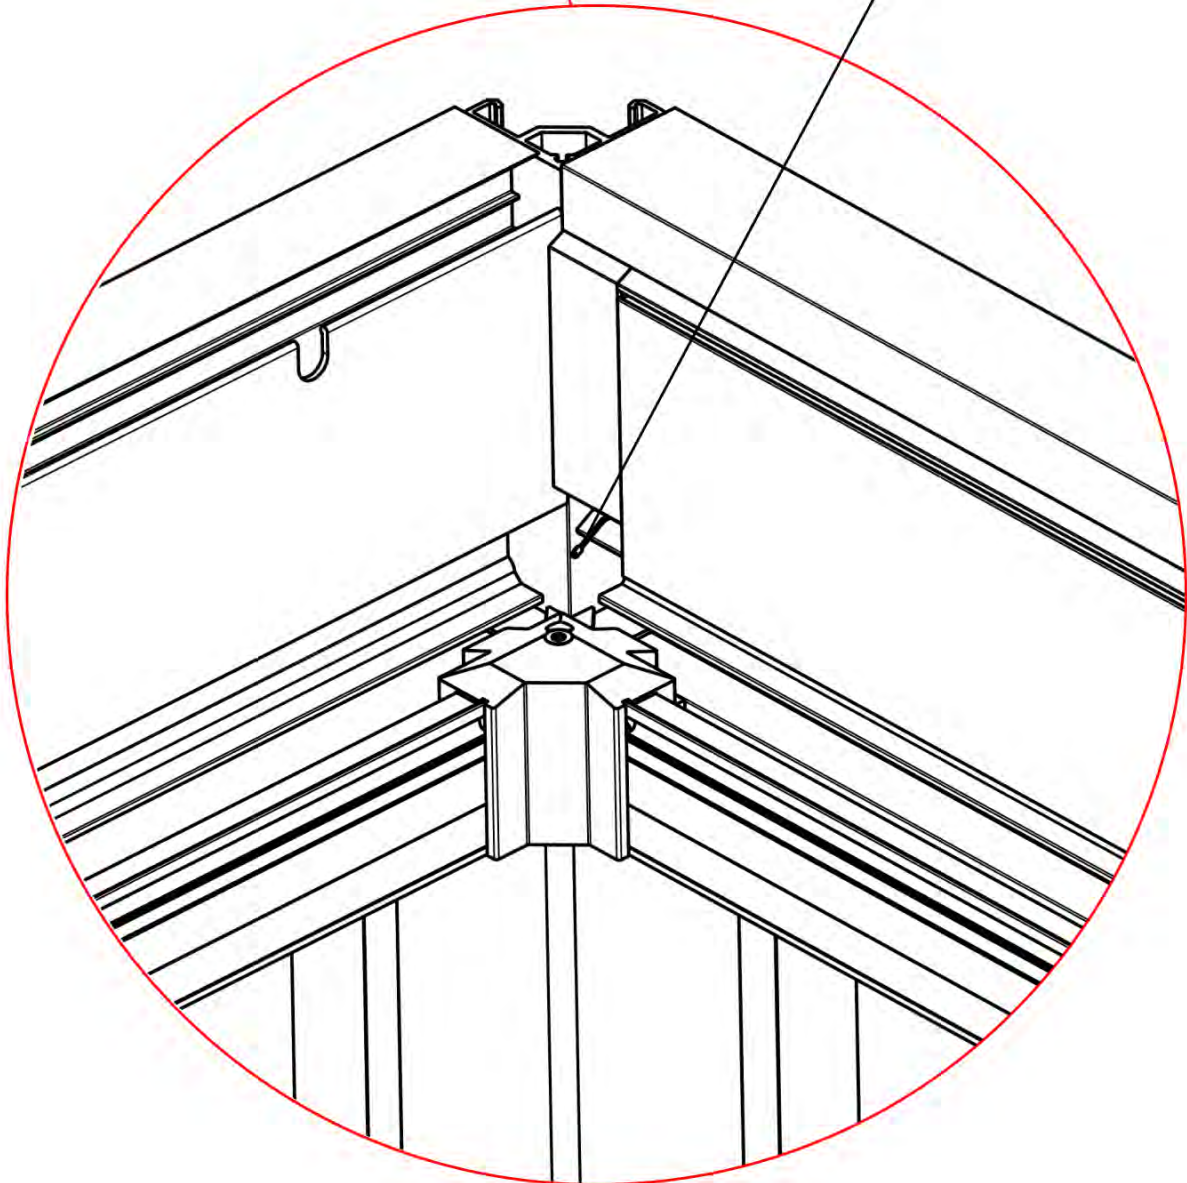

56

x1
PERGOLUX

5

ANTHRACITE: B263
WHITE: B267
BLACK: B265

PN-200003329
1x

INFORMATION

Matter Antenna

57