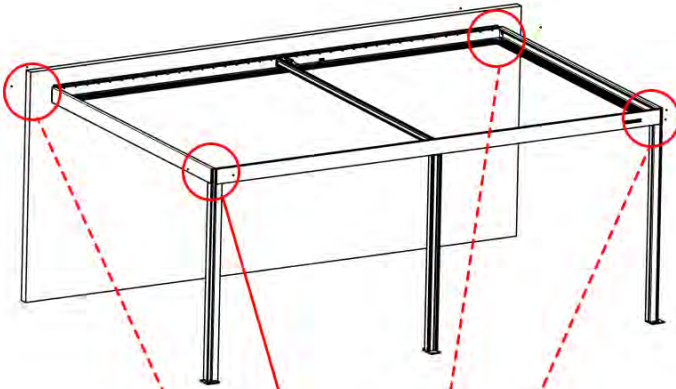

28

4

ANTHRACITE: B247
WHITE: B255
BLACK: B251

PN-200000569

8x

29

4

ANTHRACITE: B247
WHITE: B255
BLACK: B251