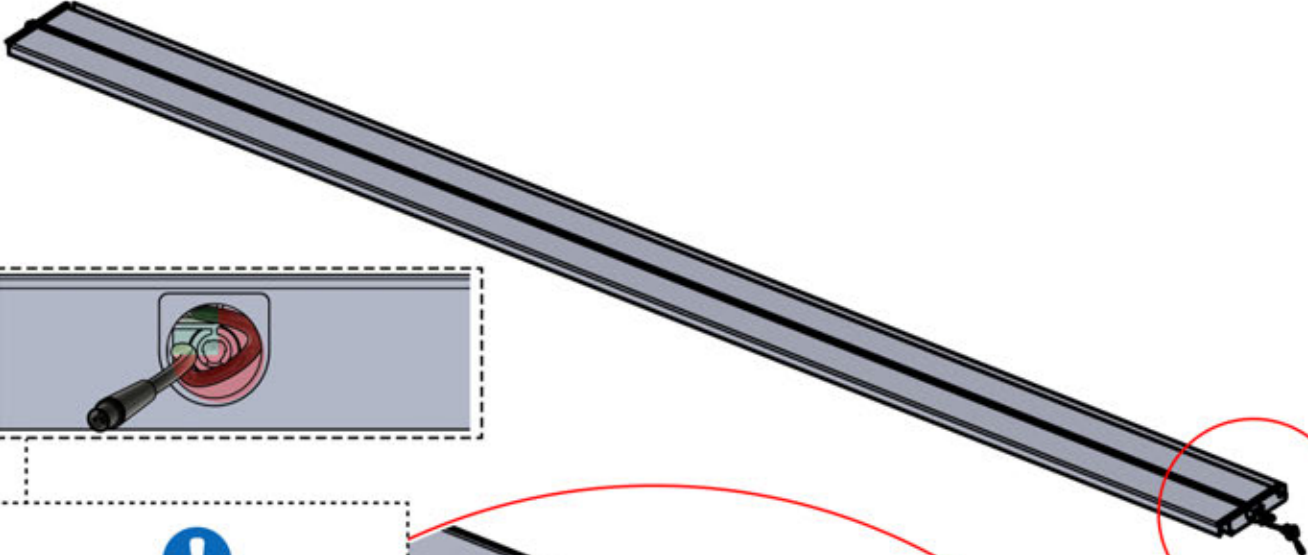

# 54

**x3**  
PERGOLUX  
PERGOLUX  
PERGOLUX

**5**

ANTHRACITE: L258  
WHITE: L262  
BLACK: L260

PN-200002365  
**6x**

Twist the LED cable and insert it into the LED louver, ensuring the wire exits from the green-highlighted top-left corner