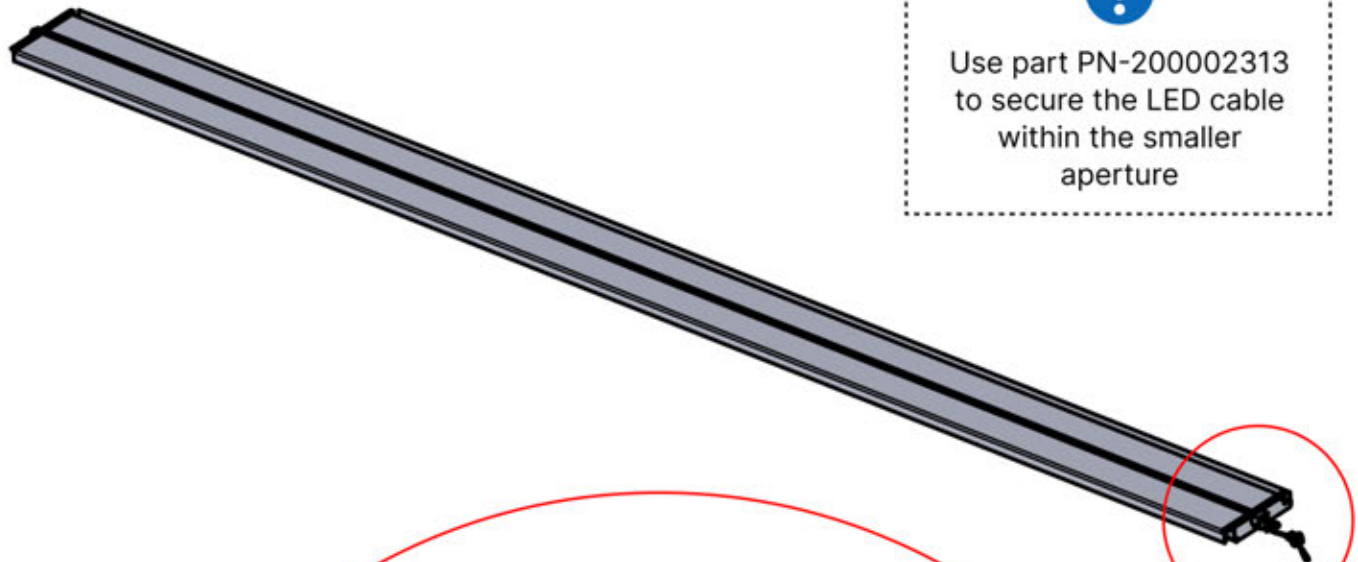

# 53

**x3**  
PERGOLUX  
PERGOLUX  
PERGOLUX

**5**

ANTHRACITE: L258  
WHITE: L262  
BLACK: L260

PN-200002365  
**6x**

Use part PN-200002313 to secure the LED cable within the smaller aperture