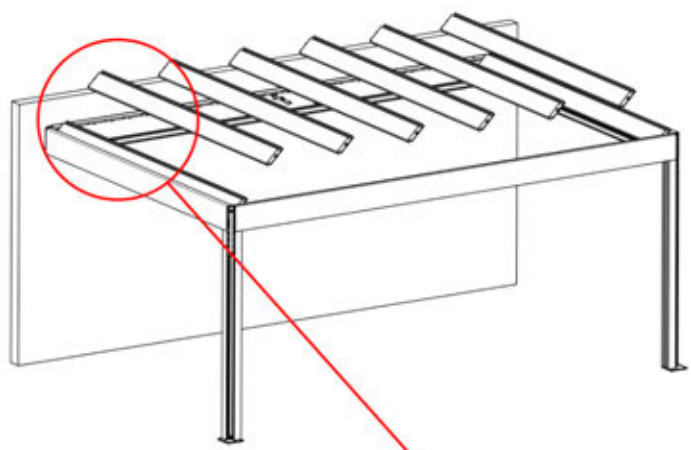

# 63

**x3**  
PERGOLUX  
PERGOLUX  
PERGOLUX

**5**

ANTHRACITE: L258  
WHITE: L262  
BLACK: L260

PN-200002365  
**6x**

  
Connect the LED  
cable to the 4-pin LED  
wire