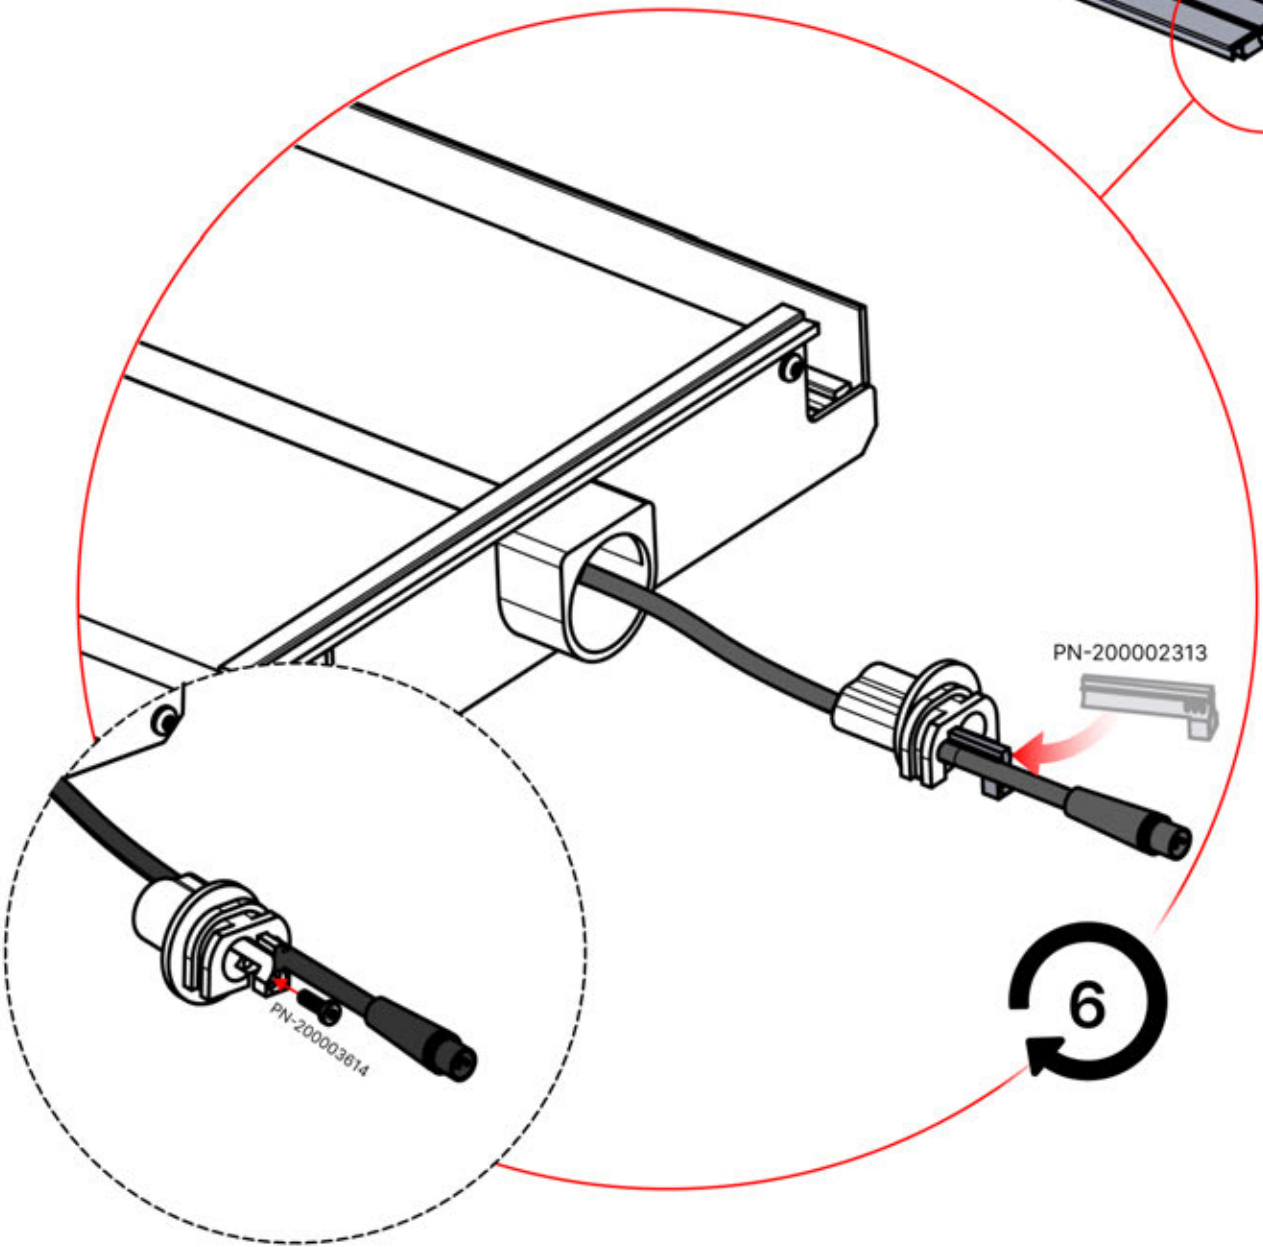

# 53

**x3**  
PERGOLUX  
PERGOLUX  
PERGOLUX

**5**

ANTHRACITE: L258  
WHITE: L262  
BLACK: L260

PN-200002365  
**6x**

Use part PN-200002313 to secure the LED cable within the smaller aperture