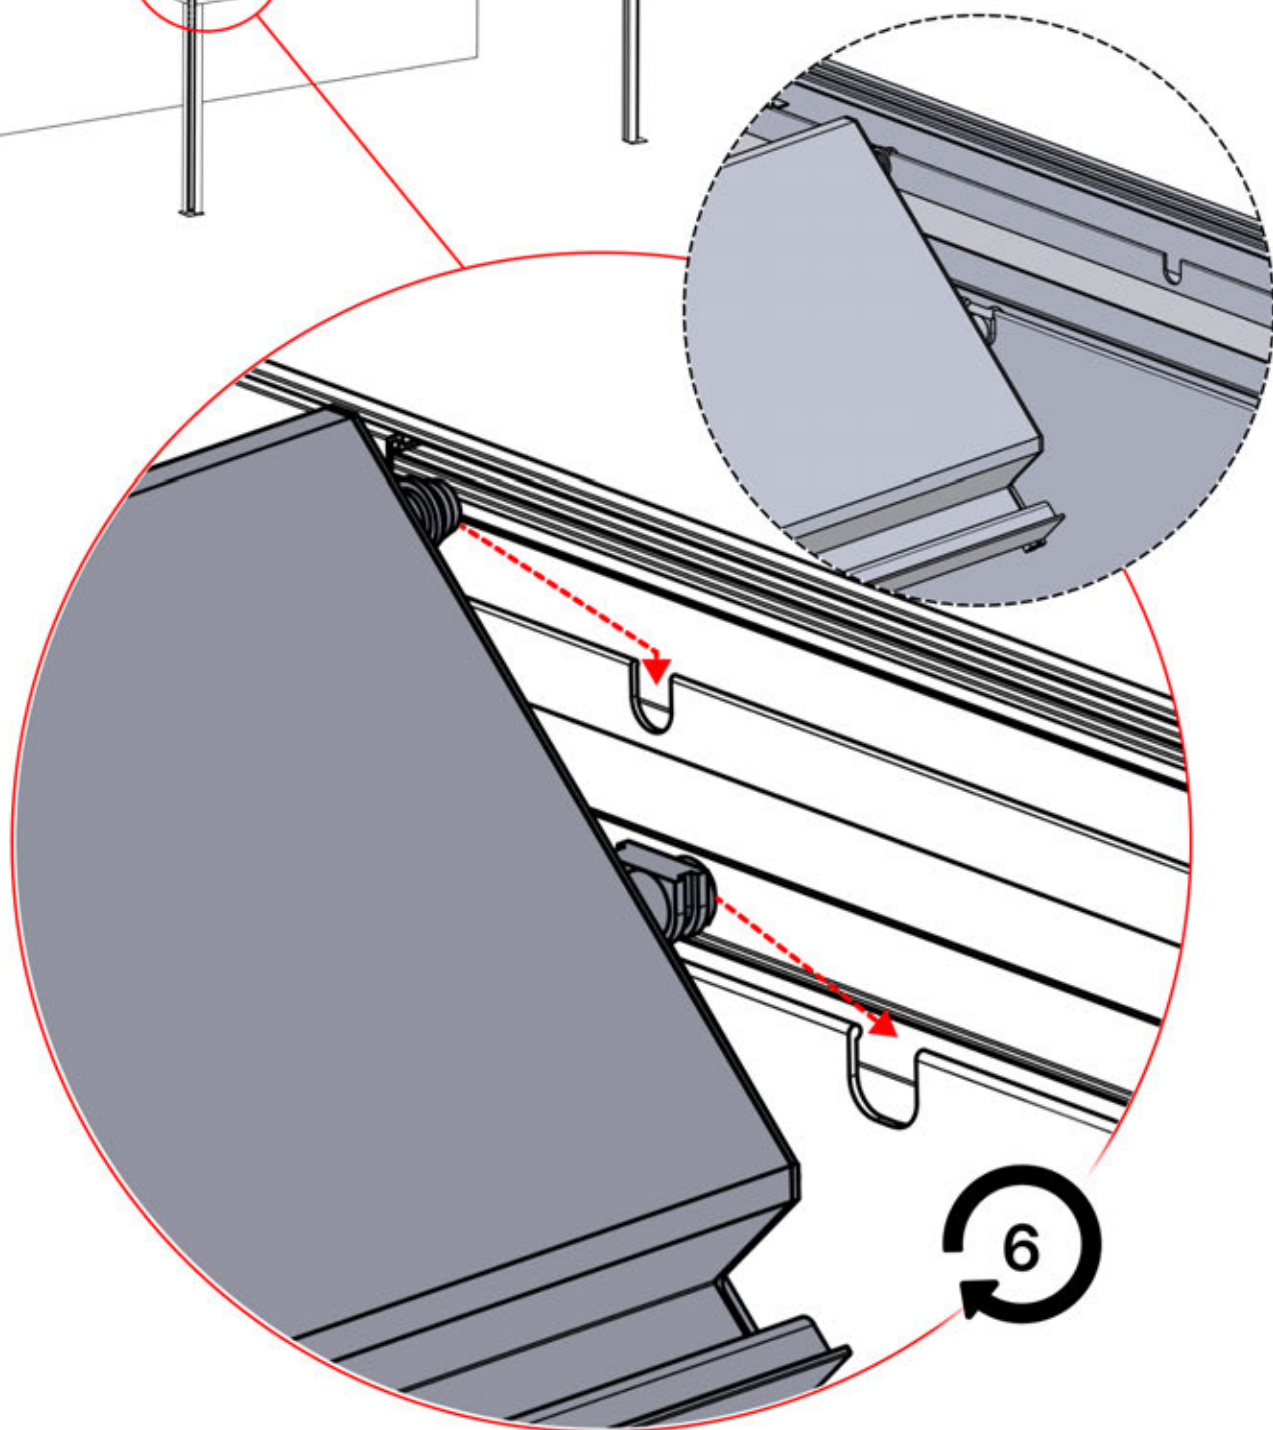

65

x3
PERGOLUX
PERGOLUX
PERGOLUX

5

ANTHRACITE: L258
WHITE: L262
BLACK: L260

PN-200002365
6x