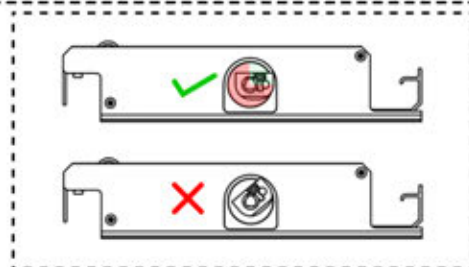

# 63

**x3**  
PERGOLUX  
PERGOLUX  
PERGOLUX

**5**

ANTHRACITE: L258  
WHITE: L262  
BLACK: L260

PN-200002365  
**6x**

  
Connect the LED  
cable to the 4-pin LED  
wire