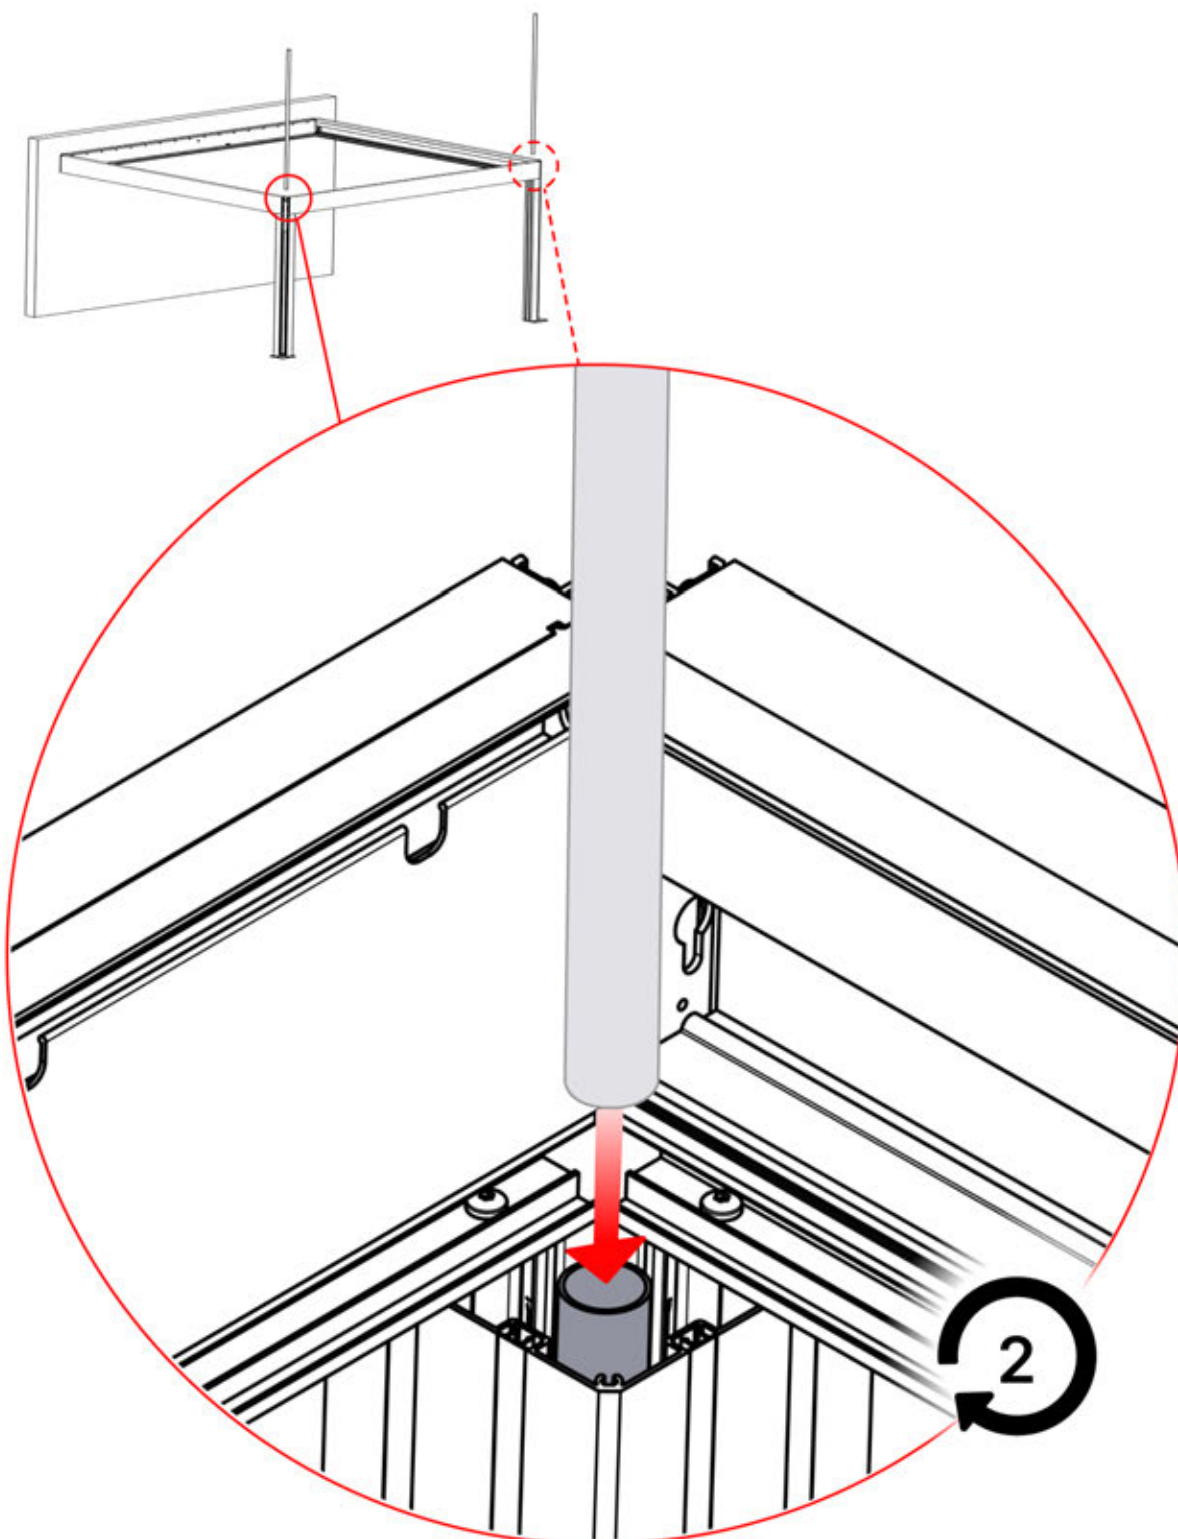

16

	1	 PN-200003584 2x
ANTHRACITE:	C126	
WHITE:	C127	
BLACK:	C128