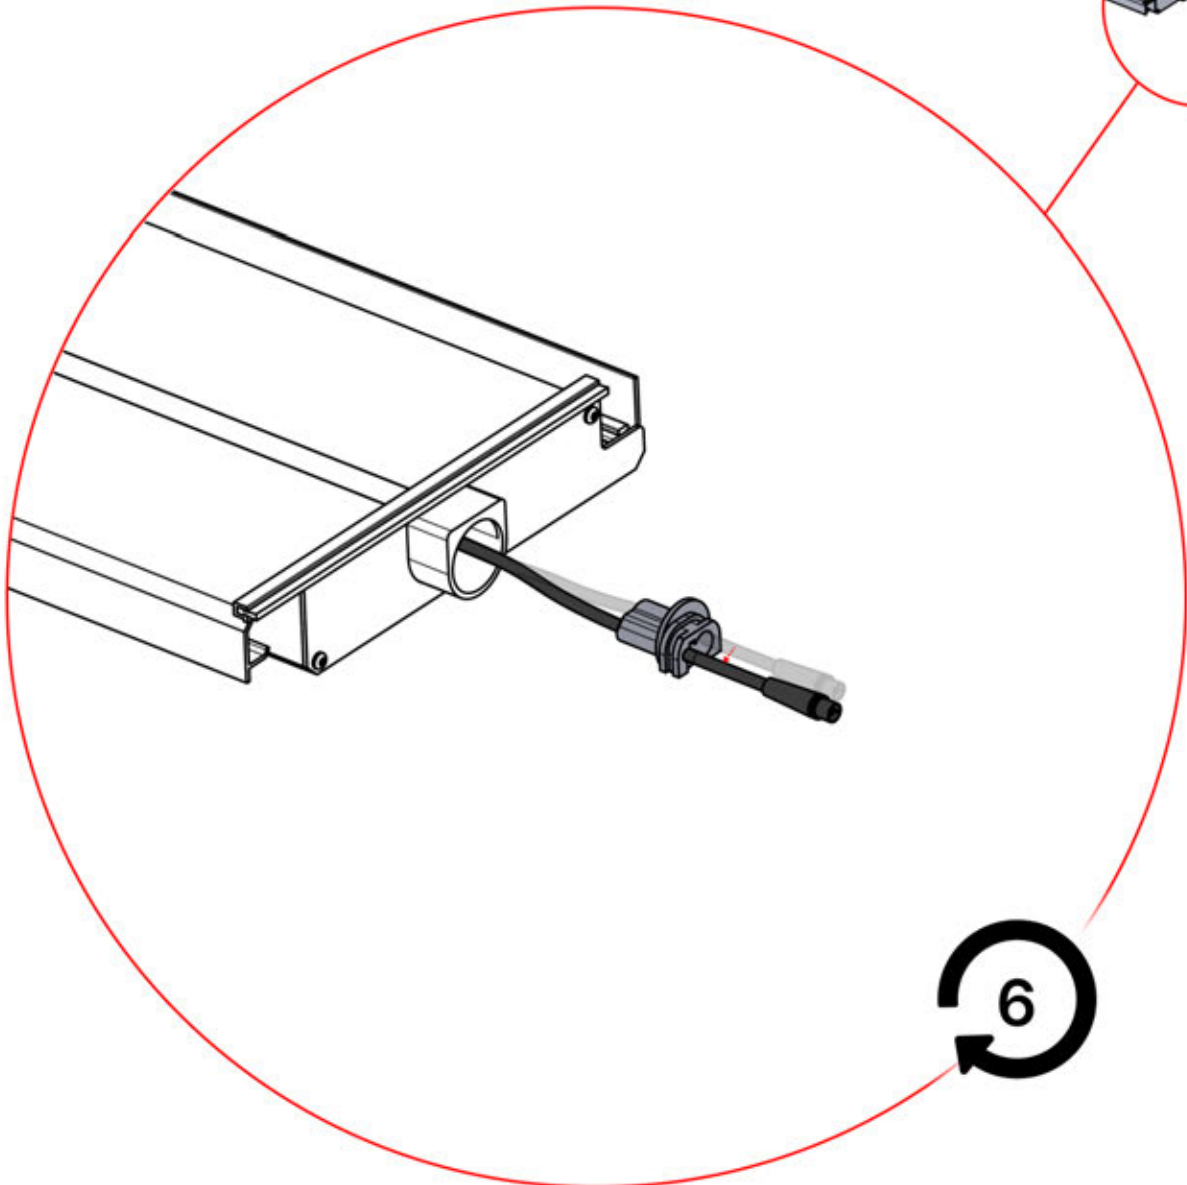

# 52

**x3**  
PERGOLUX  
PERGOLUX  
PERGOLUX

**5**

ANTHRACITE: L258  
WHITE: L262  
BLACK: L260

PN-200002365  
**6x**

Slide the LED cable from the large aperture to the smaller aperture of part PN-200002312