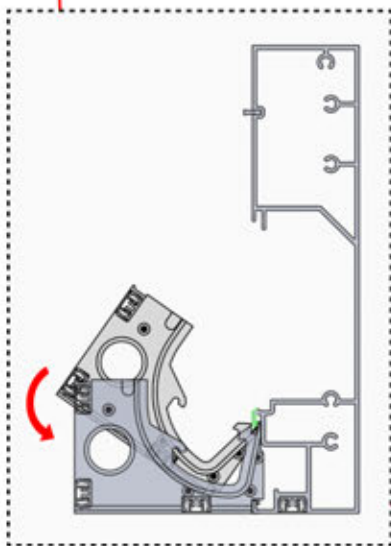

21

ANTHRACITE: B298
WHITE: B302
BLACK: B306

ANTHRACITE: B314
WHITE: B316
BLACK: B318