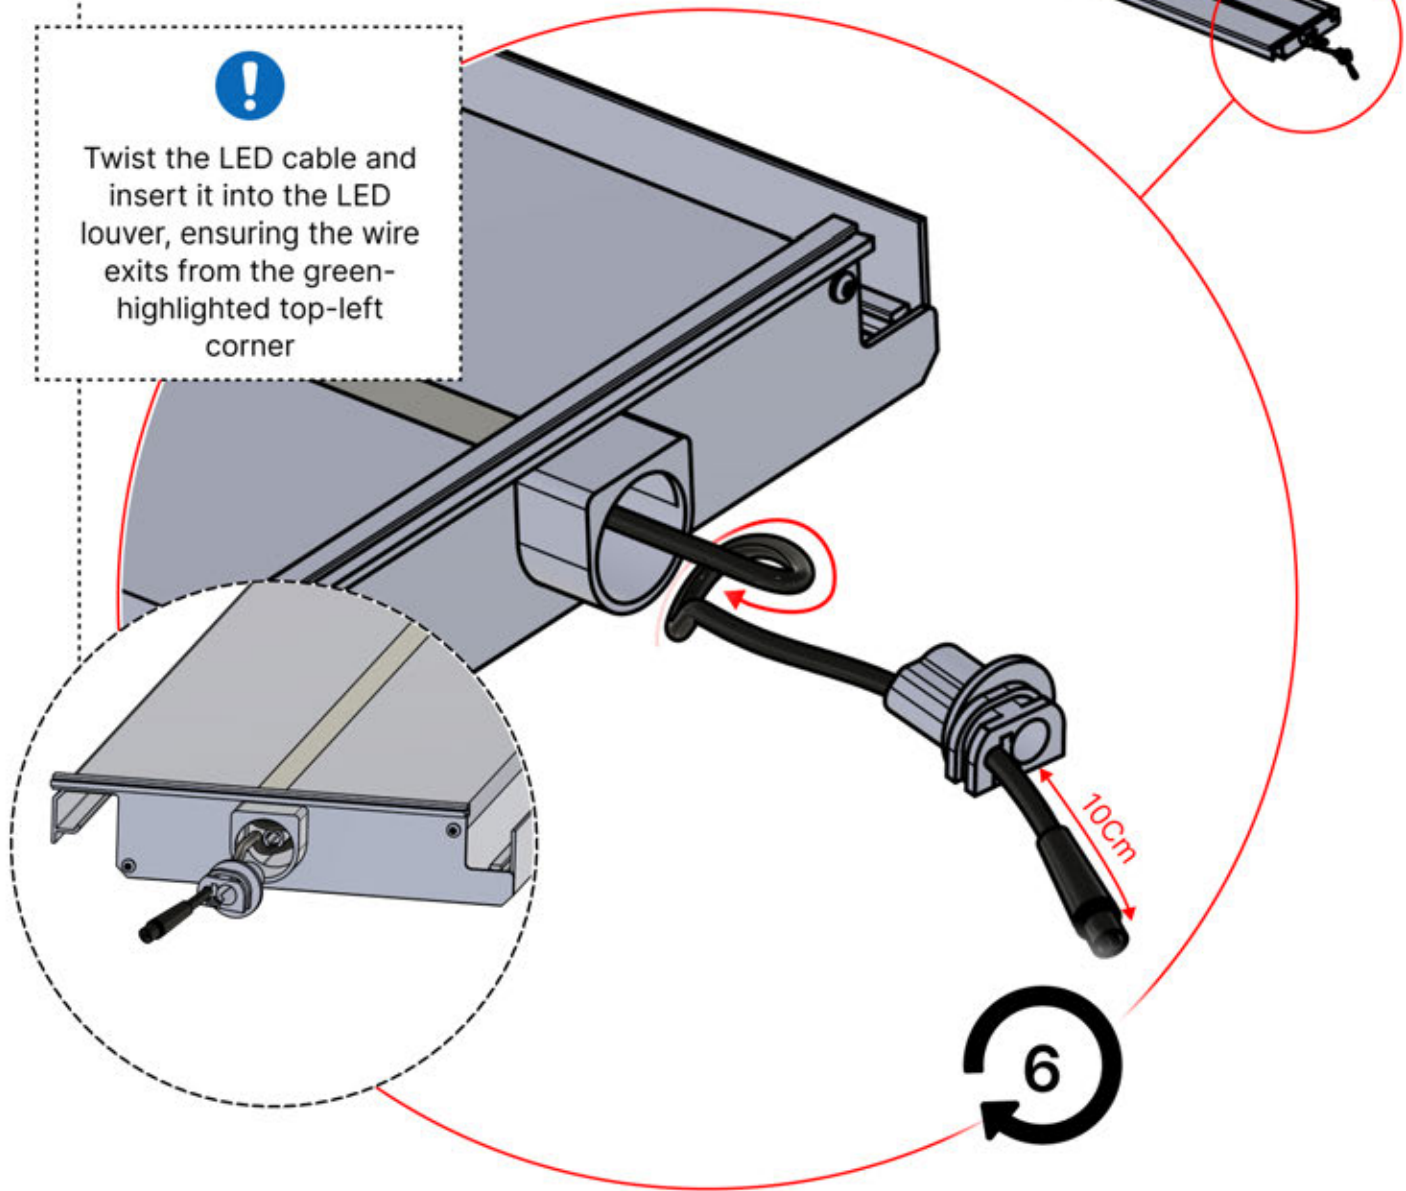

# 54

**x3**  
PERGOLUX  
PERGOLUX  
PERGOLUX

**5**

ANTHRACITE: L258  
WHITE: L262  
BLACK: L260

PN-200002365  
**6x**

Twist the LED cable and insert it into the LED louver, ensuring the wire exits from the green-highlighted top-left corner