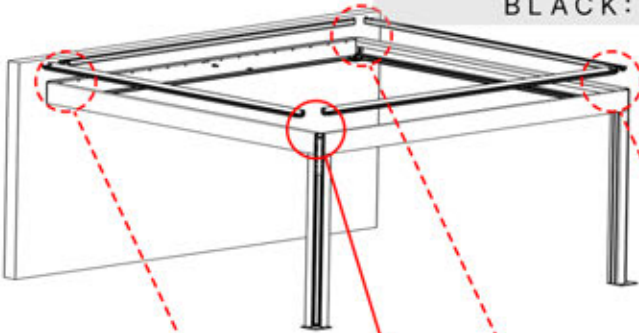

21

ANTHRACITE: B298
WHITE: B302
BLACK: B306

ANTHRACITE: B314
WHITE: B316
BLACK: B318