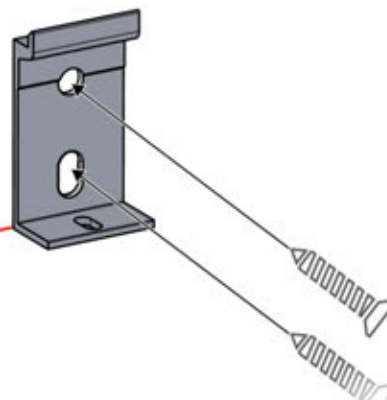

Install the first and last wall mount brackets (PN-PN-200002373) 3600 mm apart. Position the remaining brackets in between, ensuring they are evenly distributed.

5400mm