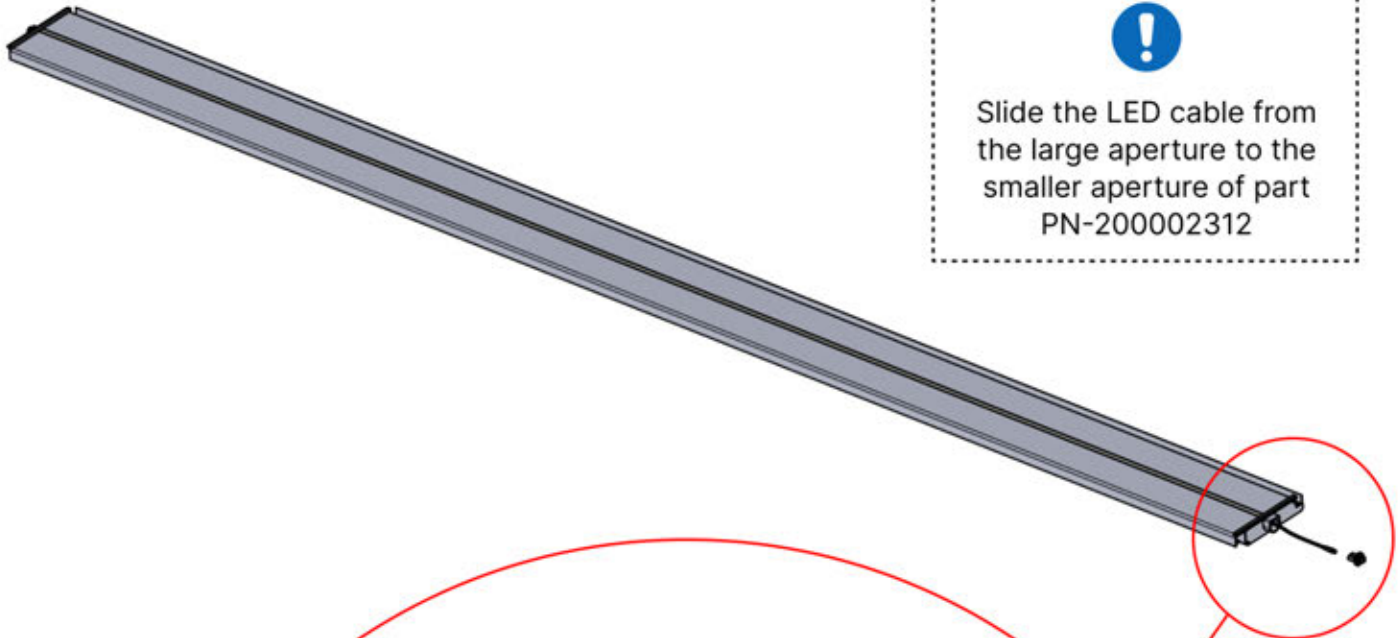

# 52

**x3**  
PERGOLUX  
PERGOLUX  
PERGOLUX

**5**

ANTHRACITE: L258  
WHITE: L262  
BLACK: L260

PN-200002365  
**6x**

Slide the LED cable from the large aperture to the smaller aperture of part PN-200002312