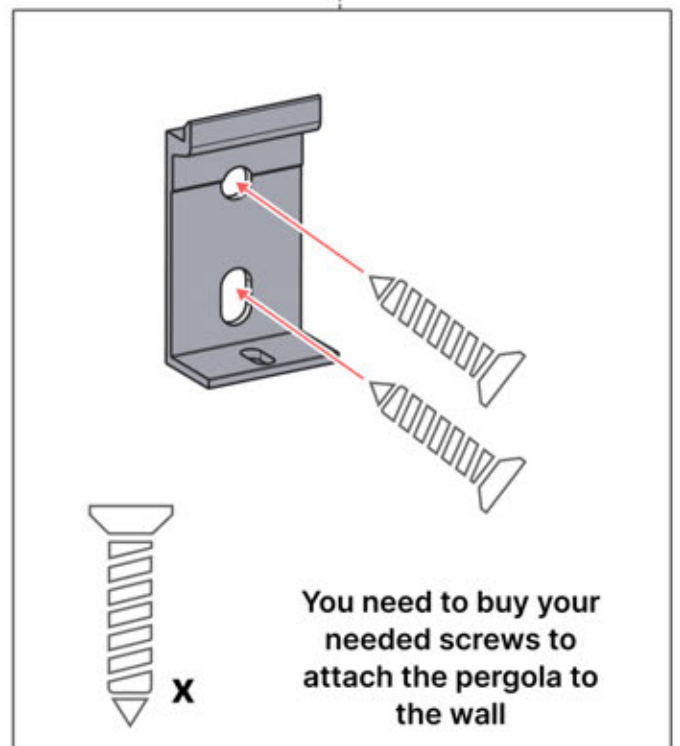

All screws from **PERGOLUX** are made of stainless steel, ensuring durability and resistance to rust. To prevent damage to screws, follow these guidelines:

- **DO NOT OVERTIGHTEN:** Apply appropriate force to avoid stripping the threads.
- **CHOOSE THE CORRECT TOOL:** Use the proper screwdriver or bit to avoid damaging the screw head.
- **ENSURE PROPER USE:** With correct installation, screws will maintain their integrity and functionality over time.
- **USE LUBRICATION:** Apply lubricant to make screw assembly easier.