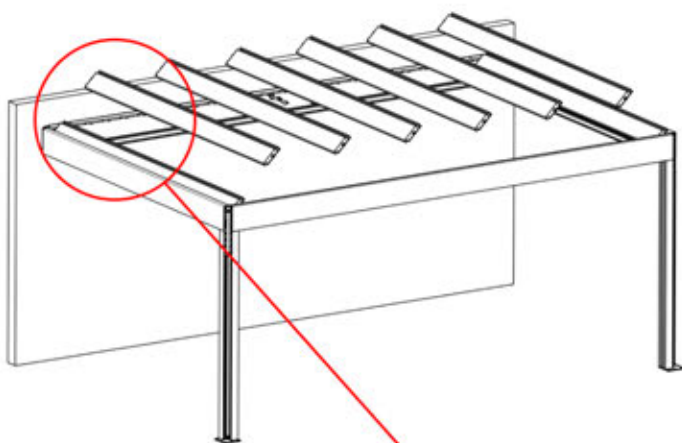

# 63

**x3**  
PERGOLUX  
PERGOLUX  
PERGOLUX

**5**

ANTHRACITE: L258  
WHITE: L262  
BLACK: L260

PN-200002365  
**6x**

  
Connect the LED  
cable to the 4-pin LED  
wire