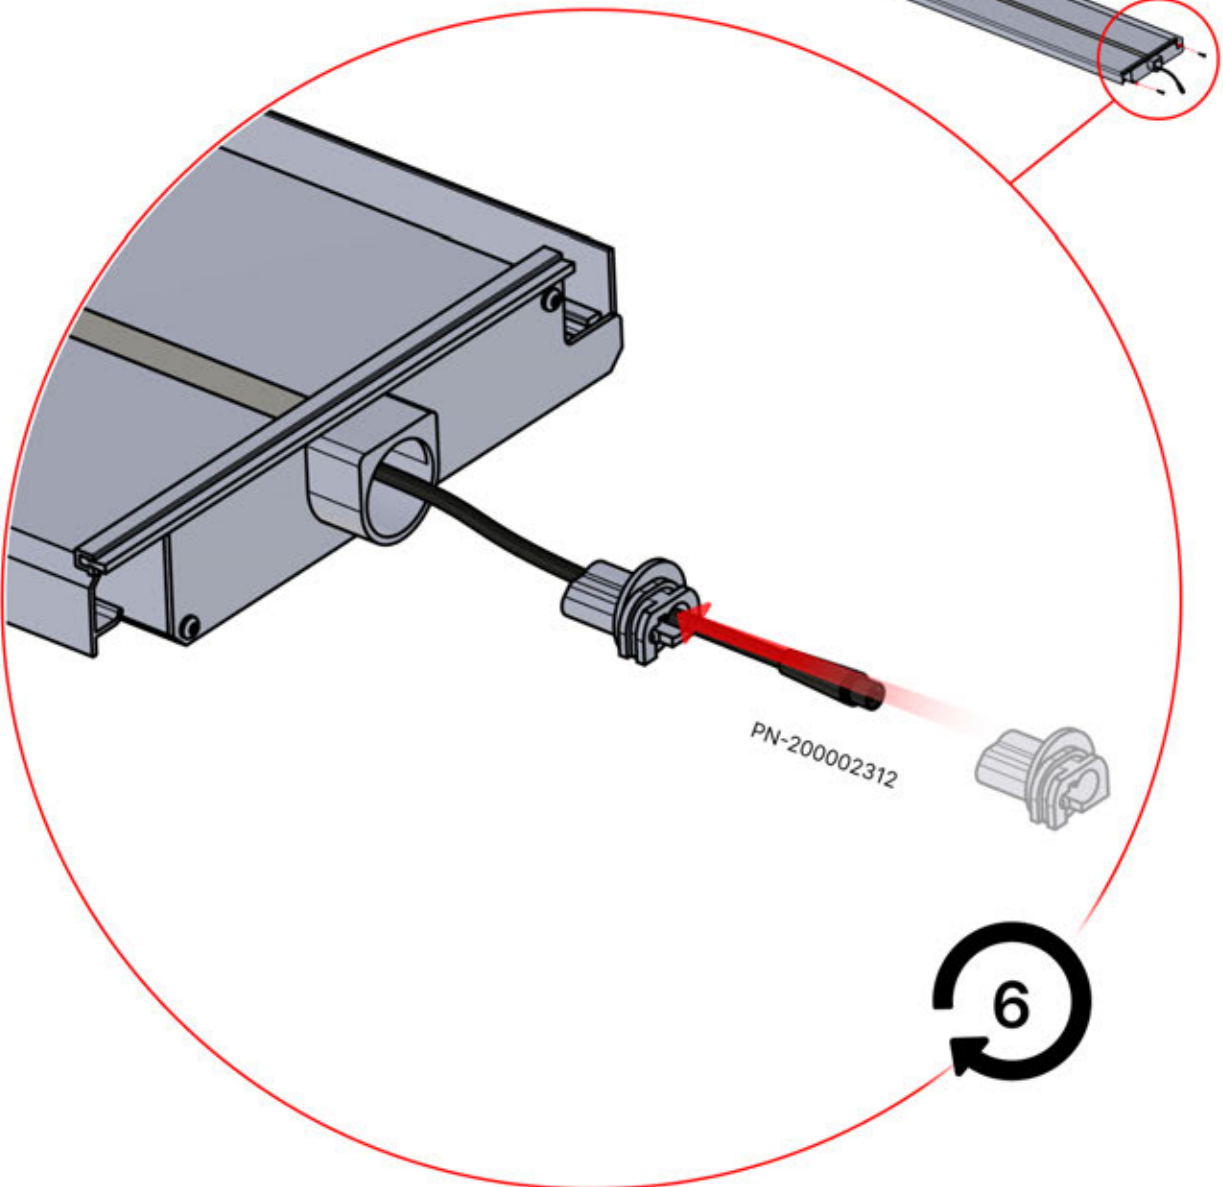

# 51

**x3**  
PERGOLUX  
PERGOLUX  
PERGOLUX

**5**

ANTHRACITE: L258  
WHITE: L262  
BLACK: L260

PN-200002365  
**6x**

Route the LED cable through the large aperture in part number PN-200002312