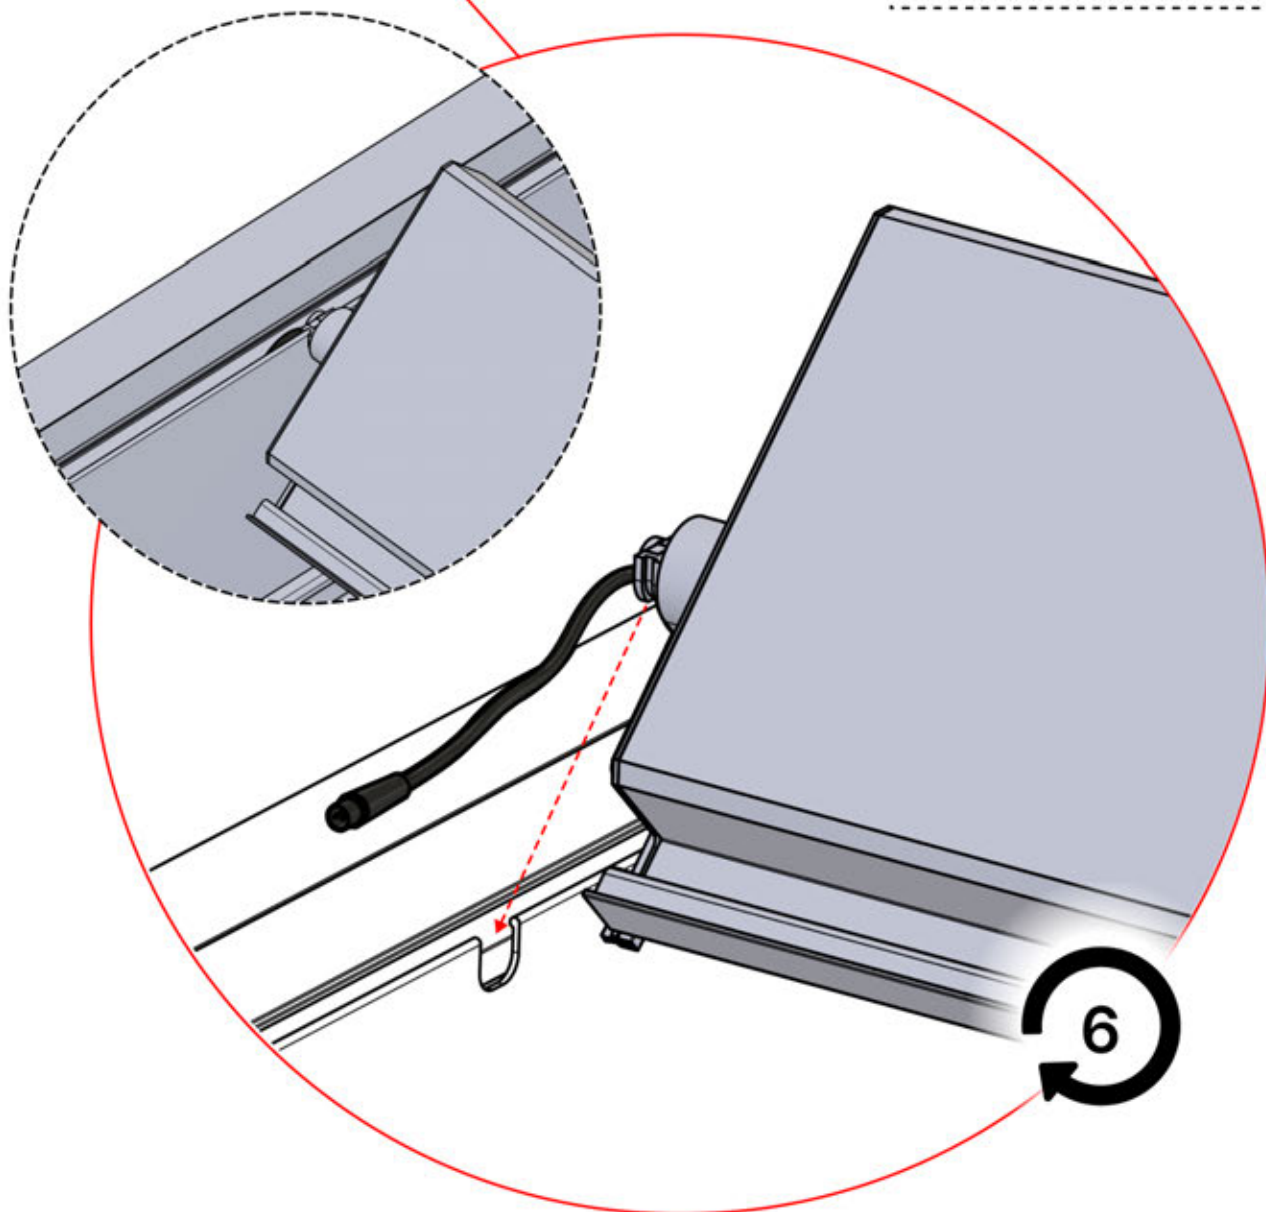

# 63

**x3**  
PERGOLUX  
PERGOLUX  
PERGOLUX

**5**

ANTHRACITE: L258  
WHITE: L262  
BLACK: L260

PN-200002365  
**6x**

  
Connect the LED  
cable to the 4-pin LED  
wire