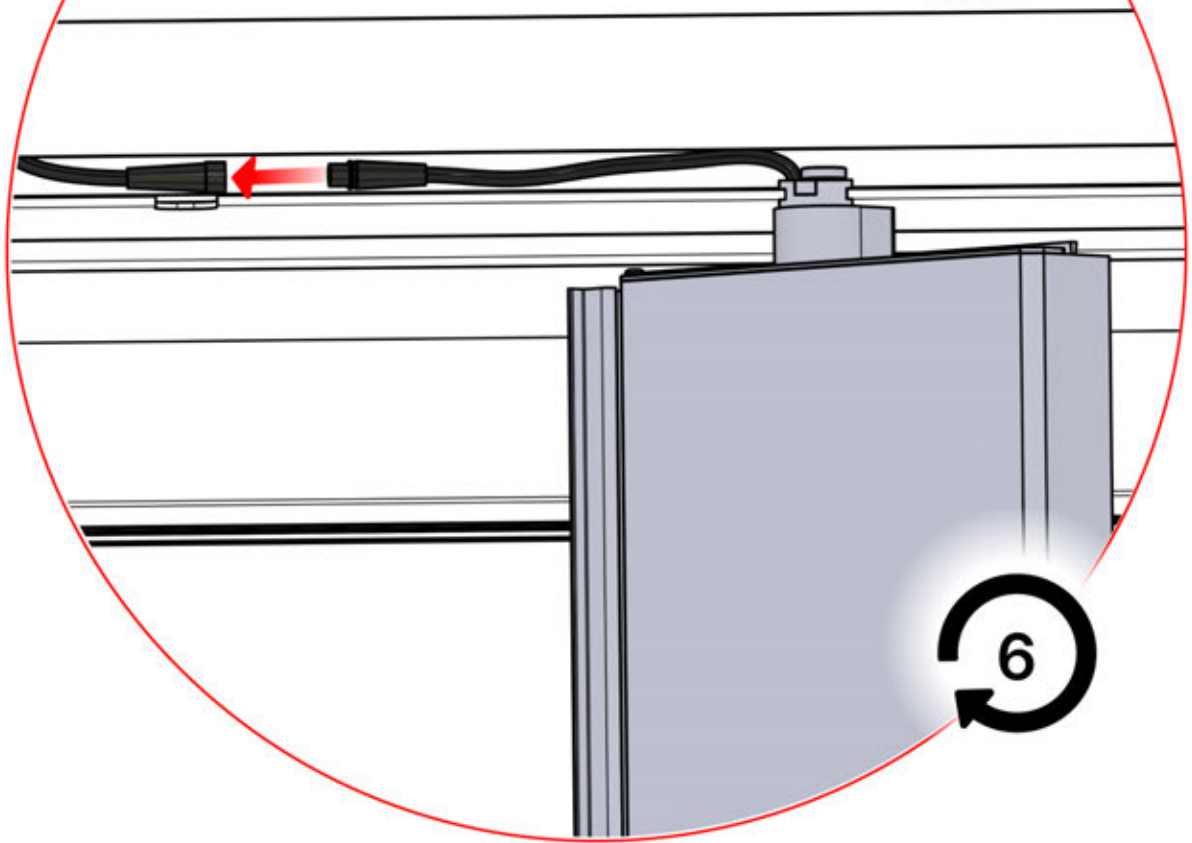

# 63

**x3**  
PERGOLUX  
PERGOLUX  
PERGOLUX

**5**

ANTHRACITE: L258  
WHITE: L262  
BLACK: L260

PN-200002365  
**6x**

  
Connect the LED  
cable to the 4-pin LED  
wire