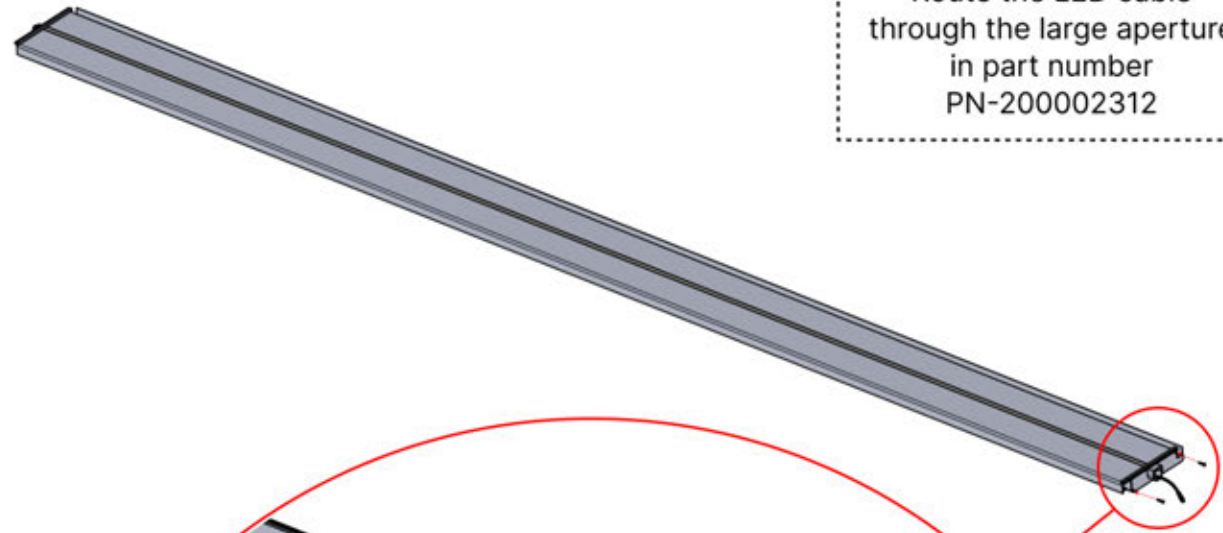

# 51

**x3**  
PERGOLUX  
PERGOLUX  
PERGOLUX

**5**

ANTHRACITE: L258  
WHITE: L262  
BLACK: L260

PN-200002365  
**6x**

Route the LED cable through the large aperture in part number PN-200002312