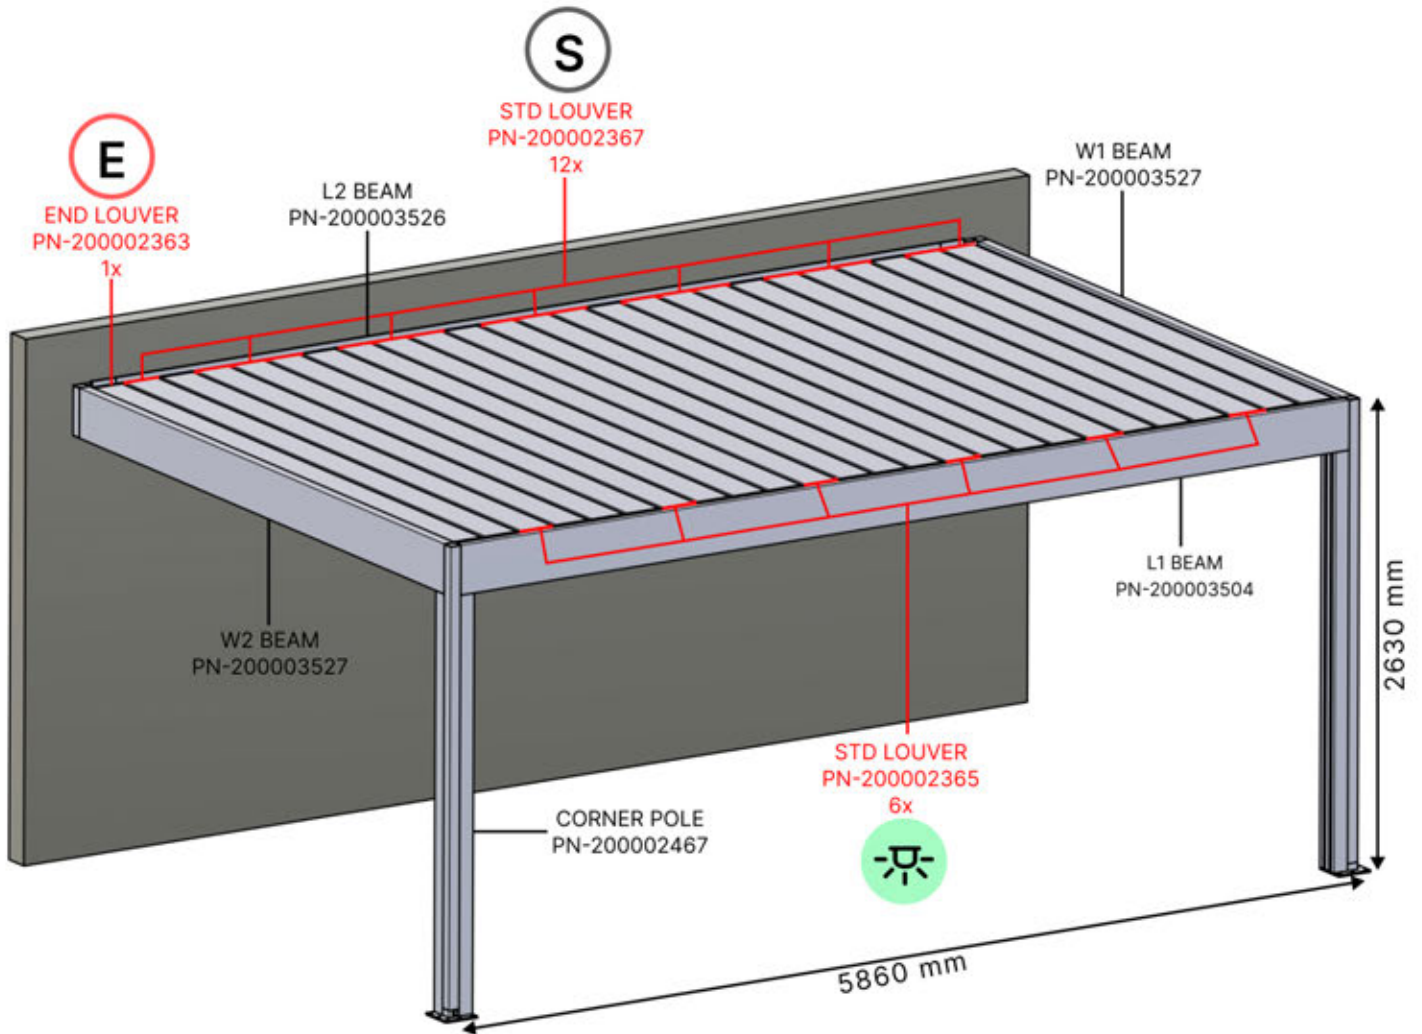

S4 PERGOLUX | PERGOLA PRO MAX WALLMOUNTED

4 × 6 M