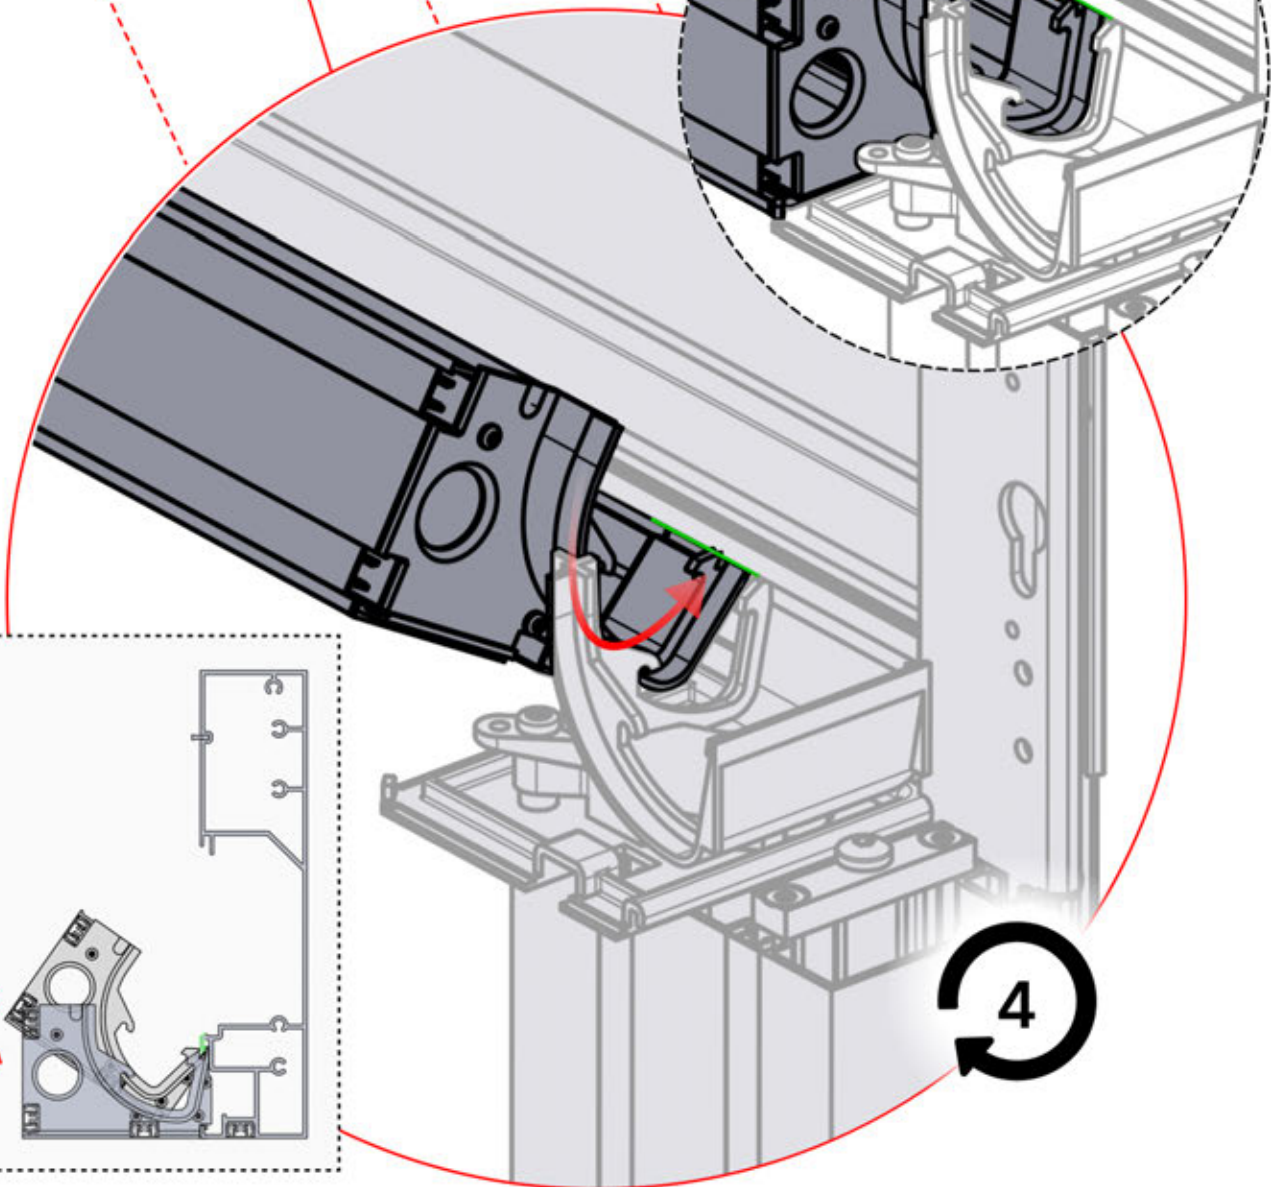

21

ANTHRACITE: B298
WHITE: B302
BLACK: B306

ANTHRACITE: B314
WHITE: B316
BLACK: B318