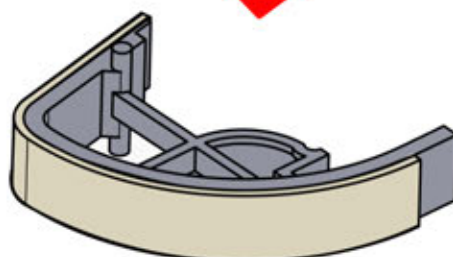

INFORMATION

Apply grease to part

6

ANTHRACITE: L240
WHITE: L244
BLACK: L242

PN-200003051

8x

PN-200003049

8x

PN-200003050

8x