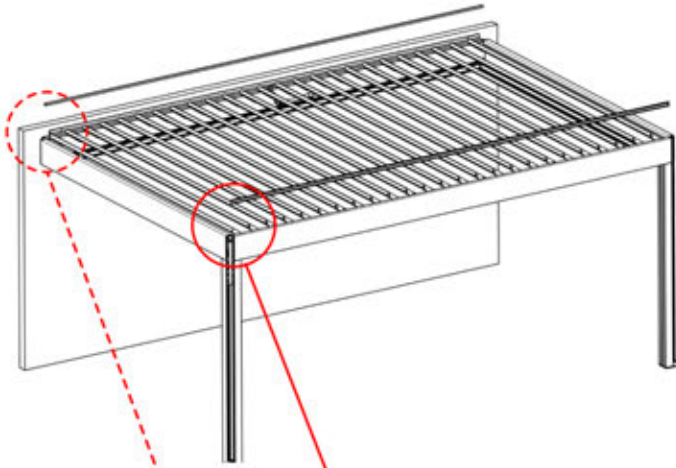

69

2

ANTHRACITE: B298
WHITE: B302
BLACK: B306