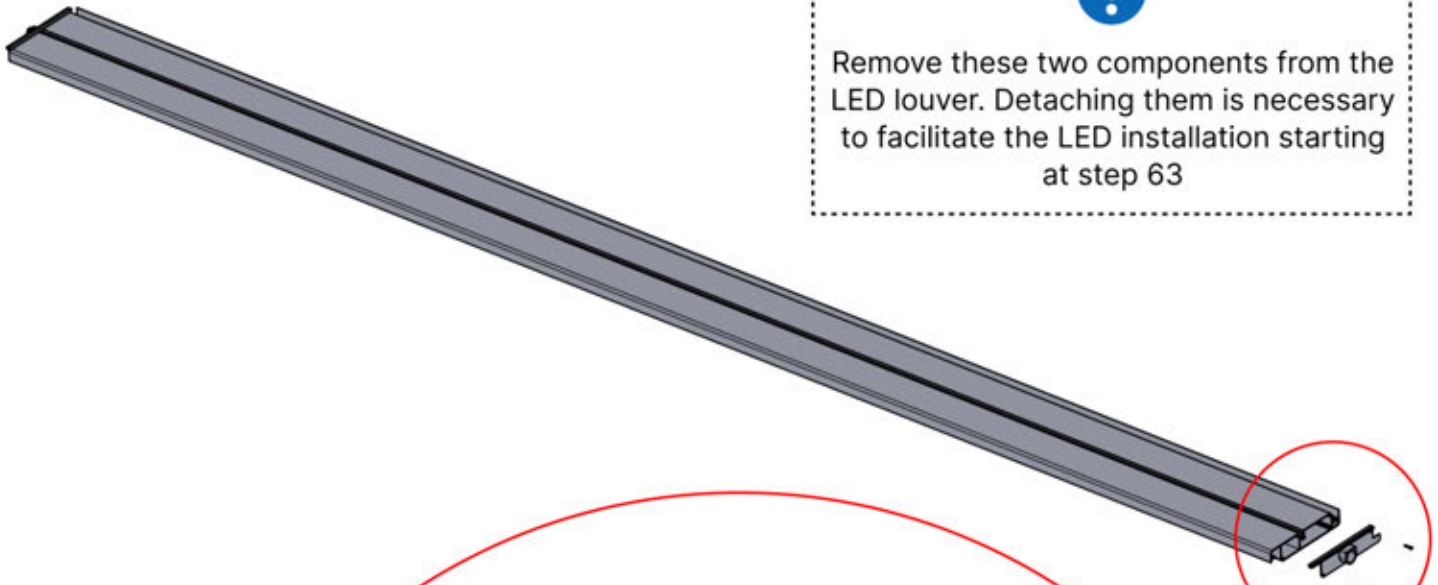

# 47

**x3**  
PERGOLUX  
PERGOLUX  
PERGOLUX

**5**

ANTHRACITE: L258  
WHITE: L262  
BLACK: L260

 PN-200002365  
**6x**

Remove these two components from the LED louver. Detaching them is necessary to facilitate the LED installation starting at step 63