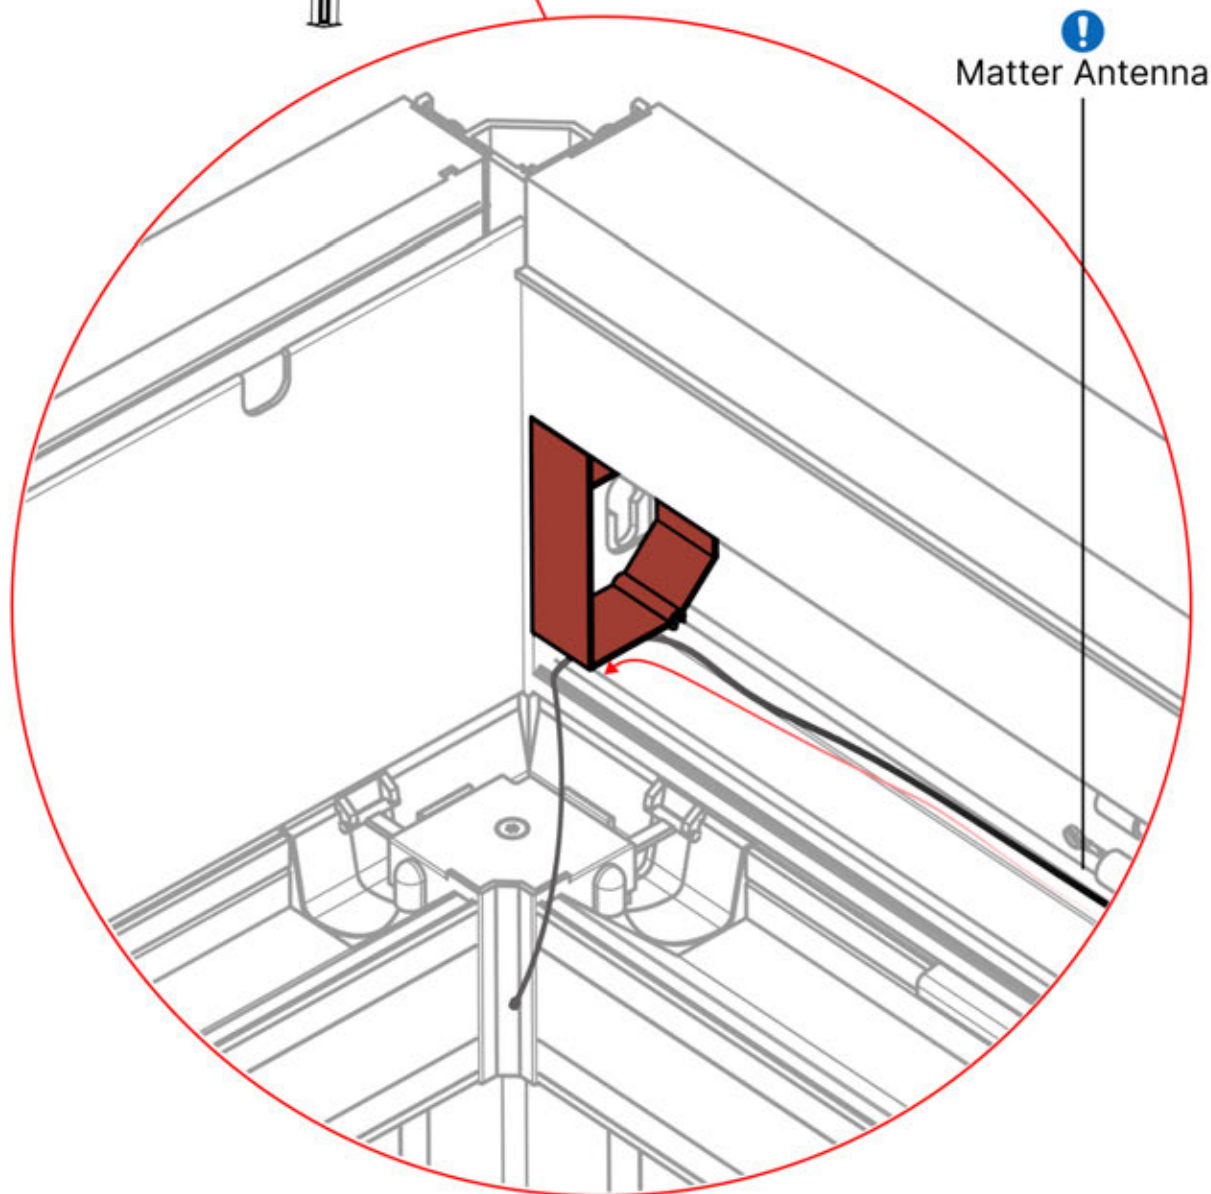

Route the Matter
Antenna and place it
below the highlighted
part(PN-200002329).