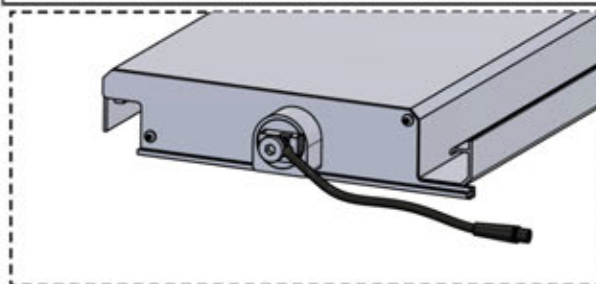

# 63

**x3**  
PERGOLUX  
PERGOLUX  
PERGOLUX

**5**

ANTHRACITE: L258  
WHITE: L262  
BLACK: L260

PN-200002365  
**6x**

  
Connect the LED  
cable to the 4-pin LED  
wire