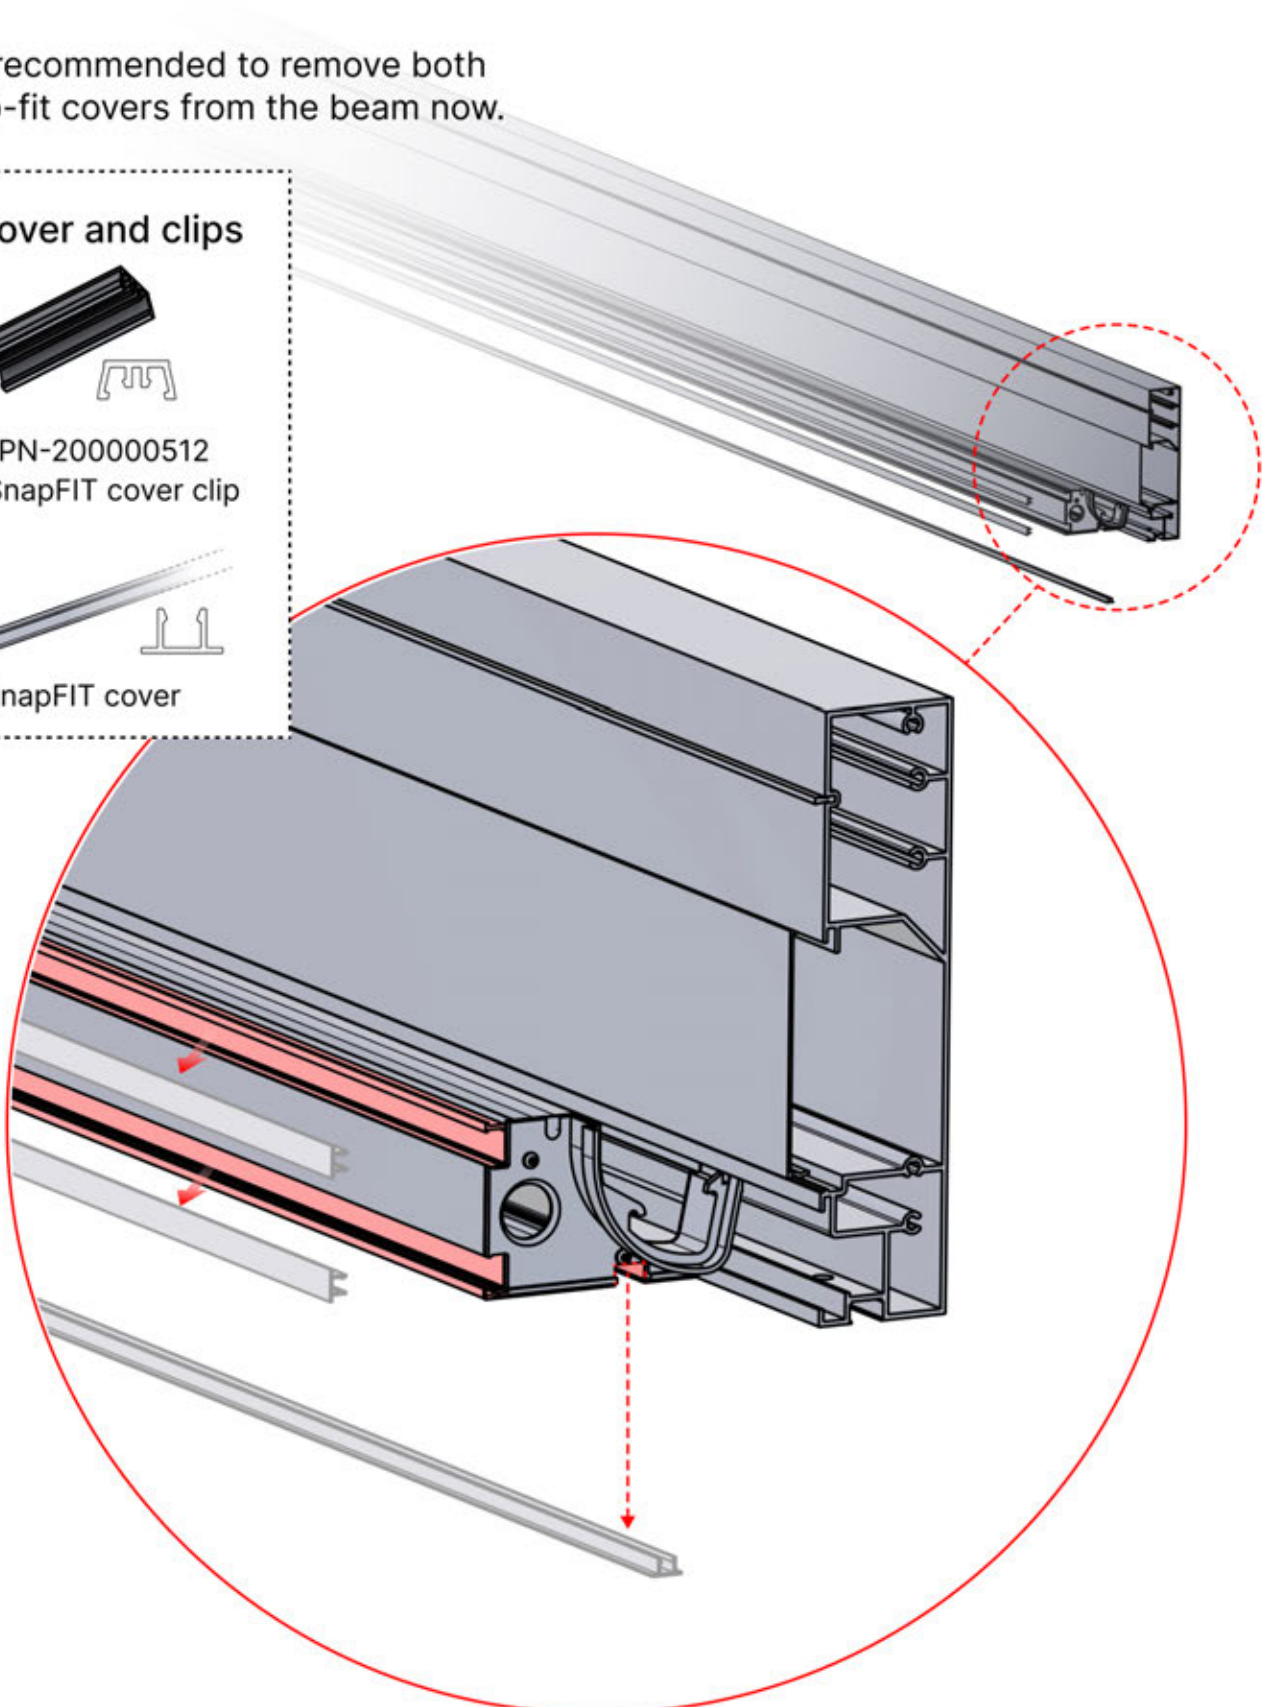

INFORMATION

Are you installing a heater or fan ?

It is recommended to remove both snap-fit covers from the beam now.