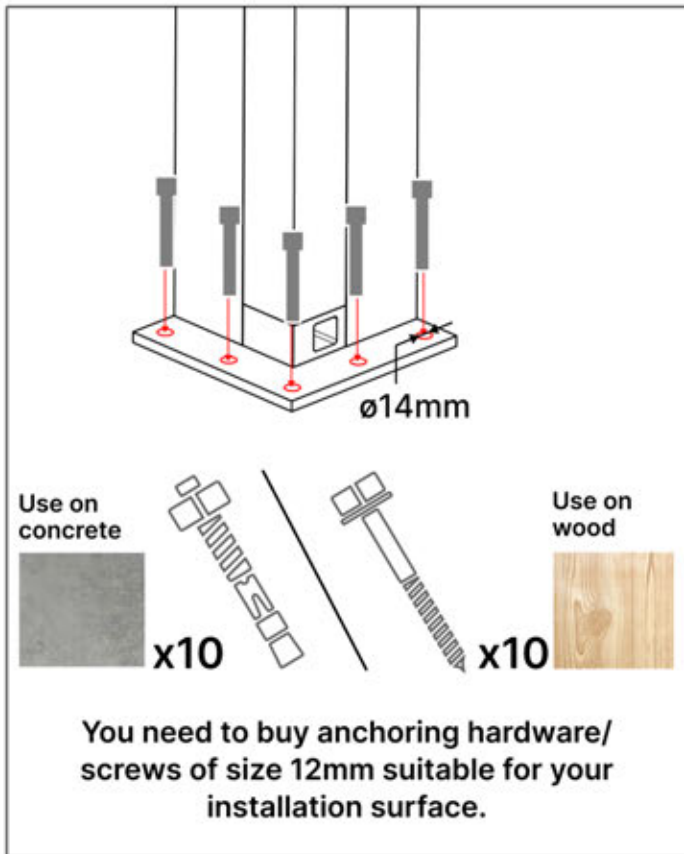

INFORMATION