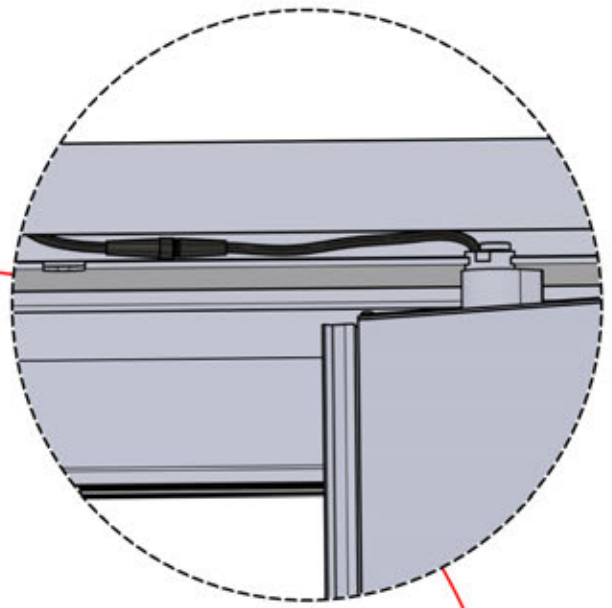

# 63

**x3**  
PERGOLUX  
PERGOLUX  
PERGOLUX

**5**

ANTHRACITE: L258  
WHITE: L262  
BLACK: L260

PN-200002365  
**6x**

  
Connect the LED  
cable to the 4-pin LED  
wire