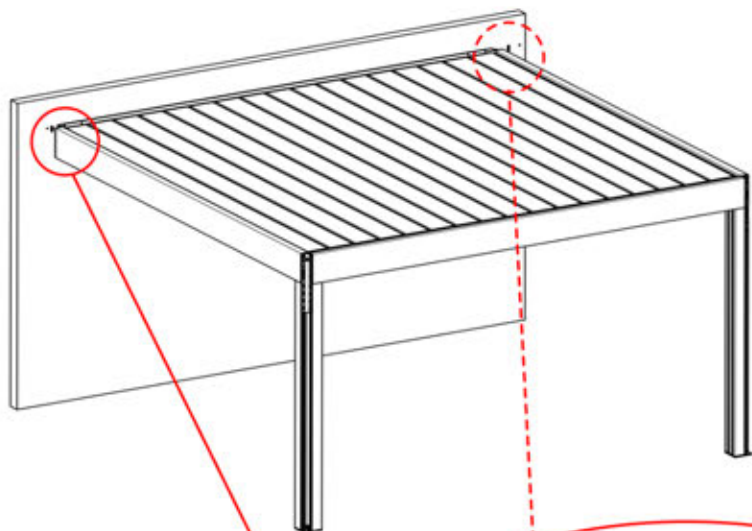

68

x1
FERGOLUX

6

ANTHRACITE: L246
WHITE: L250
BLACK: L248

PN-200003030
1x

PN-200003031
1x

PN-200001207
2x

4.2x12