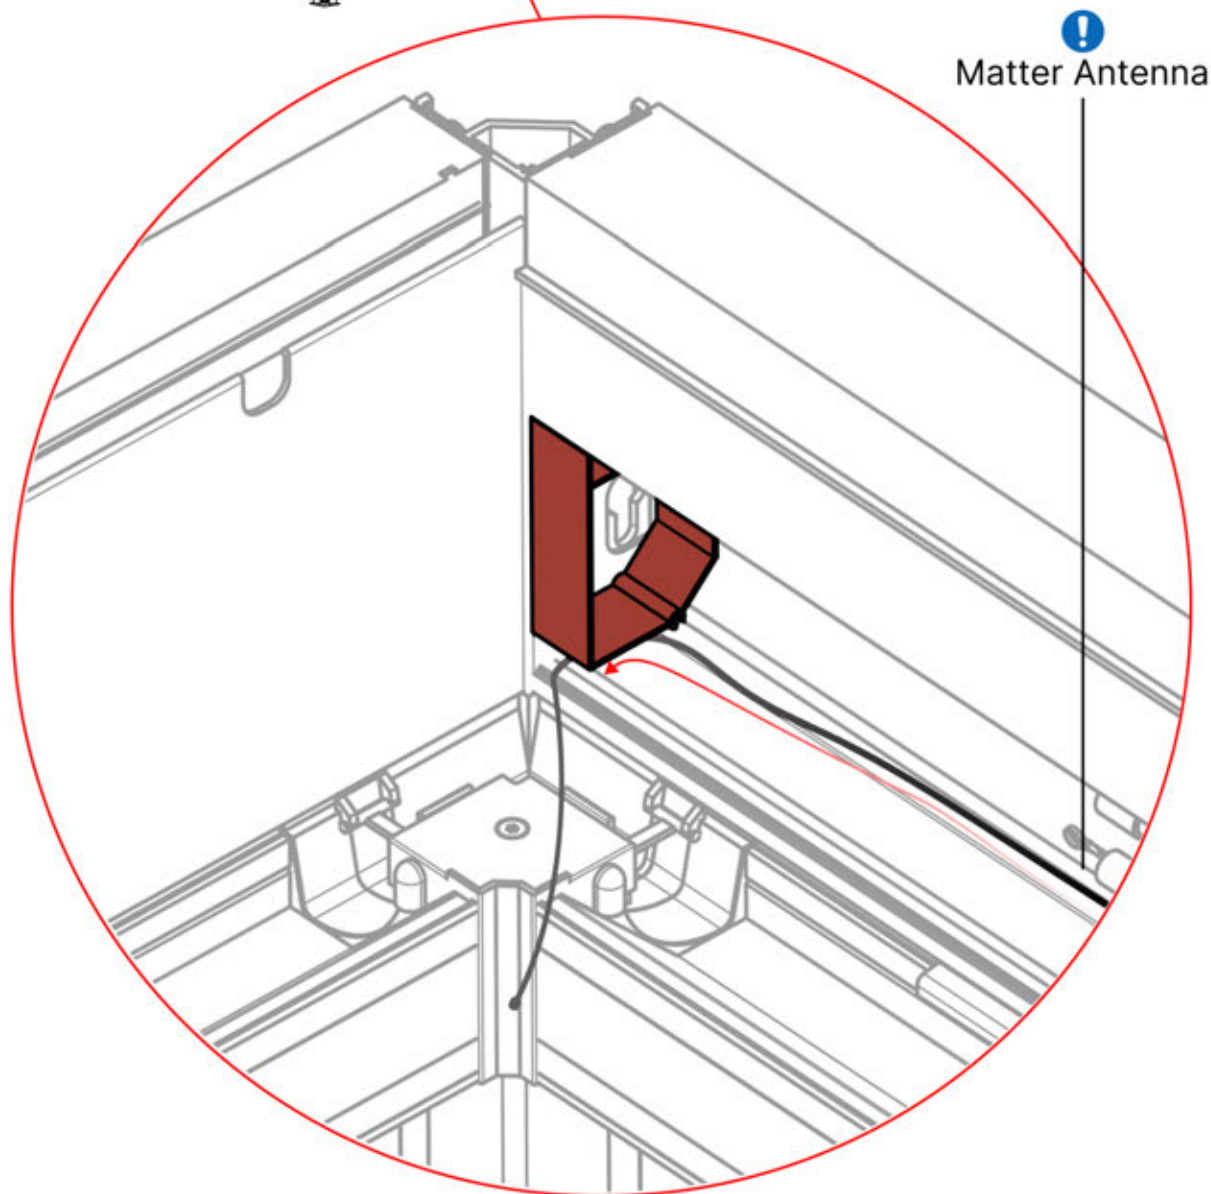

!
Route the Matter
Antenna and place it
below the highlighted
part(PN-200002329).