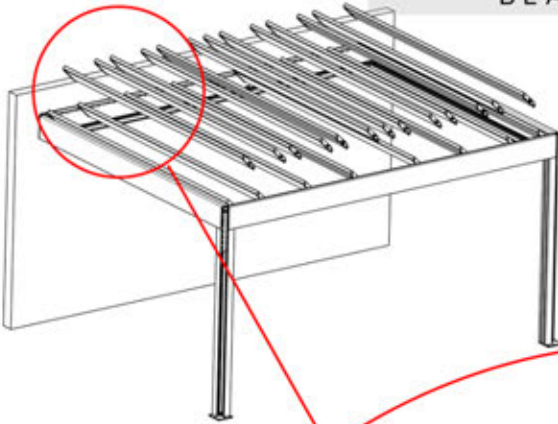

67

x1
PERGOLUX

2

ANTHRACITE: B297
WHITE: B301
BLACK: B305

PN-200002493
1x

68

x1
FERGOLUX

6