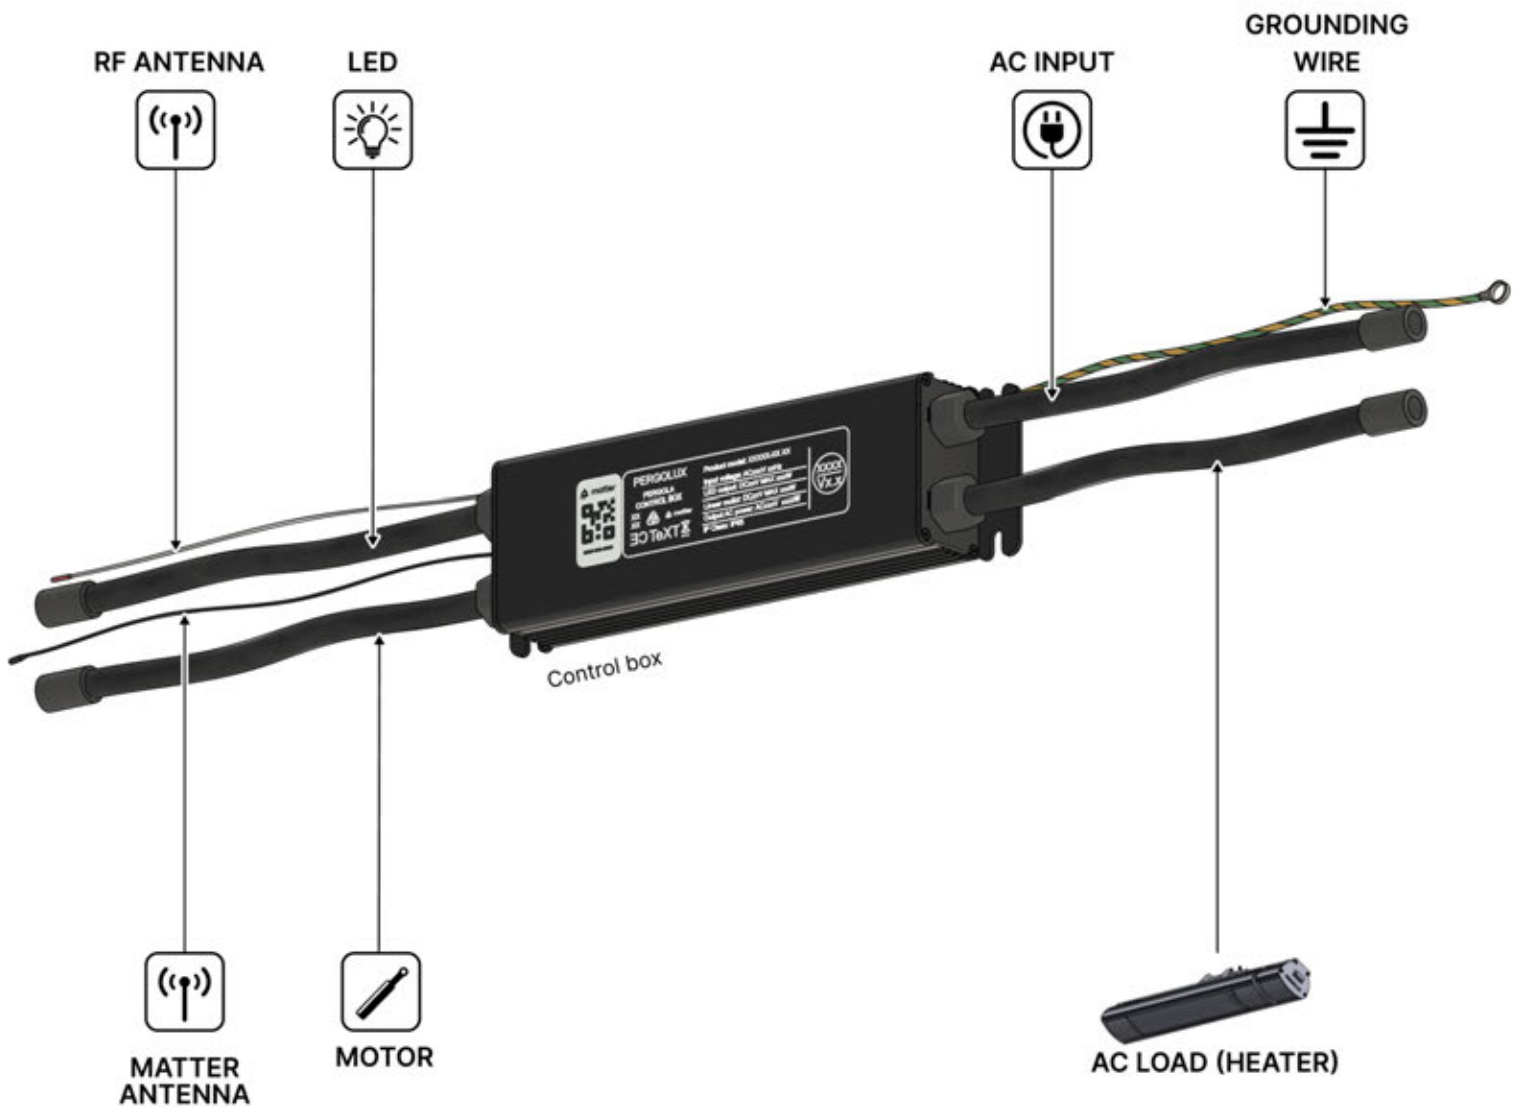

29

30

INPUTS AND OUTPUTS

ITEMS IN BOX

If you are planning to route the power cable through the rear corners, drill a **10 mm** diameter hole in the corner cover (**PN-200002370**) as illustrated. This allows the cable to pass through during installation in step 71.