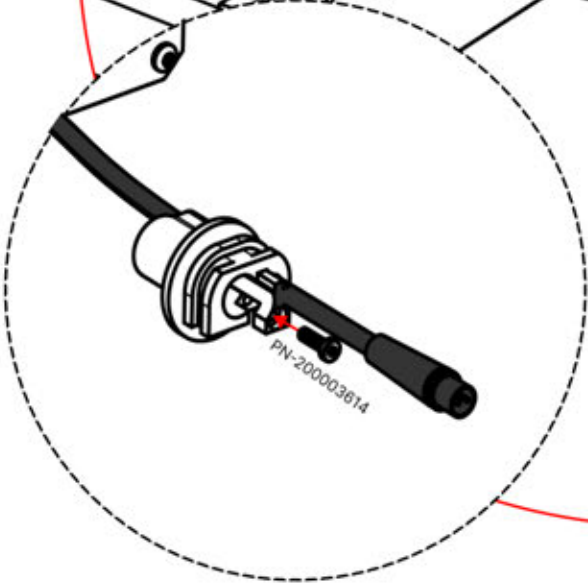

53

x3
PERGOLUX
PERGOLUX
PERGOLUX

5

ANTHRACITE: L258
WHITE: L262
BLACK: L260

PN-200002365
6x

Use part PN-200002313 to secure the LED cable within the smaller aperture