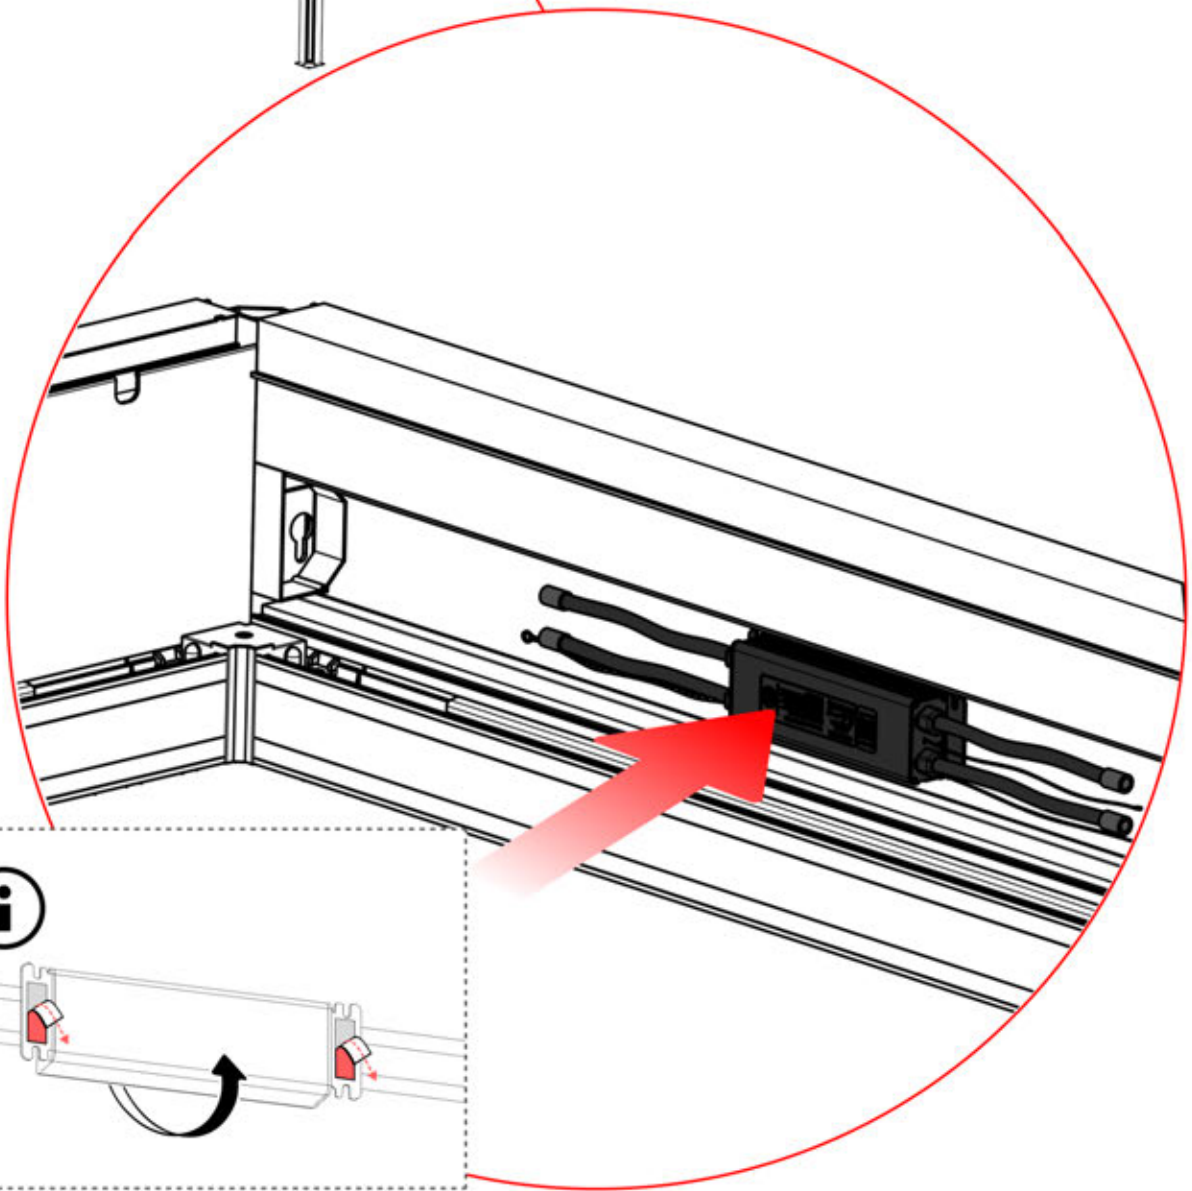

31

!
Control Box can be
installed on
Preferred W BEAM