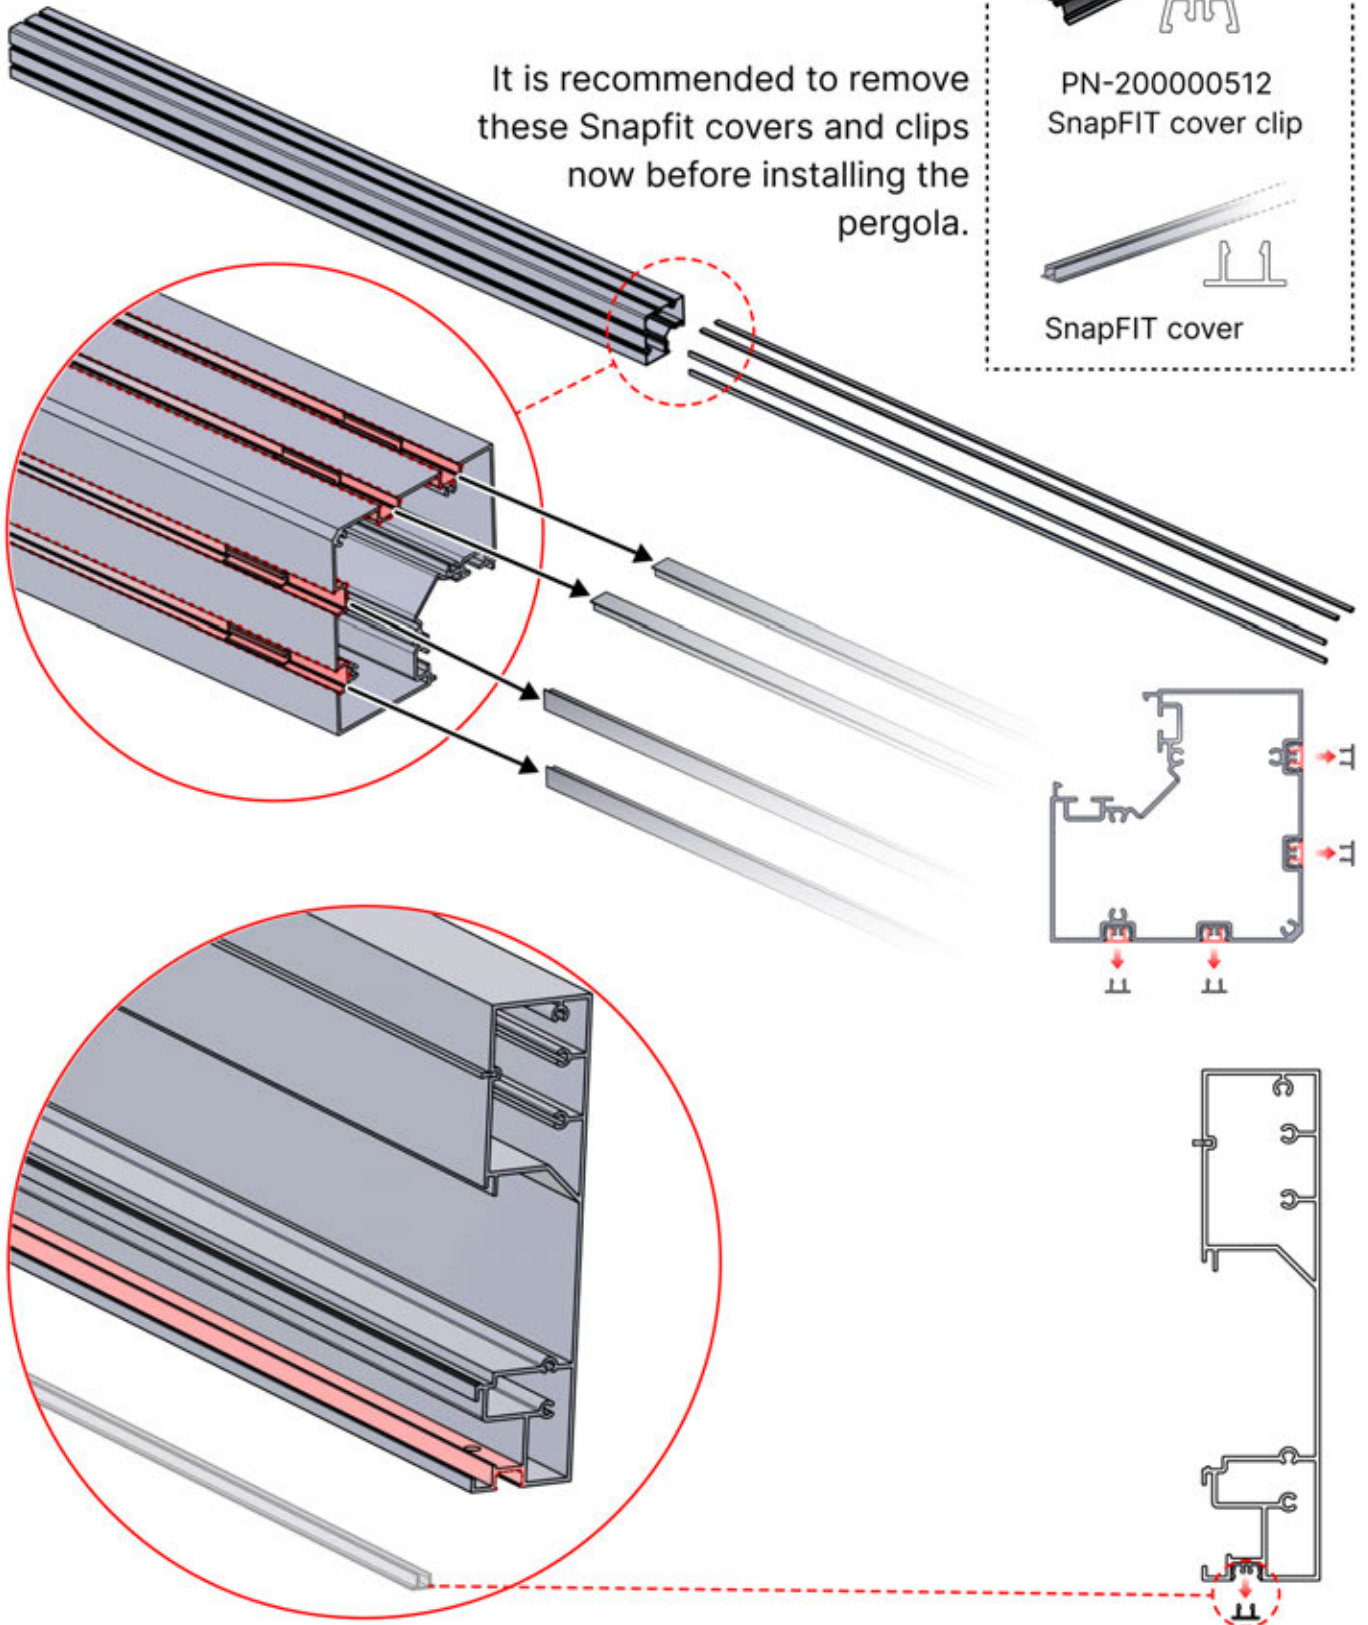

INFORMATION

Are you installing a screen, slat wall or glass wall?

It is recommended to remove these Snapfit covers and clips now before installing the pergola.

Cover and clips

PN-20000512
SnapFIT cover clip

SnapFIT cover