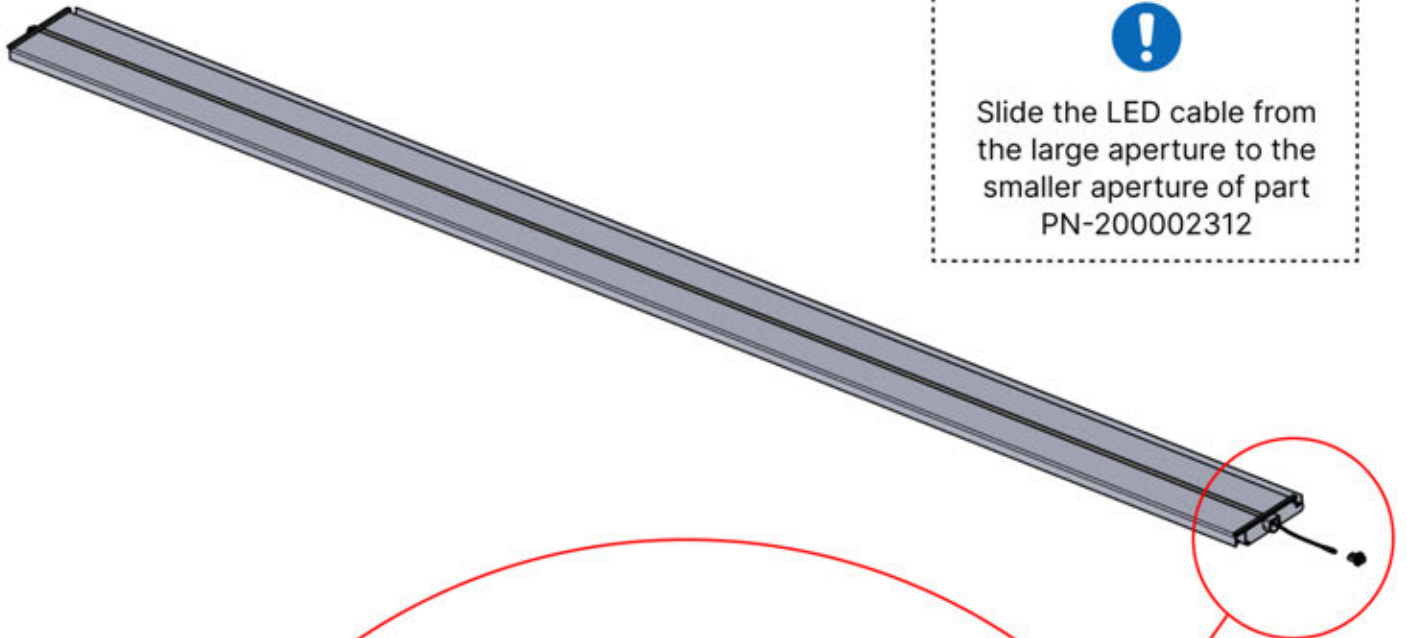

52

x3
PERGOLUX
PERGOLUX
PERGOLUX

5

ANTHRACITE: L258
WHITE: L262
BLACK: L260

PN-200002365
6x

Slide the LED cable from the large aperture to the smaller aperture of part PN-200002312

6