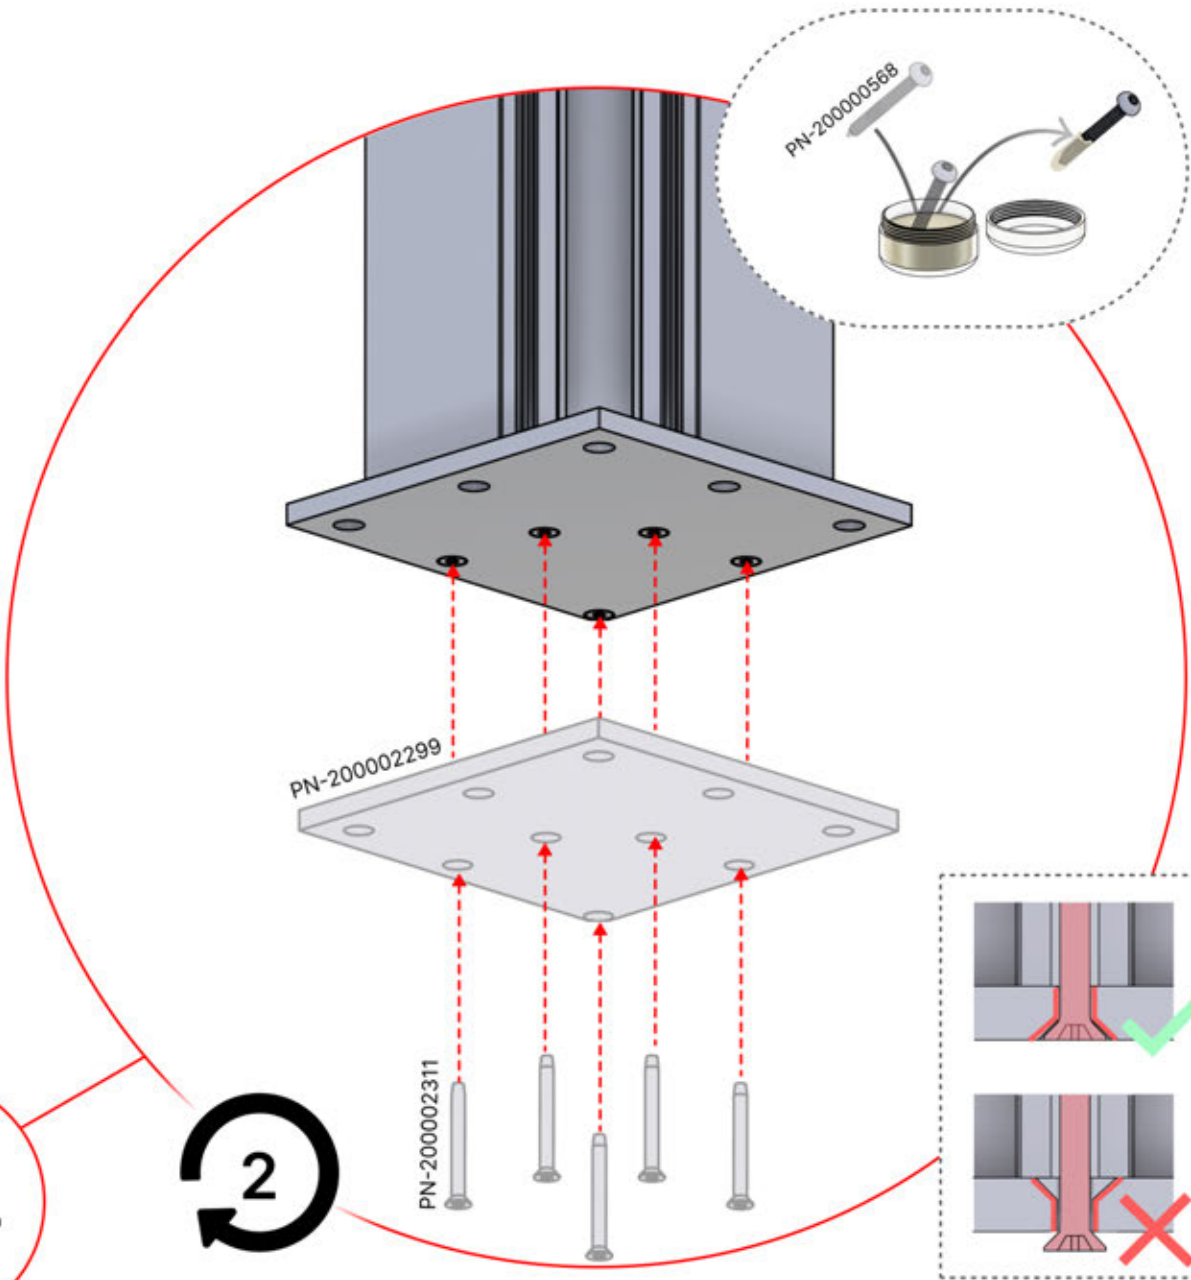

03

1

x7
PERGOLUX

ANTHRACITE: C126
WHITE: C127
BLACK: C128

6

x7
PERGOLUX

ANTHRACITE: L246
WHITE: L250
BLACK: L248

PN-200002299
4x

PN-200002311
20x

2