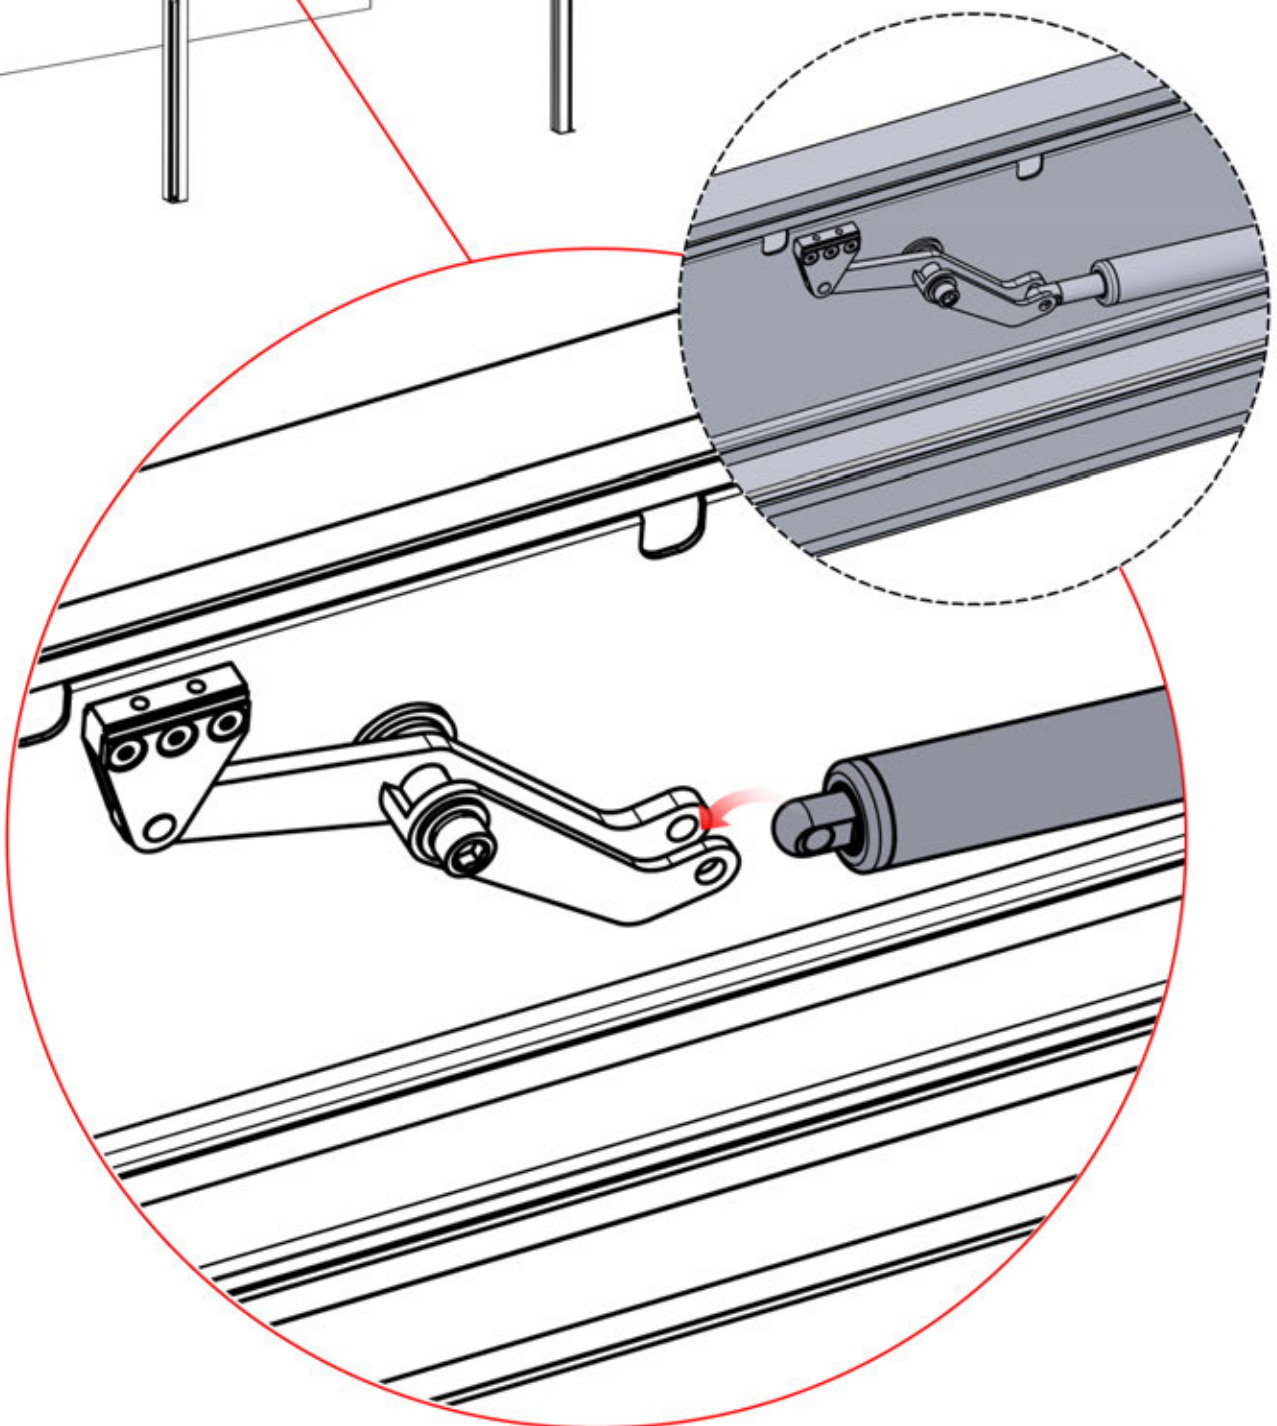

29

30

INPUTS AND OUTPUTS

ITEMS IN BOX

If you are planning to route the power cable through the rear corners, drill a **10 mm** diameter hole in the corner cover (**PN-200002370**) as illustrated. This allows the cable to pass through during installation in step 71.