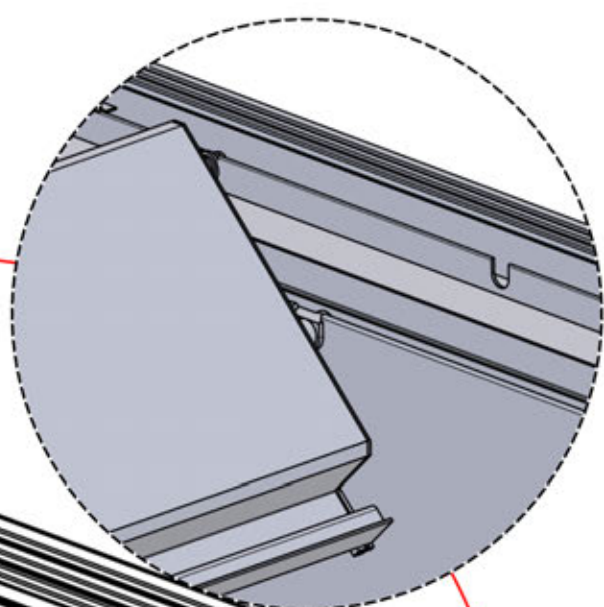

Connect the LED
cable to the 4-pin LED
wire

65

x3
PERGOLUX
PERGOLUX
PERGOLUX

5

ANTHRACITE: L258
WHITE: L262
BLACK: L260

PN-200002365
6x

66

 x1 PERGOLUX	4	 PN-200002367 13x
ANTHRACITE: L270 WHITE: L274 BLACK: L272		
 x3 PERGOLUX PERGOLUX PERGOLUX	5	 x1 PERGOLUX
ANTHRACITE: L258 WHITE: L262 BLACK: L260		
		6
		ANTHRACITE: L246 WHITE: L250 BLACK: L248