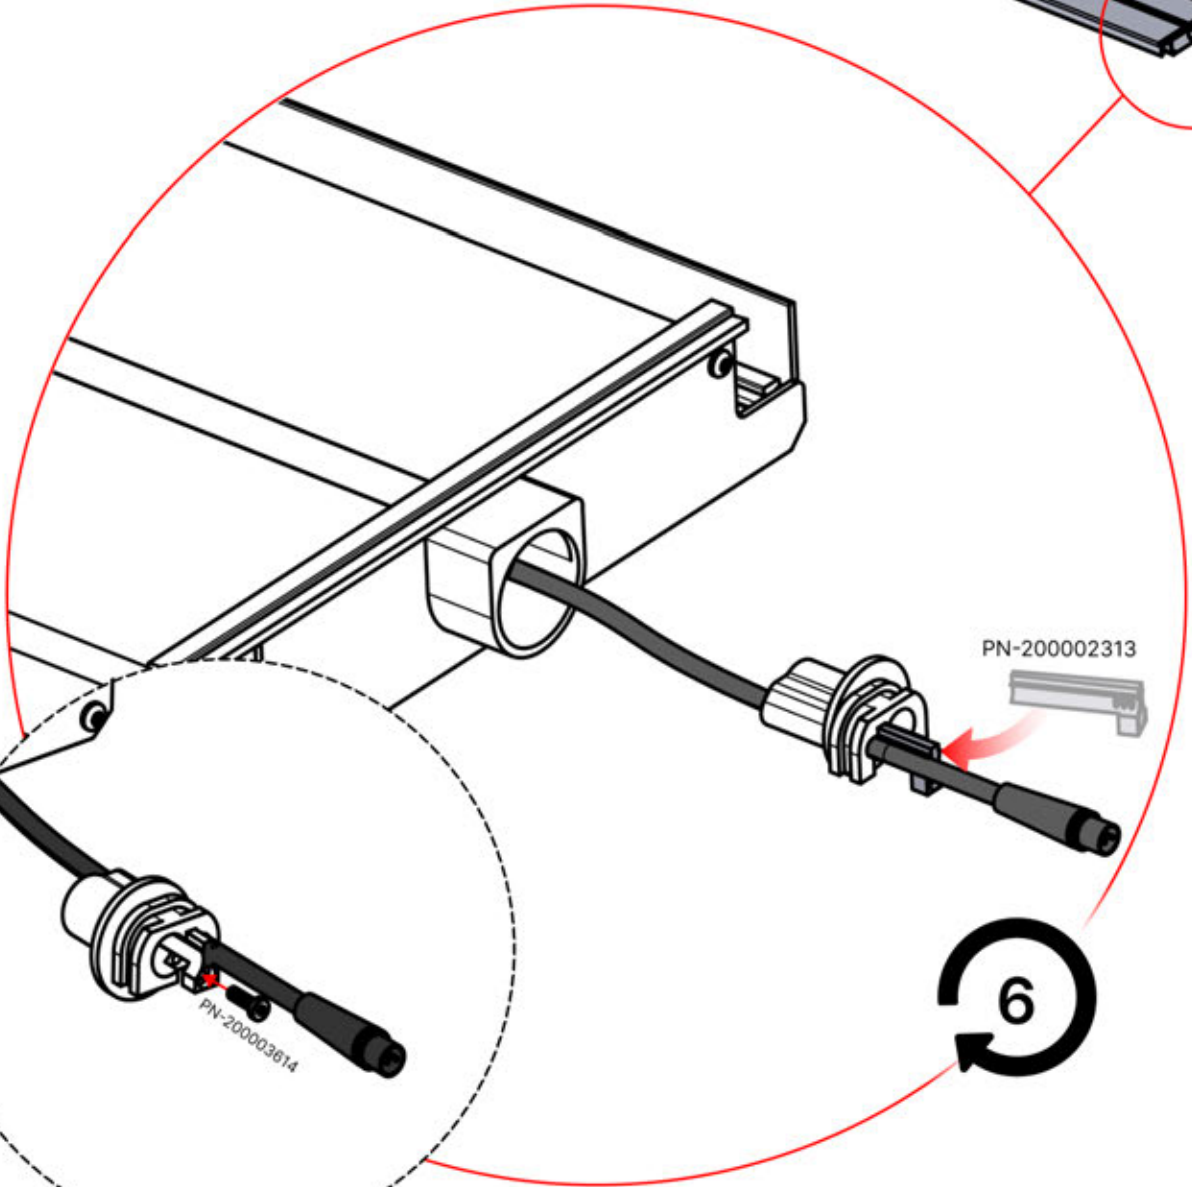

53

x3
PERGOLUX
PERGOLUX
PERGOLUX

5

ANTHRACITE: L258
WHITE: L262
BLACK: L260

PN-200002365
6x

Use part PN-200002313 to secure the LED cable within the smaller aperture