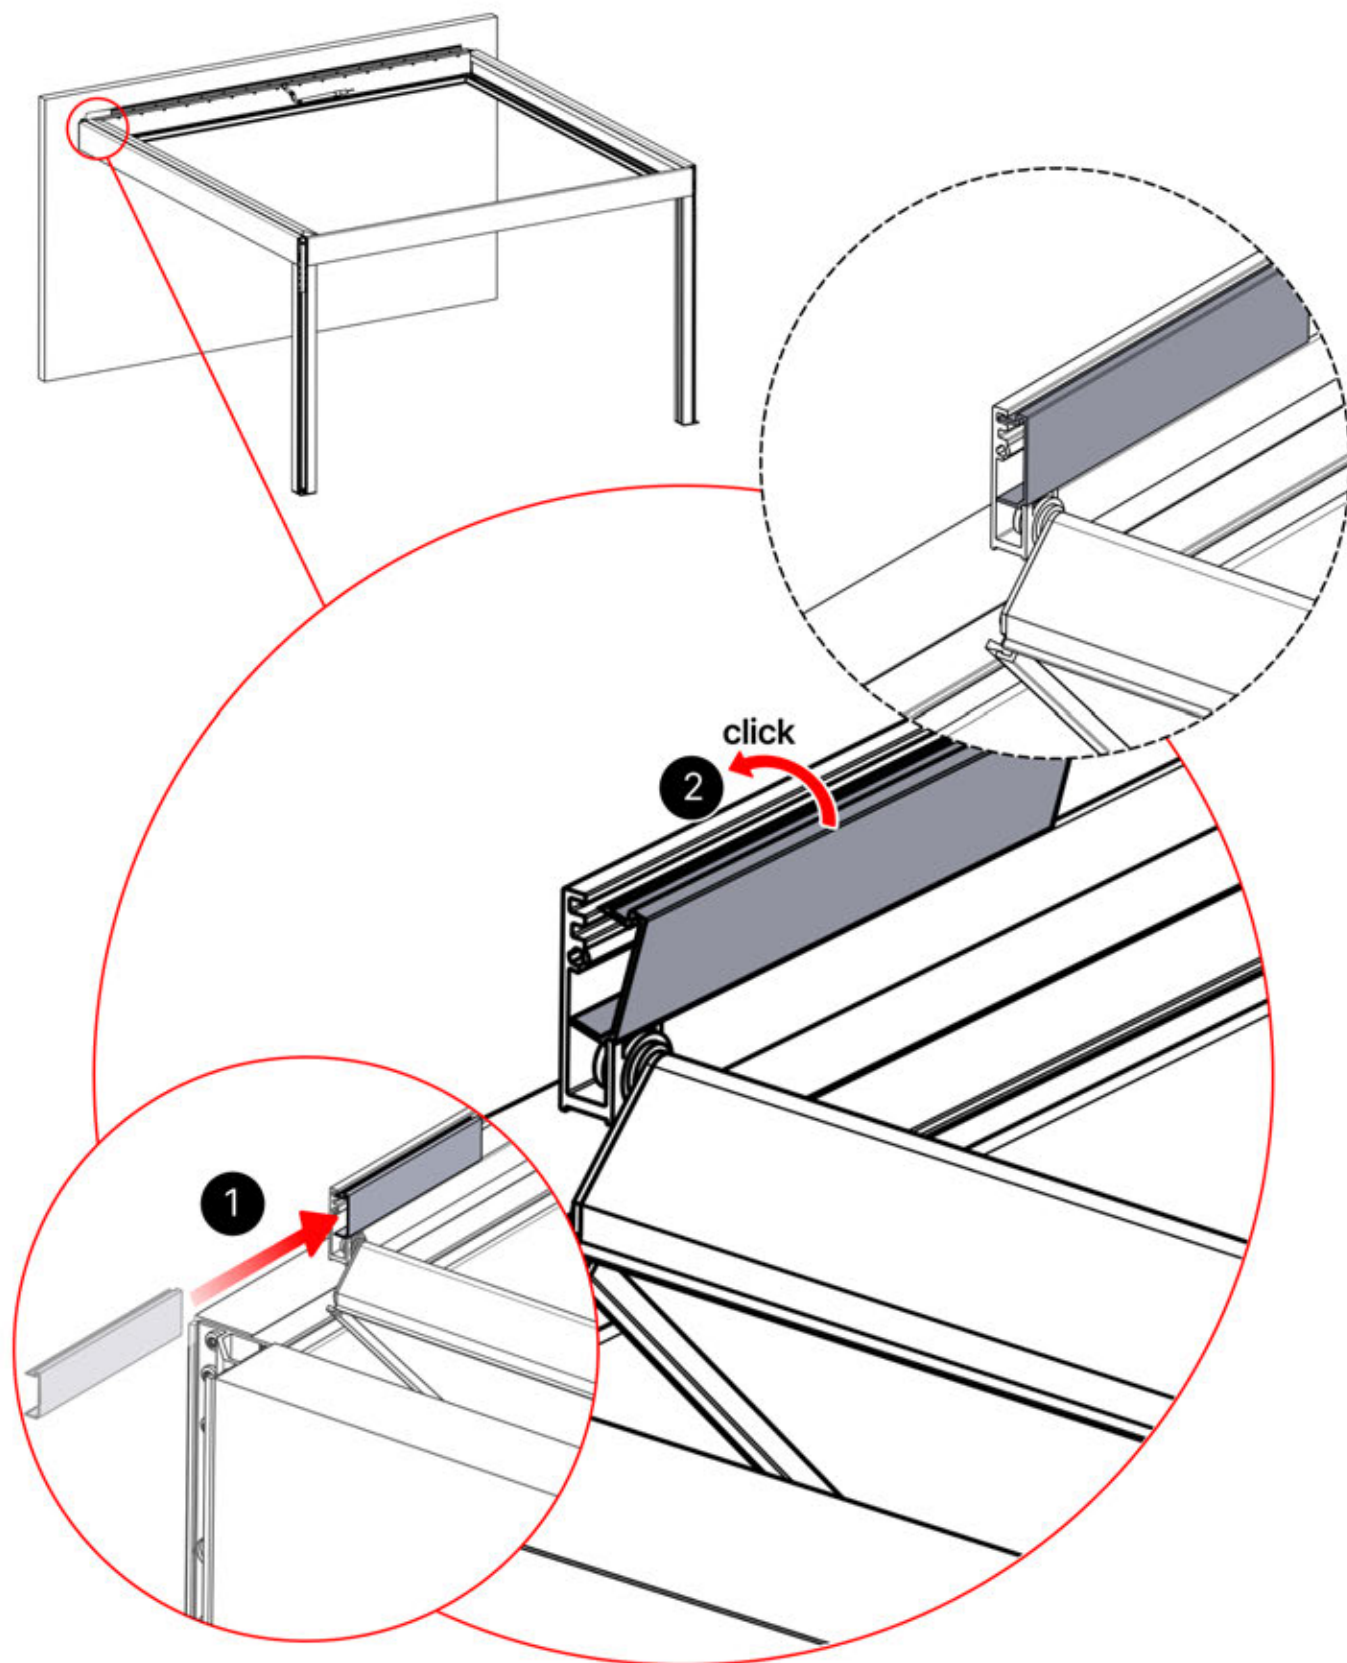

59

x1
FERGOLUX

6

ANTHRACITE: L246
WHITE: L250
BLACK: L248

PN-200003033
1X