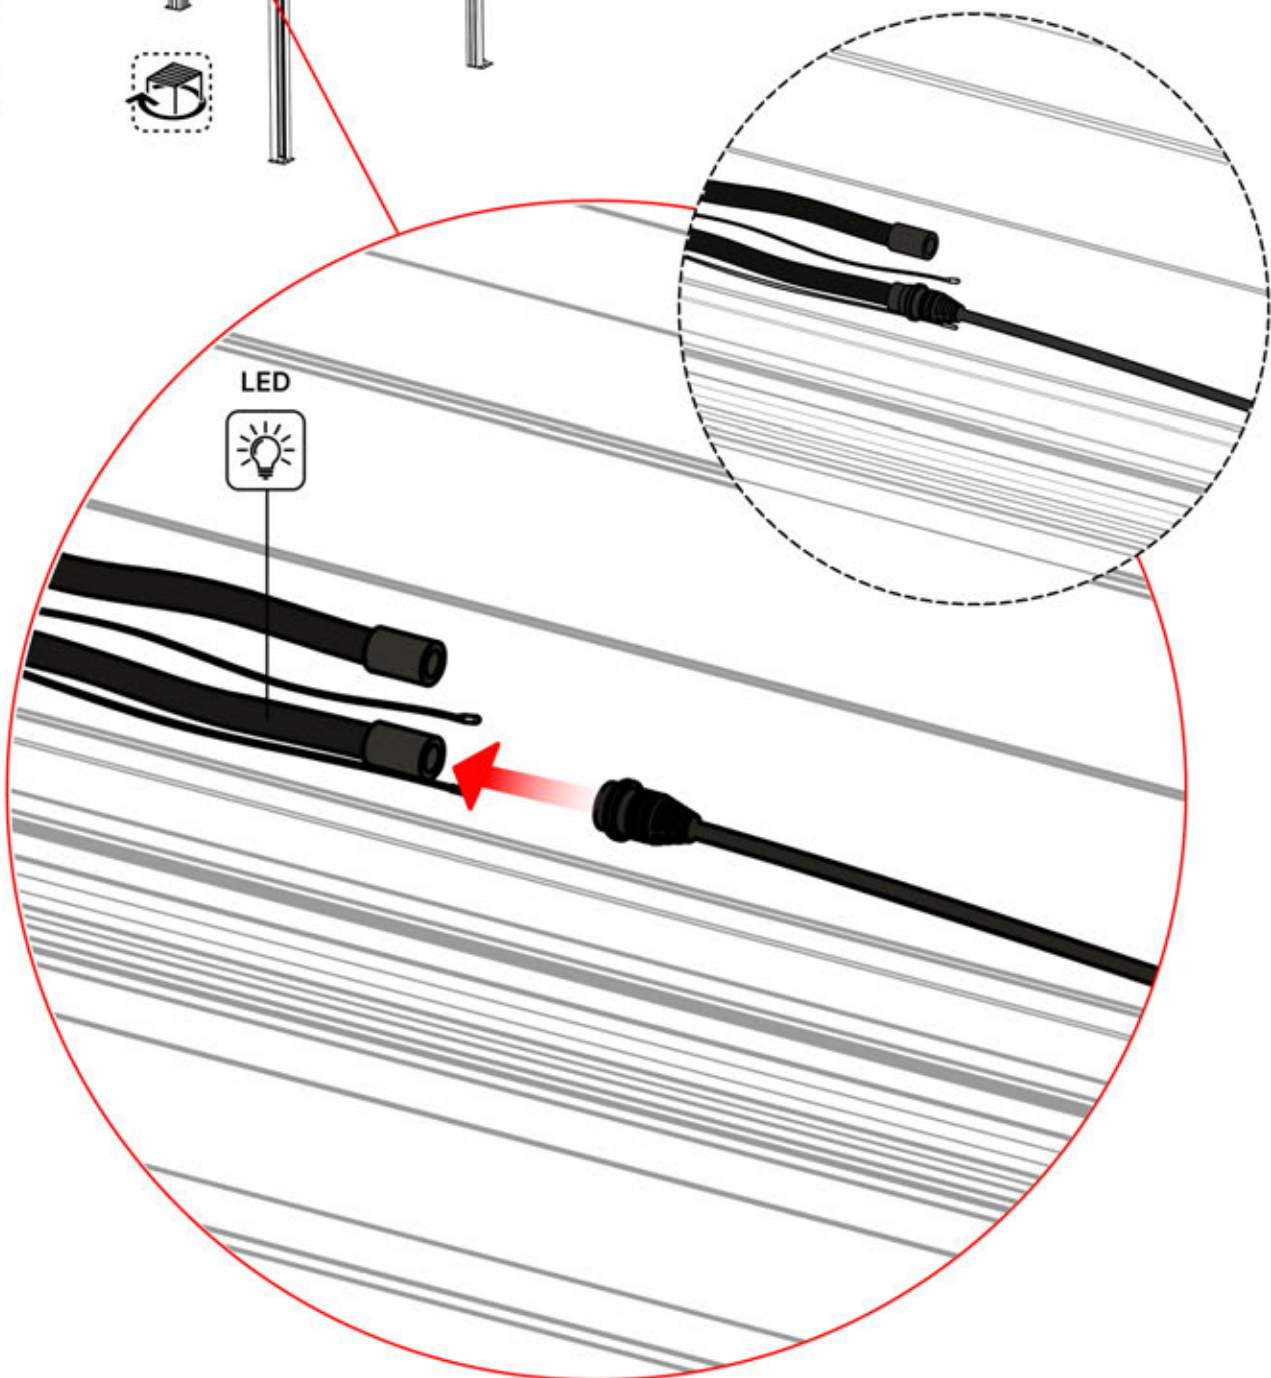

LED CABLE

6 LED HARNESS

39

6 LED HARNESS

40

41

 <p>CONTROL BOX</p>	S4	PN-200002683 5x
<p>! Keep the Matter Antenna wire free and do not tie them with LED and Motor wire</p>		PN-200002684 10x

42