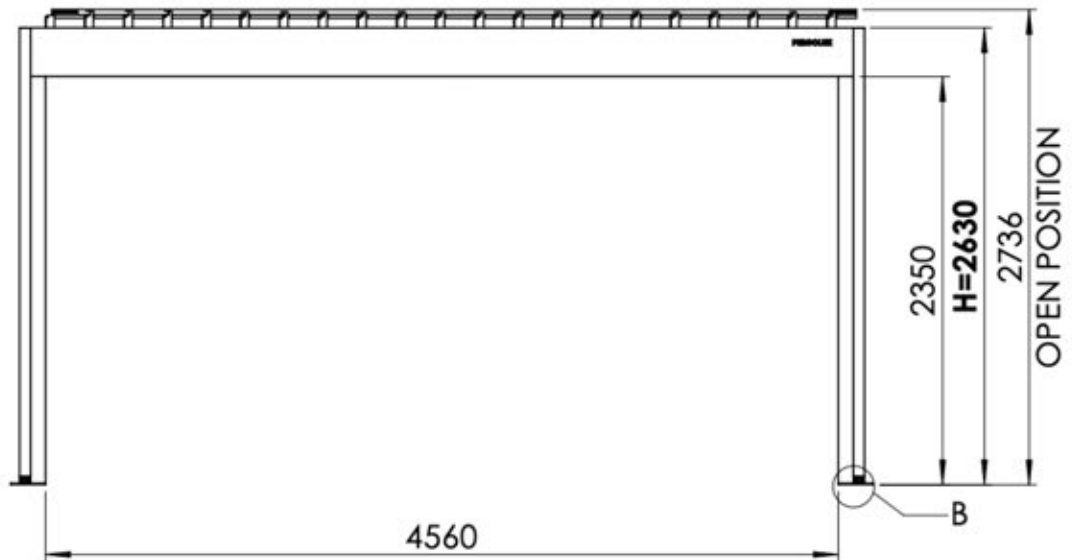

CONTROL BOX

[View Manual](#)

S4 PERGOLUX | PERGOLA PRO MAX WALLMOUNTED

4 x 5 M / 13' x 16'

4 × 5 M / 13' x 16'

INFORMATION

Are you installing a screen, slat wall or glass wall?

It is recommended to remove these Snapfit covers and clips now before installing the pergola.