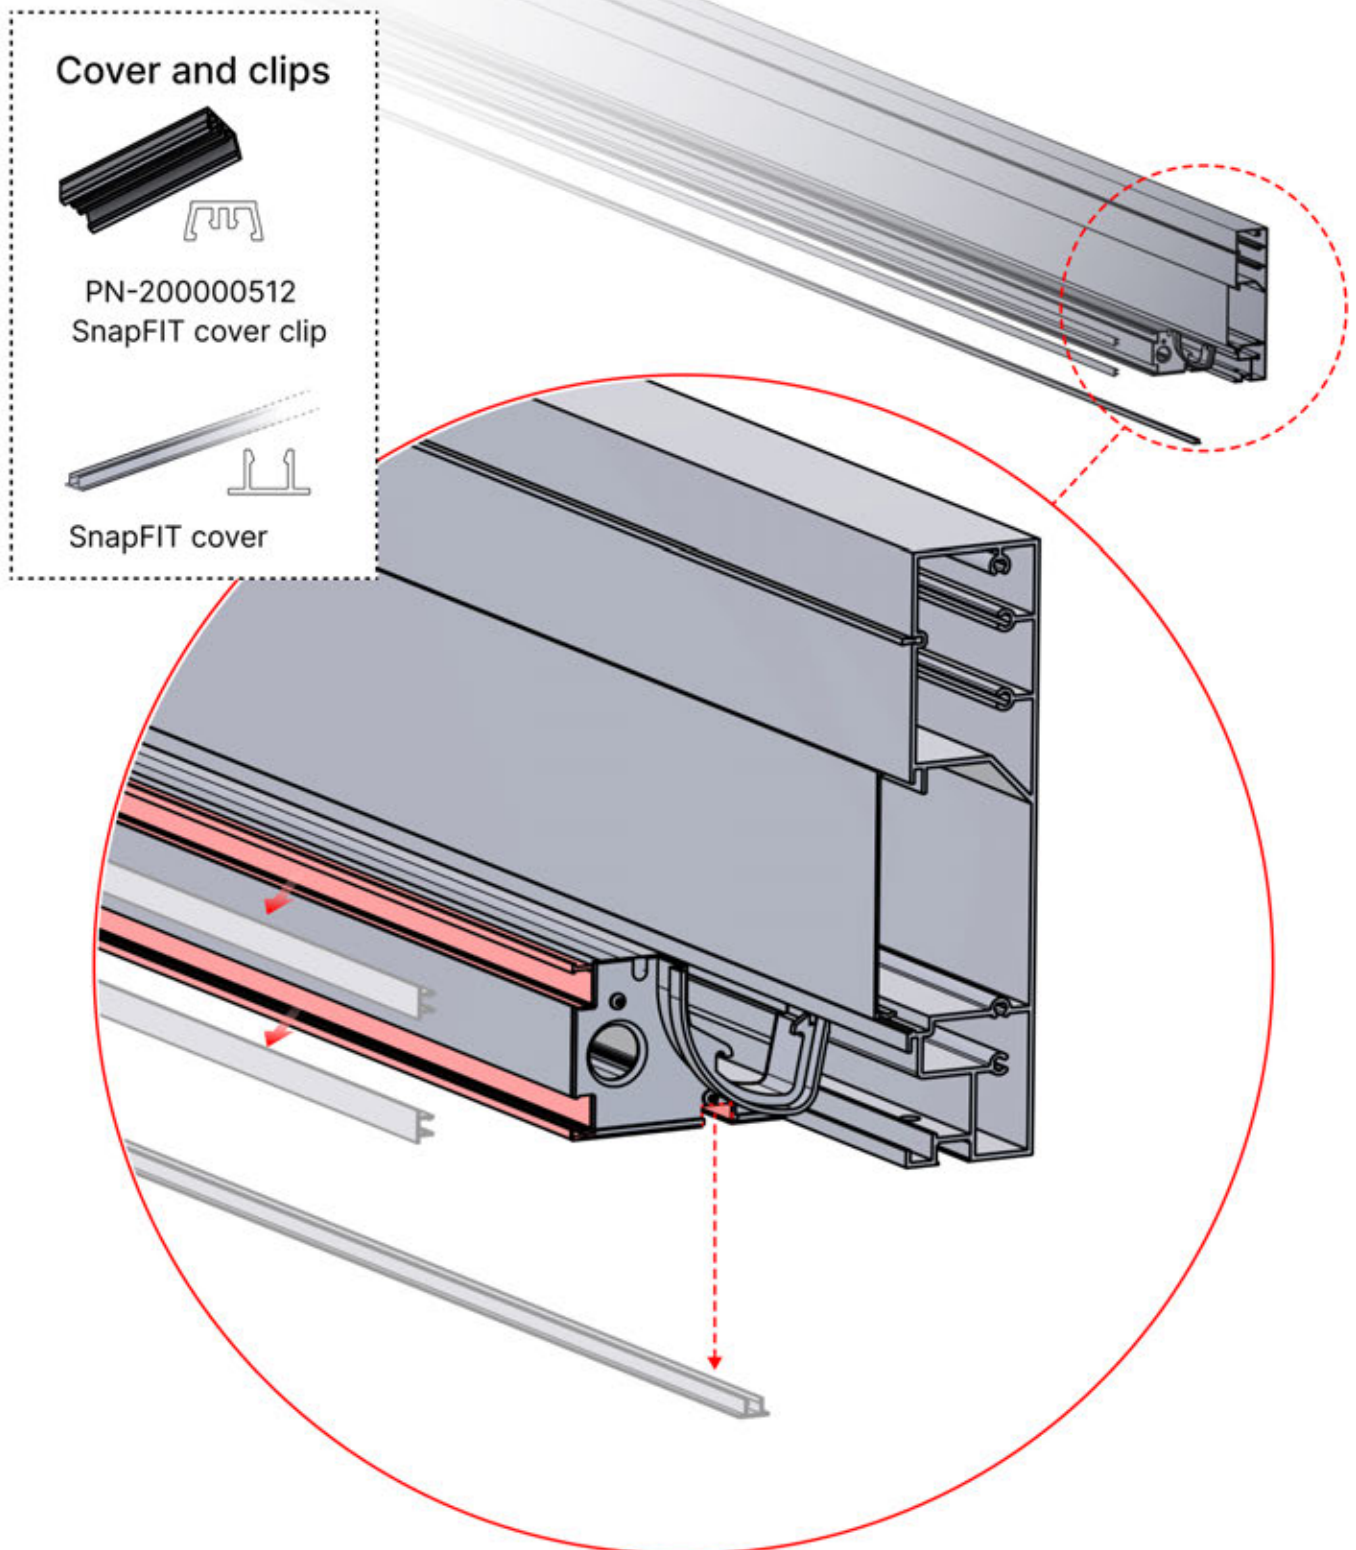

Cover and clips

PN-20000512
SnapFIT cover clip

SnapFIT cover

INFORMATION

Are you installing a heater or fan ?

It is recommended to remove both snap-fit covers from the beam now.

INFORMATION

x7
PERGOLUX