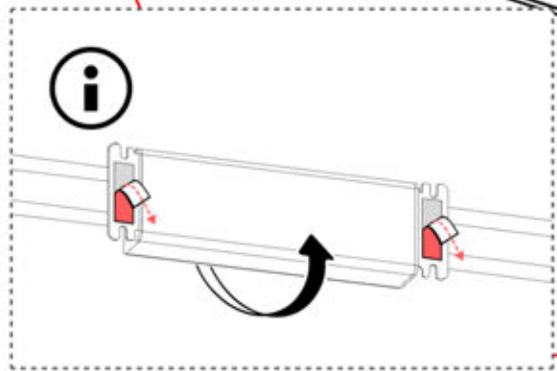

31

!
Control Box can be
installed on
Preferred W BEAM