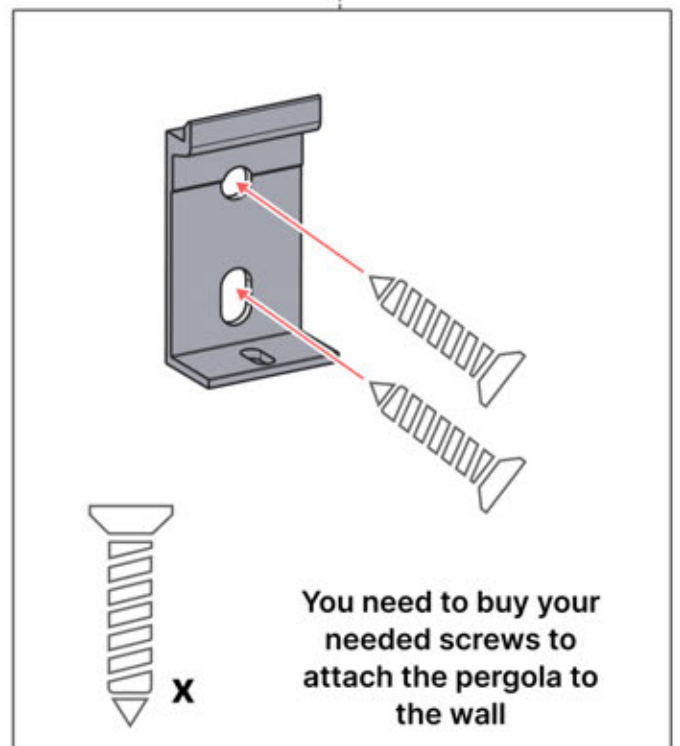

Important! Be cautious when assembling or handling this part.

This item must be purchased separately.

Required tools for assembly.

Apply lubricant to make screw assembly easier.

Ensure grounding is connected before powering up.

Do not use a regular hammer, as it may cause damage.

Align slats according to sunlight direction for optimal shading.

AC Input

Repeat this step as many times as the number indicates

Motor

Turn around

INFORMATION

All screws from **PERGOLUX** are made of stainless steel, ensuring durability and resistance to rust. To prevent damage to screws, follow these guidelines:

- **DO NOT OVERTIGHTEN:** Apply appropriate force to avoid stripping the threads.
- **CHOOSE THE CORRECT TOOL:** Use the proper screwdriver or bit to avoid damaging the screw head.
- **ENSURE PROPER USE:** With correct installation, screws will maintain their integrity and functionality over time.
- **USE LUBRICATION:** Apply lubricant to make screw assembly easier.