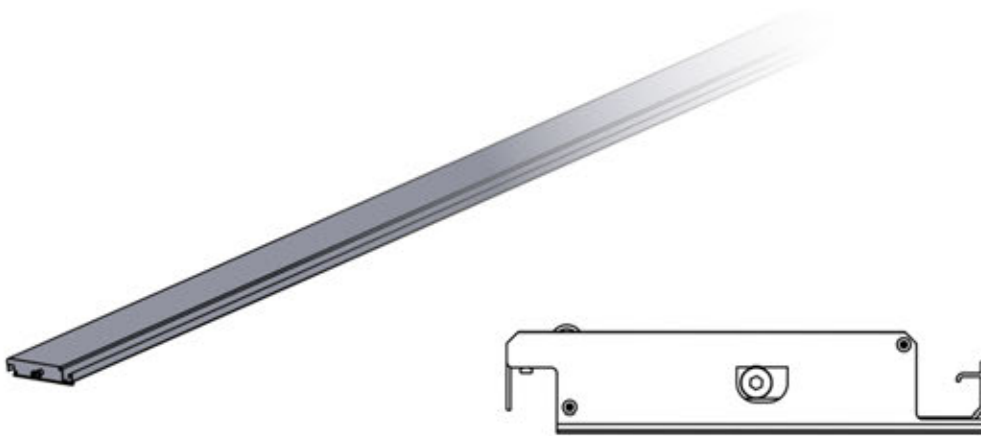

ITEMS IN BOX

	ANTHRACITE	WHITE	BLACK	
	6	L246	L250	L248

Standard = **(S)**
PN-200002367
4x

PN-20000 3278 150mm	PN-200003033 2x		PN-200003031 1x
	PN-200003030 1x	4.2x12	PN-200001207 2x
PN-20000 3755	PN-200000655 4x	PN-20000 3496	PN-200002289 4x