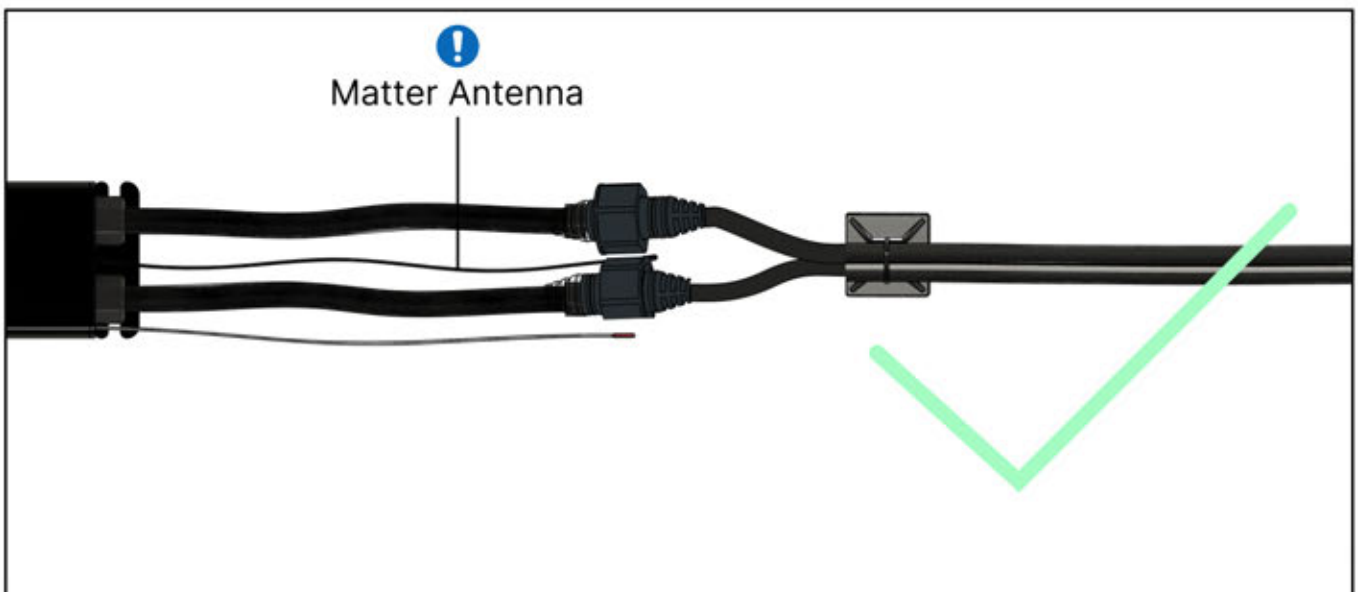

LED CABLE

6 LED HARNESS

39

6 LED HARNESS

40

41

 <p>CONTROL BOX</p>	S4	PN-200002683 5x
<p>! Keep the Matter Antenna wire free and do not tie them with LED and Motor wire</p>		PN-200002684 10x

42