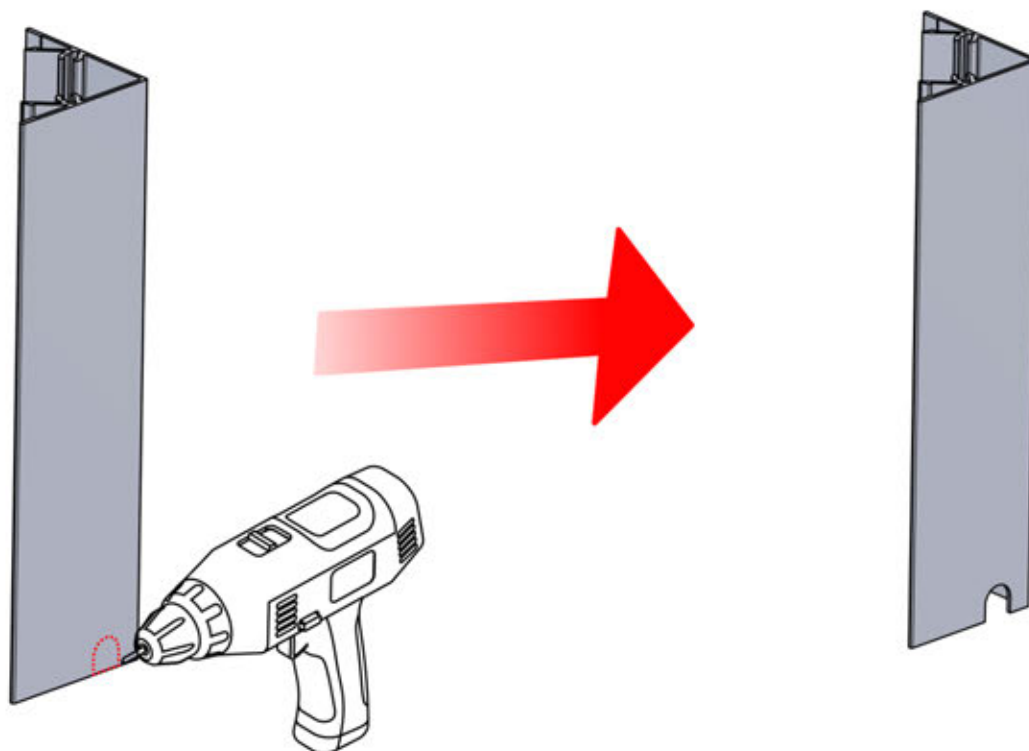

If you are planning to route the power cable through the rear corners, drill a **10 mm** diameter hole in the corner cover (**PN-200002370**) as illustrated. This allows the cable to pass through during installation in step 71.

Note: The illustration shows the hole location for a right-corner assembly; if routing from the left corner, drill the hole on the opposite side.