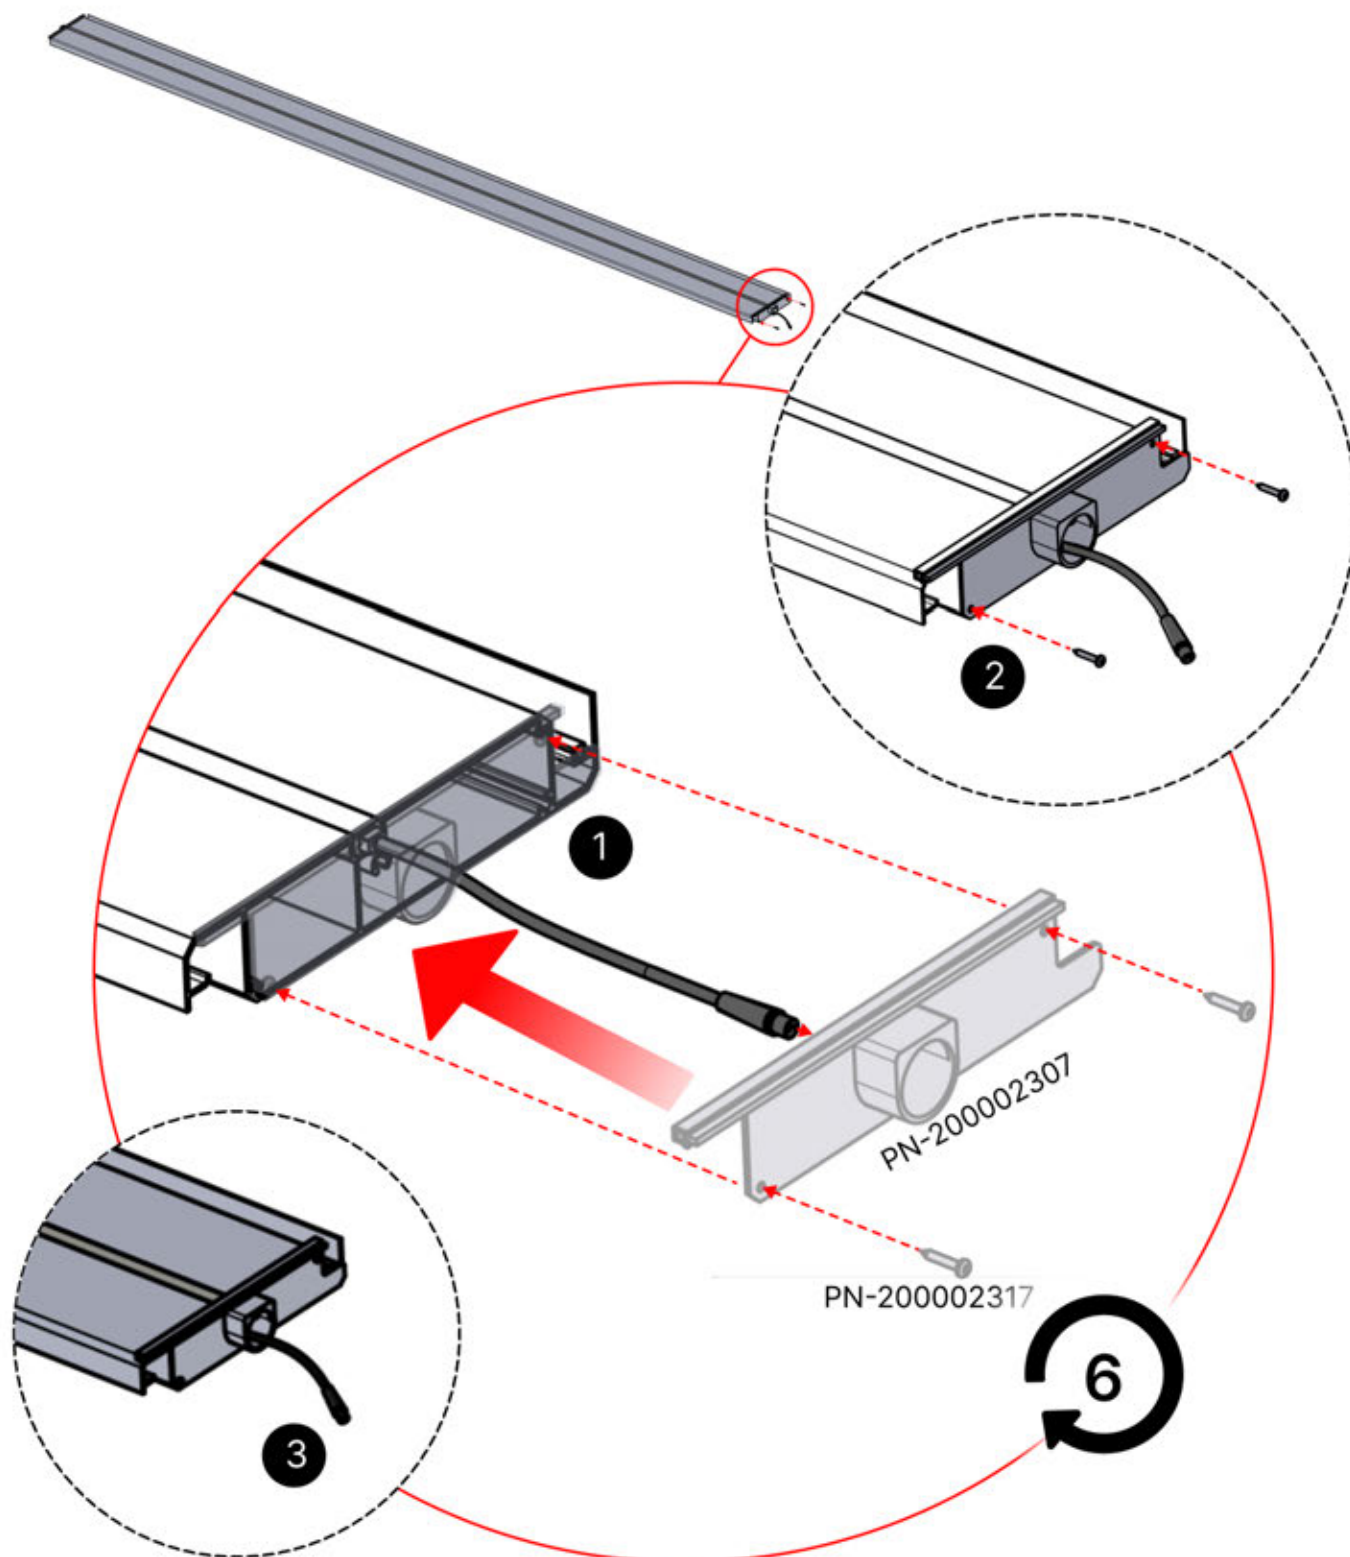

50

x3
PERGOLUX
PERGOLUX
PERGOLUX

5

ANTHRACITE: L258
WHITE: L262
BLACK: L260

PN-200002365
6x