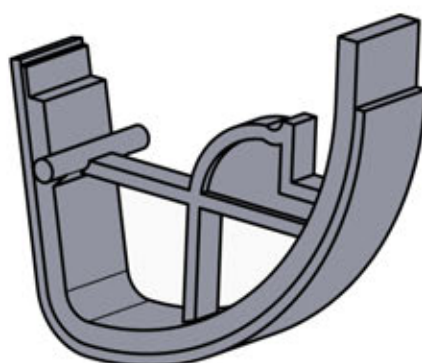

INFORMATION

Apply grease to part

6

ANTHRACITE: L240
WHITE: L244
BLACK: L242

PN-200003051

8x

PN-200003049

8x

PN-200003050

8x