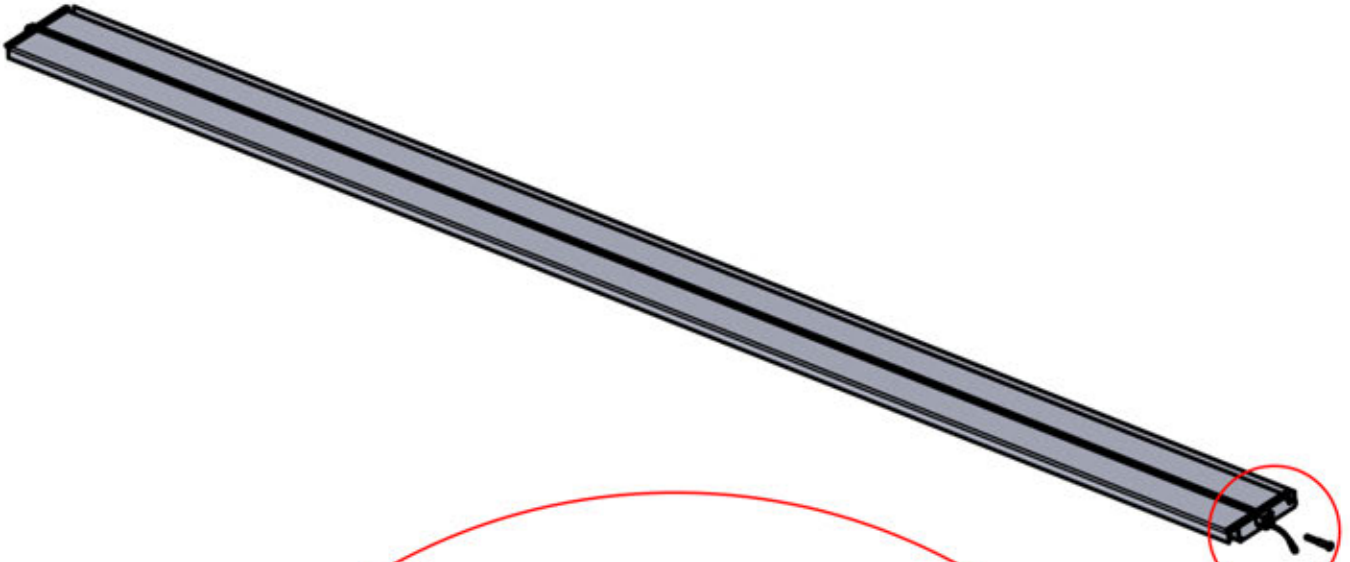

55

x3
PERGOLUX
PERGOLUX
PERGOLUX

5

ANTHRACITE: L258
WHITE: L262
BLACK: L260

PN-200002365
6x