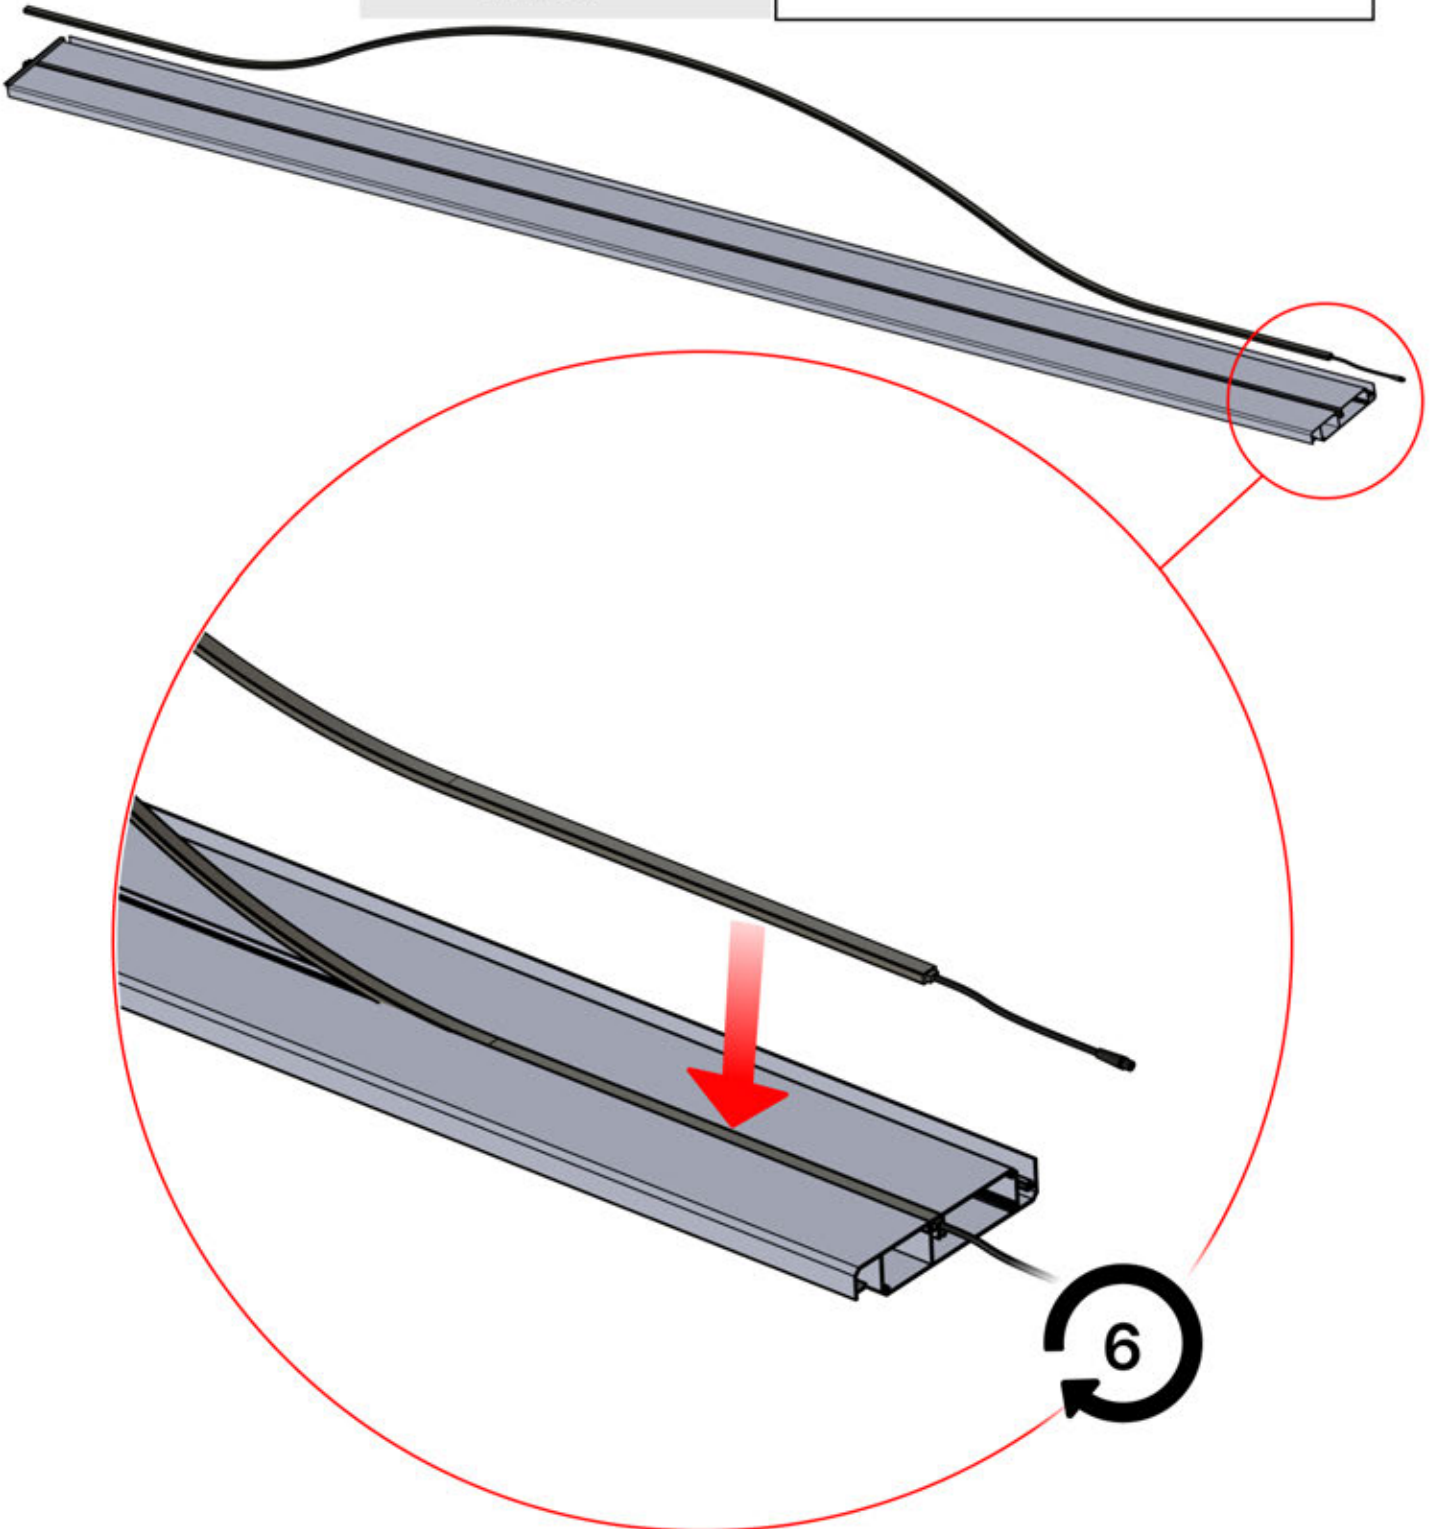

48

x3
PERGOLUX
PERGOLUX
PERGOLUX

5

ANTHRACITE: L258
WHITE: L262
BLACK: L260

PERGOLUX

10

LED BOX

PN-200002365
6x

LED STRIP
4x