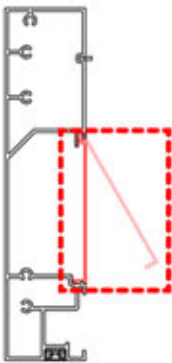

INFORMATION

x7
PERGOLUX

2

ANTHRACITE: B297
WHITE: B301
BLACK: B305

PN-200003525
1x

PN-200003527
2x

PN-200003503
1x