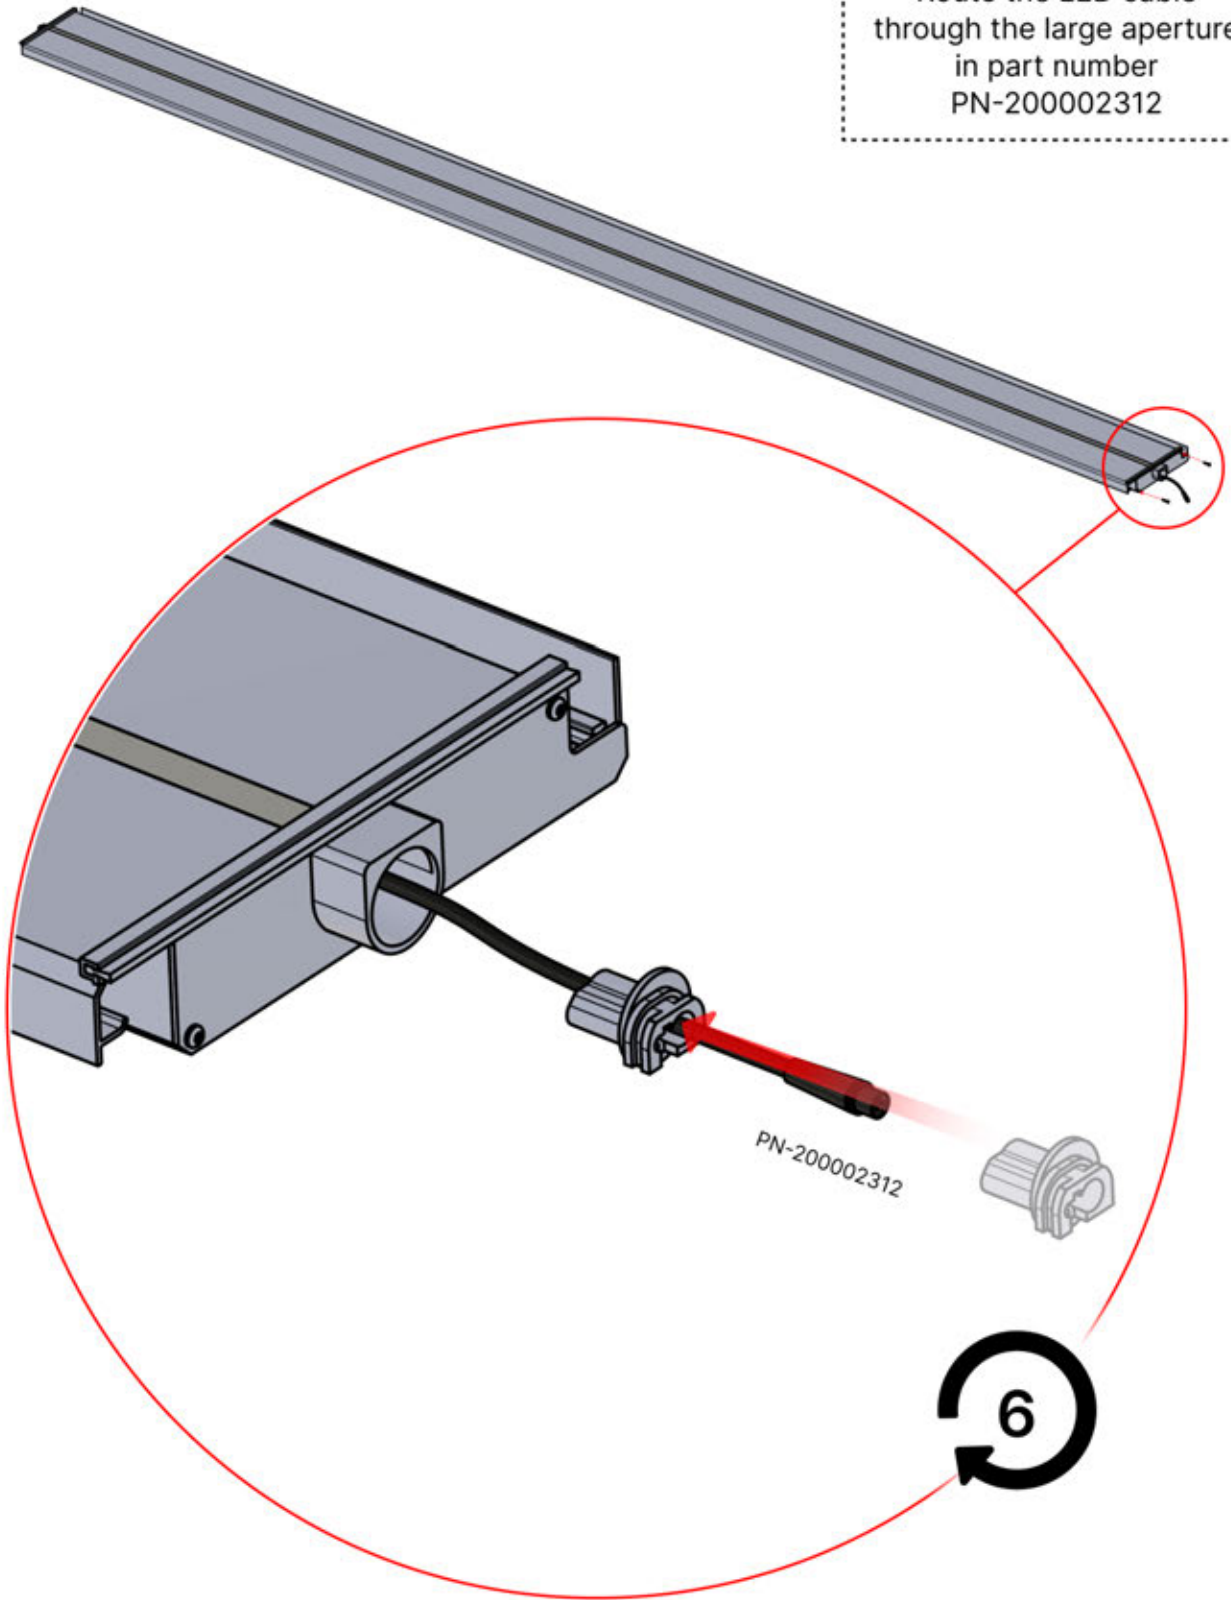

ANTHRACITE: L258
WHITE: L262
BLACK: L260

PN-200002365
6x

Route the LED cable through the large aperture in part number PN-200002312

52

x3
PERGOLUX
PERGOLUX
PERGOLUX

5

ANTHRACITE: L258
WHITE: L262
BLACK: L260