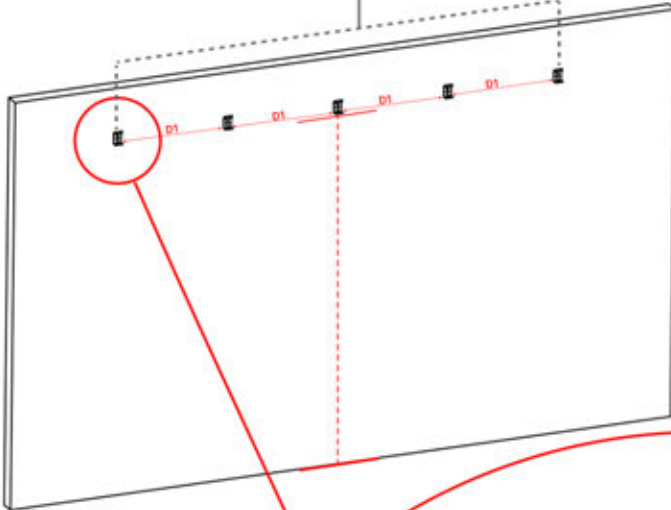

Install the first and last wall mount brackets (PN-PN-200002373) 3600 mm apart. Position the remaining brackets in between, ensuring they are evenly distributed.

4500mm