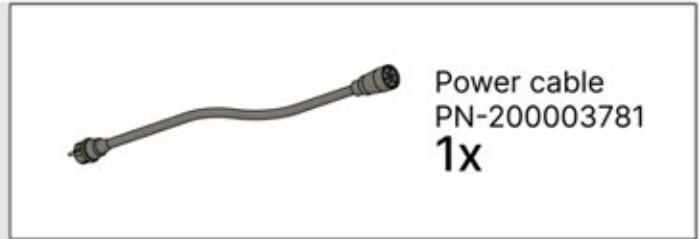

33

!
Power Cable can be
routed through all
the Poles.