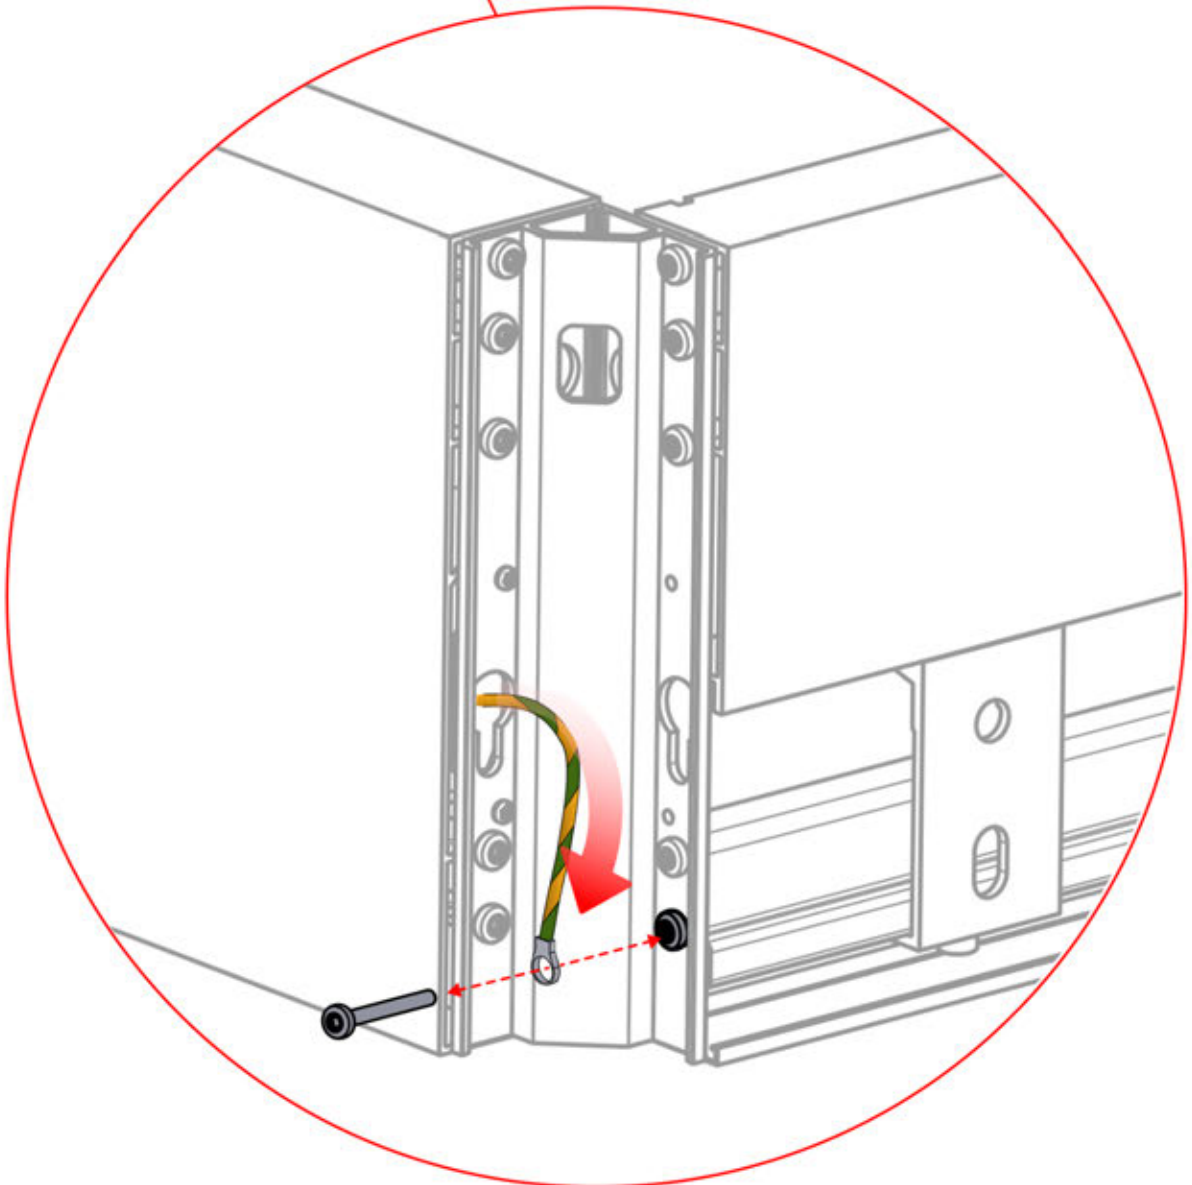

32

Connect grounding wire before connecting to power!

GROUNDING