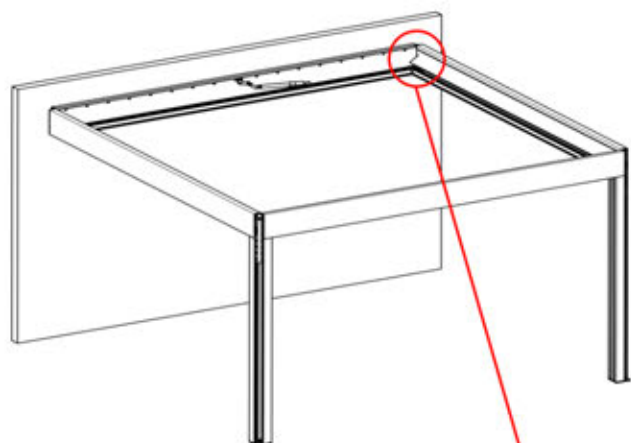

!
Route the Matter
Antenna and place it
below the highlighted
part(PN-200002329).

43

3

ANTHRACITE: B314
WHITE: B316
BLACK: B318

2

INFORMATION

44

45