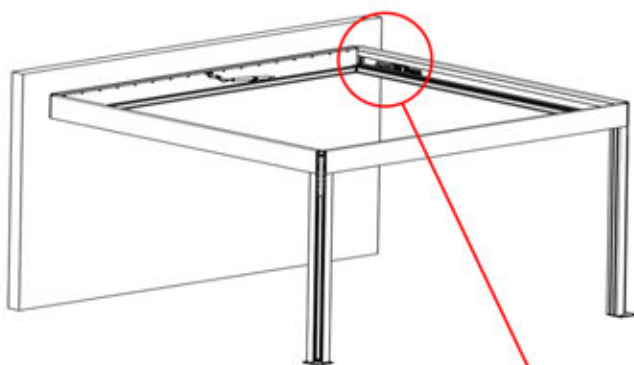

LED CABLE

6 LED HARNESS

39

6 LED HARNESS

40

41

 <p>CONTROL BOX</p>	S4	PN-200002683 5x
<p>! Keep the Matter Antenna wire free and do not tie them with LED and Motor wire</p>		PN-200002684 10x

42