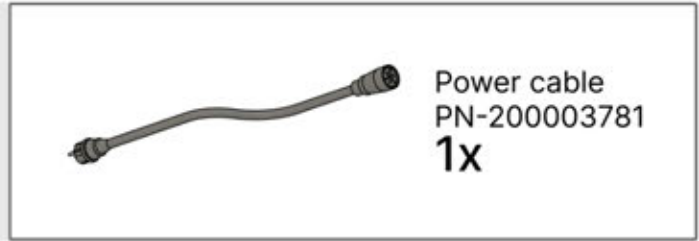

 **GROUNDING**

33

!
Power Cable can be
routed through all
the Poles.

34

35

36

37

x1
PERGOLUX