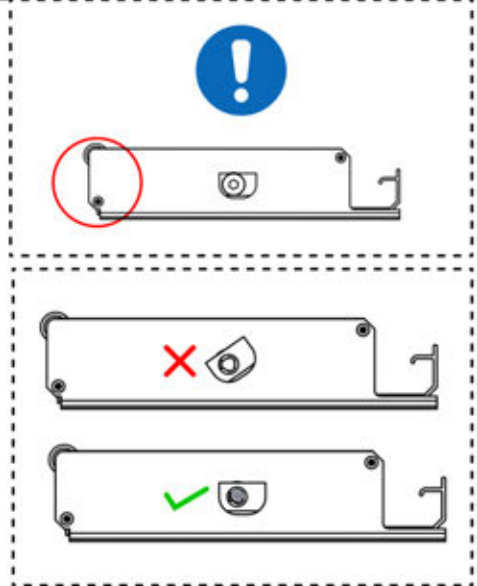

57

4

ANTHRACITE: L270
WHITE: L274
BLACK: L272

E

PN-200002363

1x