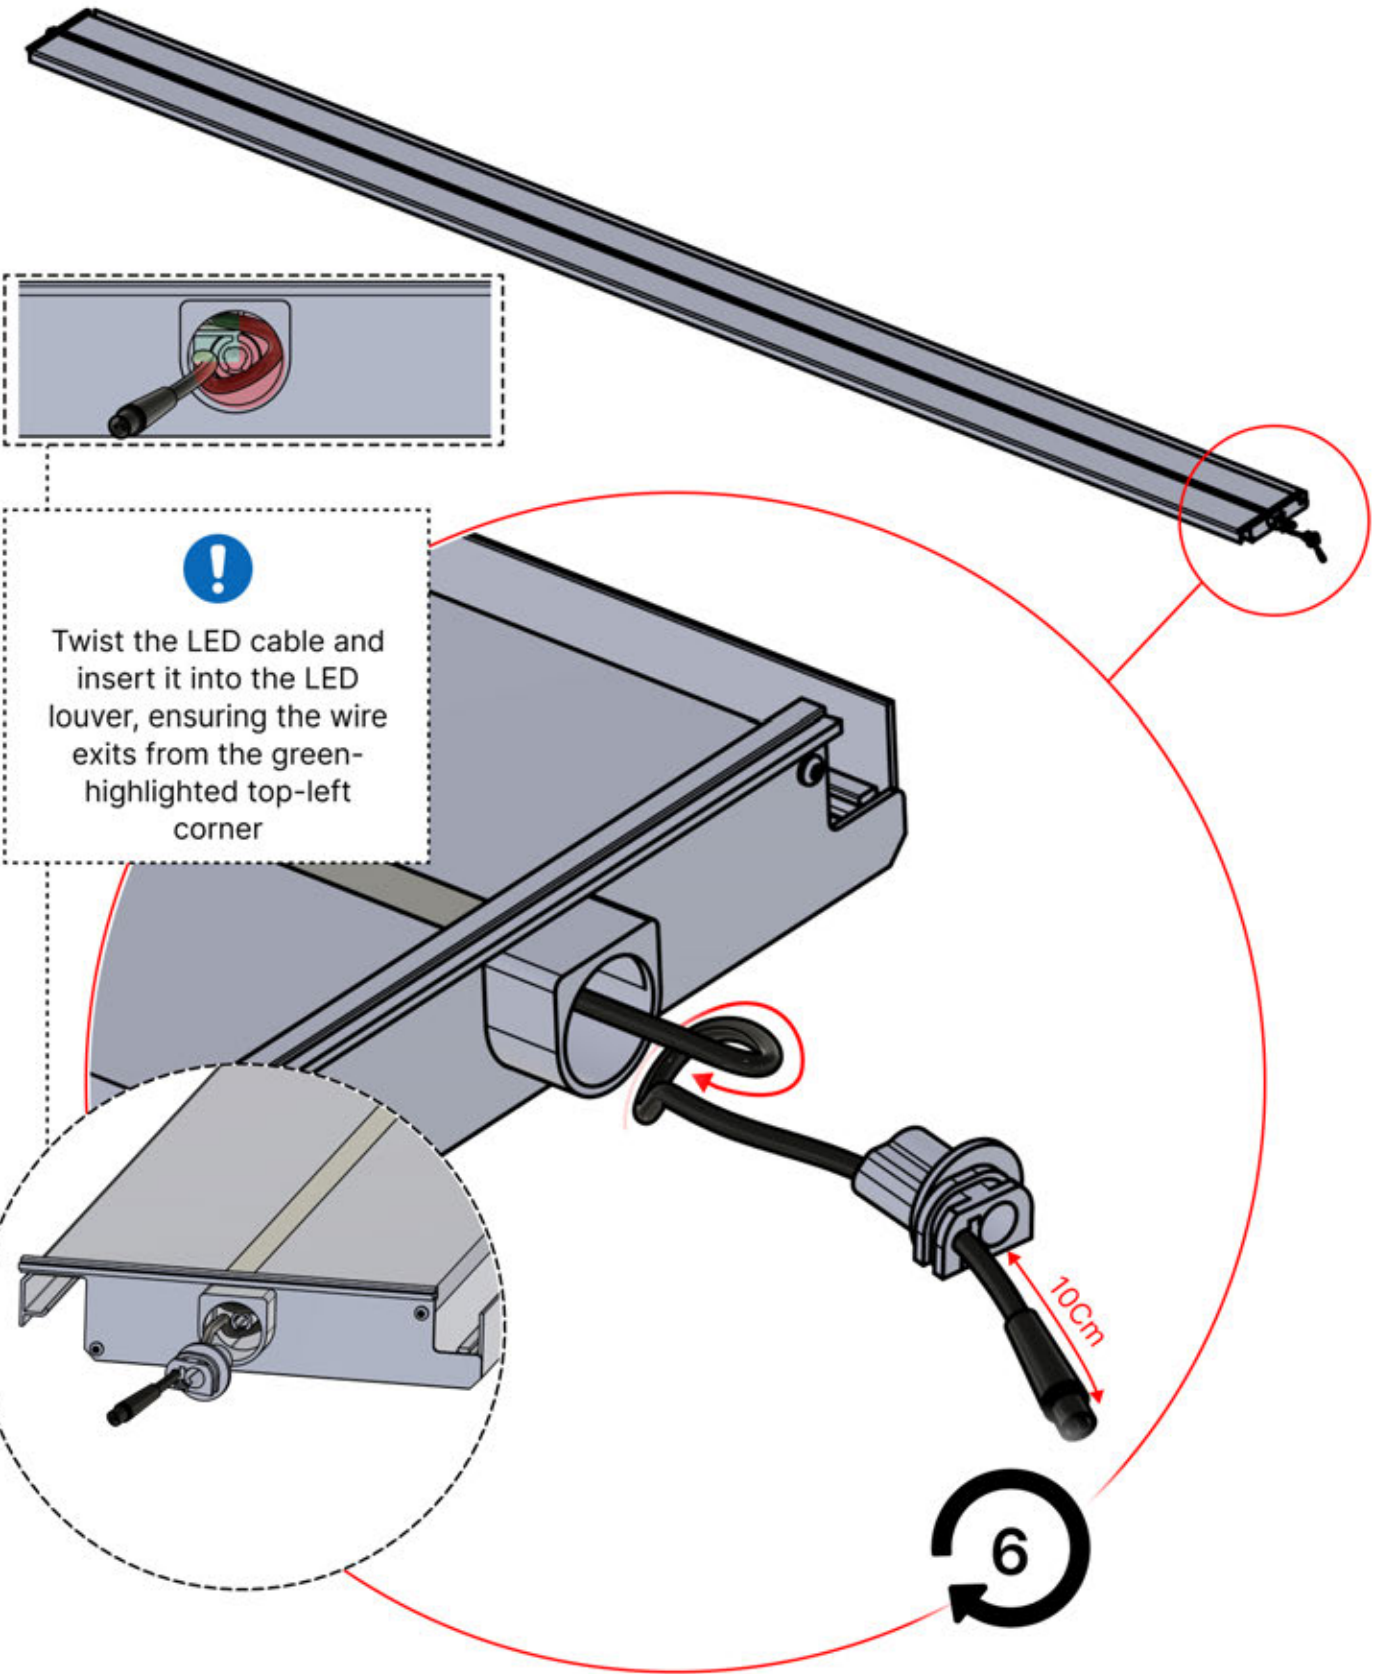

Use part PN-200002313 to secure the LED cable within the smaller aperture

54

x3
PERGOLUX
PERGOLUX
PERGOLUX

5

ANTHRACITE: L258
WHITE: L262
BLACK: L260

 PN-200002365
6x

55

x3
PERGOLUX
PERGOLUX
PERGOLUX