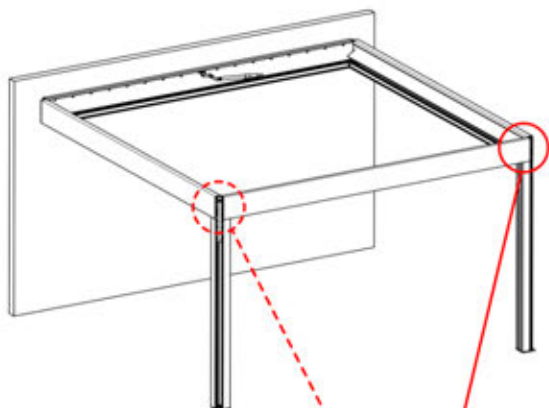

!
Route the Matter
Antenna and place it
below the highlighted
part(PN-200002329).

43

3

ANTHRACITE: B314
WHITE: B316
BLACK: B318

2

INFORMATION

44

45