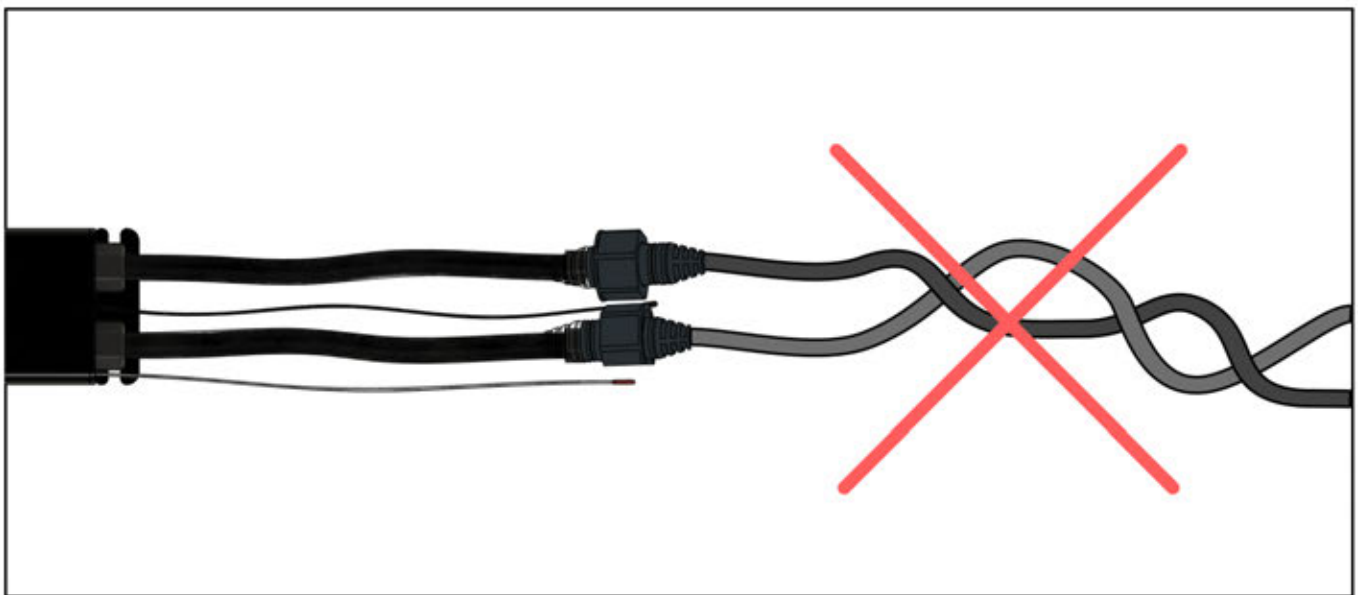

LED CABLE

6 LED HARNESS

39

6 LED HARNESS

40

41

 <p>CONTROL BOX</p>	S4	PN-200002683 5x
<p>! Keep the Matter Antenna wire free and do not tie them with LED and Motor wire</p>		PN-200002684 10x

42