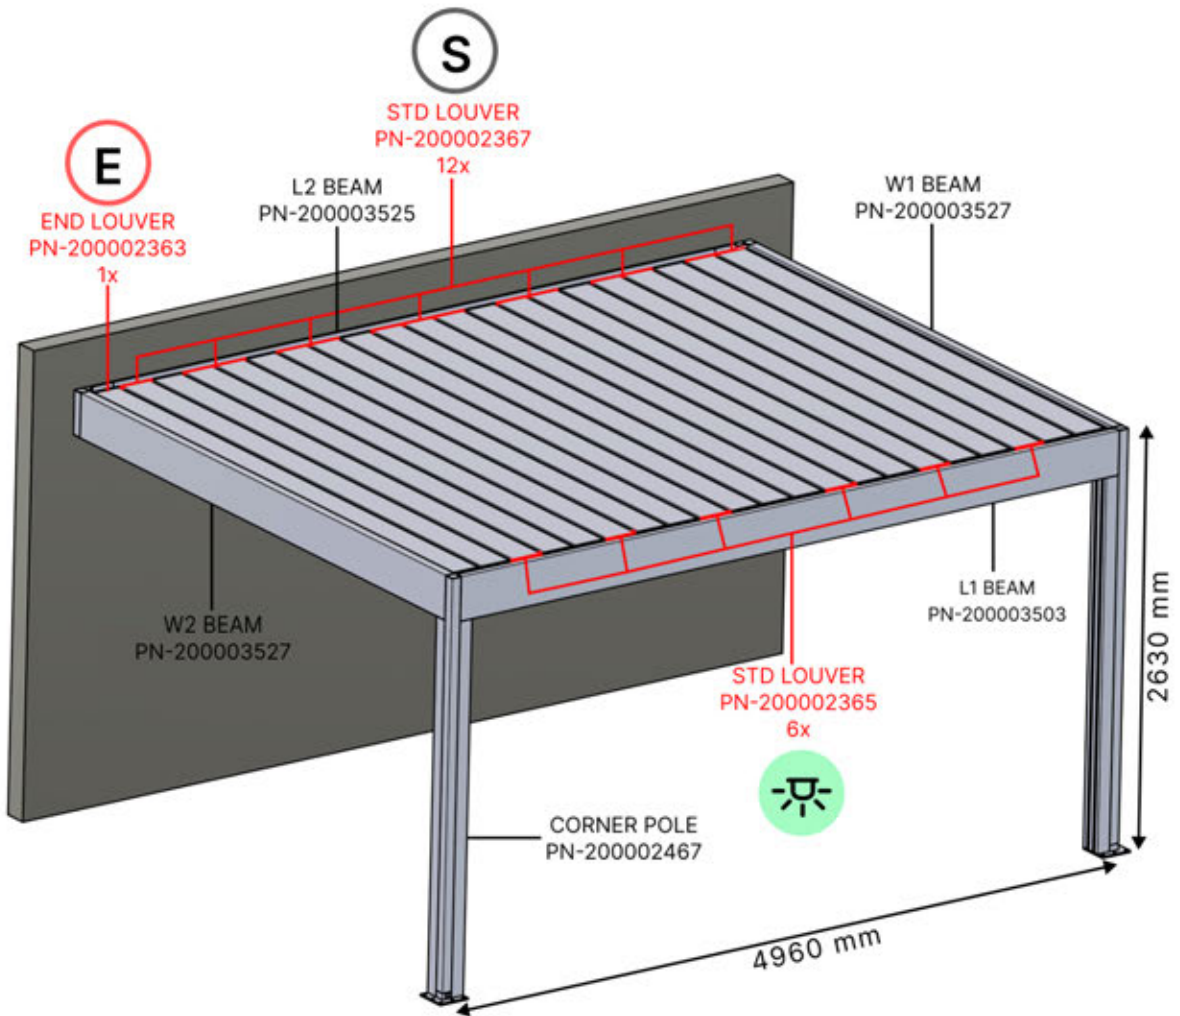

CONTROL BOX

[View Manual](#)

S4 PERGOLUX | PERGOLA PRO MAX WALLMOUNTED

4 x 5 M / 13' x 16'

4 × 5 M / 13' x 16'

INFORMATION

Are you installing a screen, slat wall or glass wall?

It is recommended to remove these Snapfit covers and clips now before installing the pergola.