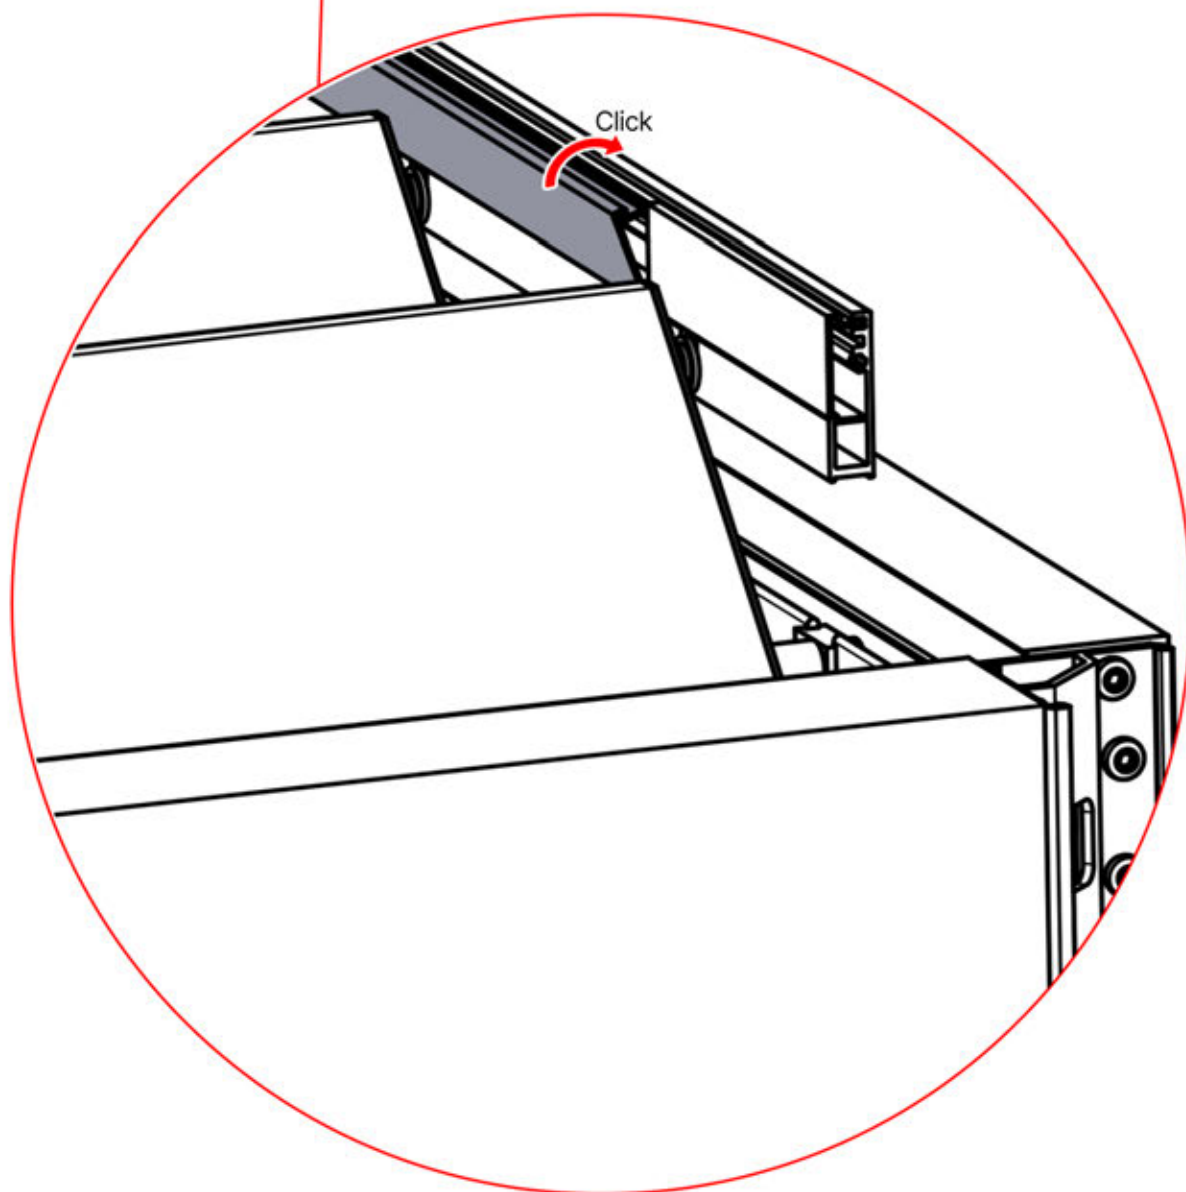

67

x1
PERGOLUX

2

ANTHRACITE: B297
WHITE: B301
BLACK: B305

PN-200002493
1x