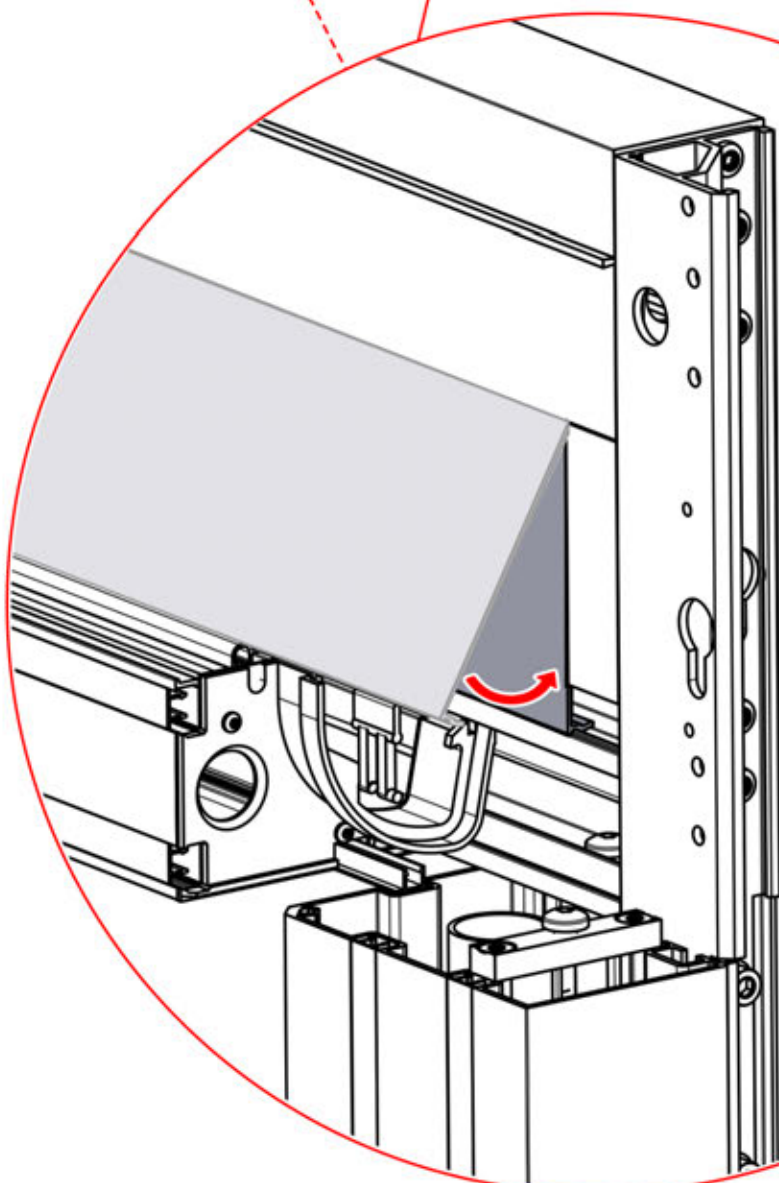

43

3

ANTHRACITE: B314
WHITE: B316
BLACK: B318

2