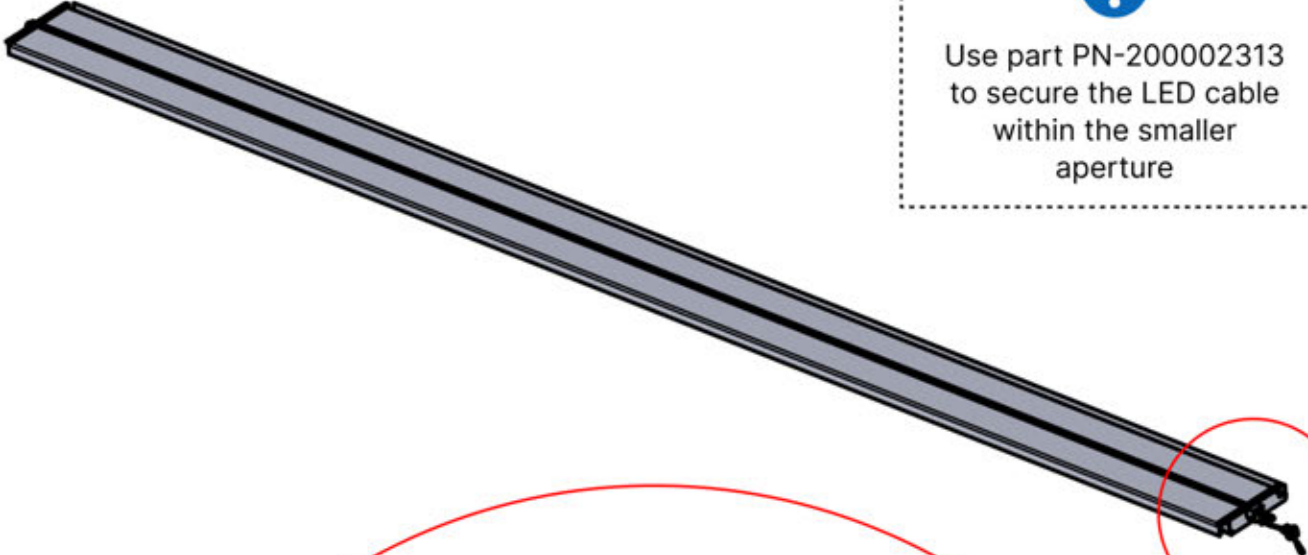

53

x3
PERGOLUX
PERGOLUX
PERGOLUX

5

ANTHRACITE: L258
WHITE: L262
BLACK: L260

PN-200002365
6x

Use part PN-200002313 to secure the LED cable within the smaller aperture