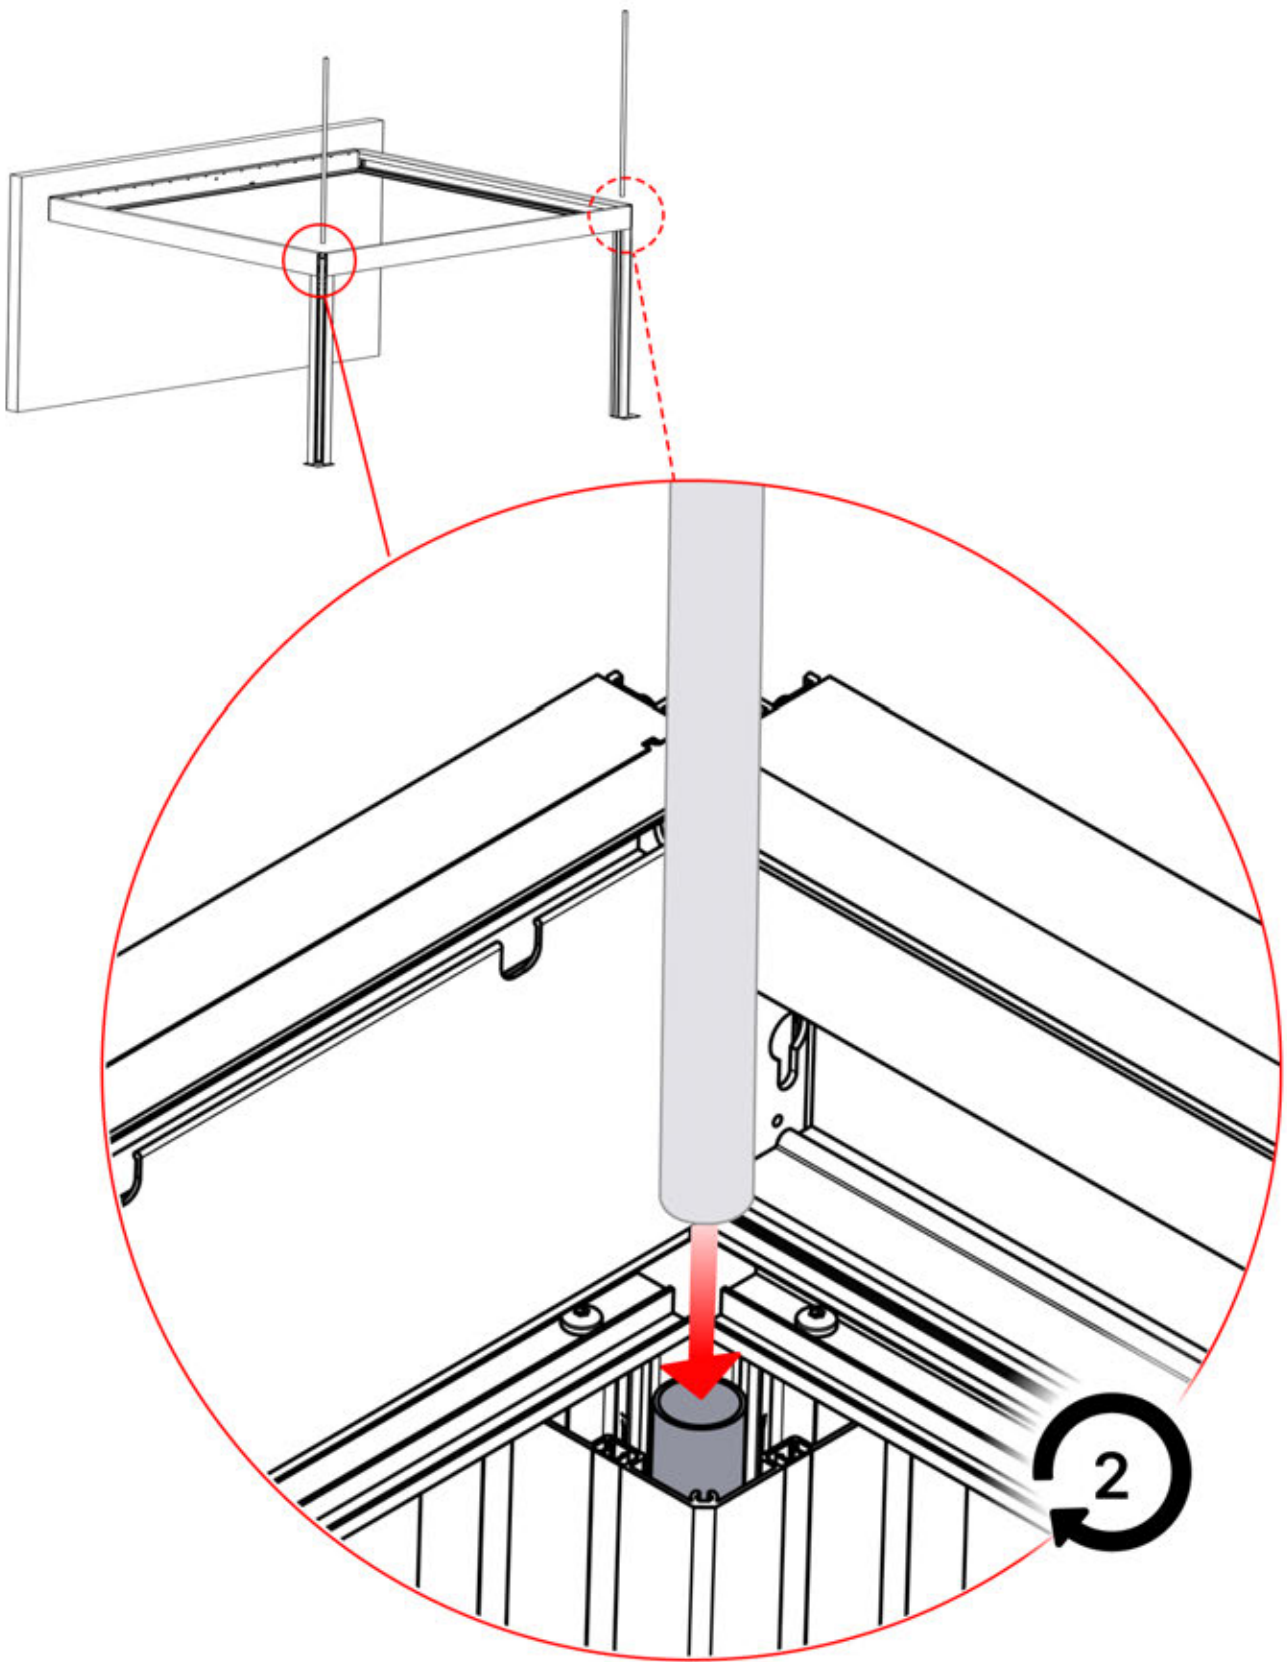

15

	6		PN-20000655
ANTHRACITE:	L246		8x
WHITE:	L250		
BLACK:	L248		

16

1

ANTHRACITE: C126
WHITE: C127
BLACK: C128

17

x1
PERGOLUX

6