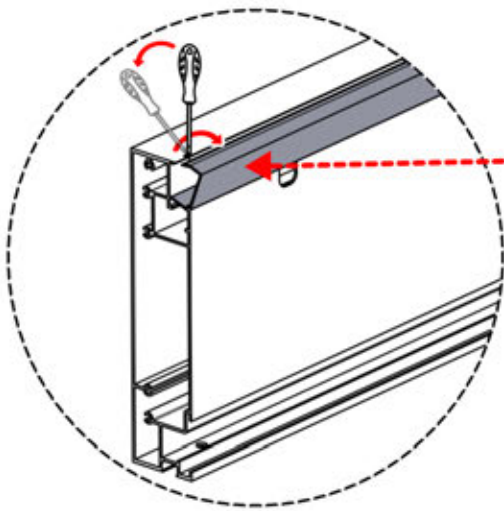

INFORMATION

x7
PERGOLUX

2

ANTHRACITE: B297
WHITE: B301
BLACK: B305

PN-200003525
1x

PN-200003527
2x

PN-200003503
1x