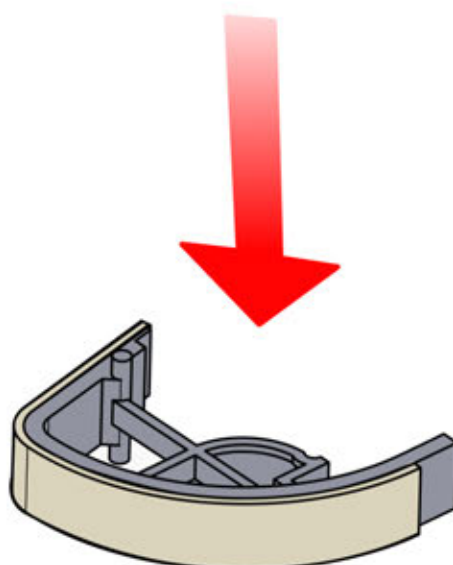

INFORMATION

Apply grease to part

6

ANTHRACITE: L240
WHITE: L244
BLACK: L242

PN-200003051

8x

PN-200003049

8x

PN-200003050

8x