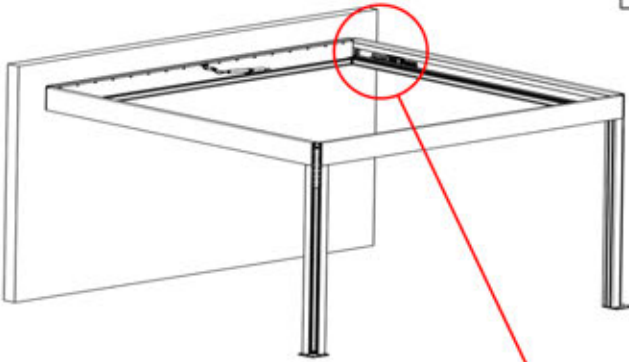

32

Connect grounding wire before connecting to power!

GROUNDING