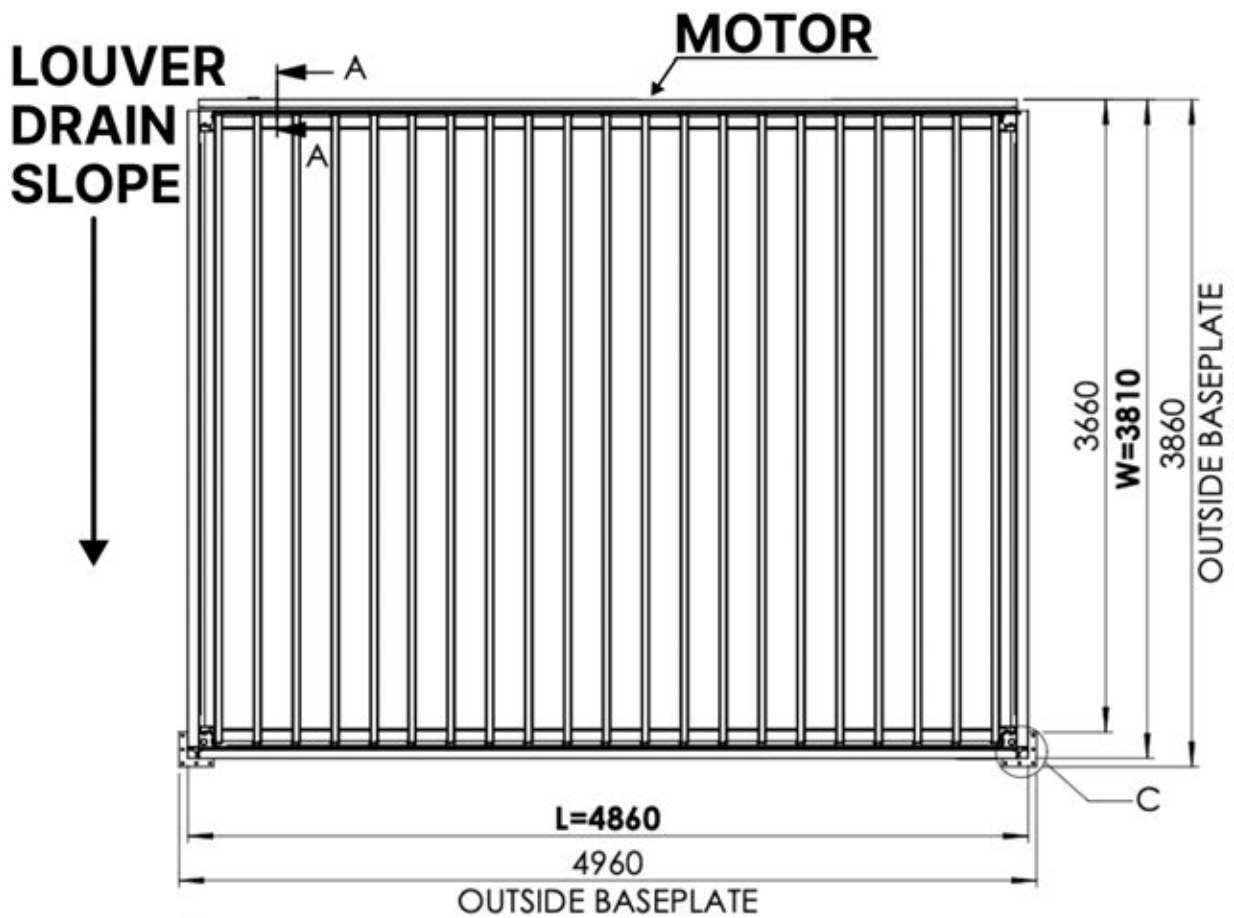

CONTROL BOX

[View Manual](#)

S4 PERGOLUX | PERGOLA PRO MAX WALLMOUNTED

4 x 5 M / 13' x 16'

4 × 5 M / 13' x 16'

INFORMATION

Are you installing a screen, slat wall or glass wall?

It is recommended to remove these Snapfit covers and clips now before installing the pergola.