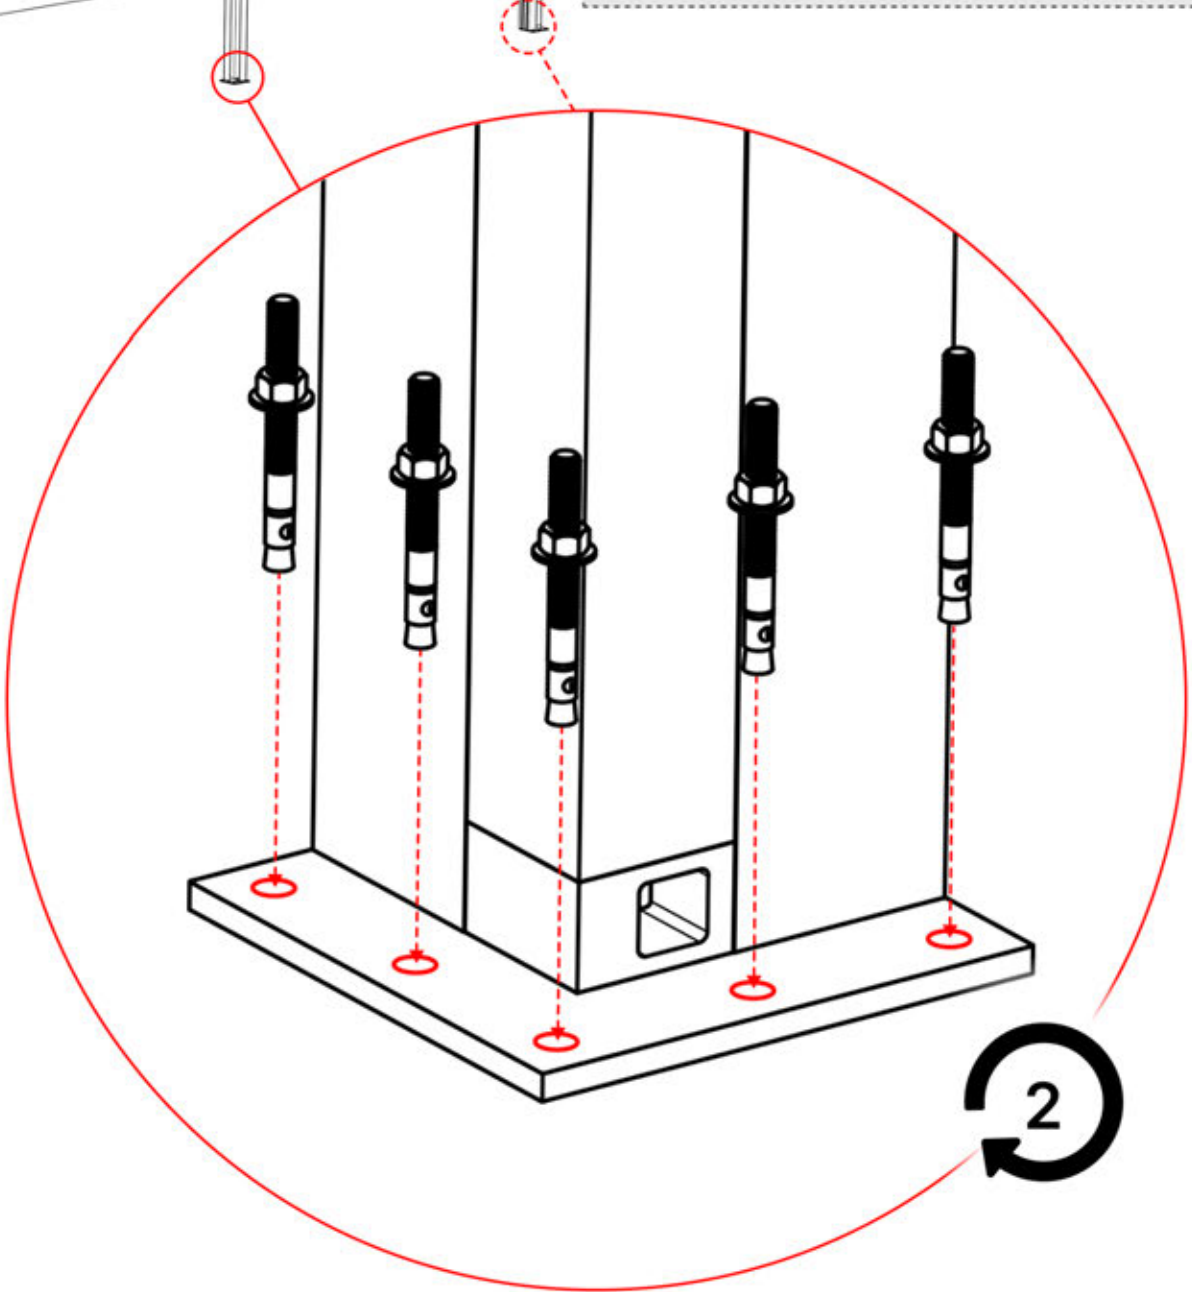

PN-200002318
18x

73

74

2

ANTHRACITE: B297
WHITE: B301
BLACK: B305

75

S4 PERGOLUX | PERGOLA PRO MAX WALLMOUNTED

4 X 5 M / 13' x 16'