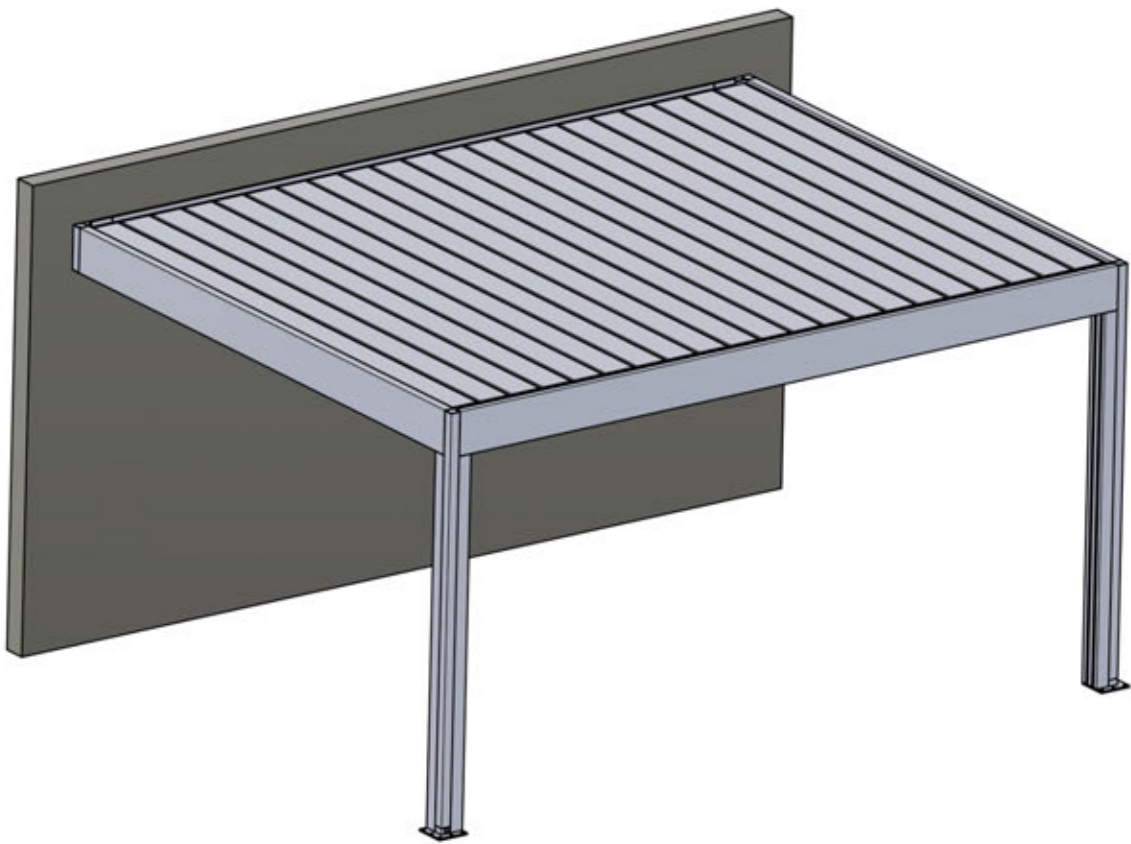

S4

PERGOLA

PRO MAX

4x5m/13'x16'
WALLMOUNTED

PERGOLUX

Type Approved
Regular
Production
Surveillance

www.tuv.com
ID 1111293124

INFORMATION