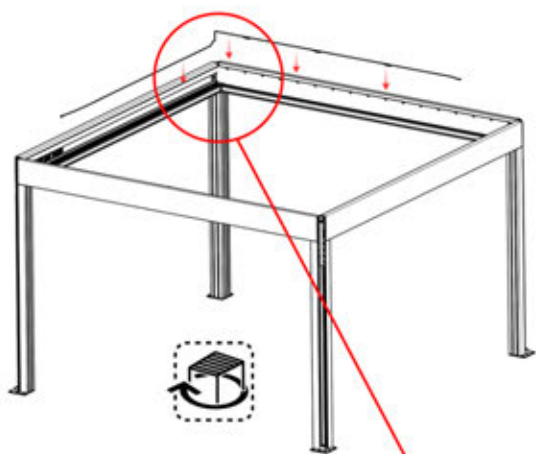

LED CABLE

6 LED HARNESS

39

6 LED HARNESS

40

41

 <p>CONTROL BOX</p>	S4	PN-200002683 5x
<p>! Keep the Matter Antenna wire free and do not tie them with LED and Motor wire</p>		PN-200002684 10x

42