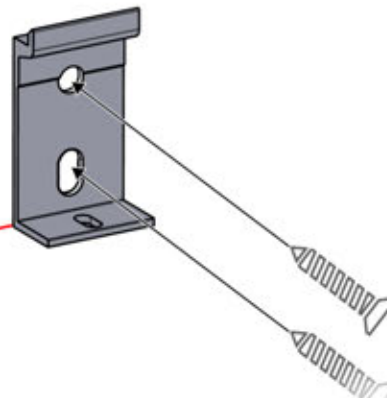

Install the first and last wall mount brackets (PN-PN-200002373) 3600 mm apart. Position the remaining brackets in between, ensuring they are evenly distributed.

4500mm