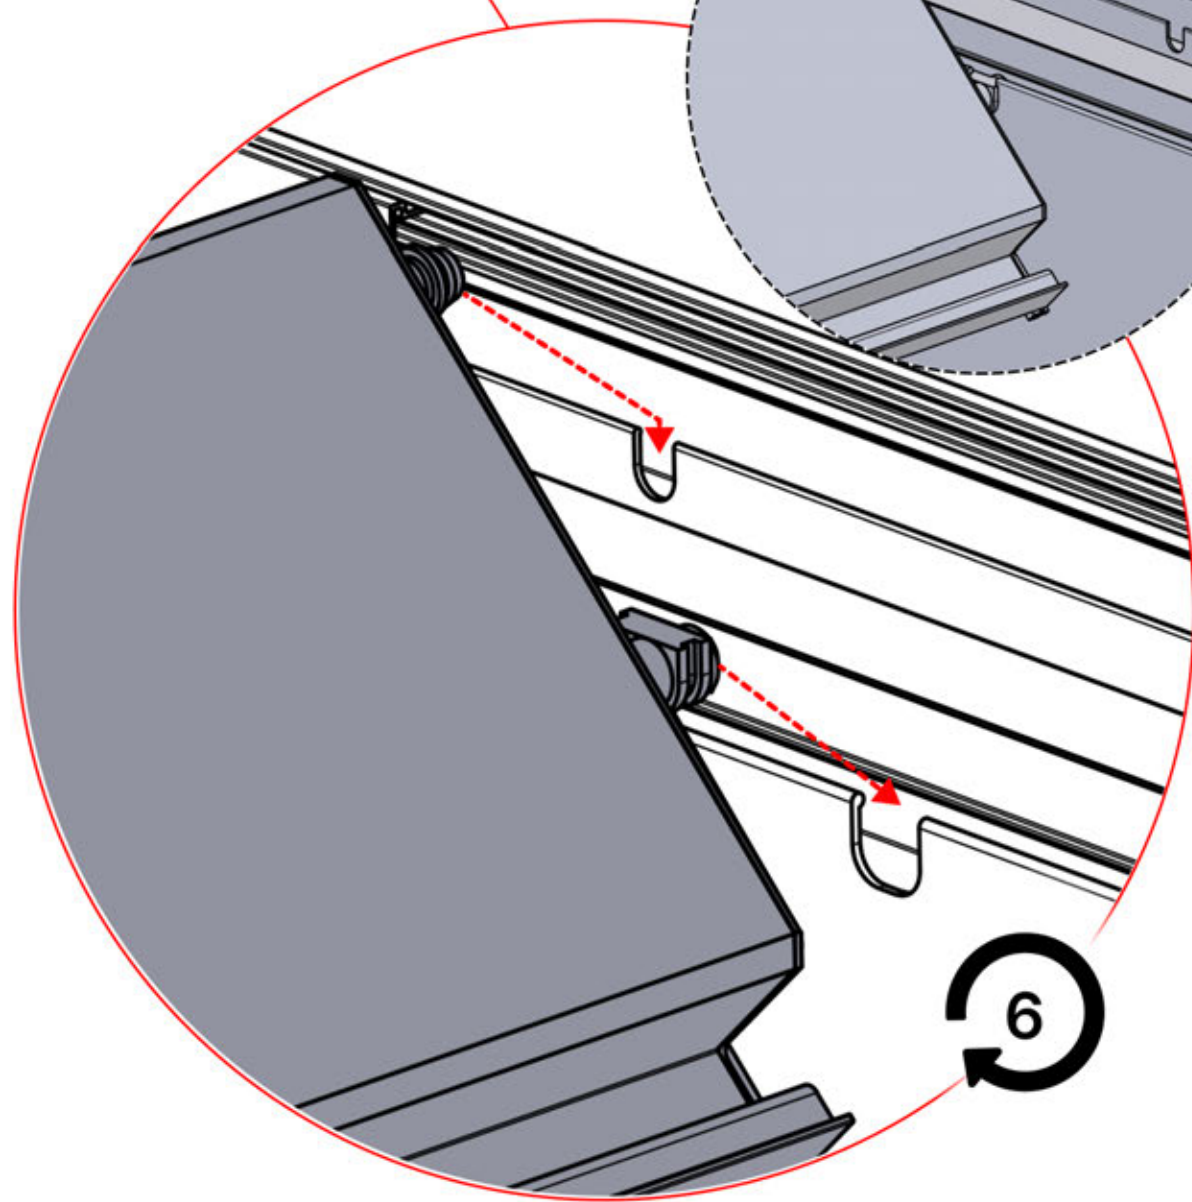

Connect the LED
cable to the 4-pin LED
wire

65

x3
PERGOLUX
PERGOLUX
PERGOLUX

5

ANTHRACITE: L258
WHITE: L262
BLACK: L260

PN-200002365
6x

66

 x1 PERGOLUX	4	 PN-200002367 13x
ANTHRACITE: L270 WHITE: L274 BLACK: L272		
 x3 PERGOLUX PERGOLUX PERGOLUX	5	 x1 PERGOLUX
ANTHRACITE: L258 WHITE: L262 BLACK: L260		
		6
		ANTHRACITE: L246 WHITE: L250 BLACK: L248