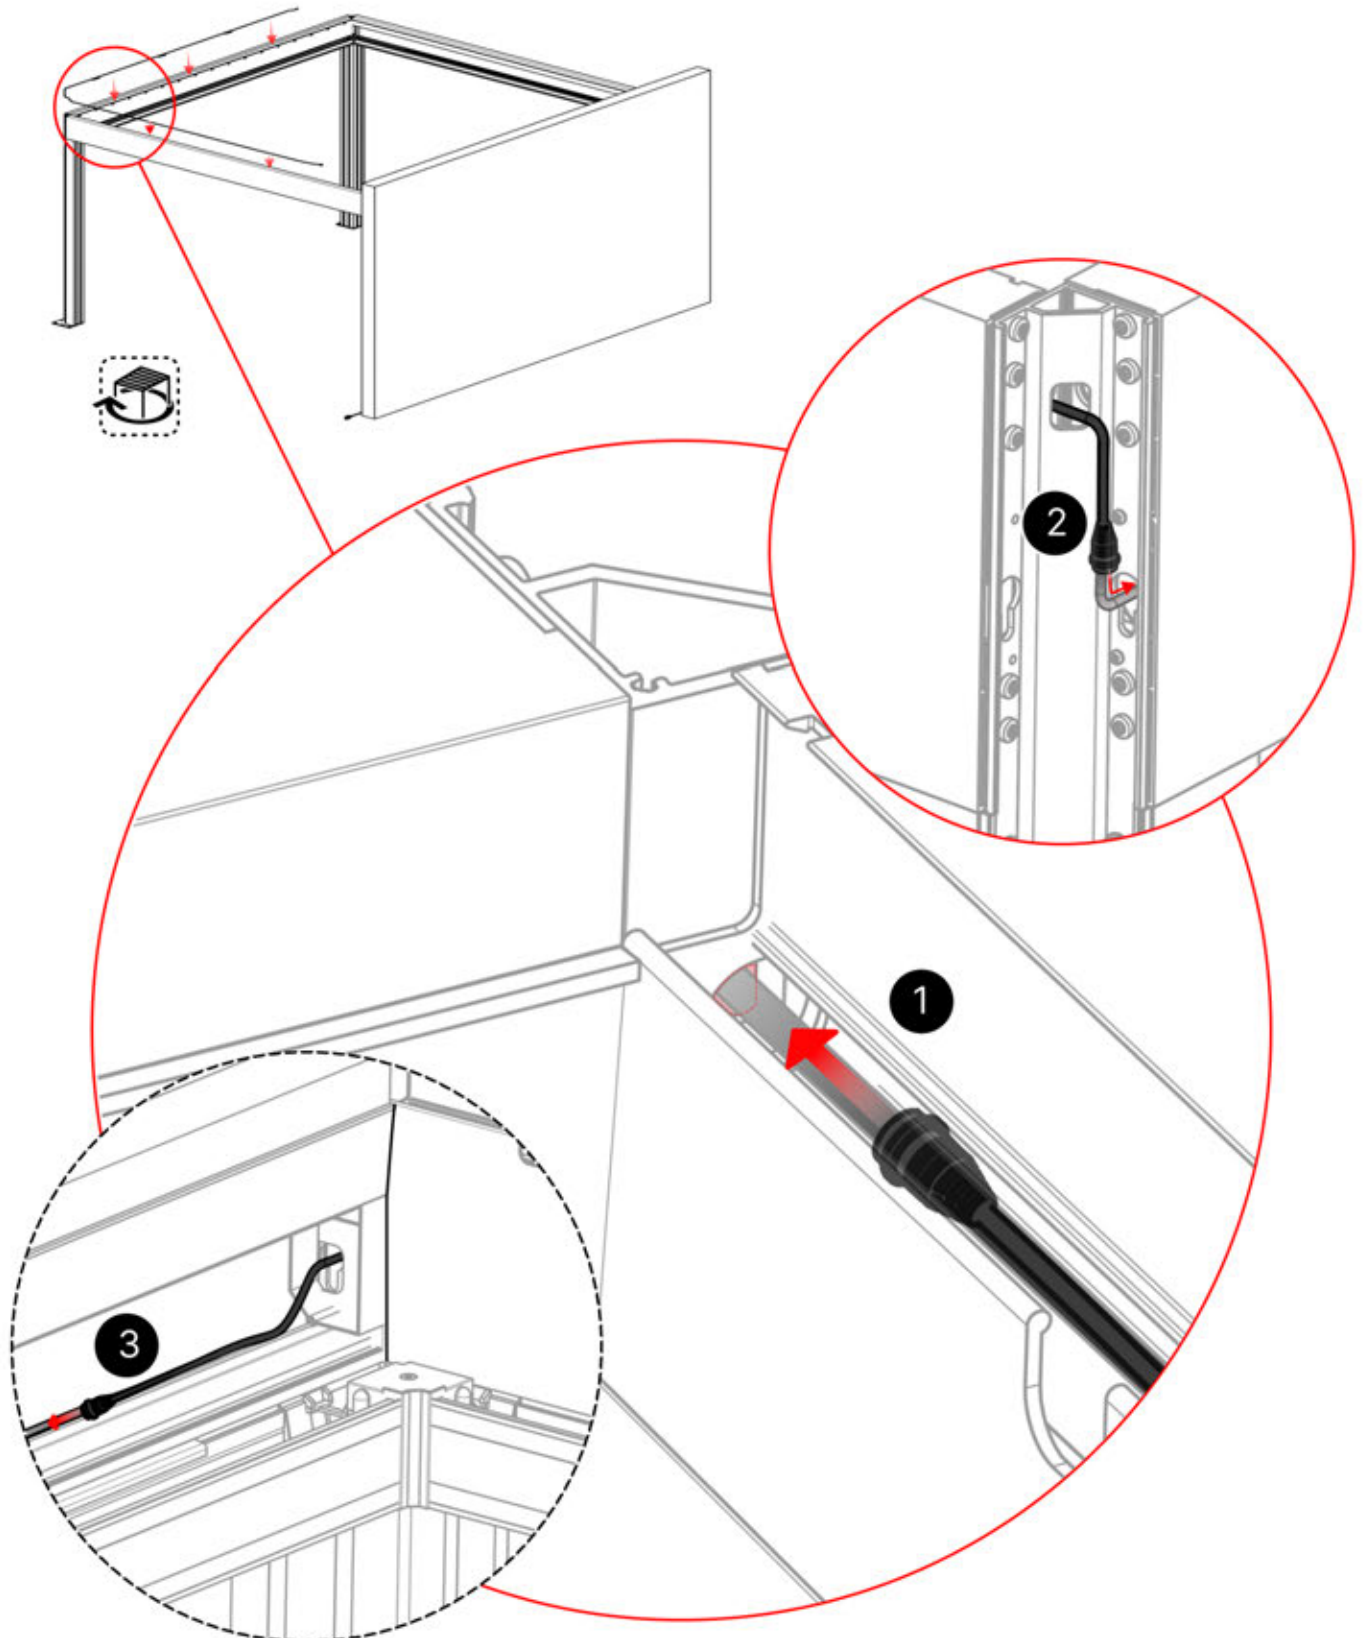

LED CABLE

6 LED HARNESS

39

6 LED HARNESS

40

41

 <p>CONTROL BOX</p>	S4	PN-200002683 5x
<p>! Keep the Matter Antenna wire free and do not tie them with LED and Motor wire</p>		PN-200002684 10x

42