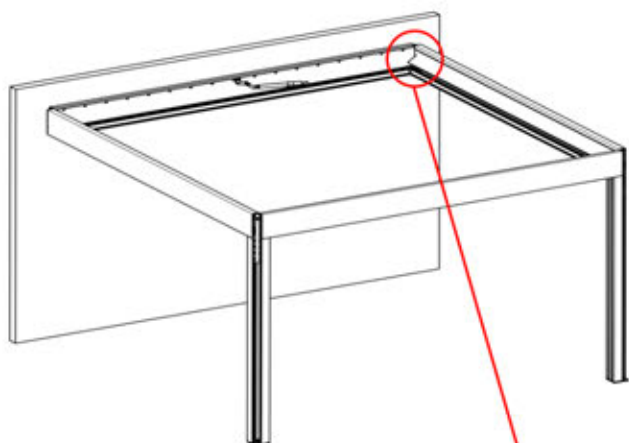

!
Route the Matter
Antenna and place it
below the highlighted
part(PN-200002329).

43

3

ANTHRACITE: B314
WHITE: B316
BLACK: B318

2

INFORMATION

44

45