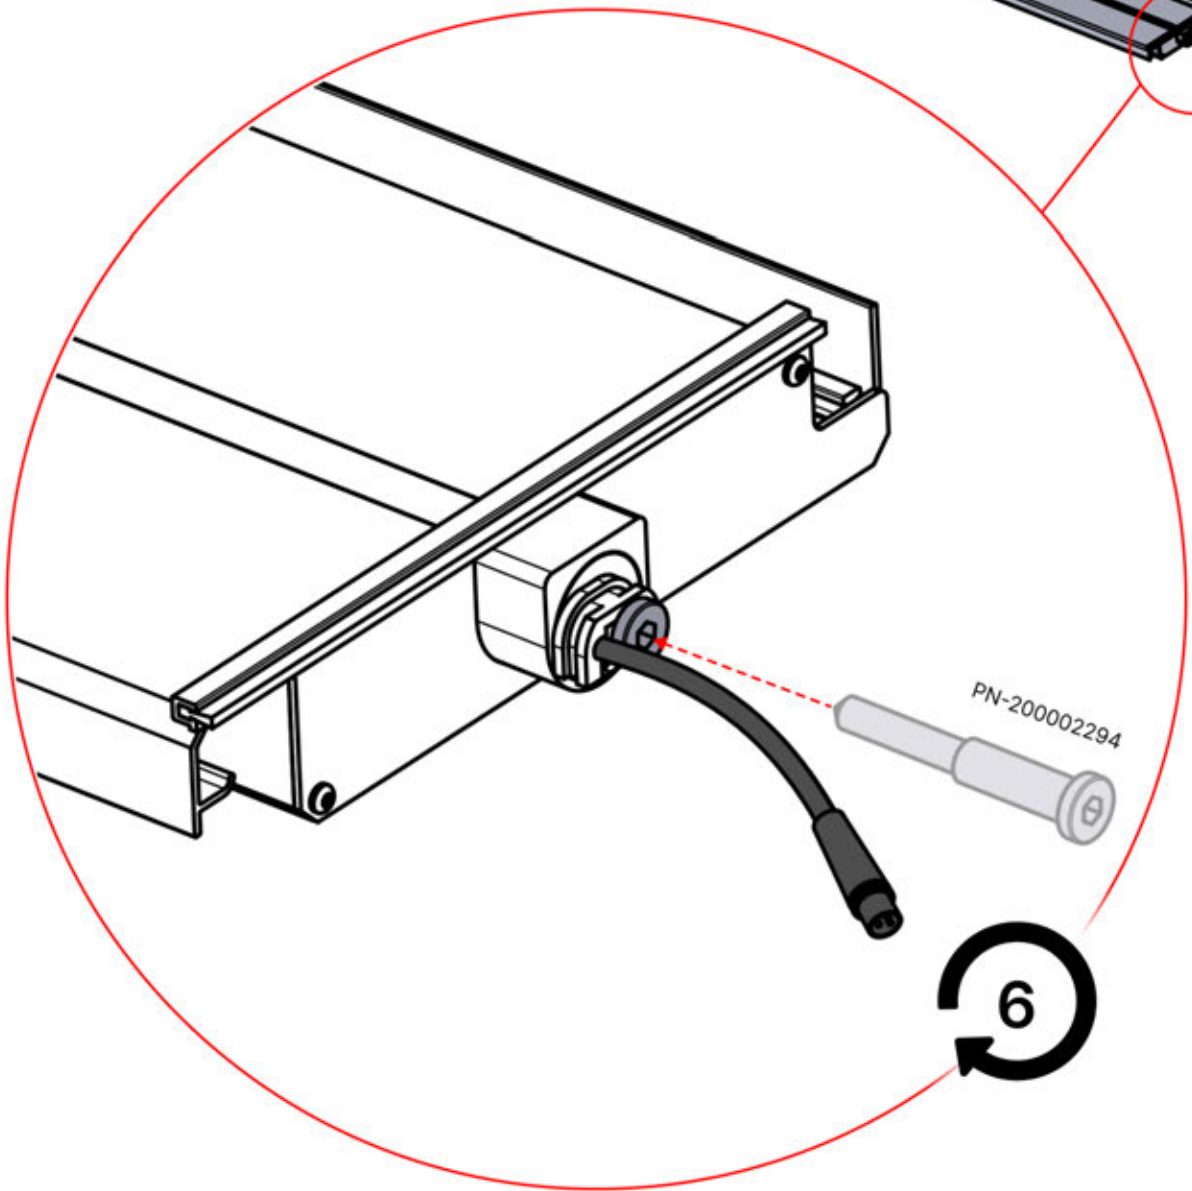

55

x3
PERGOLUX
PERGOLUX
PERGOLUX

5

ANTHRACITE: L258
WHITE: L262
BLACK: L260

PN-200002365
6x