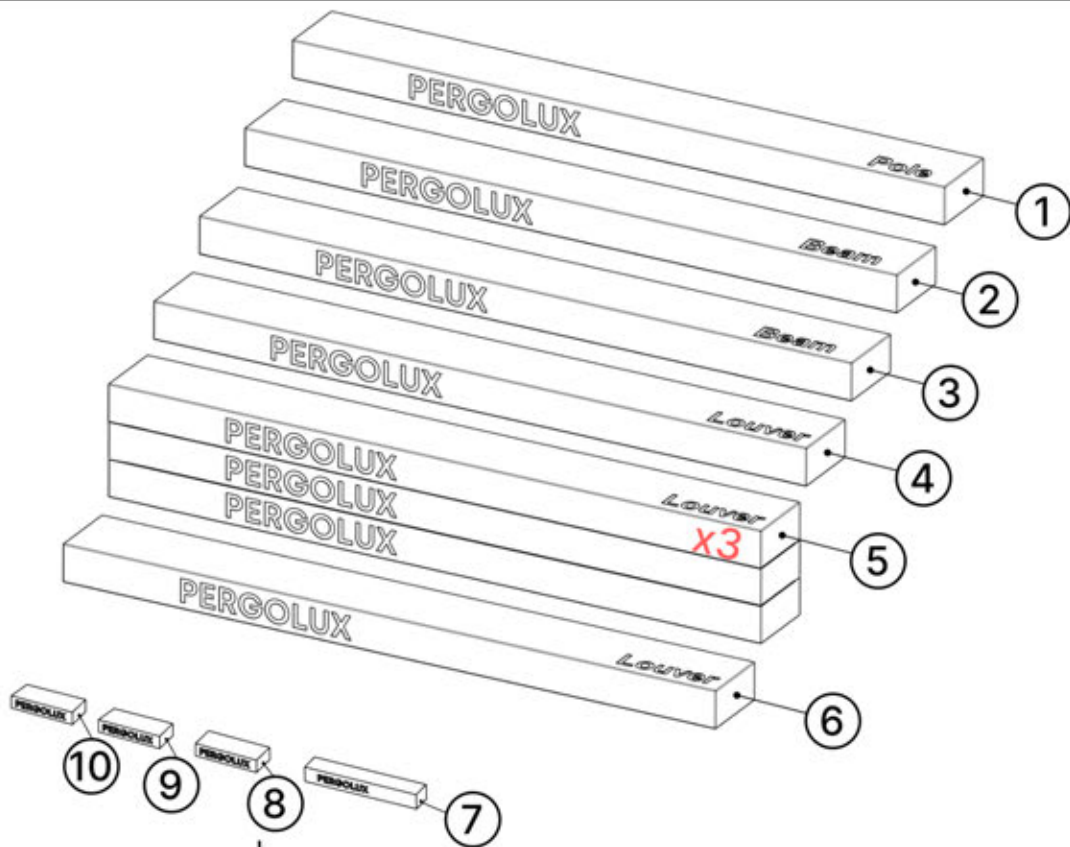

INFORMATION

3mm, 4mm, 5mm

TX15, TX20, TX25, TX30

PACKAGE OVERVIEW

ORDER	ANTHRACITE	WHITE	L 250
①	C126	C127	C128
②	B297	B301	B305
③	B314	B316	B318
④	L270	L274	L272
⑤	L258	L262	L260
⑥	L246	L250	L248
⑦	ELECTRIC MOTOR		
⑧	CONTROL BOX		
⑨	POWER CABLE		
⑩	LED BOX		