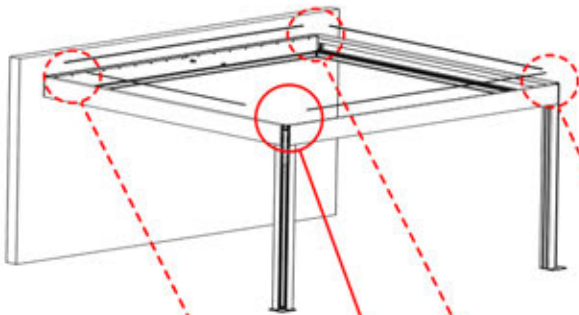

x1
PERGOLUX

ANTHRACITE: B314
WHITE: B316
BLACK: B318

2

x1
PERGOLUX

ANTHRACITE: B297
WHITE: B301
BLACK: B305

PN-200003597
2x

PN-200002490
2x

INFORMATION