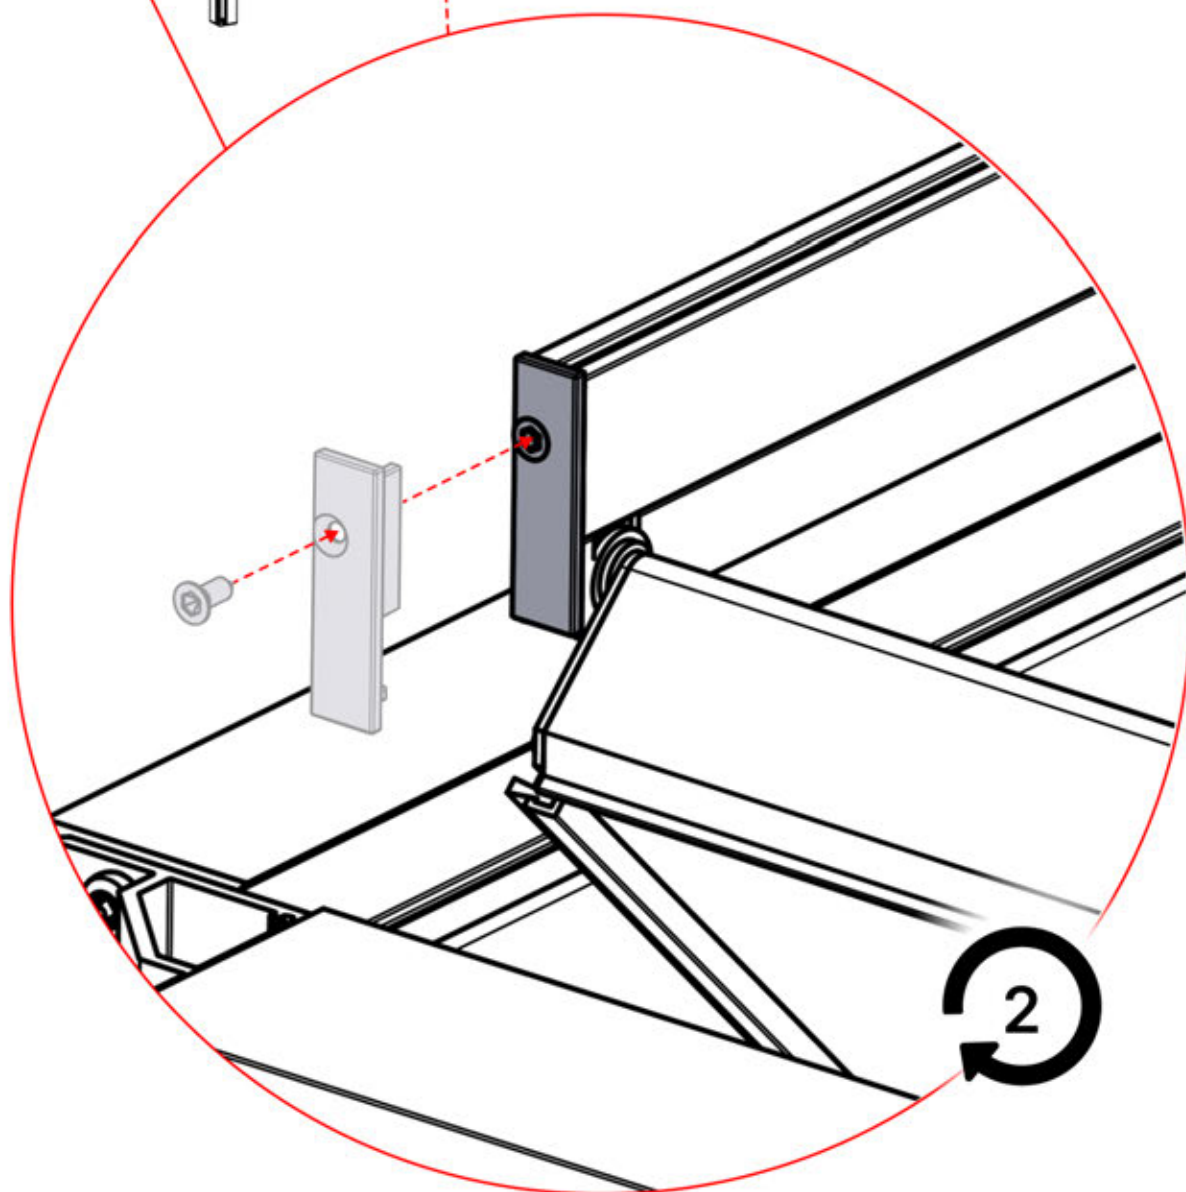

68

x1
FERGOLUX

6

ANTHRACITE: L246
WHITE: L250
BLACK: L248

PN-200003030
1x

PN-200003031
1x

PN-200001207
2x

4.2x12