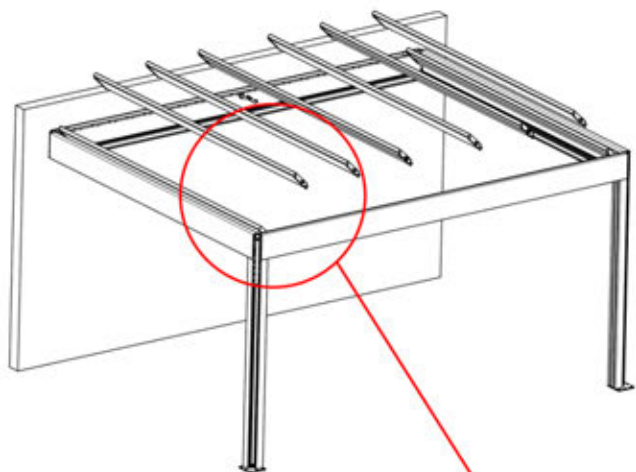

Connect the LED
cable to the 4-pin LED
wire

65

x3
PERGOLUX
PERGOLUX
PERGOLUX

5

ANTHRACITE: L258
WHITE: L262
BLACK: L260

PN-200002365
6x

66

 x1 PERGOLUX	4	 PN-200002367 13x
ANTHRACITE: L270 WHITE: L274 BLACK: L272		
 x3 PERGOLUX PERGOLUX PERGOLUX	5	 x1 PERGOLUX
ANTHRACITE: L258 WHITE: L262 BLACK: L260		
		6
		ANTHRACITE: L246 WHITE: L250 BLACK: L248