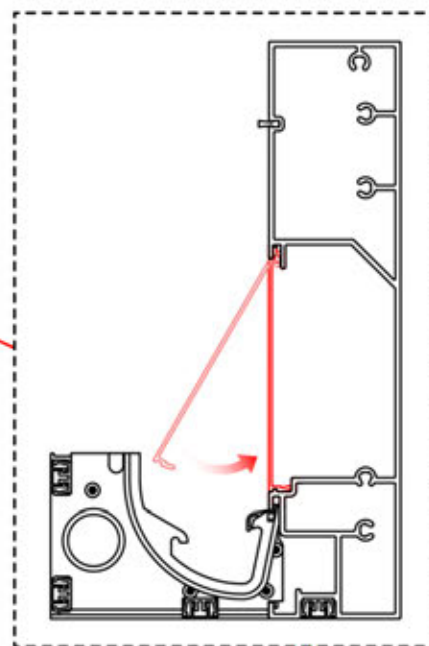

43

3

ANTHRACITE: B314
WHITE: B316
BLACK: B318

2