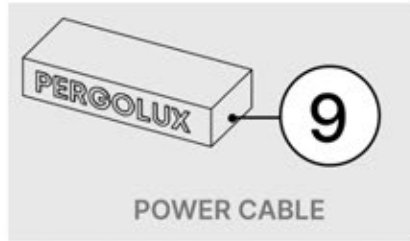

31

!
Control Box can be
installed on
Preferred W BEAM