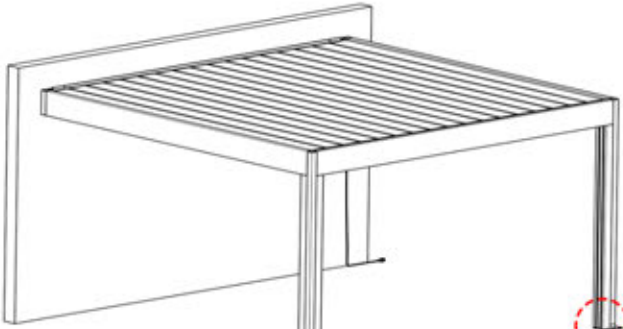

PN-200002318
18x

73

74

2

ANTHRACITE: B297
WHITE: B301
BLACK: B305

75

S4 PERGOLUX | PERGOLA PRO MAX WALLMOUNTED

4 X 5 M / 13' x 16'