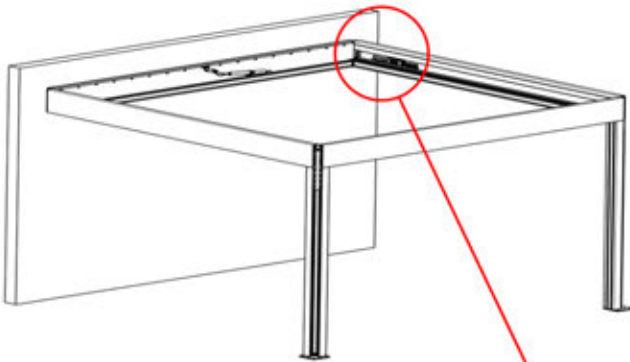

!
Power Cable can be
routed through all
the Poles.