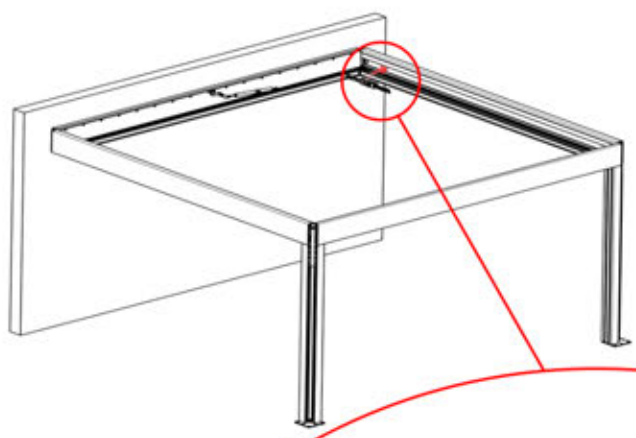

31

!
Control Box can be
installed on
Preferred W BEAM