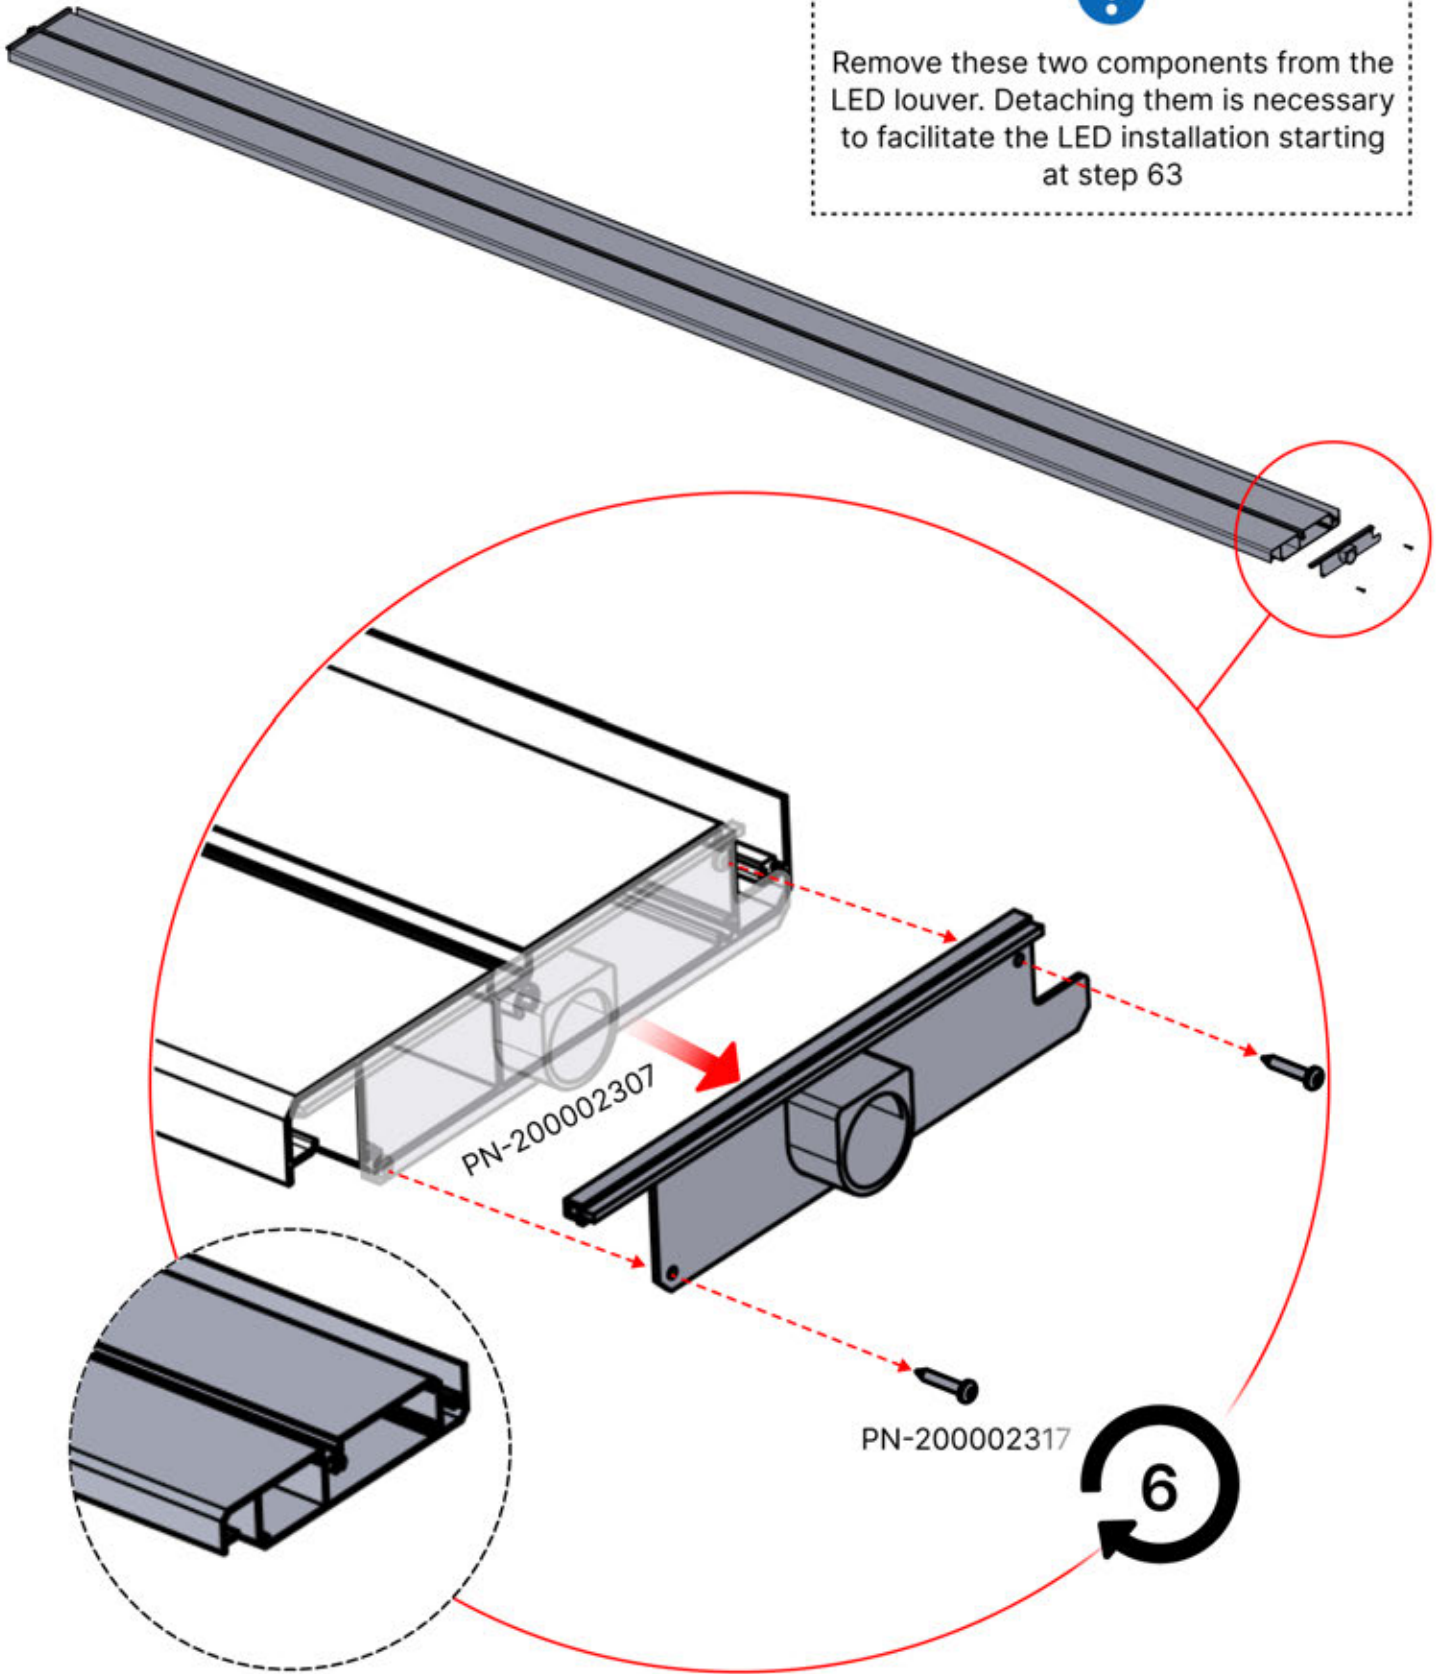

5

ANTHRACITE: L258
WHITE: L262
BLACK: L260

 PN-200002365
6x

Remove these two components from the LED louver. Detaching them is necessary to facilitate the LED installation starting at step 63

48

x3
PERGOLUX
PERGOLUX
PERGOLUX