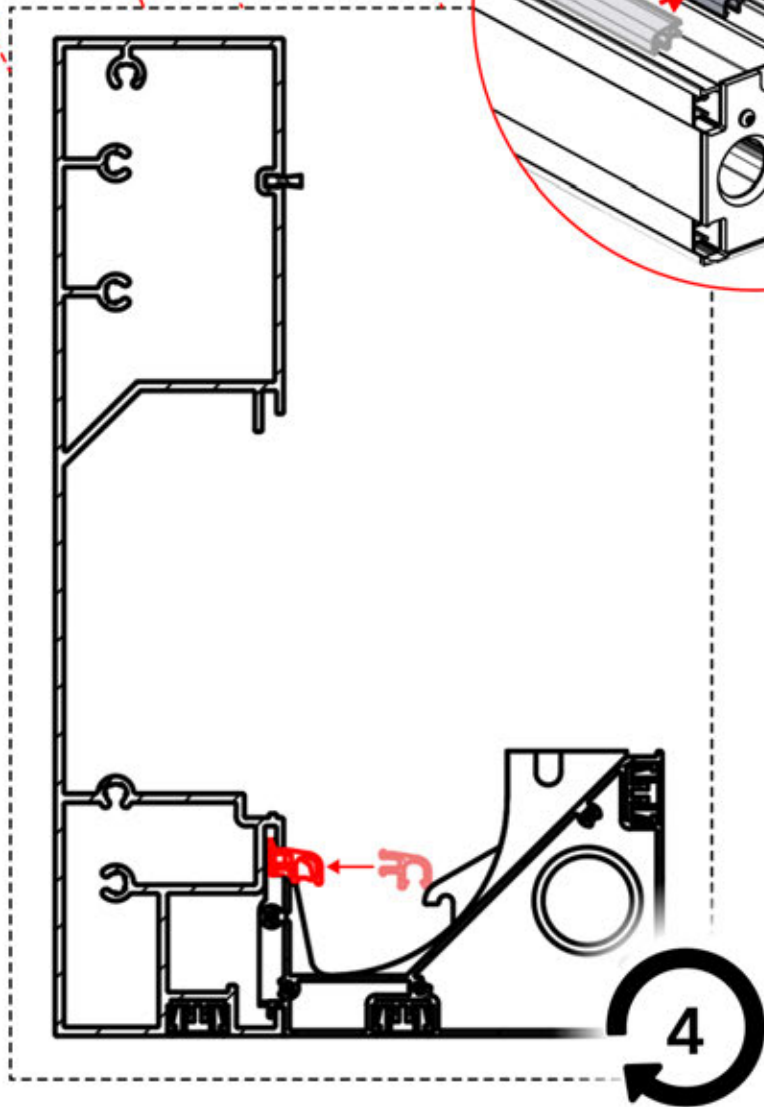

x1
PERGOLUX

ANTHRACITE: B314
WHITE: B316
BLACK: B318

2

x1
PERGOLUX

ANTHRACITE: B297
WHITE: B301
BLACK: B305

PN-200003597
2x

PN-200002490
2x

INFORMATION