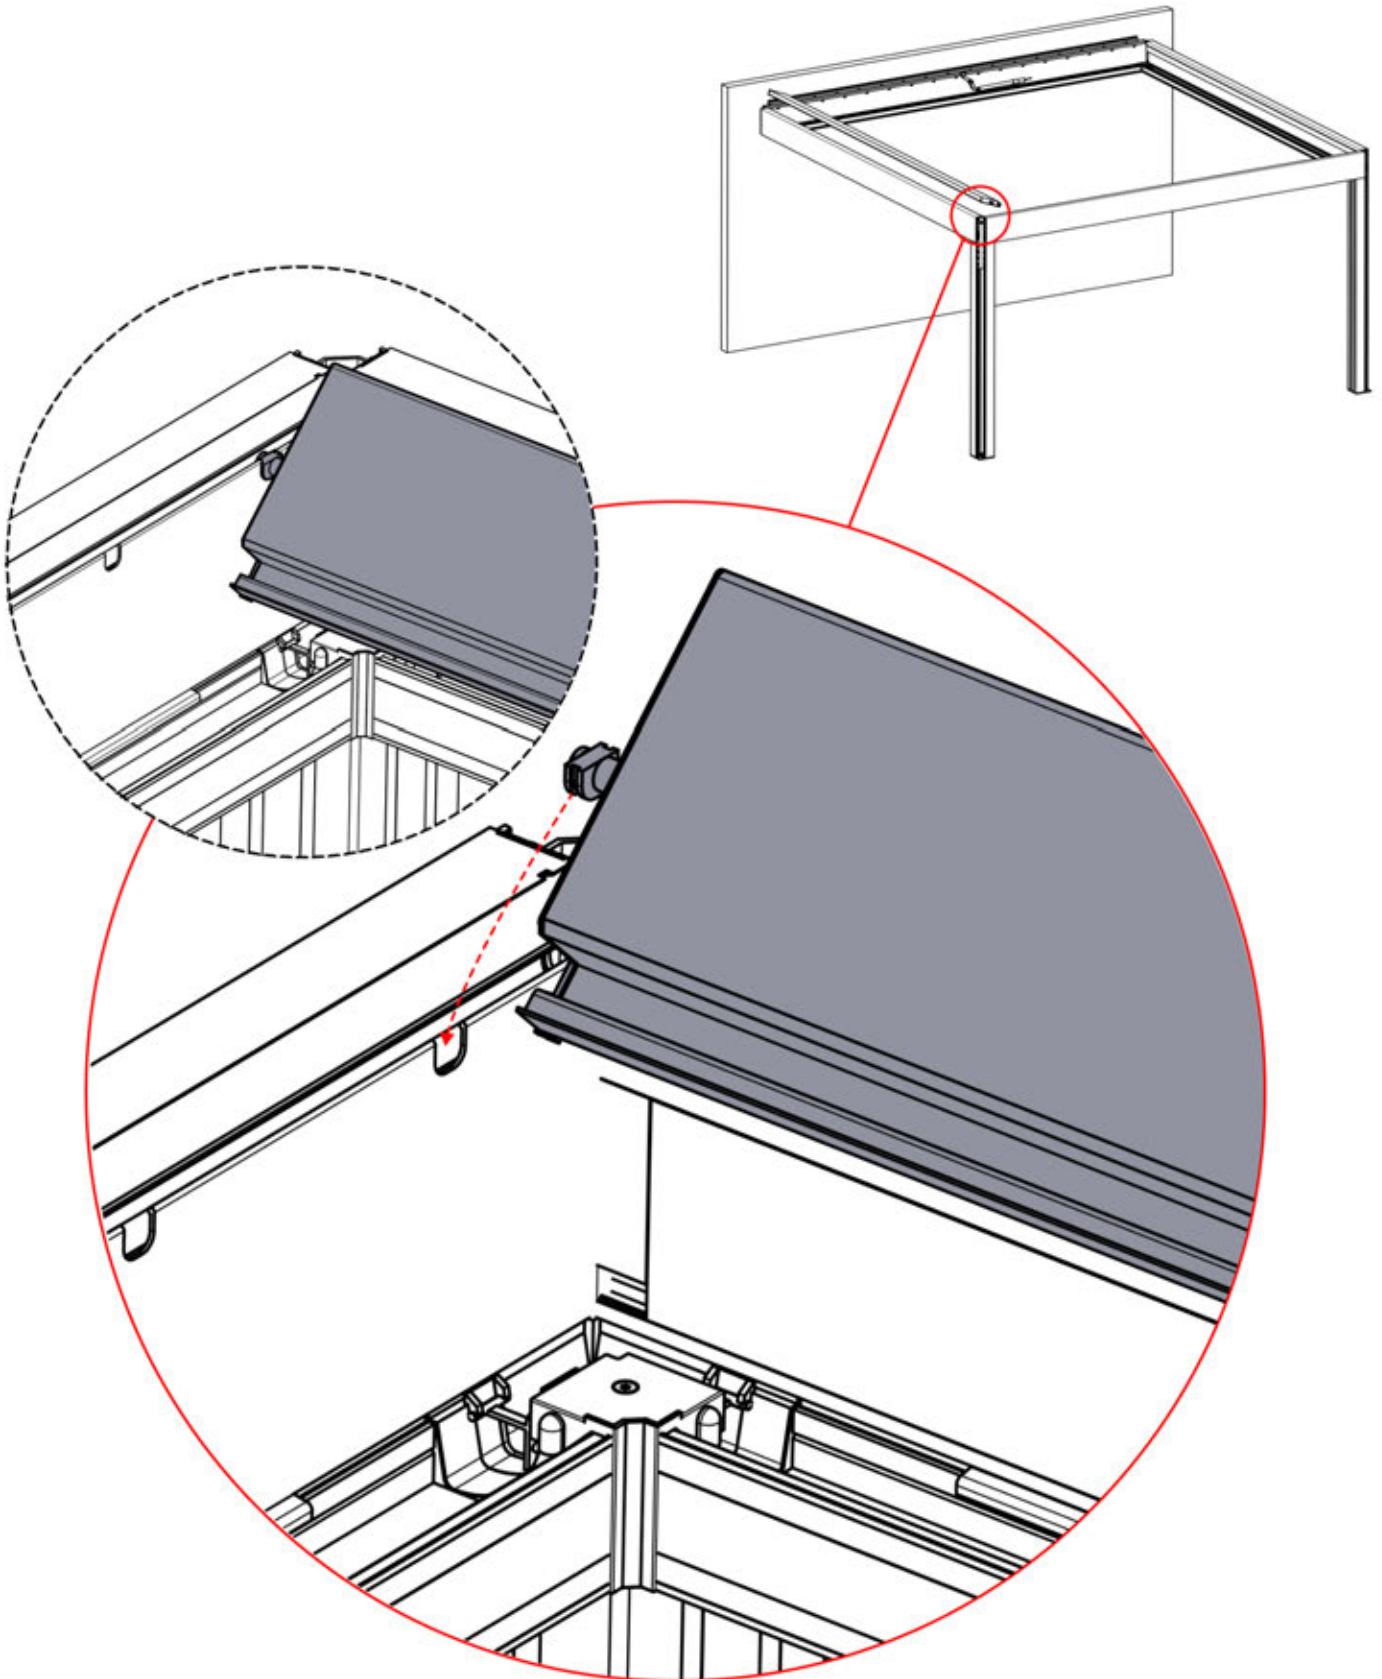

58

	4		PN-200002363 1x
ANTHRACITE:	L270		
WHITE:	L274		
BLACK:	L272