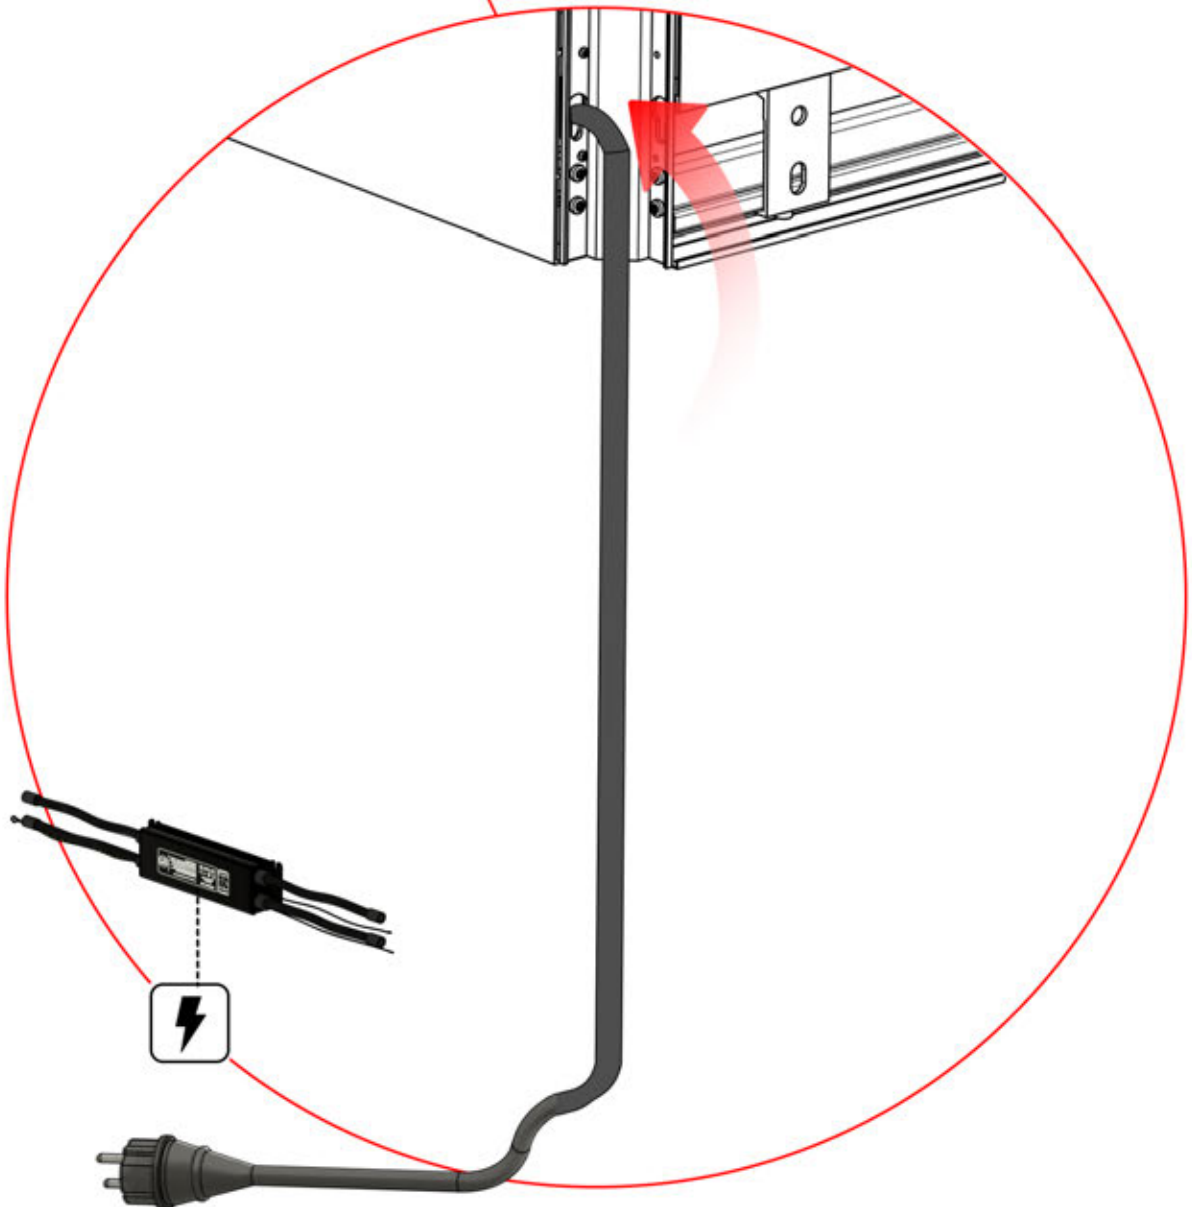

!
Power Cable can be
routed through all
the Poles.