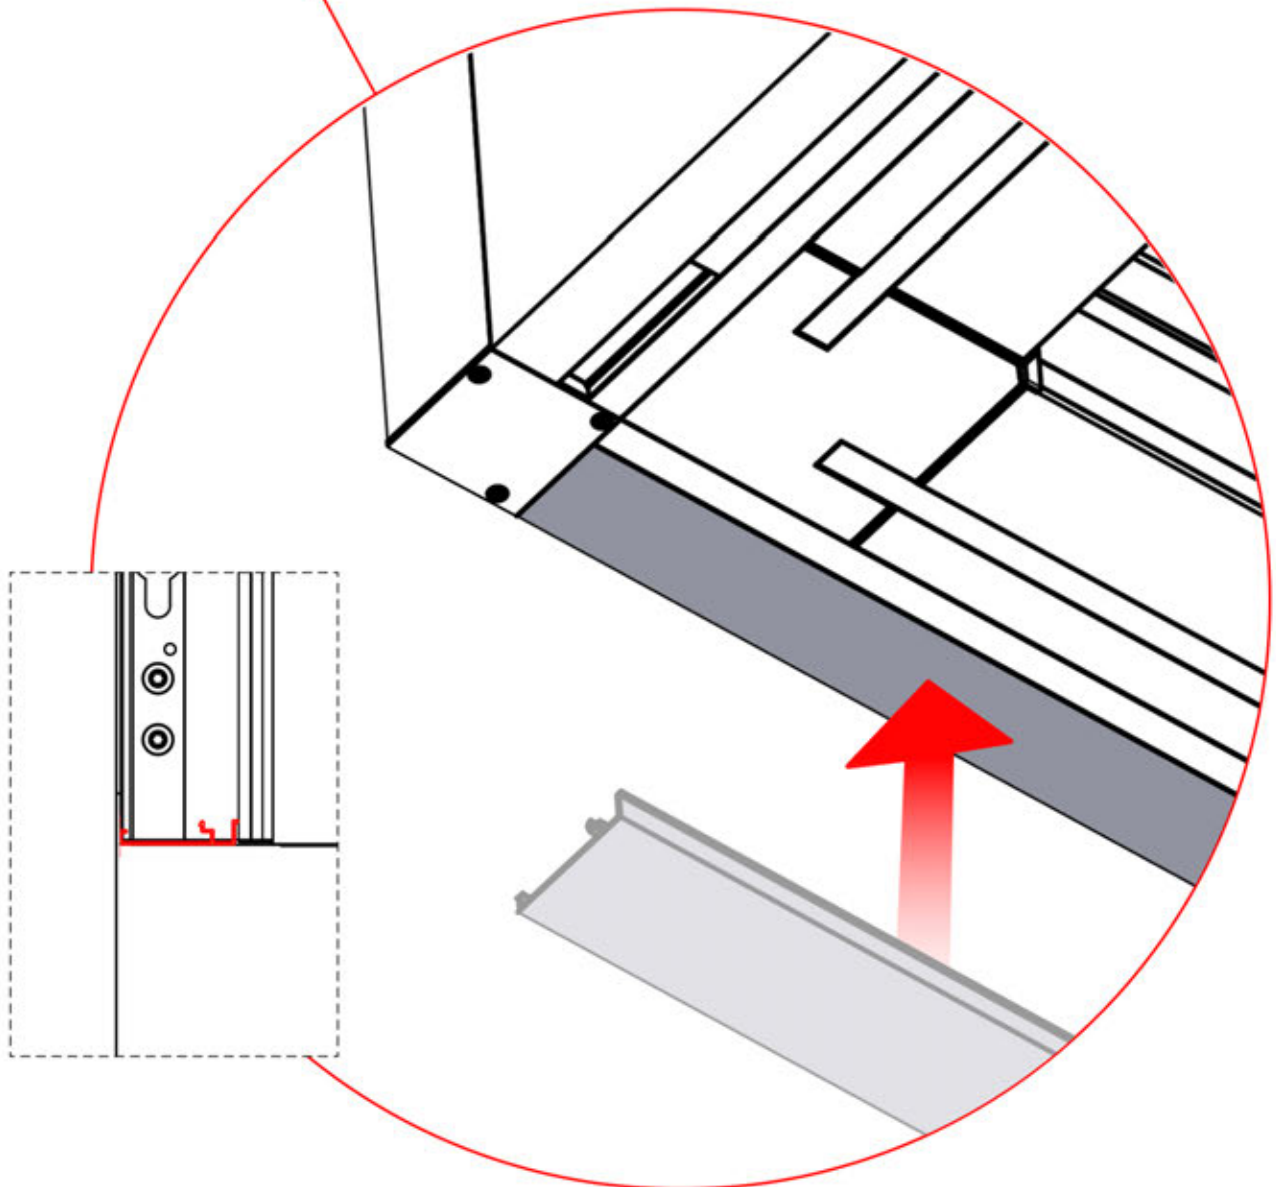

PN-200002318
18x

73

74

2

ANTHRACITE: B297
WHITE: B301
BLACK: B305

75

S4 PERGOLUX | PERGOLA PRO MAX WALLMOUNTED

4 X 5 M / 13' x 16'