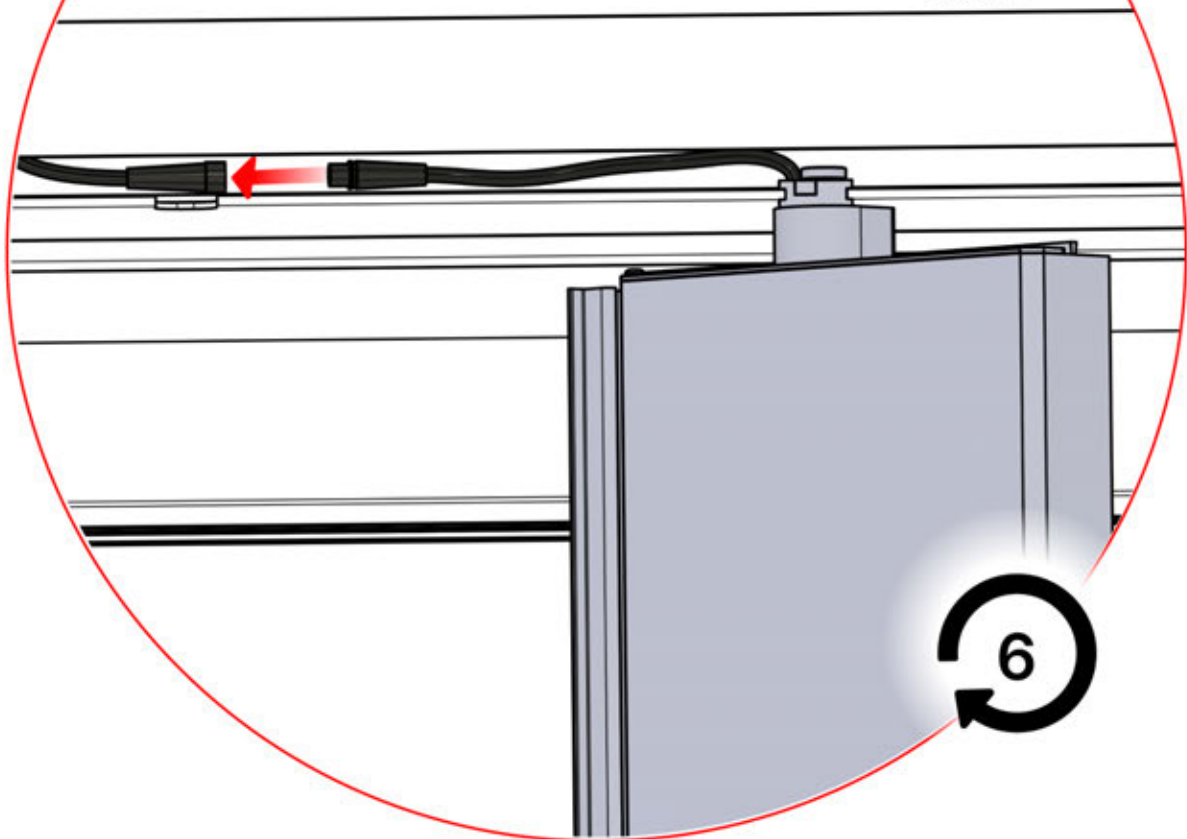

Connect the LED
cable to the 4-pin LED
wire

65

x3
PERGOLUX
PERGOLUX
PERGOLUX

5

ANTHRACITE: L258
WHITE: L262
BLACK: L260

PN-200002365
6x

66

 x1 PERGOLUX	4	 PN-200002367 13x
ANTHRACITE: L270 WHITE: L274 BLACK: L272		
 x3 PERGOLUX PERGOLUX PERGOLUX	5	 x1 PERGOLUX
ANTHRACITE: L258 WHITE: L262 BLACK: L260		
		6
		ANTHRACITE: L246 WHITE: L250 BLACK: L248