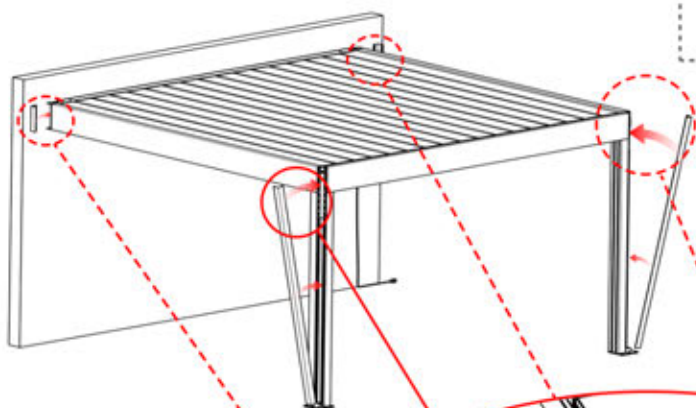

 PN-200002911
2x

71

x1
PERGOLUX

1

ANTHRACITE: C126
WHITE: C127
BLACK: C128

PN-200002301
4x

3

2