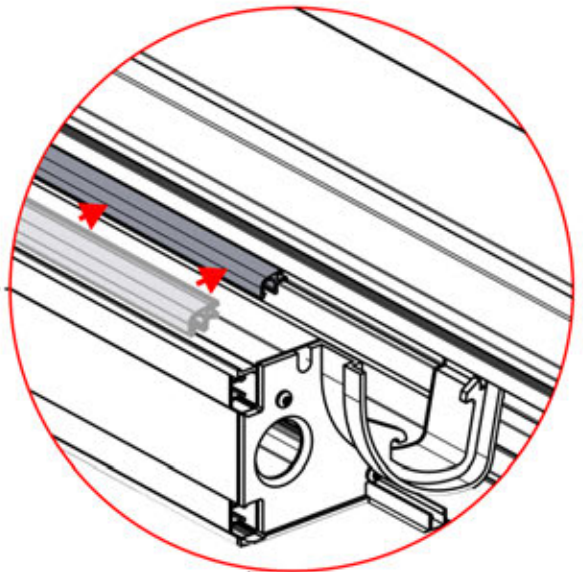

x1
PERGOLUX

ANTHRACITE: B314
WHITE: B316
BLACK: B318

2

x1
PERGOLUX

ANTHRACITE: B297
WHITE: B301
BLACK: B305

PN-200003597
2x

PN-200002490
2x

INFORMATION