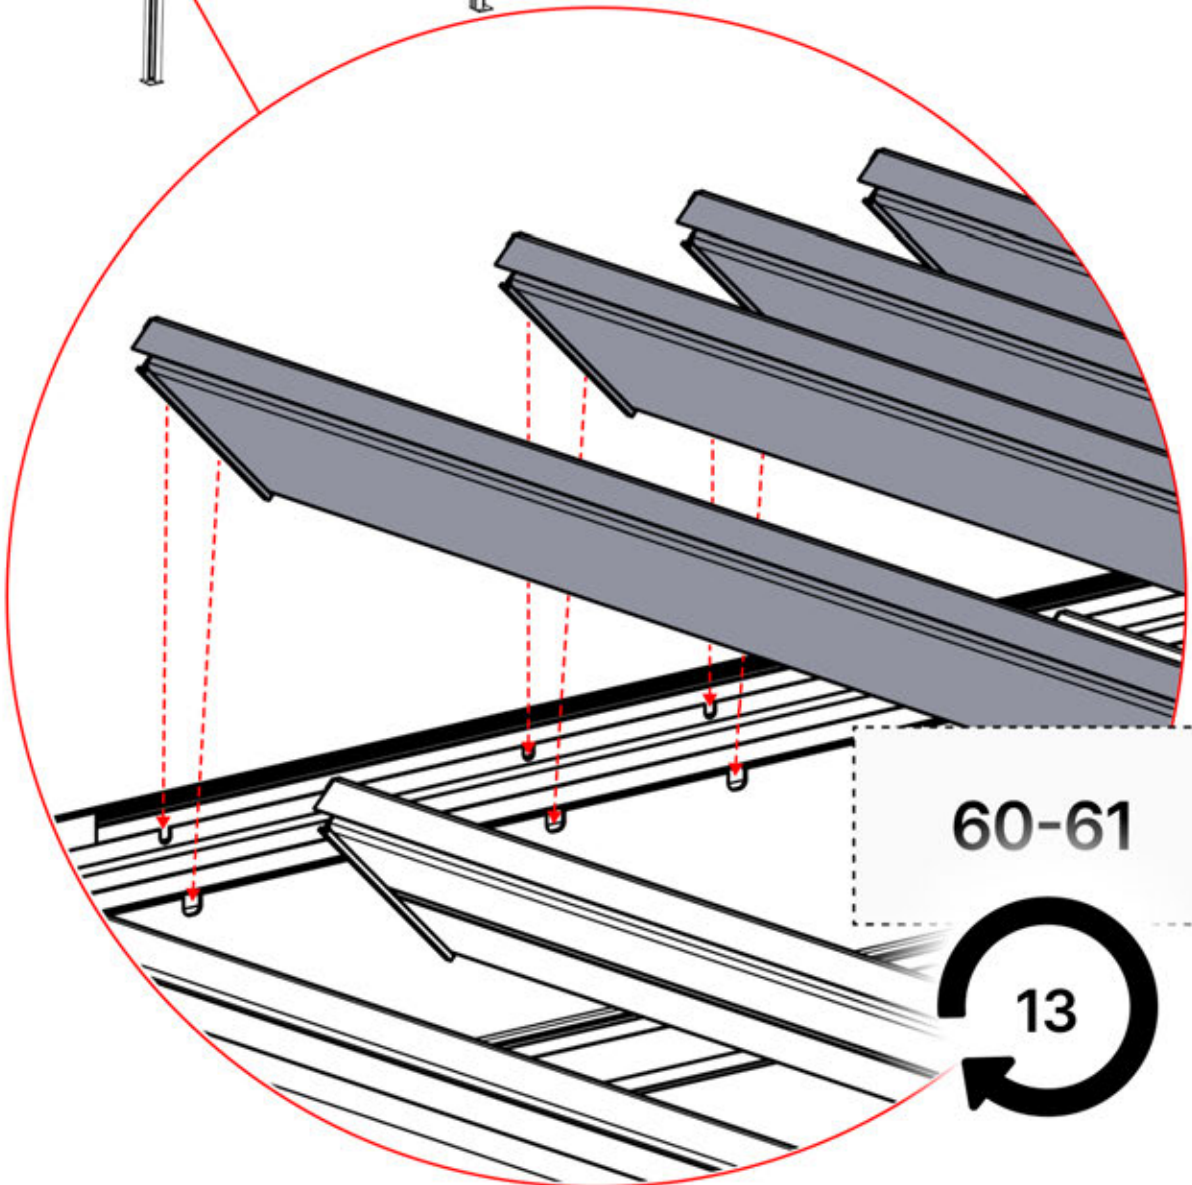

Connect the LED
cable to the 4-pin LED
wire

65

x3
PERGOLUX
PERGOLUX
PERGOLUX

5

ANTHRACITE: L258
WHITE: L262
BLACK: L260

PN-200002365
6x

66

 x1 PERGOLUX	4	 PN-200002367 13x
ANTHRACITE: L270 WHITE: L274 BLACK: L272		
 x3 PERGOLUX PERGOLUX PERGOLUX	5	 x1 PERGOLUX
ANTHRACITE: L258 WHITE: L262 BLACK: L260		
		6
		ANTHRACITE: L246 WHITE: L250 BLACK: L248