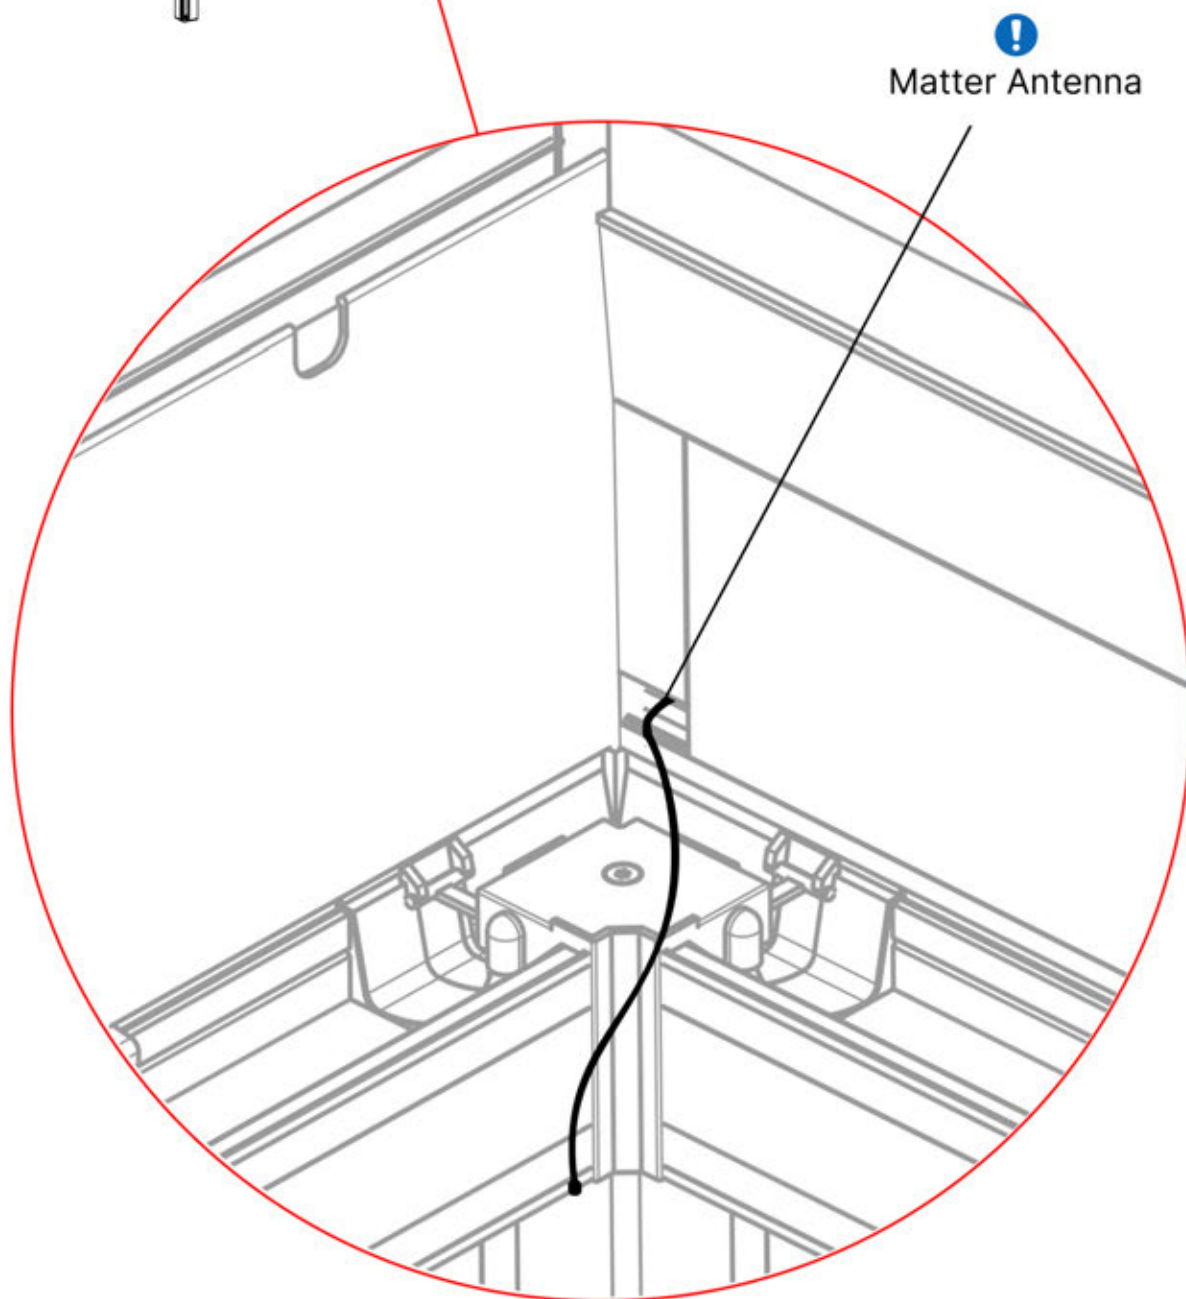

INFORMATION