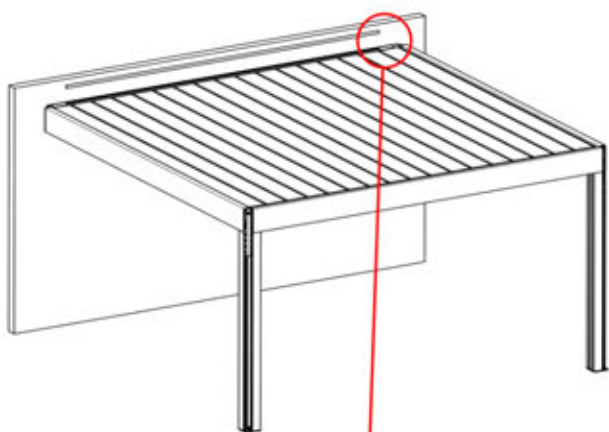

67

x1
PERGOLUX

2

ANTHRACITE: B297
WHITE: B301
BLACK: B305

PN-200002493
1x