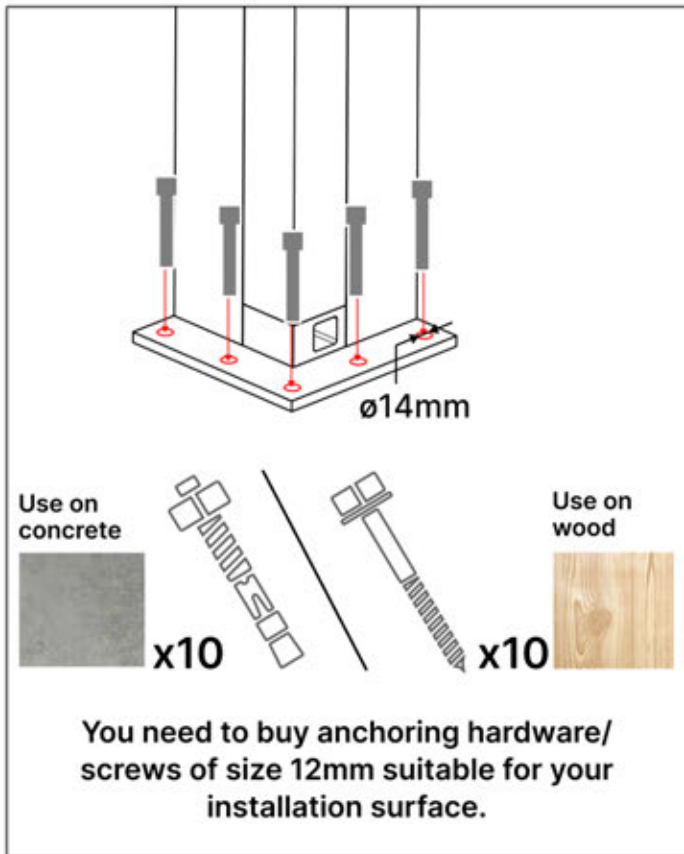

Resistance to wind loads: Class6(EN13561)

SYMBOL EXPLANATION

Indicates the outside of the pergola structure.

This step may require extra force.

Indicates the inside of the pergola structure.

Key information to follow during installation.

Do not use a regular hammer, as it may cause damage.

Align slats according to sunlight direction for optimal shading.

AC Input

Repeat this step as many times as the number indicates

Motor

Turn around

INFORMATION