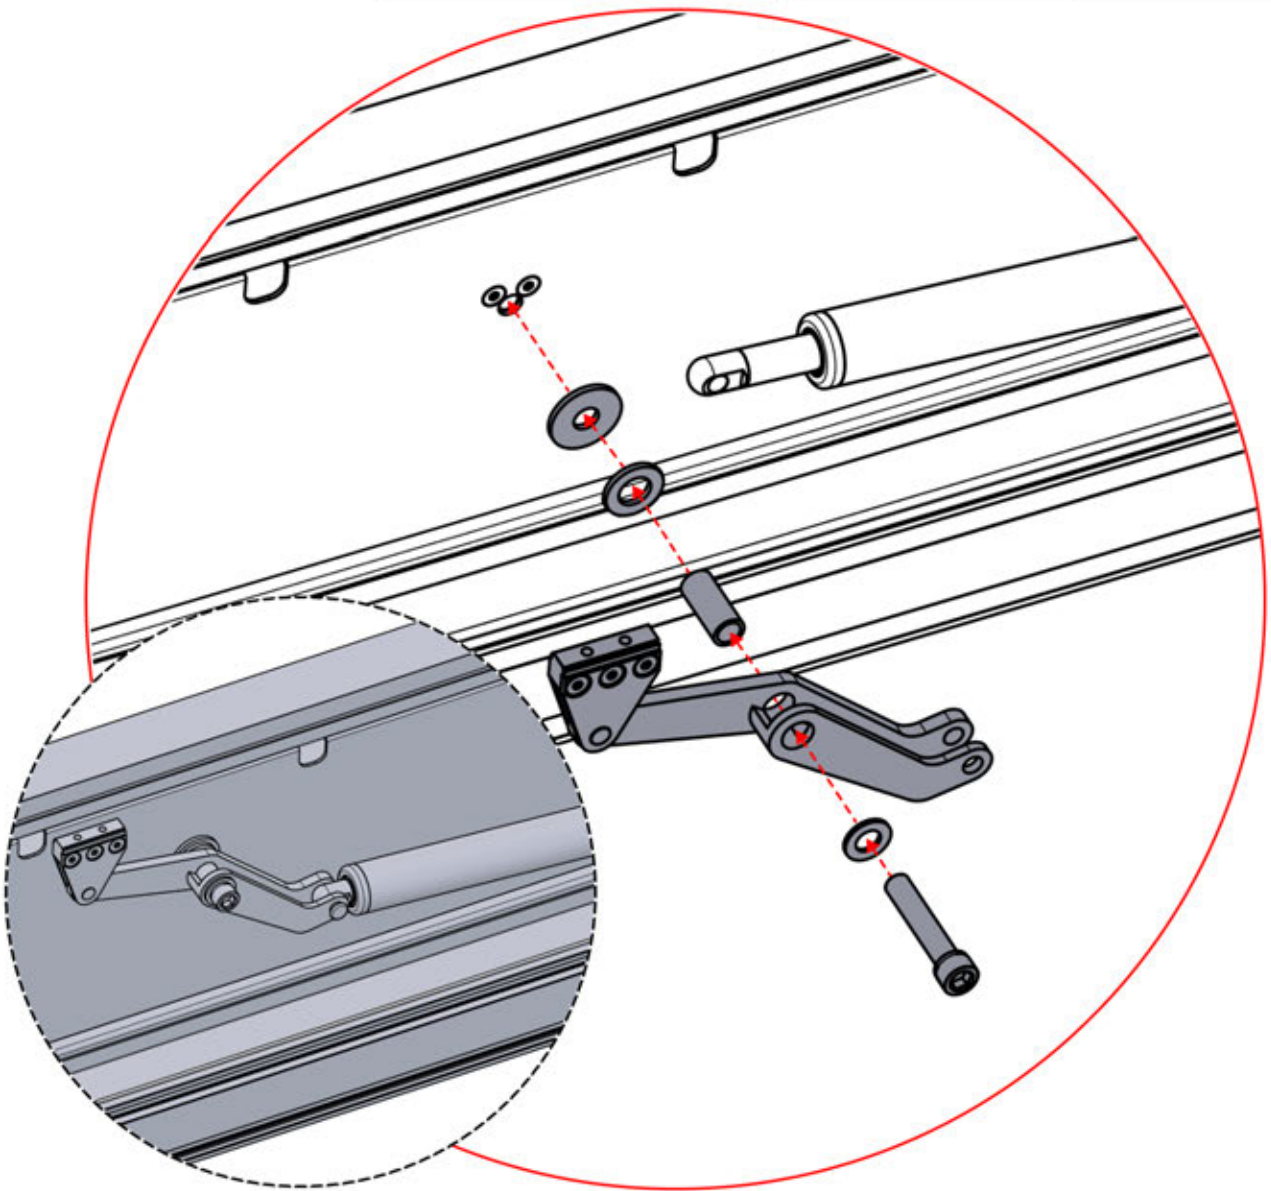

29

30

INPUTS AND OUTPUTS

ITEMS IN BOX

If you are planning to route the power cable through the rear corners, drill a **10 mm** diameter hole in the corner cover (**PN-200002370**) as illustrated. This allows the cable to pass through during installation in step 71.