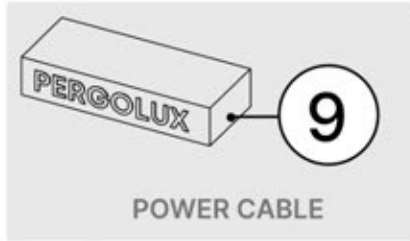

 **GROUNDING**

33

!
Power Cable can be
routed through all
the Poles.

34

35

36

37

x1
PERGOLUX