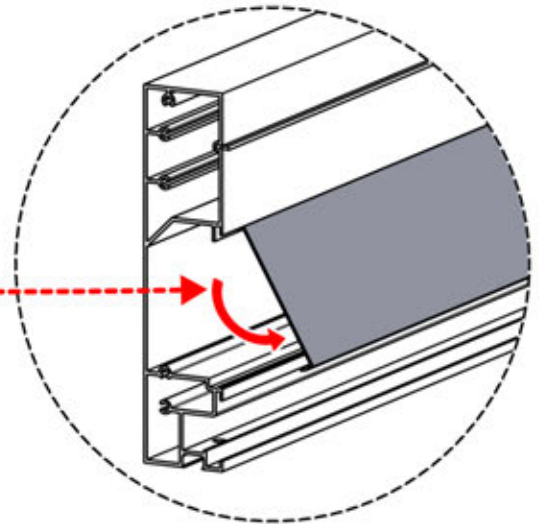

INFORMATION

x7
PERGOLUX

2

ANTHRACITE: B297
WHITE: B301
BLACK: B305

PN-200003525
1x

PN-200003527
2x

PN-200003503
1x