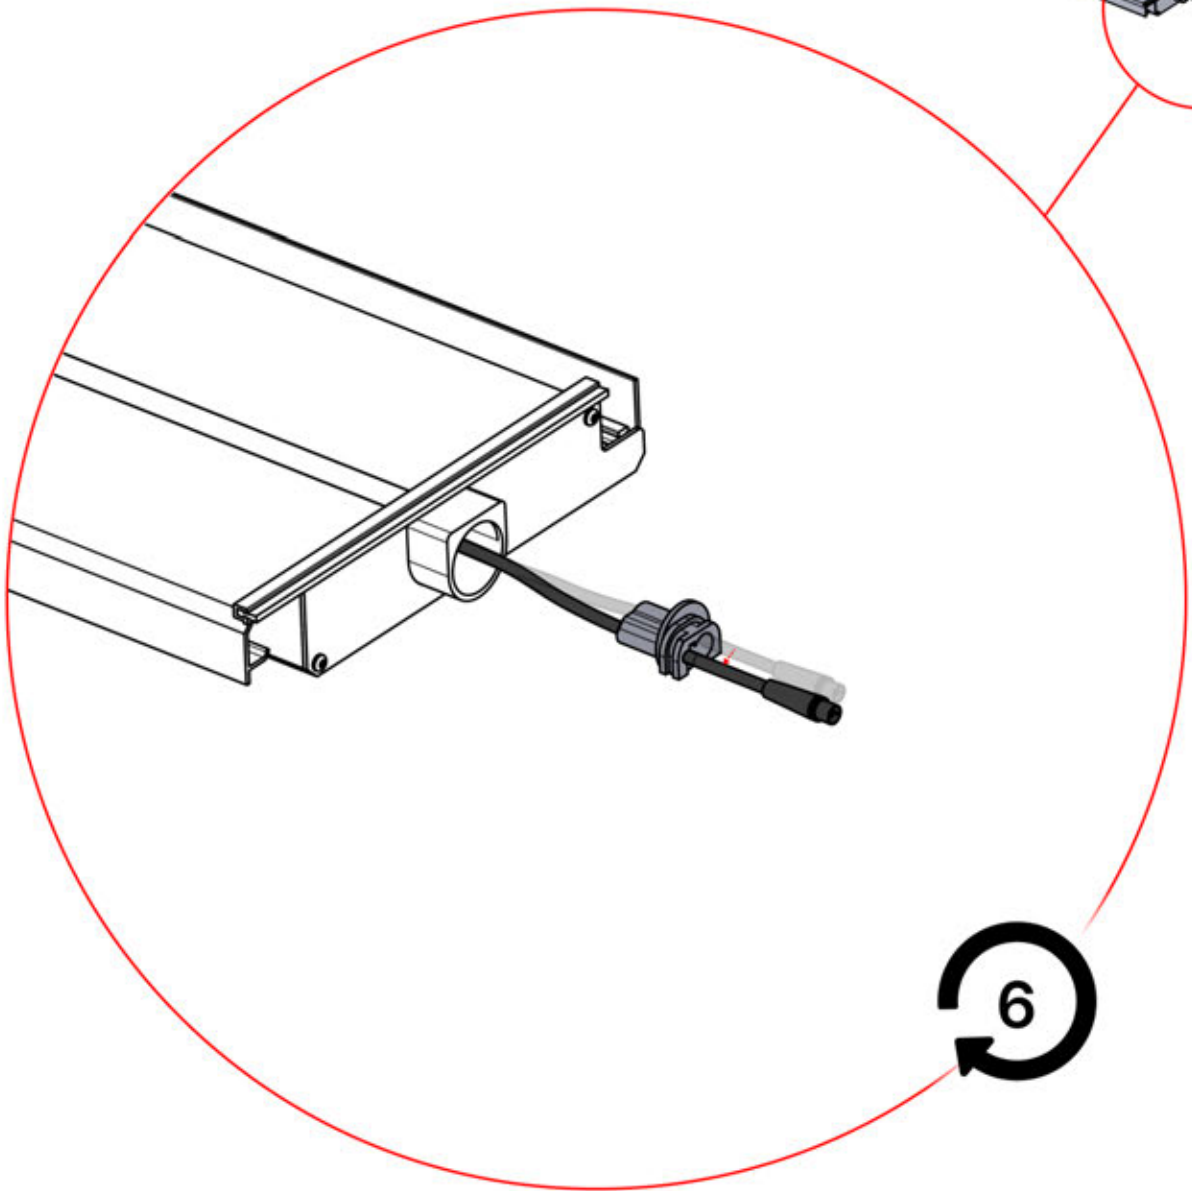

52

x3
PERGOLUX
PERGOLUX
PERGOLUX

5

ANTHRACITE: L258
WHITE: L262
BLACK: L260

PN-200002365
6x

Slide the LED cable from the large aperture to the smaller aperture of part PN-200002312

6