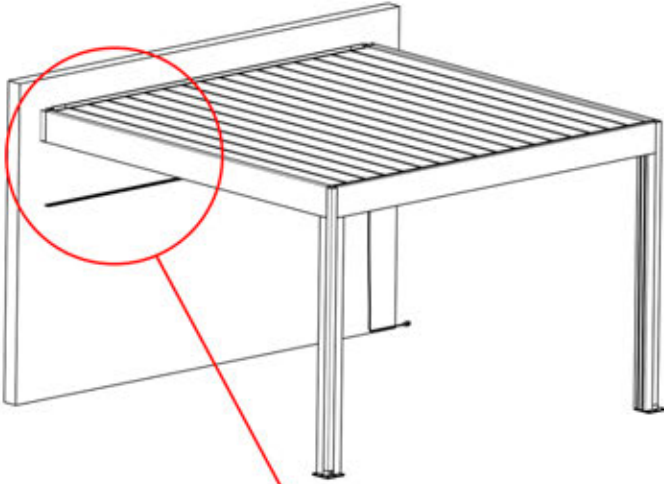

PN-200002318
18x

73

74

2

ANTHRACITE: B297
WHITE: B301
BLACK: B305

75

S4 PERGOLUX | PERGOLA PRO MAX WALLMOUNTED

4 X 5 M / 13' x 16'