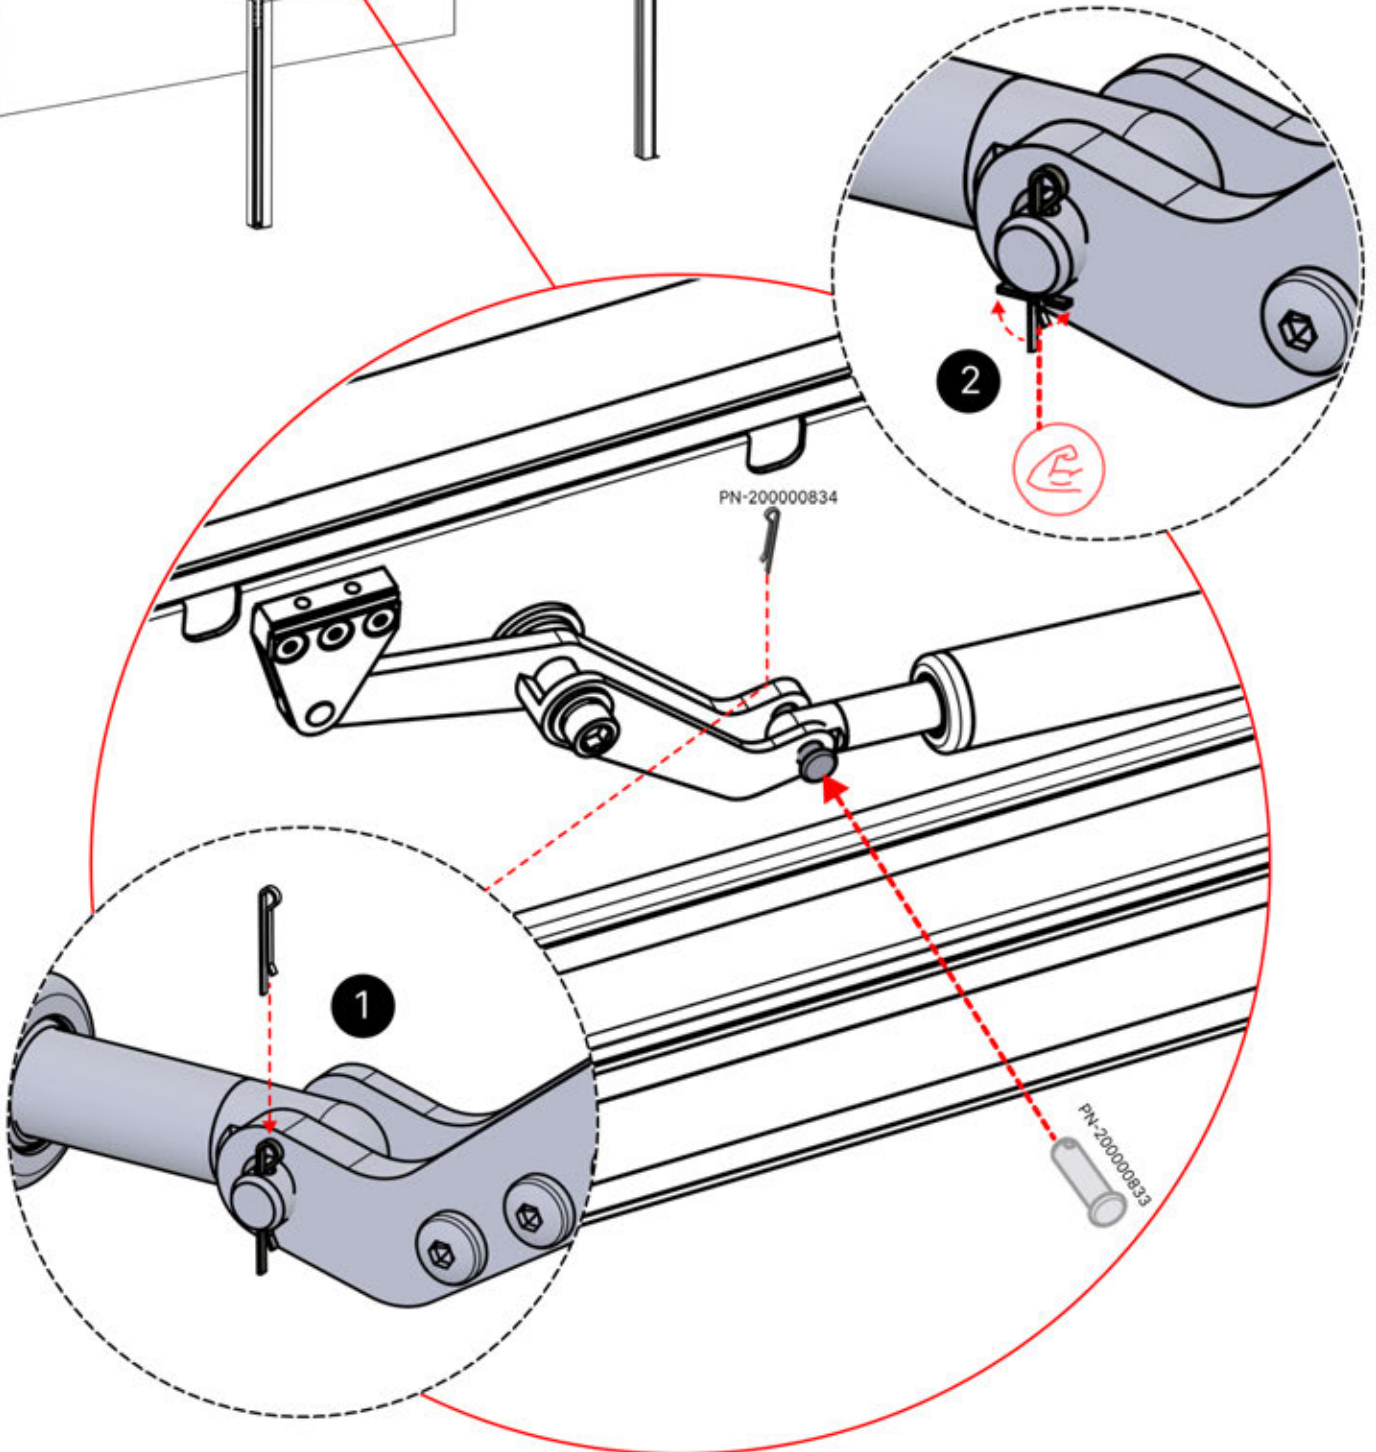

29

30

INPUTS AND OUTPUTS

ITEMS IN BOX

If you are planning to route the power cable through the rear corners, drill a **10 mm** diameter hole in the corner cover (**PN-200002370**) as illustrated. This allows the cable to pass through during installation in step 71.