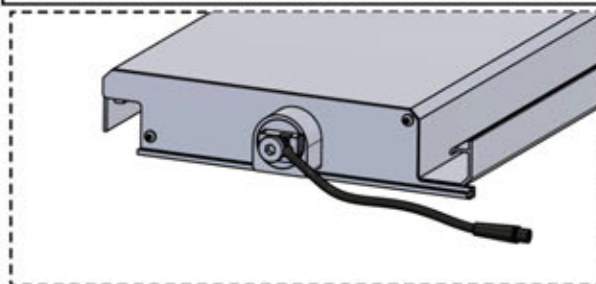

Connect the LED
cable to the 4-pin LED
wire

65

5

ANTHRACITE: L258
WHITE: L262
BLACK: L260

66

 <p>4</p> <p>ANTHRACITE: L270 WHITE: L274 BLACK: L272</p>	 <p>S</p> <p>PN-200002367 12x</p>
 <p>5</p> <p>ANTHRACITE: L258 WHITE: L262 BLACK: L260</p>	 <p>6</p> <p>ANTHRACITE: L246 WHITE: L250 BLACK: L248</p>