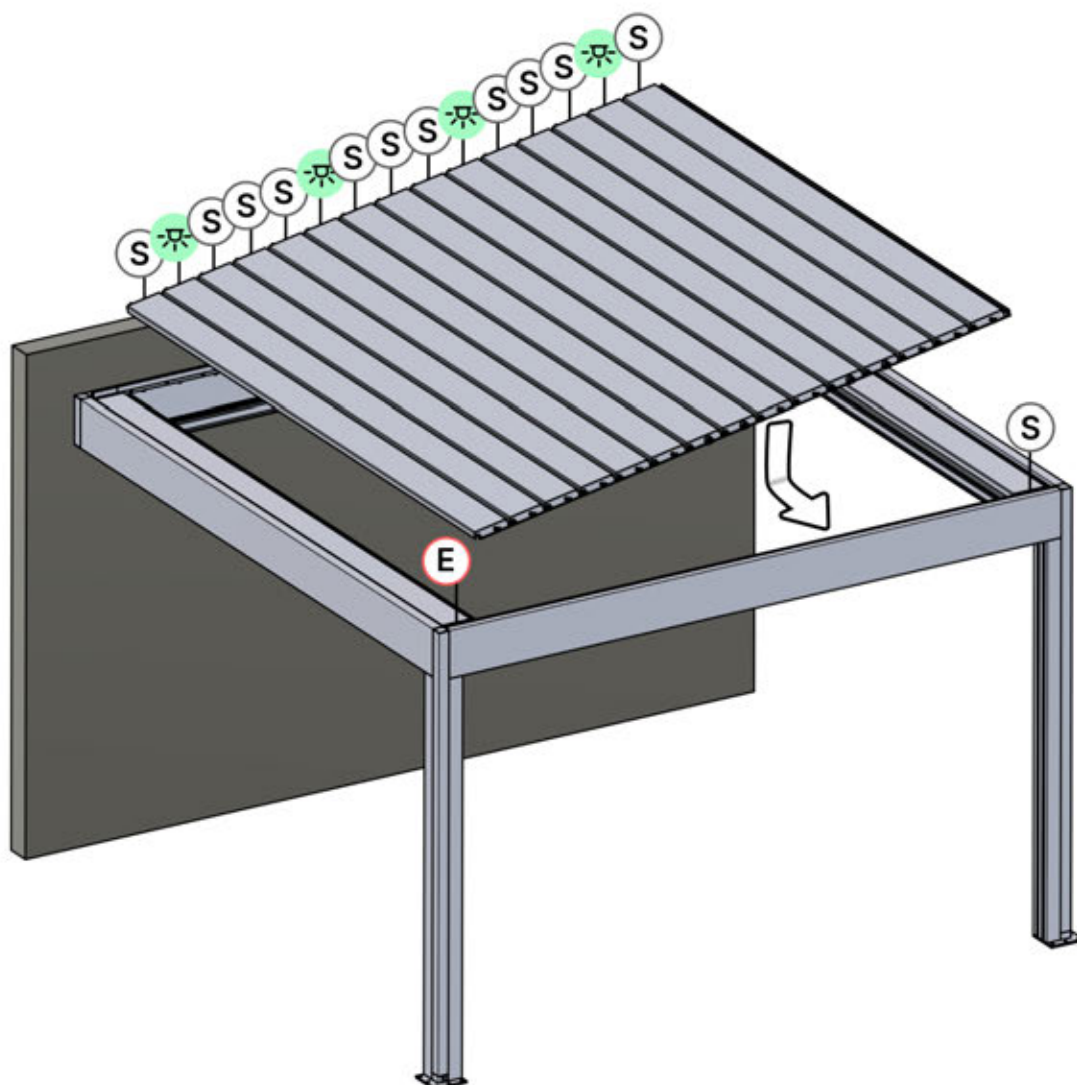

56

PN-200002367 L246 L250 L248 12x	PN-200002365 L258 L262 L260 4x	PN-200002363 L270 L274 L272 1x