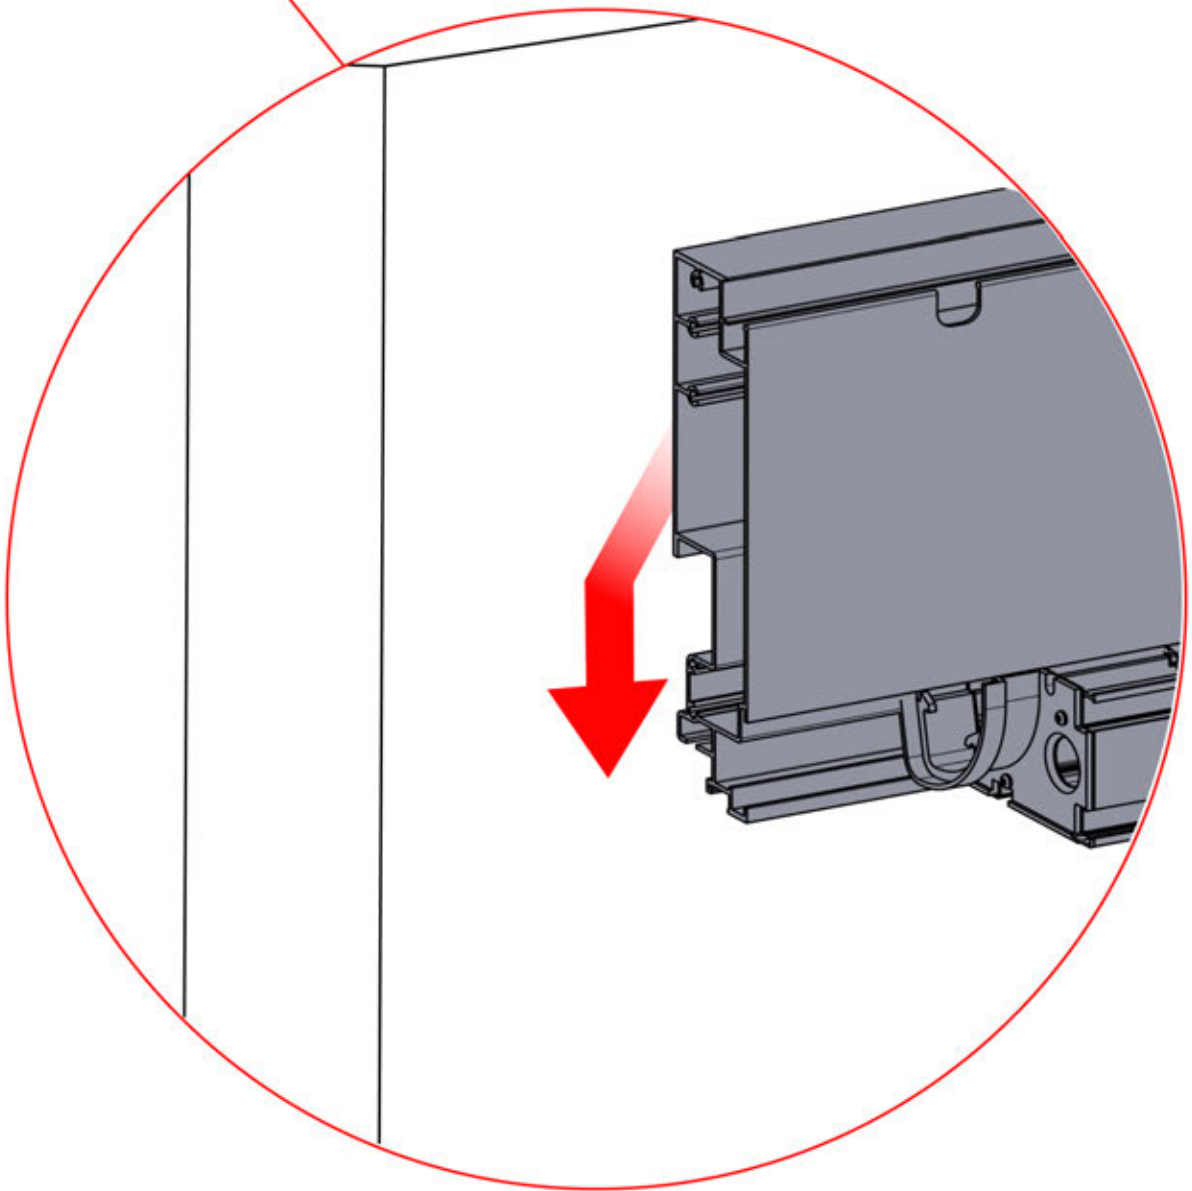

3600mm

2356 mm
92 3/4"

05

x7
PERGOLUX

2

ANTHRACITE: B296
WHITE: B300
BLACK: B304

PN-200003524
1x

06