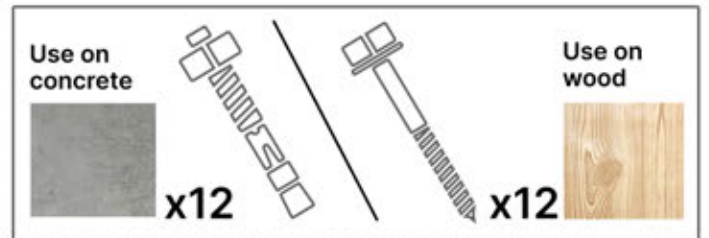

73

74

2

ANTHRACITE: B296
WHITE: B300
BLACK: B304

75

S4 PERGOLUX | PERGOLA PRO MAX WALLMOUNTED

4 X 4 M / 13' x 13'