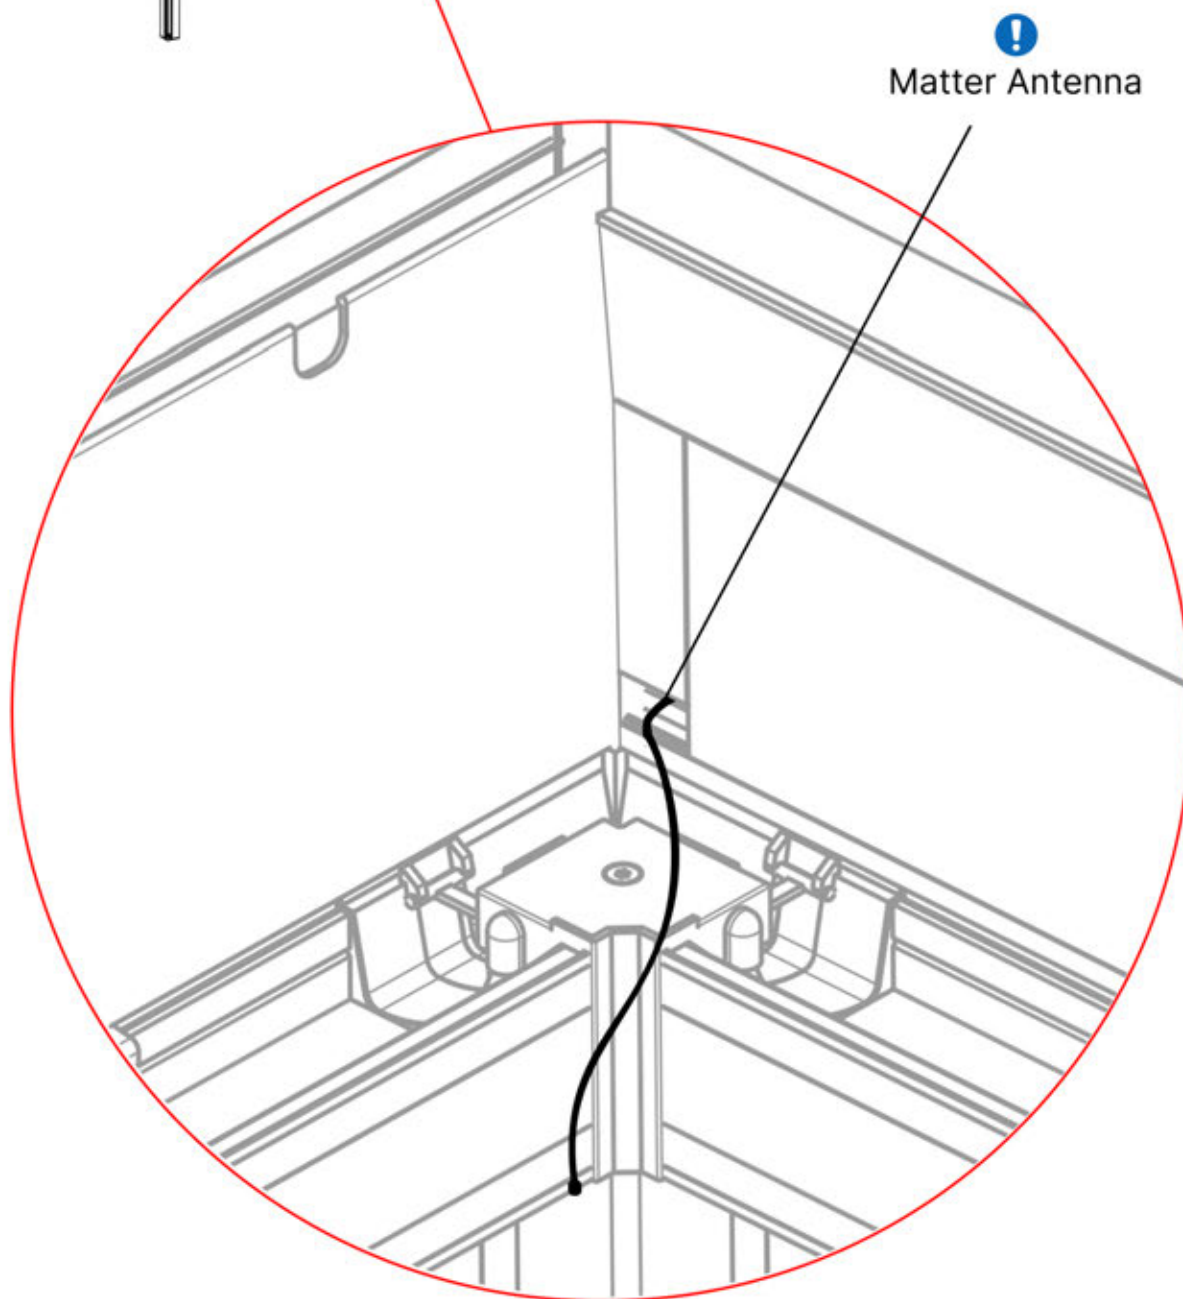

INFORMATION