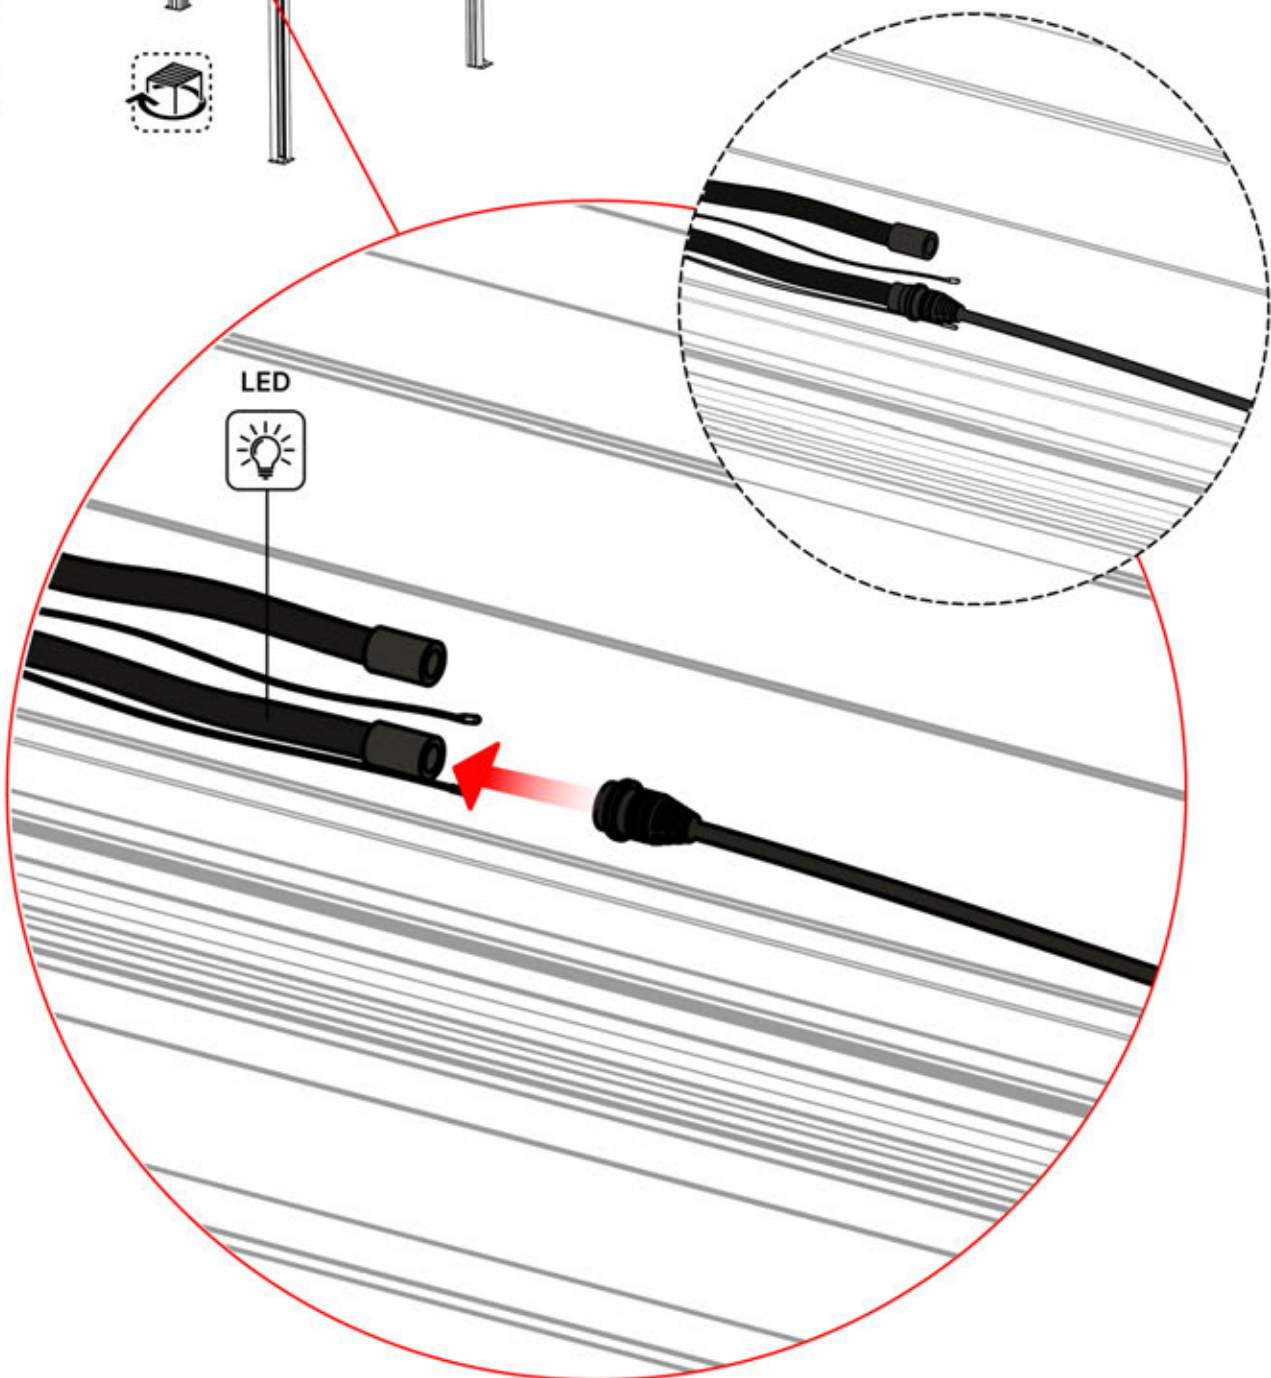

LED CABLE

4 LED HARNESS

39

4 LED HARNESS

40

41

 <p>CONTROL BOX</p>	S4	PN-200002683 5x
<p>! Keep the Matter Antenna wire free and do not tie them with LED and Motor wire</p>		PN-200002684 10x

42