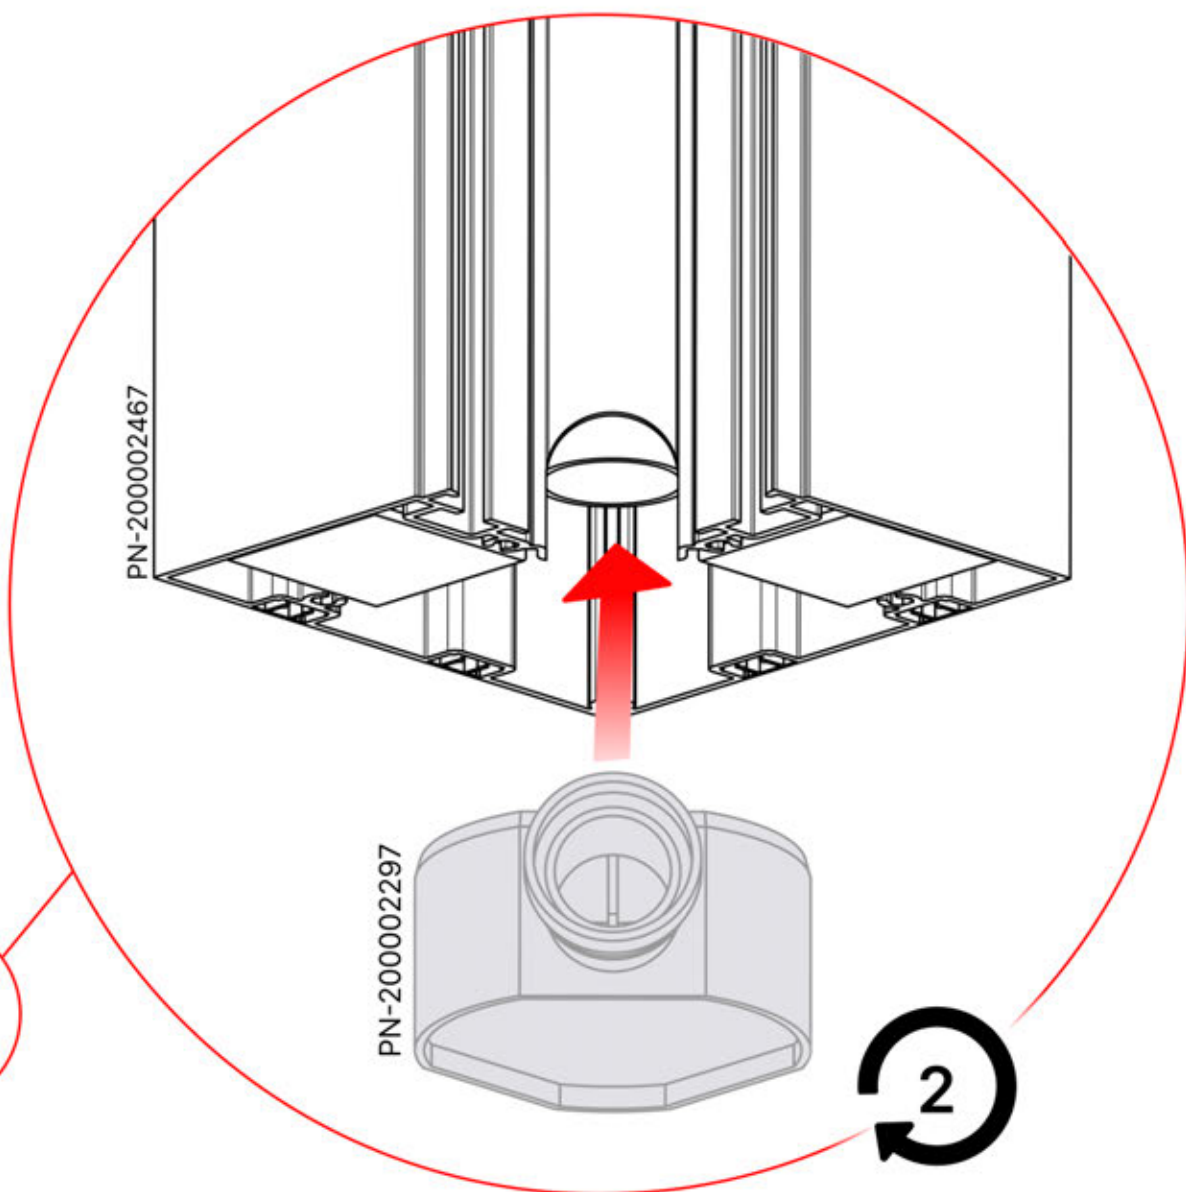

02

1

x1
PERGOLUX

ANTHRACITE: C126
WHITE: C127
BLACK: C128

PN-200002467
2x

PN-200002297
2x