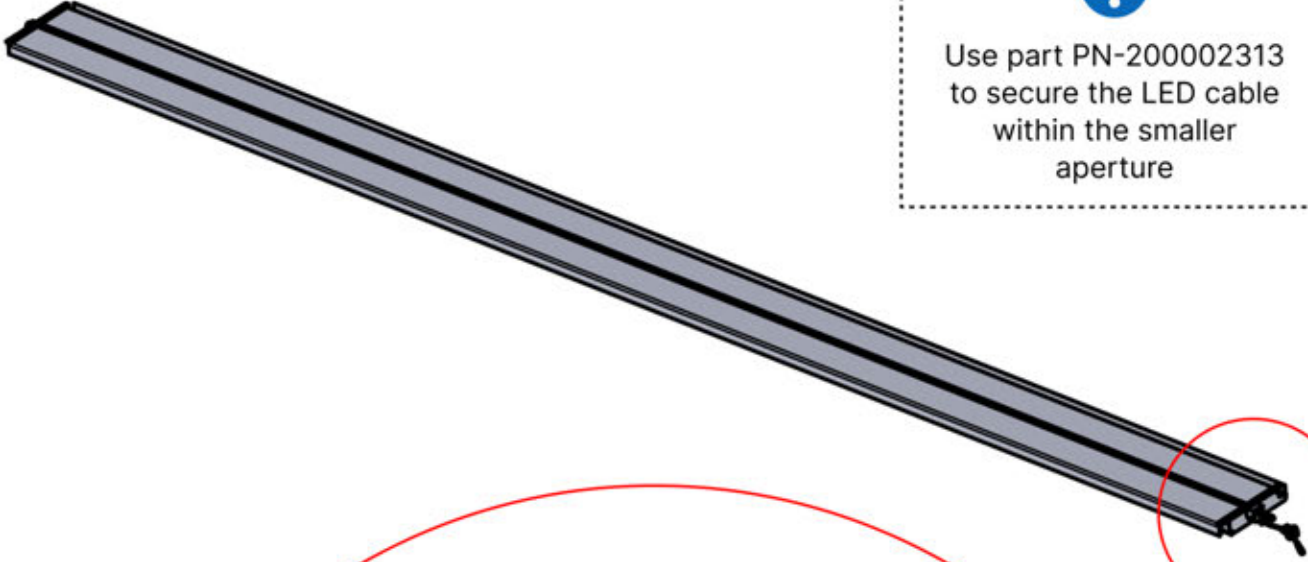

53

x2
FERGOLUX
FERGOLUX

5

ANTHRACITE: L258
WHITE: L262
BLACK: L260

PN-200002365
4x

Use part PN-200002313 to secure the LED cable within the smaller aperture