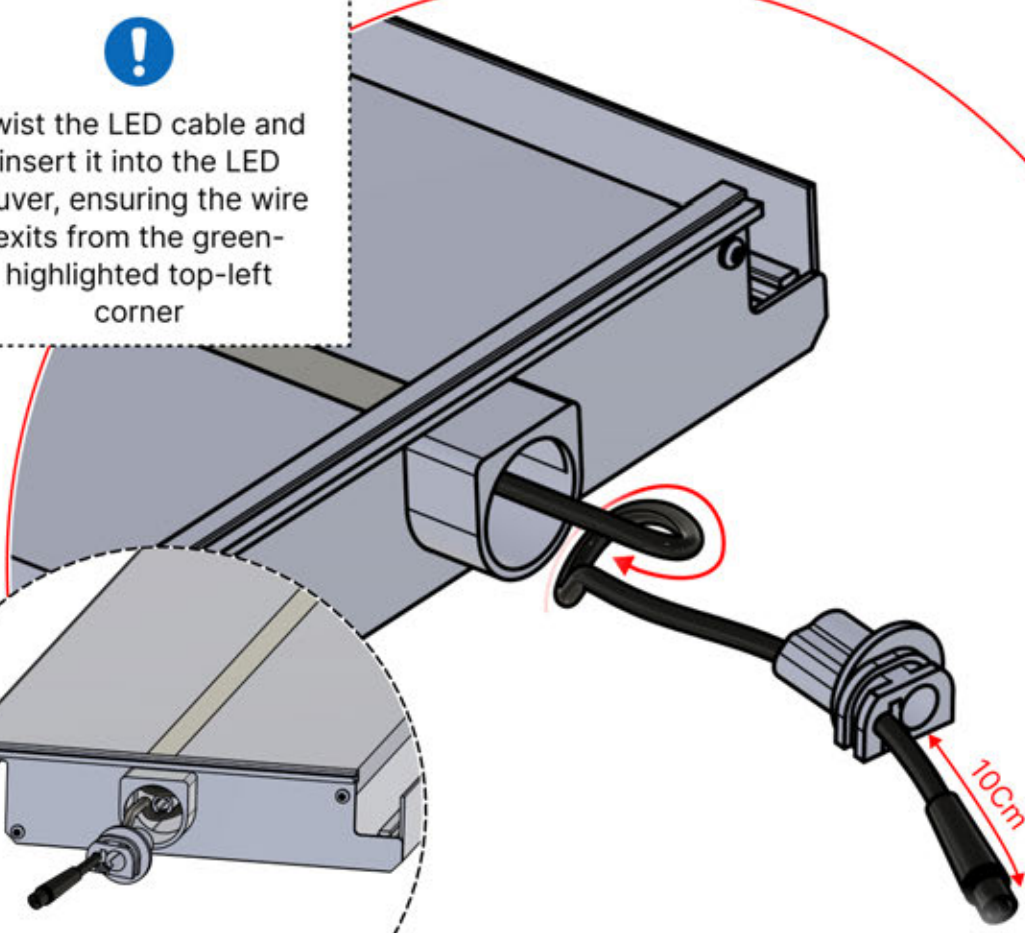

 PN-200002365
4x

Use part PN-200002313 to secure the LED cable within the smaller aperture

54

x2
FERGOLUX
FERGOLUX

5

ANTHRACITE: L258
WHITE: L262
BLACK: L260

PN-200002365
4x

Twist the LED cable and insert it into the LED louver, ensuring the wire exits from the green-highlighted top-left corner