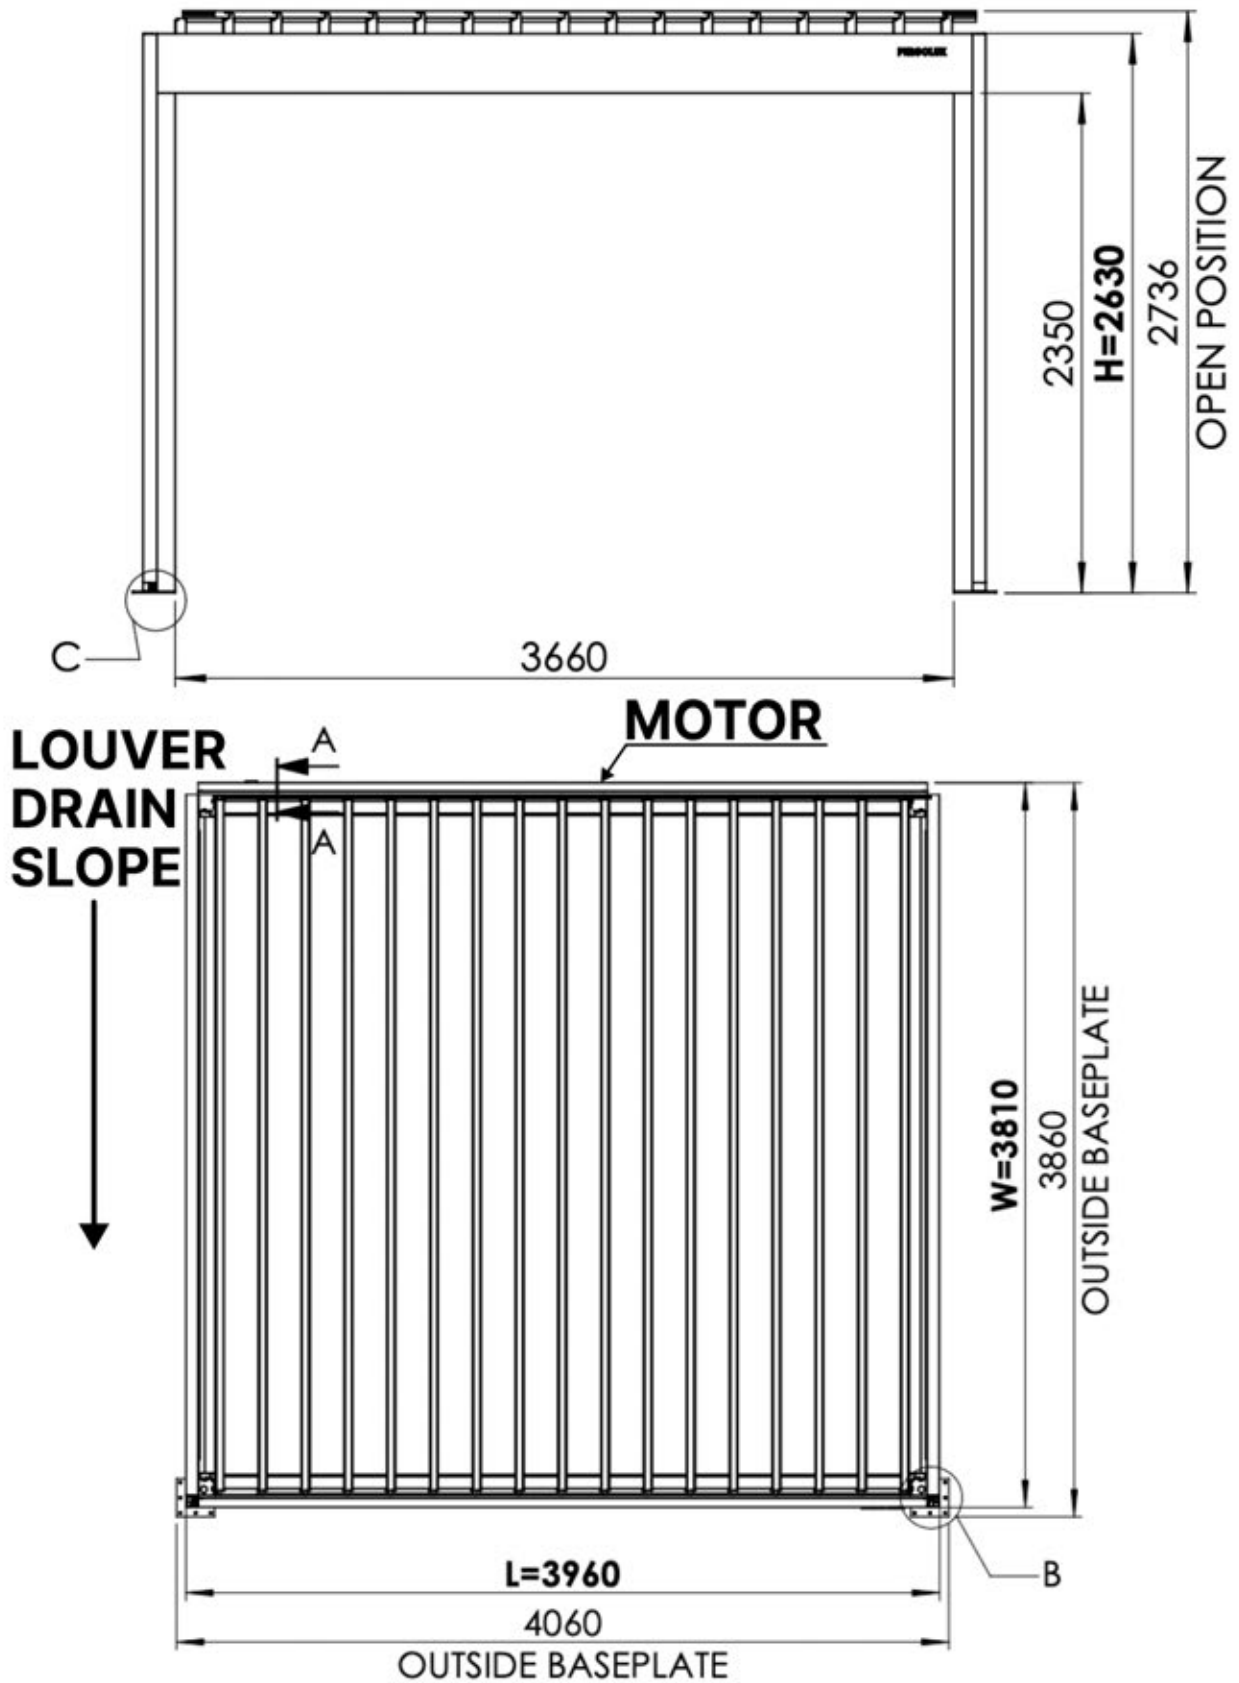

CONTROL BOX

[View Manual](#)

S4 PERGOLUX | PERGOLA PRO MAX WALLMOUNTED

4 x 4 m / 13' x 13'

4 x 4 m / 13' x 13'

INFORMATION

Are you installing a screen, slat wall or glass wall?

It is recommended to remove these Snapfit covers and clips now before installing the pergola.