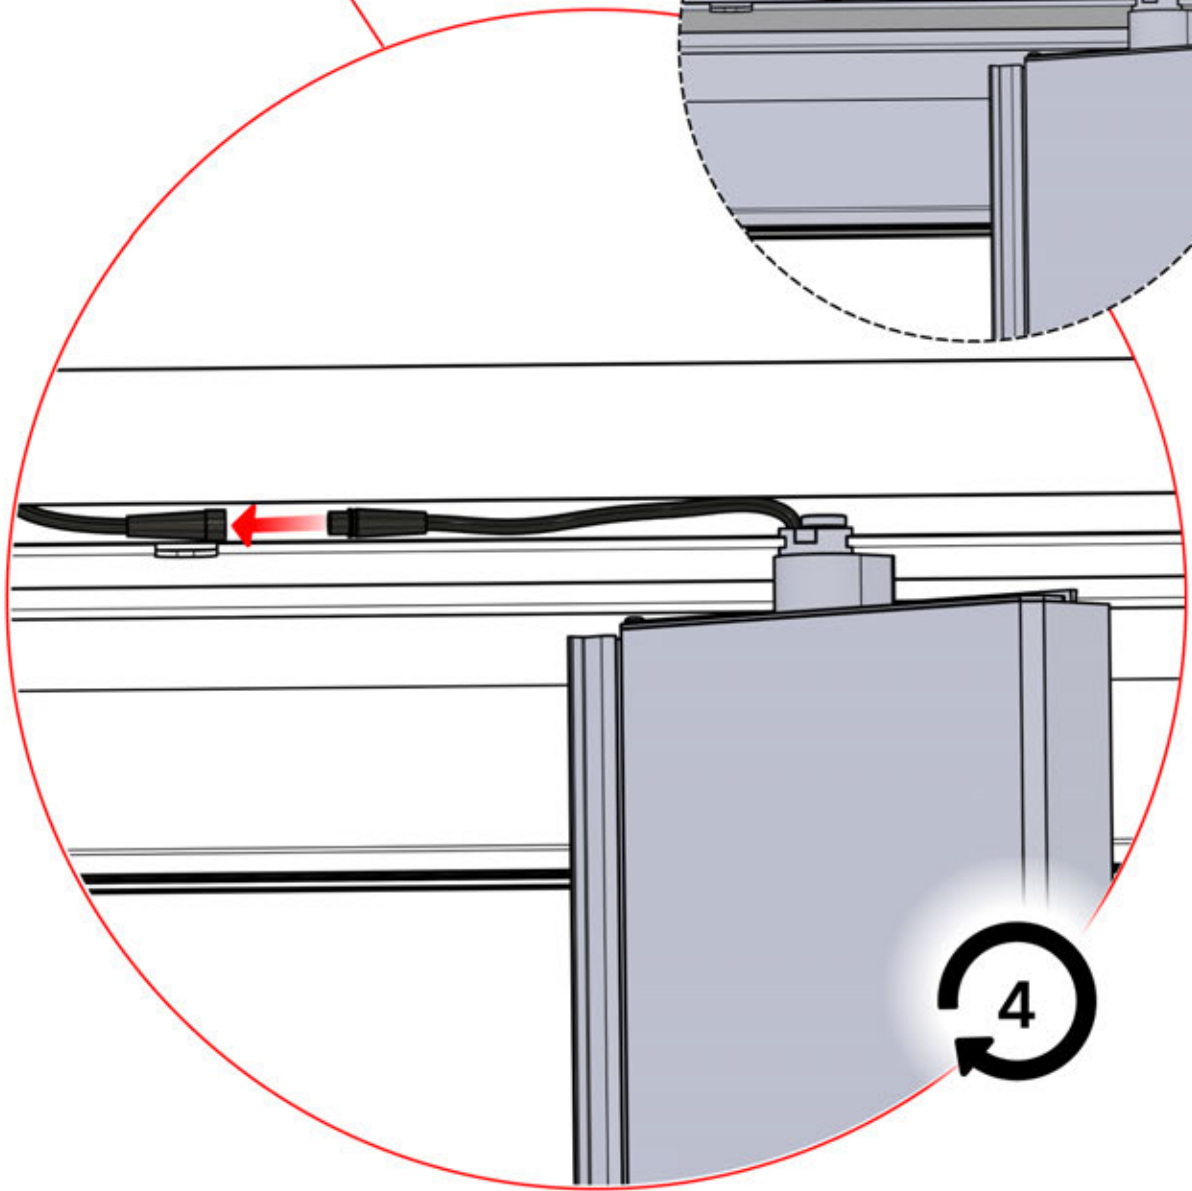

Connect the LED
cable to the 4-pin LED
wire

65

5

ANTHRACITE: L258
WHITE: L262
BLACK: L260

66

 <p>4</p> <p>ANTHRACITE: L270 WHITE: L274 BLACK: L272</p>	 <p>S</p> <p>PN-200002367 12x</p>
 <p>5</p> <p>ANTHRACITE: L258 WHITE: L262 BLACK: L260</p>	 <p>6</p> <p>ANTHRACITE: L246 WHITE: L250 BLACK: L248</p>