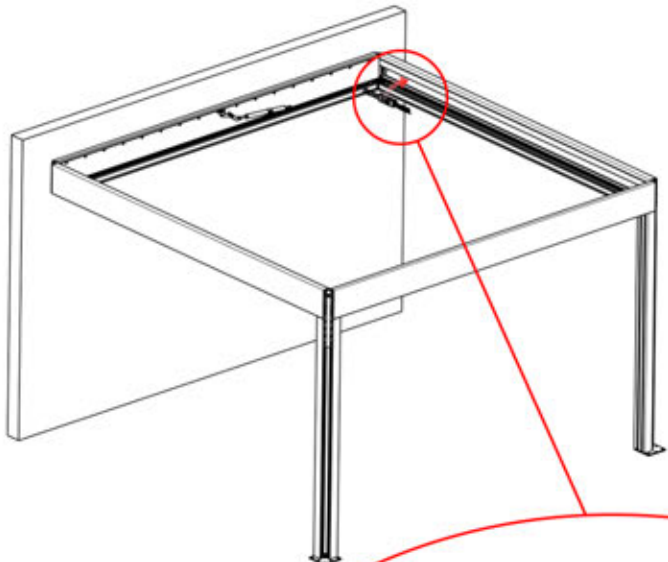

31

!
Control Box can be installed on Preferred W BEAM