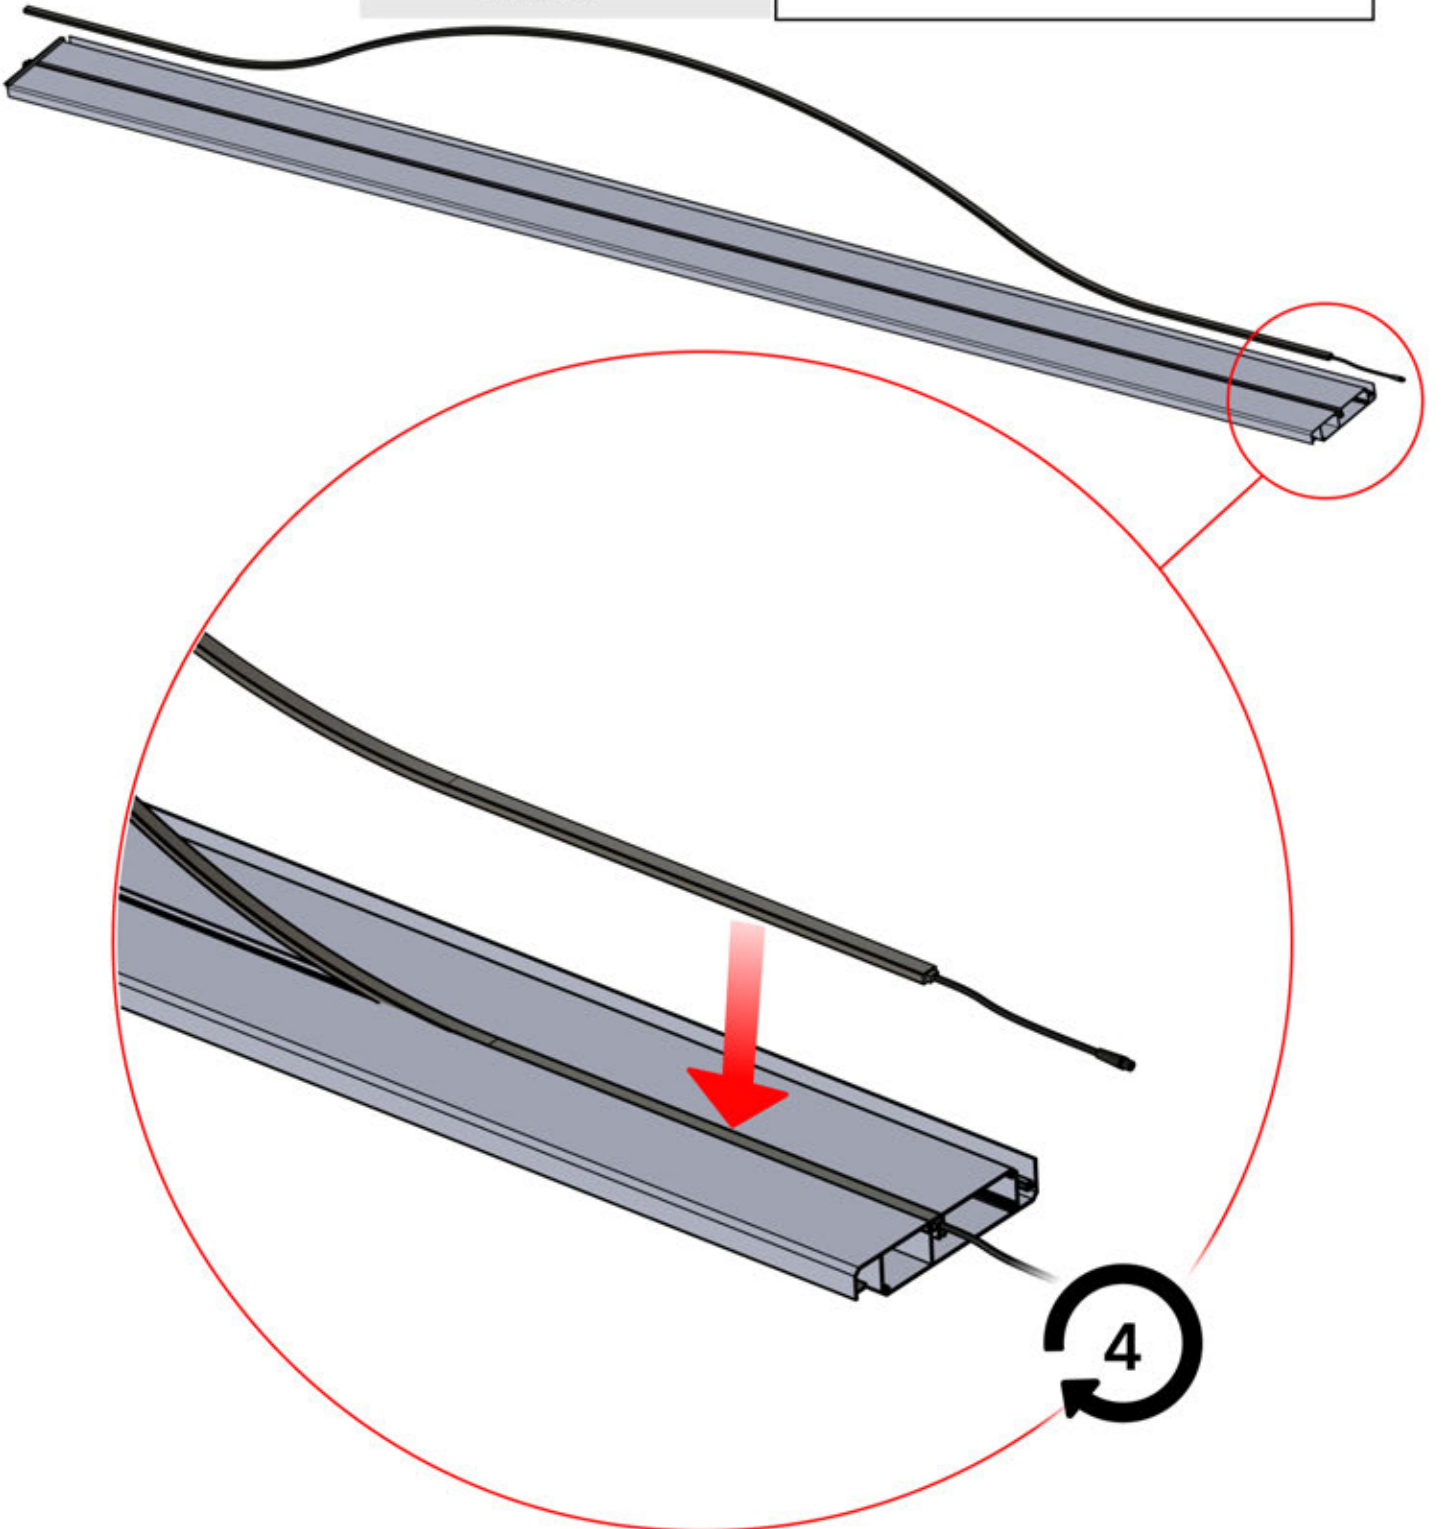

48

x2
PERGOLUX
PERGOLUX

5

ANTHRACITE: L258
WHITE: L262
BLACK: L260

PERGOLUX

10

LED BOX

PN-200002365
4x

LED STRIP
4x