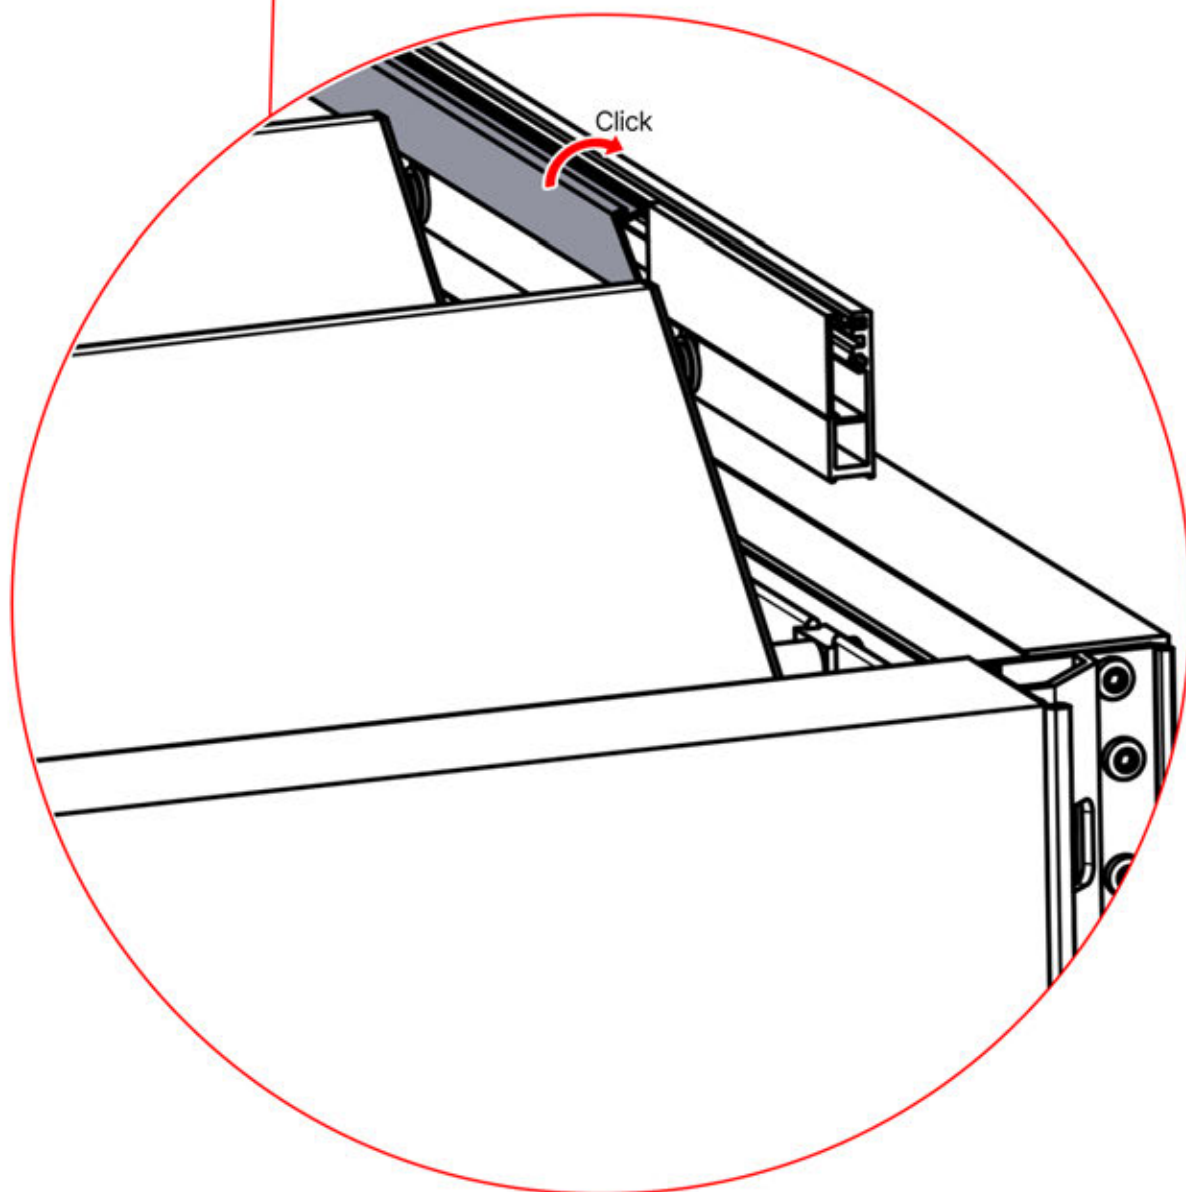

67

x1
PERGOLUX

2

ANTHRACITE: B296
WHITE: B300
BLACK: B304

PN-200002348
1x

68

x1
FERGOLUX

6