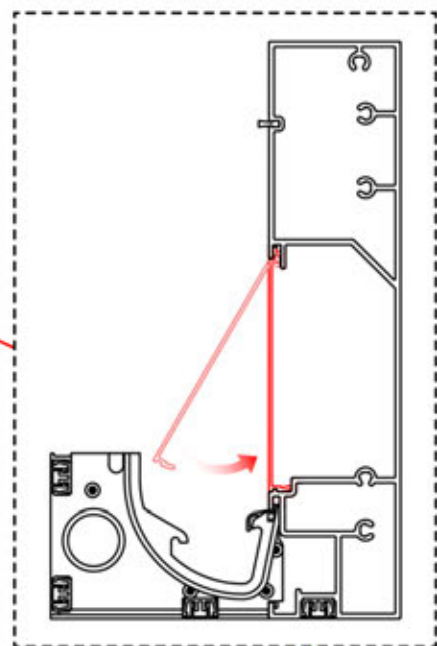

43

3

ANTHRACITE: B314
WHITE: B316
BLACK: B318

2