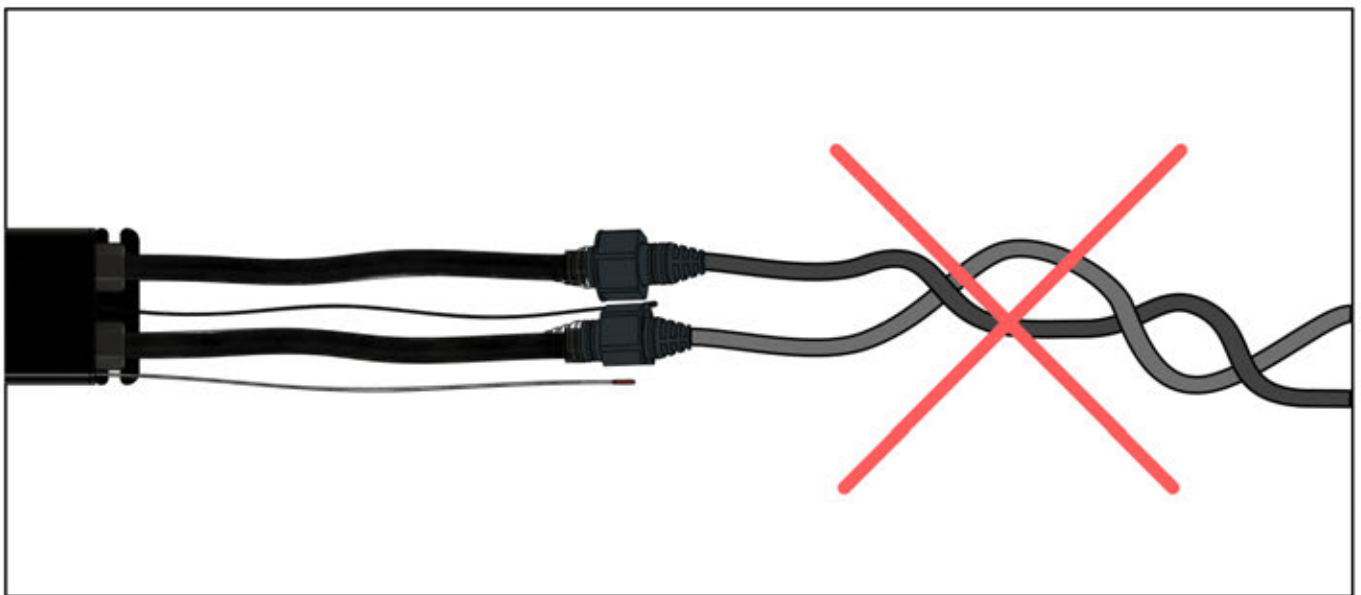

LED CABLE

4 LED HARNESS

39

4 LED HARNESS

40

41

 <p>CONTROL BOX</p>	S4	PN-200002683 5x
<p>! Keep the Matter Antenna wire free and do not tie them with LED and Motor wire</p>		PN-200002684 10x

42