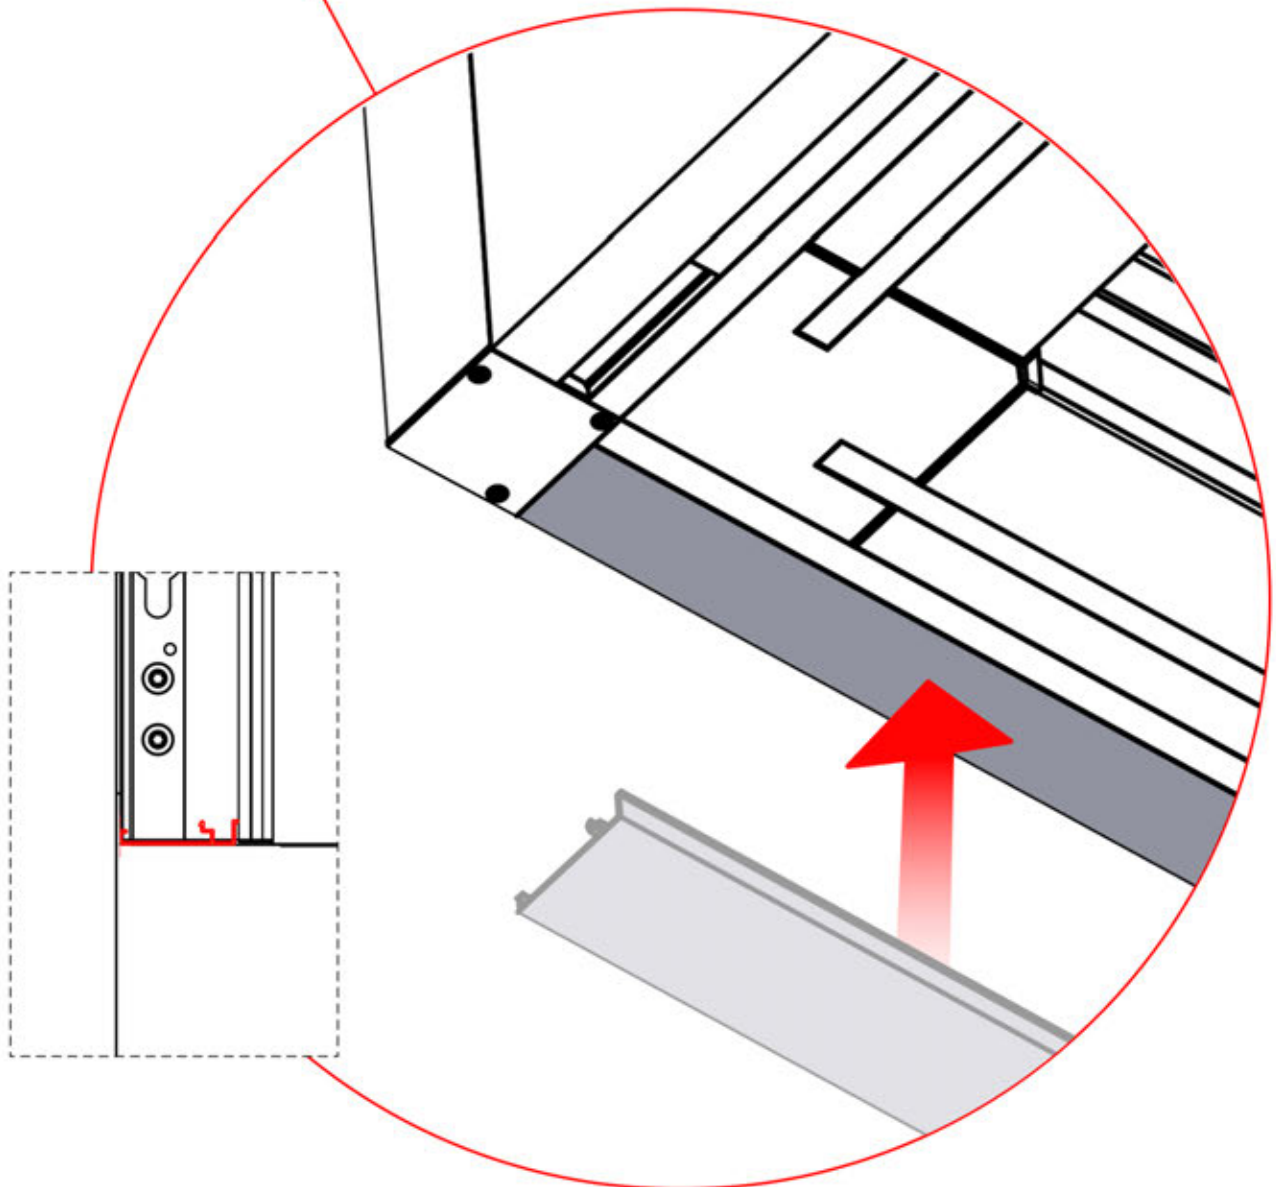

73

74

2

ANTHRACITE: B296
WHITE: B300
BLACK: B304

75

S4 PERGOLUX | PERGOLA PRO MAX WALLMOUNTED

4 X 4 M / 13' x 13'