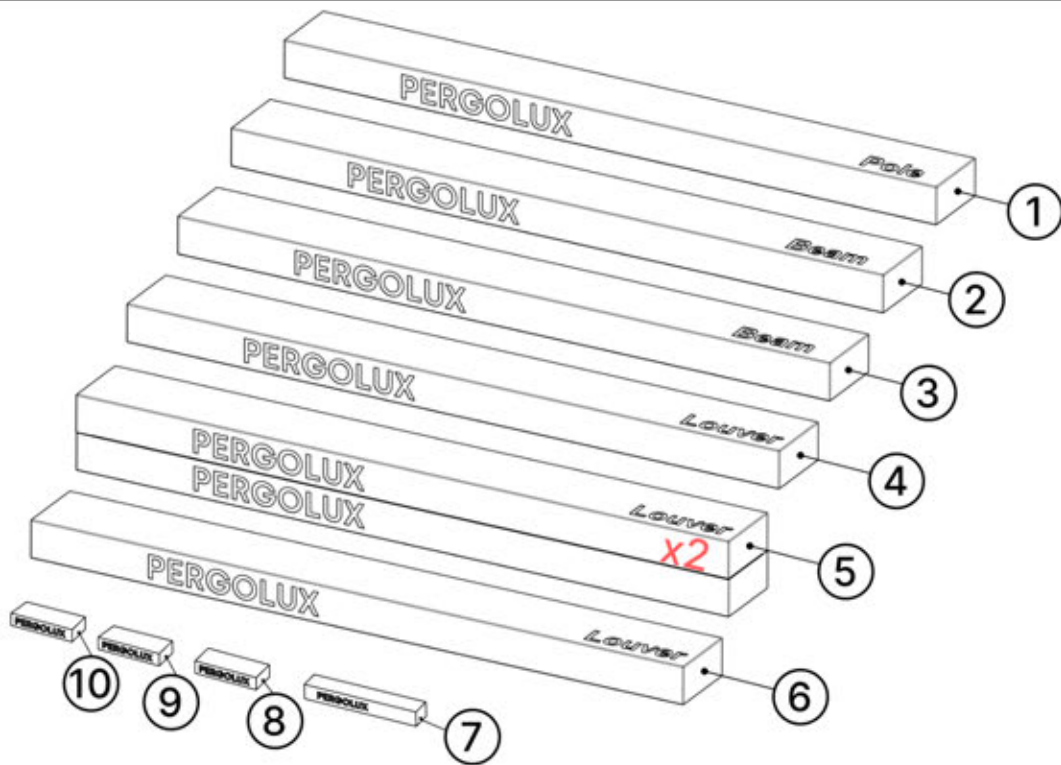

INFORMATION

3mm, 4mm, 5mm

TX15, TX20, TX25, TX30

PACKAGE OVERVIEW

ORDER	ANTHRACITE	WHITE	BLACK
①	C126	C127	C128
②	B296	B300	B304
③	B314	B316	B318
④	L270	L274	L272
⑤	L258	L262	L260
⑥	L246	L250	L248
⑦	ELECTRIC MOTOR		
⑧	CONTROL BOX		
⑨	POWER CABLE		
⑩	LED BOX		