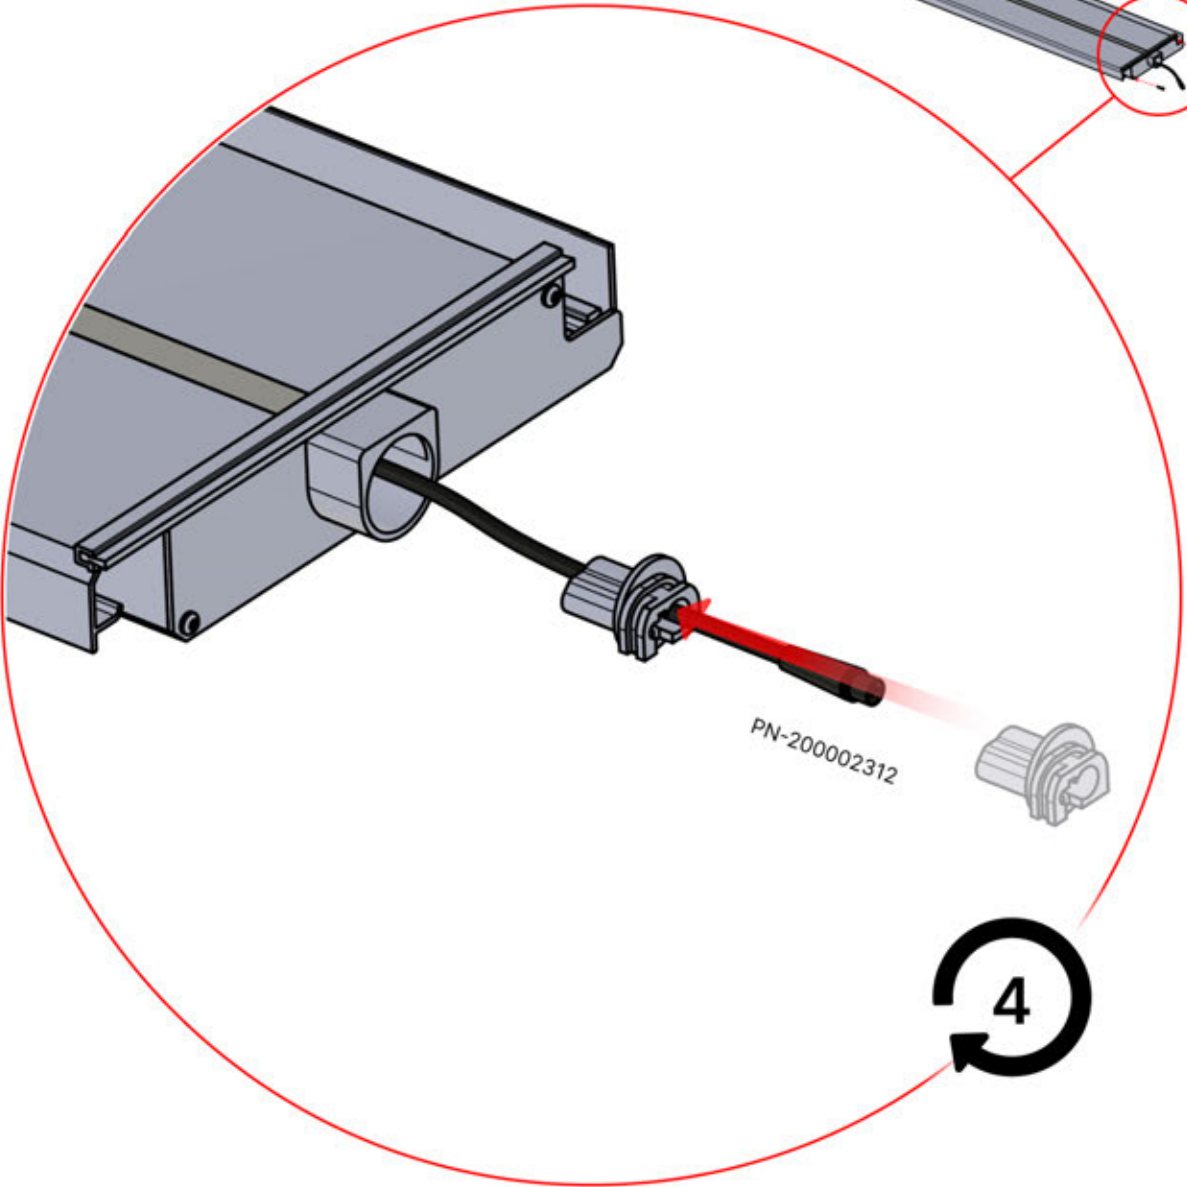

x2
FERGOLUX
FERGOLUX

5

ANTHRACITE: L258
WHITE: L262
BLACK: L260

PN-200002365
4x

Route the LED cable through the large aperture in part number PN-200002312

52

x2
FERGOLUX
FERGOLUX

5