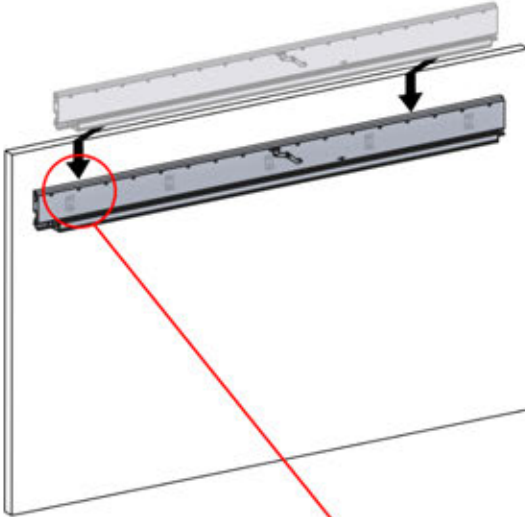

3600mm

2356 mm
92 3/4"

05

x7
PERGOLUX

2

ANTHRACITE: B296
WHITE: B300
BLACK: B304

PN-200003524
1x

06