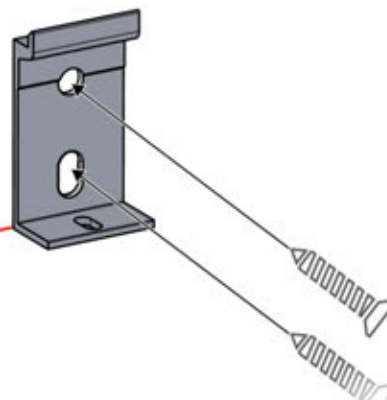

Install the first and last wall mount brackets (PN-PN-200002373) 3600 mm apart. Position the remaining brackets in between, ensuring they are evenly distributed.

3600mm