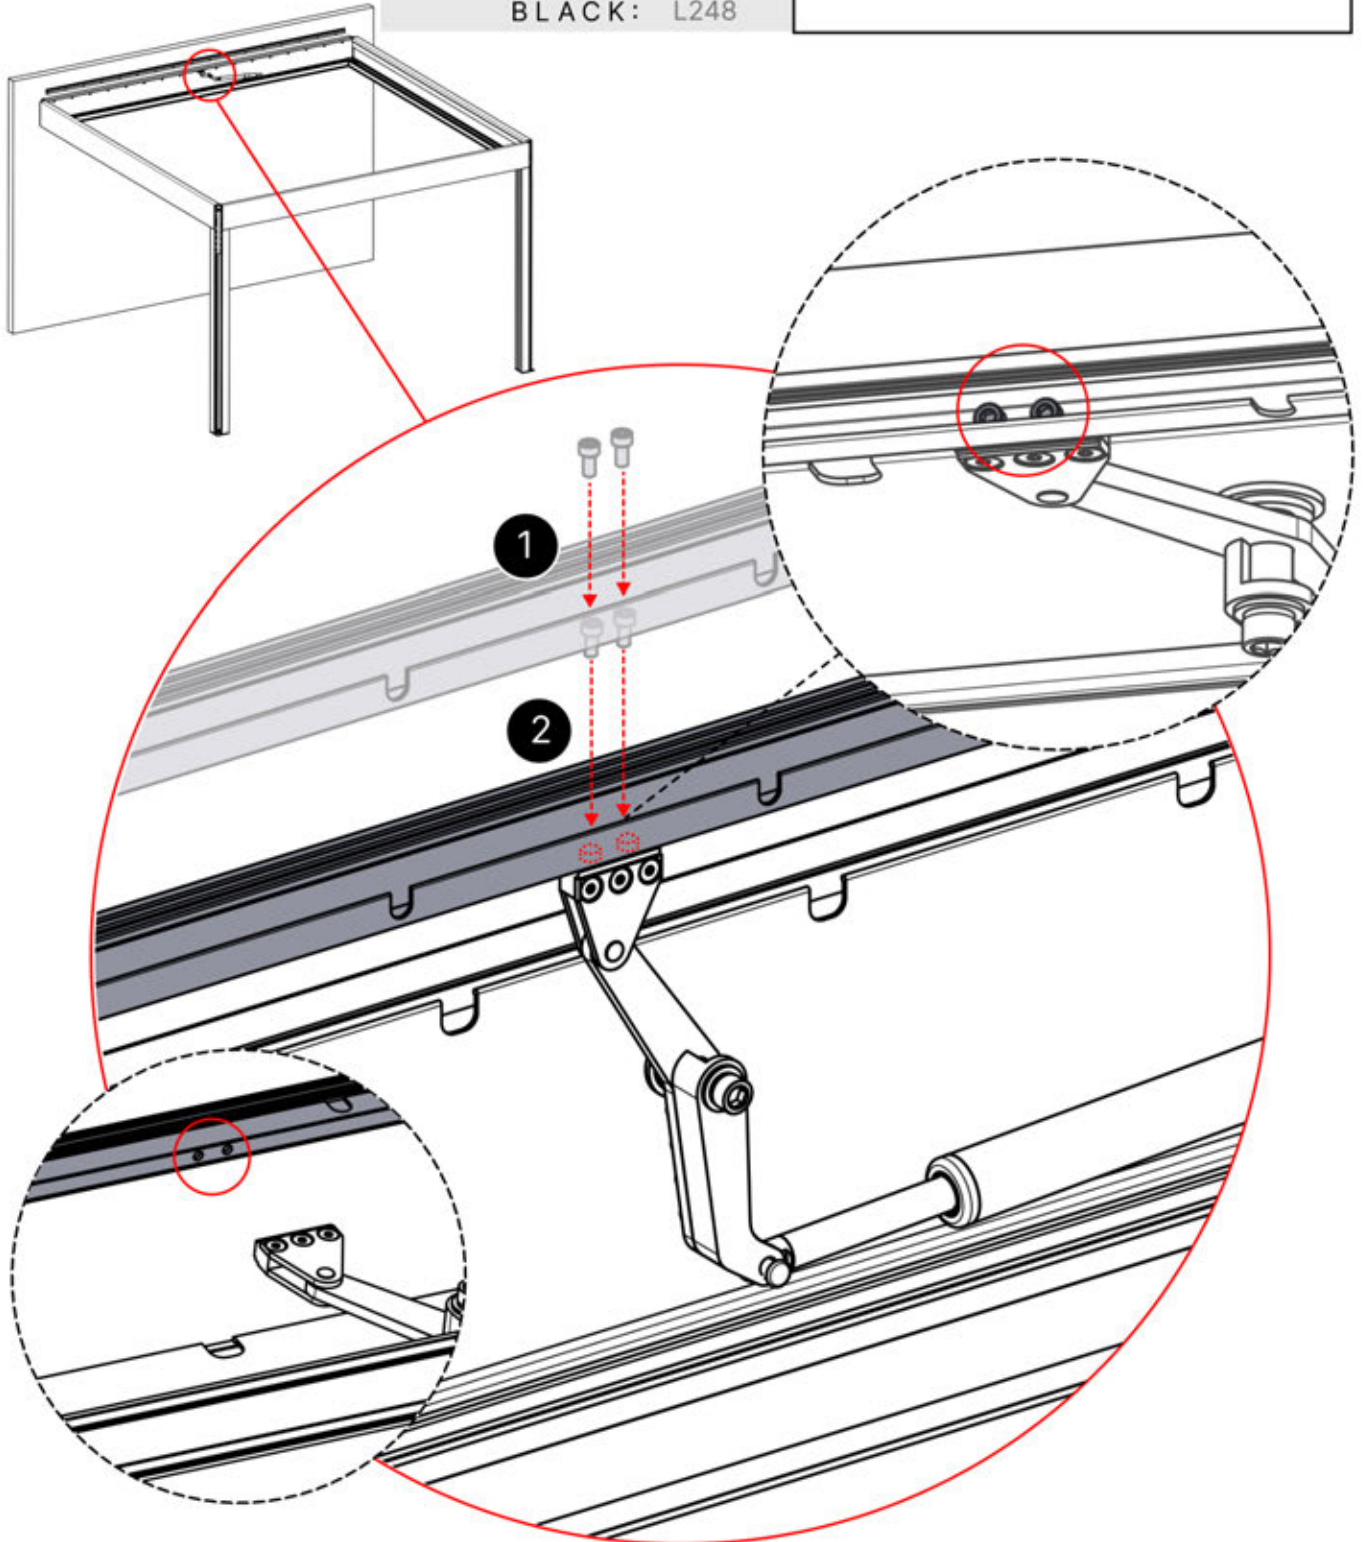

37

x1
PERGOLUX

2

ANTHRACITE: B296
WHITE: B300
BLACK: B304

x1
PERGOLUX

6

ANTHRACITE: L246
WHITE: L250
BLACK: L248

PN-200002360
1x

PN-200002134
2x