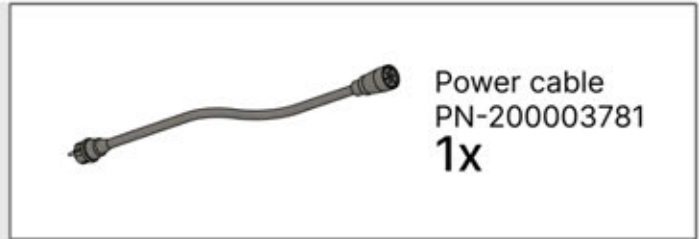

 **GROUNDING**

33

!
Power Cable can be
routed through all
the Poles.

34

35

36

37

x1
PERGOLUX