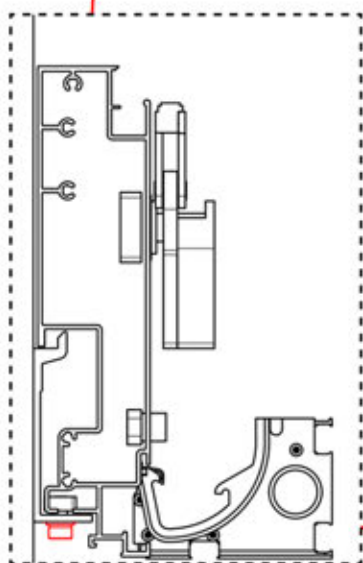

07

6

x7
PERGOLUX

ANTHRACITE: L246
WHITE: L250
BLACK: L248

PN-200002292
5x

PN-200002319
5x