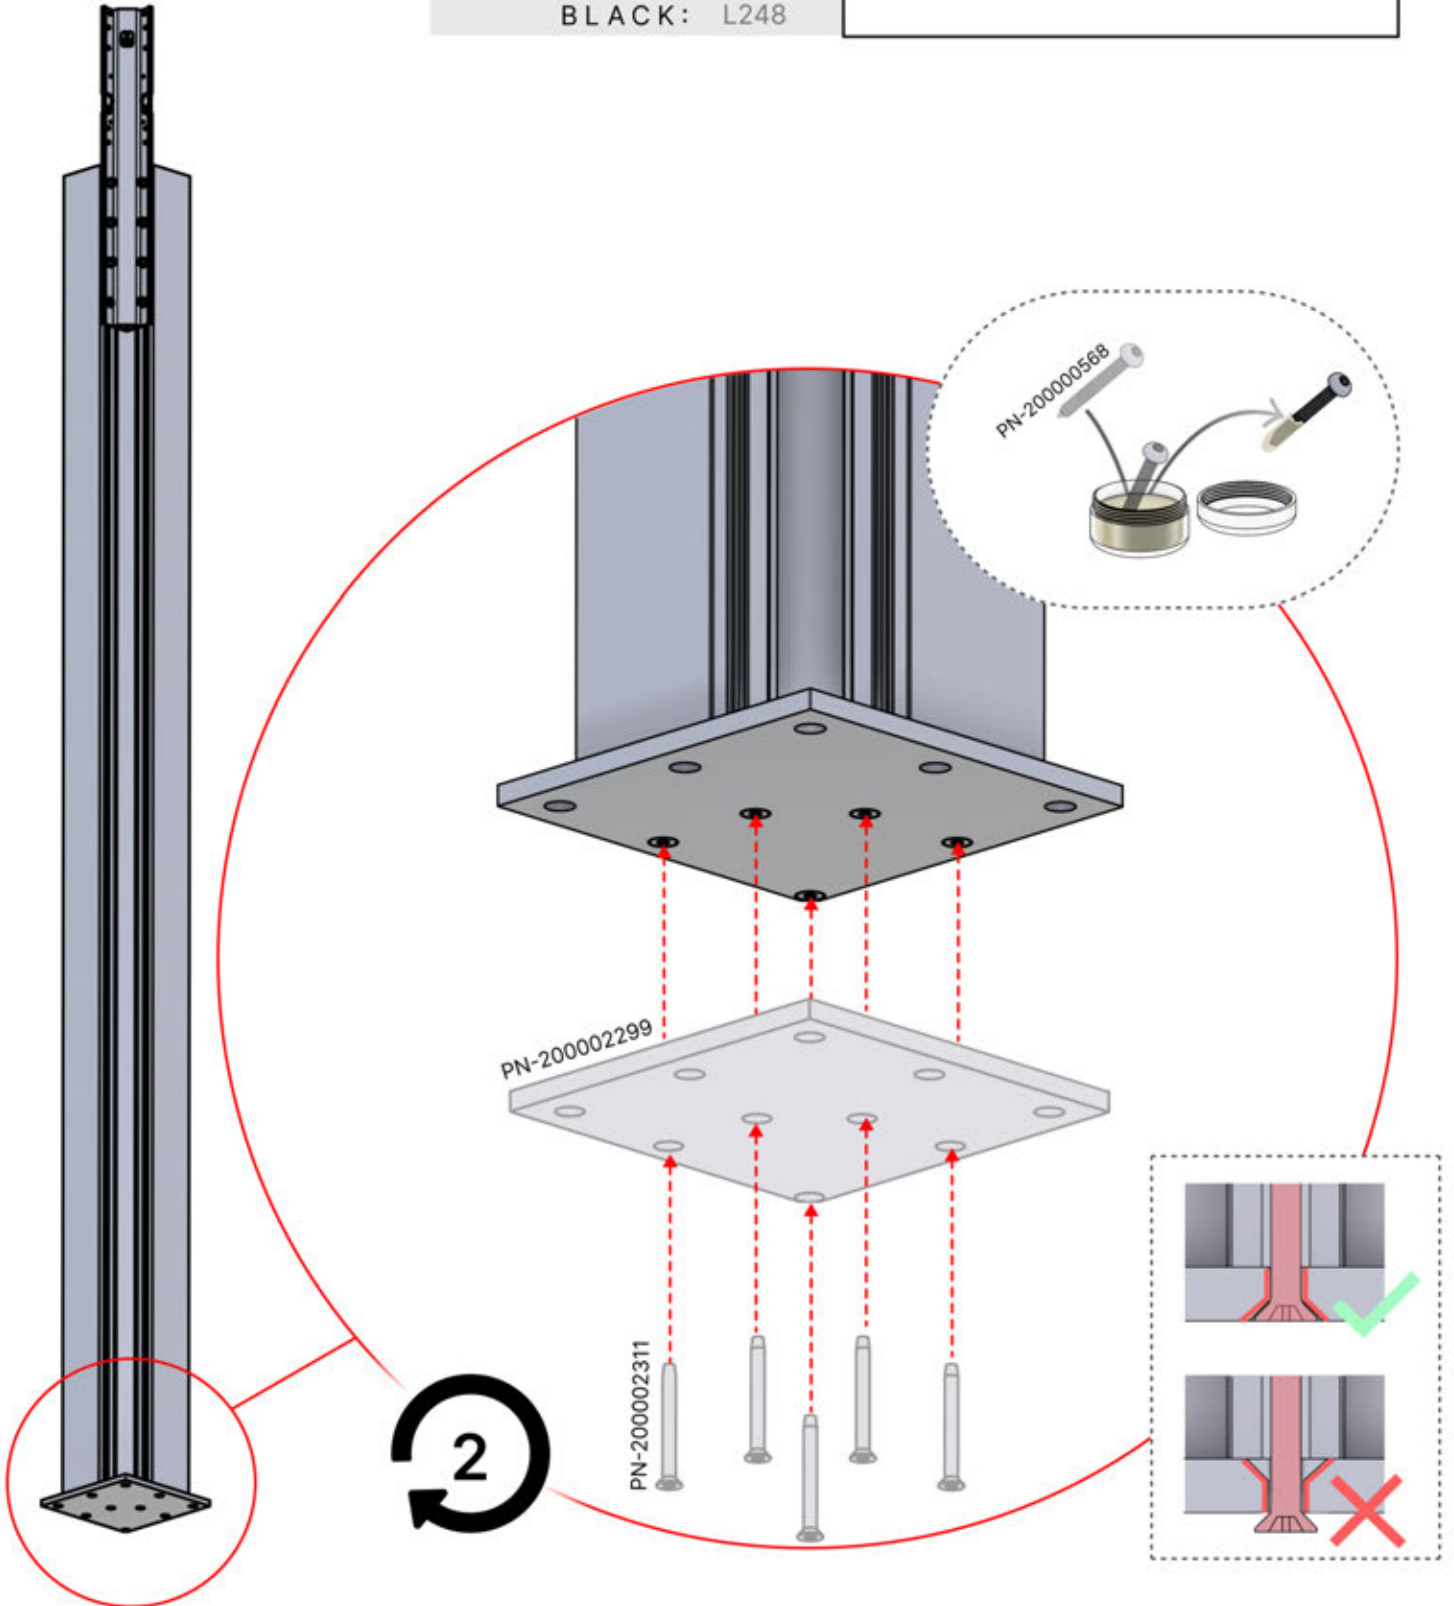

03

1

x7
PERGOLUX

ANTHRACITE: C126
WHITE: C127
BLACK: C128

6

x7
PERGOLUX

ANTHRACITE: L246
WHITE: L250
BLACK: L248

PN-200002299
4x

PN-200002311
20x