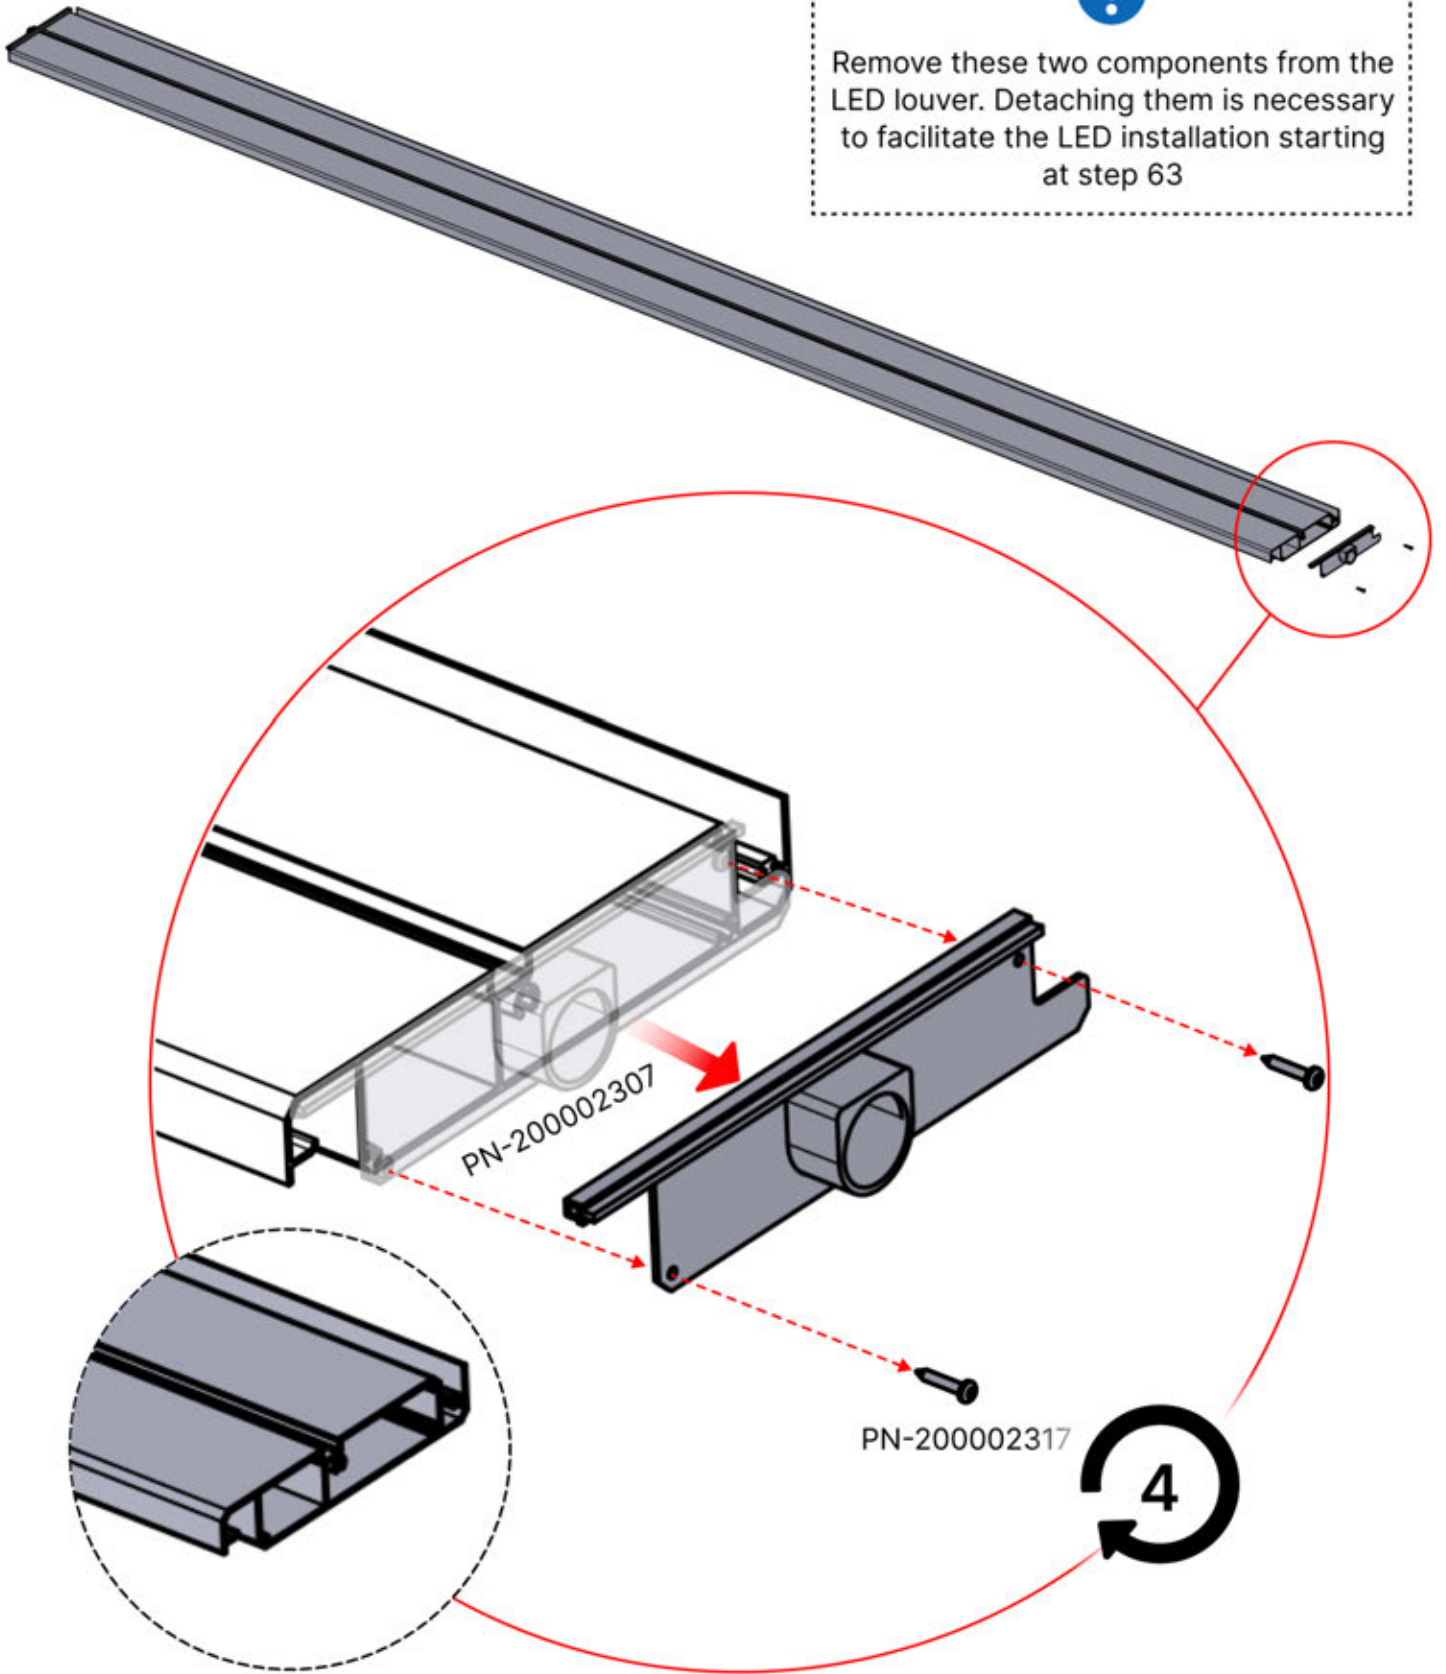

47

x2
FERGOLUX
FERGOLUX

5

ANTHRACITE: L258
WHITE: L262
BLACK: L260

 PN-200002365
4x

Remove these two components from the LED louver. Detaching them is necessary to facilitate the LED installation starting at step 63