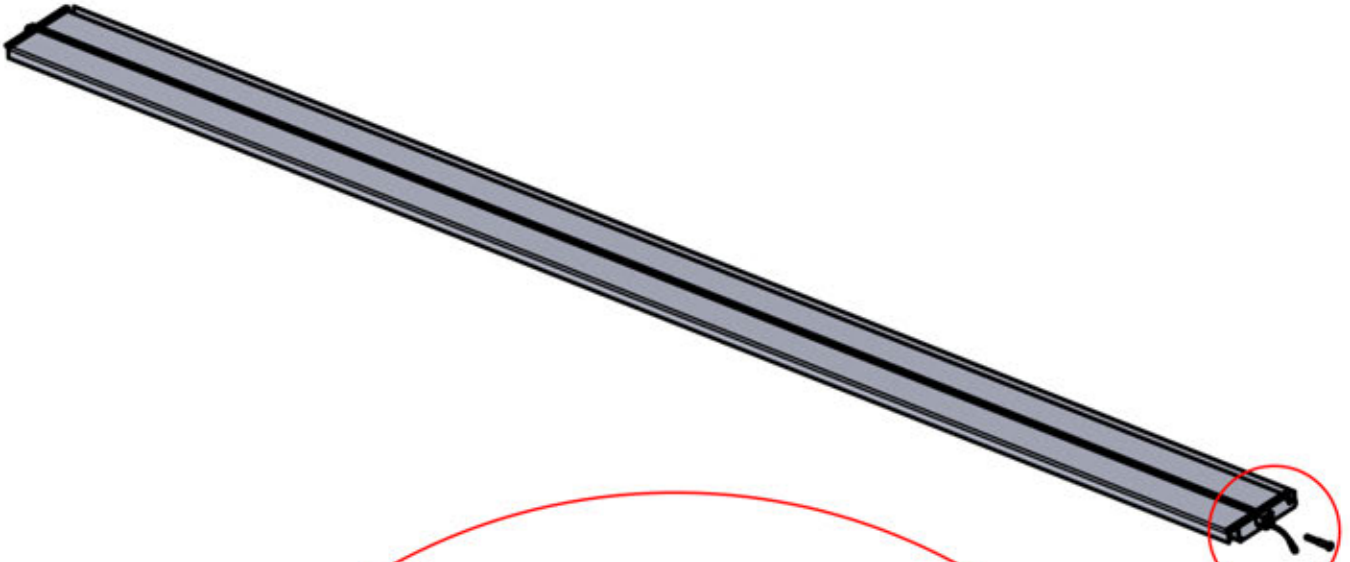

55

x2
FERGOLUX
FERGOLUX

5

ANTHRACITE: L258
WHITE: L262
BLACK: L260

PN-200002365
4x