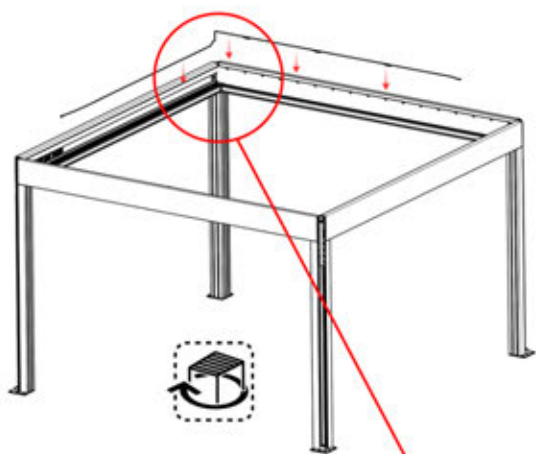

LED CABLE

4 LED HARNESS

39

4 LED HARNESS

40

41

 <p>CONTROL BOX</p>	S4	PN-200002683 5x
<p>! Keep the Matter Antenna wire free and do not tie them with LED and Motor wire</p>		PN-200002684 10x

42