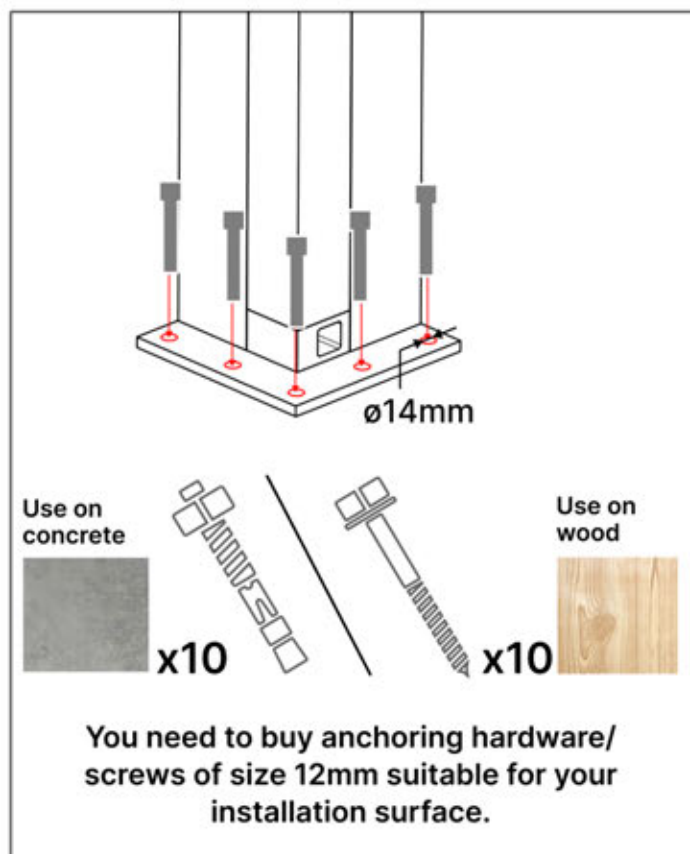

Resistance to wind loads: Class6(EN13561)

SYMBOL EXPLANATION

Indicates the outside of the pergola structure.

This step may require extra force.

Indicates the inside of the pergola structure.

Key information to follow during installation.

Do not use a regular hammer, as it may cause damage.

Align slats according to sunlight direction for optimal shading.

AC Input

Repeat this step as many times as the number indicates

Motor

Turn around

INFORMATION