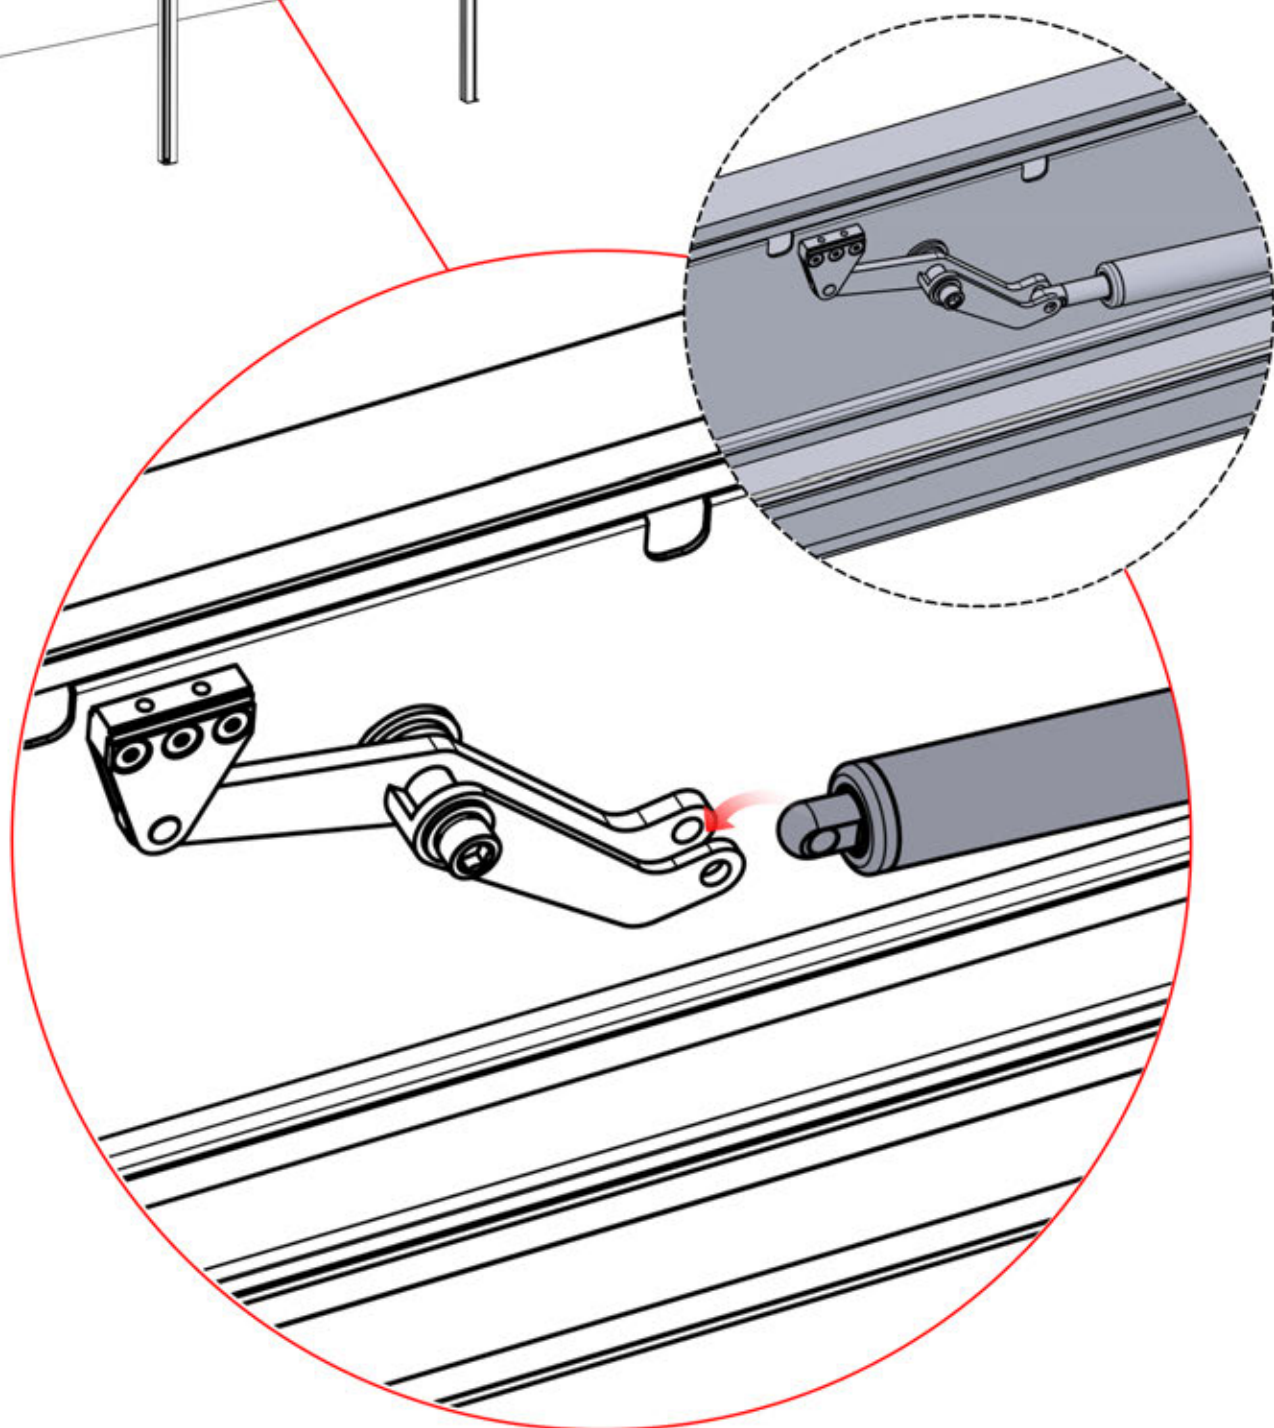

29

30

INPUTS AND OUTPUTS

ITEMS IN BOX

If you are planning to route the power cable through the rear corners, drill a **10 mm** diameter hole in the corner cover (**PN-200002370**) as illustrated. This allows the cable to pass through during installation in step 71.