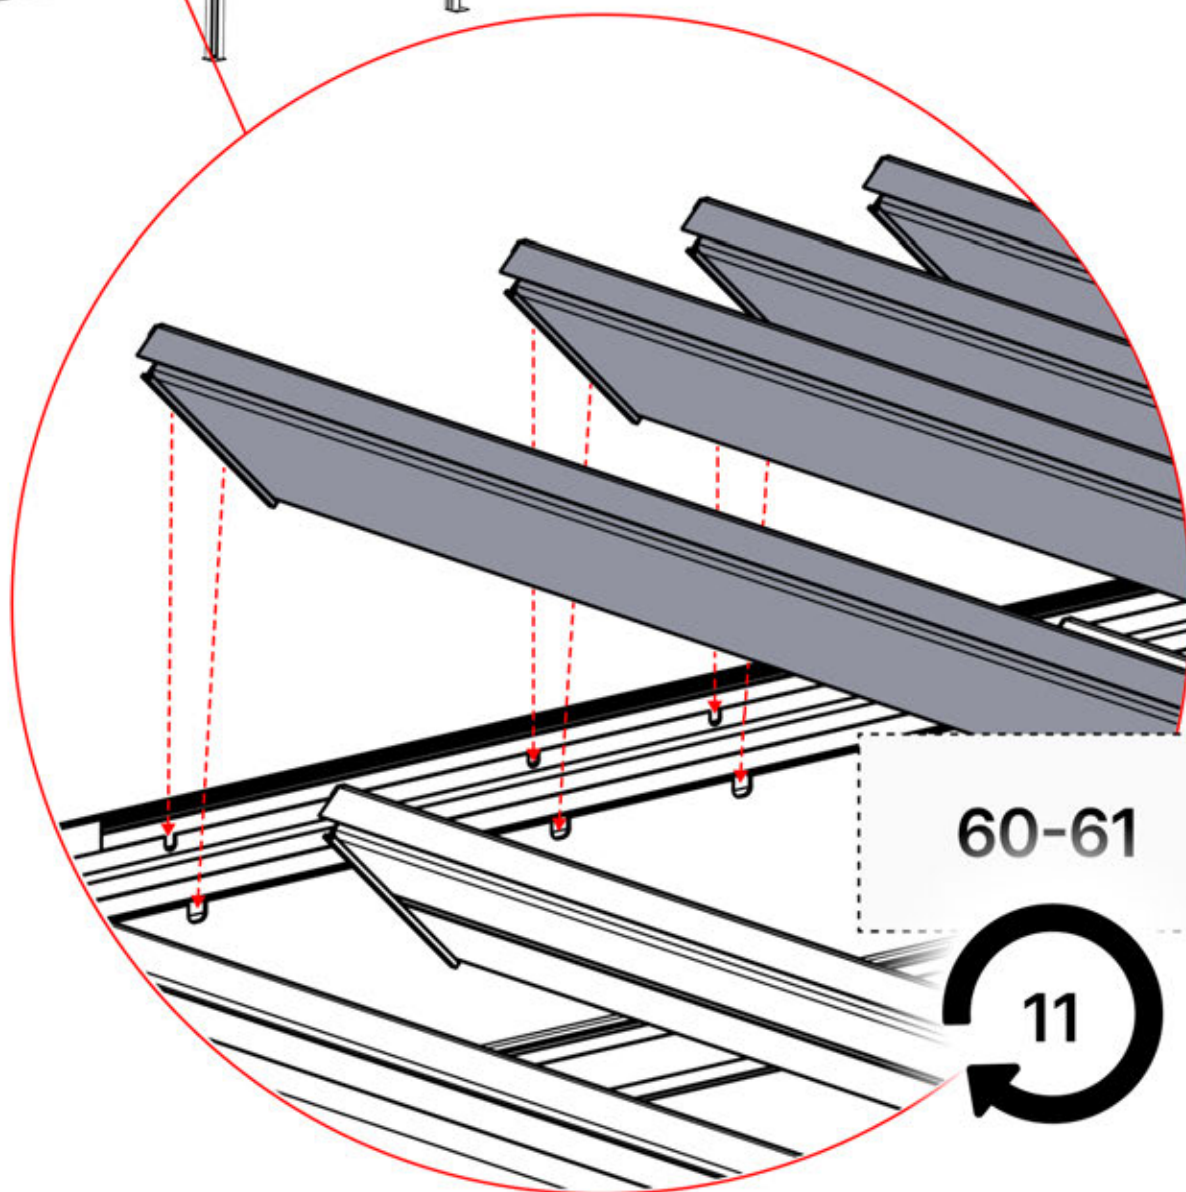

Connect the LED
cable to the 4-pin LED
wire

65

5

ANTHRACITE: L258
WHITE: L262
BLACK: L260

66

 <p>4</p> <p>ANTHRACITE: L270 WHITE: L274 BLACK: L272</p>	 <p>S</p> <p>PN-200002367 12x</p>
 <p>5</p> <p>ANTHRACITE: L258 WHITE: L262 BLACK: L260</p>	 <p>6</p> <p>ANTHRACITE: L246 WHITE: L250 BLACK: L248</p>