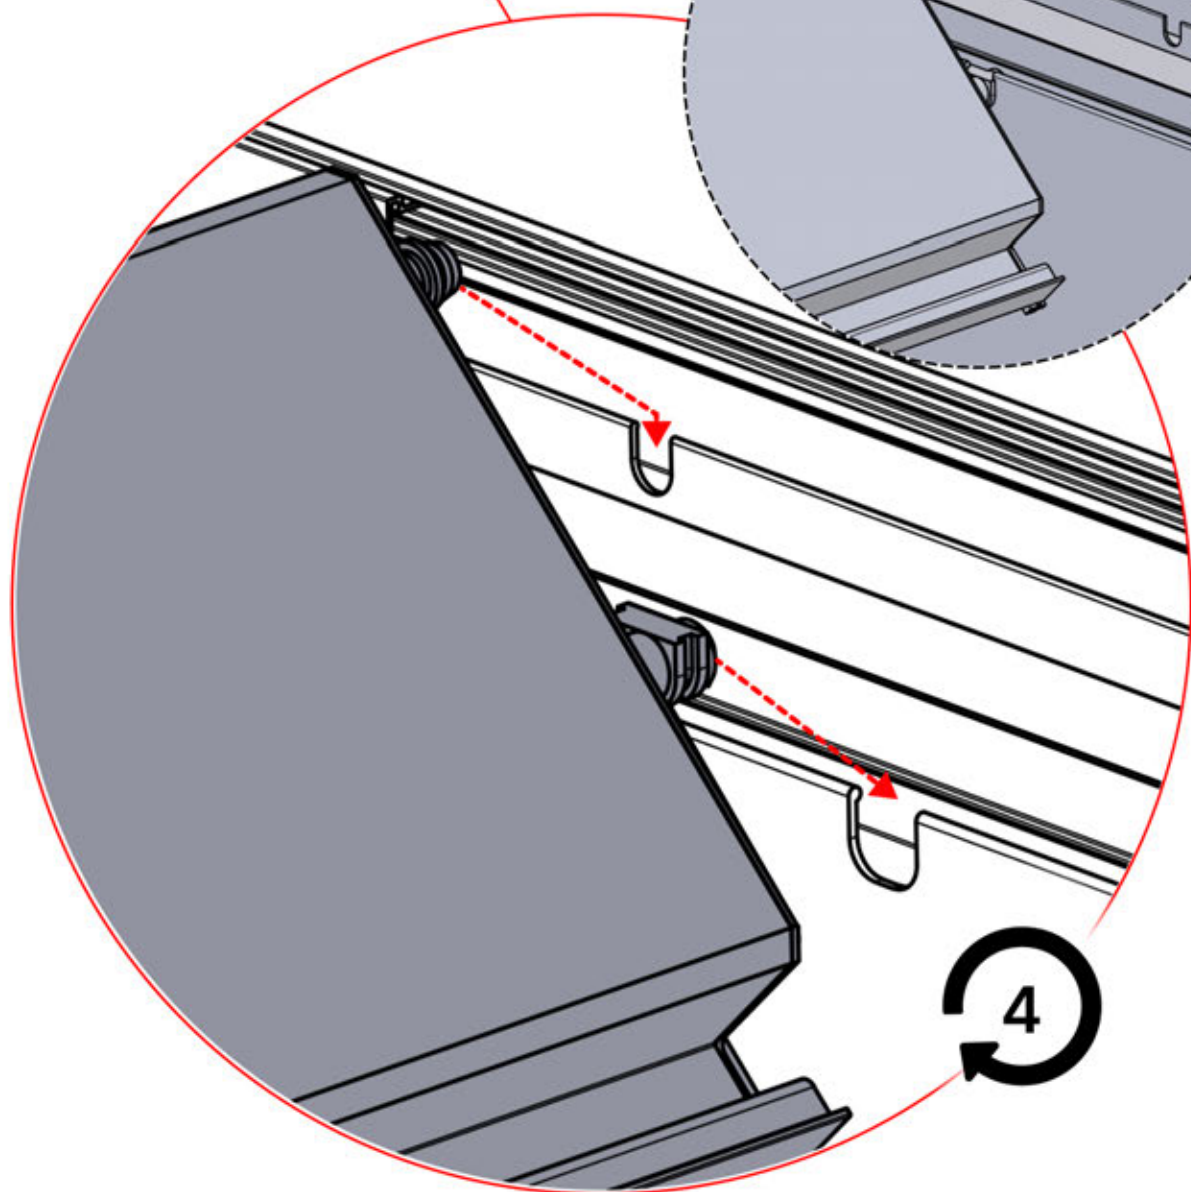

Connect the LED
cable to the 4-pin LED
wire

65

5

ANTHRACITE: L258
WHITE: L262
BLACK: L260

66

 <p>4</p> <p>ANTHRACITE: L270 WHITE: L274 BLACK: L272</p>	 <p>S</p> <p>PN-200002367 12x</p>
 <p>5</p> <p>ANTHRACITE: L258 WHITE: L262 BLACK: L260</p>	 <p>6</p> <p>ANTHRACITE: L246 WHITE: L250 BLACK: L248</p>