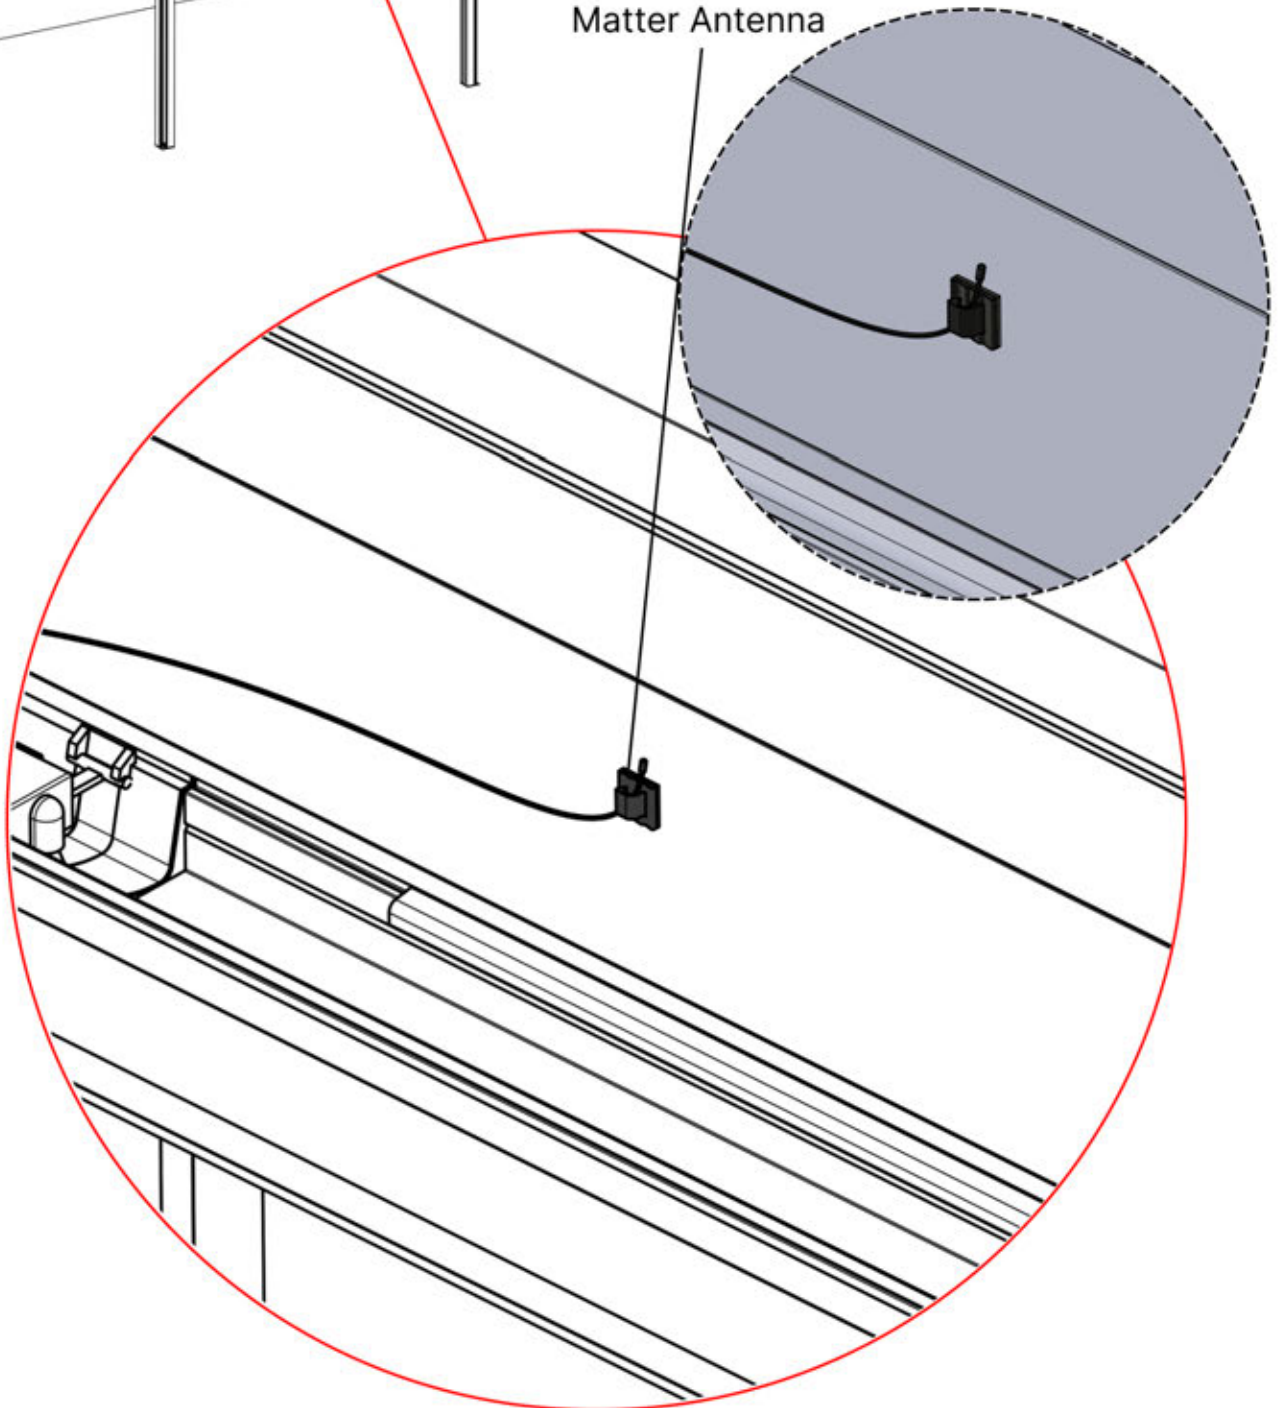

Matter Antenna