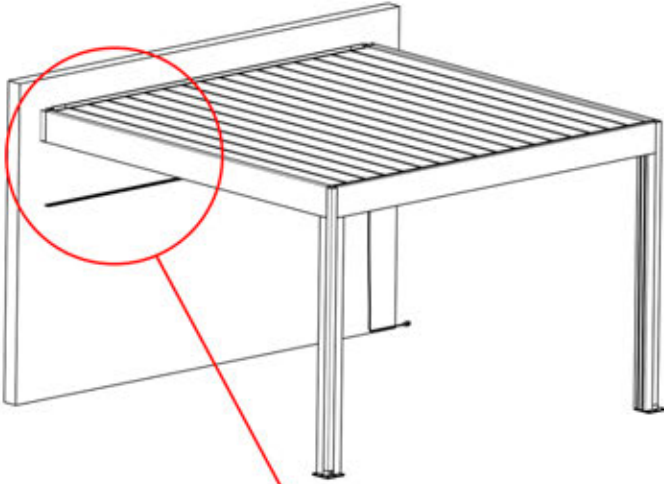

73

74

2

ANTHRACITE: B296
WHITE: B300
BLACK: B304

75

S4 PERGOLUX | PERGOLA PRO MAX WALLMOUNTED

4 X 4 M / 13' x 13'