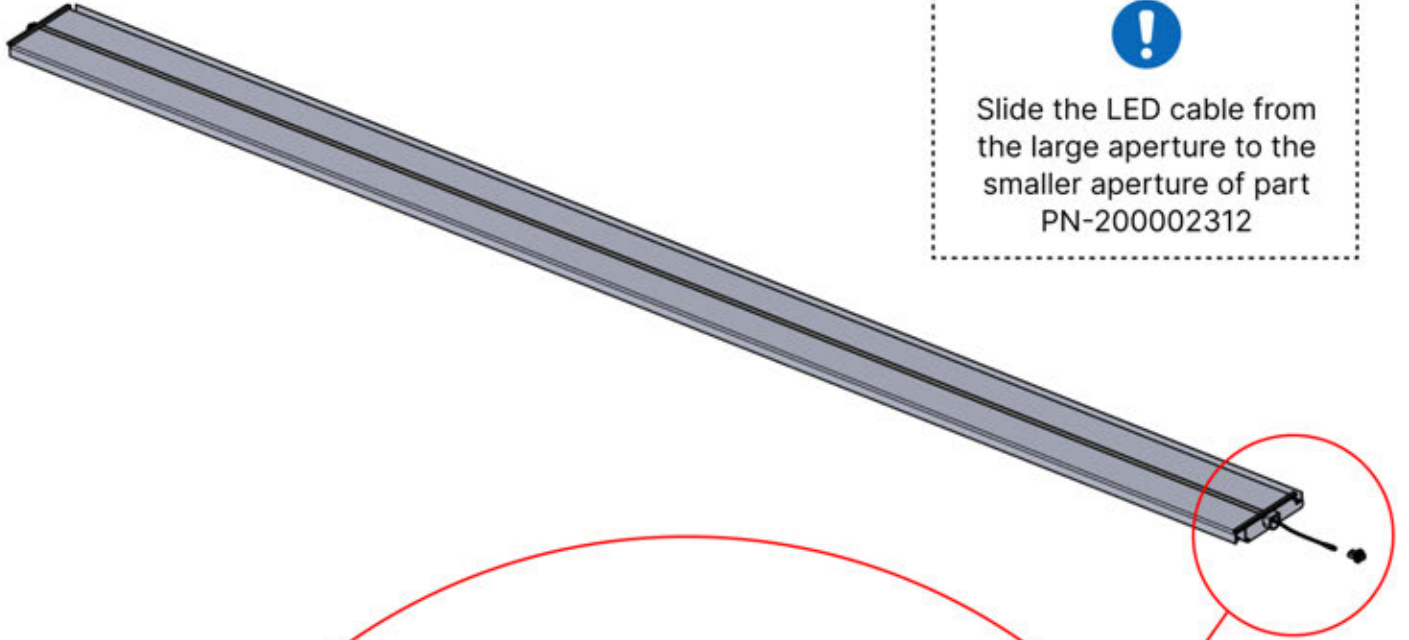

ANTHRACITE: L258
WHITE: L262
BLACK: L260

PN-200002365
4x

Slide the LED cable from the large aperture to the smaller aperture of part PN-200002312

4

53

x2
FERGOLUX
FERGOLUX

5

ANTHRACITE: L258
WHITE: L262
BLACK: L260