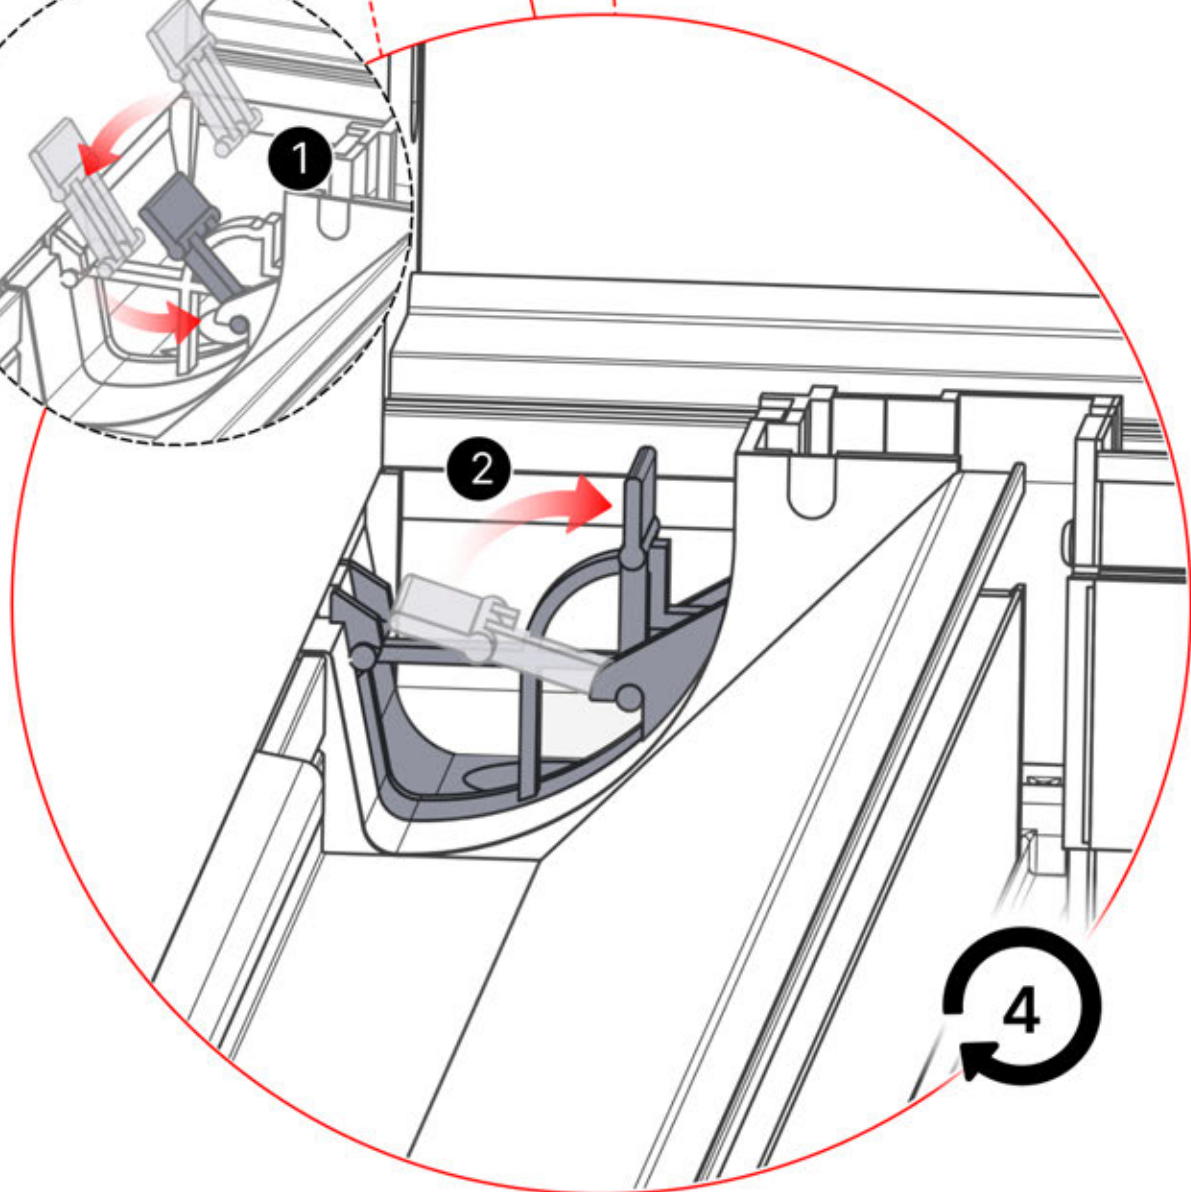

24

6

ANTHRACITE: L246
WHITE: L250
BLACK: L248

	PN-200003051 8x
	PN-200003050 8x
	PN-200003049 8x