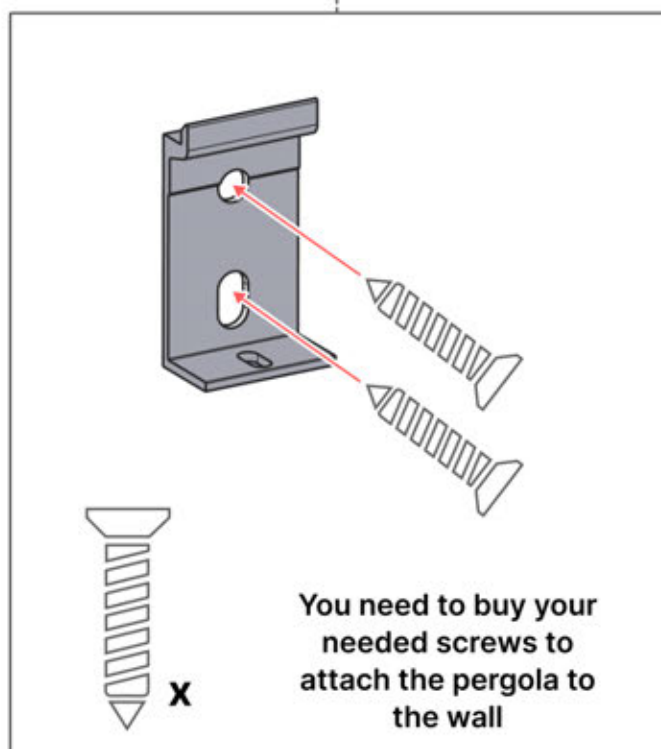

All screws from **PERGOLUX** are made of stainless steel, ensuring durability and resistance to rust. To prevent damage to screws, follow these guidelines:

- **DO NOT OVERTIGHTEN:** Apply appropriate force to avoid stripping the threads.
- **CHOOSE THE CORRECT TOOL:** Use the proper screwdriver or bit to avoid damaging the screw head.
- **ENSURE PROPER USE:** With correct installation, screws will maintain their integrity and functionality over time.
- **USE LUBRICATION:** Apply lubricant to make screw assembly easier.