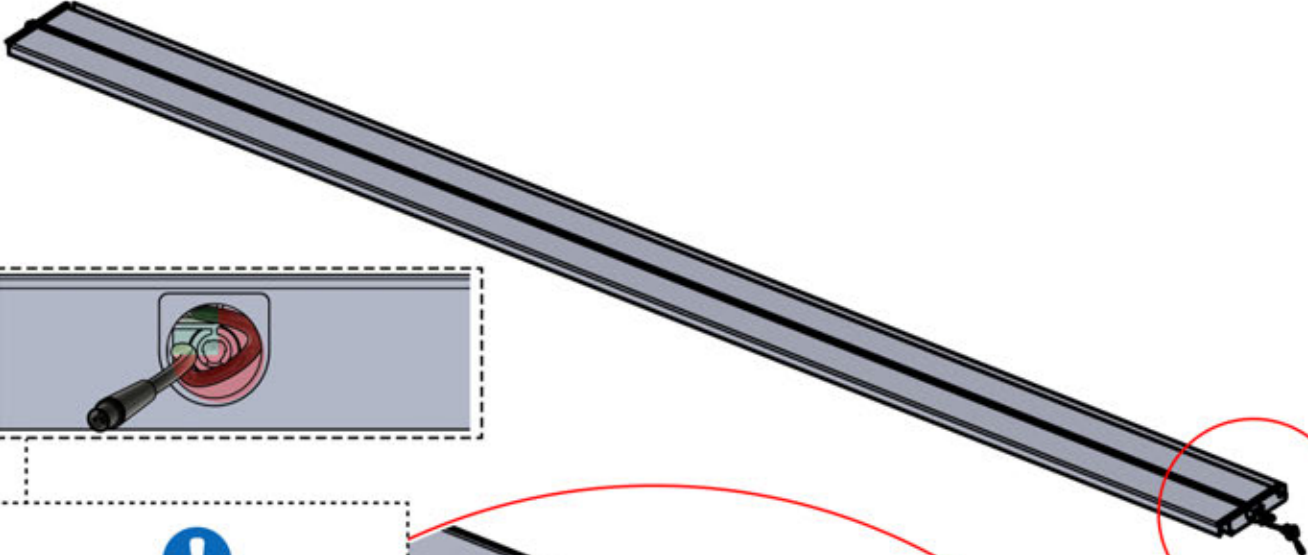

 PN-200002365
4x

Use part PN-200002313 to secure the LED cable within the smaller aperture

54

x2
FERGOLUX
FERGOLUX

5

ANTHRACITE: L258
WHITE: L262
BLACK: L260

PN-200002365
4x

Twist the LED cable and insert it into the LED louver, ensuring the wire exits from the green-highlighted top-left corner