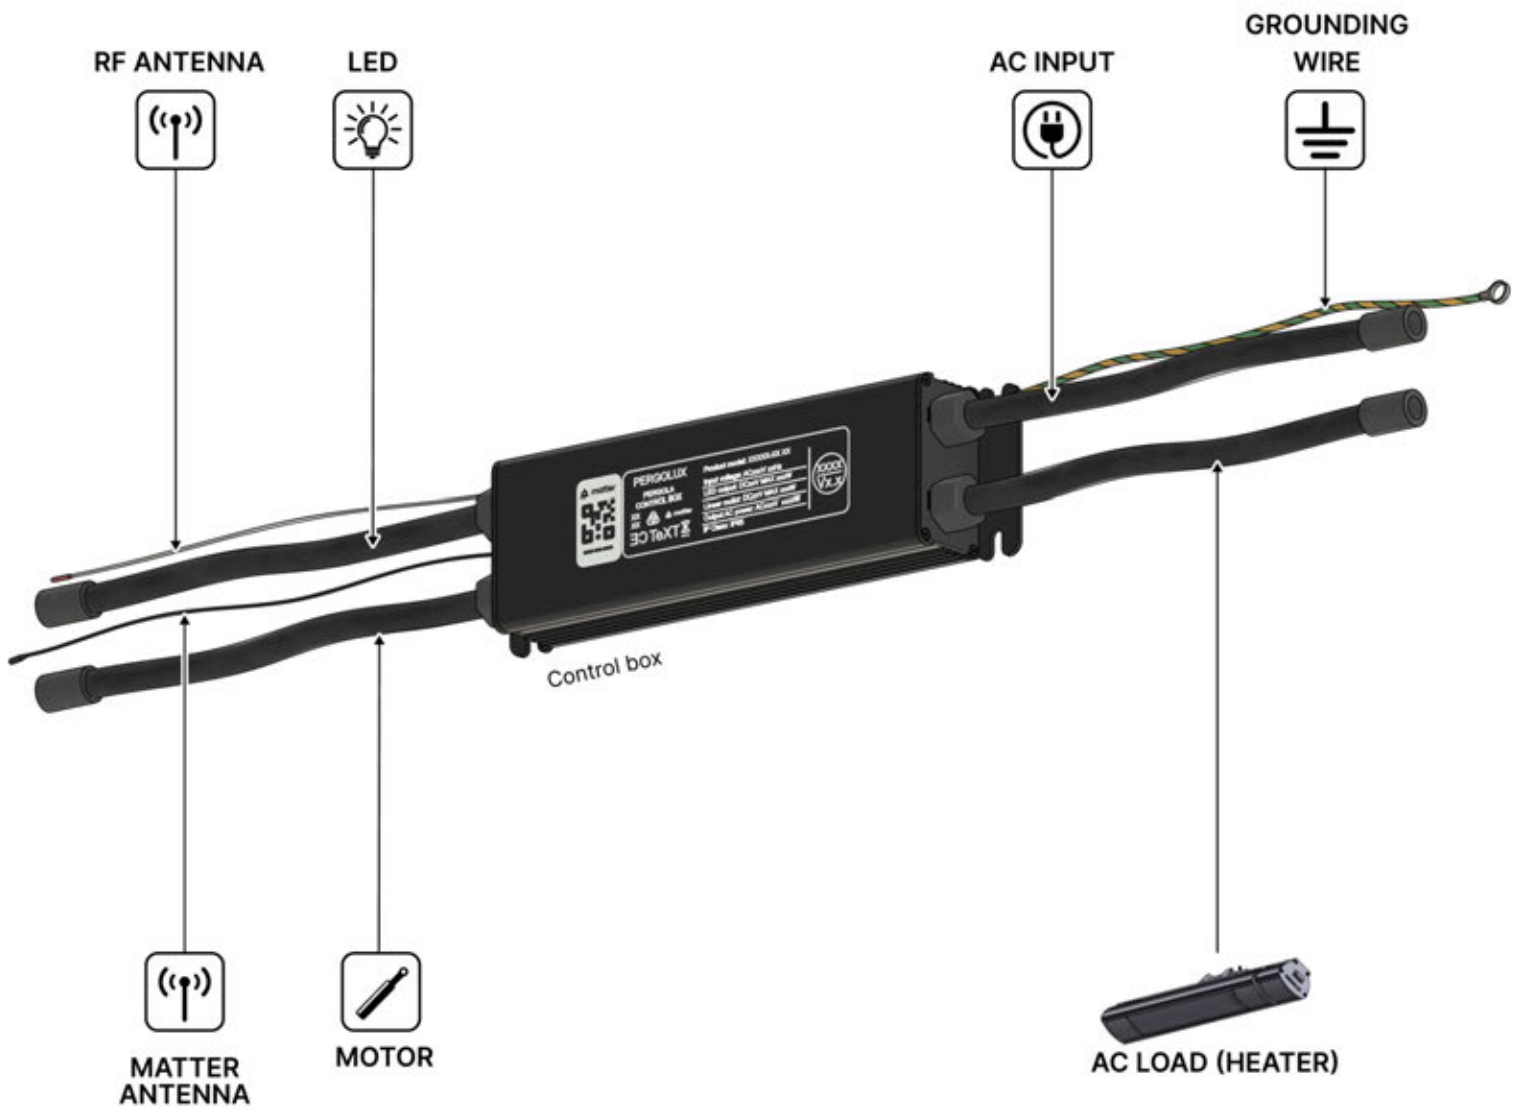

29

30

INPUTS AND OUTPUTS

ITEMS IN BOX

If you are planning to route the power cable through the rear corners, drill a **10 mm** diameter hole in the corner cover (**PN-200002370**) as illustrated. This allows the cable to pass through during installation in step 71.