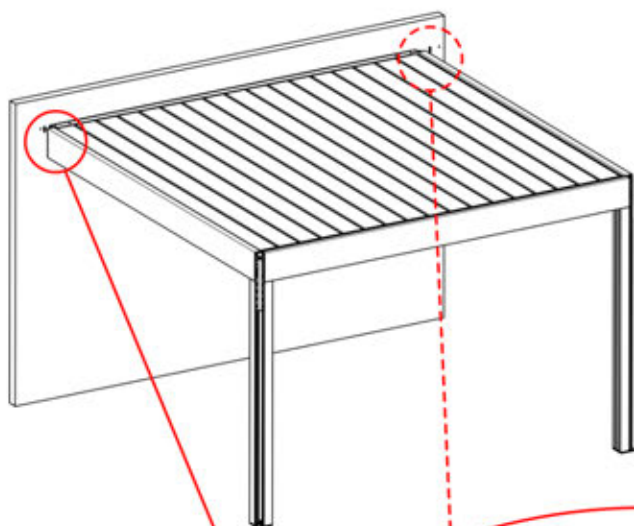

68

x1
FERGOLUX

6

ANTHRACITE: L246
WHITE: L250
BLACK: L248

PN-200003030
1x

PN-200003031
1x

PN-200001207
2x

4.2x12