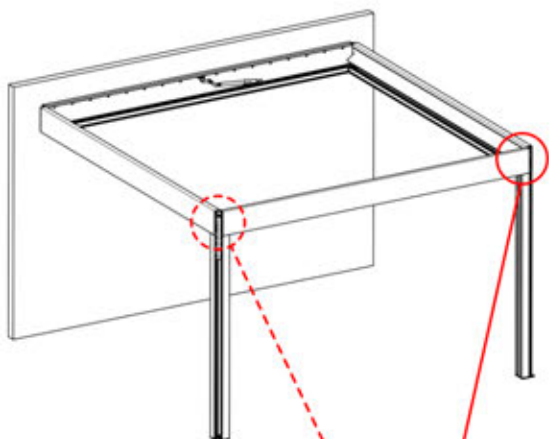

!
Route the Matter
Antenna and place it
below the highlighted
part(PN-200002329).

!
Matter Antenna

43

3

ANTHRACITE: B314
WHITE: B316
BLACK: B318

2

INFORMATION

44