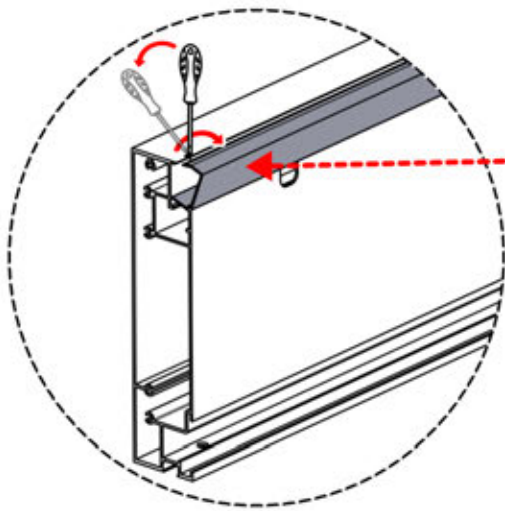

INFORMATION

x7
PERGOLUX

2

ANTHRACITE: B296
WHITE: B300
BLACK: B304

PN-200003524
1x

PN-200003527
2x

PN-200003491
1x