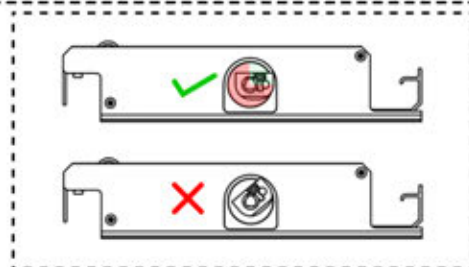

Connect the LED
cable to the 4-pin LED
wire

65

5

ANTHRACITE: L258
WHITE: L262
BLACK: L260

66

 <p>4</p> <p>ANTHRACITE: L270 WHITE: L274 BLACK: L272</p>	 <p>S</p> <p>PN-200002367 12x</p>
 <p>5</p> <p>ANTHRACITE: L258 WHITE: L262 BLACK: L260</p>	 <p>6</p> <p>ANTHRACITE: L246 WHITE: L250 BLACK: L248</p>