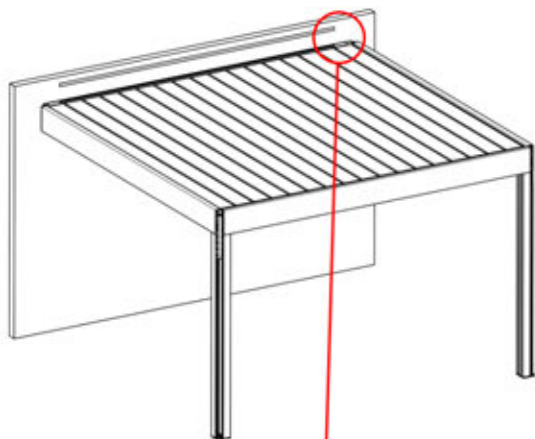

67

x1
PERGOLUX

2

ANTHRACITE: B296
WHITE: B300
BLACK: B304

PN-200002348
1x

68

x1
FERGOLUX

6