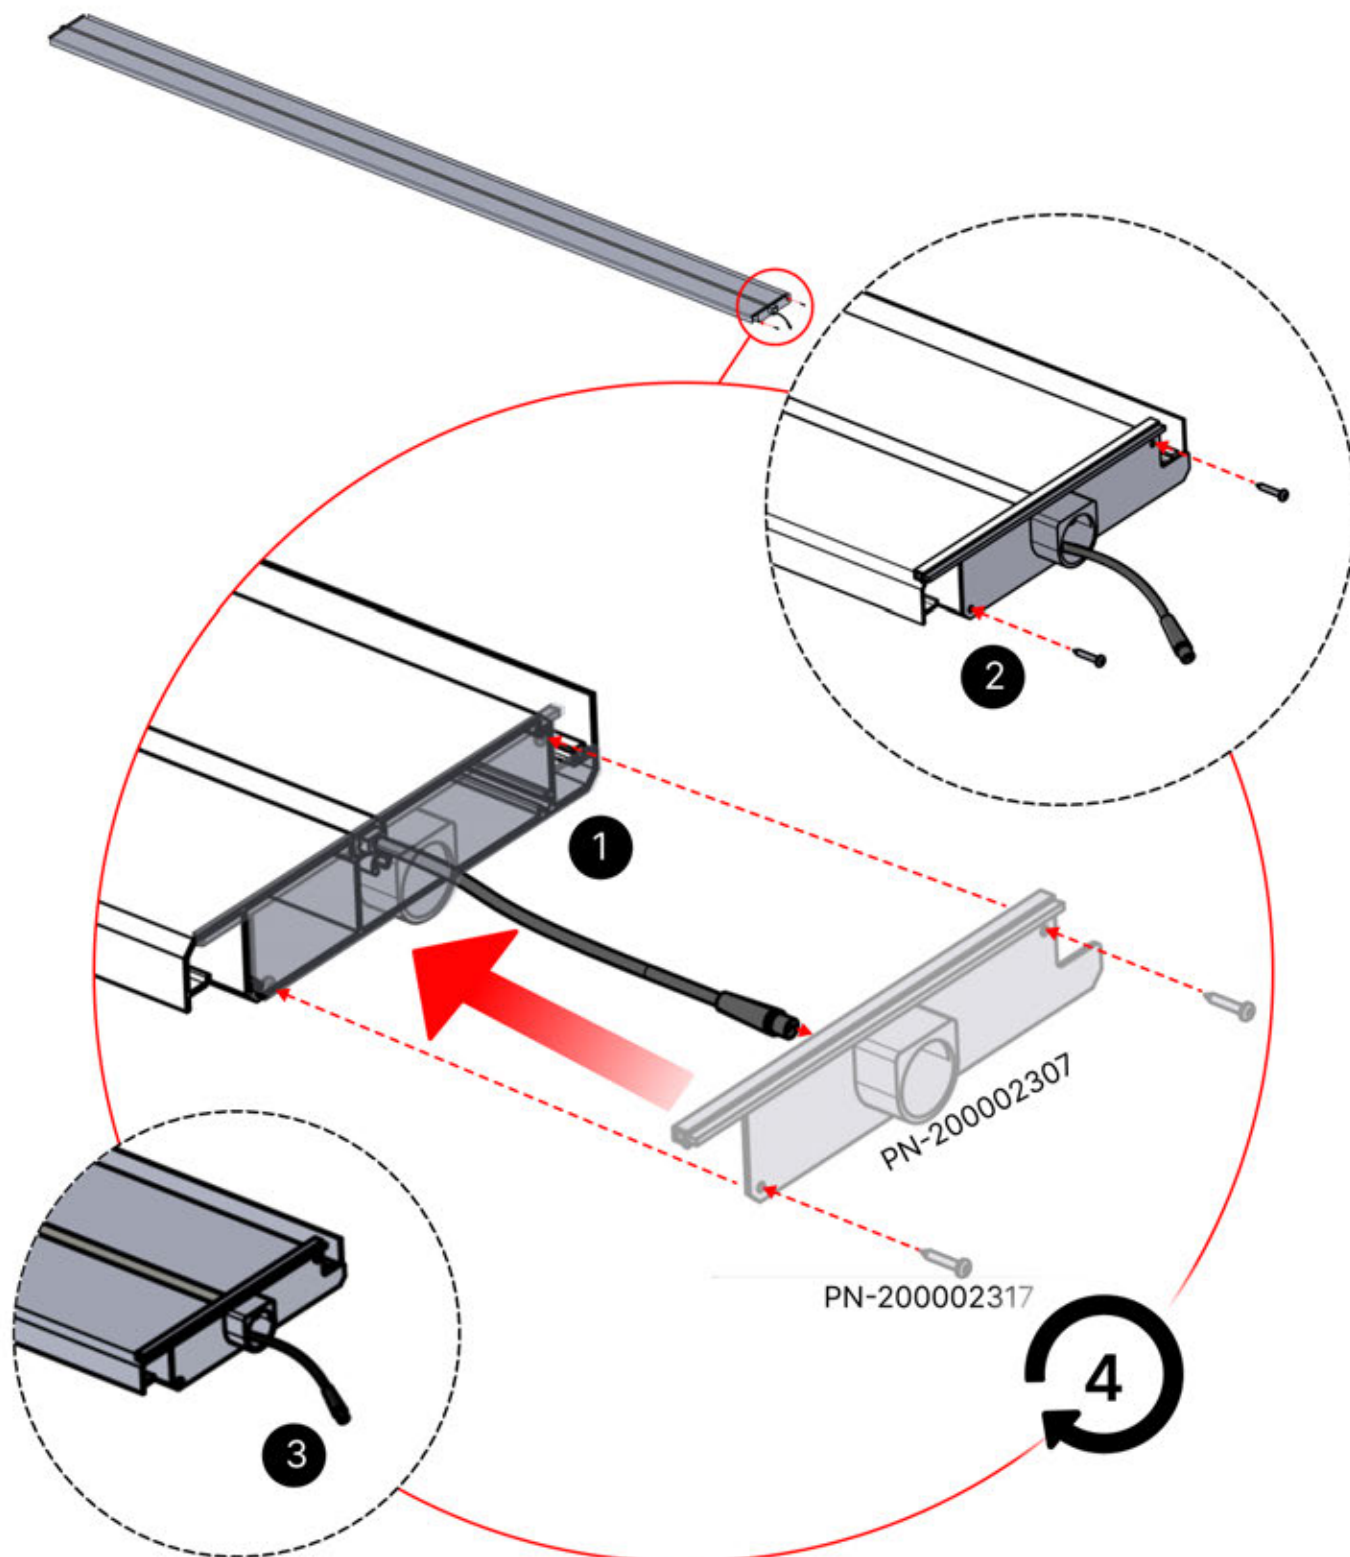

LED STRIP
4x

49

50

x2
FERGOLUX
FERGOLUX

5

ANTHRACITE: L258
WHITE: L262
BLACK: L260

PN-200002365
4x

51