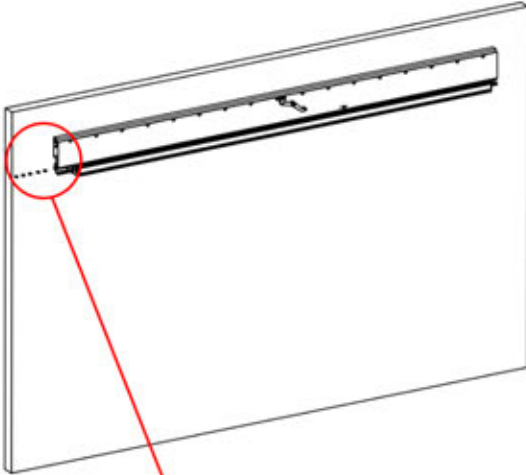

06

6

ANTHRACITE: L246
WHITE: L250
BLACK: L248

PN-200002290
5x