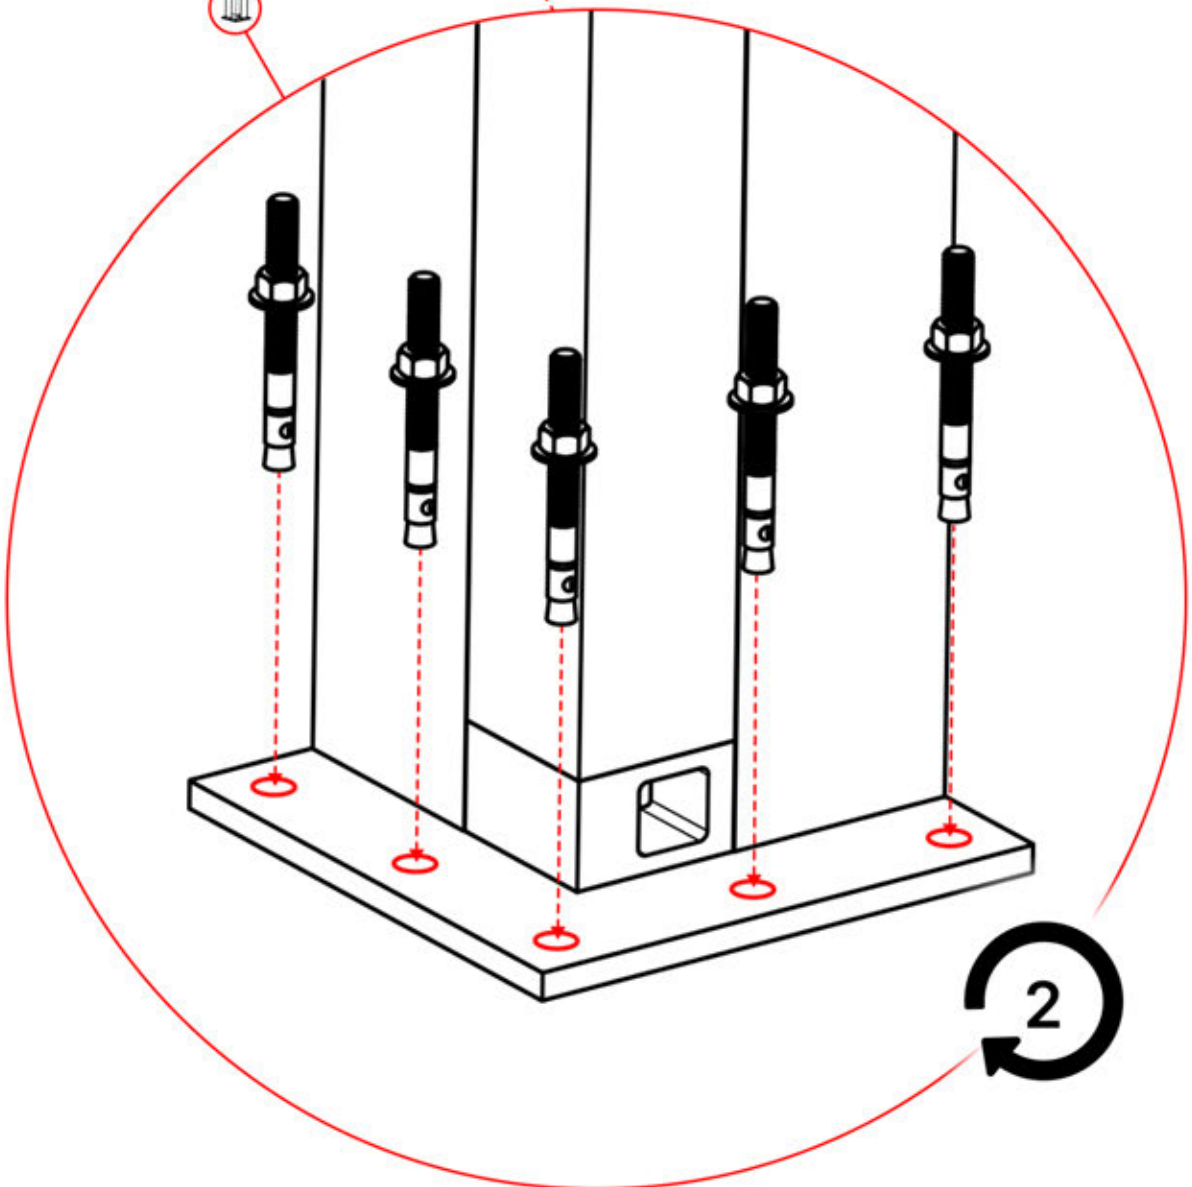

73

74

2

ANTHRACITE: B296
WHITE: B300
BLACK: B304

75

S4 PERGOLUX | PERGOLA PRO MAX WALLMOUNTED

4 X 4 M / 13' x 13'