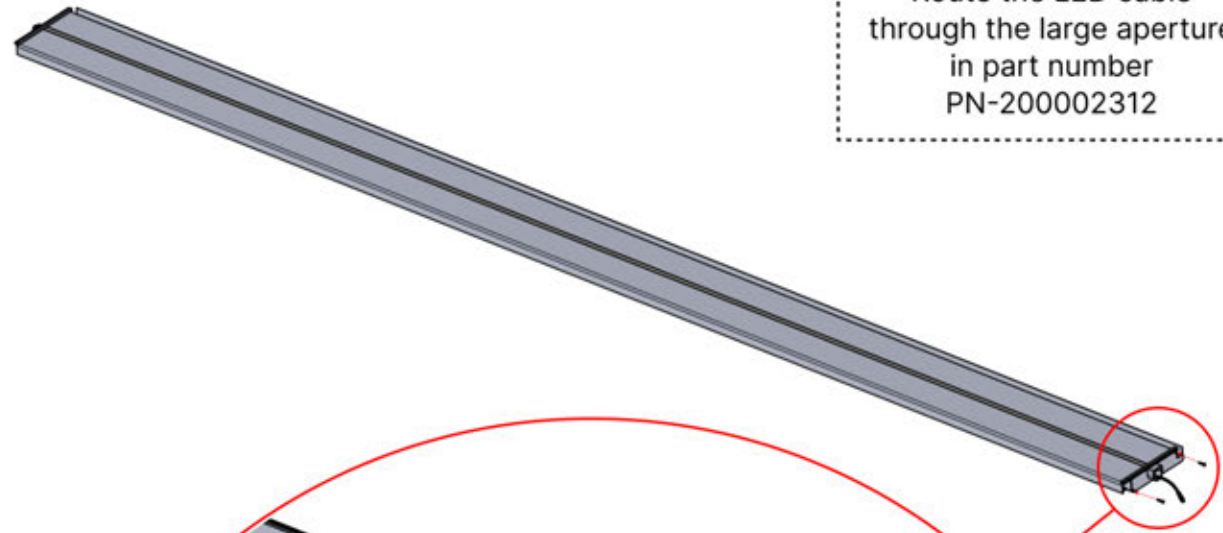

x2
FERGOLUX
FERGOLUX

5

ANTHRACITE: L258
WHITE: L262
BLACK: L260

PN-200002365
4x

Route the LED cable through the large aperture in part number PN-200002312

52

x2
FERGOLUX
FERGOLUX

5