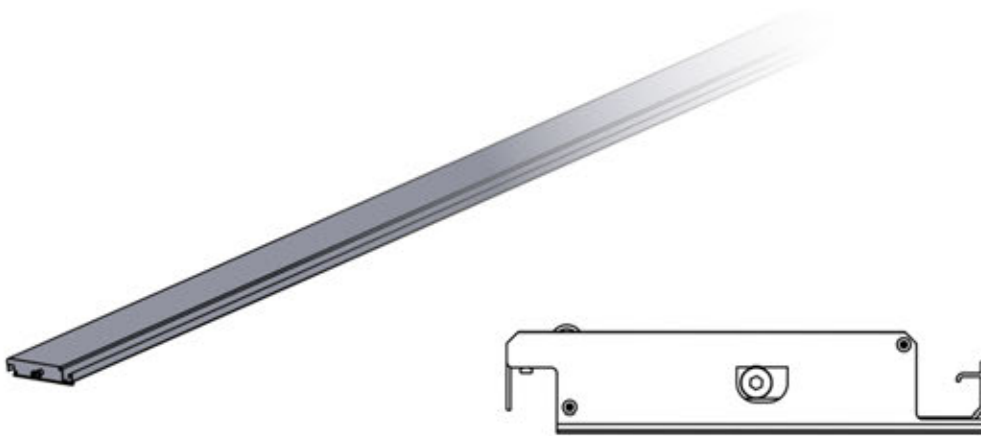

ITEMS IN BOX

	ANTHRACITE	WHITE	BLACK	
	6	L246	L250	L248

Standard = **(S)**
PN-200002367
4x

PN-20000 3278 150mm 	PN-200003033 2x		PN-200003031 1x
	PN-200003030 1x	4.2x12	PN-200001207 2x
PN-20000 3755 	PN-200000655 4x	PN-20000 3496 	PN-200002289 4x