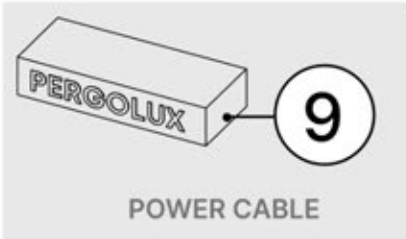

 **GROUNDING**

33

!
Power Cable can be
routed through all
the Poles.

34

35

36

37

x1
PERGOLUX