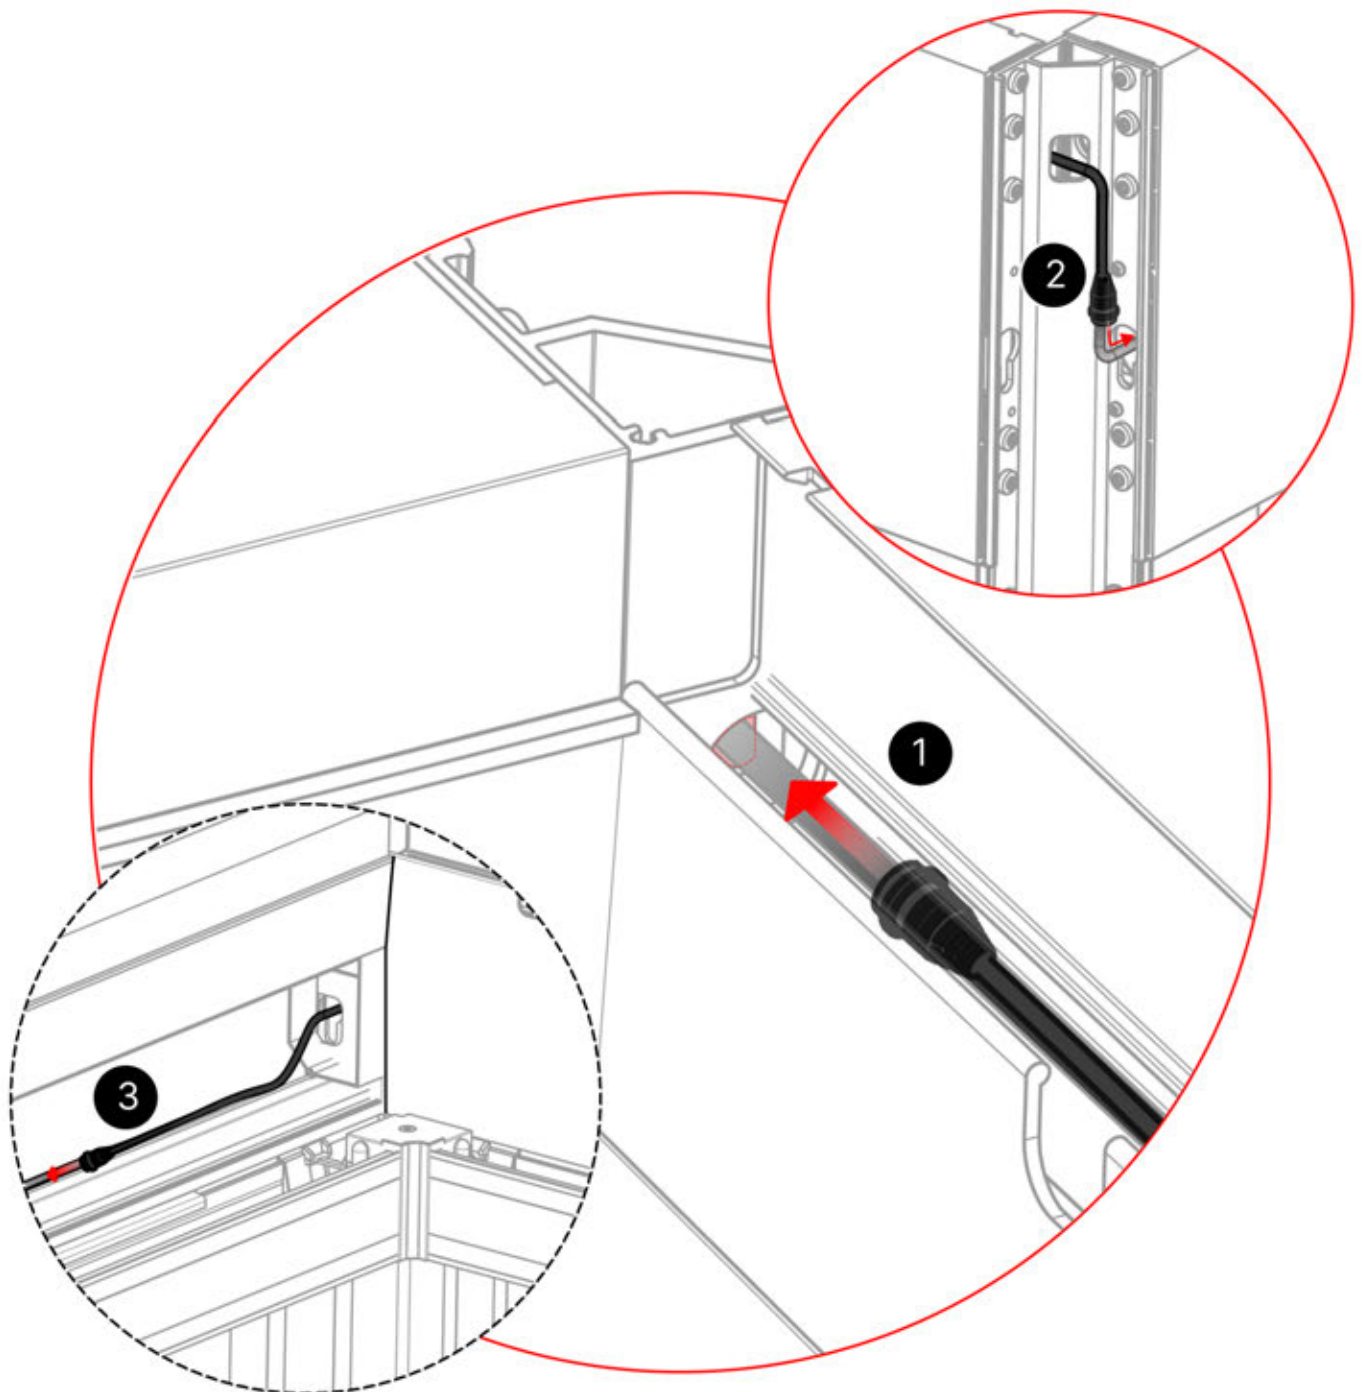

LED CABLE

4 LED HARNESS

39

4 LED HARNESS

40

41

 <p>CONTROL BOX</p>	S4	PN-200002683 5x
<p>! Keep the Matter Antenna wire free and do not tie them with LED and Motor wire</p>		PN-200002684 10x

42