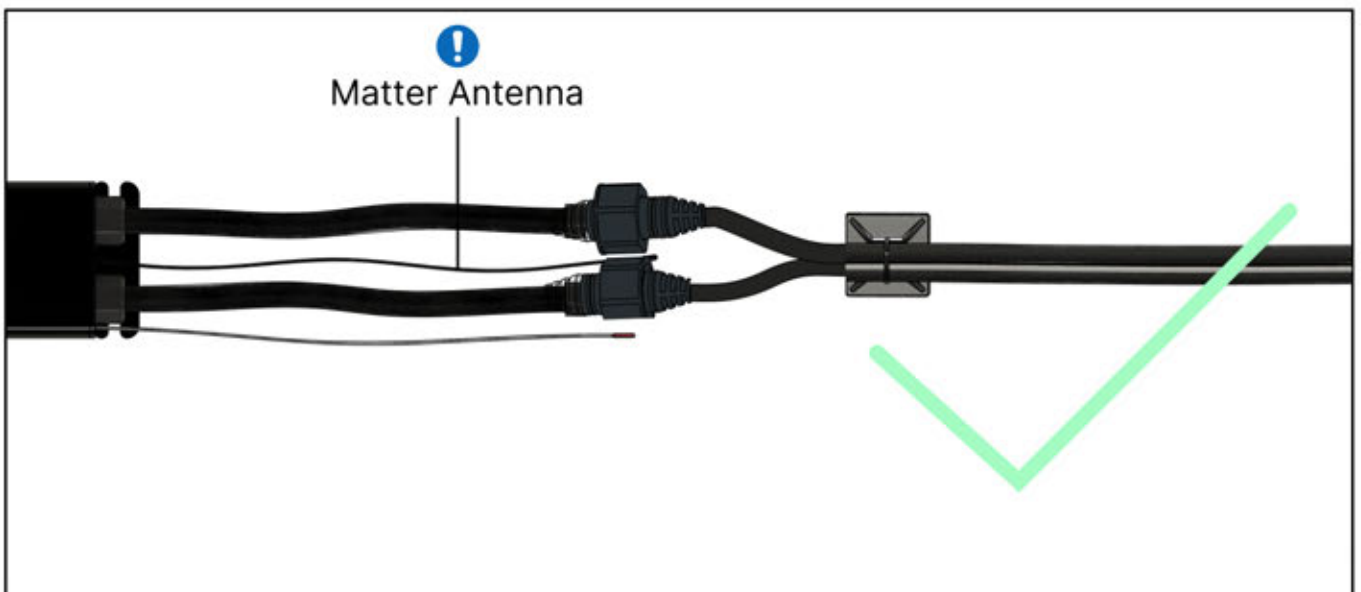

LED CABLE

4 LED HARNESS

39

4 LED HARNESS

40

41

 <p>CONTROL BOX</p>	S4	PN-200002683 5x
<p>! Keep the Matter Antenna wire free and do not tie them with LED and Motor wire</p>		PN-200002684 10x

42