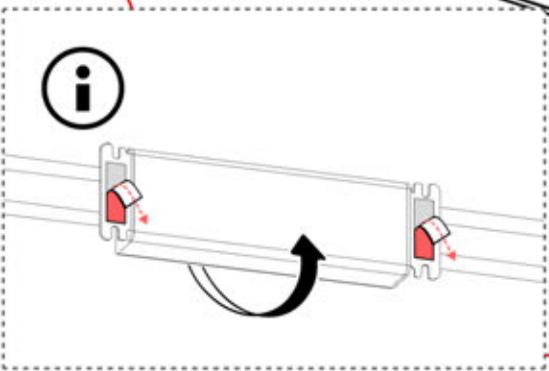

!
Control Box can be installed on Preferred W BEAM