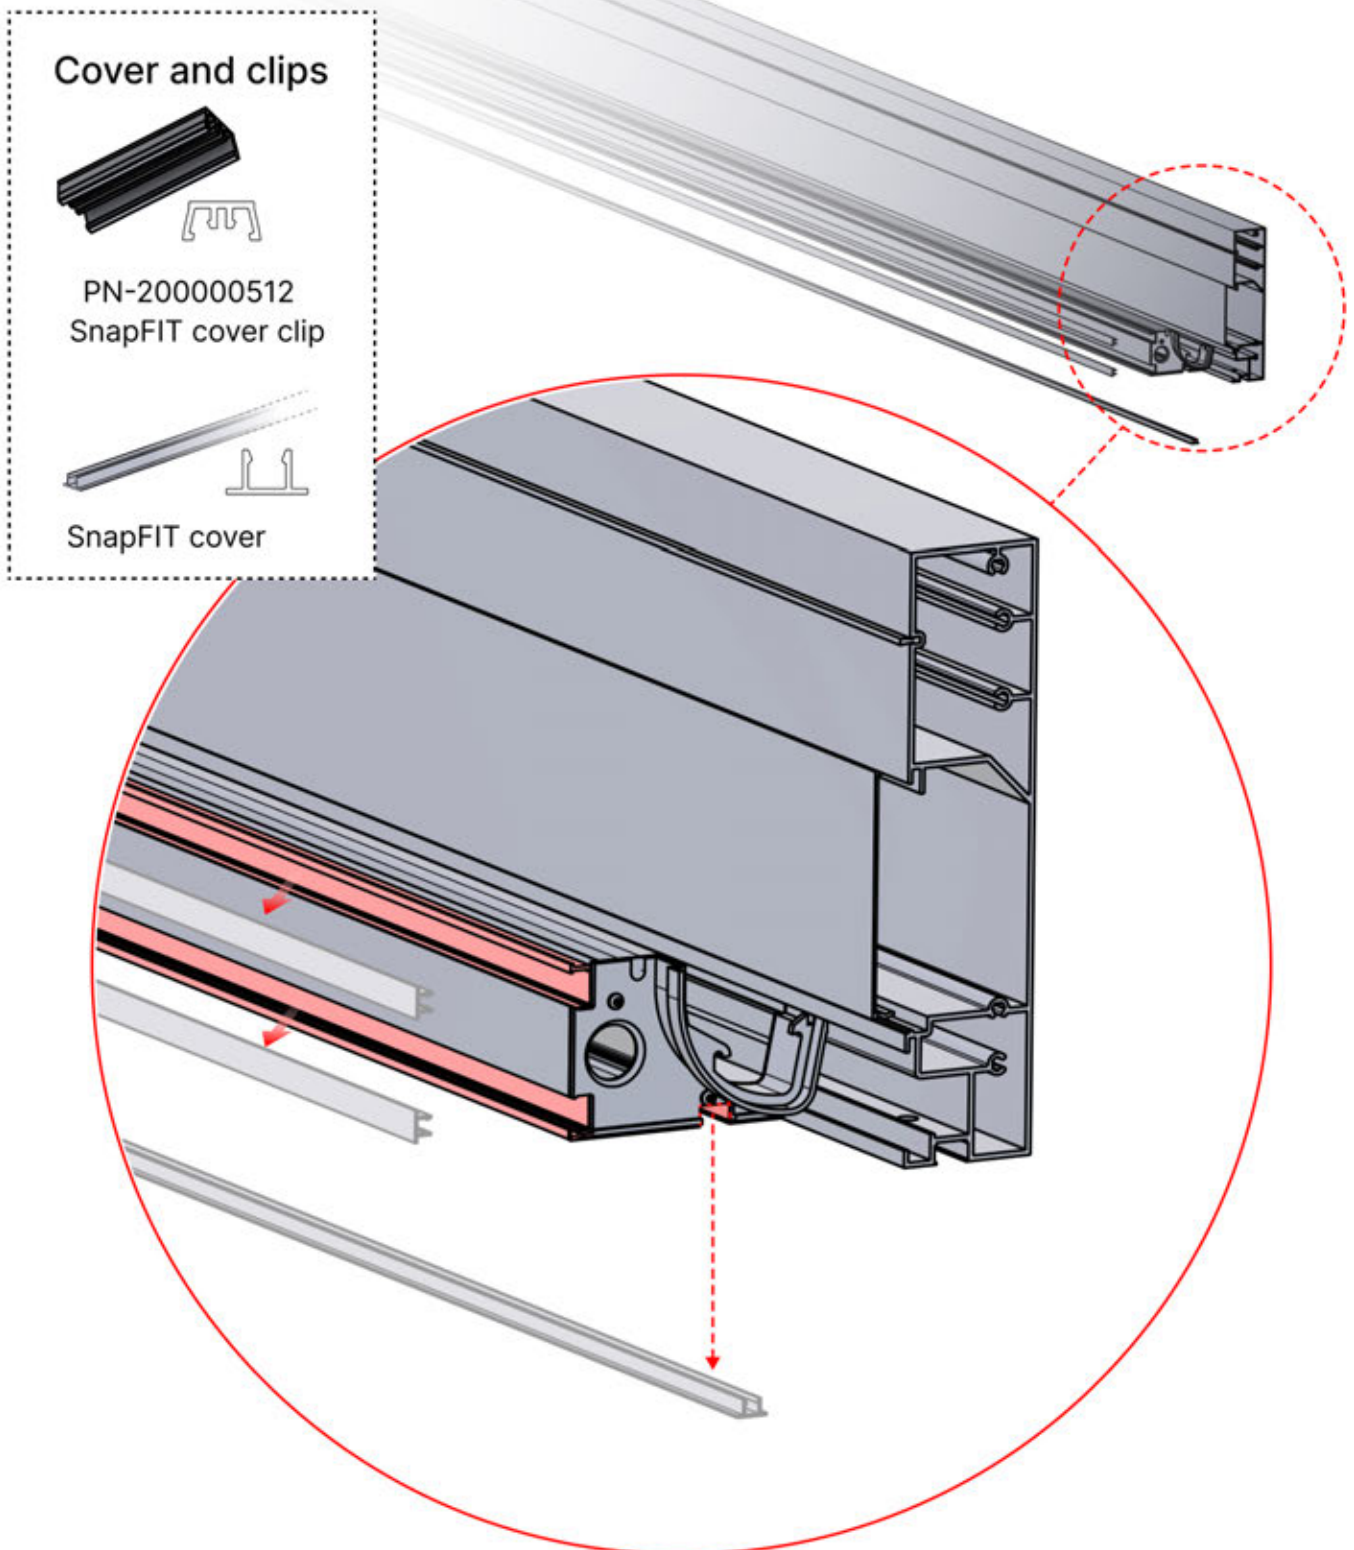

Cover and clips

PN-200000512
SnapFIT cover clip

SnapFIT cover

INFORMATION

Are you installing a heater or fan ?

It is recommended to remove both snap-fit covers from the beam now.

INFORMATION

x7
PERGOLUX