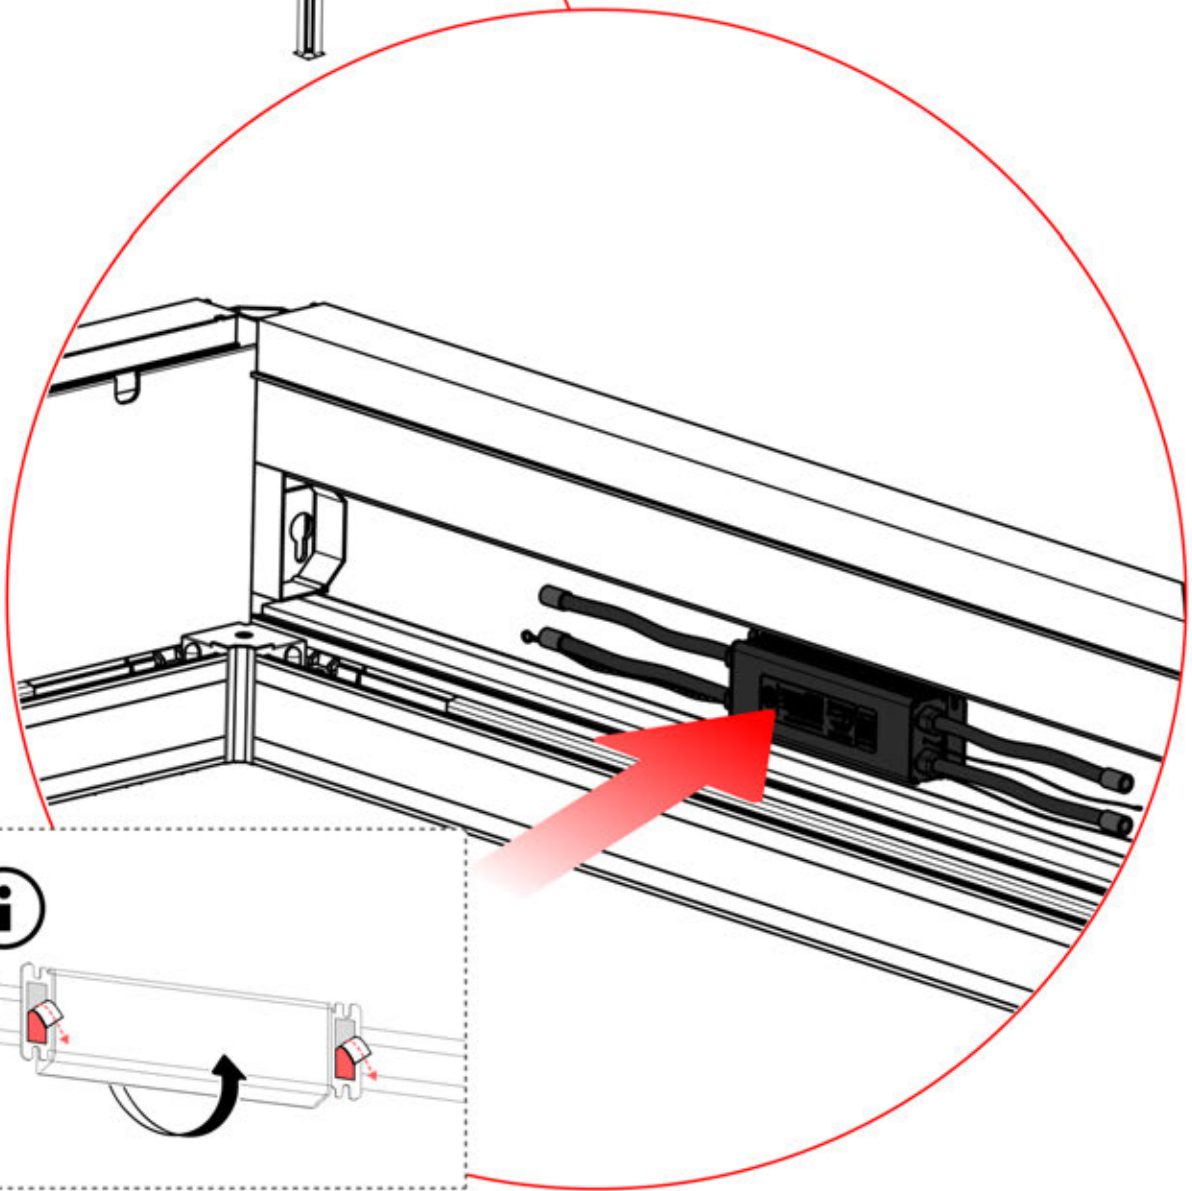

!
Control Box can be installed on Preferred W BEAM