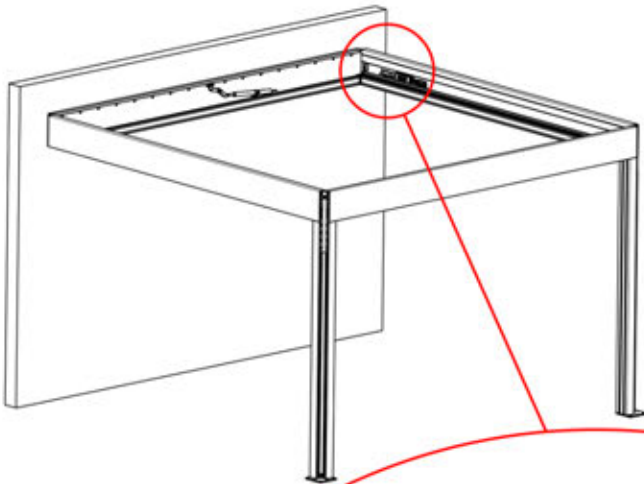

LED CABLE

4 LED HARNESS

39

4 LED HARNESS

40

41

 <p>CONTROL BOX</p>	S4	PN-200002683 5x
<p>! Keep the Matter Antenna wire free and do not tie them with LED and Motor wire</p>		PN-200002684 10x

42