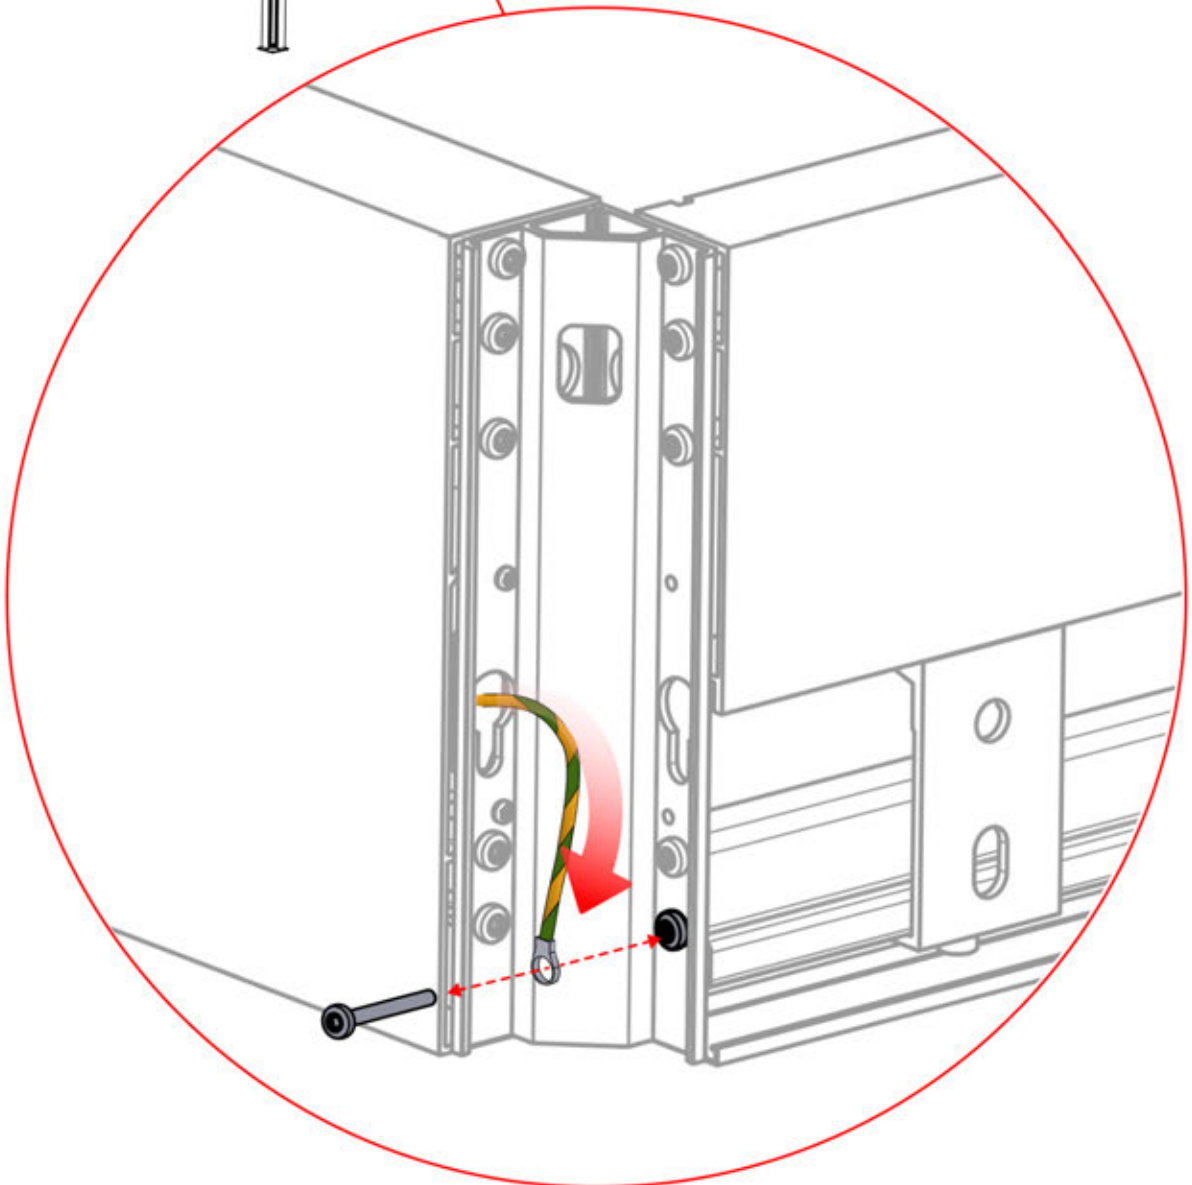

32

Connect grounding wire before connecting to power!

GROUNDING