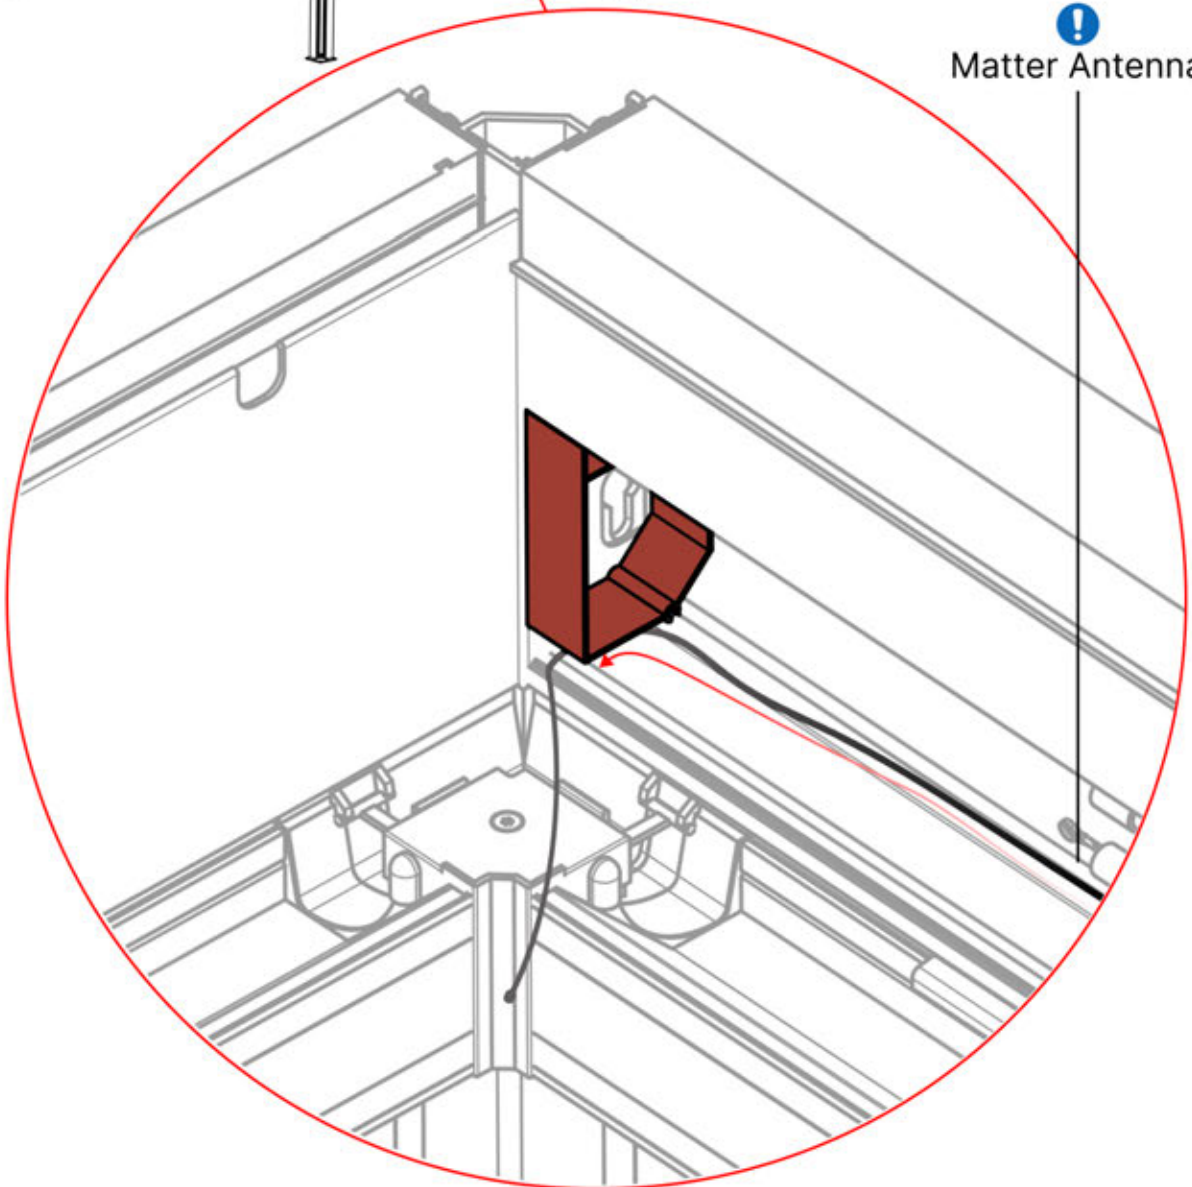

!
Route the Matter
Antenna and place it
below the highlighted
part(PN-200002329).