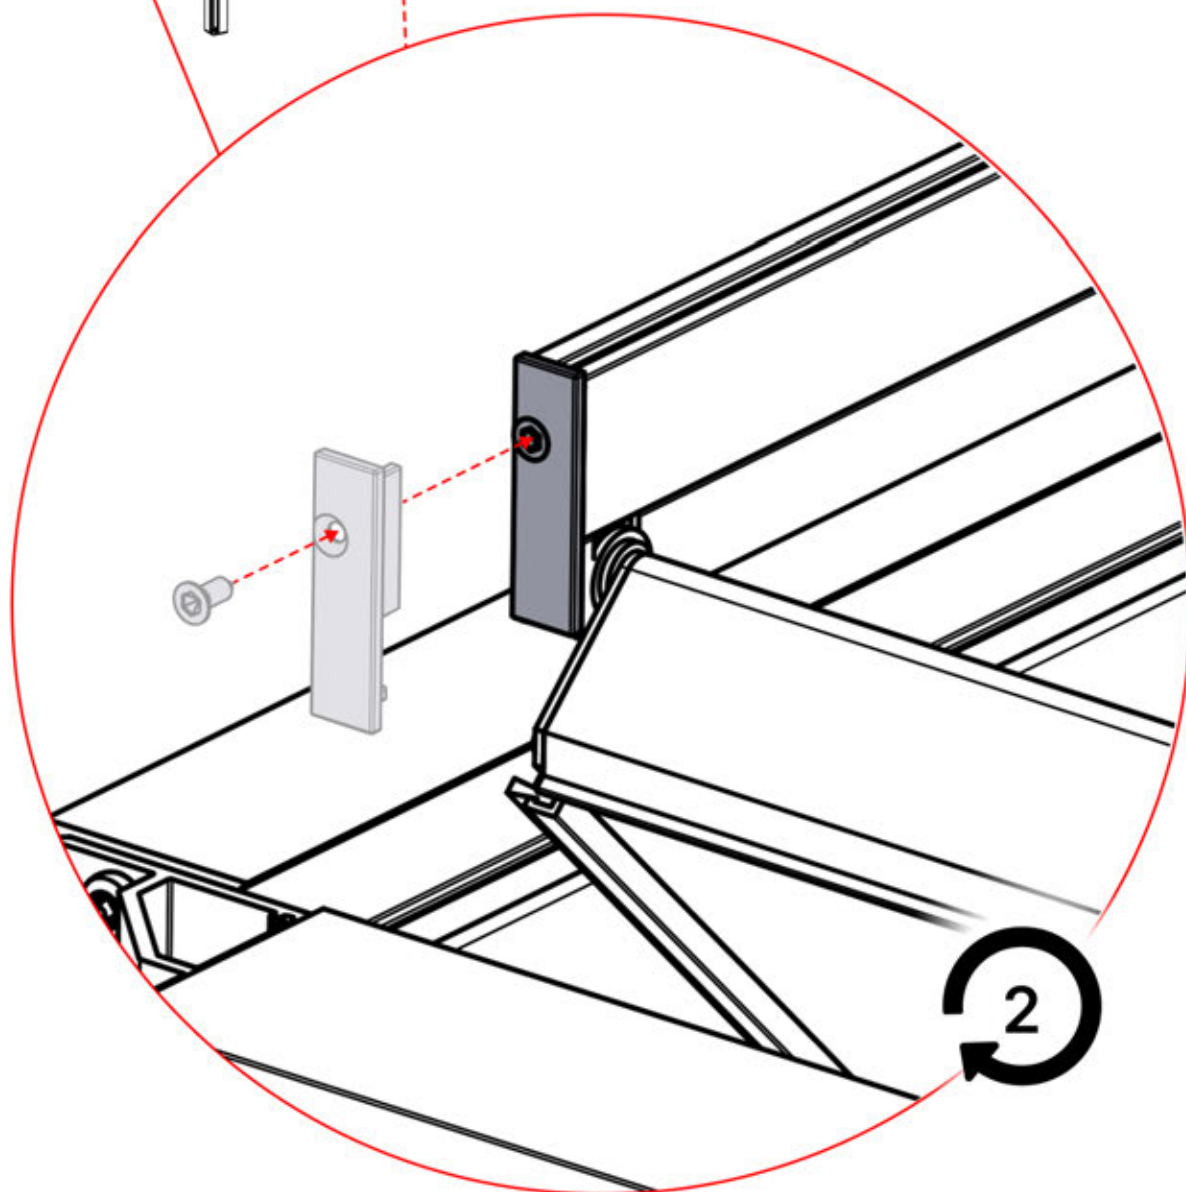

68

x1
FERGOLUX

6

ANTHRACITE: L246
WHITE: L250
BLACK: L248

PN-200003030
1x

PN-200003031
1x

PN-200001207
2x

4.2x12