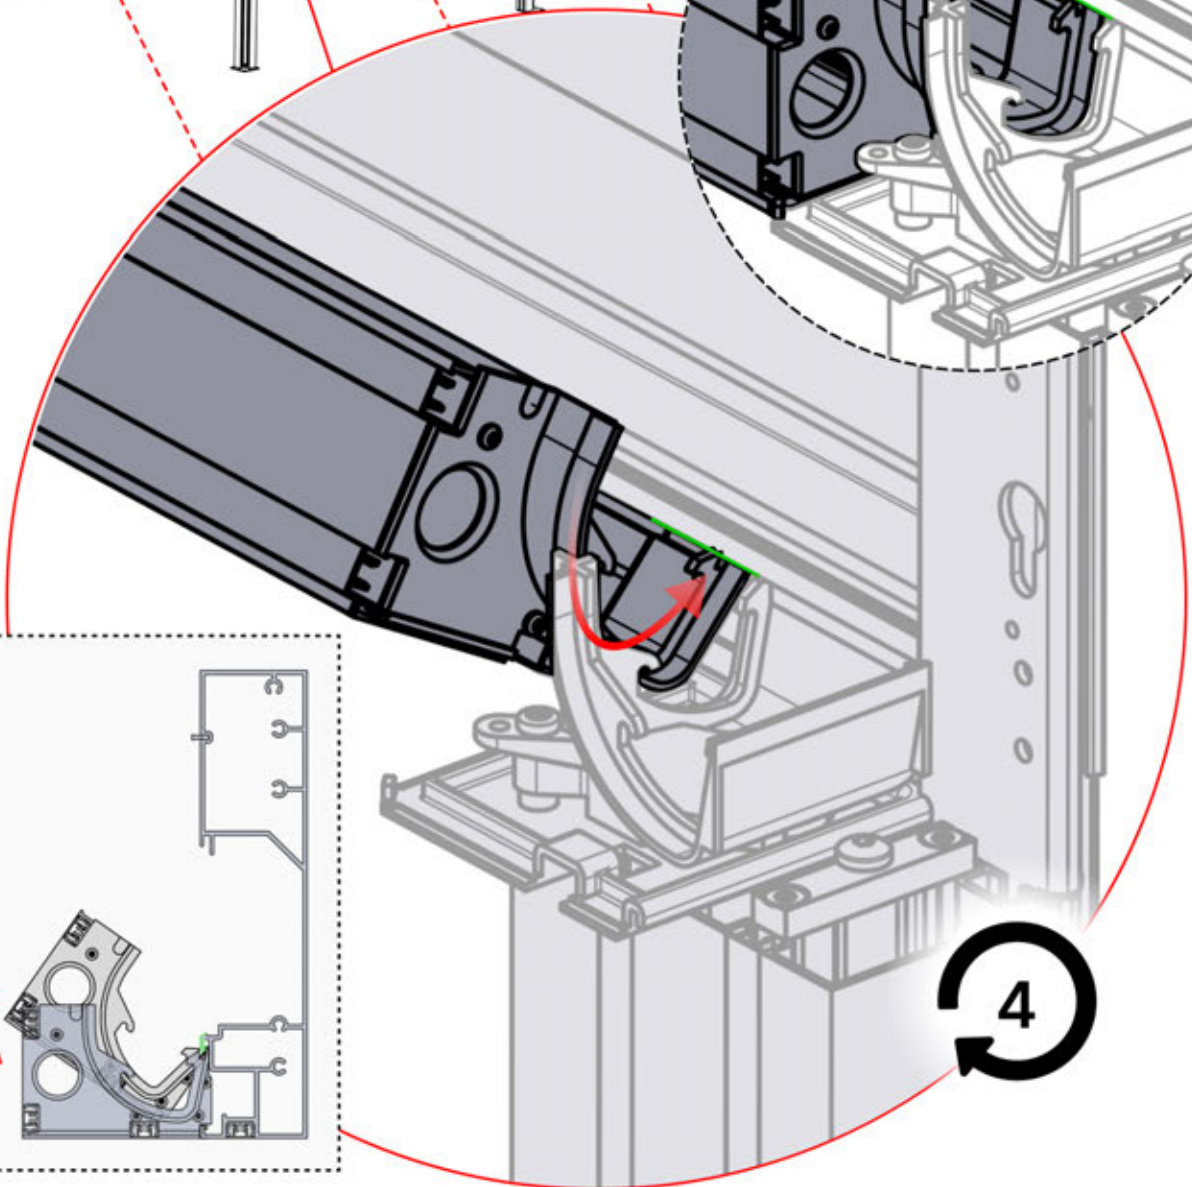

20

6

ANTHRACITE: L240
WHITE: L244
BLACK: L242

PN-200002311
2x

21

ANTHRACITE: B296
WHITE: B300
BLACK: B304

ANTHRACITE: B314
WHITE: B316
BLACK: B318

22