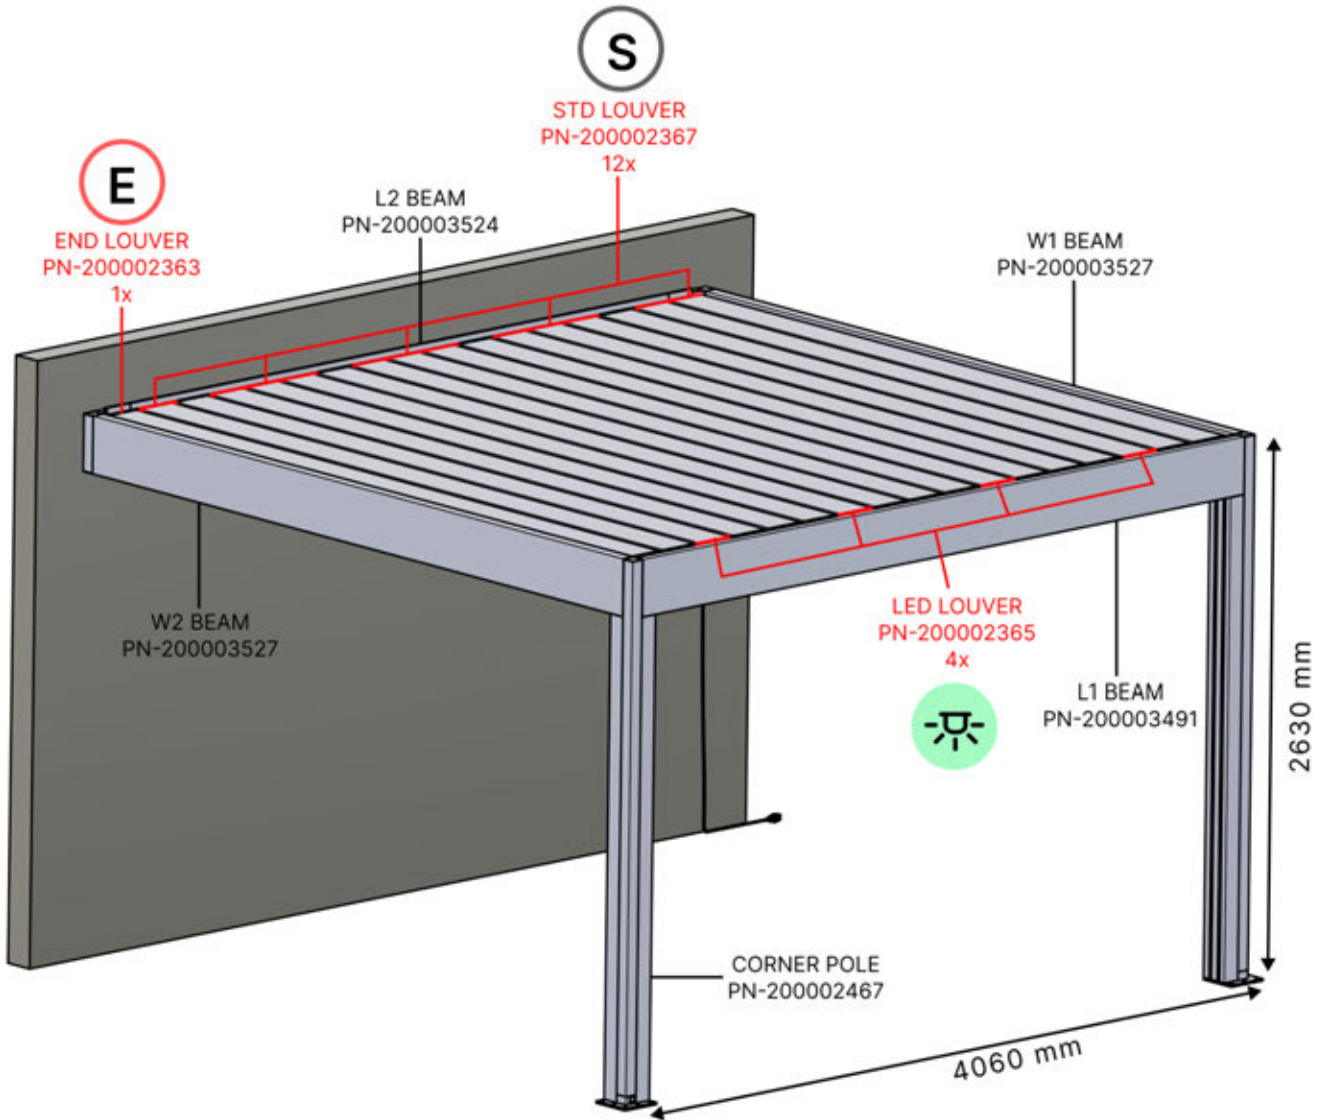

CONTROL BOX

[View Manual](#)

S4 PERGOLUX | PERGOLA PRO MAX WALLMOUNTED

4 x 4 m / 13' x 13'

4 x 4 m / 13' x 13'

INFORMATION

Are you installing a screen, slat wall or glass wall?

It is recommended to remove these Snapfit covers and clips now before installing the pergola.