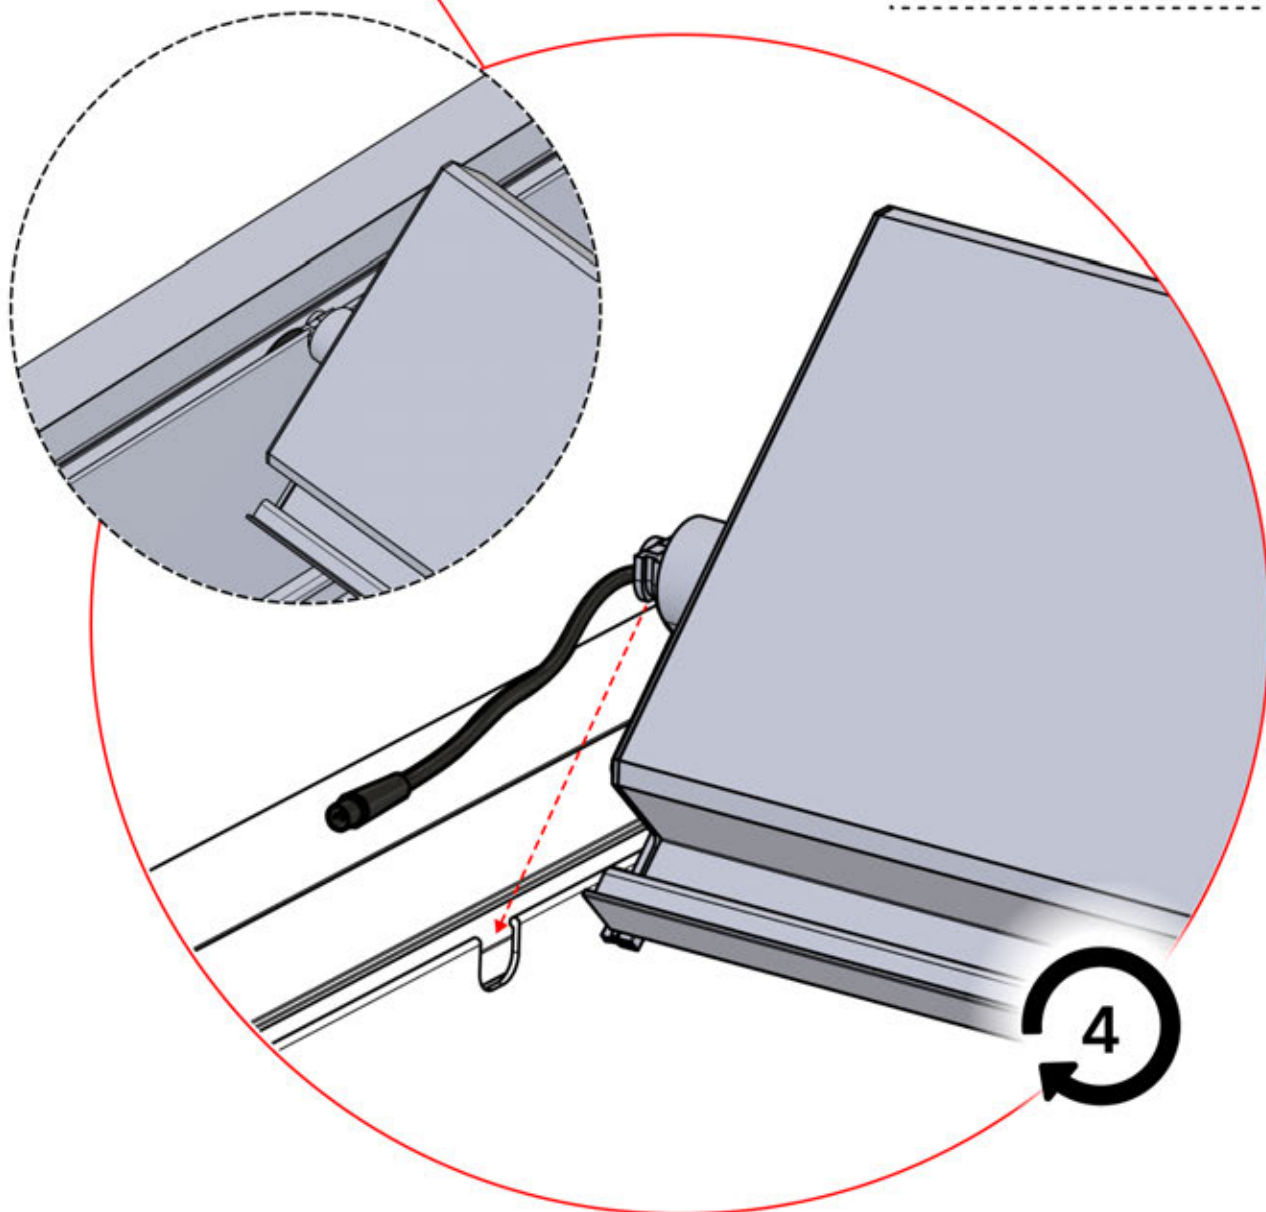

Connect the LED
cable to the 4-pin LED
wire

65

5

ANTHRACITE: L258
WHITE: L262
BLACK: L260

66

 <p>4</p> <p>ANTHRACITE: L270 WHITE: L274 BLACK: L272</p>	 <p>S</p> <p>PN-200002367 12x</p>
 <p>5</p> <p>ANTHRACITE: L258 WHITE: L262 BLACK: L260</p>	 <p>6</p> <p>ANTHRACITE: L246 WHITE: L250 BLACK: L248</p>