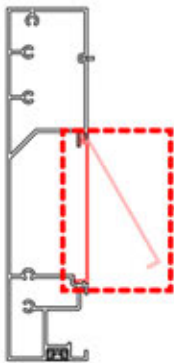

INFORMATION

x7
PERGOLUX

2

ANTHRACITE: B296
WHITE: B300
BLACK: B304

PN-200003524
1x

PN-200003527
2x

PN-200003491
1x