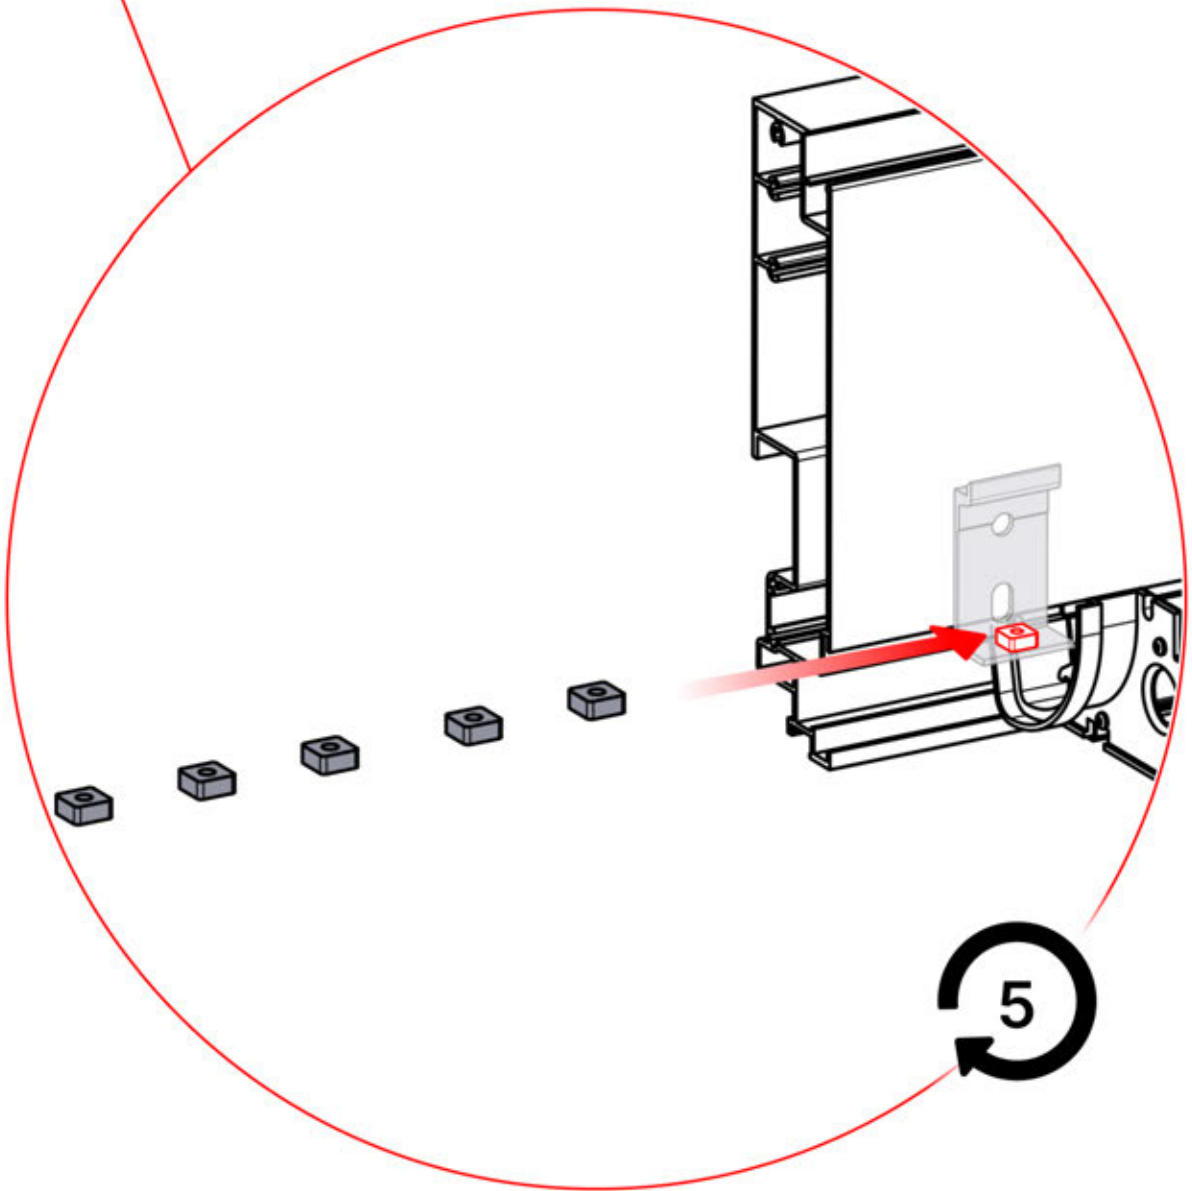

06

6

ANTHRACITE: L246
WHITE: L250
BLACK: L248

PN-200002290
5x