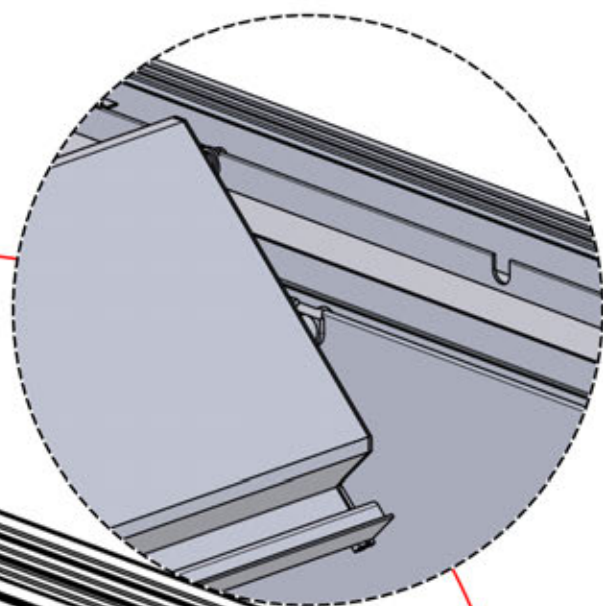

Connect the LED
cable to the 4-pin LED
wire

65

5

ANTHRACITE: L258
WHITE: L262
BLACK: L260

66

 <p>4</p> <p>ANTHRACITE: L270 WHITE: L274 BLACK: L272</p>	 <p>S</p> <p>PN-200002367 12x</p>
 <p>5</p> <p>ANTHRACITE: L258 WHITE: L262 BLACK: L260</p>	 <p>6</p> <p>ANTHRACITE: L246 WHITE: L250 BLACK: L248</p>