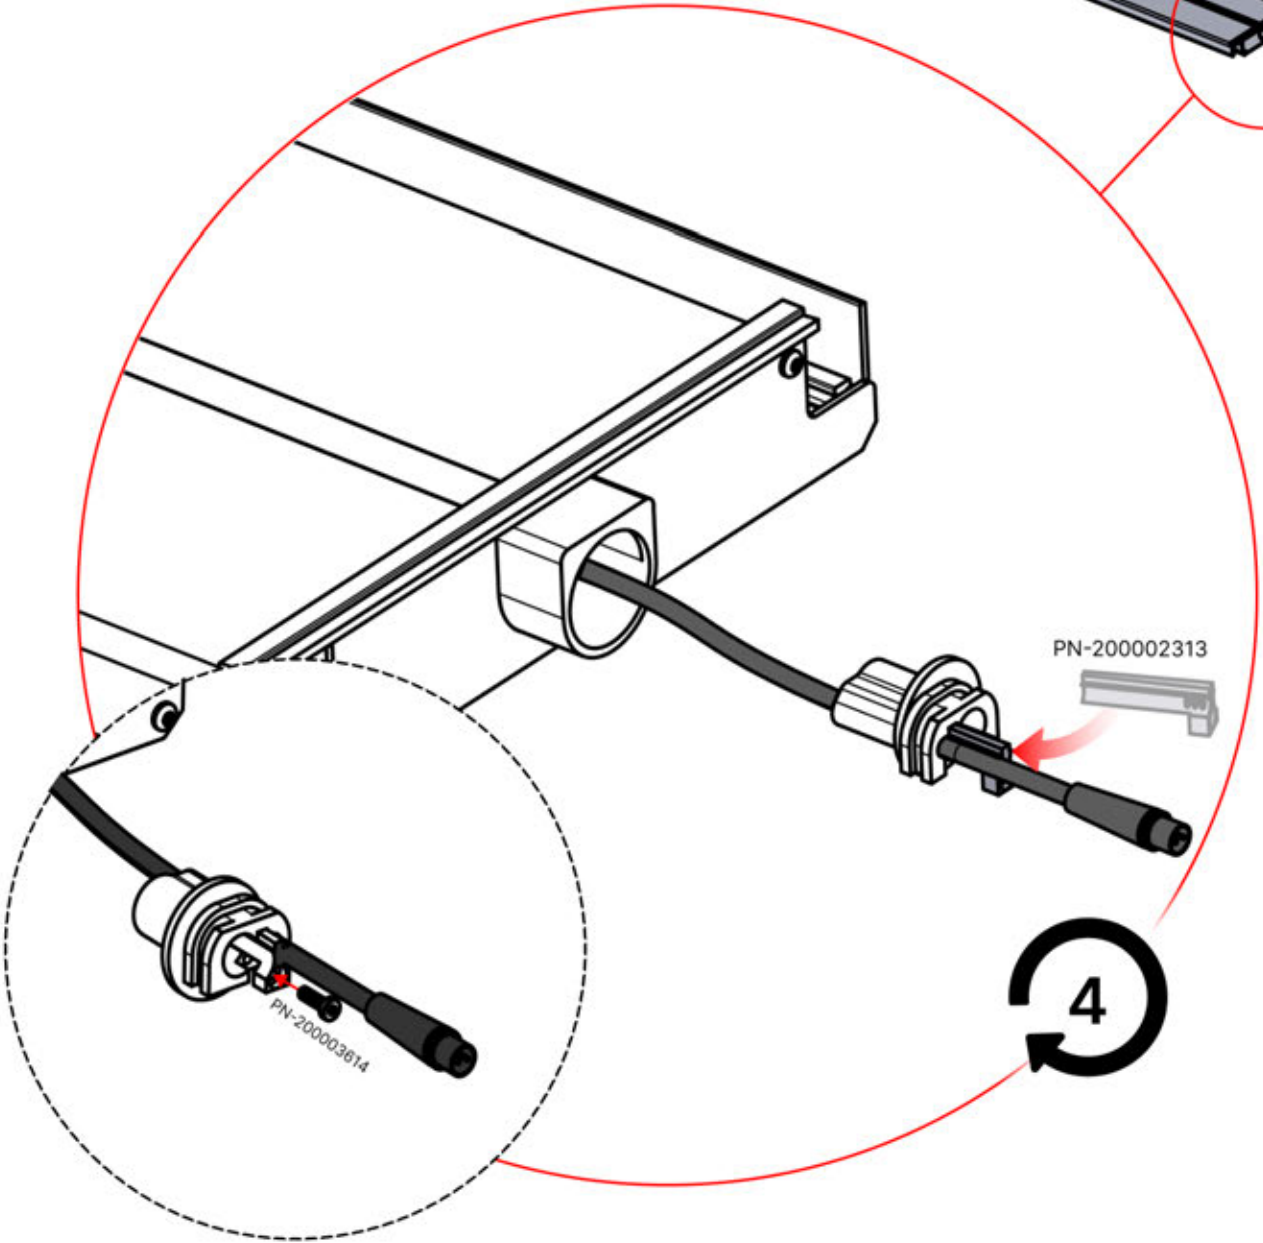

53

x2
FERGOLUX
FERGOLUX

5

ANTHRACITE: L258
WHITE: L262
BLACK: L260

PN-200002365
4x

Use part PN-200002313 to secure the LED cable within the smaller aperture