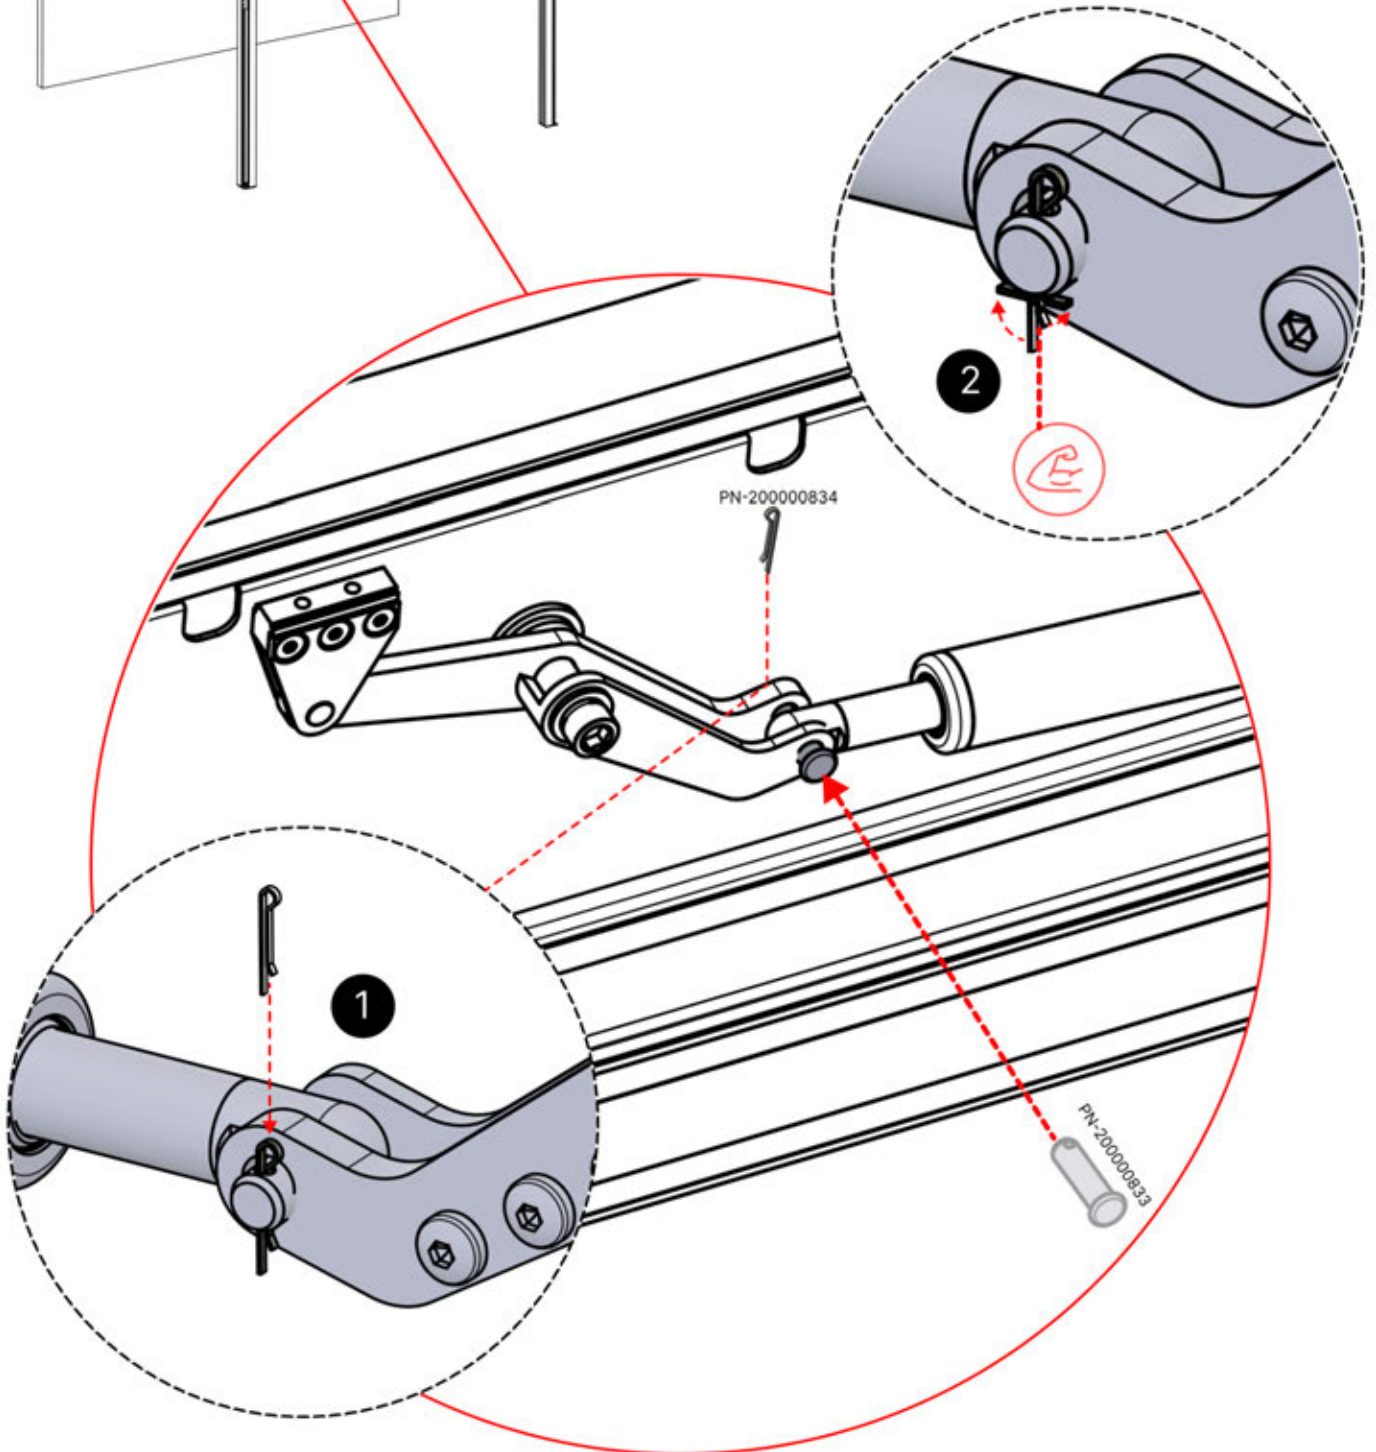

29

30

INPUTS AND OUTPUTS

ITEMS IN BOX

If you are planning to route the power cable through the rear corners, drill a **10 mm** diameter hole in the corner cover (**PN-200002370**) as illustrated. This allows the cable to pass through during installation in step 71.