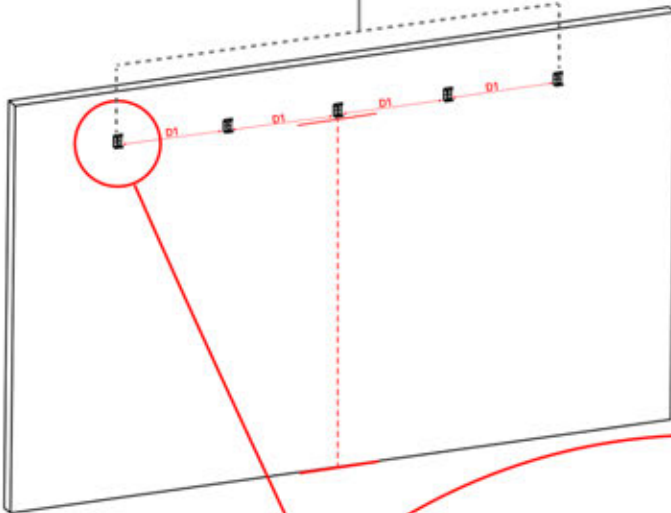

Install the first and last wall mount brackets (PN-PN-200002373) 3600 mm apart. Position the remaining brackets in between, ensuring they are evenly distributed.

3600mm