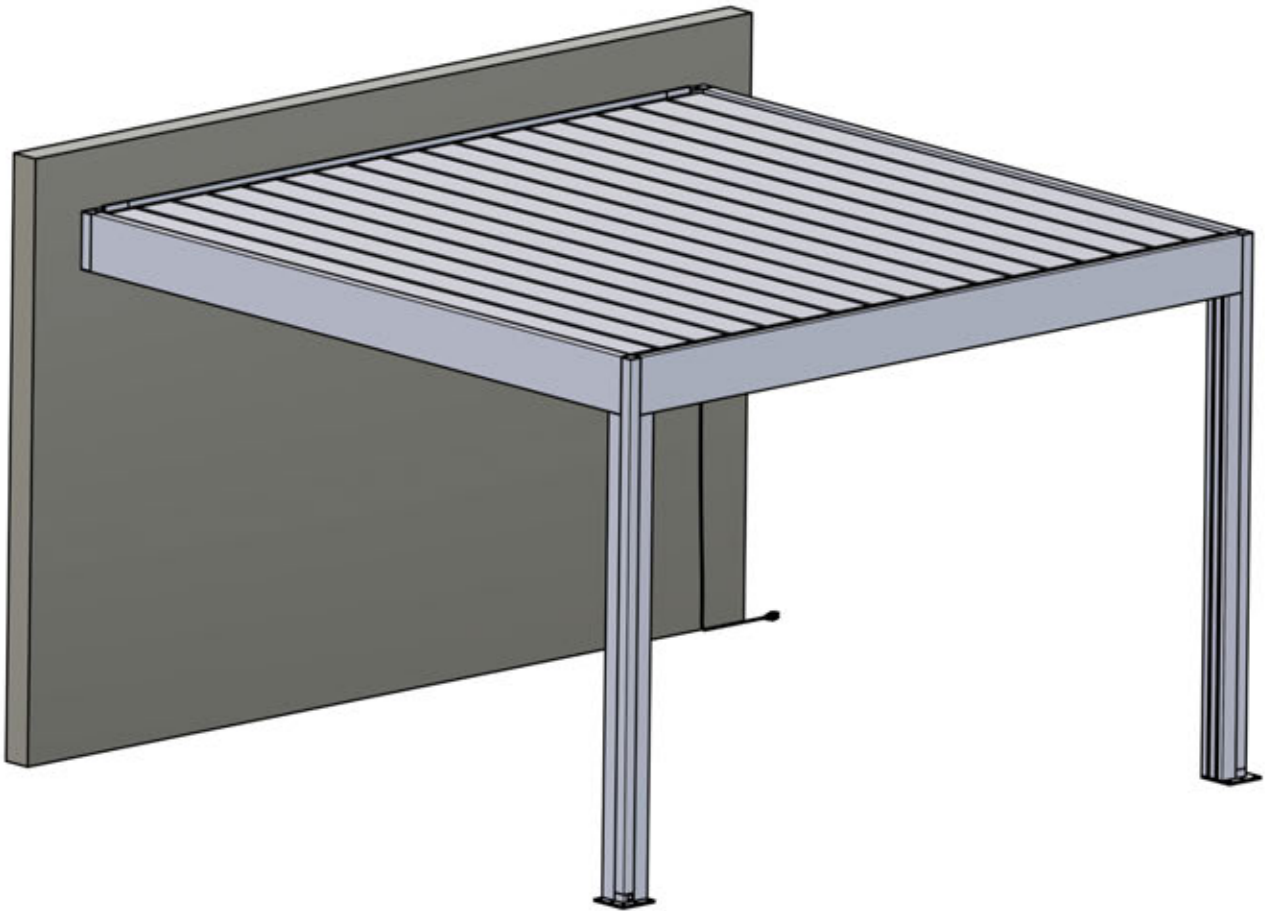

S4

PERGOLA

PRO MAX

4x4m/13'x13'
WALLMOUNTED

PERGOLUX

Type Approved
Regular
Production
Surveillance

www.tuv.com
ID 1111293124

INFORMATION