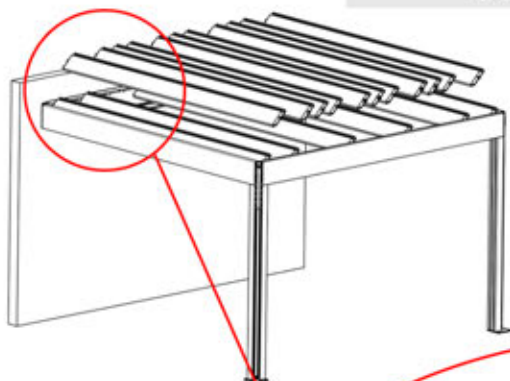

Connect the LED
cable to the 4-pin LED
wire

65

5

ANTHRACITE: L258
WHITE: L262
BLACK: L260

66

 <p>4</p> <p>ANTHRACITE: L270 WHITE: L274 BLACK: L272</p>	 <p>S</p> <p>PN-200002367 12x</p>
 <p>5</p> <p>ANTHRACITE: L258 WHITE: L262 BLACK: L260</p>	 <p>6</p> <p>ANTHRACITE: L246 WHITE: L250 BLACK: L248</p>