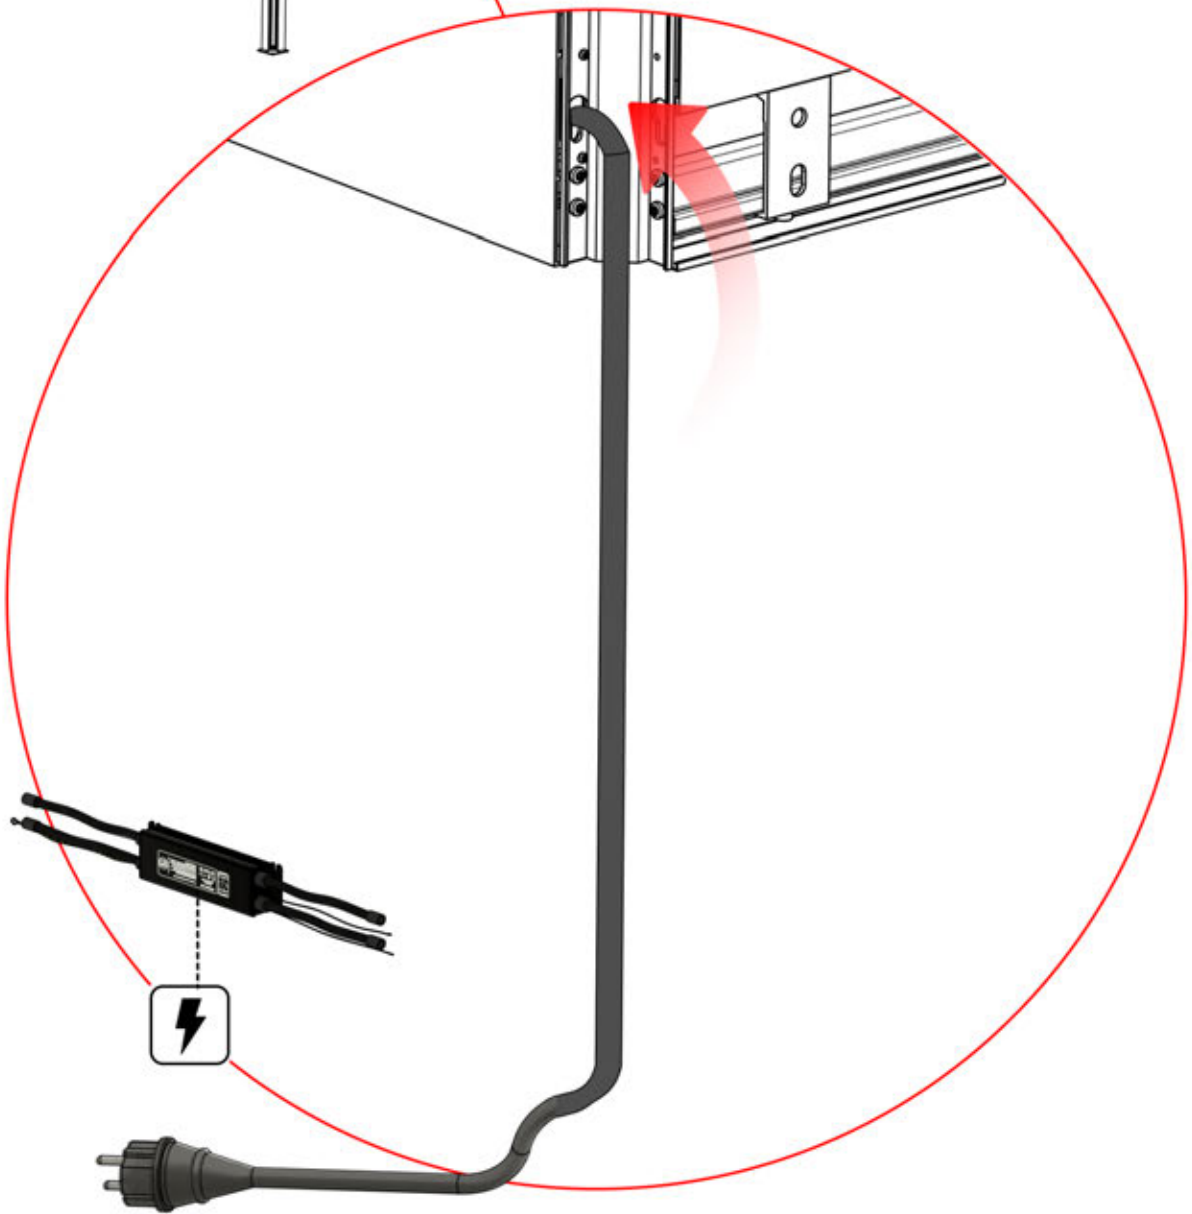

!
Power Cable can be
routed through all
the Poles.