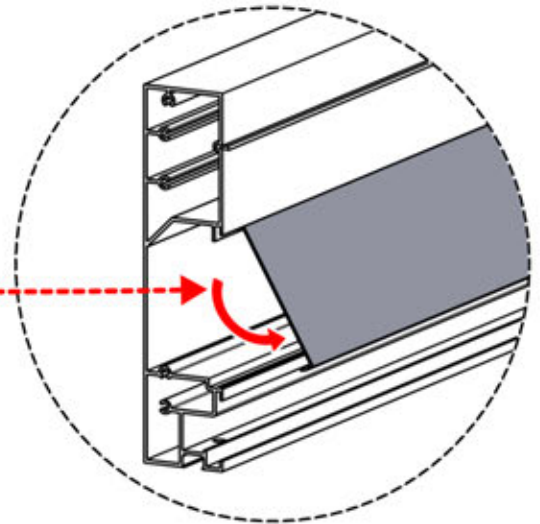

INFORMATION

x7
PERGOLUX

2

ANTHRACITE: B296
WHITE: B300
BLACK: B304

PN-200003524
1x

PN-200003527
2x

PN-200003491
1x