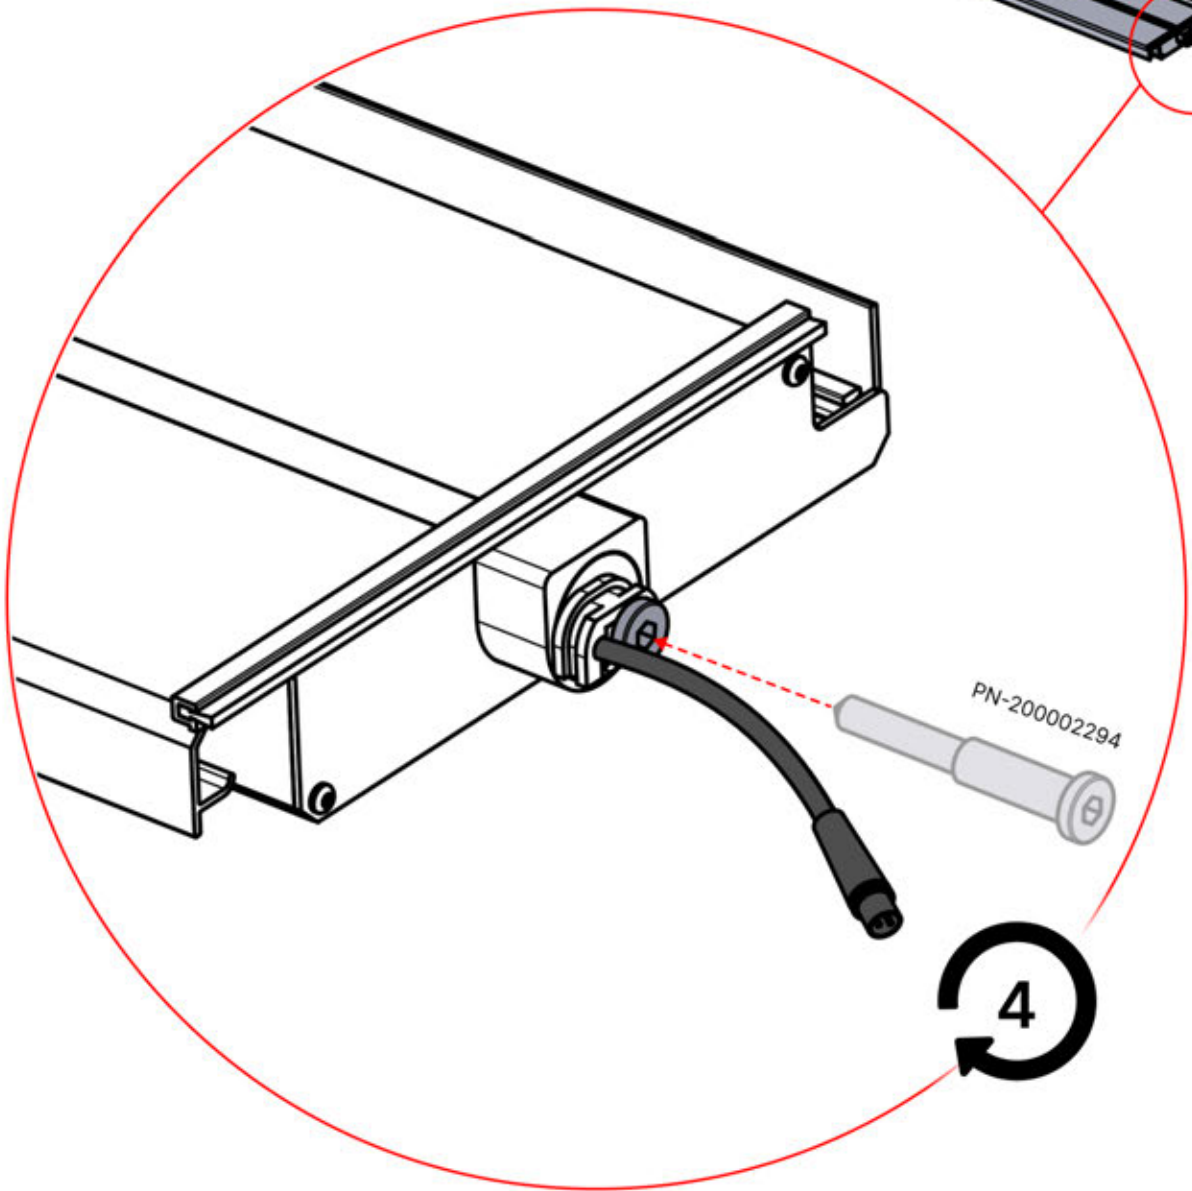

55

x2
FERGOLUX
FERGOLUX

5

ANTHRACITE: L258
WHITE: L262
BLACK: L260

PN-200002365
4x