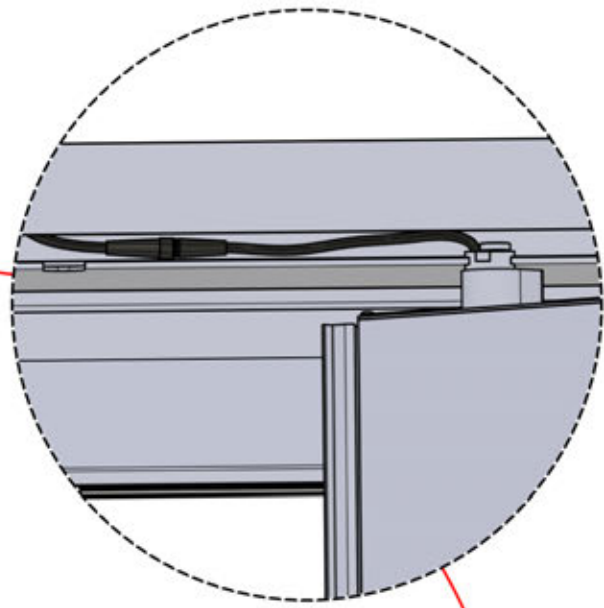

Connect the LED
cable to the 4-pin LED
wire

65

5

ANTHRACITE: L258
WHITE: L262
BLACK: L260

66

 <p>4</p> <p>ANTHRACITE: L270 WHITE: L274 BLACK: L272</p>	 <p>S</p> <p>PN-200002367 12x</p>
 <p>5</p> <p>ANTHRACITE: L258 WHITE: L262 BLACK: L260</p>	 <p>6</p> <p>ANTHRACITE: L246 WHITE: L250 BLACK: L248</p>