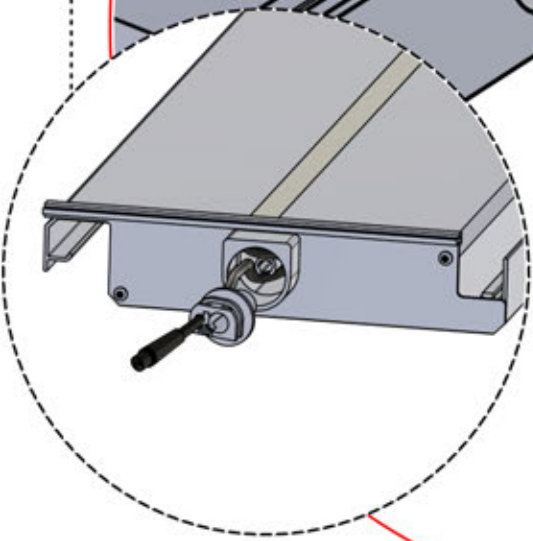

 PN-200002365
4x

Use part PN-200002313 to secure the LED cable within the smaller aperture

54

x2
FERGOLUX
FERGOLUX

5

ANTHRACITE: L258
WHITE: L262
BLACK: L260

PN-200002365
4x

Twist the LED cable and insert it into the LED louver, ensuring the wire exits from the green-highlighted top-left corner