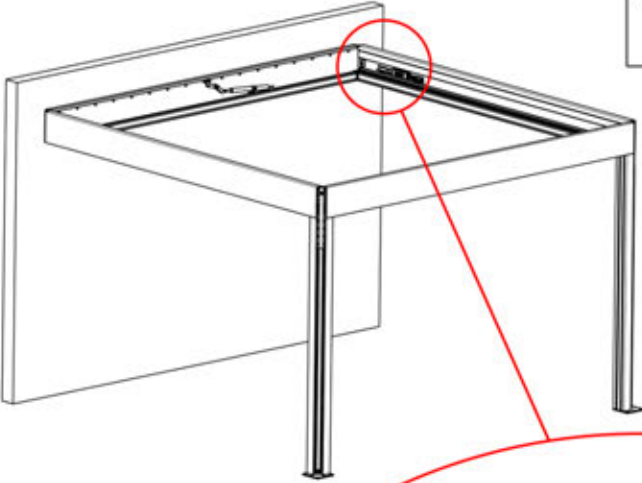

32

Connect grounding wire before connecting to power!

GROUNDING