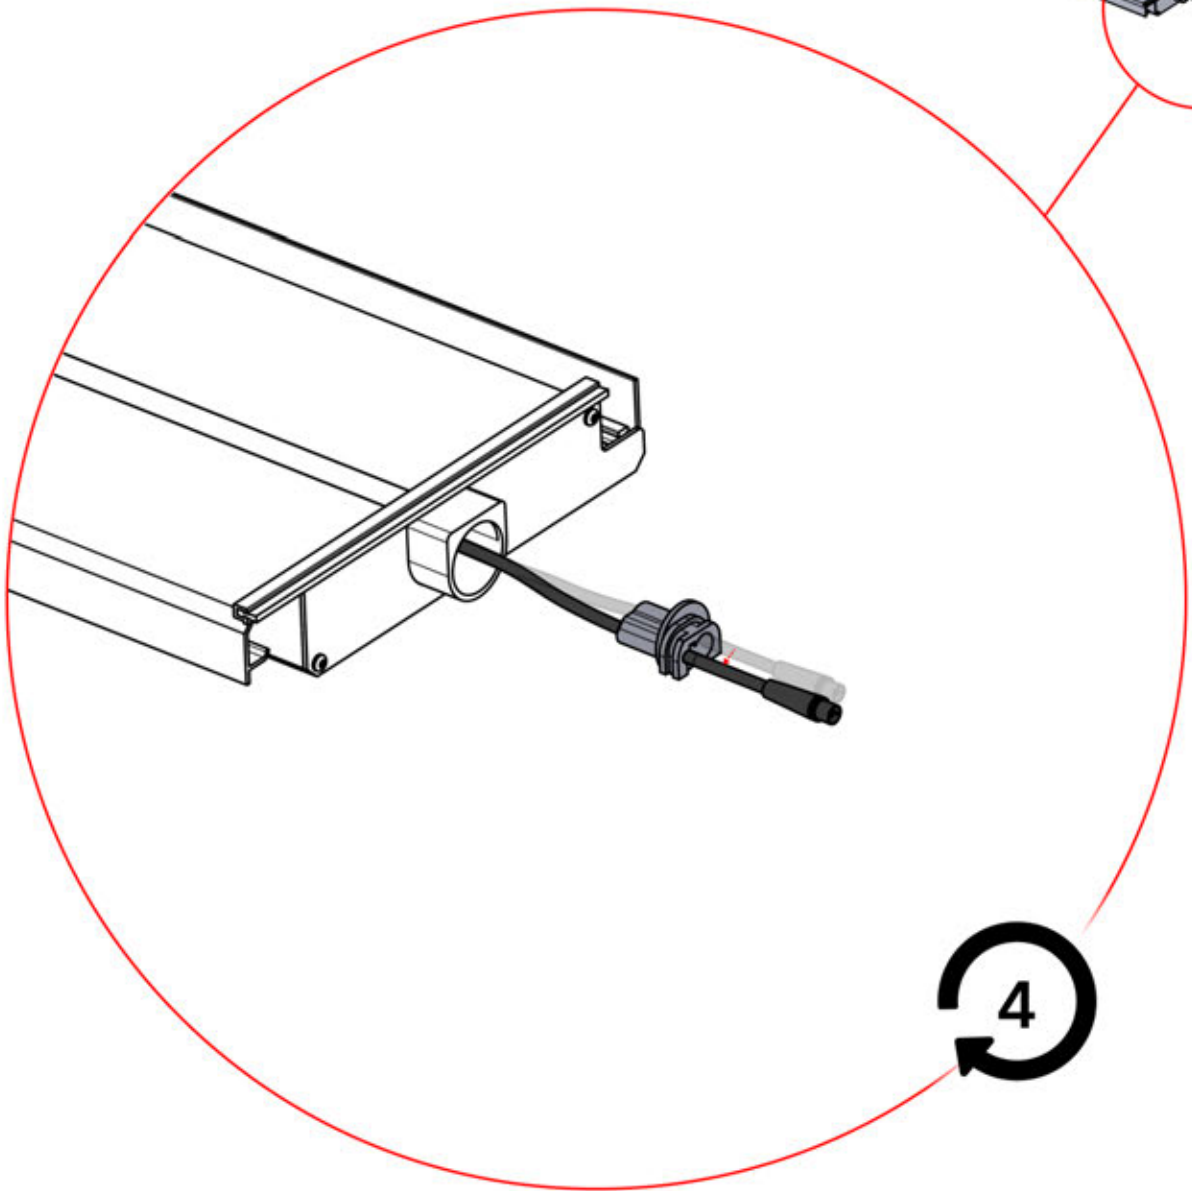

ANTHRACITE: L258
WHITE: L262
BLACK: L260

PN-200002365
4x

Slide the LED cable from the large aperture to the smaller aperture of part PN-200002312

4

53

x2
FERGOLUX
FERGOLUX

5

ANTHRACITE: L258
WHITE: L262
BLACK: L260