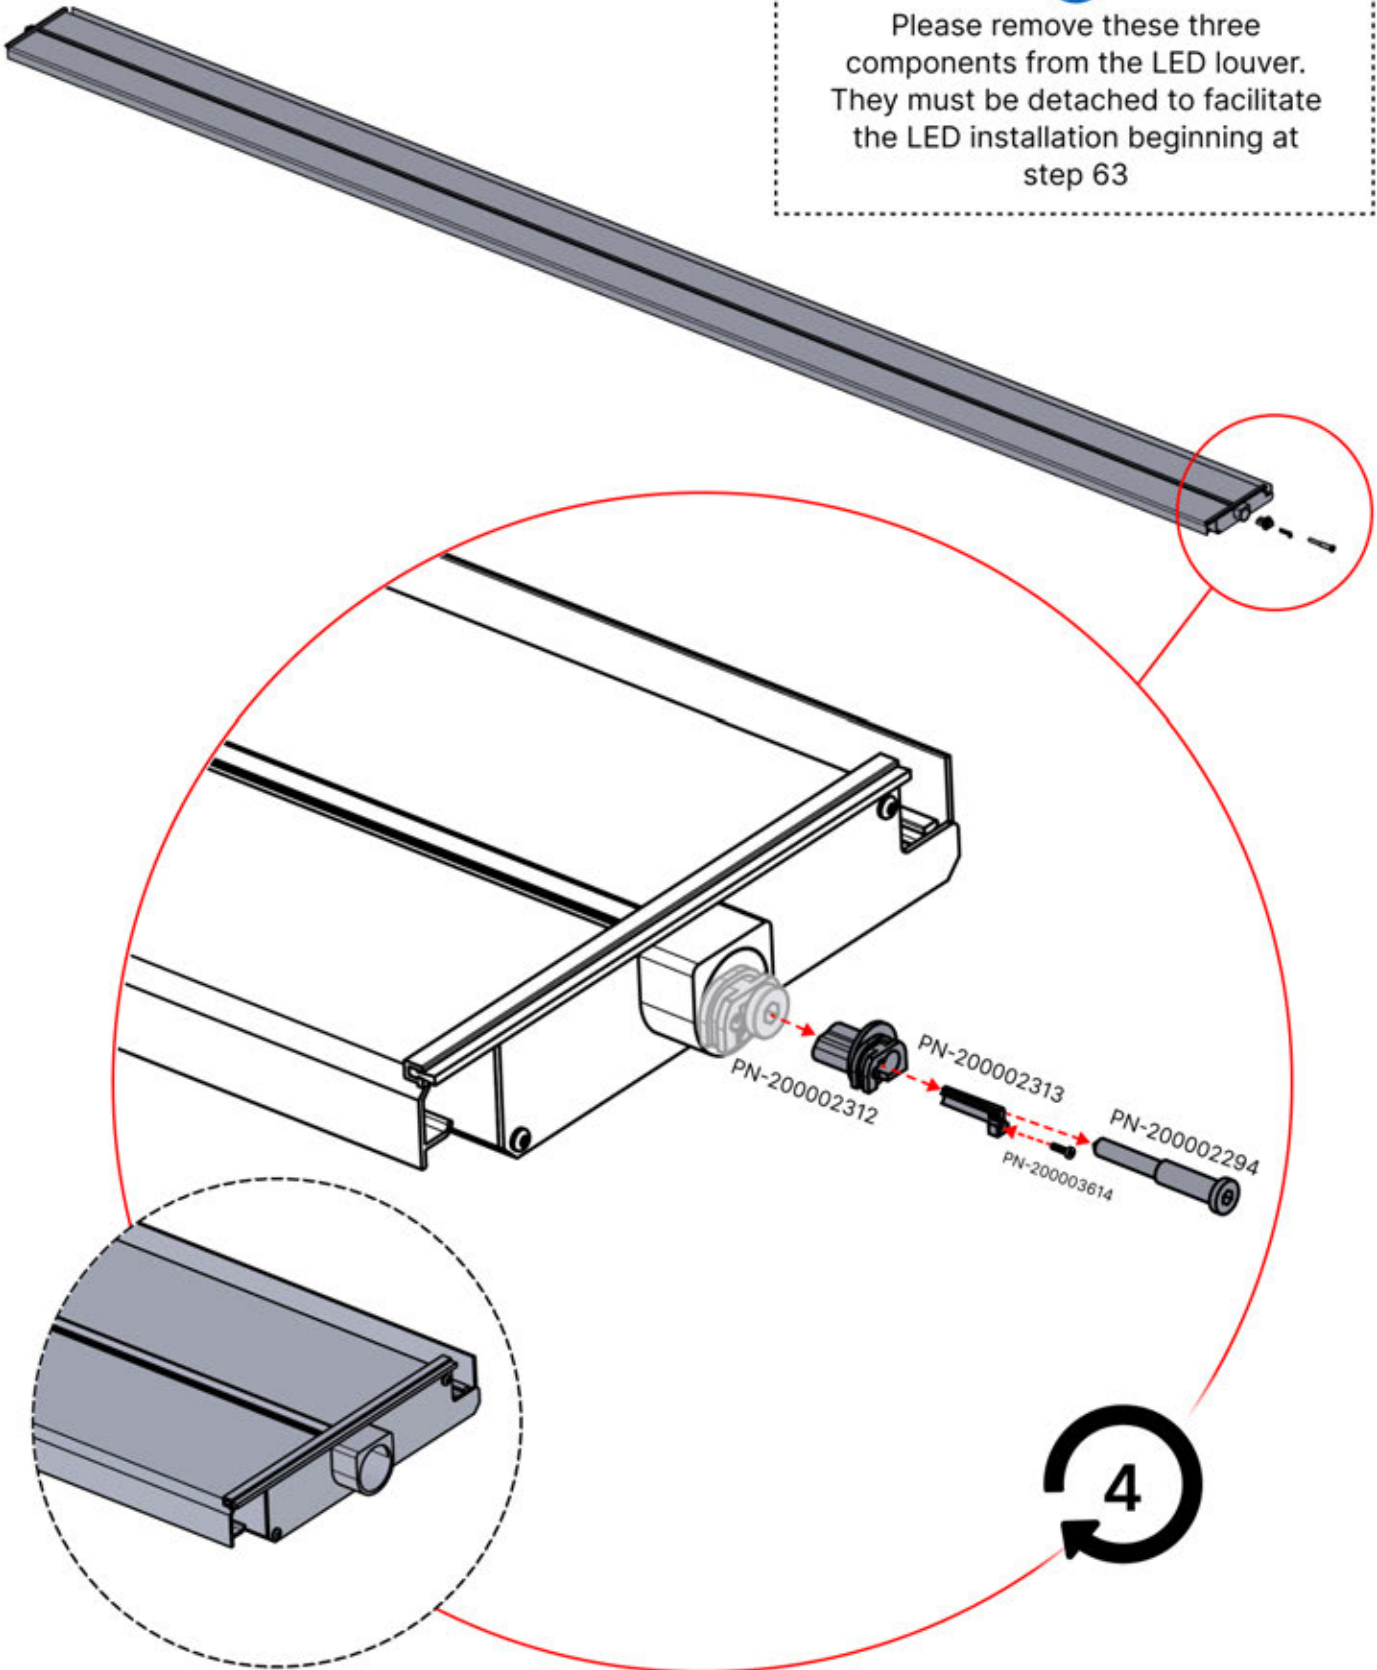

x2
FERGOLUX
FERGOLUX

5

ANTHRACITE: L258
WHITE: L262
BLACK: L260

PN-200002365
4x

Please remove these three components from the LED louver. They must be detached to facilitate the LED installation beginning at step 63