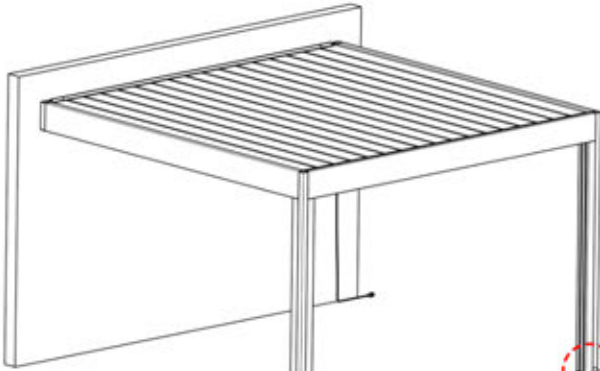

73

74

2

ANTHRACITE: B296
WHITE: B300
BLACK: B304

75

S4 PERGOLUX | PERGOLA PRO MAX WALLMOUNTED

4 X 4 M / 13' x 13'