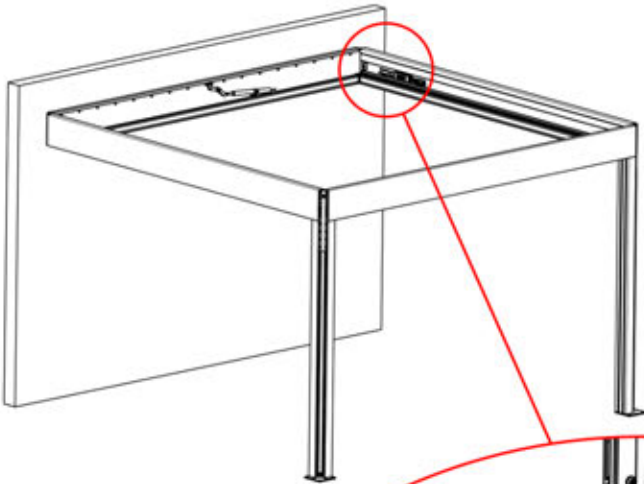

33

!
Power Cable can be
routed through all
the Poles.