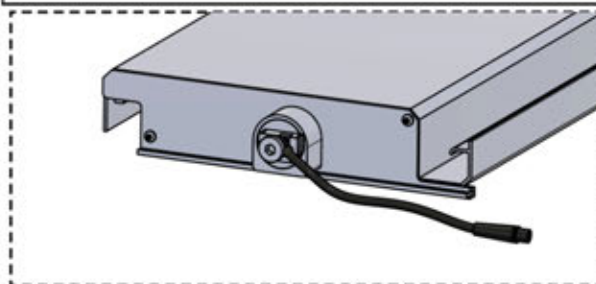

# 63

**x3**  
PERGOLUX  
PERGOLUX  
PERGOLUX

**5**

ANTHRACITE: L257  
WHITE: L261  
BLACK: L259

PN-200003537  
**6x**

  
Connect the LED  
cable to the 4-pin LED  
wire