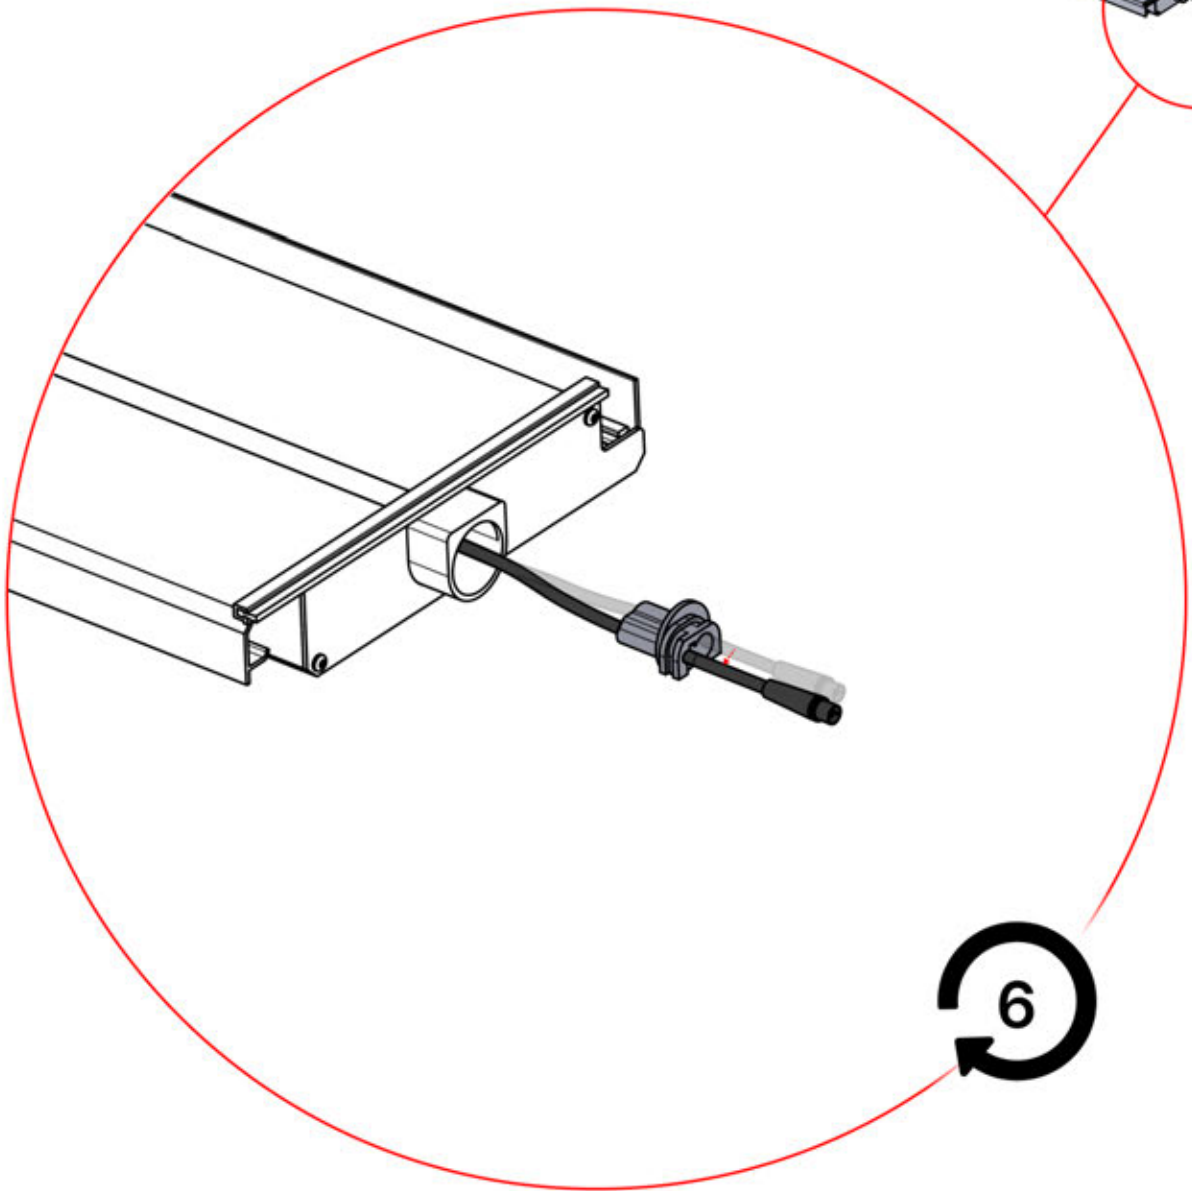

# 52

**x3**  
PERGOLUX  
PERGOLUX  
PERGOLUX

**5**

ANTHRACITE: L257  
WHITE: L261  
BLACK: L259

PN-200003537  
**6x**

Slide the LED cable from the large aperture to the smaller aperture of part PN-200002312