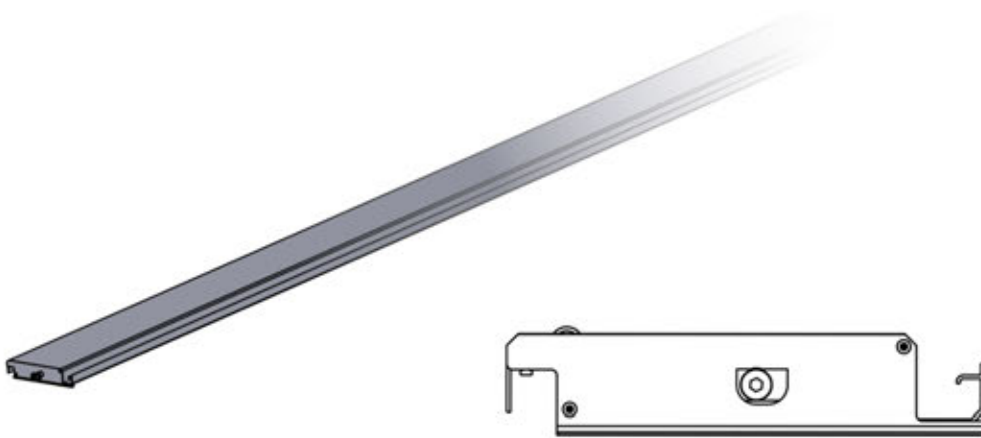

ITEMS IN BOX

	ANTHRACITE	WHITE	BLACK
6	L245	L249	L247

Standard = **S**
PN-200003533
8x

PN-20000 3278 150mm 	PN-200003033 2x PN-200003030 1x	 4.2x12	PN-200003031 1x PN-200001207 2x
PN-20000 3755 	PN-200000655 4x	PN-20000 3496 	PN-200002289 4x