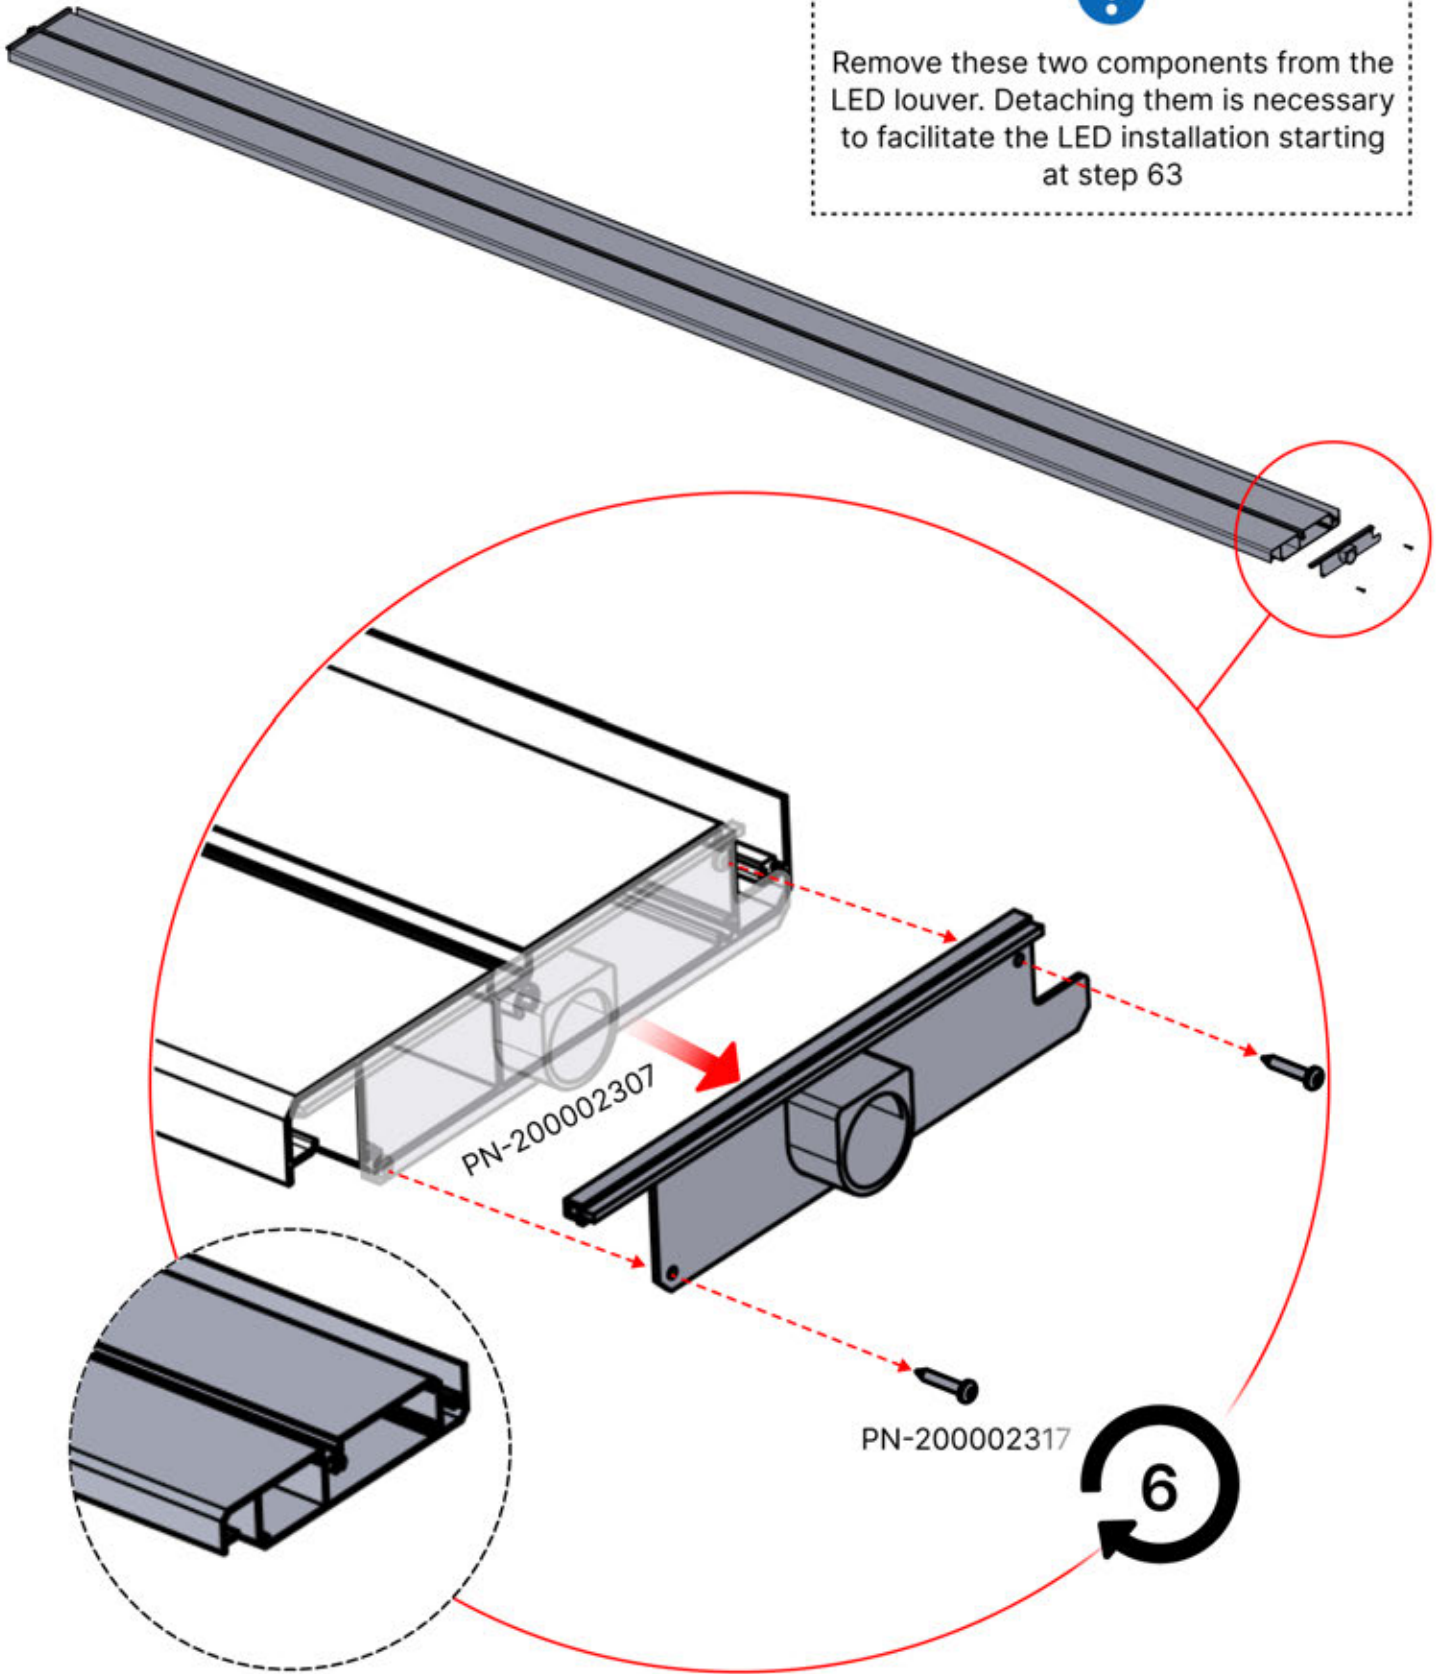

# 47

**x3**  
PERGOLUX  
PERGOLUX  
PERGOLUX

**5**

ANTHRACITE: L257  
WHITE: L261  
BLACK: L259

 PN-200003537  
**6x**

Remove these two components from the LED louver. Detaching them is necessary to facilitate the LED installation starting at step 63