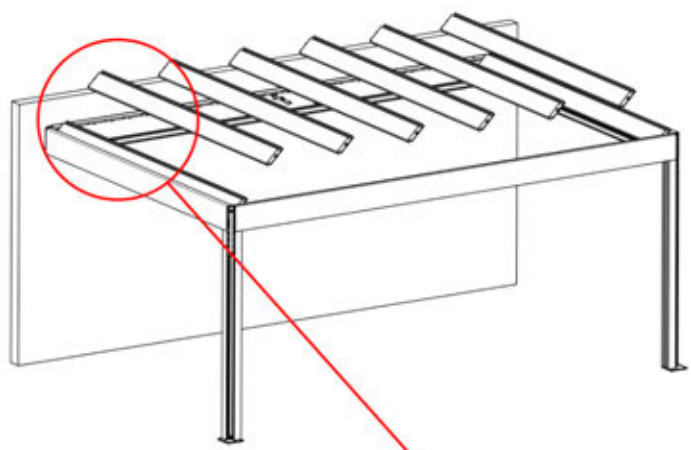

# 63

**x3**  
PERGOLUX  
PERGOLUX  
PERGOLUX

**5**

ANTHRACITE: L257  
WHITE: L261  
BLACK: L259

PN-200003537  
**6x**

  
Connect the LED  
cable to the 4-pin LED  
wire