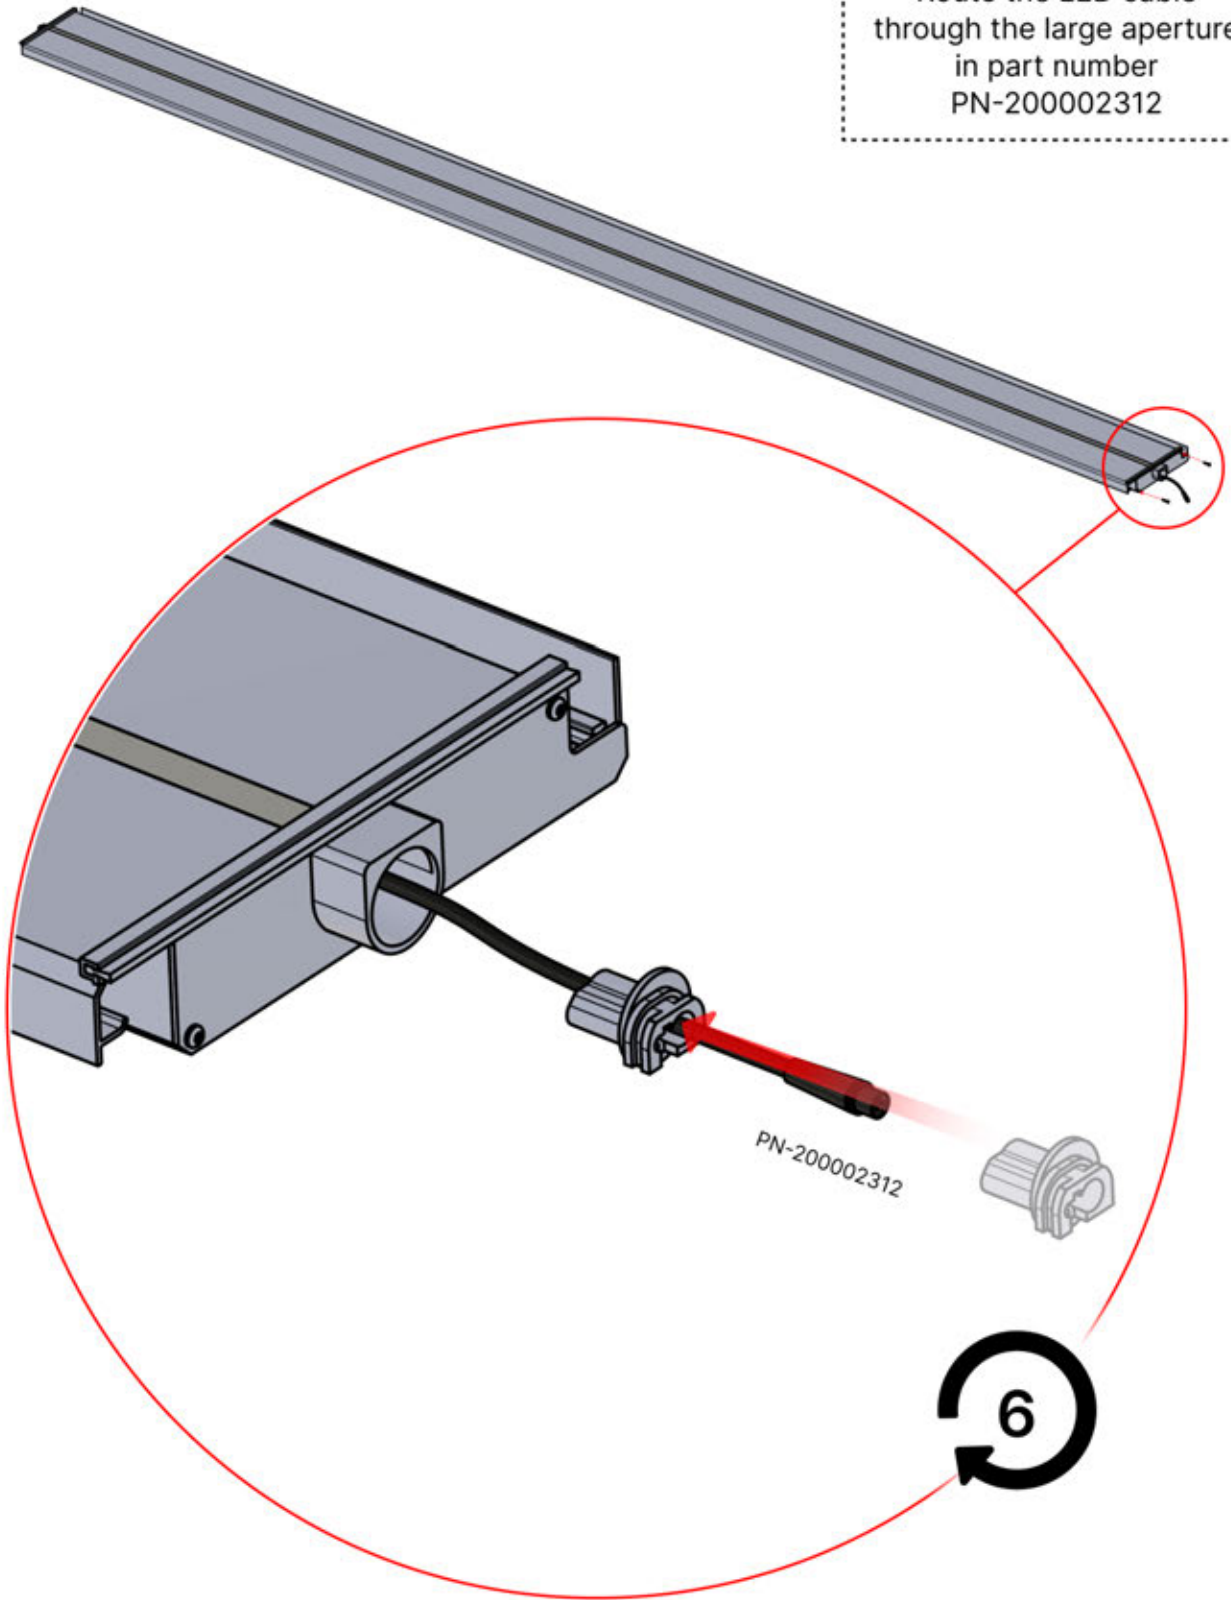

# 51

**x3**  
PERGOLUX  
PERGOLUX  
PERGOLUX

**5**

ANTHRACITE: L257  
WHITE: L261  
BLACK: L259

PN-200003537  
**6x**

Route the LED cable through the large aperture in part number PN-200002312