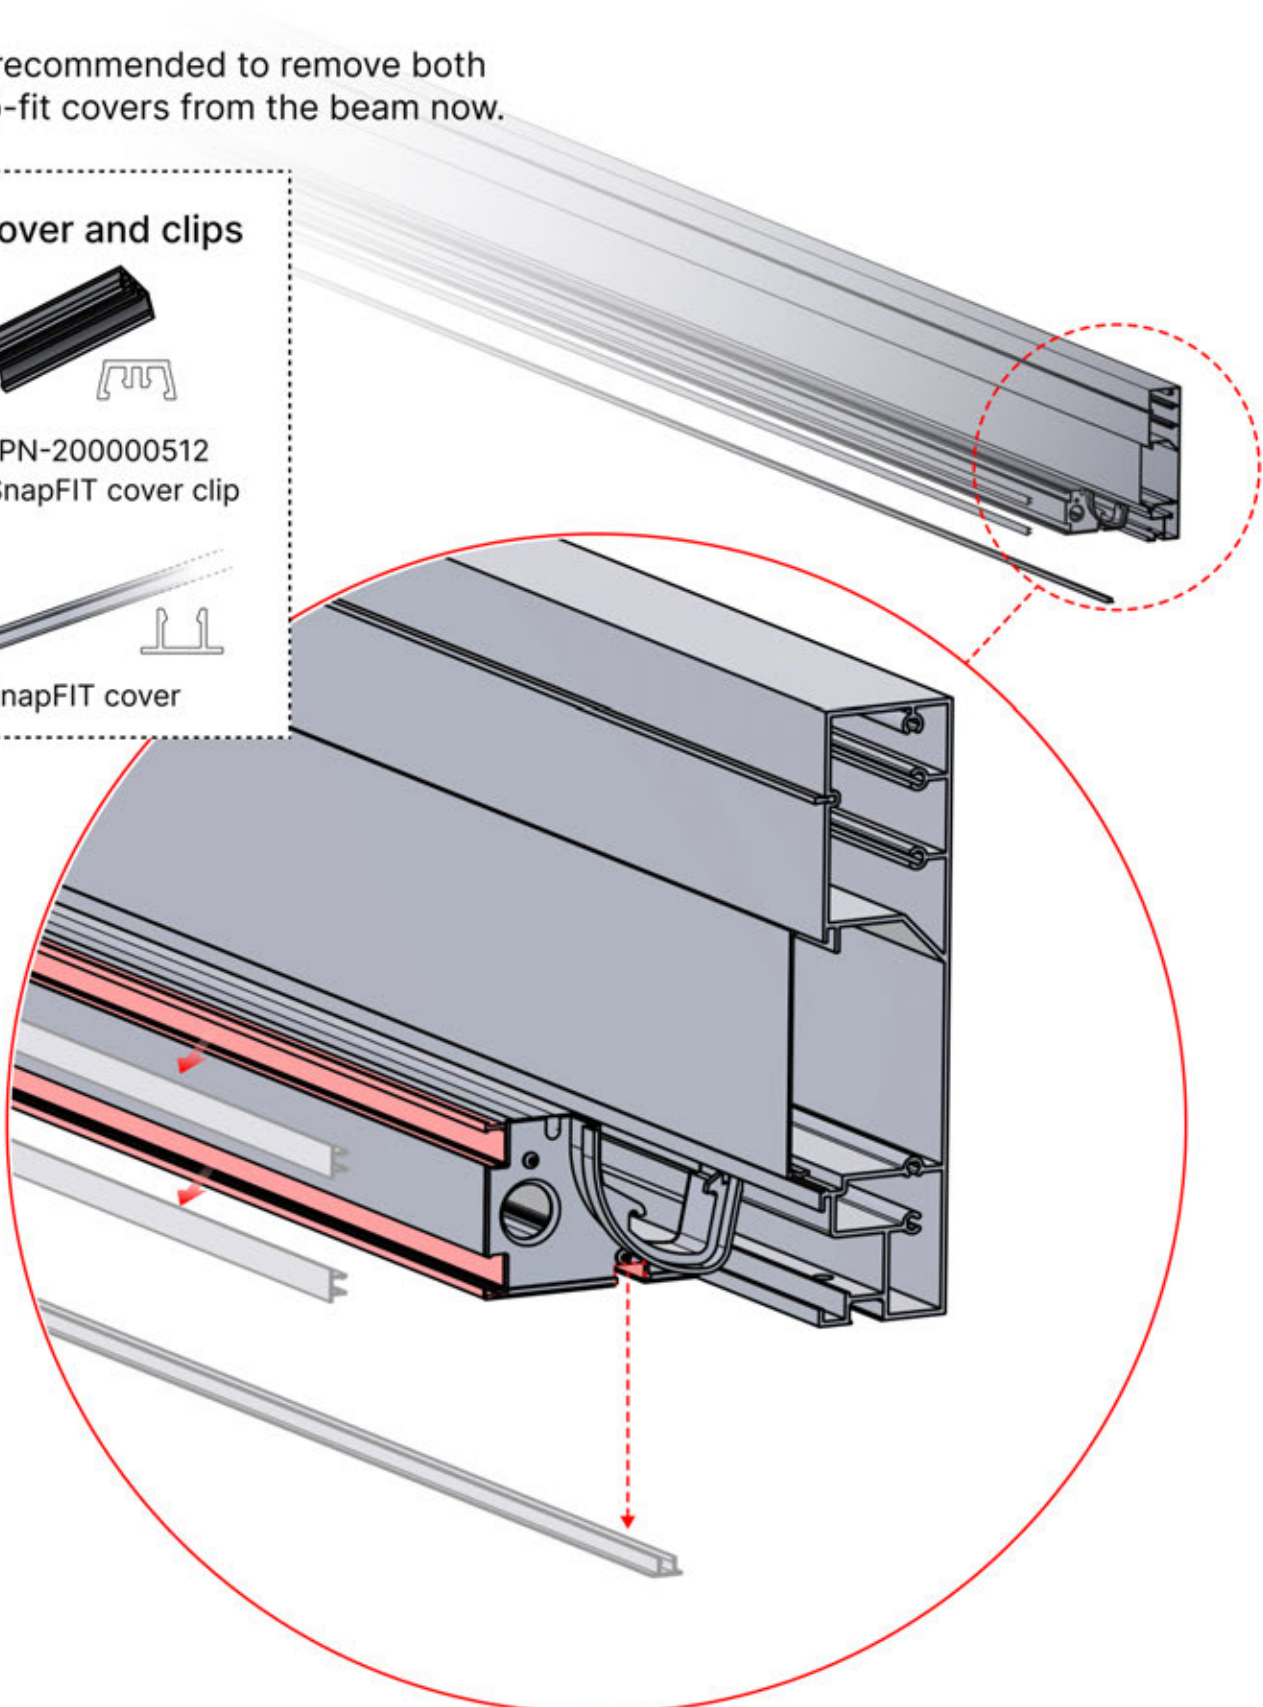

## Are you installing a heater or fan ?

It is recommended to remove both snap-fit covers from the beam now.

**Cover and clips**

PN-200000512  
SnapFIT cover clip

SnapFIT cover