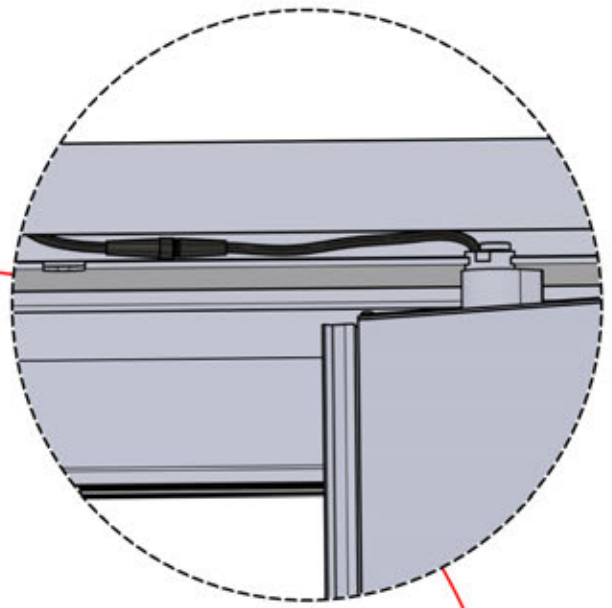

# 63

**x3**  
PERGOLUX  
PERGOLUX  
PERGOLUX

**5**

ANTHRACITE: L257  
WHITE: L261  
BLACK: L259

PN-200003537  
**6x**

  
Connect the LED  
cable to the 4-pin LED  
wire