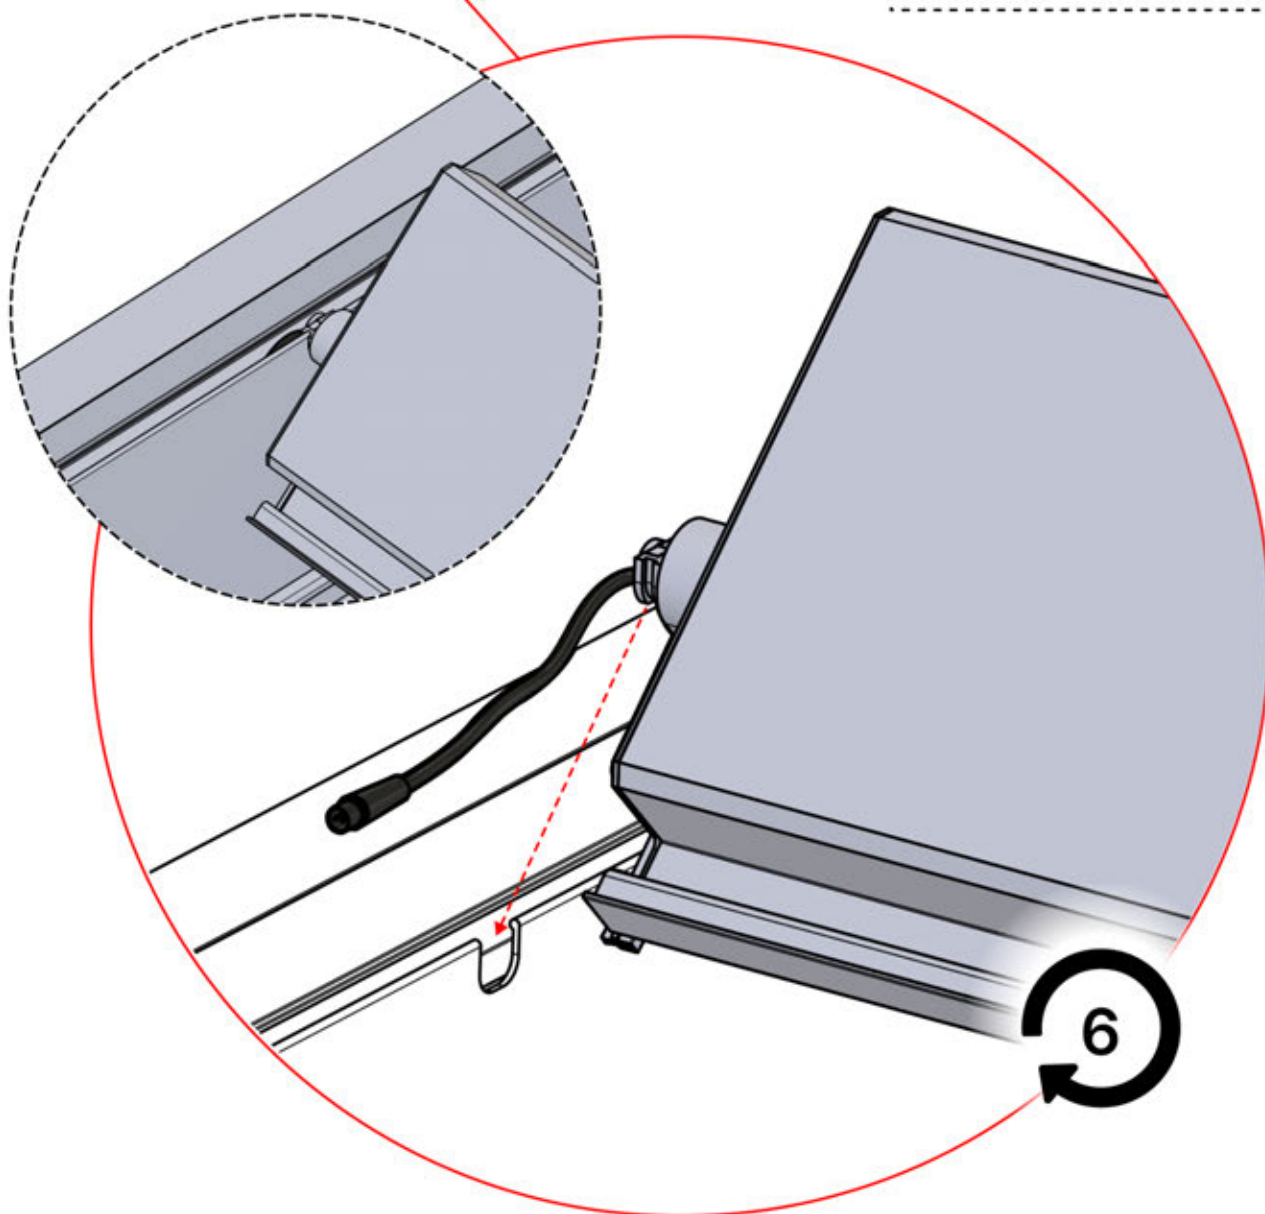

# 63

**x3**  
PERGOLUX  
PERGOLUX  
PERGOLUX

**5**

ANTHRACITE: L257  
WHITE: L261  
BLACK: L259

PN-200003537  
**6x**

  
Connect the LED  
cable to the 4-pin LED  
wire