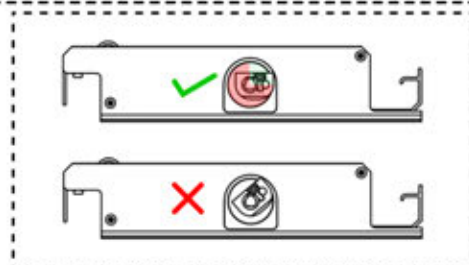

# 63

**x3**  
PERGOLUX  
PERGOLUX  
PERGOLUX

**5**

ANTHRACITE: L257  
WHITE: L261  
BLACK: L259

PN-200003537  
**6x**

  
Connect the LED  
cable to the 4-pin LED  
wire