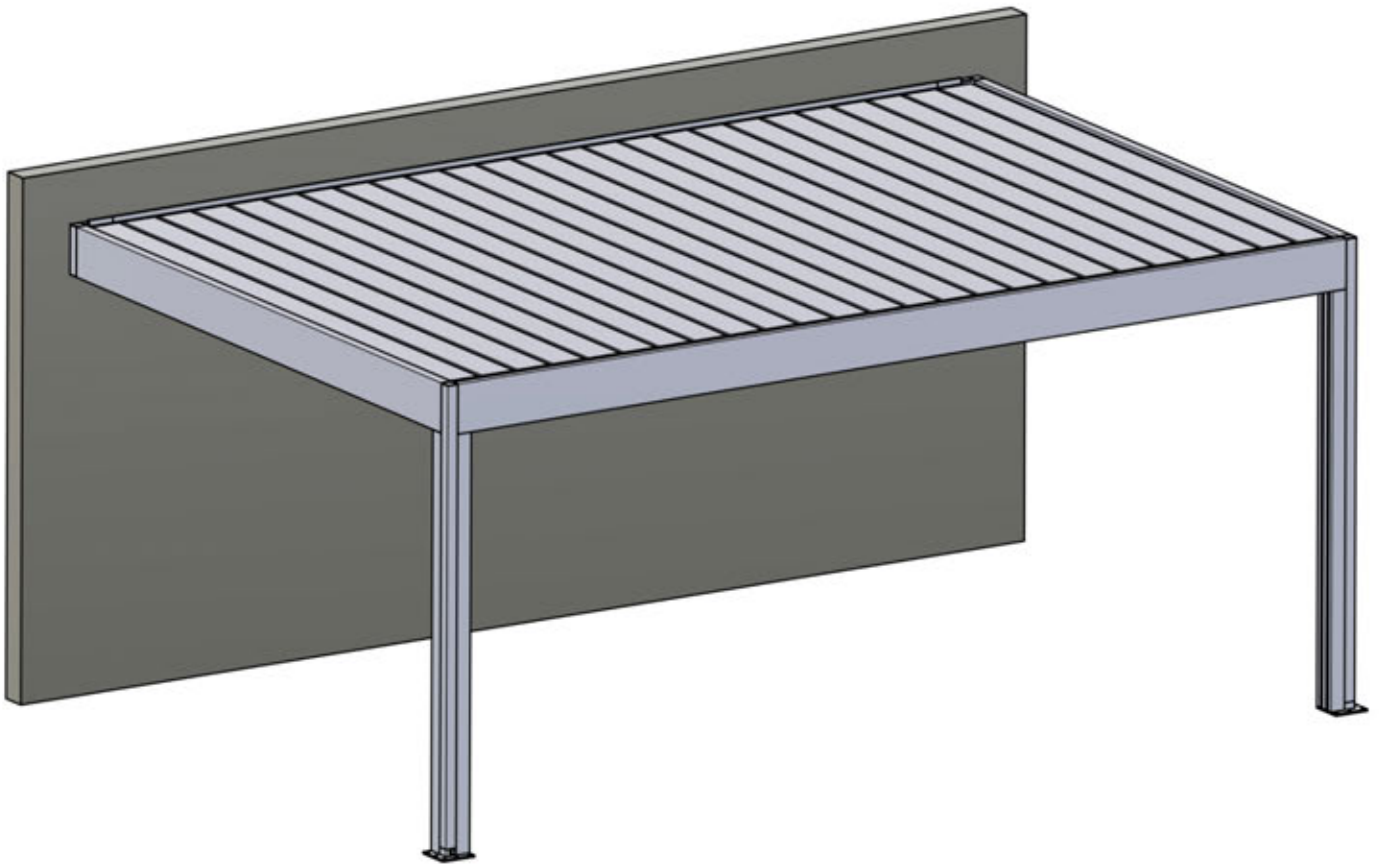

## PRO MAX

**3 × 6m / 10' x 16'**  
WALLMOUNTED

PERGOLUX

Type Approved  
Regular  
Production  
Surveillance

[www.tuv.com](http://www.tuv.com)  
ID 1111293124