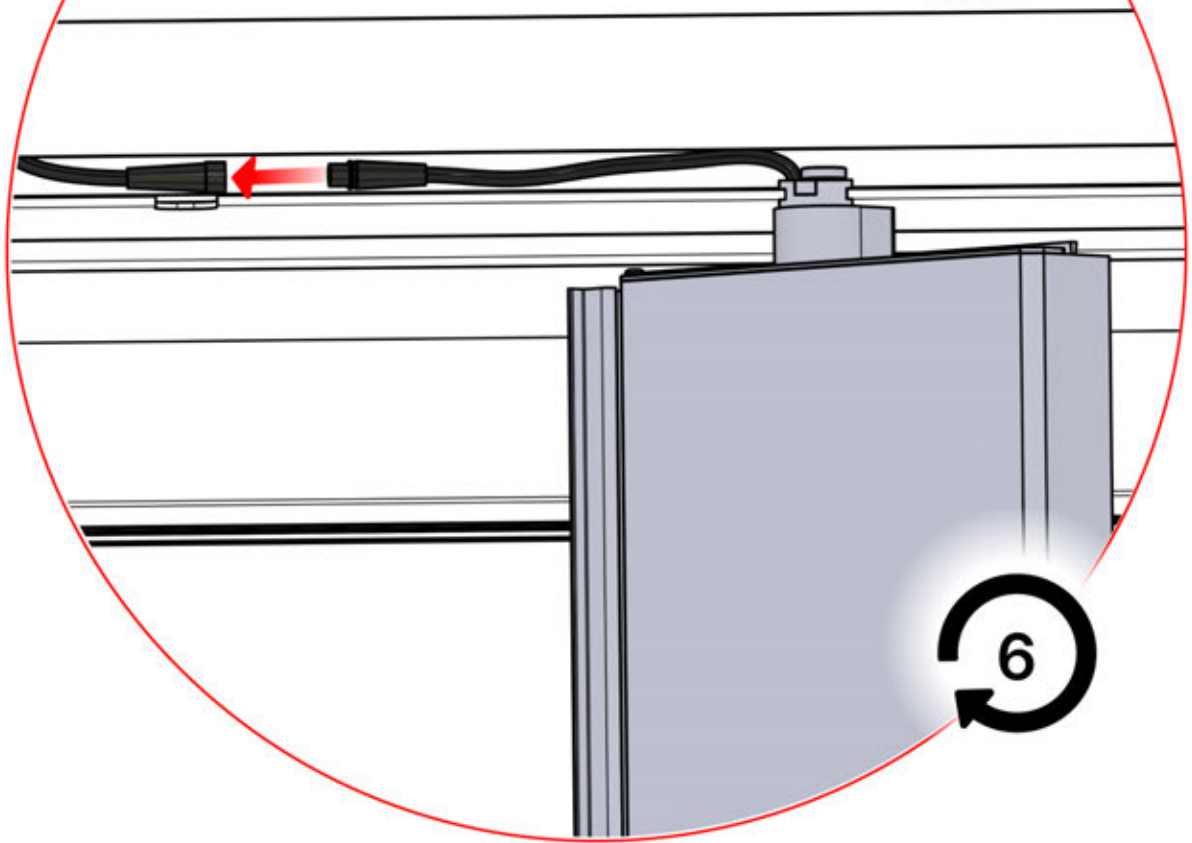

# 63

**x3**  
PERGOLUX  
PERGOLUX  
PERGOLUX

**5**

ANTHRACITE: L257  
WHITE: L261  
BLACK: L259

PN-200003537  
**6x**

  
Connect the LED  
cable to the 4-pin LED  
wire