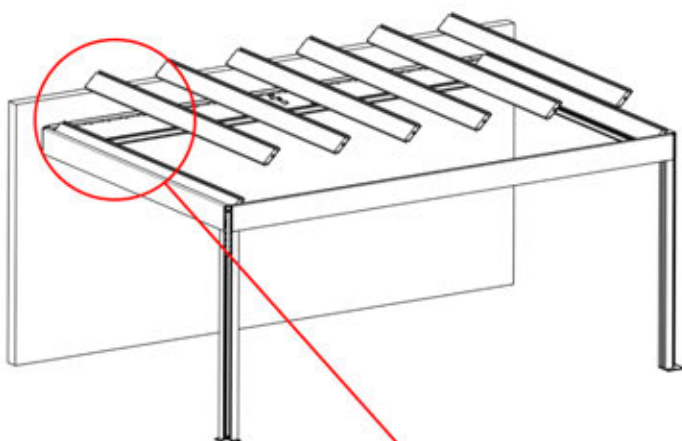

# 63

**x3**  
PERGOLUX  
PERGOLUX  
PERGOLUX

**5**

ANTHRACITE: L257  
WHITE: L261  
BLACK: L259

PN-200003537  
**6x**

  
Connect the LED  
cable to the 4-pin LED  
wire