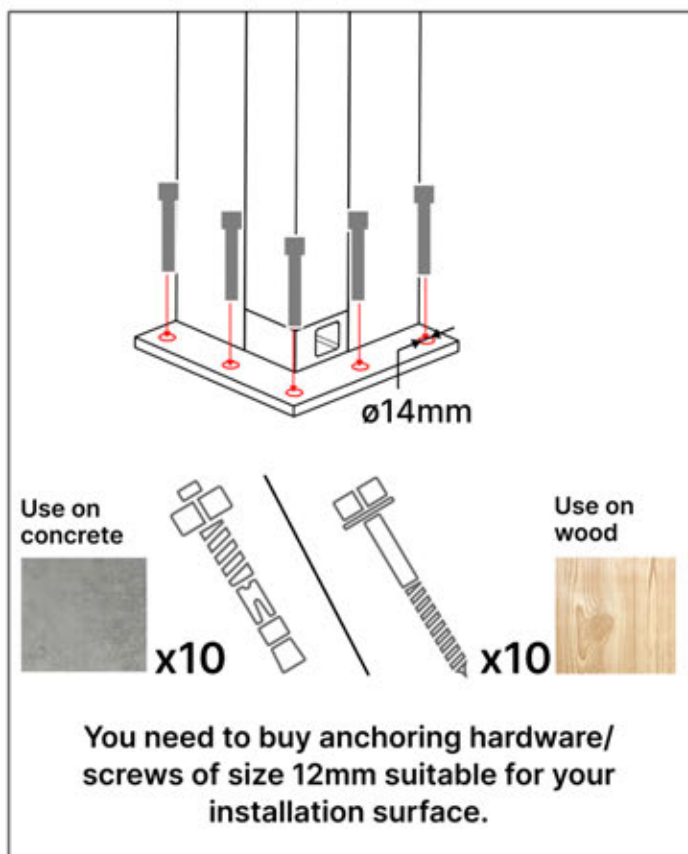

INFORMATION