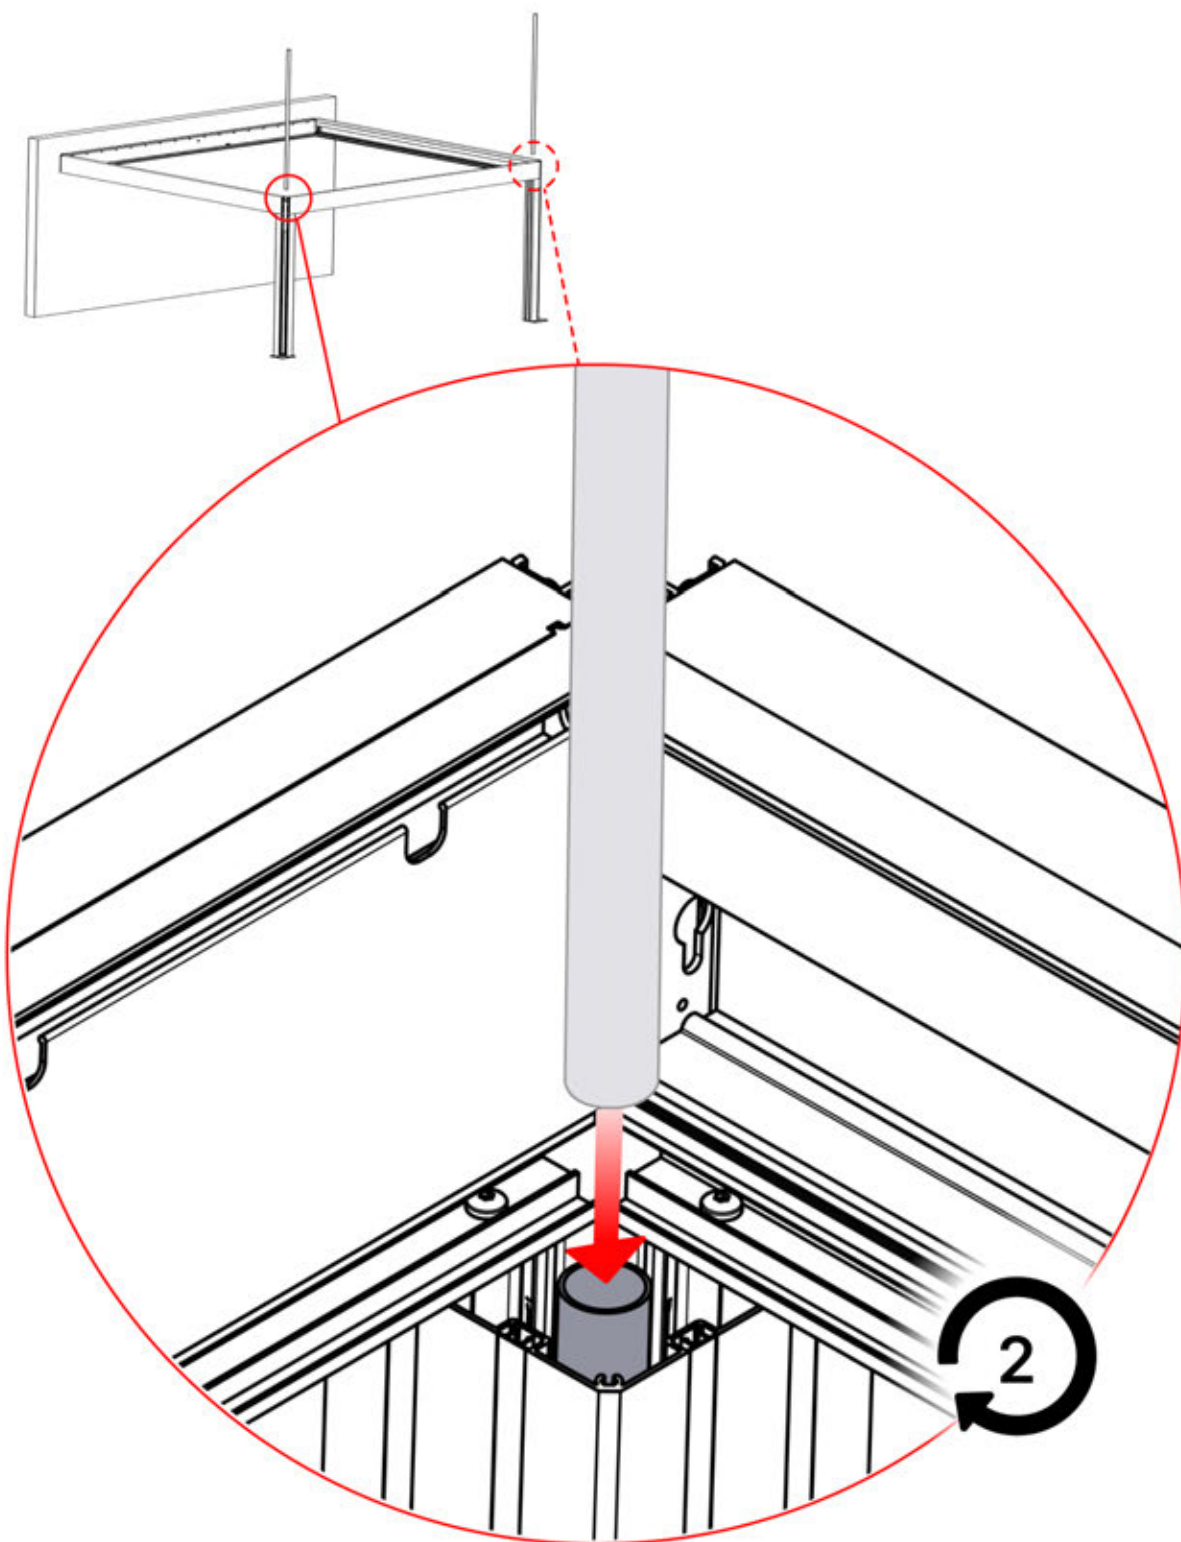

16

1

ANTHRACITE: C126
WHITE: C127
BLACK: C128