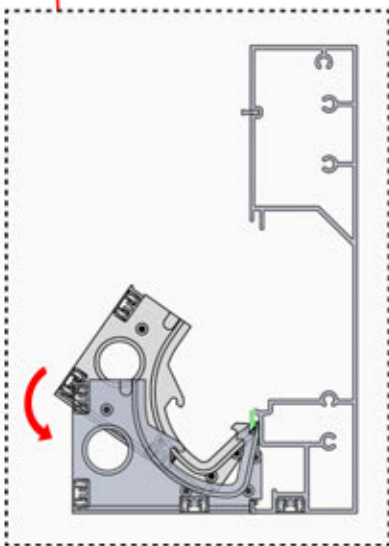

21

ANTHRACITE: B298
WHITE: B302
BLACK: B306

ANTHRACITE: B313
WHITE: B315
BLACK: B317