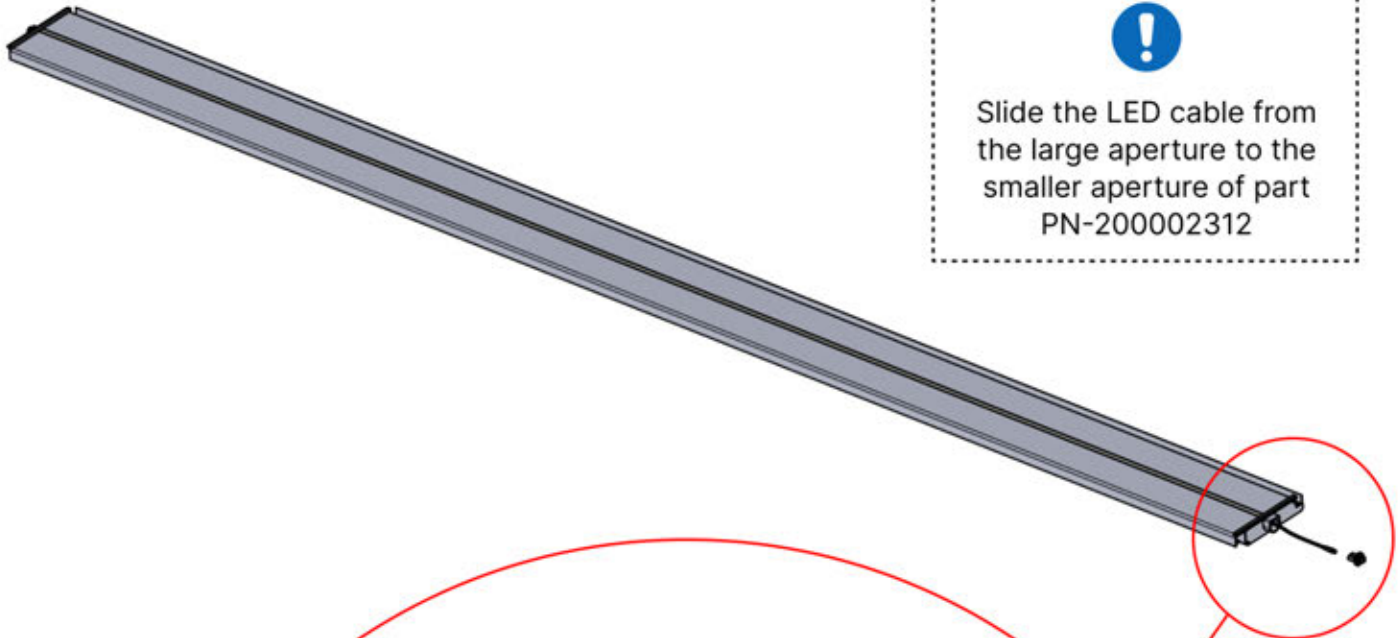

# 52

**x3**  
PERGOLUX  
PERGOLUX  
PERGOLUX

**5**

ANTHRACITE: L257  
WHITE: L261  
BLACK: L259

PN-200003537  
**6x**

Slide the LED cable from the large aperture to the smaller aperture of part PN-200002312