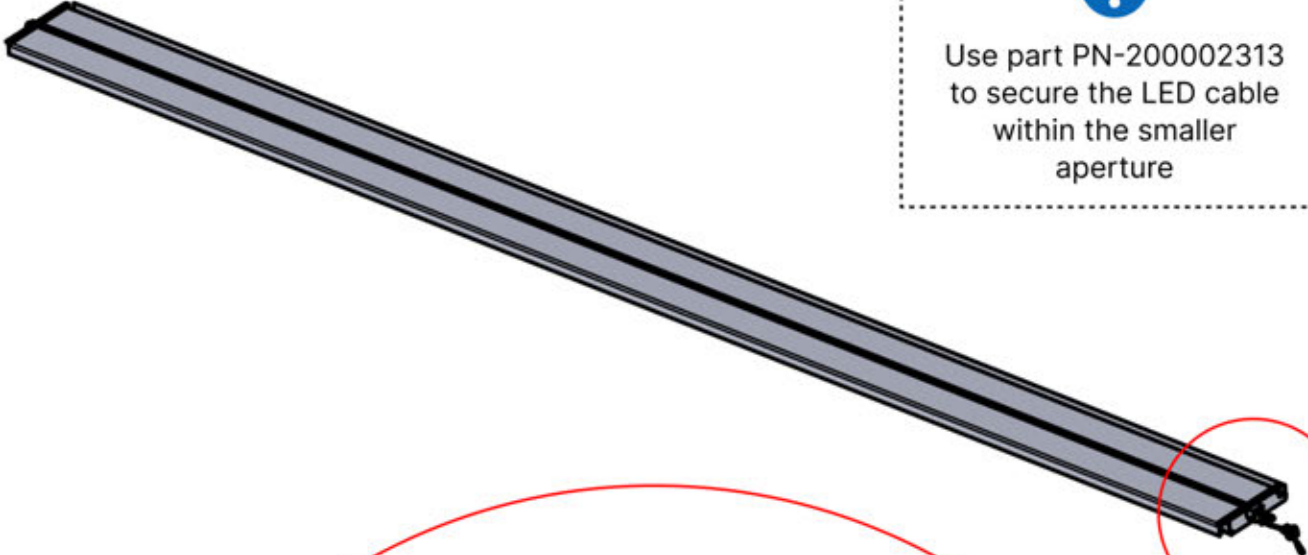

# 53

**x3**  
PERGOLUX  
PERGOLUX  
PERGOLUX

**5**

ANTHRACITE: L257  
WHITE: L261  
BLACK: L259

PN-200003537  
**6x**

Use part PN-200002313 to secure the LED cable within the smaller aperture

**6**