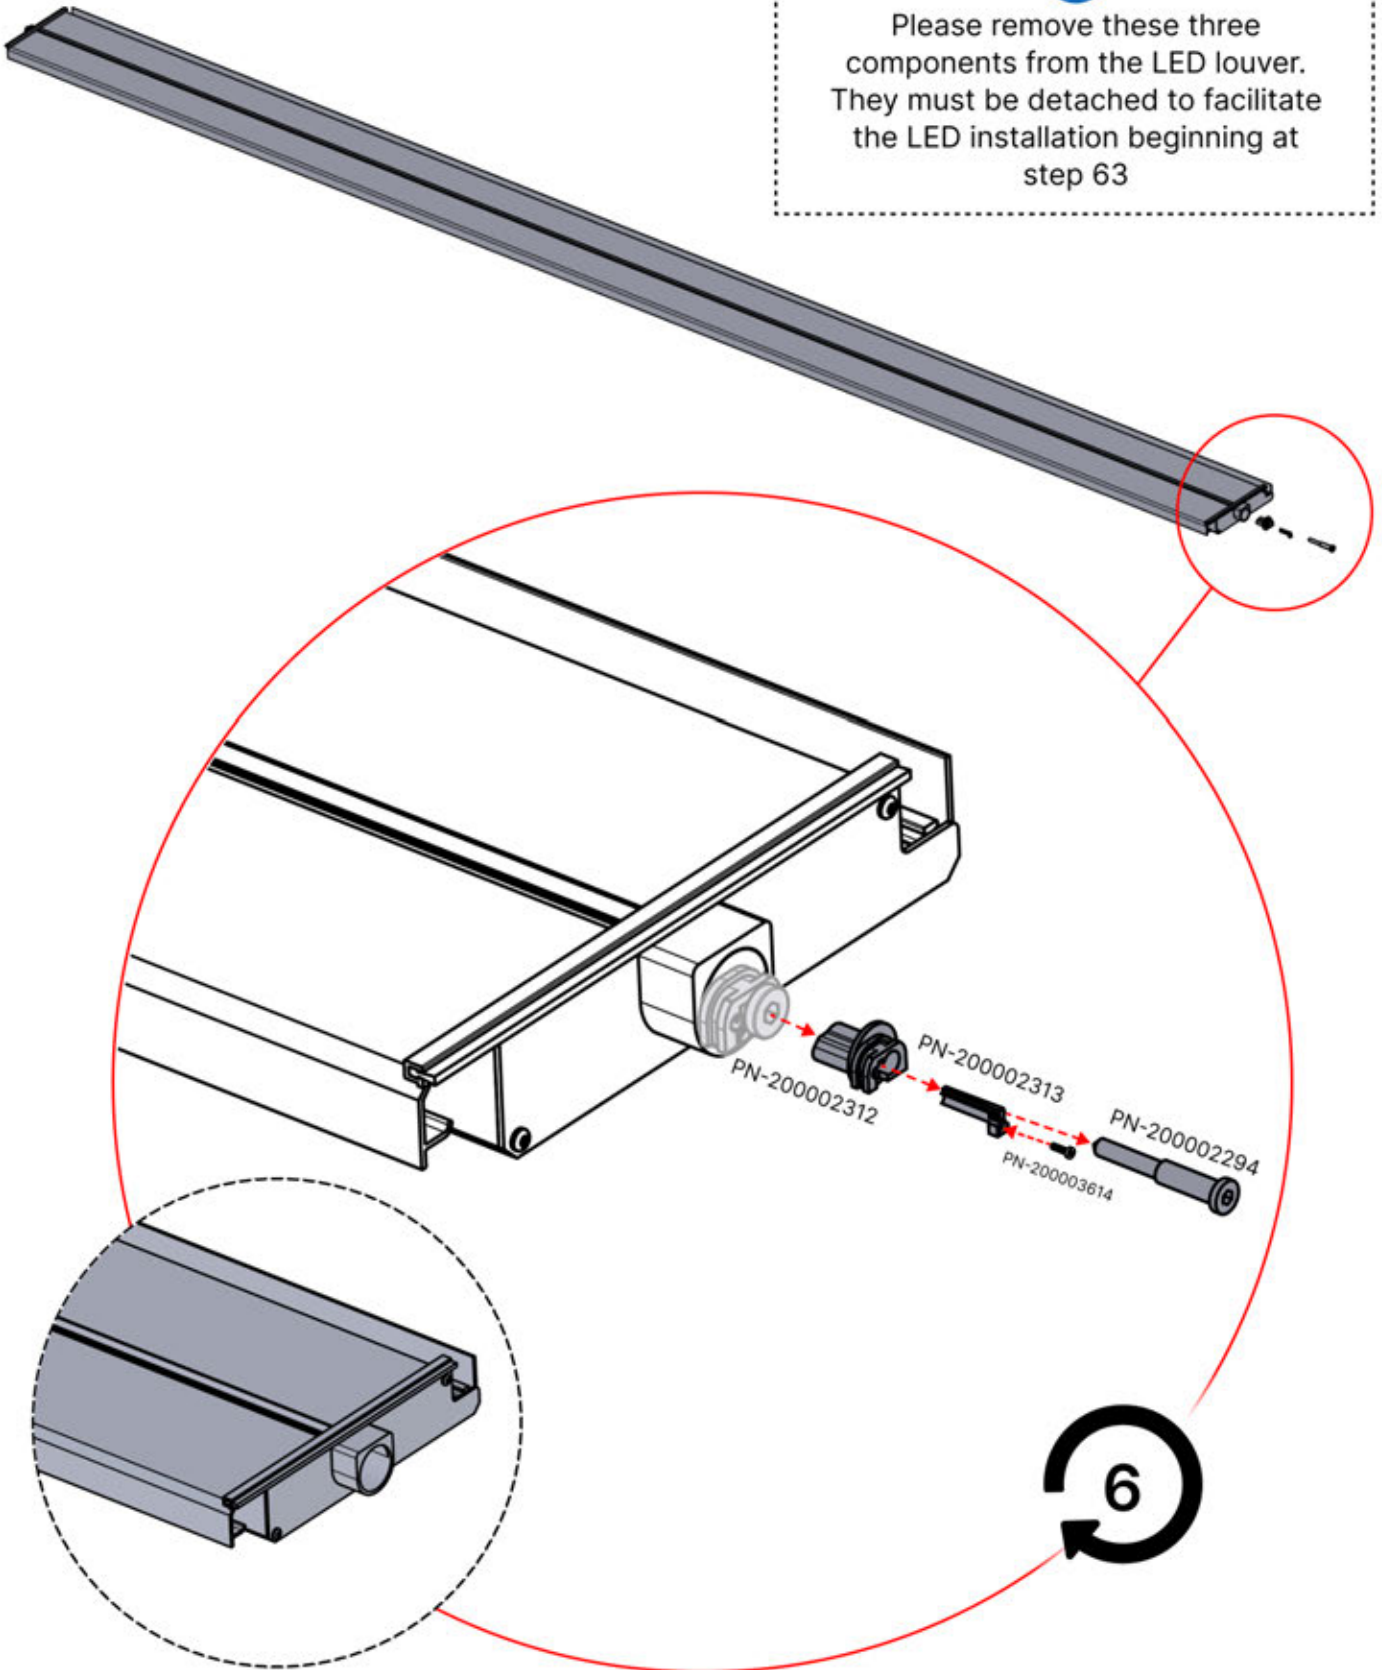

# 46

**x3**  
PERGOLUX  
PERGOLUX  
PERGOLUX

**5**

ANTHRACITE: L257  
WHITE: L261  
BLACK: L259

 PN-200003537  
**6x**

 Please remove these three components from the LED louver. They must be detached to facilitate the LED installation beginning at step 63