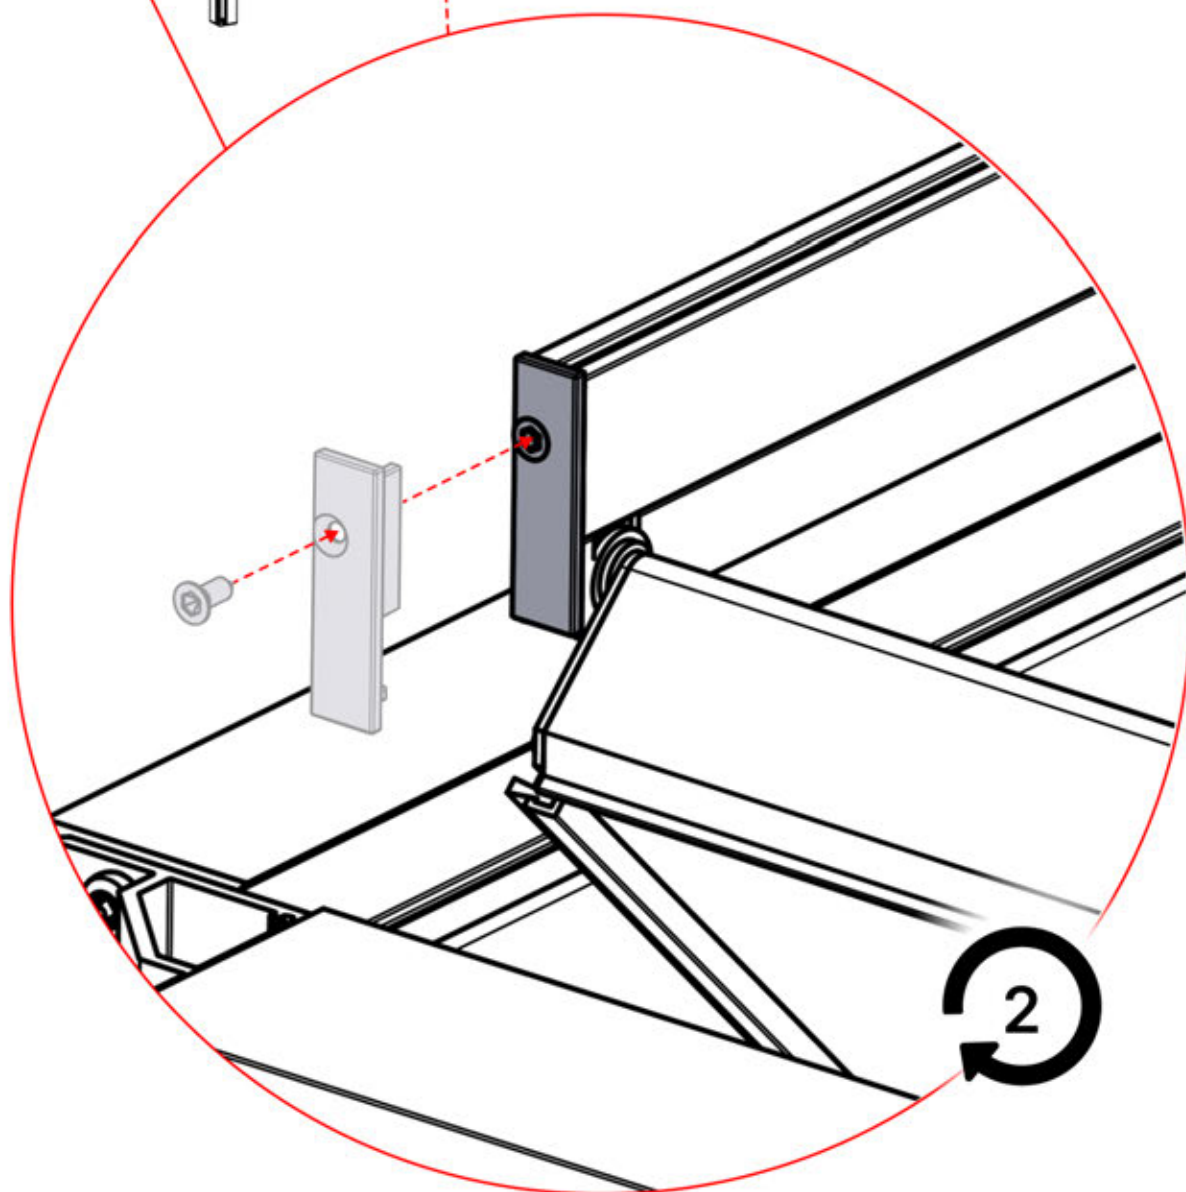

68

x1
FERGOLUX

6

ANTHRACITE: L245
WHITE: L249
BLACK: L247

PN-200003030
1x

PN-200003031
1x

PN-200001207
2x