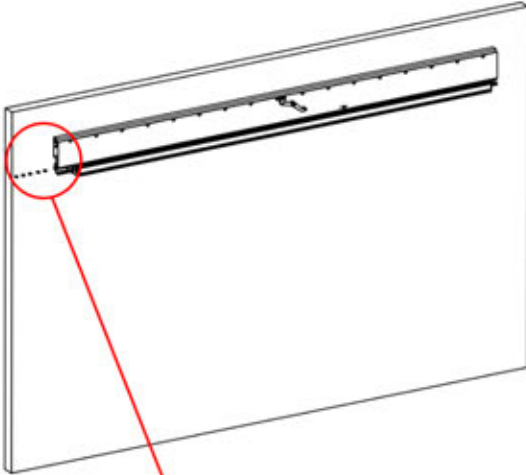

06

6

ANTHRACITE: L245
WHITE: L249
BLACK: L247

PN-200002290
5x