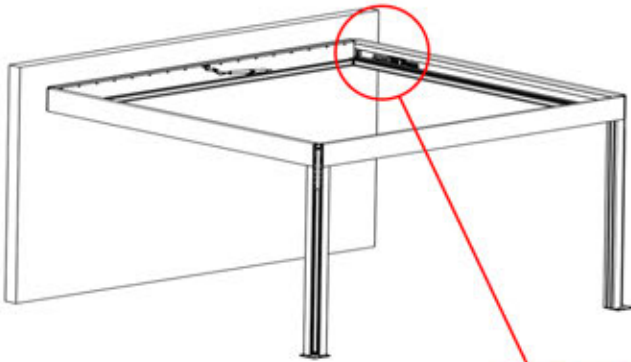

LED CABLE

6 LED HARNESS

39

40

41

 <p>CONTROL BOX</p>	S4	PN-200002683 5x
<p>! Keep the Matter Antenna wire free and do not tie them with LED and Motor wire</p>		PN-200002684 10x

42

Route the Matter
Antenna and place it
below the highlighted
part(PN-200002329).