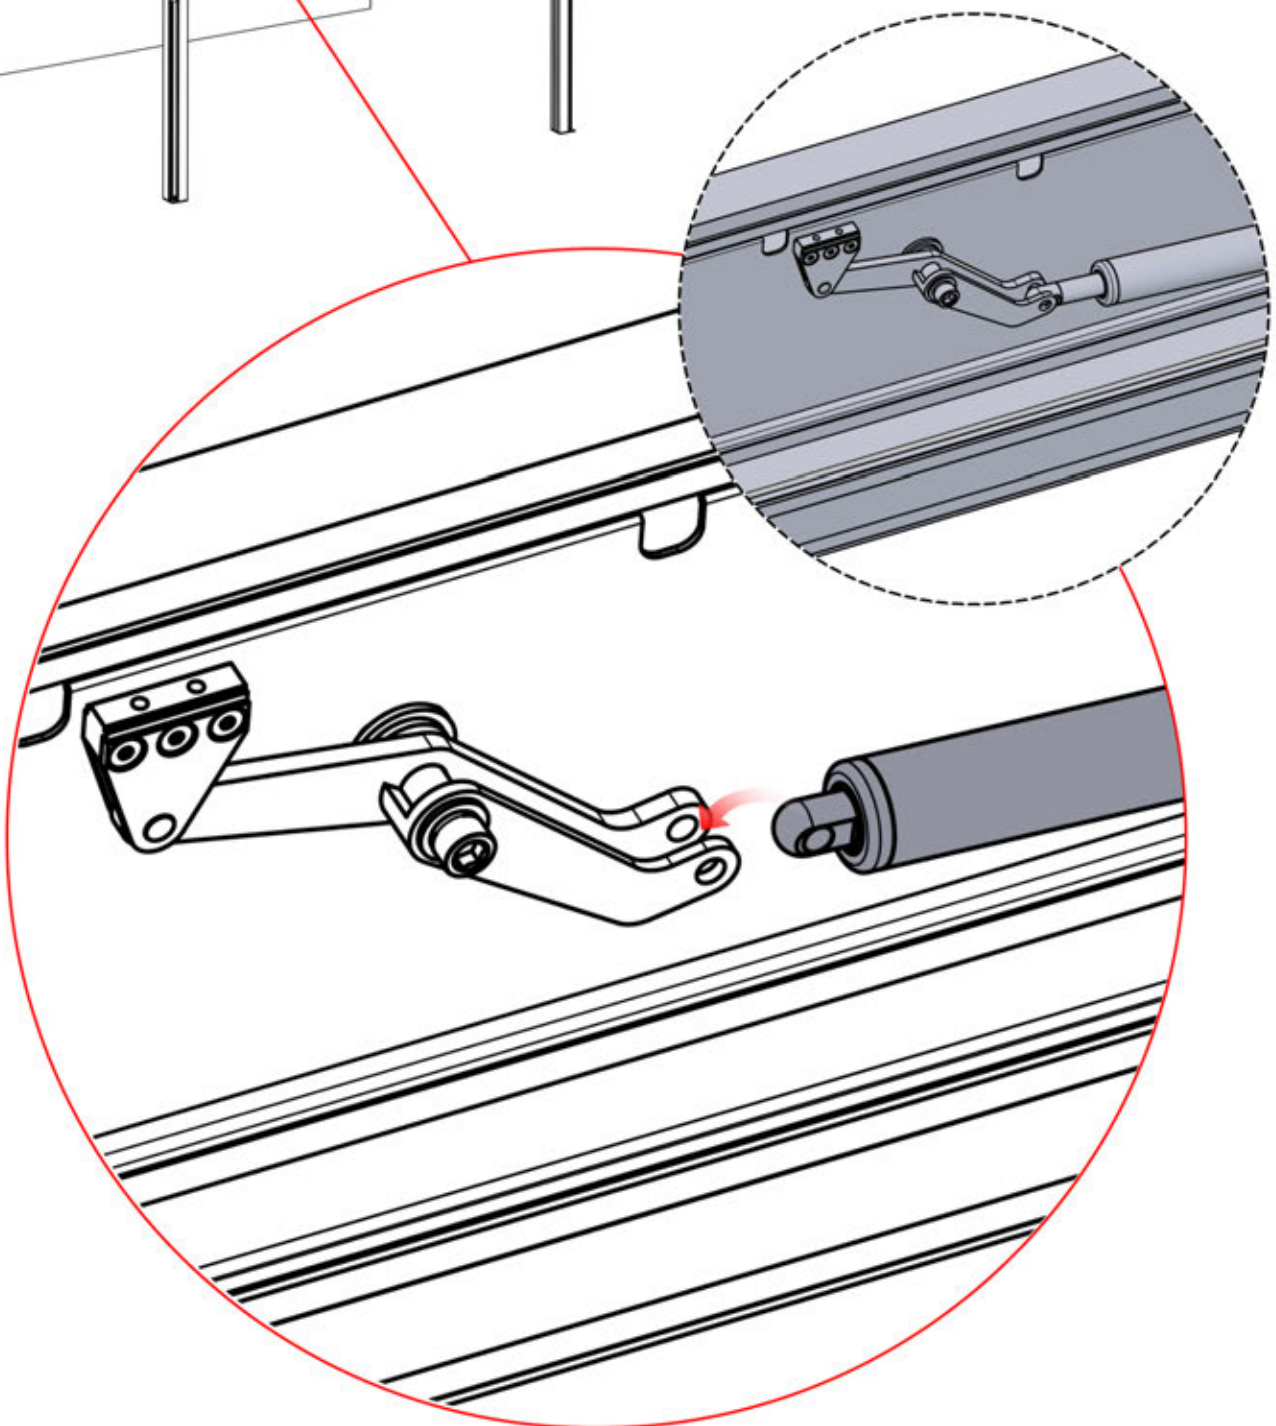

29

30

INPUTS AND OUTPUTS

31

!
Control Box can be
installed on
Preferred W BEAM

ITEMS IN BOX

If you are planning to route the power cable through the rear corners, drill a **10 mm** diameter hole in the corner cover (**PN-200002370**) as illustrated. This allows the cable to pass through during installation in step 71.