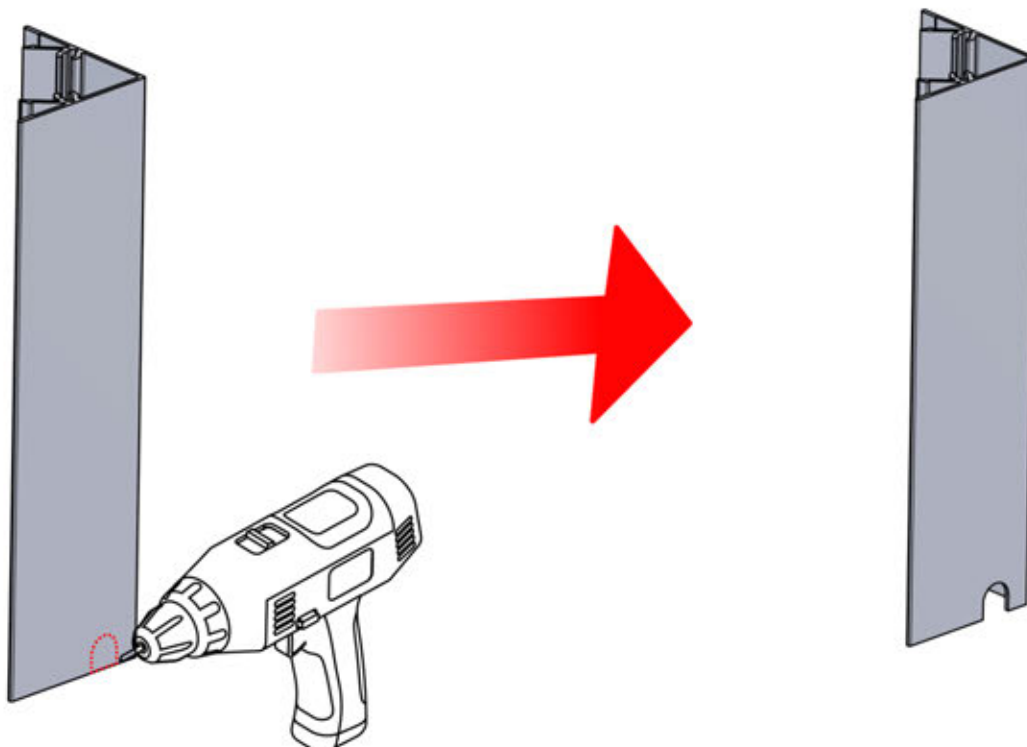

If you are planning to route the power cable through the rear corners, drill a **10 mm** diameter hole in the corner cover (**PN-200002370**) as illustrated. This allows the cable to pass through during installation in step 71.

Note: The illustration shows the hole location for a right-corner assembly; if routing from the left corner, drill the hole on the opposite side.