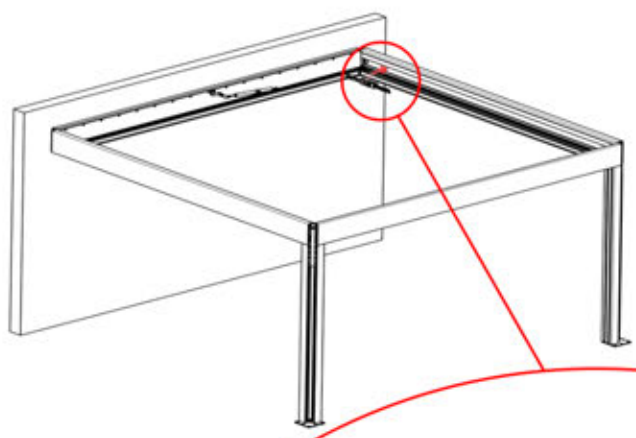

29

30

INPUTS AND OUTPUTS

31

!
Control Box can be
installed on
Preferred W BEAM

ITEMS IN BOX

If you are planning to route the power cable through the rear corners, drill a **10 mm** diameter hole in the corner cover (**PN-200002370**) as illustrated. This allows the cable to pass through during installation in step 71.