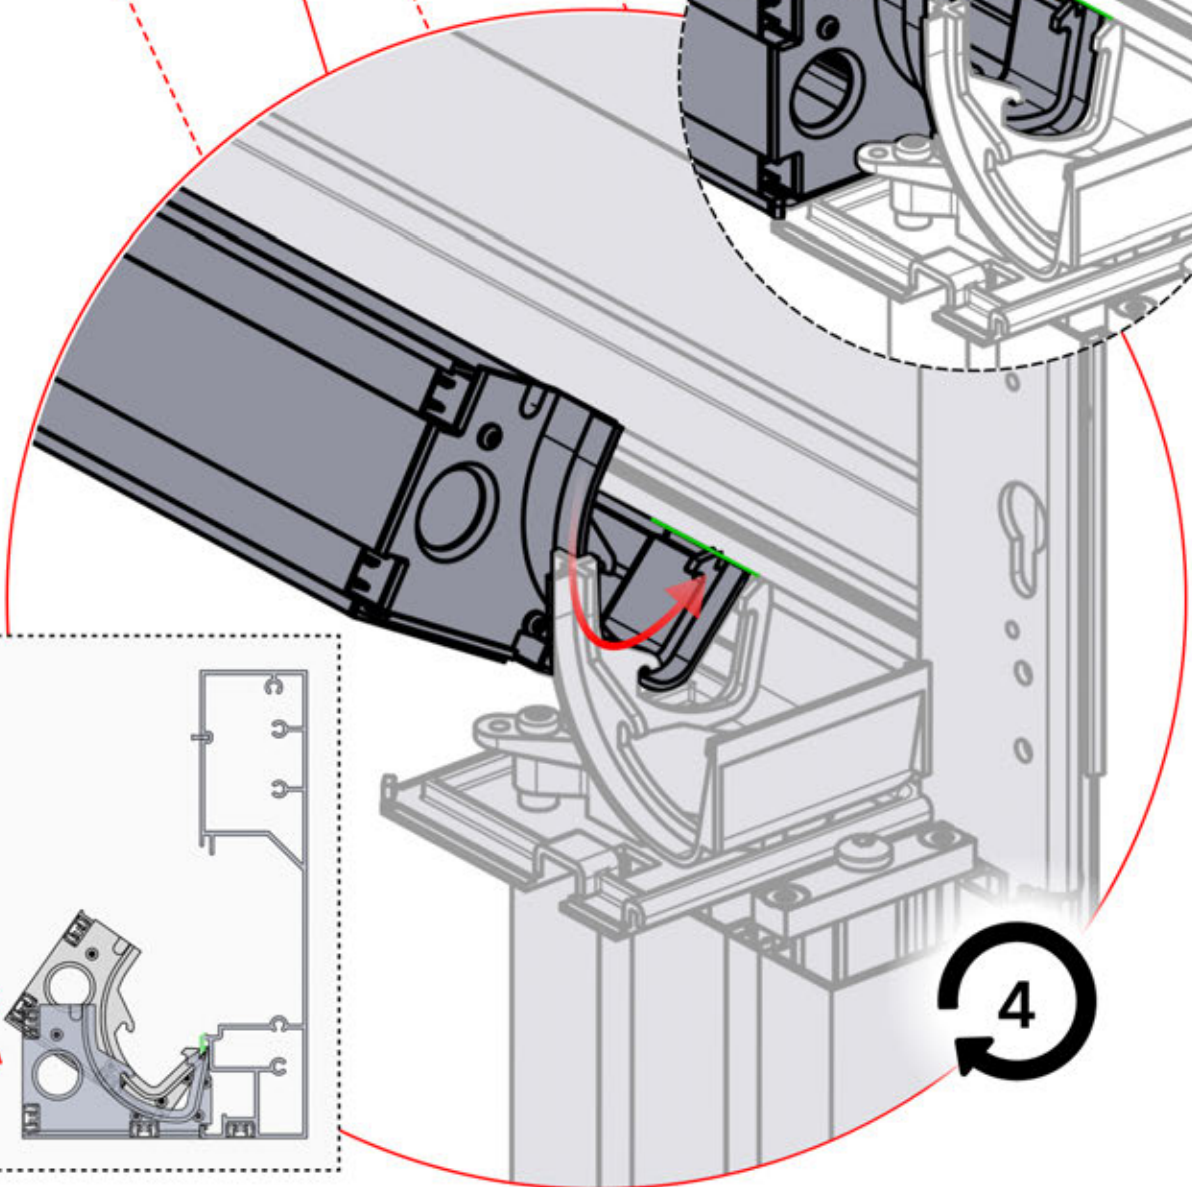

21

ANTHRACITE: B297
WHITE: B301
BLACK: B305

ANTHRACITE: B313
WHITE: B315
BLACK: B317