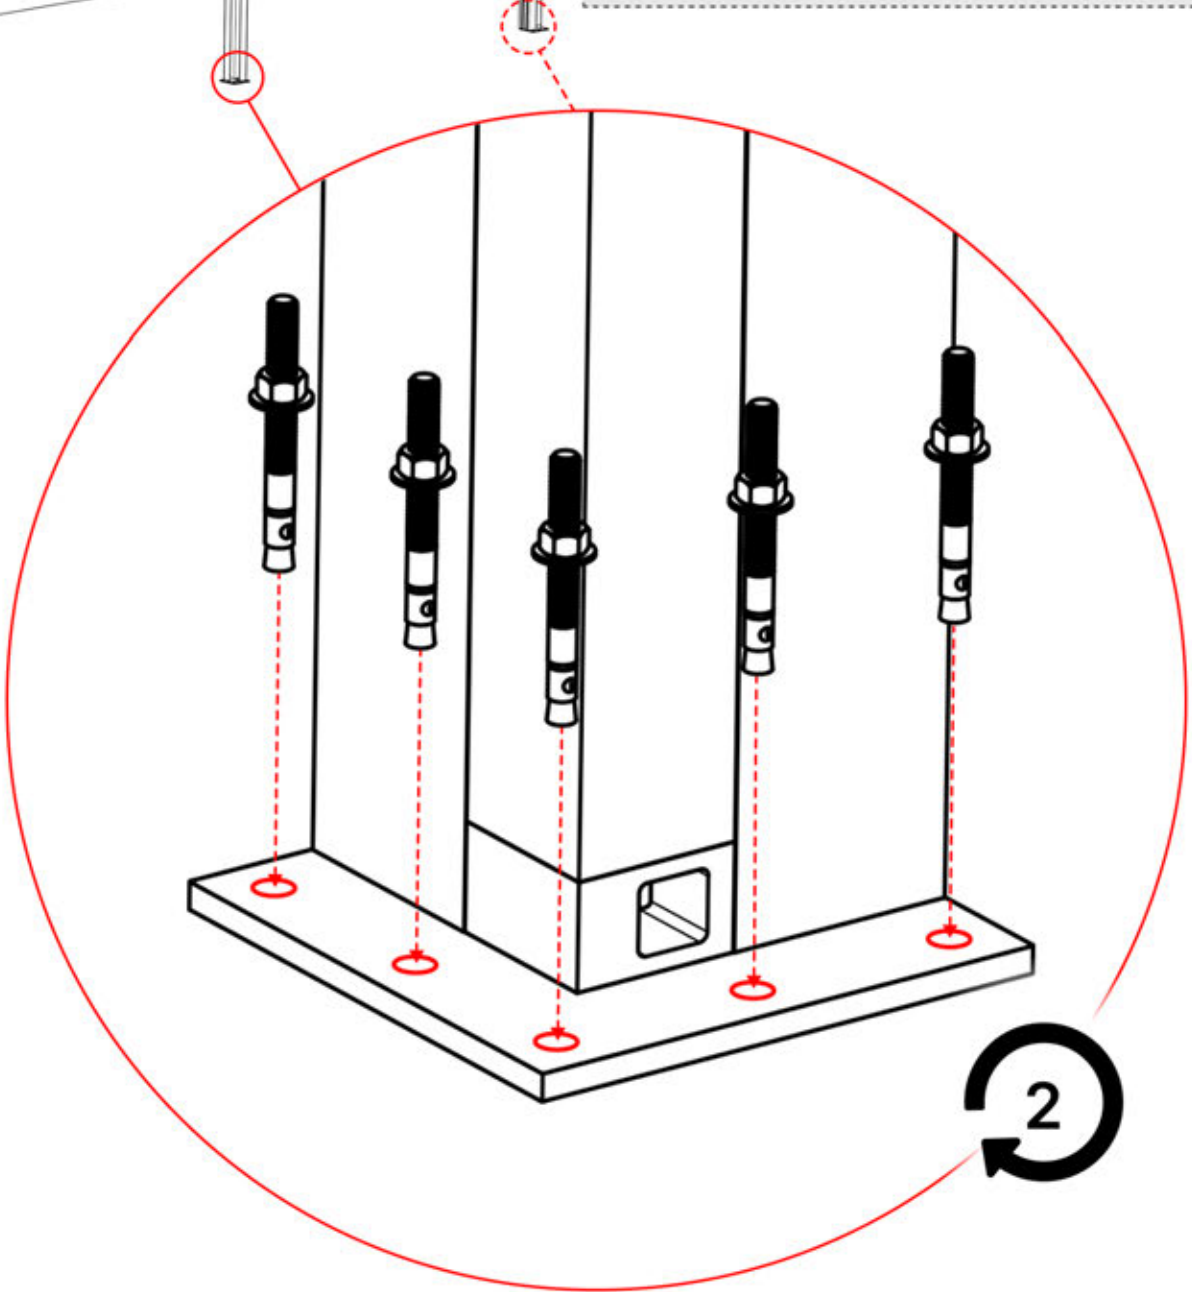

73

74

2

ANTHRACITE: B297
WHITE: B301
BLACK: B305

75

S4 PERGOLUX | PERGOLA PRO MAX WALLMOUNTED

3 X 5 M / 10' x 16