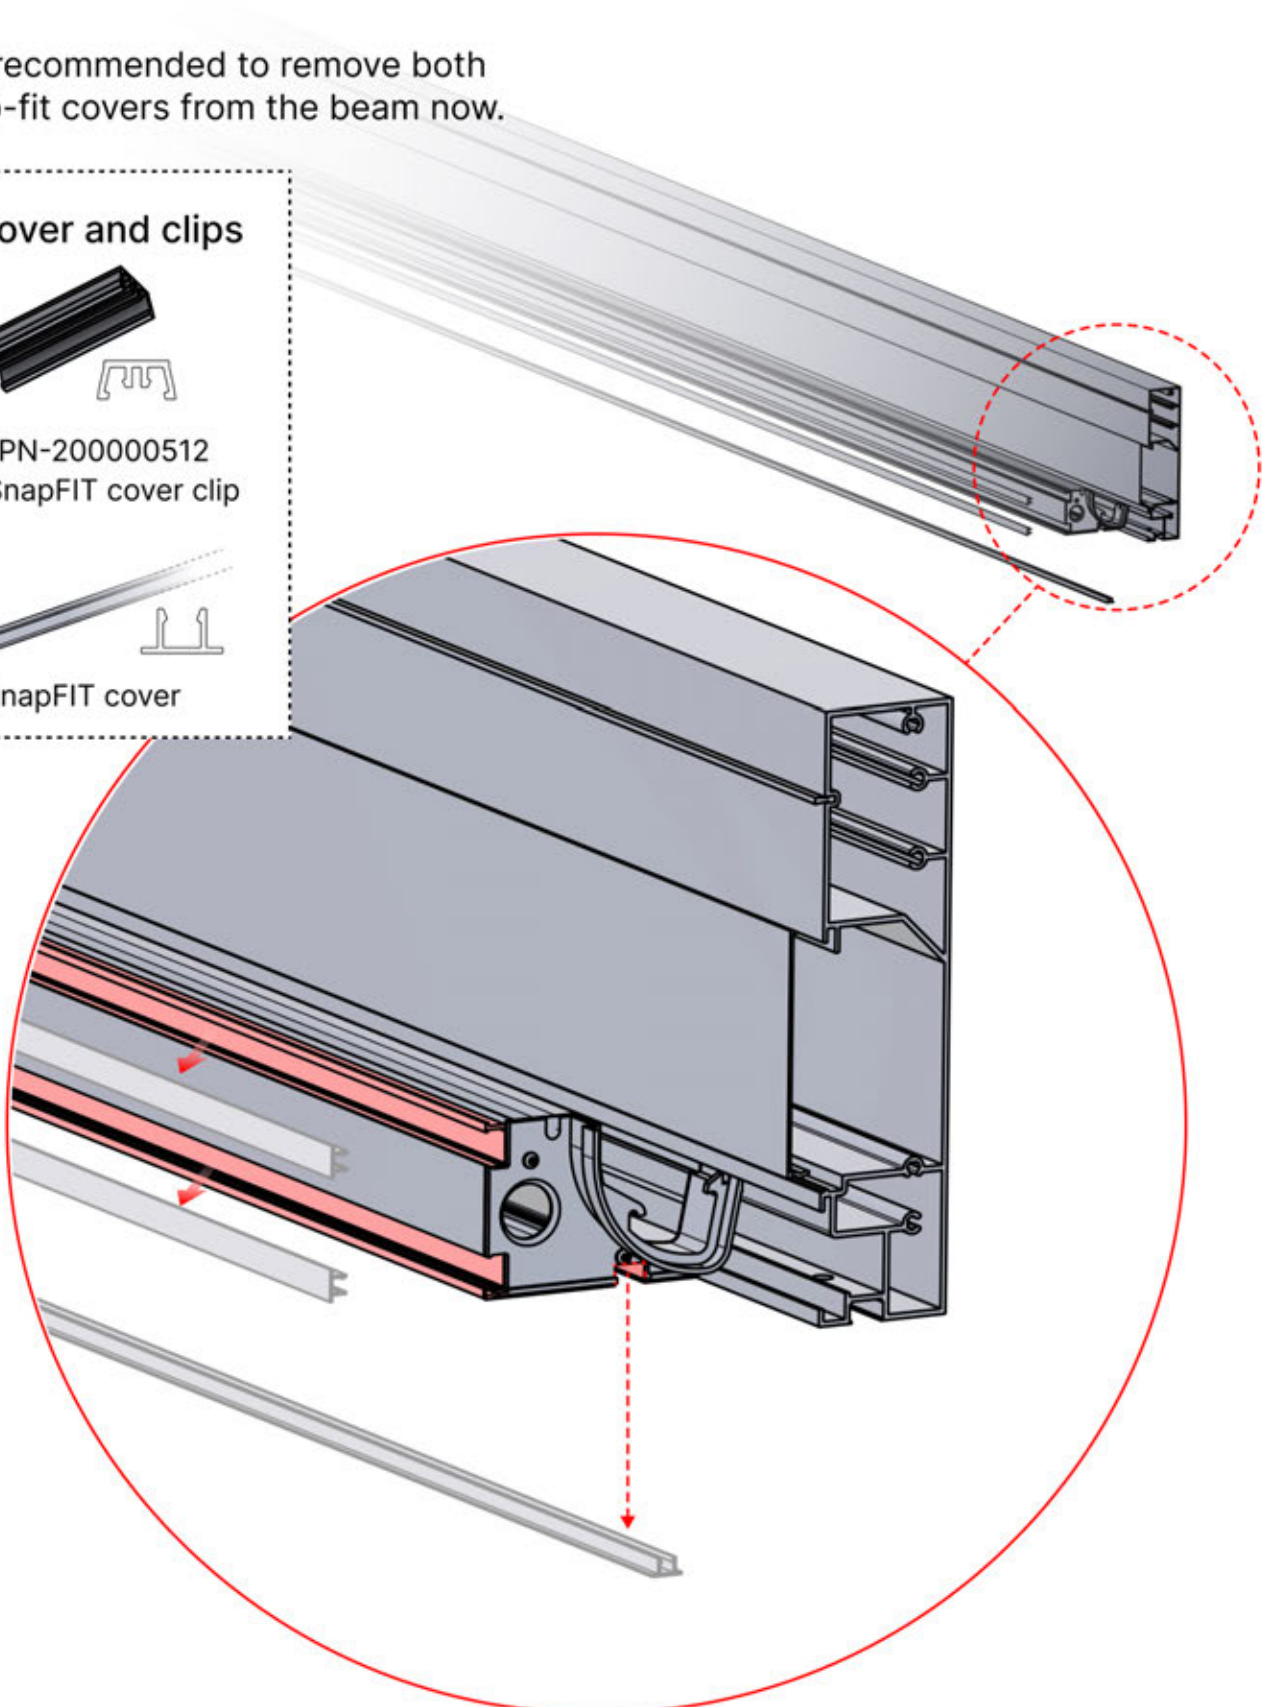

Cover and clips

PN-20000512
SnapFIT cover clip

SnapFIT cover

INFORMATION

Are you installing a heater or fan ?

It is recommended to remove both snap-fit covers from the beam now.

INFORMATION

x7
PERGOLUX