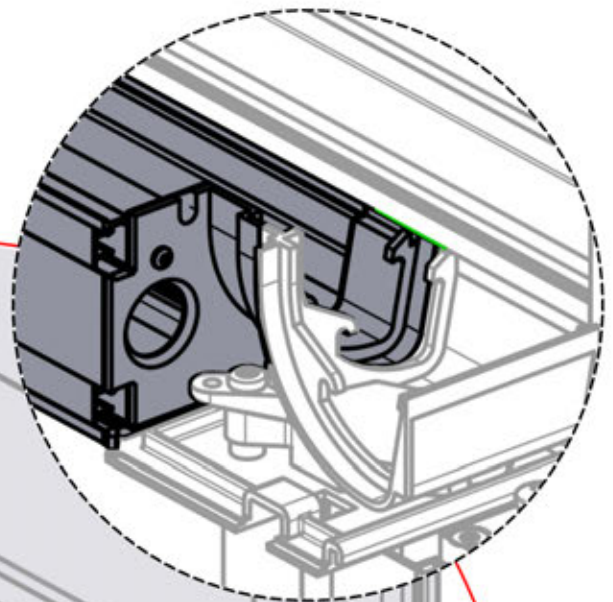

21

ANTHRACITE: B297
WHITE: B301
BLACK: B305

ANTHRACITE: B313
WHITE: B315
BLACK: B317