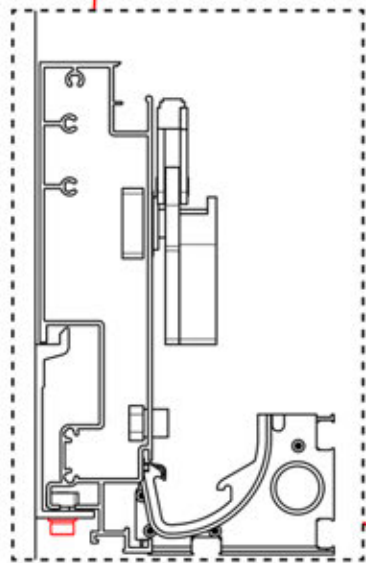

07

6

x7
PERGOLUX

ANTHRACITE: L245
WHITE: L249
BLACK: L247

PN-200002292
5x

PN-200002319
5x

5