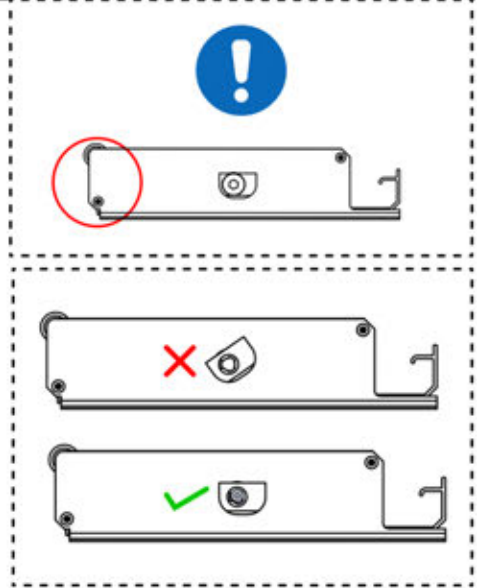

57

4

ANTHRACITE: L269
WHITE: L273
BLACK: L271