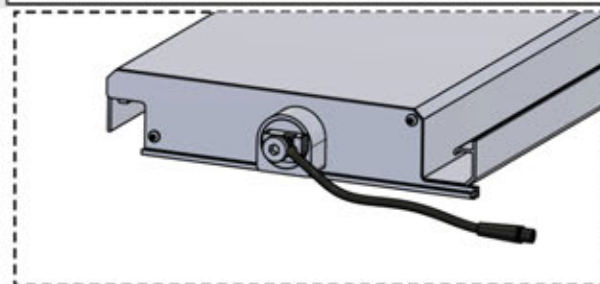

63

x3
PERGOLUX
PERGOLUX
PERGOLUX

5

ANTHRACITE: L257
WHITE: L261
BLACK: L259

PN-200003537
6x