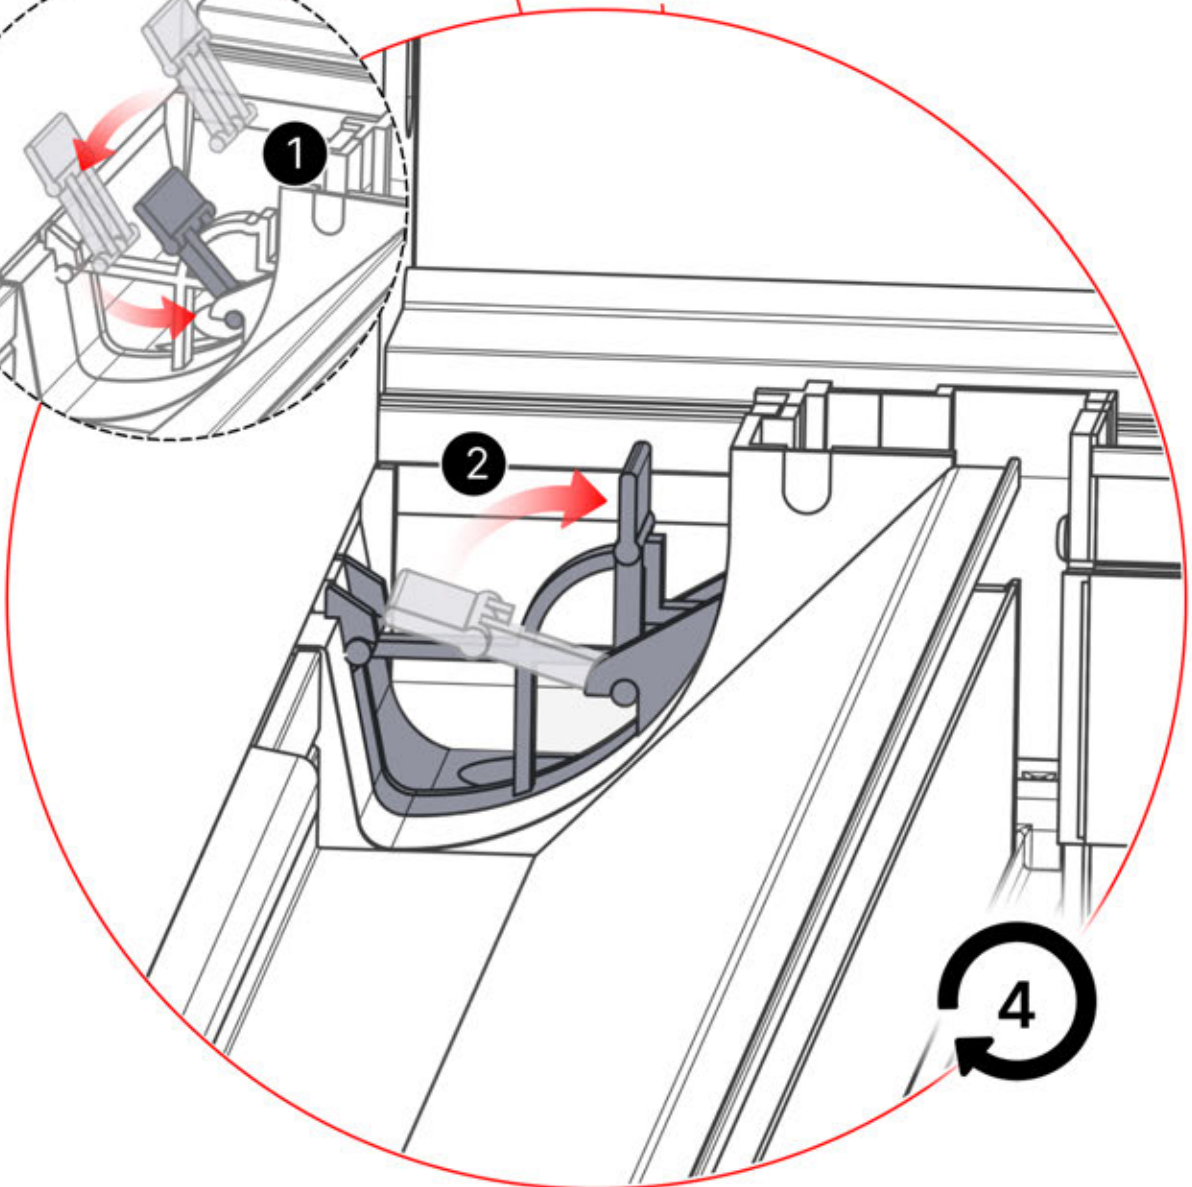

24

6

ANTHRACITE: L245
WHITE: L249
BLACK: L247

	PN-200003051 8x
	PN-200003050 8x
	PN-200003049 8x