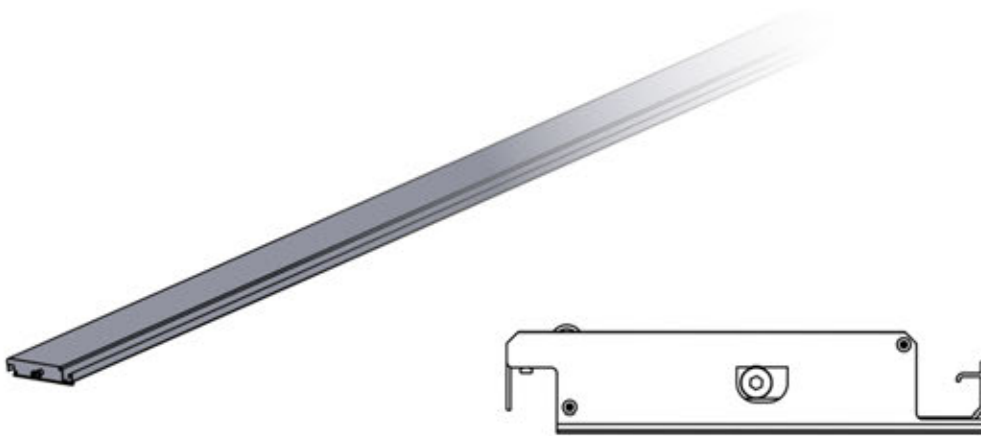

ITEMS IN BOX

	ANTHRACITE	WHITE	BLACK	
	6	L245	L249	L247

Standard = **(S)**
PN-200003533
4x

PN-20000 3278 150mm 	PN-200003033 2x PN-200003030 1x	 4.2x12	PN-200003031 1x PN-200001207 2x
PN-20000 3755 	PN-200000655 4x	PN-20000 3496 	PN-200002289 4x