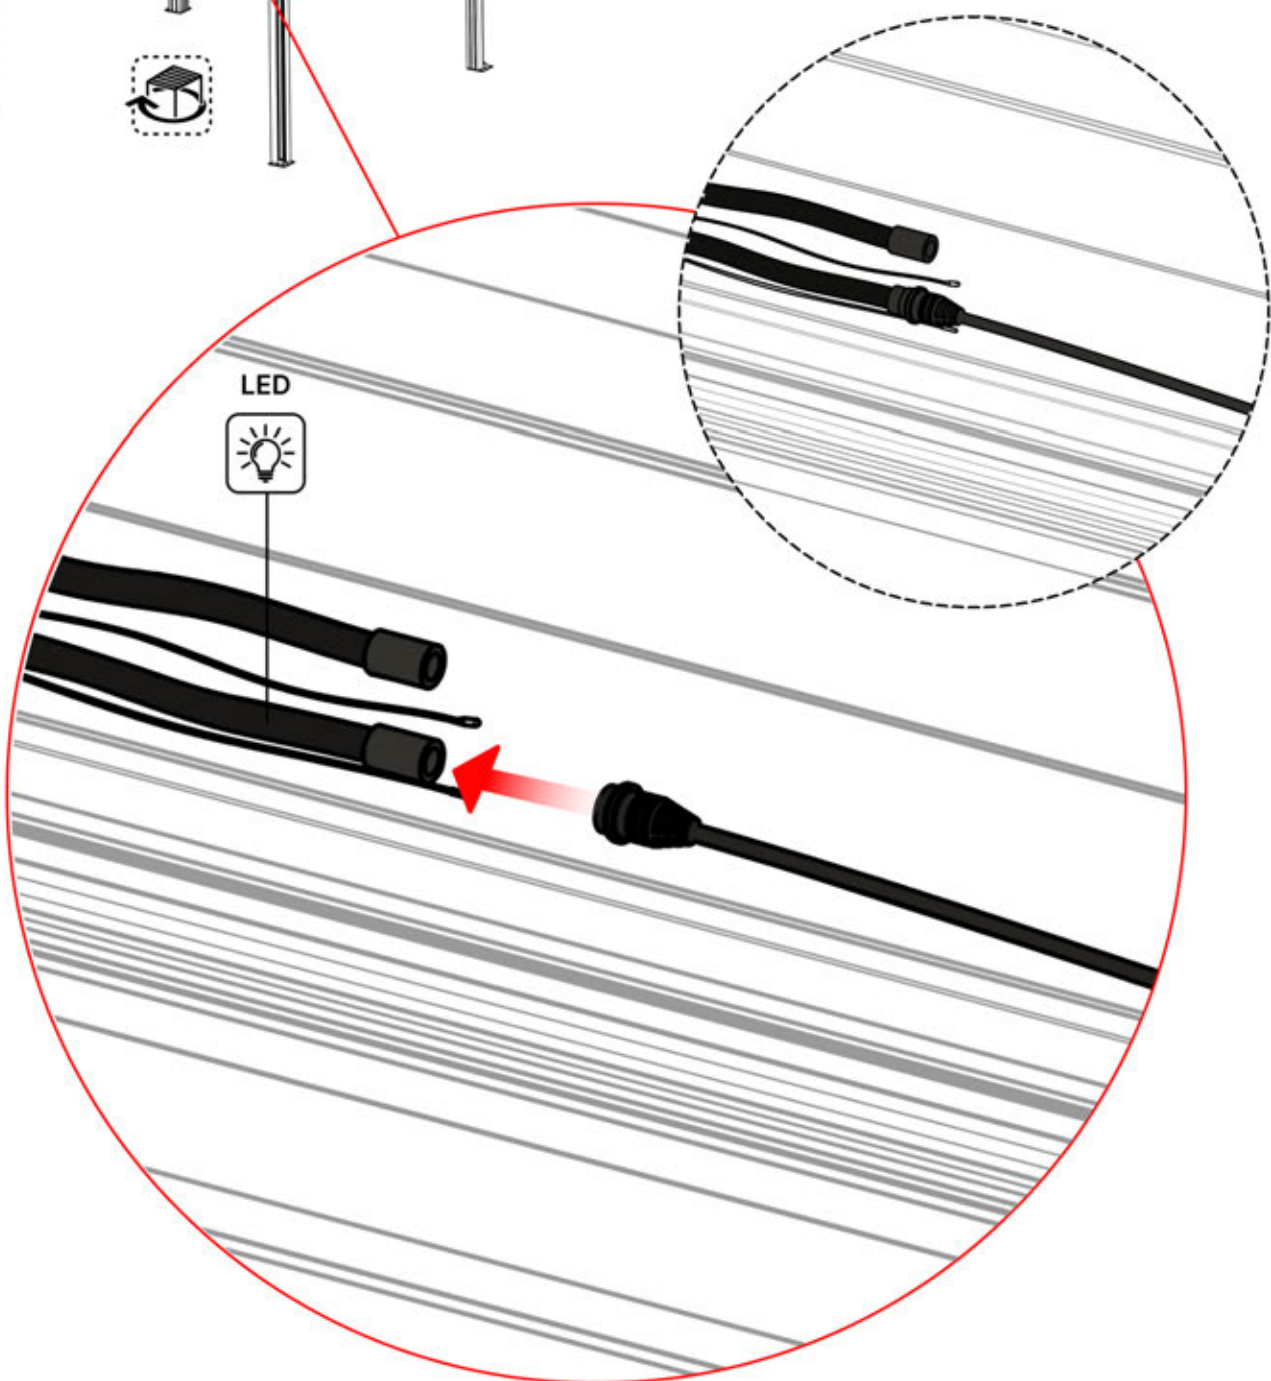

LED CABLE

6 LED HARNESS

39

40

41

 <p>CONTROL BOX</p>	S4	PN-200002683 5x
<p>! Keep the Matter Antenna wire free and do not tie them with LED and Motor wire</p>		PN-200002684 10x

42

Route the Matter
Antenna and place it
below the highlighted
part(PN-200002329).