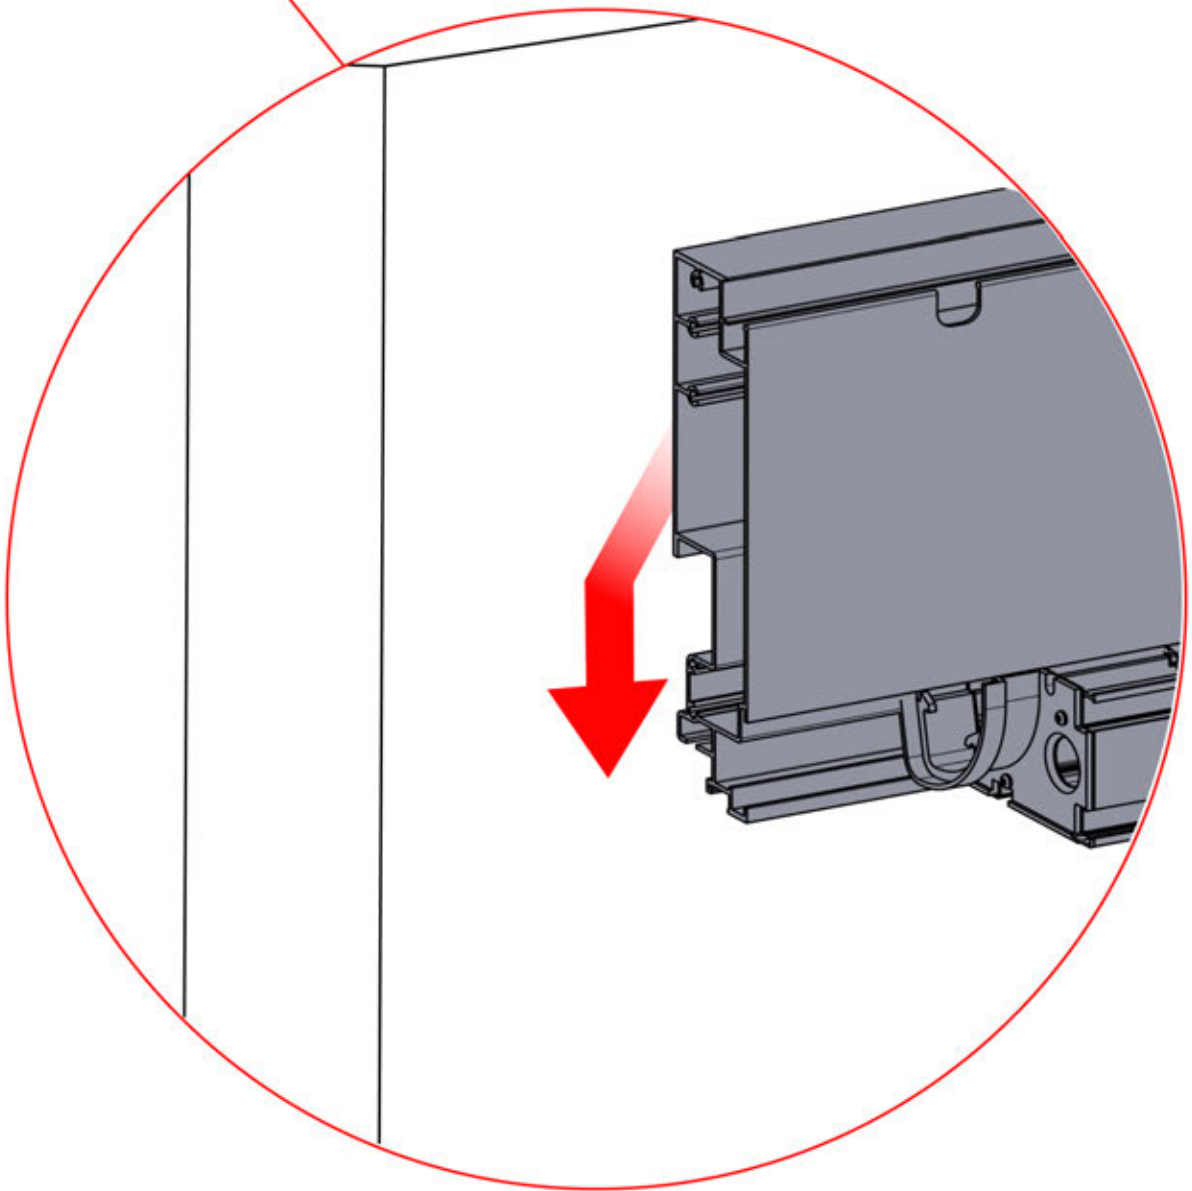

4500mm

2356 mm
92 3/4"

05

x7
PERGOLUX

2

ANTHRACITE: B297
WHITE: B301
BLACK: B305

PN-200003525
1x

06