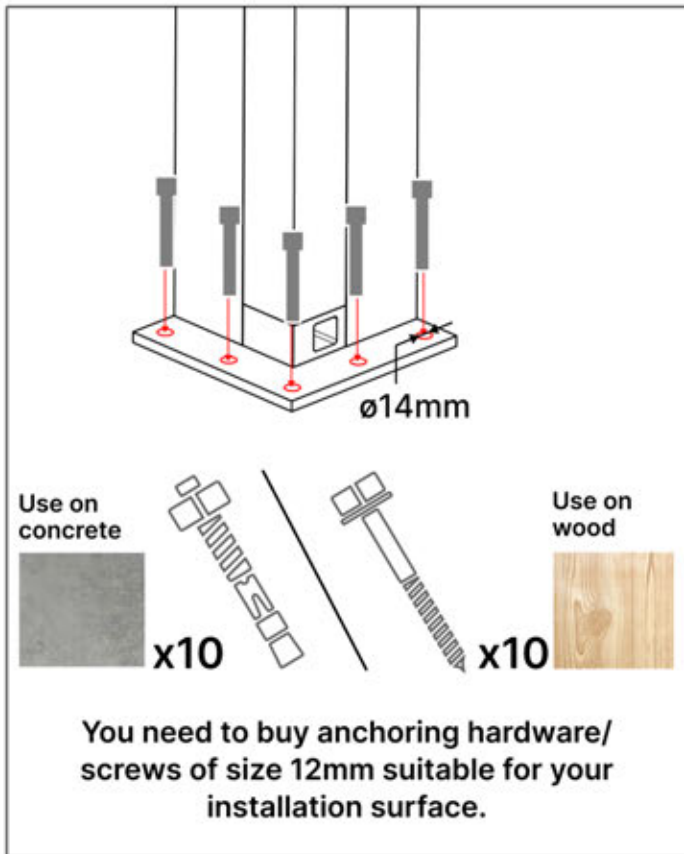

Resistance to wind loads: Class6(EN13561)

SYMBOL EXPLANATION

Indicates the outside of the pergola structure.

This step may require extra force.

Indicates the inside of the pergola structure.

Key information to follow during installation.

Do not use a regular hammer, as it may cause damage.

Align slats according to sunlight direction for optimal shading.

AC Input

Repeat this step as many times as the number indicates

Motor

Turn around

INFORMATION