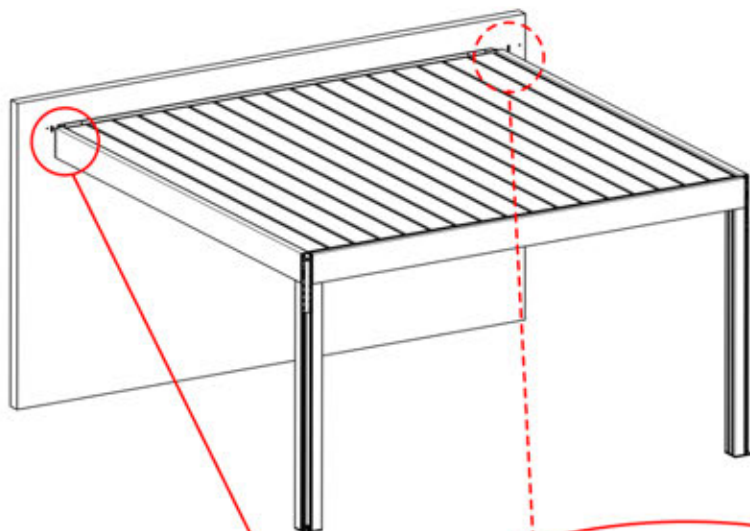

68

x1
FERGOLUX

6

ANTHRACITE: L245
WHITE: L249
BLACK: L247

PN-200003030
1x

PN-200003031
1x

PN-200001207
2x