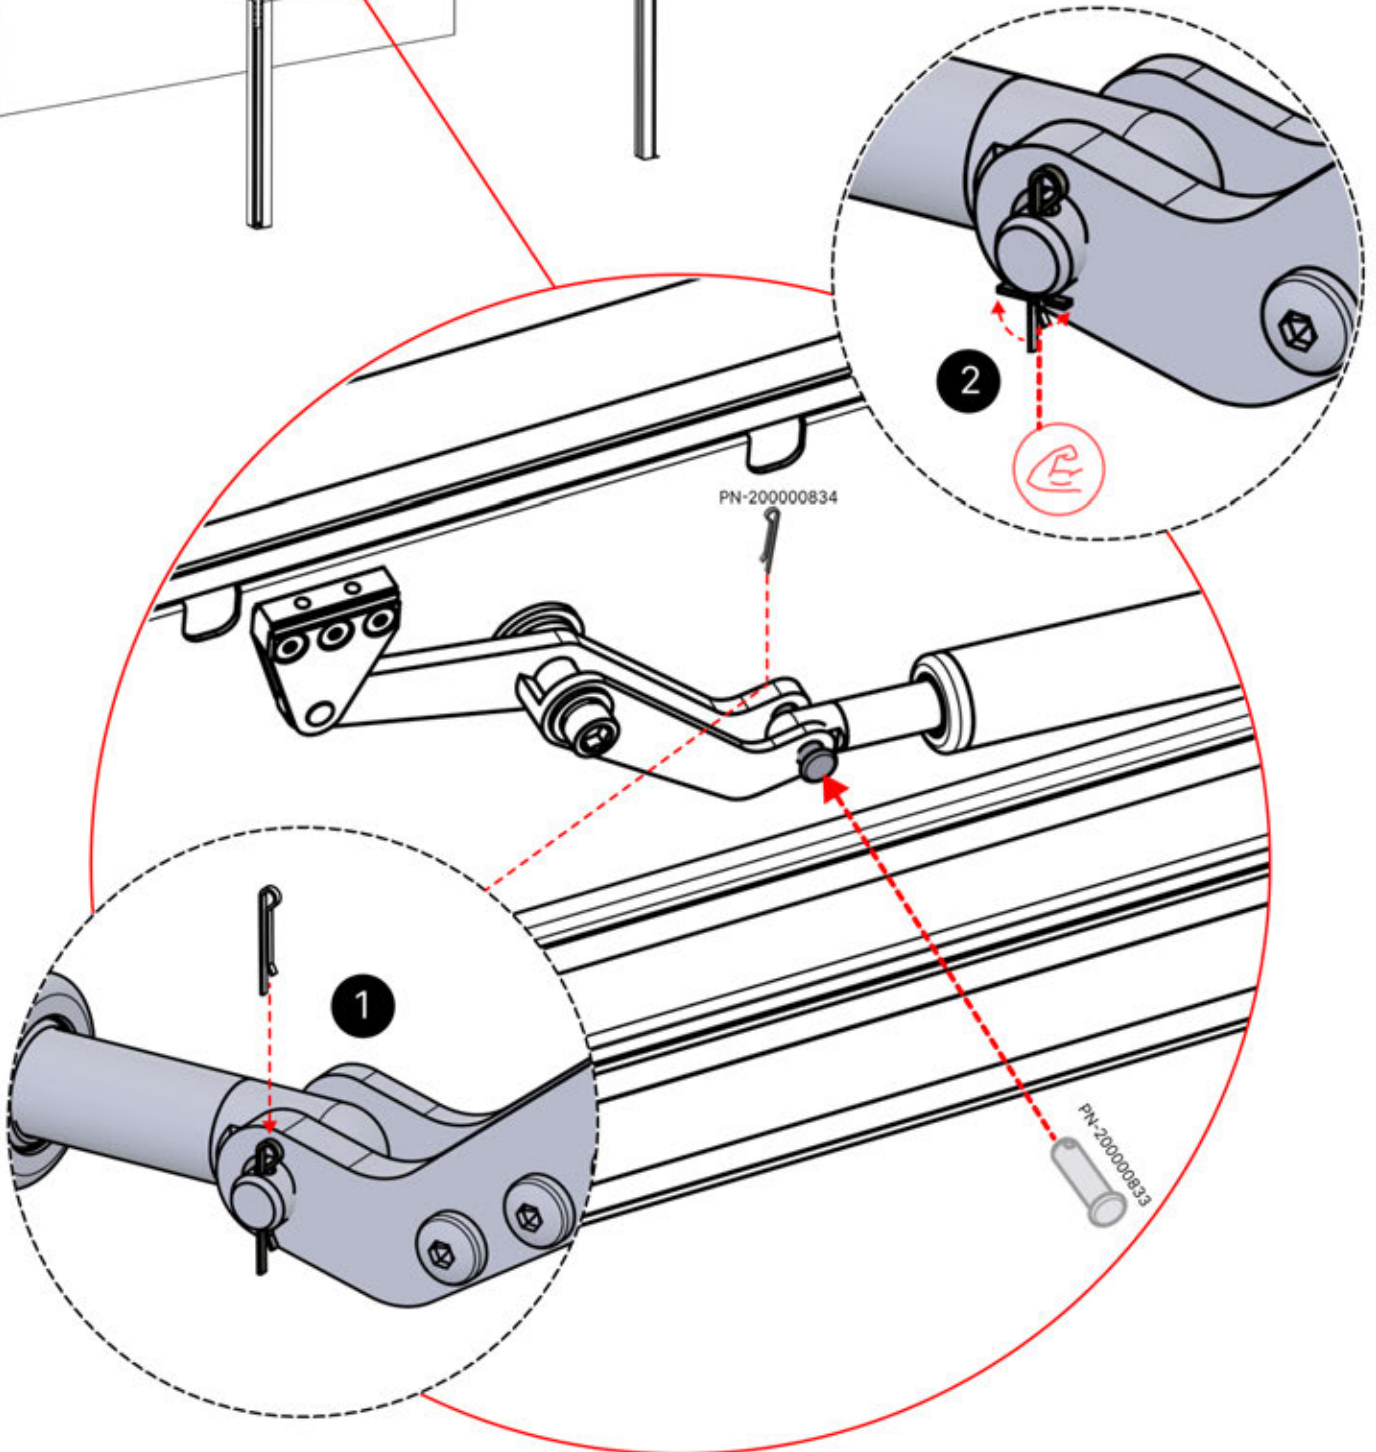

29

30

INPUTS AND OUTPUTS

31

!
Control Box can be
installed on
Preferred W BEAM

ITEMS IN BOX

If you are planning to route the power cable through the rear corners, drill a **10 mm** diameter hole in the corner cover (**PN-200002370**) as illustrated. This allows the cable to pass through during installation in step 71.