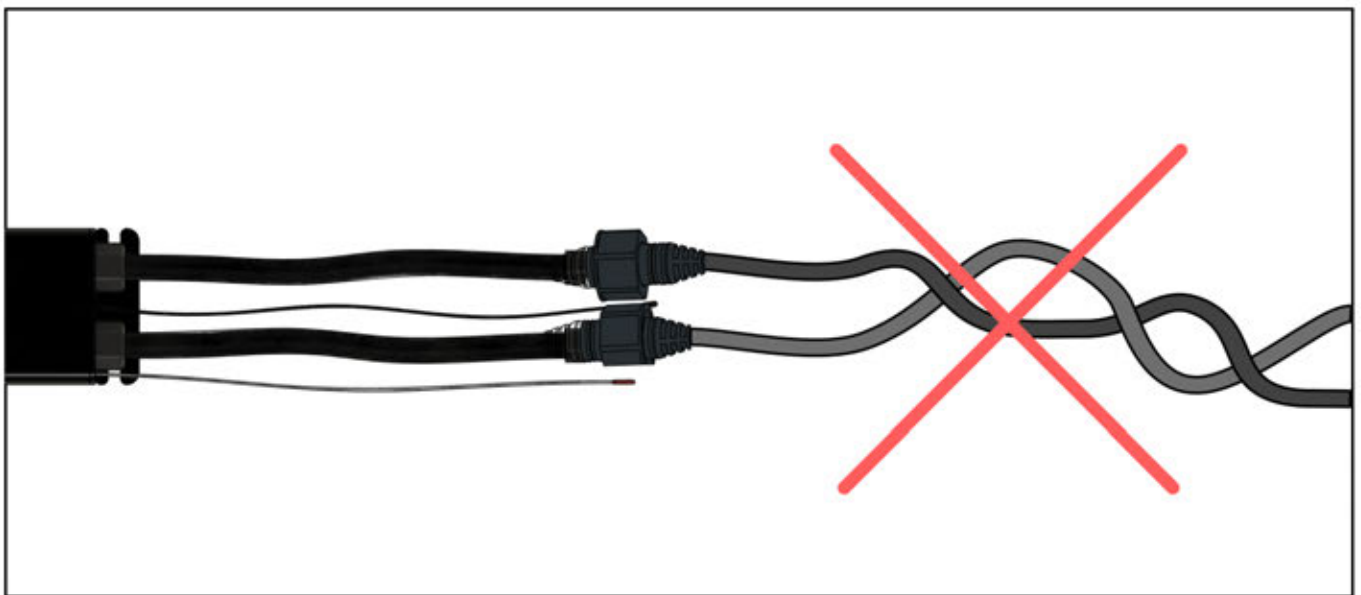

LED CABLE

6 LED HARNESS

39

40

41

 <p>CONTROL BOX</p>	S4	PN-200002683 5x
<p>! Keep the Matter Antenna wire free and do not tie them with LED and Motor wire</p>		PN-200002684 10x

42

Route the Matter
Antenna and place it
below the highlighted
part(PN-200002329).