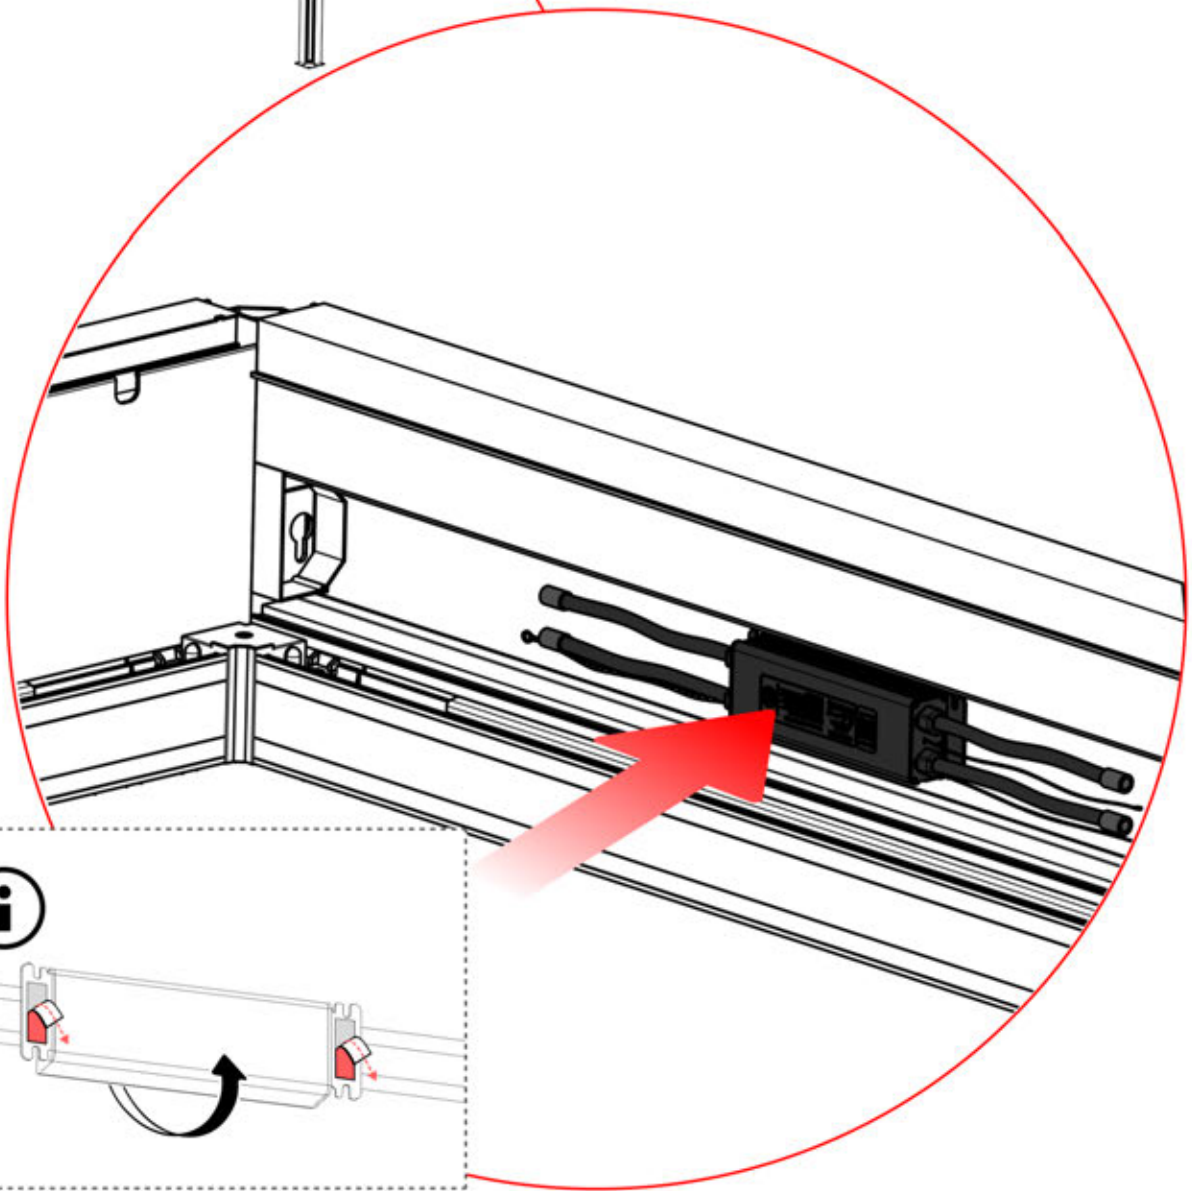

29

30

INPUTS AND OUTPUTS

31

!
Control Box can be
installed on
Preferred W BEAM

ITEMS IN BOX

If you are planning to route the power cable through the rear corners, drill a **10 mm** diameter hole in the corner cover (**PN-200002370**) as illustrated. This allows the cable to pass through during installation in step 71.