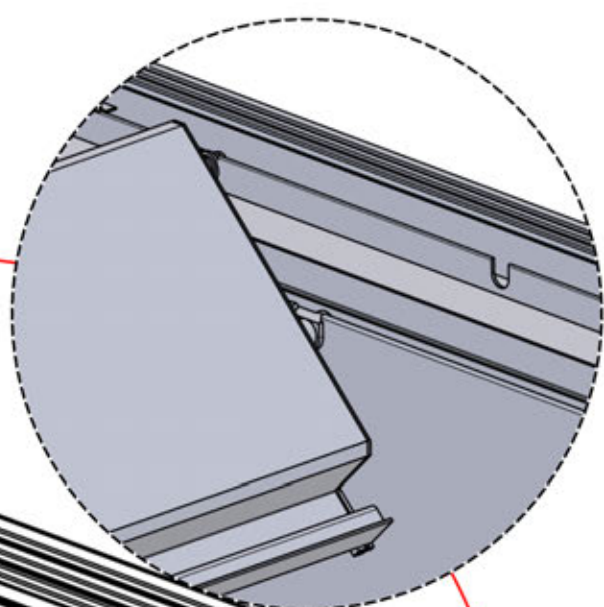

65

x3
PERGOLUX
PERGOLUX
PERGOLUX

5

ANTHRACITE: L257
WHITE: L261
BLACK: L259

PN-200003537
6x

6