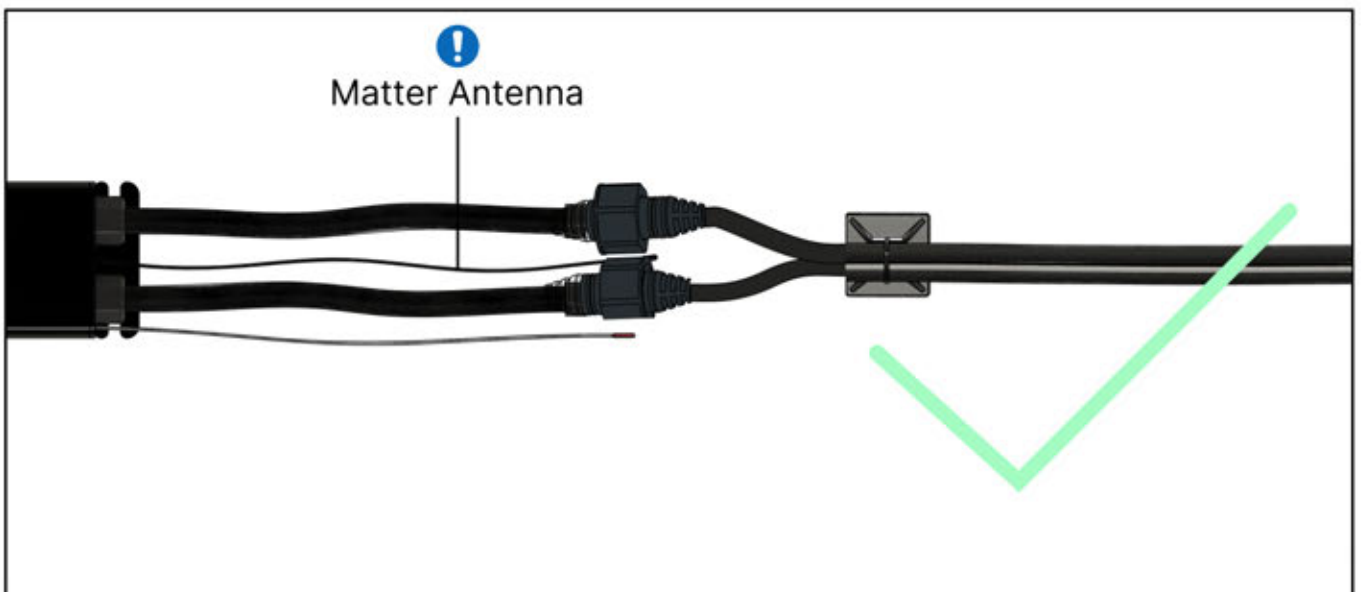

LED CABLE

6 LED HARNESS

39

40

41

 <p>CONTROL BOX</p>	S4	PN-200002683 5x
<p>! Keep the Matter Antenna wire free and do not tie them with LED and Motor wire</p>		PN-200002684 10x

42

Route the Matter
Antenna and place it
below the highlighted
part(PN-200002329).