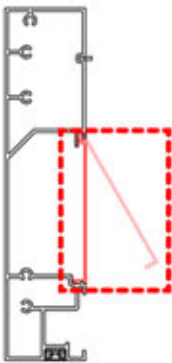

INFORMATION

x7
PERGOLUX

2

ANTHRACITE: B297
WHITE: B301
BLACK: B305

PN-200003525
1x

PN-200003528
2x

PN-200003505
1x