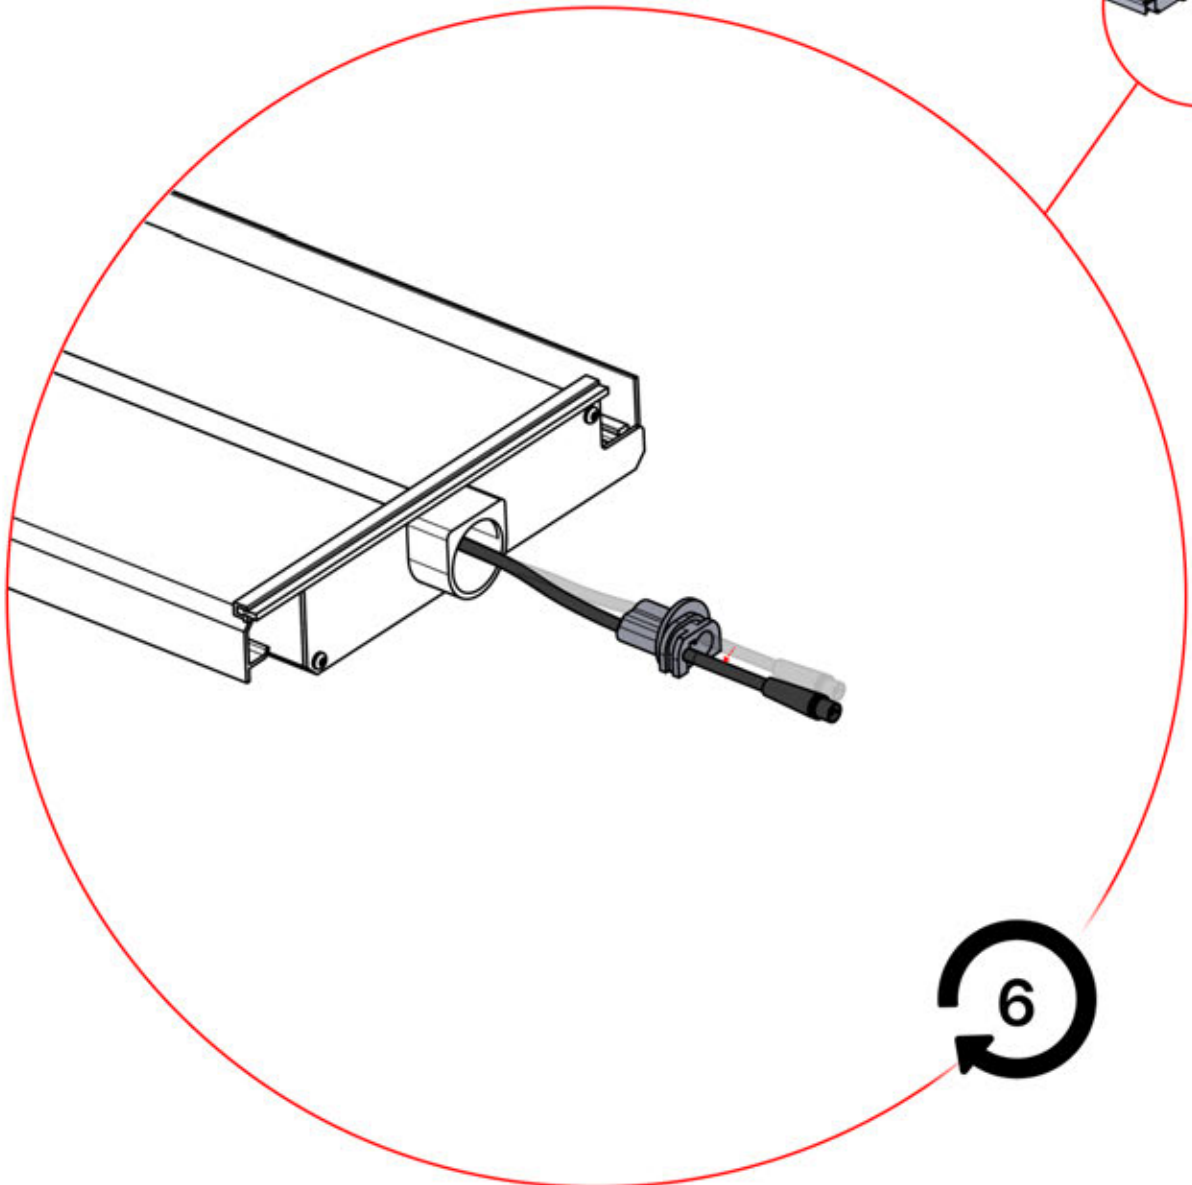

ANTHRACITE: L257
WHITE: L261
BLACK: L259

PN-200003537
6x

Slide the LED cable from the large aperture to the smaller aperture of part PN-200002312

6

53

x3
PERGOLUX
PERGOLUX
PERGOLUX

5

ANTHRACITE: L257
WHITE: L261
BLACK: L259