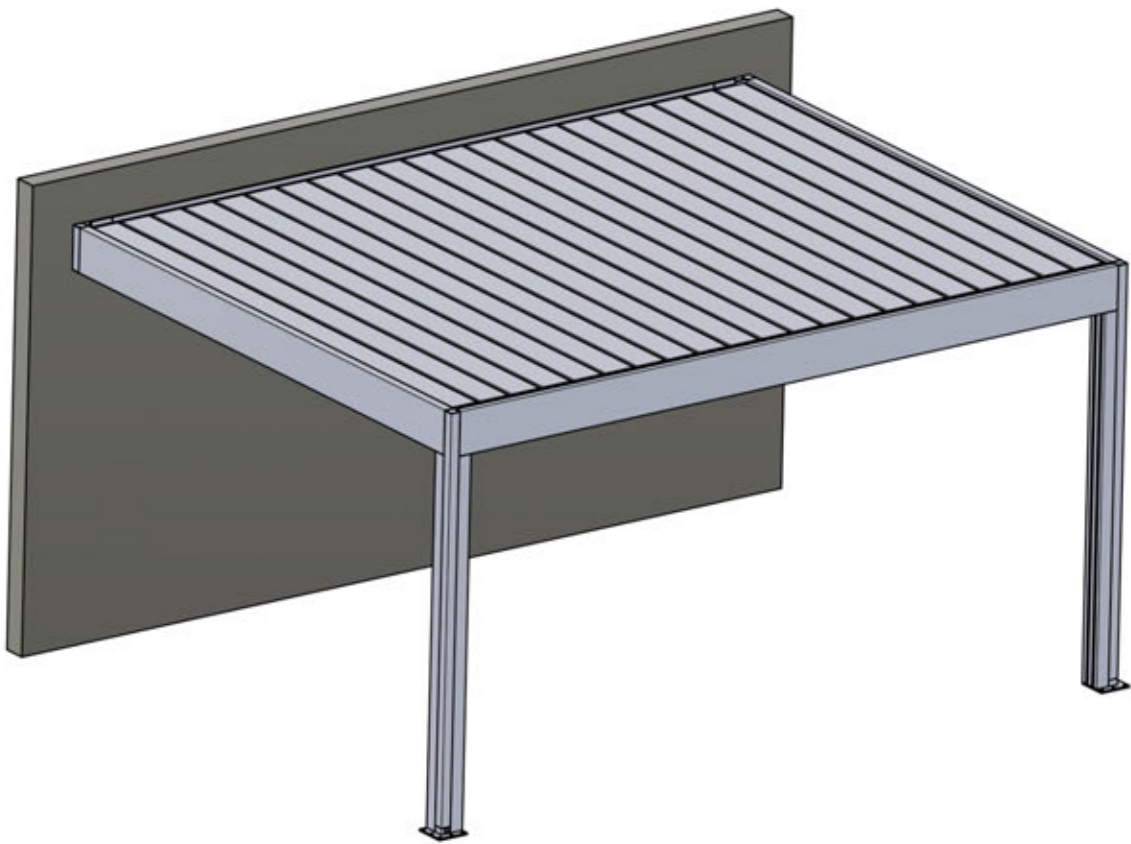

S4

PERGOLA

PRO MAX

3 × 5m / 10' × 16'
WALLMOUNTED

PERGOLUX

Type Approved
Regular
Production
Surveillance

www.tuv.com
ID 1111293124

INFORMATION