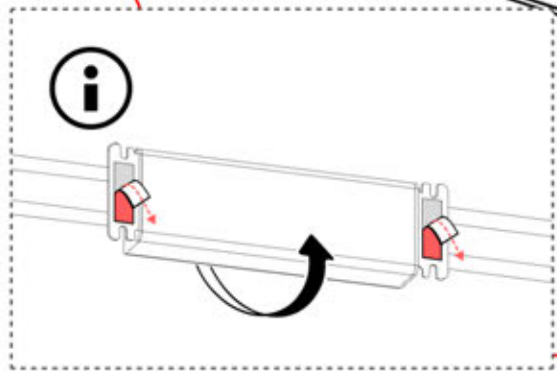

29

30

INPUTS AND OUTPUTS

31

!
Control Box can be
installed on
Preferred W BEAM

ITEMS IN BOX

If you are planning to route the power cable through the rear corners, drill a **10 mm** diameter hole in the corner cover (**PN-200002370**) as illustrated. This allows the cable to pass through during installation in step 71.