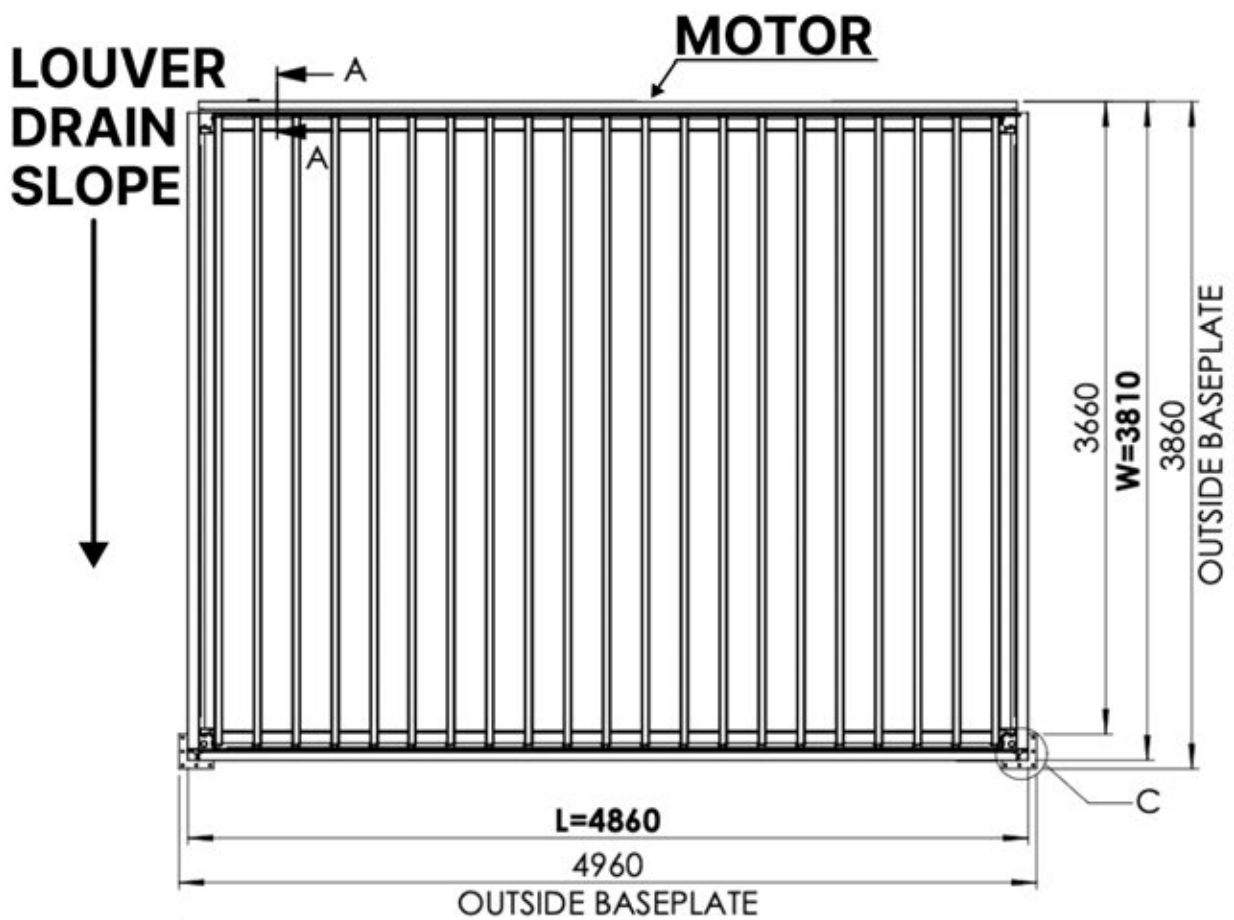

CONTROL BOX

[View Manual](#)

S4 PERGOLUX | PERGOLA PRO MAX WALLMOUNTED

3 x 5 M / 13' x 16'

3 × 5 M / 13' x 16'

INFORMATION

Are you installing a screen, slat wall or glass wall?

It is recommended to remove these Snapfit covers and clips now before installing the pergola.