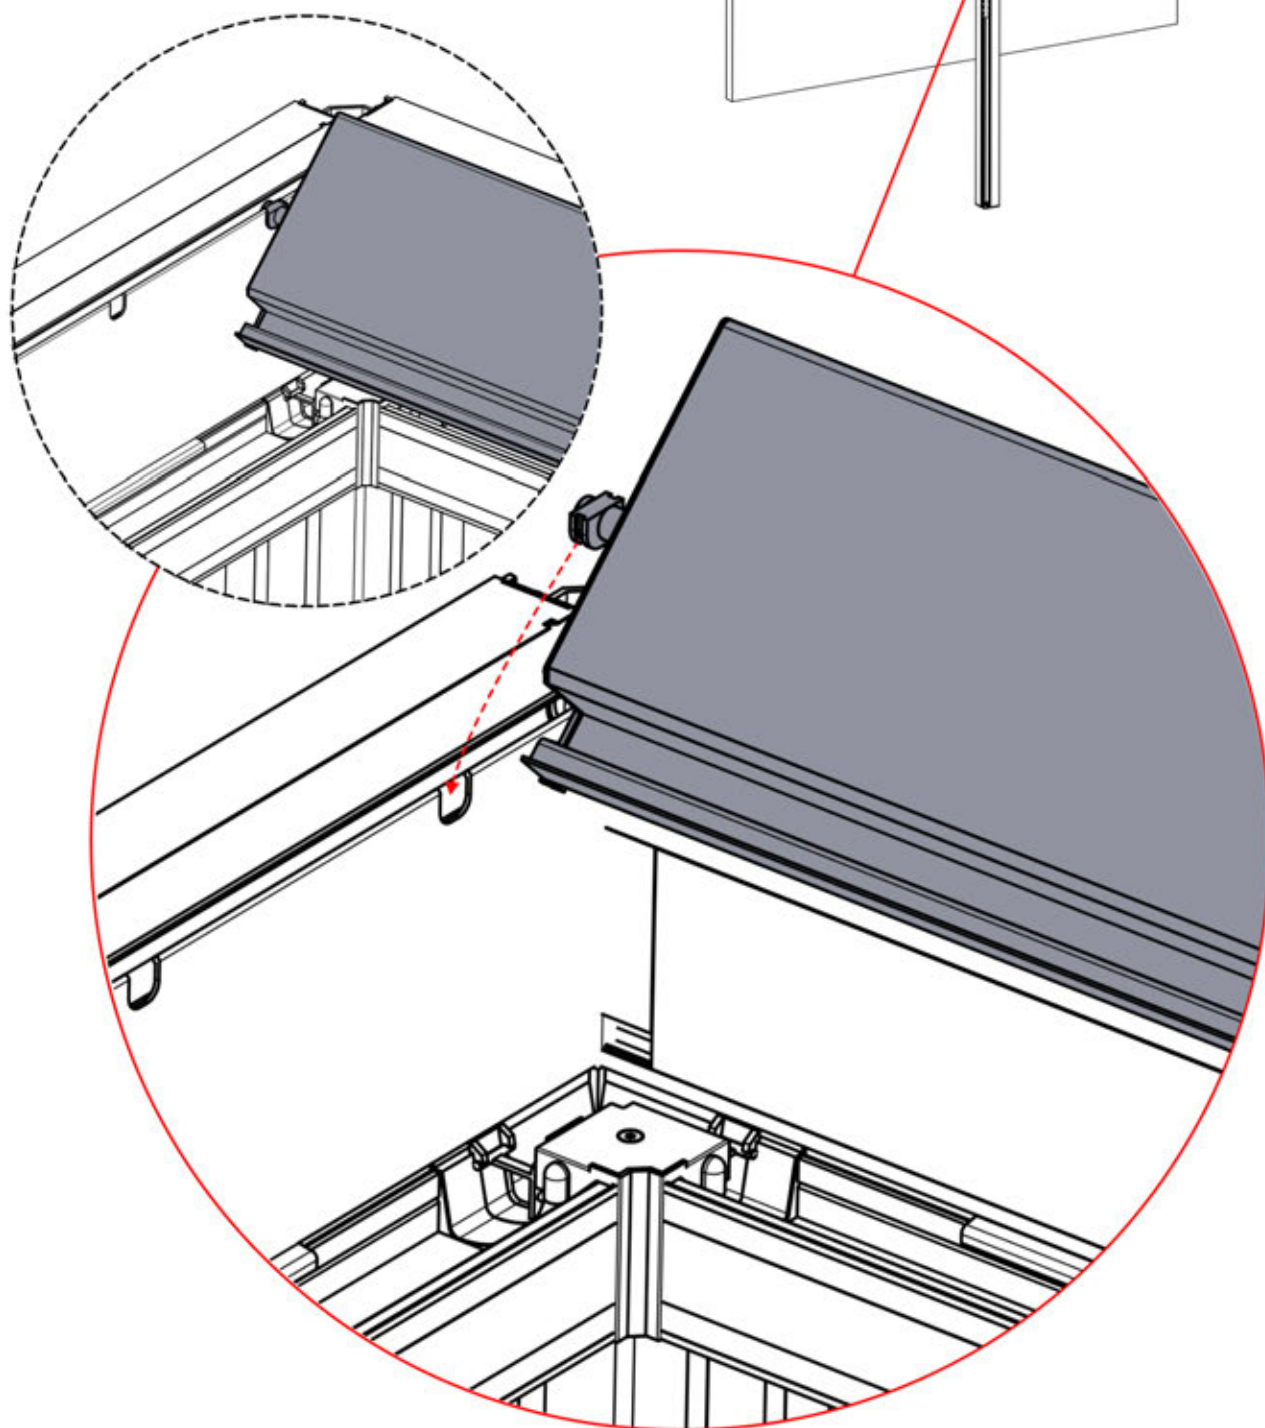

58

x7
PERGOLUX

4

ANTHRACITE: L269
WHITE: L273
BLACK: L271

E

PN-200003535

1x