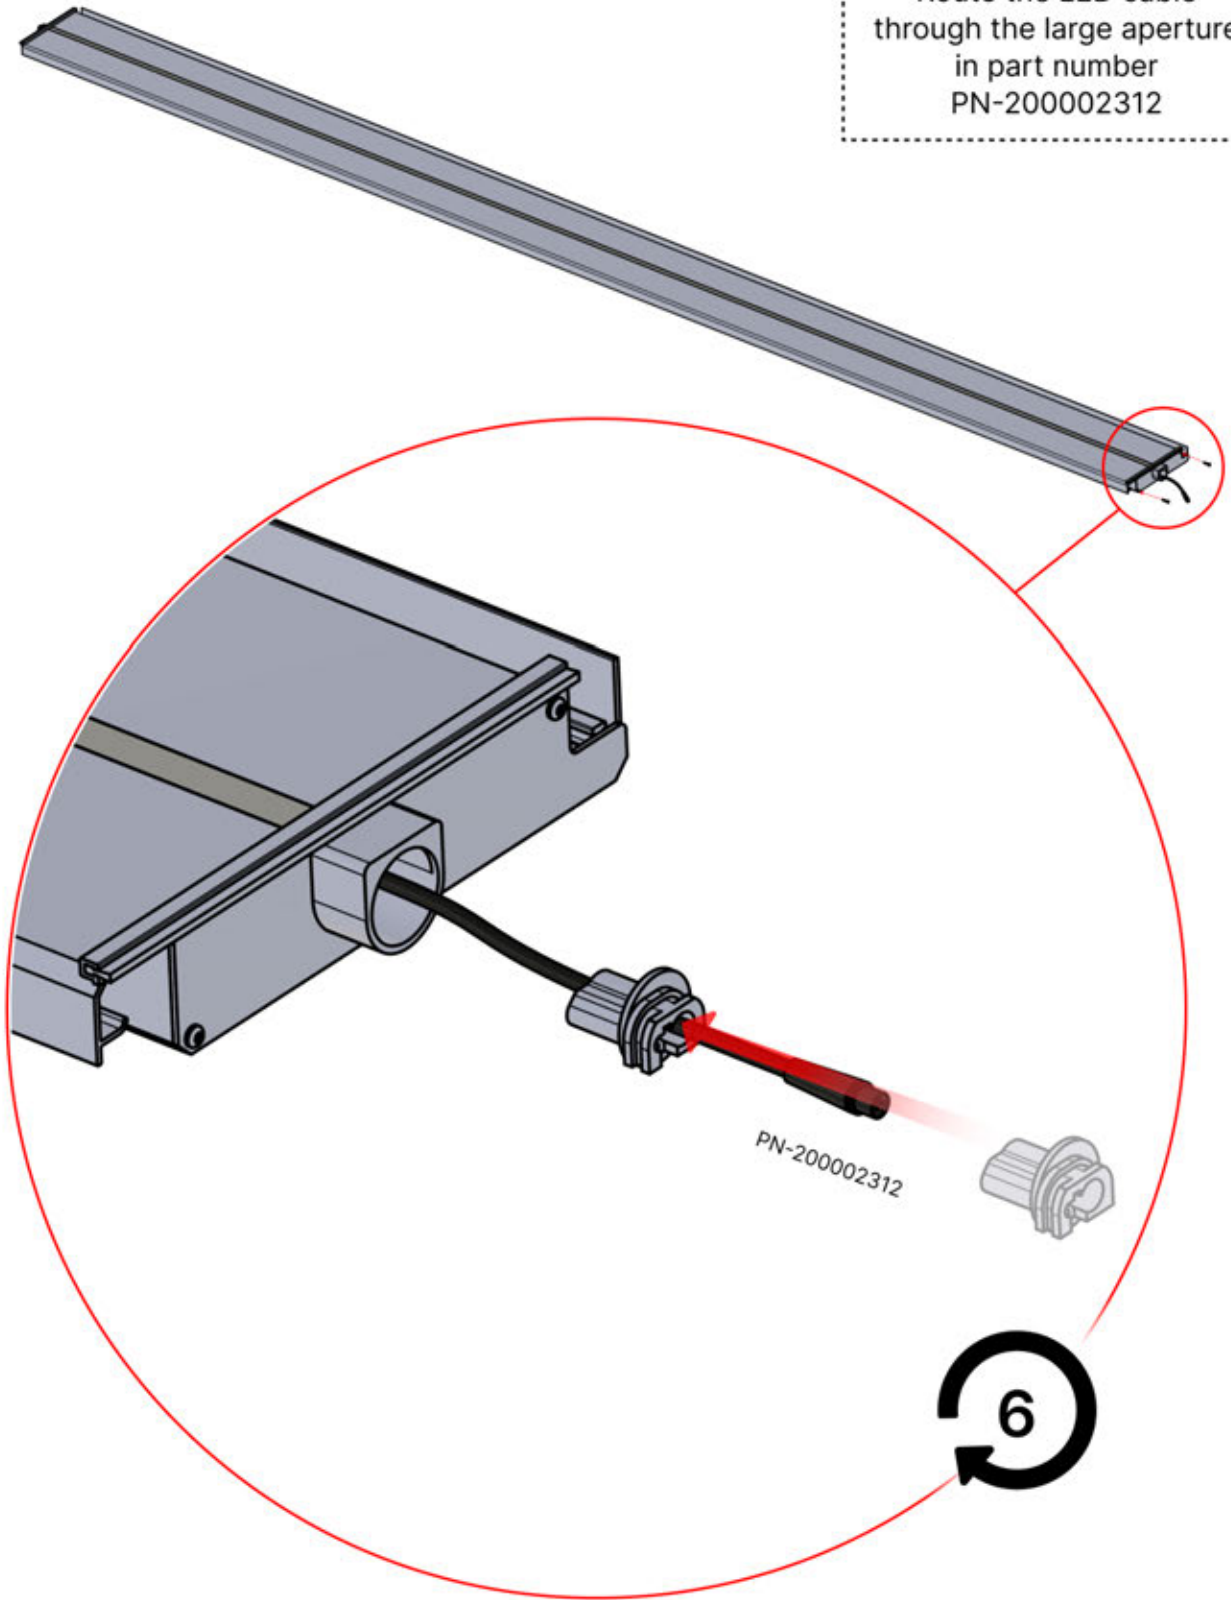

x3
PERGOLUX
PERGOLUX
PERGOLUX

5

ANTHRACITE: L257
WHITE: L261
BLACK: L259

PN-200003537
6x

Route the LED cable through the large aperture in part number PN-200002312

52

x3
PERGOLUX
PERGOLUX
PERGOLUX

5