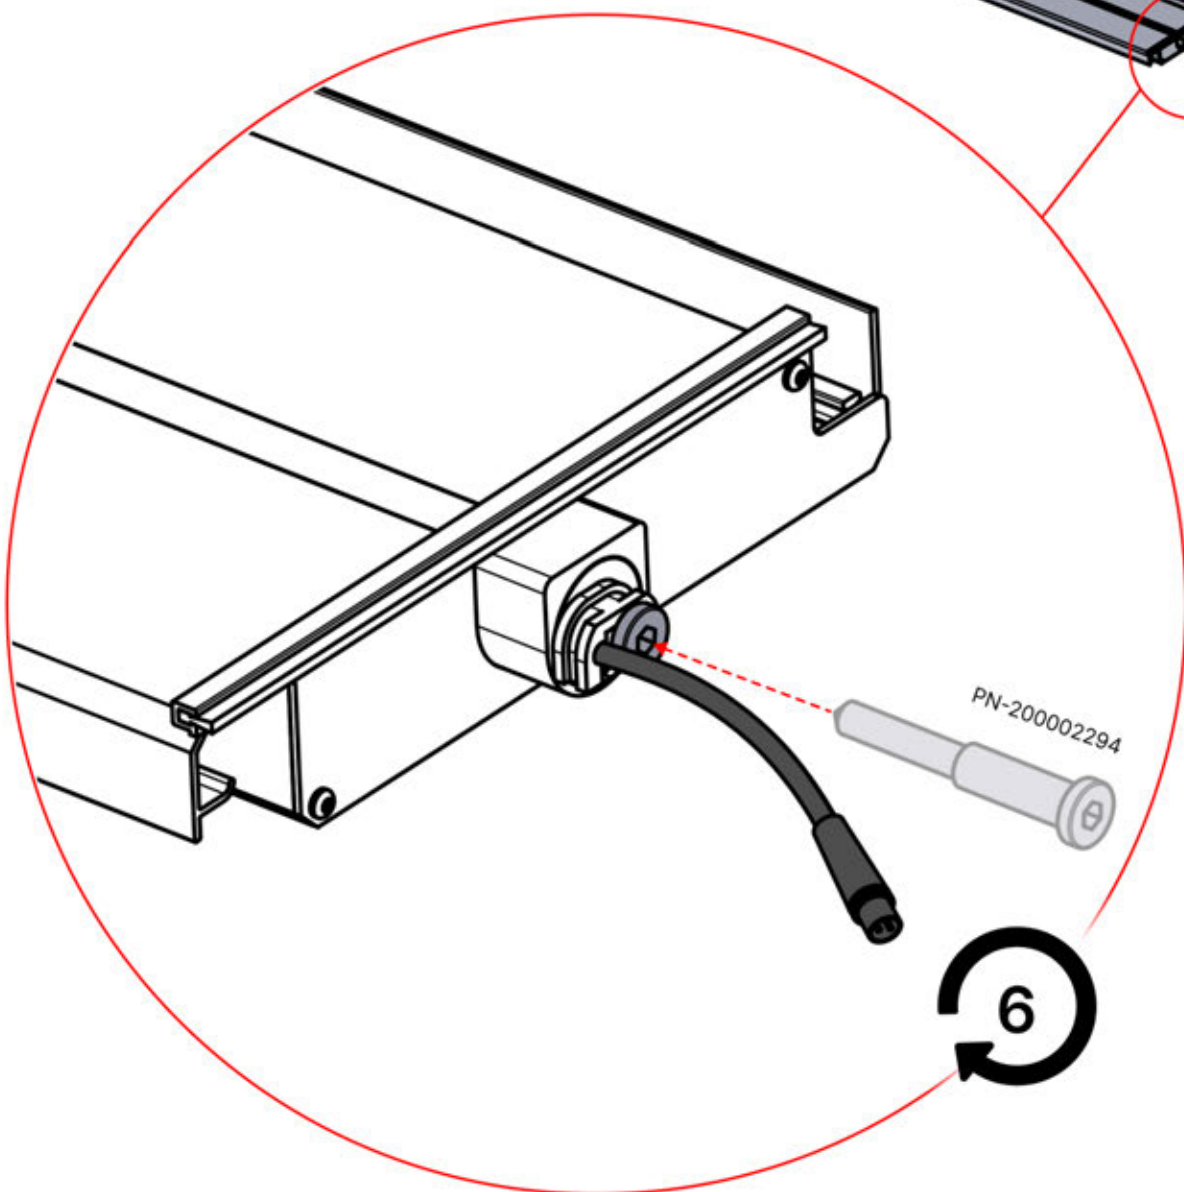

55

x3
PERGOLUX
PERGOLUX
PERGOLUX

5

ANTHRACITE: L257
WHITE: L261
BLACK: L259

PN-200003537
6x