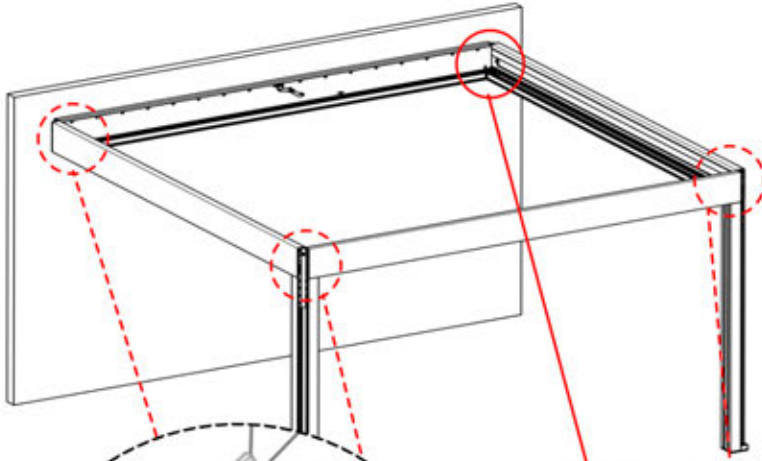

24

6

ANTHRACITE: L245
WHITE: L249
BLACK: L247

	PN-200003051 8x
	PN-200003050 8x
	PN-200003049 8x