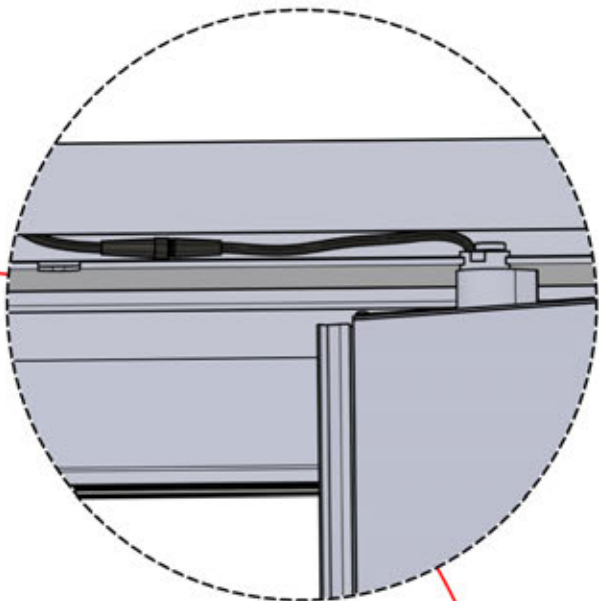

63

x3
PERGOLUX
PERGOLUX
PERGOLUX

5

ANTHRACITE: L257
WHITE: L261
BLACK: L259

 PN-200003537
6x

Connect the LED
cable to the 4-pin LED
wire

65

x3
PERGOLUX
PERGOLUX
PERGOLUX