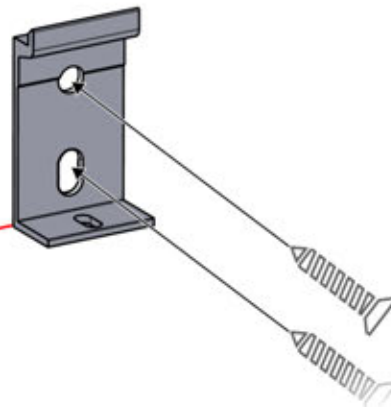

Install the first and last wall mount brackets (PN-PN-200002373) 3600 mm apart. Position the remaining brackets in between, ensuring they are evenly distributed.

4500mm