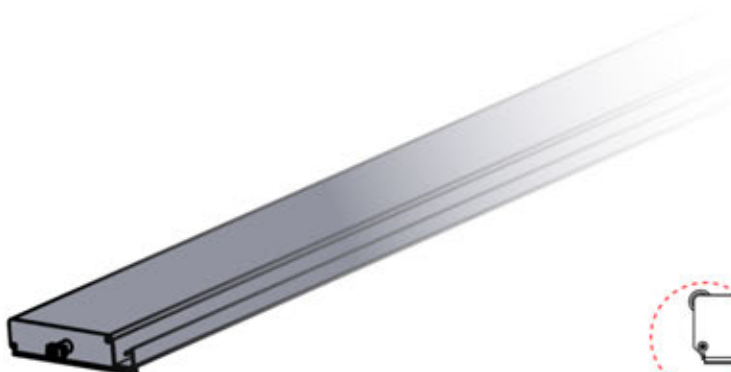

LED =

PN-200003535

L269
L273
L271

1x