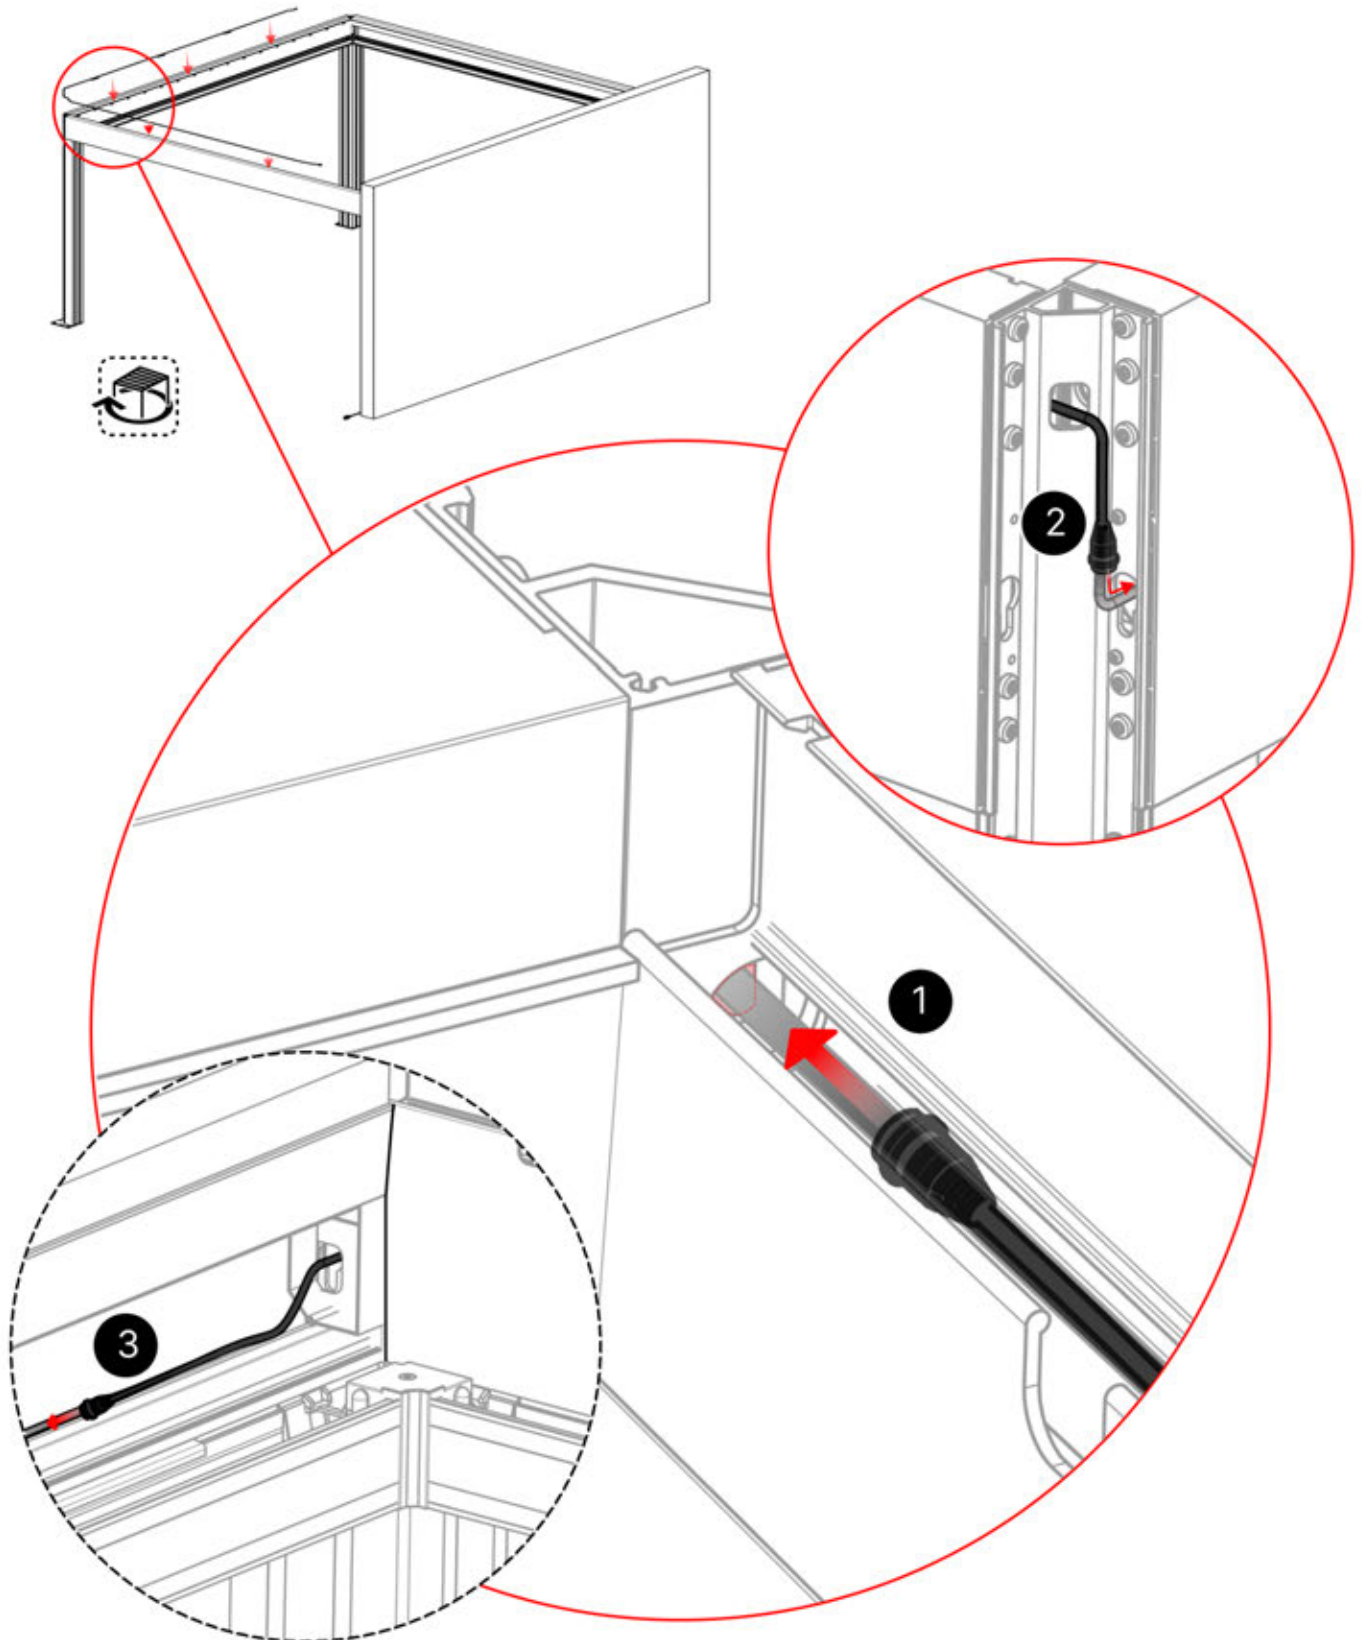

LED CABLE

6 LED HARNESS

39

40

41

 <p>CONTROL BOX</p>	S4	PN-200002683 5x
<p>! Keep the Matter Antenna wire free and do not tie them with LED and Motor wire</p>		PN-200002684 10x

42

Route the Matter
Antenna and place it
below the highlighted
part(PN-200002329).