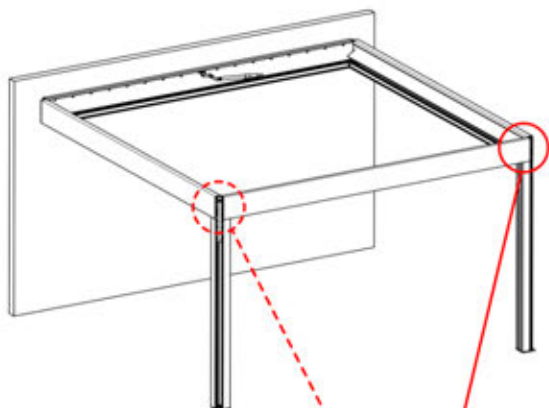

43

3

ANTHRACITE: B313
WHITE: B315
BLACK: B317

2