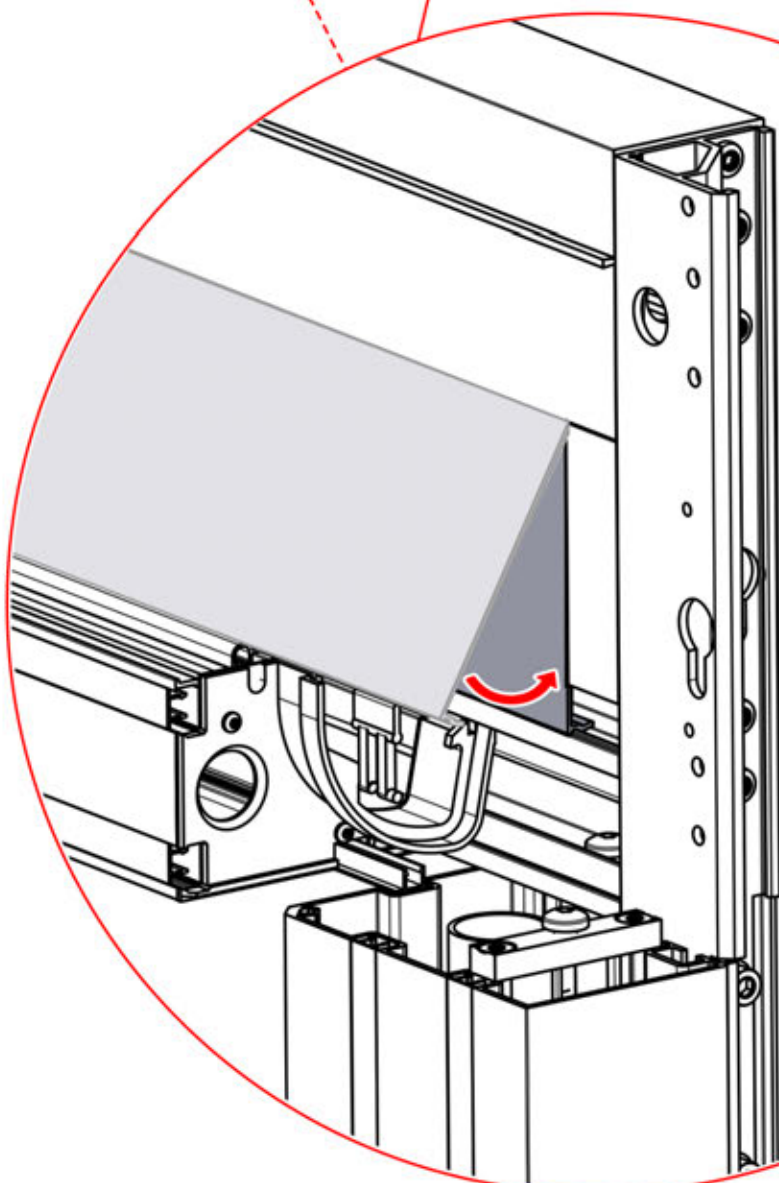

43

3

ANTHRACITE: B313
WHITE: B315
BLACK: B317

2