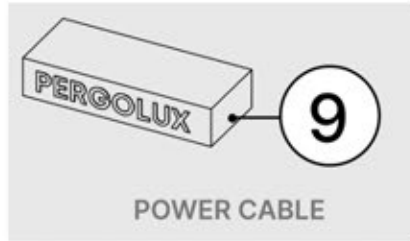

29

30

INPUTS AND OUTPUTS

31

!
Control Box can be
installed on
Preferred W BEAM

ITEMS IN BOX

If you are planning to route the power cable through the rear corners, drill a **10 mm** diameter hole in the corner cover (**PN-200002370**) as illustrated. This allows the cable to pass through during installation in step 71.