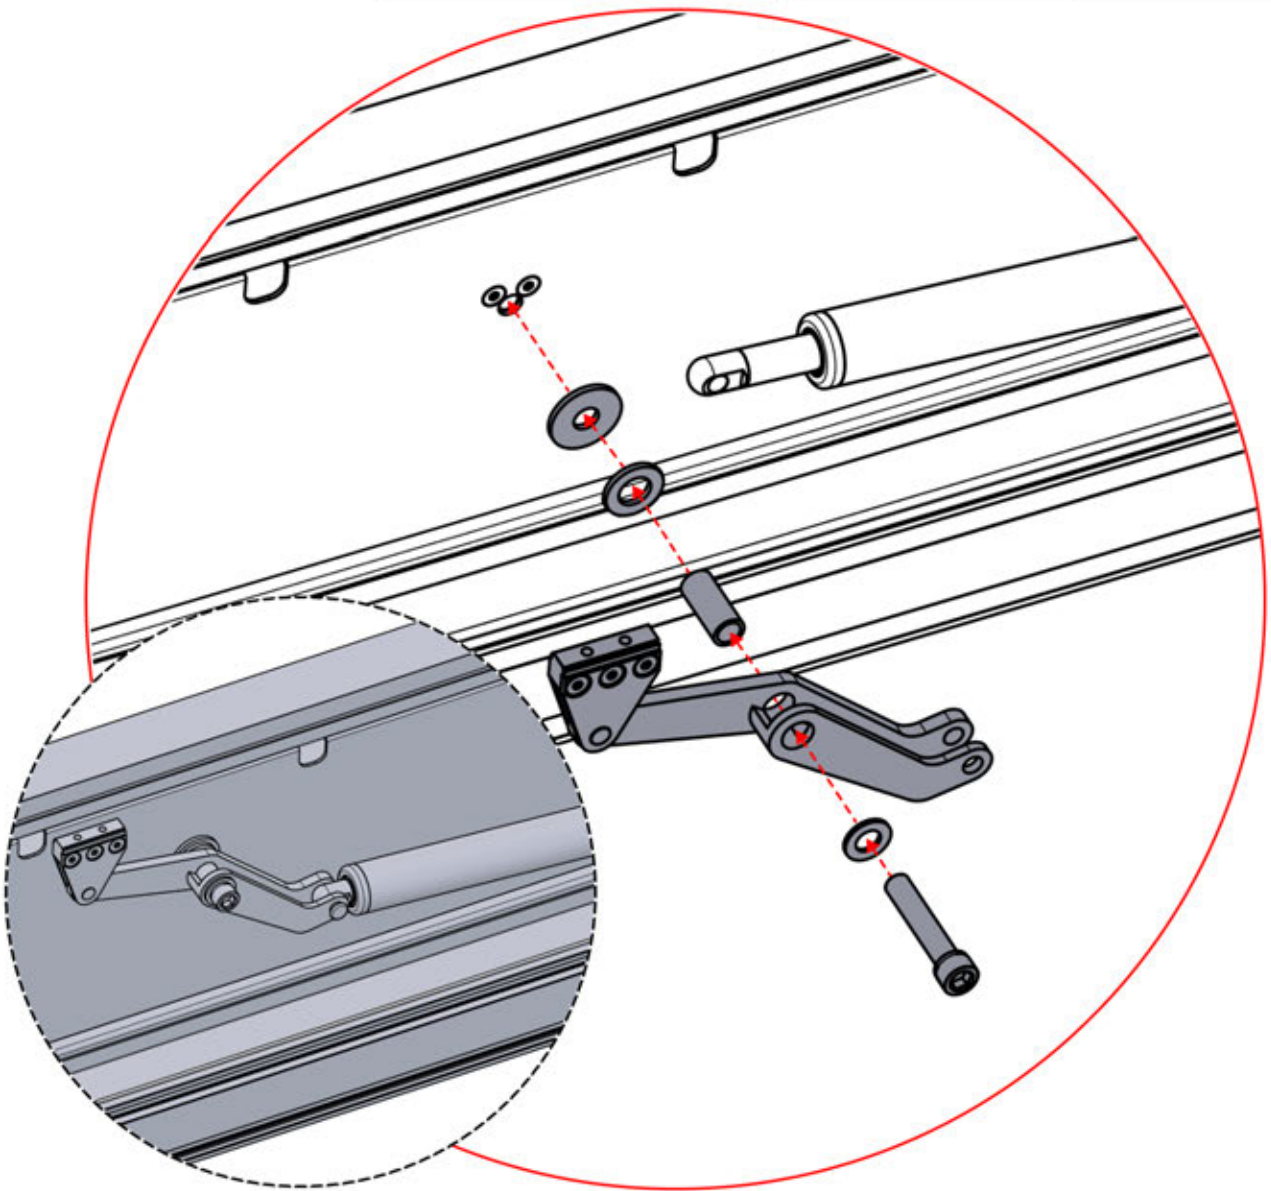

29

30

INPUTS AND OUTPUTS

31

!
Control Box can be
installed on
Preferred W BEAM

ITEMS IN BOX

If you are planning to route the power cable through the rear corners, drill a **10 mm** diameter hole in the corner cover (**PN-200002370**) as illustrated. This allows the cable to pass through during installation in step 71.