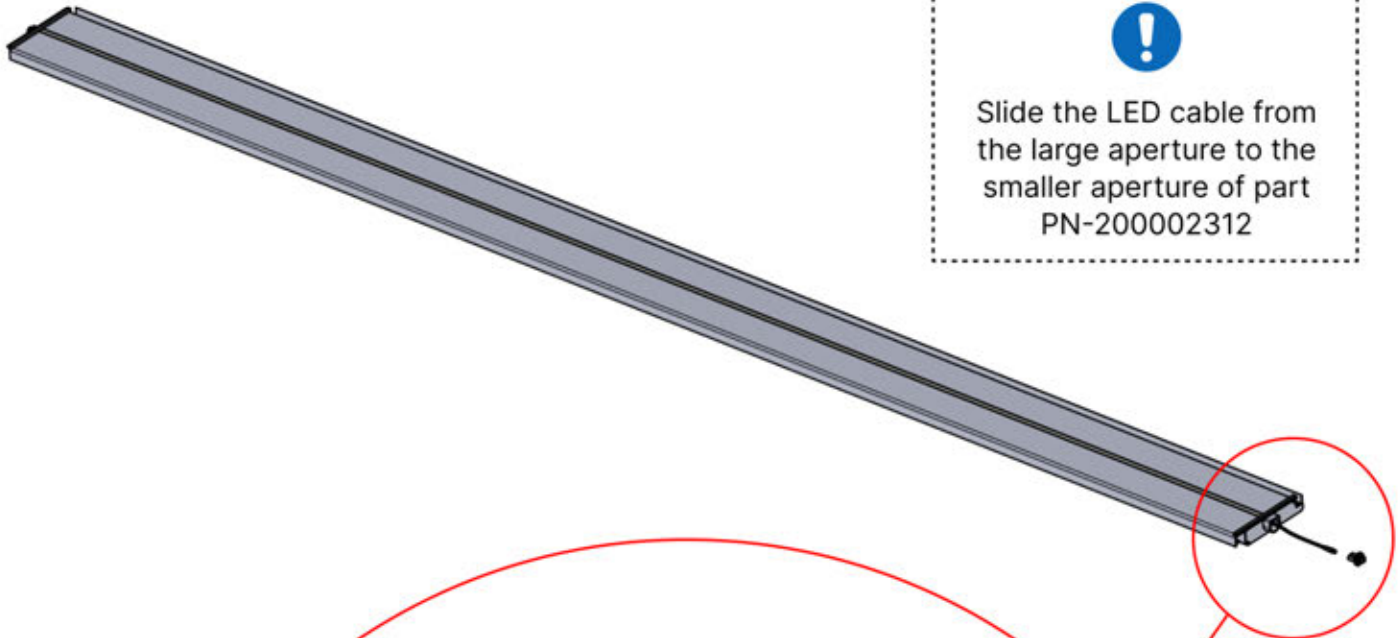

ANTHRACITE: L257
WHITE: L261
BLACK: L259

PN-200003537
6x

Slide the LED cable from the large aperture to the smaller aperture of part PN-200002312

6

53

x3
PERGOLUX
PERGOLUX
PERGOLUX

5

ANTHRACITE: L257
WHITE: L261
BLACK: L259