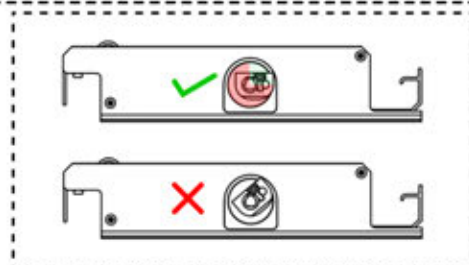

63

x3
PERGOLUX
PERGOLUX
PERGOLUX

5

ANTHRACITE: L257
WHITE: L261
BLACK: L259

PN-200003537
6x