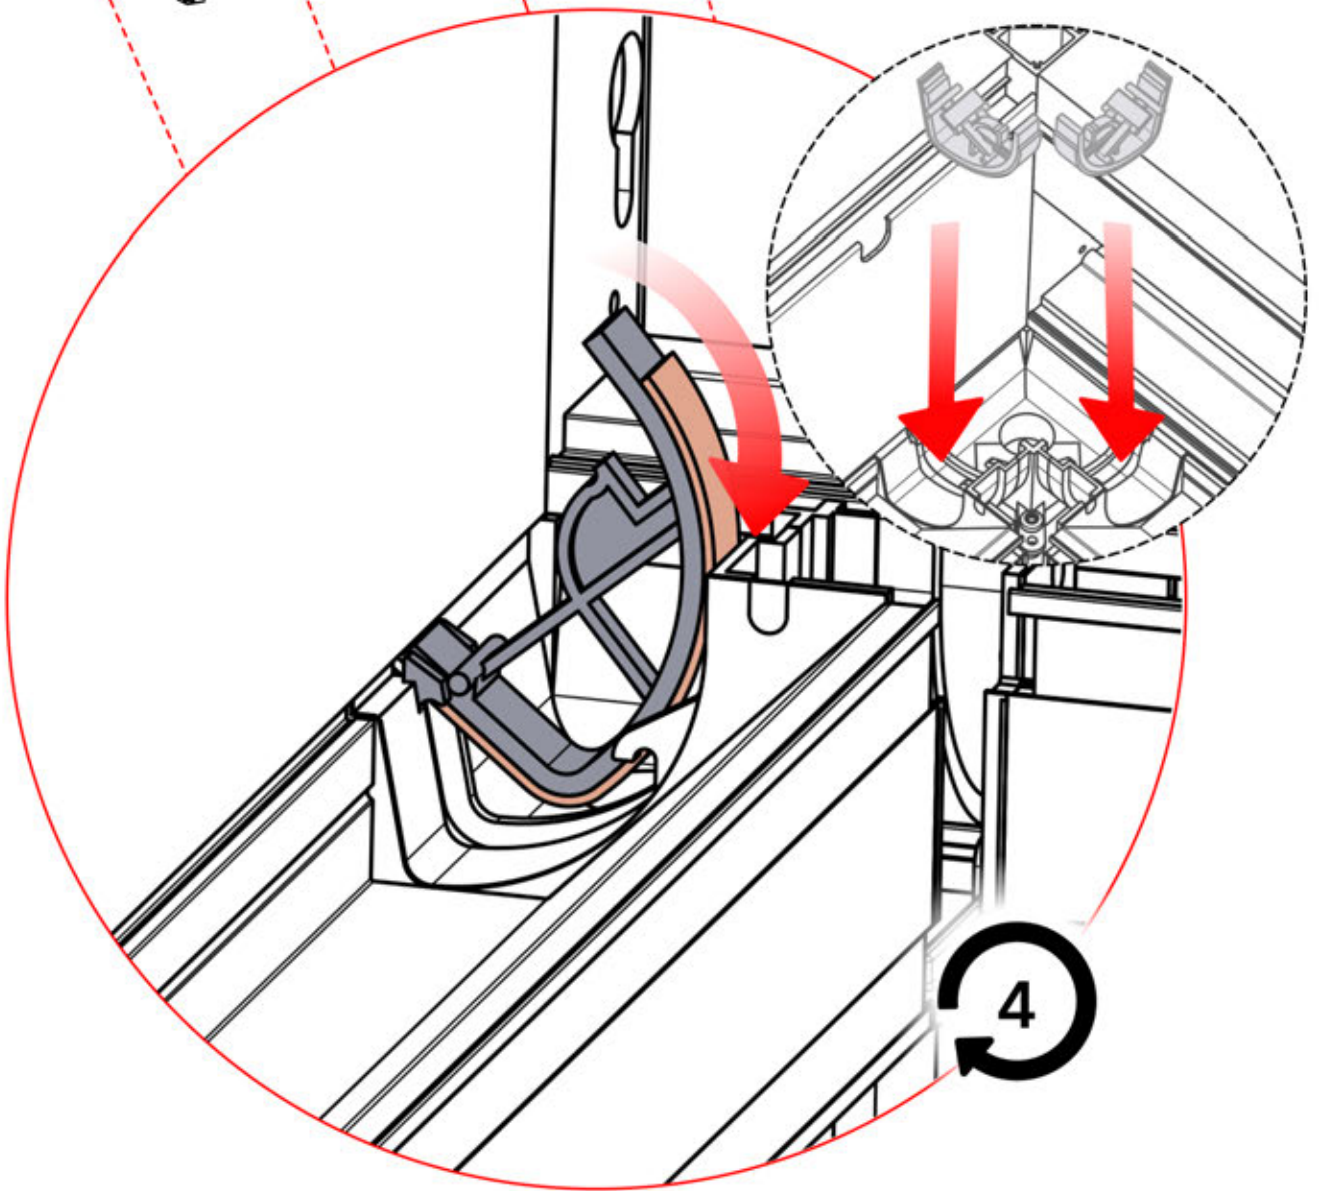

23

x7
PERGOLUX

6

ANTHRACITE: L245
WHITE: L249
BLACK: L247

PN-200003051
8x

PN-200003050
8x

PN-200003049
8x