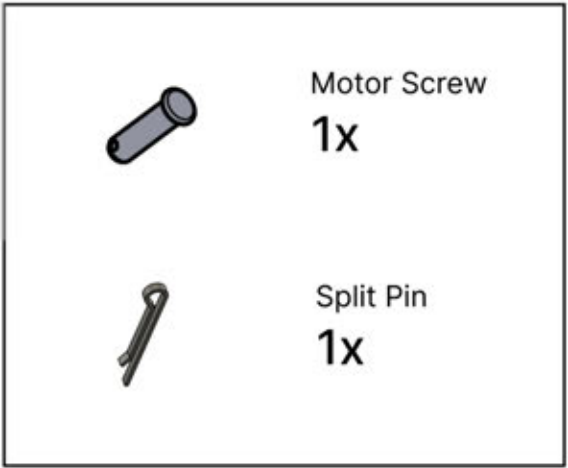

29

30

INPUTS AND OUTPUTS

31

!
Control Box can be
installed on
Preferred W BEAM

ITEMS IN BOX

If you are planning to route the power cable through the rear corners, drill a **10 mm** diameter hole in the corner cover (**PN-200002370**) as illustrated. This allows the cable to pass through during installation in step 71.