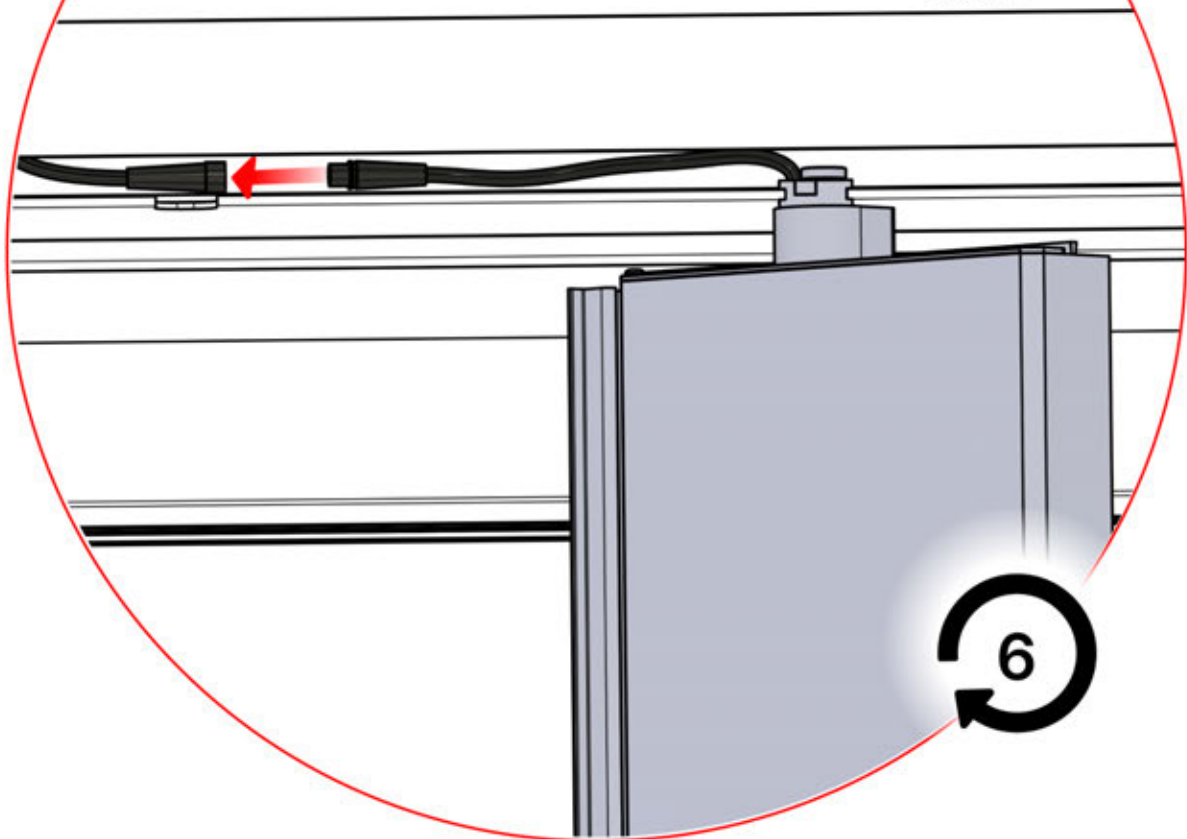

63

x3
PERGOLUX
PERGOLUX
PERGOLUX

5

ANTHRACITE: L257
WHITE: L261
BLACK: L259

 PN-200003537
6x

Connect the LED
cable to the 4-pin LED
wire

65

x3
PERGOLUX
PERGOLUX
PERGOLUX