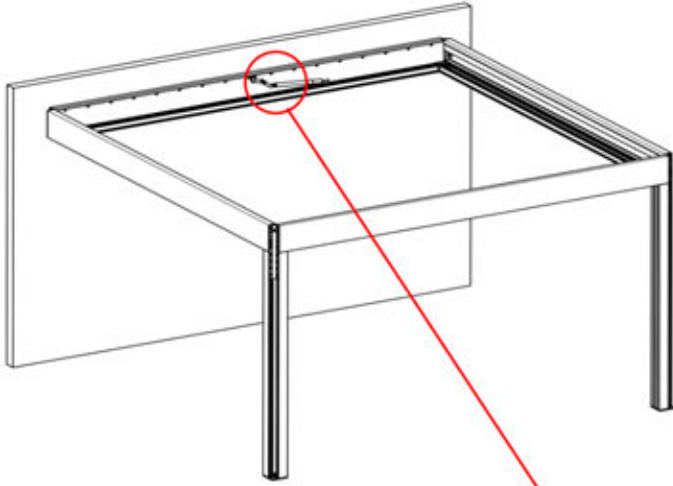

29

30

INPUTS AND OUTPUTS

31

!
Control Box can be
installed on
Preferred W BEAM

ITEMS IN BOX

If you are planning to route the power cable through the rear corners, drill a **10 mm** diameter hole in the corner cover (**PN-200002370**) as illustrated. This allows the cable to pass through during installation in step 71.