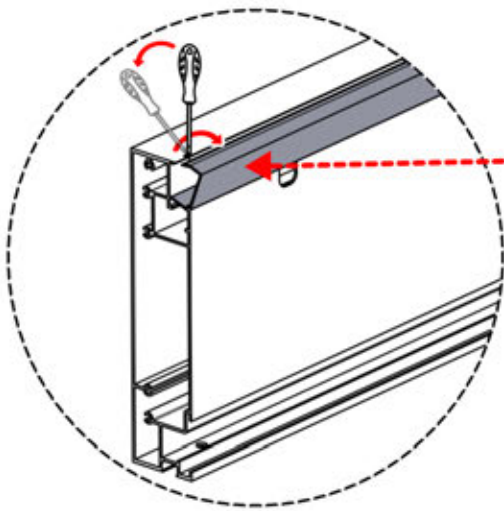

INFORMATION

x7
PERGOLUX

2

ANTHRACITE: B297
WHITE: B301
BLACK: B305

PN-200003525
1x

PN-200003528
2x

PN-200003505
1x