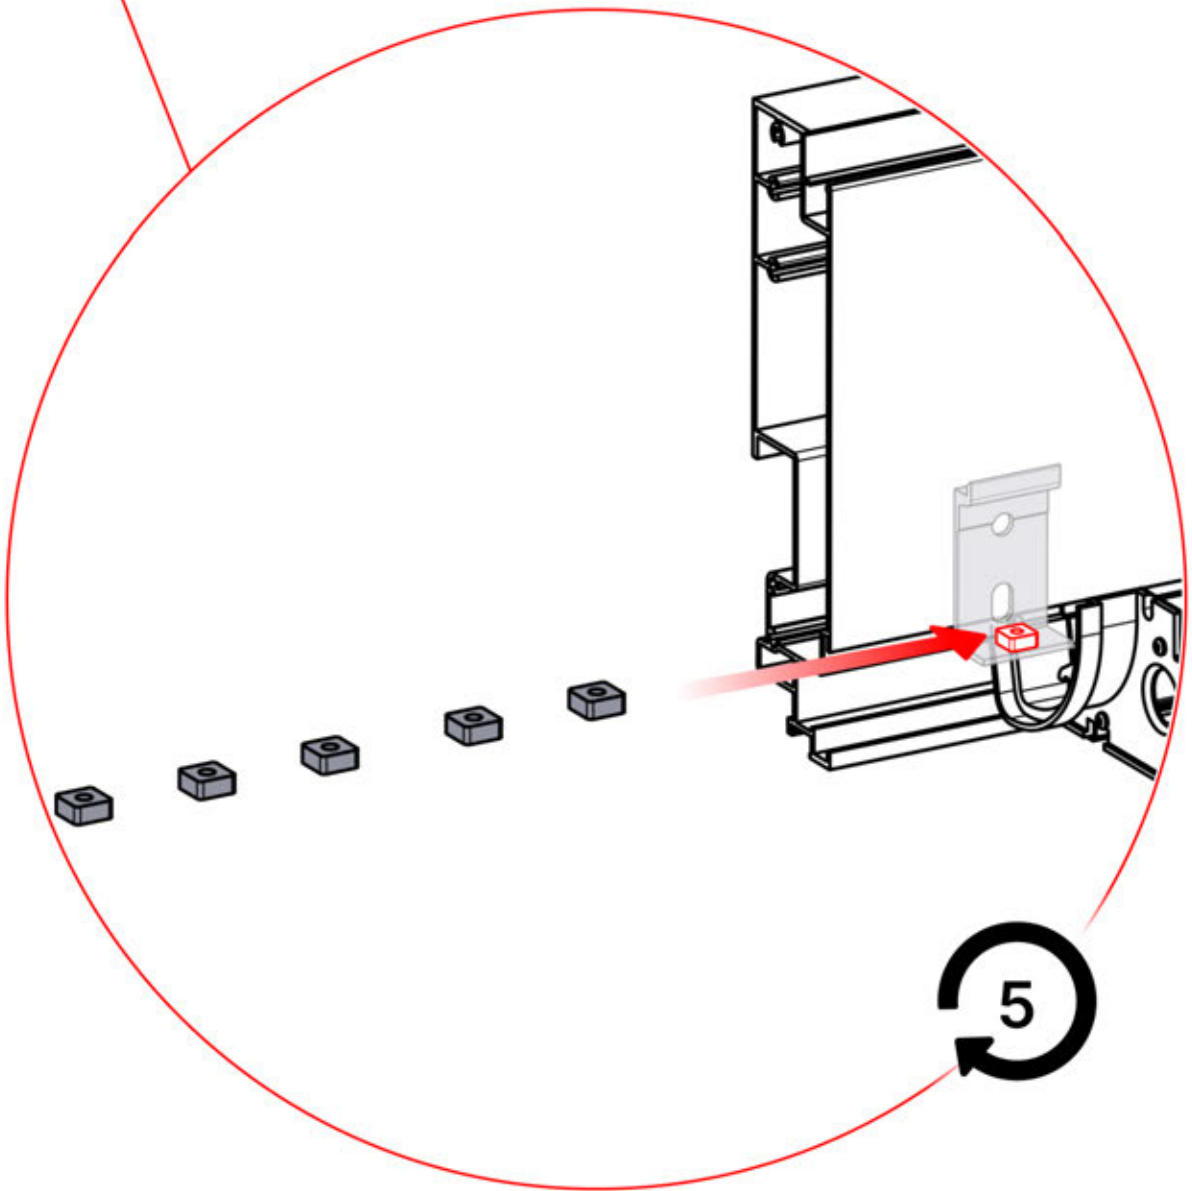

06

6

ANTHRACITE: L245
WHITE: L249
BLACK: L247

PN-200002290
5x