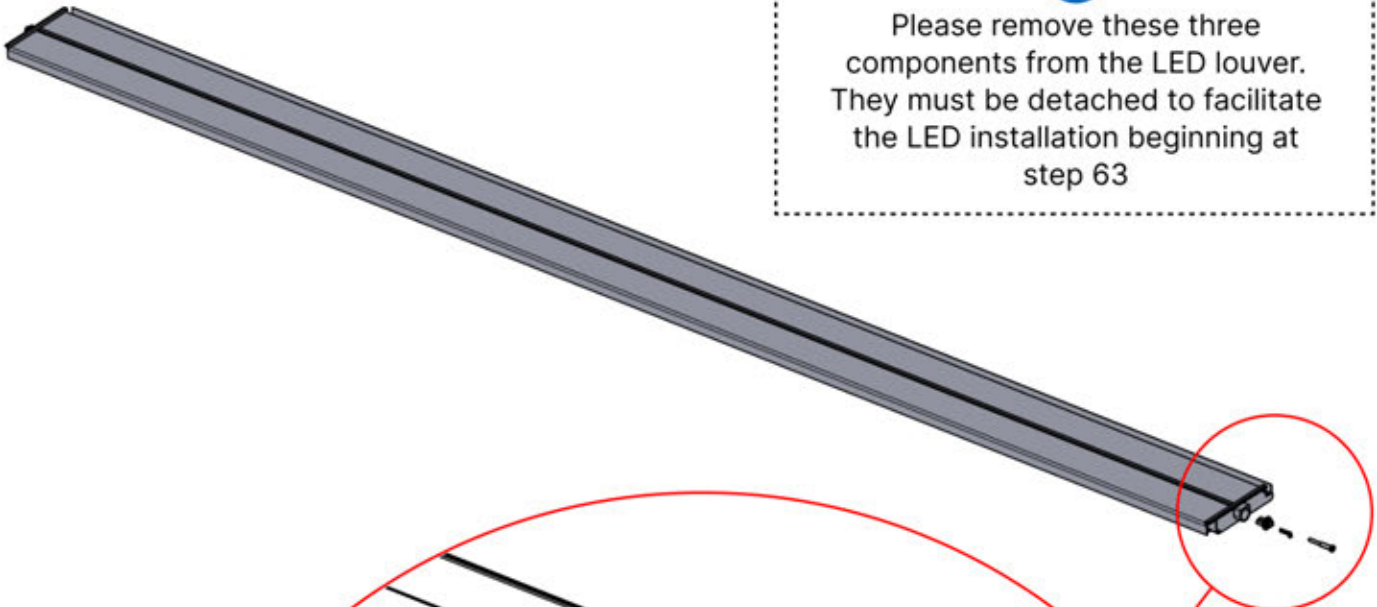

ANTHRACITE: L257
WHITE: L261
BLACK: L259

 PN-200003537
6x

 Please remove these three components from the LED louver. They must be detached to facilitate the LED installation beginning at step 63

PN-200002312