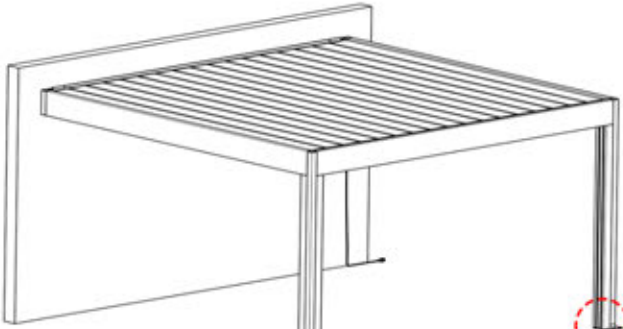

73

74

2

ANTHRACITE: B297
WHITE: B301
BLACK: B305

75

S4 PERGOLUX | PERGOLA PRO MAX WALLMOUNTED

3 X 5 M / 10' x 16