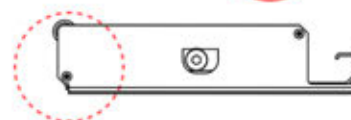

LED =

PN-200003535

L269
L273
L271

1x

End = **E**

46

x3
PERGOLUX
PERGOLUX
PERGOLUX

5