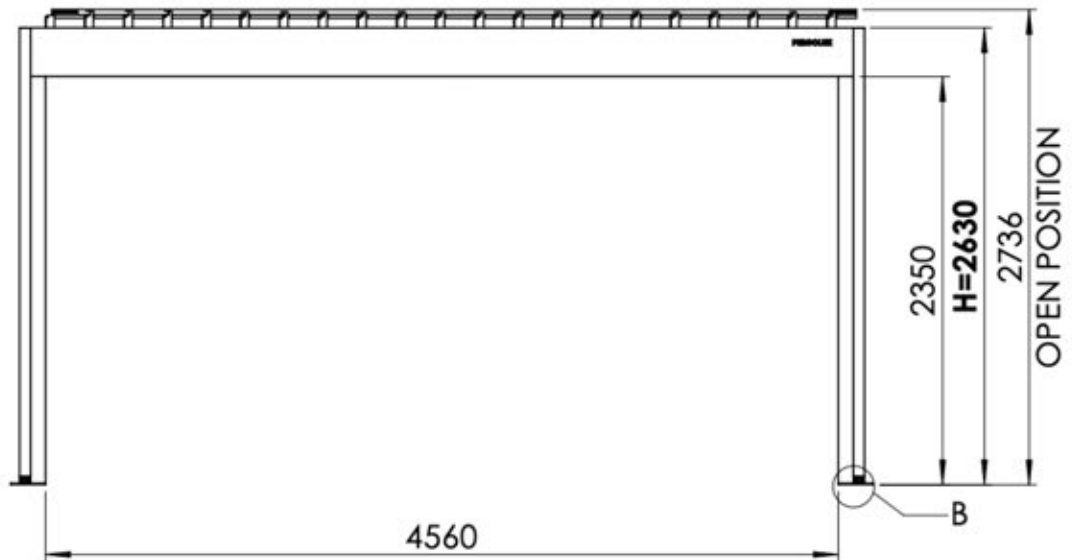

3 × 5 M / 13' x 16'