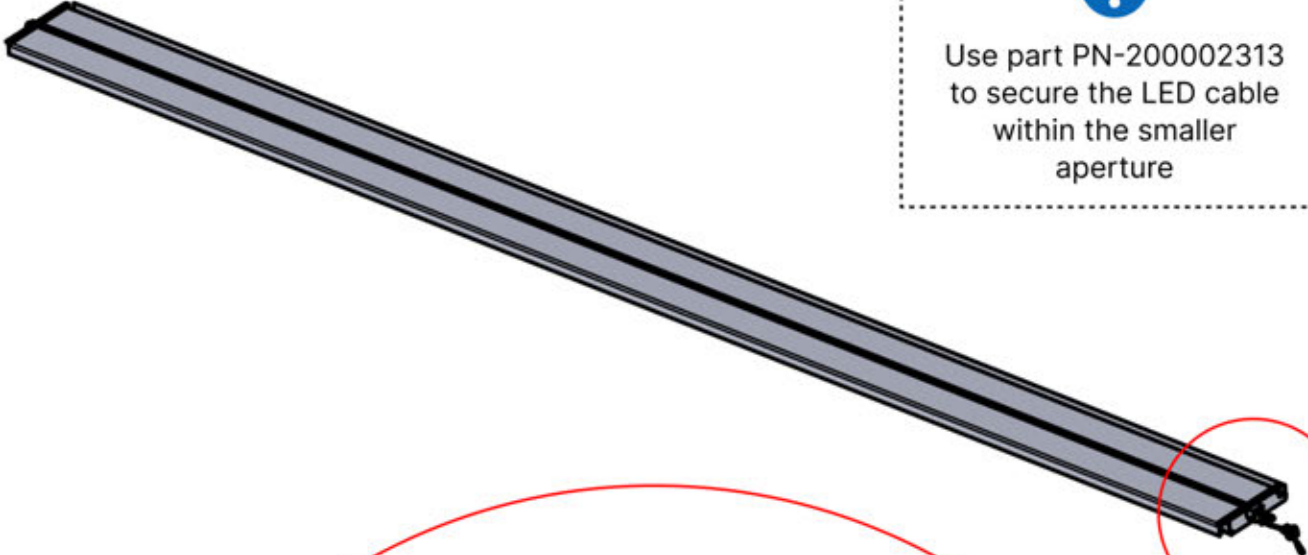

53

x3
PERGOLUX
PERGOLUX
PERGOLUX

5

ANTHRACITE: L257
WHITE: L261
BLACK: L259

PN-200003537
6x

Use part PN-200002313
to secure the LED cable
within the smaller
aperture