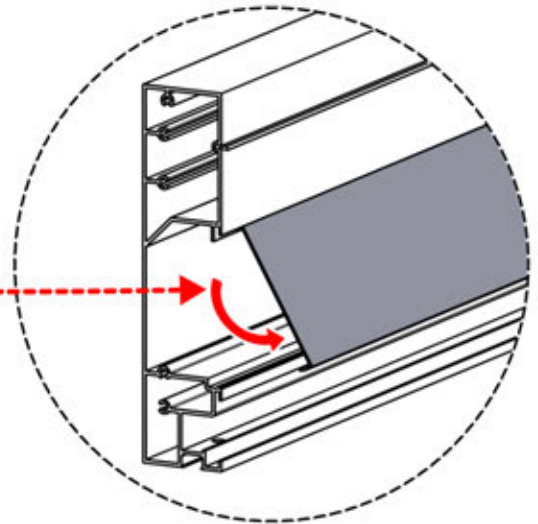

INFORMATION

x7
PERGOLUX

2

ANTHRACITE: B297
WHITE: B301
BLACK: B305

PN-200003525
1x

PN-200003528
2x

PN-200003505
1x