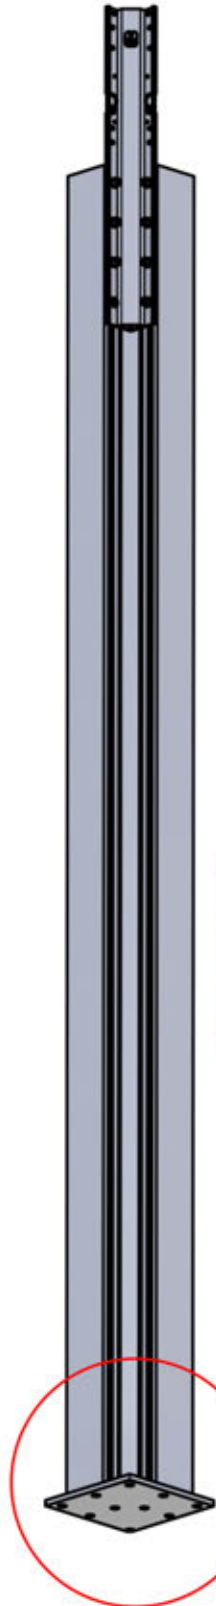

INFORMATION

 	 3mm, 4mm, 5mm	
		
	 TX15, TX20, TX25, TX30	

PACKAGE OVERVIEW

ORDER	ANTHRACITE	WHITE	BLACK
①	C126	C127	C128
②	B297	B301	B305
③	B313	B315	B317
④	L269	L273	L271
⑤	L257	L261	L259
⑥	L245	L249	L247
⑦	ELECTRIC MOTOR		
⑧	CONTROL BOX		
⑨	POWER CABLE		
⑩	LED BOX		

ANTHRACITE: C126
WHITE: C127
BLACK: C128

6

x7
PERGOLUX

ANTHRACITE: L245
WHITE: L249
BLACK: L247

PN-200002299
4x

PN-200002311
20x

04

6