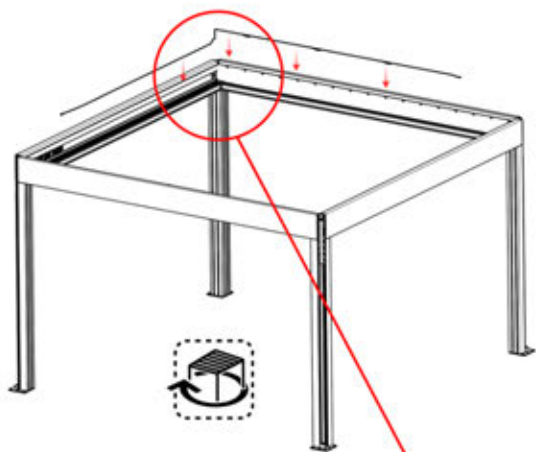

LED CABLE

6 LED HARNESS

39

40

41

 <p>CONTROL BOX</p>	S4	PN-200002683 5x
<p>! Keep the Matter Antenna wire free and do not tie them with LED and Motor wire</p>		PN-200002684 10x

42

Route the Matter
Antenna and place it
below the highlighted
part(PN-200002329).