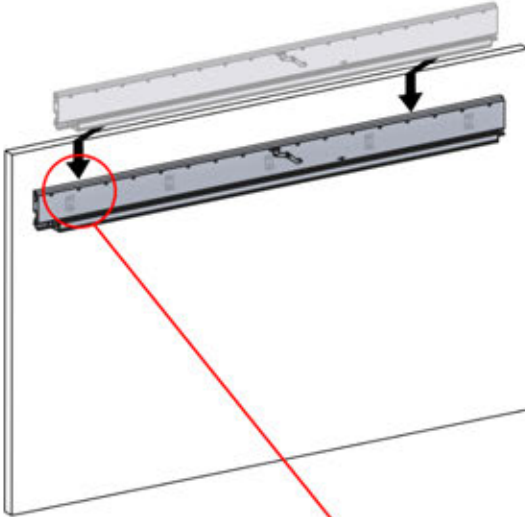

4500mm

2356 mm
92 3/4"

05

x7
PERGOLUX

2

ANTHRACITE: B297
WHITE: B301
BLACK: B305

PN-200003525
1x

06