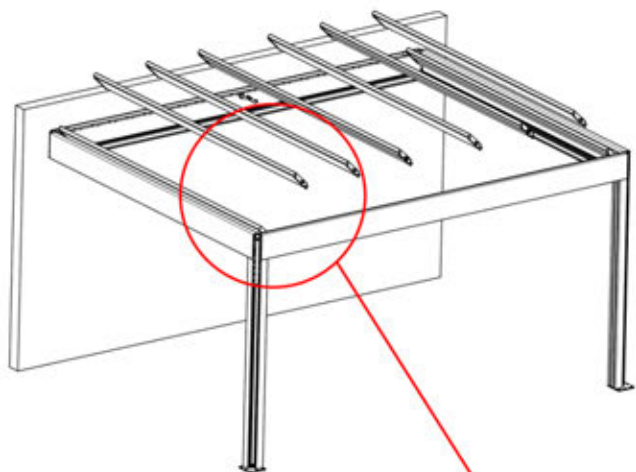

65

x3
PERGOLUX
PERGOLUX
PERGOLUX

5

ANTHRACITE: L257
WHITE: L261
BLACK: L259

PN-200003537
6x

6