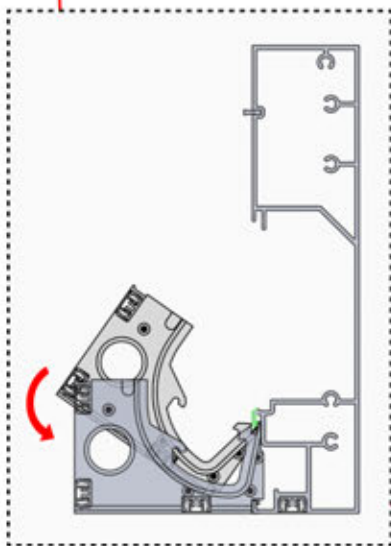

21

ANTHRACITE: B297
WHITE: B301
BLACK: B305

ANTHRACITE: B313
WHITE: B315
BLACK: B317