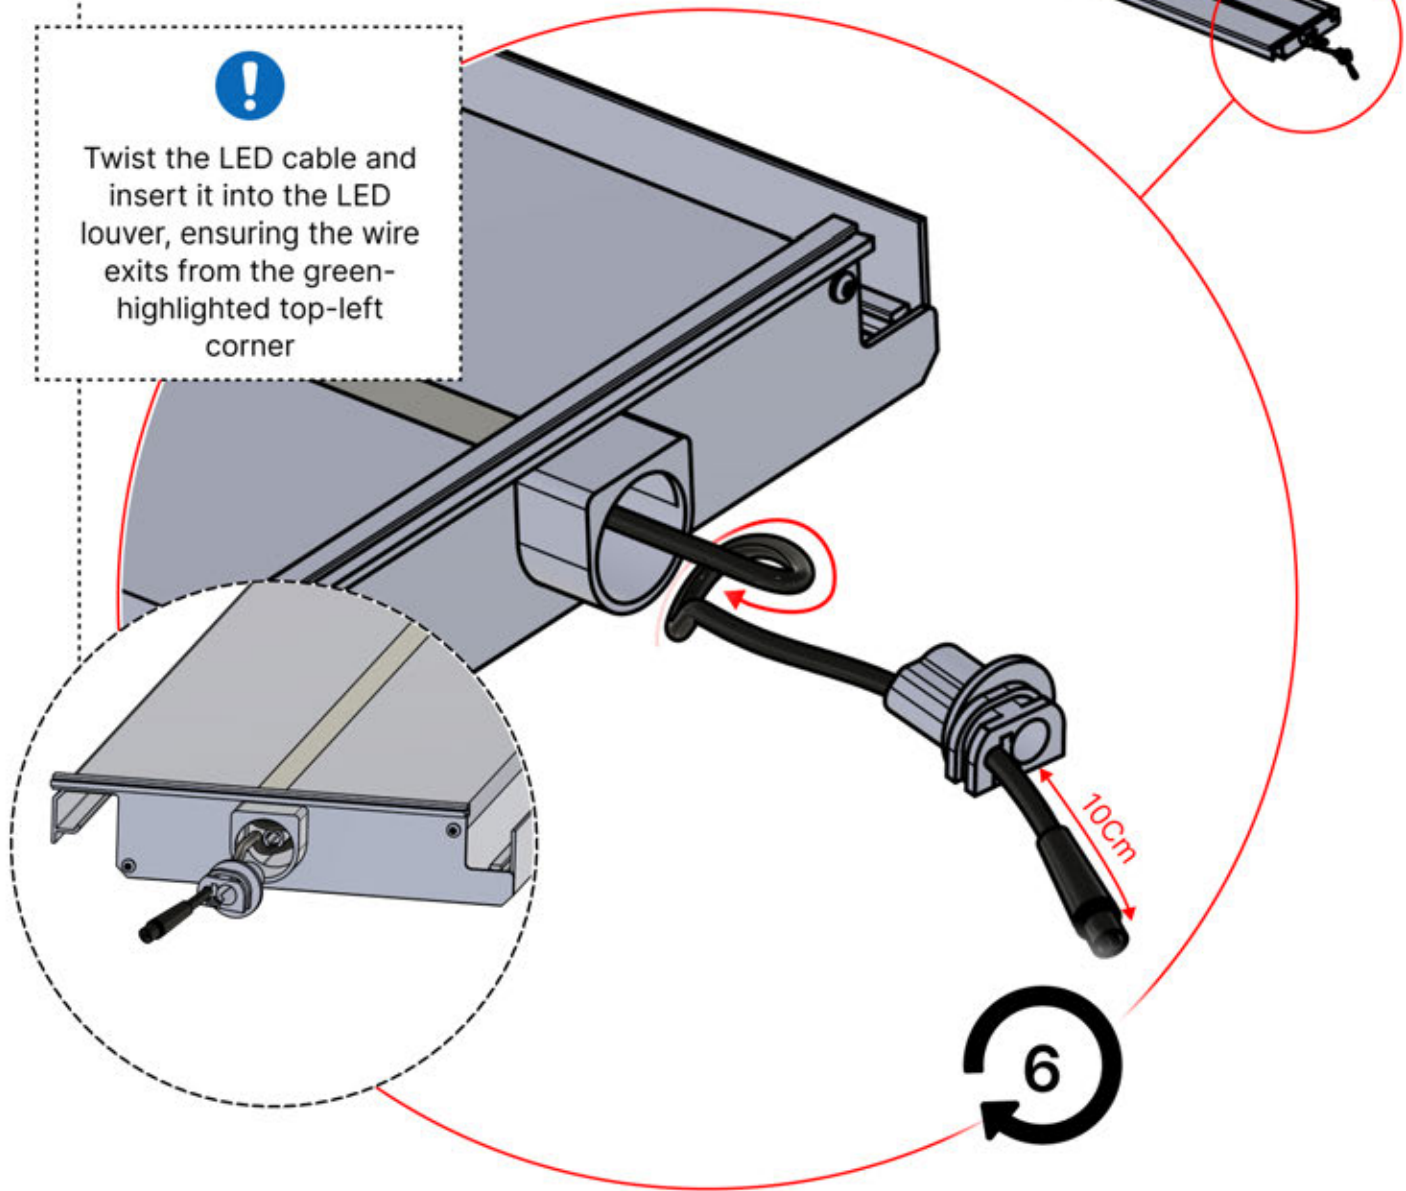

 PN-200003537
6x

Use part PN-200002313
to secure the LED cable
within the smaller
aperture

54

x3
PERGOLUX
PERGOLUX
PERGOLUX

5

ANTHRACITE: L257
WHITE: L261
BLACK: L259

PN-200003537
6x

Twist the LED cable and insert it into the LED louver, ensuring the wire exits from the green-highlighted top-left corner