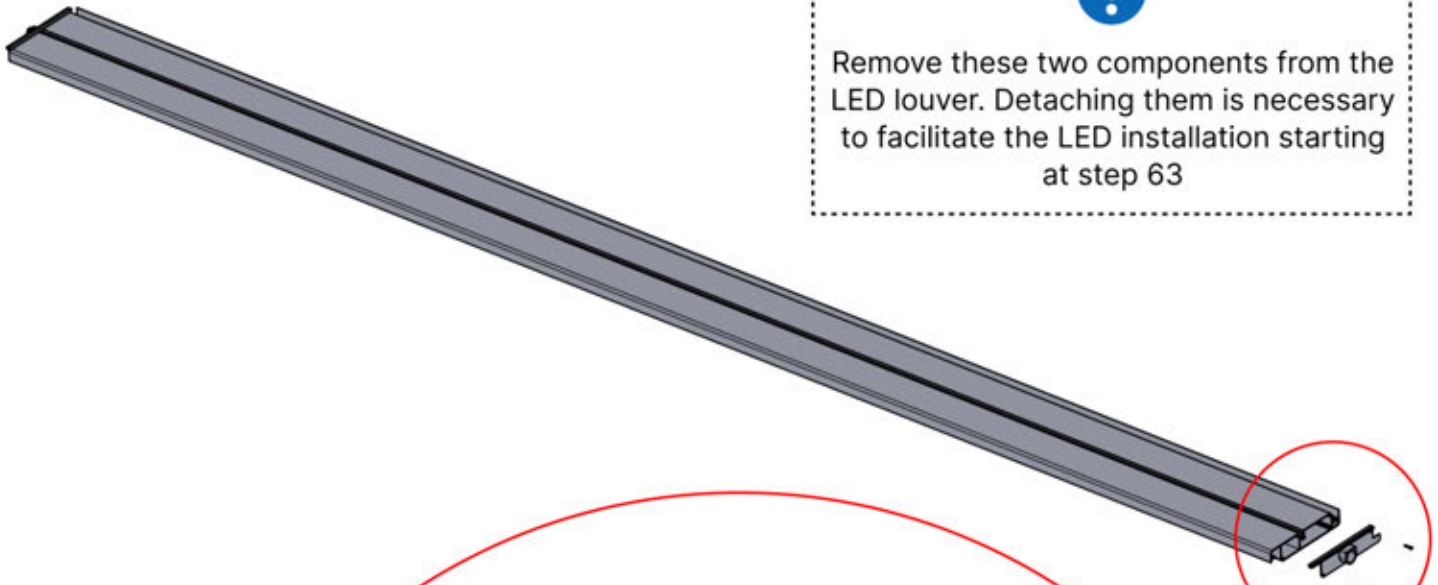

 PN-200003537
6x

Remove these two components from the LED louver. Detaching them is necessary to facilitate the LED installation starting at step 63

PN-200002307

PN-200002317

6

48

x3
PERGOLUX
PERGOLUX
PERGOLUX