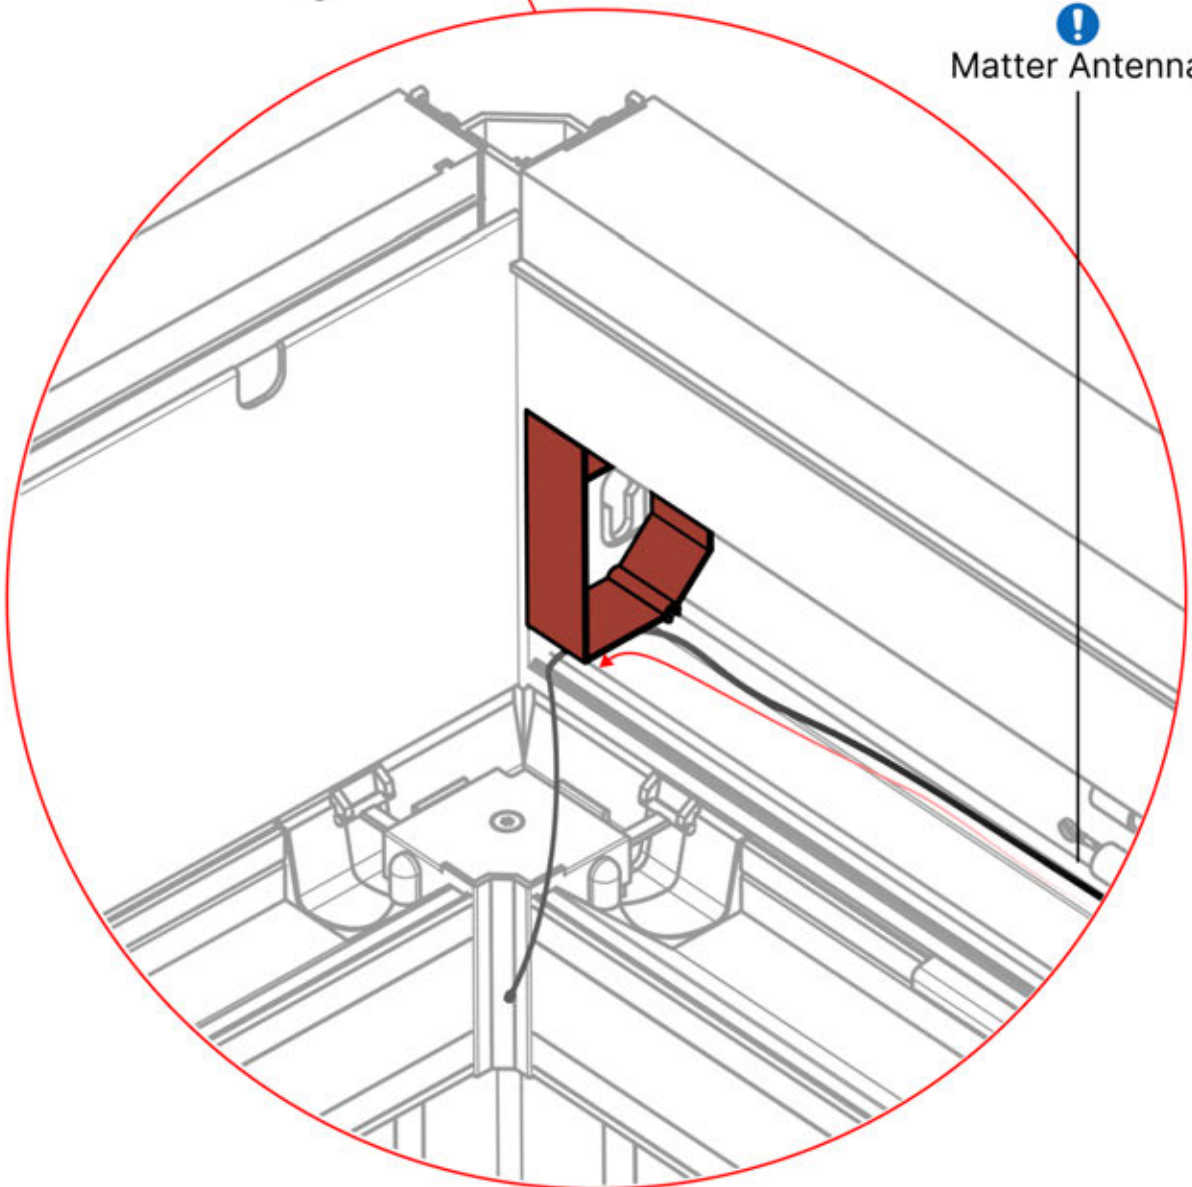

LED CABLE

6 LED HARNESS

39

40

41

 <p>CONTROL BOX</p>	S4	PN-200002683 5x
<p>! Keep the Matter Antenna wire free and do not tie them with LED and Motor wire</p>		PN-200002684 10x

42

Route the Matter
Antenna and place it
below the highlighted
part(PN-200002329).