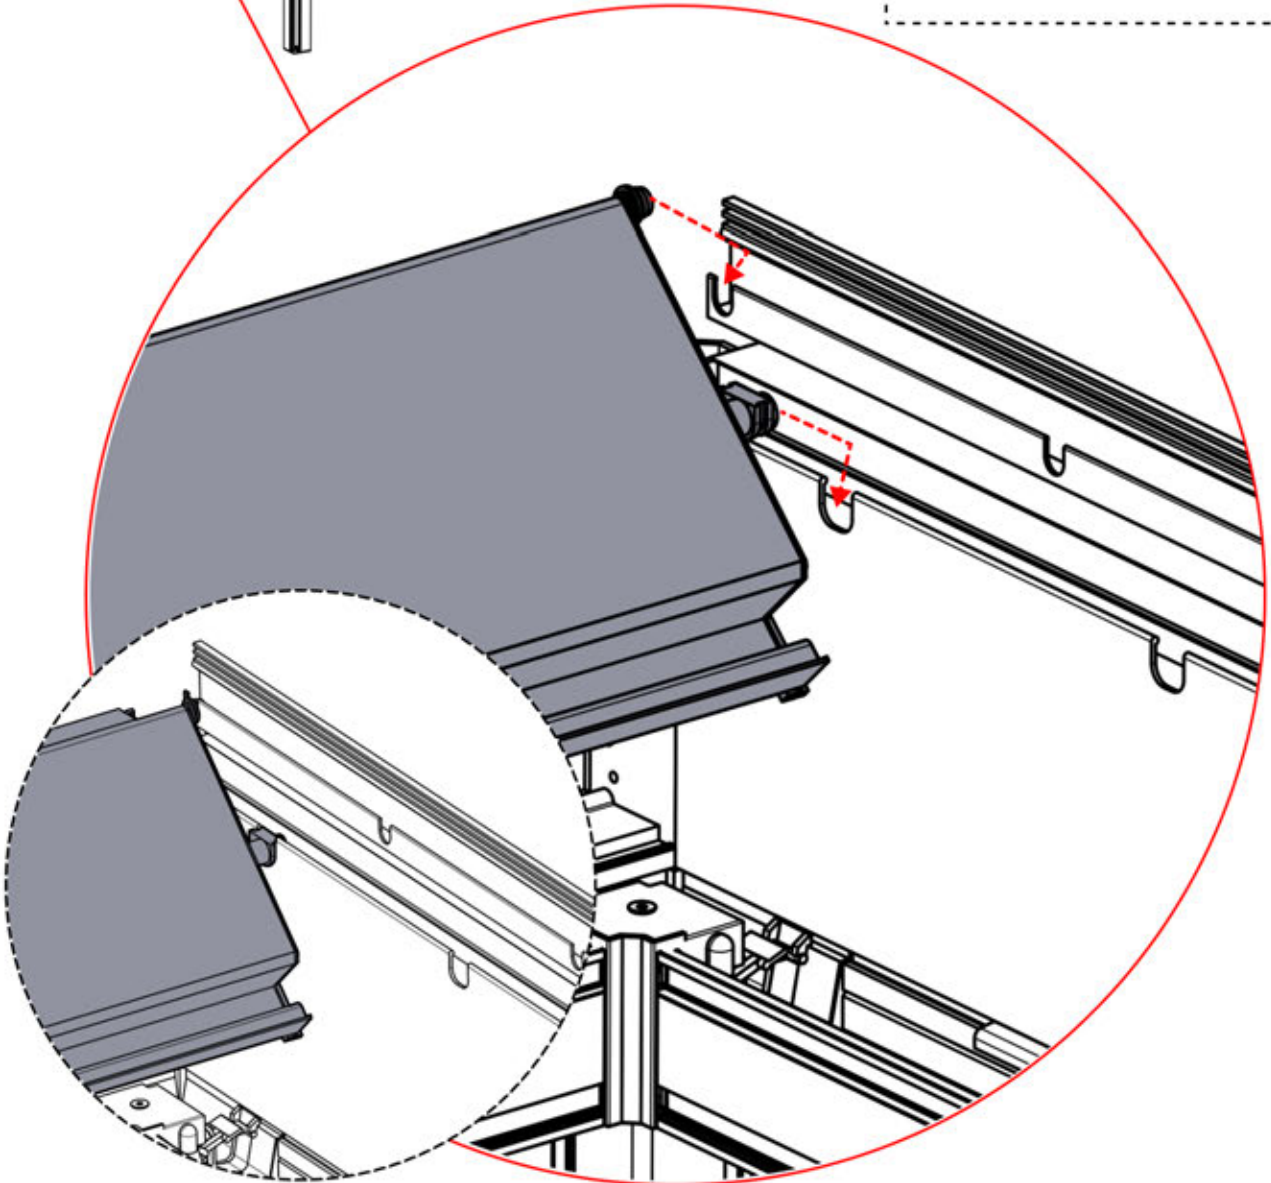

57

4

ANTHRACITE: L269
WHITE: L273
BLACK: L271