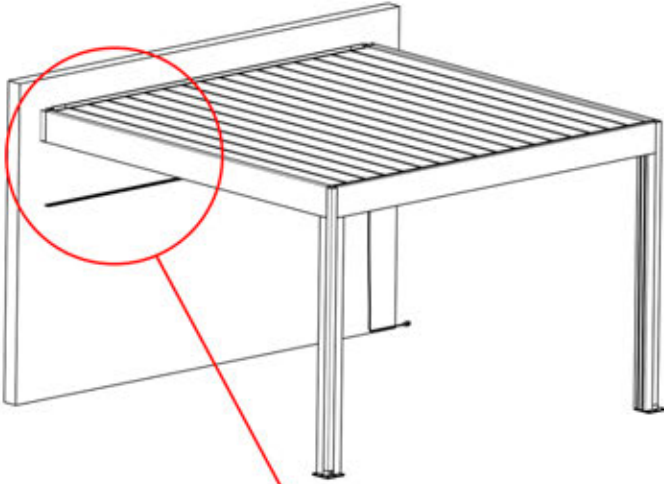

73

74

2

ANTHRACITE: B297
WHITE: B301
BLACK: B305

75

S4 PERGOLUX | PERGOLA PRO MAX WALLMOUNTED

3 X 5 M / 10' x 16