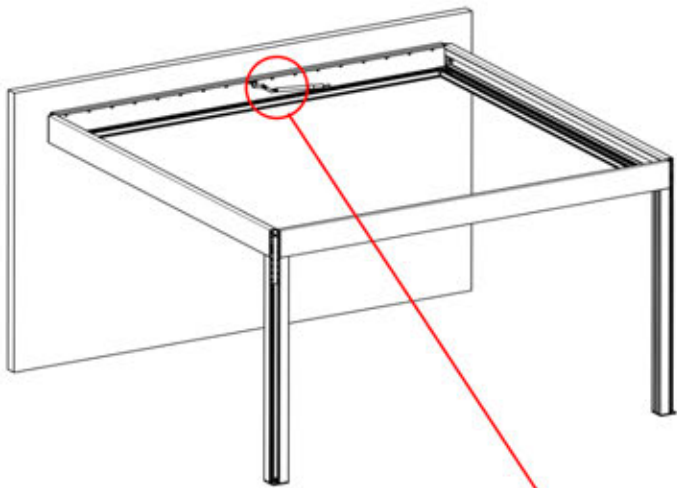

29

30

INPUTS AND OUTPUTS

31

!
Control Box can be
installed on
Preferred W BEAM

ITEMS IN BOX

If you are planning to route the power cable through the rear corners, drill a **10 mm** diameter hole in the corner cover (**PN-200002370**) as illustrated. This allows the cable to pass through during installation in step 71.