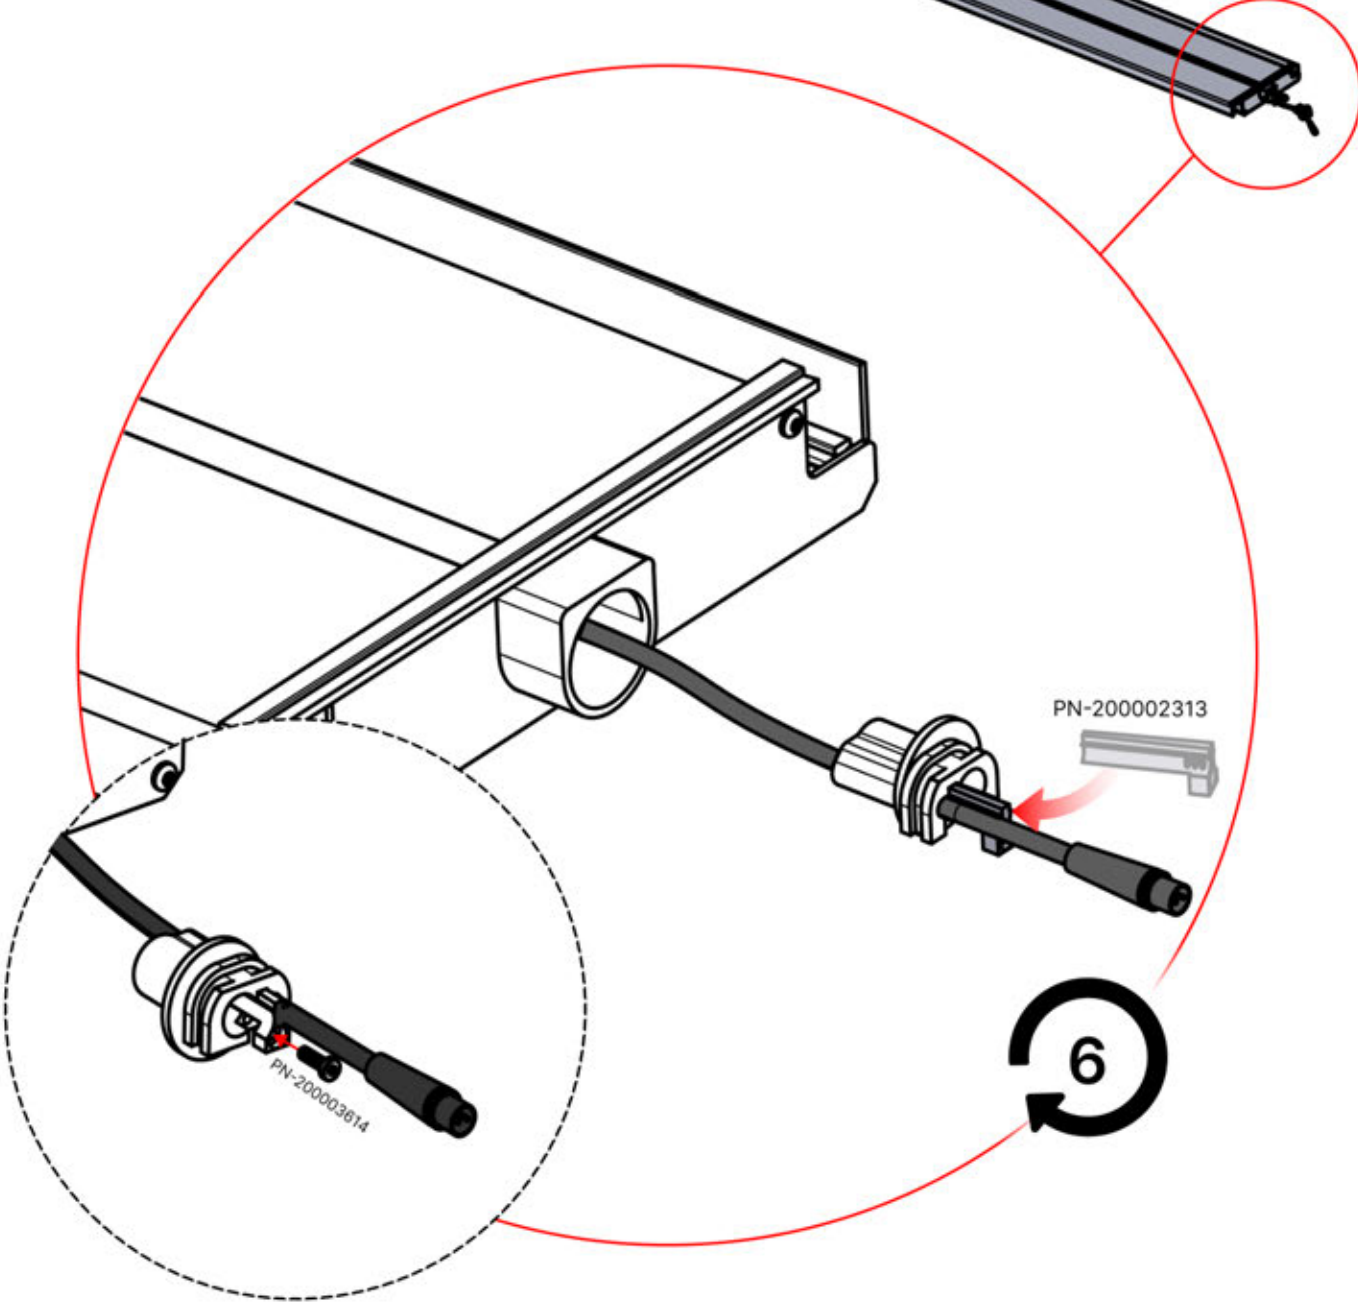

53

x3
PERGOLUX
PERGOLUX
PERGOLUX

5

ANTHRACITE: L257
WHITE: L261
BLACK: L259

PN-200003537
6x

Use part PN-200002313
to secure the LED cable
within the smaller
aperture