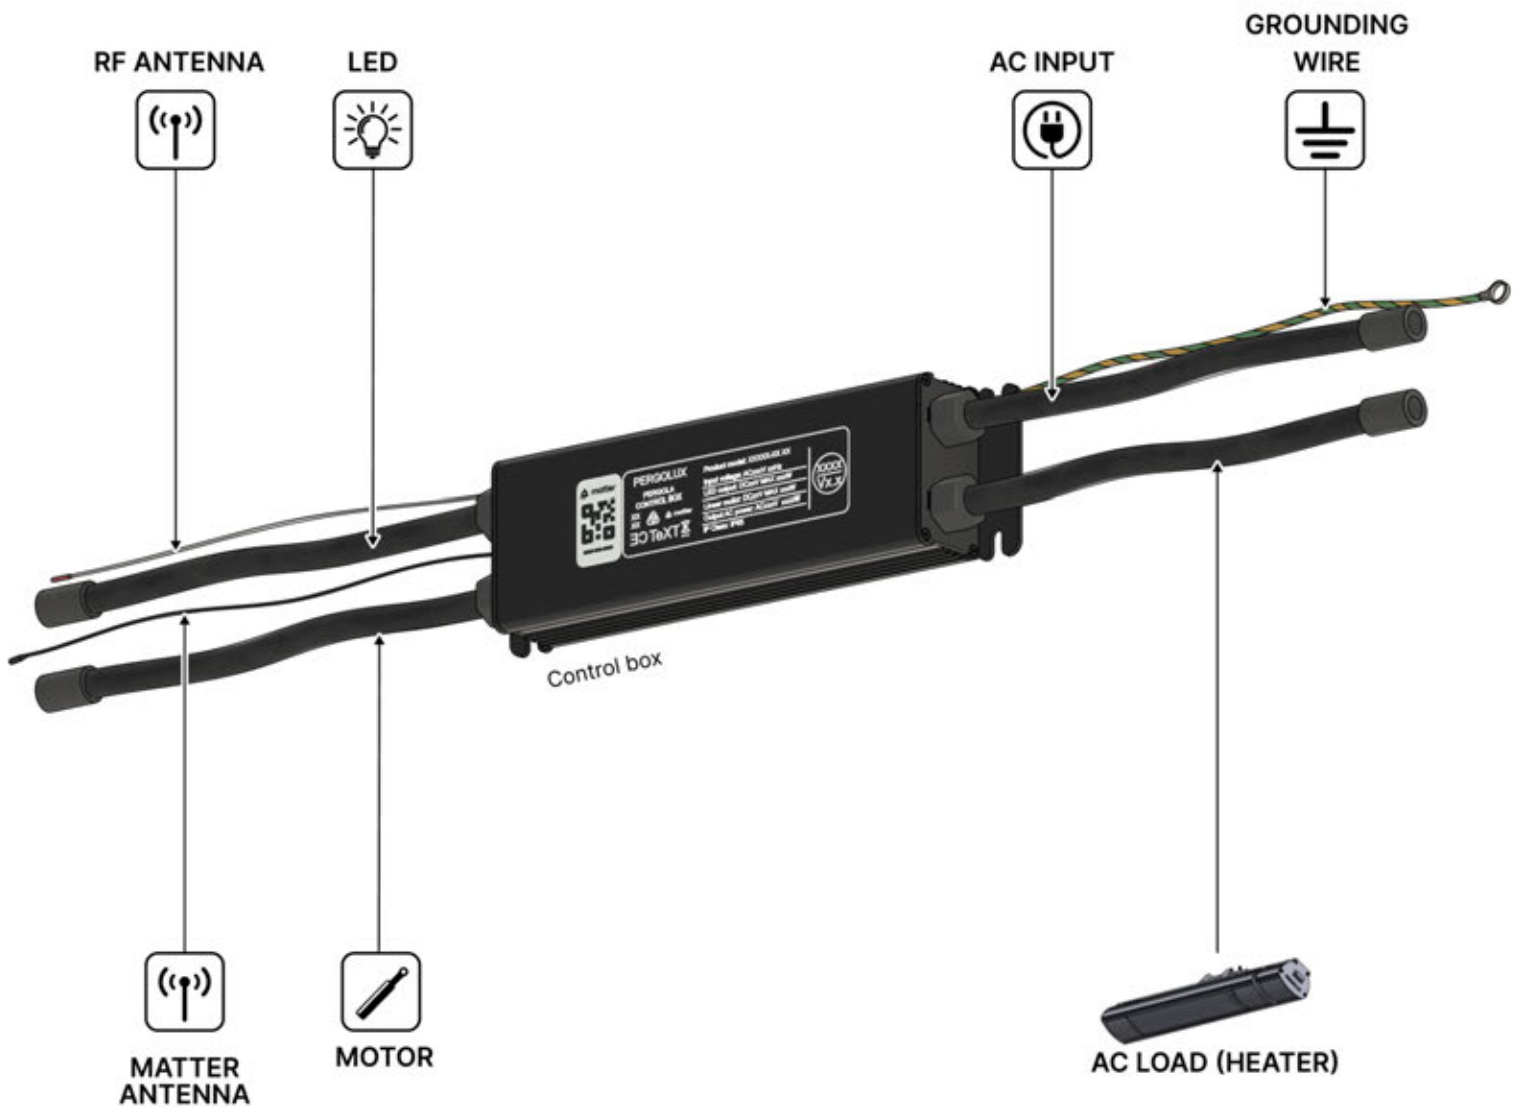

29

30

INPUTS AND OUTPUTS

31

!
Control Box can be
installed on
Preferred W BEAM

ITEMS IN BOX

If you are planning to route the power cable through the rear corners, drill a **10 mm** diameter hole in the corner cover (**PN-200002370**) as illustrated. This allows the cable to pass through during installation in step 71.