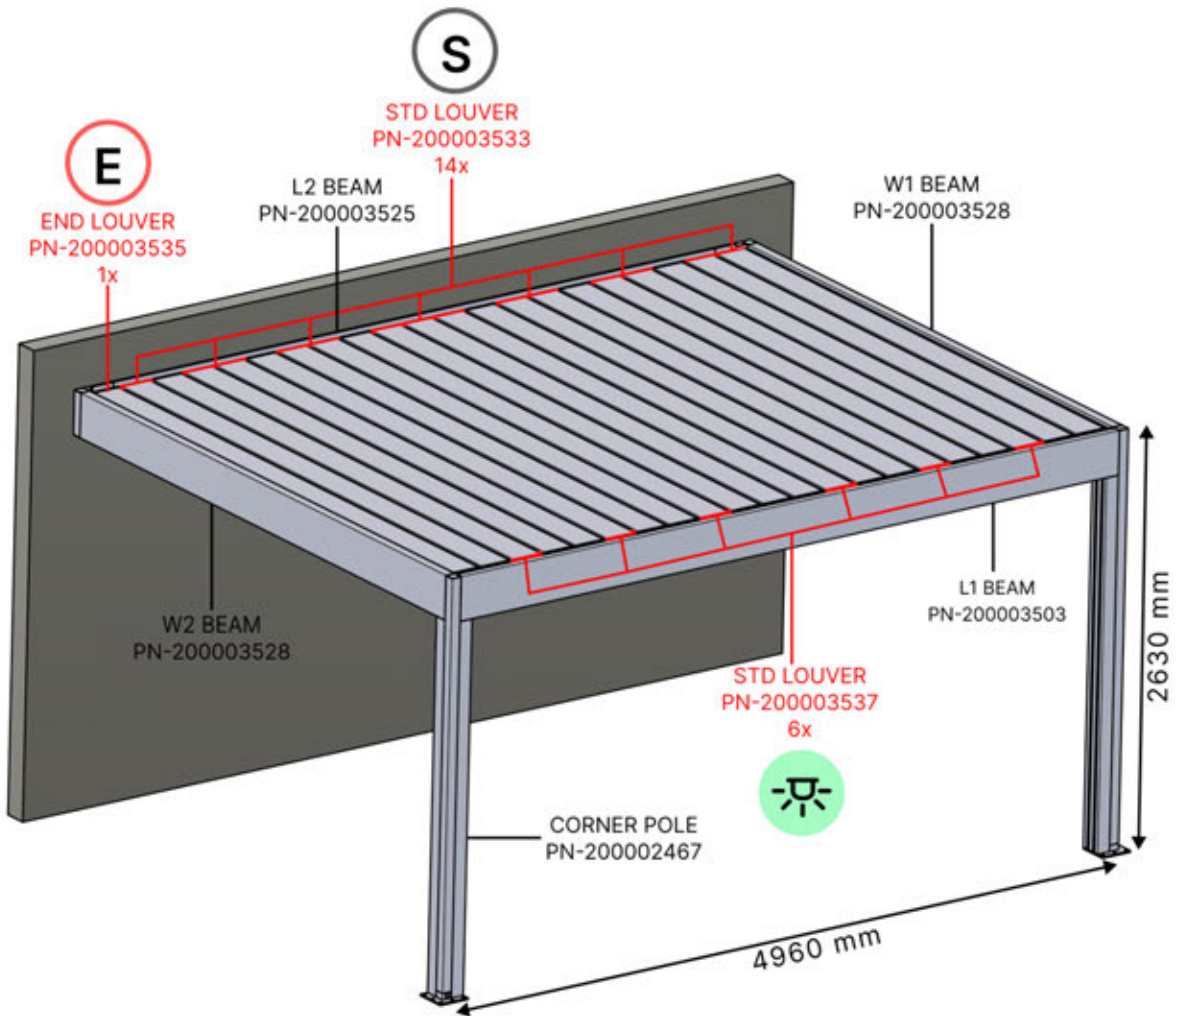

CONTROL BOX

[View Manual](#)

S4 PERGOLUX | PERGOLA PRO MAX WALLMOUNTED

3 x 5 M / 13' x 16'

3 × 5 M / 13' x 16'

INFORMATION

Are you installing a screen, slat wall or glass wall?

It is recommended to remove these Snapfit covers and clips now before installing the pergola.