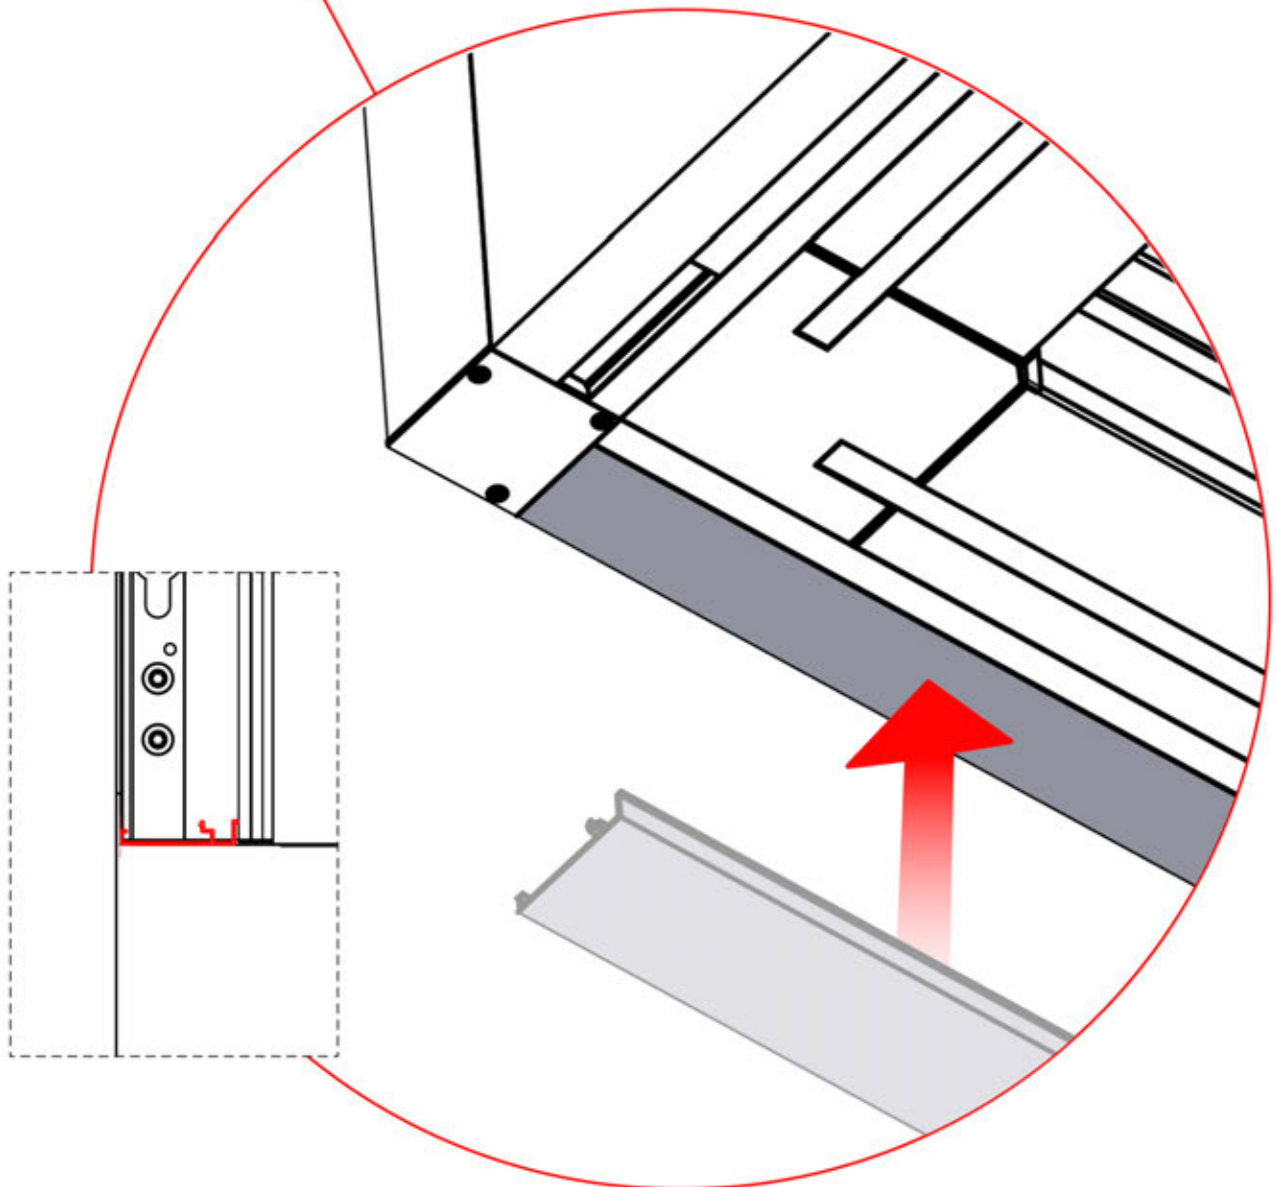

73

74

2

ANTHRACITE: B297
WHITE: B301
BLACK: B305

75

S4 PERGOLUX | PERGOLA PRO MAX WALLMOUNTED

3 X 5 M / 10' x 16