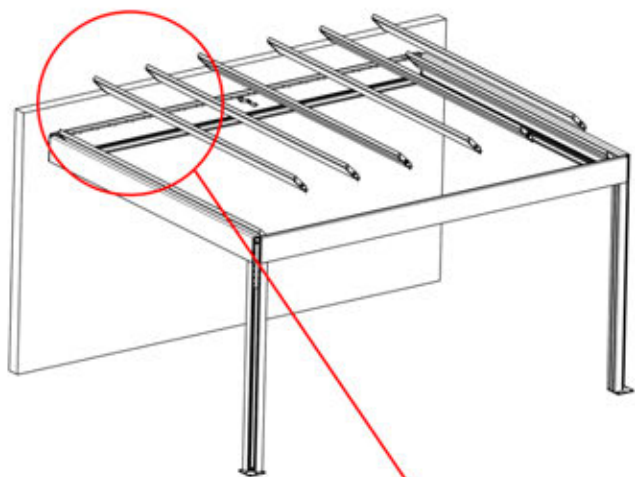

63

x3
PERGOLUX
PERGOLUX
PERGOLUX

5

ANTHRACITE: L257
WHITE: L261
BLACK: L259

 PN-200003537
6x

Connect the LED
cable to the 4-pin LED
wire

65

x3
PERGOLUX
PERGOLUX
PERGOLUX