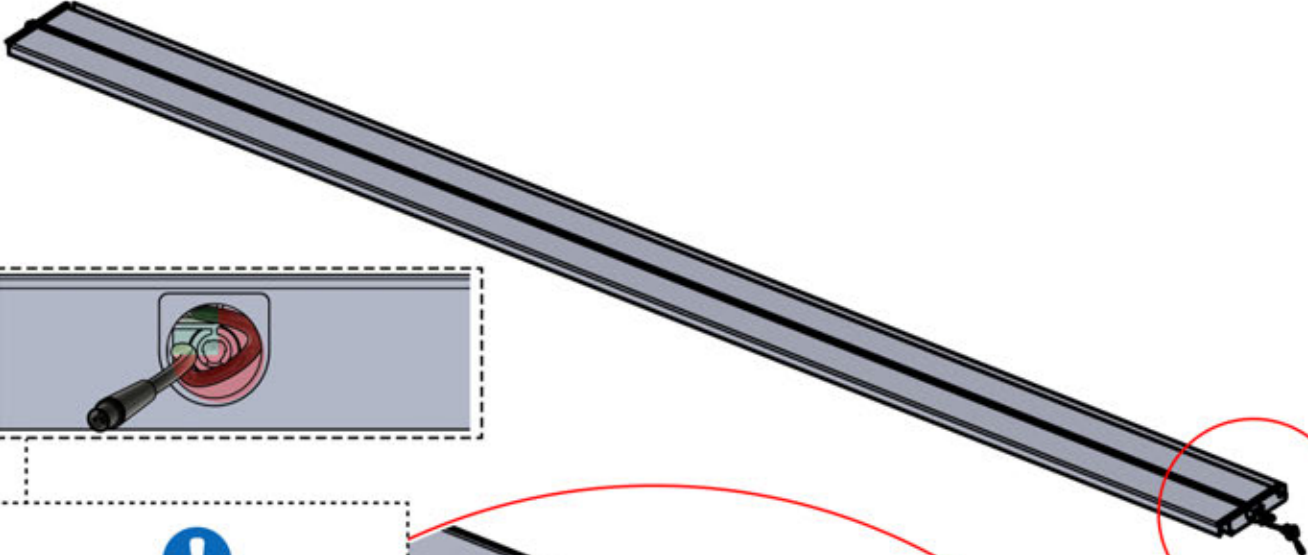

 PN-200003537
6x

Use part PN-200002313
to secure the LED cable
within the smaller
aperture

54

x3
PERGOLUX
PERGOLUX
PERGOLUX

5

ANTHRACITE: L257
WHITE: L261
BLACK: L259

PN-200003537
6x

Twist the LED cable and insert it into the LED louver, ensuring the wire exits from the green-highlighted top-left corner