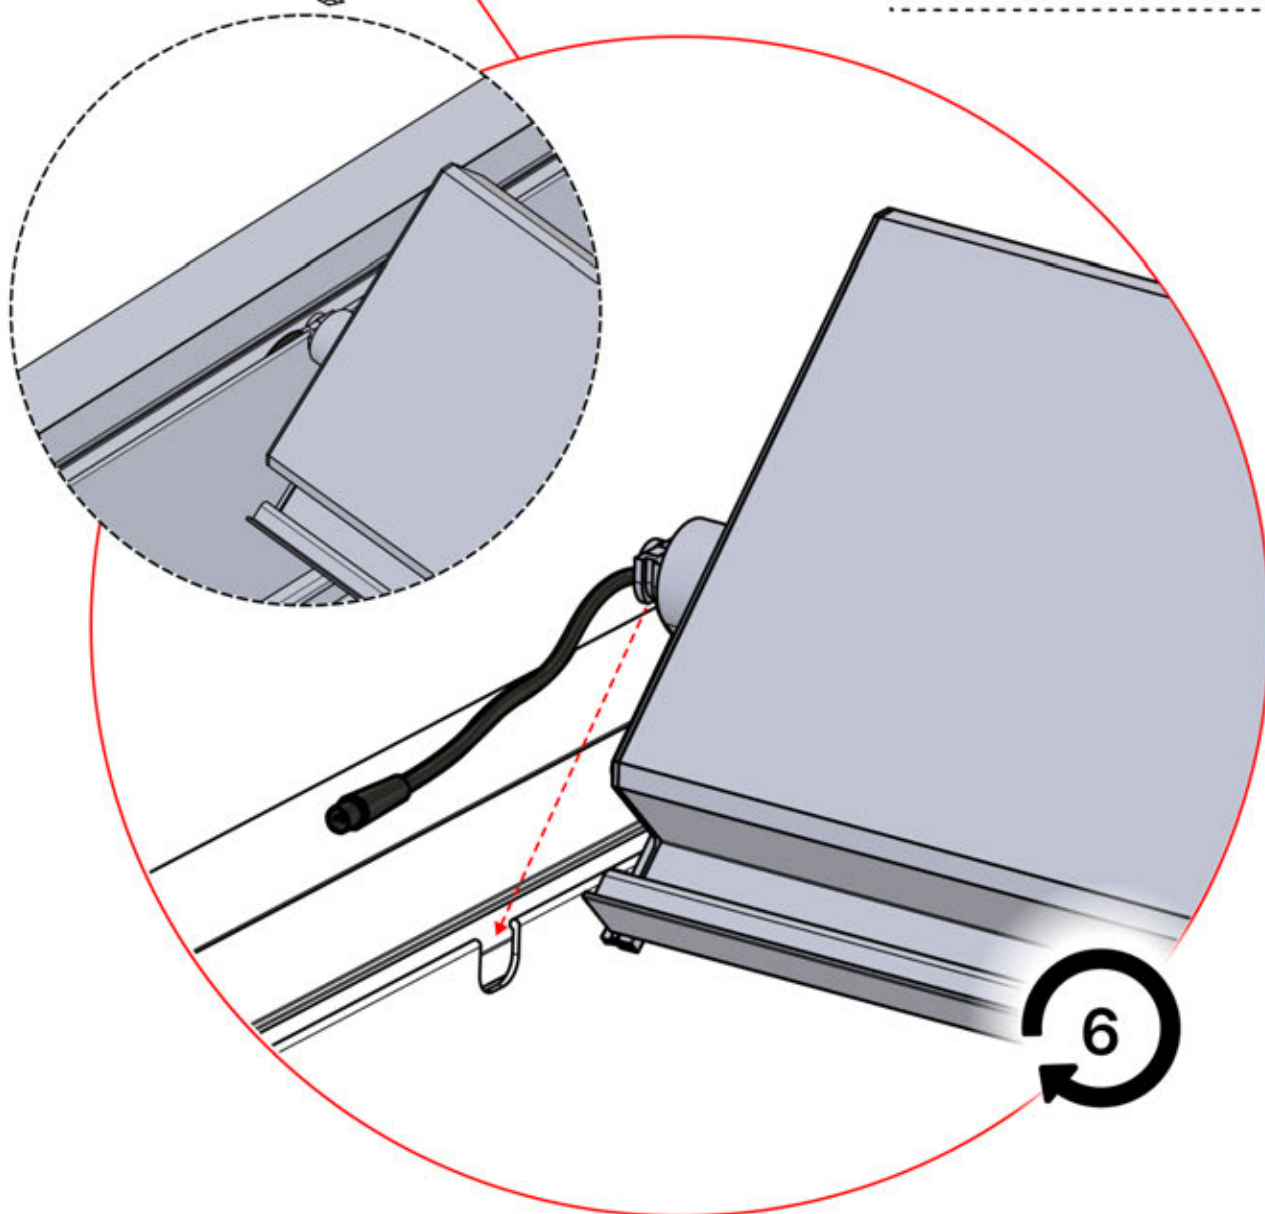

63

x3
PERGOLUX
PERGOLUX
PERGOLUX

5

ANTHRACITE: L257
WHITE: L261
BLACK: L259

PN-200003537
6x