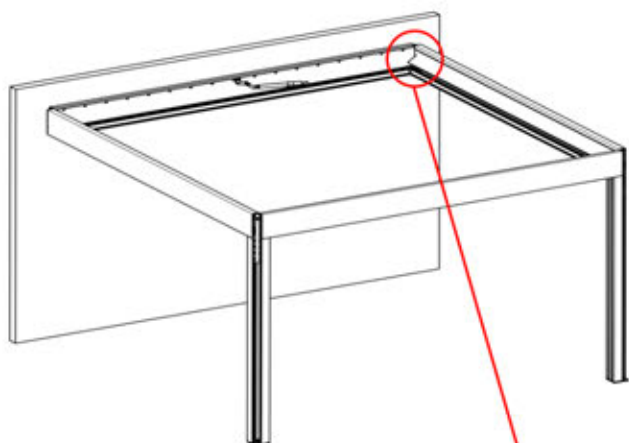

INFORMATION