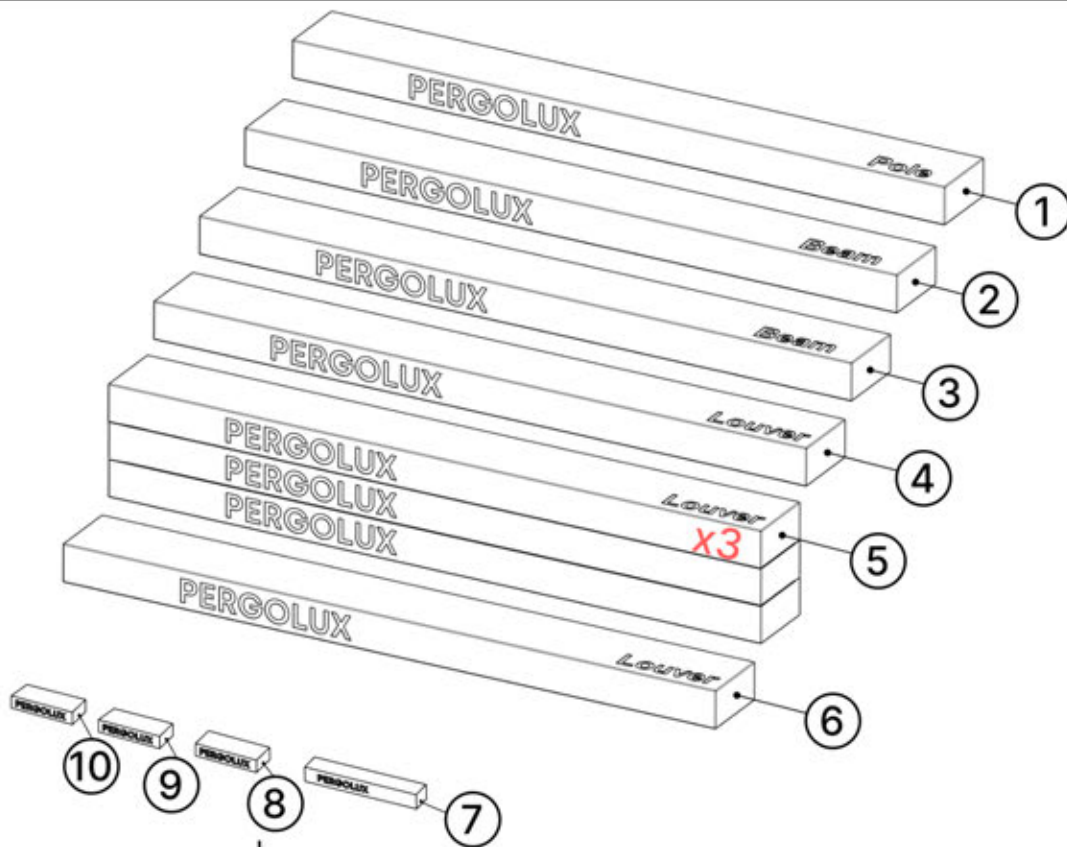

PACKAGE OVERVIEW

ORDER	ANTHRACITE	WHITE	BLACK
①	C126	C127	C128
②	B297	B301	B305
③	B313	B315	B317
④	L269	L273	L271
⑤	L257	L261	L259
⑥	L245	L249	L247
⑦	ELECTRIC MOTOR		
⑧	CONTROL BOX		
⑨	POWER CABLE		
⑩	LED BOX