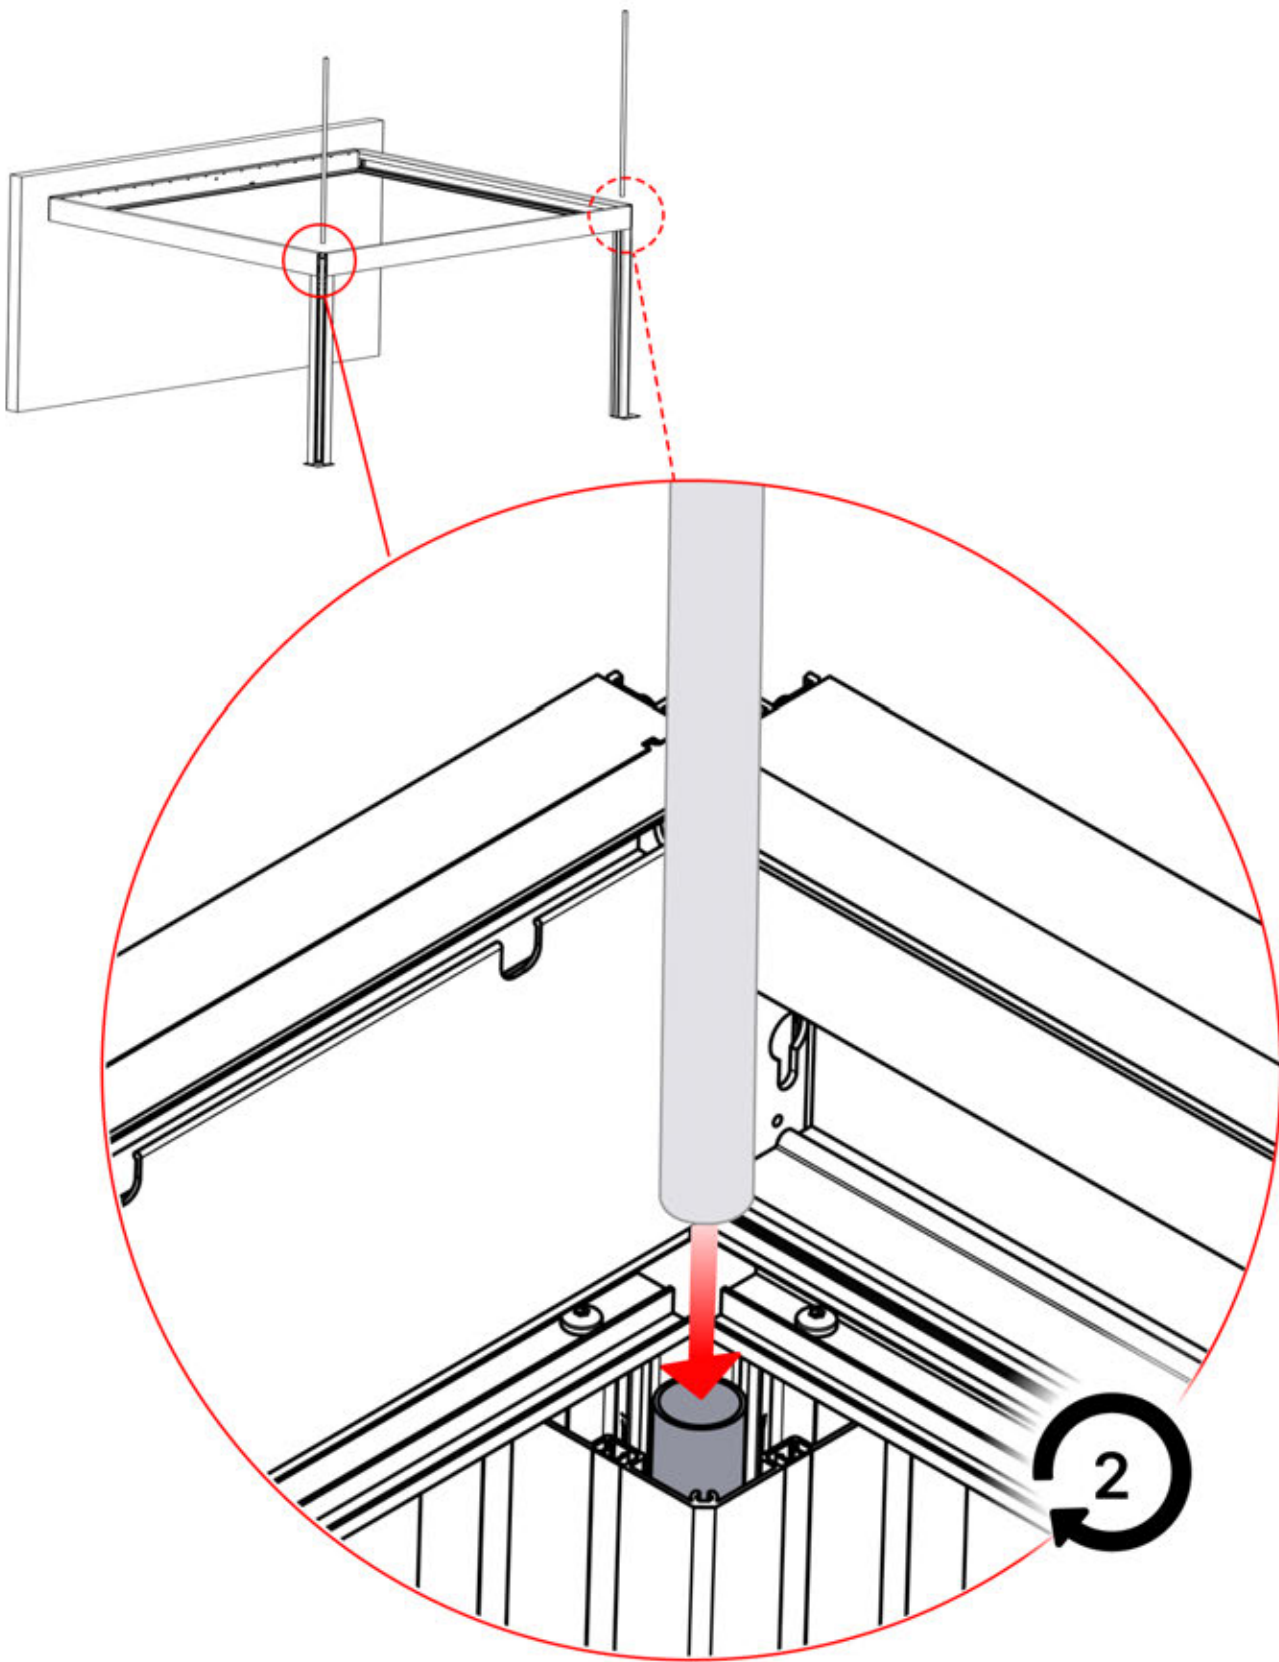

16

1

ANTHRACITE: C126
WHITE: C127
BLACK: C128