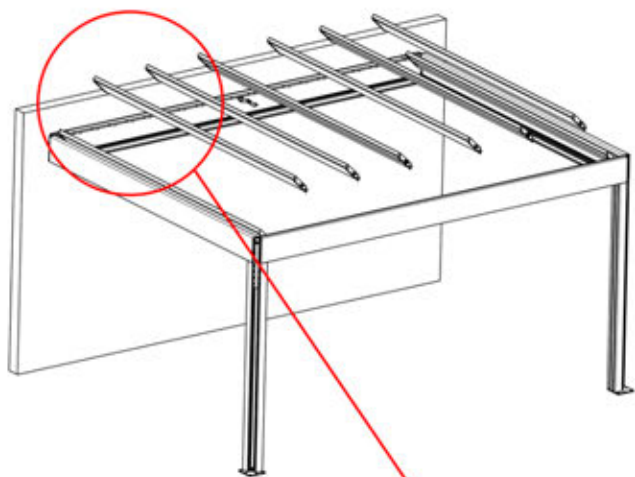

63

x3
PERGOLUX
PERGOLUX
PERGOLUX

5

ANTHRACITE: L257
WHITE: L261
BLACK: L259

PN-200003537
6x