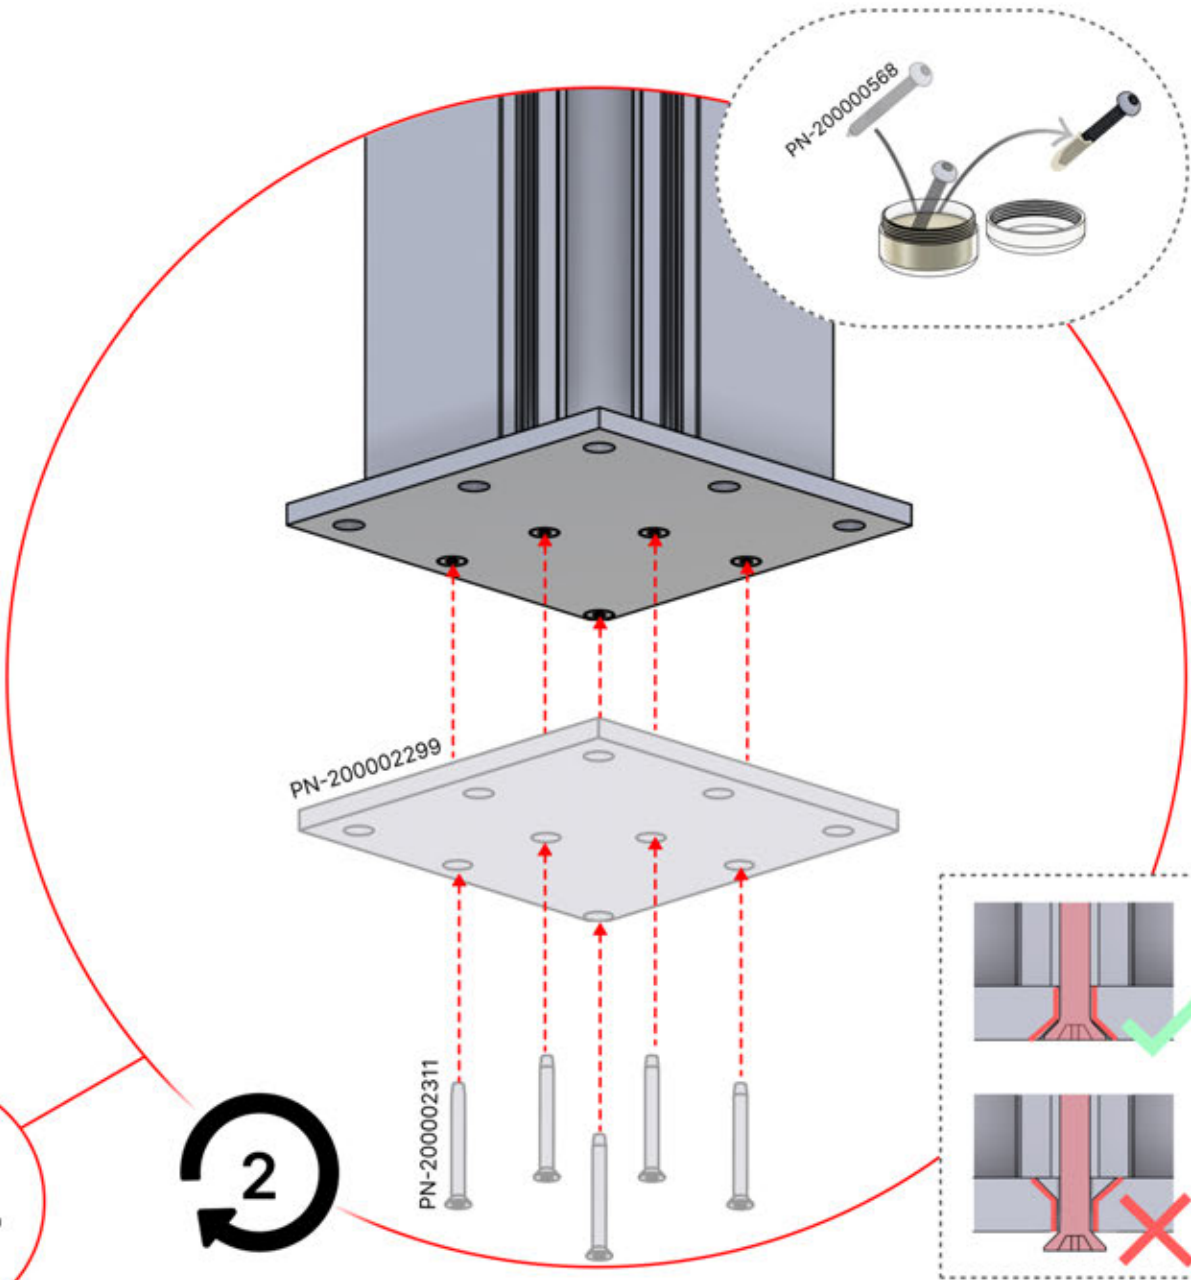

03

1

x7
PERGOLUX

ANTHRACITE: C126
WHITE: C127
BLACK: C128

6

x7
PERGOLUX

ANTHRACITE: L245
WHITE: L249
BLACK: L247

PN-200002299
4x

PN-200002311
20x