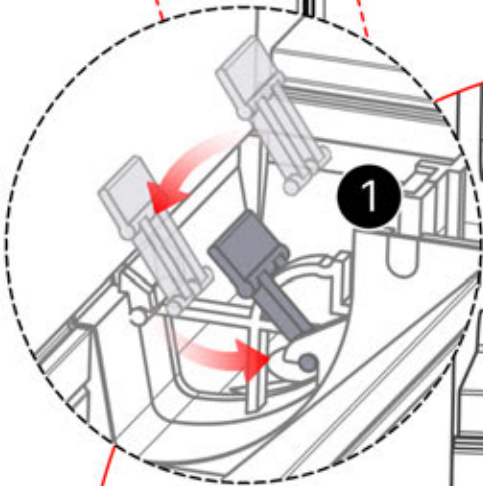

24

6

ANTHRACITE: L245
WHITE: L249
BLACK: L247

	PN-200003051 8x
	PN-200003050 8x
	PN-200003049 8x