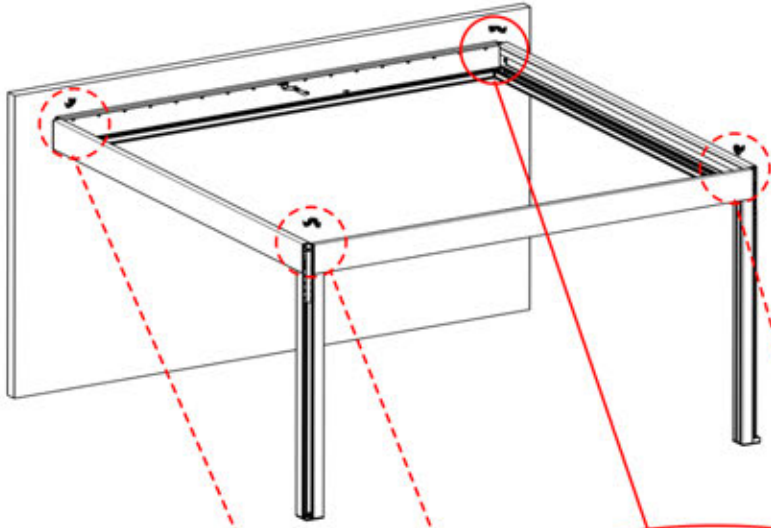

23

x7
PERGOLUX

6

ANTHRACITE: L245
WHITE: L249
BLACK: L247

PN-200003051
8x

PN-200003050
8x

PN-200003049
8x