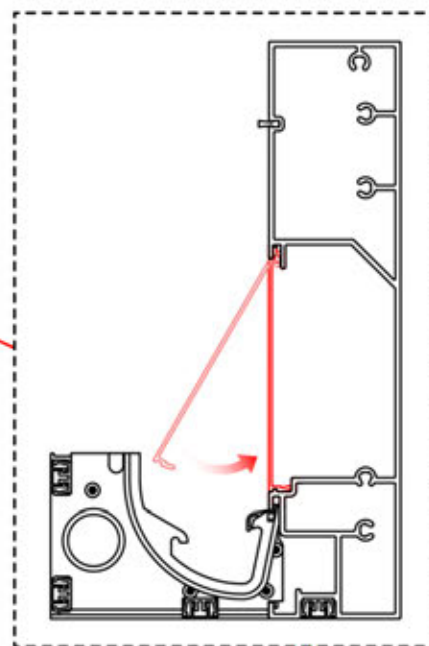

43

3

ANTHRACITE: B313
WHITE: B315
BLACK: B317

2