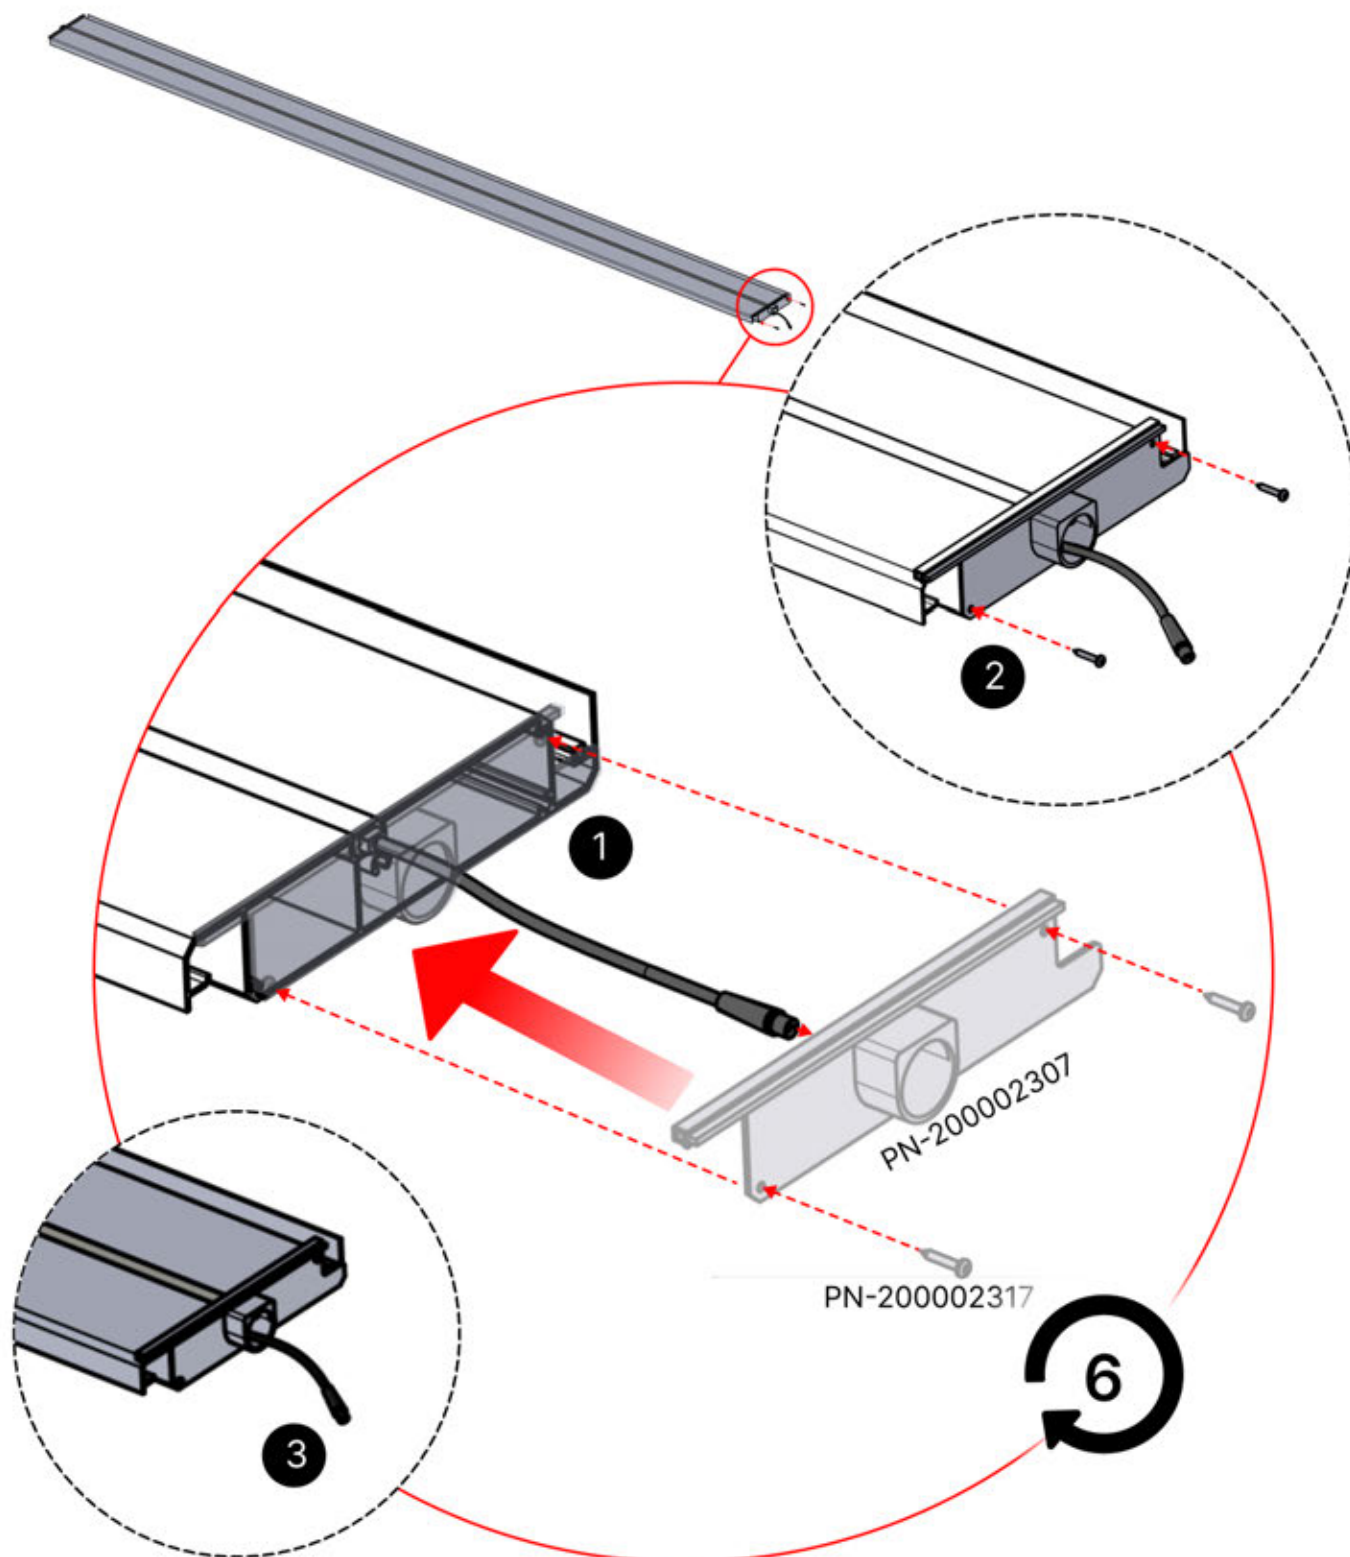

50

x3
PERGOLUX
PERGOLUX
PERGOLUX

5

ANTHRACITE: L257
WHITE: L261
BLACK: L259

PN-200003537
6x