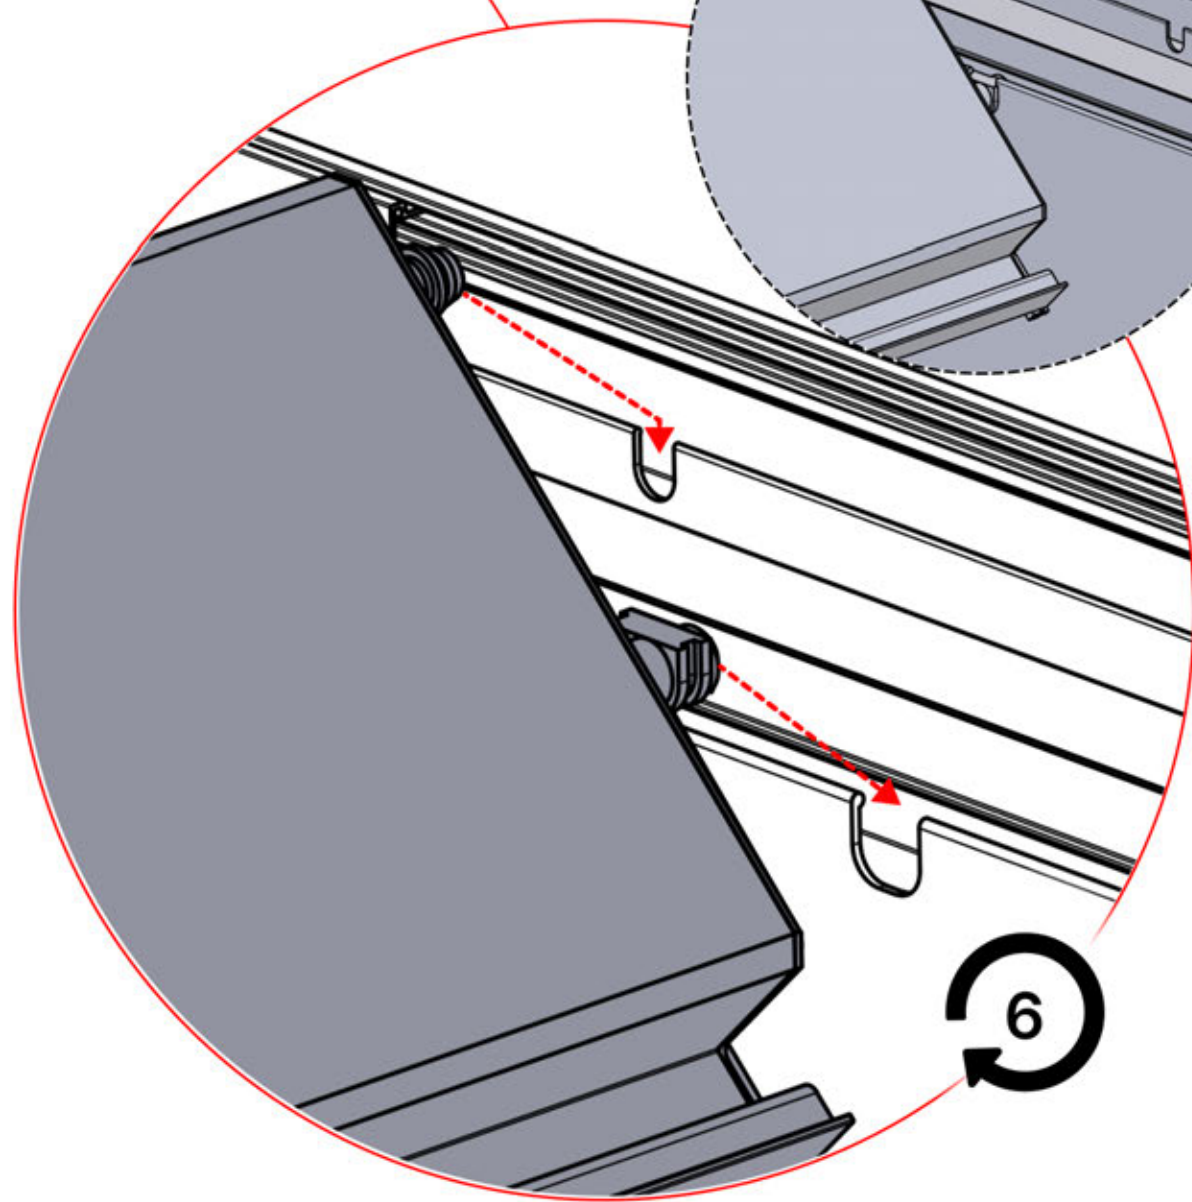

65

x3
PERGOLUX
PERGOLUX
PERGOLUX

5

ANTHRACITE: L257
WHITE: L261
BLACK: L259

PN-200003537
6x

6