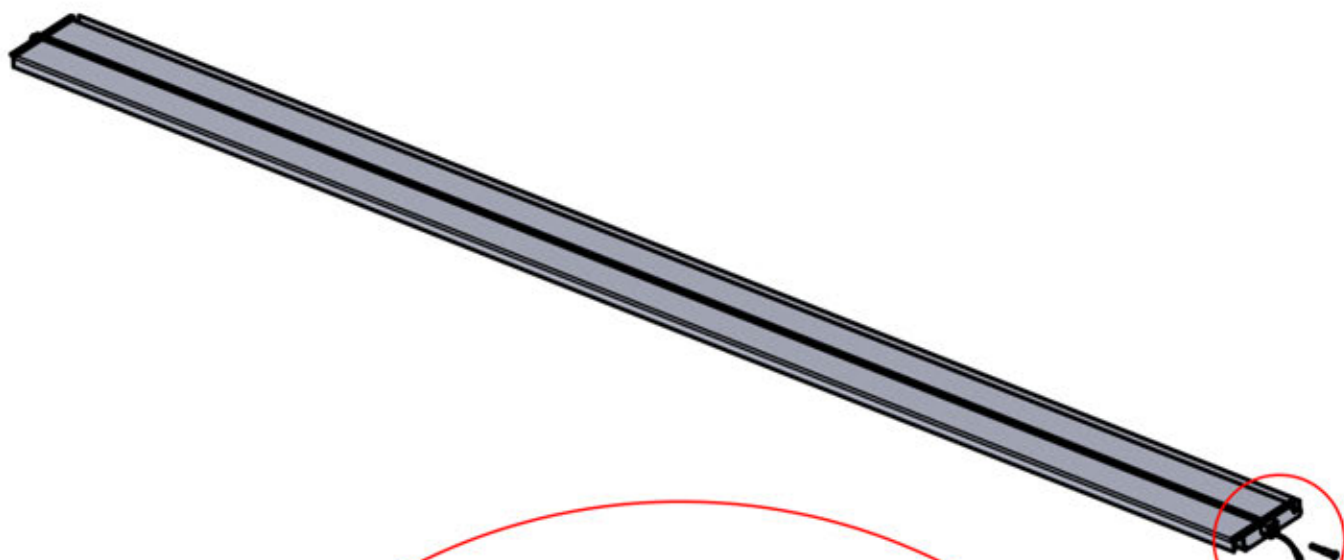

55

x3
PERGOLUX
PERGOLUX
PERGOLUX

5

ANTHRACITE: L257
WHITE: L261
BLACK: L259

PN-200003537
6x