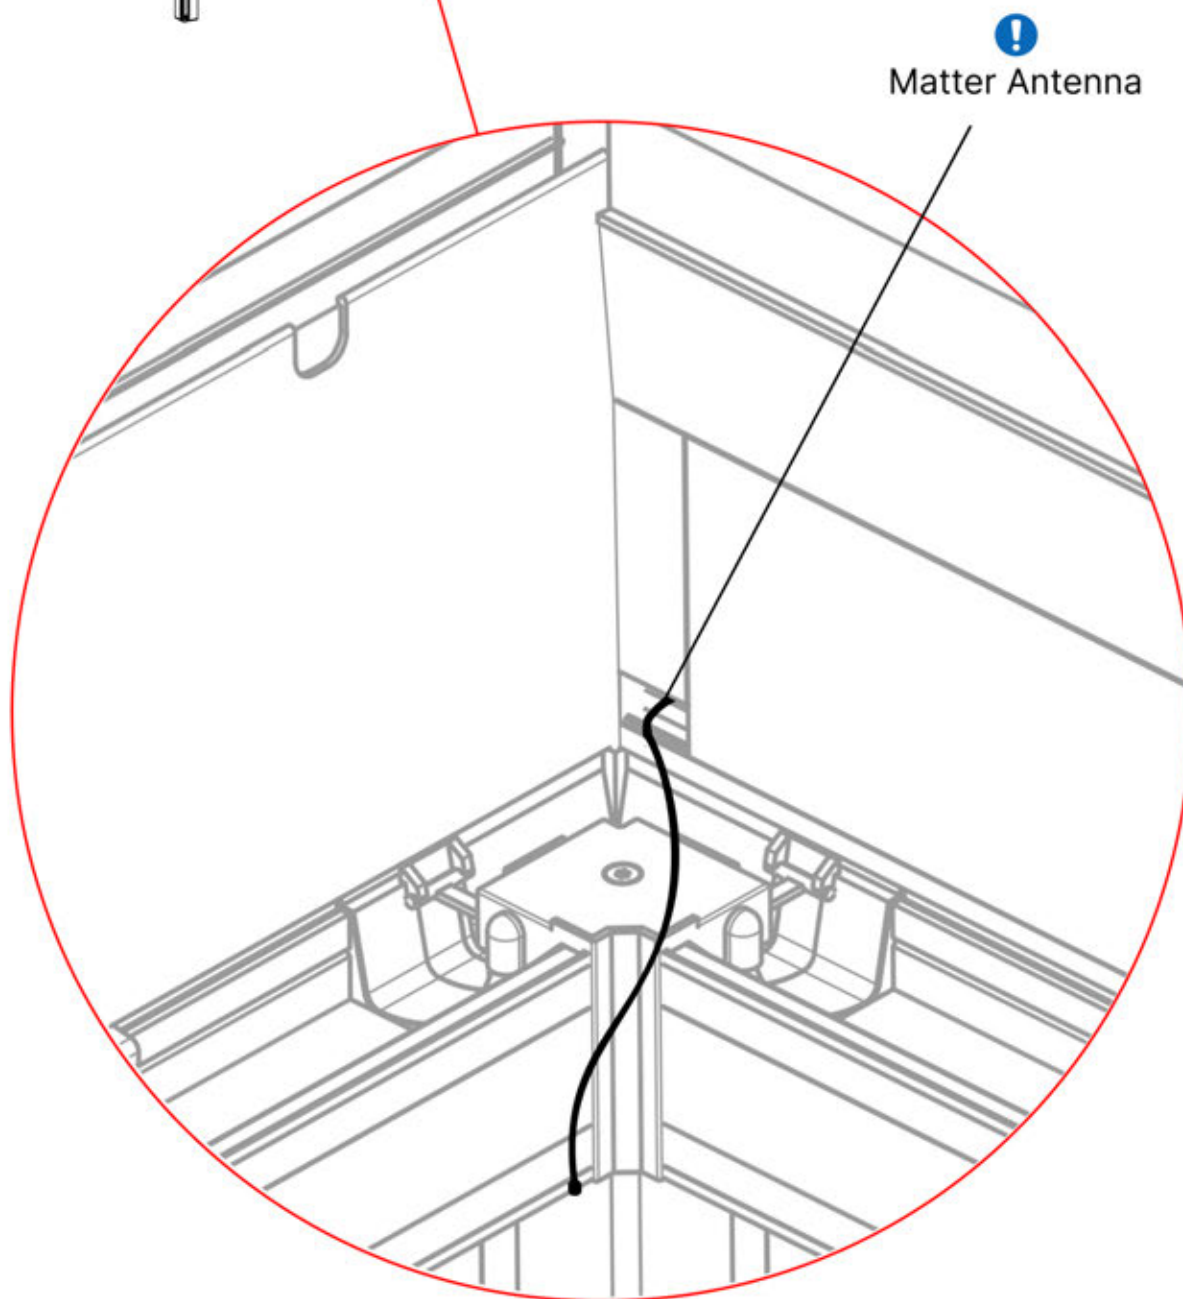

INFORMATION