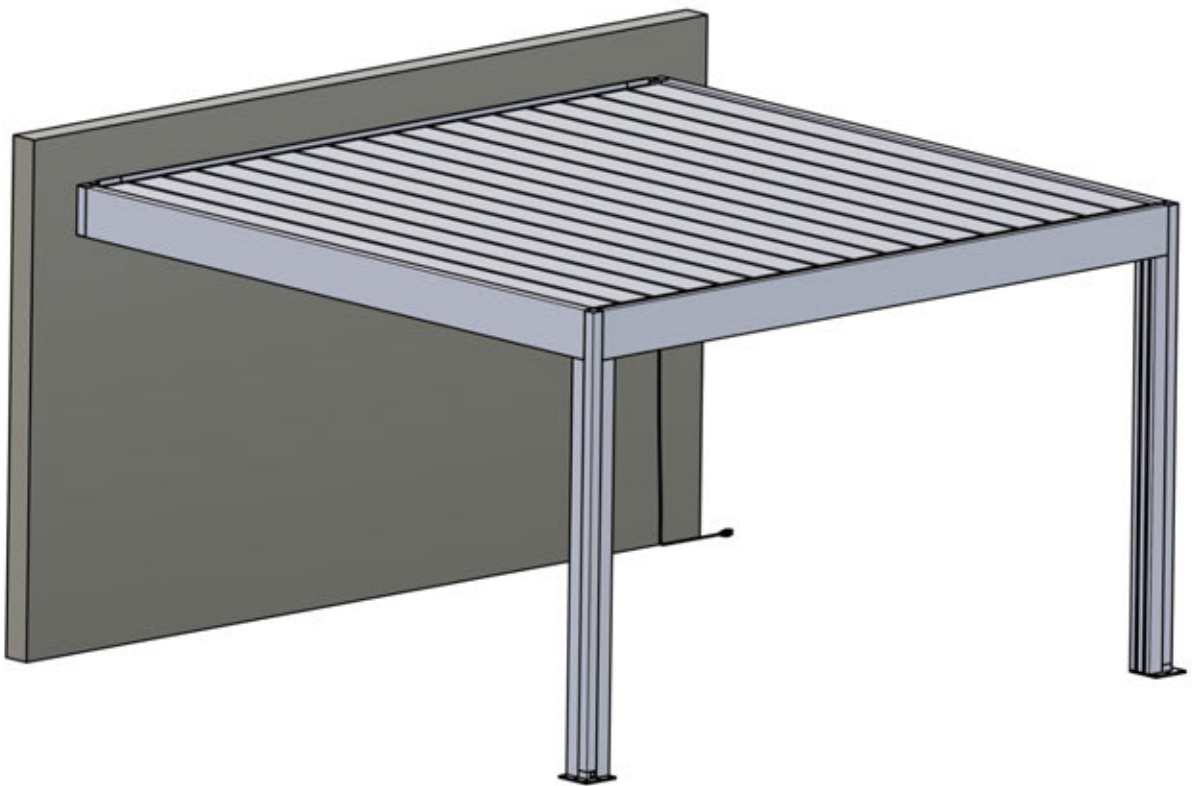

## PRO MAX

**3 × 4m / 10' x 13'**  
WALLMOUNTED

---

**PERGOLUX**

---

Type Approved  
Regular  
Production  
Surveillance

[www.tuv.com](http://www.tuv.com)  
ID 1111293124