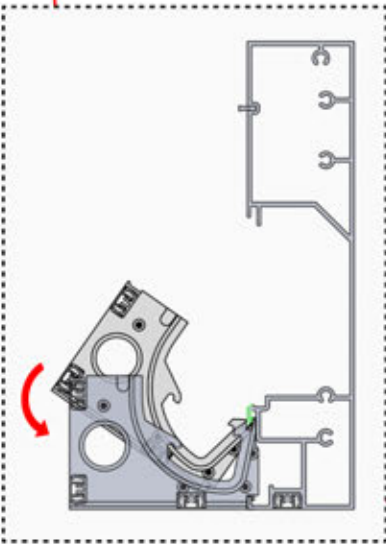

21

ANTHRACITE: B296
WHITE: B300
BLACK: B304

ANTHRACITE: B313
WHITE: B315
BLACK: B317