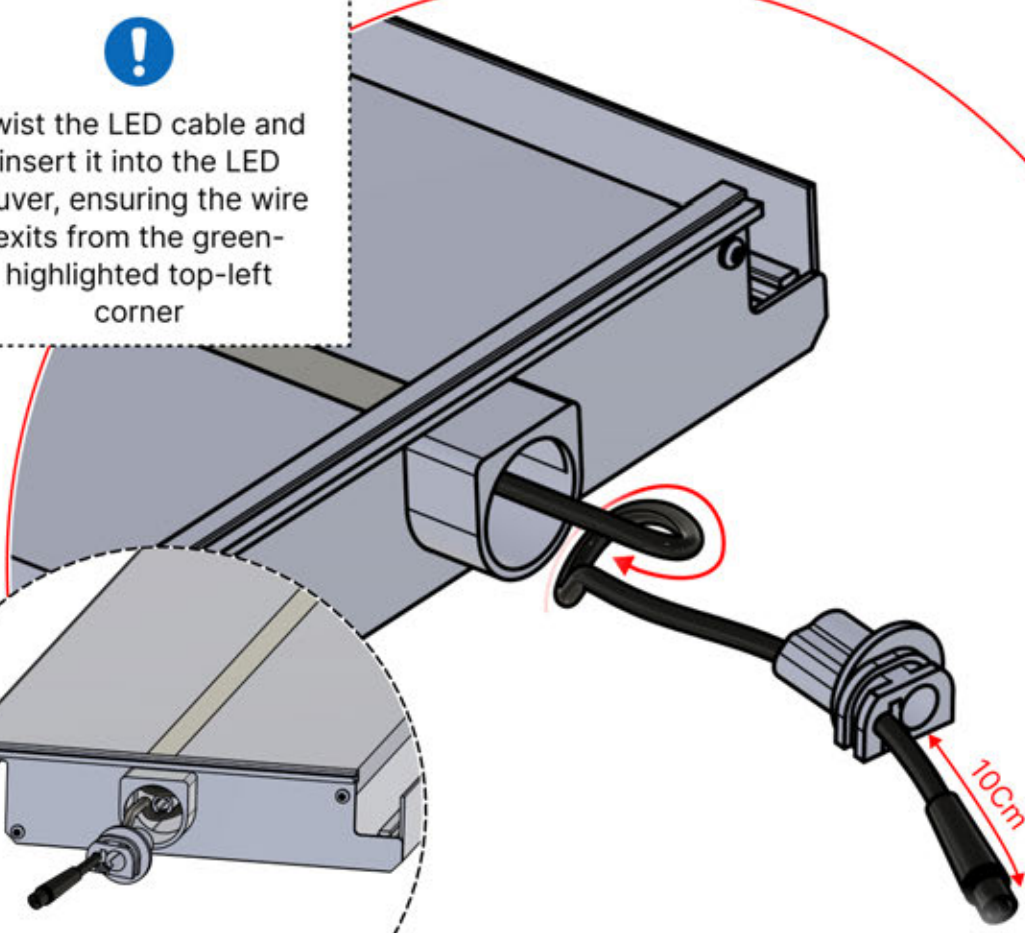

# 54

**x2**  
FERGOLUX  
FERGOLUX

**5**

ANTHRACITE: L257  
WHITE: L261  
BLACK: L259

 PN-200003537  
**4x**

Twist the LED cable and insert it into the LED louver, ensuring the wire exits from the green-highlighted top-left corner