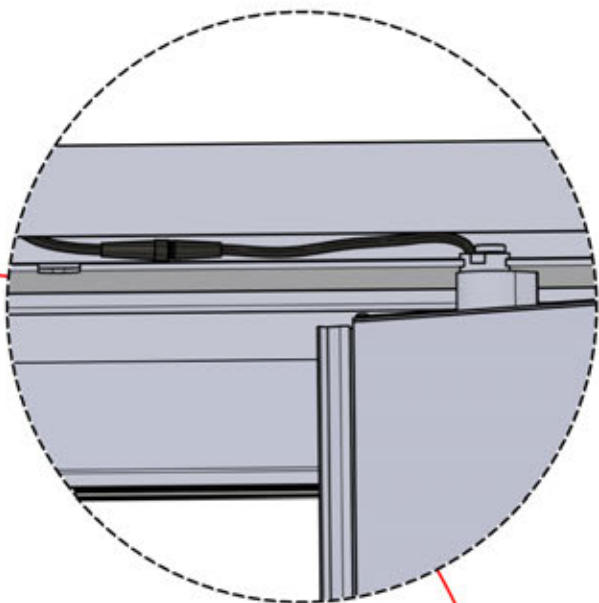

# 63

**x2**  
PERGOLUX  
PERGOLUX

**5**

ANTHRACITE: L257  
WHITE: L261  
BLACK: L259

 PN-200003537  
**4x**

  
Connect the LED  
cable to the 4-pin LED  
wire