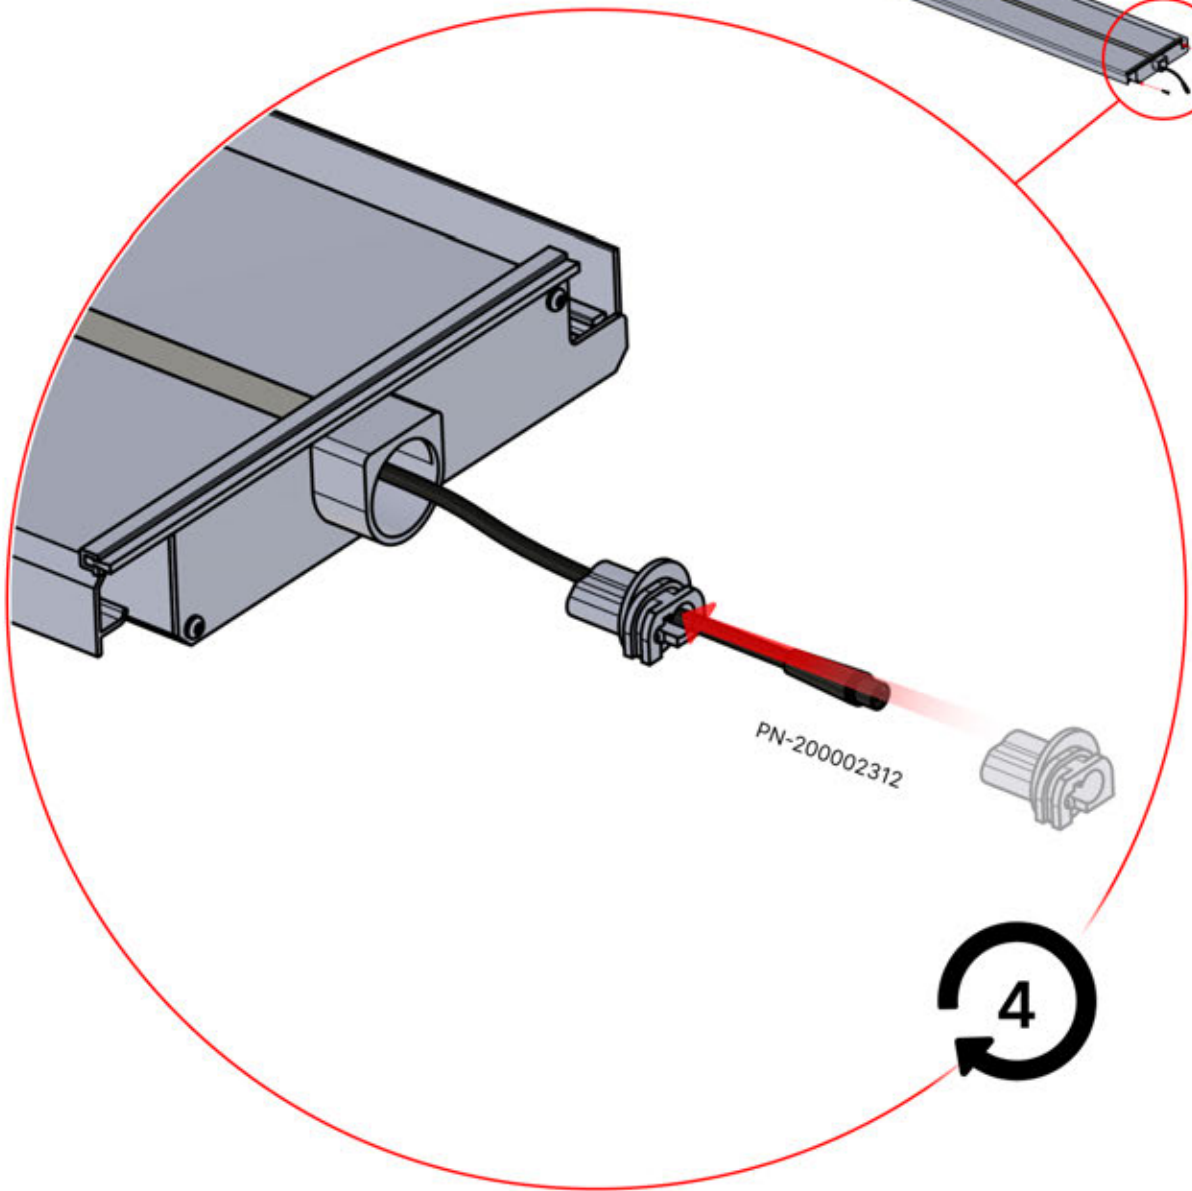

# 51

**x2**  
FERGOLUX  
FERGOLUX

**5**

ANTHRACITE: L257  
WHITE: L261  
BLACK: L259

PN-200003537  
**4x**

Route the LED cable through the large aperture in part number PN-200002312