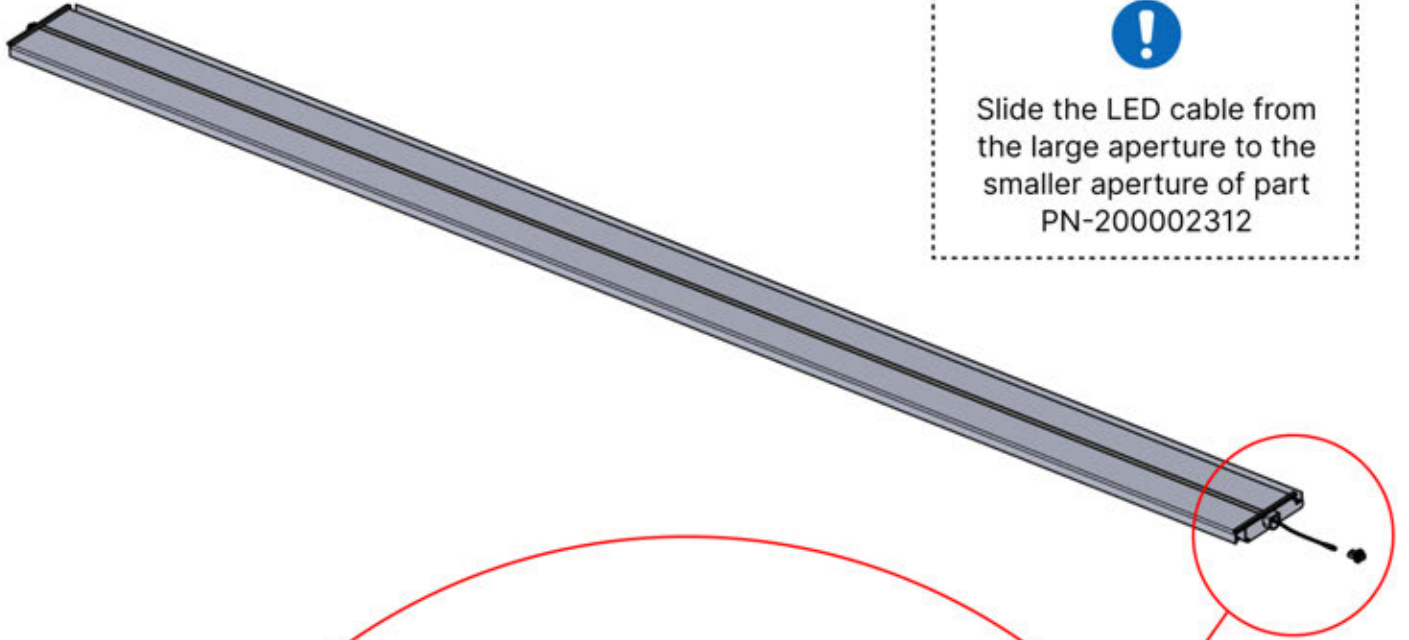

# 52

**x2**  
FERGOLUX  
FERGOLUX

**5**

ANTHRACITE: L257  
WHITE: L261  
BLACK: L259

PN-200003537  
**4x**

Slide the LED cable from the large aperture to the smaller aperture of part PN-200002312

**4**