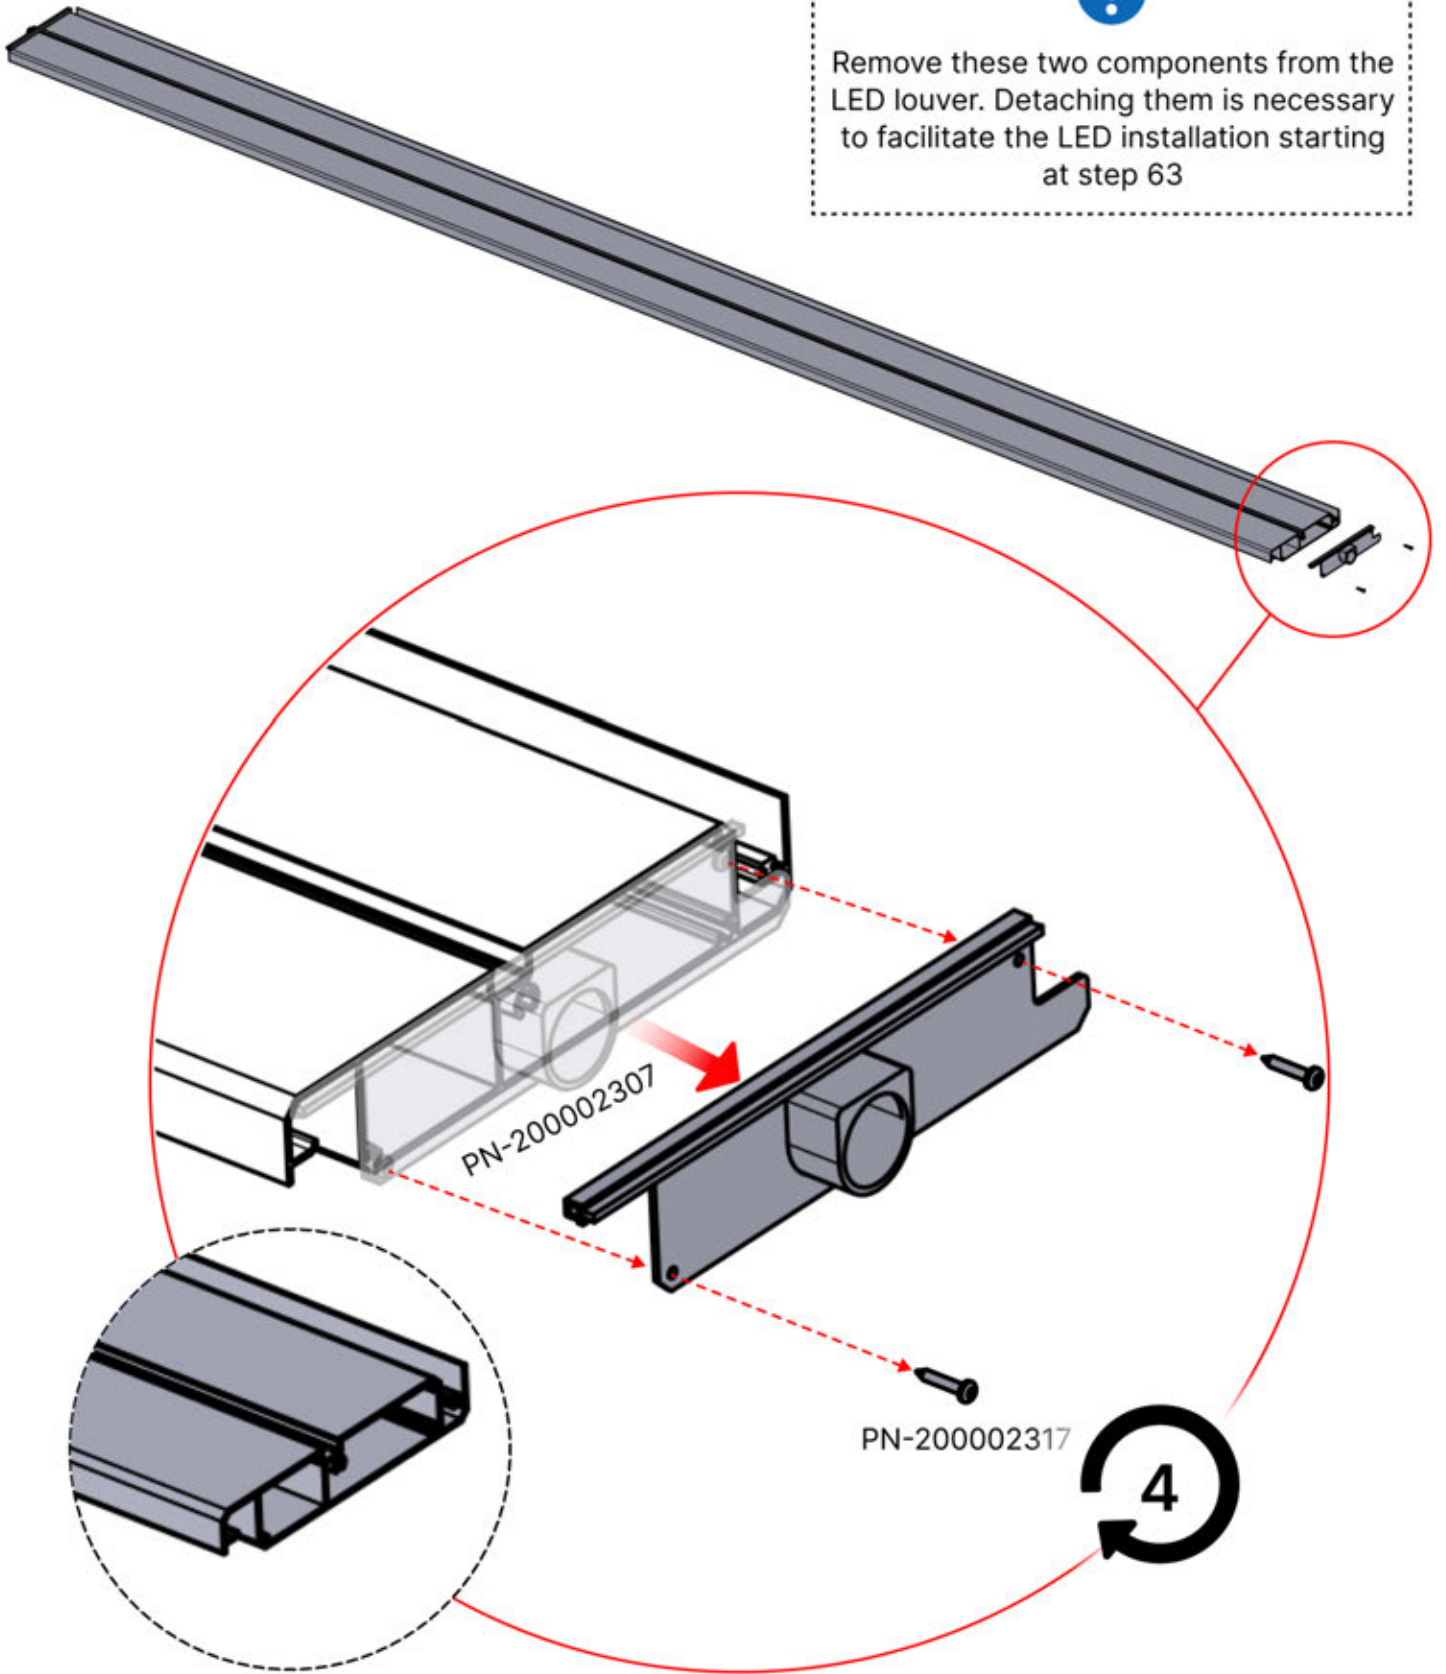

# 47

**x2**  
FERGOLUX  
FERGOLUX

**5**

ANTHRACITE: L257  
WHITE: L261  
BLACK: L259

 PN-200003537  
**4x**

Remove these two components from the LED louver. Detaching them is necessary to facilitate the LED installation starting at step 63