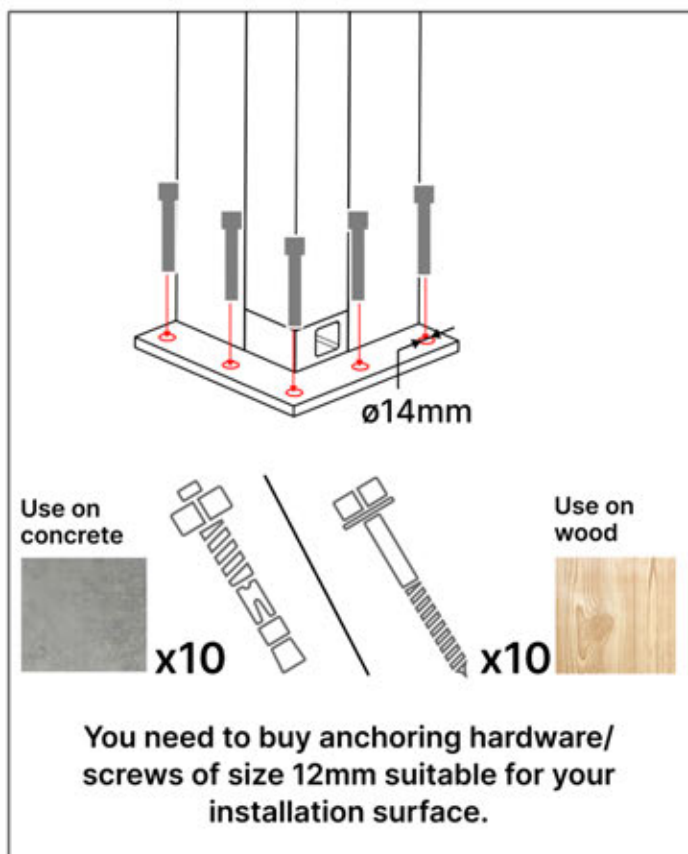

INFORMATION