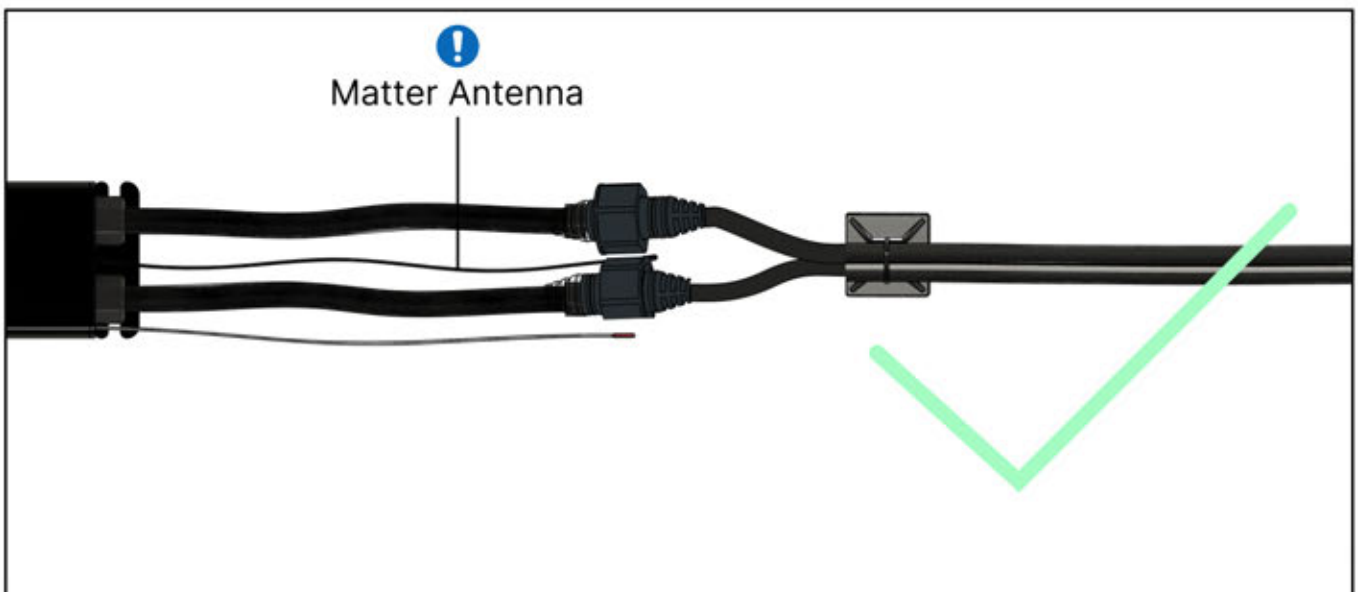

41

CONTROL BOX	S4	PN-200002683 5x
! Keep the Matter Antenna wire free and do not tie them with LED and Motor wire		PN-200002684 10x