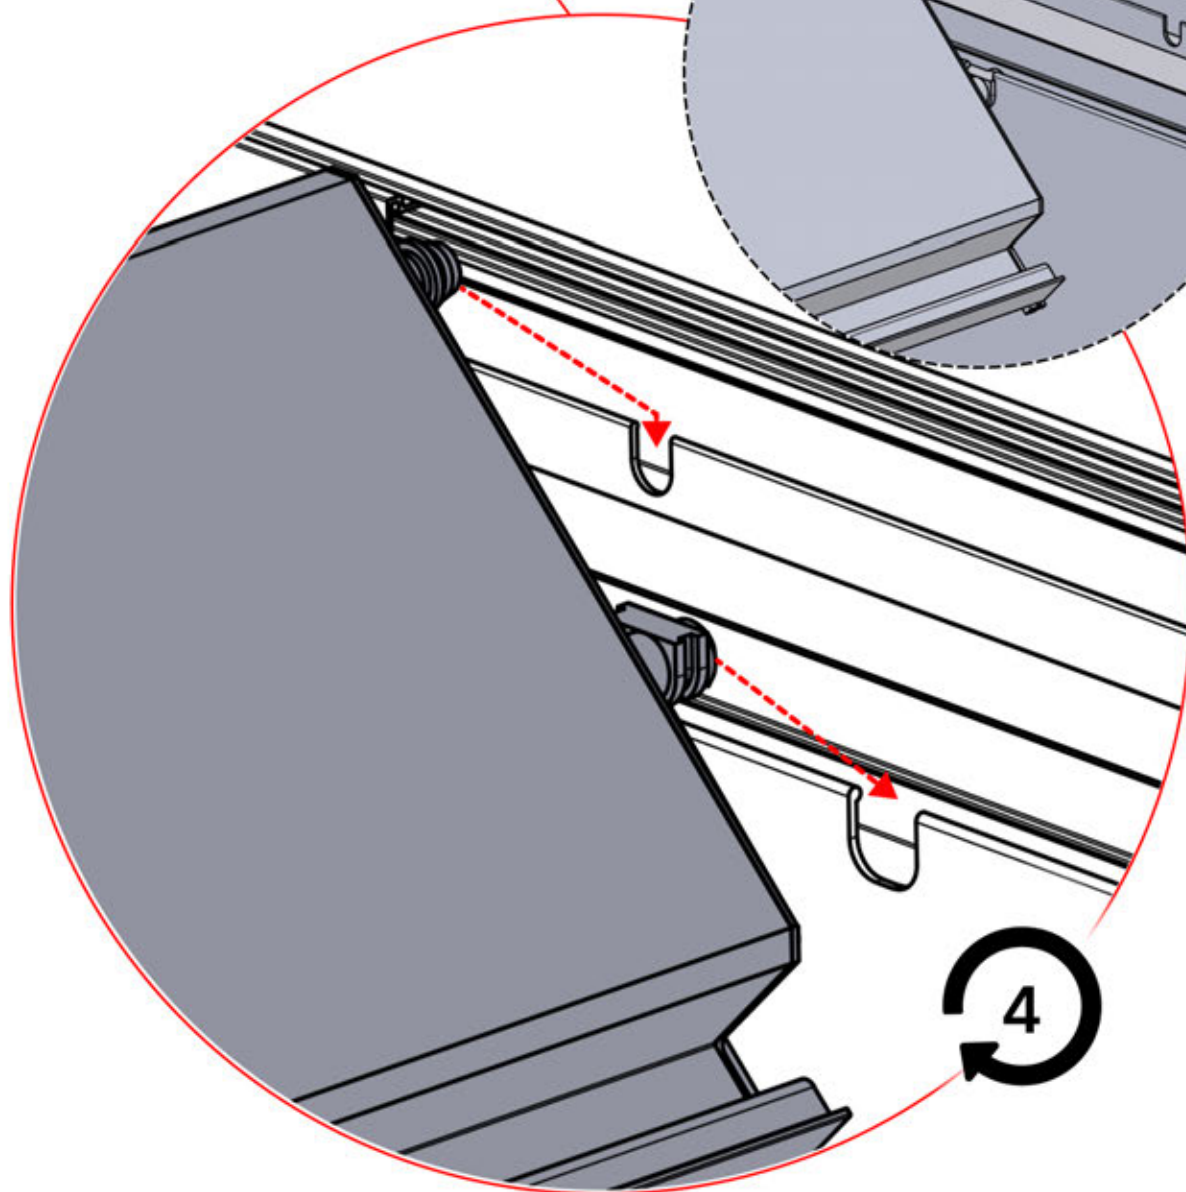

65

5

ANTHRACITE: L257
WHITE: L261
BLACK: L259