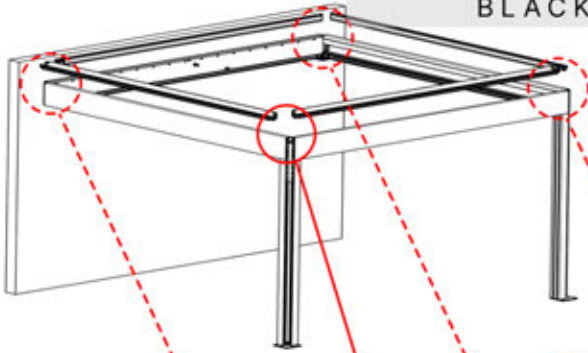

21

ANTHRACITE: B296
WHITE: B300
BLACK: B304

ANTHRACITE: B313
WHITE: B315
BLACK: B317