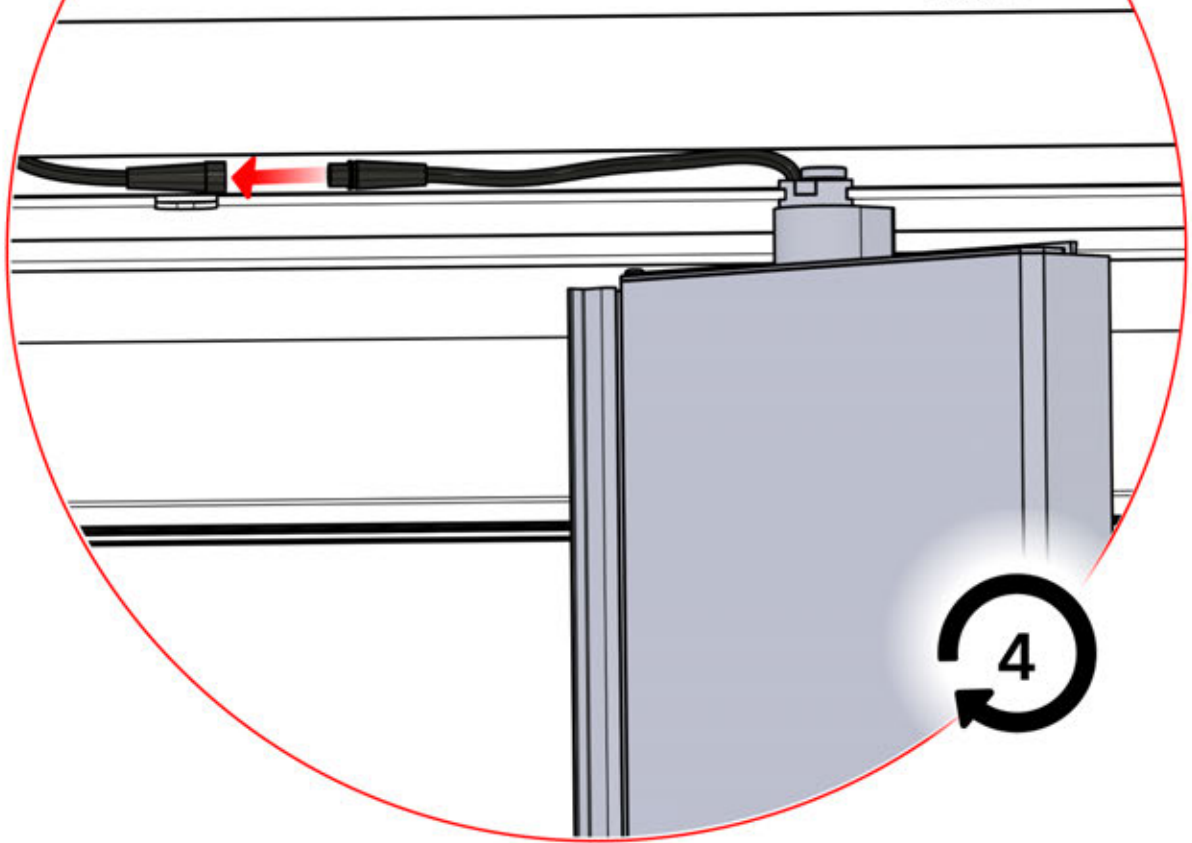

# 63

**x2**  
PERGOLUX  
PERGOLUX

**5**

ANTHRACITE: L257  
WHITE: L261  
BLACK: L259

 PN-200003537  
**4x**

  
Connect the LED  
cable to the 4-pin LED  
wire