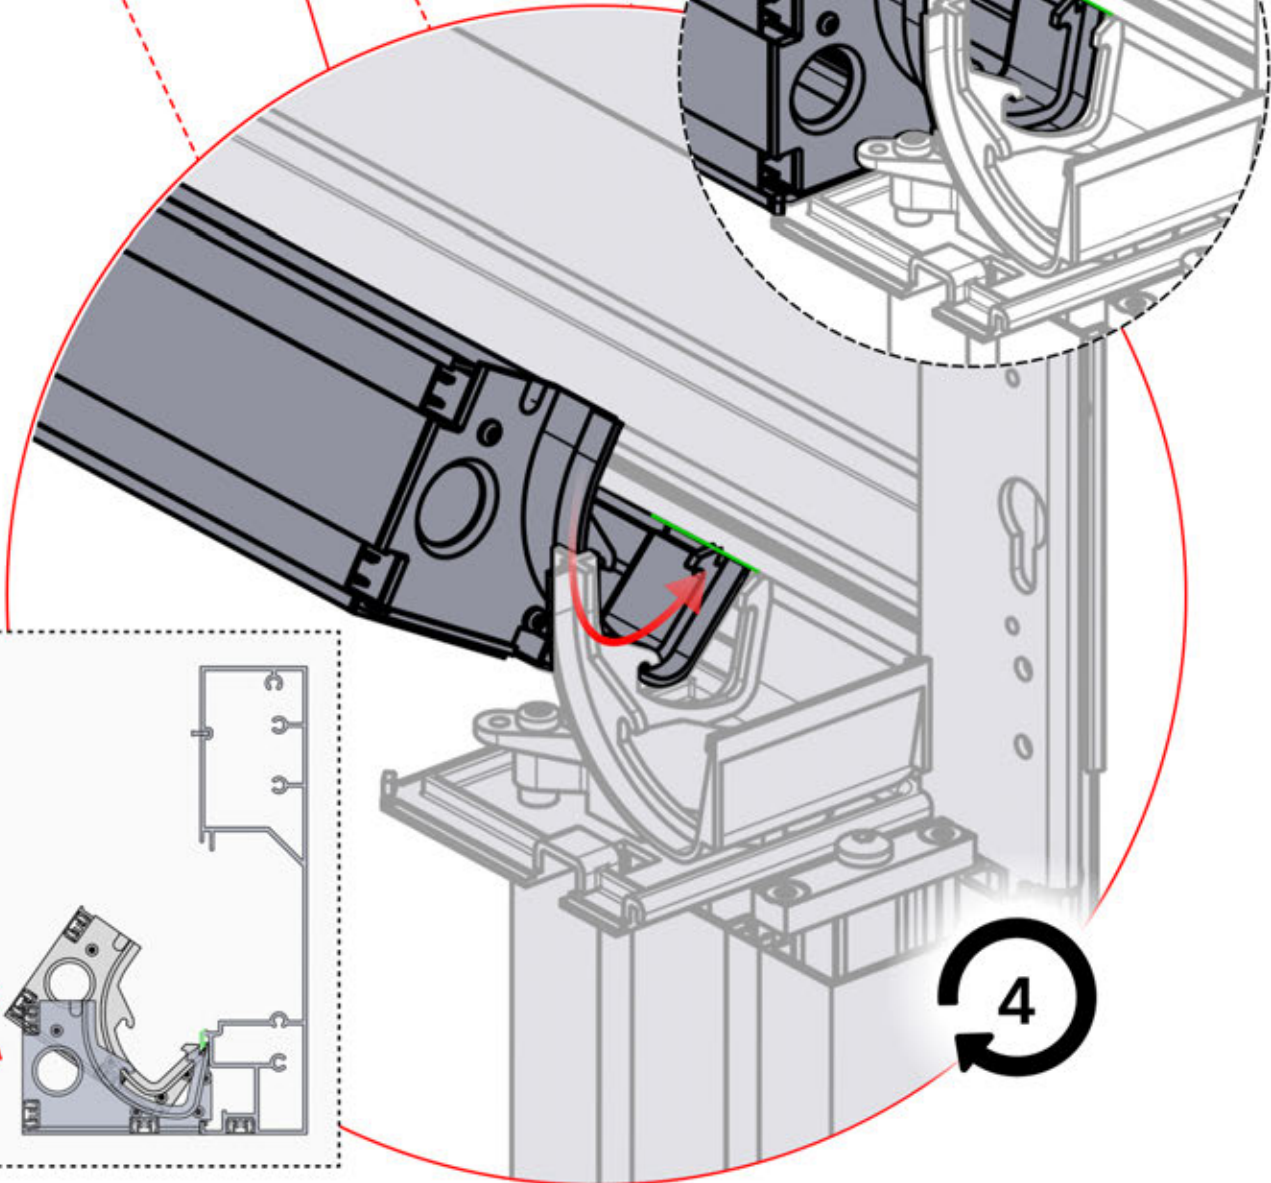

21

ANTHRACITE: B296
WHITE: B300
BLACK: B304

ANTHRACITE: B313
WHITE: B315
BLACK: B317