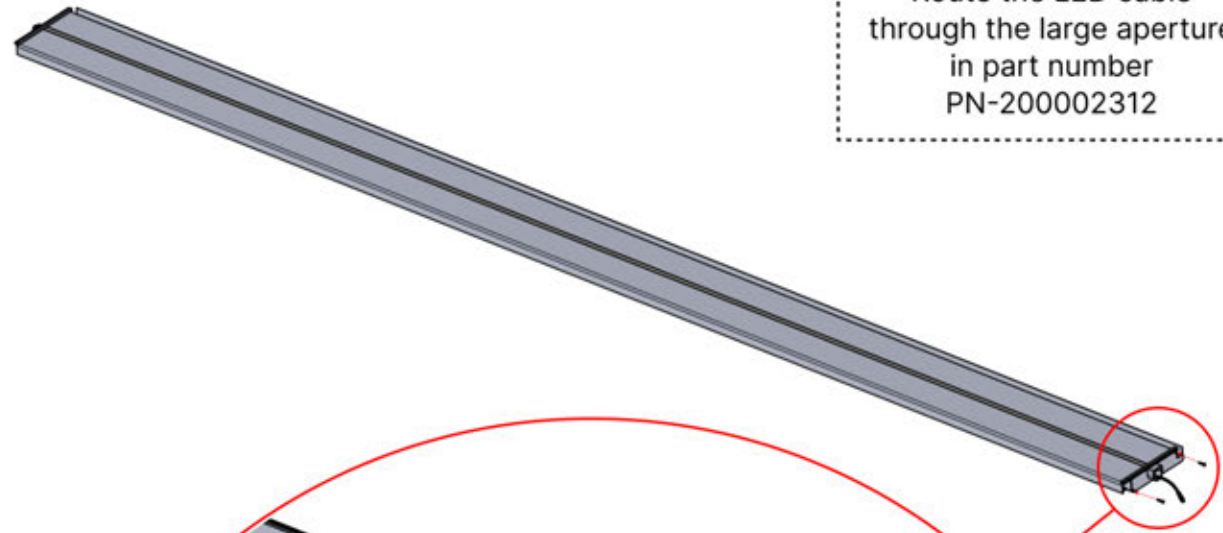

# 51

**x2**  
FERGOLUX  
FERGOLUX

**5**

ANTHRACITE: L257  
WHITE: L261  
BLACK: L259

PN-200003537  
**4x**

Route the LED cable through the large aperture in part number PN-200002312