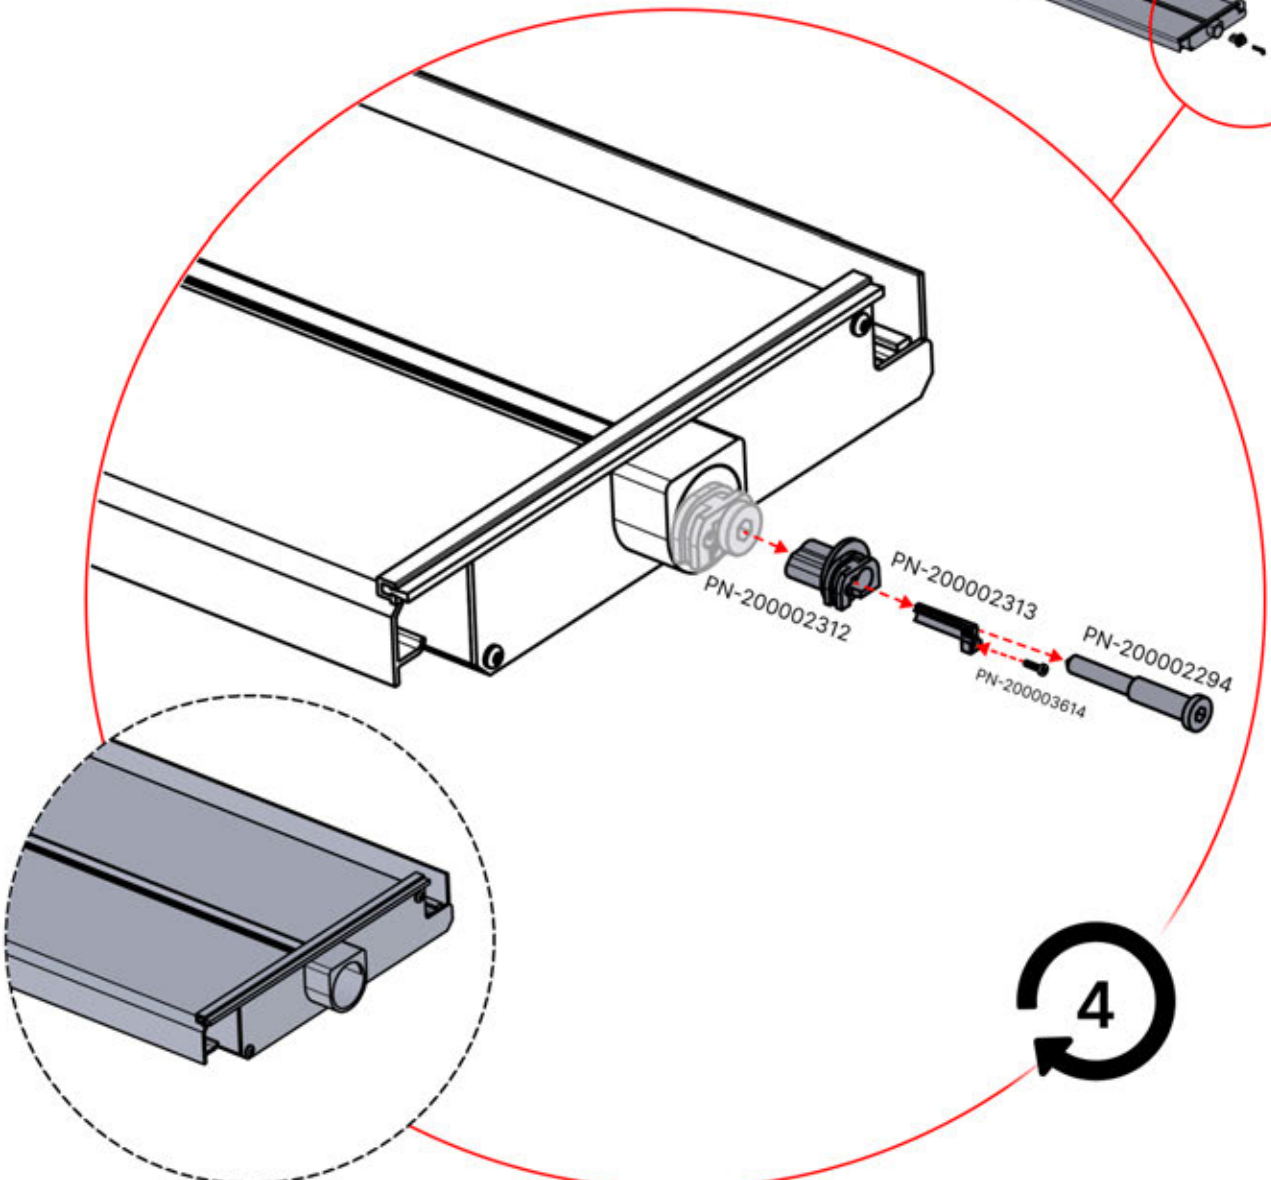

# 46

**x2**  
FERGOLUX  
FERGOLUX

**5**

ANTHRACITE: L257  
WHITE: L261  
BLACK: L259

PN-200003537  
**4x**

Please remove these three components from the LED louver. They must be detached to facilitate the LED installation beginning at step 63