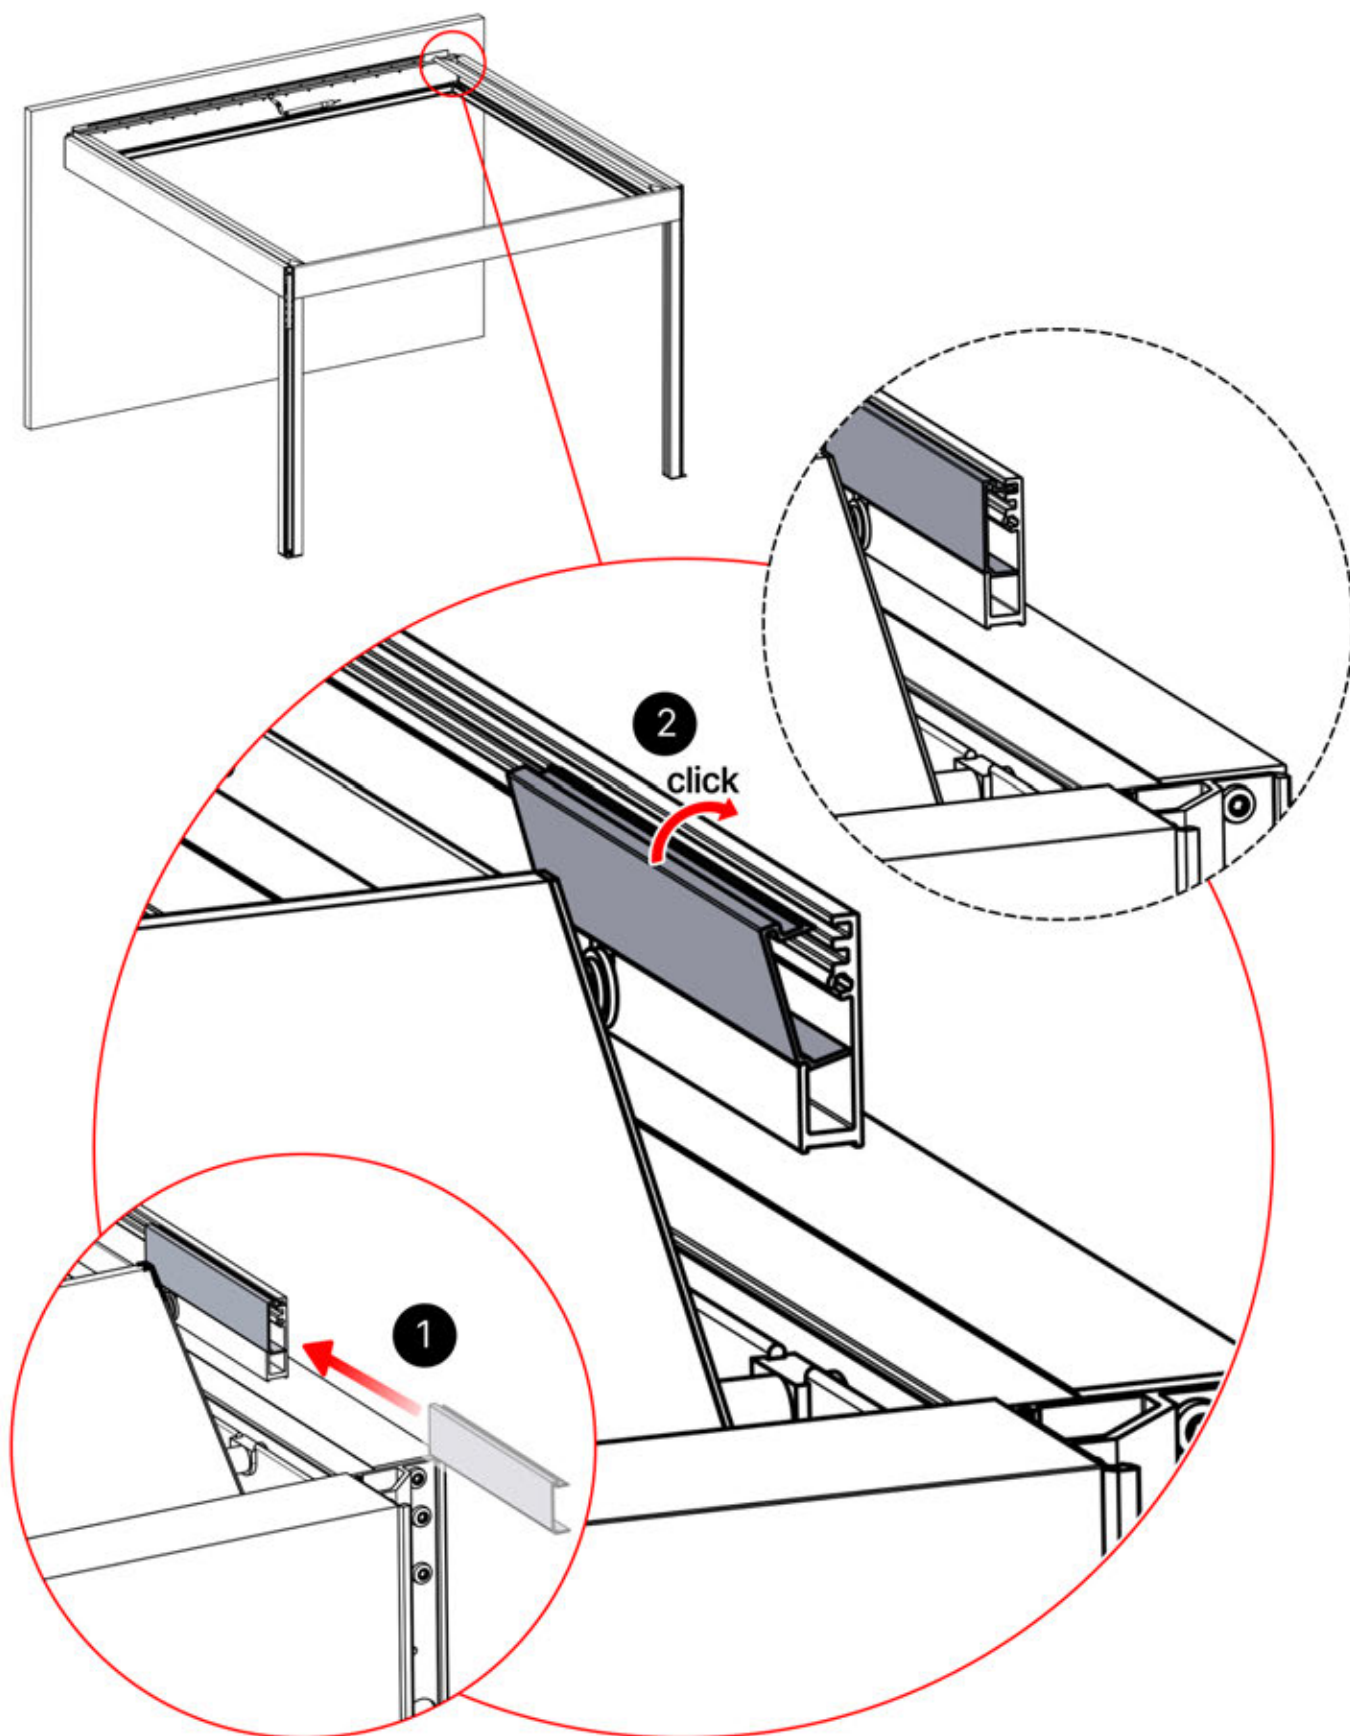

# 63

**x2**  
PERGOLUX  
PERGOLUX

**5**

ANTHRACITE: L257  
WHITE: L261  
BLACK: L259

 PN-200003537  
**4x**

  
Connect the LED  
cable to the 4-pin LED  
wire