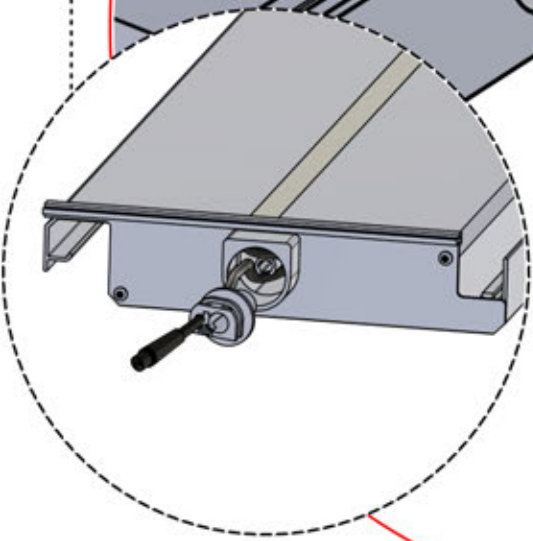

# 54

**x2**  
FERGOLUX  
FERGOLUX

**5**

ANTHRACITE: L257  
WHITE: L261  
BLACK: L259

 PN-200003537  
**4x**

Twist the LED cable and insert it into the LED louver, ensuring the wire exits from the green-highlighted top-left corner