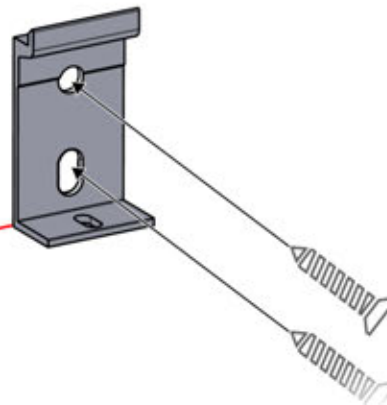

Install the first and last wall mount brackets (PN-PN-200002373) 3600 mm apart. Position the remaining brackets in between, ensuring they are evenly distributed.

3600mm