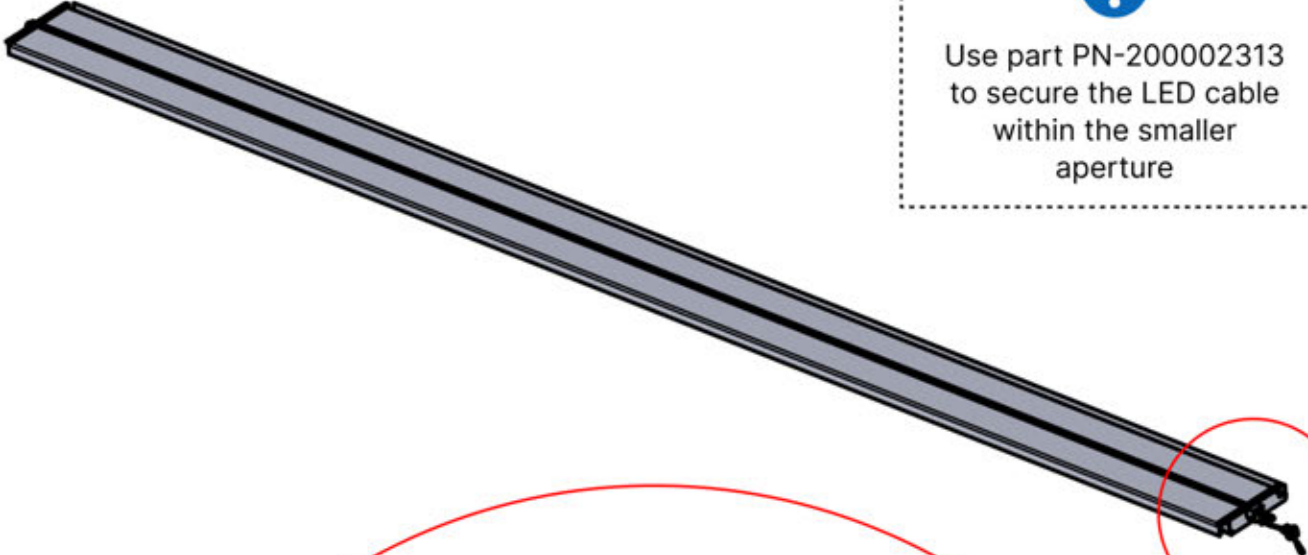

# 53

**x2**  
FERGOLUX  
FERGOLUX

**5**

ANTHRACITE: L257  
WHITE: L261  
BLACK: L259

 PN-200003537  
**4x**

  
Use part PN-200002313 to secure the LED cable within the smaller aperture

PN-200002313

**4**