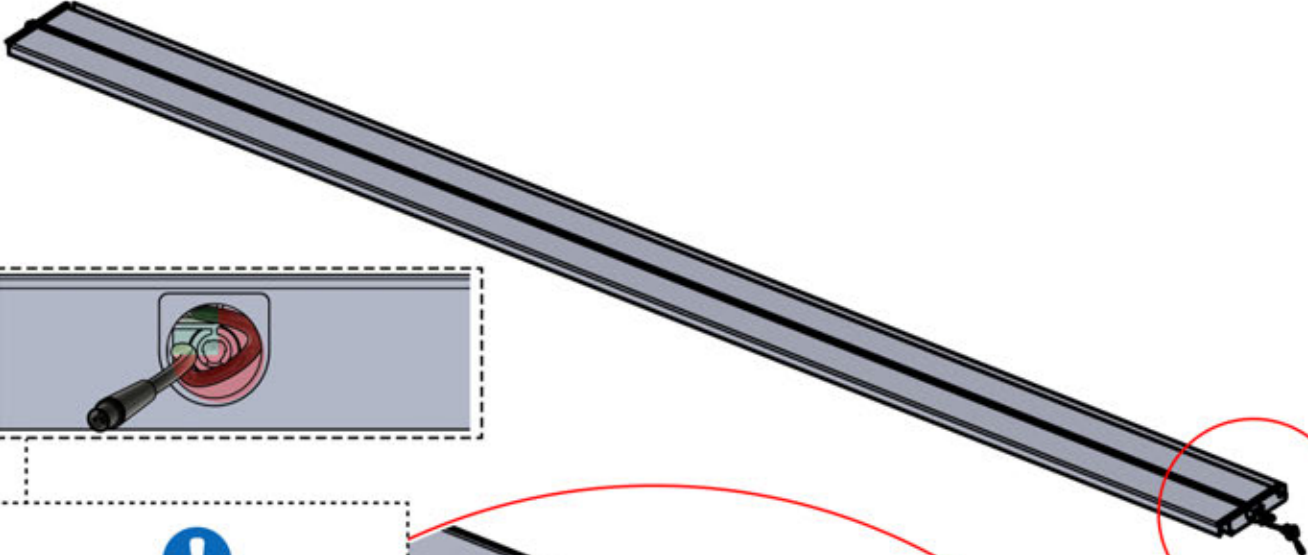

# 54

**x2**  
FERGOLUX  
FERGOLUX

**5**

ANTHRACITE: L257  
WHITE: L261  
BLACK: L259

 PN-200003537  
**4x**

Twist the LED cable and insert it into the LED louver, ensuring the wire exits from the green-highlighted top-left corner