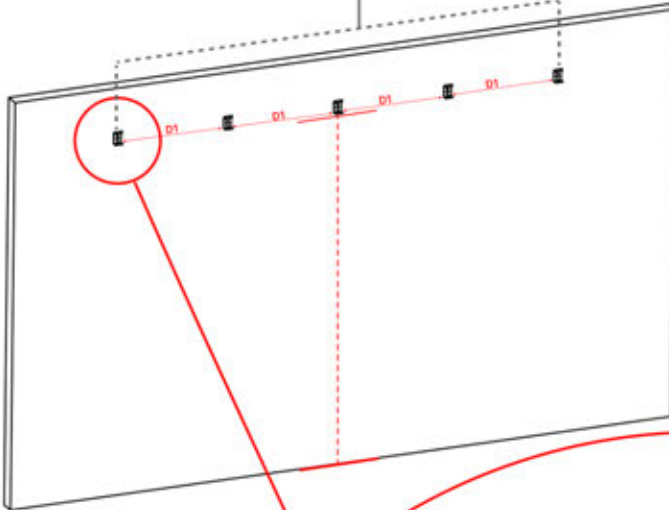

Install the first and last wall mount brackets (PN-PN-200002373) 3600 mm apart. Position the remaining brackets in between, ensuring they are evenly distributed.

3600mm