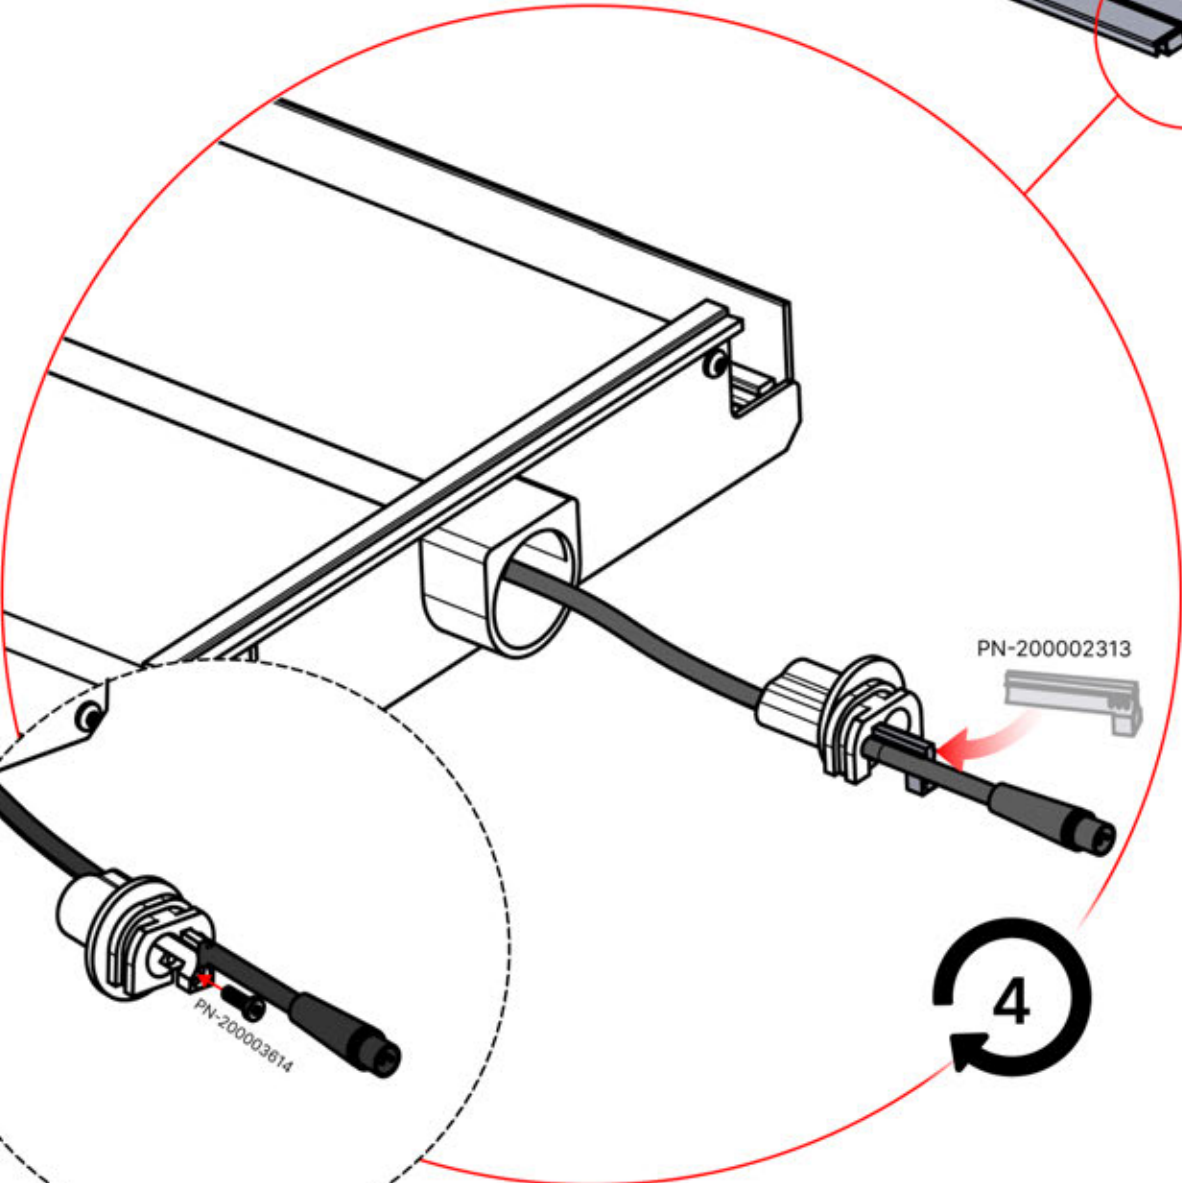

# 53

**x2**  
FERGOLUX  
FERGOLUX

**5**

ANTHRACITE: L257  
WHITE: L261  
BLACK: L259

 PN-200003537  
**4x**

  
Use part PN-200002313 to secure the LED cable within the smaller aperture

PN-200002313

**4**