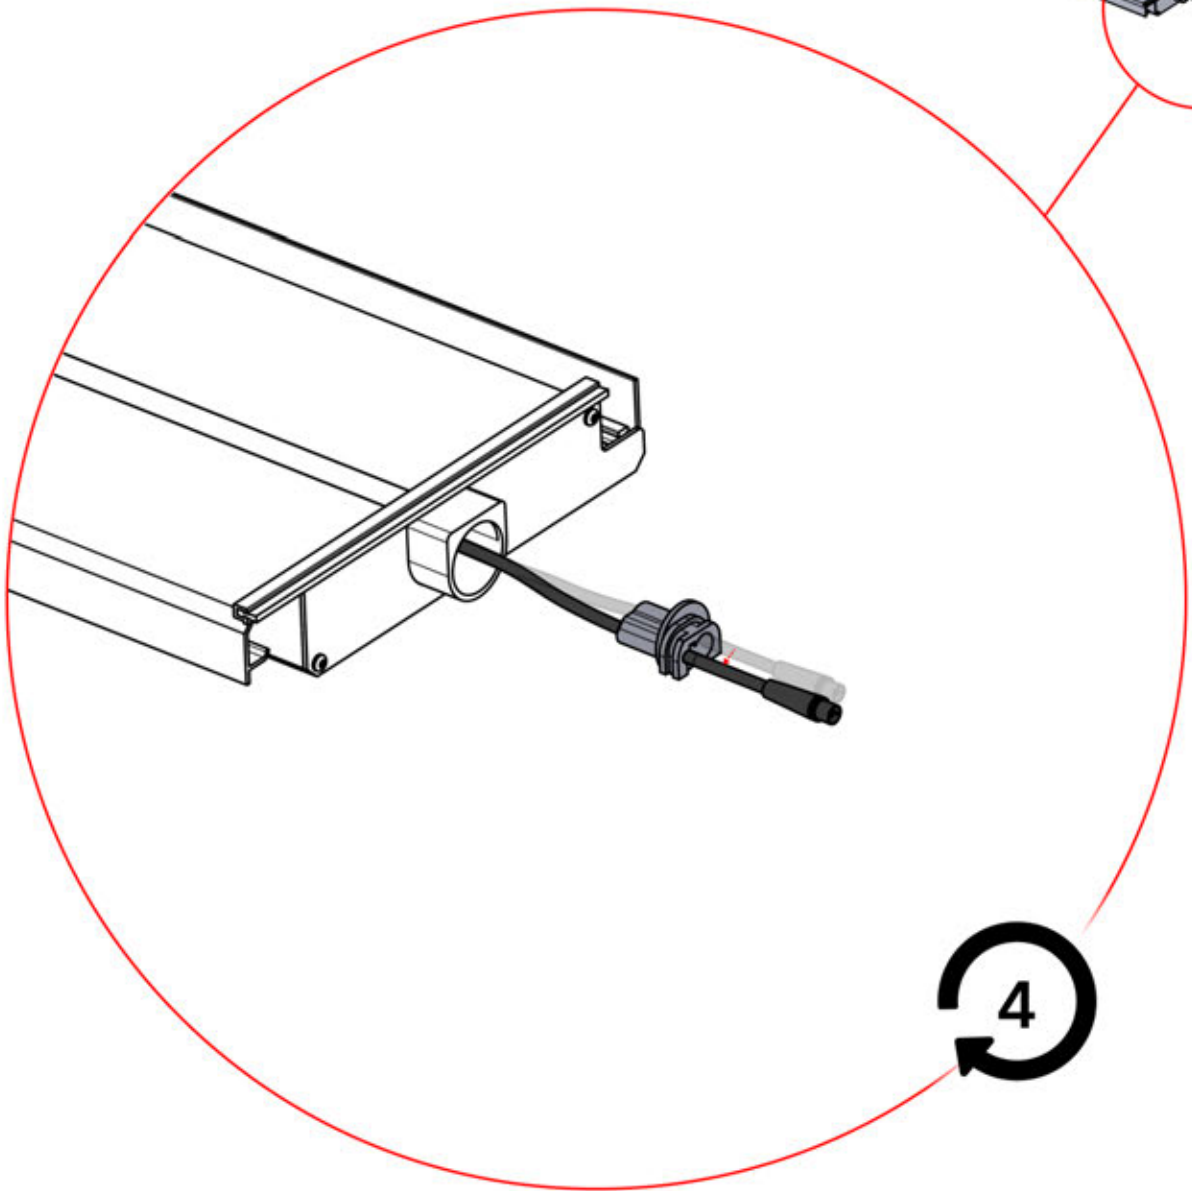

# 52

**x2**  
FERGOLUX  
FERGOLUX

**5**

ANTHRACITE: L257  
WHITE: L261  
BLACK: L259

PN-200003537  
**4x**

Slide the LED cable from the large aperture to the smaller aperture of part PN-200002312

**4**