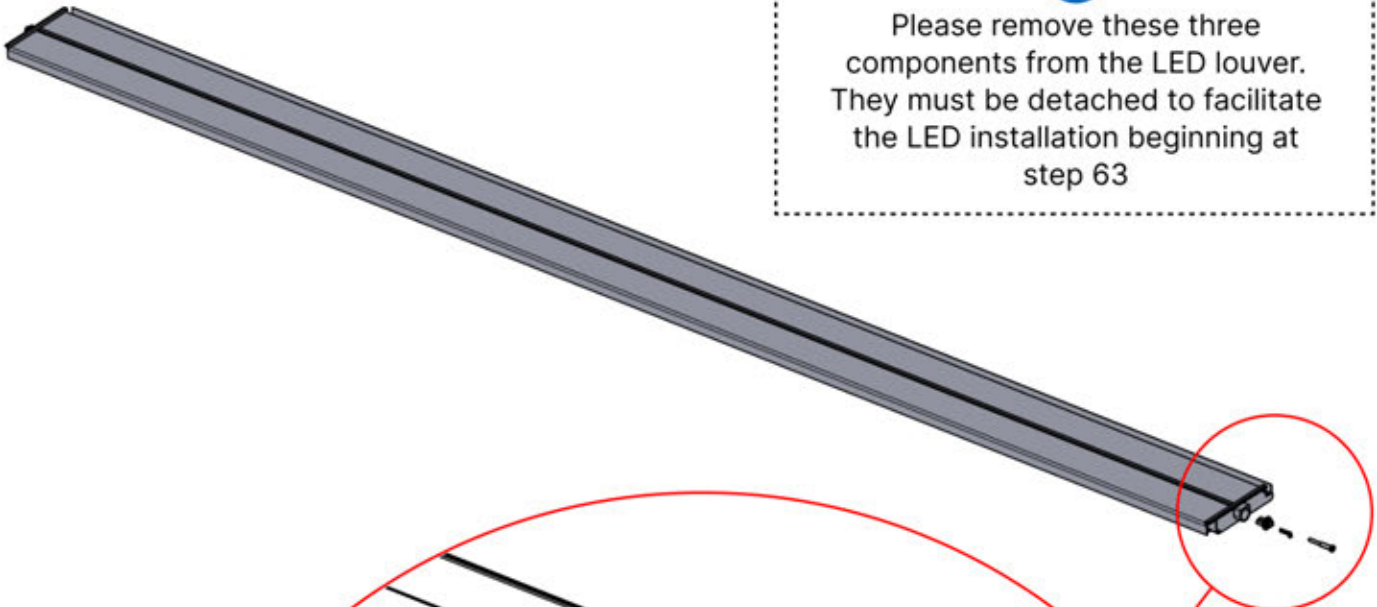

# 46

**x2**  
FERGOLUX  
FERGOLUX

**5**

ANTHRACITE: L257  
WHITE: L261  
BLACK: L259

PN-200003537  
**4x**

Please remove these three components from the LED louver. They must be detached to facilitate the LED installation beginning at step 63