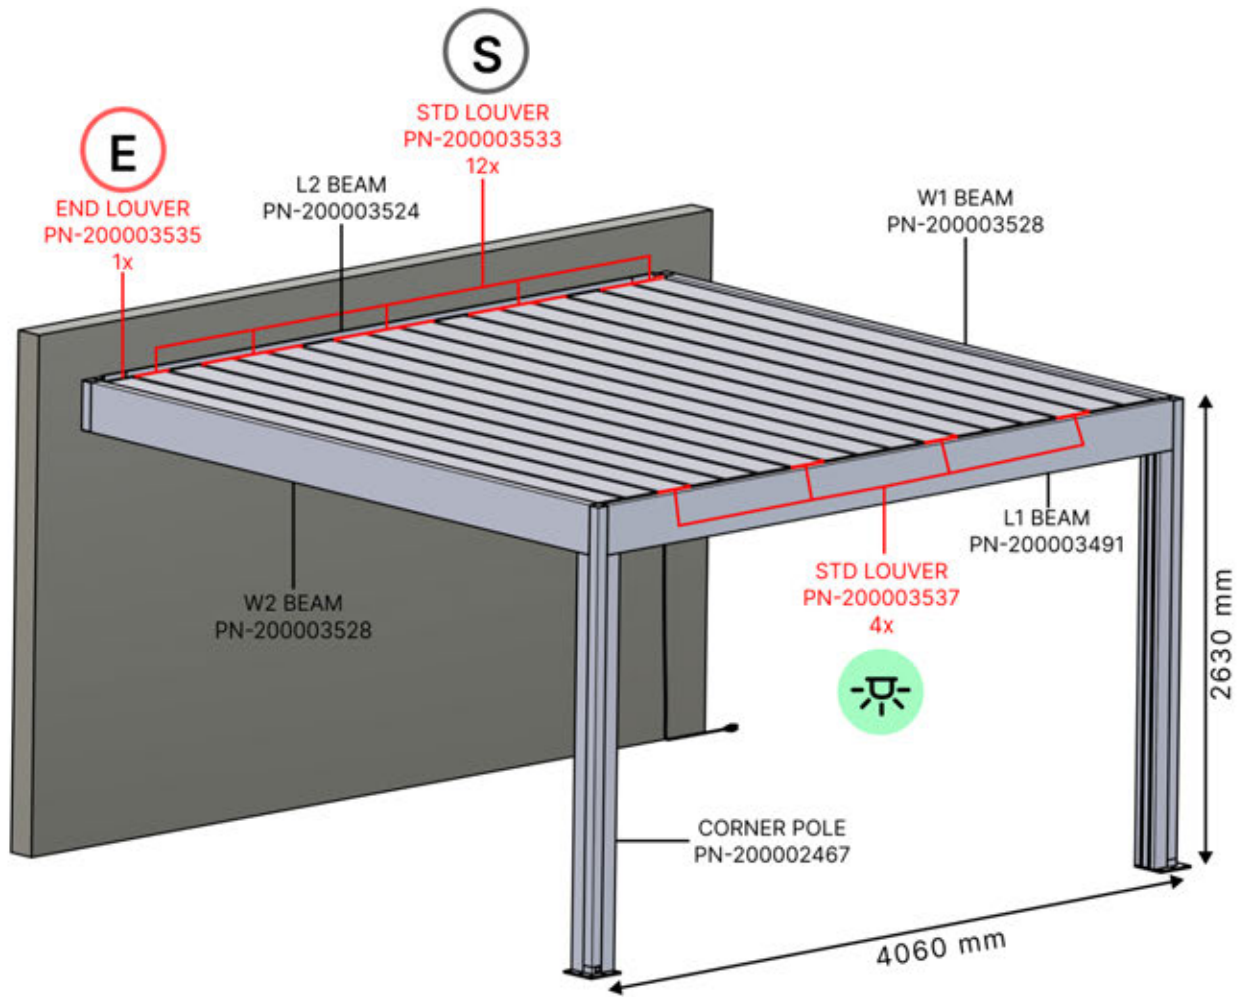

S4 PERGOLUX | PERGOLA PRO MAX WALLMOUNTED

3 x 4 m / 10' x 13'