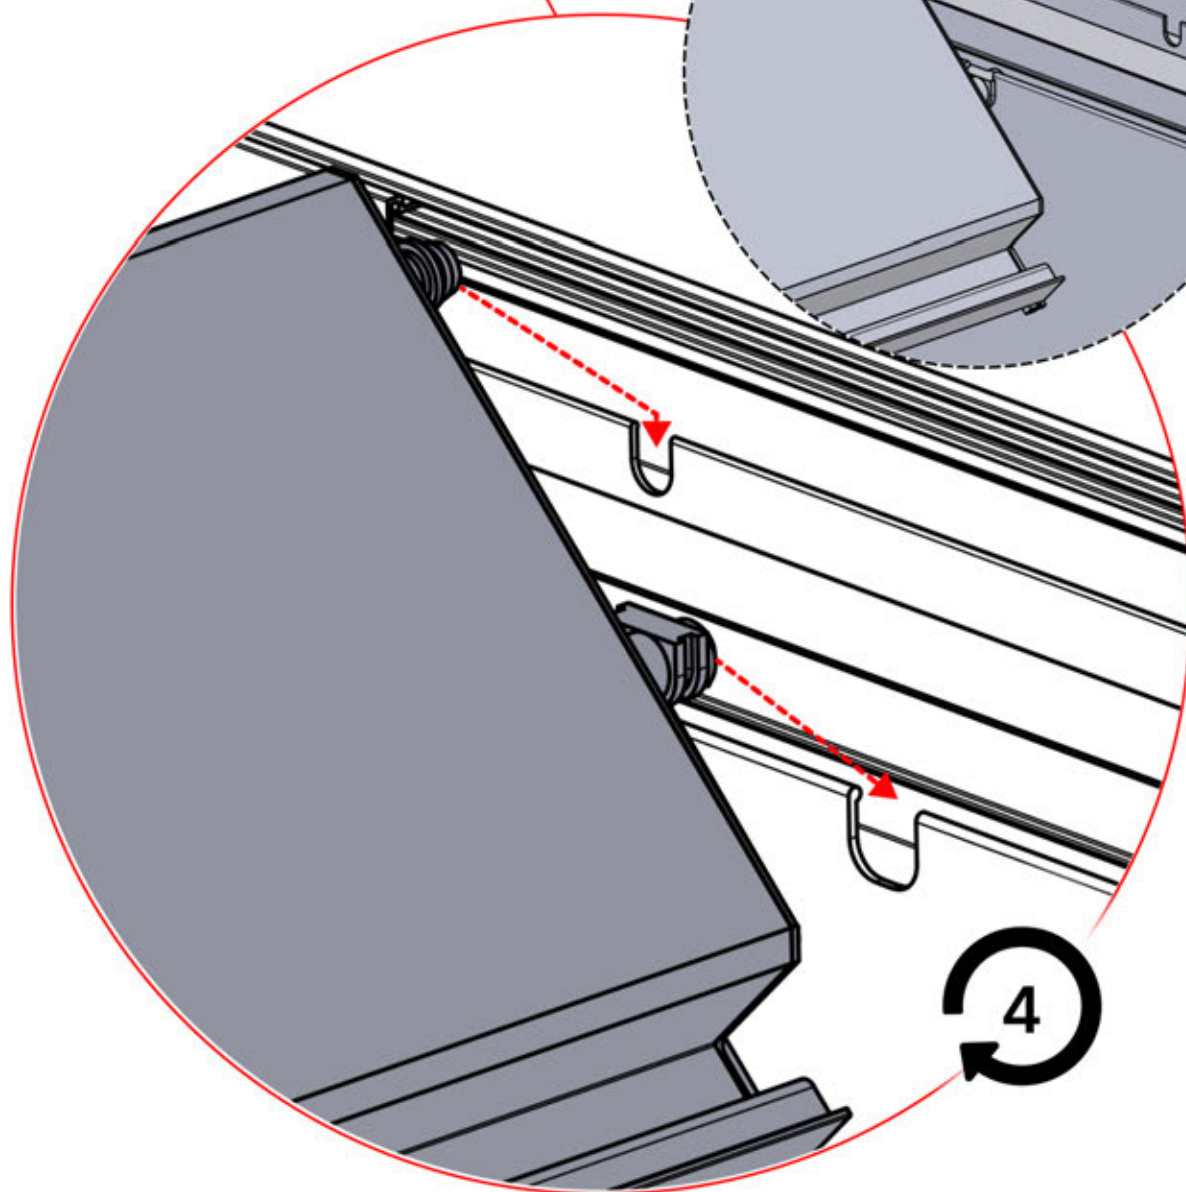

Connect the LED
cable to the 4-pin LED
wire

65

x2
PERGOLUX
PERGOLUX

5

ANTHRACITE: L257
WHITE: L261
BLACK: L259

PN-200003537
4x

66

 <p>4</p> <p>ANTHRACITE: L269 WHITE: L273 BLACK: L271</p>	 <p>S</p> <p>PN-200003533 7x</p>
 <p>5</p> <p>ANTHRACITE: L257 WHITE: L261 BLACK: L259</p>	 <p>6</p> <p>ANTHRACITE: L245 WHITE: L249 BLACK: L247</p>