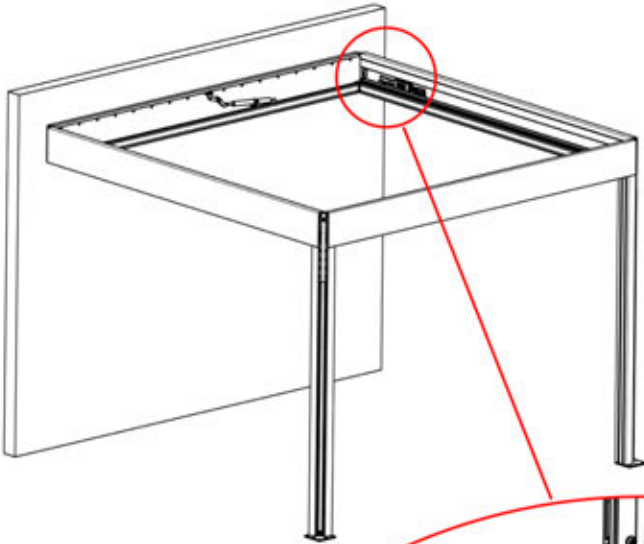

33

!
Power Cable can be
routed through all
the Poles.