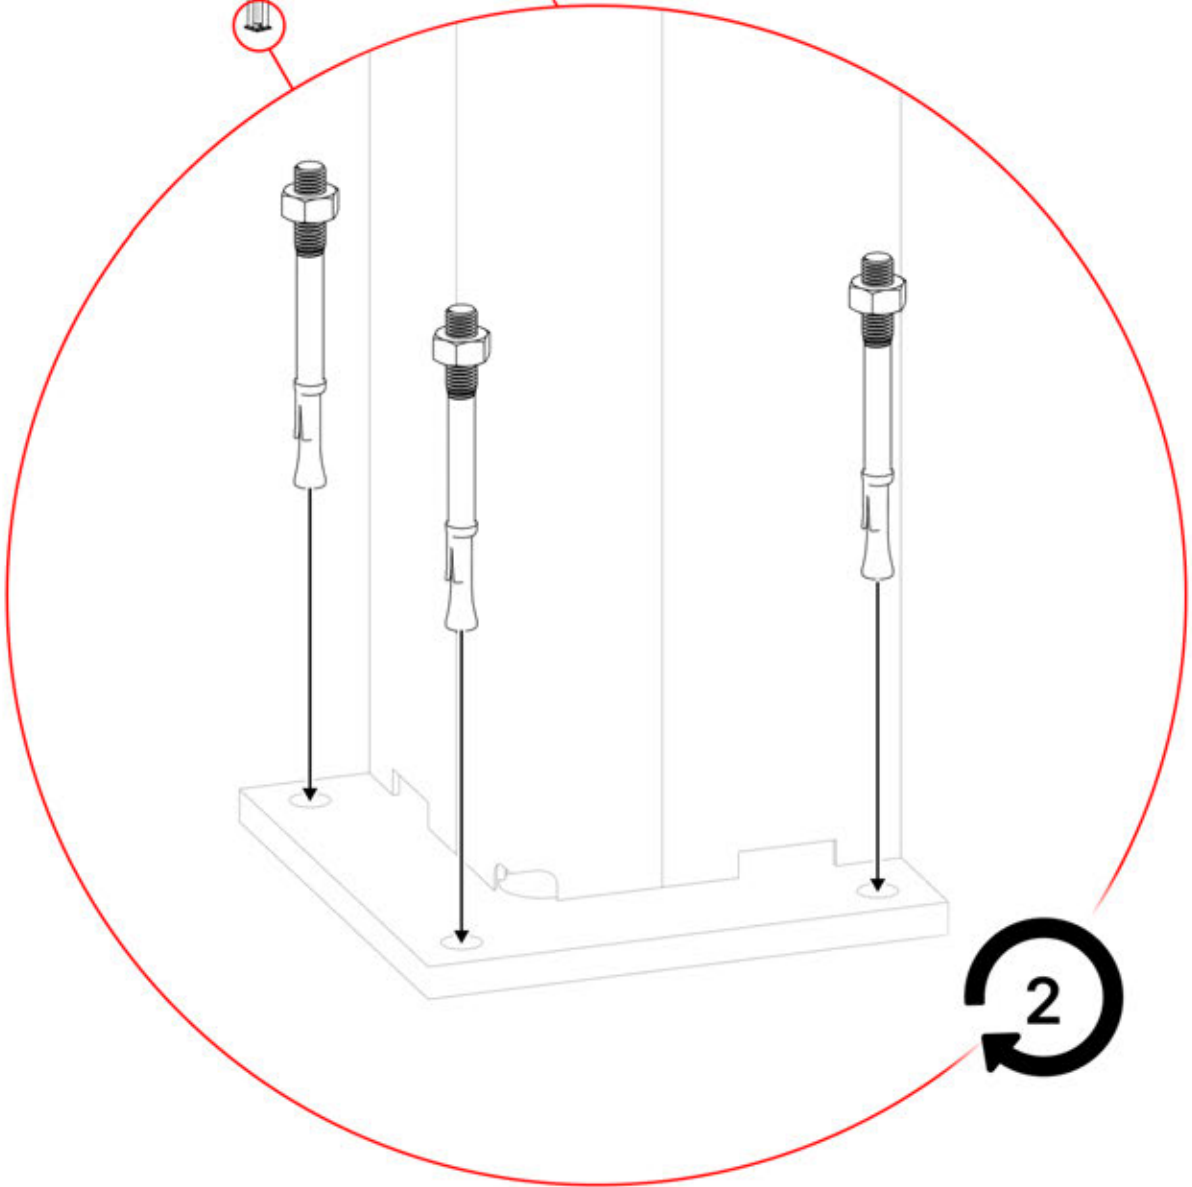

75

S4 PERGOLUX | PERGOLA PRO MAX WALLMOUNTED

3 X 3 M / 10' X 10'