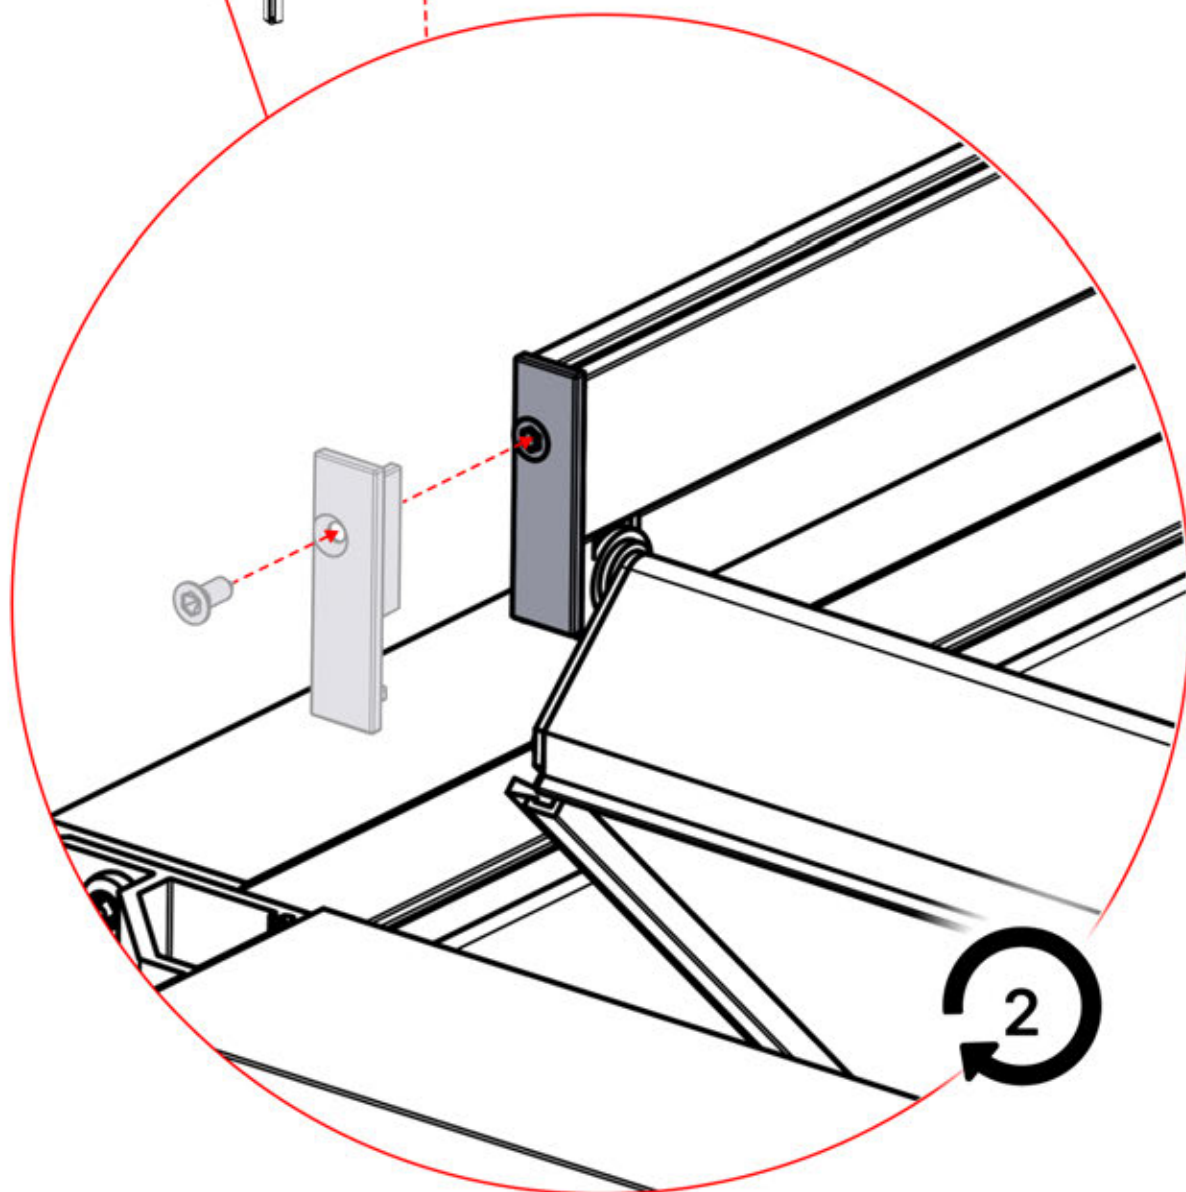

68

x1
FERGOLUX

6

ANTHRACITE: L245
WHITE: L249
BLACK: L247

PN-200003030
1x

PN-200003031
1x

PN-200001207
2x