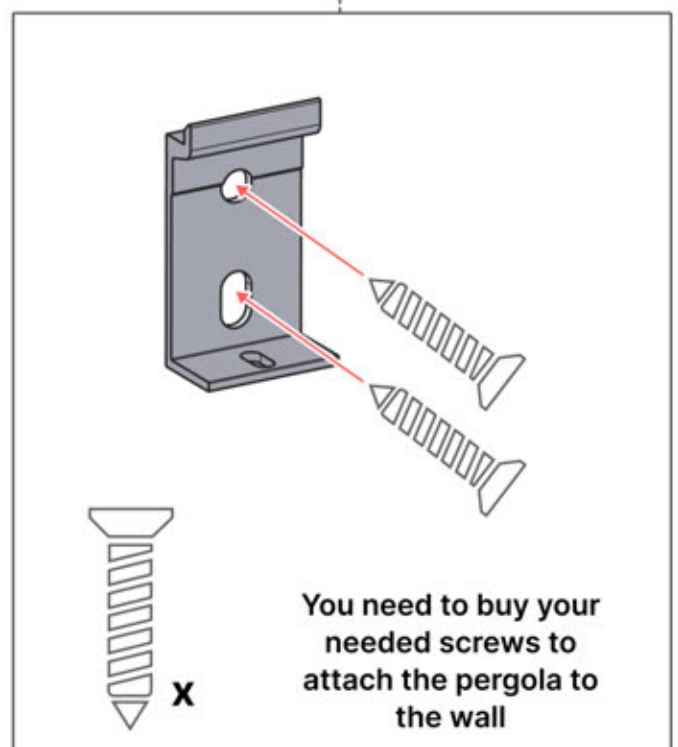

All screws from **PERGOLUX** are made of stainless steel, ensuring durability and resistance to rust. To prevent damage to screws, follow these guidelines:

- **DO NOT OVERTIGHTEN:** Apply appropriate force to avoid stripping the threads.
- **CHOOSE THE CORRECT TOOL:** Use the proper screwdriver or bit to avoid damaging the screw head.
- **ENSURE PROPER USE:** With correct installation, screws will maintain their integrity and functionality over time.
- **USE LUBRICATION:** Apply lubricant to make screw assembly easier.