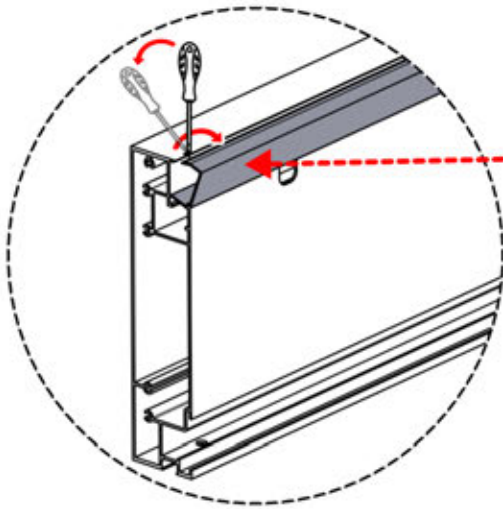

INFORMATION

x7
PERGOLUX

2

ANTHRACITE: B284
WHITE: B288
BLACK: B292

PN-200003490
1x

PN-200003486
2x

PN-200003491
1x