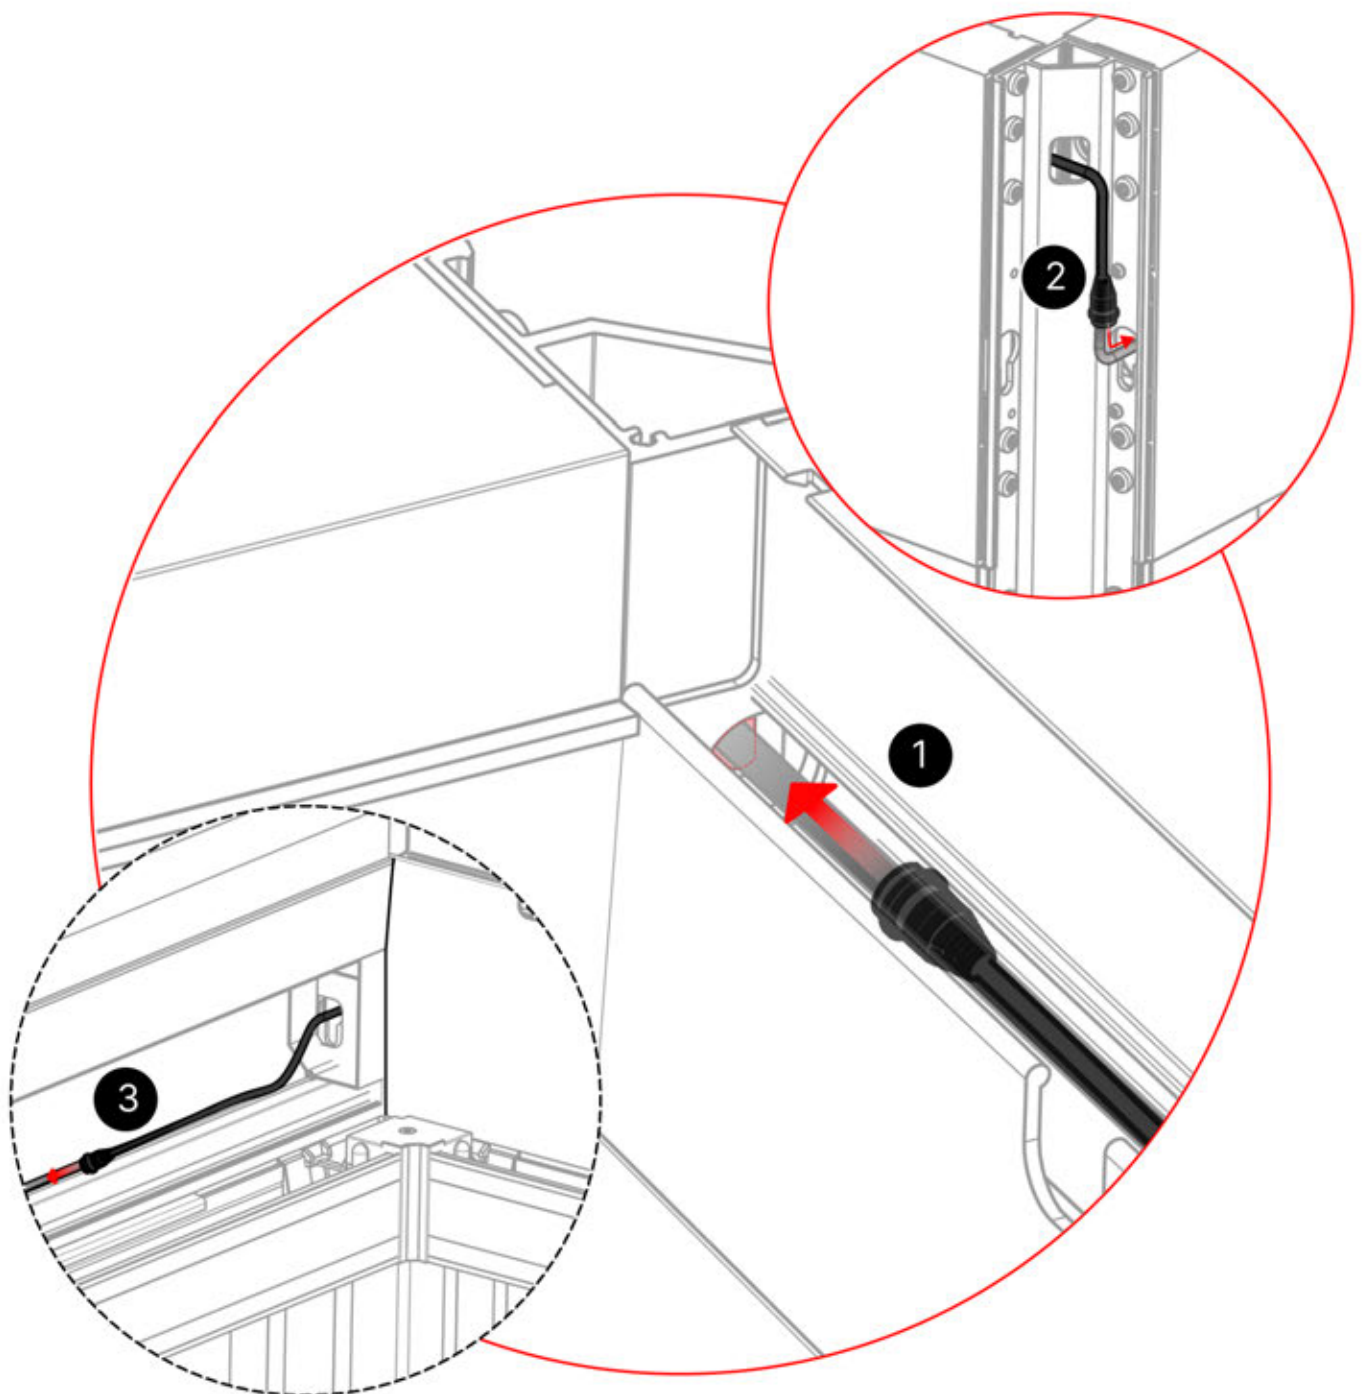

4 LED HARNESS