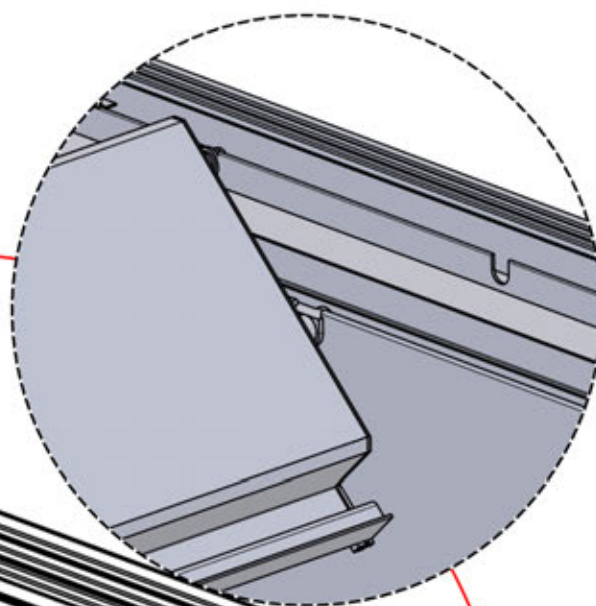

Connect the LED
cable to the 4-pin LED
wire

65

x2
PERGOLUX
PERGOLUX

5

ANTHRACITE: L257
WHITE: L261
BLACK: L259

PN-200003537
4x

66

 <p>4</p> <p>ANTHRACITE: L269 WHITE: L273 BLACK: L271</p>	 <p>S</p> <p>PN-200003533 7x</p>
 <p>5</p> <p>ANTHRACITE: L257 WHITE: L261 BLACK: L259</p>	 <p>6</p> <p>ANTHRACITE: L245 WHITE: L249 BLACK: L247</p>