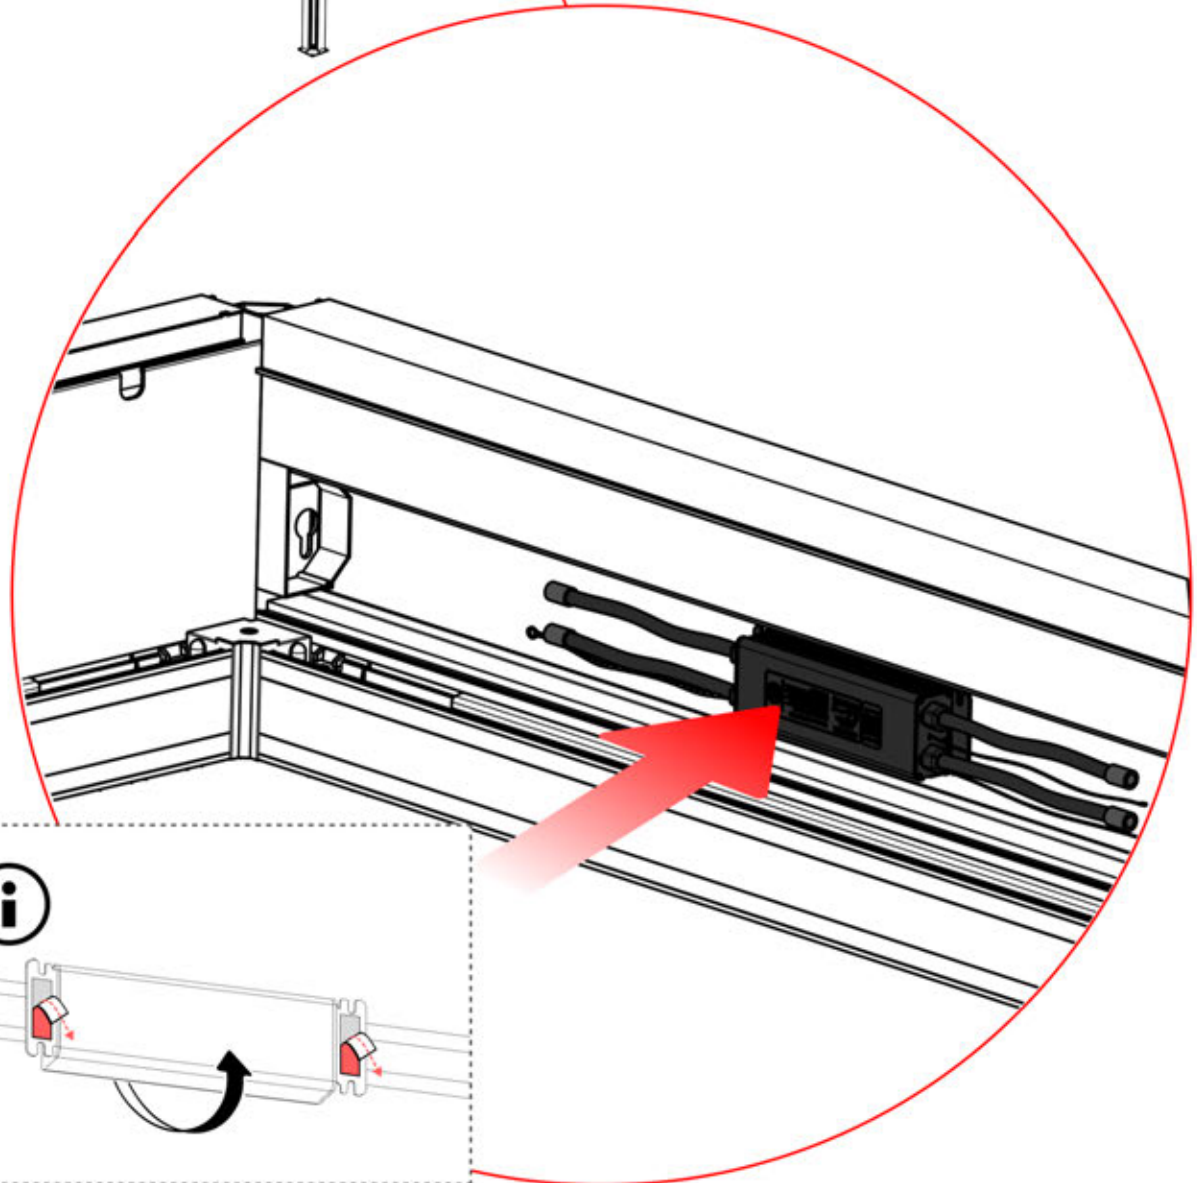

!
Control Box can be
installed on
Preferred W BEAM