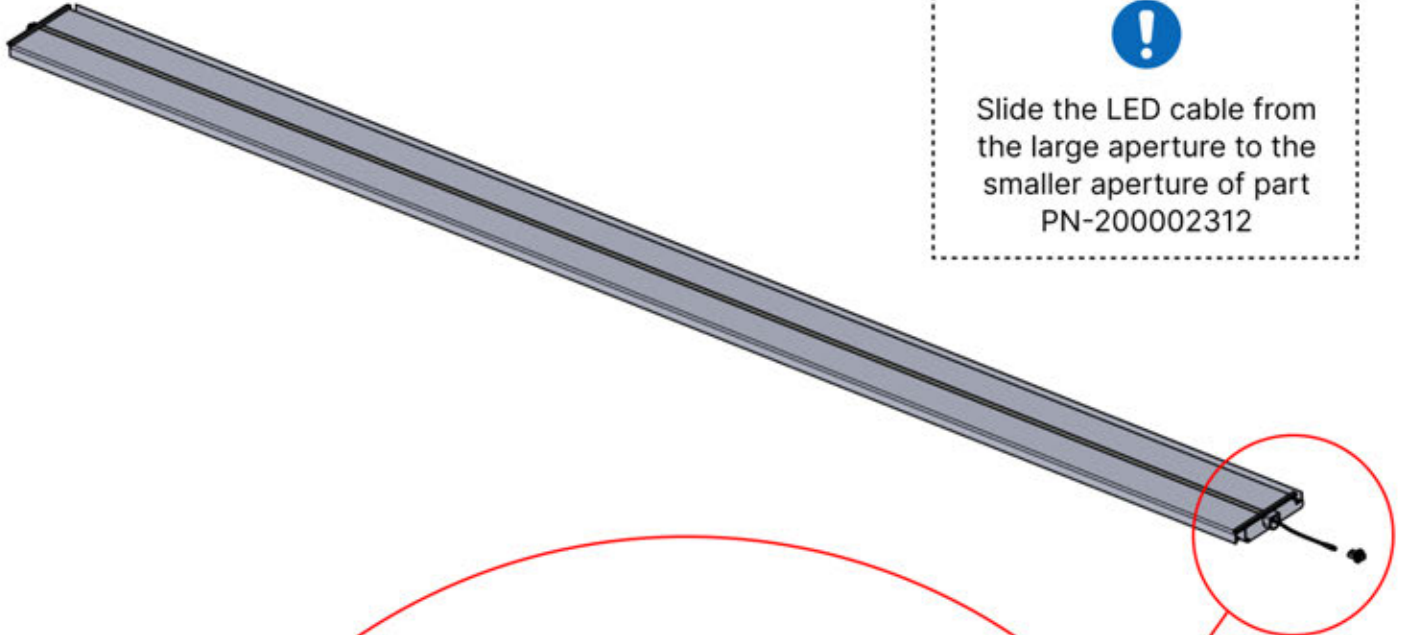

ANTHRACITE: L257
WHITE: L261
BLACK: L259

PN-200003537
4x

Slide the LED cable from the large aperture to the smaller aperture of part PN-200002312

4

53

x2
FERGOLUX
FERGOLUX

5

ANTHRACITE: L257
WHITE: L261
BLACK: L259