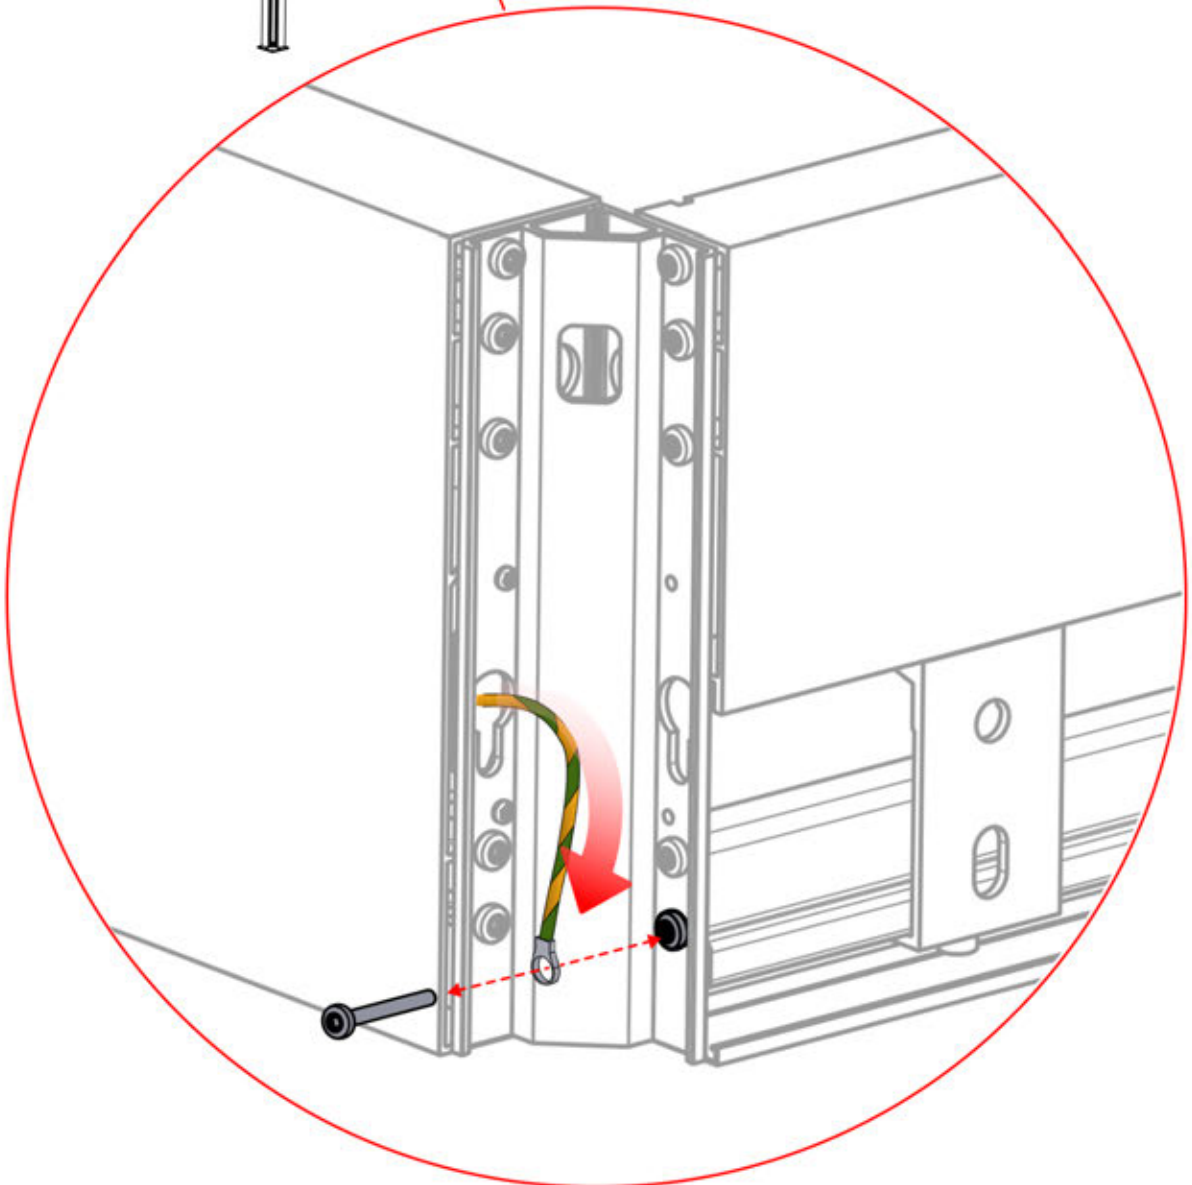

32

Connect grounding wire before connecting to power!

GROUNDING