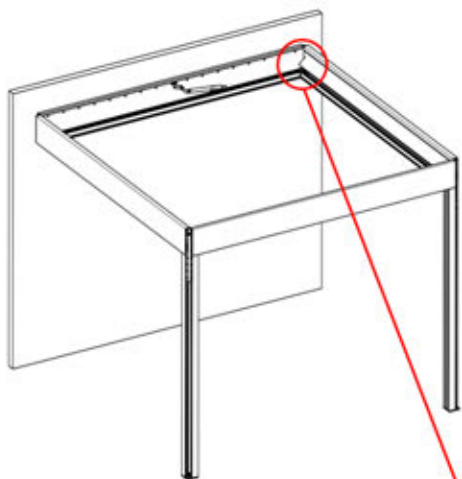

INFORMATION