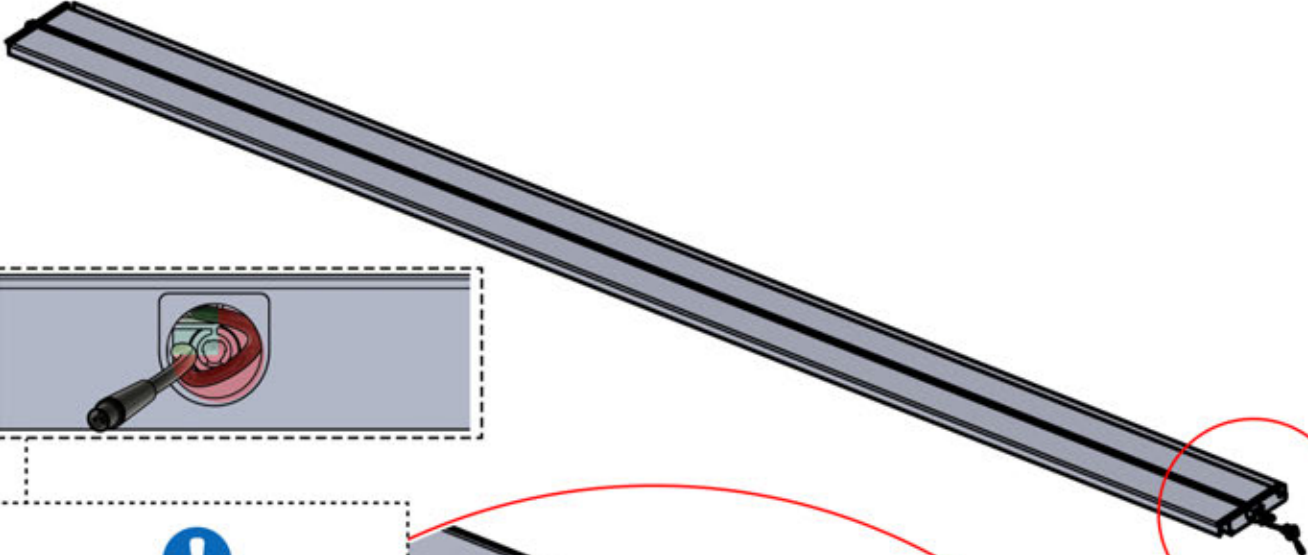

 PN-200003537
4x

Use part PN-200002313
to secure the LED cable
within the smaller
aperture

54

x2
FERGOLUX
FERGOLUX

5

ANTHRACITE: L257
WHITE: L261
BLACK: L259

 PN-200003537
4x

Twist the LED cable and insert it into the LED louver, ensuring the wire exits from the green-highlighted top-left corner