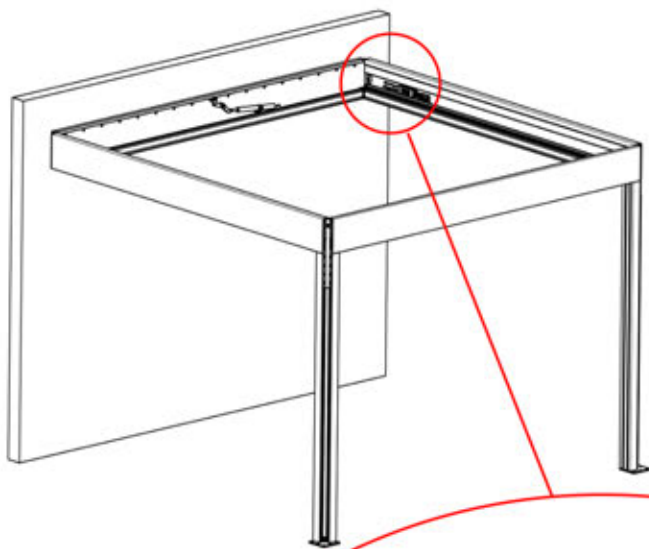

39

4 LED HARNESS

40

41

 <p>CONTROL BOX</p>	S4	PN-200002683 5x
<p>! Keep the Matter Antenna wire free and do not tie them with LED and Motor wire</p>		PN-200002684 10x

42

!
Route the Matter
Antenna and place it
below the highlighted
part(PN-200002329).