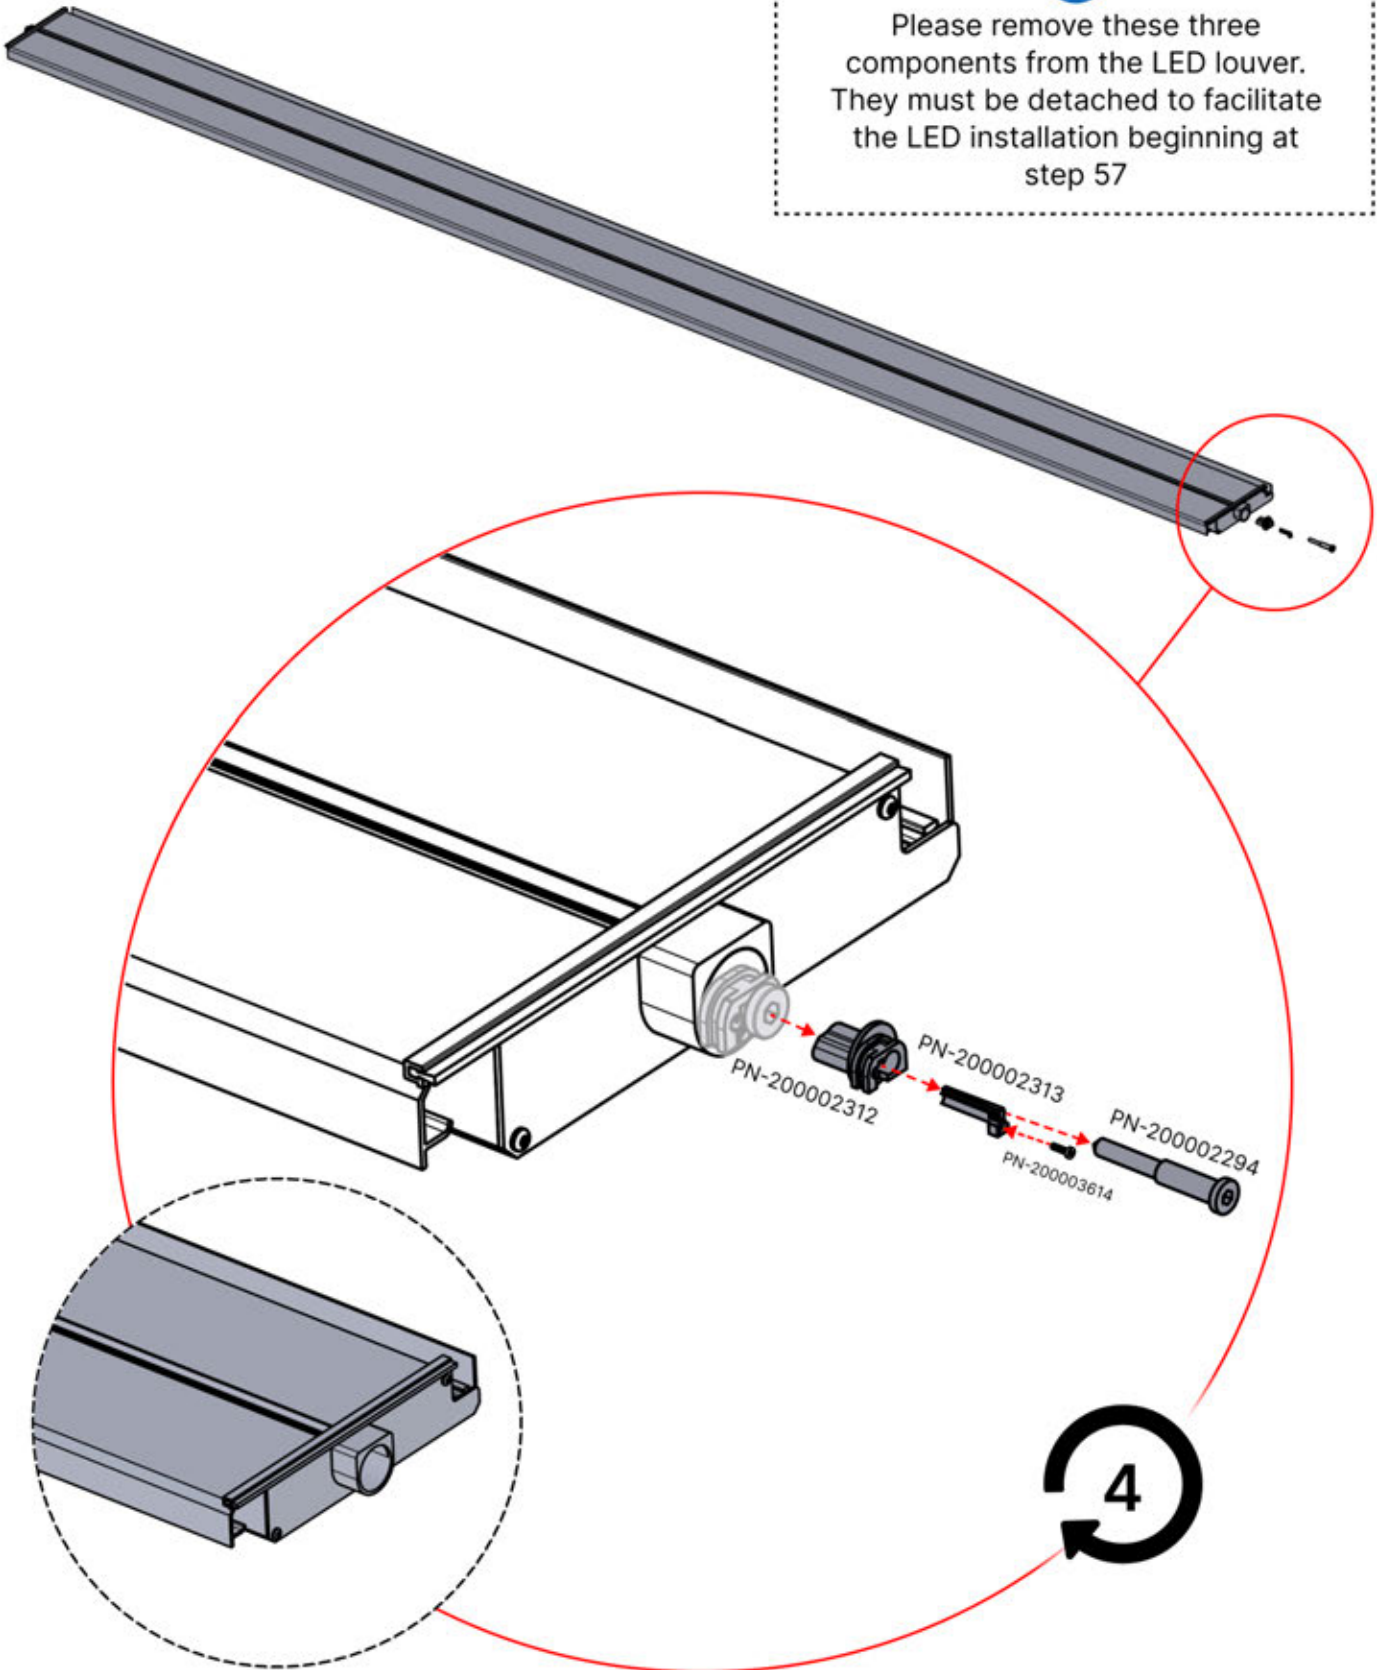

46

x2
FERGOLUX
FERGOLUX

5

ANTHRACITE: L257
WHITE: L261
BLACK: L259

PN-200003537
4x

Please remove these three components from the LED louver. They must be detached to facilitate the LED installation beginning at step 57