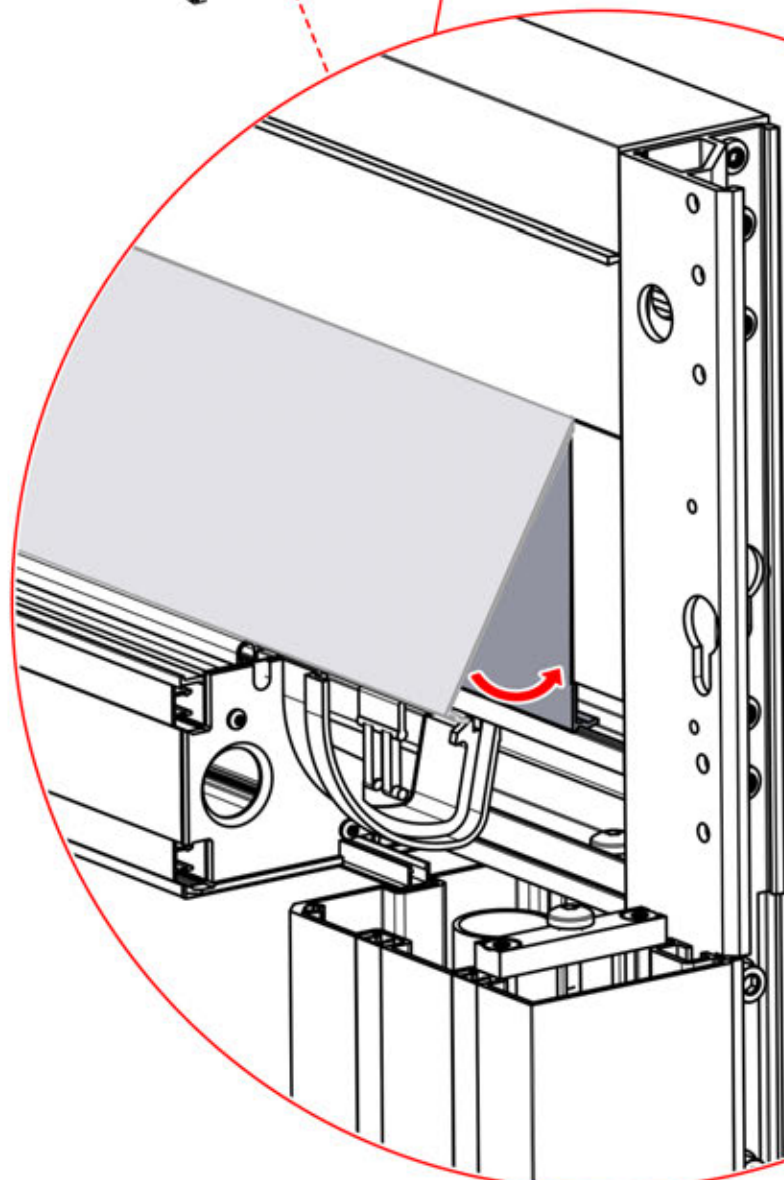

43

ANTHRACITE: B313
WHITE: B315
BLACK: B317