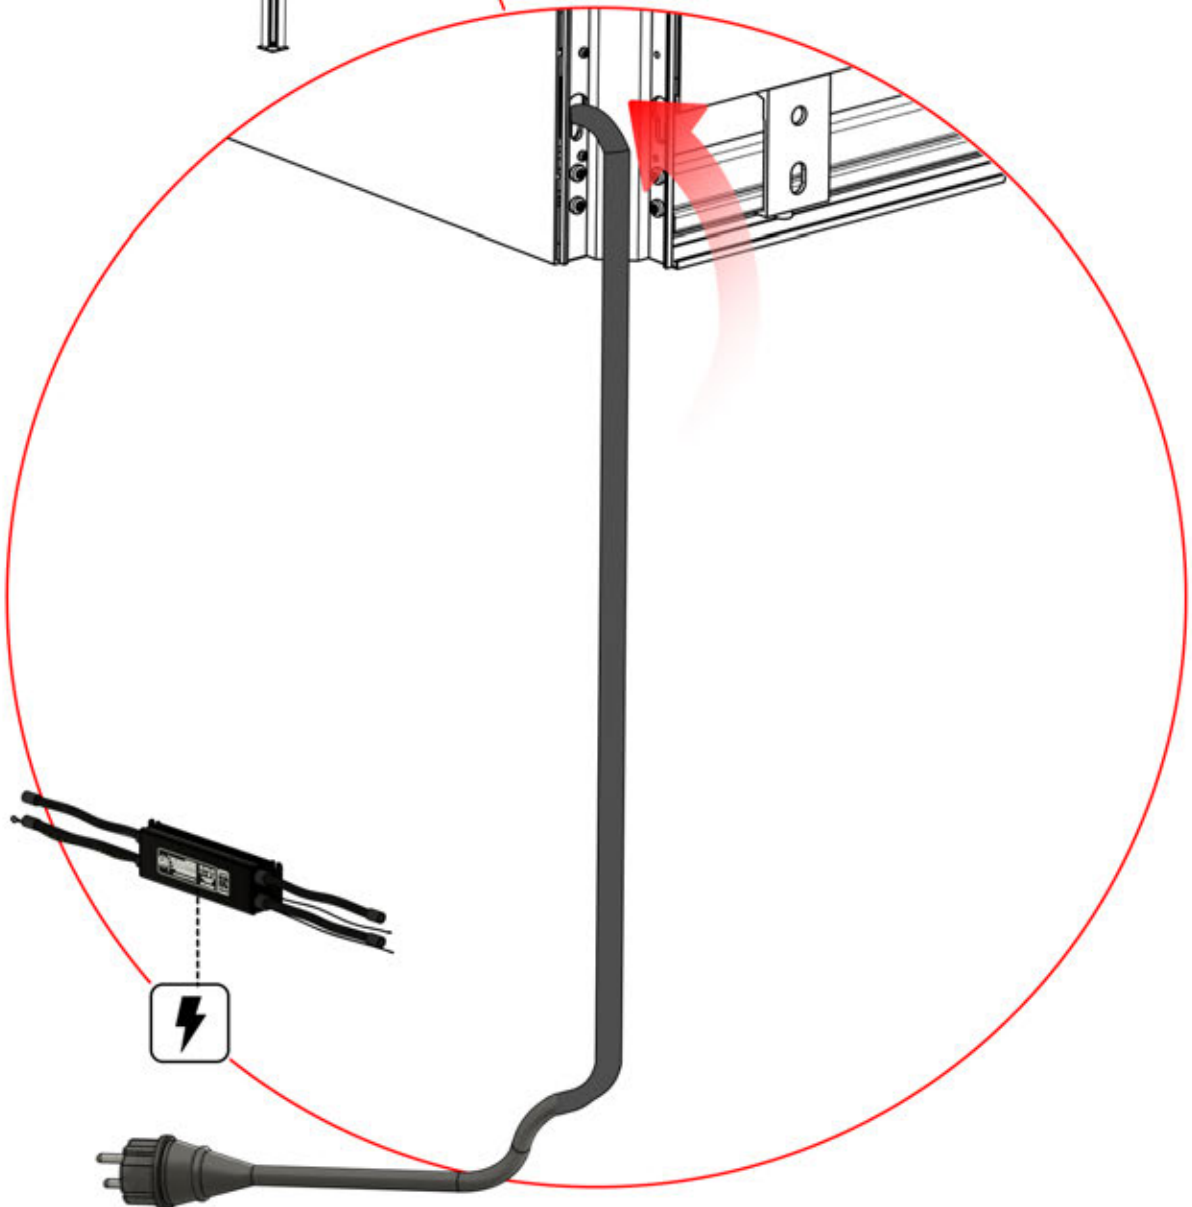

!
Power Cable can be
routed through all
the Poles.