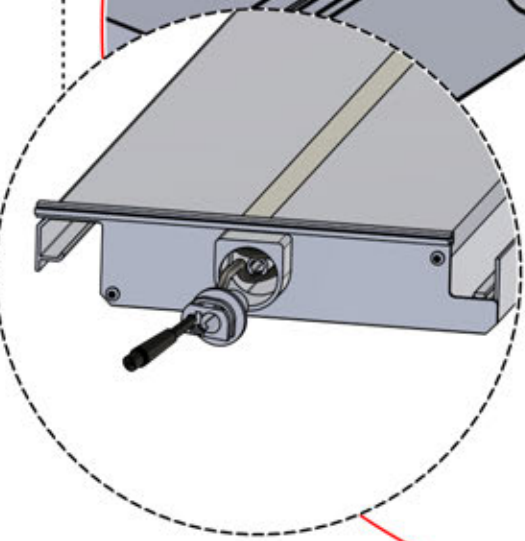

 PN-200003537
4x

Use part PN-200002313
to secure the LED cable
within the smaller
aperture

54

x2
FERGOLUX
FERGOLUX

5

ANTHRACITE: L257
WHITE: L261
BLACK: L259

 PN-200003537
4x

Twist the LED cable and insert it into the LED louver, ensuring the wire exits from the green-highlighted top-left corner