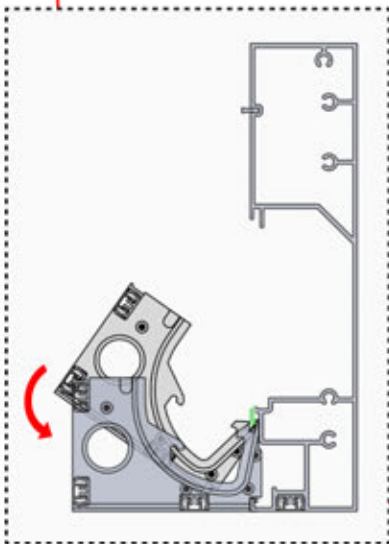

21

ANTHRACITE: B295
WHITE: B299
BLACK: B303

ANTHRACITE: B313
WHITE: B315
BLACK: B317