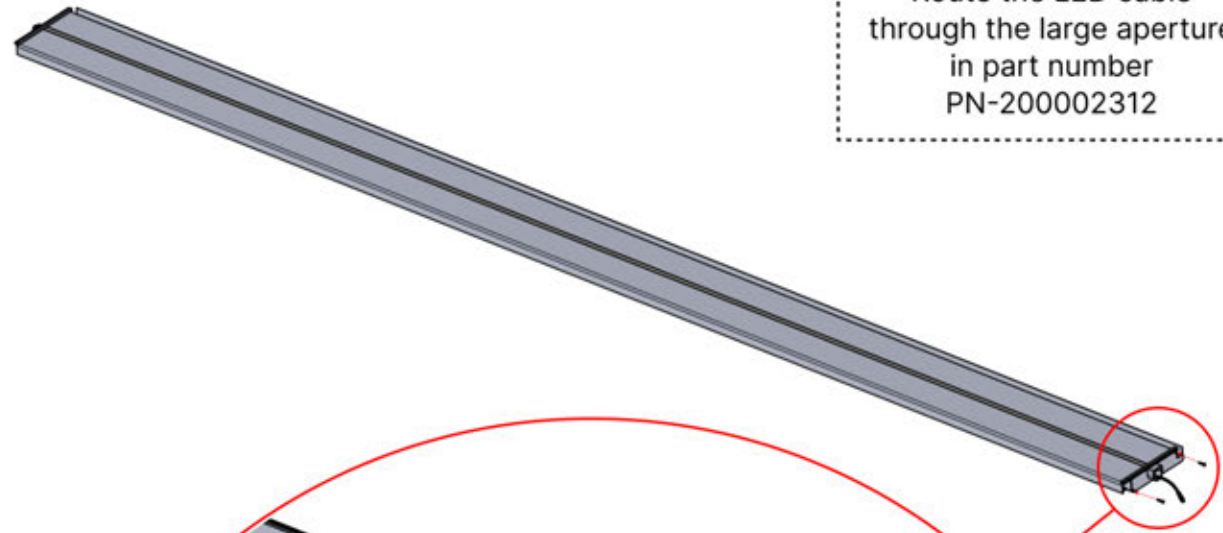

x2
FERGOLUX
FERGOLUX

5

ANTHRACITE: L257
WHITE: L261
BLACK: L259

PN-200003537
4x

Route the LED cable through the large aperture in part number PN-200002312

52

x2
FERGOLUX
FERGOLUX

5