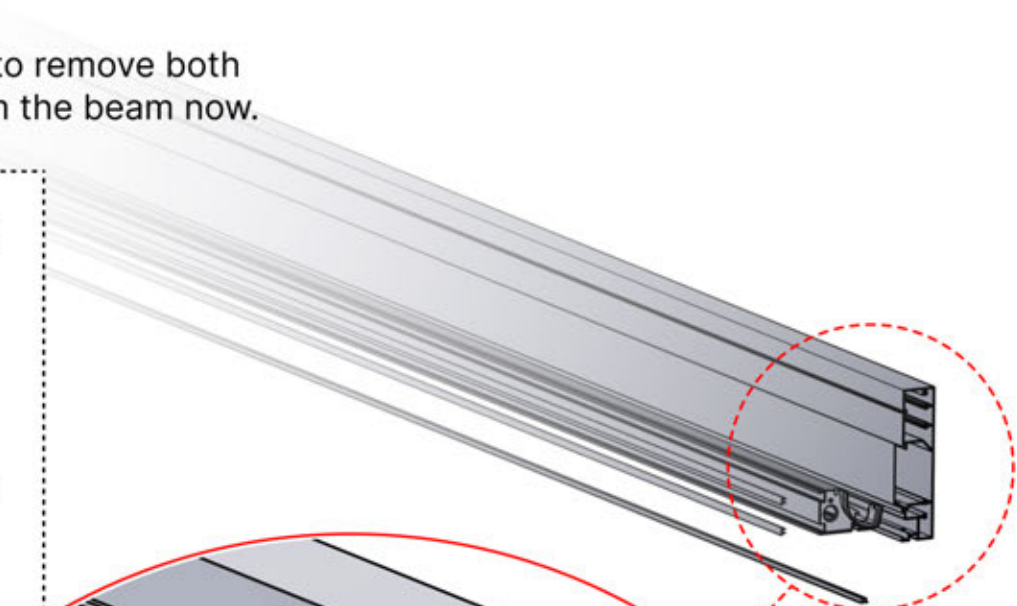

Cover and clips

PN-20000512
SnapFIT cover clip

SnapFIT cover

INFORMATION

Are you installing a heater or fan ?

It is recommended to remove both snap-fit covers from the beam now.

INFORMATION

x7
PERGOLUX