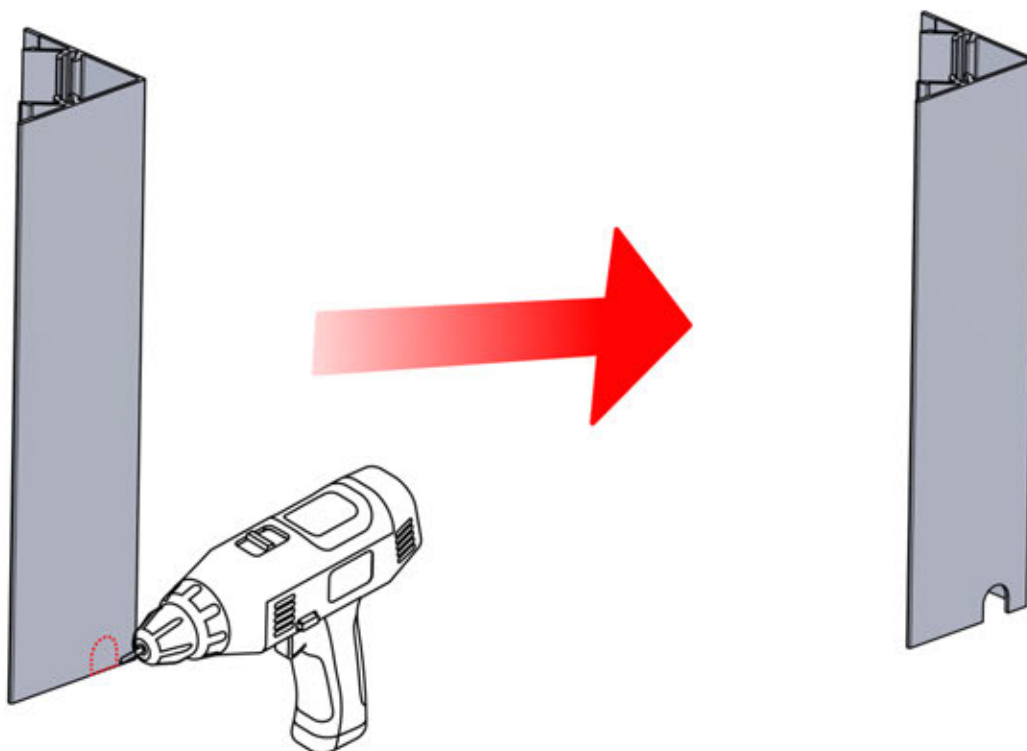

If you are planning to route the power cable through the rear corners, drill a **10 mm** diameter hole in the corner cover (**PN-200002370**) as illustrated. This allows the cable to pass through during installation in step 71.

Note: The illustration shows the hole location for a right-corner assembly; if routing from the left corner, drill the hole on the opposite side.