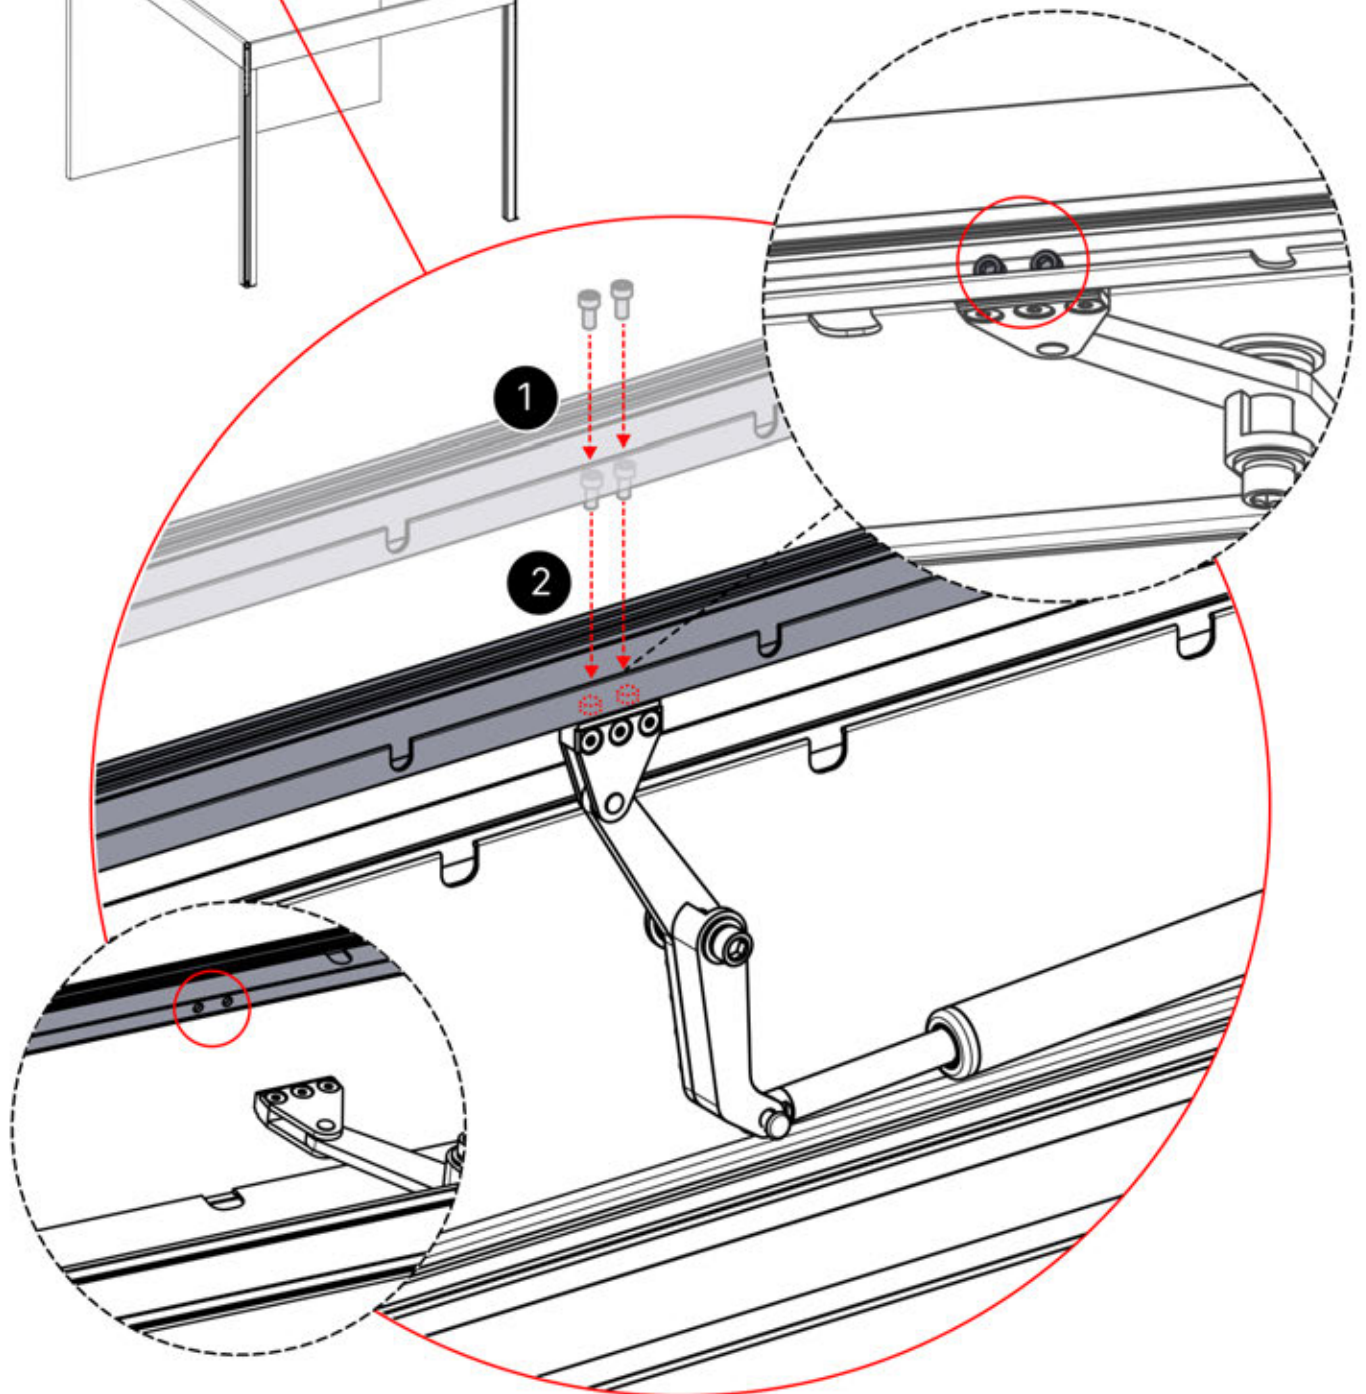

ANTHRACITE: B295
WHITE: B299
BLACK: B303

6

ANTHRACITE: L245
WHITE: L249
BLACK: L247

PN-200002935
1x

PN-200002134
2x

38

LED CABLE

4 LED HARNESS