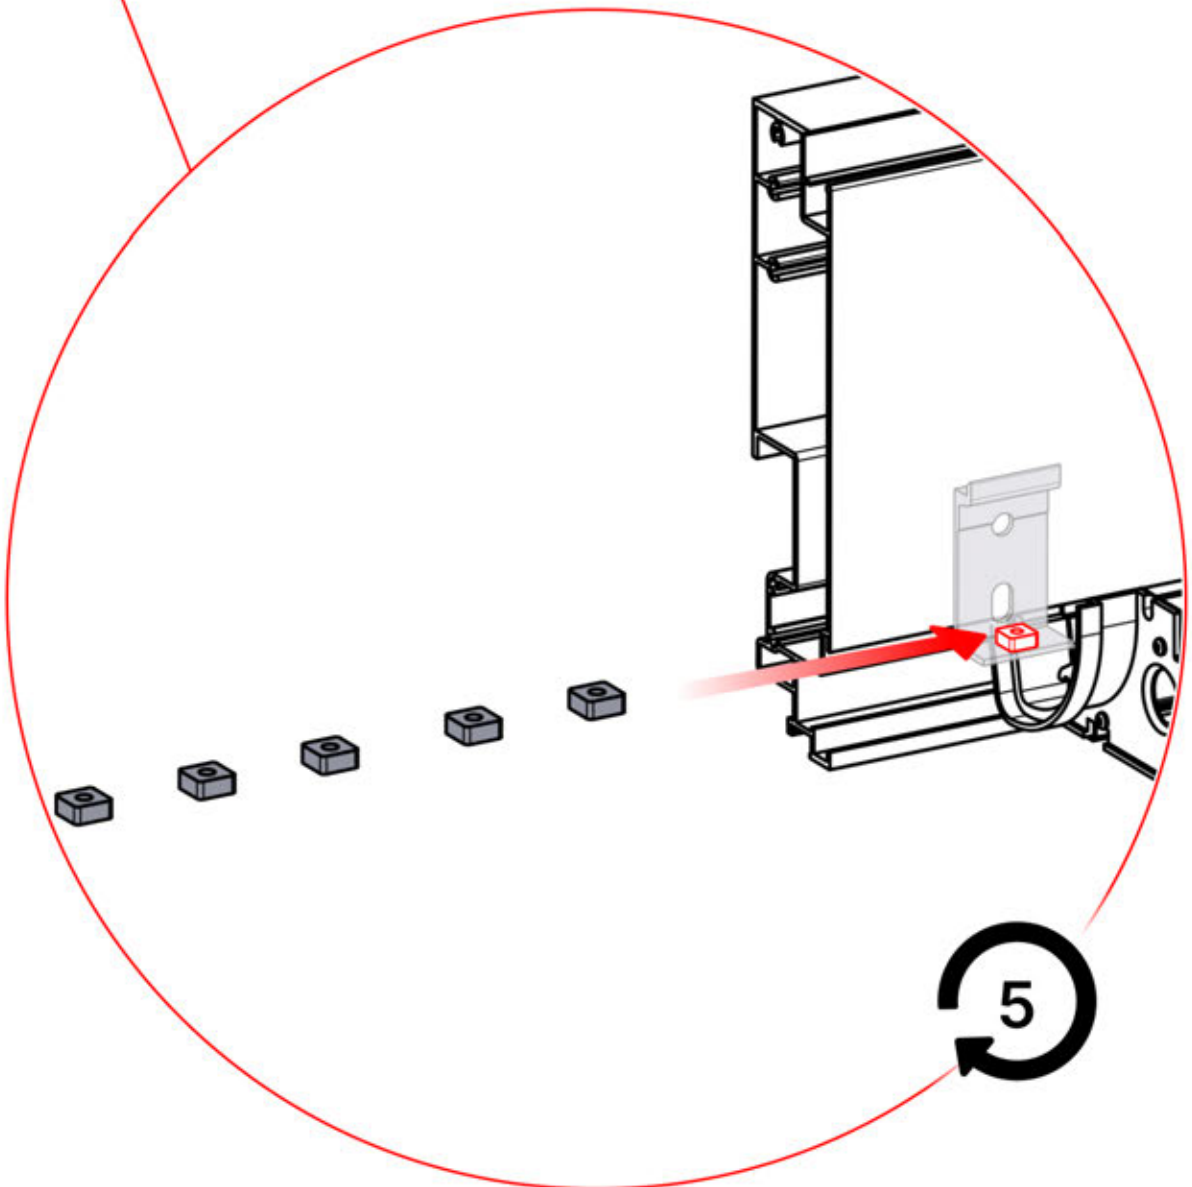

06

6

ANTHRACITE: L245
WHITE: L249
BLACK: L247

PN-200002290
5x