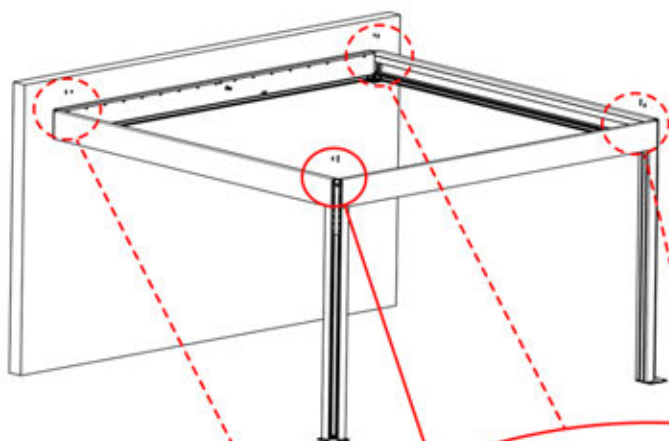

15

	6		PN-20000655
ANTHRACITE:	L245		8x
WHITE:	L249		
BLACK:	L247