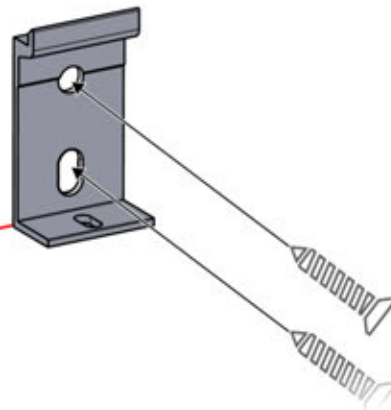

Install the first and last wall mount brackets (PN-PN-200002373) 3600 mm apart. Position the remaining brackets in between, ensuring they are evenly distributed.

2700mm