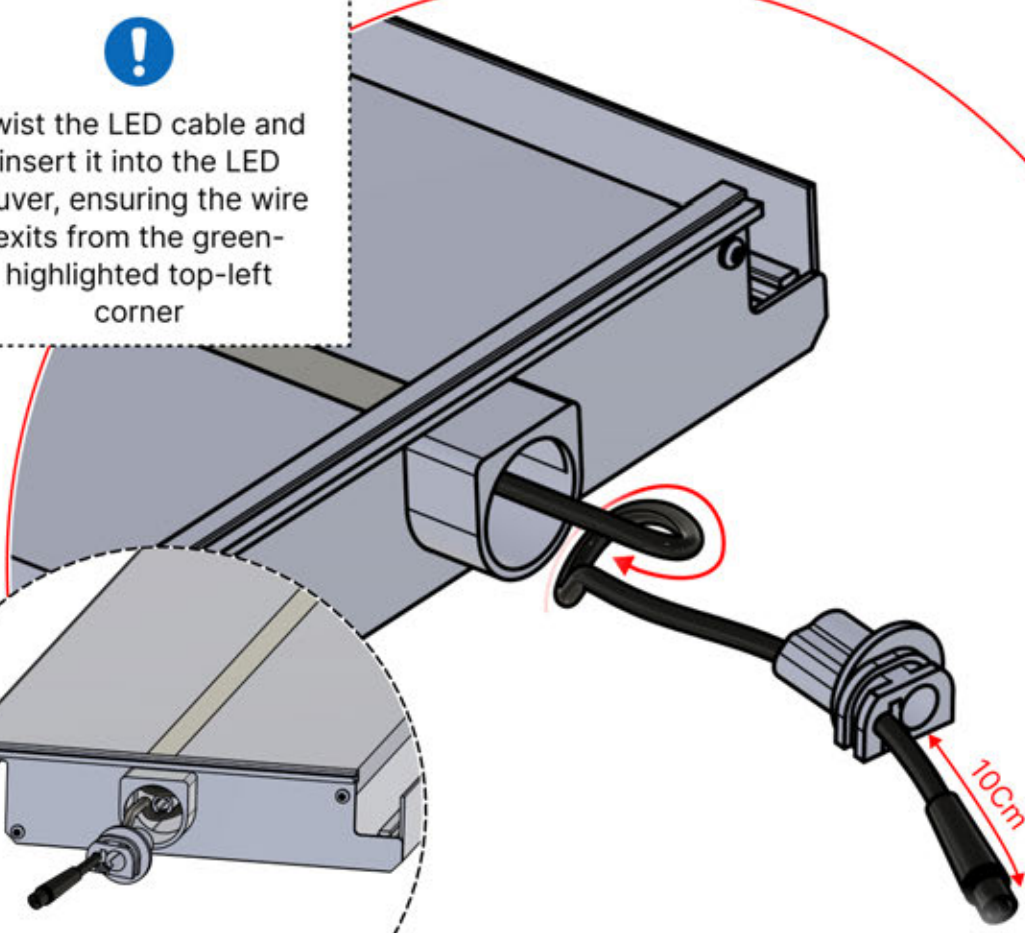

 PN-200003537
4x

Use part PN-200002313
to secure the LED cable
within the smaller
aperture

54

x2
FERGOLUX
FERGOLUX

5

ANTHRACITE: L257
WHITE: L261
BLACK: L259

 PN-200003537
4x

Twist the LED cable and insert it into the LED louver, ensuring the wire exits from the green-highlighted top-left corner