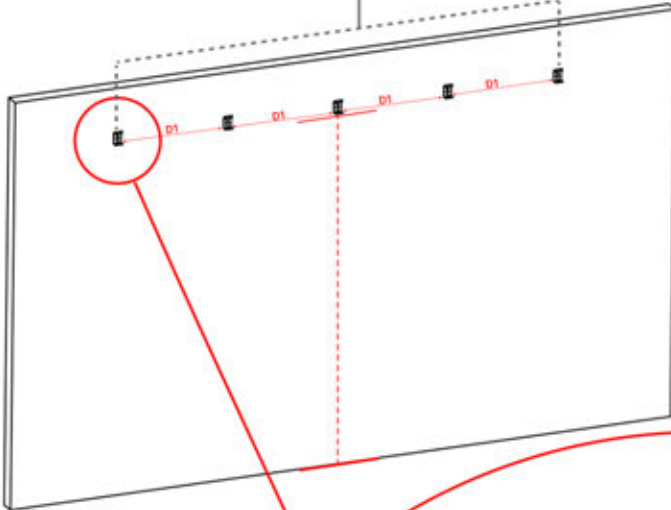

Install the first and last wall mount brackets (PN-PN-200002373) 3600 mm apart. Position the remaining brackets in between, ensuring they are evenly distributed.

2700mm