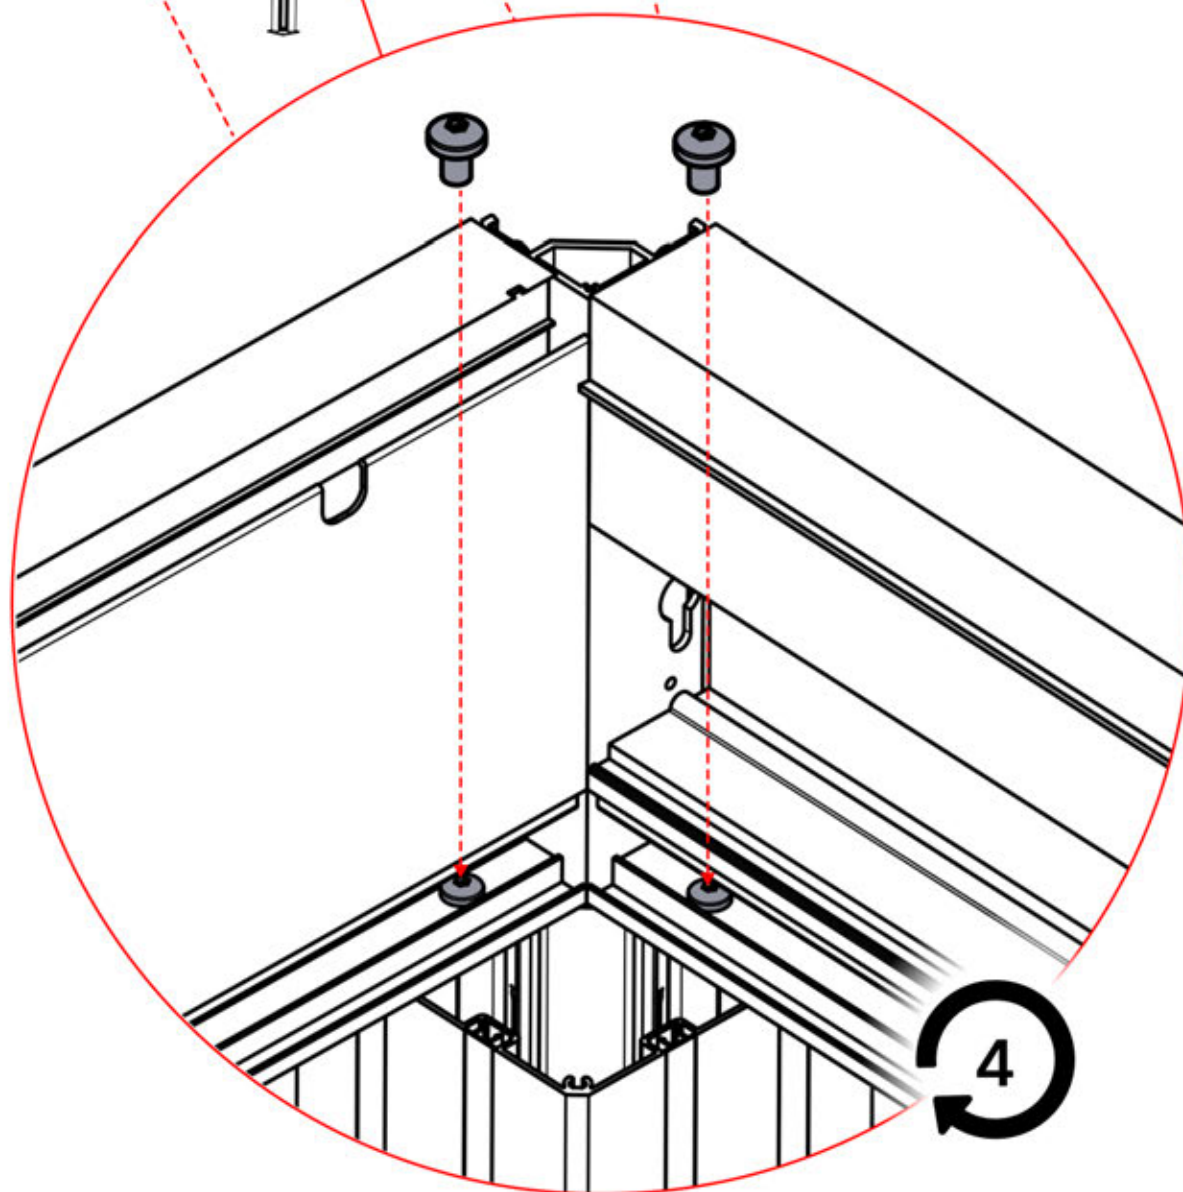

15

	6		PN-20000655
ANTHRACITE:	L245		8x
WHITE:	L249		
BLACK:	L247