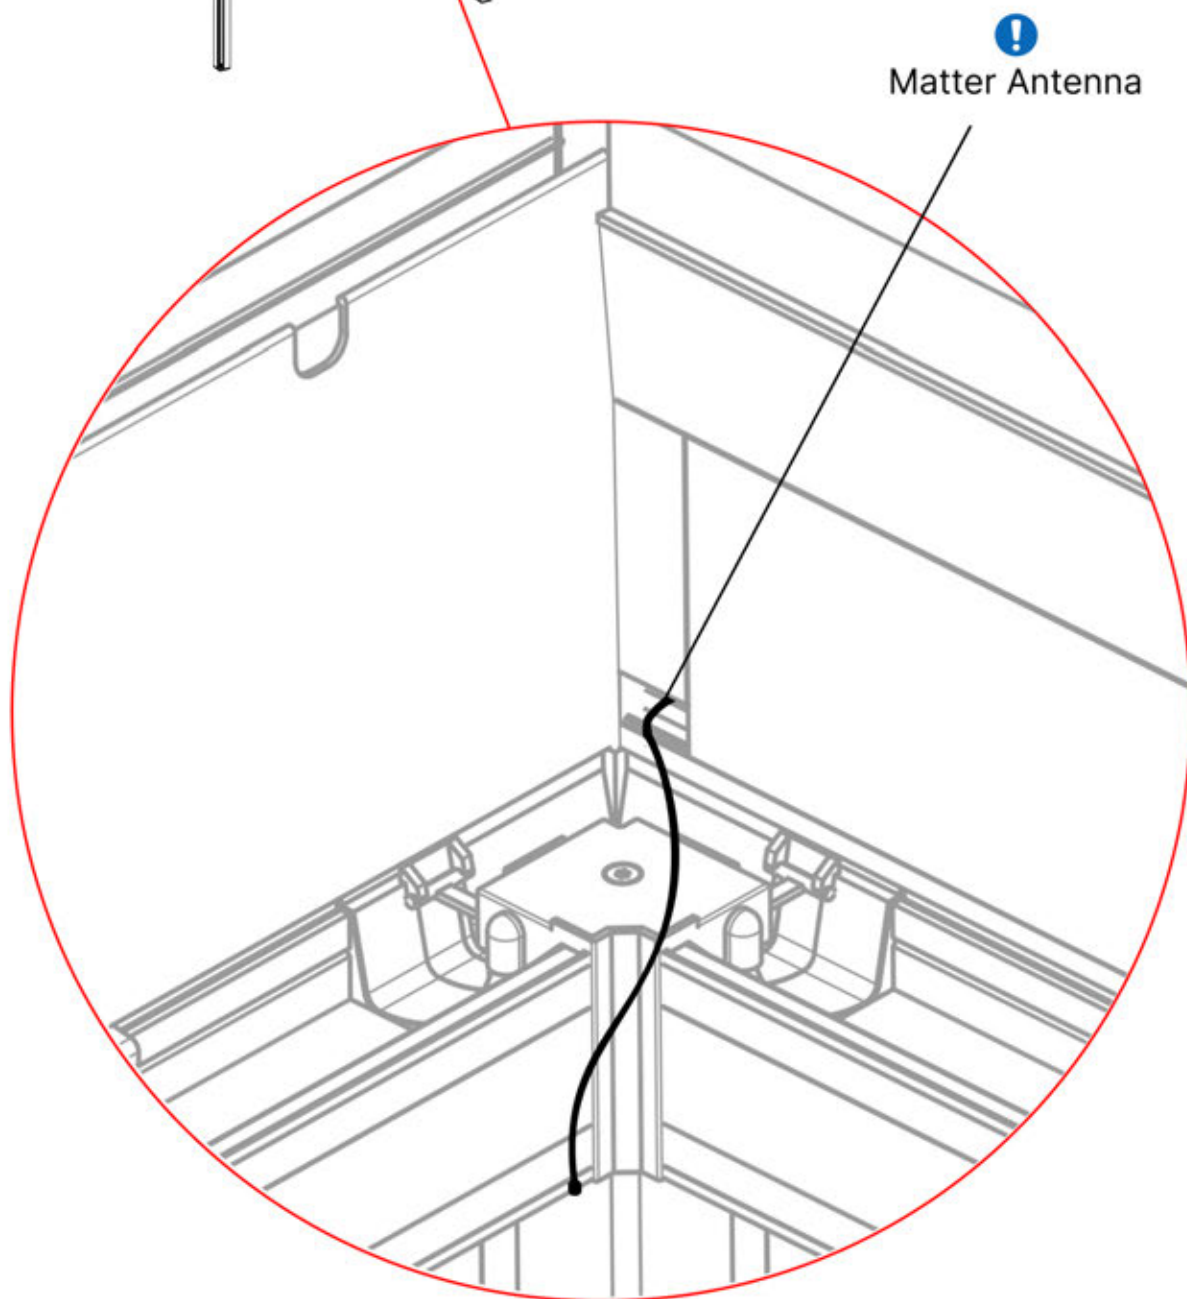

INFORMATION