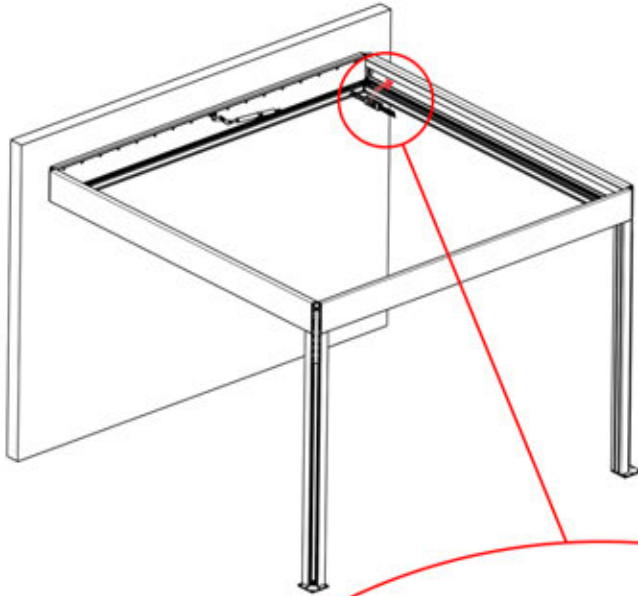

31

!
Control Box can be
installed on
Preferred W BEAM