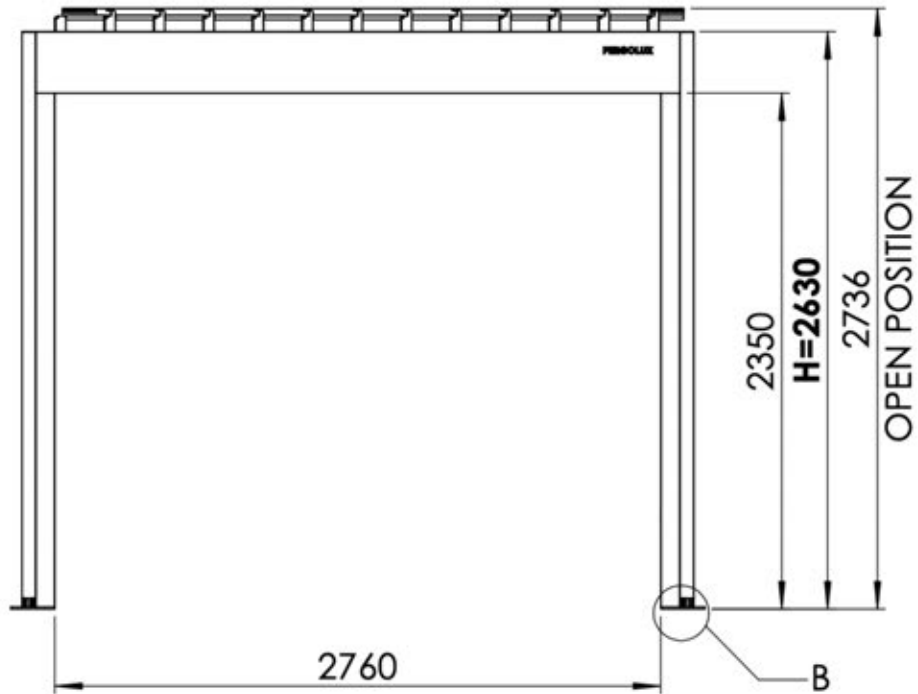

3 x 3 M / 10' x 10'