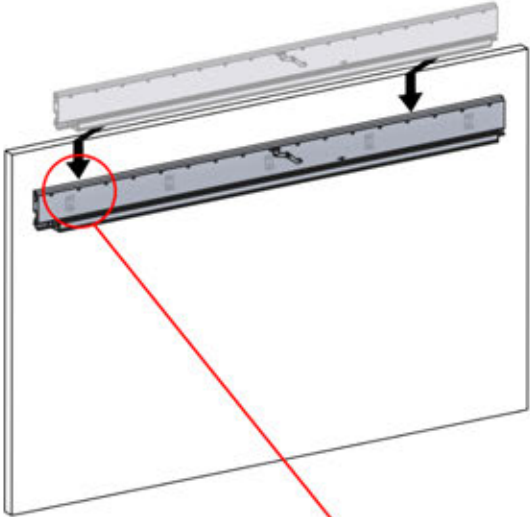

2700mm

2356 mm
92 3/4"

05

2

ANTHRACITE: B295
WHITE: B299
BLACK: B303

06

6

ANTHRACITE: L245
WHITE: L249
BLACK: L247