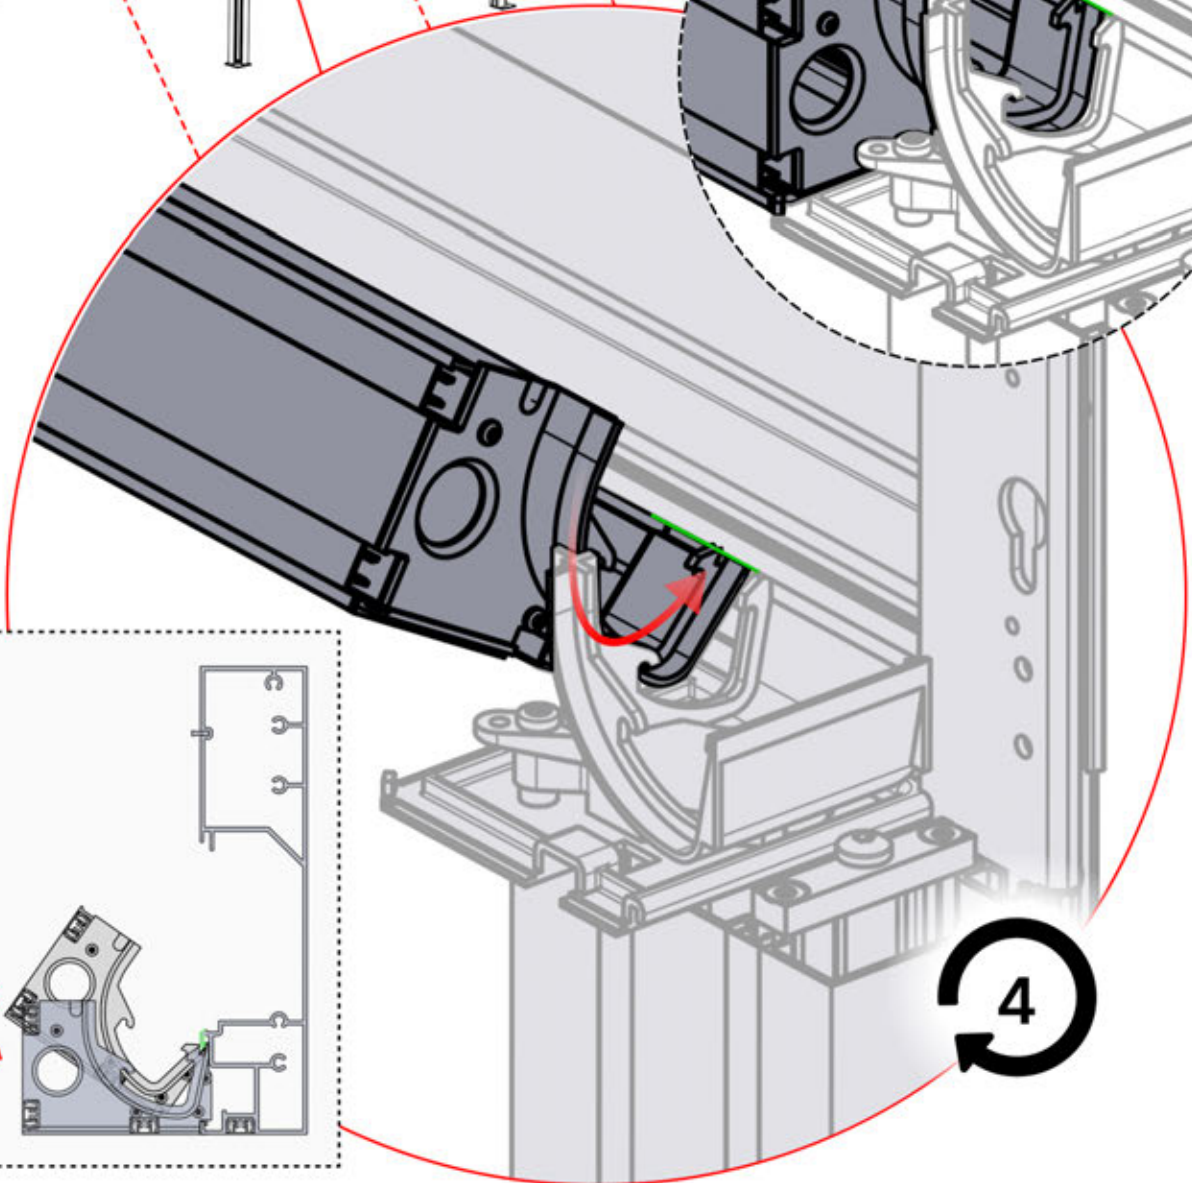

21

ANTHRACITE: B295
WHITE: B299
BLACK: B303

ANTHRACITE: B313
WHITE: B315
BLACK: B317