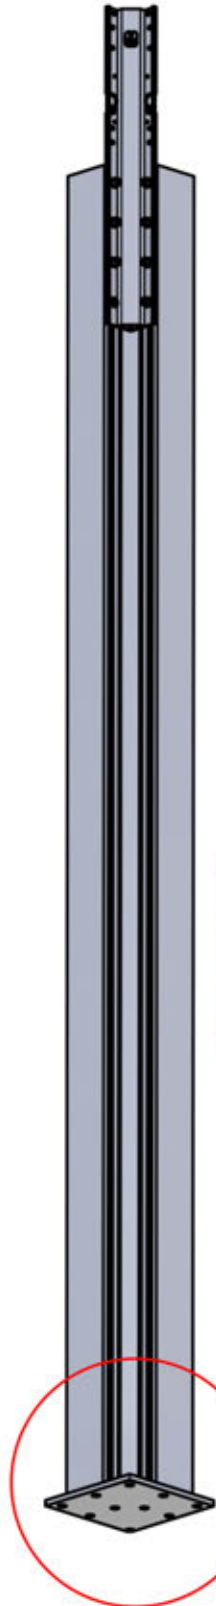

INFORMATION

3mm, 4mm, 5mm

TX15, TX20, TX25, TX30

PACKAGE OVERVIEW

ORDER	ANTHRACITE	WHITE	L 2 4 9
①	C126	C127	C128
②	B295	B315	B304
③	B313	B316	B318
④	L269	B299	B317
⑤	L257	L273	L259
⑥	L245	L261	L247
⑦	ELECTRIC MOTOR		
⑧	CONTROL BOX		
⑨	POWER CABLE		
⑩	LED BOX		

2

ANTHRACITE: B284
WHITE: B288
BLACK: B292

PN-200003490
1x

PN-200003486
2x

PN-200003491
1x

01

	6		PN-200002286 4x
ANTHRACITE:	L246		
WHITE:	L250		
BLACK:	L248		

02

ANTHRACITE: C126
WHITE: C127
BLACK: C128

6

x7
PERGOLUX

ANTHRACITE: L245
WHITE: L249
BLACK: L247

PN-200002299
4x

PN-200002311
20x

2

04