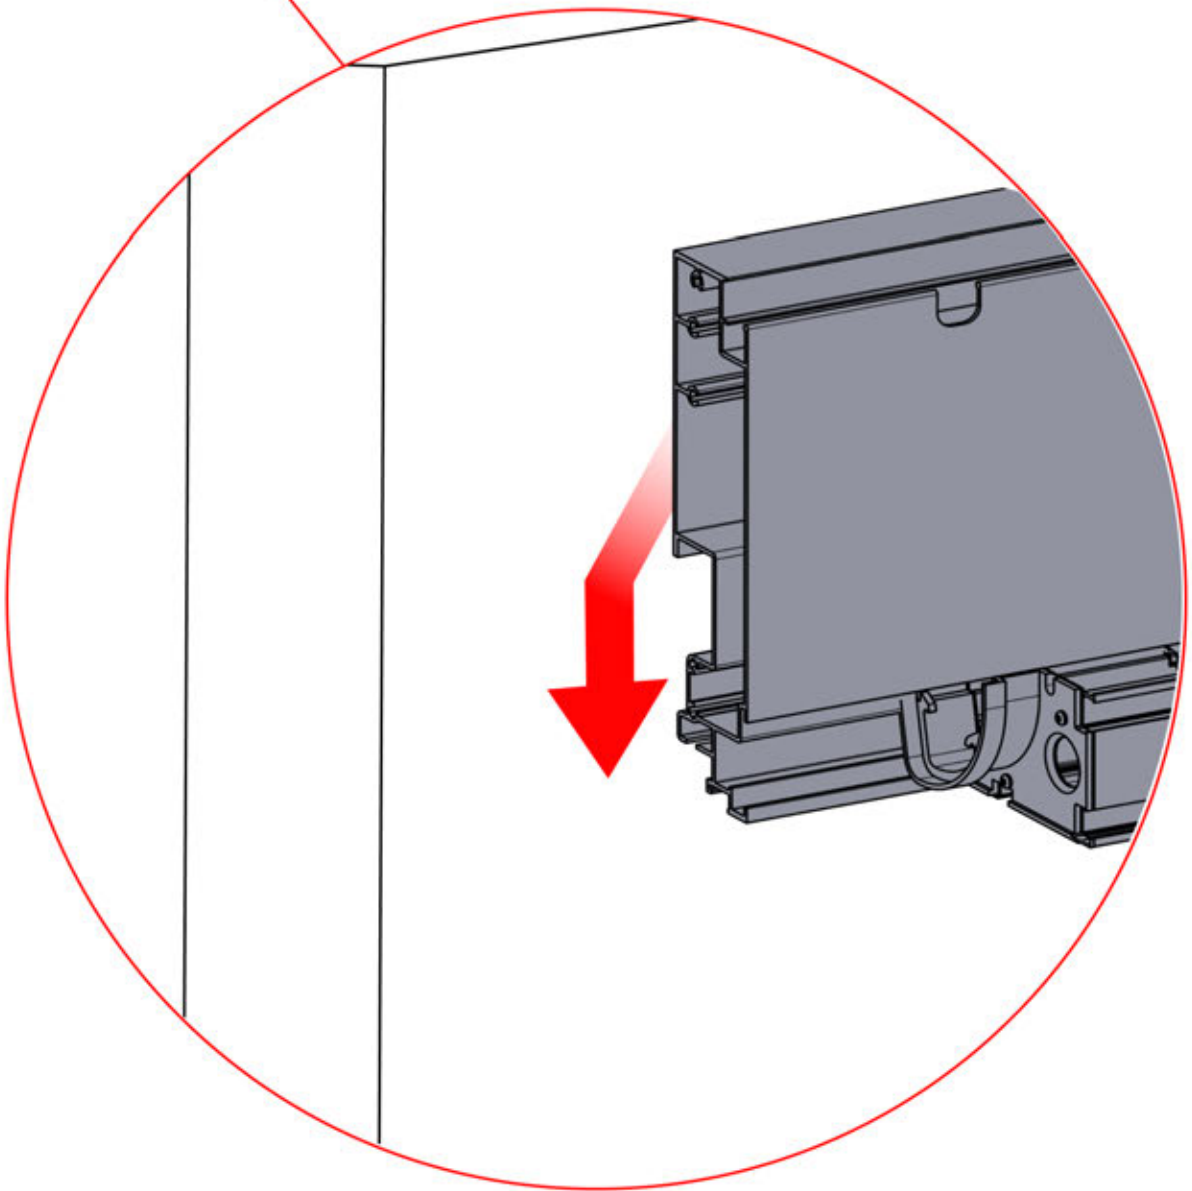

2700mm

2356 mm
92 3/4"

05

2

ANTHRACITE: B295
WHITE: B299
BLACK: B303

06

6

ANTHRACITE: L245
WHITE: L249
BLACK: L247