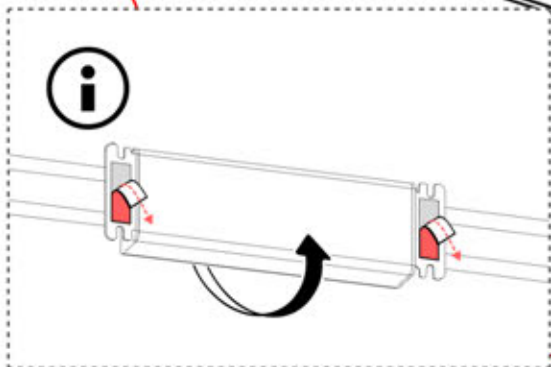

!
Control Box can be
installed on
Preferred W BEAM