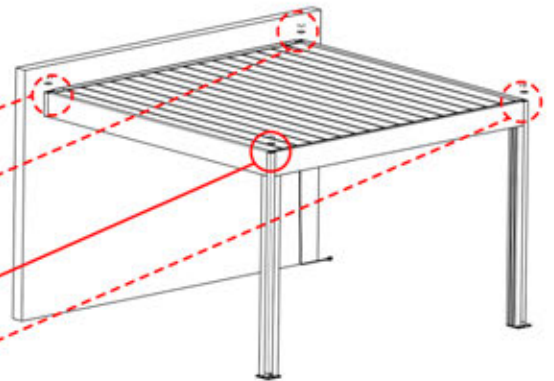

72

6

ANTHRACITE: L245
WHITE: L249
BLACK: L247

PN-200002291
6x

PN-200002318
18x