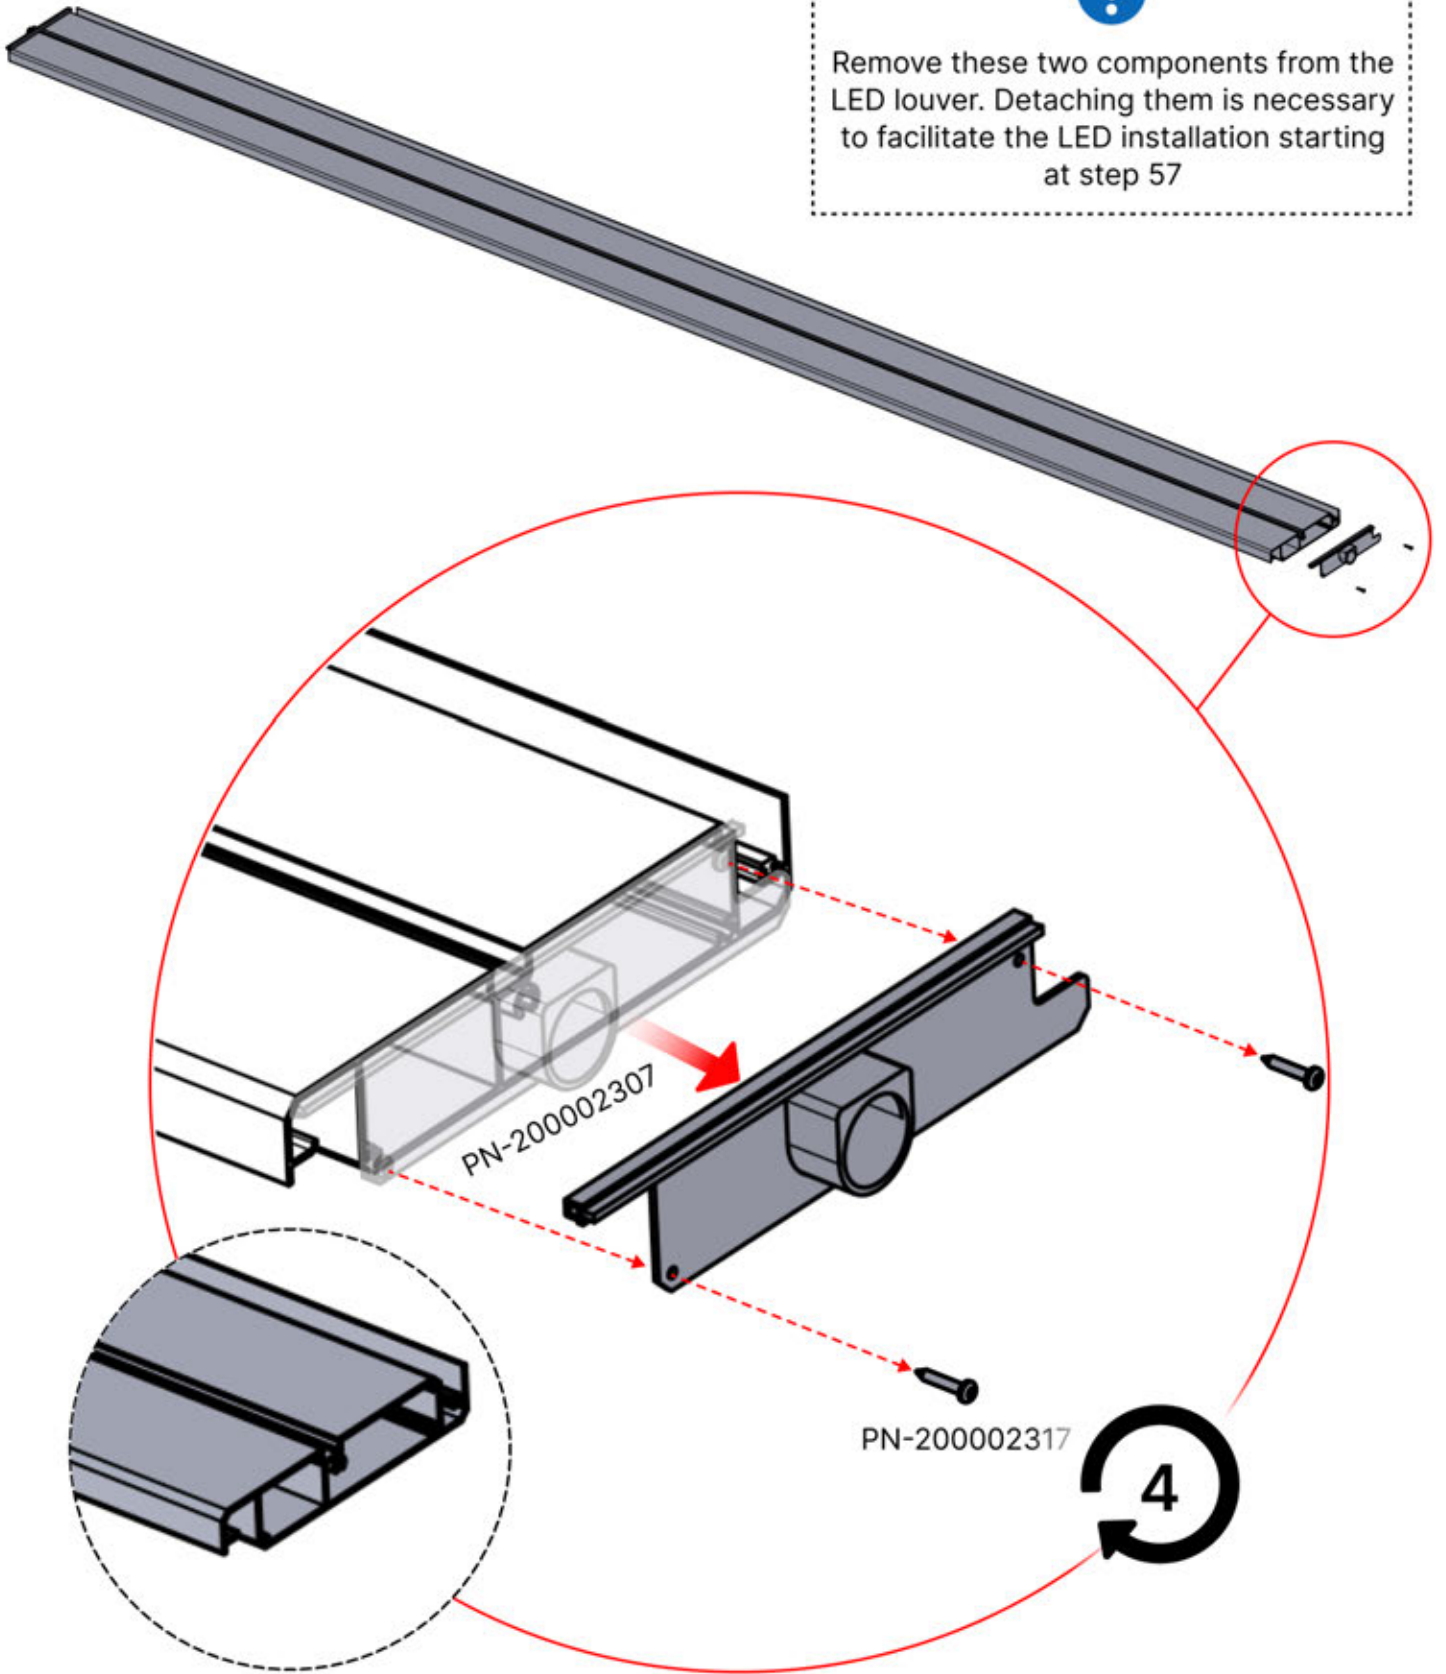

47

x2
FERGOLUX
FERGOLUX

5

ANTHRACITE: L257
WHITE: L261
BLACK: L259

 PN-200003537
4x

Remove these two components from the LED louver. Detaching them is necessary to facilitate the LED installation starting at step 57