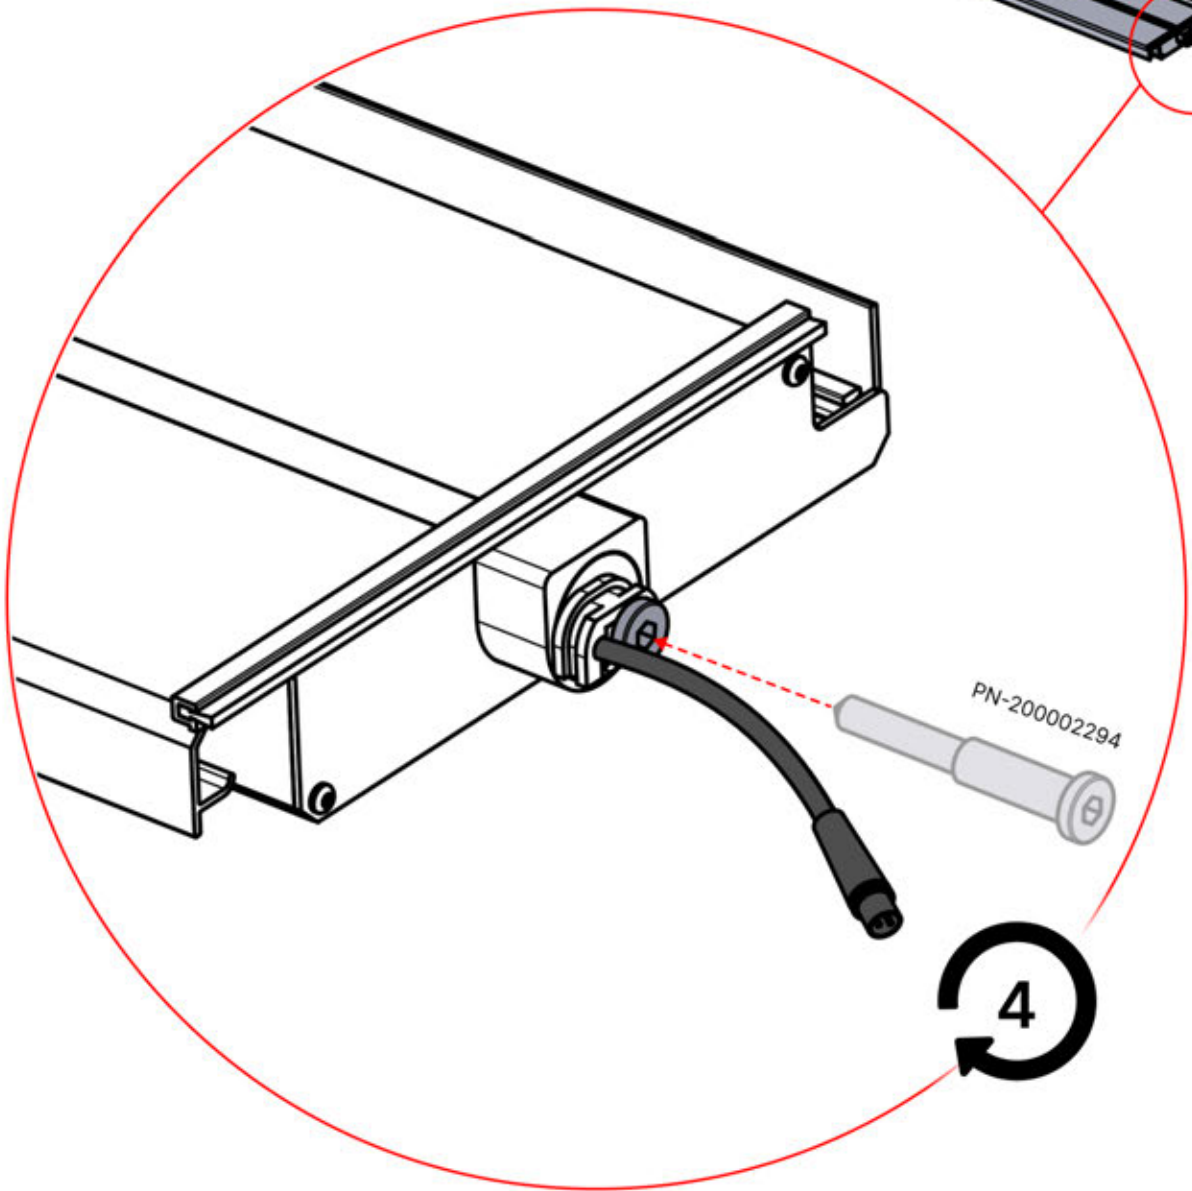

55

x2
FERGOLUX
FERGOLUX

5

ANTHRACITE: L257
WHITE: L261
BLACK: L259

PN-200003537
4x