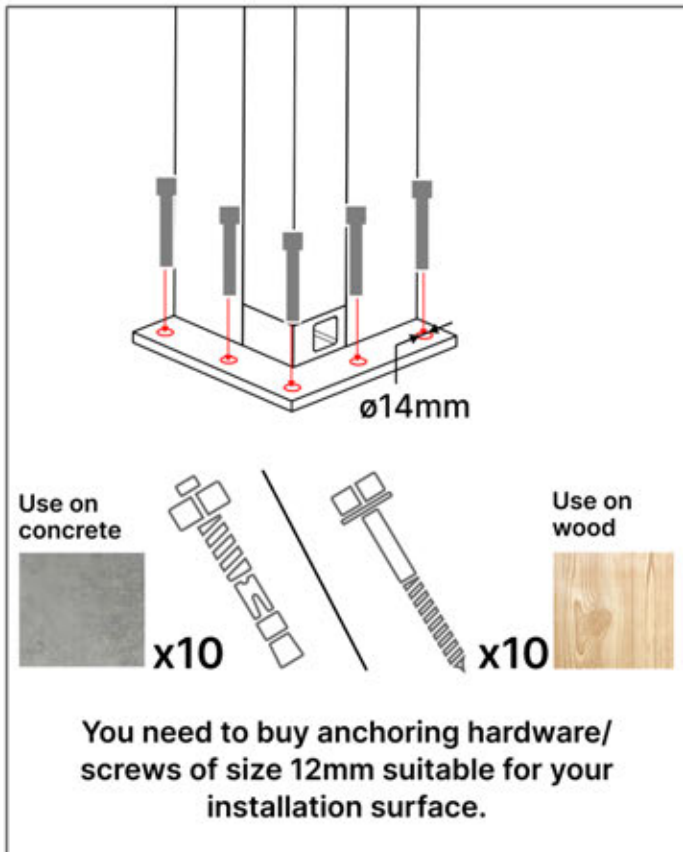

Resistance to wind loads: Class6(EN13561)

SYMBOL EXPLANATION

Indicates the outside of the pergola structure.

This step may require extra force.

Indicates the inside of the pergola structure.

Key information to follow during installation.

Do not use a regular hammer, as it may cause damage.

Align slats according to sunlight direction for optimal shading.

AC Input

Repeat this step as many times as the number indicates

Motor

Turn around

INFORMATION