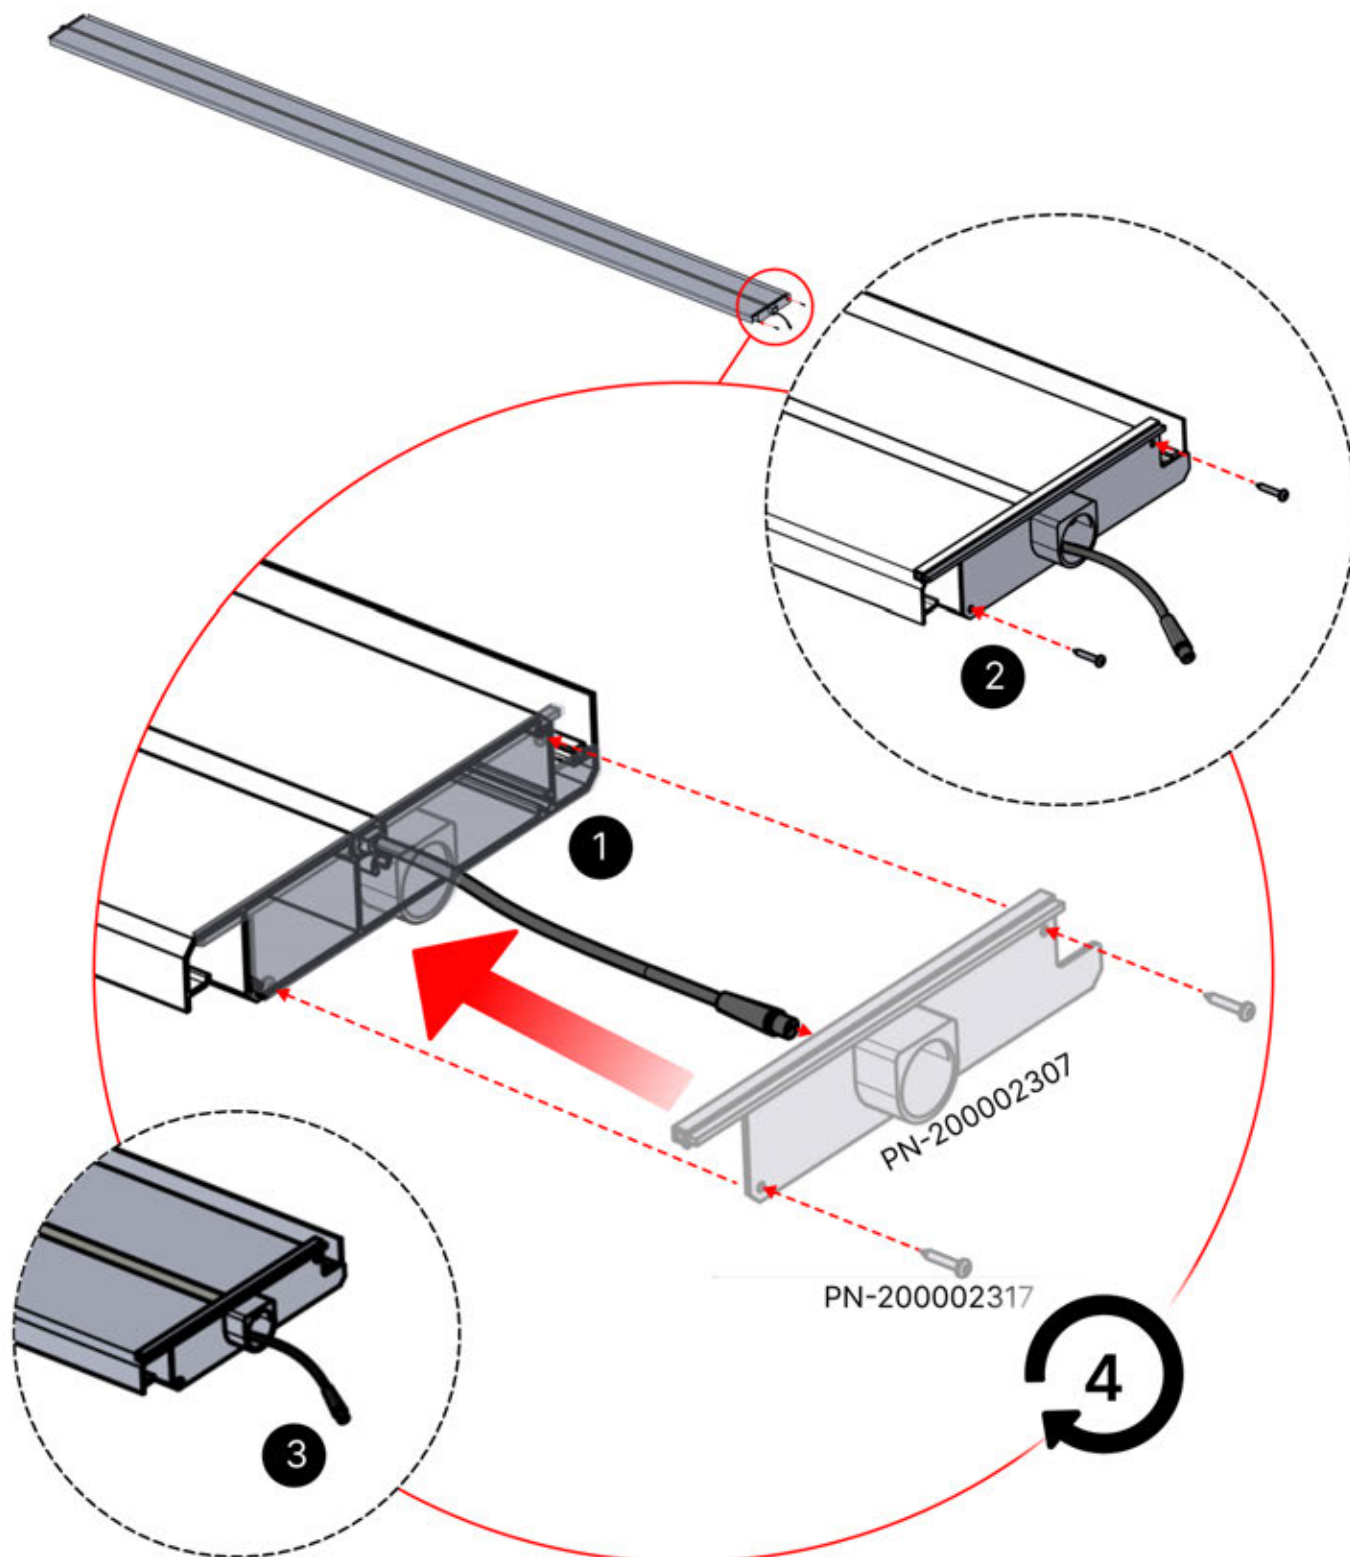

LED STRIP
4x

49

50

x2
FERGOLUX
FERGOLUX

5

ANTHRACITE: L257
WHITE: L261
BLACK: L259

PN-200003537
4x

51