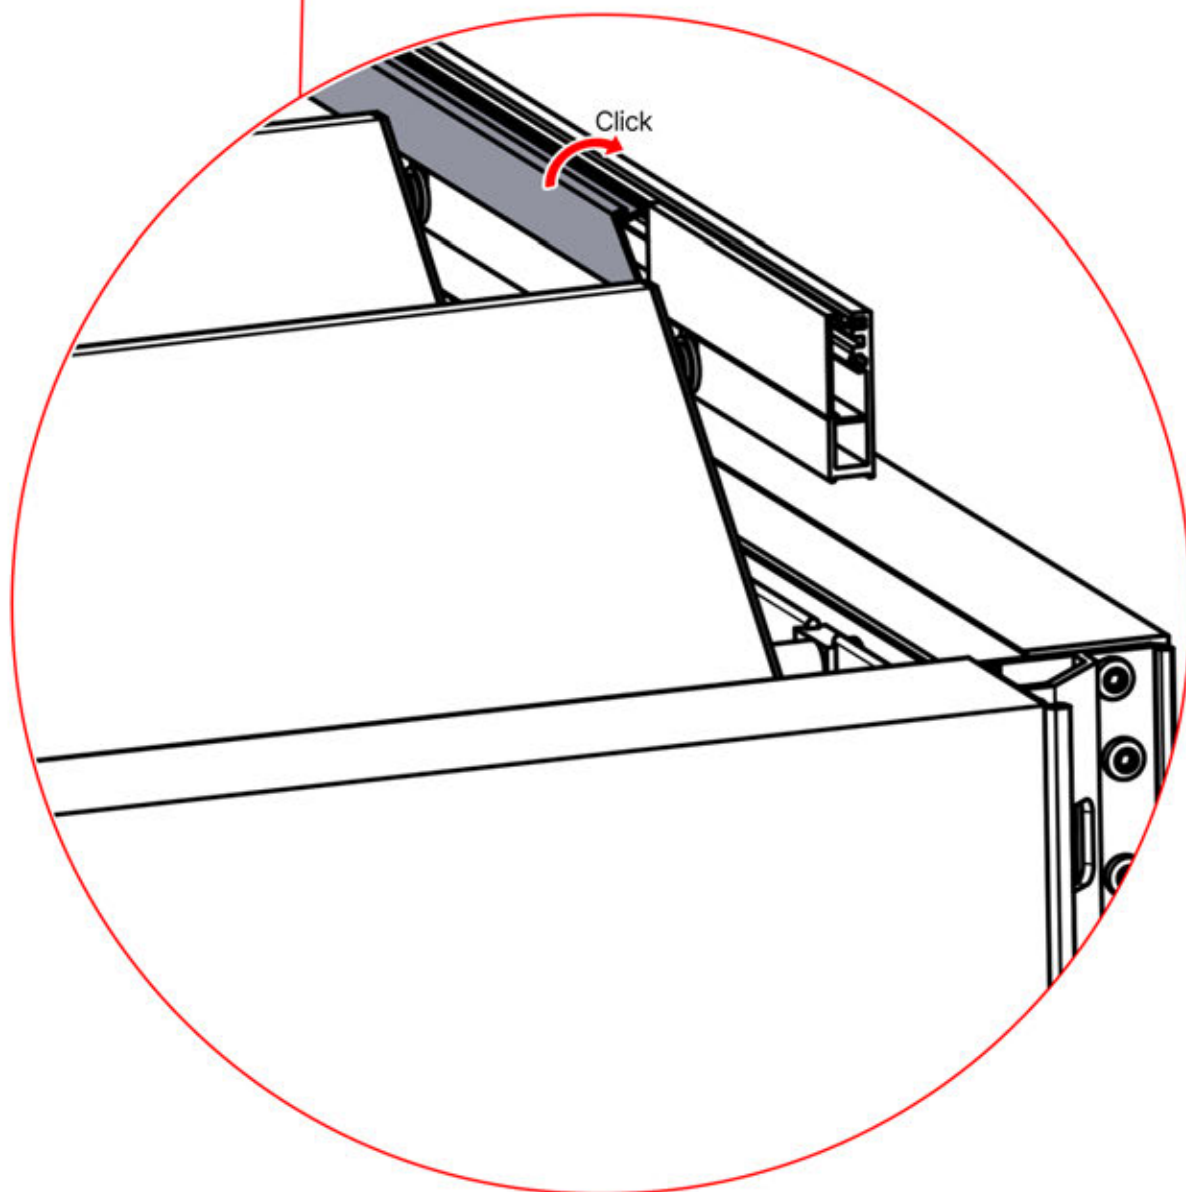

67

	2		PN-200002935
ANTHRACITE:	B295		1x
WHITE:	B299		
BLACK:	B303