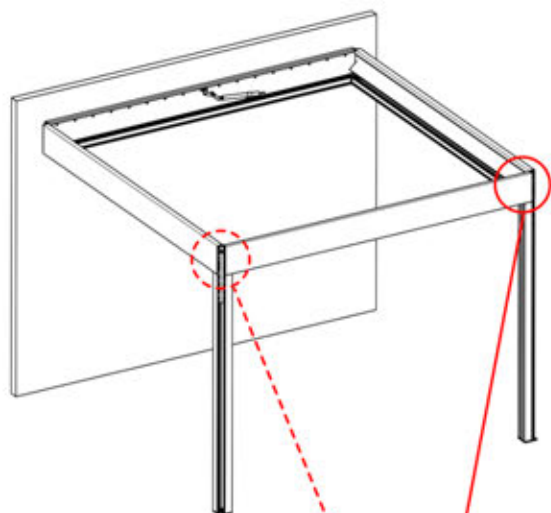

43

ANTHRACITE: B313
WHITE: B315
BLACK: B317