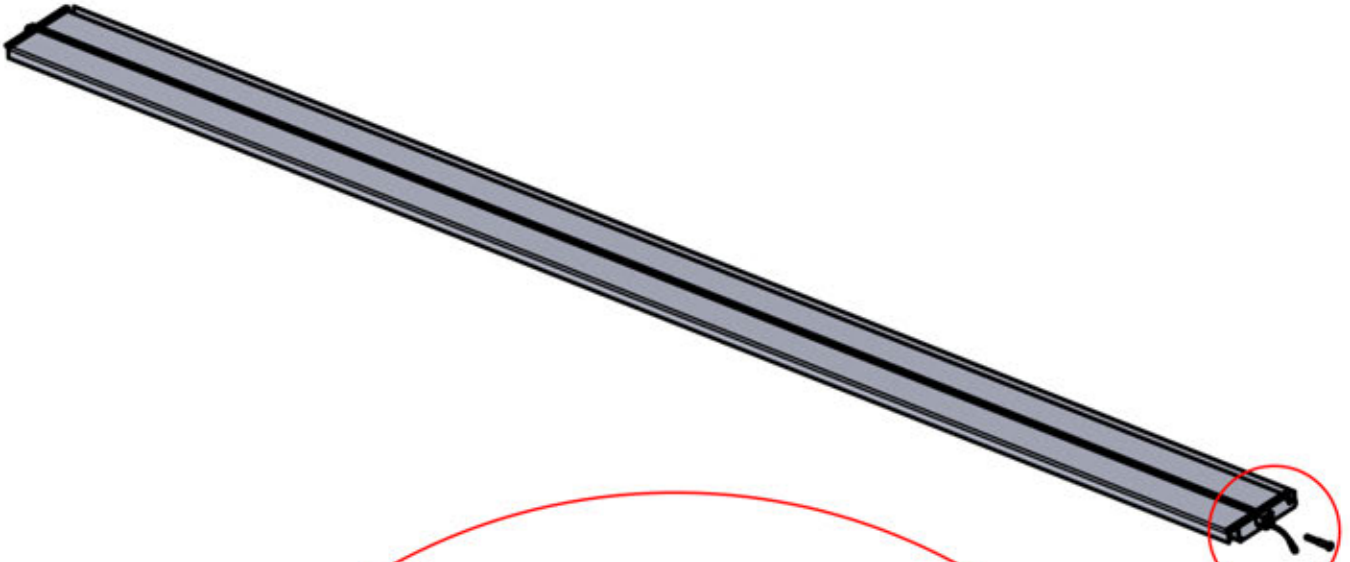

55

x2
FERGOLUX
FERGOLUX

5

ANTHRACITE: L257
WHITE: L261
BLACK: L259

PN-200003537
4x