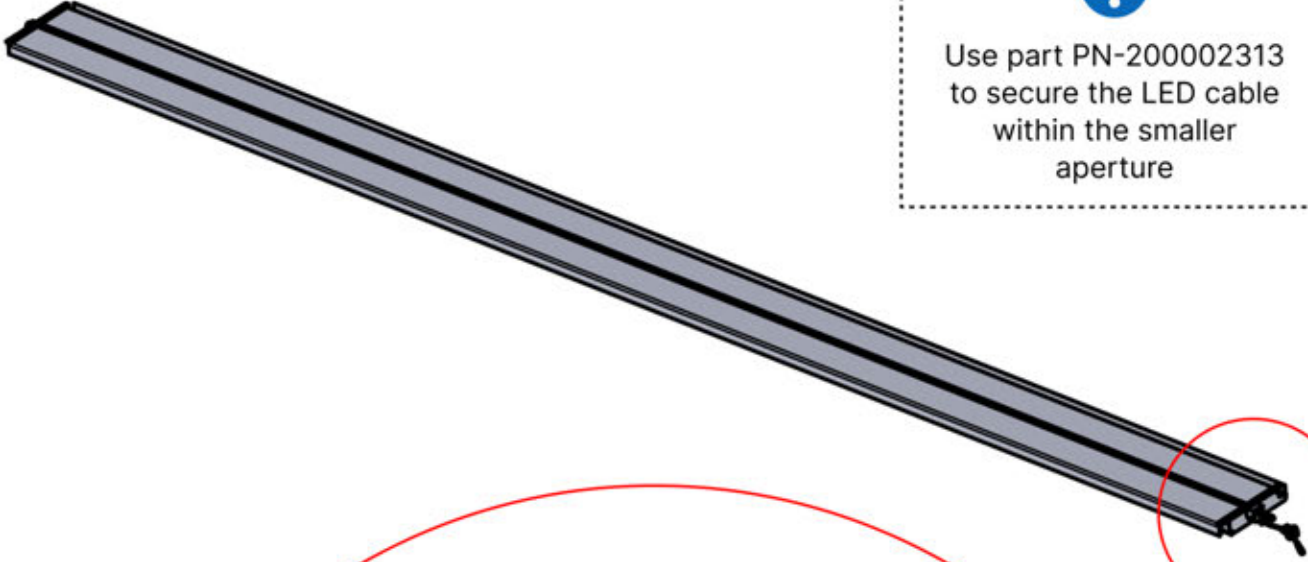

53

x2
FERGOLUX
FERGOLUX

5

ANTHRACITE: L257
WHITE: L261
BLACK: L259

PN-200003537
4x

Use part PN-200002313
to secure the LED cable
within the smaller
aperture