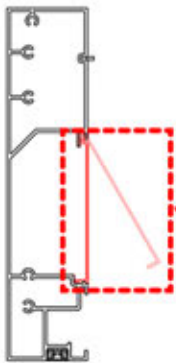

INFORMATION

x7
PERGOLUX

2

ANTHRACITE: B284
WHITE: B288
BLACK: B292

PN-200003490
1x

PN-200003486
2x

PN-200003491
1x