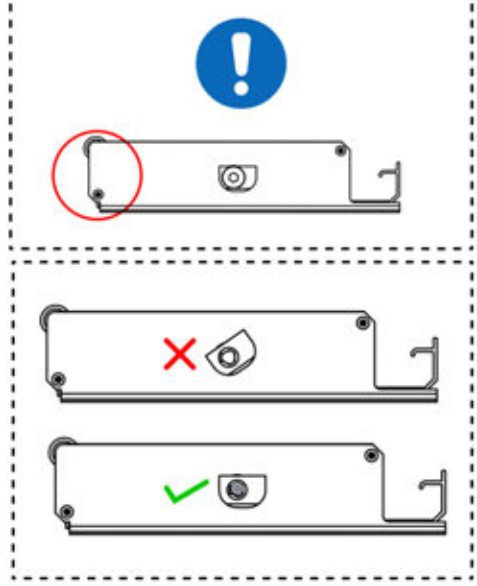

57

4

ANTHRACITE: L269
WHITE: L273
BLACK: L271

E

PN-200003537

1x