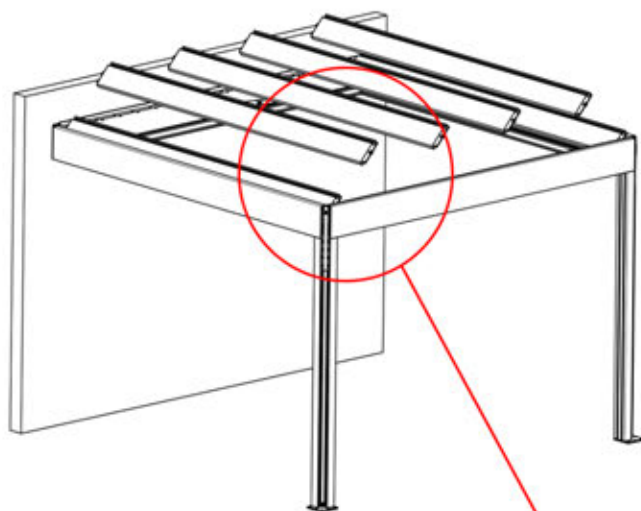

Connect the LED
cable to the 4-pin LED
wire

65

x2
PERGOLUX
PERGOLUX

5

ANTHRACITE: L257
WHITE: L261
BLACK: L259

PN-200003537
4x

66

 <p>4</p> <p>ANTHRACITE: L269 WHITE: L273 BLACK: L271</p>	 <p>S</p> <p>PN-200003533 7x</p>
 <p>5</p> <p>ANTHRACITE: L257 WHITE: L261 BLACK: L259</p>	 <p>6</p> <p>ANTHRACITE: L245 WHITE: L249 BLACK: L247</p>