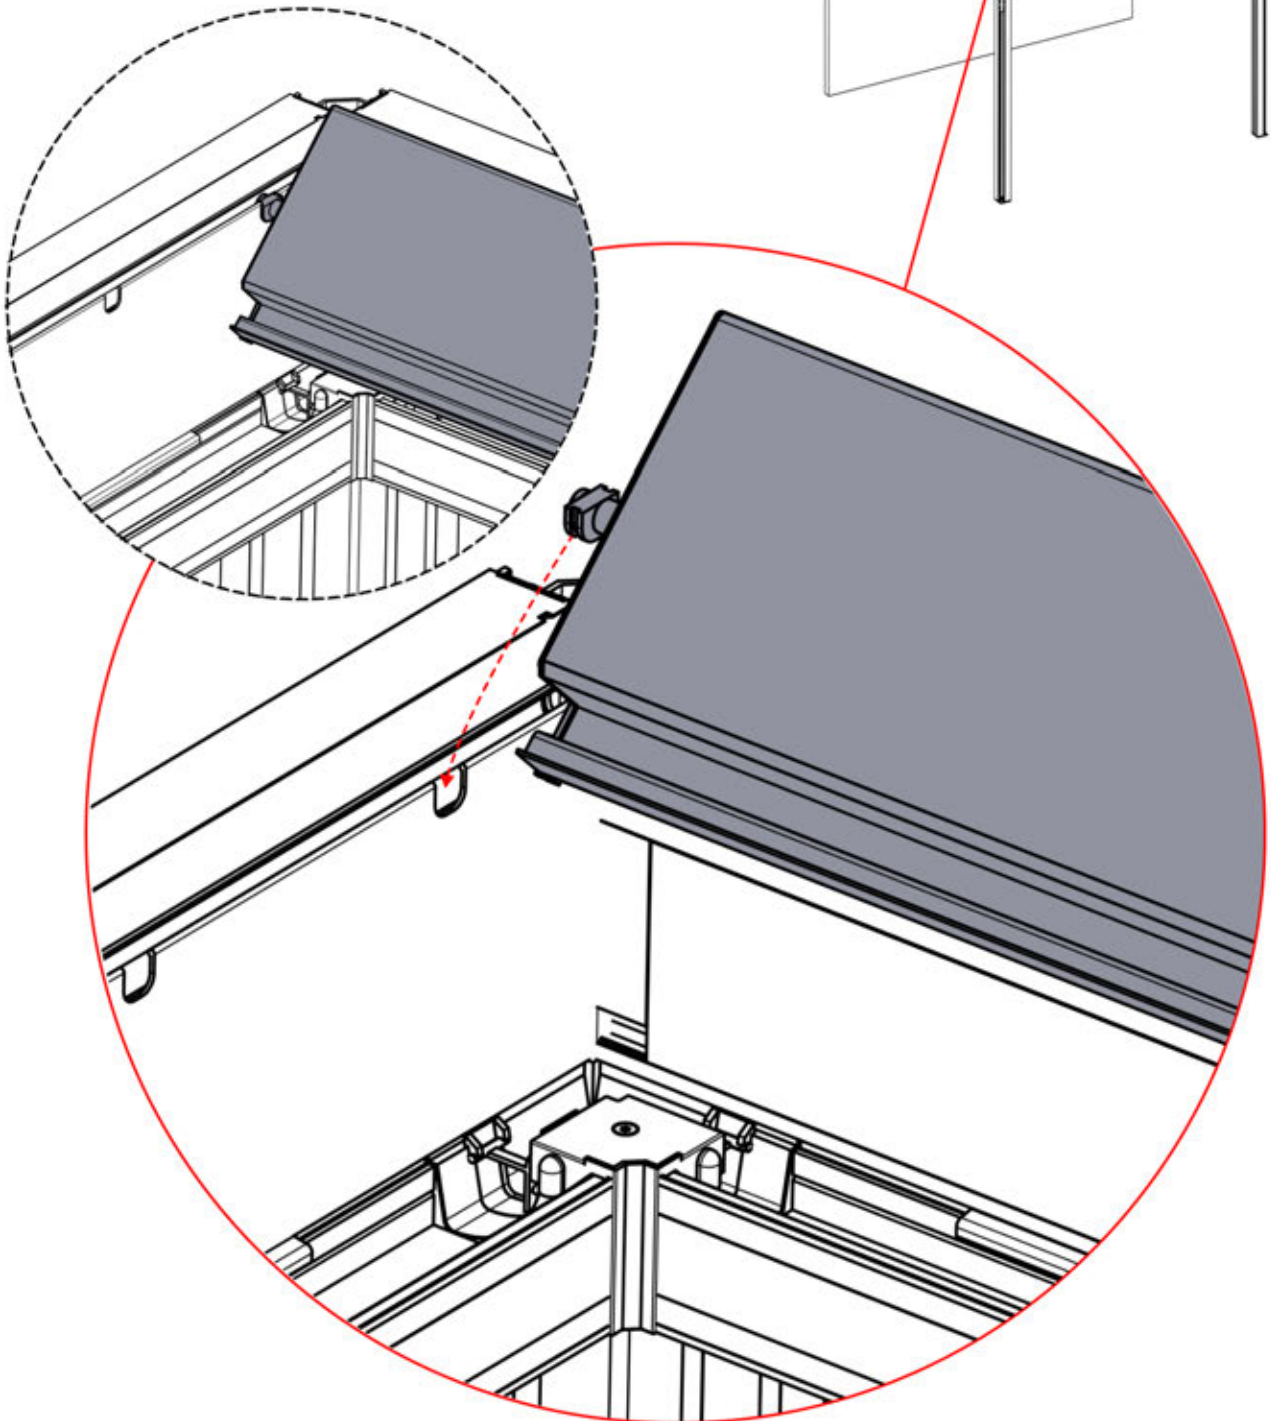

58

4

ANTHRACITE: L269
WHITE: L273
BLACK: L271

E

PN-200003537

1x