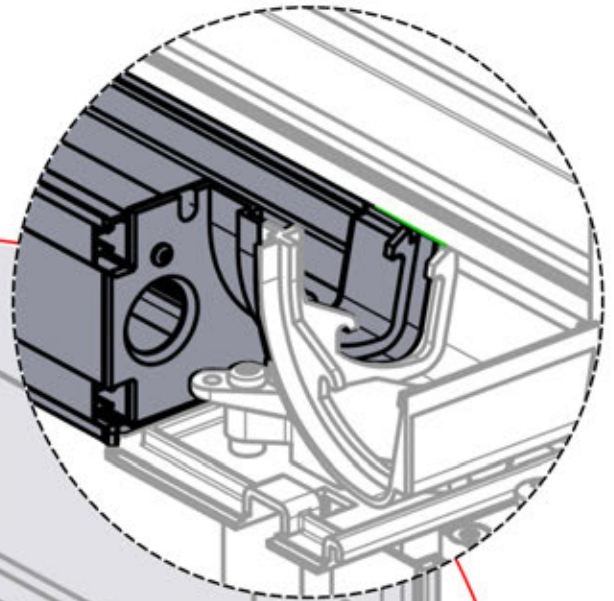

21

ANTHRACITE: B295
WHITE: B299
BLACK: B303

ANTHRACITE: B313
WHITE: B315
BLACK: B317