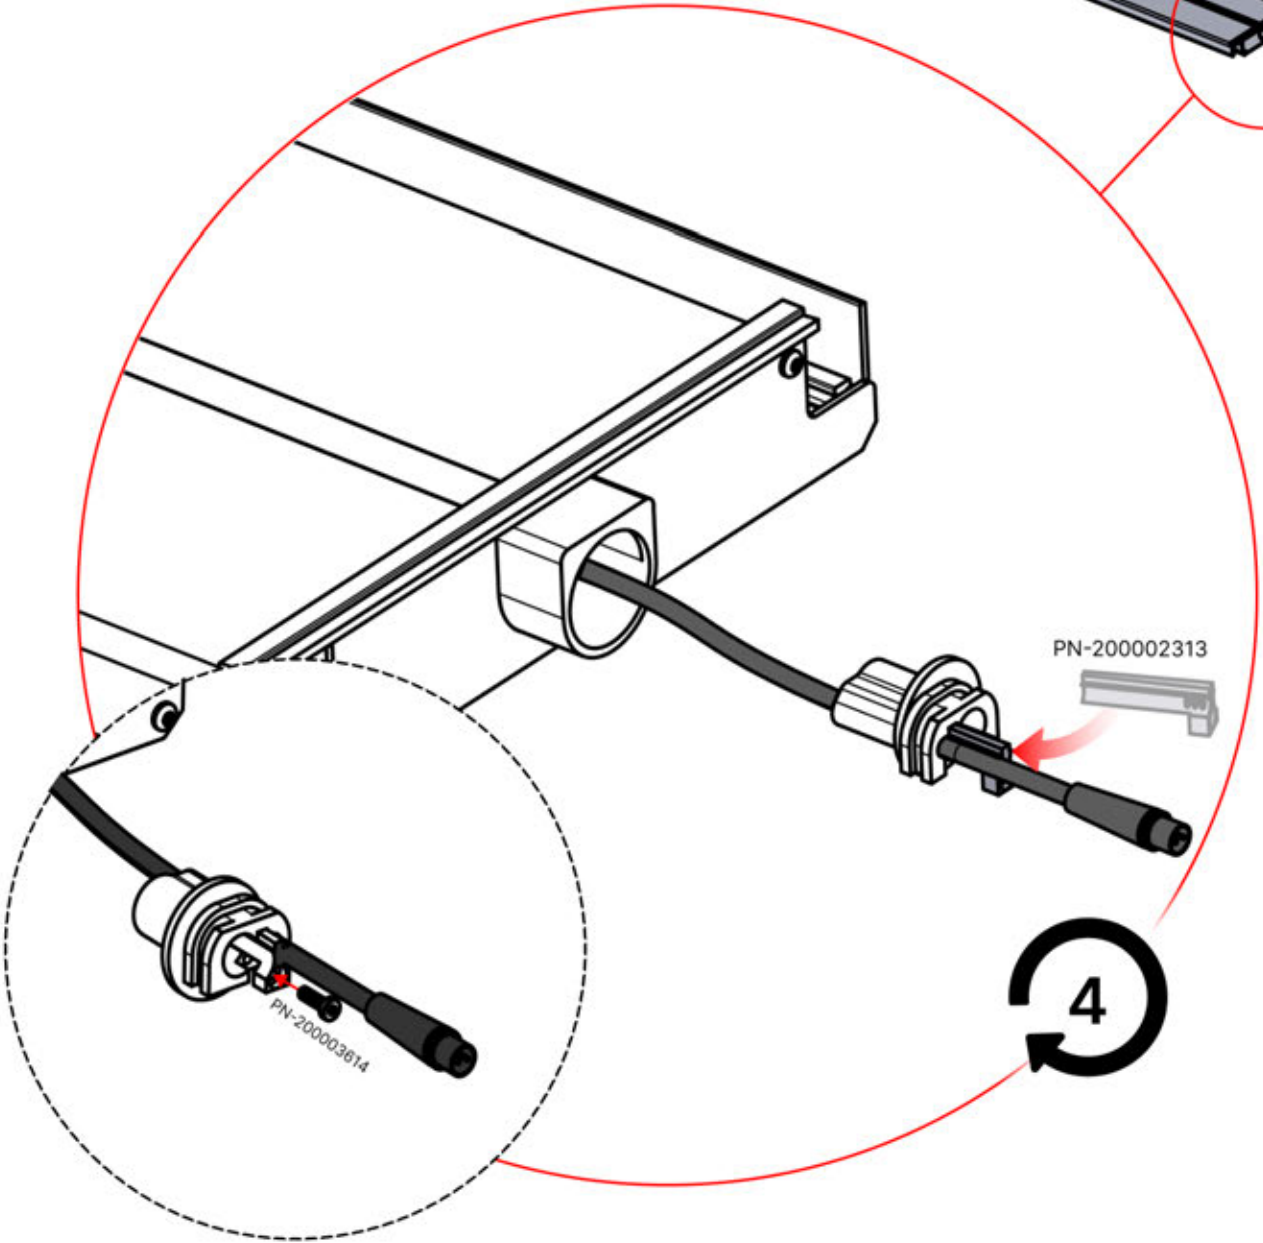

53

x2
FERGOLUX
FERGOLUX

5

ANTHRACITE: L257
WHITE: L261
BLACK: L259

PN-200003537
4x

Use part PN-200002313
to secure the LED cable
within the smaller
aperture