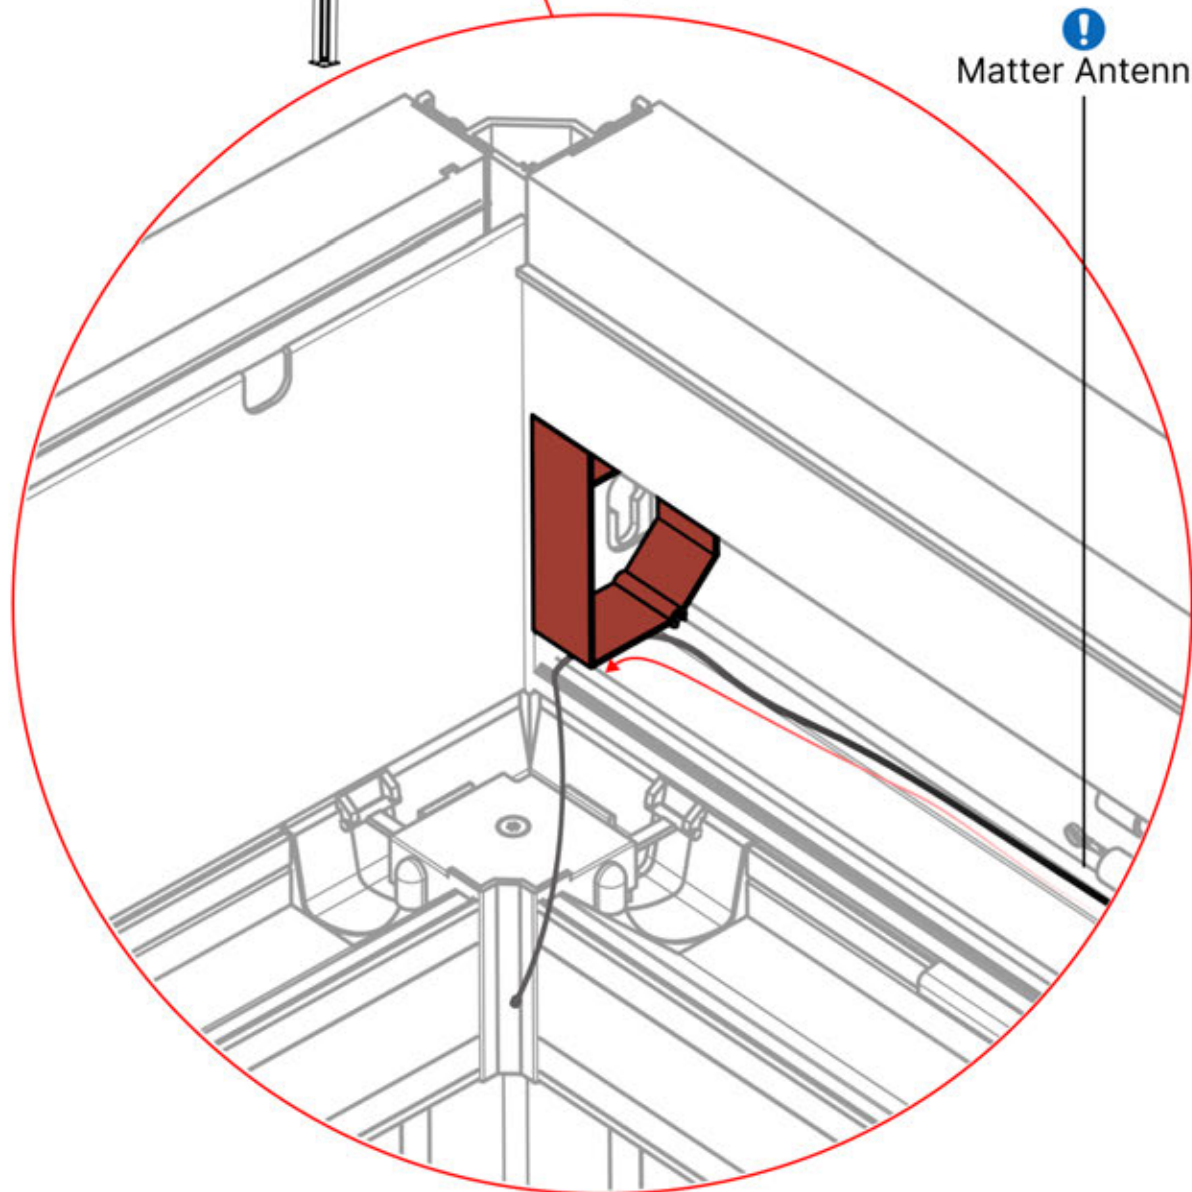

39

4 LED HARNESS

40

41

 <p>CONTROL BOX</p>	S4	PN-200002683 5x
<p>! Keep the Matter Antenna wire free and do not tie them with LED and Motor wire</p>		PN-200002684 10x

42

!
Route the Matter
Antenna and place it
below the highlighted
part(PN-200002329).