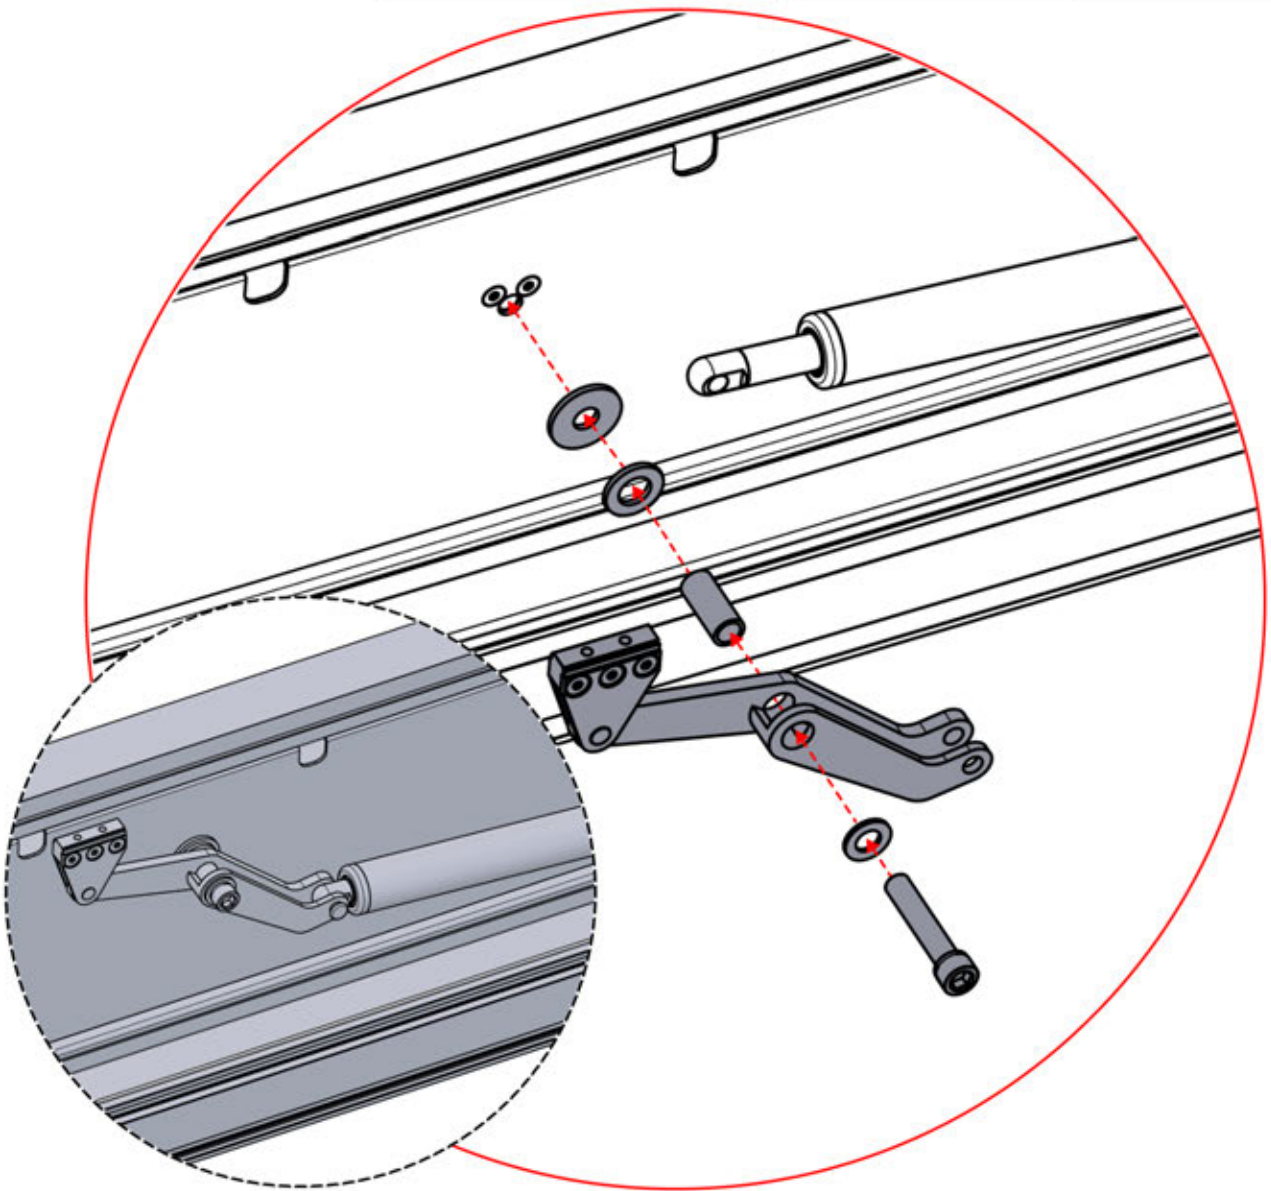

28

 ANTHRACITE: L245 WHITE: L249 BLACK: L247	6	 PN-200002326 1x
 PN-200003500 1x		 PN-200002328 2x
 PN-200002330 1x		 PN-200002327 1x
 PN-200002324 1x		 PN-200002333 1x
		 PN-200002355 1x