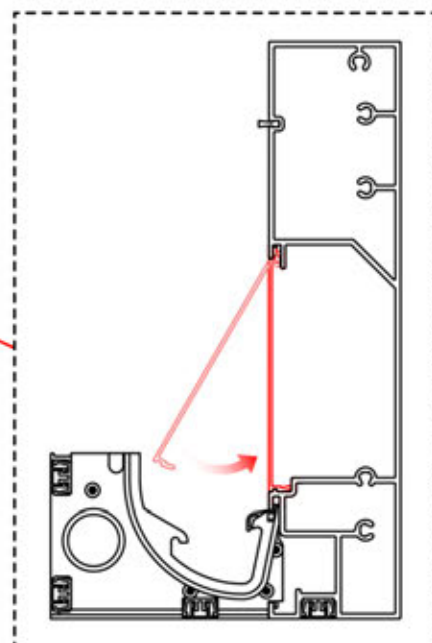

43

ANTHRACITE: B313
WHITE: B315
BLACK: B317