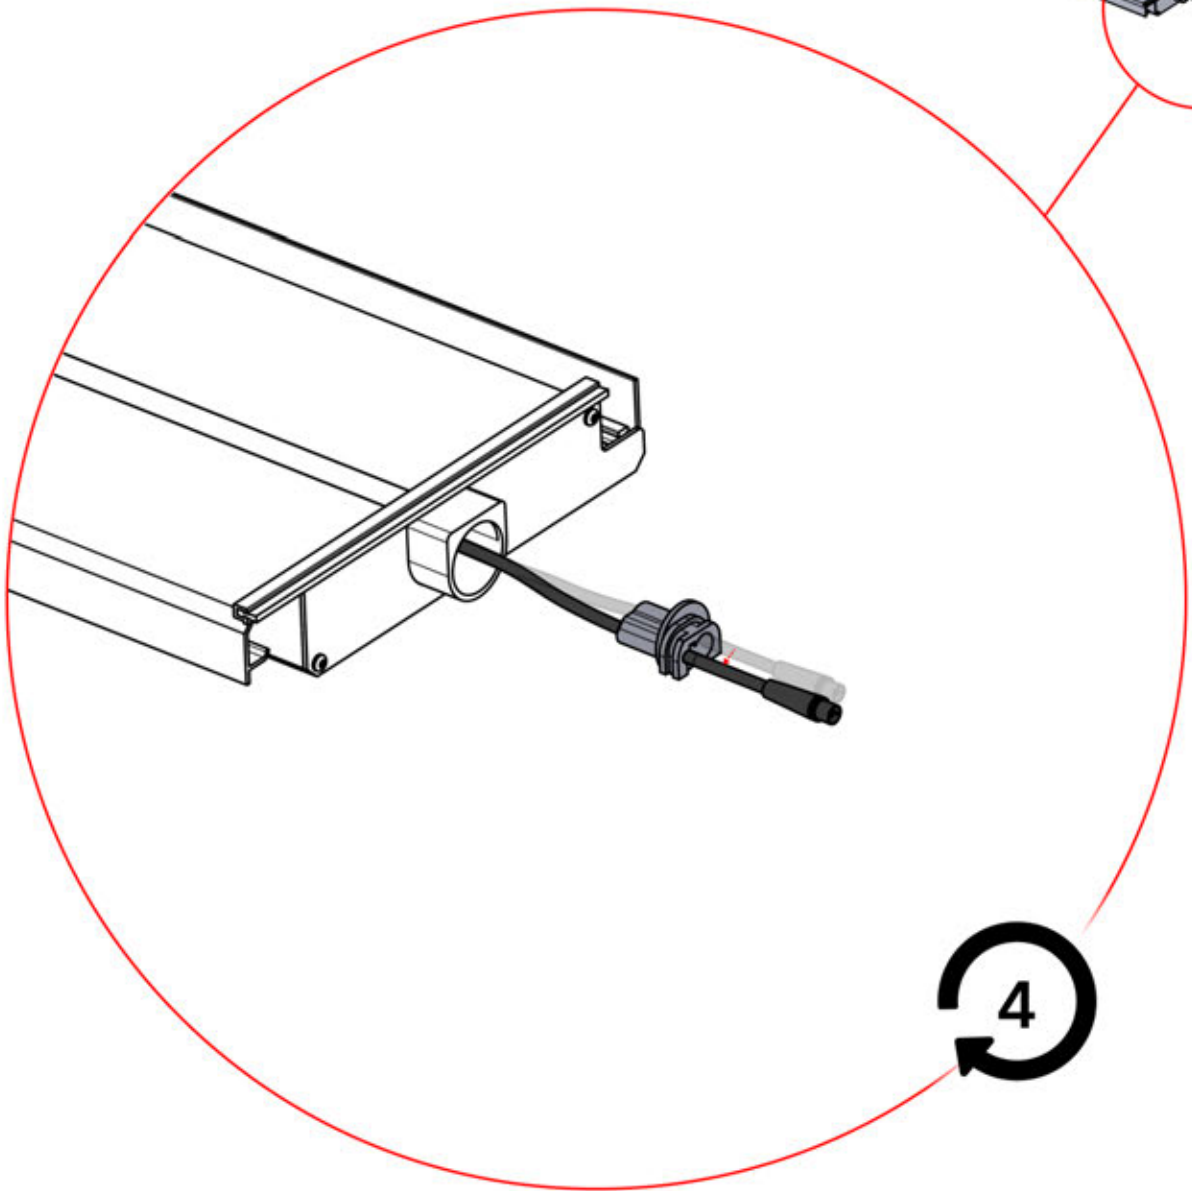

ANTHRACITE: L257
WHITE: L261
BLACK: L259

PN-200003537
4x

Slide the LED cable from the large aperture to the smaller aperture of part PN-200002312

4

53

x2
FERGOLUX
FERGOLUX

5

ANTHRACITE: L257
WHITE: L261
BLACK: L259