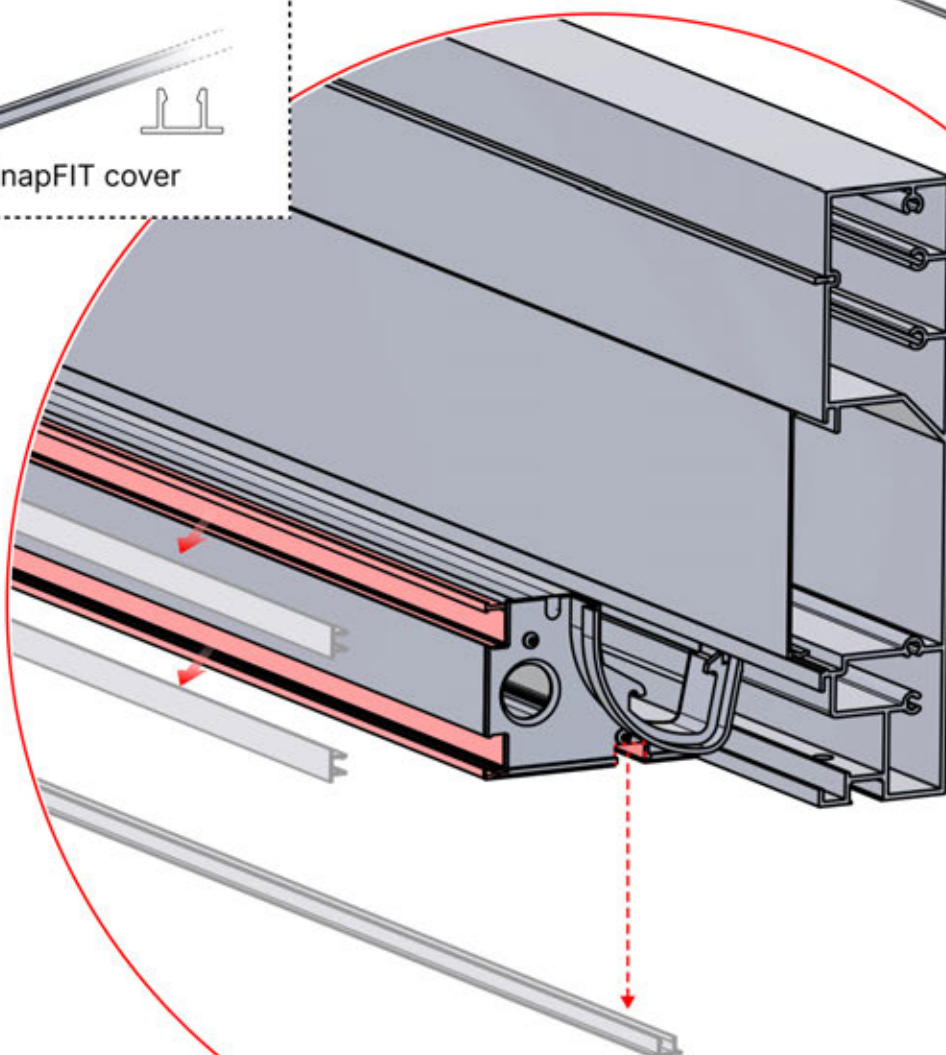

Cover and clips

PN-20000512
SnapFIT cover clip

SnapFIT cover

INFORMATION

Are you installing a heater or fan ?

It is recommended to remove both snap-fit covers from the beam now.

INFORMATION

x7
PERGOLUX