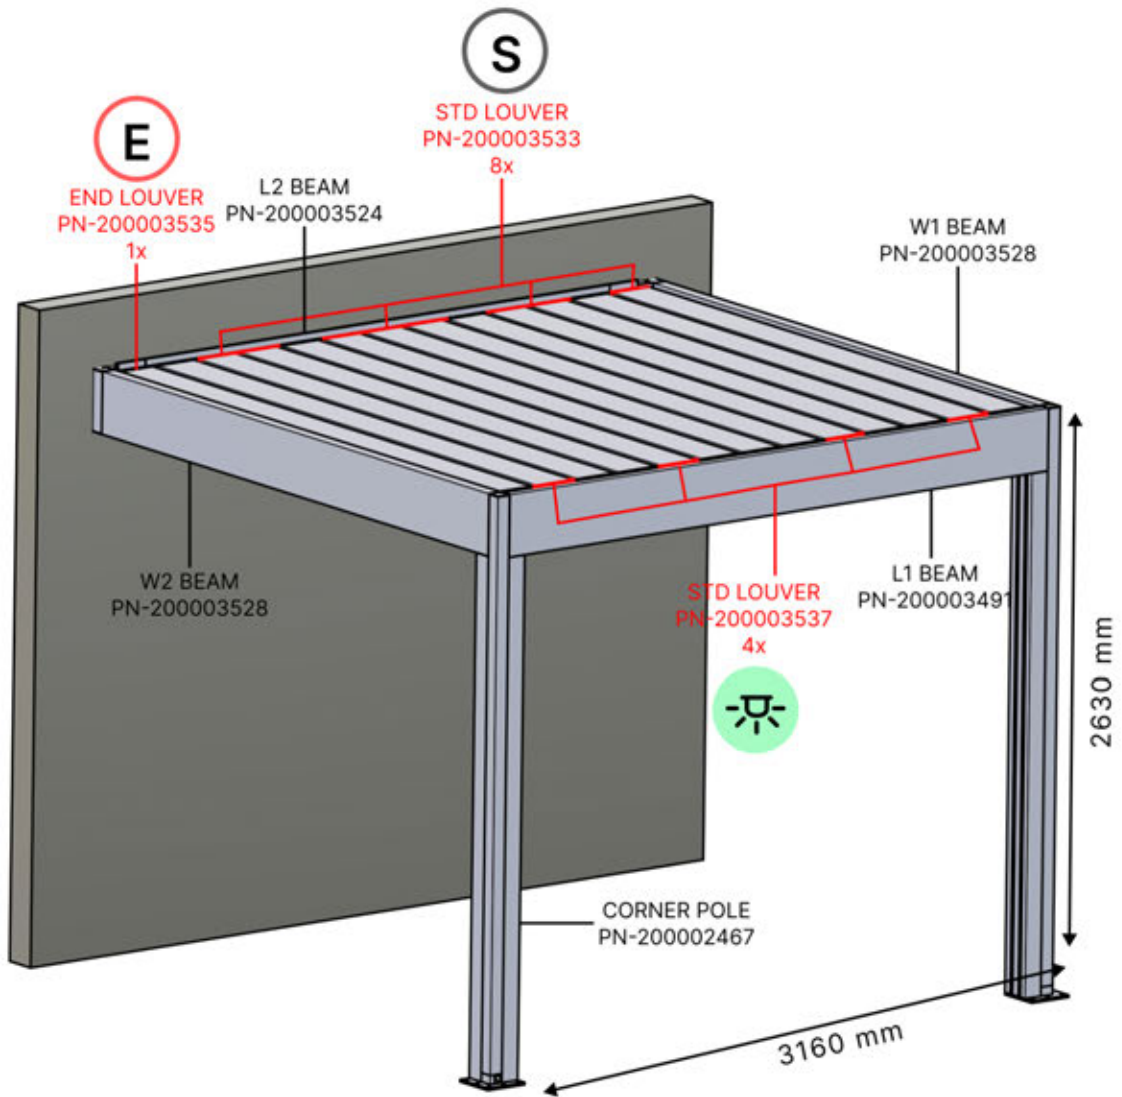

CONTROL BOX

[View Manual](#)

ITEMS IN BOX

3 x 3 M / 10' x 10'

INFORMATION

Are you installing a screen, slat wall or glass wall?

It is recommended to remove these Snapfit covers and clips now before installing the pergola.