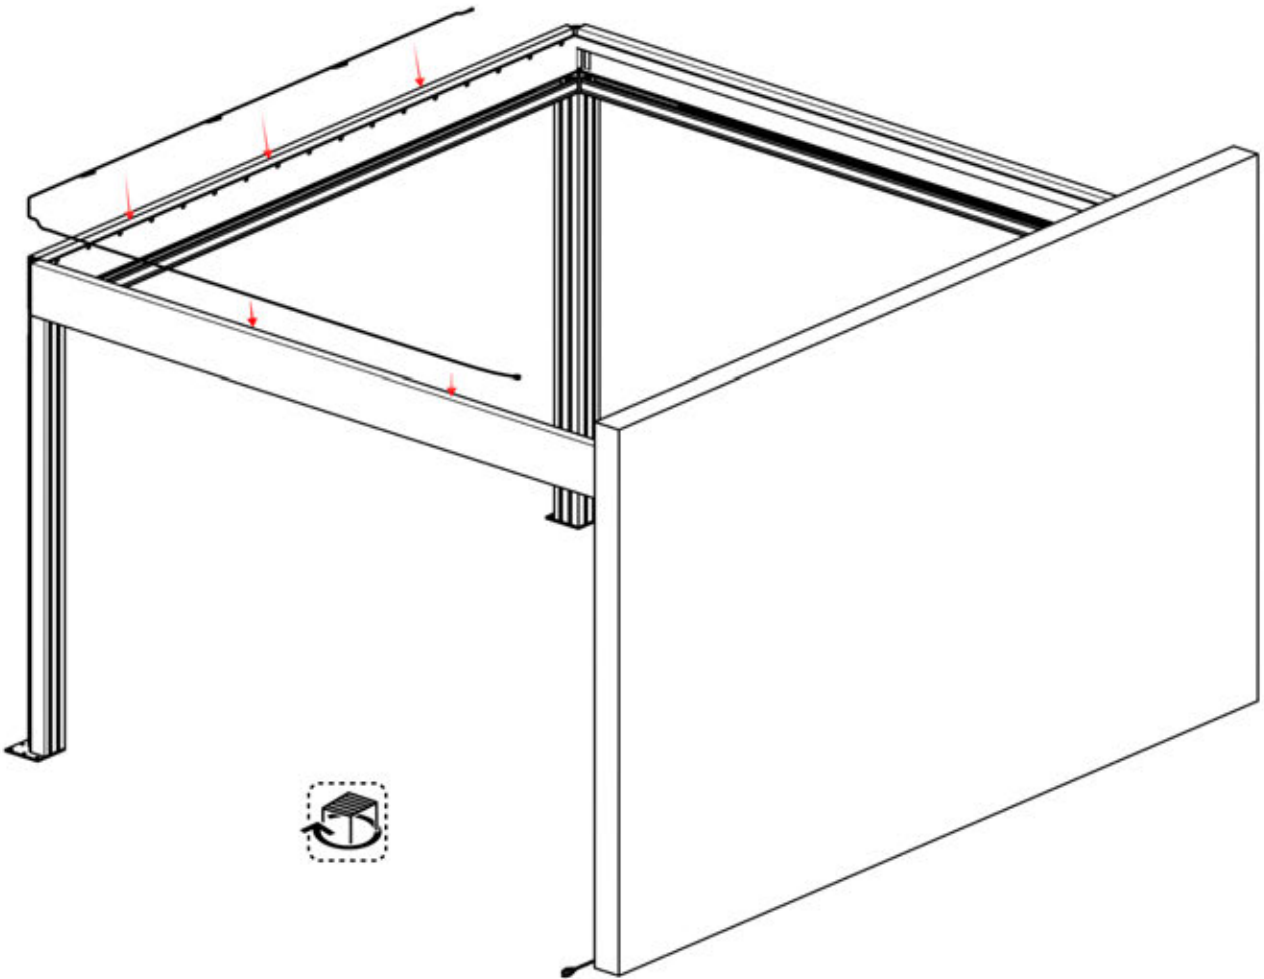

ANTHRACITE: B295
WHITE: B299
BLACK: B303

6

ANTHRACITE: L245
WHITE: L249
BLACK: L247

PN-200002935
1x

PN-200002134
2x

38

LED CABLE

4 LED HARNESS