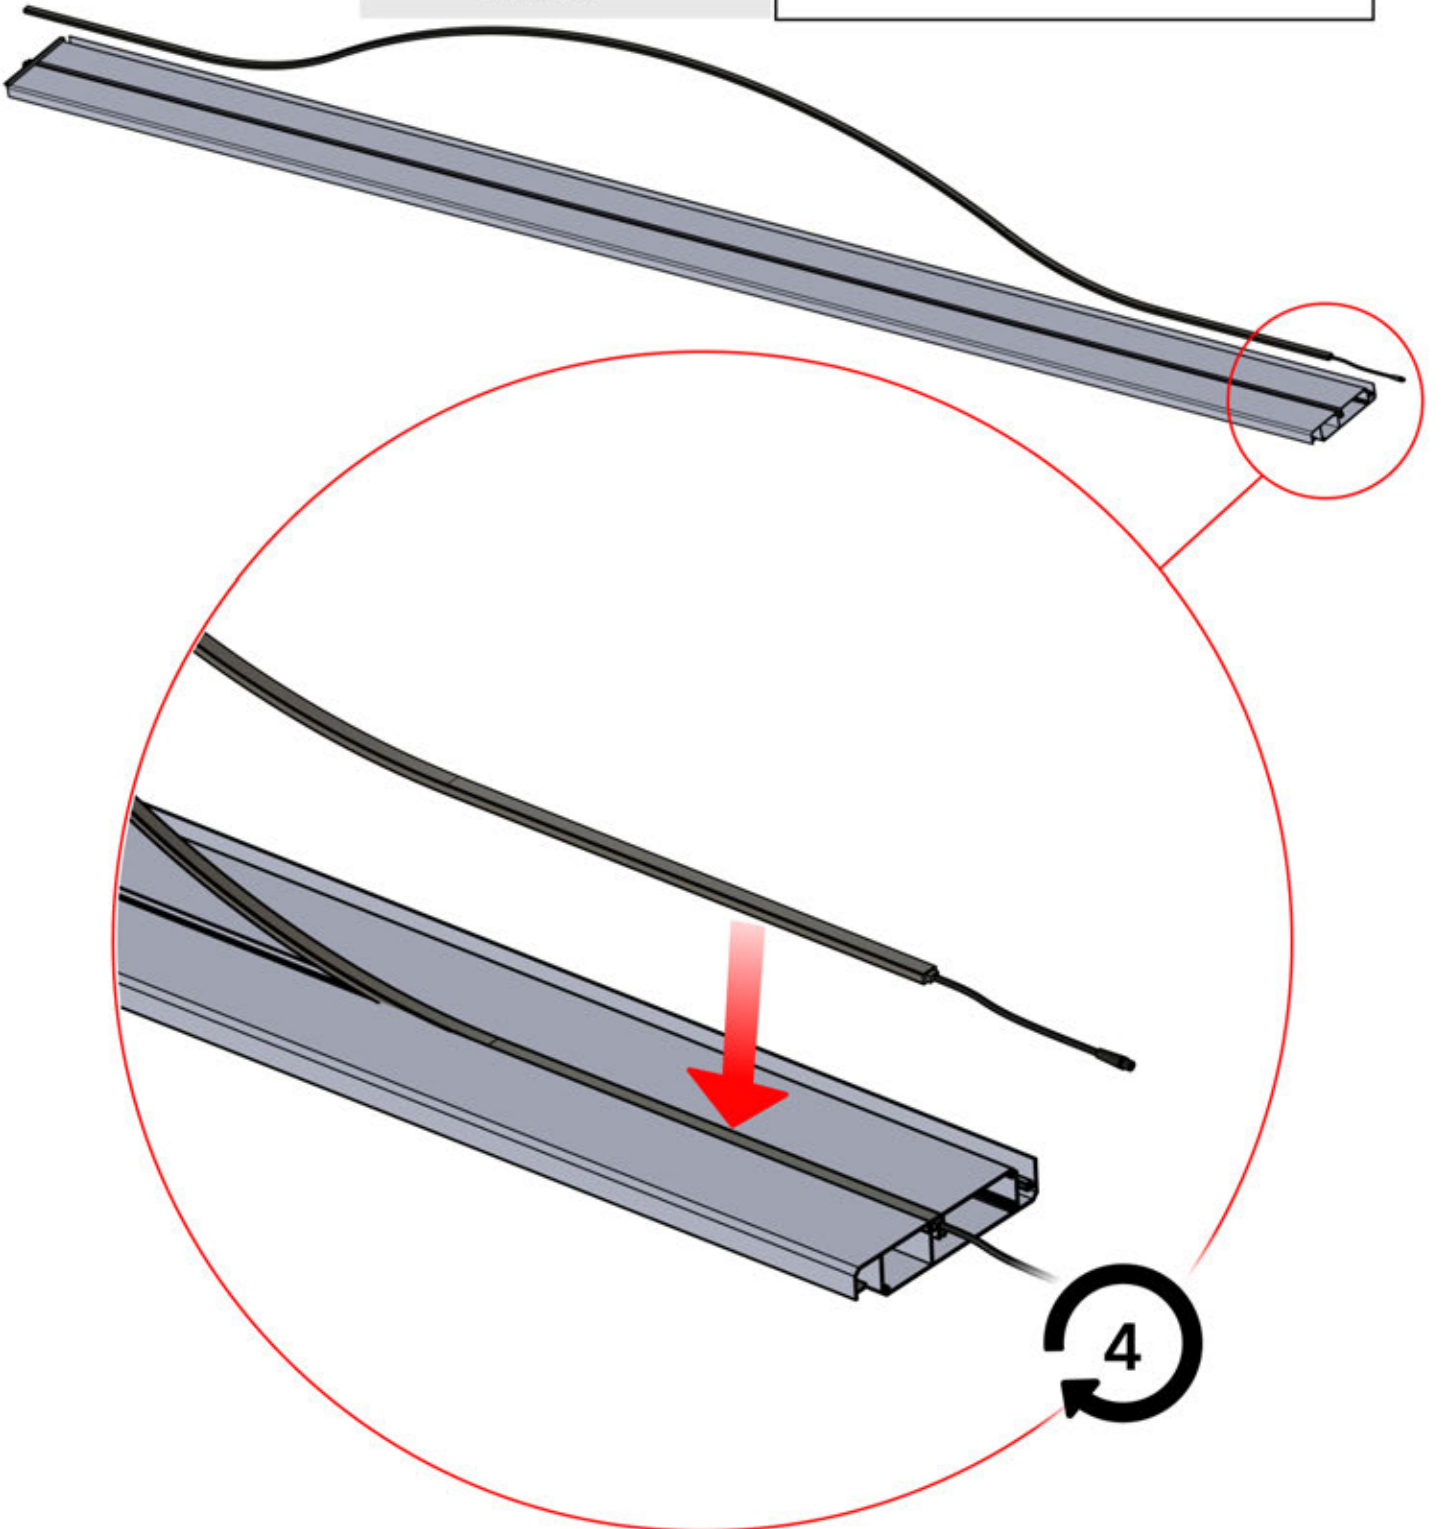

48

x2
PERGOLUX
PERGOLUX

5

ANTHRACITE: L257
WHITE: L261
BLACK: L259

PERGOLUX

10

LED BOX

PN-200003537
4x

LED STRIP
4x