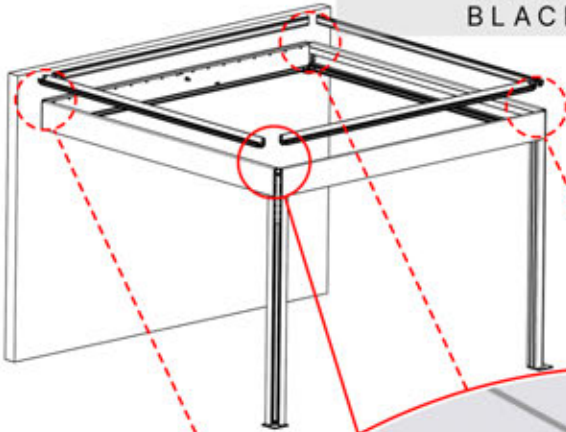

21

ANTHRACITE: B295
WHITE: B299
BLACK: B303

ANTHRACITE: B313
WHITE: B315
BLACK: B317