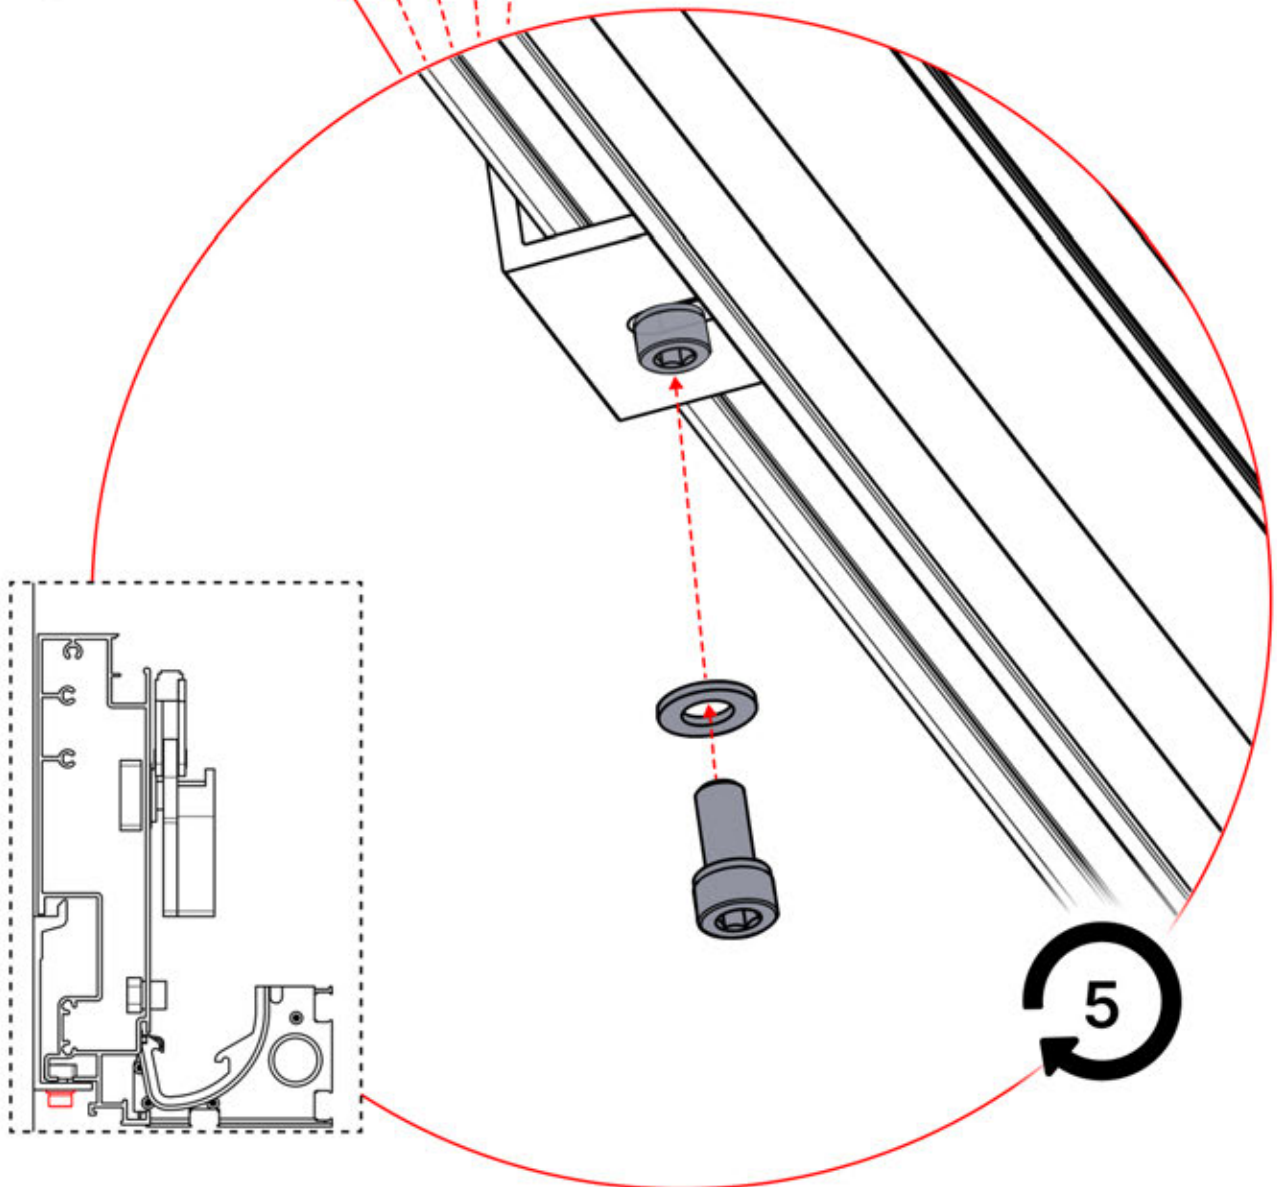

07

6

x7
PERGOLUX

ANTHRACITE: L245
WHITE: L249
BLACK: L247

PN-200002292
5x

PN-200002319
5x