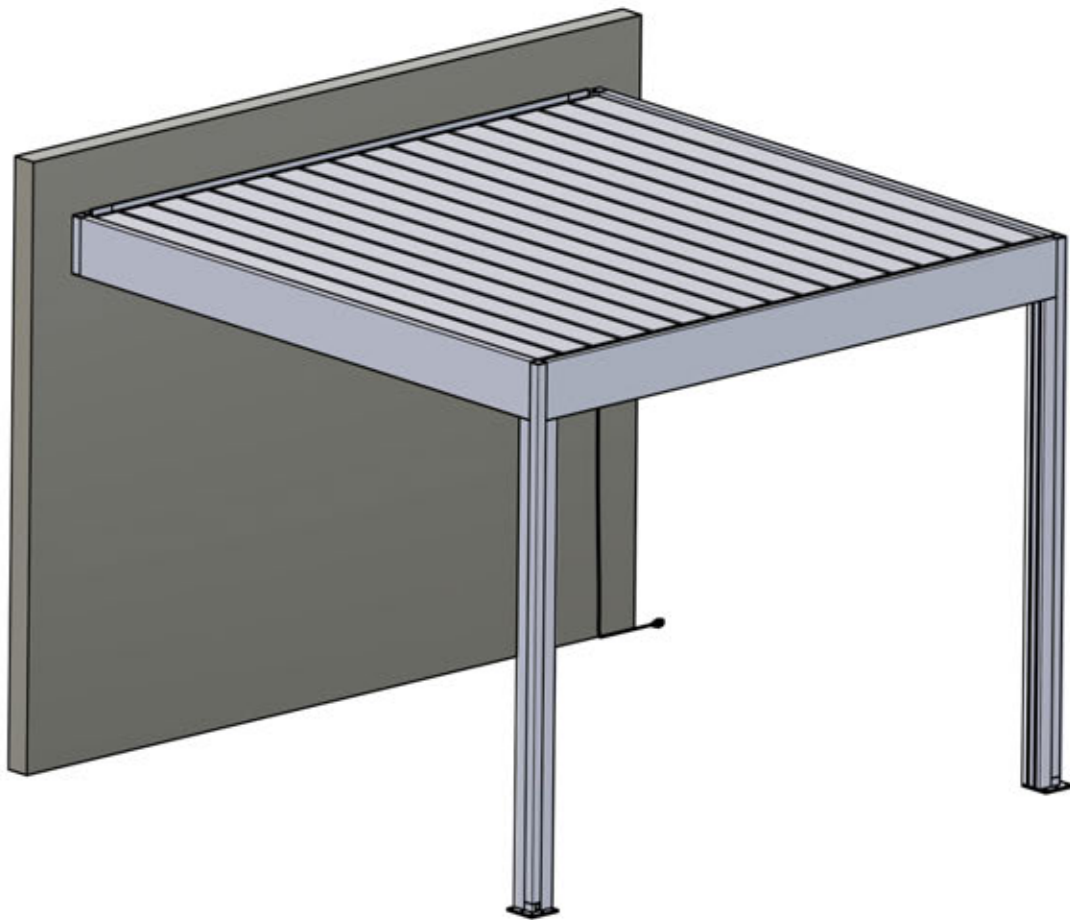

S4

PERGOLA

PRO MAX

3 × 3m / 10' x 10'
WALLMOUNTED

PERGOLUX

Type Approved
Regular
Production
Surveillance

www.tuv.com
ID 1111293124

INFORMATION