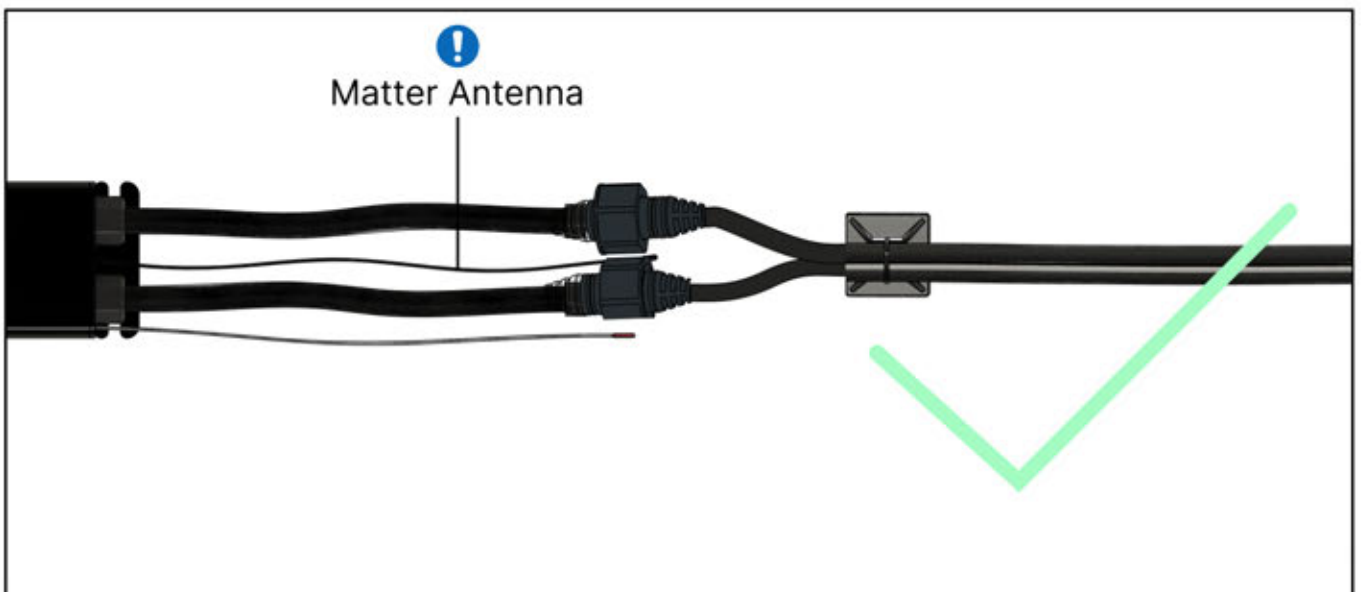

39

4 LED HARNESS

40

41

 <p>CONTROL BOX</p>	S4	PN-200002683 5x
<p>! Keep the Matter Antenna wire free and do not tie them with LED and Motor wire</p>		PN-200002684 10x

42

!
Route the Matter
Antenna and place it
below the highlighted
part(PN-200002329).