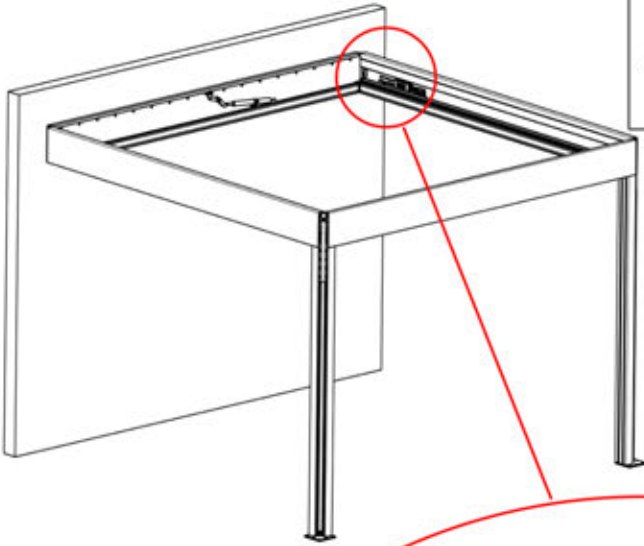

32

Connect grounding wire before connecting to power!

GROUNDING