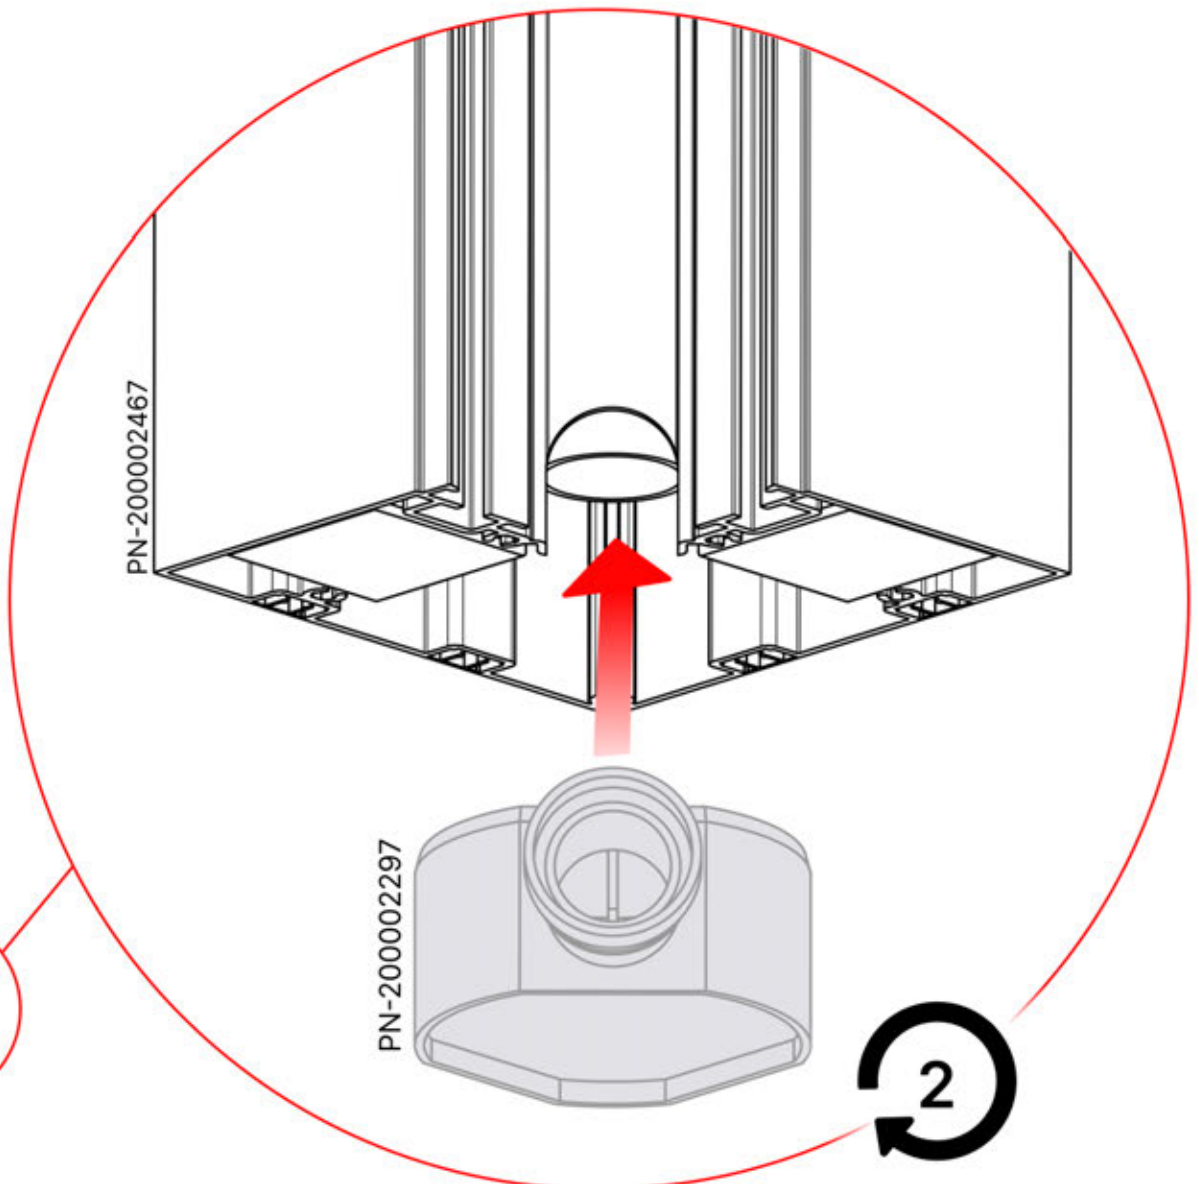

02

1

x1
PERGOLUX

ANTHRACITE: C126
WHITE: C127
BLACK: C128

PN-200002467
2x

PN-200002297
2x