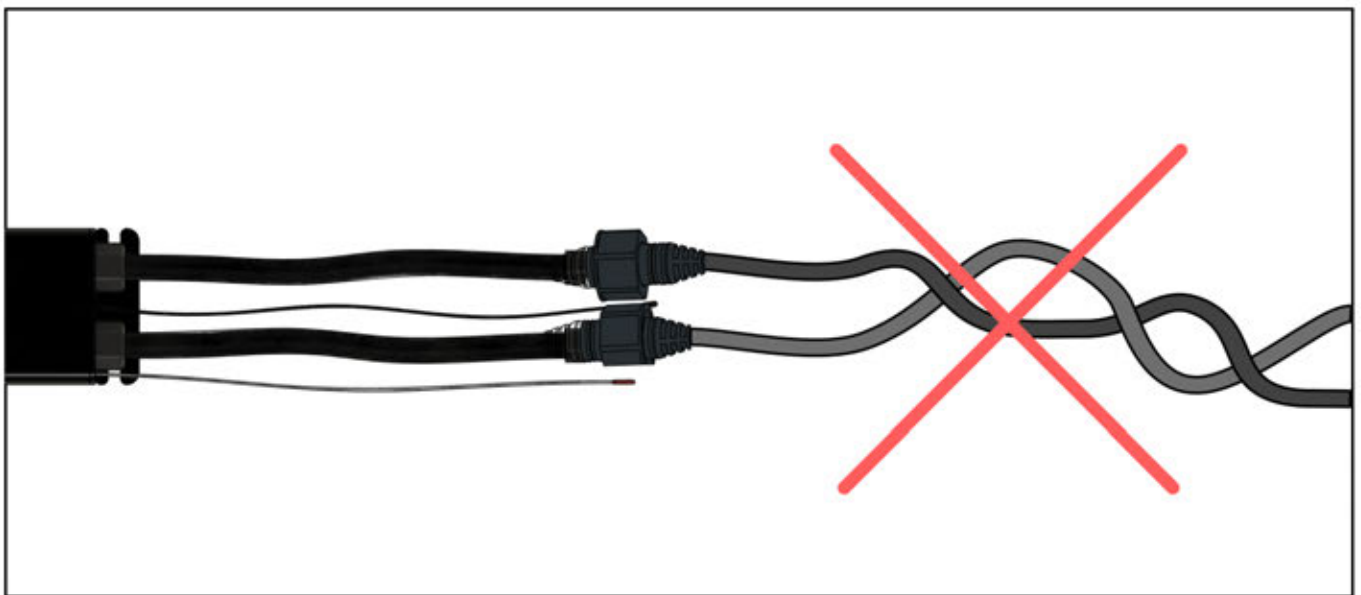

39

4 LED HARNESS

40

41

 <p>CONTROL BOX</p>	S4	PN-200002683 5x
<p>! Keep the Matter Antenna wire free and do not tie them with LED and Motor wire</p>		PN-200002684 10x

42

!
Route the Matter
Antenna and place it
below the highlighted
part(PN-200002329).