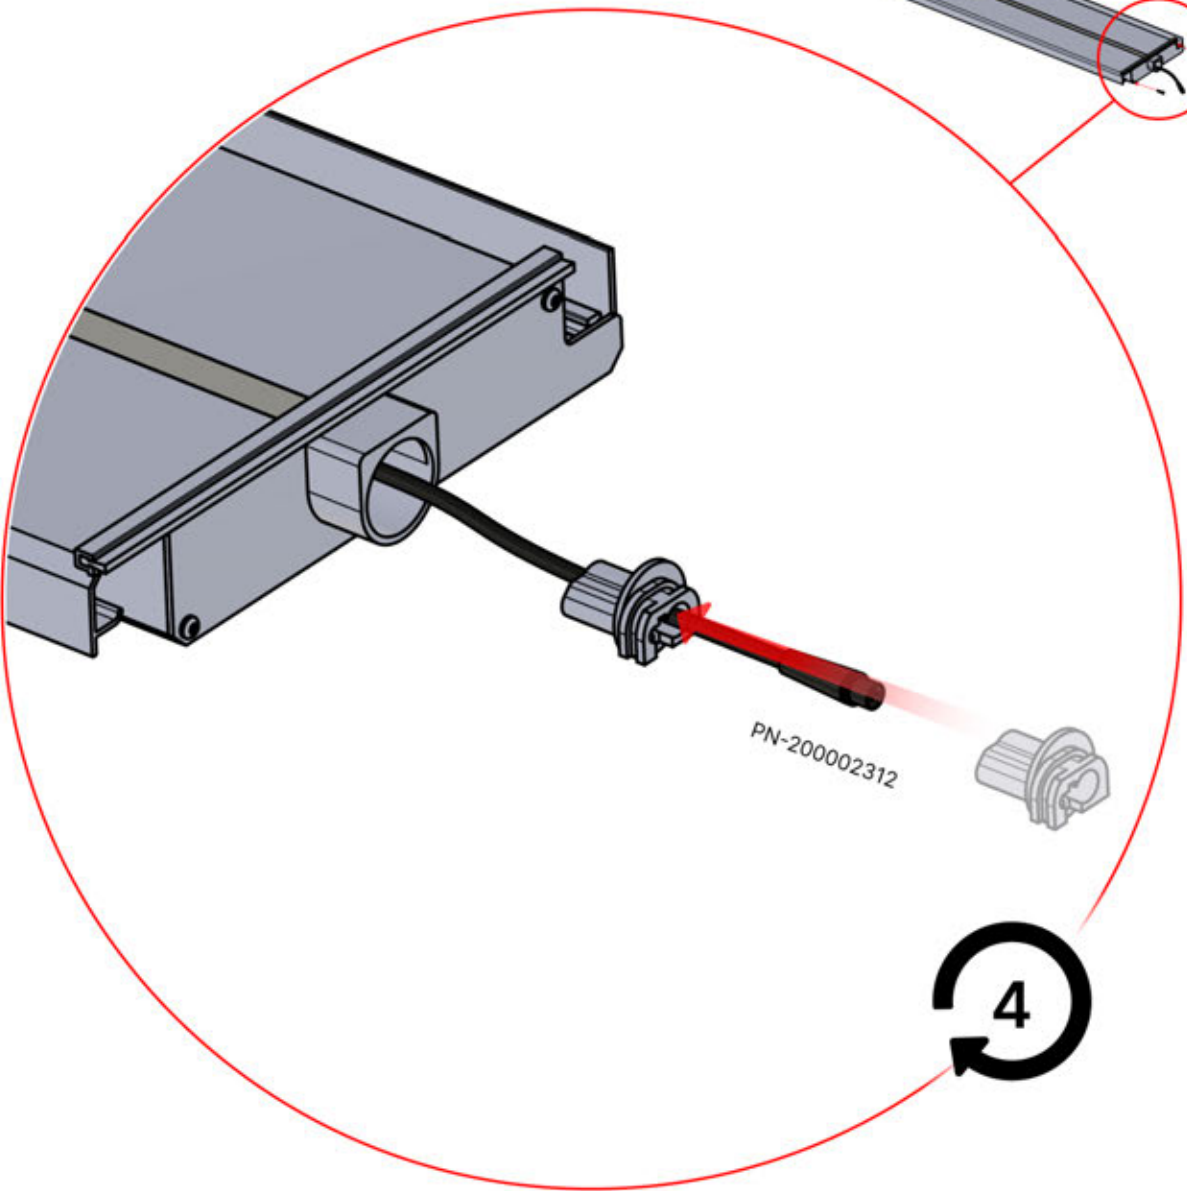

x2
FERGOLUX
FERGOLUX

5

ANTHRACITE: L257
WHITE: L261
BLACK: L259

PN-200003537
4x

Route the LED cable through the large aperture in part number PN-200002312

52

x2
FERGOLUX
FERGOLUX

5