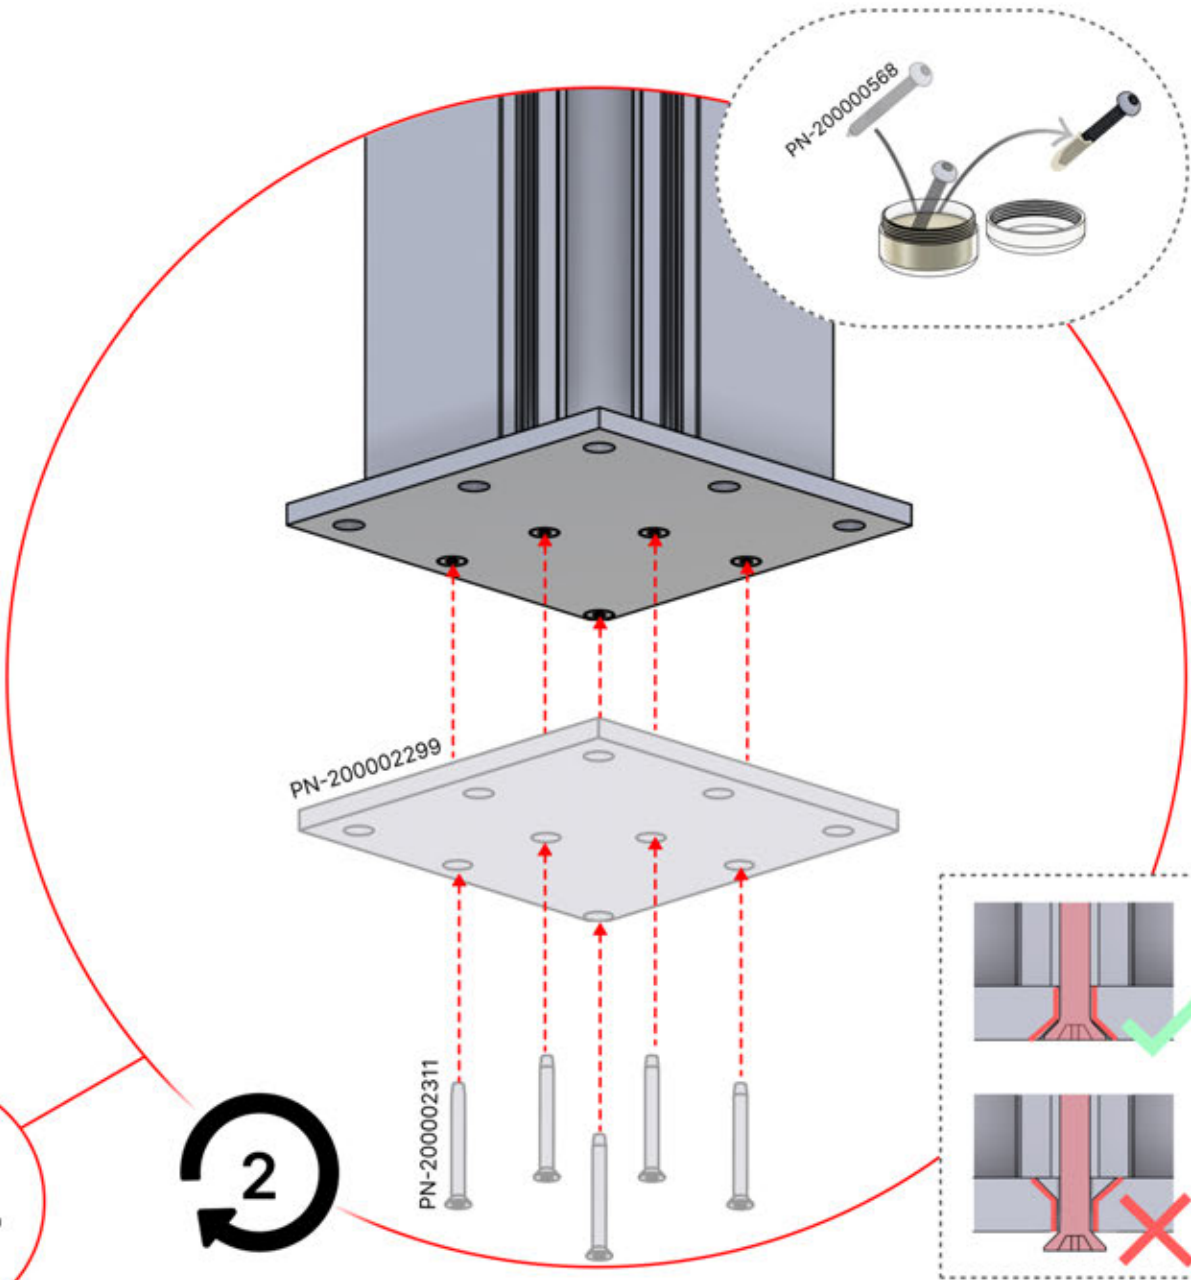

03

1

x7
PERGOLUX

ANTHRACITE: C126
WHITE: C127
BLACK: C128

6

x7
PERGOLUX

ANTHRACITE: L245
WHITE: L249
BLACK: L247

PN-200002299
4x

PN-200002311
20x

2