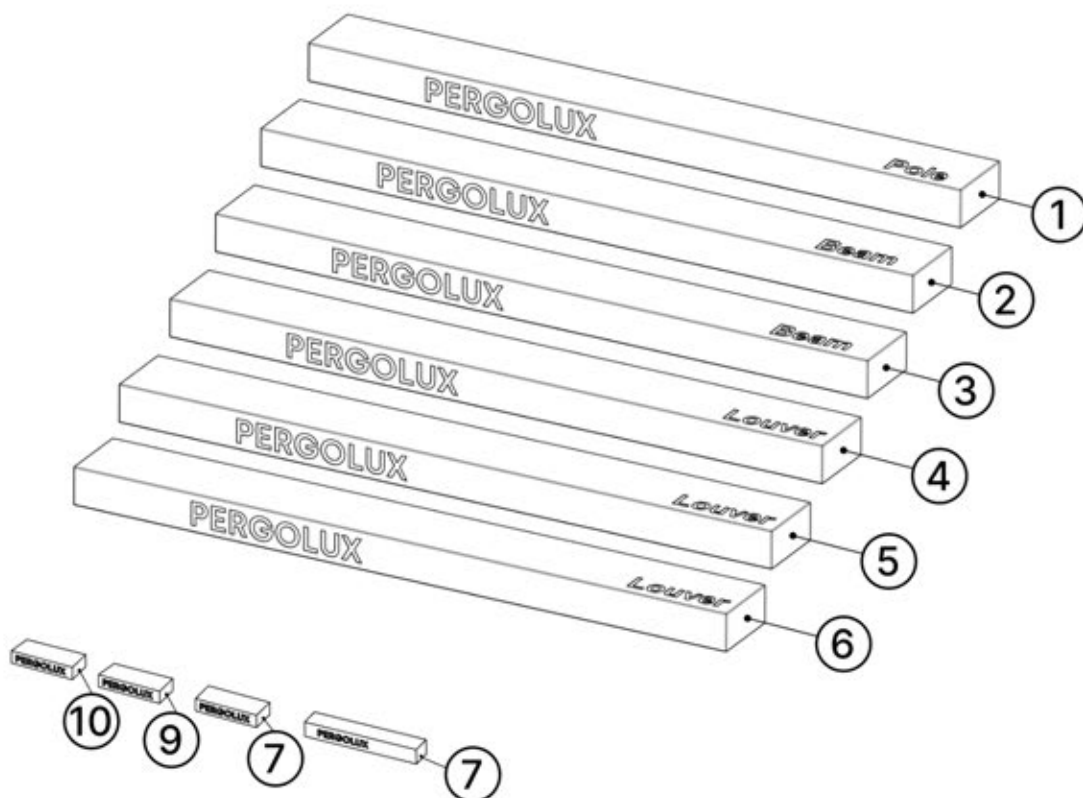

INFORMATION

3mm, 4mm, 5mm

TX15, TX20, TX25, TX30

PACKAGE OVERVIEW

ORDER	ANTHRACITE	WHITE	L 2 4 9
①	C126	C127	C128
②	B295	B315	B304
③	B313	B316	B318
④	L269	B299	B317
⑤	L257	L273	L259
⑥	L245	L261	L247
⑦	ELECTRIC MOTOR		
⑧	CONTROL BOX		
⑨	POWER CABLE		
⑩	LED BOX		