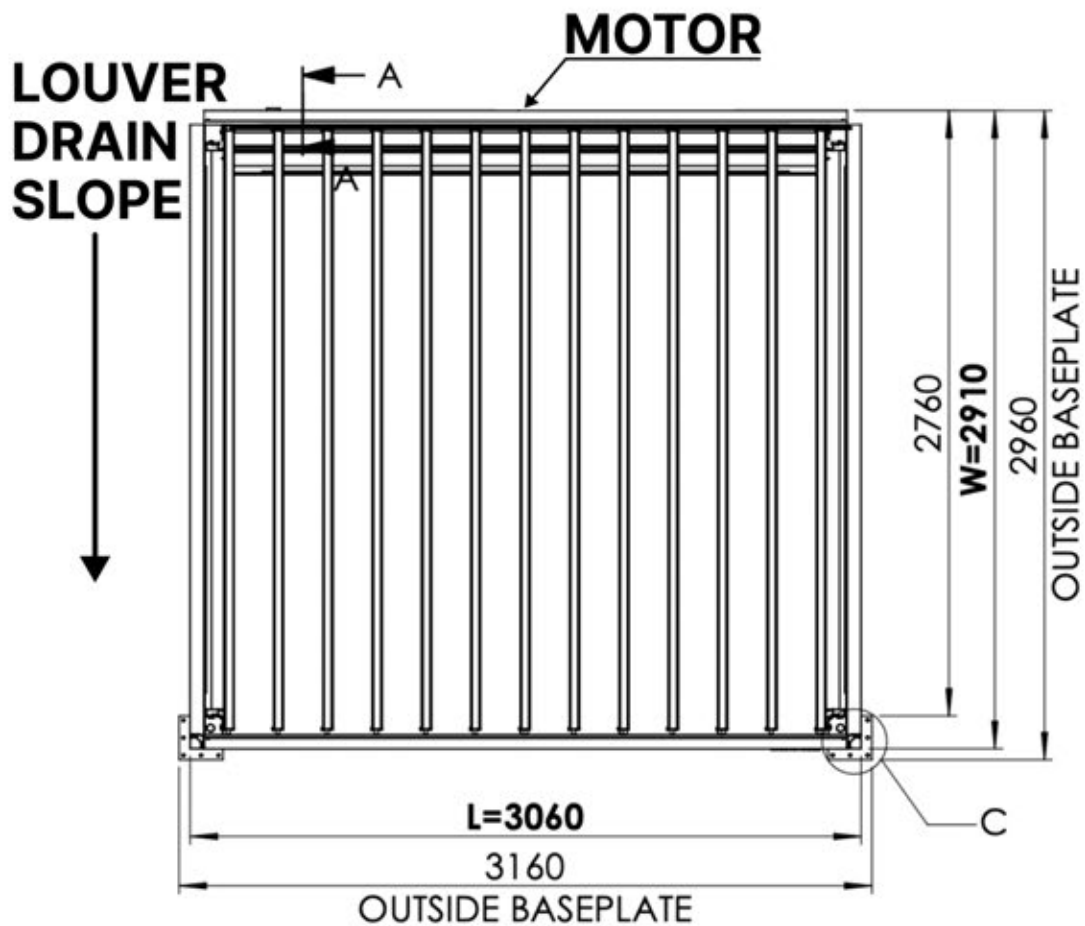

CONTROL BOX

[View Manual](#)

ITEMS IN BOX

3 x 3 M / 10' x 10'

INFORMATION

Are you installing a screen, slat wall or glass wall?

It is recommended to remove these Snapfit covers and clips now before installing the pergola.