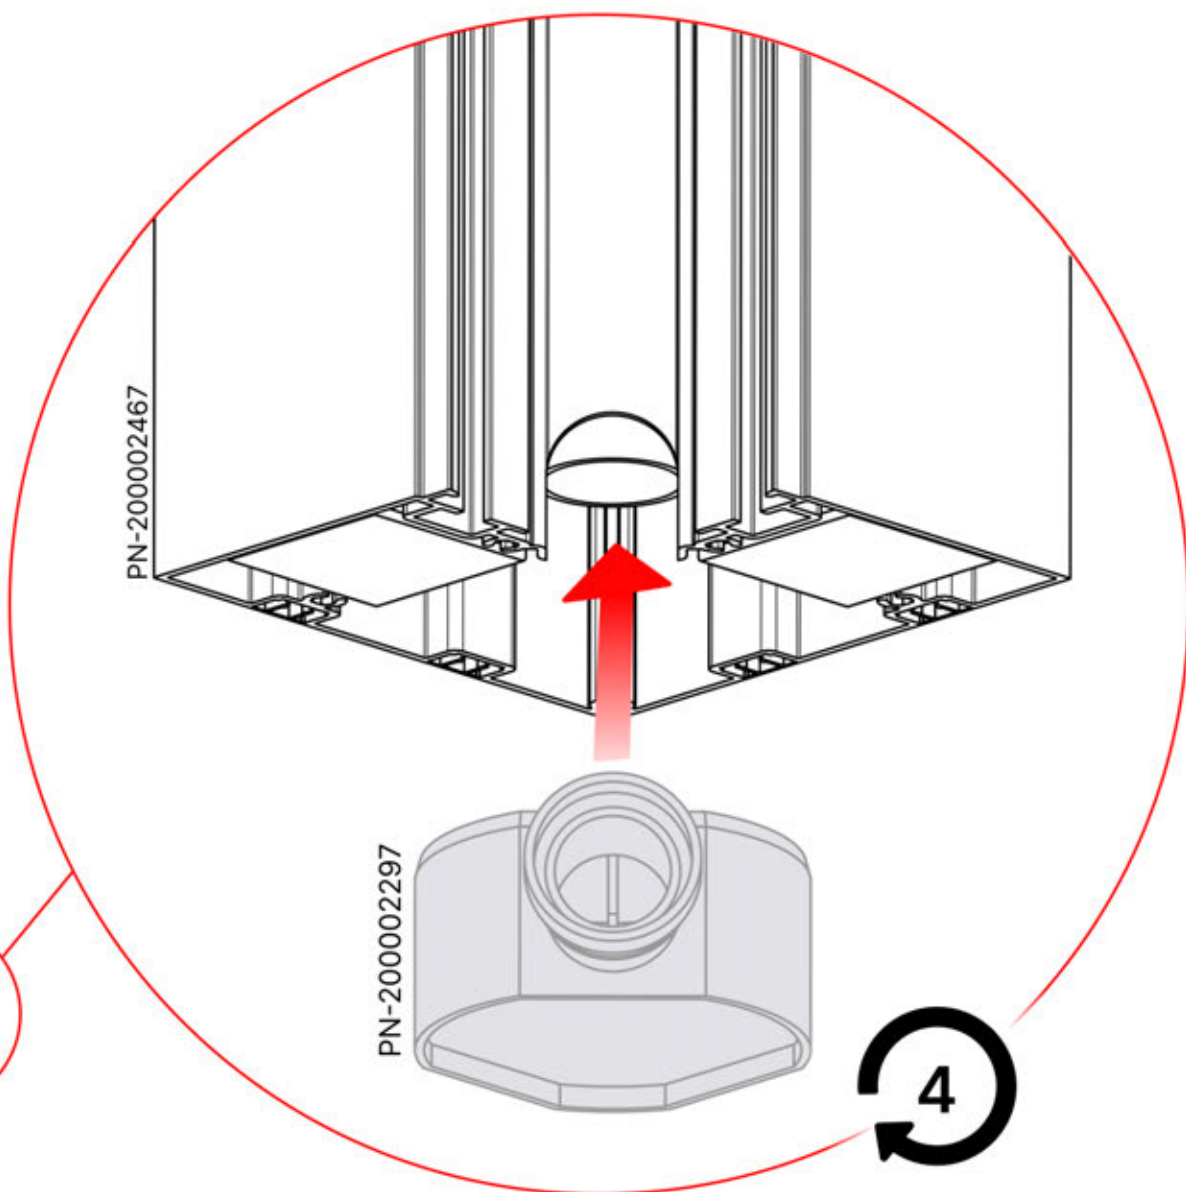

02

x2
PERGOLUX
PERGOLUX

1

ANTHRACITE: C126
WHITE: C127
BLACK: C128

PN-200002467
4x

PN-200002297
4x