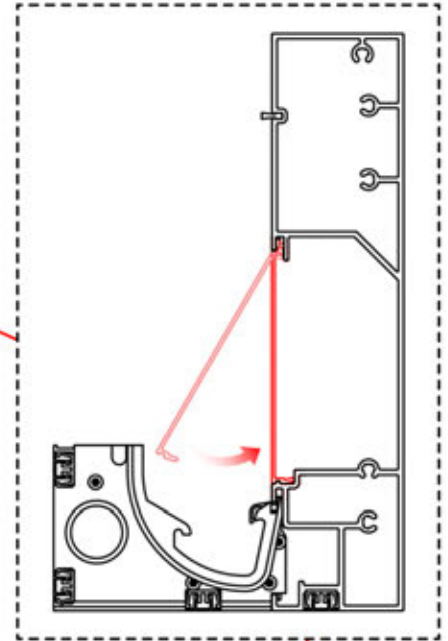

36

x1
PERGOLUX

3

ANTHRACITE: B308
WHITE: B310
BLACK: B312

PN-200002352
2x