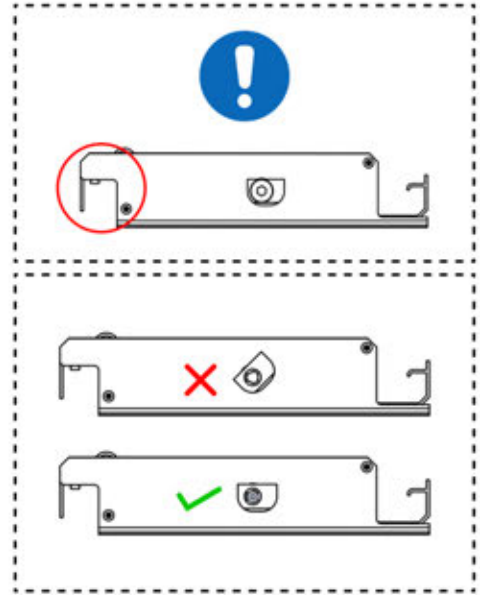

53

x2
PERGOLUX
PERGOLUX

6

ANTHRACITE: L240
WHITE: L244
BLACK: L242

S

PN-200002366
1x