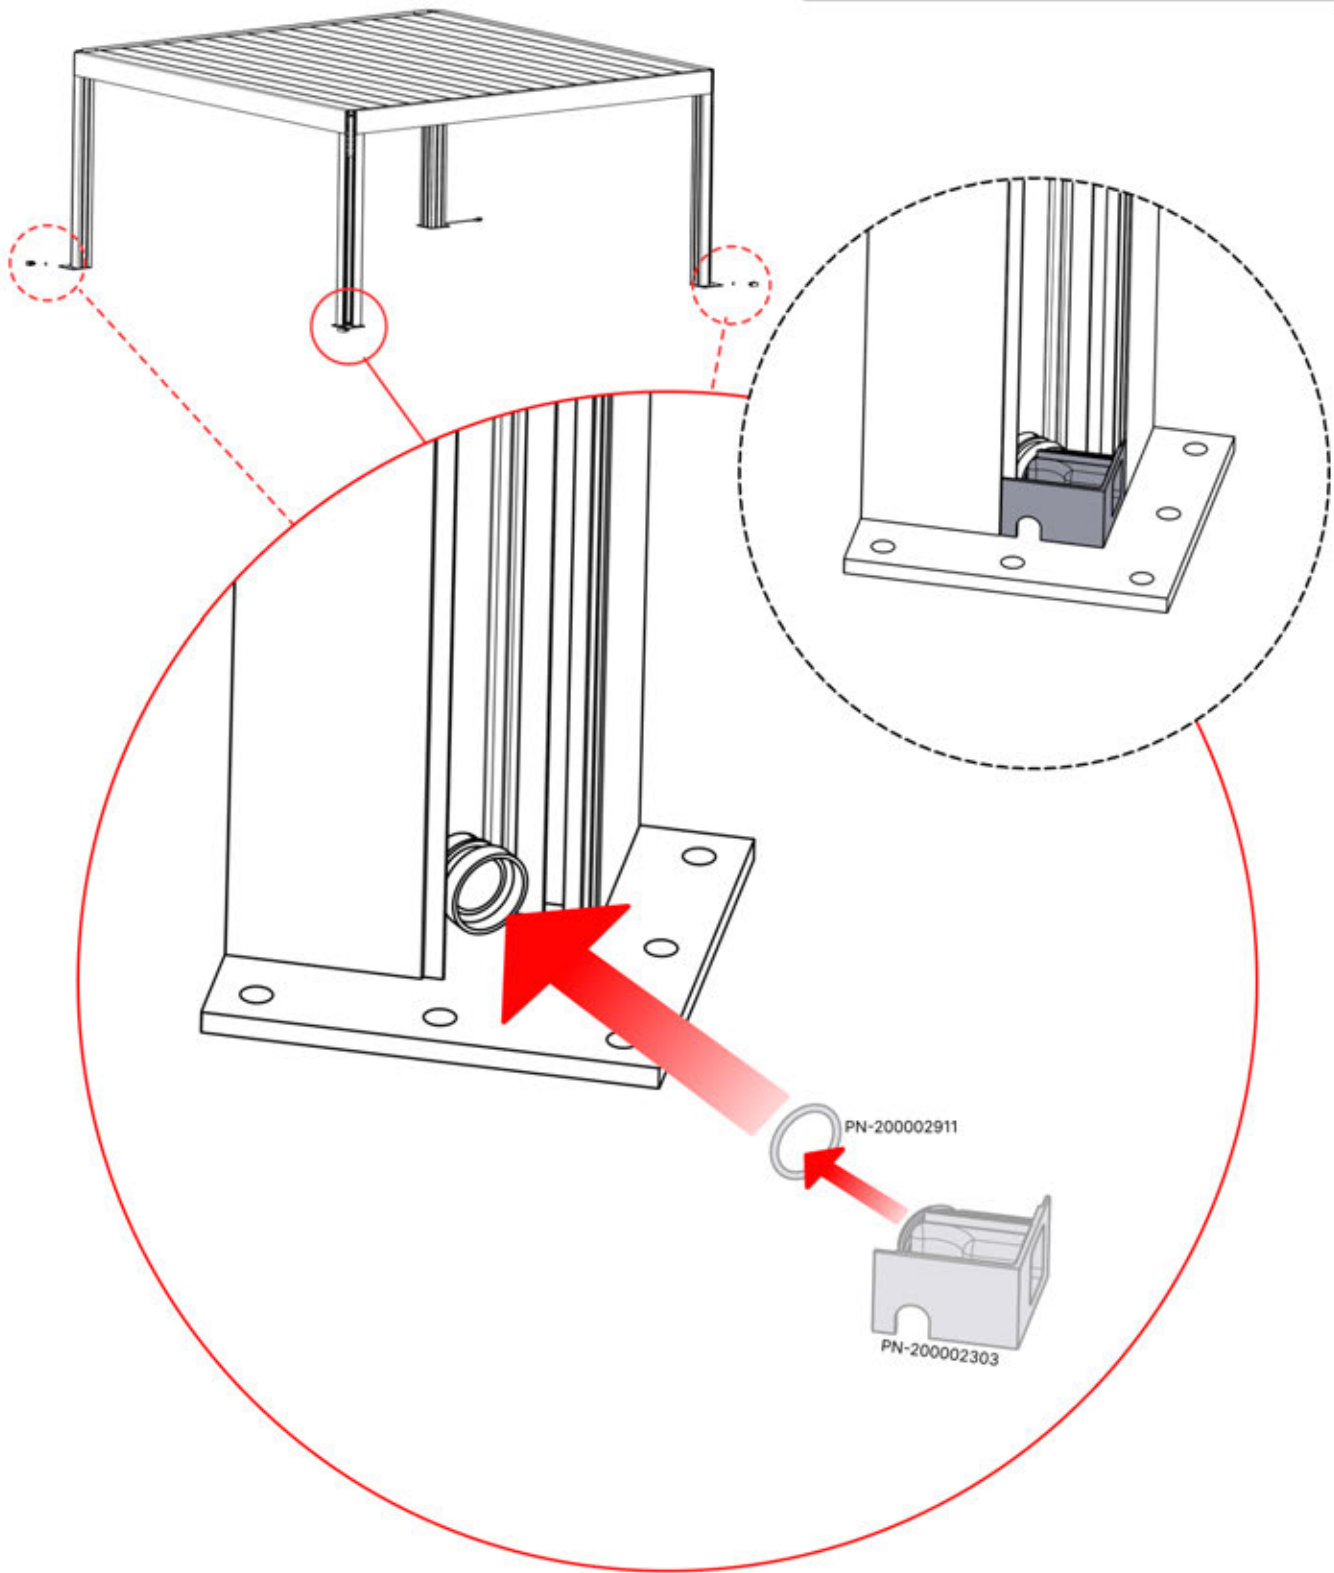

63

6

x7
PERGOLUX

ANTHRACITE:	L240
WHITE:	L244
BLACK:	L242

PN-200002303
4x

PN-200002911
4x