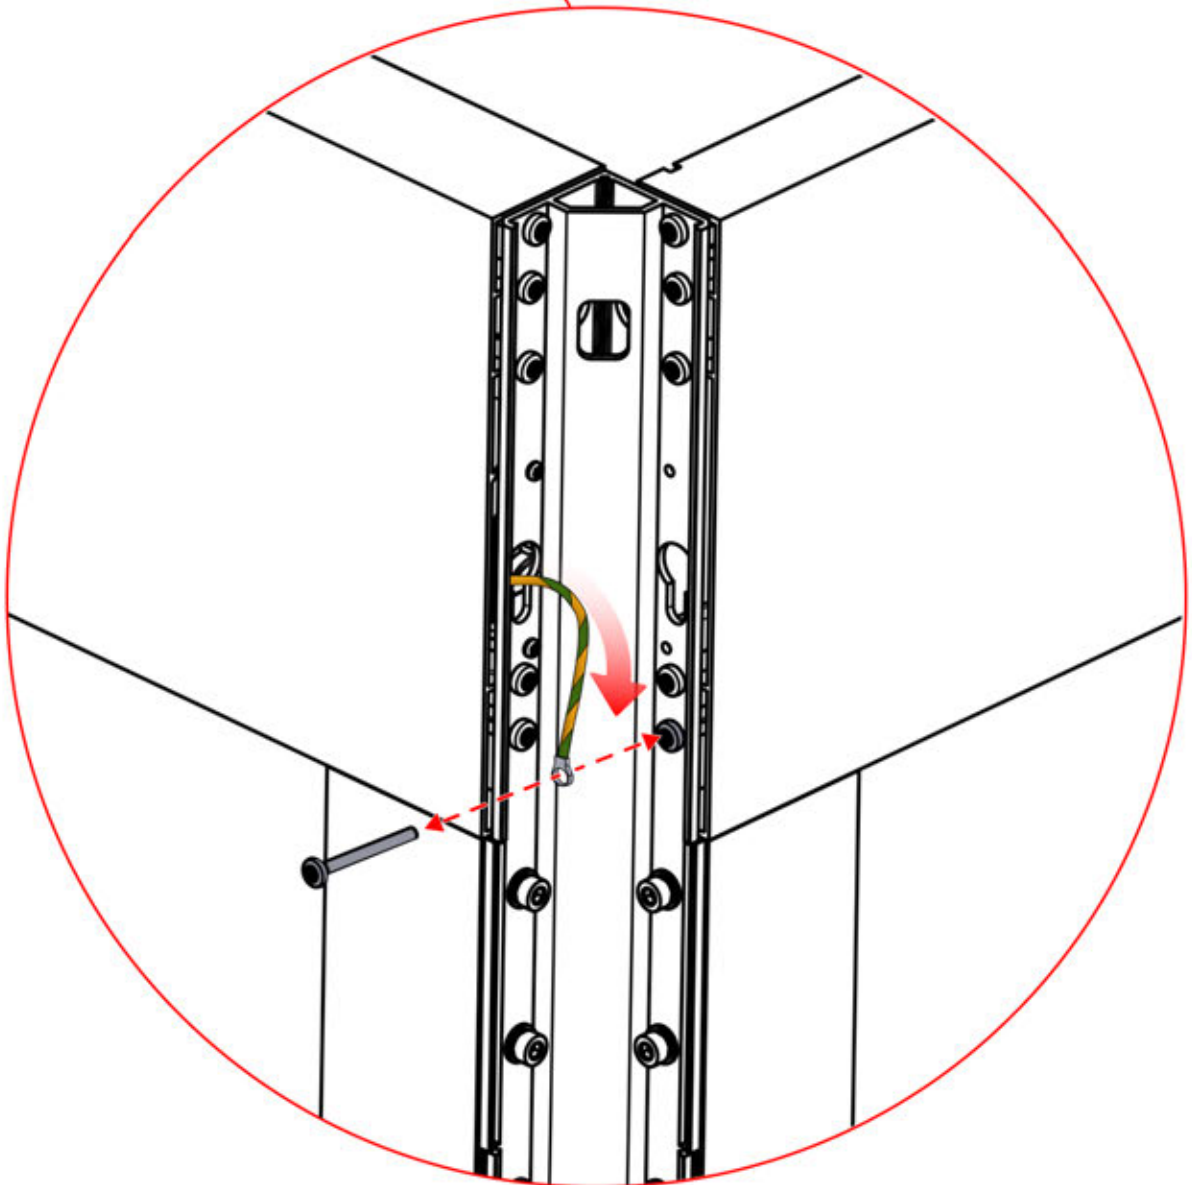

22

23

INPUTS AND OUTPUTS

24

!
Control Box can be
installed on
Preferred W BEAM

25

 Connect grounding wire before connecting to power!

 GROUNDING