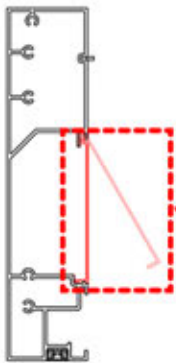

INFORMATION

x7
PERGOLUX

2

ANTHRACITE: B286
WHITE: B290
BLACK: B294

PN-200003508
1x

PN-200003486
2x

PN-200003504
1x