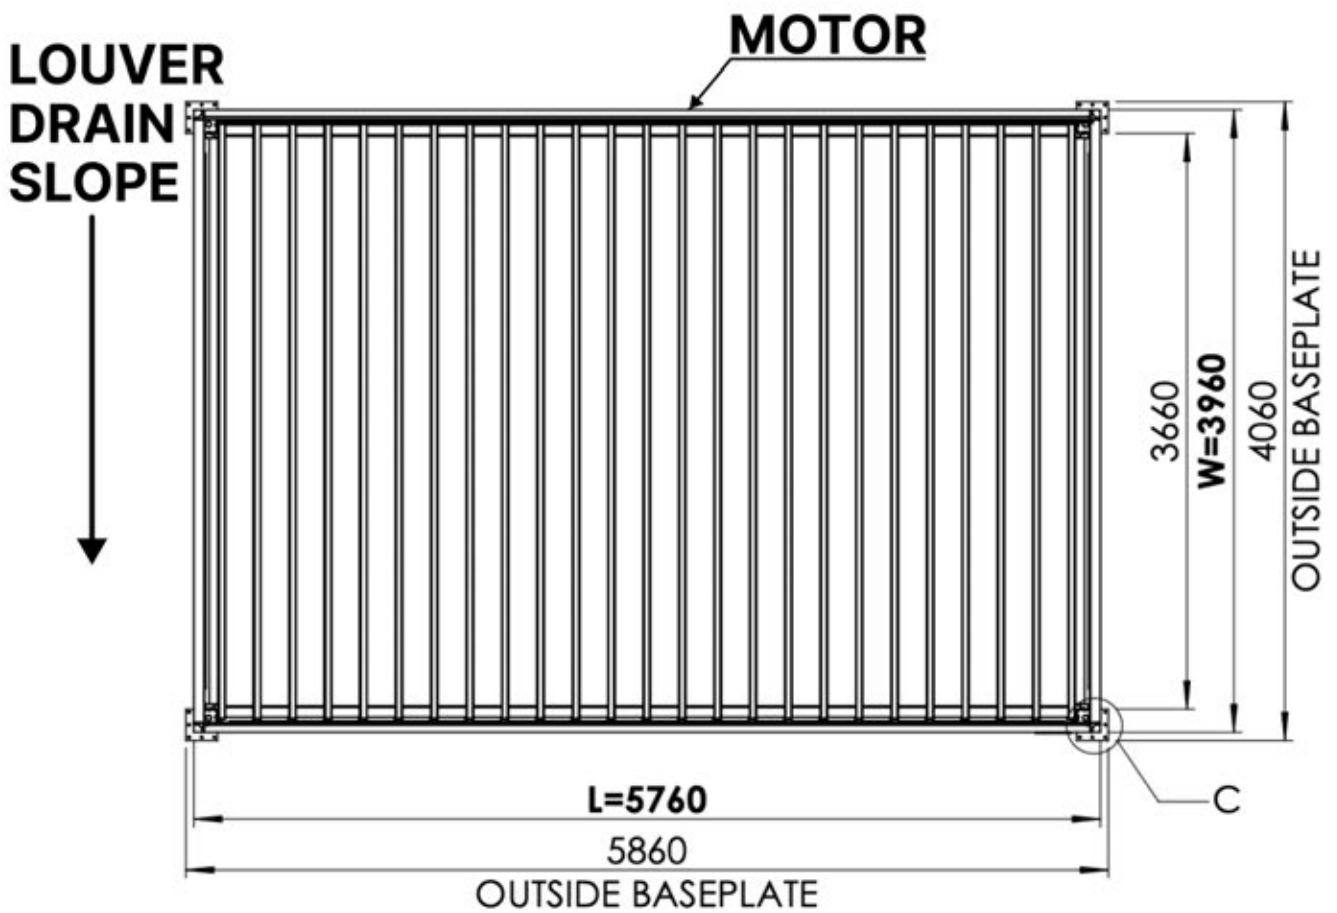

Matter + Smart home can be connected at anytime by simply scanning the QR code provided

CONTROL BOX

[View Manual](#)

4 × 6 m

INFORMATION

Are you installing a screen, slat wall or glass wall?

It is recommended to remove these Snapfit covers and clips now before installing the pergola.