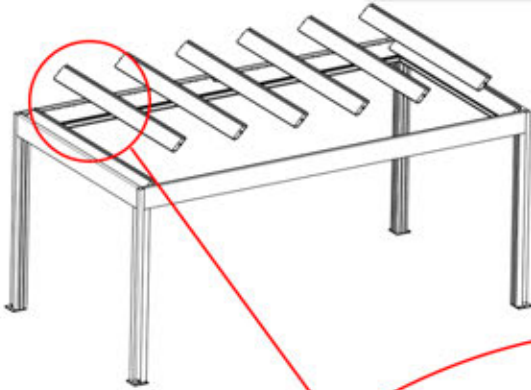

59

4 ANTHRACITE: L264 WHITE: L268 BLACK: L266	S PN-200002366 17x
5 ANTHRACITE: L252 WHITE: L256 BLACK: L254	6 ANTHRACITE: L240 WHITE: L244 BLACK: L242