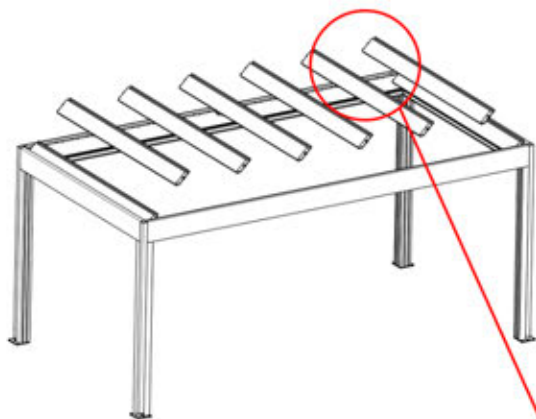

58

x3
PERGOLUX
PERGOLUX
PERGOLUX

5

ANTHRACITE: L252
WHITE: L256
BLACK: L254

PN-200002364
6x