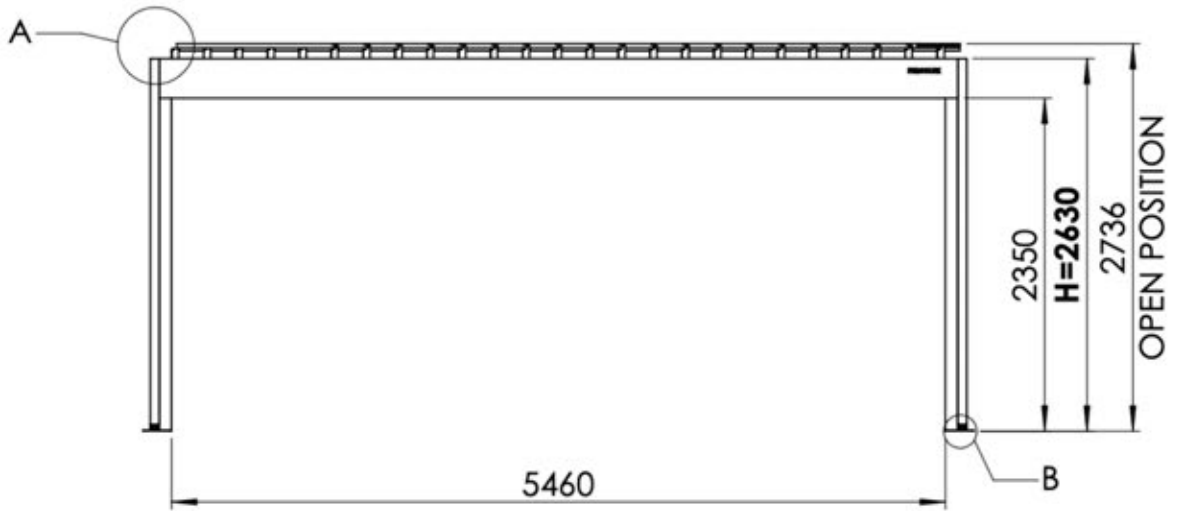

Matter + Smart home can be connected at anytime by simply scanning the QR code provided

CONTROL BOX

[View Manual](#)

4 × 6 m

INFORMATION

Are you installing a screen, slat wall or glass wall?

It is recommended to remove these Snapfit covers and clips now before installing the pergola.