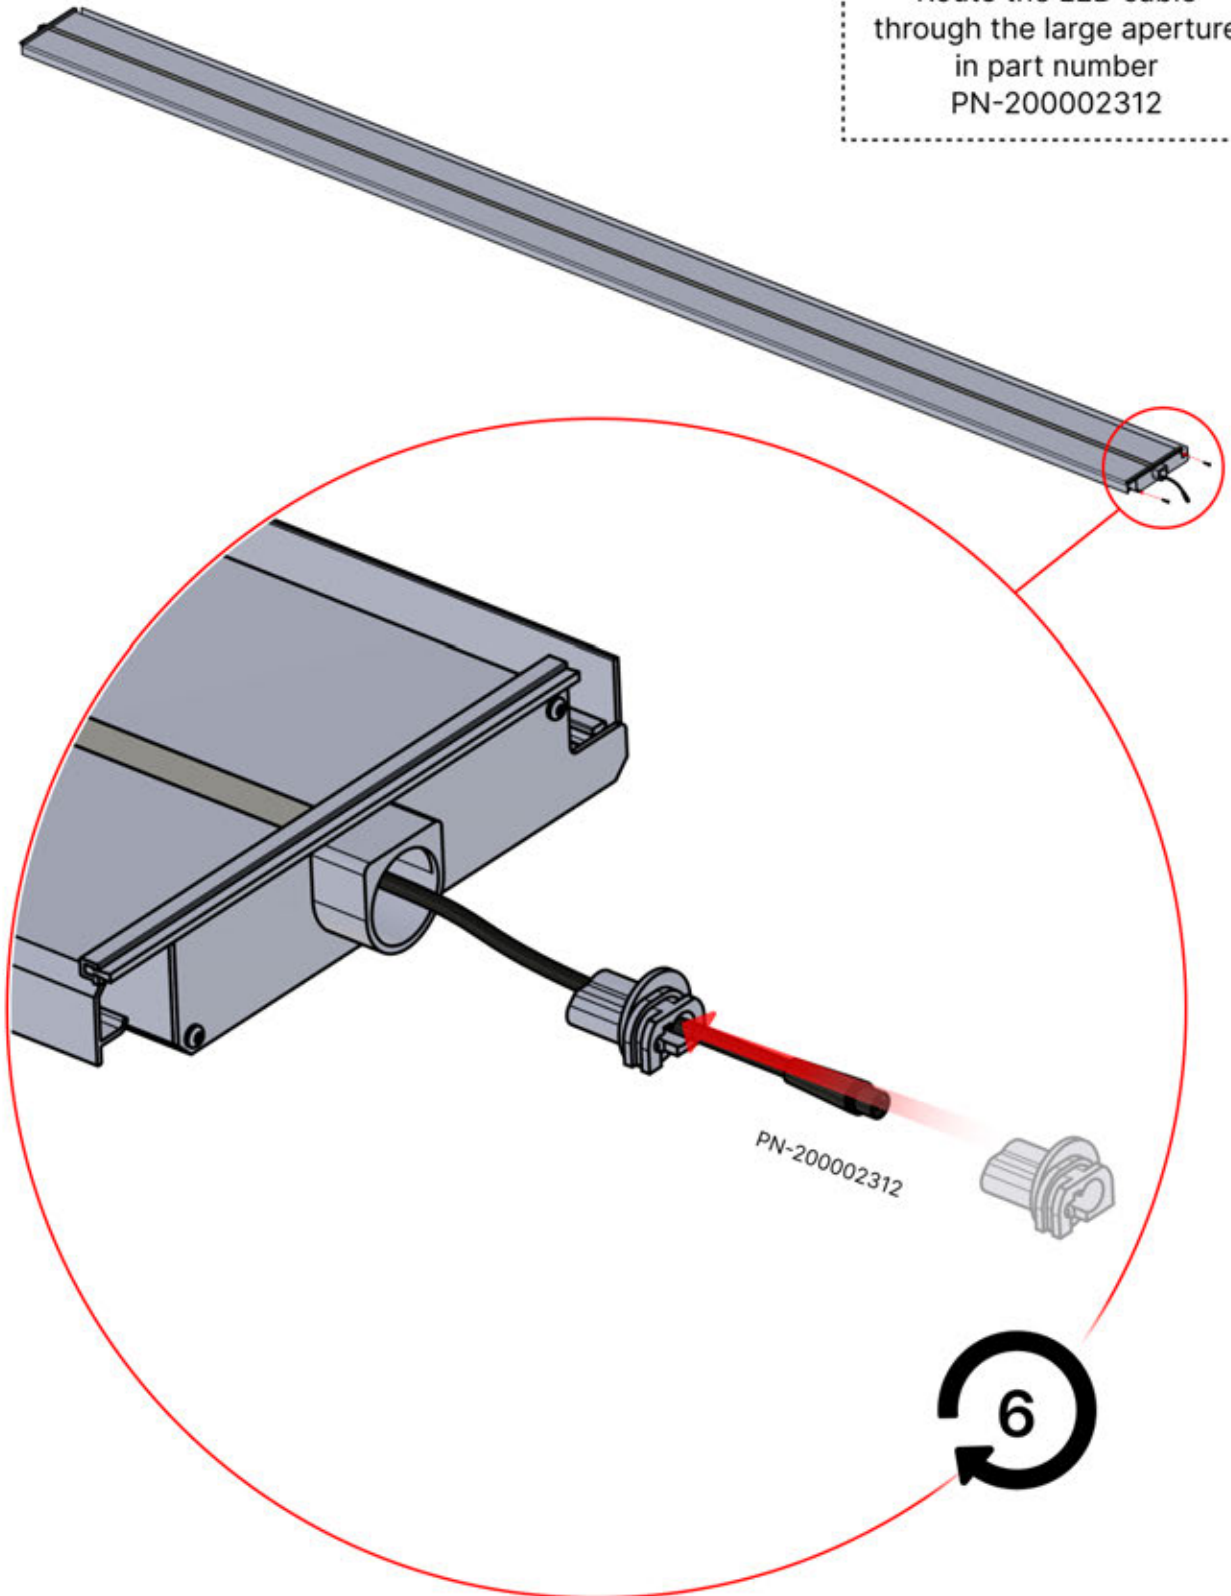

44

x3
PERGOLUX
PERGOLUX
PERGOLUX

5

ANTHRACITE: L252
WHITE: L256
BLACK: L254

PN-200002364
6x

Route the LED cable
through the large aperture
in part number
PN-200002312