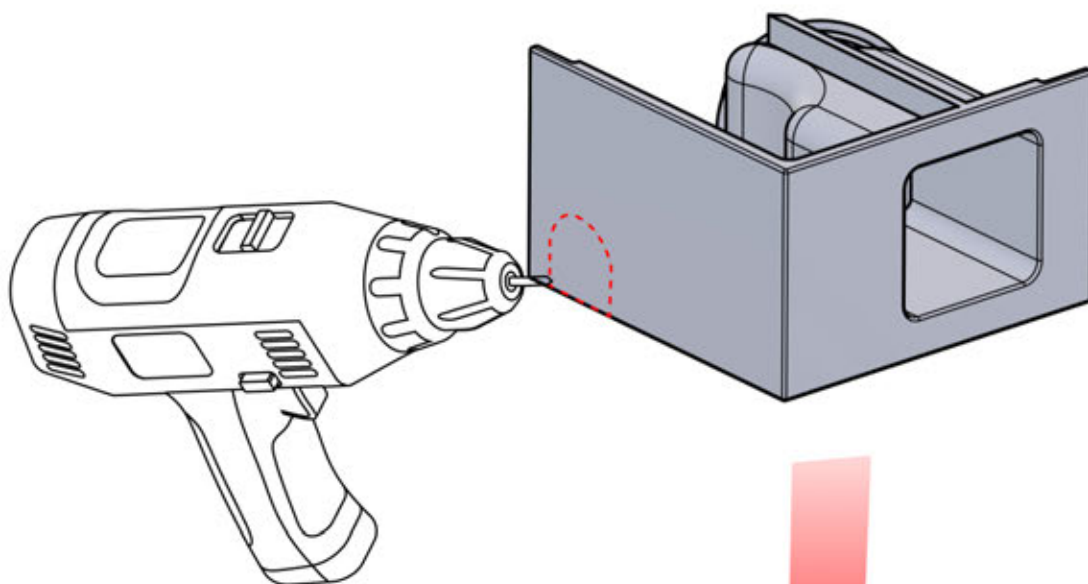

PN-200002476
1x

PN-200002357
1x

INFORMATION

	6		PN-200002303 4x
ANTHRACITE:	L240		
WHITE:	L244		
BLACK:	L242		

Select one of the four PN-200002303 parts and drill a 10 mm diameter hole to accommodate the power cable.