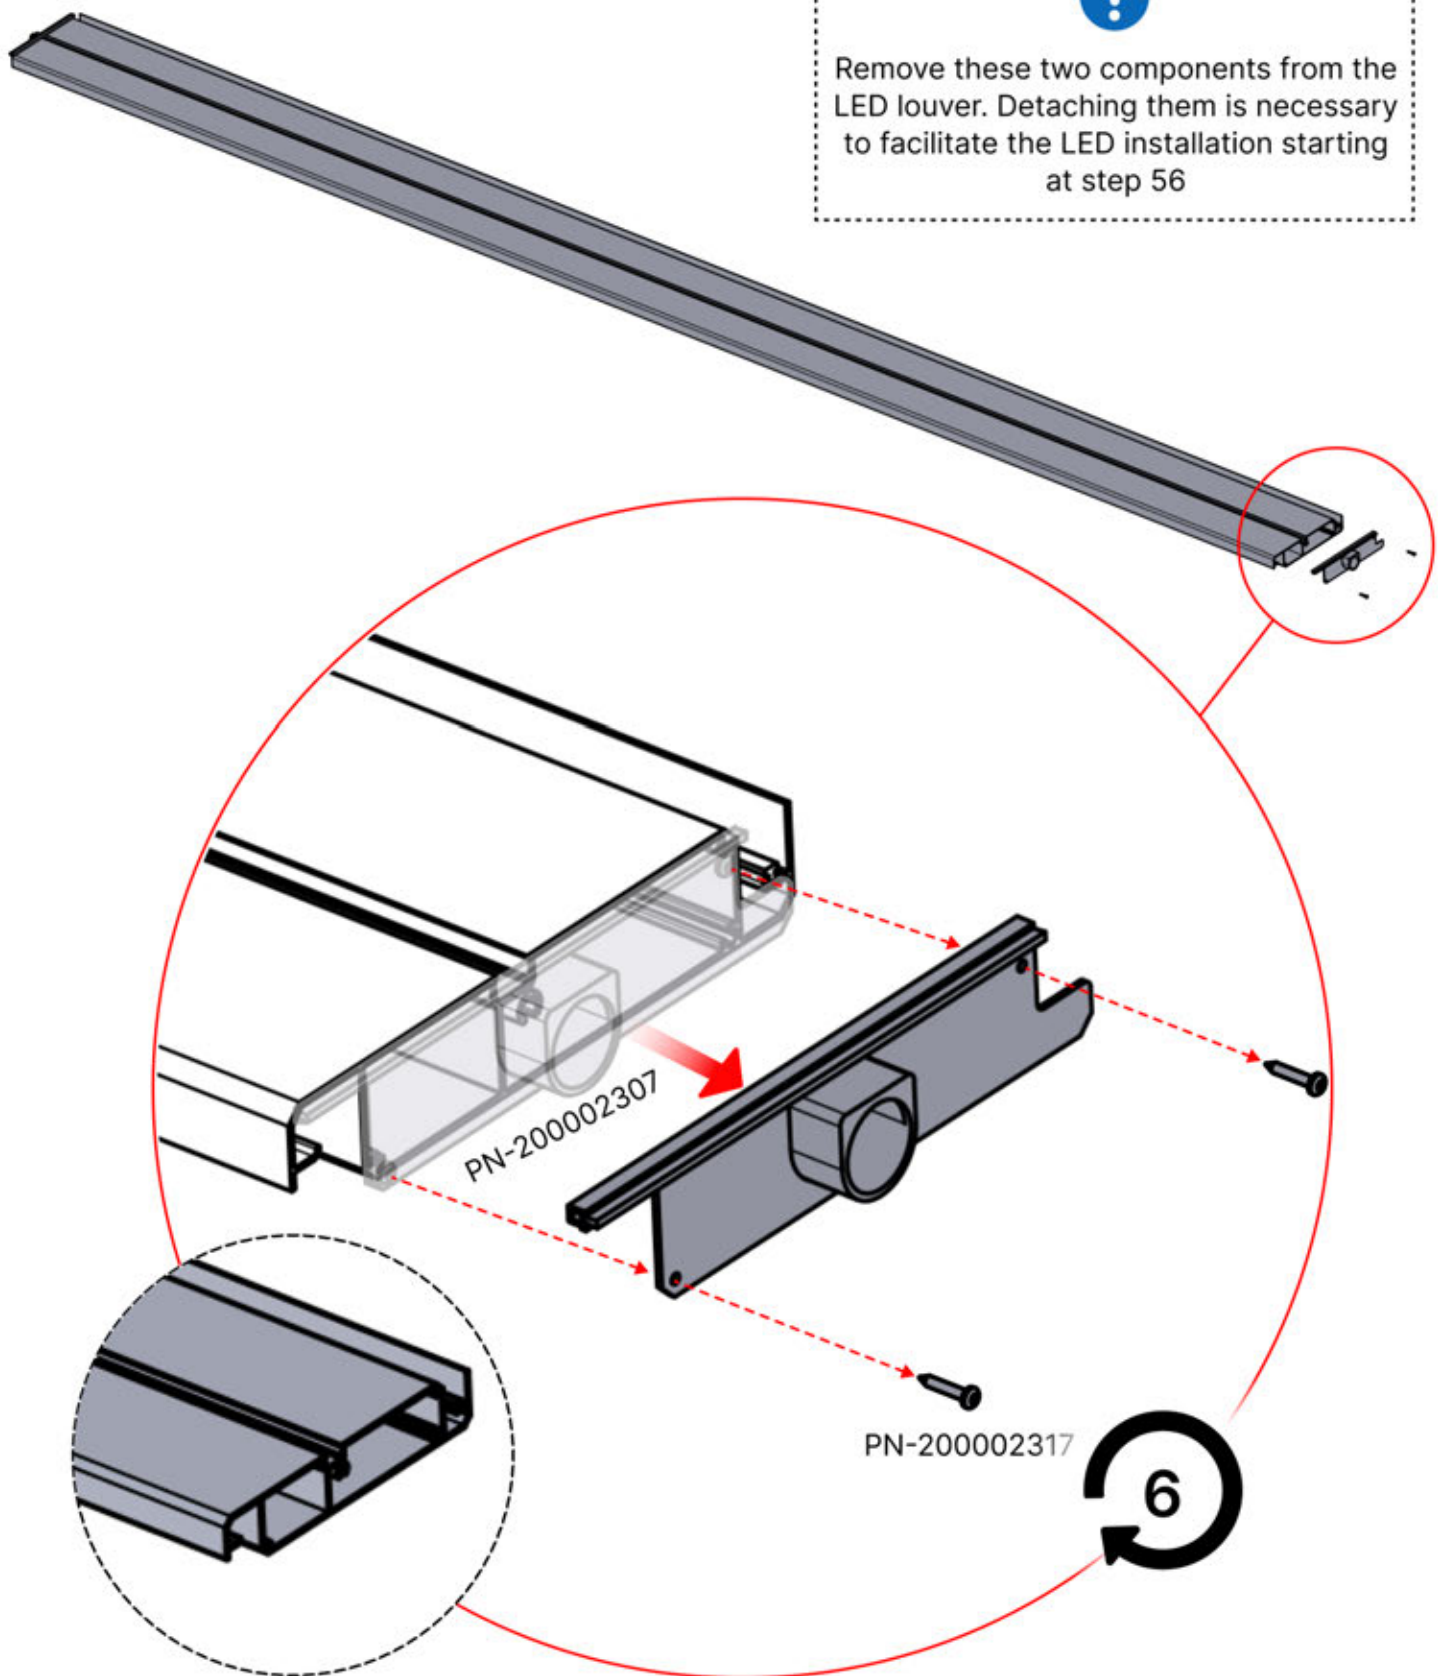

40

x3
PERGOLUX
PERGOLUX
PERGOLUX

5

ANTHRACITE: L252
WHITE: L256
BLACK: L254

PN-200002364
6x

Remove these two components from the LED louver. Detaching them is necessary to facilitate the LED installation starting at step 56