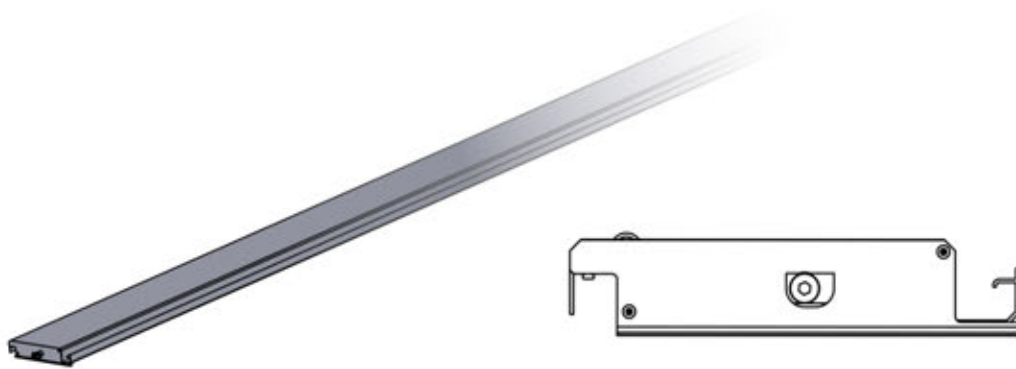

ITEMS IN BOX

	ANTHRACITE	WHITE	BLACK
6	L240	L244	L242

Standard = **S**
PN-200002366
8x

PN-20000 3278 150mm	PN-200003033 2x		PN-200003031 1x
	PN-200003030 1x	4.2x12	PN-200001207 2x

PN-20000 3755 	PN-200000655 8x	PN-20000 3758 	PN-200002284 4x