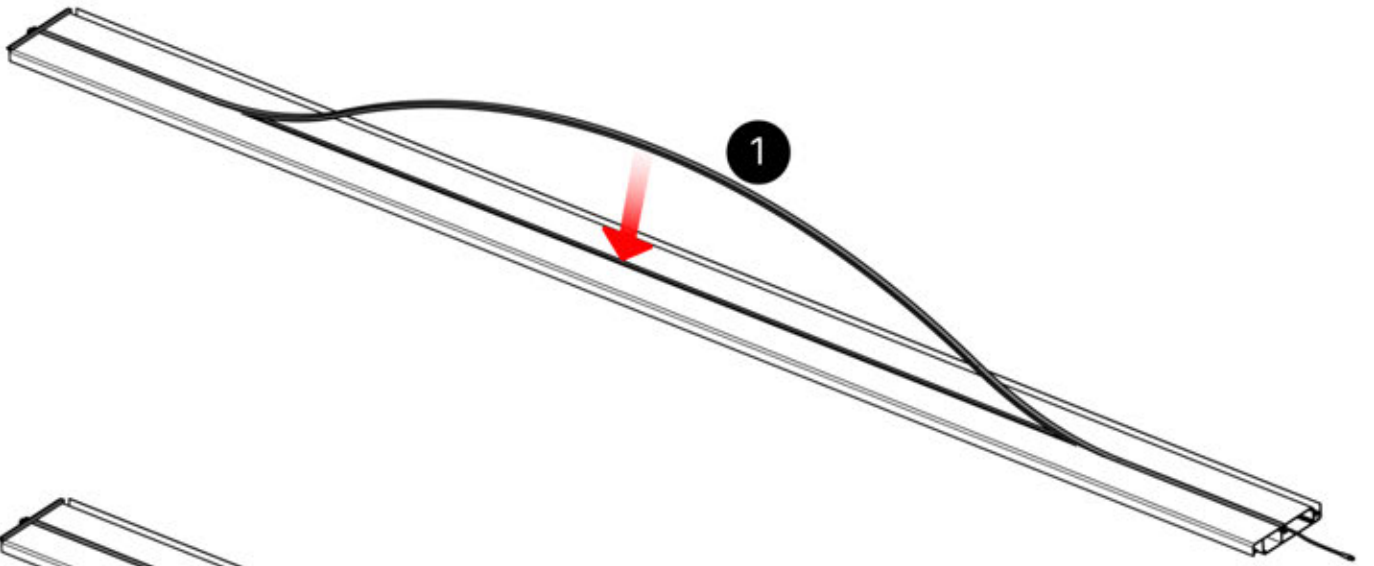

PERGOLUX

10

LED BOX

 PN-200002364

6x

LED STRIP

4x

42