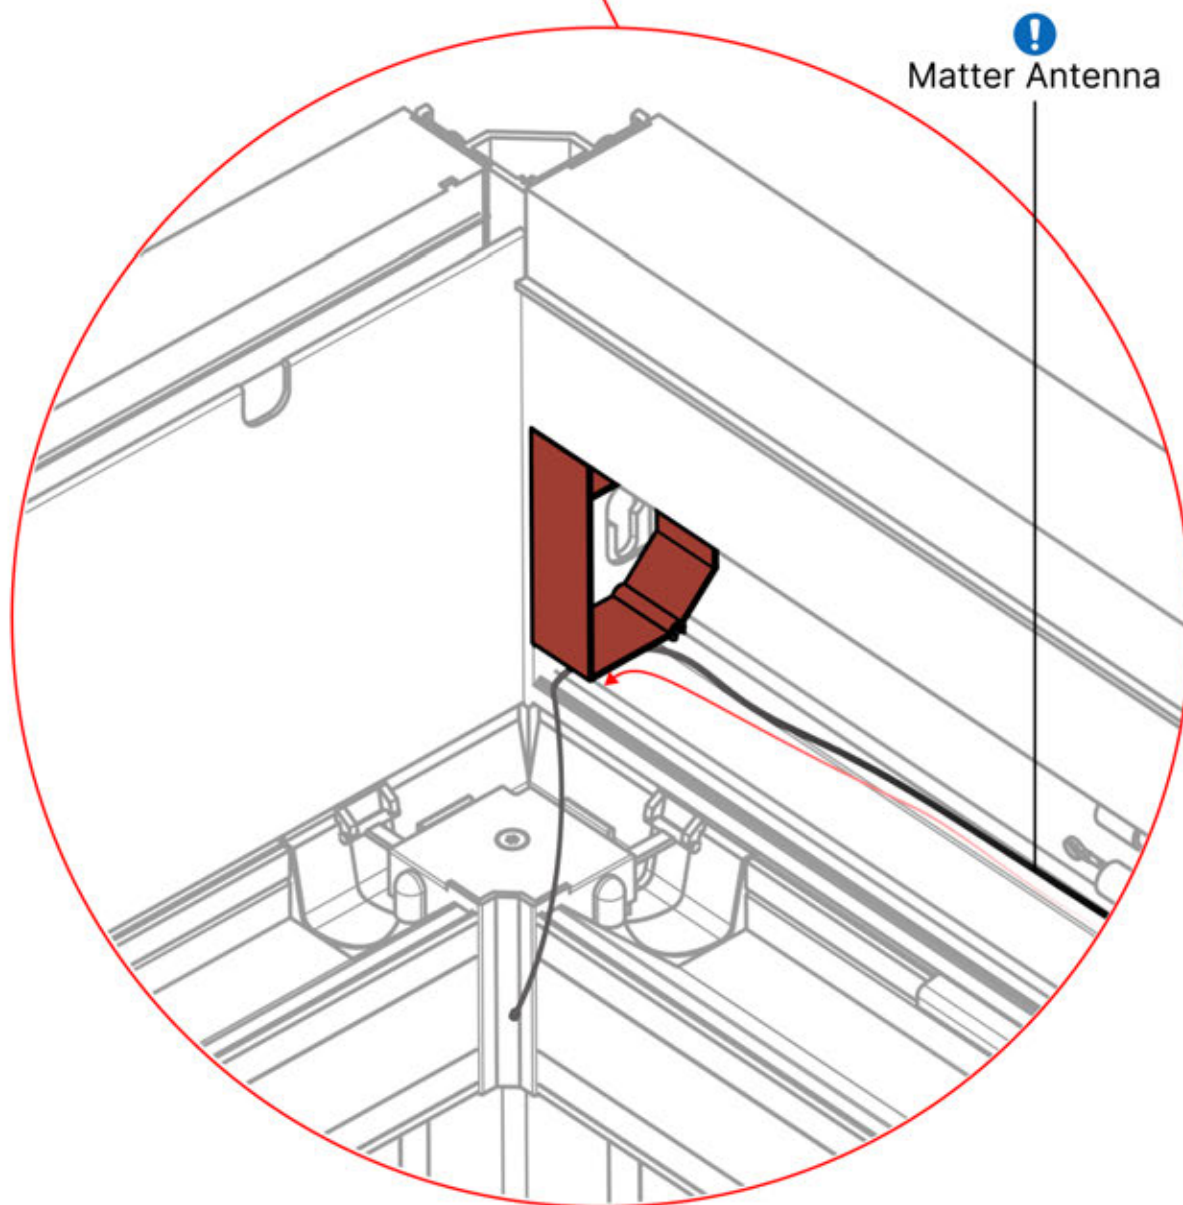

6 LED HARNESS

32

34

 <p>CONTROL BOX</p>	S4	PN-200002683 5x
<p>⚠ Keep the Matter Antenna wire free and do not tie them with LED and Motor wire</p>		PN-200002684 10x

35

!
Route the Matter
Antenna and place it
below the highlighted
part(PN-200002329).