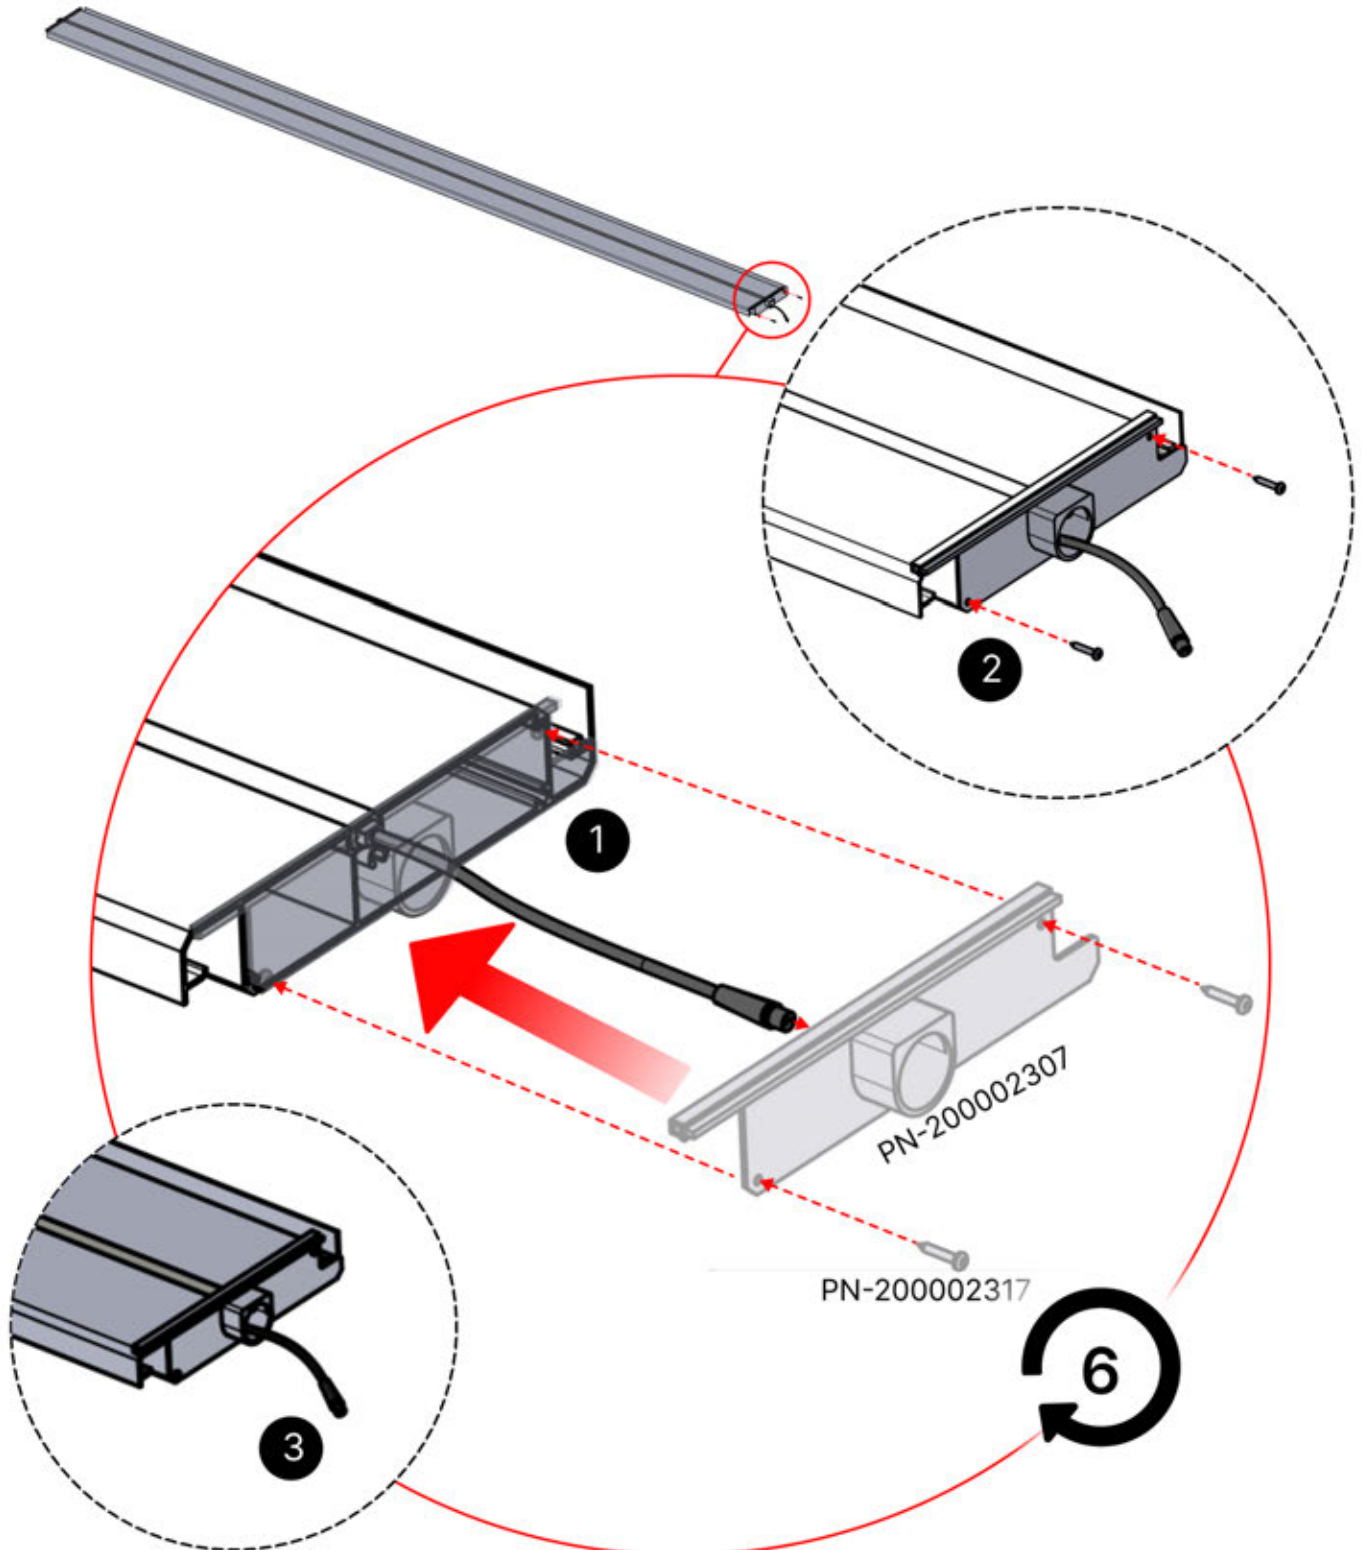

43

x3
PERGOLUX
PERGOLUX
PERGOLUX

5

ANTHRACITE: L252
WHITE: L256
BLACK: L254

PN-200002364
6x