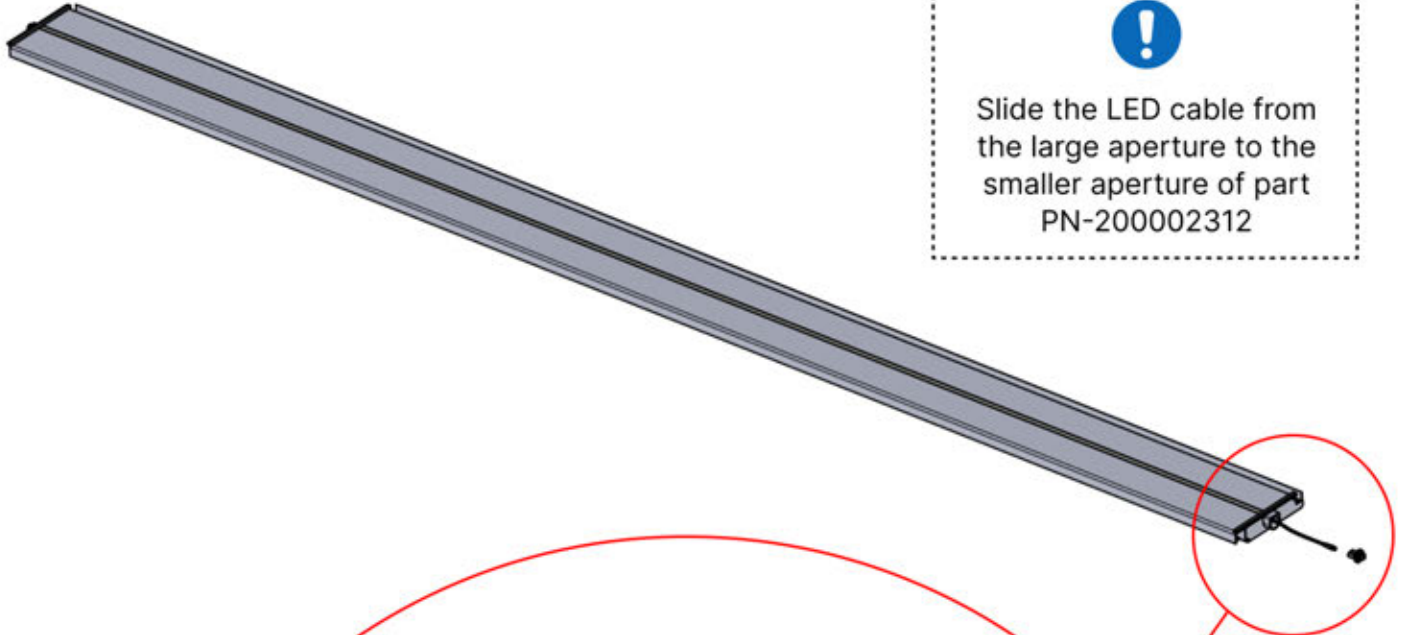

PN-200002364
6x

Slide the LED cable from the large aperture to the smaller aperture of part PN-200002312

6

46

x3
PERGOLUX
PERGOLUX
PERGOLUX

5

ANTHRACITE: L252
WHITE: L256
BLACK: L254

 PN-200002364
6x