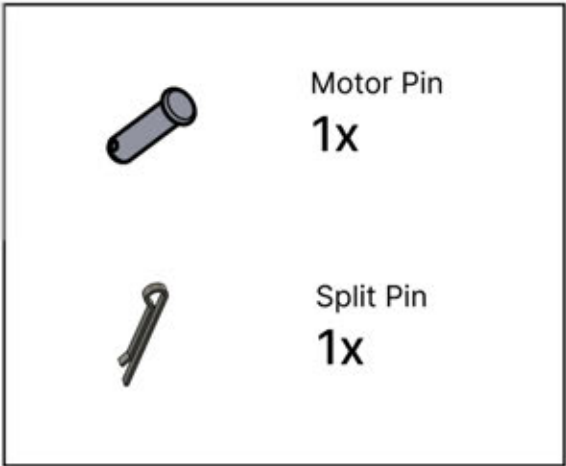

22

23

INPUTS AND OUTPUTS

24

!
Control Box can be
installed on
Preferred W BEAM

25

 Connect grounding wire before connecting to power!

 GROUNDING