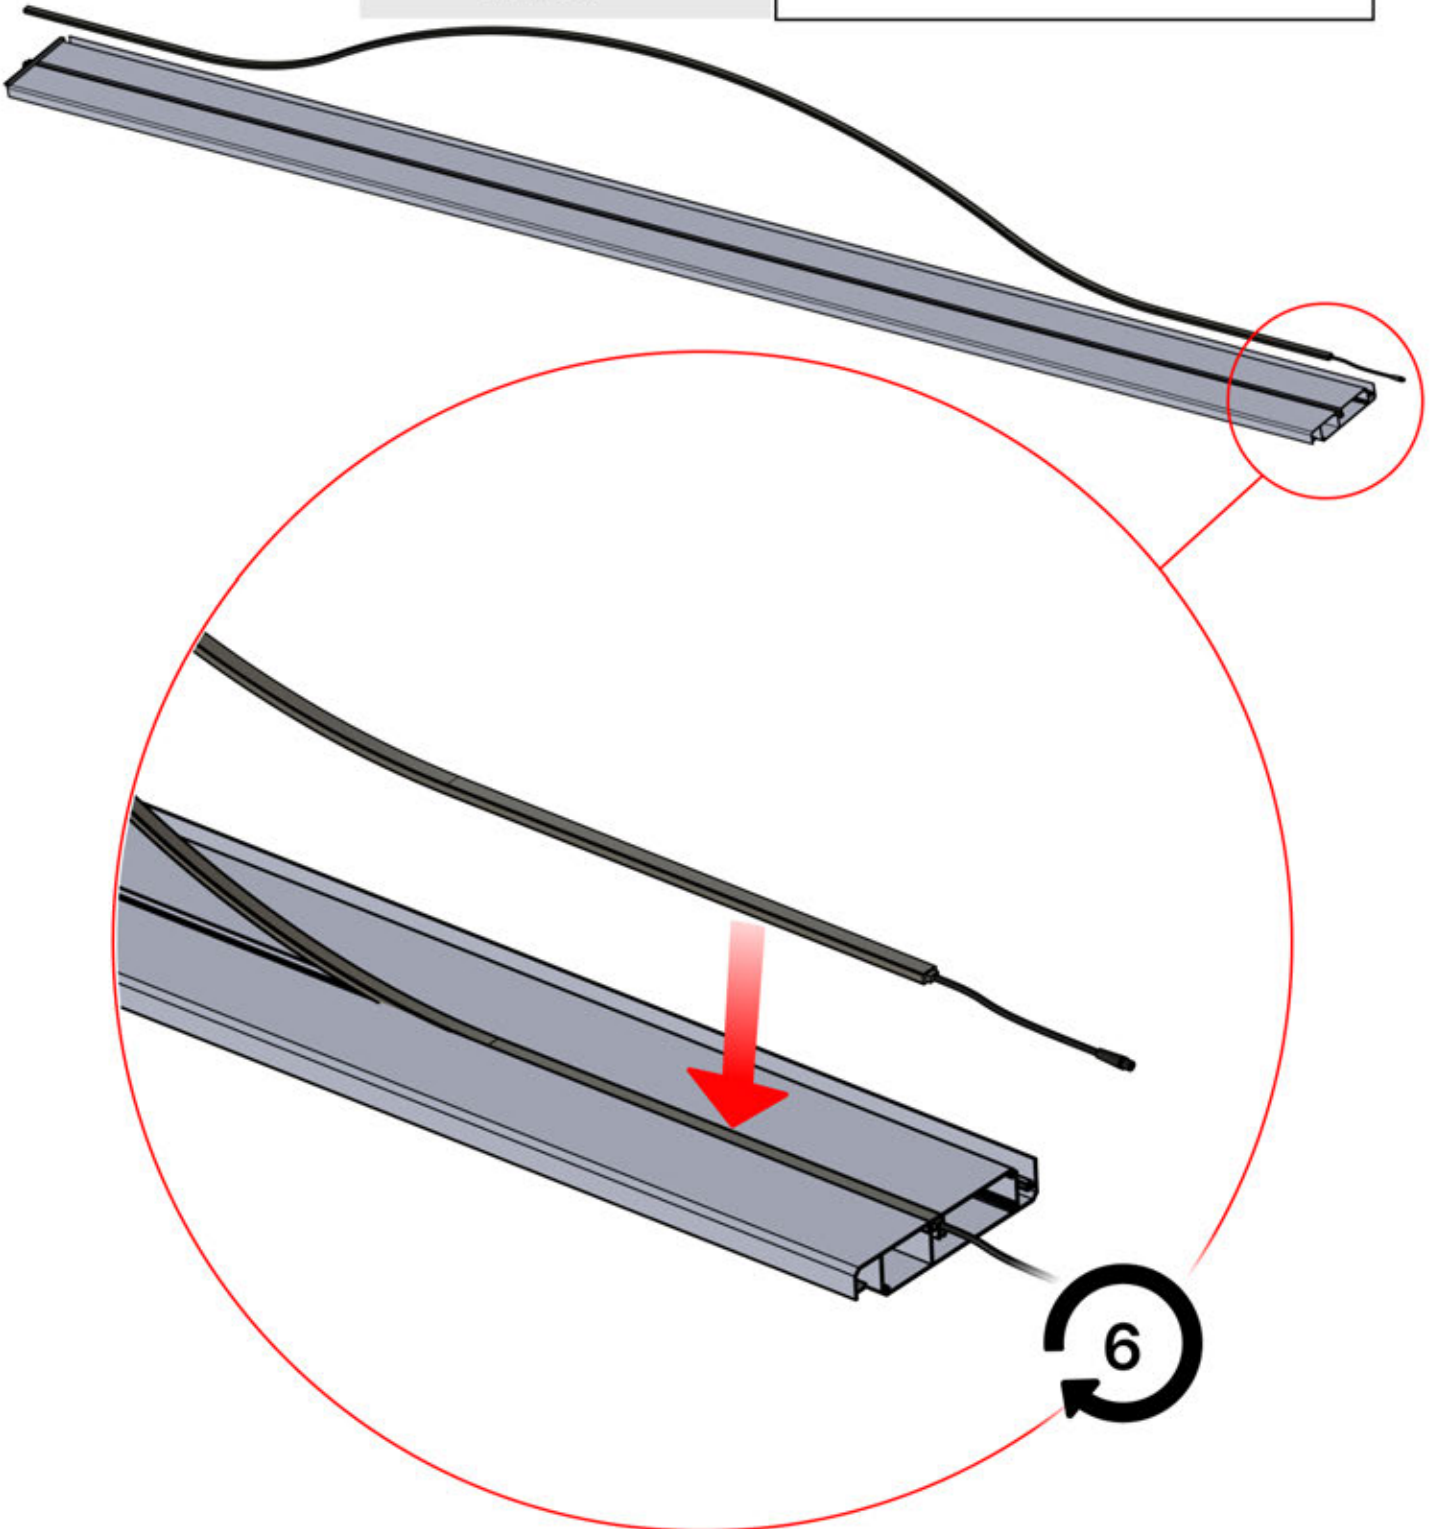

41

x3
PERGOLUX
PERGOLUX
PERGOLUX

5

ANTHRACITE: L252
WHITE: L256
BLACK: L254

PERGOLUX

10

LED BOX

PN-200002364

6x

LED STRIP

4x