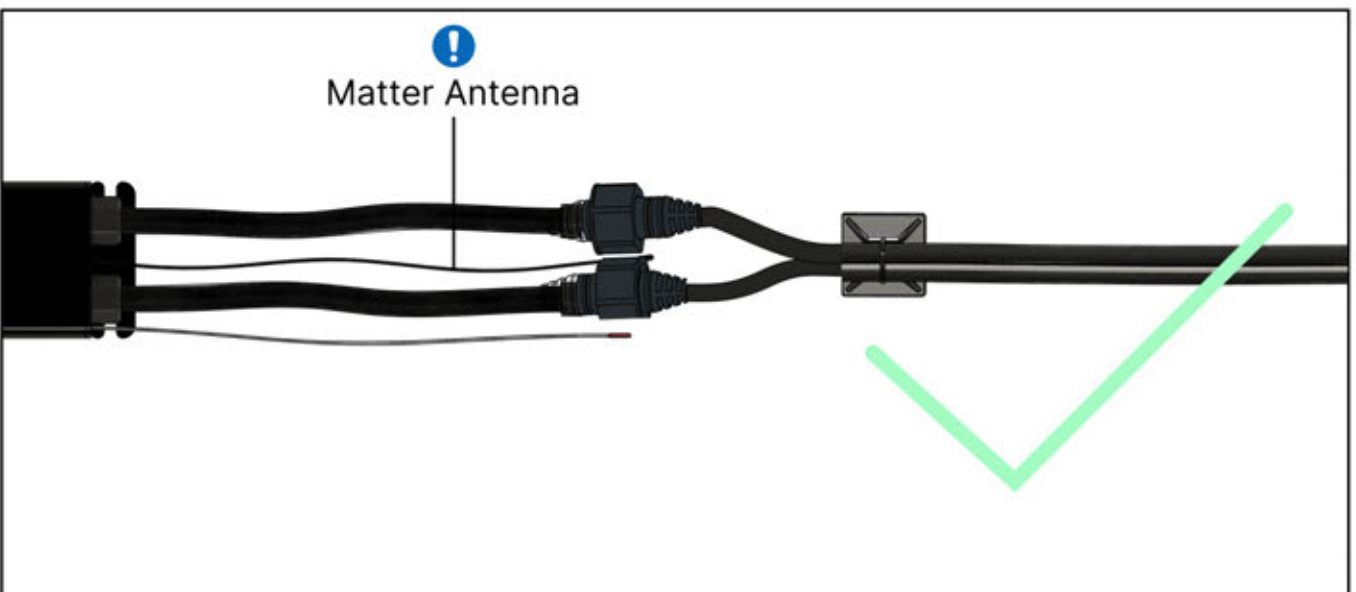

6 LED HARNESS

32

34

 <p>CONTROL BOX</p>	S4	PN-200002683 5x
<p>⚠ Keep the Matter Antenna wire free and do not tie them with LED and Motor wire</p>		PN-200002684 10x

35

!
Route the Matter
Antenna and place it
below the highlighted
part(PN-200002329).