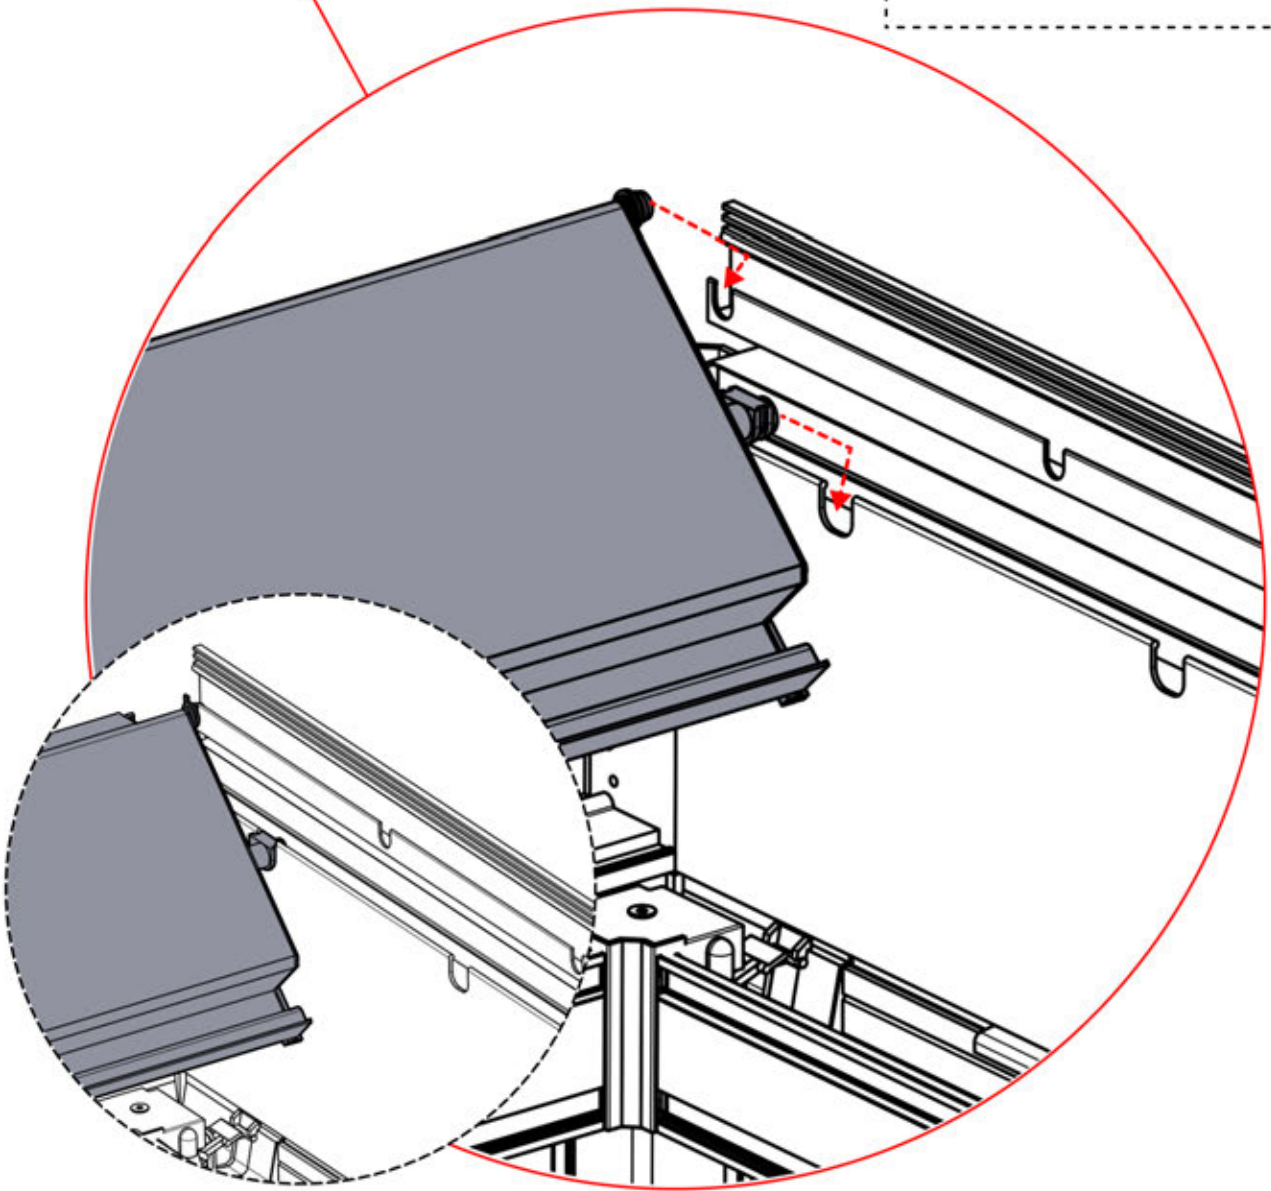

50

x7
PERGOLUX

4

ANTHRACITE: L264
WHITE: L268
BLACK: L266

E

PN-200002362

1x