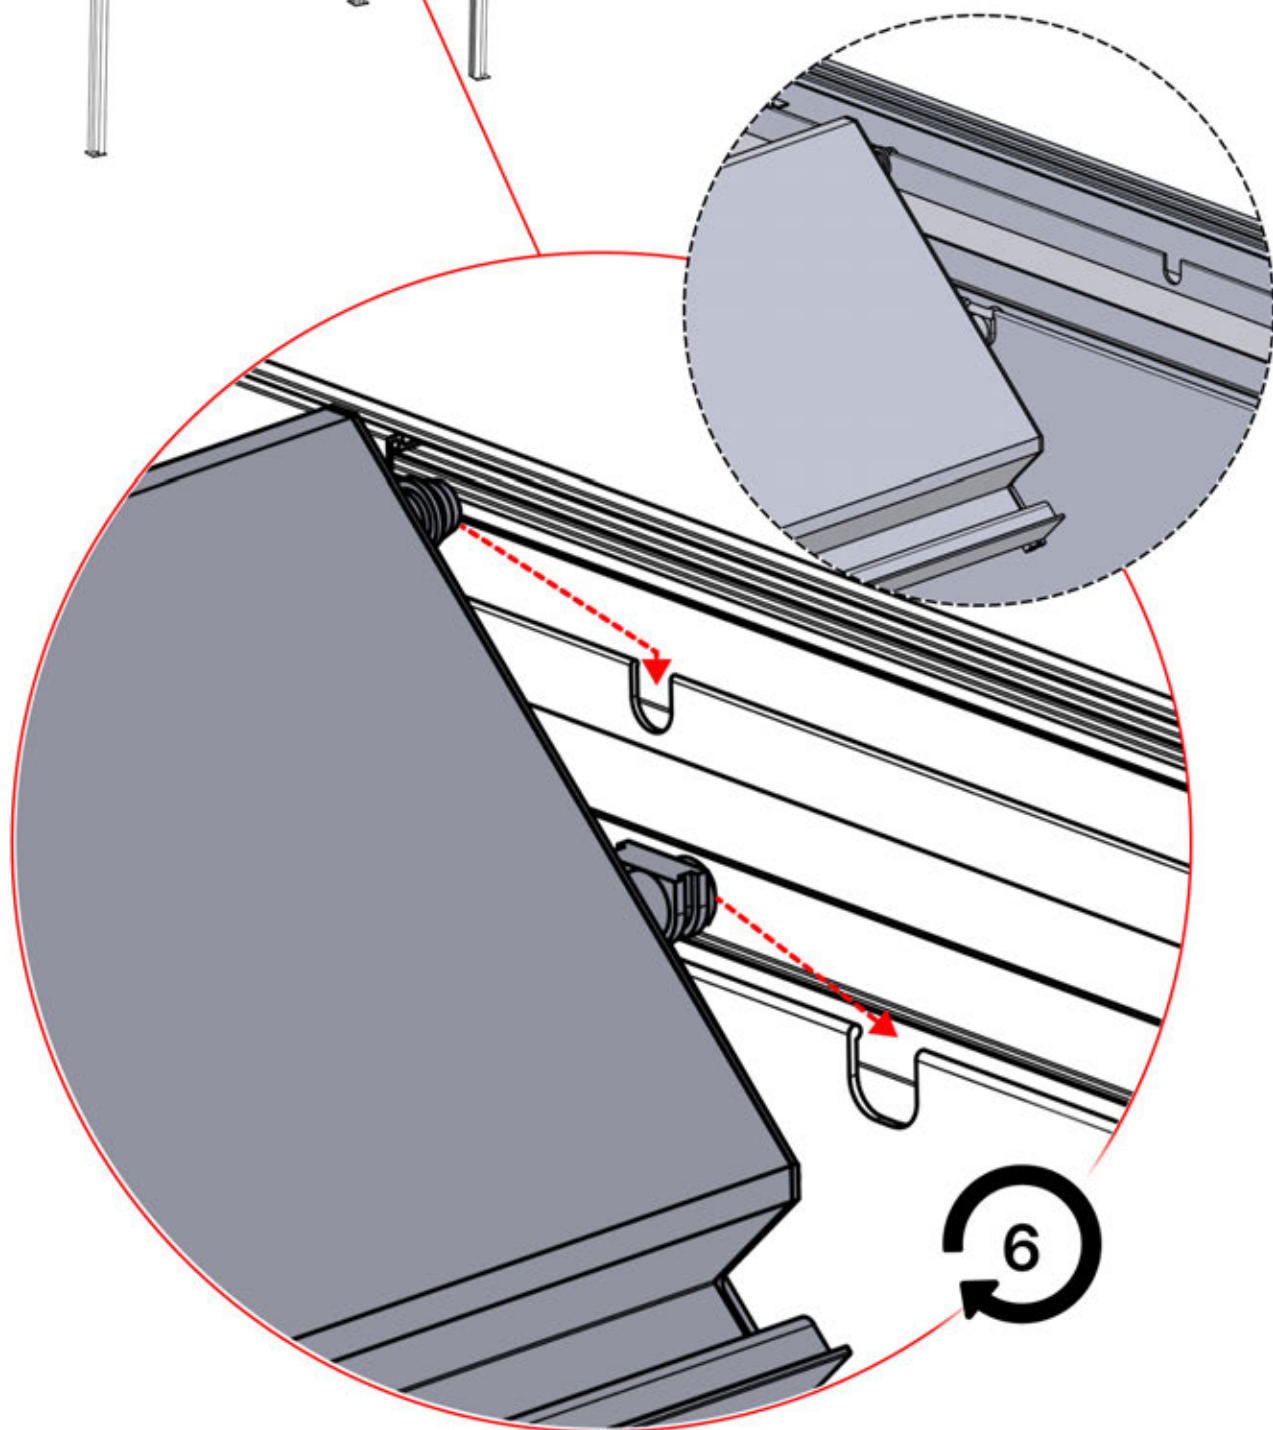

Connect the LED
cable to the 4-pin LED
wire

58

x3
PERGOLUX
PERGOLUX
PERGOLUX

5

ANTHRACITE: L252
WHITE: L256
BLACK: L254

PN-200002364
6x

59

 <p>4</p> <p>ANTHRACITE: L264 WHITE: L268 BLACK: L266</p>	 <p>S</p> <p>PN-200002366 17x</p>
 <p>5</p> <p>ANTHRACITE: L252 WHITE: L256 BLACK: L254</p>	 <p>6</p> <p>ANTHRACITE: L240 WHITE: L244 BLACK: L242</p>