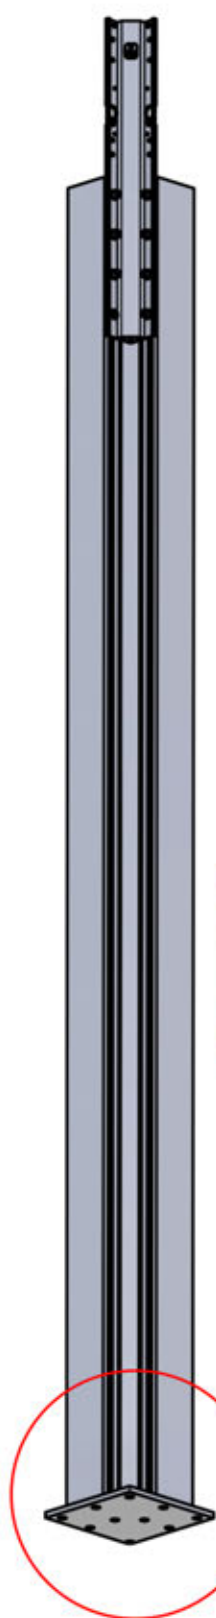

INFORMATION

3mm, 4mm, 5mm

TX15, TX20, TX25, TX30

PACKAGE OVERVIEW

ORDER	ANTHRACITE	WHITE	BLACK
①	C126	C127	C128
②	B286	B290	B294
③	B308	B310	B312
④	L264	L268	L266
⑤	L252	L256	L254
⑥	L240	L244	L242
⑦	ELECTRIC MOTOR		
⑧	CONTROL BOX		
⑨	POWER CABLE		
⑩	LED BOX		

ITEMS IN BOX

	ANTHRACITE	WHITE	BLACK
4	L264	L268	L266

Standard = **(S)**
 PN-200002366
4x

End = **(E)**
 PN-200002362
1x

	ANTHRACITE	WHITE	BLACK
5	L252	L256	L254

Standard = **(S)**
 PN-200002366
2x

LED = **(LED)**
 PN-200002364
6x

ANTHRACITE: C126
WHITE: C127
BLACK: C128

x7
PERGOLUX

6

ANTHRACITE: L240
WHITE: L244
BLACK: L242

PN-200002299
4x

PN-200002311
20x

04

3