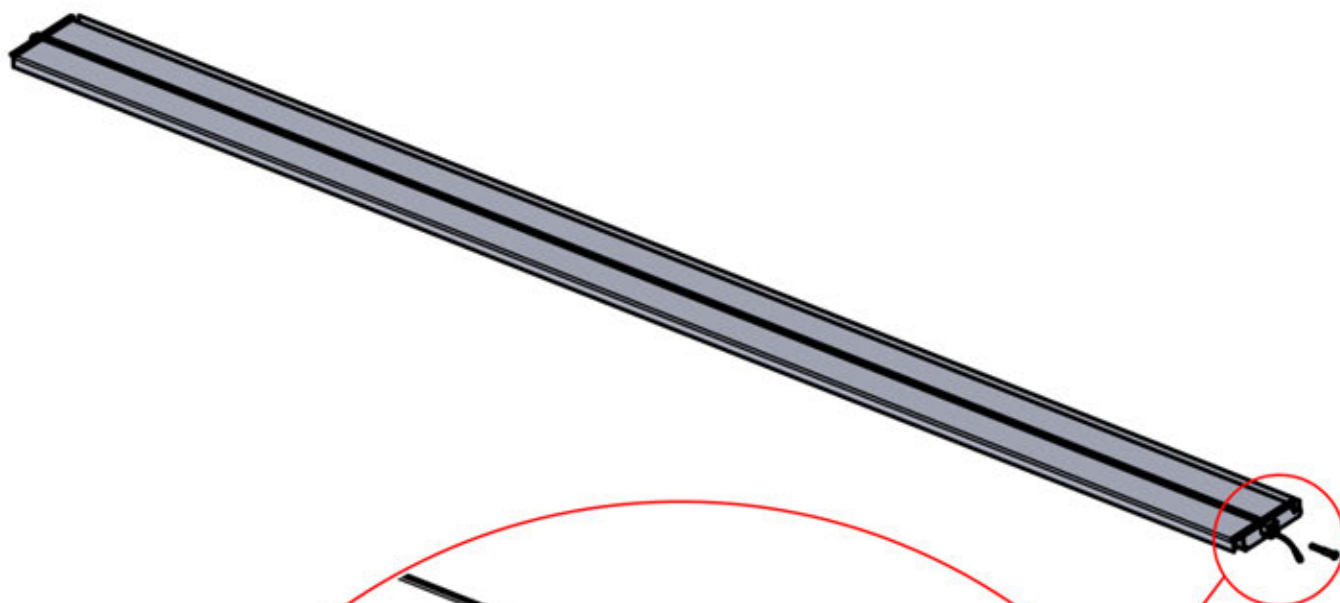

48

x3
PERGOLUX
PERGOLUX
PERGOLUX

5

ANTHRACITE: L252
WHITE: L256
BLACK: L254

PN-200002364
6x