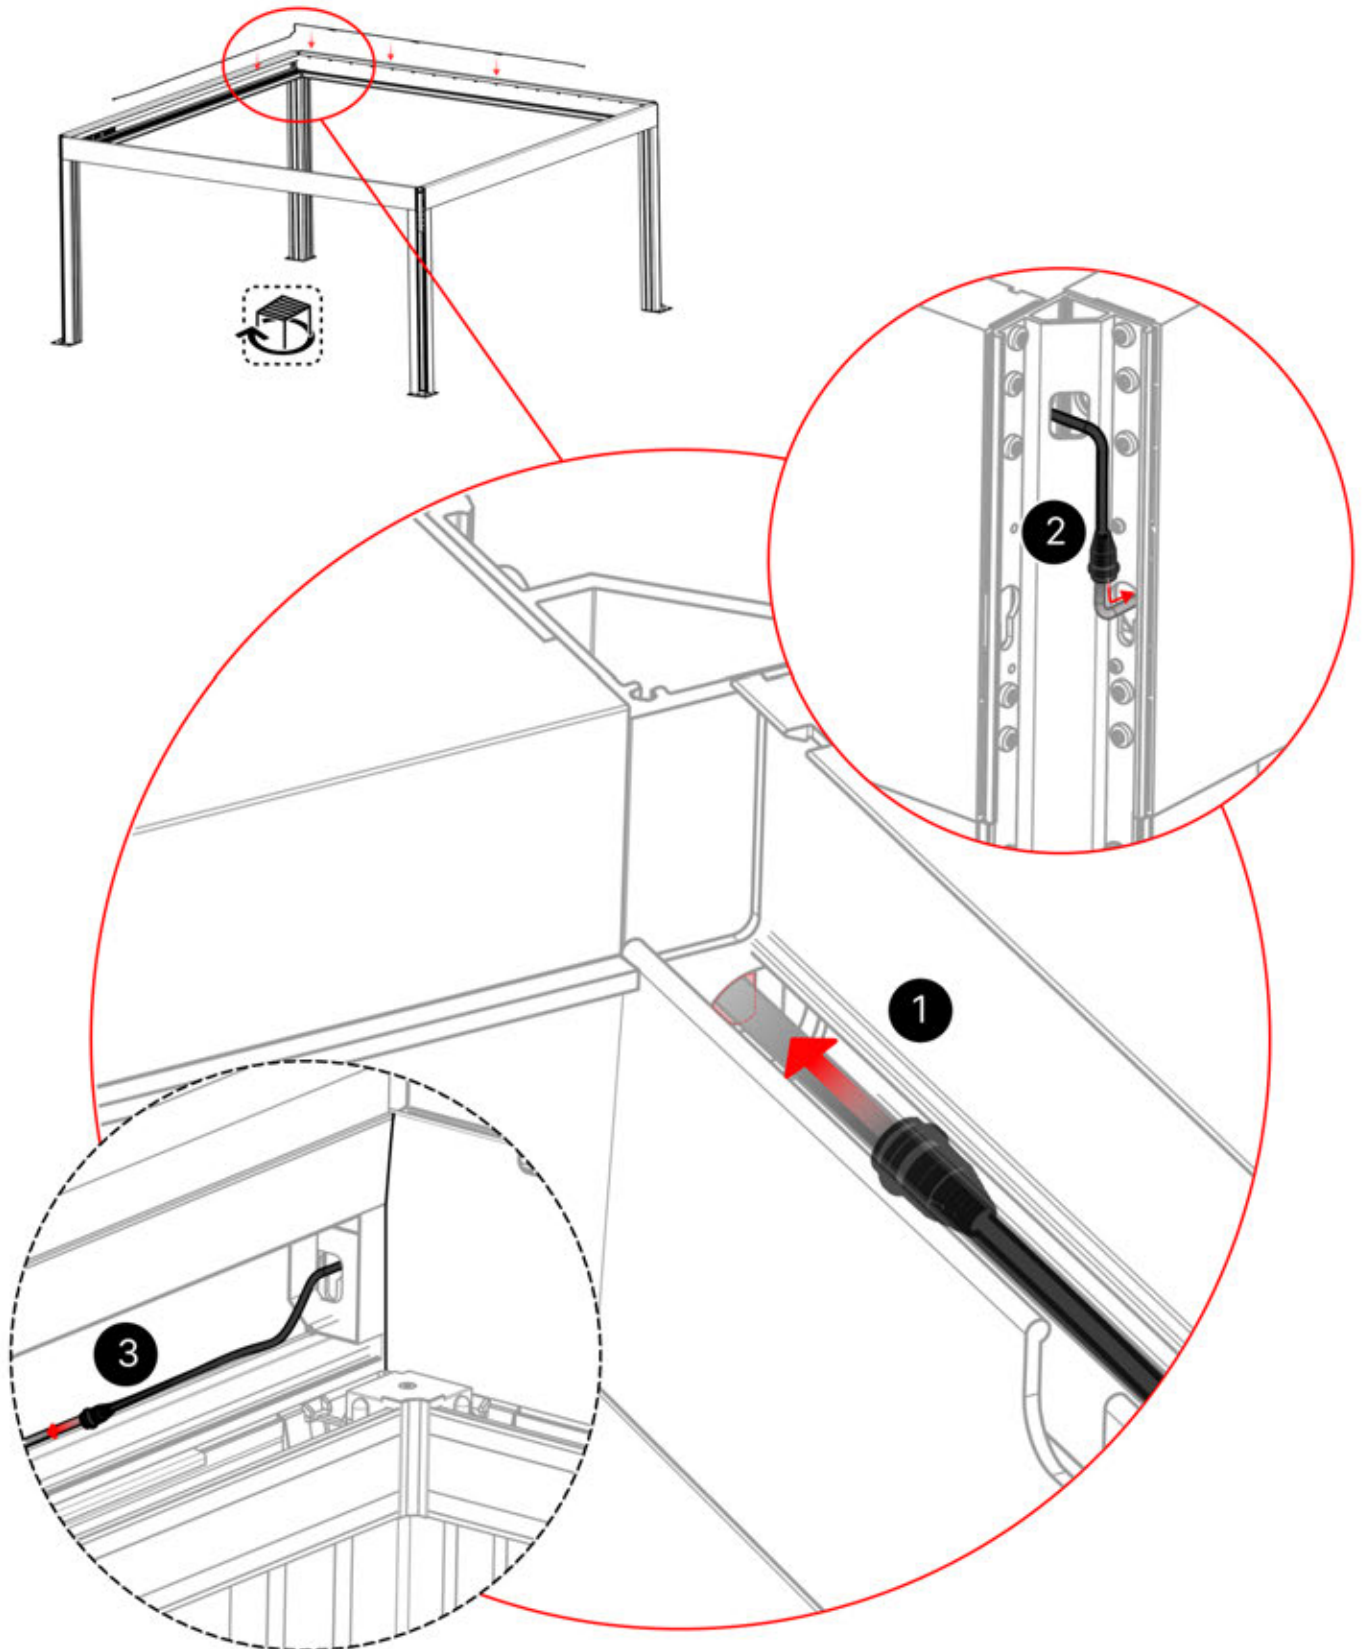

6 LED HARNESS

32

34

 <p>CONTROL BOX</p>	S4	PN-200002683 5x
<p>⚠ Keep the Matter Antenna wire free and do not tie them with LED and Motor wire</p>		PN-200002684 10x

35

!
Route the Matter
Antenna and place it
below the highlighted
part(PN-200002329).