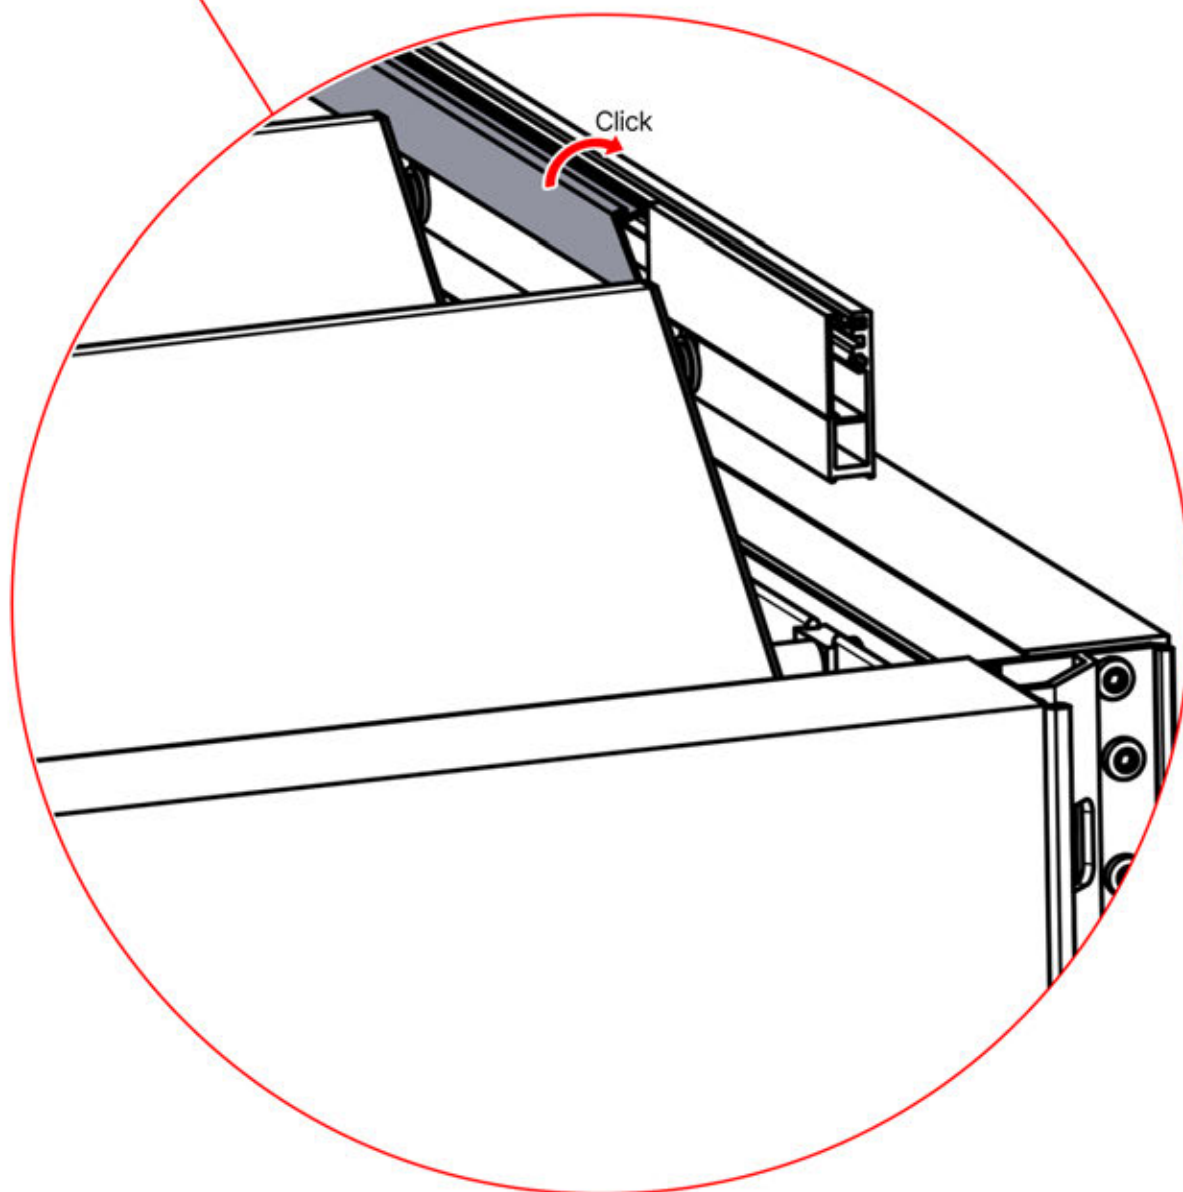

60

x7
PERGOLUX

2

ANTHRACITE: B286
WHITE: B290
BLACK: B294

PN-200002495
1x