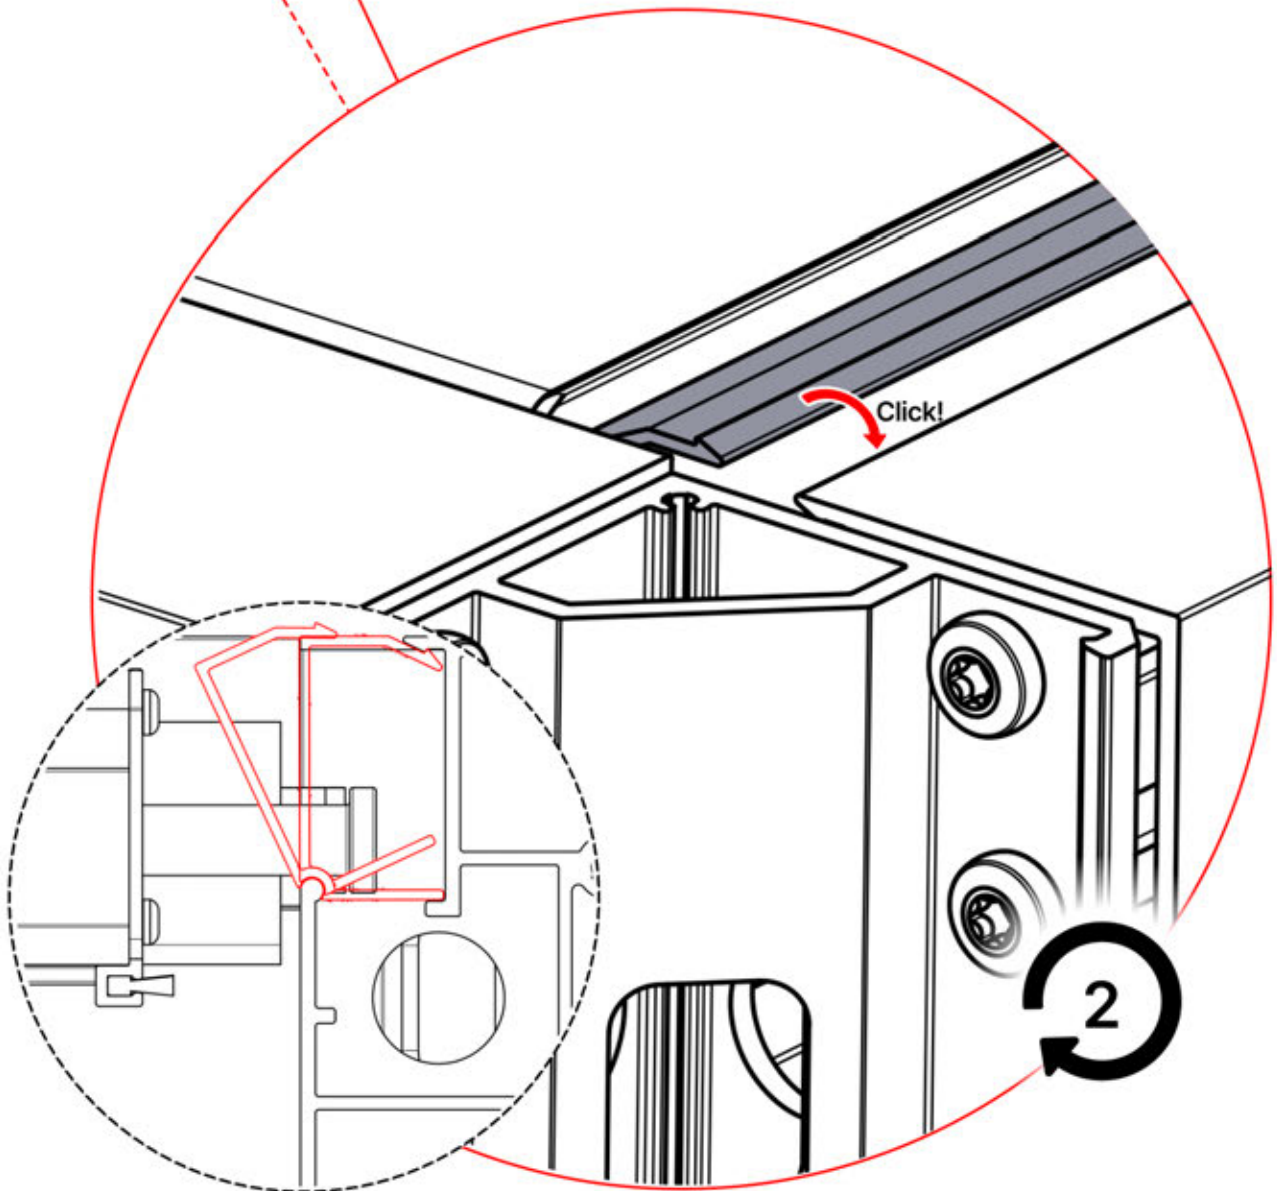

PN-200002476
1x

PN-200002357
1x

INFORMATION

	6		PN-200002303 4x
ANTHRACITE:	L240		
WHITE:	L244		
BLACK:	L242		

Select one of the four PN-200002303 parts and drill a 10 mm diameter hole to accommodate the power cable.