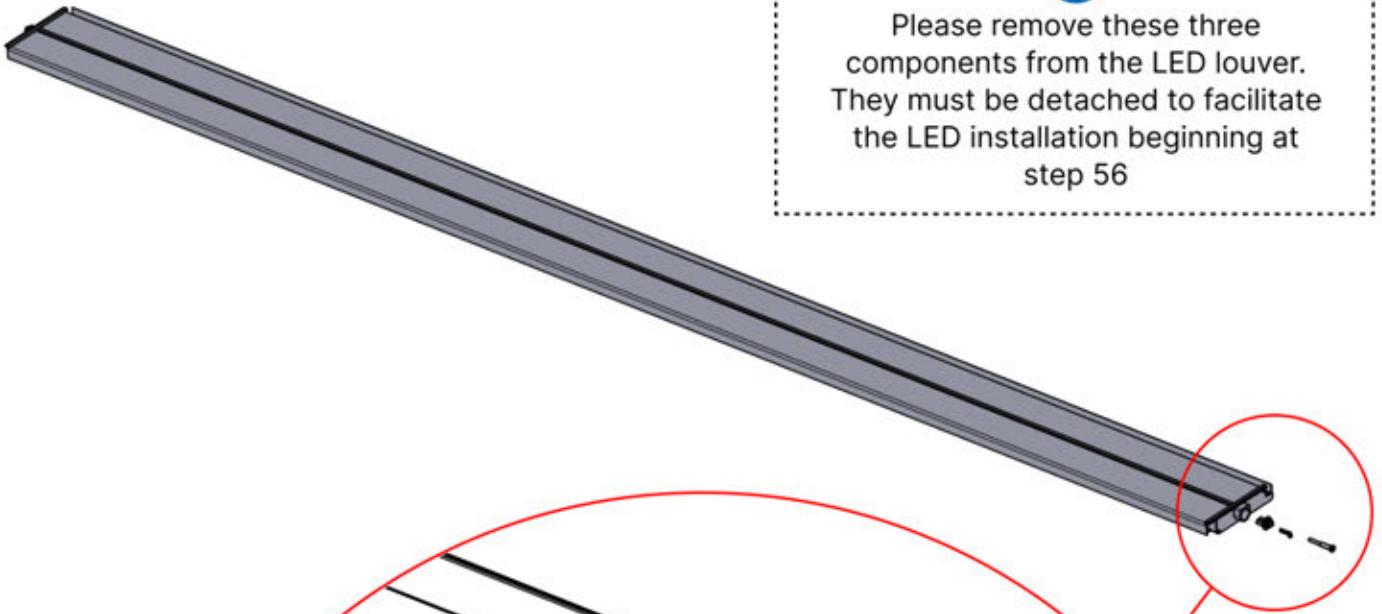

PN-200002364
6x

!

Please remove these three components from the LED louver. They must be detached to facilitate the LED installation beginning at step 56

6

40

x3
PERGOLUX
PERGOLUX
PERGOLUX

5

ANTHRACITE: L252
WHITE: L256
BLACK: L254