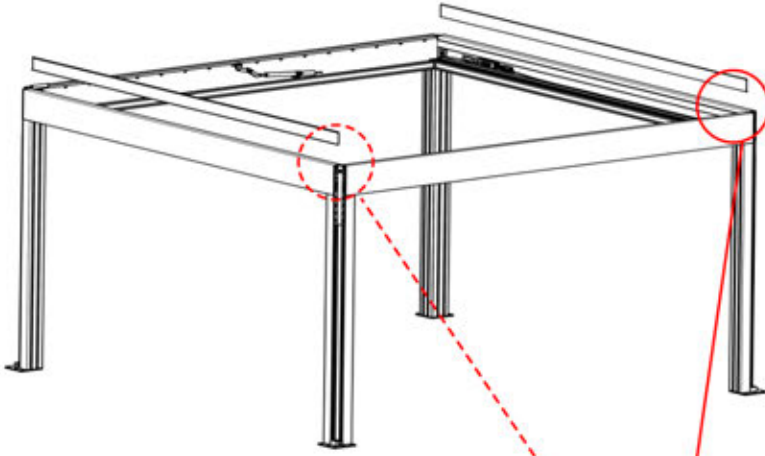

!
Matter Antenna

36

x1
PERGOLUX

3

ANTHRACITE: B308
WHITE: B310
BLACK: B312

PN-200002352
2x

INFORMATION

!
Matter Antenna