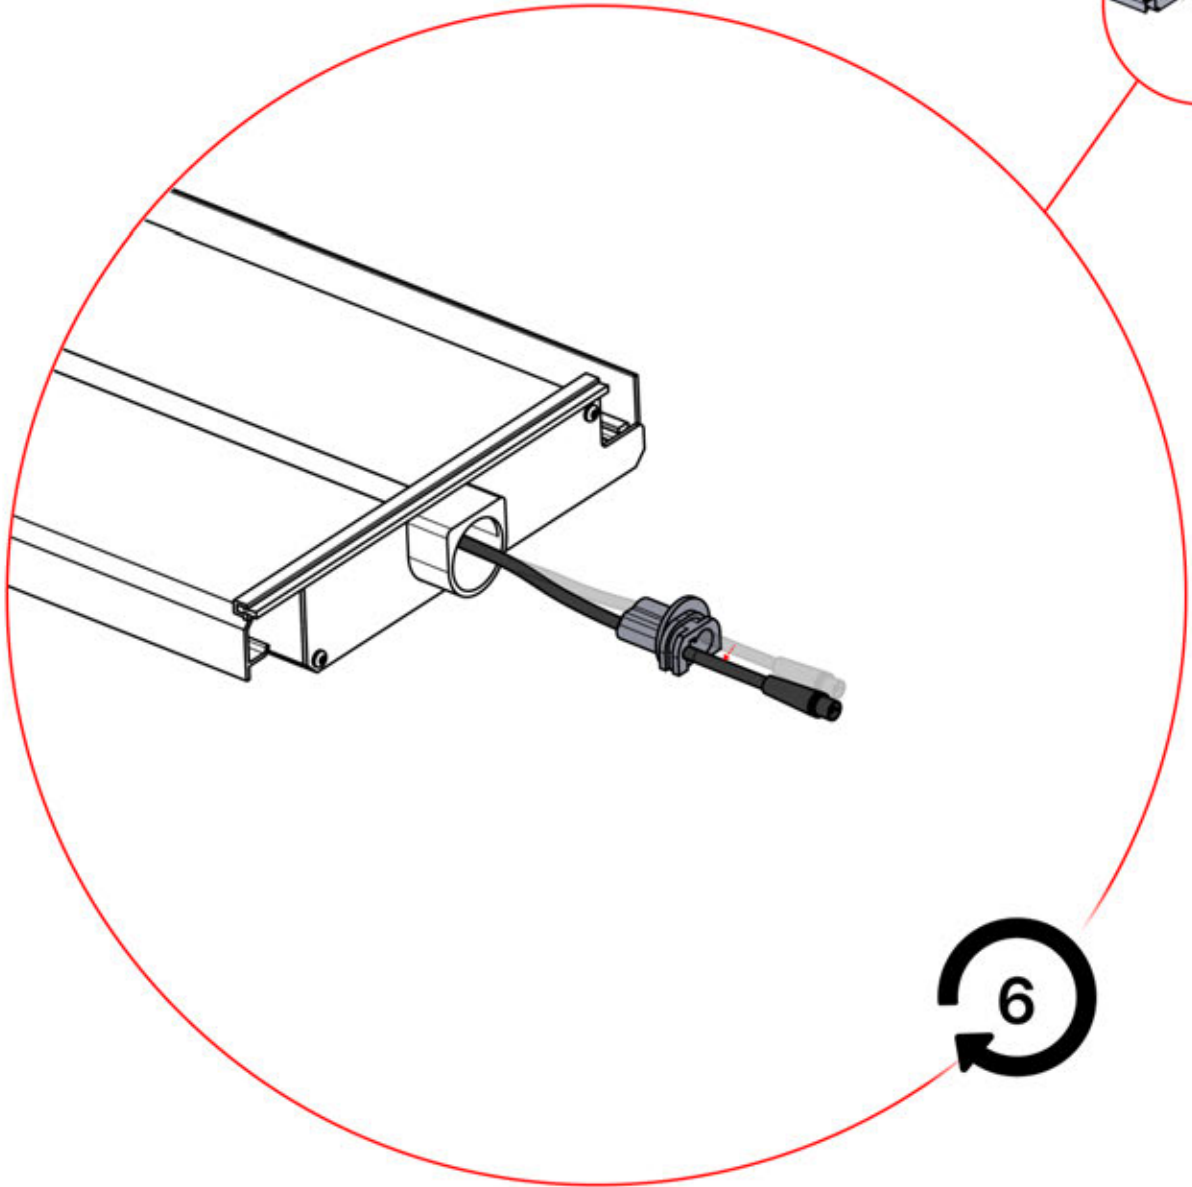

PN-200002364
6x

Slide the LED cable from the large aperture to the smaller aperture of part PN-200002312

6

46

x3
PERGOLUX
PERGOLUX
PERGOLUX

5

ANTHRACITE: L252
WHITE: L256
BLACK: L254

 PN-200002364
6x