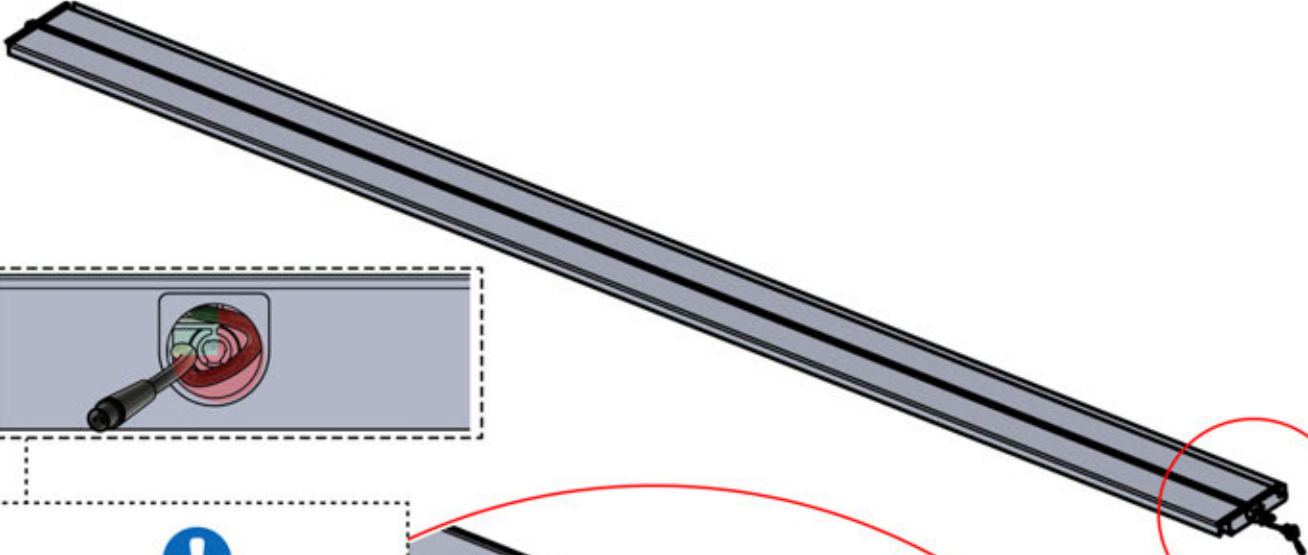

Use part PN-200002313
to secure the LED cable
within the smaller
aperture

47

x3
PERGOLUX
PERGOLUX
PERGOLUX

5

ANTHRACITE: L252
WHITE: L256
BLACK: L254

 PN-200002364
6x

Twist the LED cable and insert it into the LED louver, ensuring the wire exits from the green-highlighted top-left corner