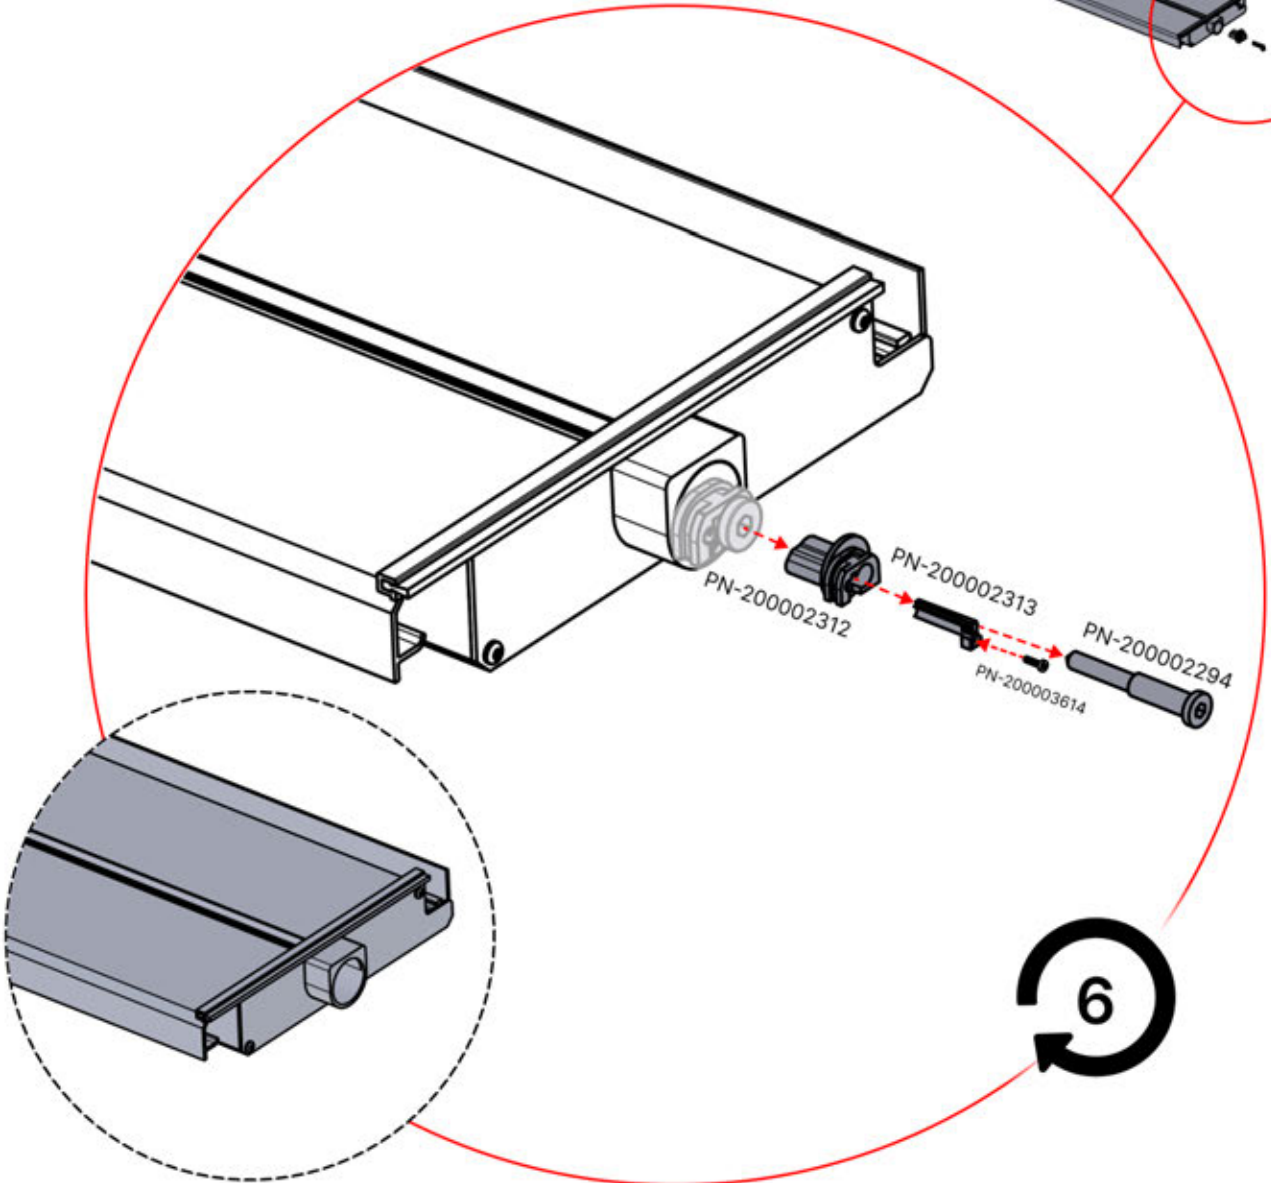

PN-200002364
6x

!

Please remove these three components from the LED louver. They must be detached to facilitate the LED installation beginning at step 56

6

40

x3
PERGOLUX
PERGOLUX
PERGOLUX

5

ANTHRACITE: L252
WHITE: L256
BLACK: L254