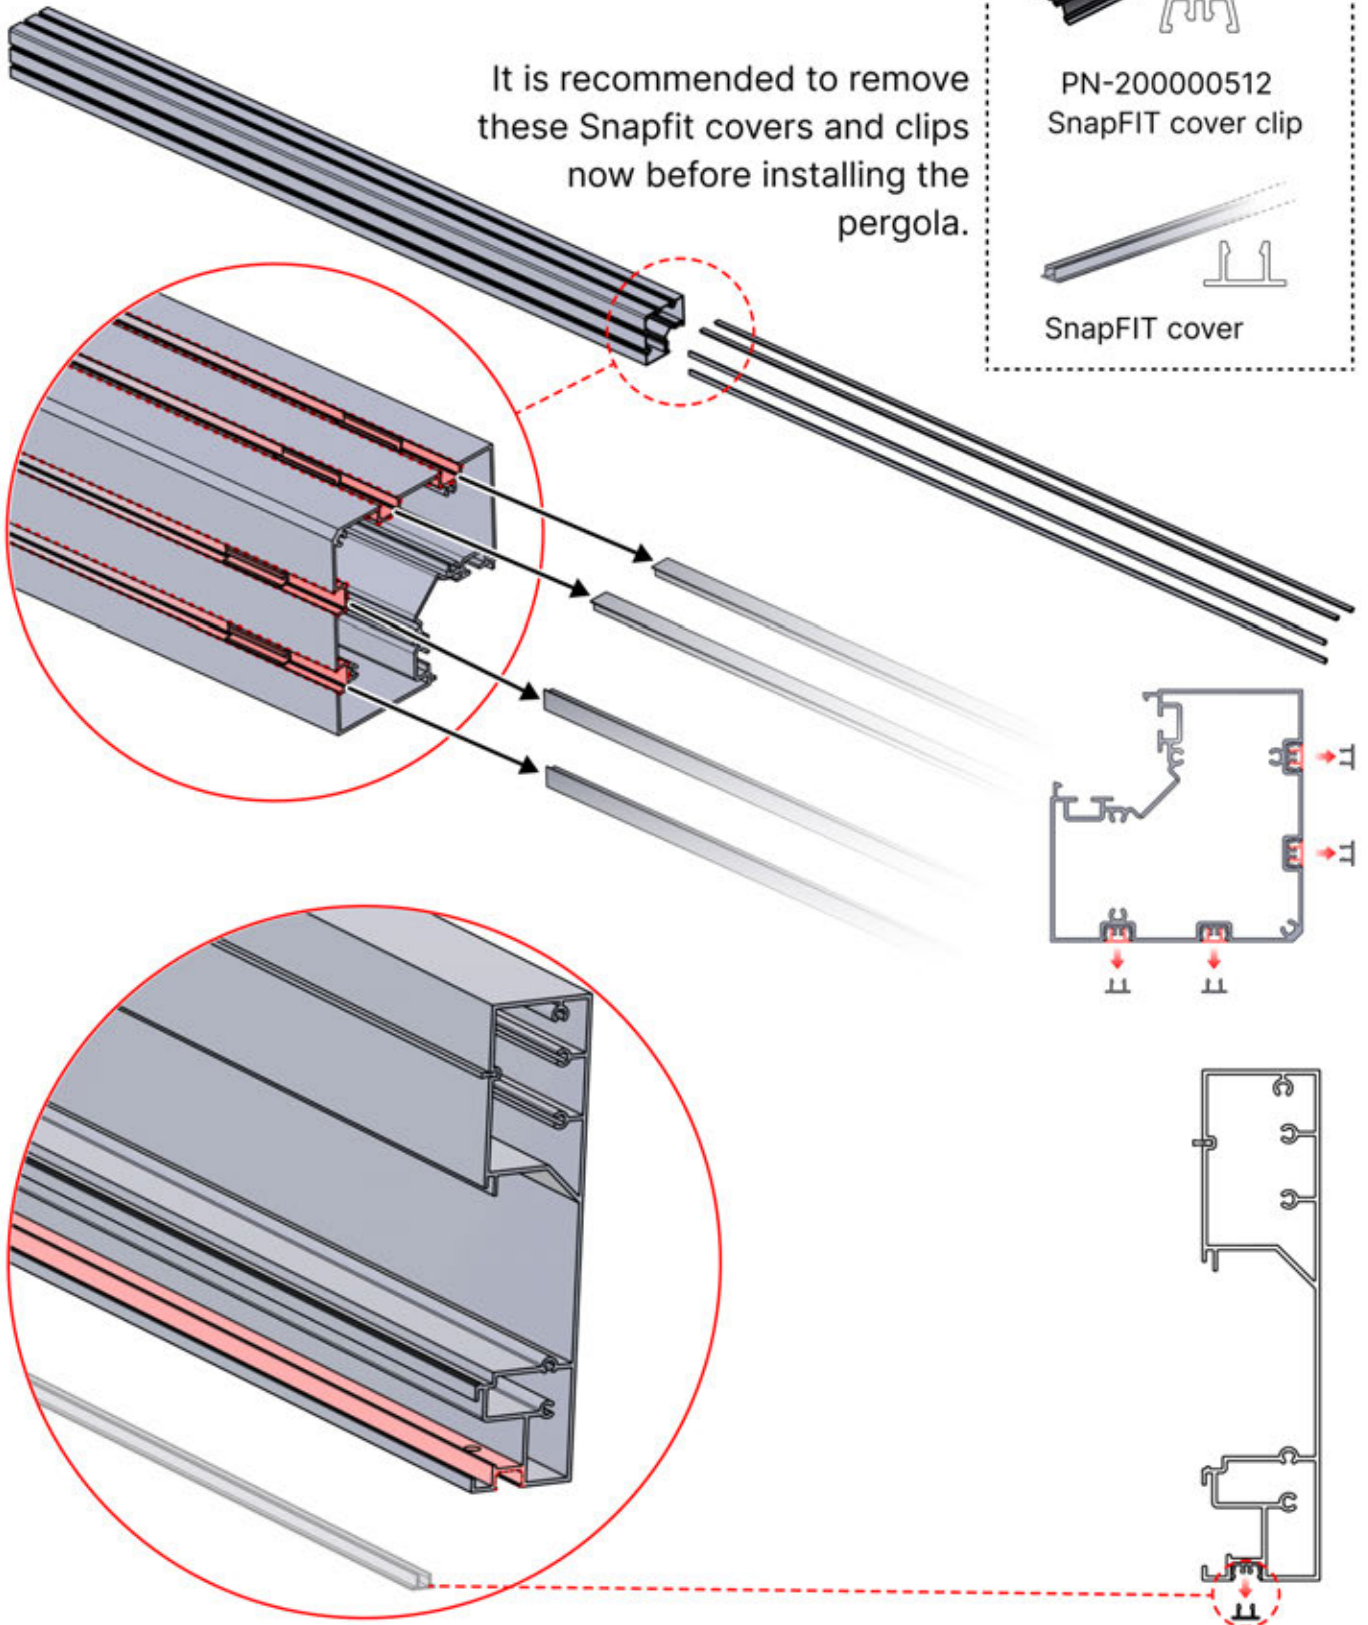

INFORMATION

Are you installing a screen, slat wall or glass wall?

It is recommended to remove these Snapfit covers and clips now before installing the pergola.

Cover and clips

PN-200000512
SnapFIT cover clip

SnapFIT cover