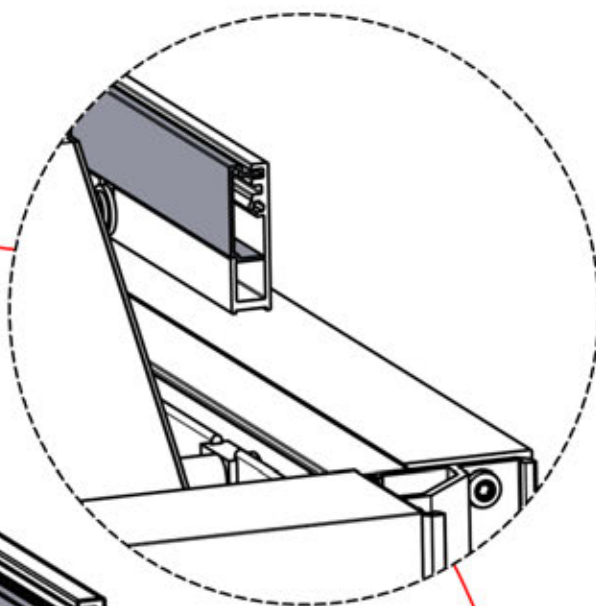

55

x1
FERGOLUX

6

ANTHRACITE: L240
WHITE: L244
BLACK: L242

PN-200003033
1X