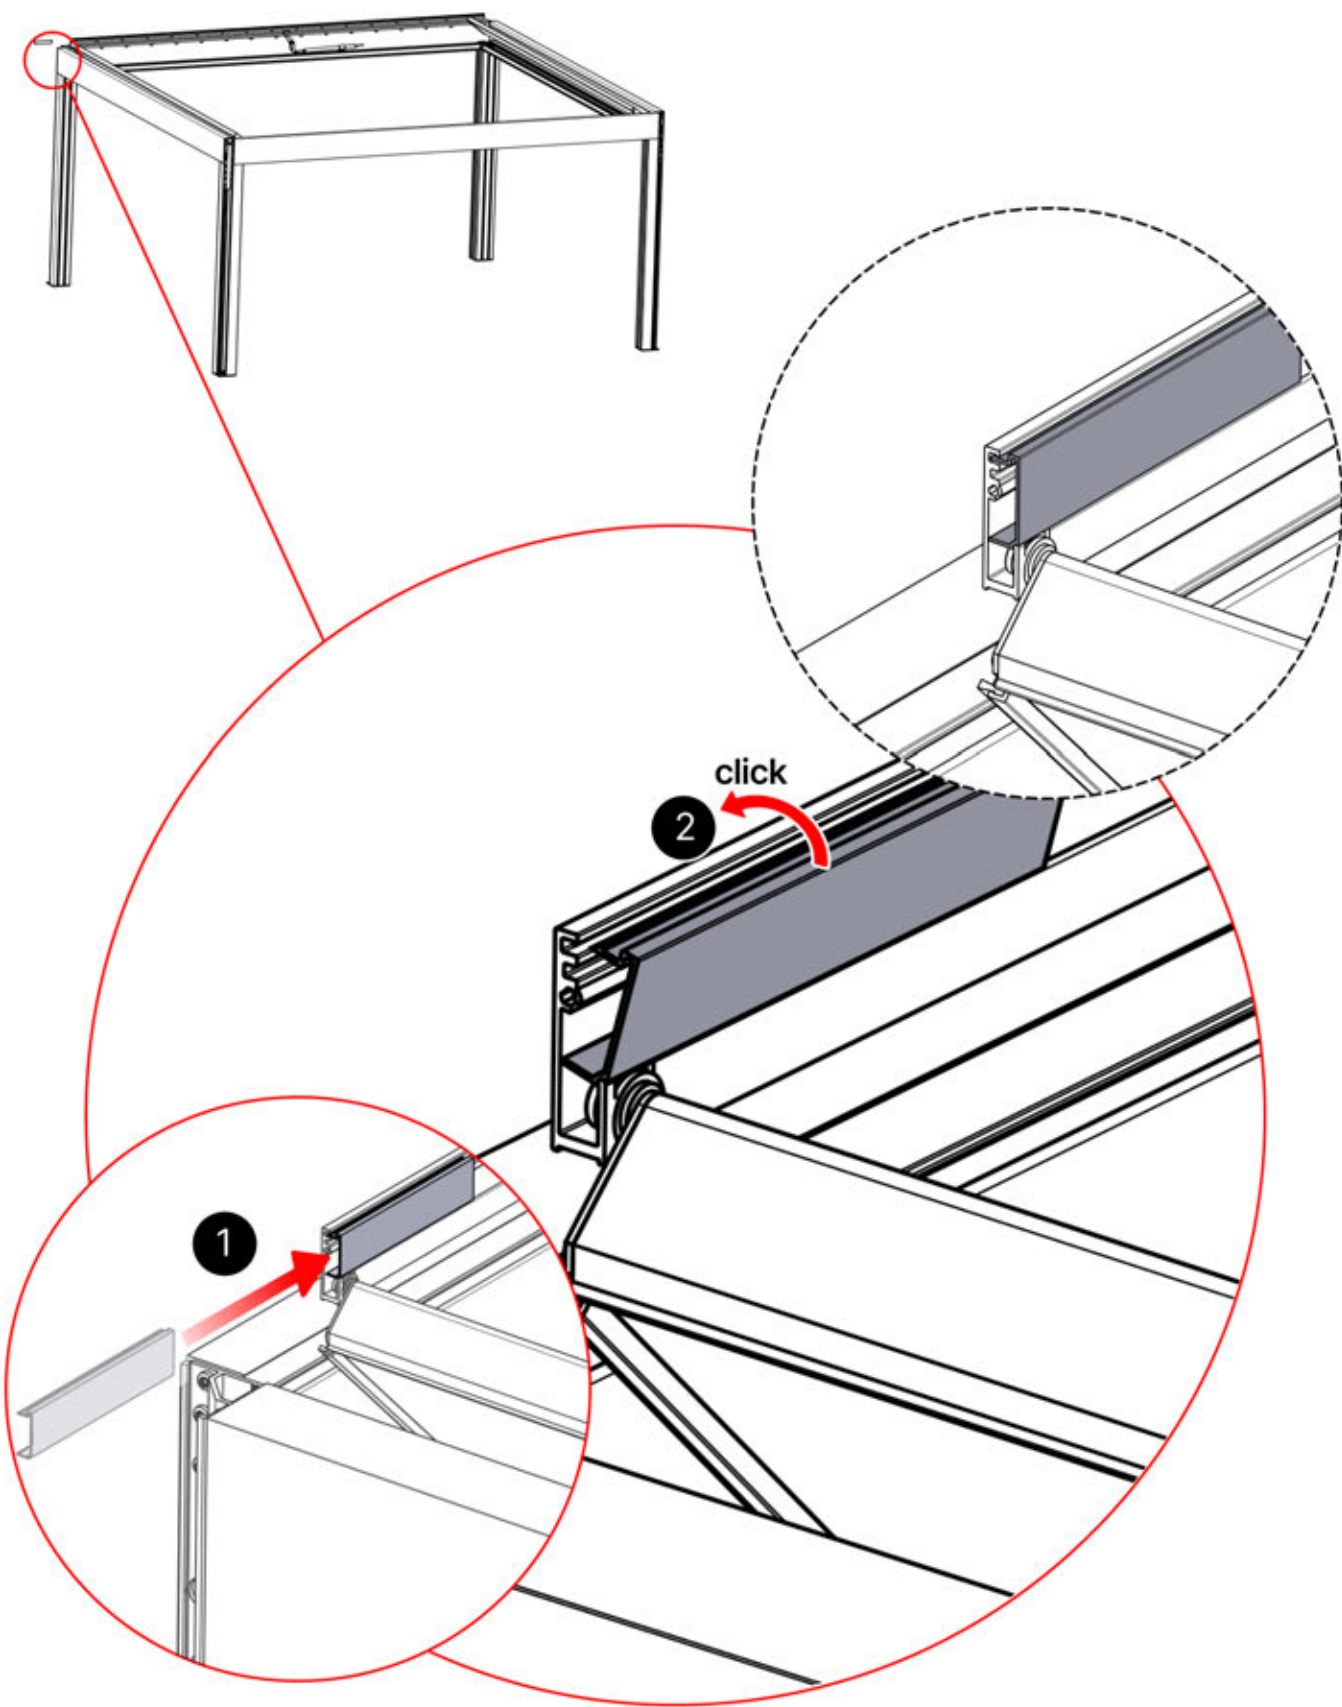

52

x1
FERGOLUX

6

ANTHRACITE: L240
WHITE: L244
BLACK: L242

PN-200003033
1X