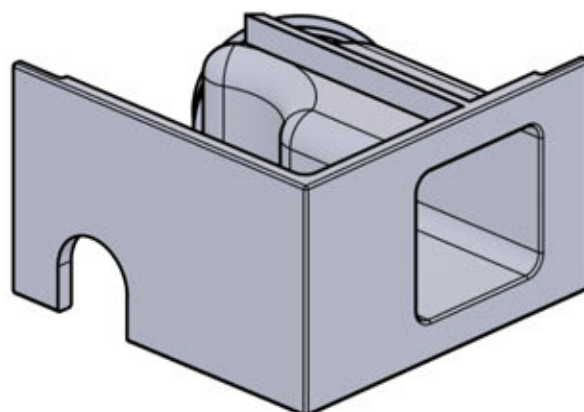

PN-200002476
1x

PN-200002357
1x

INFORMATION

	6		PN-200002303 4x
ANTHRACITE:	L240		
WHITE:	L244		
BLACK:	L242		

Select one of the four PN-200002303 parts and drill a 10 mm diameter hole to accommodate the power cable.