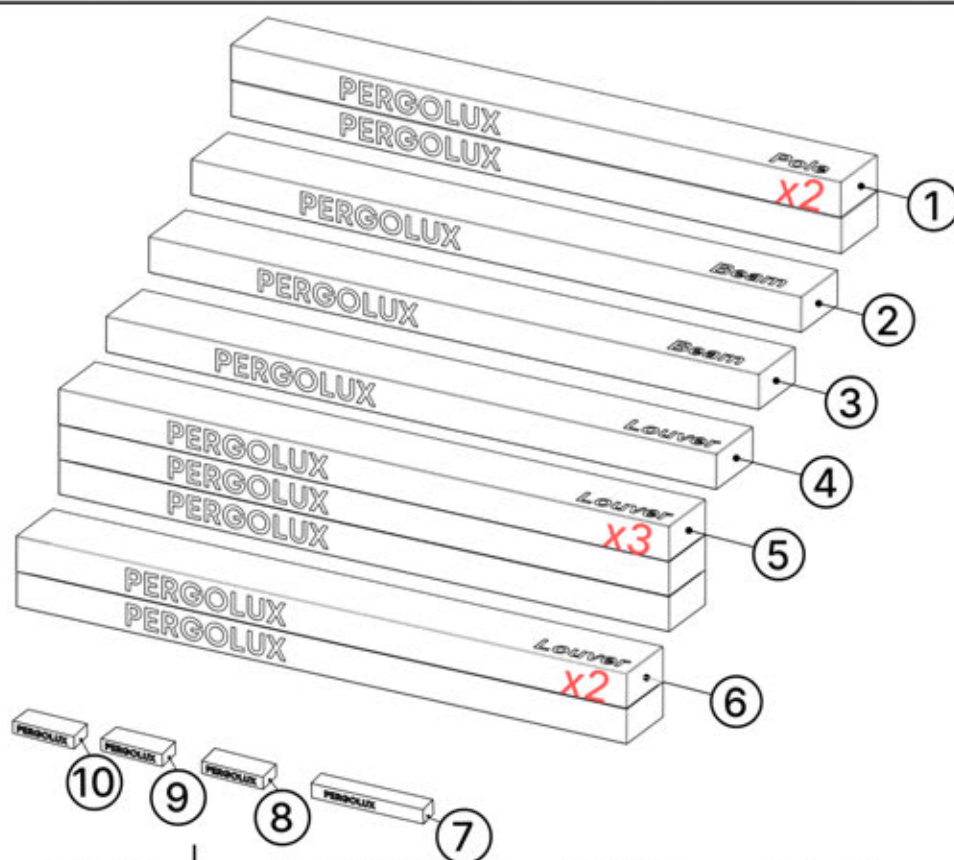

INFORMATION

3mm, 4mm, 5mm

TX15, TX20, TX25, TX30

PACKAGE OVERVIEW

ORDER	ANTHRACITE	WHITE	BLACK
①	C126	C127	C128
②	B286	B290	B294
③	B308	B310	B312
④	L264	L268	L266
⑤	L252	L256	L254
⑥	L240	L244	L242
⑦	ELECTRIC MOTOR		
⑧	CONTROL BOX		
⑨	POWER CABLE		
⑩	LED BOX		