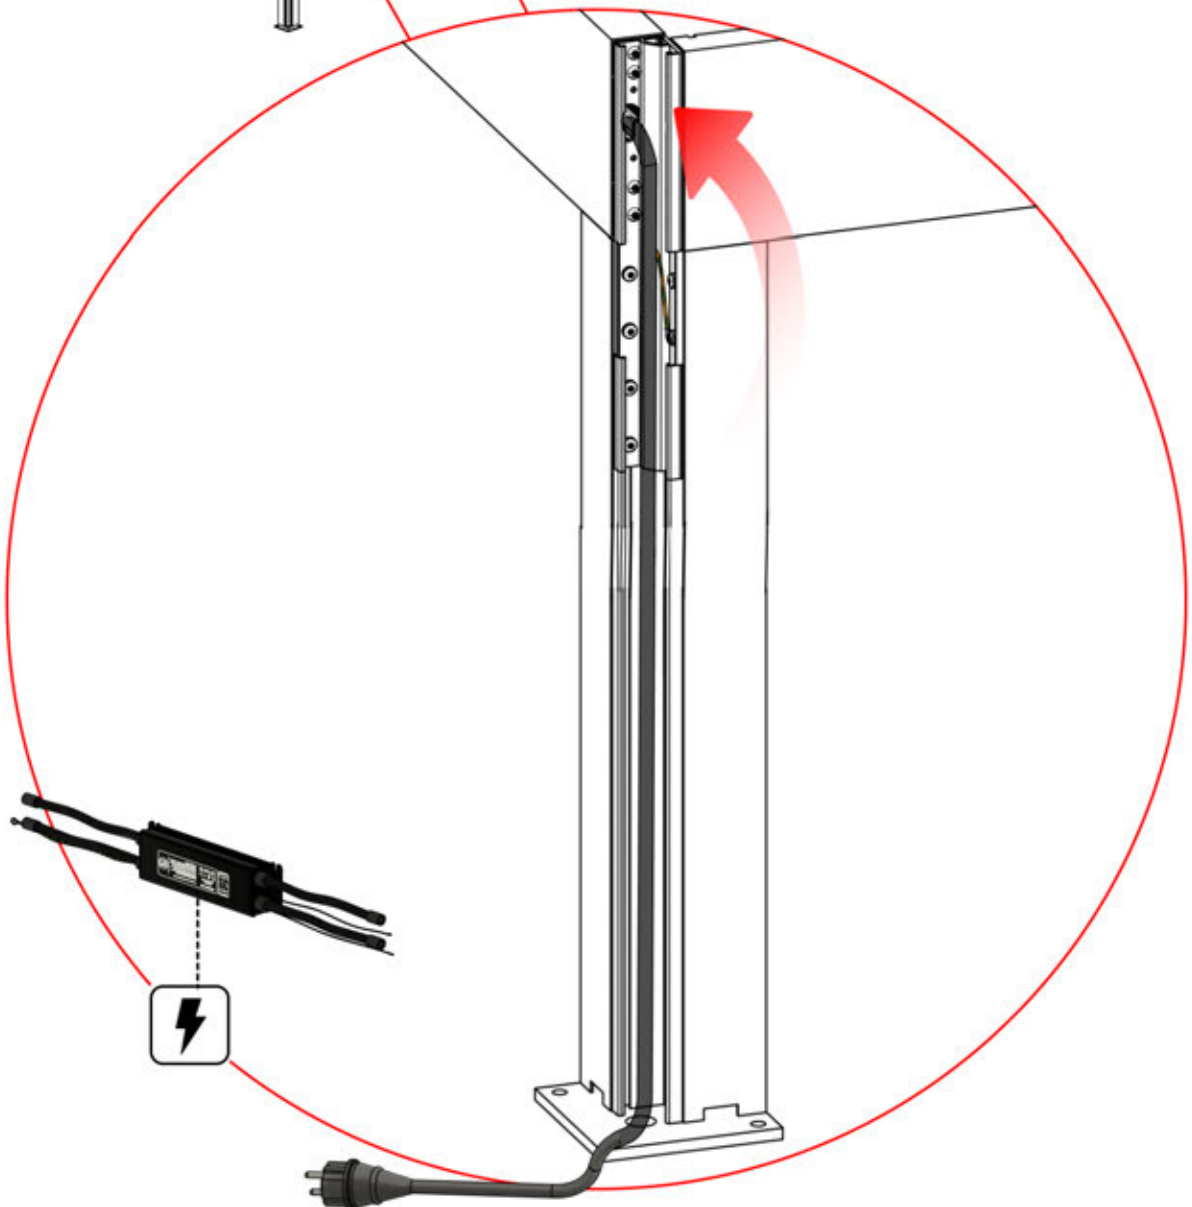

26

!
Power Cable can be
routed through all
the Poles.