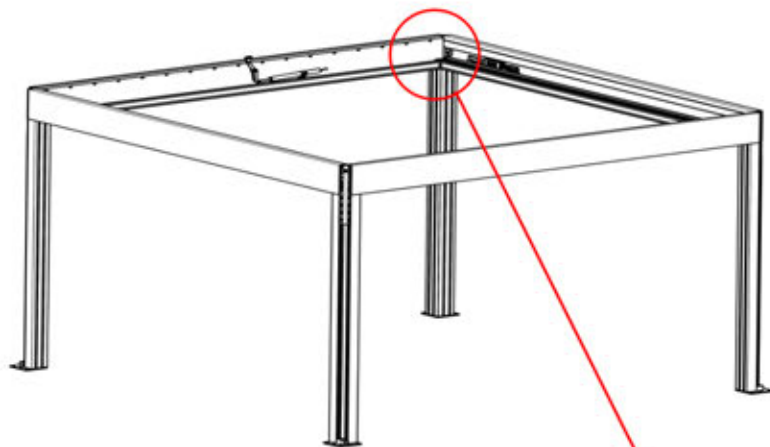

6 LED HARNESS

32

34

 <p>CONTROL BOX</p>	S4	PN-200002683 5x
<p>⚠ Keep the Matter Antenna wire free and do not tie them with LED and Motor wire</p>		PN-200002684 10x

35

!
Route the Matter
Antenna and place it
below the highlighted
part(PN-200002329).