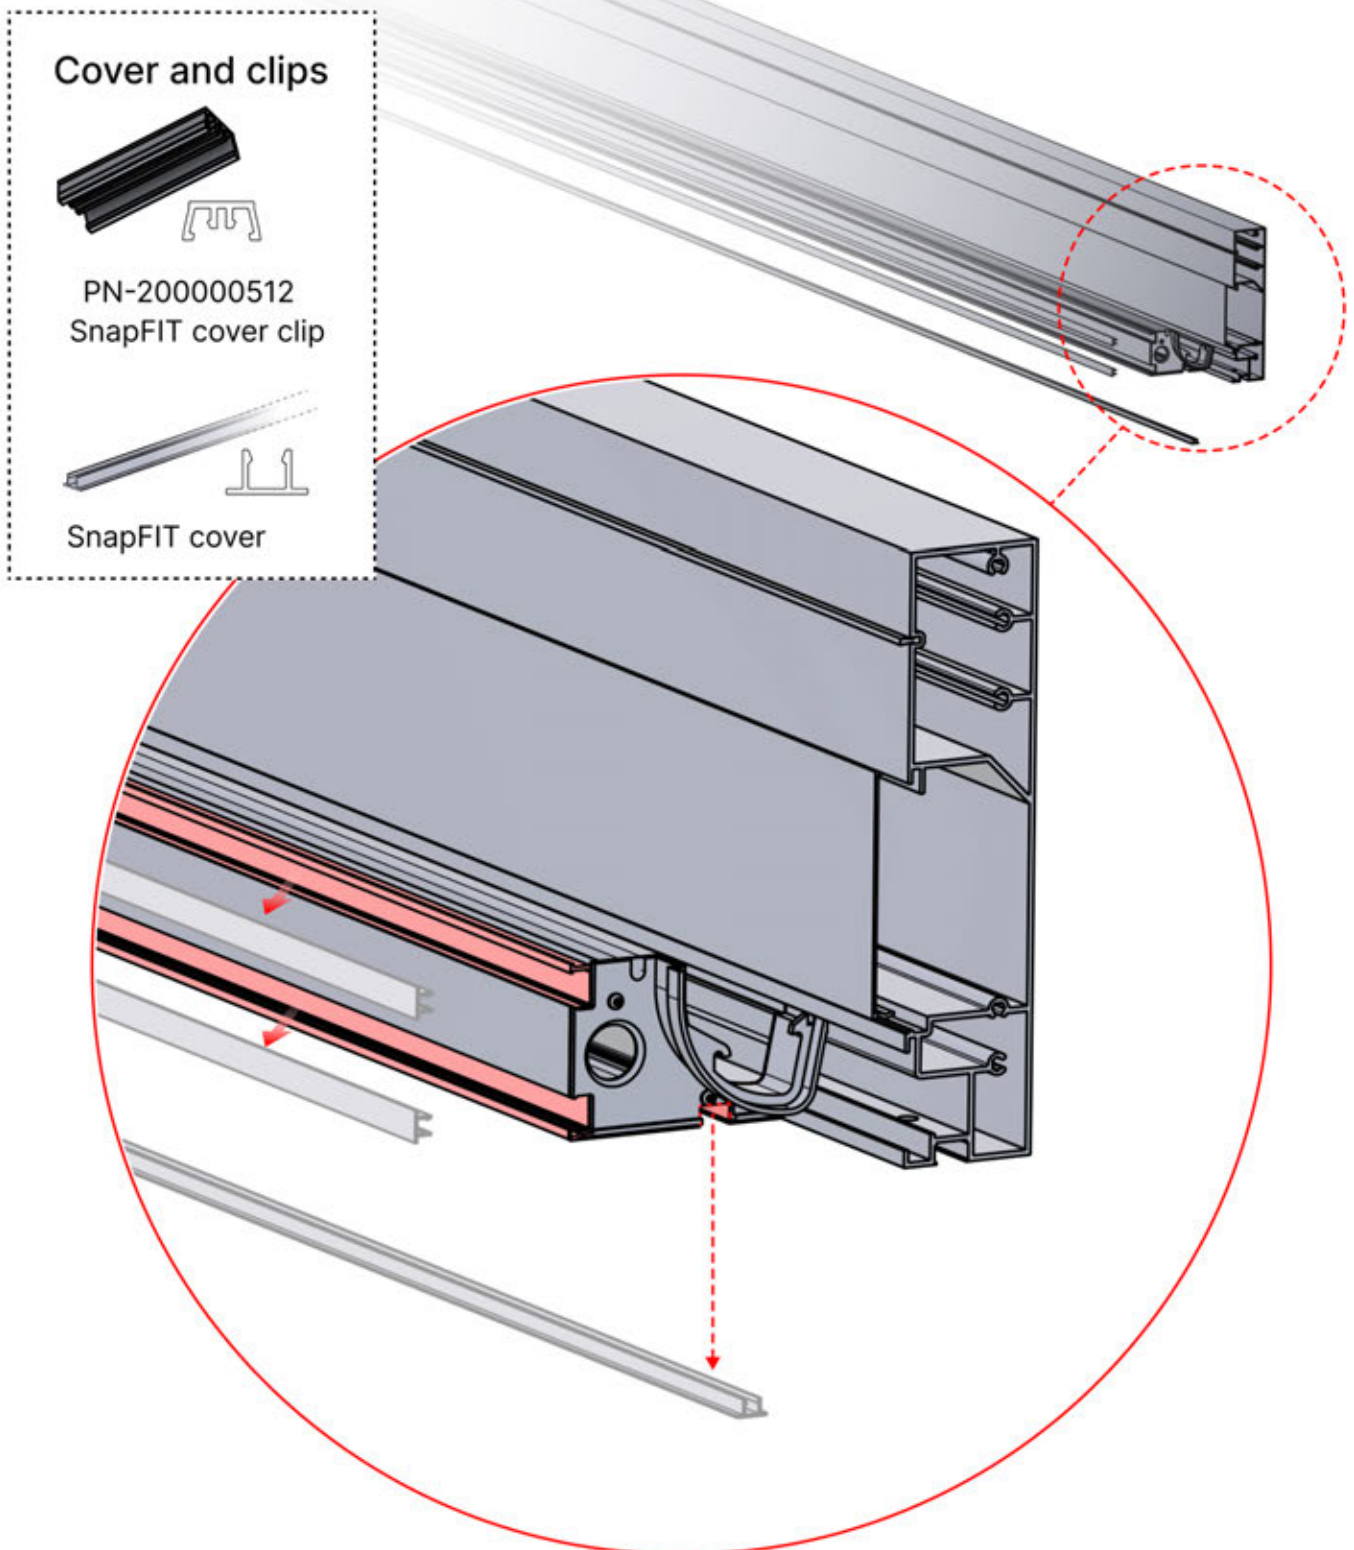

Matter + Smart home can be connected at anytime by simply scanning the QR code provided

CONTROL BOX

[View Manual](#)

4 × 6 m

INFORMATION

Are you installing a screen, slat wall or glass wall?

It is recommended to remove these Snapfit covers and clips now before installing the pergola.

Cover and clips

PN-200000512
SnapFIT cover clip

SnapFIT cover

INFORMATION

Are you installing a heater or fan ?

It is recommended to remove both snap-fit covers from the beam now.

INFORMATION

x7
PERGOLUX