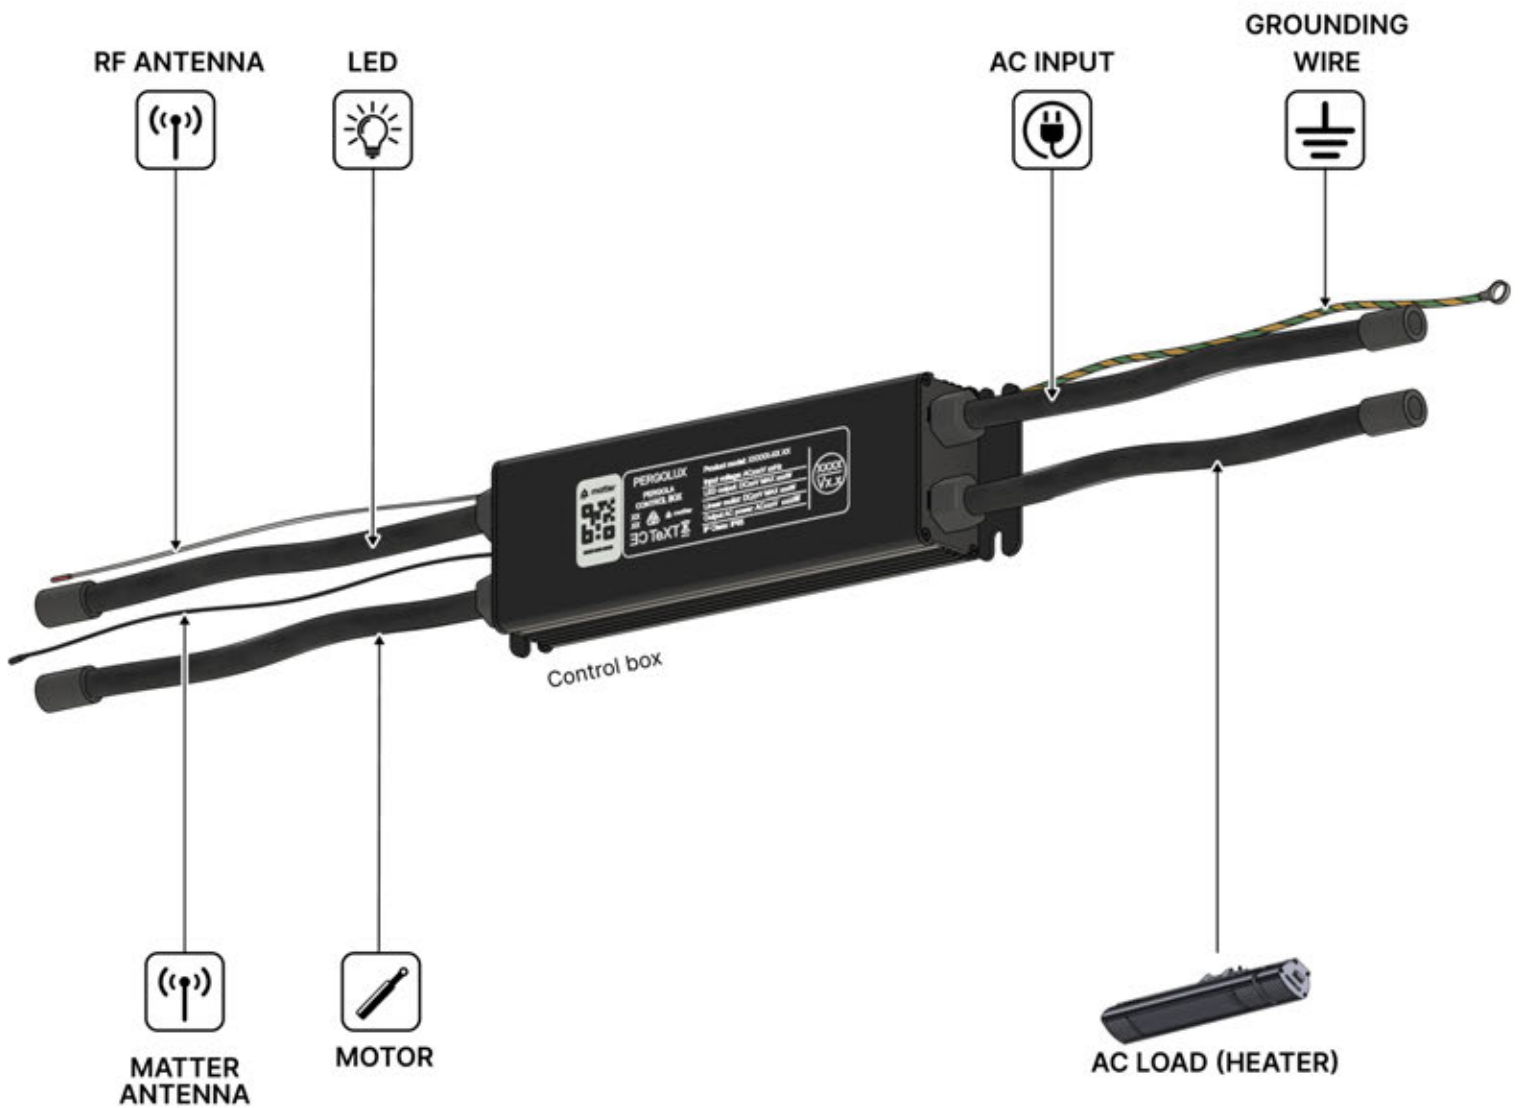

22

23

INPUTS AND OUTPUTS

24

!
Control Box can be
installed on
Preferred W BEAM

25

 Connect grounding wire before connecting to power!

 GROUNDING