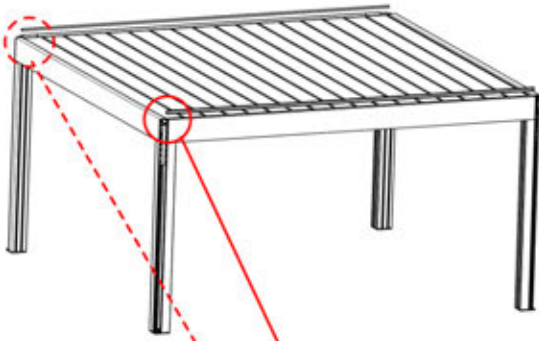

PN-200002476
1x

PN-200002357
1x

INFORMATION

	6		PN-200002303 4x
ANTHRACITE:	L240		
WHITE:	L244		
BLACK:	L242		

Select one of the four PN-200002303 parts and drill a 10 mm diameter hole to accommodate the power cable.