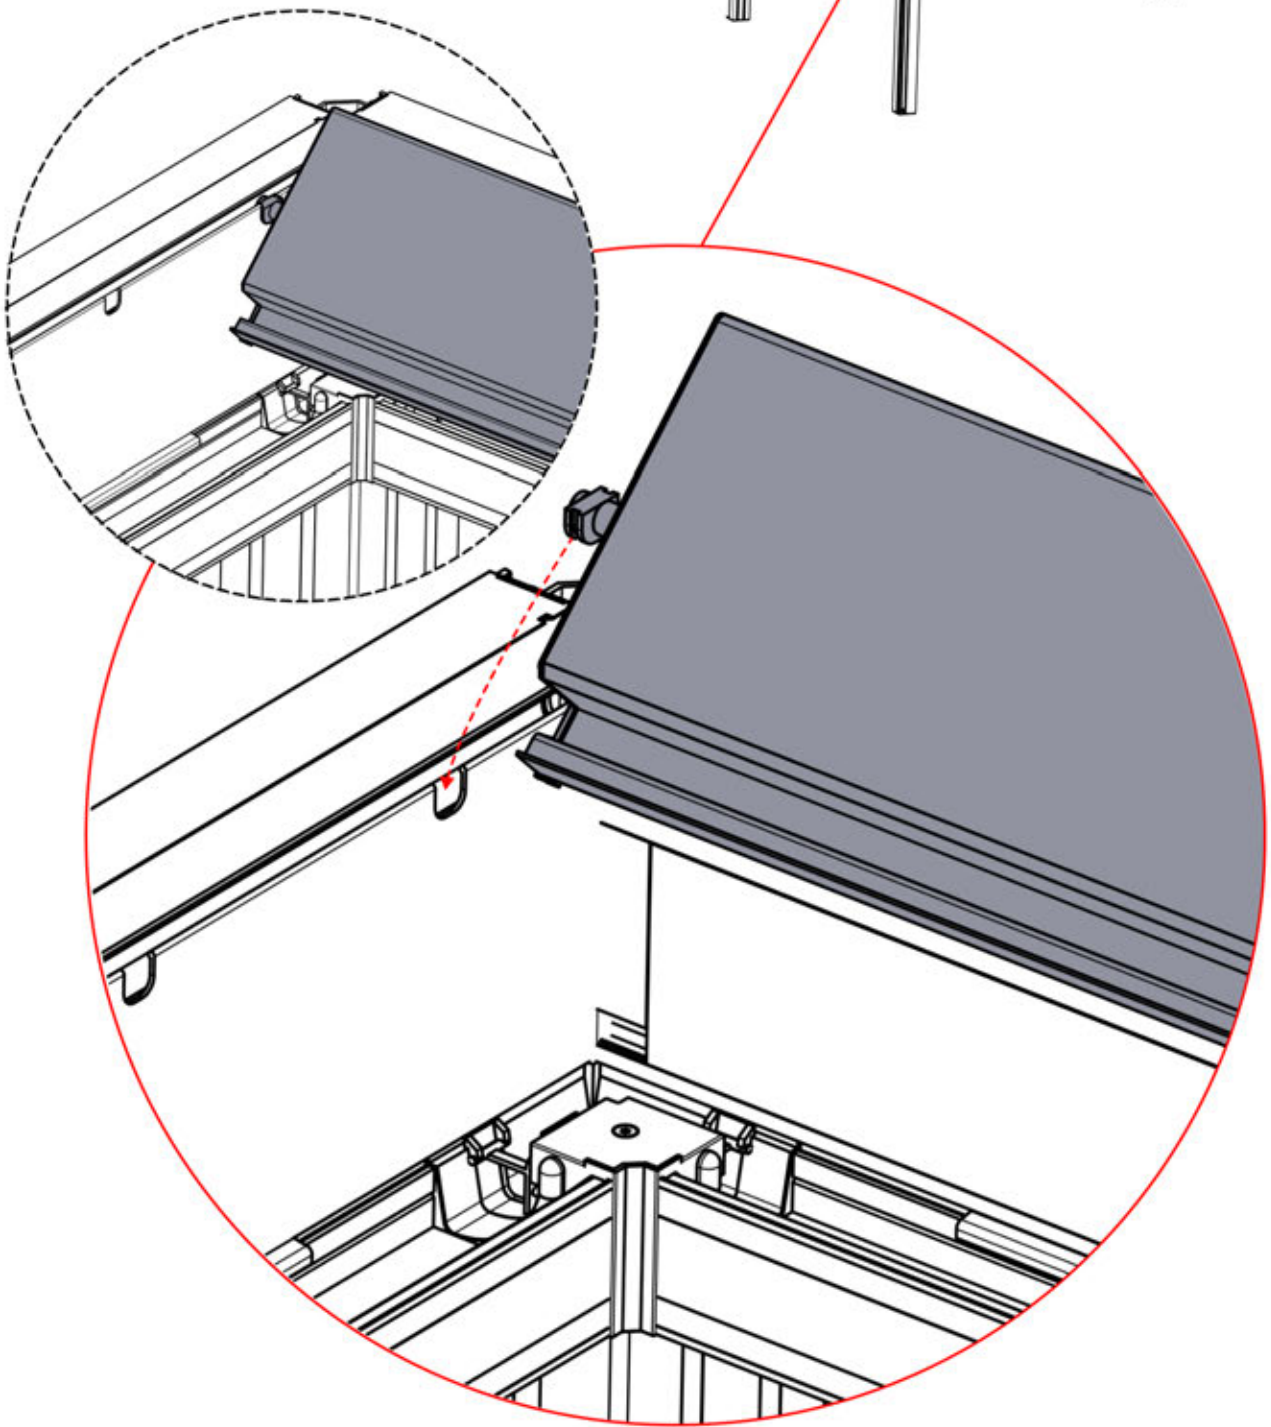

51

 x7 PERGOLUX	4	 E	PN-200002362 1x
ANTHRACITE: L264 WHITE: L268 BLACK: L266