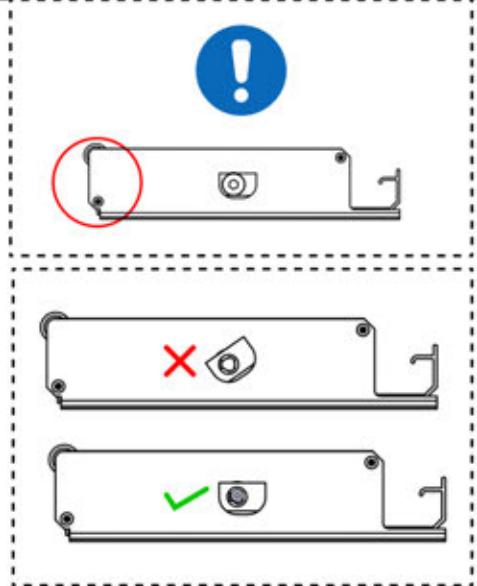

50

x7
PERGOLUX

4

ANTHRACITE: L264
WHITE: L268
BLACK: L266

E

PN-200002362

1x