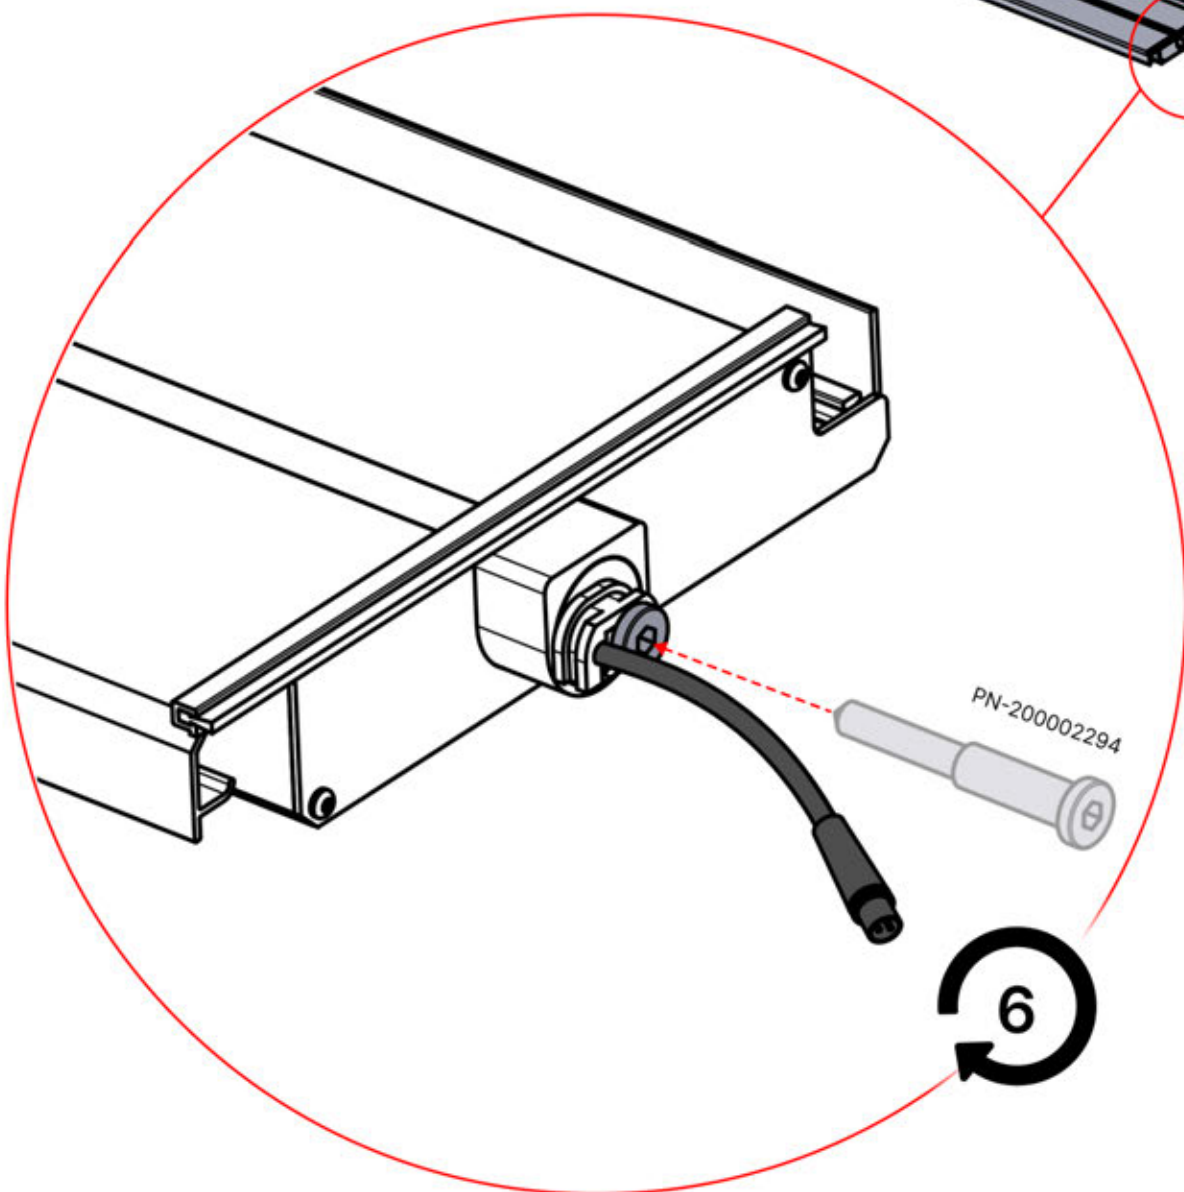

48

x3
PERGOLUX
PERGOLUX
PERGOLUX

5

ANTHRACITE: L252
WHITE: L256
BLACK: L254

PN-200002364
6x