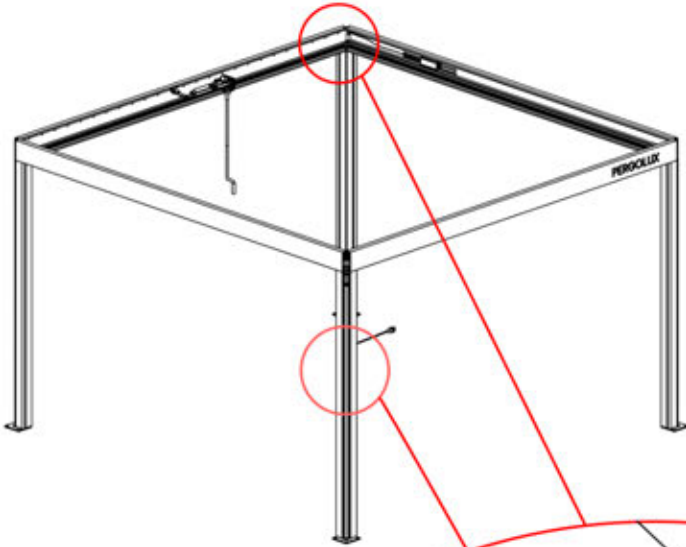

26

!
Power Cable can be
routed through all
the Poles.