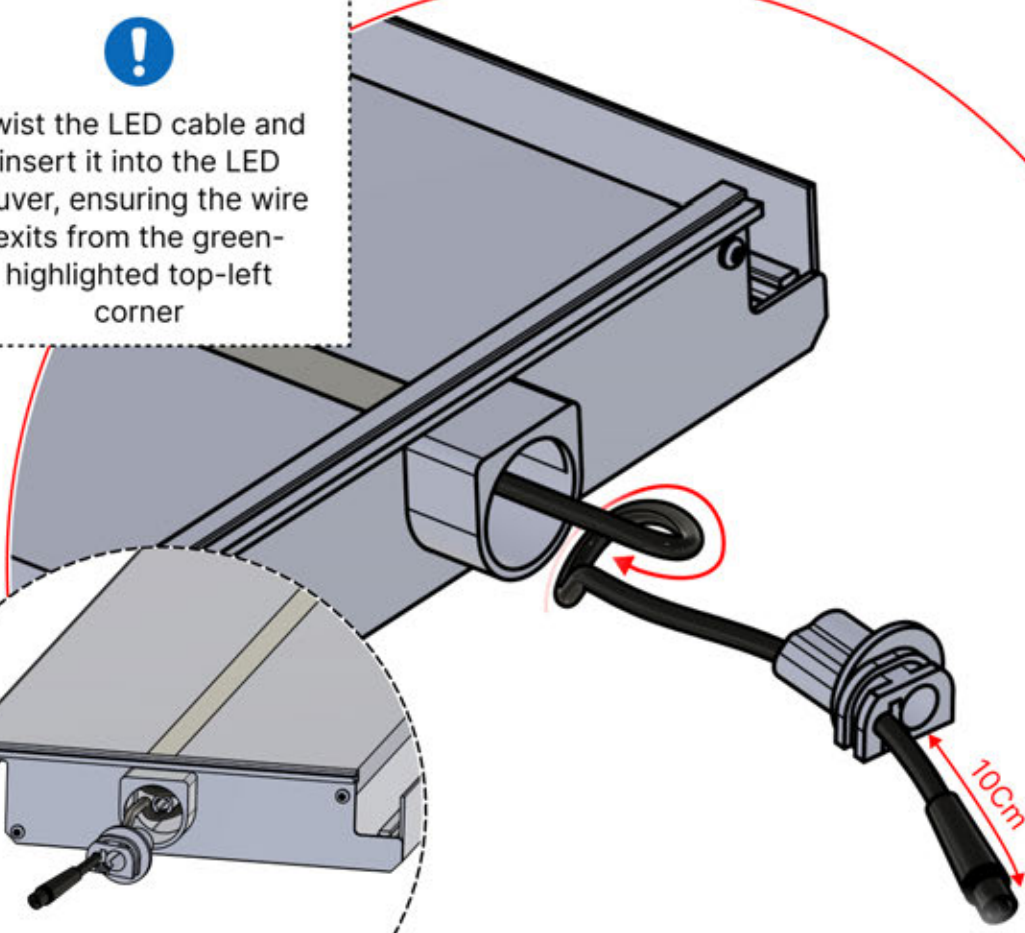

Use part PN-200002313
to secure the LED cable
within the smaller
aperture

47

x3
PERGOLUX
PERGOLUX
PERGOLUX

5

ANTHRACITE: L252
WHITE: L256
BLACK: L254

 PN-200002364
6x

Twist the LED cable and insert it into the LED louver, ensuring the wire exits from the green-highlighted top-left corner