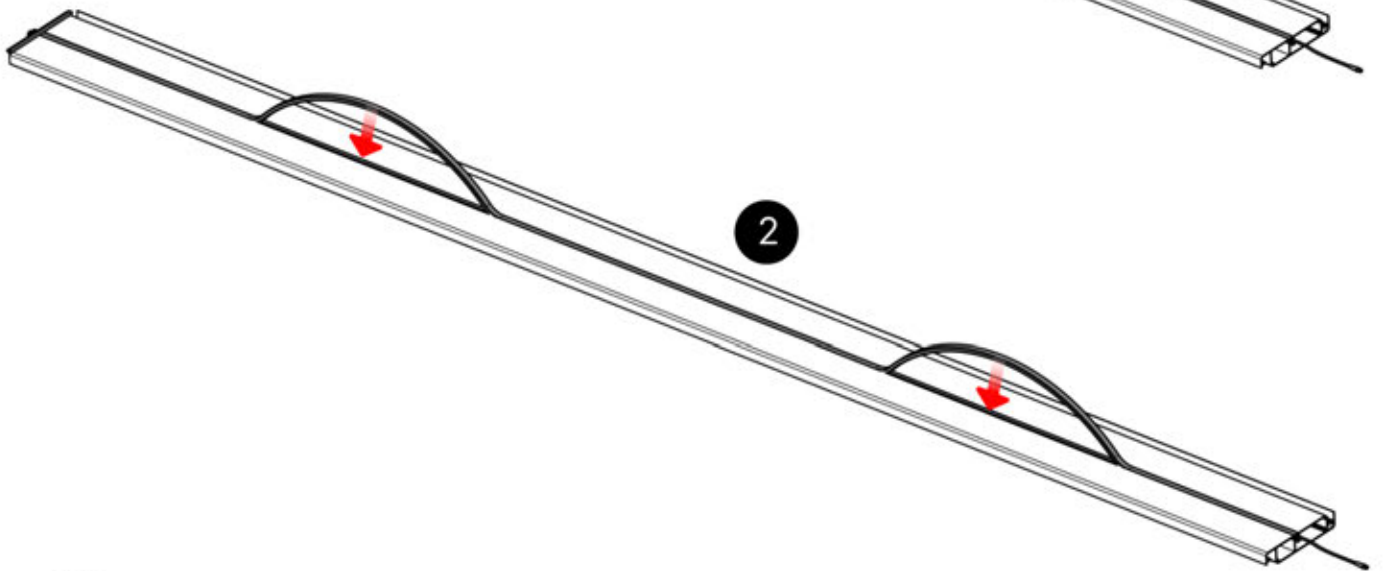

PERGOLUX

10

LED BOX

 PN-200002364

6x

LED STRIP

4x

42