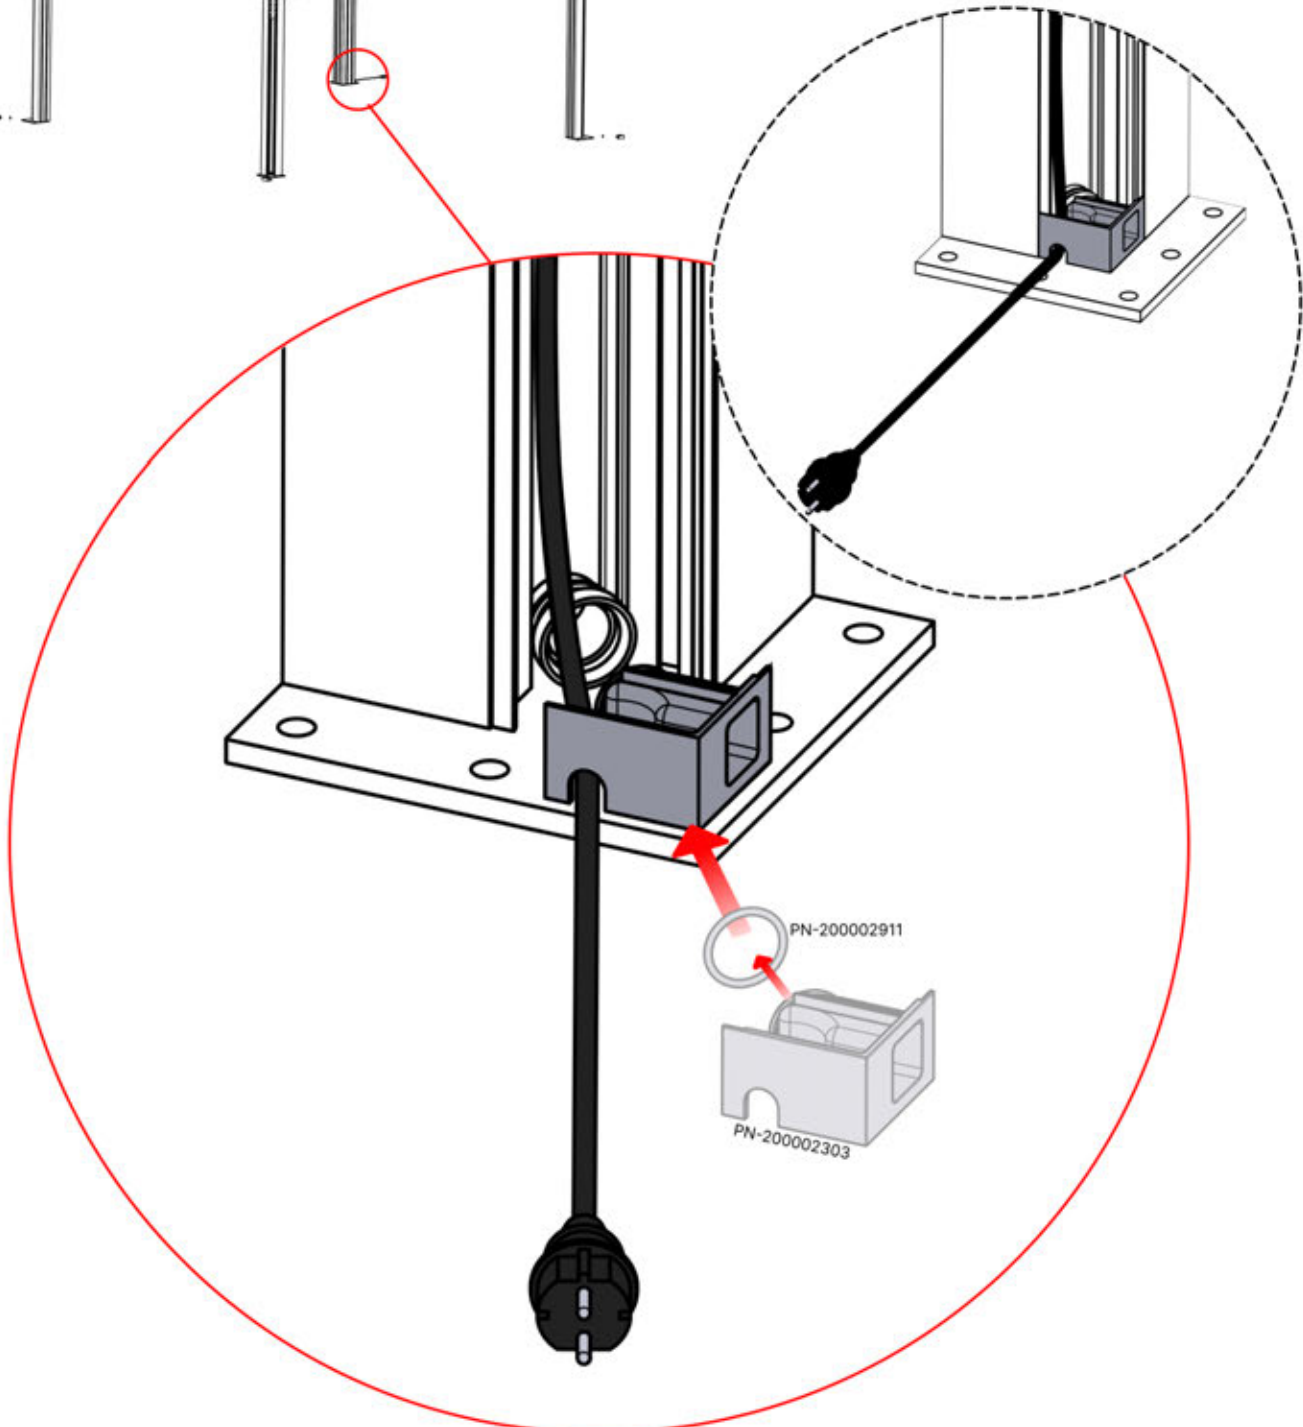

64

x7
PERGOLUX

6

ANTHRACITE: L240
WHITE: L244
BLACK: L242

PN-200002303
4x

PN-200002911
4x