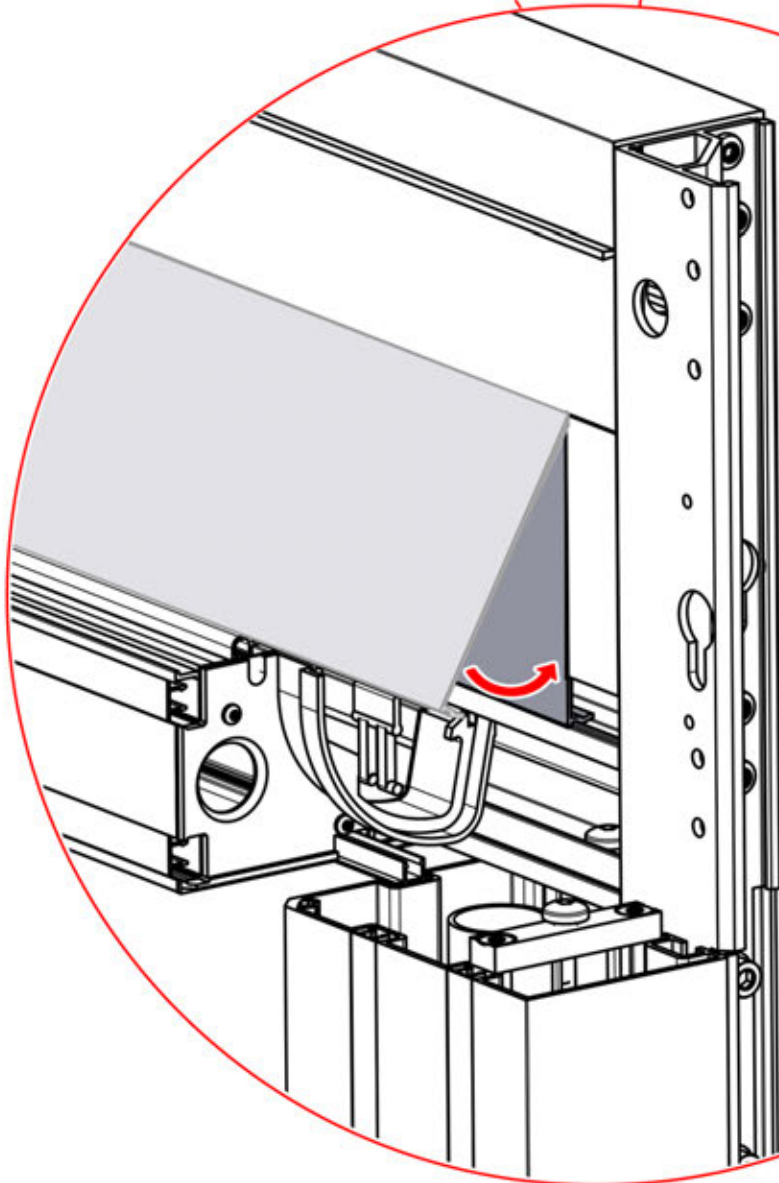

36

x1
PERGOLUX

3

ANTHRACITE: B308
WHITE: B310
BLACK: B312

PN-200002352
2x