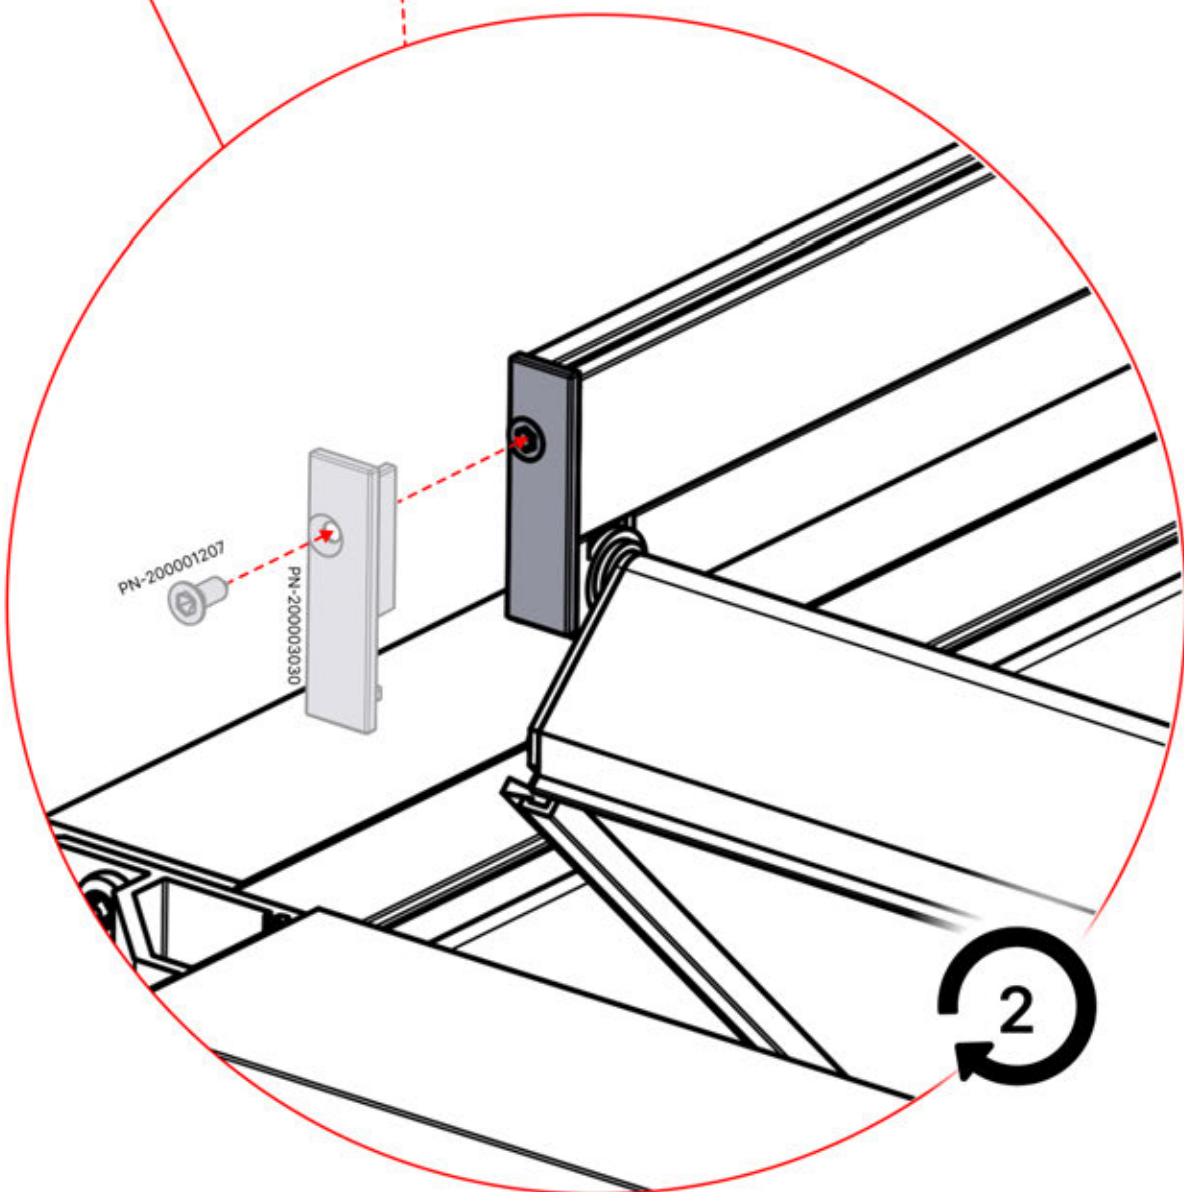

61

x1
FERGOLUX

6

ANTHRACITE: L240
WHITE: L244
BLACK: L242

PN-200003030
1x

PN-200003031
1x

PN-200001207
2x