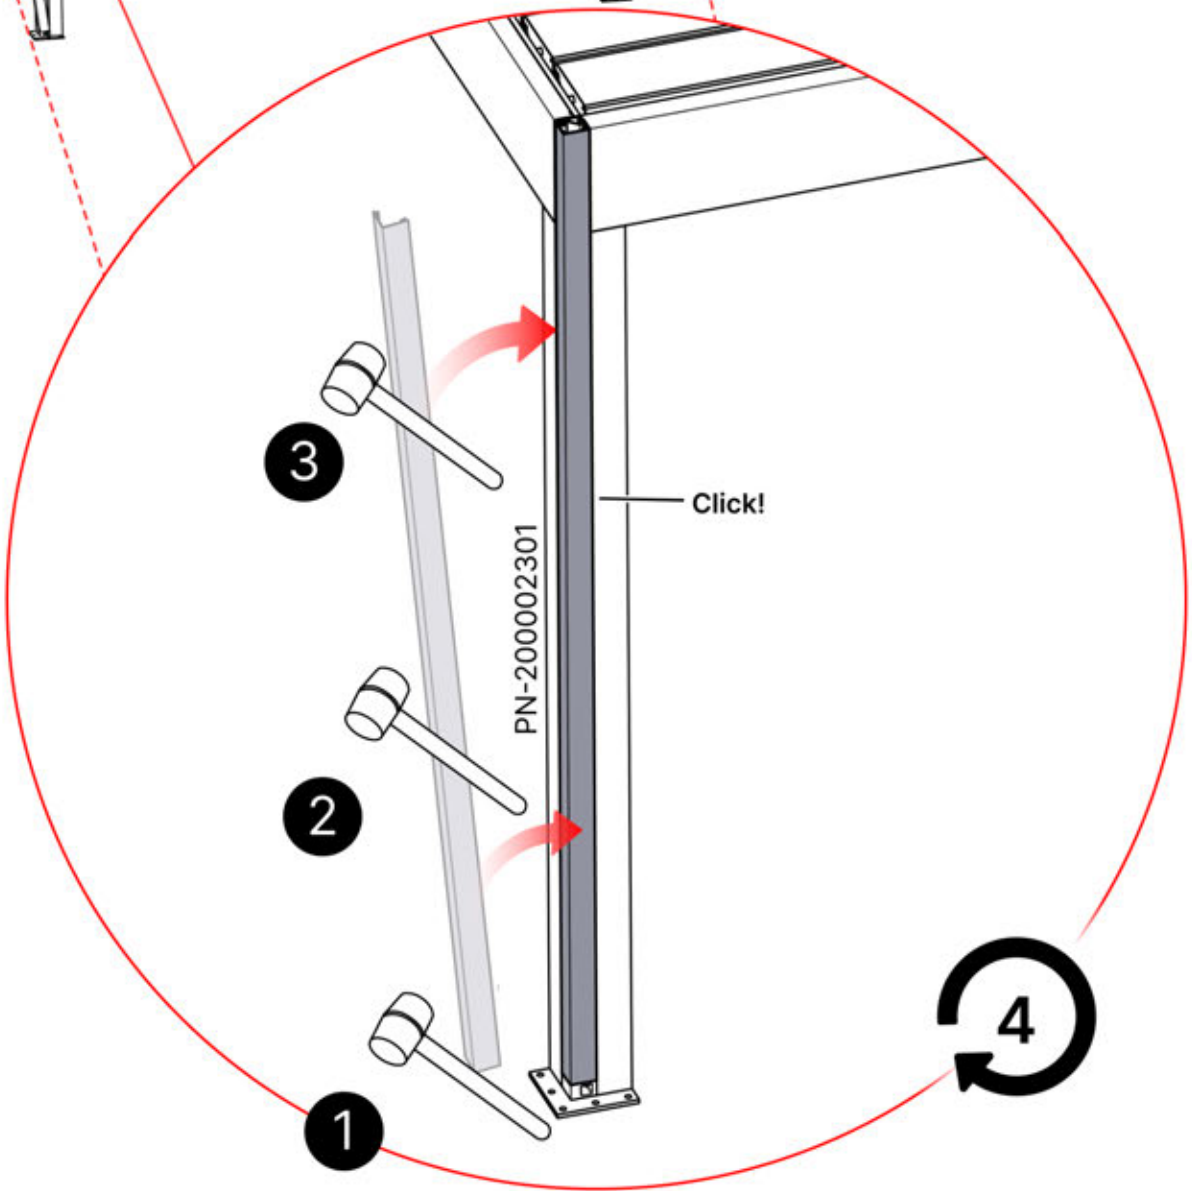

65

x2
PERGOLUX
PERGOLUX

1

ANTHRACITE: C126
WHITE: C127
BLACK: C128

PN-200002301
4x