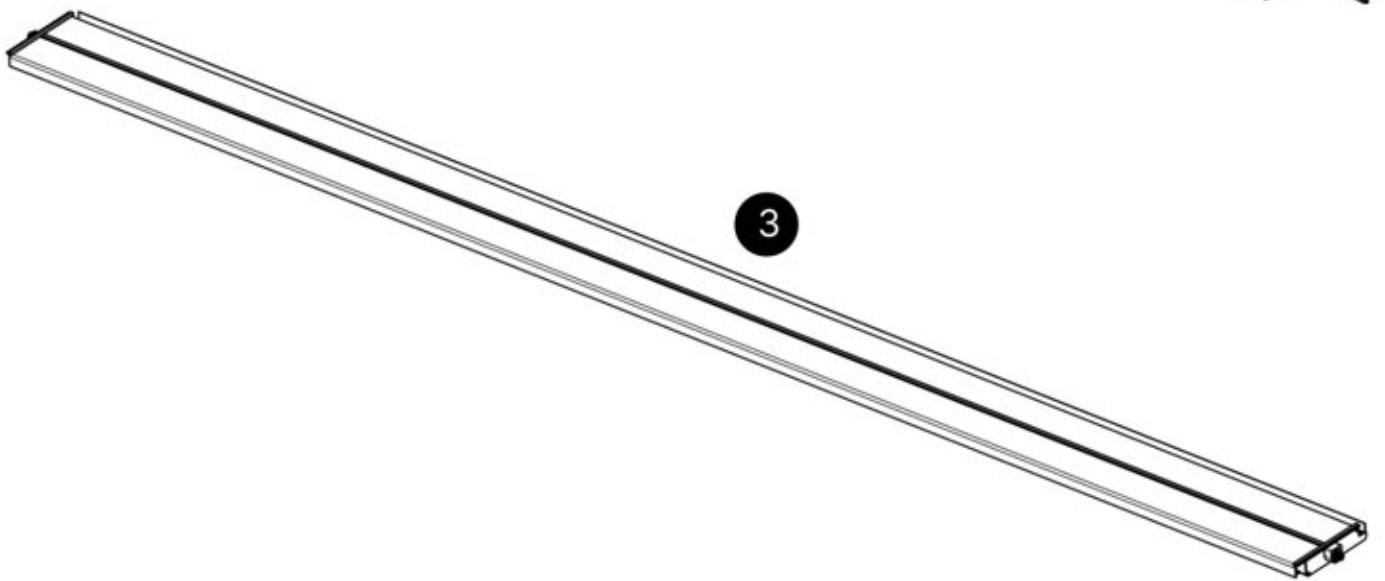

PERGOLUX

10

LED BOX

 PN-200002364

6x

LED STRIP

4x

42