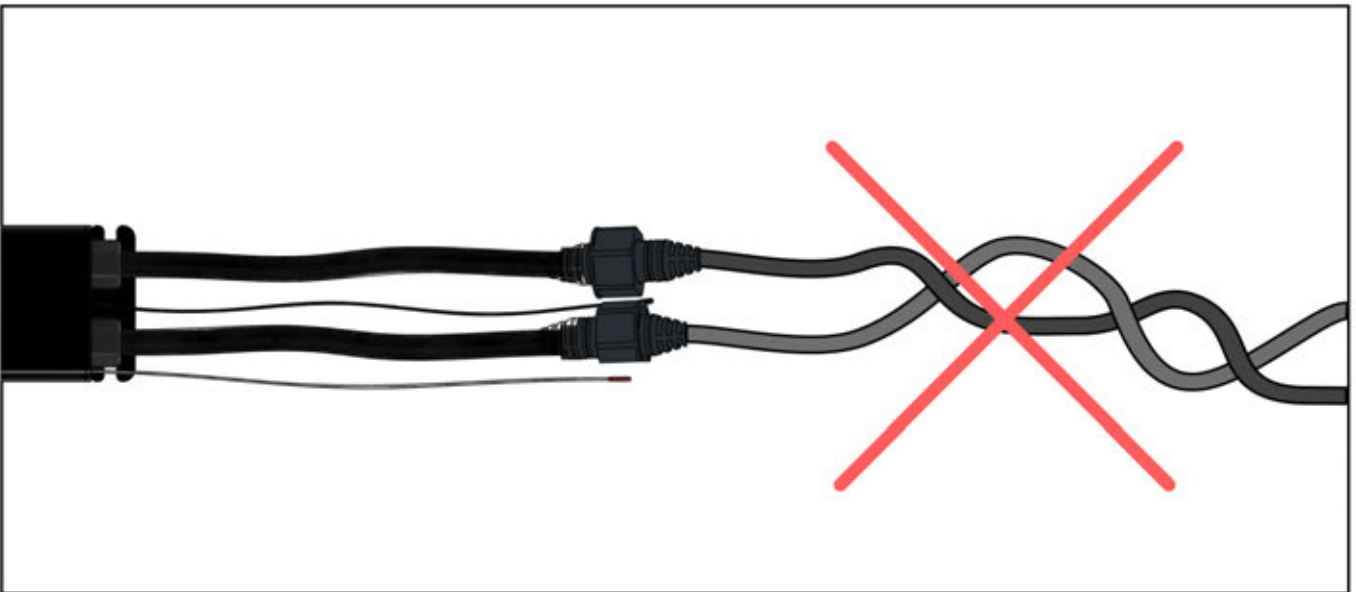

6 LED HARNESS

32

34

 <p>CONTROL BOX</p>	S4	PN-200002683 5x
<p>⚠ Keep the Matter Antenna wire free and do not tie them with LED and Motor wire</p>		PN-200002684 10x

35

!
Route the Matter
Antenna and place it
below the highlighted
part(PN-200002329).