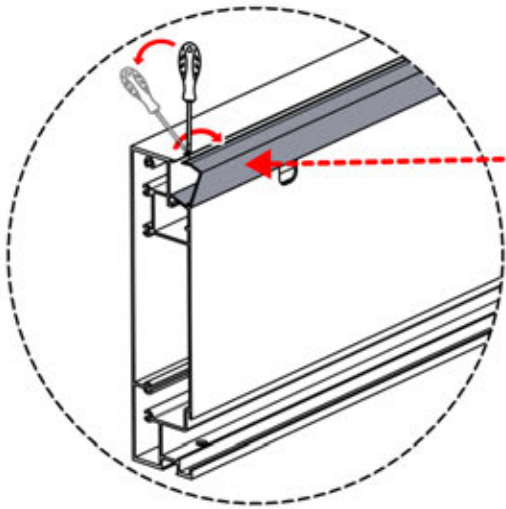

INFORMATION

x7
PERGOLUX

2

ANTHRACITE: B286
WHITE: B290
BLACK: B294

PN-200003508
1x

PN-200003486
2x

PN-200003504
1x