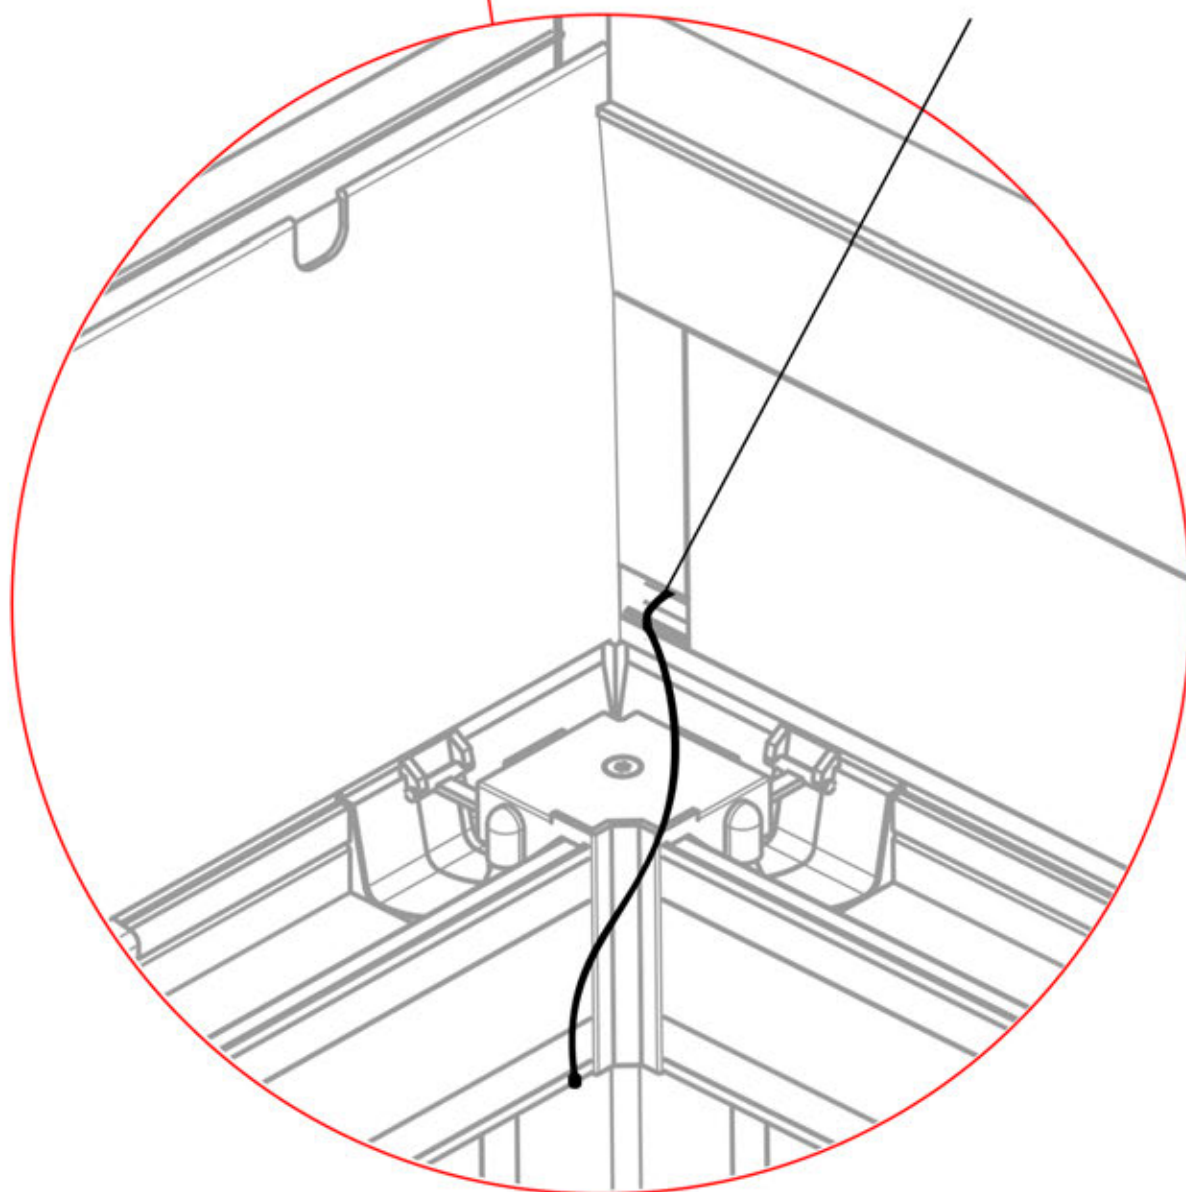

!
Matter Antenna