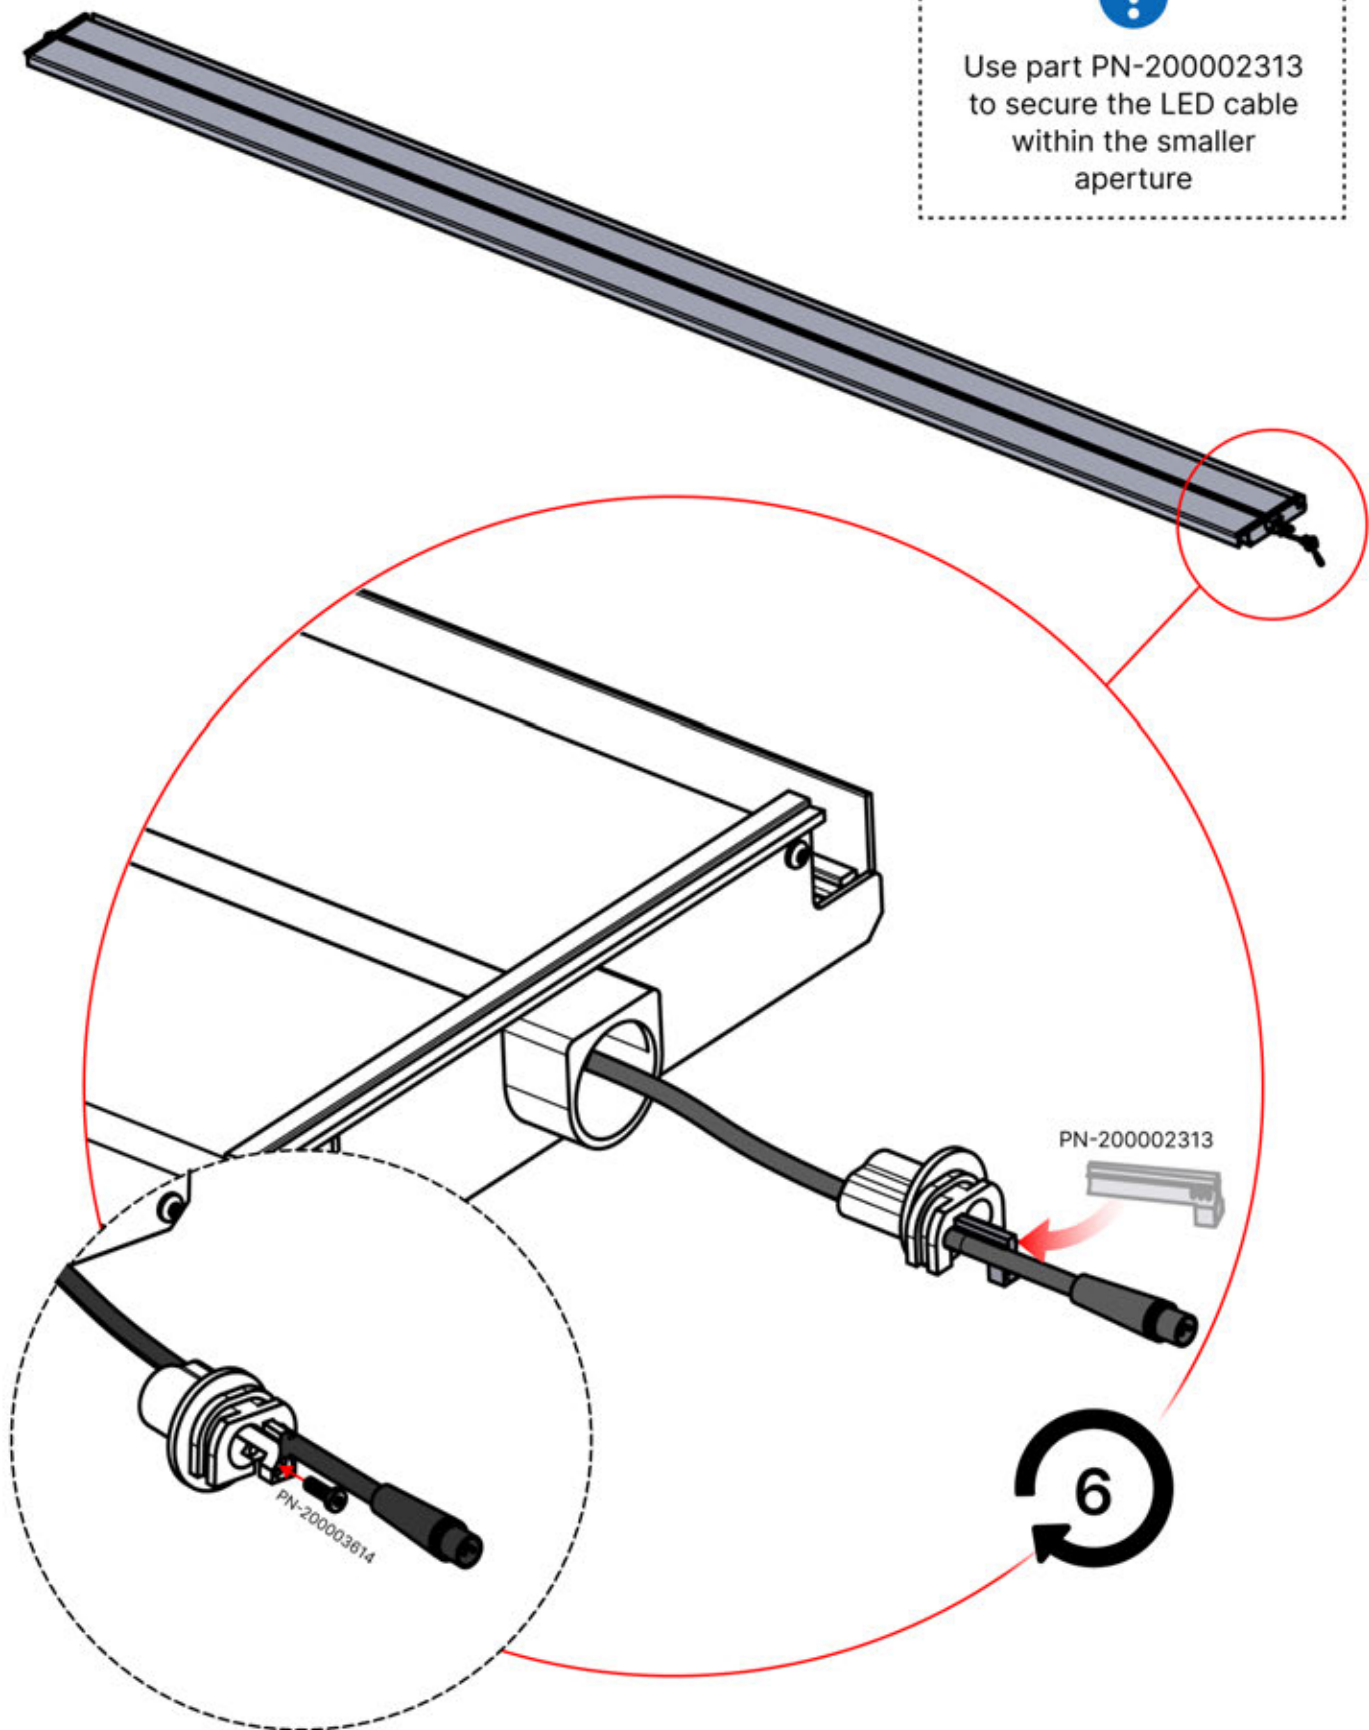

46

x3
PERGOLUX
PERGOLUX
PERGOLUX

5

ANTHRACITE: L252
WHITE: L256
BLACK: L254

PN-200002364
6x

Use part PN-200002313
to secure the LED cable
within the smaller
aperture