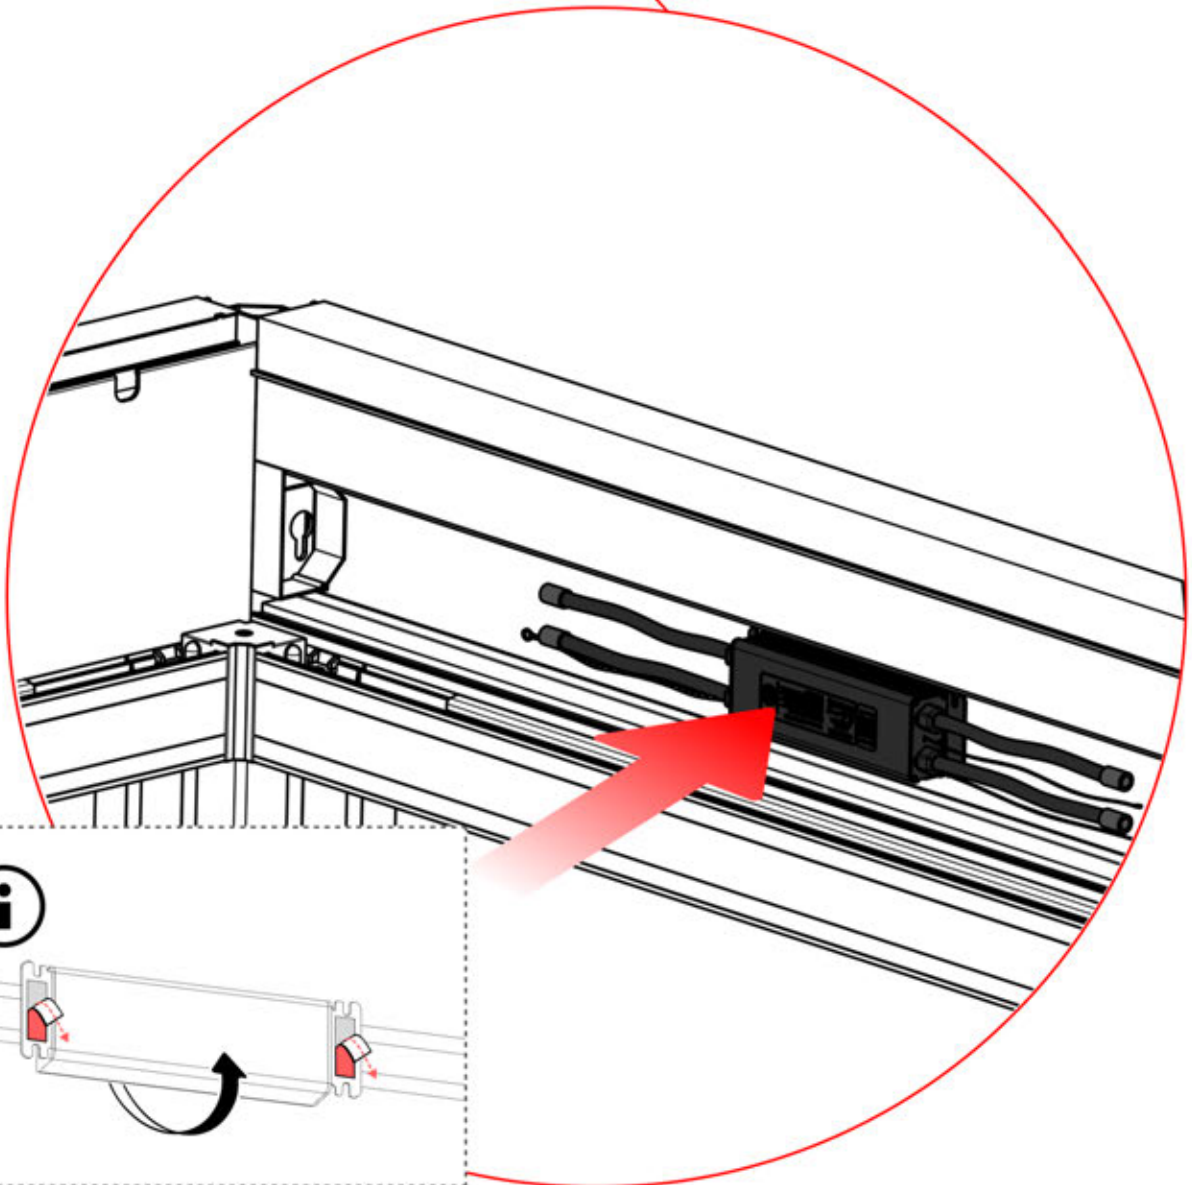

22

23

INPUTS AND OUTPUTS

24

!
Control Box can be
installed on
Preferred W BEAM

25

 Connect grounding wire before connecting to power!

 GROUNDING