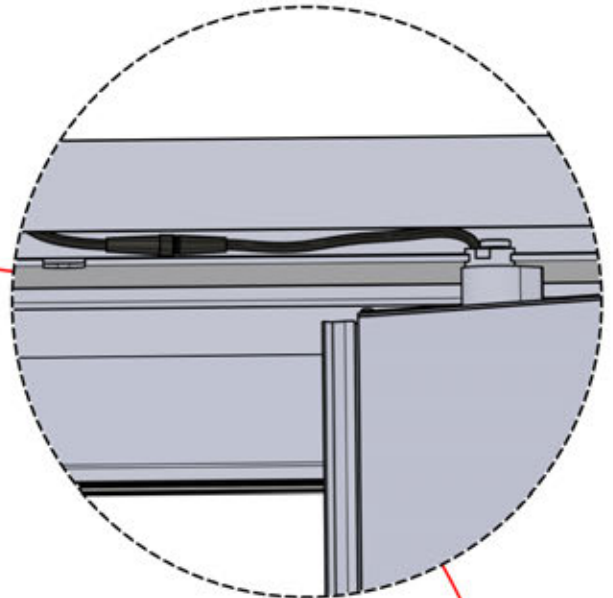

Connect the LED
cable to the 4-pin LED
wire