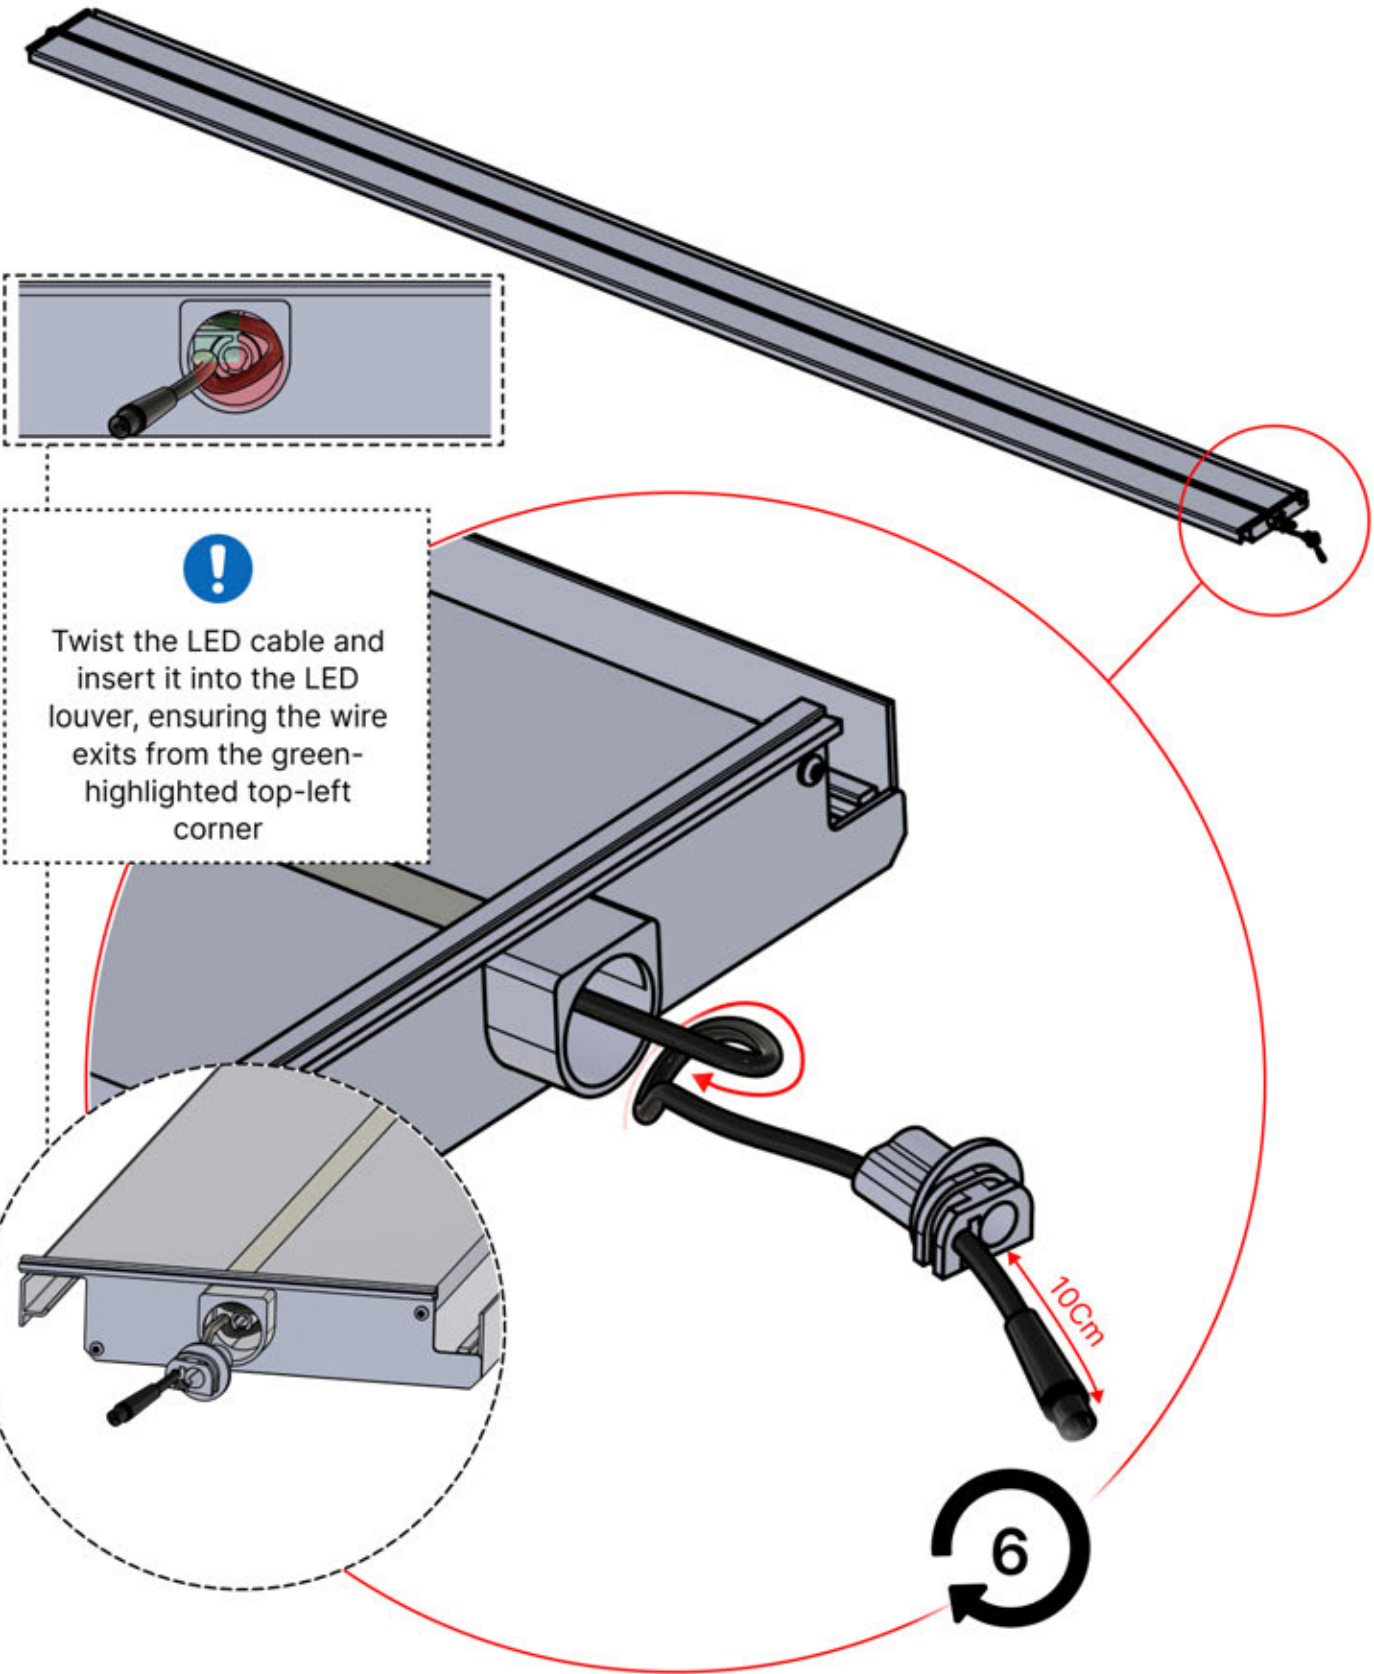

# 47

**x3**  
PERGOLUX  
PERGOLUX  
PERGOLUX

**5**

ANTHRACITE: L252  
WHITE: L256  
BLACK: L254

 PN-200002364  
**6x**

**!**  
Twist the LED cable and insert it into the LED louver, ensuring the wire exits from the green-highlighted top-left corner