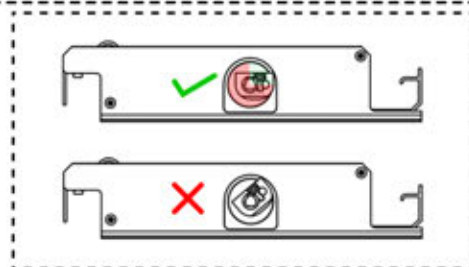

# 57

  
Connect the LED  
cable to the 4-pin LED  
wire