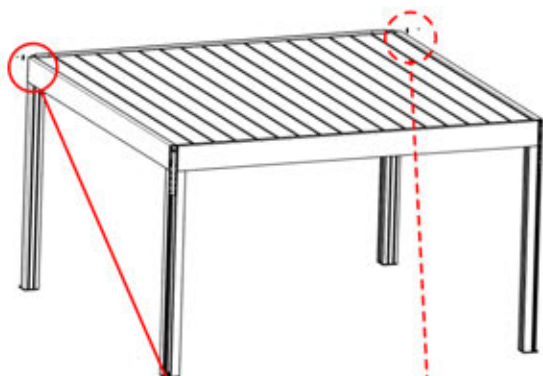

61

x1
FERGOLUX

6

ANTHRACITE: L240
WHITE: L244
BLACK: L242

PN-200003030
1x

PN-200003031
1x

4.2x12
PN-200001207
2x