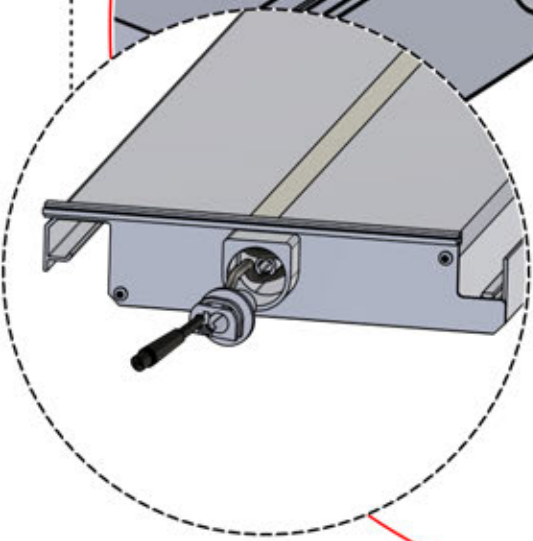

# 47

**x3**  
PERGOLUX  
PERGOLUX  
PERGOLUX

**5**

ANTHRACITE: L252  
WHITE: L256  
BLACK: L254

 PN-200002364  
**6x**

**!**  
Twist the LED cable and insert it into the LED louver, ensuring the wire exits from the green-highlighted top-left corner