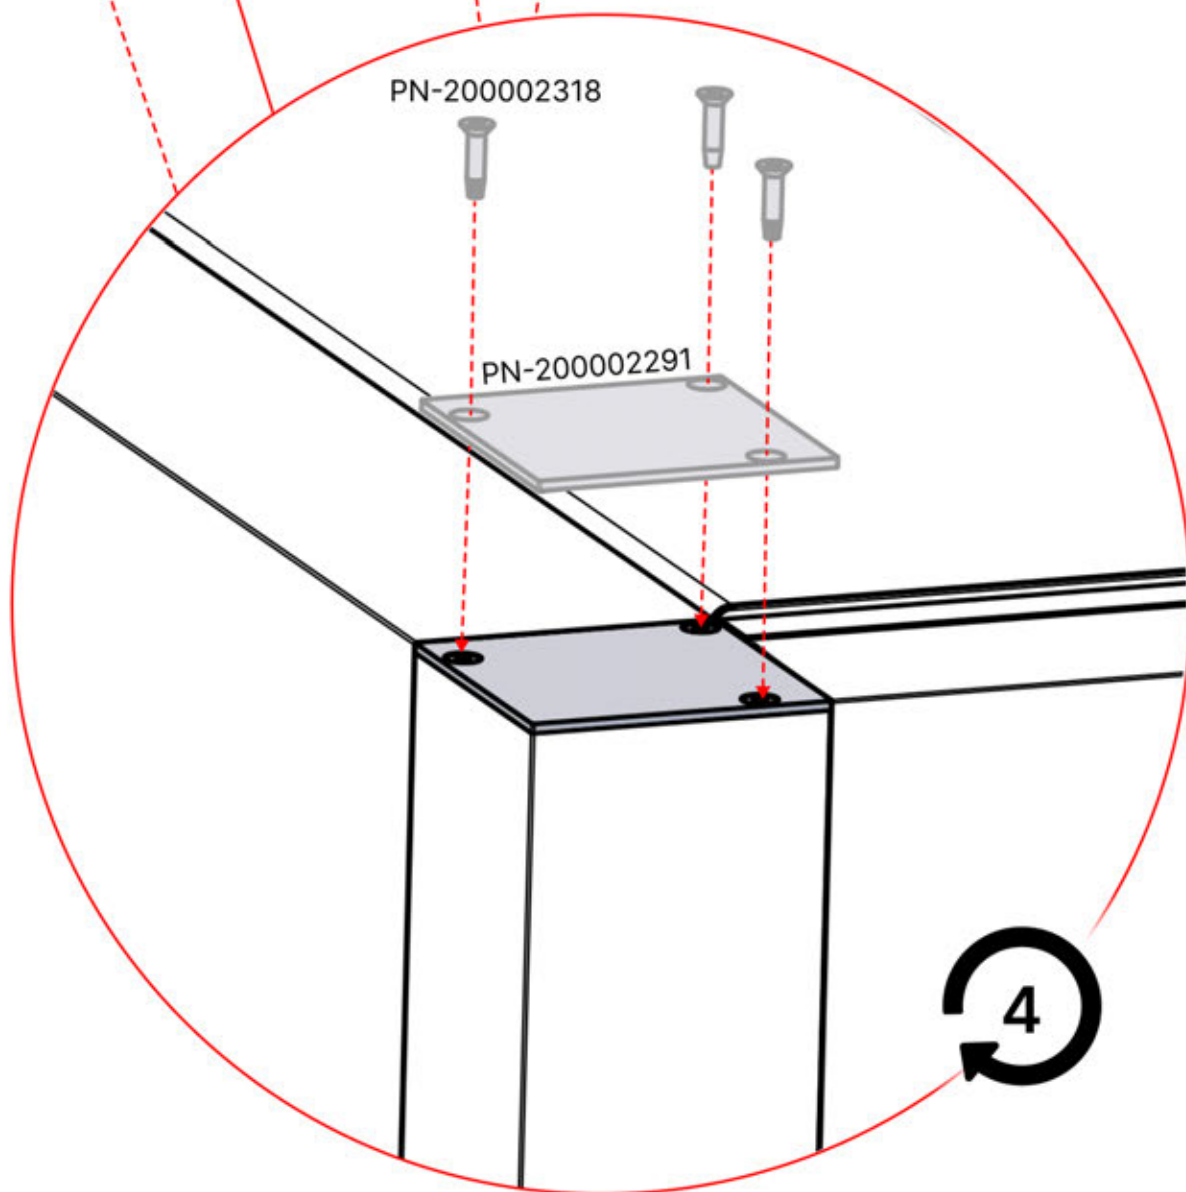

66

6

ANTHRACITE: L240
WHITE: L244
BLACK: L242

PN-200002291

4x

PN-200002318

12x