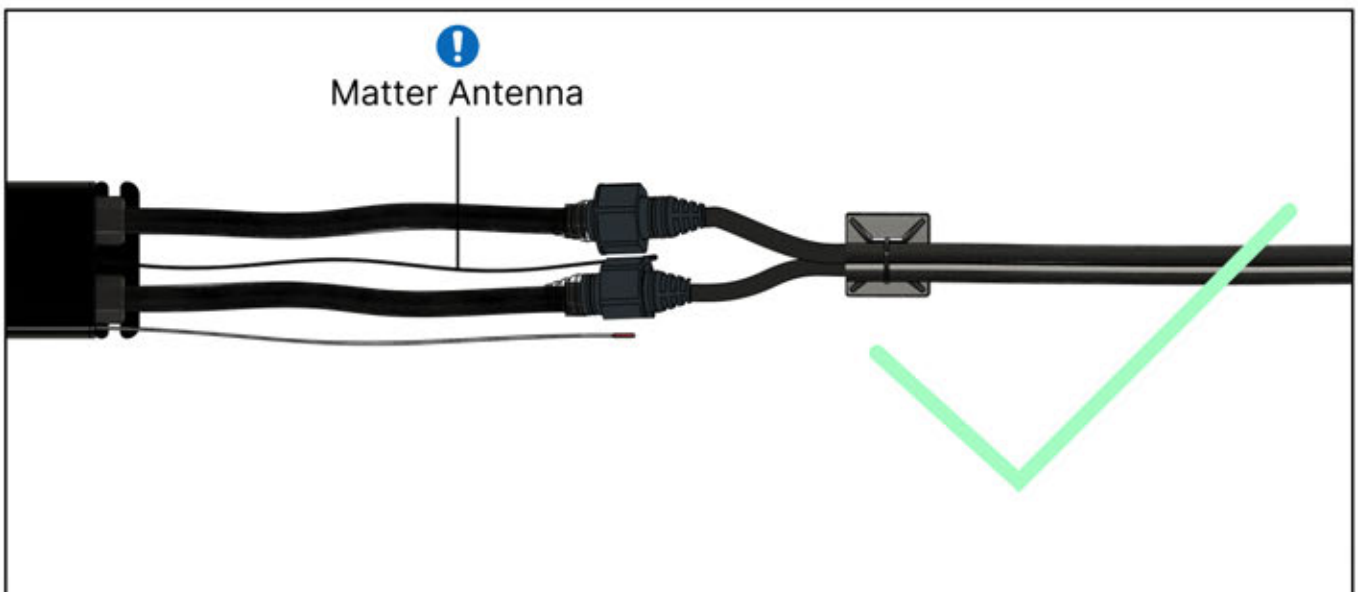

34

CONTROL BOX	S4	PN-200002683 5x
⚠ Keep the Matter Antenna wire free and do not tie them with LED and Motor wire		PN-200002684 10x