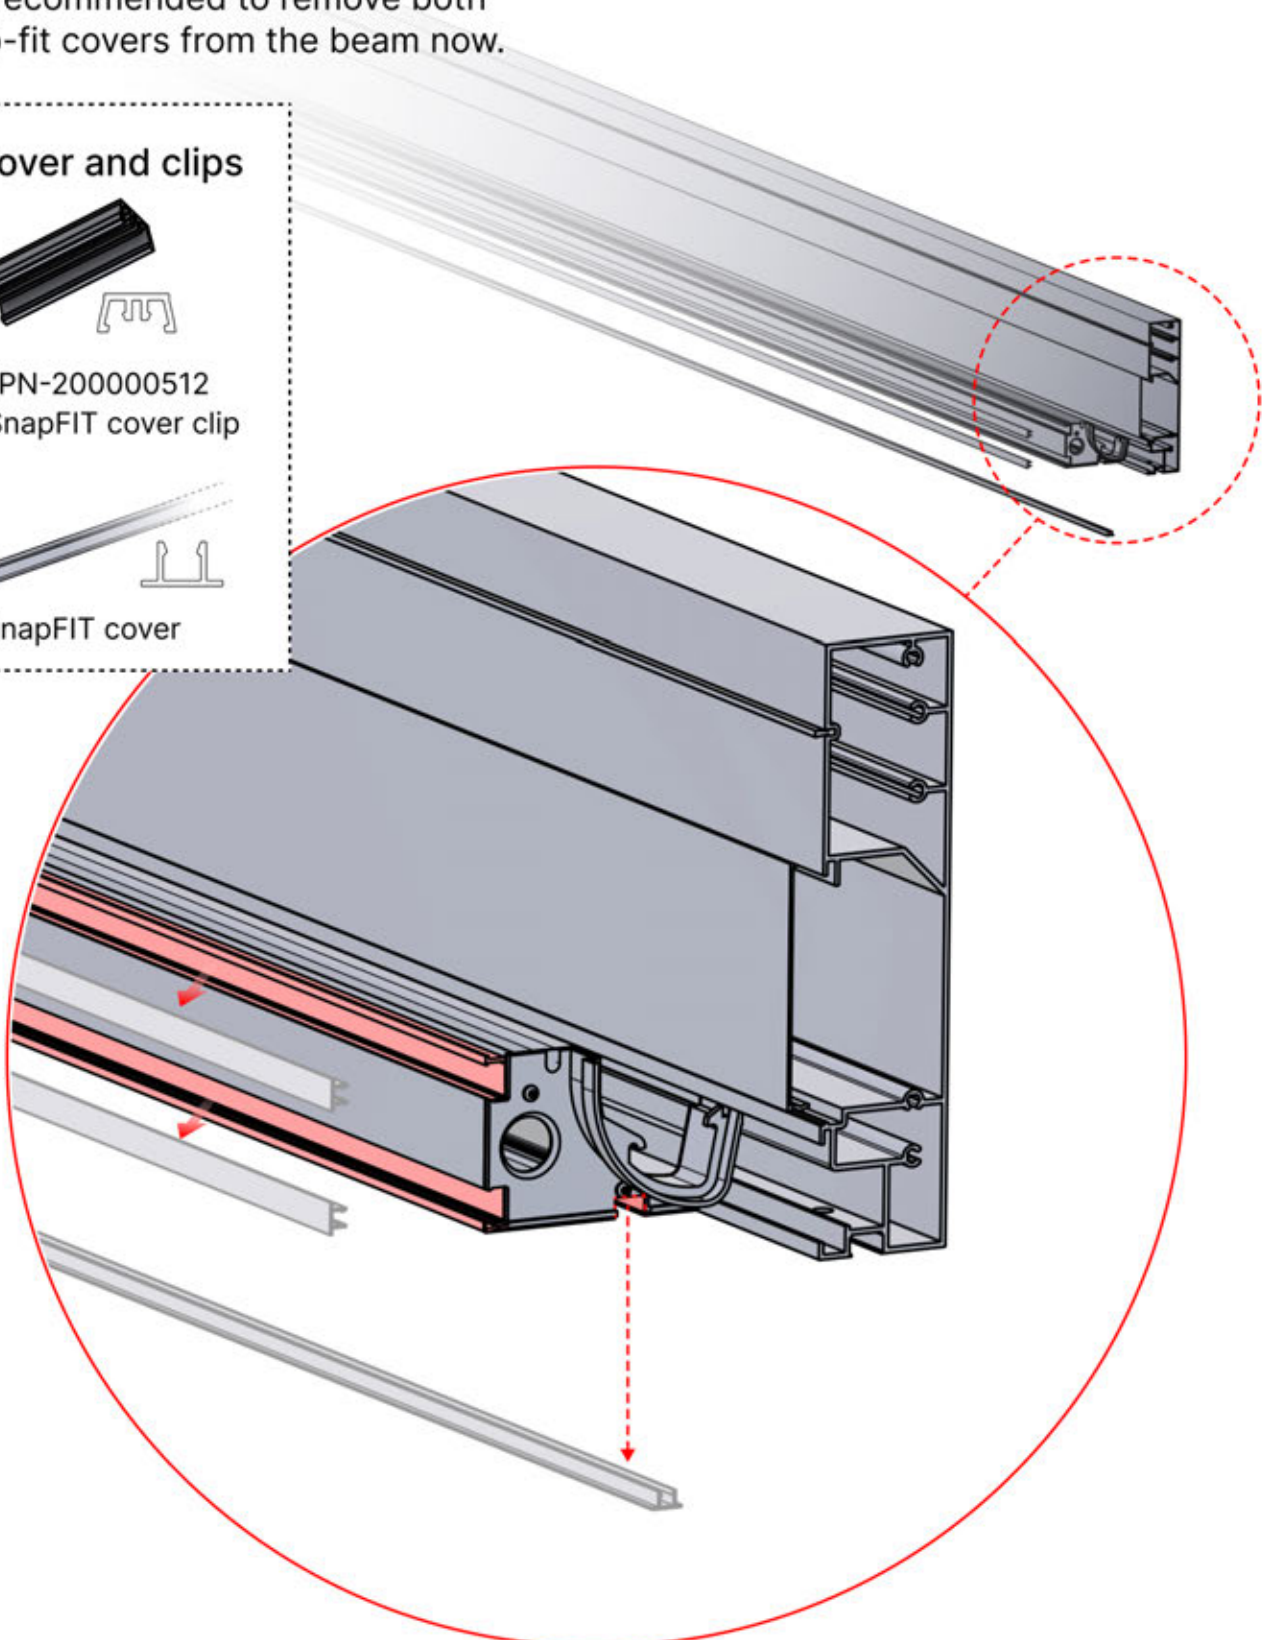

INFORMATION

Are you installing a heater or fan ?

It is recommended to remove both snap-fit covers from the beam now.