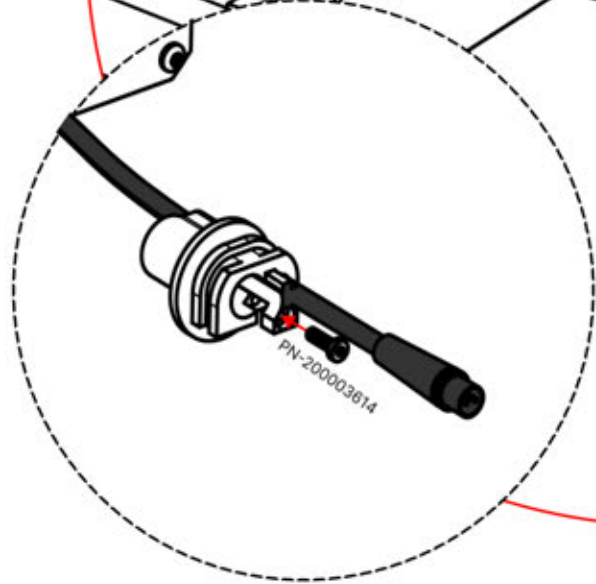

# 46

**x3**  
PERGOLUX  
PERGOLUX  
PERGOLUX

**5**

ANTHRACITE: L252  
WHITE: L256  
BLACK: L254

 PN-200002364  
**6x**

  
Use part PN-200002313  
to secure the LED cable  
within the smaller  
aperture

PN-200002313