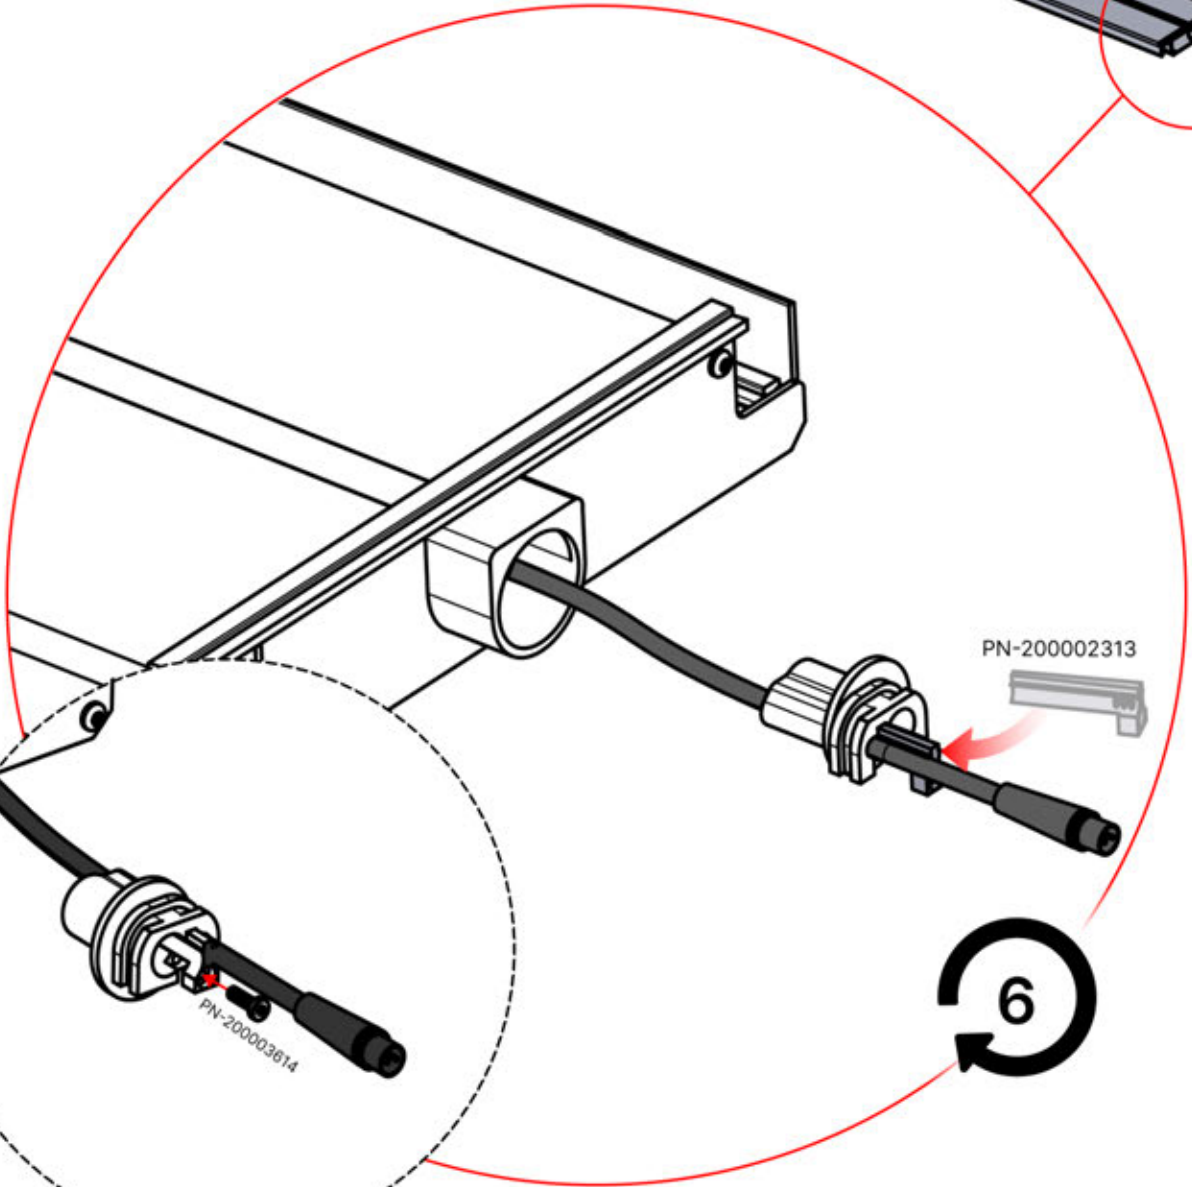

# 46

**x3**  
PERGOLUX  
PERGOLUX  
PERGOLUX

**5**

ANTHRACITE: L252  
WHITE: L256  
BLACK: L254

 PN-200002364  
**6x**

  
Use part PN-200002313  
to secure the LED cable  
within the smaller  
aperture

PN-200002313