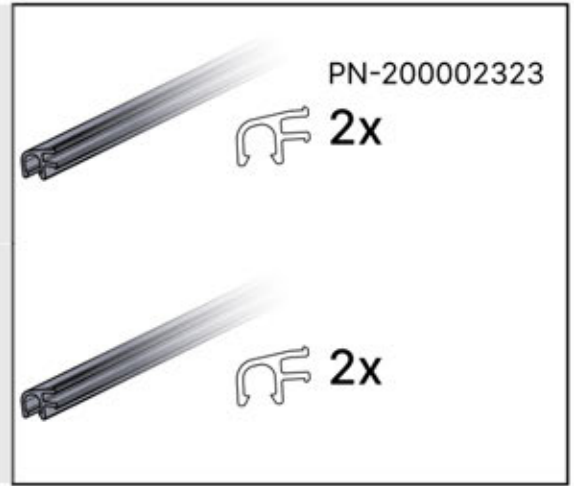

13

ANTHRACITE: B308
WHITE: B310
BLACK: B312

ANTHRACITE: B285
WHITE: B289
BLACK: B293