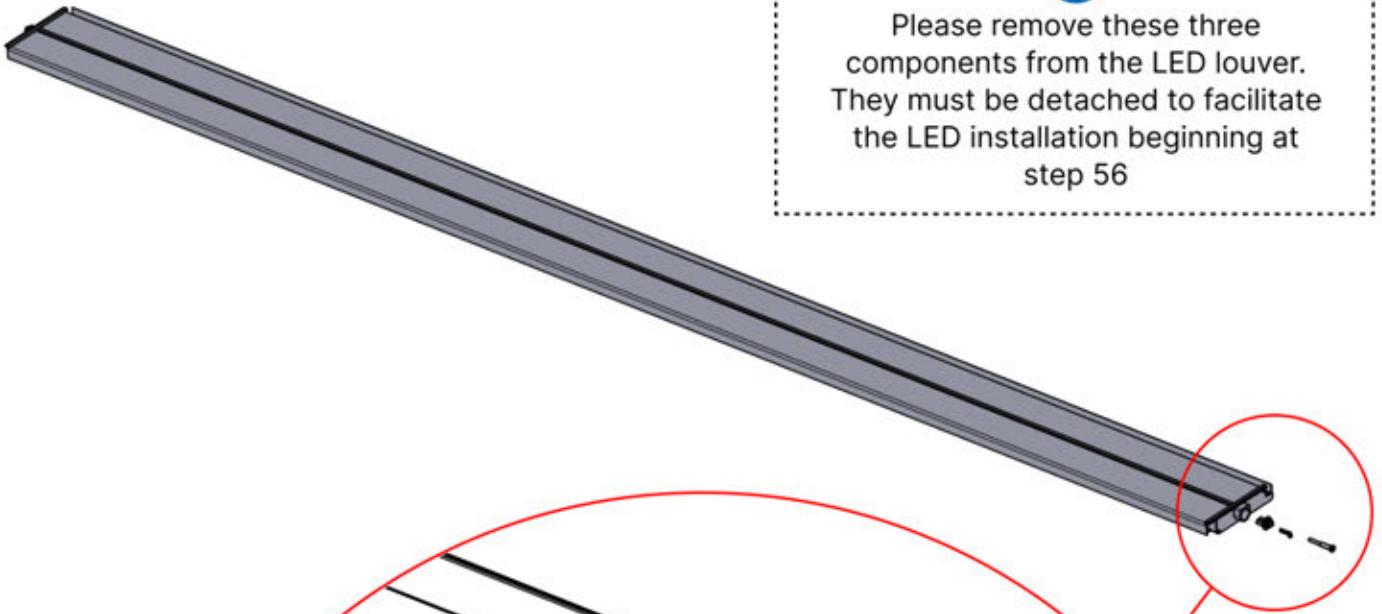

# 39

**x3**  
PERGOLUX  
PERGOLUX  
PERGOLUX

**5**

ANTHRACITE: L252  
WHITE: L256  
BLACK: L254

 PN-200002364  
**6x**

 Please remove these three components from the LED louver. They must be detached to facilitate the LED installation beginning at step 56