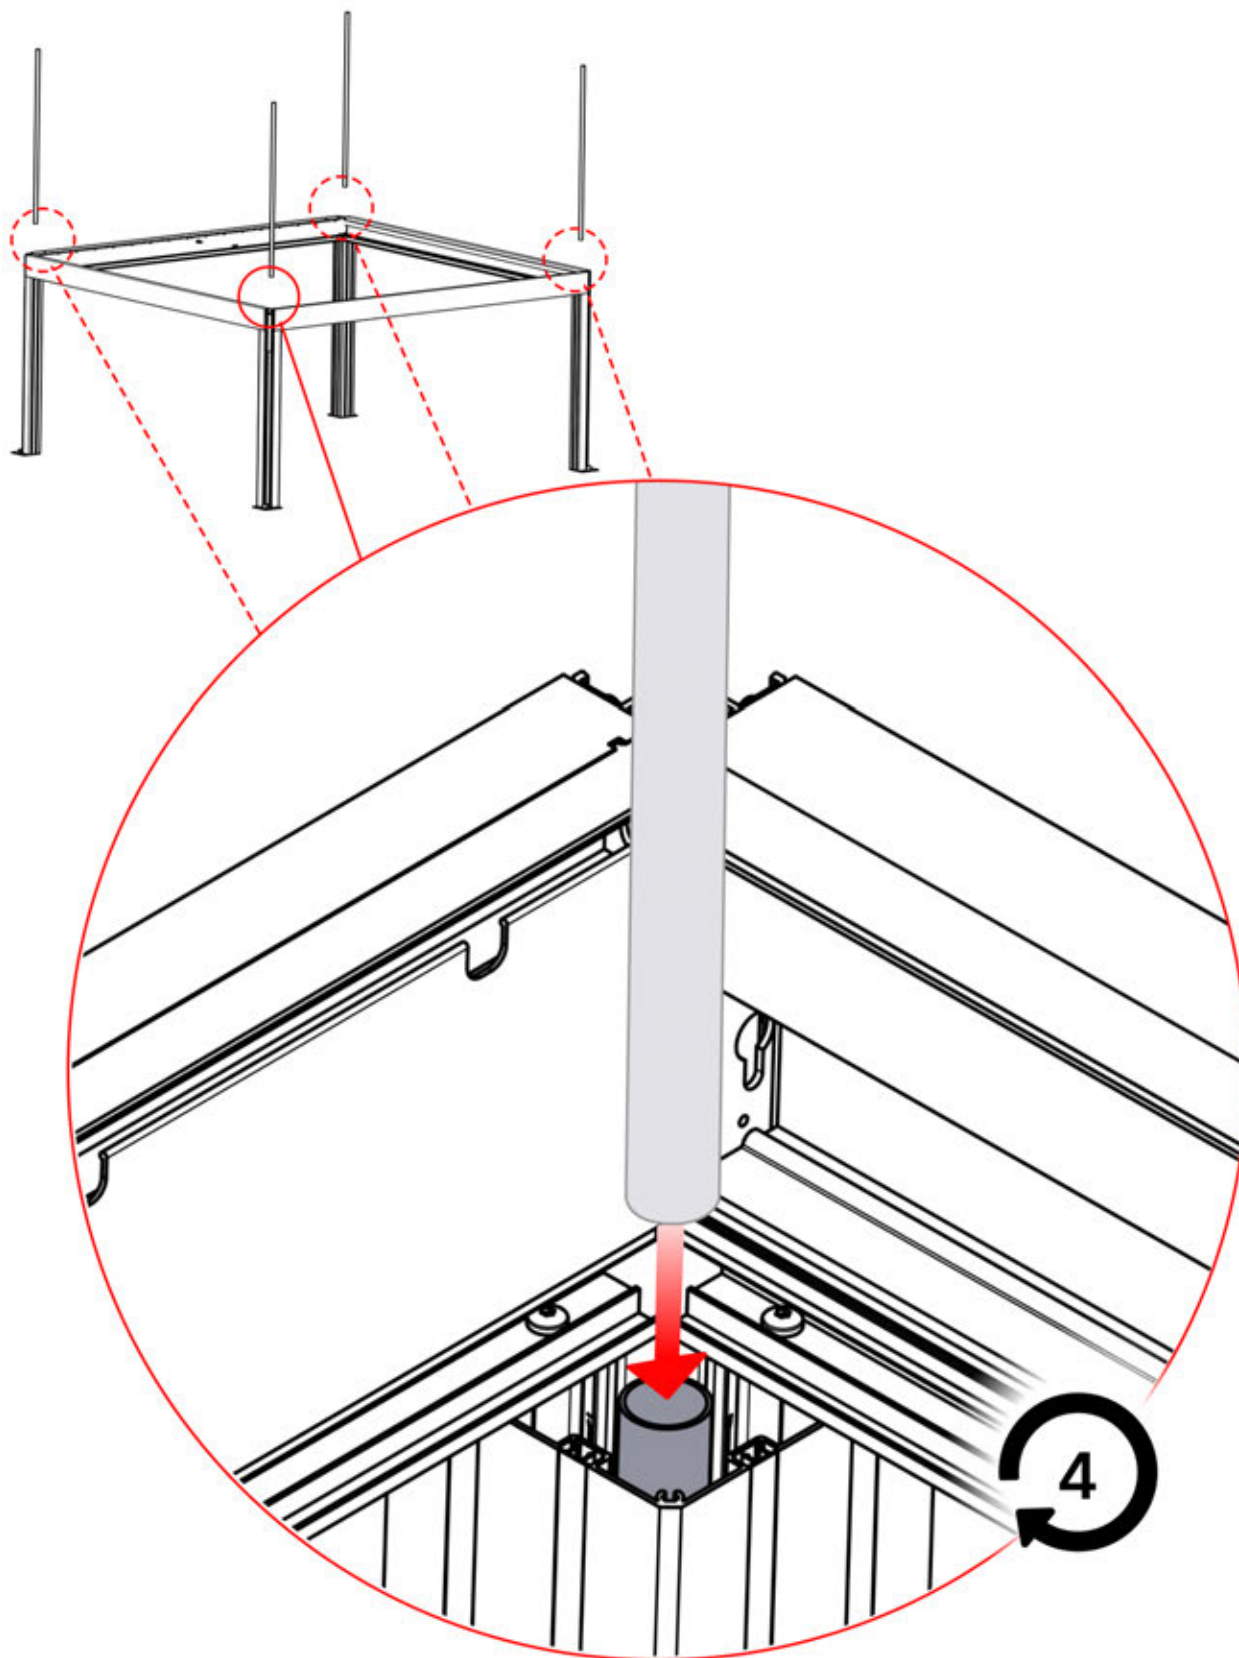

07

1

ANTHRACITE: C126
WHITE: C127
BLACK: C128