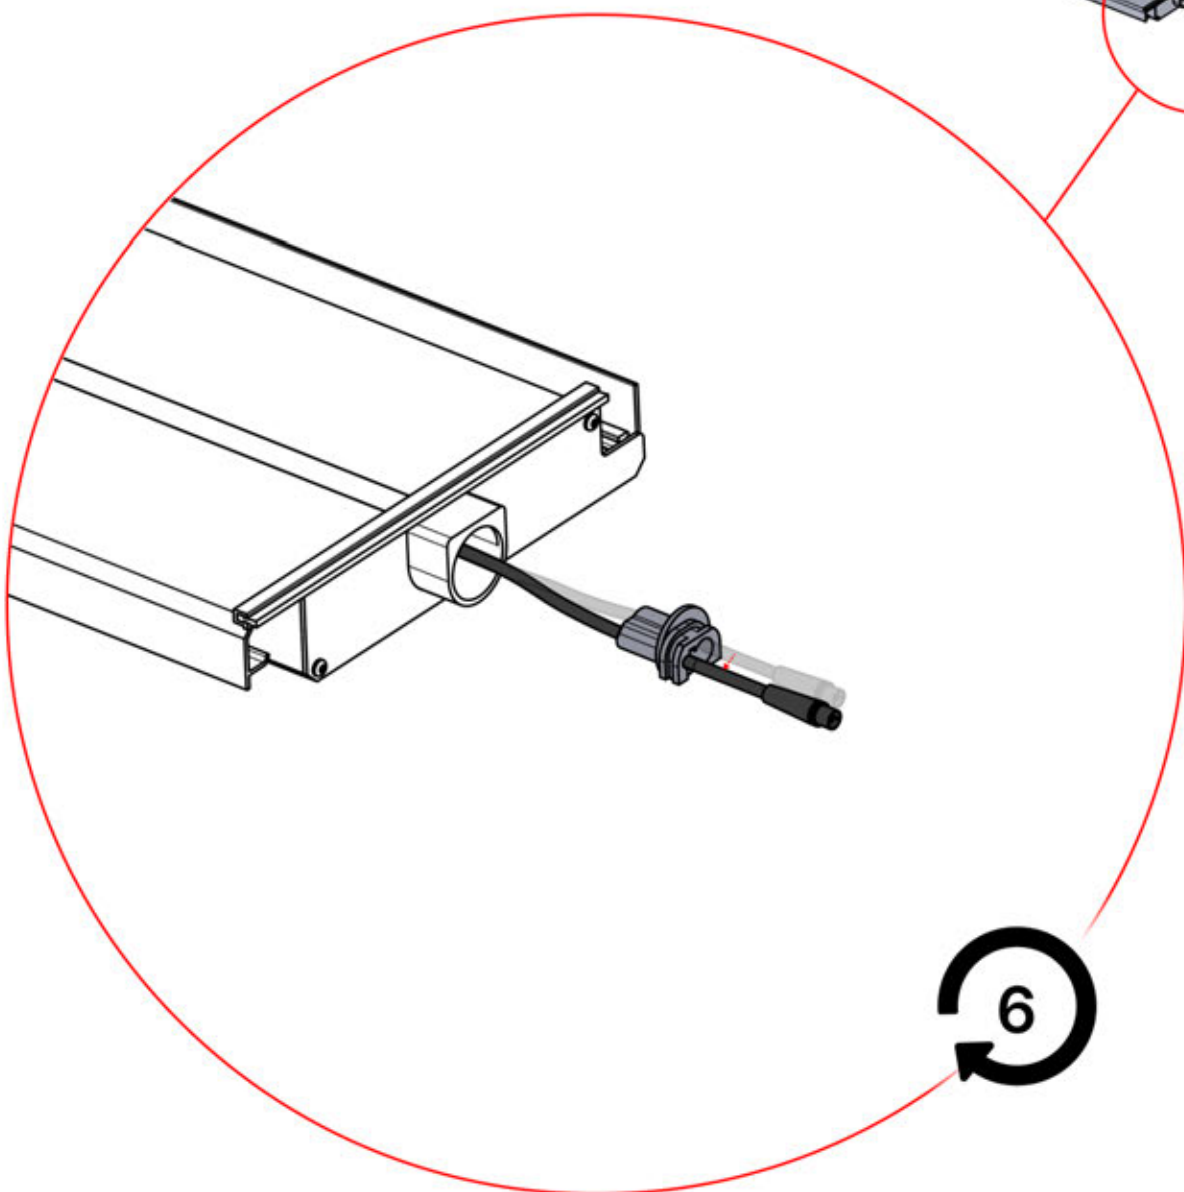

# 45

**x3**  
PERGOLUX  
PERGOLUX  
PERGOLUX

**5**

ANTHRACITE: L252  
WHITE: L256  
BLACK: L254

PN-200002364  
**6x**

Slide the LED cable from the large aperture to the smaller aperture of part PN-200002312