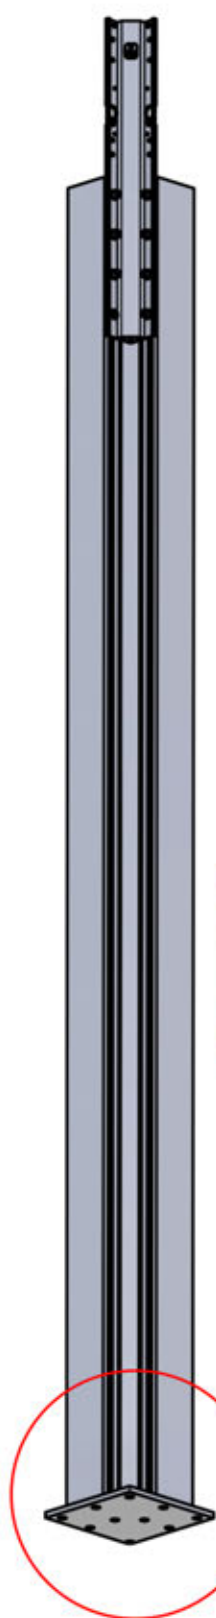

03

x2
PERGOLUX
PERGOLUX

1

ANTHRACITE: C126
WHITE: C127
BLACK: C128

x7
PERGOLUX

6

ANTHRACITE: L240
WHITE: L244
BLACK: L242

PN-200002299
4x

PN-200002311
20x