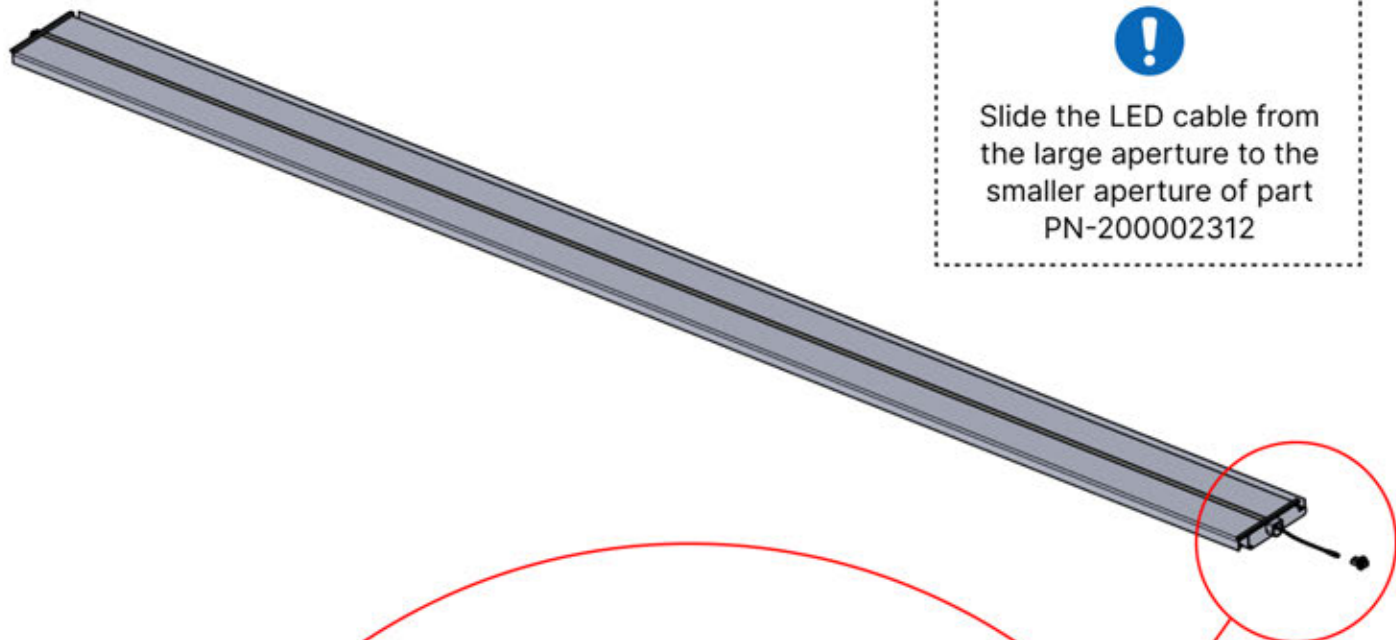

# 45

**x3**  
PERGOLUX  
PERGOLUX  
PERGOLUX

**5**

ANTHRACITE: L252  
WHITE: L256  
BLACK: L254

PN-200002364  
**6x**

Slide the LED cable from the large aperture to the smaller aperture of part PN-200002312