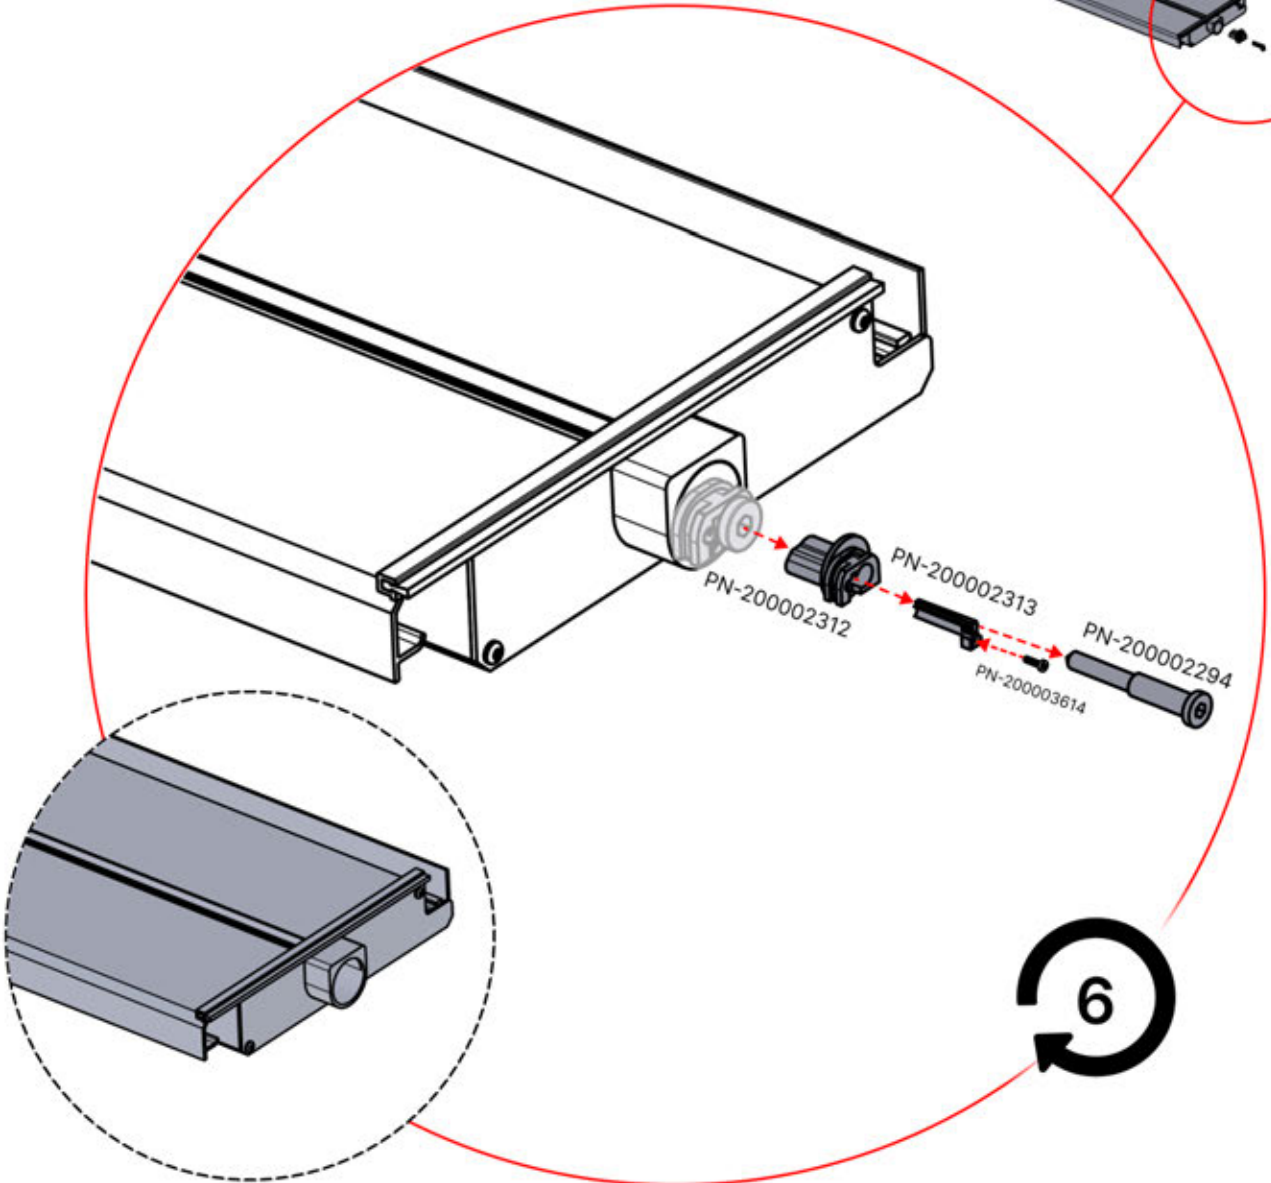

# 39

**x3**  
PERGOLUX  
PERGOLUX  
PERGOLUX

**5**

ANTHRACITE: L252  
WHITE: L256  
BLACK: L254

 PN-200002364  
**6x**

 Please remove these three components from the LED louver. They must be detached to facilitate the LED installation beginning at step 56