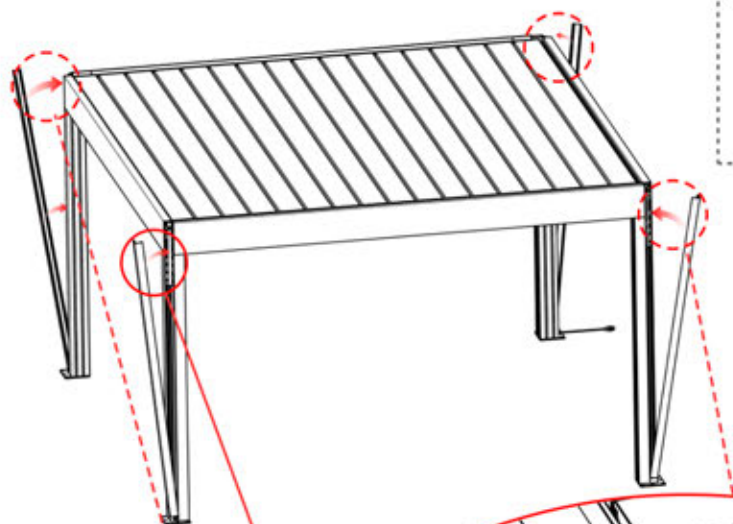

65

x2
PERGOLUX
PERGOLUX

1

ANTHRACITE: C126
WHITE: C127
BLACK: C128

PN-200002301
4x