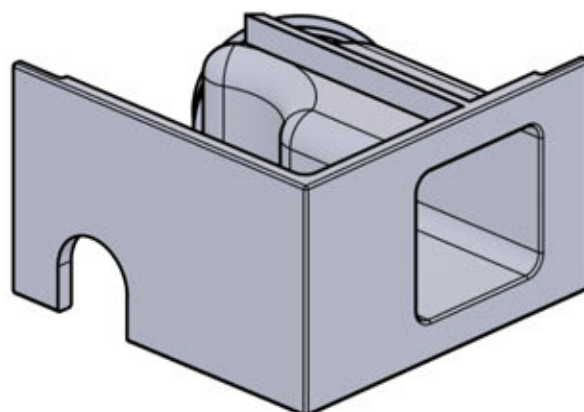

# INFORMATION

	<b>6</b>		PN-200002303 <b>4x</b>
ANTHRACITE:	L240		
WHITE:	L244		
BLACK:	L242		

Select one of the four PN-200002303 parts and drill a 10 mm diameter hole to accommodate the power cable.

This specific part must be assembled to the corner pole as illustrated in step 64