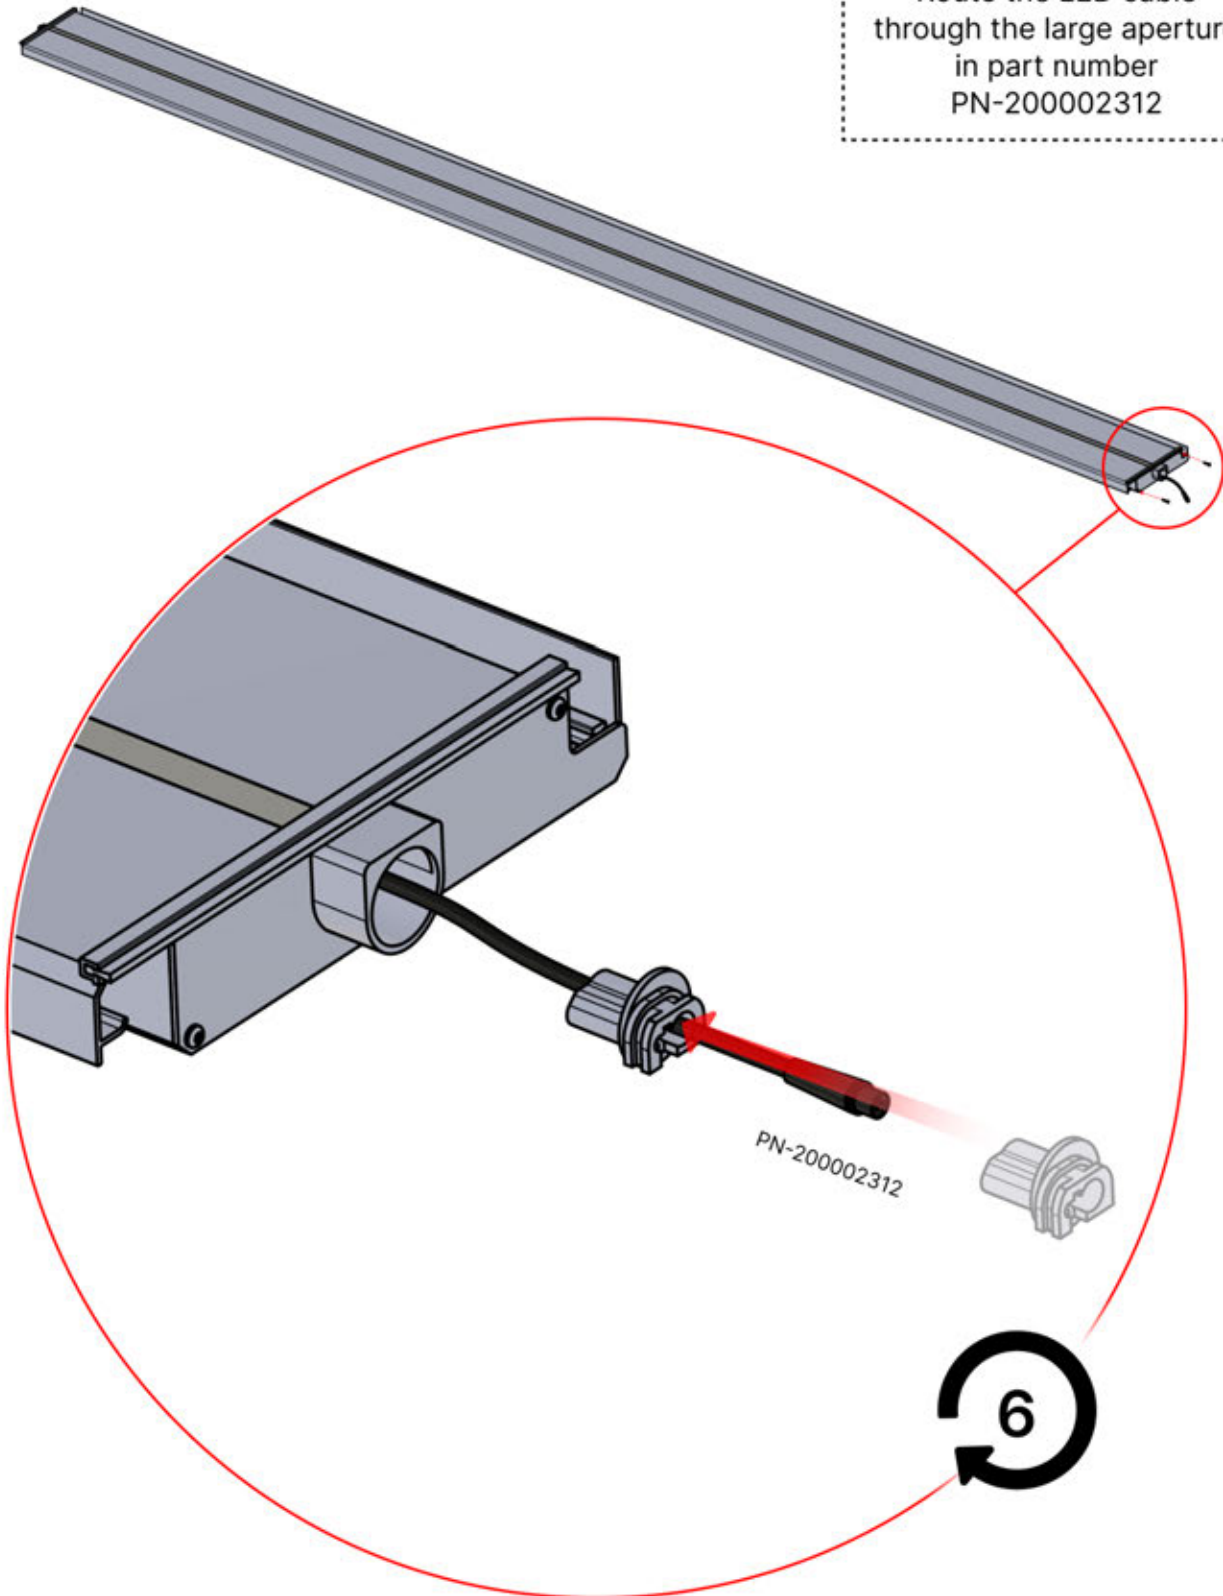

# 44

**x3**  
PERGOLUX  
PERGOLUX  
PERGOLUX

**5**

ANTHRACITE: L252  
WHITE: L256  
BLACK: L254

PN-200002364  
**6x**

Route the LED cable through the large aperture in part number PN-200002312