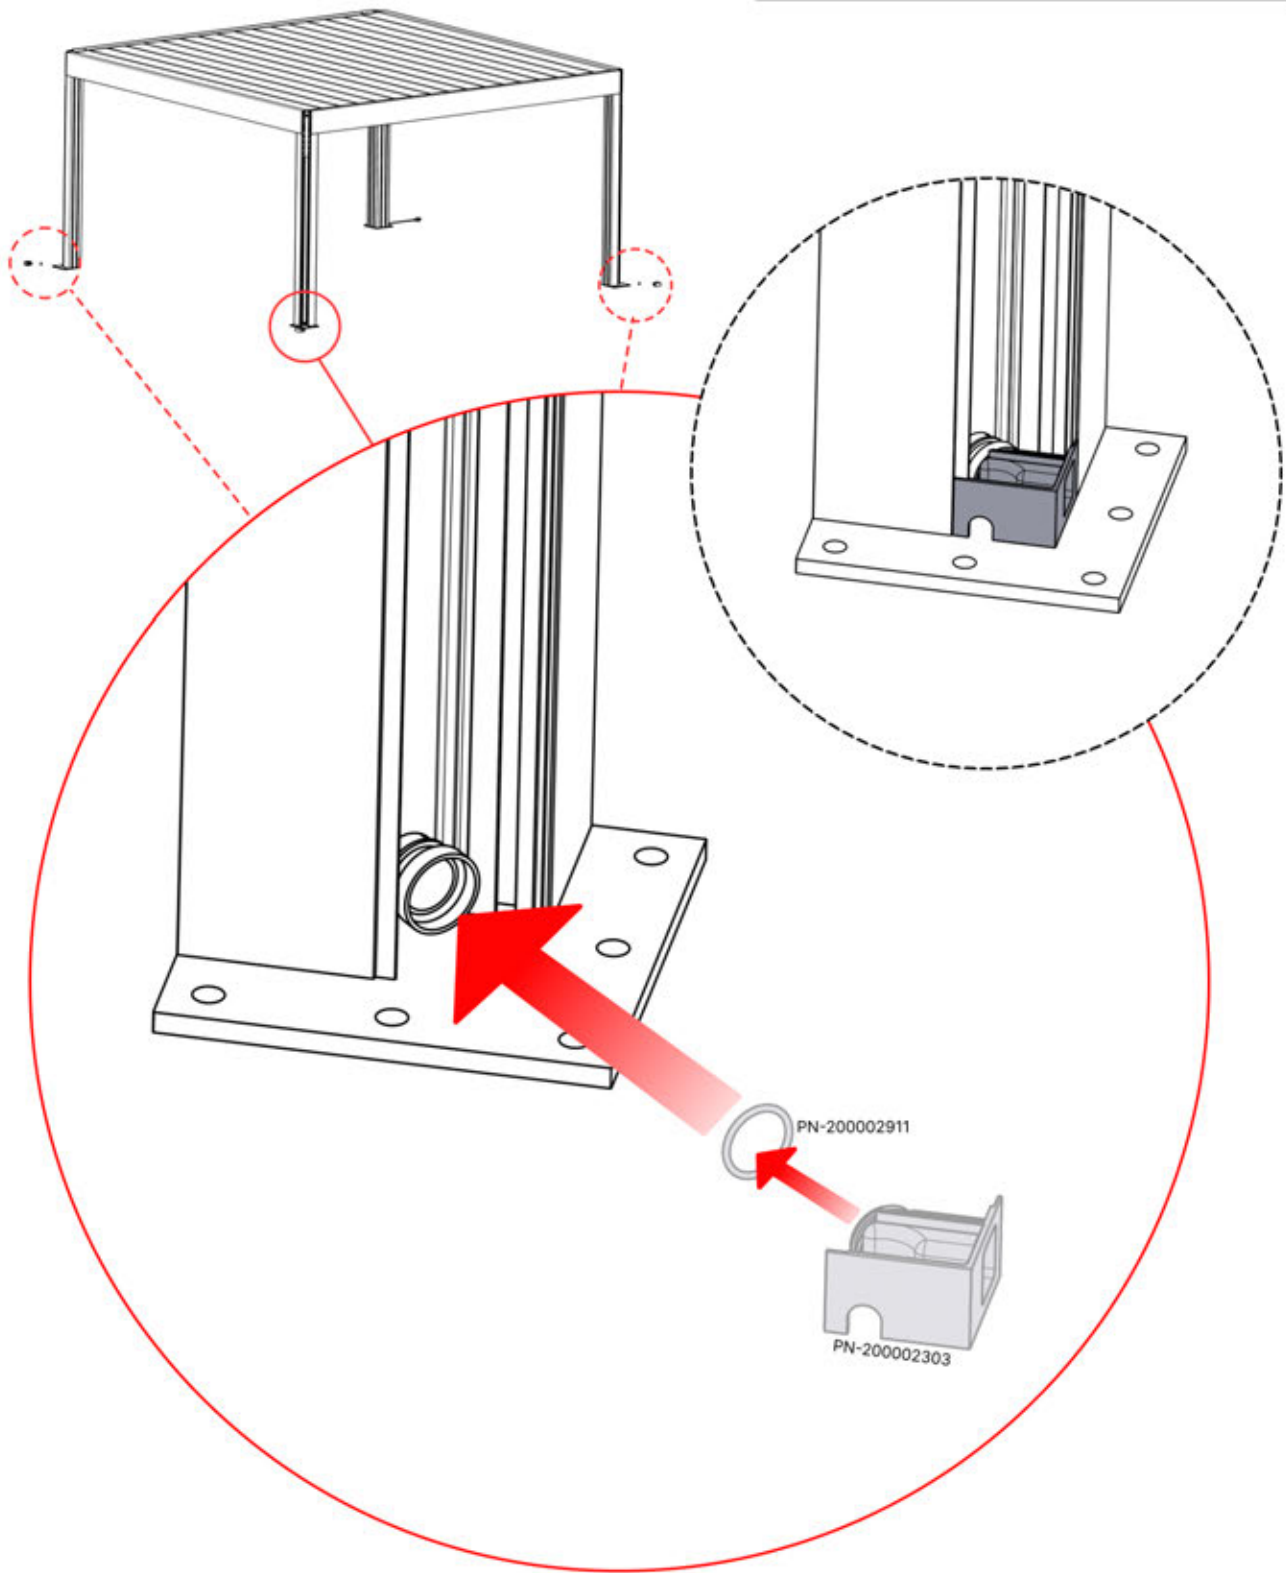

63

6

x7
PERGOLUX

ANTHRACITE: L240
WHITE: L244
BLACK: L242

PN-200002303
4x

PN-200002911
4x