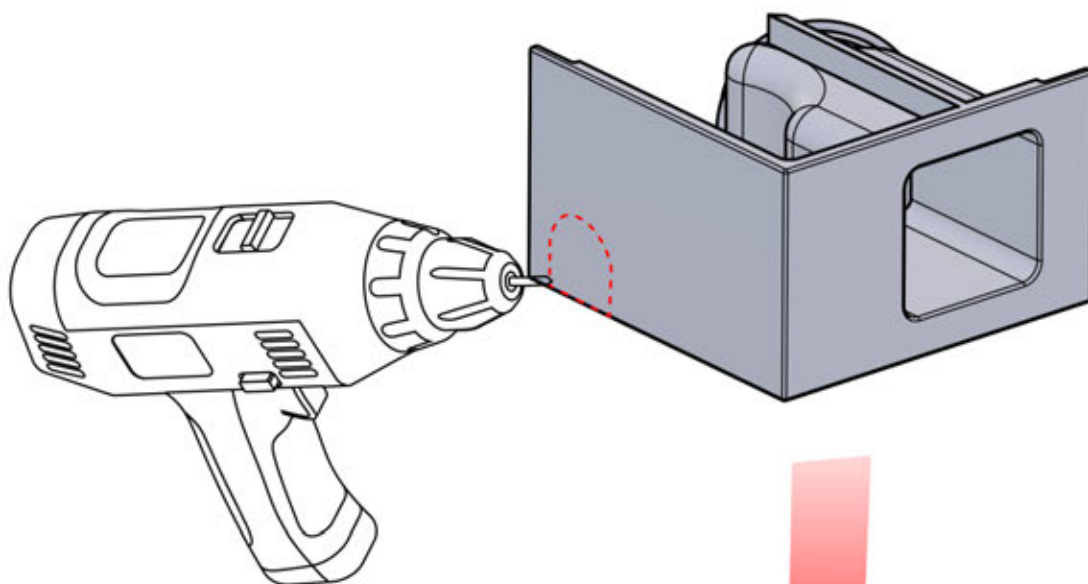

# INFORMATION

	<b>6</b>		PN-200002303 <b>4x</b>
ANTHRACITE:	L240		
WHITE:	L244		
BLACK:	L242		

Select one of the four PN-200002303 parts and drill a 10 mm diameter hole to accommodate the power cable.

This specific part must be assembled to the corner pole as illustrated in step 64