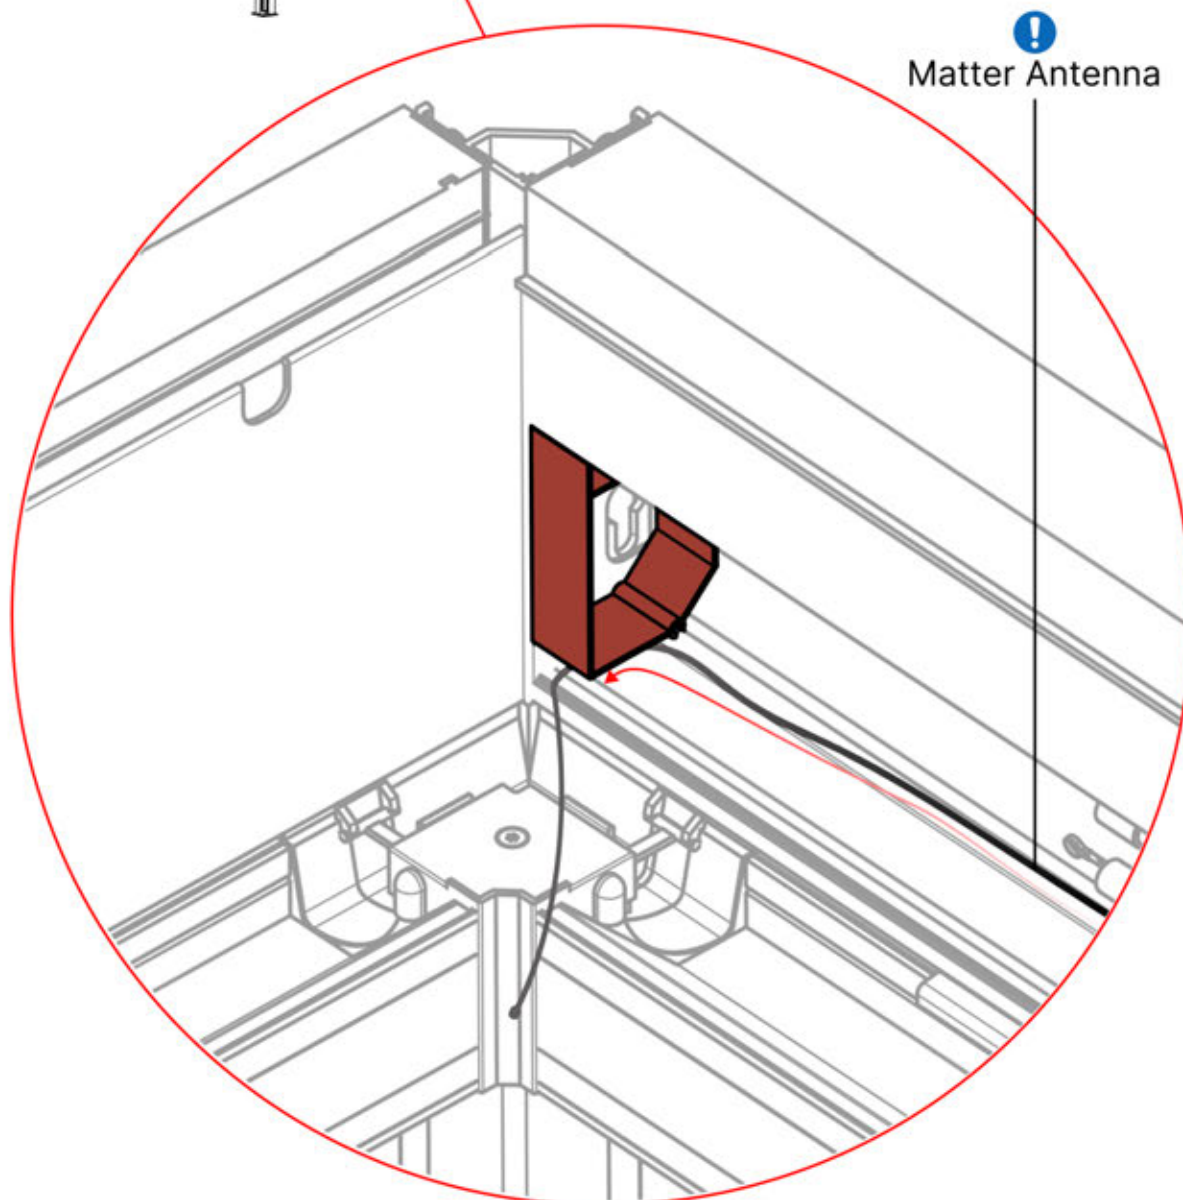

!
Route the Matter
Antenna and place it
below the highlighted
part(PN-200002329).