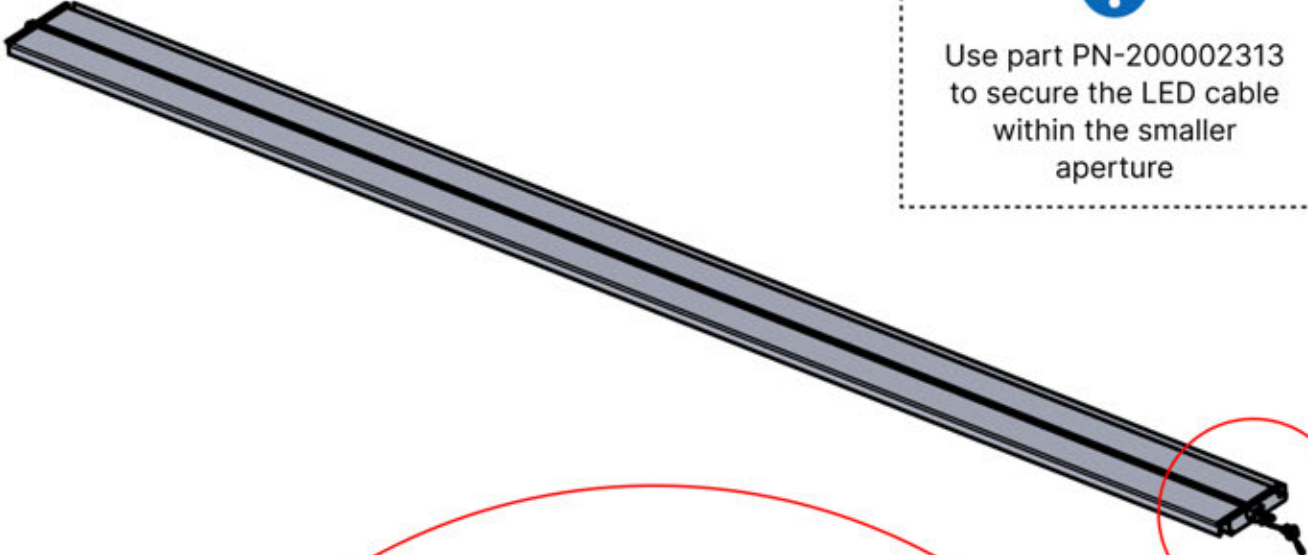

# 46

**x3**  
PERGOLUX  
PERGOLUX  
PERGOLUX

**5**

ANTHRACITE: L252  
WHITE: L256  
BLACK: L254

 PN-200002364  
**6x**

  
Use part PN-200002313  
to secure the LED cable  
within the smaller  
aperture

PN-200002313