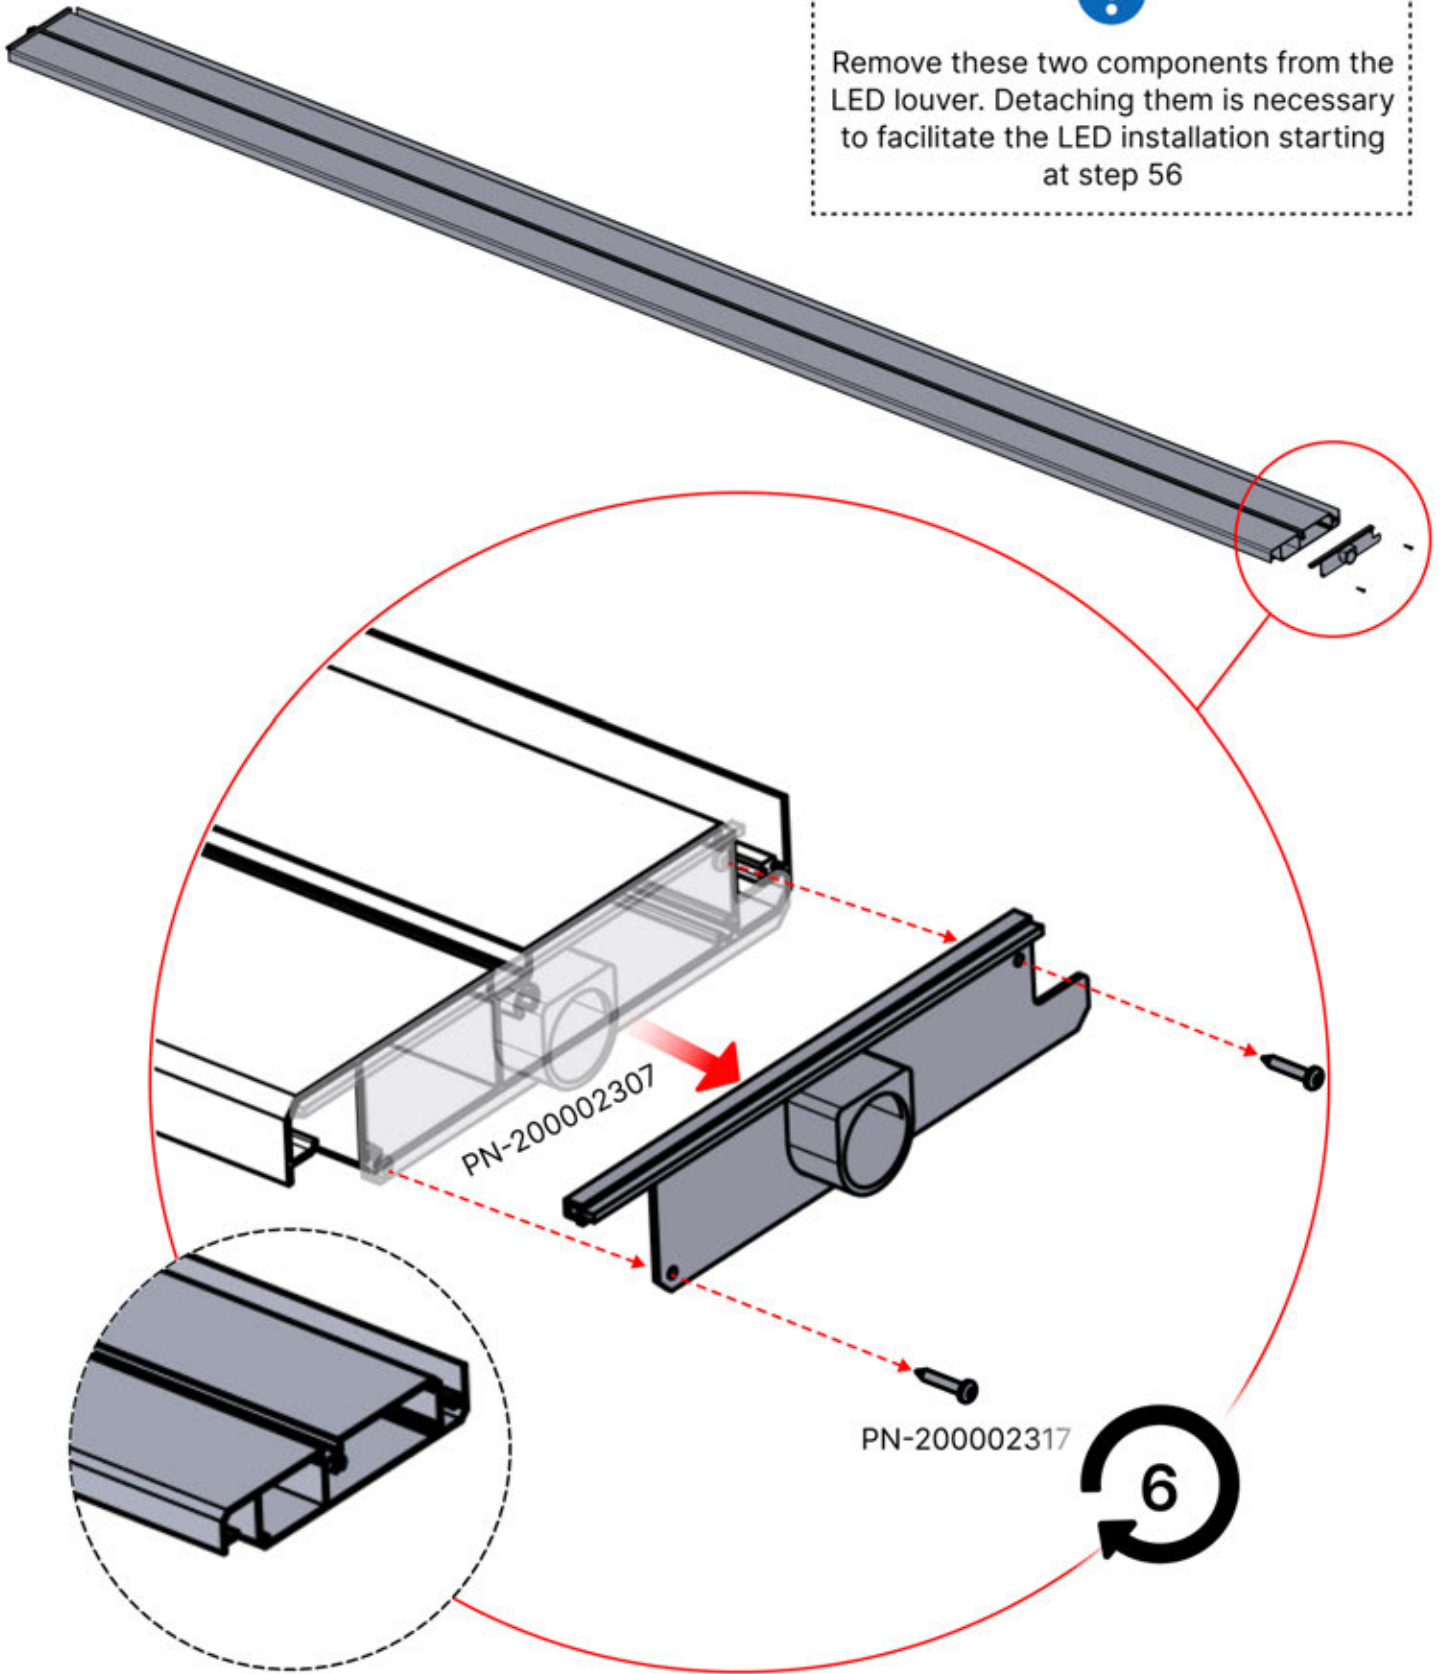

# 40

**x3**  
PERGOLUX  
PERGOLUX  
PERGOLUX

**5**

ANTHRACITE: L252  
WHITE: L256  
BLACK: L254

PN-200002364  
**6x**

Remove these two components from the LED louver. Detaching them is necessary to facilitate the LED installation starting at step 56