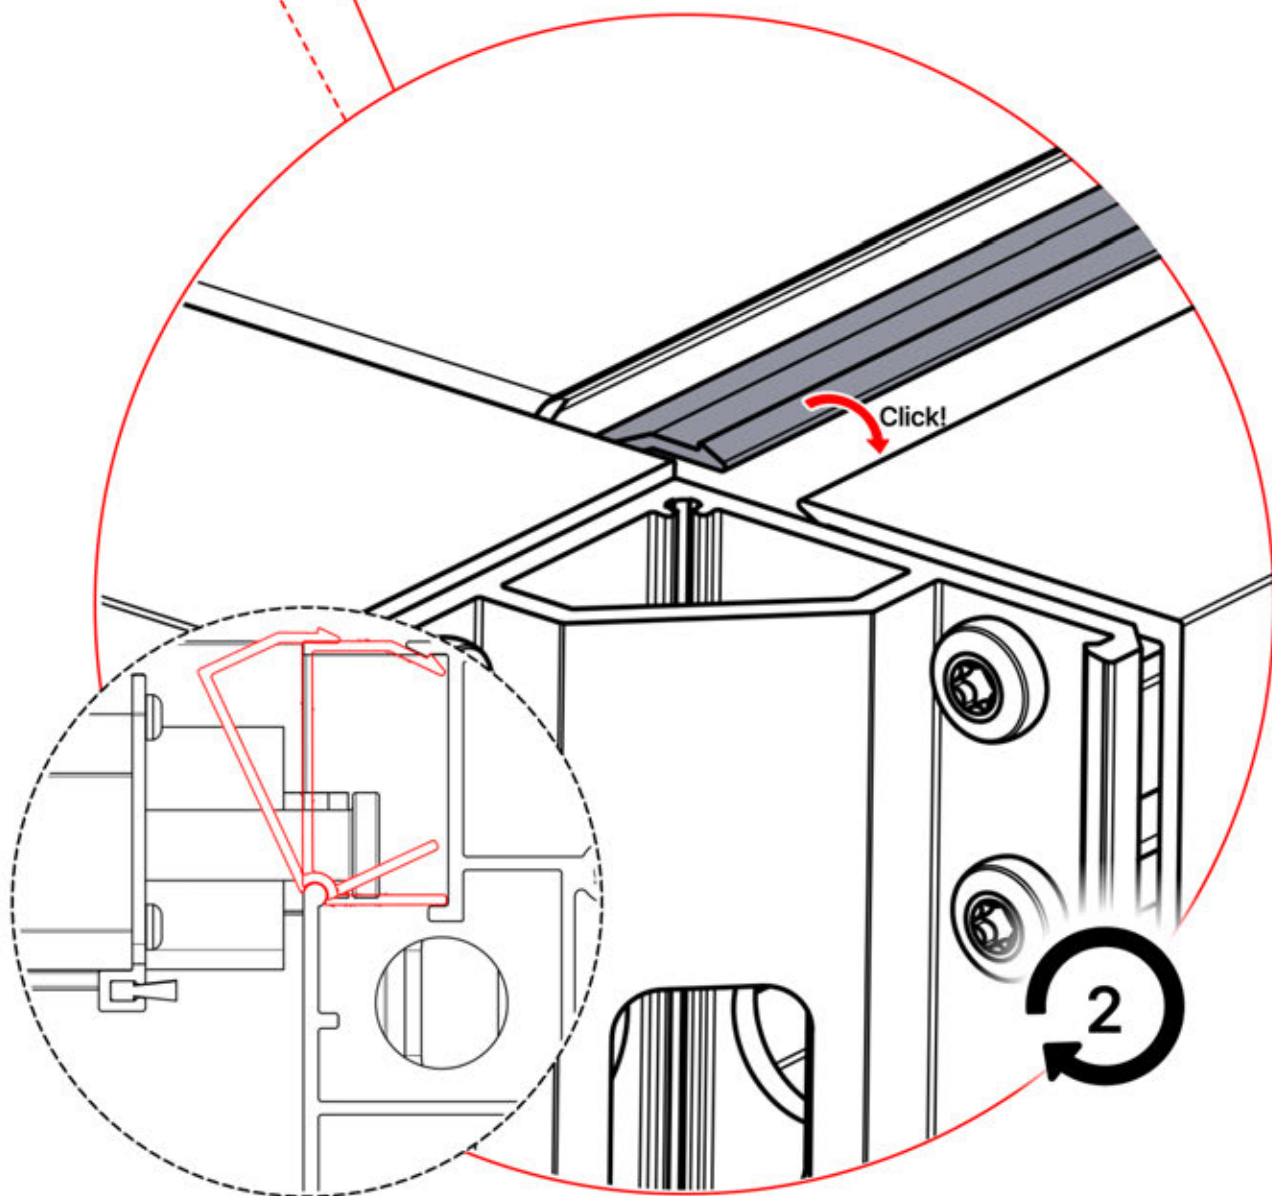

# INFORMATION

	<b>6</b>		PN-200002303 <b>4x</b>
ANTHRACITE:	L240		
WHITE:	L244		
BLACK:	L242		

Select one of the four PN-200002303 parts and drill a 10 mm diameter hole to accommodate the power cable.

This specific part must be assembled to the corner pole as illustrated in step 64