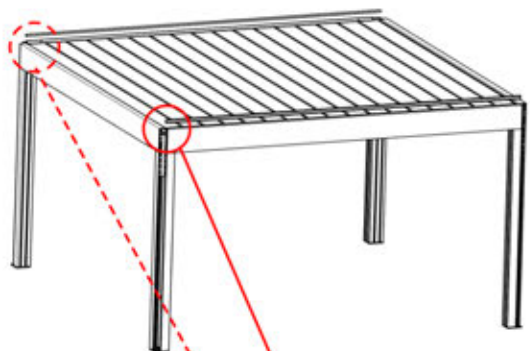

# INFORMATION

	<b>6</b>		PN-200002303 <b>4x</b>
ANTHRACITE:	L240		
WHITE:	L244		
BLACK:	L242		

Select one of the four PN-200002303 parts and drill a 10 mm diameter hole to accommodate the power cable.

This specific part must be assembled to the corner pole as illustrated in step 64