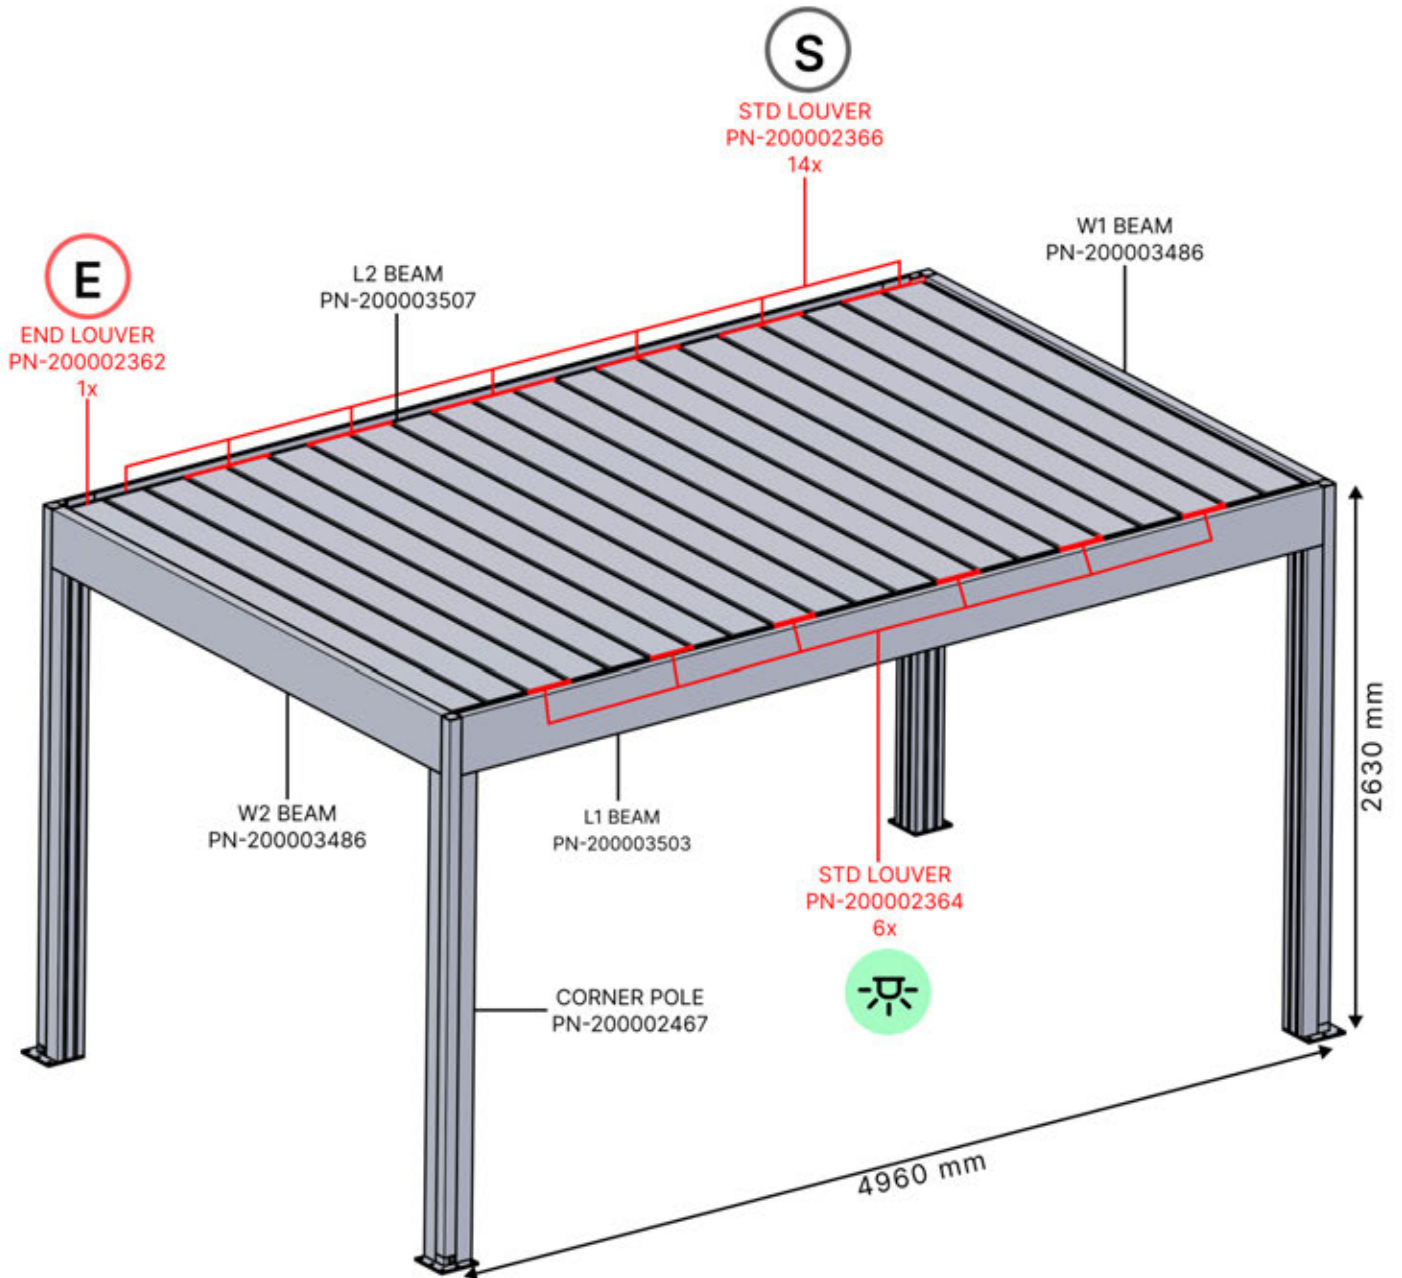

S4 PERGOLUX | PERGOLA PRO MAX FREESTANDING

4 × 5 m / 13' x 16'