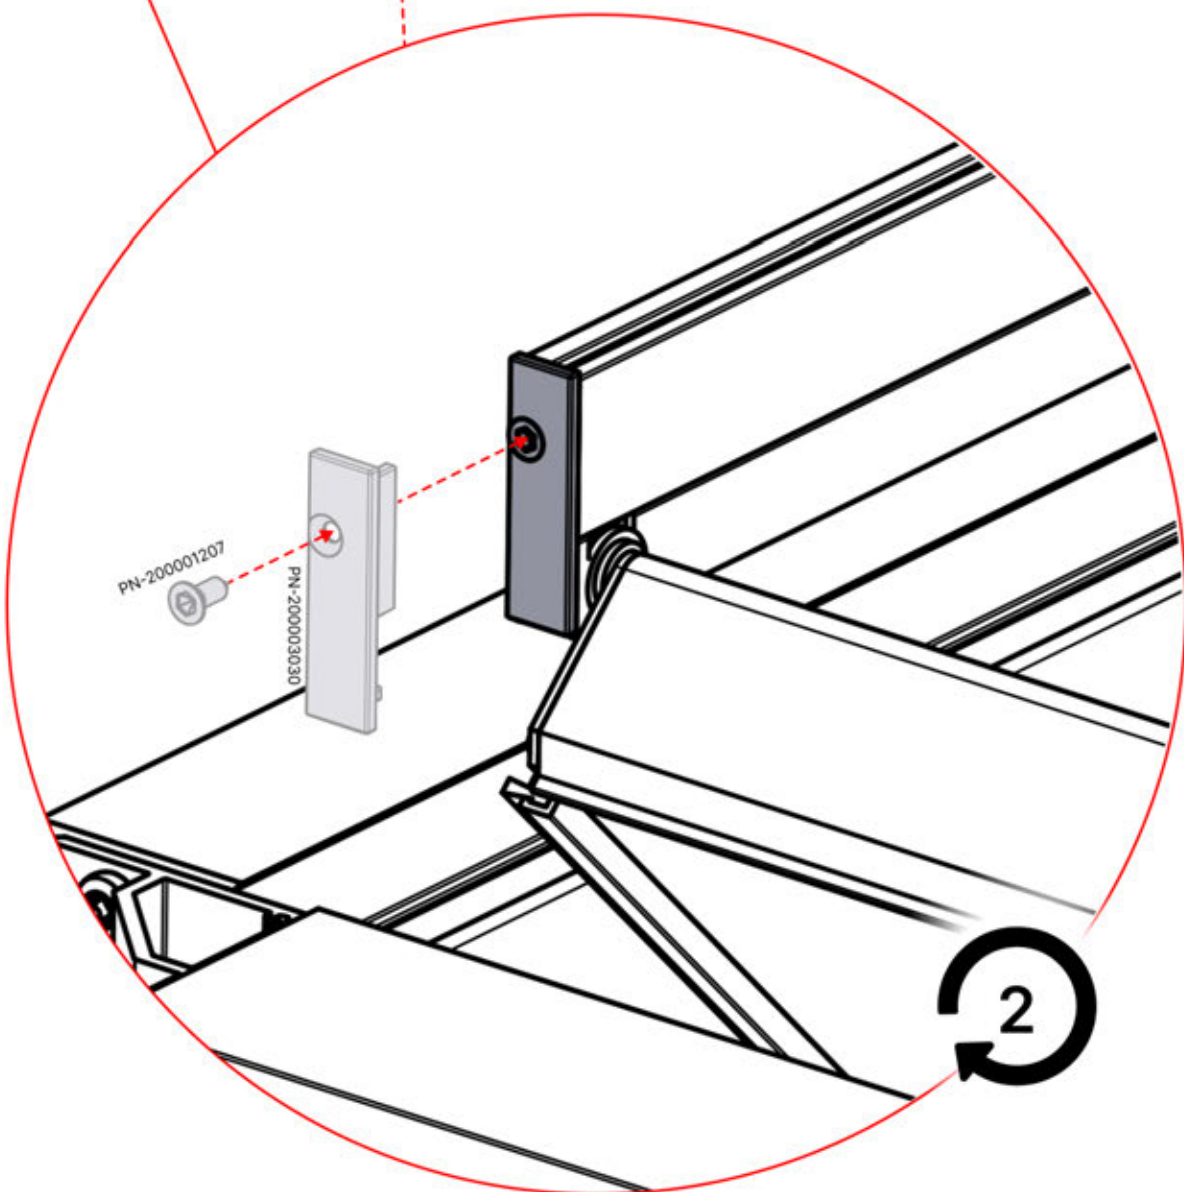

61

x1
FERGOLUX

6

ANTHRACITE: L240
WHITE: L244
BLACK: L242

PN-200003030
1x

PN-200003031
1x

4.2x12
PN-200001207
2x