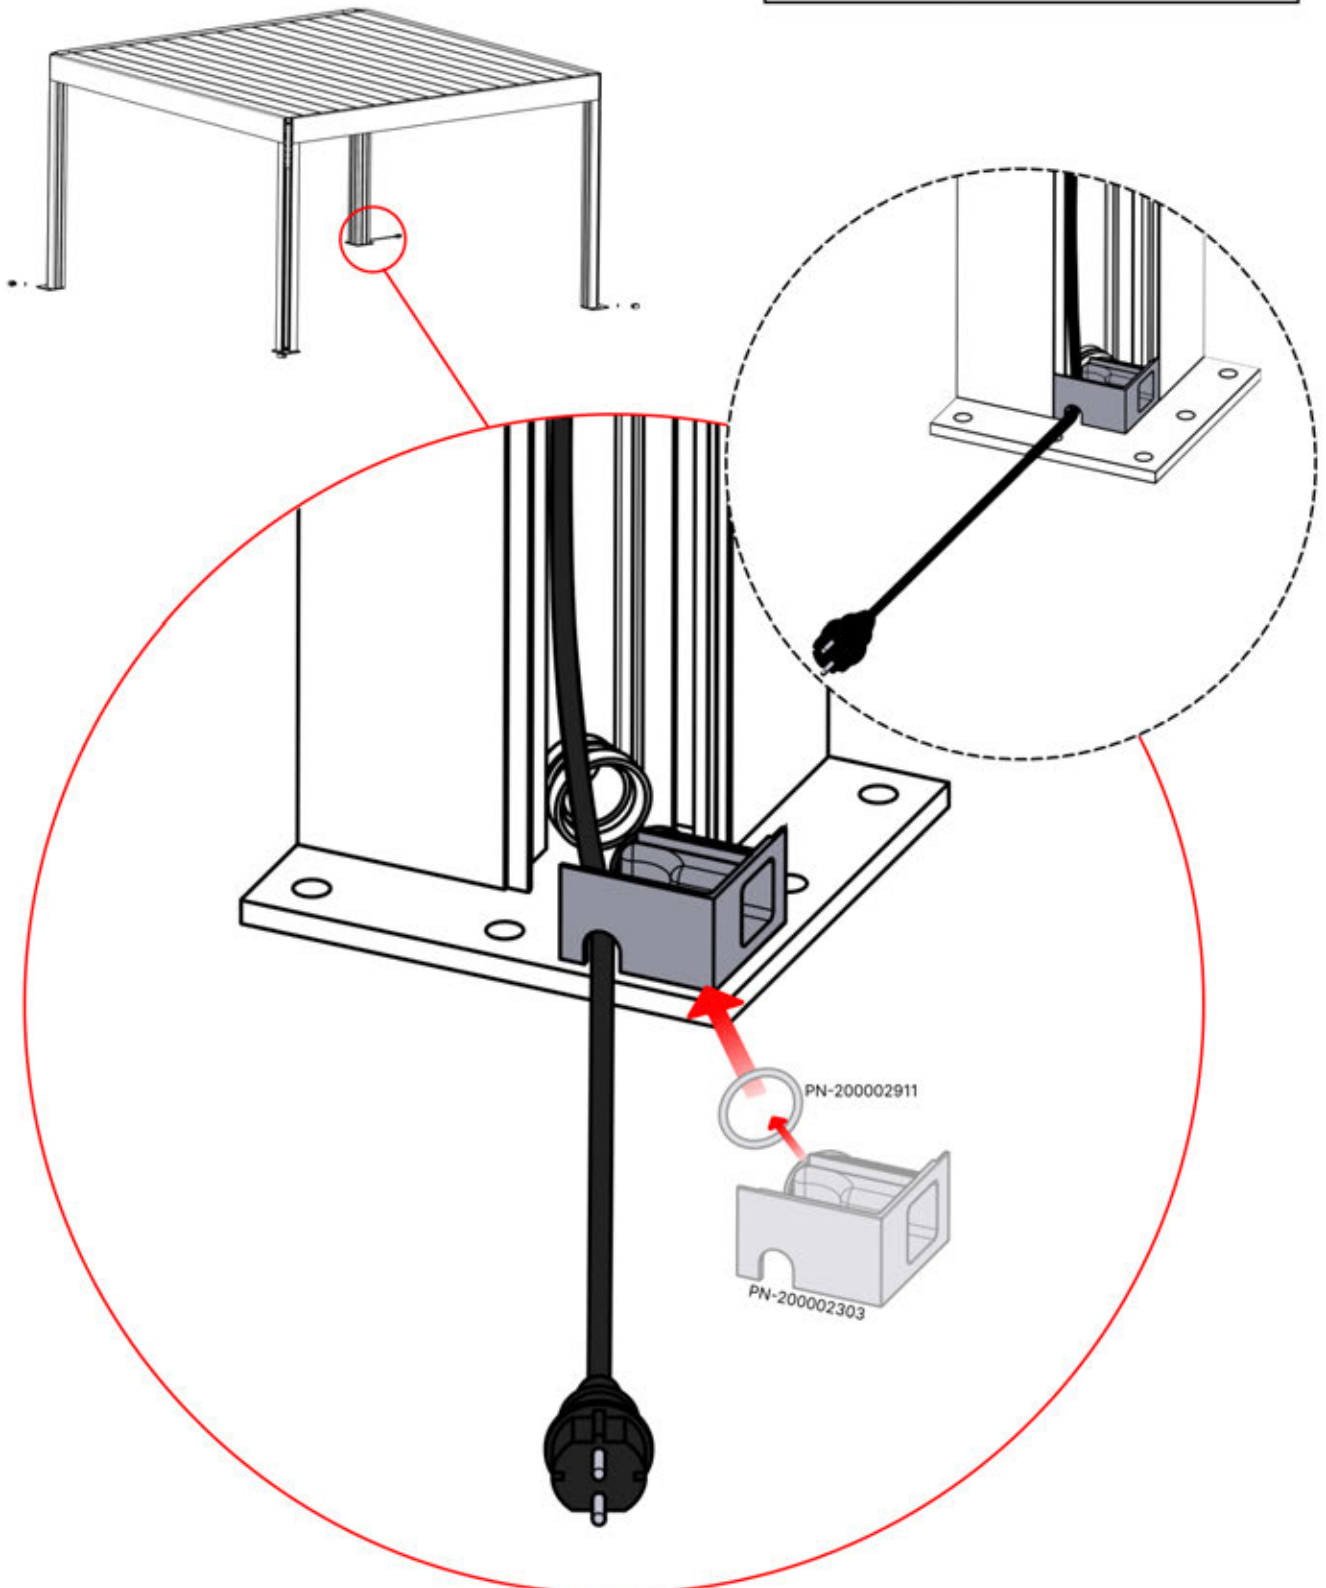

64

x7
PERGOLUX

6

ANTHRACITE: L240
WHITE: L244
BLACK: L242

PN-200002303
4x

PN-200002911
4x