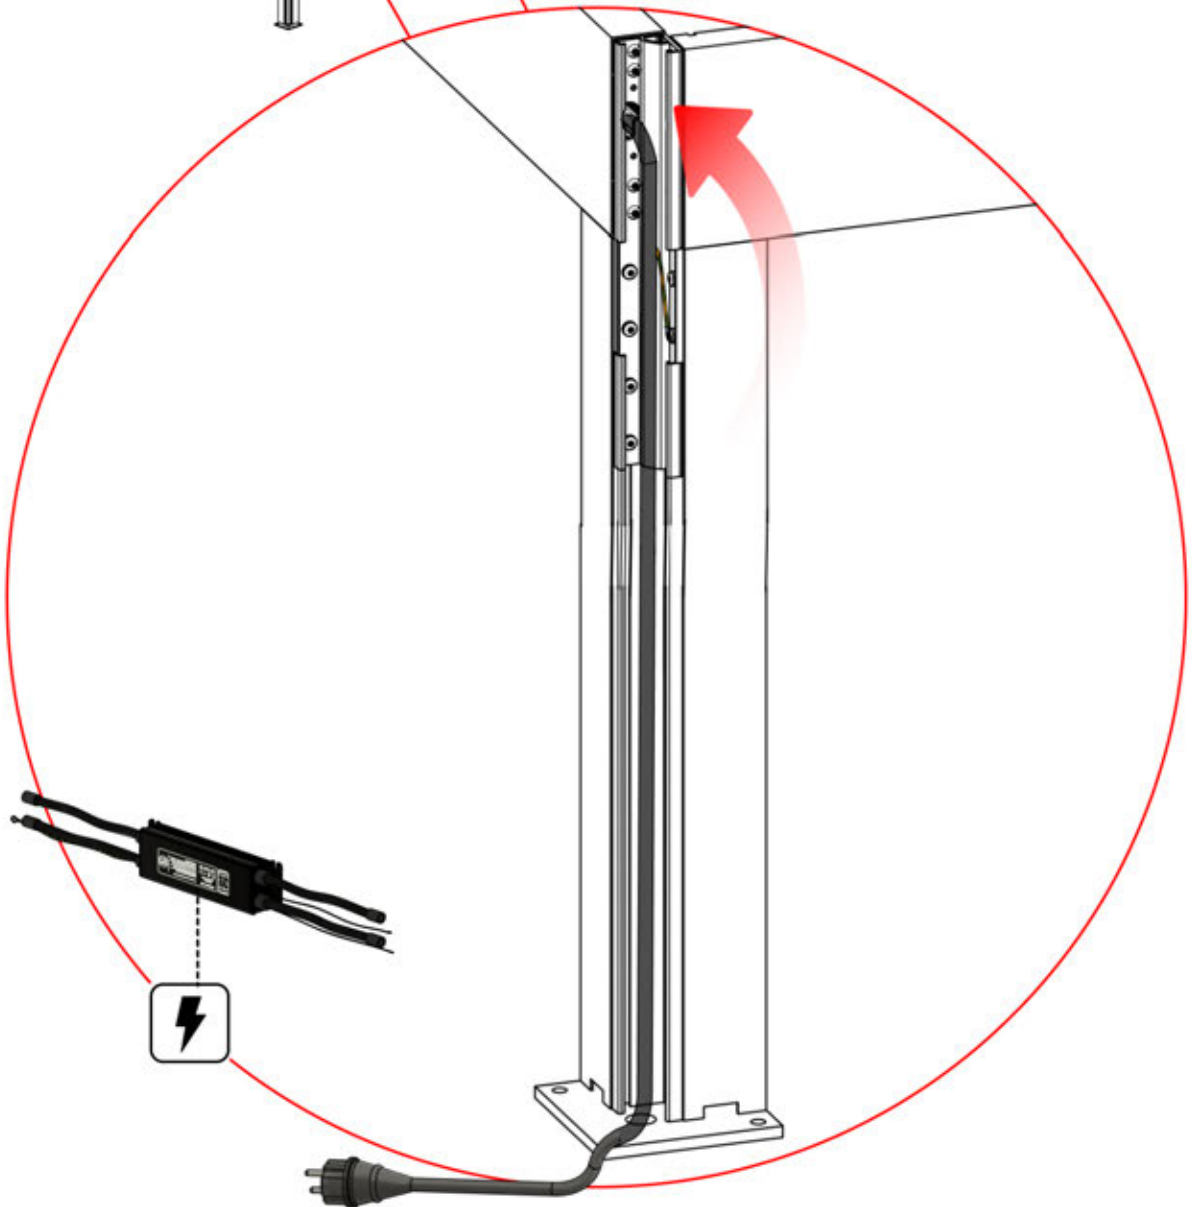

26

!
Power Cable can be routed through all the Poles.