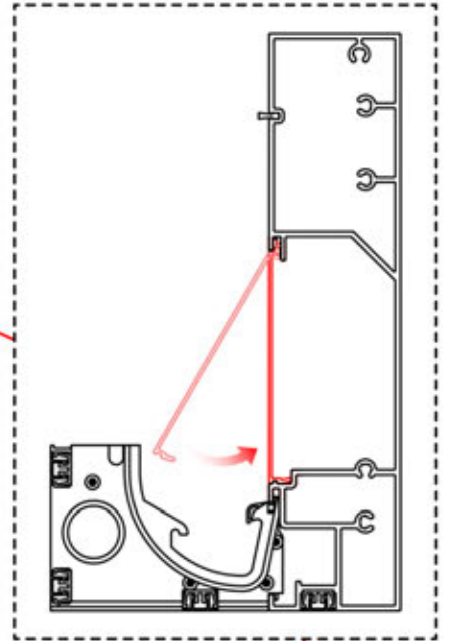

!
Route the Matter
Antenna and place it
below the highlighted
part(PN-200002329).

!
Matter Antenna

36

3

ANTHRACITE: B307
WHITE: B309
BLACK: B311

2

INFORMATION

!
Matter Antenna