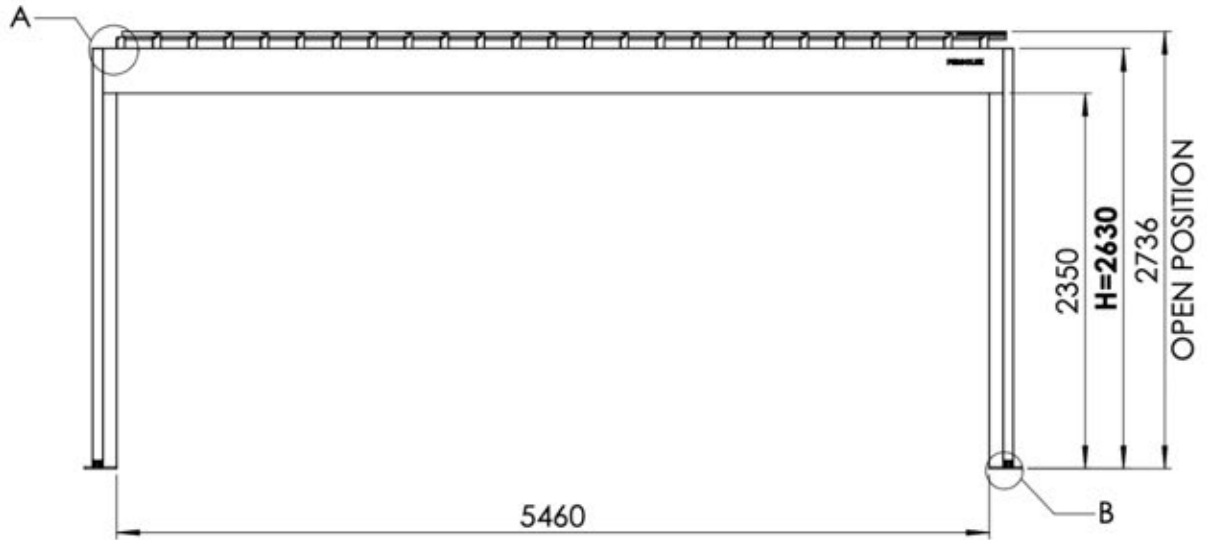

CONTROL BOX

[View Manual](#)

3 × 6 m

INFORMATION

Are you installing a screen, slat wall or glass wall?

It is recommended to remove these Snapfit covers and clips now before installing the pergola.

Cover and clips