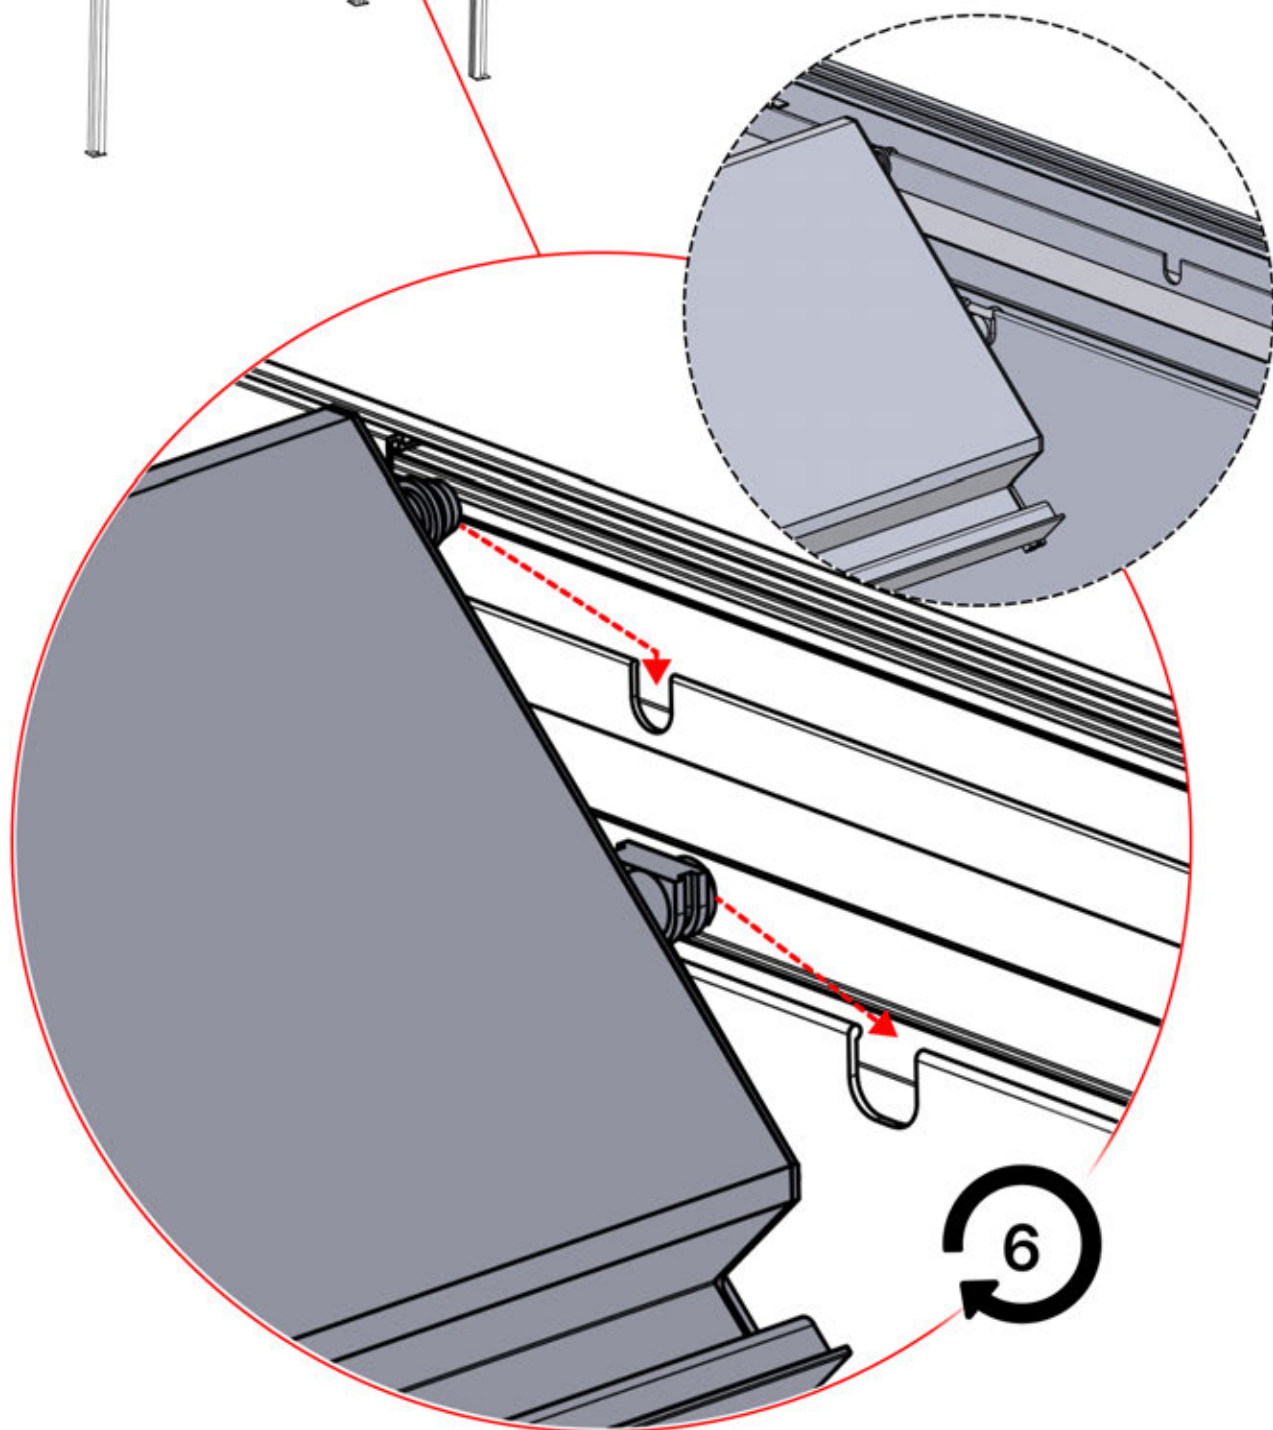

57

Connect the LED
cable to the 4-pin LED
wire

58

x3
PERGOLUX
PERGOLUX
PERGOLUX

5

ANTHRACITE: L251
WHITE: L255
BLACK: L253

PN-200003536
6x

59