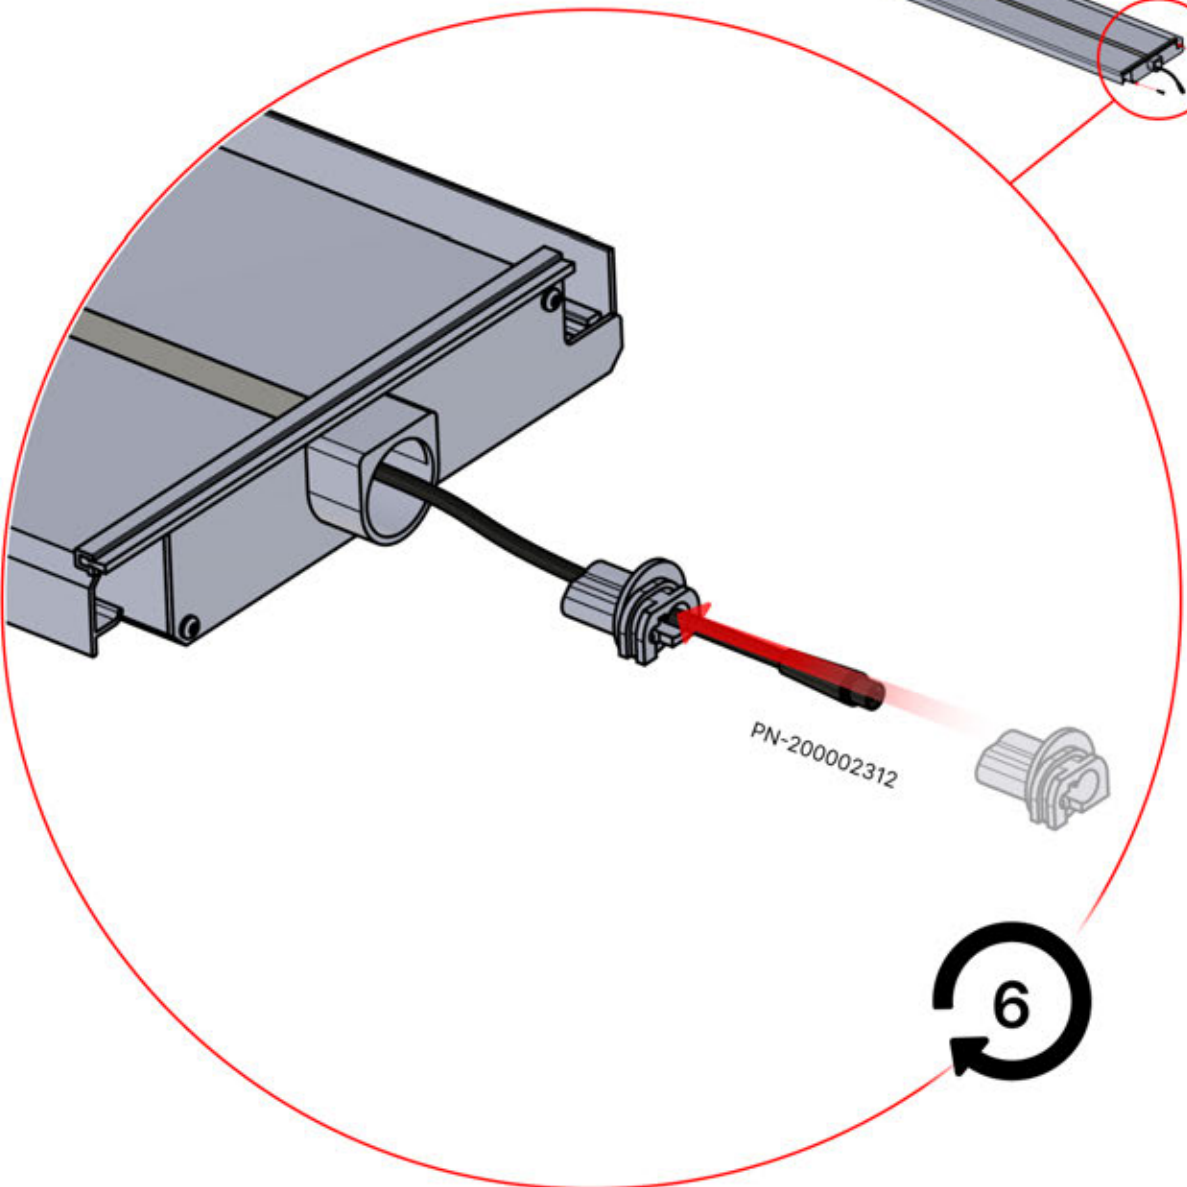

x3
PERGOLUX
PERGOLUX
PERGOLUX

5

ANTHRACITE: L251
WHITE: L255
BLACK: L253

PN-200003536
6x

Route the LED cable through the large aperture in part number PN-200002312

45

x3
PERGOLUX
PERGOLUX
PERGOLUX

5