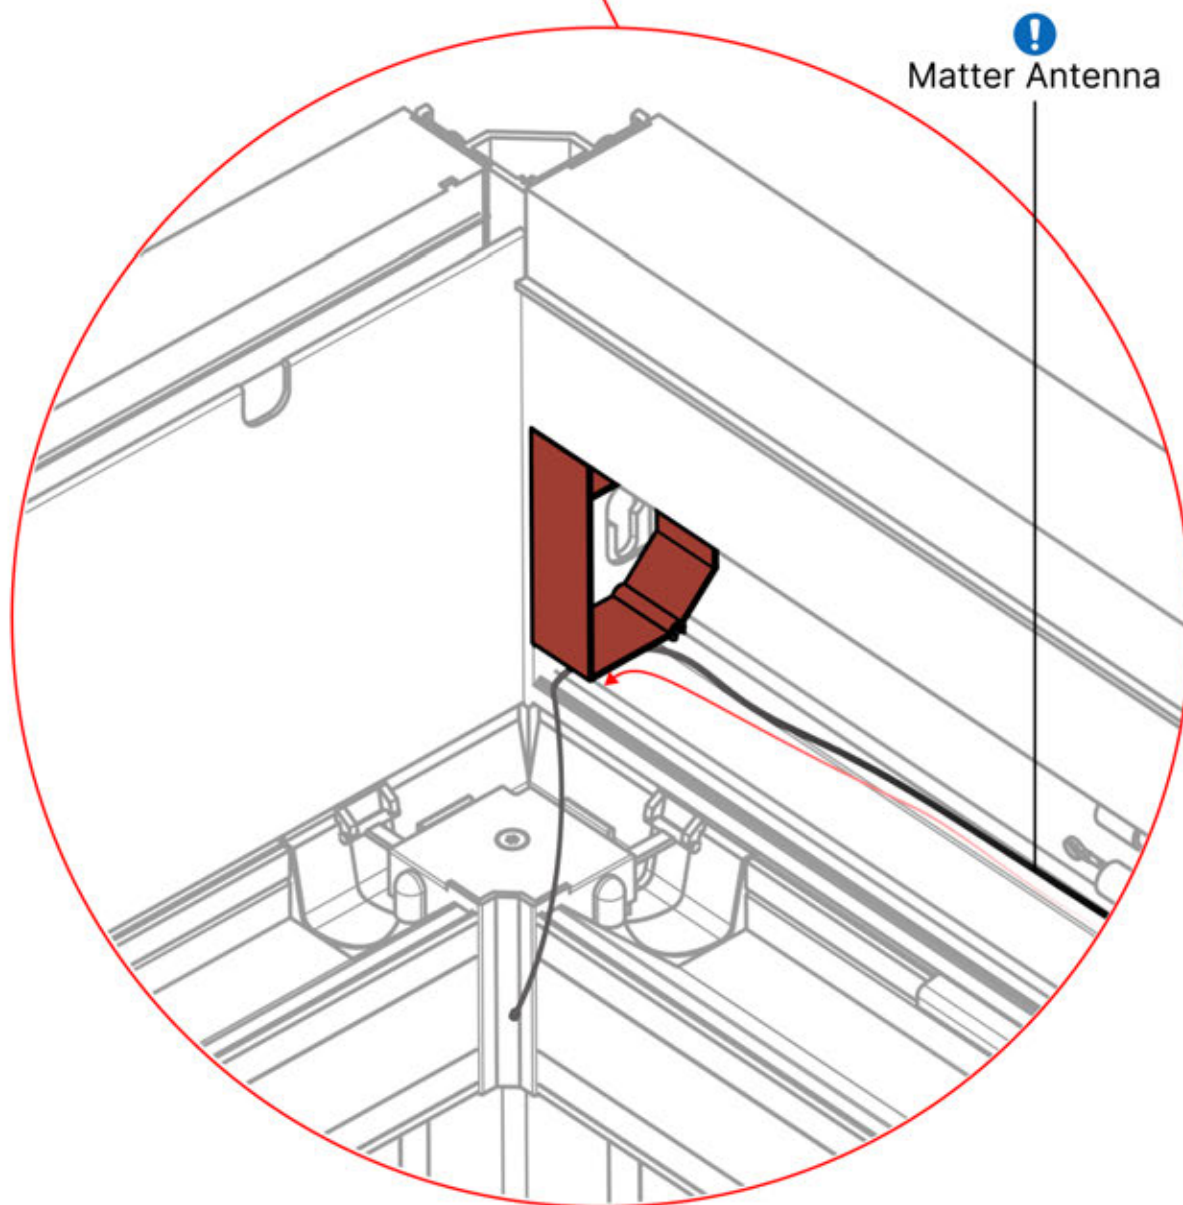

!
Matter Antenna