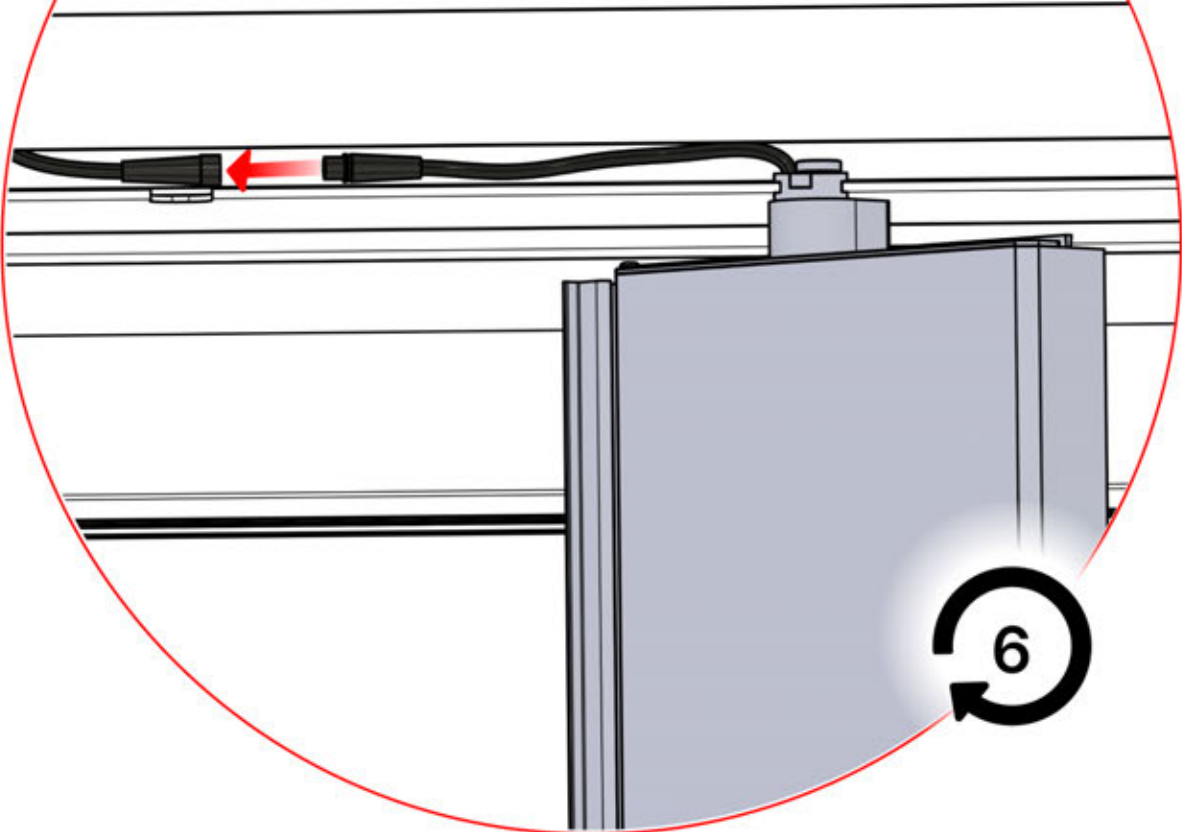

57

Connect the LED
cable to the 4-pin LED
wire

58

x3
PERGOLUX
PERGOLUX
PERGOLUX

5

ANTHRACITE: L251
WHITE: L255
BLACK: L253

PN-200003536
6x

59