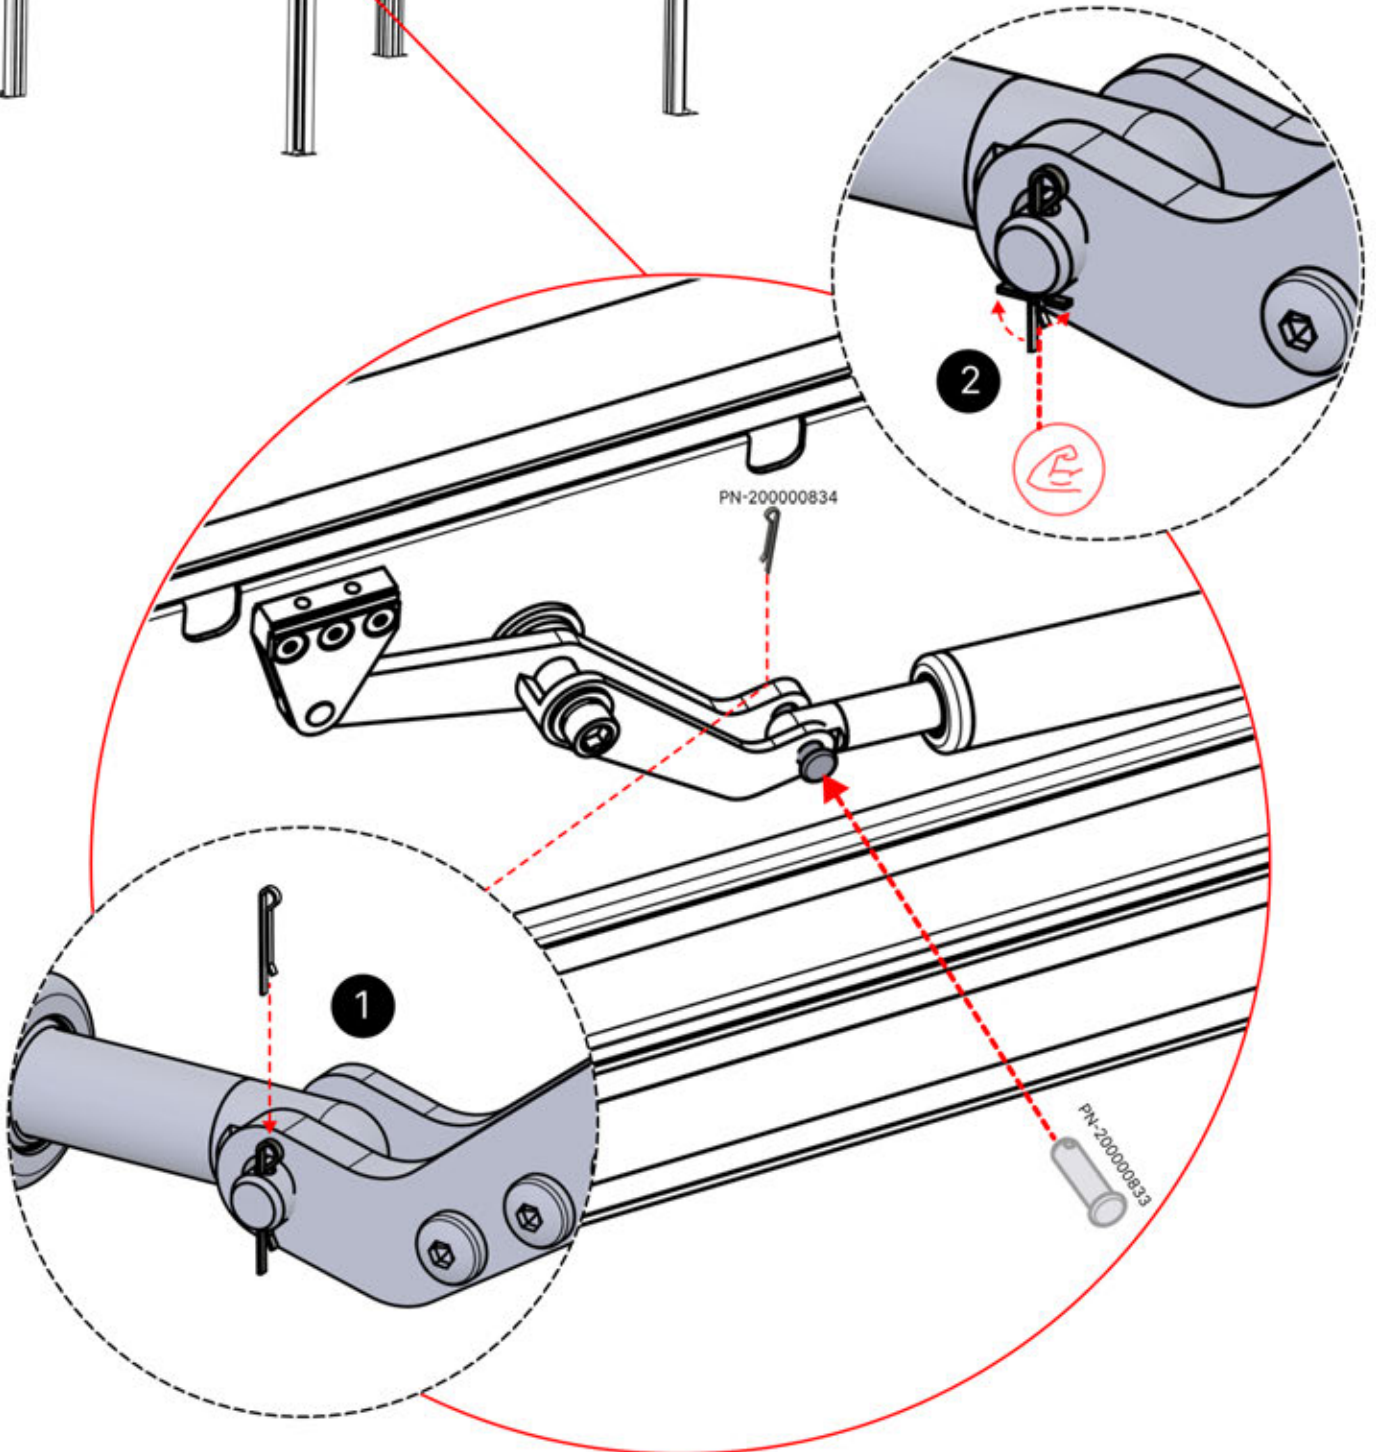

22

23

INPUTS AND OUTPUTS

24

!
Control Box can be
installed on
Preferred W BEAM

25

 Connect grounding wire before connecting to power!

 GROUNDING