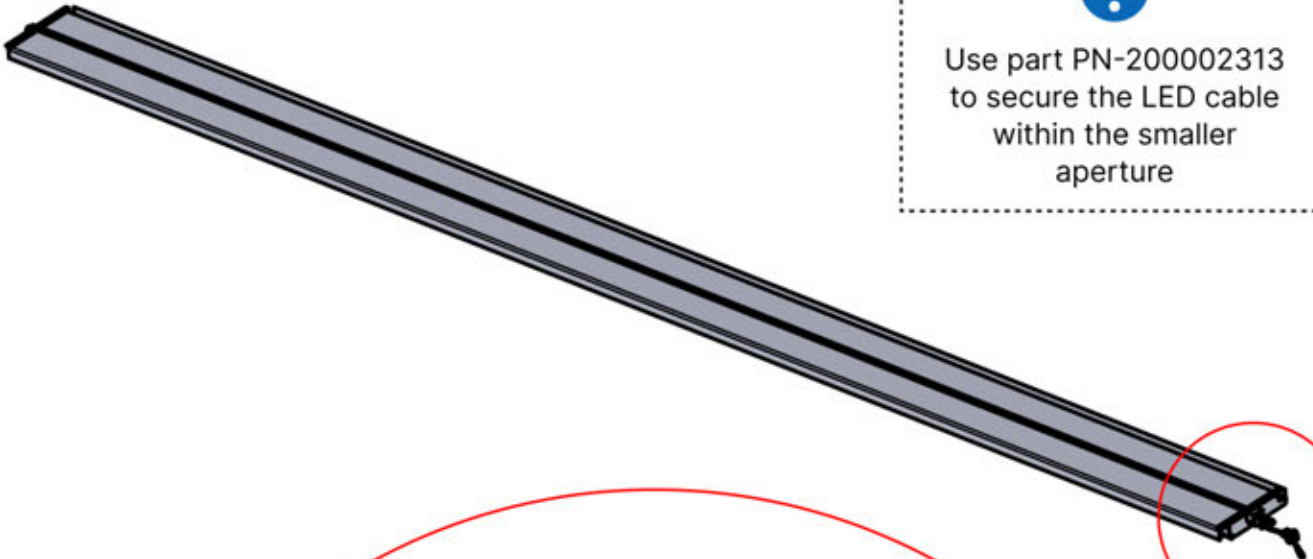

46

x3
PERGOLUX
PERGOLUX
PERGOLUX

5

ANTHRACITE: L251
WHITE: L255
BLACK: L253

PN-200003536
6x

Use part PN-200002313 to secure the LED cable within the smaller aperture