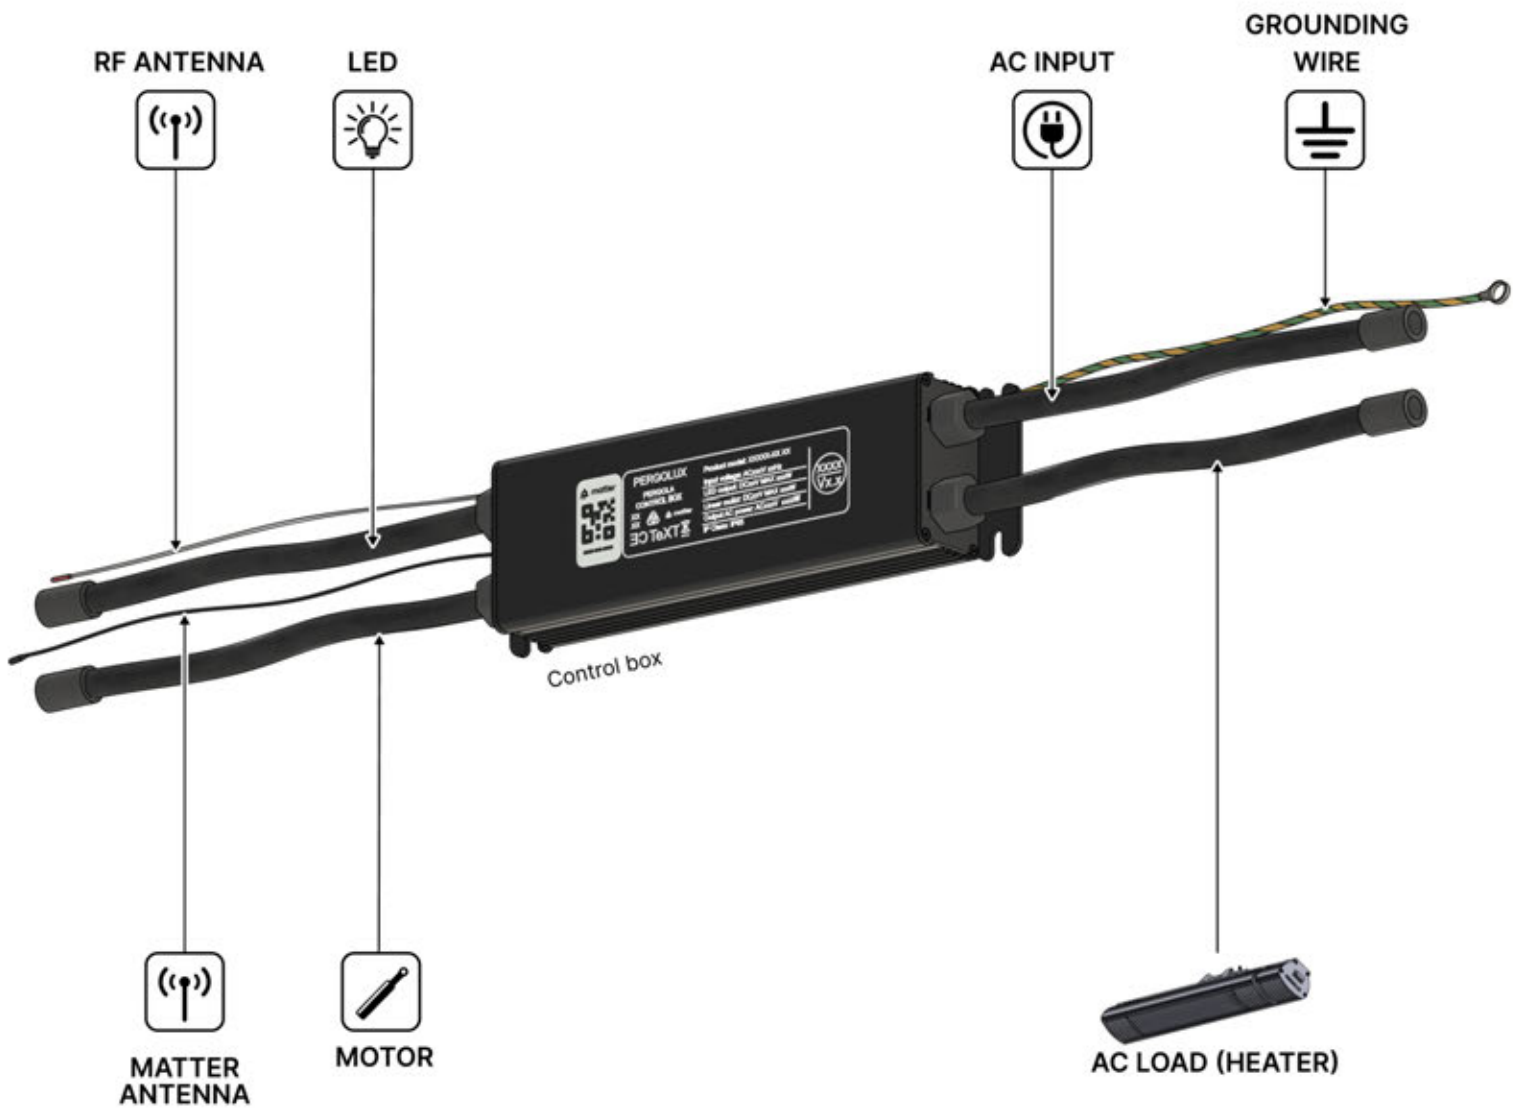

22

23

INPUTS AND OUTPUTS

24

!
Control Box can be
installed on
Preferred W BEAM

25

 Connect grounding wire before connecting to power!

 GROUNDING