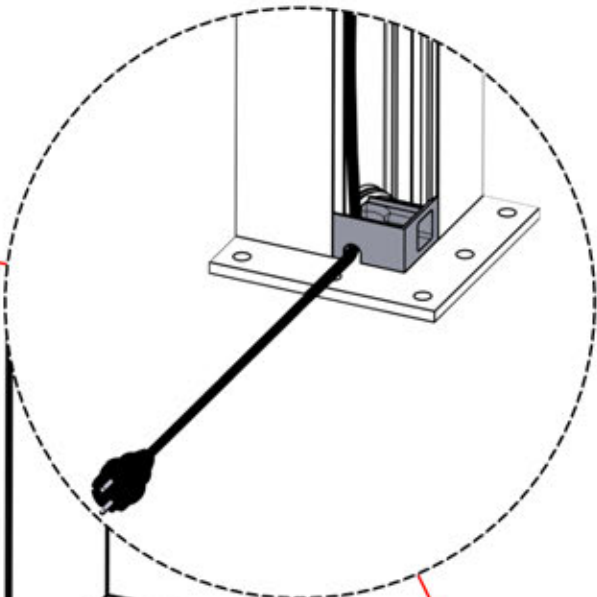

64

x7
PERGOLUX

6

ANTHRACITE: L239
WHITE: L243
BLACK: L241

PN-200002303
4x

PN-200002911
4x

PN-200002911

PN-200002303