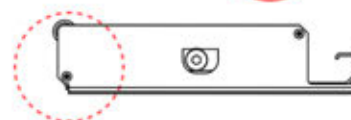

6x

LED =

PN-200003534

L263
L267
L265

1x

End = **E**

39

x3
PERGOLUX
PERGOLUX
PERGOLUX