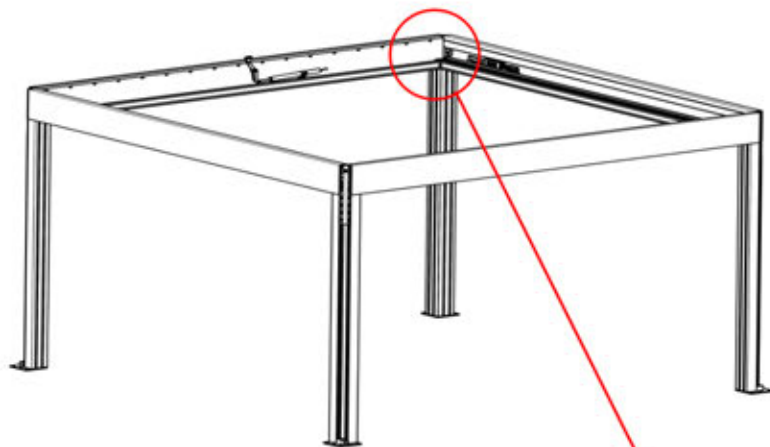

31

LED CABLE

6 LED HARNESS

32

33

34

 <p>CONTROL BOX</p>	S4	PN-200002683 5x
<p>! Keep the Matter Antenna wire free and do not tie them with LED and Motor wire</p>		PN-200002684 10x

35