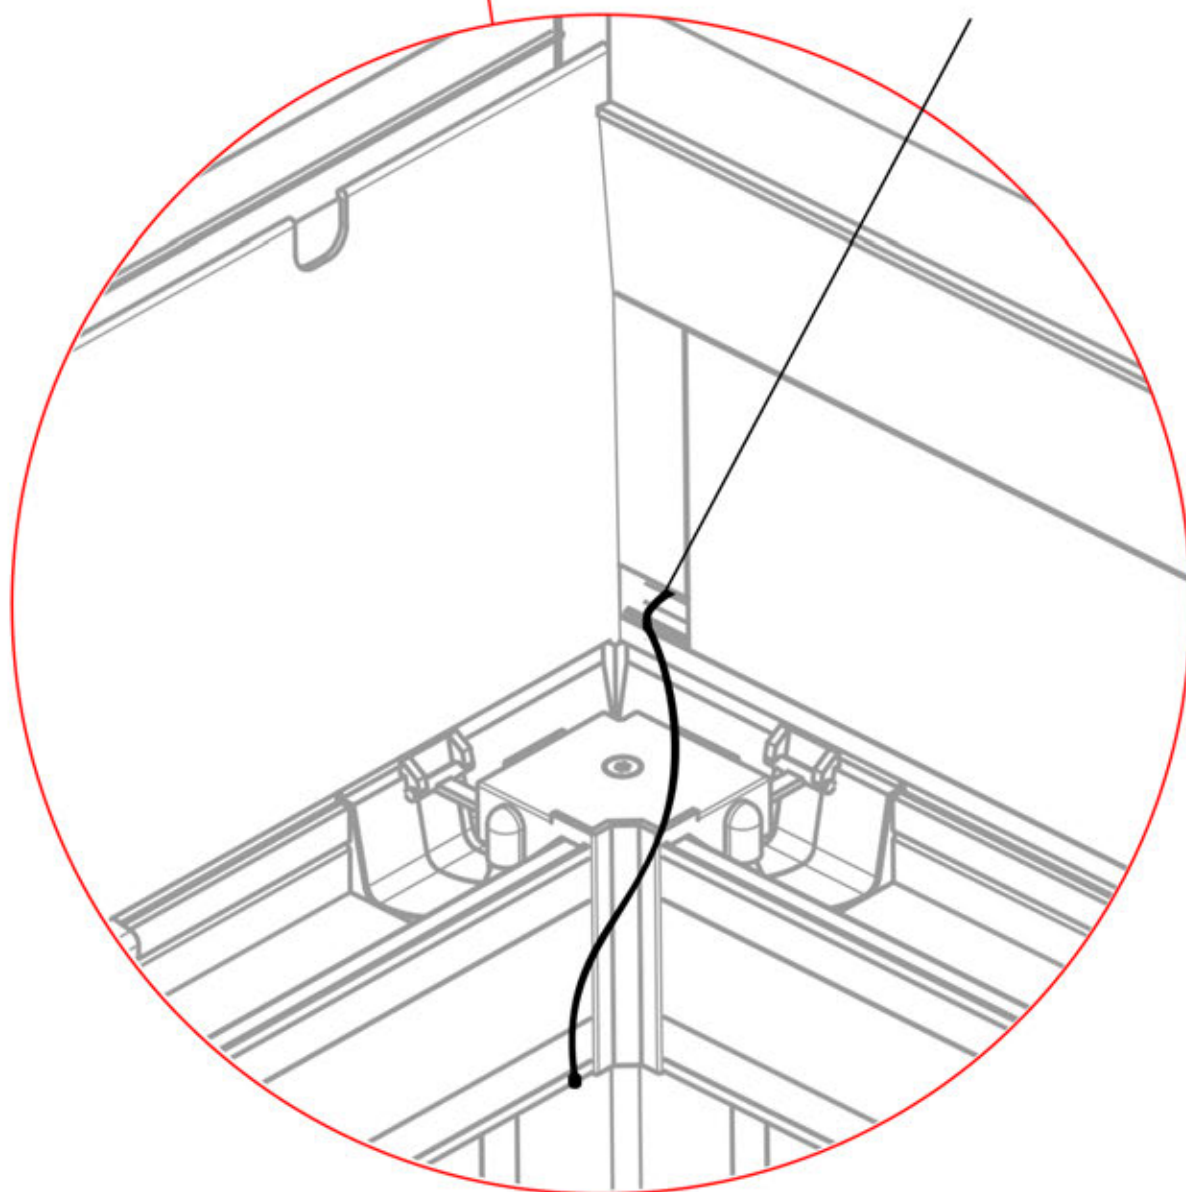

!
Route the Matter
Antenna and place it
below the highlighted
part(PN-200002329).

!
Matter Antenna

36

3

ANTHRACITE: B307
WHITE: B309
BLACK: B311

2

INFORMATION

!
Matter Antenna