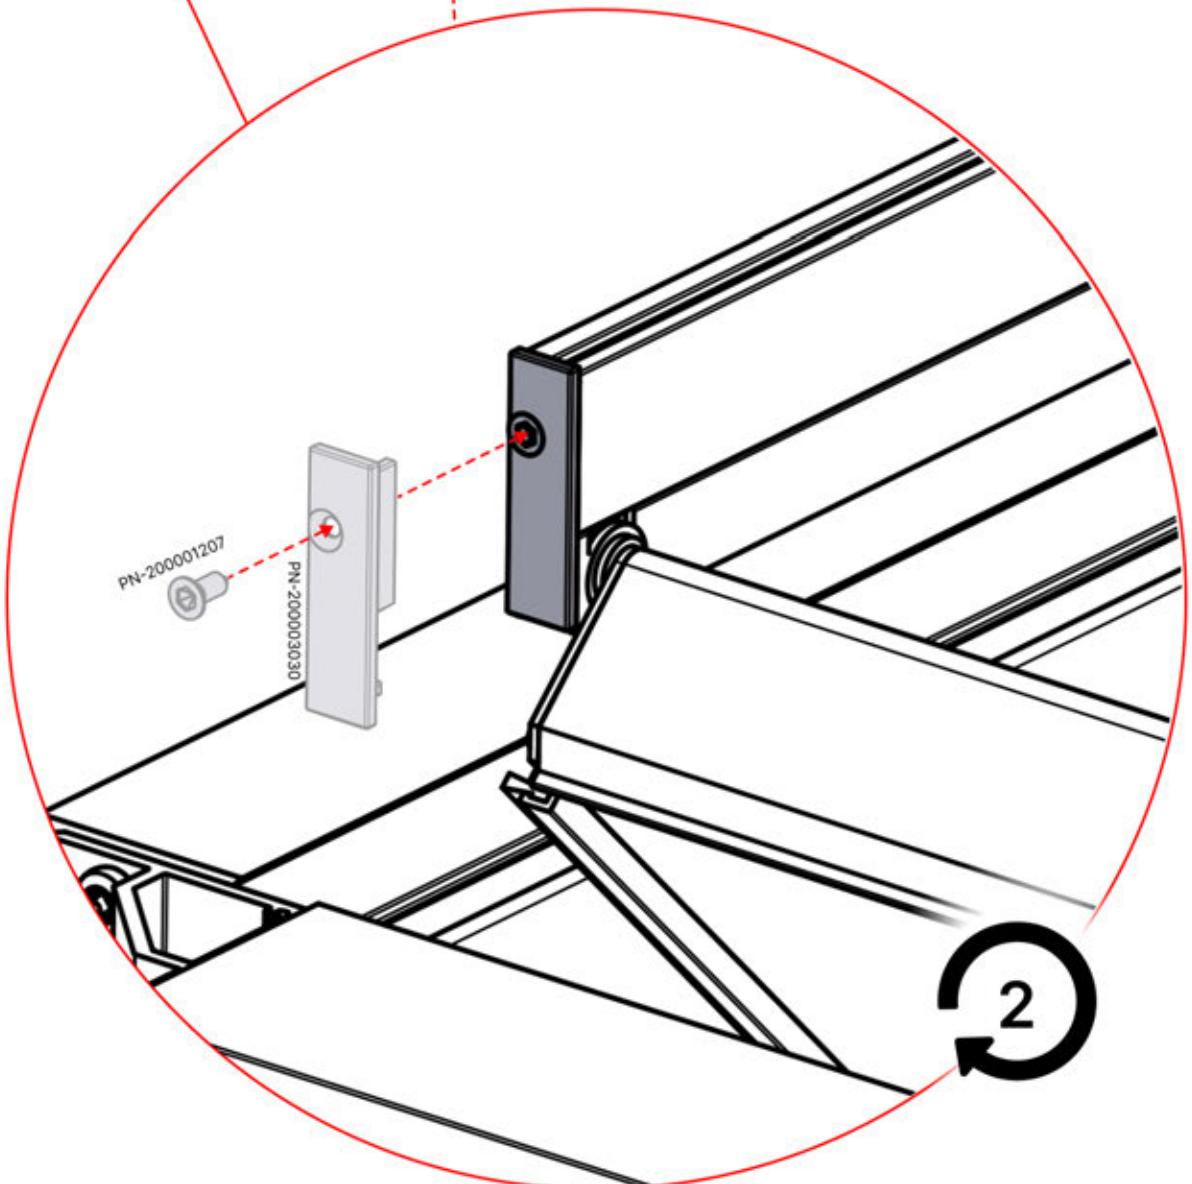

61

x1
FERGOLUX

6

ANTHRACITE: L239
WHITE: L243
BLACK: L241

PN-200003030
1x

PN-200003031
1x

PN-200001207
2x