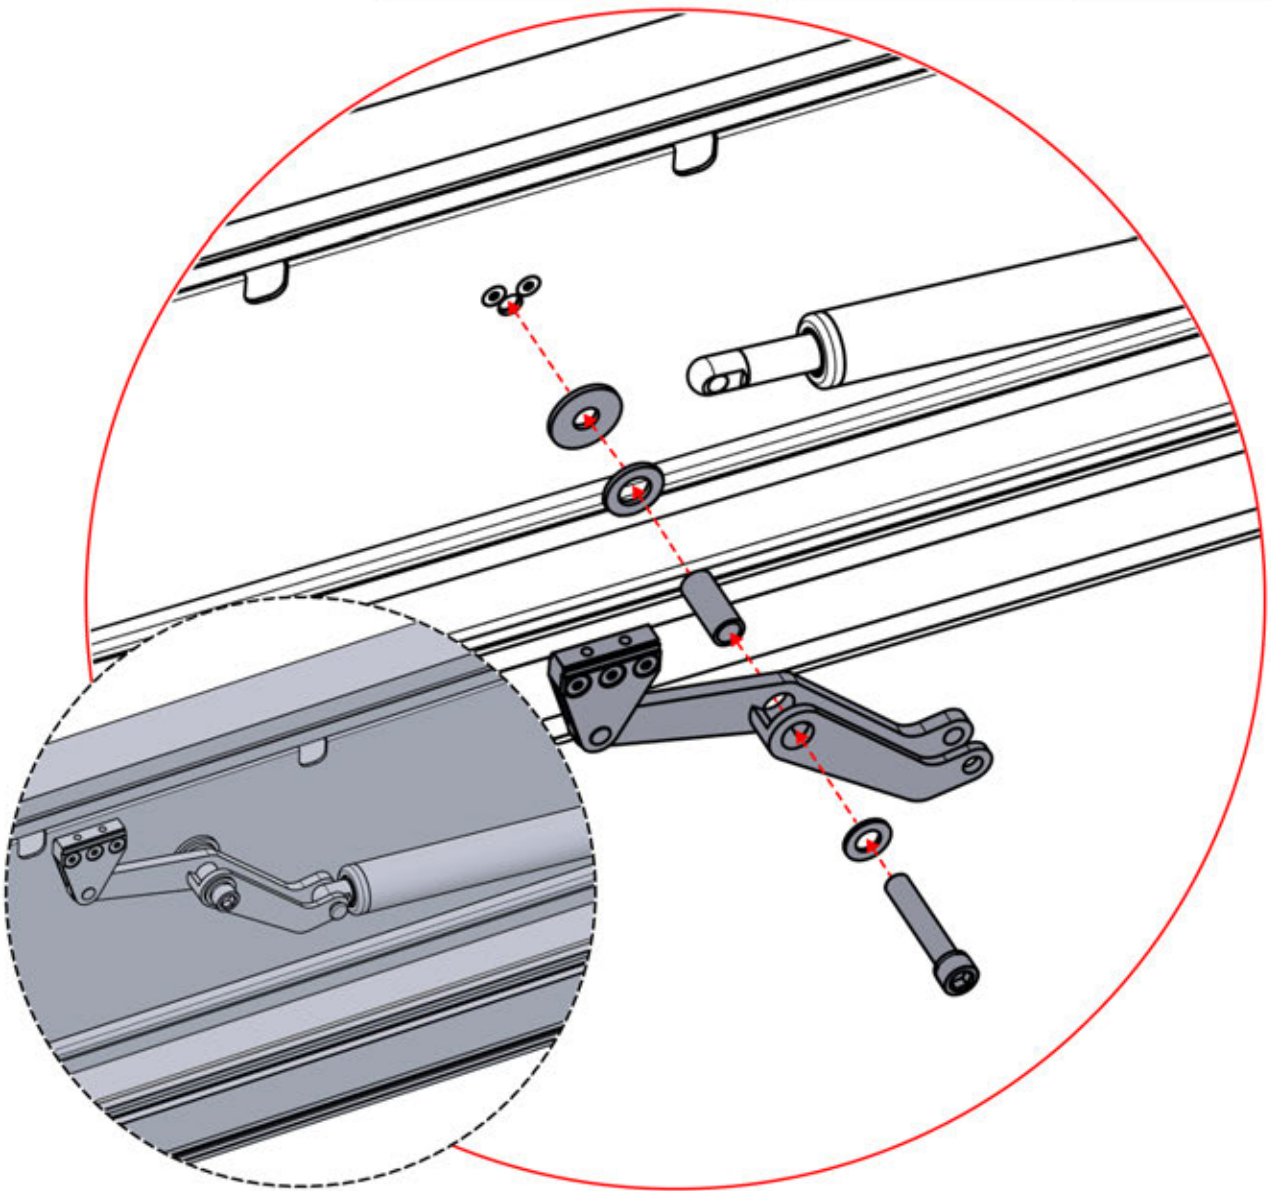

22

23

INPUTS AND OUTPUTS

24

!
Control Box can be
installed on
Preferred W BEAM

25

 Connect grounding wire before connecting to power!

 GROUNDING