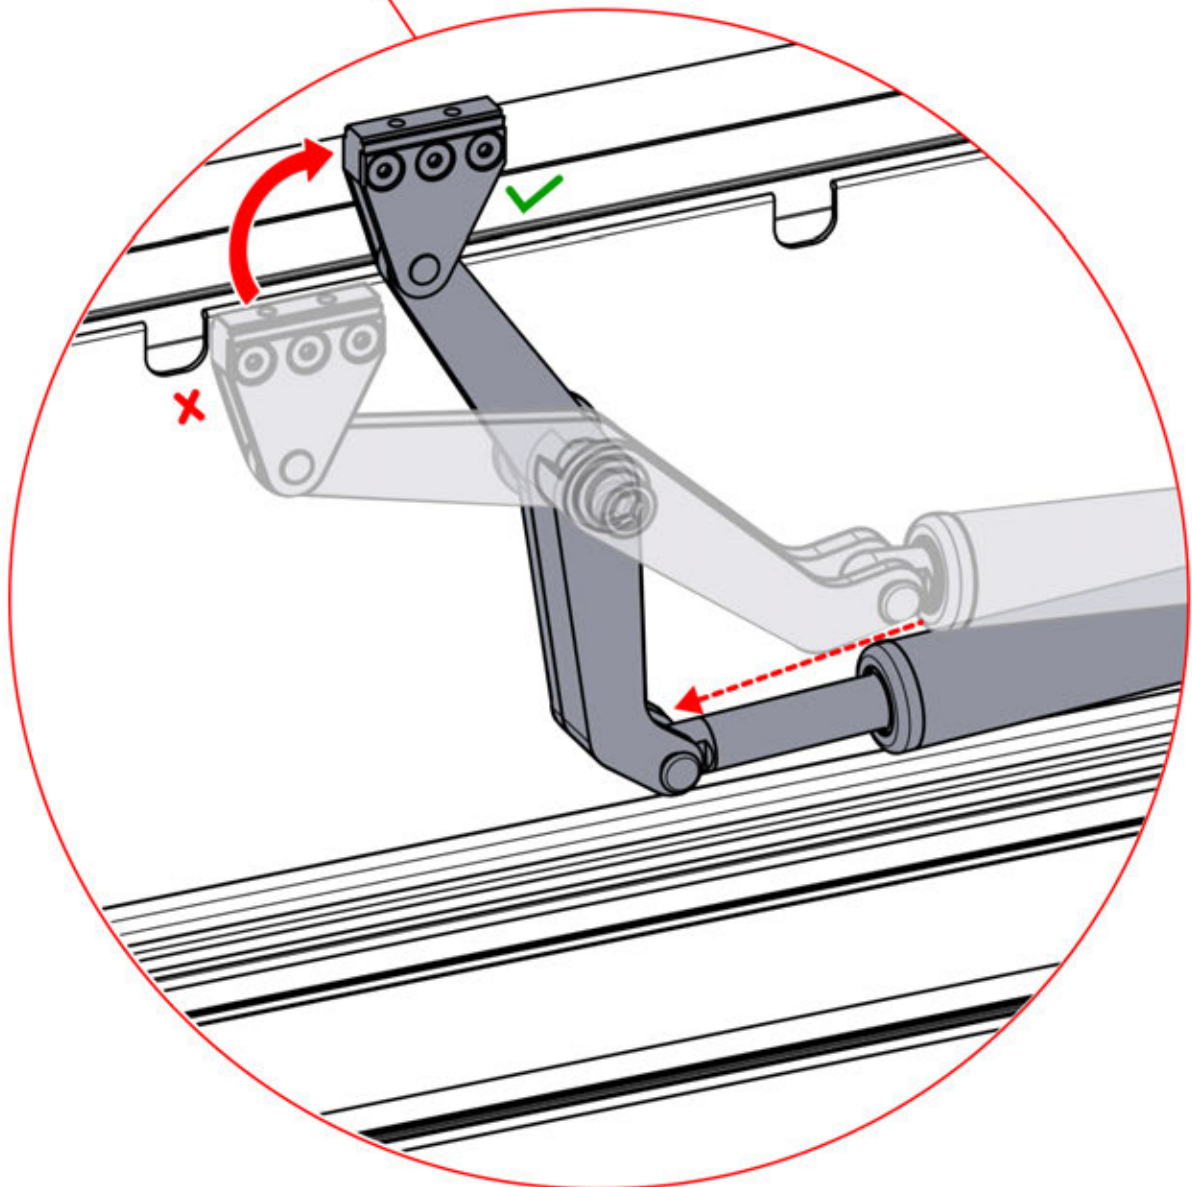

26

!
Power Cable can be routed through all the Poles.

27

28

29

30

 x1 PERGOLUX	2	PN-200002494 1x
ANTHRACITE: B286 WHITE: B290 BLACK: B294		
 x1 PERGOLUX	6	PN-200002134 2x
ANTHRACITE: L239 WHITE: L243 BLACK: L241		