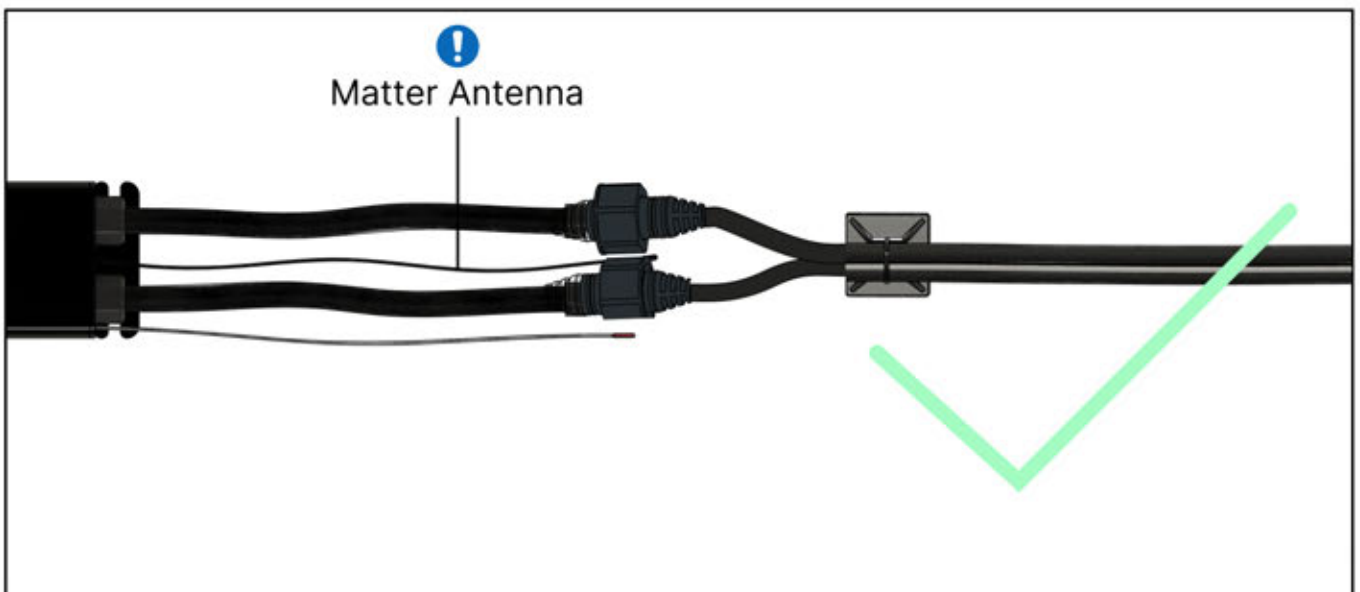

31

LED CABLE

6 LED HARNESS

32

33

34

 <p>CONTROL BOX</p>	S4	PN-200002683 5x
<p>! Keep the Matter Antenna wire free and do not tie them with LED and Motor wire</p>		PN-200002684 10x

35