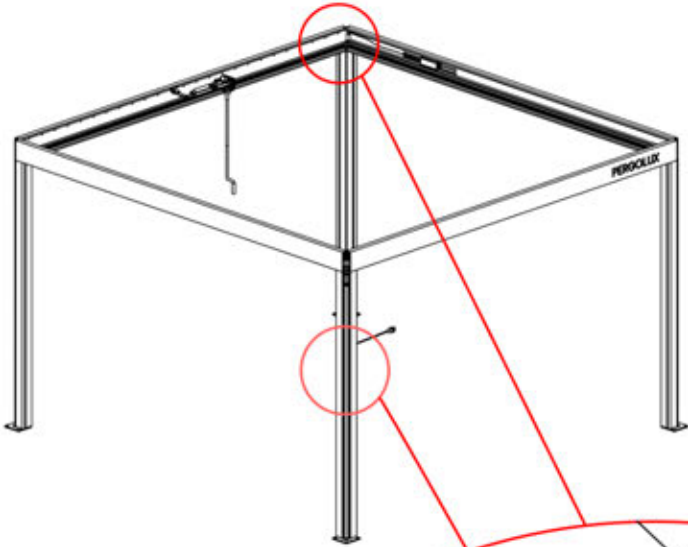

26

!
Power Cable can be routed through all the Poles.