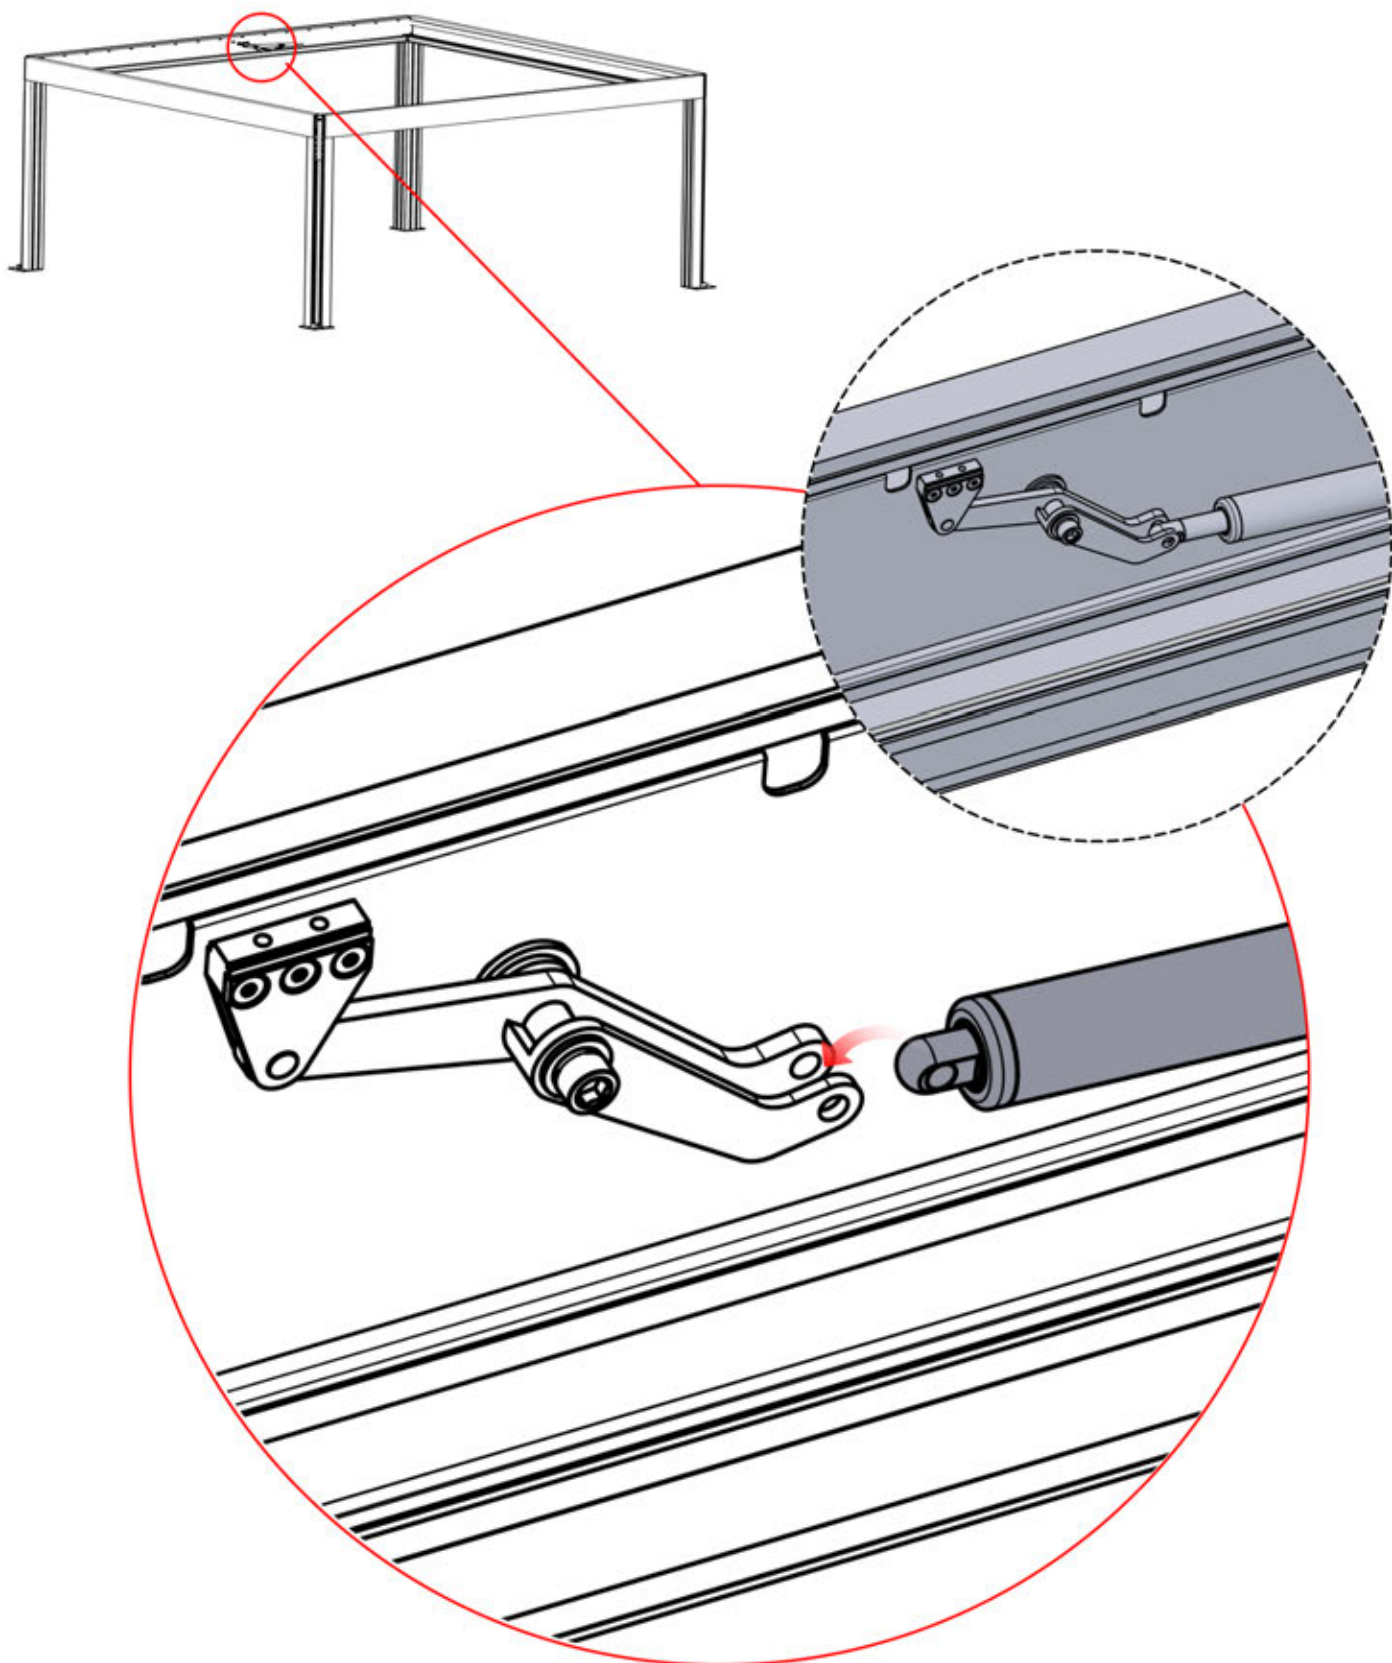

22

23

INPUTS AND OUTPUTS

24

!
Control Box can be
installed on
Preferred W BEAM

25

 Connect grounding wire before connecting to power!

 GROUNDING