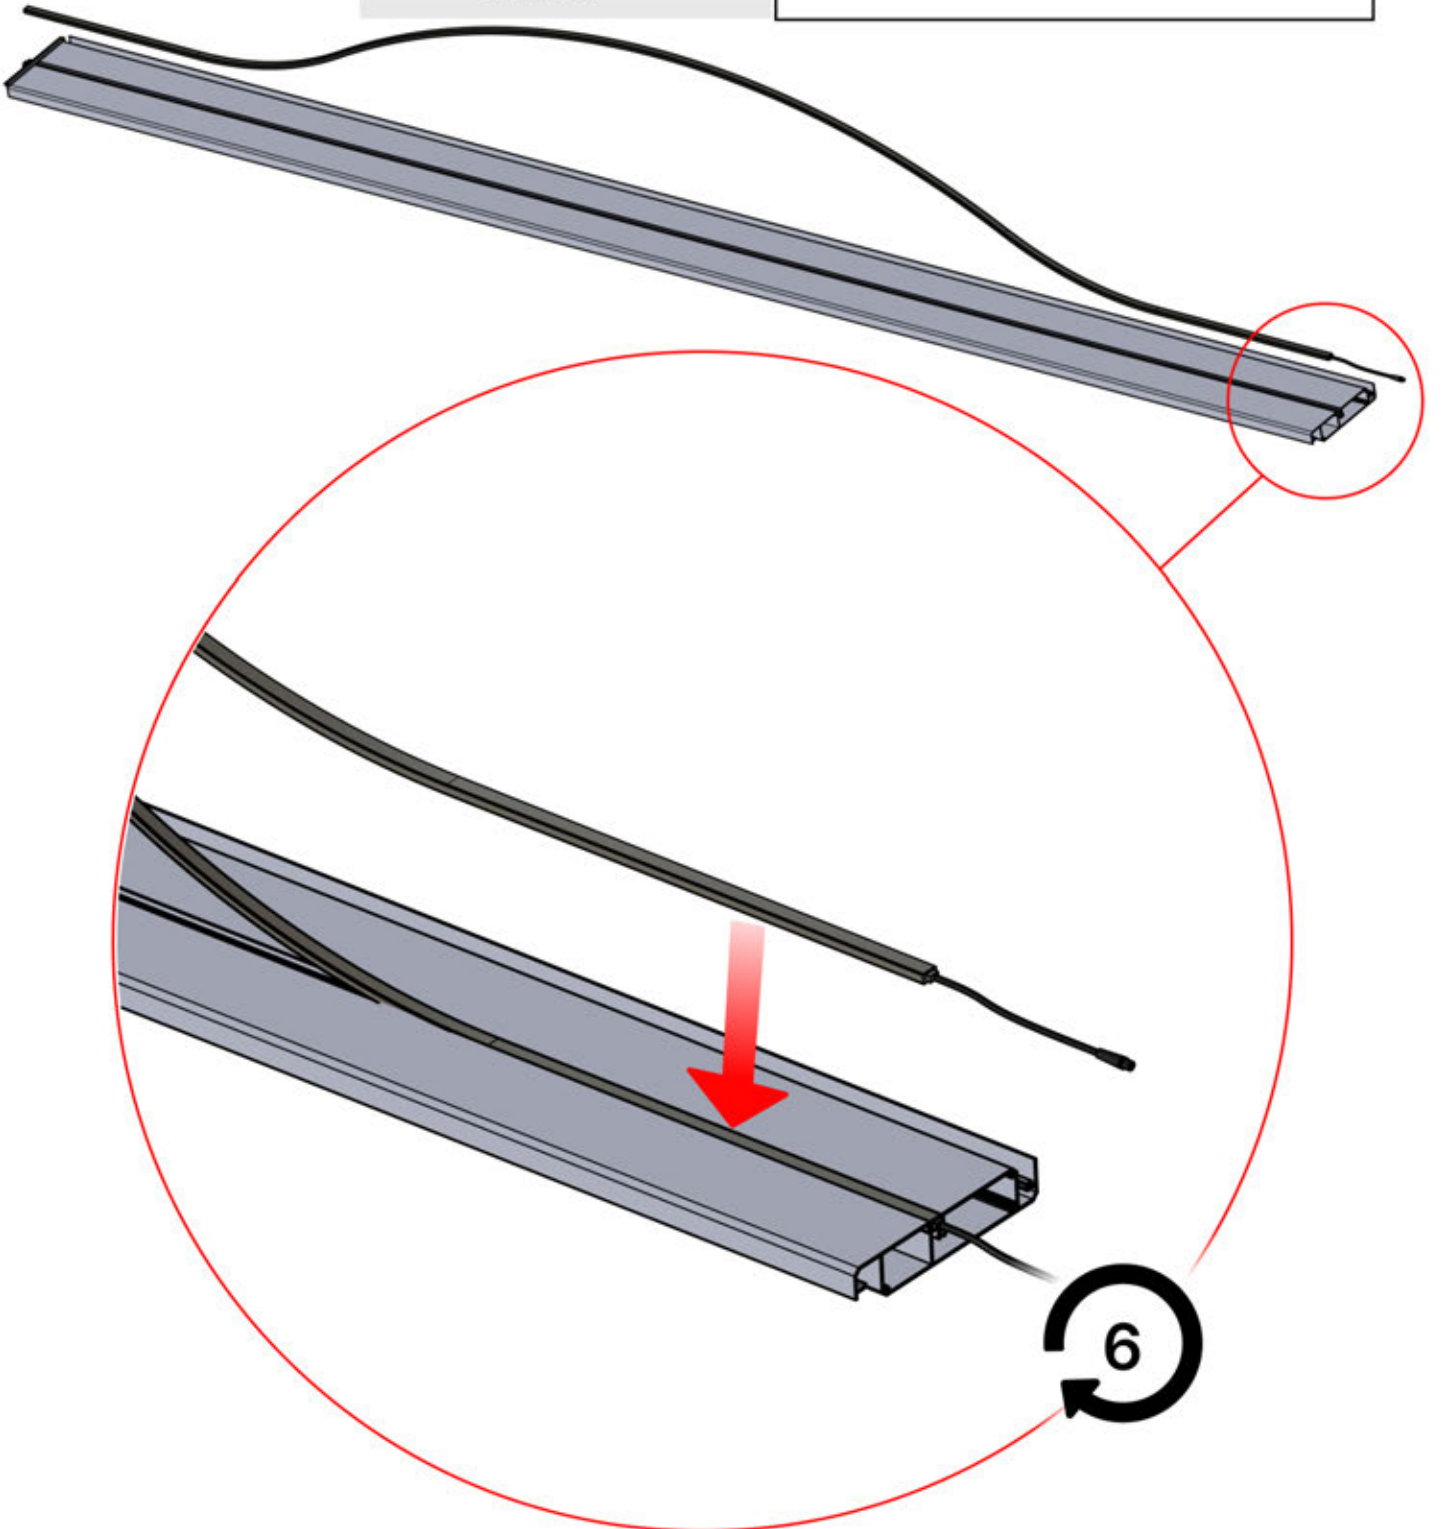

41

x3
PERGOLUX
PERGOLUX
PERGOLUX

5

ANTHRACITE: L251
WHITE: L255
BLACK: L253

PERGOLUX

10

LED BOX

PN-200003536

6x

LED STRIP

4x