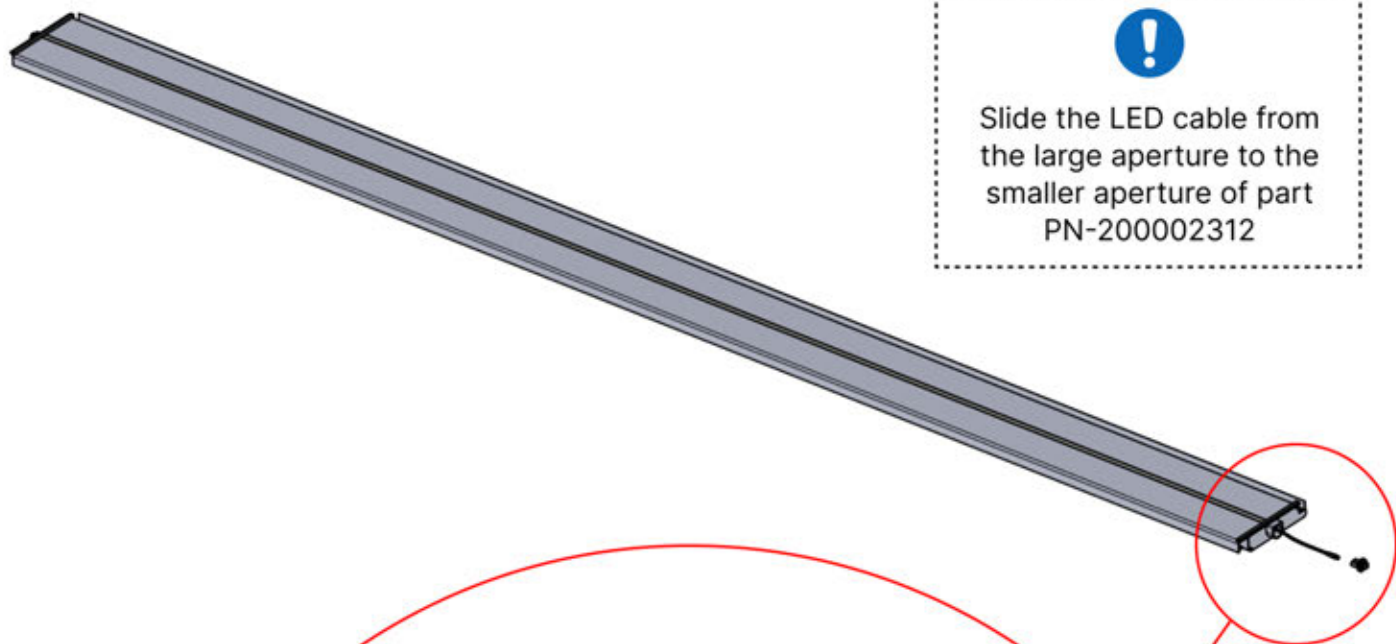

ANTHRACITE: L251
WHITE: L255
BLACK: L253

PN-200003536
6x

Slide the LED cable from the large aperture to the smaller aperture of part PN-200002312

46

x3
PERGOLUX
PERGOLUX
PERGOLUX

5

ANTHRACITE: L251
WHITE: L255
BLACK: L253