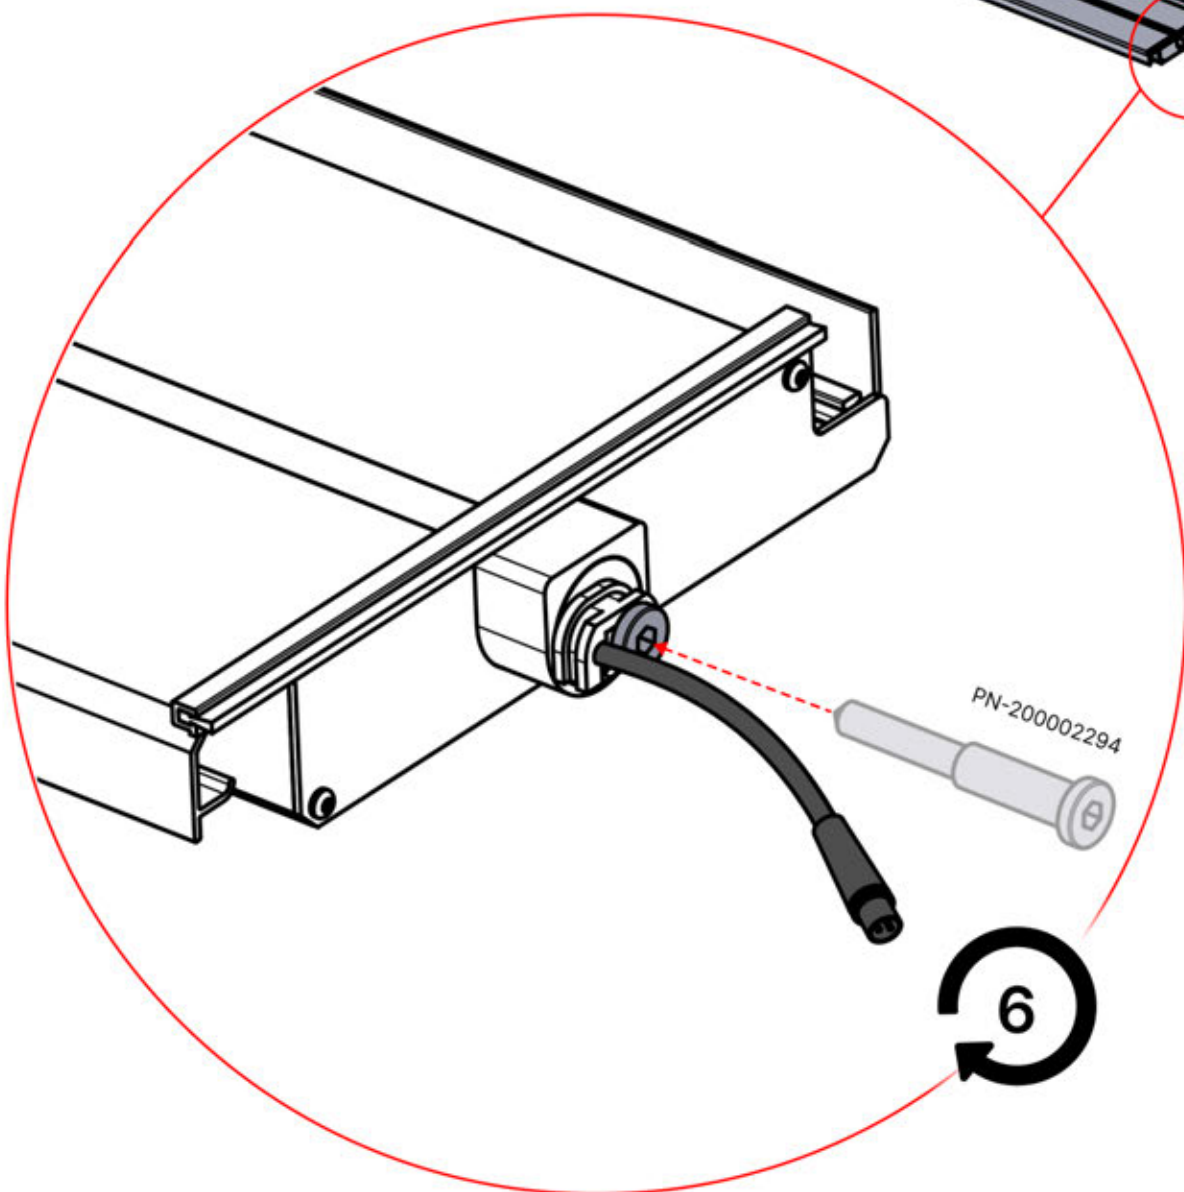

48

x3
PERGOLUX
PERGOLUX
PERGOLUX

5

ANTHRACITE: L251
WHITE: L255
BLACK: L253

PN-200003536
6x