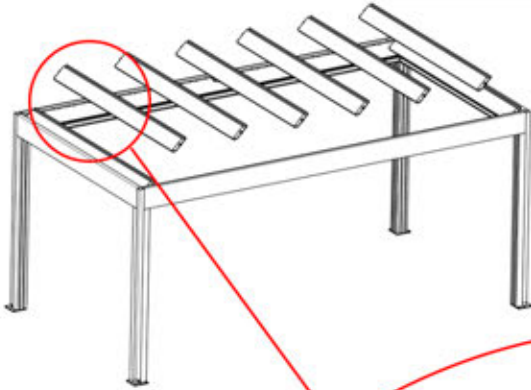

59

x1 PERGOLUX	4	S	PN-200003532 17x
ANTHRACITE: L263 WHITE: L267 BLACK: L265			
x3 PERGOLUX PERGOLUX PERGOLUX	5	x1 PERGOLUX	6
ANTHRACITE: L251 WHITE: L255 BLACK: L253		ANTHRACITE: L239 WHITE: L243 BLACK: L241