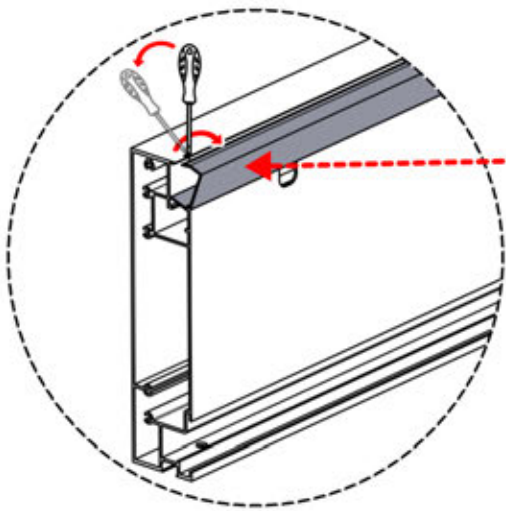

INFORMATION

x7
PERGOLUX

2

ANTHRACITE: B286
WHITE: B290
BLACK: B294

PN-200003508
1x

PN-200003529
2x

PN-200003504
1x