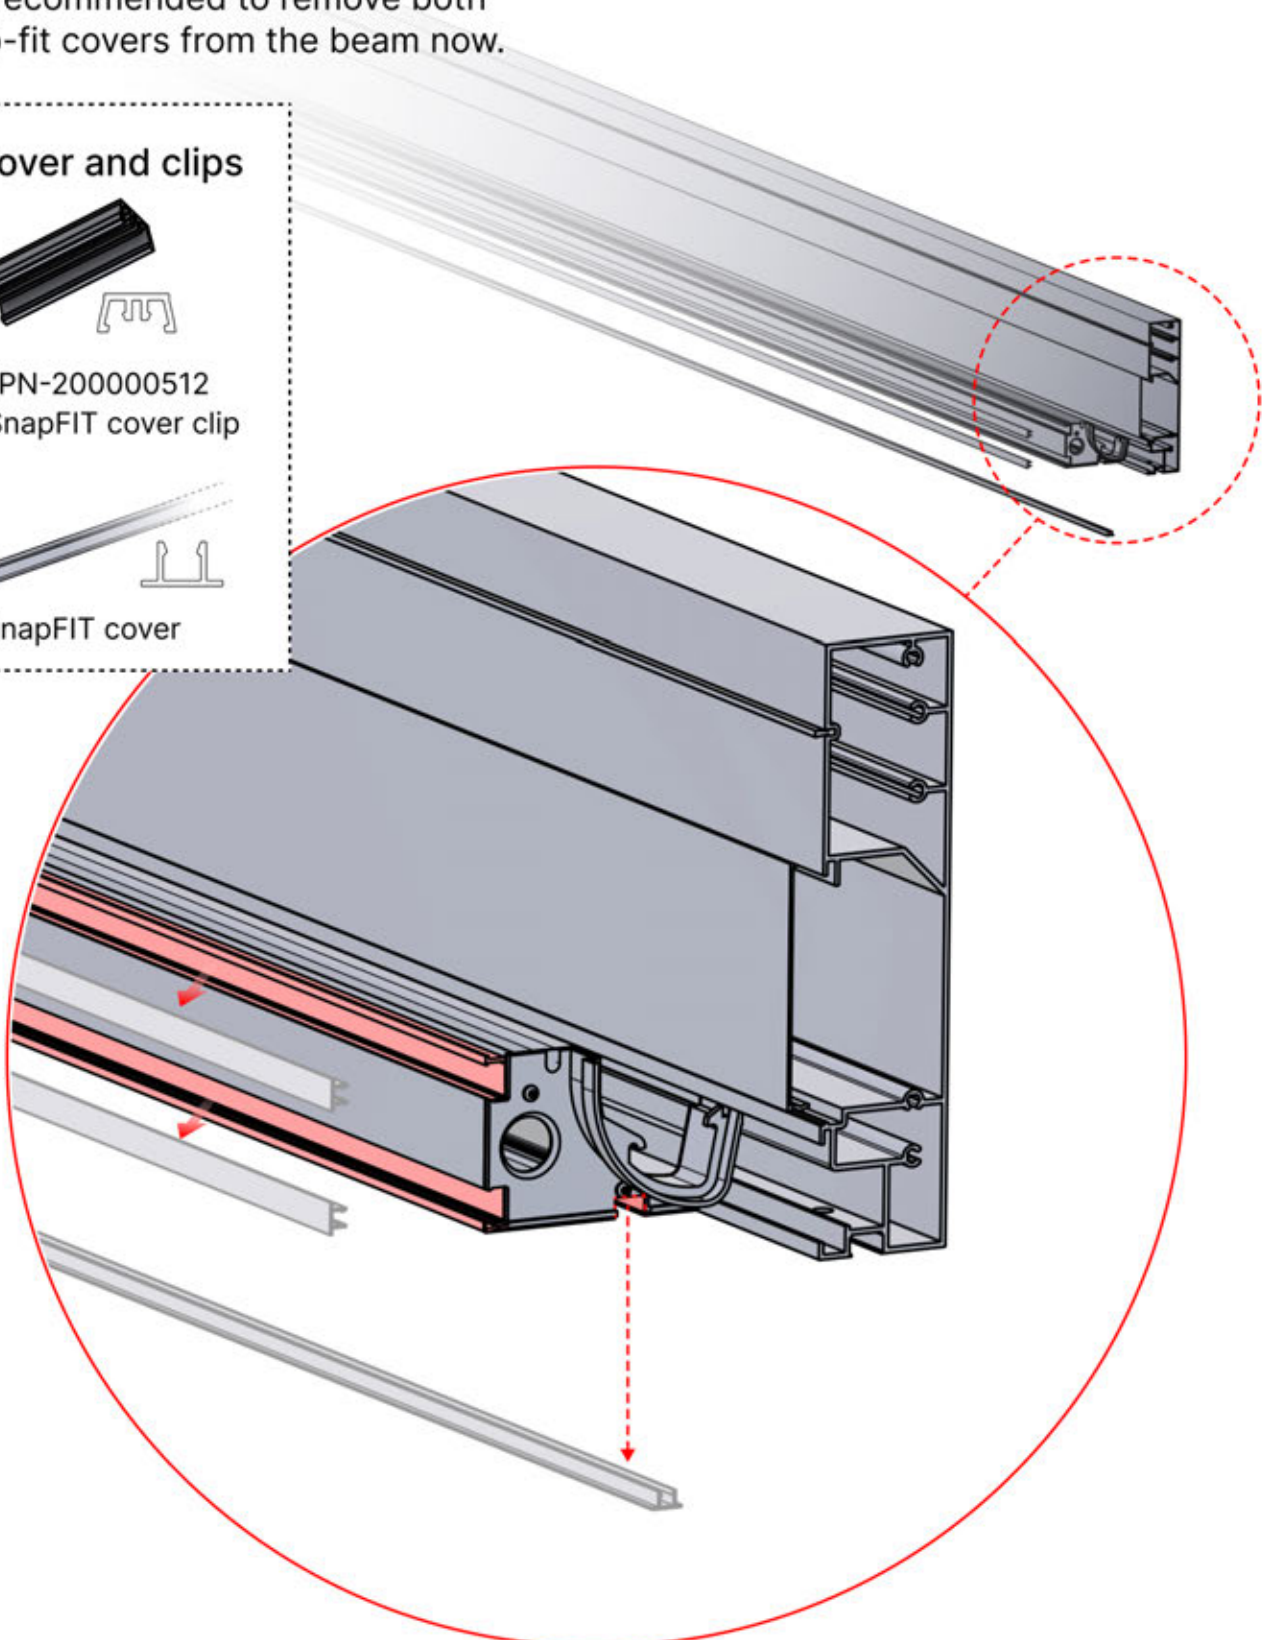

PN-200000512
SnapFIT cover clip

SnapFIT cover

INFORMATION

Are you installing a heater or fan ?

It is recommended to remove both snap-fit covers from the beam now.

INFORMATION

x7
PERGOLUX

2