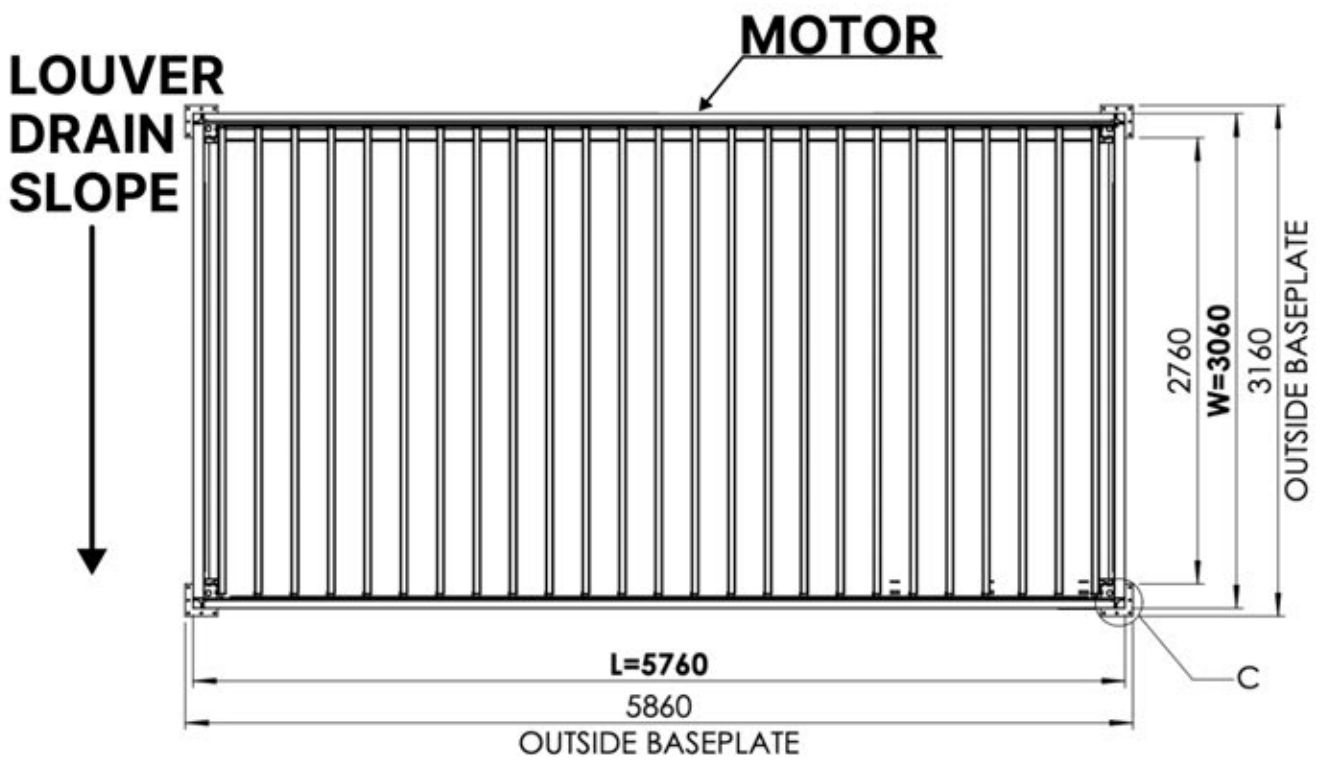

CONTROL BOX

[View Manual](#)

3 × 6 m

INFORMATION

Are you installing a screen, slat wall or glass wall?

It is recommended to remove these Snapfit covers and clips now before installing the pergola.

Cover and clips