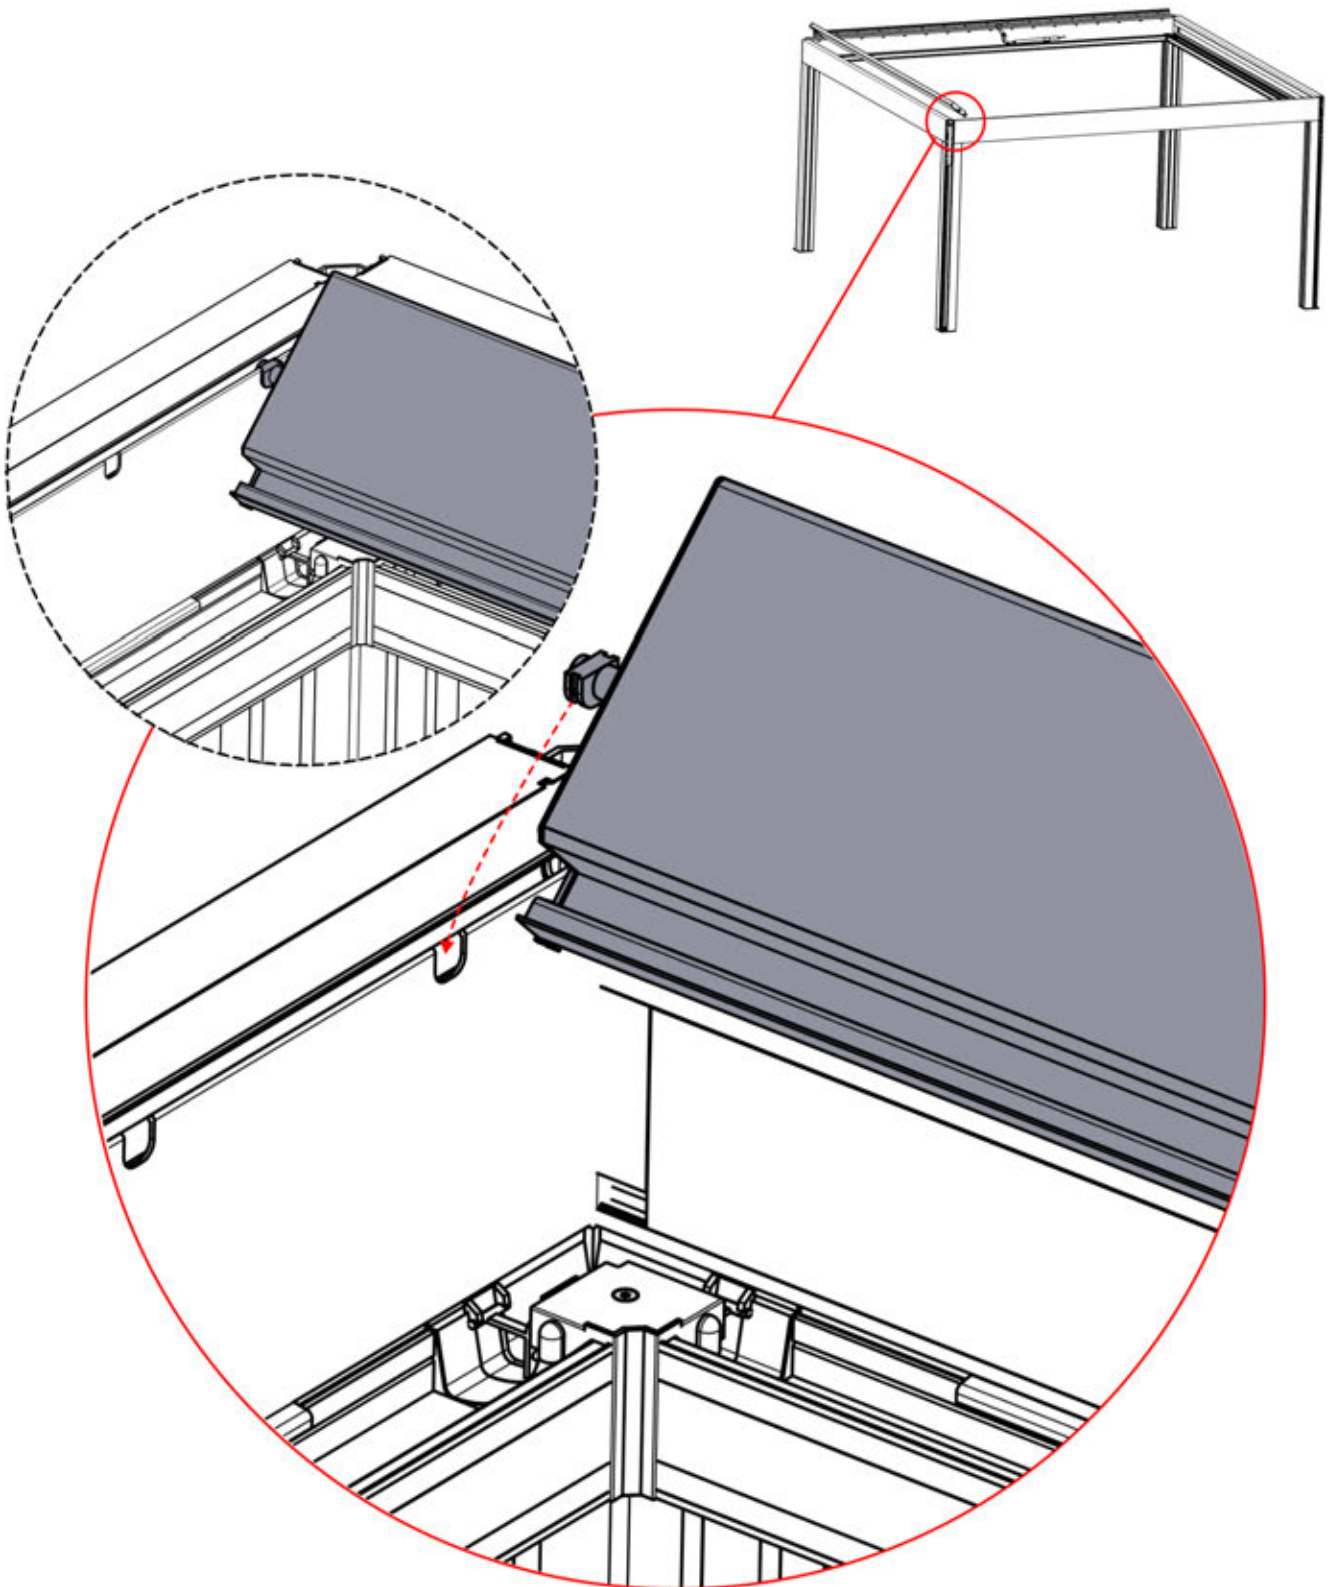

51

 x7 PERGOLUX	4	E		PN-200003534 1x
ANTHRACITE: L263 WHITE: L267 BLACK: L265