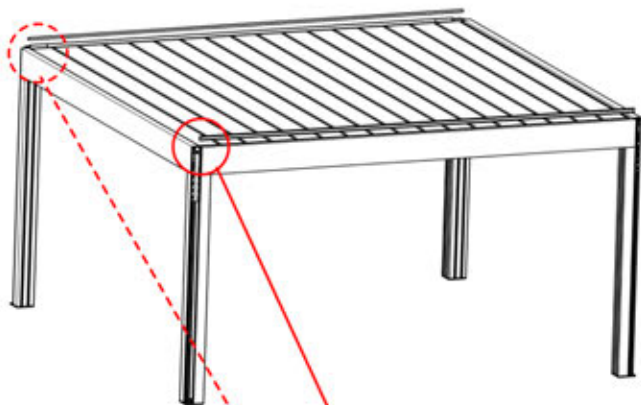

PN-200002476
1x

PN-200002357
1x

INFORMATION

	6		PN-200002303 4x
ANTHRACITE:	L239		
WHITE:	L243		
BLACK:	L241		

Select one of the four
PN-200002303 parts and drill a
10 mm diameter hole to
accommodate the power cable.