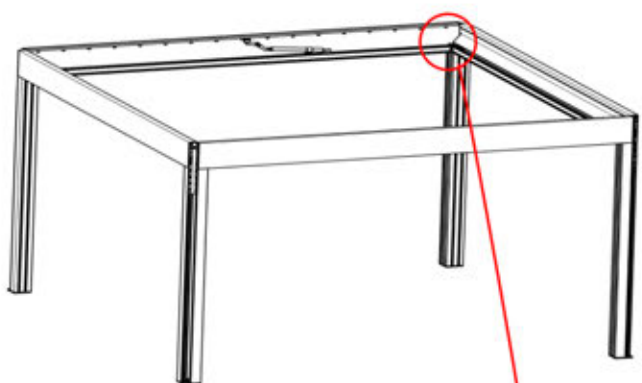

!
Route the Matter
Antenna and place it
below the highlighted
part(PN-200002329).

!
Matter Antenna

36

3

ANTHRACITE: B307
WHITE: B309
BLACK: B311

2

INFORMATION

!
Matter Antenna