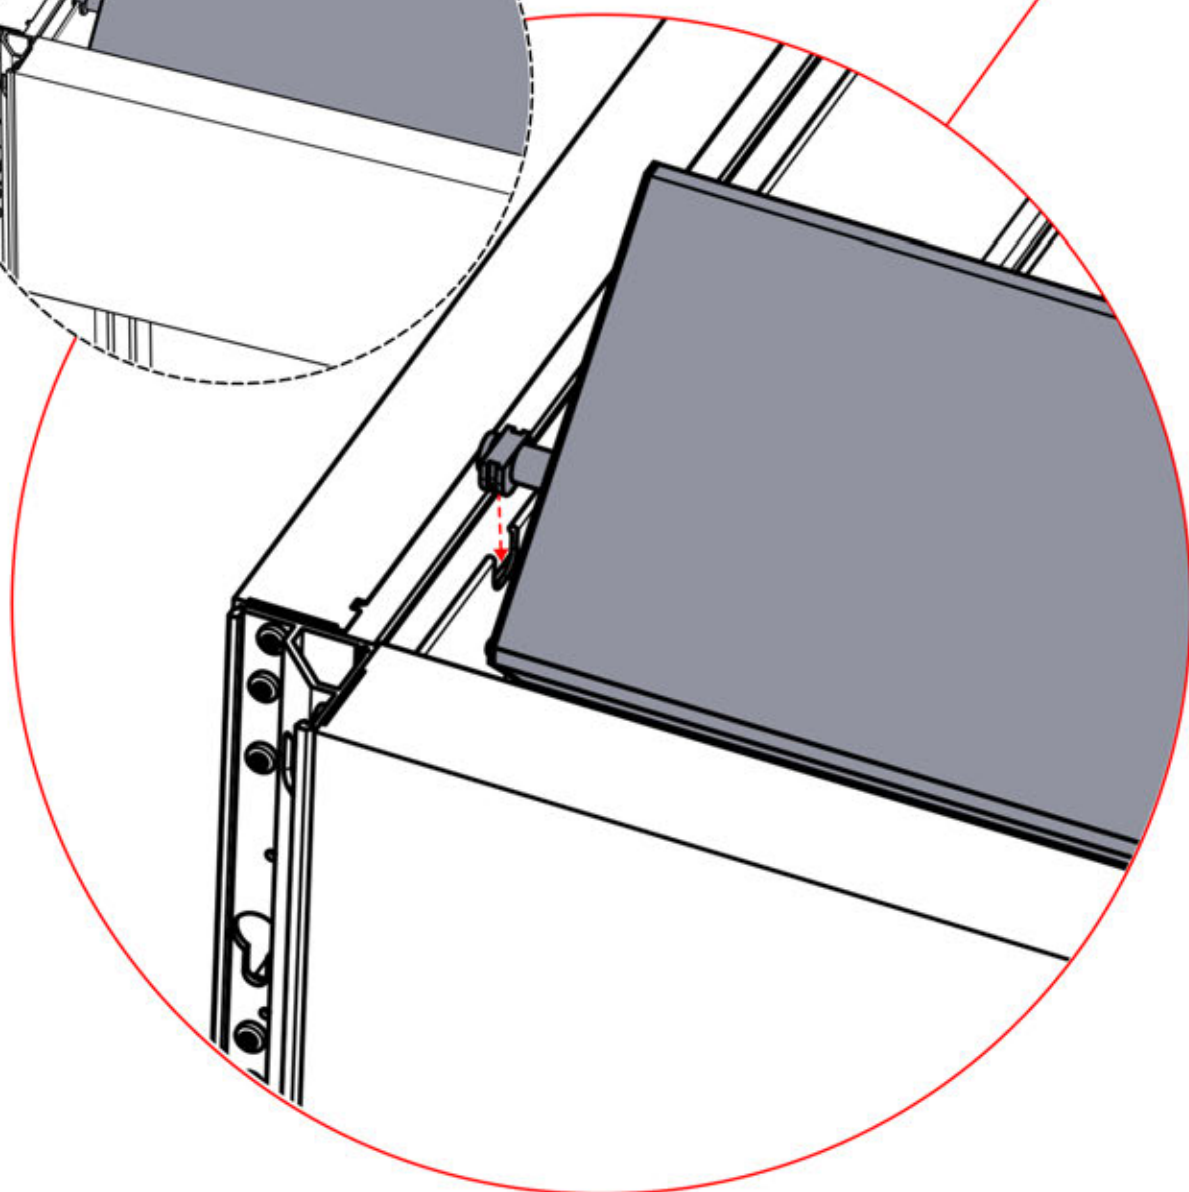

54

x2 PERGOULUX PERGOULUX	6	S	PN-200003532 1x
ANTHRACITE: L239 WHITE: L243 BLACK: L241