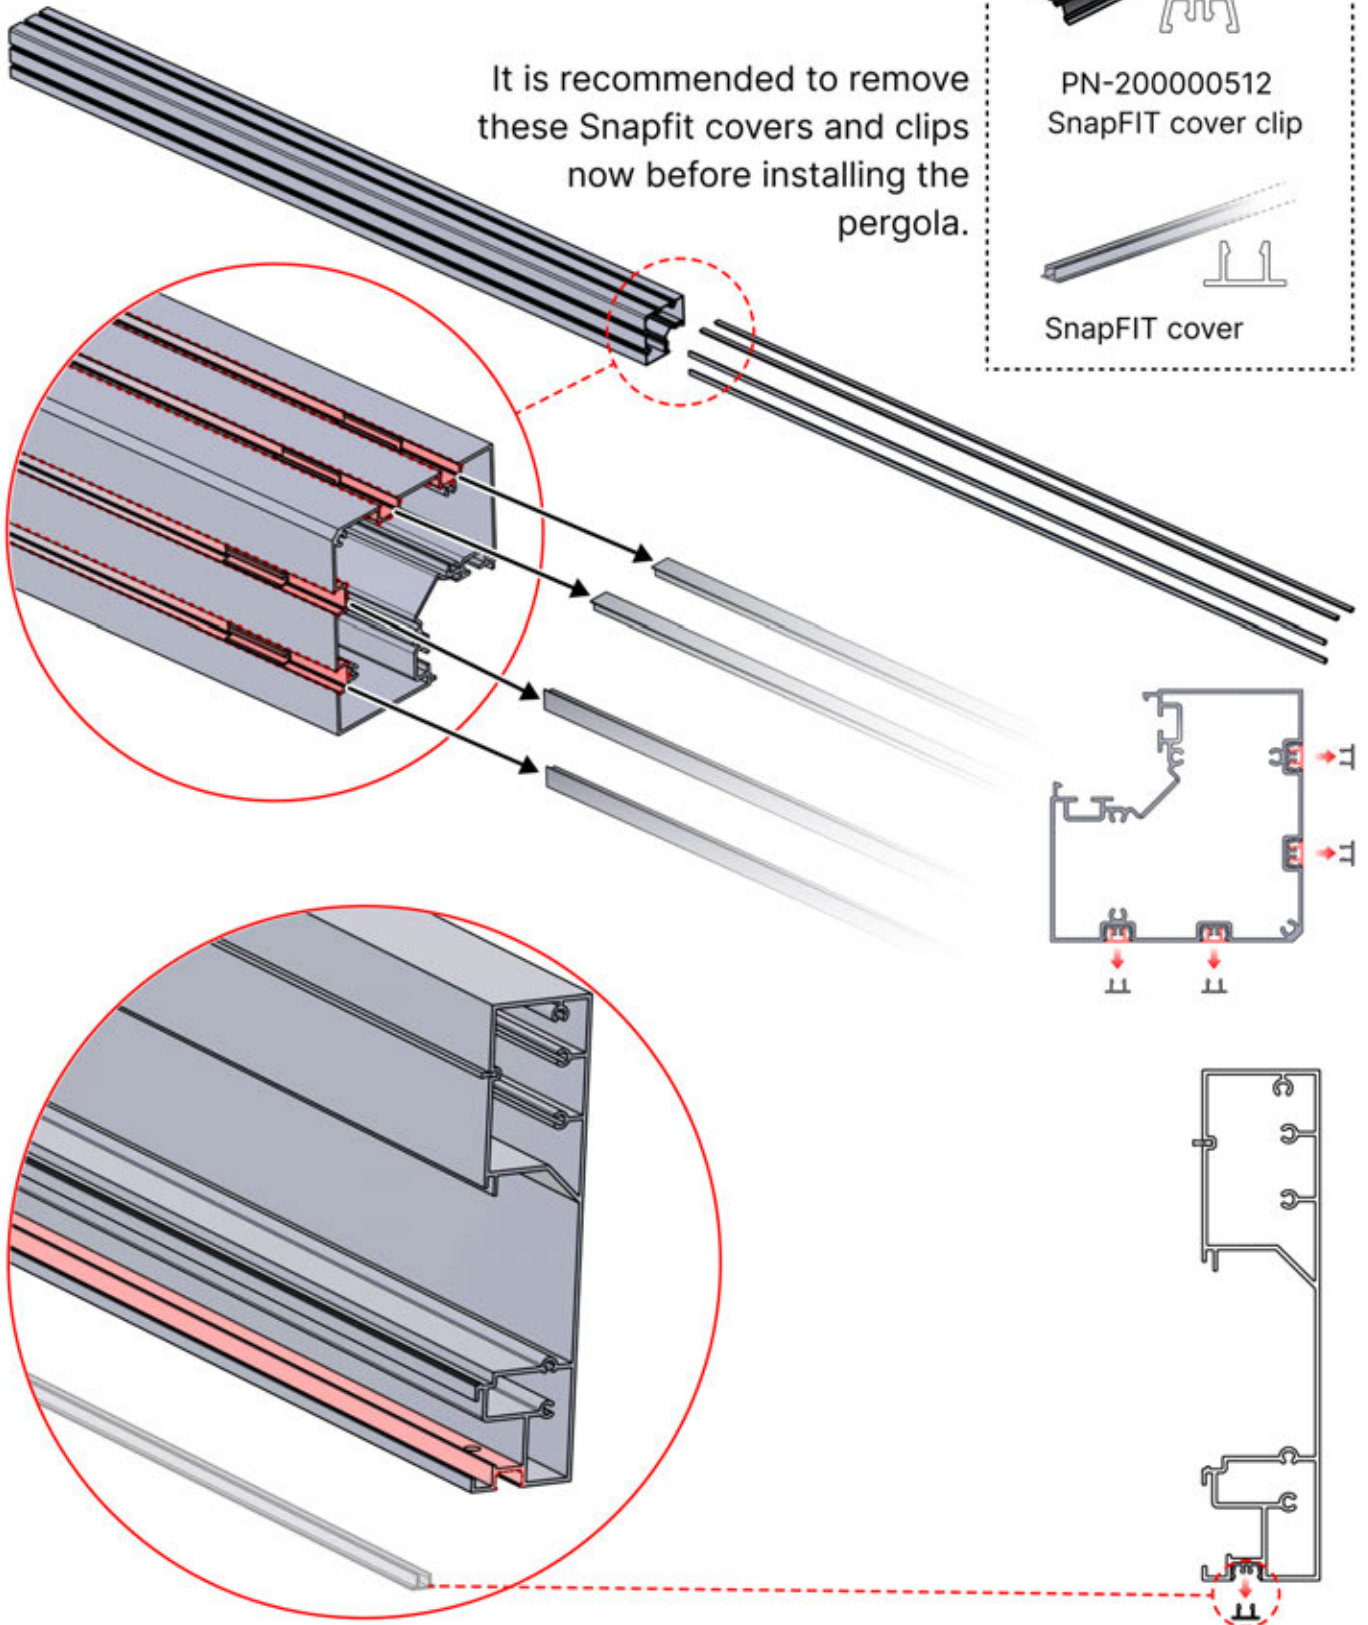

INFORMATION

Are you installing a screen, slat wall or glass wall?

It is recommended to remove these Snapfit covers and clips now before installing the pergola.

Cover and clips

PN-200000512
SnapFIT cover clip

SnapFIT cover