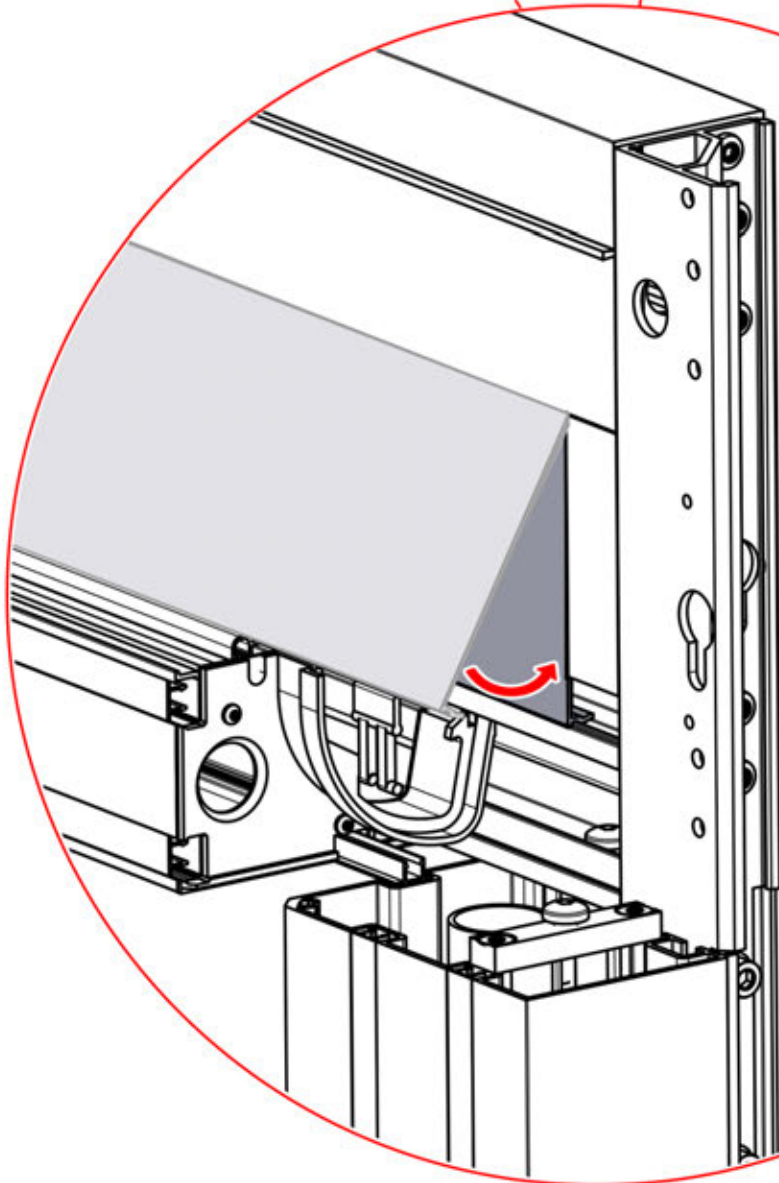

!
Route the Matter
Antenna and place it
below the highlighted
part(PN-200002329).

!
Matter Antenna

36

3

ANTHRACITE: B307
WHITE: B309
BLACK: B311

2

INFORMATION

!
Matter Antenna