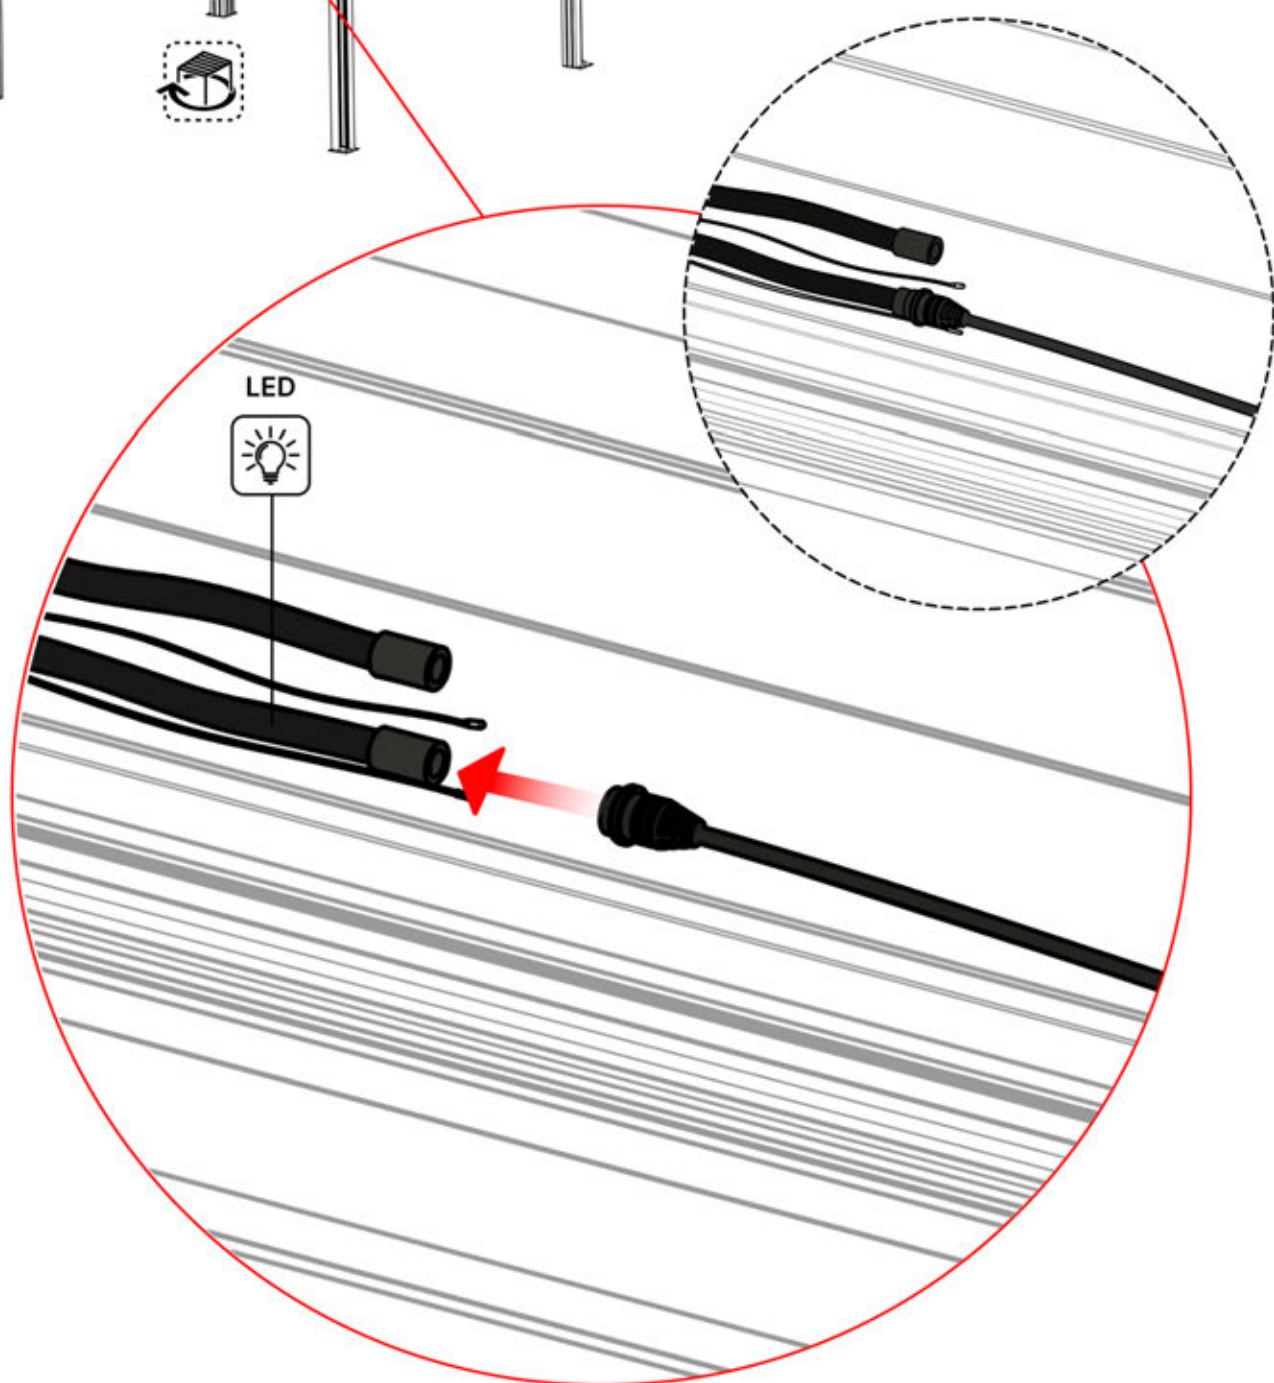

31

LED CABLE

6 LED HARNESS

32

33

34

 <p>CONTROL BOX</p>	S4	PN-200002683 5x
<p>! Keep the Matter Antenna wire free and do not tie them with LED and Motor wire</p>		PN-200002684 10x

35