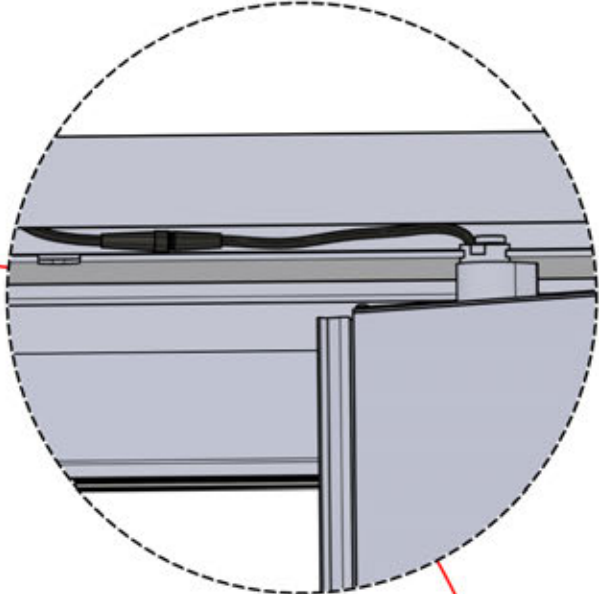

Connect the LED
cable to the 4-pin LED
wire