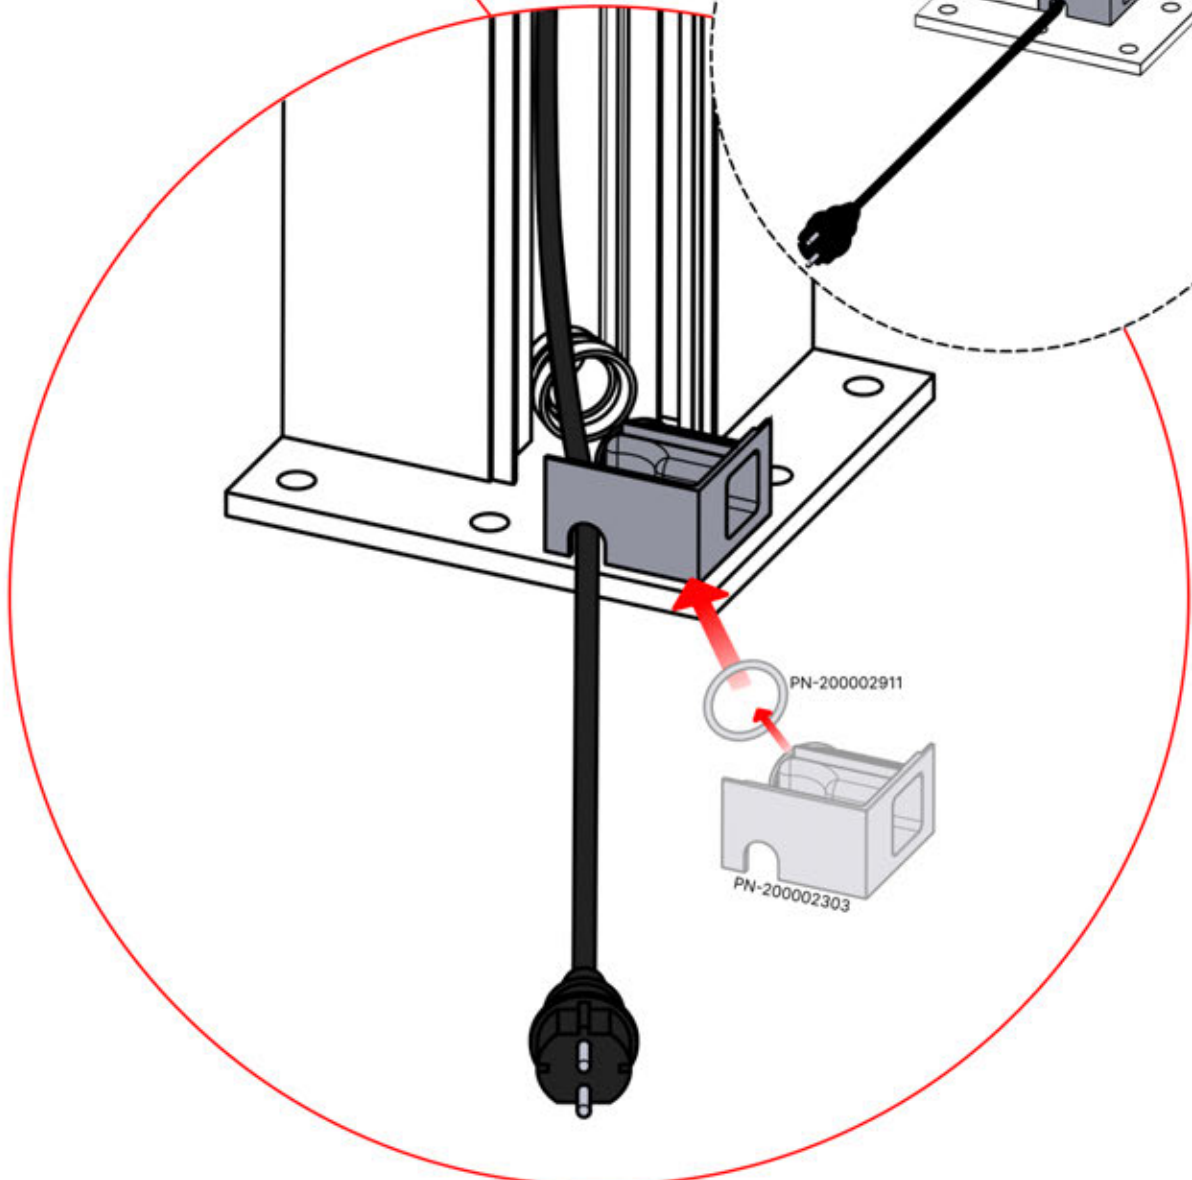

64

x7
PERGOLUX

6

ANTHRACITE: L239
WHITE: L243
BLACK: L241

PN-200002303
4x

PN-200002911
4x

PN-200002911

PN-200002303