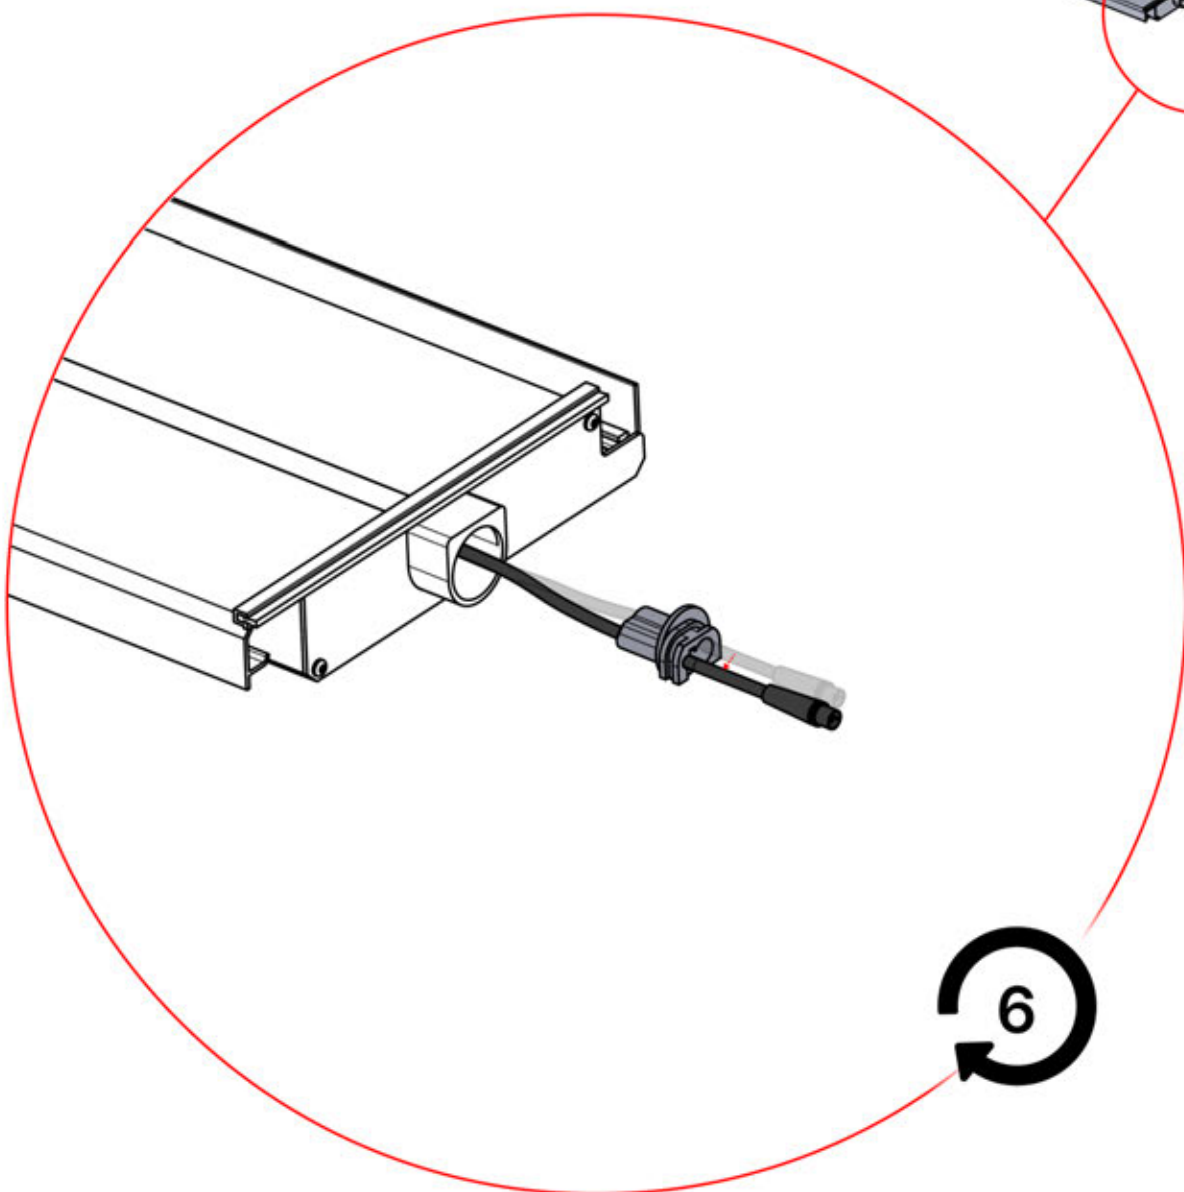

ANTHRACITE: L251
WHITE: L255
BLACK: L253

PN-200003536
6x

Slide the LED cable from the large aperture to the smaller aperture of part PN-200002312

46

x3
PERGOLUX
PERGOLUX
PERGOLUX

5

ANTHRACITE: L251
WHITE: L255
BLACK: L253