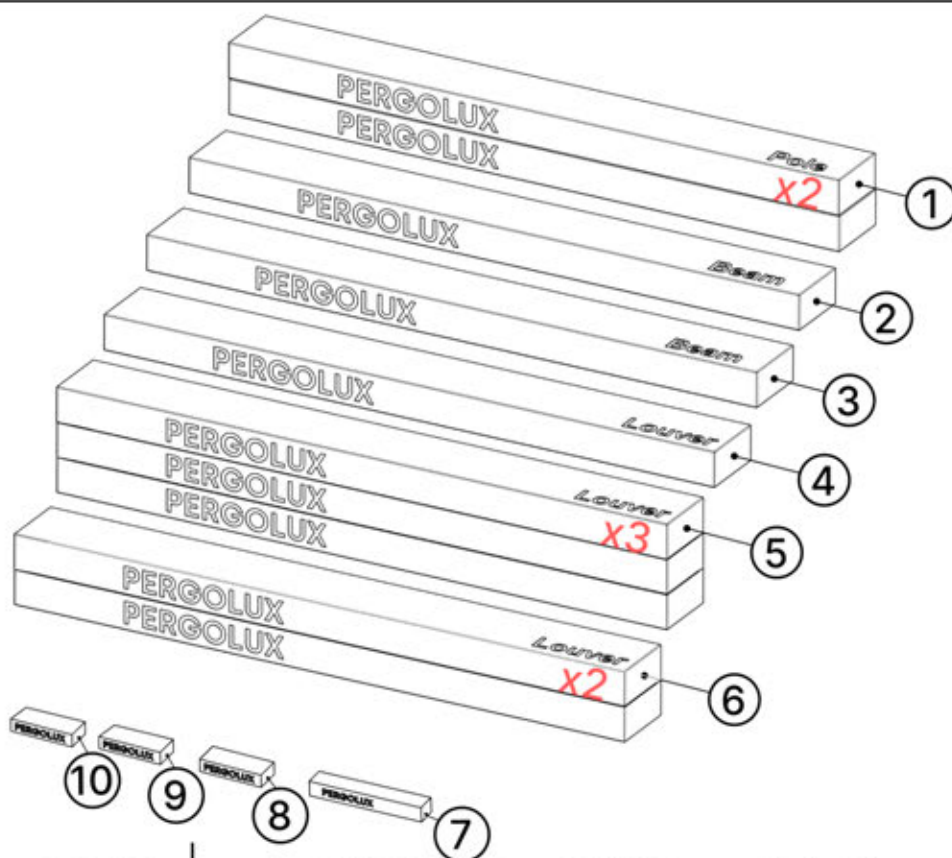

INFORMATION

3mm, 4mm, 5mm

TX15, TX20, TX25, TX30

PACKAGE OVERVIEW

ORDER	ANTHRACITE	WHITE	BLACK
①	C126	C127	C128
②	B286	B309	B292
③	B307	B310	B312
④	L263	B290	B311
⑤	L251	L267	B294
⑥	L239	L255	L265
⑦	ELECTRIC MOTOR		
⑧	CONTROL BOX		
⑨	POWER CABLE		
⑩	LED BOX		