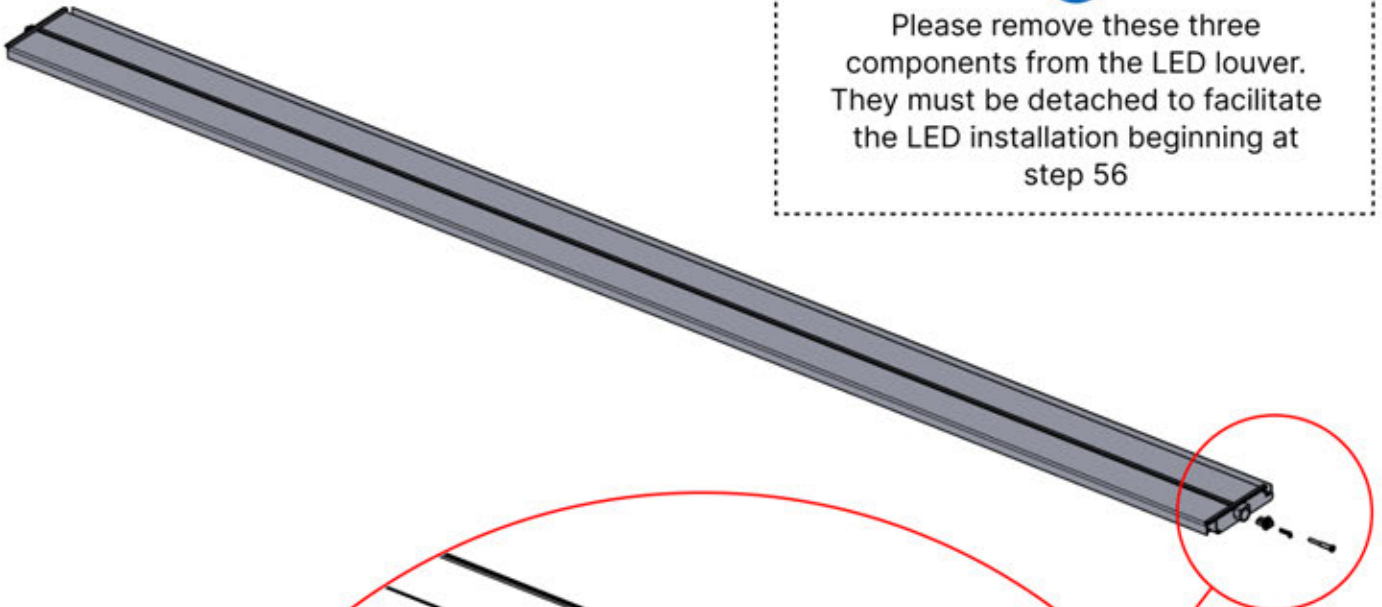

5

ANTHRACITE: L251
WHITE: L255
BLACK: L253

 PN-200003536
6x

 Please remove these three components from the LED louver. They must be detached to facilitate the LED installation beginning at step 56

40

x3
PERGOLUX
PERGOLUX
PERGOLUX