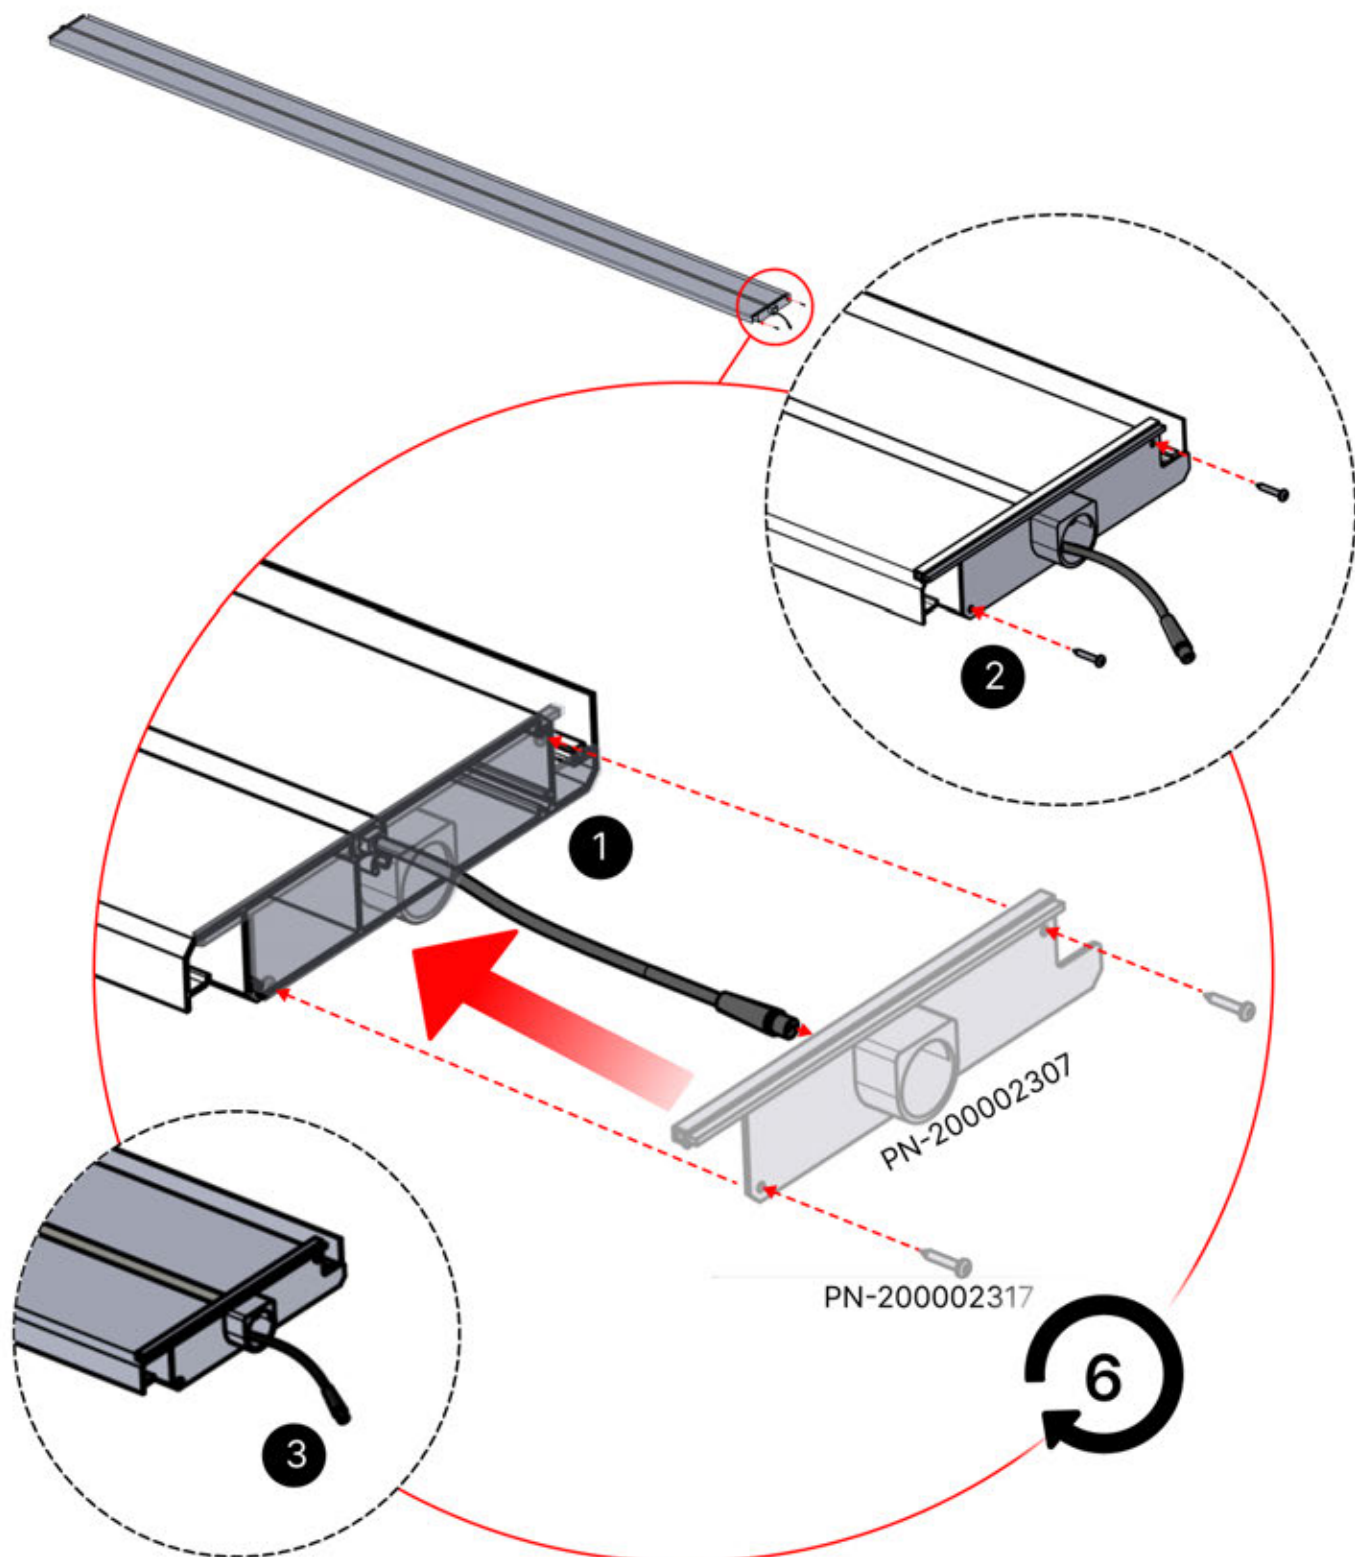

43

x3
PERGOLUX
PERGOLUX
PERGOLUX

5

ANTHRACITE: L251
WHITE: L255
BLACK: L253

PN-200003536
6x