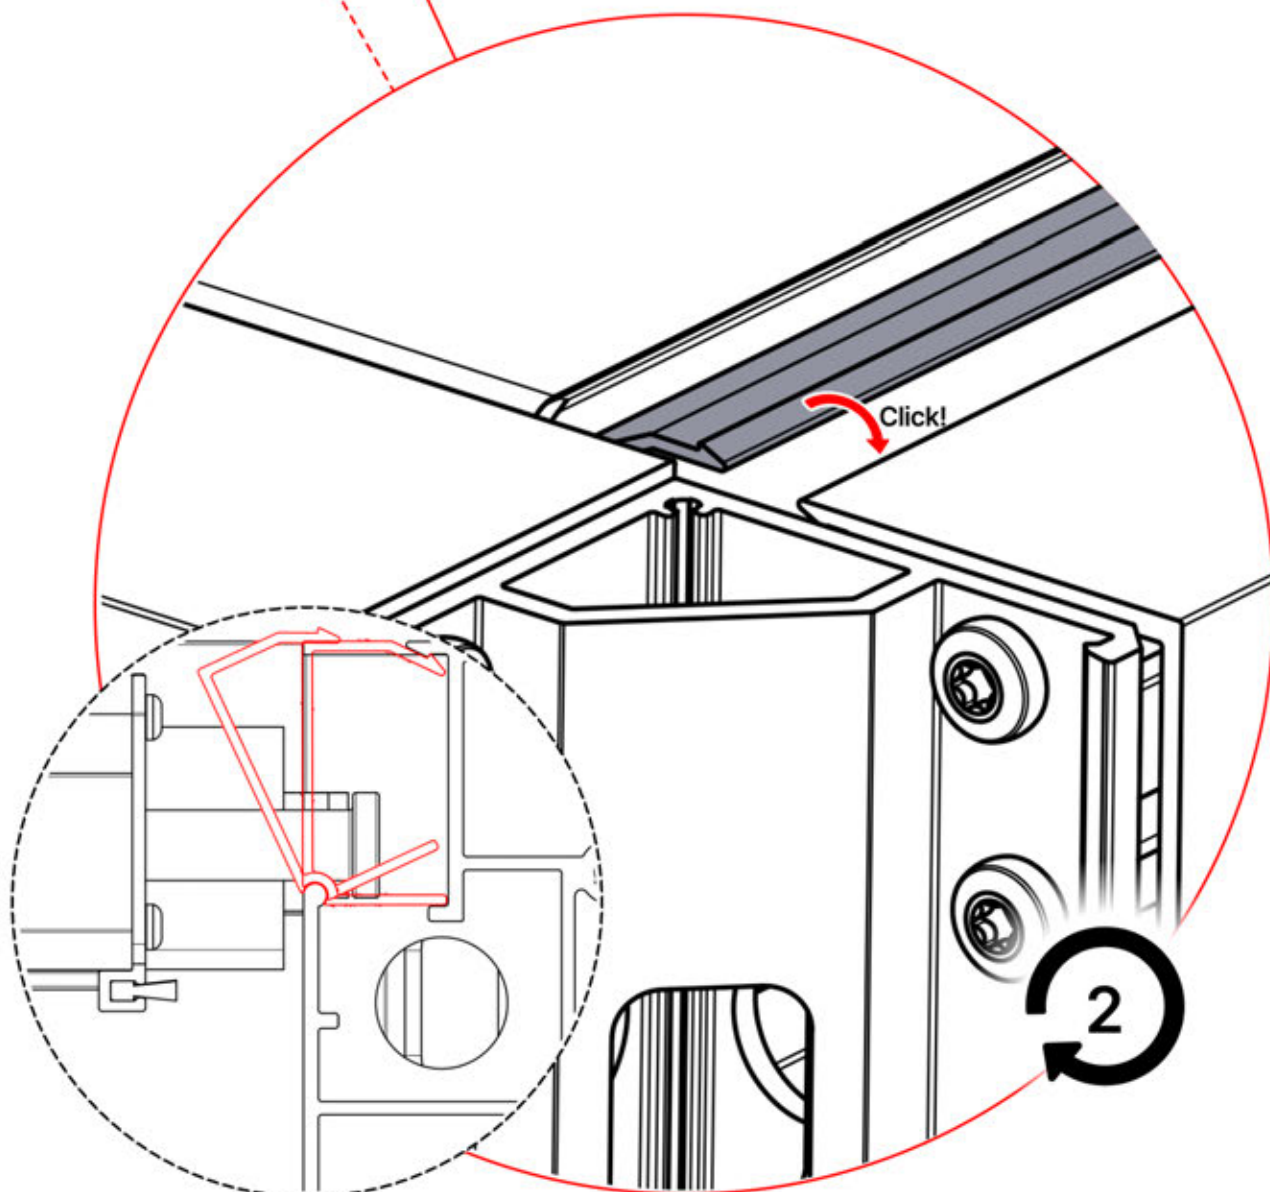

PN-200002476
1x

PN-200002357
1x

INFORMATION

	6		PN-200002303 4x
ANTHRACITE:	L239		
WHITE:	L243		
BLACK:	L241		

Select one of the four
PN-200002303 parts and drill a
10 mm diameter hole to
accommodate the power cable.