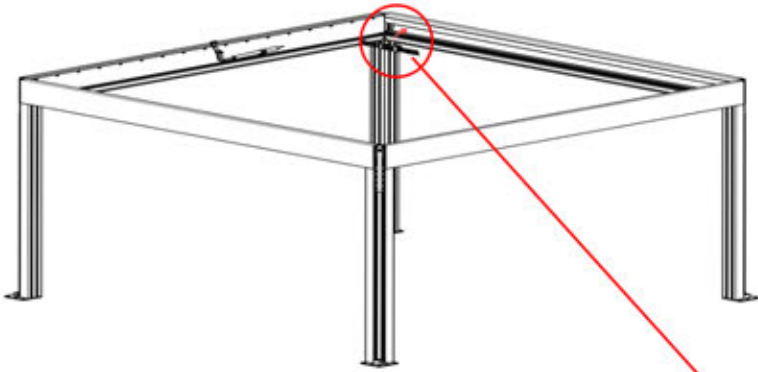

22

23

INPUTS AND OUTPUTS

24

!
Control Box can be
installed on
Preferred W BEAM

25

 Connect grounding wire before connecting to power!

 GROUNDING