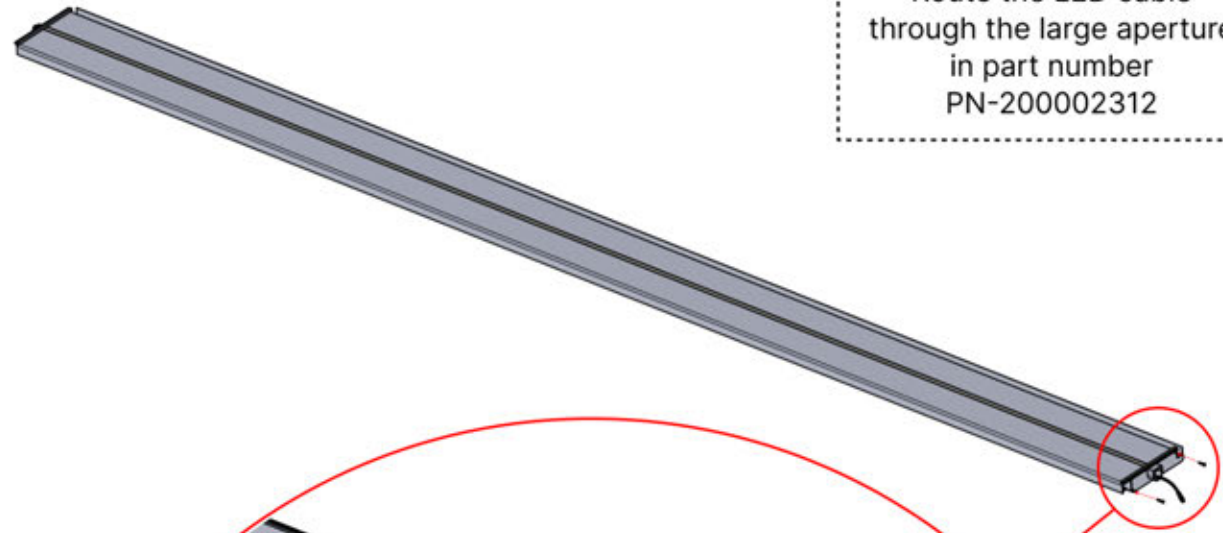

x3
PERGOLUX
PERGOLUX
PERGOLUX

5

ANTHRACITE: L251
WHITE: L255
BLACK: L253

PN-200003536
6x

Route the LED cable through the large aperture in part number PN-200002312

45

x3
PERGOLUX
PERGOLUX
PERGOLUX

5