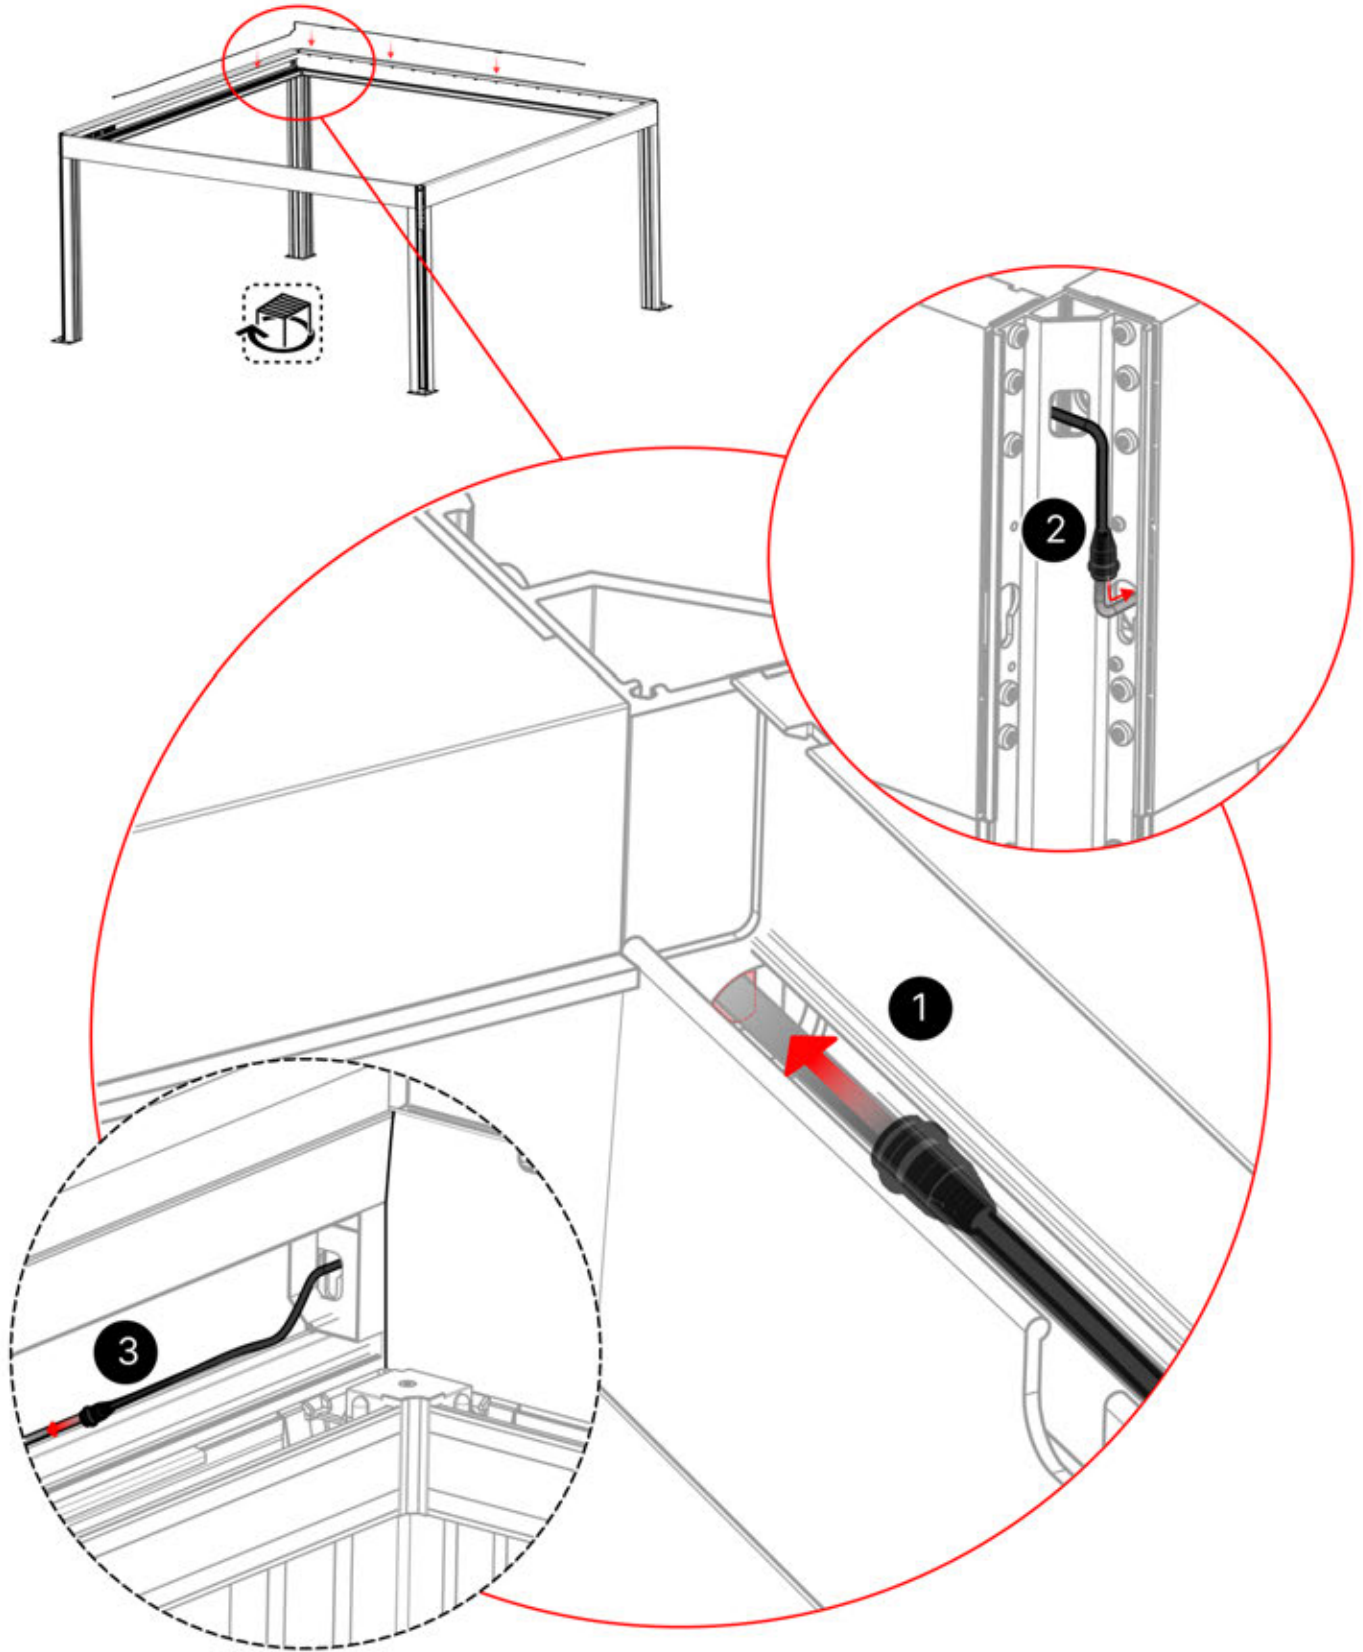

31

LED CABLE

6 LED HARNESS

32

33

34

 <p>CONTROL BOX</p>	S4	PN-200002683 5x
<p>! Keep the Matter Antenna wire free and do not tie them with LED and Motor wire</p>		PN-200002684 10x

35