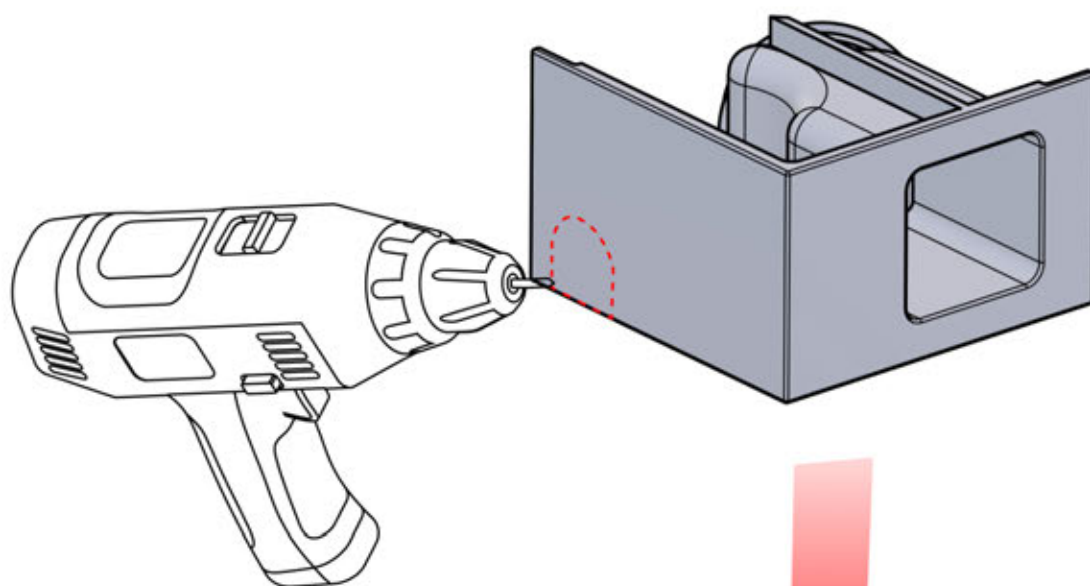

PN-200002476
1x

PN-200002357
1x

INFORMATION

	6		PN-200002303 4x
ANTHRACITE:	L239		
WHITE:	L243		
BLACK:	L241		

Select one of the four
PN-200002303 parts and drill a
10 mm diameter hole to
accommodate the power cable.