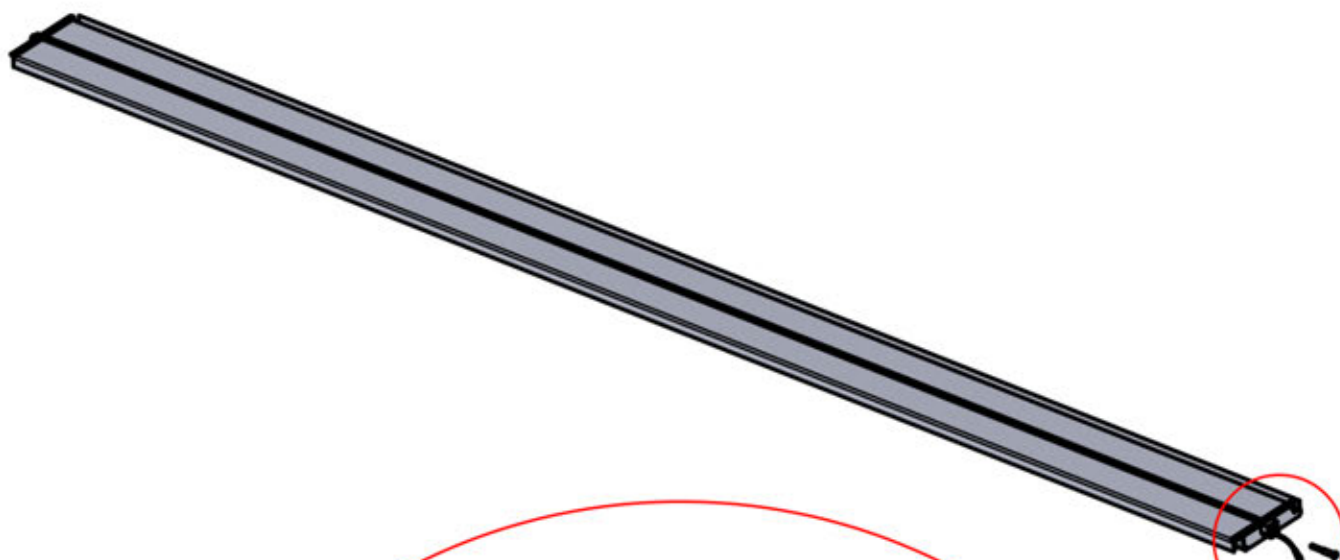

48

x3
PERGOLUX
PERGOLUX
PERGOLUX

5

ANTHRACITE: L251
WHITE: L255
BLACK: L253

PN-200003536
6x