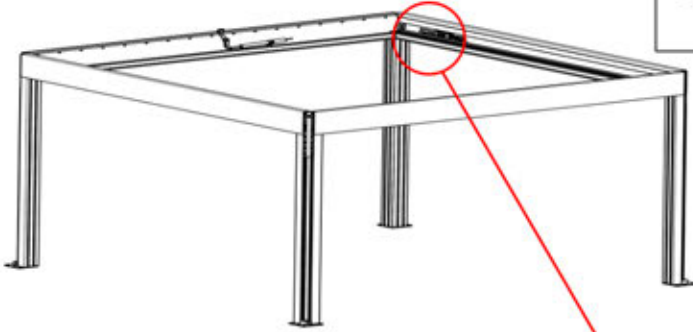

22

23

INPUTS AND OUTPUTS

24

!
Control Box can be
installed on
Preferred W BEAM

25

 Connect grounding wire before connecting to power!

 GROUNDING