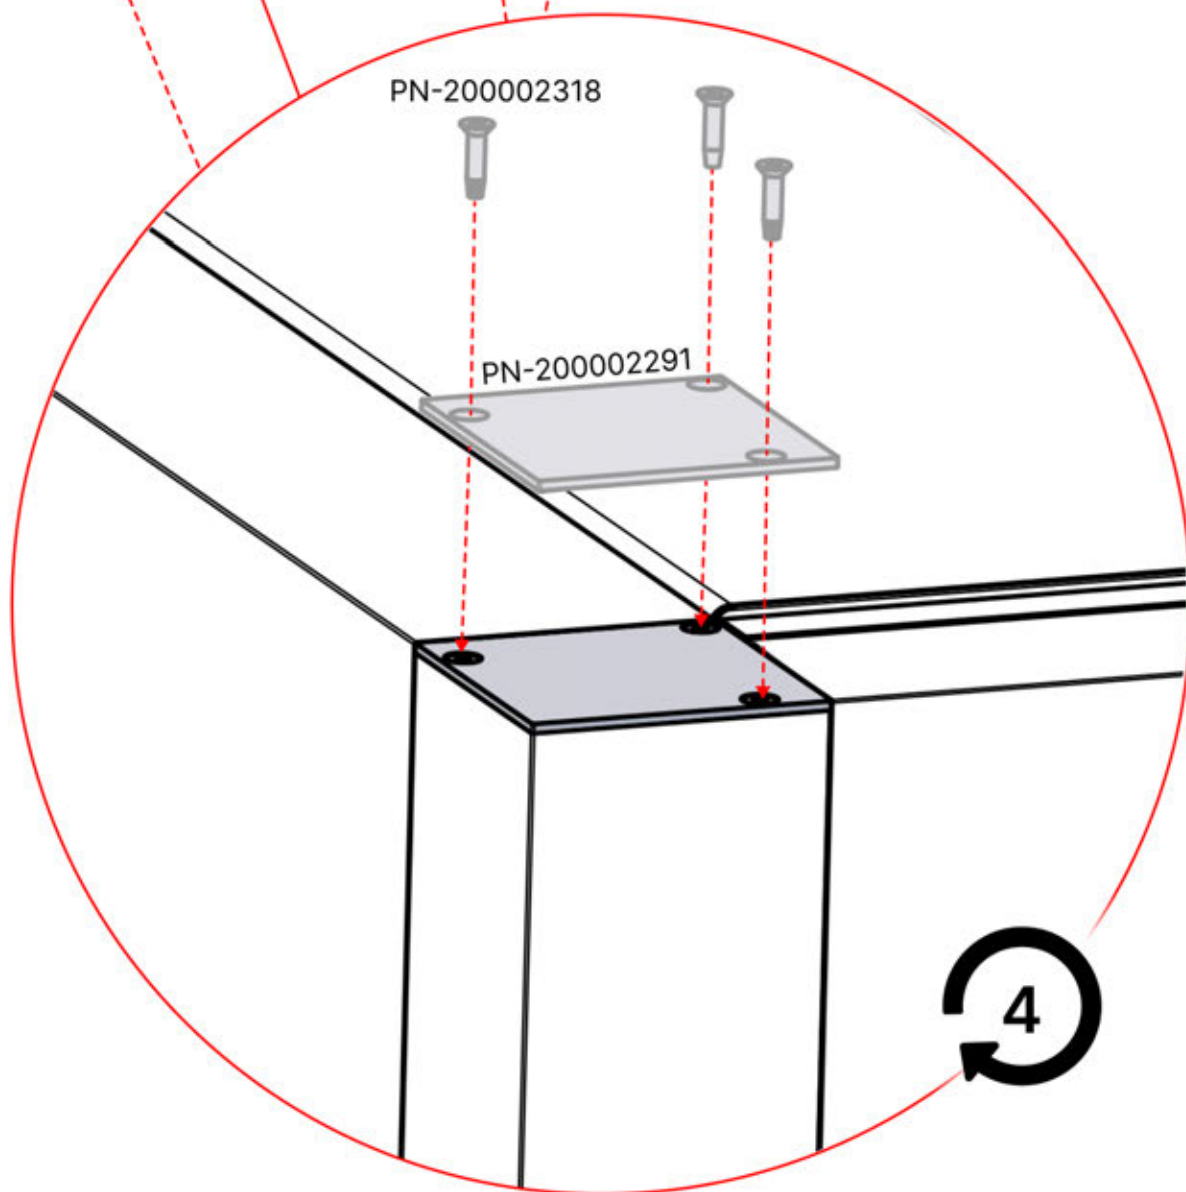

66

6

ANTHRACITE: L239
WHITE: L243
BLACK: L241

PN-200002291

4x

PN-200002318

12x