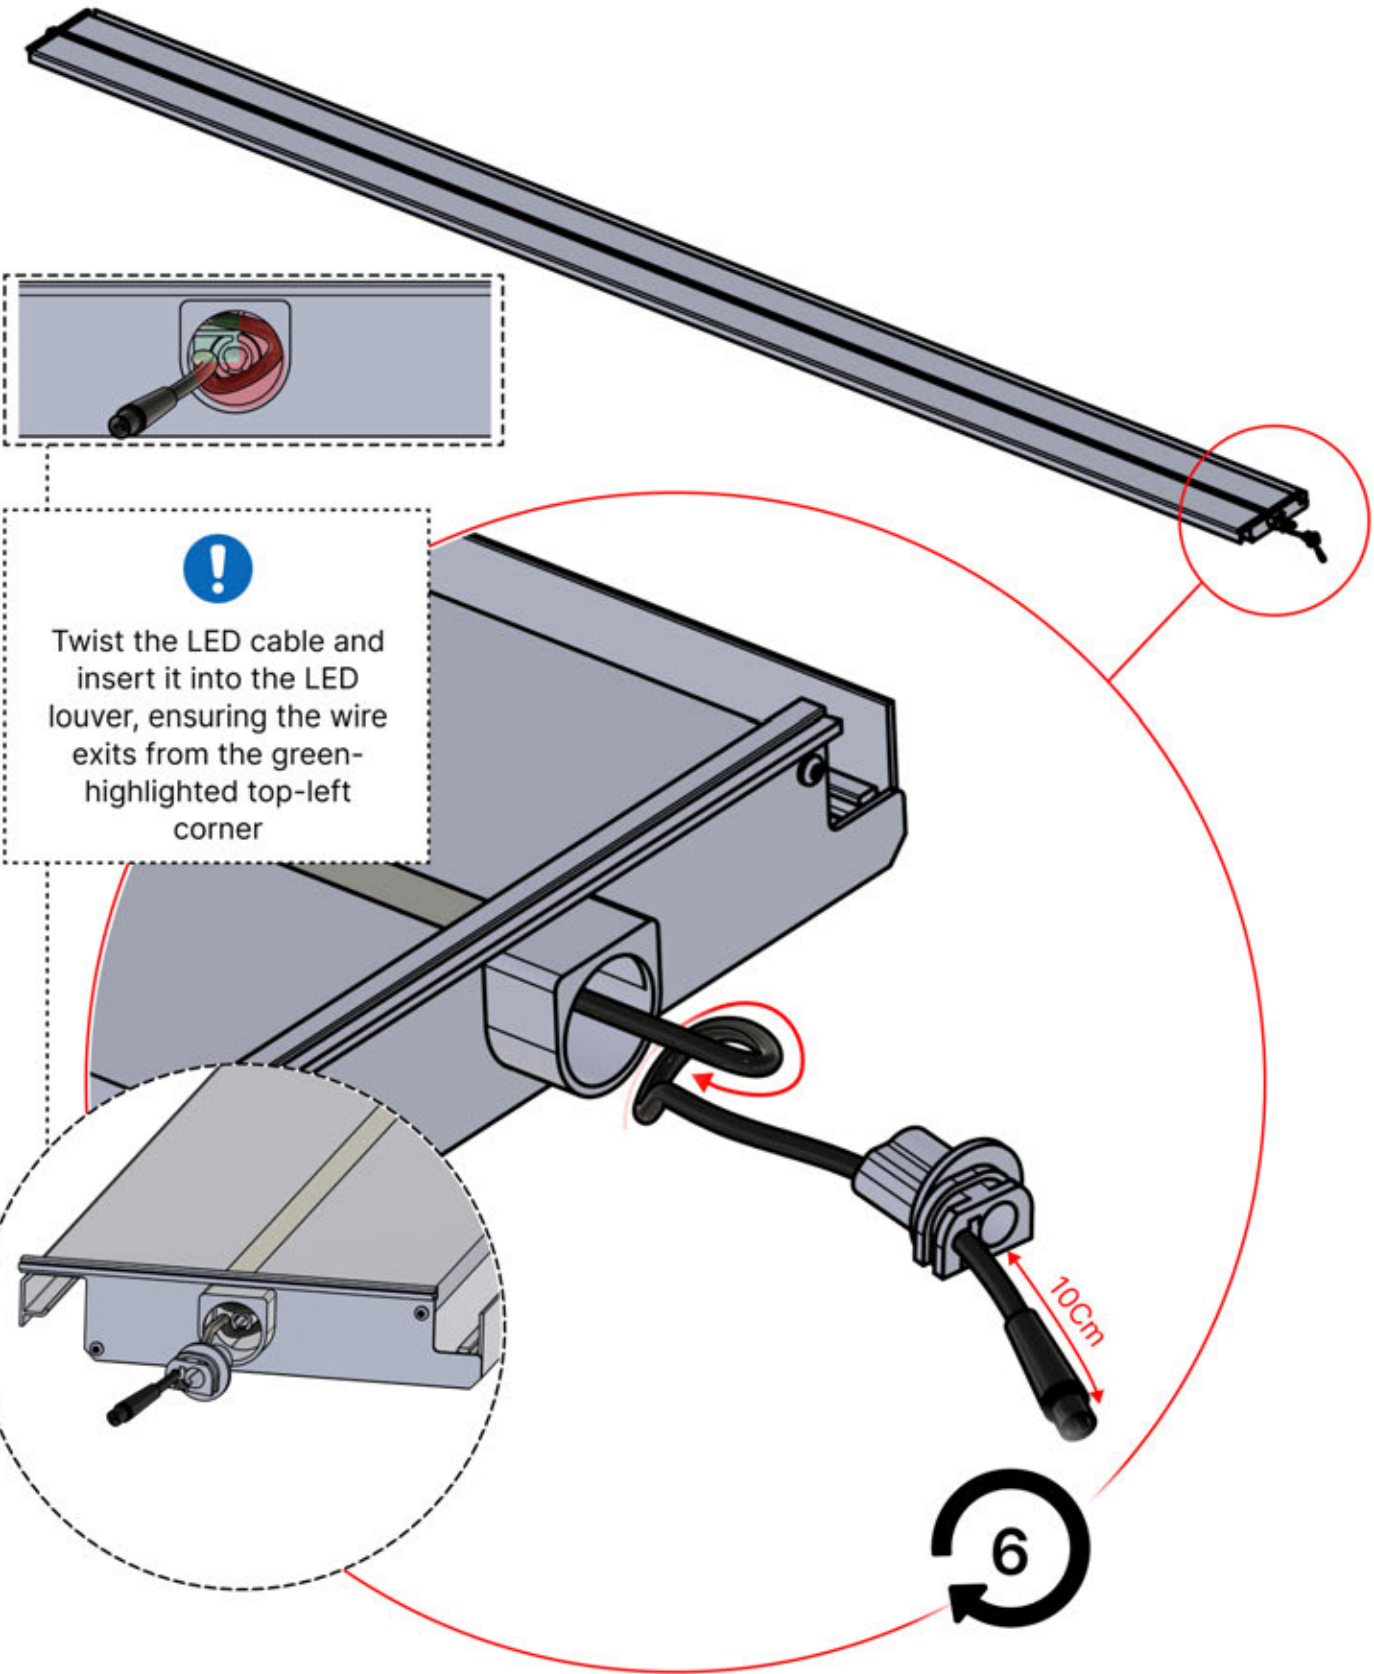

 PN-200003536
6x

Use part PN-200002313 to secure the LED cable within the smaller aperture

47

x3
PERGOLUX
PERGOLUX
PERGOLUX

5

ANTHRACITE: L251
WHITE: L255
BLACK: L253

PN-200003536
6x

48