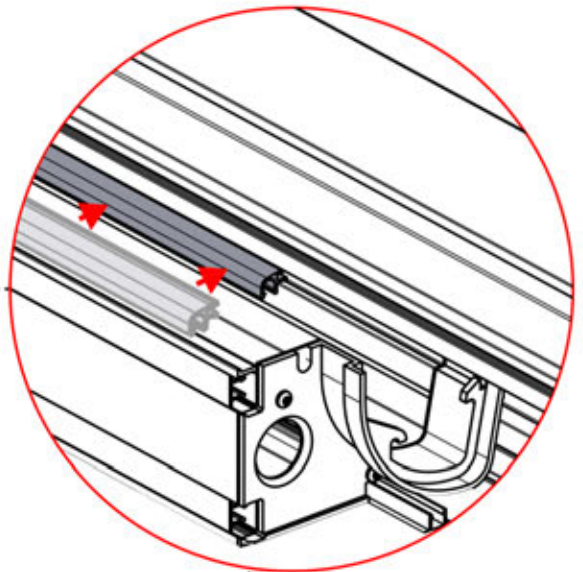

13

3

x7
PERGOLUX

ANTHRACITE: B307
WHITE: B309
BLACK: B311

2

x7
PERGOLUX

ANTHRACITE: B286
WHITE: B290
BLACK: B294

PN-200002933
2x

PN-200002491
2x