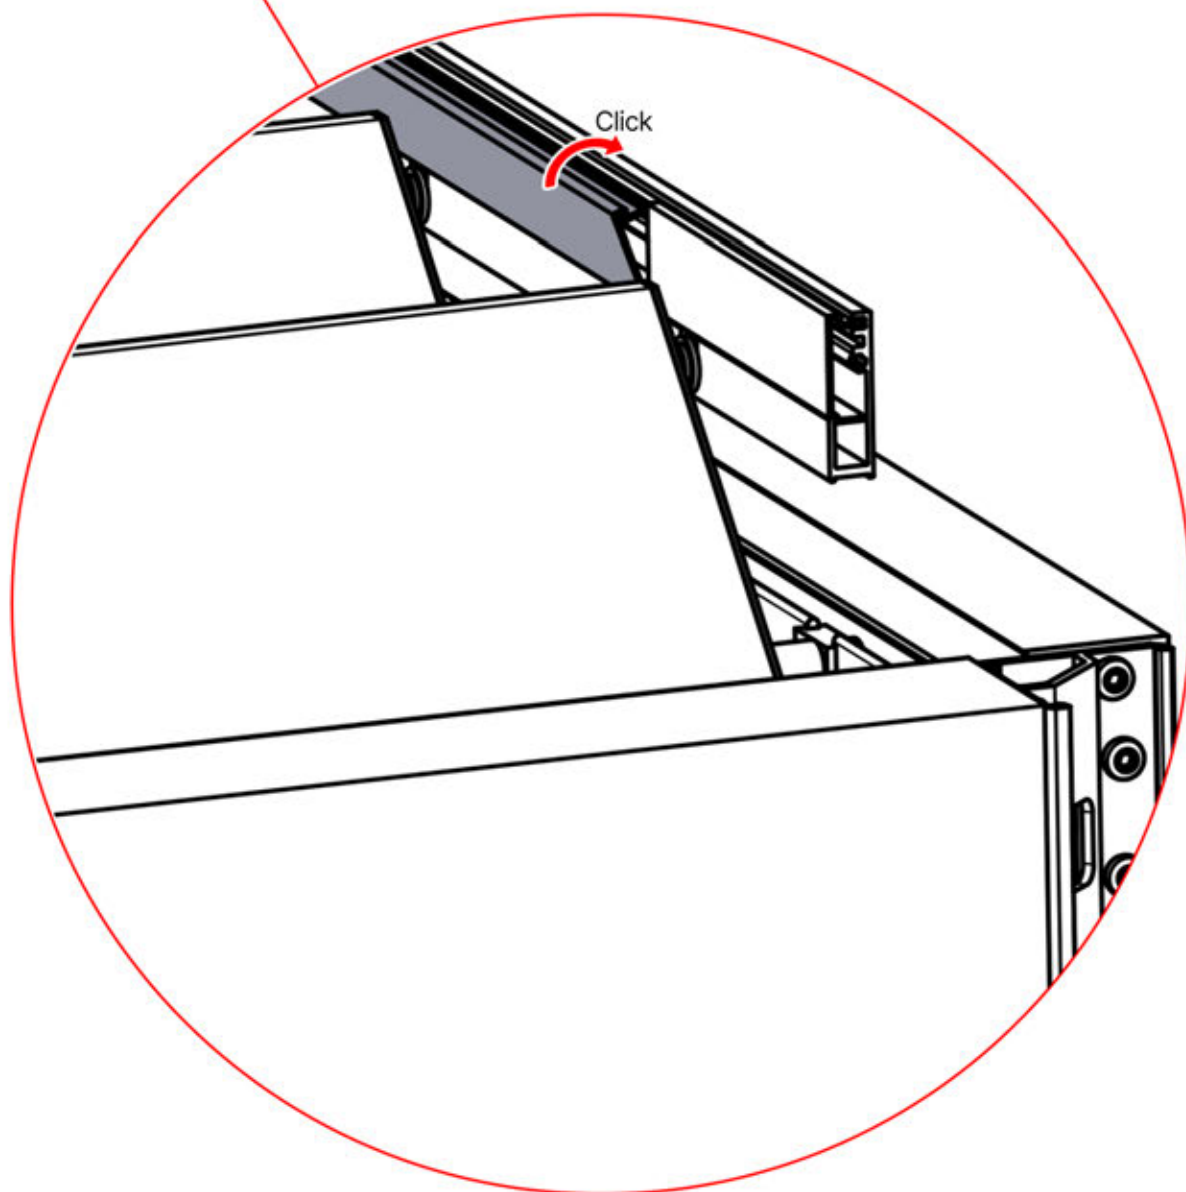

60

x1
PERGOLUX

2

ANTHRACITE: B286
WHITE: B290
BLACK: B294

PN-200002495
1x