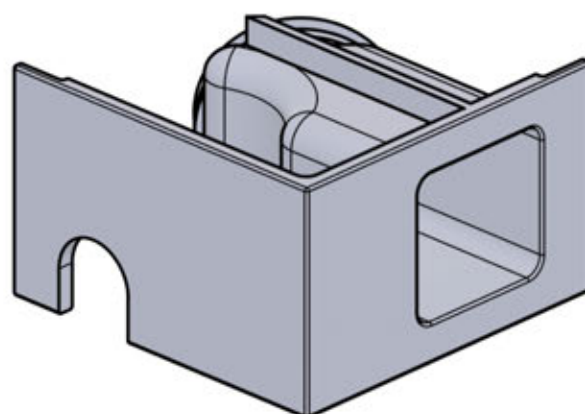

PN-200002476
1x

PN-200002357
1x

INFORMATION

	6		PN-200002303 4x
ANTHRACITE:	L239		
WHITE:	L243		
BLACK:	L241		

Select one of the four
PN-200002303 parts and drill a
10 mm diameter hole to
accommodate the power cable.