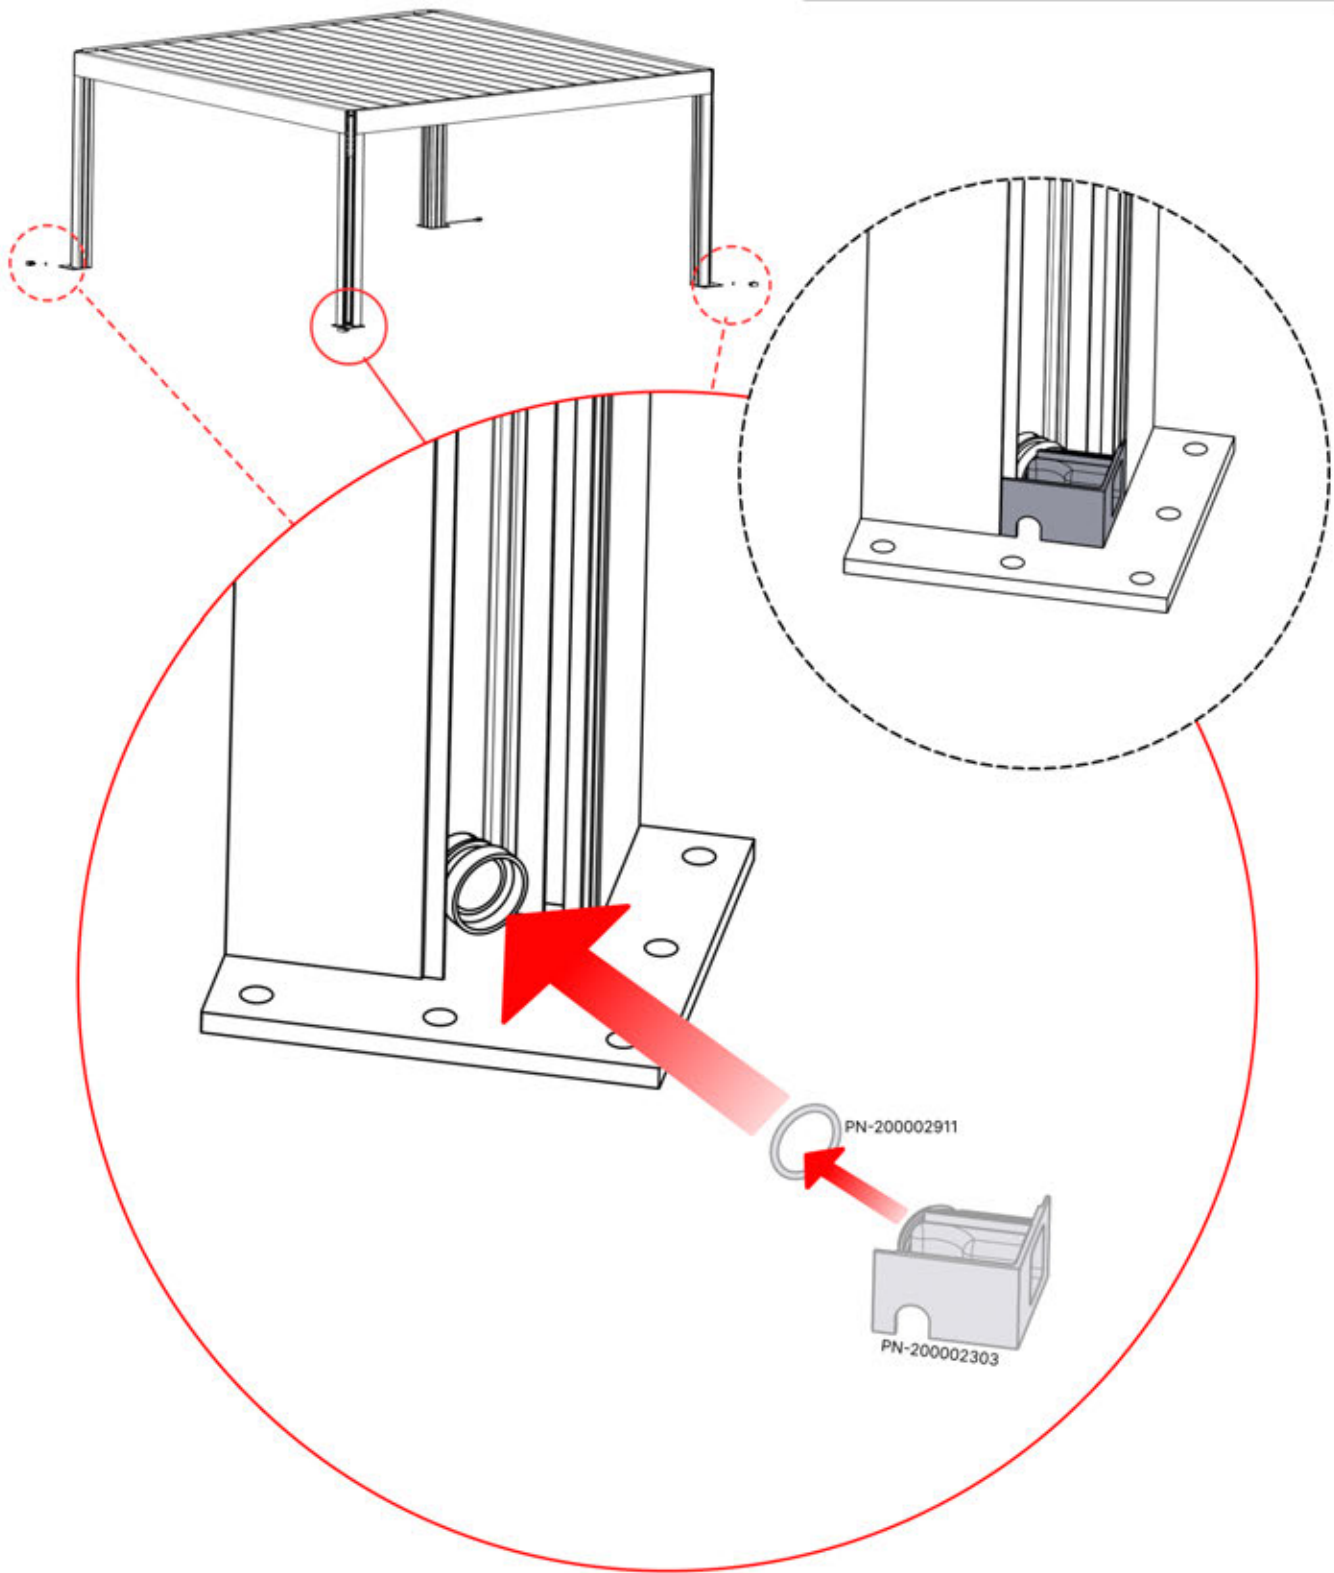

63

6

x7
PERGOLUX

ANTHRACITE: L239
WHITE: L243
BLACK: L241

PN-200002303
4x

PN-200002911
4x