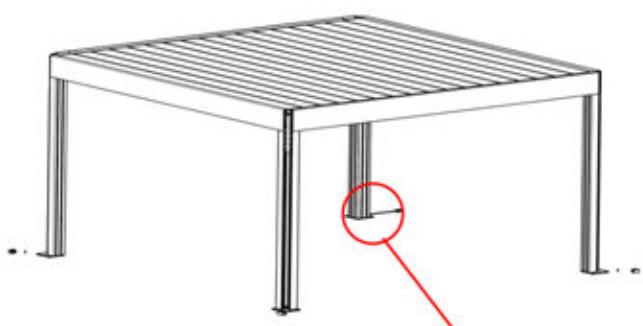

64

x7
PERGOLUX

6

ANTHRACITE: L239
WHITE: L243
BLACK: L241

PN-200002303
4x

PN-200002911
4x

PN-200002911

PN-200002303