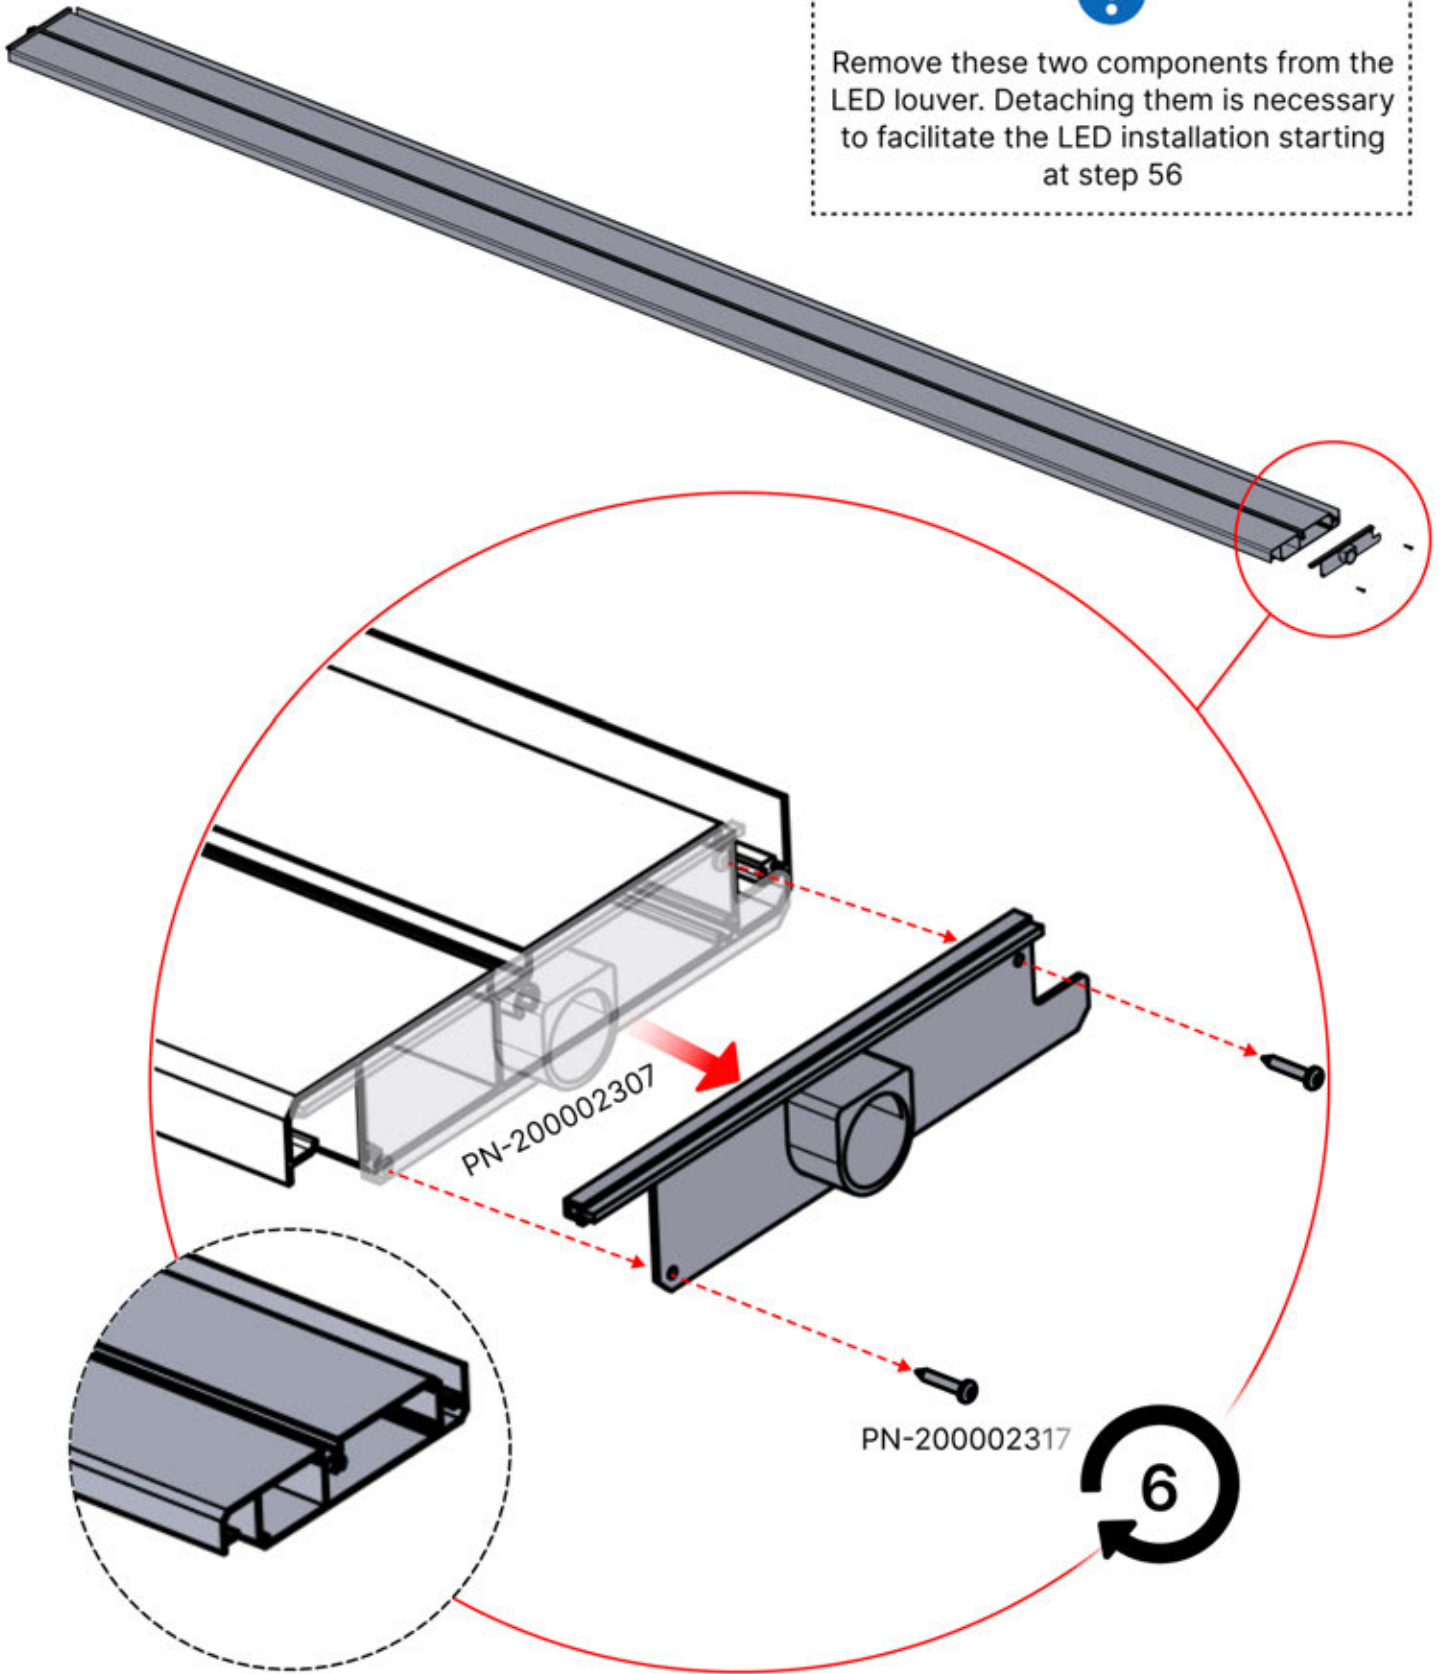

5

ANTHRACITE: L251
WHITE: L255
BLACK: L253

 PN-200003536
6x

Remove these two components from the LED louver. Detaching them is necessary to facilitate the LED installation starting at step 56

41

x3
PERGOLUX
PERGOLUX
PERGOLUX