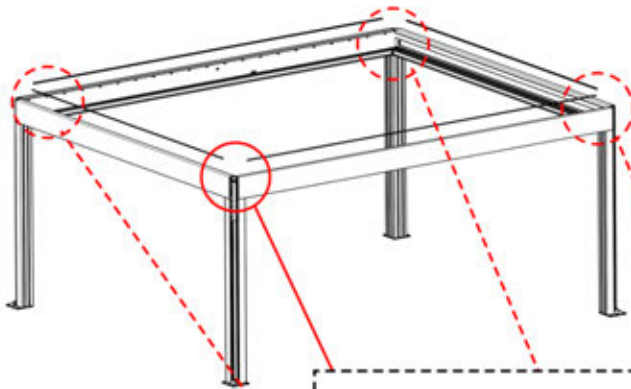

13

3

x7
PERGOLUX

ANTHRACITE: B307
WHITE: B309
BLACK: B311

2

x7
PERGOLUX

ANTHRACITE: B286
WHITE: B290
BLACK: B294

PN-200002933
2x

PN-200002491
2x