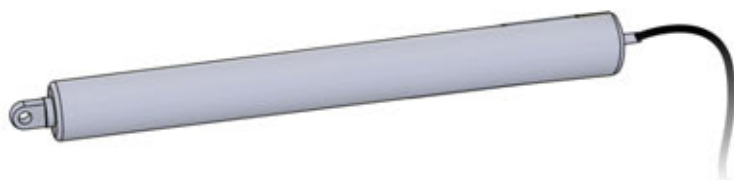

Electric motor
PN-200001562
1x

PN-200003773

1x

PN-200001624

1x

PN-200001625

2x