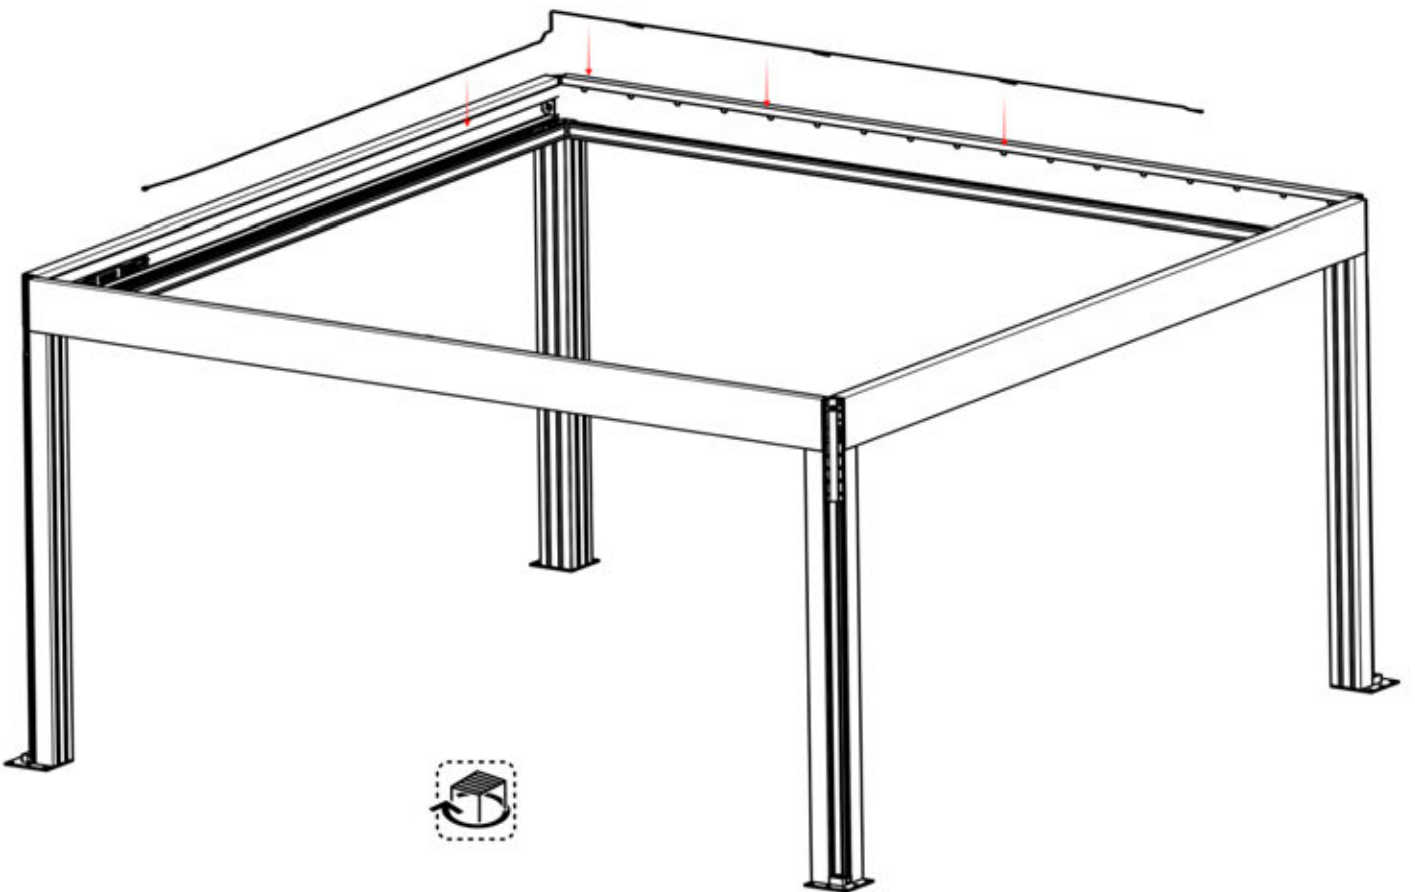

31

LED CABLE

6 LED HARNESS