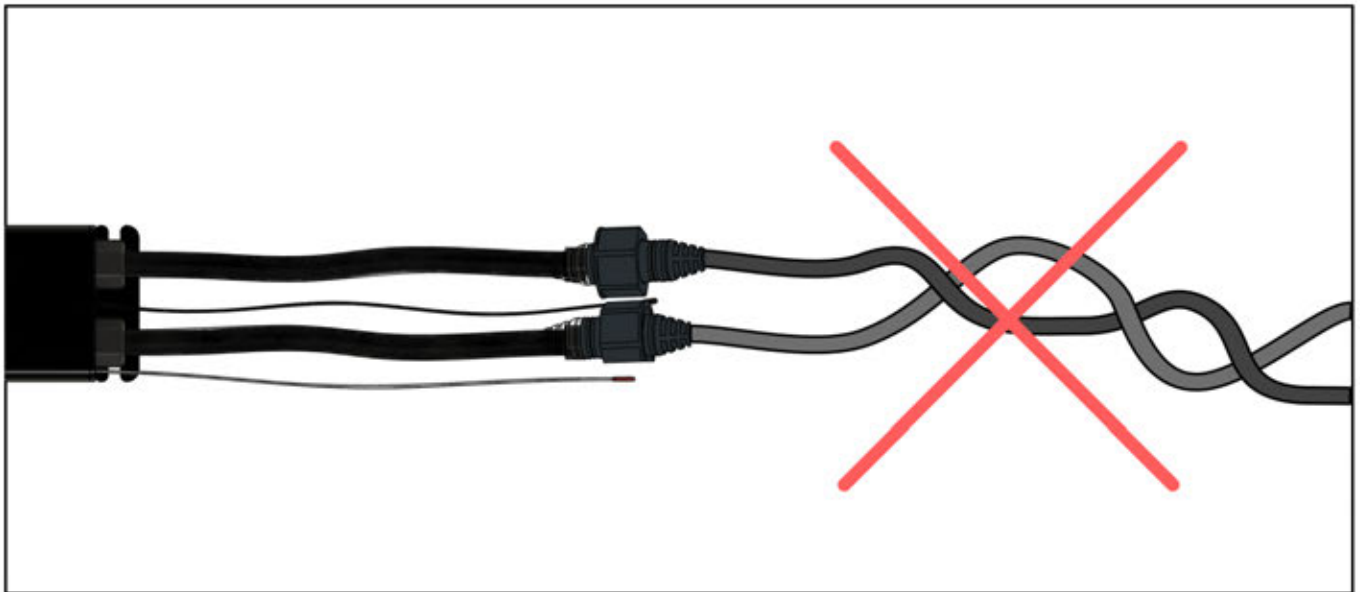

31

LED CABLE

6 LED HARNESS

32

33

34

 <p>CONTROL BOX</p>	S4	PN-200002683 5x
<p>! Keep the Matter Antenna wire free and do not tie them with LED and Motor wire</p>		PN-200002684 10x

35