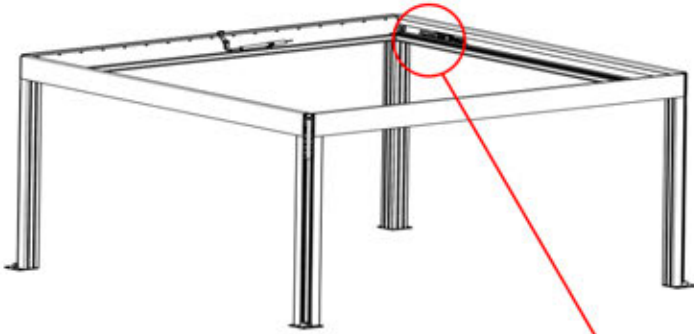

26

!
Power Cable can be routed through all the Poles.

27

28

29

30

 x1 PERGOLUX	2	PN-200002494 1x
ANTHRACITE: B286 WHITE: B290 BLACK: B294		
 x1 PERGOLUX	6	PN-200002134 2x
ANTHRACITE: L239 WHITE: L243 BLACK: L241		