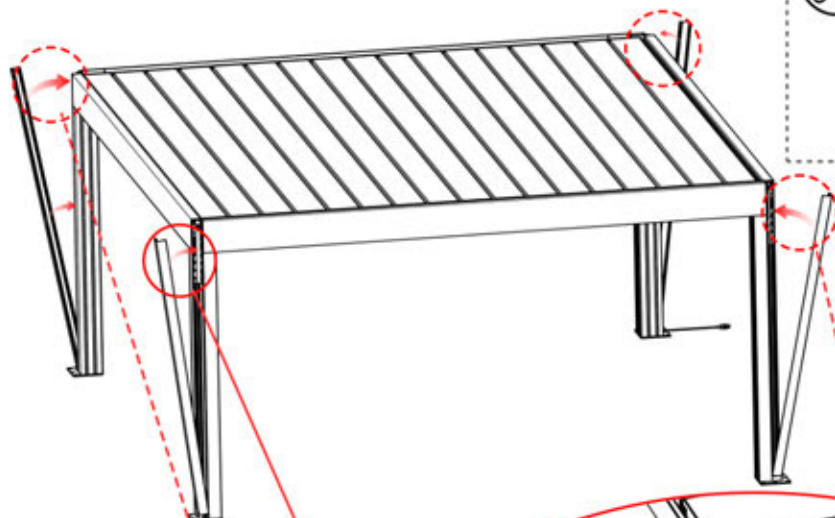

65

x2
PERGOLUX
PERGOLUX

1

ANTHRACITE: C126
WHITE: C127
BLACK: C128

PN-200002301
4x