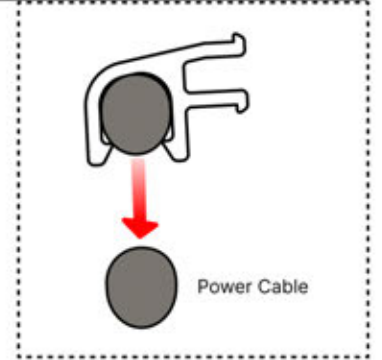

26

!
Power Cable can be routed through all the Poles.

27

28

29

30

 x1 PERGOLUX	2	PN-200002494 1x
ANTHRACITE: B286 WHITE: B290 BLACK: B294		
 x1 PERGOLUX	6	PN-200002134 2x
ANTHRACITE: L239 WHITE: L243 BLACK: L241		