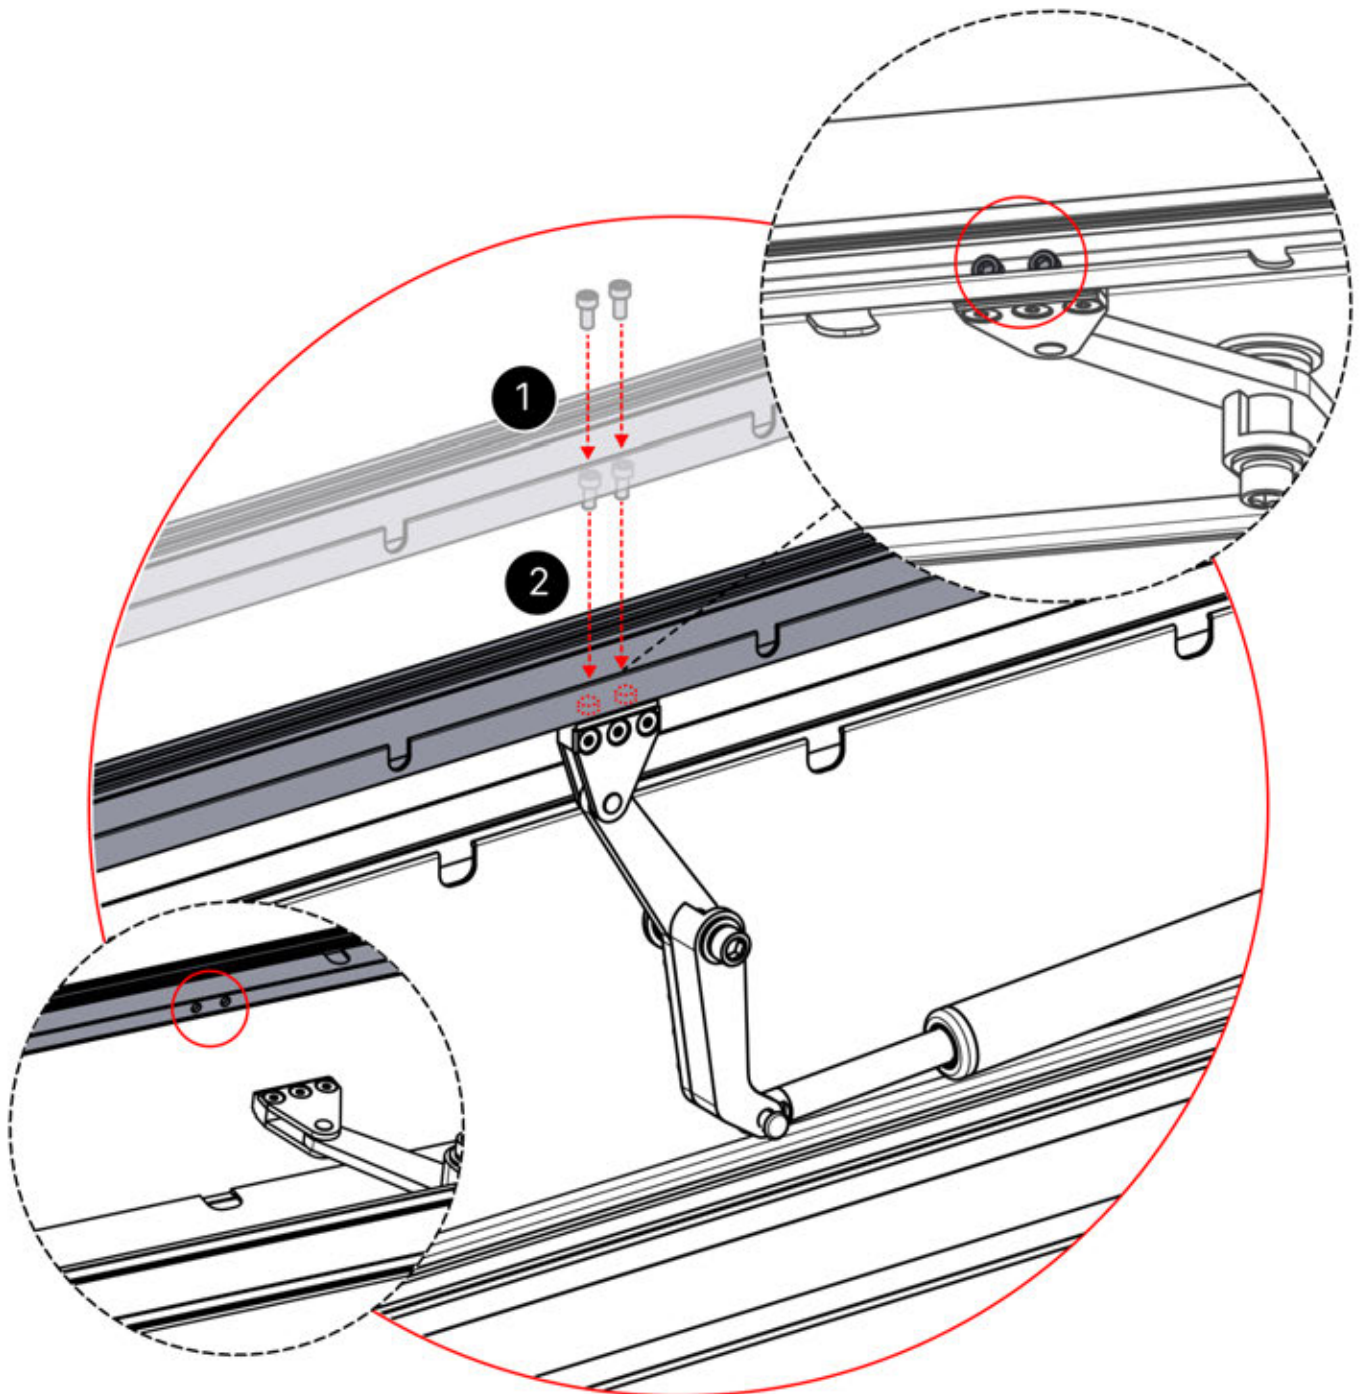

26

!
Power Cable can be routed through all the Poles.

27

28

29

30

 x1 PERGOLUX	2	PN-200002494 1x
ANTHRACITE: B286 WHITE: B290 BLACK: B294		
 x1 PERGOLUX	6	PN-200002134 2x
ANTHRACITE: L239 WHITE: L243 BLACK: L241		