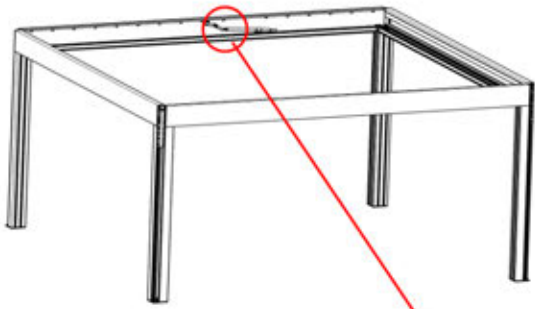

26

!
Power Cable can be routed through all the Poles.

27

28

29

30

 x1 PERGOLUX	2	PN-200002494 1x
ANTHRACITE: B286 WHITE: B290 BLACK: B294		
 x1 PERGOLUX	6	PN-200002134 2x
ANTHRACITE: L239 WHITE: L243 BLACK: L241		