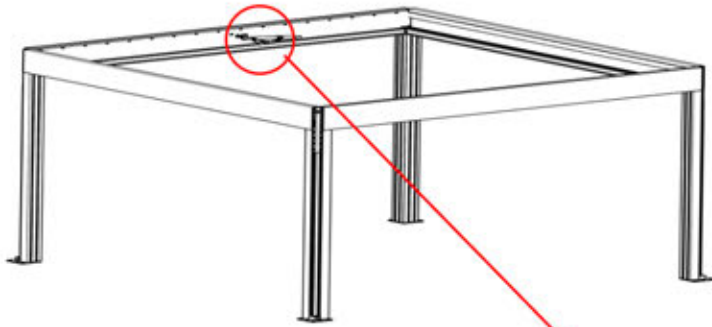

22

23

INPUTS AND OUTPUTS

24

!
Control Box can be
installed on
Preferred W BEAM

25

 Connect grounding wire before connecting to power!

 GROUNDING