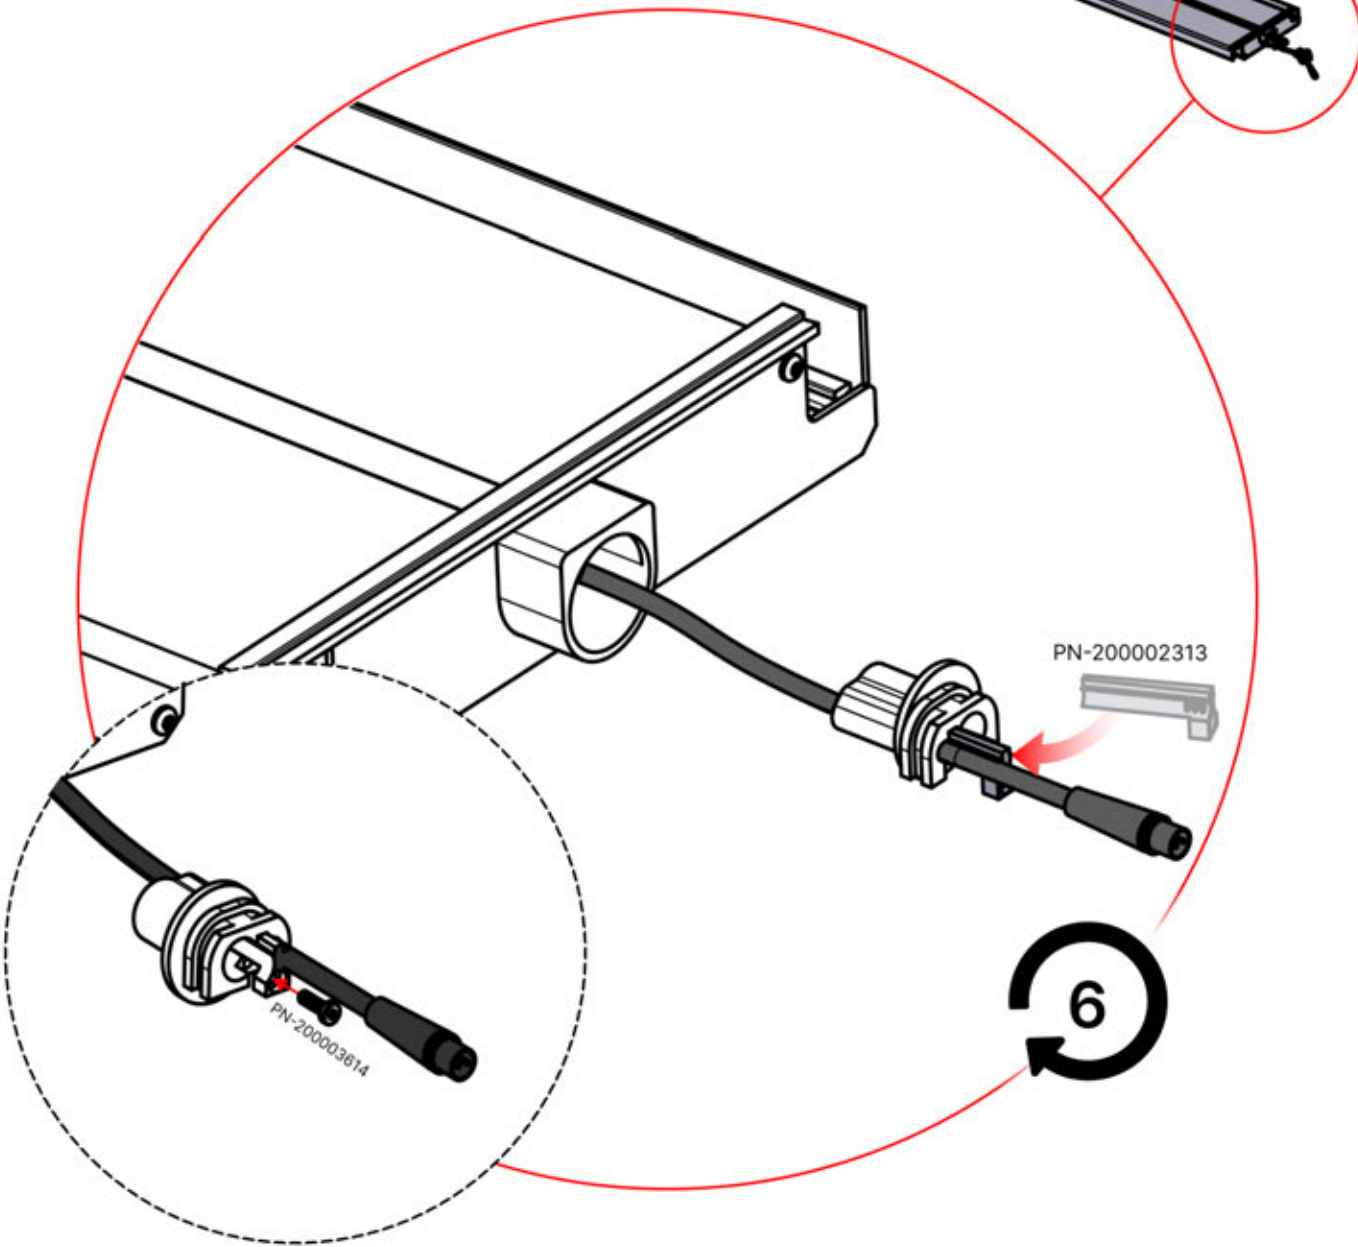

46

x3
PERGOLUX
PERGOLUX
PERGOLUX

5

ANTHRACITE: L251
WHITE: L255
BLACK: L253

PN-200003536
6x

Use part PN-200002313 to secure the LED cable within the smaller aperture