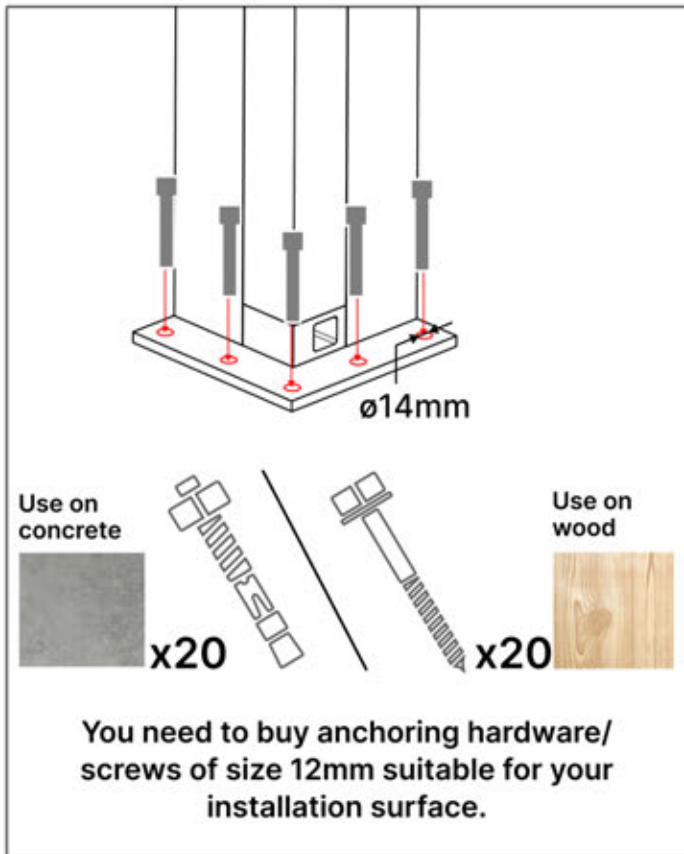

Resistance to wind loads: Class6(EN13561)

SYMBOL EXPLANATION

Indicates the outside of the pergola structure.

This step may require extra force.

Indicates the inside of the pergola structure.

Key information to follow during installation.

Do not use a regular hammer, as it may cause damage.

Align slats according to sunlight direction for optimal shading.

AC Input

Repeat this step as many times as the number indicates

Motor

Turn around

S4 PERGOLUX | PERGOLA PRO MAX FREESTANDING INFORMATION