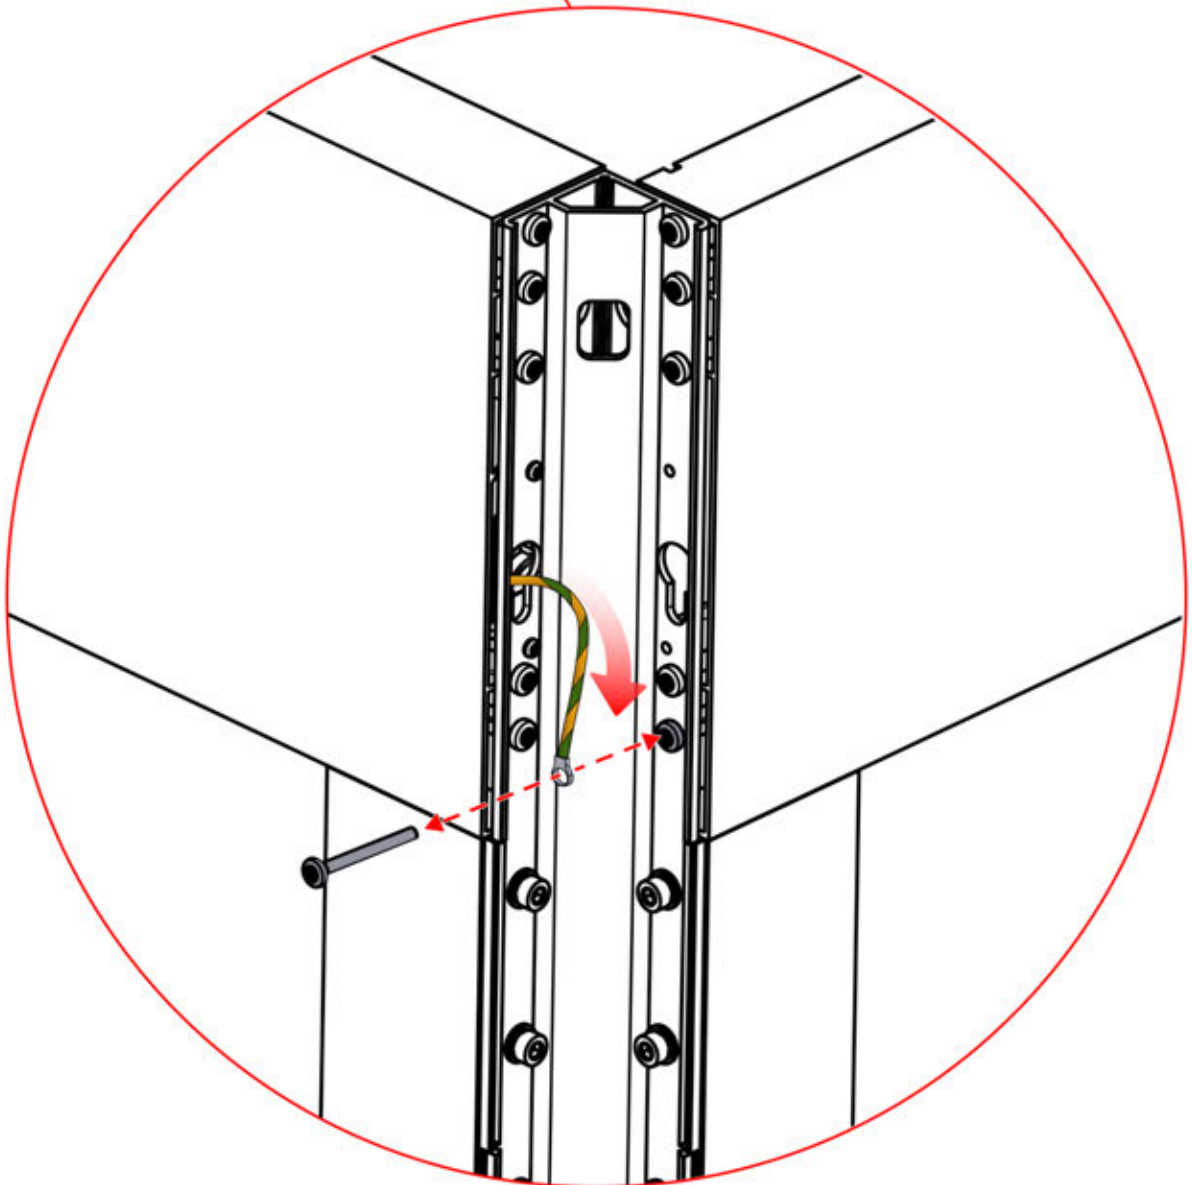

22

23

INPUTS AND OUTPUTS

24

!
Control Box can be
installed on
Preferred W BEAM

25

 Connect grounding wire before connecting to power!

 GROUNDING