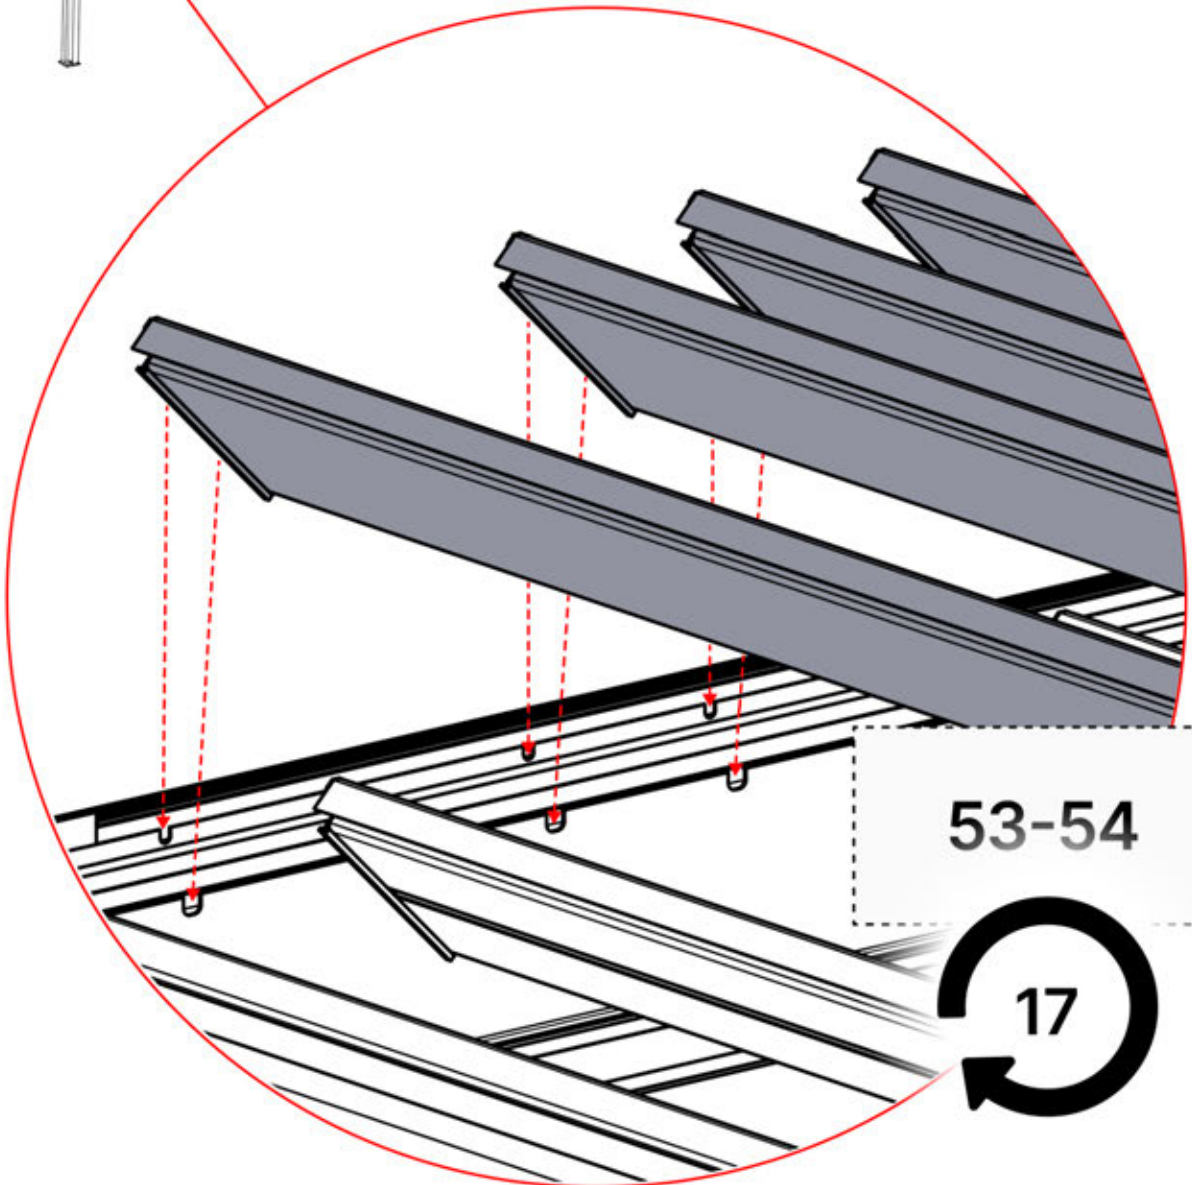

59

x1 PERGOLUX	4	S	PN-200003532 17x
ANTHRACITE: L263 WHITE: L267 BLACK: L265			
x3 PERGOLUX PERGOLUX PERGOLUX	5	x1 PERGOLUX	6
ANTHRACITE: L251 WHITE: L255 BLACK: L253		ANTHRACITE: L239 WHITE: L243 BLACK: L241