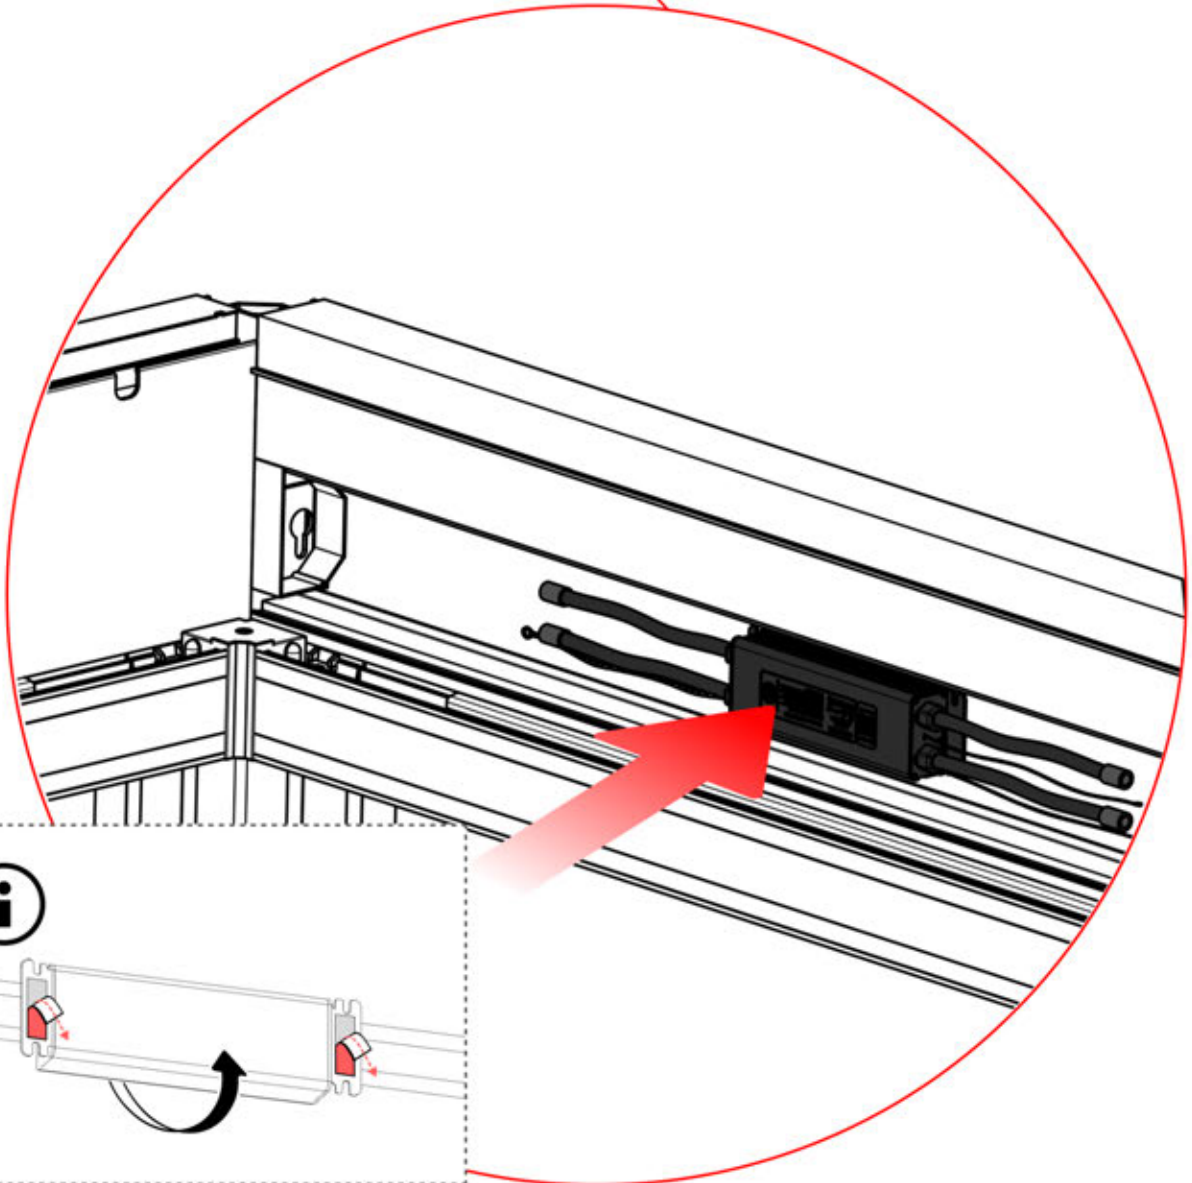

22

23

INPUTS AND OUTPUTS

24

!
Control Box can be
installed on
Preferred W BEAM

25

 Connect grounding wire before connecting to power!

 GROUNDING