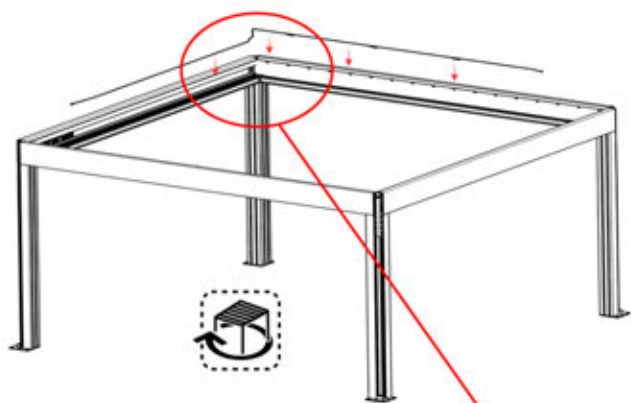

31

LED CABLE

6 LED HARNESS

32

33

34

 <p>CONTROL BOX</p>	S4	PN-200002683 5x
<p>! Keep the Matter Antenna wire free and do not tie them with LED and Motor wire</p>		PN-200002684 10x

35