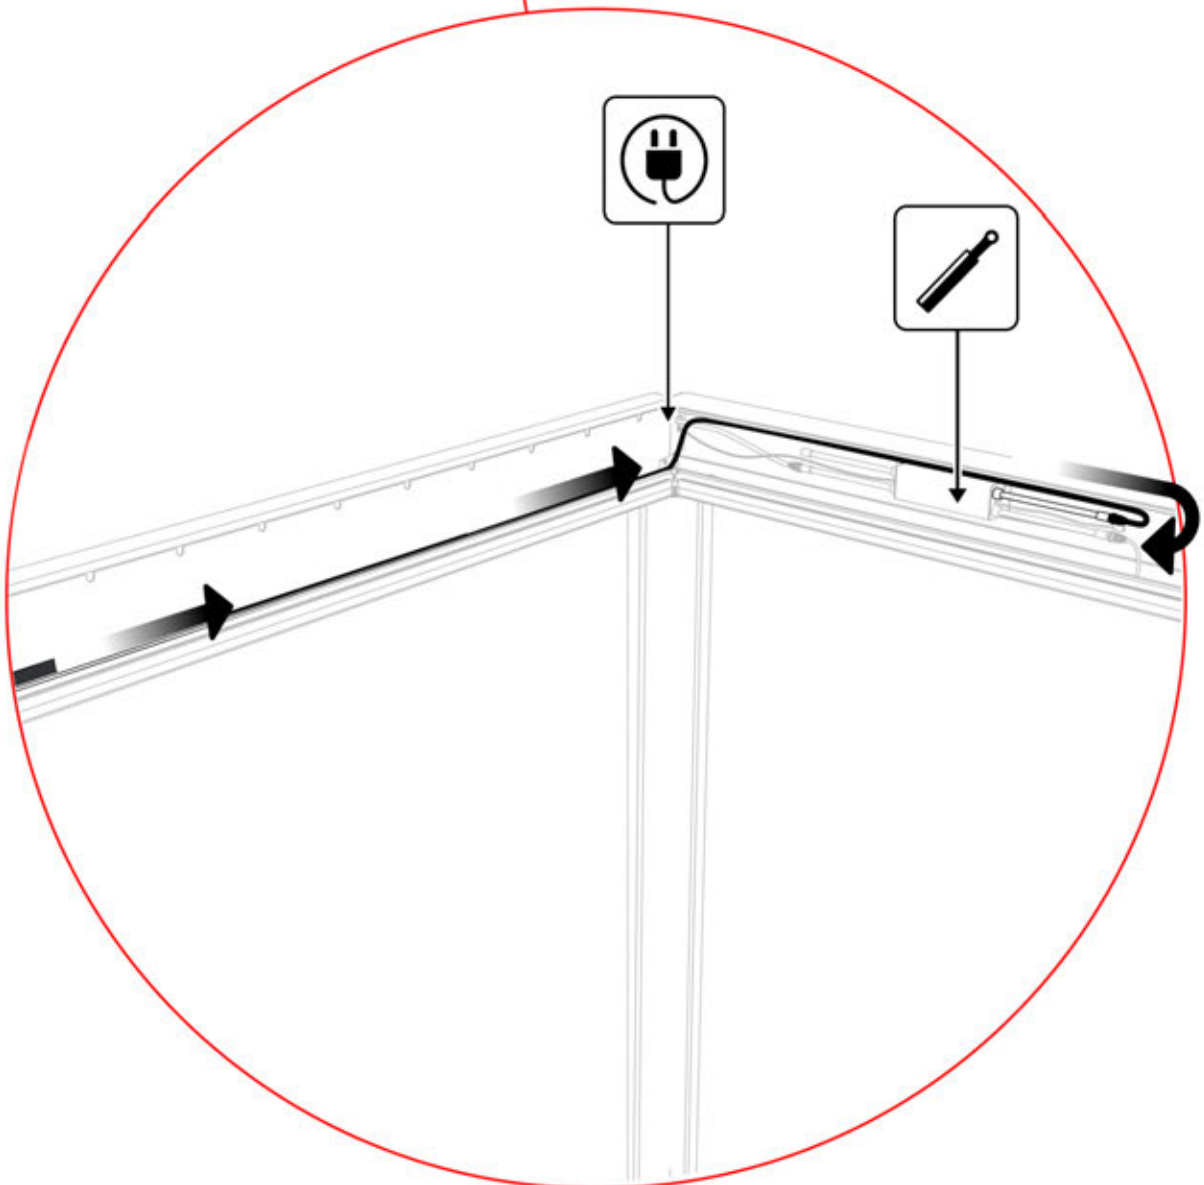

26

!
Power Cable can be routed through all the Poles.

27

28

29

30

 x1 PERGOLUX	2	PN-200002494 1x
ANTHRACITE: B286 WHITE: B290 BLACK: B294		
 x1 PERGOLUX	6	PN-200002134 2x
ANTHRACITE: L239 WHITE: L243 BLACK: L241		