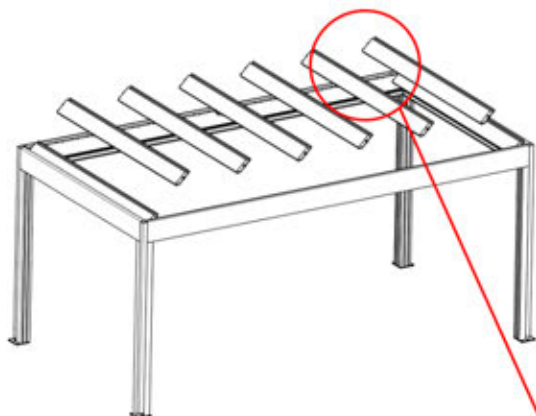

58

x3
PERGOLUX
PERGOLUX
PERGOLUX

5

ANTHRACITE: L251
WHITE: L255
BLACK: L253

PN-200003536
6x