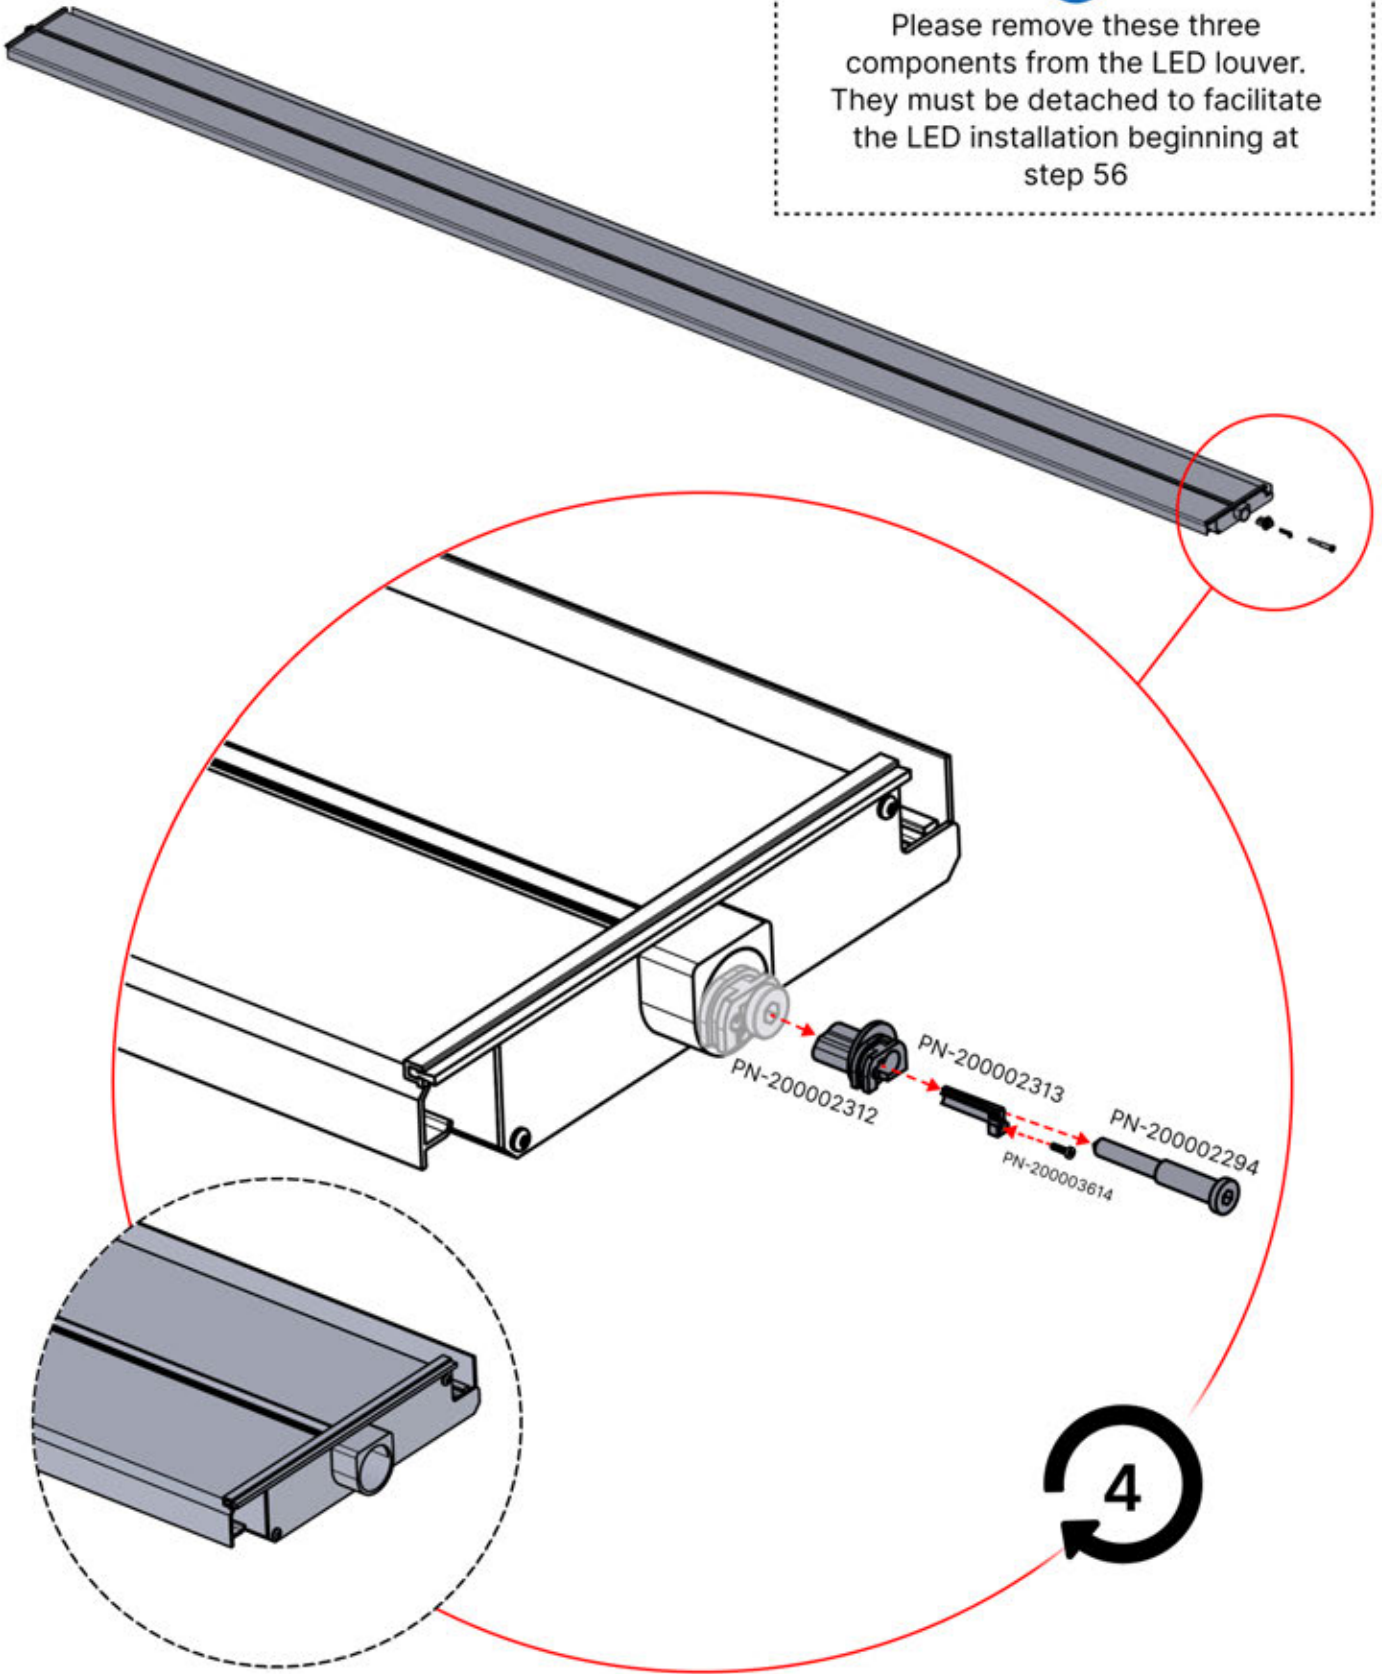

# 39

**x2**  
FERGOLUX  
FERGOLUX

**5**

ANTHRACITE: L251  
WHITE: L255  
BLACK: L253

 PN-200003536  
**4x**

 Please remove these three components from the LED louver. They must be detached to facilitate the LED installation beginning at step 56