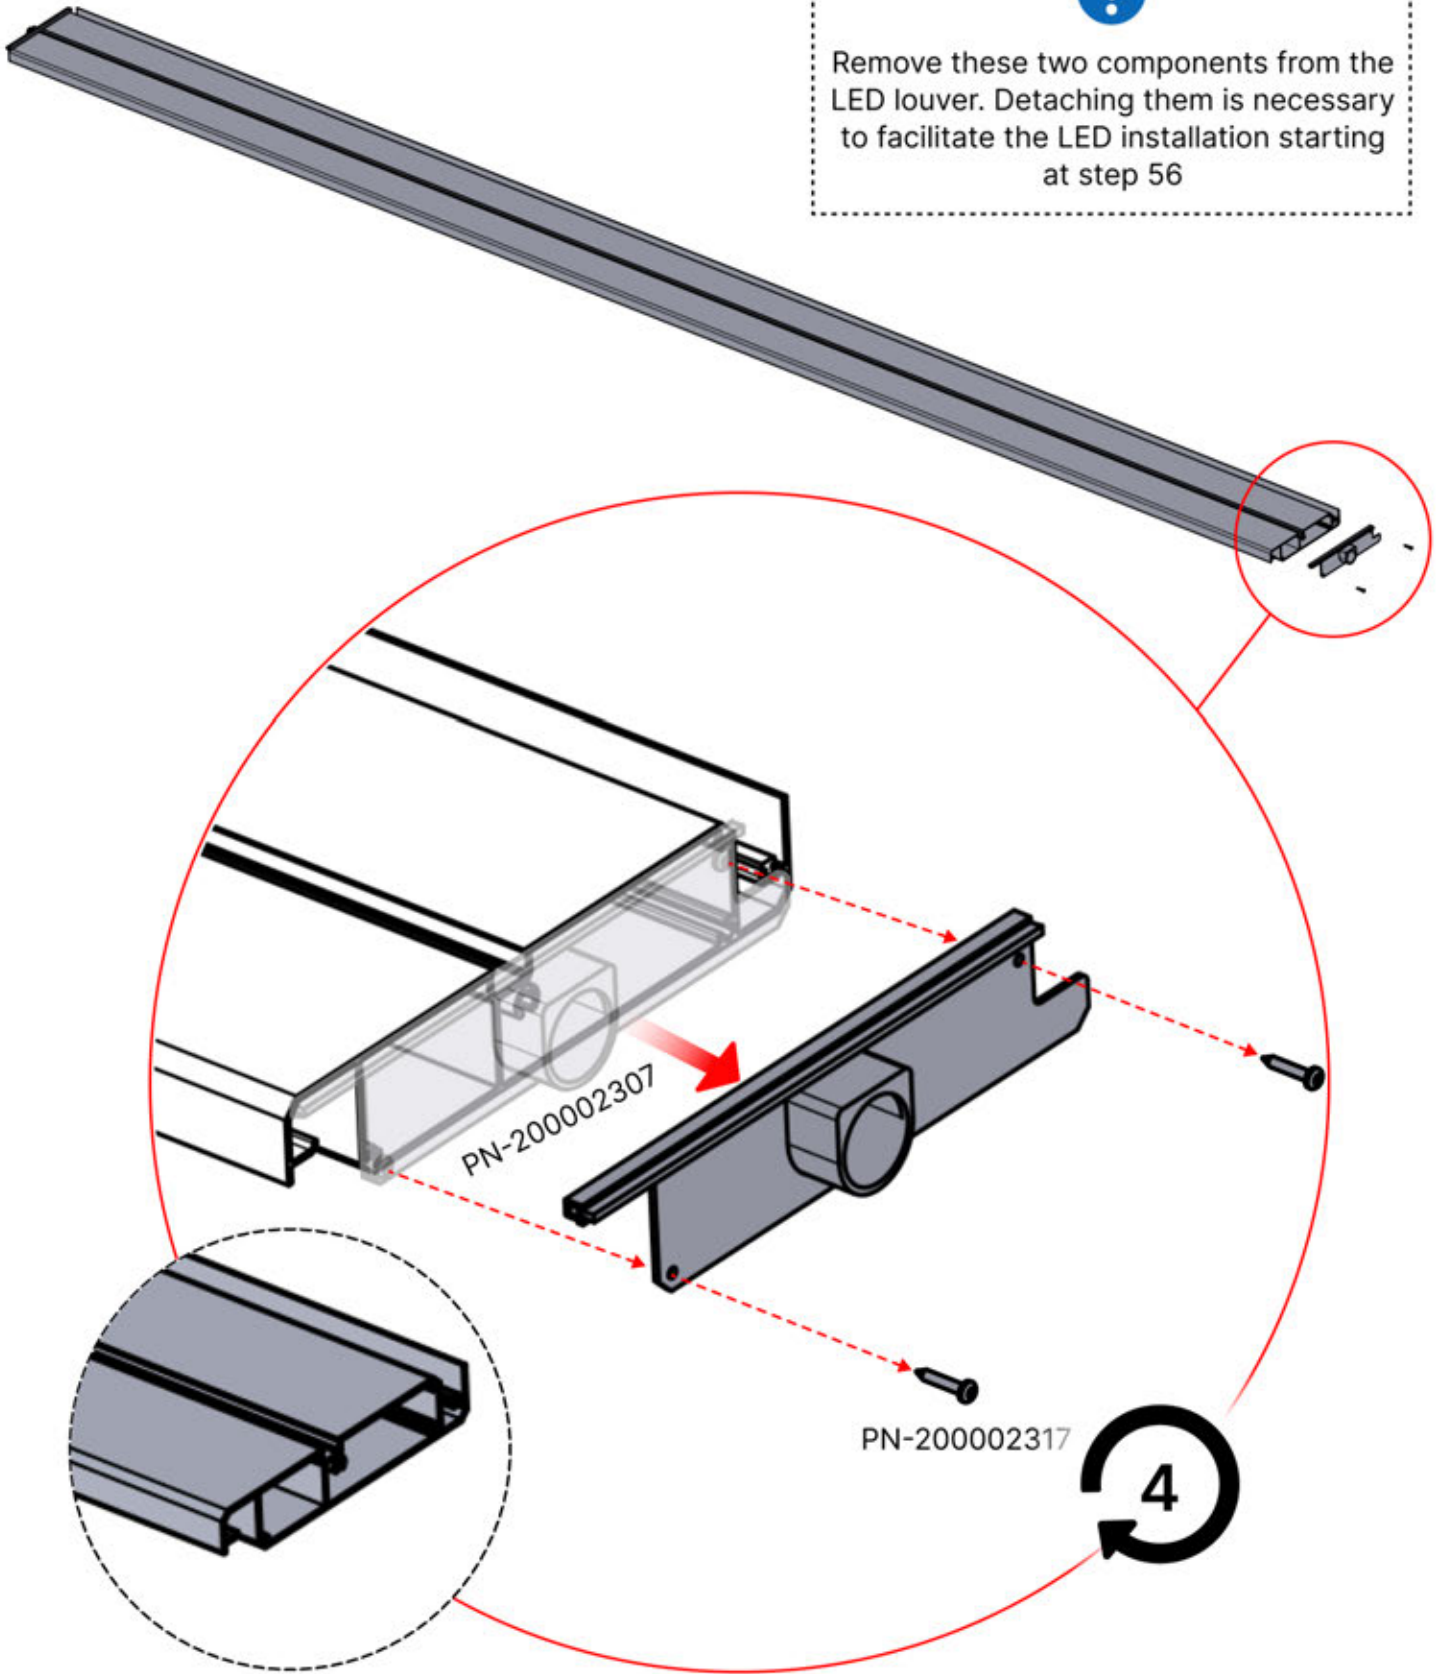

# 40

**x2**  
FERGOLUX  
FERGOLUX

**5**

ANTHRACITE: L251  
WHITE: L255  
BLACK: L253

 PN-200003536  
**4x**

Remove these two components from the LED louver. Detaching them is necessary to facilitate the LED installation starting at step 56