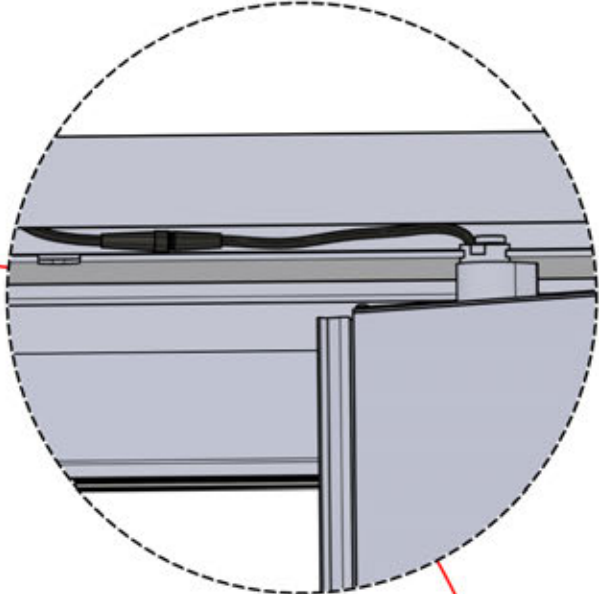

# 56

**x2**  
PERGOLUX  
PERGOLUX

**5**

ANTHRACITE: L251  
WHITE: L255  
BLACK: L253

 PN-200003536  
**4x**

  
Connect the LED  
cable to the 4-pin LED  
wire