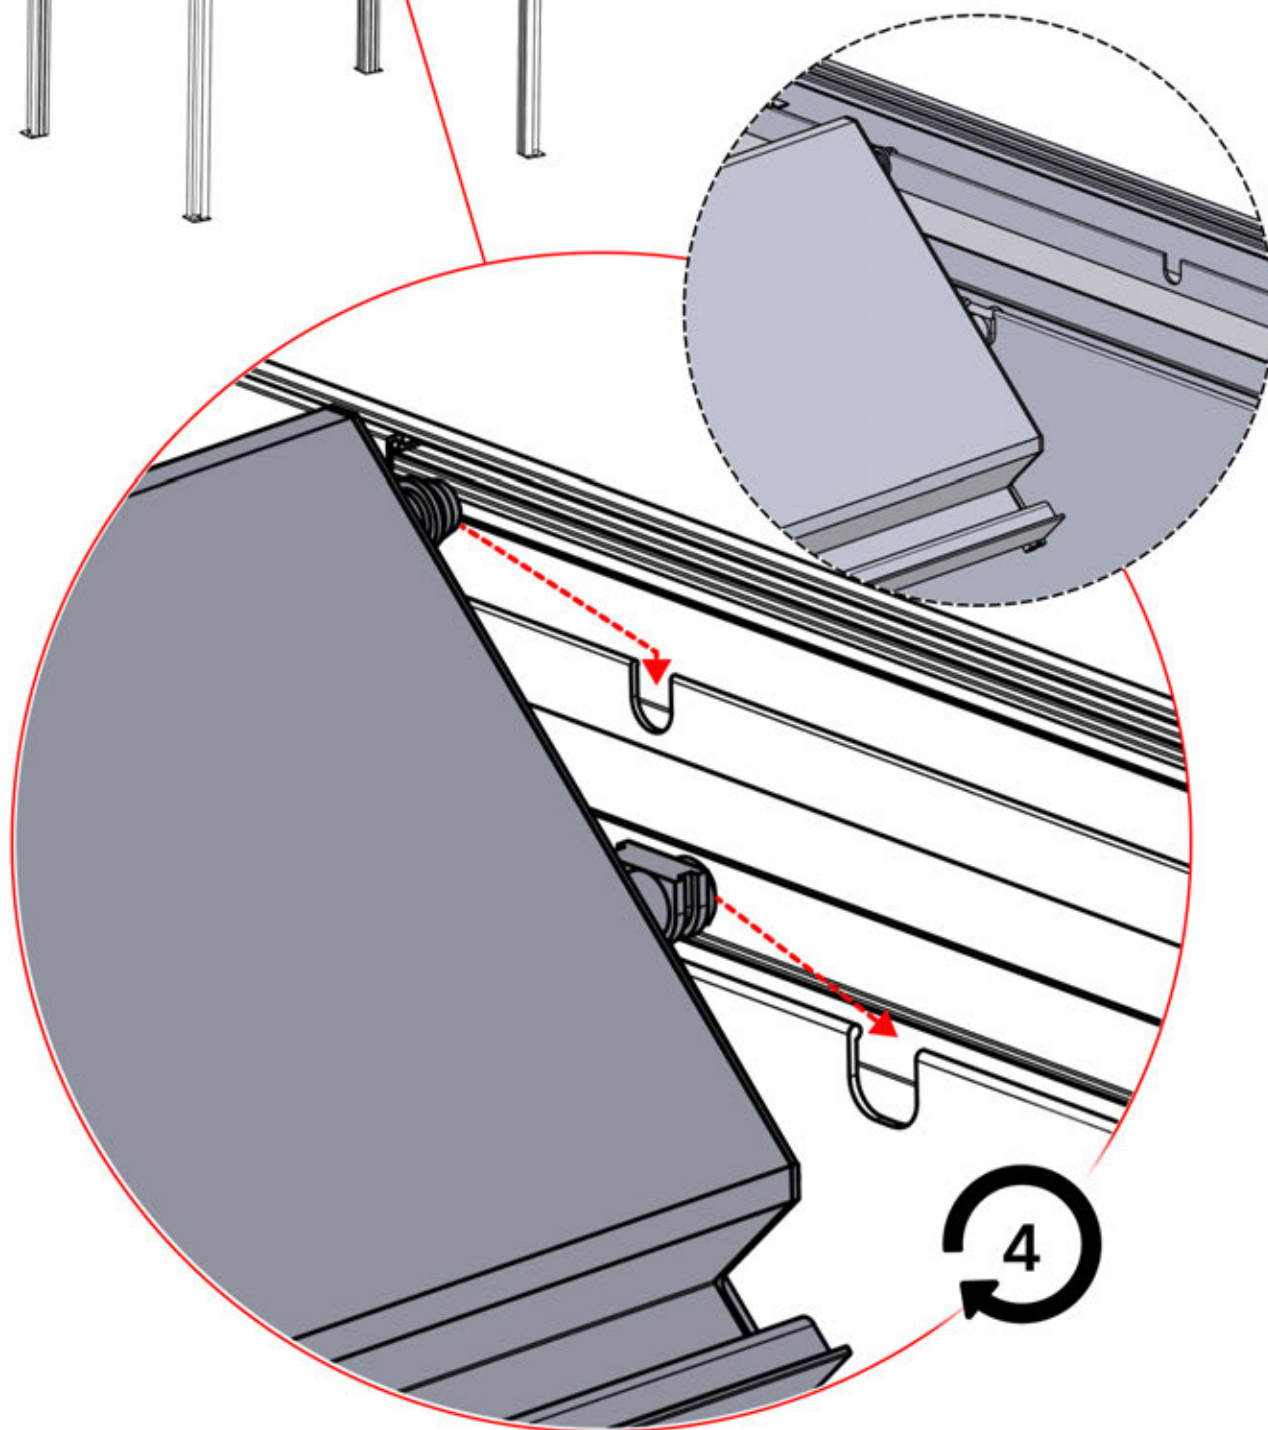

58

5

ANTHRACITE: L251
WHITE: L255
BLACK: L253