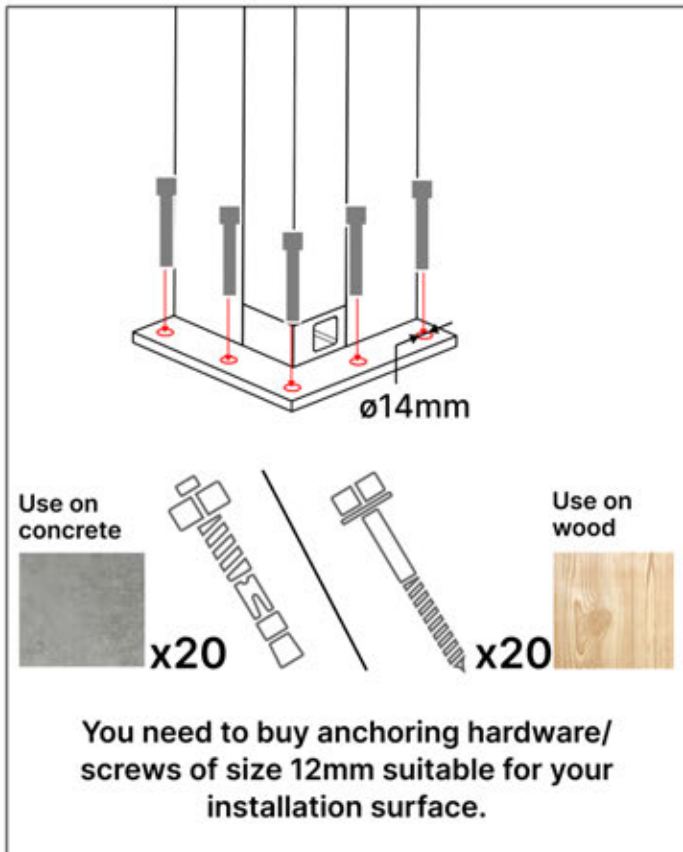

INFORMATION