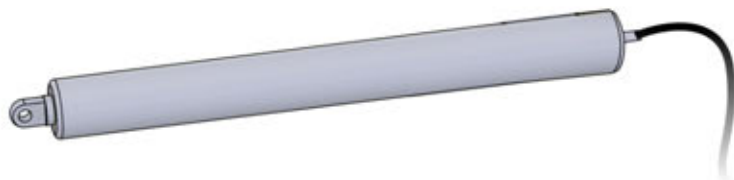

Electric motor
PN-200001562
1x

PN-200003773

1x

PN-200001624

1x

PN-200001625

2x