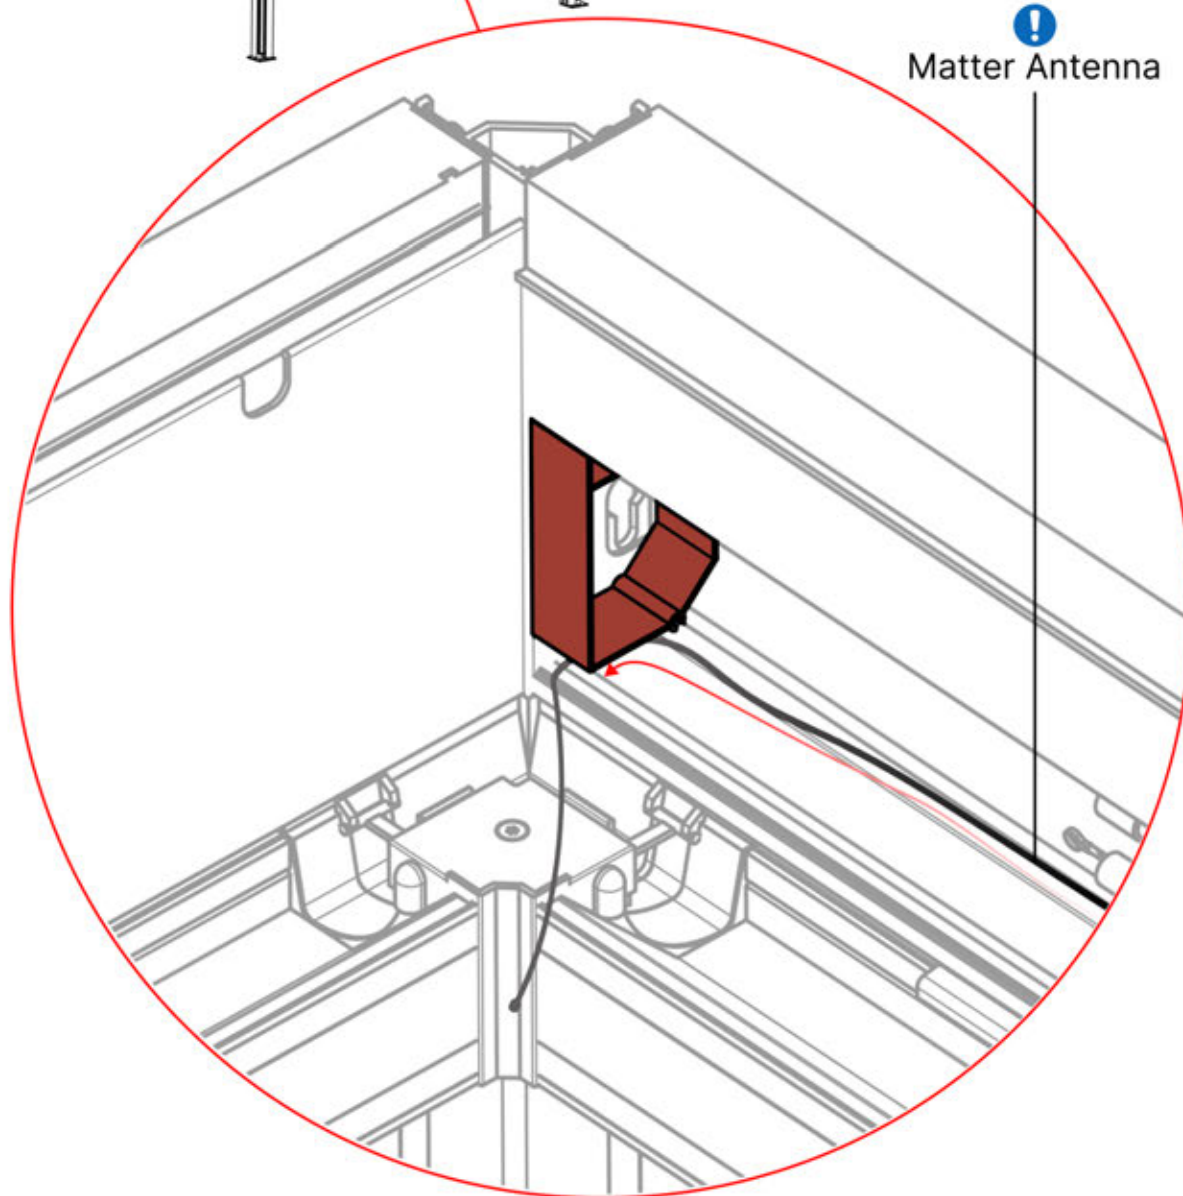

!
Route the Matter
Antenna and place it
below the highlighted
part(PN-200002329).