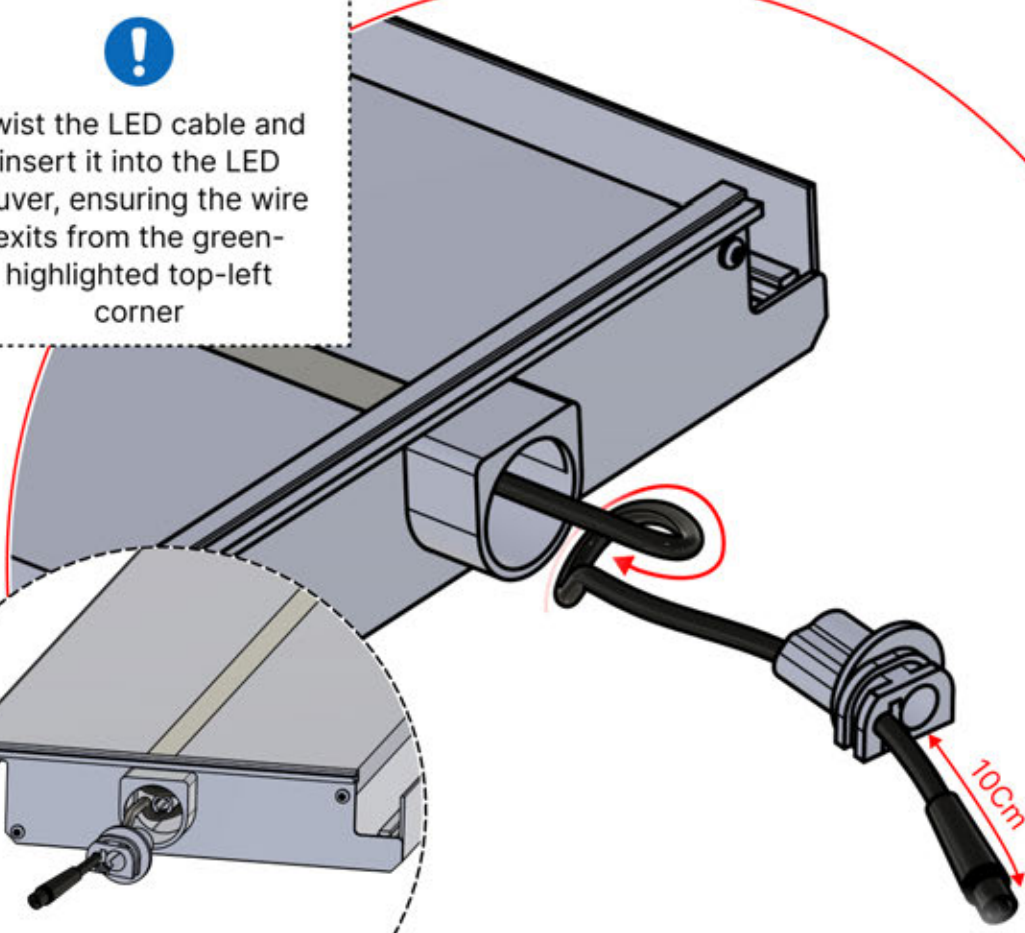

# 47

**x2**  
FERGOLUX  
FERGOLUX

**5**

ANTHRACITE: L251  
WHITE: L255  
BLACK: L253

 PN-200003536  
**4x**

Twist the LED cable and insert it into the LED louver, ensuring the wire exits from the green-highlighted top-left corner