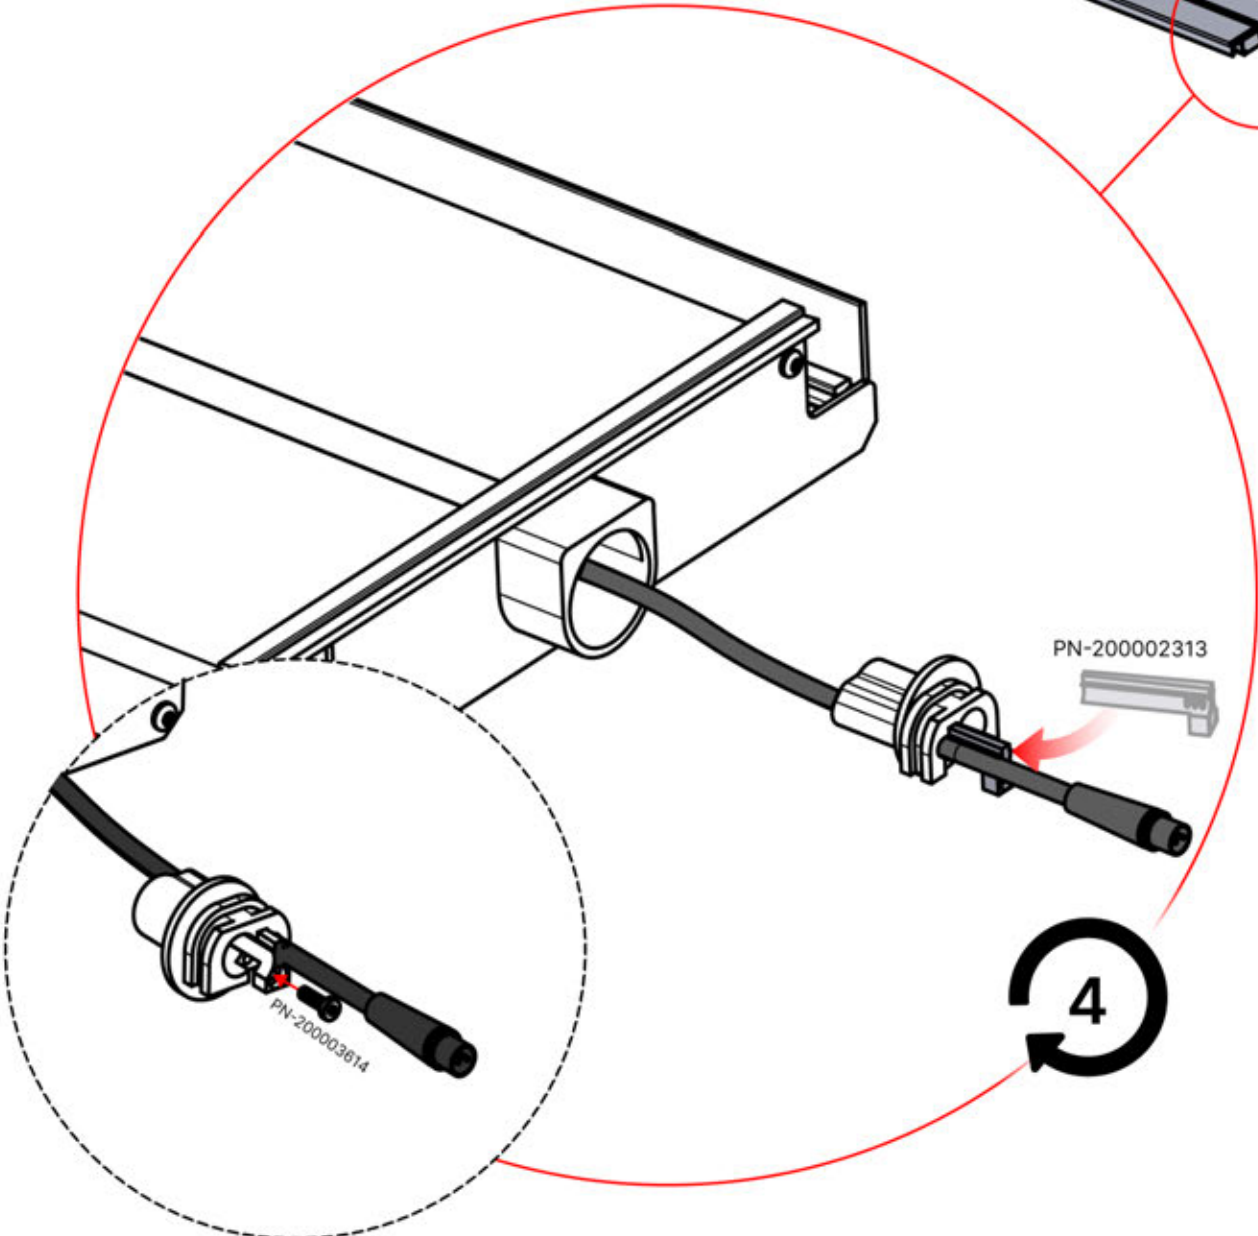

# 46

**x2**  
FERGOLUX  
FERGOLUX

**5**

ANTHRACITE: L251  
WHITE: L255  
BLACK: L253

 PN-200003536  
**4x**

  
Use part PN-200002313  
to secure the LED cable  
within the smaller  
aperture

PN-200002313

PN-200003614