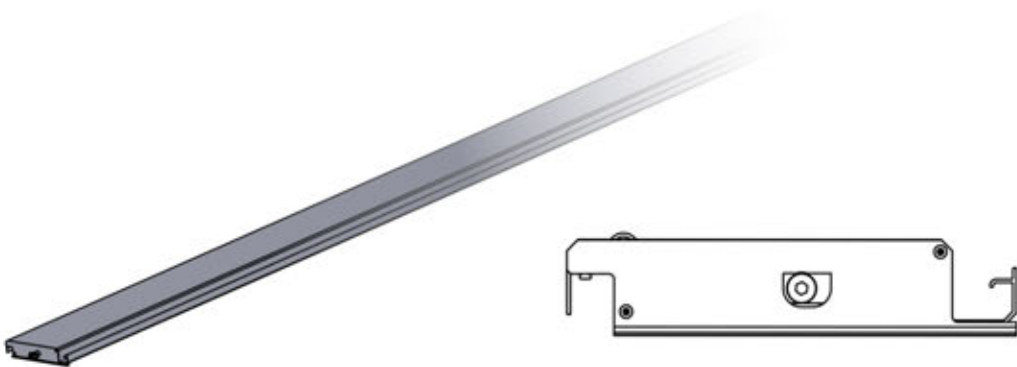

ITEMS IN BOX

	ANTHRACITE	WHITE	BLACK
	6 L239	L243	L241

Standard = **S**
PN-200003532
4x

PN-20000 3278 150mm	PN-200003033 2x		PN-200003031 1x
	PN-200003030 1x	4.2x12	PN-200001207 2x

PN-20000 3755 	PN-200000655 8x	PN-20000 3758 	PN-200002284 4x