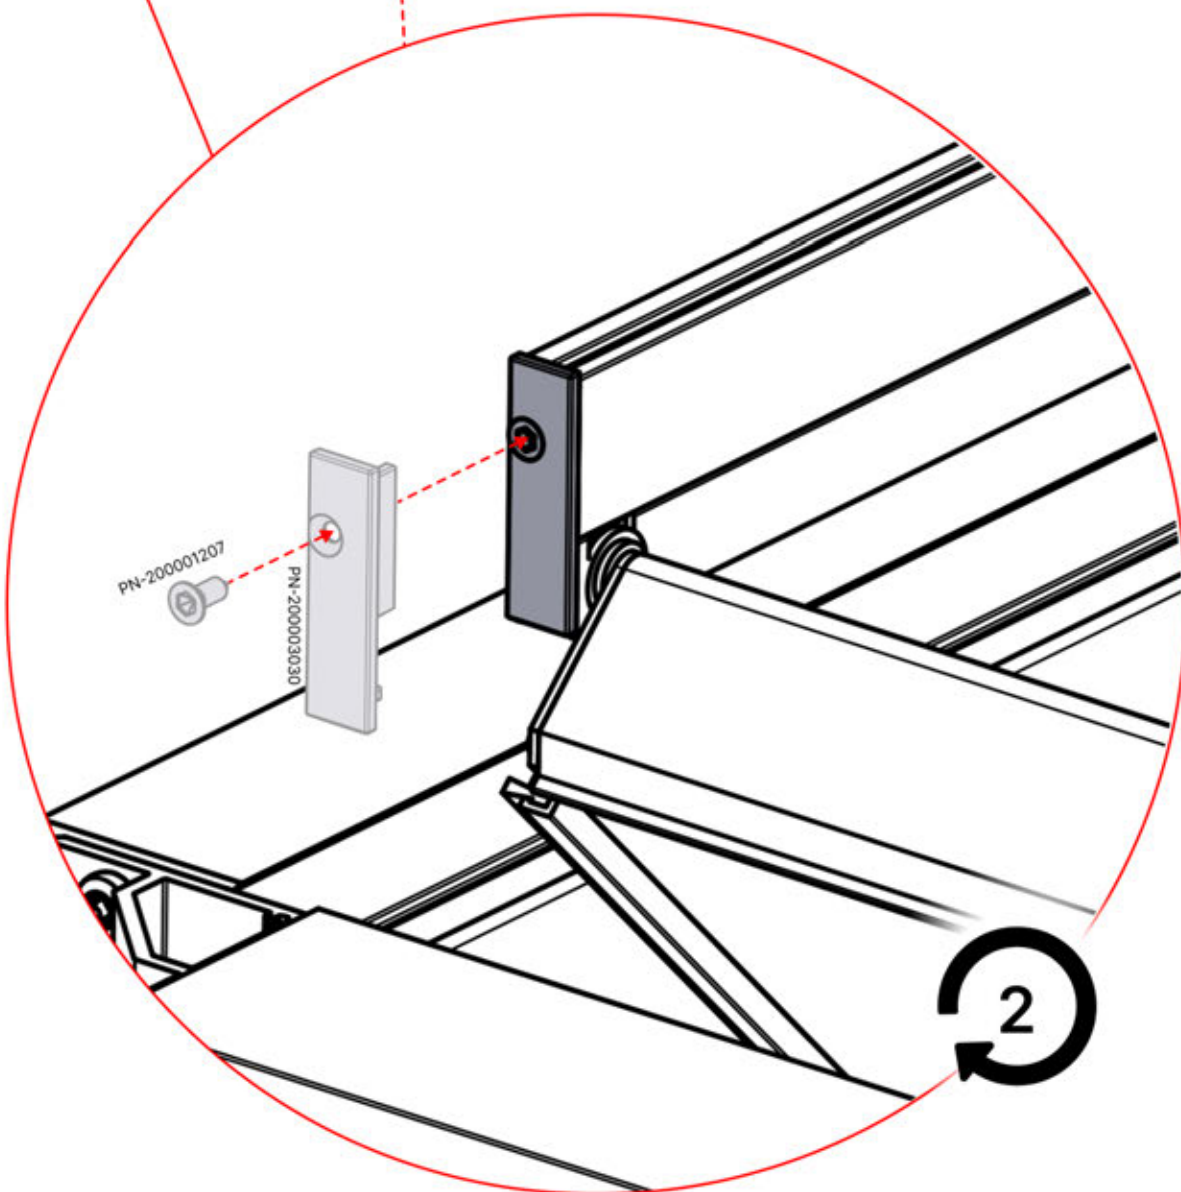

61

x1
FERGOLUX

6

ANTHRACITE: L239
WHITE: L243
BLACK: L241

PN-200003030
1x

PN-200003031
1x

PN-200001207
2x