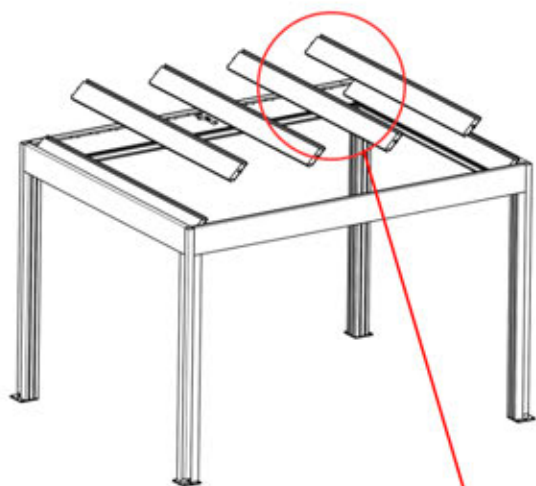

58

5

ANTHRACITE: L251
WHITE: L255
BLACK: L253