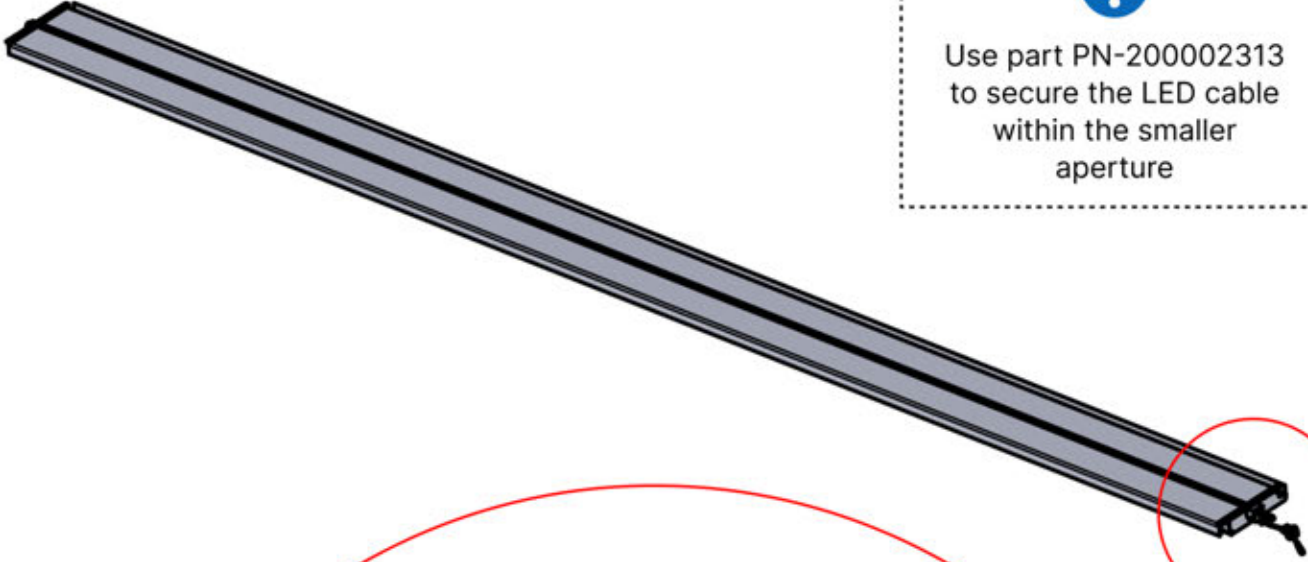

# 46

**x2**  
FERGOLUX  
FERGOLUX

**5**

ANTHRACITE: L251  
WHITE: L255  
BLACK: L253

 PN-200003536  
**4x**

  
Use part PN-200002313  
to secure the LED cable  
within the smaller  
aperture

PN-200002313

PN-200003614