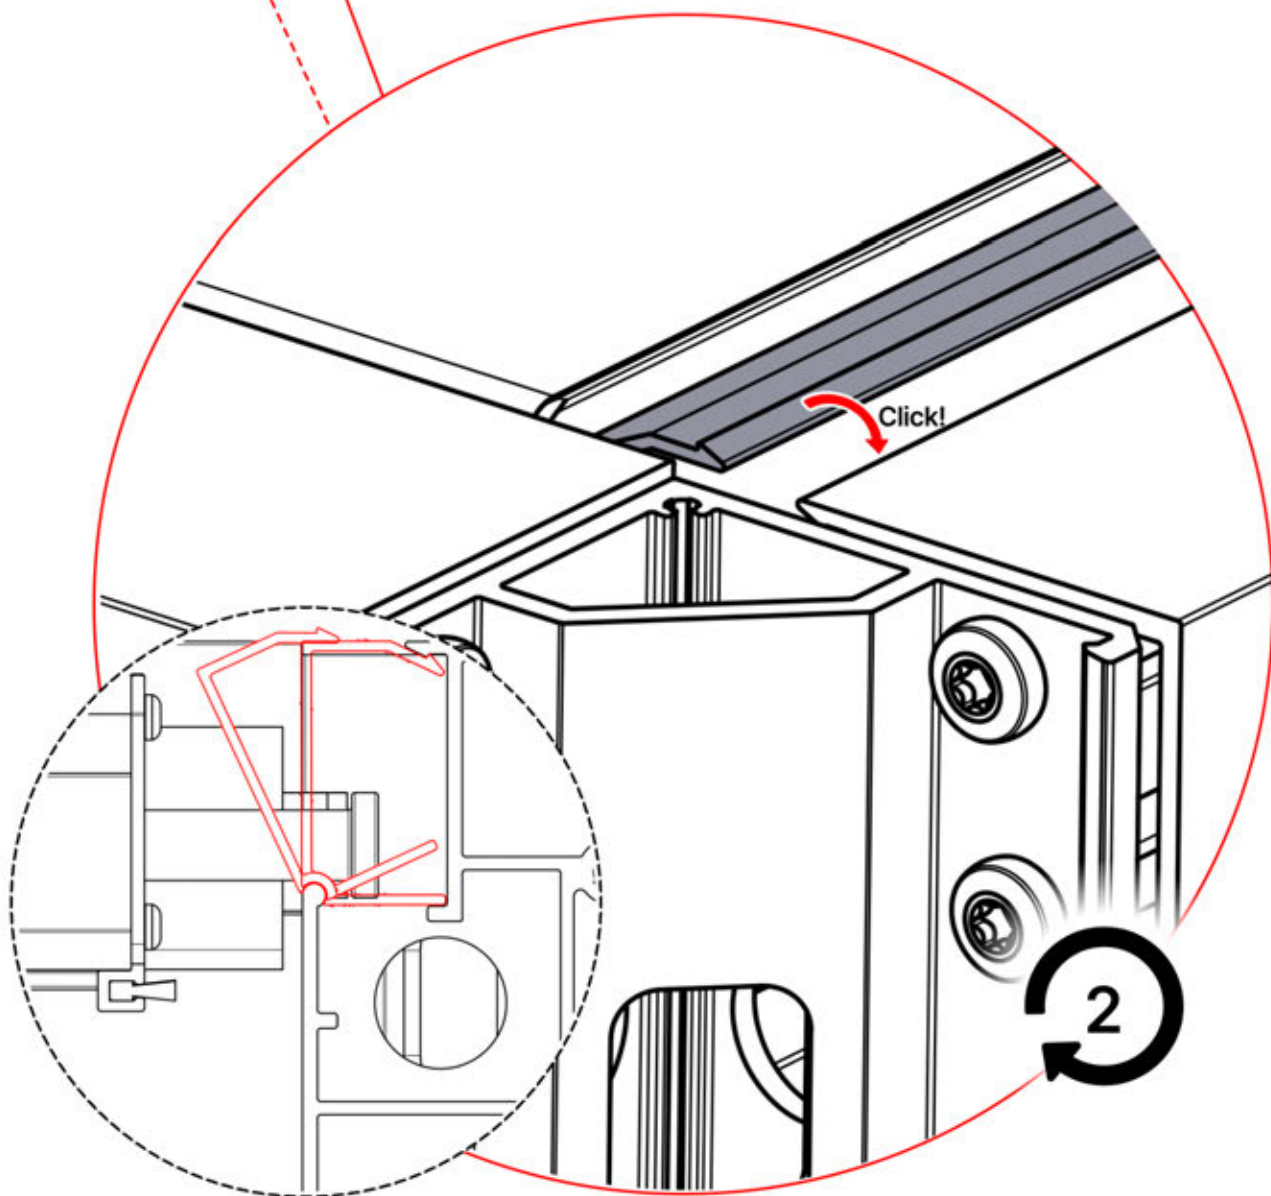

# INFORMATION

 **6**

ANTHRACITE: L239  
WHITE: L243  
BLACK: L241

 PN-200002303  
**4x**

Select one of the four PN-200002303 parts and drill a 10 mm diameter hole to accommodate the power cable.

This specific part must be assembled to the corner pole as illustrated in step 64