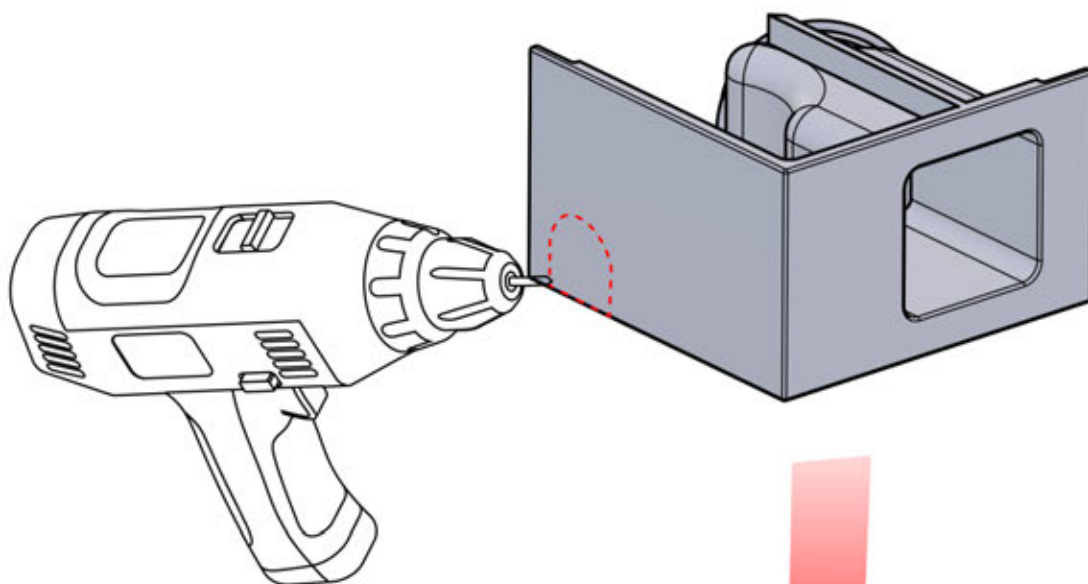

# INFORMATION

 **6**

ANTHRACITE: L239  
WHITE: L243  
BLACK: L241

 PN-200002303  
**4x**

Select one of the four PN-200002303 parts and drill a 10 mm diameter hole to accommodate the power cable.

This specific part must be assembled to the corner pole as illustrated in step 64