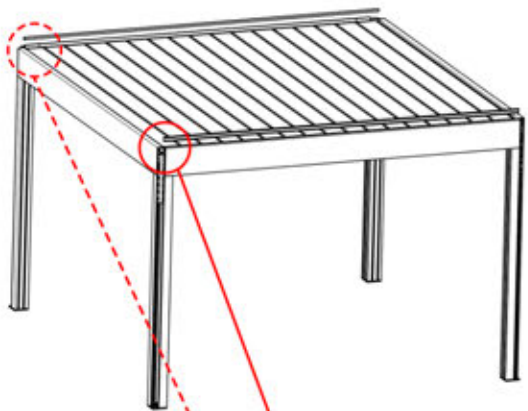

# INFORMATION

 **6**

ANTHRACITE: L239  
WHITE: L243  
BLACK: L241

 PN-200002303  
**4x**

Select one of the four PN-200002303 parts and drill a 10 mm diameter hole to accommodate the power cable.

This specific part must be assembled to the corner pole as illustrated in step 64