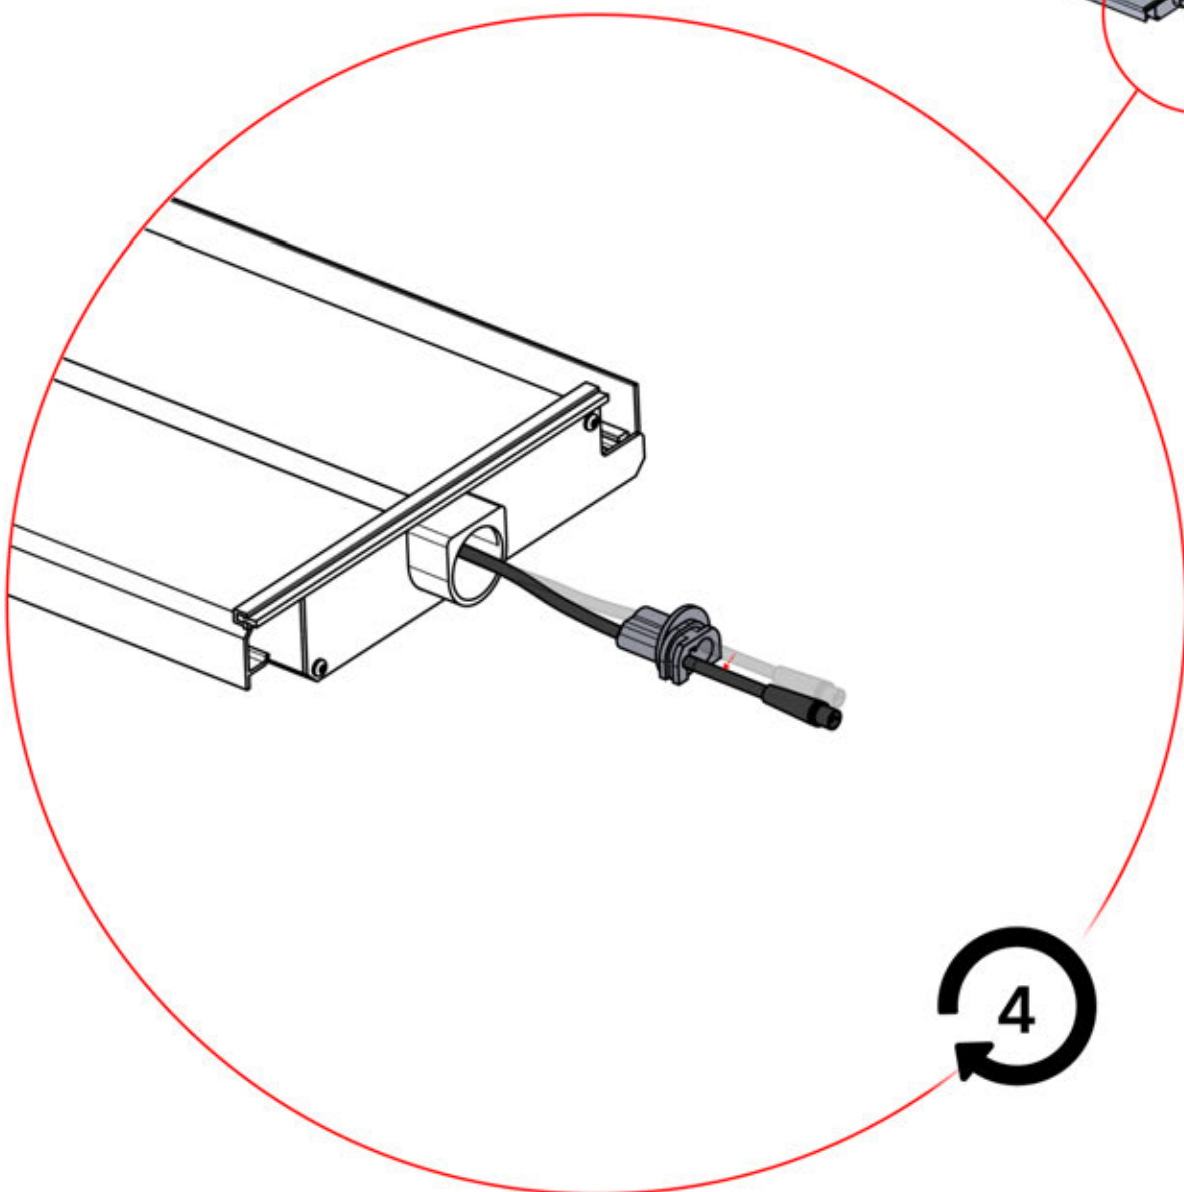

# 45

**x2**  
FERGOLUX  
FERGOLUX

**5**

ANTHRACITE: L251  
WHITE: L255  
BLACK: L253

PN-200003536  
**4x**

Slide the LED cable from the large aperture to the smaller aperture of part PN-200002312

**4**