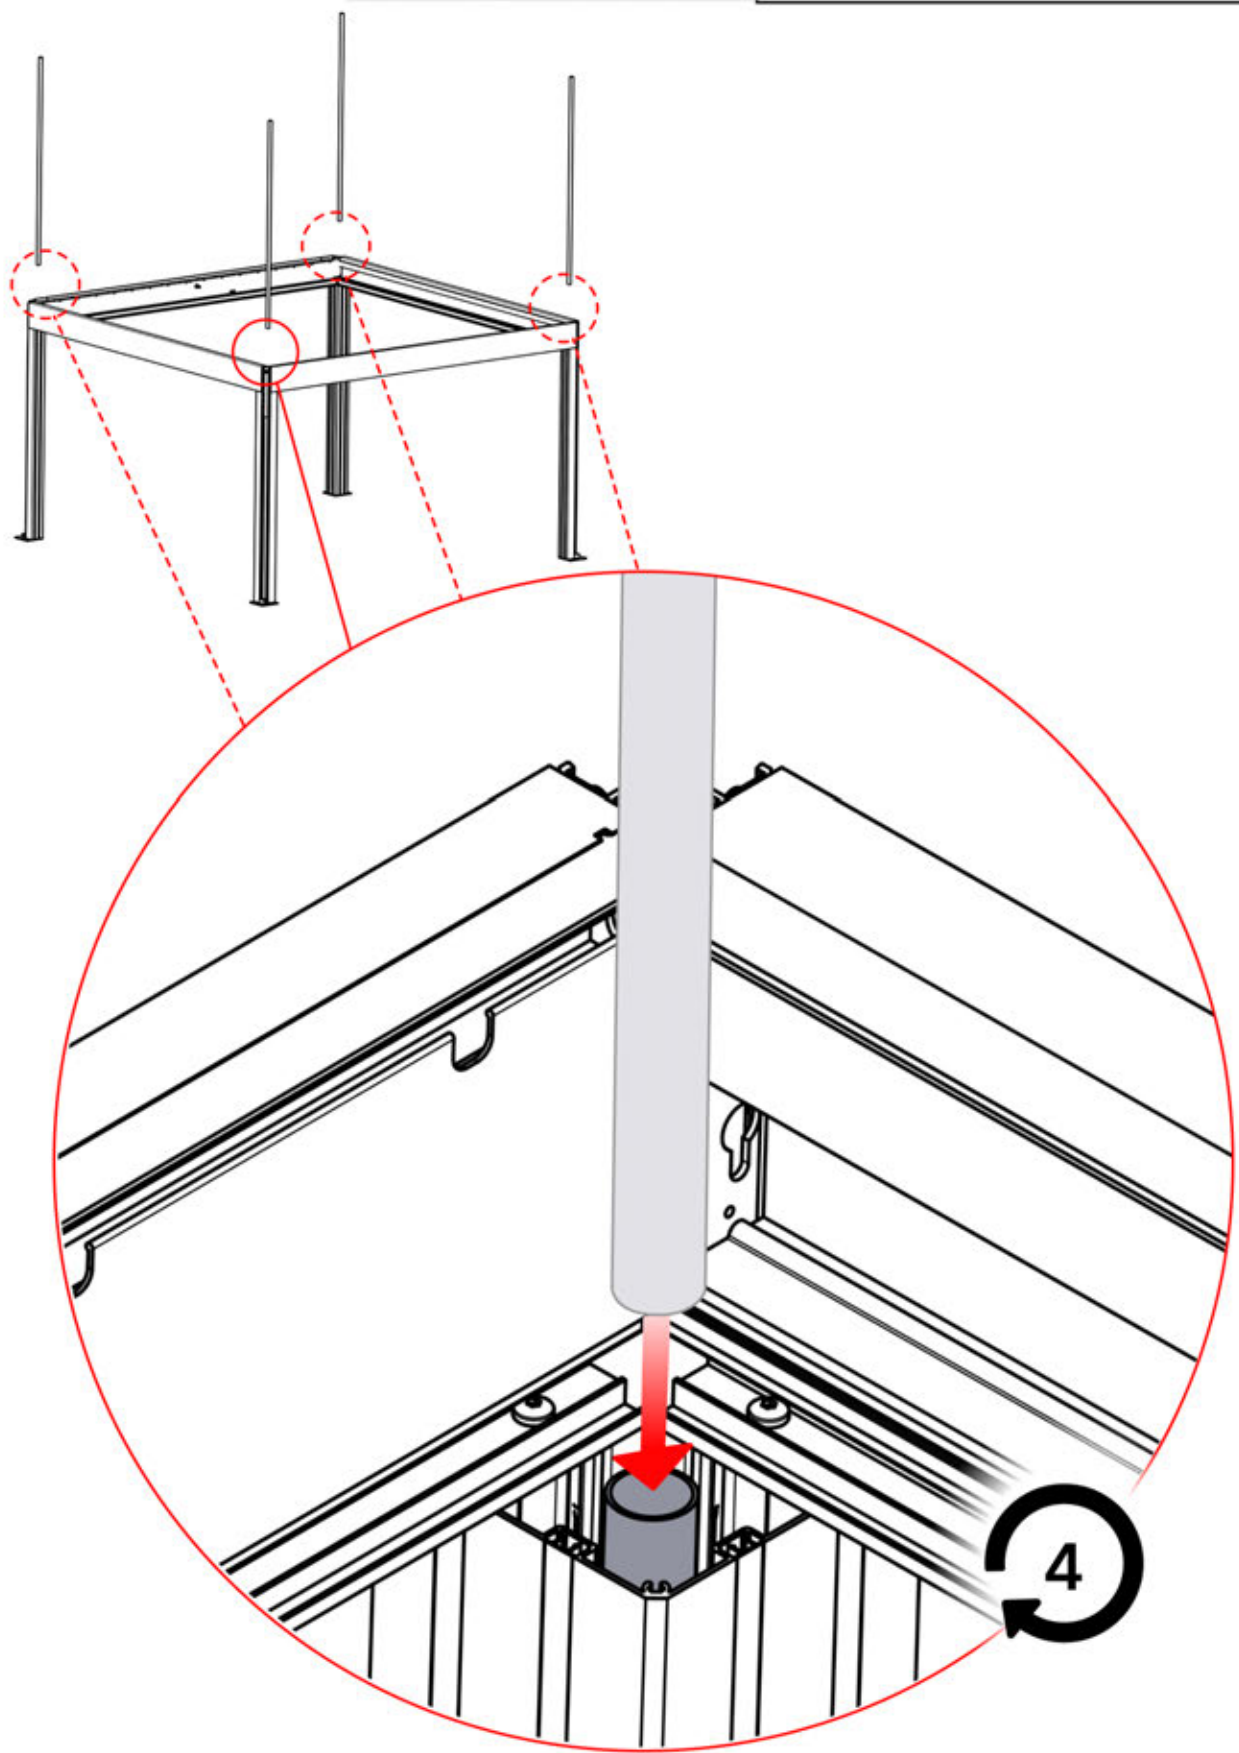

07

1

ANTHRACITE: C126
WHITE: C127
BLACK: C128