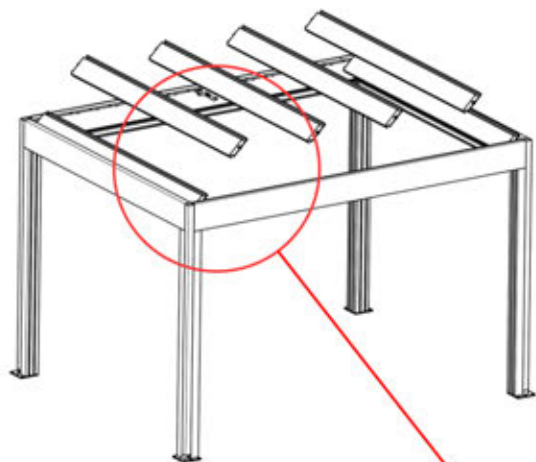

56

x2
PERGOLUX
PERGOLUX

5

ANTHRACITE: L251
WHITE: L255
BLACK: L253

PN-200003536
4x