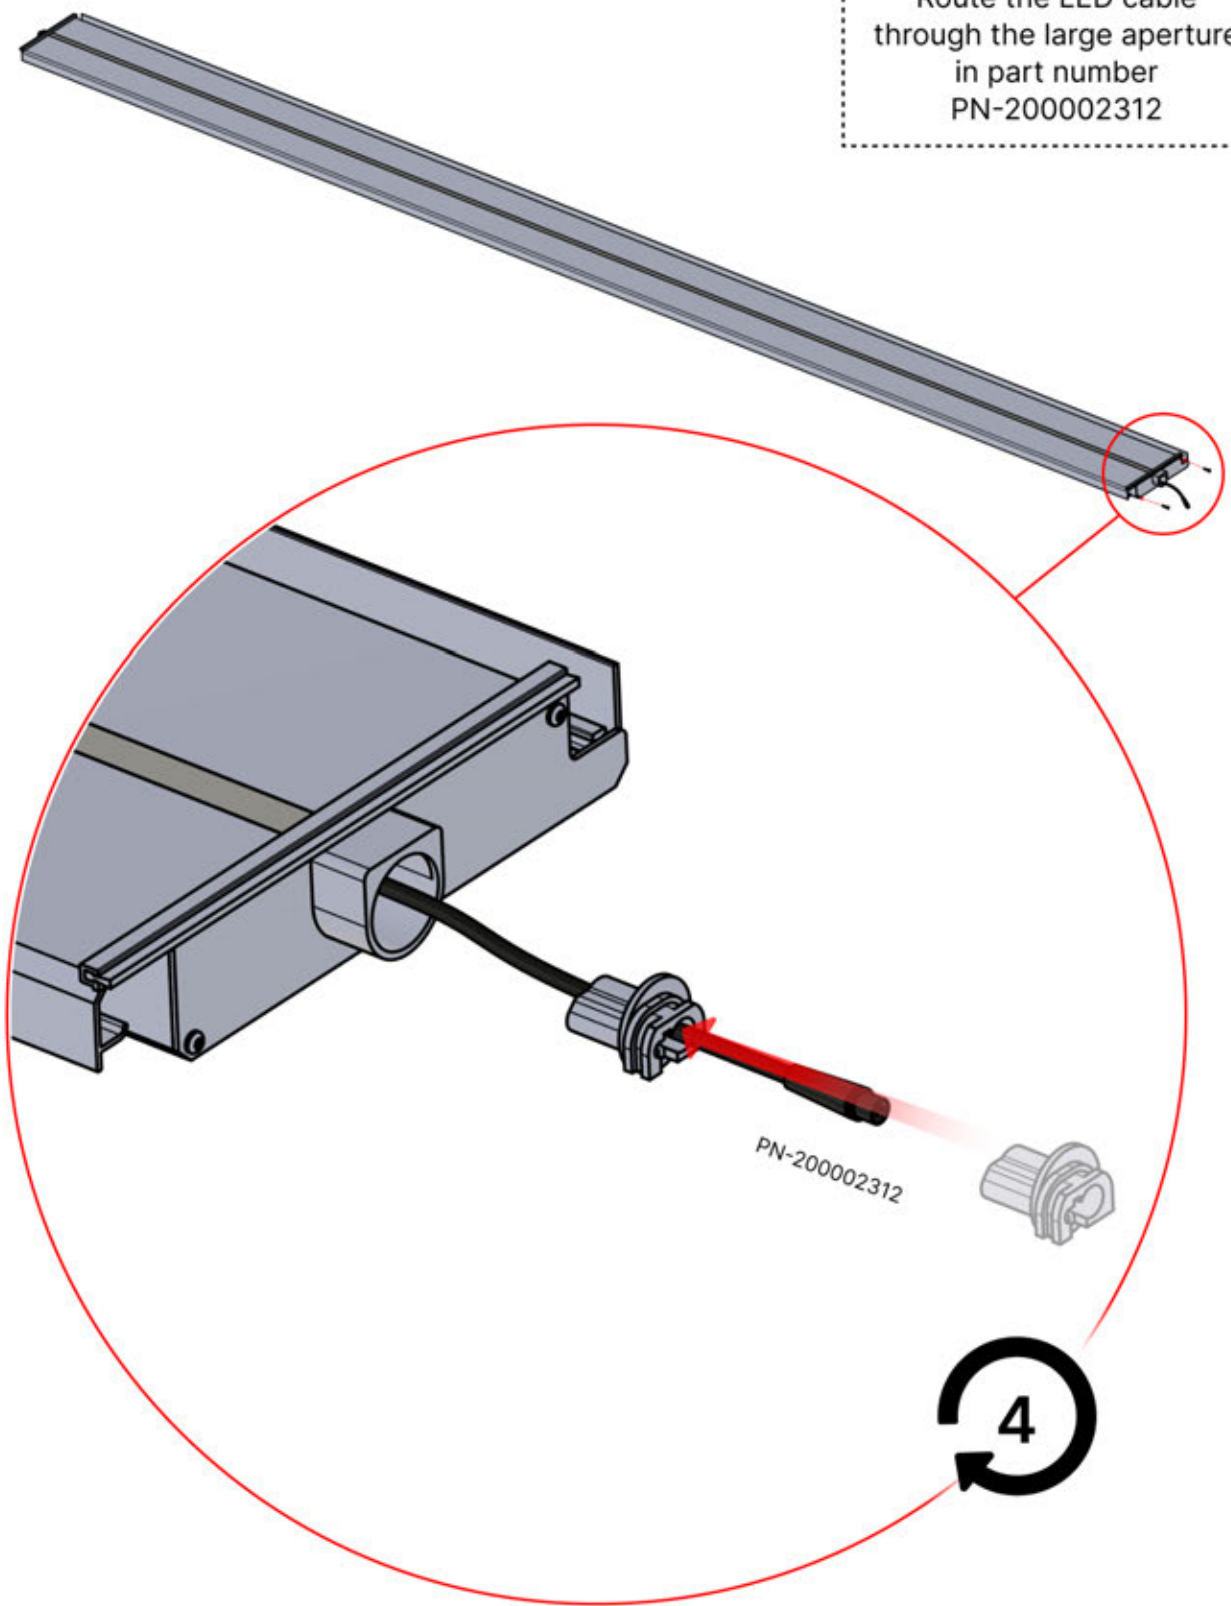

# 44

**x2**  
FERGOLUX  
FERGOLUX

**5**

ANTHRACITE: L251  
WHITE: L255  
BLACK: L253

PN-200003536  
**4x**

Route the LED cable through the large aperture in part number PN-200002312