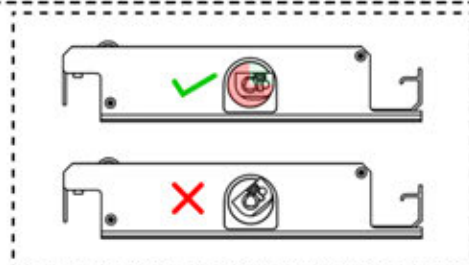

56

x2
PERGOLUX
PERGOLUX

5

ANTHRACITE: L251
WHITE: L255
BLACK: L253

PN-200003536
4x