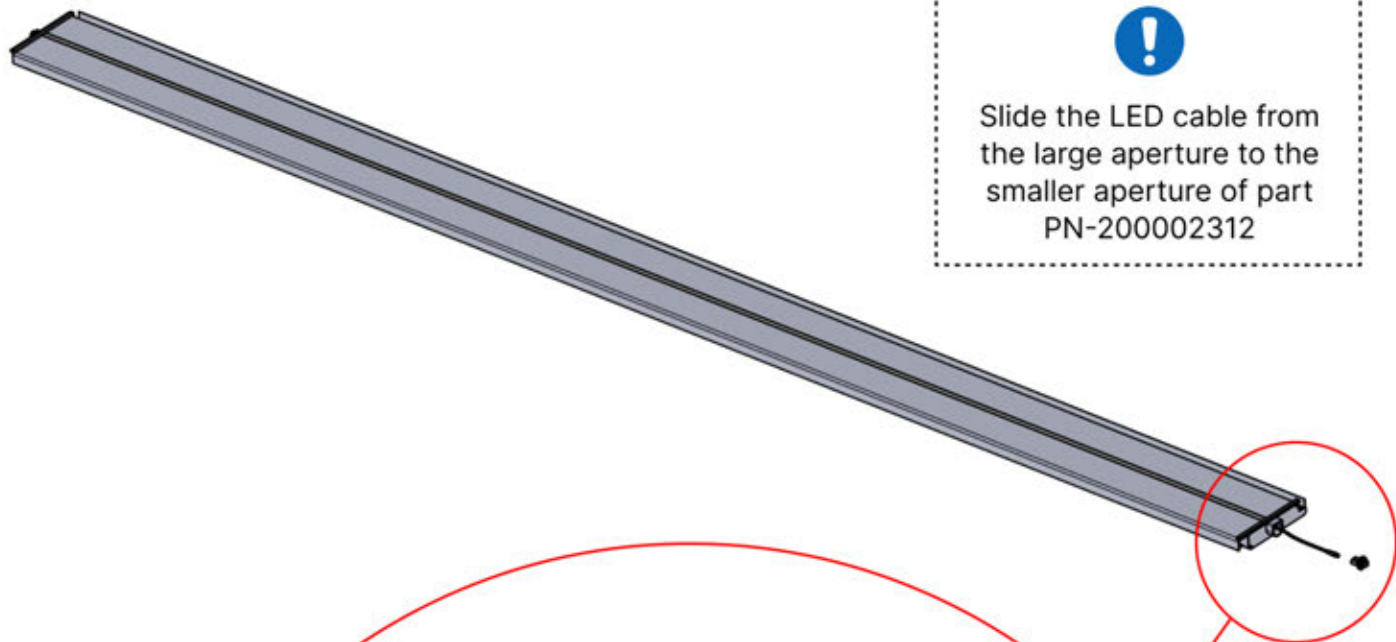

# 45

**x2**  
FERGOLUX  
FERGOLUX

**5**

ANTHRACITE: L251  
WHITE: L255  
BLACK: L253

PN-200003536  
**4x**

Slide the LED cable from the large aperture to the smaller aperture of part PN-200002312

**4**