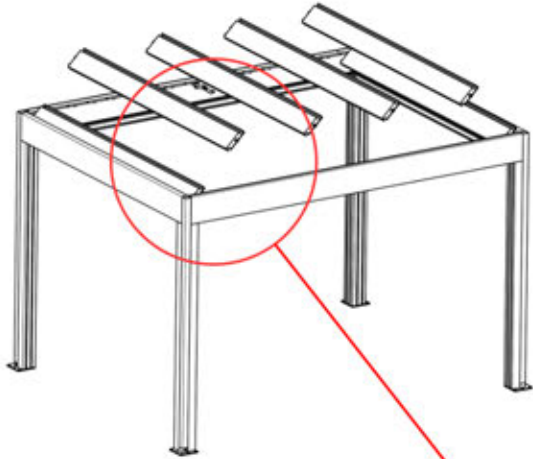

Connect the LED
cable to the 4-pin LED
wire