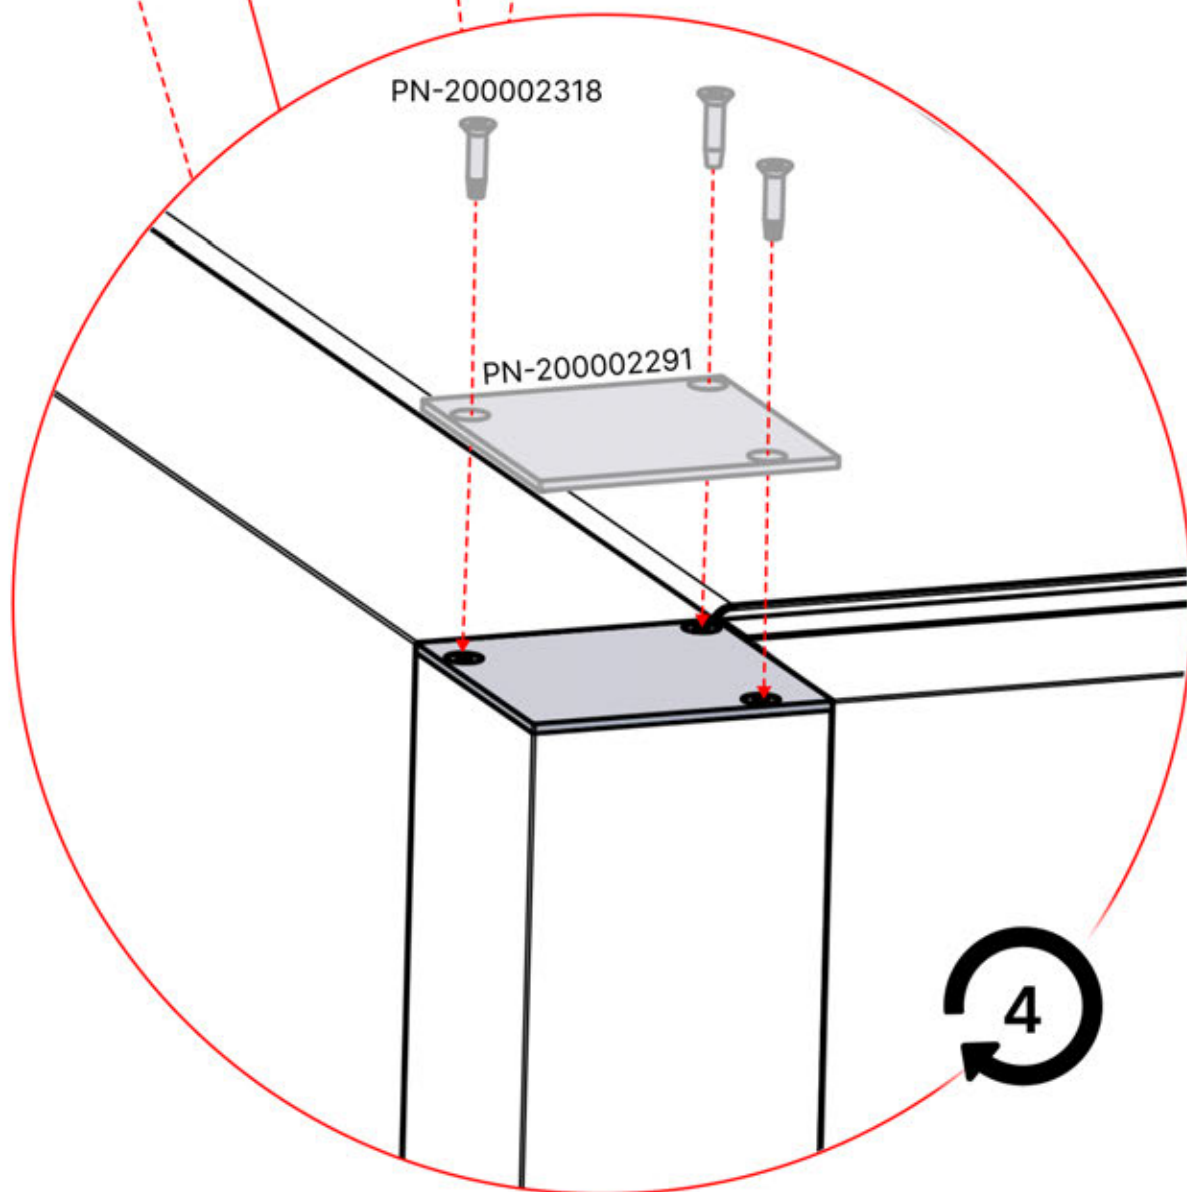

66

6

ANTHRACITE: L239
WHITE: L243
BLACK: L241

PN-200002291

4x

PN-200002318

12x