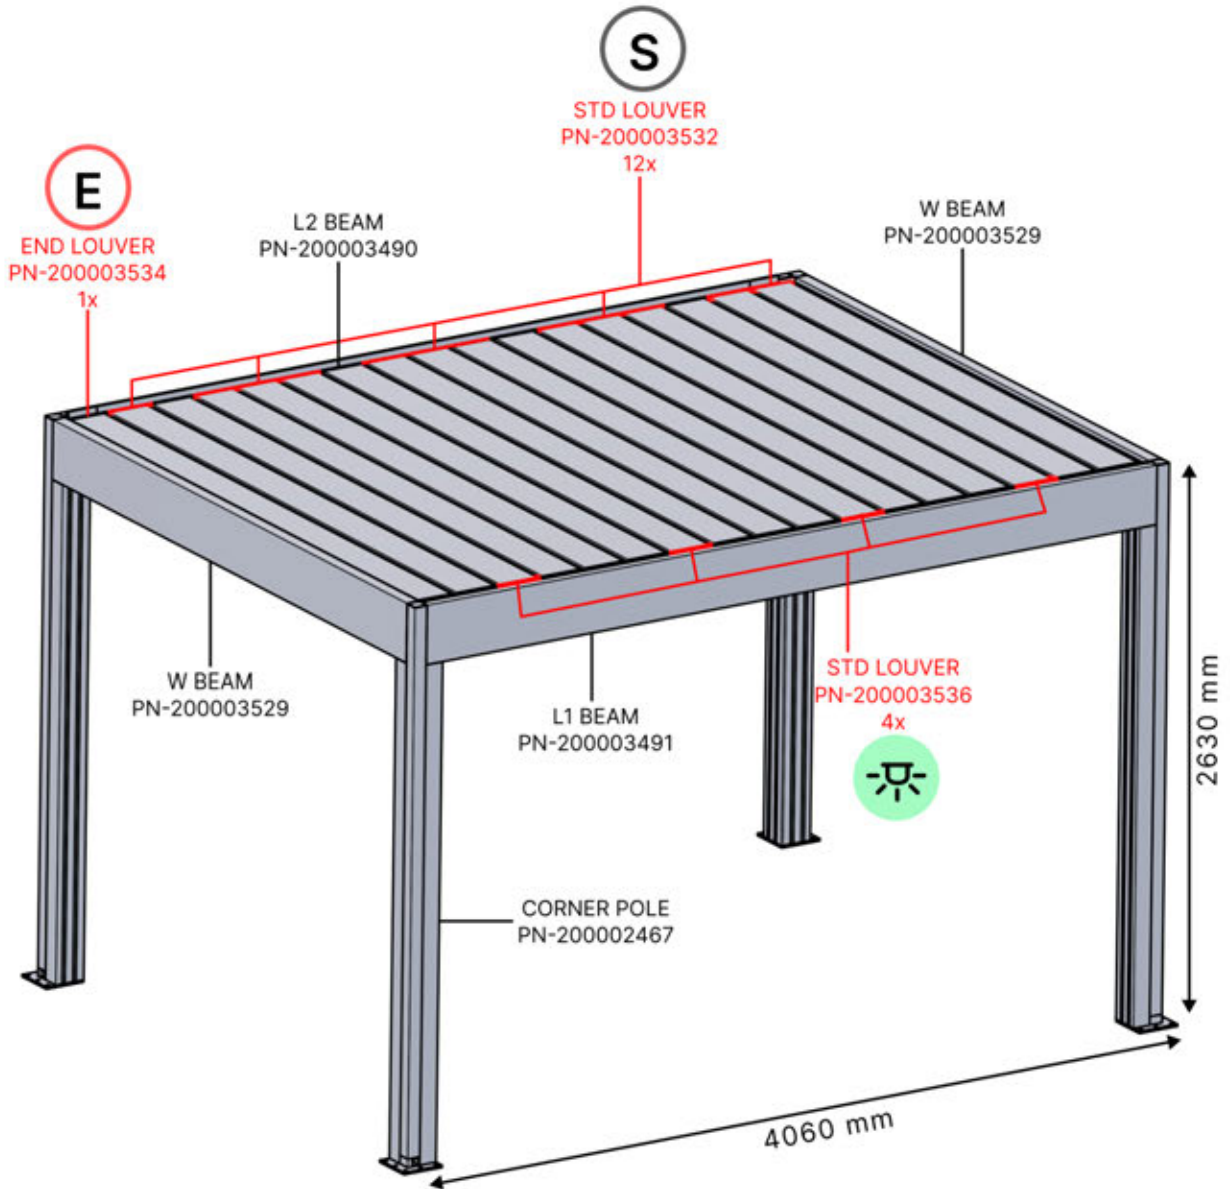

S4 PERGOLUX | PERGOLA PRO MAX FREESTANDING

3 x 4 m / 10' x 13'