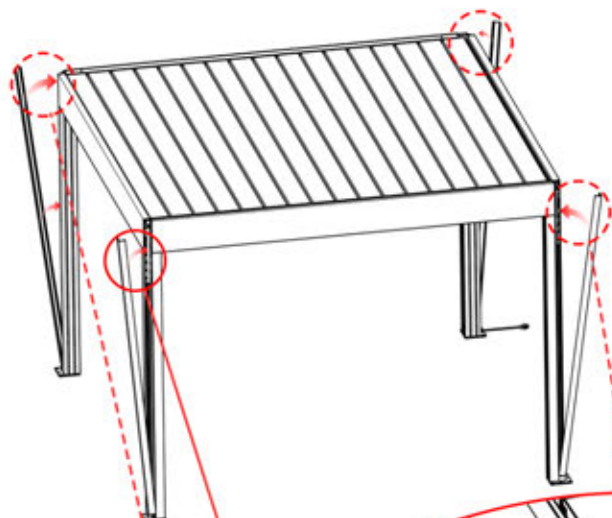

65

x2
PERGOLUX
PERGOLUX

1

ANTHRACITE: C126
WHITE: C127
BLACK: C128

PN-200002301
4x

3

2

1

PN-200002301

Click!

4