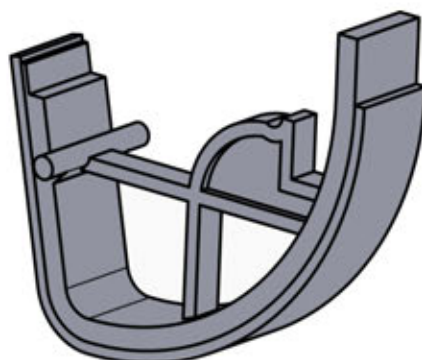

INFORMATION

Apply grease to part

6

ANTHRACITE: L240
WHITE: L244
BLACK: L242

PN-200003051

8x

PN-200003049

8x

PN-200003050

8x