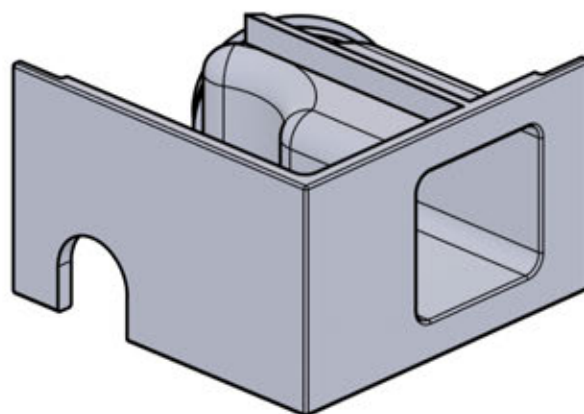

# INFORMATION

 **6**

ANTHRACITE: L239  
WHITE: L243  
BLACK: L241

 PN-200002303  
**4x**

Select one of the four PN-200002303 parts and drill a 10 mm diameter hole to accommodate the power cable.

This specific part must be assembled to the corner pole as illustrated in step 64