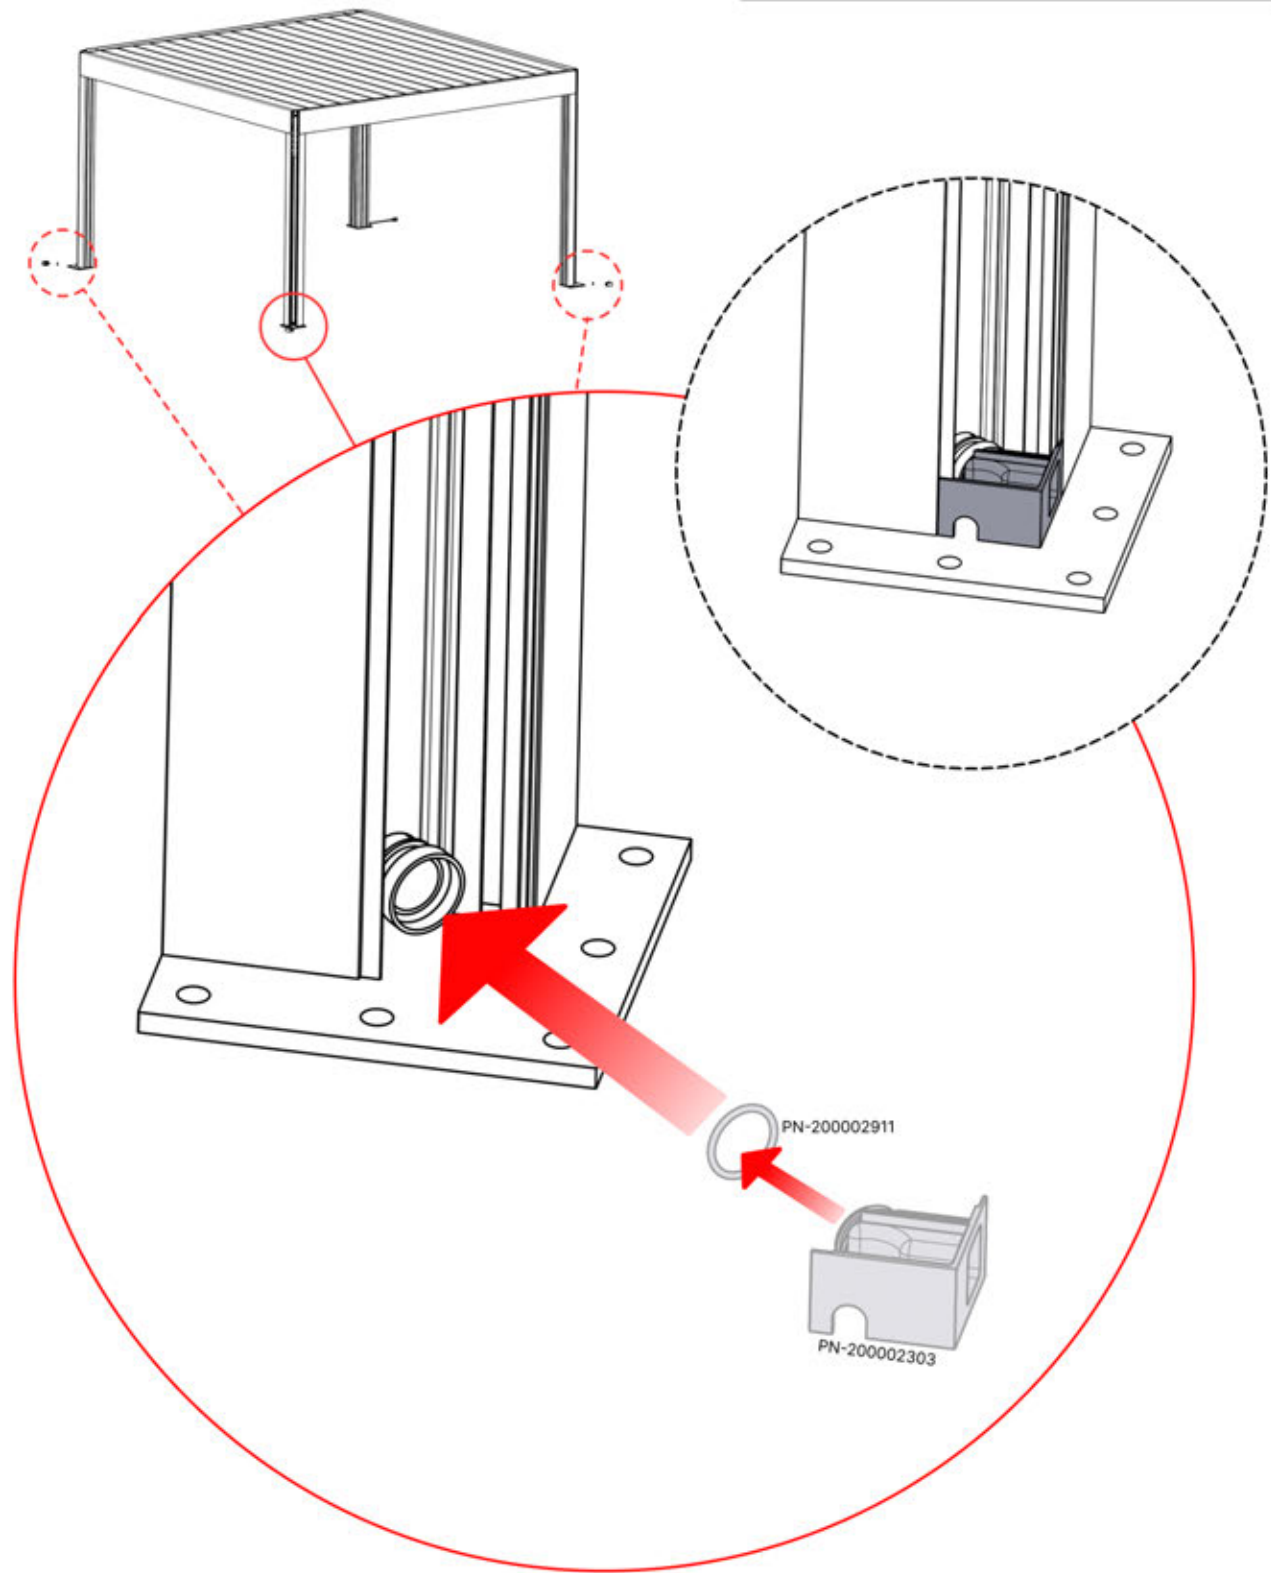

63

x7
PERGOLUX

6

ANTHRACITE: L239
WHITE: L243
BLACK: L241

PN-200002303
4x

PN-200002911
4x