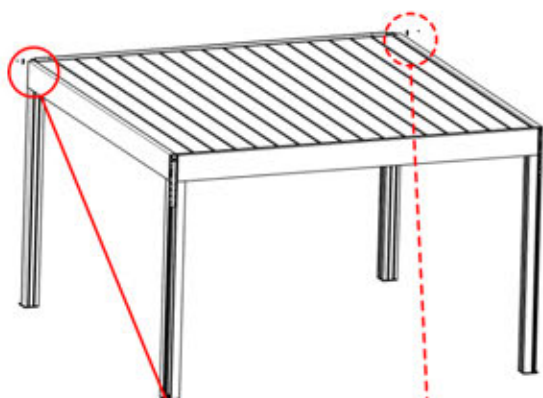

61

x1
FERGOLUX

6

ANTHRACITE: L239
WHITE: L243
BLACK: L241

PN-200003030
1x

PN-200003031
1x

PN-200001207
2x