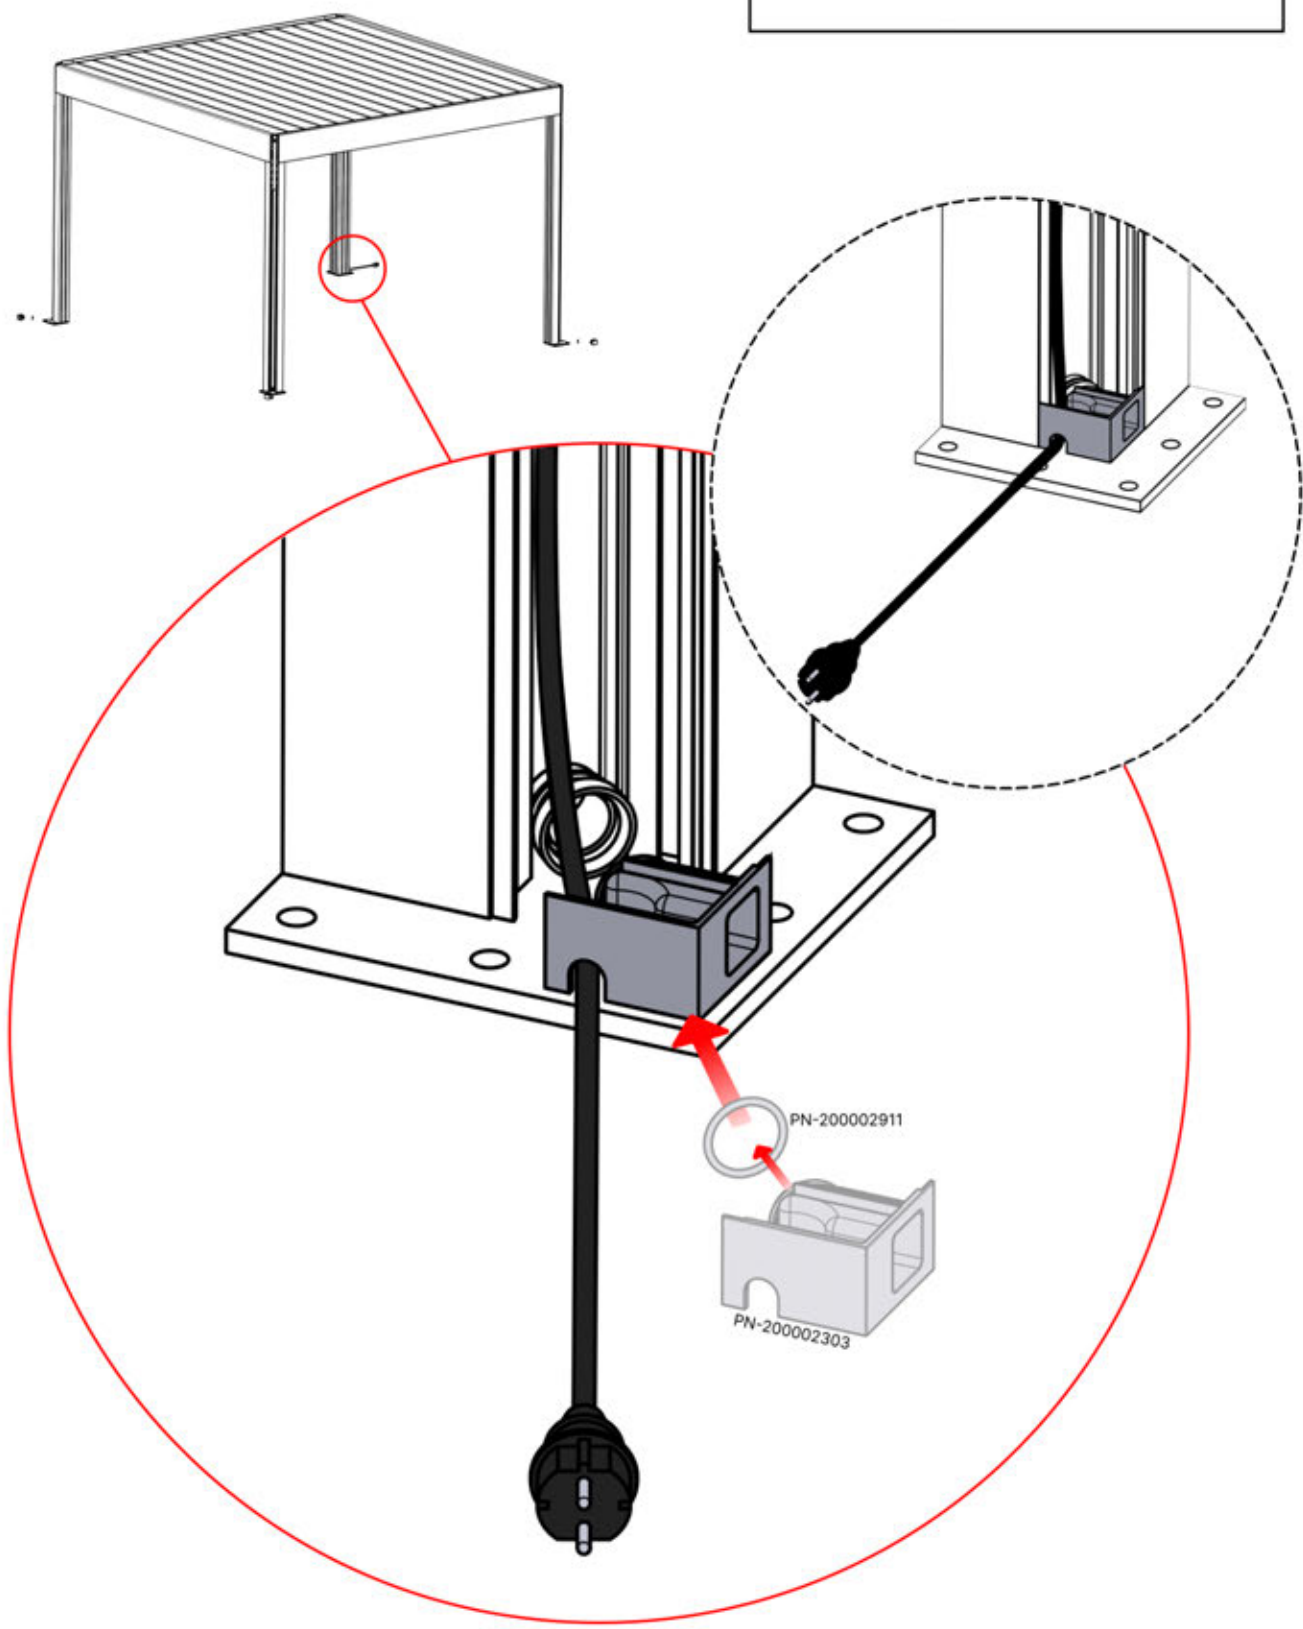

64

x7
PERGOLUX

6

ANTHRACITE: L239
WHITE: L243
BLACK: L241

PN-200002303
4x

PN-200002911
4x