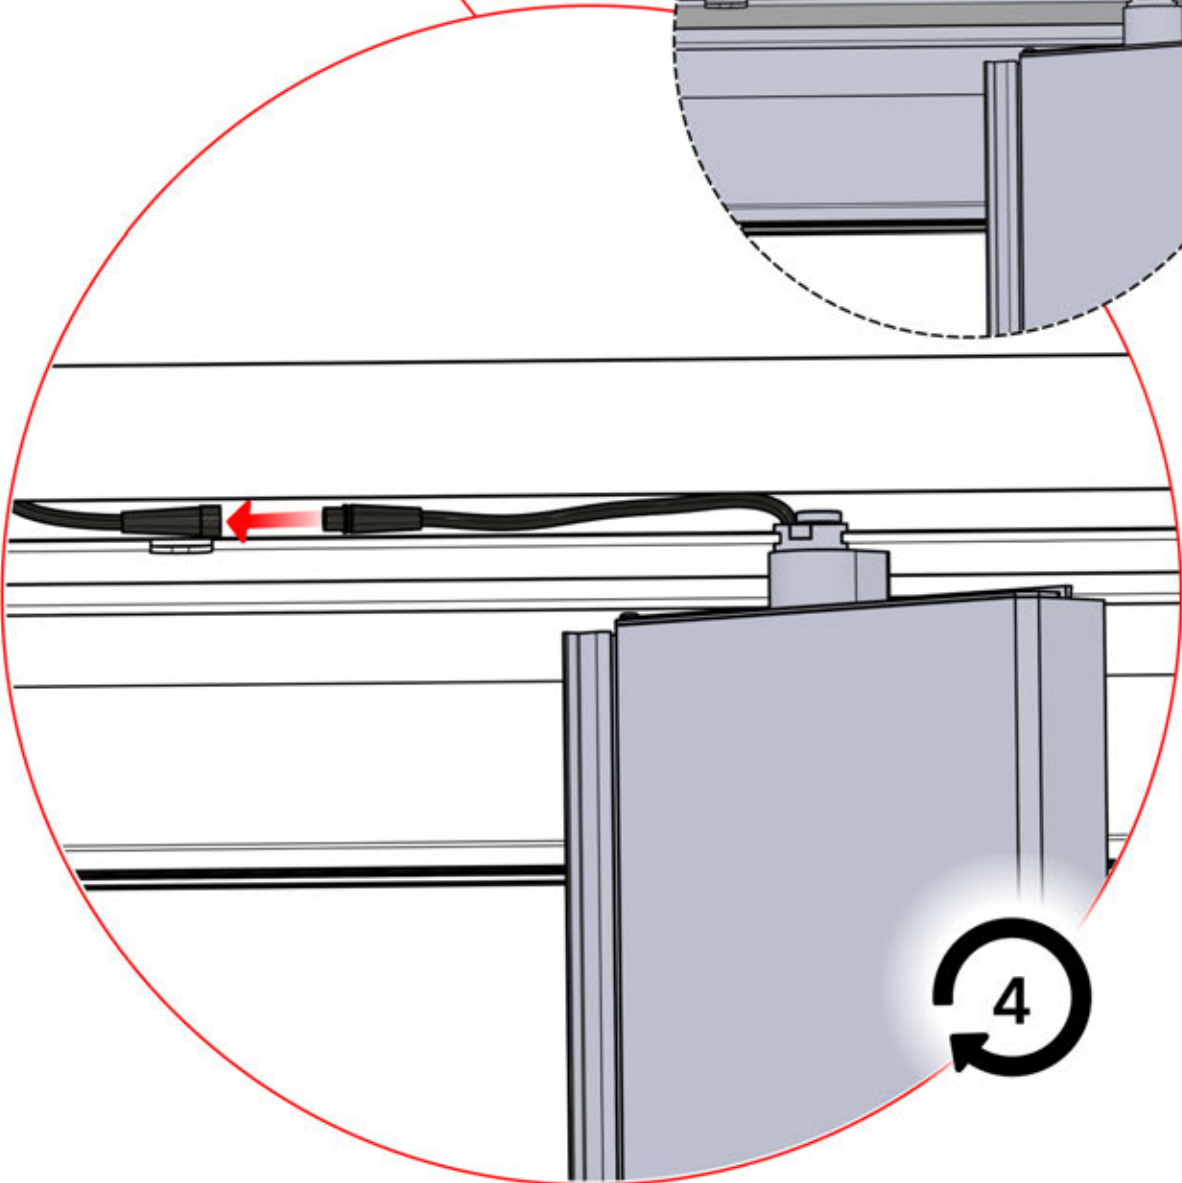

# 56

**x2**  
PERGOLUX  
PERGOLUX

**5**

ANTHRACITE: L251  
WHITE: L255  
BLACK: L253

 PN-200003536  
**4x**

  
Connect the LED  
cable to the 4-pin LED  
wire