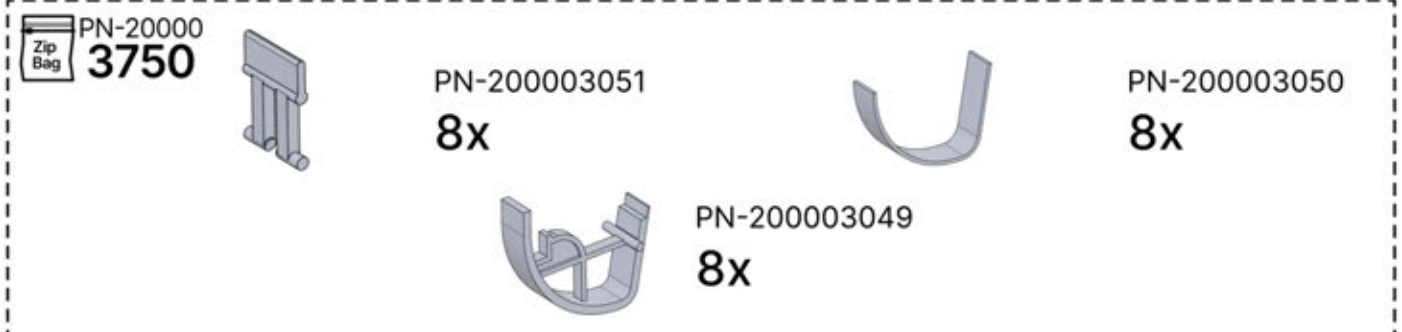

ITEMS IN BOX