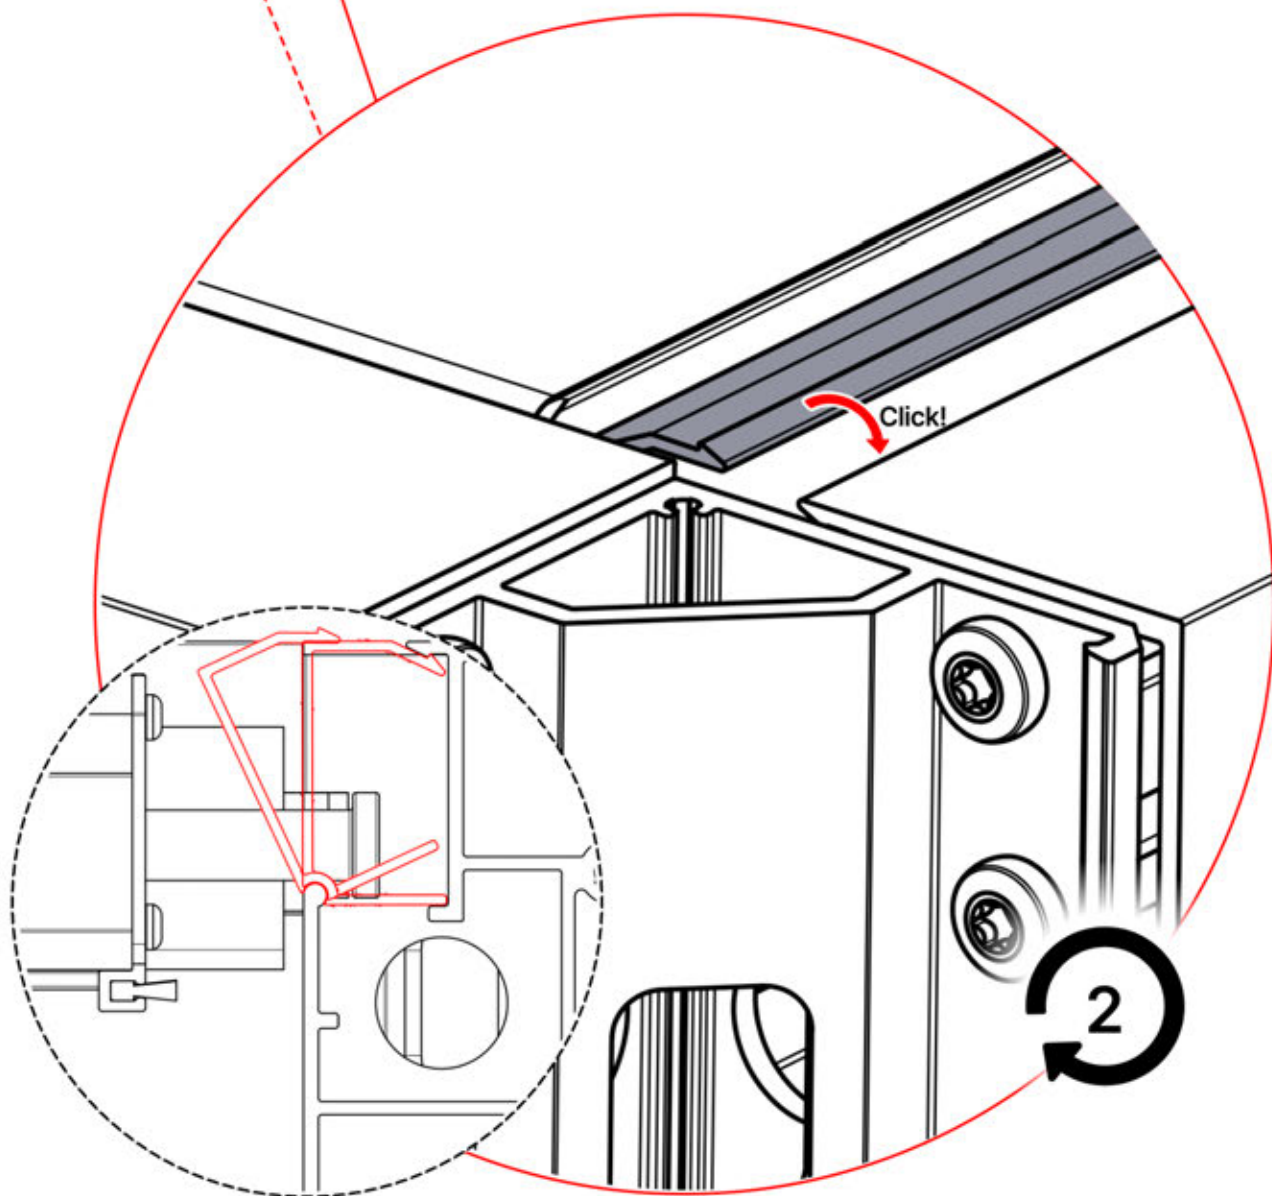

# INFORMATION

	<b>6</b>		PN-200002303 <b>4x</b>
ANTHRACITE:	L240		
WHITE:	L244		
BLACK:	L242		

Select one of the four  
PN-200002303 parts and drill a  
10 mm diameter hole to  
accommodate the power cable.