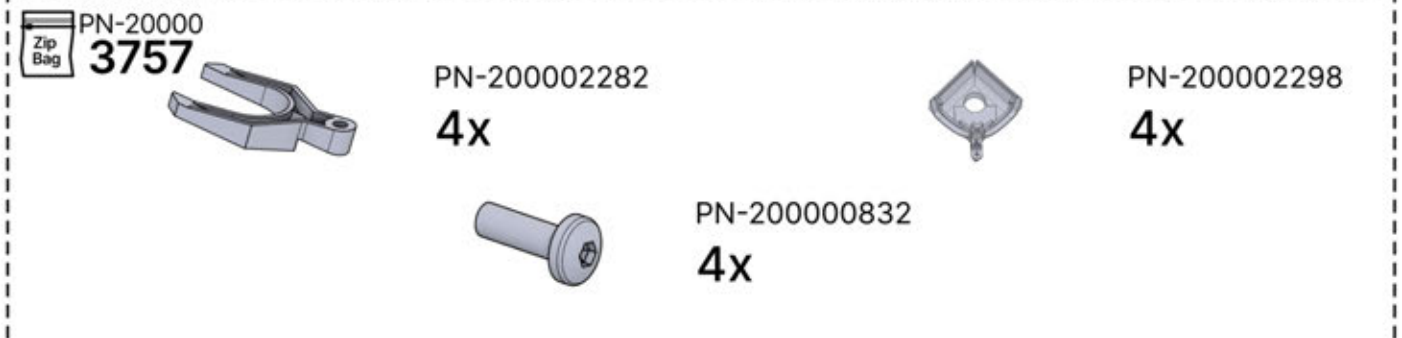

ITEMS IN BOX