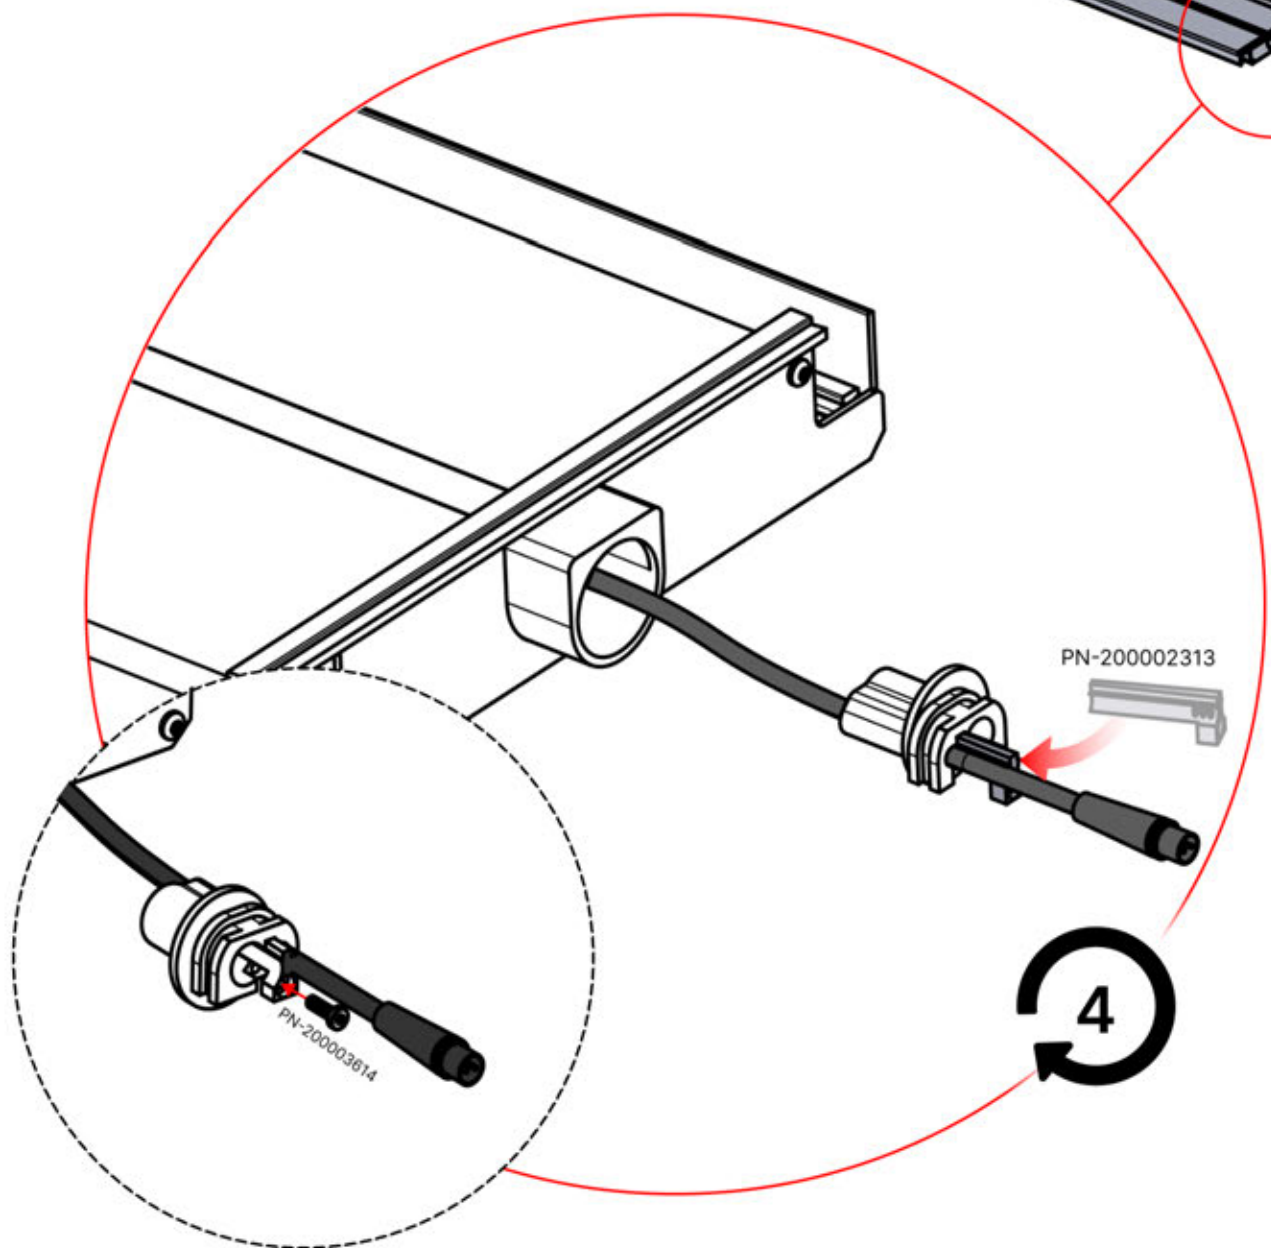

# 46

**x2**  
FERGOLUX  
FERGOLUX

**5**

ANTHRACITE: L251  
WHITE: L255  
BLACK: L253

 PN-200003536  
**4x**

  
Use part PN-200002313 to secure the LED cable within the smaller aperture