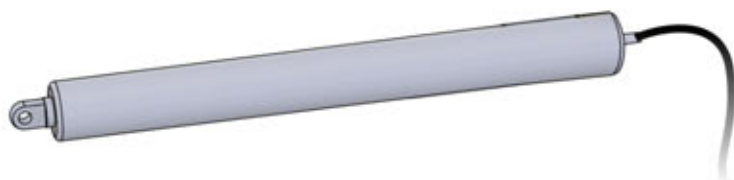

Electric motor
PN-200001562
1x

PN-200003773

1x

PN-200001624

1x

PN-200001625

2x