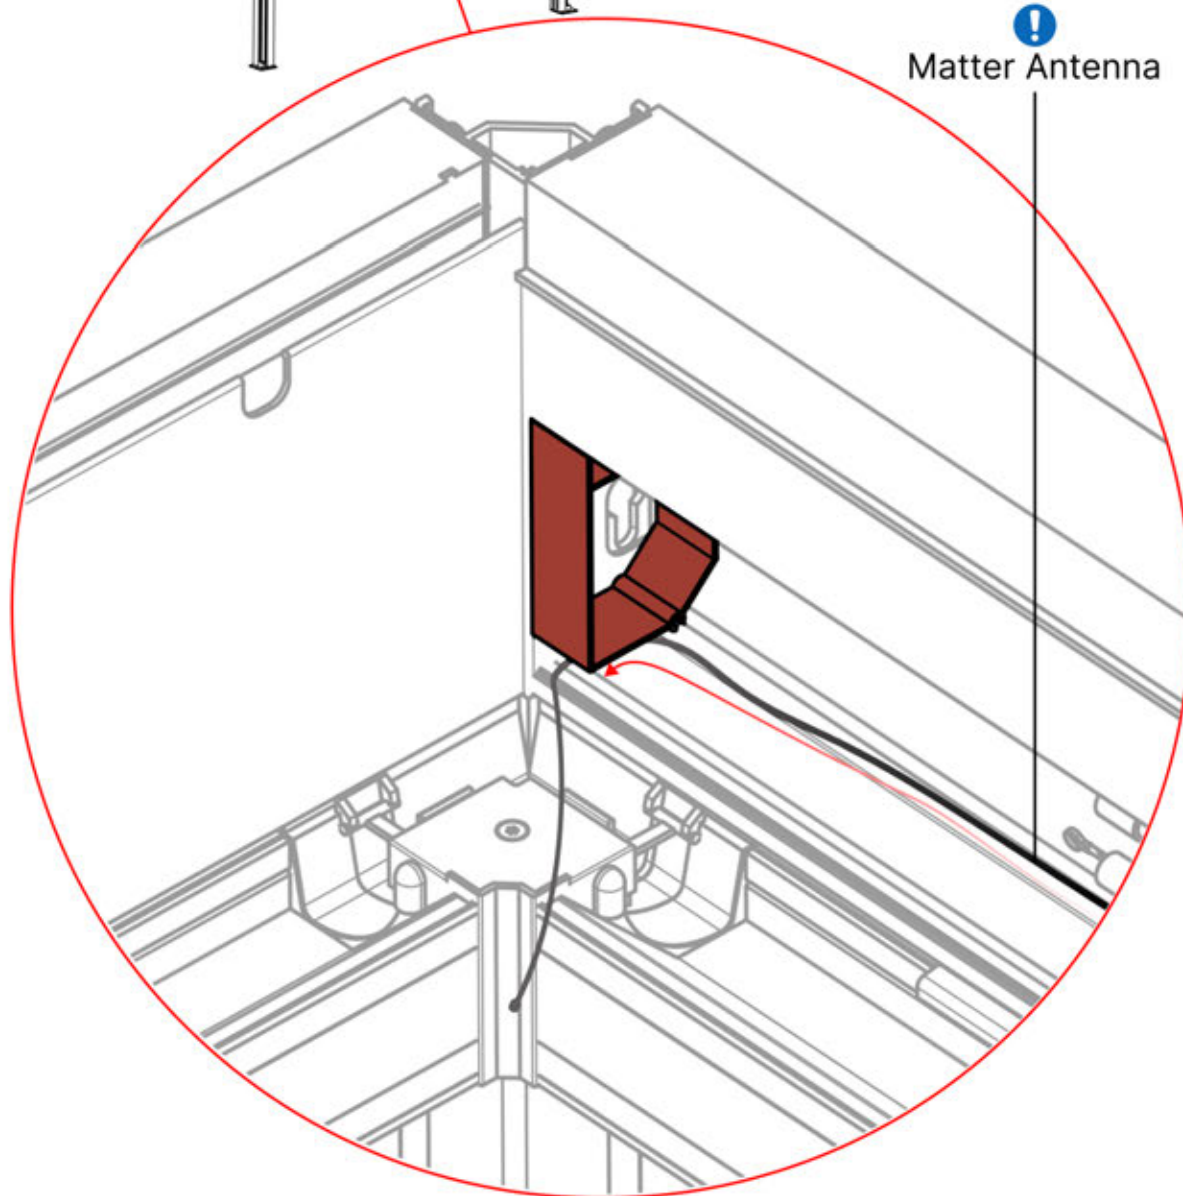

!
Route the Matter
Antenna and place it
below the highlighted
part(PN-200002329).