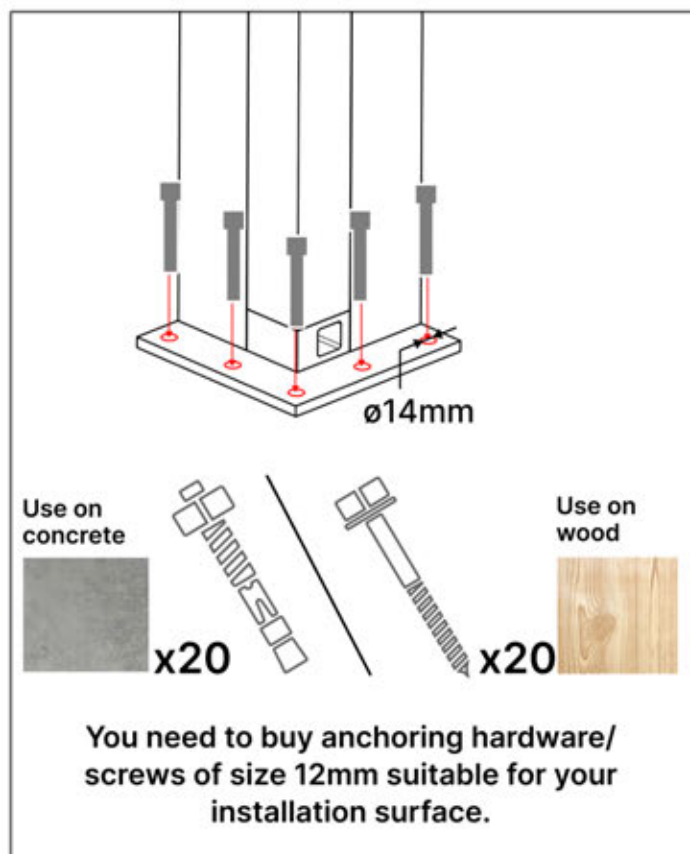

INFORMATION