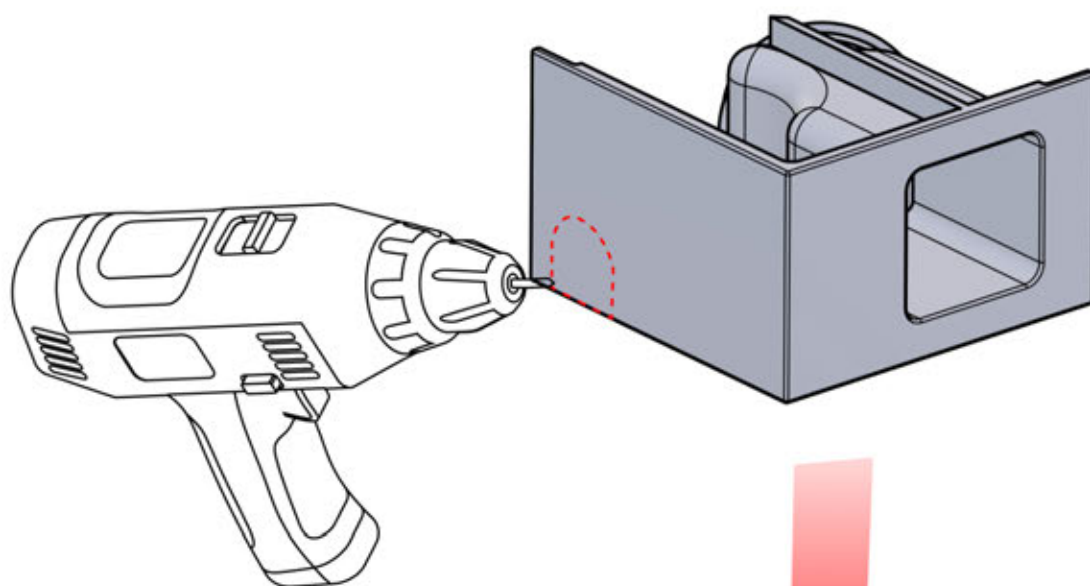

# INFORMATION

	<b>6</b>		PN-200002303 <b>4x</b>
ANTHRACITE:	L240		
WHITE:	L244		
BLACK:	L242		

Select one of the four  
PN-200002303 parts and drill a  
10 mm diameter hole to  
accommodate the power cable.