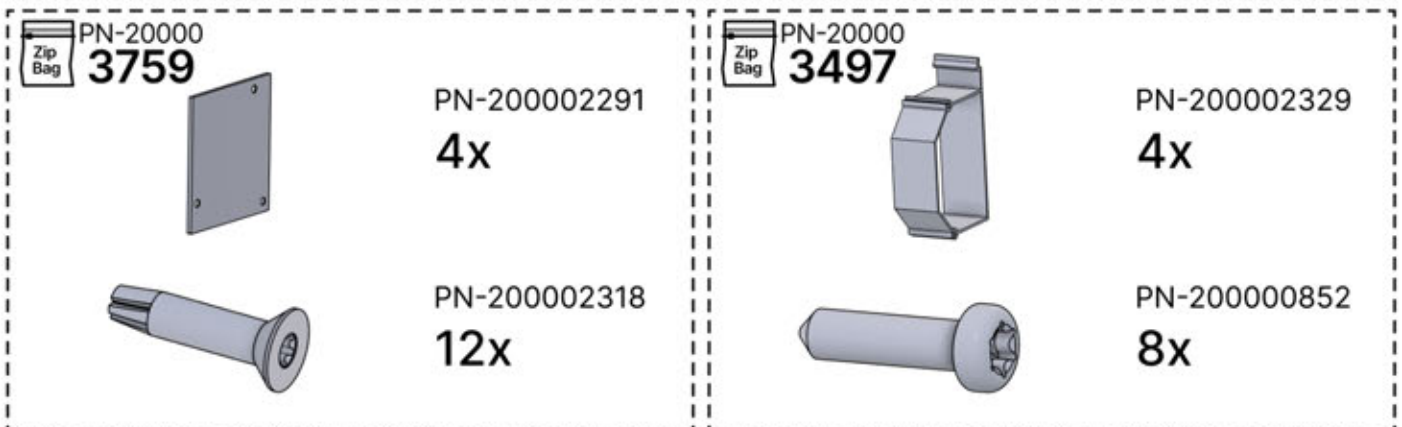

ITEMS IN BOX