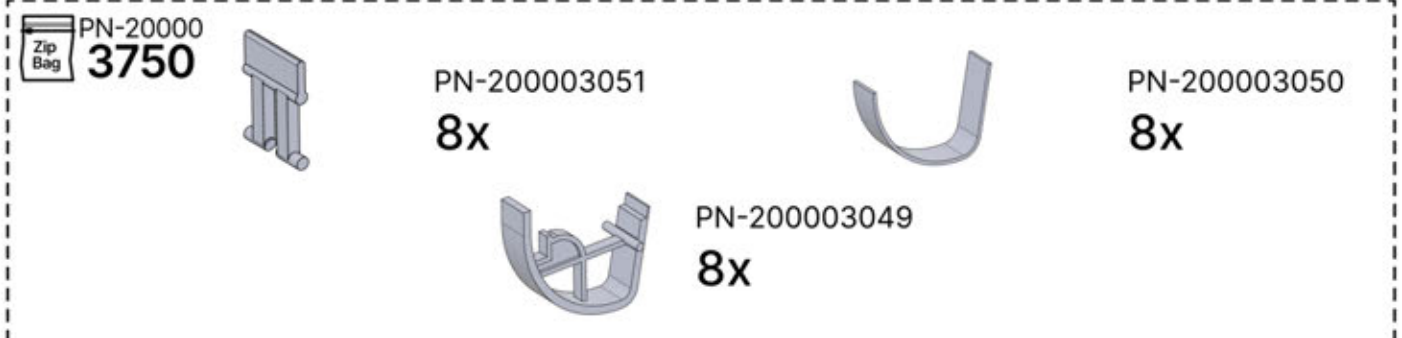

ITEMS IN BOX