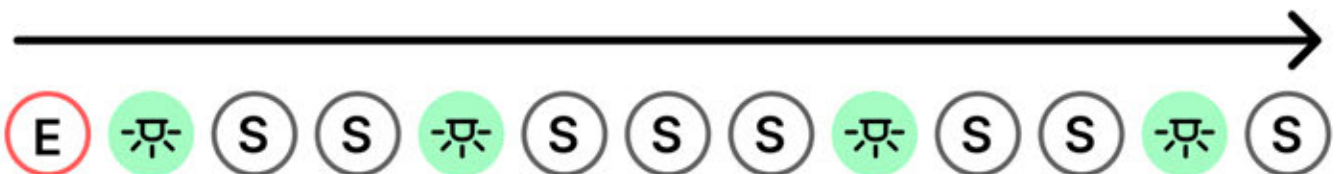

S4 PERGOLUX | PERGOLA PRO MAX FREESTANDING

3 x 3 m / 10' x 10'