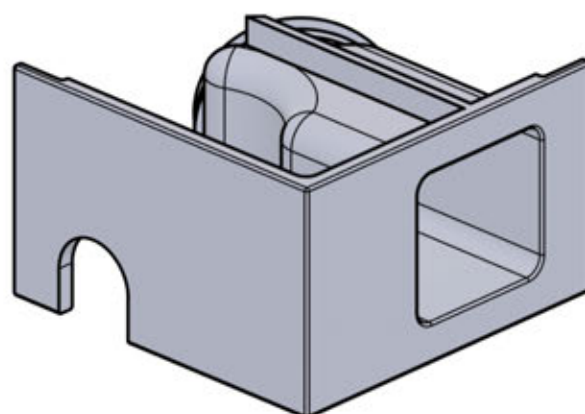

# INFORMATION

	<b>6</b>		PN-200002303 <b>4x</b>
ANTHRACITE:	L240		
WHITE:	L244		
BLACK:	L242		

Select one of the four  
PN-200002303 parts and drill a  
10 mm diameter hole to  
accommodate the power cable.