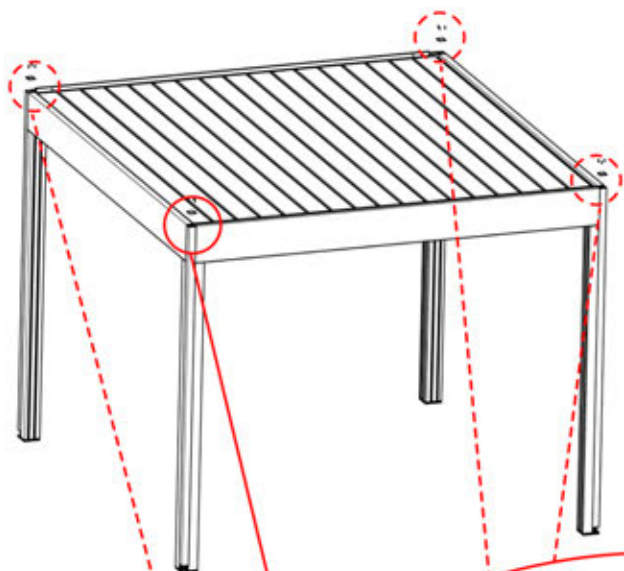

66

x7
PERGOLUX

6

ANTHRACITE: L239
WHITE: L243
BLACK: L241

PN-200002291
4x

PN-200002318
12x