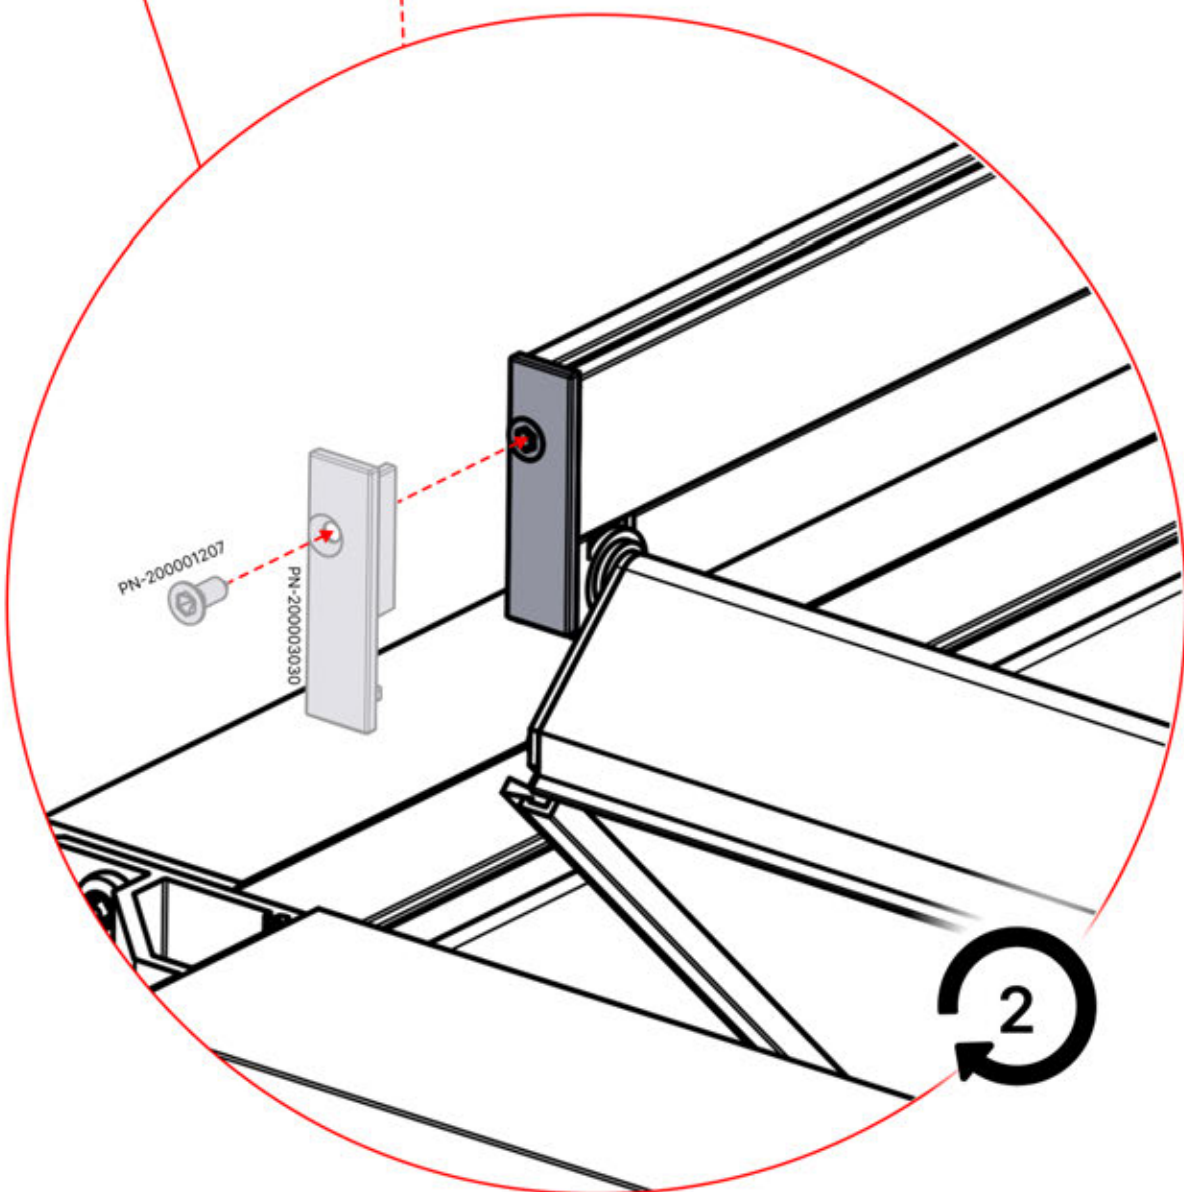

61

x1
FERGOLUX

6

ANTHRACITE: L239
WHITE: L243
BLACK: L241

PN-200003030
1x

PN-200003031
1x

PN-200001207
2x