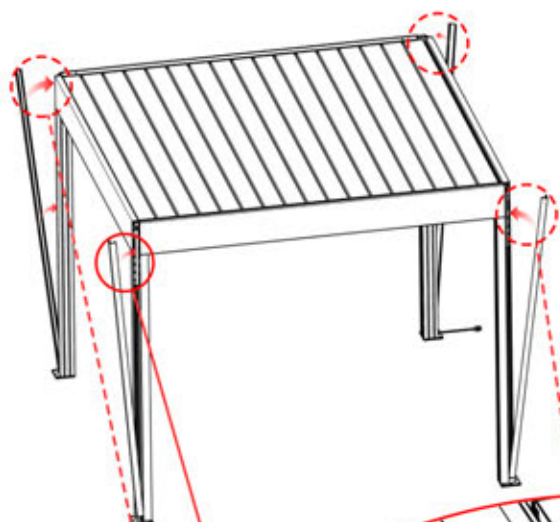

65

x2
PERGOLUX
PERGOLUX

1

ANTHRACITE: C126
WHITE: C127
BLACK: C128

PN-200002301
4x

3

2

1

4

Click!

PN-200002301