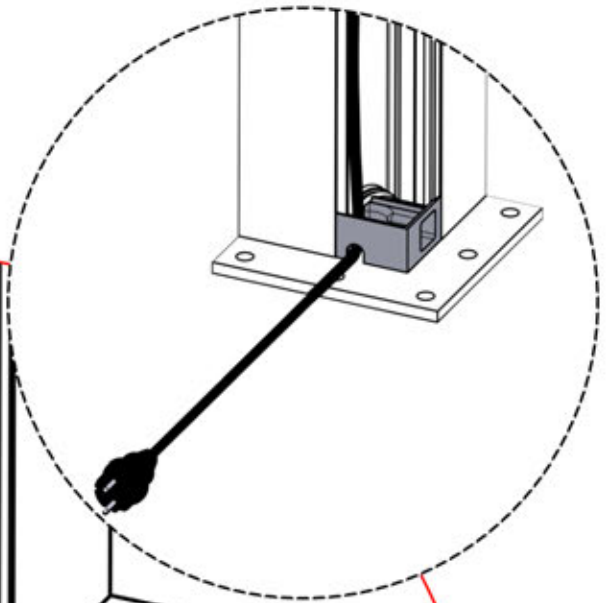

64

6

ANTHRACITE: L239
WHITE: L243
BLACK: L241

PN-200002303
4x

PN-200002911
4x