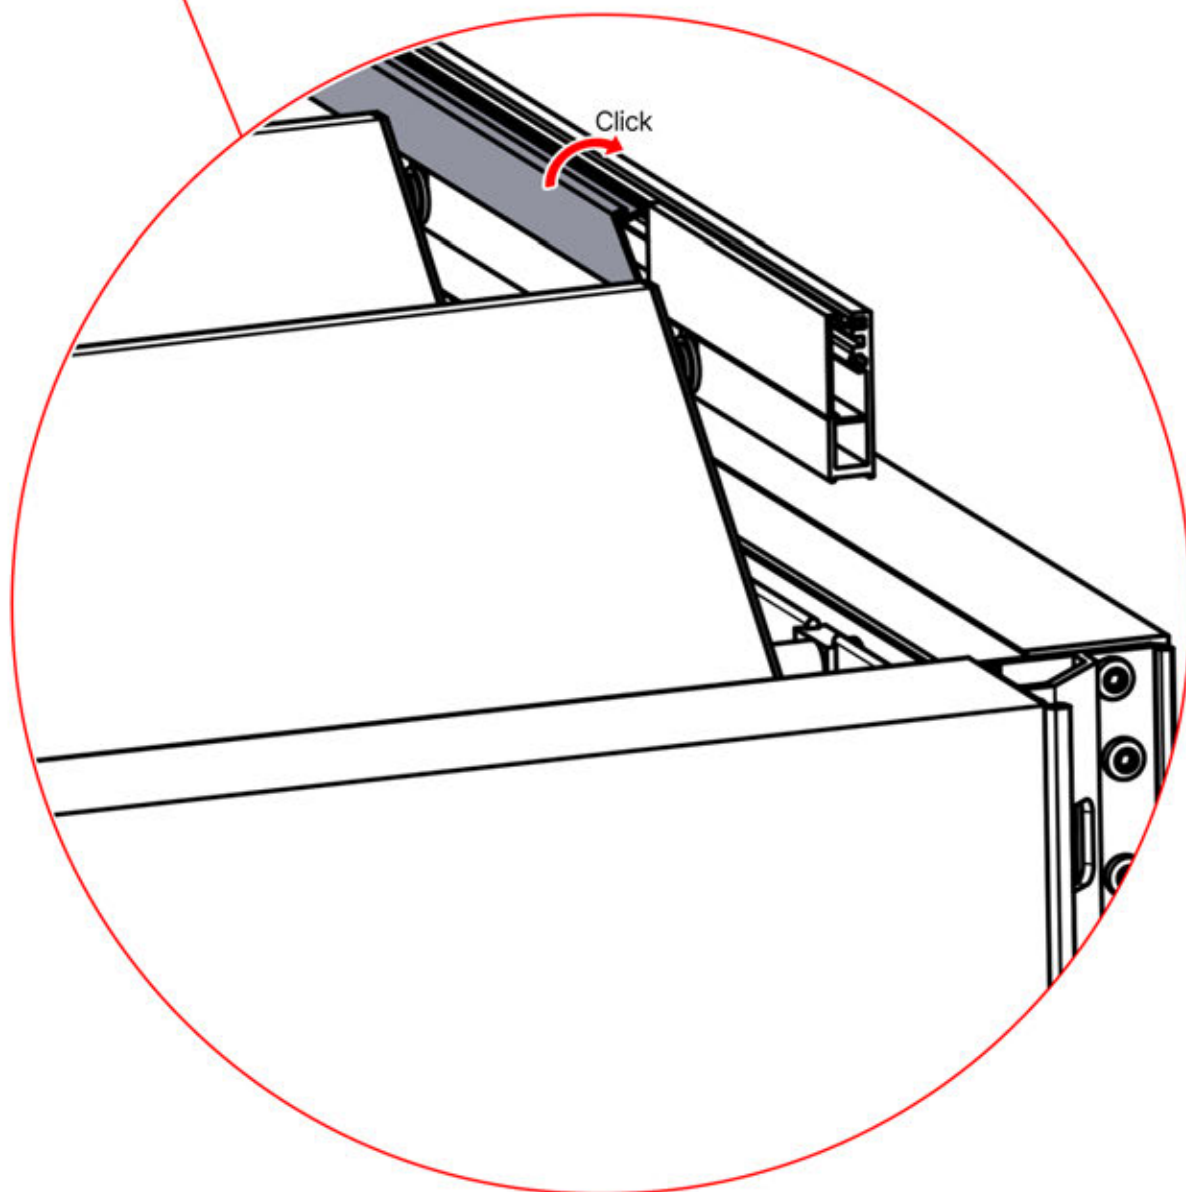

60

x1
PERGOLUX

2

ANTHRACITE: B283
WHITE: B287
BLACK: B291

PN-200002935
1x