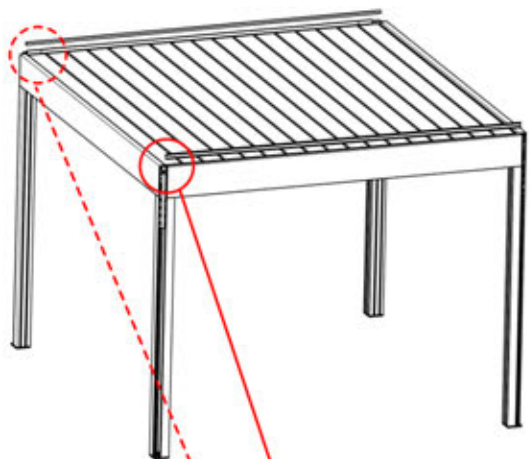

# INFORMATION

	<b>6</b>		PN-200002303 <b>4x</b>
ANTHRACITE:	L240		
WHITE:	L244		
BLACK:	L242		

Select one of the four  
PN-200002303 parts and drill a  
10 mm diameter hole to  
accommodate the power cable.