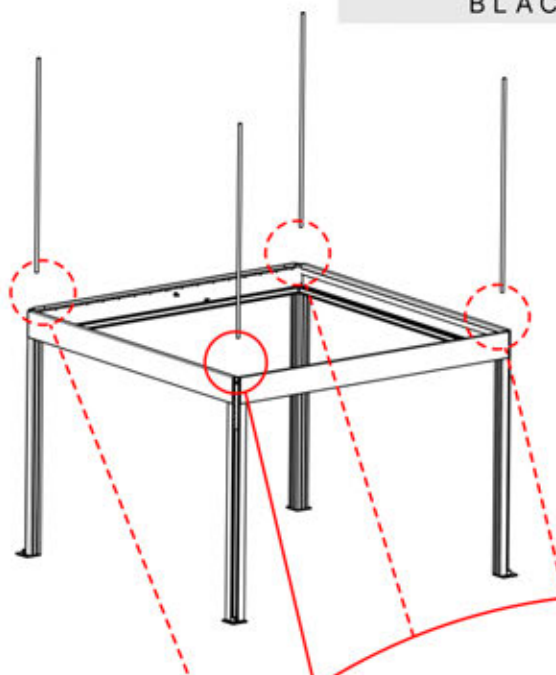

# 07

1

ANTHRACITE: C126  
WHITE: C127  
BLACK: C128

PN-200003584

4x