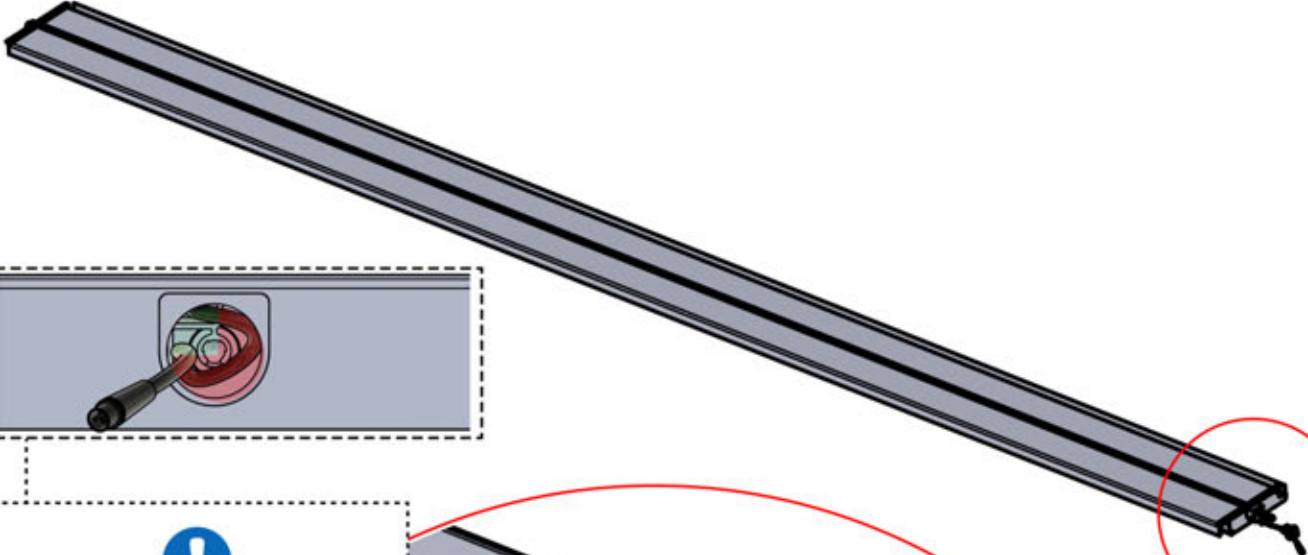

47

x2
FERGOLUX
FERGOLUX

5

ANTHRACITE: L251
WHITE: L255
BLACK: L253

PN-200003536
4x