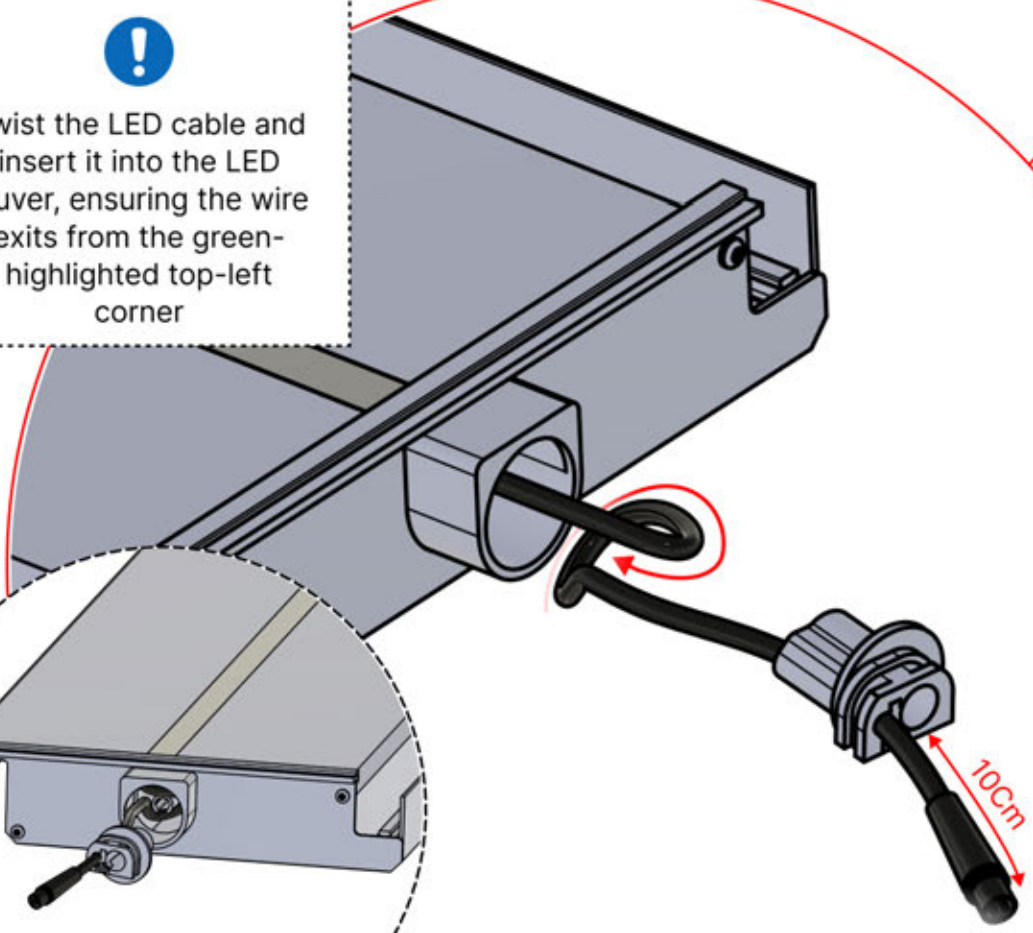

# 47

**x2**  
FERGOLUX  
FERGOLUX

**5**

ANTHRACITE: L251  
WHITE: L255  
BLACK: L253

 PN-200003536  
**4x**

  
Twist the LED cable and insert it into the LED louver, ensuring the wire exits from the green-highlighted top-left corner