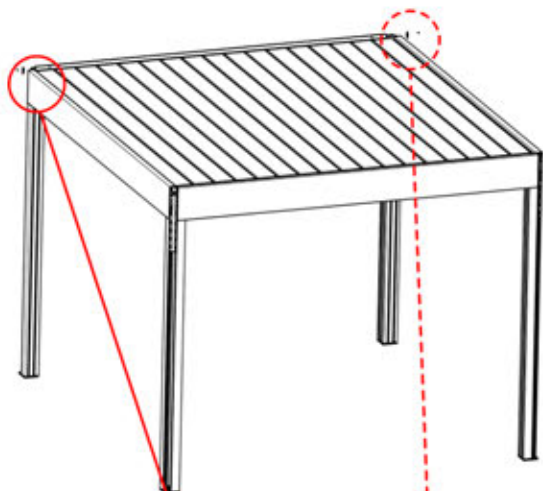

61

x1
FERGOLUX

6

ANTHRACITE: L239
WHITE: L243
BLACK: L241

PN-200003030
1x

PN-200003031
1x

PN-200001207
2x