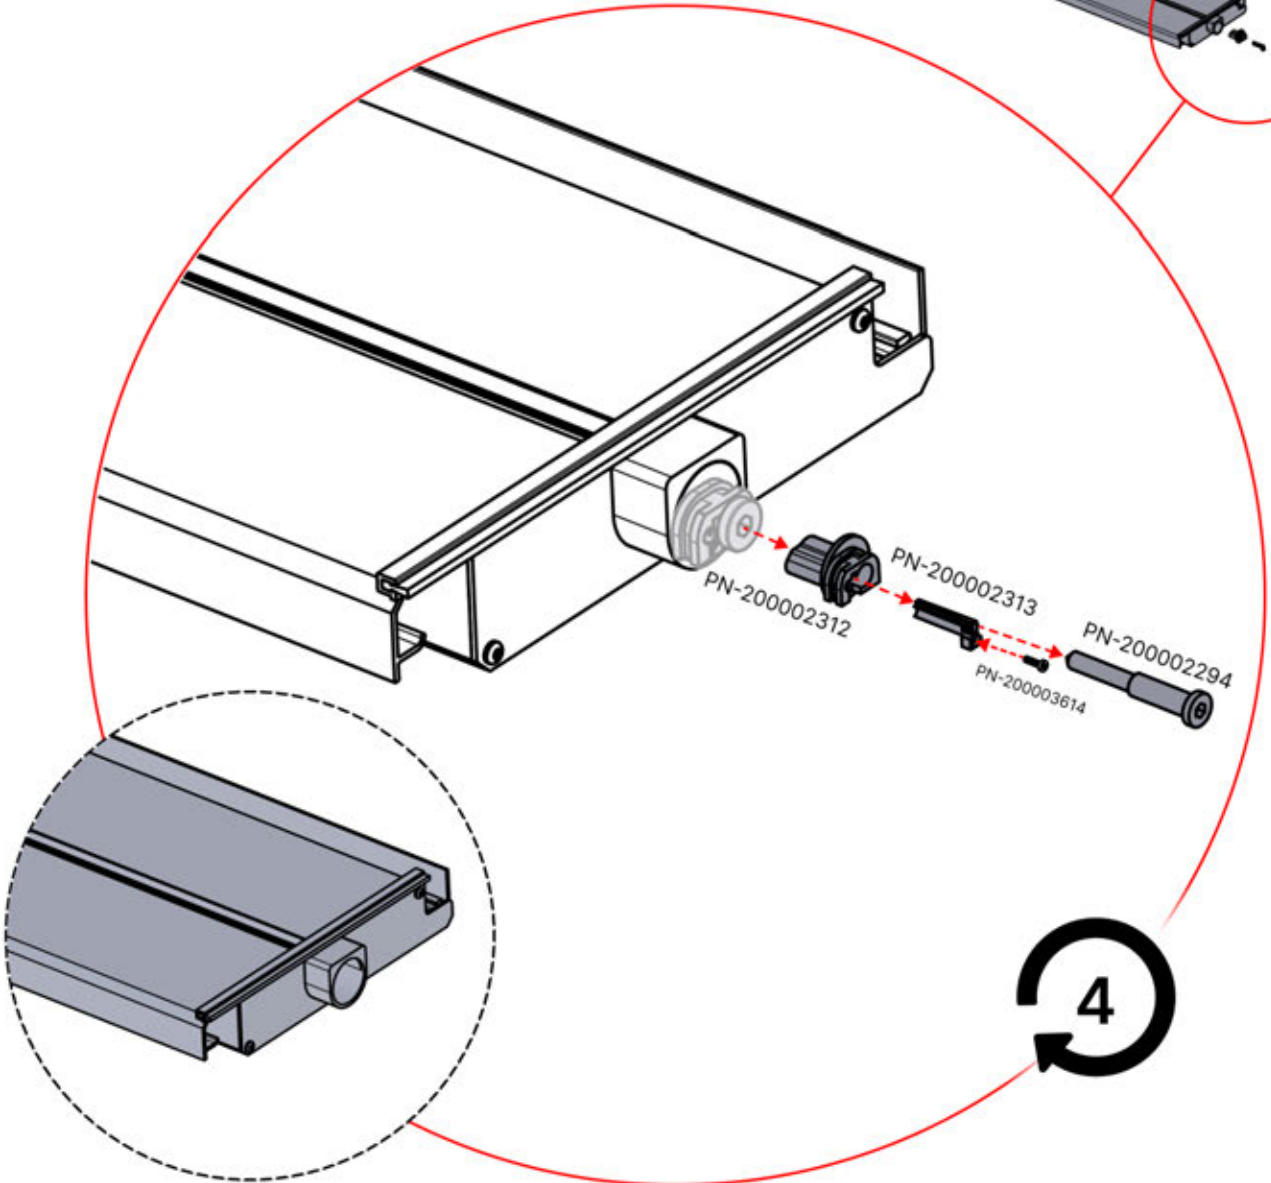

# 39

**x2**  
FERGOLUX  
FERGOLUX

**5**

ANTHRACITE: L251  
WHITE: L255  
BLACK: L253

 PN-200003536  
**4x**

 Please remove these three components from the LED louver. They must be detached to facilitate the LED installation beginning at step 56