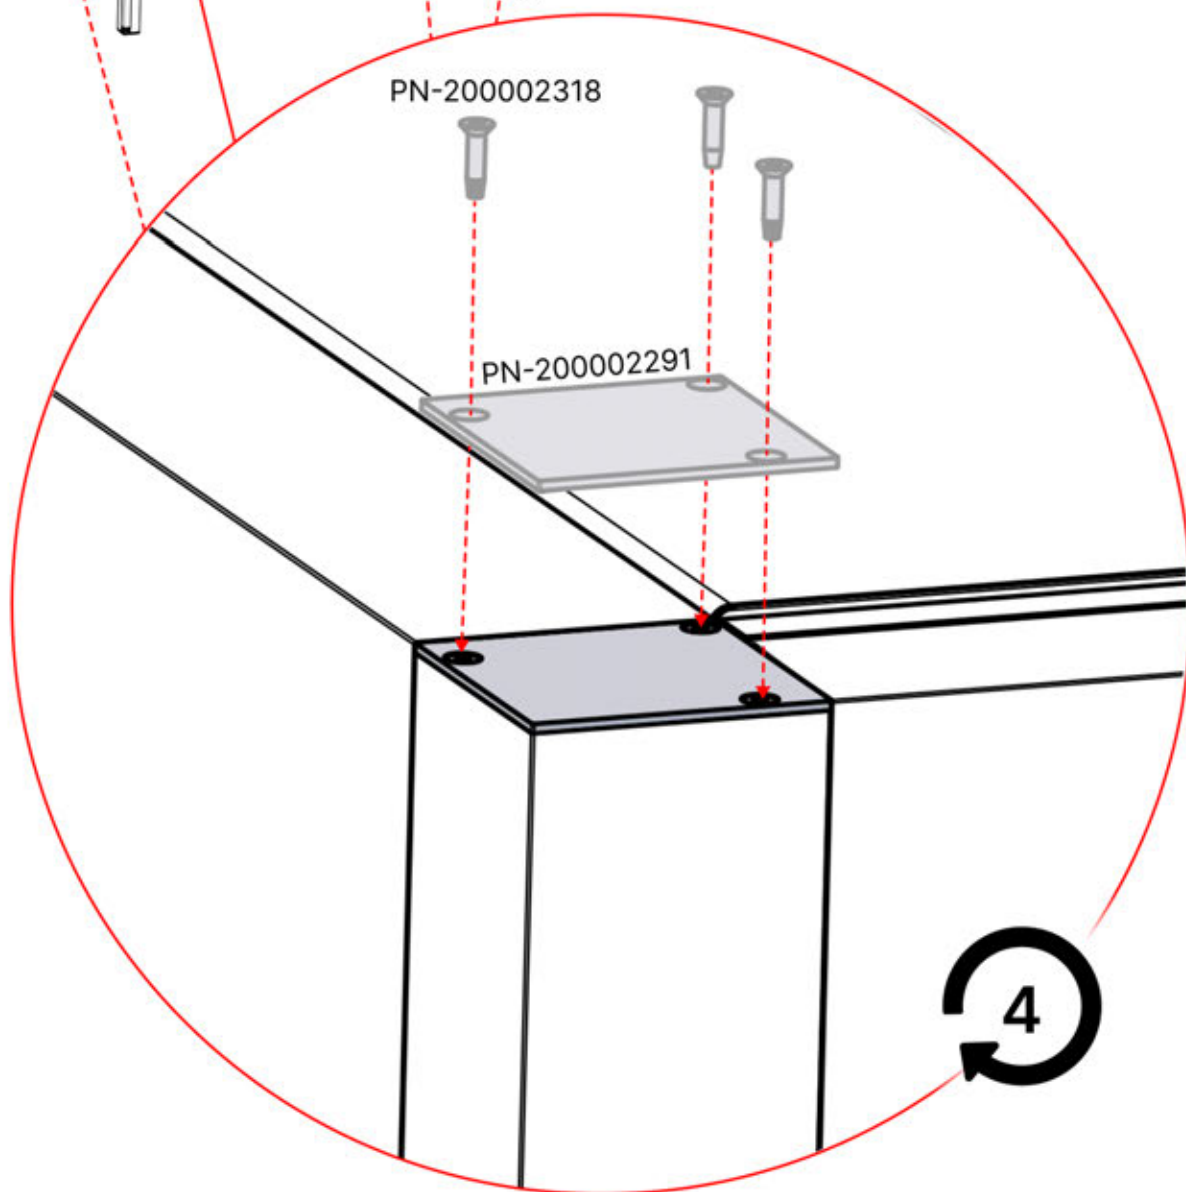

66

x7
PERGOLUX

6

ANTHRACITE: L239
WHITE: L243
BLACK: L241

PN-200002291
4x

PN-200002318
12x