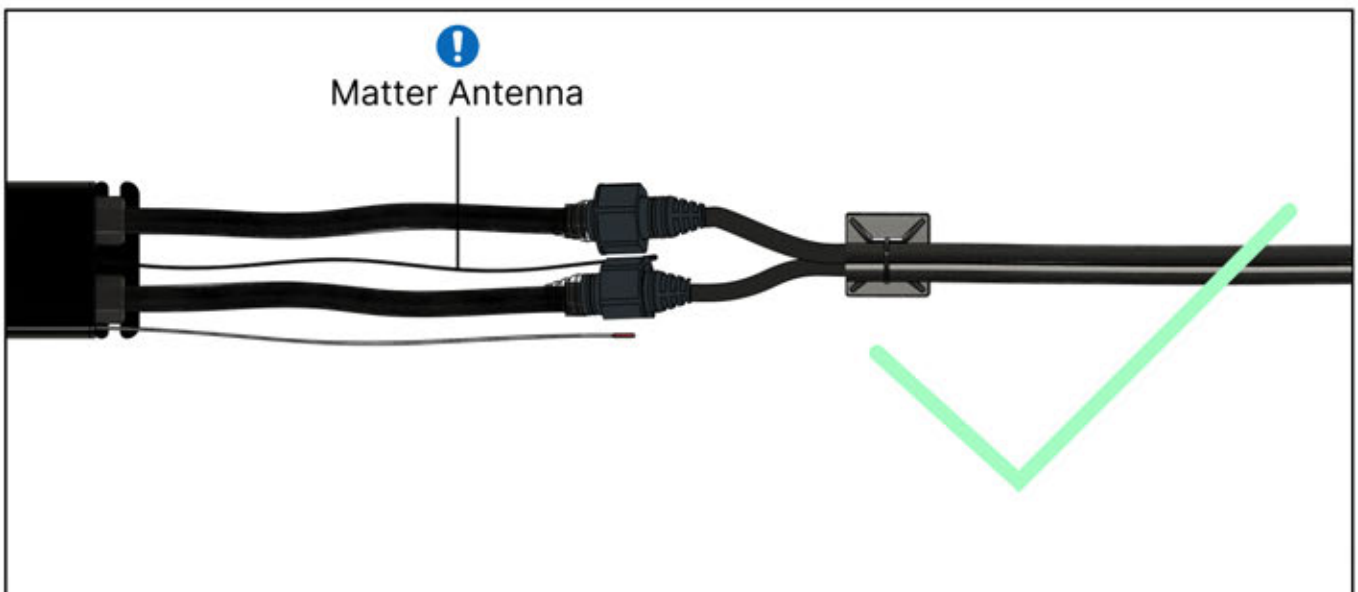

34

CONTROL BOX	S4	PN-200002683 5x
Keep the Matter Antenna wire free and do not tie them with LED and Motor wire		PN-200002684 10x