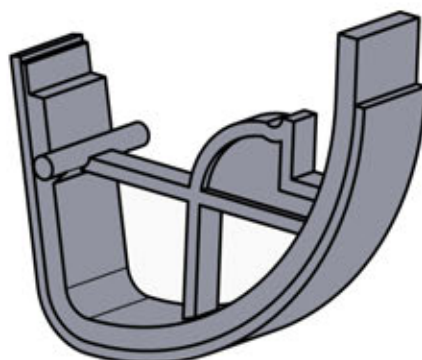

INFORMATION

Apply grease to part

6

ANTHRACITE: L239
WHITE: L243
BLACK: L241

PN-200003051

8x

PN-200003049

8x

PN-200003050

8x