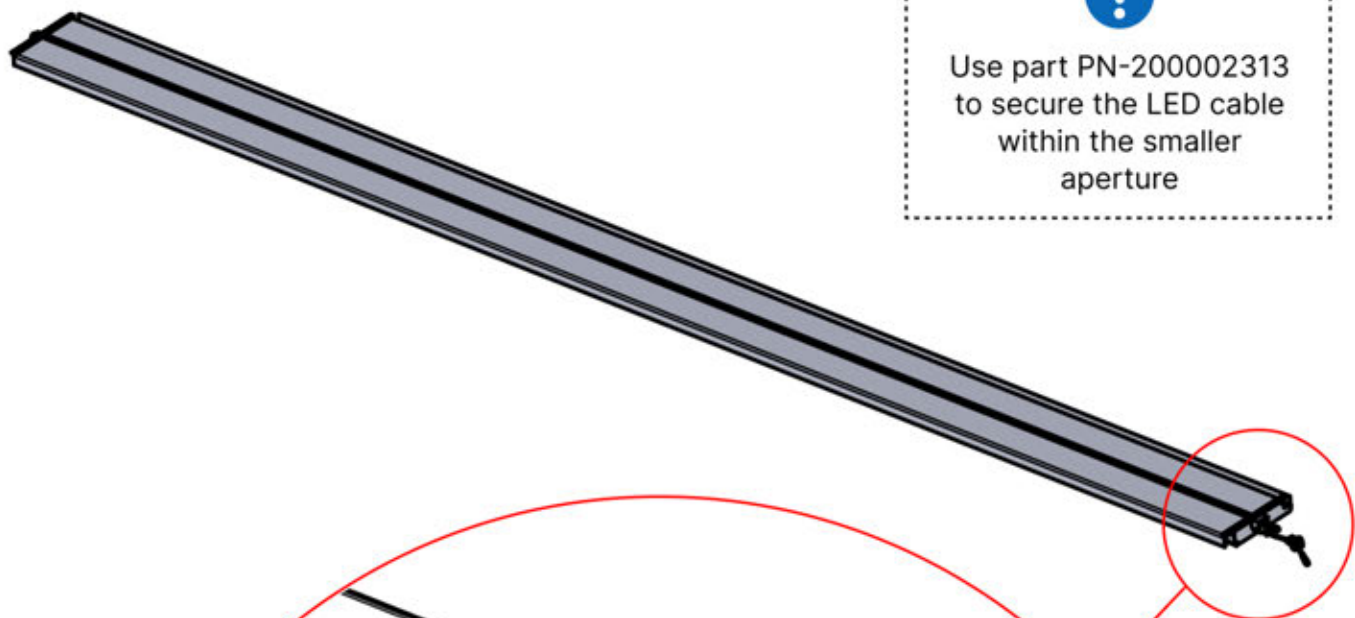

# 46

**x2**  
FERGOLUX  
FERGOLUX

**5**

ANTHRACITE: L251  
WHITE: L255  
BLACK: L253

 PN-200003536  
**4x**

  
Use part PN-200002313 to secure the LED cable within the smaller aperture