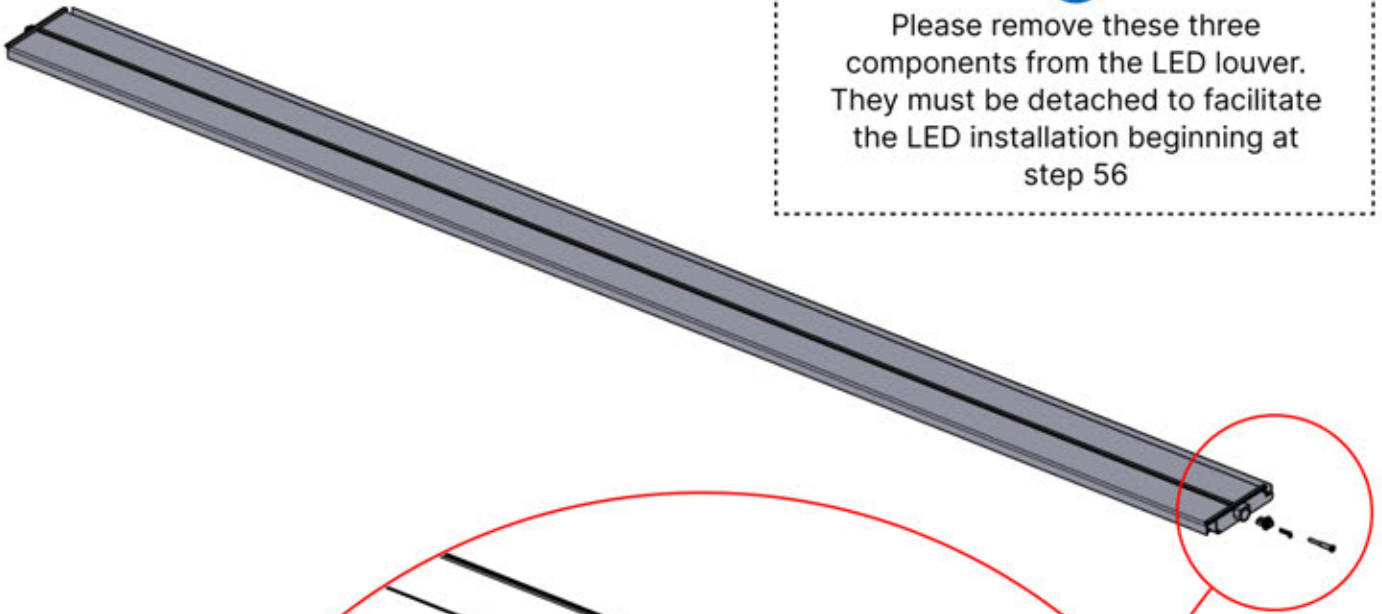

# 39

**x2**  
FERGOLUX  
FERGOLUX

**5**

ANTHRACITE: L251  
WHITE: L255  
BLACK: L253

 PN-200003536  
**4x**

 Please remove these three components from the LED louver. They must be detached to facilitate the LED installation beginning at step 56