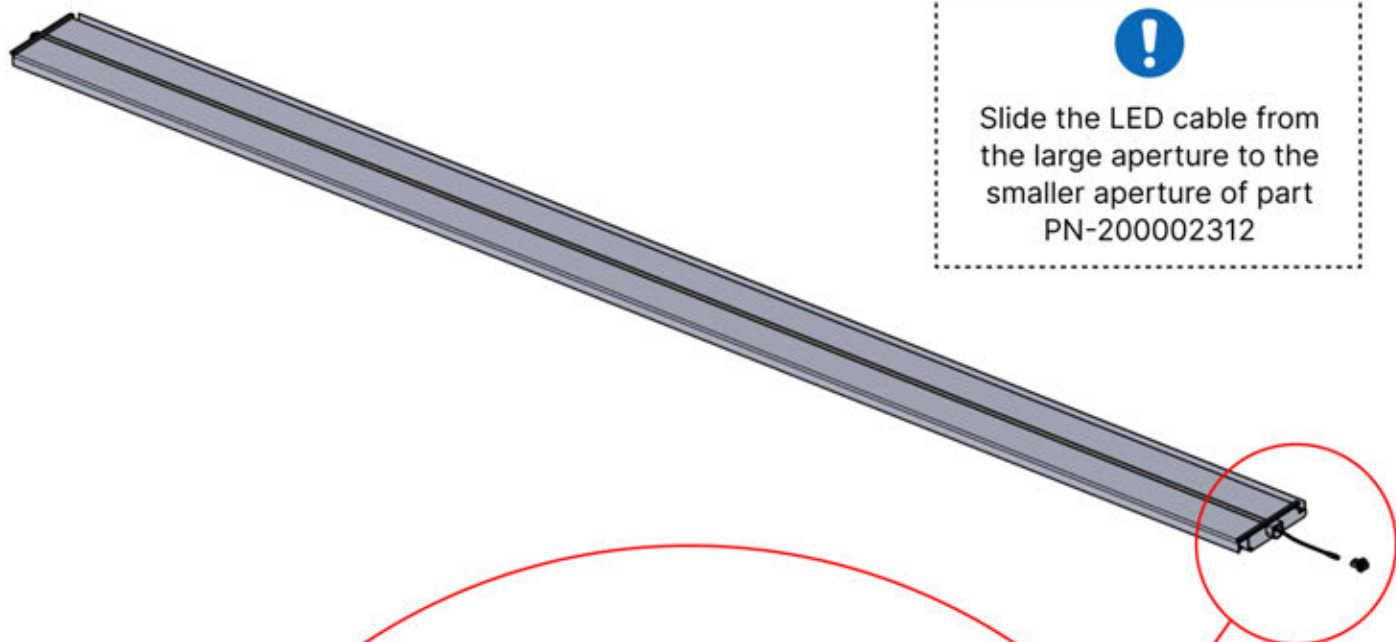

# 45

**x2**  
FERGOLUX  
FERGOLUX

**5**

ANTHRACITE: L251  
WHITE: L255  
BLACK: L253

PN-200003536  
**4x**

Slide the LED cable from the large aperture to the smaller aperture of part PN-200002312

**4**