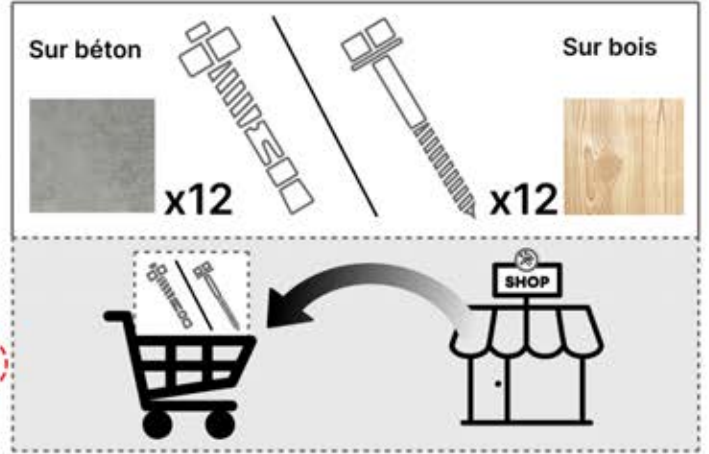

48

49

6

3 × 6 m

Type Approved
Regular
Production
Surveillance
www.tuv.com
ID 1111293124