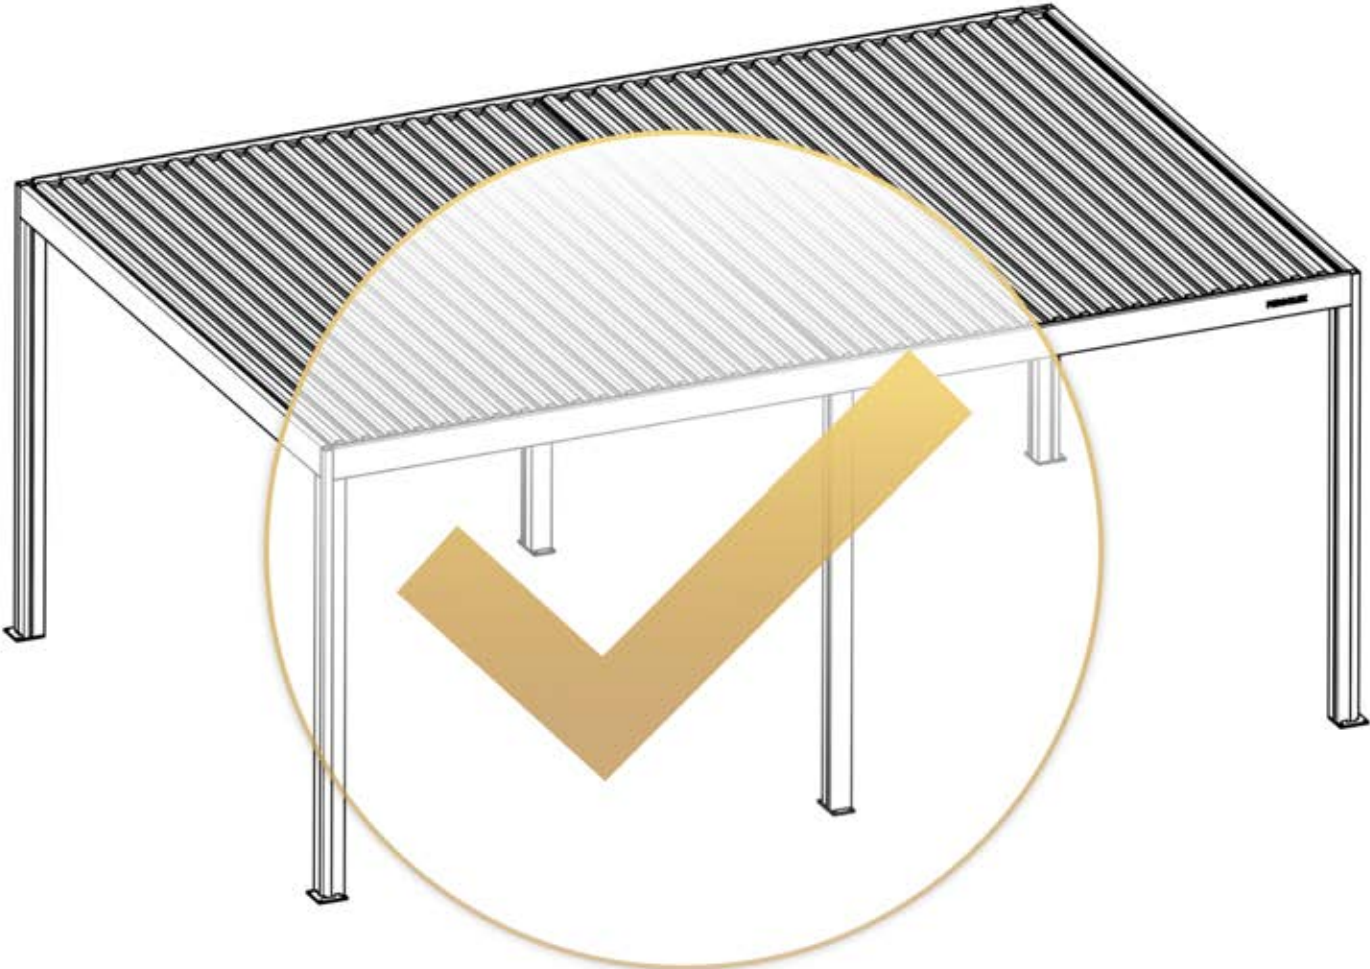

48

49

6

3 × 6 m

Type Approved
Regular
Production
Surveillance
www.tuv.com
ID 1111293124