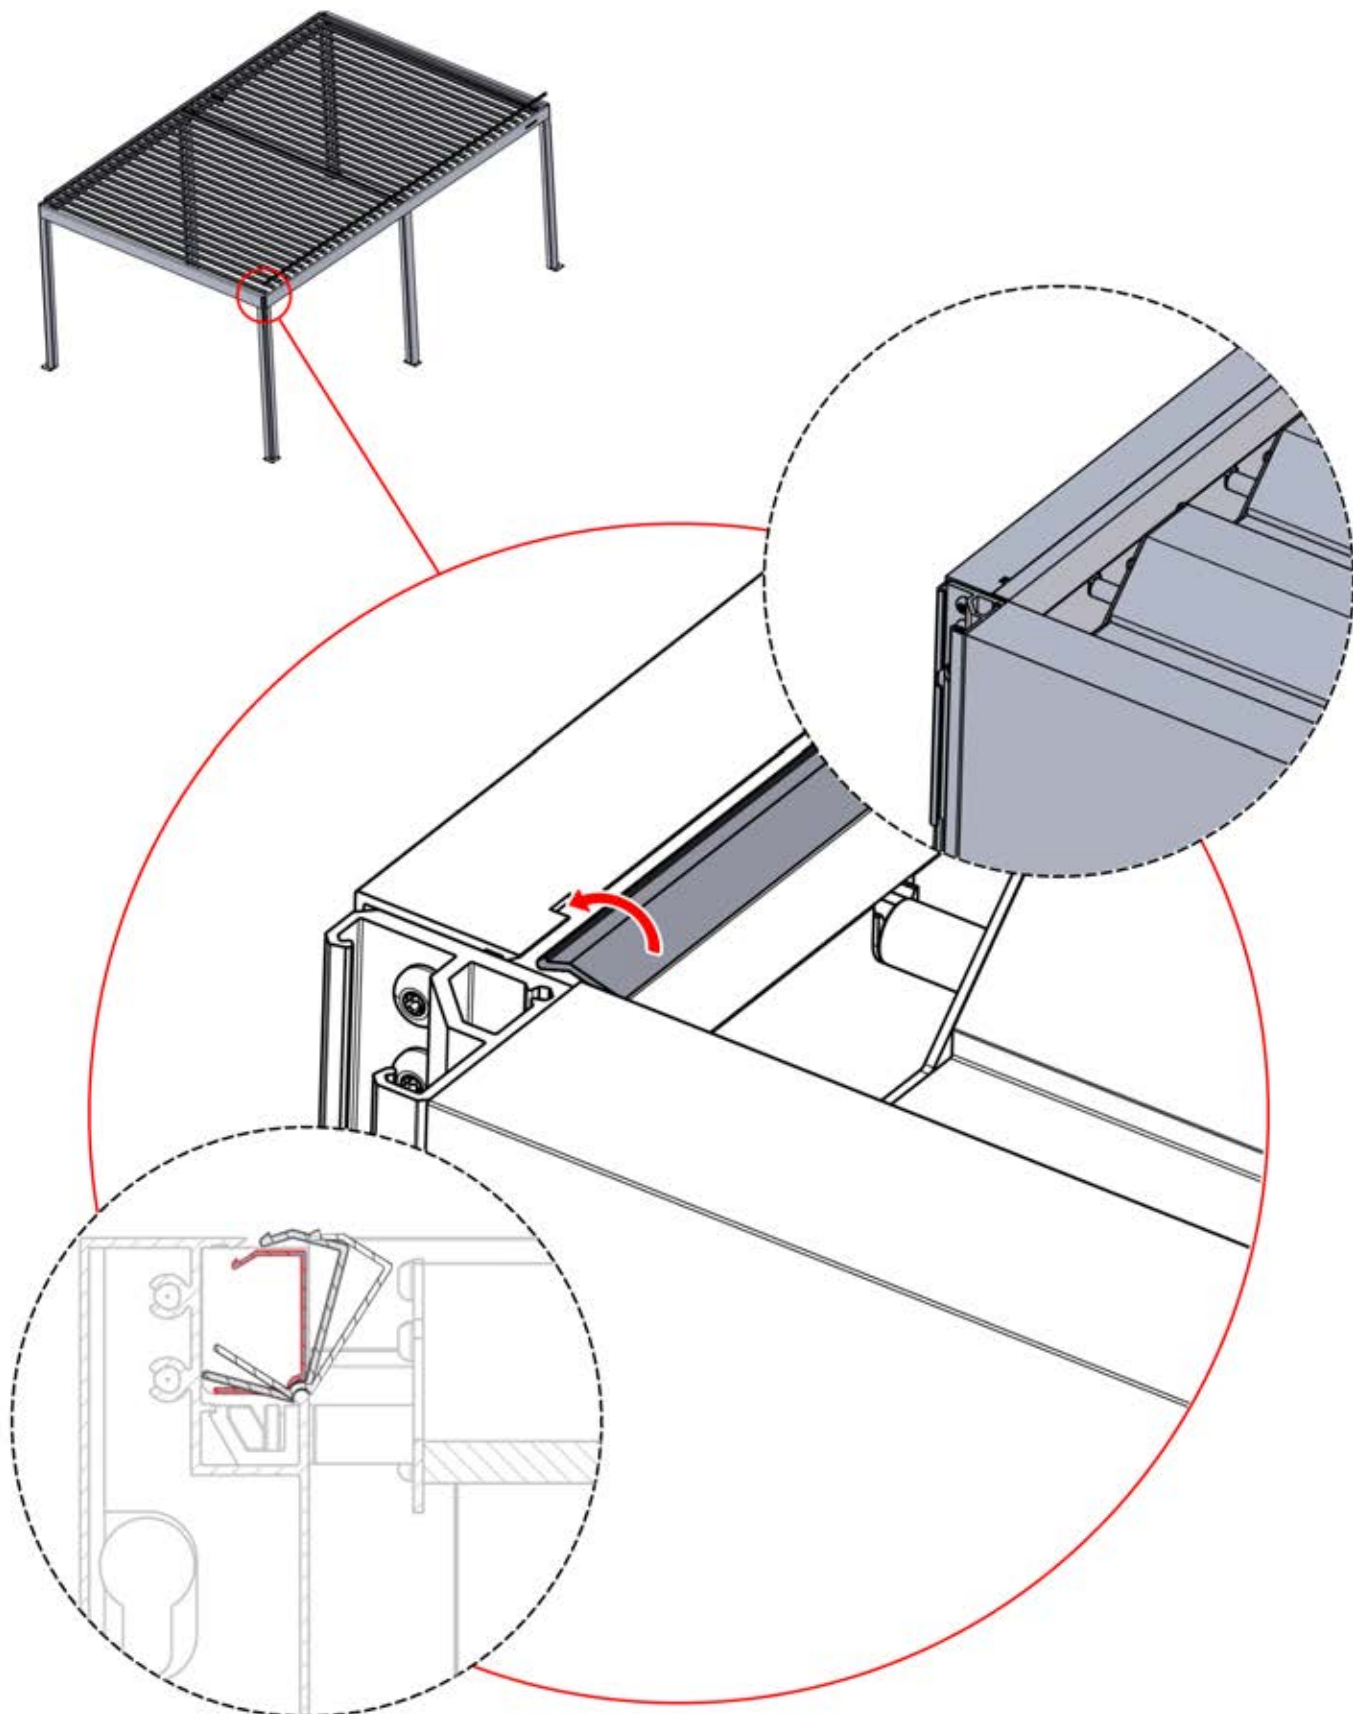

44

x7
PERGOLUX

3

ANTHRACITE:	B189
BLANC:	B281
NOIR:	B282

PN-200002867

1x