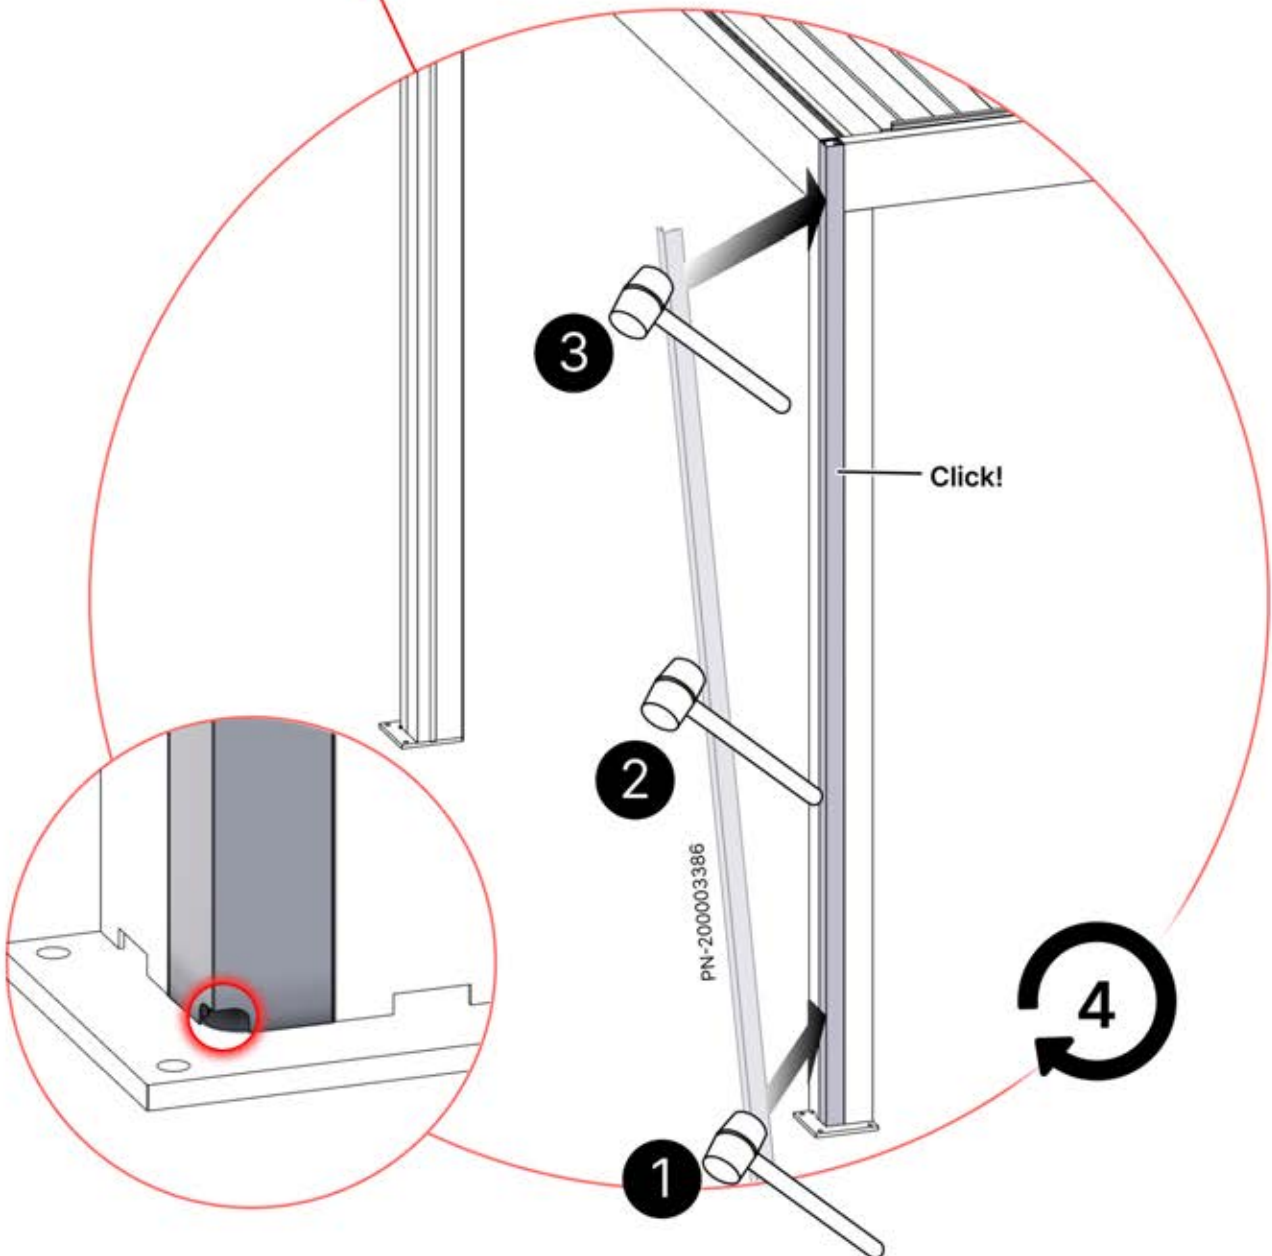

48

49

6

3 × 6 m

Type Approved
Regular
Production
Surveillance
www.tuv.com
ID 1111293124