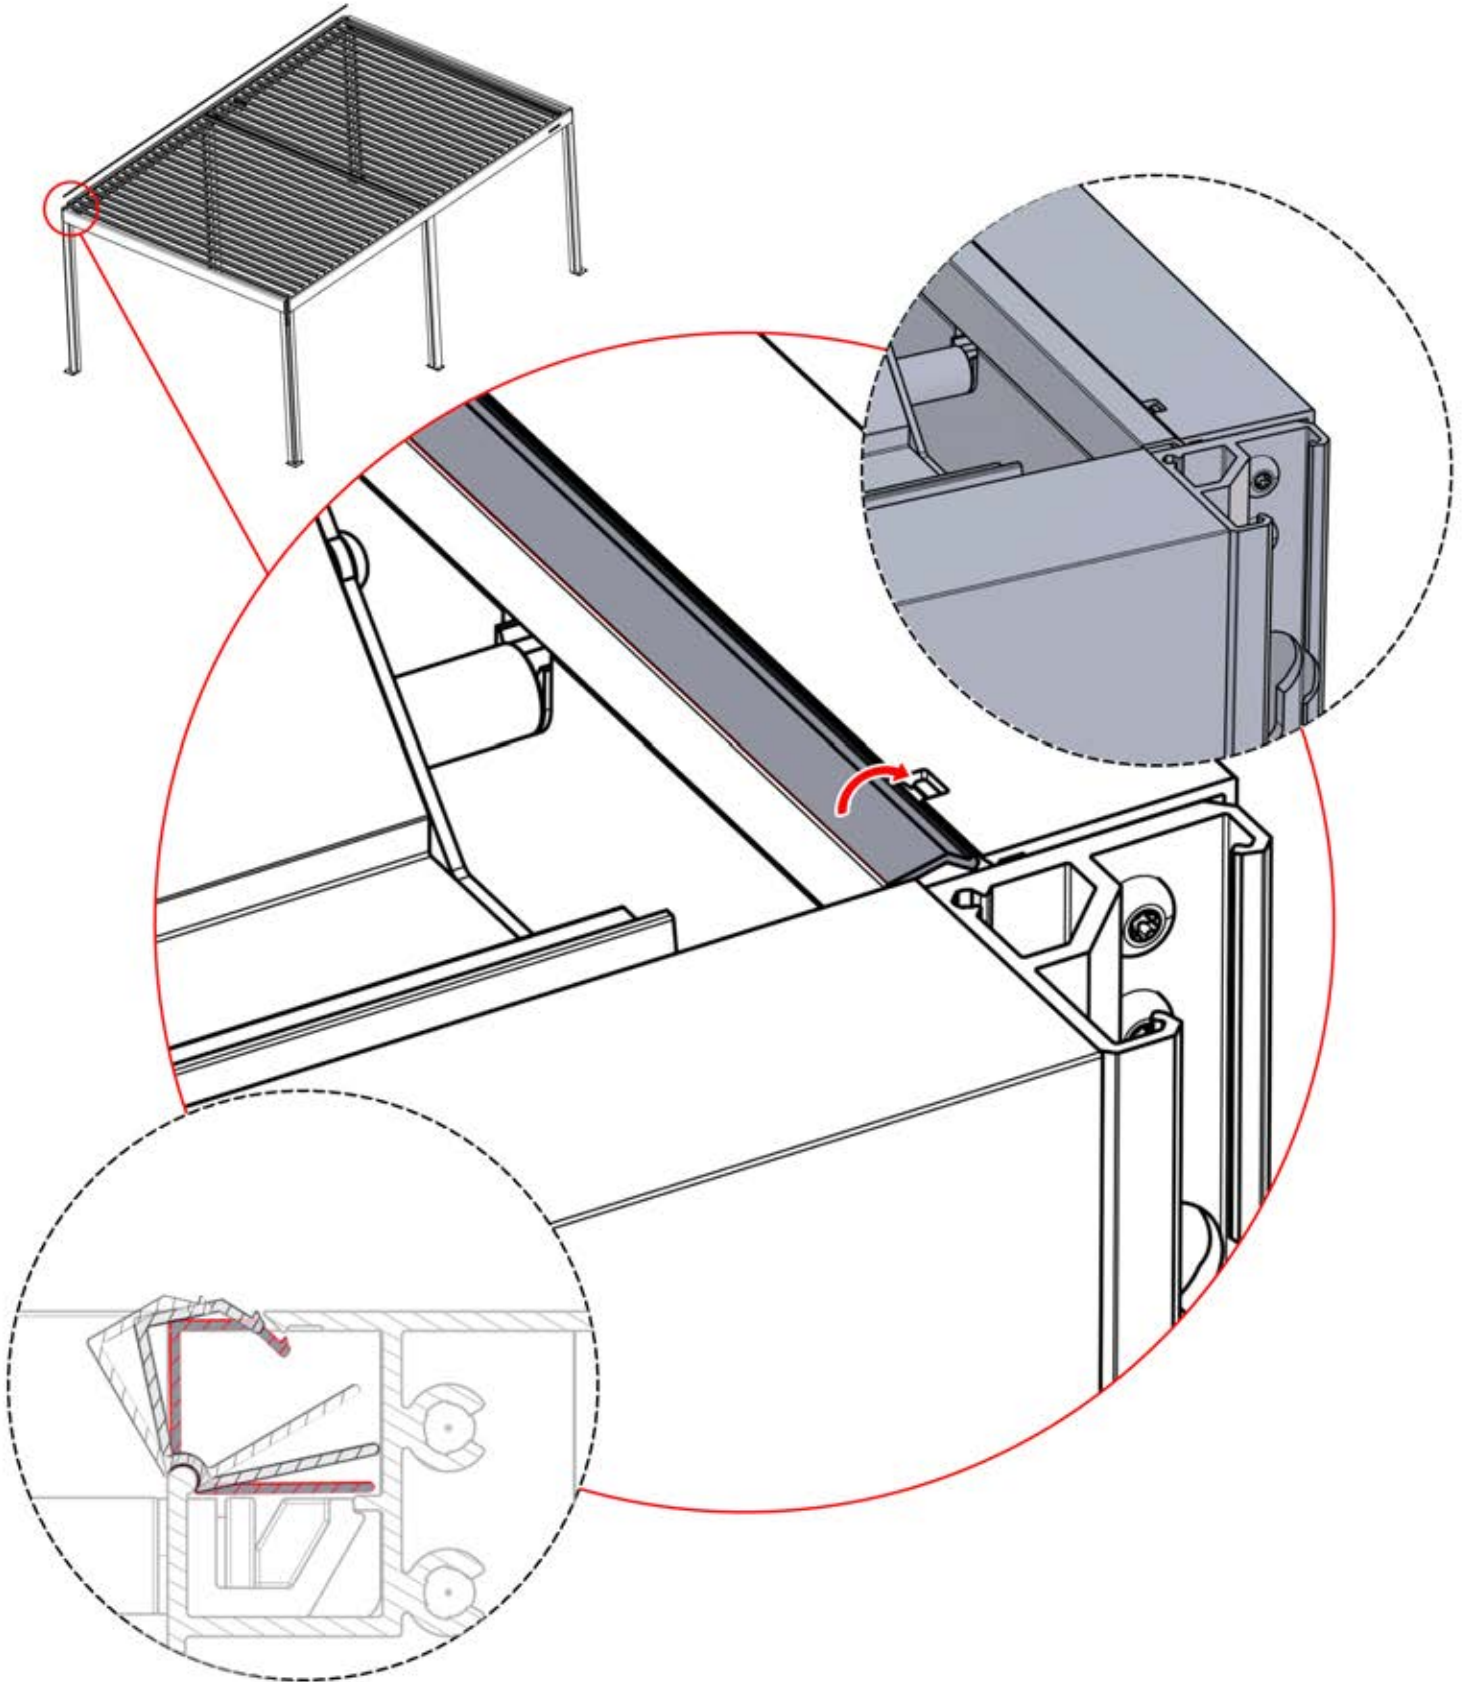

45

3

ANTHRACITE: B189
BLANC: B281
NOIR: B282